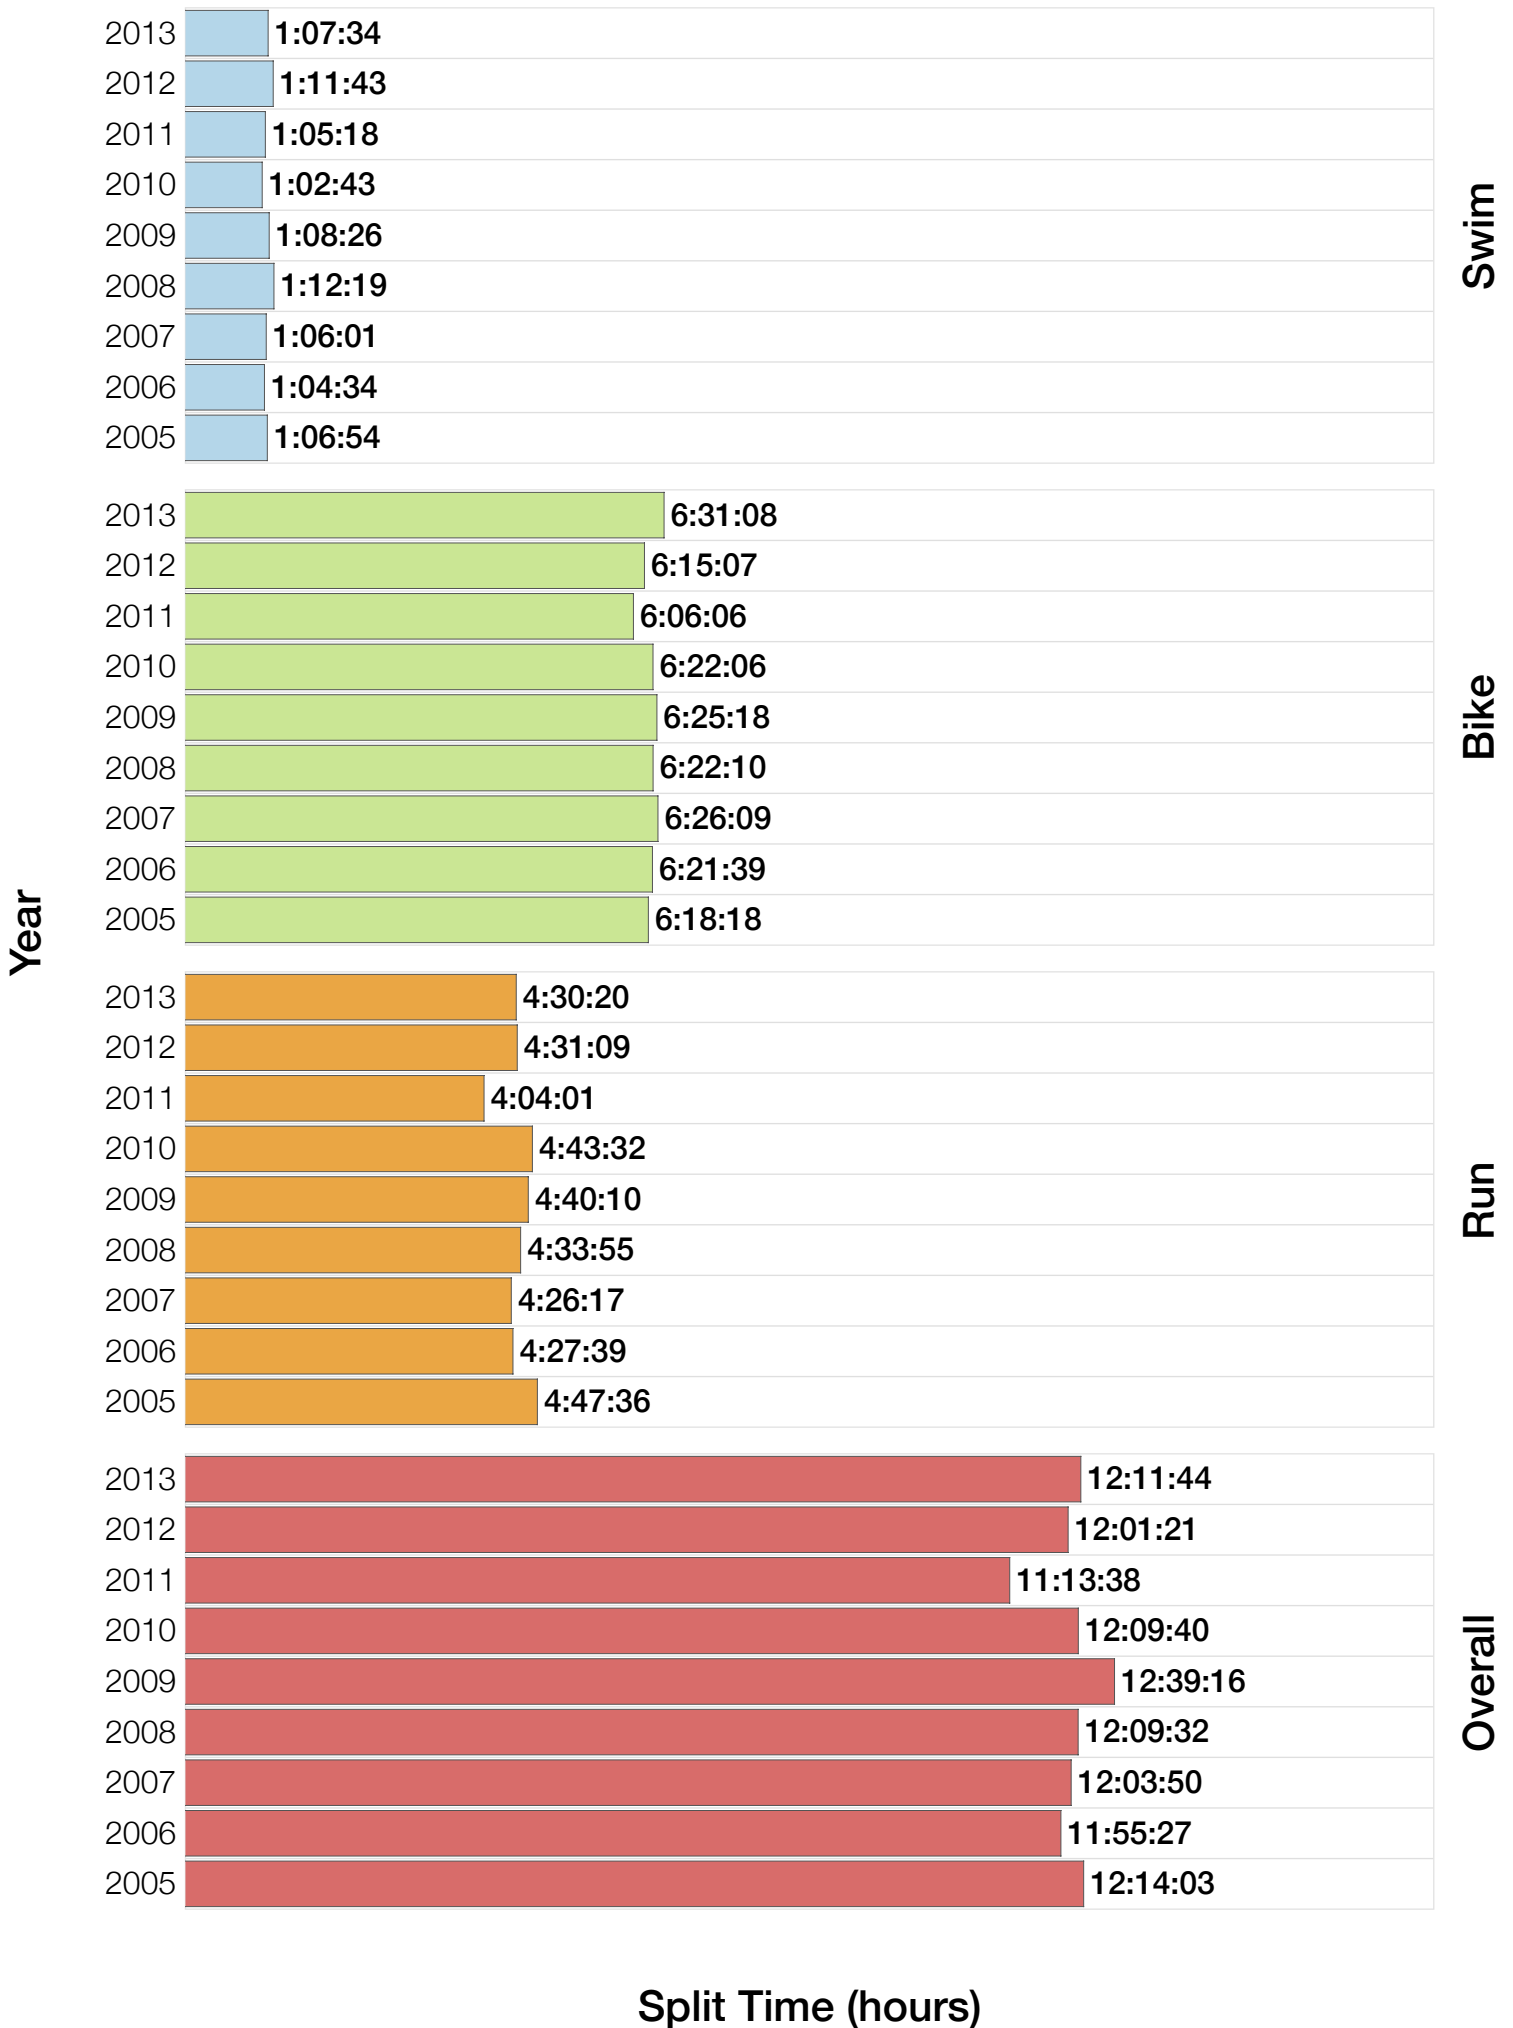

F25-29 Median Splits