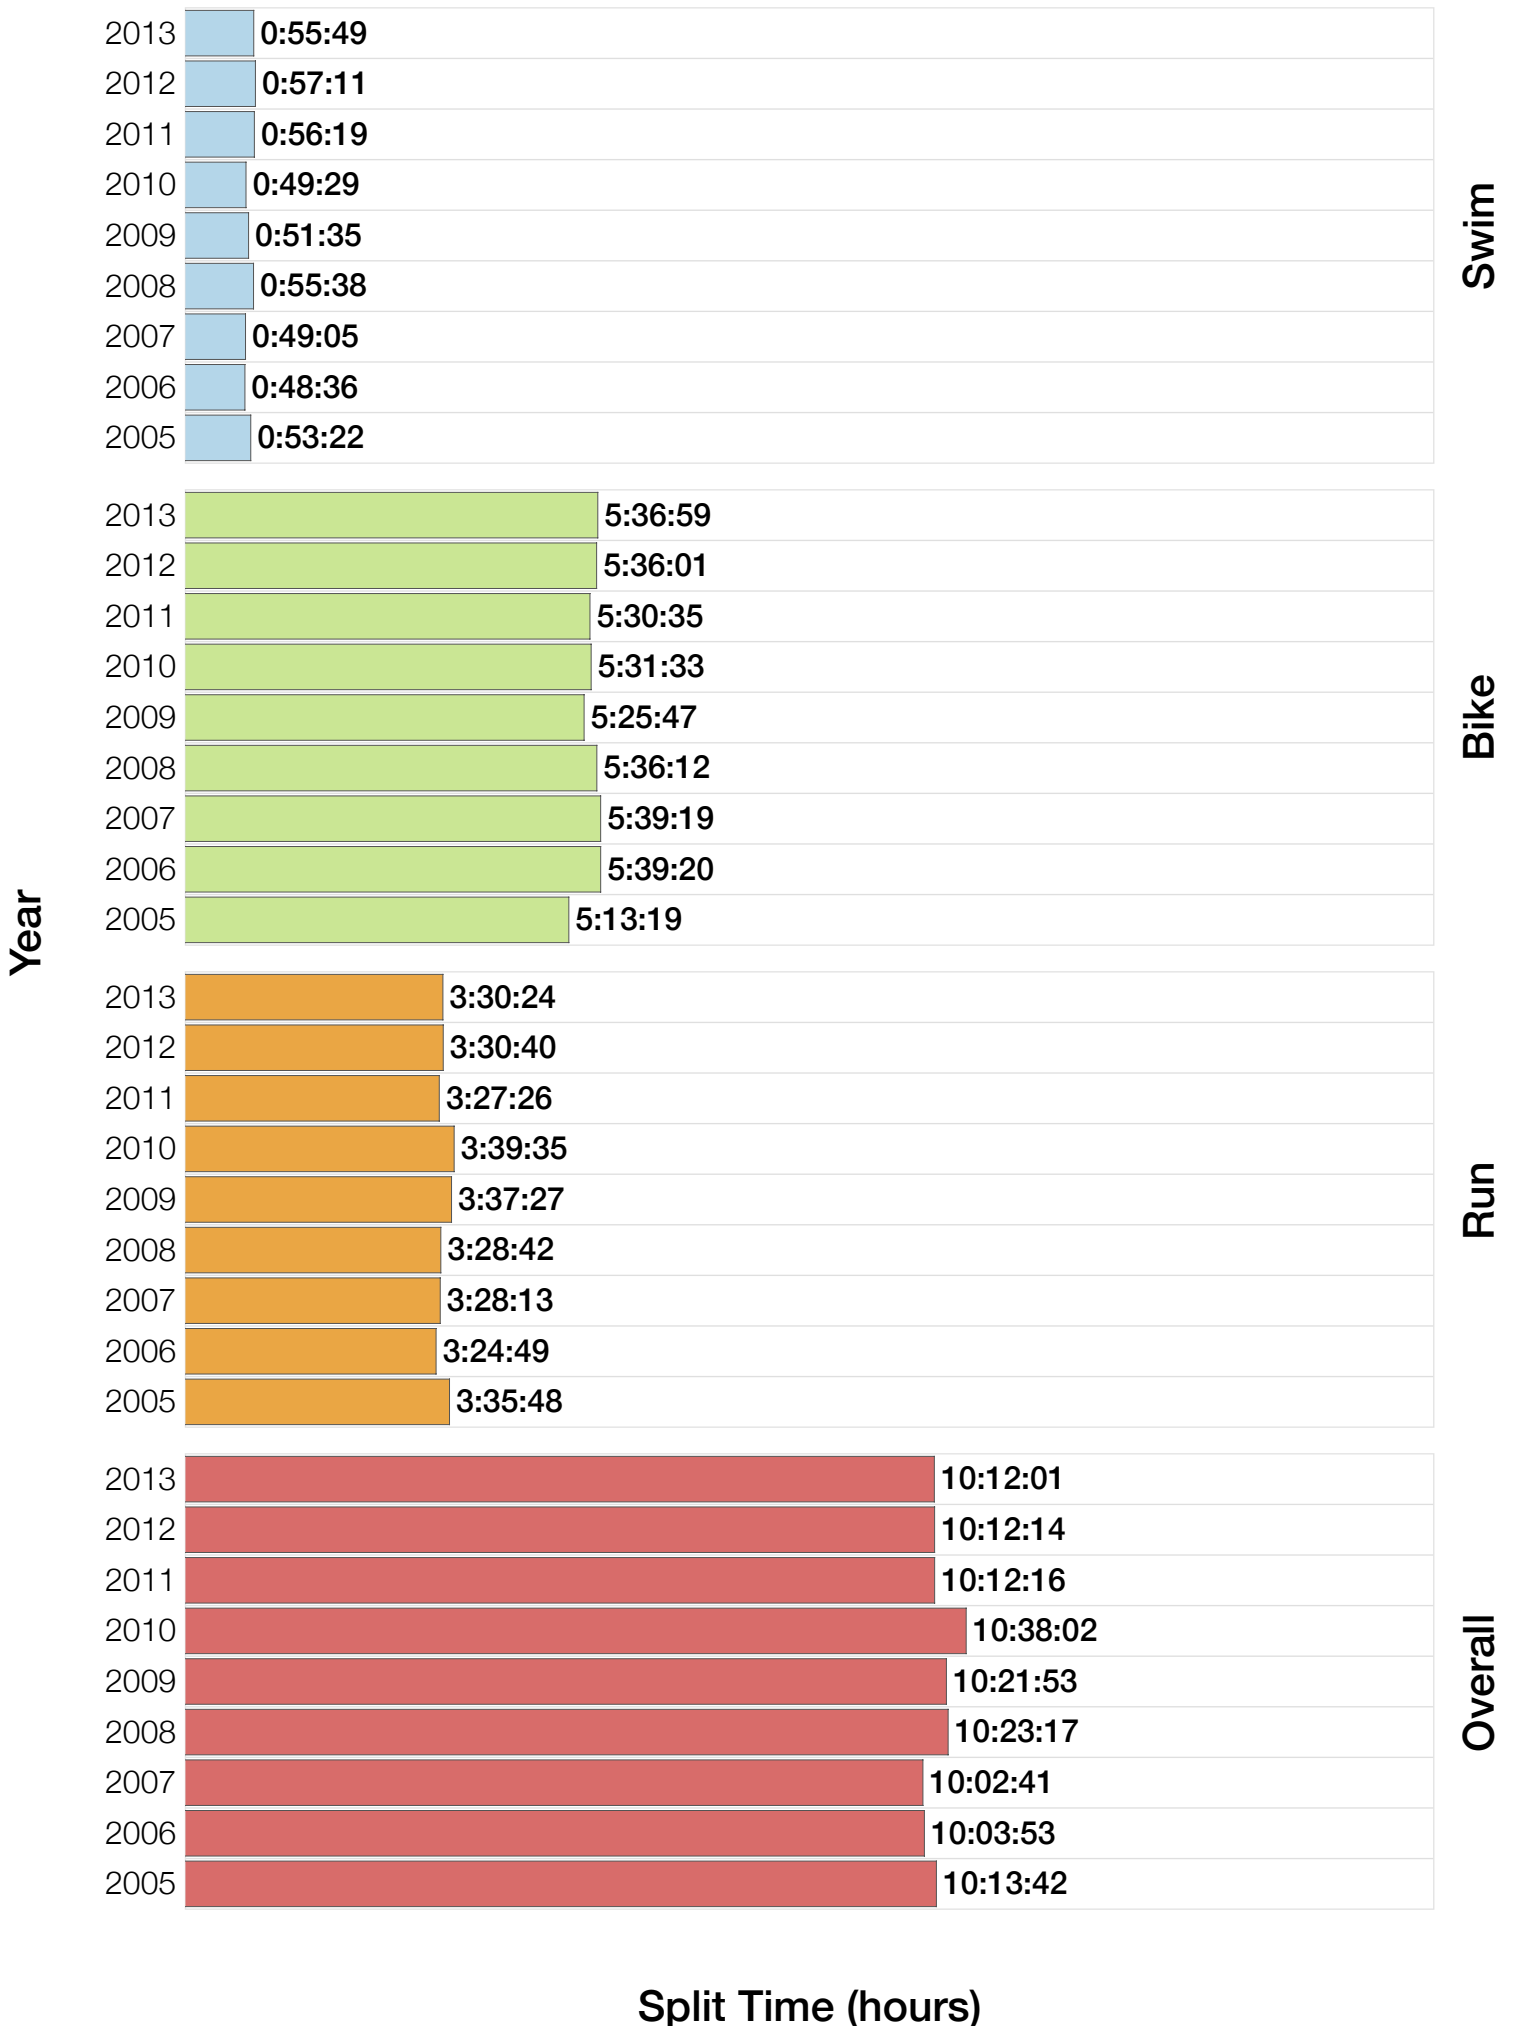

F25-29 Fastest Splits

Split Time (hours)