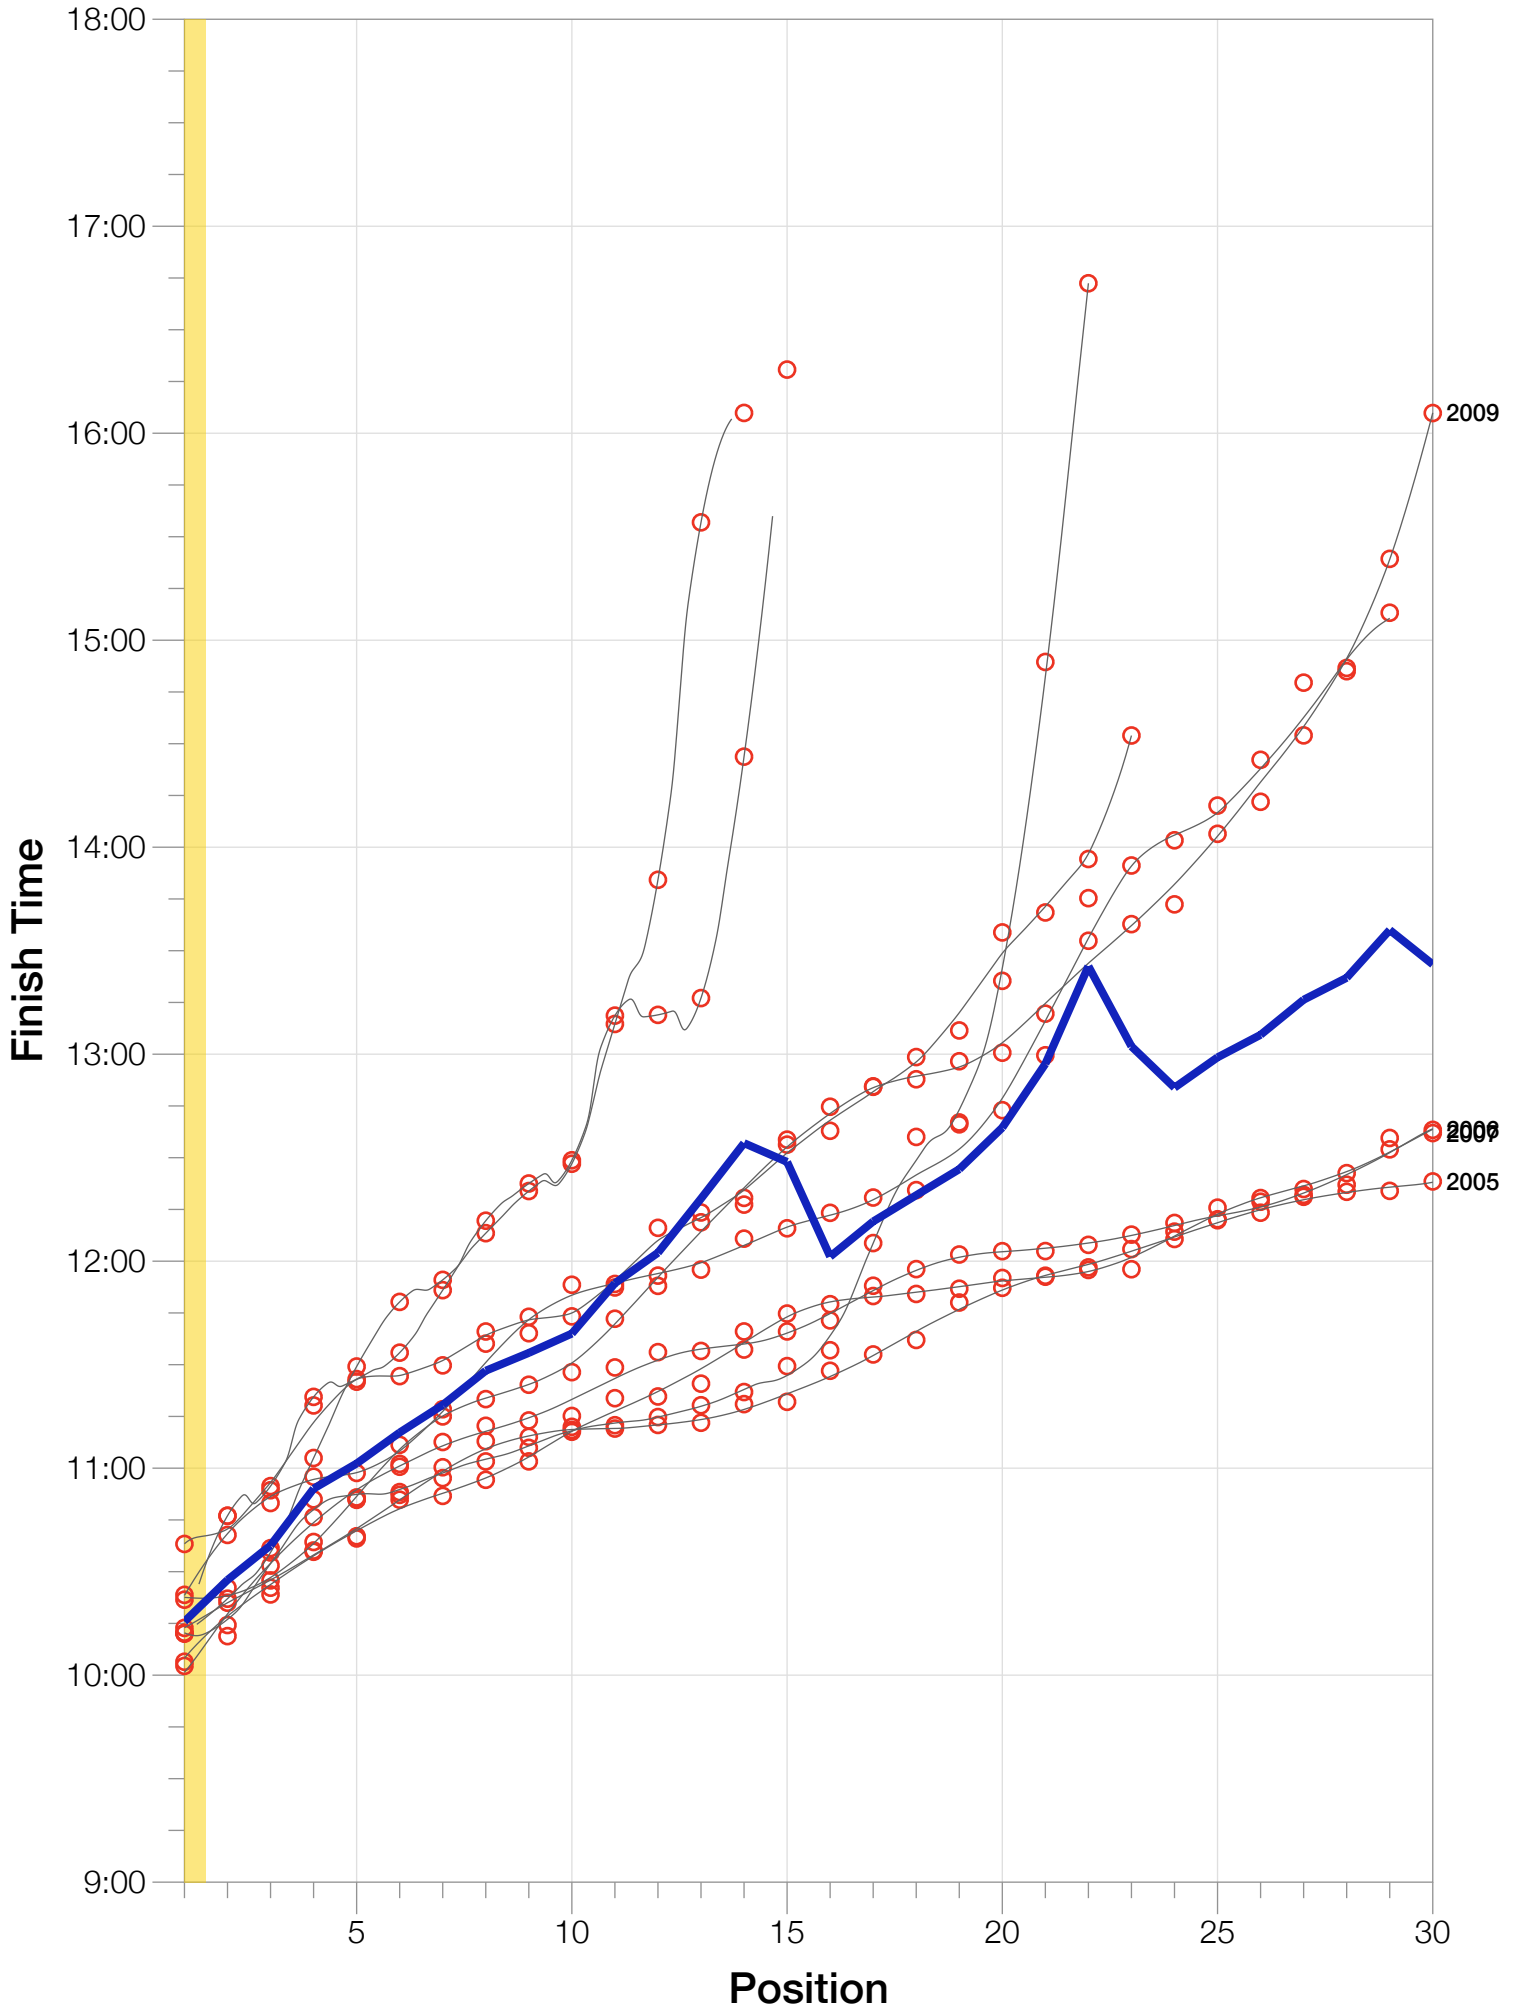

Ironman Australia Statistics

F25-29

F25-29 Summary Statistics

Year	Finishers	F25-29 Finishers	Male Winner's Time	Female Winner's Time	F25-29 Winner's Time
2005	1367	1339	8:25:44	9:13:20	9:00:09
2006	1448	1415	8:20:42	9:19:44	8:59:23
2007	1458	1419	8:21:49	9:12:59	9:05:43
2008	1411	1386	8:31:33	9:03:55	9:06:50
2009	1282	1253	8:24:53	8:57:10	8:47:33
2010	1384	1365	8:23:54	9:23:46	8:32:52
2011	1016	1002	8:29:28	9:29:54	8:56:15
2012	1298	1288	8:17:38	9:34:57	8:57:10
2013	1352	1343	8:30:23	9:34:55	9:09:24
Average	1335	1312	8:25:07	9:18:57	8:57:15

F25-29 Fastest Splits

Split Time (hours)

F25-29 Median Splits

F25-29 Slowest Splits

Year

Swim

Bike

Run

Overall

Split Time (hours)

F25-29 Top 30 Finishing Splits

Estimated Kona Slot Average Finishing Time Finishing Time

F25-29 Kona Times and Splits

Summary Statistics

Position	Swim Time	Bike Time	Run Time	Overall Time
Average Male Winner	0:47:25	4:42:44	2:53:06	8:25:07
Average Female Winner	0:52:19	5:13:58	3:10:09	9:18:57
Average 1st Age Grouper	0:59:24	5:35:36	3:37:25	10:15:33
Average 2nd Age Grouper	1:00:40	5:40:33	3:42:37	10:27:36
Average 3rd Age Grouper	1:03:32	5:07:13	3:19:45	10:37:37
Average 4th Age Grouper	0:59:49	5:09:59	3:35:58	10:54:04
Average 5th Age Grouper	1:03:38	5:18:11	3:31:09	11:01:21
Kona Qualifier Average	0:59:24	5:35:36	3:37:25	10:15:33
Top 5 Age Grouper Average	1:01:25	5:22:18	3:33:23	10:39:14

Australia 2005

Position	Swim Time	Bike Time	Run Time	Overall Time
Male Winner	0:46:55	4:40:17	2:58:32	8:25:44
Female Winner	0:54:36	5:12:50	3:05:54	9:13:20
1st Age Grouper	1:01:48	5:17:44	3:54:10	10:13:42
2nd Age Grouper	1:04:28	5:40:44	3:35:48	10:21:00
3rd Age Grouper	0:58:11			10:27:28
4th Age Grouper	0:55:14			10:36:08
5th Age Grouper	0:56:18			10:39:38
Kona Qualifier Average	1:01:48	5:17:44	3:54:10	10:13:42
Top 5 Age Grouper Average	0:59:11	2:11:41	1:29:59	10:27:35