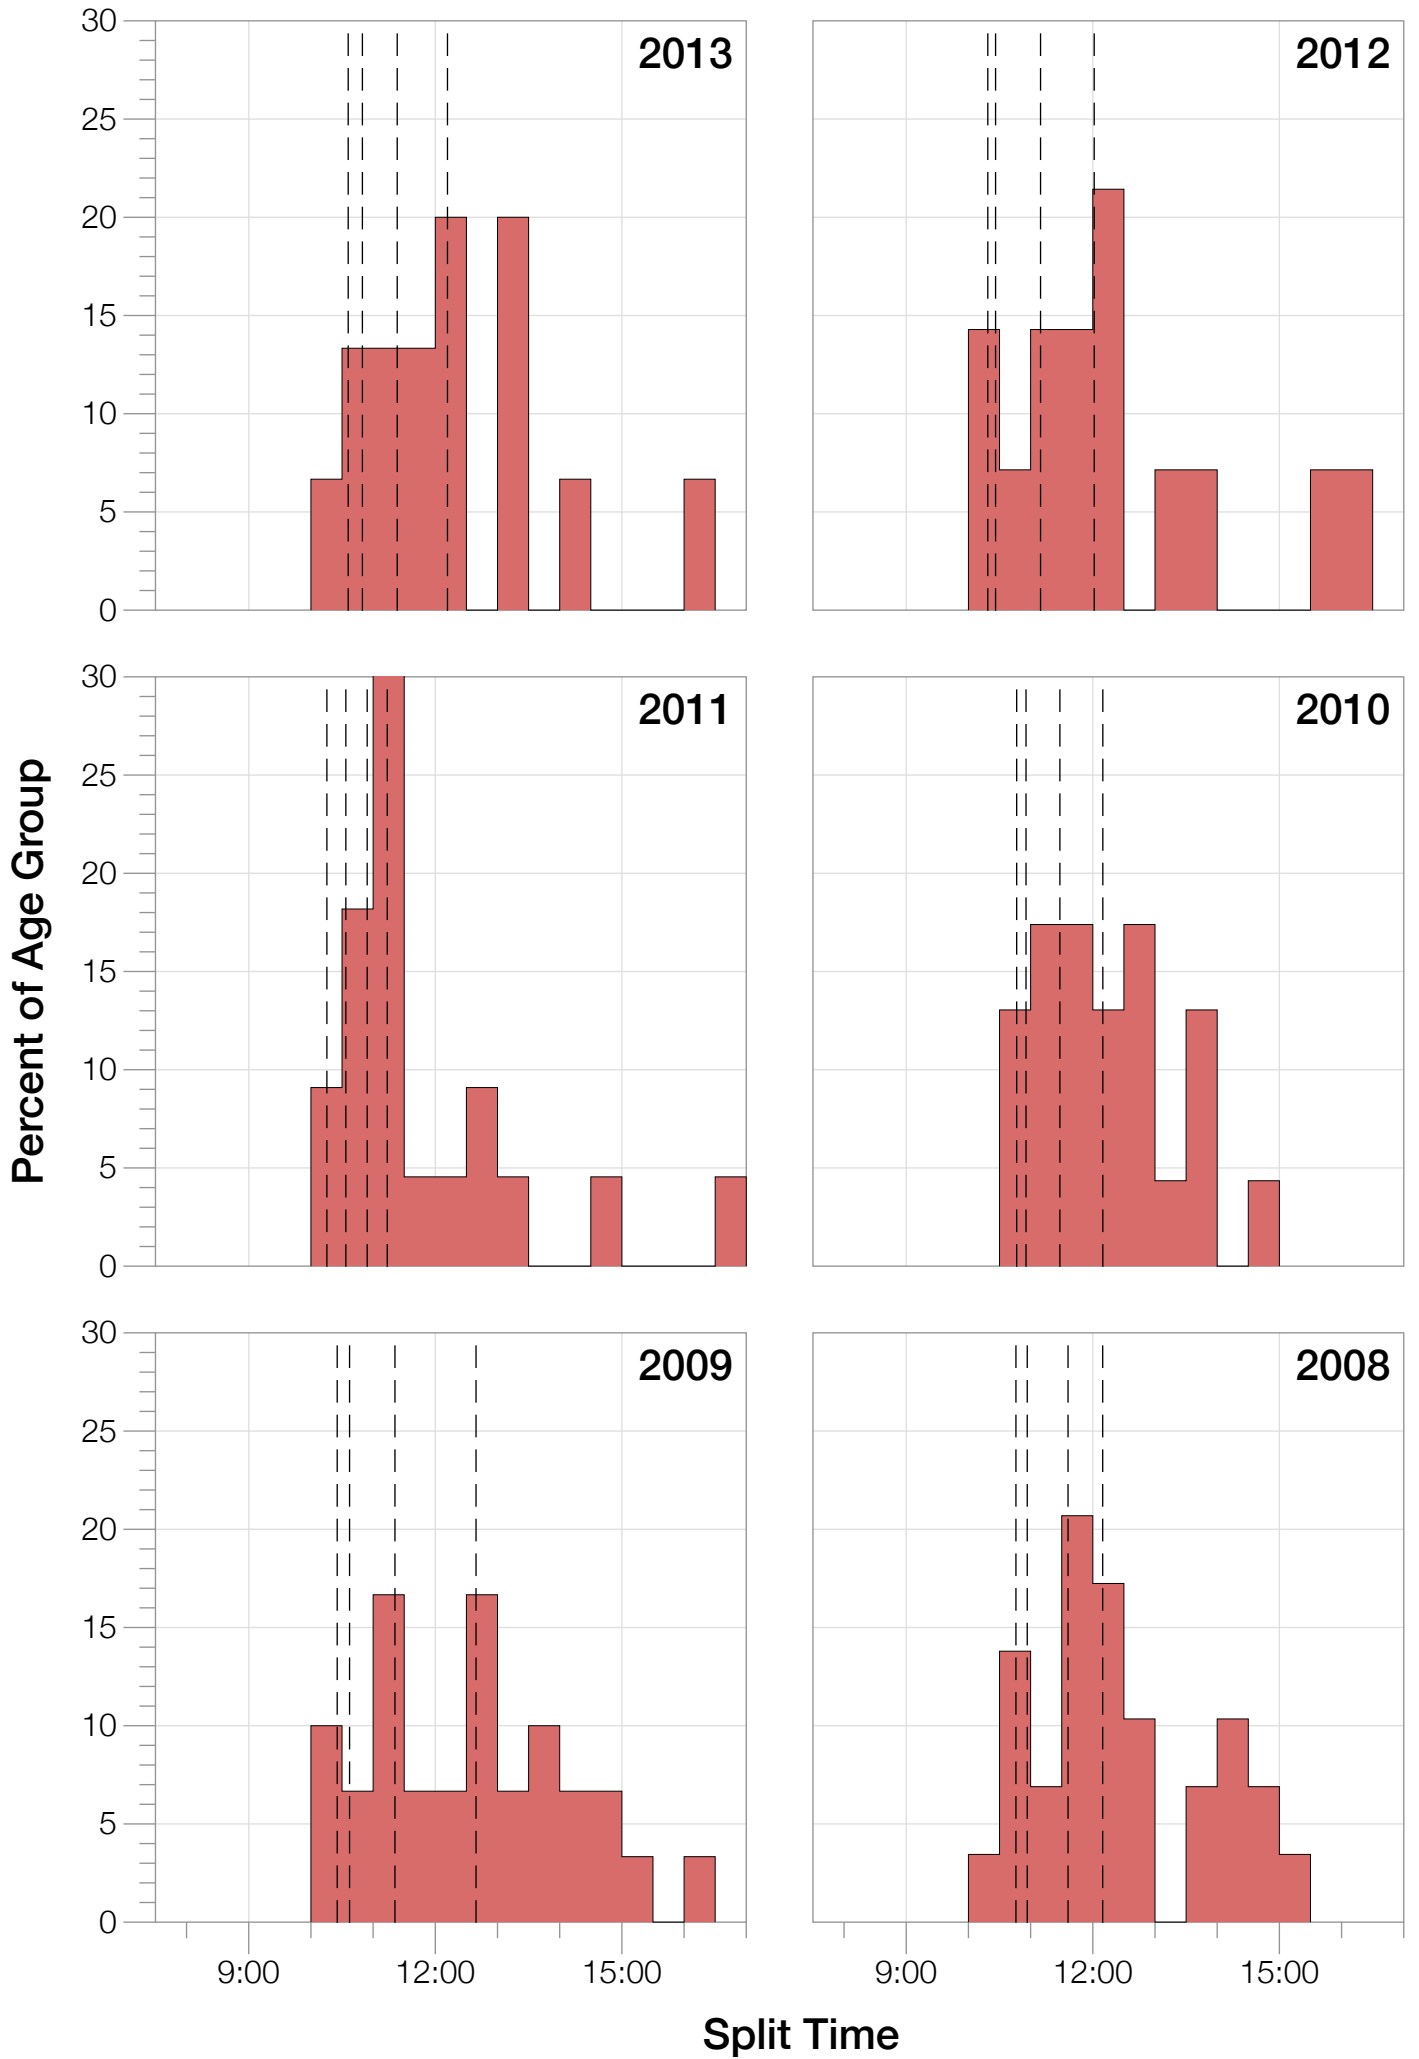

F25-29 Overall