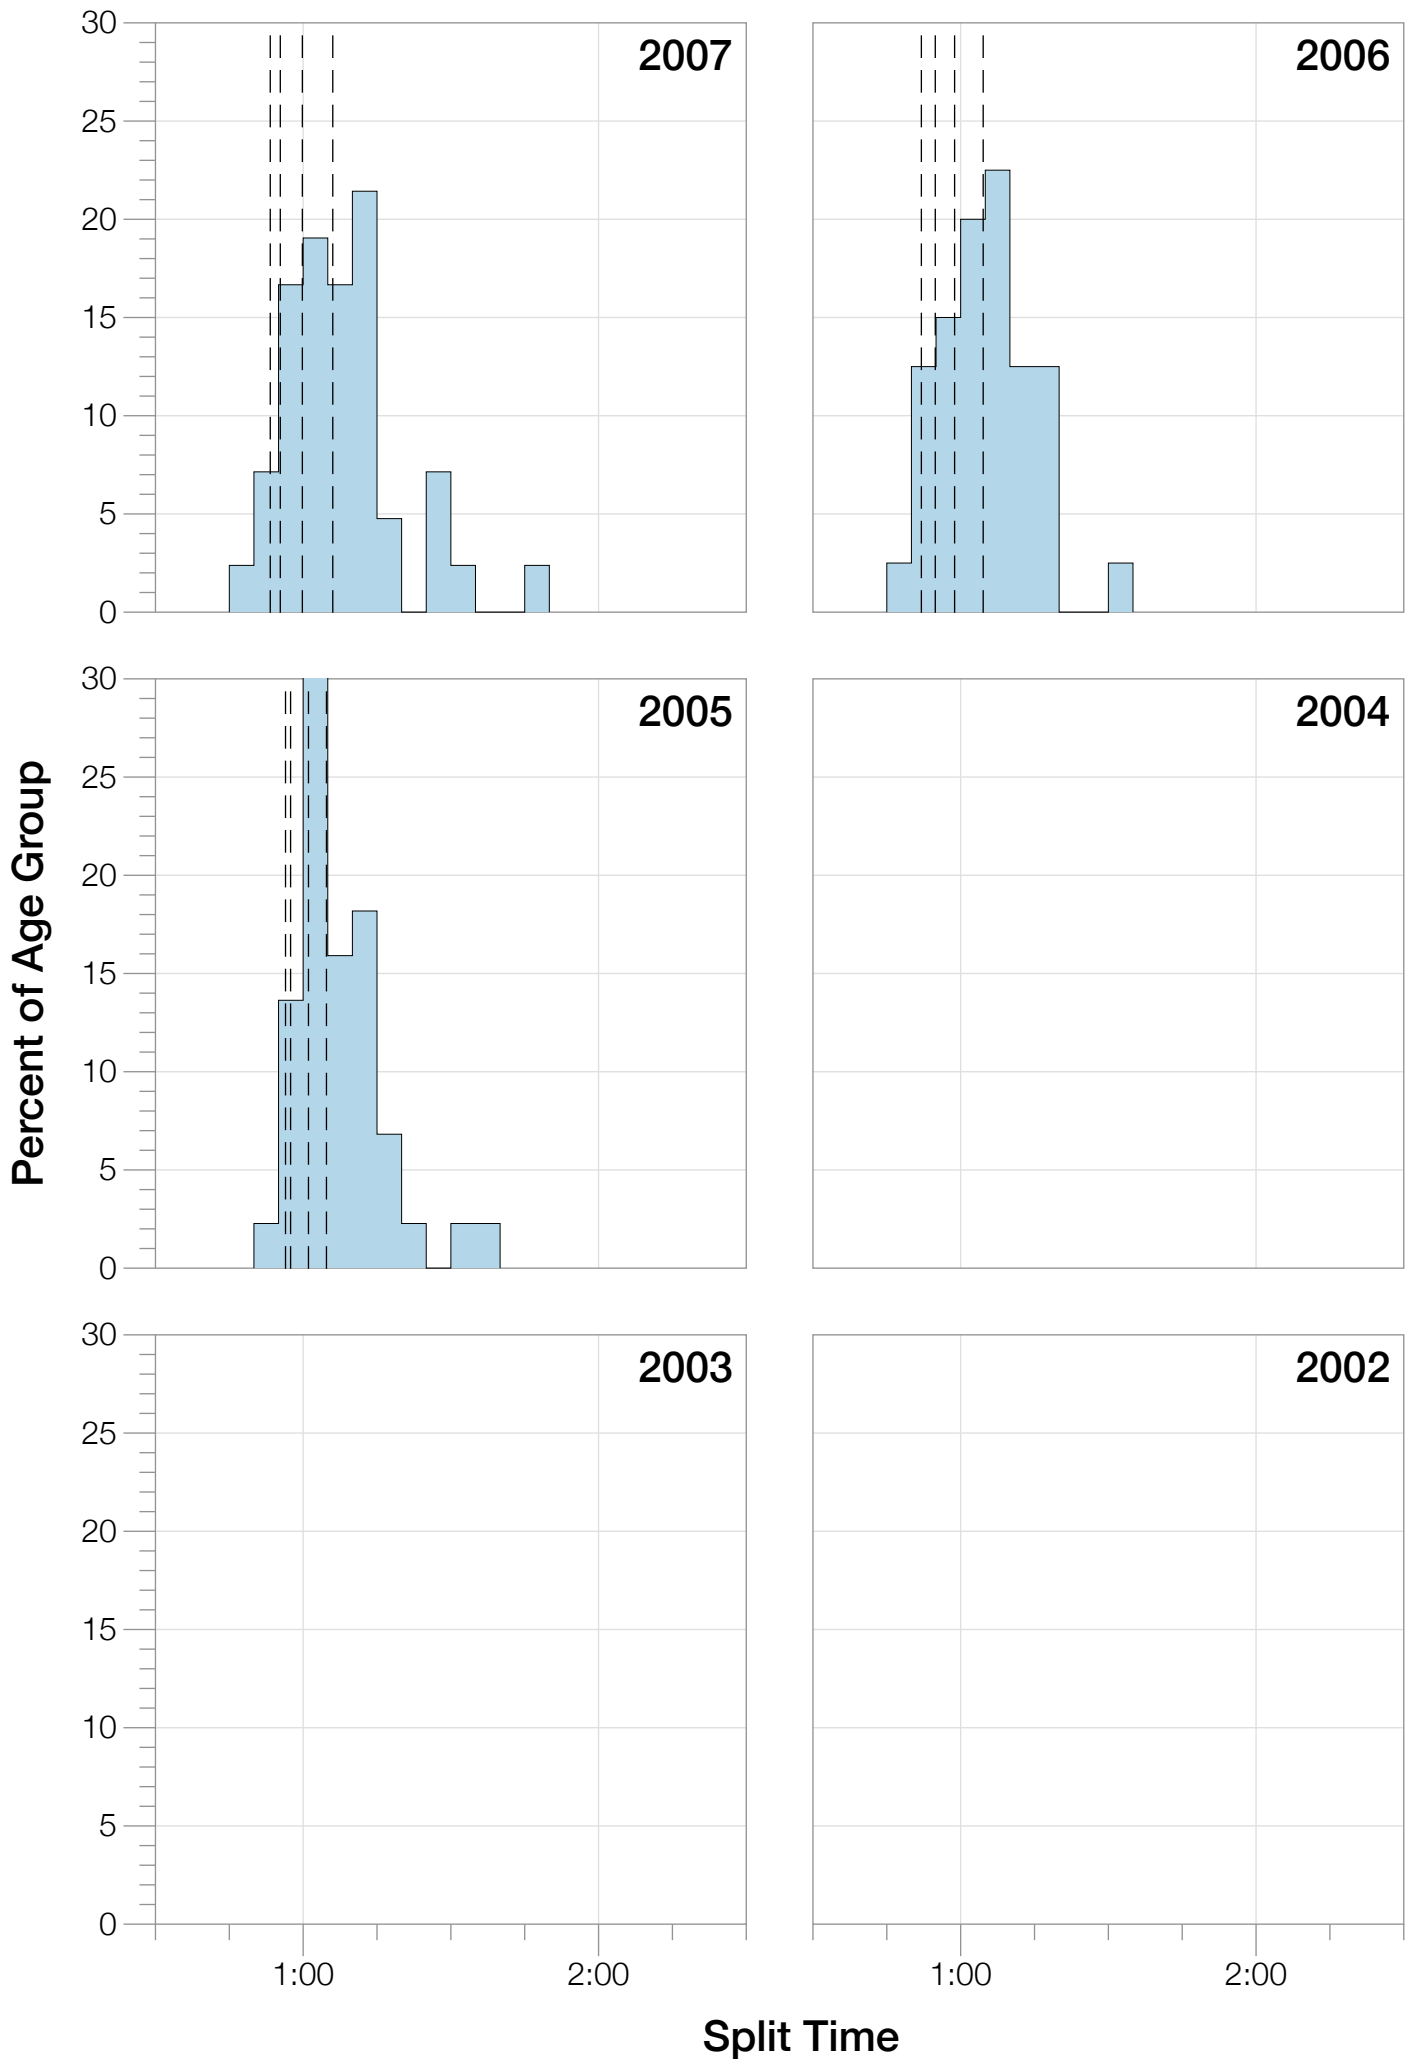

F25-29 Swim