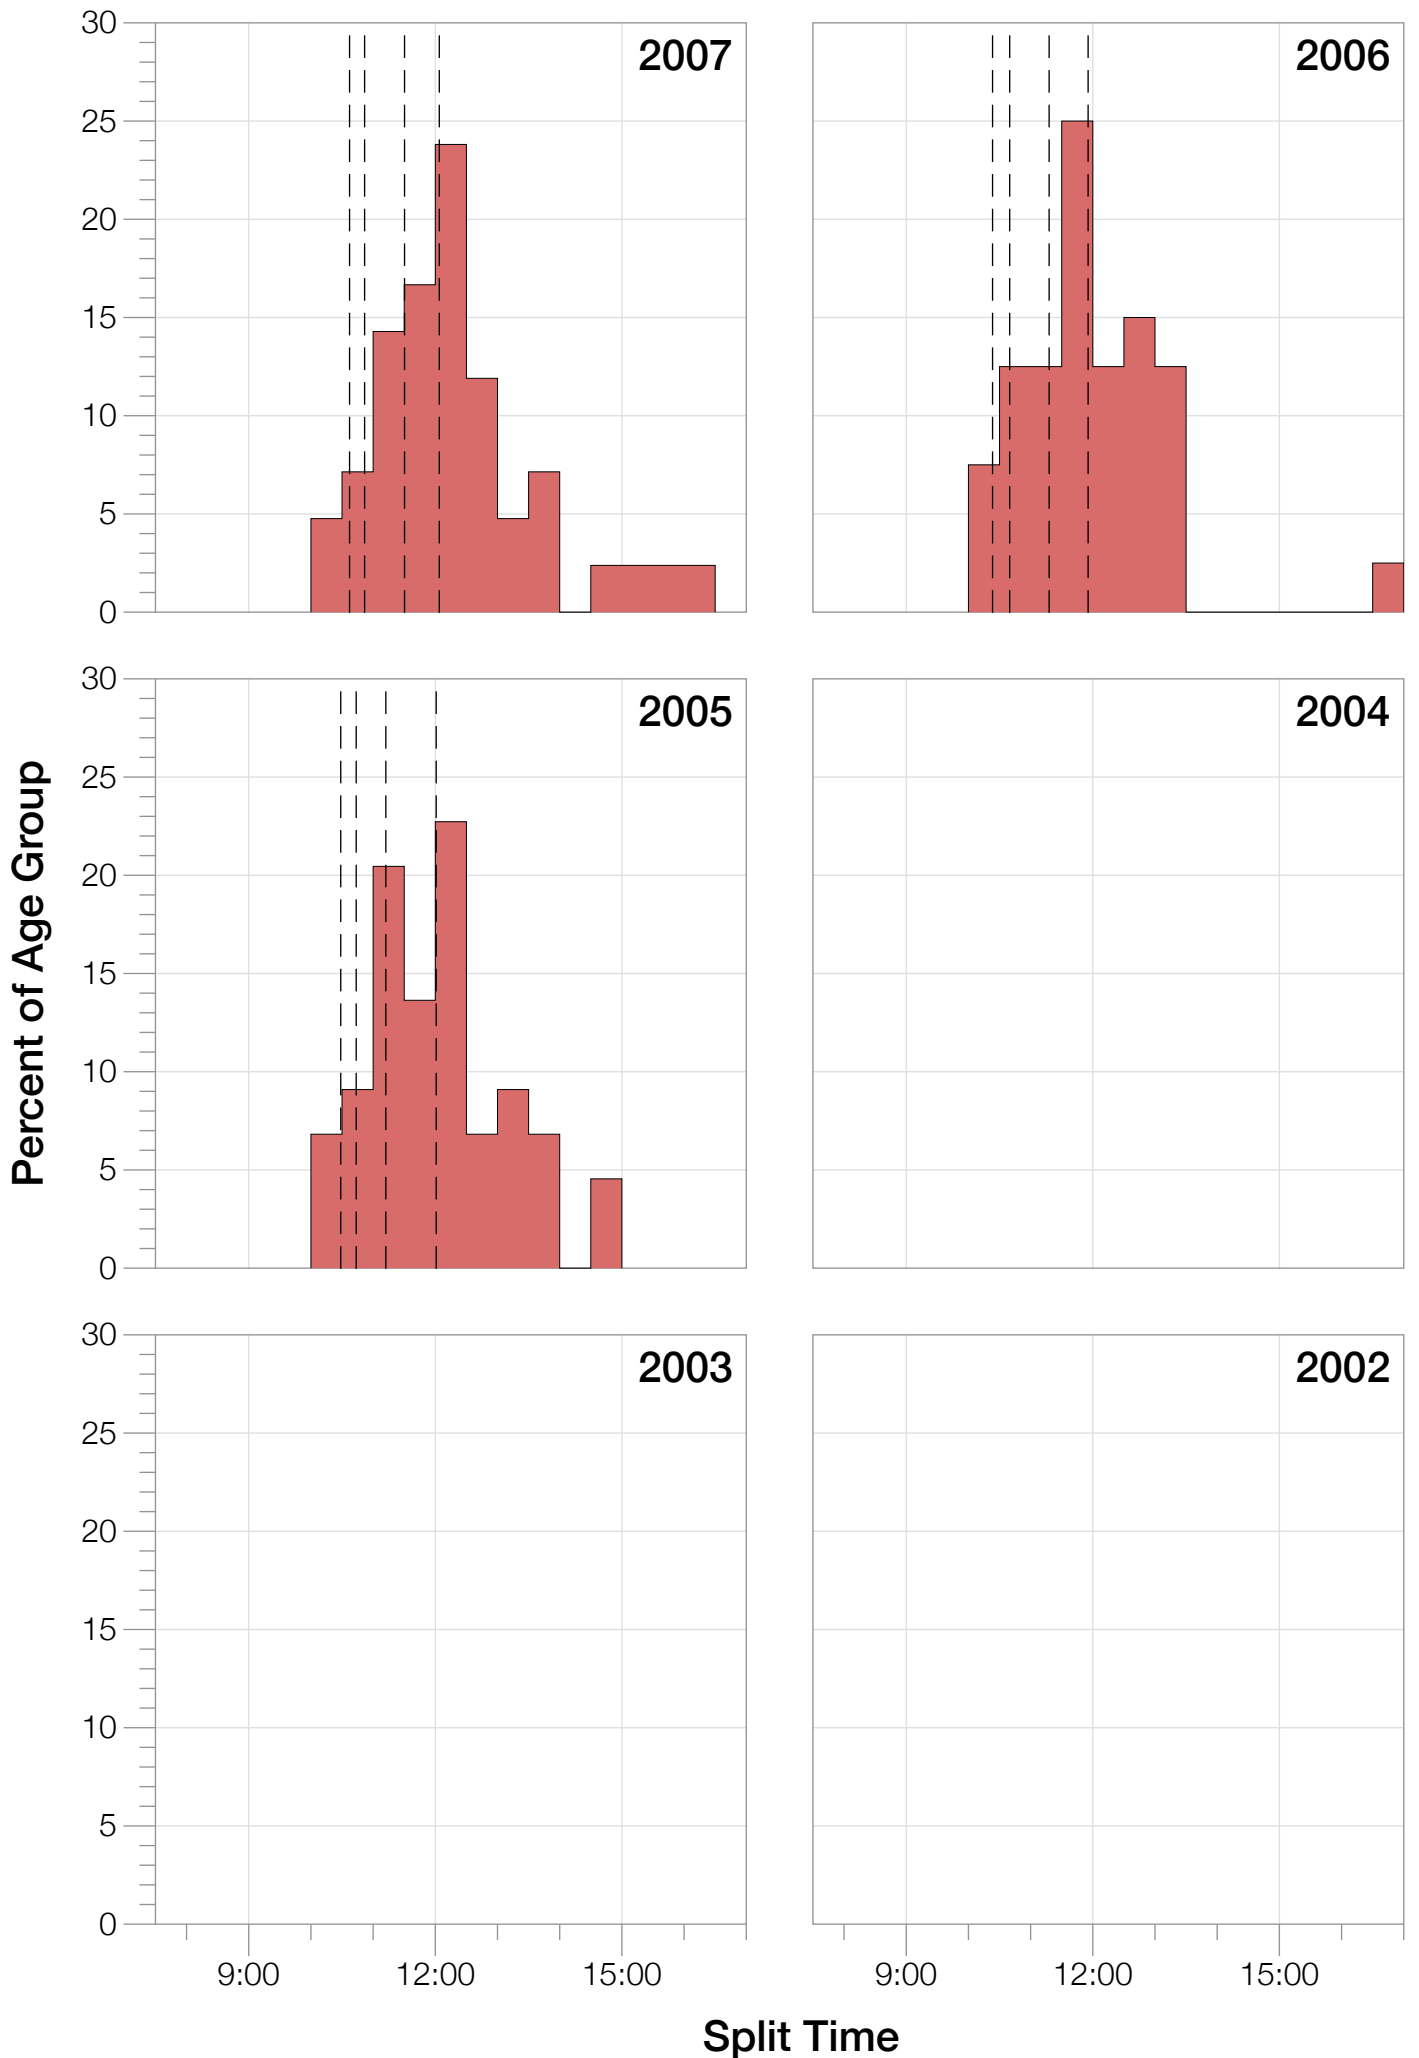

Ironman Australia Statistics

F25-29

F25-29 Summary Statistics

Year	Finishers	F25-29 Finishers	Male Winner's Time	Female Winner's Time	F25-29 Winner's Time
2005	1367	1339	8:25:44	9:13:20	9:00:09
2006	1448	1415	8:20:42	9:19:44	8:59:23
2007	1458	1419	8:21:49	9:12:59	9:05:43
2008	1411	1386	8:31:33	9:03:55	9:06:50
2009	1282	1253	8:24:53	8:57:10	8:47:33
2010	1384	1365	8:23:54	9:23:46	8:32:52
2011	1016	1002	8:29:28	9:29:54	8:56:15
2012	1298	1288	8:17:38	9:34:57	8:57:10
2013	1352	1343	8:30:23	9:34:55	9:09:24
Average	1335	1312	8:25:07	9:18:57	8:57:15

F25-29 Swim

F25-29 Swim

F25-29 Bike

F25-29 Bike

F25-29 Run

F25-29 Run

F25-29 Overall

F25-29 Overall

Overall

Split Time (hours)

F25-29 Top 30 Finishing Splits

Estimated Kona Slot Average Finishing Time Finishing Time

F25-29 Kona Times and Splits

Summary Statistics

Position	Swim Time	Bike Time	Run Time	Overall Time
Average Male Winner	0:47:25	4:42:44	2:53:06	8:25:07
Average Female Winner	0:52:19	5:13:58	3:10:09	9:18:57
Average 1st Age Grouper	0:59:24	5:35:36	3:37:25	10:15:33
Average 2nd Age Grouper	1:00:40	5:40:33	3:42:37	10:27:36
Average 3rd Age Grouper	1:03:32	5:07:13	3:19:45	10:37:37
Average 4th Age Grouper	0:59:49	5:09:59	3:35:58	10:54:04
Average 5th Age Grouper	1:03:38	5:18:11	3:31:09	11:01:21
Kona Qualifier Average	0:59:24	5:35:36	3:37:25	10:15:33
Top 5 Age Grouper Average	1:01:25	5:22:18	3:33:23	10:39:14

Australia 2005

Position	Swim Time	Bike Time	Run Time	Overall Time
Male Winner	0:46:55	4:40:17	2:58:32	8:25:44
Female Winner	0:54:36	5:12:50	3:05:54	9:13:20
1st Age Grouper	1:01:48	5:17:44	3:54:10	10:13:42
2nd Age Grouper	1:04:28	5:40:44	3:35:48	10:21:00
3rd Age Grouper	0:58:11			10:27:28
4th Age Grouper	0:55:14			10:36:08
5th Age Grouper	0:56:18			10:39:38
Kona Qualifier Average	1:01:48	5:17:44	3:54:10	10:13:42
Top 5 Age Grouper Average	0:59:11	2:11:41	1:29:59	10:27:35