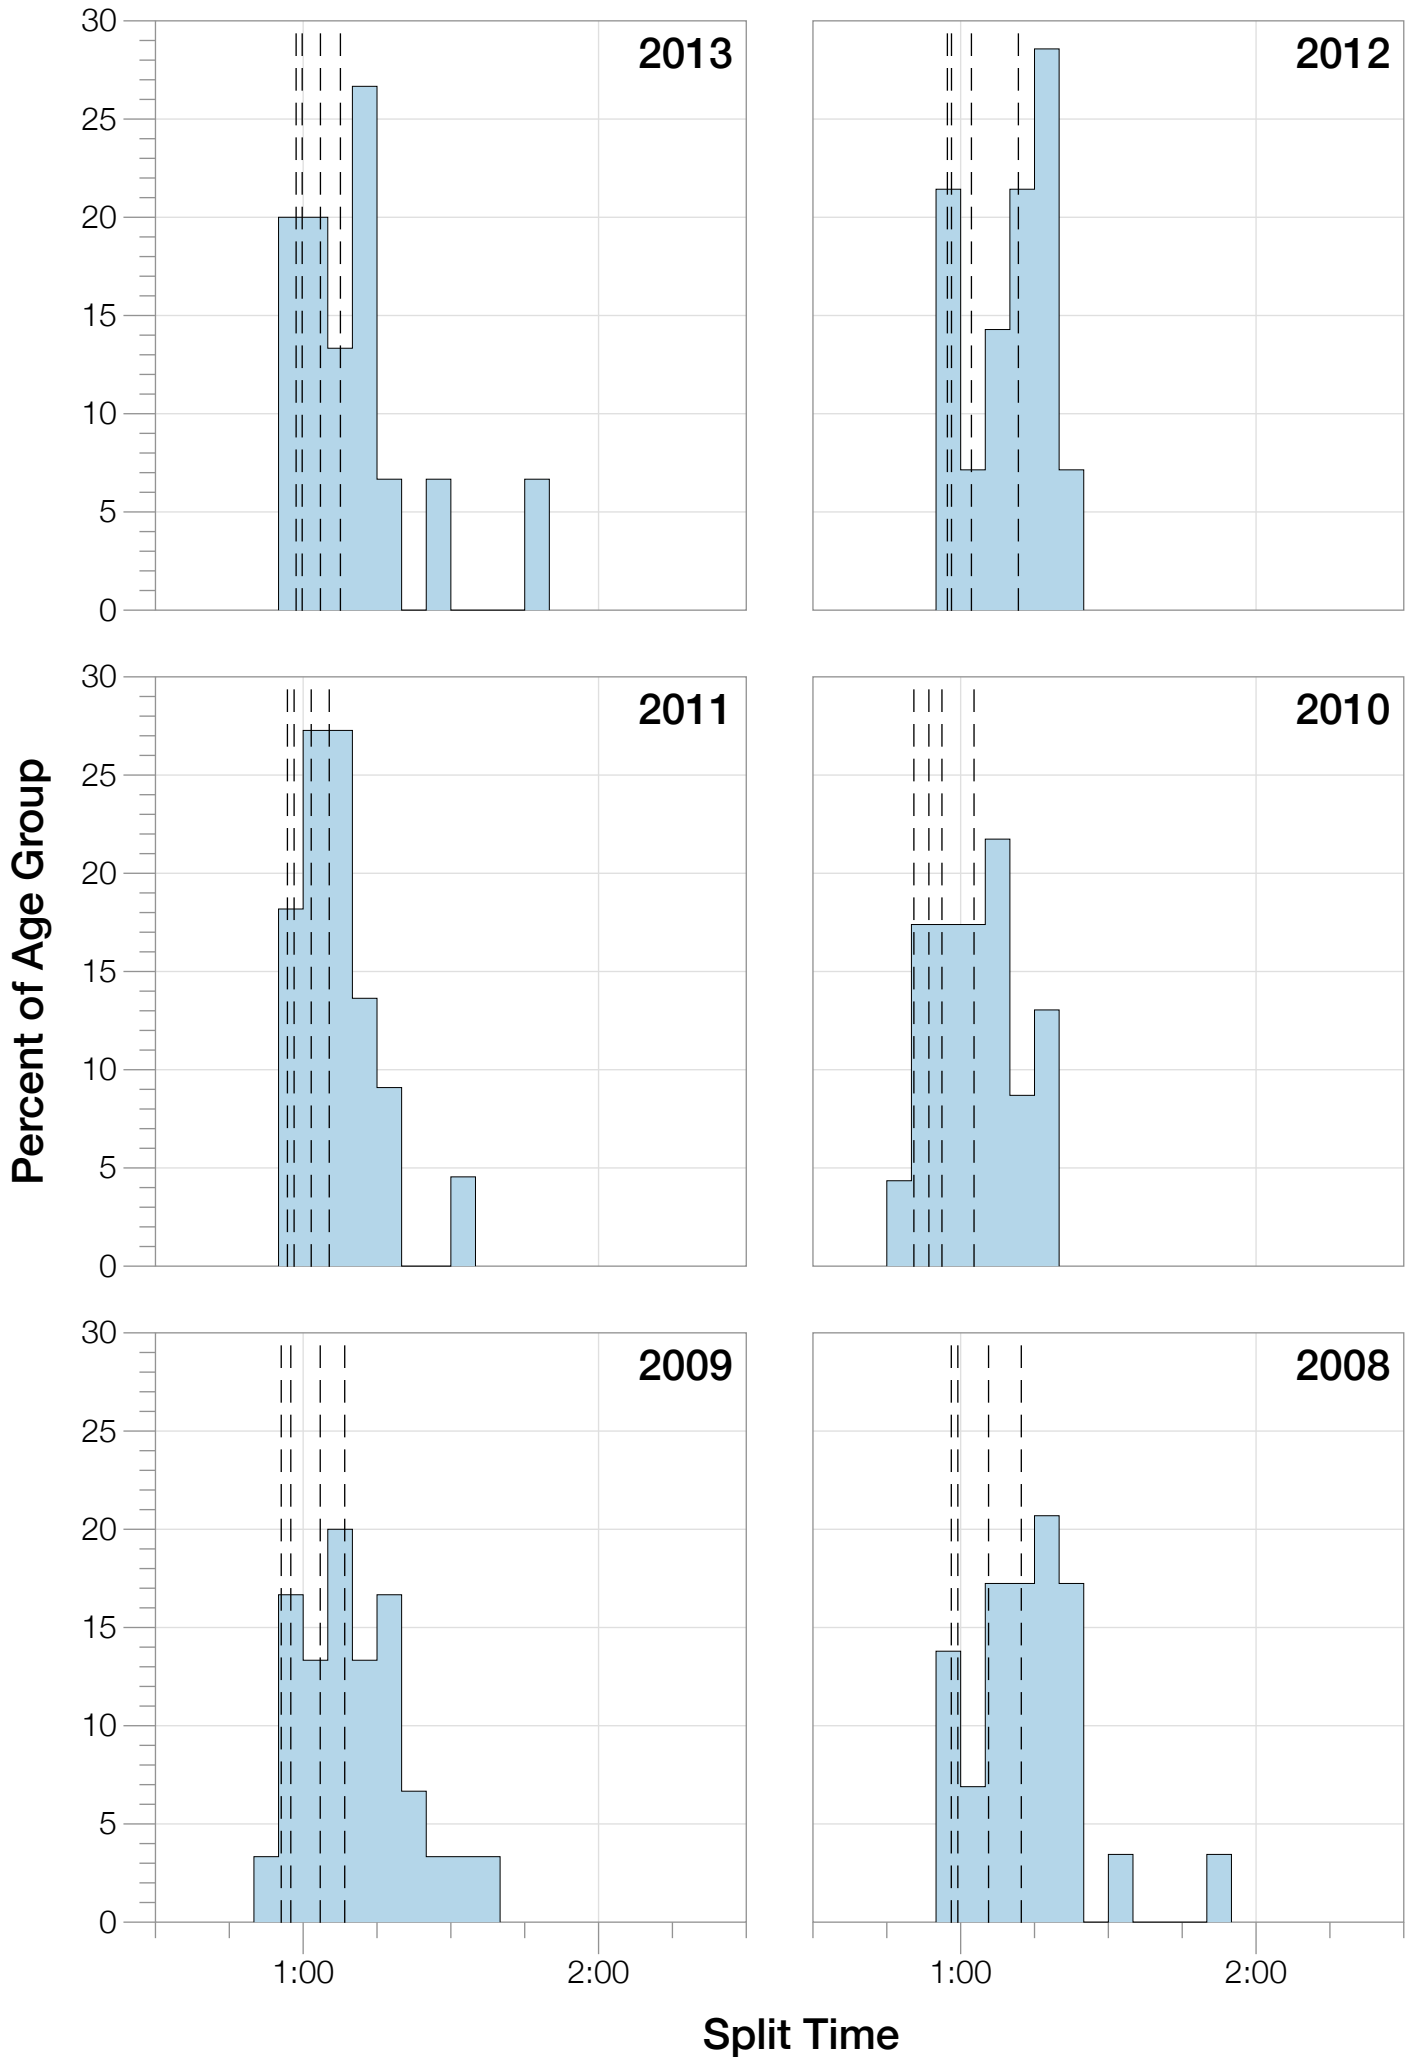

F25-29 Swim