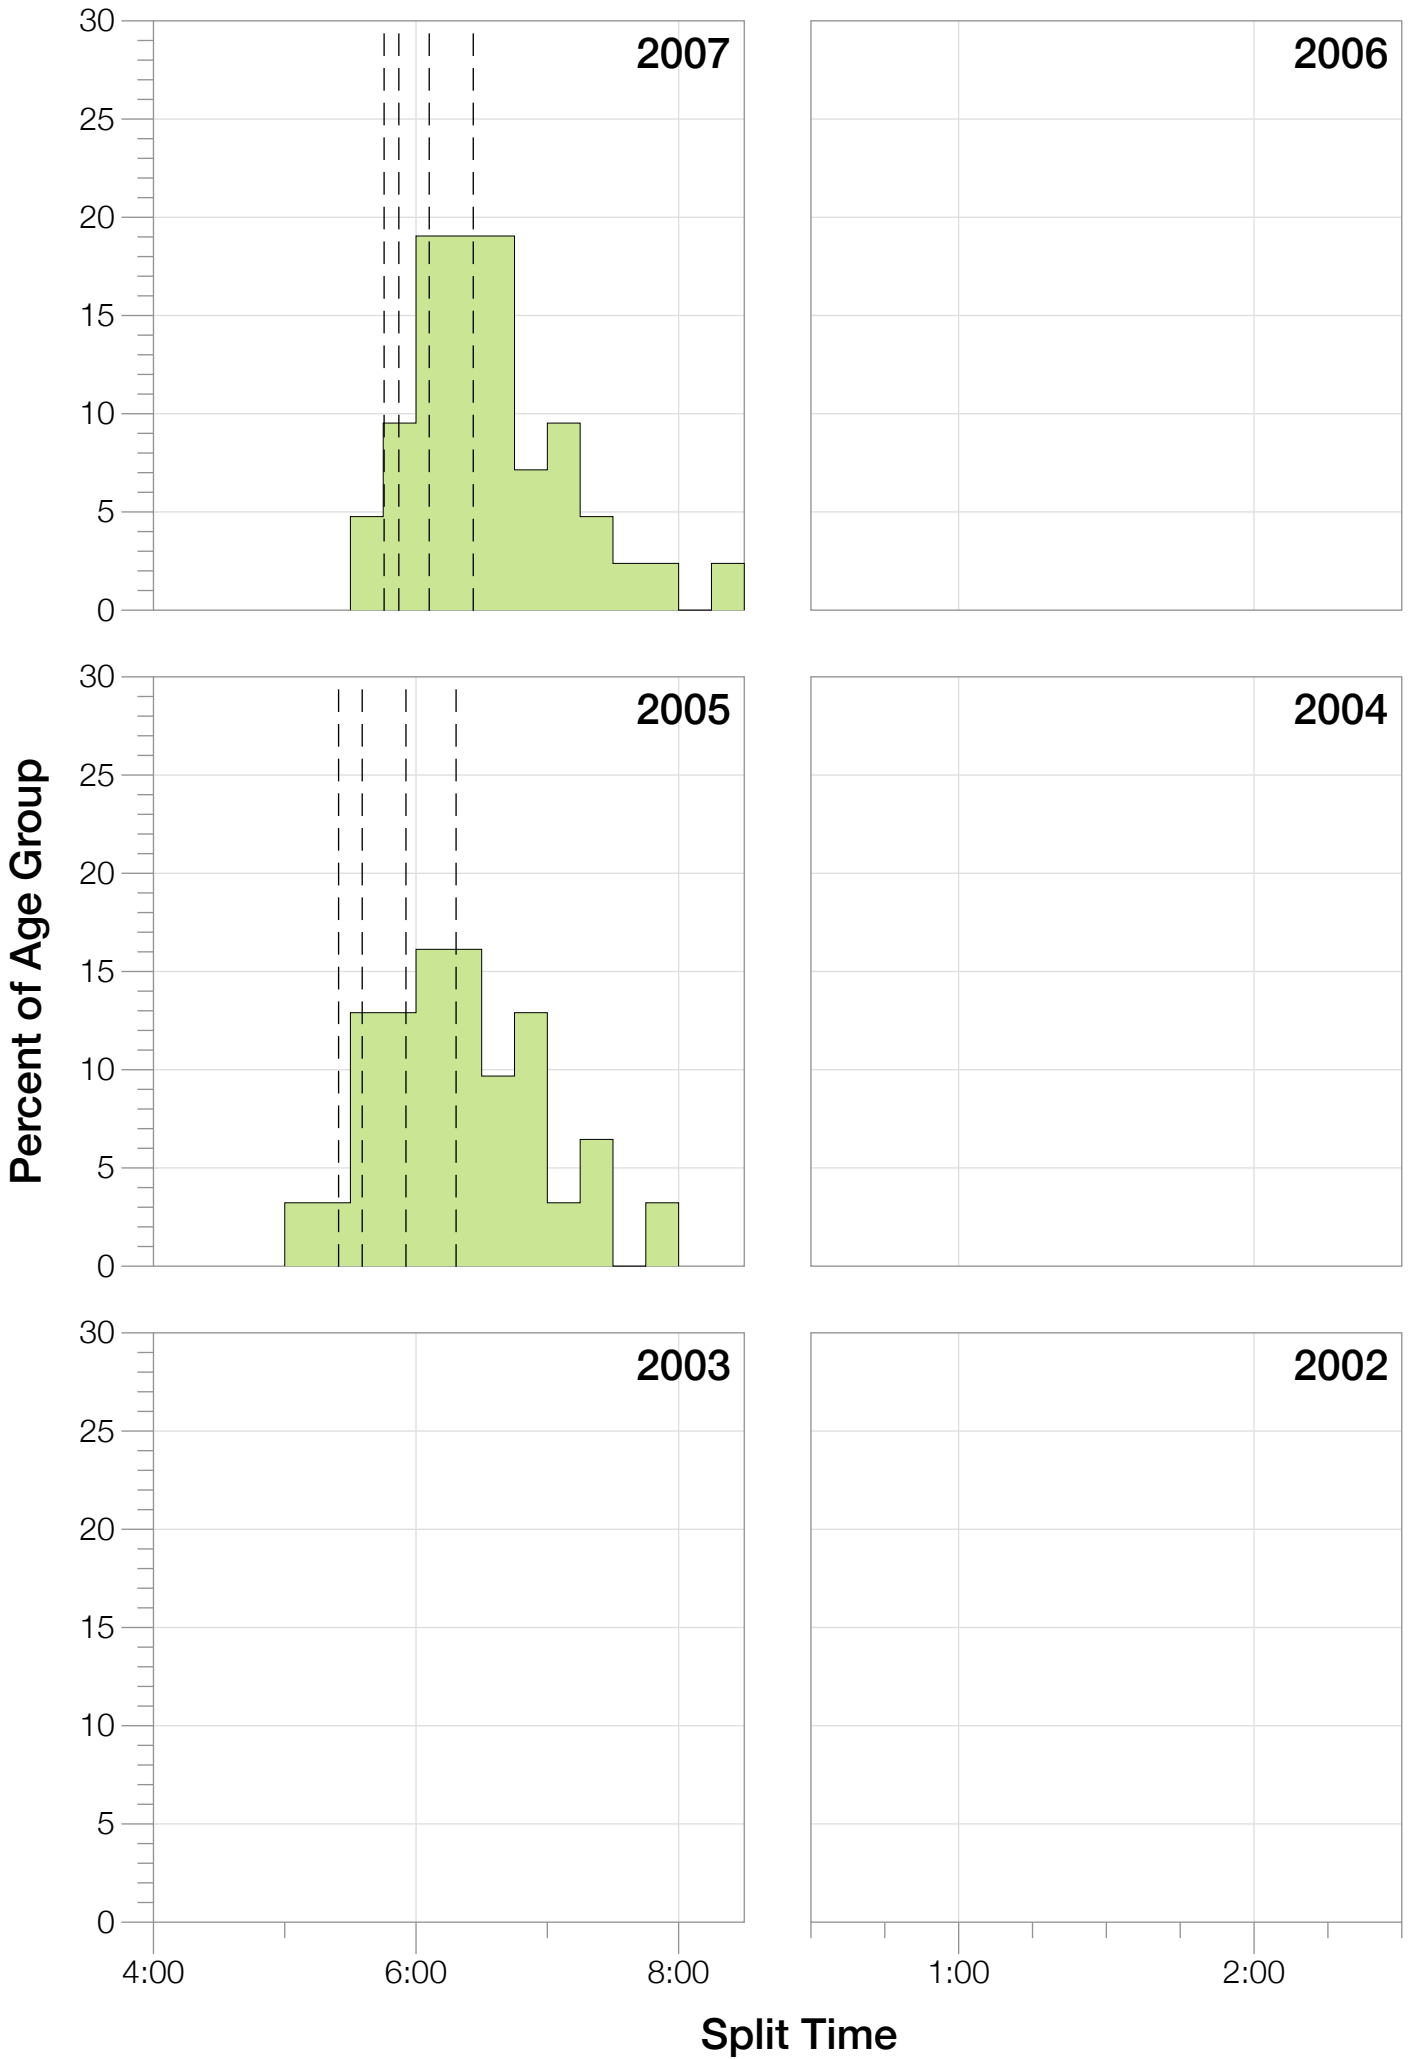

Ironman Australia Statistics

F25-29

F25-29 Summary Statistics

Year	Finishers	F25-29 Finishers	Male Winner's Time	Female Winner's Time	F25-29 Winner's Time
2005	1367	1339	8:25:44	9:13:20	9:00:09
2006	1448	1415	8:20:42	9:19:44	8:59:23
2007	1458	1419	8:21:49	9:12:59	9:05:43
2008	1411	1386	8:31:33	9:03:55	9:06:50
2009	1282	1253	8:24:53	8:57:10	8:47:33
2010	1384	1365	8:23:54	9:23:46	8:32:52
2011	1016	1002	8:29:28	9:29:54	8:56:15
2012	1298	1288	8:17:38	9:34:57	8:57:10
2013	1352	1343	8:30:23	9:34:55	9:09:24
Average	1335	1312	8:25:07	9:18:57	8:57:15

F25-29 Swim

F25-29 Swim

F25-29 Bike

F25-29 Bike

F25-29 Run

F25-29 Run

F25-29 Overall

F25-29 Overall

Overall

Split Time (hours)

F25-29 Top 30 Finishing Splits

Estimated Kona Slot Average Finishing Time Finishing Time

F25-29 Kona Times and Splits

Summary Statistics

Position	Swim Time	Bike Time	Run Time	Overall Time
Average Male Winner	0:47:25	4:42:44	2:53:06	8:25:07
Average Female Winner	0:52:19	5:13:58	3:10:09	9:18:57
Average 1st Age Grouper	0:59:24	5:35:36	3:37:25	10:15:33
Average 2nd Age Grouper	1:00:40	5:40:33	3:42:37	10:27:36
Average 3rd Age Grouper	1:03:32	5:07:13	3:19:45	10:37:37
Average 4th Age Grouper	0:59:49	5:09:59	3:35:58	10:54:04
Average 5th Age Grouper	1:03:38	5:18:11	3:31:09	11:01:21
Kona Qualifier Average	0:59:24	5:35:36	3:37:25	10:15:33
Top 5 Age Grouper Average	1:01:25	5:22:18	3:33:23	10:39:14

Australia 2005

Position	Swim Time	Bike Time	Run Time	Overall Time
Male Winner	0:46:55	4:40:17	2:58:32	8:25:44
Female Winner	0:54:36	5:12:50	3:05:54	9:13:20
1st Age Grouper	1:01:48	5:17:44	3:54:10	10:13:42
2nd Age Grouper	1:04:28	5:40:44	3:35:48	10:21:00
3rd Age Grouper	0:58:11			10:27:28
4th Age Grouper	0:55:14			10:36:08
5th Age Grouper	0:56:18			10:39:38
Kona Qualifier Average	1:01:48	5:17:44	3:54:10	10:13:42
Top 5 Age Grouper Average	0:59:11	2:11:41	1:29:59	10:27:35