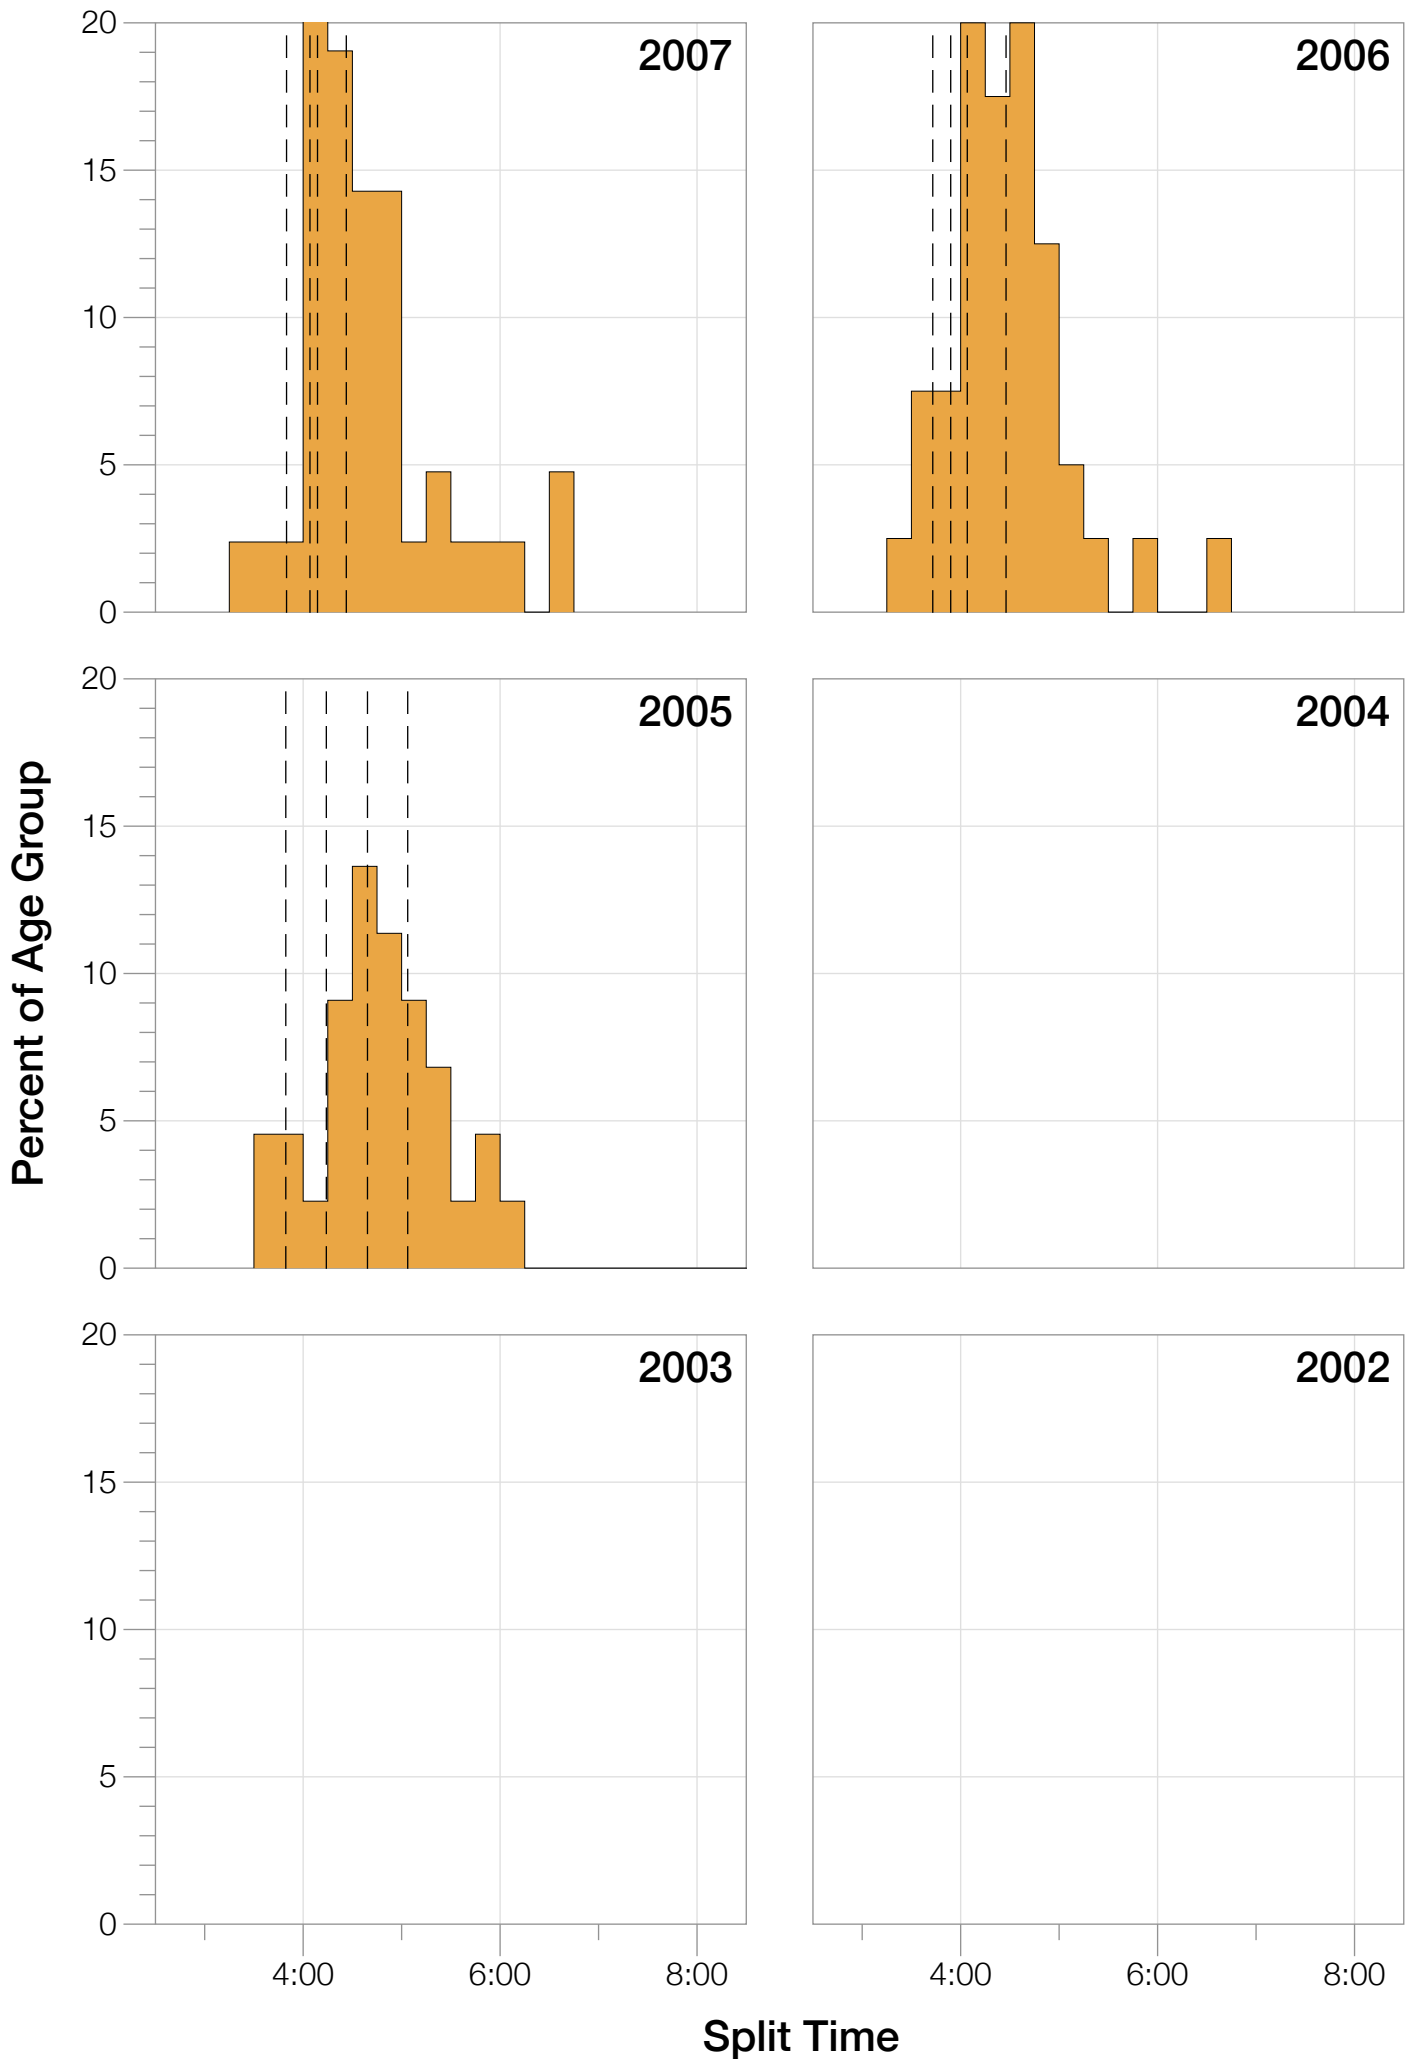

Ironman Australia Statistics

F25-29

F25-29 Summary Statistics

Year	Finishers	F25-29 Finishers	Male Winner's Time	Female Winner's Time	F25-29 Winner's Time
2005	1367	1339	8:25:44	9:13:20	9:00:09
2006	1448	1415	8:20:42	9:19:44	8:59:23
2007	1458	1419	8:21:49	9:12:59	9:05:43
2008	1411	1386	8:31:33	9:03:55	9:06:50
2009	1282	1253	8:24:53	8:57:10	8:47:33
2010	1384	1365	8:23:54	9:23:46	8:32:52
2011	1016	1002	8:29:28	9:29:54	8:56:15
2012	1298	1288	8:17:38	9:34:57	8:57:10
2013	1352	1343	8:30:23	9:34:55	9:09:24
Average	1335	1312	8:25:07	9:18:57	8:57:15

F25-29 Swim

F25-29 Swim

F25-29 Bike

F25-29 Bike

F25-29 Run

F25-29 Run

F25-29 Overall

F25-29 Overall

Overall

Split Time (hours)

F25-29 Top 30 Finishing Splits

Estimated Kona Slot Average Finishing Time Finishing Time

F25-29 Kona Times and Splits

Summary Statistics

Position	Swim Time	Bike Time	Run Time	Overall Time
Average Male Winner	0:47:25	4:42:44	2:53:06	8:25:07
Average Female Winner	0:52:19	5:13:58	3:10:09	9:18:57
Average 1st Age Grouper	0:59:24	5:35:36	3:37:25	10:15:33
Average 2nd Age Grouper	1:00:40	5:40:33	3:42:37	10:27:36
Average 3rd Age Grouper	1:03:32	5:07:13	3:19:45	10:37:37
Average 4th Age Grouper	0:59:49	5:09:59	3:35:58	10:54:04
Average 5th Age Grouper	1:03:38	5:18:11	3:31:09	11:01:21
Kona Qualifier Average	0:59:24	5:35:36	3:37:25	10:15:33
Top 5 Age Grouper Average	1:01:25	5:22:18	3:33:23	10:39:14

Australia 2005

Position	Swim Time	Bike Time	Run Time	Overall Time
Male Winner	0:46:55	4:40:17	2:58:32	8:25:44
Female Winner	0:54:36	5:12:50	3:05:54	9:13:20
1st Age Grouper	1:01:48	5:17:44	3:54:10	10:13:42
2nd Age Grouper	1:04:28	5:40:44	3:35:48	10:21:00
3rd Age Grouper	0:58:11			10:27:28
4th Age Grouper	0:55:14			10:36:08
5th Age Grouper	0:56:18			10:39:38
Kona Qualifier Average	1:01:48	5:17:44	3:54:10	10:13:42
Top 5 Age Grouper Average	0:59:11	2:11:41	1:29:59	10:27:35