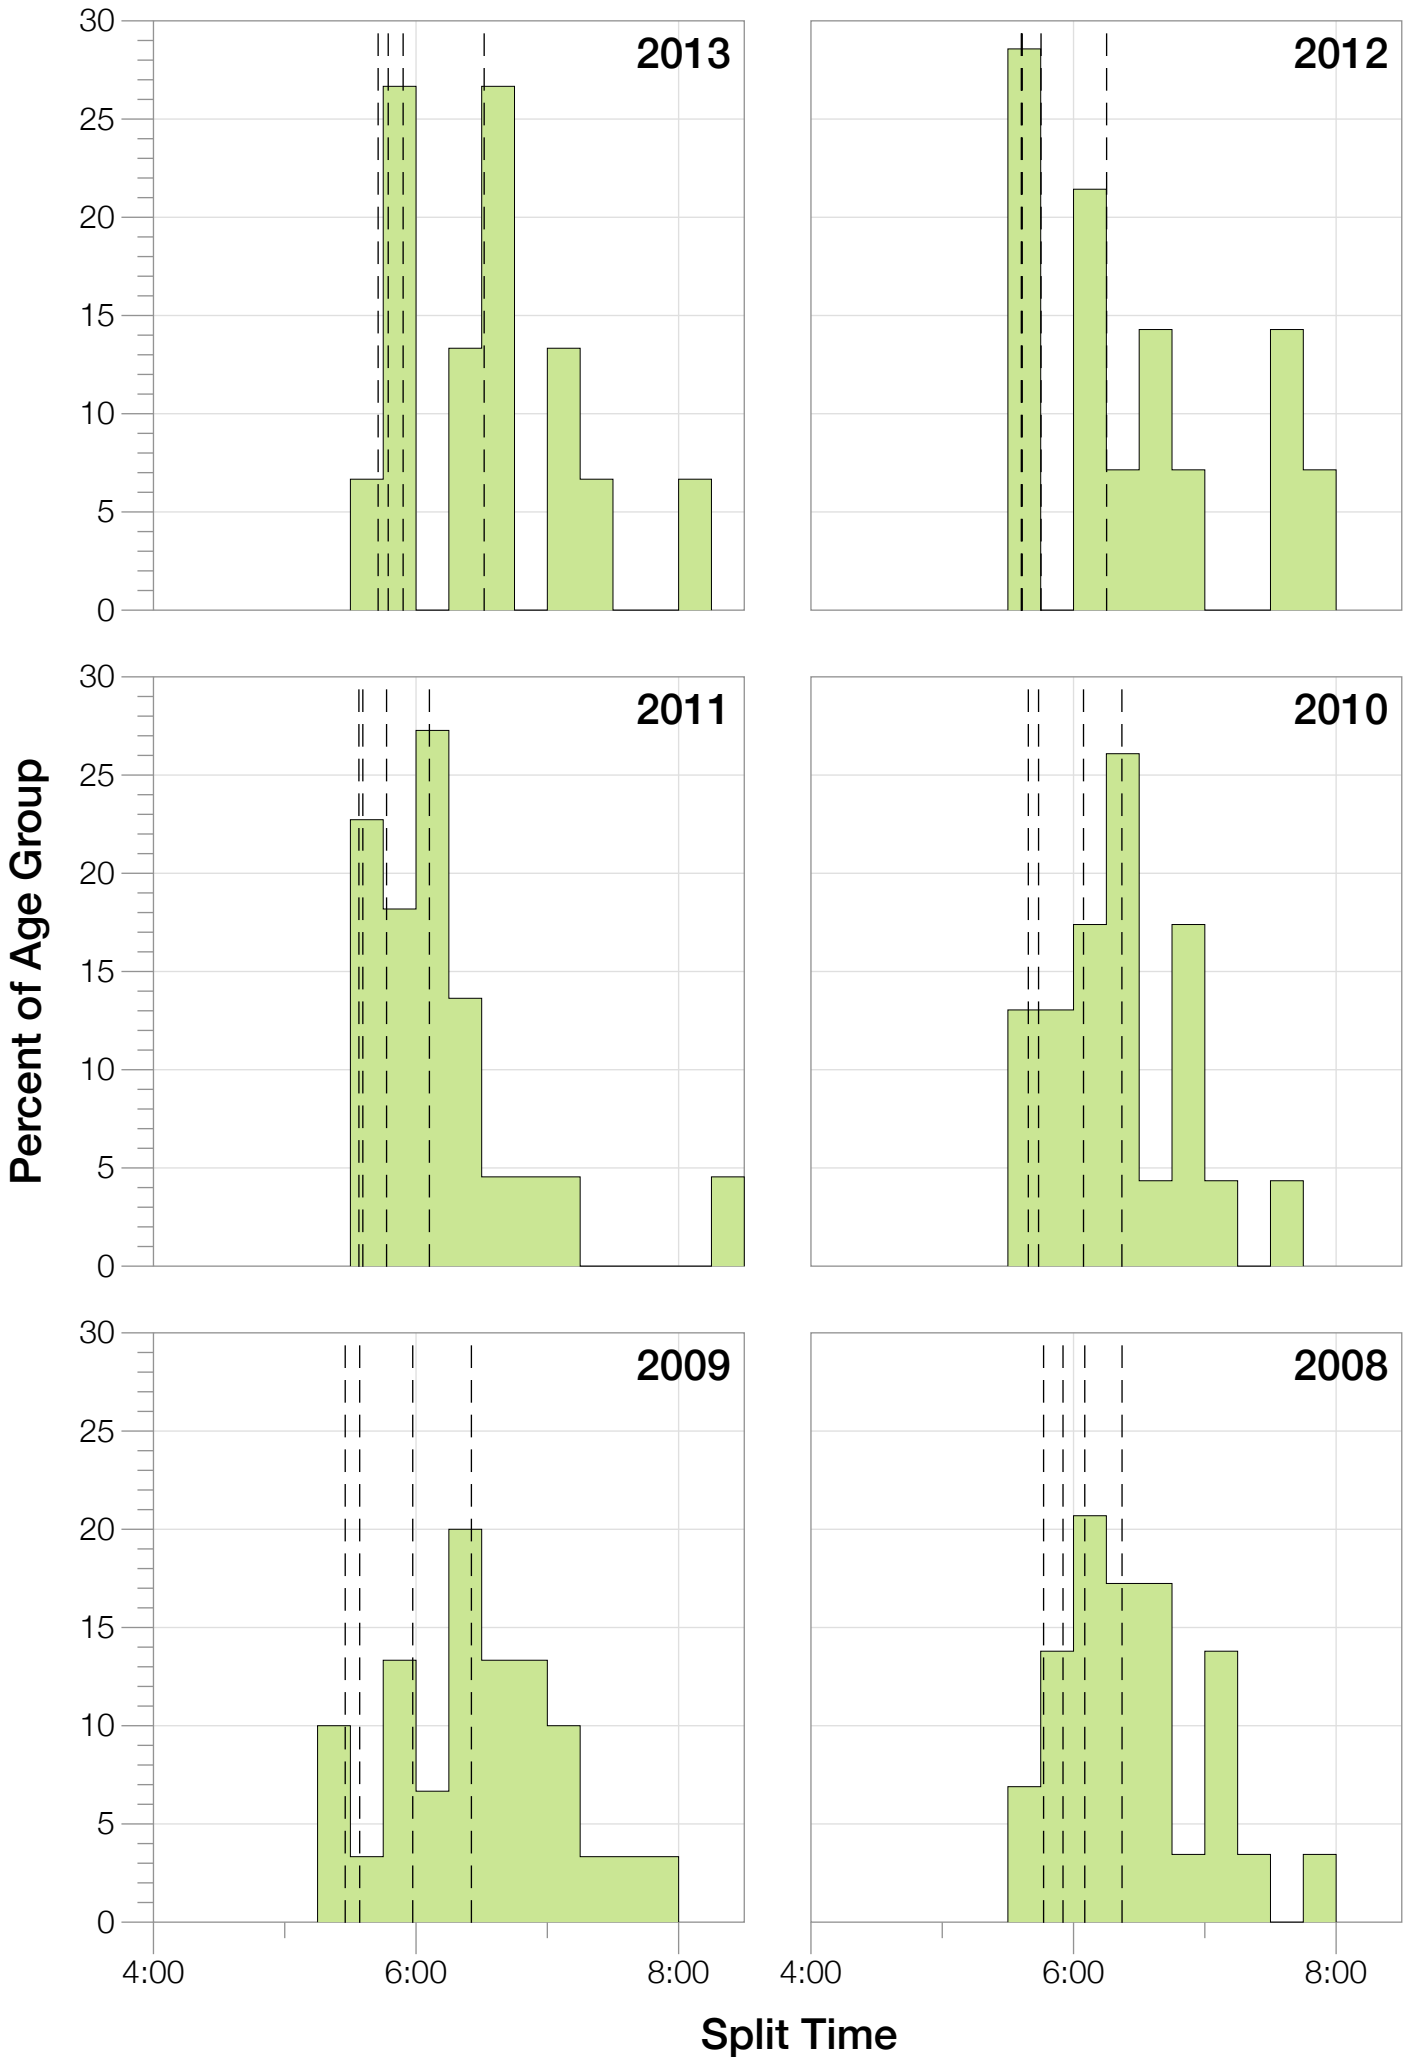

F25-29 Bike