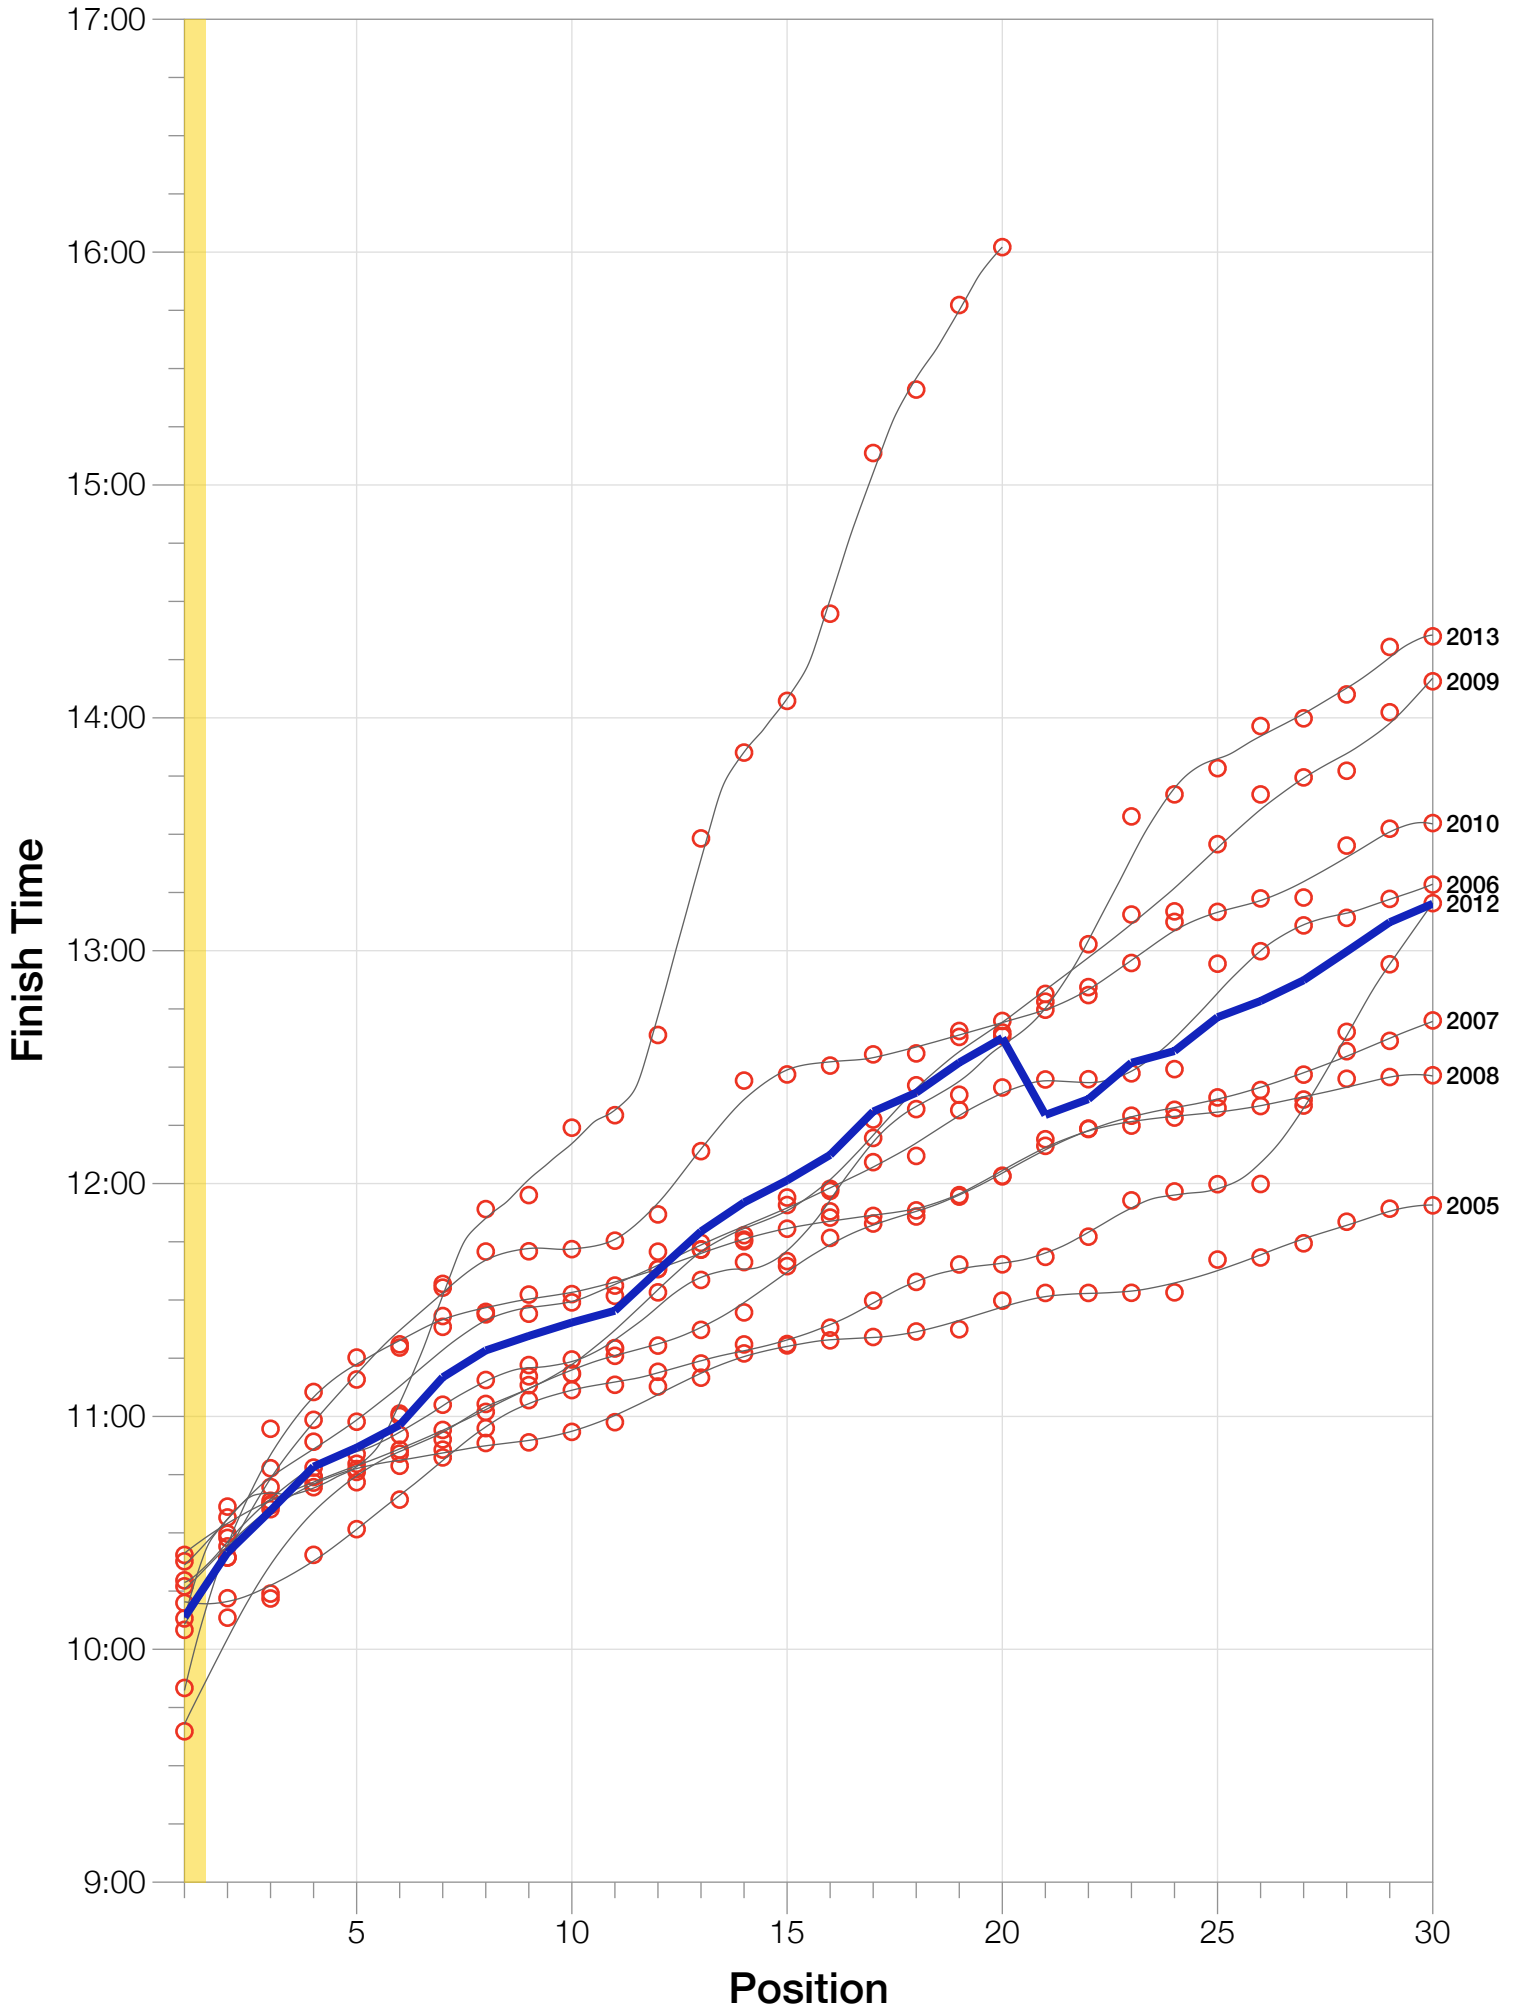

Ironman Australia Statistics

F30-34

F30-34 Summary Statistics

Year	Finishers	F30-34 Finishers	Male Winner's Time	Female Winner's Time	F30-34 Winner's Time
2005	1367	1339	8:25:44	9:13:20	9:00:09
2006	1448	1415	8:20:42	9:19:44	8:59:23
2007	1458	1419	8:21:49	9:12:59	9:05:43
2008	1411	1386	8:31:33	9:03:55	9:06:50
2009	1282	1253	8:24:53	8:57:10	8:47:33
2010	1384	1365	8:23:54	9:23:46	8:32:52
2011	1016	1002	8:29:28	9:29:54	8:56:15
2012	1298	1288	8:17:38	9:34:57	8:57:10
2013	1352	1343	8:30:23	9:34:55	9:09:24
Average	1335	1312	8:25:07	9:18:57	8:57:15

F30-34 Fastest Splits

F30-34 Median Splits

F30-34 Slowest Splits

Split Time (hours)

F30-34 Top 30 Finishing Splits

Estimated Kona Slot Average Finishing Time Finishing Time

F30-34 Kona Times and Splits

Summary Statistics

Position	Swim Time	Bike Time	Run Time	Overall Time
Average Male Winner	0:47:25	4:42:44	2:53:06	8:25:07
Average Female Winner	0:52:19	5:13:58	3:10:09	9:18:57
Average 1st Age Grouper	0:59:20	5:33:46	3:32:15	10:08:18
Average 2nd Age Grouper	1:01:49	5:39:19	3:40:44	10:24:55
Average 3rd Age Grouper	1:01:47	5:03:36	3:23:01	10:35:43
Average 4th Age Grouper	1:03:05	5:42:44	3:57:11	10:47:04
Average 5th Age Grouper	1:00:01	5:51:31	3:57:00	10:51:57
Kona Qualifier Average	0:59:20	5:33:46	3:32:15	10:08:18
Top 5 Age Grouper Average	1:01:12	5:34:11	3:42:02	10:33:35

Australia 2005

Position	Swim Time	Bike Time	Run Time	Overall Time
Male Winner	0:46:55	4:40:17	2:58:32	8:25:44
Female Winner	0:54:36	5:12:50	3:05:54	9:13:20
1st Age Grouper	0:55:12	5:37:31	3:43:30	10:16:13
2nd Age Grouper	1:07:14	5:33:33	3:42:54	10:23:41
3rd Age Grouper	1:03:28			10:37:22
4th Age Grouper	1:00:13	5:39:47	4:04:23	10:44:23
5th Age Grouper	1:00:29	5:43:45	4:01:28	10:45:42
Kona Qualifier Average	0:55:12	5:37:31	3:43:30	10:16:13
Top 5 Age Grouper Average	1:01:19	4:30:55	3:06:27	10:33:28