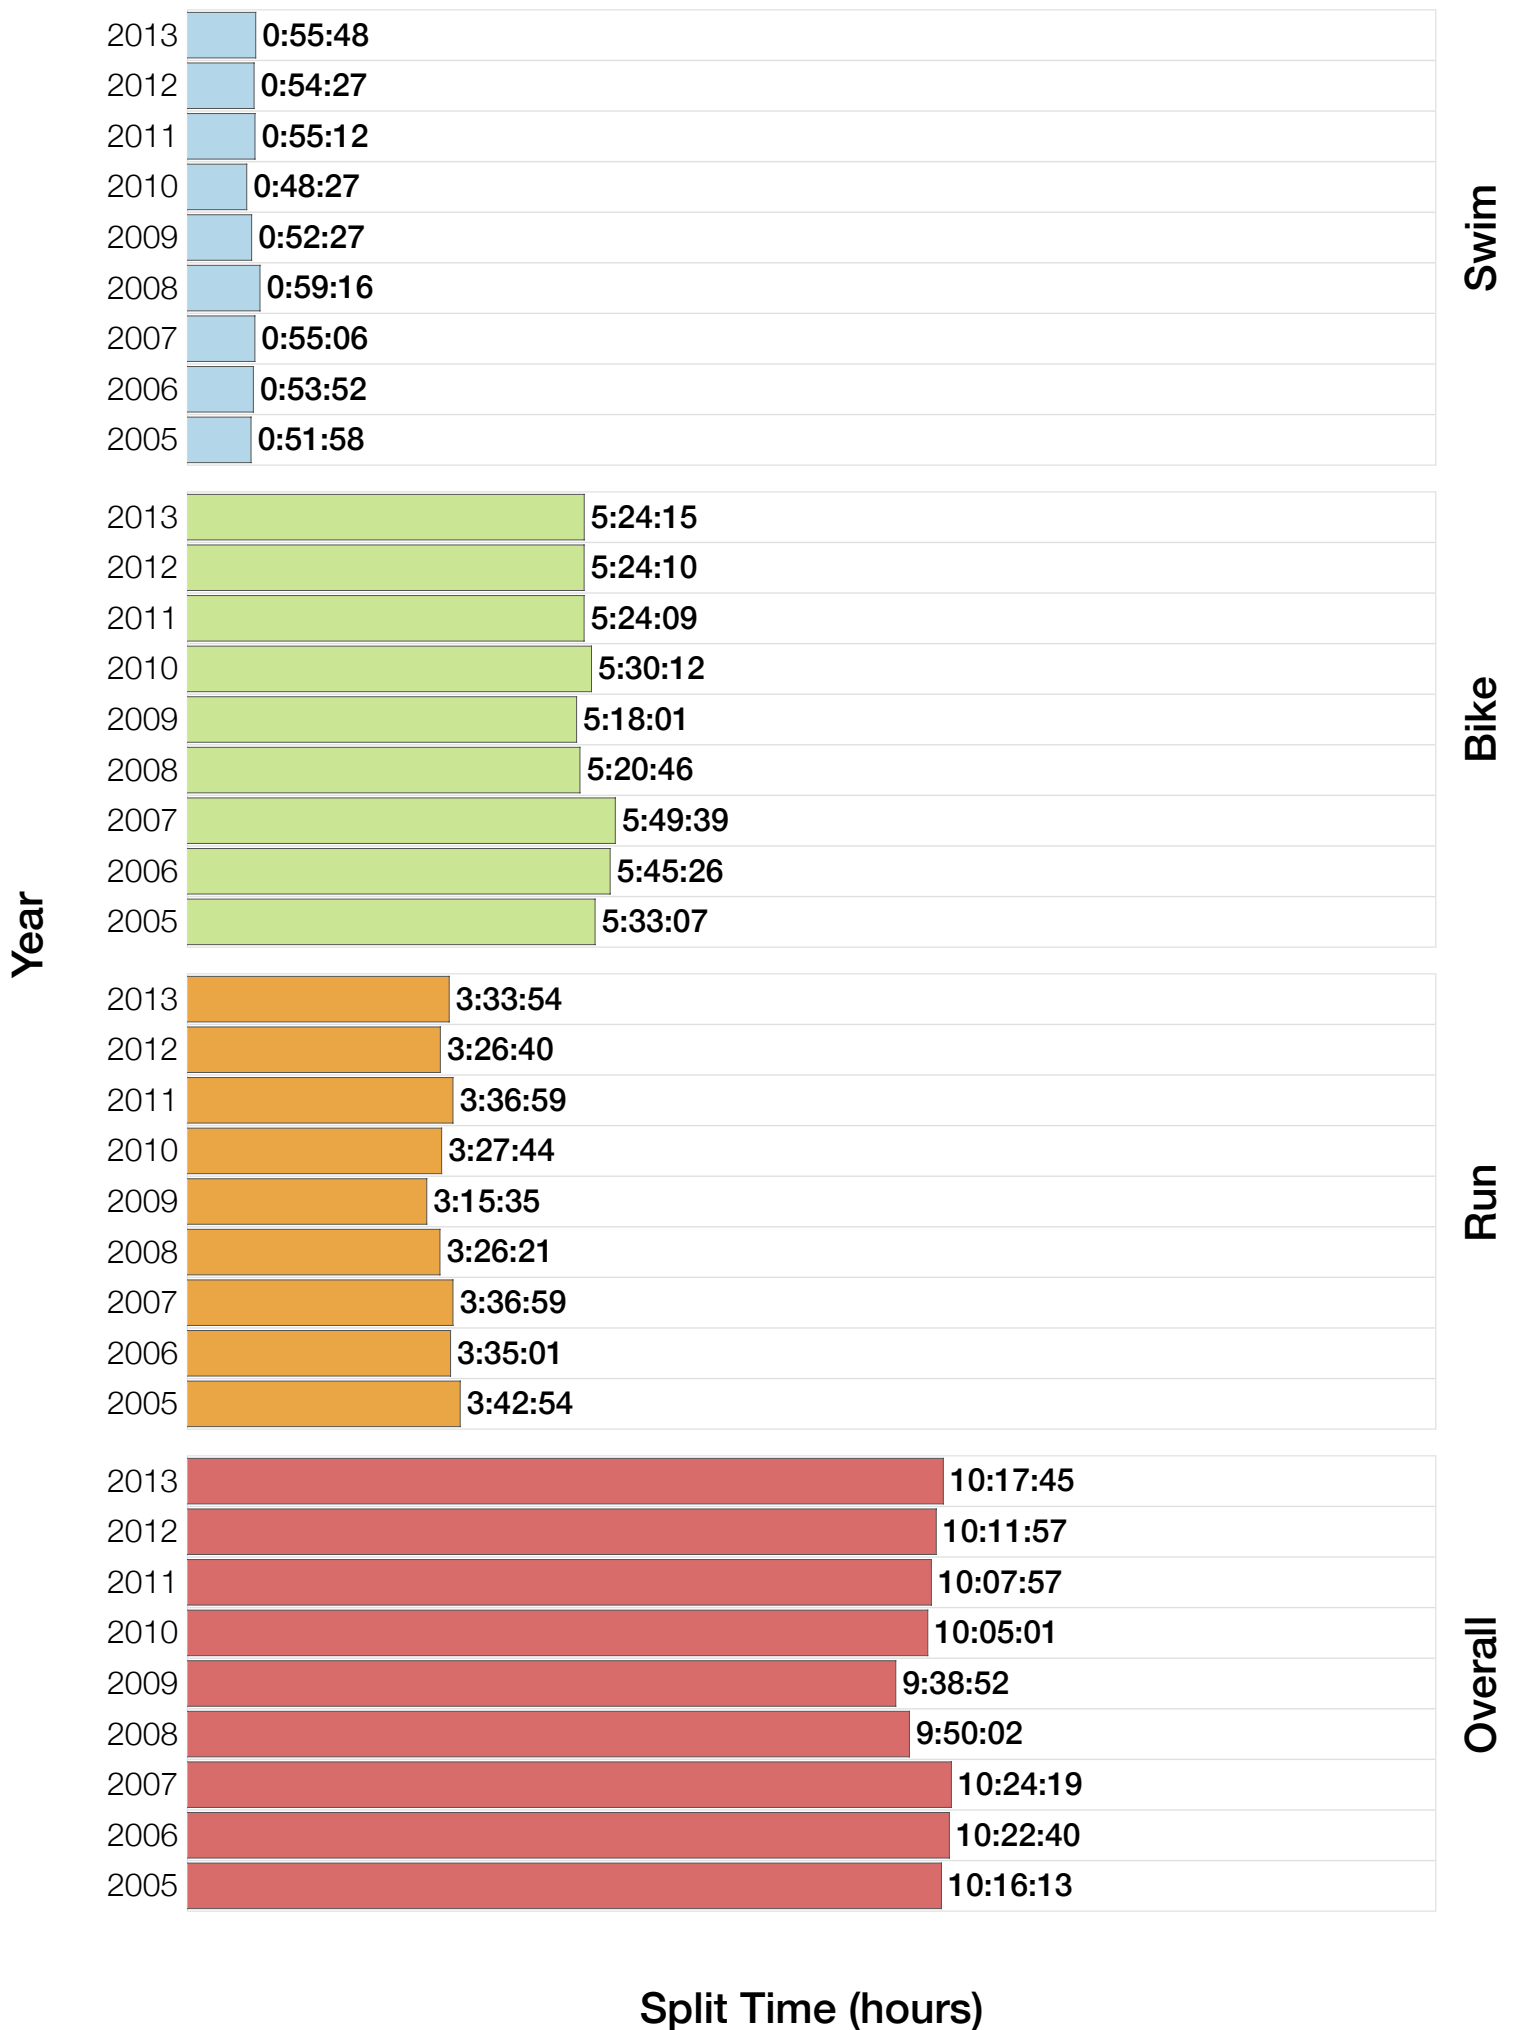

F30-34 Fastest Splits