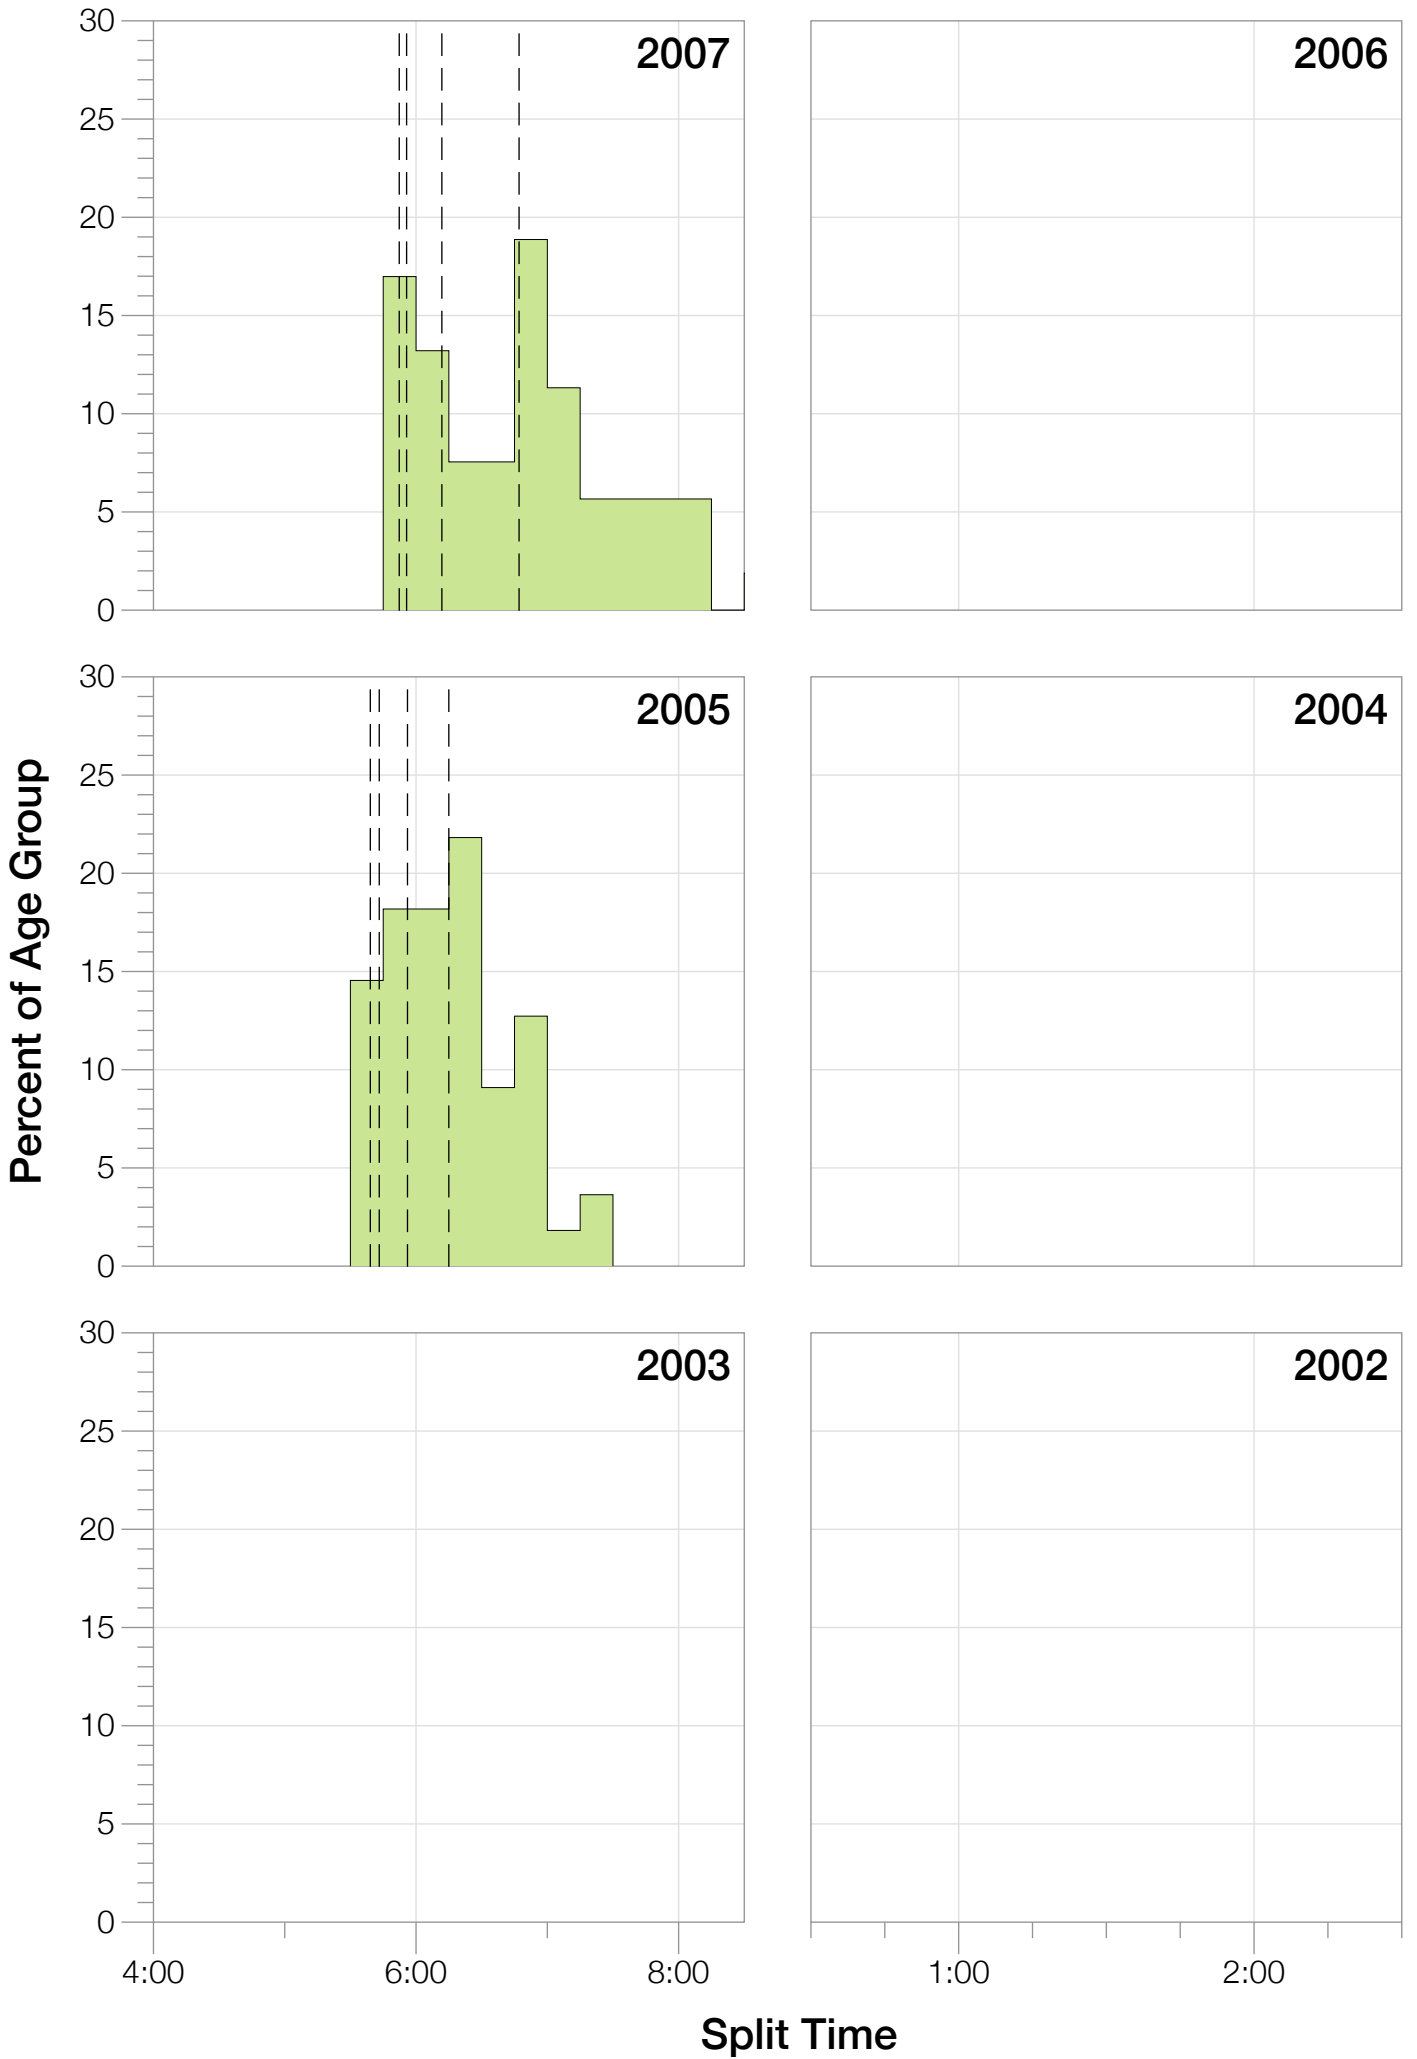

F30-34 Bike