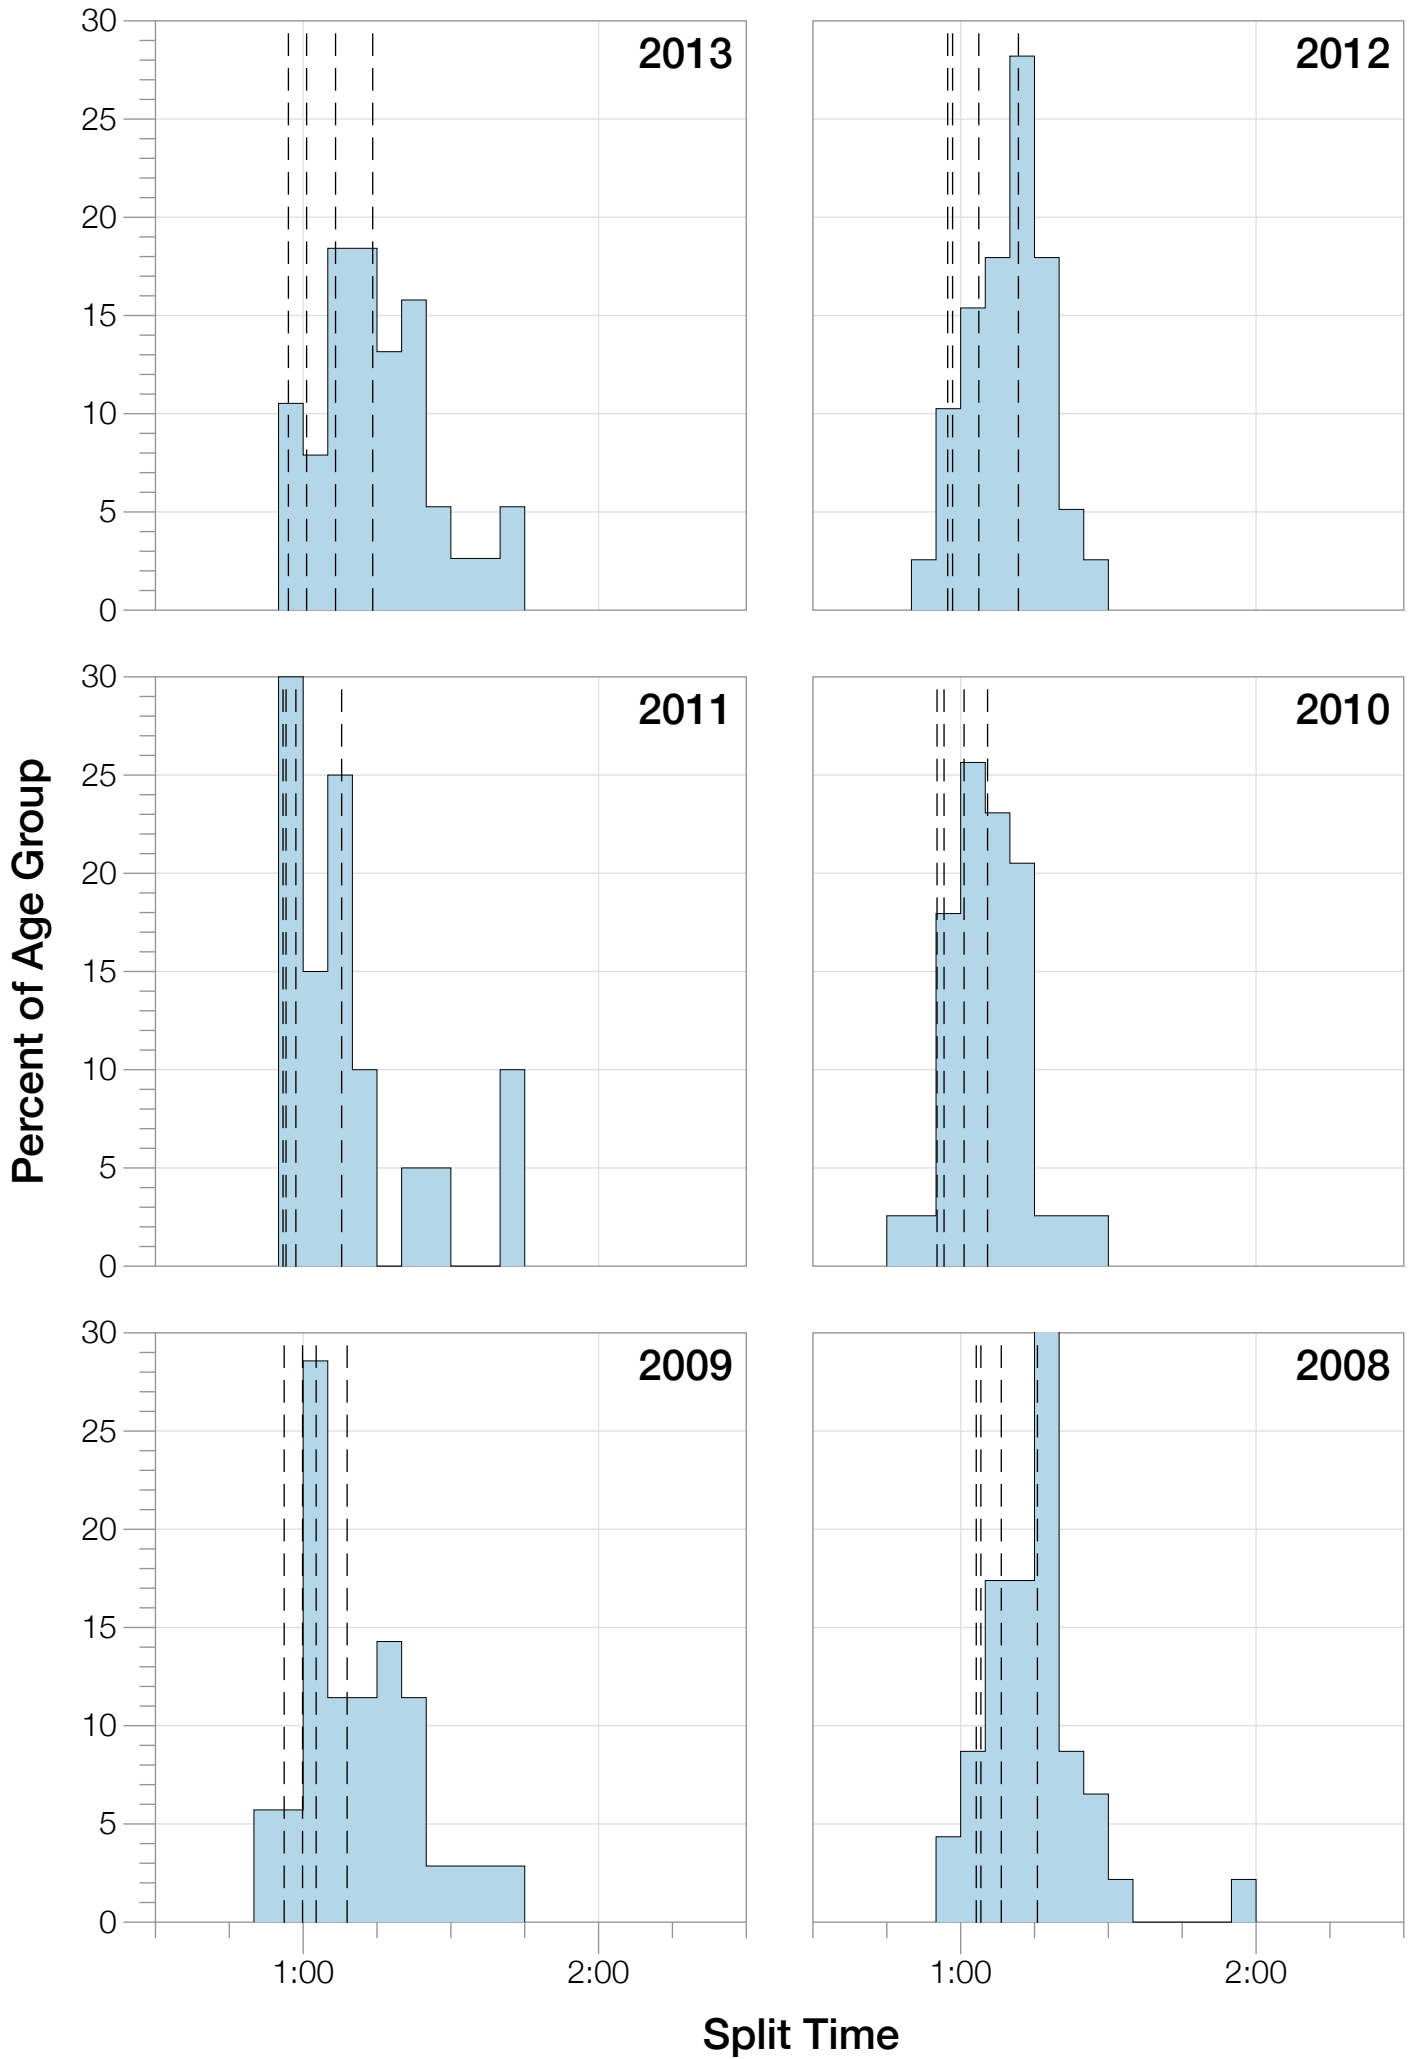

F30-34 Swim