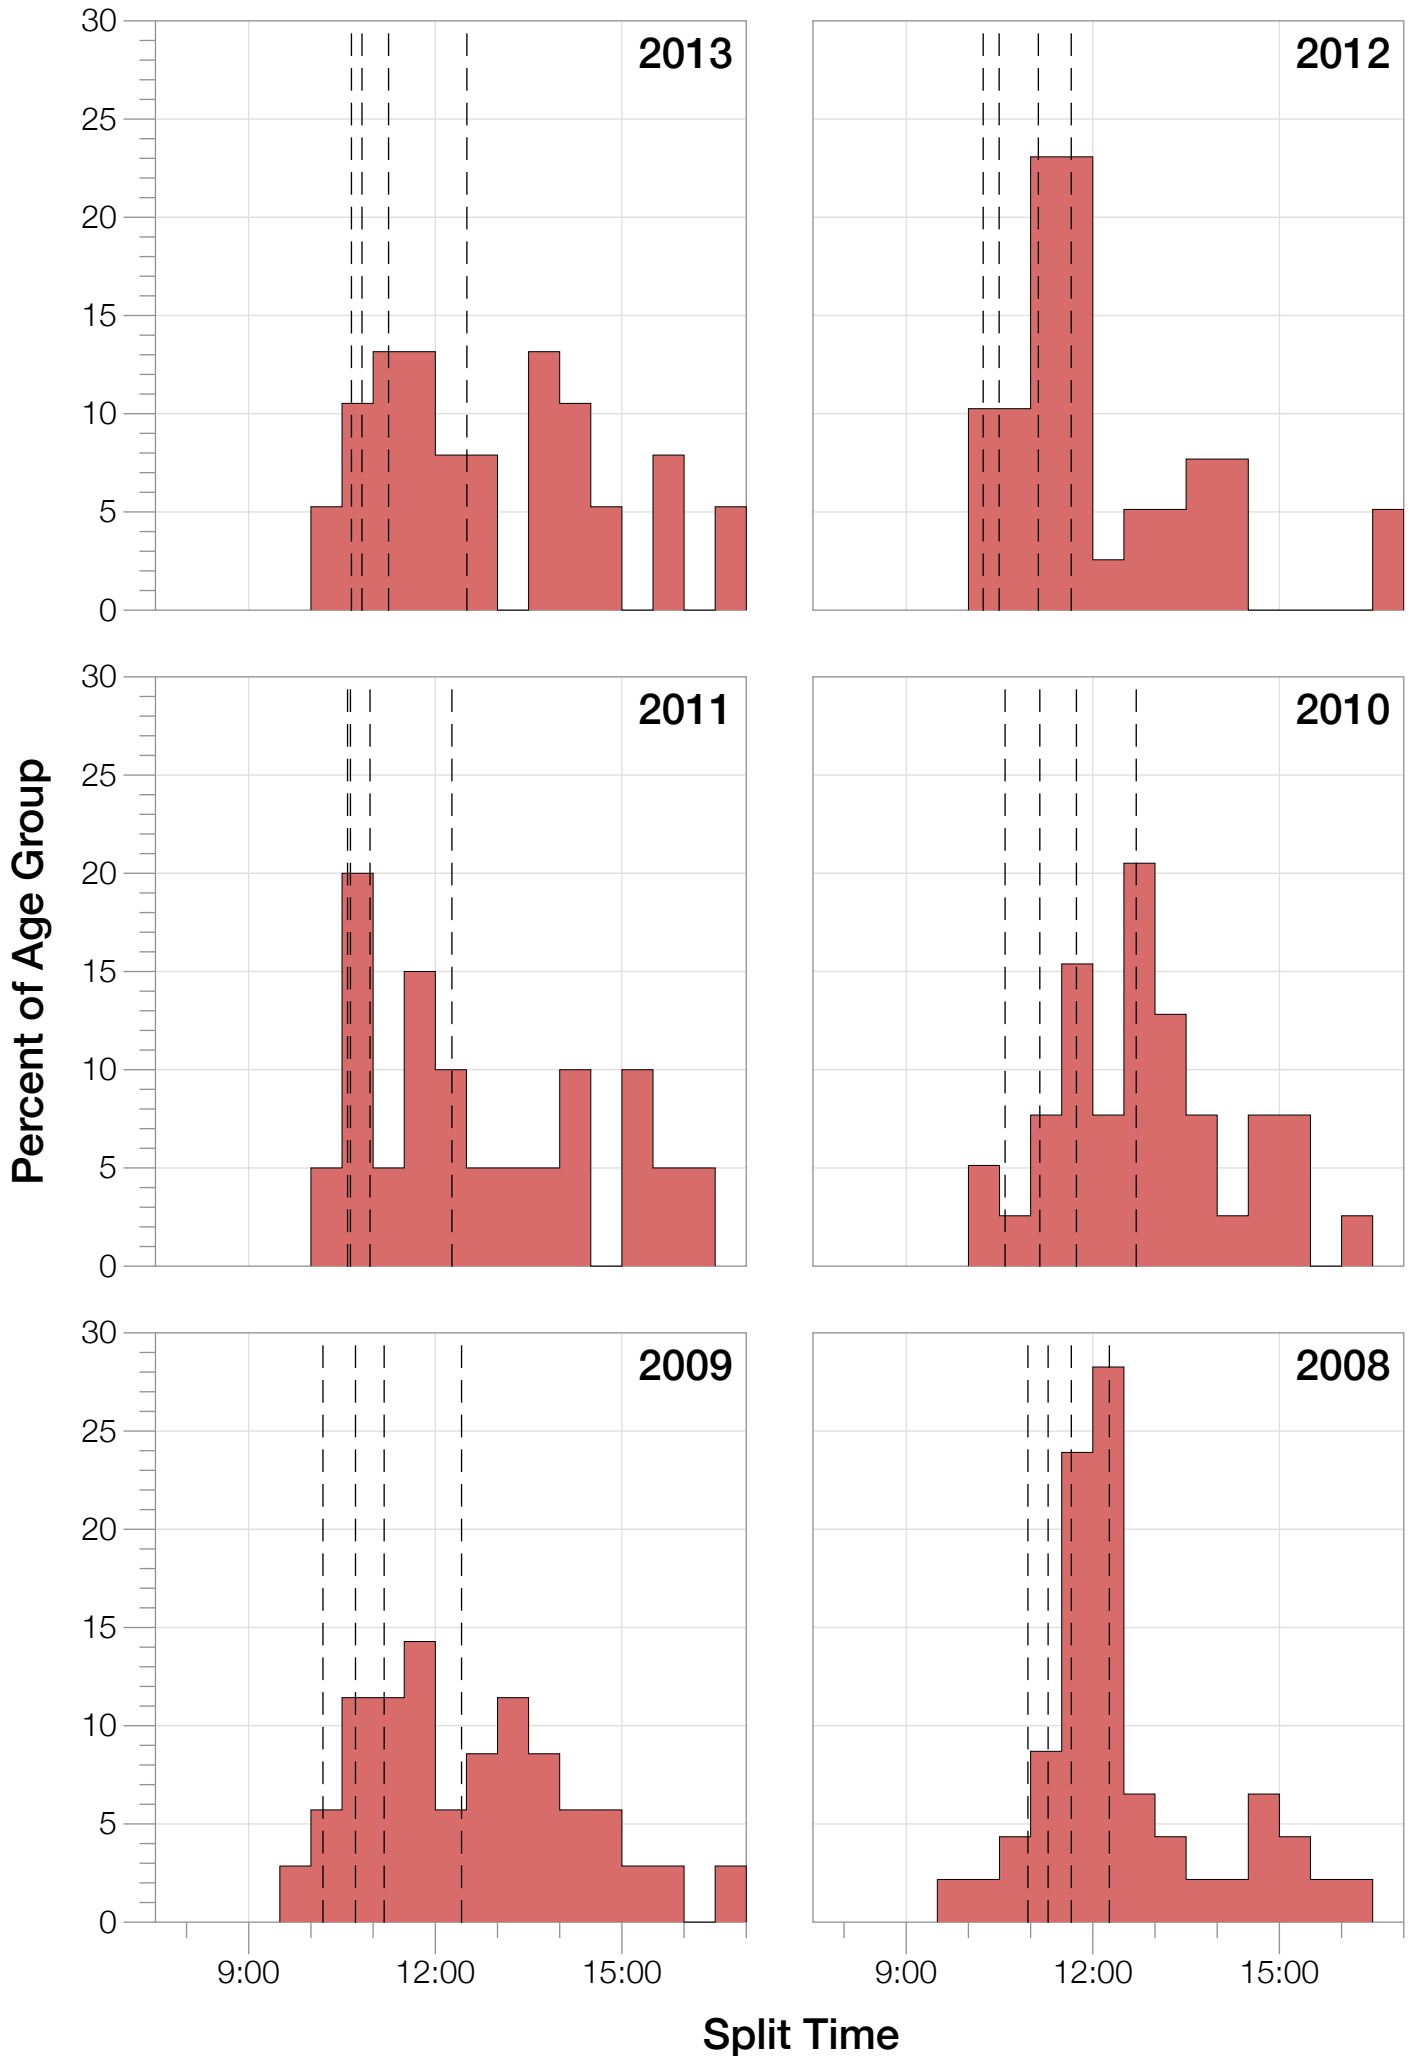

F30-34 Overall