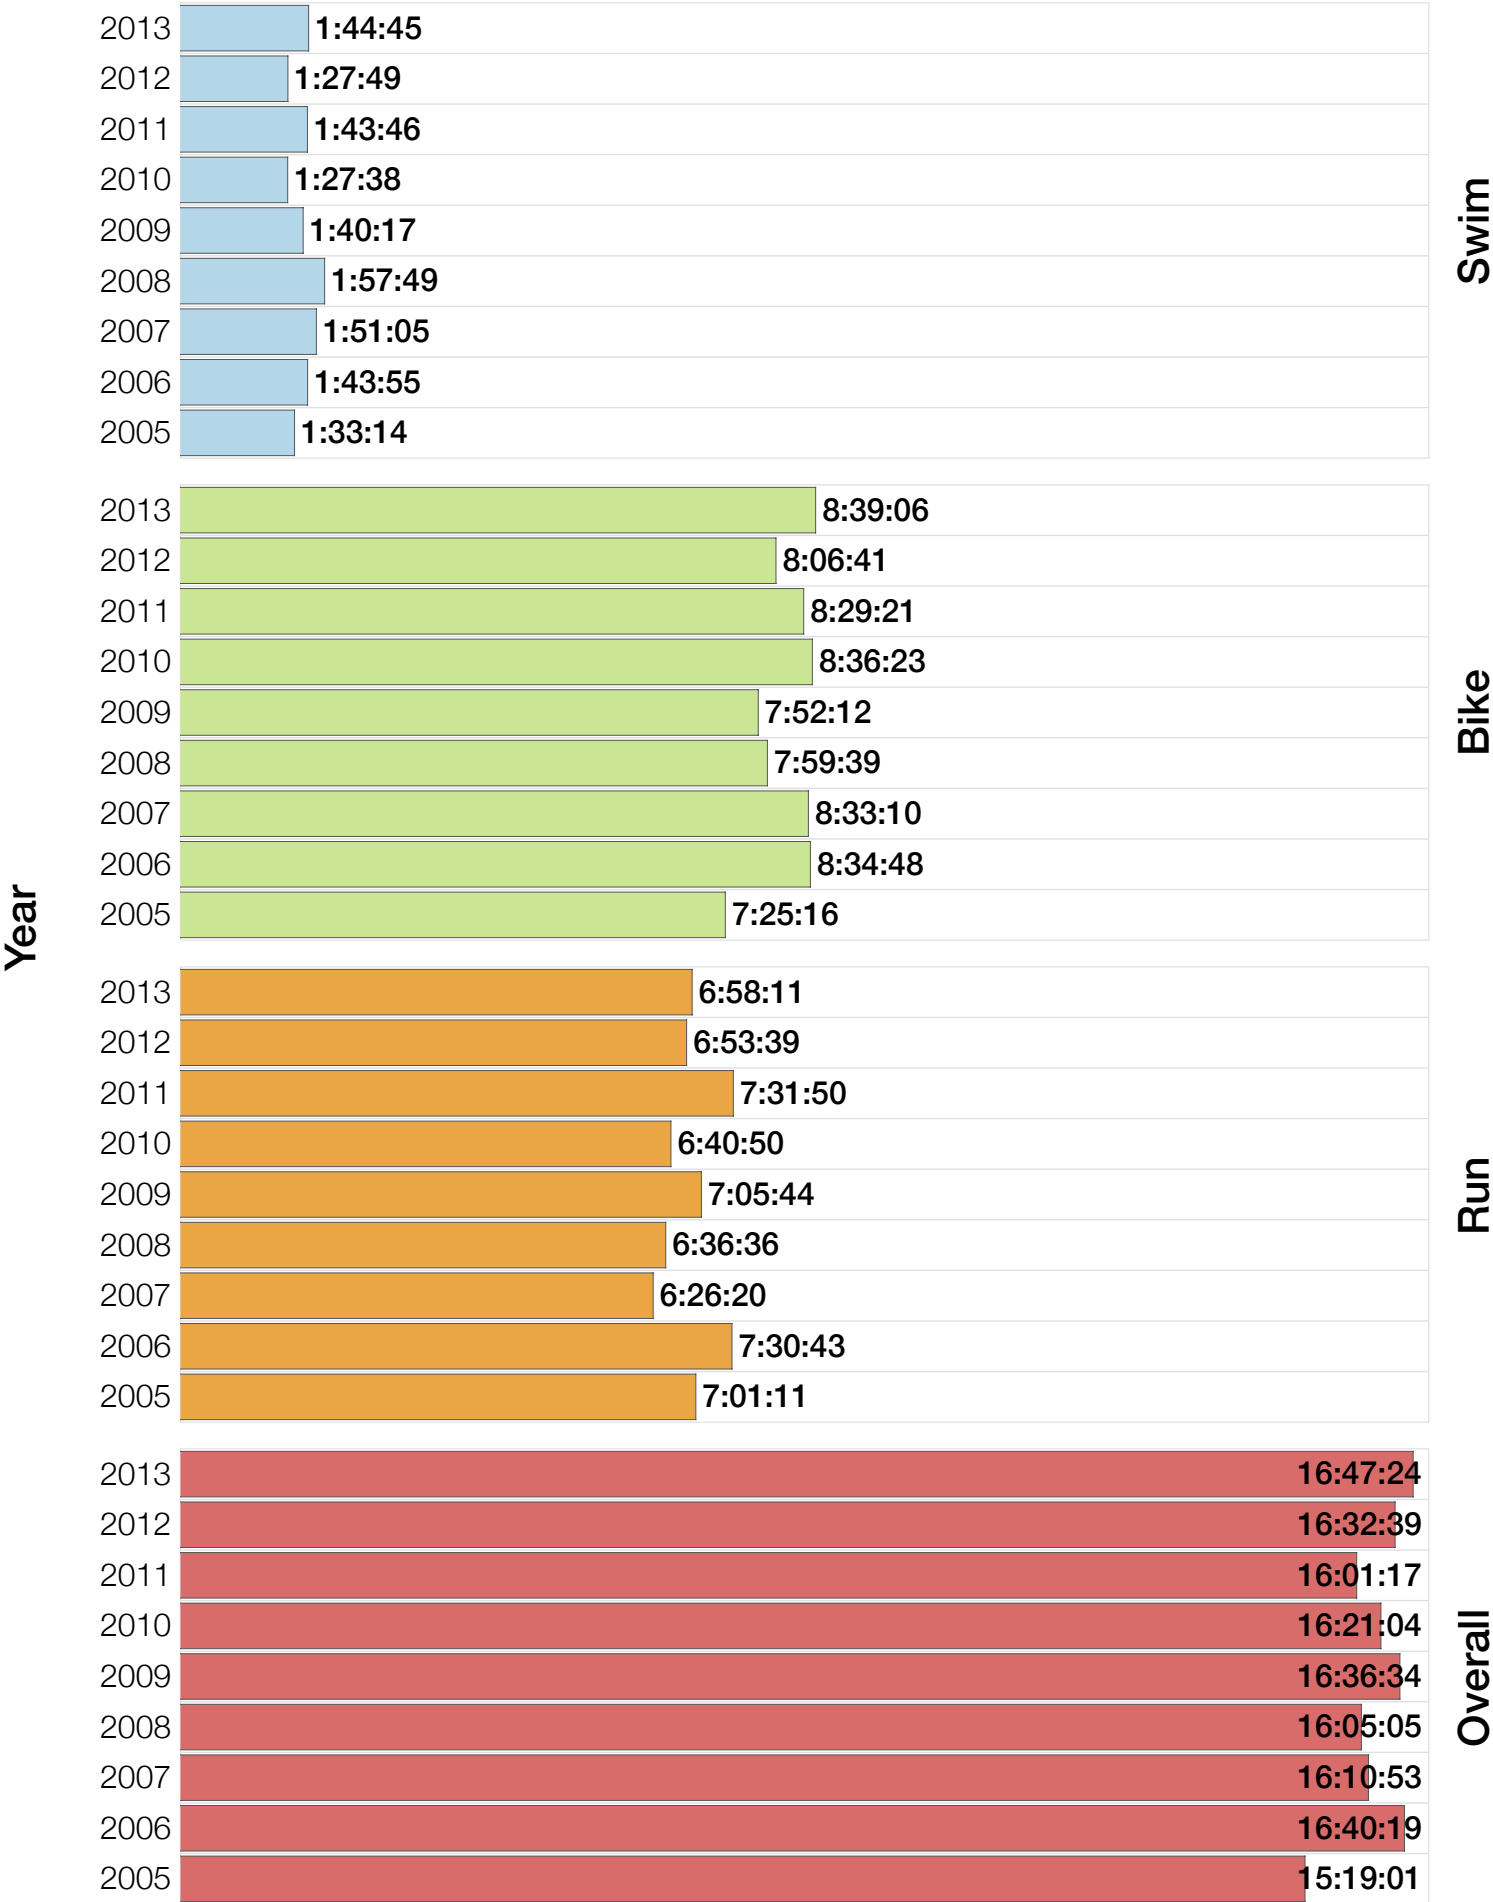

Ironman Australia Statistics

F30-34

F30-34 Summary Statistics

Year	Finishers	F30-34 Finishers	Male Winner's Time	Female Winner's Time	F30-34 Winner's Time
2005	1367	1339	8:25:44	9:13:20	9:00:09
2006	1448	1415	8:20:42	9:19:44	8:59:23
2007	1458	1419	8:21:49	9:12:59	9:05:43
2008	1411	1386	8:31:33	9:03:55	9:06:50
2009	1282	1253	8:24:53	8:57:10	8:47:33
2010	1384	1365	8:23:54	9:23:46	8:32:52
2011	1016	1002	8:29:28	9:29:54	8:56:15
2012	1298	1288	8:17:38	9:34:57	8:57:10
2013	1352	1343	8:30:23	9:34:55	9:09:24
Average	1335	1312	8:25:07	9:18:57	8:57:15

F30-34 Fastest Splits

F30-34 Median Splits

F30-34 Slowest Splits

Split Time (hours)

F30-34 Top 30 Finishing Splits

Estimated Kona Slot Average Finishing Time Finishing Time

F30-34 Kona Times and Splits

Summary Statistics

Position	Swim Time	Bike Time	Run Time	Overall Time
Average Male Winner	0:47:25	4:42:44	2:53:06	8:25:07
Average Female Winner	0:52:19	5:13:58	3:10:09	9:18:57
Average 1st Age Grouper	0:59:20	5:33:46	3:32:15	10:08:18
Average 2nd Age Grouper	1:01:49	5:39:19	3:40:44	10:24:55
Average 3rd Age Grouper	1:01:47	5:03:36	3:23:01	10:35:43
Average 4th Age Grouper	1:03:05	5:42:44	3:57:11	10:47:04
Average 5th Age Grouper	1:00:01	5:51:31	3:57:00	10:51:57
Kona Qualifier Average	0:59:20	5:33:46	3:32:15	10:08:18
Top 5 Age Grouper Average	1:01:12	5:34:11	3:42:02	10:33:35

Australia 2005

Position	Swim Time	Bike Time	Run Time	Overall Time
Male Winner	0:46:55	4:40:17	2:58:32	8:25:44
Female Winner	0:54:36	5:12:50	3:05:54	9:13:20
1st Age Grouper	0:55:12	5:37:31	3:43:30	10:16:13
2nd Age Grouper	1:07:14	5:33:33	3:42:54	10:23:41
3rd Age Grouper	1:03:28			10:37:22
4th Age Grouper	1:00:13	5:39:47	4:04:23	10:44:23
5th Age Grouper	1:00:29	5:43:45	4:01:28	10:45:42
Kona Qualifier Average	0:55:12	5:37:31	3:43:30	10:16:13
Top 5 Age Grouper Average	1:01:19	4:30:55	3:06:27	10:33:28