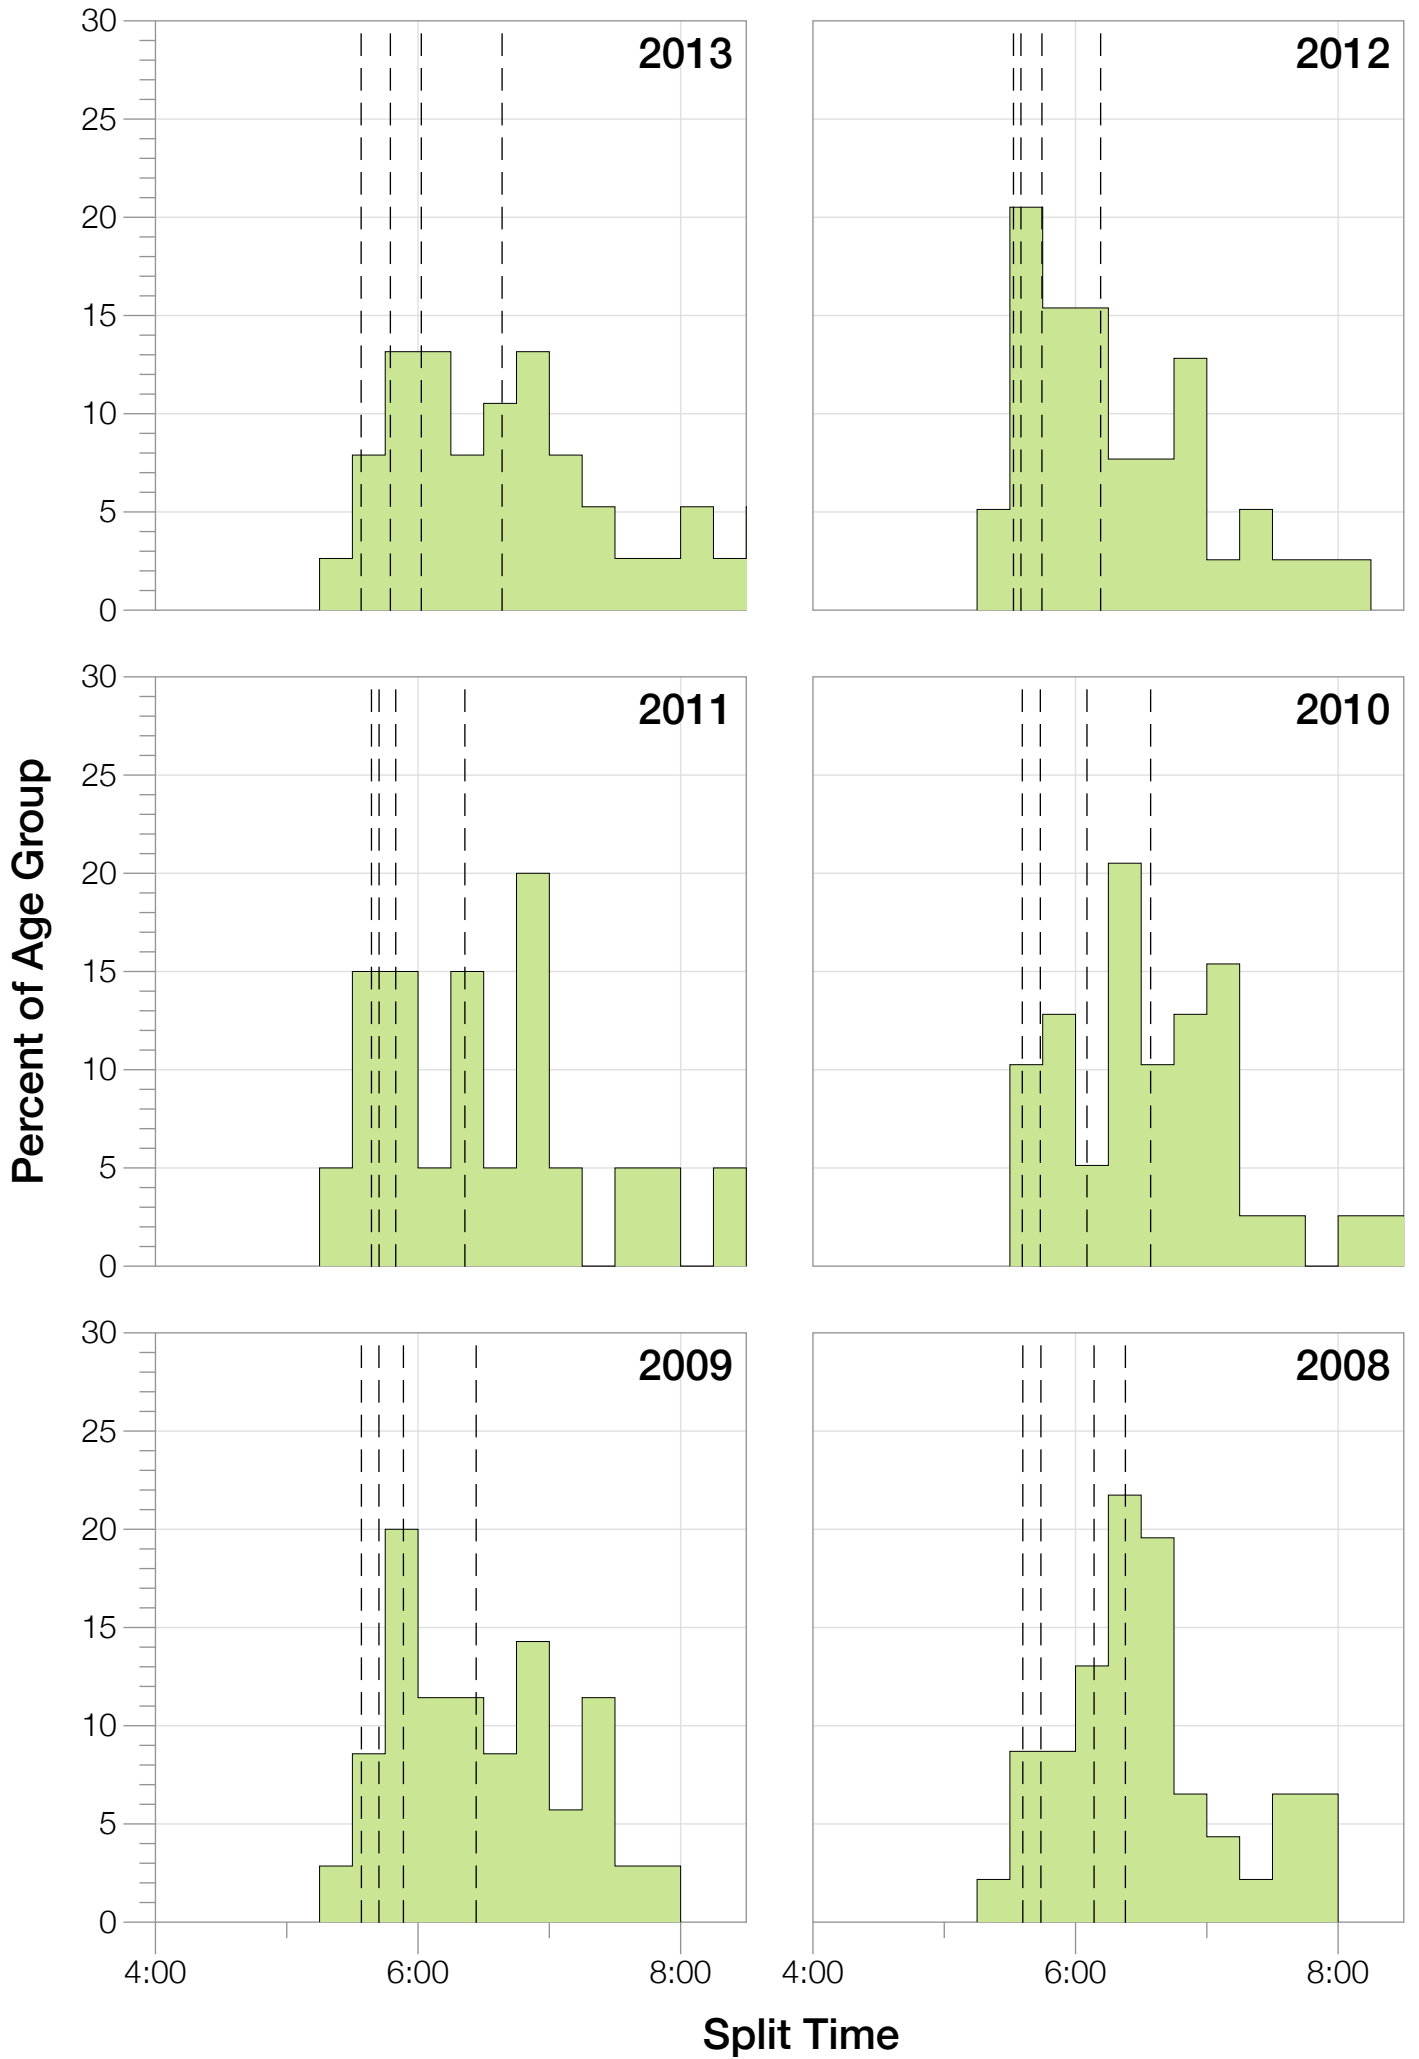

F30-34 Bike