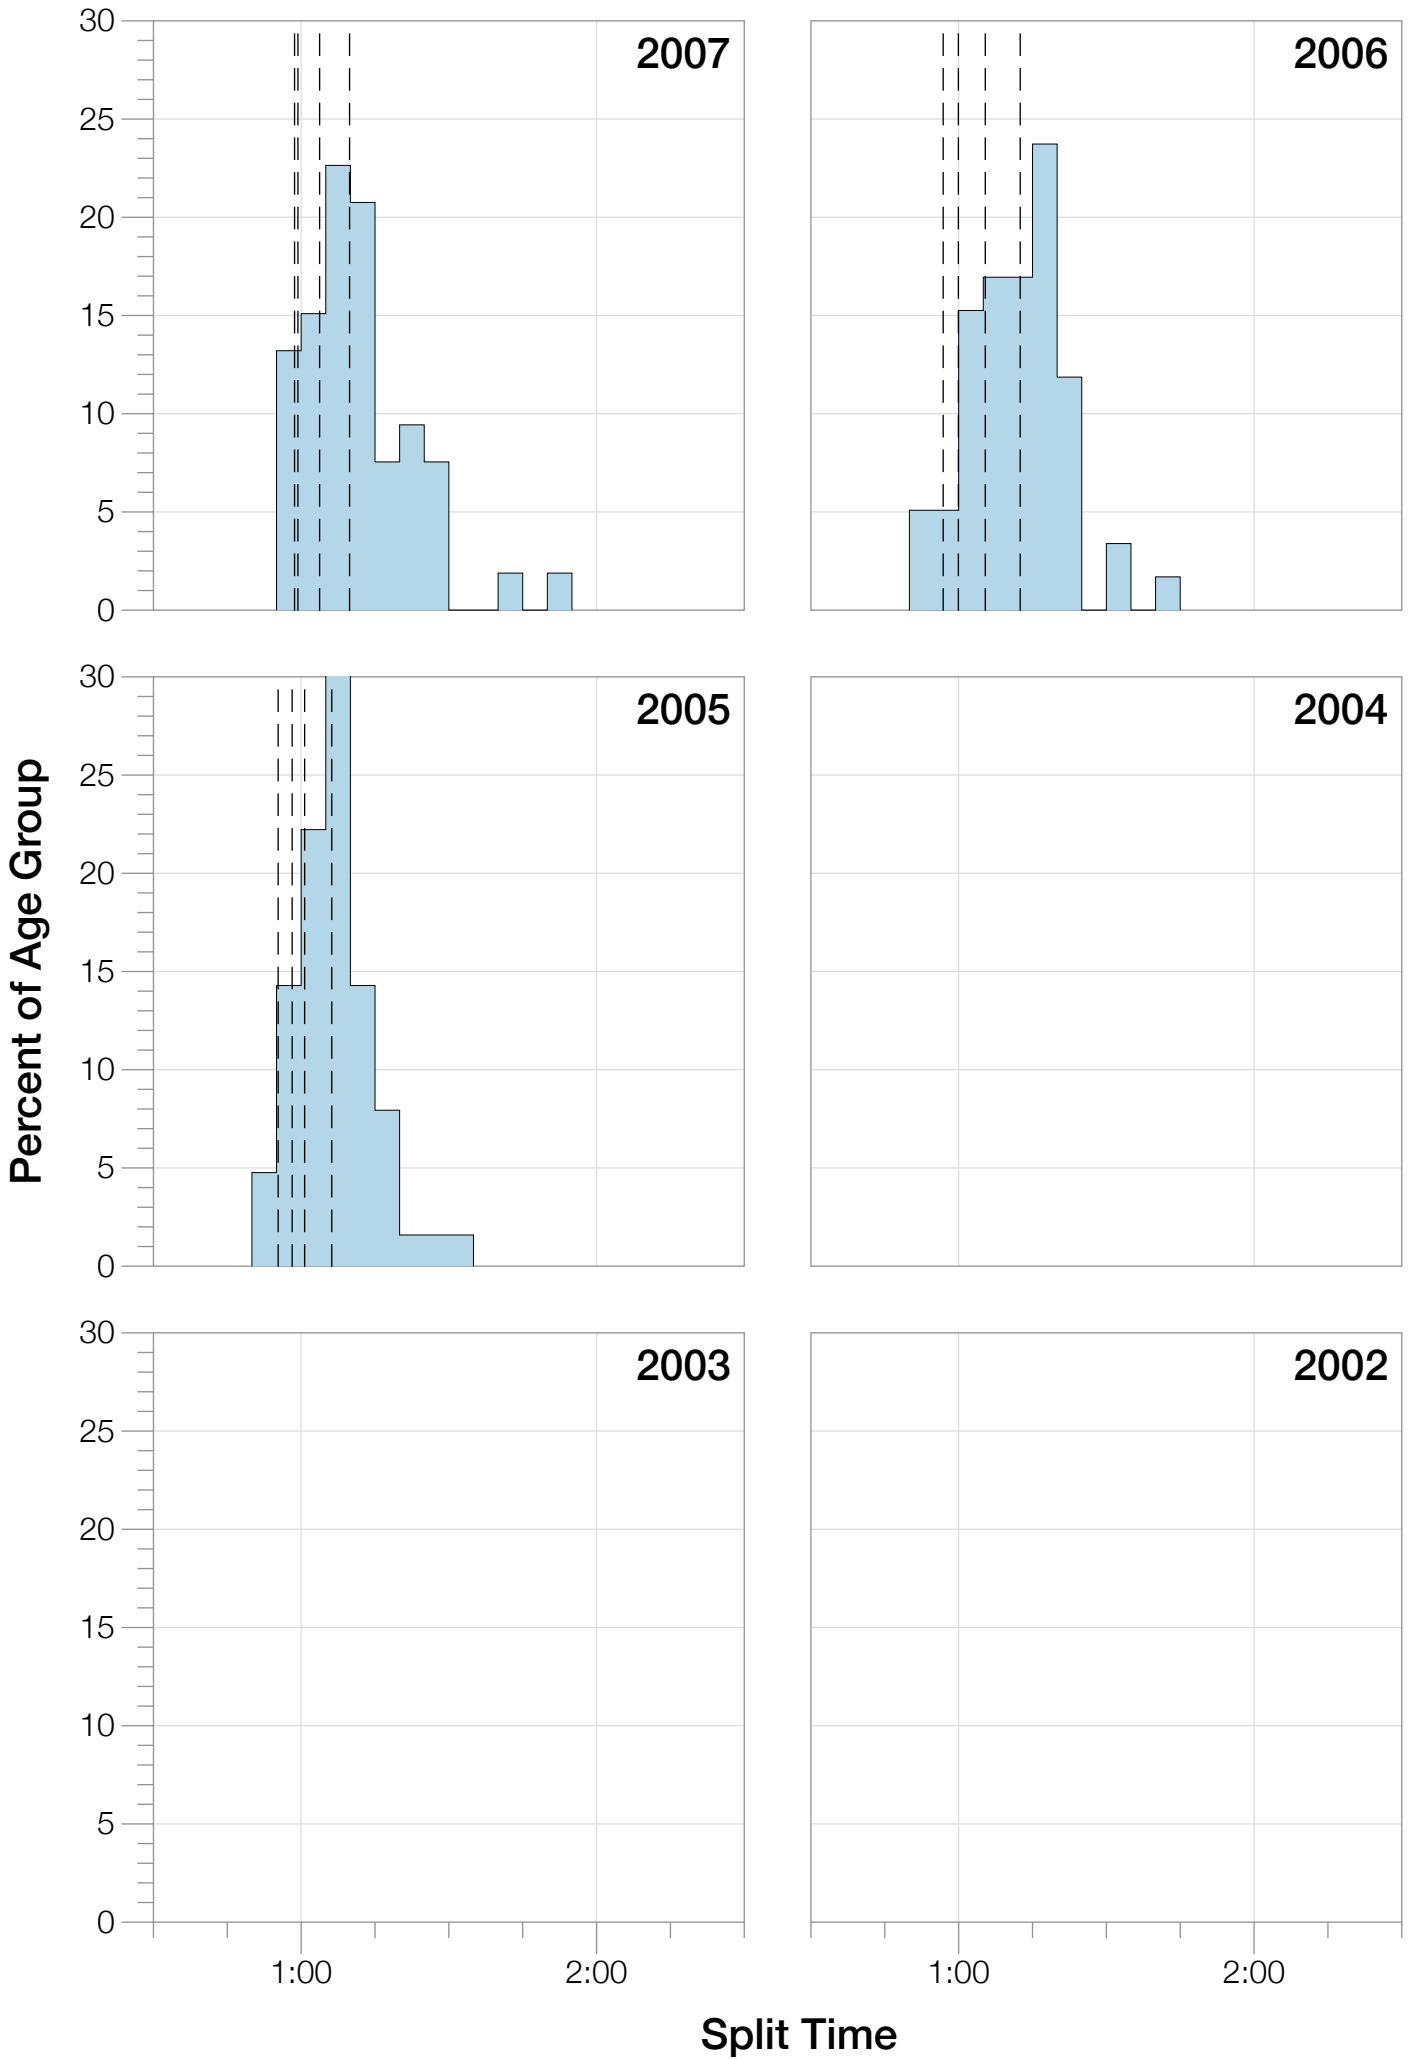

F30-34 Swim