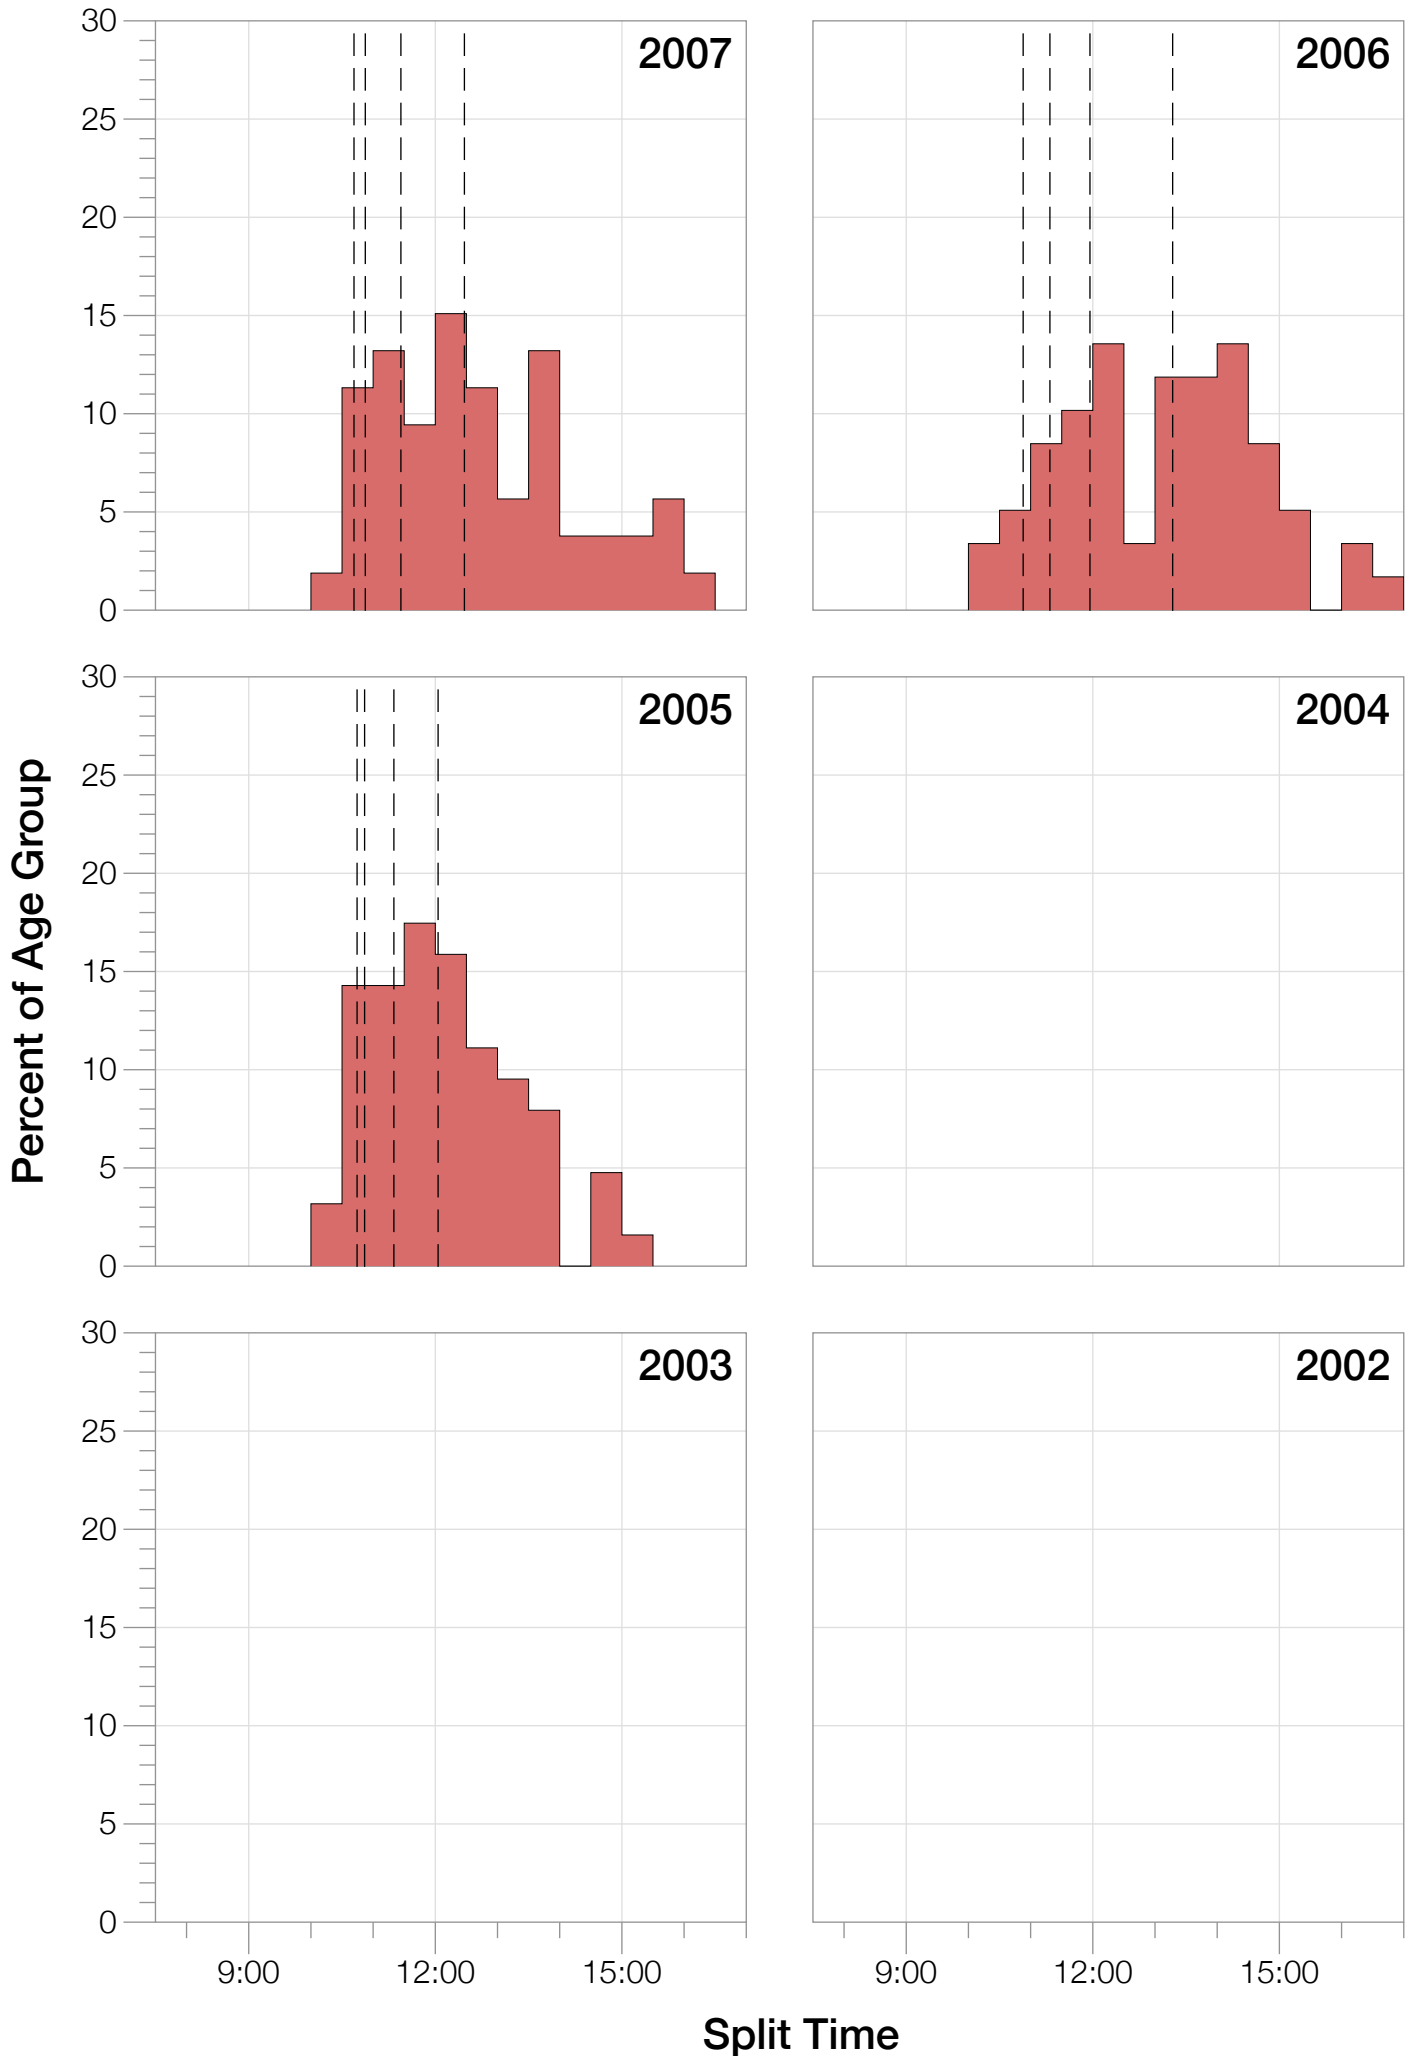

Ironman Australia Statistics

F30-34

F30-34 Summary Statistics

Year	Finishers	F30-34 Finishers	Male Winner's Time	Female Winner's Time	F30-34 Winner's Time
2005	1367	1339	8:25:44	9:13:20	9:00:09
2006	1448	1415	8:20:42	9:19:44	8:59:23
2007	1458	1419	8:21:49	9:12:59	9:05:43
2008	1411	1386	8:31:33	9:03:55	9:06:50
2009	1282	1253	8:24:53	8:57:10	8:47:33
2010	1384	1365	8:23:54	9:23:46	8:32:52
2011	1016	1002	8:29:28	9:29:54	8:56:15
2012	1298	1288	8:17:38	9:34:57	8:57:10
2013	1352	1343	8:30:23	9:34:55	9:09:24
Average	1335	1312	8:25:07	9:18:57	8:57:15

F30-34 Fastest Splits

F30-34 Median Splits

F30-34 Slowest Splits

Split Time (hours)

F30-34 Top 30 Finishing Splits

Estimated Kona Slot Average Finishing Time Finishing Time

F30-34 Kona Times and Splits

Summary Statistics

Position	Swim Time	Bike Time	Run Time	Overall Time
Average Male Winner	0:47:25	4:42:44	2:53:06	8:25:07
Average Female Winner	0:52:19	5:13:58	3:10:09	9:18:57
Average 1st Age Grouper	0:59:20	5:33:46	3:32:15	10:08:18
Average 2nd Age Grouper	1:01:49	5:39:19	3:40:44	10:24:55
Average 3rd Age Grouper	1:01:47	5:03:36	3:23:01	10:35:43
Average 4th Age Grouper	1:03:05	5:42:44	3:57:11	10:47:04
Average 5th Age Grouper	1:00:01	5:51:31	3:57:00	10:51:57
Kona Qualifier Average	0:59:20	5:33:46	3:32:15	10:08:18
Top 5 Age Grouper Average	1:01:12	5:34:11	3:42:02	10:33:35

Australia 2005

Position	Swim Time	Bike Time	Run Time	Overall Time
Male Winner	0:46:55	4:40:17	2:58:32	8:25:44
Female Winner	0:54:36	5:12:50	3:05:54	9:13:20
1st Age Grouper	0:55:12	5:37:31	3:43:30	10:16:13
2nd Age Grouper	1:07:14	5:33:33	3:42:54	10:23:41
3rd Age Grouper	1:03:28			10:37:22
4th Age Grouper	1:00:13	5:39:47	4:04:23	10:44:23
5th Age Grouper	1:00:29	5:43:45	4:01:28	10:45:42
Kona Qualifier Average	0:55:12	5:37:31	3:43:30	10:16:13
Top 5 Age Grouper Average	1:01:19	4:30:55	3:06:27	10:33:28