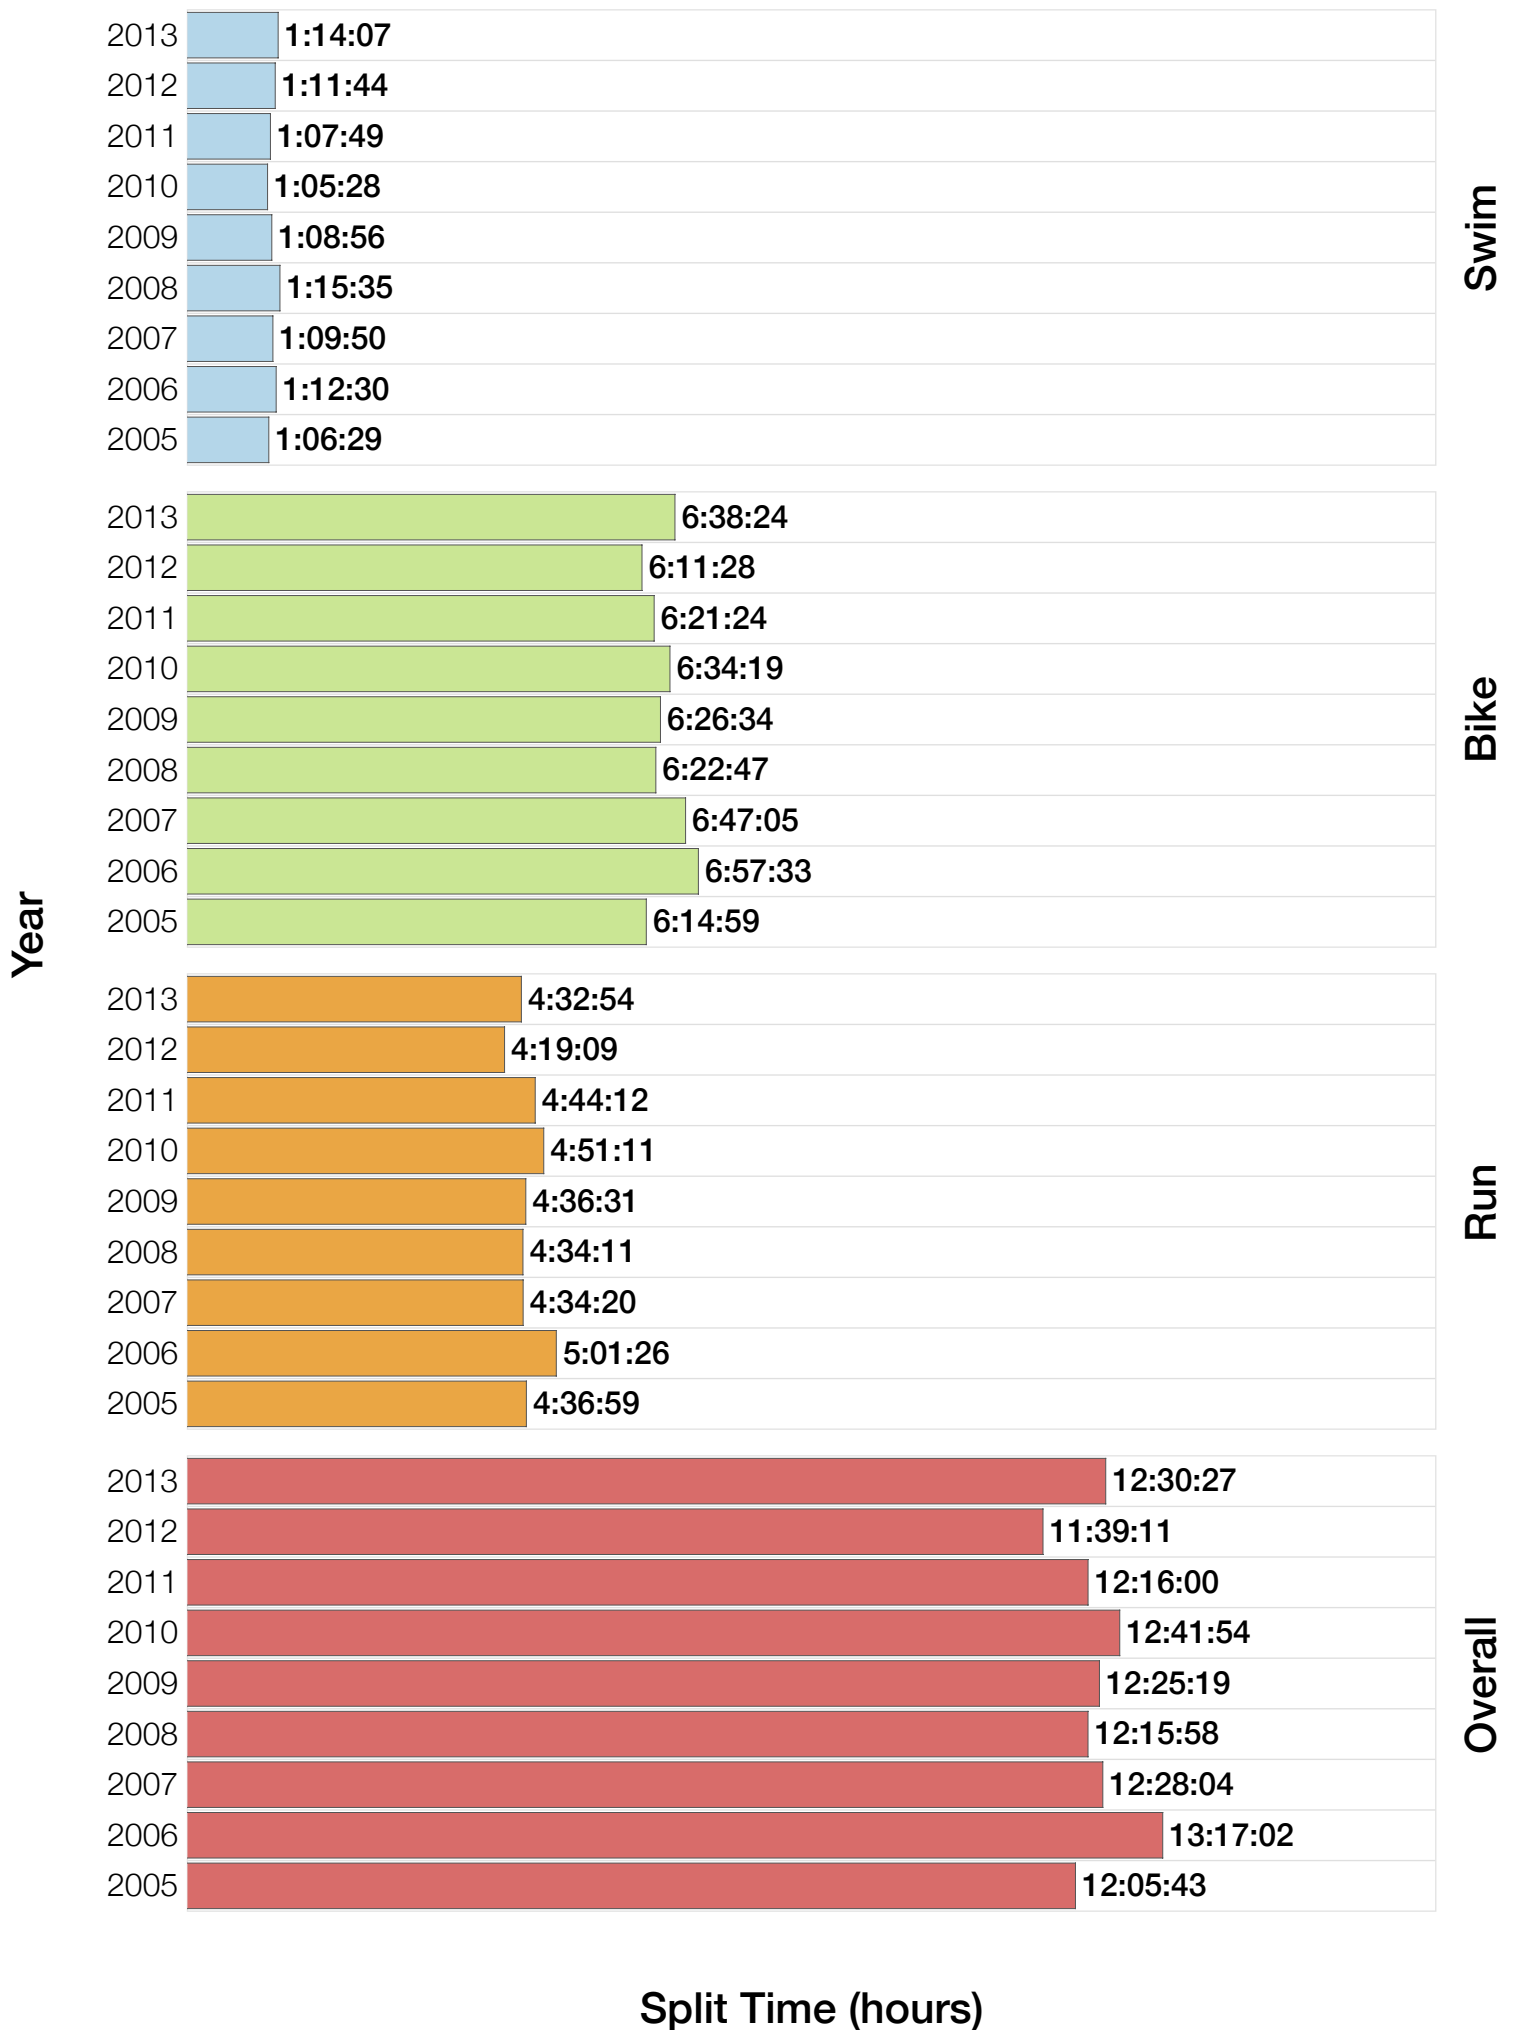

Ironman Australia Statistics

F30-34

F30-34 Summary Statistics

Year	Finishers	F30-34 Finishers	Male Winner's Time	Female Winner's Time	F30-34 Winner's Time
2005	1367	1339	8:25:44	9:13:20	9:00:09
2006	1448	1415	8:20:42	9:19:44	8:59:23
2007	1458	1419	8:21:49	9:12:59	9:05:43
2008	1411	1386	8:31:33	9:03:55	9:06:50
2009	1282	1253	8:24:53	8:57:10	8:47:33
2010	1384	1365	8:23:54	9:23:46	8:32:52
2011	1016	1002	8:29:28	9:29:54	8:56:15
2012	1298	1288	8:17:38	9:34:57	8:57:10
2013	1352	1343	8:30:23	9:34:55	9:09:24
Average	1335	1312	8:25:07	9:18:57	8:57:15

F30-34 Fastest Splits

F30-34 Median Splits

F30-34 Slowest Splits

Split Time (hours)

F30-34 Top 30 Finishing Splits

Estimated Kona Slot Average Finishing Time Finishing Time

F30-34 Kona Times and Splits

Summary Statistics

Position	Swim Time	Bike Time	Run Time	Overall Time
Average Male Winner	0:47:25	4:42:44	2:53:06	8:25:07
Average Female Winner	0:52:19	5:13:58	3:10:09	9:18:57
Average 1st Age Grouper	0:59:20	5:33:46	3:32:15	10:08:18
Average 2nd Age Grouper	1:01:49	5:39:19	3:40:44	10:24:55
Average 3rd Age Grouper	1:01:47	5:03:36	3:23:01	10:35:43
Average 4th Age Grouper	1:03:05	5:42:44	3:57:11	10:47:04
Average 5th Age Grouper	1:00:01	5:51:31	3:57:00	10:51:57
Kona Qualifier Average	0:59:20	5:33:46	3:32:15	10:08:18
Top 5 Age Grouper Average	1:01:12	5:34:11	3:42:02	10:33:35

Australia 2005

Position	Swim Time	Bike Time	Run Time	Overall Time
Male Winner	0:46:55	4:40:17	2:58:32	8:25:44
Female Winner	0:54:36	5:12:50	3:05:54	9:13:20
1st Age Grouper	0:55:12	5:37:31	3:43:30	10:16:13
2nd Age Grouper	1:07:14	5:33:33	3:42:54	10:23:41
3rd Age Grouper	1:03:28			10:37:22
4th Age Grouper	1:00:13	5:39:47	4:04:23	10:44:23
5th Age Grouper	1:00:29	5:43:45	4:01:28	10:45:42
Kona Qualifier Average	0:55:12	5:37:31	3:43:30	10:16:13
Top 5 Age Grouper Average	1:01:19	4:30:55	3:06:27	10:33:28