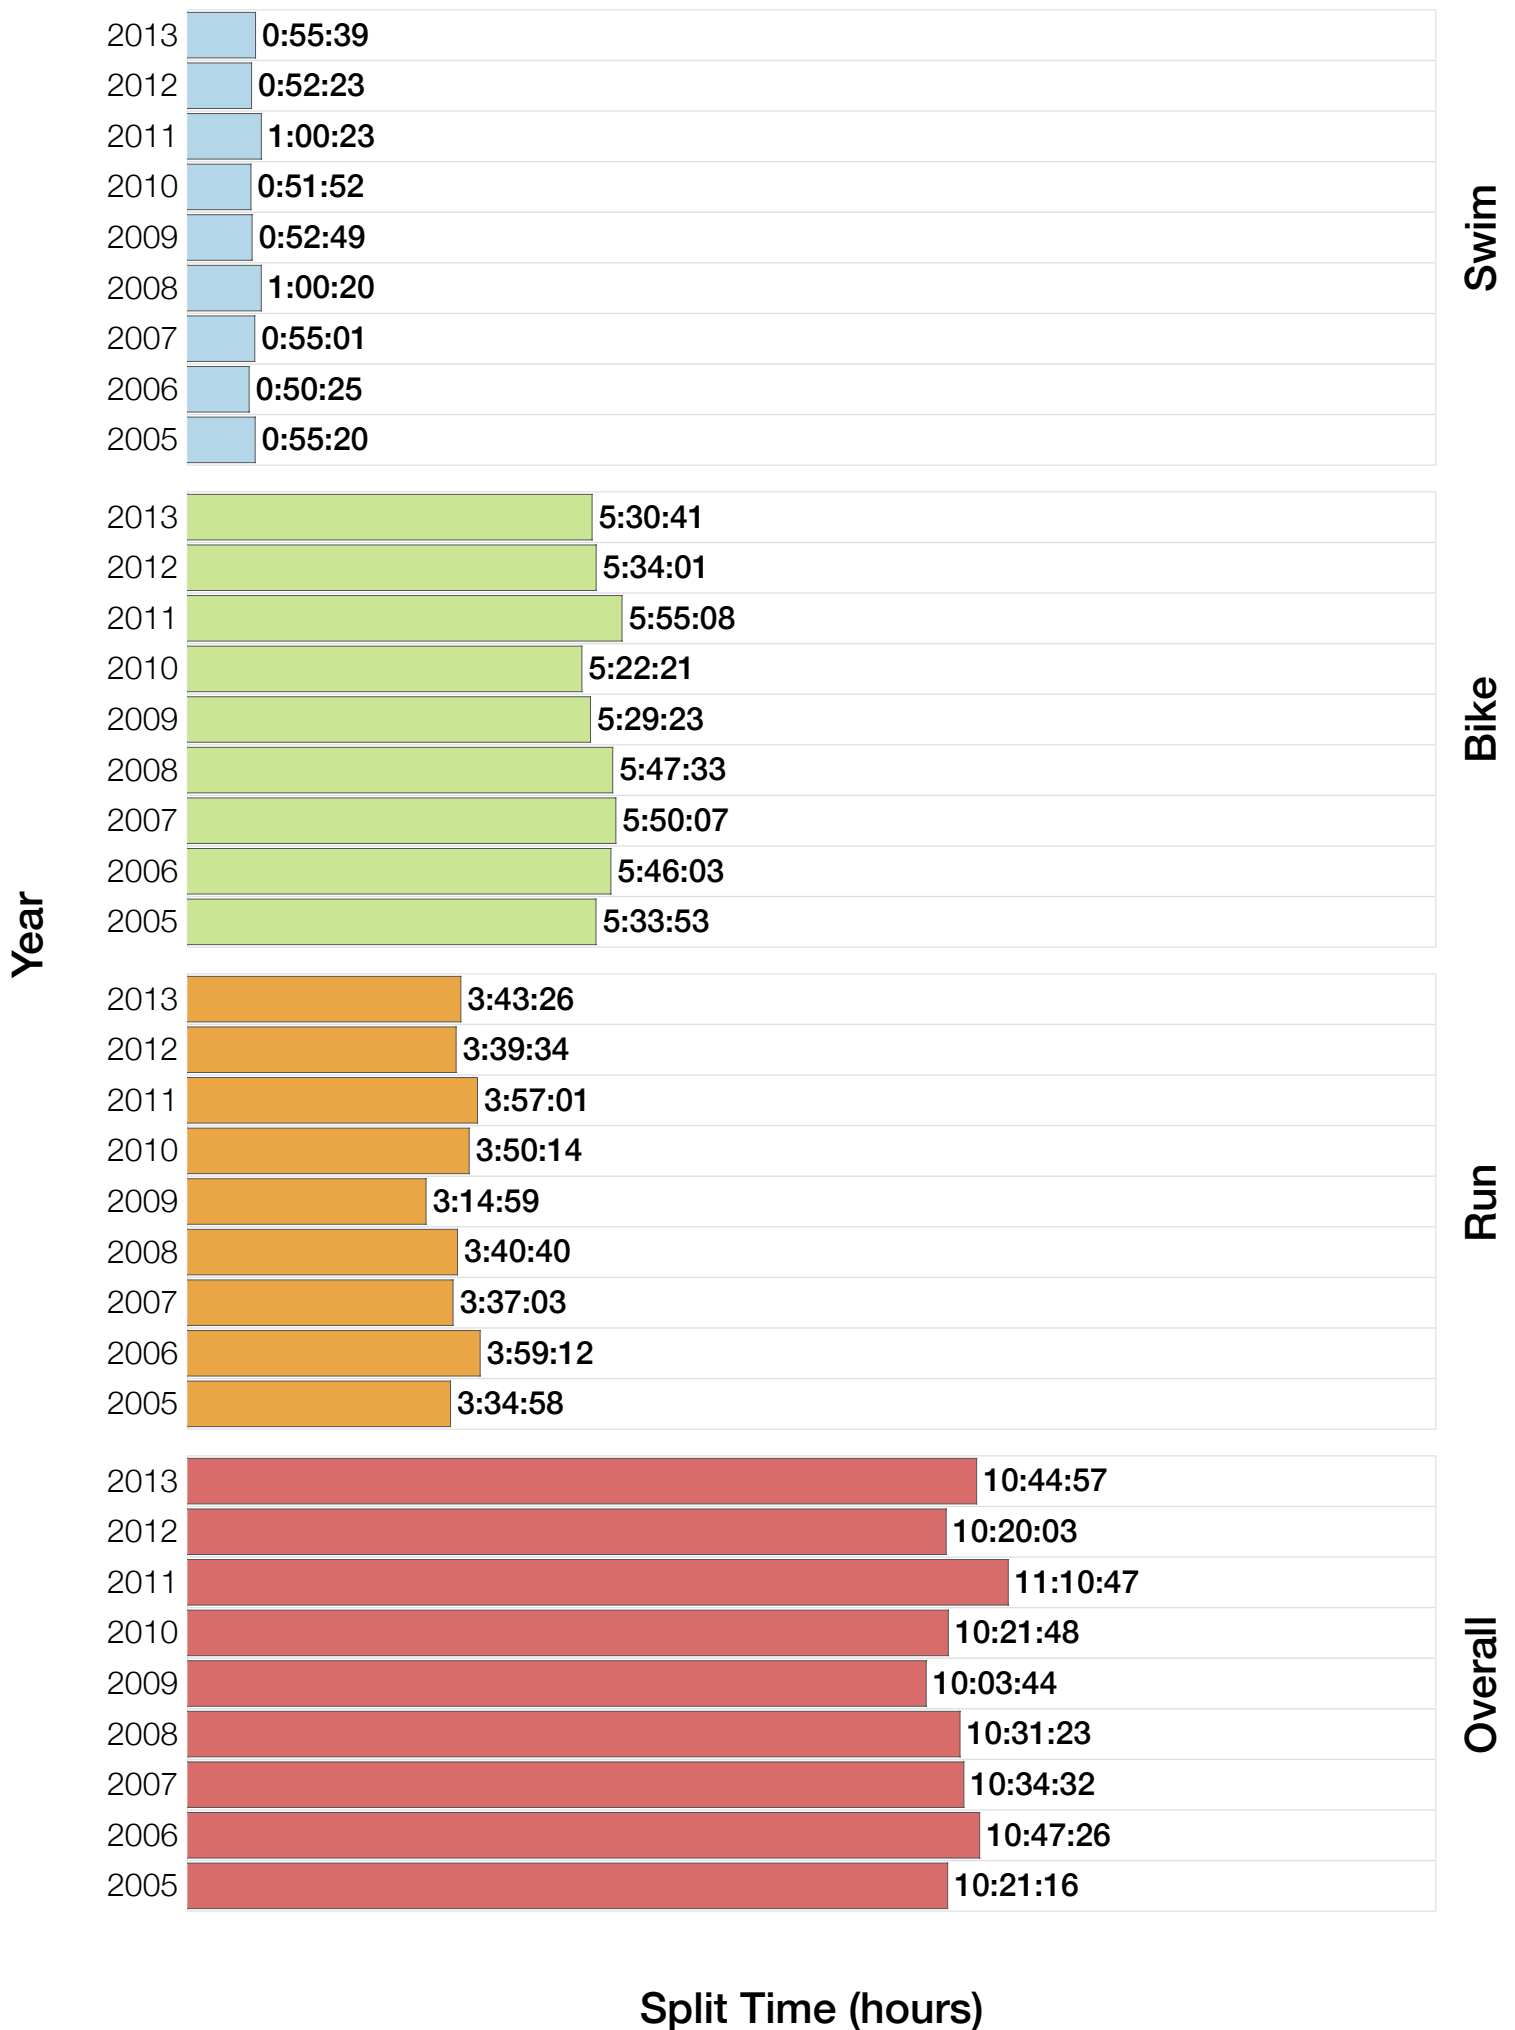

F40-44 Fastest Splits