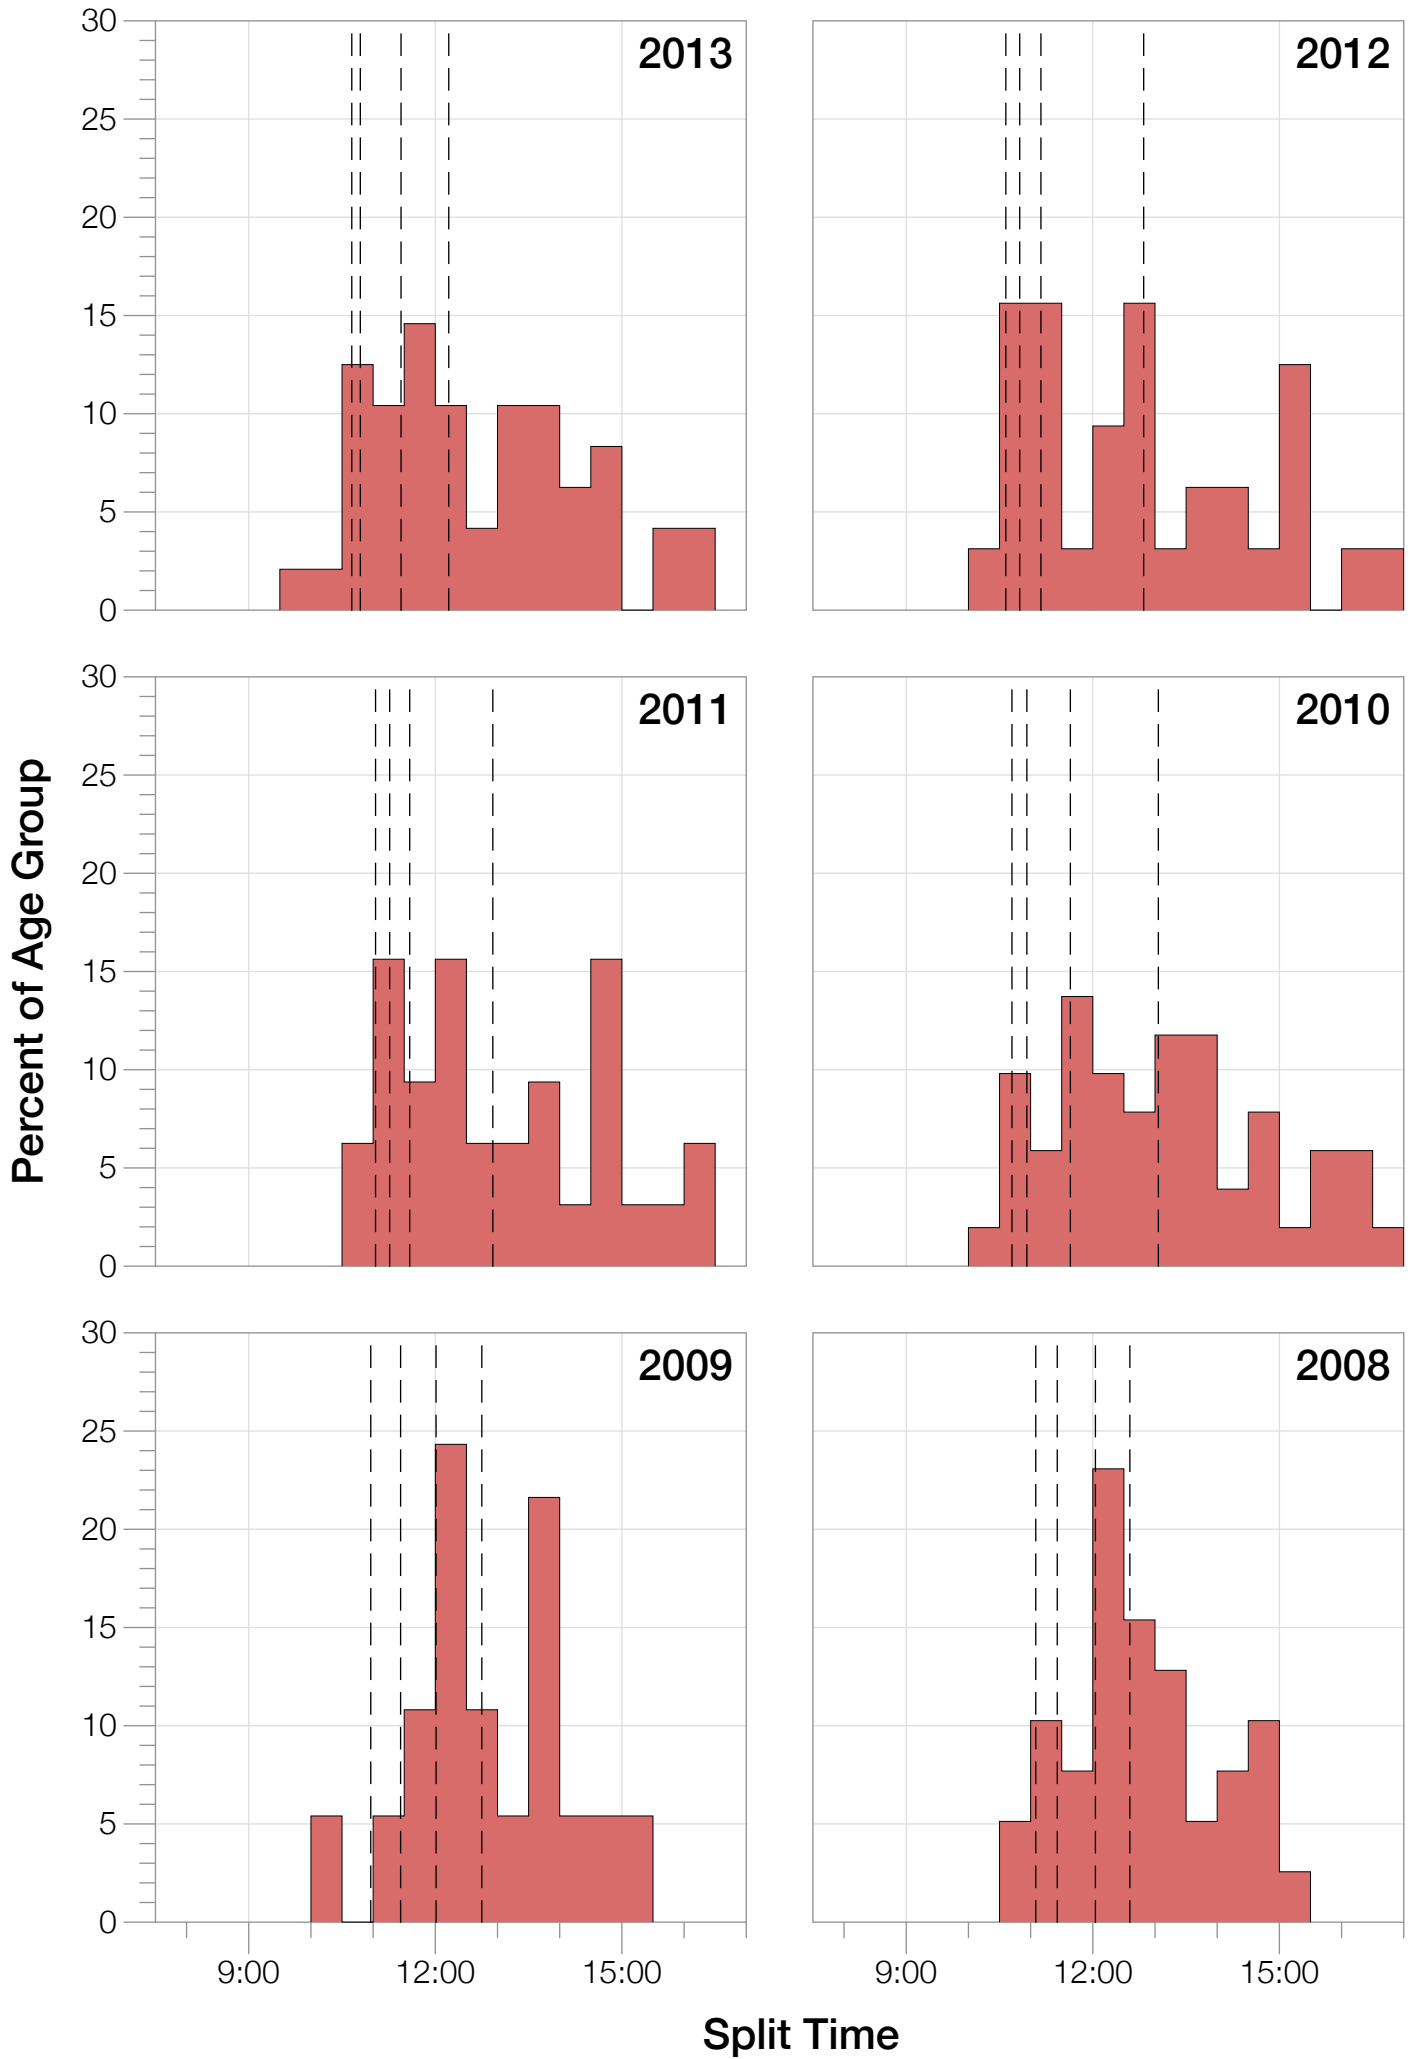

F40-44 Overall