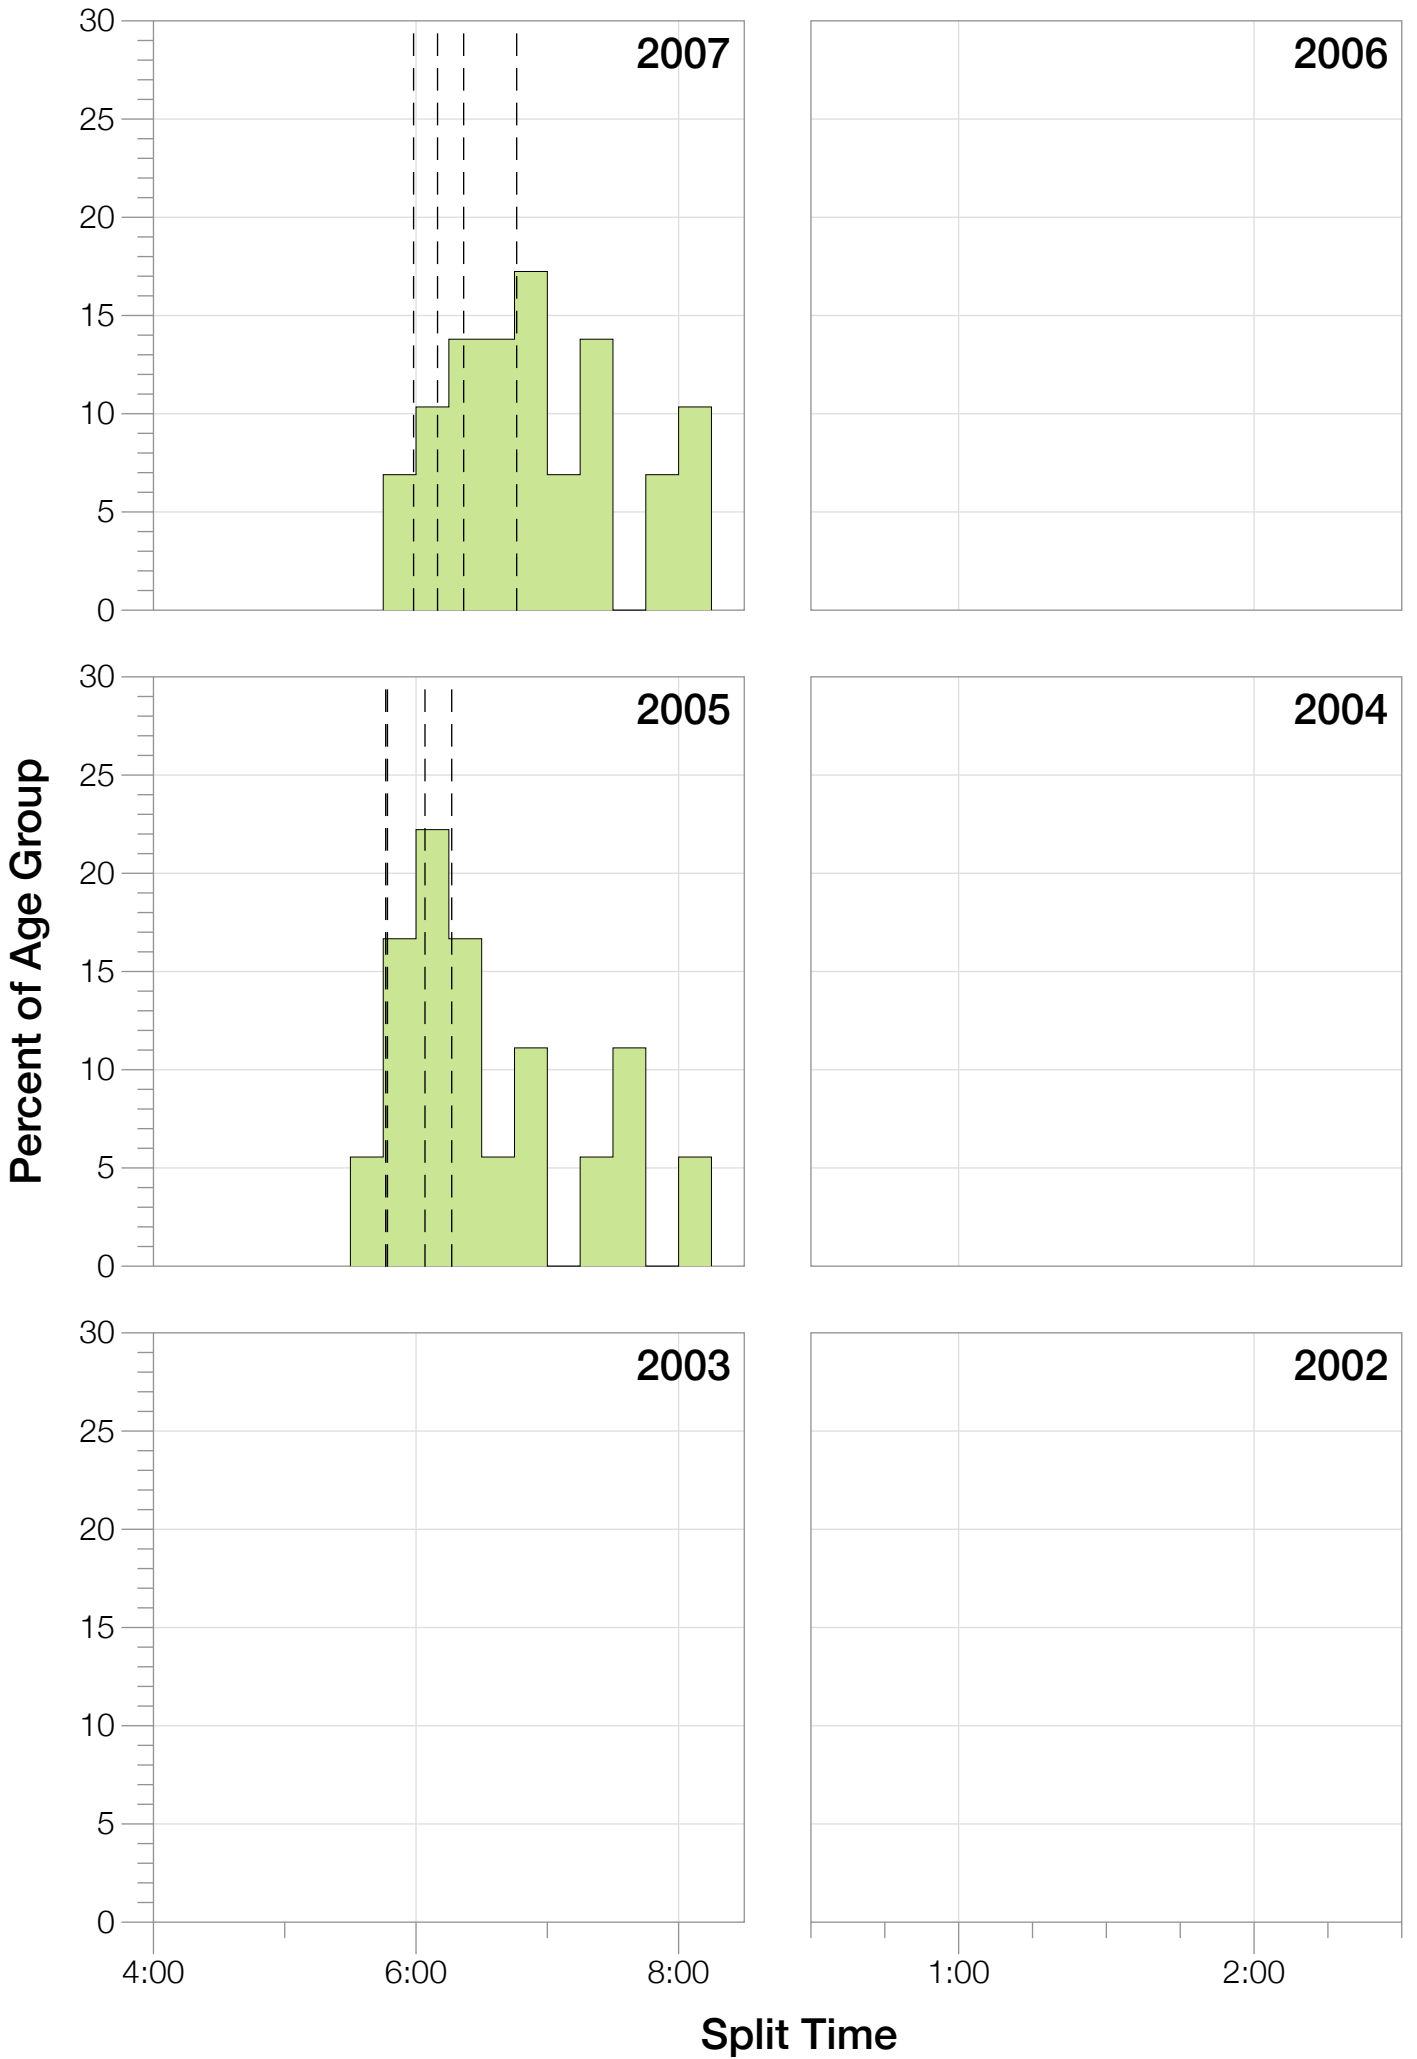

F40-44 Bike