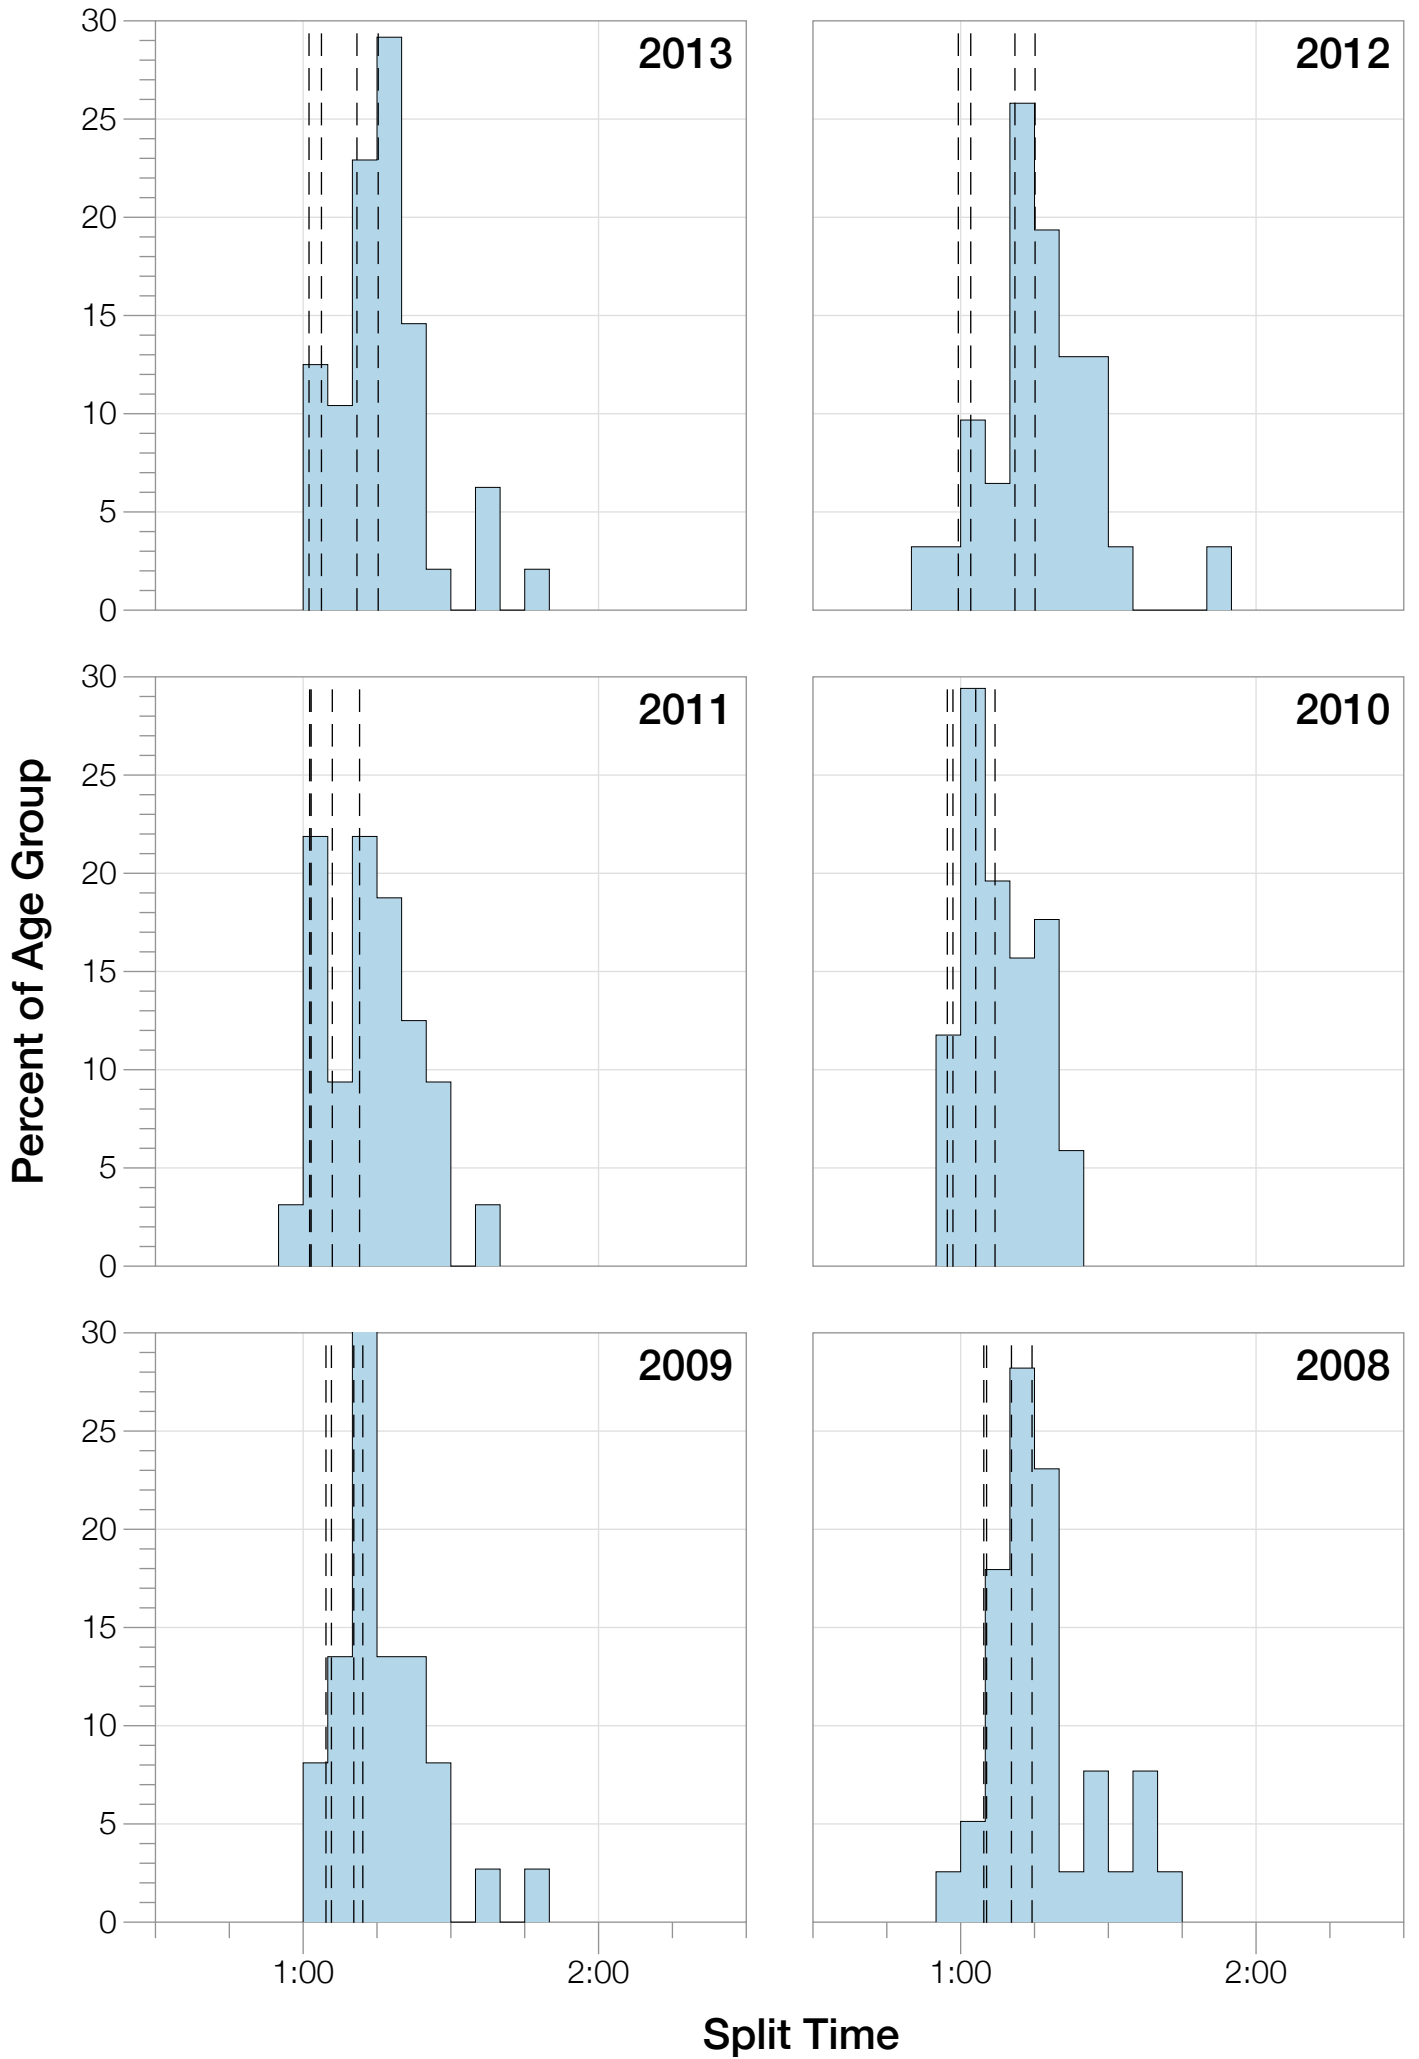

F40-44 Swim