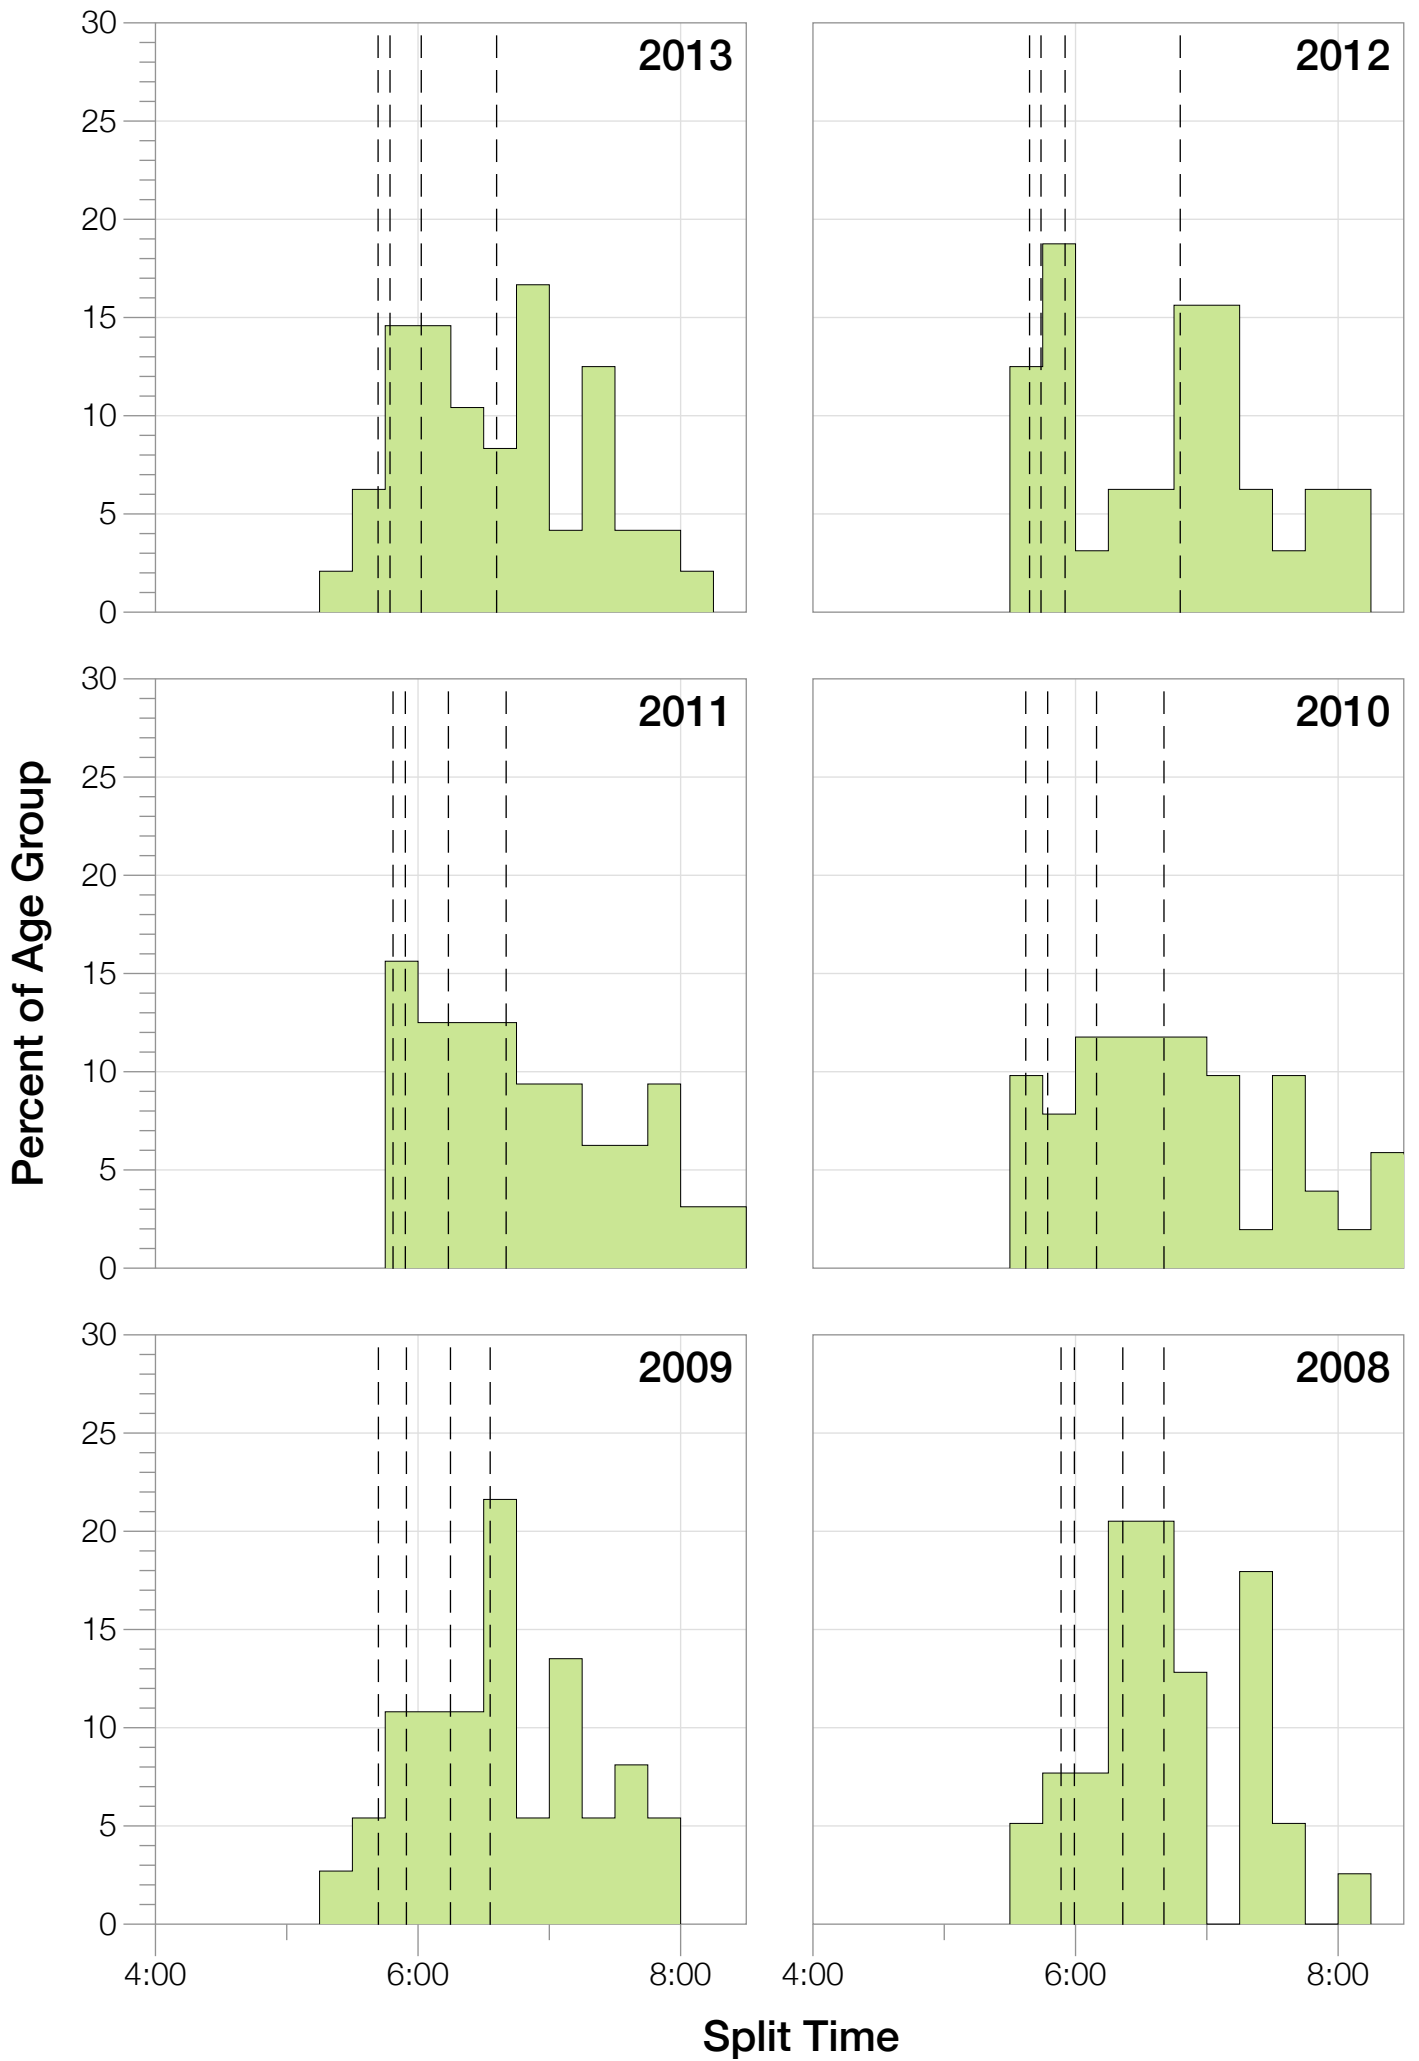

F40-44 Bike