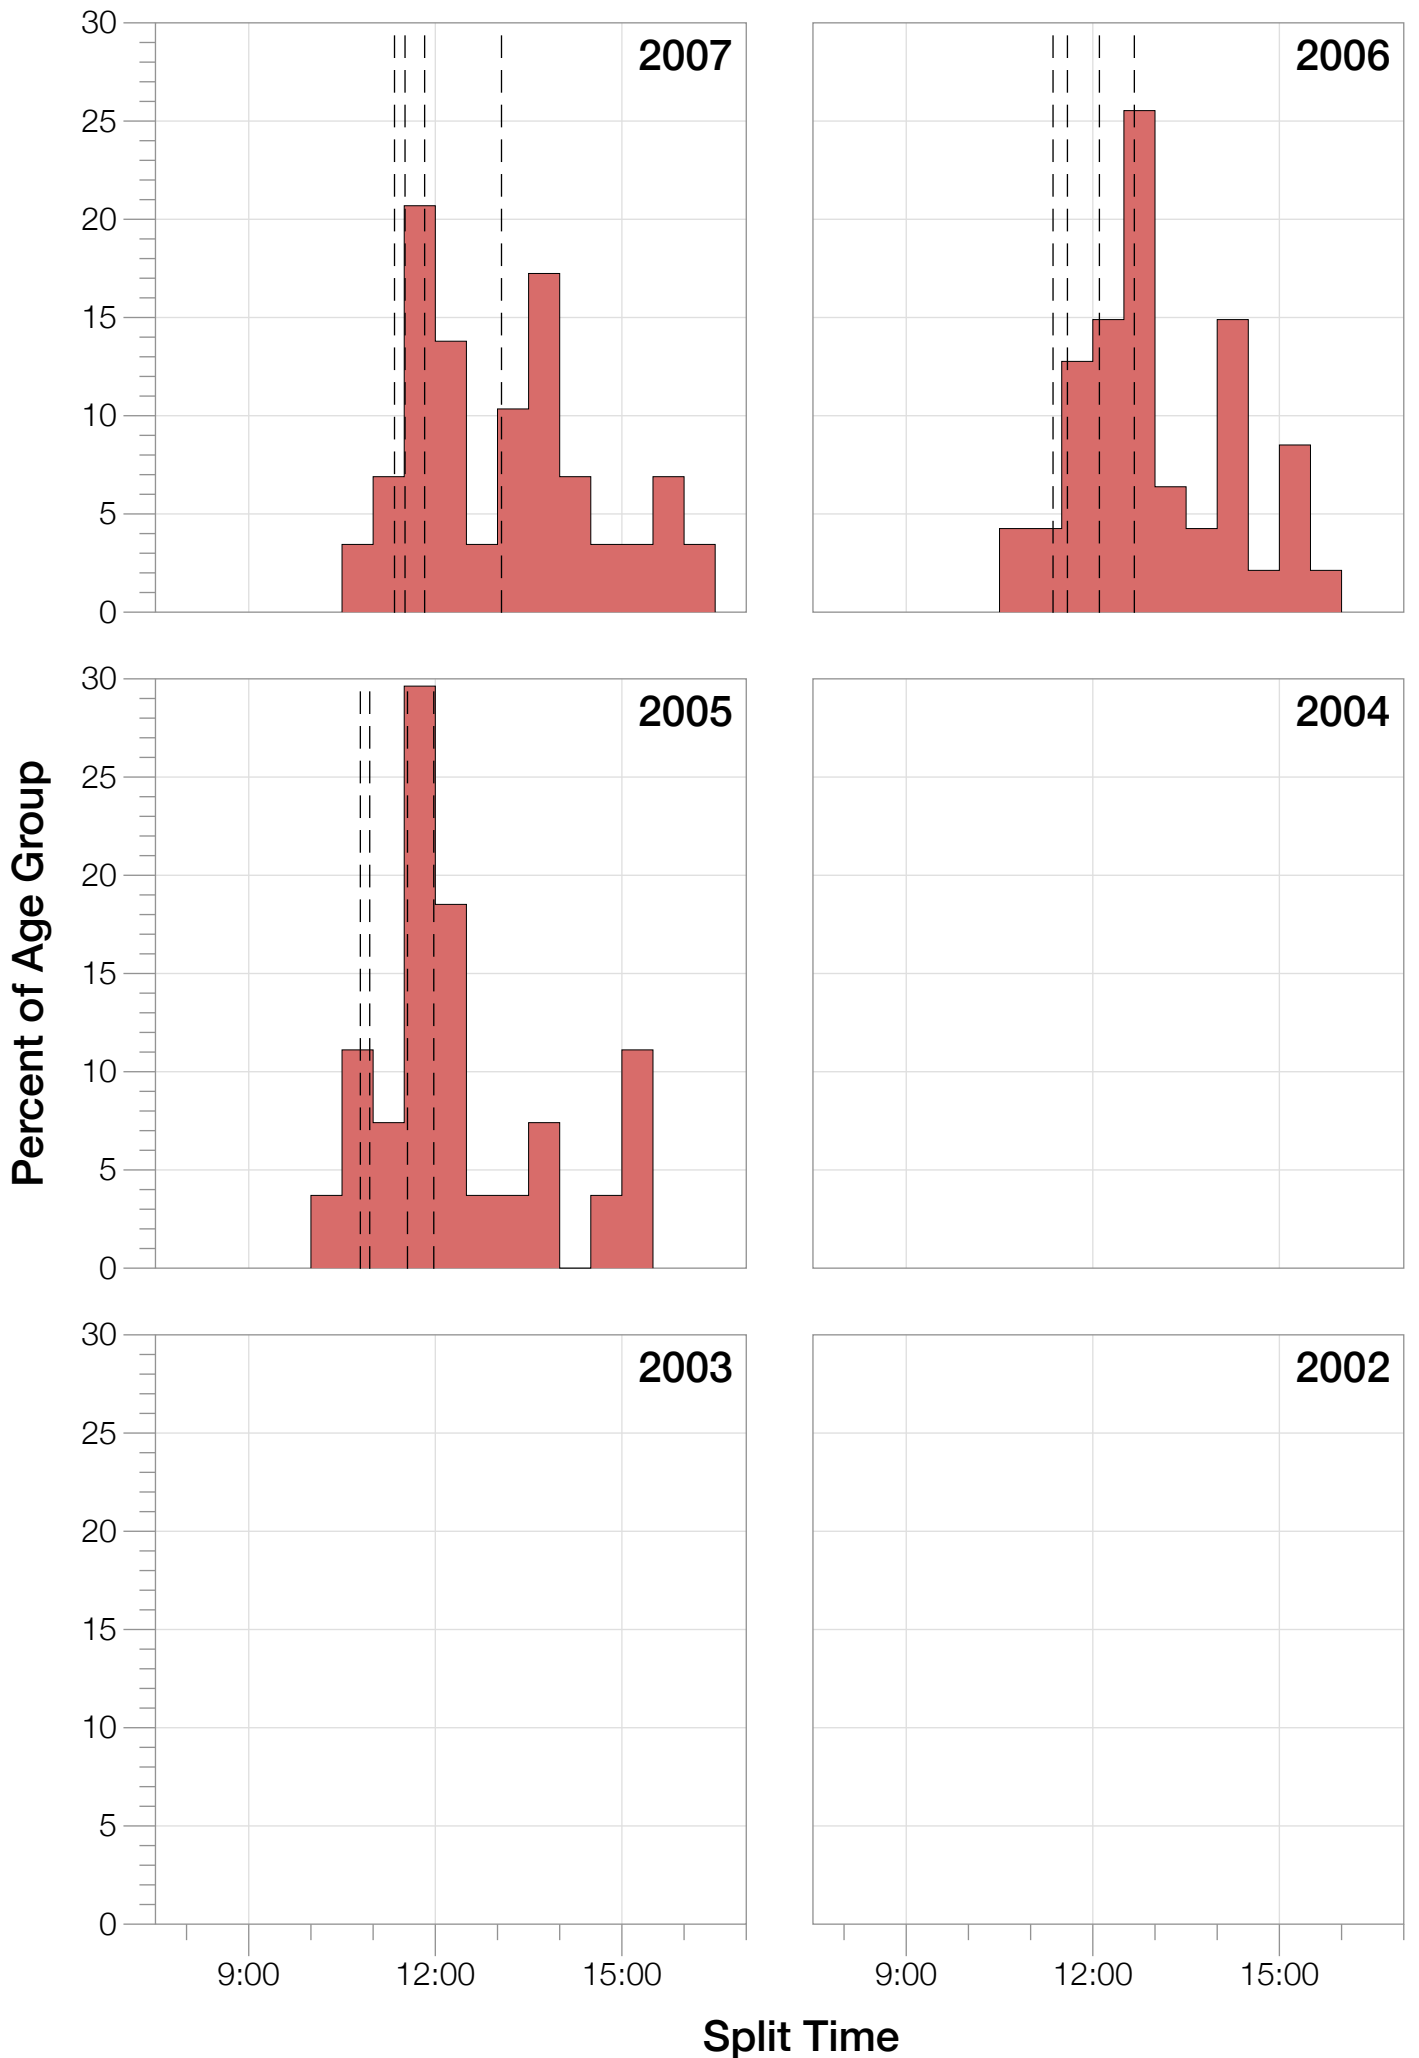

F40-44 Overall