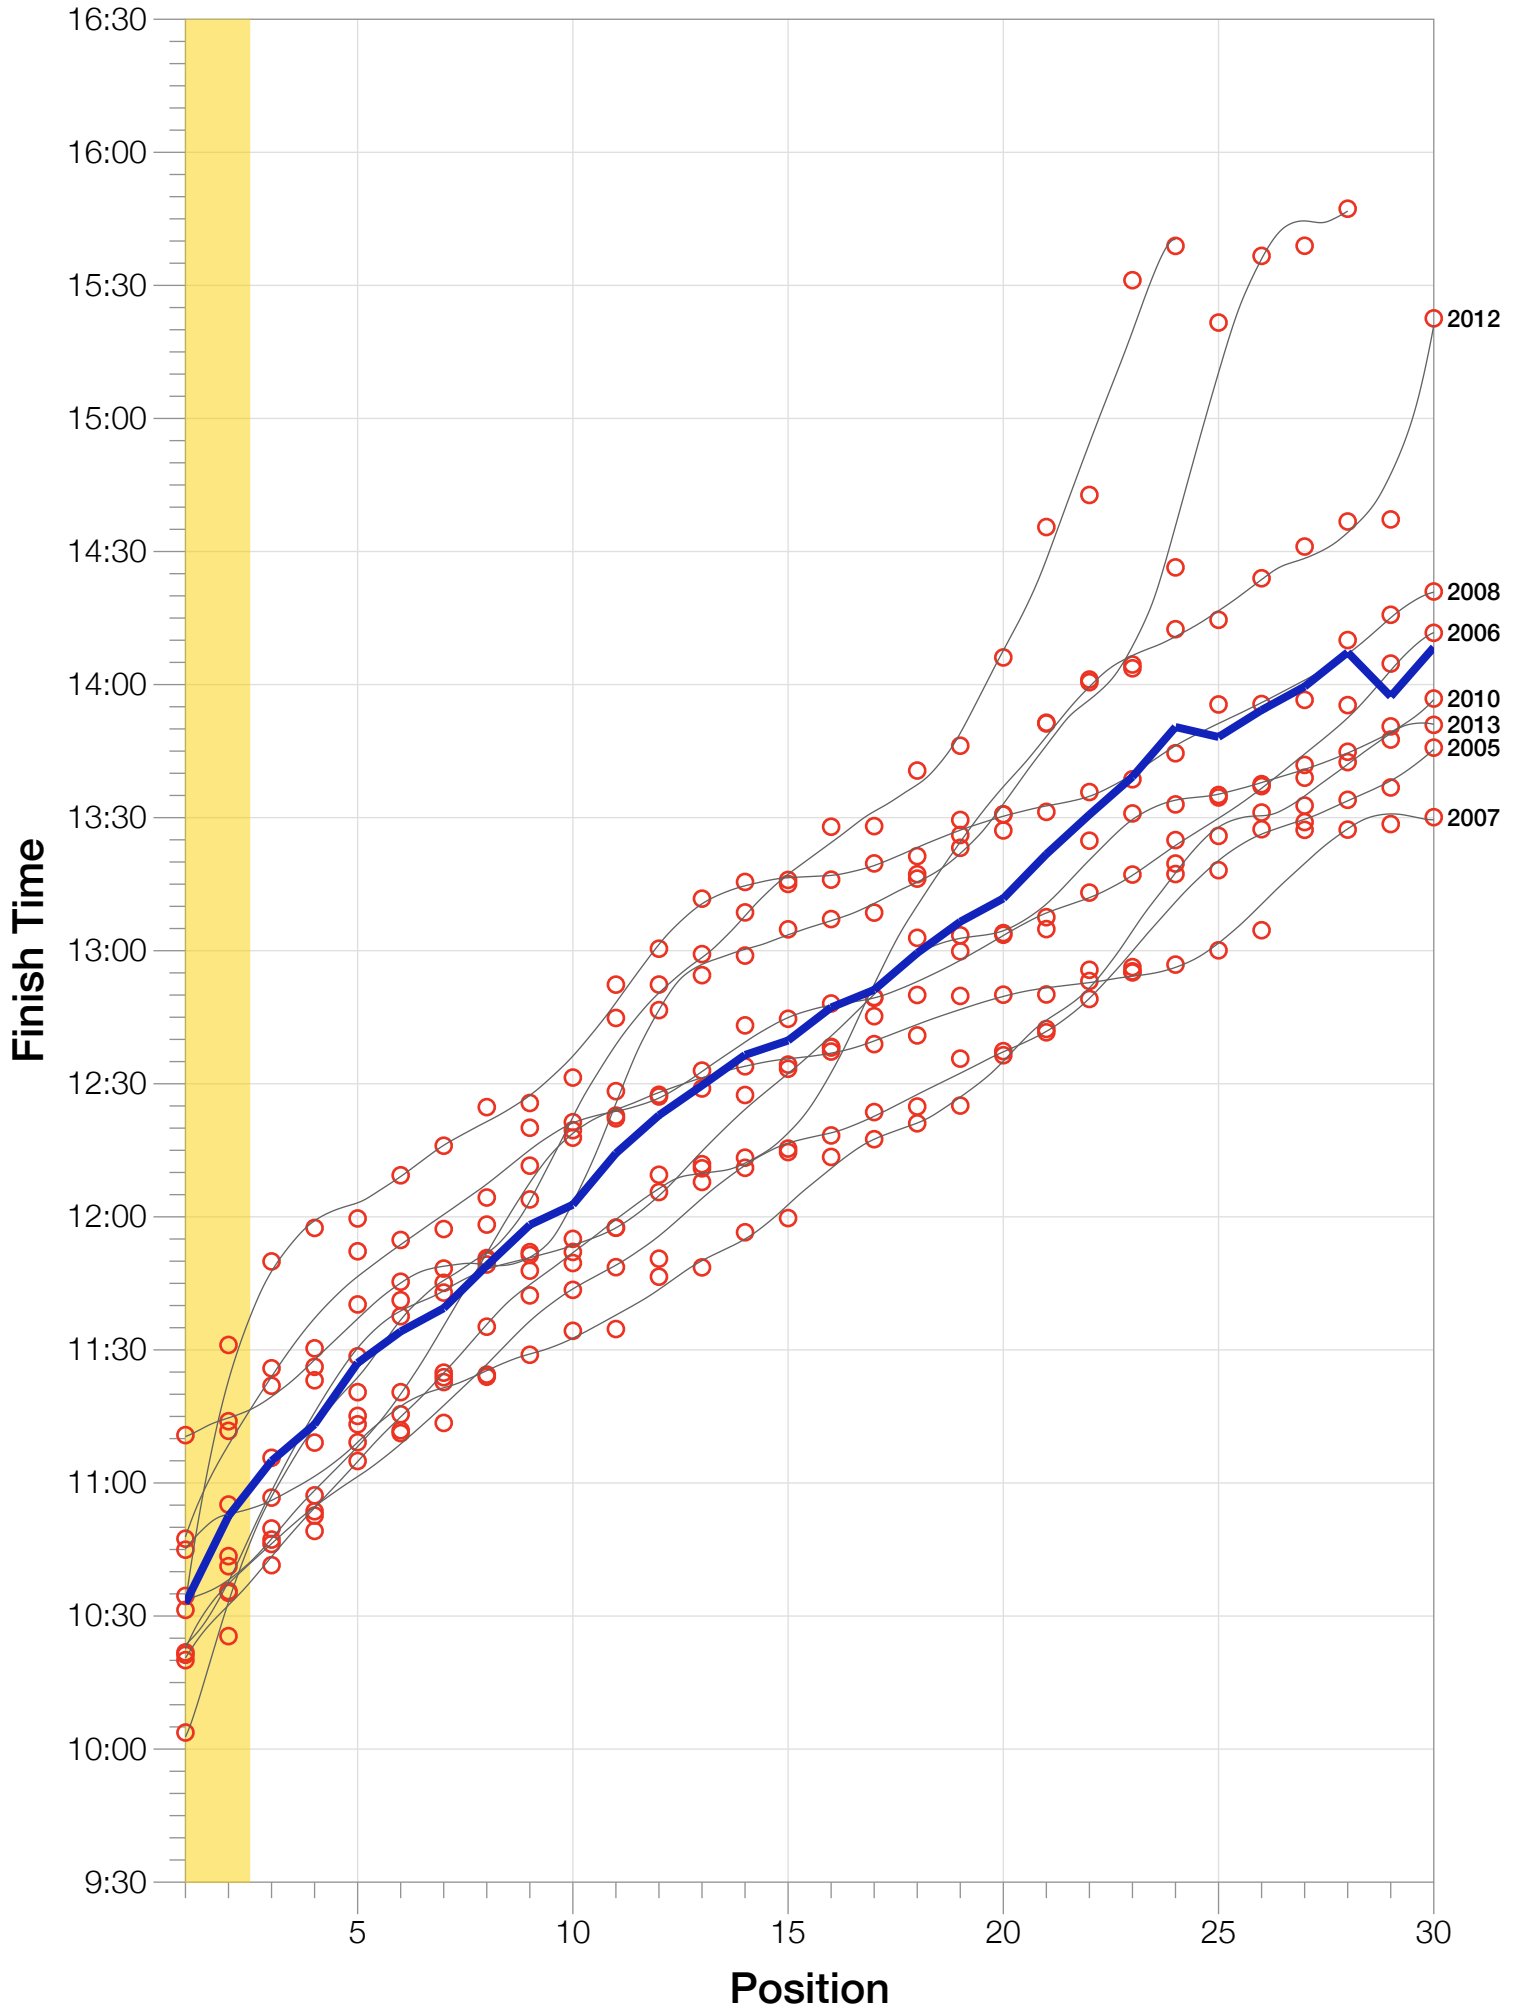

Ironman Australia Statistics

F40-44

F40-44 Summary Statistics

Year	Finishers	F40-44 Finishers	Male Winner's Time	Female Winner's Time	F40-44 Winner's Time
2005	1367	1339	8:25:44	9:13:20	9:00:09
2006	1448	1415	8:20:42	9:19:44	8:59:23
2007	1458	1419	8:21:49	9:12:59	9:05:43
2008	1411	1386	8:31:33	9:03:55	9:06:50
2009	1282	1253	8:24:53	8:57:10	8:47:33
2010	1384	1365	8:23:54	9:23:46	8:32:52
2011	1016	1002	8:29:28	9:29:54	8:56:15
2012	1298	1288	8:17:38	9:34:57	8:57:10
2013	1352	1343	8:30:23	9:34:55	9:09:24
Average	1335	1312	8:25:07	9:18:57	8:57:15

F40-44 Fastest Splits

F40-44 Median Splits

F40-44 Slowest Splits

Year

Swim

Bike

Run

Overall

Split Time (hours)

F40-44 Top 30 Finishing Splits

Estimated Kona Slot Average Finishing Time Finishing Time

F40-44 Kona Times and Splits

Summary Statistics

Position	Swim Time	Bike Time	Run Time	Overall Time
Average Male Winner	0:47:25	4:42:44	2:53:06	8:25:07
Average Female Winner	0:52:19	5:13:58	3:10:09	9:18:57
Average 1st Age Grouper	0:58:52	5:42:18	3:48:47	10:32:52
Average 2nd Age Grouper	1:04:13	5:49:24	3:54:54	10:52:33
Average 3rd Age Grouper	1:03:09	5:54:30	4:02:50	11:04:58
Average 4th Age Grouper	1:01:57	6:01:25	4:05:49	11:13:12
Average 5th Age Grouper	1:09:52	5:22:12	3:43:37	11:27:04
Kona Qualifier Average	1:01:32	5:45:51	3:51:51	10:42:43
Top 5 Age Grouper Average	1:03:37	5:45:58	3:55:11	11:02:08

Australia 2005

Position	Swim Time	Bike Time	Run Time	Overall Time
Male Winner	0:46:55	4:40:17	2:58:32	8:25:44
Female Winner	0:54:36	5:12:50	3:05:54	9:13:20
1st Age Grouper	1:07:29	5:38:49	3:34:58	10:21:16
2nd Age Grouper	1:06:22	5:44:49	3:52:19	10:43:30
3rd Age Grouper	0:59:27	5:33:53	4:12:54	10:46:14
4th Age Grouper	0:56:35	5:48:46	4:03:50	10:49:11
5th Age Grouper	1:06:01			11:04:57
Kona Qualifier Average	1:06:55	5:41:49	3:43:38	10:32:23
Top 5 Age Grouper Average	1:03:10	4:33:15	3:08:48	10:45:01