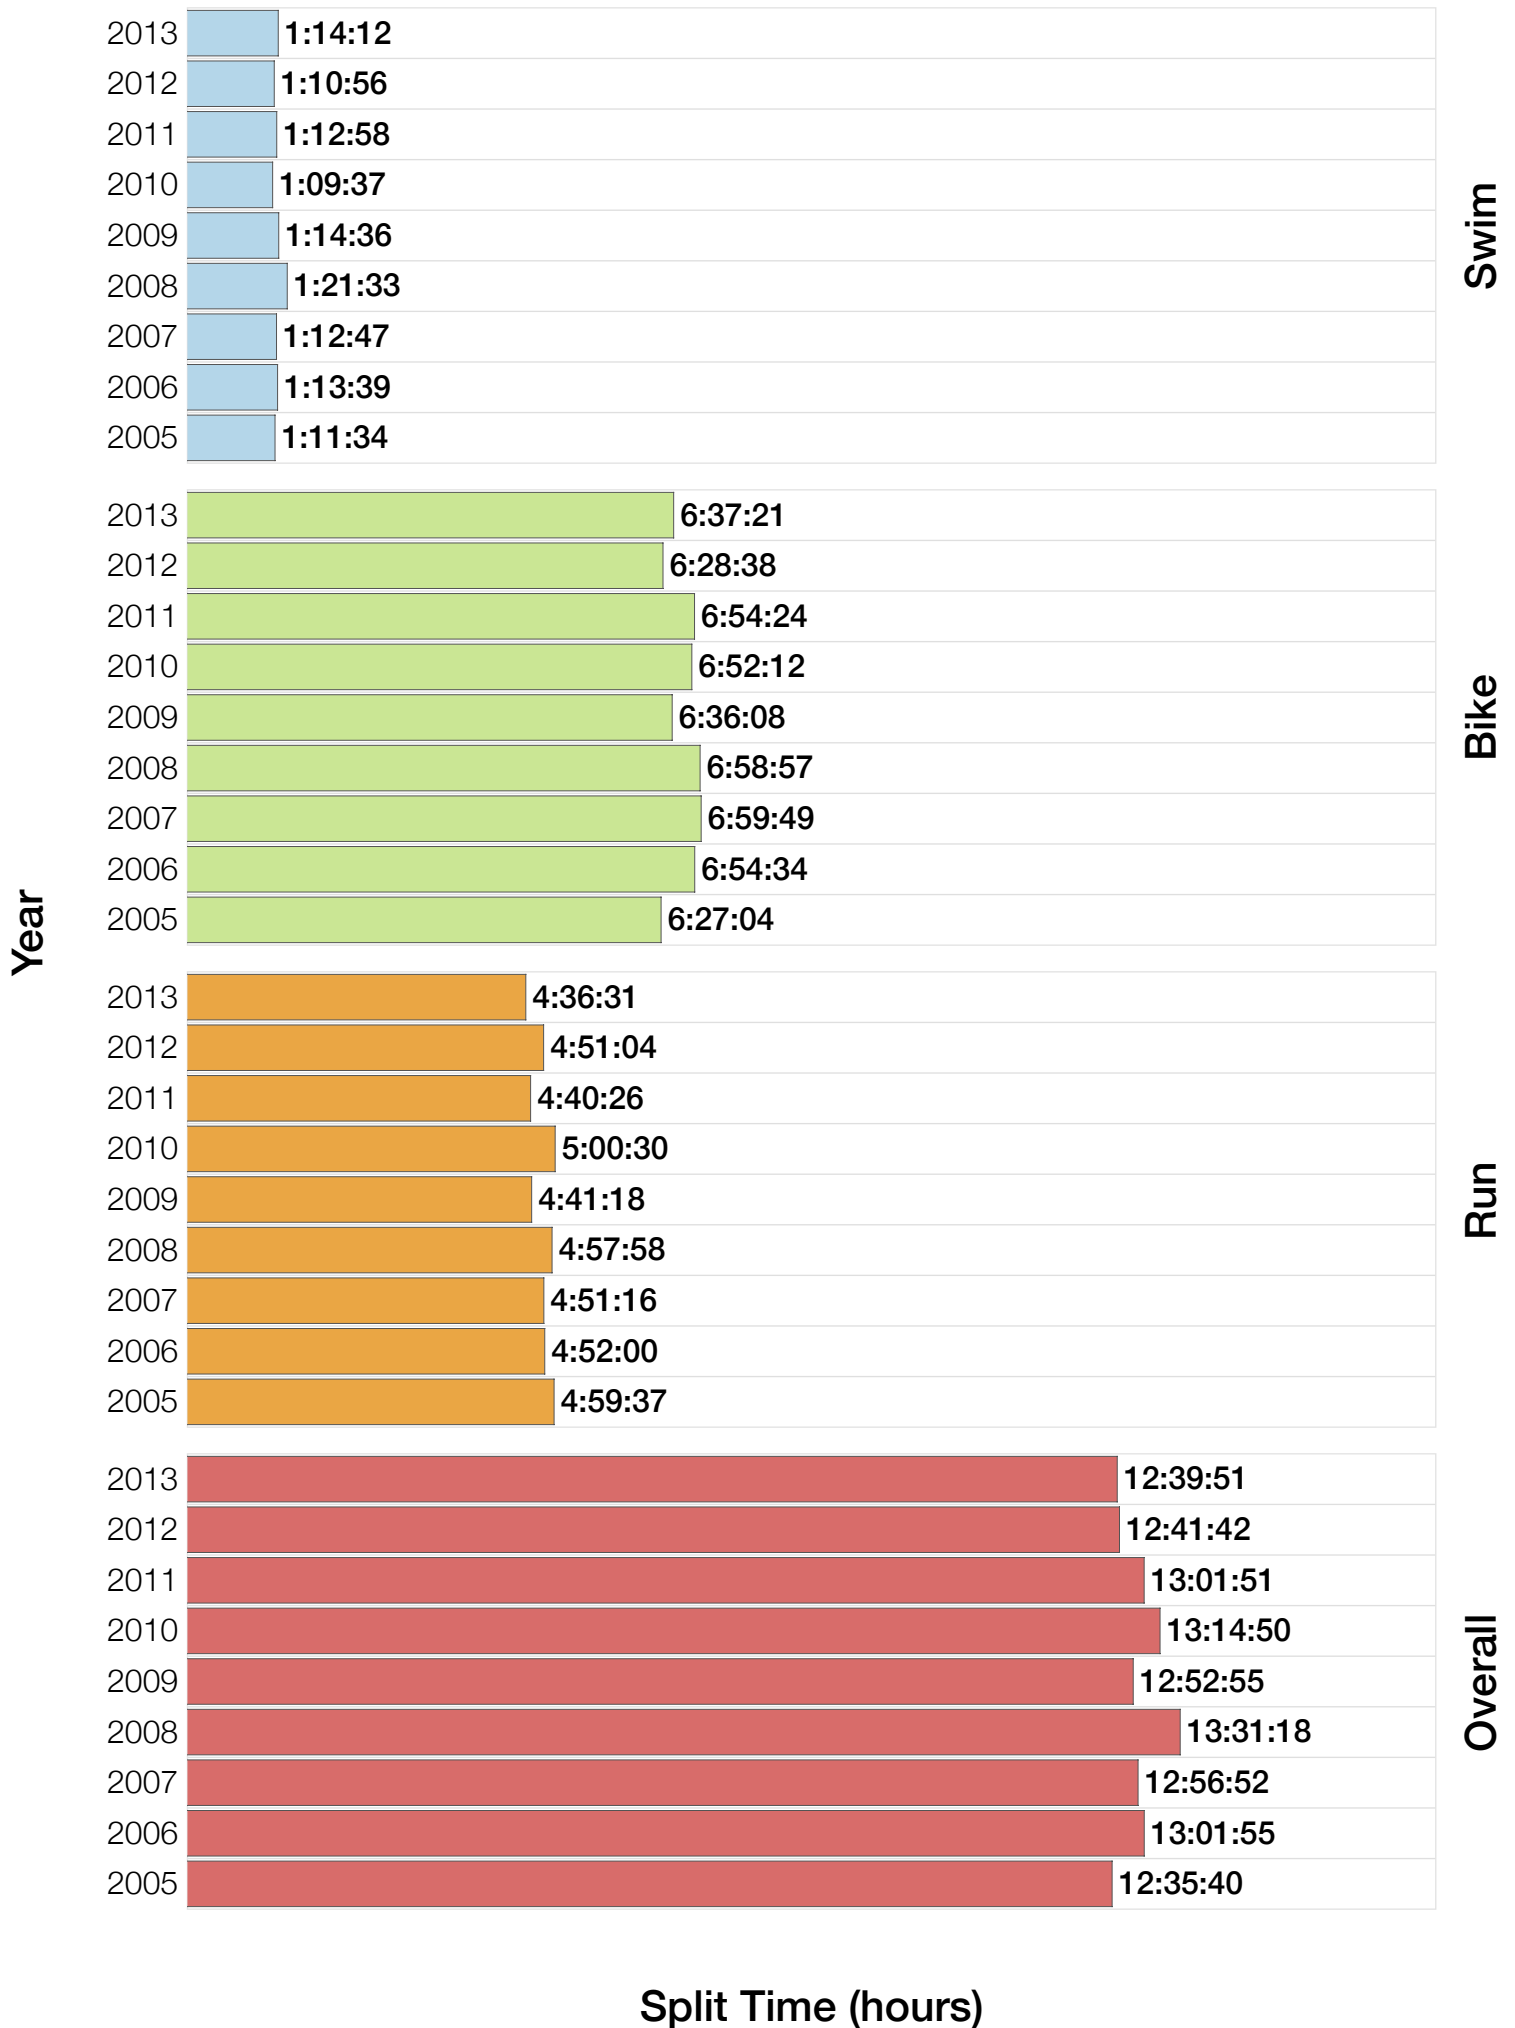

F40-44 Median Splits