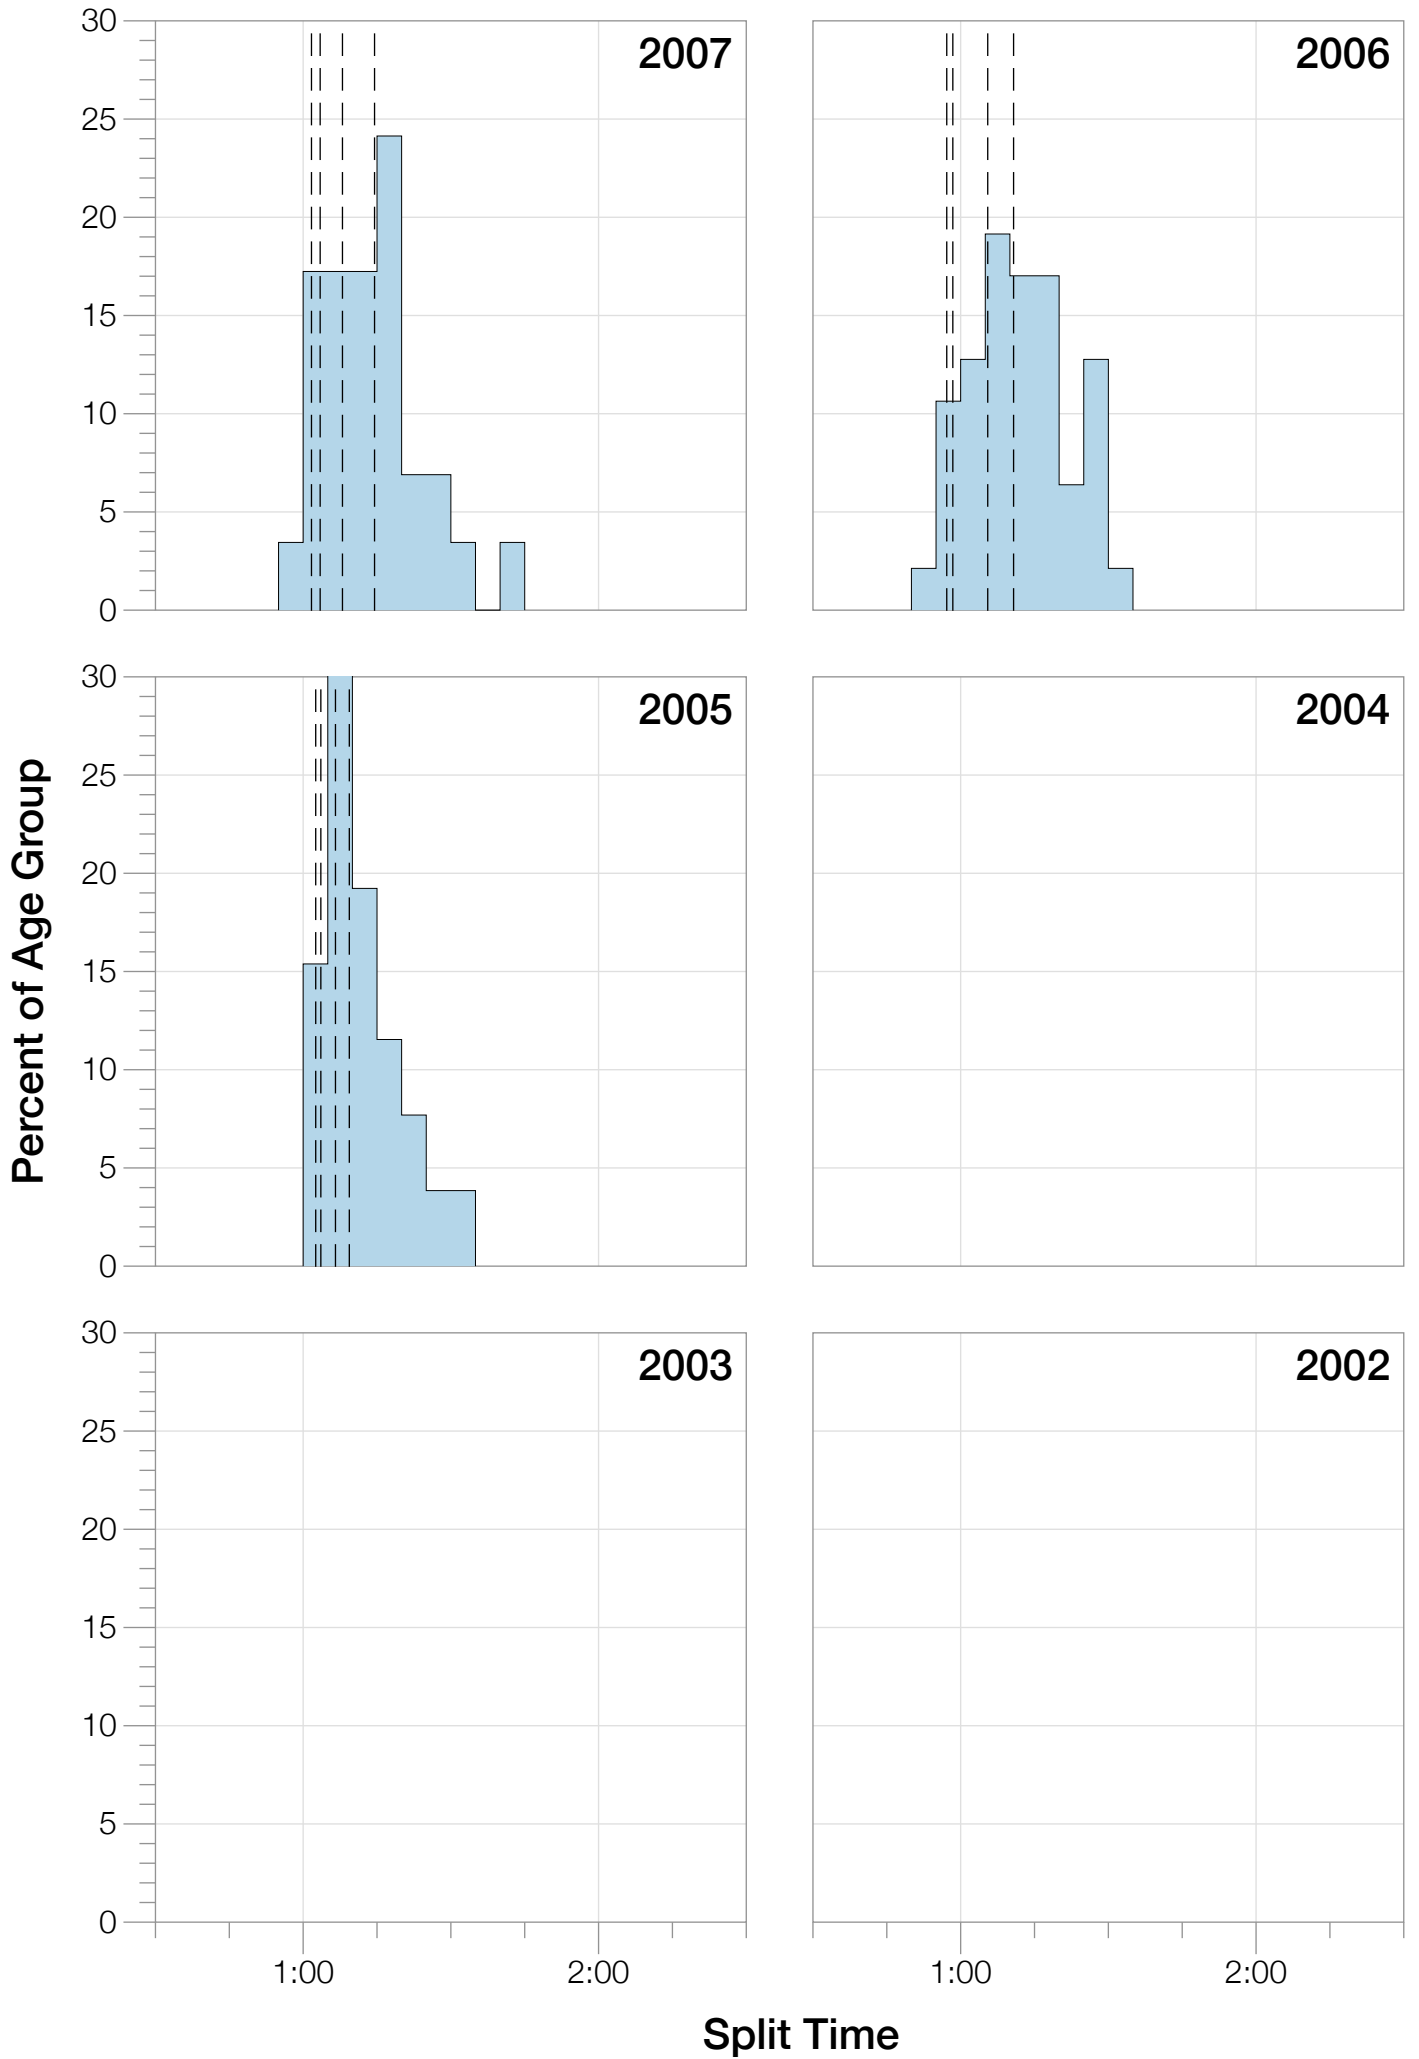

F40-44 Swim