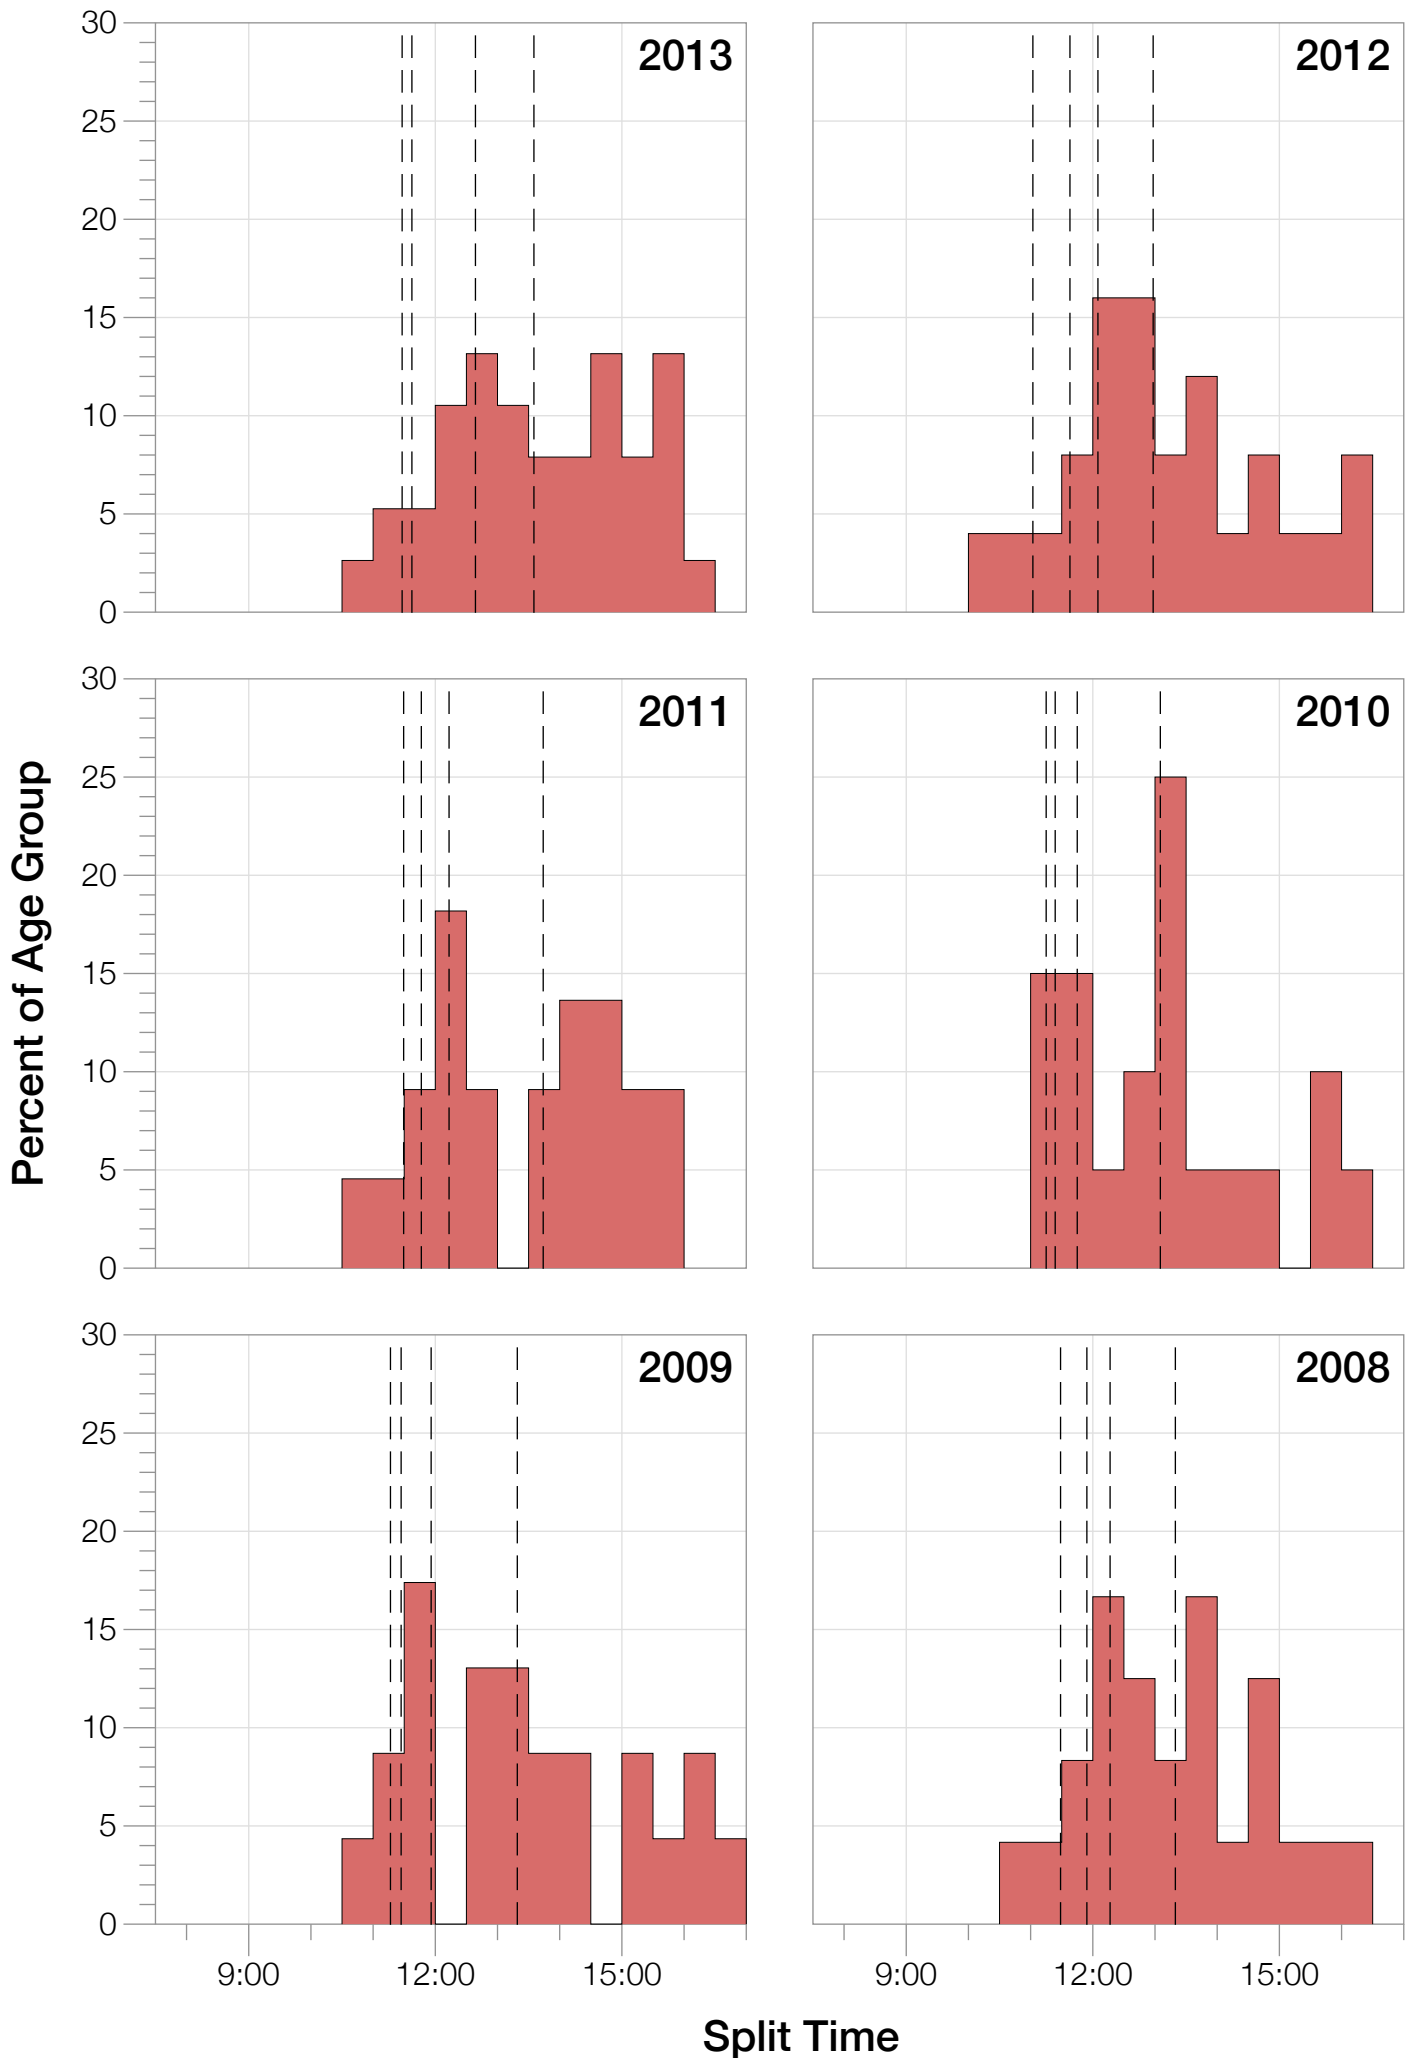

F45-49 Overall