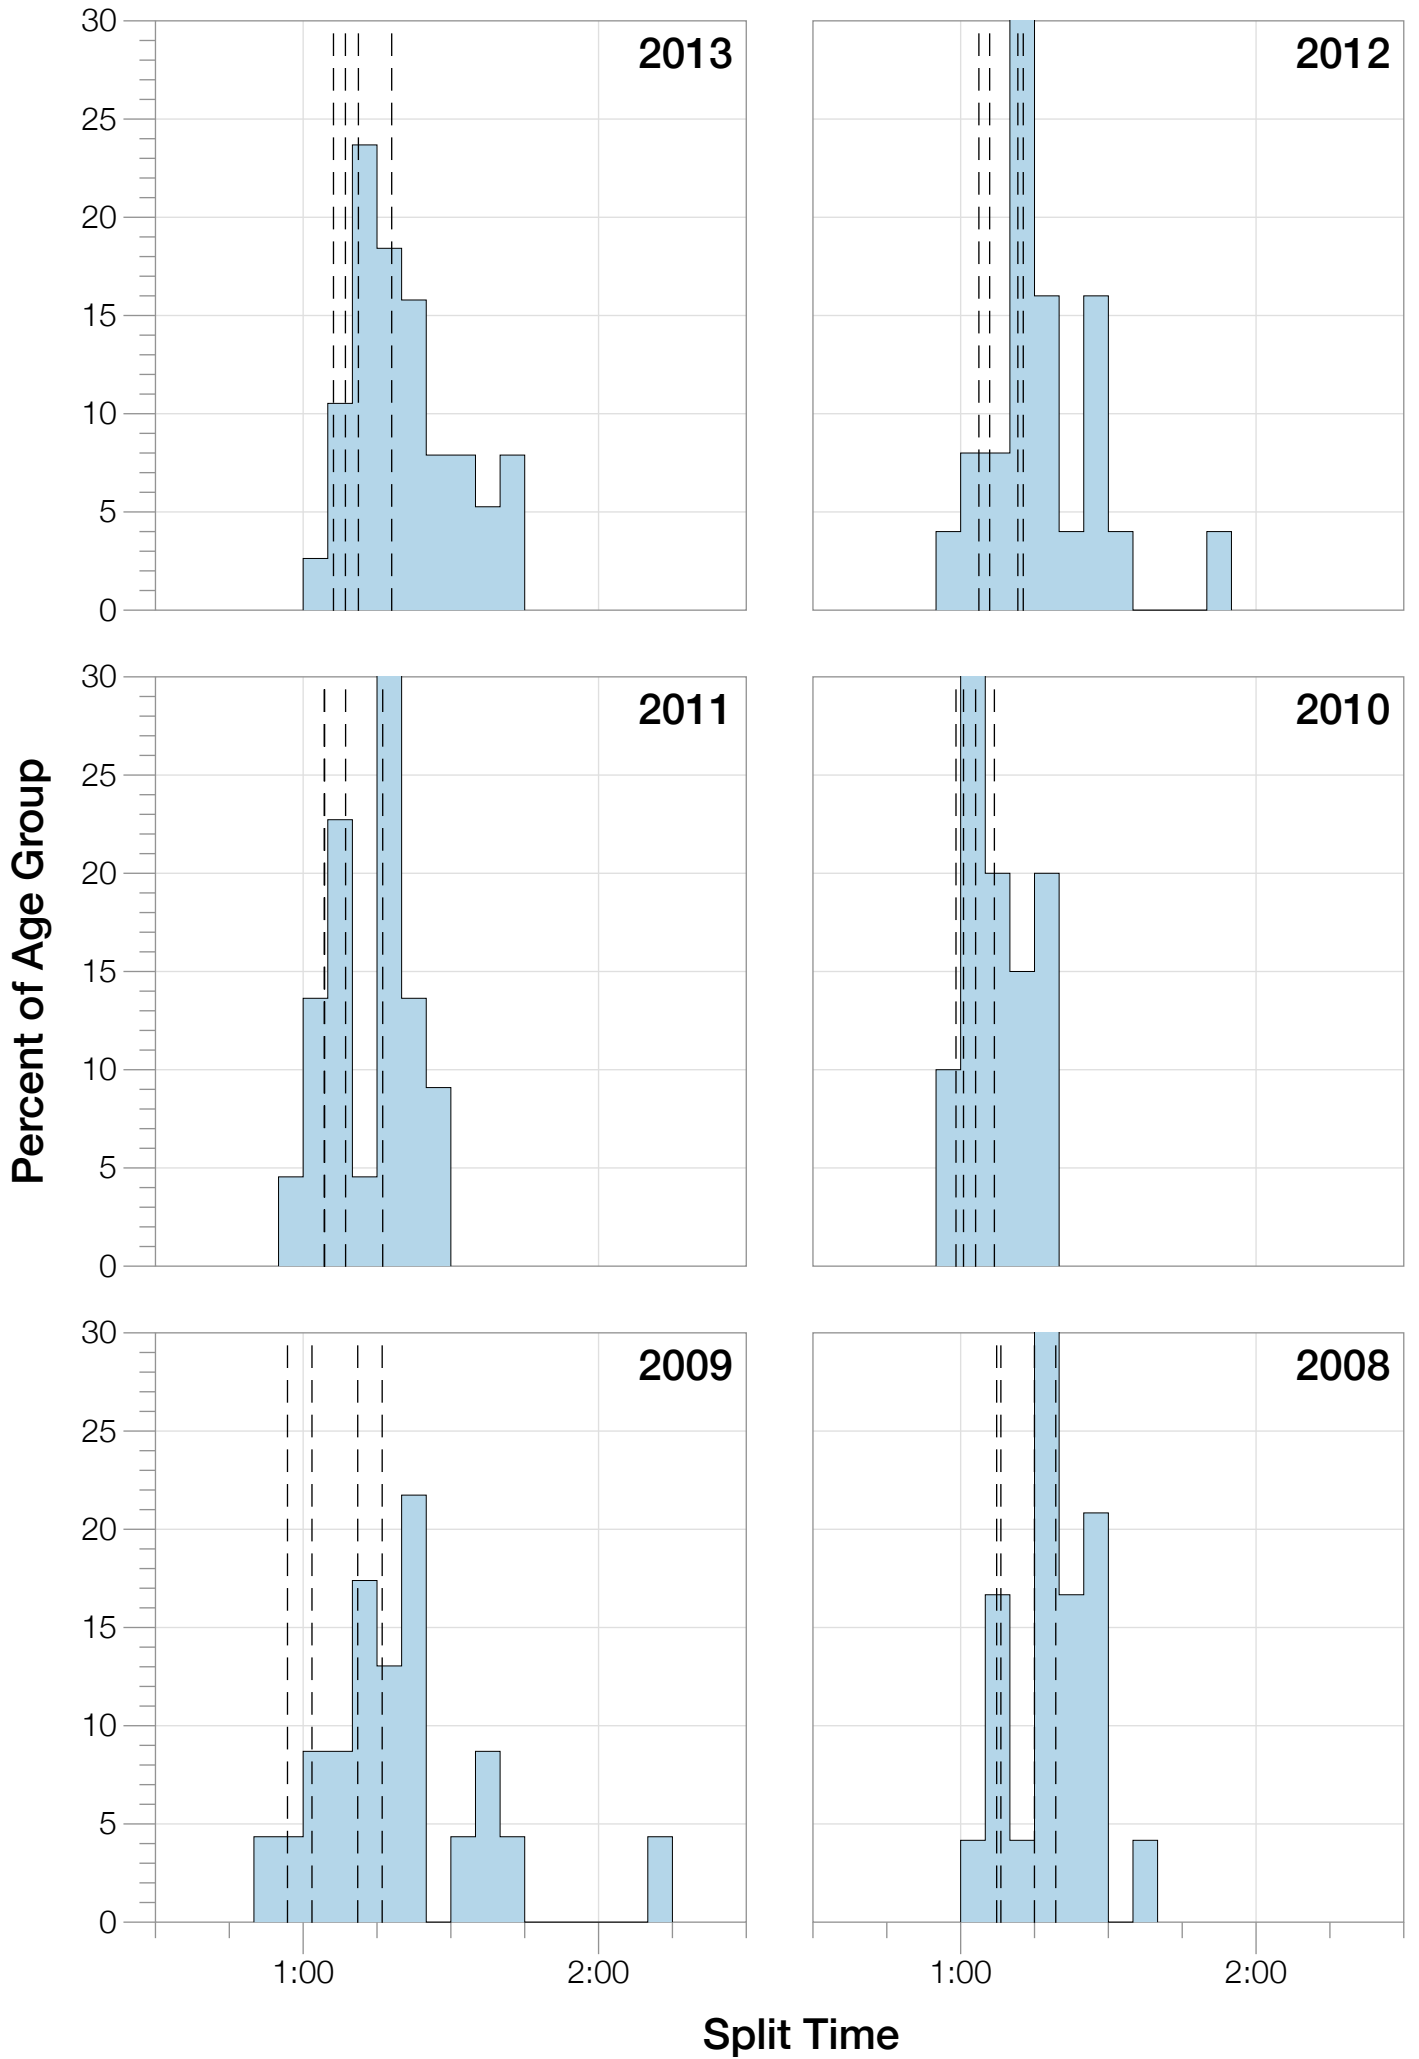

F45-49 Swim