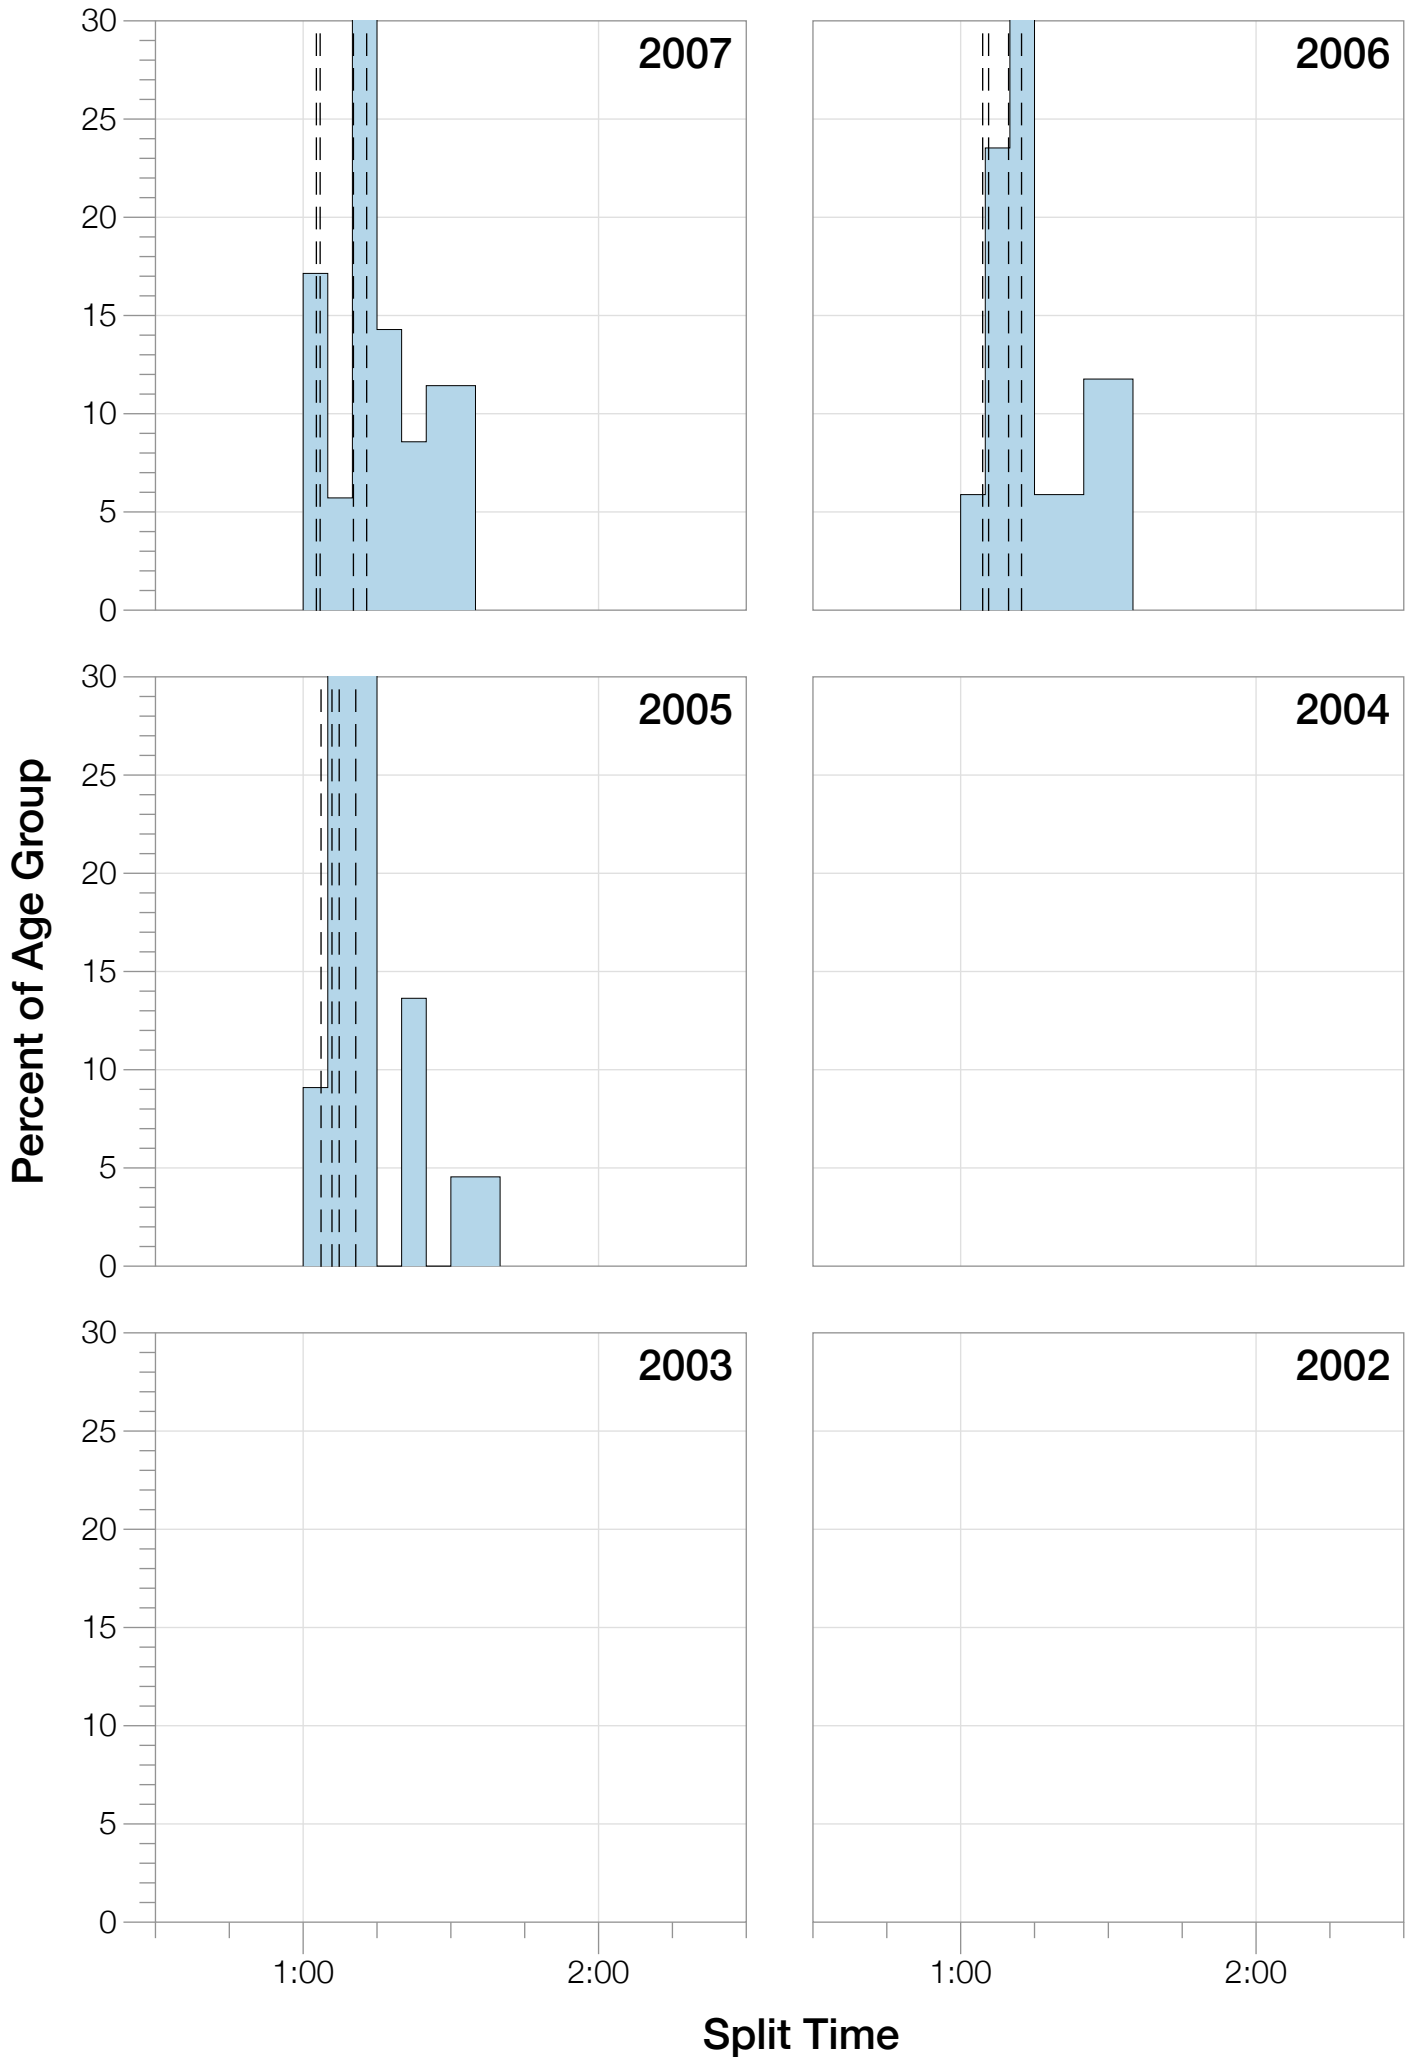

F45-49 Swim