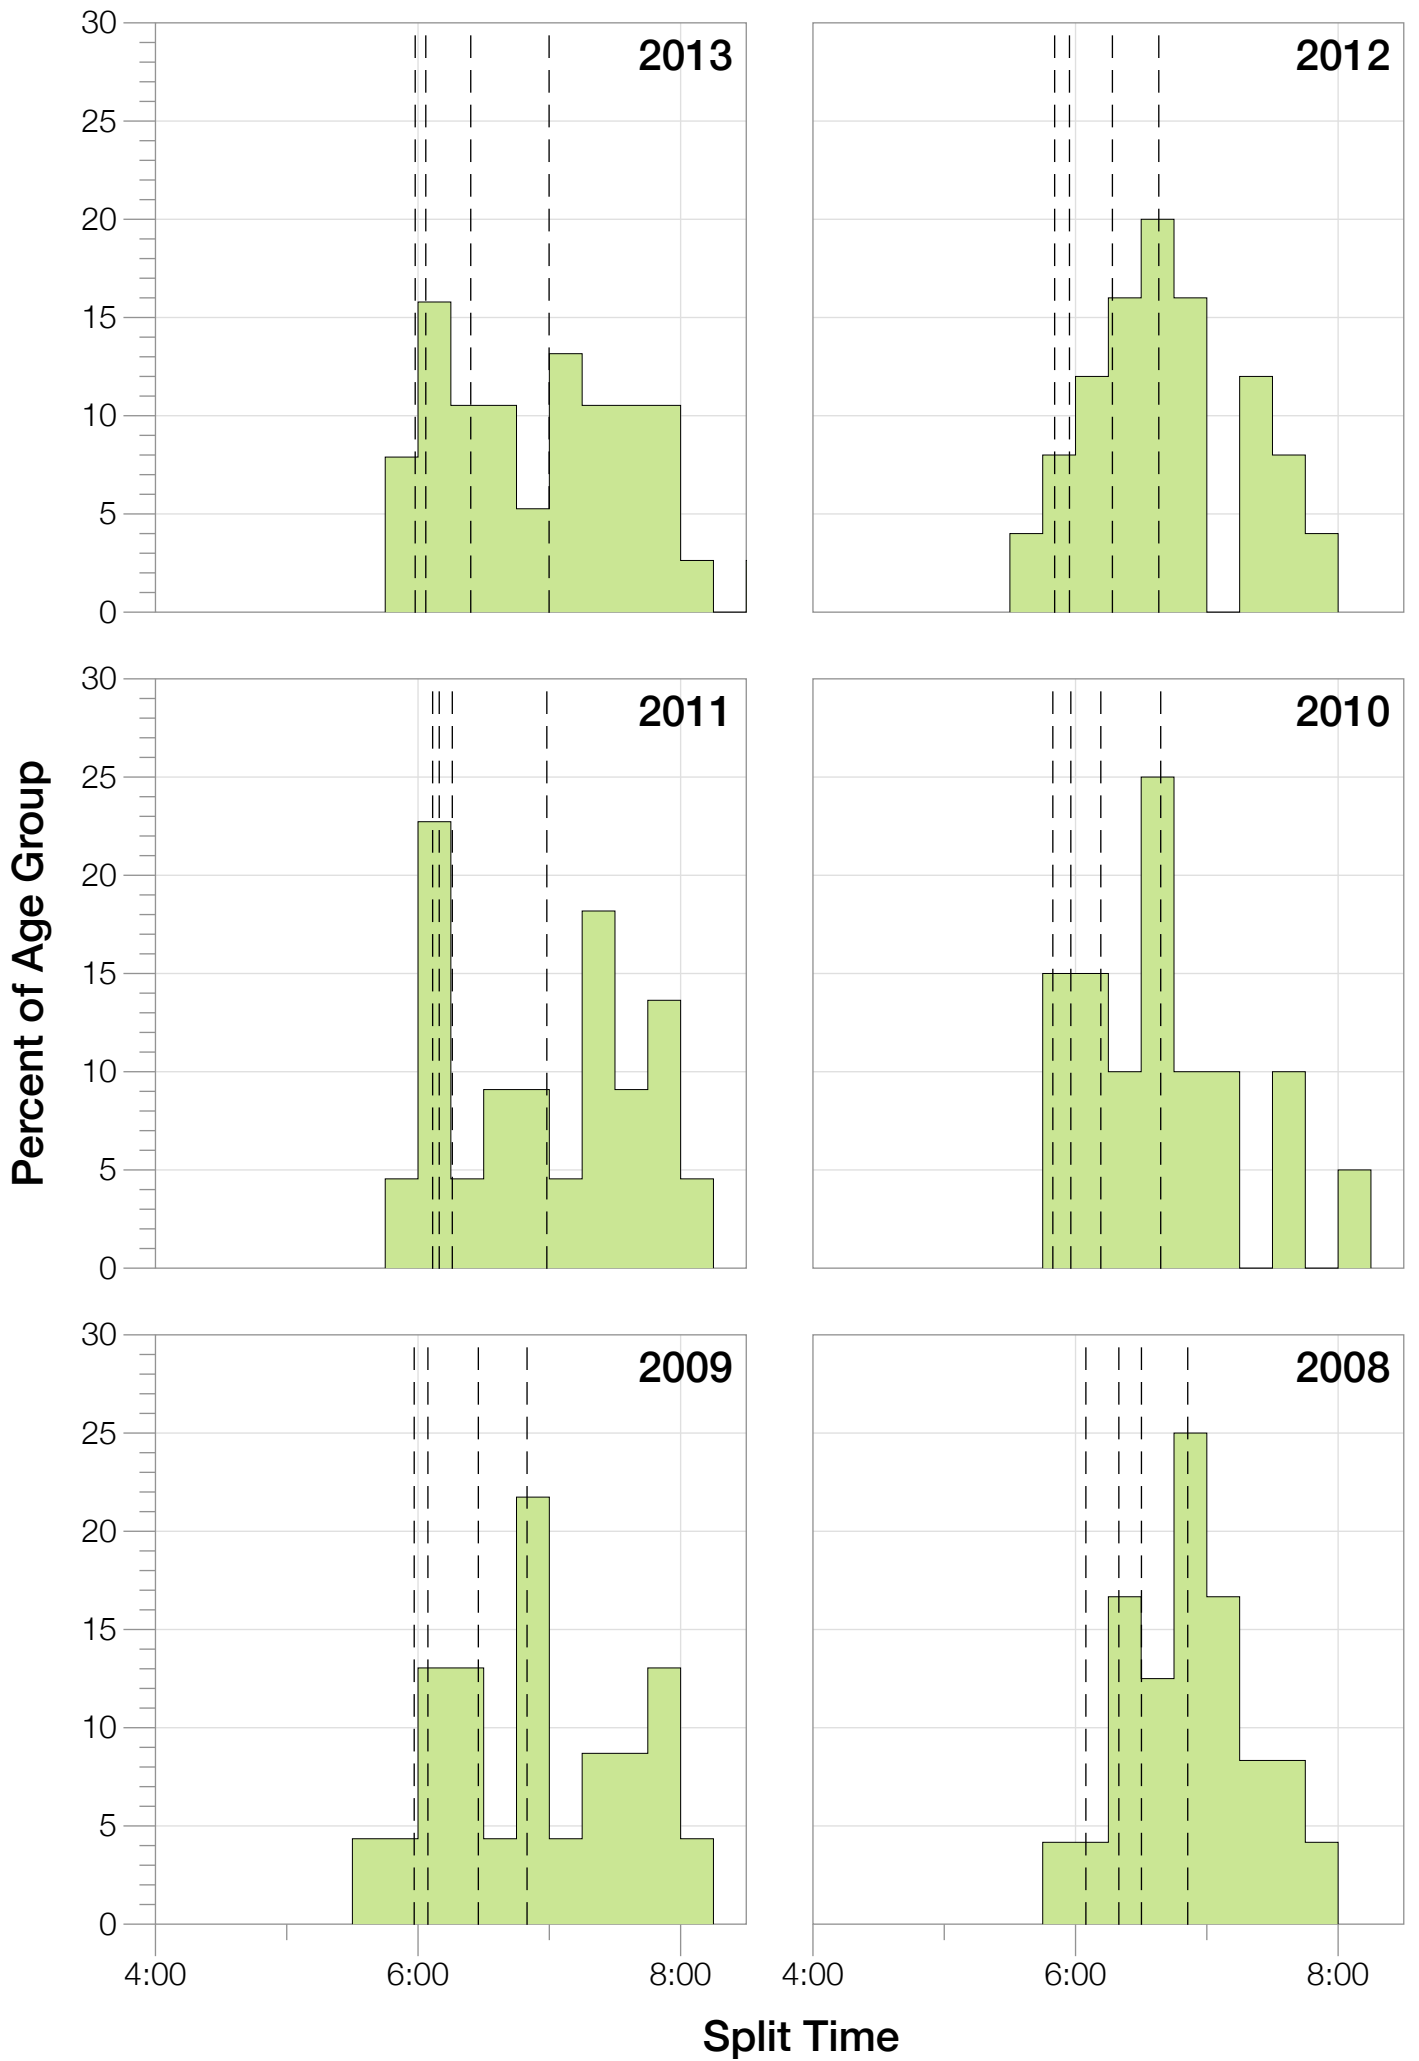

F45-49 Bike