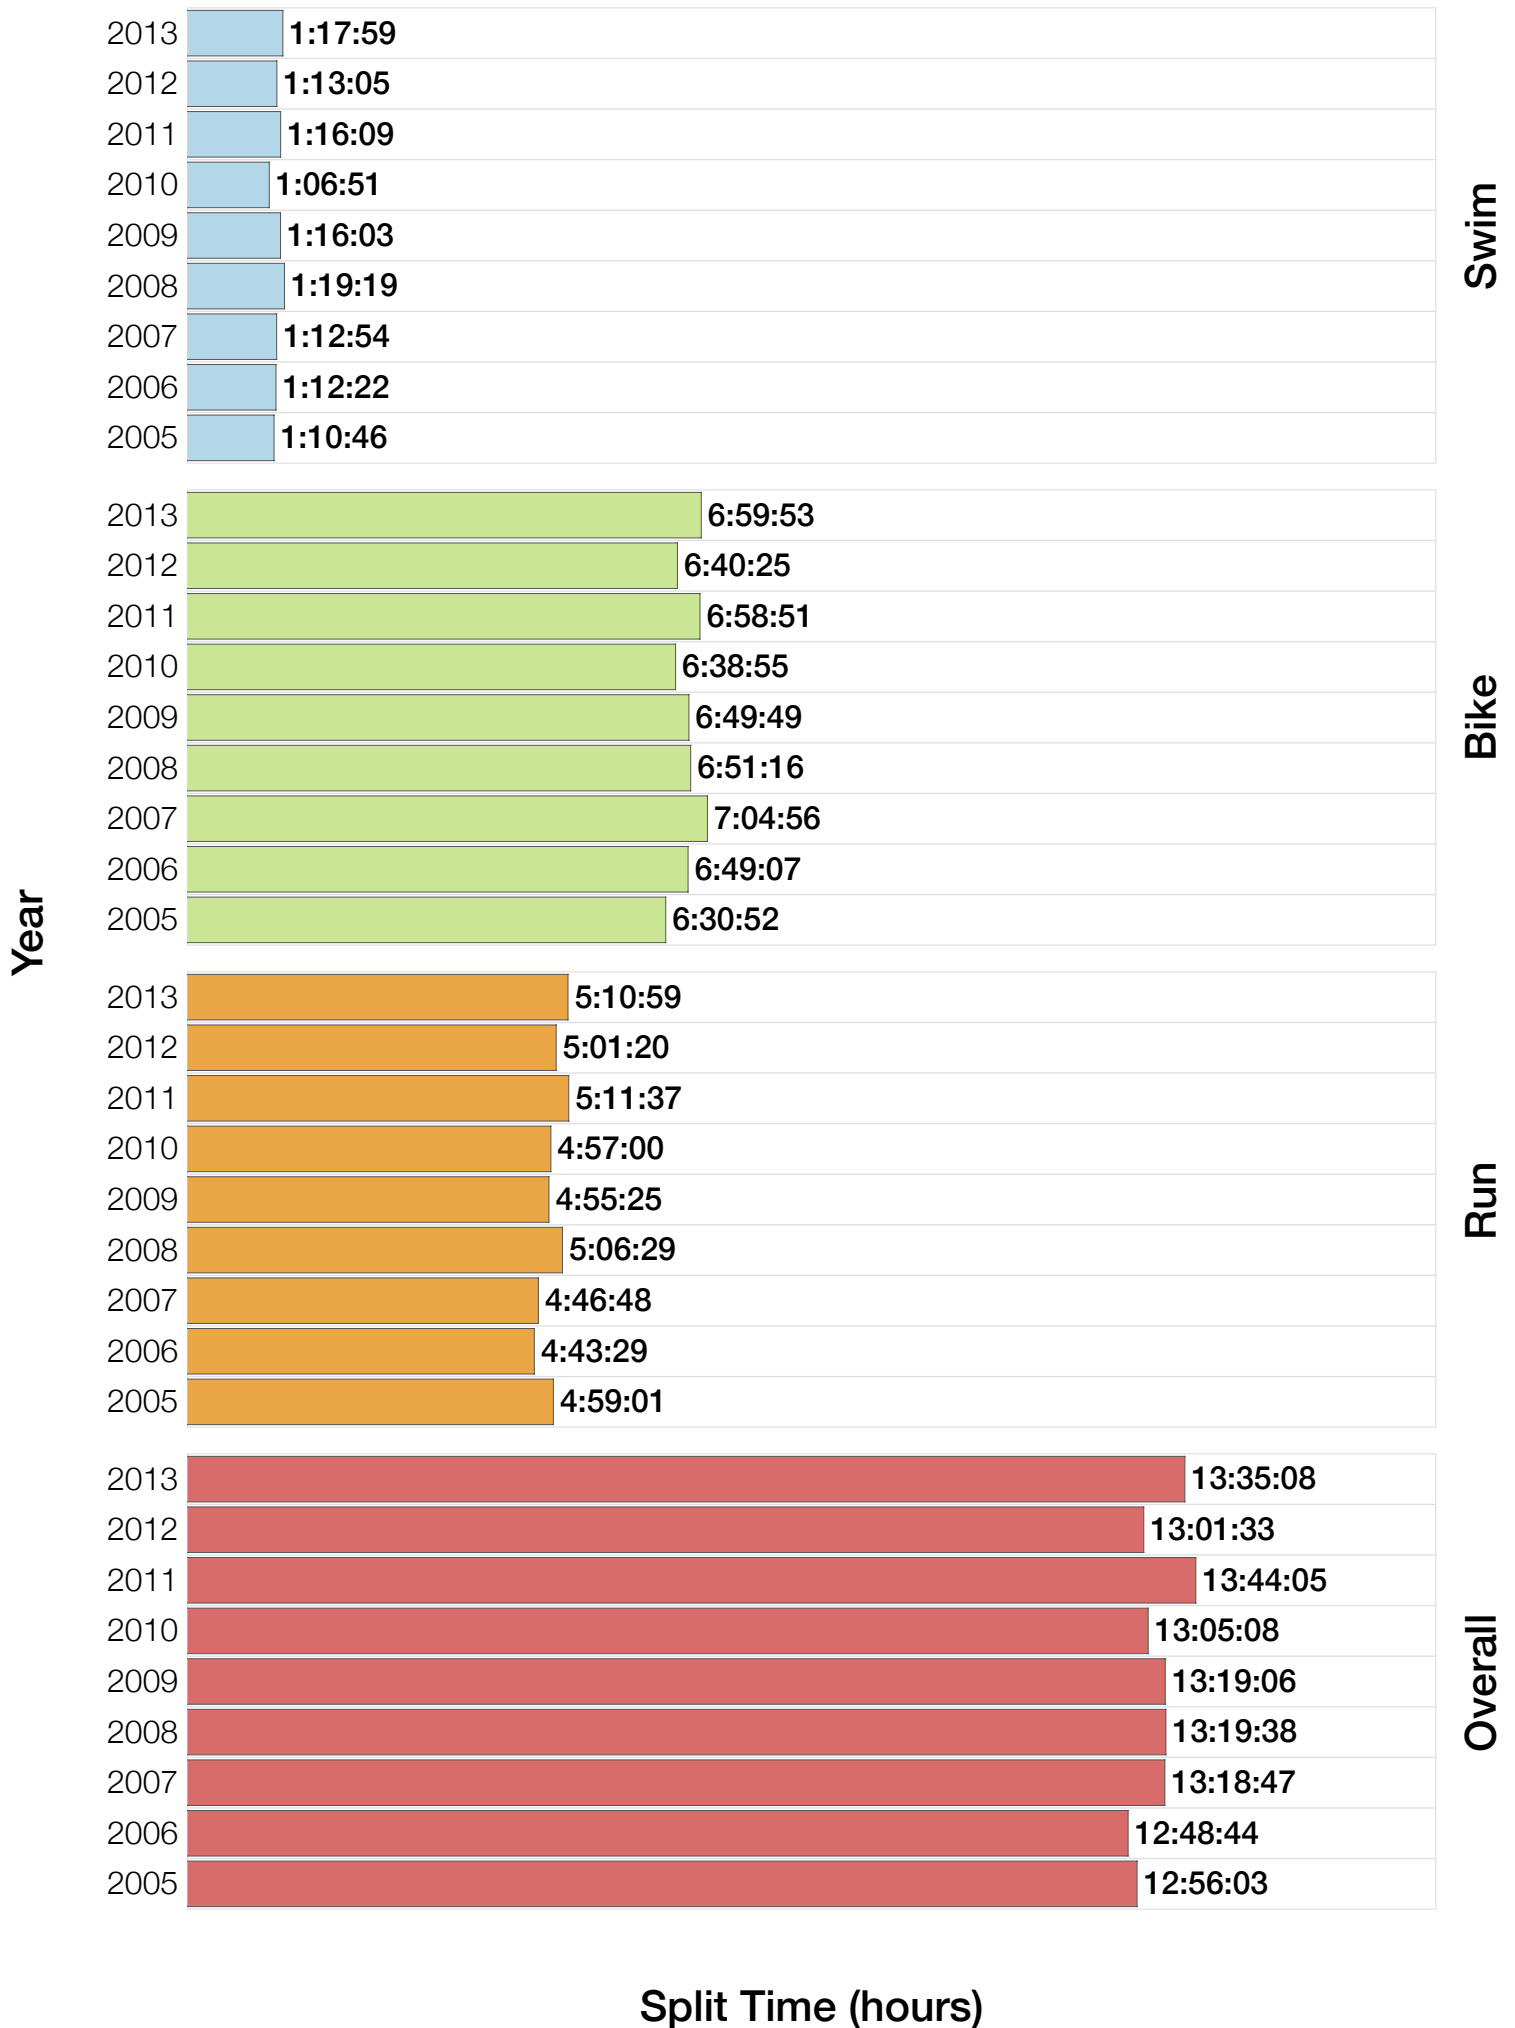

F45-49 Median Splits