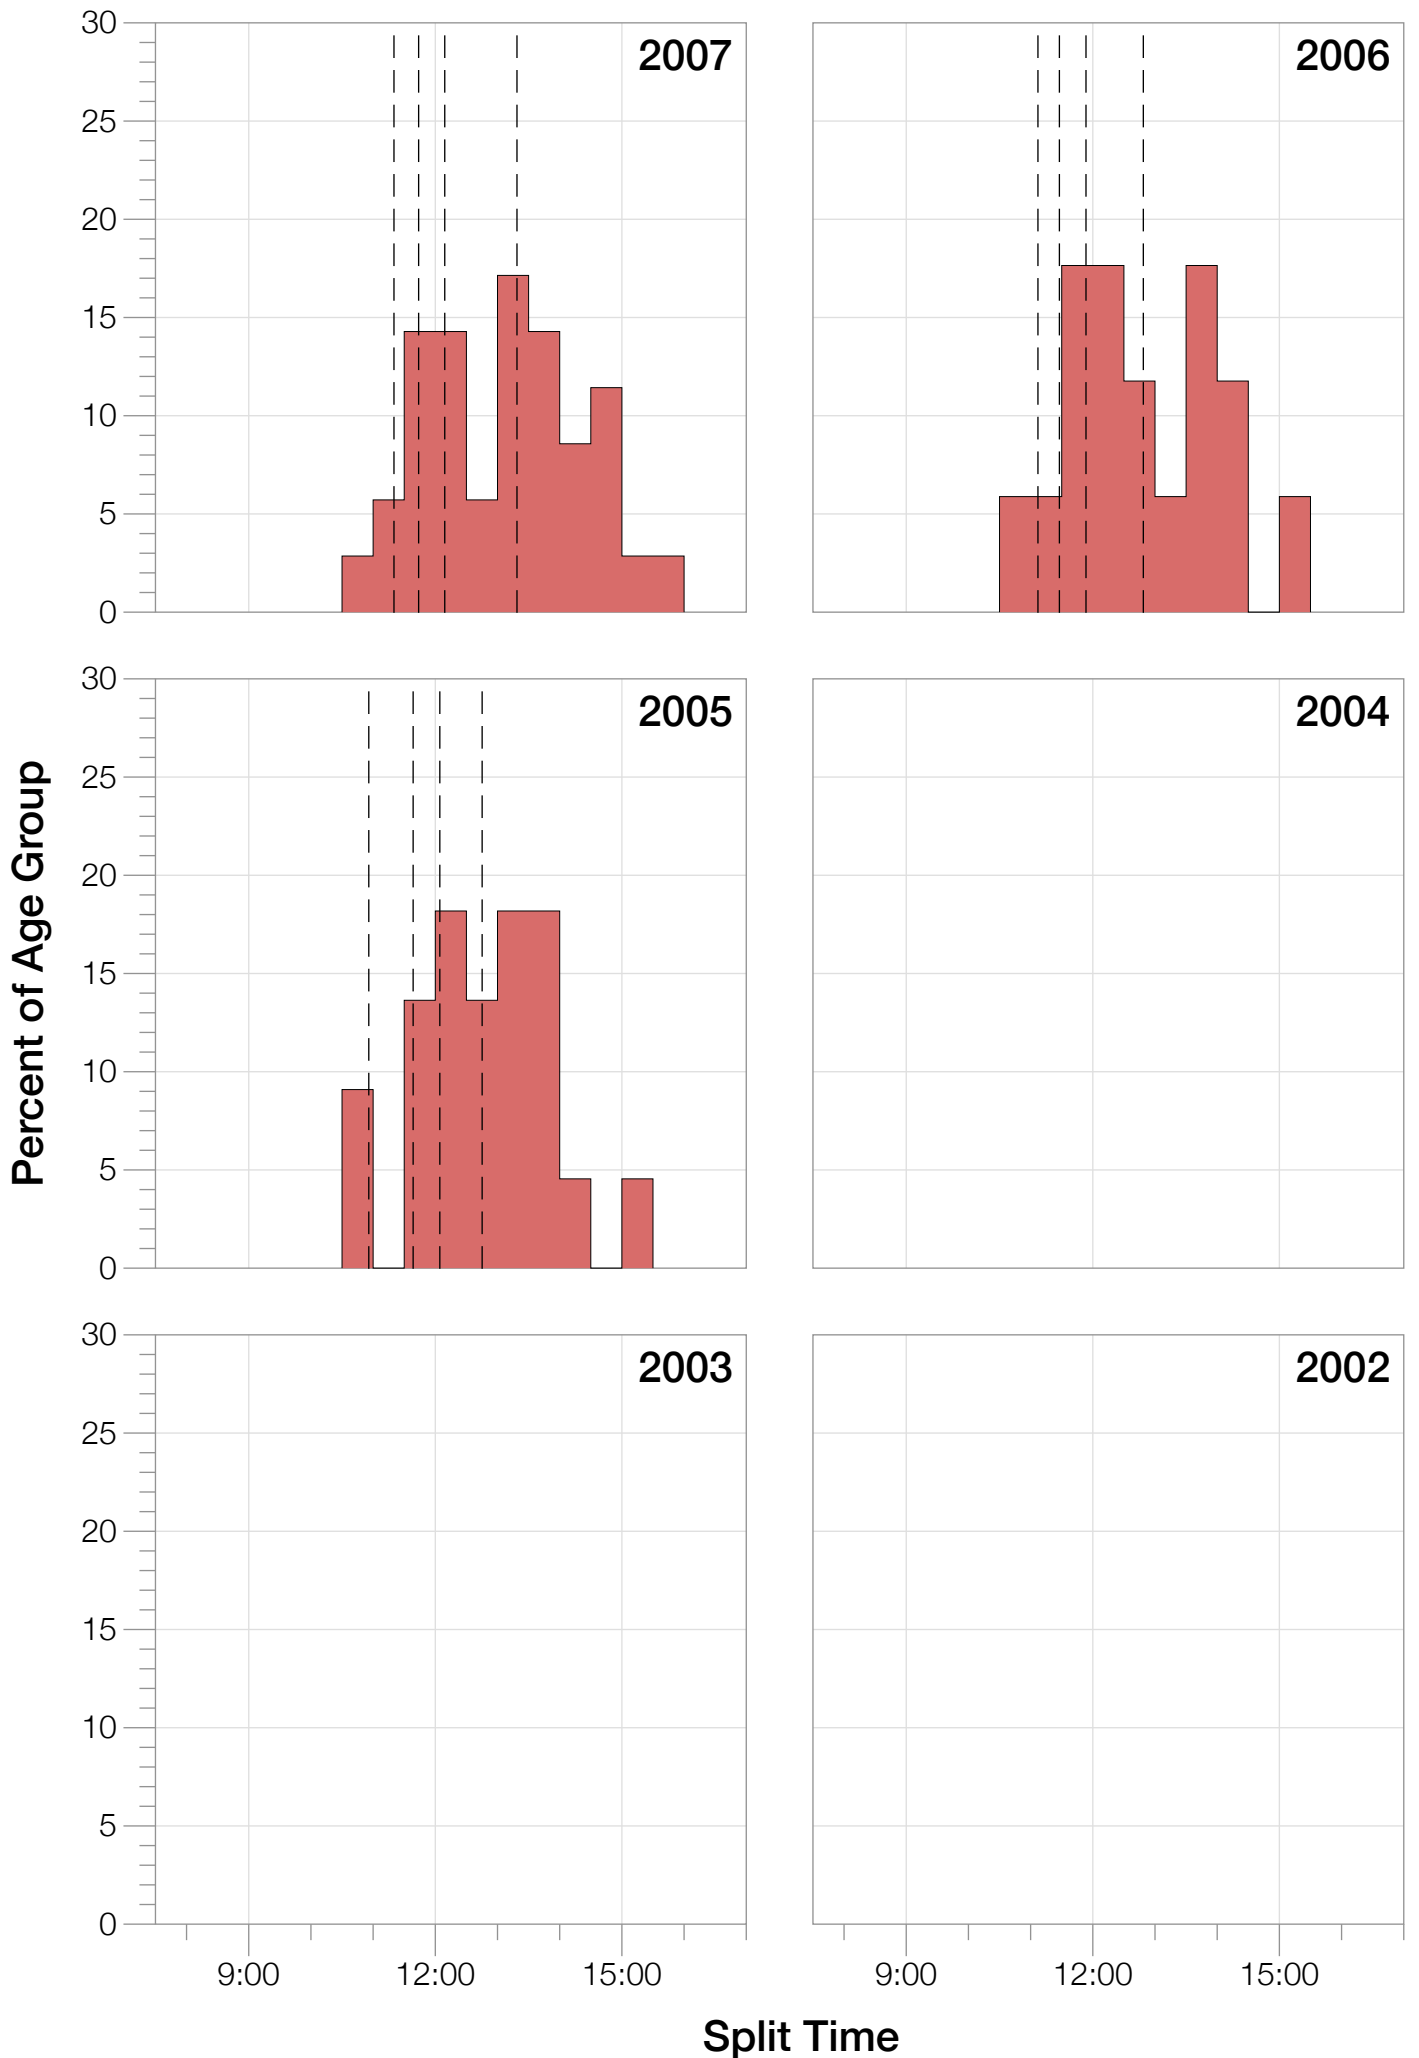

F45-49 Overall