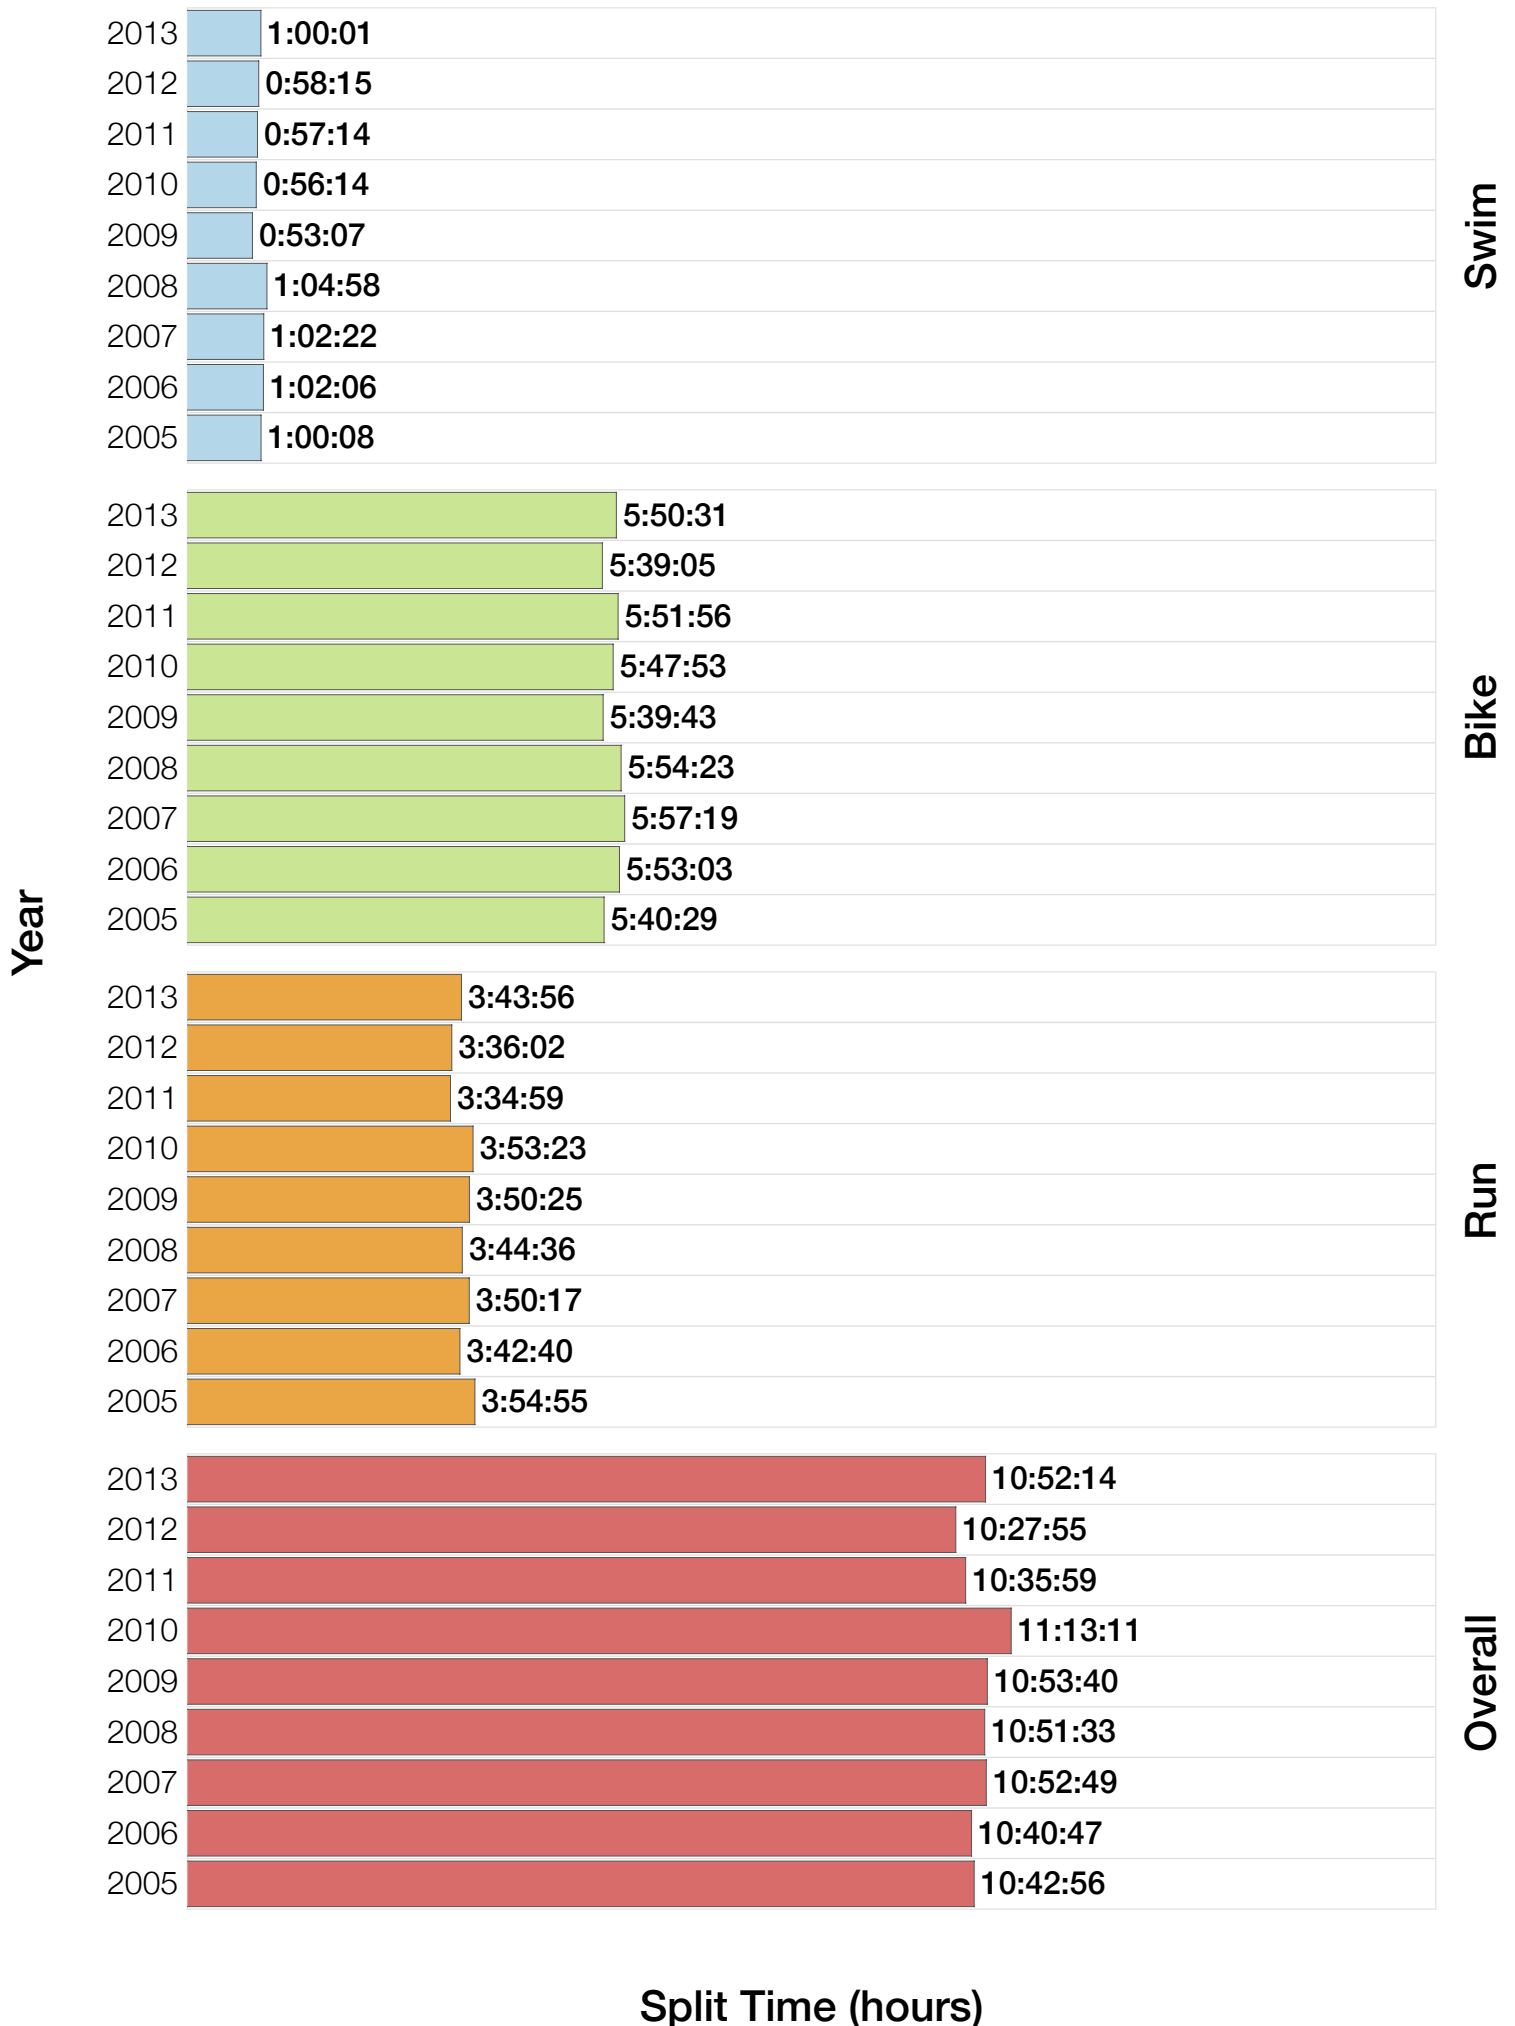

F45-49 Fastest Splits