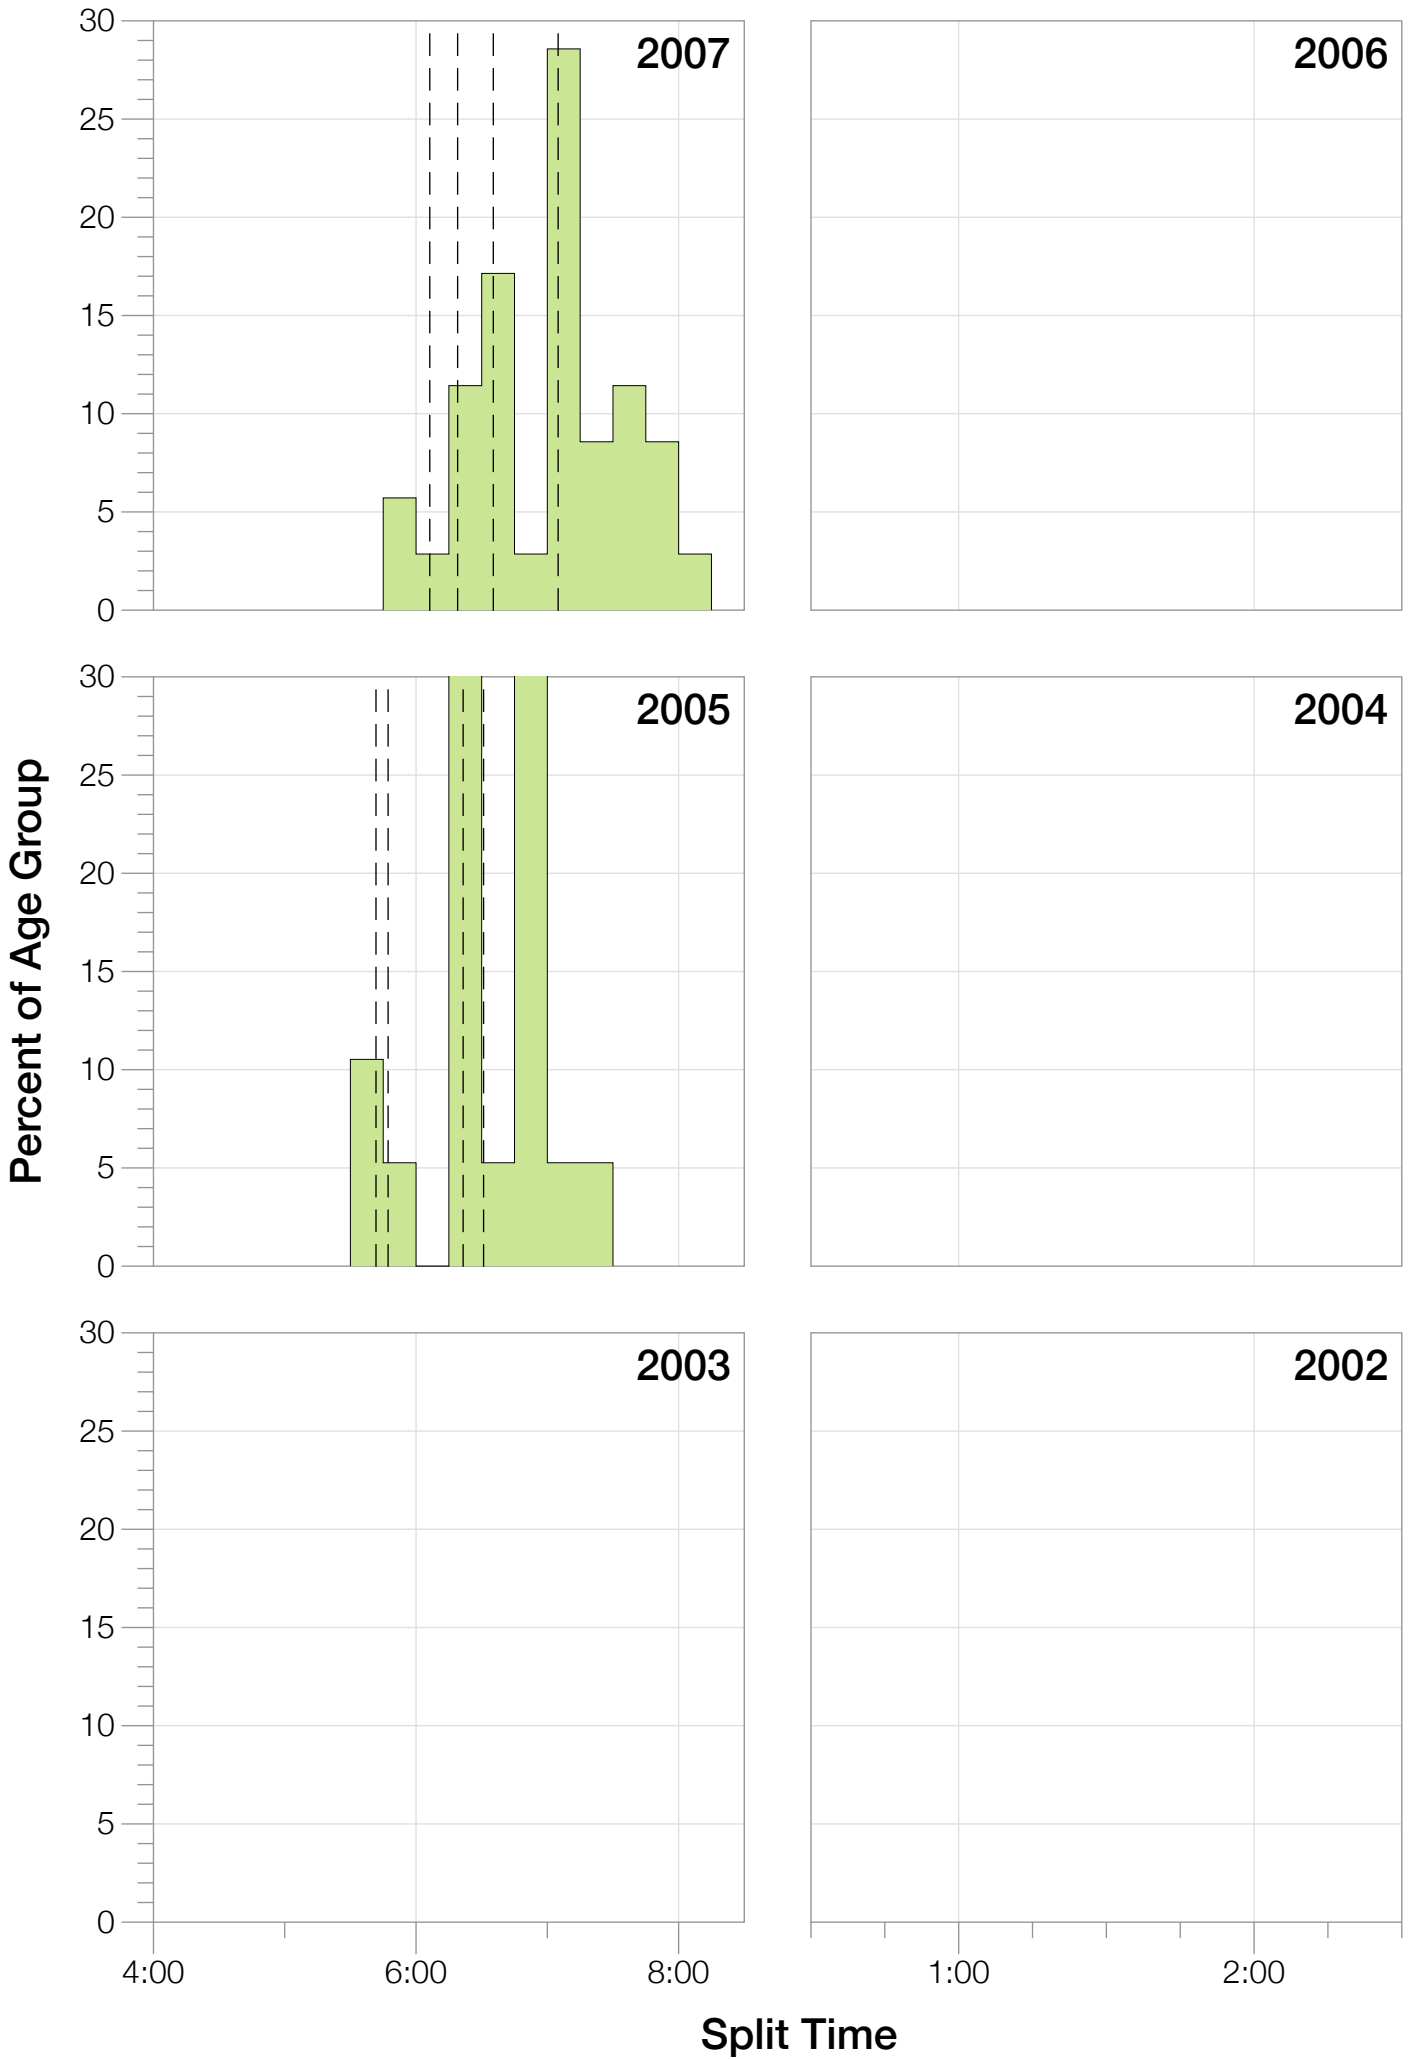

F45-49 Bike