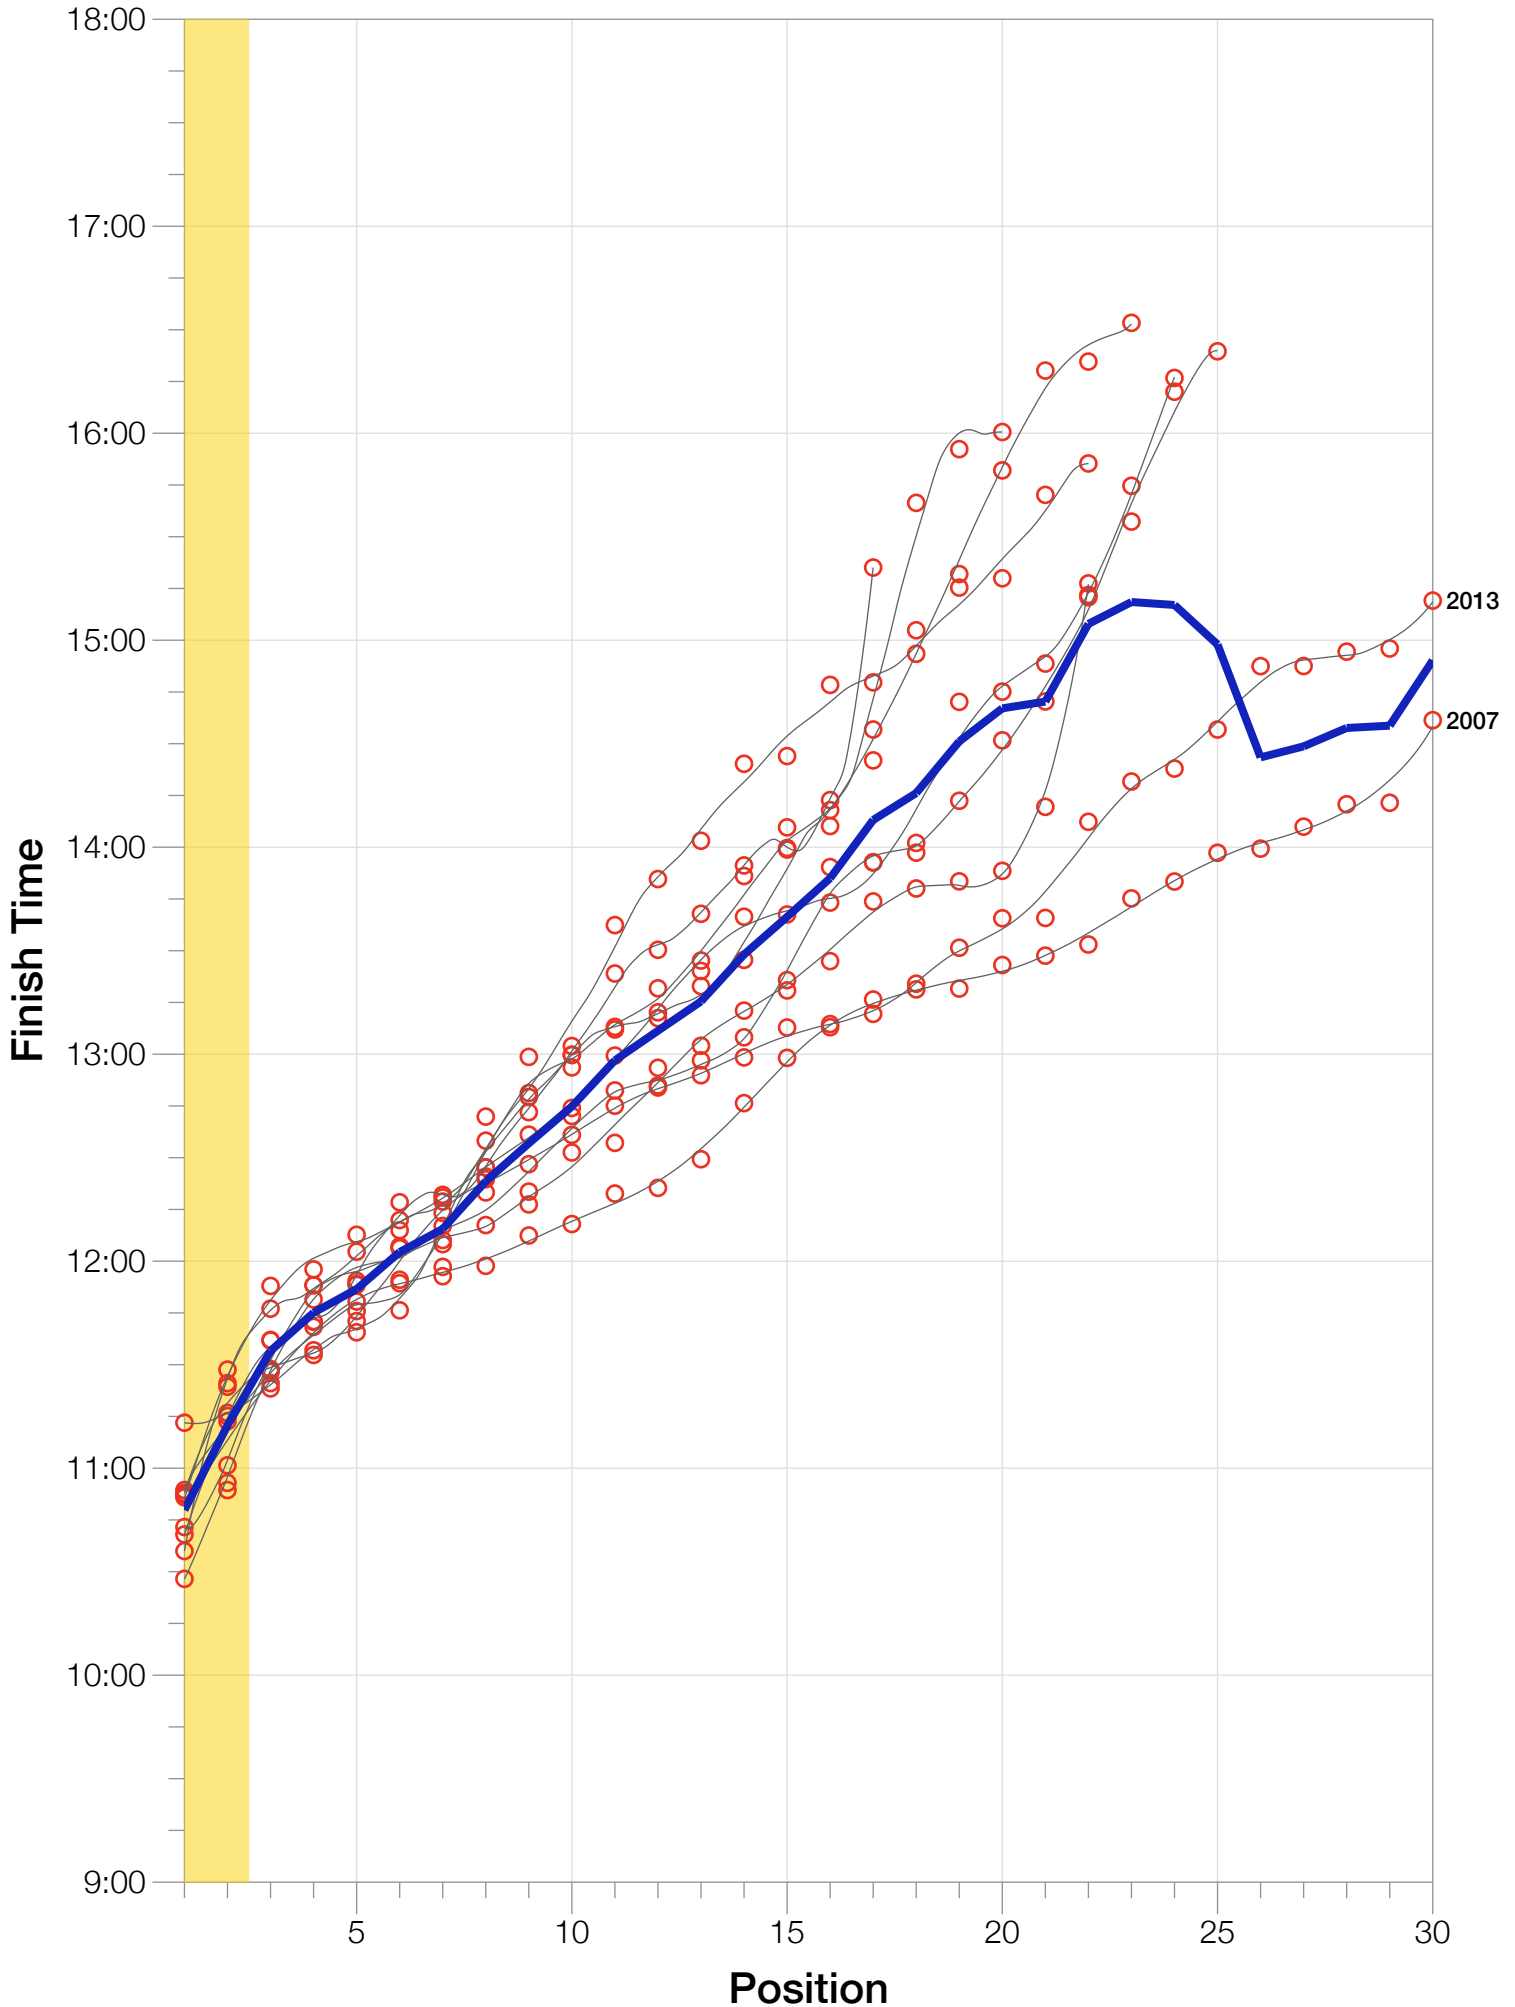

Ironman Australia Statistics

F45-49

F45-49 Summary Statistics

Year	Finishers	F45-49 Finishers	Male Winner's Time	Female Winner's Time	F45-49 Winner's Time
2005	1367	1339	8:25:44	9:13:20	9:00:09
2006	1448	1415	8:20:42	9:19:44	8:59:23
2007	1458	1419	8:21:49	9:12:59	9:05:43
2008	1411	1386	8:31:33	9:03:55	9:06:50
2009	1282	1253	8:24:53	8:57:10	8:47:33
2010	1384	1365	8:23:54	9:23:46	8:32:52
2011	1016	1002	8:29:28	9:29:54	8:56:15
2012	1298	1288	8:17:38	9:34:57	8:57:10
2013	1352	1343	8:30:23	9:34:55	9:09:24
Average	1335	1312	8:25:07	9:18:57	8:57:15

F45-49 Fastest Splits

F45-49 Median Splits

F45-49 Slowest Splits

Year

Swim

Bike

Run

Overall

Split Time (hours)

F45-49 Top 30 Finishing Splits

Estimated Kona Slot Average Finishing Time Finishing Time

F45-49 Kona Times and Splits

Summary Statistics

Position	Swim Time	Bike Time	Run Time	Overall Time
Average Male Winner	0:47:25	4:42:44	2:53:06	8:25:07
Average Female Winner	0:52:19	5:13:58	3:10:09	9:18:57
Average 1st Age Grouper	1:01:16	5:50:38	3:52:42	10:47:53
Average 2nd Age Grouper	1:05:55	5:57:55	4:03:38	11:12:25
Average 3rd Age Grouper	1:06:28	5:28:15	3:44:27	11:34:00
Average 4th Age Grouper	1:09:57	6:18:13	4:11:52	11:45:04
Average 5th Age Grouper	1:13:23	6:22:14	4:10:38	11:51:54
Kona Qualifier Average	1:03:36	5:54:16	3:58:10	11:00:09
Top 5 Age Grouper Average	1:07:24	5:59:27	4:00:39	11:26:15

Australia 2005

Position	Swim Time	Bike Time	Run Time	Overall Time
Male Winner	0:46:55	4:40:17	2:58:32	8:25:44
Female Winner	0:54:36	5:12:50	3:05:54	9:13:20
1st Age Grouper	1:07:32	5:40:29	3:54:55	10:42:56
2nd Age Grouper	1:06:11	5:41:50	4:05:38	10:53:39
3rd Age Grouper	1:10:36			11:37:00
4th Age Grouper	1:03:31	6:18:50	4:30:42	11:53:03
5th Age Grouper	1:13:22	5:48:35	4:51:13	11:53:10
Kona Qualifier Average	1:06:51	5:41:09	4:00:16	10:48:17
Top 5 Age Grouper Average	1:08:14	4:41:56	3:28:29	11:23:57