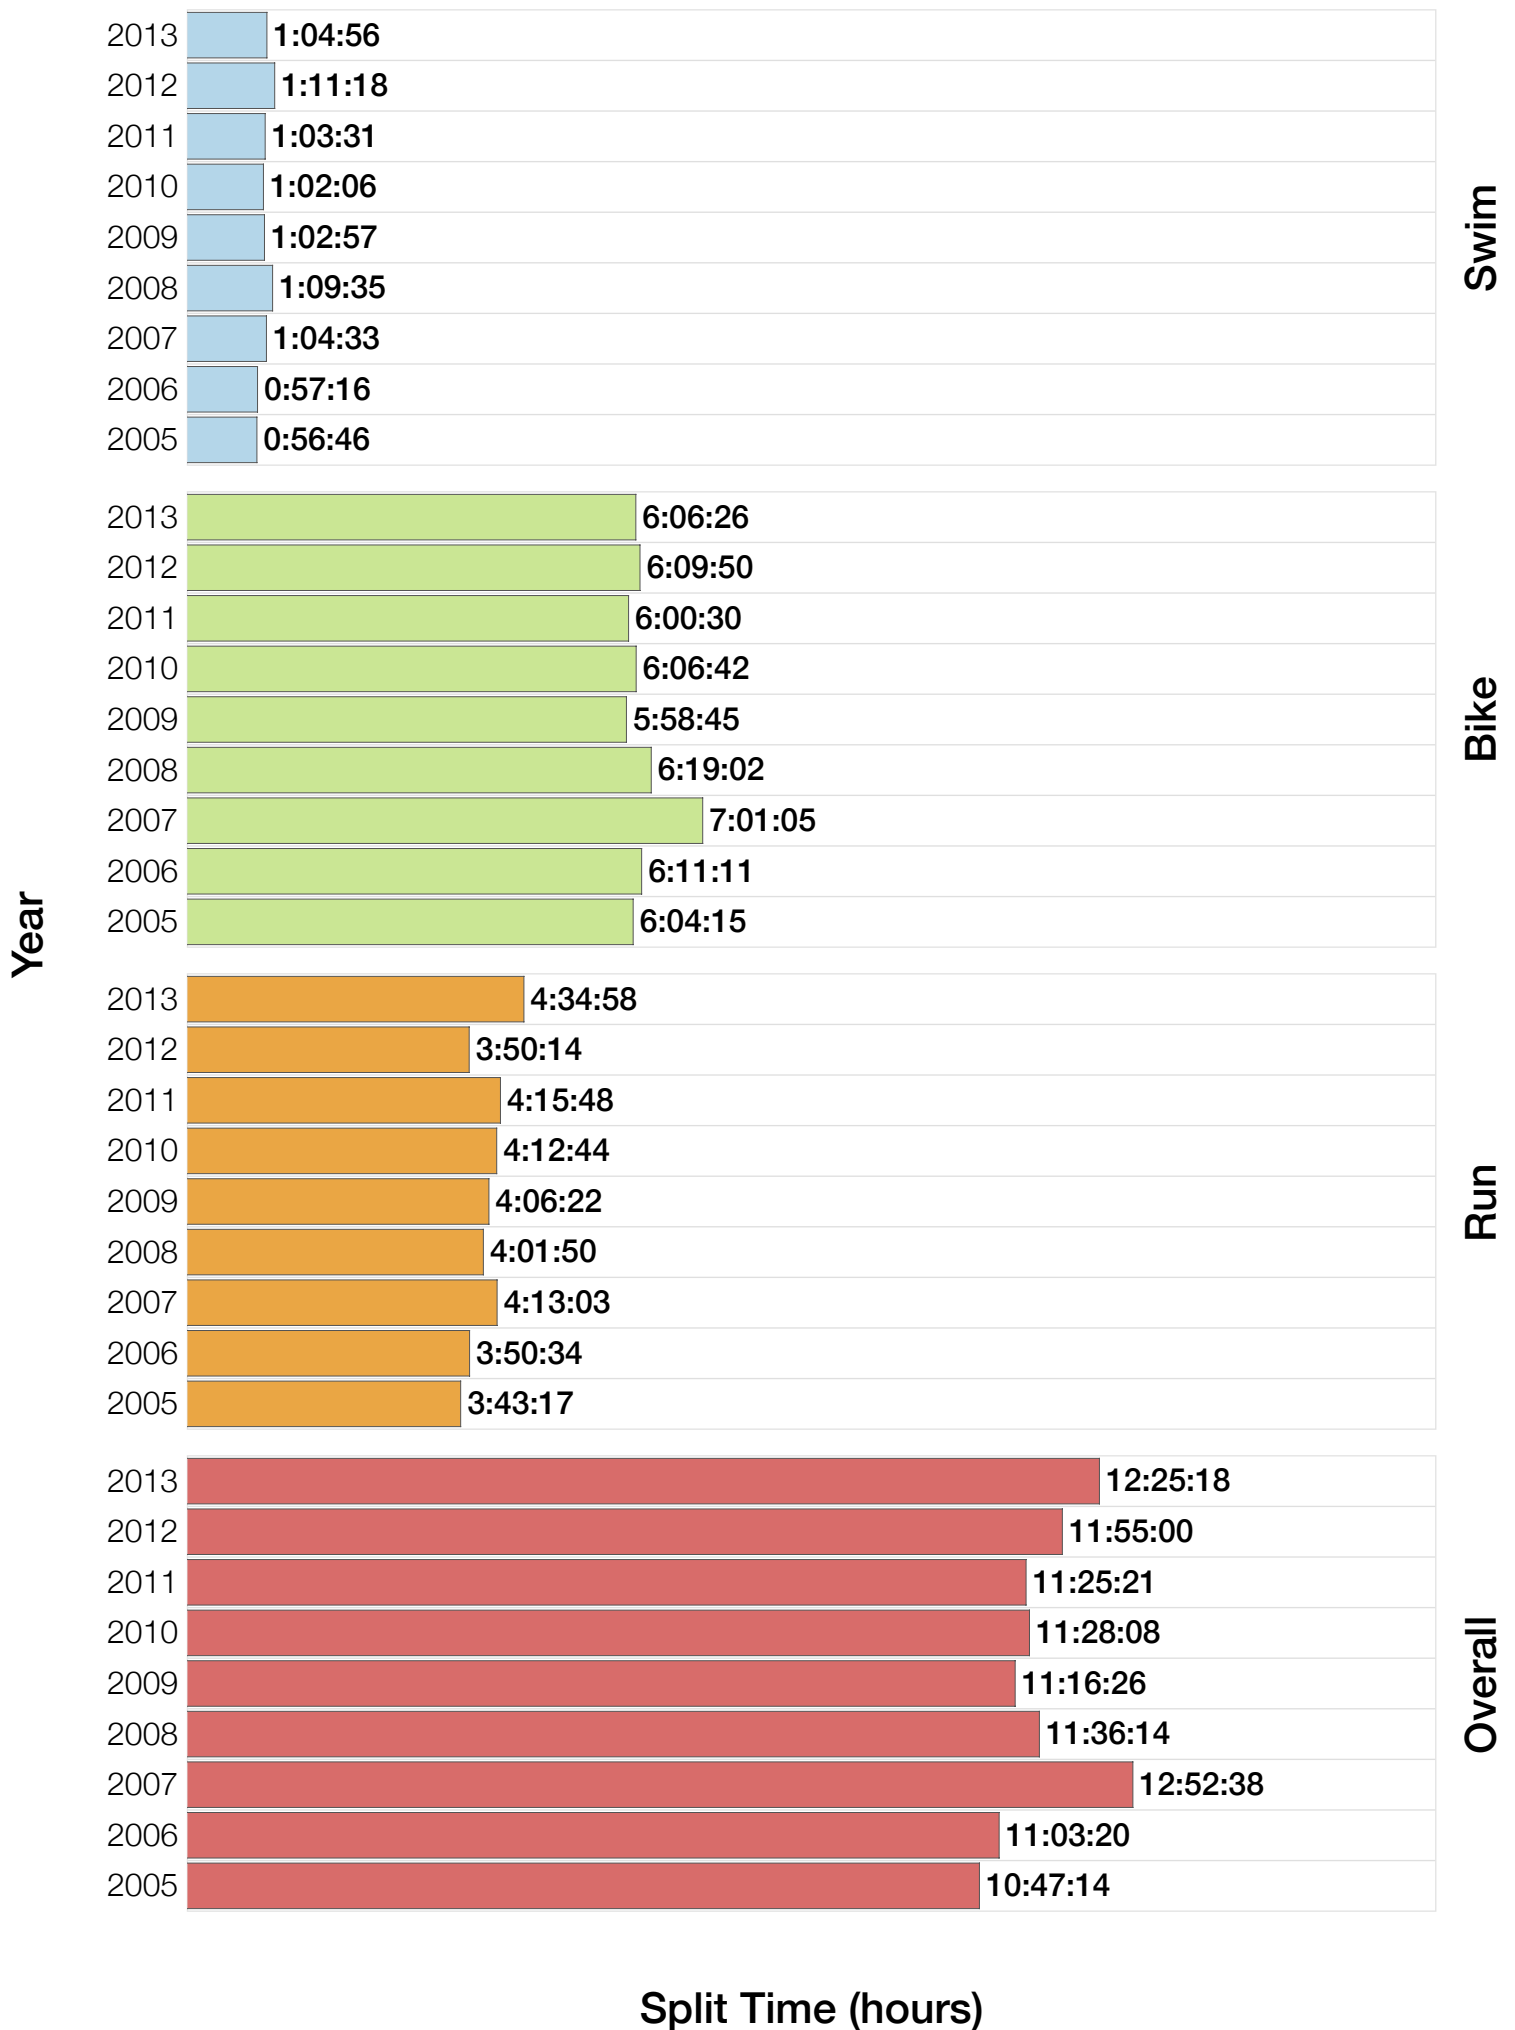

Ironman Australia Statistics

F50-54

F50-54 Summary Statistics

Year	Finishers	F50-54 Finishers	Male Winner's Time	Female Winner's Time	F50-54 Winner's Time
2005	1367	1339	8:25:44	9:13:20	9:00:09
2006	1448	1415	8:20:42	9:19:44	8:59:23
2007	1458	1419	8:21:49	9:12:59	9:05:43
2008	1411	1386	8:31:33	9:03:55	9:06:50
2009	1282	1253	8:24:53	8:57:10	8:47:33
2010	1384	1365	8:23:54	9:23:46	8:32:52
2011	1016	1002	8:29:28	9:29:54	8:56:15
2012	1298	1288	8:17:38	9:34:57	8:57:10
2013	1352	1343	8:30:23	9:34:55	9:09:24
Average	1335	1312	8:25:07	9:18:57	8:57:15

F50-54 Swim

F50-54 Swim

F50-54 Bike

F50-54 Bike

F50-54 Run

F50-54 Overall

F50-54 Overall

F50-54 Fastest Splits

Australia 2005

Position	Swim Time	Bike Time	Run Time	Overall Time
Male Winner	0:46:55	4:40:17	2:58:32	8:25:44
Female Winner	0:54:36	5:12:50	3:05:54	9:13:20
1st Age Grouper	0:56:46	6:07:11	3:43:17	10:47:14
2nd Age Grouper	1:11:32			11:34:53
3rd Age Grouper	1:13:28	6:22:26	4:41:31	12:17:25
4th Age Grouper	1:10:58	6:41:51	4:33:38	12:26:27
5th Age Grouper	1:21:24	6:12:25	5:03:36	12:37:25
Kona Qualifier Average	0:56:46	6:07:11	3:43:17	10:47:14
Top 5 Age Grouper Average	1:10:49	5:04:46	3:36:24	11:56:40

Australia 2006

Position	Swim Time	Bike Time	Run Time	Overall Time
Male Winner	0:46:21	4:46:51	2:47:30	8:20:42
Female Winner	0:52:30	5:26:08	3:01:06	9:19:44
1st Age Grouper	0:57:16	6:15:30	3:50:34	11:03:20
2nd Age Grouper	1:14:00	6:16:15	4:02:37	11:32:52
3rd Age Grouper	1:07:44	6:42:48	4:03:31	11:54:03
4th Age Grouper	1:14:09	6:37:16	4:11:17	12:02:42
5th Age Grouper	1:04:28	6:40:58	4:30:23	12:15:49
Kona Qualifier Average	0:57:16	6:15:30	3:50:34	11:03:20
Top 5 Age Grouper Average	1:07:31	6:30:33	4:07:40	11:45:45