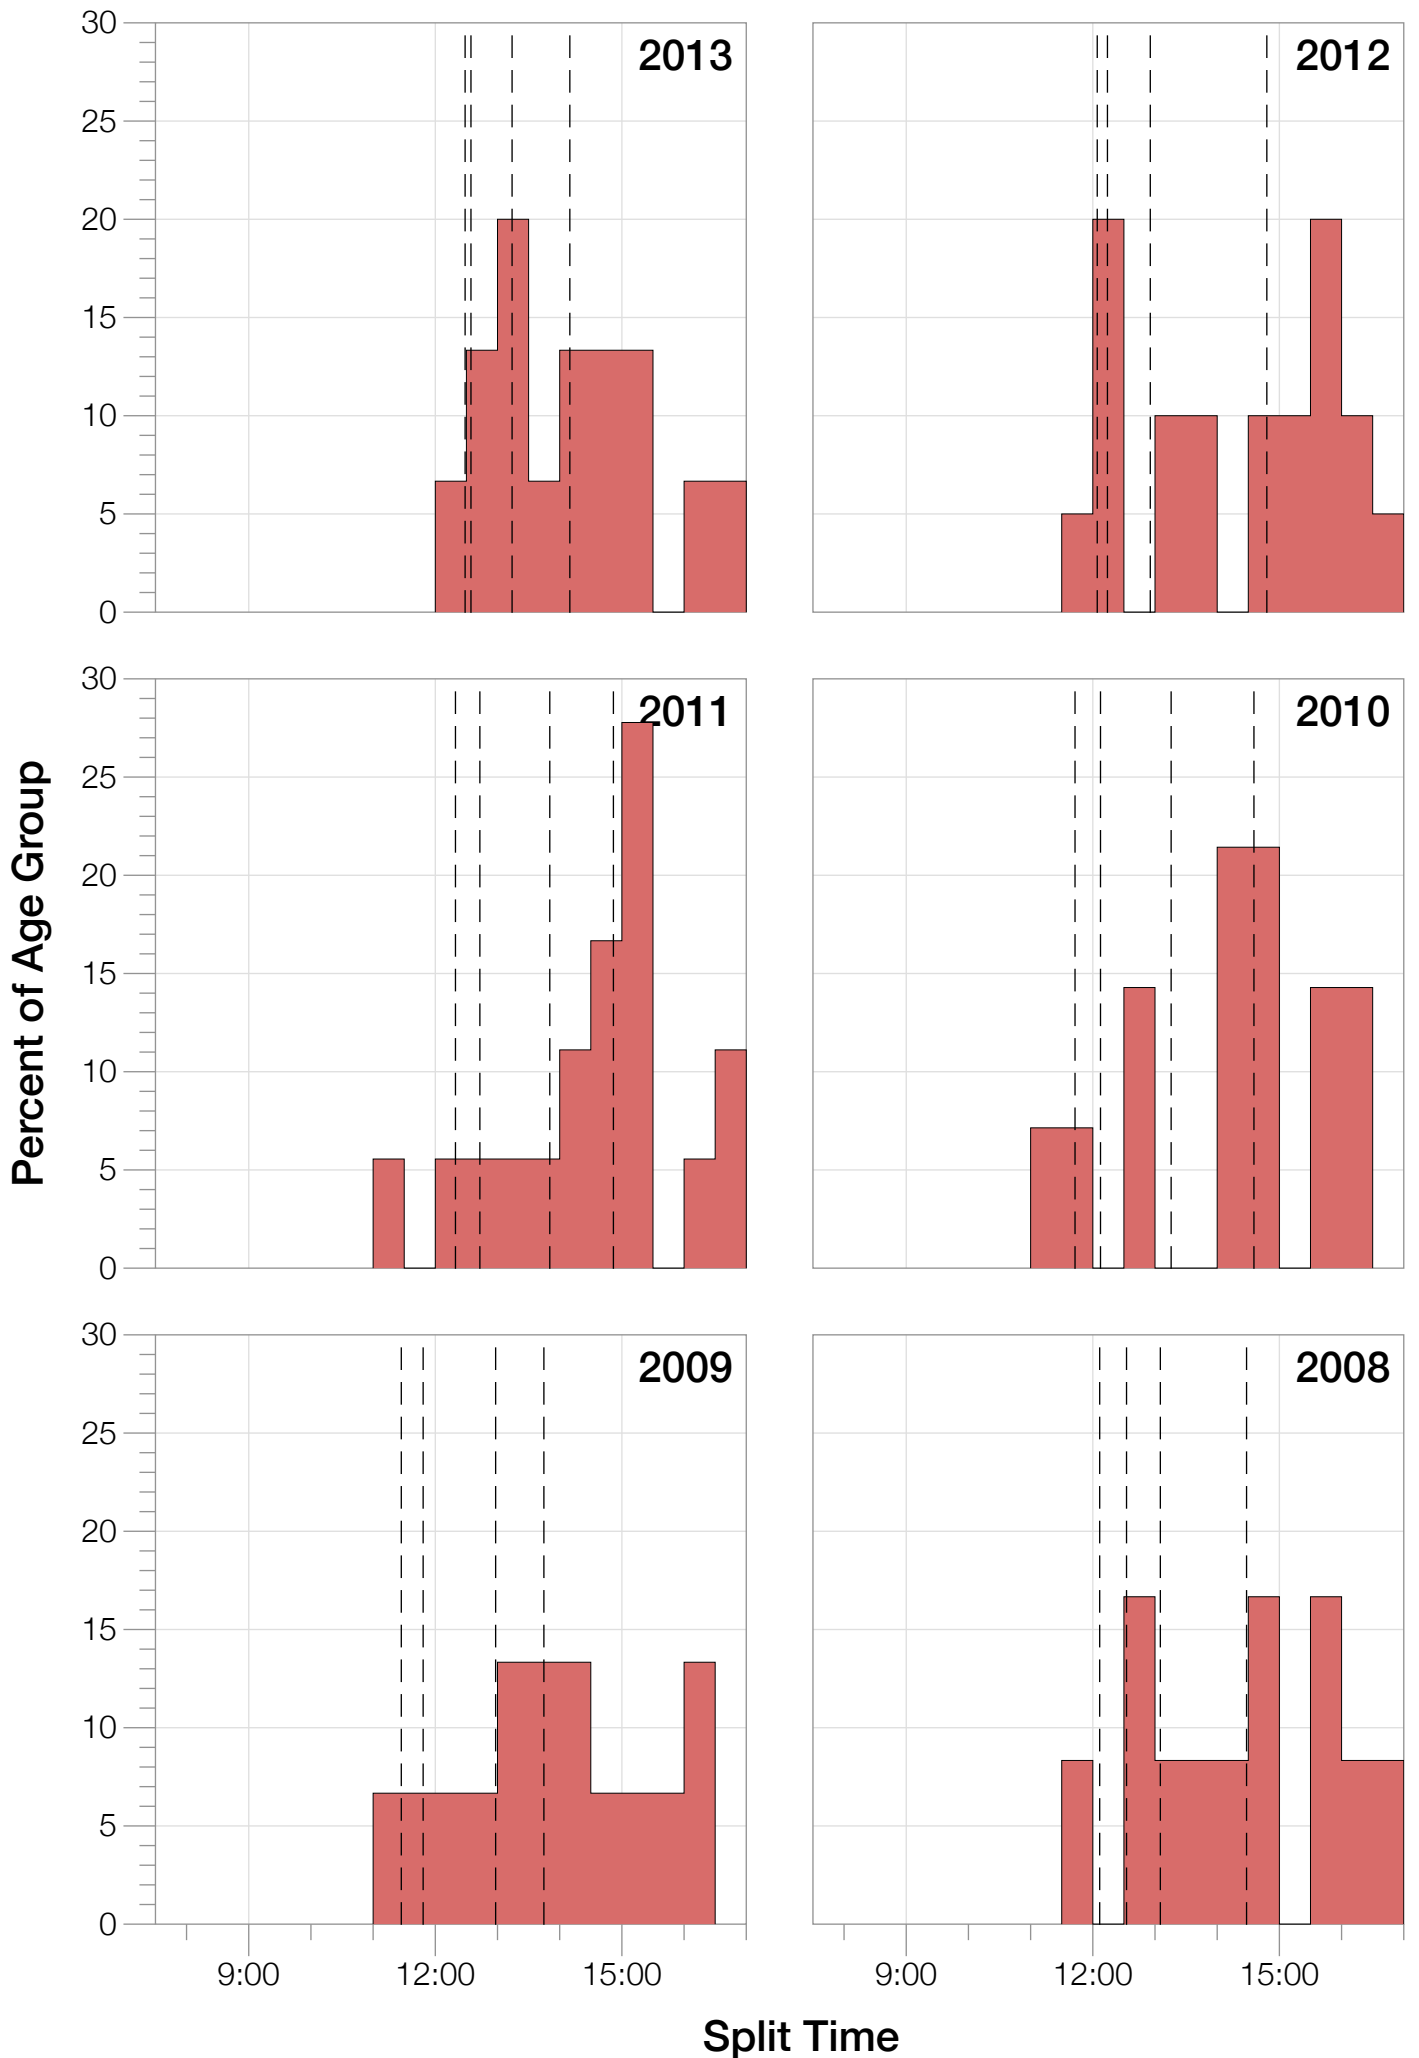

Ironman Australia Statistics

F50-54

F50-54 Summary Statistics

Year	Finishers	F50-54 Finishers	Male Winner's Time	Female Winner's Time	F50-54 Winner's Time
2005	1367	1339	8:25:44	9:13:20	9:00:09
2006	1448	1415	8:20:42	9:19:44	8:59:23
2007	1458	1419	8:21:49	9:12:59	9:05:43
2008	1411	1386	8:31:33	9:03:55	9:06:50
2009	1282	1253	8:24:53	8:57:10	8:47:33
2010	1384	1365	8:23:54	9:23:46	8:32:52
2011	1016	1002	8:29:28	9:29:54	8:56:15
2012	1298	1288	8:17:38	9:34:57	8:57:10
2013	1352	1343	8:30:23	9:34:55	9:09:24
Average	1335	1312	8:25:07	9:18:57	8:57:15

F50-54 Swim

F50-54 Swim

F50-54 Bike

F50-54 Bike

F50-54 Run

F50-54 Overall

F50-54 Overall

F50-54 Fastest Splits

Australia 2005

Position	Swim Time	Bike Time	Run Time	Overall Time
Male Winner	0:46:55	4:40:17	2:58:32	8:25:44
Female Winner	0:54:36	5:12:50	3:05:54	9:13:20
1st Age Grouper	0:56:46	6:07:11	3:43:17	10:47:14
2nd Age Grouper	1:11:32			11:34:53
3rd Age Grouper	1:13:28	6:22:26	4:41:31	12:17:25
4th Age Grouper	1:10:58	6:41:51	4:33:38	12:26:27
5th Age Grouper	1:21:24	6:12:25	5:03:36	12:37:25
Kona Qualifier Average	0:56:46	6:07:11	3:43:17	10:47:14
Top 5 Age Grouper Average	1:10:49	5:04:46	3:36:24	11:56:40

Australia 2006

Position	Swim Time	Bike Time	Run Time	Overall Time
Male Winner	0:46:21	4:46:51	2:47:30	8:20:42
Female Winner	0:52:30	5:26:08	3:01:06	9:19:44
1st Age Grouper	0:57:16	6:15:30	3:50:34	11:03:20
2nd Age Grouper	1:14:00	6:16:15	4:02:37	11:32:52
3rd Age Grouper	1:07:44	6:42:48	4:03:31	11:54:03
4th Age Grouper	1:14:09	6:37:16	4:11:17	12:02:42
5th Age Grouper	1:04:28	6:40:58	4:30:23	12:15:49
Kona Qualifier Average	0:57:16	6:15:30	3:50:34	11:03:20
Top 5 Age Grouper Average	1:07:31	6:30:33	4:07:40	11:45:45