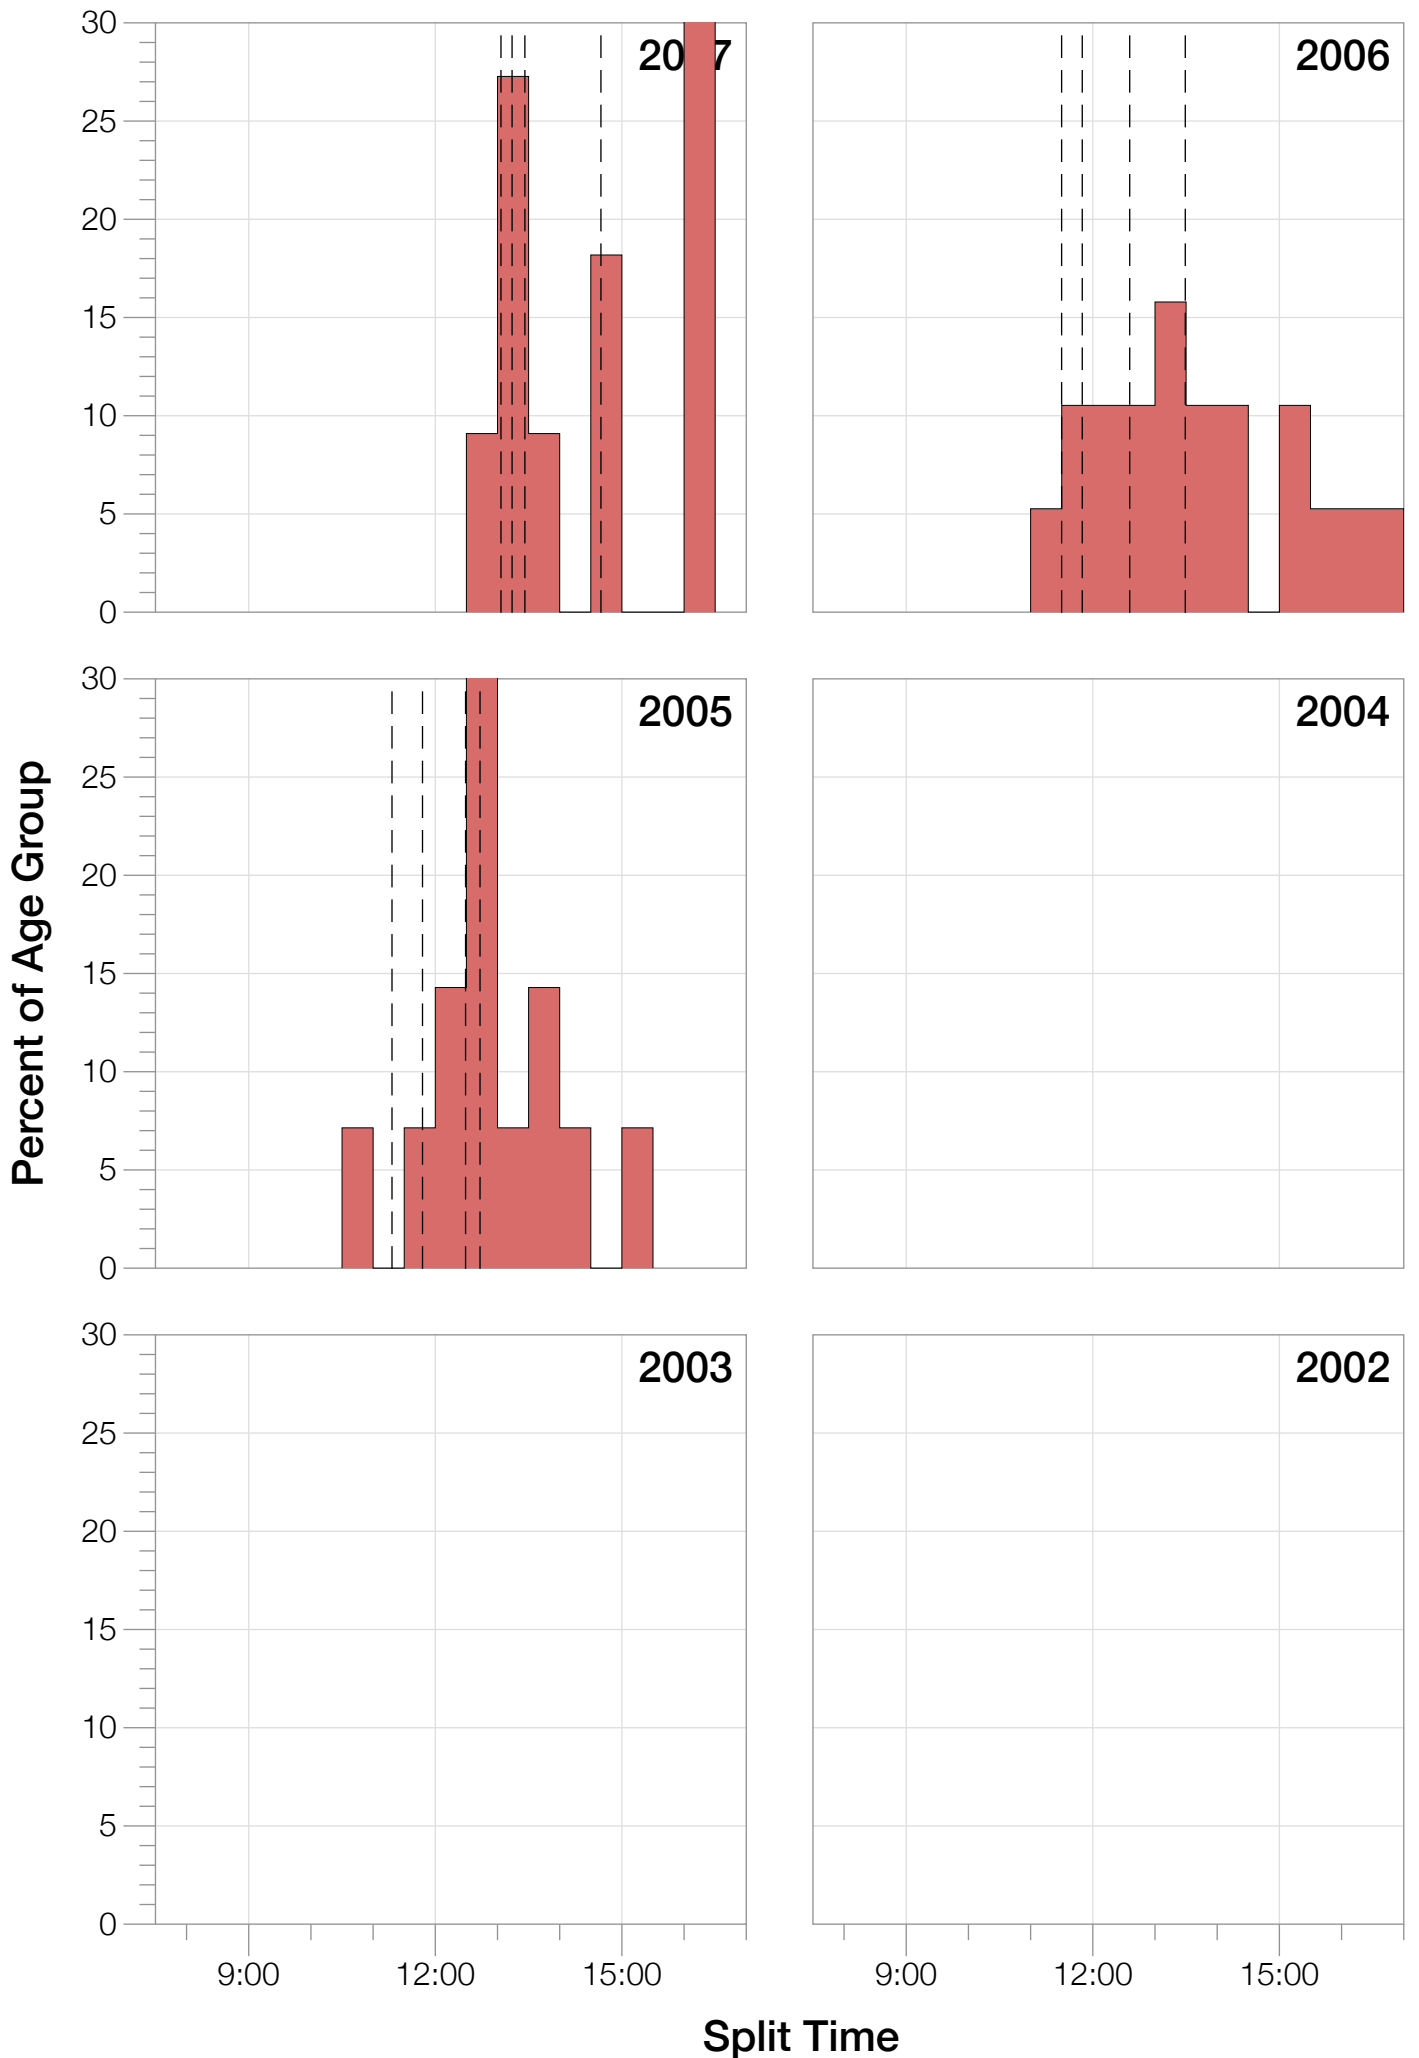

Ironman Australia Statistics

F50-54

F50-54 Summary Statistics

Year	Finishers	F50-54 Finishers	Male Winner's Time	Female Winner's Time	F50-54 Winner's Time
2005	1367	1339	8:25:44	9:13:20	9:00:09
2006	1448	1415	8:20:42	9:19:44	8:59:23
2007	1458	1419	8:21:49	9:12:59	9:05:43
2008	1411	1386	8:31:33	9:03:55	9:06:50
2009	1282	1253	8:24:53	8:57:10	8:47:33
2010	1384	1365	8:23:54	9:23:46	8:32:52
2011	1016	1002	8:29:28	9:29:54	8:56:15
2012	1298	1288	8:17:38	9:34:57	8:57:10
2013	1352	1343	8:30:23	9:34:55	9:09:24
Average	1335	1312	8:25:07	9:18:57	8:57:15

F50-54 Swim

F50-54 Swim

F50-54 Bike

F50-54 Bike

F50-54 Run

F50-54 Overall

F50-54 Overall

F50-54 Fastest Splits

F50-54 Top 30 Finishing Splits

Estimated Kona Slot Average Finishing Time Finishing Time

F50-54 Kona Times and Splits

Summary Statistics

Position	Swim Time	Bike Time	Run Time	Overall Time
Average Male Winner	0:47:25	4:42:44	2:53:06	8:25:07
Average Female Winner	0:52:19	5:13:58	3:10:09	9:18:57
Average 1st Age Grouper	1:07:27	6:20:30	4:06:08	11:38:51
Average 2nd Age Grouper	1:10:53	5:41:19	4:00:47	12:08:52
Average 3rd Age Grouper	1:14:24	6:36:02	4:36:17	12:33:23
Average 4th Age Grouper	1:14:24	6:42:57	4:48:47	12:52:16
Average 5th Age Grouper	1:18:31	6:55:26	4:55:26	13:14:59
Kona Qualifier Average	1:07:27	6:20:30	4:06:08	11:38:51
Top 5 Age Grouper Average	1:13:08	6:27:15	4:29:29	12:29:40

Australia 2005

Position	Swim Time	Bike Time	Run Time	Overall Time
Male Winner	0:46:55	4:40:17	2:58:32	8:25:44
Female Winner	0:54:36	5:12:50	3:05:54	9:13:20
1st Age Grouper	0:56:46	6:07:11	3:43:17	10:47:14
2nd Age Grouper	1:11:32			11:34:53
3rd Age Grouper	1:13:28	6:22:26	4:41:31	12:17:25
4th Age Grouper	1:10:58	6:41:51	4:33:38	12:26:27
5th Age Grouper	1:21:24	6:12:25	5:03:36	12:37:25
Kona Qualifier Average	0:56:46	6:07:11	3:43:17	10:47:14
Top 5 Age Grouper Average	1:10:49	5:04:46	3:36:24	11:56:40