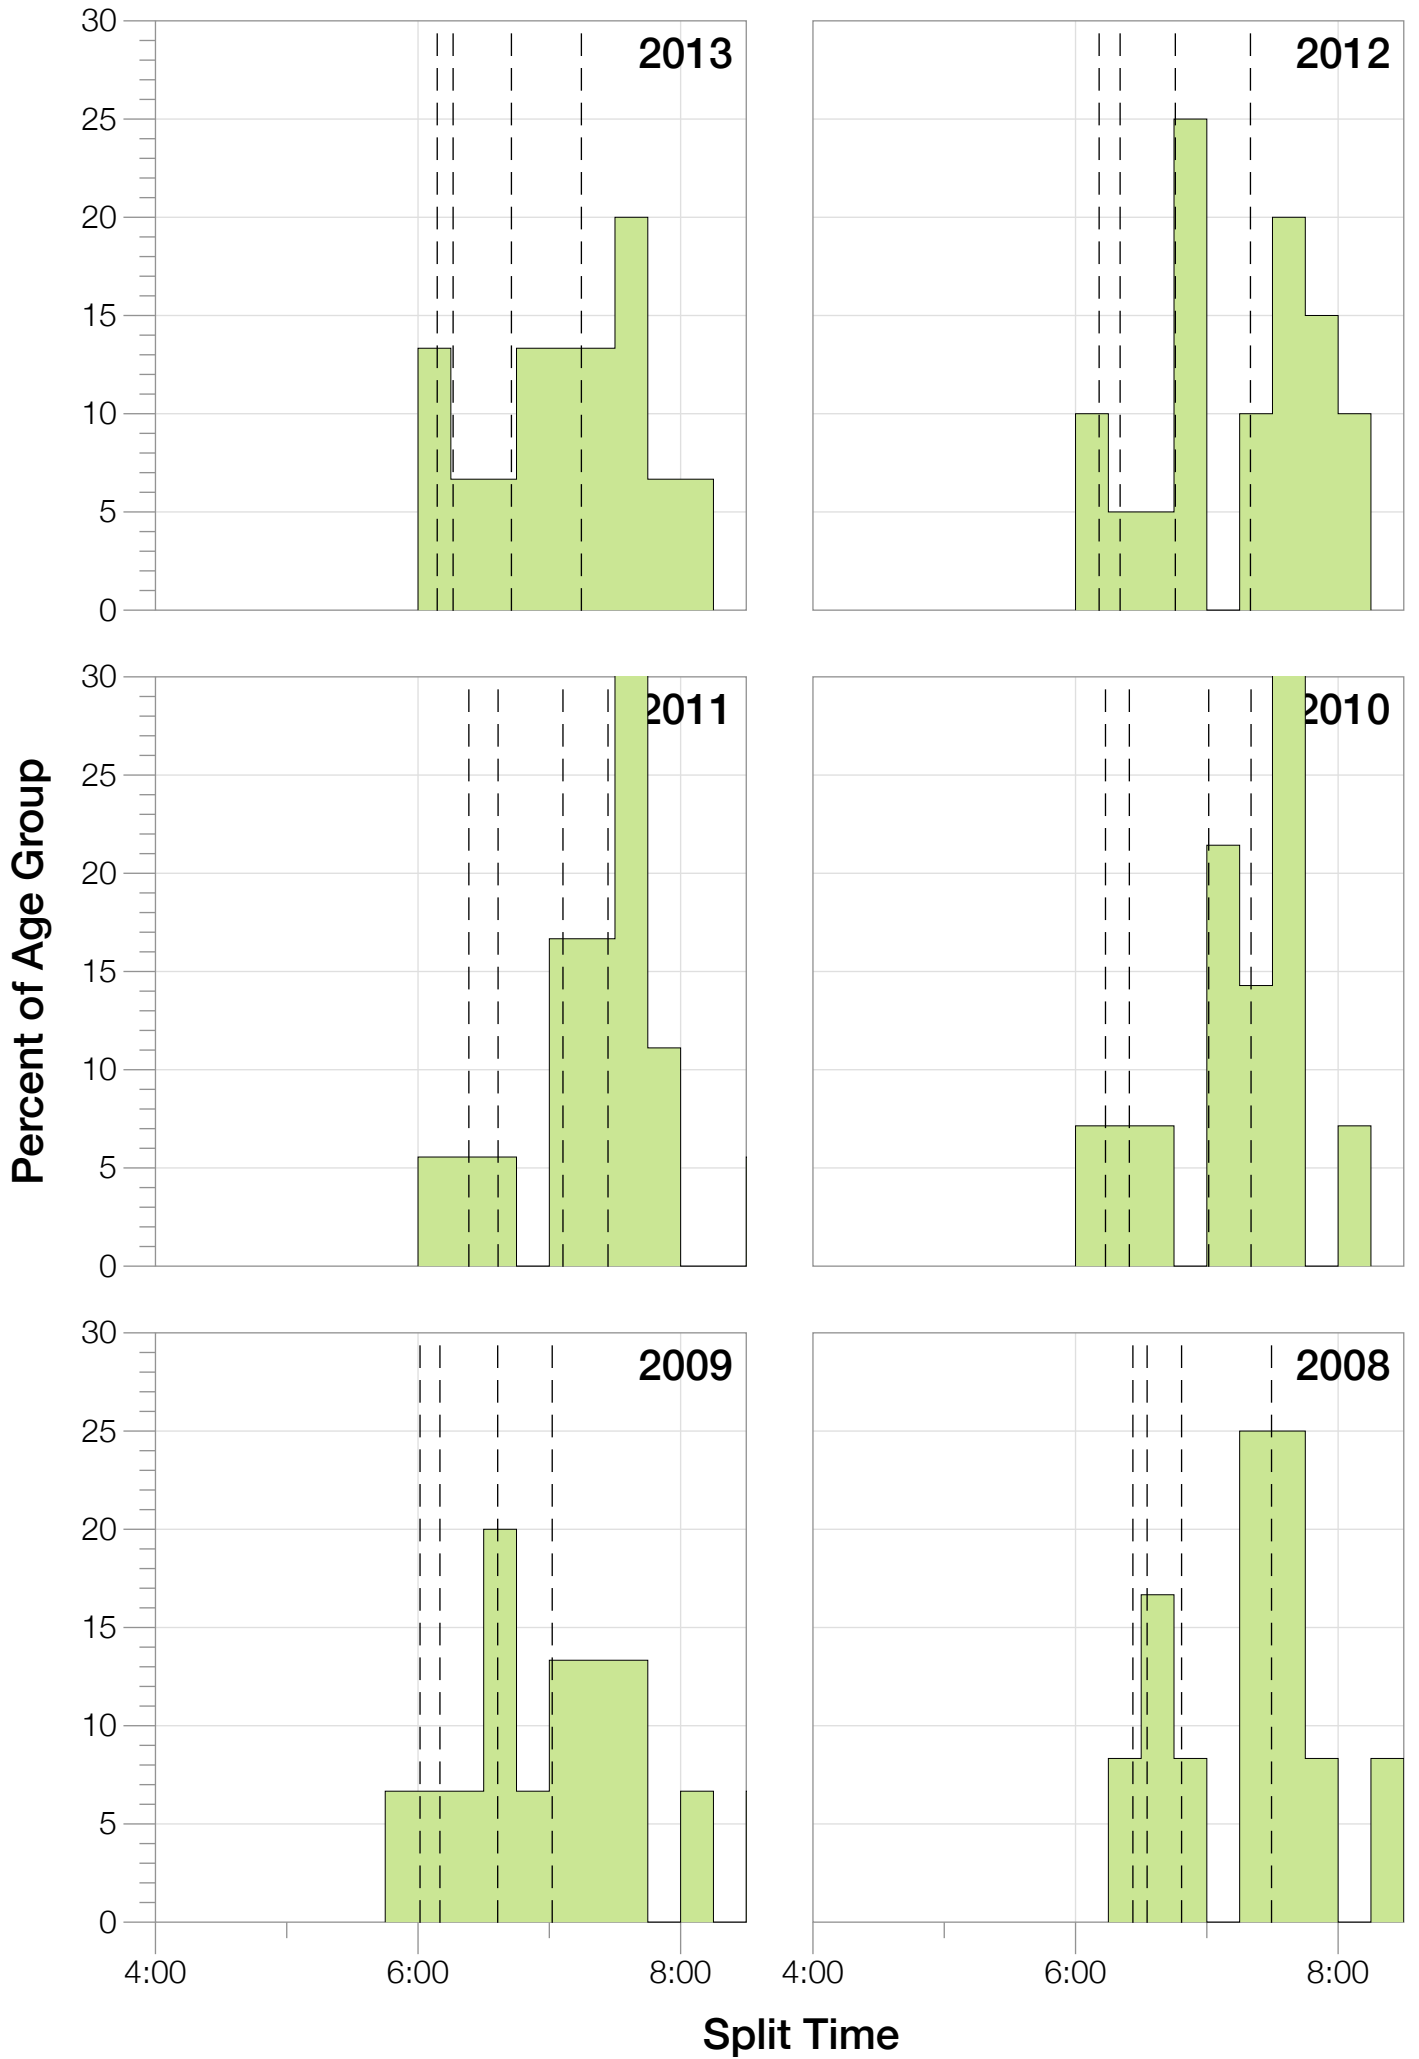

F50-54 Bike