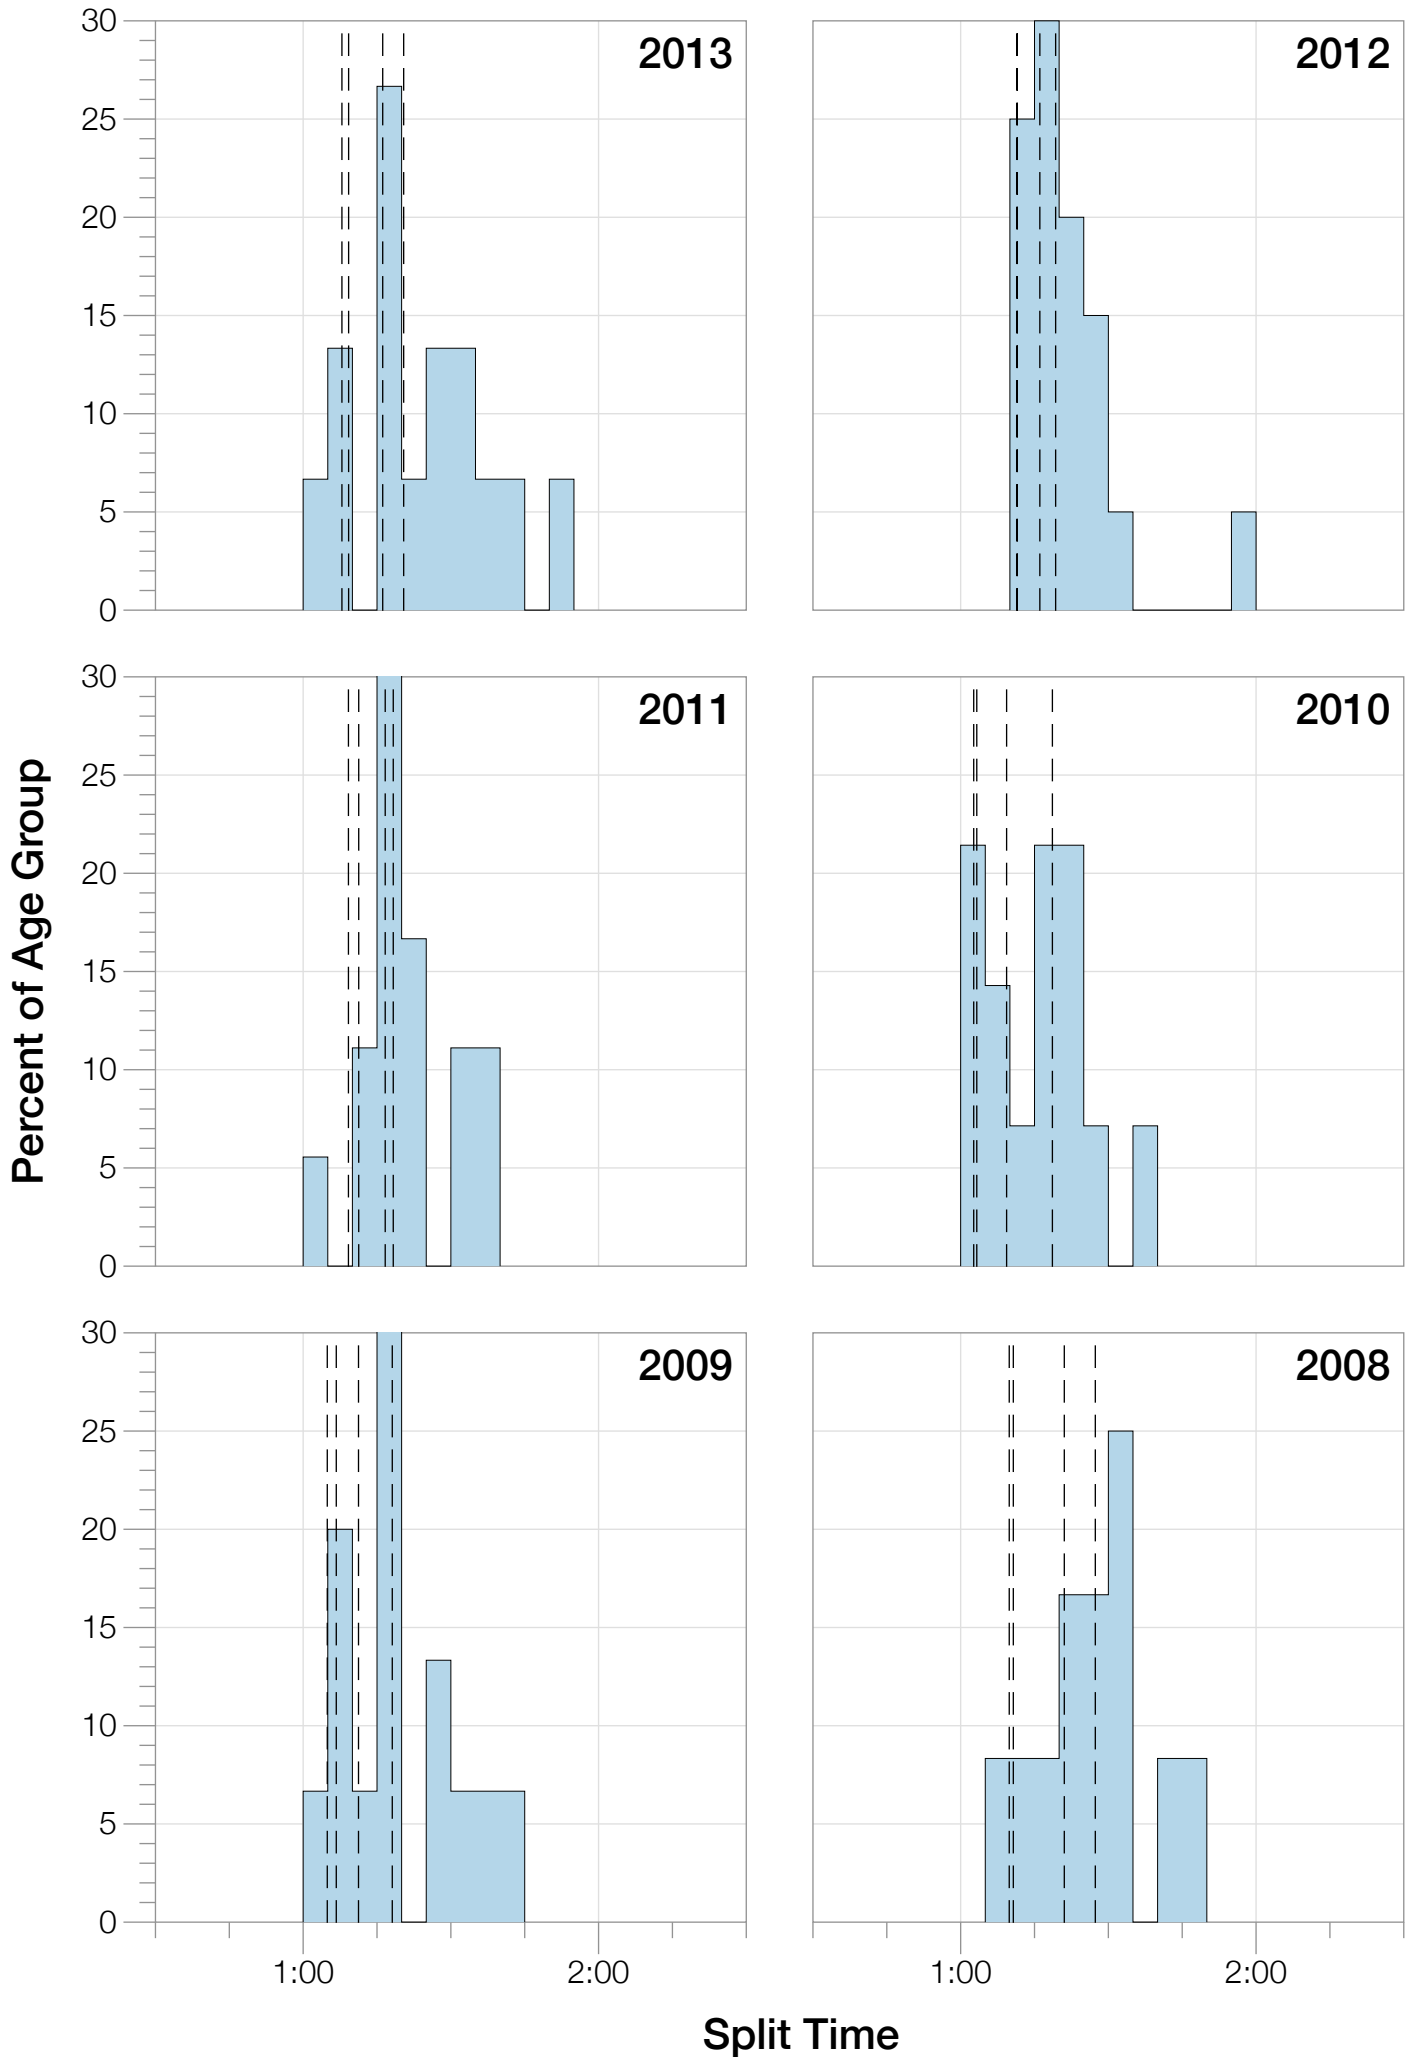

F50-54 Swim