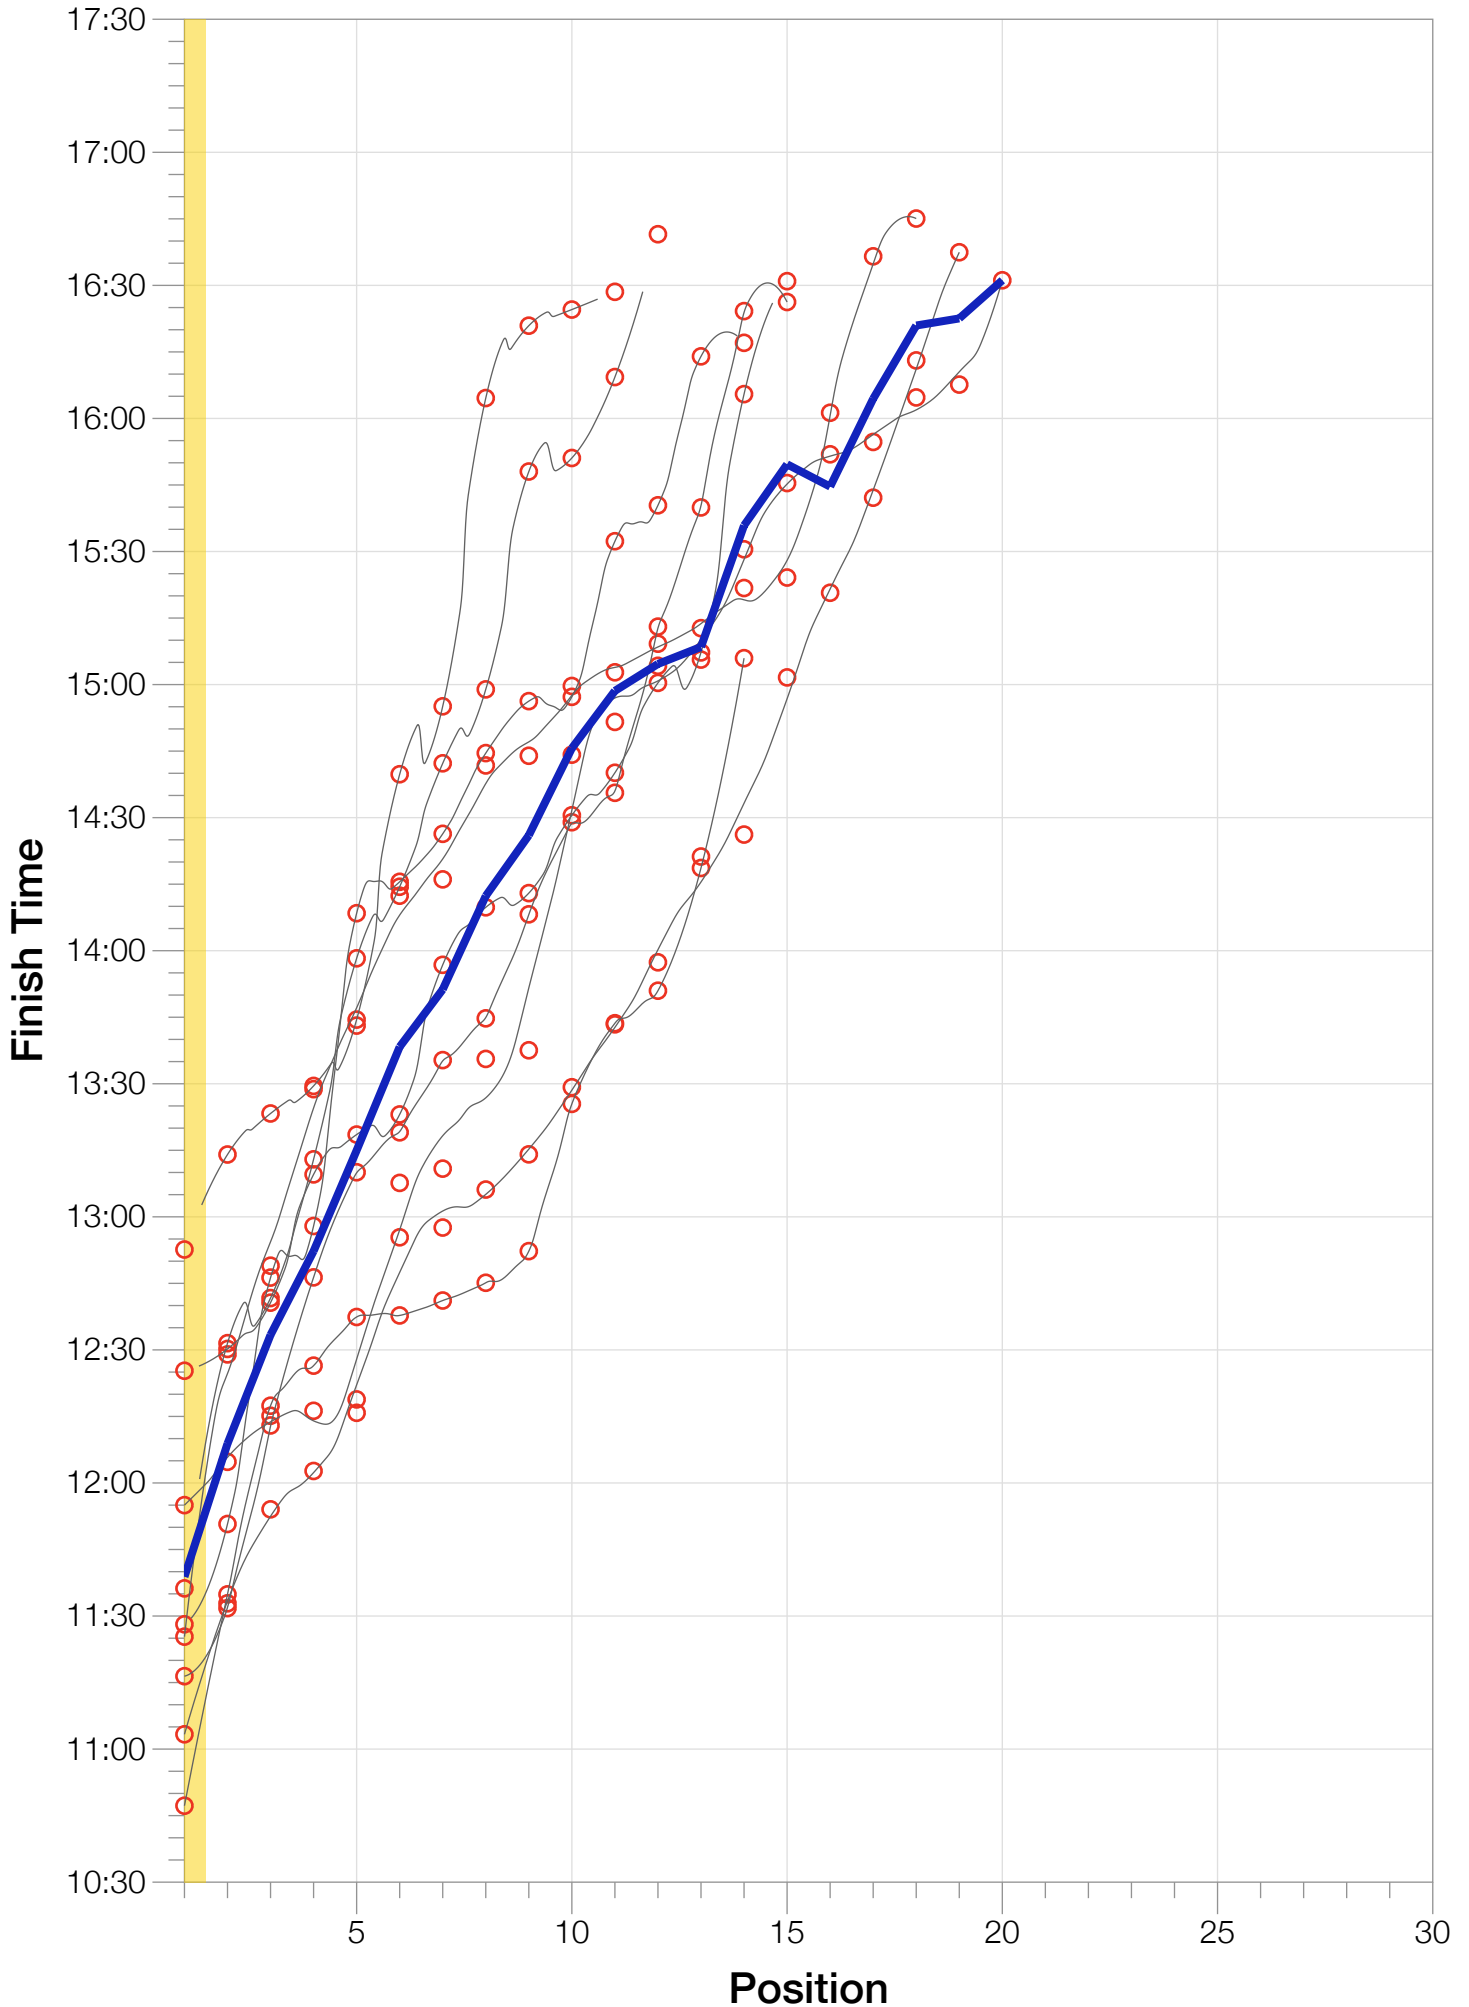

F50-54 Median Splits

F50-54 Slowest Splits

Year

Swim

Bike

Run

Overall

Split Time (hours)

F50-54 Top 30 Finishing Splits

Estimated Kona Slot Average Finishing Time Finishing Time

F50-54 Kona Times and Splits

Summary Statistics

Position	Swim Time	Bike Time	Run Time	Overall Time
Average Male Winner	0:47:25	4:42:44	2:53:06	8:25:07
Average Female Winner	0:52:19	5:13:58	3:10:09	9:18:57
Average 1st Age Grouper	1:07:27	6:20:30	4:06:08	11:38:51
Average 2nd Age Grouper	1:10:53	5:41:19	4:00:47	12:08:52
Average 3rd Age Grouper	1:14:24	6:36:02	4:36:17	12:33:23
Average 4th Age Grouper	1:14:24	6:42:57	4:48:47	12:52:16
Average 5th Age Grouper	1:18:31	6:55:26	4:55:26	13:14:59
Kona Qualifier Average	1:07:27	6:20:30	4:06:08	11:38:51
Top 5 Age Grouper Average	1:13:08	6:27:15	4:29:29	12:29:40