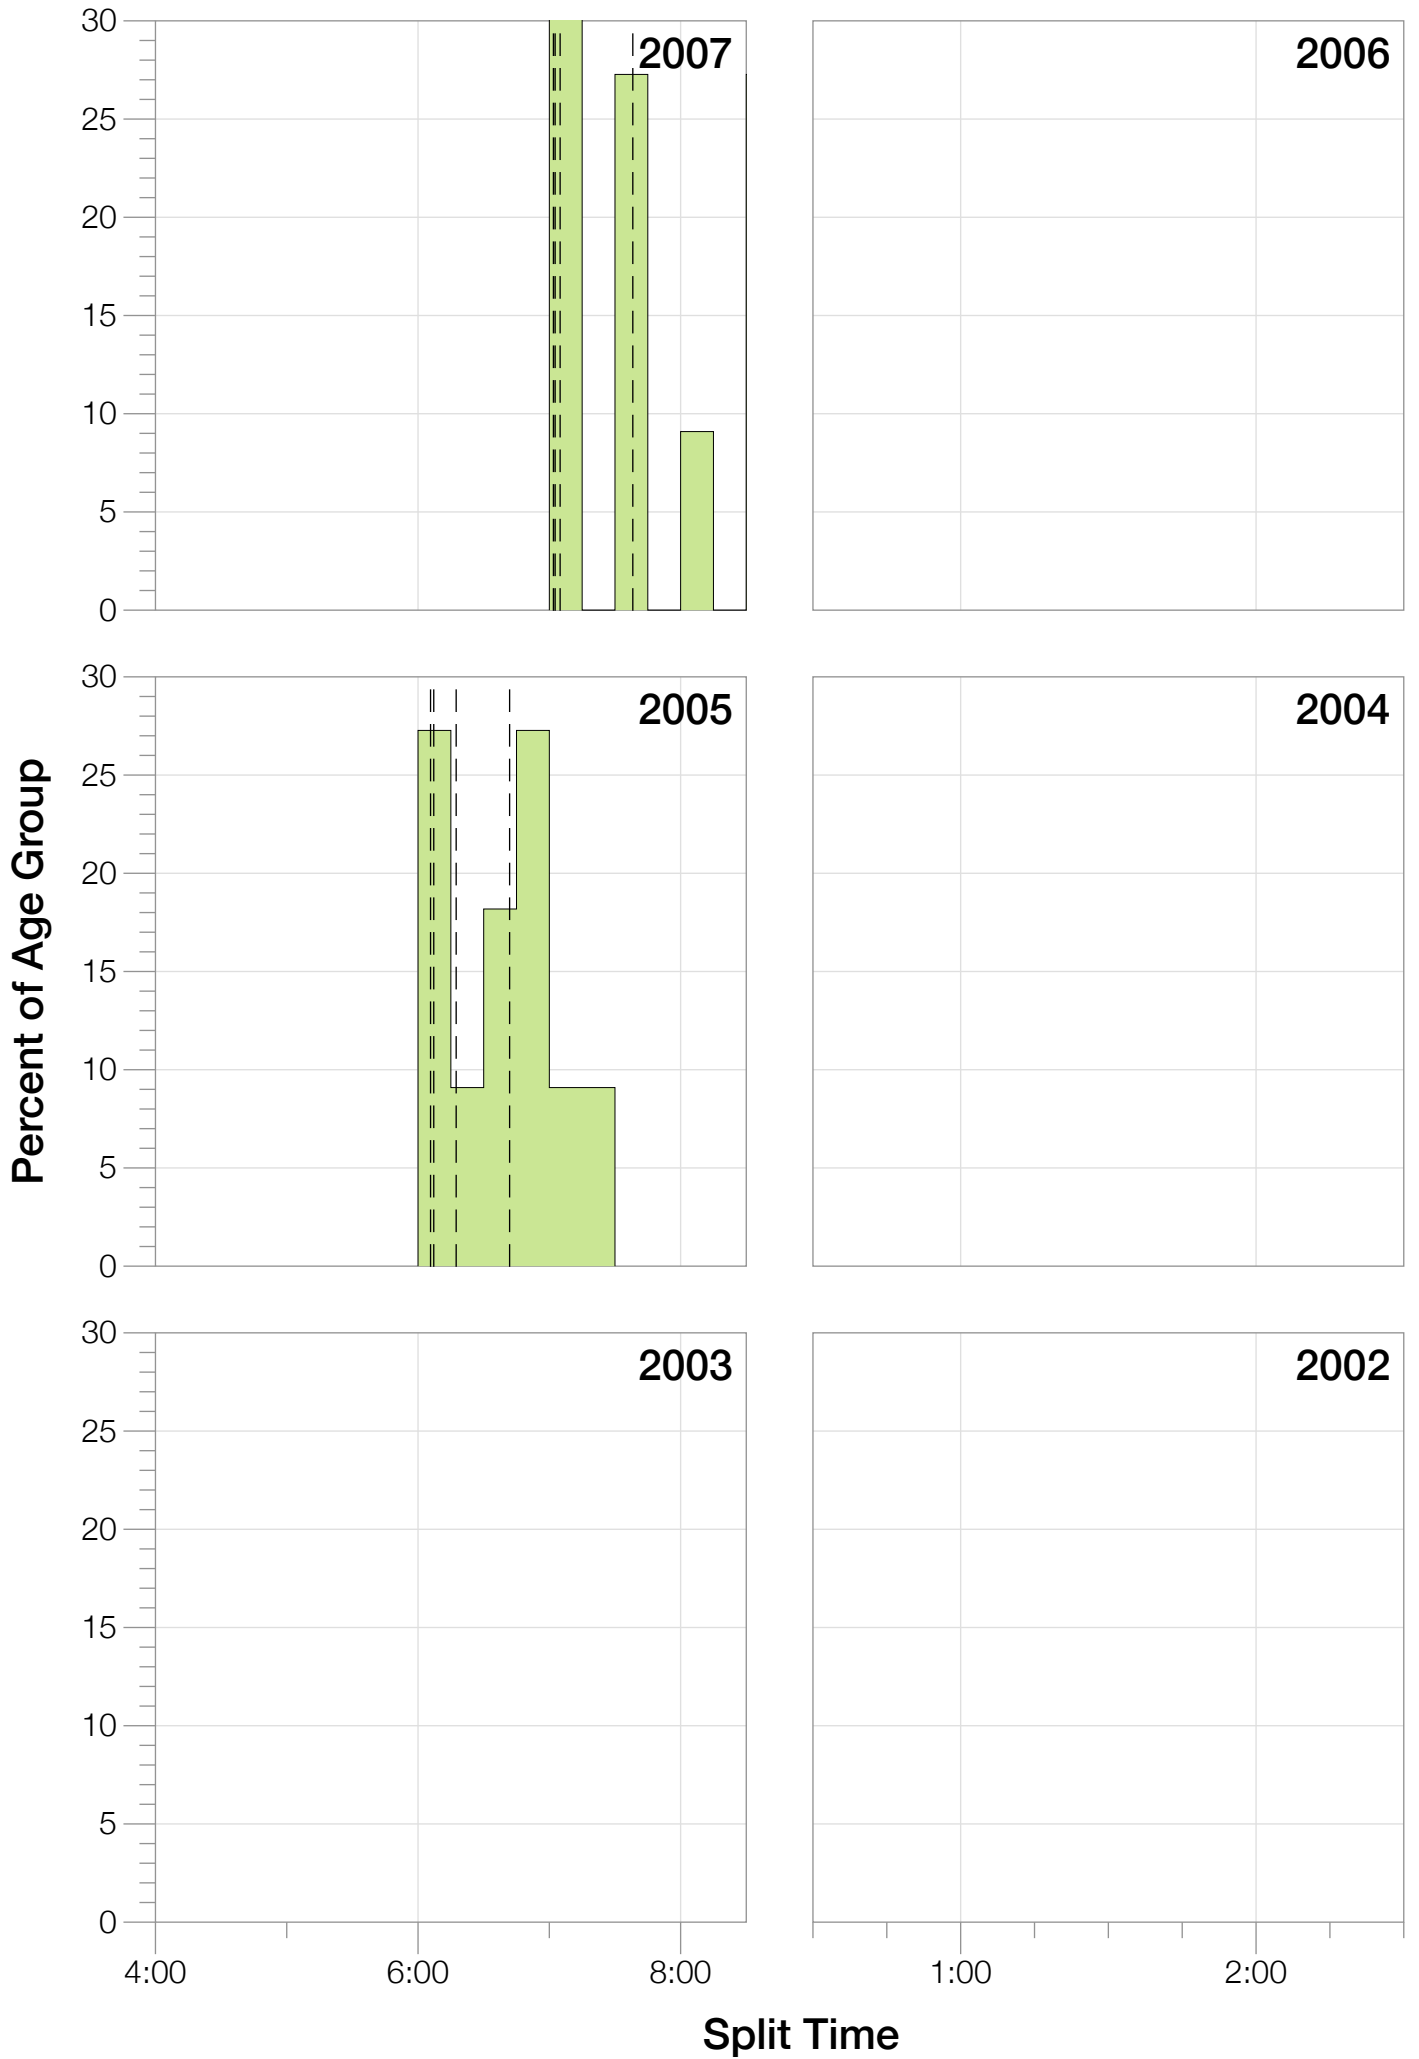

Ironman Australia Statistics

F50-54

F50-54 Summary Statistics

Year	Finishers	F50-54 Finishers	Male Winner's Time	Female Winner's Time	F50-54 Winner's Time
2005	1367	1339	8:25:44	9:13:20	9:00:09
2006	1448	1415	8:20:42	9:19:44	8:59:23
2007	1458	1419	8:21:49	9:12:59	9:05:43
2008	1411	1386	8:31:33	9:03:55	9:06:50
2009	1282	1253	8:24:53	8:57:10	8:47:33
2010	1384	1365	8:23:54	9:23:46	8:32:52
2011	1016	1002	8:29:28	9:29:54	8:56:15
2012	1298	1288	8:17:38	9:34:57	8:57:10
2013	1352	1343	8:30:23	9:34:55	9:09:24
Average	1335	1312	8:25:07	9:18:57	8:57:15

F50-54 Swim

F50-54 Swim

F50-54 Bike

F50-54 Bike

F50-54 Run

F50-54 Overall

F50-54 Overall

F50-54 Fastest Splits

Australia 2005

Position	Swim Time	Bike Time	Run Time	Overall Time
Male Winner	0:46:55	4:40:17	2:58:32	8:25:44
Female Winner	0:54:36	5:12:50	3:05:54	9:13:20
1st Age Grouper	0:56:46	6:07:11	3:43:17	10:47:14
2nd Age Grouper	1:11:32			11:34:53
3rd Age Grouper	1:13:28	6:22:26	4:41:31	12:17:25
4th Age Grouper	1:10:58	6:41:51	4:33:38	12:26:27
5th Age Grouper	1:21:24	6:12:25	5:03:36	12:37:25
Kona Qualifier Average	0:56:46	6:07:11	3:43:17	10:47:14
Top 5 Age Grouper Average	1:10:49	5:04:46	3:36:24	11:56:40

Australia 2006

Position	Swim Time	Bike Time	Run Time	Overall Time
Male Winner	0:46:21	4:46:51	2:47:30	8:20:42
Female Winner	0:52:30	5:26:08	3:01:06	9:19:44
1st Age Grouper	0:57:16	6:15:30	3:50:34	11:03:20
2nd Age Grouper	1:14:00	6:16:15	4:02:37	11:32:52
3rd Age Grouper	1:07:44	6:42:48	4:03:31	11:54:03
4th Age Grouper	1:14:09	6:37:16	4:11:17	12:02:42
5th Age Grouper	1:04:28	6:40:58	4:30:23	12:15:49
Kona Qualifier Average	0:57:16	6:15:30	3:50:34	11:03:20
Top 5 Age Grouper Average	1:07:31	6:30:33	4:07:40	11:45:45