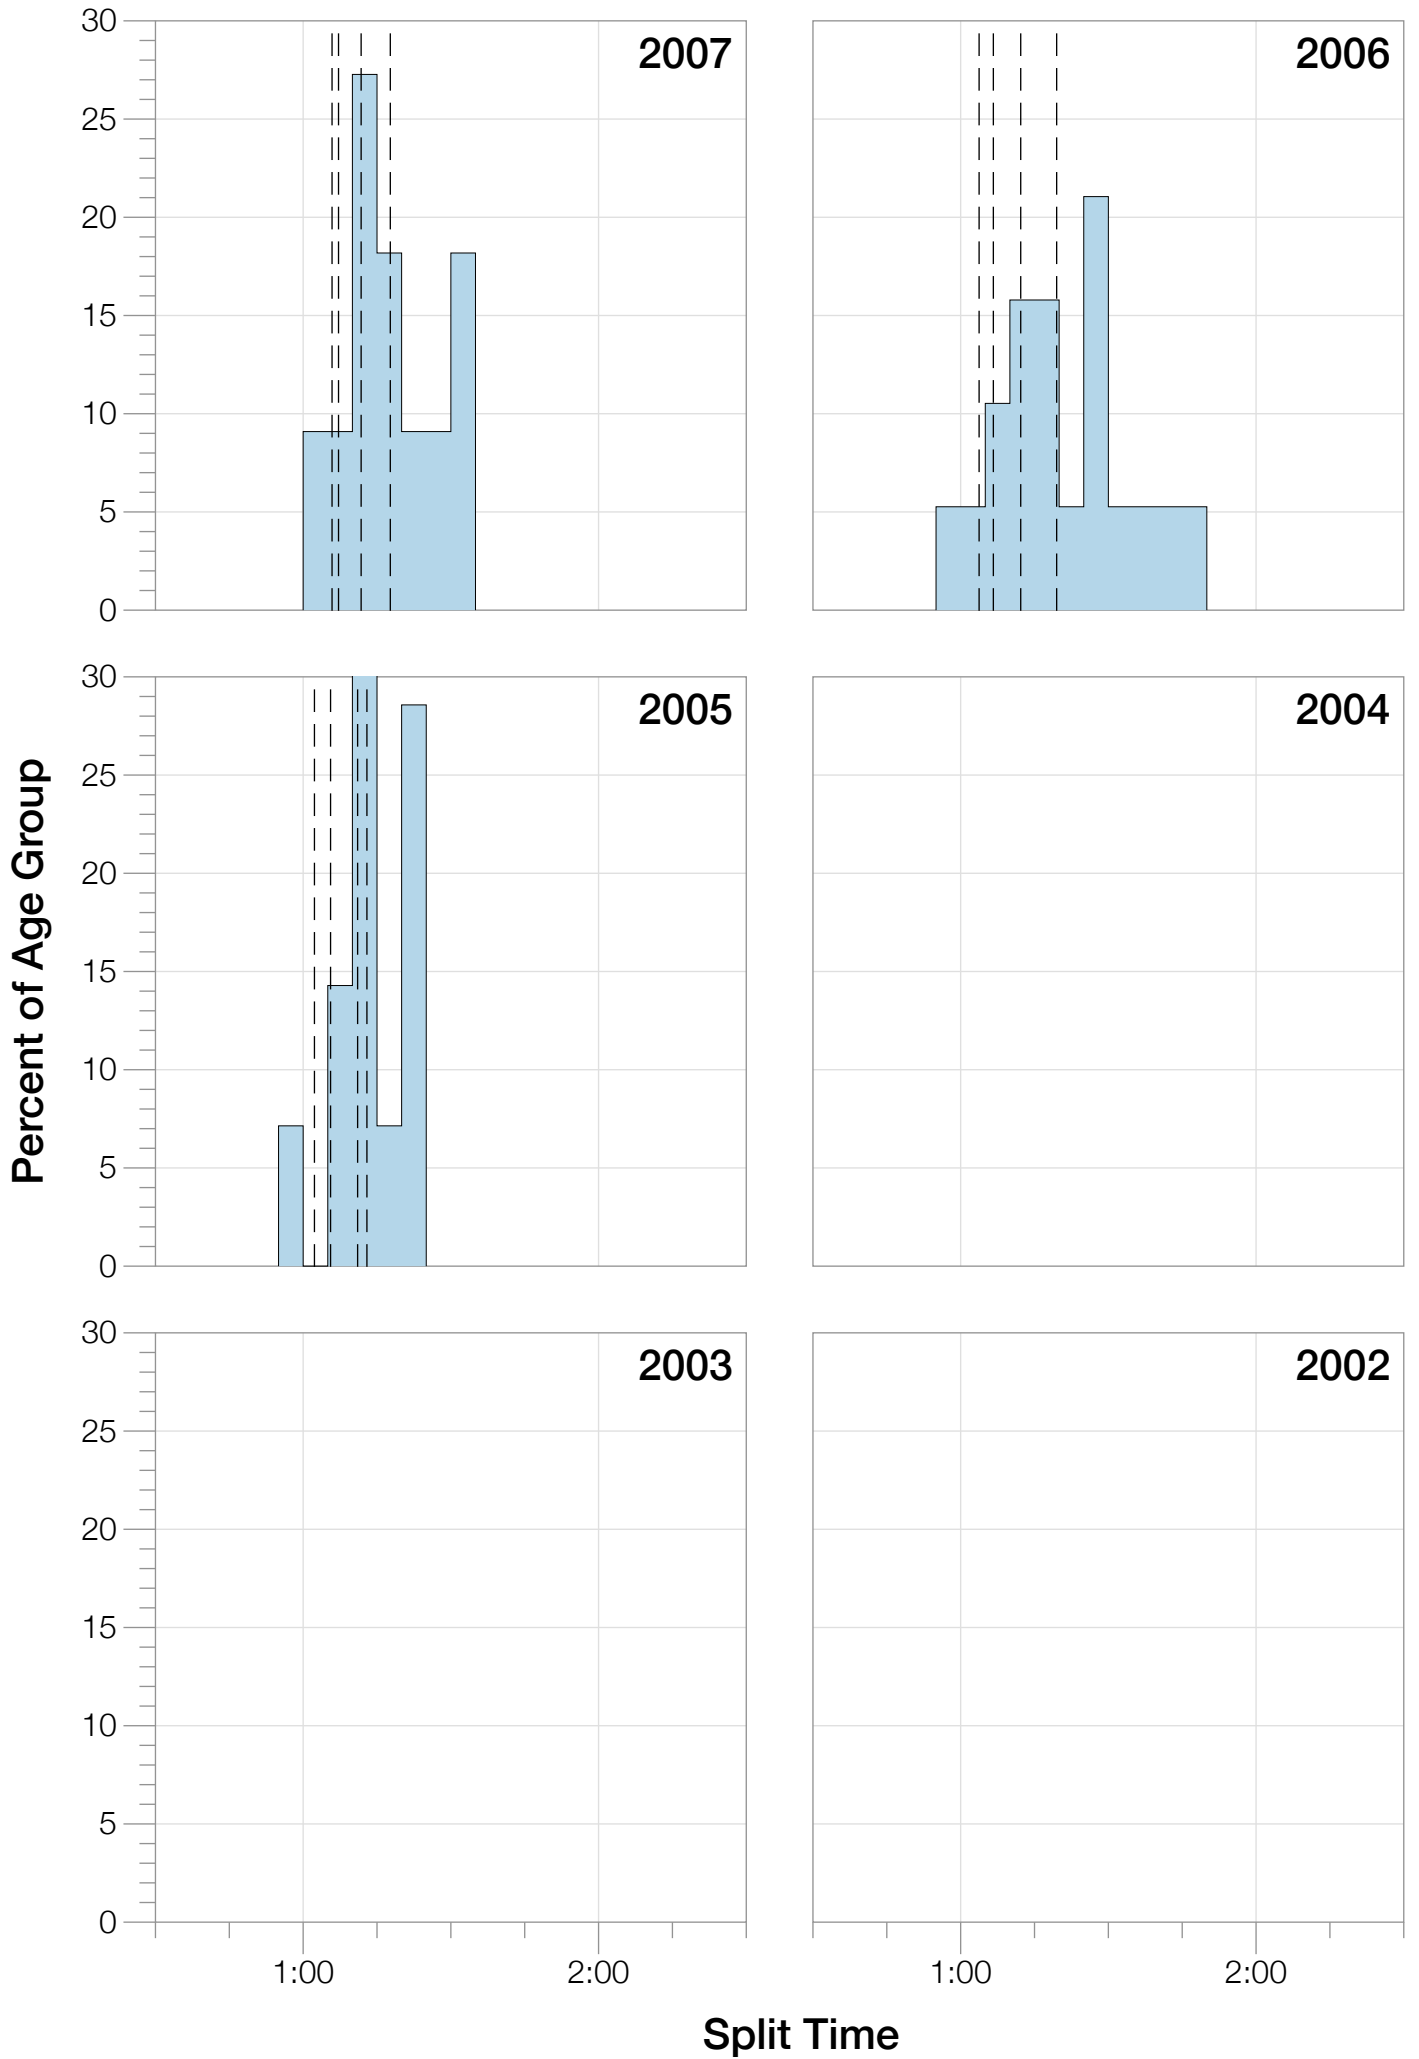

F50-54 Swim