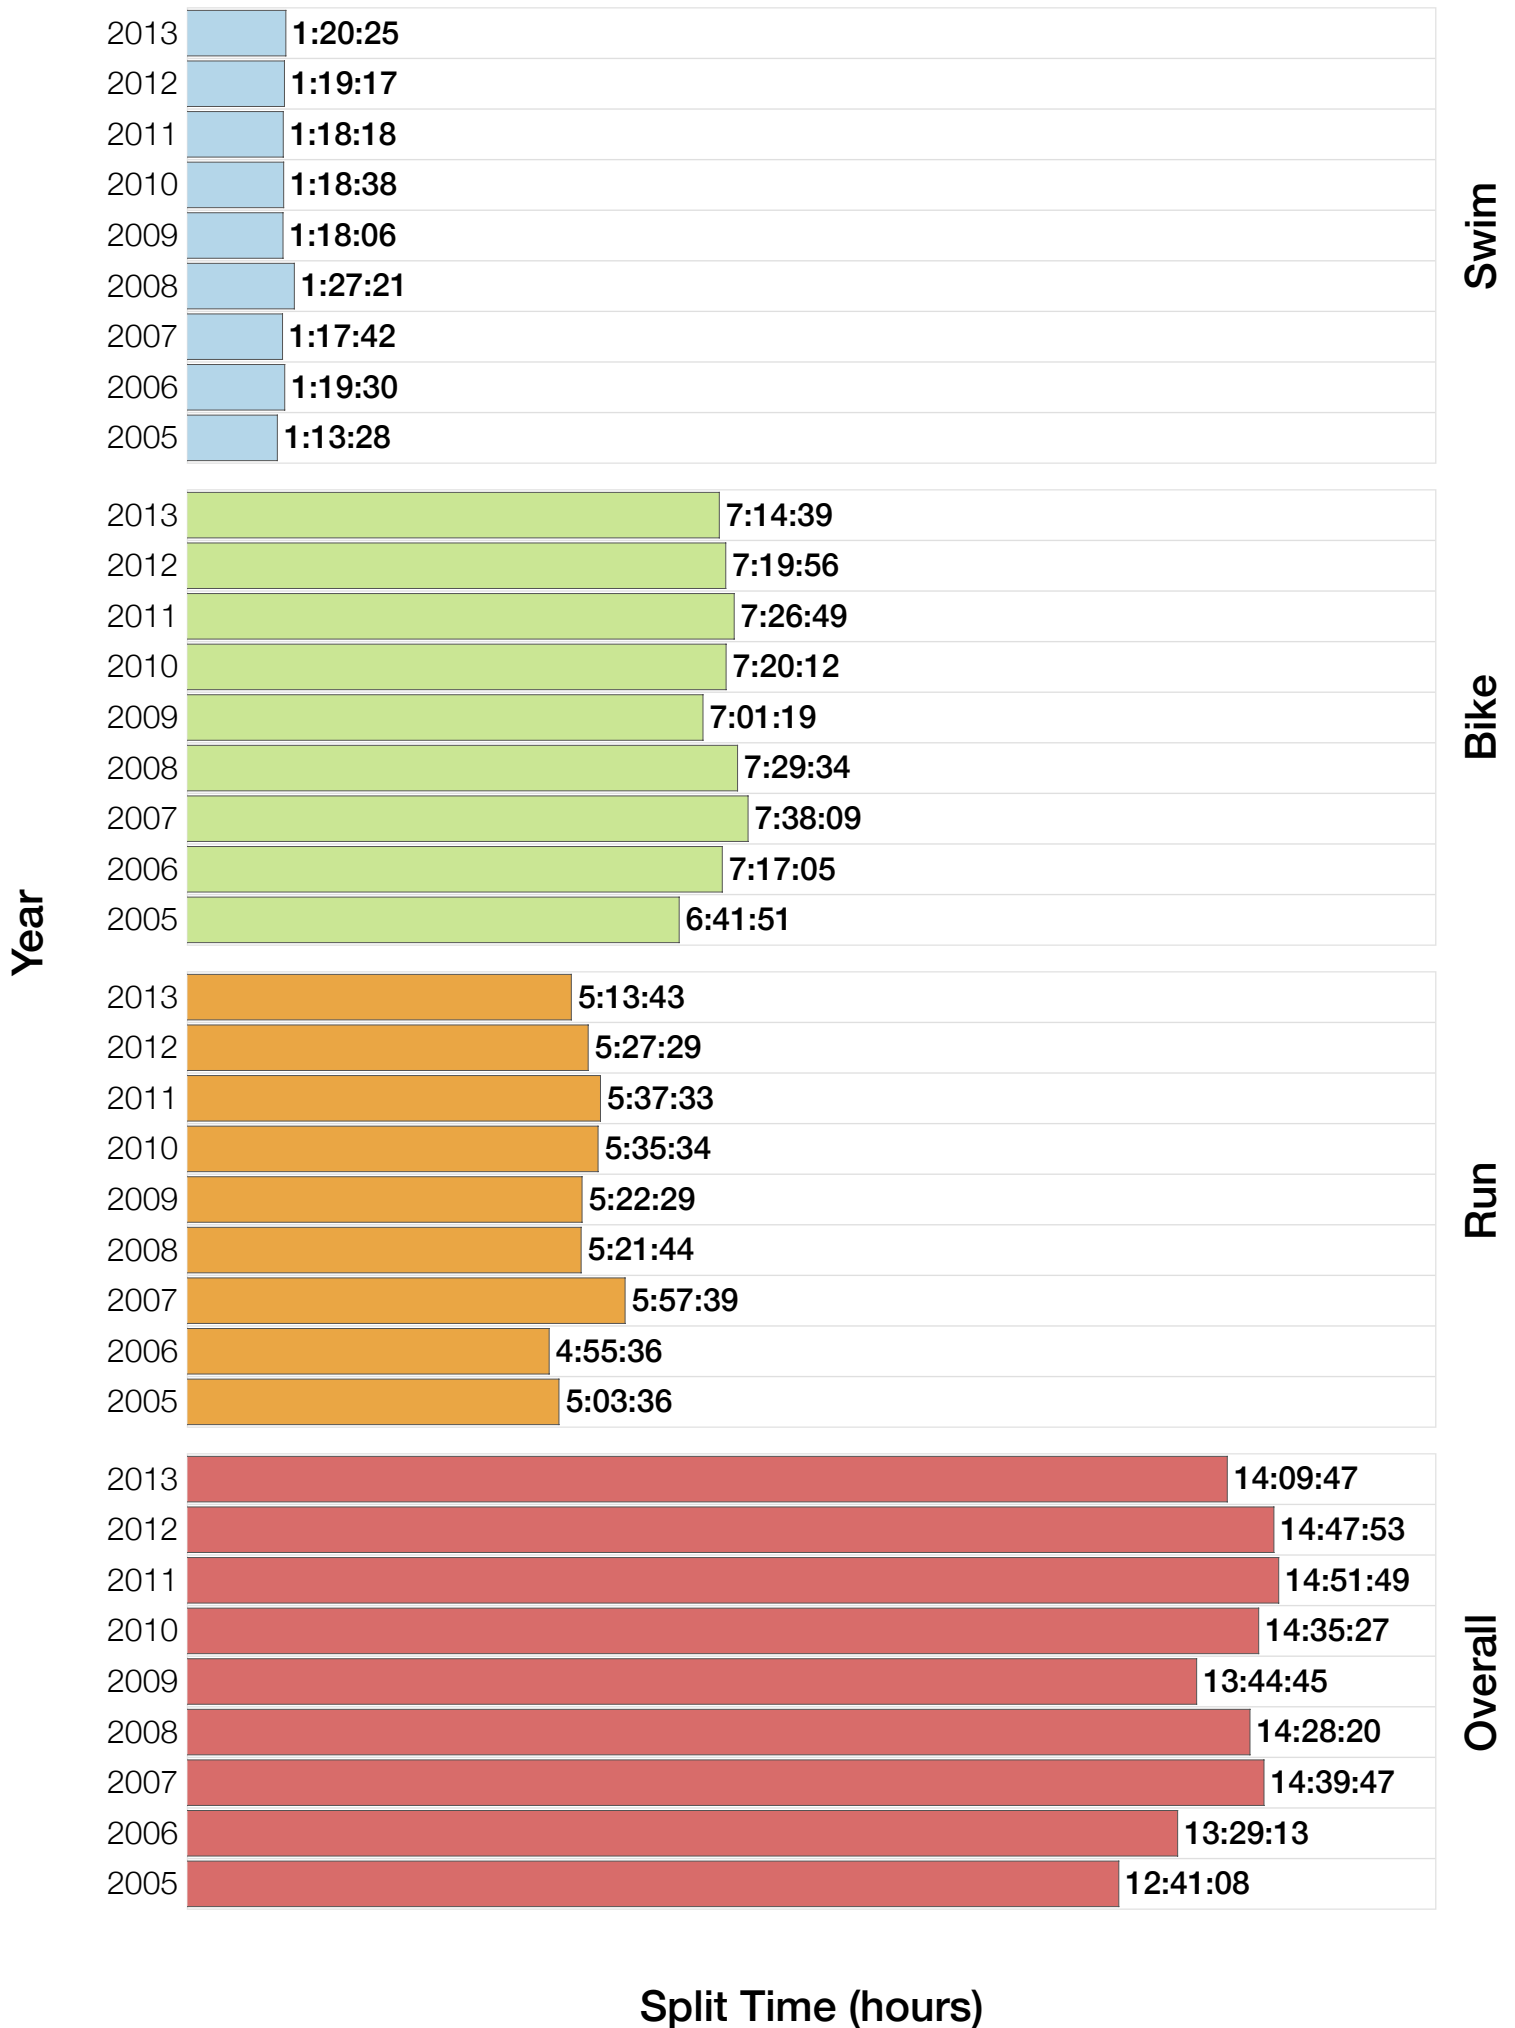

F50-54 Median Splits