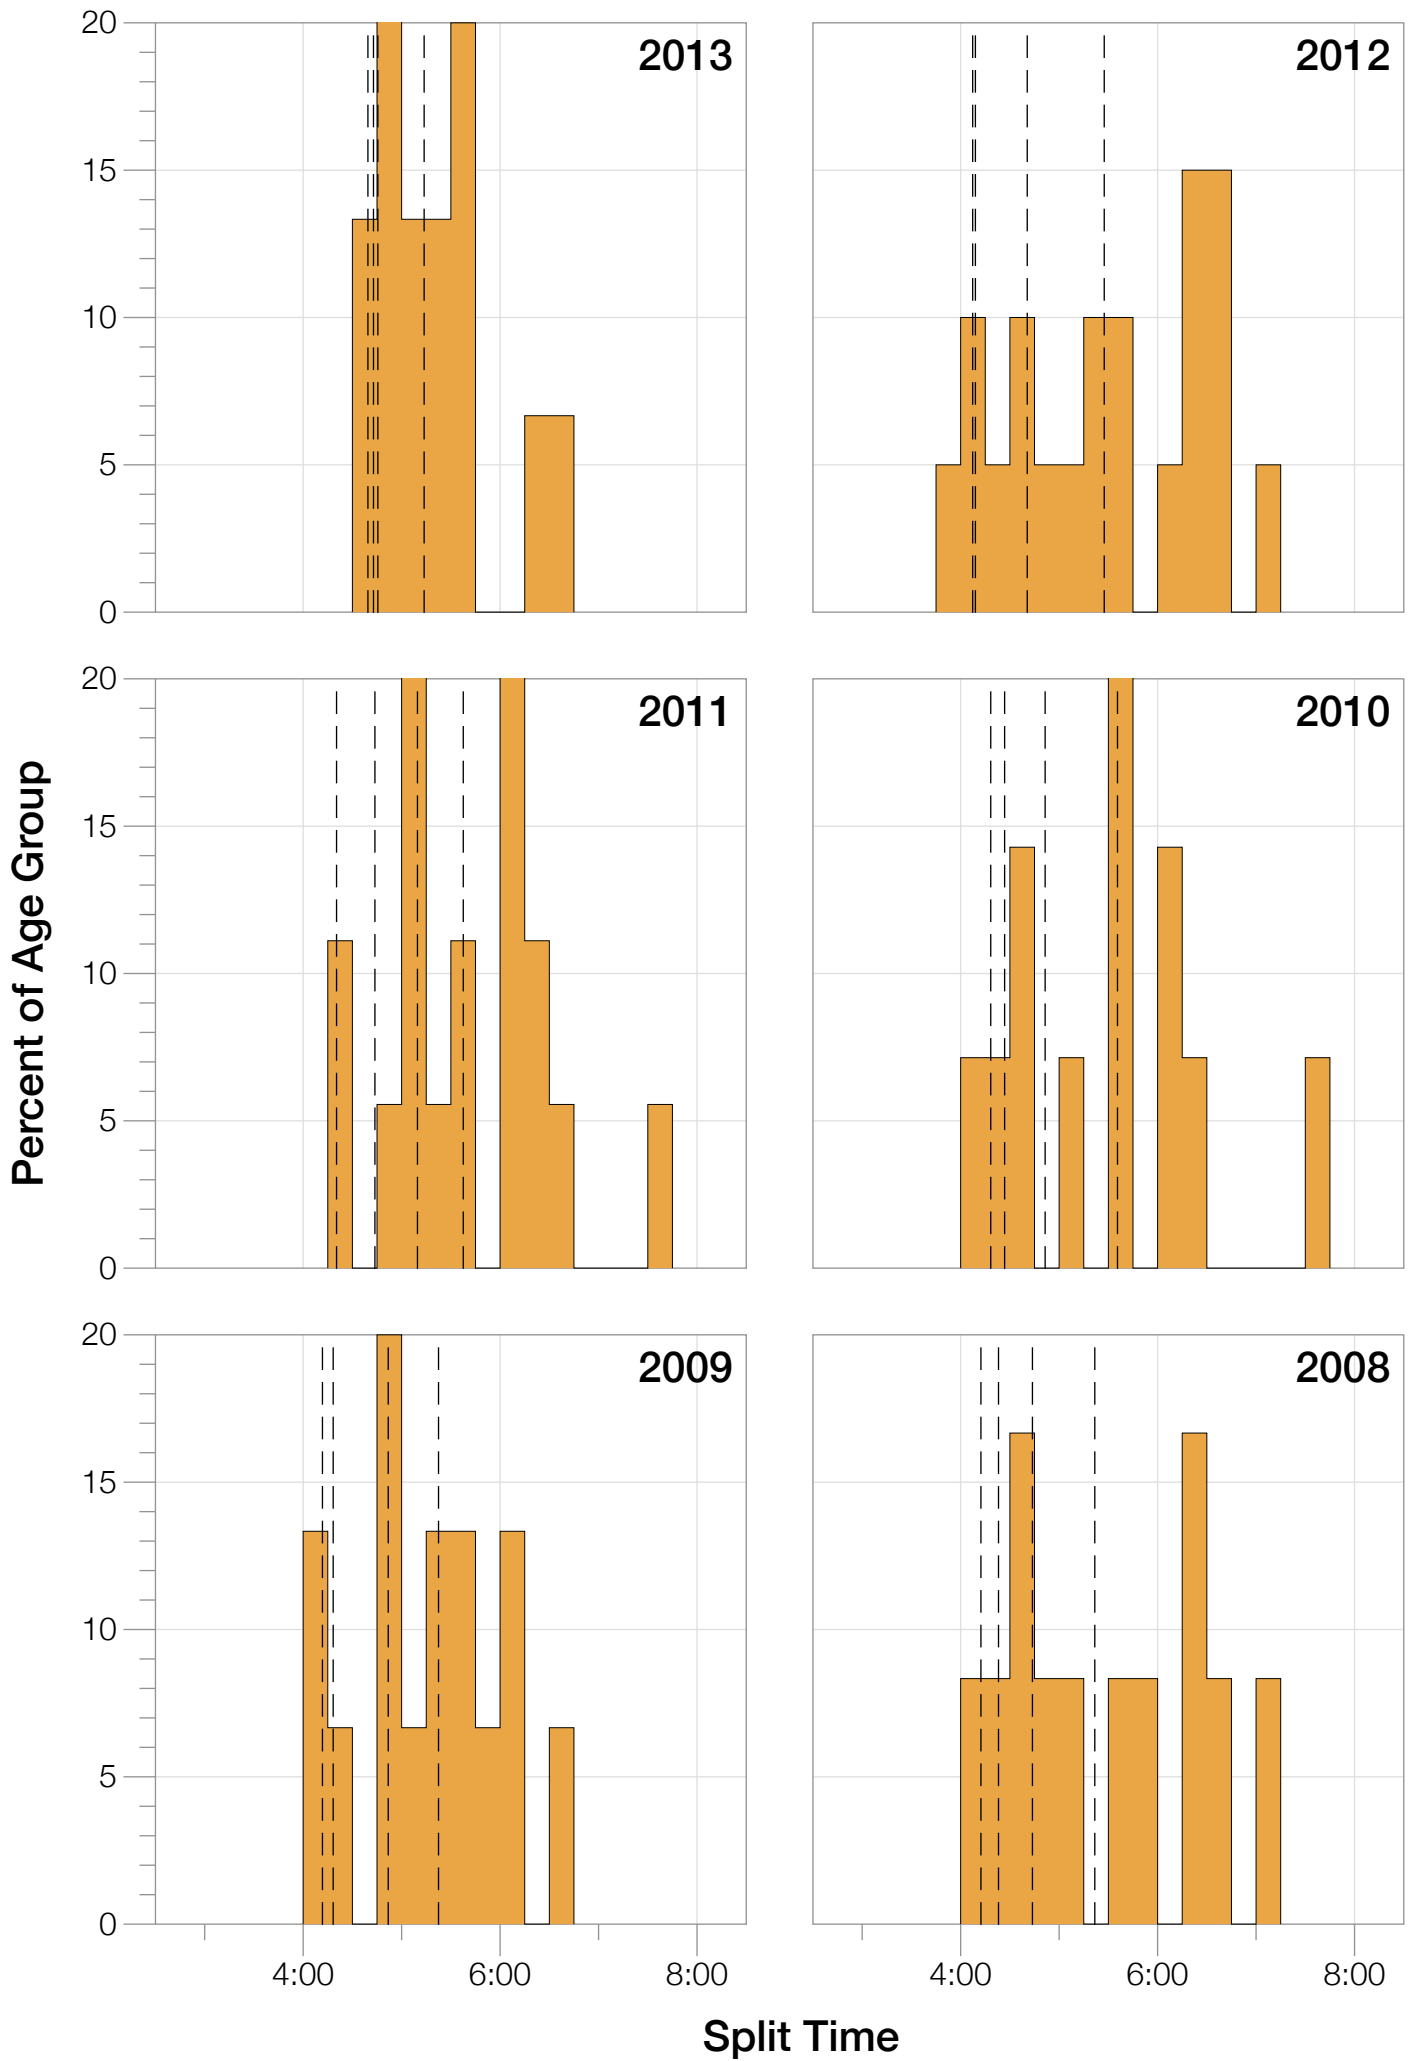

Ironman Australia Statistics

F50-54

F50-54 Summary Statistics

Year	Finishers	F50-54 Finishers	Male Winner's Time	Female Winner's Time	F50-54 Winner's Time
2005	1367	1339	8:25:44	9:13:20	9:00:09
2006	1448	1415	8:20:42	9:19:44	8:59:23
2007	1458	1419	8:21:49	9:12:59	9:05:43
2008	1411	1386	8:31:33	9:03:55	9:06:50
2009	1282	1253	8:24:53	8:57:10	8:47:33
2010	1384	1365	8:23:54	9:23:46	8:32:52
2011	1016	1002	8:29:28	9:29:54	8:56:15
2012	1298	1288	8:17:38	9:34:57	8:57:10
2013	1352	1343	8:30:23	9:34:55	9:09:24
Average	1335	1312	8:25:07	9:18:57	8:57:15

F50-54 Swim

F50-54 Swim

F50-54 Bike

F50-54 Bike

F50-54 Run

F50-54 Overall

F50-54 Overall

F50-54 Fastest Splits

Australia 2005

Position	Swim Time	Bike Time	Run Time	Overall Time
Male Winner	0:46:55	4:40:17	2:58:32	8:25:44
Female Winner	0:54:36	5:12:50	3:05:54	9:13:20
1st Age Grouper	0:56:46	6:07:11	3:43:17	10:47:14
2nd Age Grouper	1:11:32			11:34:53
3rd Age Grouper	1:13:28	6:22:26	4:41:31	12:17:25
4th Age Grouper	1:10:58	6:41:51	4:33:38	12:26:27
5th Age Grouper	1:21:24	6:12:25	5:03:36	12:37:25
Kona Qualifier Average	0:56:46	6:07:11	3:43:17	10:47:14
Top 5 Age Grouper Average	1:10:49	5:04:46	3:36:24	11:56:40

Australia 2006

Position	Swim Time	Bike Time	Run Time	Overall Time
Male Winner	0:46:21	4:46:51	2:47:30	8:20:42
Female Winner	0:52:30	5:26:08	3:01:06	9:19:44
1st Age Grouper	0:57:16	6:15:30	3:50:34	11:03:20
2nd Age Grouper	1:14:00	6:16:15	4:02:37	11:32:52
3rd Age Grouper	1:07:44	6:42:48	4:03:31	11:54:03
4th Age Grouper	1:14:09	6:37:16	4:11:17	12:02:42
5th Age Grouper	1:04:28	6:40:58	4:30:23	12:15:49
Kona Qualifier Average	0:57:16	6:15:30	3:50:34	11:03:20
Top 5 Age Grouper Average	1:07:31	6:30:33	4:07:40	11:45:45