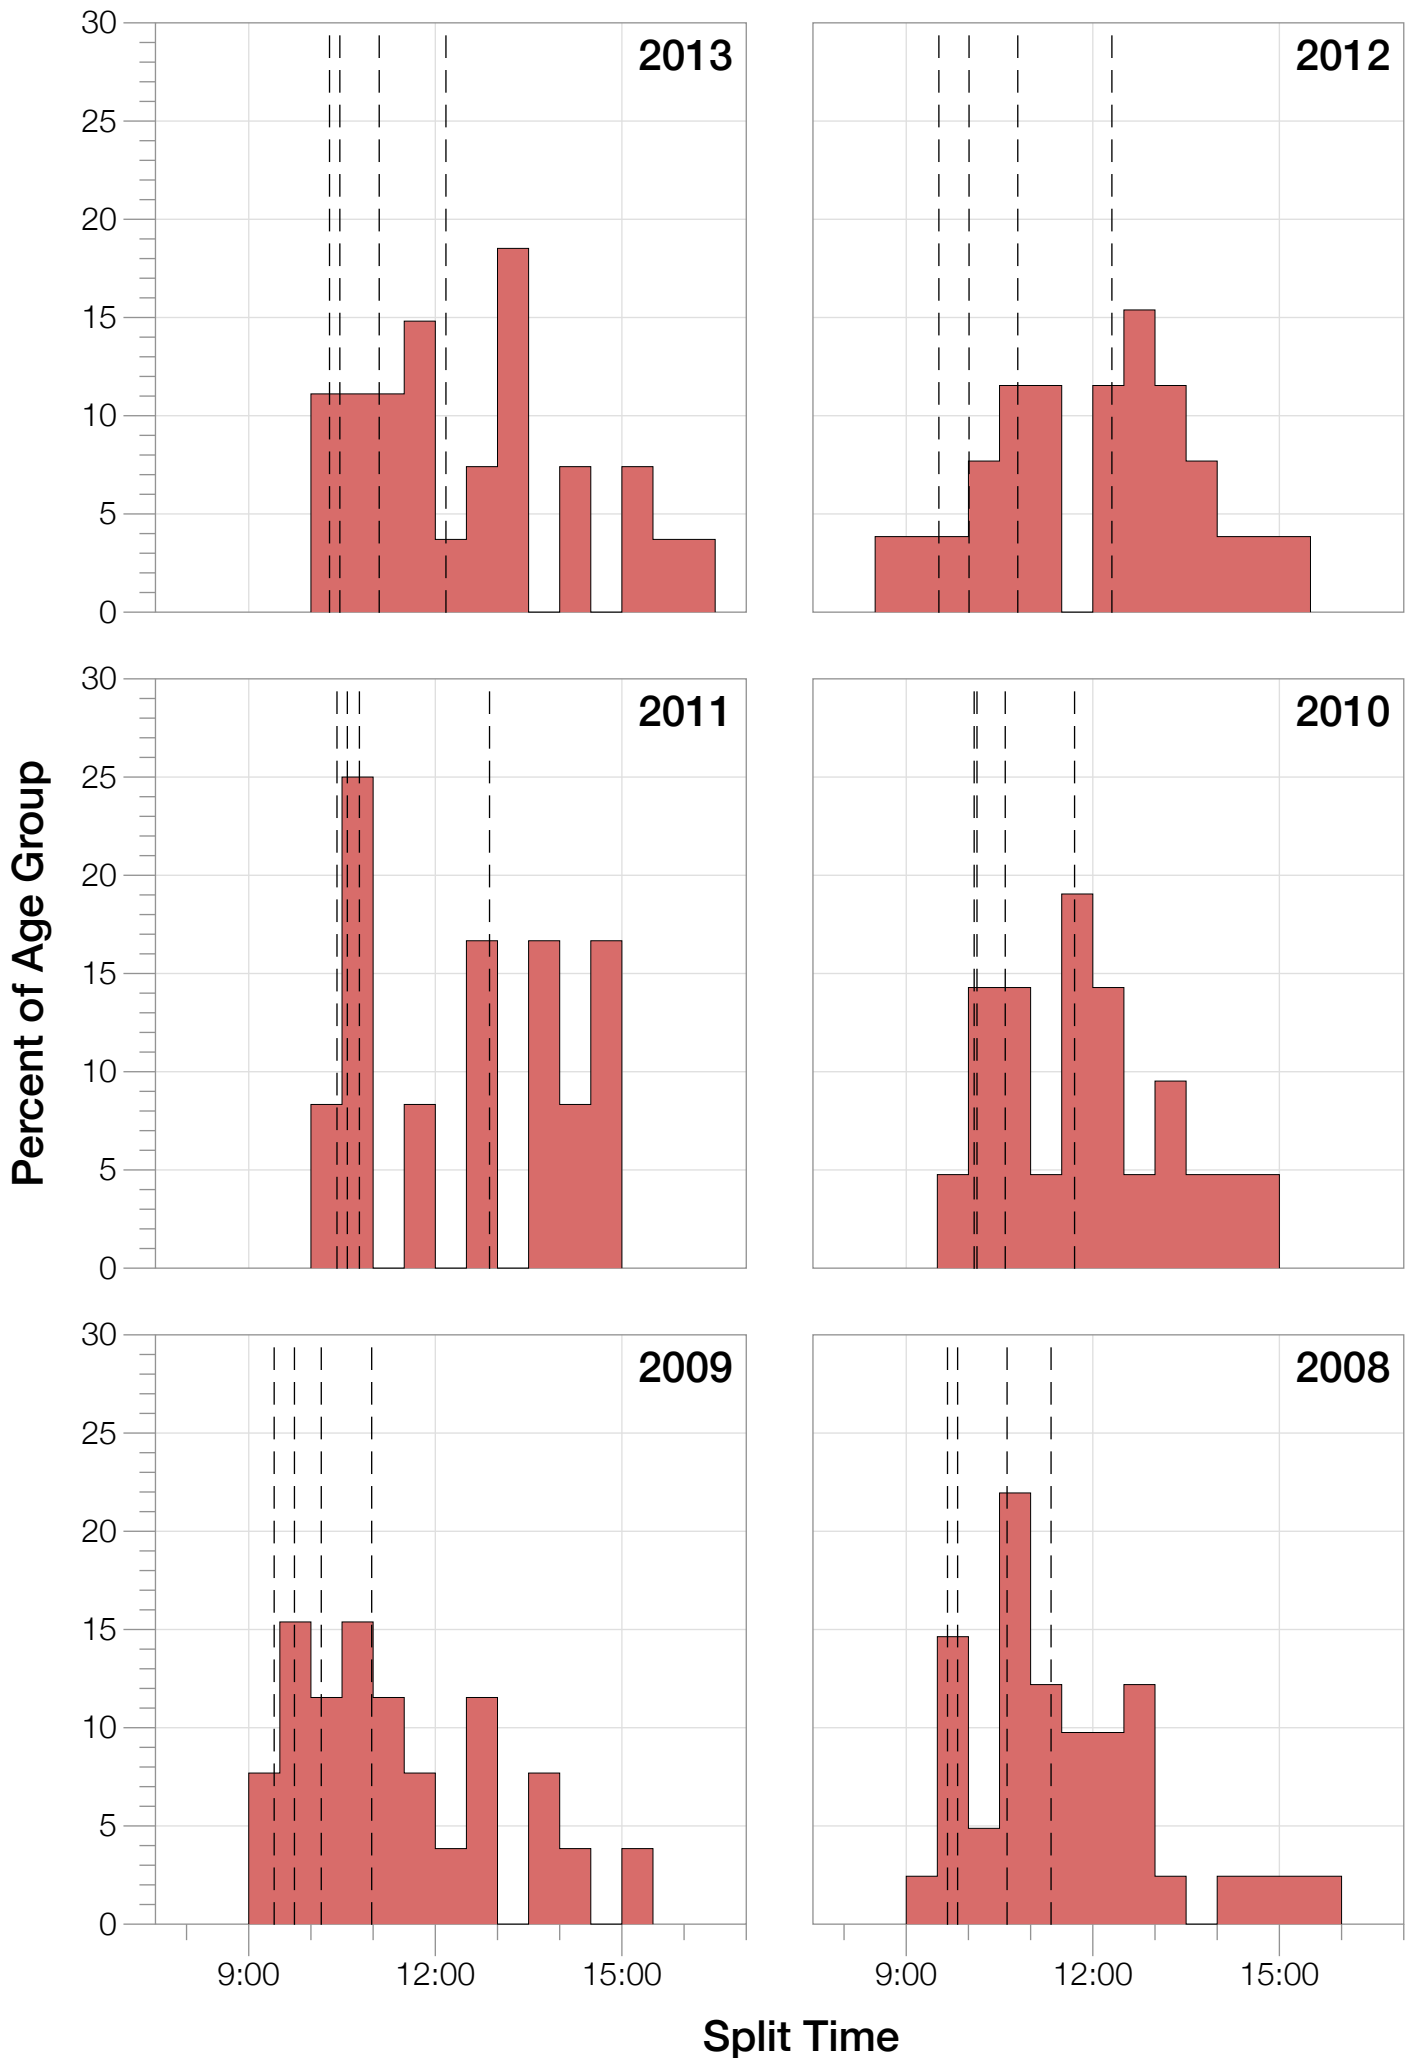

M18-24 Overall