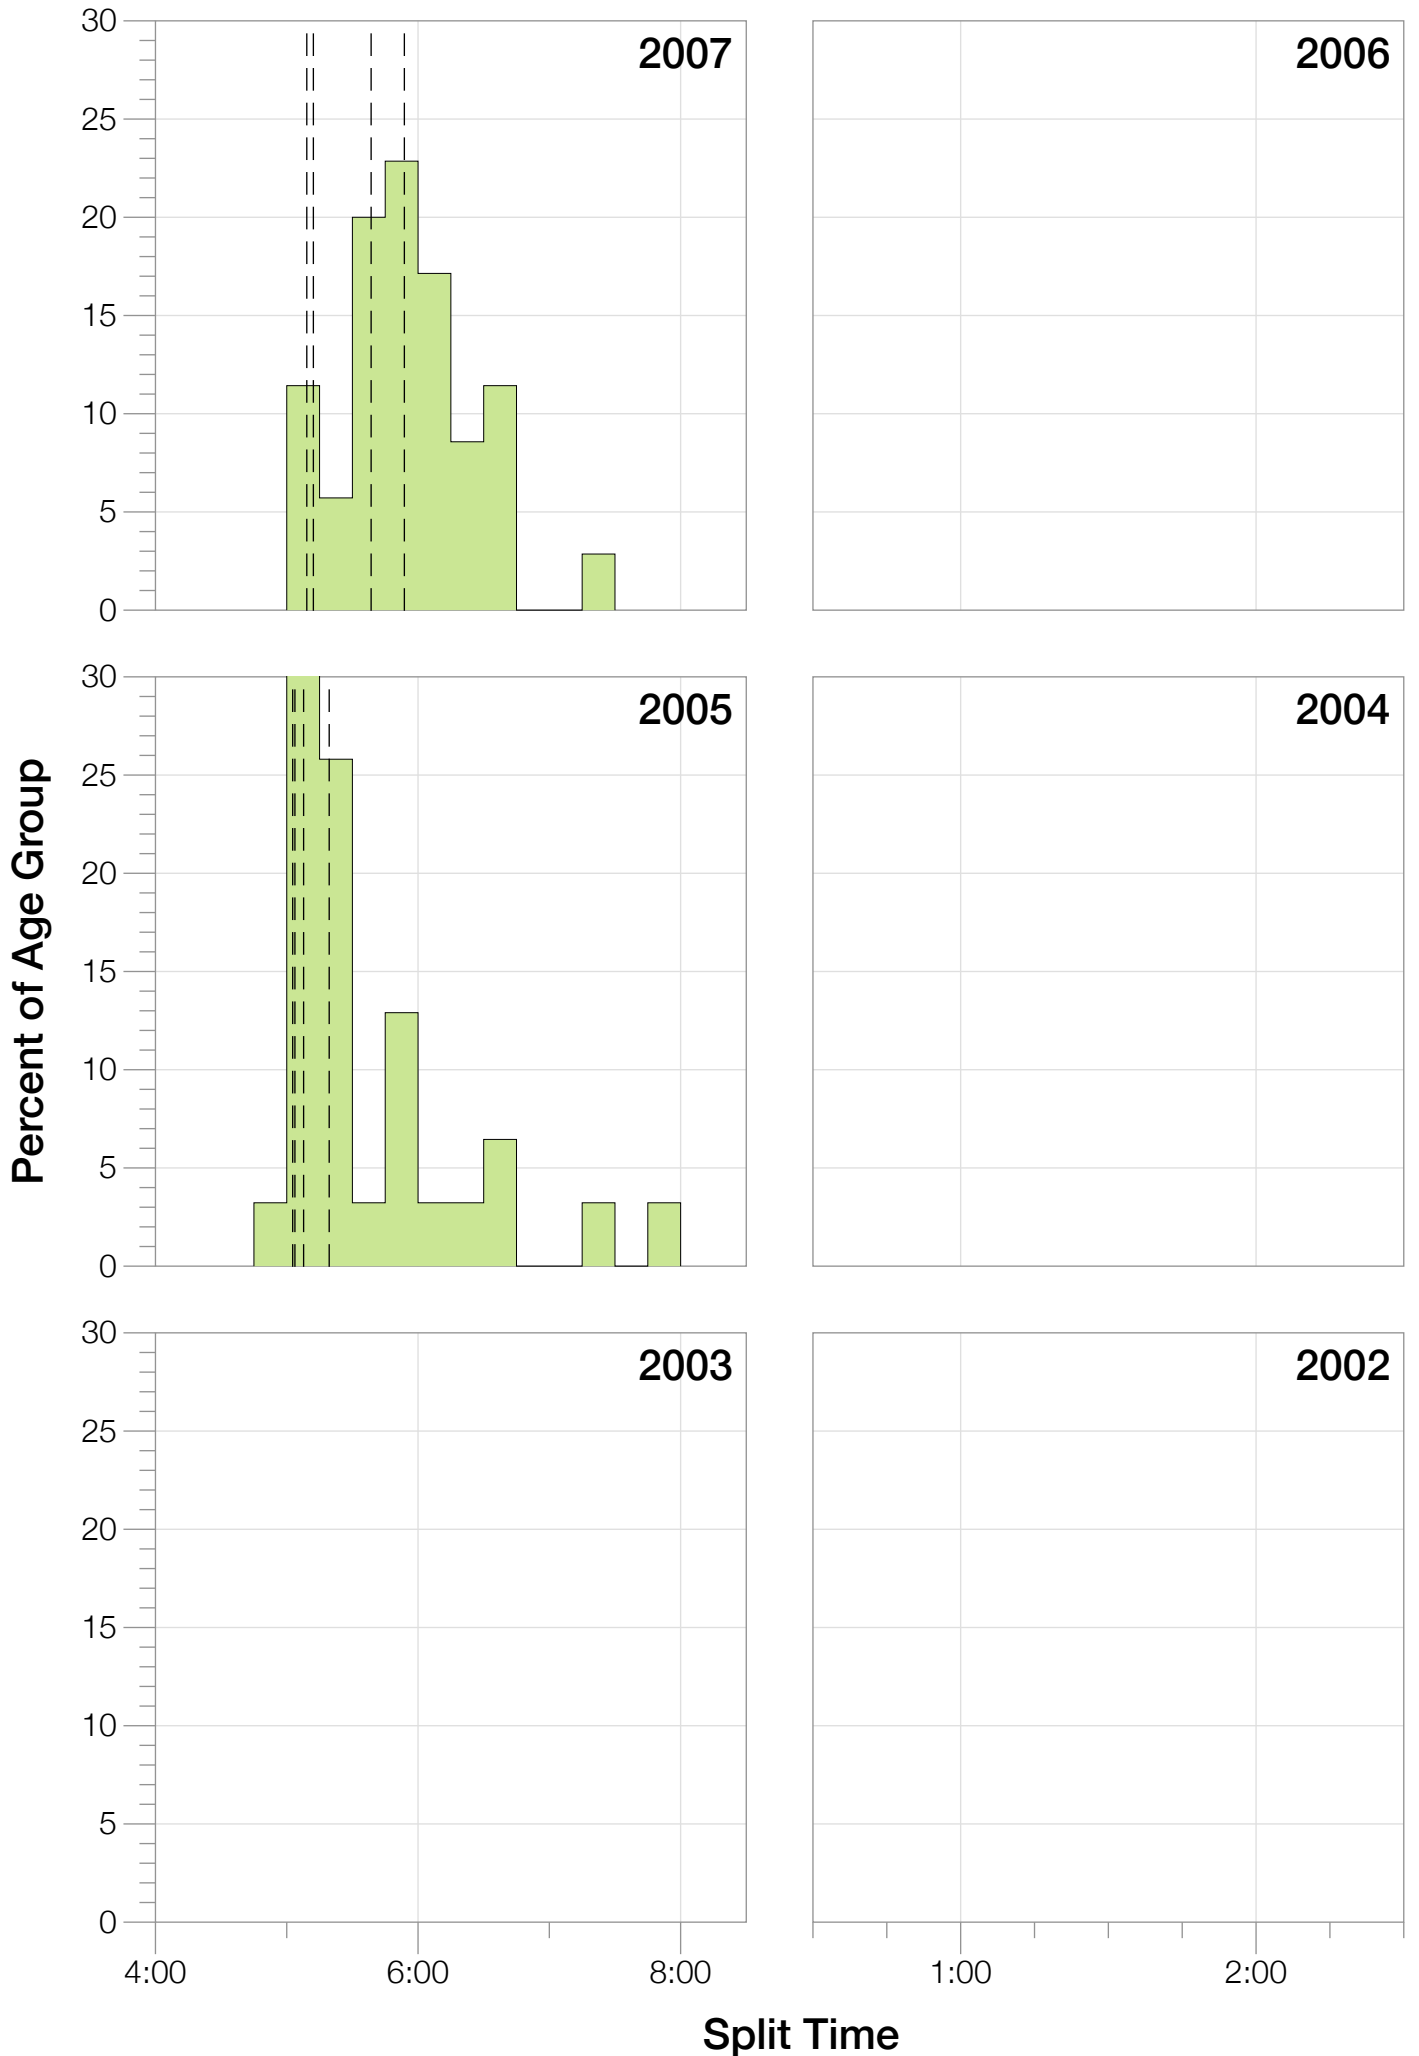

M18-24 Bike