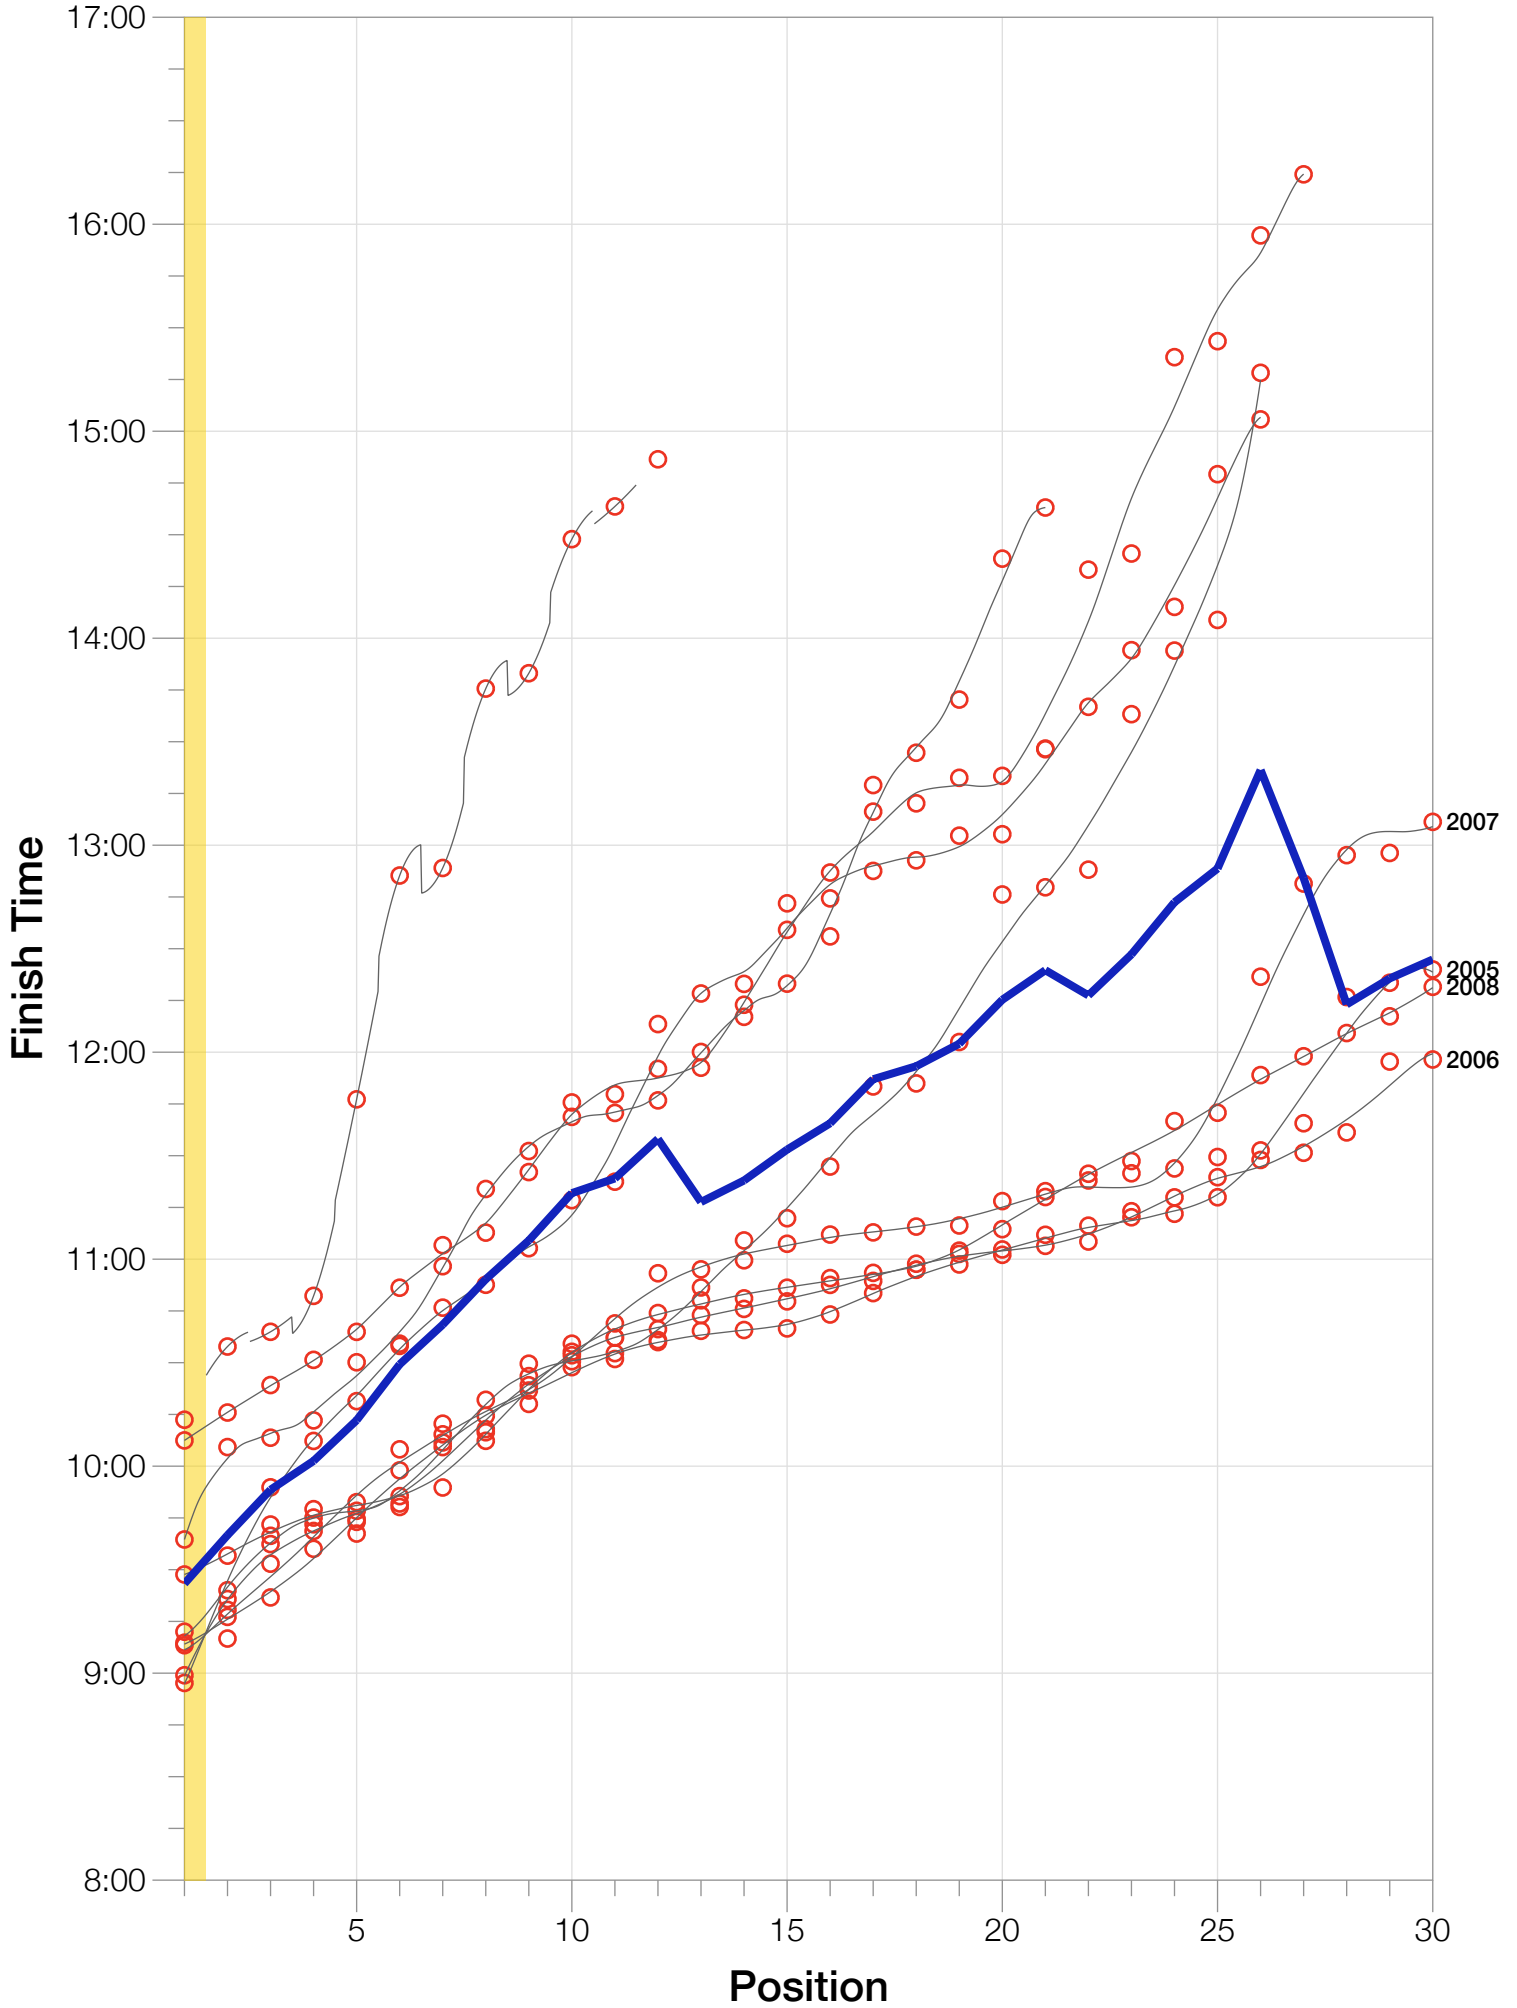

Ironman Australia Statistics

M18-24

M18-24 Summary Statistics

Year	Finishers	M18-24 Finishers	Male Winner's Time	Female Winner's Time	M18-24 Winner's Time
2005	1367	1339	8:25:44	9:13:20	9:00:09
2006	1448	1415	8:20:42	9:19:44	8:59:23
2007	1458	1419	8:21:49	9:12:59	9:05:43
2008	1411	1386	8:31:33	9:03:55	9:06:50
2009	1282	1253	8:24:53	8:57:10	8:47:33
2010	1384	1365	8:23:54	9:23:46	8:32:52
2011	1016	1002	8:29:28	9:29:54	8:56:15
2012	1298	1288	8:17:38	9:34:57	8:57:10
2013	1352	1343	8:30:23	9:34:55	9:09:24
Average	1335	1312	8:25:07	9:18:57	8:57:15

M18-24 Fastest Splits

M18-24 Median Splits

Split Time (hours)

M18-24 Slowest Splits

M18-24 Top 30 Finishing Splits

Estimated Kona Slot Average Finishing Time Finishing Time

M18-24 Kona Times and Splits

Summary Statistics

Position	Swim Time	Bike Time	Run Time	Overall Time
Average Male Winner	0:47:25	4:42:44	2:53:06	8:25:07
Average Female Winner	0:52:19	5:13:58	3:10:09	9:18:57
Average 1st Age Grouper	0:53:45	5:06:40	3:22:54	9:25:58
Average 2nd Age Grouper	0:53:25	5:13:01	3:30:08	9:40:00
Average 3rd Age Grouper	0:58:34	5:15:45	3:35:02	9:53:10
Average 4th Age Grouper	0:56:11	5:28:37	3:15:52	10:01:32
Average 5th Age Grouper	0:58:12	5:29:50	3:41:49	10:13:19
Kona Qualifier Average	0:53:45	5:06:40	3:22:54	9:25:58
Top 5 Age Grouper Average	0:56:01	5:18:47	3:29:09	9:50:48

Australia 2005

Position	Swim Time	Bike Time	Run Time	Overall Time
Male Winner	0:46:55	4:40:17	2:58:32	8:25:44
Female Winner	0:54:36	5:12:50	3:05:54	9:13:20
1st Age Grouper	0:52:28	5:01:59	3:13:39	9:08:06
2nd Age Grouper	0:47:53	5:03:27	3:24:59	9:16:19
3rd Age Grouper	0:49:39	4:58:14	3:34:04	9:21:57
4th Age Grouper	0:54:37	5:03:44	3:37:42	9:36:03
5th Age Grouper	0:51:44	5:04:29	3:44:15	9:40:28
Kona Qualifier Average	0:52:28	5:01:59	3:13:39	9:08:06
Top 5 Age Grouper Average	0:51:16	5:02:22	3:30:55	9:24:34