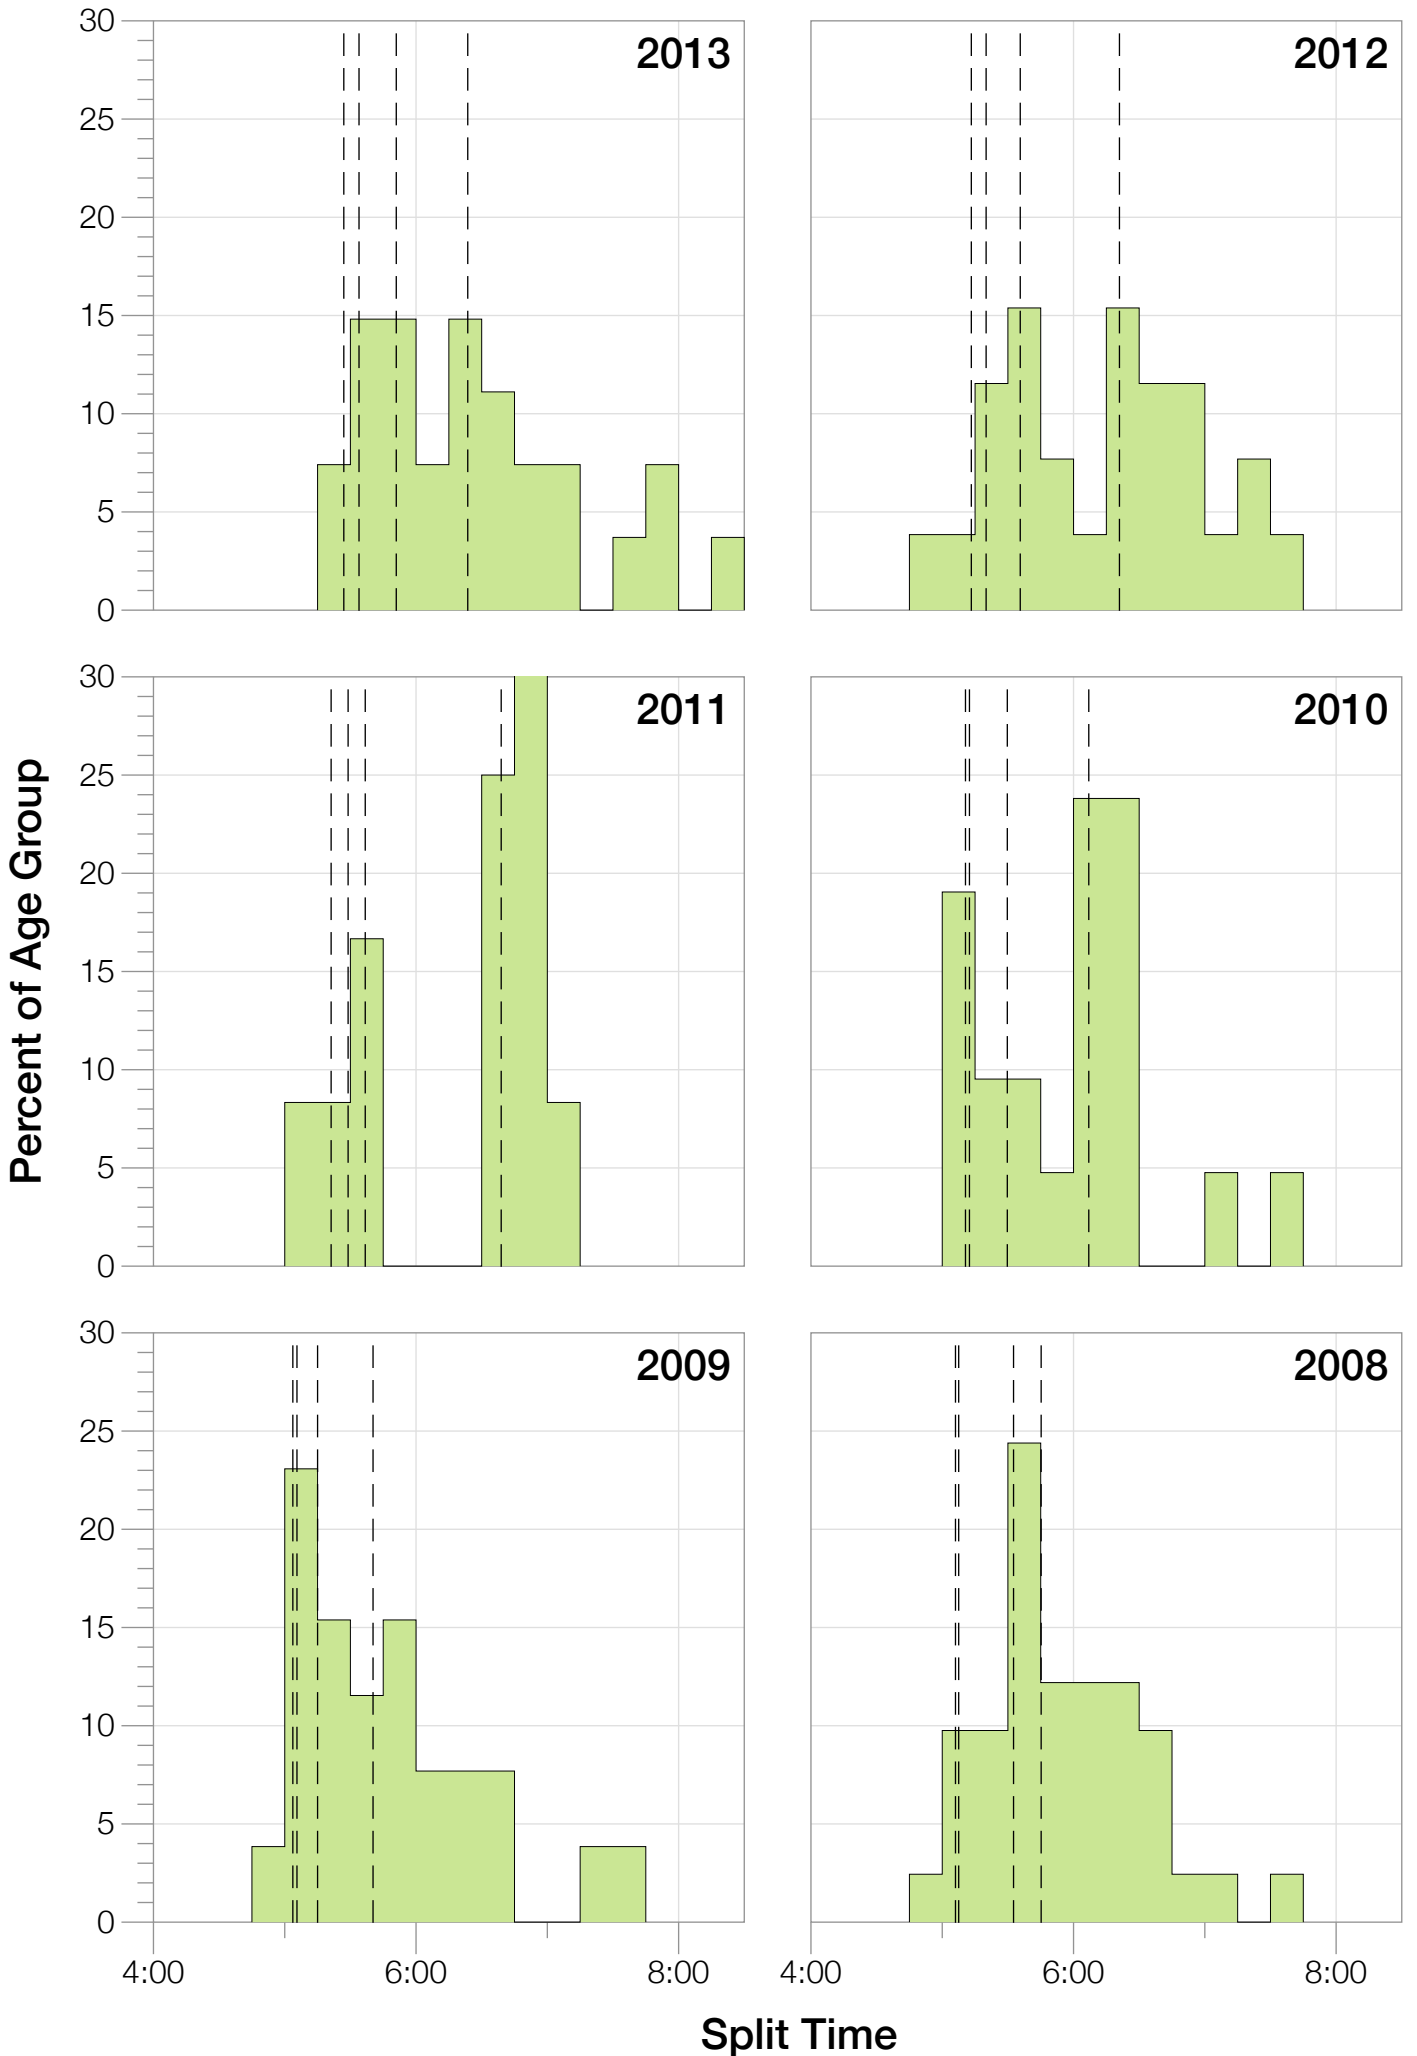

M18-24 Bike