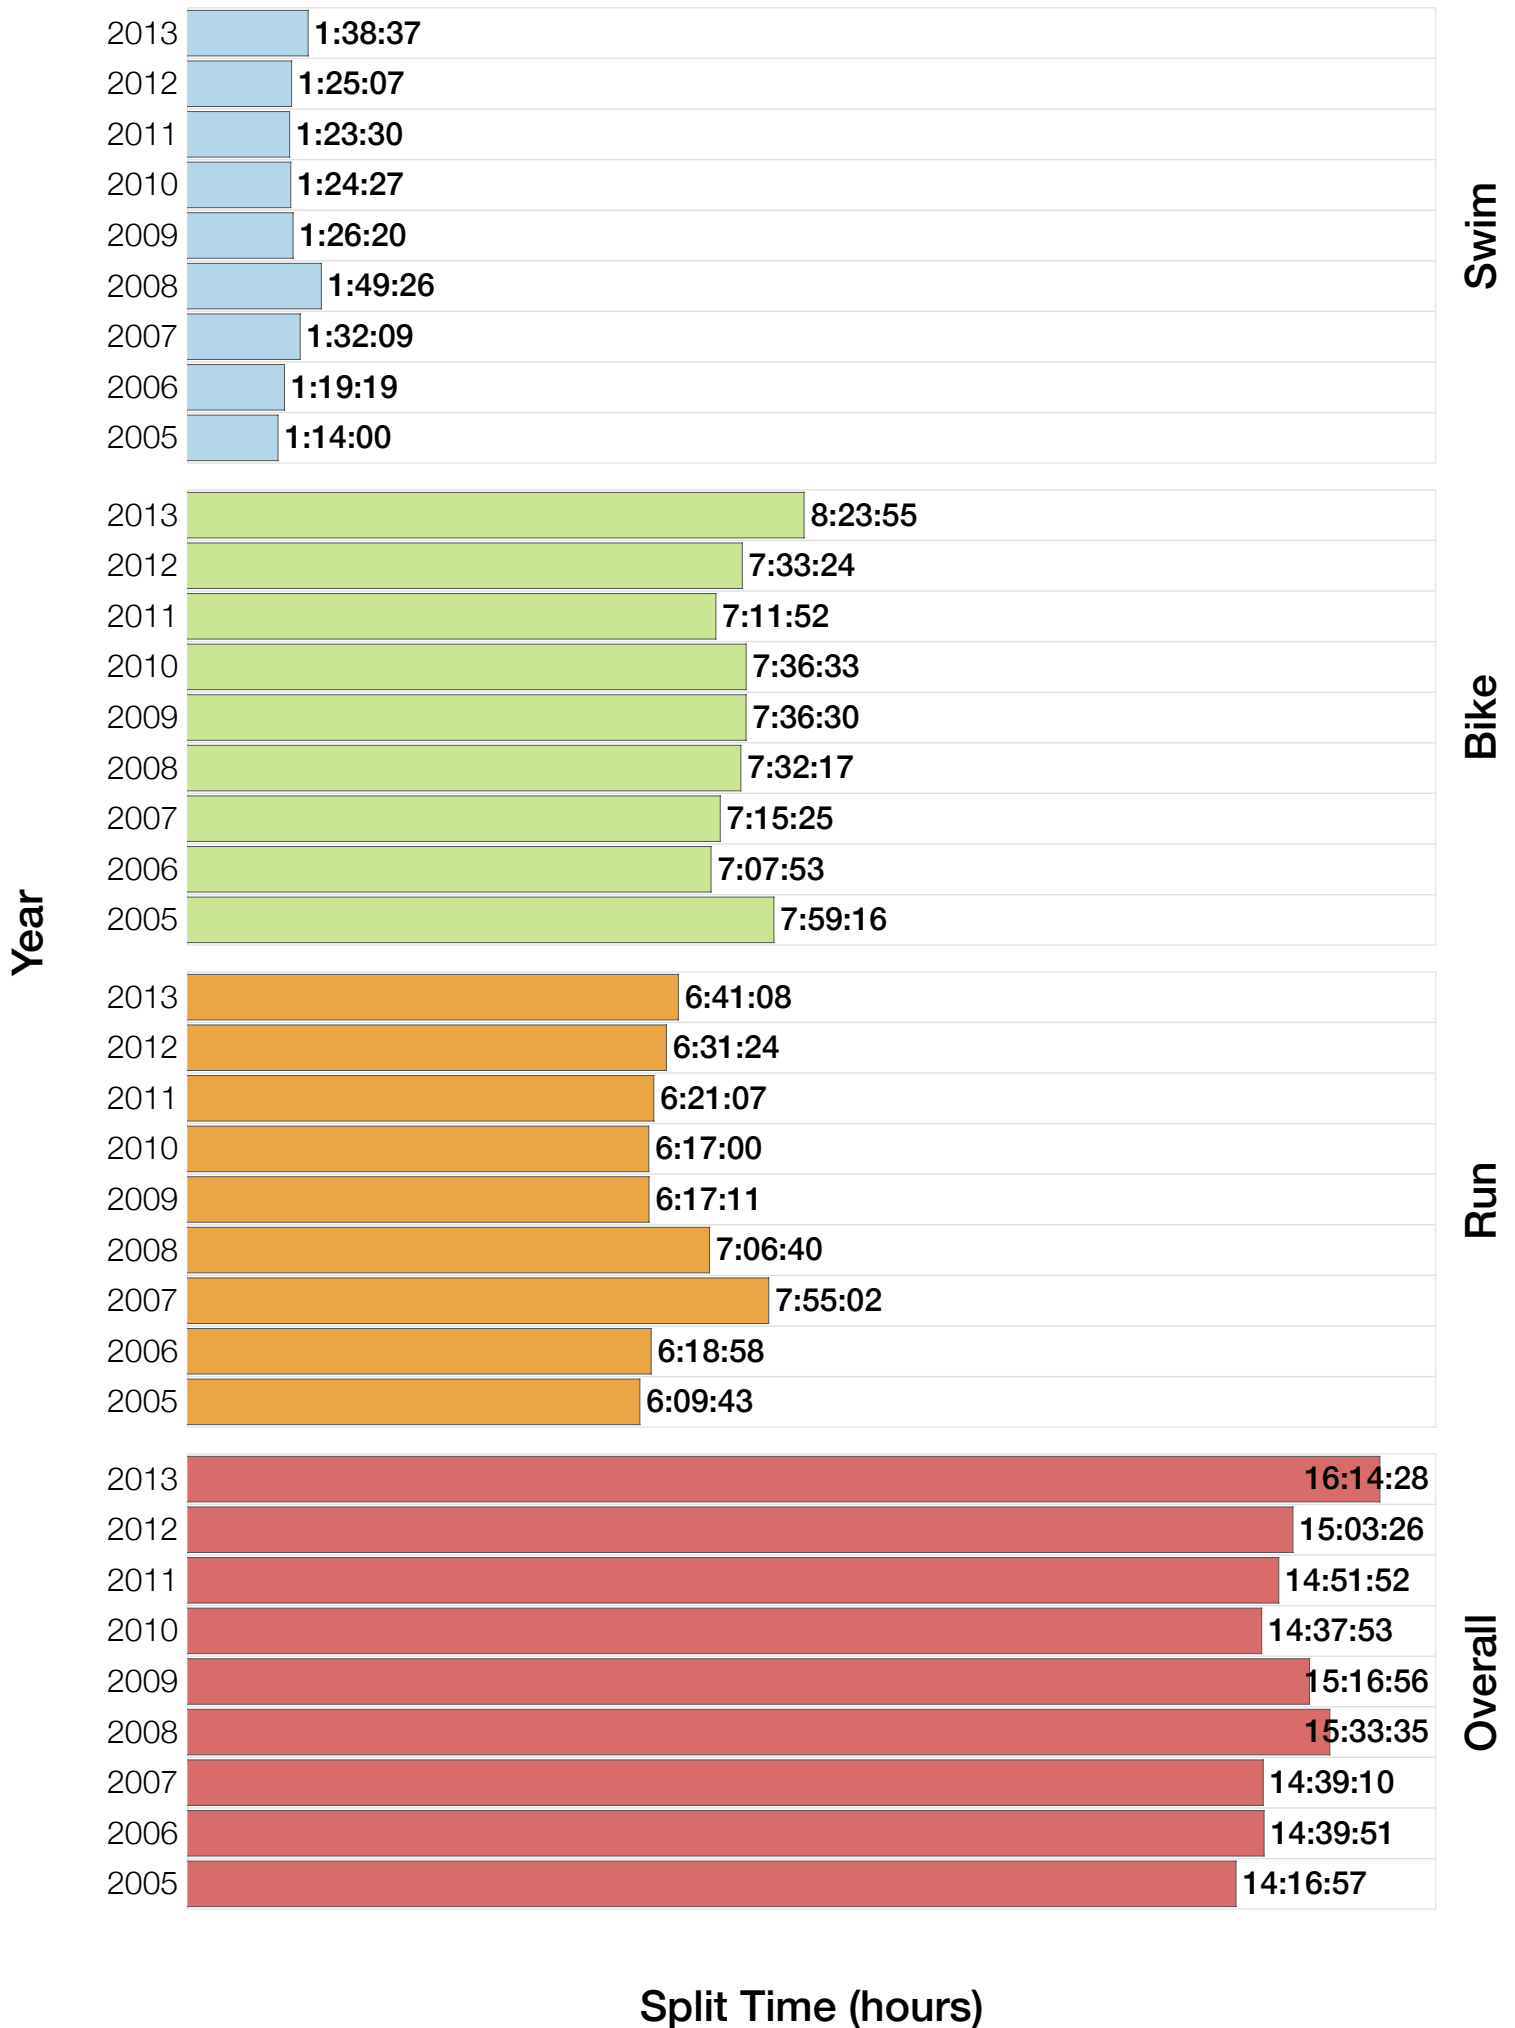

Ironman Australia Statistics

M18-24

M18-24 Summary Statistics

Year	Finishers	M18-24 Finishers	Male Winner's Time	Female Winner's Time	M18-24 Winner's Time
2005	1367	1339	8:25:44	9:13:20	9:00:09
2006	1448	1415	8:20:42	9:19:44	8:59:23
2007	1458	1419	8:21:49	9:12:59	9:05:43
2008	1411	1386	8:31:33	9:03:55	9:06:50
2009	1282	1253	8:24:53	8:57:10	8:47:33
2010	1384	1365	8:23:54	9:23:46	8:32:52
2011	1016	1002	8:29:28	9:29:54	8:56:15
2012	1298	1288	8:17:38	9:34:57	8:57:10
2013	1352	1343	8:30:23	9:34:55	9:09:24
Average	1335	1312	8:25:07	9:18:57	8:57:15

M18-24 Fastest Splits

M18-24 Median Splits

Split Time (hours)

M18-24 Slowest Splits

M18-24 Top 30 Finishing Splits

Estimated Kona Slot Average Finishing Time Finishing Time

M18-24 Kona Times and Splits

Summary Statistics

Position	Swim Time	Bike Time	Run Time	Overall Time
Average Male Winner	0:47:25	4:42:44	2:53:06	8:25:07
Average Female Winner	0:52:19	5:13:58	3:10:09	9:18:57
Average 1st Age Grouper	0:53:45	5:06:40	3:22:54	9:25:58
Average 2nd Age Grouper	0:53:25	5:13:01	3:30:08	9:40:00
Average 3rd Age Grouper	0:58:34	5:15:45	3:35:02	9:53:10
Average 4th Age Grouper	0:56:11	5:28:37	3:15:52	10:01:32
Average 5th Age Grouper	0:58:12	5:29:50	3:41:49	10:13:19
Kona Qualifier Average	0:53:45	5:06:40	3:22:54	9:25:58
Top 5 Age Grouper Average	0:56:01	5:18:47	3:29:09	9:50:48

Australia 2005

Position	Swim Time	Bike Time	Run Time	Overall Time
Male Winner	0:46:55	4:40:17	2:58:32	8:25:44
Female Winner	0:54:36	5:12:50	3:05:54	9:13:20
1st Age Grouper	0:52:28	5:01:59	3:13:39	9:08:06
2nd Age Grouper	0:47:53	5:03:27	3:24:59	9:16:19
3rd Age Grouper	0:49:39	4:58:14	3:34:04	9:21:57
4th Age Grouper	0:54:37	5:03:44	3:37:42	9:36:03
5th Age Grouper	0:51:44	5:04:29	3:44:15	9:40:28
Kona Qualifier Average	0:52:28	5:01:59	3:13:39	9:08:06
Top 5 Age Grouper Average	0:51:16	5:02:22	3:30:55	9:24:34