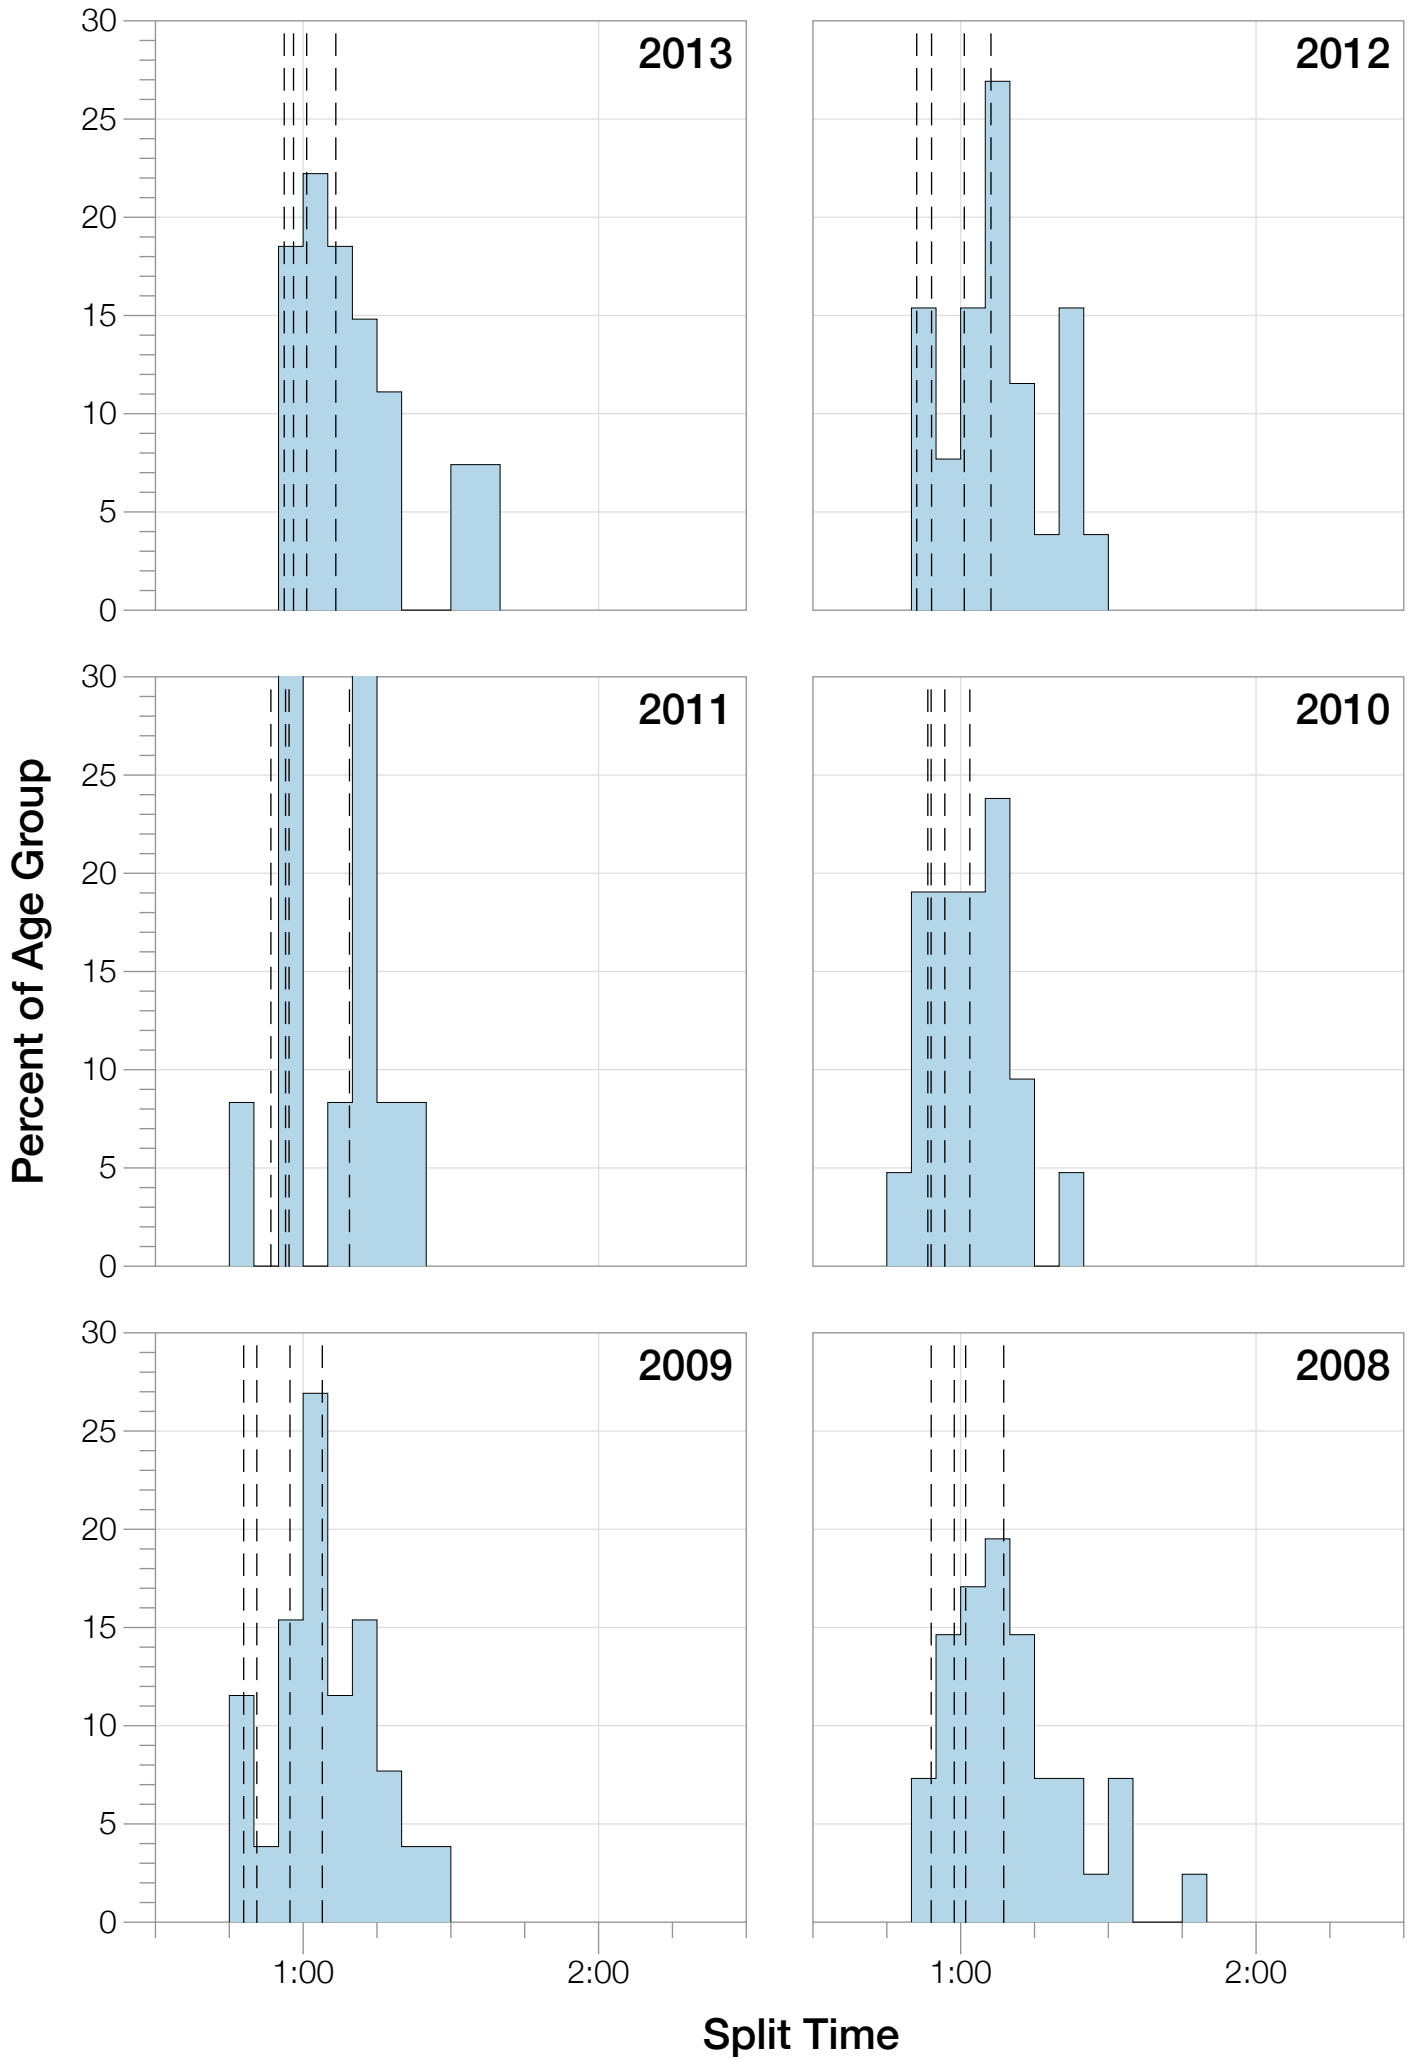

M18-24 Swim