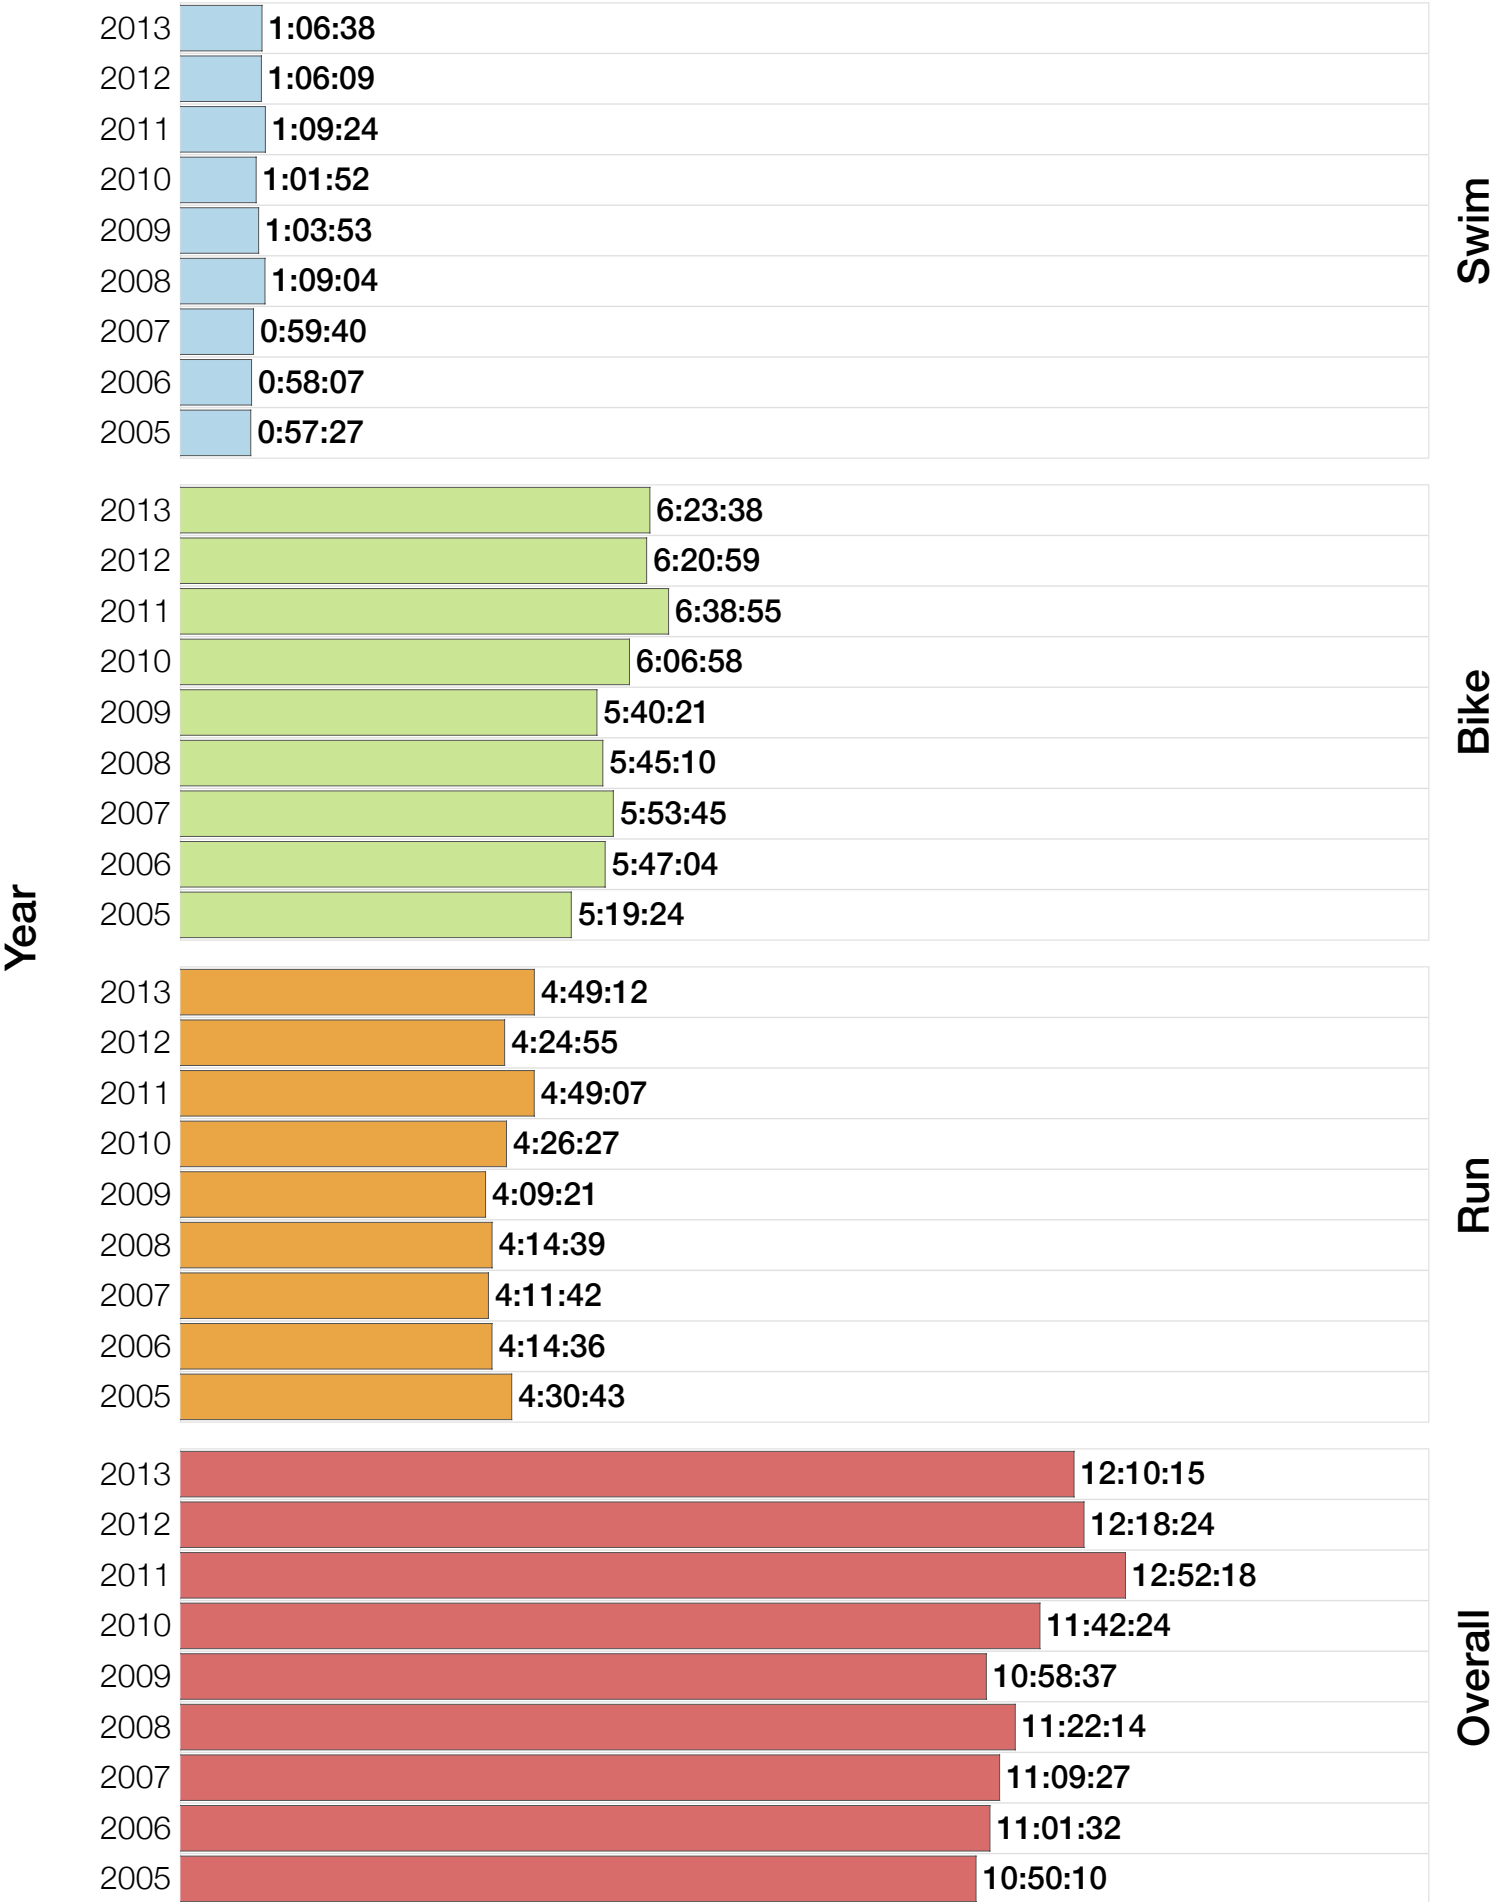

M18-24 Median Splits

Split Time (hours)