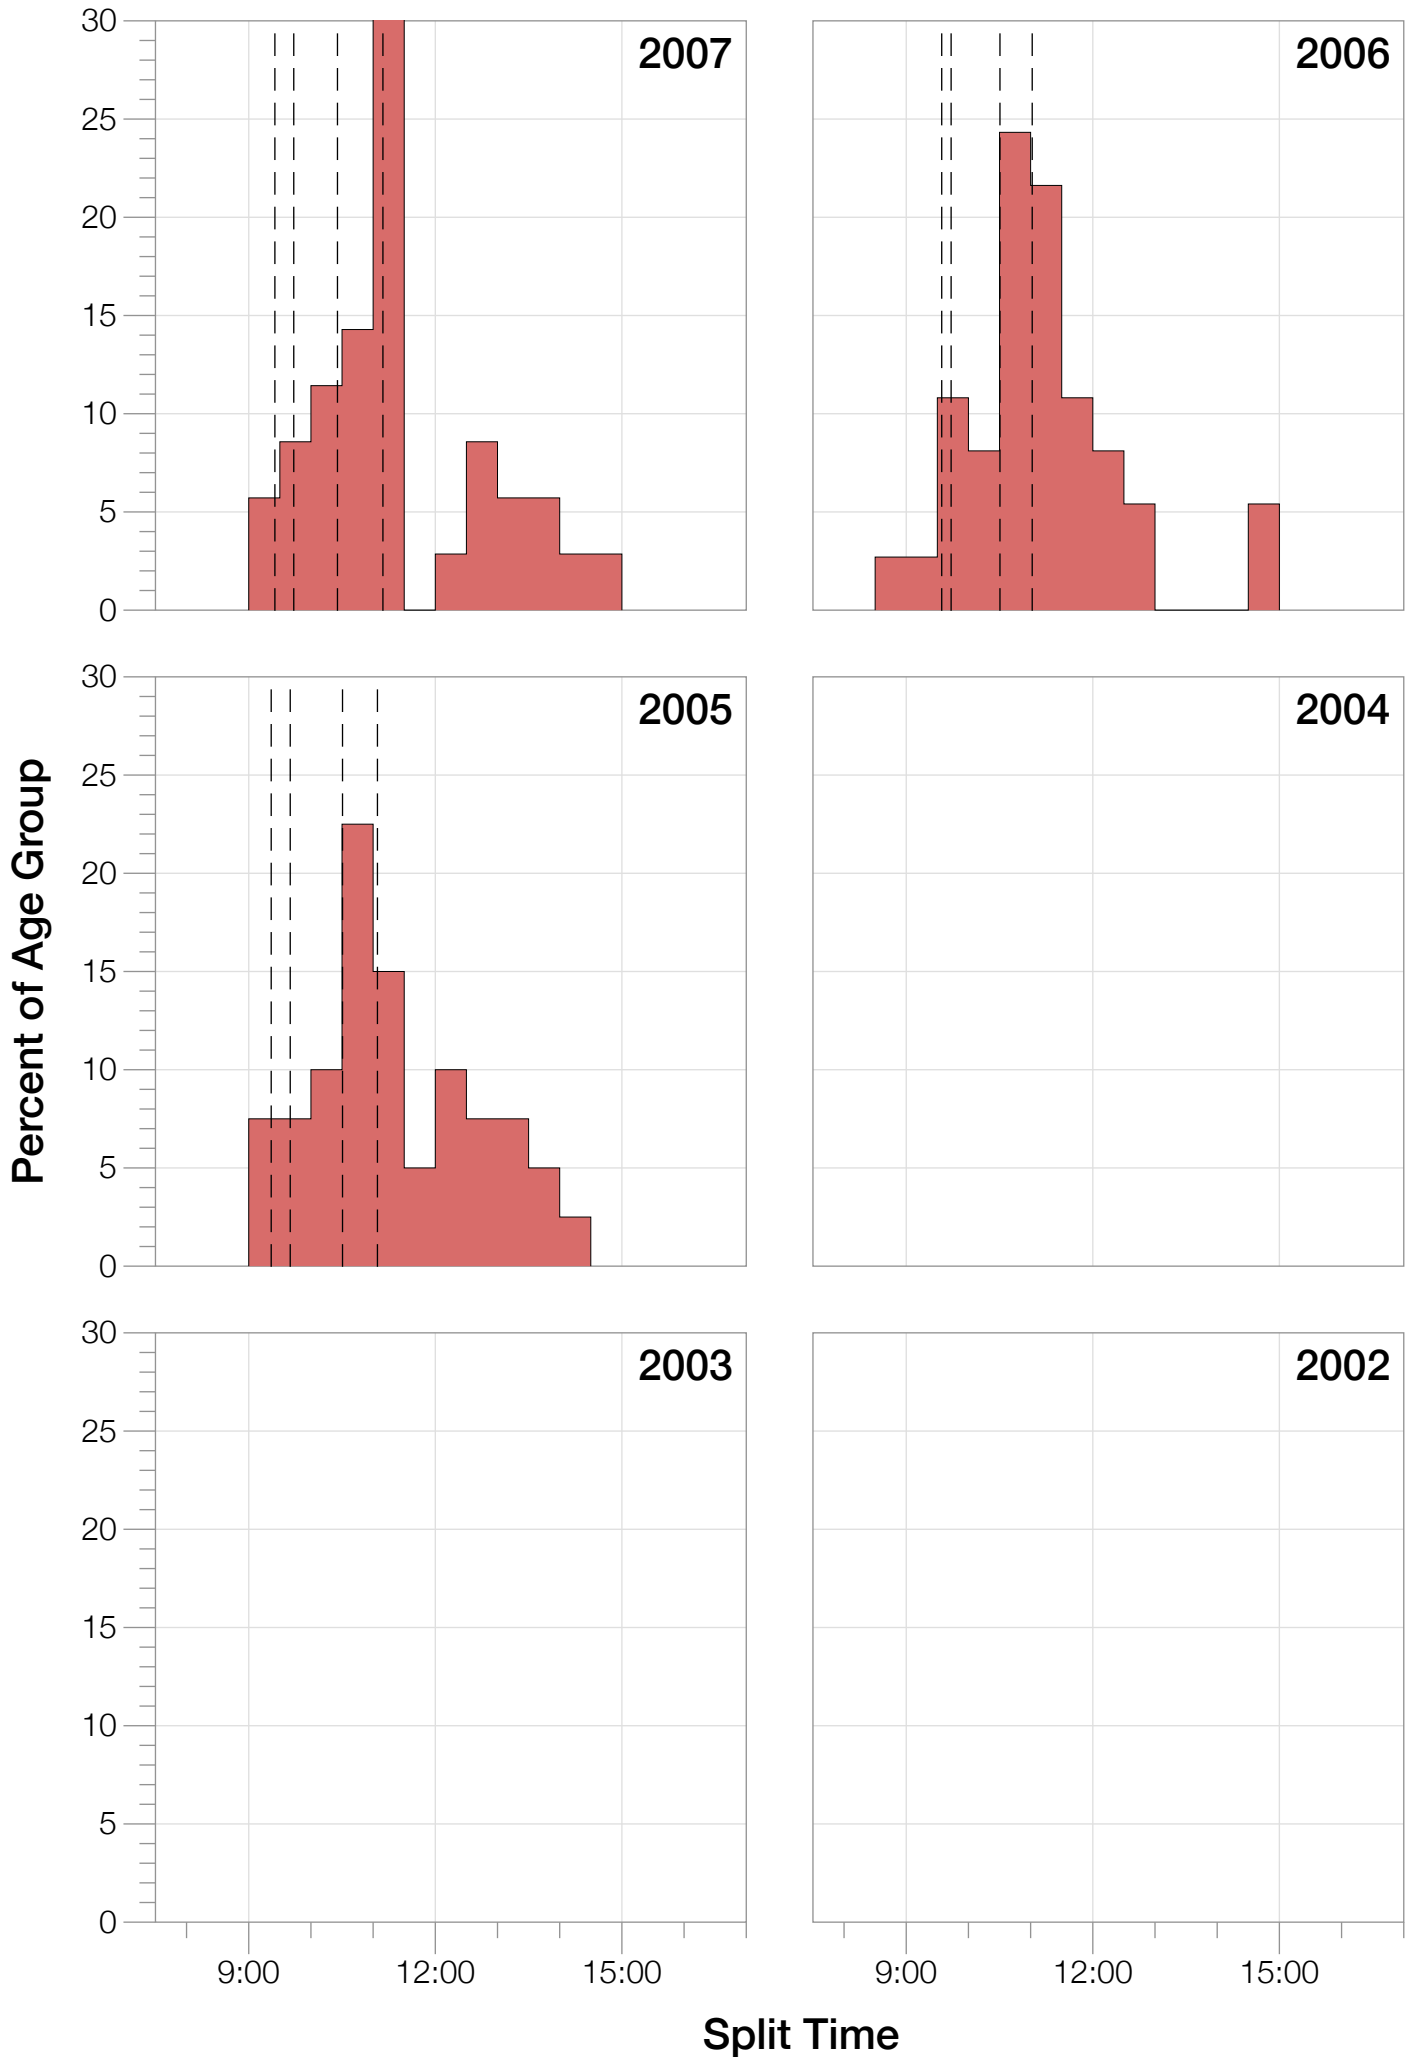

Ironman Australia Statistics

M18-24

M18-24 Summary Statistics

Year	Finishers	M18-24 Finishers	Male Winner's Time	Female Winner's Time	M18-24 Winner's Time
2005	1367	1339	8:25:44	9:13:20	9:00:09
2006	1448	1415	8:20:42	9:19:44	8:59:23
2007	1458	1419	8:21:49	9:12:59	9:05:43
2008	1411	1386	8:31:33	9:03:55	9:06:50
2009	1282	1253	8:24:53	8:57:10	8:47:33
2010	1384	1365	8:23:54	9:23:46	8:32:52
2011	1016	1002	8:29:28	9:29:54	8:56:15
2012	1298	1288	8:17:38	9:34:57	8:57:10
2013	1352	1343	8:30:23	9:34:55	9:09:24
Average	1335	1312	8:25:07	9:18:57	8:57:15

M18-24 Fastest Splits

M18-24 Median Splits

Split Time (hours)

M18-24 Slowest Splits

M18-24 Top 30 Finishing Splits

Estimated Kona Slot Average Finishing Time Finishing Time

M18-24 Kona Times and Splits

Summary Statistics

Position	Swim Time	Bike Time	Run Time	Overall Time
Average Male Winner	0:47:25	4:42:44	2:53:06	8:25:07
Average Female Winner	0:52:19	5:13:58	3:10:09	9:18:57
Average 1st Age Grouper	0:53:45	5:06:40	3:22:54	9:25:58
Average 2nd Age Grouper	0:53:25	5:13:01	3:30:08	9:40:00
Average 3rd Age Grouper	0:58:34	5:15:45	3:35:02	9:53:10
Average 4th Age Grouper	0:56:11	5:28:37	3:15:52	10:01:32
Average 5th Age Grouper	0:58:12	5:29:50	3:41:49	10:13:19
Kona Qualifier Average	0:53:45	5:06:40	3:22:54	9:25:58
Top 5 Age Grouper Average	0:56:01	5:18:47	3:29:09	9:50:48

Australia 2005

Position	Swim Time	Bike Time	Run Time	Overall Time
Male Winner	0:46:55	4:40:17	2:58:32	8:25:44
Female Winner	0:54:36	5:12:50	3:05:54	9:13:20
1st Age Grouper	0:52:28	5:01:59	3:13:39	9:08:06
2nd Age Grouper	0:47:53	5:03:27	3:24:59	9:16:19
3rd Age Grouper	0:49:39	4:58:14	3:34:04	9:21:57
4th Age Grouper	0:54:37	5:03:44	3:37:42	9:36:03
5th Age Grouper	0:51:44	5:04:29	3:44:15	9:40:28
Kona Qualifier Average	0:52:28	5:01:59	3:13:39	9:08:06
Top 5 Age Grouper Average	0:51:16	5:02:22	3:30:55	9:24:34