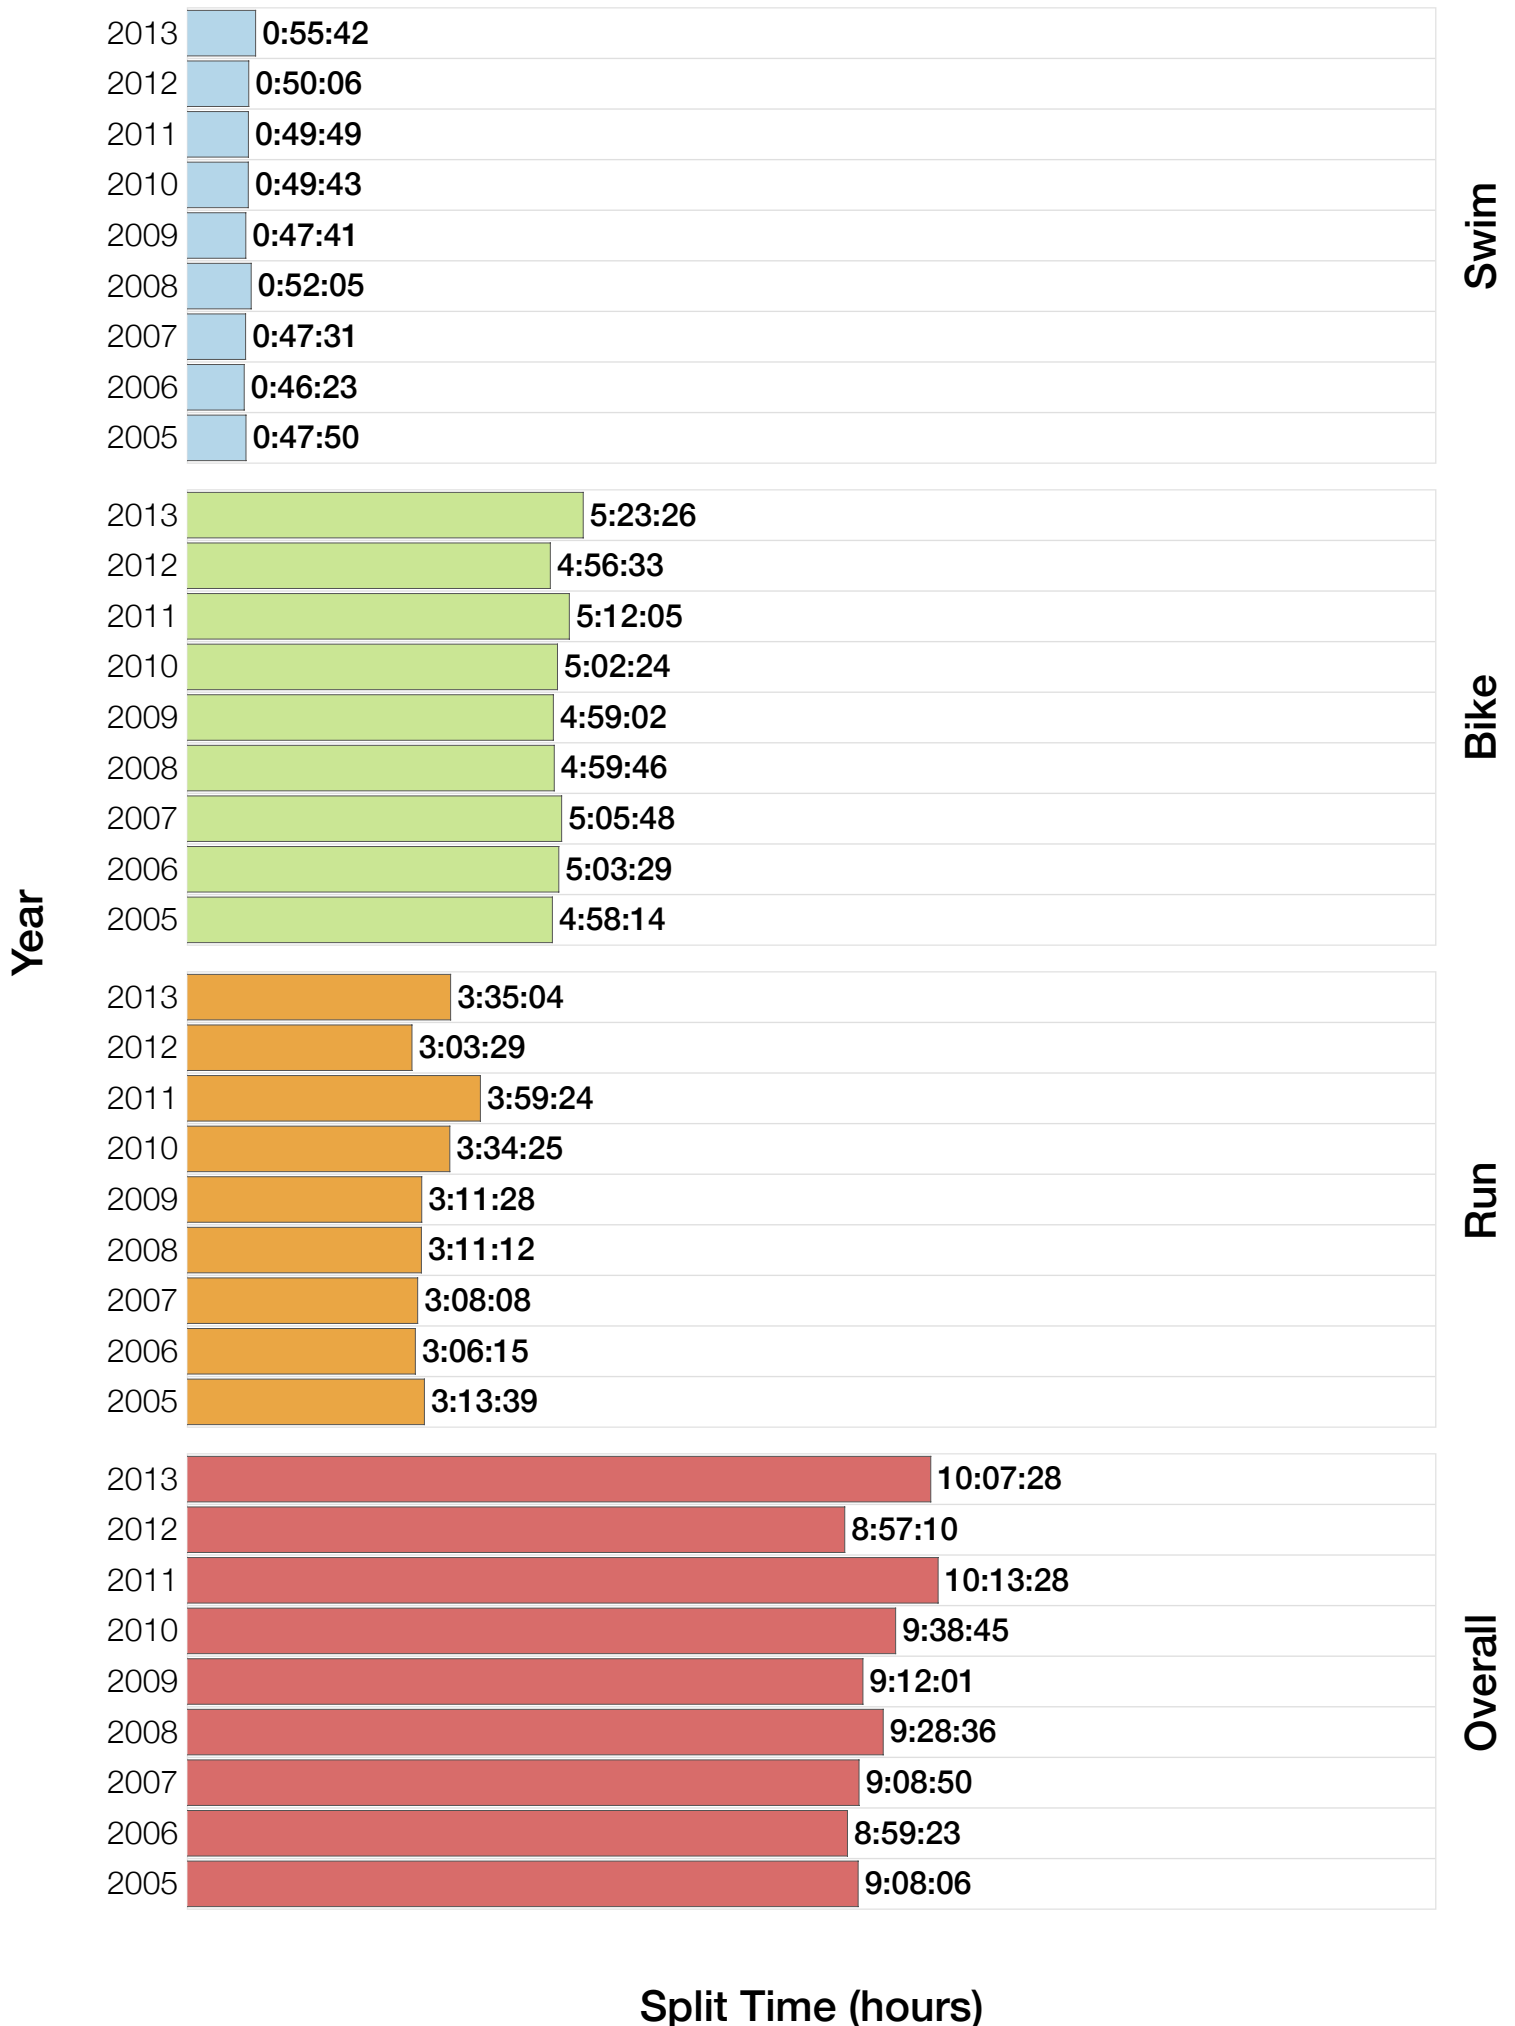

Ironman Australia Statistics

M18-24

M18-24 Summary Statistics

Year	Finishers	M18-24 Finishers	Male Winner's Time	Female Winner's Time	M18-24 Winner's Time
2005	1367	1339	8:25:44	9:13:20	9:00:09
2006	1448	1415	8:20:42	9:19:44	8:59:23
2007	1458	1419	8:21:49	9:12:59	9:05:43
2008	1411	1386	8:31:33	9:03:55	9:06:50
2009	1282	1253	8:24:53	8:57:10	8:47:33
2010	1384	1365	8:23:54	9:23:46	8:32:52
2011	1016	1002	8:29:28	9:29:54	8:56:15
2012	1298	1288	8:17:38	9:34:57	8:57:10
2013	1352	1343	8:30:23	9:34:55	9:09:24
Average	1335	1312	8:25:07	9:18:57	8:57:15

M18-24 Fastest Splits

M18-24 Median Splits

Split Time (hours)

M18-24 Slowest Splits

M18-24 Top 30 Finishing Splits

Estimated Kona Slot Average Finishing Time Finishing Time

M18-24 Kona Times and Splits

Summary Statistics

Position	Swim Time	Bike Time	Run Time	Overall Time
Average Male Winner	0:47:25	4:42:44	2:53:06	8:25:07
Average Female Winner	0:52:19	5:13:58	3:10:09	9:18:57
Average 1st Age Grouper	0:53:45	5:06:40	3:22:54	9:25:58
Average 2nd Age Grouper	0:53:25	5:13:01	3:30:08	9:40:00
Average 3rd Age Grouper	0:58:34	5:15:45	3:35:02	9:53:10
Average 4th Age Grouper	0:56:11	5:28:37	3:15:52	10:01:32
Average 5th Age Grouper	0:58:12	5:29:50	3:41:49	10:13:19
Kona Qualifier Average	0:53:45	5:06:40	3:22:54	9:25:58
Top 5 Age Grouper Average	0:56:01	5:18:47	3:29:09	9:50:48

Australia 2005

Position	Swim Time	Bike Time	Run Time	Overall Time
Male Winner	0:46:55	4:40:17	2:58:32	8:25:44
Female Winner	0:54:36	5:12:50	3:05:54	9:13:20
1st Age Grouper	0:52:28	5:01:59	3:13:39	9:08:06
2nd Age Grouper	0:47:53	5:03:27	3:24:59	9:16:19
3rd Age Grouper	0:49:39	4:58:14	3:34:04	9:21:57
4th Age Grouper	0:54:37	5:03:44	3:37:42	9:36:03
5th Age Grouper	0:51:44	5:04:29	3:44:15	9:40:28
Kona Qualifier Average	0:52:28	5:01:59	3:13:39	9:08:06
Top 5 Age Grouper Average	0:51:16	5:02:22	3:30:55	9:24:34