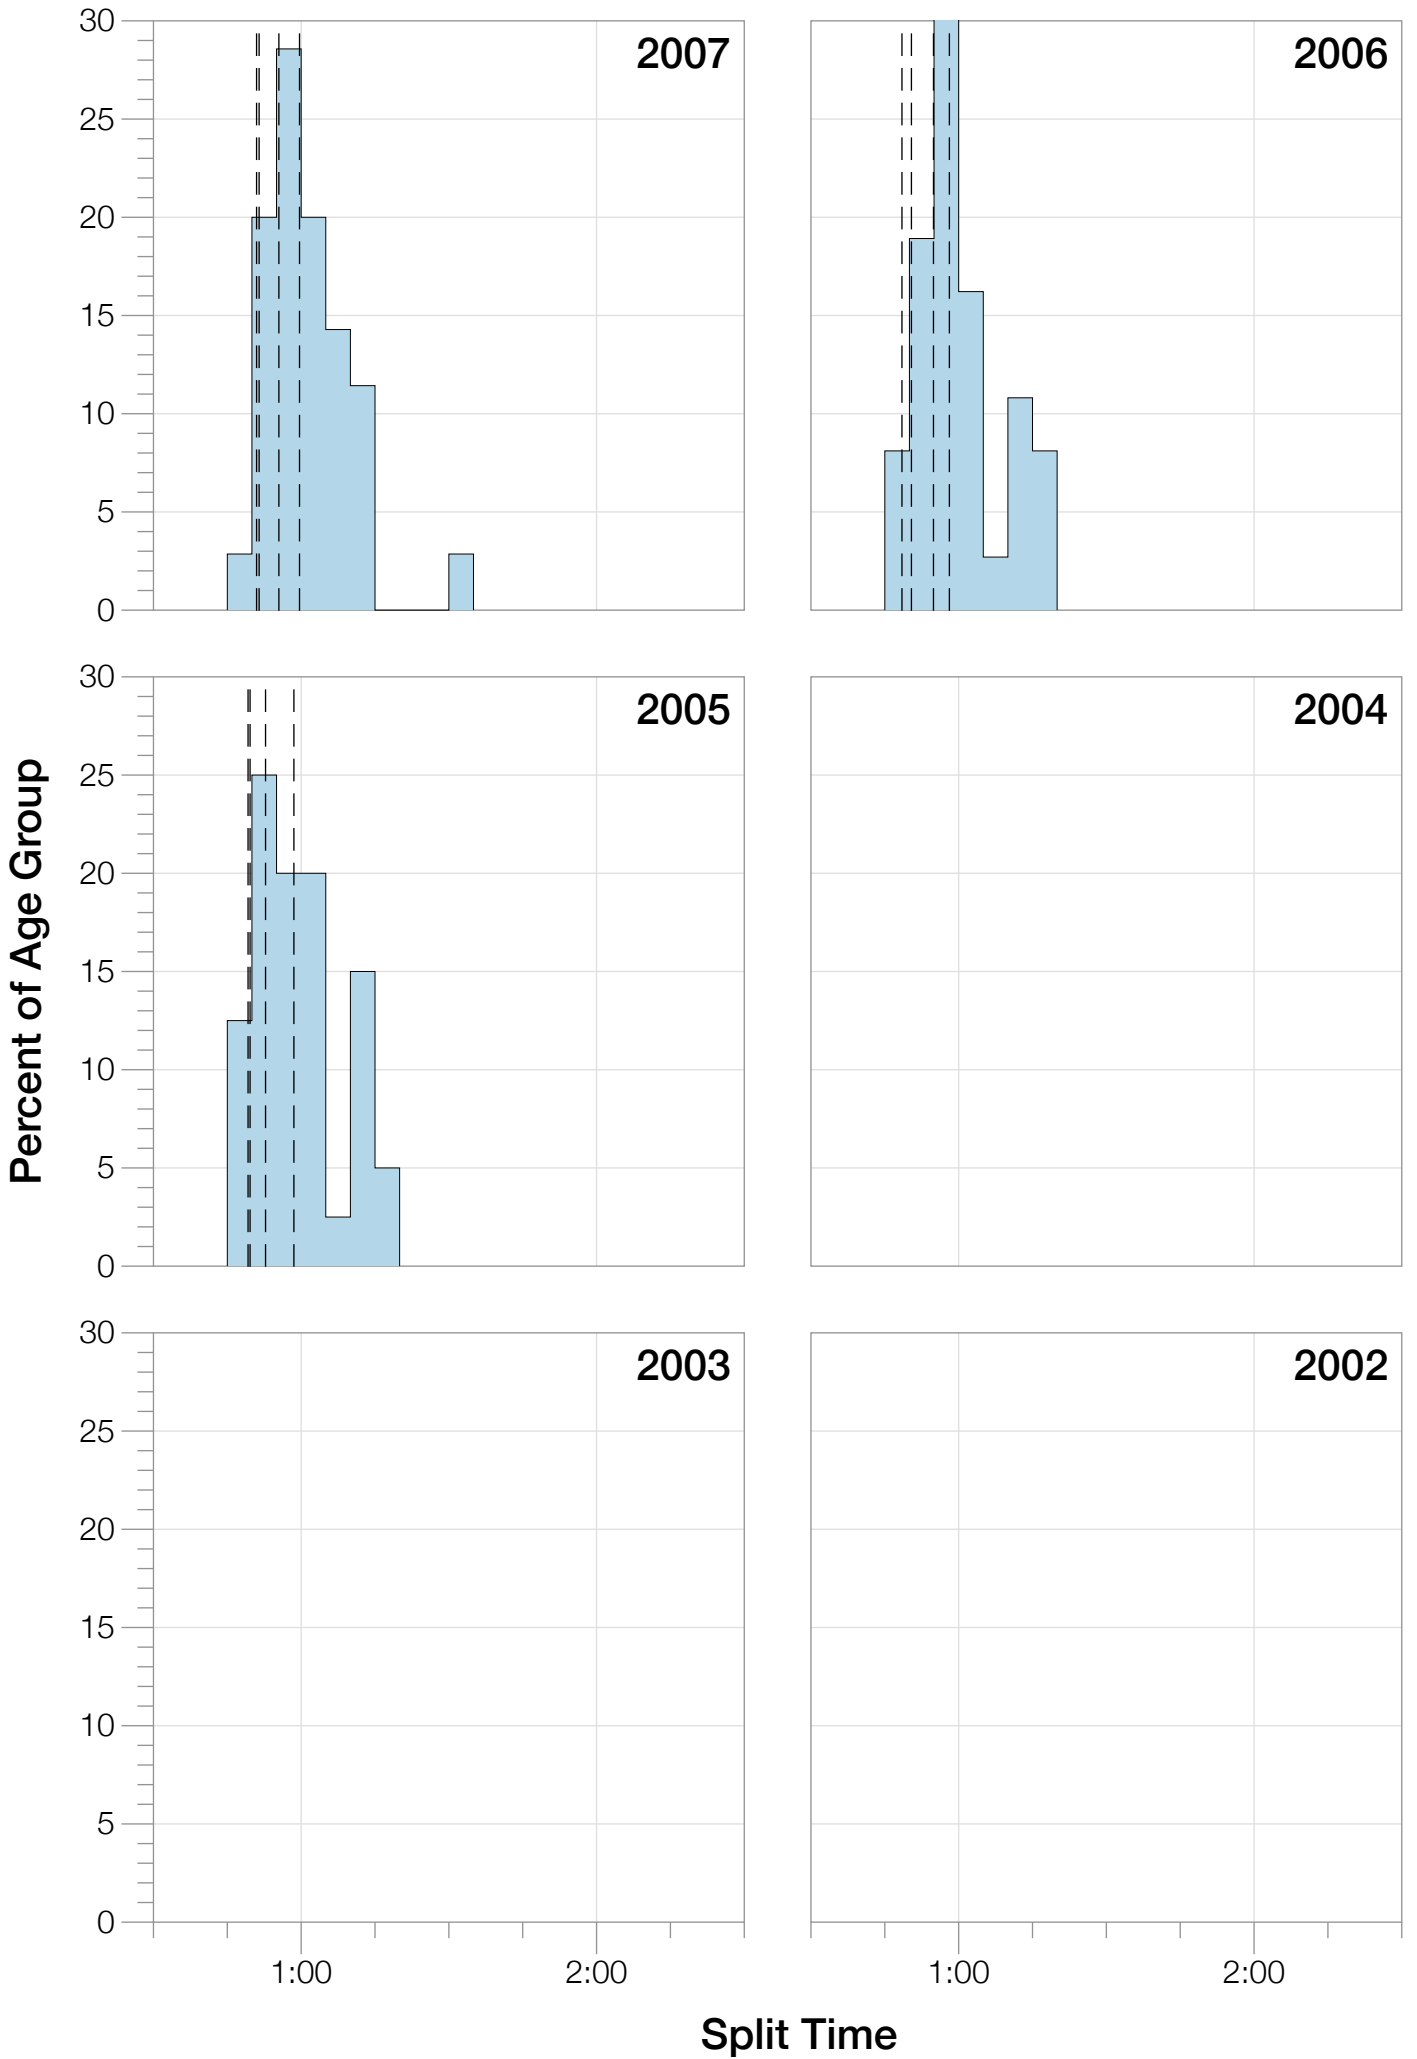

M18-24 Swim