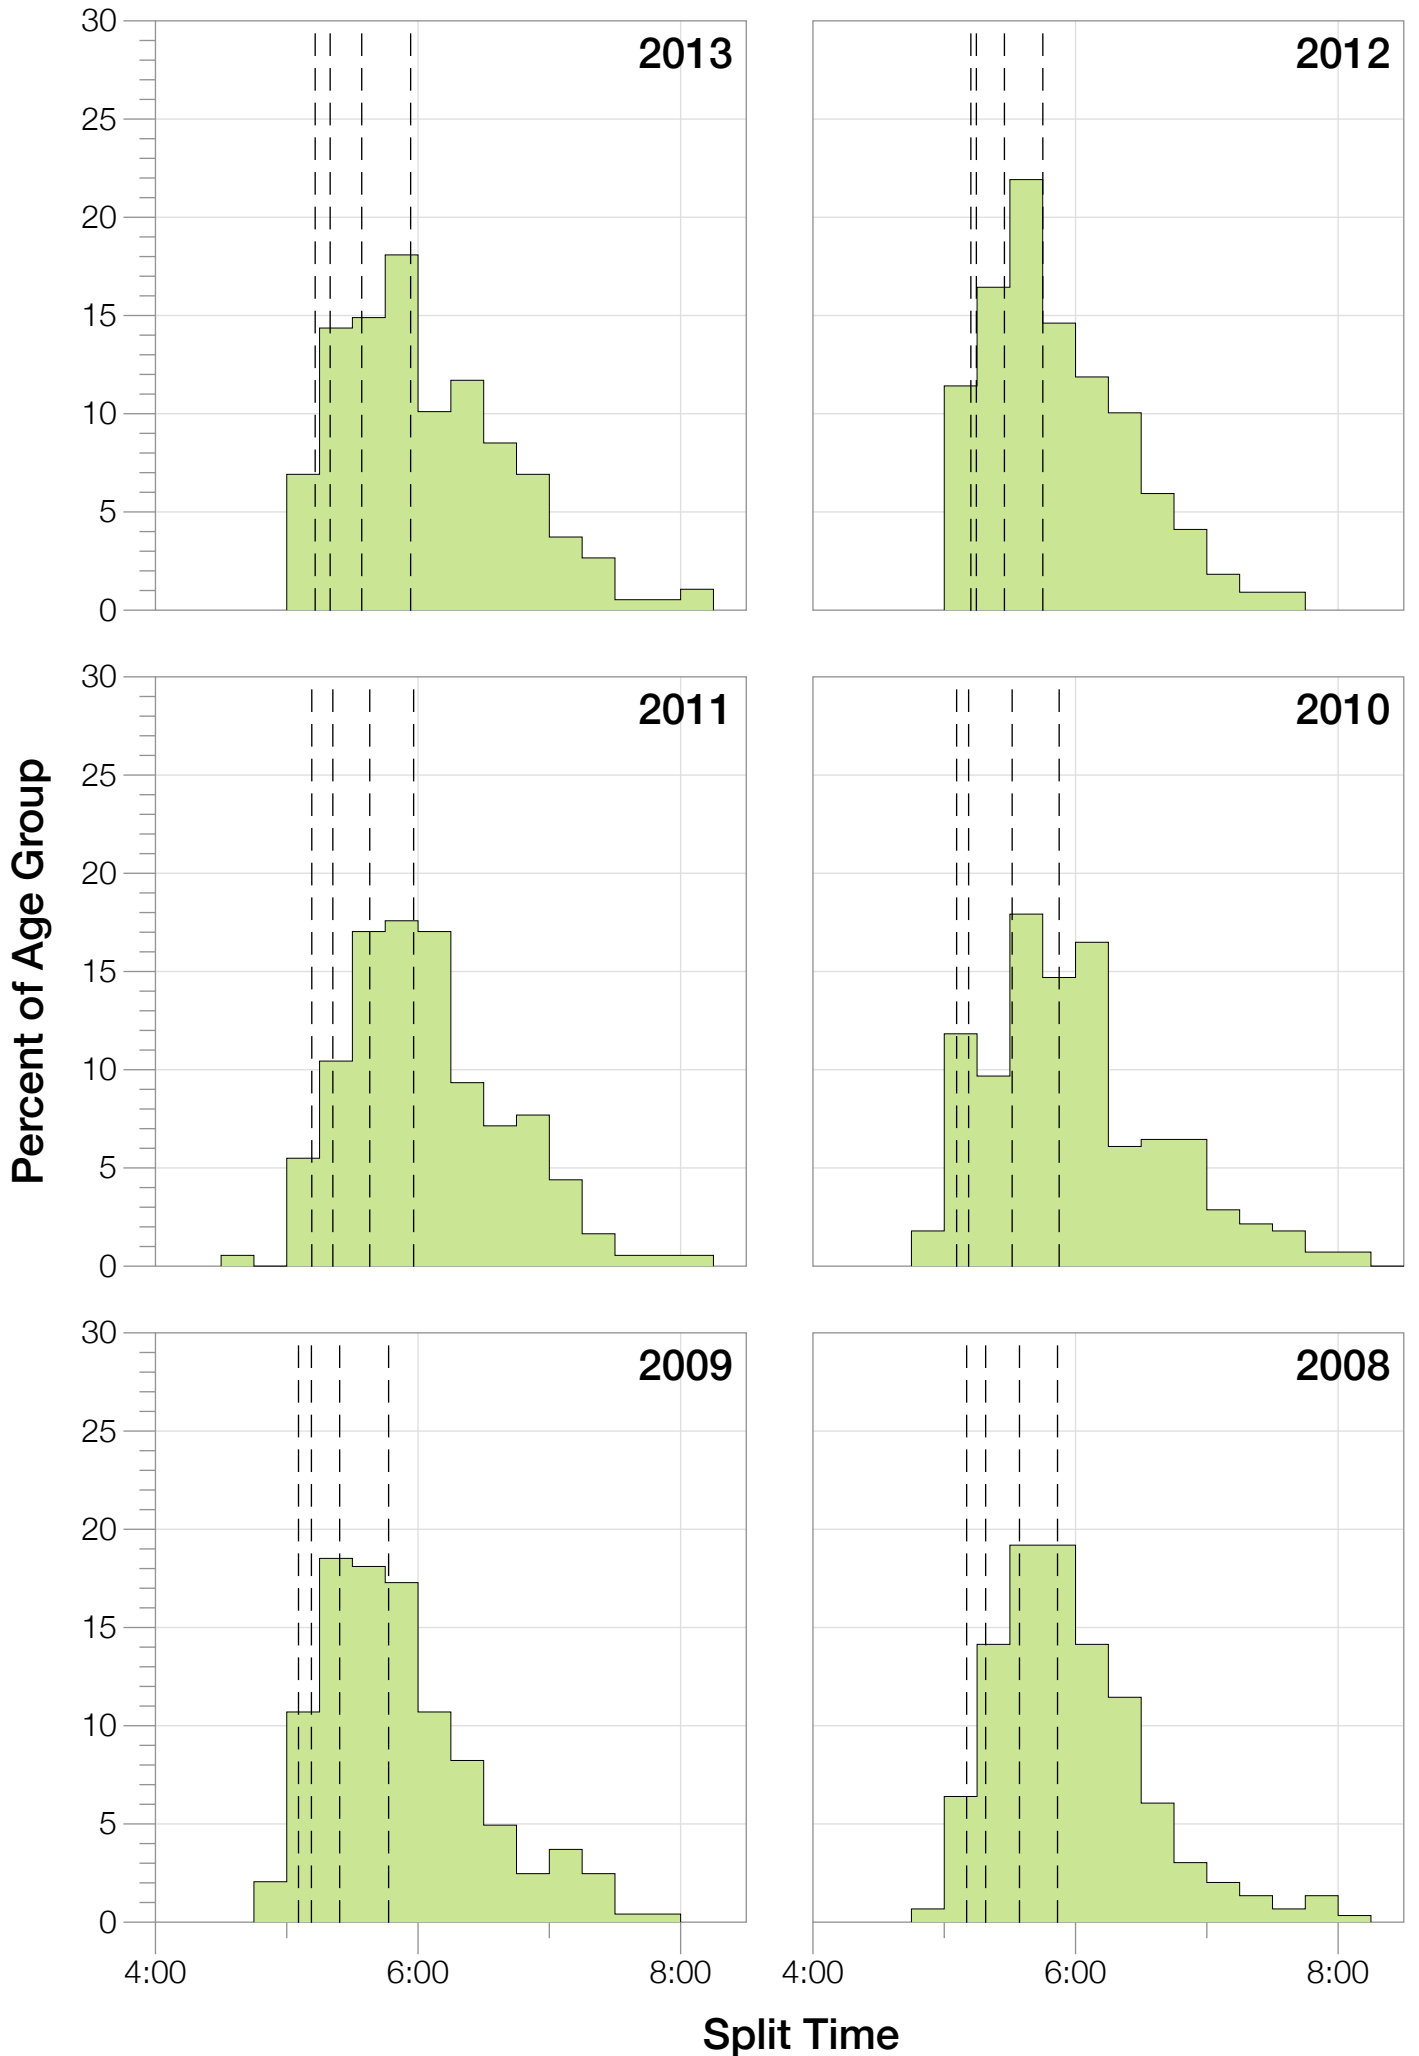

M35-39 Bike