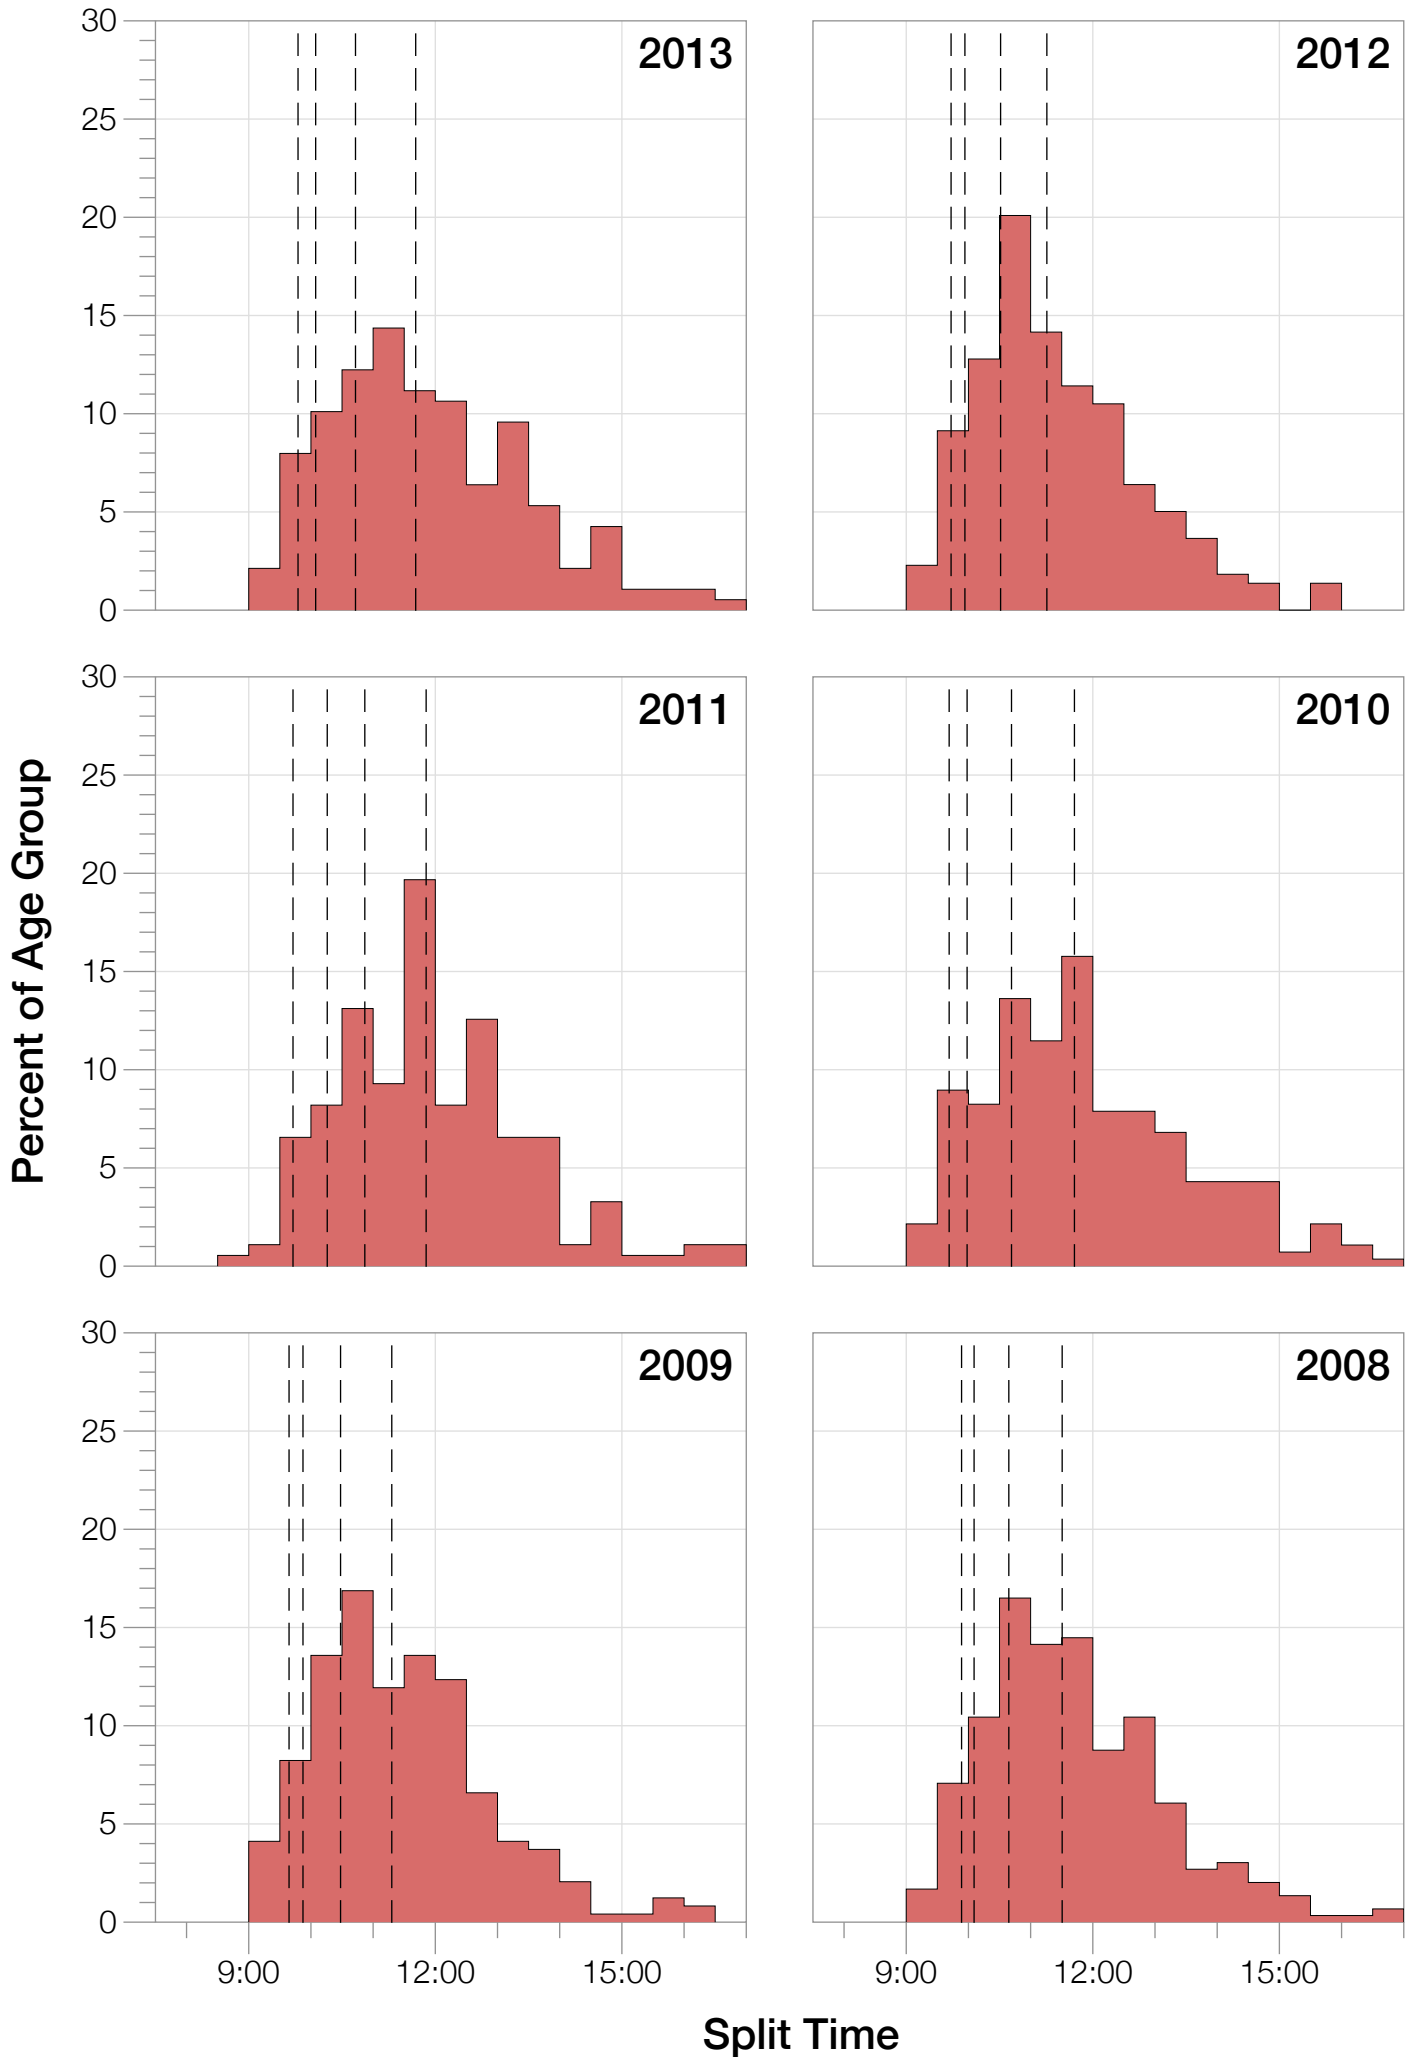

M35-39 Overall