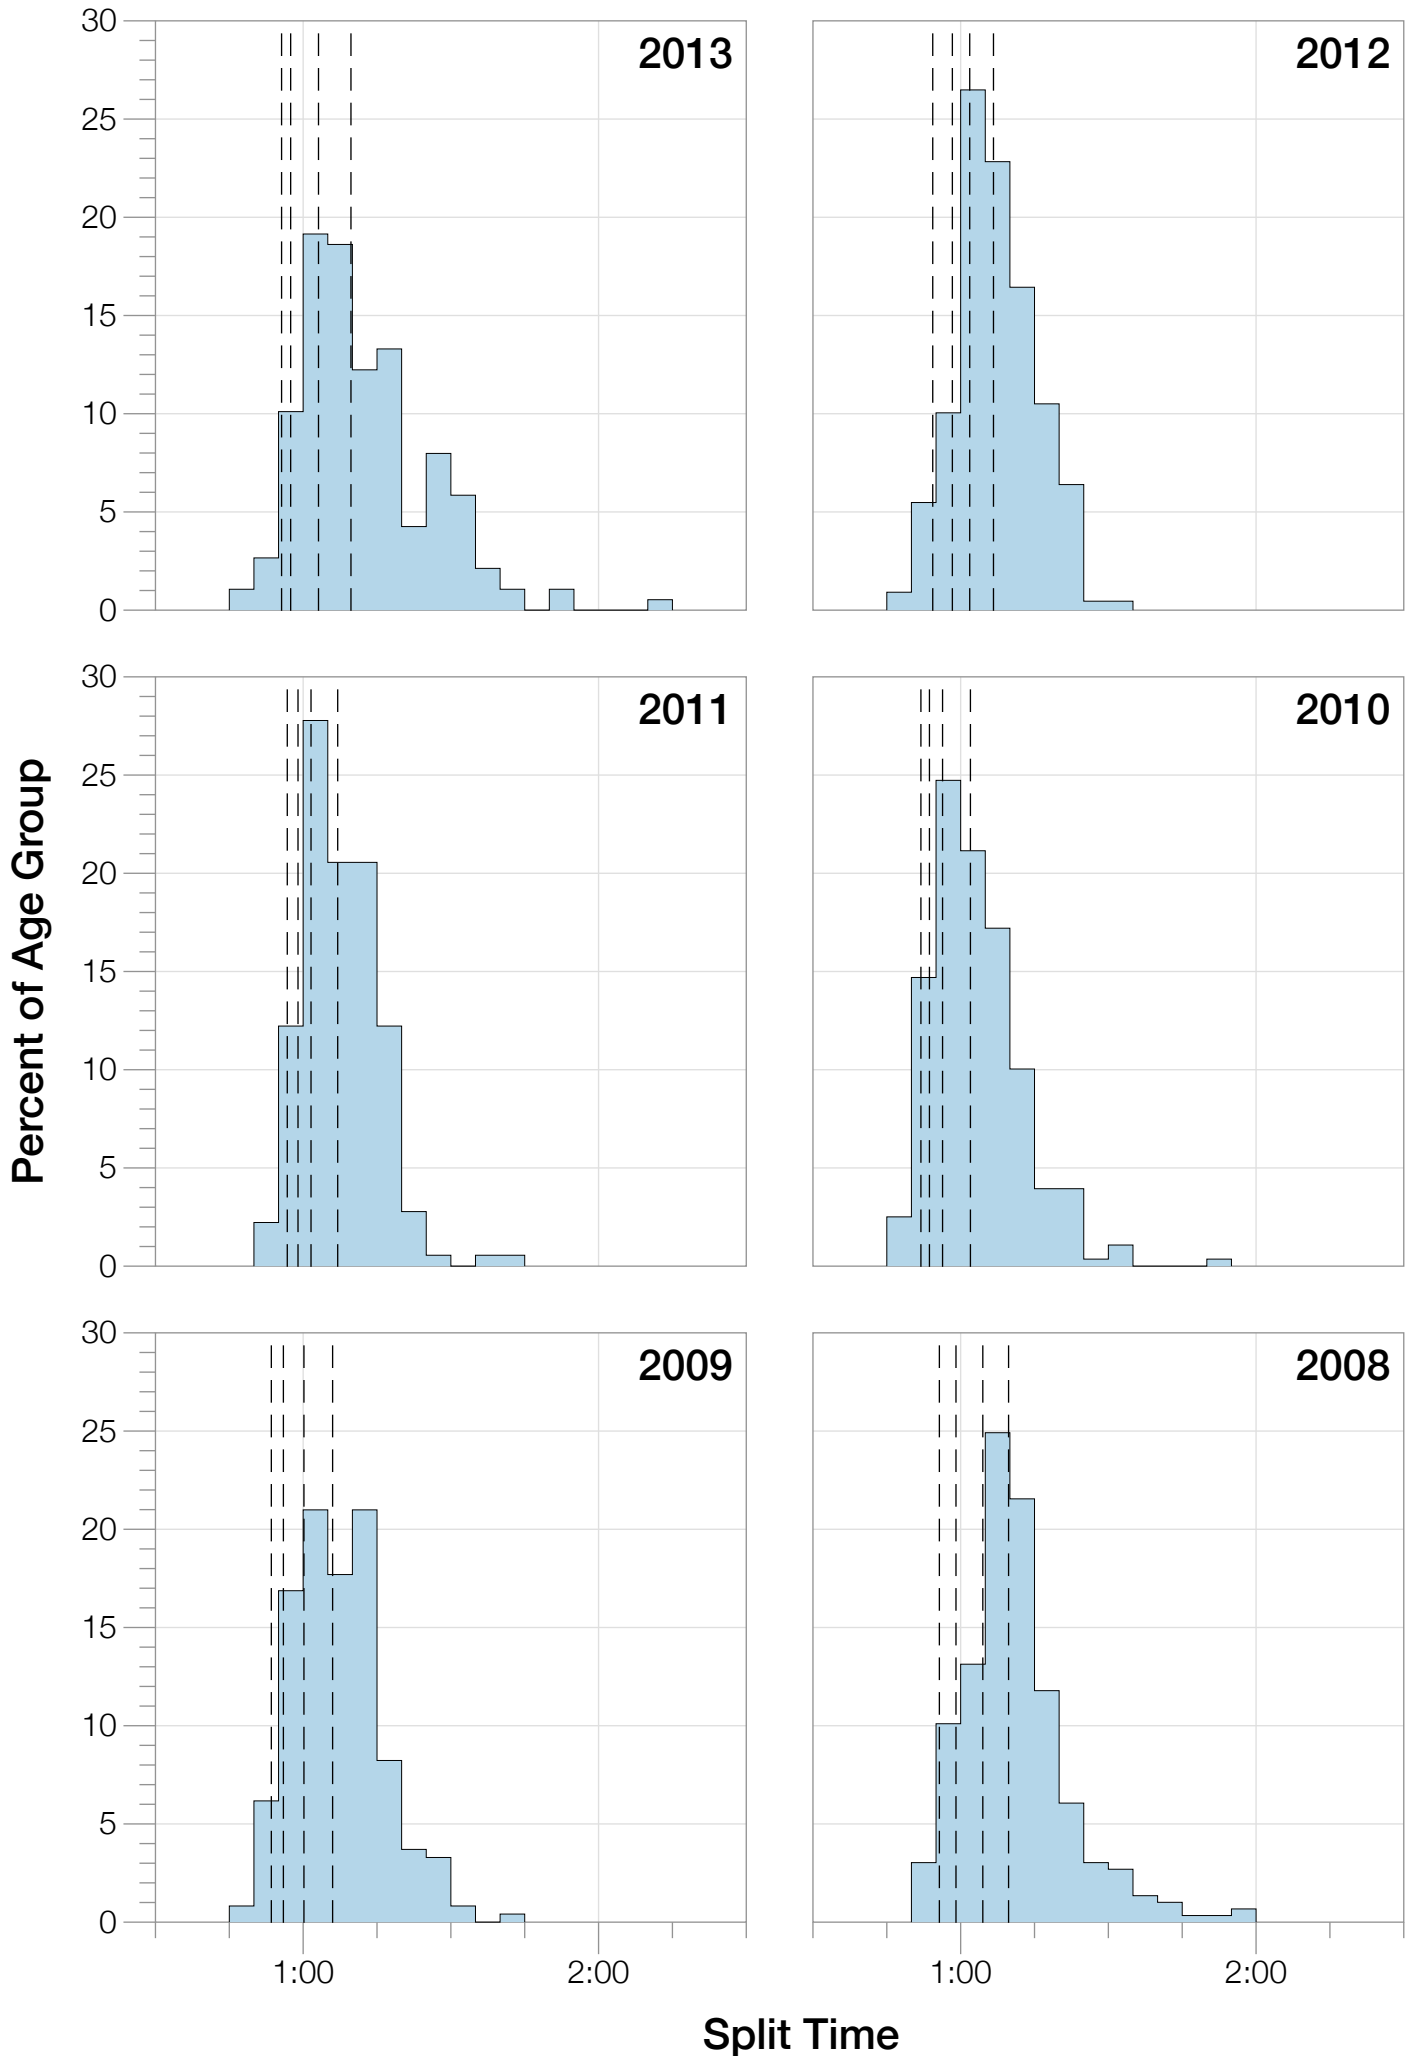

M35-39 Swim