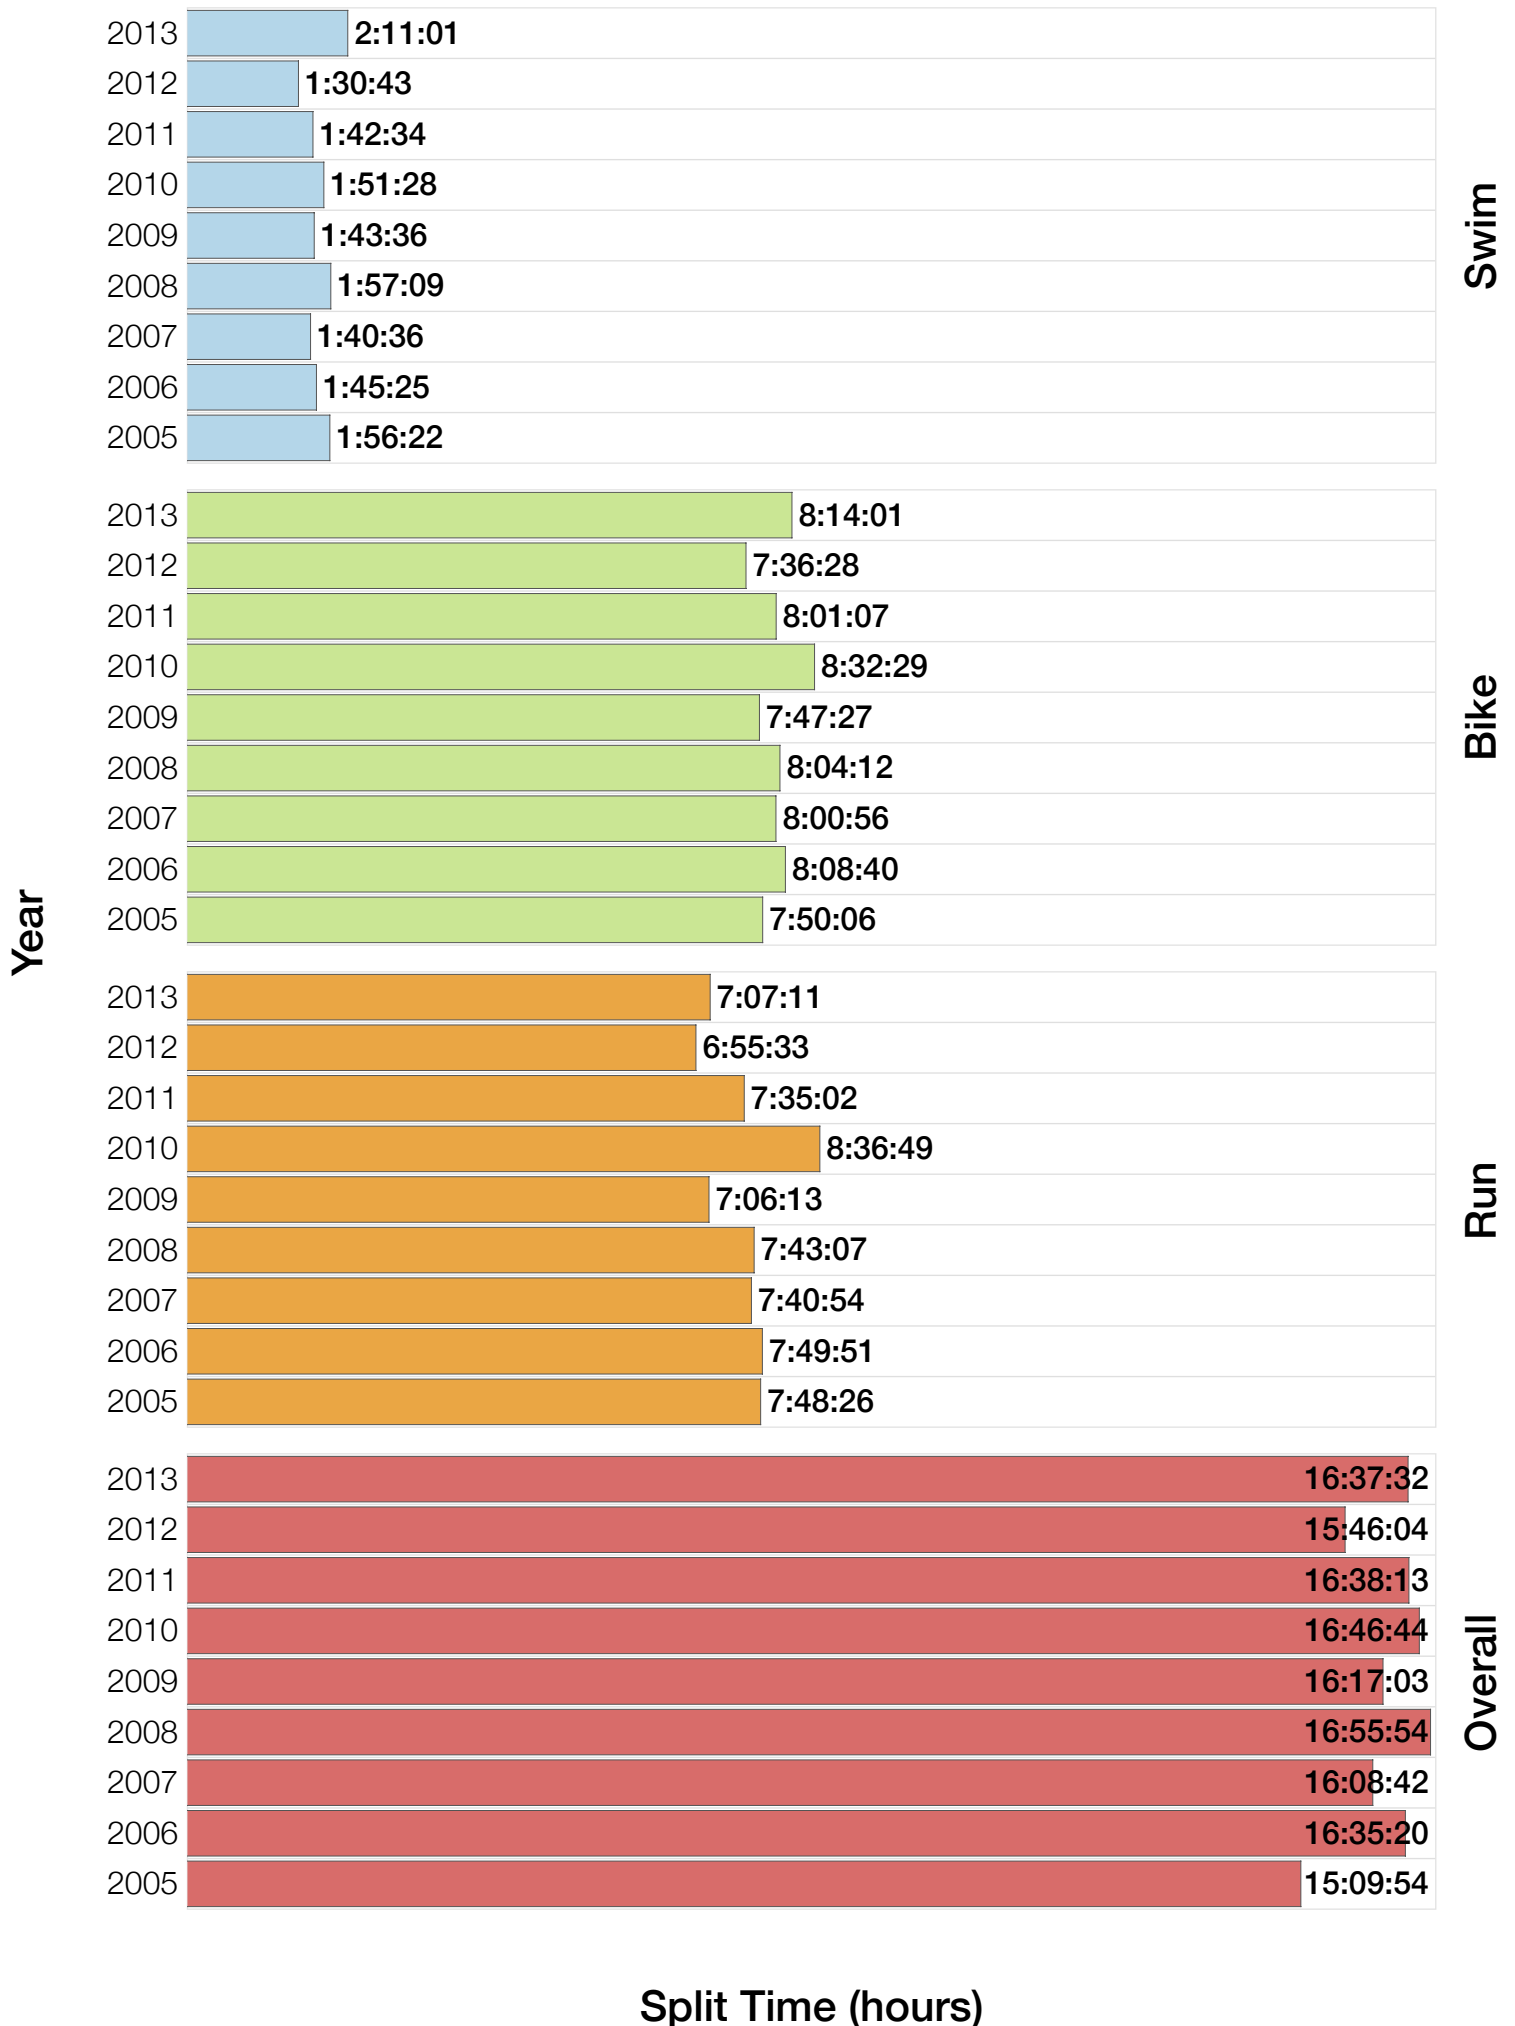

M35-39 Slowest Splits