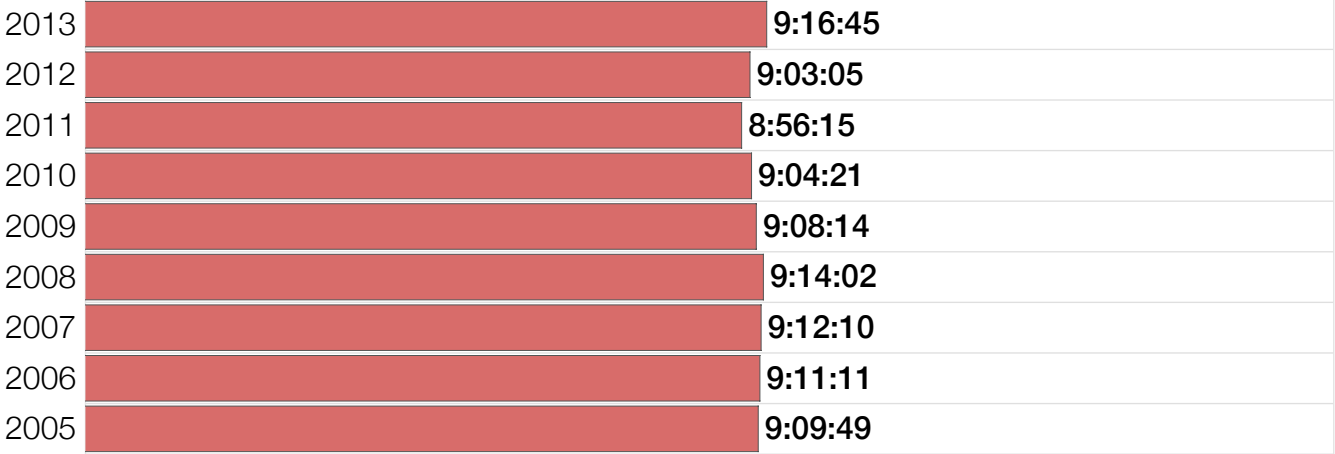

# M35-39 Fastest Splits

Year

Swim

Bike

Run

Overall

Split Time (hours)