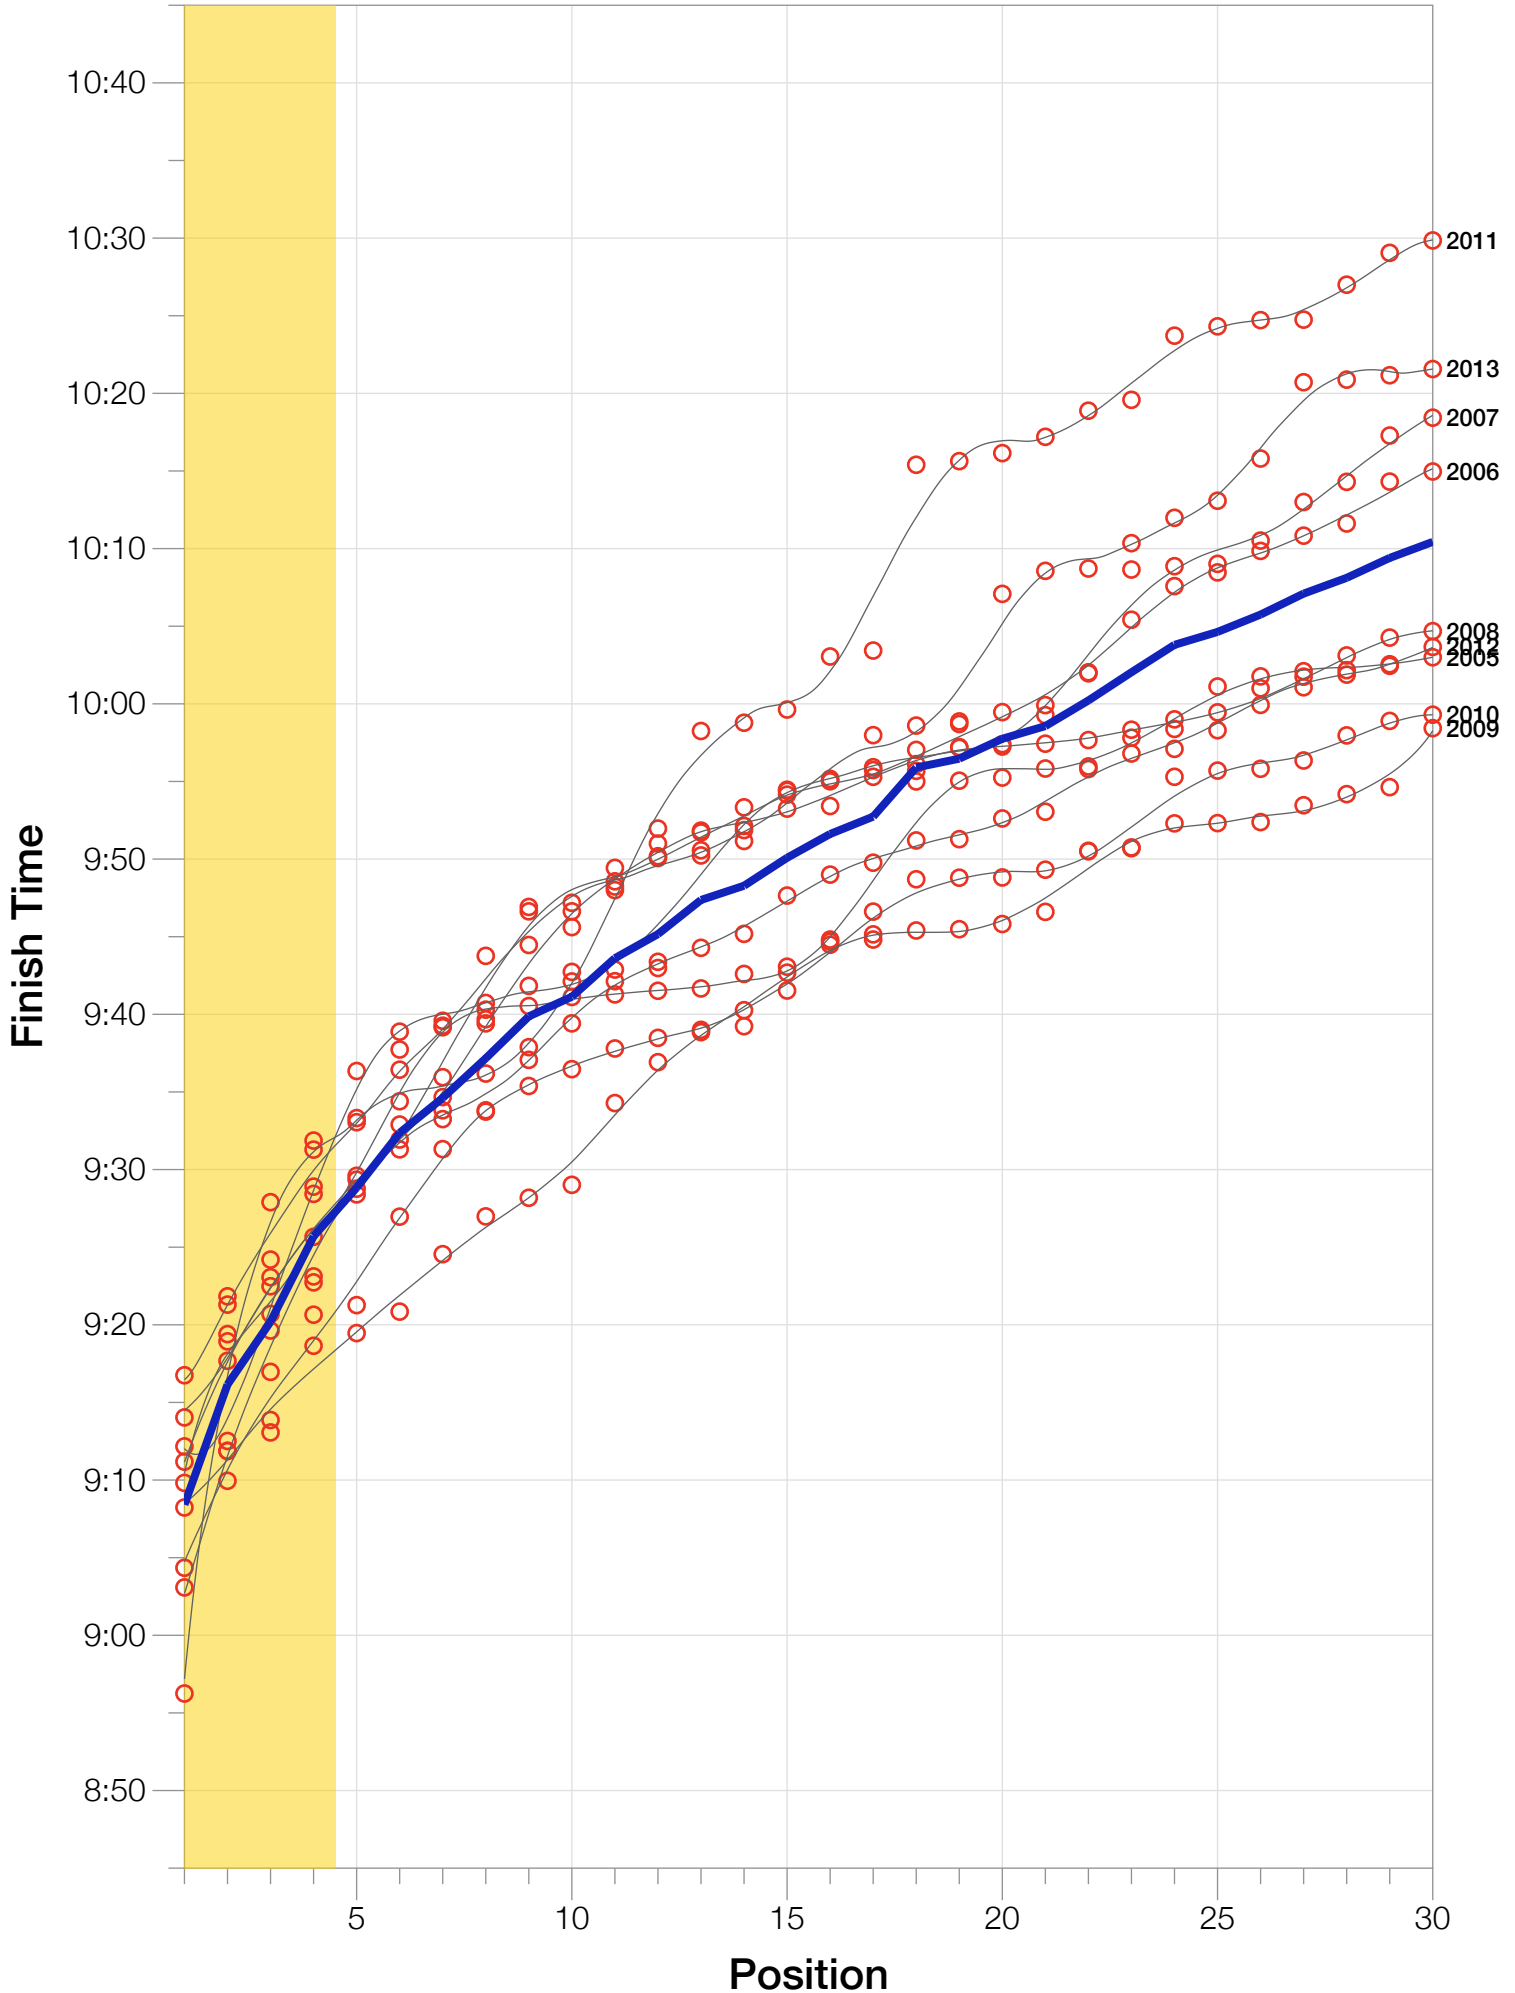

M35-39 Top 30 Finishing Splits

Estimated Kona Slot   Average Finishing Time   Finishing Time