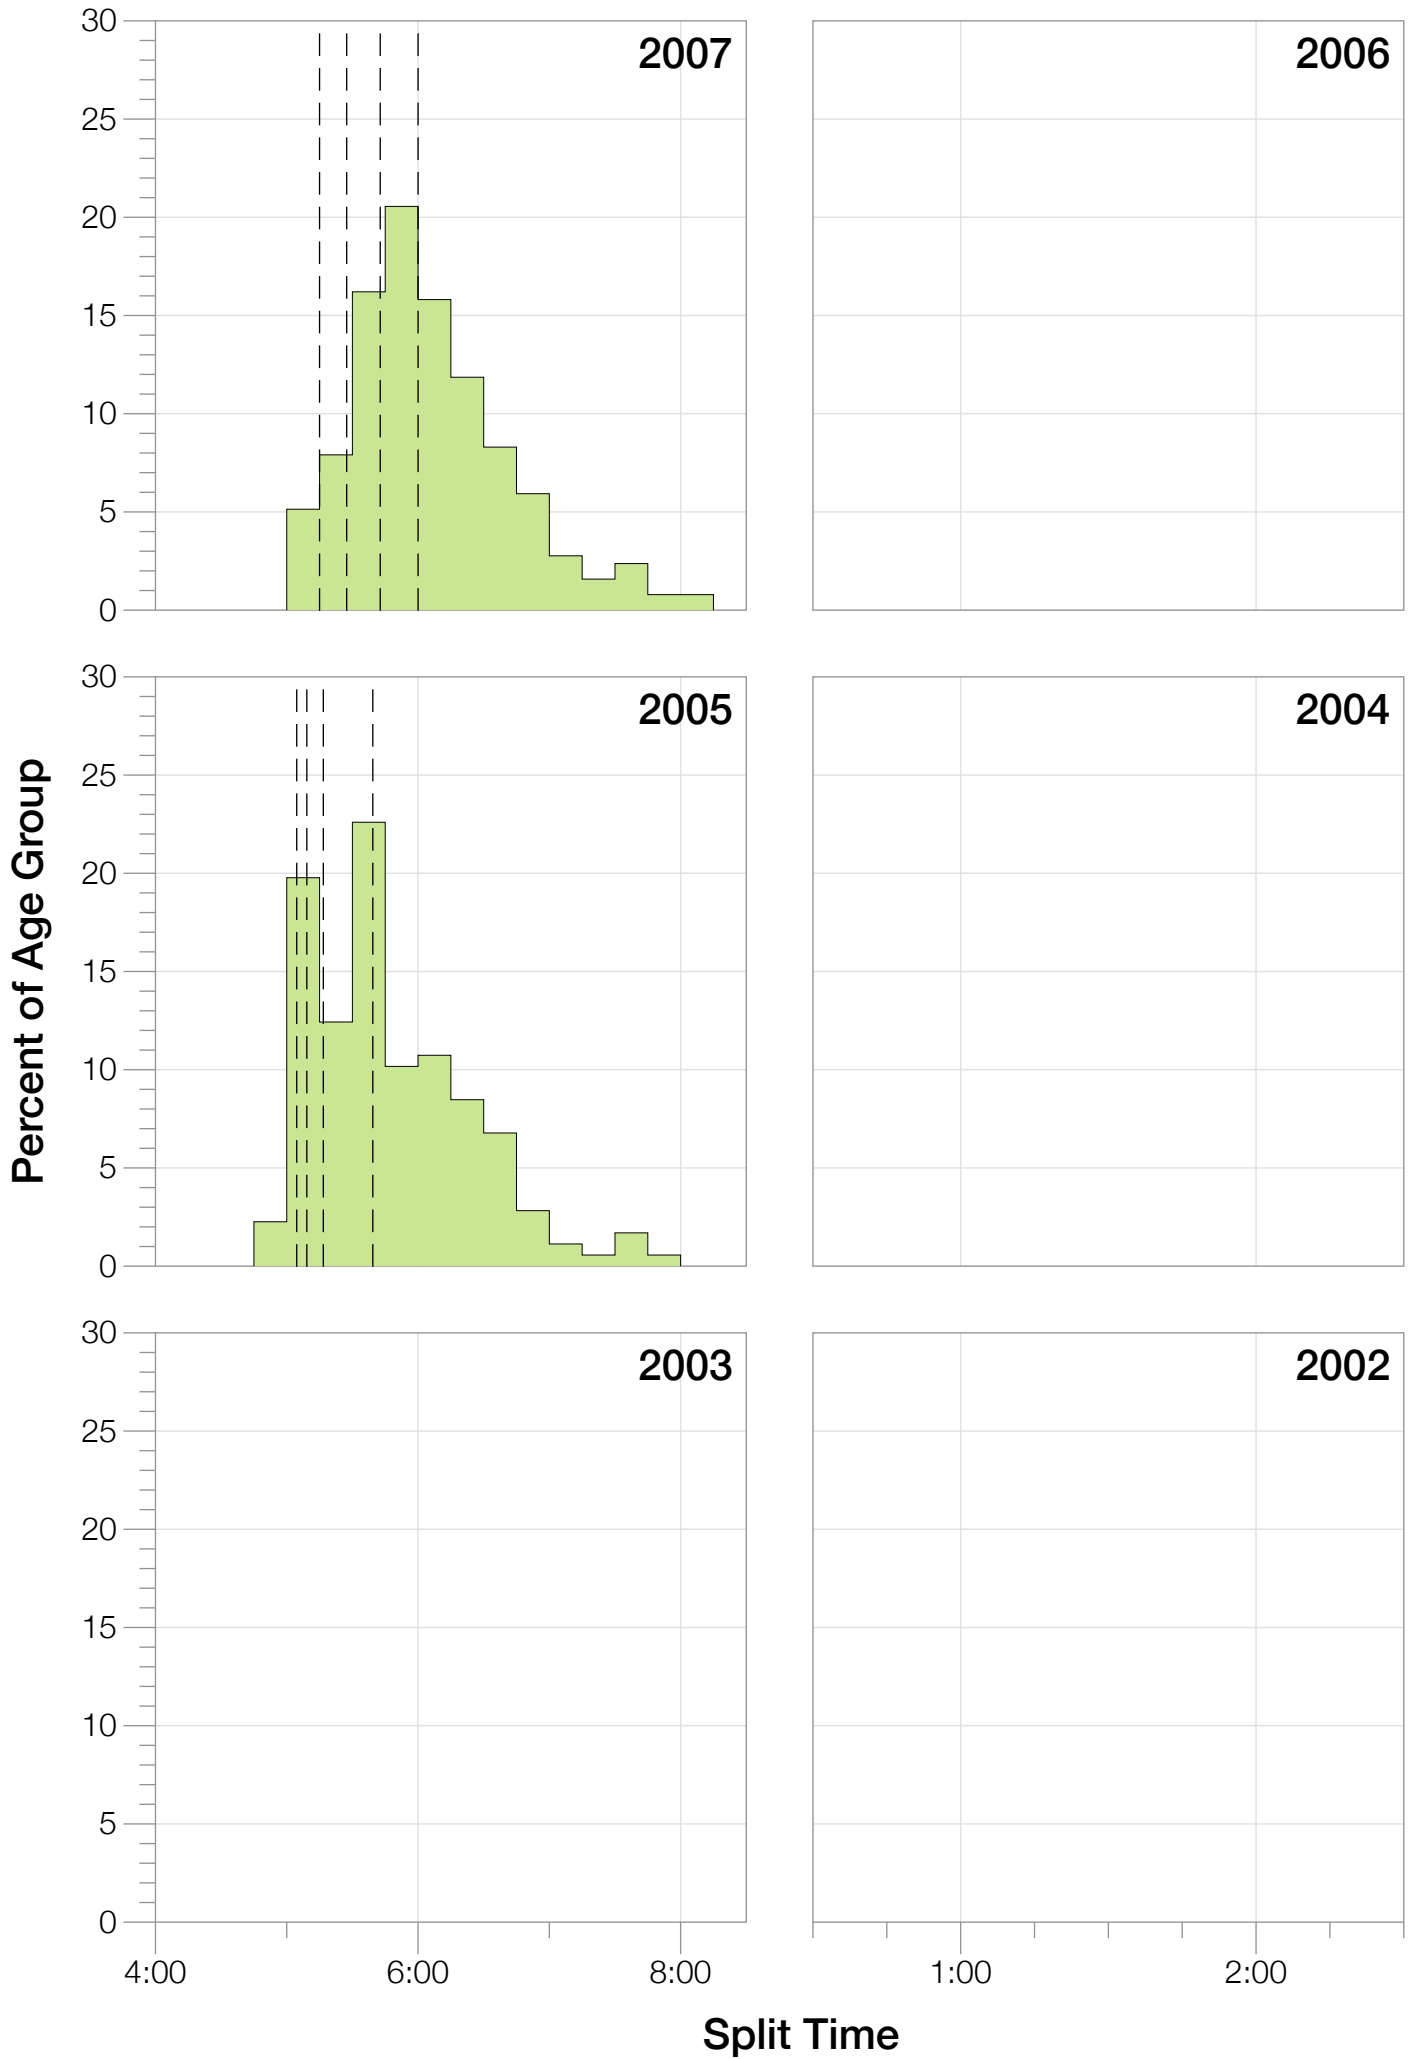

M35-39 Bike