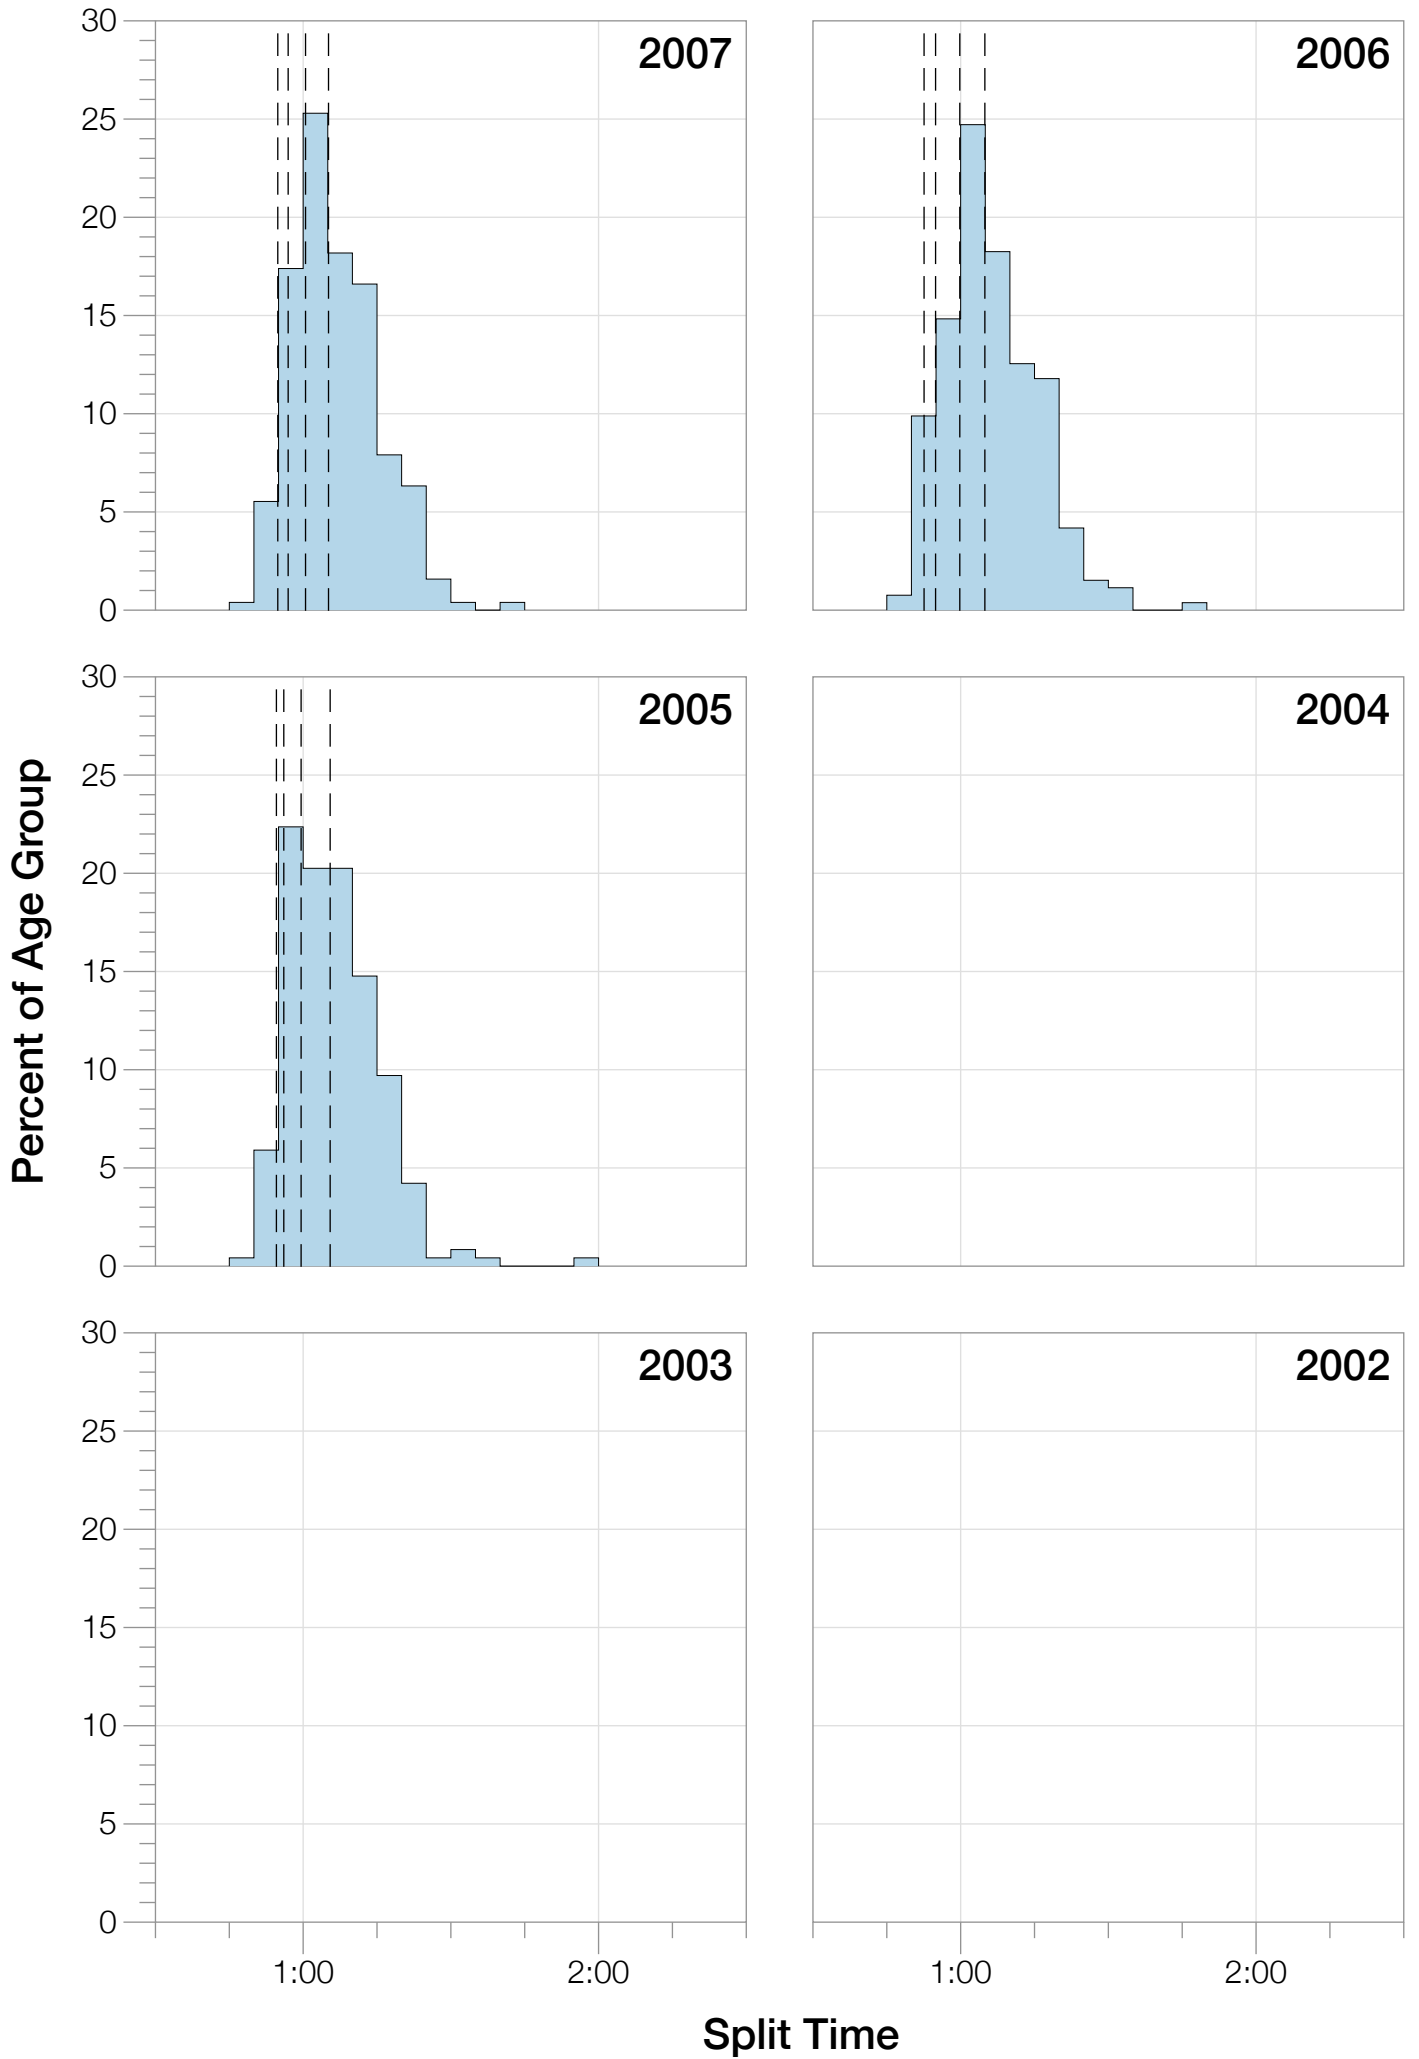

M35-39 Swim