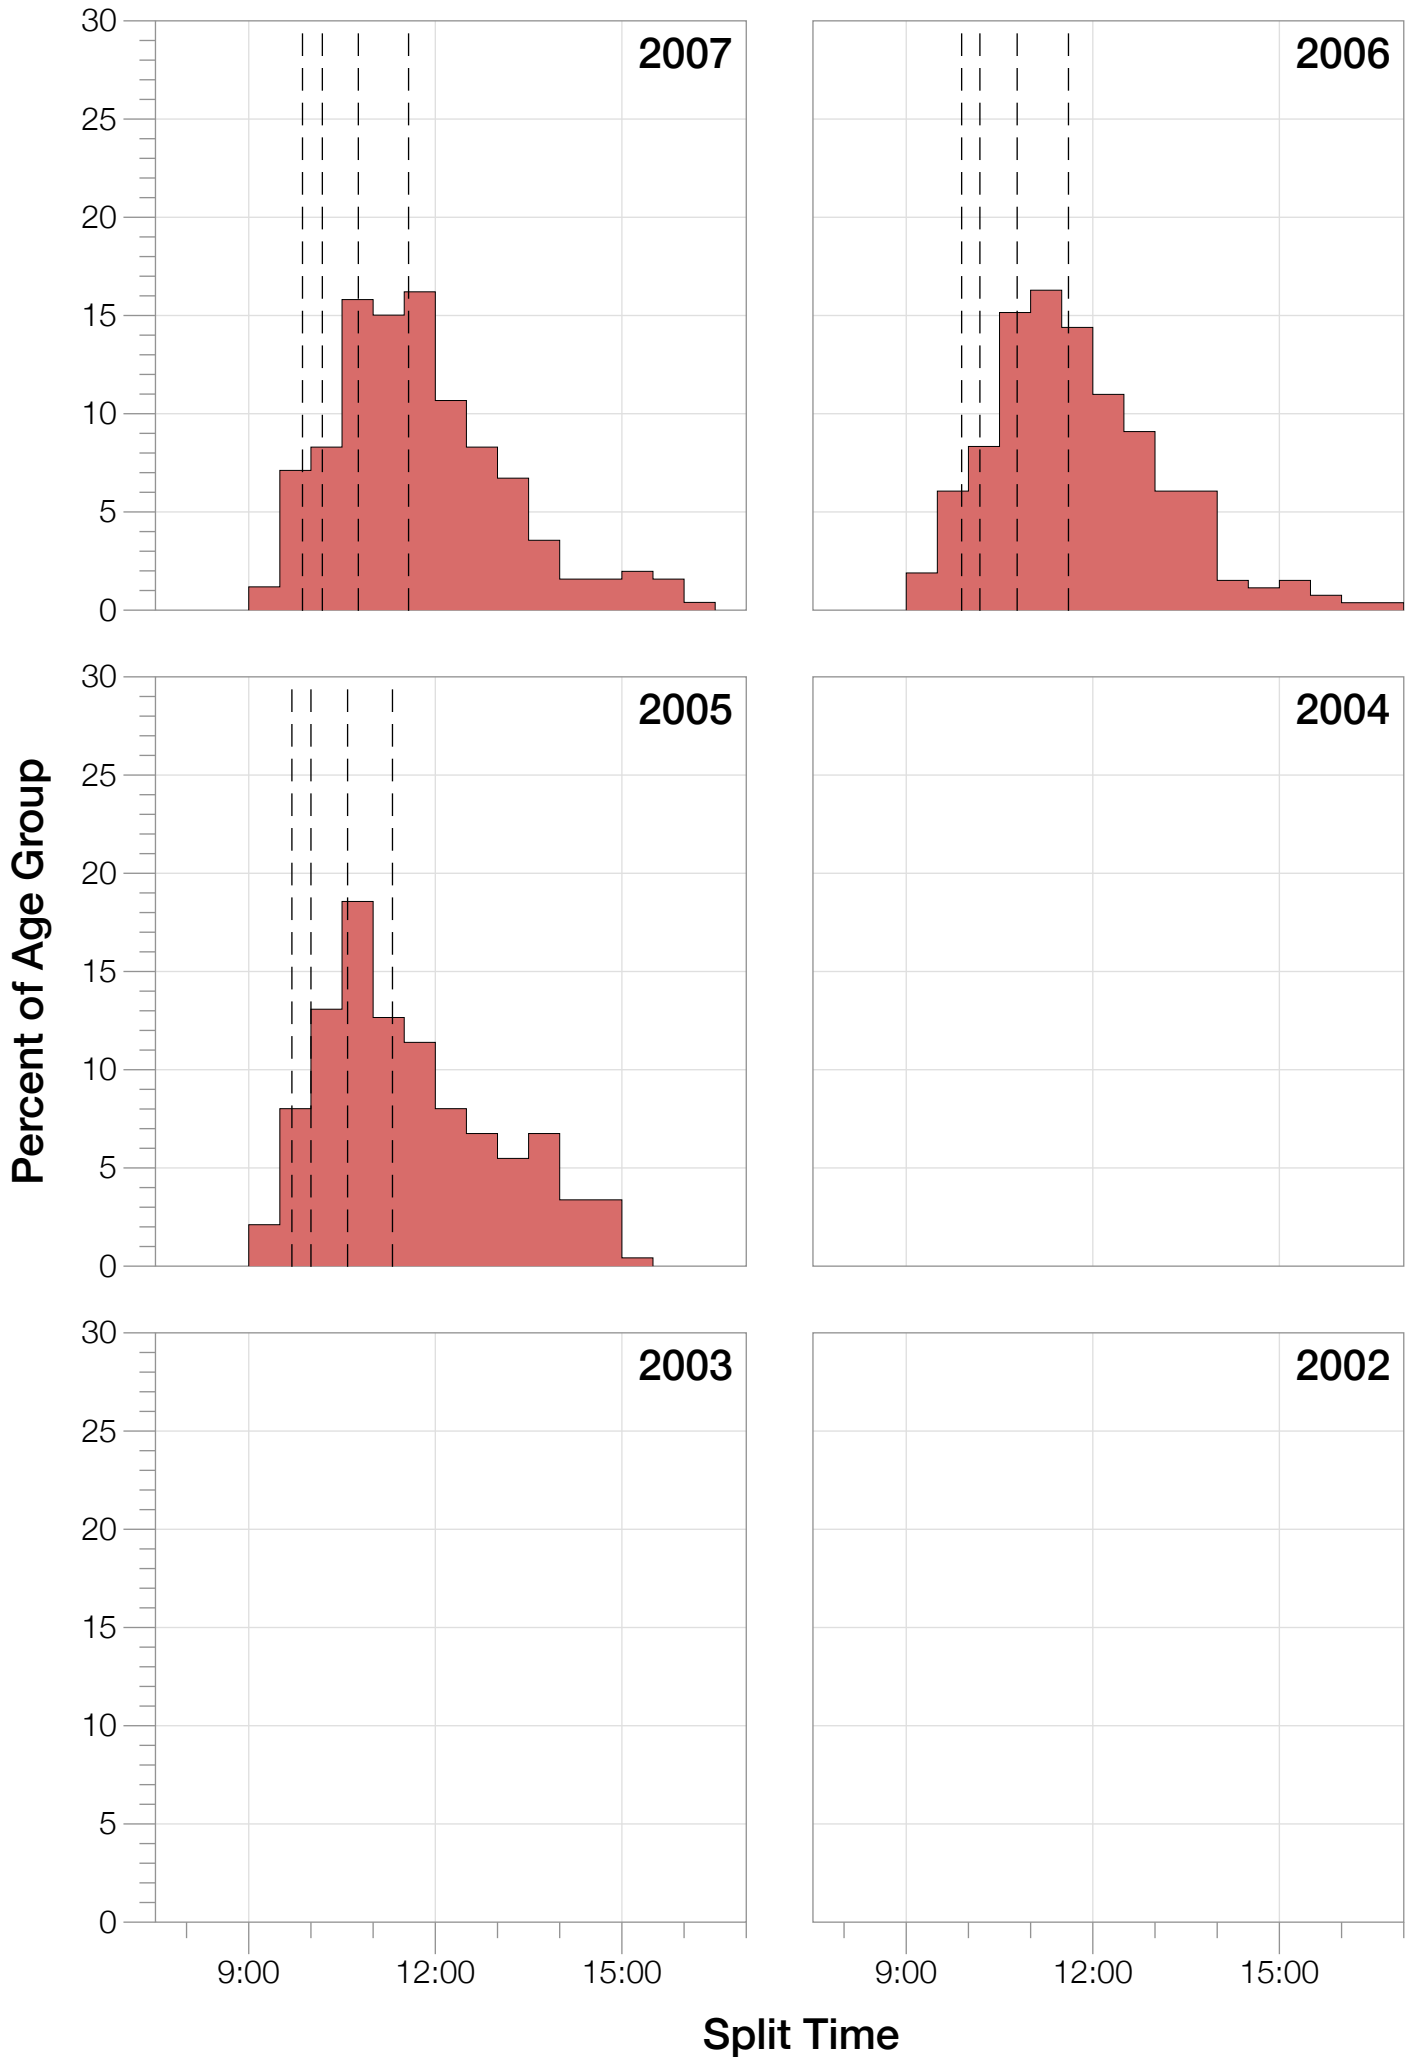

M35-39 Overall