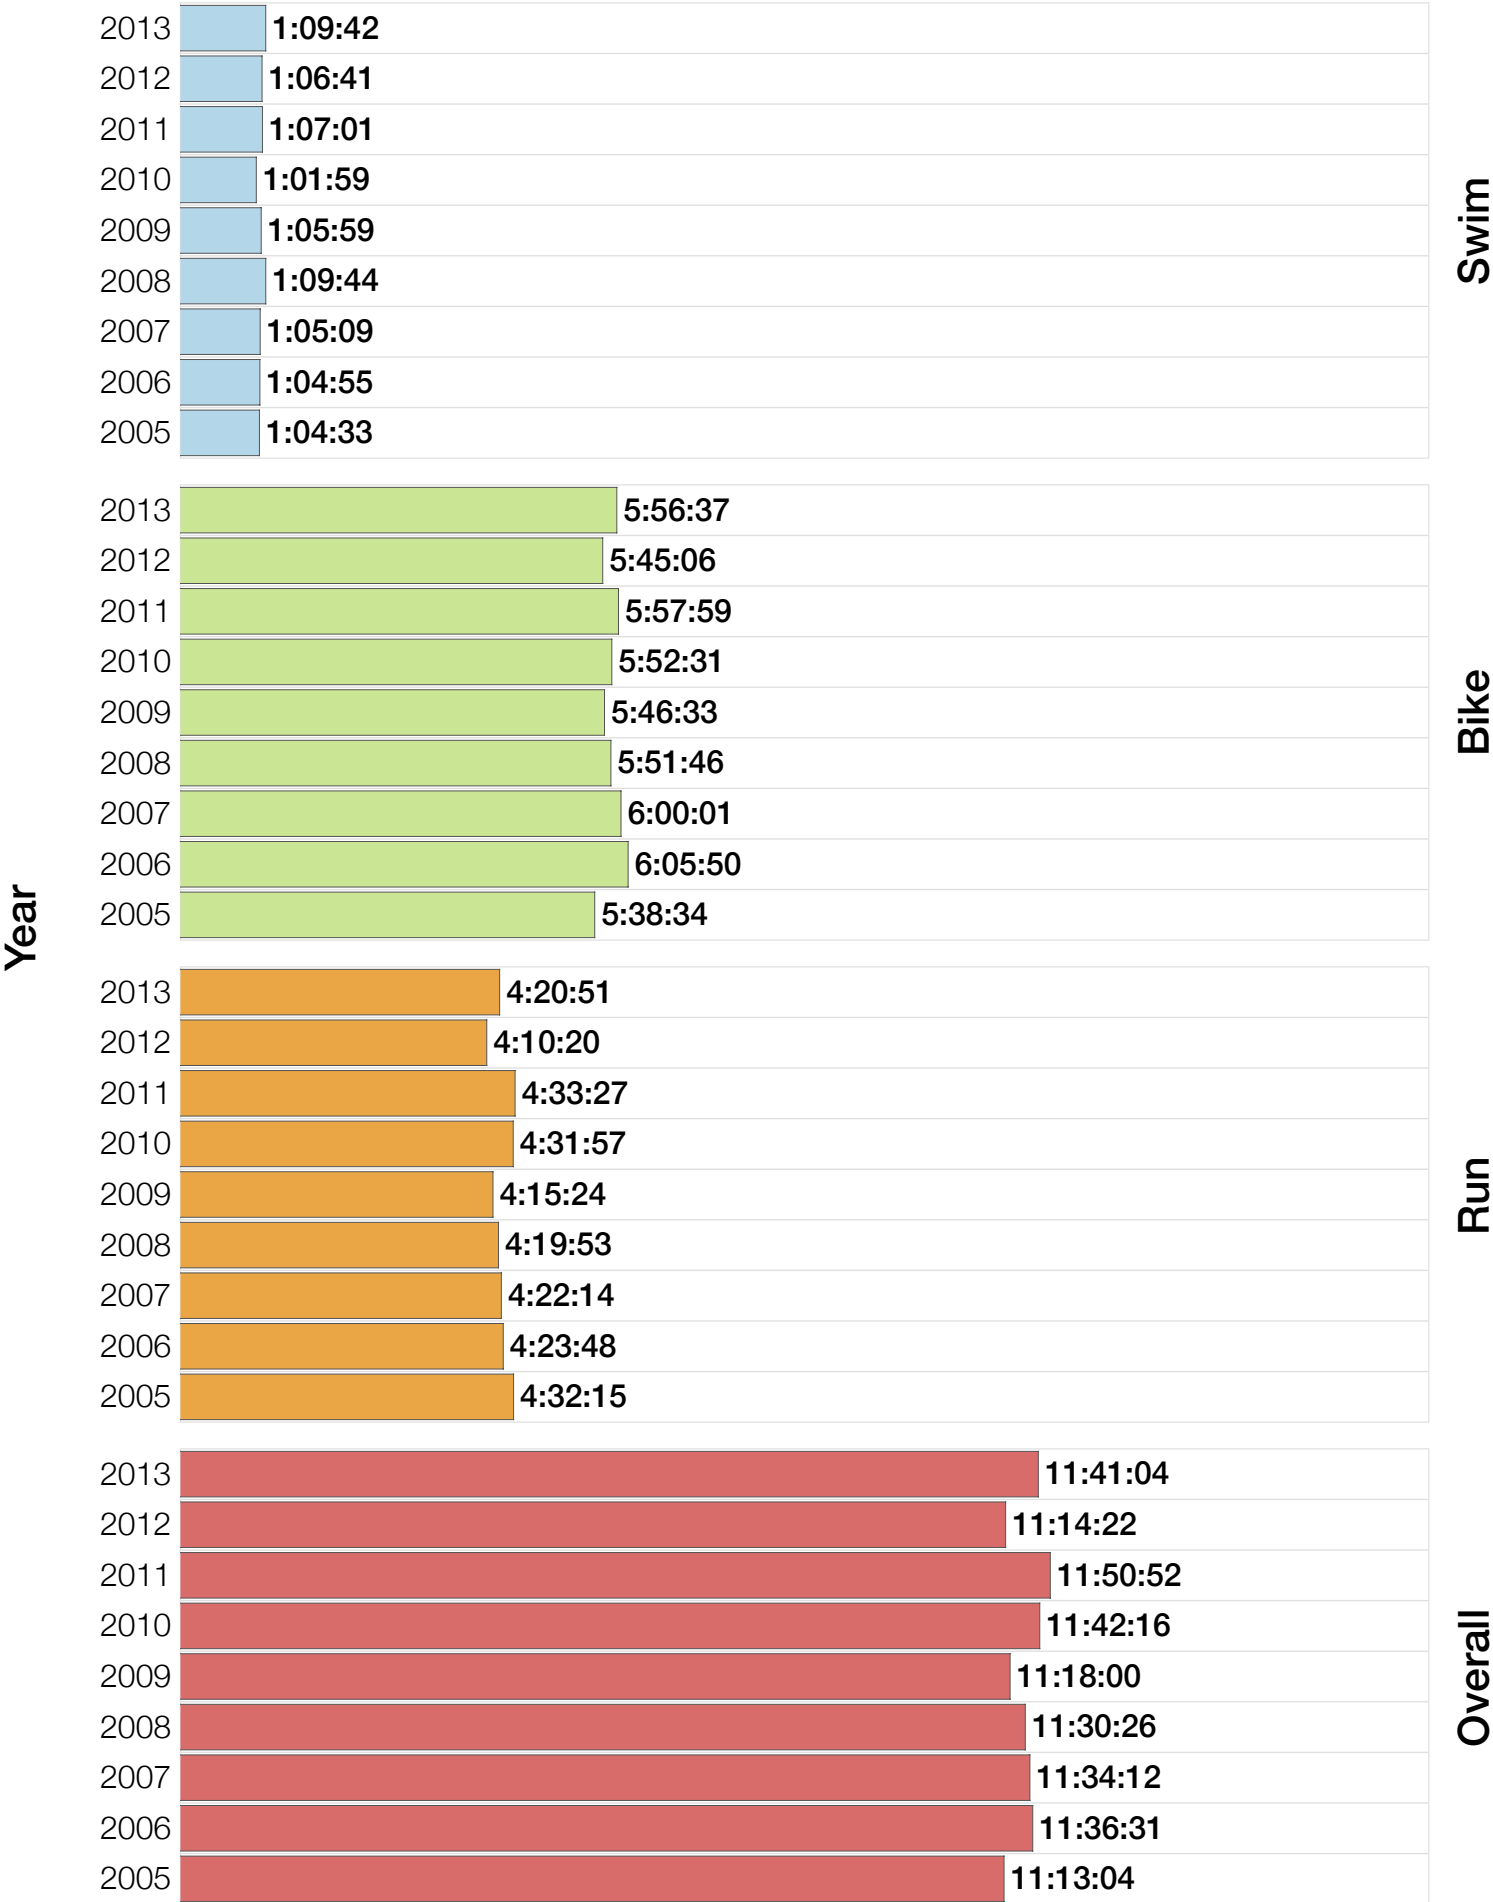

M35-39 Median Splits

Split Time (hours)