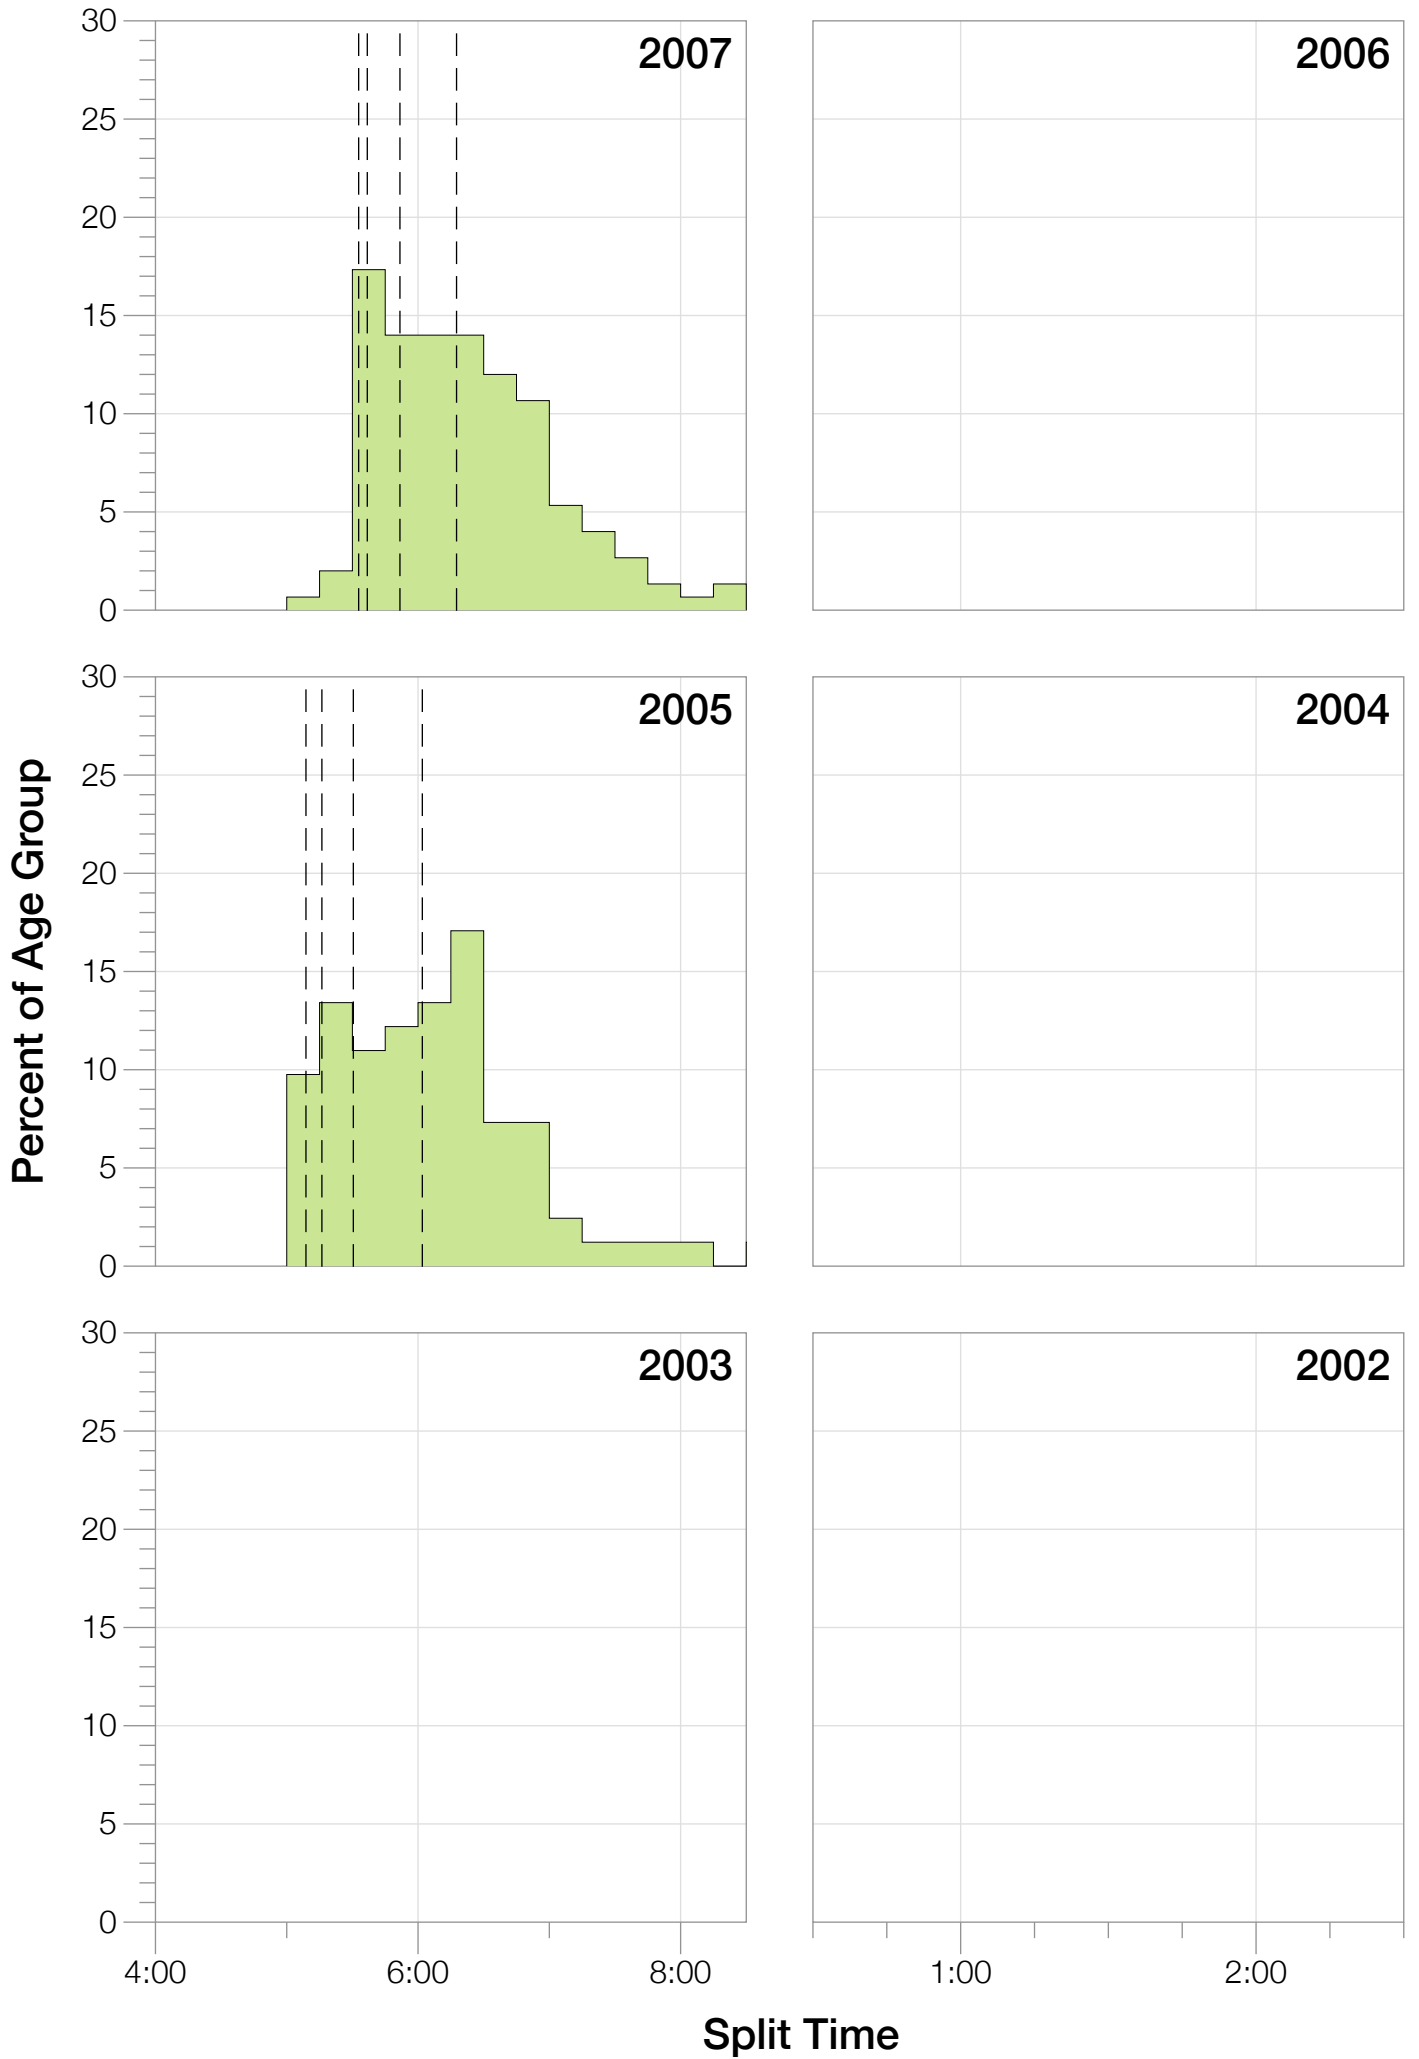

M45-49 Bike