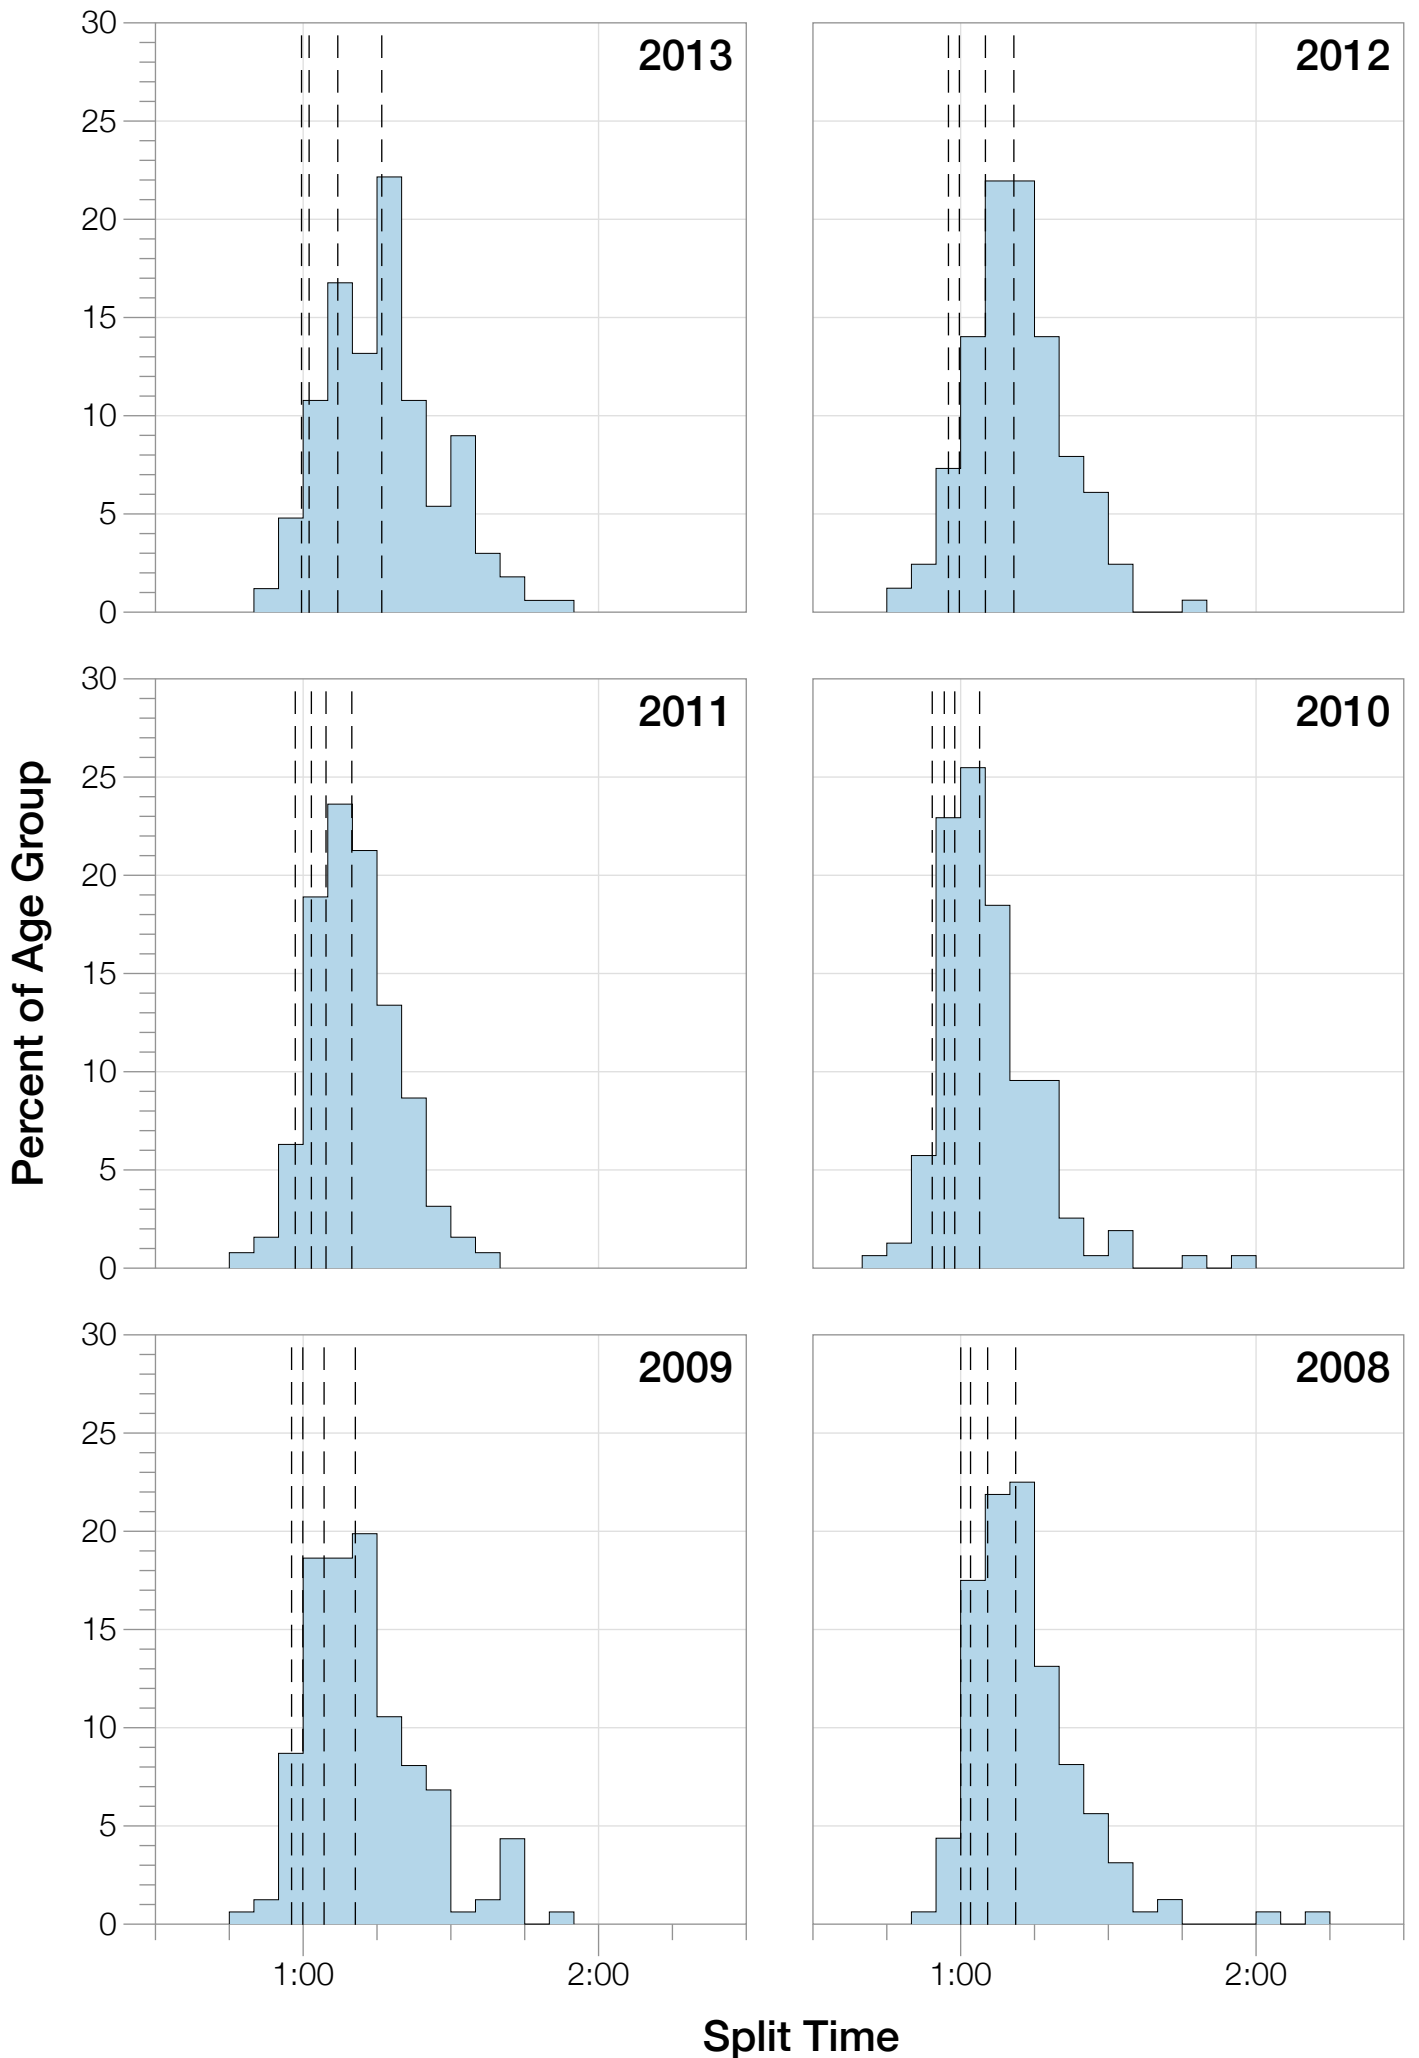

M45-49 Swim