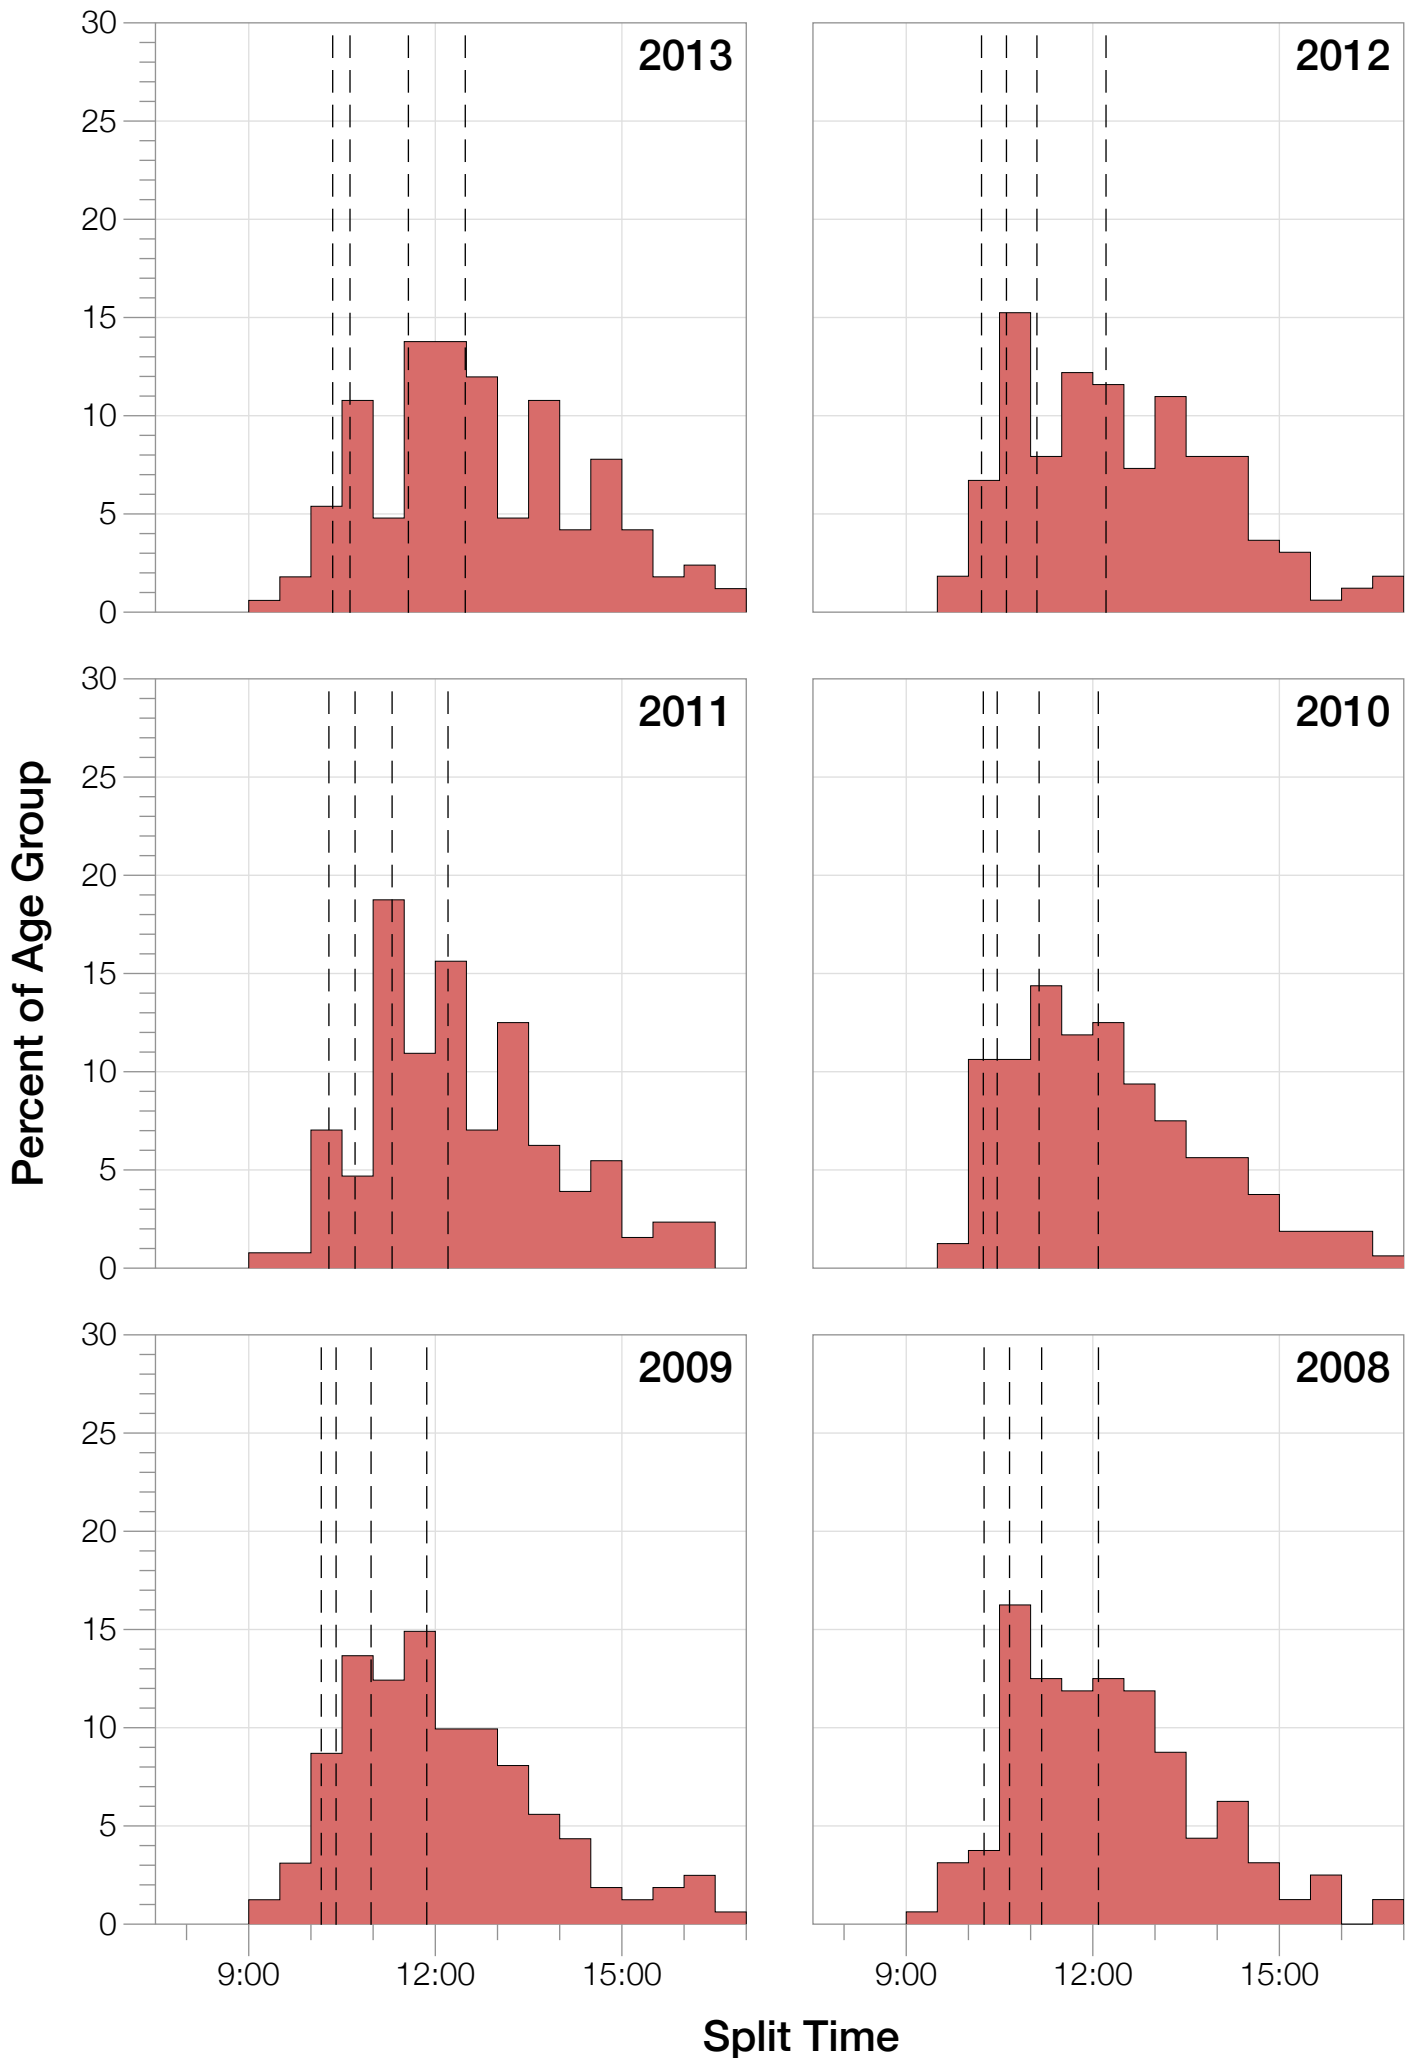

M45-49 Overall