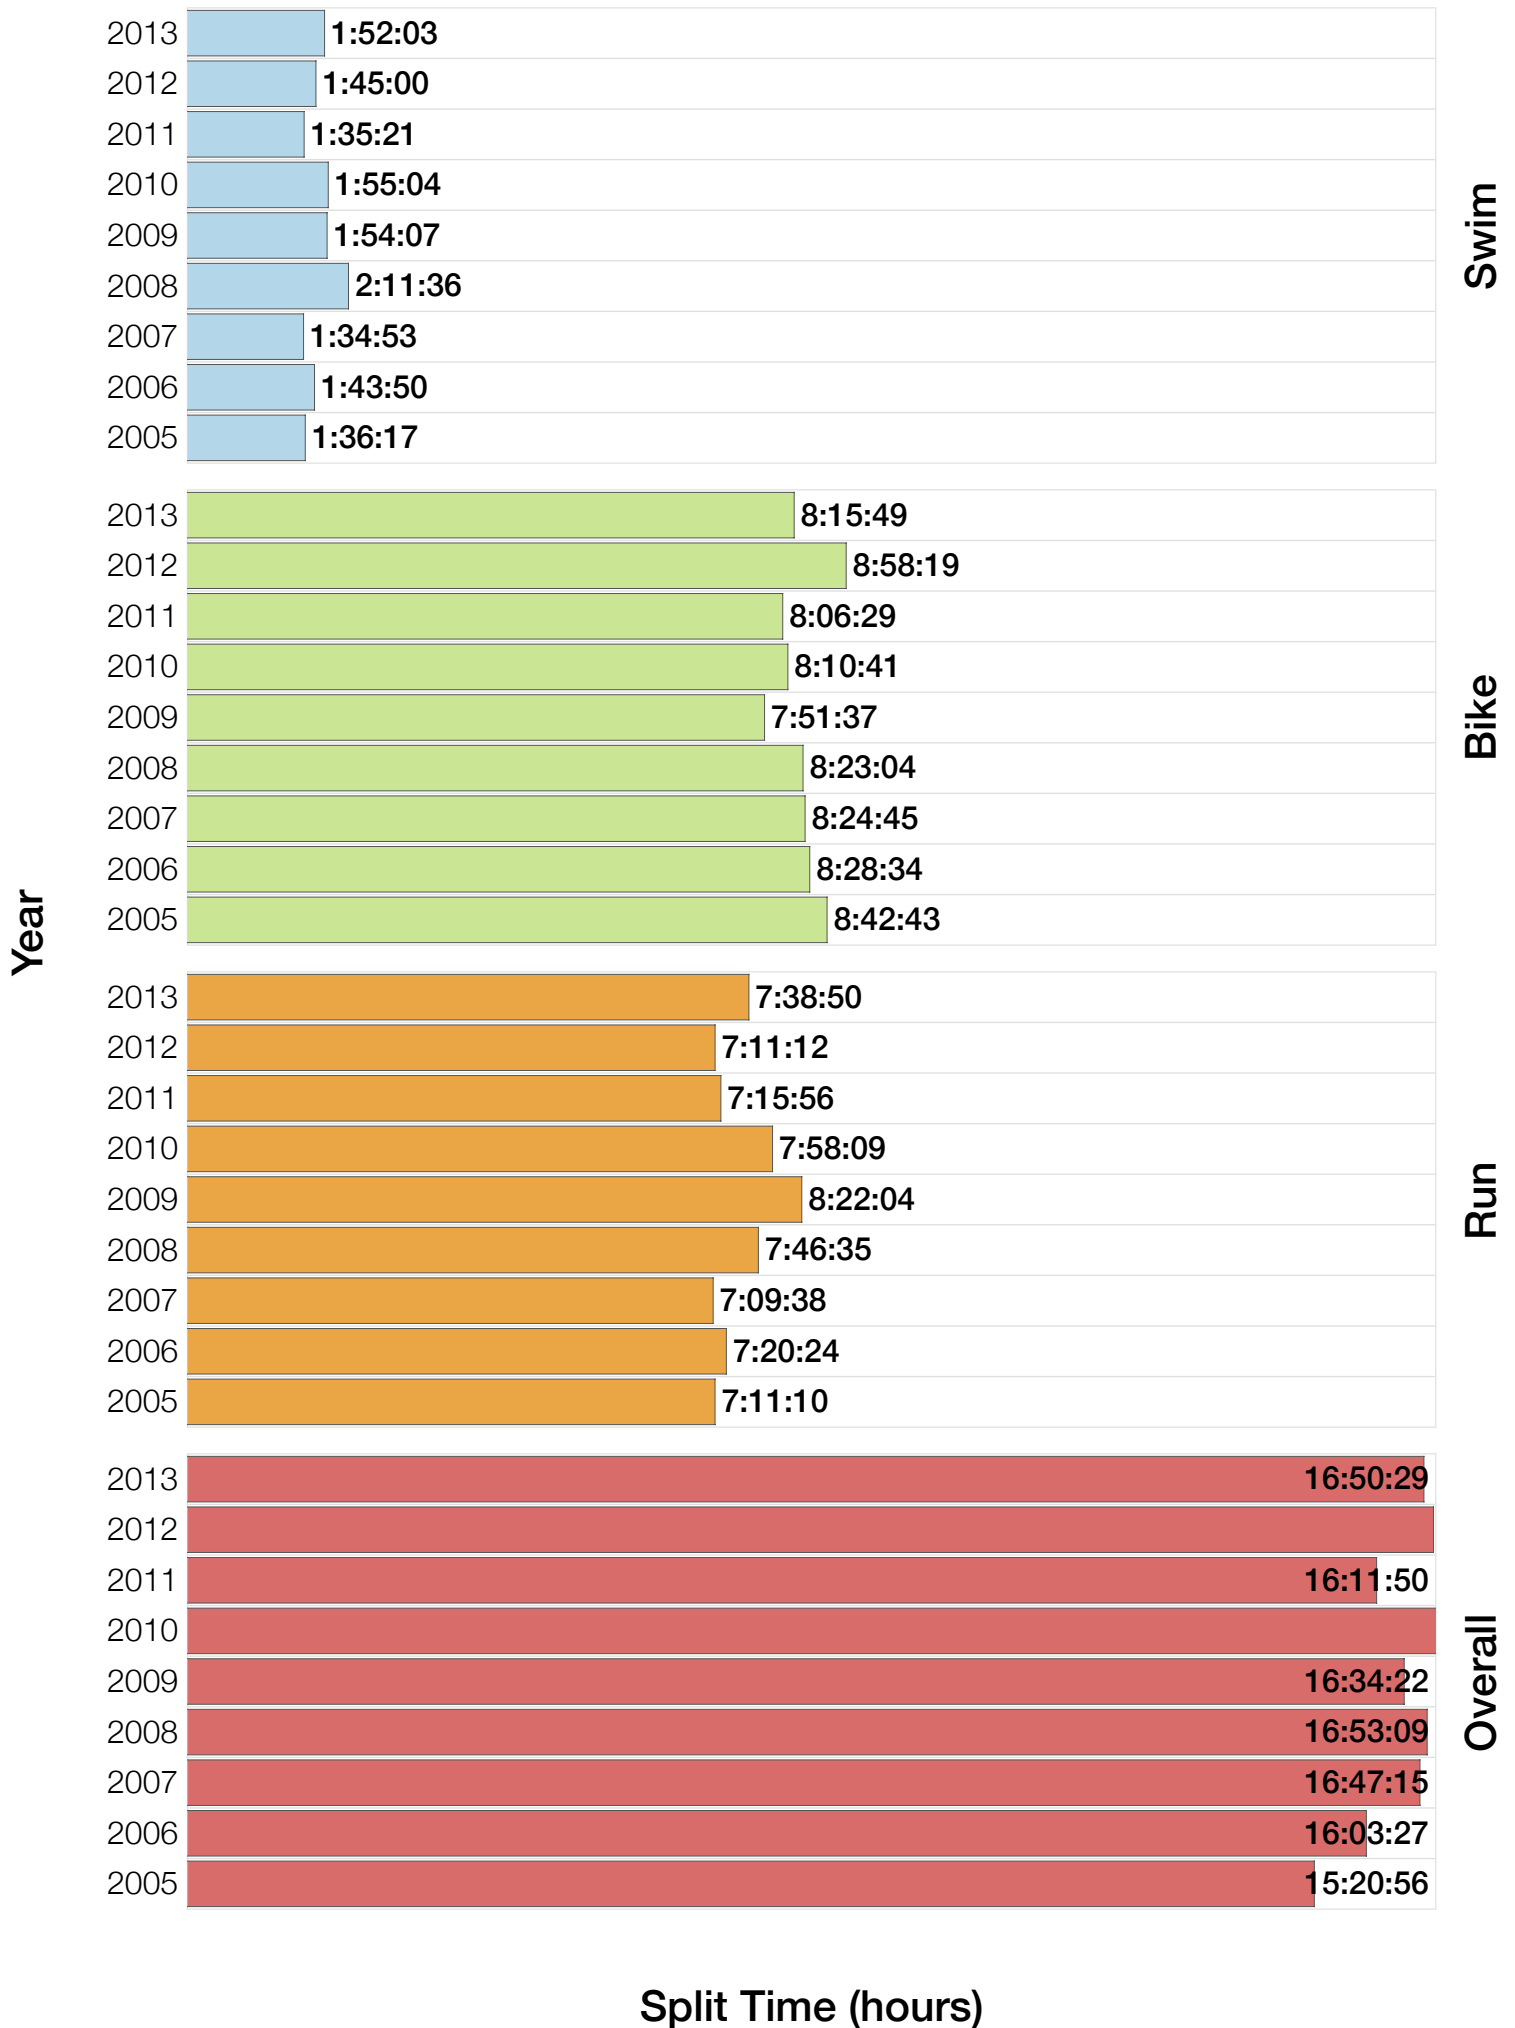

Split Time (hours)

M45-49 Slowest Splits

Split Time (hours)

M45-49 Top 30 Finishing Splits

Estimated Kona Slot Average Finishing Time Finishing Time

M45-49 Kona Times and Splits

Summary Statistics

Position	Swim Time	Bike Time	Run Time	Overall Time
Average Male Winner	0:47:25	4:42:44	2:53:06	8:25:07
Average Female Winner	0:52:19	5:13:58	3:10:09	9:18:57
Average 1st Age Grouper	0:57:13	5:11:28	3:20:25	9:32:03
Average 2nd Age Grouper	0:59:37	5:13:22	3:26:03	9:41:42
Average 3rd Age Grouper	1:02:41	5:14:59	3:29:50	9:51:05
Average 4th Age Grouper	0:59:19	5:20:33	3:31:24	9:55:08
Average 5th Age Grouper	1:00:36	5:22:00	3:36:39	10:03:09
Kona Qualifier Average	0:59:43	5:15:05	3:26:56	9:44:59
Top 5 Age Grouper Average	0:59:53	5:16:28	3:28:52	9:48:37

Australia 2005

Position	Swim Time	Bike Time	Run Time	Overall Time
Male Winner	0:46:55	4:40:17	2:58:32	8:25:44
Female Winner	0:54:36	5:12:50	3:05:54	9:13:20
1st Age Grouper	0:59:42	5:09:01	3:21:16	9:29:59
2nd Age Grouper	1:03:56	5:06:26	3:24:51	9:35:13
3rd Age Grouper	1:02:50	5:05:51	3:29:51	9:38:32
4th Age Grouper	1:05:00	5:08:46	3:29:06	9:42:52
5th Age Grouper	0:58:36	5:07:38	3:49:54	9:56:08
Kona Qualifier Average	1:02:52	5:07:31	3:26:16	9:36:39
Top 5 Age Grouper Average	1:02:00	5:07:32	3:30:59	9:40:32

Australia 2006

Position	Swim Time	Bike Time	Run Time	Overall Time
Male Winner	0:46:21	4:46:51	2:47:30	8:20:42
Female Winner	0:52:30	5:26:08	3:01:06	9:19:44
1st Age Grouper	0:50:53	5:05:23	3:23:11	9:19:27
2nd Age Grouper	0:59:40	5:21:14	3:15:45	9:36:39
3rd Age Grouper	0:57:40	5:22:49	3:31:02	9:51:31
4th Age Grouper	0:54:43	5:20:01	3:49:17	10:04:01
5th Age Grouper	1:07:09	5:15:04	3:47:01	10:09:14
Kona Qualifier Average	0:55:44	5:17:21	3:29:48	9:42:54
Top 5 Age Grouper Average	0:58:01	5:16:54	3:33:15	9:48:10