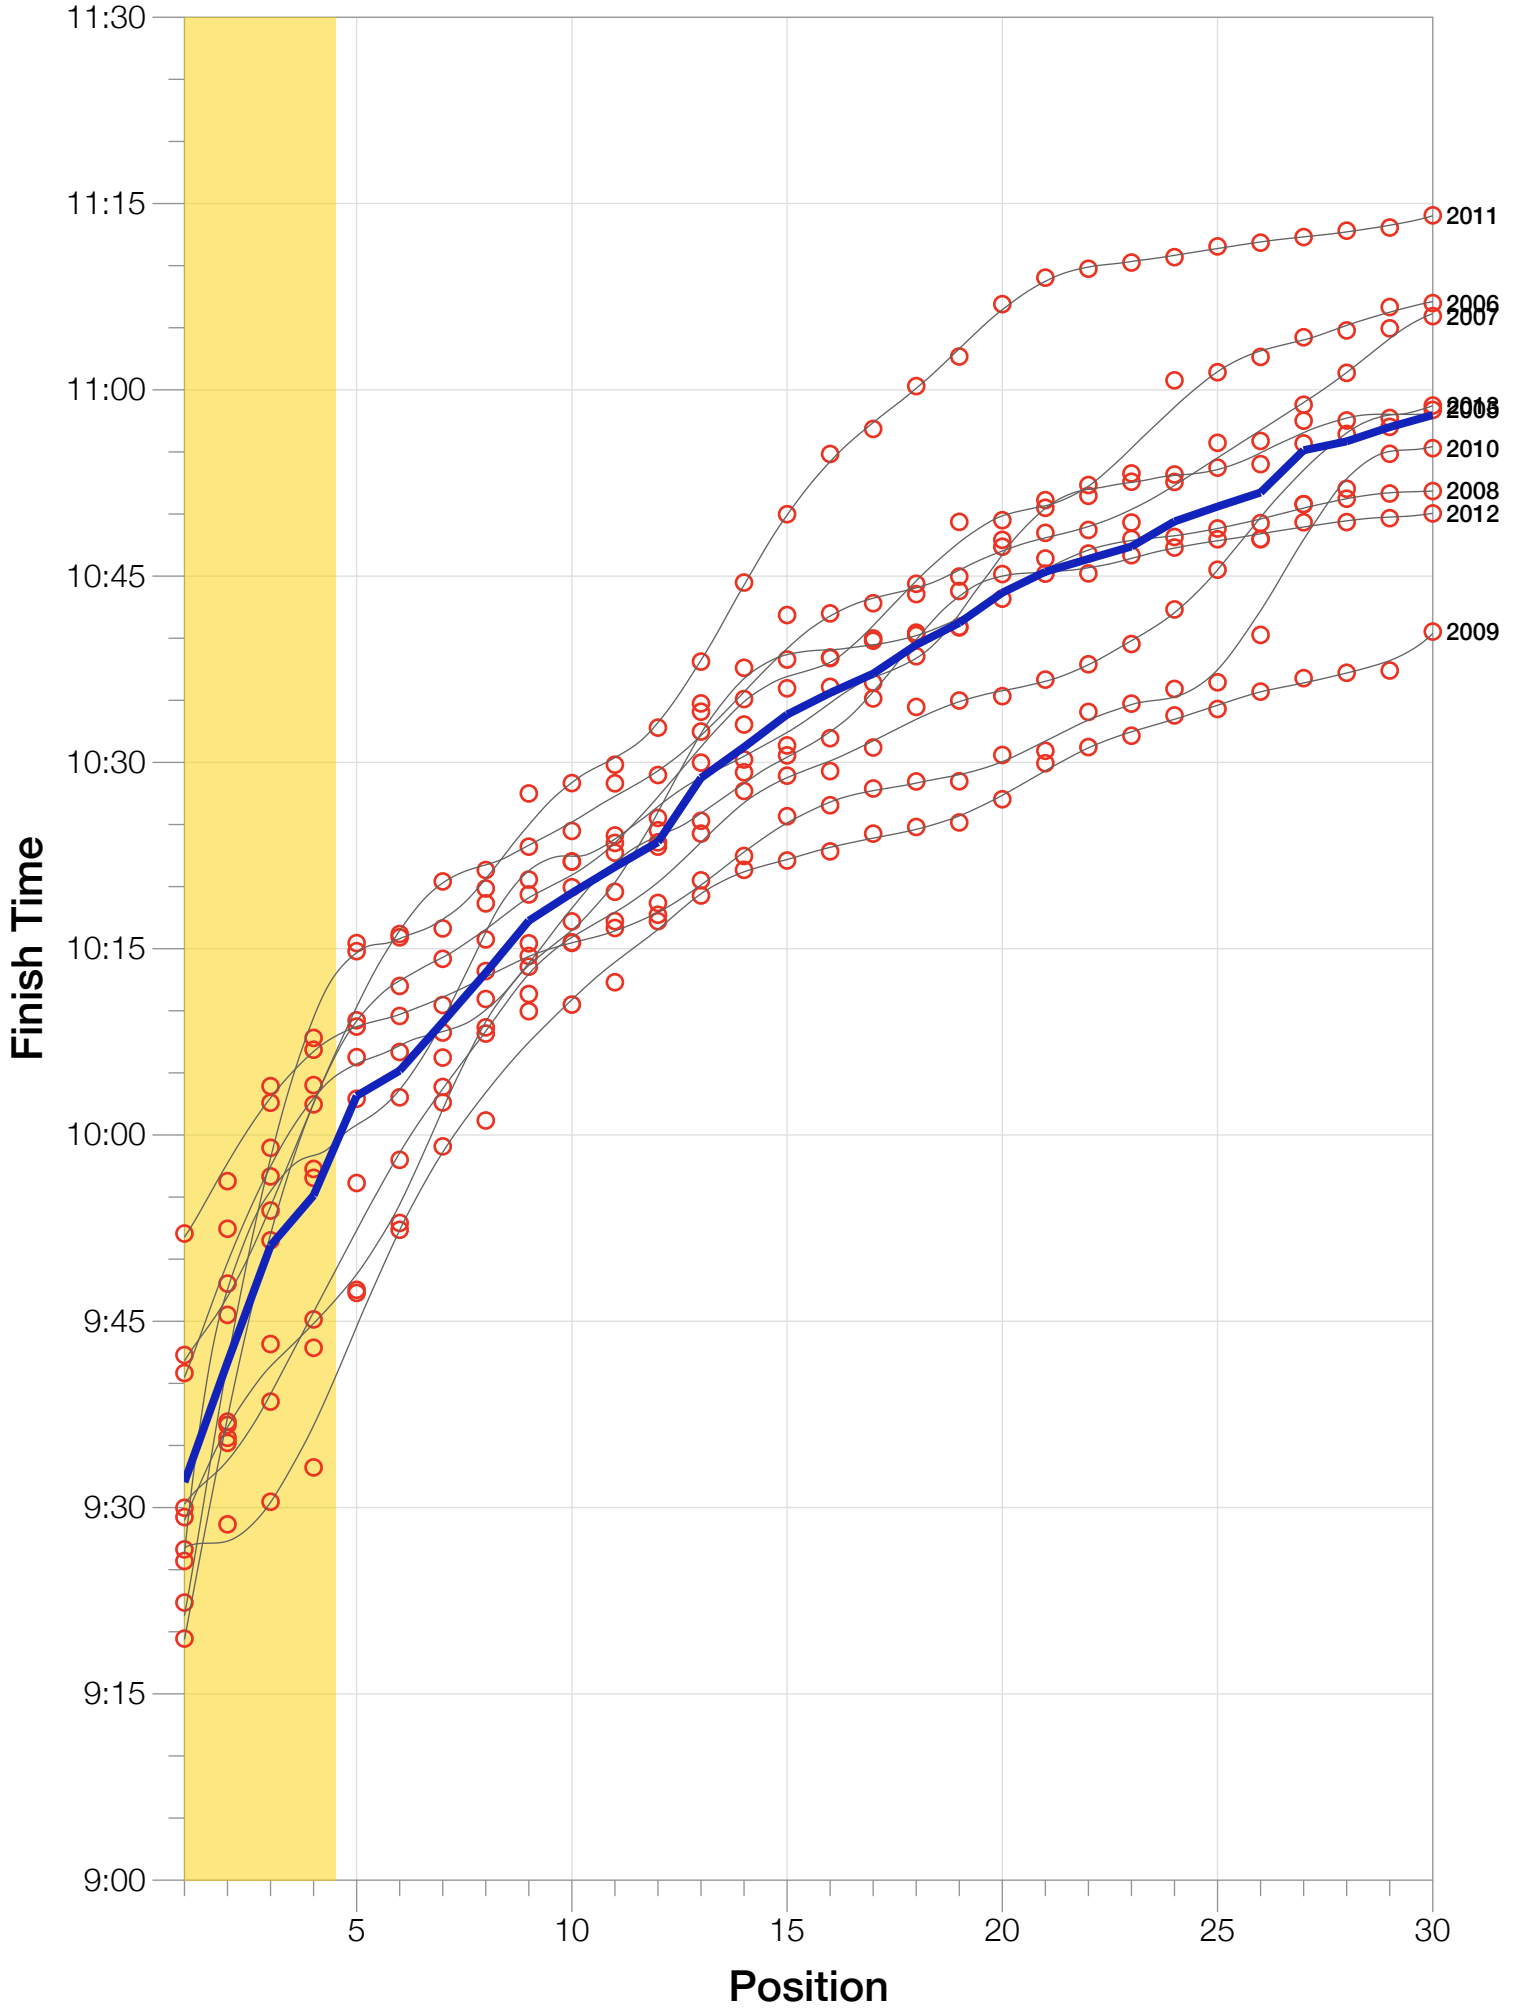

Ironman Australia Statistics

M45-49

M45-49 Summary Statistics

Year	Finishers	M45-49 Finishers	Male Winner's Time	Female Winner's Time	M45-49 Winner's Time
2005	1367	1339	8:25:44	9:13:20	9:00:09
2006	1448	1415	8:20:42	9:19:44	8:59:23
2007	1458	1419	8:21:49	9:12:59	9:05:43
2008	1411	1386	8:31:33	9:03:55	9:06:50
2009	1282	1253	8:24:53	8:57:10	8:47:33
2010	1384	1365	8:23:54	9:23:46	8:32:52
2011	1016	1002	8:29:28	9:29:54	8:56:15
2012	1298	1288	8:17:38	9:34:57	8:57:10
2013	1352	1343	8:30:23	9:34:55	9:09:24
Average	1335	1312	8:25:07	9:18:57	8:57:15

Split Time (hours)

M45-49 Slowest Splits

Split Time (hours)

M45-49 Top 30 Finishing Splits

Estimated Kona Slot Average Finishing Time Finishing Time

M45-49 Kona Times and Splits

Summary Statistics

Position	Swim Time	Bike Time	Run Time	Overall Time
Average Male Winner	0:47:25	4:42:44	2:53:06	8:25:07
Average Female Winner	0:52:19	5:13:58	3:10:09	9:18:57
Average 1st Age Grouper	0:57:13	5:11:28	3:20:25	9:32:03
Average 2nd Age Grouper	0:59:37	5:13:22	3:26:03	9:41:42
Average 3rd Age Grouper	1:02:41	5:14:59	3:29:50	9:51:05
Average 4th Age Grouper	0:59:19	5:20:33	3:31:24	9:55:08
Average 5th Age Grouper	1:00:36	5:22:00	3:36:39	10:03:09
Kona Qualifier Average	0:59:43	5:15:05	3:26:56	9:44:59
Top 5 Age Grouper Average	0:59:53	5:16:28	3:28:52	9:48:37

Australia 2005

Position	Swim Time	Bike Time	Run Time	Overall Time
Male Winner	0:46:55	4:40:17	2:58:32	8:25:44
Female Winner	0:54:36	5:12:50	3:05:54	9:13:20
1st Age Grouper	0:59:42	5:09:01	3:21:16	9:29:59
2nd Age Grouper	1:03:56	5:06:26	3:24:51	9:35:13
3rd Age Grouper	1:02:50	5:05:51	3:29:51	9:38:32
4th Age Grouper	1:05:00	5:08:46	3:29:06	9:42:52
5th Age Grouper	0:58:36	5:07:38	3:49:54	9:56:08
Kona Qualifier Average	1:02:52	5:07:31	3:26:16	9:36:39
Top 5 Age Grouper Average	1:02:00	5:07:32	3:30:59	9:40:32