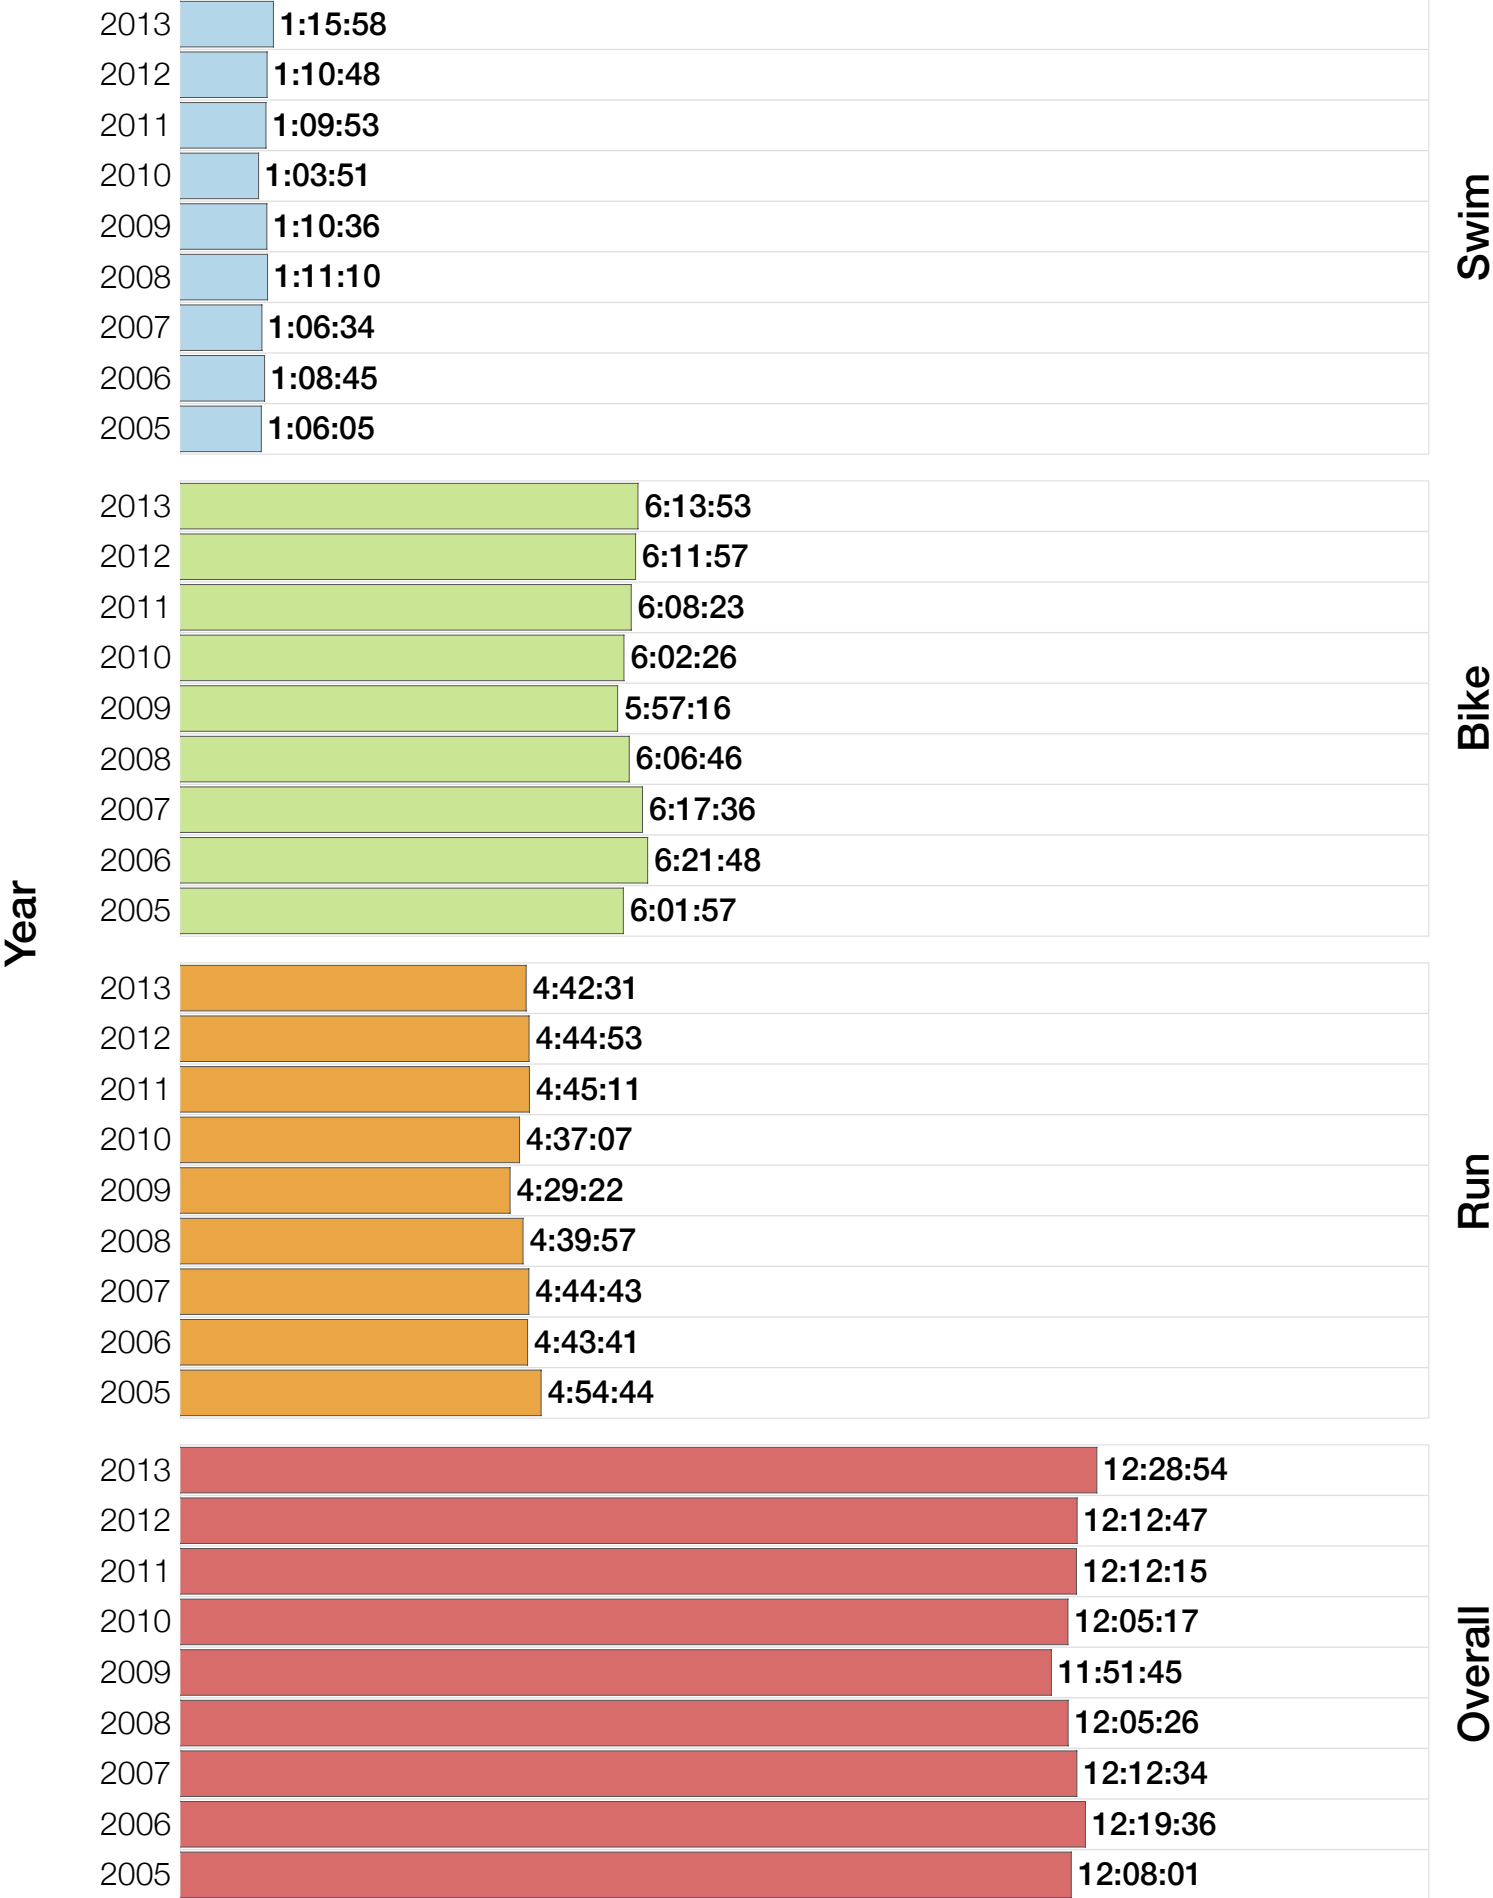

Ironman Australia Statistics

M45-49

M45-49 Summary Statistics

Year	Finishers	M45-49 Finishers	Male Winner's Time	Female Winner's Time	M45-49 Winner's Time
2005	1367	1339	8:25:44	9:13:20	9:00:09
2006	1448	1415	8:20:42	9:19:44	8:59:23
2007	1458	1419	8:21:49	9:12:59	9:05:43
2008	1411	1386	8:31:33	9:03:55	9:06:50
2009	1282	1253	8:24:53	8:57:10	8:47:33
2010	1384	1365	8:23:54	9:23:46	8:32:52
2011	1016	1002	8:29:28	9:29:54	8:56:15
2012	1298	1288	8:17:38	9:34:57	8:57:10
2013	1352	1343	8:30:23	9:34:55	9:09:24
Average	1335	1312	8:25:07	9:18:57	8:57:15

Split Time (hours)

M45-49 Slowest Splits

Split Time (hours)

M45-49 Top 30 Finishing Splits

Estimated Kona Slot Average Finishing Time Finishing Time

M45-49 Kona Times and Splits

Summary Statistics

Position	Swim Time	Bike Time	Run Time	Overall Time
Average Male Winner	0:47:25	4:42:44	2:53:06	8:25:07
Average Female Winner	0:52:19	5:13:58	3:10:09	9:18:57
Average 1st Age Grouper	0:57:13	5:11:28	3:20:25	9:32:03
Average 2nd Age Grouper	0:59:37	5:13:22	3:26:03	9:41:42
Average 3rd Age Grouper	1:02:41	5:14:59	3:29:50	9:51:05
Average 4th Age Grouper	0:59:19	5:20:33	3:31:24	9:55:08
Average 5th Age Grouper	1:00:36	5:22:00	3:36:39	10:03:09
Kona Qualifier Average	0:59:43	5:15:05	3:26:56	9:44:59
Top 5 Age Grouper Average	0:59:53	5:16:28	3:28:52	9:48:37

Australia 2005

Position	Swim Time	Bike Time	Run Time	Overall Time
Male Winner	0:46:55	4:40:17	2:58:32	8:25:44
Female Winner	0:54:36	5:12:50	3:05:54	9:13:20
1st Age Grouper	0:59:42	5:09:01	3:21:16	9:29:59
2nd Age Grouper	1:03:56	5:06:26	3:24:51	9:35:13
3rd Age Grouper	1:02:50	5:05:51	3:29:51	9:38:32
4th Age Grouper	1:05:00	5:08:46	3:29:06	9:42:52
5th Age Grouper	0:58:36	5:07:38	3:49:54	9:56:08
Kona Qualifier Average	1:02:52	5:07:31	3:26:16	9:36:39
Top 5 Age Grouper Average	1:02:00	5:07:32	3:30:59	9:40:32