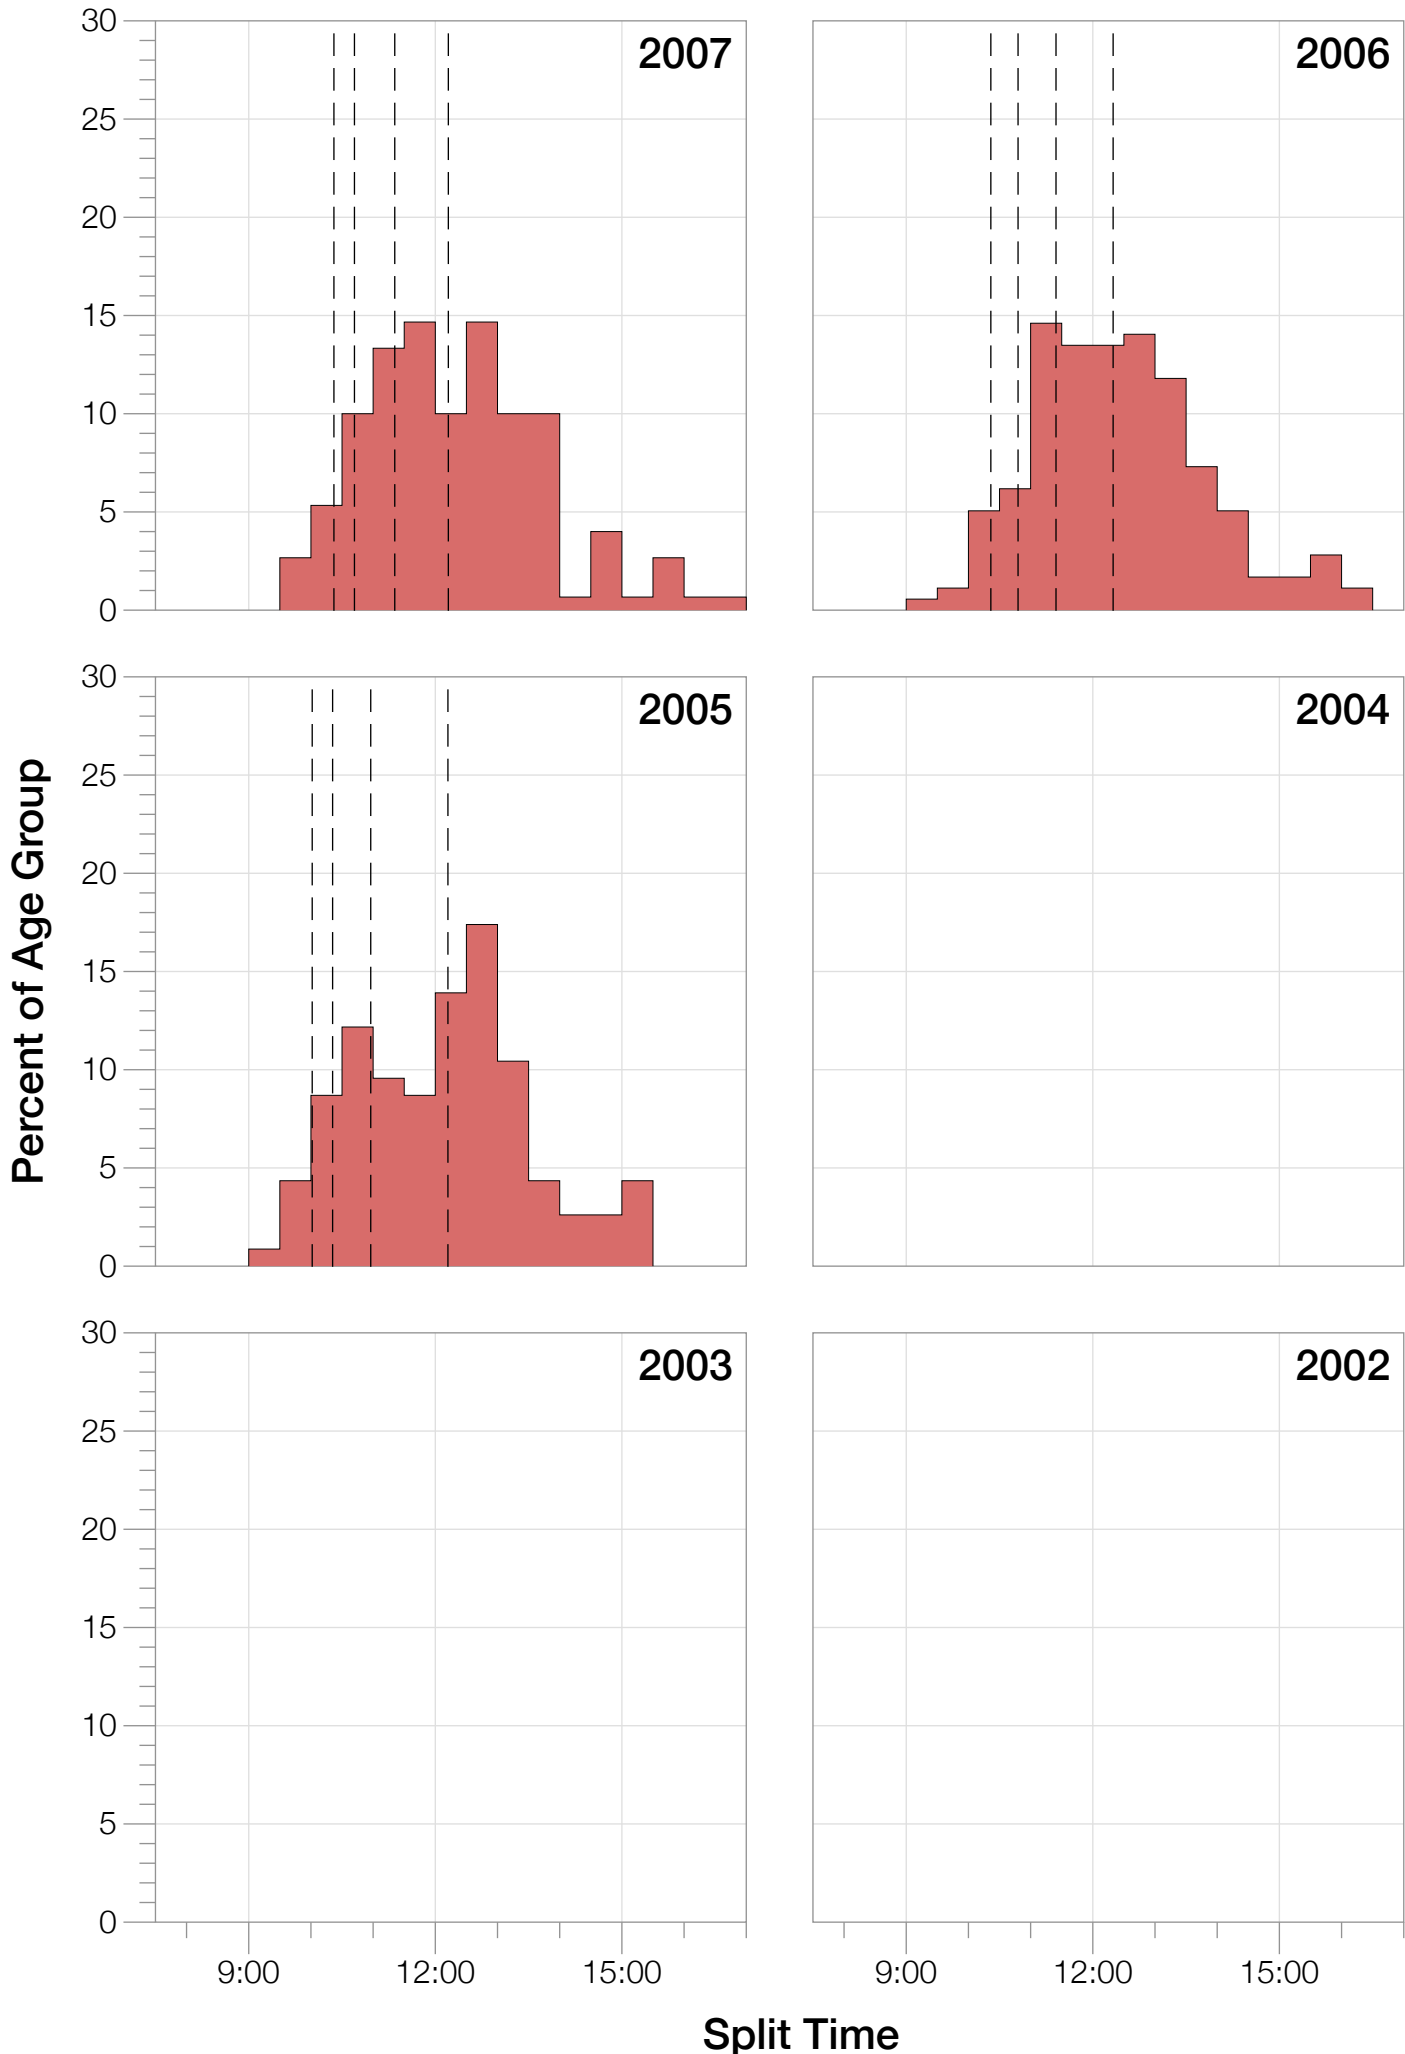

M45-49 Overall