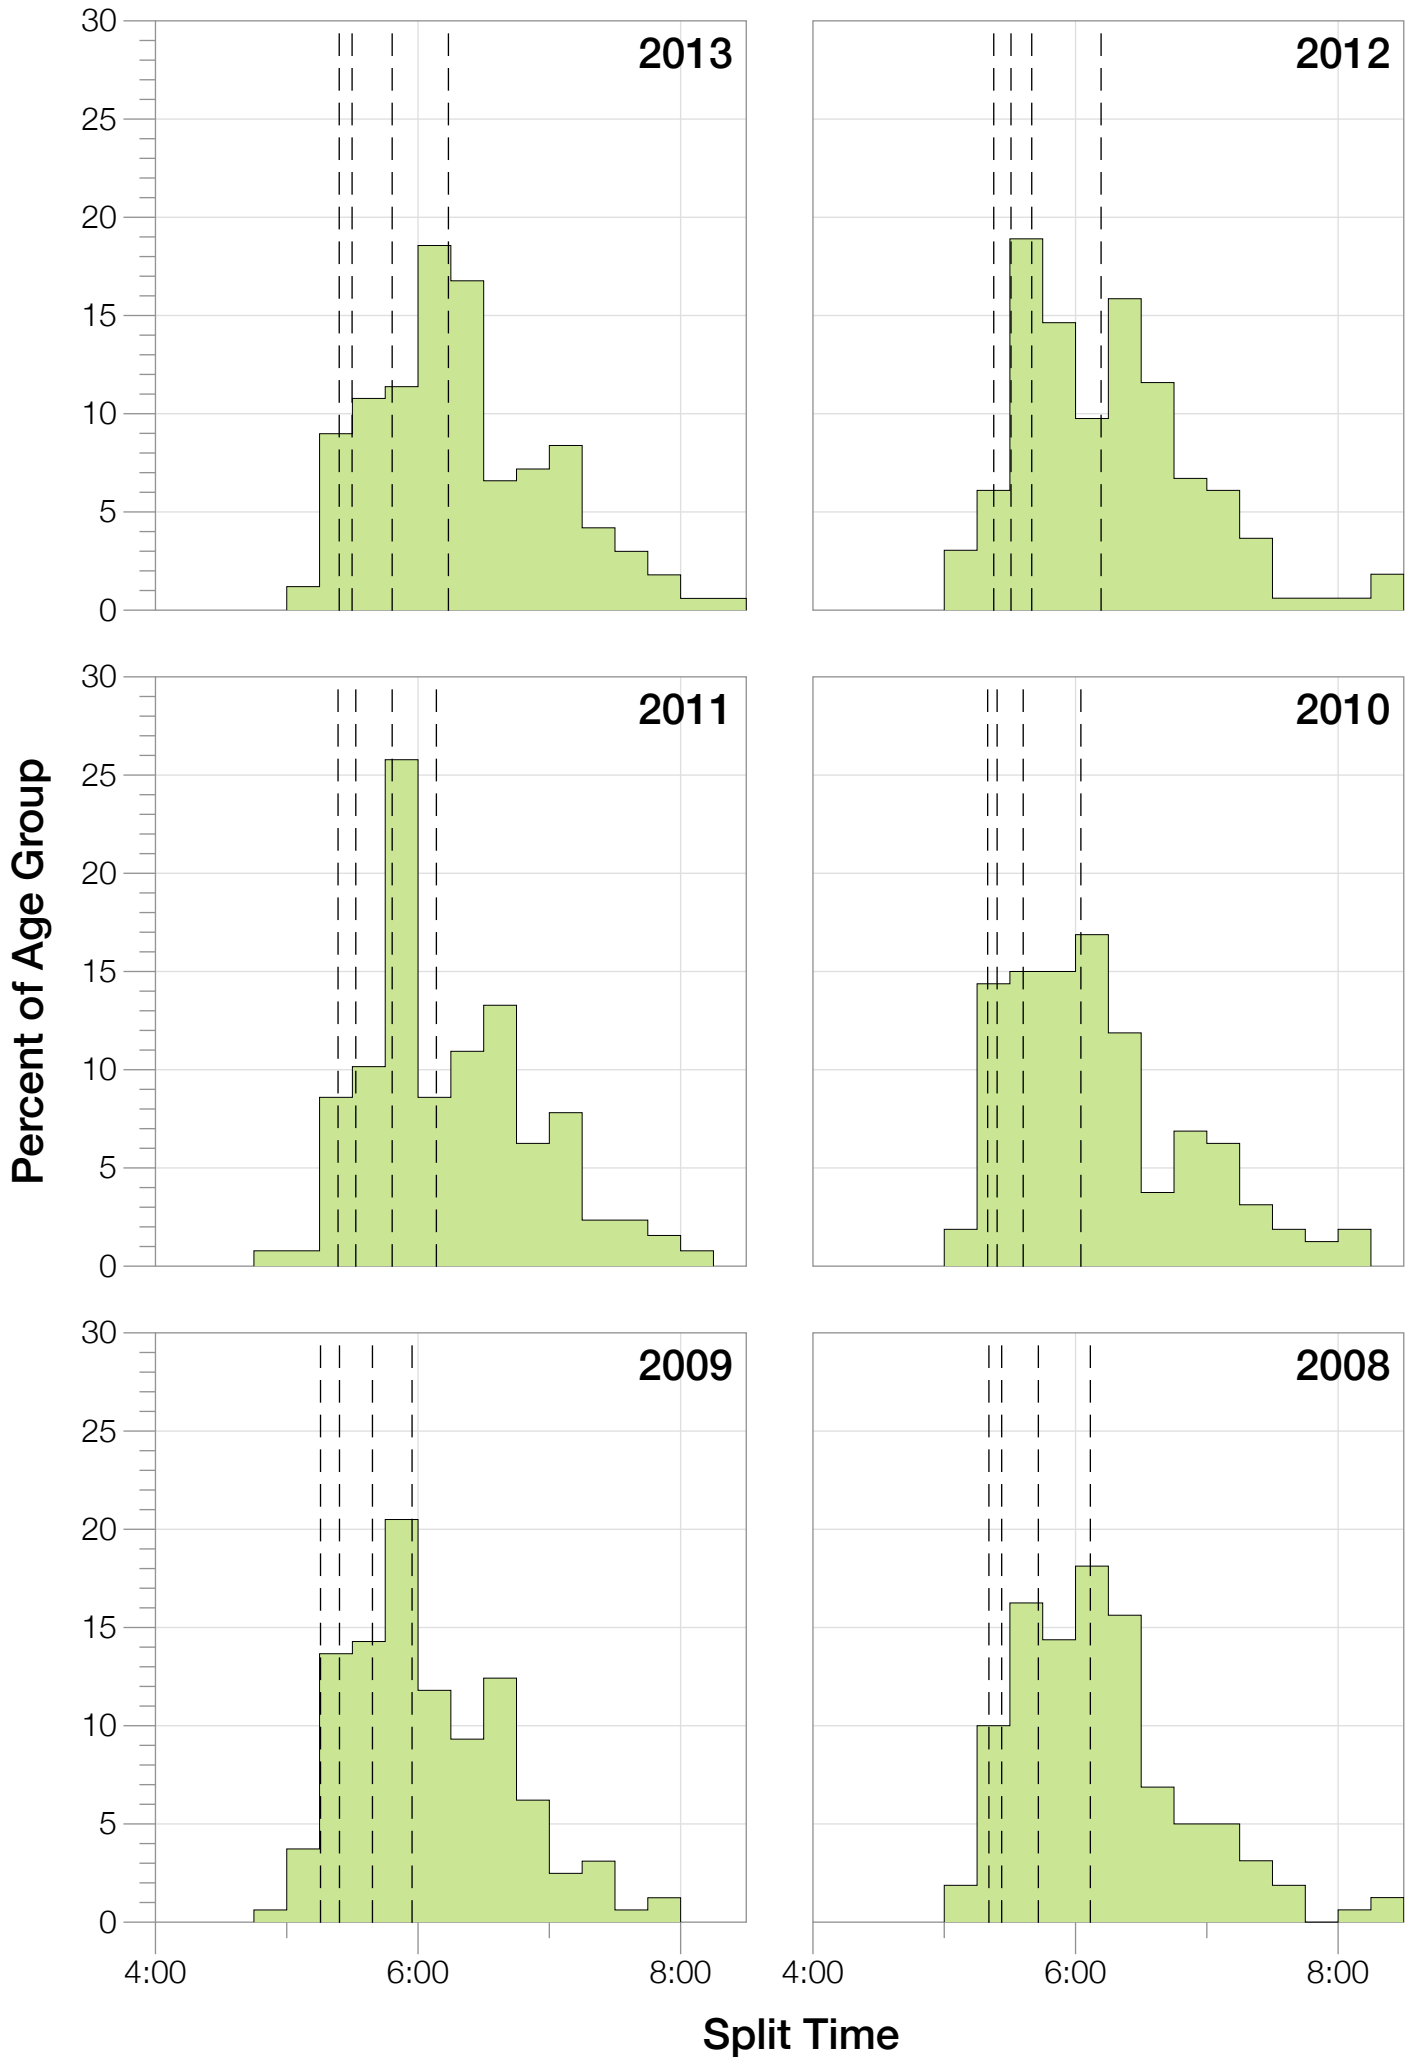

M45-49 Bike