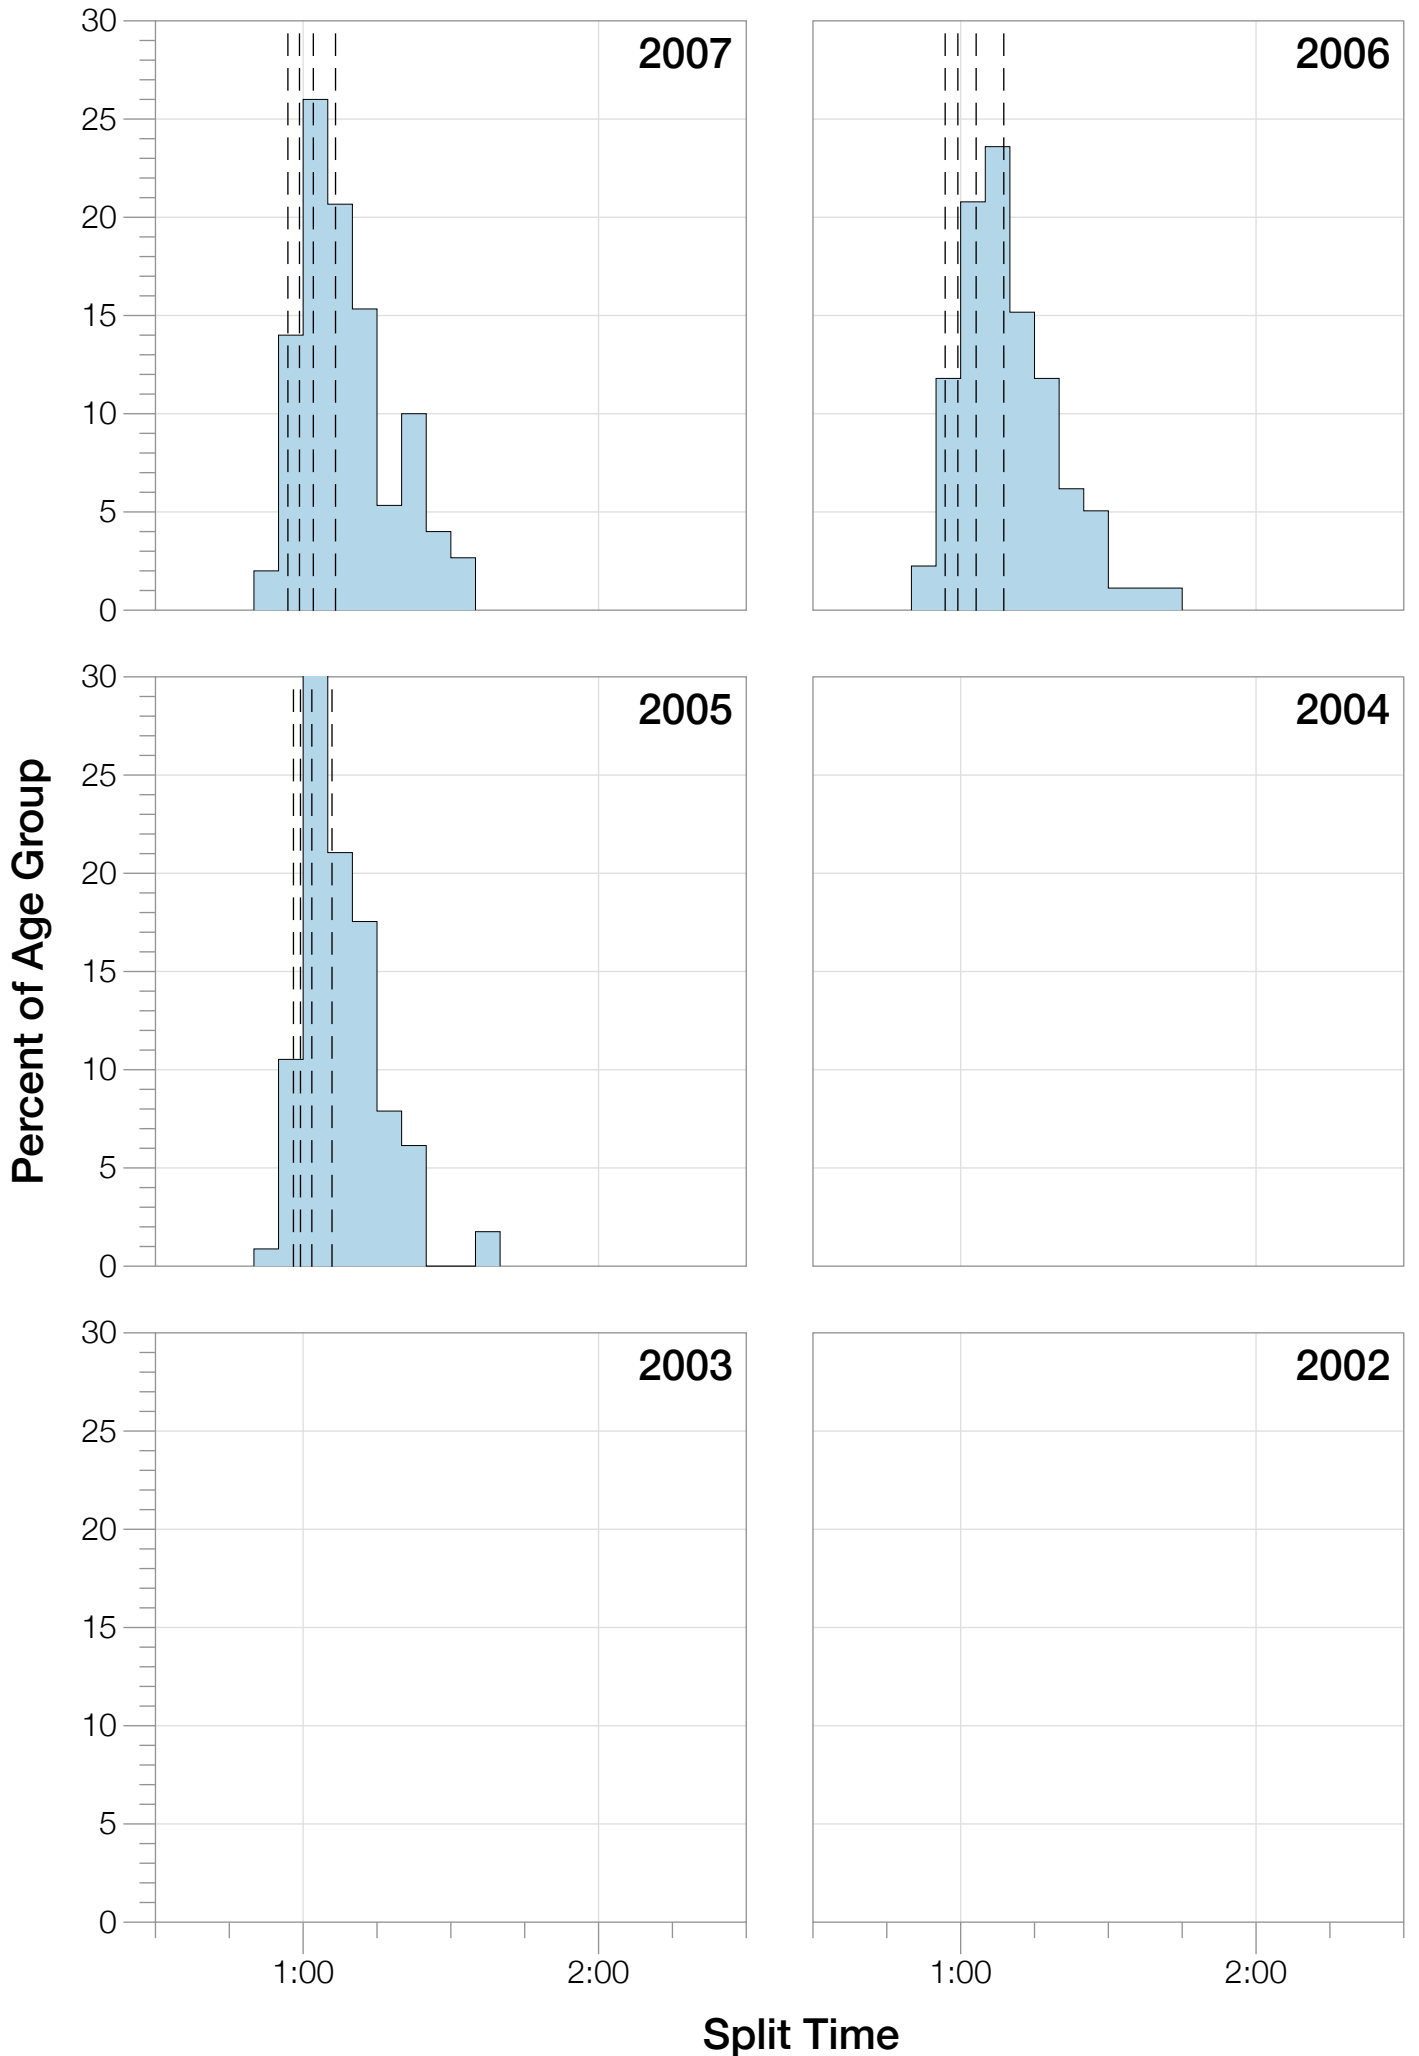

M45-49 Swim