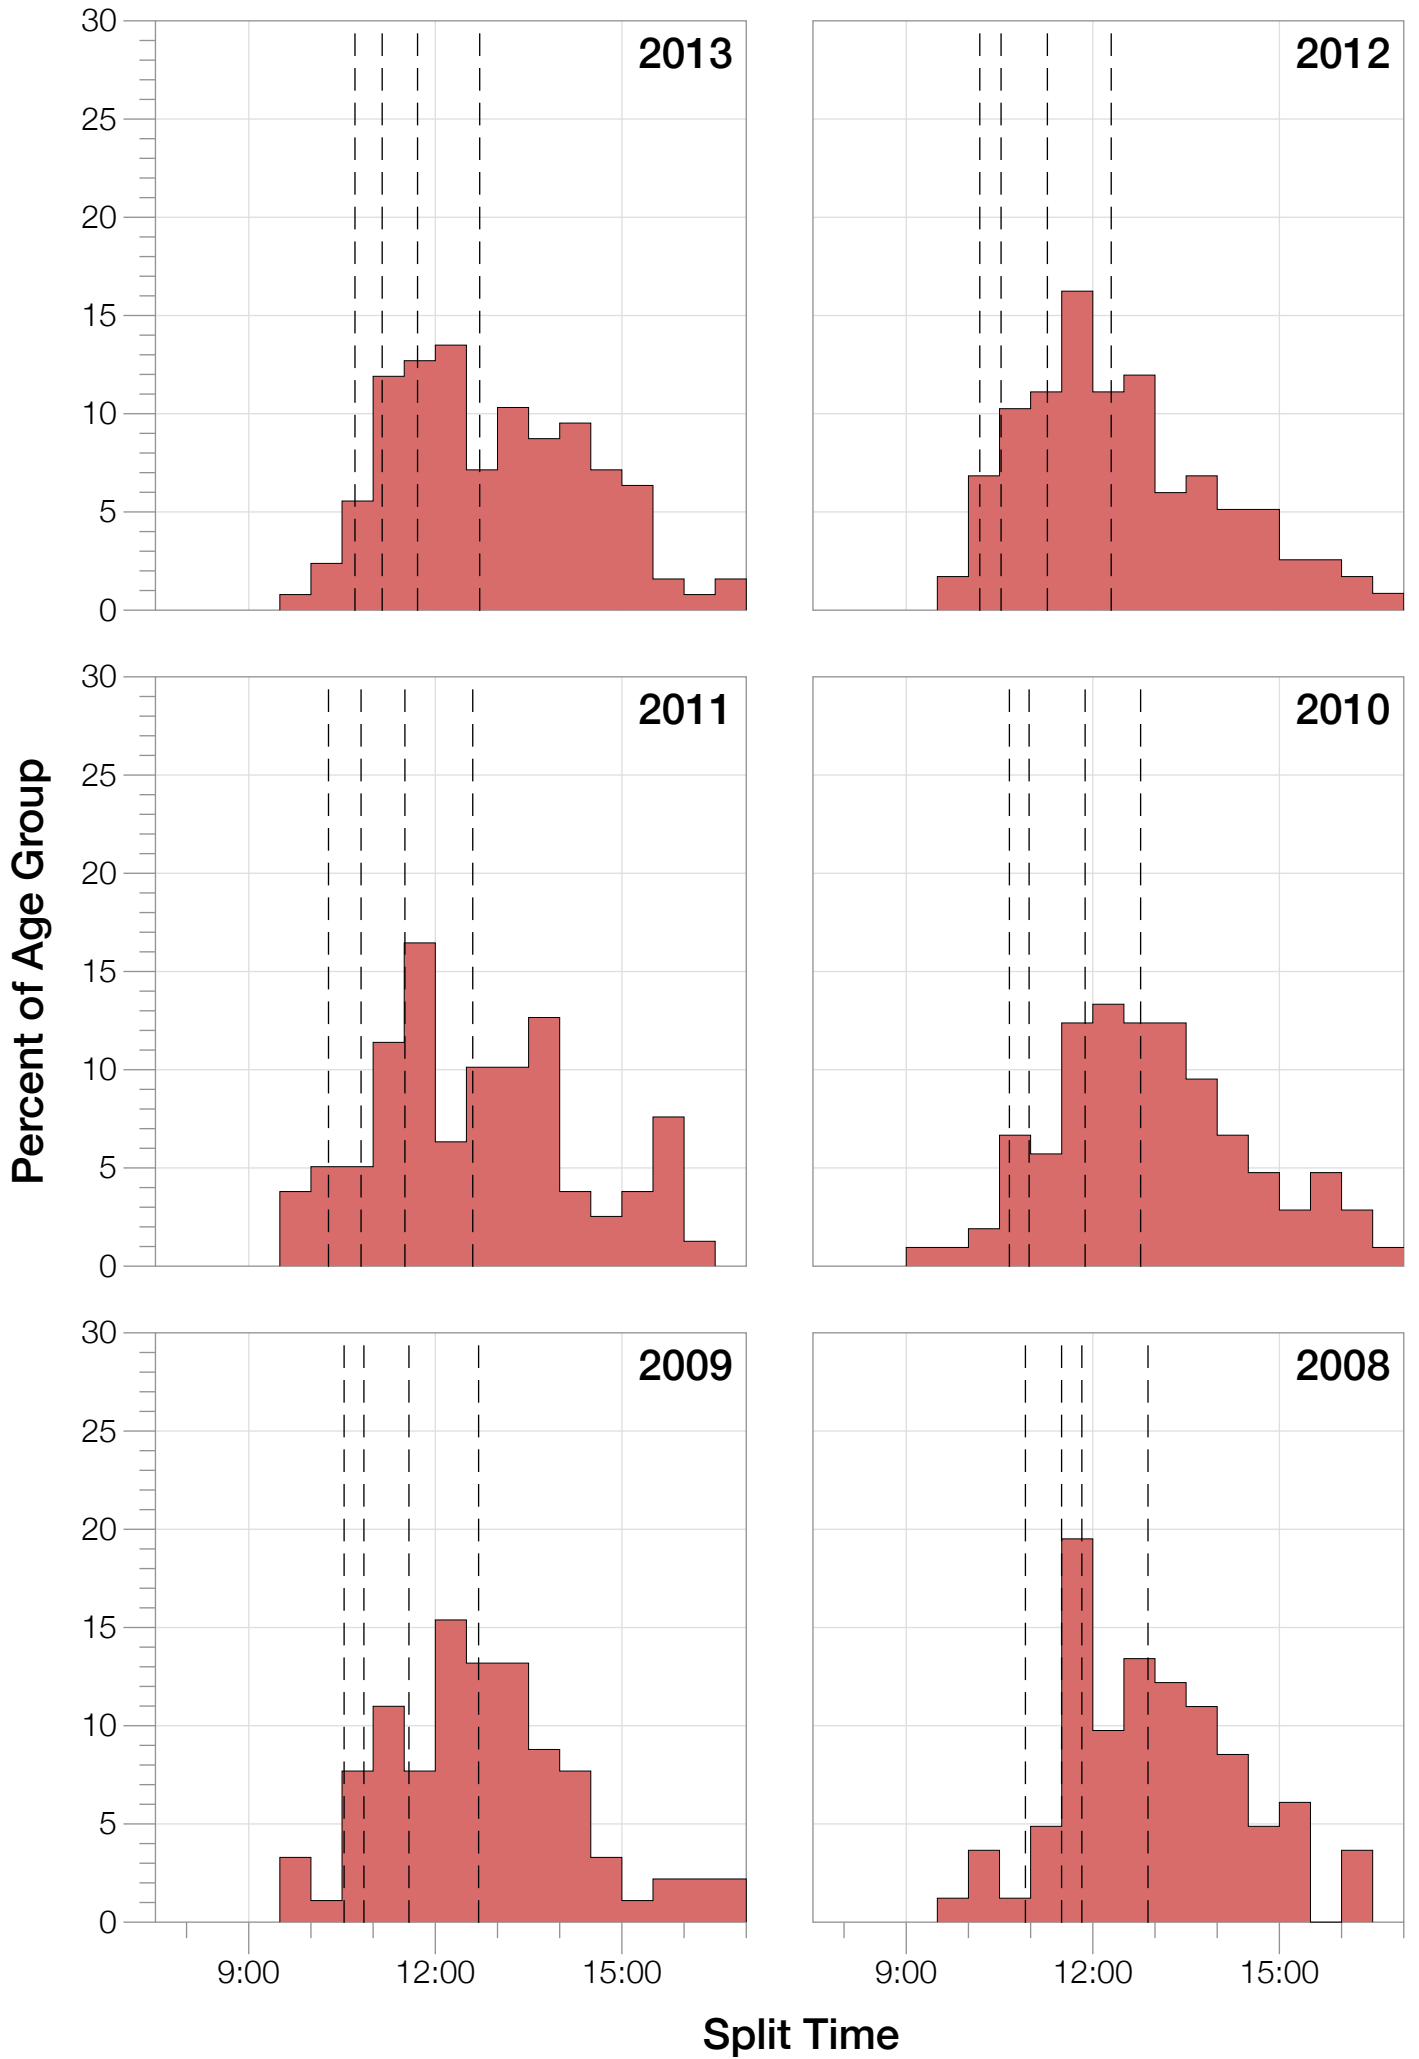

M50-54 Overall