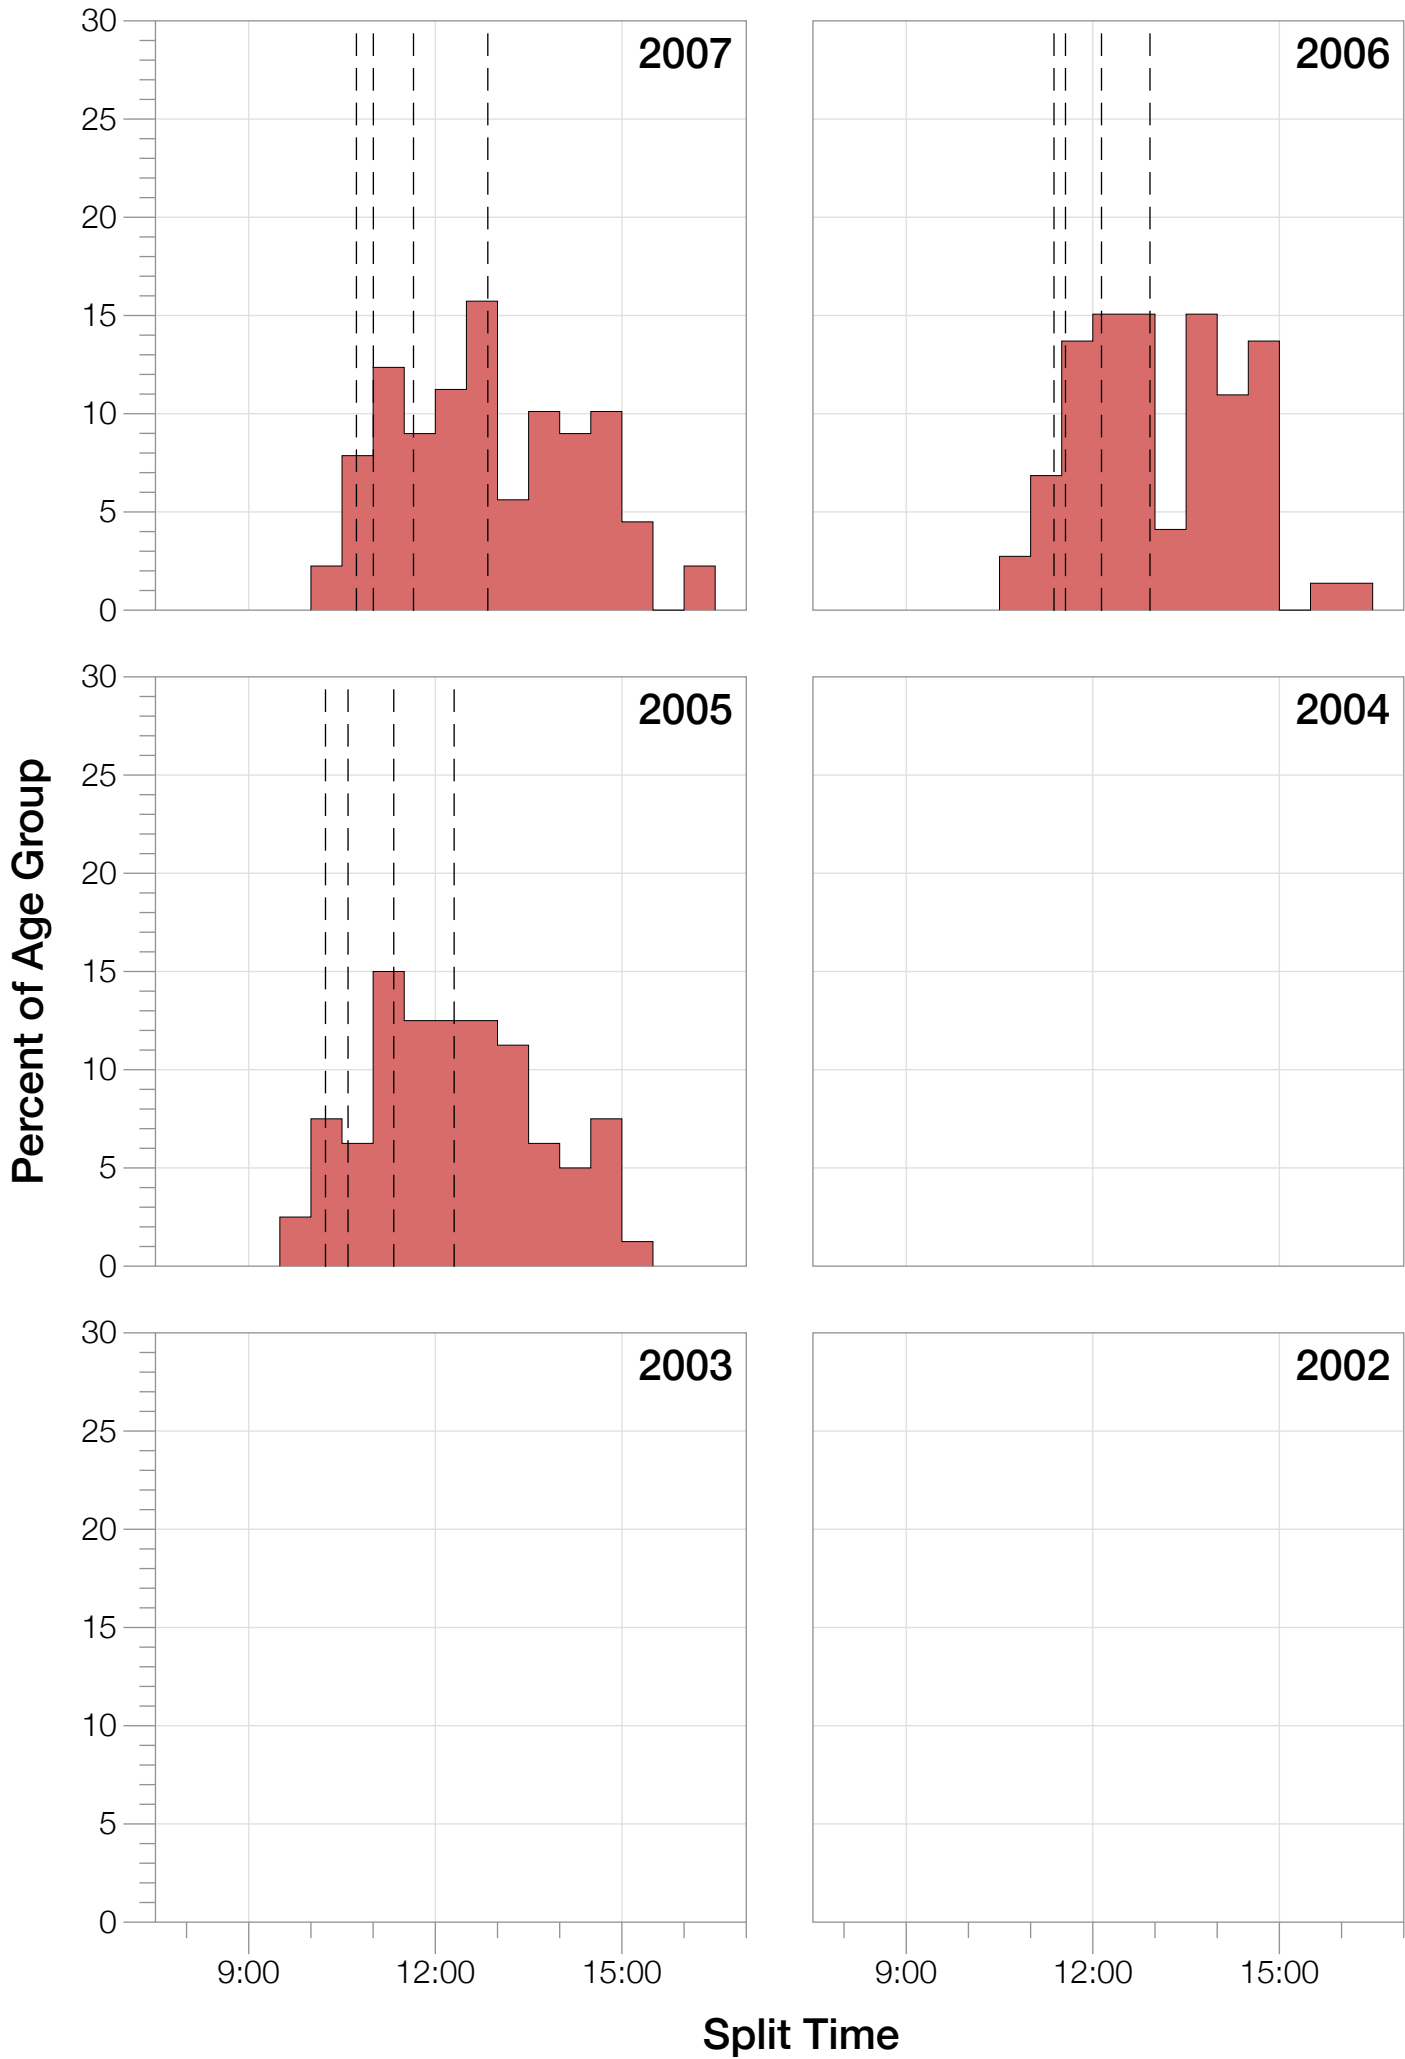

M50-54 Overall