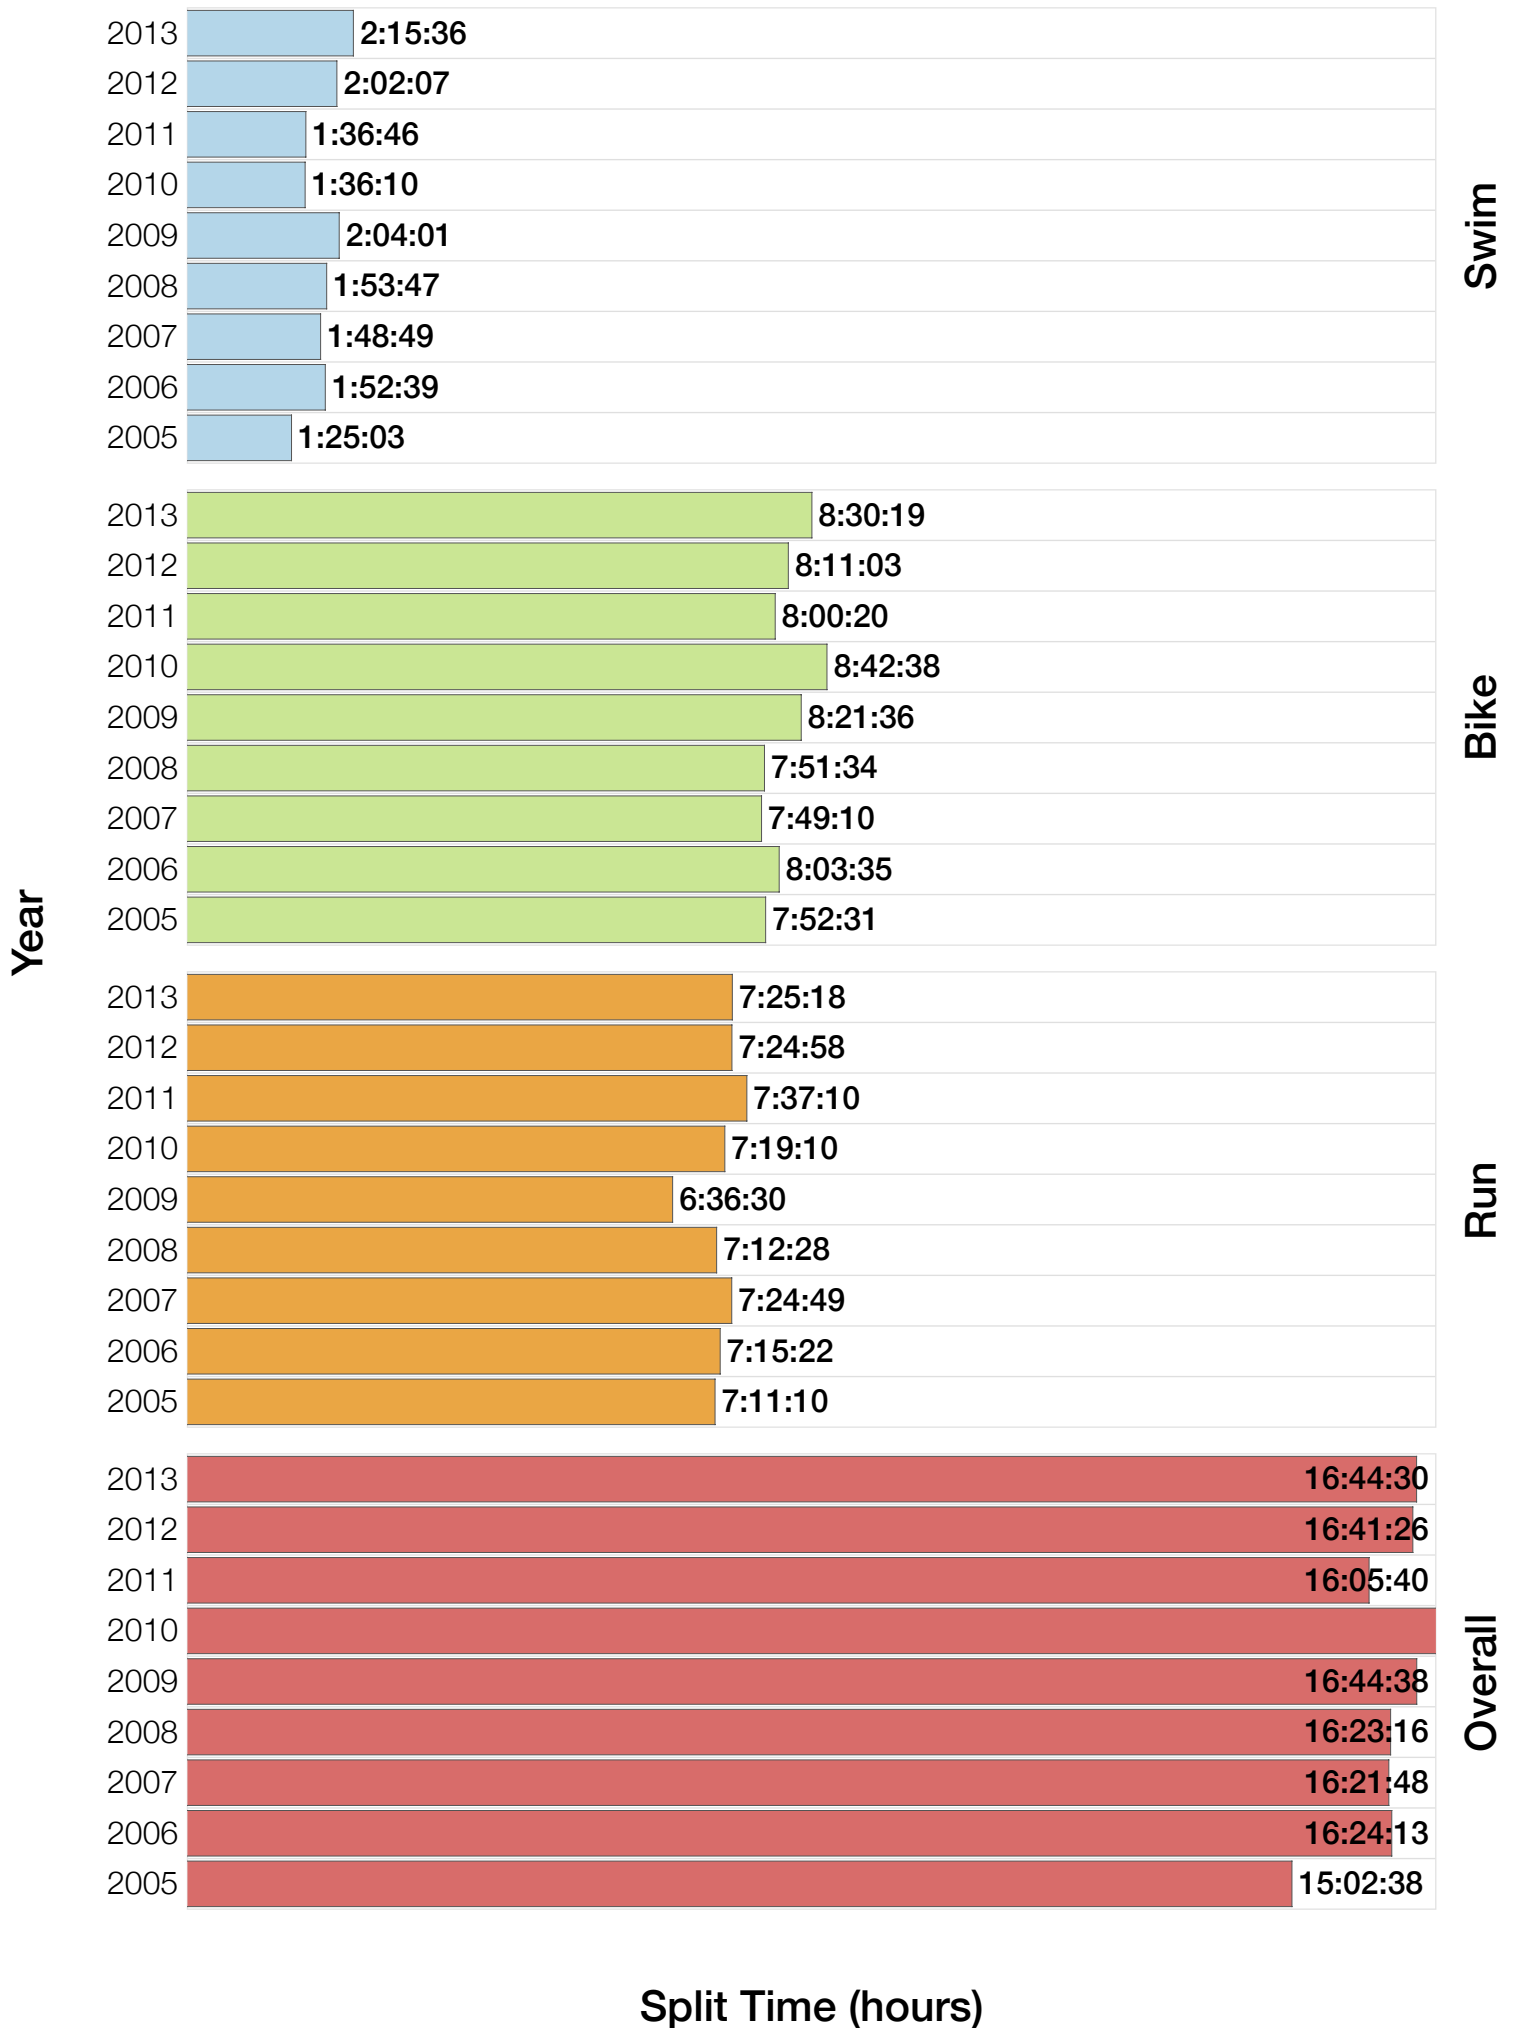

Split Time (hours)

M50-54 Slowest Splits

Split Time (hours)

M50-54 Top 30 Finishing Splits

Estimated Kona Slot Average Finishing Time Finishing Time

M50-54 Kona Times and Splits

Summary Statistics

Position	Swim Time	Bike Time	Run Time	Overall Time
Average Male Winner	0:47:25	4:42:44	2:53:06	8:25:07
Average Female Winner	0:52:19	5:13:58	3:10:09	9:18:57
Average 1st Age Grouper	0:58:28	5:16:36	3:37:43	9:55:39
Average 2nd Age Grouper	1:00:49	4:48:06	3:13:56	10:05:25
Average 3rd Age Grouper	1:03:02	5:26:49	3:43:25	10:17:25
Average 4th Age Grouper	1:04:41	5:26:40	3:49:53	10:25:30
Average 5th Age Grouper	1:03:23	5:32:10	3:55:24	10:35:12
Kona Qualifier Average	1:00:46	5:10:30	3:31:41	10:06:10
Top 5 Age Grouper Average	1:02:05	5:18:04	3:40:04	10:15:50

Australia 2005

Position	Swim Time	Bike Time	Run Time	Overall Time
Male Winner	0:46:55	4:40:17	2:58:32	8:25:44
Female Winner	0:54:36	5:12:50	3:05:54	9:13:20
1st Age Grouper	0:52:01	5:12:03	3:52:13	9:56:17
2nd Age Grouper	1:06:30			9:57:15
3rd Age Grouper	0:52:44	5:23:11	3:49:33	10:05:28
4th Age Grouper	1:04:47	5:28:13	3:39:19	10:12:19
5th Age Grouper	1:03:59	5:27:47	3:42:22	10:14:08
Kona Qualifier Average	0:57:05	3:31:44	2:33:55	9:59:40
Top 5 Age Grouper Average	1:00:00	4:18:14	3:00:41	10:05:05

Australia 2006

Position	Swim Time	Bike Time	Run Time	Overall Time
Male Winner	0:46:21	4:46:51	2:47:30	8:20:42
Female Winner	0:52:30	5:26:08	3:01:06	9:19:44
1st Age Grouper	1:03:48	5:38:40	4:10:18	10:52:46
2nd Age Grouper	1:01:31	5:51:24	4:02:53	10:55:48
3rd Age Grouper	1:10:34	5:52:16	4:15:27	11:18:17
4th Age Grouper	1:04:06	5:56:42	4:20:42	11:21:30
5th Age Grouper	1:09:08	5:52:59	4:21:09	11:23:16
Kona Qualifier Average	1:05:17	5:47:26	4:09:32	11:02:17
Top 5 Age Grouper Average	1:05:49	5:50:24	4:14:05	11:10:19