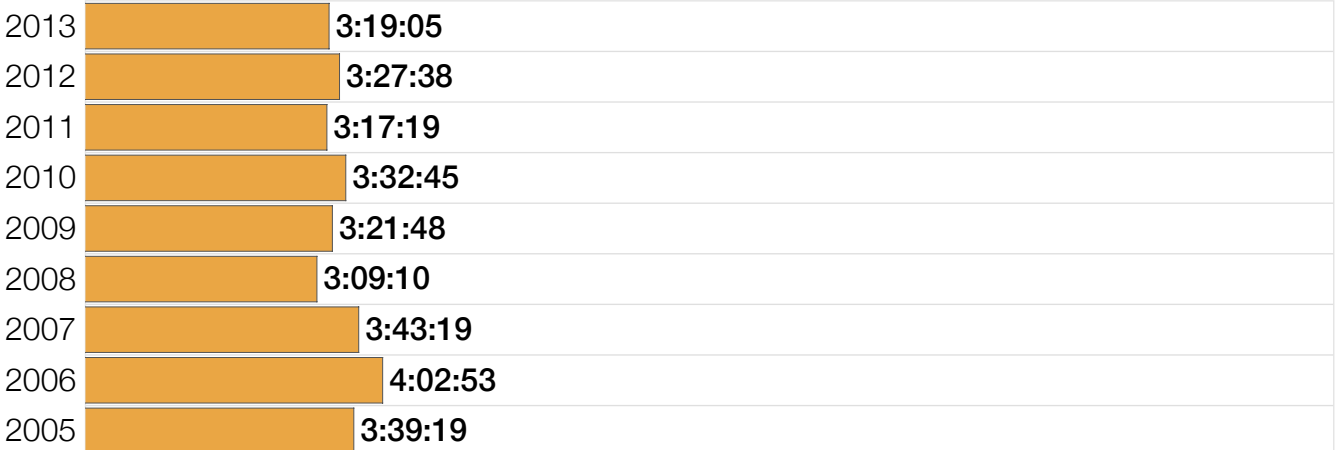

M50-54 Fastest Splits

Year

Swim

Bike

Run

Overall

Split Time (hours)