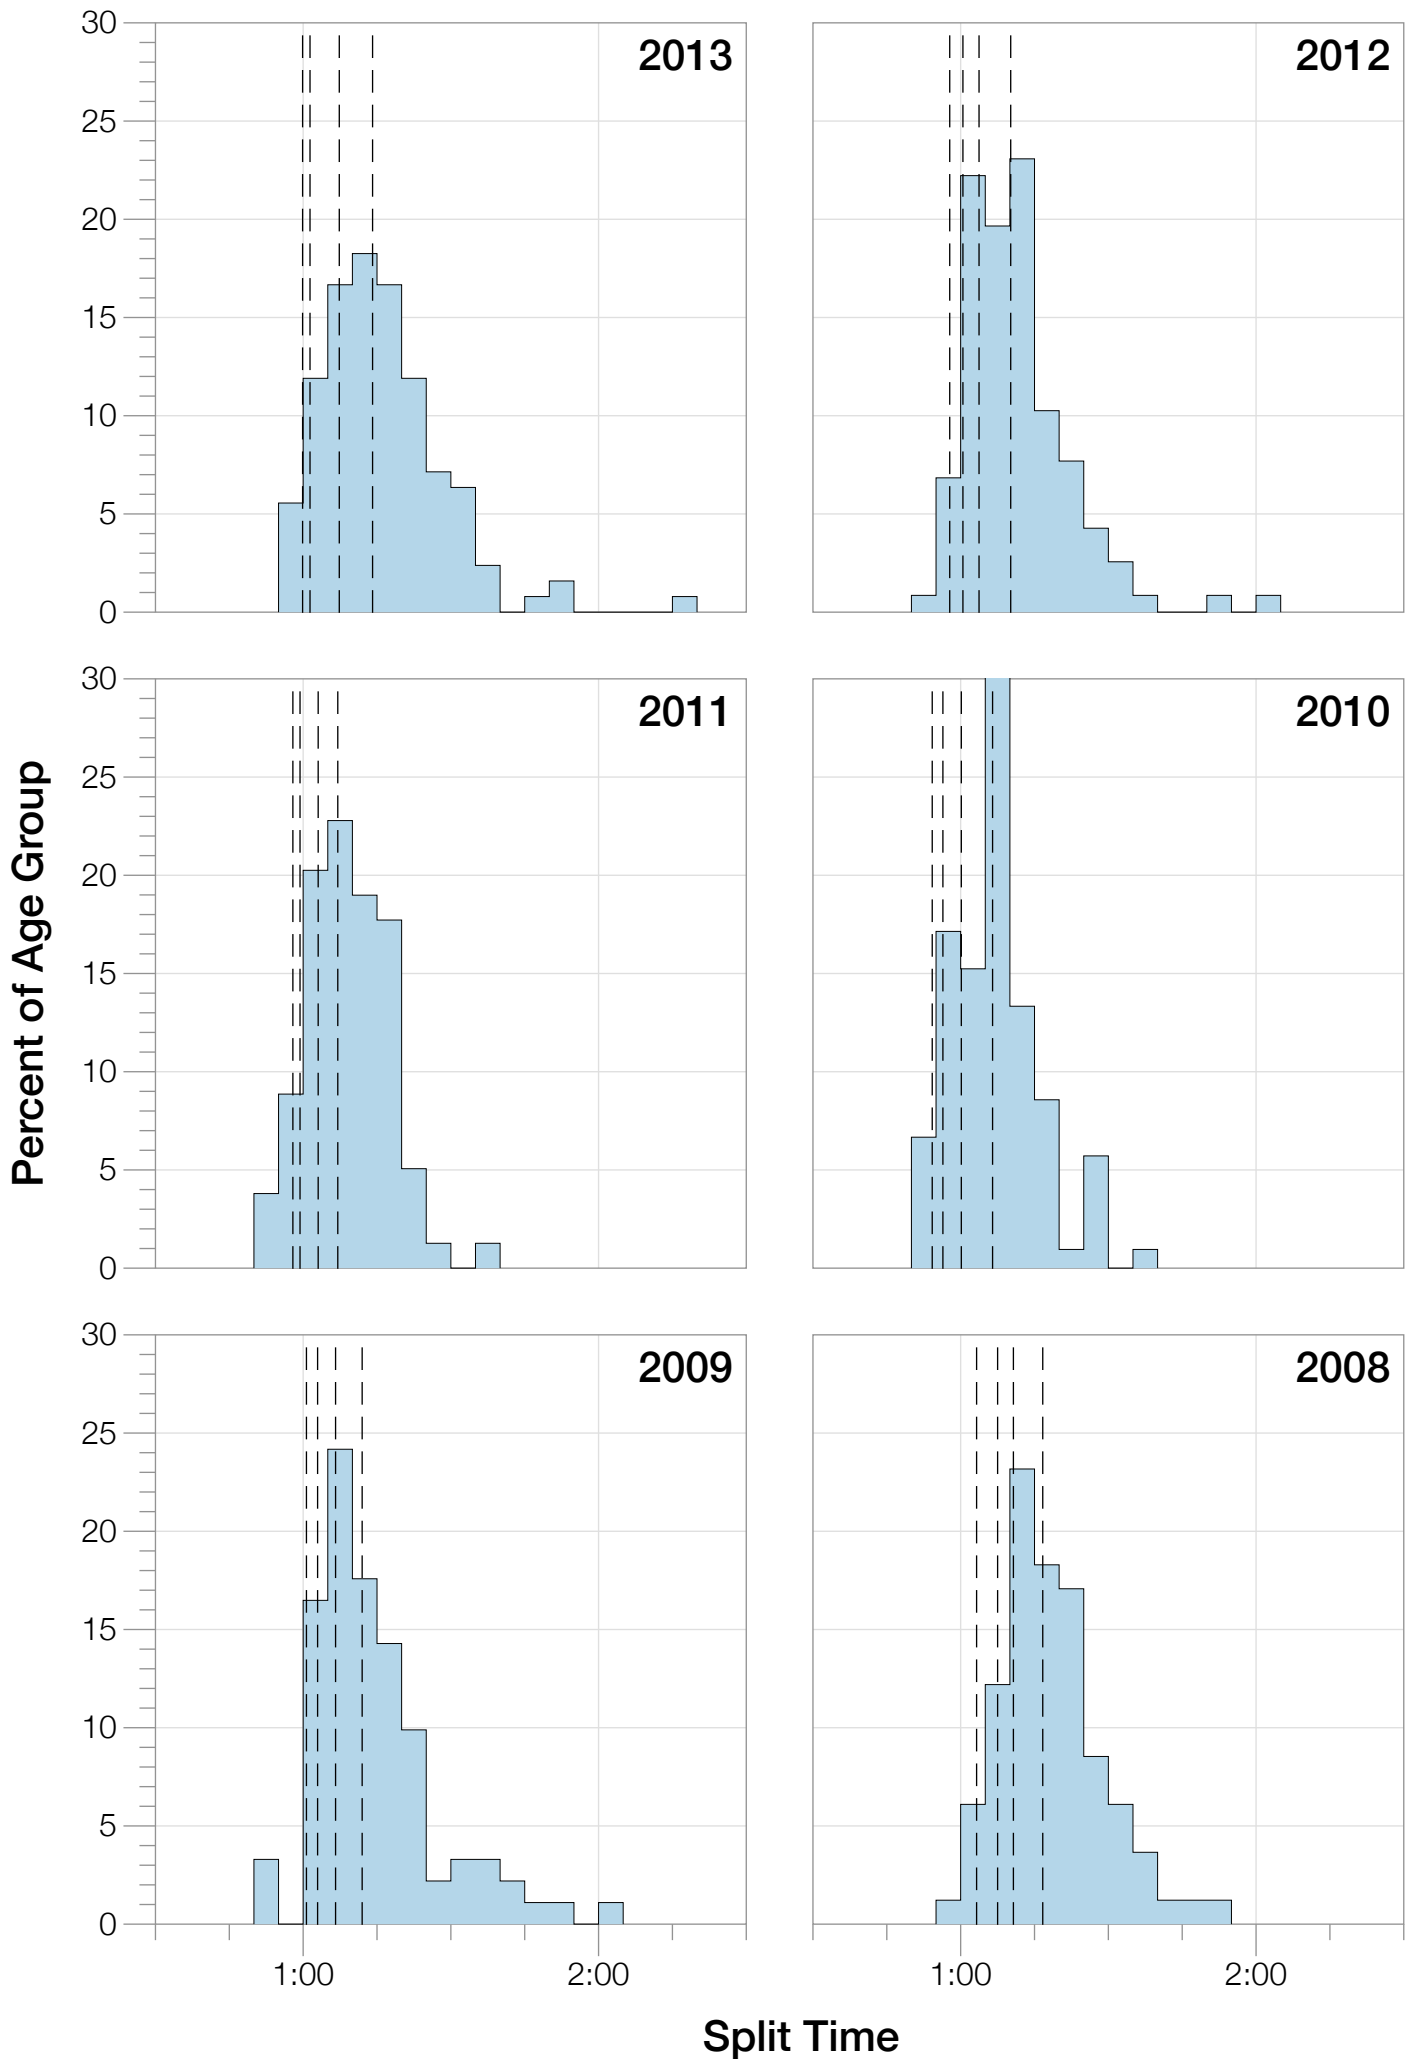

M50-54 Swim