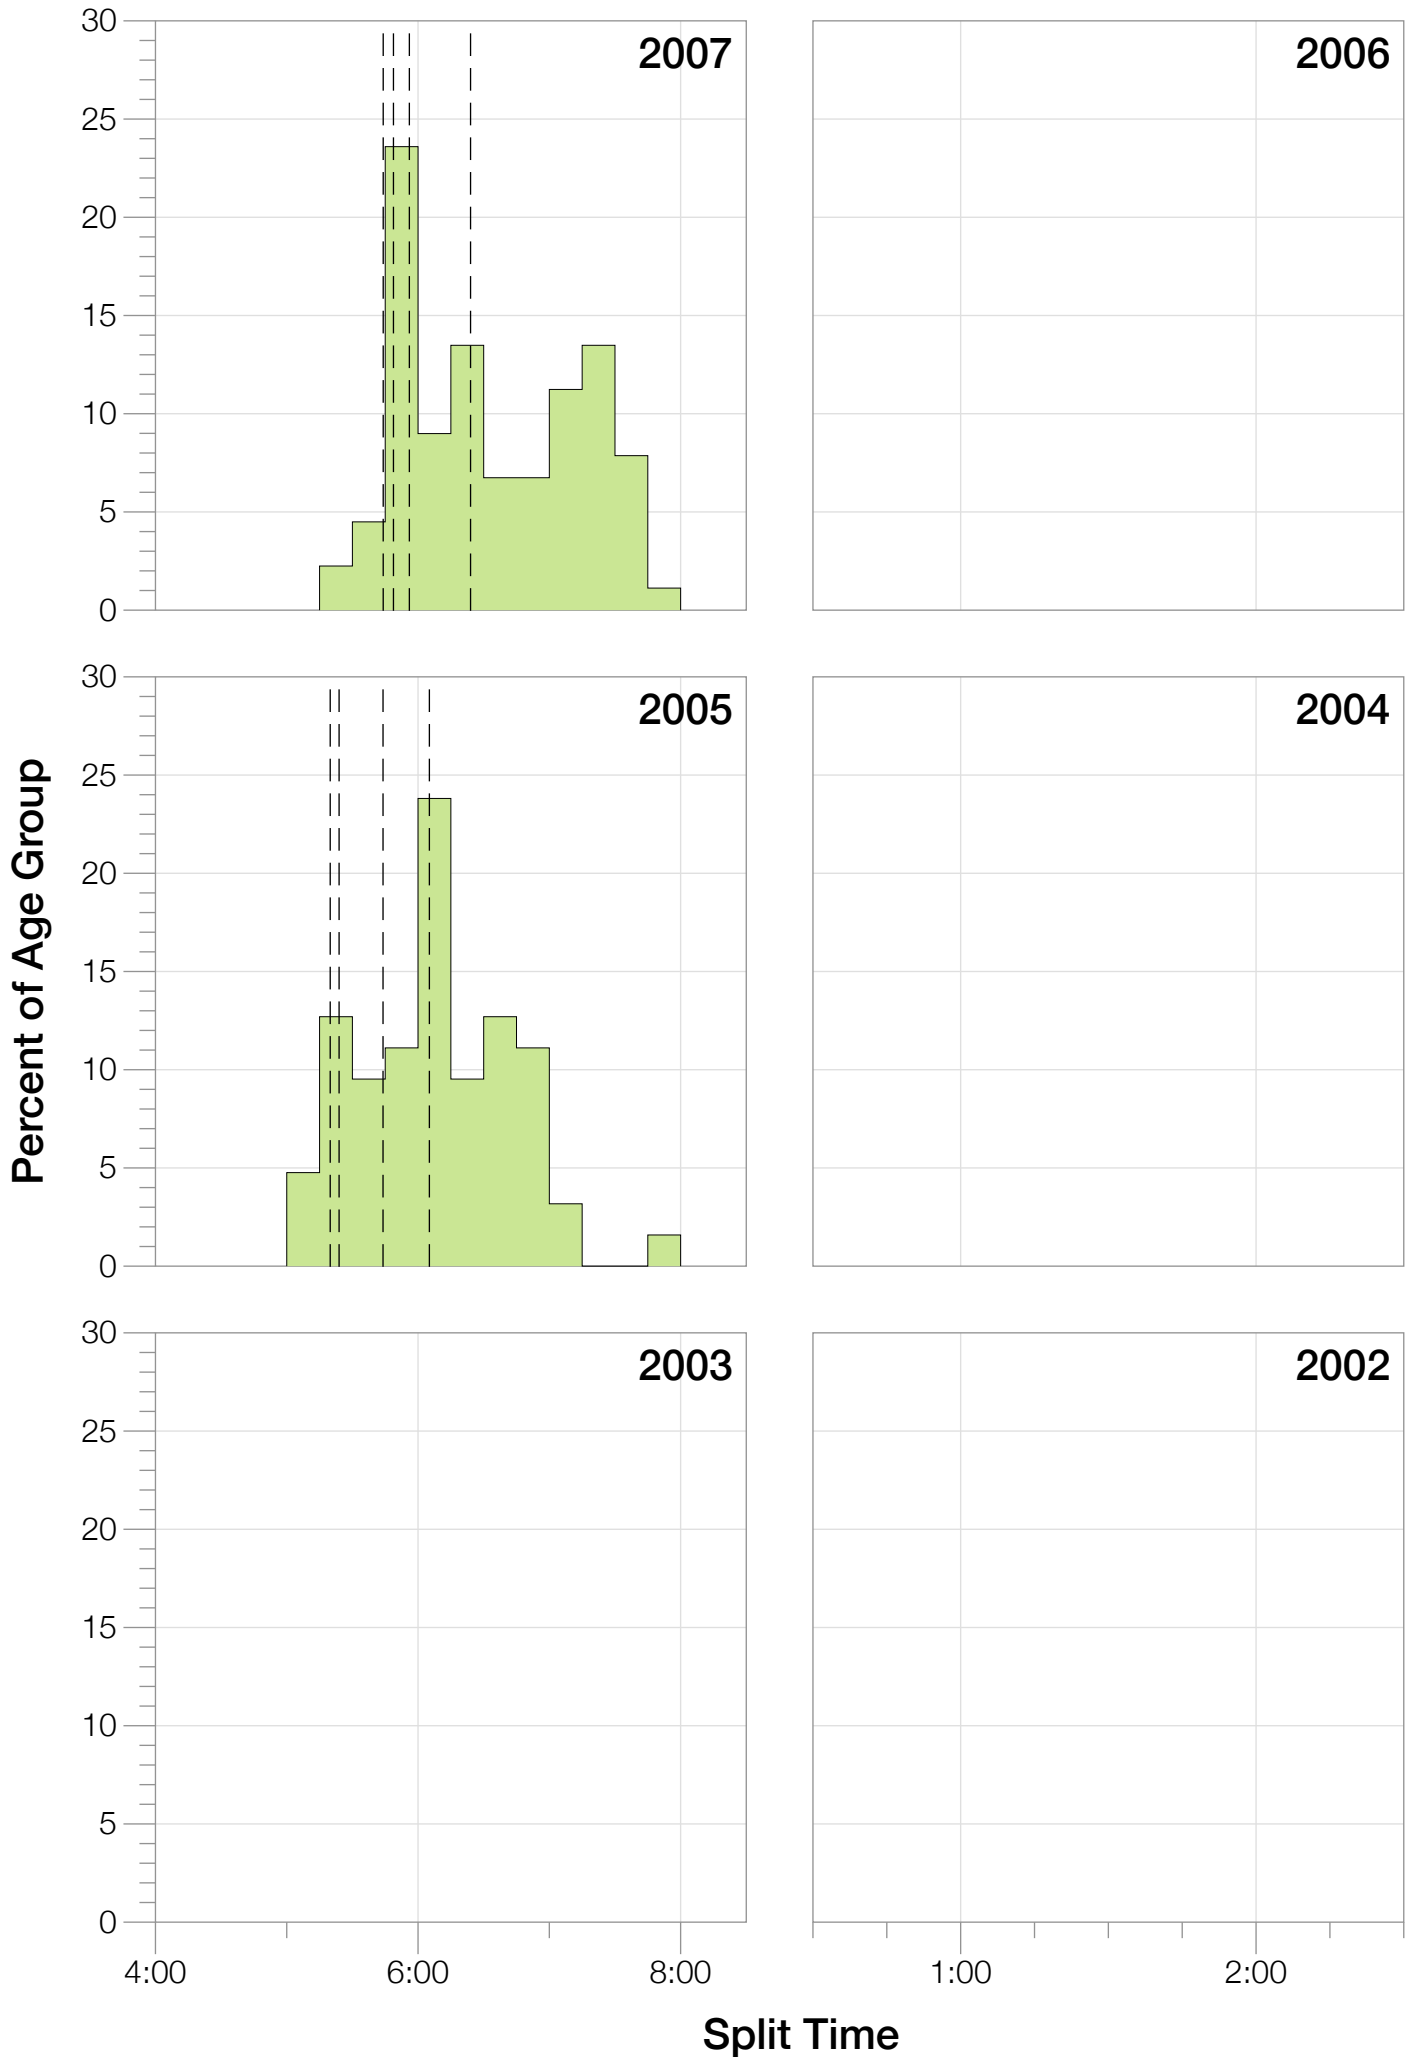

M50-54 Bike