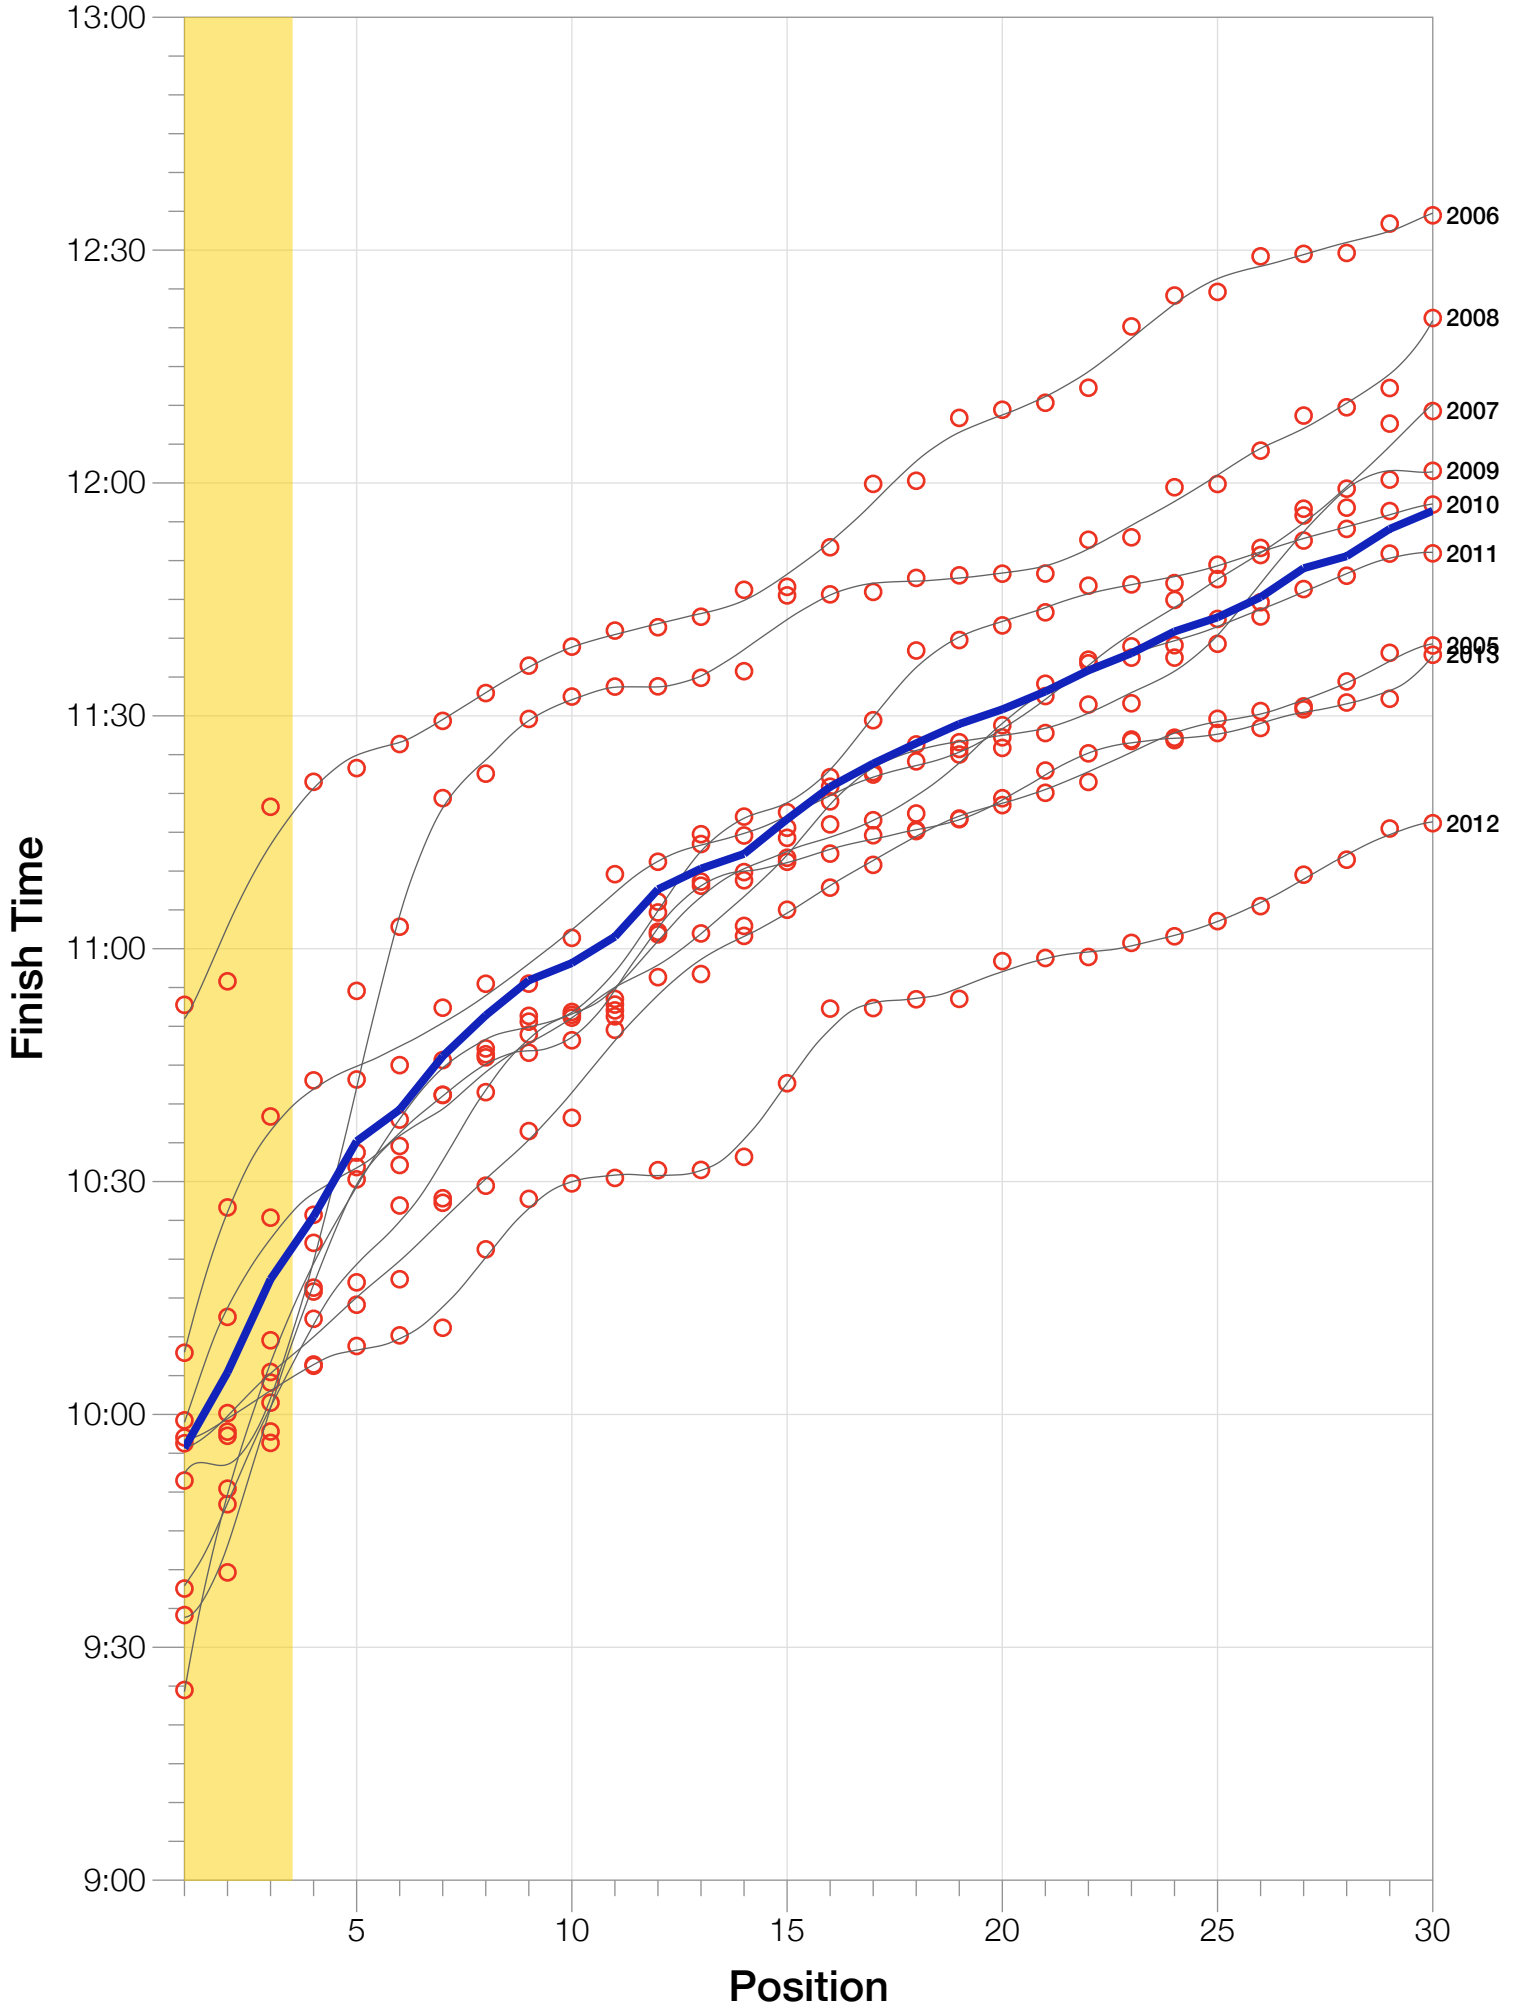

Ironman Australia Statistics

M50-54

M50-54 Summary Statistics

Year	Finishers	M50-54 Finishers	Male Winner's Time	Female Winner's Time	M50-54 Winner's Time
2005	1367	1339	8:25:44	9:13:20	9:00:09
2006	1448	1415	8:20:42	9:19:44	8:59:23
2007	1458	1419	8:21:49	9:12:59	9:05:43
2008	1411	1386	8:31:33	9:03:55	9:06:50
2009	1282	1253	8:24:53	8:57:10	8:47:33
2010	1384	1365	8:23:54	9:23:46	8:32:52
2011	1016	1002	8:29:28	9:29:54	8:56:15
2012	1298	1288	8:17:38	9:34:57	8:57:10
2013	1352	1343	8:30:23	9:34:55	9:09:24
Average	1335	1312	8:25:07	9:18:57	8:57:15

Split Time (hours)

M50-54 Slowest Splits

Split Time (hours)

M50-54 Top 30 Finishing Splits

Estimated Kona Slot Average Finishing Time Finishing Time

M50-54 Kona Times and Splits

Summary Statistics

Position	Swim Time	Bike Time	Run Time	Overall Time
Average Male Winner	0:47:25	4:42:44	2:53:06	8:25:07
Average Female Winner	0:52:19	5:13:58	3:10:09	9:18:57
Average 1st Age Grouper	0:58:28	5:16:36	3:37:43	9:55:39
Average 2nd Age Grouper	1:00:49	4:48:06	3:13:56	10:05:25
Average 3rd Age Grouper	1:03:02	5:26:49	3:43:25	10:17:25
Average 4th Age Grouper	1:04:41	5:26:40	3:49:53	10:25:30
Average 5th Age Grouper	1:03:23	5:32:10	3:55:24	10:35:12
Kona Qualifier Average	1:00:46	5:10:30	3:31:41	10:06:10
Top 5 Age Grouper Average	1:02:05	5:18:04	3:40:04	10:15:50

Australia 2005

Position	Swim Time	Bike Time	Run Time	Overall Time
Male Winner	0:46:55	4:40:17	2:58:32	8:25:44
Female Winner	0:54:36	5:12:50	3:05:54	9:13:20
1st Age Grouper	0:52:01	5:12:03	3:52:13	9:56:17
2nd Age Grouper	1:06:30			9:57:15
3rd Age Grouper	0:52:44	5:23:11	3:49:33	10:05:28
4th Age Grouper	1:04:47	5:28:13	3:39:19	10:12:19
5th Age Grouper	1:03:59	5:27:47	3:42:22	10:14:08
Kona Qualifier Average	0:57:05	3:31:44	2:33:55	9:59:40
Top 5 Age Grouper Average	1:00:00	4:18:14	3:00:41	10:05:05