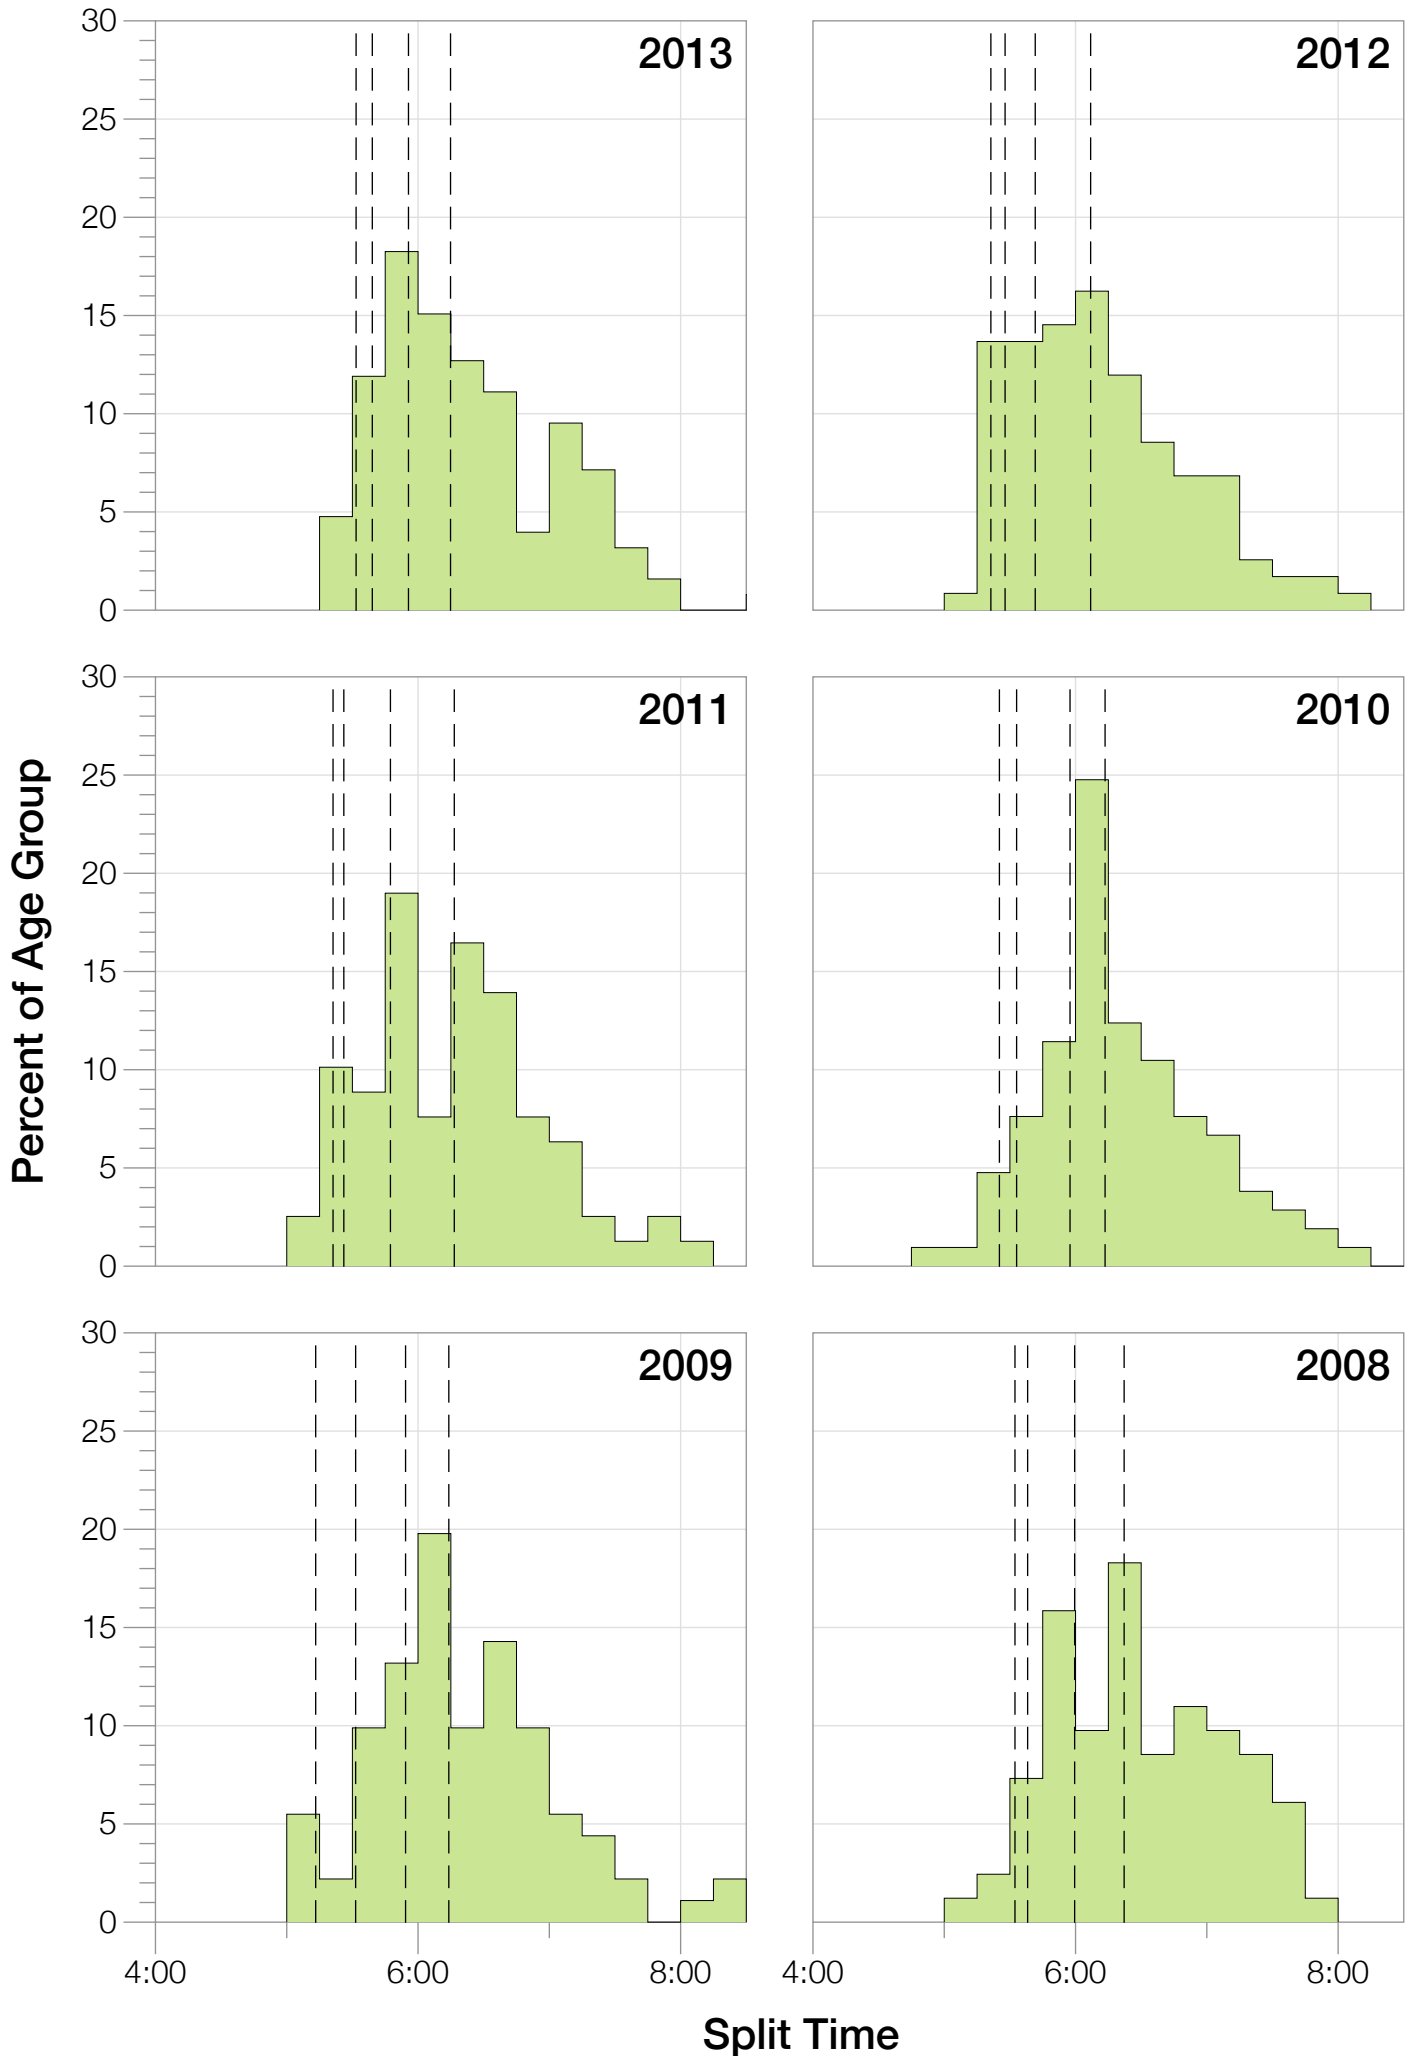

M50-54 Bike