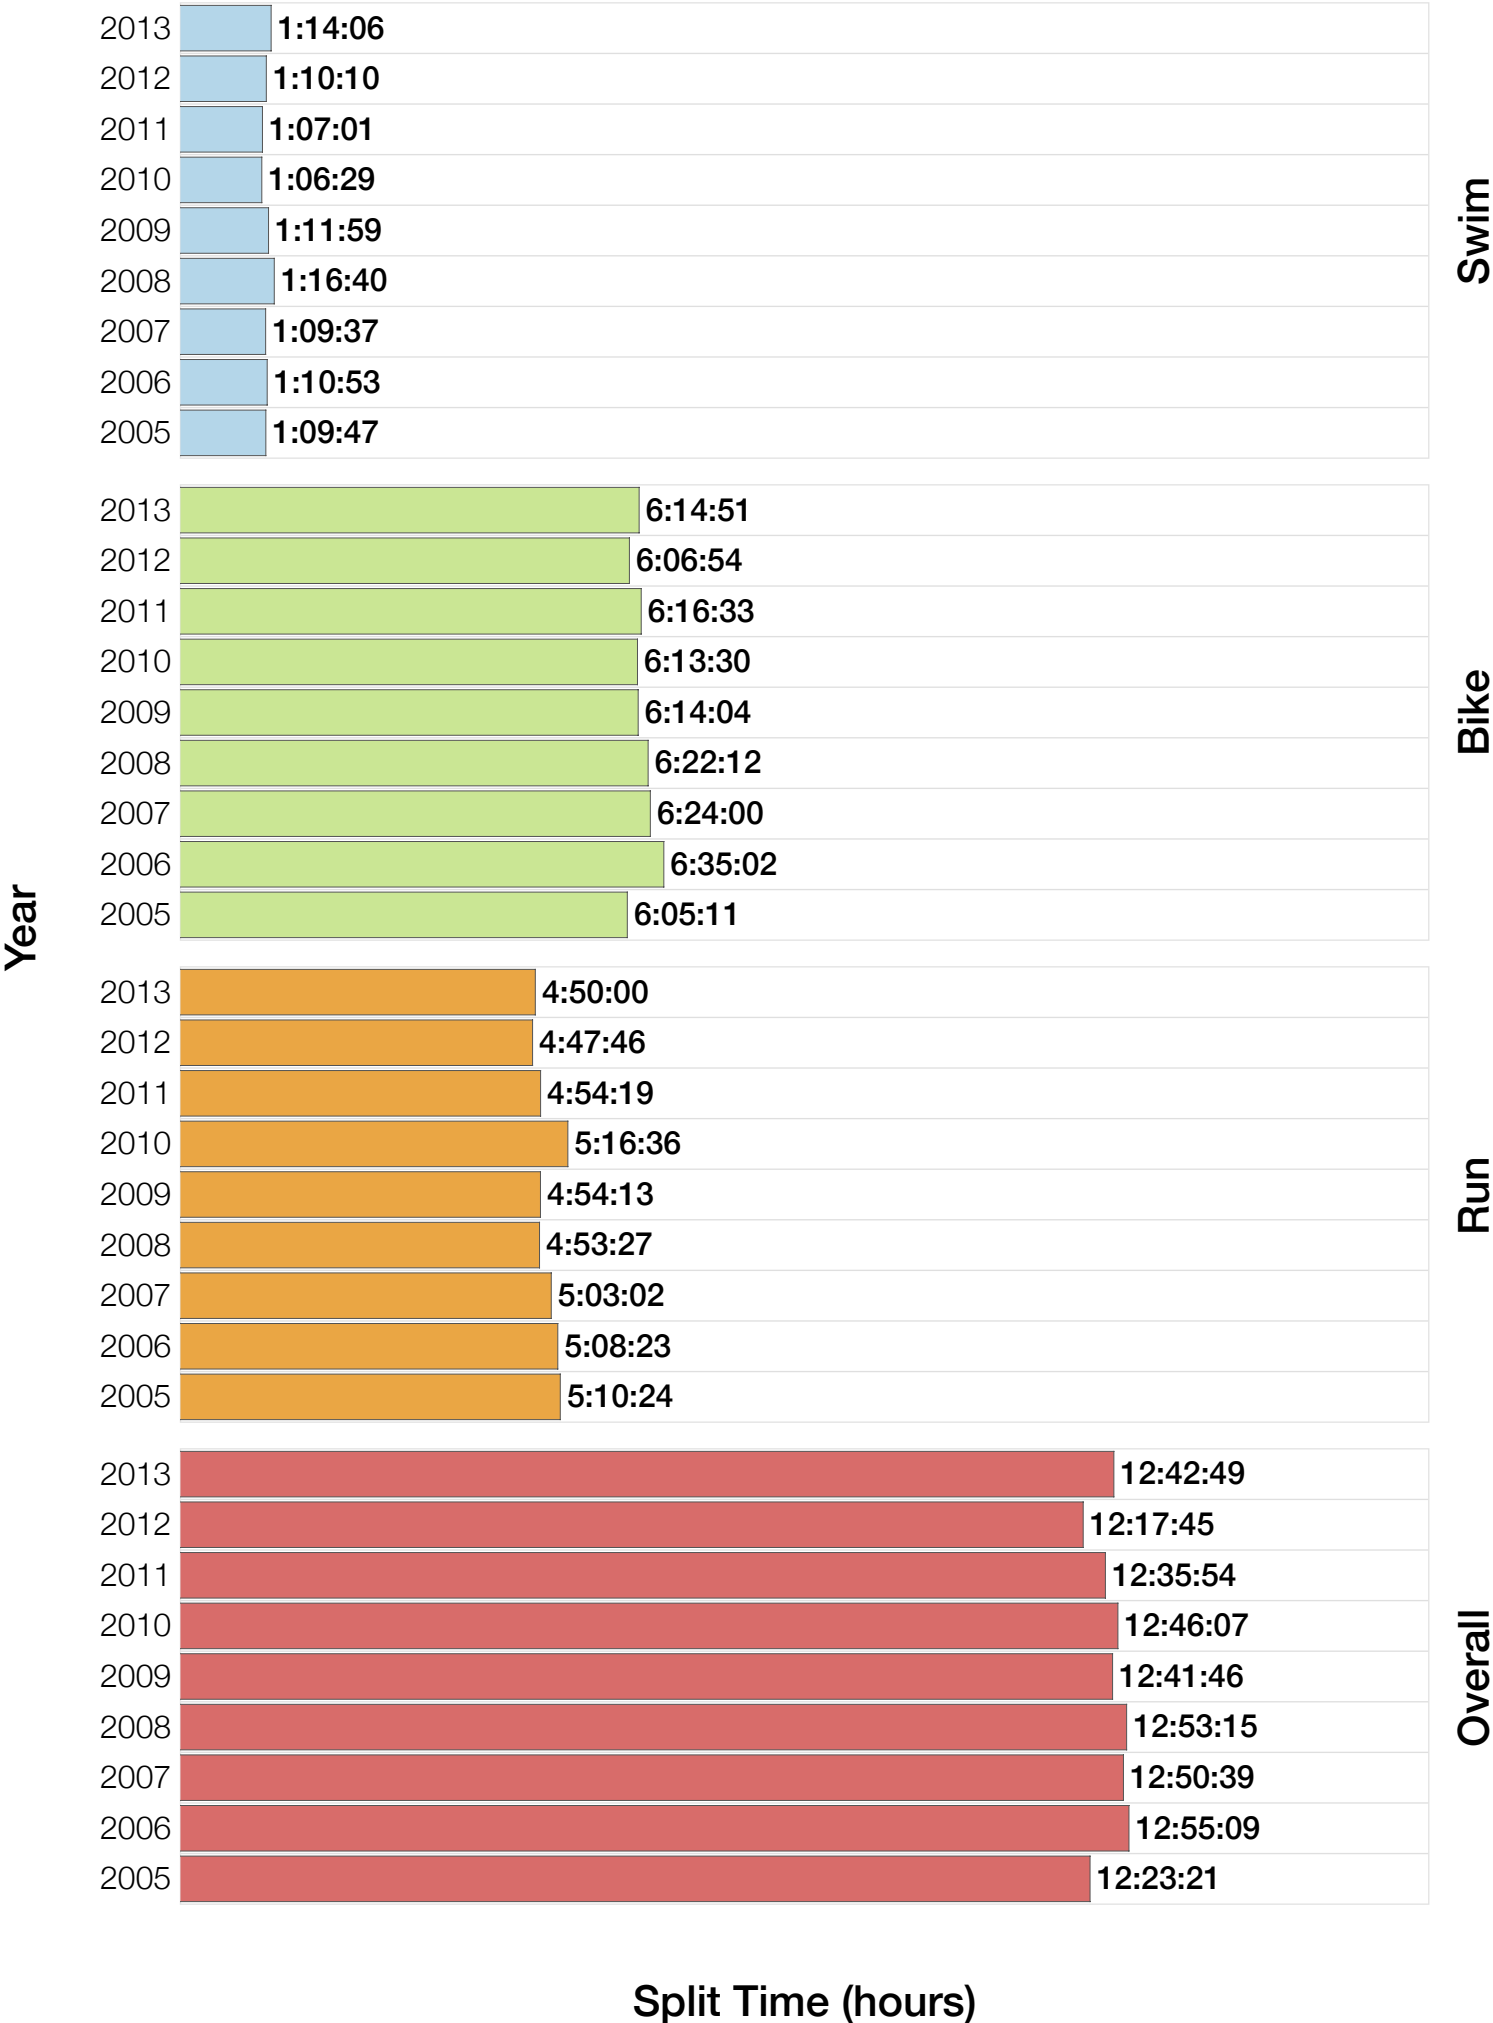

Split Time (hours)

M50-54 Slowest Splits

Split Time (hours)

M50-54 Top 30 Finishing Splits

Estimated Kona Slot Average Finishing Time Finishing Time

M50-54 Kona Times and Splits

Summary Statistics

Position	Swim Time	Bike Time	Run Time	Overall Time
Average Male Winner	0:47:25	4:42:44	2:53:06	8:25:07
Average Female Winner	0:52:19	5:13:58	3:10:09	9:18:57
Average 1st Age Grouper	0:58:28	5:16:36	3:37:43	9:55:39
Average 2nd Age Grouper	1:00:49	4:48:06	3:13:56	10:05:25
Average 3rd Age Grouper	1:03:02	5:26:49	3:43:25	10:17:25
Average 4th Age Grouper	1:04:41	5:26:40	3:49:53	10:25:30
Average 5th Age Grouper	1:03:23	5:32:10	3:55:24	10:35:12
Kona Qualifier Average	1:00:46	5:10:30	3:31:41	10:06:10
Top 5 Age Grouper Average	1:02:05	5:18:04	3:40:04	10:15:50

Australia 2005

Position	Swim Time	Bike Time	Run Time	Overall Time
Male Winner	0:46:55	4:40:17	2:58:32	8:25:44
Female Winner	0:54:36	5:12:50	3:05:54	9:13:20
1st Age Grouper	0:52:01	5:12:03	3:52:13	9:56:17
2nd Age Grouper	1:06:30			9:57:15
3rd Age Grouper	0:52:44	5:23:11	3:49:33	10:05:28
4th Age Grouper	1:04:47	5:28:13	3:39:19	10:12:19
5th Age Grouper	1:03:59	5:27:47	3:42:22	10:14:08
Kona Qualifier Average	0:57:05	3:31:44	2:33:55	9:59:40
Top 5 Age Grouper Average	1:00:00	4:18:14	3:00:41	10:05:05

Australia 2006

Position	Swim Time	Bike Time	Run Time	Overall Time
Male Winner	0:46:21	4:46:51	2:47:30	8:20:42
Female Winner	0:52:30	5:26:08	3:01:06	9:19:44
1st Age Grouper	1:03:48	5:38:40	4:10:18	10:52:46
2nd Age Grouper	1:01:31	5:51:24	4:02:53	10:55:48
3rd Age Grouper	1:10:34	5:52:16	4:15:27	11:18:17
4th Age Grouper	1:04:06	5:56:42	4:20:42	11:21:30
5th Age Grouper	1:09:08	5:52:59	4:21:09	11:23:16
Kona Qualifier Average	1:05:17	5:47:26	4:09:32	11:02:17
Top 5 Age Grouper Average	1:05:49	5:50:24	4:14:05	11:10:19