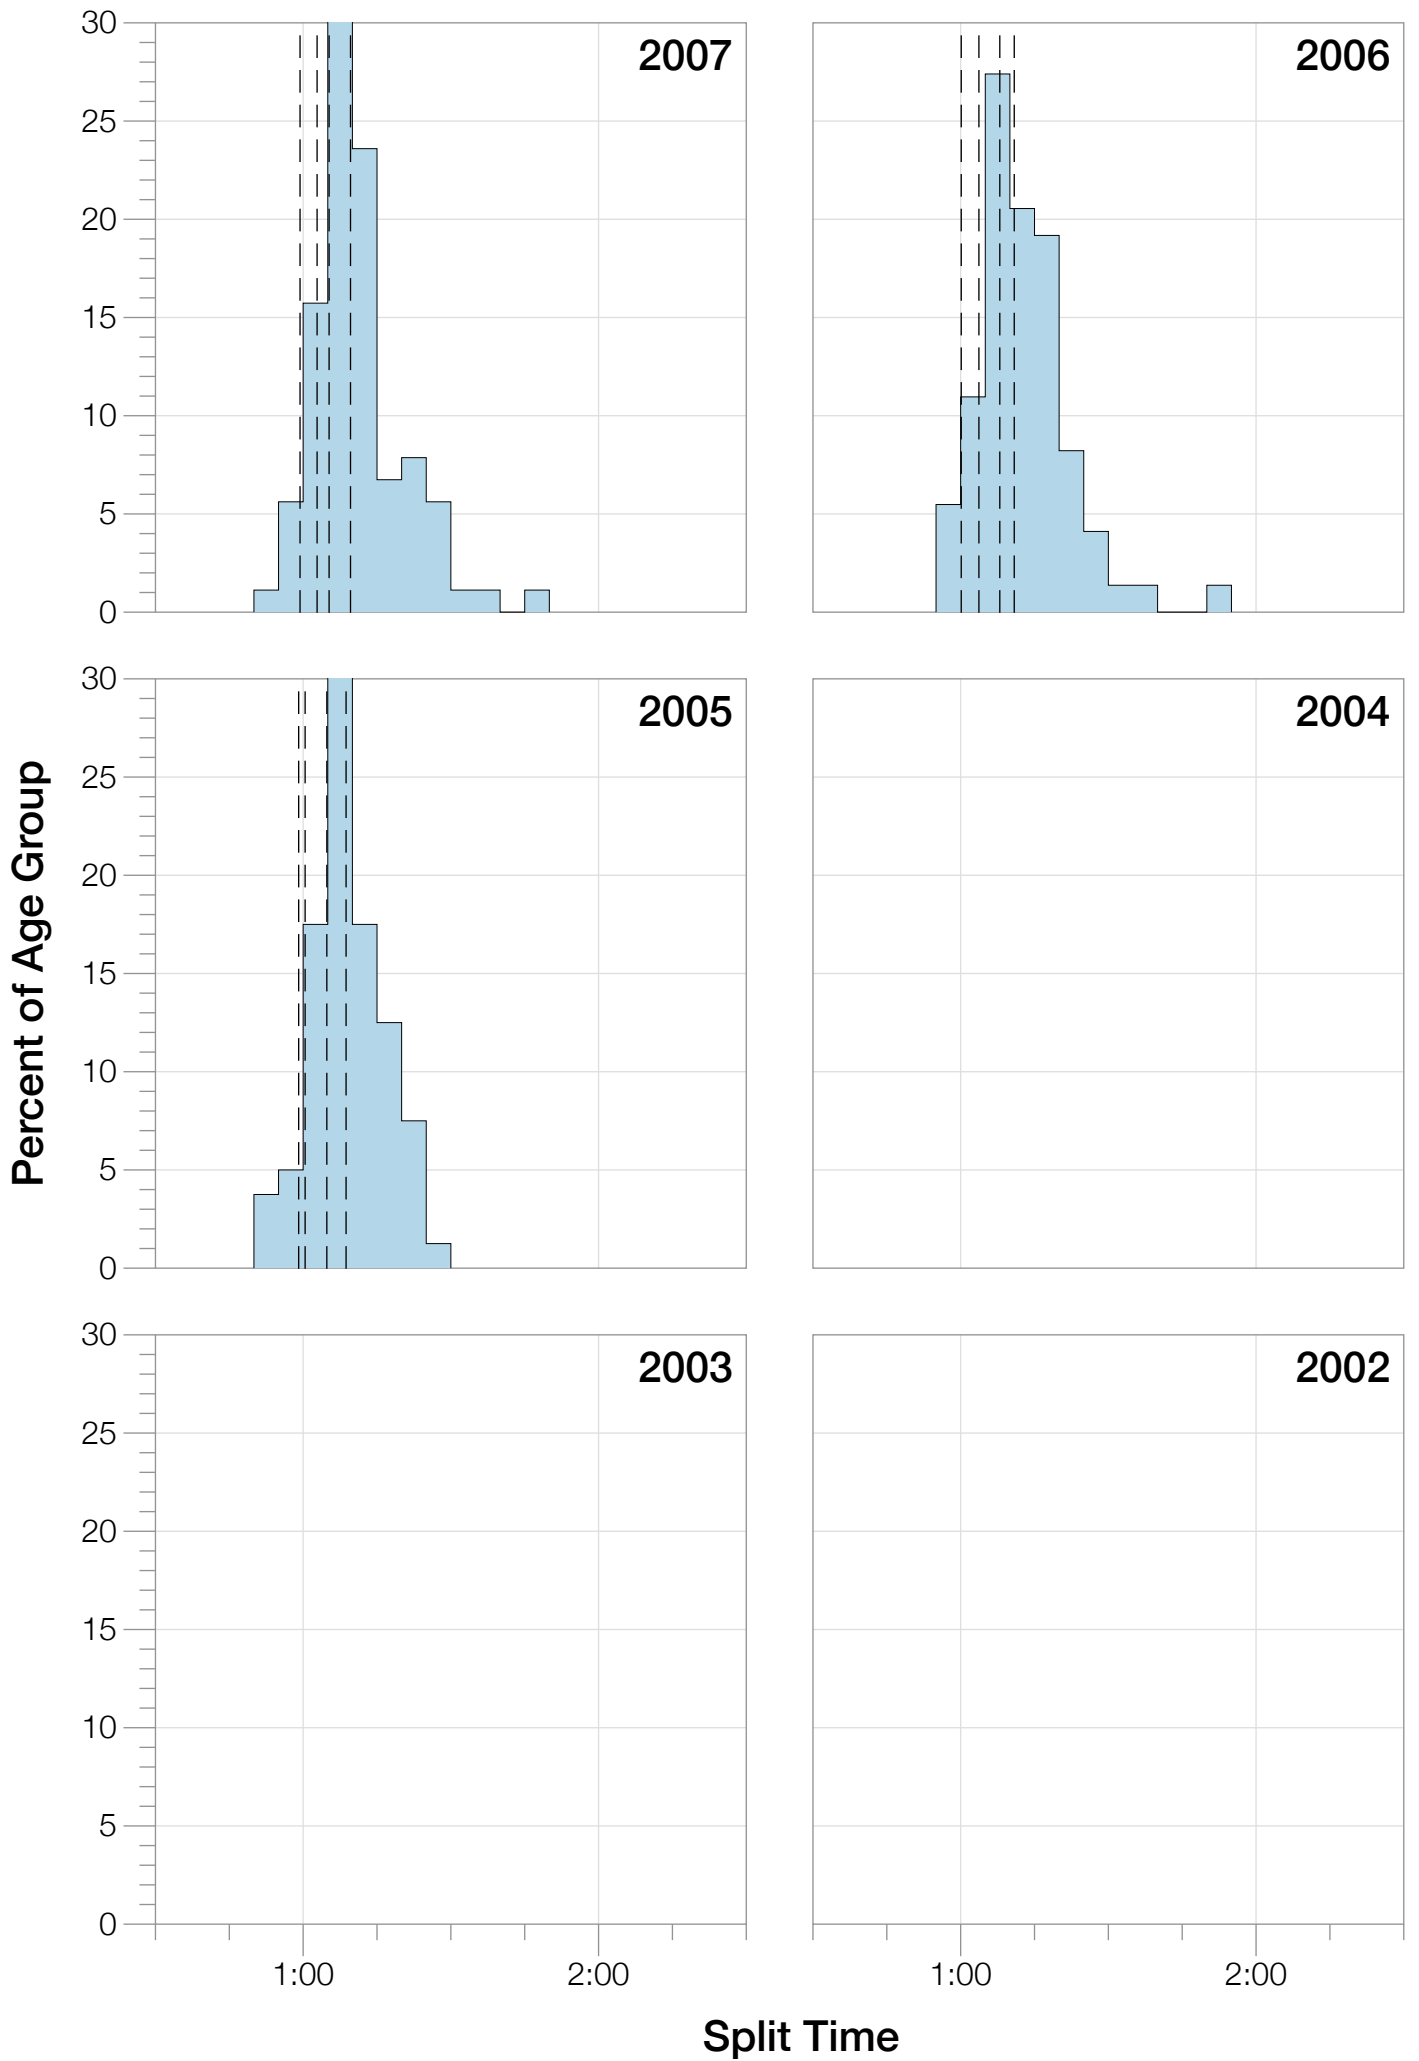

M50-54 Swim