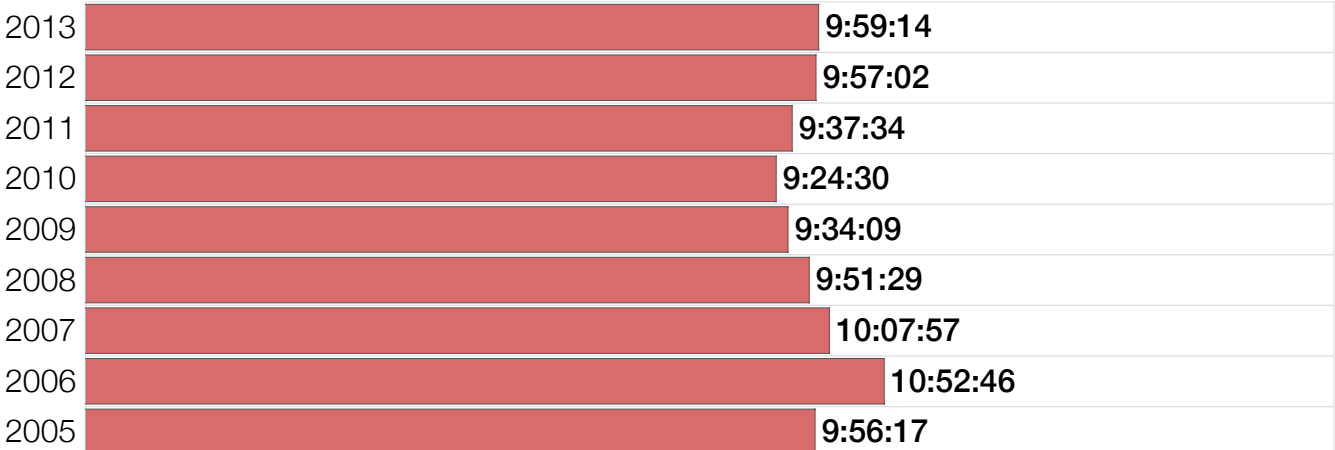

M50-54 Fastest Splits

Year

Swim

Bike

Run

Overall

Split Time (hours)

M50-54 Median Splits