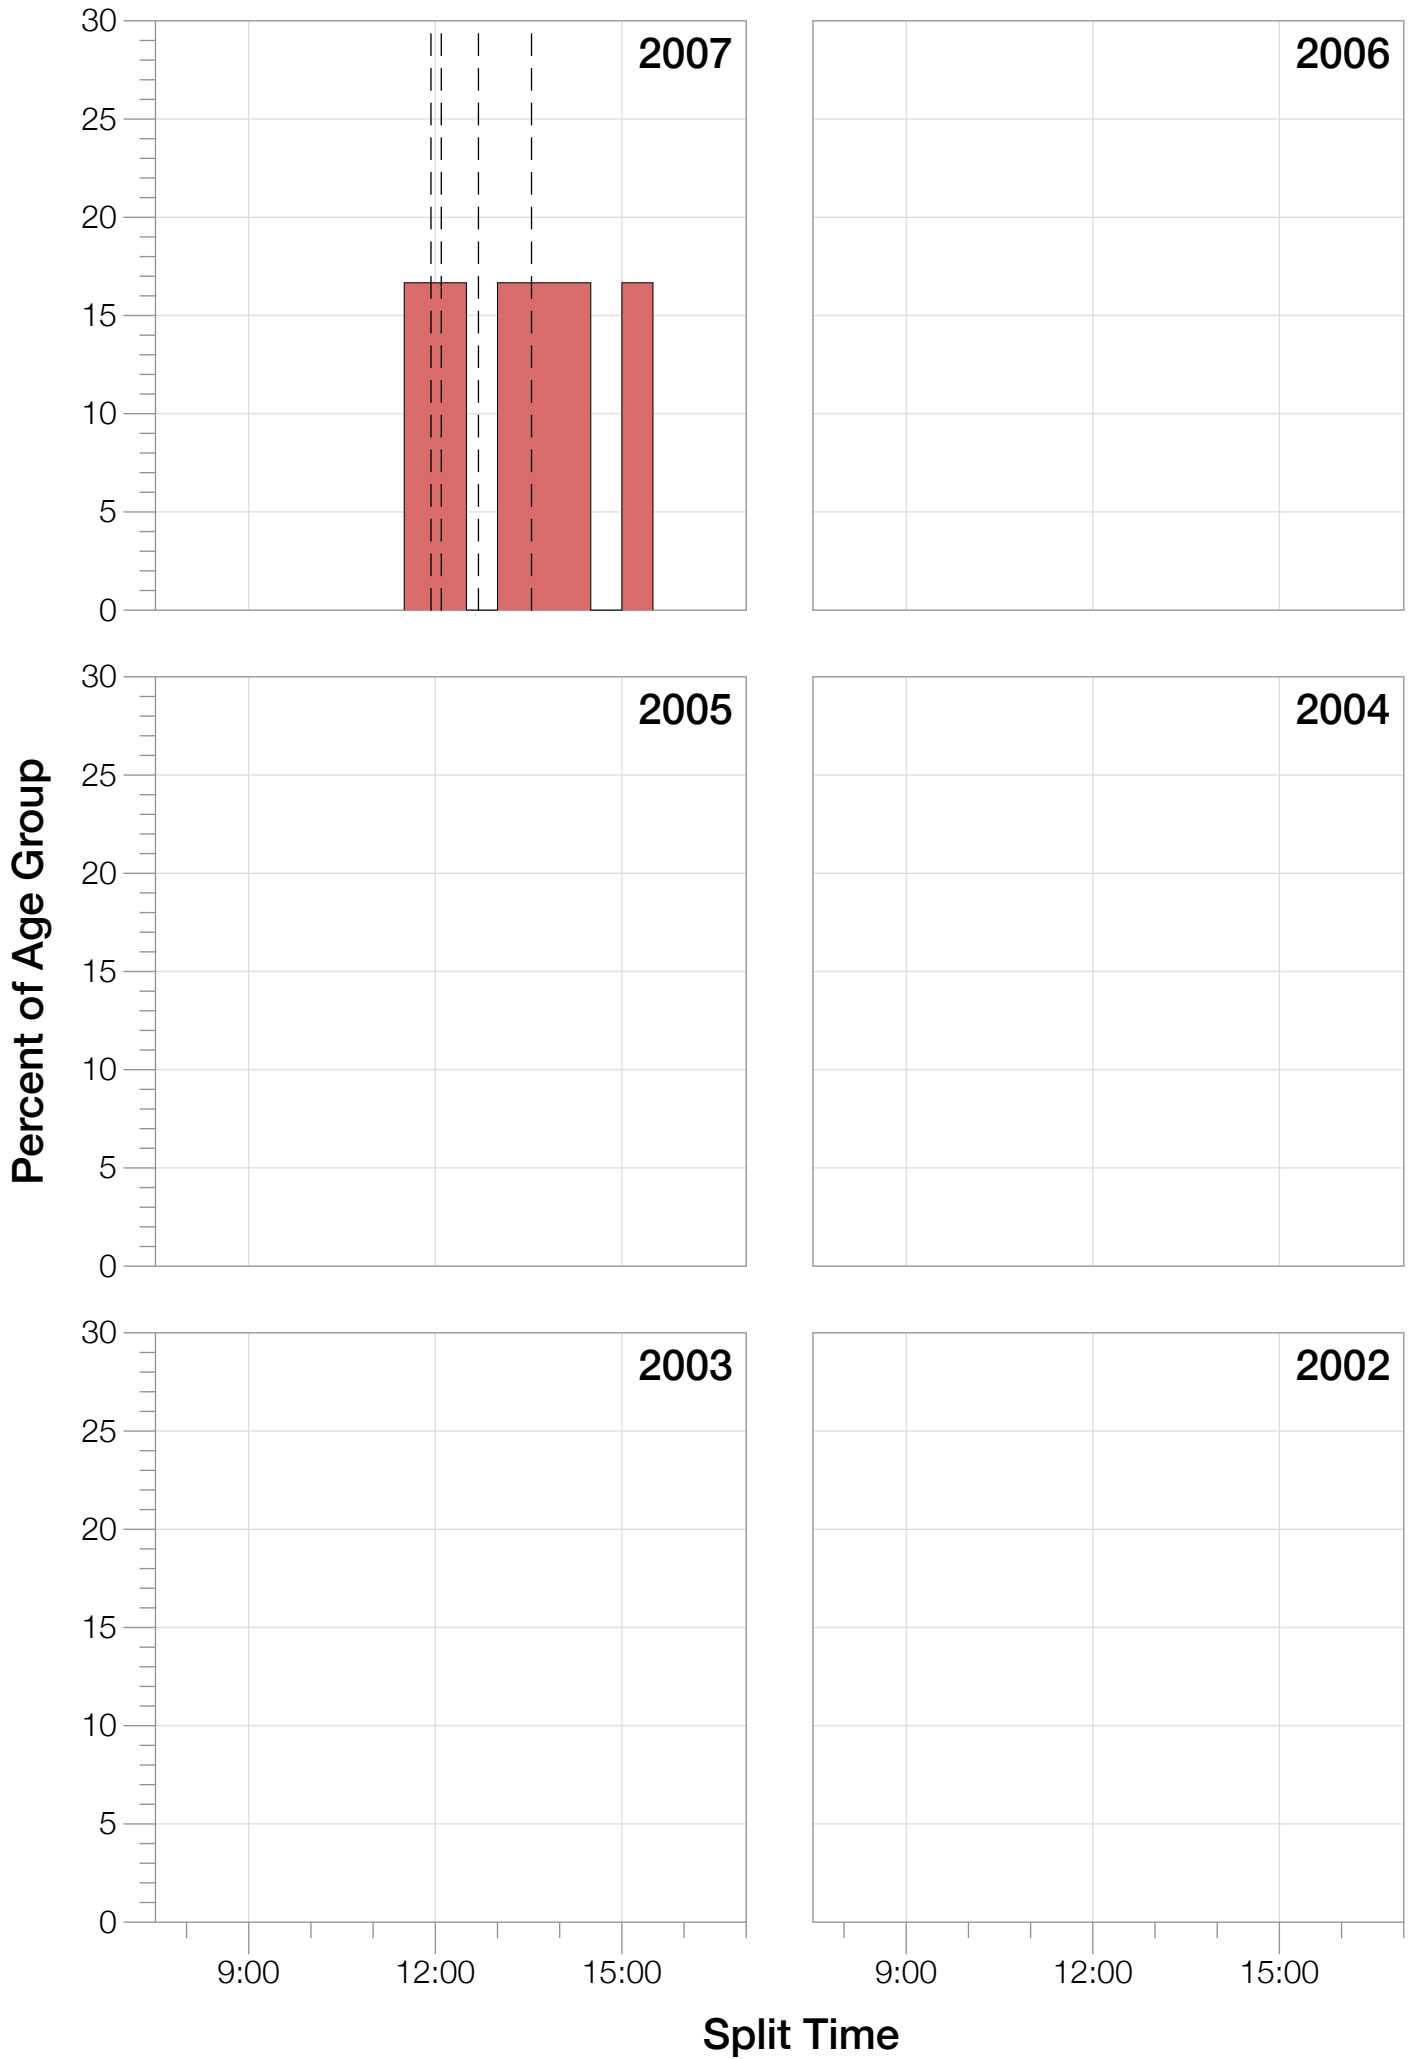

Ironman South Africa Statistics

F18-24

F18-24 Summary Statistics

Year	Finishers	F18-24 Finishers	Male Winner's Time	Female Winner's Time	F18-24 Winner's Time
2007	1305	6	8:33:04	9:22:00	11:45:51
2008	1403	9	8:18:23	9:27:48	10:57:30
2009	1304	5	8:17:32	9:16:32	11:23:07
2010	1548	4	8:23:28	9:16:55	13:18:39
2011	1505	5	8:05:36	8:33:56	10:53:42
2012	1384	2	8:34:45	9:47:10	12:36:38
2013	1541	3	8:11:24	9:10:58	11:50:34
Average	1427	5	8:20:36	9:16:28	11:49:25

F18-24 Swim

F18-24 Swim

F18-24 Bike

F18-24 Bike

F18-24 Run

F18-24 Run

F18-24 Overall

F18-24 Overall

F18-24 Fastest Splits

F18-24 Median Splits

F18-24 Slowest Splits

F18-24 Top 30 Finishing Splits

Estimated Kona Slot Average Finishing Time Finishing Time

F18-24 Kona Times and Splits

South Africa 2007

Position	Swim Time	Bike Time	Run Time	Overall Time
Male Winner	1:03:58	4:41:29	2:43:20	8:33:04
Female Winner	1:11:34	4:52:14	3:11:55	9:22:00
1st Age Grouper	1:35:10	6:17:07	3:46:23	11:45:51
2nd Age Grouper	1:35:31	6:33:09	4:07:34	12:25:41
3rd Age Grouper	1:16:38	6:40:08	5:16:04	13:29:22
4th Age Grouper	1:44:24	6:32:31	4:56:33	13:36:16
5th Age Grouper	1:46:23	7:45:41	4:22:35	14:21:39
Kona Qualifier Average	1:35:10	6:17:07	3:46:23	11:45:51
Age Grouper Average	1:35:37	6:45:43	4:29:49	13:07:45

South Africa 2008

Position	Swim Time	Bike Time	Run Time	Overall Time
Male Winner	0:47:29	4:36:54	2:51:02	8:18:23
Female Winner	0:55:38	5:16:35	3:10:56	9:27:48
1st Age Grouper	1:13:25	5:52:43	3:45:03	10:57:30
2nd Age Grouper	1:19:25	6:16:10	5:00:05	12:47:05
3rd Age Grouper	1:24:30	6:00:16	5:45:16	13:27:10
4th Age Grouper	1:23:07	6:48:10	4:58:46	13:33:44
5th Age Grouper	1:21:29	6:52:42	5:05:40	13:34:57
Kona Qualifier Average	1:13:25	5:52:43	3:45:03	10:57:30
Age Grouper Average	1:20:23	6:22:00	4:54:58	12:52:05