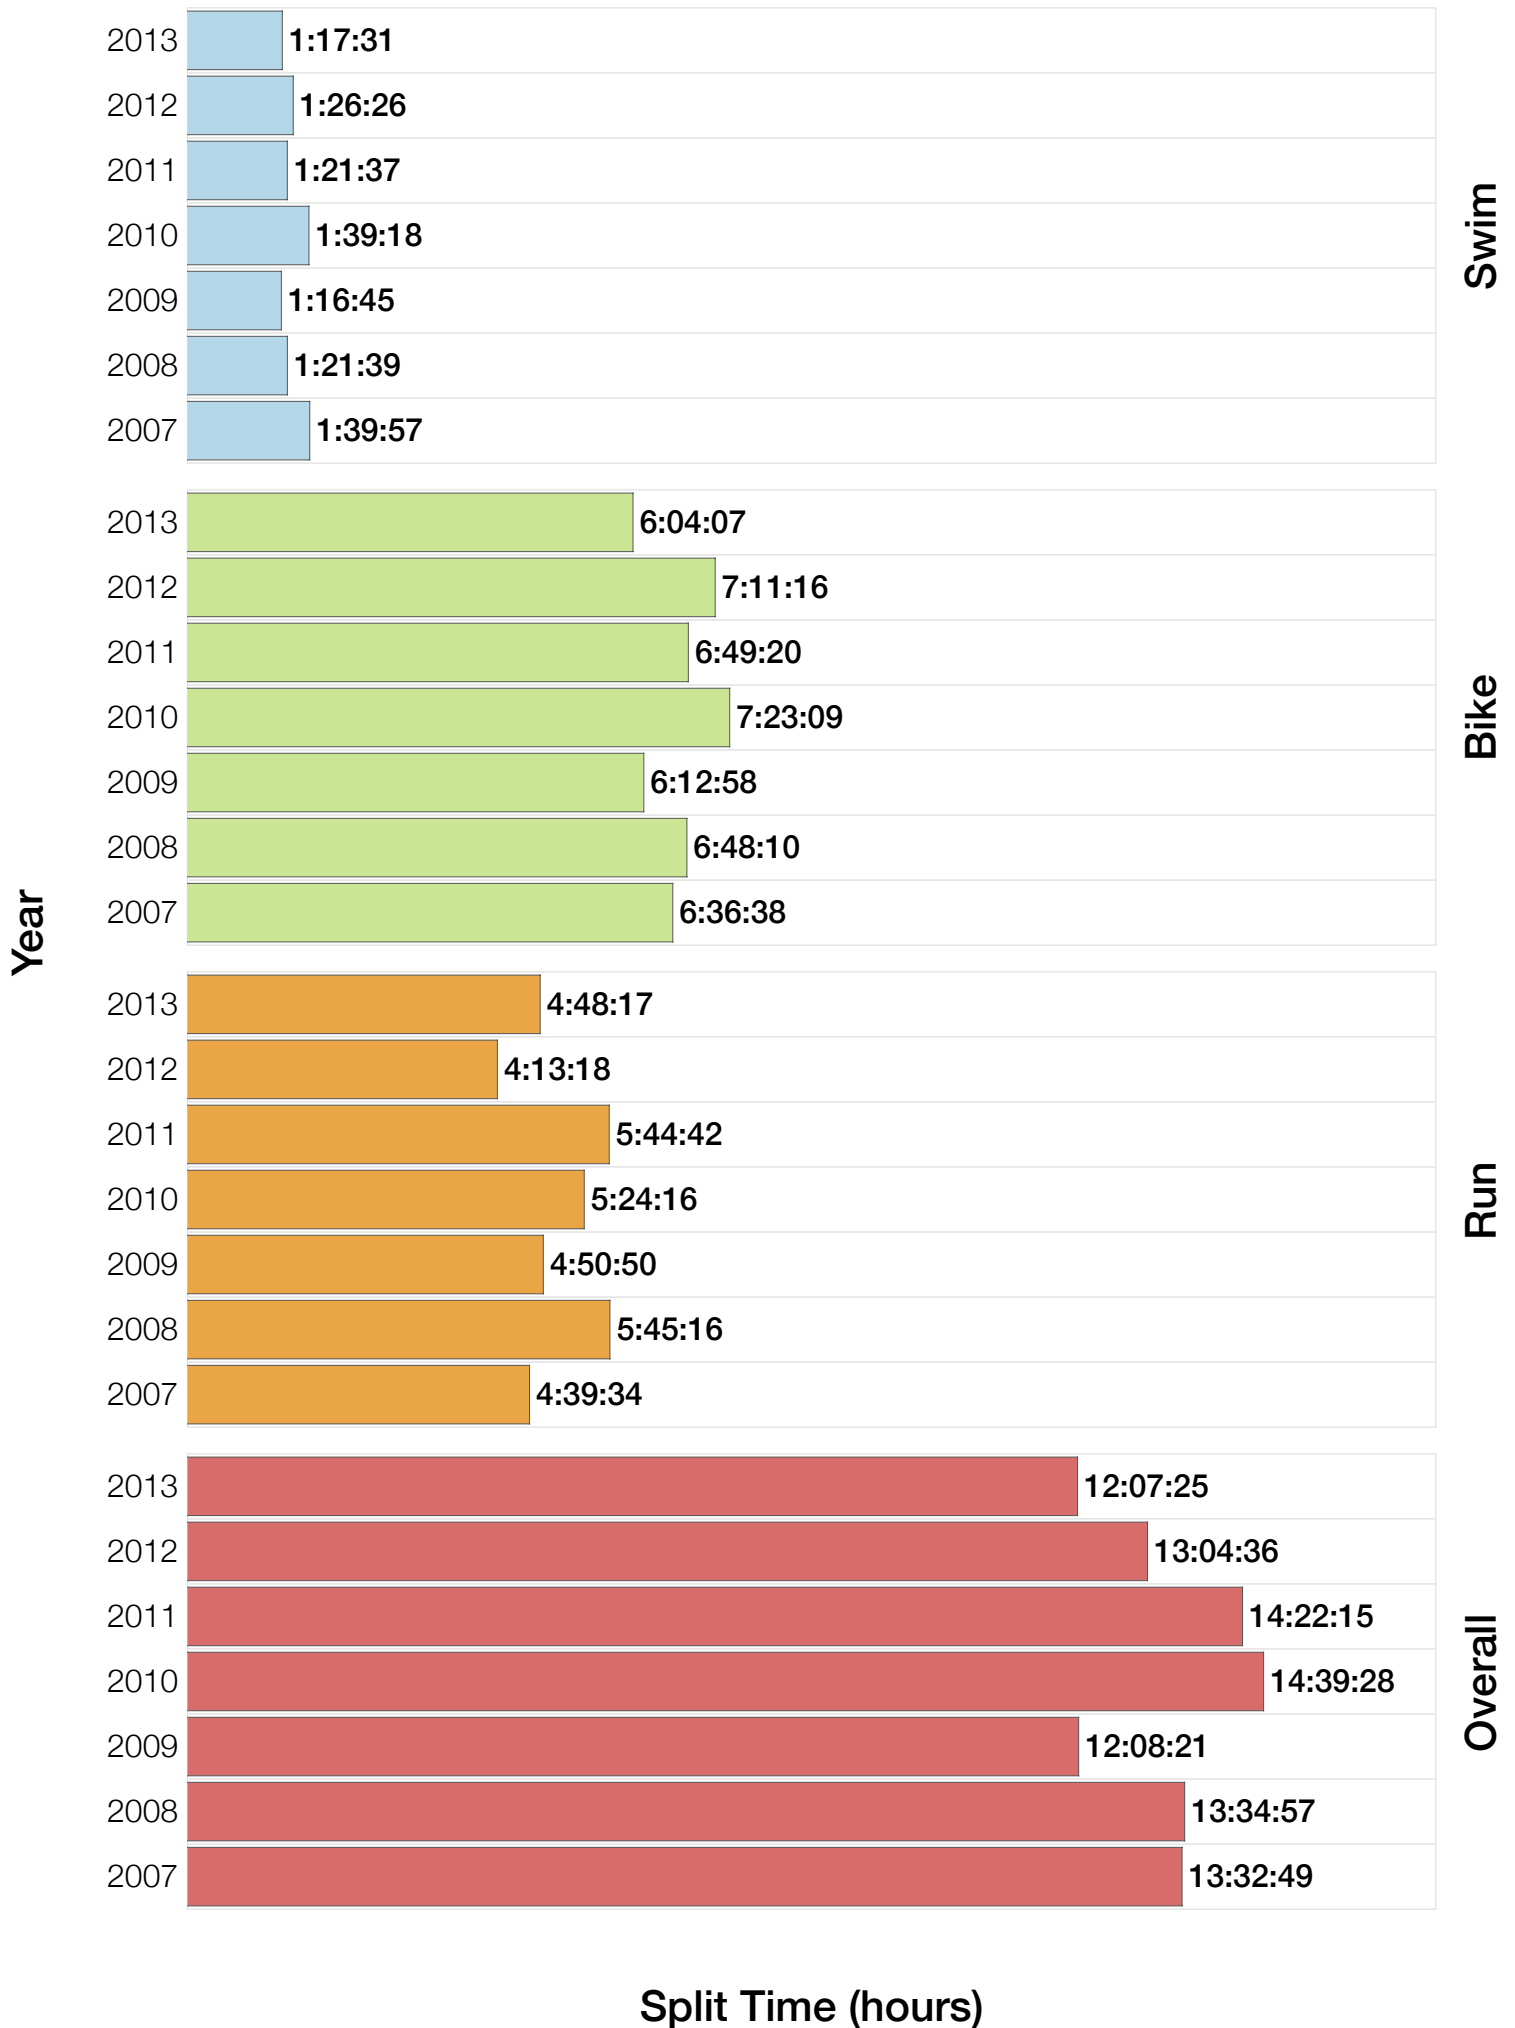

Ironman South Africa Statistics

F18-24

F18-24 Summary Statistics

Year	Finishers	F18-24 Finishers	Male Winner's Time	Female Winner's Time	F18-24 Winner's Time
2007	1305	6	8:33:04	9:22:00	11:45:51
2008	1403	9	8:18:23	9:27:48	10:57:30
2009	1304	5	8:17:32	9:16:32	11:23:07
2010	1548	4	8:23:28	9:16:55	13:18:39
2011	1505	5	8:05:36	8:33:56	10:53:42
2012	1384	2	8:34:45	9:47:10	12:36:38
2013	1541	3	8:11:24	9:10:58	11:50:34
Average	1427	5	8:20:36	9:16:28	11:49:25

F18-24 Swim

F18-24 Swim

F18-24 Bike

F18-24 Bike

F18-24 Run

F18-24 Run

F18-24 Overall

F18-24 Overall

F18-24 Fastest Splits

F18-24 Median Splits

F18-24 Slowest Splits

F18-24 Top 30 Finishing Splits

Estimated Kona Slot Average Finishing Time Finishing Time

F18-24 Kona Times and Splits

South Africa 2007

Position	Swim Time	Bike Time	Run Time	Overall Time
Male Winner	1:03:58	4:41:29	2:43:20	8:33:04
Female Winner	1:11:34	4:52:14	3:11:55	9:22:00
1st Age Grouper	1:35:10	6:17:07	3:46:23	11:45:51
2nd Age Grouper	1:35:31	6:33:09	4:07:34	12:25:41
3rd Age Grouper	1:16:38	6:40:08	5:16:04	13:29:22
4th Age Grouper	1:44:24	6:32:31	4:56:33	13:36:16
5th Age Grouper	1:46:23	7:45:41	4:22:35	14:21:39
Kona Qualifier Average	1:35:10	6:17:07	3:46:23	11:45:51
Age Grouper Average	1:35:37	6:45:43	4:29:49	13:07:45

South Africa 2008

Position	Swim Time	Bike Time	Run Time	Overall Time
Male Winner	0:47:29	4:36:54	2:51:02	8:18:23
Female Winner	0:55:38	5:16:35	3:10:56	9:27:48
1st Age Grouper	1:13:25	5:52:43	3:45:03	10:57:30
2nd Age Grouper	1:19:25	6:16:10	5:00:05	12:47:05
3rd Age Grouper	1:24:30	6:00:16	5:45:16	13:27:10
4th Age Grouper	1:23:07	6:48:10	4:58:46	13:33:44
5th Age Grouper	1:21:29	6:52:42	5:05:40	13:34:57
Kona Qualifier Average	1:13:25	5:52:43	3:45:03	10:57:30
Age Grouper Average	1:20:23	6:22:00	4:54:58	12:52:05