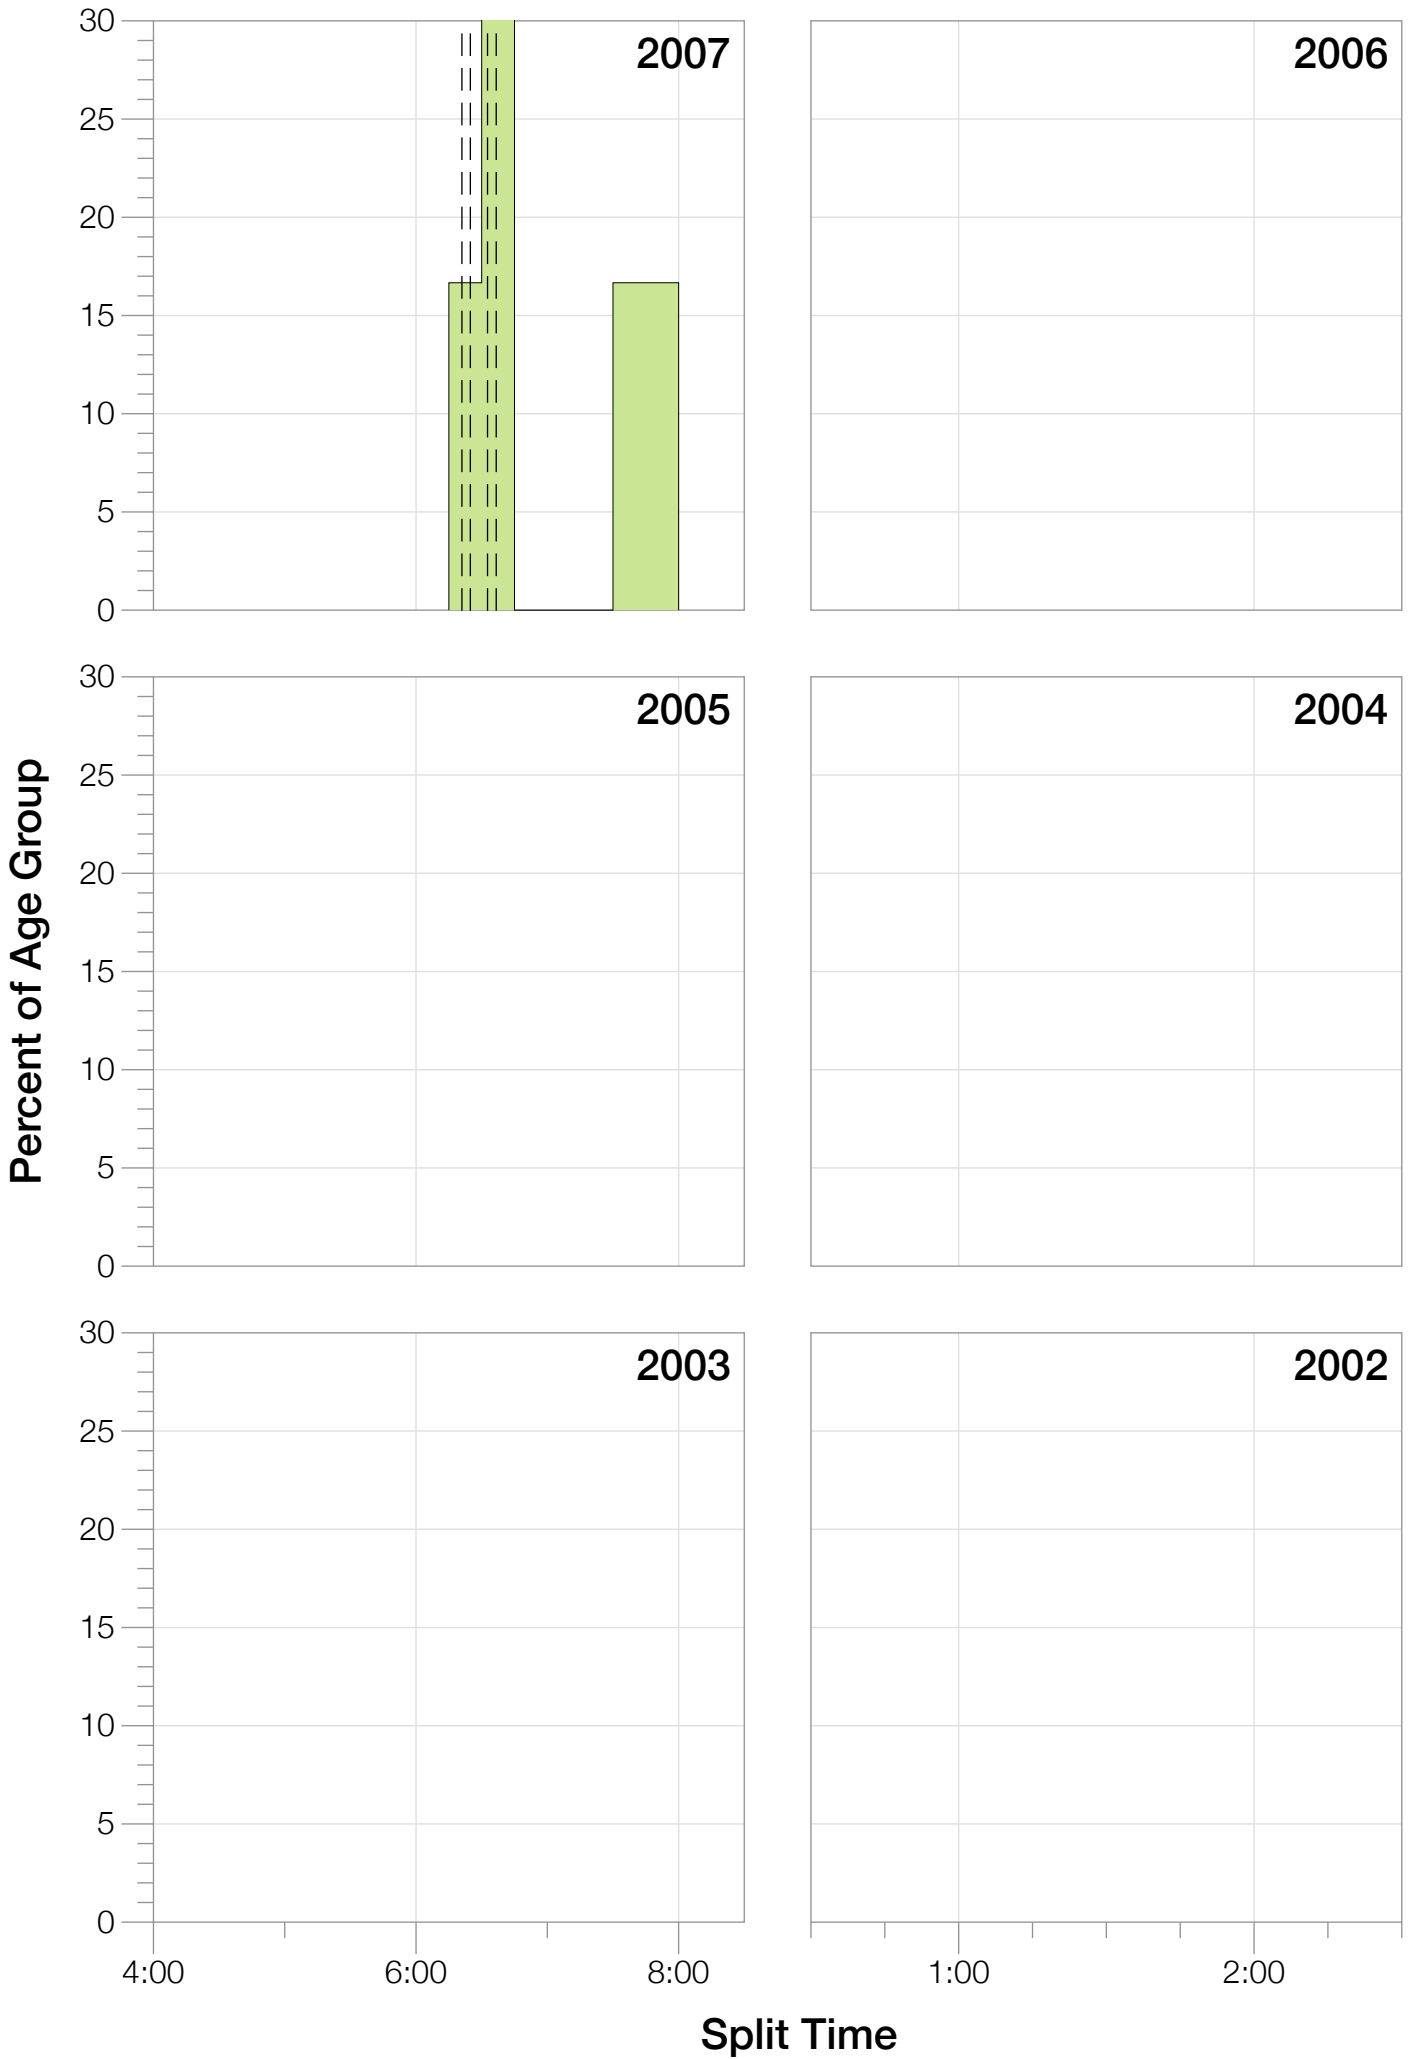

Ironman South Africa Statistics

F18-24

F18-24 Summary Statistics

Year	Finishers	F18-24 Finishers	Male Winner's Time	Female Winner's Time	F18-24 Winner's Time
2007	1305	6	8:33:04	9:22:00	11:45:51
2008	1403	9	8:18:23	9:27:48	10:57:30
2009	1304	5	8:17:32	9:16:32	11:23:07
2010	1548	4	8:23:28	9:16:55	13:18:39
2011	1505	5	8:05:36	8:33:56	10:53:42
2012	1384	2	8:34:45	9:47:10	12:36:38
2013	1541	3	8:11:24	9:10:58	11:50:34
Average	1427	5	8:20:36	9:16:28	11:49:25

F18-24 Swim

F18-24 Swim

F18-24 Bike

F18-24 Bike

F18-24 Run

F18-24 Run

F18-24 Overall

F18-24 Overall

F18-24 Fastest Splits

F18-24 Median Splits

F18-24 Slowest Splits

F18-24 Top 30 Finishing Splits

Estimated Kona Slot Average Finishing Time Finishing Time

F18-24 Kona Times and Splits

South Africa 2007

Position	Swim Time	Bike Time	Run Time	Overall Time
Male Winner	1:03:58	4:41:29	2:43:20	8:33:04
Female Winner	1:11:34	4:52:14	3:11:55	9:22:00
1st Age Grouper	1:35:10	6:17:07	3:46:23	11:45:51
2nd Age Grouper	1:35:31	6:33:09	4:07:34	12:25:41
3rd Age Grouper	1:16:38	6:40:08	5:16:04	13:29:22
4th Age Grouper	1:44:24	6:32:31	4:56:33	13:36:16
5th Age Grouper	1:46:23	7:45:41	4:22:35	14:21:39
Kona Qualifier Average	1:35:10	6:17:07	3:46:23	11:45:51
Age Grouper Average	1:35:37	6:45:43	4:29:49	13:07:45

South Africa 2008

Position	Swim Time	Bike Time	Run Time	Overall Time
Male Winner	0:47:29	4:36:54	2:51:02	8:18:23
Female Winner	0:55:38	5:16:35	3:10:56	9:27:48
1st Age Grouper	1:13:25	5:52:43	3:45:03	10:57:30
2nd Age Grouper	1:19:25	6:16:10	5:00:05	12:47:05
3rd Age Grouper	1:24:30	6:00:16	5:45:16	13:27:10
4th Age Grouper	1:23:07	6:48:10	4:58:46	13:33:44
5th Age Grouper	1:21:29	6:52:42	5:05:40	13:34:57
Kona Qualifier Average	1:13:25	5:52:43	3:45:03	10:57:30
Age Grouper Average	1:20:23	6:22:00	4:54:58	12:52:05