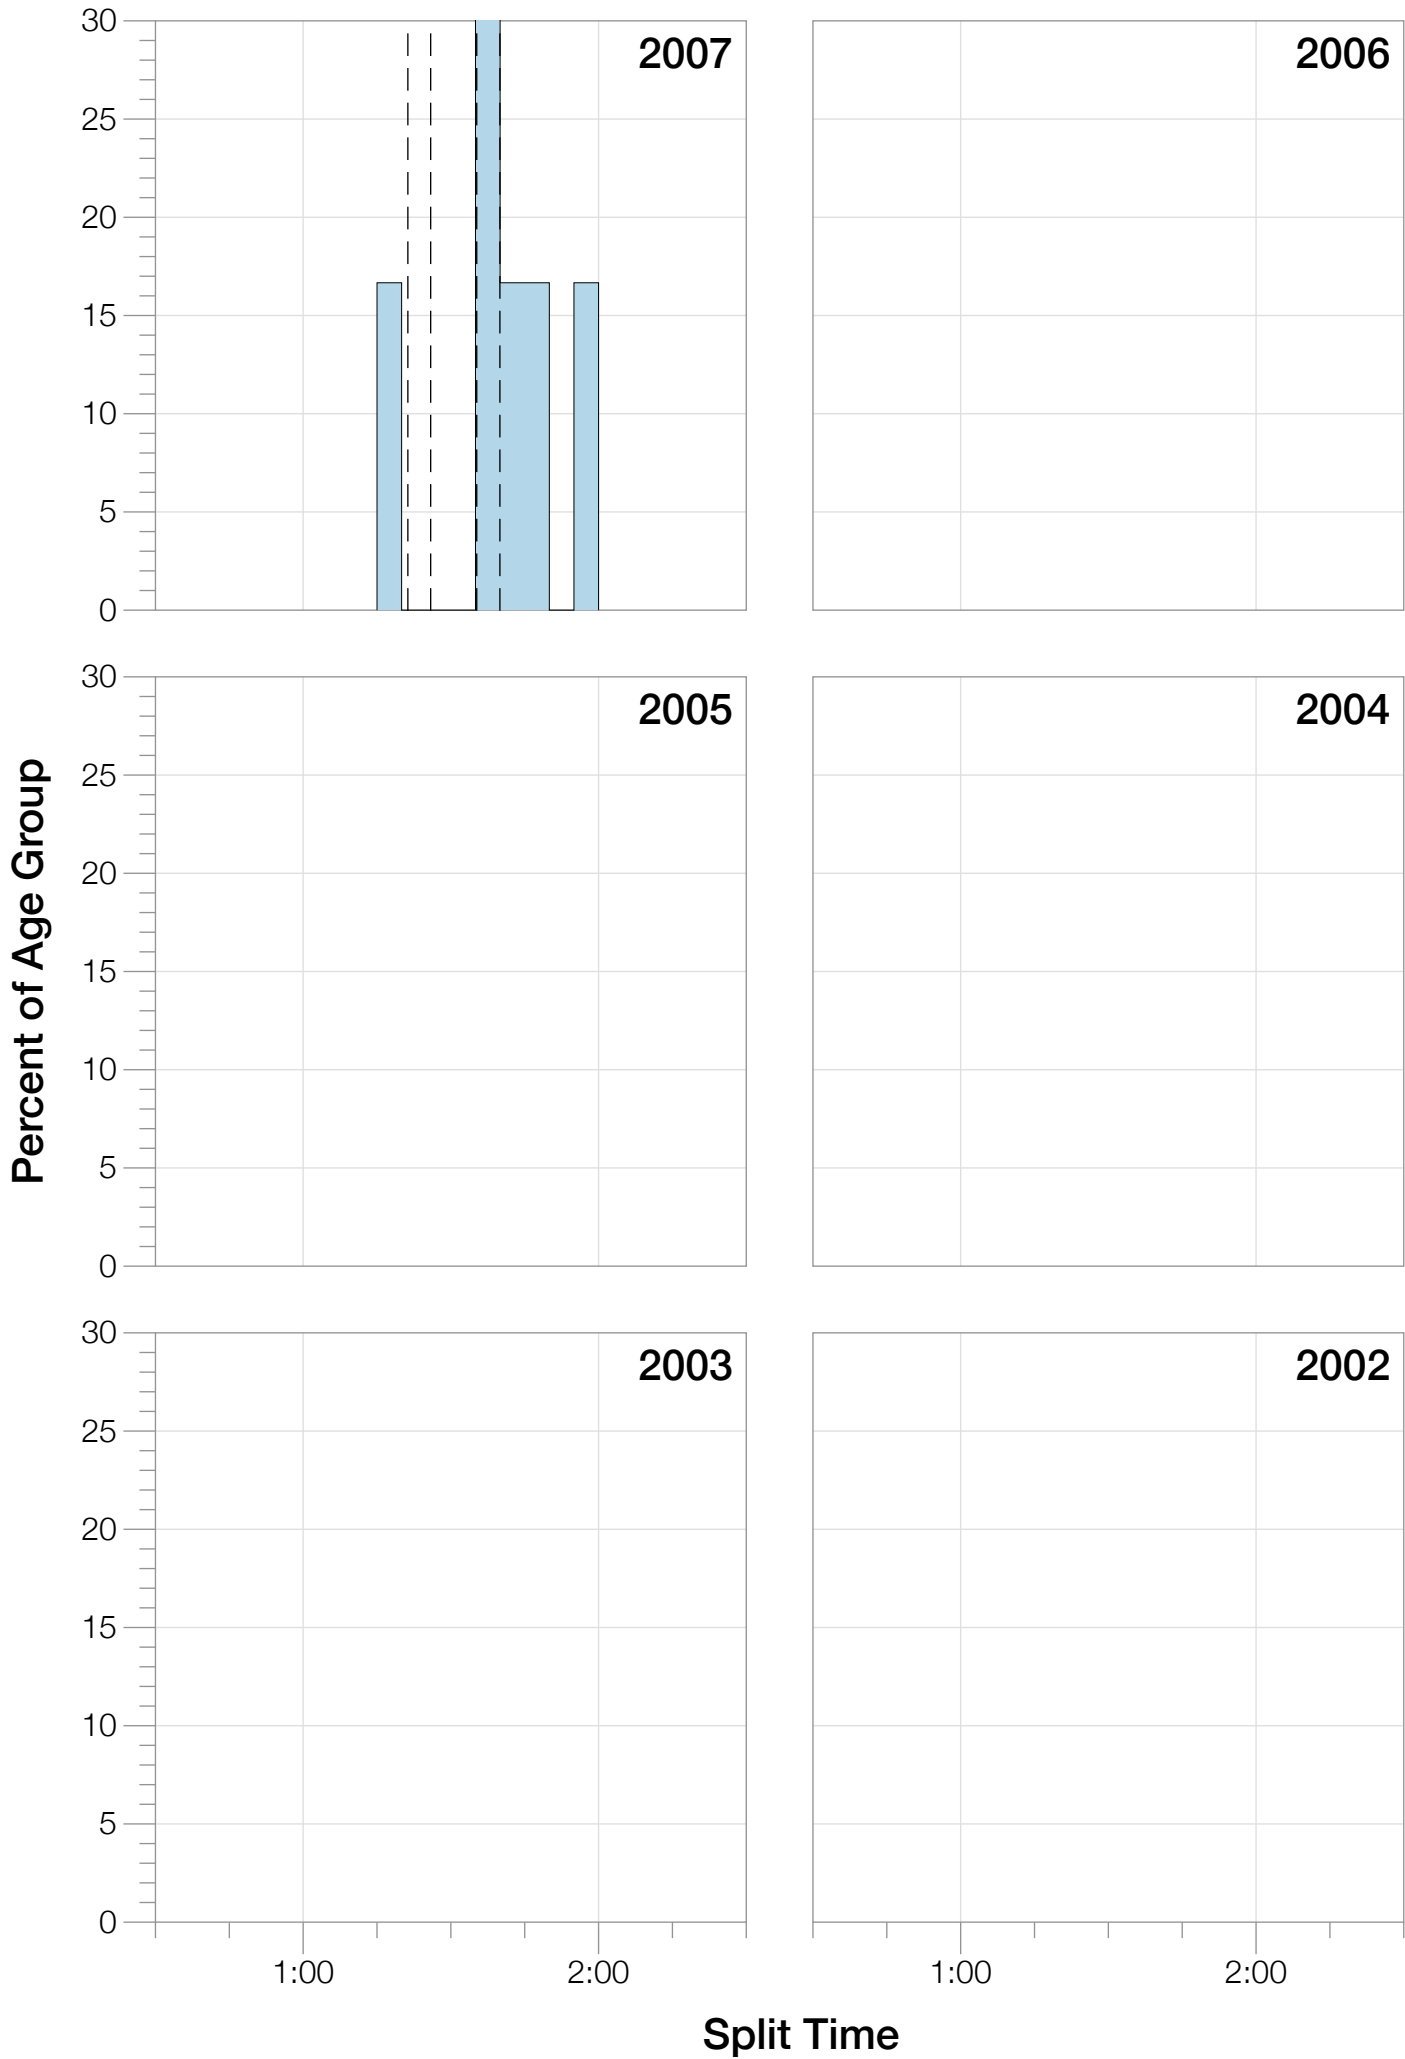

F18-24 Swim