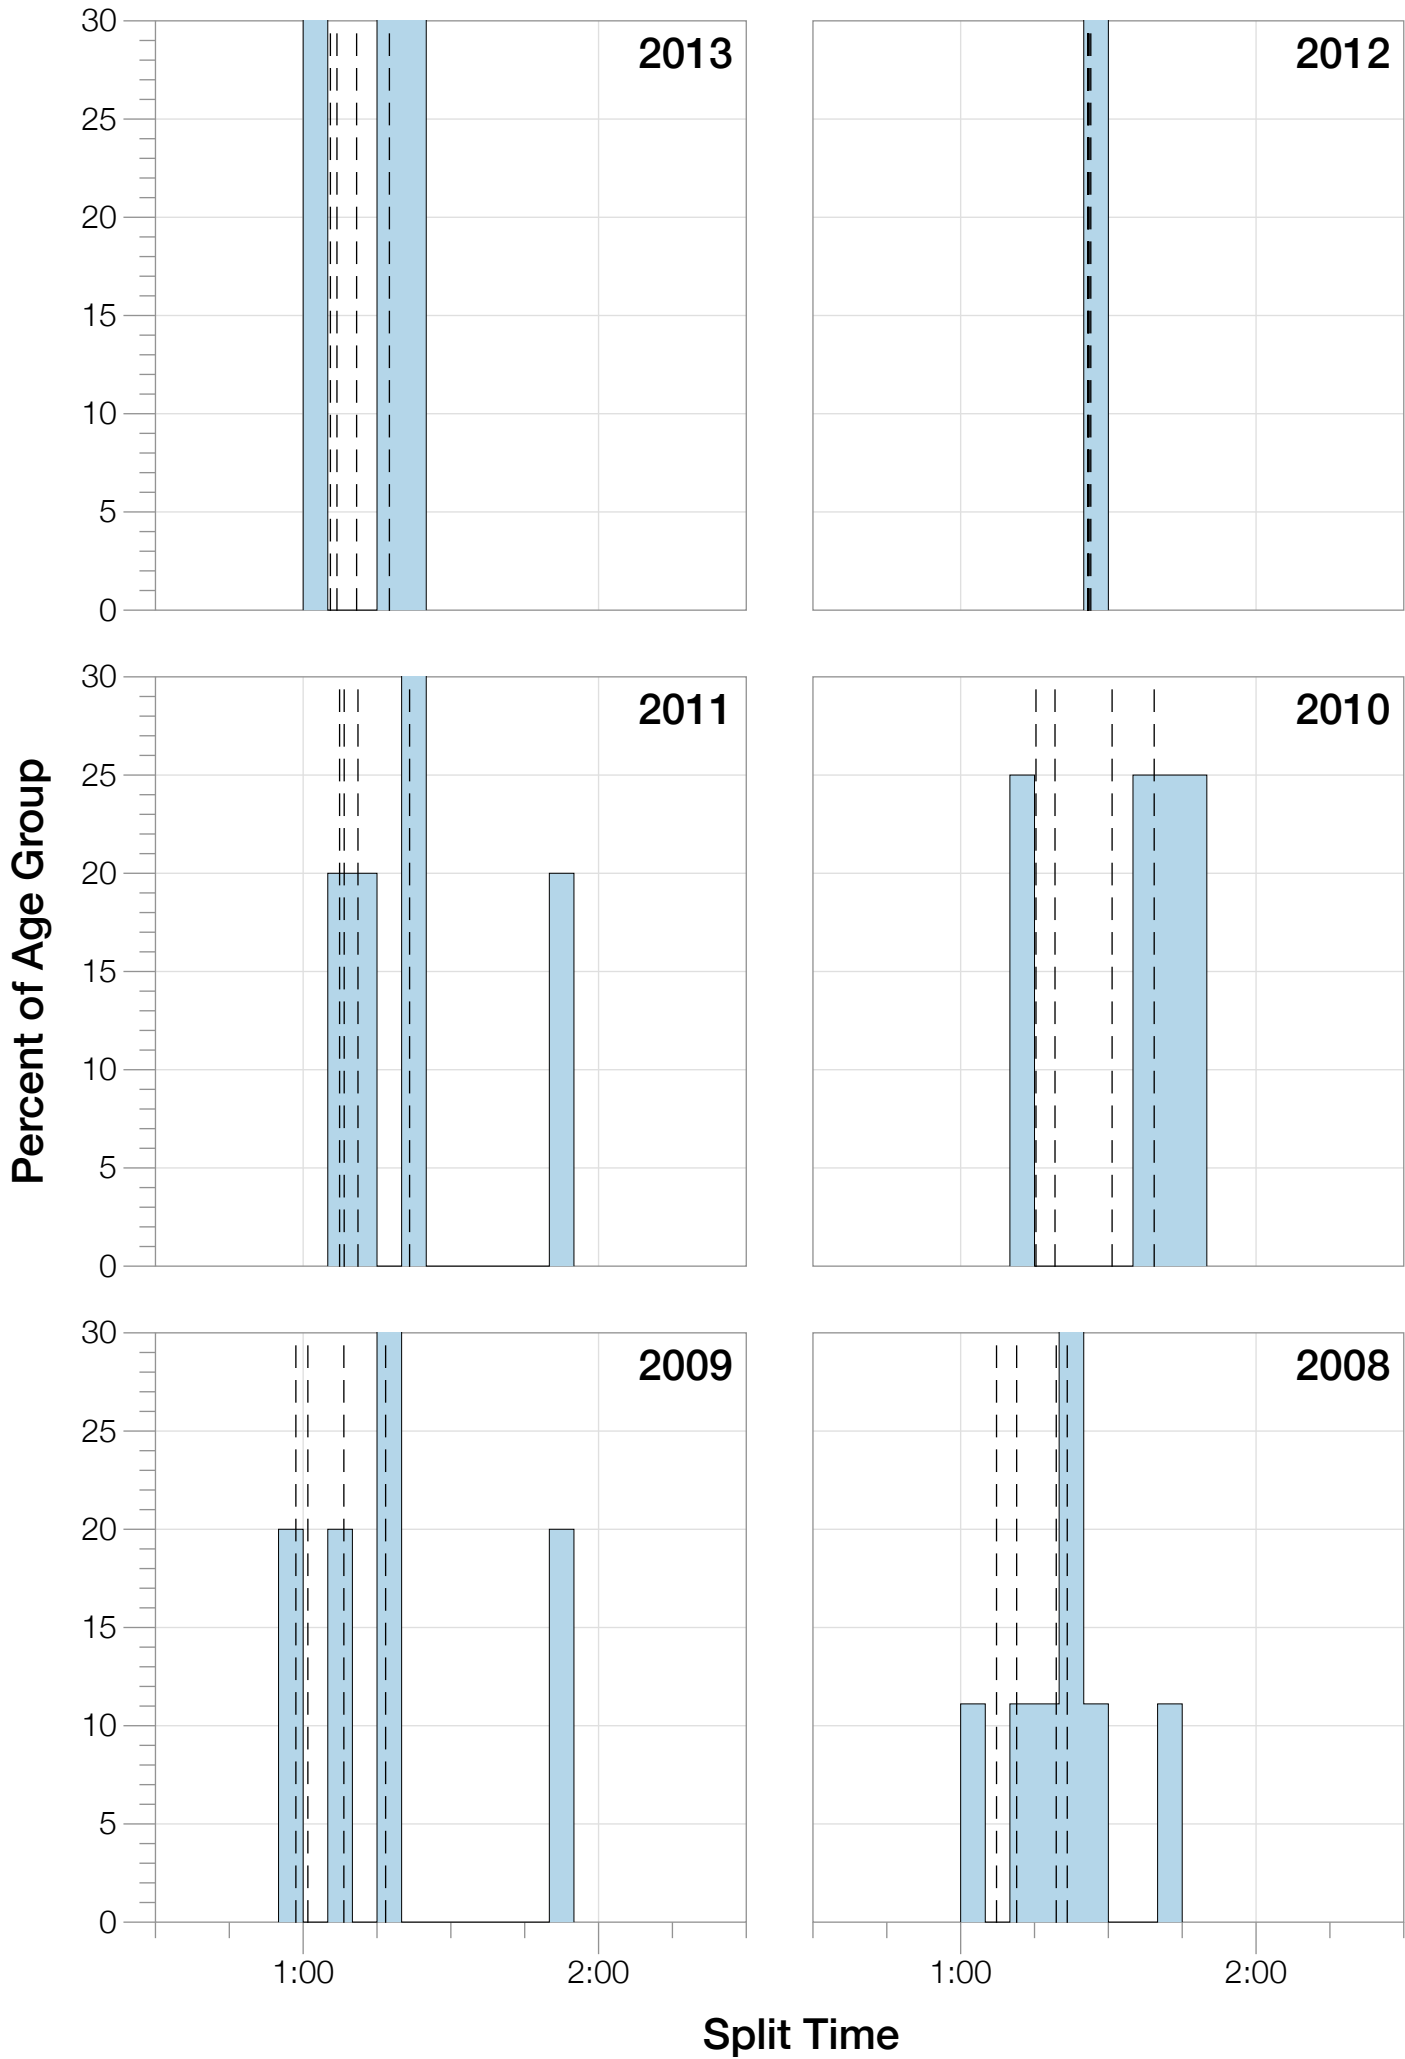

F18-24 Swim