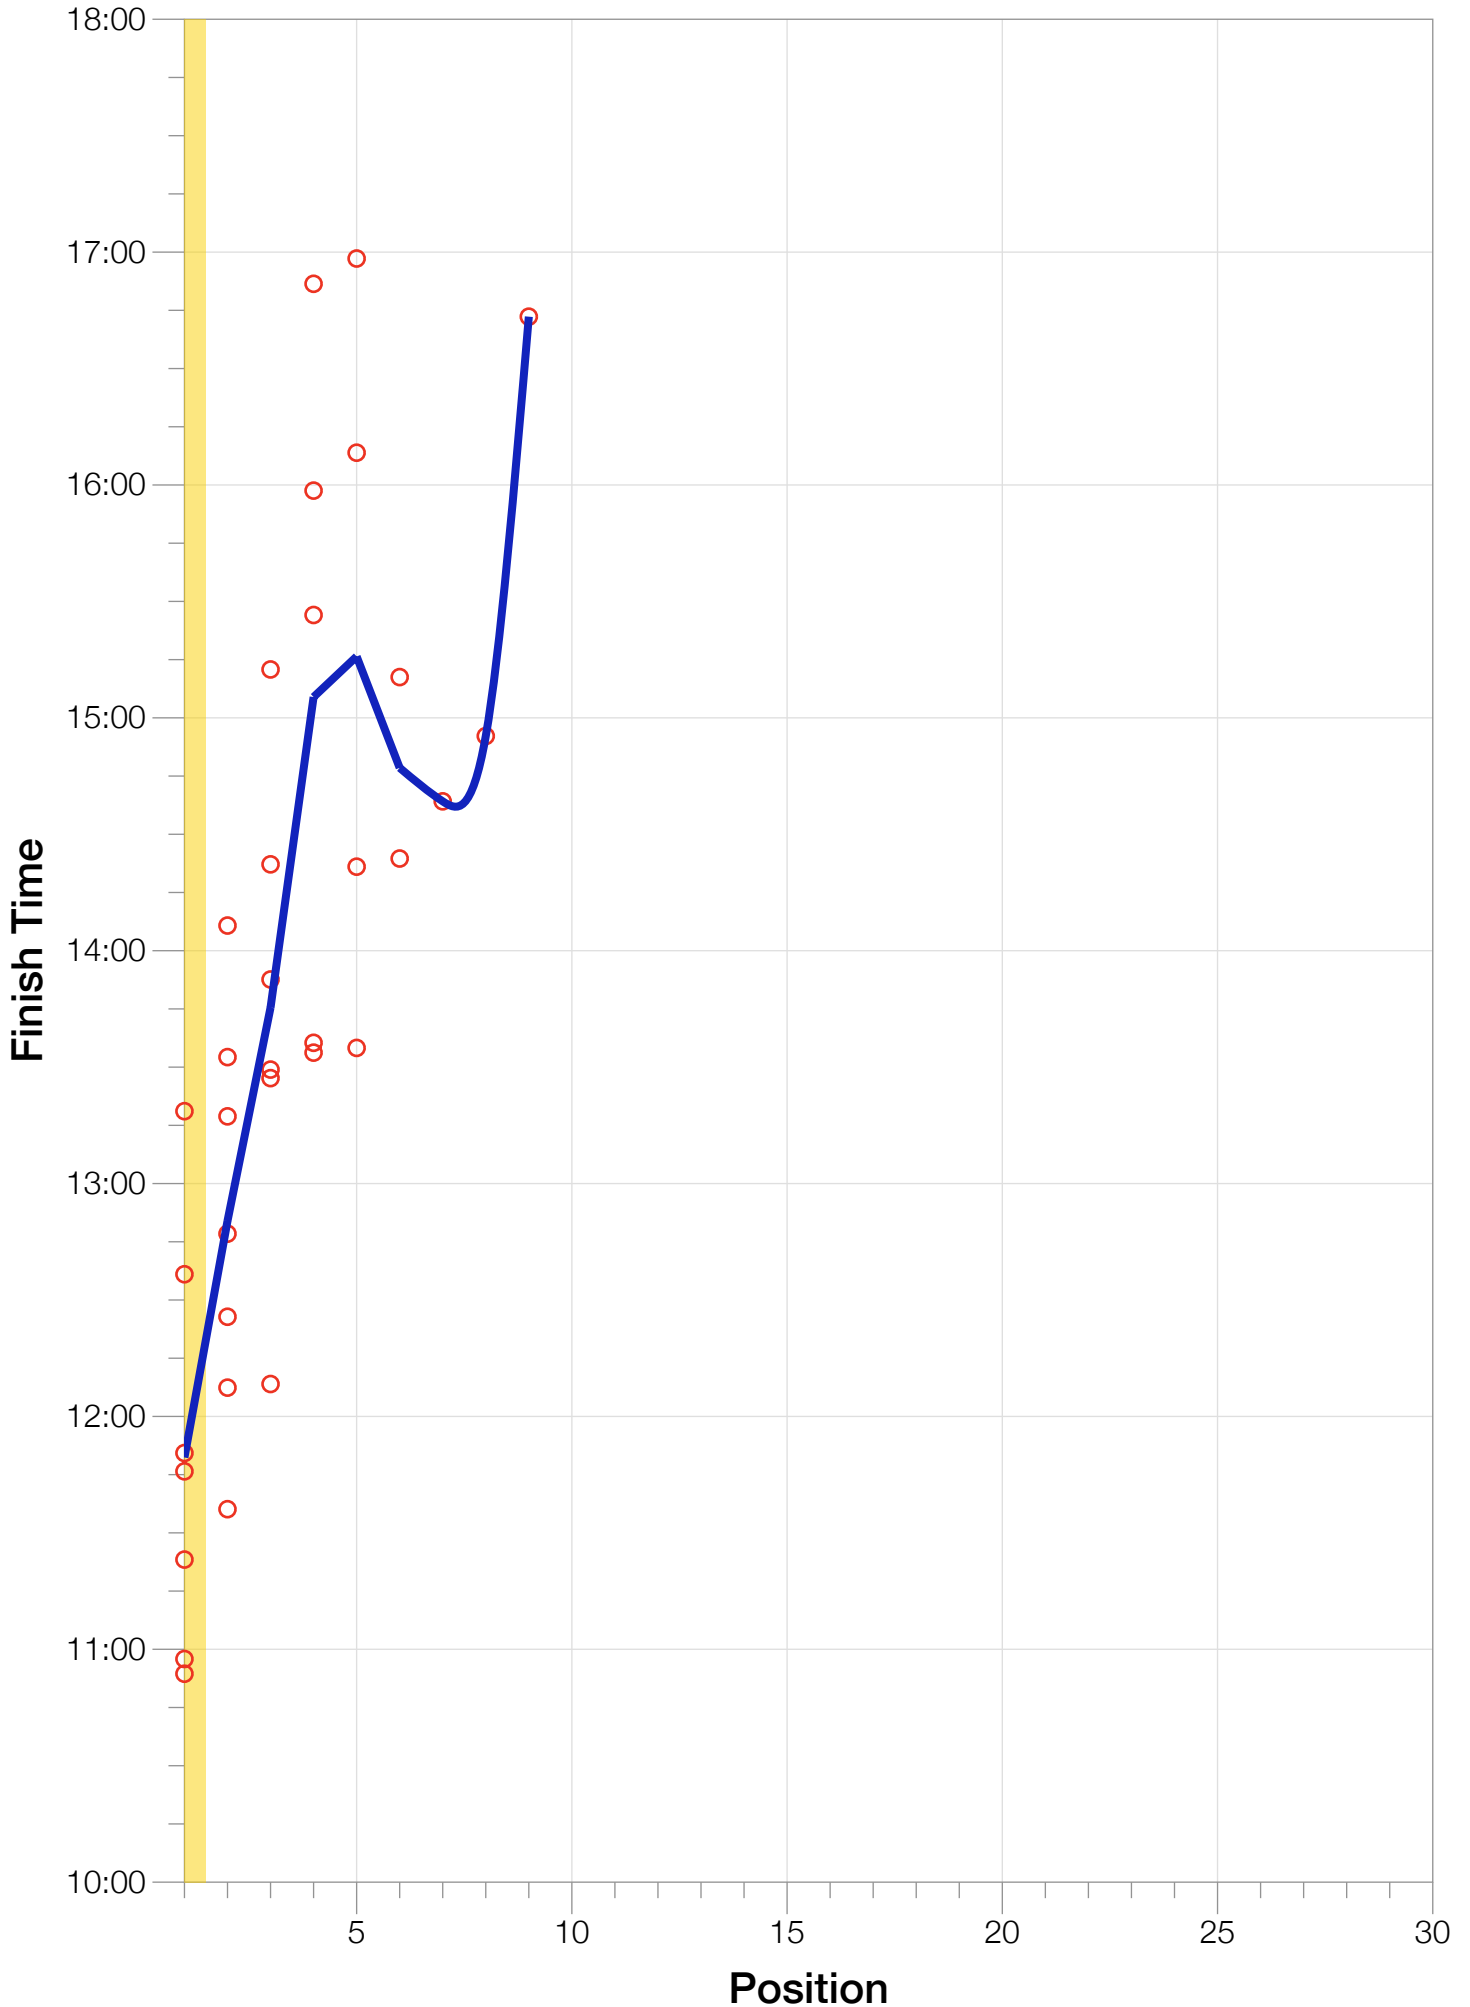

Ironman South Africa Statistics

F18-24

F18-24 Summary Statistics

Year	Finishers	F18-24 Finishers	Male Winner's Time	Female Winner's Time	F18-24 Winner's Time
2007	1305	6	8:33:04	9:22:00	11:45:51
2008	1403	9	8:18:23	9:27:48	10:57:30
2009	1304	5	8:17:32	9:16:32	11:23:07
2010	1548	4	8:23:28	9:16:55	13:18:39
2011	1505	5	8:05:36	8:33:56	10:53:42
2012	1384	2	8:34:45	9:47:10	12:36:38
2013	1541	3	8:11:24	9:10:58	11:50:34
Average	1427	5	8:20:36	9:16:28	11:49:25

F18-24 Fastest Splits

F18-24 Median Splits

F18-24 Slowest Splits

F18-24 Top 30 Finishing Splits

Estimated Kona Slot Average Finishing Time Finishing Time

F18-24 Kona Times and Splits

South Africa 2007

Position	Swim Time	Bike Time	Run Time	Overall Time
Male Winner	1:03:58	4:41:29	2:43:20	8:33:04
Female Winner	1:11:34	4:52:14	3:11:55	9:22:00
1st Age Grouper	1:35:10	6:17:07	3:46:23	11:45:51
2nd Age Grouper	1:35:31	6:33:09	4:07:34	12:25:41
3rd Age Grouper	1:16:38	6:40:08	5:16:04	13:29:22
4th Age Grouper	1:44:24	6:32:31	4:56:33	13:36:16
5th Age Grouper	1:46:23	7:45:41	4:22:35	14:21:39
Kona Qualifier Average	1:35:10	6:17:07	3:46:23	11:45:51
Age Grouper Average	1:35:37	6:45:43	4:29:49	13:07:45

South Africa 2008

Position	Swim Time	Bike Time	Run Time	Overall Time
Male Winner	0:47:29	4:36:54	2:51:02	8:18:23
Female Winner	0:55:38	5:16:35	3:10:56	9:27:48
1st Age Grouper	1:13:25	5:52:43	3:45:03	10:57:30
2nd Age Grouper	1:19:25	6:16:10	5:00:05	12:47:05
3rd Age Grouper	1:24:30	6:00:16	5:45:16	13:27:10
4th Age Grouper	1:23:07	6:48:10	4:58:46	13:33:44
5th Age Grouper	1:21:29	6:52:42	5:05:40	13:34:57
Kona Qualifier Average	1:13:25	5:52:43	3:45:03	10:57:30
Age Grouper Average	1:20:23	6:22:00	4:54:58	12:52:05