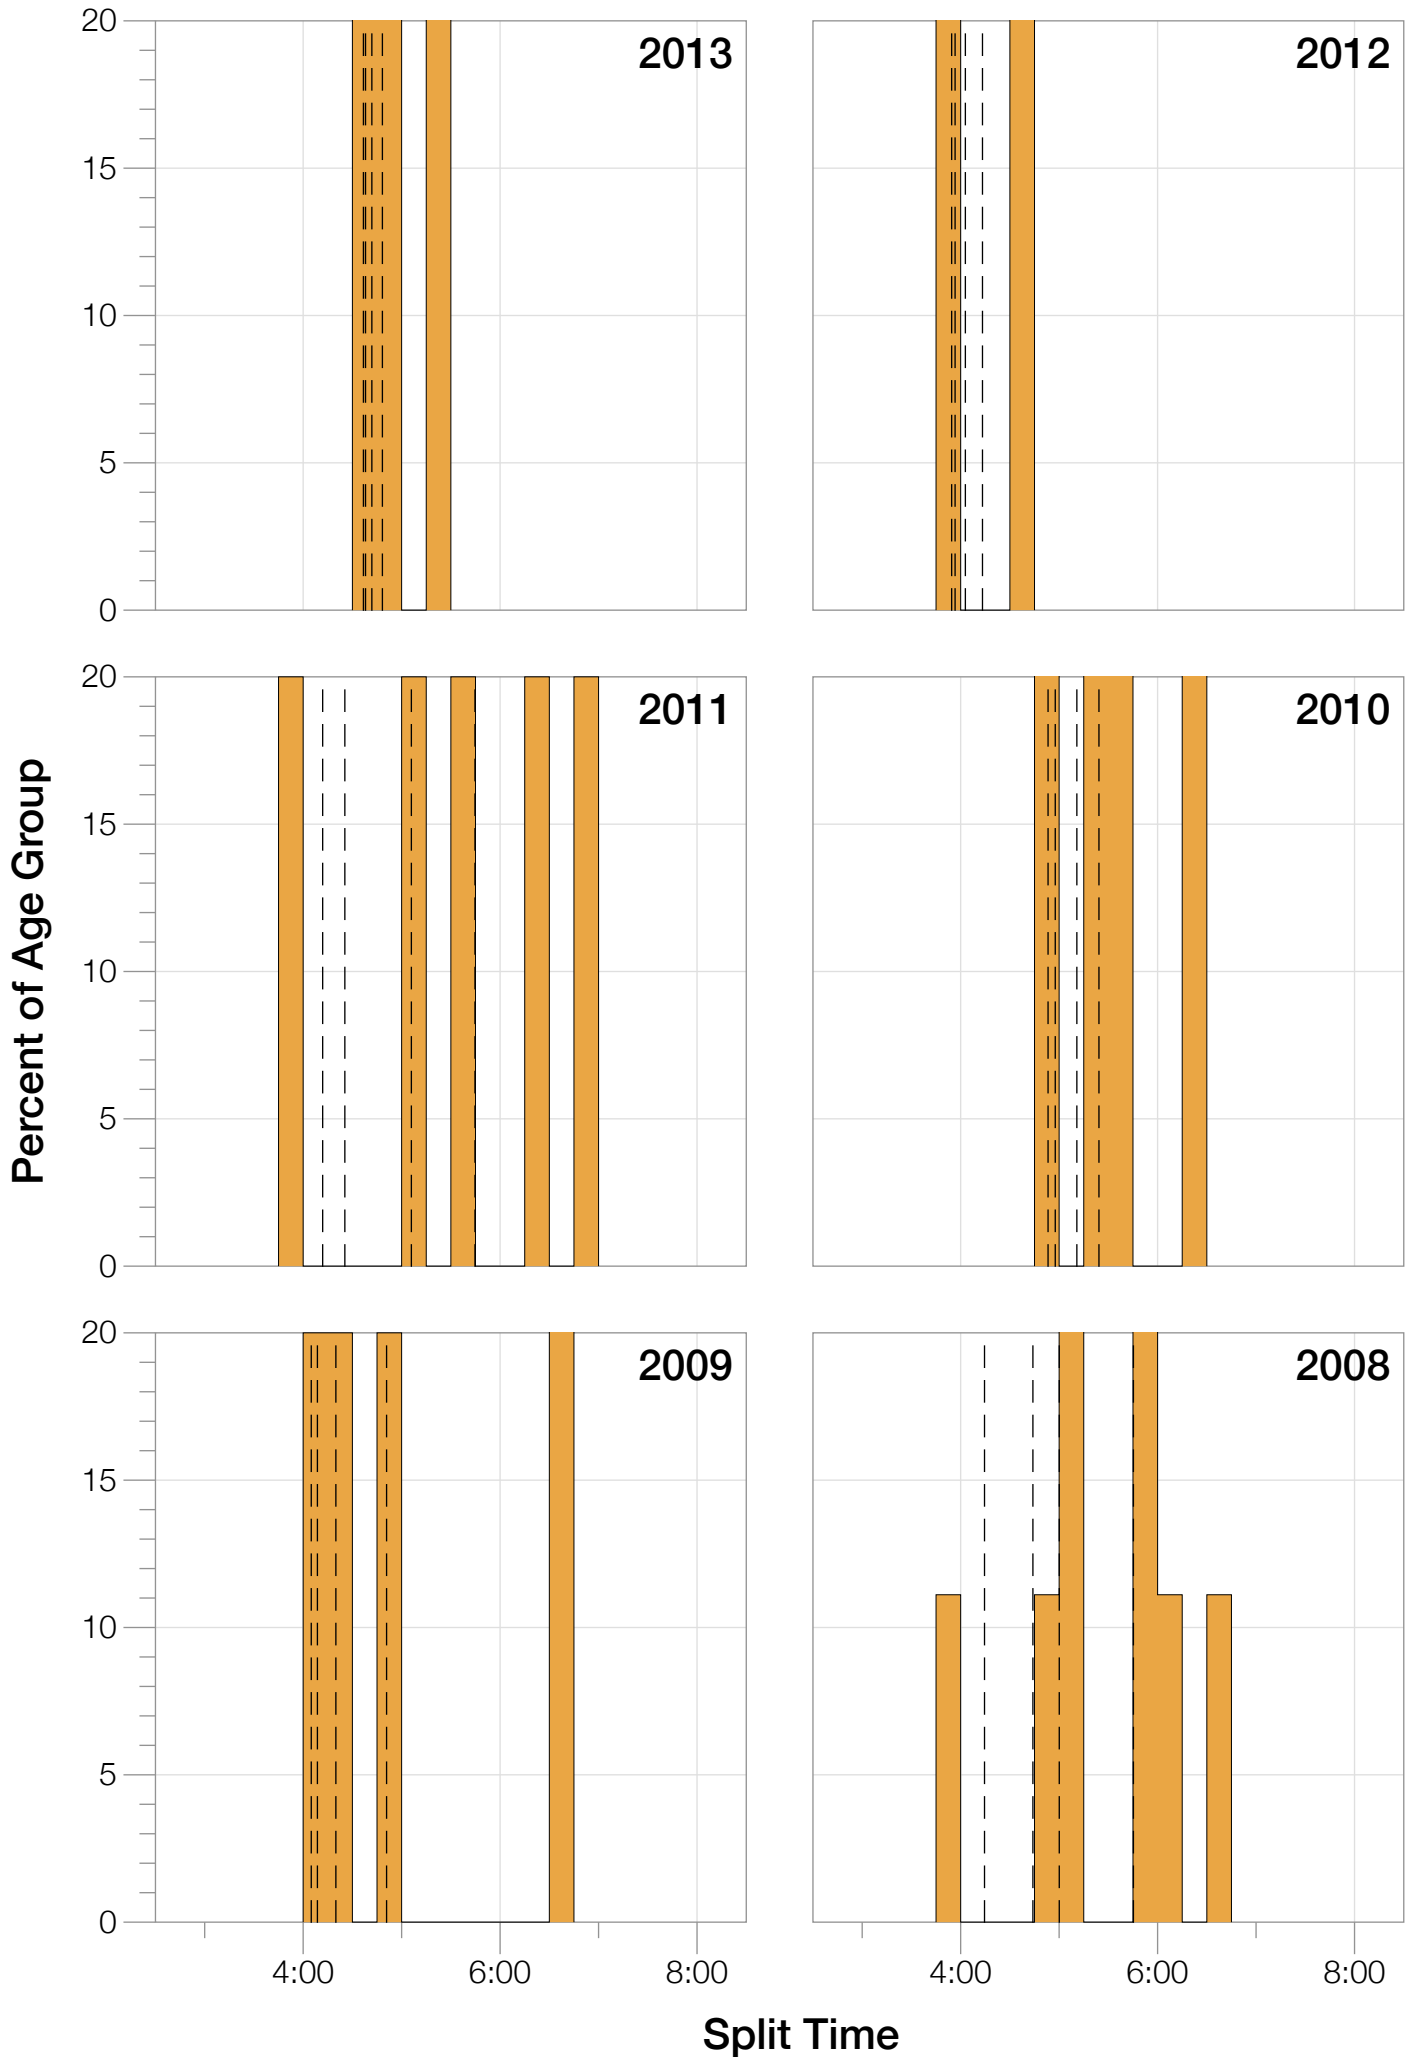

Ironman South Africa Statistics

F18-24

F18-24 Summary Statistics

Year	Finishers	F18-24 Finishers	Male Winner's Time	Female Winner's Time	F18-24 Winner's Time
2007	1305	6	8:33:04	9:22:00	11:45:51
2008	1403	9	8:18:23	9:27:48	10:57:30
2009	1304	5	8:17:32	9:16:32	11:23:07
2010	1548	4	8:23:28	9:16:55	13:18:39
2011	1505	5	8:05:36	8:33:56	10:53:42
2012	1384	2	8:34:45	9:47:10	12:36:38
2013	1541	3	8:11:24	9:10:58	11:50:34
Average	1427	5	8:20:36	9:16:28	11:49:25

F18-24 Swim

F18-24 Swim

F18-24 Bike

F18-24 Bike

F18-24 Run

F18-24 Run

F18-24 Overall

F18-24 Overall

F18-24 Fastest Splits

F18-24 Median Splits

F18-24 Slowest Splits

F18-24 Top 30 Finishing Splits

Estimated Kona Slot Average Finishing Time Finishing Time

F18-24 Kona Times and Splits

South Africa 2007

Position	Swim Time	Bike Time	Run Time	Overall Time
Male Winner	1:03:58	4:41:29	2:43:20	8:33:04
Female Winner	1:11:34	4:52:14	3:11:55	9:22:00
1st Age Grouper	1:35:10	6:17:07	3:46:23	11:45:51
2nd Age Grouper	1:35:31	6:33:09	4:07:34	12:25:41
3rd Age Grouper	1:16:38	6:40:08	5:16:04	13:29:22
4th Age Grouper	1:44:24	6:32:31	4:56:33	13:36:16
5th Age Grouper	1:46:23	7:45:41	4:22:35	14:21:39
Kona Qualifier Average	1:35:10	6:17:07	3:46:23	11:45:51
Age Grouper Average	1:35:37	6:45:43	4:29:49	13:07:45

South Africa 2008

Position	Swim Time	Bike Time	Run Time	Overall Time
Male Winner	0:47:29	4:36:54	2:51:02	8:18:23
Female Winner	0:55:38	5:16:35	3:10:56	9:27:48
1st Age Grouper	1:13:25	5:52:43	3:45:03	10:57:30
2nd Age Grouper	1:19:25	6:16:10	5:00:05	12:47:05
3rd Age Grouper	1:24:30	6:00:16	5:45:16	13:27:10
4th Age Grouper	1:23:07	6:48:10	4:58:46	13:33:44
5th Age Grouper	1:21:29	6:52:42	5:05:40	13:34:57
Kona Qualifier Average	1:13:25	5:52:43	3:45:03	10:57:30
Age Grouper Average	1:20:23	6:22:00	4:54:58	12:52:05