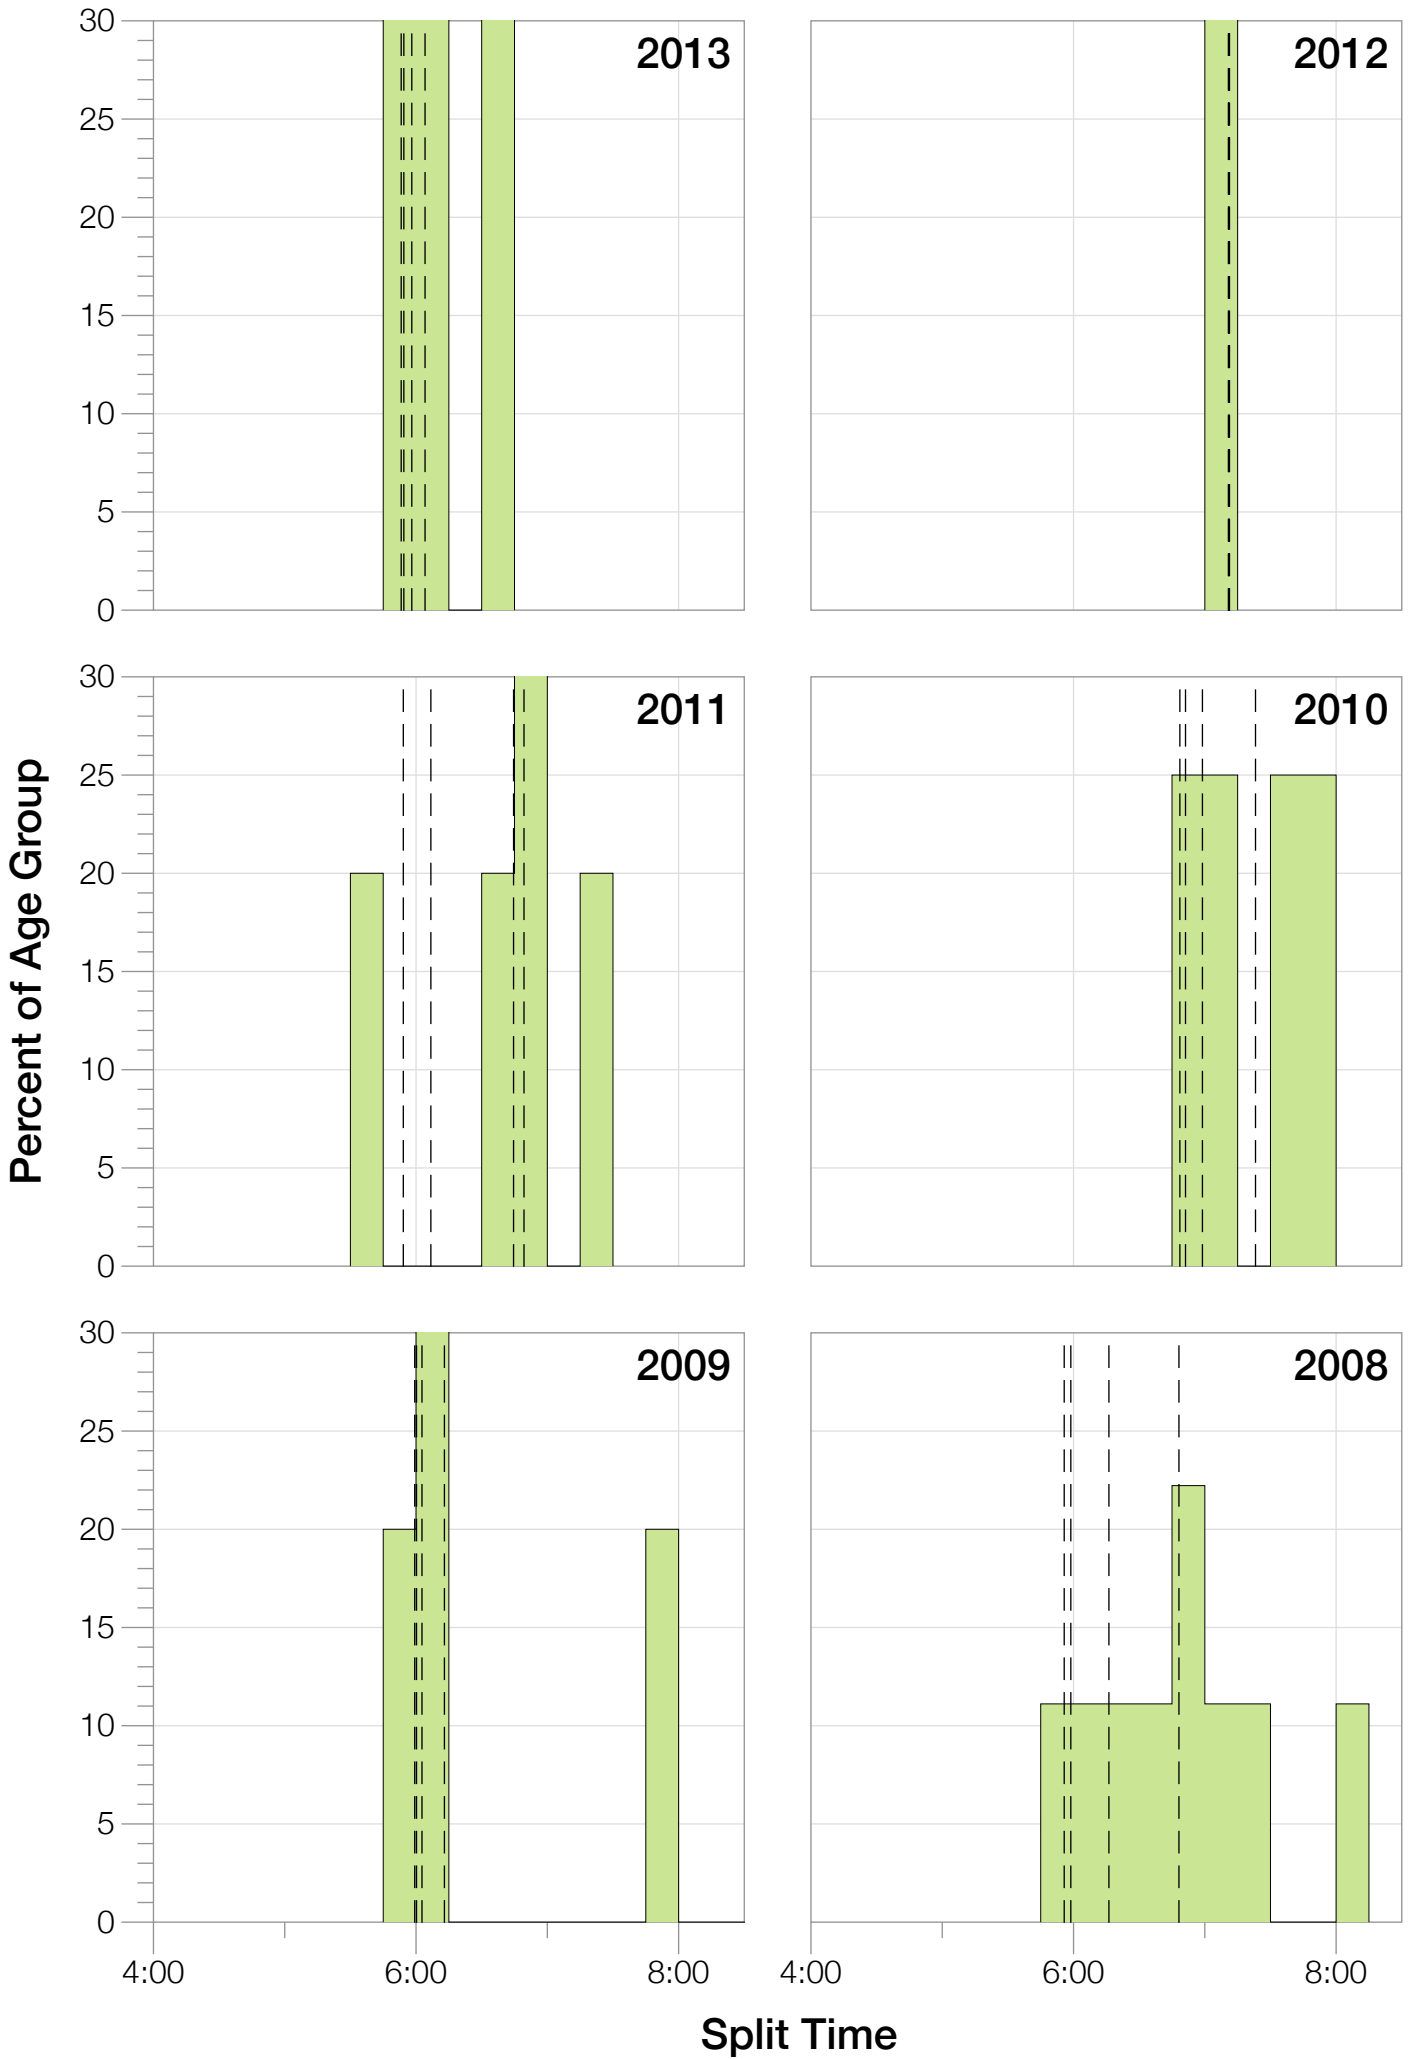

F18-24 Bike