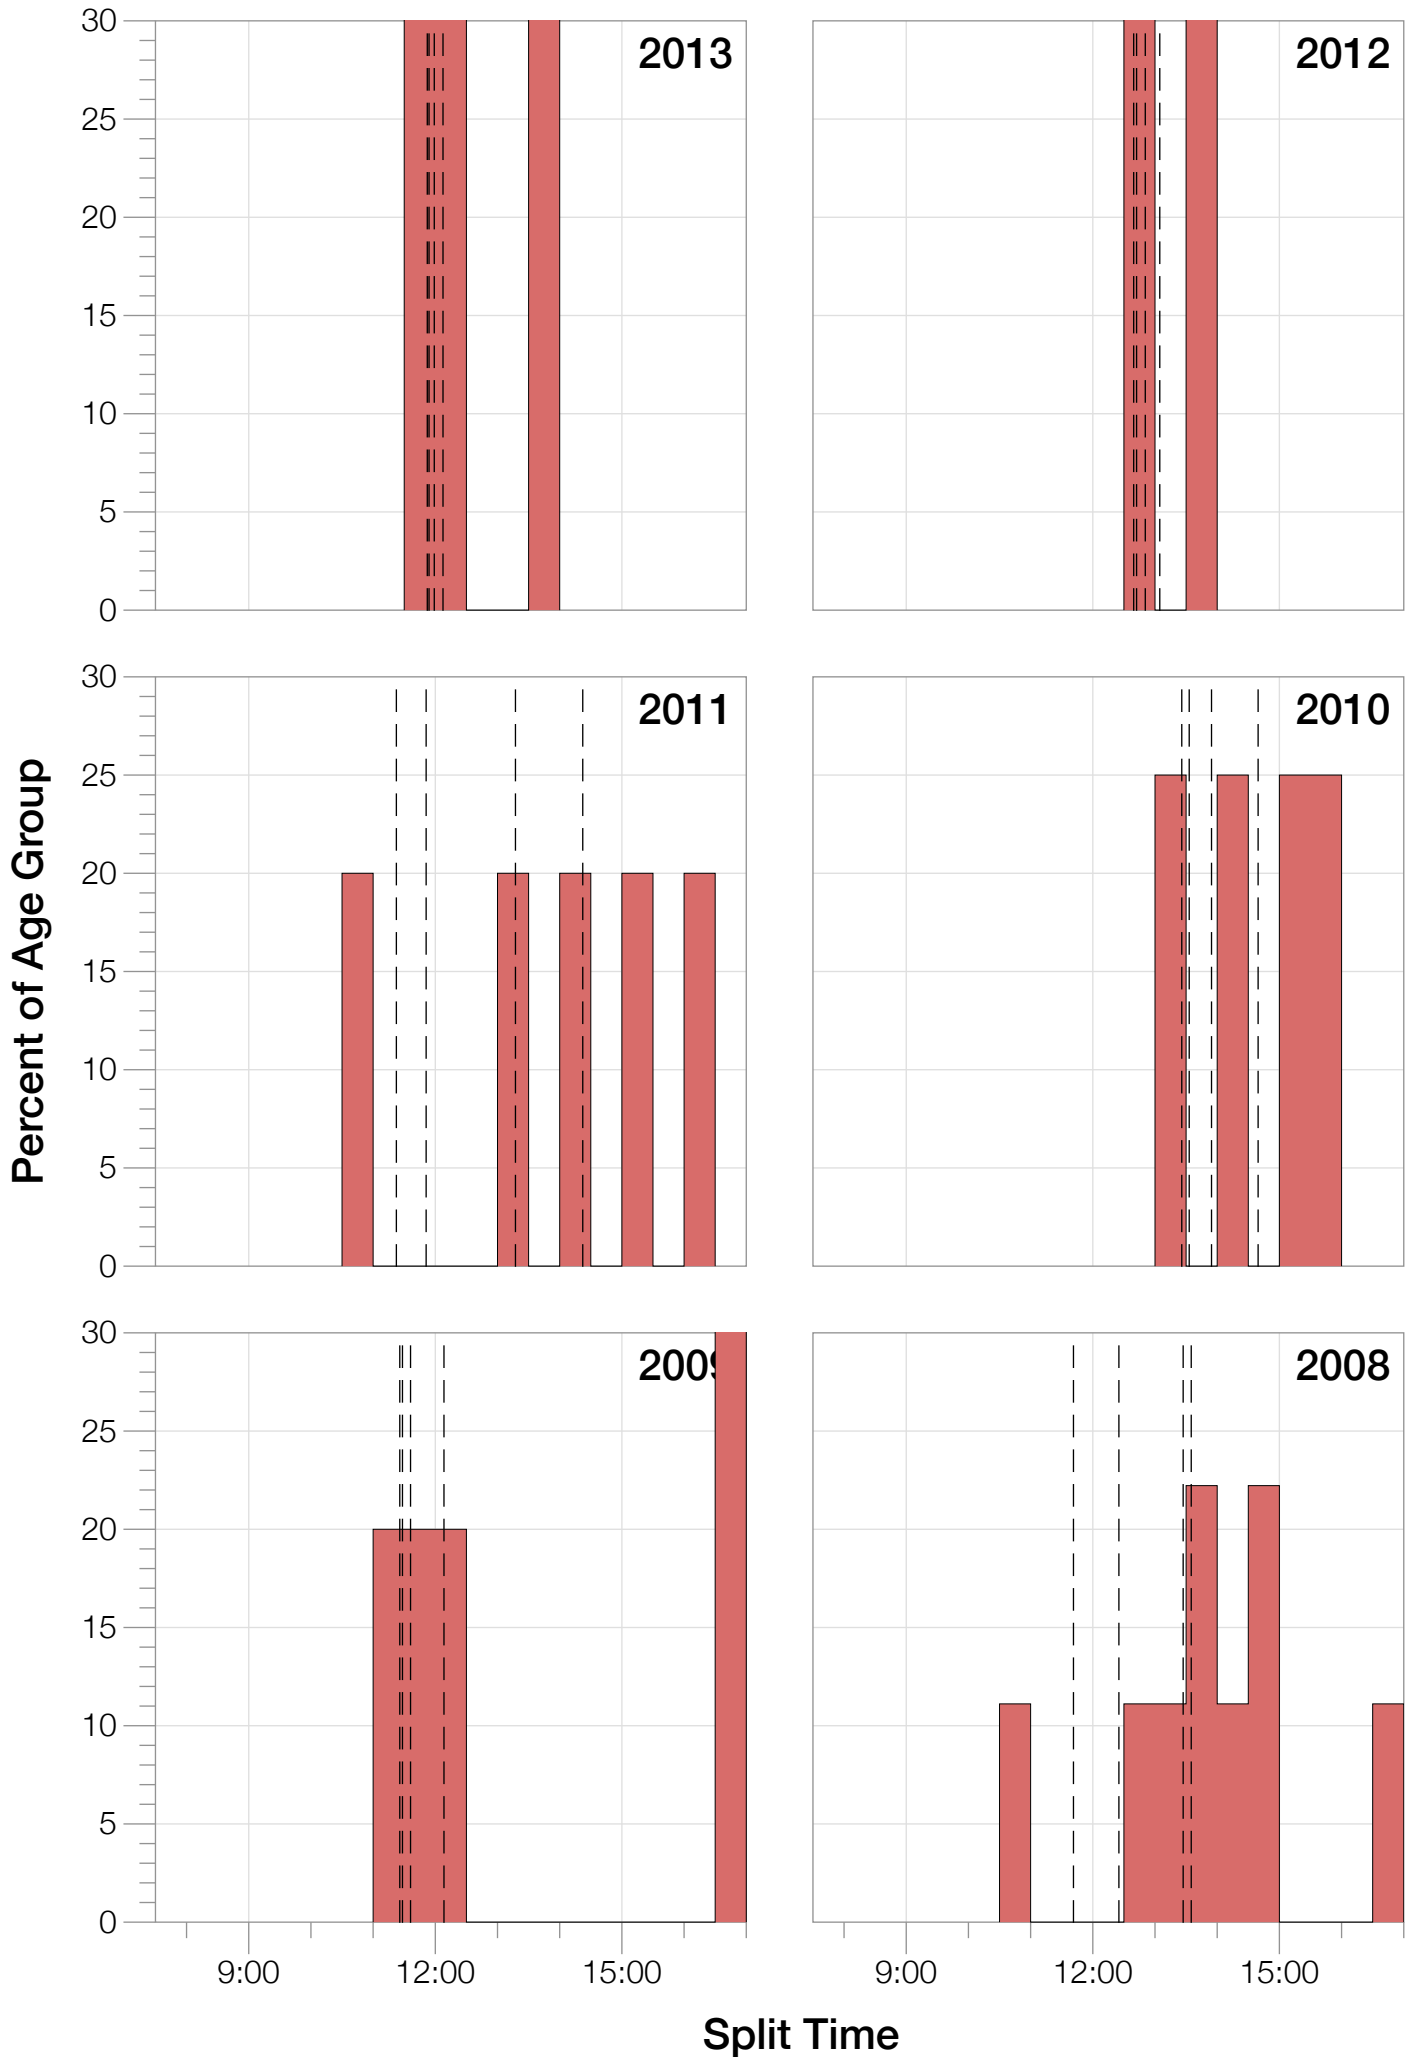

Ironman South Africa Statistics

F18-24

F18-24 Summary Statistics

Year	Finishers	F18-24 Finishers	Male Winner's Time	Female Winner's Time	F18-24 Winner's Time
2007	1305	6	8:33:04	9:22:00	11:45:51
2008	1403	9	8:18:23	9:27:48	10:57:30
2009	1304	5	8:17:32	9:16:32	11:23:07
2010	1548	4	8:23:28	9:16:55	13:18:39
2011	1505	5	8:05:36	8:33:56	10:53:42
2012	1384	2	8:34:45	9:47:10	12:36:38
2013	1541	3	8:11:24	9:10:58	11:50:34
Average	1427	5	8:20:36	9:16:28	11:49:25

F18-24 Swim

F18-24 Swim

F18-24 Bike

F18-24 Bike

F18-24 Run

F18-24 Run

F18-24 Overall

F18-24 Overall

F18-24 Fastest Splits

F18-24 Median Splits

F18-24 Slowest Splits

F18-24 Top 30 Finishing Splits

Estimated Kona Slot Average Finishing Time Finishing Time

F18-24 Kona Times and Splits

South Africa 2007

Position	Swim Time	Bike Time	Run Time	Overall Time
Male Winner	1:03:58	4:41:29	2:43:20	8:33:04
Female Winner	1:11:34	4:52:14	3:11:55	9:22:00
1st Age Grouper	1:35:10	6:17:07	3:46:23	11:45:51
2nd Age Grouper	1:35:31	6:33:09	4:07:34	12:25:41
3rd Age Grouper	1:16:38	6:40:08	5:16:04	13:29:22
4th Age Grouper	1:44:24	6:32:31	4:56:33	13:36:16
5th Age Grouper	1:46:23	7:45:41	4:22:35	14:21:39
Kona Qualifier Average	1:35:10	6:17:07	3:46:23	11:45:51
Age Grouper Average	1:35:37	6:45:43	4:29:49	13:07:45

South Africa 2008

Position	Swim Time	Bike Time	Run Time	Overall Time
Male Winner	0:47:29	4:36:54	2:51:02	8:18:23
Female Winner	0:55:38	5:16:35	3:10:56	9:27:48
1st Age Grouper	1:13:25	5:52:43	3:45:03	10:57:30
2nd Age Grouper	1:19:25	6:16:10	5:00:05	12:47:05
3rd Age Grouper	1:24:30	6:00:16	5:45:16	13:27:10
4th Age Grouper	1:23:07	6:48:10	4:58:46	13:33:44
5th Age Grouper	1:21:29	6:52:42	5:05:40	13:34:57
Kona Qualifier Average	1:13:25	5:52:43	3:45:03	10:57:30
Age Grouper Average	1:20:23	6:22:00	4:54:58	12:52:05