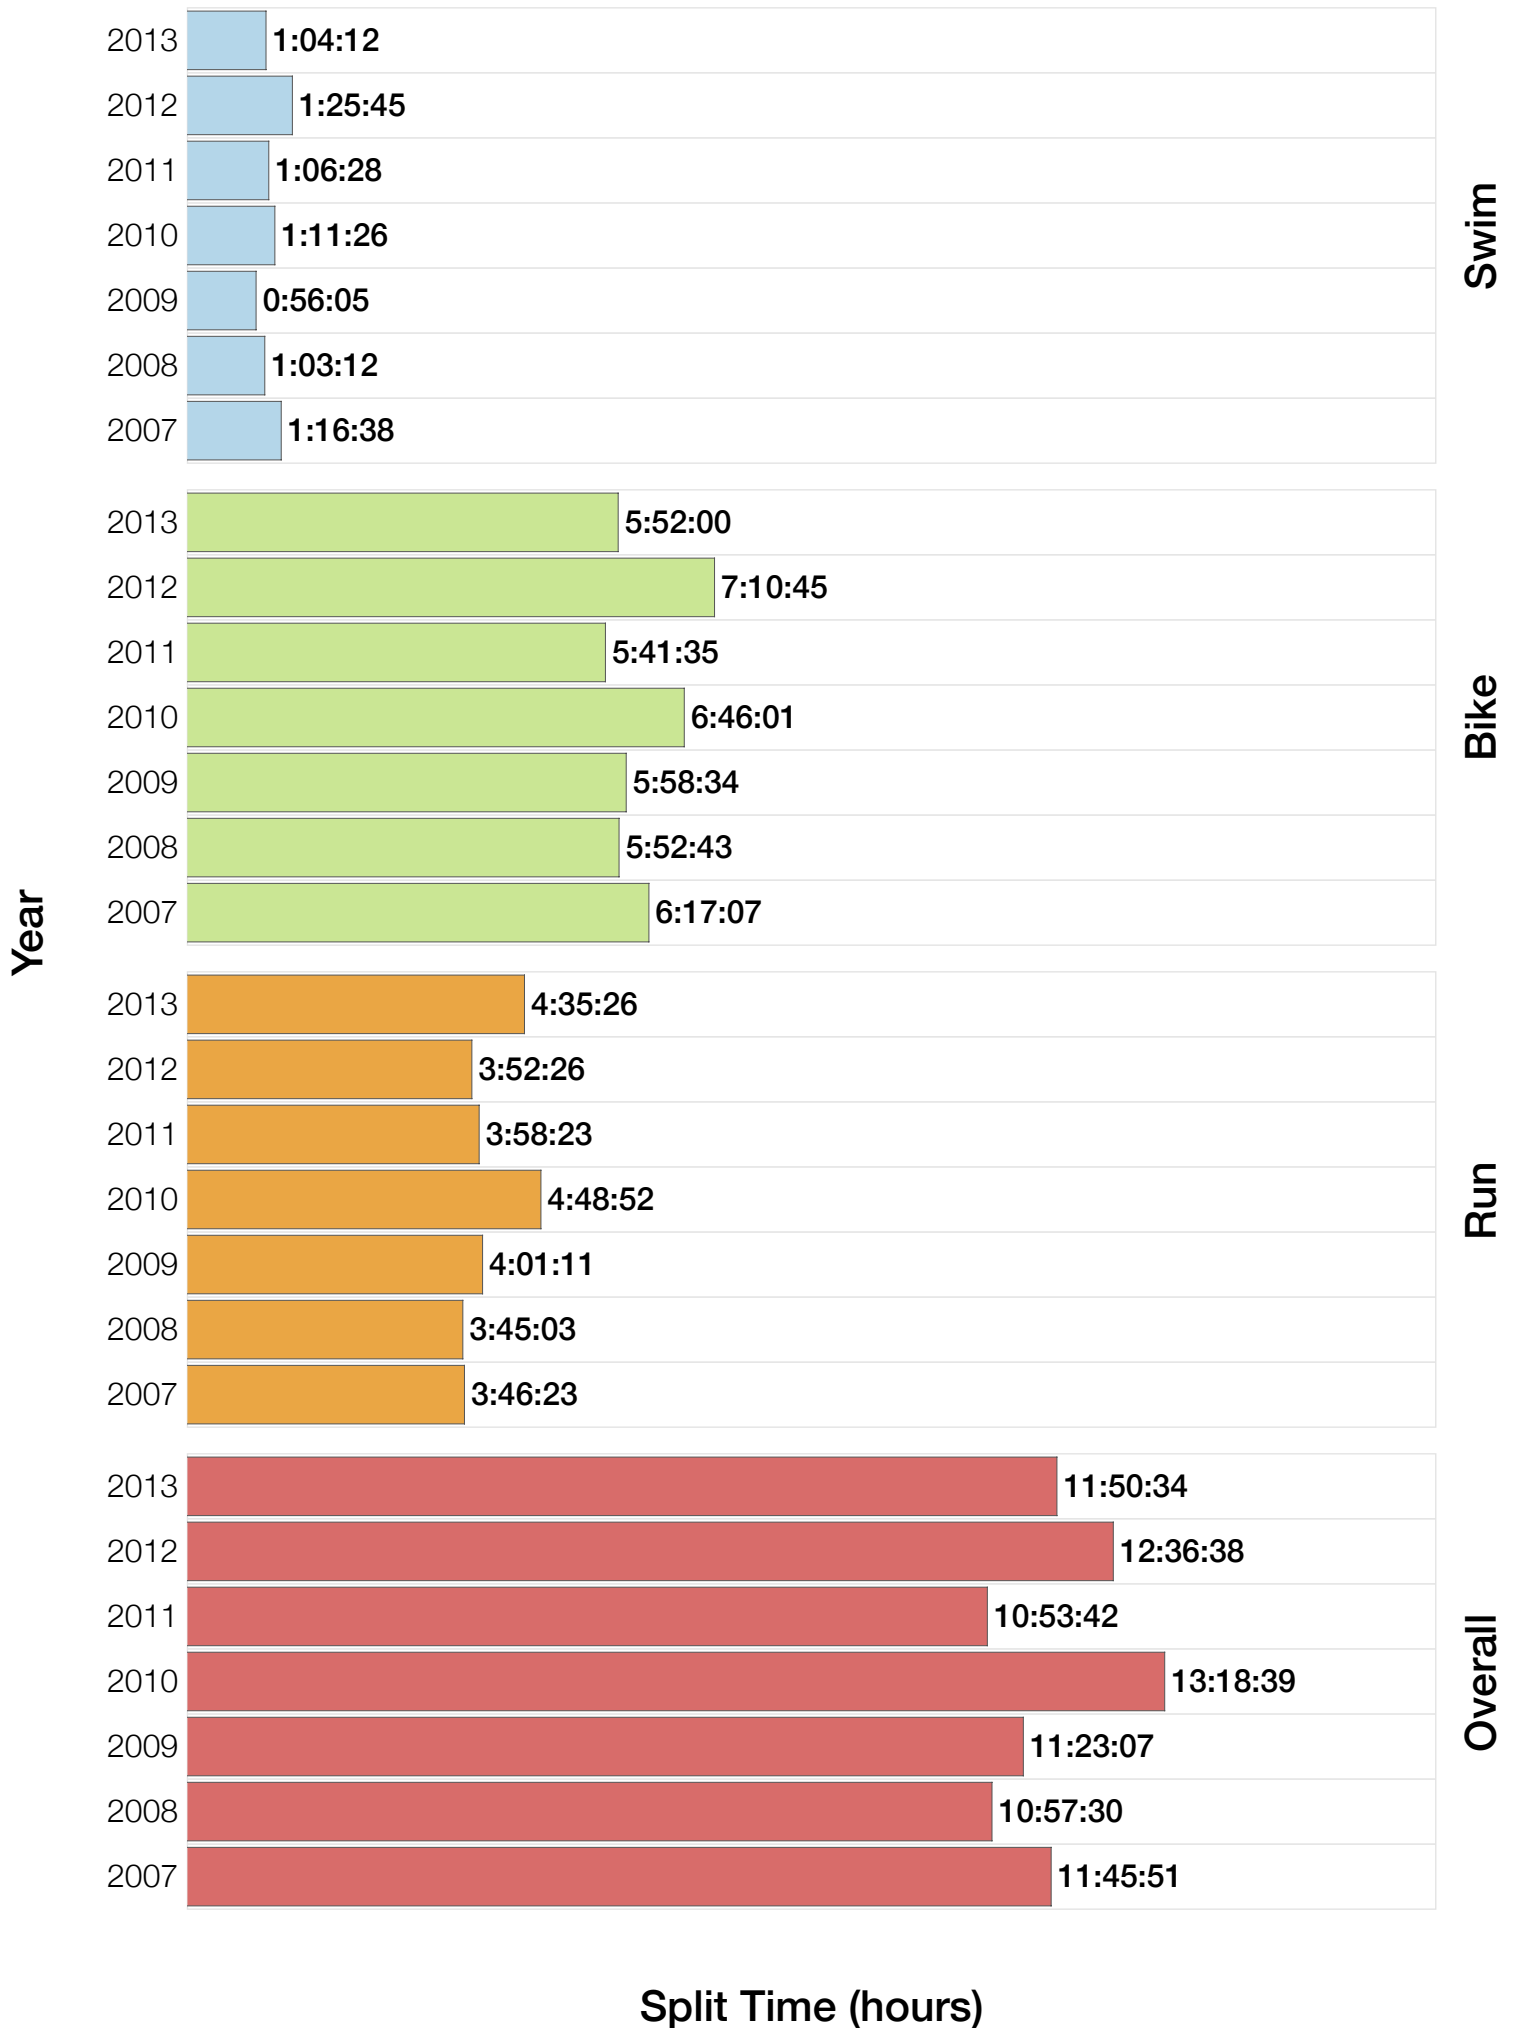

Ironman South Africa Statistics

F18-24

F18-24 Summary Statistics

Year	Finishers	F18-24 Finishers	Male Winner's Time	Female Winner's Time	F18-24 Winner's Time
2007	1305	6	8:33:04	9:22:00	11:45:51
2008	1403	9	8:18:23	9:27:48	10:57:30
2009	1304	5	8:17:32	9:16:32	11:23:07
2010	1548	4	8:23:28	9:16:55	13:18:39
2011	1505	5	8:05:36	8:33:56	10:53:42
2012	1384	2	8:34:45	9:47:10	12:36:38
2013	1541	3	8:11:24	9:10:58	11:50:34
Average	1427	5	8:20:36	9:16:28	11:49:25

F18-24 Swim

F18-24 Swim

F18-24 Bike

F18-24 Bike

F18-24 Run

F18-24 Run

F18-24 Overall

F18-24 Overall

F18-24 Fastest Splits

F18-24 Median Splits

F18-24 Slowest Splits

F18-24 Top 30 Finishing Splits

Estimated Kona Slot Average Finishing Time Finishing Time

F18-24 Kona Times and Splits

South Africa 2007

Position	Swim Time	Bike Time	Run Time	Overall Time
Male Winner	1:03:58	4:41:29	2:43:20	8:33:04
Female Winner	1:11:34	4:52:14	3:11:55	9:22:00
1st Age Grouper	1:35:10	6:17:07	3:46:23	11:45:51
2nd Age Grouper	1:35:31	6:33:09	4:07:34	12:25:41
3rd Age Grouper	1:16:38	6:40:08	5:16:04	13:29:22
4th Age Grouper	1:44:24	6:32:31	4:56:33	13:36:16
5th Age Grouper	1:46:23	7:45:41	4:22:35	14:21:39
Kona Qualifier Average	1:35:10	6:17:07	3:46:23	11:45:51
Age Grouper Average	1:35:37	6:45:43	4:29:49	13:07:45

South Africa 2008

Position	Swim Time	Bike Time	Run Time	Overall Time
Male Winner	0:47:29	4:36:54	2:51:02	8:18:23
Female Winner	0:55:38	5:16:35	3:10:56	9:27:48
1st Age Grouper	1:13:25	5:52:43	3:45:03	10:57:30
2nd Age Grouper	1:19:25	6:16:10	5:00:05	12:47:05
3rd Age Grouper	1:24:30	6:00:16	5:45:16	13:27:10
4th Age Grouper	1:23:07	6:48:10	4:58:46	13:33:44
5th Age Grouper	1:21:29	6:52:42	5:05:40	13:34:57
Kona Qualifier Average	1:13:25	5:52:43	3:45:03	10:57:30
Age Grouper Average	1:20:23	6:22:00	4:54:58	12:52:05