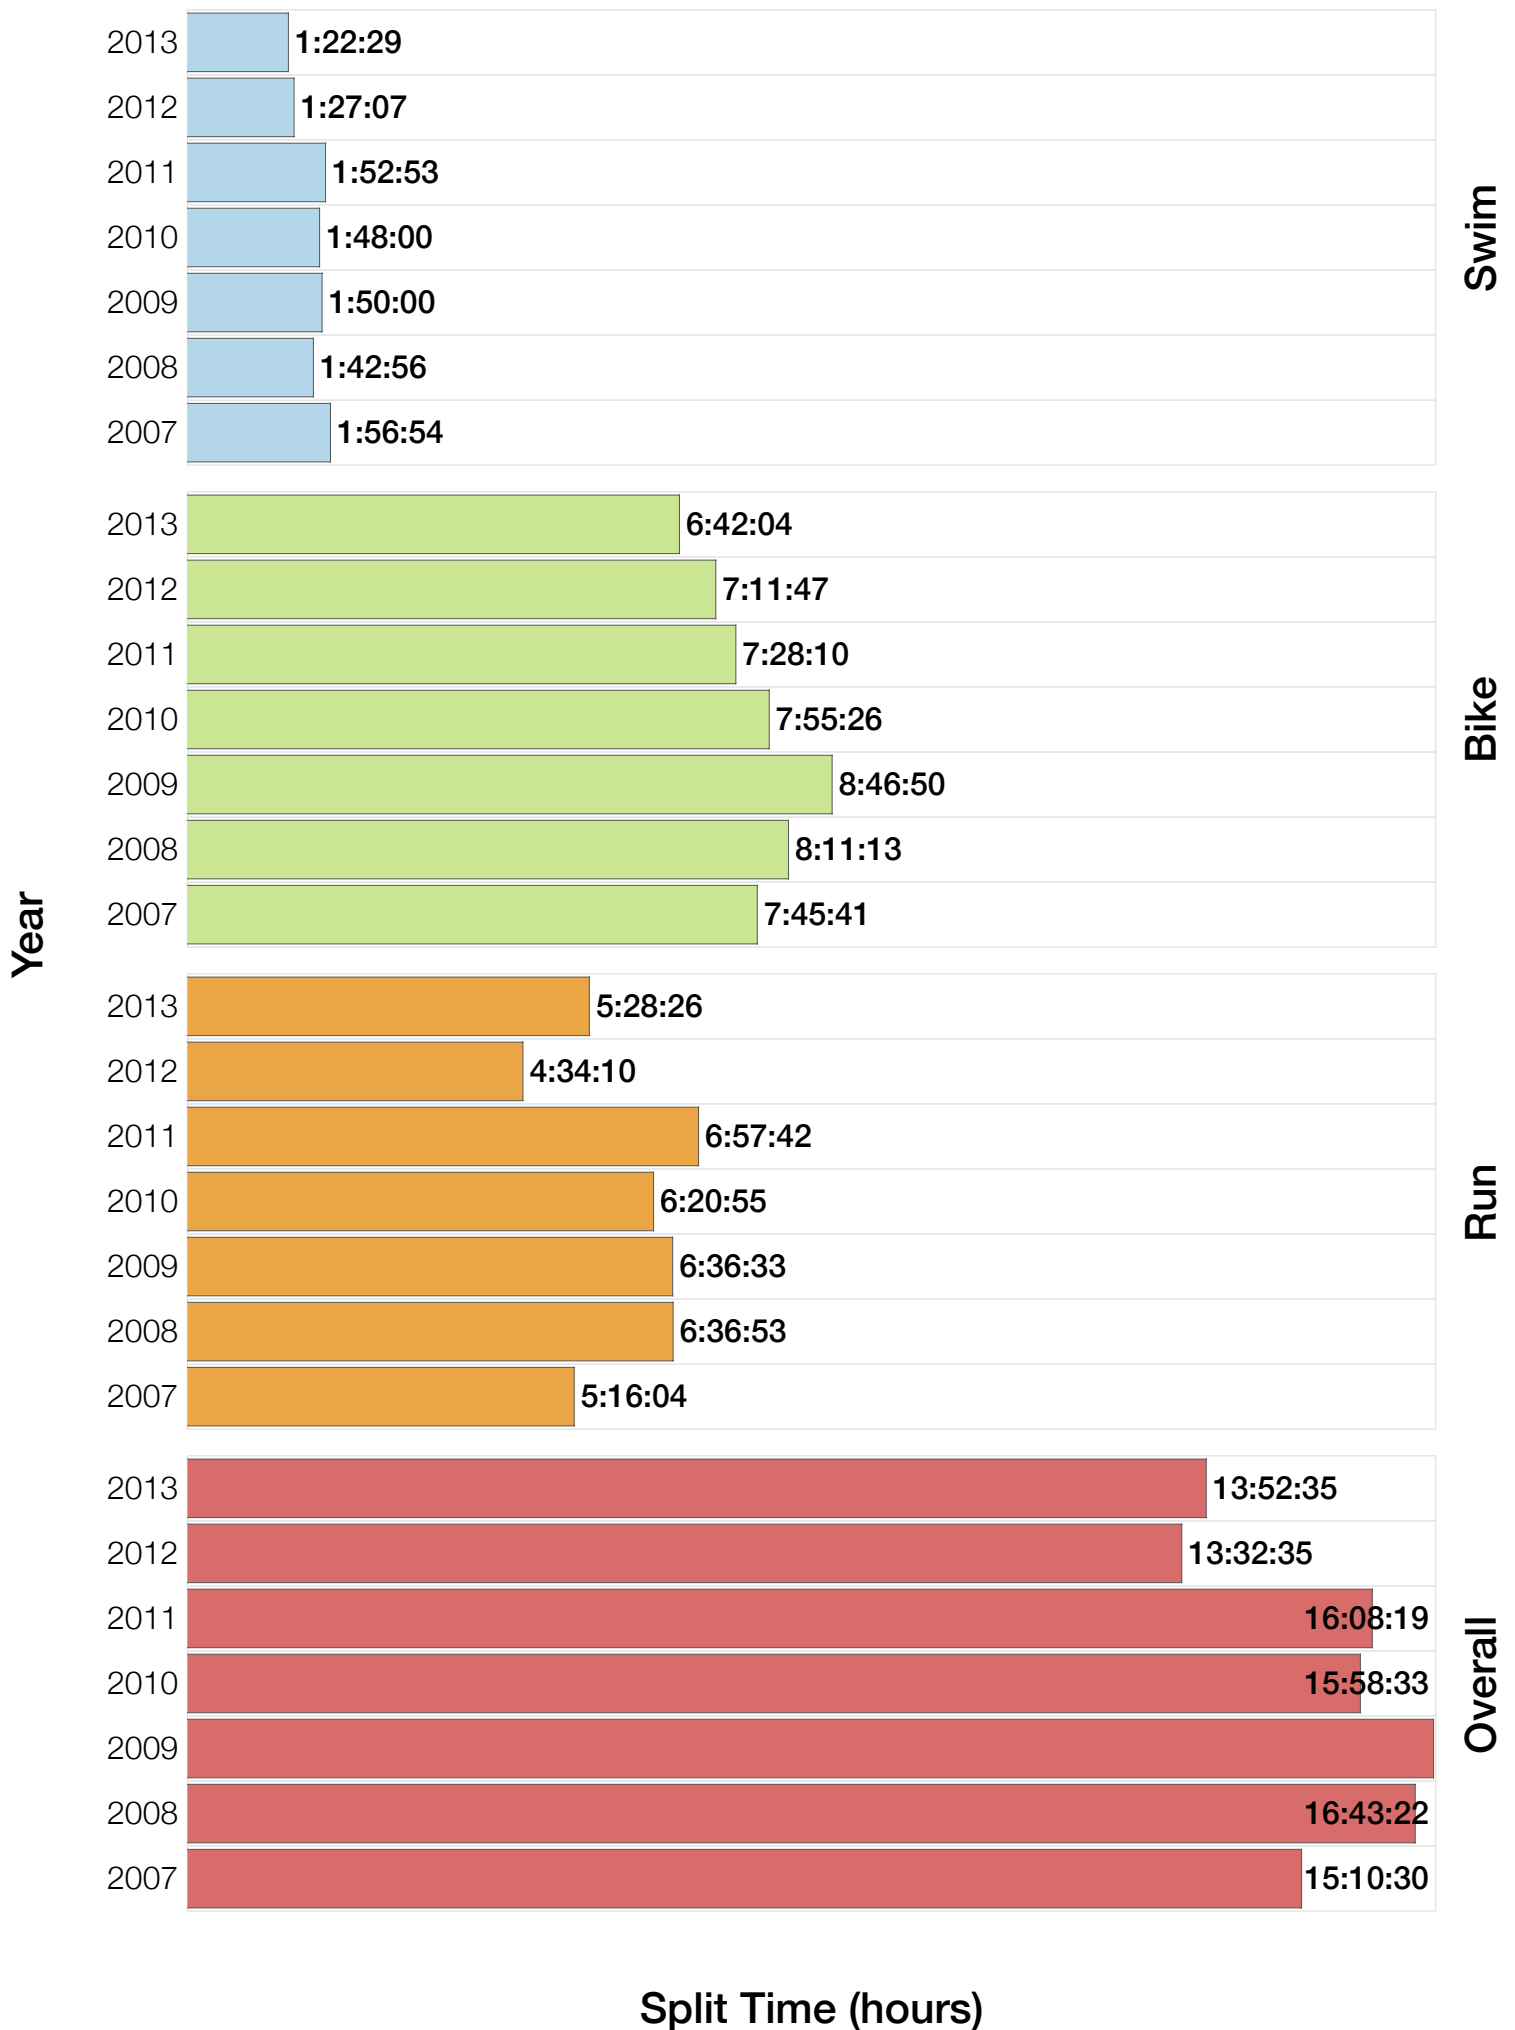

Ironman South Africa Statistics

F18-24

F18-24 Summary Statistics

Year	Finishers	F18-24 Finishers	Male Winner's Time	Female Winner's Time	F18-24 Winner's Time
2007	1305	6	8:33:04	9:22:00	11:45:51
2008	1403	9	8:18:23	9:27:48	10:57:30
2009	1304	5	8:17:32	9:16:32	11:23:07
2010	1548	4	8:23:28	9:16:55	13:18:39
2011	1505	5	8:05:36	8:33:56	10:53:42
2012	1384	2	8:34:45	9:47:10	12:36:38
2013	1541	3	8:11:24	9:10:58	11:50:34
Average	1427	5	8:20:36	9:16:28	11:49:25

F18-24 Swim

F18-24 Swim

F18-24 Bike

F18-24 Bike

F18-24 Run

F18-24 Run

F18-24 Overall

F18-24 Overall

F18-24 Fastest Splits

F18-24 Median Splits

F18-24 Slowest Splits

F18-24 Top 30 Finishing Splits

Estimated Kona Slot Average Finishing Time Finishing Time

F18-24 Kona Times and Splits

South Africa 2007

Position	Swim Time	Bike Time	Run Time	Overall Time
Male Winner	1:03:58	4:41:29	2:43:20	8:33:04
Female Winner	1:11:34	4:52:14	3:11:55	9:22:00
1st Age Grouper	1:35:10	6:17:07	3:46:23	11:45:51
2nd Age Grouper	1:35:31	6:33:09	4:07:34	12:25:41
3rd Age Grouper	1:16:38	6:40:08	5:16:04	13:29:22
4th Age Grouper	1:44:24	6:32:31	4:56:33	13:36:16
5th Age Grouper	1:46:23	7:45:41	4:22:35	14:21:39
Kona Qualifier Average	1:35:10	6:17:07	3:46:23	11:45:51
Age Grouper Average	1:35:37	6:45:43	4:29:49	13:07:45

South Africa 2008

Position	Swim Time	Bike Time	Run Time	Overall Time
Male Winner	0:47:29	4:36:54	2:51:02	8:18:23
Female Winner	0:55:38	5:16:35	3:10:56	9:27:48
1st Age Grouper	1:13:25	5:52:43	3:45:03	10:57:30
2nd Age Grouper	1:19:25	6:16:10	5:00:05	12:47:05
3rd Age Grouper	1:24:30	6:00:16	5:45:16	13:27:10
4th Age Grouper	1:23:07	6:48:10	4:58:46	13:33:44
5th Age Grouper	1:21:29	6:52:42	5:05:40	13:34:57
Kona Qualifier Average	1:13:25	5:52:43	3:45:03	10:57:30
Age Grouper Average	1:20:23	6:22:00	4:54:58	12:52:05