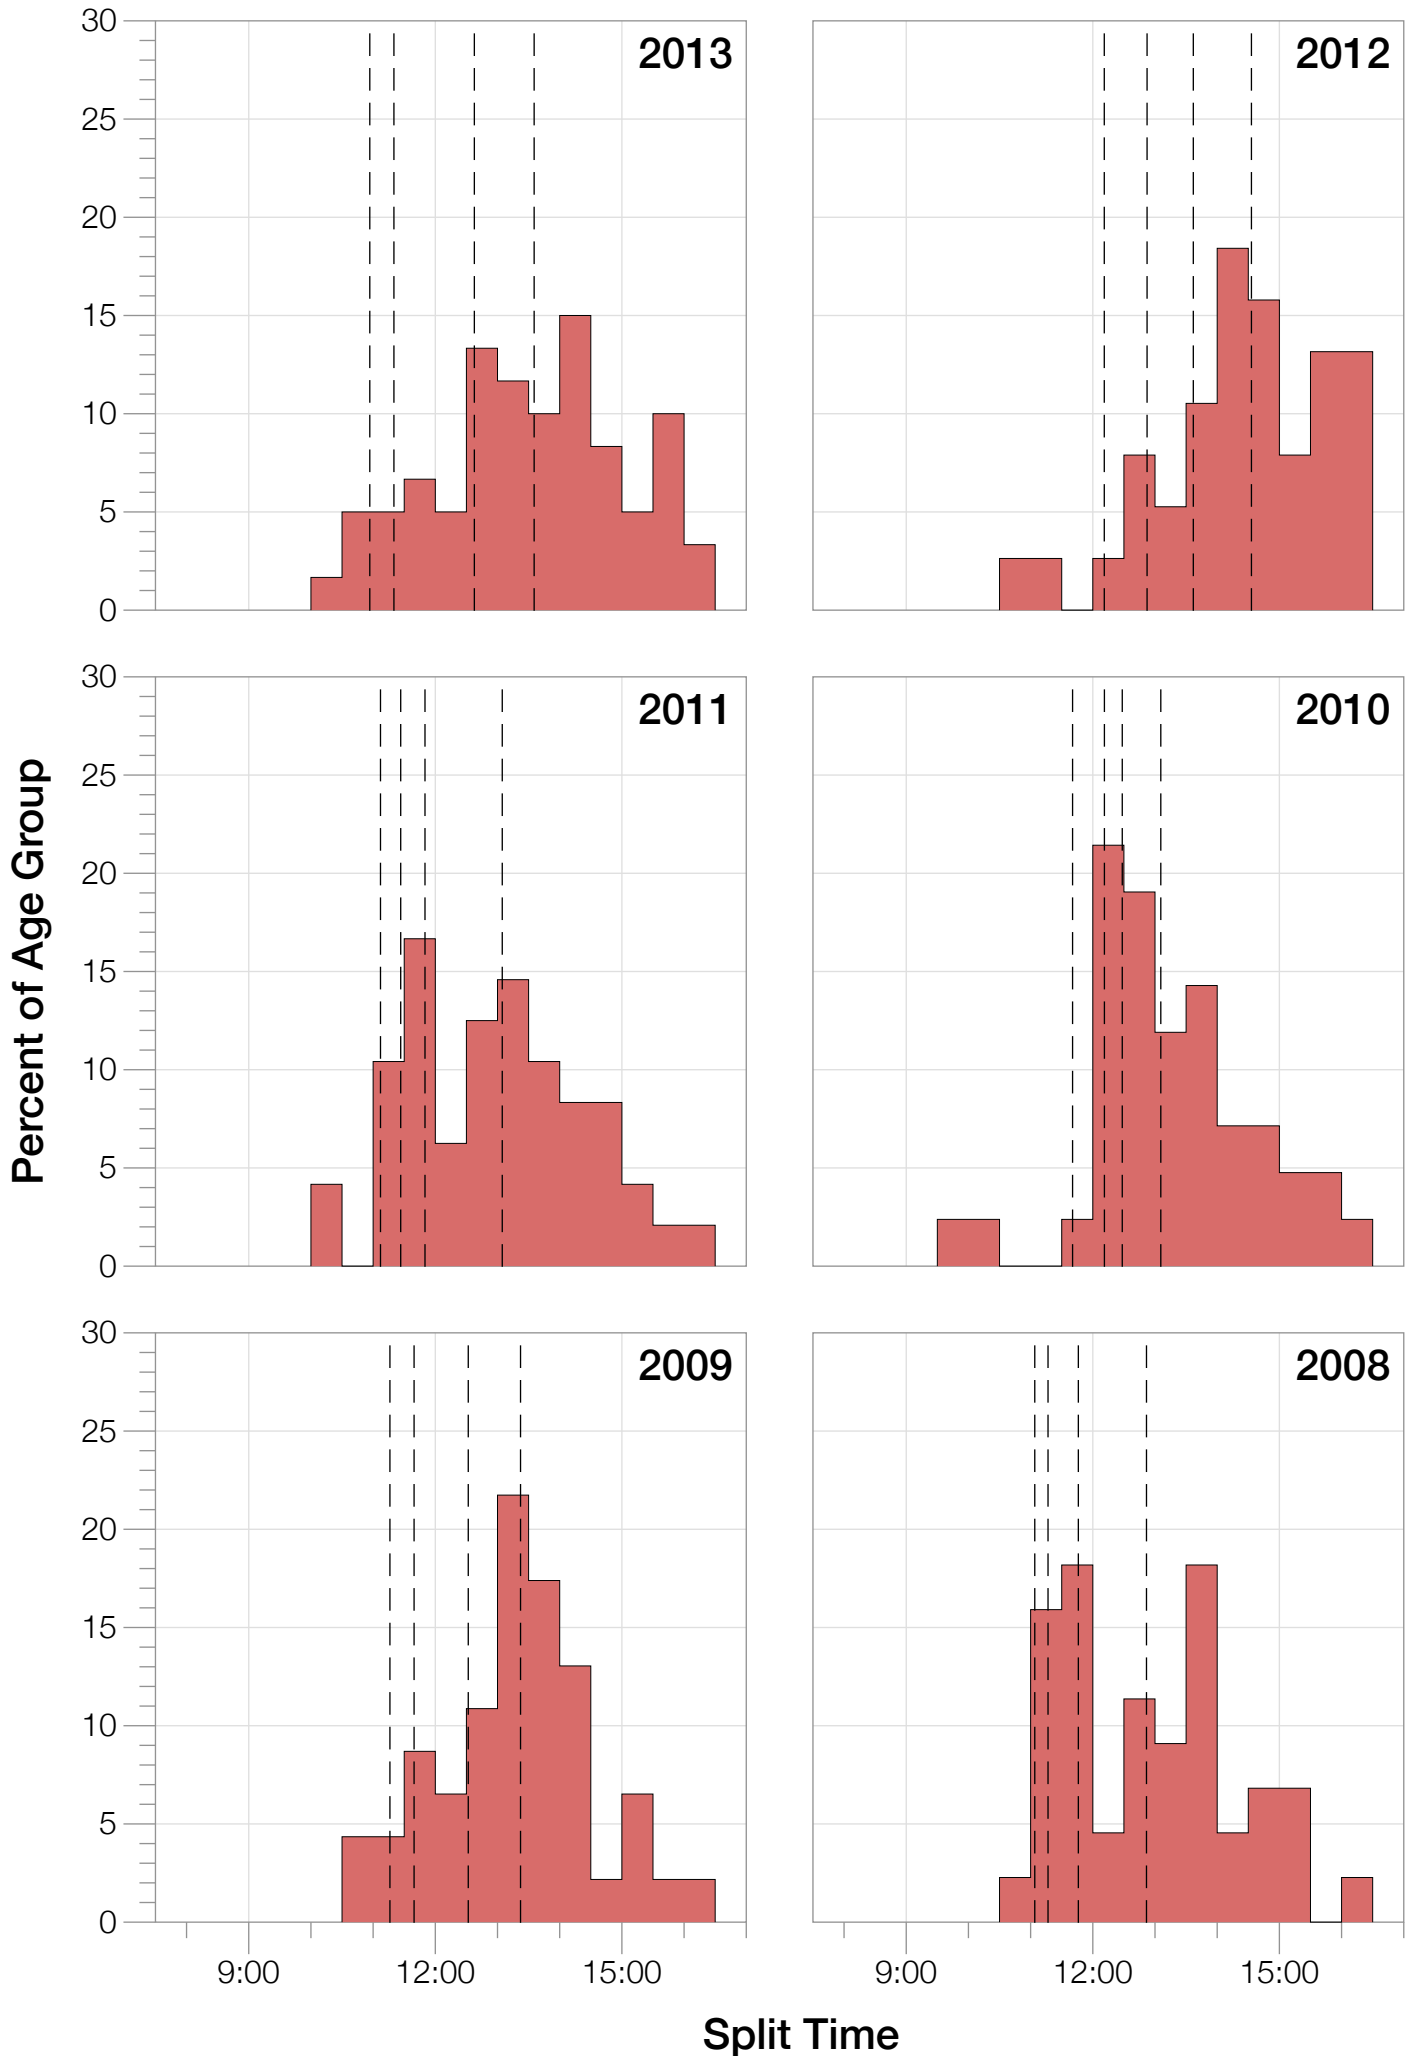

F30-34 Overall