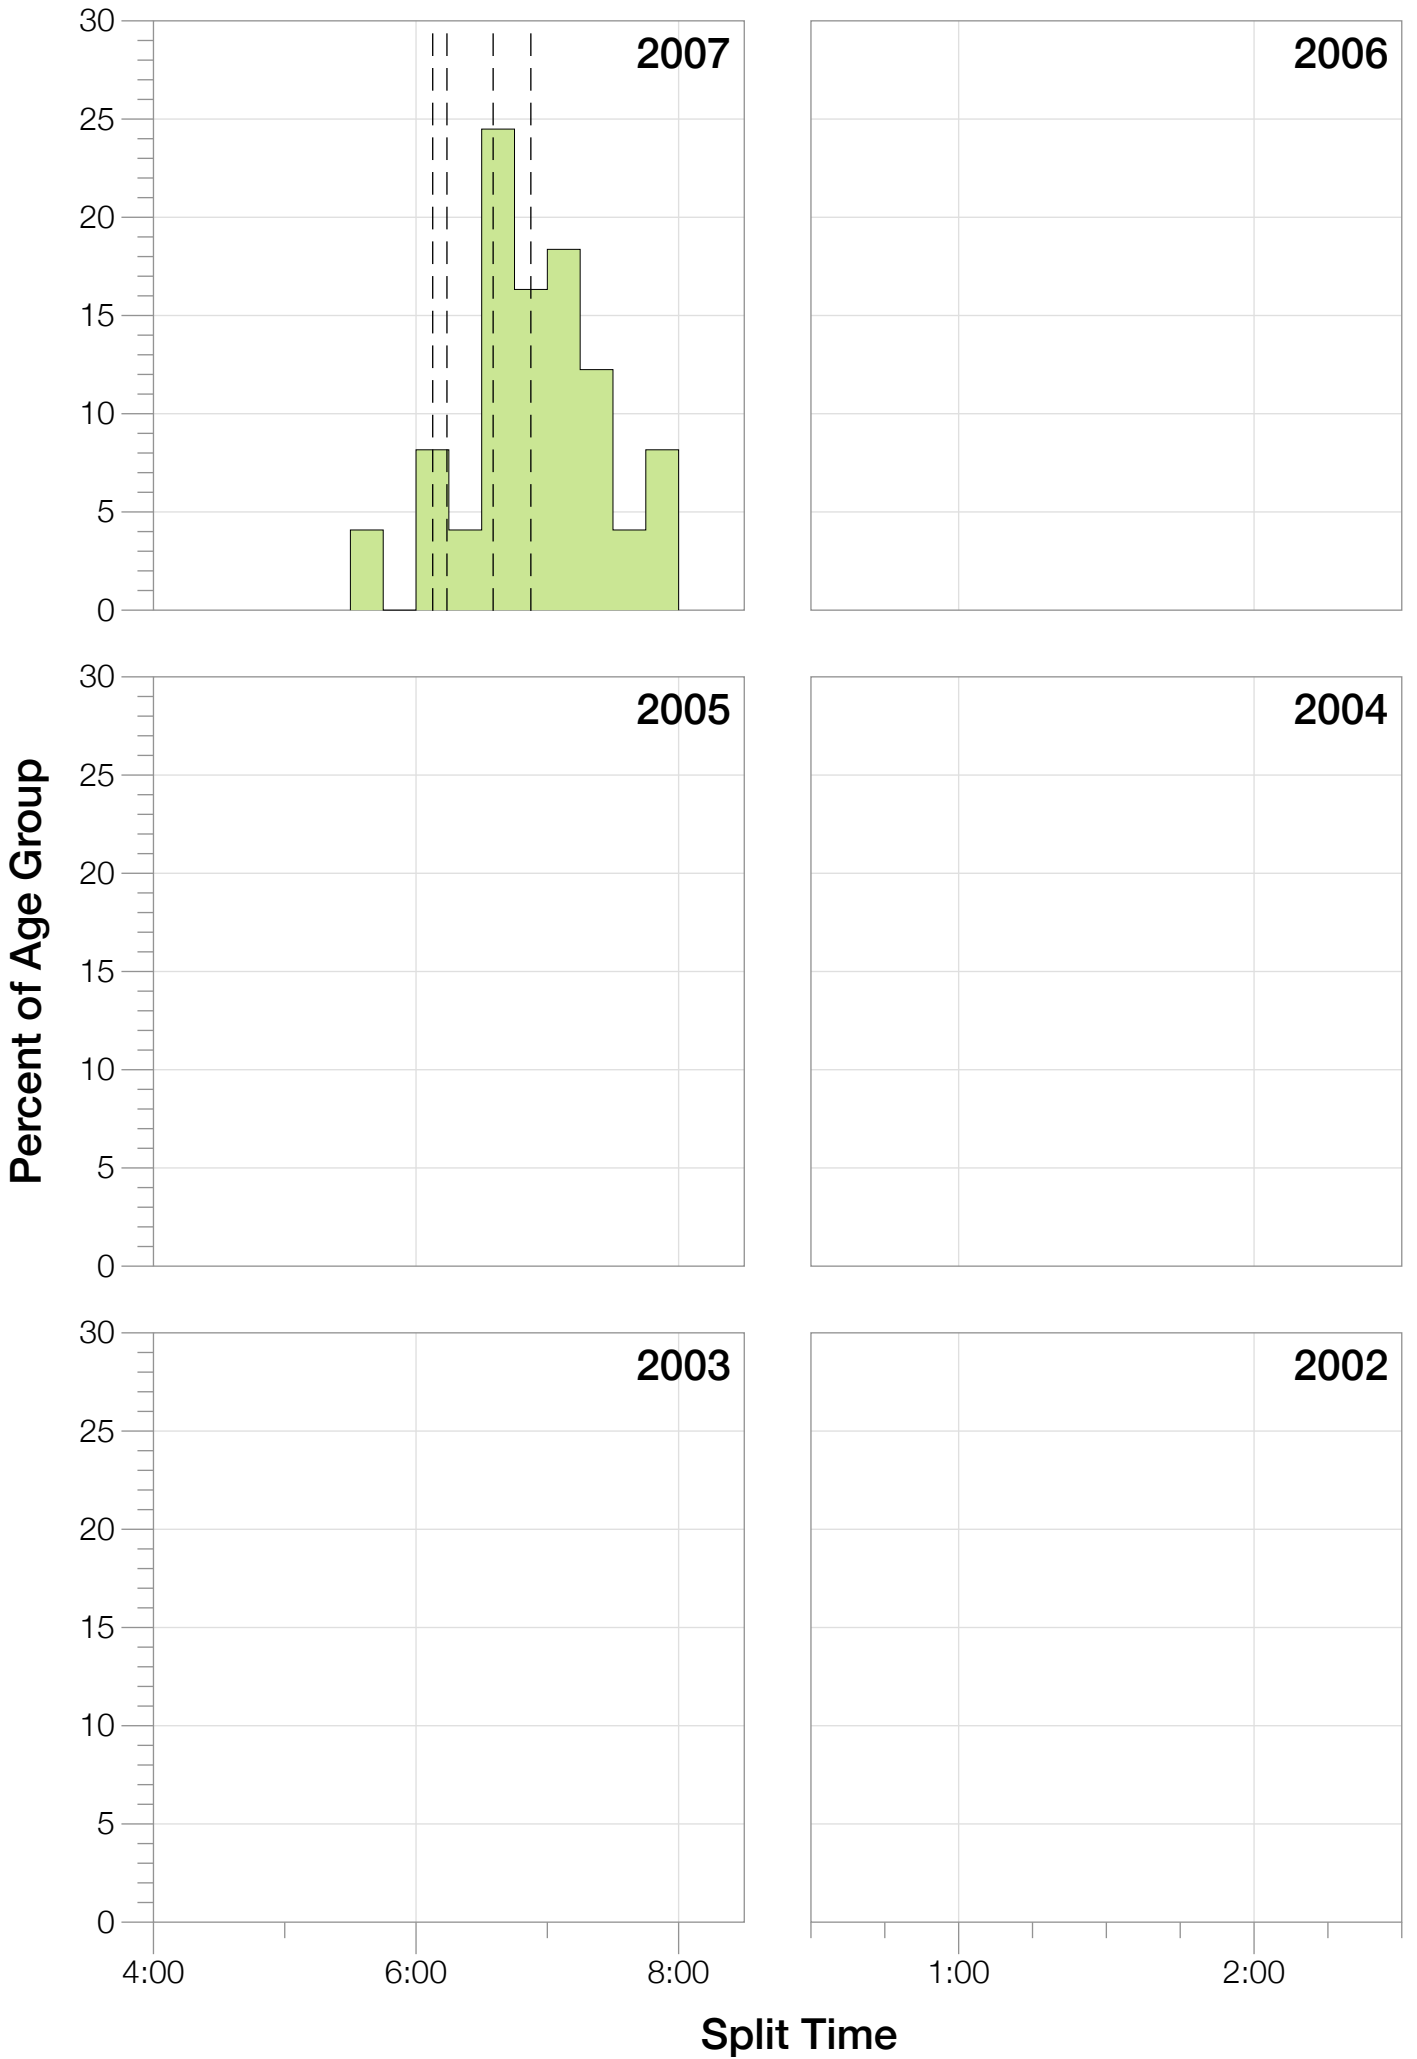

F30-34 Bike