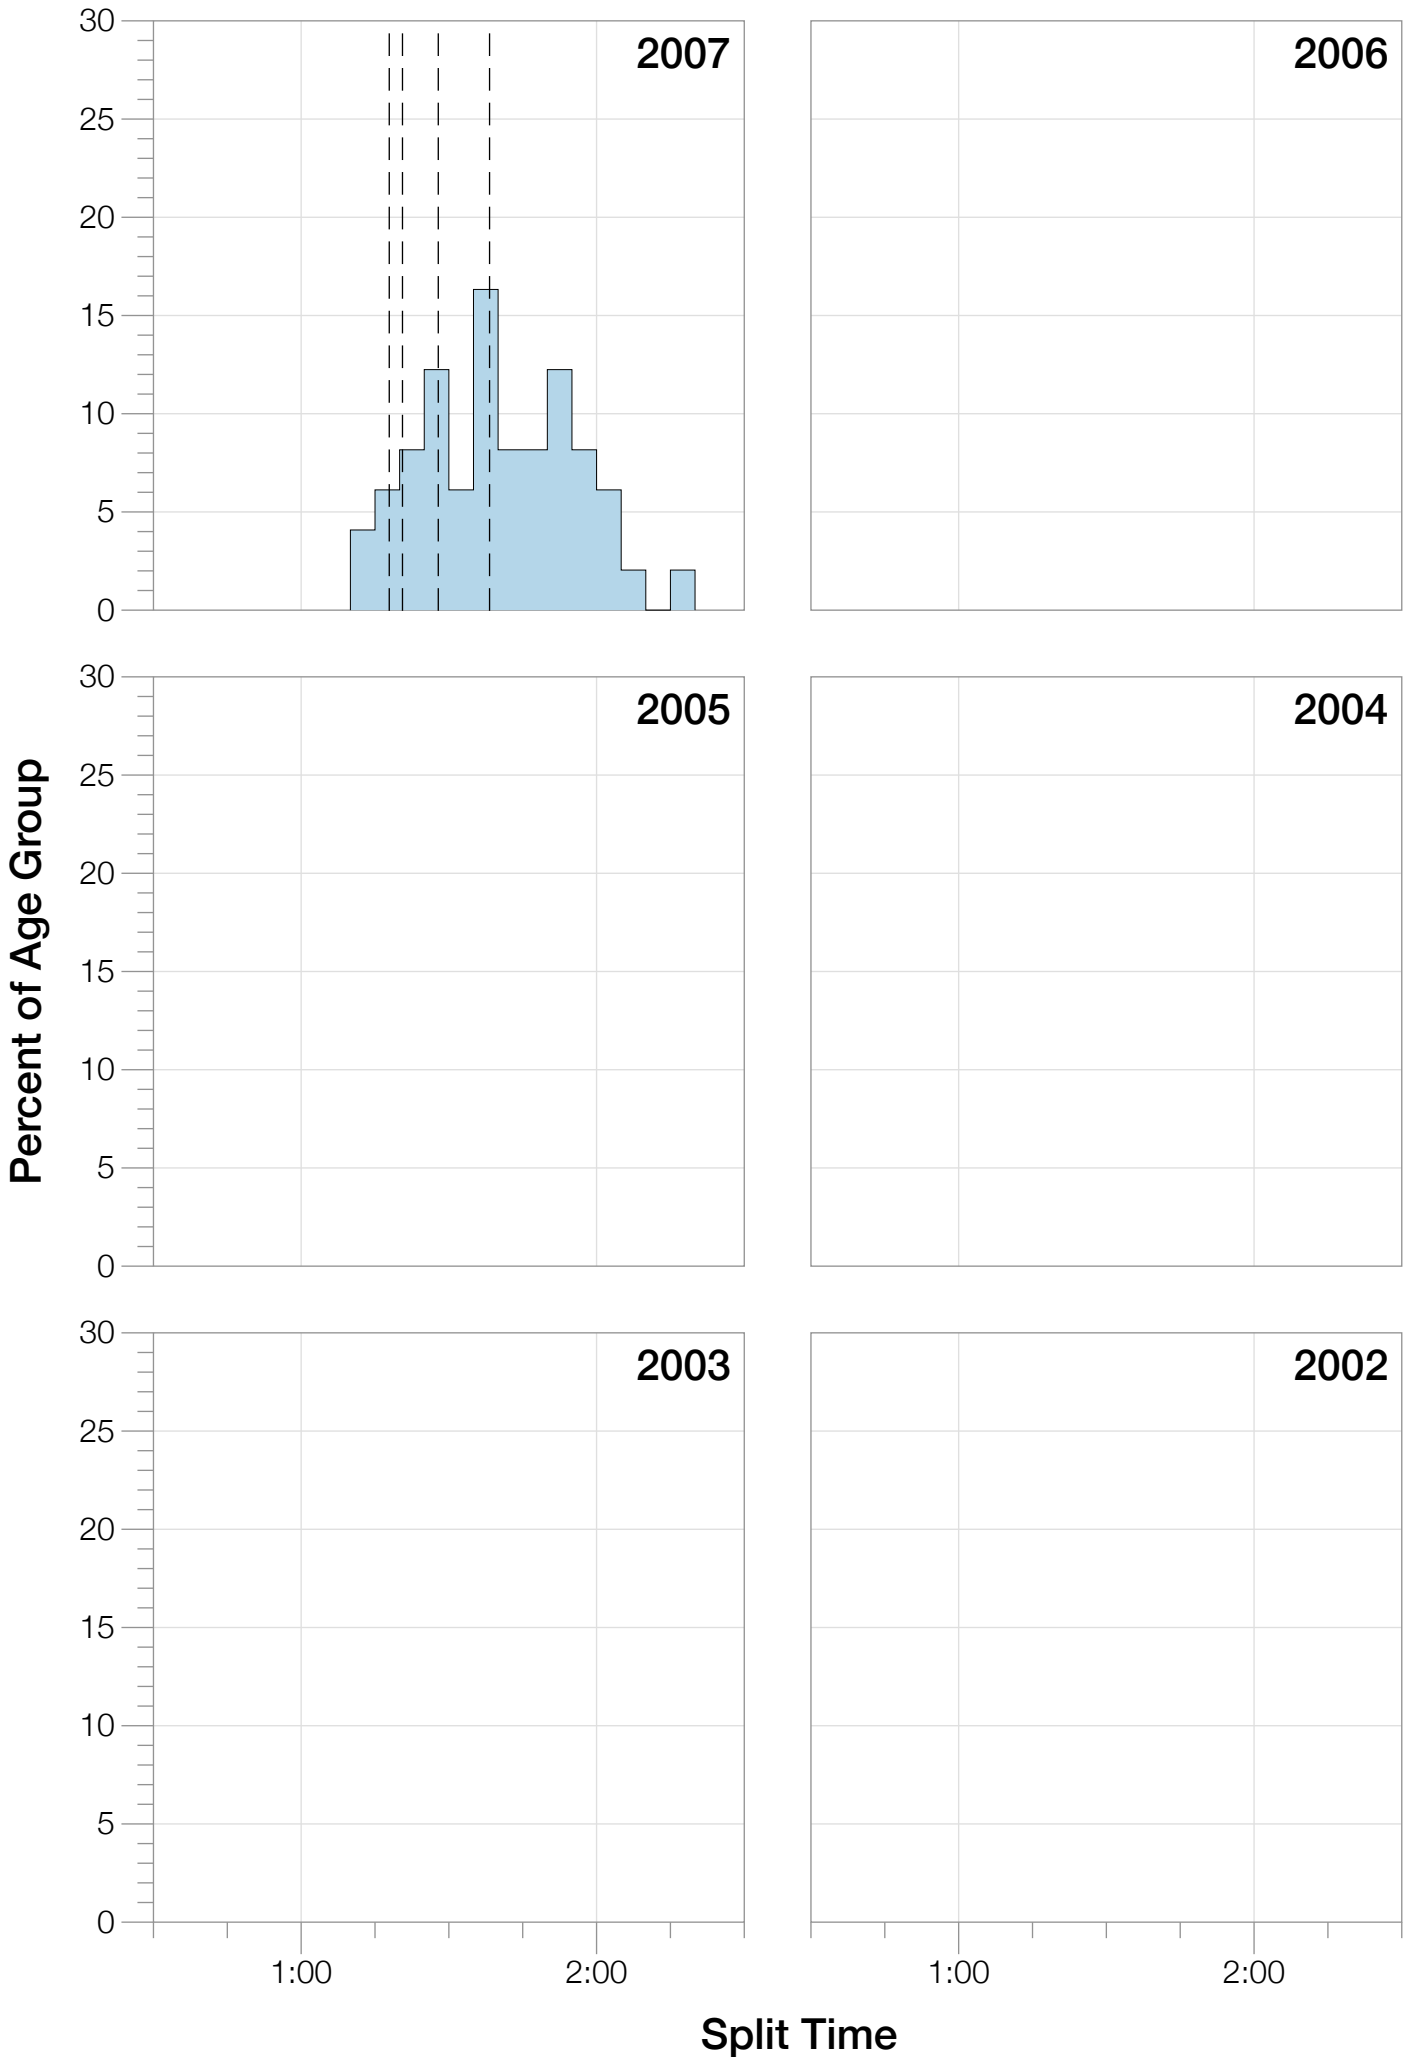

F30-34 Swim