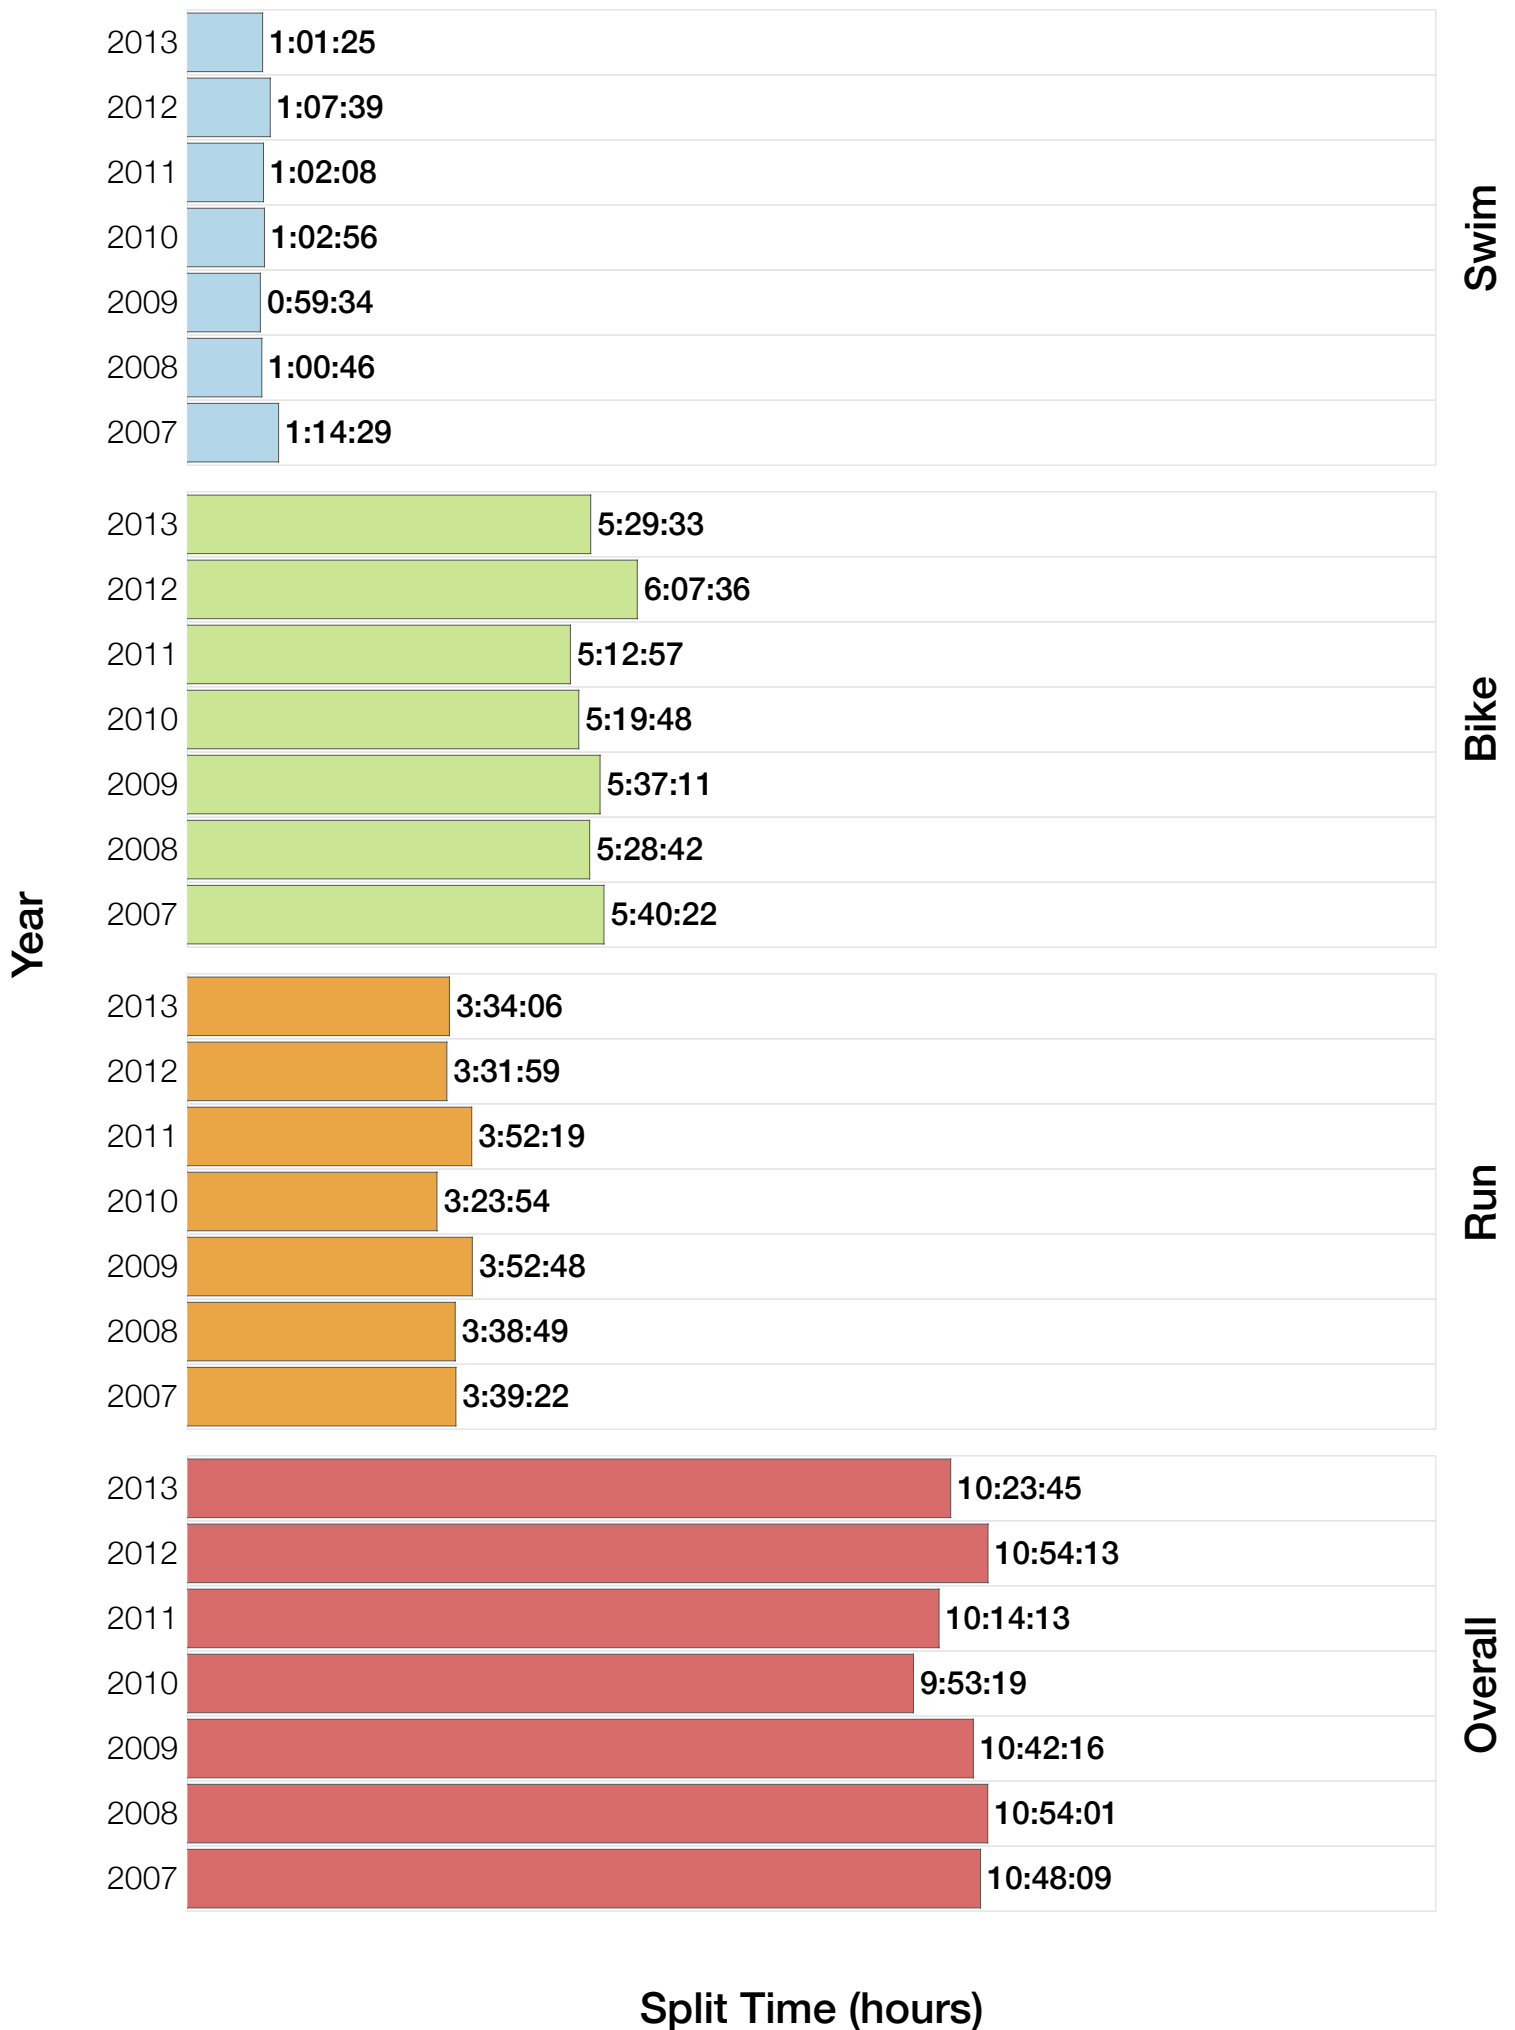

Ironman South Africa Statistics

F30-34

F30-34 Summary Statistics

Year	Finishers	F30-34 Finishers	Male Winner's Time	Female Winner's Time	F30-34 Winner's Time
2007	1305	49	8:33:04	9:22:00	10:48:09
2008	1403	44	8:18:23	9:27:48	10:54:01
2009	1304	46	8:17:32	9:16:32	10:42:16
2010	1548	42	8:23:28	9:16:55	9:53:19
2011	1505	48	8:05:36	8:33:56	10:14:13
2012	1384	38	8:34:45	9:47:10	10:54:13
2013	1541	60	8:11:24	9:10:58	10:23:45
Average	1427	47	8:20:36	9:16:28	10:32:50

F30-34 Fastest Splits

F30-34 Median Splits

F30-34 Slowest Splits

Split Time (hours)

F30-34 Kona Times and Splits

South Africa 2007

Position	Swim Time	Bike Time	Run Time	Overall Time
Male Winner	1:03:58	4:41:29	2:43:20	8:33:04
Female Winner	1:11:34	4:52:14	3:11:55	9:22:00
1st Age Grouper	1:21:29	5:40:56	3:39:22	10:48:09
2nd Age Grouper	1:16:54	5:40:22	4:08:53	11:14:50
3rd Age Grouper	1:20:52	6:12:53	4:01:44	11:47:11
4th Age Grouper	1:14:29	6:20:23	4:16:24	11:59:53
5th Age Grouper	1:19:26	6:40:06	3:42:39	12:02:01
Kona Qualifier Average	1:19:11	5:40:39	3:54:07	11:01:29
Age Grouper Average	1:18:38	6:06:56	3:57:48	11:34:24

South Africa 2008

Position	Swim Time	Bike Time	Run Time	Overall Time
Male Winner	0:47:29	4:36:54	2:51:02	8:18:23
Female Winner	0:55:38	5:16:35	3:10:56	9:27:48
1st Age Grouper	1:04:23	5:32:33	4:09:05	10:54:01
2nd Age Grouper	1:06:19	6:06:36	3:38:49	11:01:21
3rd Age Grouper	1:08:28	5:28:42	4:16:46	11:02:18
4th Age Grouper	1:12:05	5:48:59	4:05:13	11:13:39
5th Age Grouper	1:04:59	5:39:51	4:22:37	11:16:20
Kona Qualifier Average	1:05:21	5:49:34	3:53:57	10:57:41
Age Grouper Average	1:07:14	5:43:20	4:06:30	11:05:31