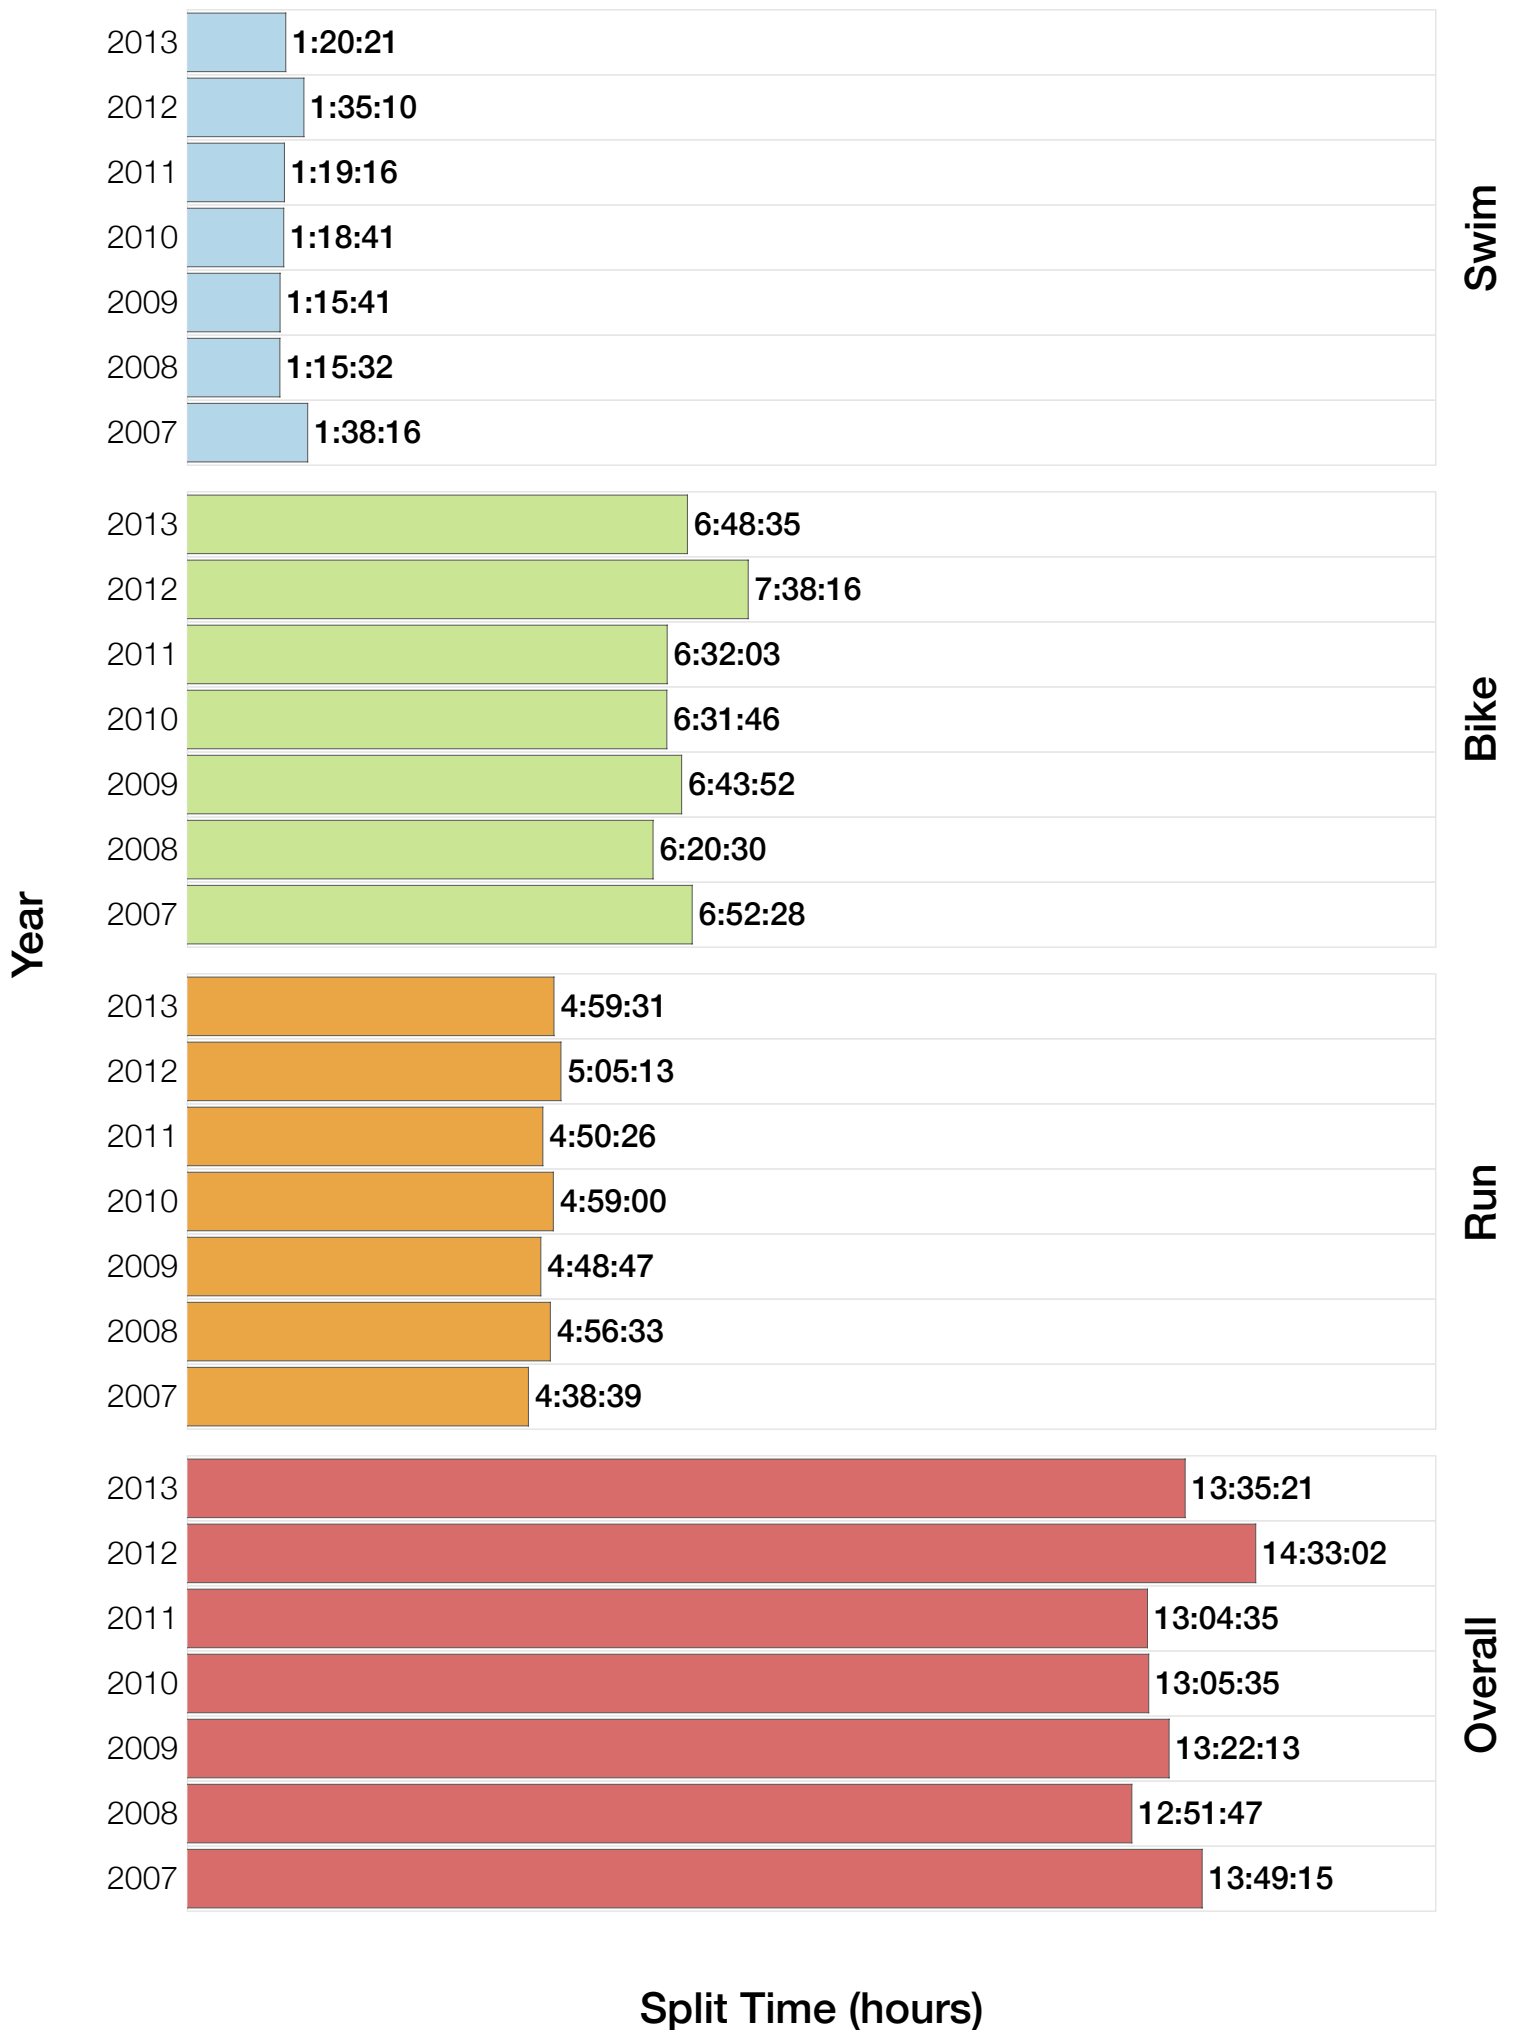

Ironman South Africa Statistics

F30-34

F30-34 Summary Statistics

Year	Finishers	F30-34 Finishers	Male Winner's Time	Female Winner's Time	F30-34 Winner's Time
2007	1305	49	8:33:04	9:22:00	10:48:09
2008	1403	44	8:18:23	9:27:48	10:54:01
2009	1304	46	8:17:32	9:16:32	10:42:16
2010	1548	42	8:23:28	9:16:55	9:53:19
2011	1505	48	8:05:36	8:33:56	10:14:13
2012	1384	38	8:34:45	9:47:10	10:54:13
2013	1541	60	8:11:24	9:10:58	10:23:45
Average	1427	47	8:20:36	9:16:28	10:32:50

F30-34 Fastest Splits

F30-34 Median Splits

F30-34 Slowest Splits

Split Time (hours)

F30-34 Kona Times and Splits

South Africa 2007

Position	Swim Time	Bike Time	Run Time	Overall Time
Male Winner	1:03:58	4:41:29	2:43:20	8:33:04
Female Winner	1:11:34	4:52:14	3:11:55	9:22:00
1st Age Grouper	1:21:29	5:40:56	3:39:22	10:48:09
2nd Age Grouper	1:16:54	5:40:22	4:08:53	11:14:50
3rd Age Grouper	1:20:52	6:12:53	4:01:44	11:47:11
4th Age Grouper	1:14:29	6:20:23	4:16:24	11:59:53
5th Age Grouper	1:19:26	6:40:06	3:42:39	12:02:01
Kona Qualifier Average	1:19:11	5:40:39	3:54:07	11:01:29
Age Grouper Average	1:18:38	6:06:56	3:57:48	11:34:24

South Africa 2008

Position	Swim Time	Bike Time	Run Time	Overall Time
Male Winner	0:47:29	4:36:54	2:51:02	8:18:23
Female Winner	0:55:38	5:16:35	3:10:56	9:27:48
1st Age Grouper	1:04:23	5:32:33	4:09:05	10:54:01
2nd Age Grouper	1:06:19	6:06:36	3:38:49	11:01:21
3rd Age Grouper	1:08:28	5:28:42	4:16:46	11:02:18
4th Age Grouper	1:12:05	5:48:59	4:05:13	11:13:39
5th Age Grouper	1:04:59	5:39:51	4:22:37	11:16:20
Kona Qualifier Average	1:05:21	5:49:34	3:53:57	10:57:41
Age Grouper Average	1:07:14	5:43:20	4:06:30	11:05:31