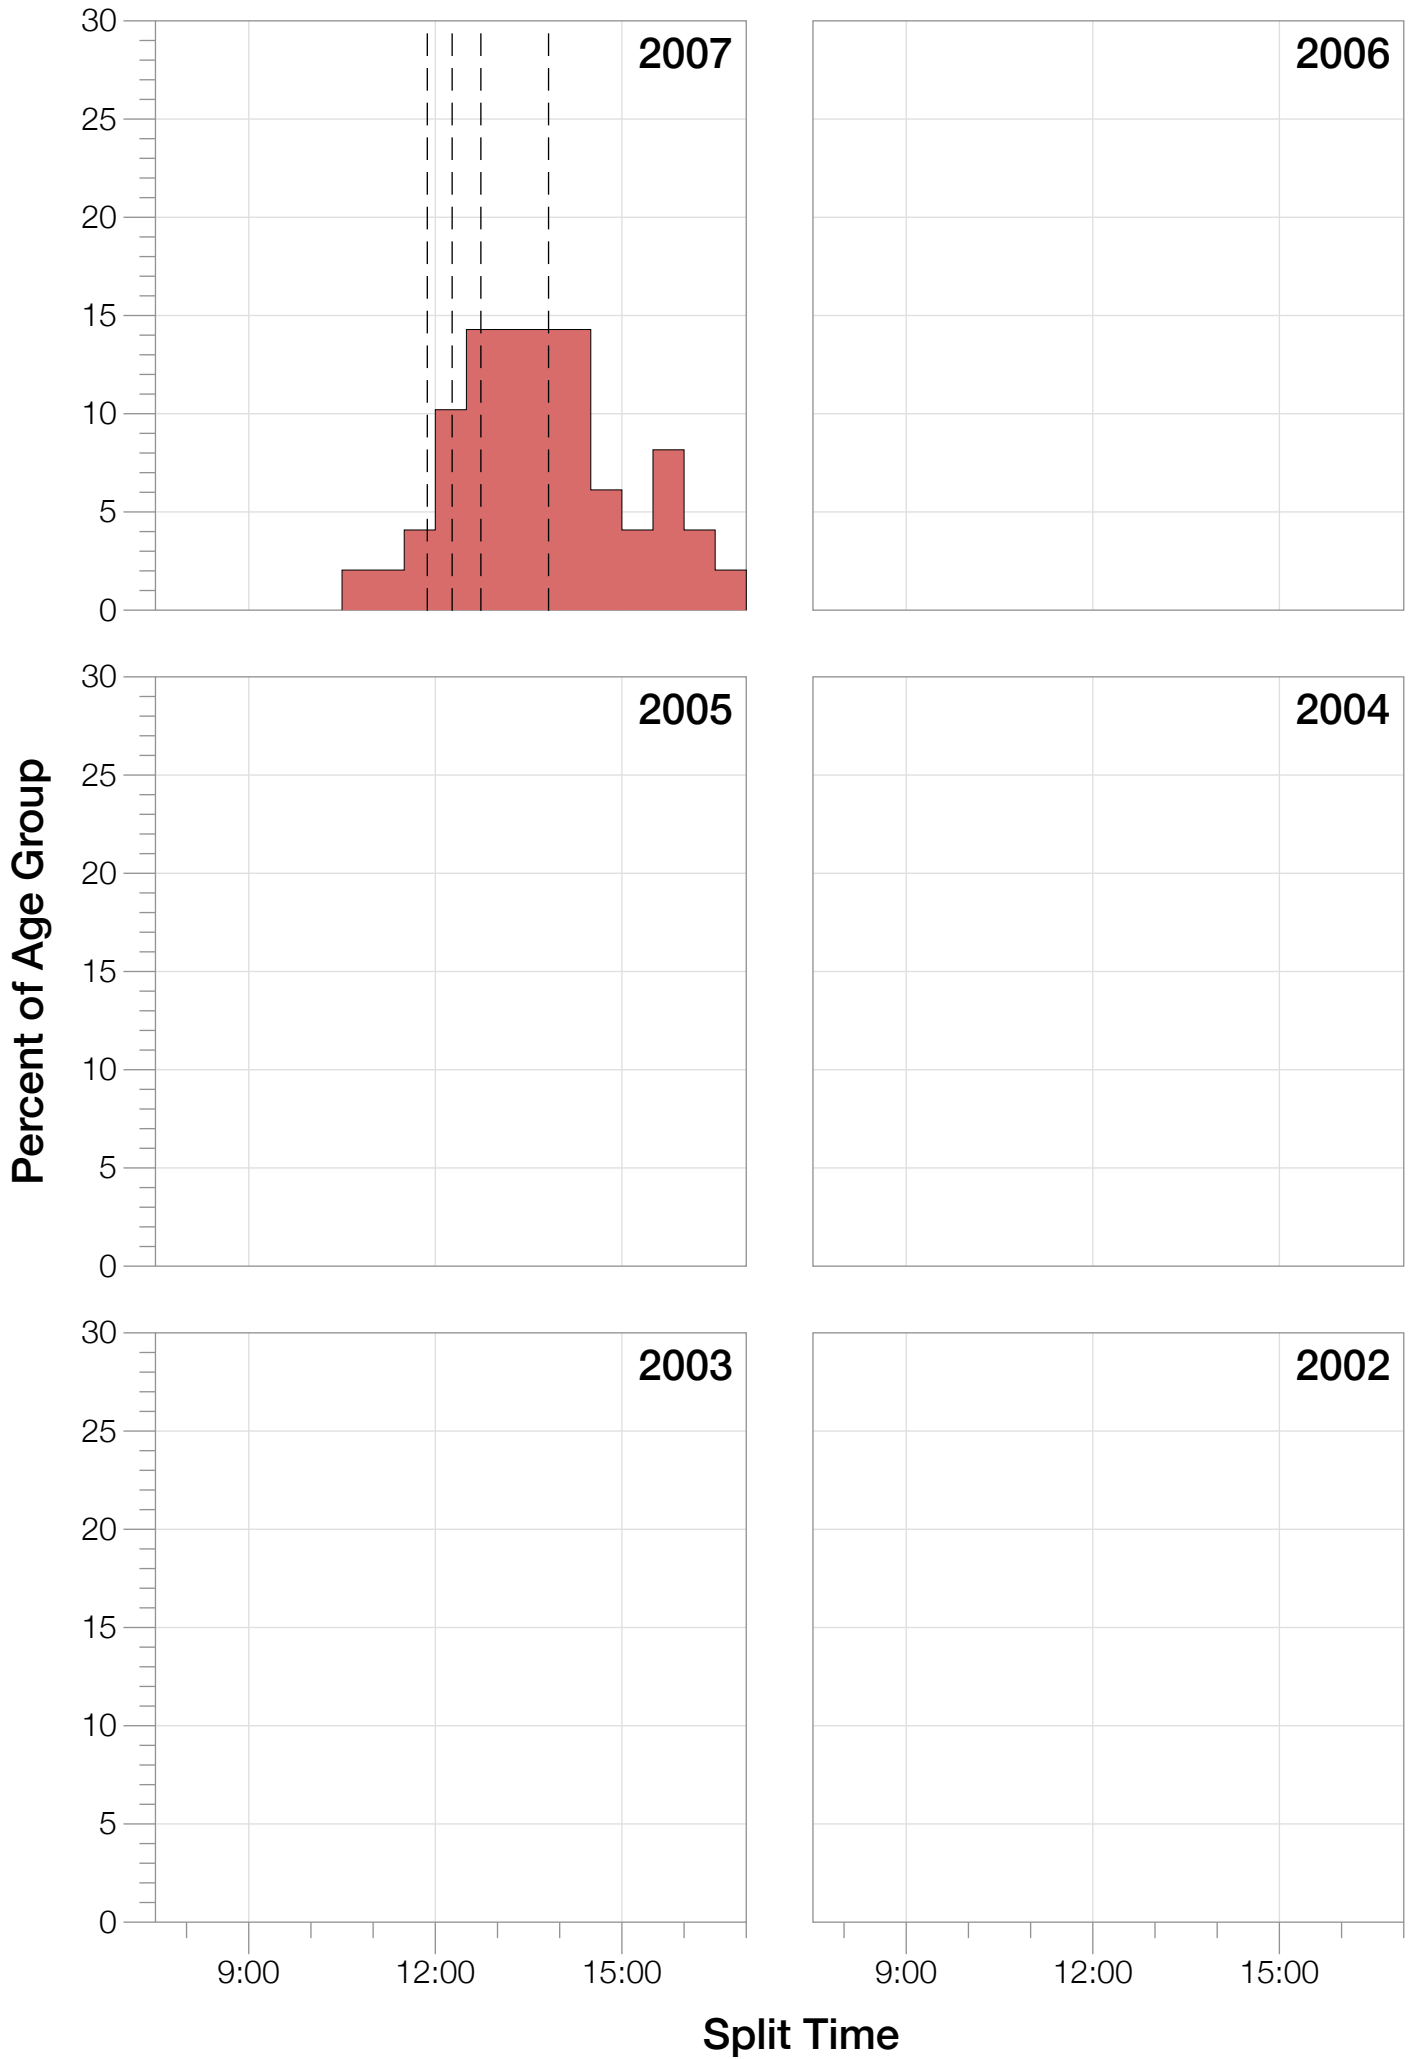

Ironman South Africa Statistics

F30-34

F30-34 Summary Statistics

Year	Finishers	F30-34 Finishers	Male Winner's Time	Female Winner's Time	F30-34 Winner's Time
2007	1305	49	8:33:04	9:22:00	10:48:09
2008	1403	44	8:18:23	9:27:48	10:54:01
2009	1304	46	8:17:32	9:16:32	10:42:16
2010	1548	42	8:23:28	9:16:55	9:53:19
2011	1505	48	8:05:36	8:33:56	10:14:13
2012	1384	38	8:34:45	9:47:10	10:54:13
2013	1541	60	8:11:24	9:10:58	10:23:45
Average	1427	47	8:20:36	9:16:28	10:32:50

F30-34 Fastest Splits

F30-34 Median Splits

F30-34 Slowest Splits

Split Time (hours)

F30-34 Kona Times and Splits

South Africa 2007

Position	Swim Time	Bike Time	Run Time	Overall Time
Male Winner	1:03:58	4:41:29	2:43:20	8:33:04
Female Winner	1:11:34	4:52:14	3:11:55	9:22:00
1st Age Grouper	1:21:29	5:40:56	3:39:22	10:48:09
2nd Age Grouper	1:16:54	5:40:22	4:08:53	11:14:50
3rd Age Grouper	1:20:52	6:12:53	4:01:44	11:47:11
4th Age Grouper	1:14:29	6:20:23	4:16:24	11:59:53
5th Age Grouper	1:19:26	6:40:06	3:42:39	12:02:01
Kona Qualifier Average	1:19:11	5:40:39	3:54:07	11:01:29
Age Grouper Average	1:18:38	6:06:56	3:57:48	11:34:24

South Africa 2008

Position	Swim Time	Bike Time	Run Time	Overall Time
Male Winner	0:47:29	4:36:54	2:51:02	8:18:23
Female Winner	0:55:38	5:16:35	3:10:56	9:27:48
1st Age Grouper	1:04:23	5:32:33	4:09:05	10:54:01
2nd Age Grouper	1:06:19	6:06:36	3:38:49	11:01:21
3rd Age Grouper	1:08:28	5:28:42	4:16:46	11:02:18
4th Age Grouper	1:12:05	5:48:59	4:05:13	11:13:39
5th Age Grouper	1:04:59	5:39:51	4:22:37	11:16:20
Kona Qualifier Average	1:05:21	5:49:34	3:53:57	10:57:41
Age Grouper Average	1:07:14	5:43:20	4:06:30	11:05:31