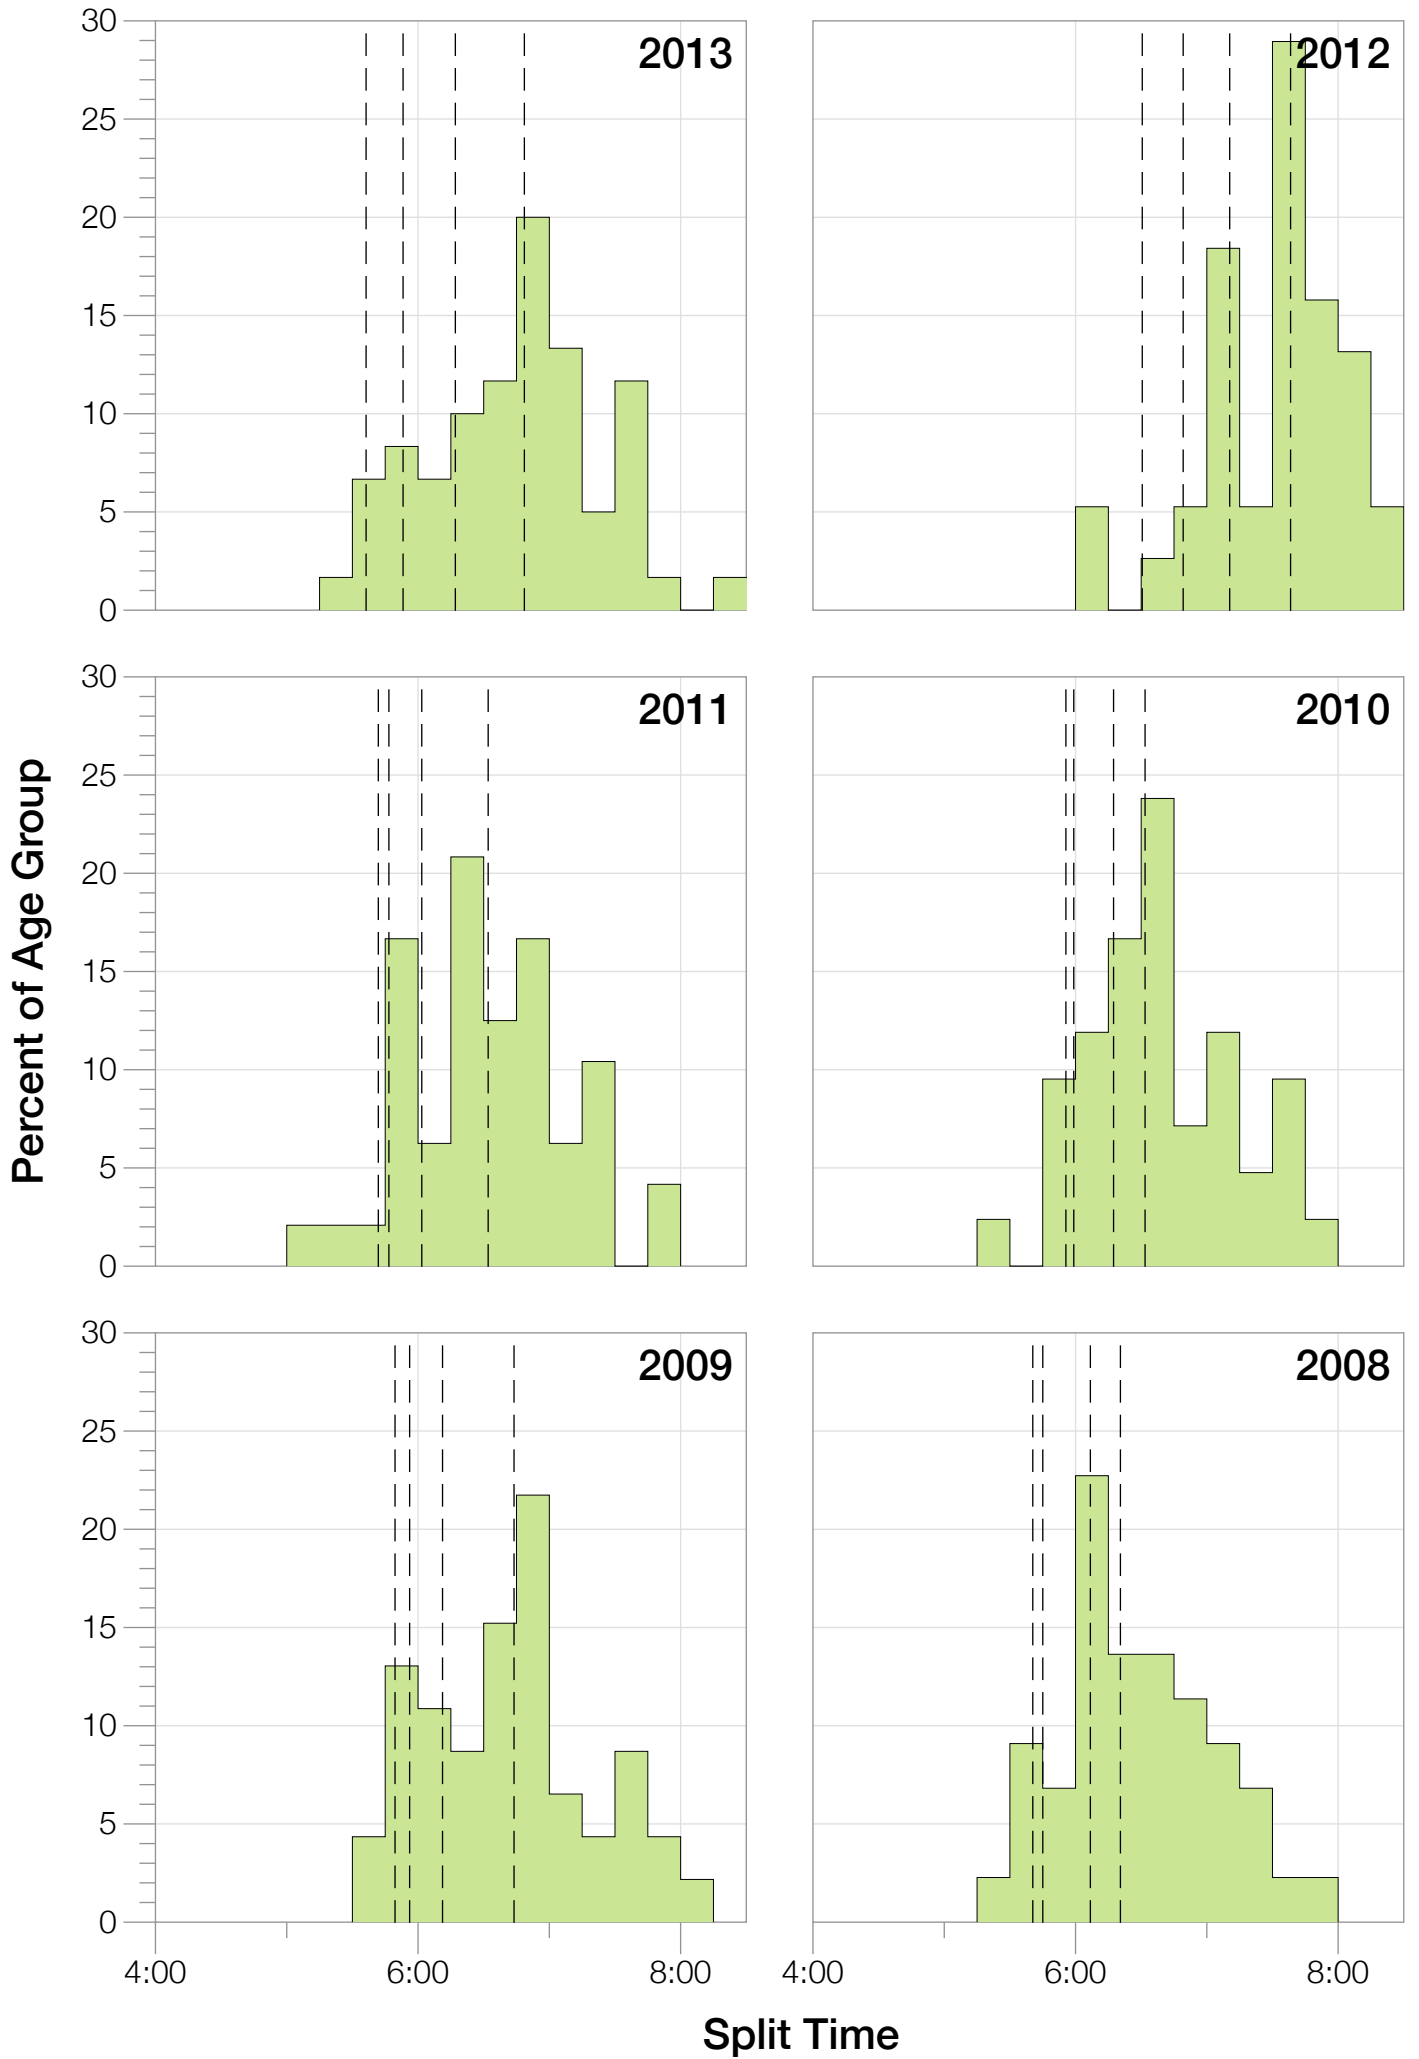

F30-34 Bike