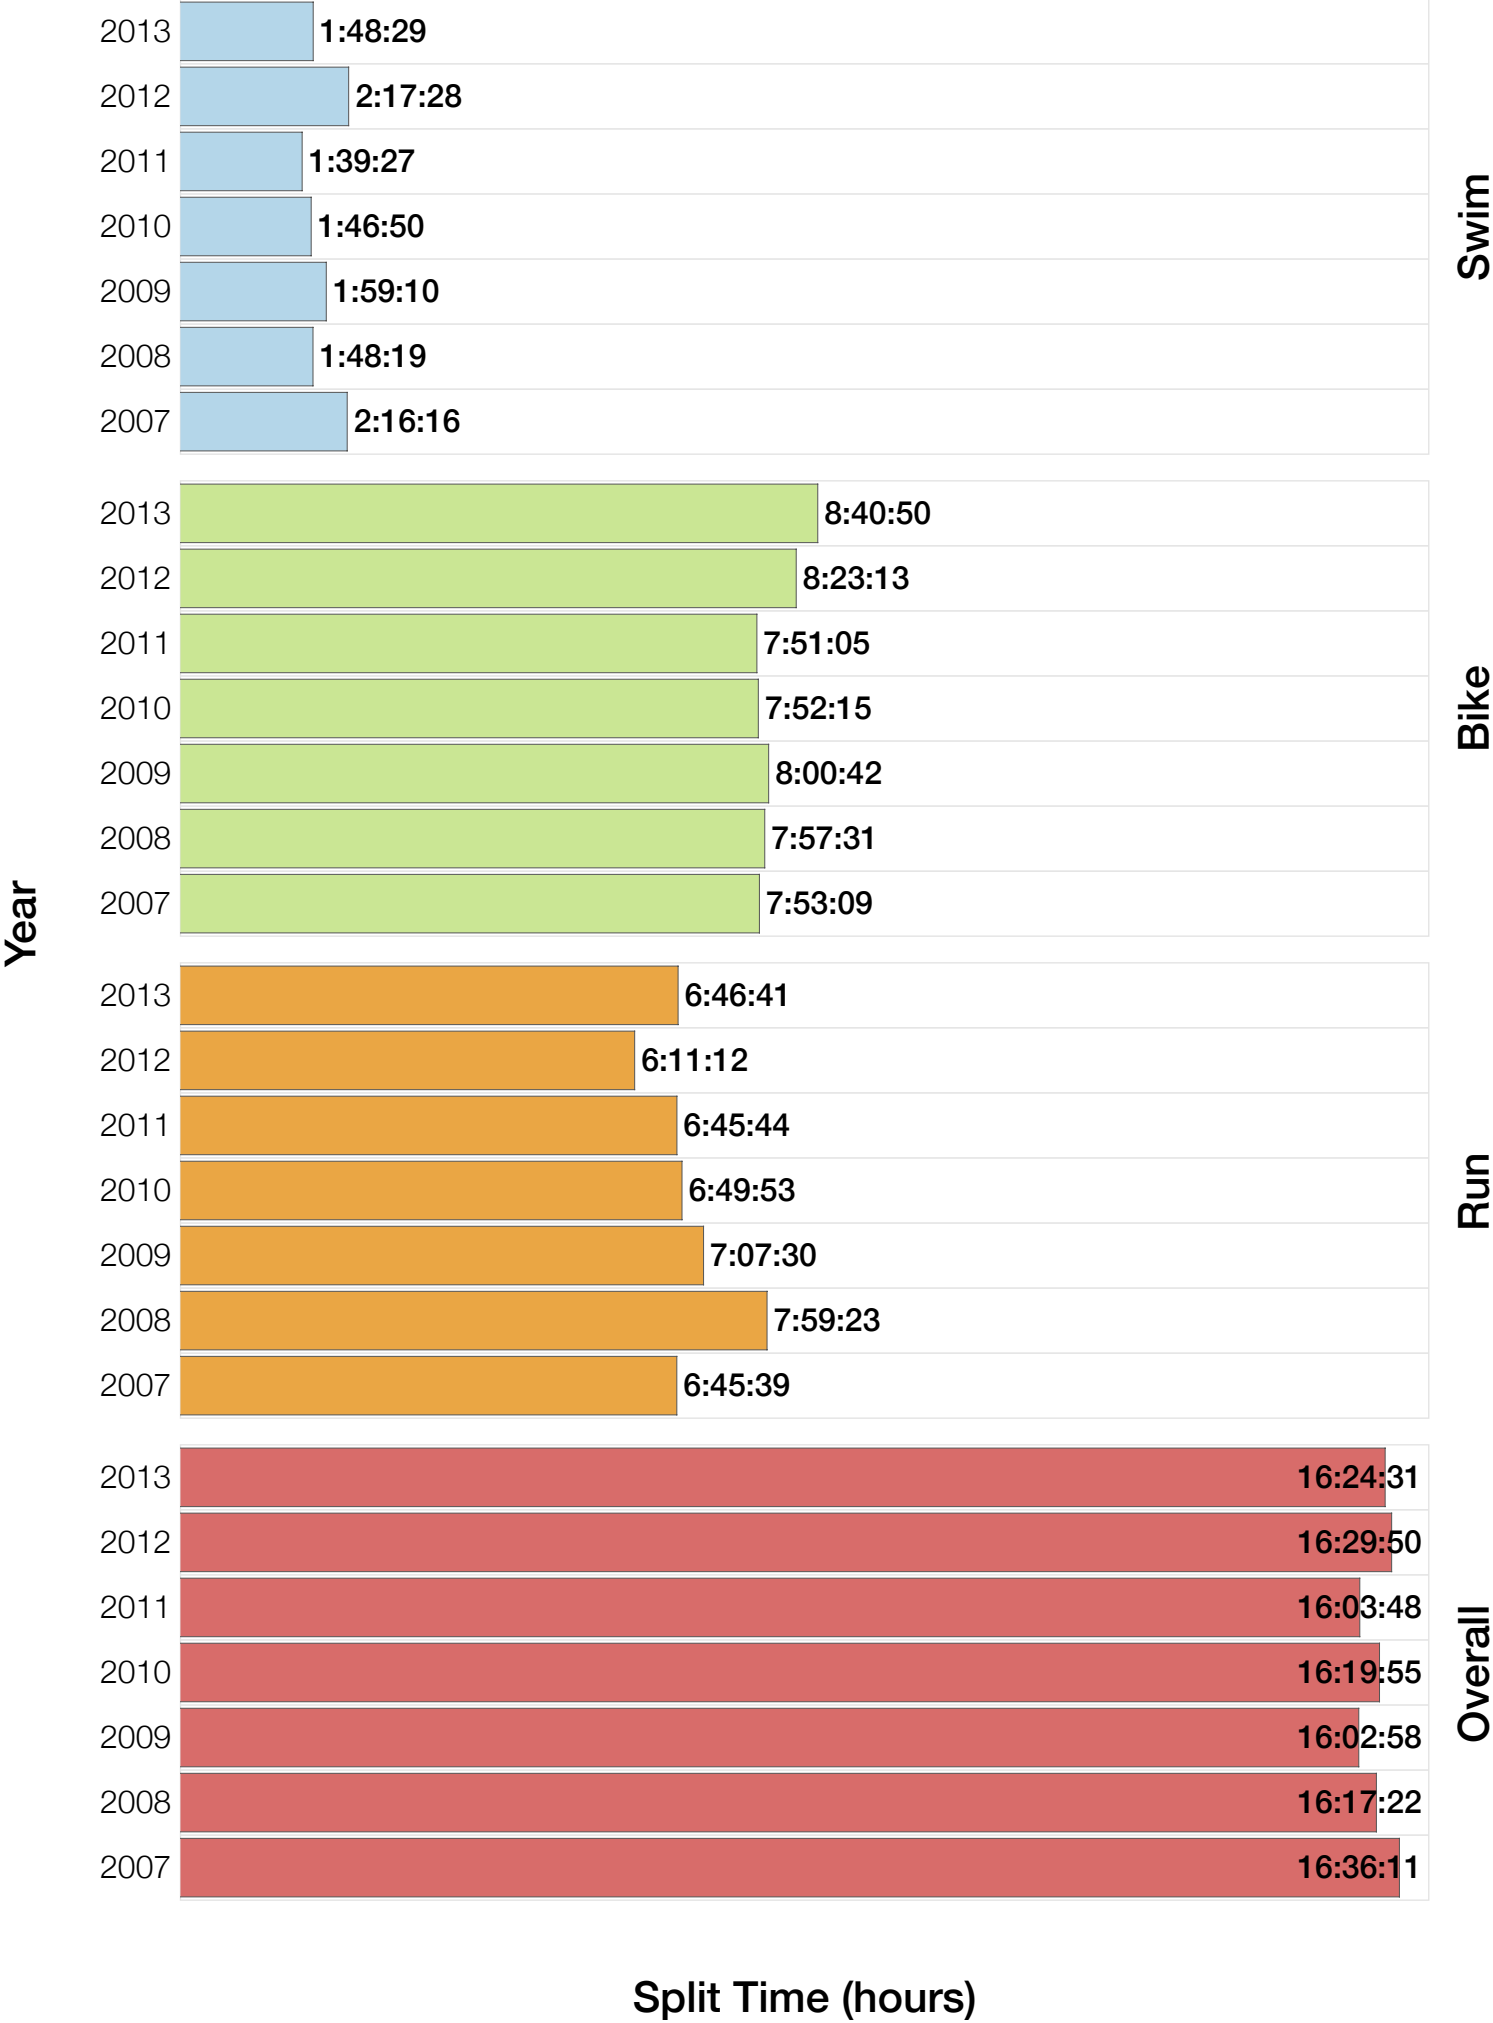

Ironman South Africa Statistics

F30-34

F30-34 Summary Statistics

Year	Finishers	F30-34 Finishers	Male Winner's Time	Female Winner's Time	F30-34 Winner's Time
2007	1305	49	8:33:04	9:22:00	10:48:09
2008	1403	44	8:18:23	9:27:48	10:54:01
2009	1304	46	8:17:32	9:16:32	10:42:16
2010	1548	42	8:23:28	9:16:55	9:53:19
2011	1505	48	8:05:36	8:33:56	10:14:13
2012	1384	38	8:34:45	9:47:10	10:54:13
2013	1541	60	8:11:24	9:10:58	10:23:45
Average	1427	47	8:20:36	9:16:28	10:32:50

F30-34 Fastest Splits

F30-34 Median Splits

F30-34 Slowest Splits

Split Time (hours)

F30-34 Kona Times and Splits

South Africa 2007

Position	Swim Time	Bike Time	Run Time	Overall Time
Male Winner	1:03:58	4:41:29	2:43:20	8:33:04
Female Winner	1:11:34	4:52:14	3:11:55	9:22:00
1st Age Grouper	1:21:29	5:40:56	3:39:22	10:48:09
2nd Age Grouper	1:16:54	5:40:22	4:08:53	11:14:50
3rd Age Grouper	1:20:52	6:12:53	4:01:44	11:47:11
4th Age Grouper	1:14:29	6:20:23	4:16:24	11:59:53
5th Age Grouper	1:19:26	6:40:06	3:42:39	12:02:01
Kona Qualifier Average	1:19:11	5:40:39	3:54:07	11:01:29
Age Grouper Average	1:18:38	6:06:56	3:57:48	11:34:24

South Africa 2008

Position	Swim Time	Bike Time	Run Time	Overall Time
Male Winner	0:47:29	4:36:54	2:51:02	8:18:23
Female Winner	0:55:38	5:16:35	3:10:56	9:27:48
1st Age Grouper	1:04:23	5:32:33	4:09:05	10:54:01
2nd Age Grouper	1:06:19	6:06:36	3:38:49	11:01:21
3rd Age Grouper	1:08:28	5:28:42	4:16:46	11:02:18
4th Age Grouper	1:12:05	5:48:59	4:05:13	11:13:39
5th Age Grouper	1:04:59	5:39:51	4:22:37	11:16:20
Kona Qualifier Average	1:05:21	5:49:34	3:53:57	10:57:41
Age Grouper Average	1:07:14	5:43:20	4:06:30	11:05:31