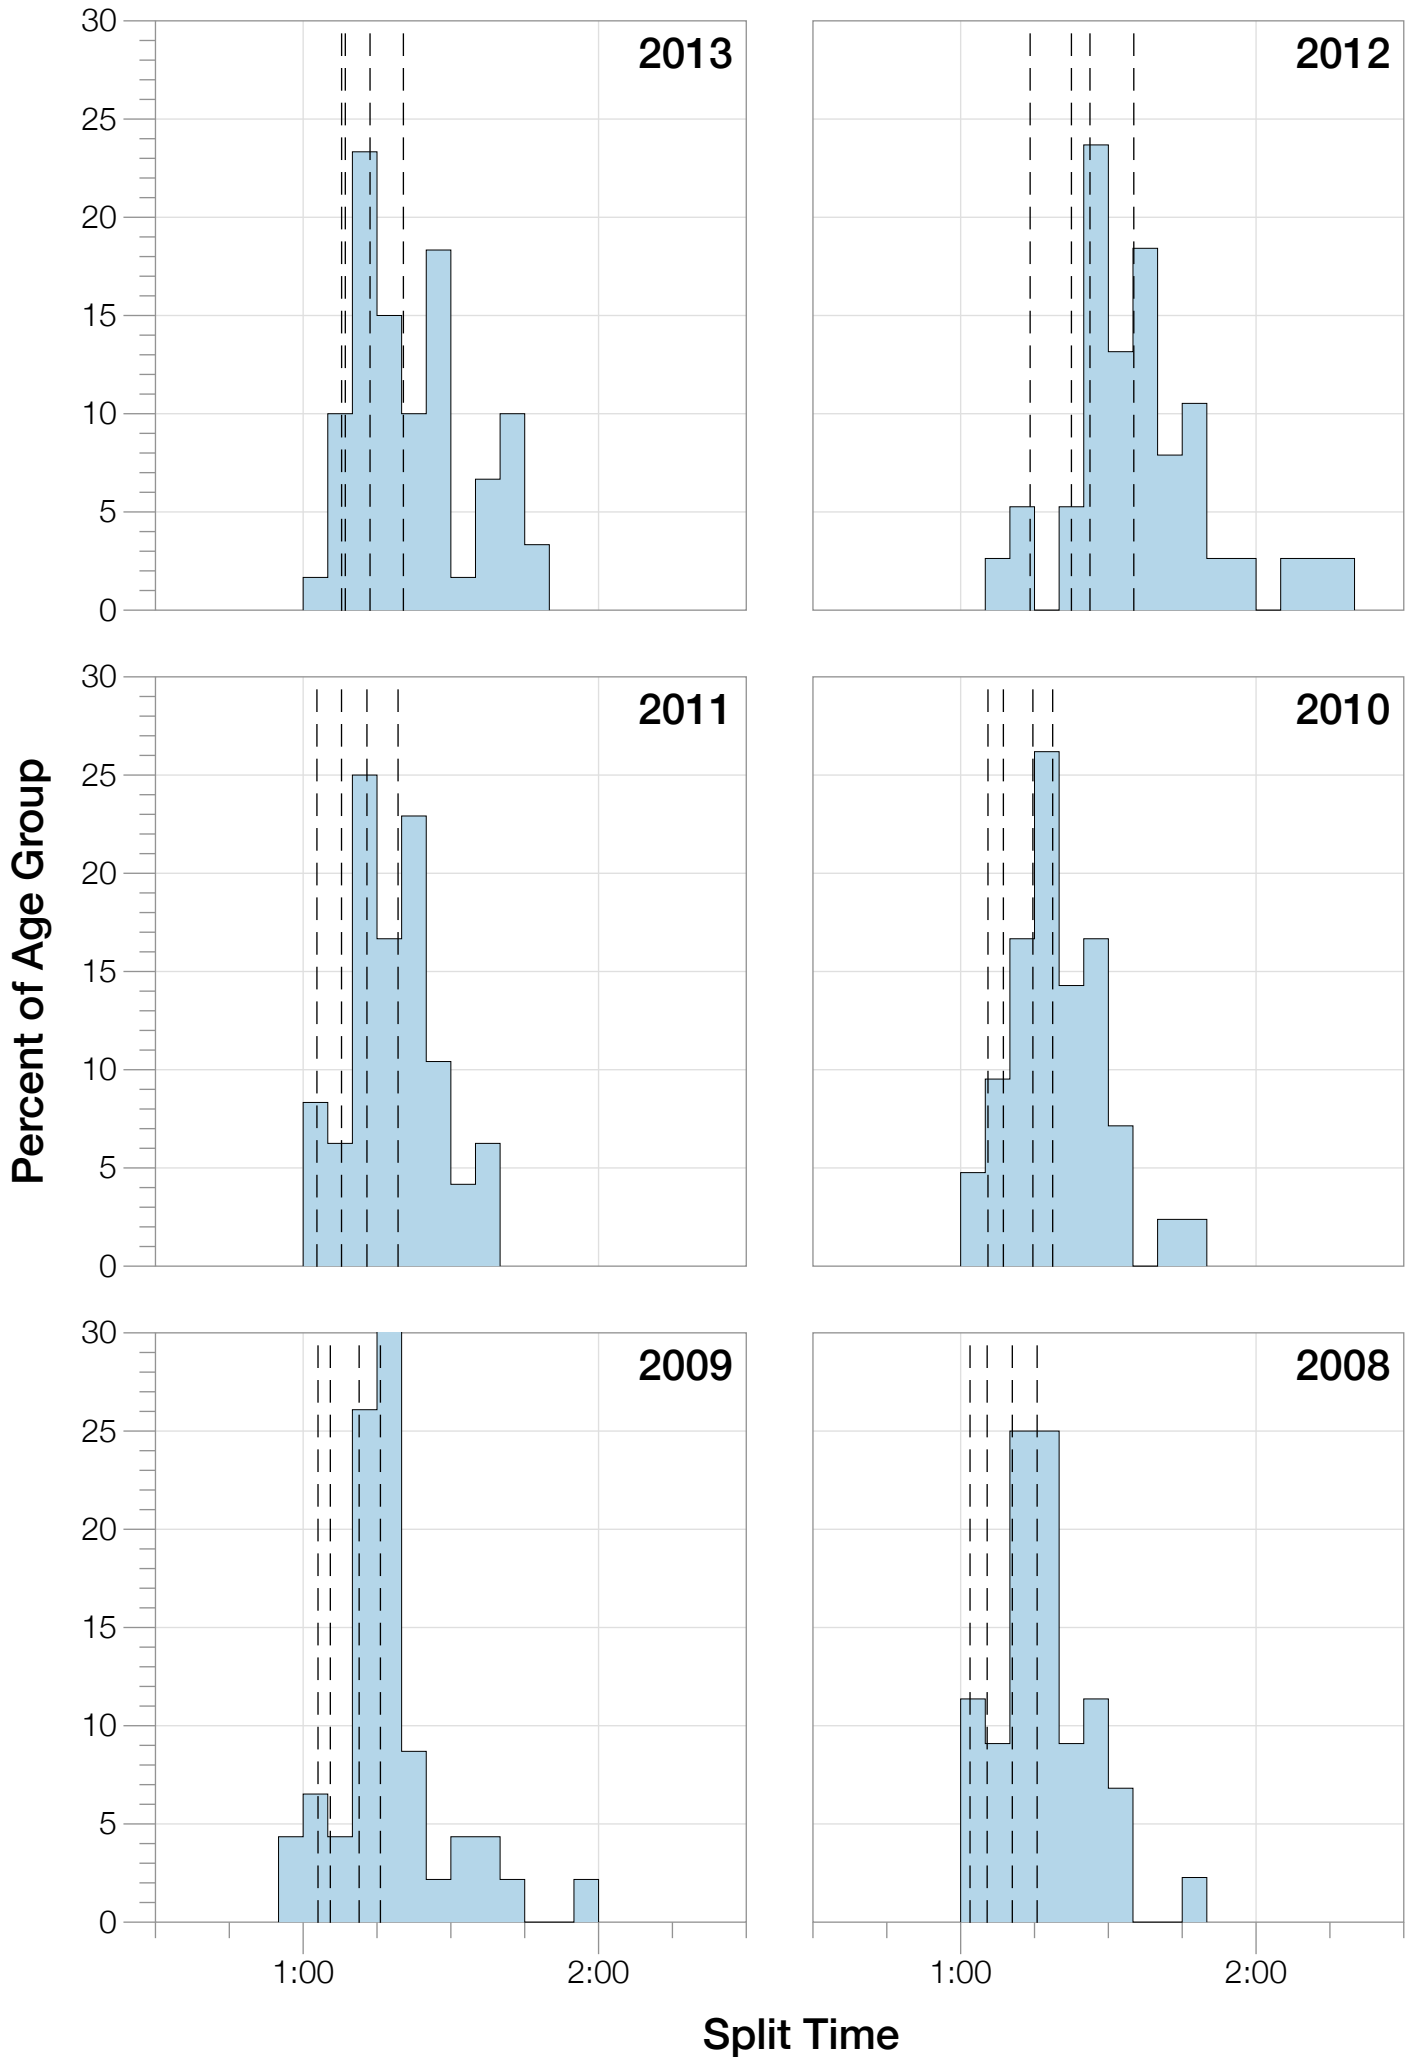

F30-34 Swim