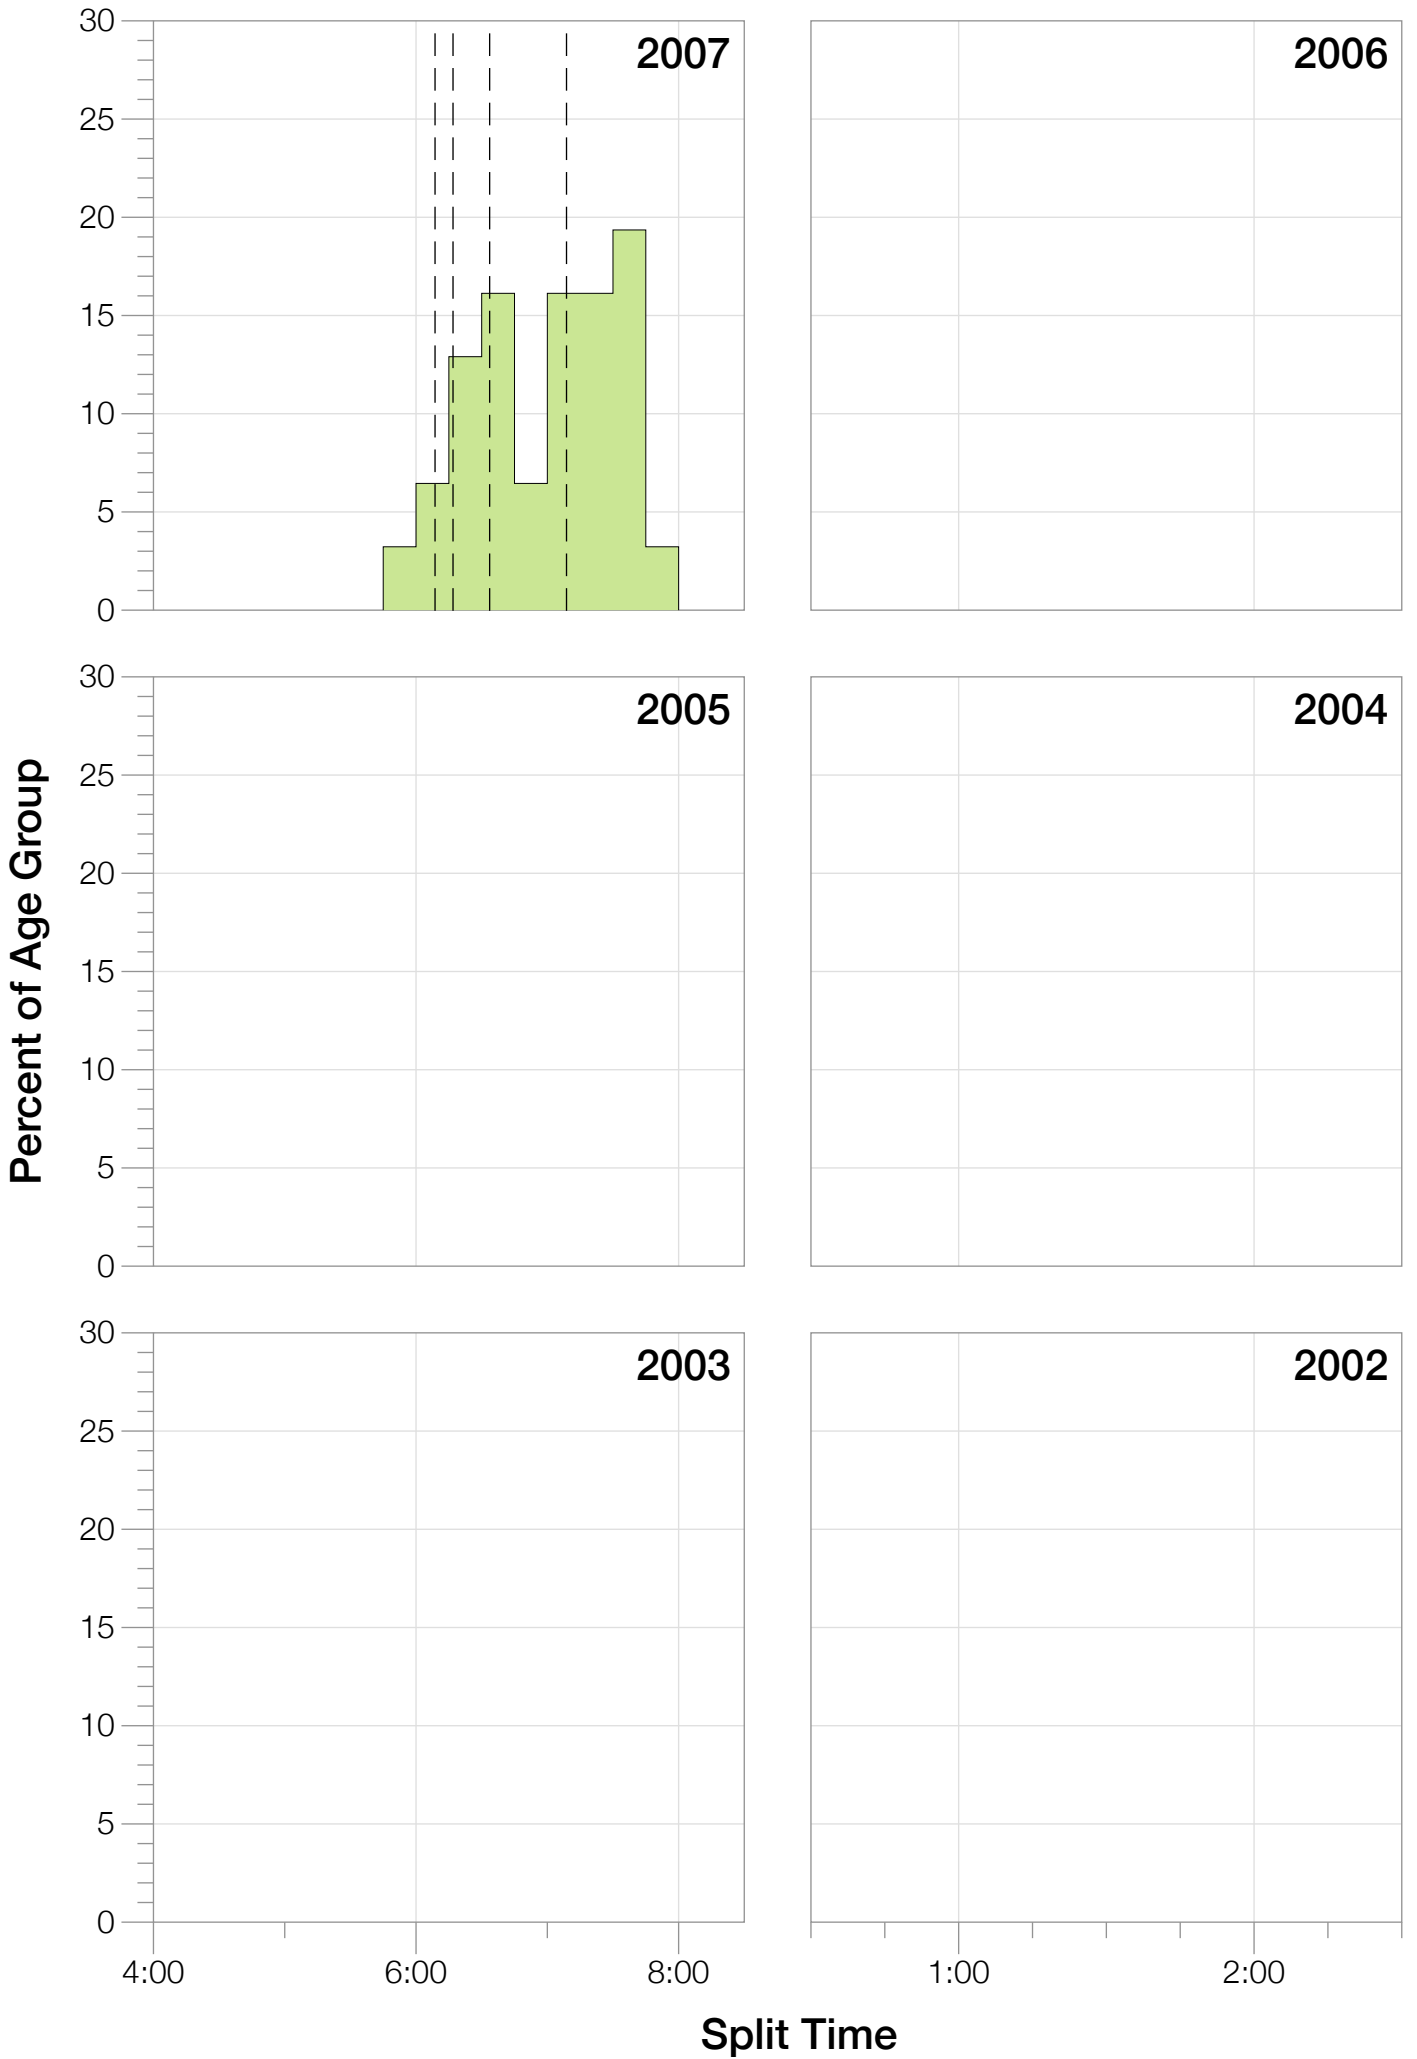

F40-44 Bike