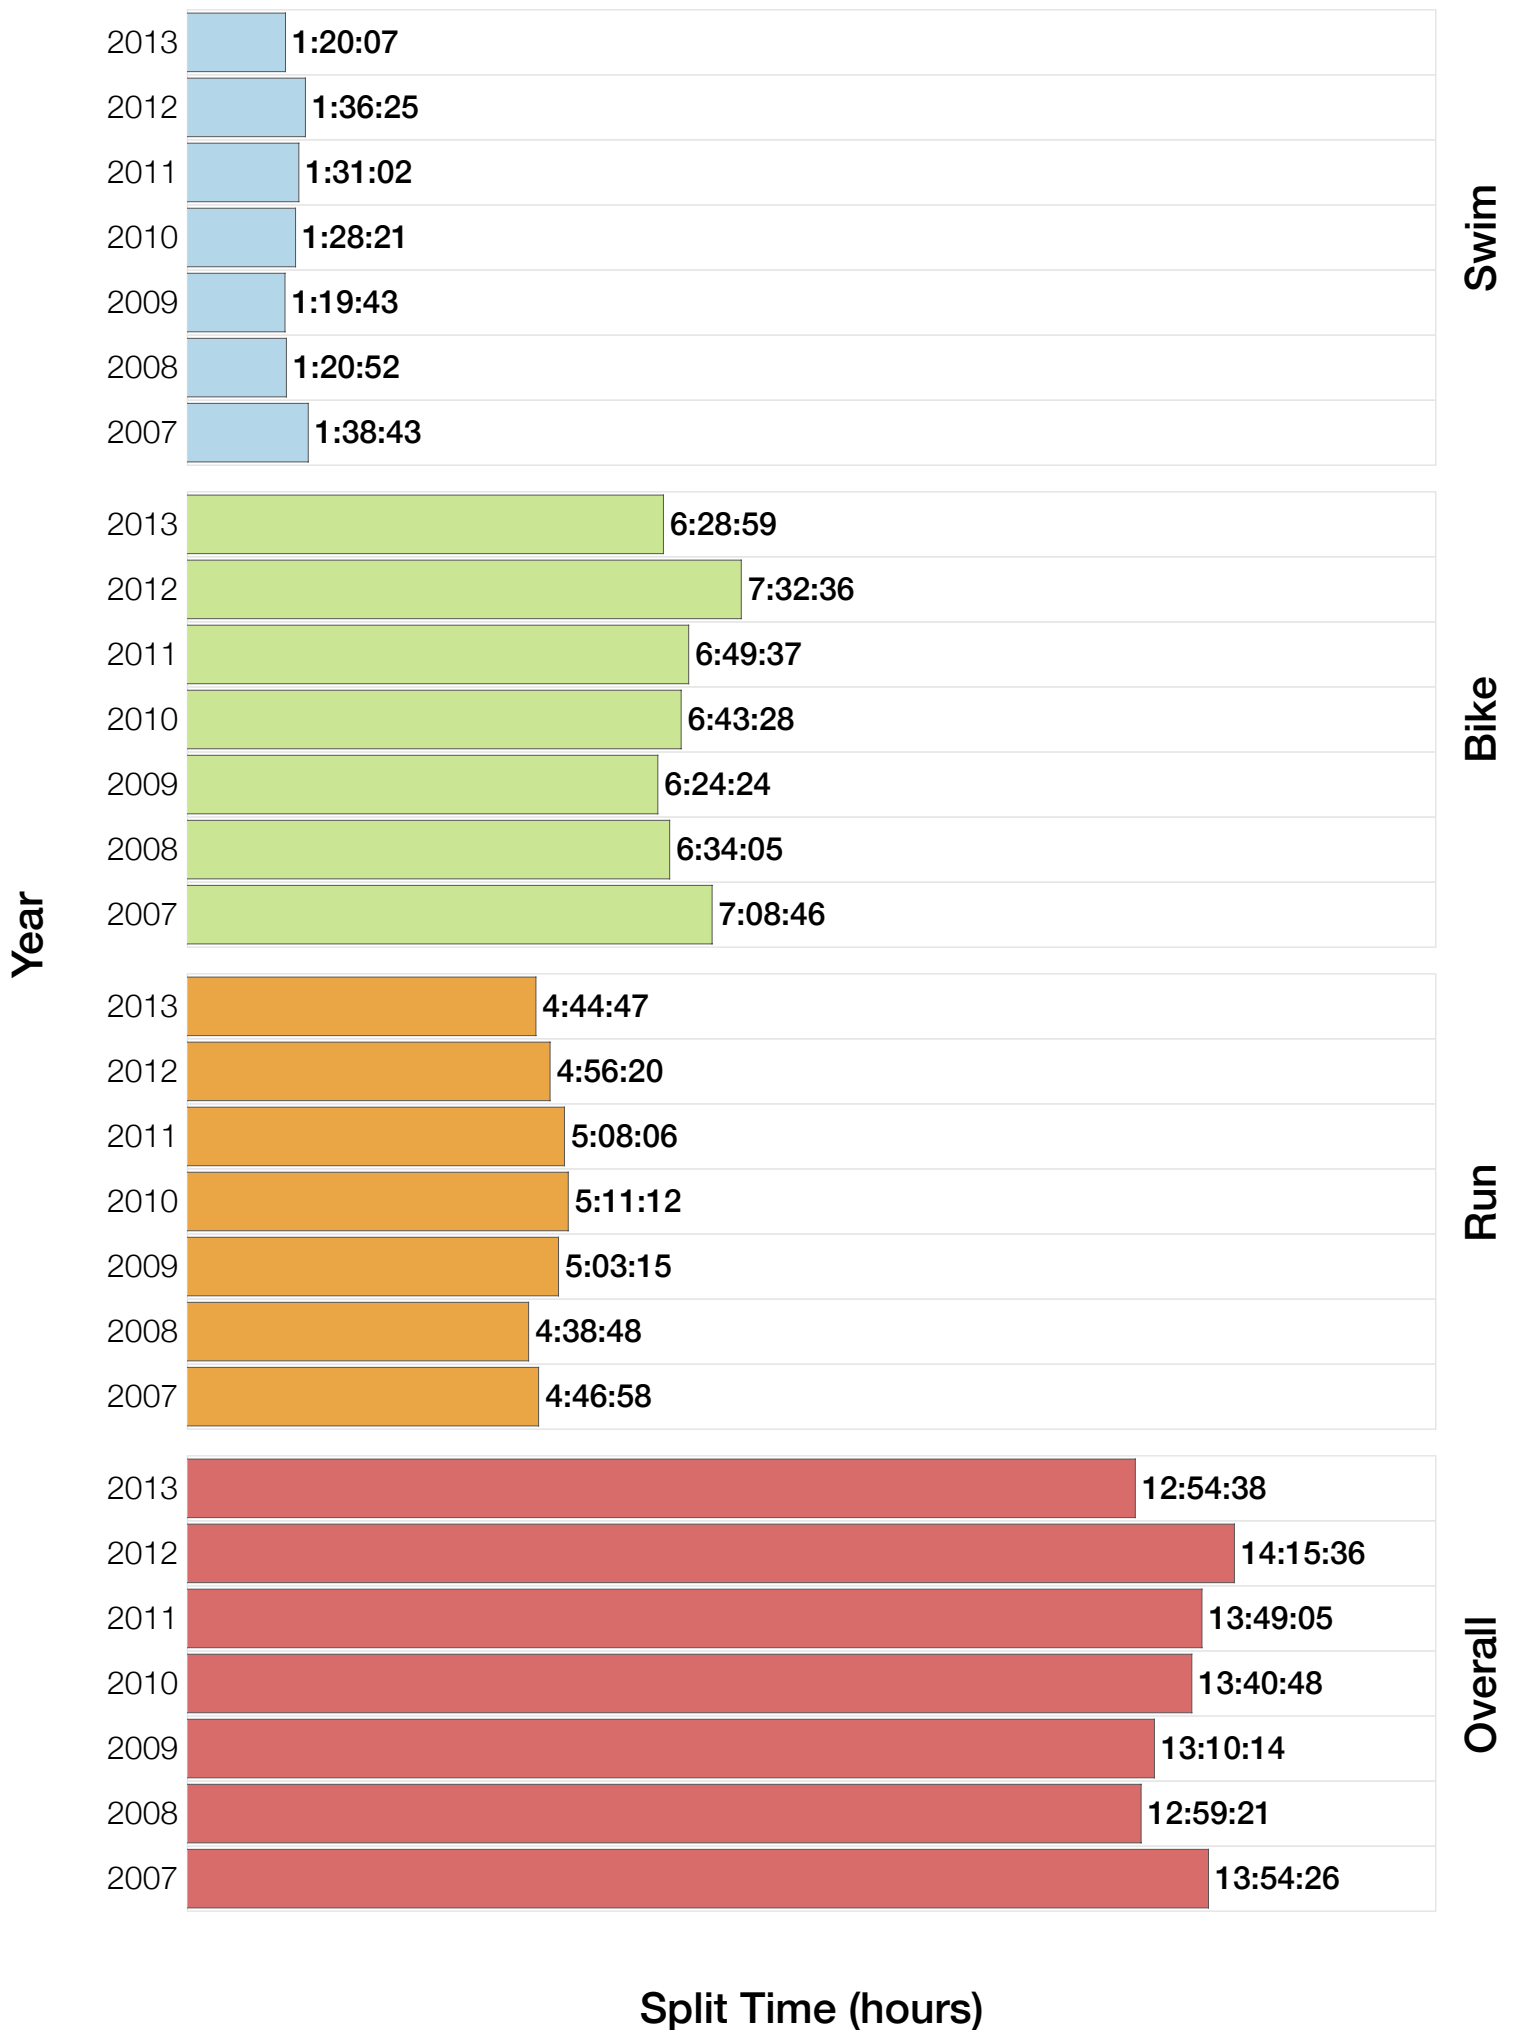

Ironman South Africa Statistics

F40-44

F40-44 Summary Statistics

Year	Finishers	F40-44 Finishers	Male Winner's Time	Female Winner's Time	F40-44 Winner's Time
2007	1305	31	8:33:04	9:22:00	11:28:07
2008	1403	45	8:18:23	9:27:48	10:57:28
2009	1304	33	8:17:32	9:16:32	10:31:03
2010	1548	48	8:23:28	9:16:55	11:12:14
2011	1505	55	8:05:36	8:33:56	10:30:22
2012	1384	44	8:34:45	9:47:10	11:27:43
2013	1541	52	8:11:24	9:10:58	10:26:29
Average	1427	44	8:20:36	9:16:28	10:56:12

F40-44 Fastest Splits

F40-44 Median Splits

F40-44 Slowest Splits

Split Time (hours)

F40-44 Kona Times and Splits

South Africa 2007

Position	Swim Time	Bike Time	Run Time	Overall Time
Male Winner	1:03:58	4:41:29	2:43:20	8:33:04
Female Winner	1:11:34	4:52:14	3:11:55	9:22:00
1st Age Grouper	1:30:24	6:04:59	3:42:51	11:28:07
2nd Age Grouper	1:32:01	6:16:54	3:48:38	11:54:07
3rd Age Grouper	1:25:48	6:47:20	3:49:52	12:15:14
4th Age Grouper	1:31:21	6:30:29	4:17:52	12:33:10
5th Age Grouper	1:27:45	5:58:26	4:57:14	12:36:16
Kona Qualifier Average	1:31:12	6:10:56	3:45:44	11:41:07
Age Grouper Average	1:29:27	6:19:37	4:07:17	12:09:22

South Africa 2008

Position	Swim Time	Bike Time	Run Time	Overall Time
Male Winner	0:47:29	4:36:54	2:51:02	8:18:23
Female Winner	0:55:38	5:16:35	3:10:56	9:27:48
1st Age Grouper	1:15:58	5:50:20	3:42:06	10:57:28
2nd Age Grouper	1:08:32	5:37:58	4:06:25	11:00:21
3rd Age Grouper	1:13:25	5:39:04	4:02:10	11:09:25
4th Age Grouper	1:23:29	5:38:54	4:00:20	11:10:37
5th Age Grouper	1:13:12	5:50:55	4:14:16	11:27:12
Kona Qualifier Average	1:12:15	5:44:09	3:54:15	10:58:54
Age Grouper Average	1:14:55	5:43:26	4:01:03	11:09:00