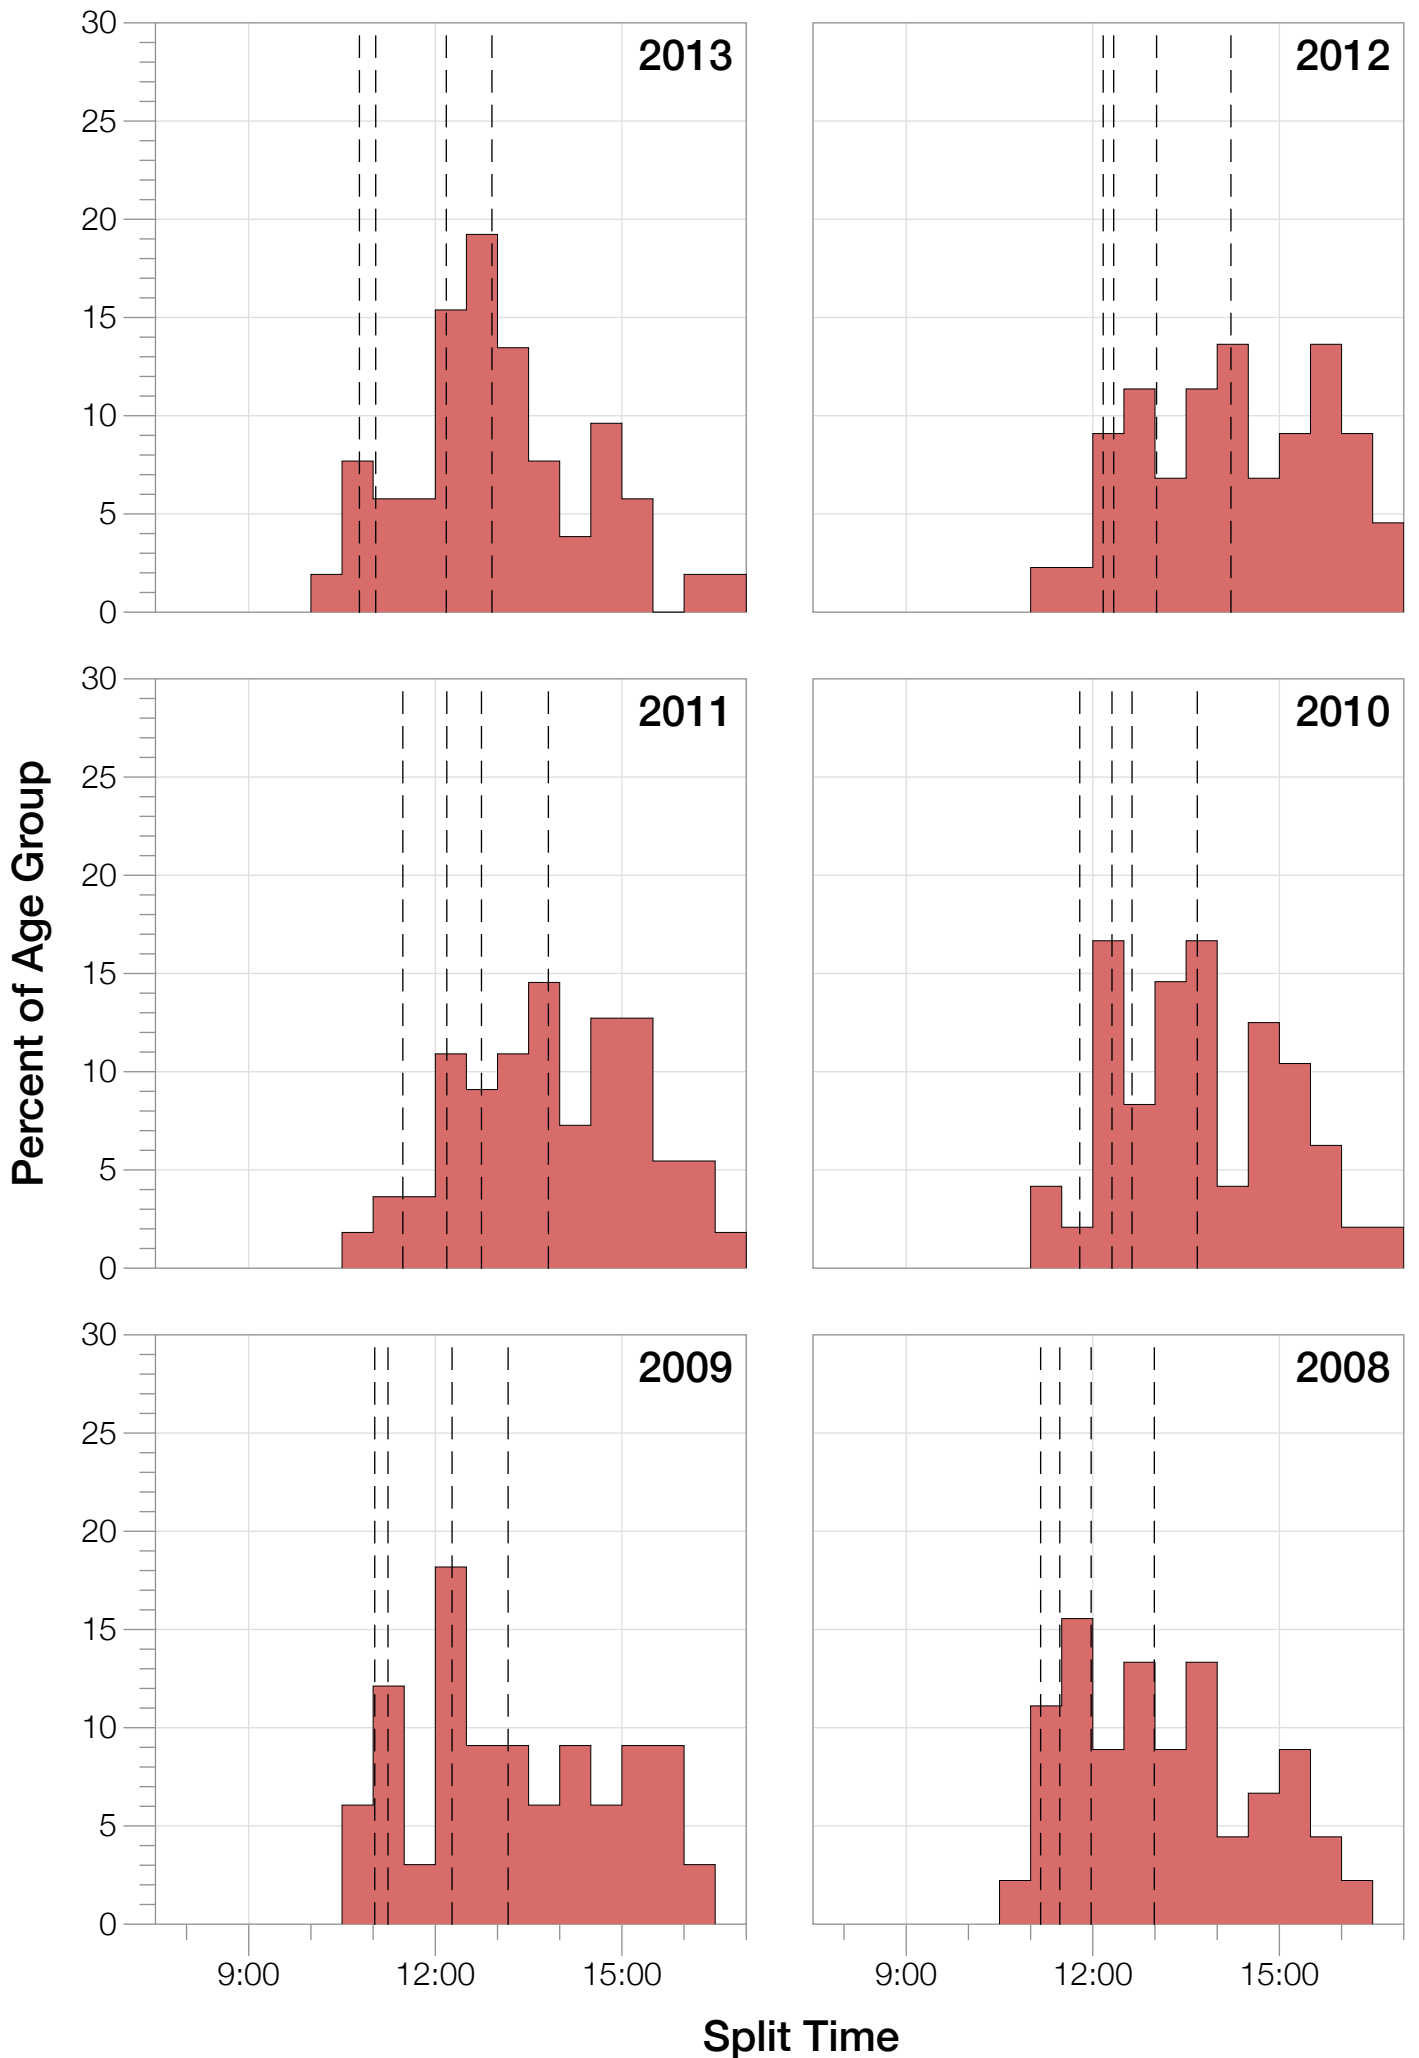

F40-44 Overall