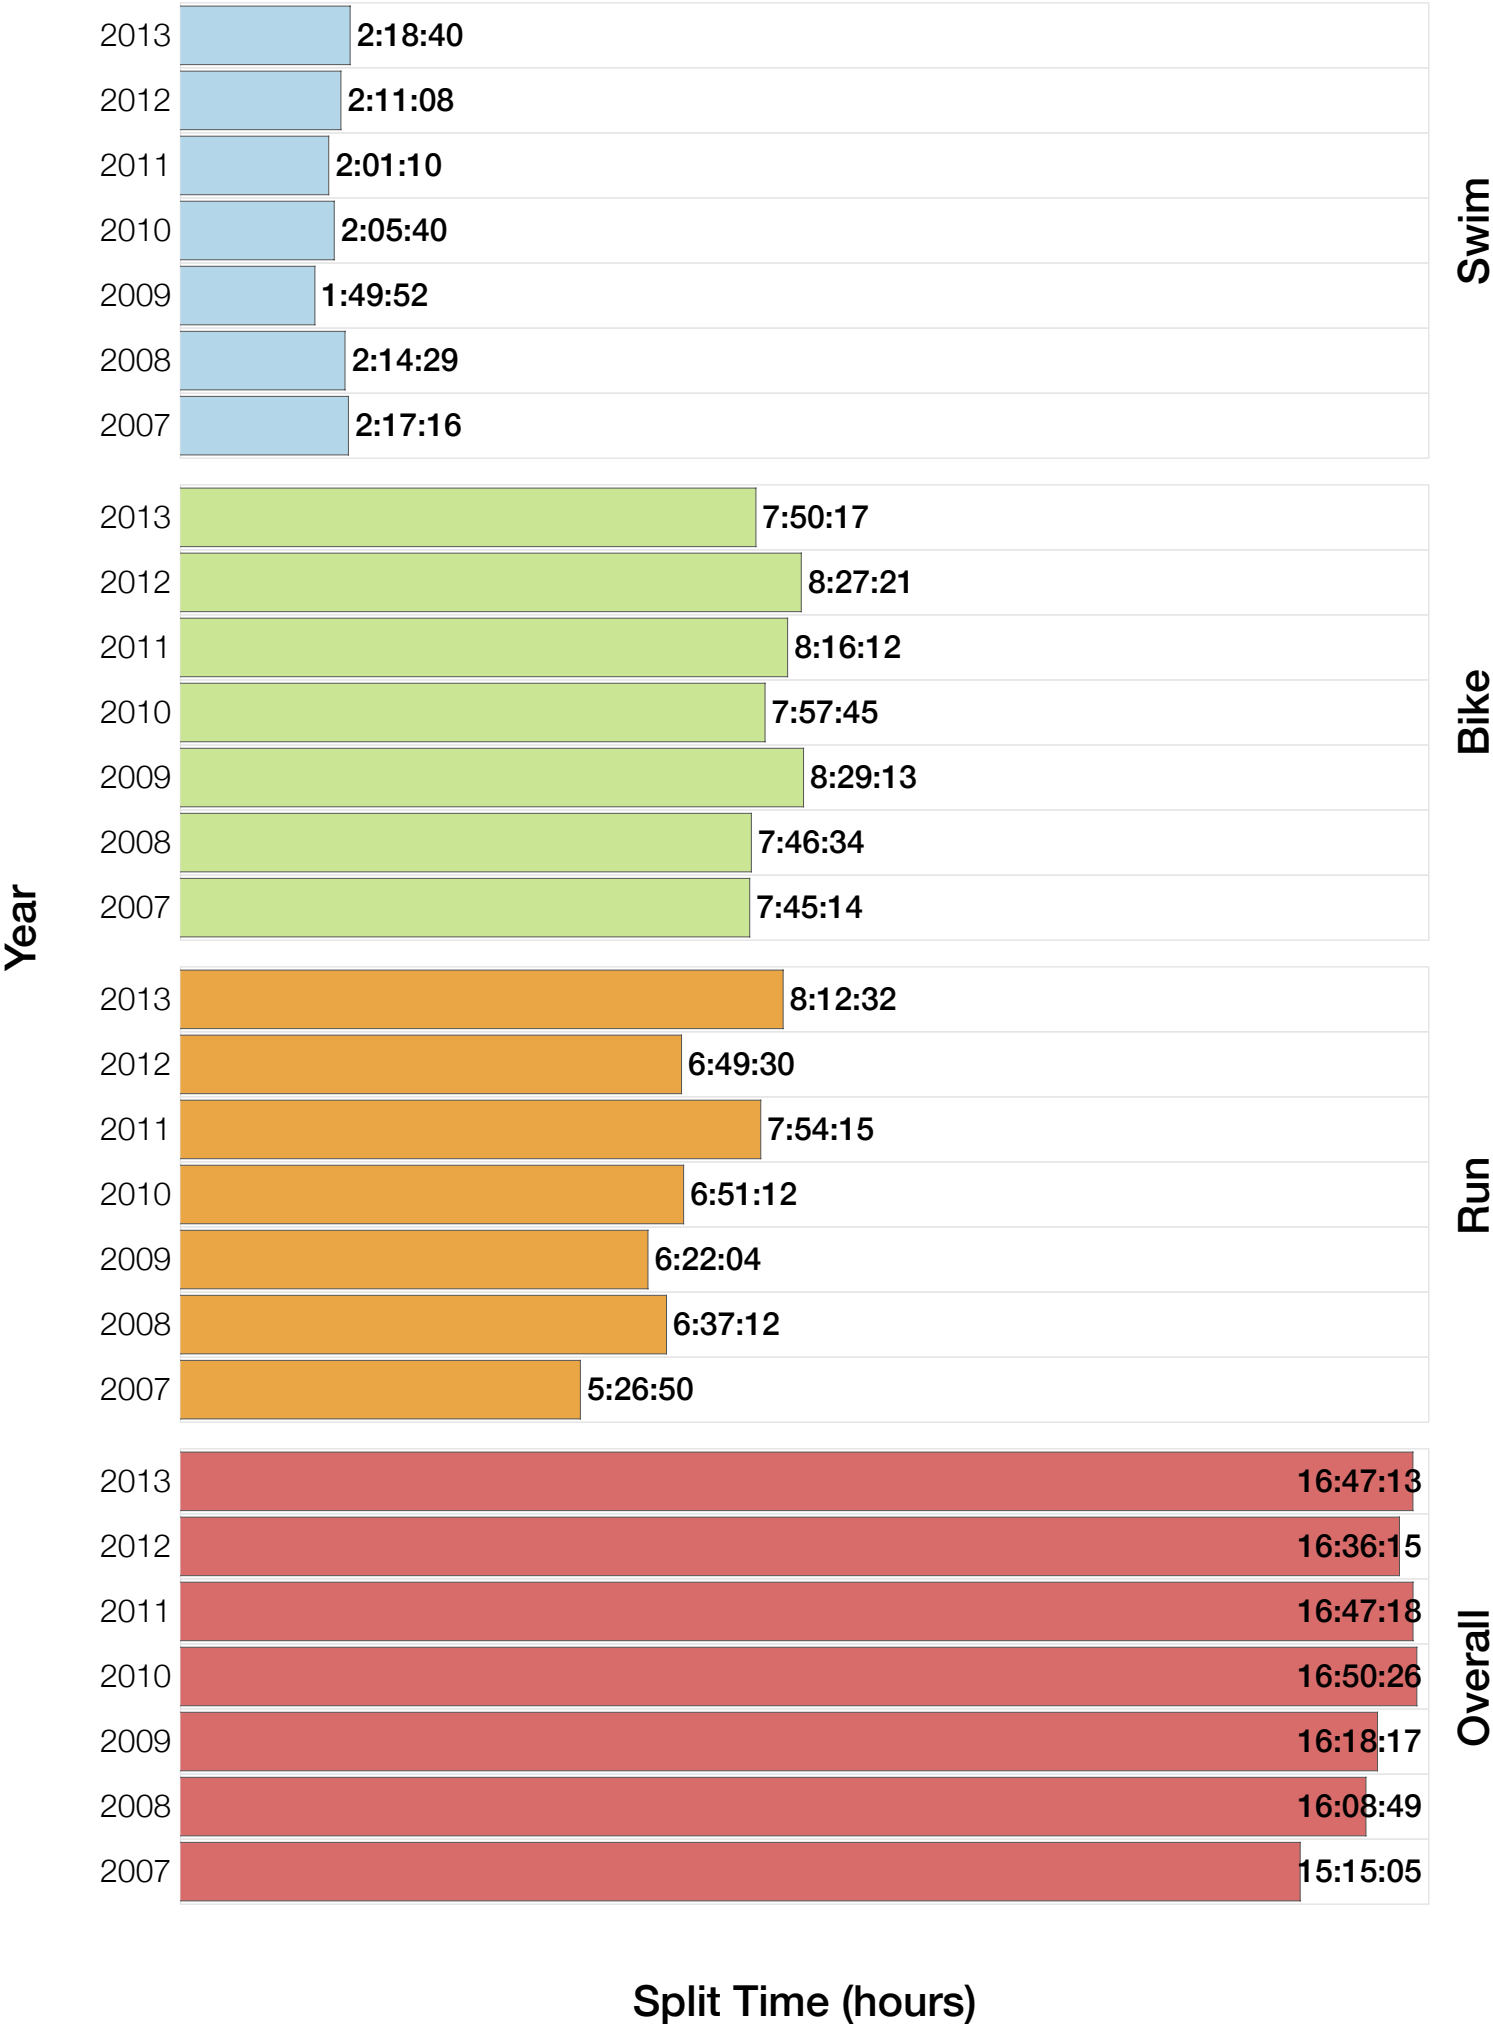

Ironman South Africa Statistics

F40-44

F40-44 Summary Statistics

Year	Finishers	F40-44 Finishers	Male Winner's Time	Female Winner's Time	F40-44 Winner's Time
2007	1305	31	8:33:04	9:22:00	11:28:07
2008	1403	45	8:18:23	9:27:48	10:57:28
2009	1304	33	8:17:32	9:16:32	10:31:03
2010	1548	48	8:23:28	9:16:55	11:12:14
2011	1505	55	8:05:36	8:33:56	10:30:22
2012	1384	44	8:34:45	9:47:10	11:27:43
2013	1541	52	8:11:24	9:10:58	10:26:29
Average	1427	44	8:20:36	9:16:28	10:56:12

F40-44 Swim

F40-44 Swim

F40-44 Bike

F40-44 Bike

F40-44 Run

F40-44 Run

F40-44 Overall

F40-44 Overall

F40-44 Fastest Splits

F40-44 Median Splits

F40-44 Slowest Splits

Split Time (hours)

F40-44 Kona Times and Splits

South Africa 2007

Position	Swim Time	Bike Time	Run Time	Overall Time
Male Winner	1:03:58	4:41:29	2:43:20	8:33:04
Female Winner	1:11:34	4:52:14	3:11:55	9:22:00
1st Age Grouper	1:30:24	6:04:59	3:42:51	11:28:07
2nd Age Grouper	1:32:01	6:16:54	3:48:38	11:54:07
3rd Age Grouper	1:25:48	6:47:20	3:49:52	12:15:14
4th Age Grouper	1:31:21	6:30:29	4:17:52	12:33:10
5th Age Grouper	1:27:45	5:58:26	4:57:14	12:36:16
Kona Qualifier Average	1:31:12	6:10:56	3:45:44	11:41:07
Age Grouper Average	1:29:27	6:19:37	4:07:17	12:09:22

South Africa 2008

Position	Swim Time	Bike Time	Run Time	Overall Time
Male Winner	0:47:29	4:36:54	2:51:02	8:18:23
Female Winner	0:55:38	5:16:35	3:10:56	9:27:48
1st Age Grouper	1:15:58	5:50:20	3:42:06	10:57:28
2nd Age Grouper	1:08:32	5:37:58	4:06:25	11:00:21
3rd Age Grouper	1:13:25	5:39:04	4:02:10	11:09:25
4th Age Grouper	1:23:29	5:38:54	4:00:20	11:10:37
5th Age Grouper	1:13:12	5:50:55	4:14:16	11:27:12
Kona Qualifier Average	1:12:15	5:44:09	3:54:15	10:58:54
Age Grouper Average	1:14:55	5:43:26	4:01:03	11:09:00