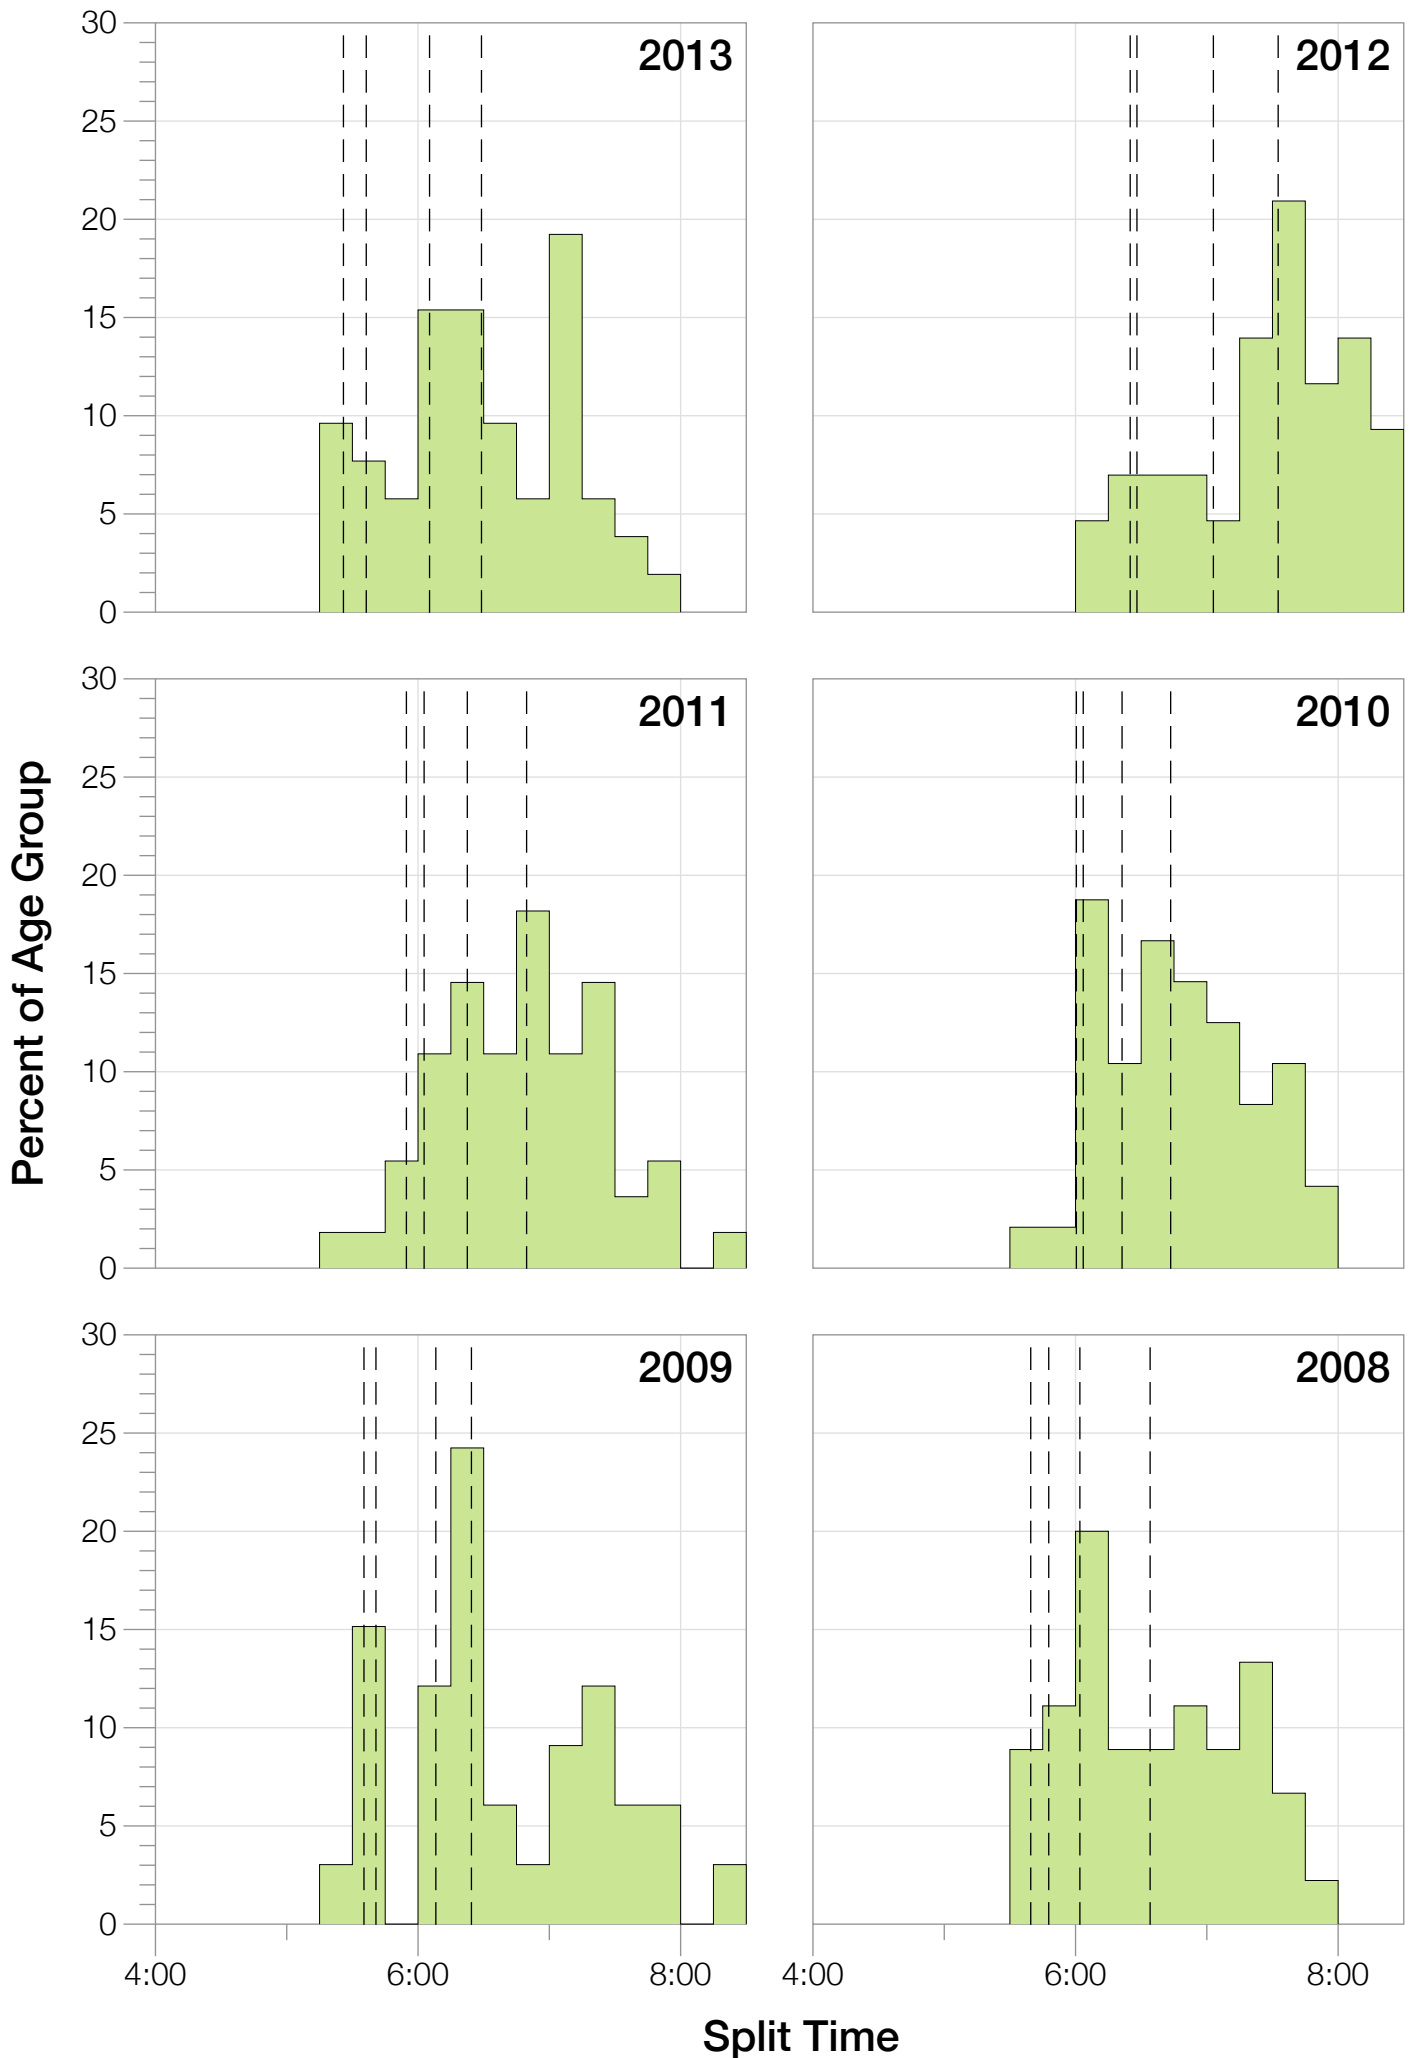

F40-44 Bike