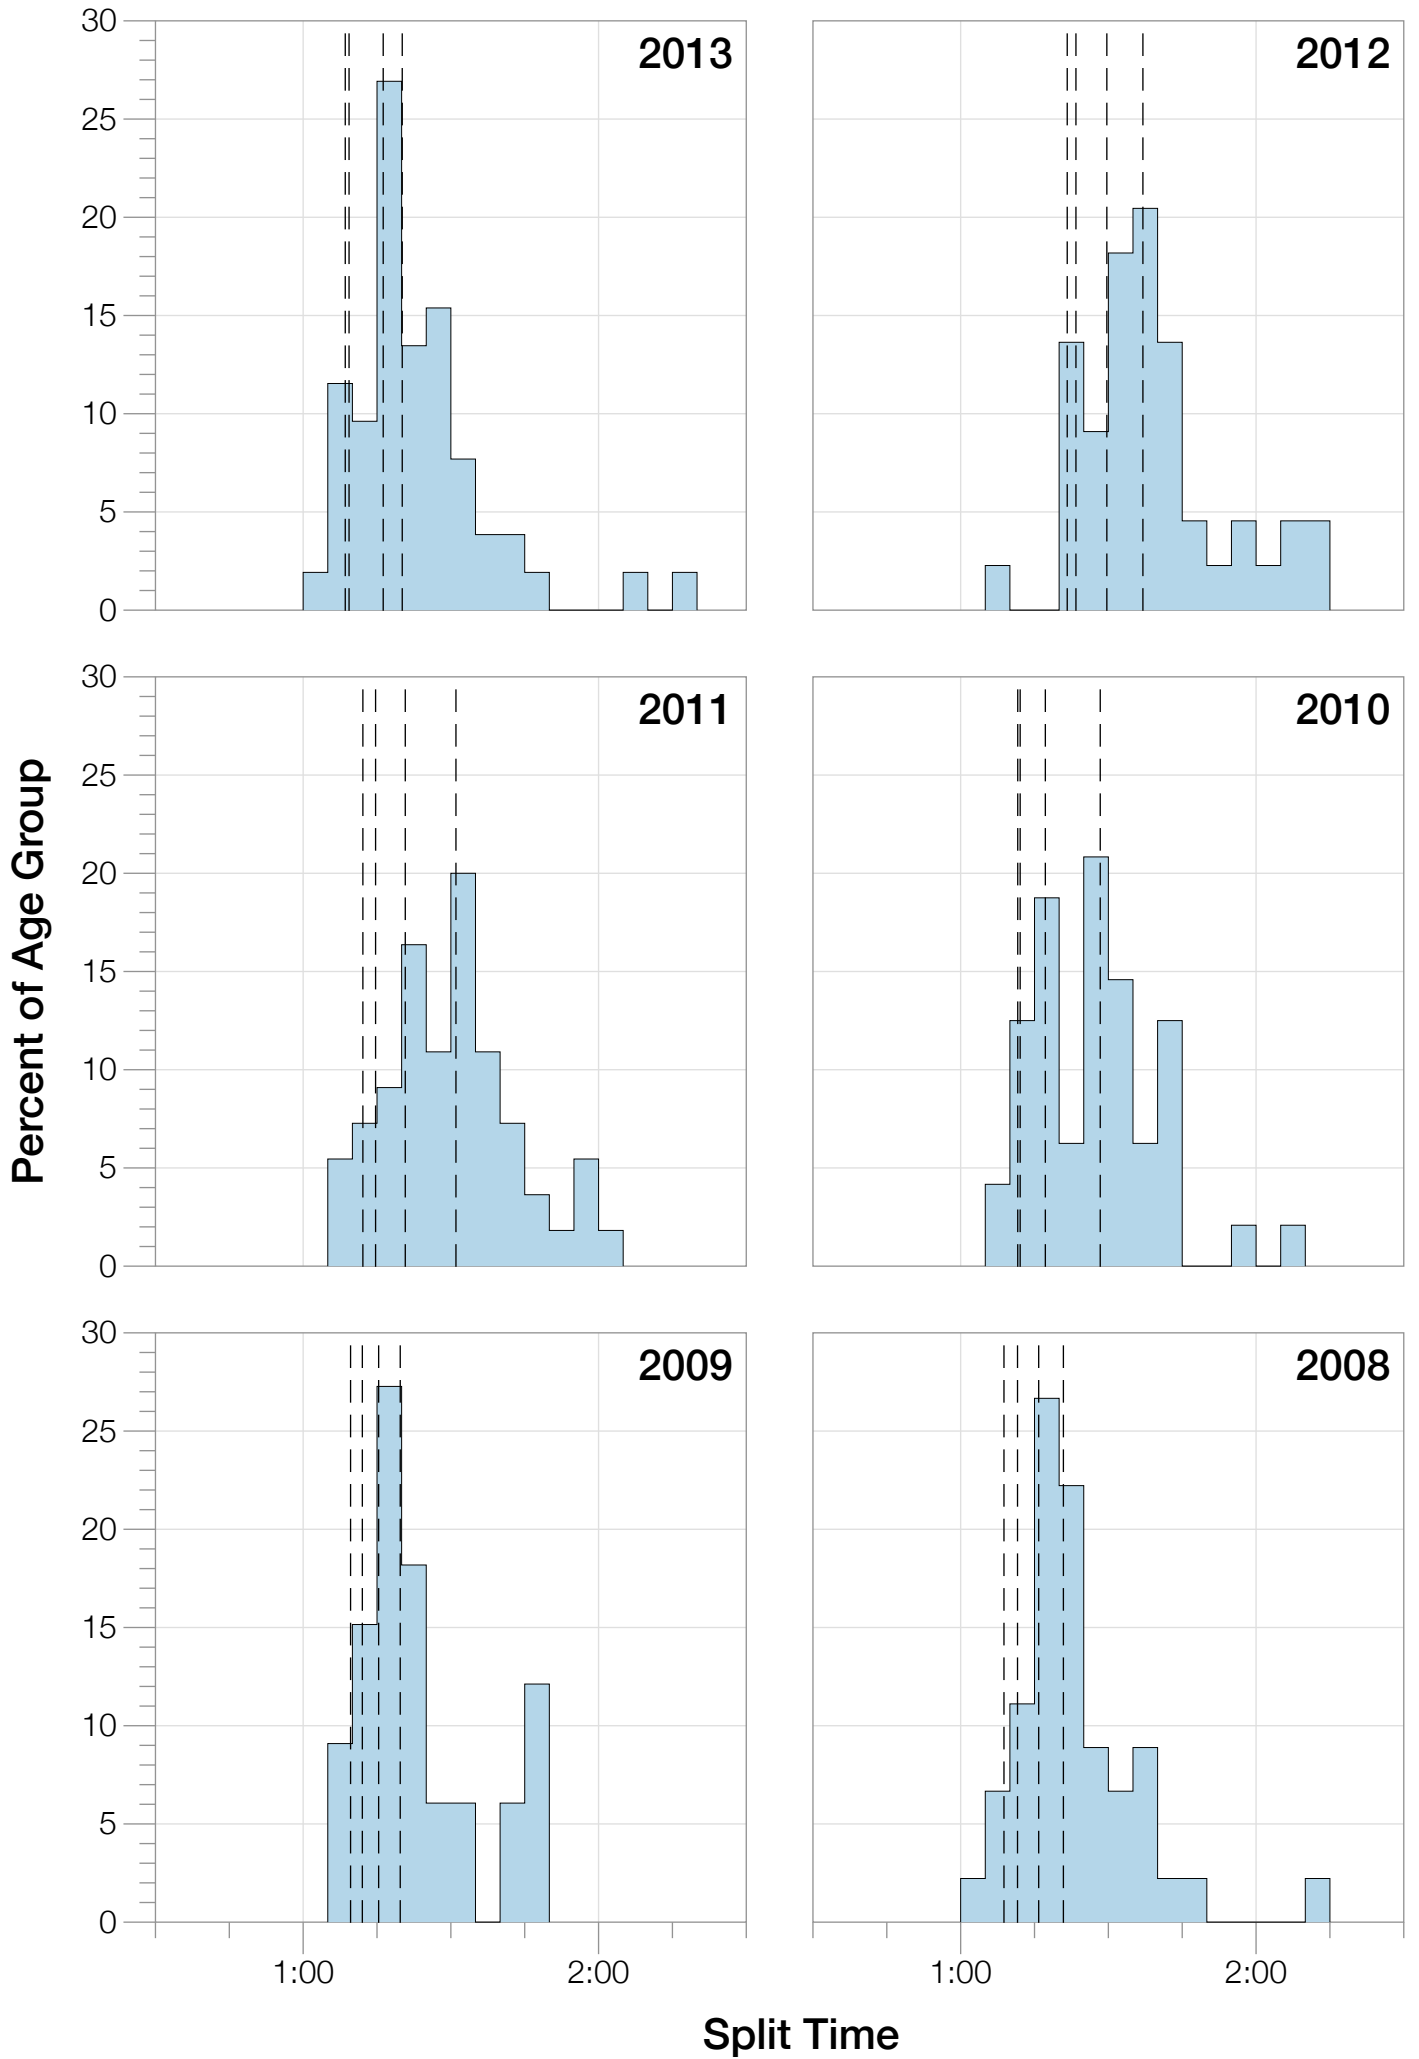

F40-44 Swim