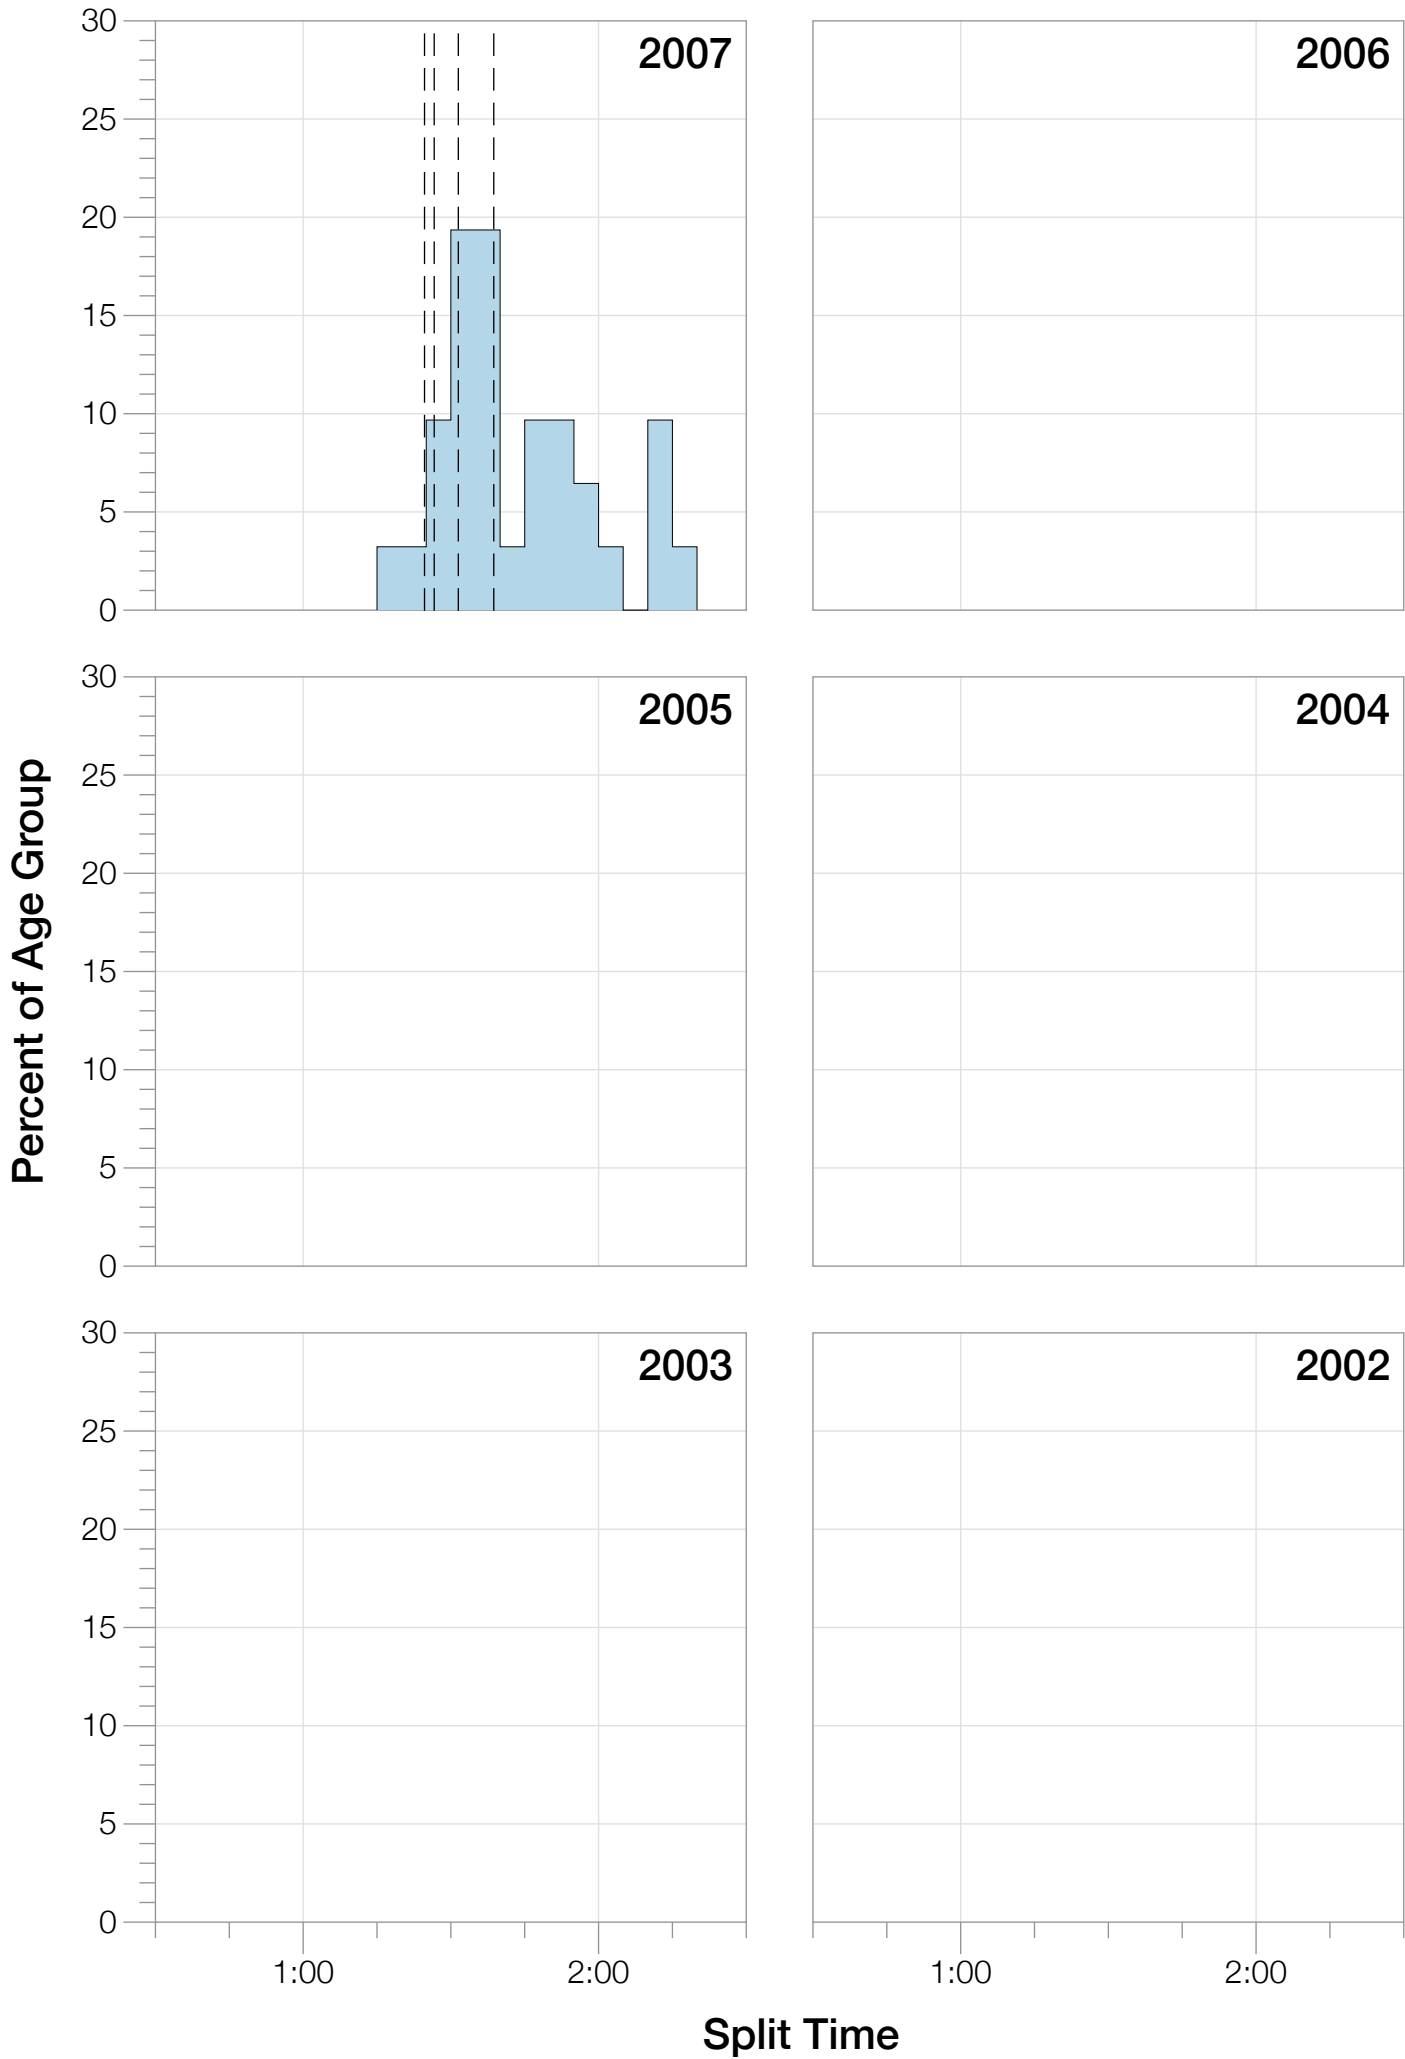

F40-44 Swim