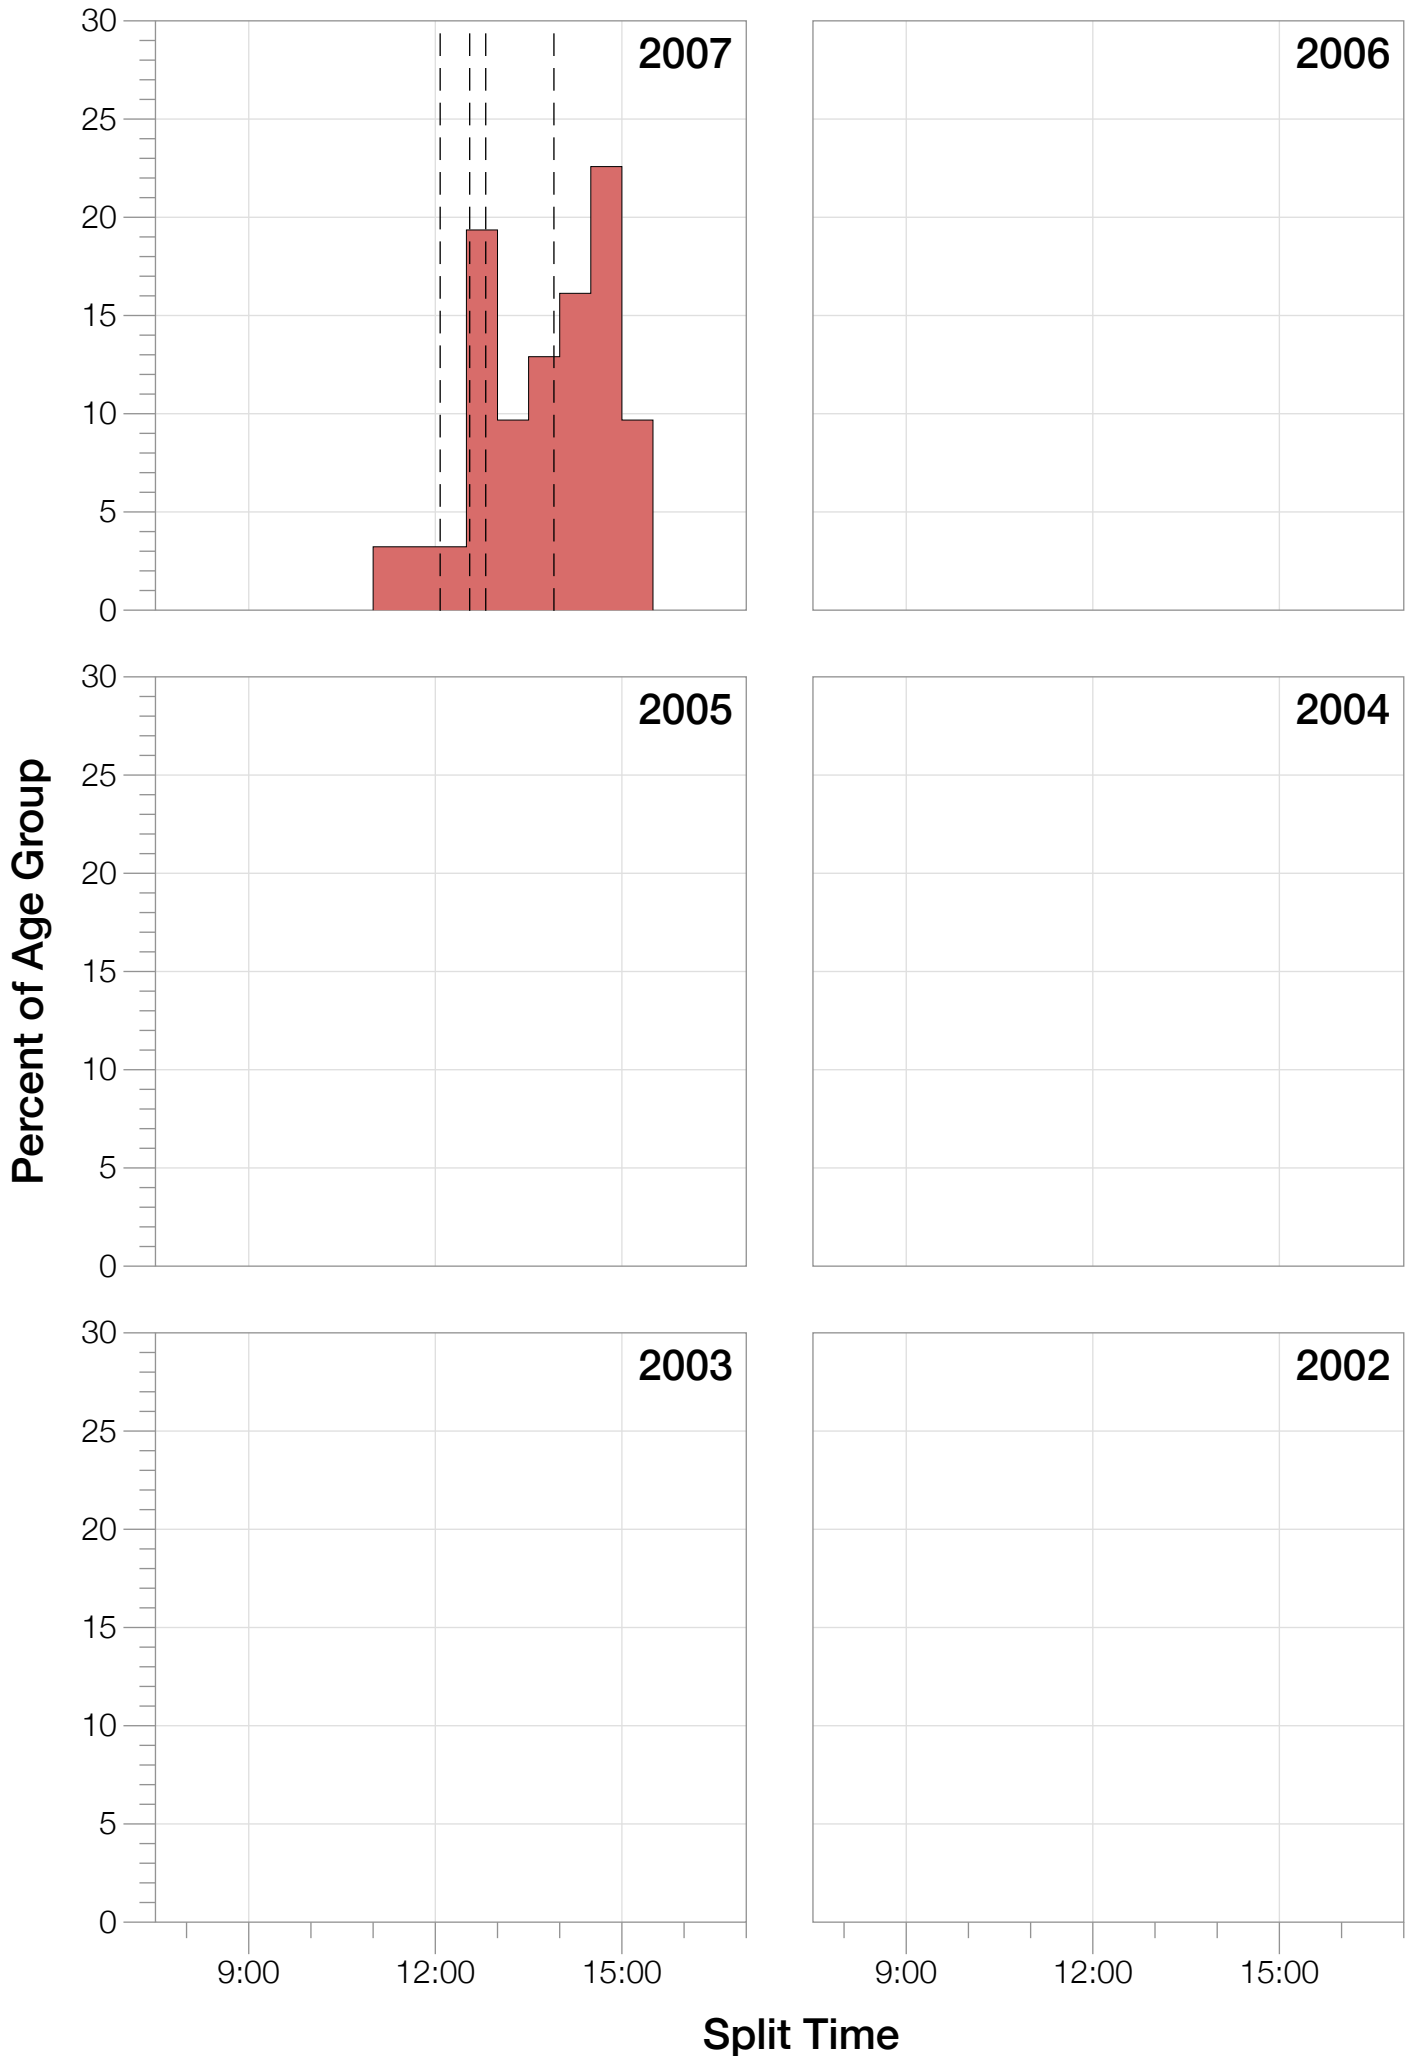

Ironman South Africa Statistics

F40-44

F40-44 Summary Statistics

Year	Finishers	F40-44 Finishers	Male Winner's Time	Female Winner's Time	F40-44 Winner's Time
2007	1305	31	8:33:04	9:22:00	11:28:07
2008	1403	45	8:18:23	9:27:48	10:57:28
2009	1304	33	8:17:32	9:16:32	10:31:03
2010	1548	48	8:23:28	9:16:55	11:12:14
2011	1505	55	8:05:36	8:33:56	10:30:22
2012	1384	44	8:34:45	9:47:10	11:27:43
2013	1541	52	8:11:24	9:10:58	10:26:29
Average	1427	44	8:20:36	9:16:28	10:56:12

F40-44 Fastest Splits

F40-44 Median Splits

F40-44 Slowest Splits

Split Time (hours)

F40-44 Kona Times and Splits

South Africa 2007

Position	Swim Time	Bike Time	Run Time	Overall Time
Male Winner	1:03:58	4:41:29	2:43:20	8:33:04
Female Winner	1:11:34	4:52:14	3:11:55	9:22:00
1st Age Grouper	1:30:24	6:04:59	3:42:51	11:28:07
2nd Age Grouper	1:32:01	6:16:54	3:48:38	11:54:07
3rd Age Grouper	1:25:48	6:47:20	3:49:52	12:15:14
4th Age Grouper	1:31:21	6:30:29	4:17:52	12:33:10
5th Age Grouper	1:27:45	5:58:26	4:57:14	12:36:16
Kona Qualifier Average	1:31:12	6:10:56	3:45:44	11:41:07
Age Grouper Average	1:29:27	6:19:37	4:07:17	12:09:22

South Africa 2008

Position	Swim Time	Bike Time	Run Time	Overall Time
Male Winner	0:47:29	4:36:54	2:51:02	8:18:23
Female Winner	0:55:38	5:16:35	3:10:56	9:27:48
1st Age Grouper	1:15:58	5:50:20	3:42:06	10:57:28
2nd Age Grouper	1:08:32	5:37:58	4:06:25	11:00:21
3rd Age Grouper	1:13:25	5:39:04	4:02:10	11:09:25
4th Age Grouper	1:23:29	5:38:54	4:00:20	11:10:37
5th Age Grouper	1:13:12	5:50:55	4:14:16	11:27:12
Kona Qualifier Average	1:12:15	5:44:09	3:54:15	10:58:54
Age Grouper Average	1:14:55	5:43:26	4:01:03	11:09:00