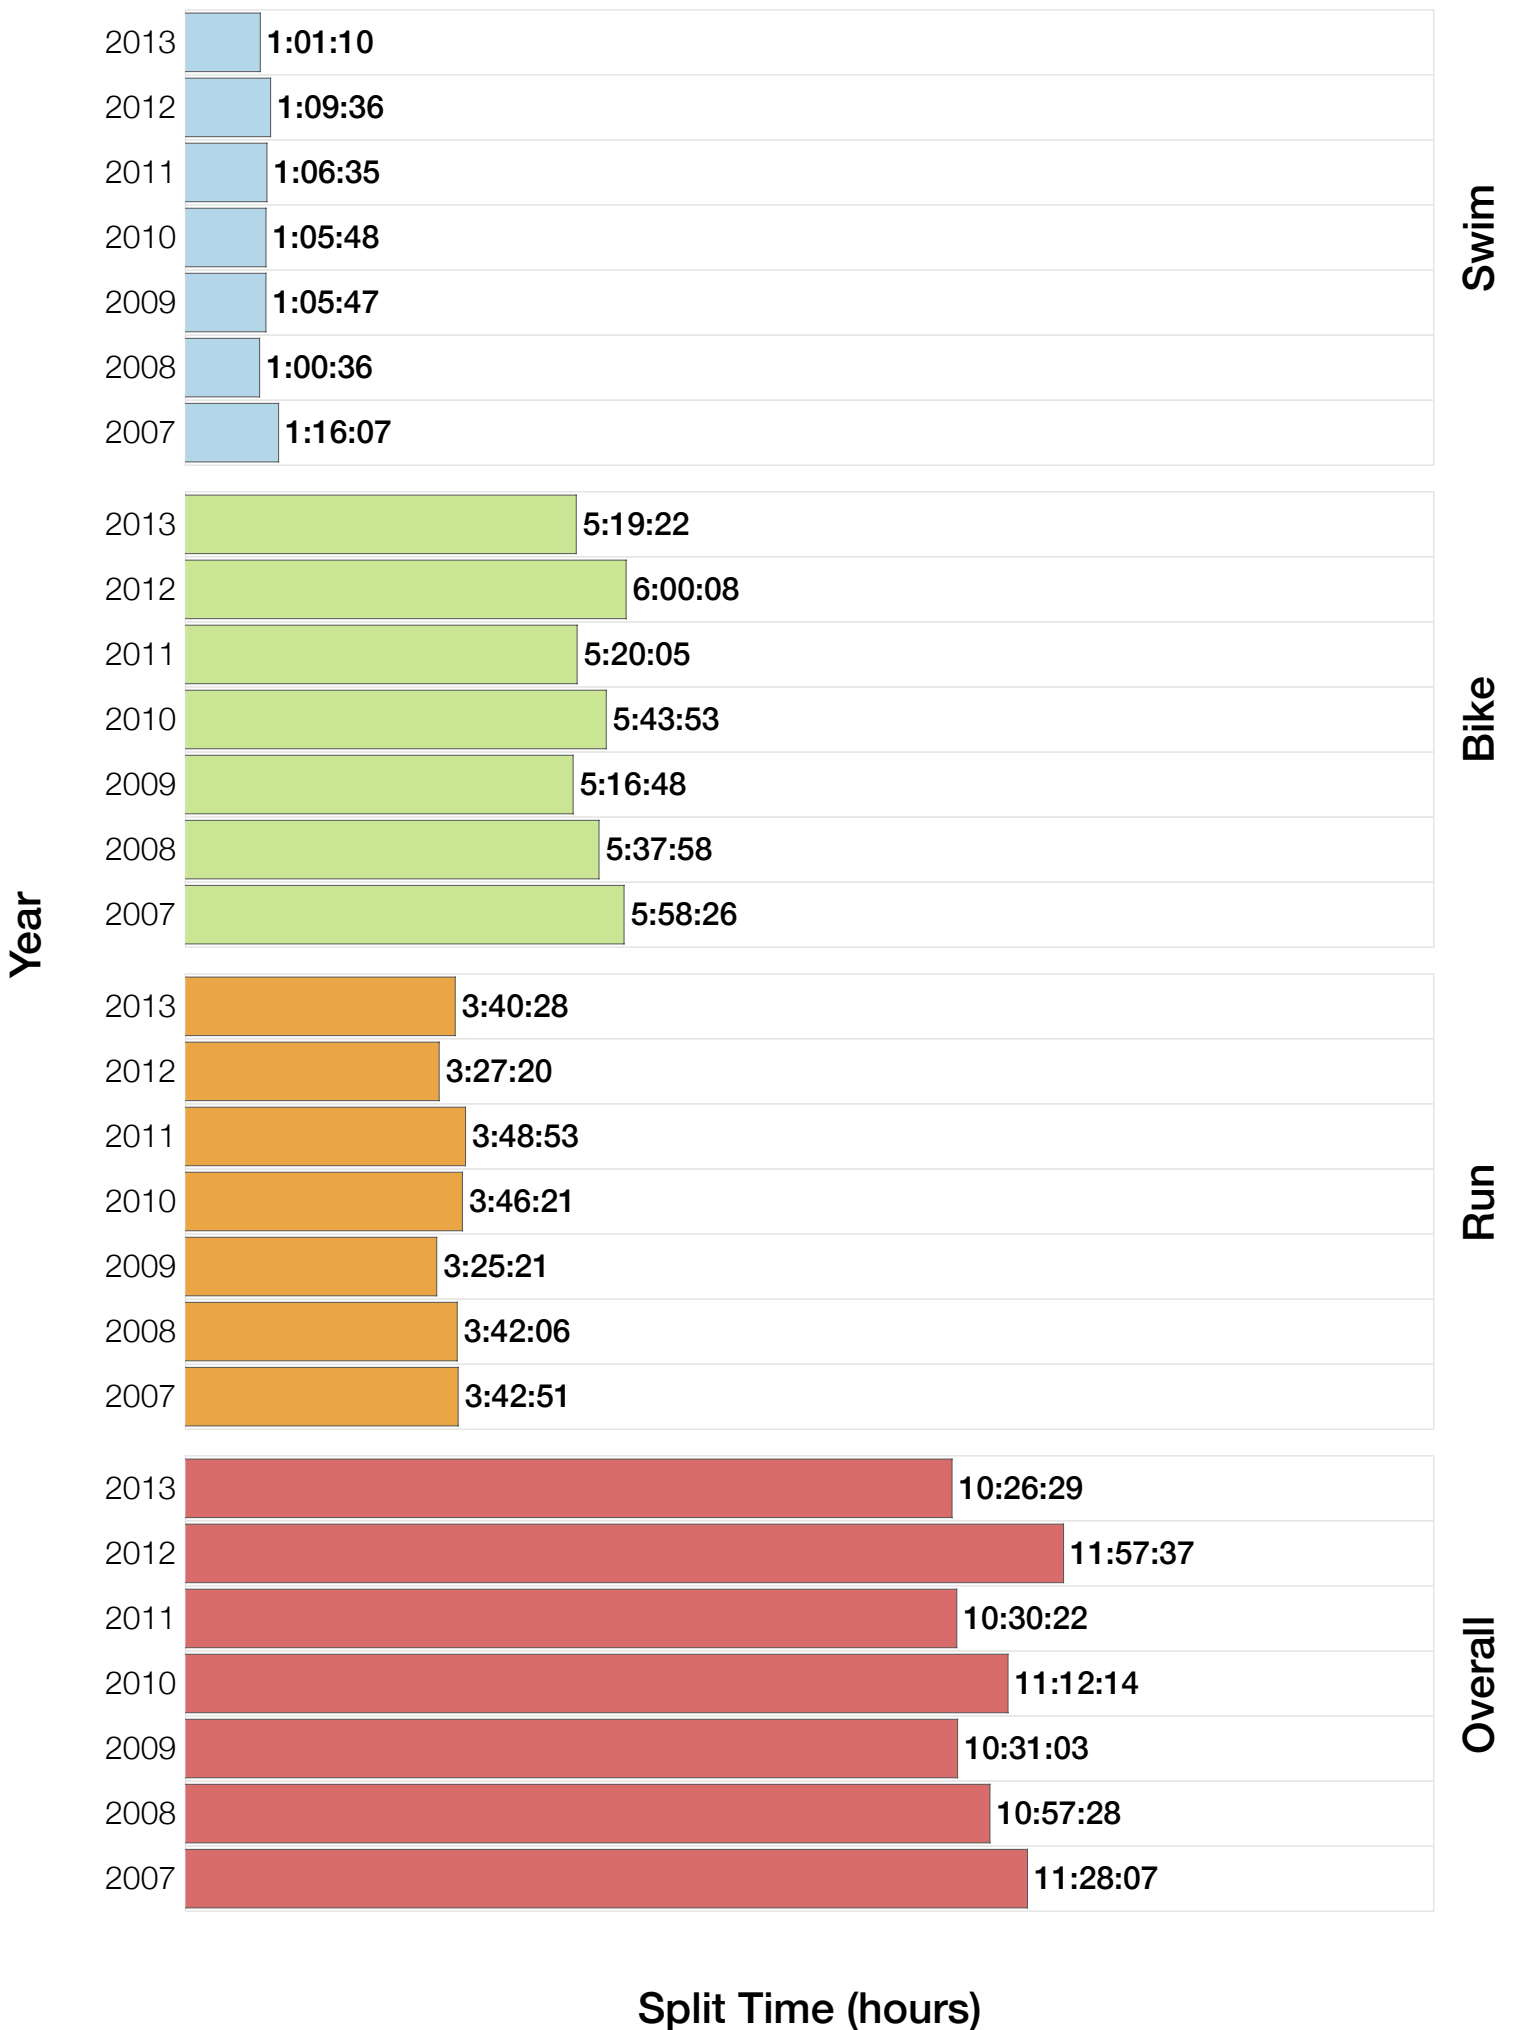

Ironman South Africa Statistics

F40-44

F40-44 Summary Statistics

Year	Finishers	F40-44 Finishers	Male Winner's Time	Female Winner's Time	F40-44 Winner's Time
2007	1305	31	8:33:04	9:22:00	11:28:07
2008	1403	45	8:18:23	9:27:48	10:57:28
2009	1304	33	8:17:32	9:16:32	10:31:03
2010	1548	48	8:23:28	9:16:55	11:12:14
2011	1505	55	8:05:36	8:33:56	10:30:22
2012	1384	44	8:34:45	9:47:10	11:27:43
2013	1541	52	8:11:24	9:10:58	10:26:29
Average	1427	44	8:20:36	9:16:28	10:56:12

F40-44 Fastest Splits

F40-44 Median Splits

F40-44 Slowest Splits

Split Time (hours)

F40-44 Kona Times and Splits

South Africa 2007

Position	Swim Time	Bike Time	Run Time	Overall Time
Male Winner	1:03:58	4:41:29	2:43:20	8:33:04
Female Winner	1:11:34	4:52:14	3:11:55	9:22:00
1st Age Grouper	1:30:24	6:04:59	3:42:51	11:28:07
2nd Age Grouper	1:32:01	6:16:54	3:48:38	11:54:07
3rd Age Grouper	1:25:48	6:47:20	3:49:52	12:15:14
4th Age Grouper	1:31:21	6:30:29	4:17:52	12:33:10
5th Age Grouper	1:27:45	5:58:26	4:57:14	12:36:16
Kona Qualifier Average	1:31:12	6:10:56	3:45:44	11:41:07
Age Grouper Average	1:29:27	6:19:37	4:07:17	12:09:22

South Africa 2008

Position	Swim Time	Bike Time	Run Time	Overall Time
Male Winner	0:47:29	4:36:54	2:51:02	8:18:23
Female Winner	0:55:38	5:16:35	3:10:56	9:27:48
1st Age Grouper	1:15:58	5:50:20	3:42:06	10:57:28
2nd Age Grouper	1:08:32	5:37:58	4:06:25	11:00:21
3rd Age Grouper	1:13:25	5:39:04	4:02:10	11:09:25
4th Age Grouper	1:23:29	5:38:54	4:00:20	11:10:37
5th Age Grouper	1:13:12	5:50:55	4:14:16	11:27:12
Kona Qualifier Average	1:12:15	5:44:09	3:54:15	10:58:54
Age Grouper Average	1:14:55	5:43:26	4:01:03	11:09:00