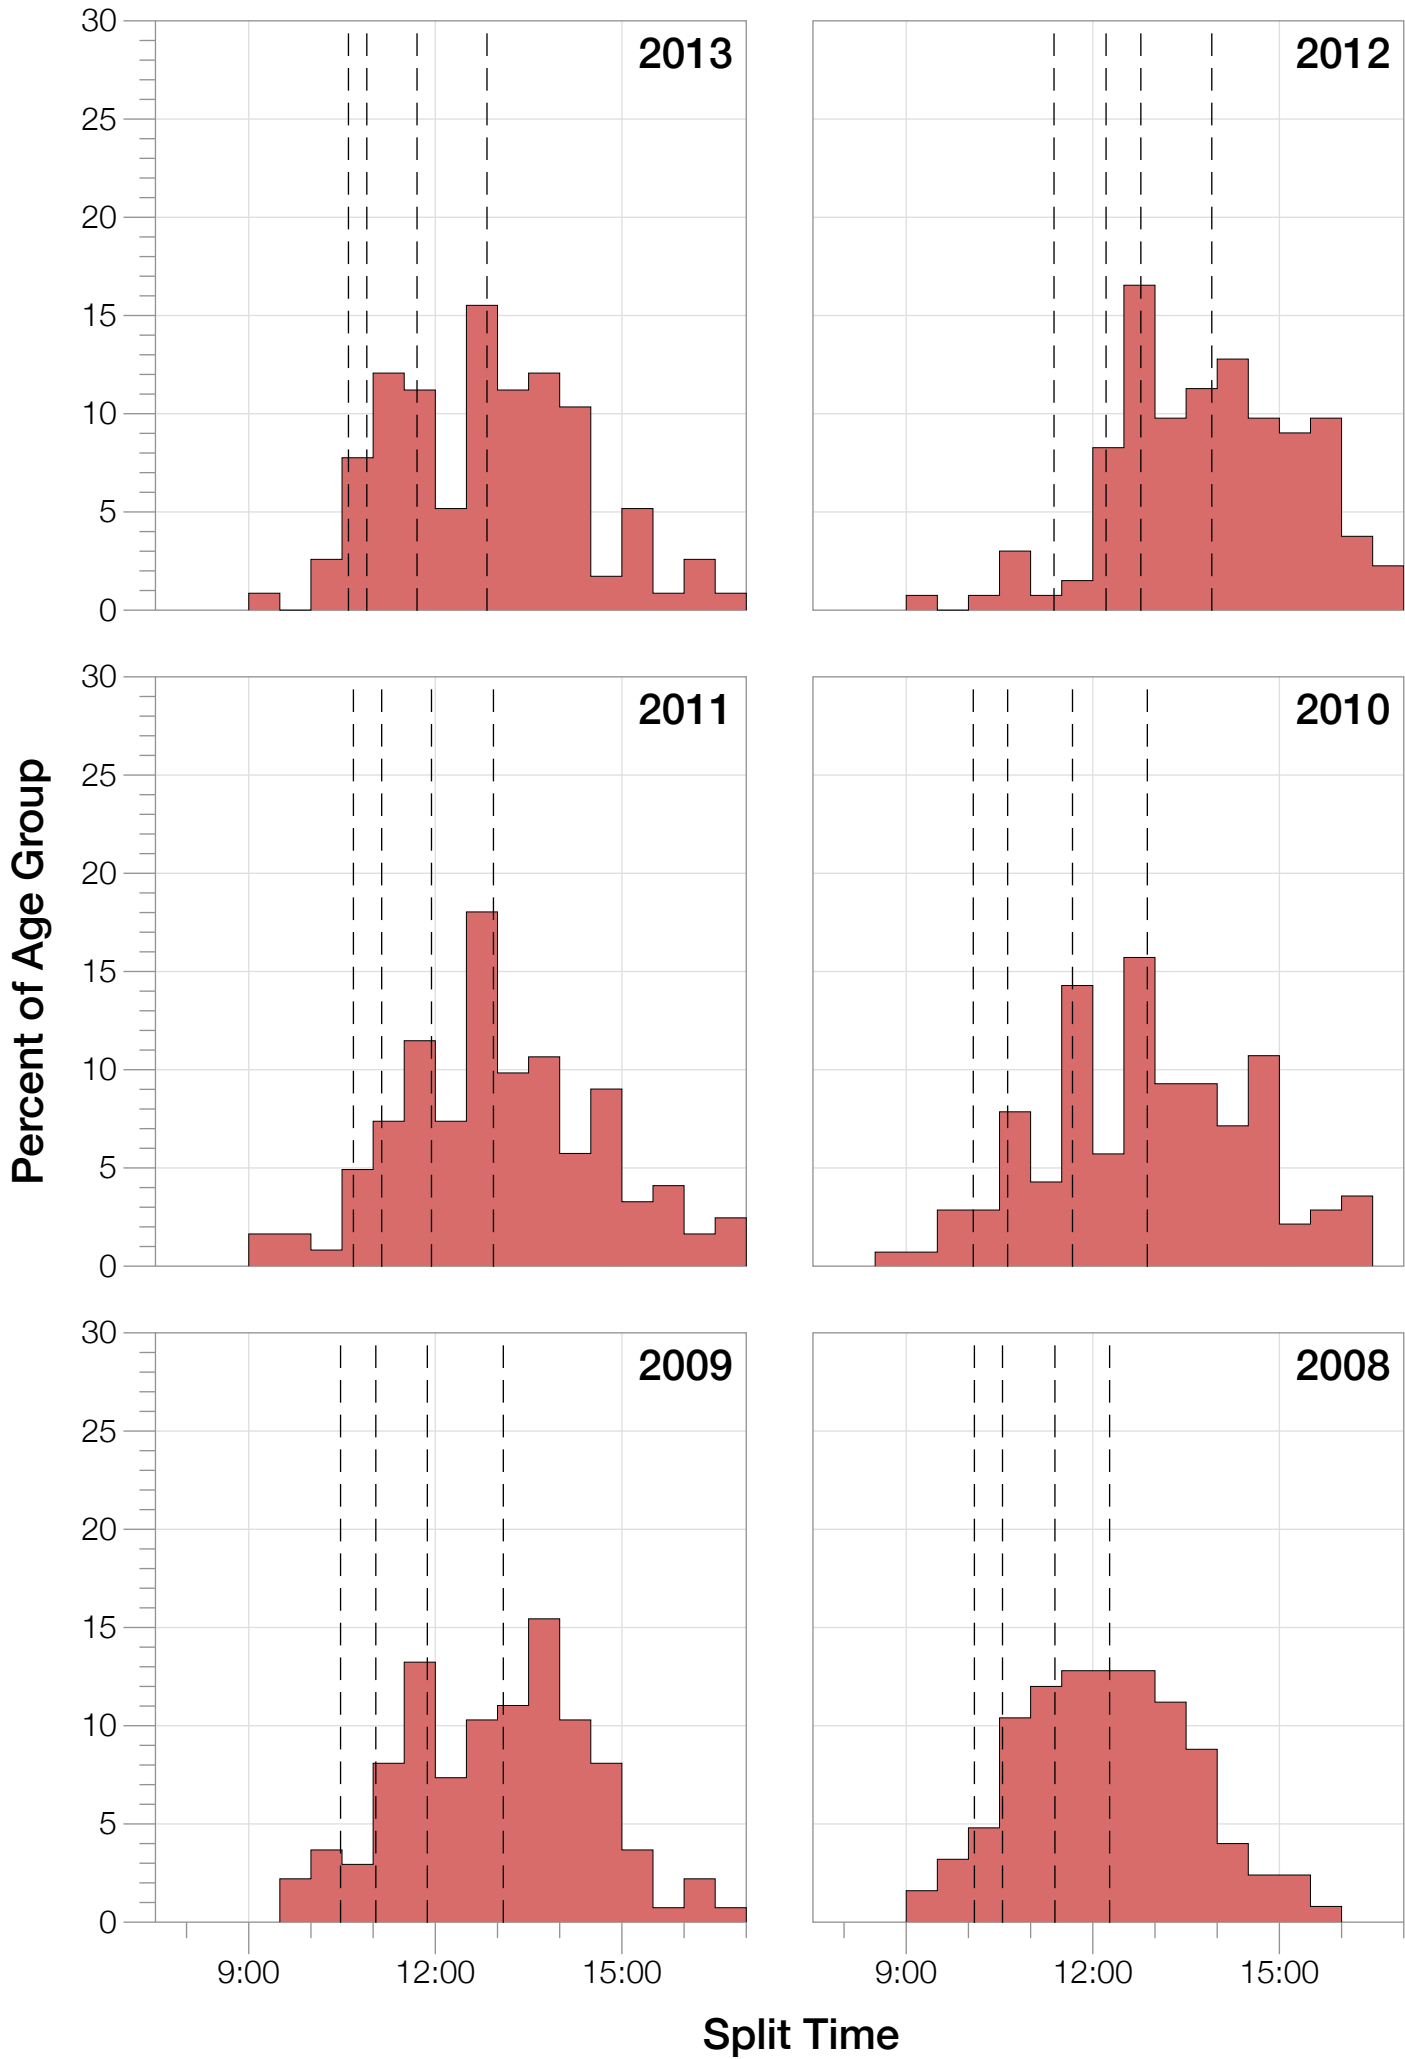

M25-29 Overall