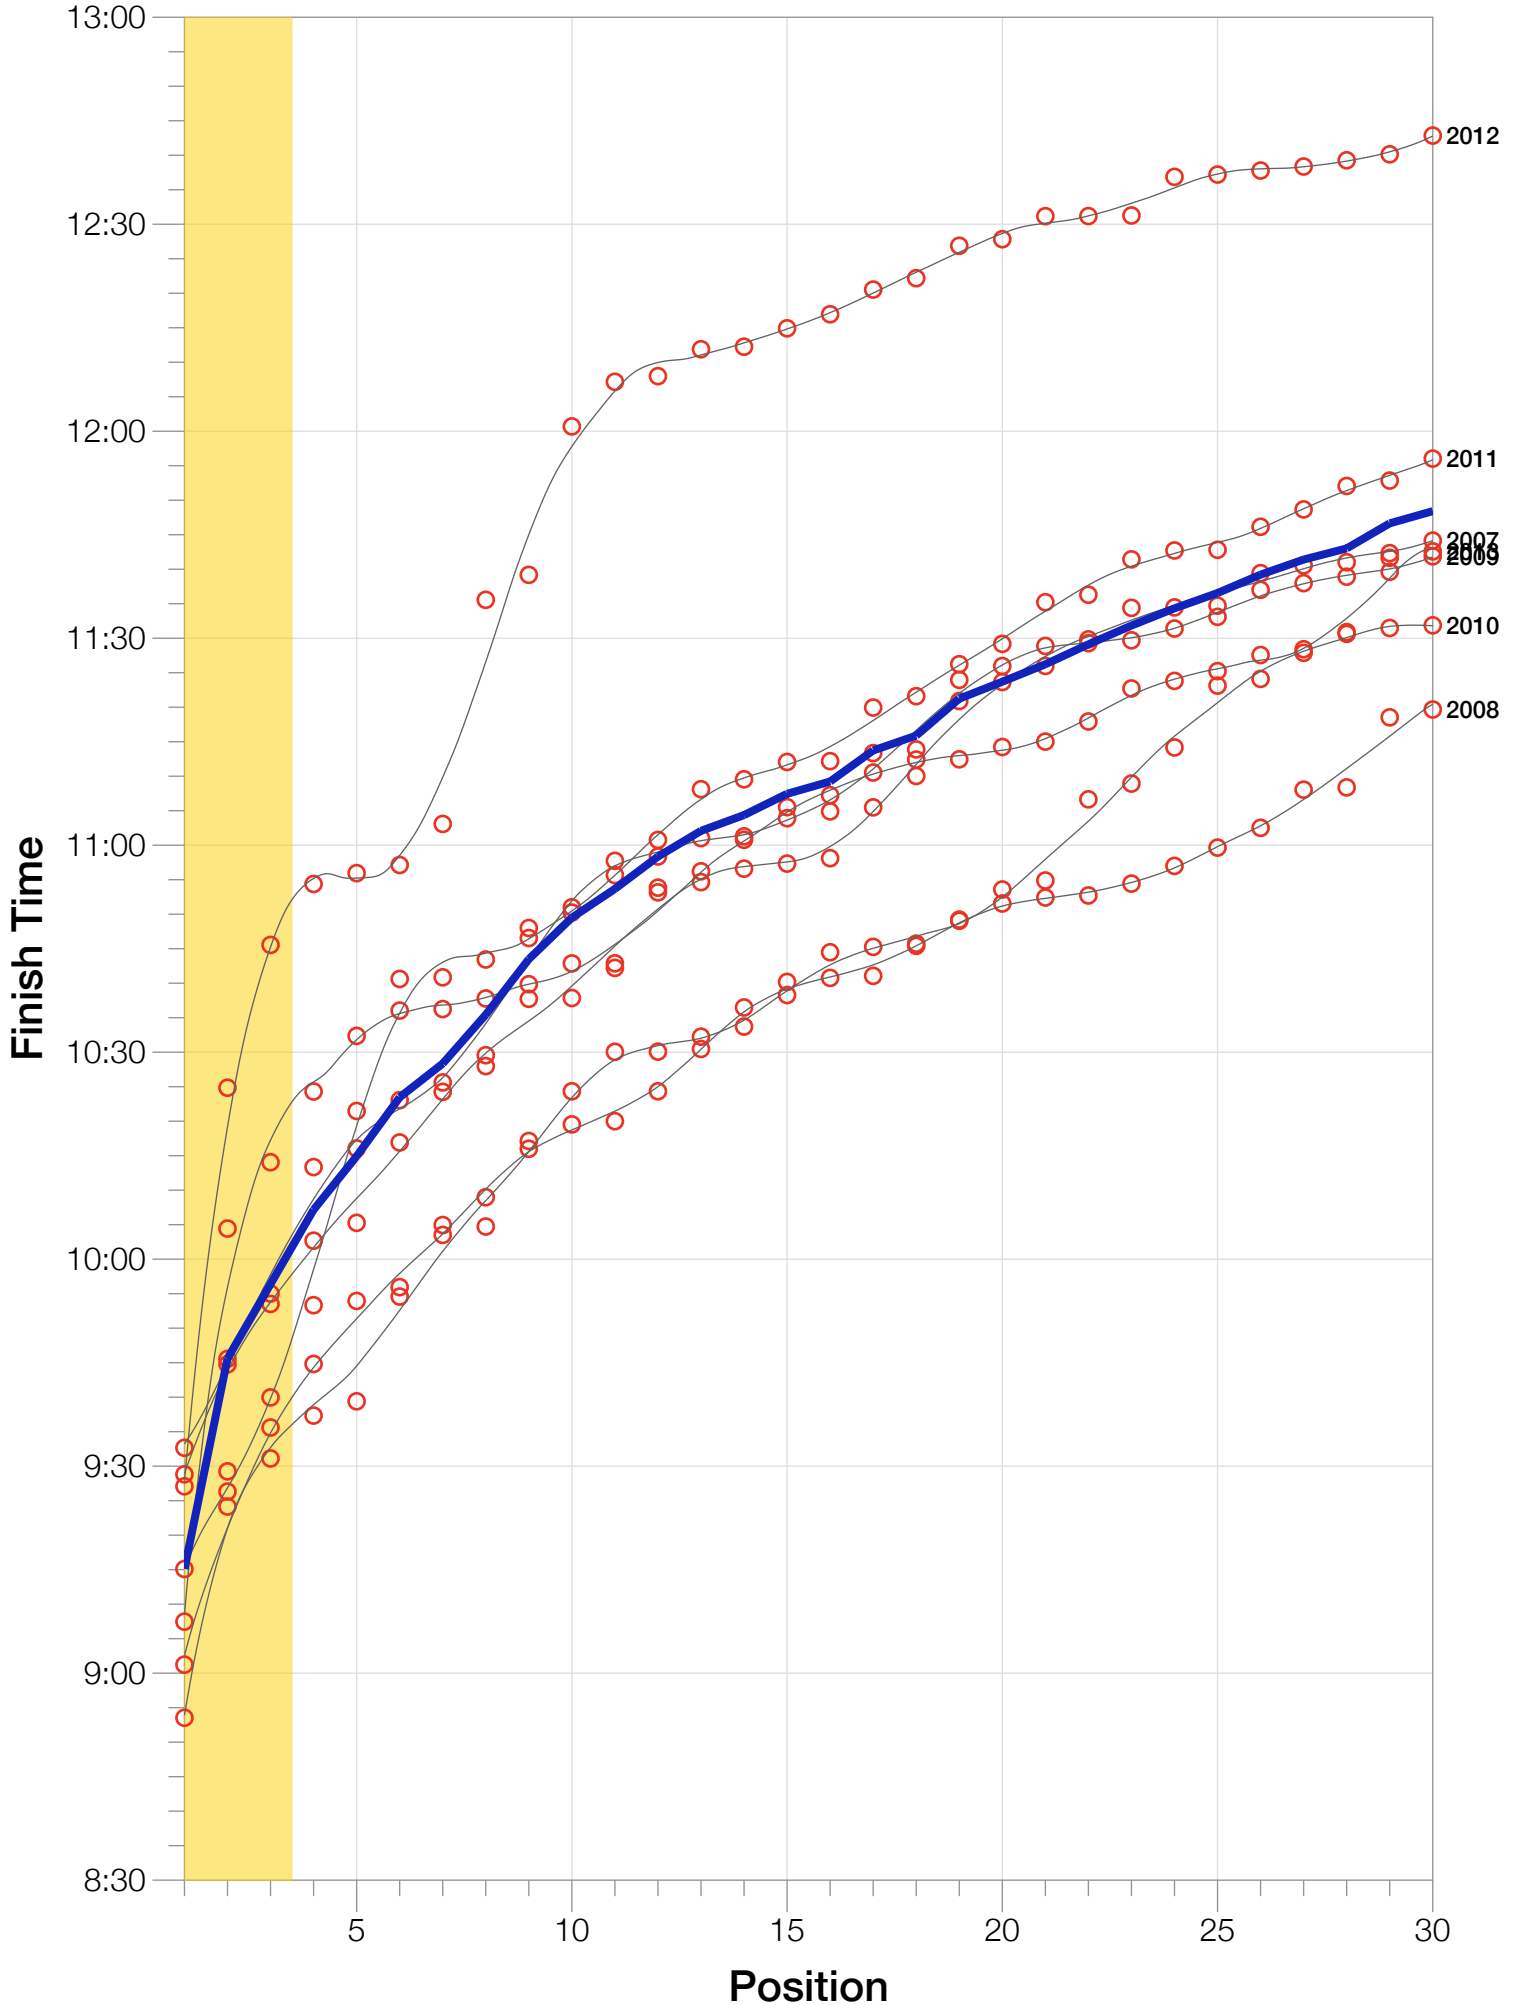

M25-29 Top 30 Finishing Splits

Estimated Kona Slot   Average Finishing Time   Finishing Time