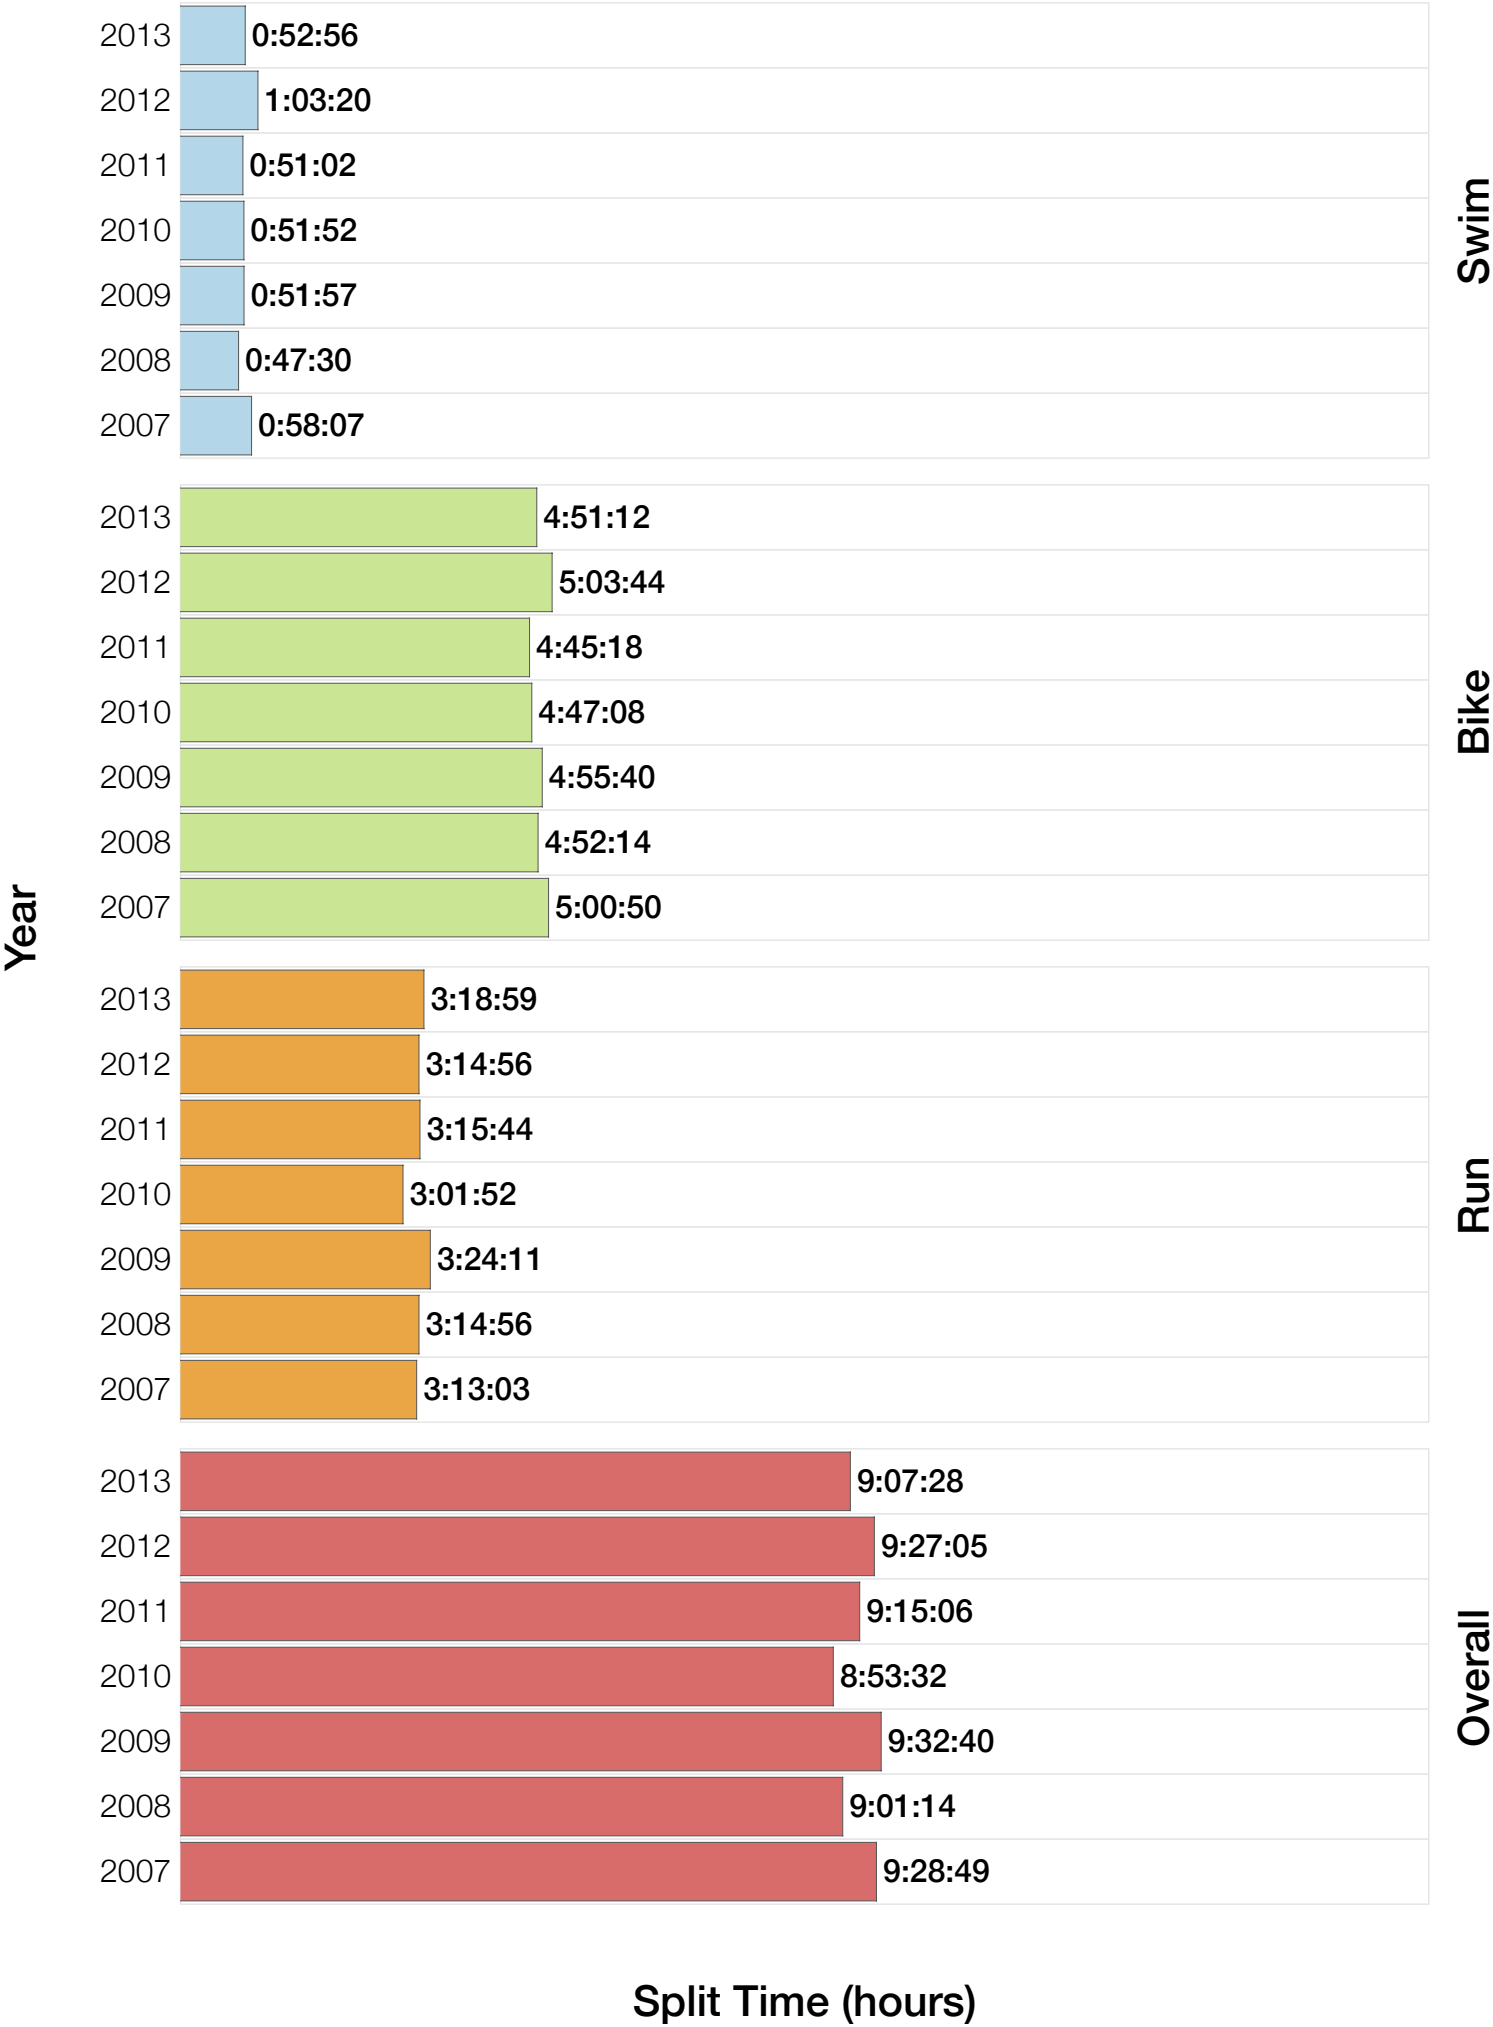

# M25-29 Median Splits

Split Time (hours)