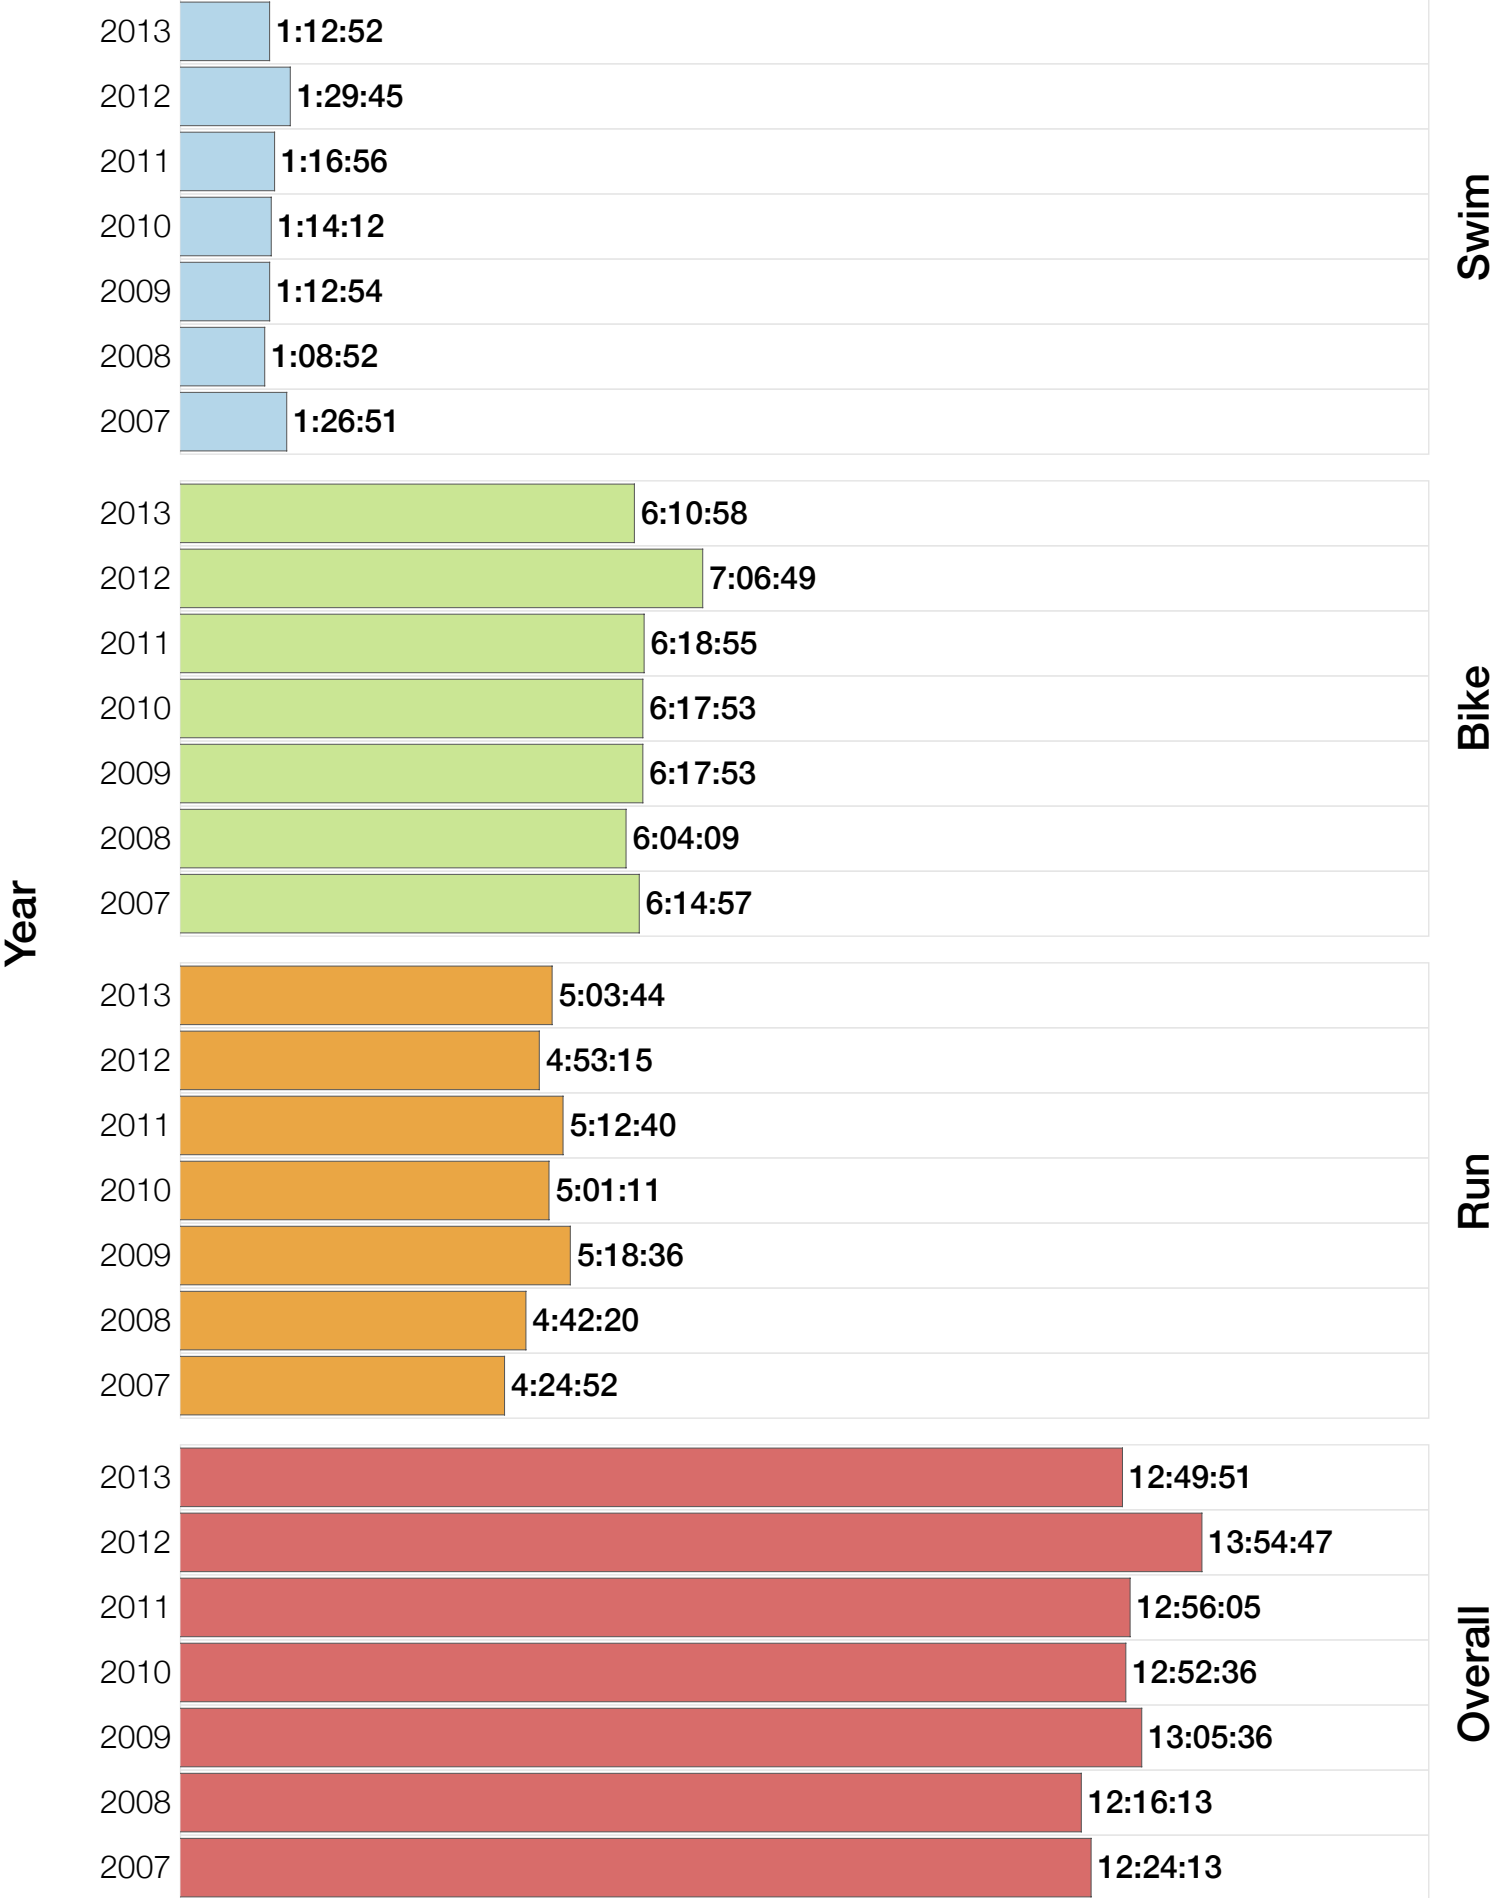

# M25-29 Median Splits

Split Time (hours)