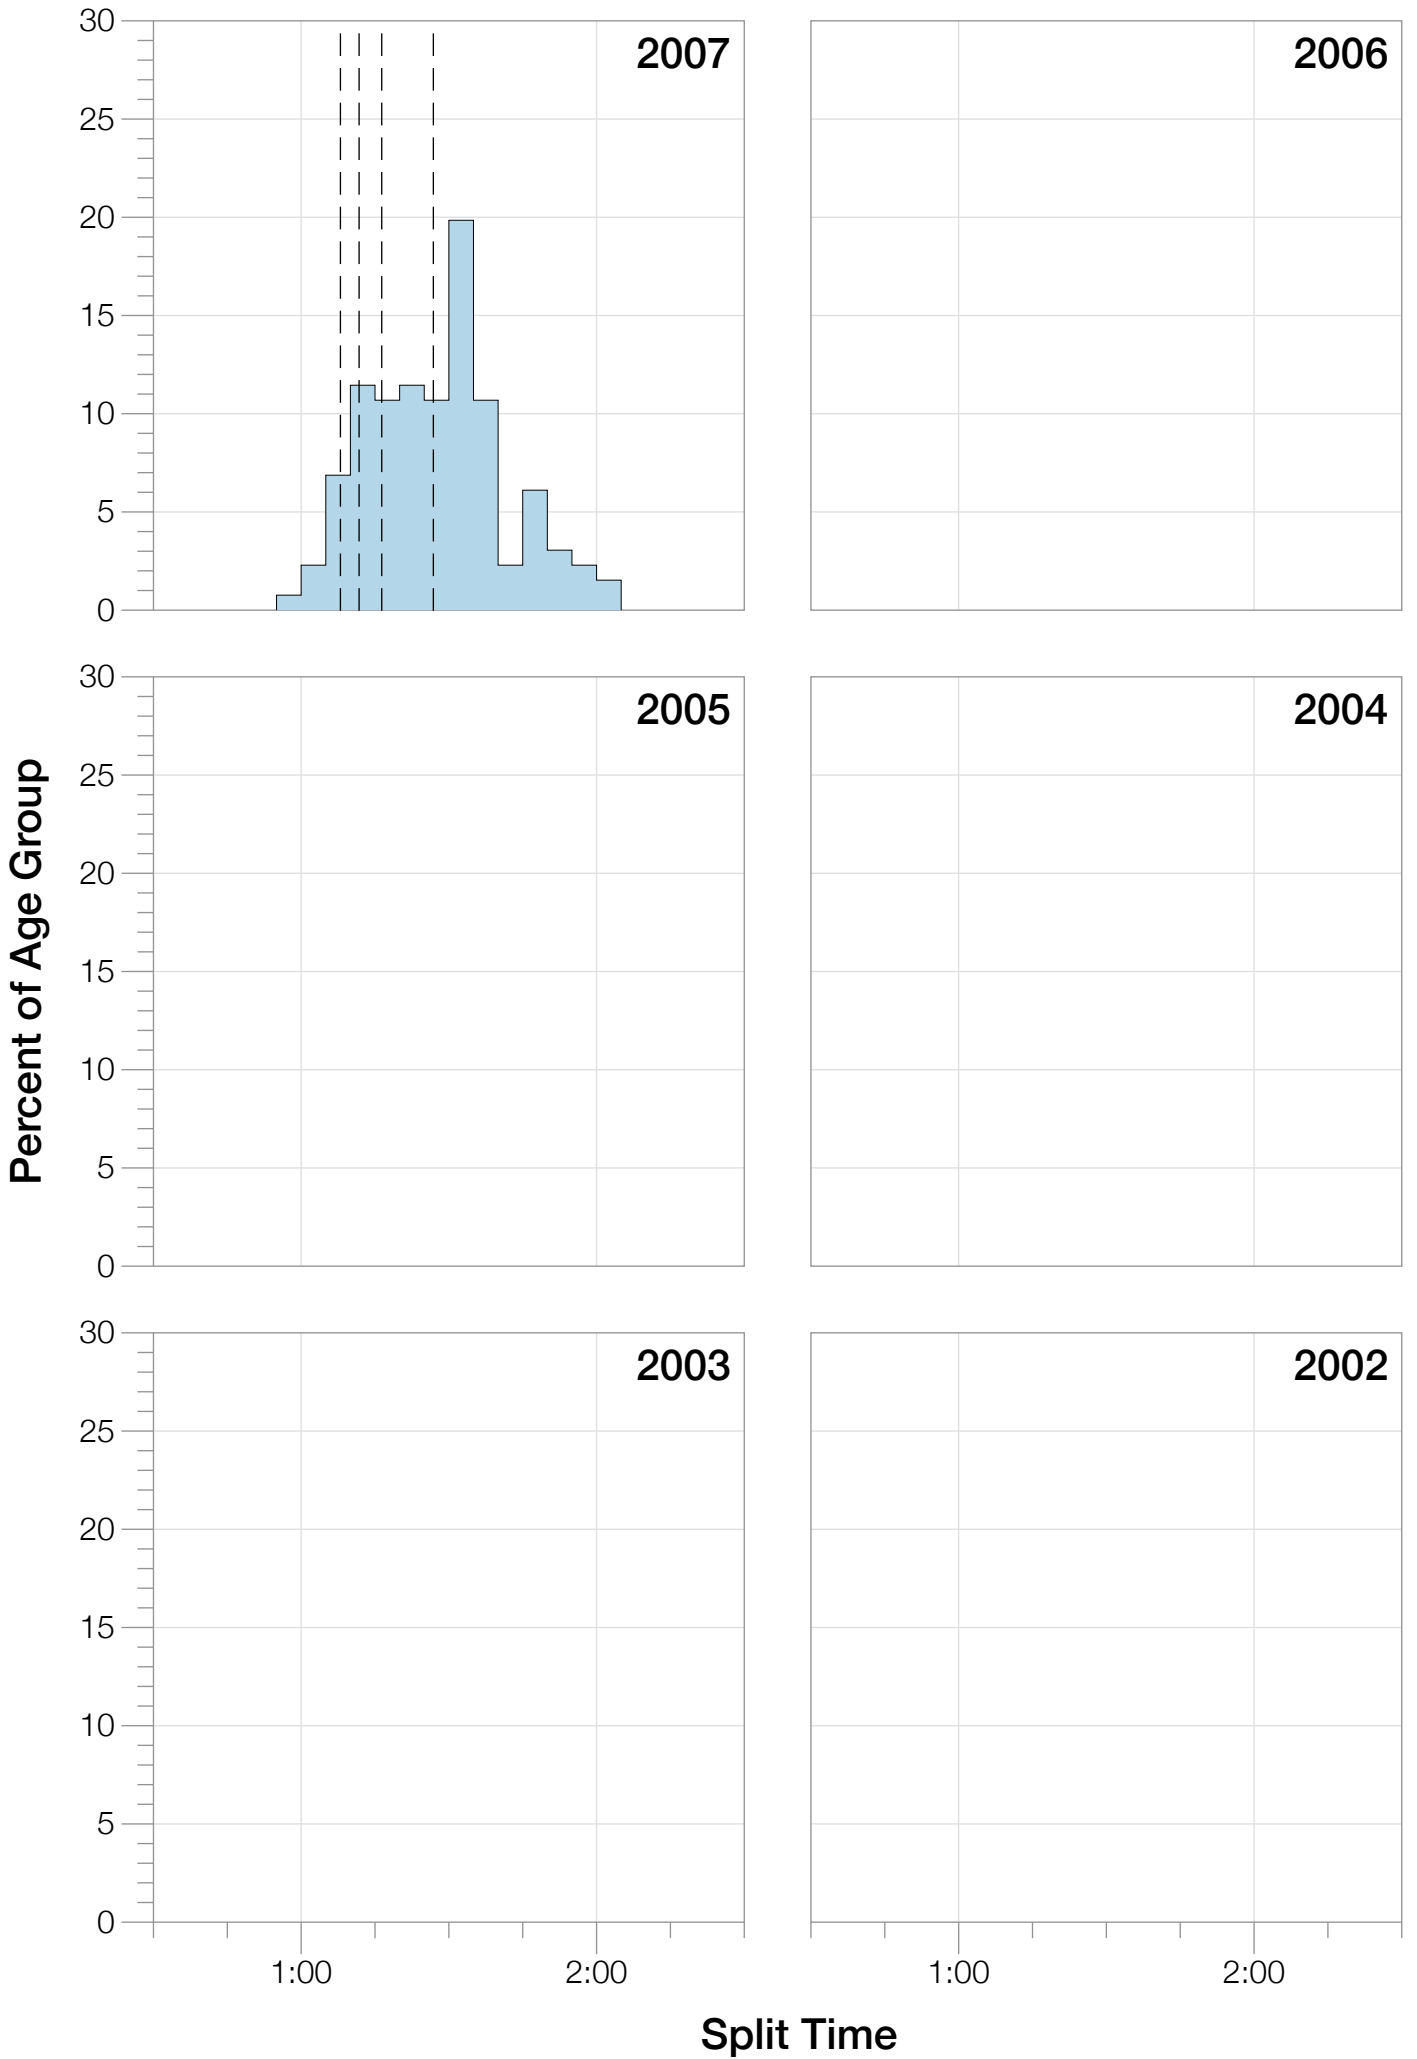

M25-29 Swim