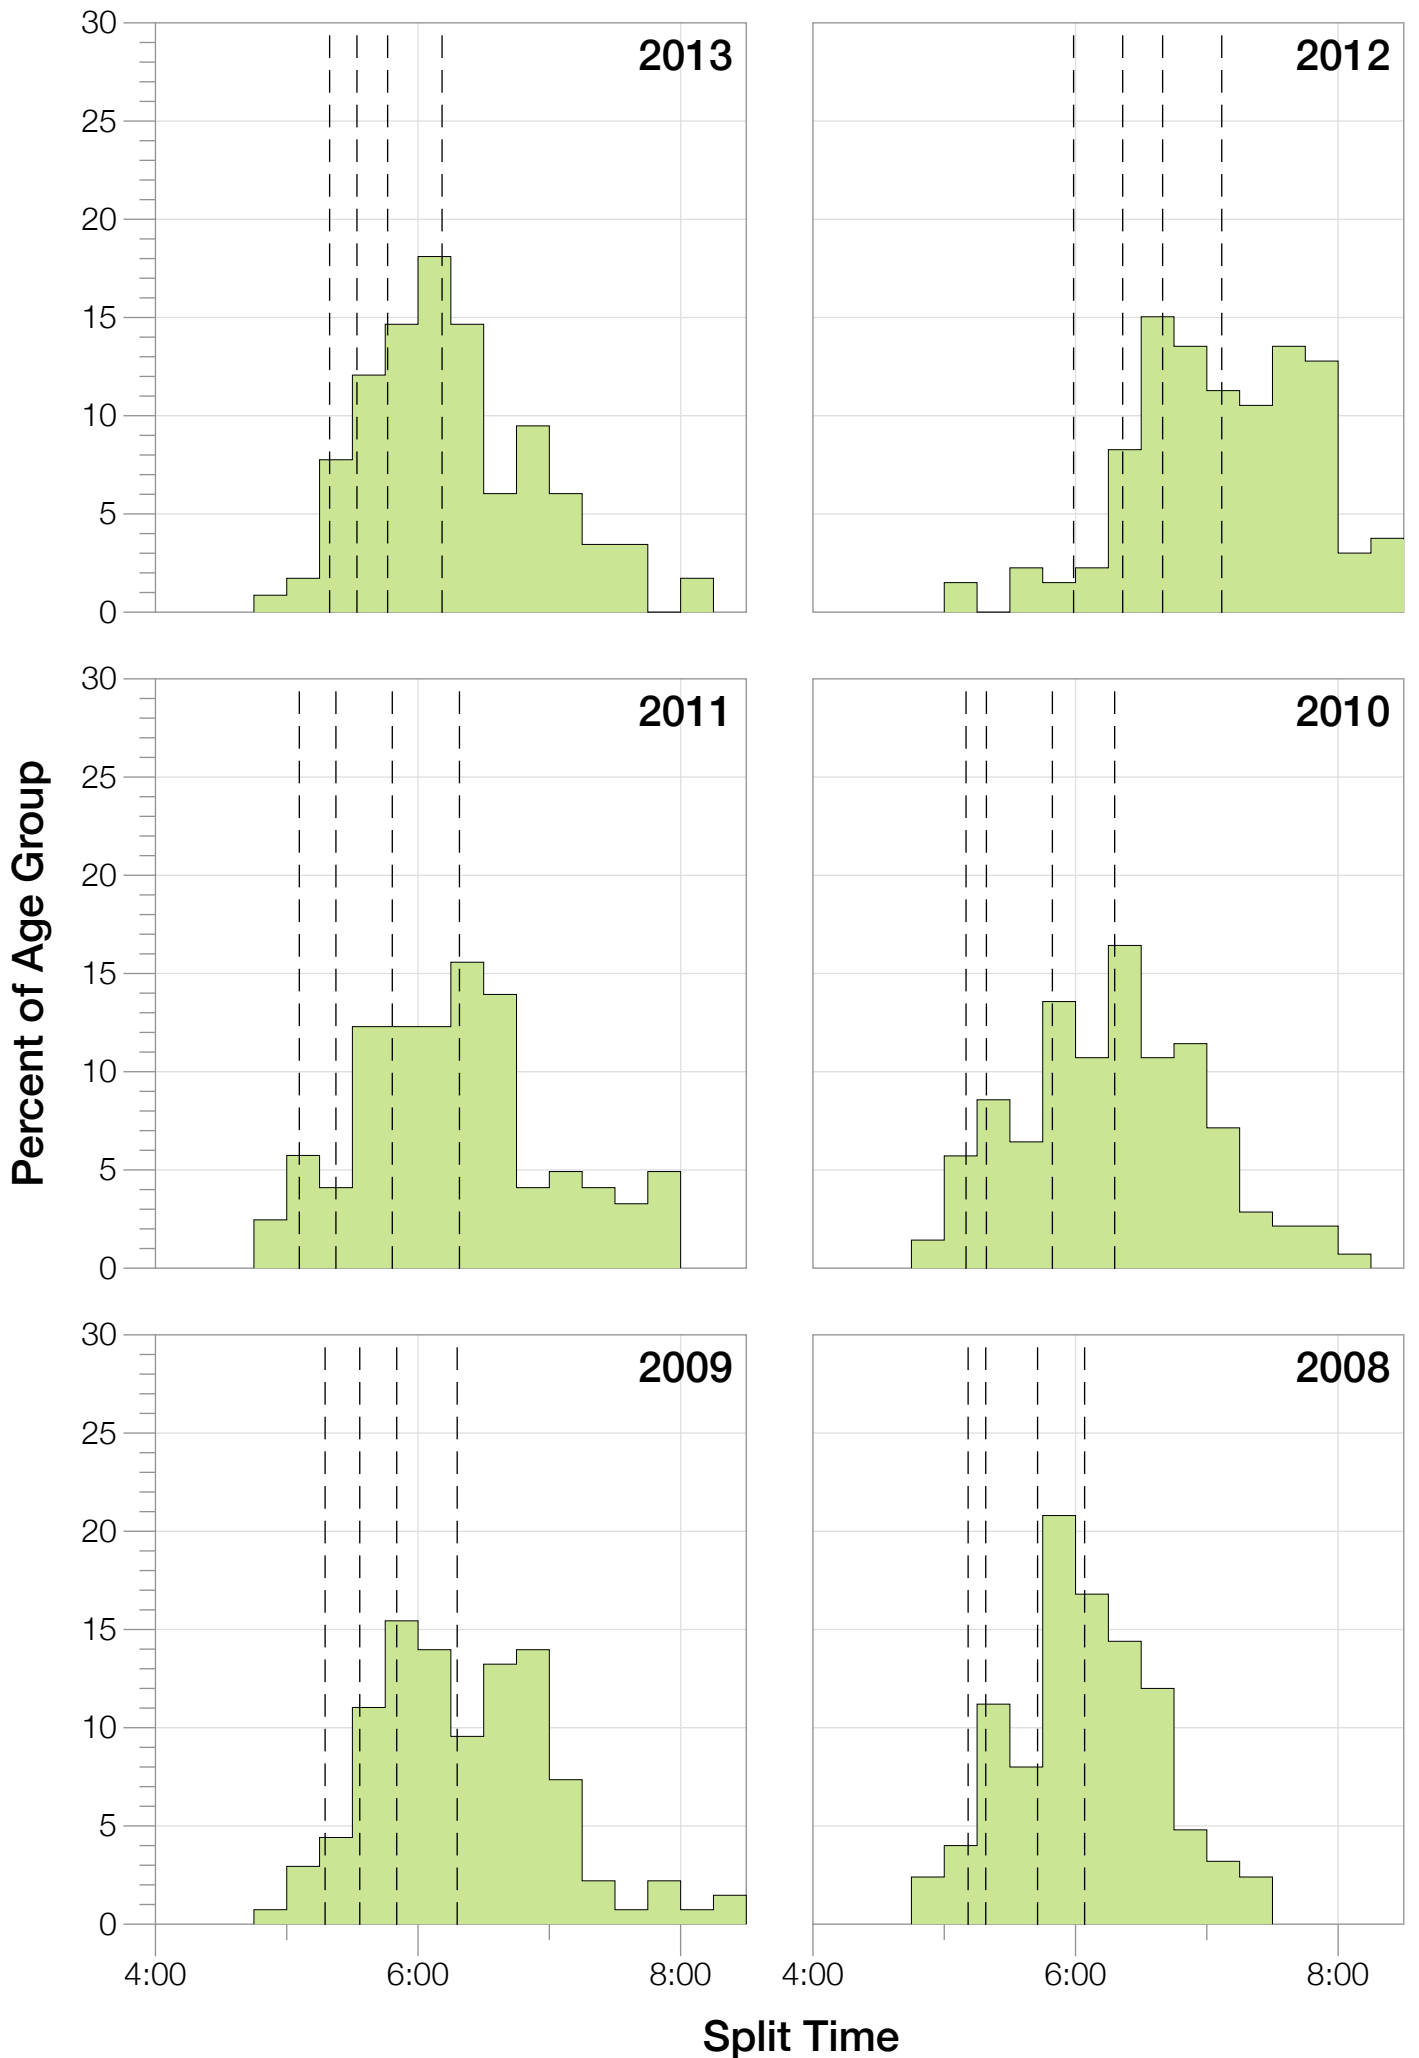

M25-29 Bike