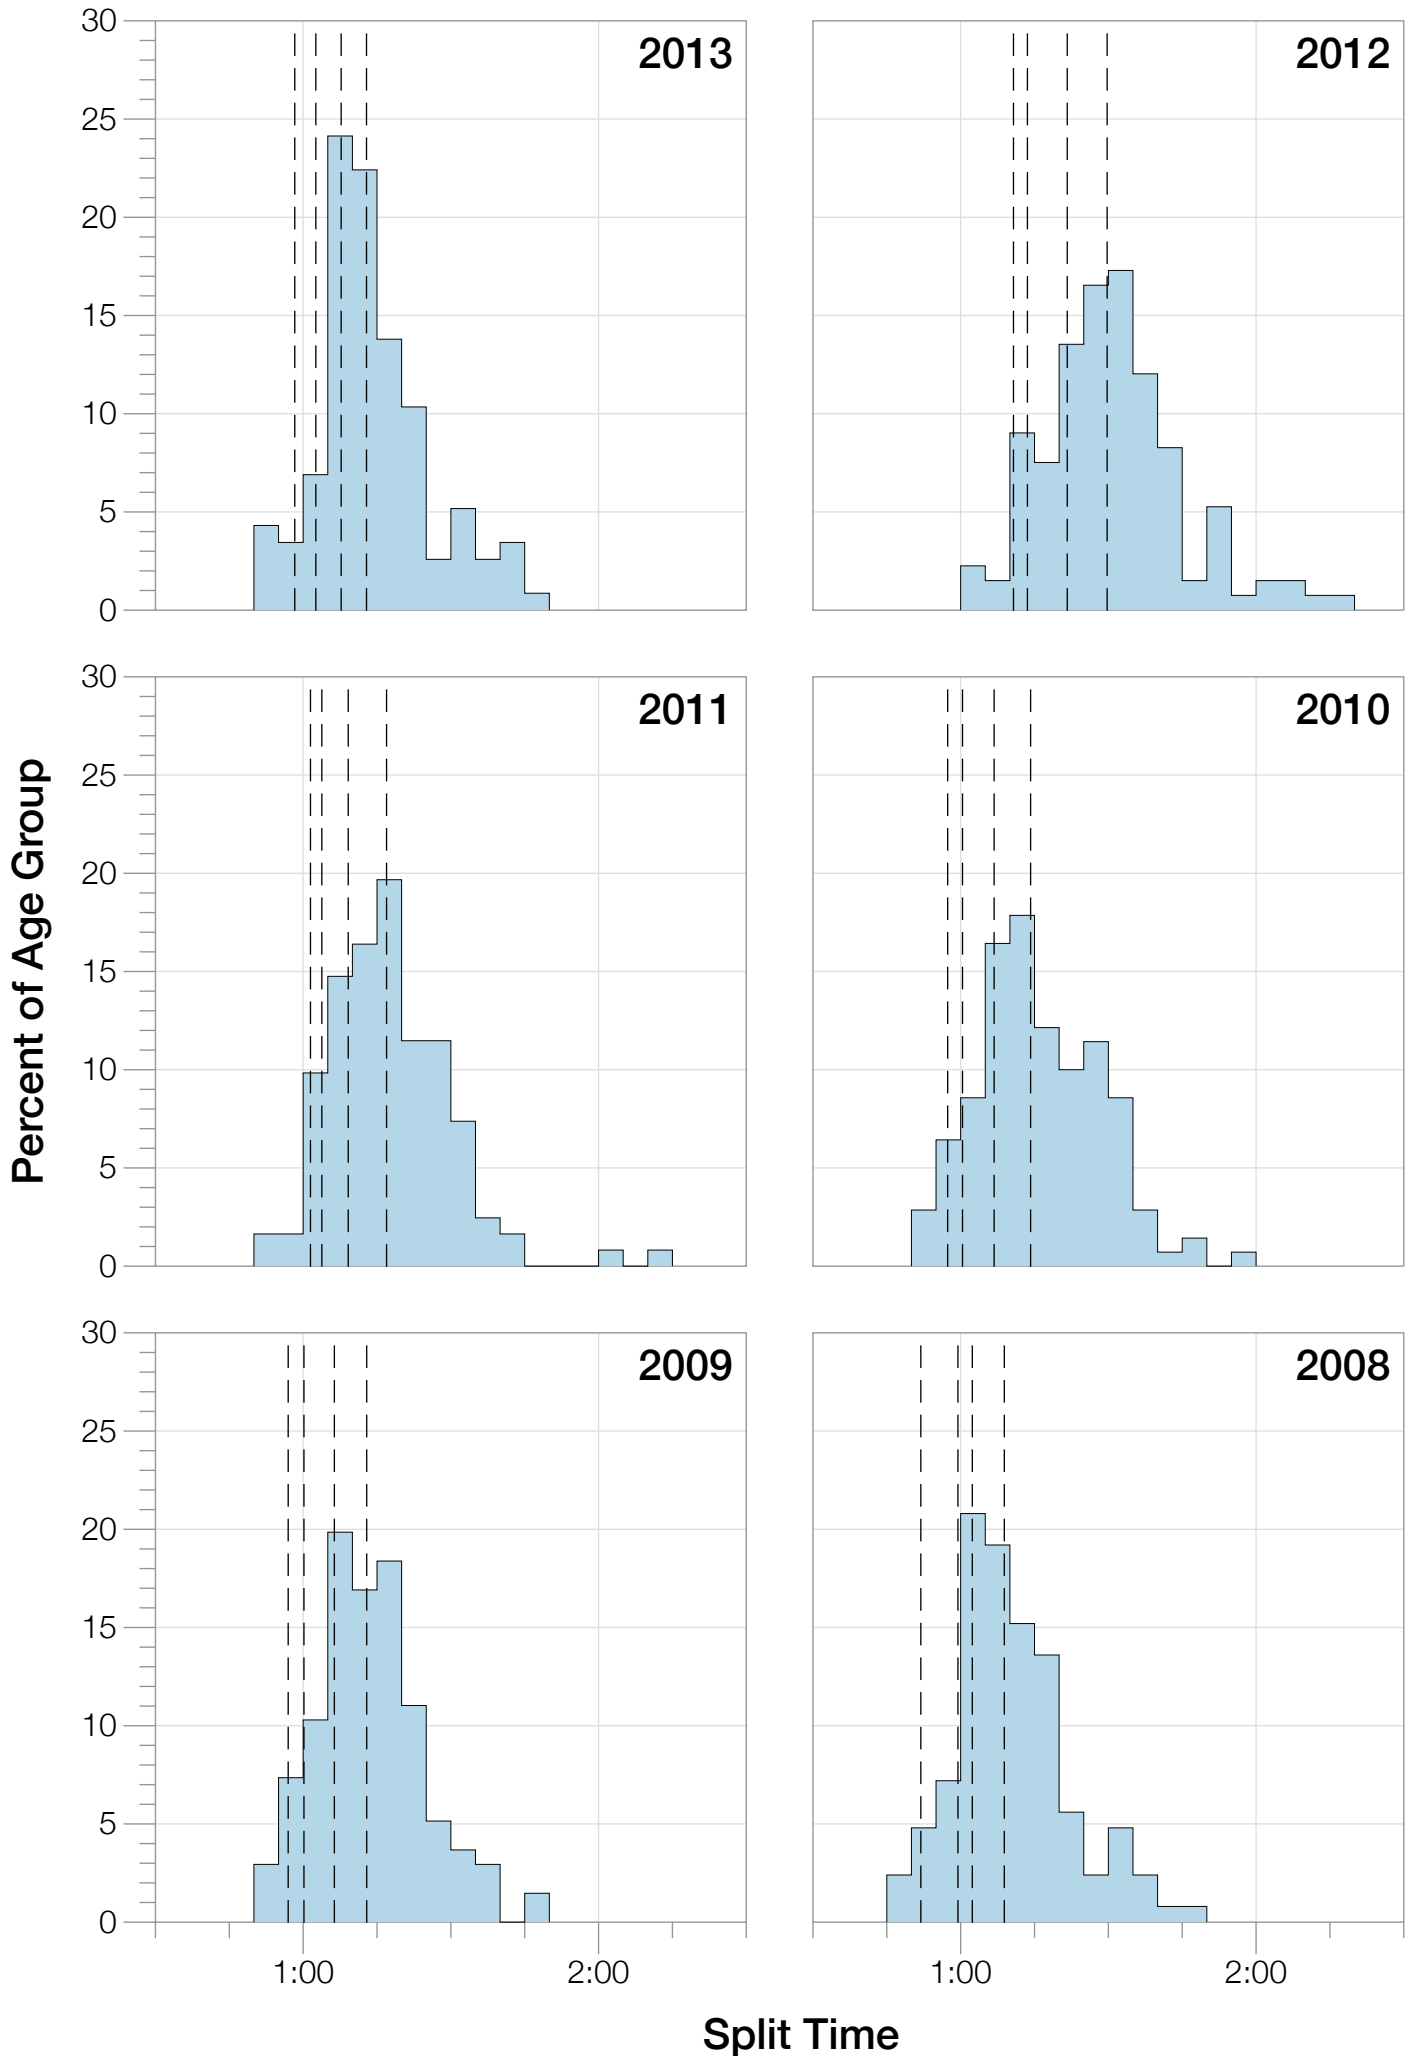

M25-29 Swim