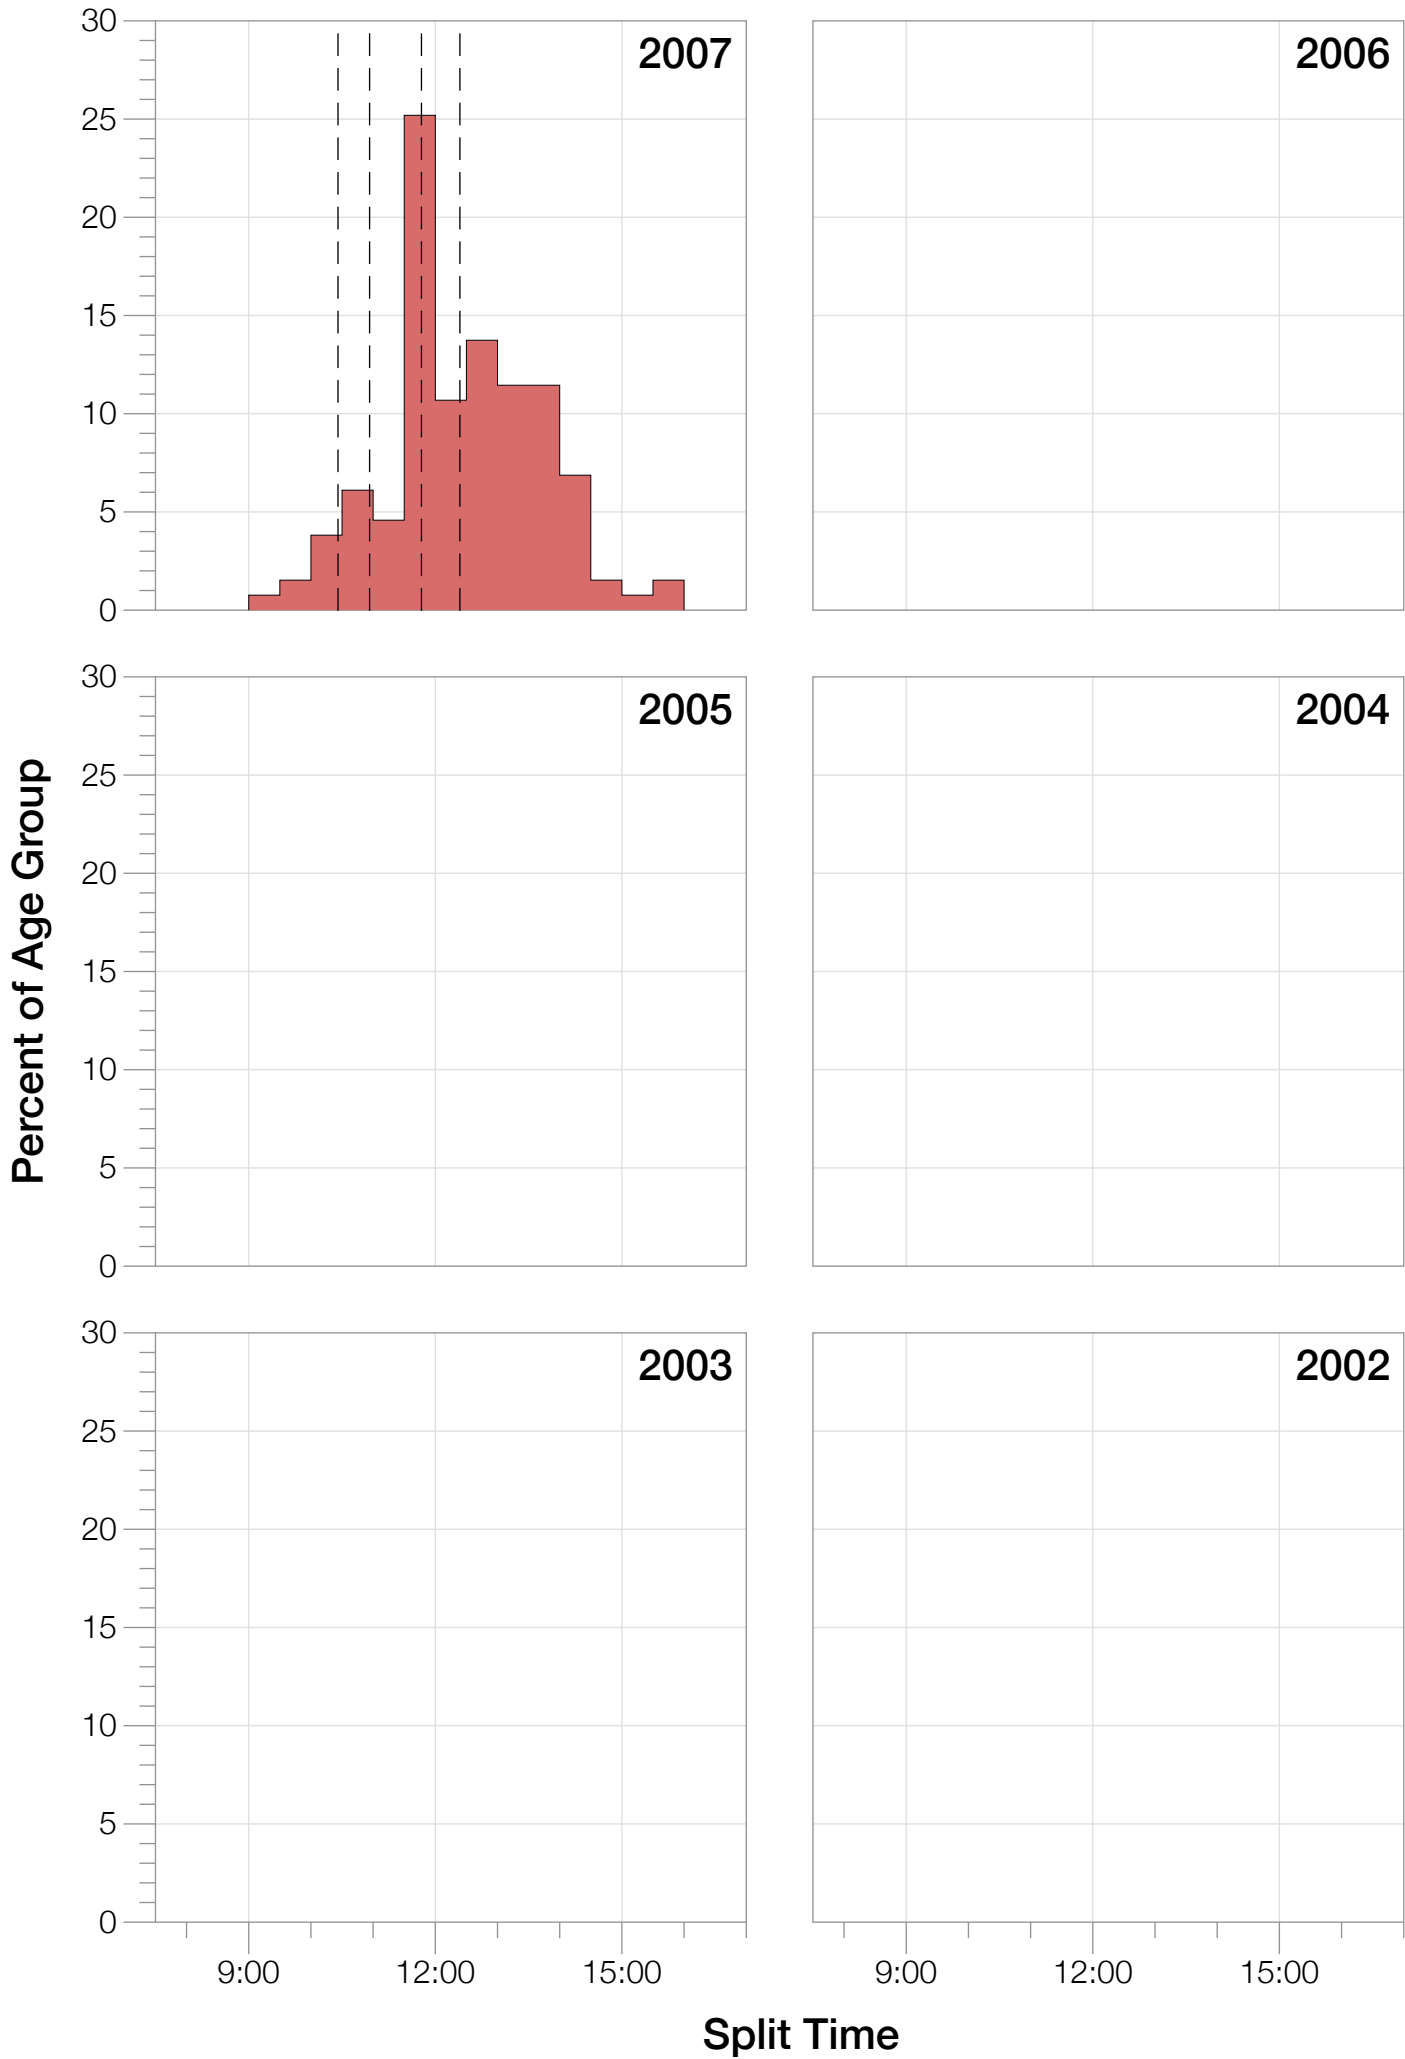

M25-29 Overall