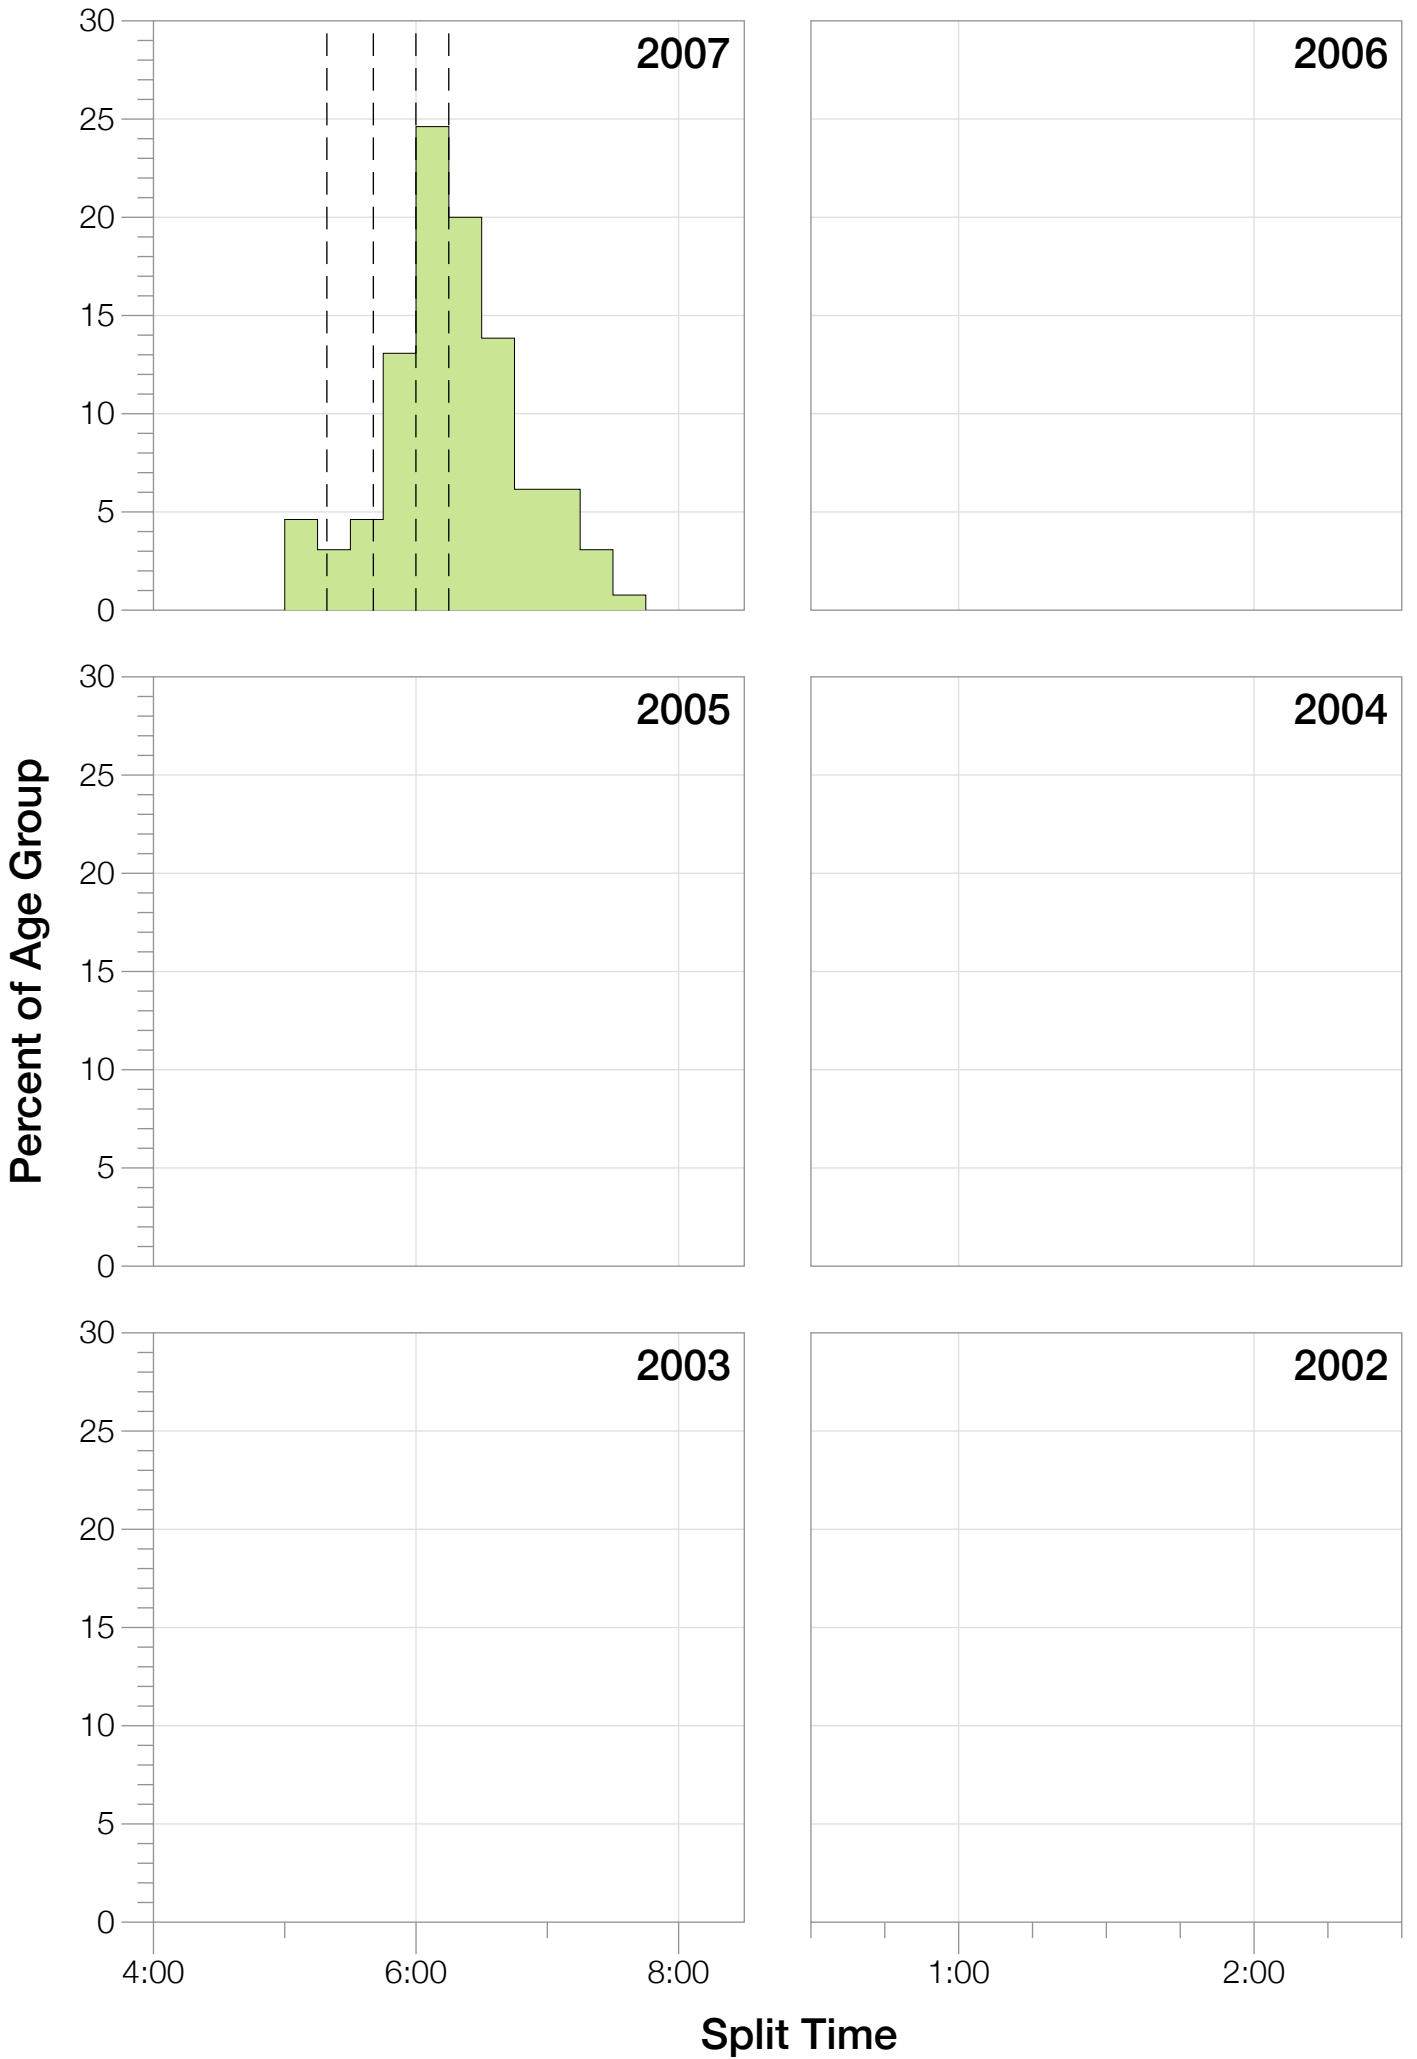

M25-29 Bike