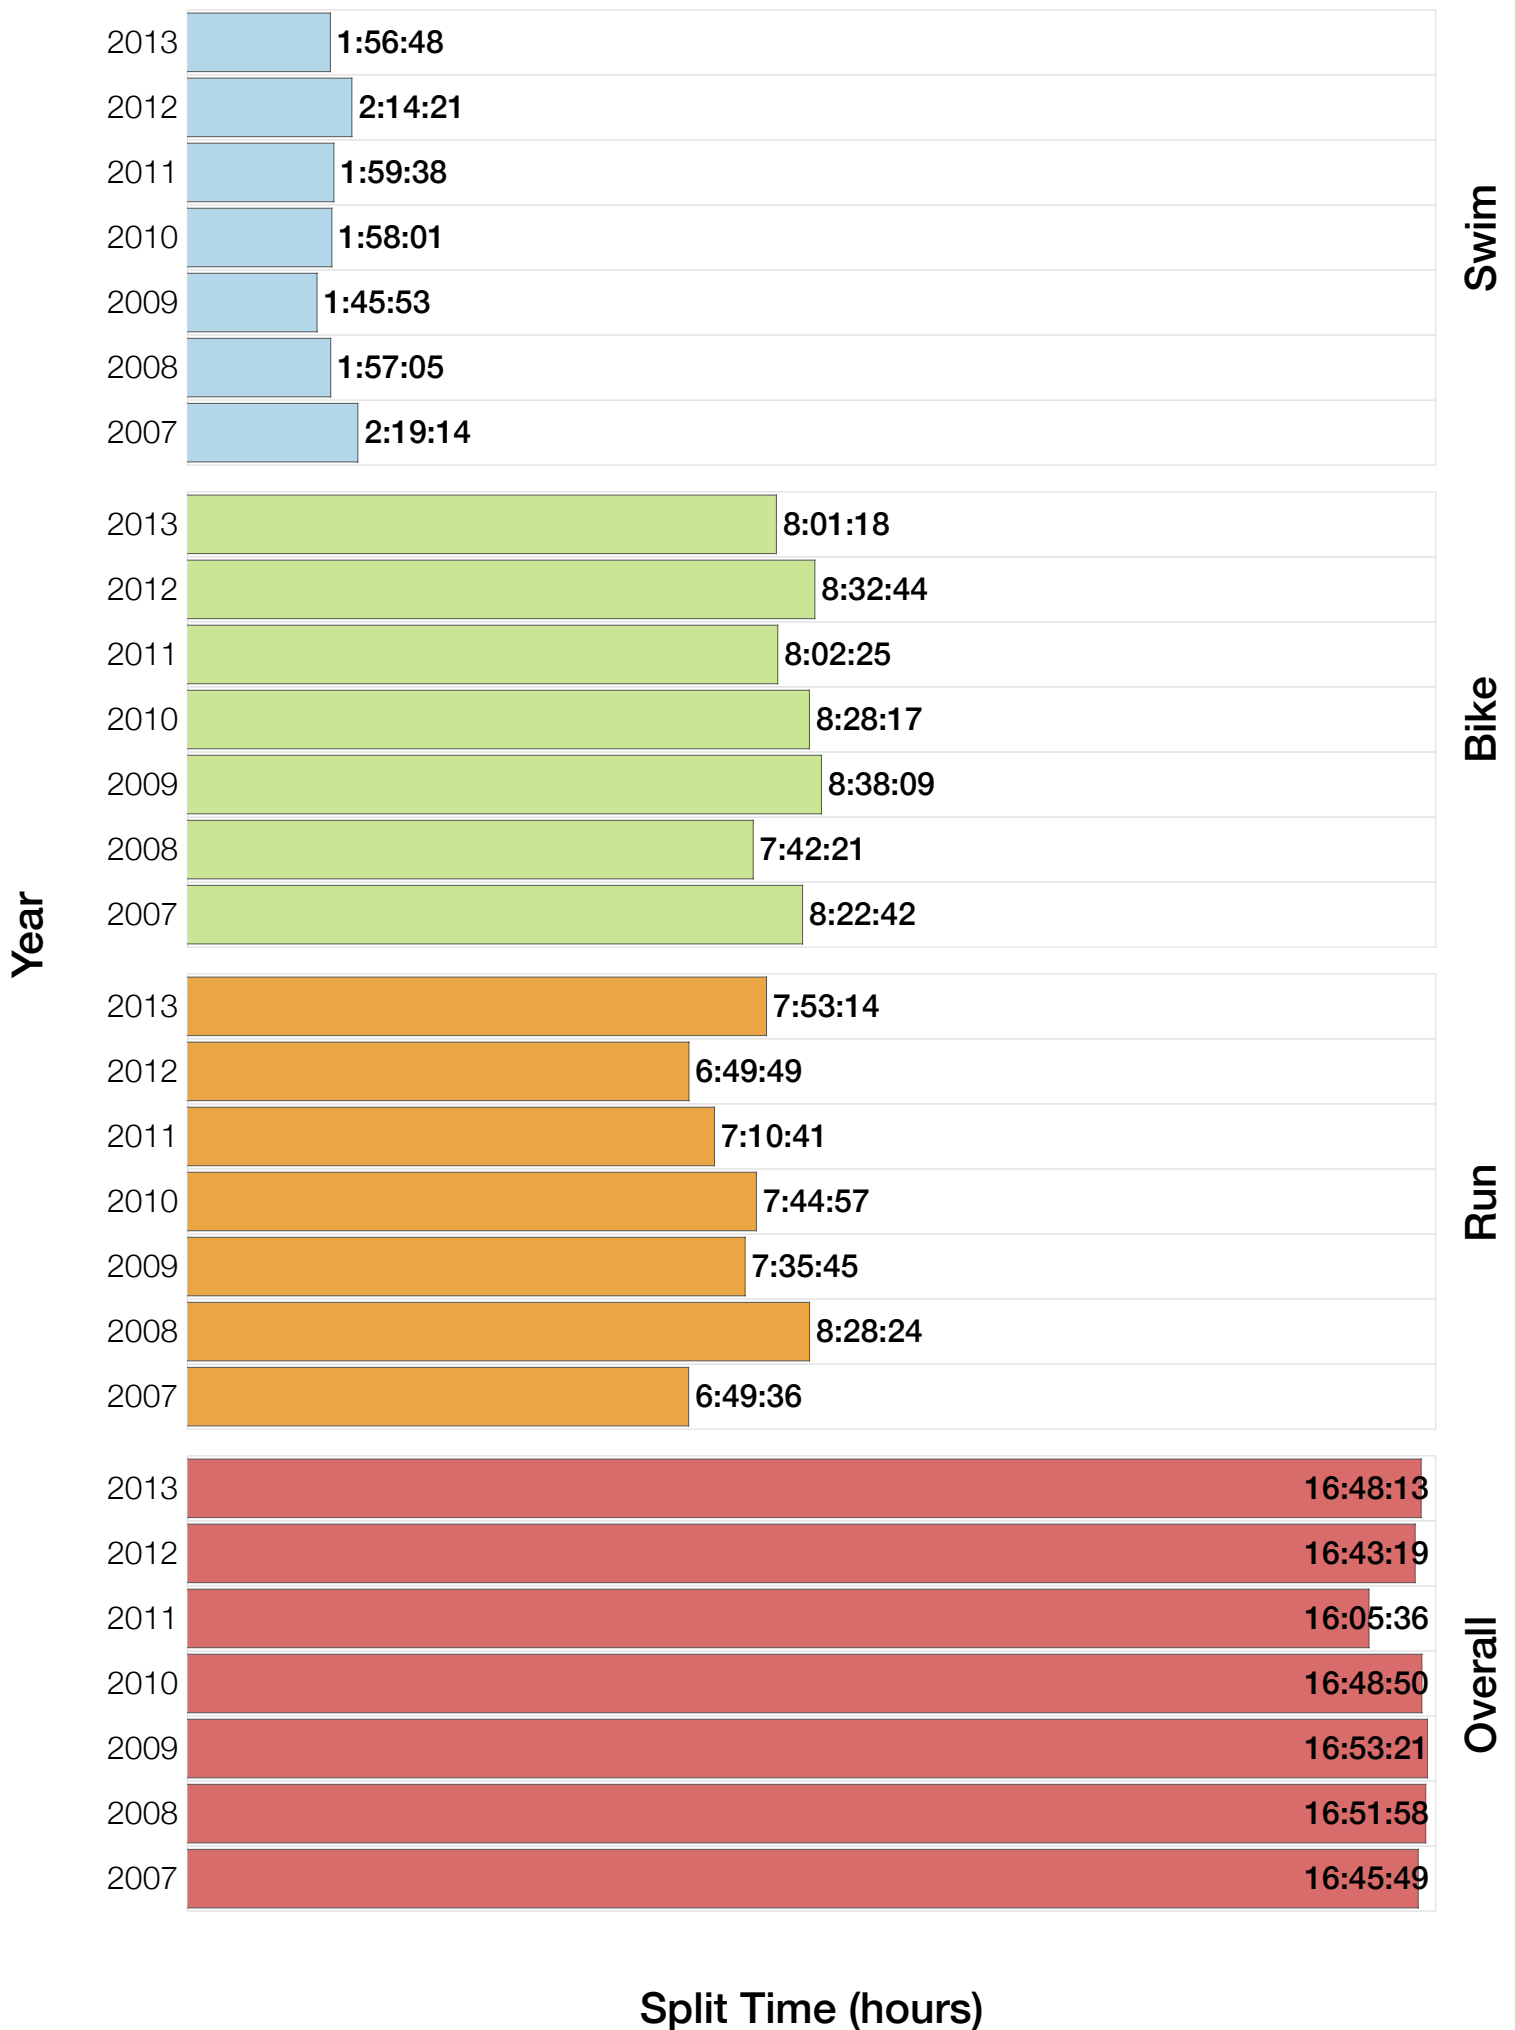

M45-49 Slowest Splits