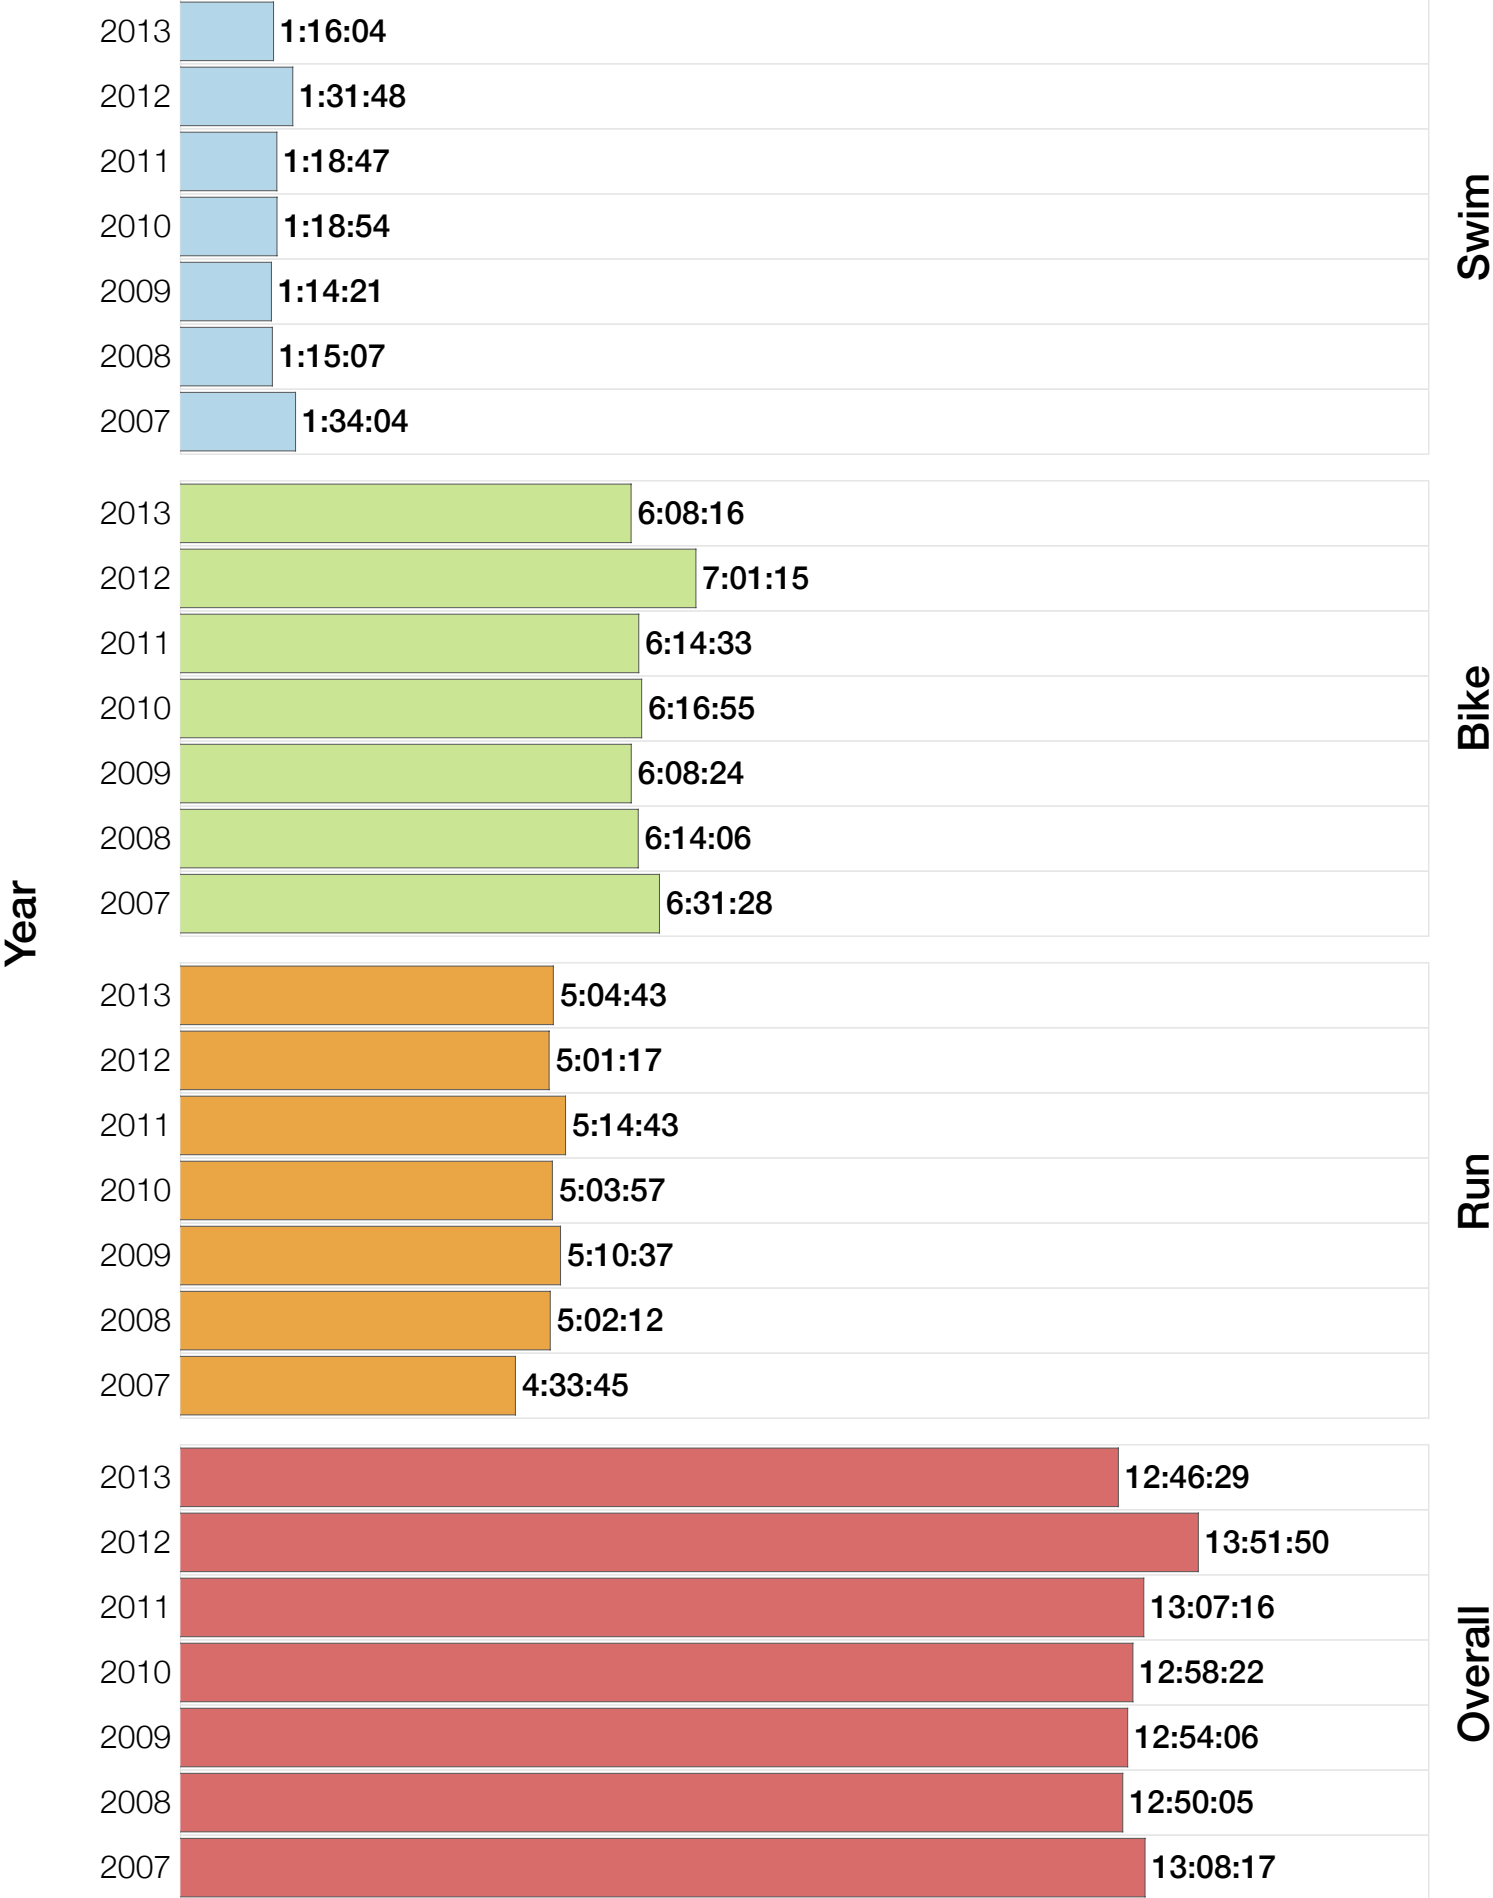

M45-49 Median Splits

Split Time (hours)