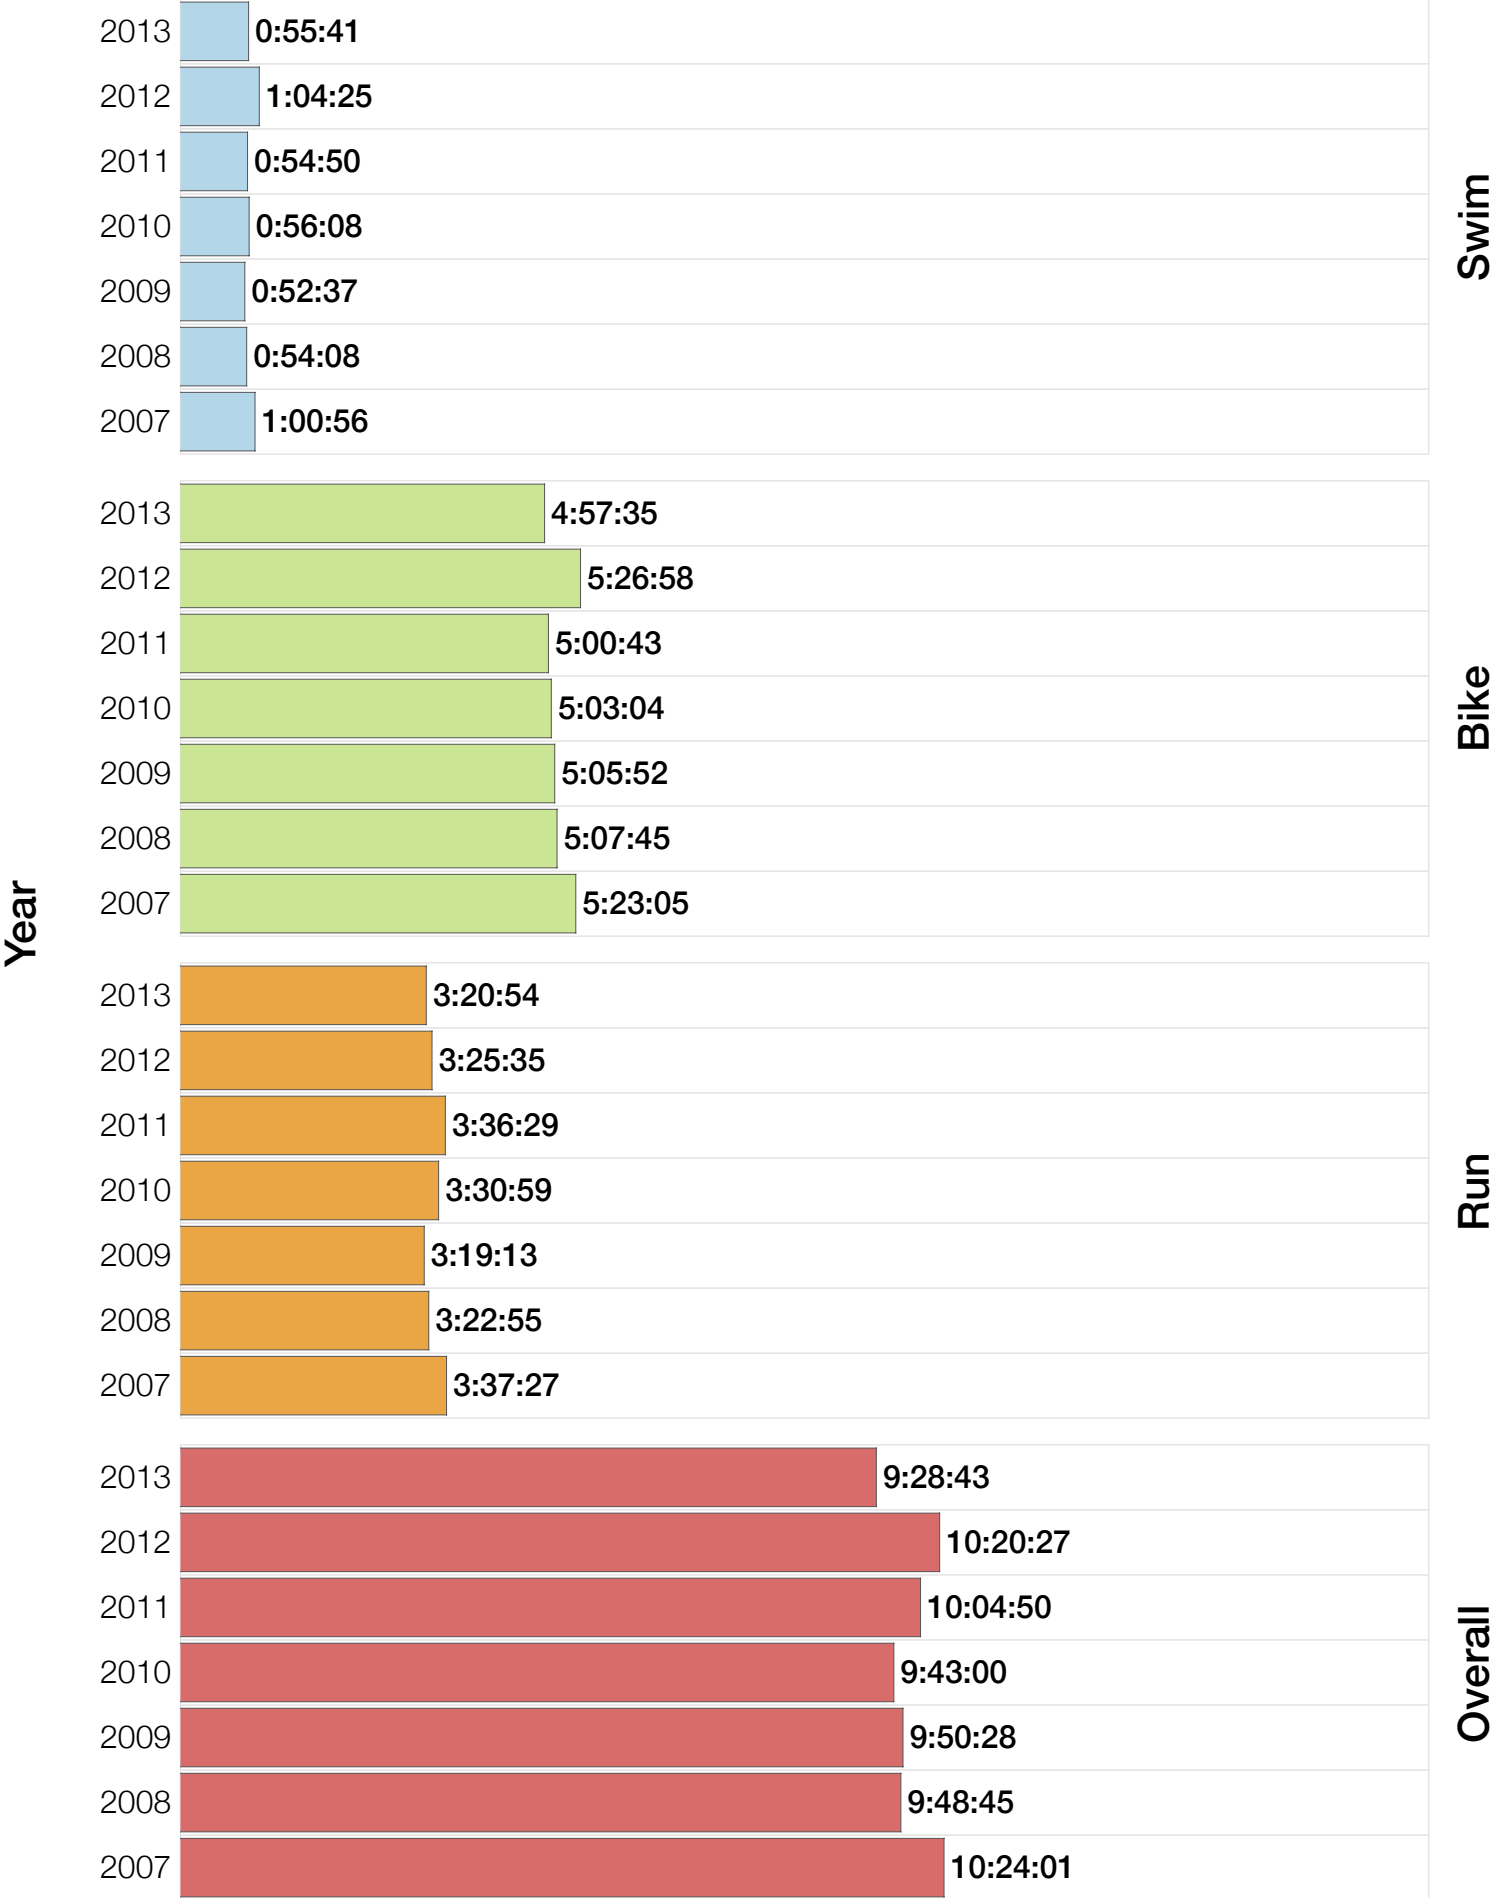

# M45-49 Fastest Splits

Split Time (hours)