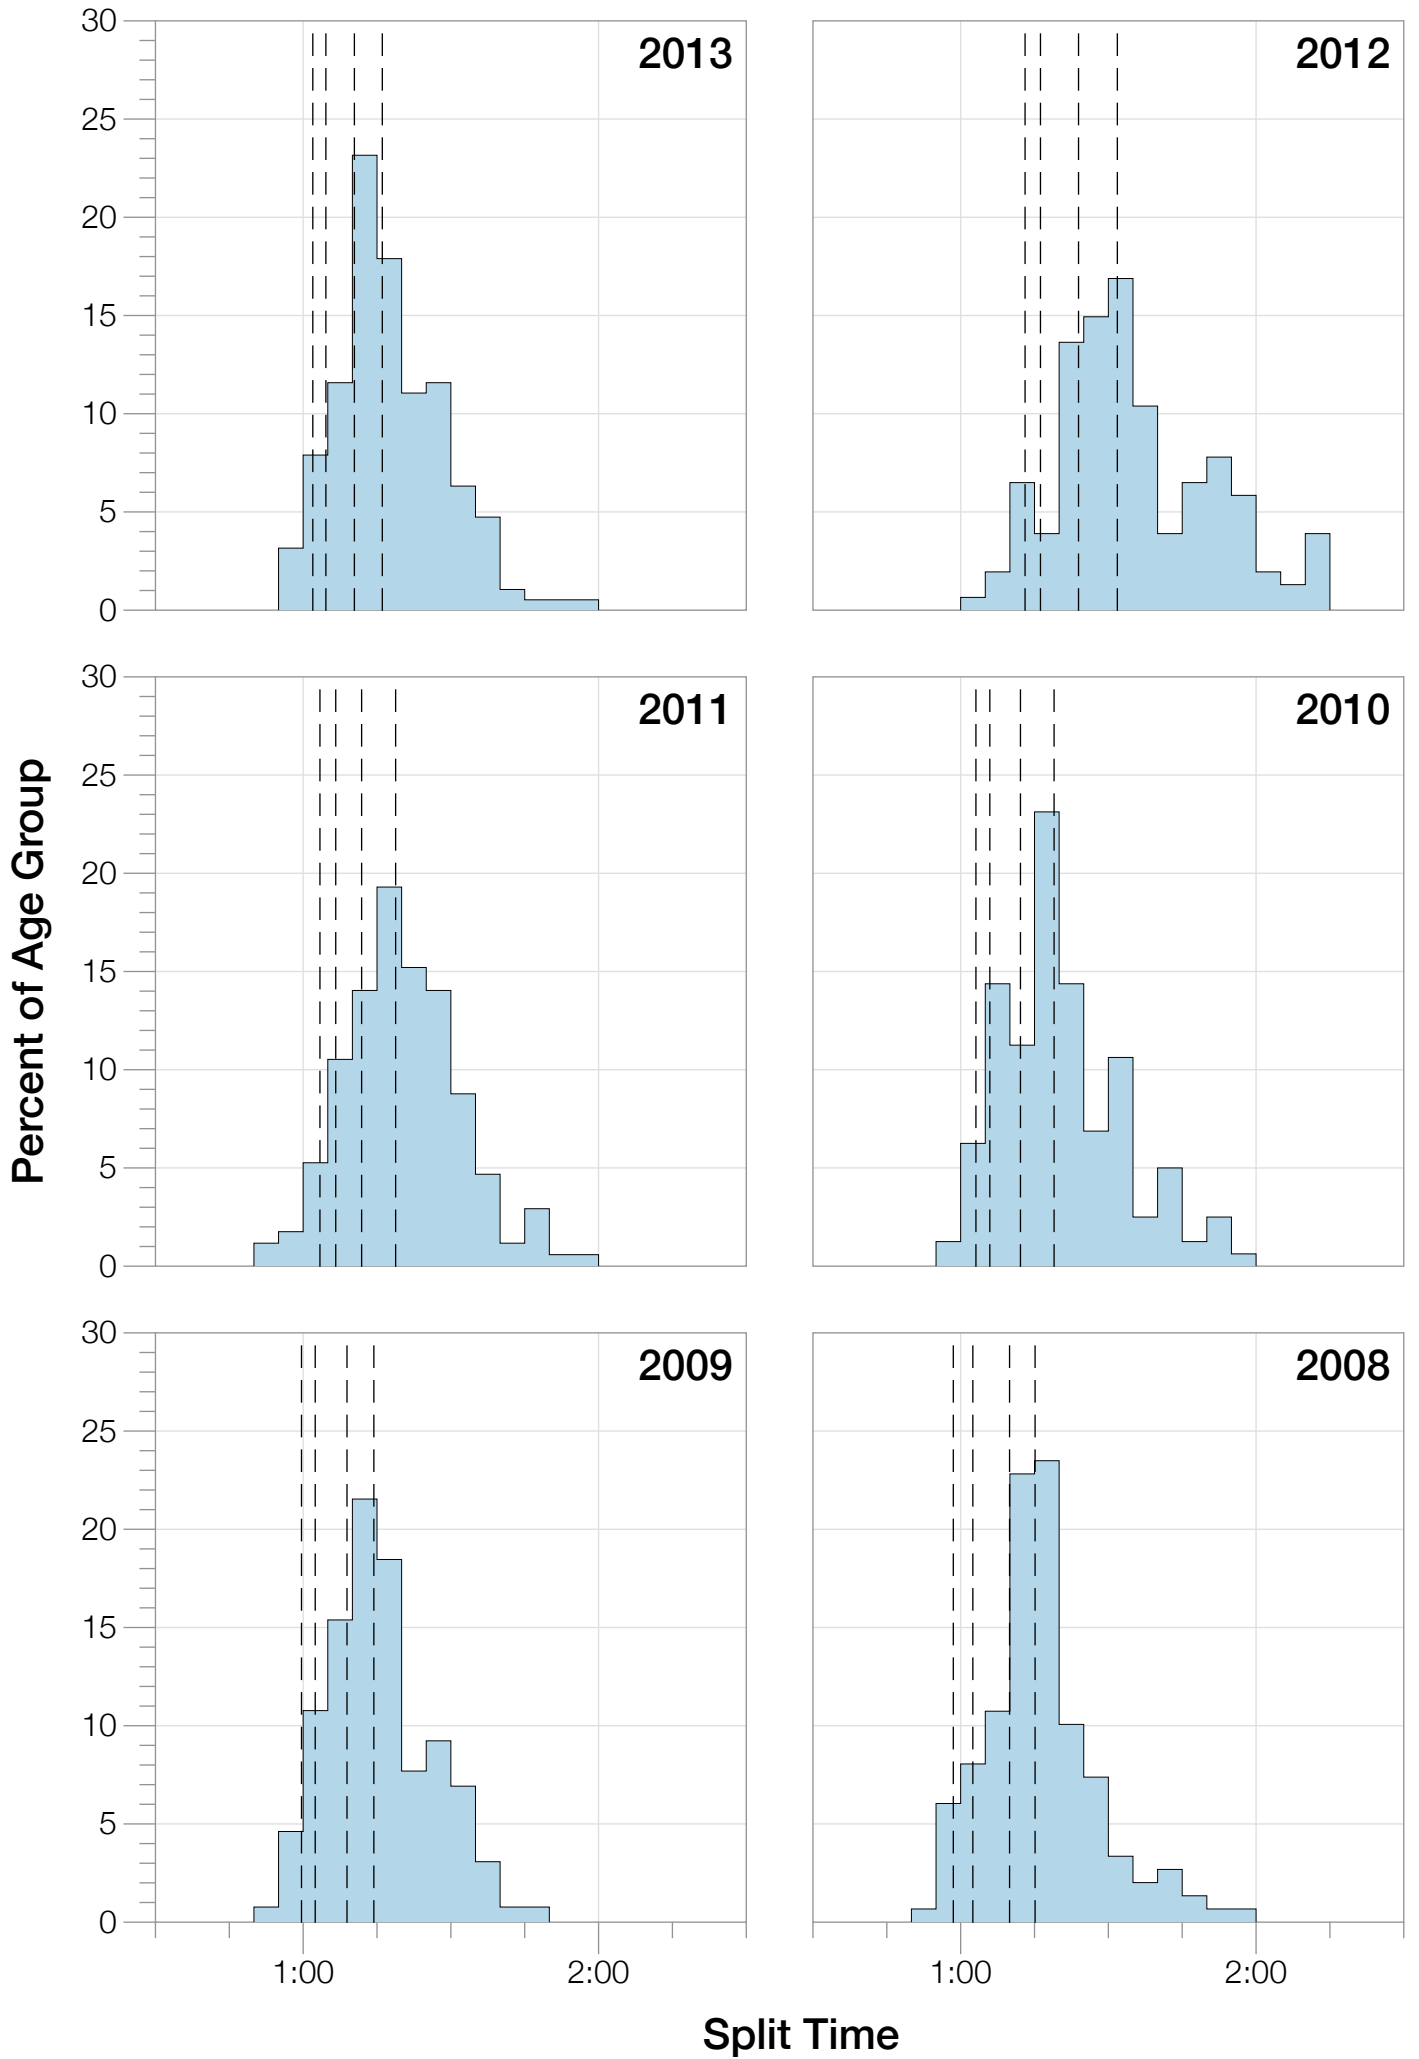

M45-49 Swim