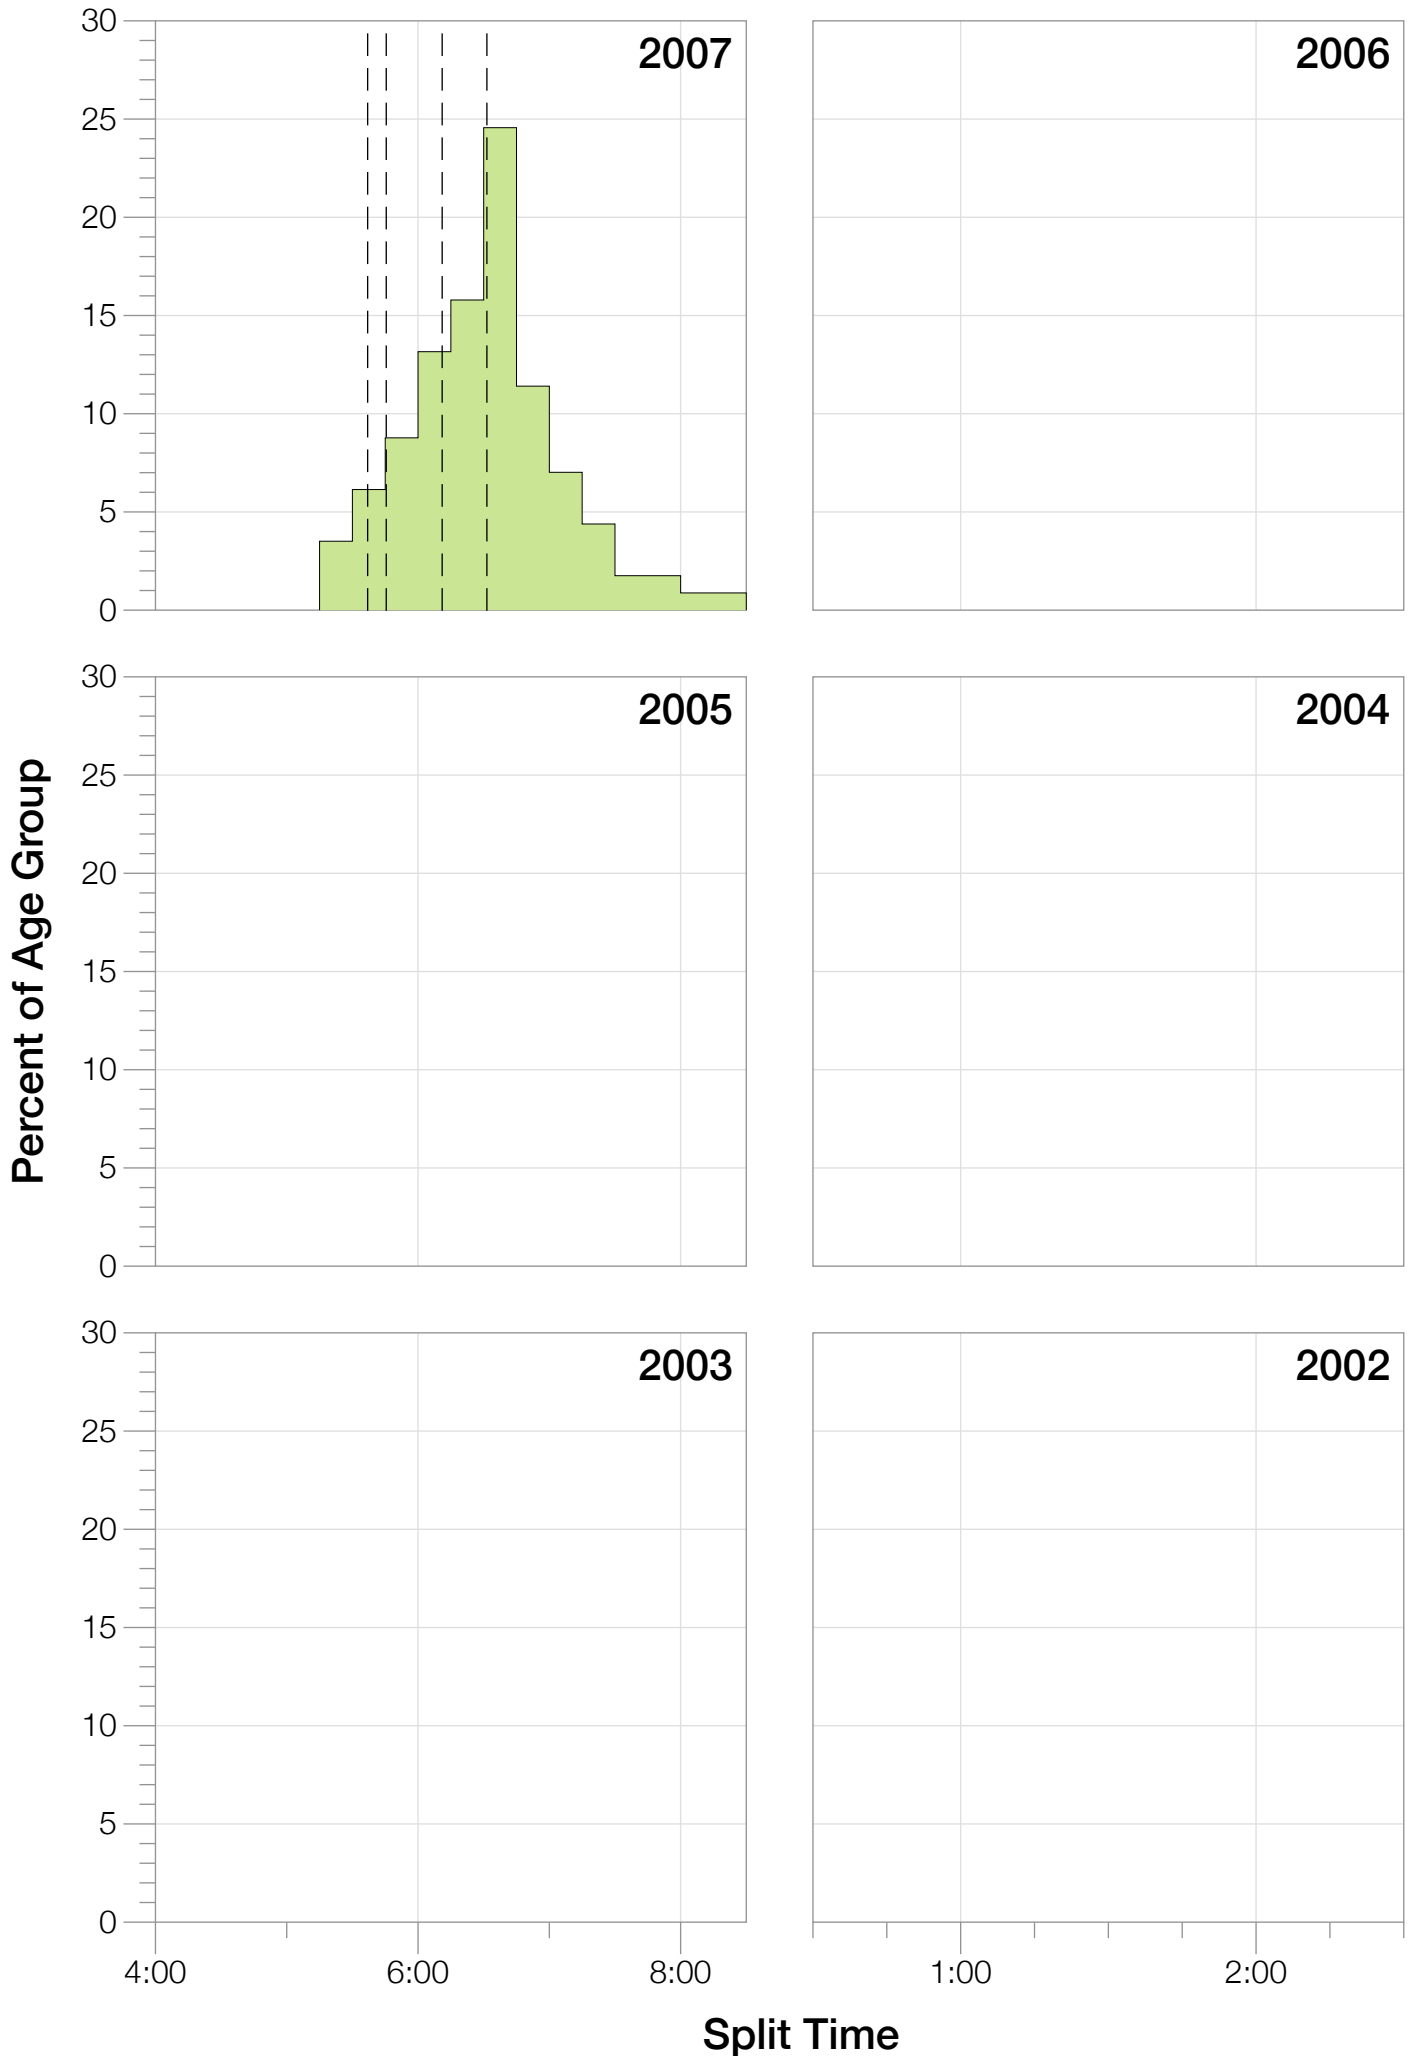

M45-49 Bike