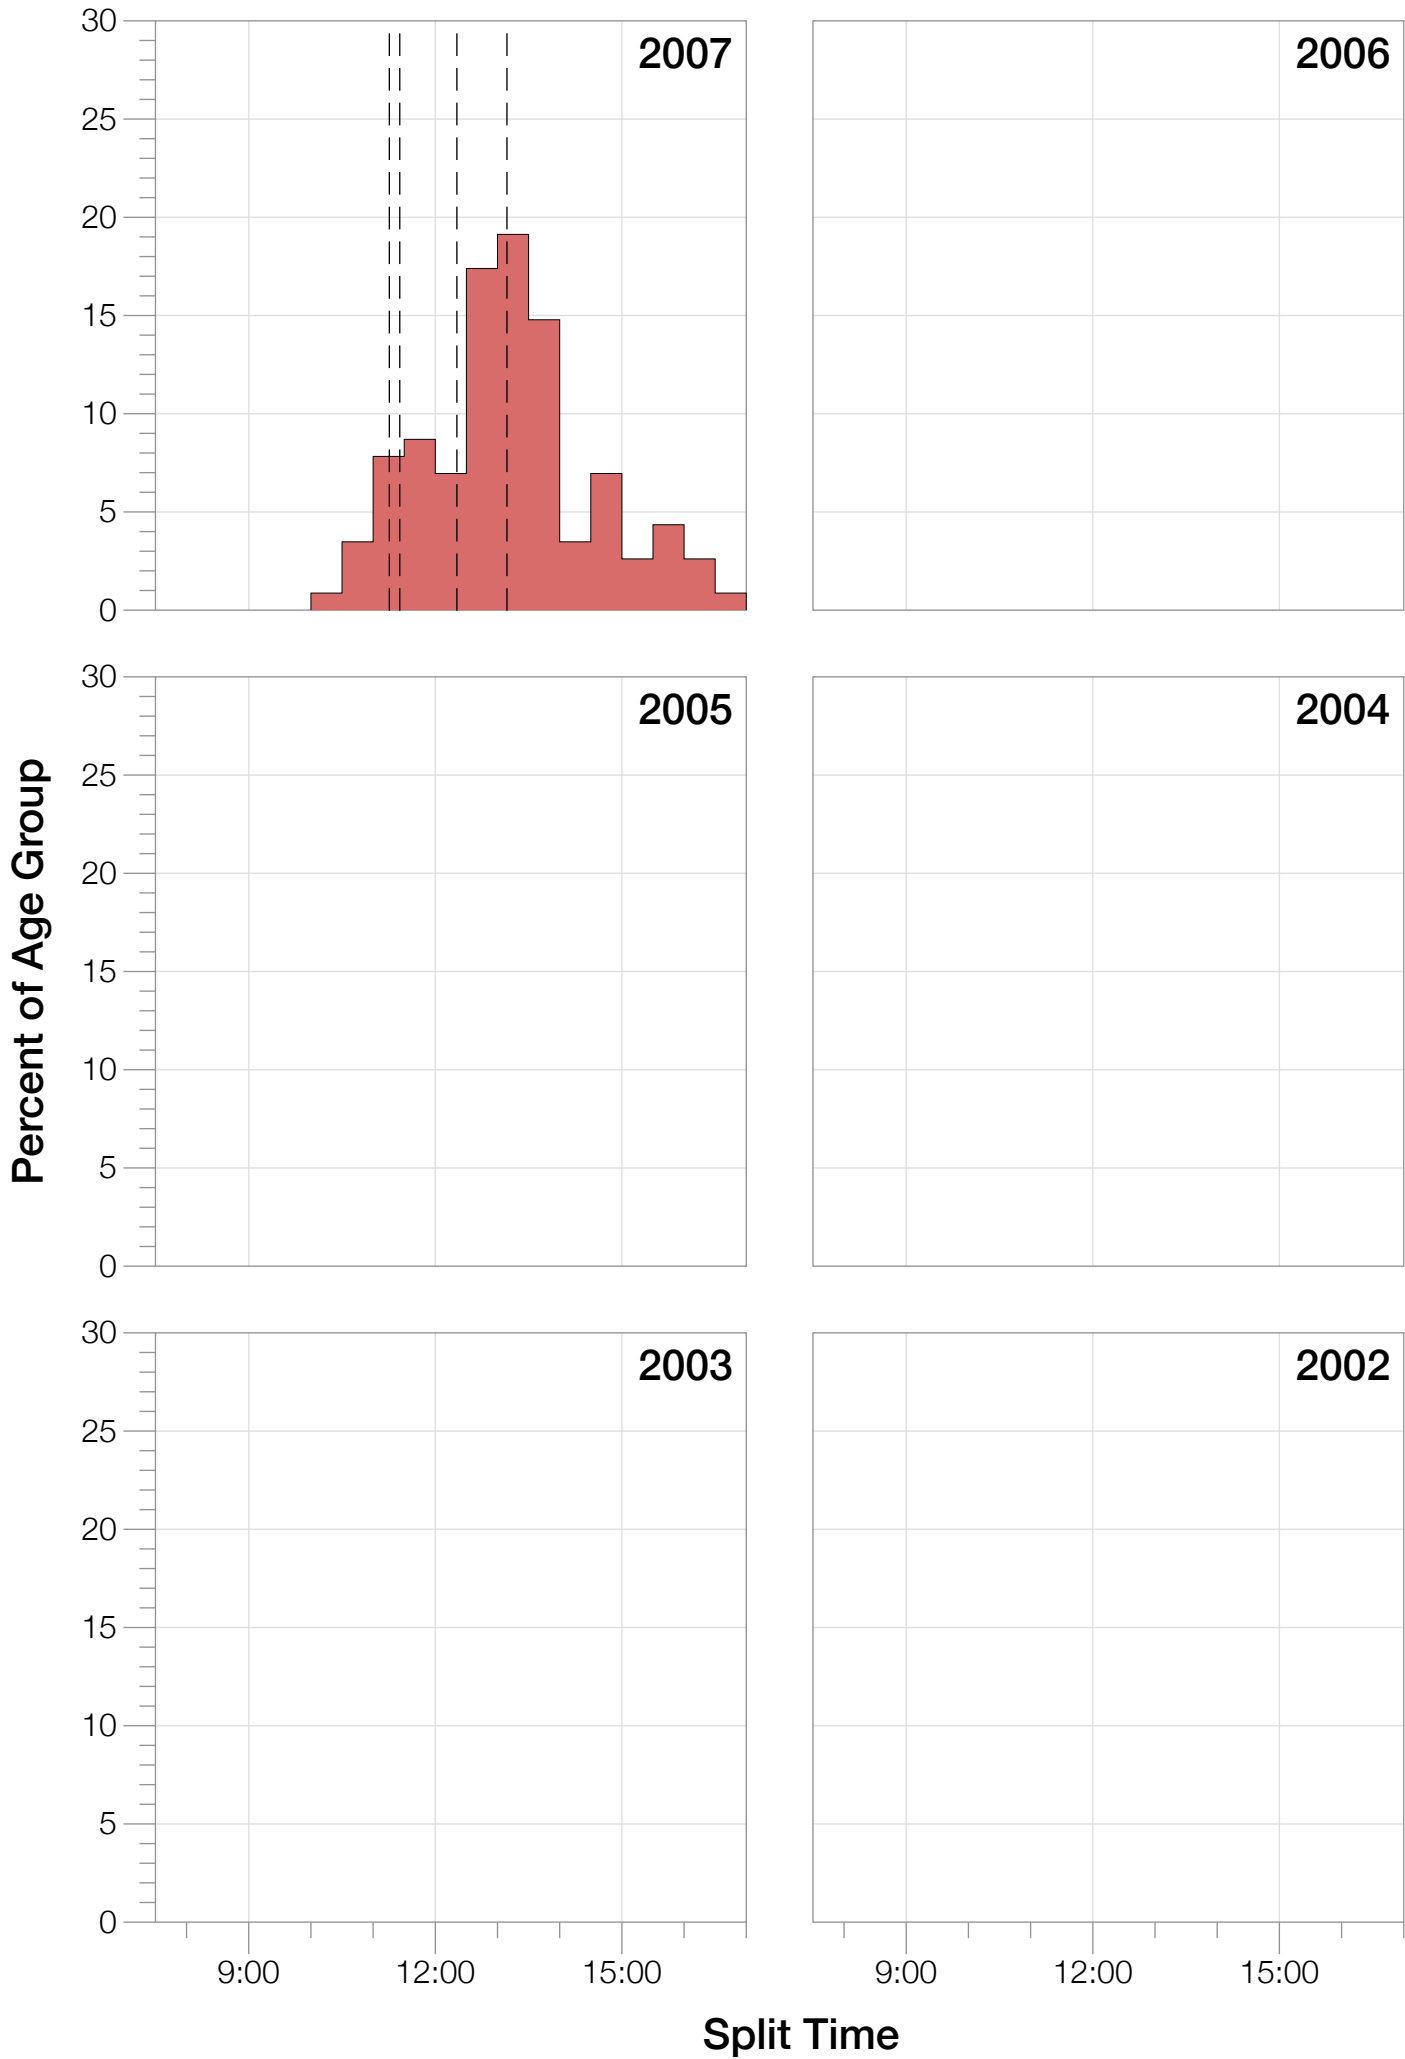

# M45-49 Fastest Splits

Split Time (hours)