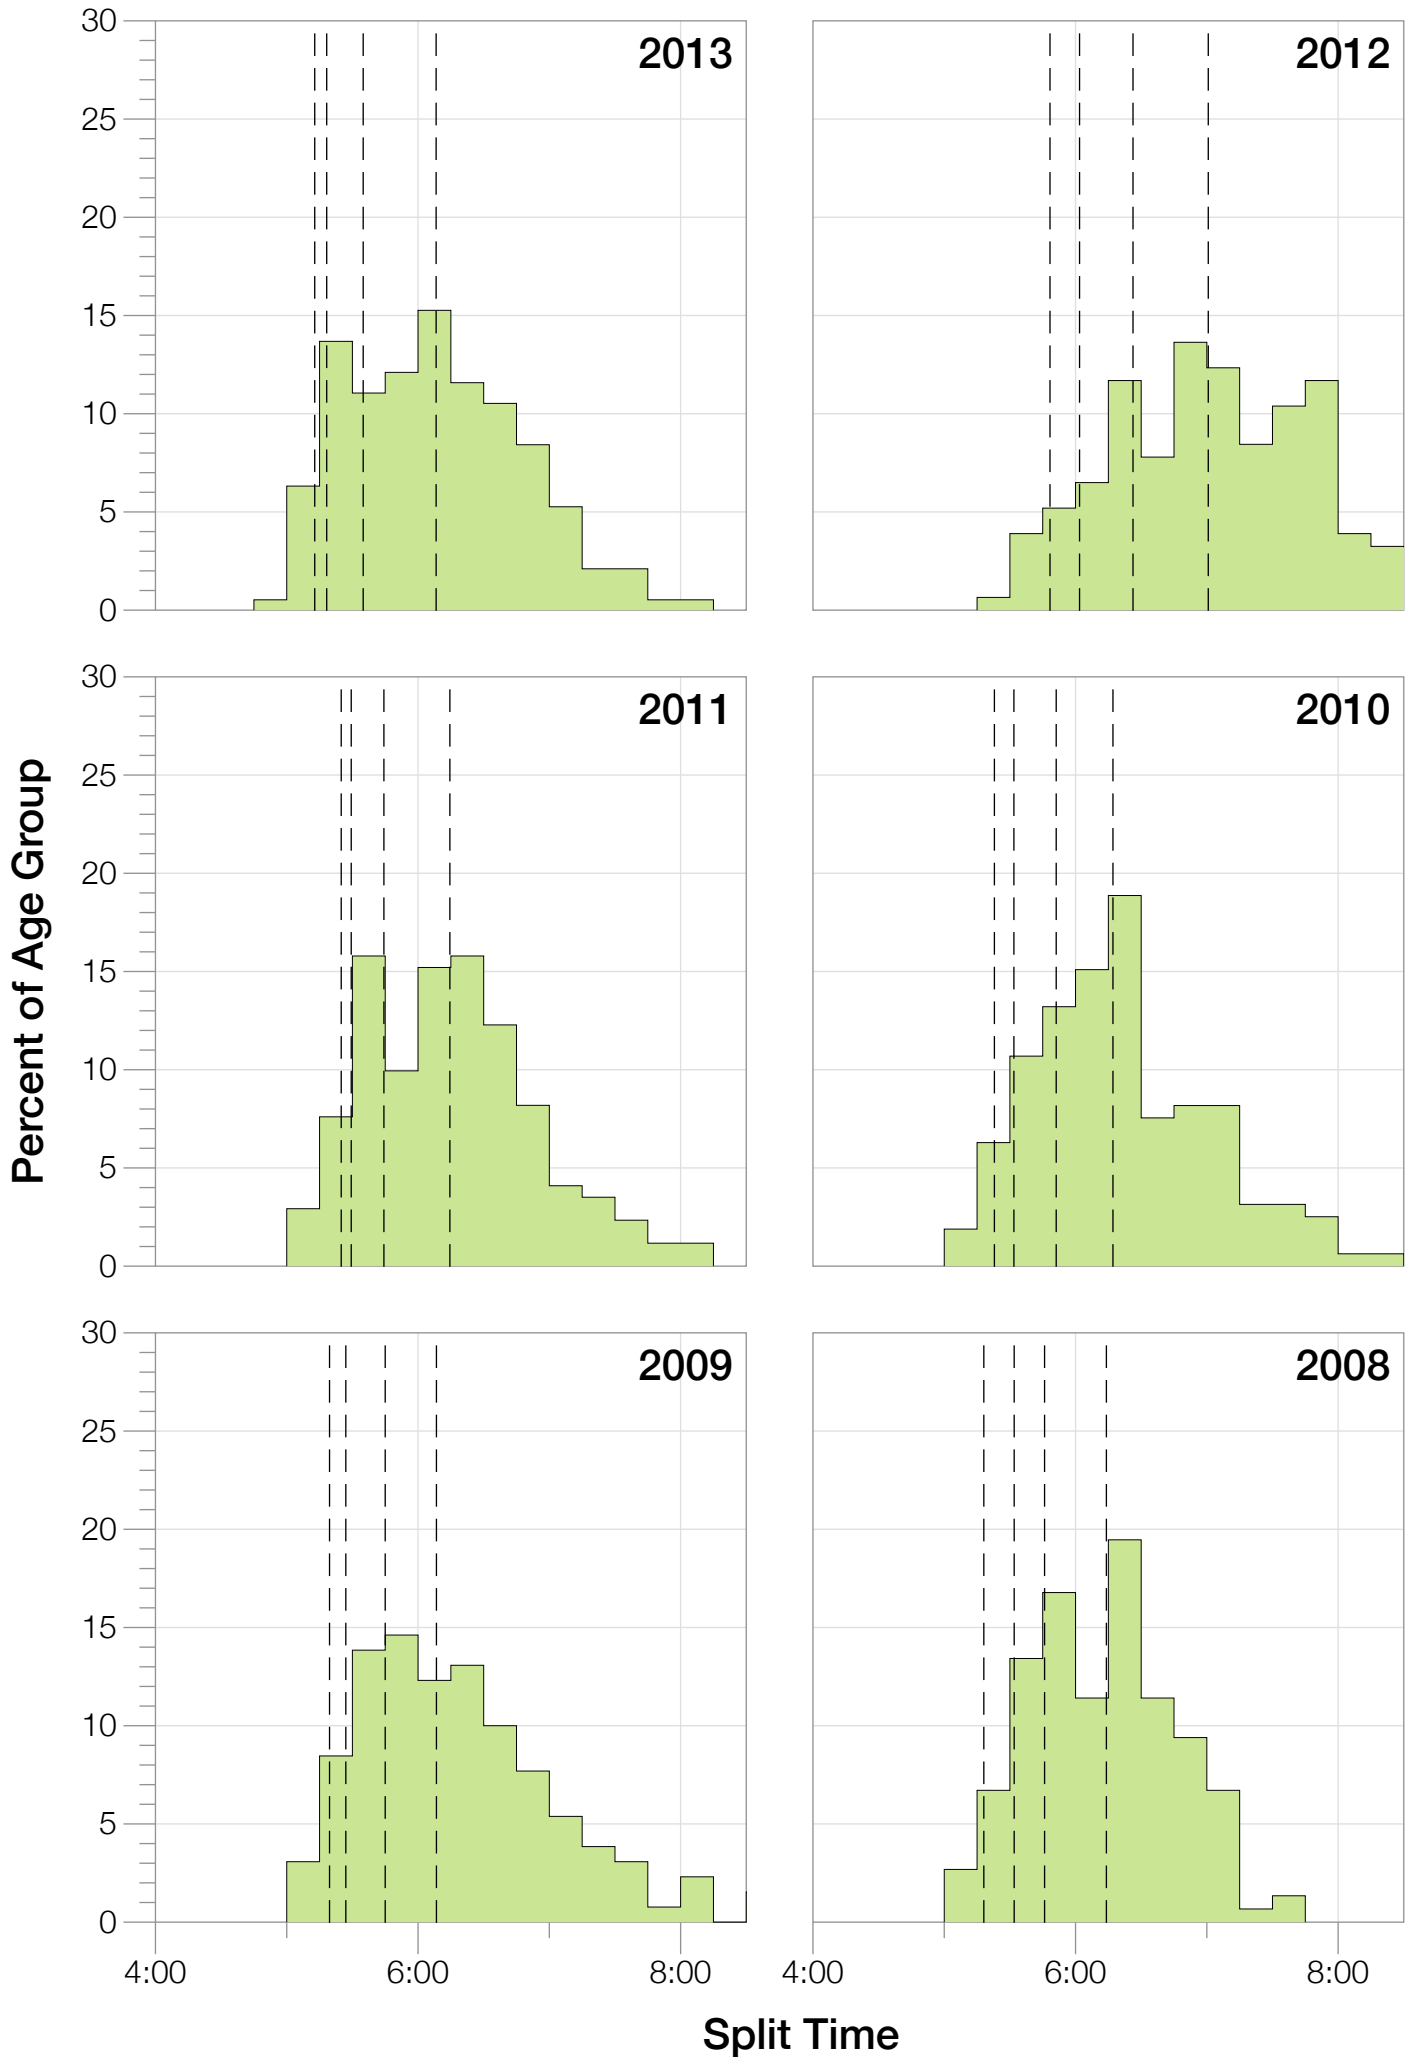

M45-49 Bike