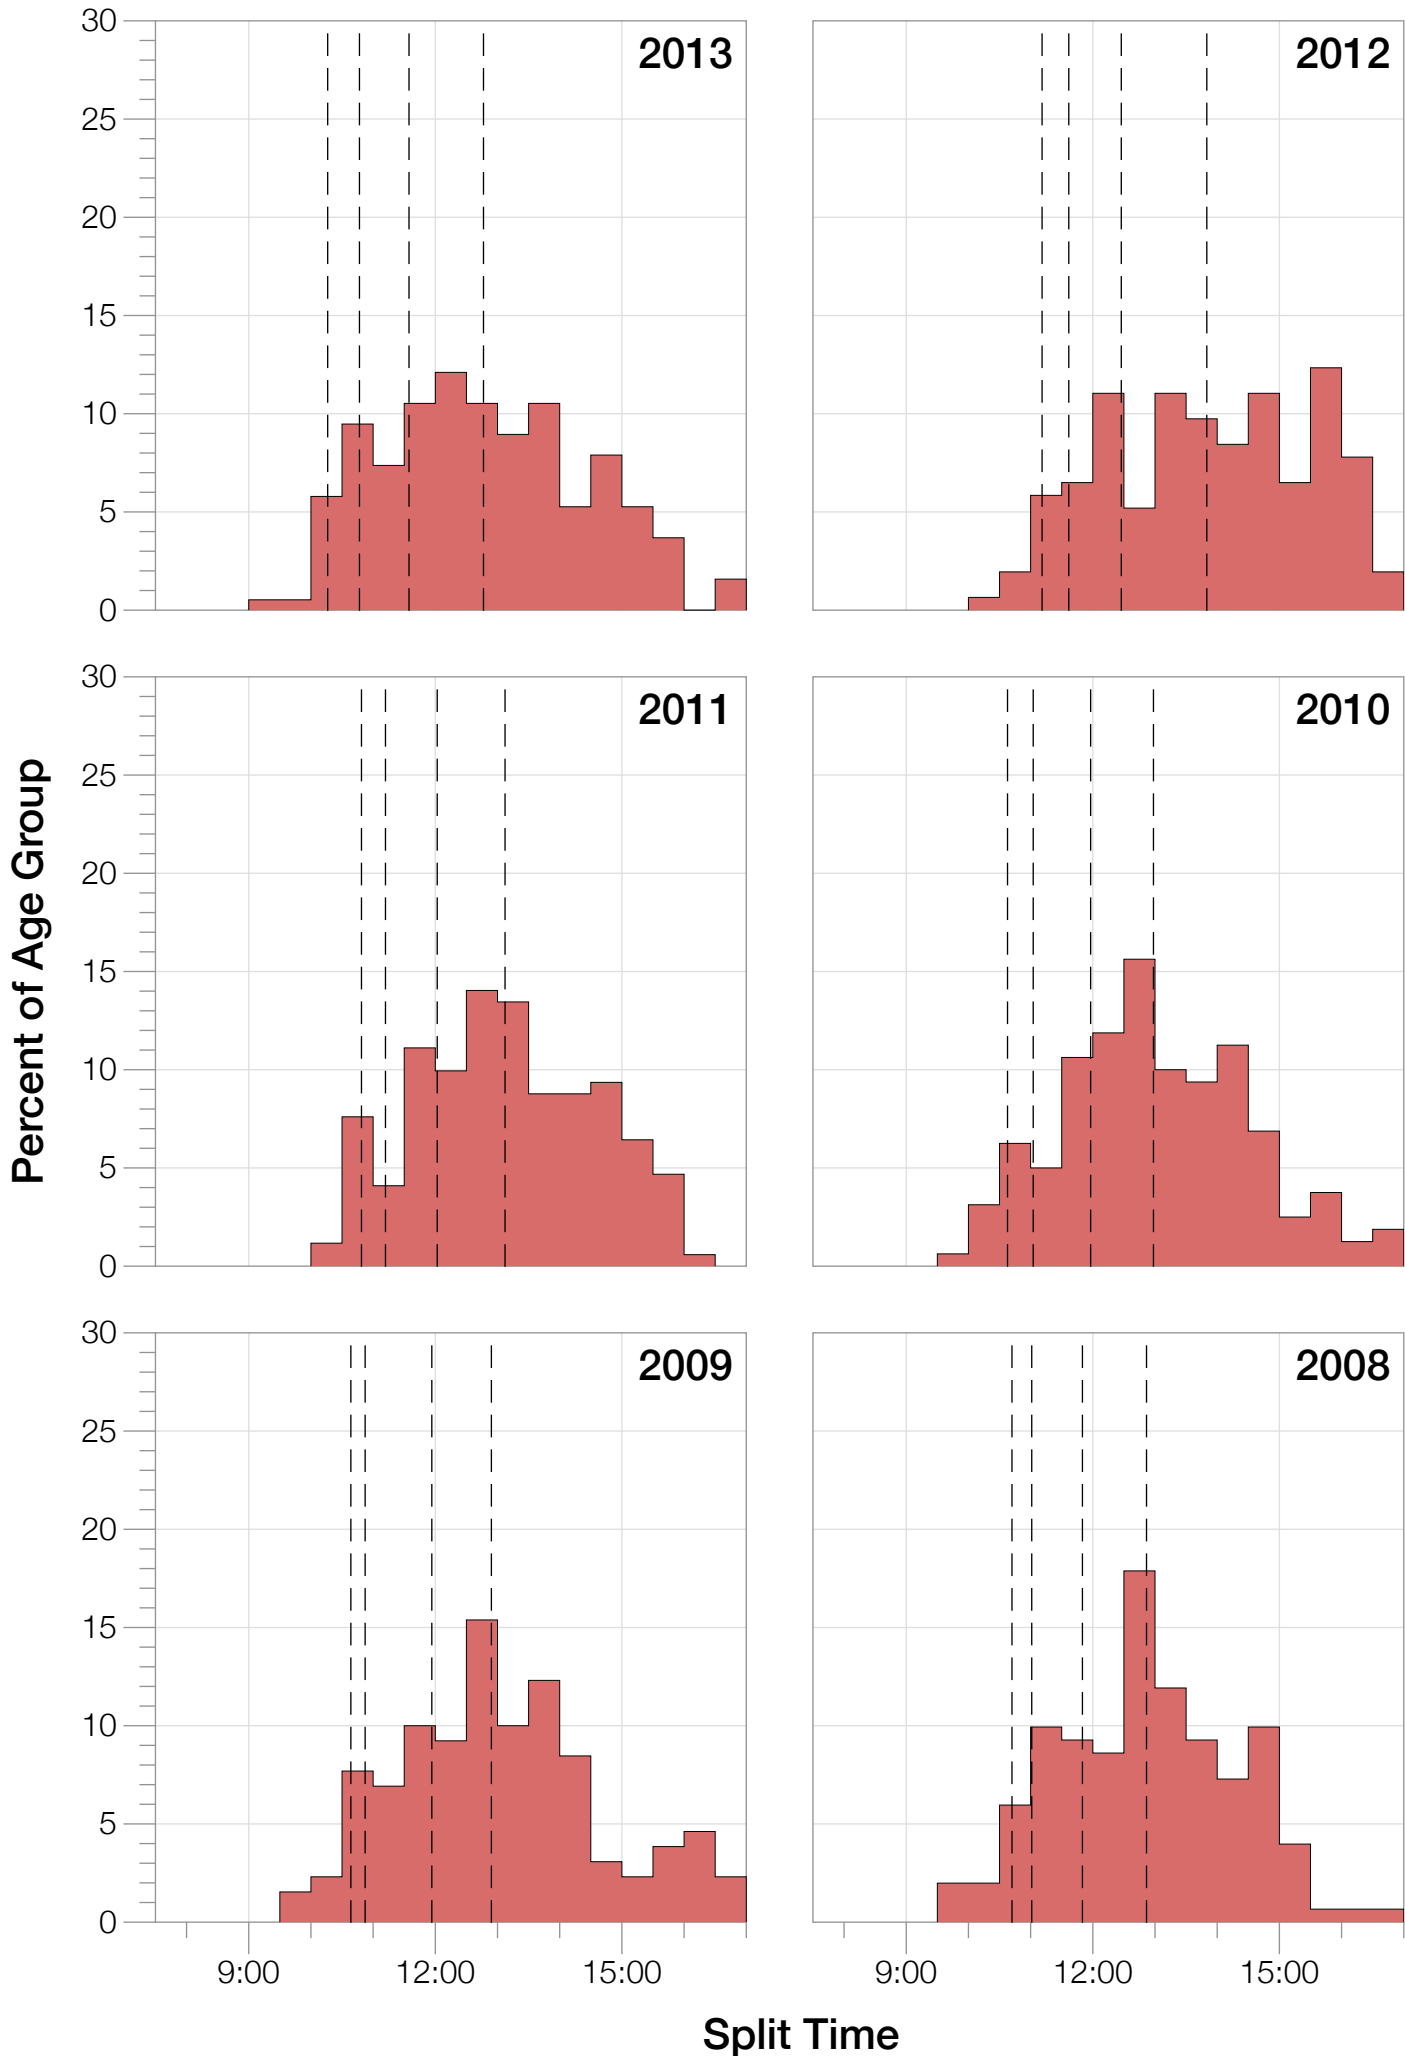

M45-49 Overall