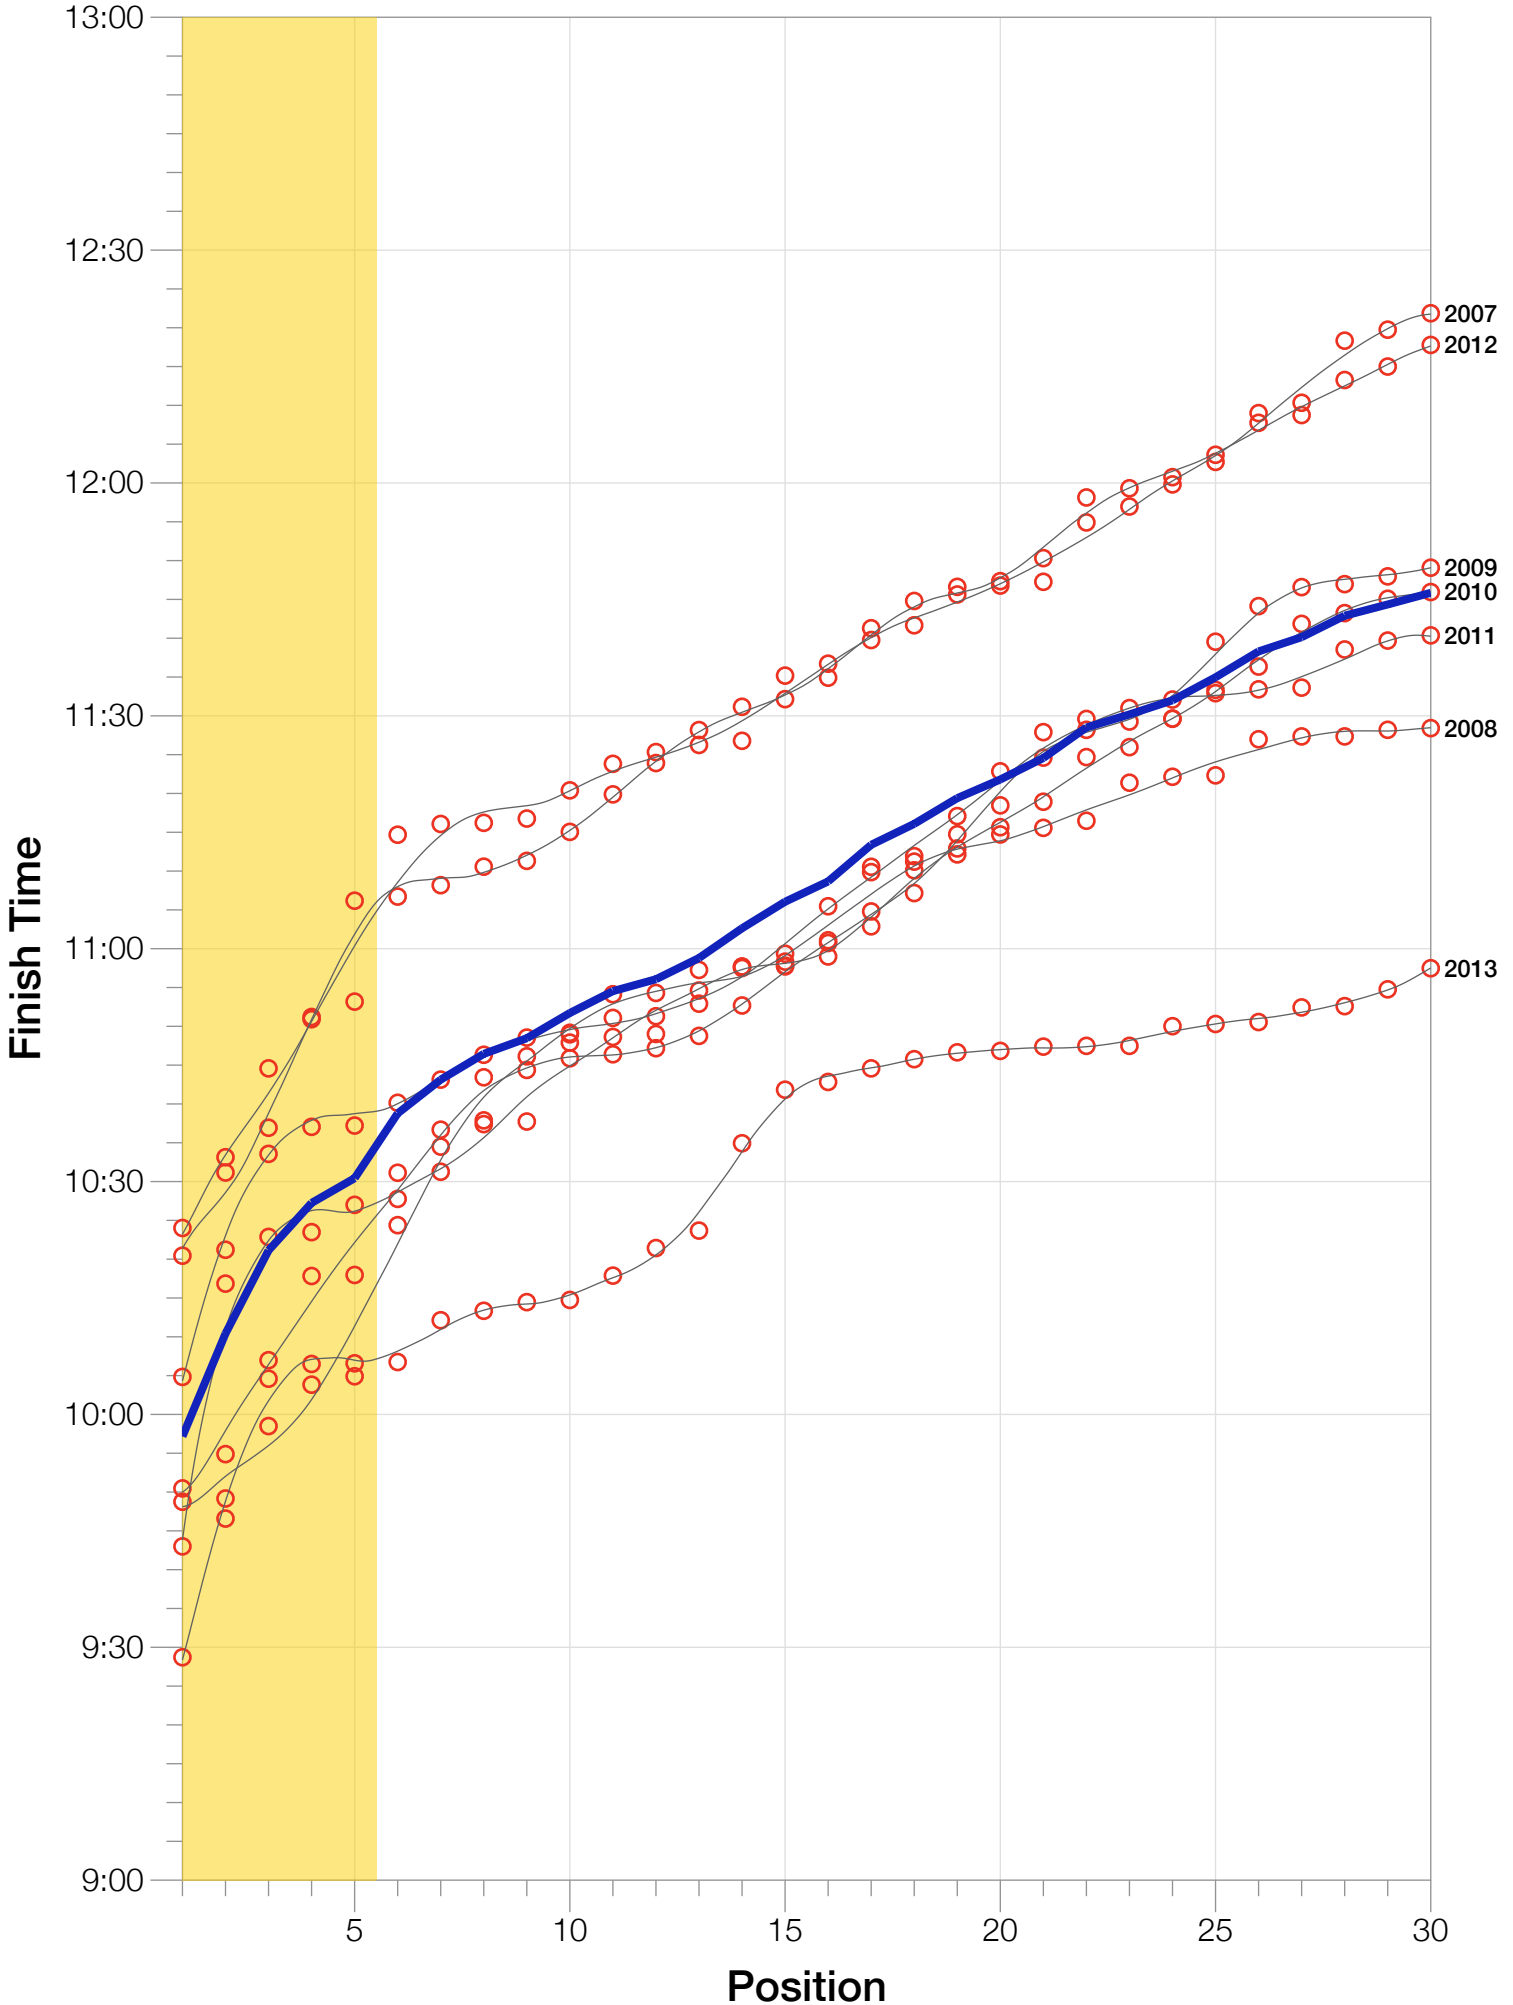

M45-49 Top 30 Finishing Splits

Estimated Kona Slot   Average Finishing Time   Finishing Time