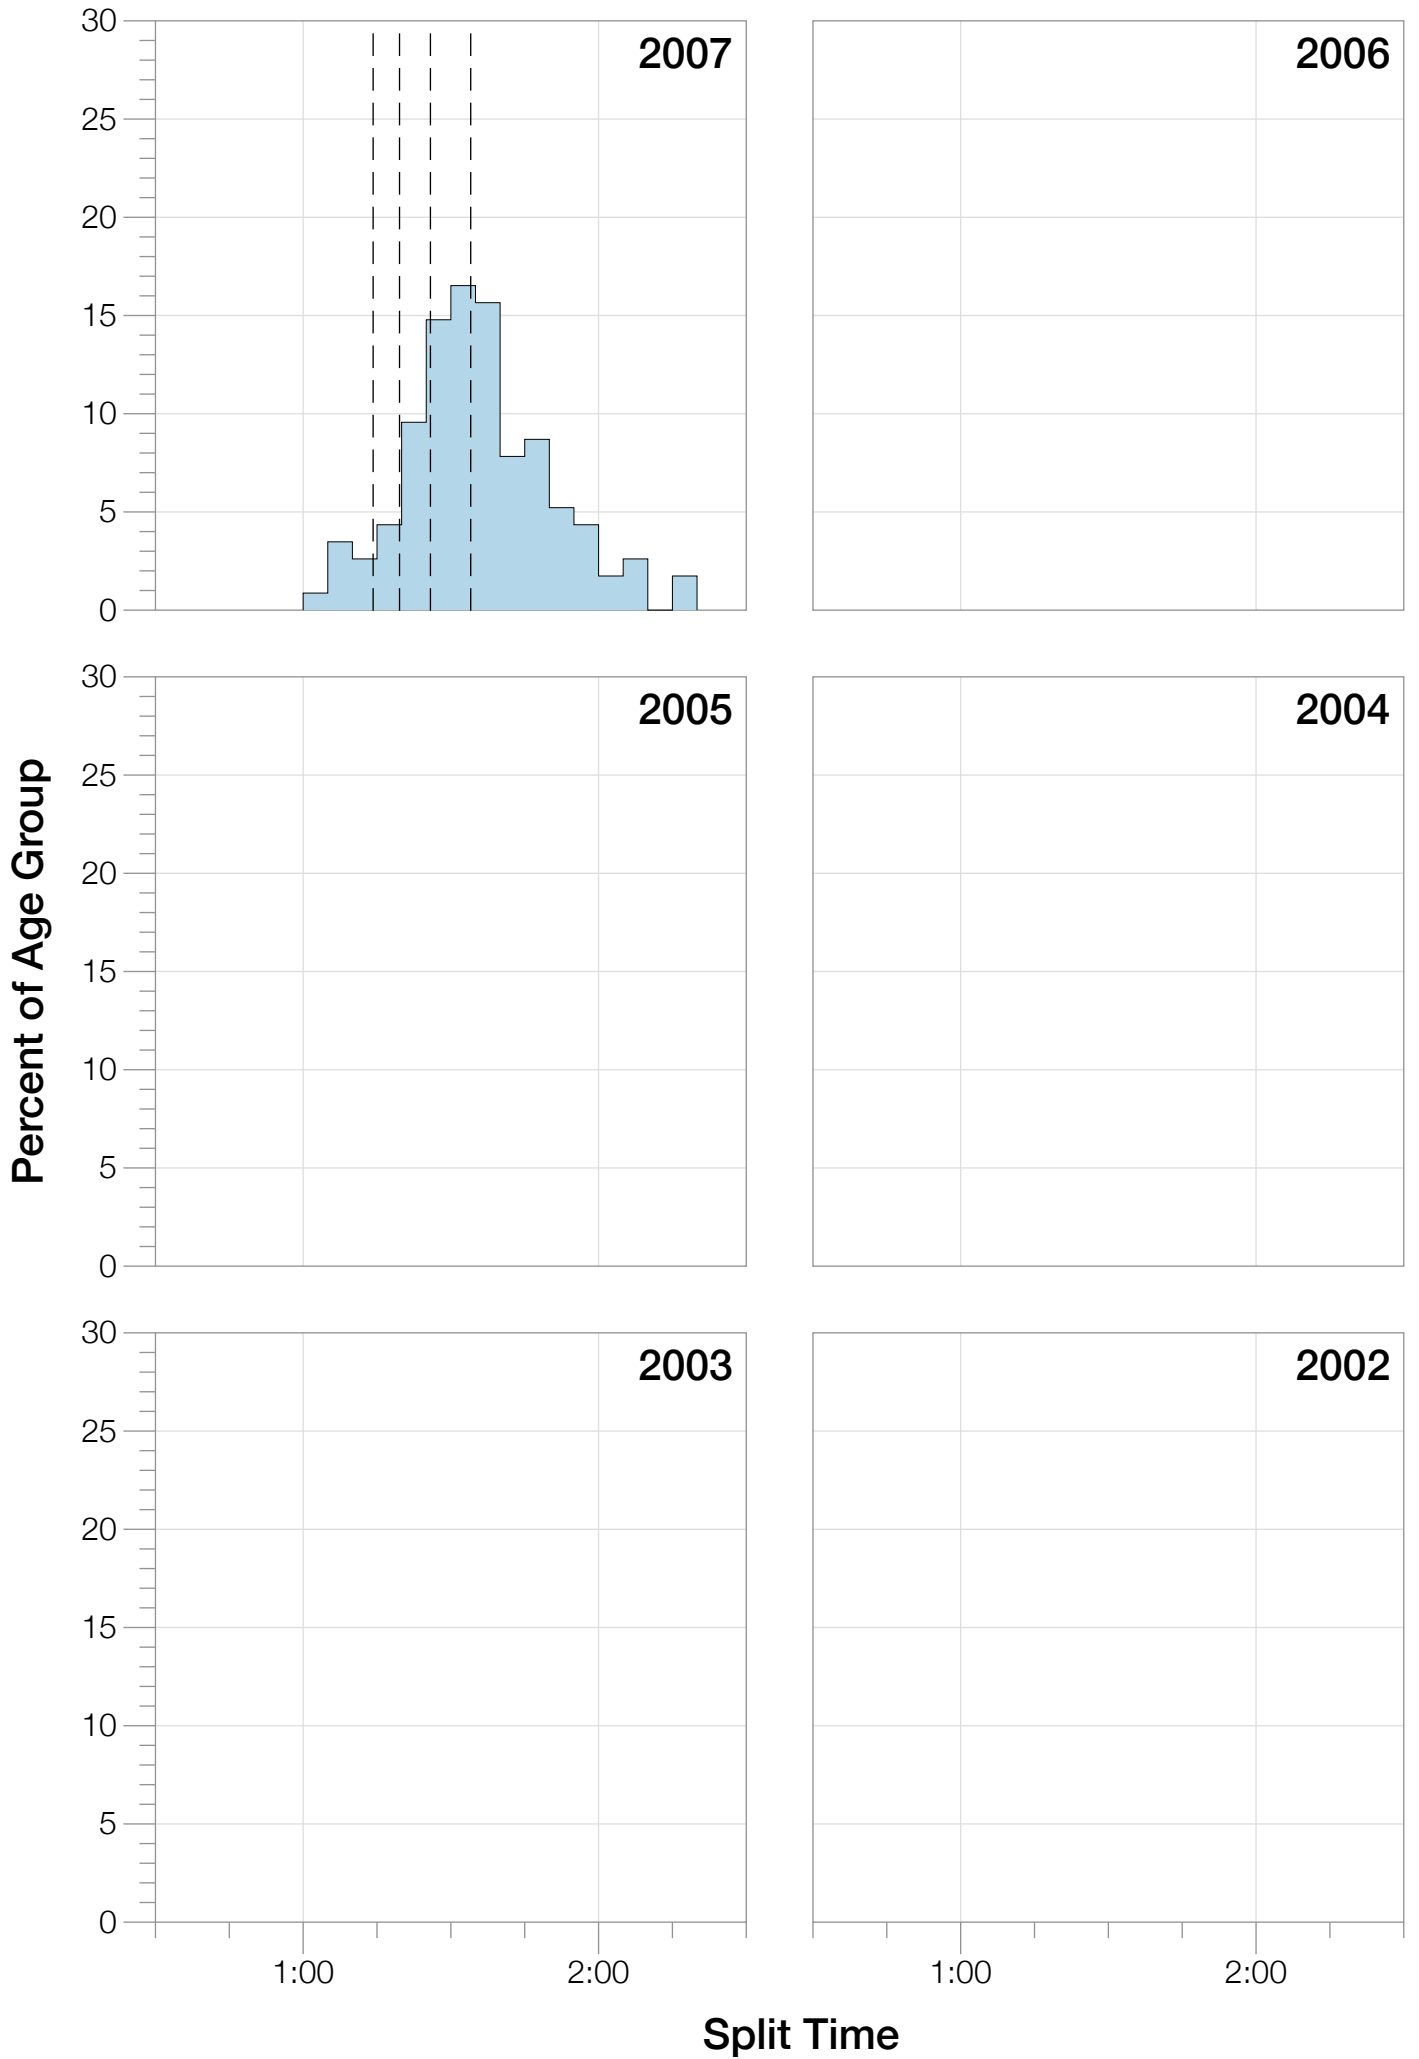

M45-49 Swim