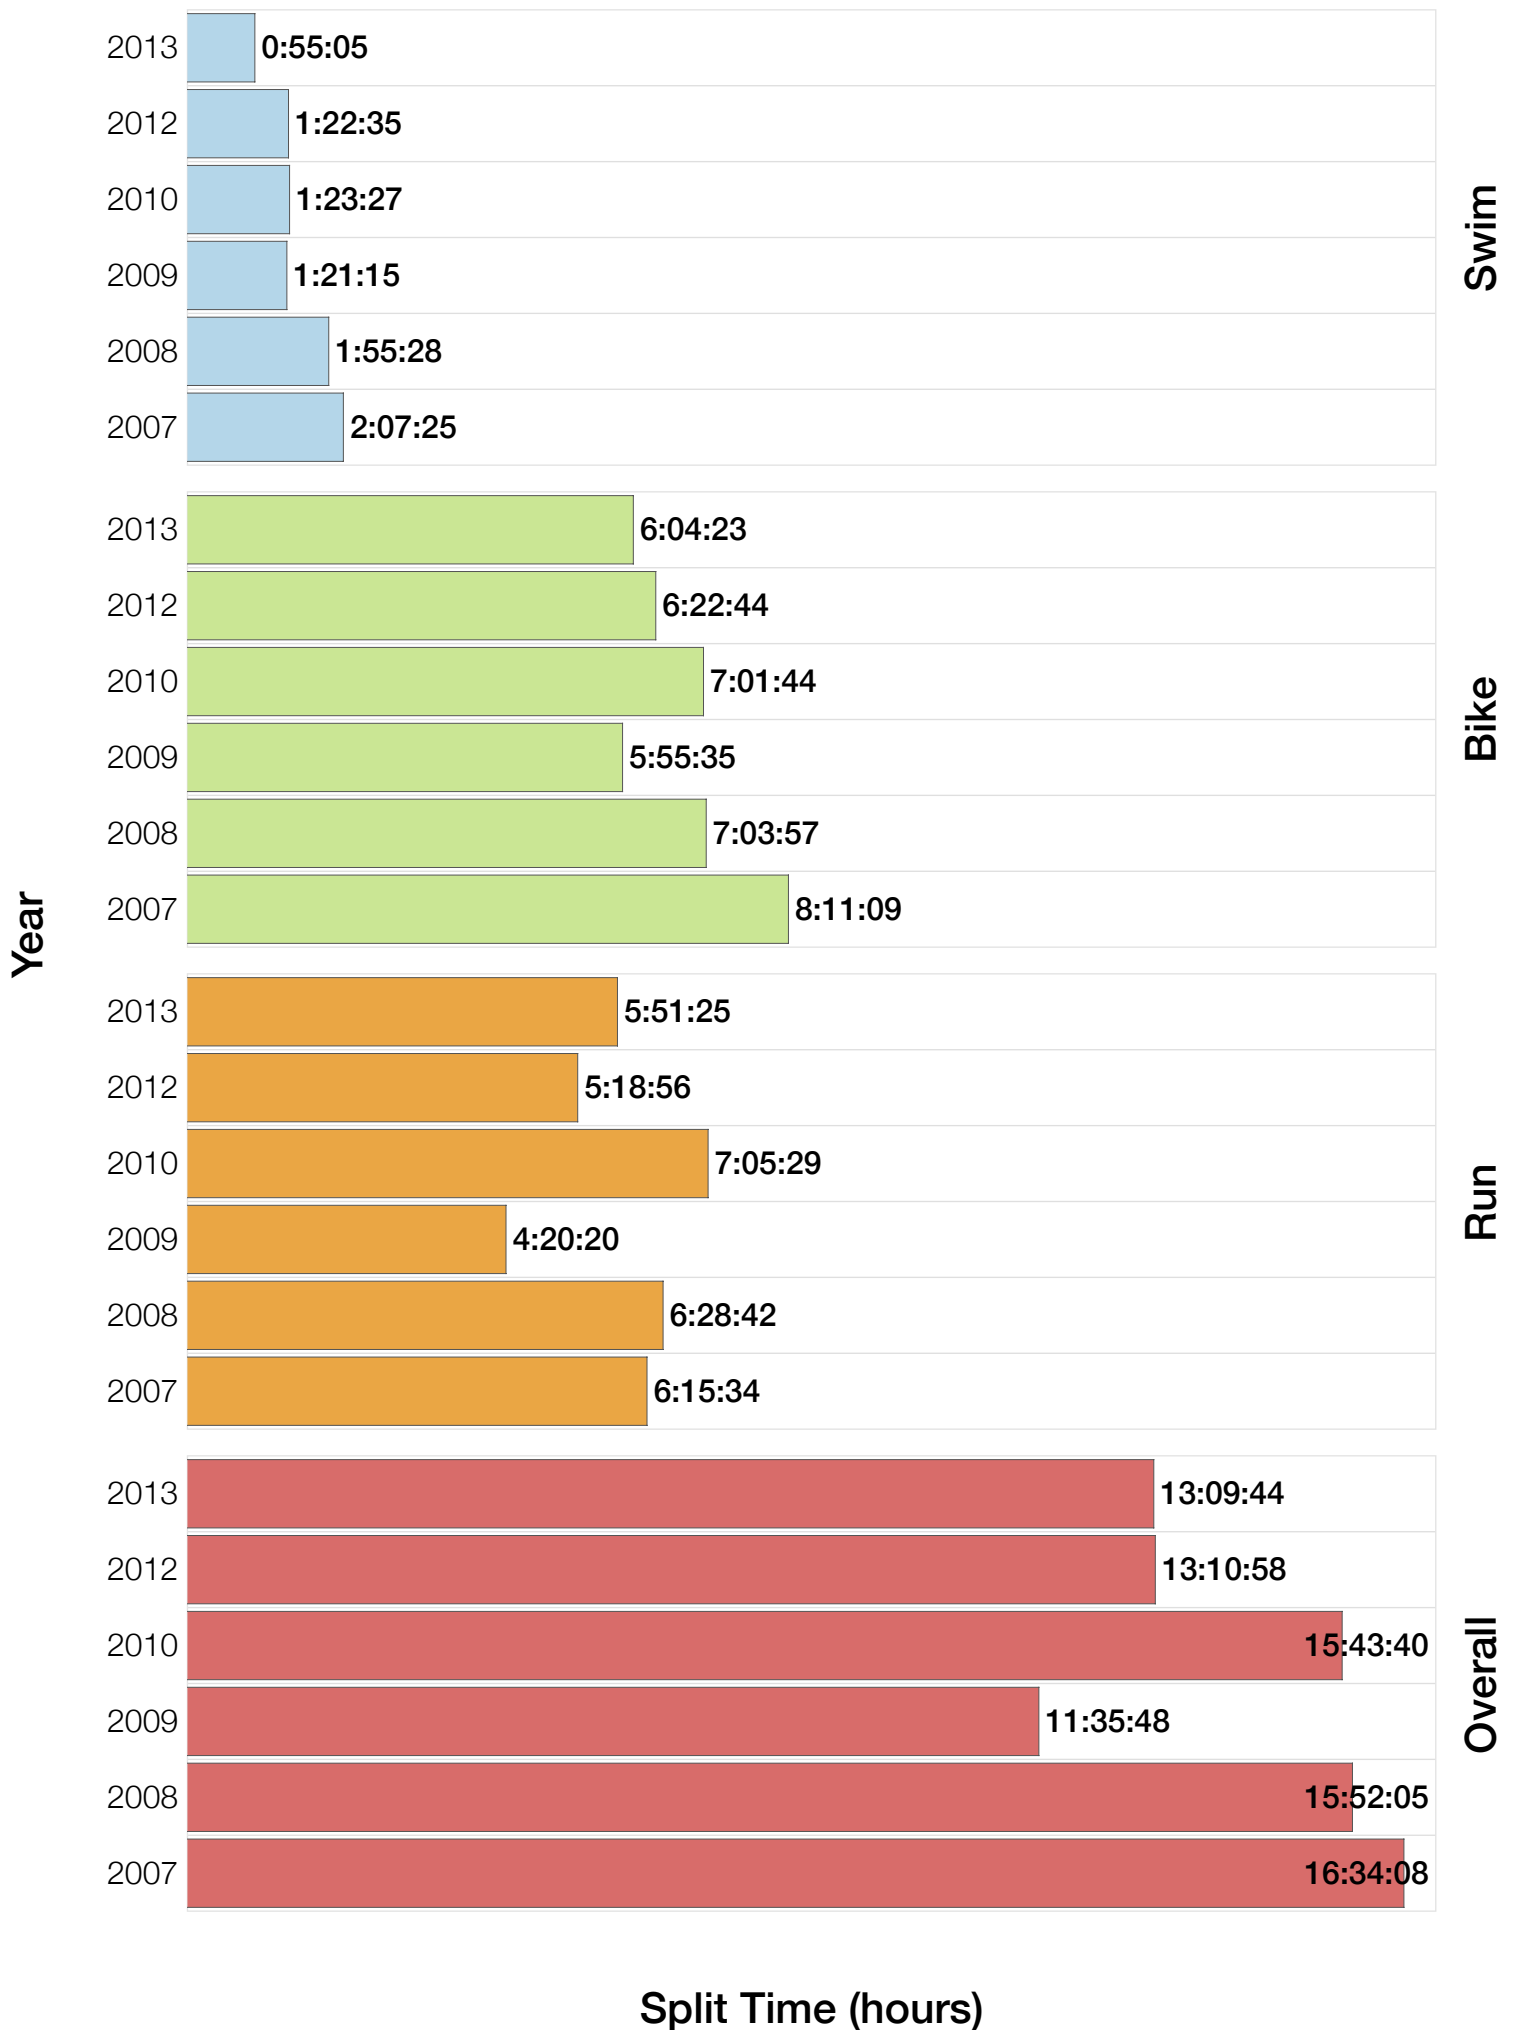

Ironman Brazil F18-24 Stats

F18-24 Summary Statistics

Year	Finishers	F18-24 Finishers	Male Winner's Time	Female Winner's Time	F18-24 Winner's Time
2006	938	2	8:15:18	9:20:46	14:14:08
2007	1127	8	8:21:09	9:12:40	11:16:13
2008	1185	5	8:28:24	9:42:50	11:23:34
2009	1209	3	8:13:39	9:10:15	11:06:16
2010	1399	9	8:07:39	9:19:13	10:28:36
2012	1383	4	8:22:40	9:17:42	10:22:41
2013	1628	3	8:01:32	9:05:53	10:49:34
Average	1267	5	8:15:45	9:18:28	11:23:00

F18-24 Swim

F18-24 Swim

F18-24 Bike

F18-24 Bike

F18-24 Run

F18-24 Run

F18-24 Overall

F18-24 Overall

F18-24 Fastest Splits

F18-24 Median Splits

F18-24 Slowest Splits

F18-24 Top 30 Finishing Splits

Estimated Kona Slot Average Finishing Time Finishing Time

F18-24 Top 10 and Kona Times and Splits

Summary Statistics

Position	Swim Time	Bike Time	Run Time	Overall Time
Average Male Winner	0:49:19	4:28:02	2:55:53	8:15:45
Average Female Winner	0:50:26	4:59:25	4:16:18	9:18:28
Average 1st Age Grouper	1:13:08	5:47:48	4:17:23	11:23:00
Average 2nd Age Grouper	1:08:15	6:01:59	4:40:58	11:57:18
Average 3rd Age Grouper	1:14:05	6:05:19	4:38:01	12:05:07
Average 4th Age Grouper	1:17:31	6:24:10	4:50:46	12:41:08
Average 5th Age Grouper	1:26:59	6:38:42	5:27:25	13:44:06
Average 6th Age Grouper	1:20:52	7:04:20	4:41:03	13:22:28
Average 7th Age Grouper	1:27:13	7:16:21	5:00:54	13:51:18
Average 8th Age Grouper	1:45:26	7:35:33	6:15:34	15:43:13
Average 9th Age Grouper	1:14:18	7:01:44	7:05:29	15:43:40
Kona Qualifier Average	1:13:08	5:47:48	4:17:23	11:23:00
Top 10 Age Grouper Average	1:17:15	6:20:48	4:51:50	12:37:52