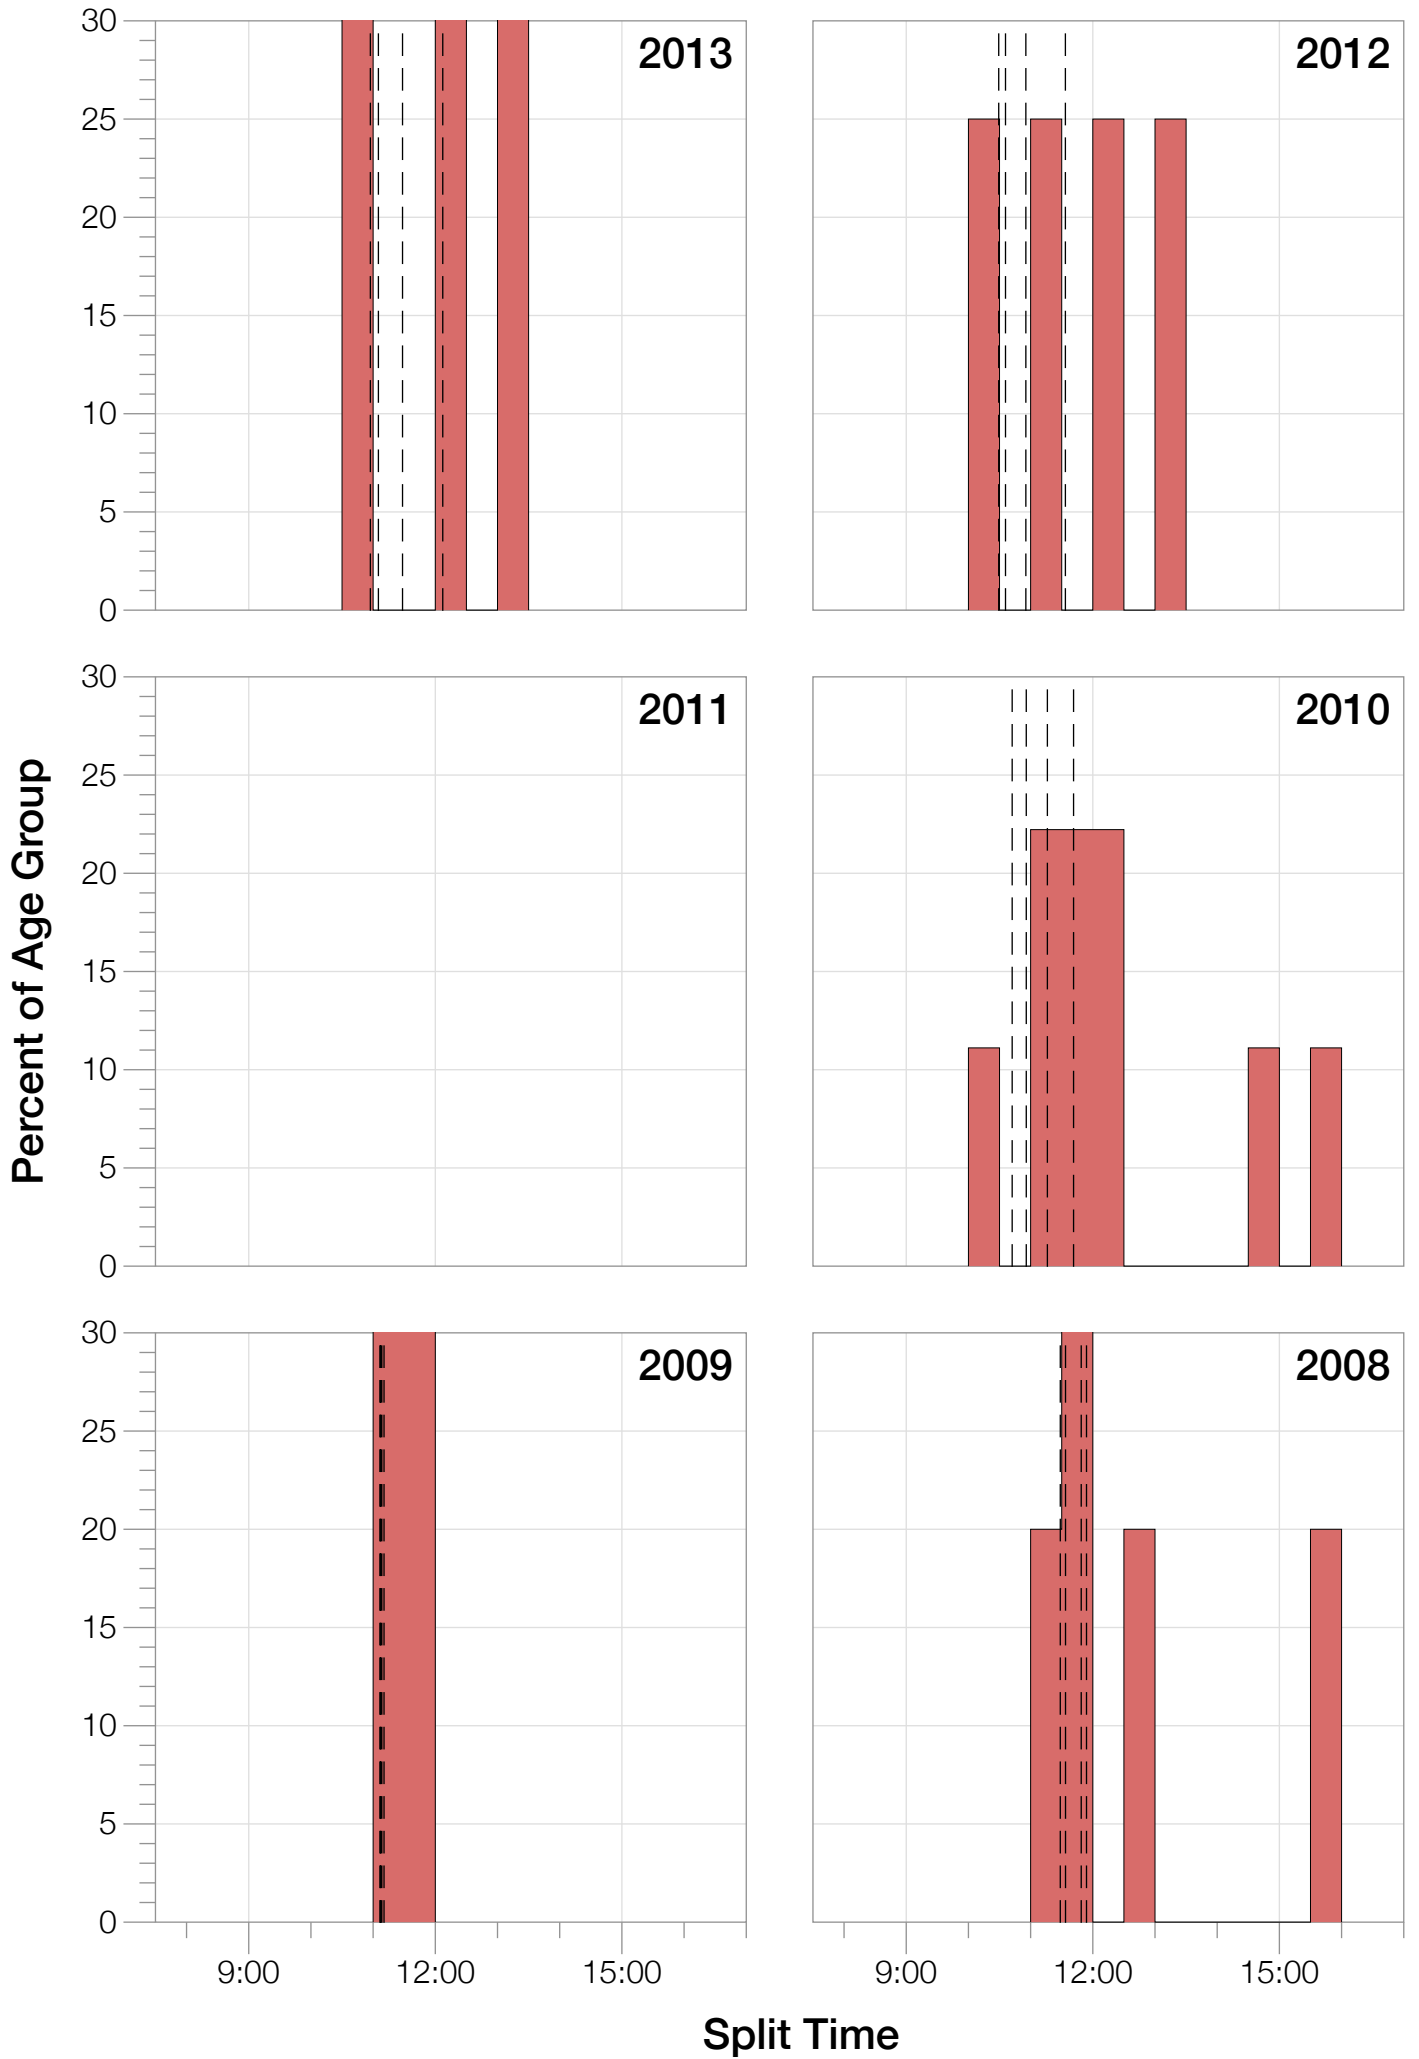

Ironman Brazil F18-24 Stats

F18-24 Summary Statistics

Year	Finishers	F18-24 Finishers	Male Winner's Time	Female Winner's Time	F18-24 Winner's Time
2006	938	2	8:15:18	9:20:46	14:14:08
2007	1127	8	8:21:09	9:12:40	11:16:13
2008	1185	5	8:28:24	9:42:50	11:23:34
2009	1209	3	8:13:39	9:10:15	11:06:16
2010	1399	9	8:07:39	9:19:13	10:28:36
2012	1383	4	8:22:40	9:17:42	10:22:41
2013	1628	3	8:01:32	9:05:53	10:49:34
Average	1267	5	8:15:45	9:18:28	11:23:00

F18-24 Swim

F18-24 Swim

F18-24 Bike

F18-24 Bike

F18-24 Run

F18-24 Run

F18-24 Overall

F18-24 Overall

F18-24 Fastest Splits

F18-24 Median Splits

F18-24 Slowest Splits

F18-24 Top 30 Finishing Splits

Estimated Kona Slot Average Finishing Time Finishing Time

F18-24 Top 10 and Kona Times and Splits

Summary Statistics

Position	Swim Time	Bike Time	Run Time	Overall Time
Average Male Winner	0:49:19	4:28:02	2:55:53	8:15:45
Average Female Winner	0:50:26	4:59:25	4:16:18	9:18:28
Average 1st Age Grouper	1:13:08	5:47:48	4:17:23	11:23:00
Average 2nd Age Grouper	1:08:15	6:01:59	4:40:58	11:57:18
Average 3rd Age Grouper	1:14:05	6:05:19	4:38:01	12:05:07
Average 4th Age Grouper	1:17:31	6:24:10	4:50:46	12:41:08
Average 5th Age Grouper	1:26:59	6:38:42	5:27:25	13:44:06
Average 6th Age Grouper	1:20:52	7:04:20	4:41:03	13:22:28
Average 7th Age Grouper	1:27:13	7:16:21	5:00:54	13:51:18
Average 8th Age Grouper	1:45:26	7:35:33	6:15:34	15:43:13
Average 9th Age Grouper	1:14:18	7:01:44	7:05:29	15:43:40
Kona Qualifier Average	1:13:08	5:47:48	4:17:23	11:23:00
Top 10 Age Grouper Average	1:17:15	6:20:48	4:51:50	12:37:52