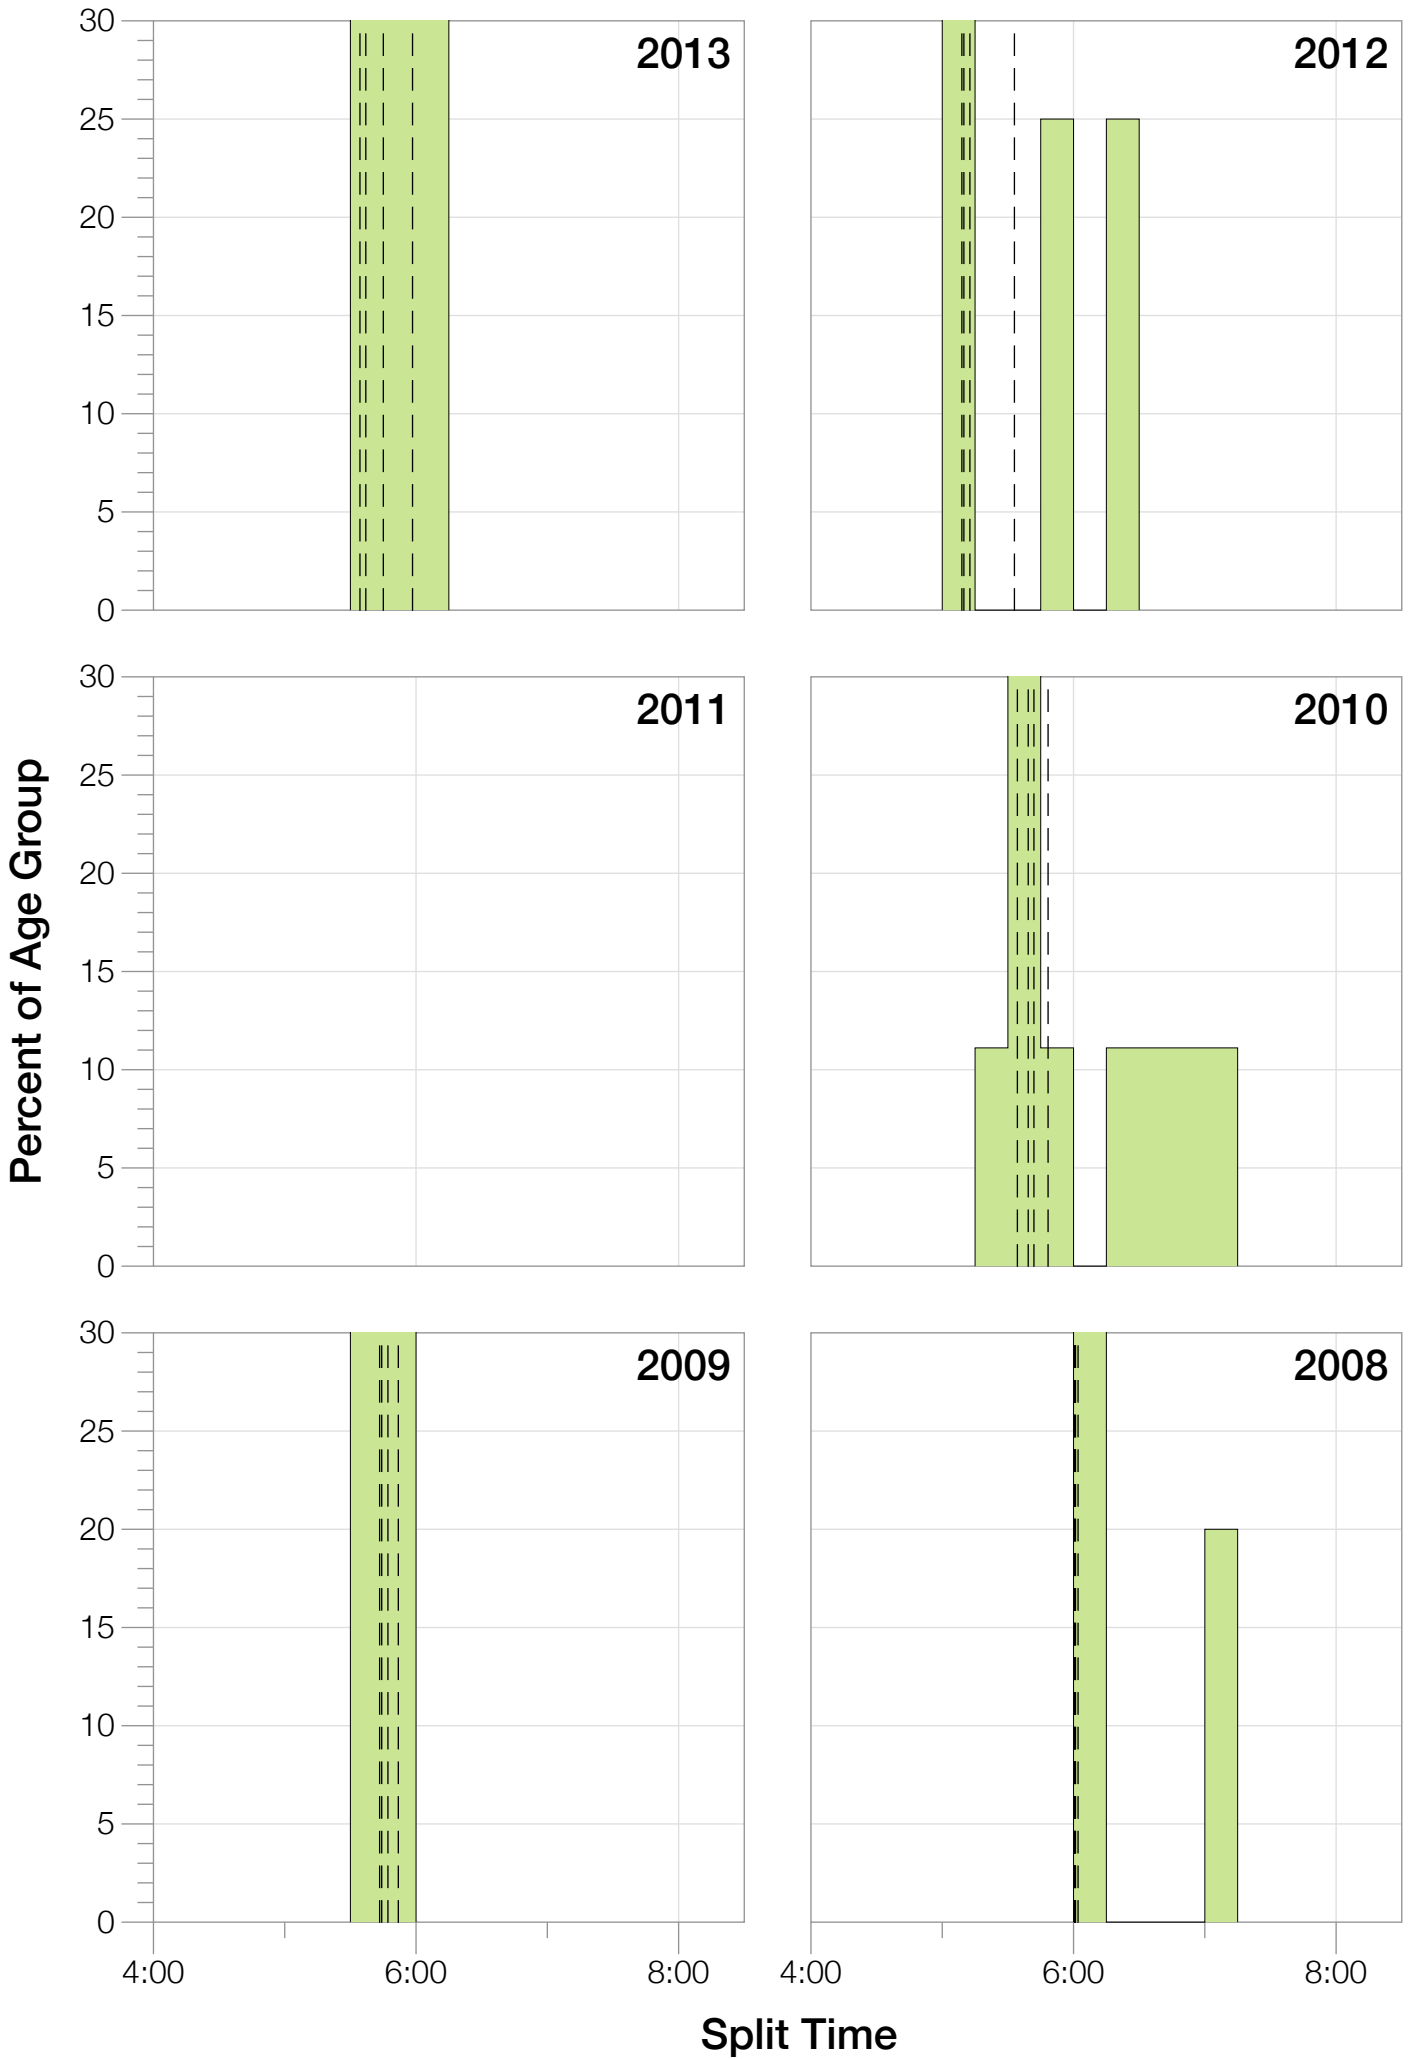

F18-24 Bike