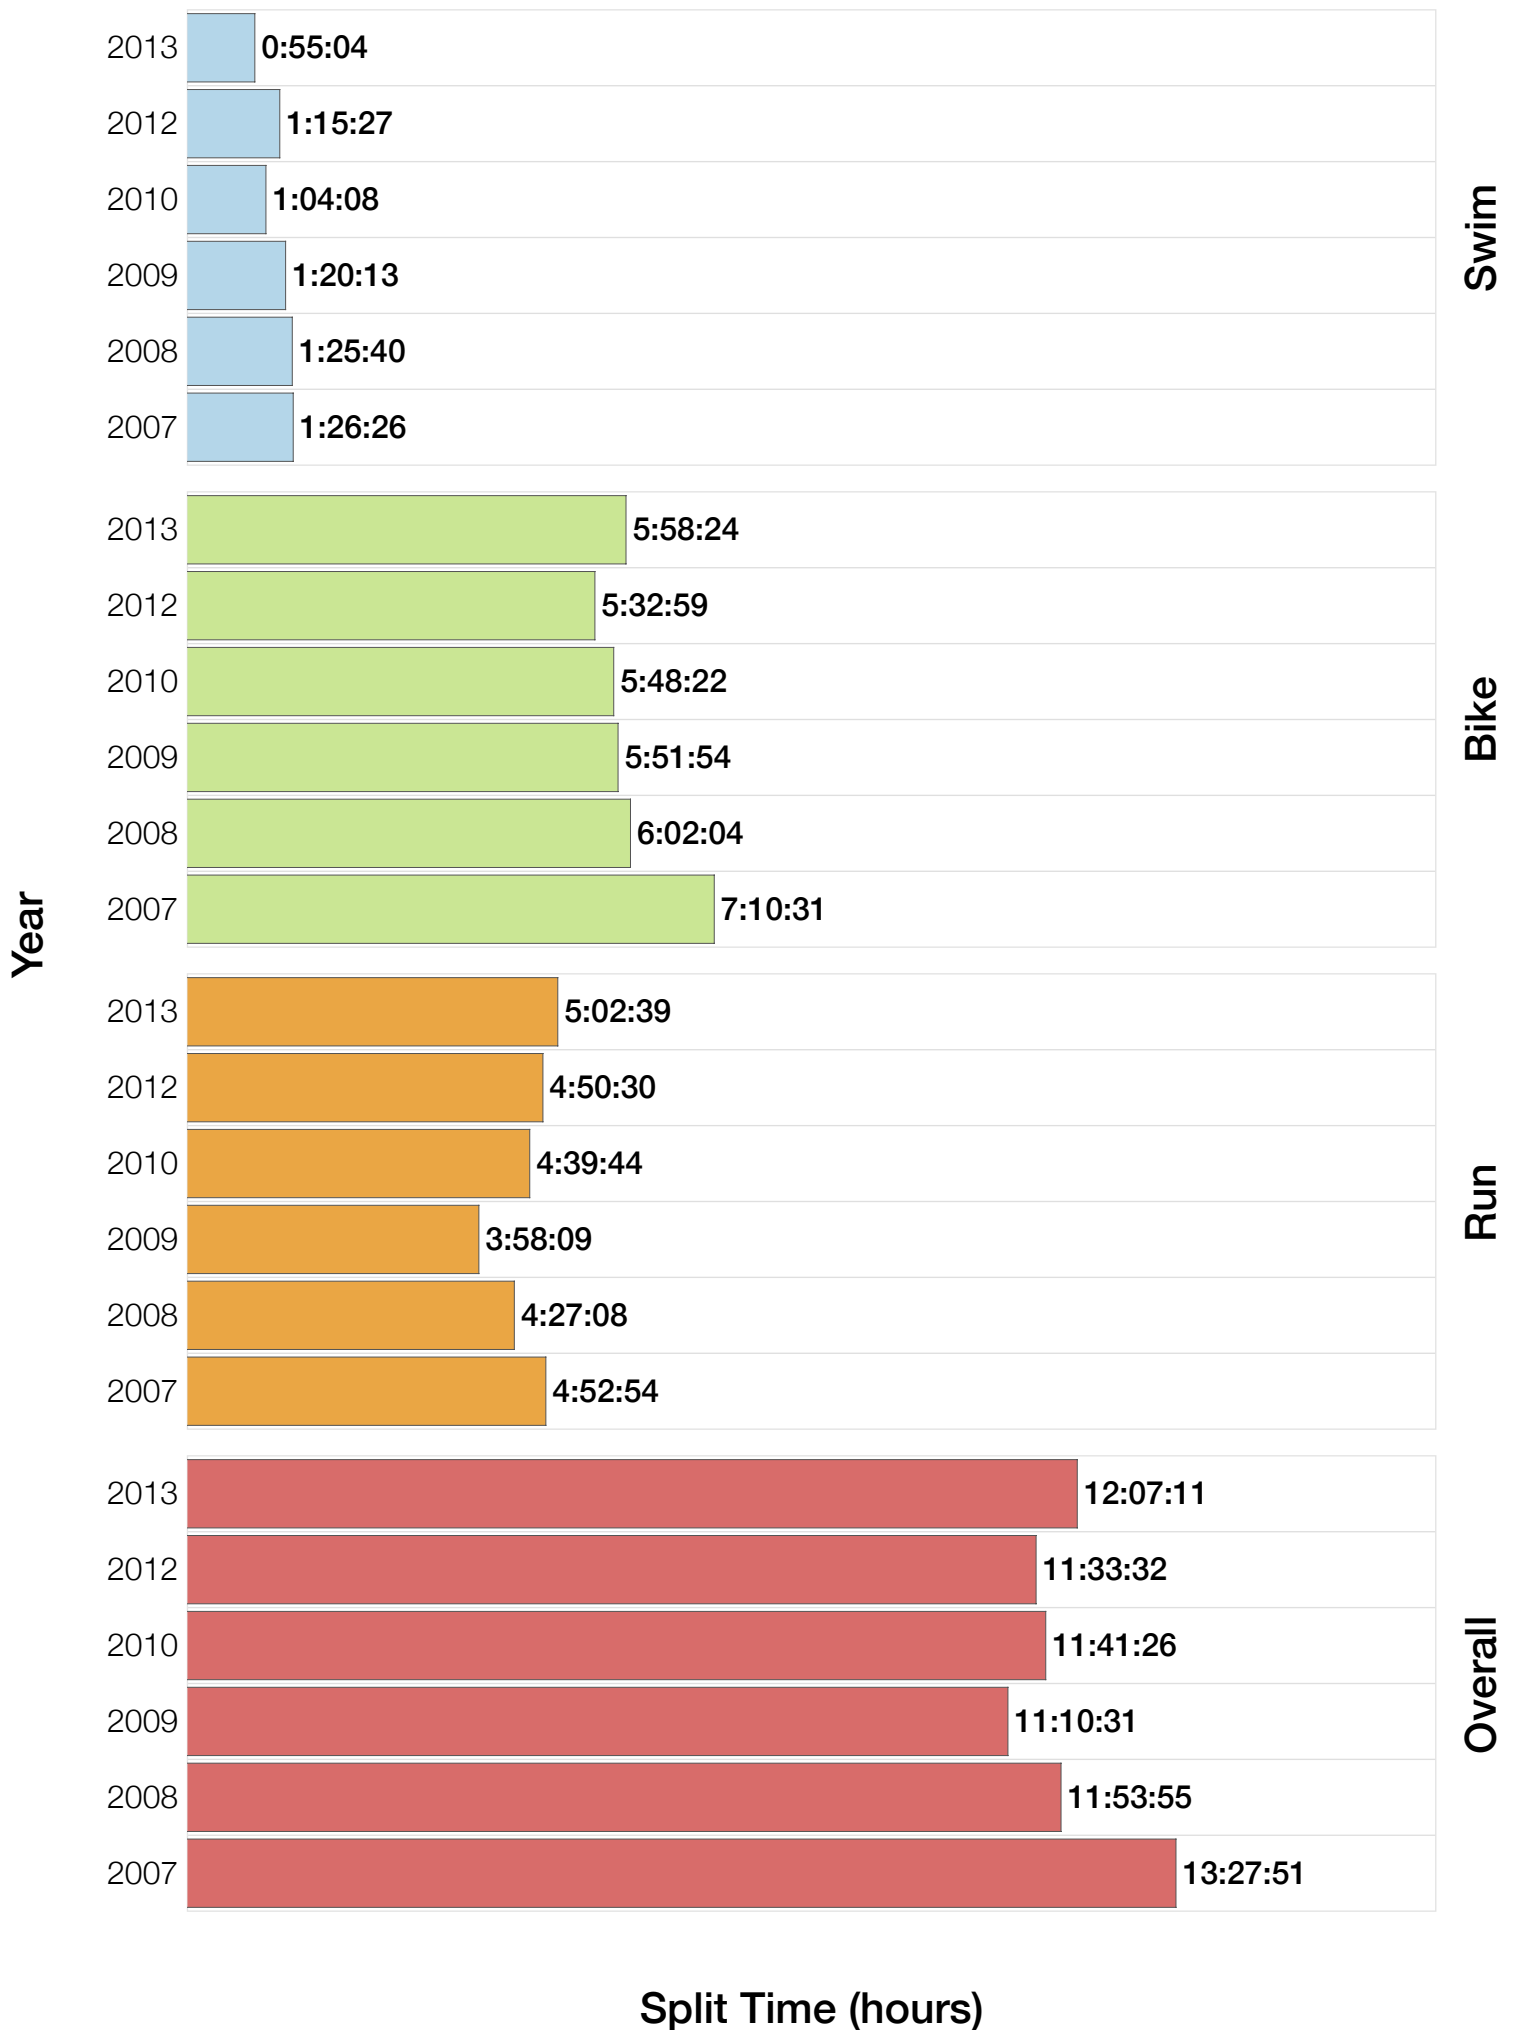

Ironman Brazil F18-24 Stats

F18-24 Summary Statistics

Year	Finishers	F18-24 Finishers	Male Winner's Time	Female Winner's Time	F18-24 Winner's Time
2006	938	2	8:15:18	9:20:46	14:14:08
2007	1127	8	8:21:09	9:12:40	11:16:13
2008	1185	5	8:28:24	9:42:50	11:23:34
2009	1209	3	8:13:39	9:10:15	11:06:16
2010	1399	9	8:07:39	9:19:13	10:28:36
2012	1383	4	8:22:40	9:17:42	10:22:41
2013	1628	3	8:01:32	9:05:53	10:49:34
Average	1267	5	8:15:45	9:18:28	11:23:00

F18-24 Swim

F18-24 Swim

F18-24 Bike

F18-24 Bike

F18-24 Run

F18-24 Run

F18-24 Overall

F18-24 Overall

F18-24 Fastest Splits

F18-24 Median Splits

F18-24 Slowest Splits

F18-24 Top 30 Finishing Splits

Estimated Kona Slot Average Finishing Time Finishing Time

F18-24 Top 10 and Kona Times and Splits

Summary Statistics

Position	Swim Time	Bike Time	Run Time	Overall Time
Average Male Winner	0:49:19	4:28:02	2:55:53	8:15:45
Average Female Winner	0:50:26	4:59:25	4:16:18	9:18:28
Average 1st Age Grouper	1:13:08	5:47:48	4:17:23	11:23:00
Average 2nd Age Grouper	1:08:15	6:01:59	4:40:58	11:57:18
Average 3rd Age Grouper	1:14:05	6:05:19	4:38:01	12:05:07
Average 4th Age Grouper	1:17:31	6:24:10	4:50:46	12:41:08
Average 5th Age Grouper	1:26:59	6:38:42	5:27:25	13:44:06
Average 6th Age Grouper	1:20:52	7:04:20	4:41:03	13:22:28
Average 7th Age Grouper	1:27:13	7:16:21	5:00:54	13:51:18
Average 8th Age Grouper	1:45:26	7:35:33	6:15:34	15:43:13
Average 9th Age Grouper	1:14:18	7:01:44	7:05:29	15:43:40
Kona Qualifier Average	1:13:08	5:47:48	4:17:23	11:23:00
Top 10 Age Grouper Average	1:17:15	6:20:48	4:51:50	12:37:52