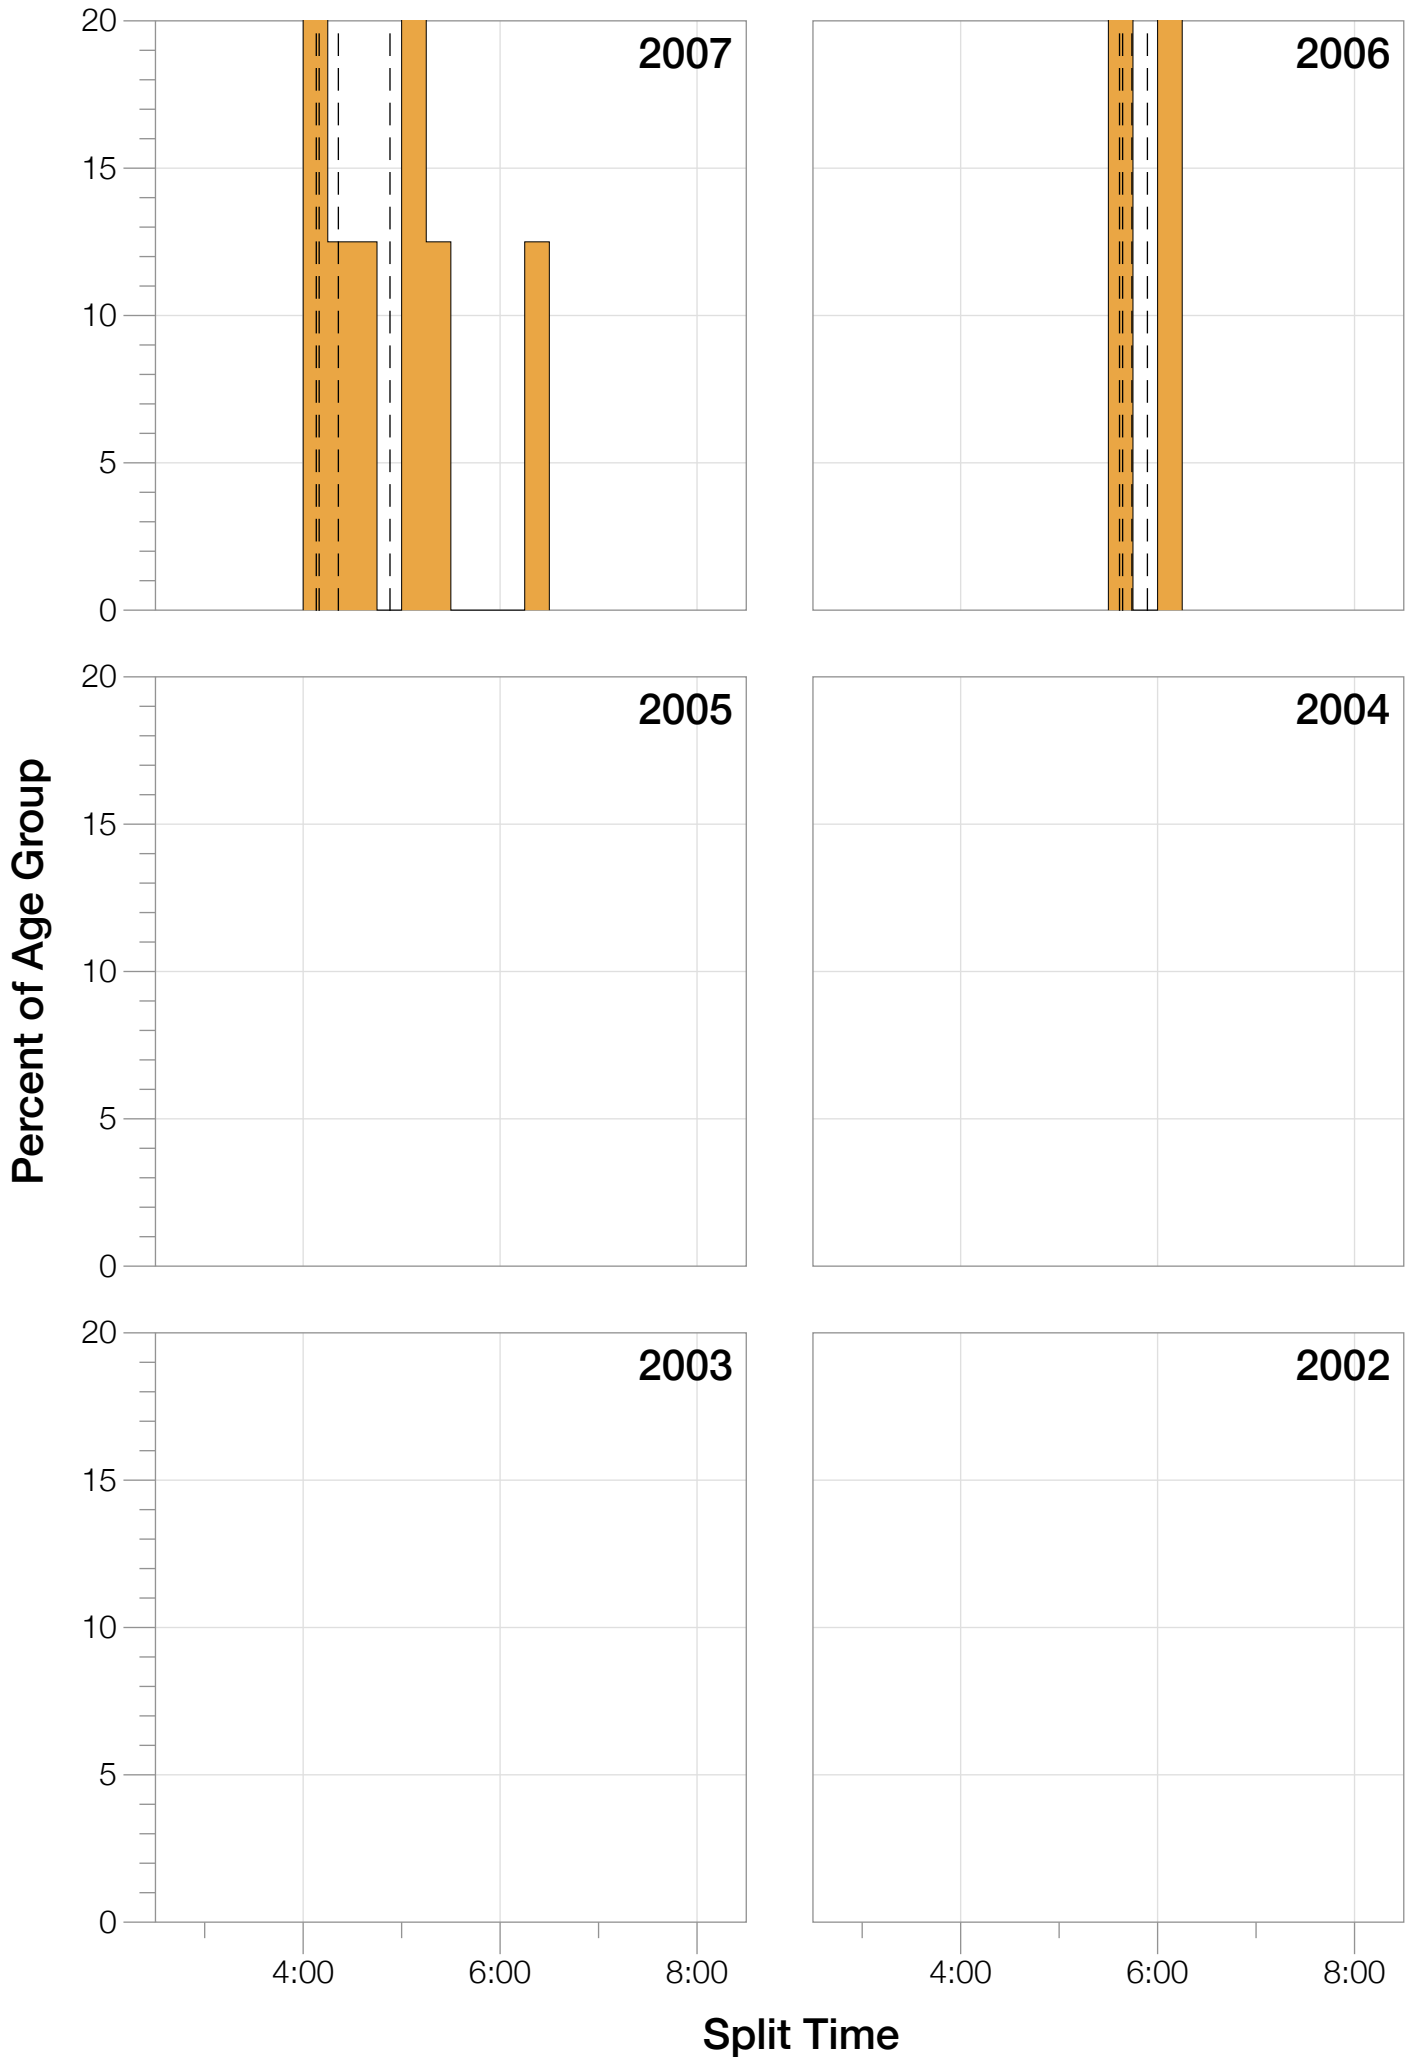

Ironman Brazil F18-24 Stats

F18-24 Summary Statistics

Year	Finishers	F18-24 Finishers	Male Winner's Time	Female Winner's Time	F18-24 Winner's Time
2006	938	2	8:15:18	9:20:46	14:14:08
2007	1127	8	8:21:09	9:12:40	11:16:13
2008	1185	5	8:28:24	9:42:50	11:23:34
2009	1209	3	8:13:39	9:10:15	11:06:16
2010	1399	9	8:07:39	9:19:13	10:28:36
2012	1383	4	8:22:40	9:17:42	10:22:41
2013	1628	3	8:01:32	9:05:53	10:49:34
Average	1267	5	8:15:45	9:18:28	11:23:00

F18-24 Swim

F18-24 Swim

F18-24 Bike

F18-24 Bike

F18-24 Run

F18-24 Run

F18-24 Overall

F18-24 Overall

F18-24 Fastest Splits

F18-24 Median Splits

F18-24 Slowest Splits

F18-24 Top 30 Finishing Splits

Estimated Kona Slot Average Finishing Time Finishing Time

F18-24 Top 10 and Kona Times and Splits

Summary Statistics

Position	Swim Time	Bike Time	Run Time	Overall Time
Average Male Winner	0:49:19	4:28:02	2:55:53	8:15:45
Average Female Winner	0:50:26	4:59:25	4:16:18	9:18:28
Average 1st Age Grouper	1:13:08	5:47:48	4:17:23	11:23:00
Average 2nd Age Grouper	1:08:15	6:01:59	4:40:58	11:57:18
Average 3rd Age Grouper	1:14:05	6:05:19	4:38:01	12:05:07
Average 4th Age Grouper	1:17:31	6:24:10	4:50:46	12:41:08
Average 5th Age Grouper	1:26:59	6:38:42	5:27:25	13:44:06
Average 6th Age Grouper	1:20:52	7:04:20	4:41:03	13:22:28
Average 7th Age Grouper	1:27:13	7:16:21	5:00:54	13:51:18
Average 8th Age Grouper	1:45:26	7:35:33	6:15:34	15:43:13
Average 9th Age Grouper	1:14:18	7:01:44	7:05:29	15:43:40
Kona Qualifier Average	1:13:08	5:47:48	4:17:23	11:23:00
Top 10 Age Grouper Average	1:17:15	6:20:48	4:51:50	12:37:52