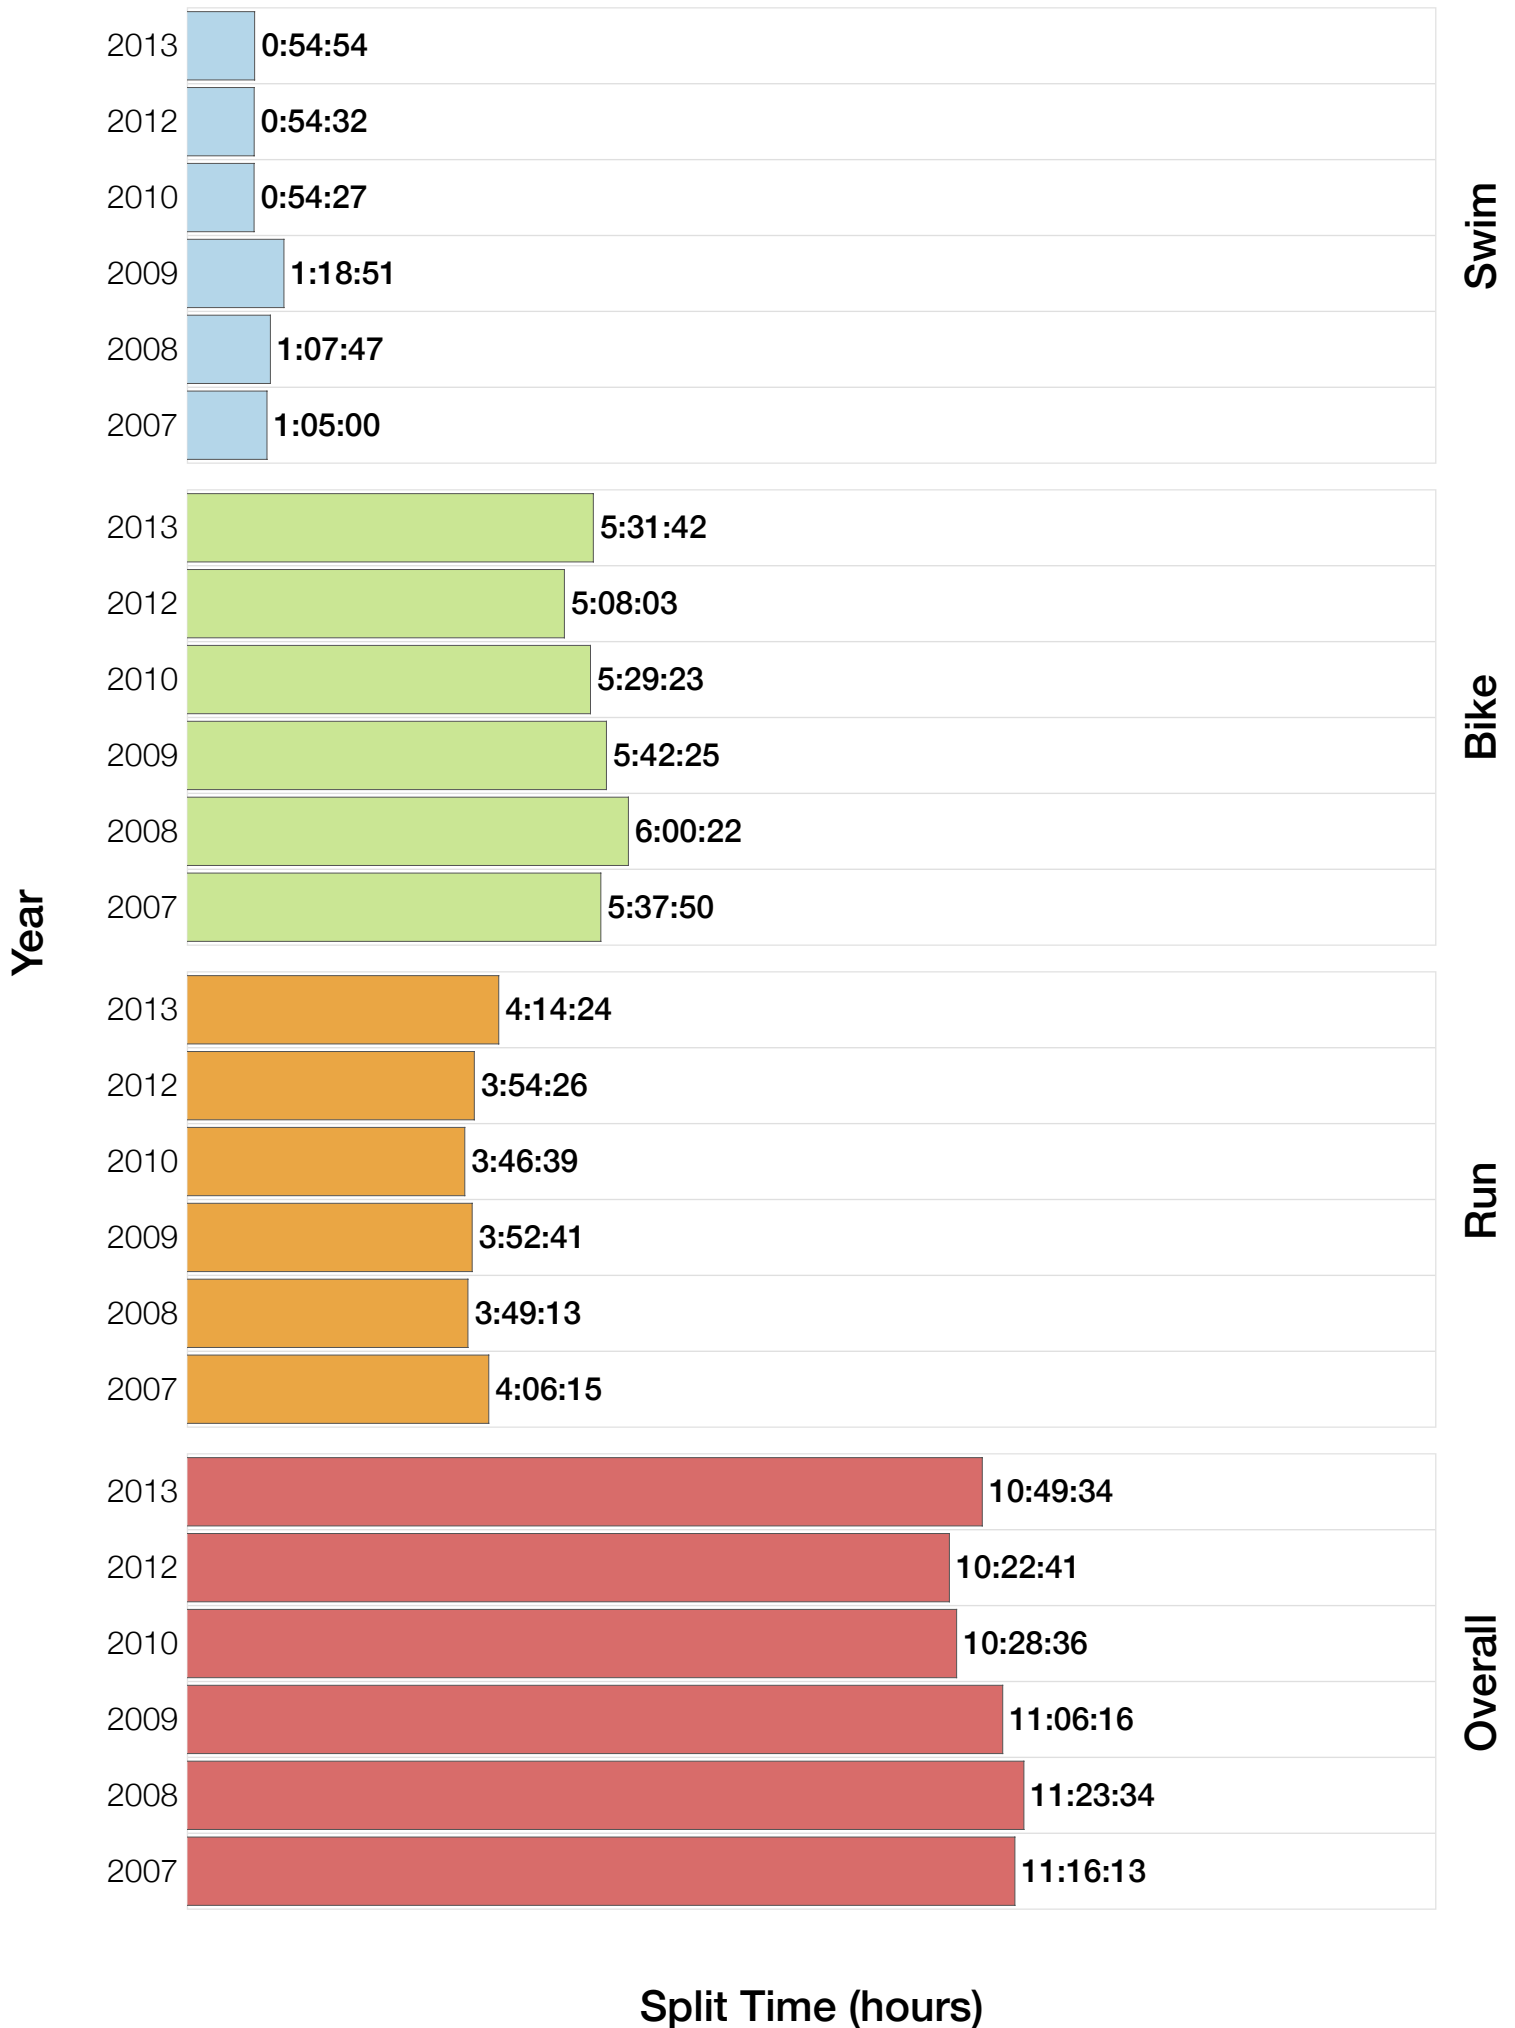

Ironman Brazil F18-24 Stats

F18-24 Summary Statistics

Year	Finishers	F18-24 Finishers	Male Winner's Time	Female Winner's Time	F18-24 Winner's Time
2006	938	2	8:15:18	9:20:46	14:14:08
2007	1127	8	8:21:09	9:12:40	11:16:13
2008	1185	5	8:28:24	9:42:50	11:23:34
2009	1209	3	8:13:39	9:10:15	11:06:16
2010	1399	9	8:07:39	9:19:13	10:28:36
2012	1383	4	8:22:40	9:17:42	10:22:41
2013	1628	3	8:01:32	9:05:53	10:49:34
Average	1267	5	8:15:45	9:18:28	11:23:00

F18-24 Swim

F18-24 Swim

F18-24 Bike

F18-24 Bike

F18-24 Run

F18-24 Run

F18-24 Overall

F18-24 Overall

F18-24 Fastest Splits

F18-24 Median Splits

F18-24 Slowest Splits

F18-24 Top 30 Finishing Splits

Estimated Kona Slot Average Finishing Time Finishing Time

F18-24 Top 10 and Kona Times and Splits

Summary Statistics

Position	Swim Time	Bike Time	Run Time	Overall Time
Average Male Winner	0:49:19	4:28:02	2:55:53	8:15:45
Average Female Winner	0:50:26	4:59:25	4:16:18	9:18:28
Average 1st Age Grouper	1:13:08	5:47:48	4:17:23	11:23:00
Average 2nd Age Grouper	1:08:15	6:01:59	4:40:58	11:57:18
Average 3rd Age Grouper	1:14:05	6:05:19	4:38:01	12:05:07
Average 4th Age Grouper	1:17:31	6:24:10	4:50:46	12:41:08
Average 5th Age Grouper	1:26:59	6:38:42	5:27:25	13:44:06
Average 6th Age Grouper	1:20:52	7:04:20	4:41:03	13:22:28
Average 7th Age Grouper	1:27:13	7:16:21	5:00:54	13:51:18
Average 8th Age Grouper	1:45:26	7:35:33	6:15:34	15:43:13
Average 9th Age Grouper	1:14:18	7:01:44	7:05:29	15:43:40
Kona Qualifier Average	1:13:08	5:47:48	4:17:23	11:23:00
Top 10 Age Grouper Average	1:17:15	6:20:48	4:51:50	12:37:52