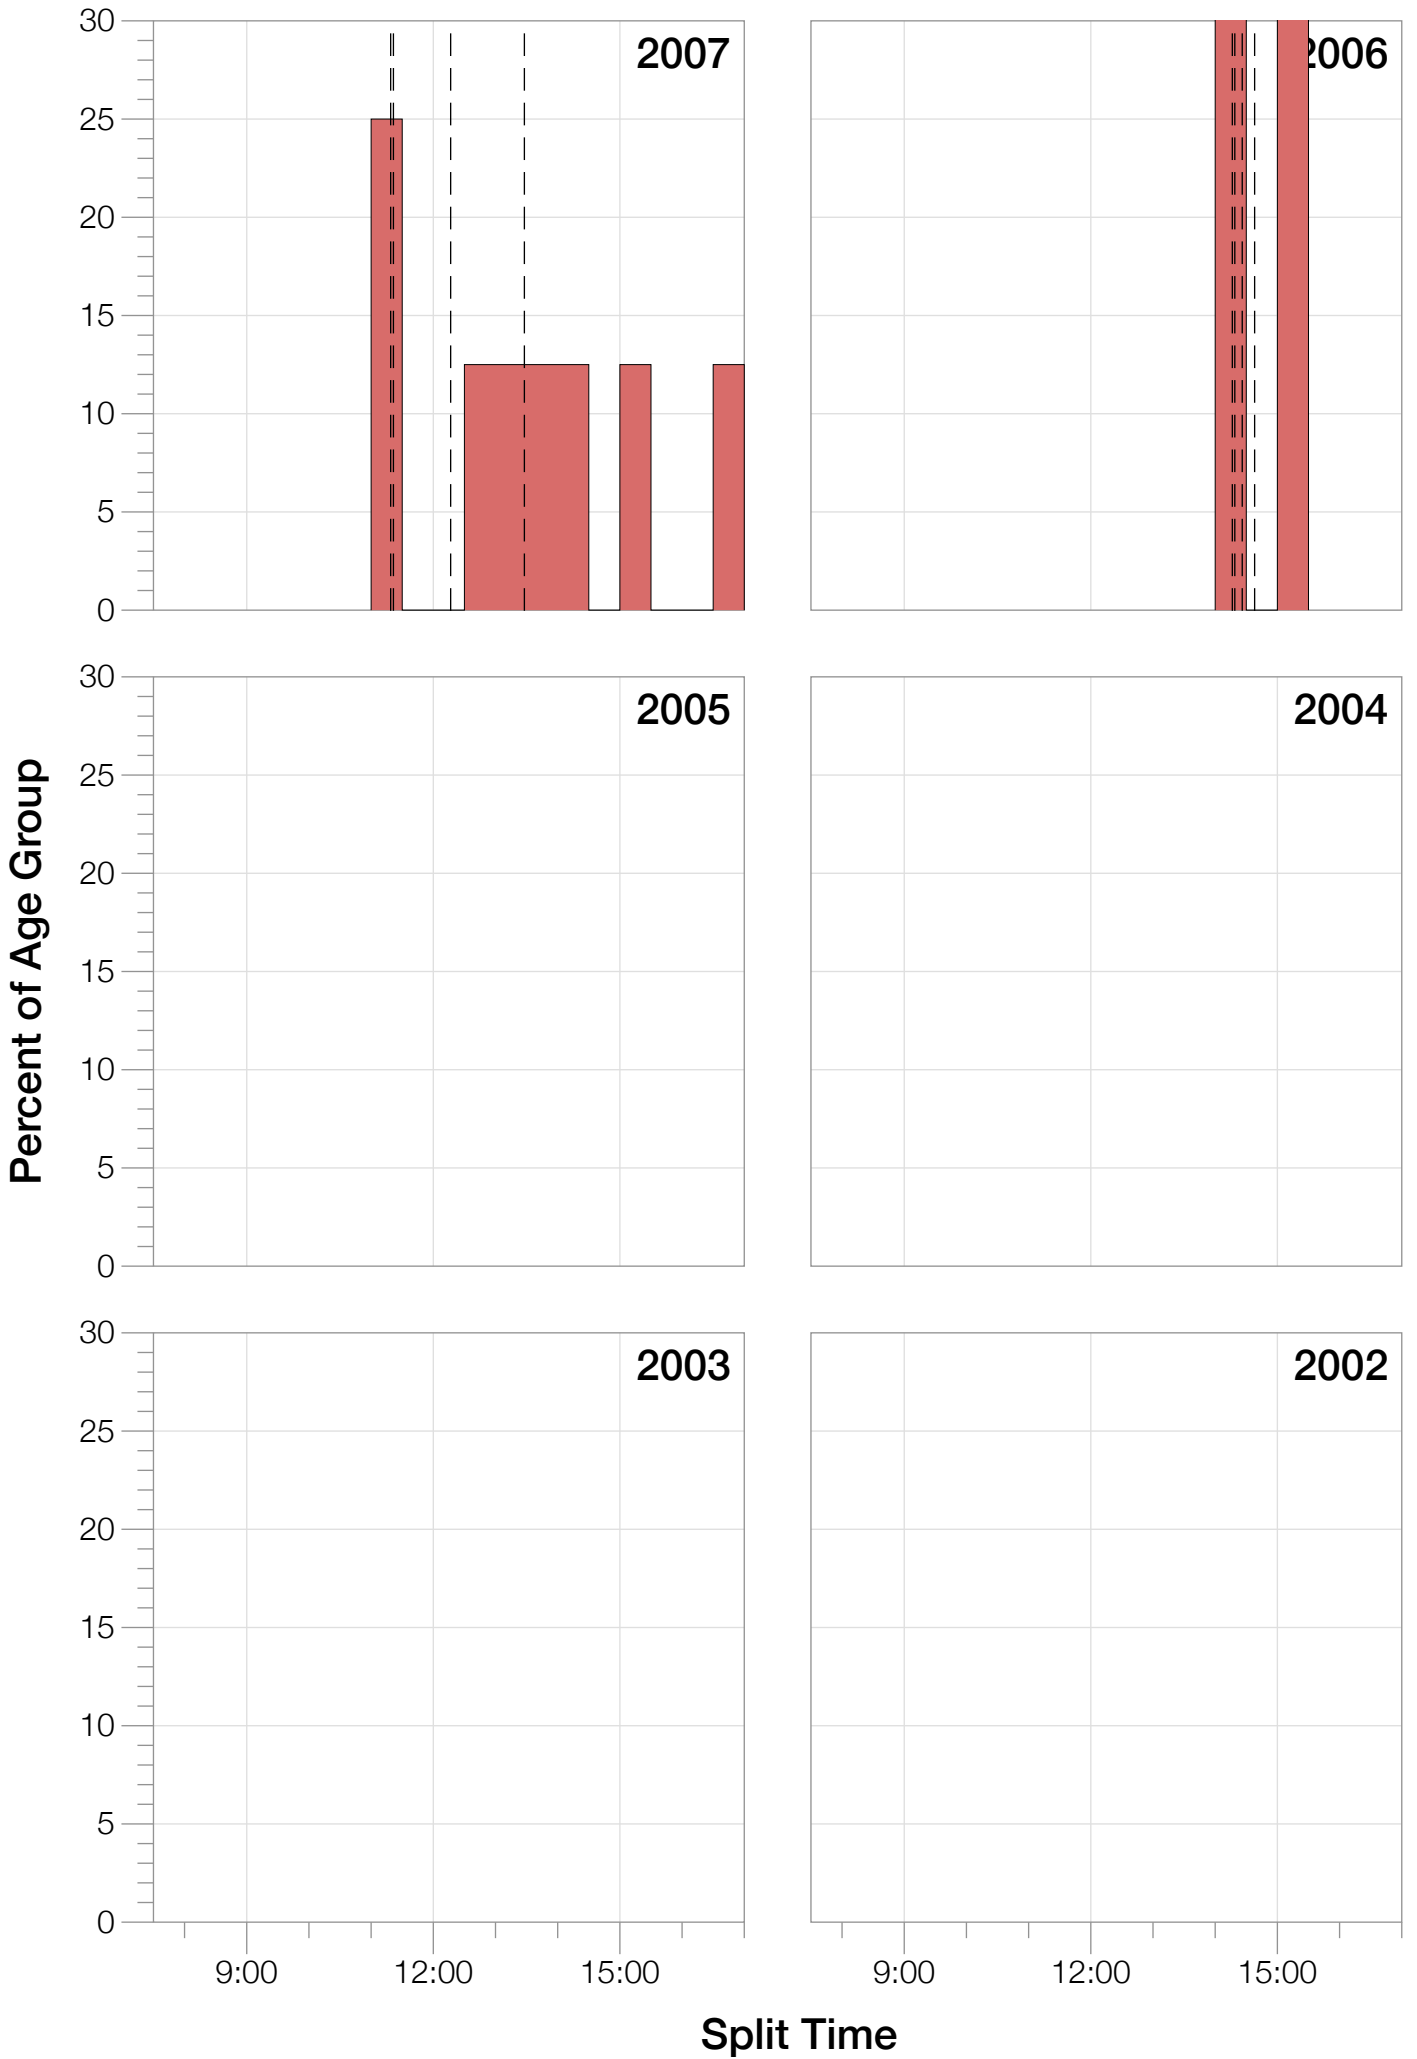

Ironman Brazil F18-24 Stats

F18-24 Summary Statistics

Year	Finishers	F18-24 Finishers	Male Winner's Time	Female Winner's Time	F18-24 Winner's Time
2006	938	2	8:15:18	9:20:46	14:14:08
2007	1127	8	8:21:09	9:12:40	11:16:13
2008	1185	5	8:28:24	9:42:50	11:23:34
2009	1209	3	8:13:39	9:10:15	11:06:16
2010	1399	9	8:07:39	9:19:13	10:28:36
2012	1383	4	8:22:40	9:17:42	10:22:41
2013	1628	3	8:01:32	9:05:53	10:49:34
Average	1267	5	8:15:45	9:18:28	11:23:00

F18-24 Swim

F18-24 Swim

F18-24 Bike

F18-24 Bike

F18-24 Run

F18-24 Run

F18-24 Overall

F18-24 Overall

F18-24 Fastest Splits

F18-24 Median Splits

F18-24 Slowest Splits

F18-24 Top 30 Finishing Splits

Estimated Kona Slot Average Finishing Time Finishing Time

F18-24 Top 10 and Kona Times and Splits

Summary Statistics

Position	Swim Time	Bike Time	Run Time	Overall Time
Average Male Winner	0:49:19	4:28:02	2:55:53	8:15:45
Average Female Winner	0:50:26	4:59:25	4:16:18	9:18:28
Average 1st Age Grouper	1:13:08	5:47:48	4:17:23	11:23:00
Average 2nd Age Grouper	1:08:15	6:01:59	4:40:58	11:57:18
Average 3rd Age Grouper	1:14:05	6:05:19	4:38:01	12:05:07
Average 4th Age Grouper	1:17:31	6:24:10	4:50:46	12:41:08
Average 5th Age Grouper	1:26:59	6:38:42	5:27:25	13:44:06
Average 6th Age Grouper	1:20:52	7:04:20	4:41:03	13:22:28
Average 7th Age Grouper	1:27:13	7:16:21	5:00:54	13:51:18
Average 8th Age Grouper	1:45:26	7:35:33	6:15:34	15:43:13
Average 9th Age Grouper	1:14:18	7:01:44	7:05:29	15:43:40
Kona Qualifier Average	1:13:08	5:47:48	4:17:23	11:23:00
Top 10 Age Grouper Average	1:17:15	6:20:48	4:51:50	12:37:52