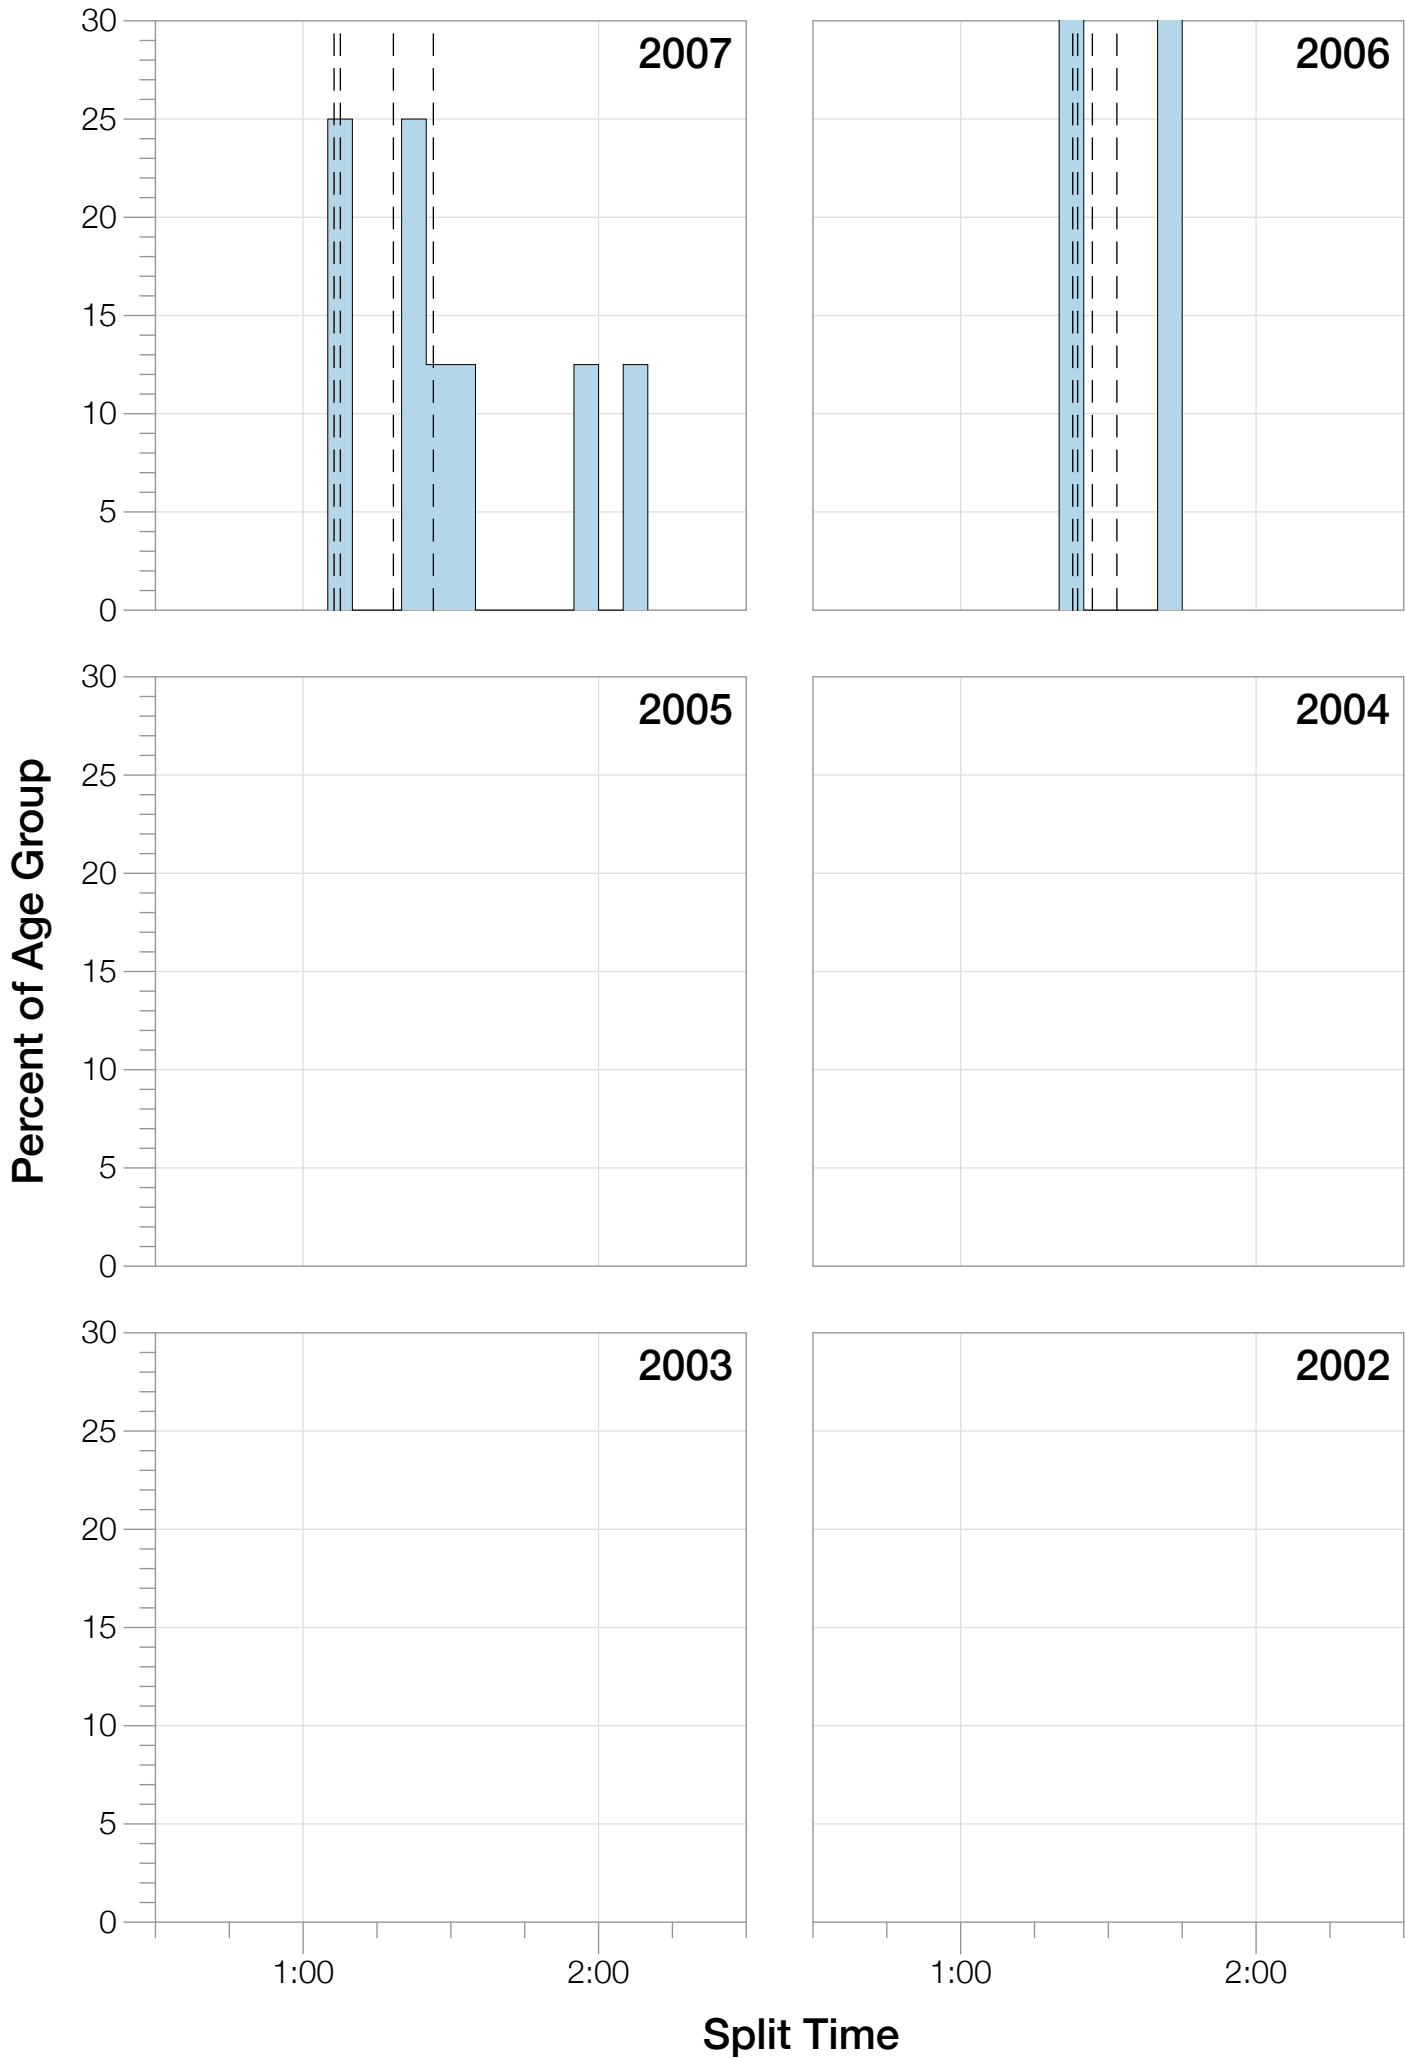

F18-24 Swim