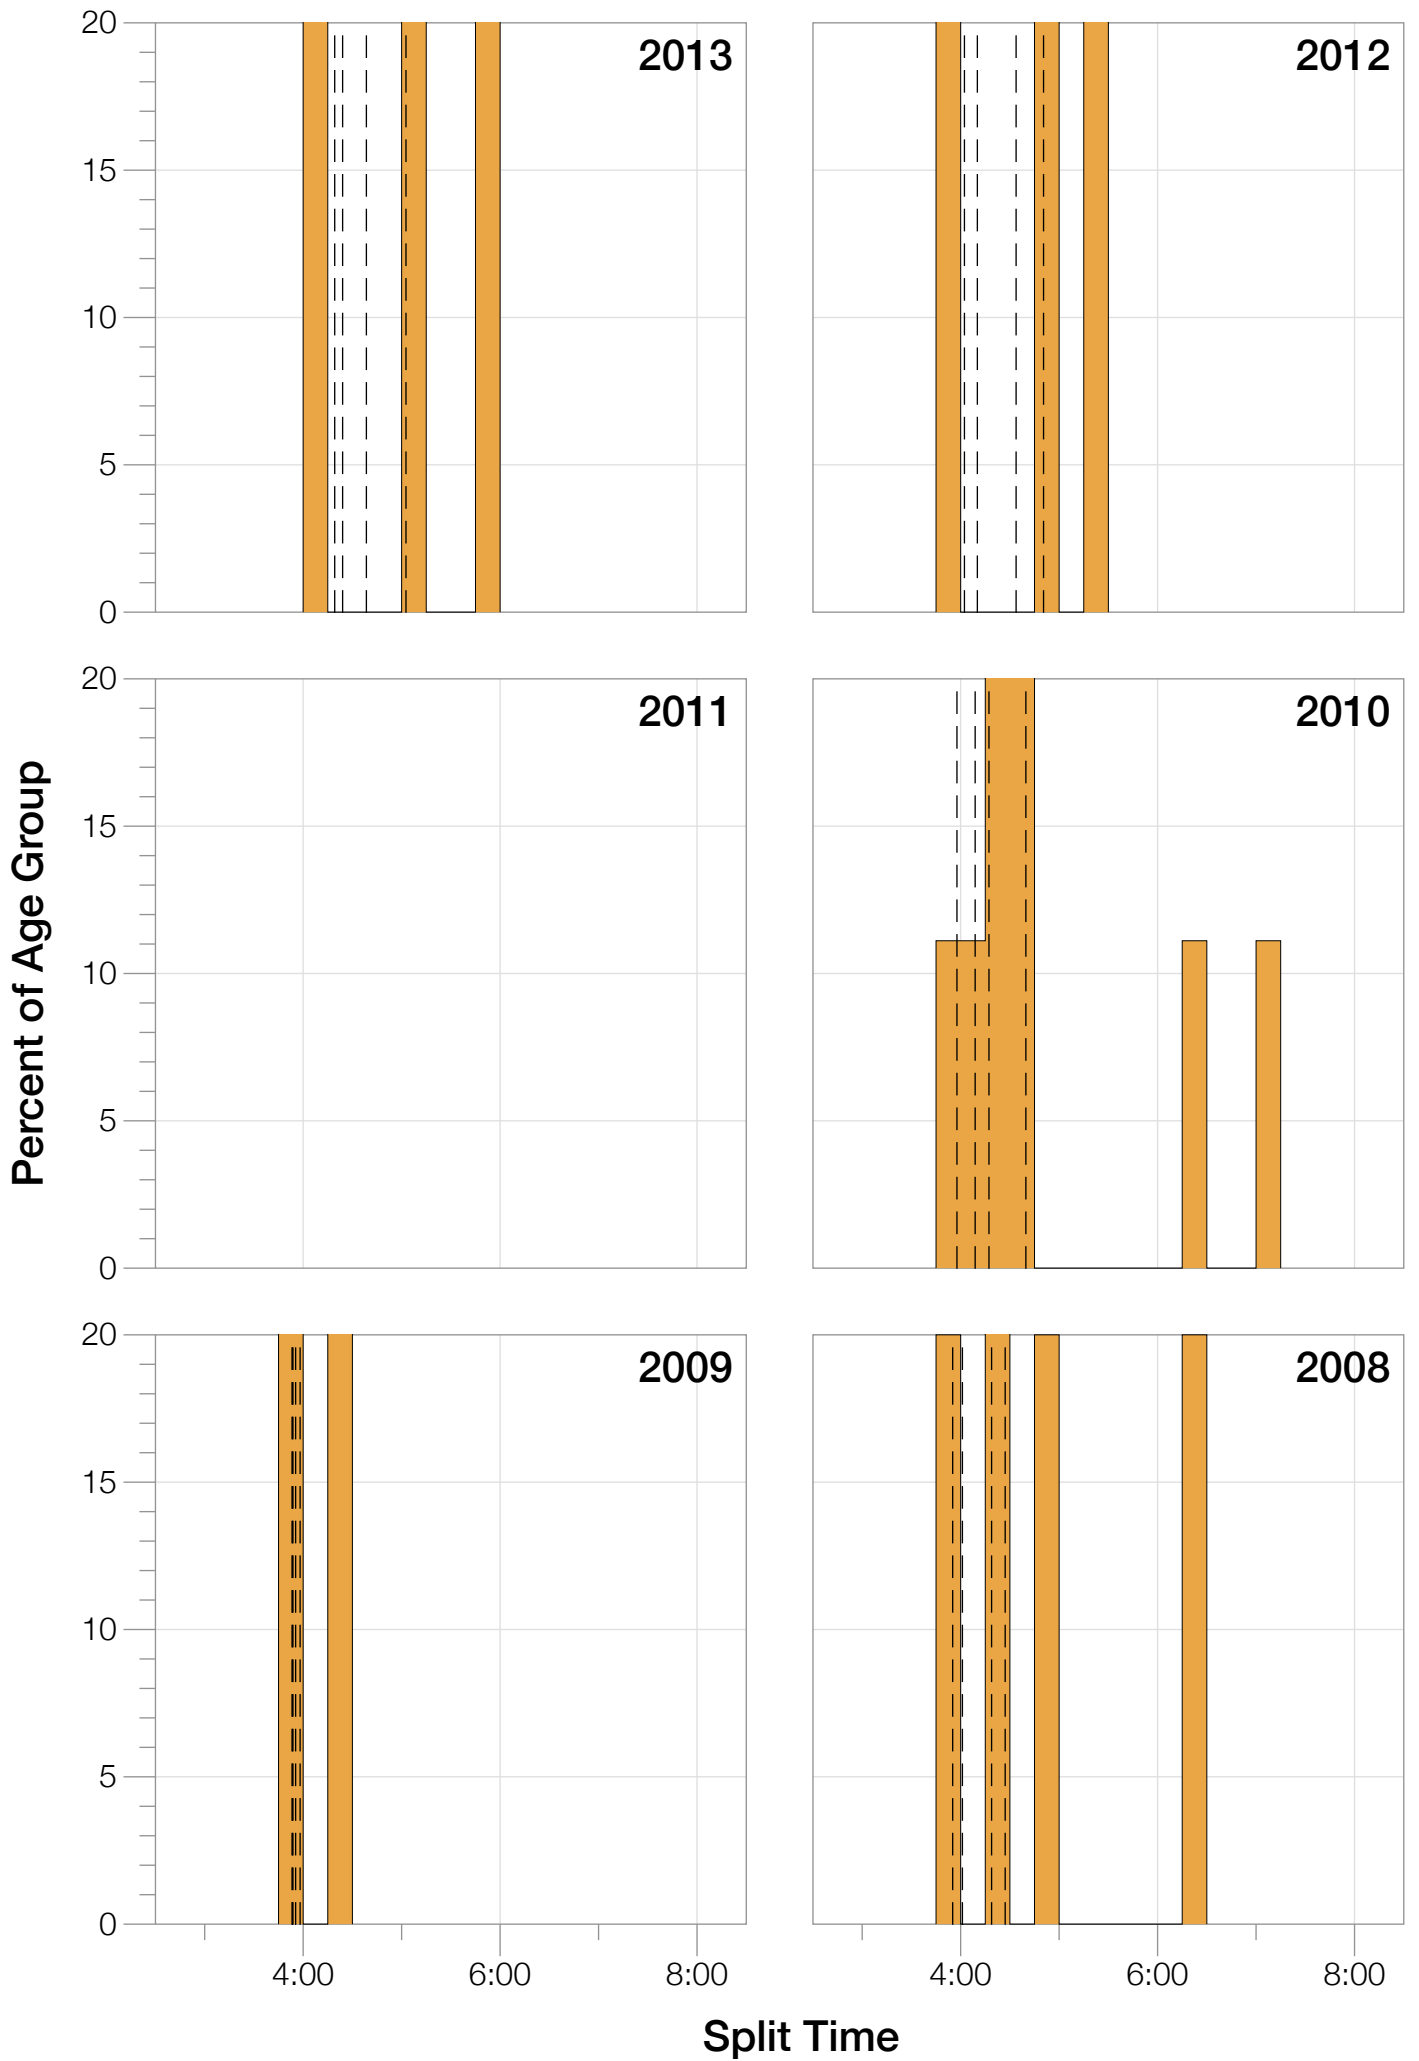

Ironman Brazil F18-24 Stats

F18-24 Summary Statistics

Year	Finishers	F18-24 Finishers	Male Winner's Time	Female Winner's Time	F18-24 Winner's Time
2006	938	2	8:15:18	9:20:46	14:14:08
2007	1127	8	8:21:09	9:12:40	11:16:13
2008	1185	5	8:28:24	9:42:50	11:23:34
2009	1209	3	8:13:39	9:10:15	11:06:16
2010	1399	9	8:07:39	9:19:13	10:28:36
2012	1383	4	8:22:40	9:17:42	10:22:41
2013	1628	3	8:01:32	9:05:53	10:49:34
Average	1267	5	8:15:45	9:18:28	11:23:00

F18-24 Swim

F18-24 Swim

F18-24 Bike

F18-24 Bike

F18-24 Run

F18-24 Run

F18-24 Overall

F18-24 Overall

F18-24 Fastest Splits

F18-24 Median Splits

F18-24 Slowest Splits

F18-24 Top 30 Finishing Splits

Estimated Kona Slot Average Finishing Time Finishing Time

F18-24 Top 10 and Kona Times and Splits

Summary Statistics

Position	Swim Time	Bike Time	Run Time	Overall Time
Average Male Winner	0:49:19	4:28:02	2:55:53	8:15:45
Average Female Winner	0:50:26	4:59:25	4:16:18	9:18:28
Average 1st Age Grouper	1:13:08	5:47:48	4:17:23	11:23:00
Average 2nd Age Grouper	1:08:15	6:01:59	4:40:58	11:57:18
Average 3rd Age Grouper	1:14:05	6:05:19	4:38:01	12:05:07
Average 4th Age Grouper	1:17:31	6:24:10	4:50:46	12:41:08
Average 5th Age Grouper	1:26:59	6:38:42	5:27:25	13:44:06
Average 6th Age Grouper	1:20:52	7:04:20	4:41:03	13:22:28
Average 7th Age Grouper	1:27:13	7:16:21	5:00:54	13:51:18
Average 8th Age Grouper	1:45:26	7:35:33	6:15:34	15:43:13
Average 9th Age Grouper	1:14:18	7:01:44	7:05:29	15:43:40
Kona Qualifier Average	1:13:08	5:47:48	4:17:23	11:23:00
Top 10 Age Grouper Average	1:17:15	6:20:48	4:51:50	12:37:52