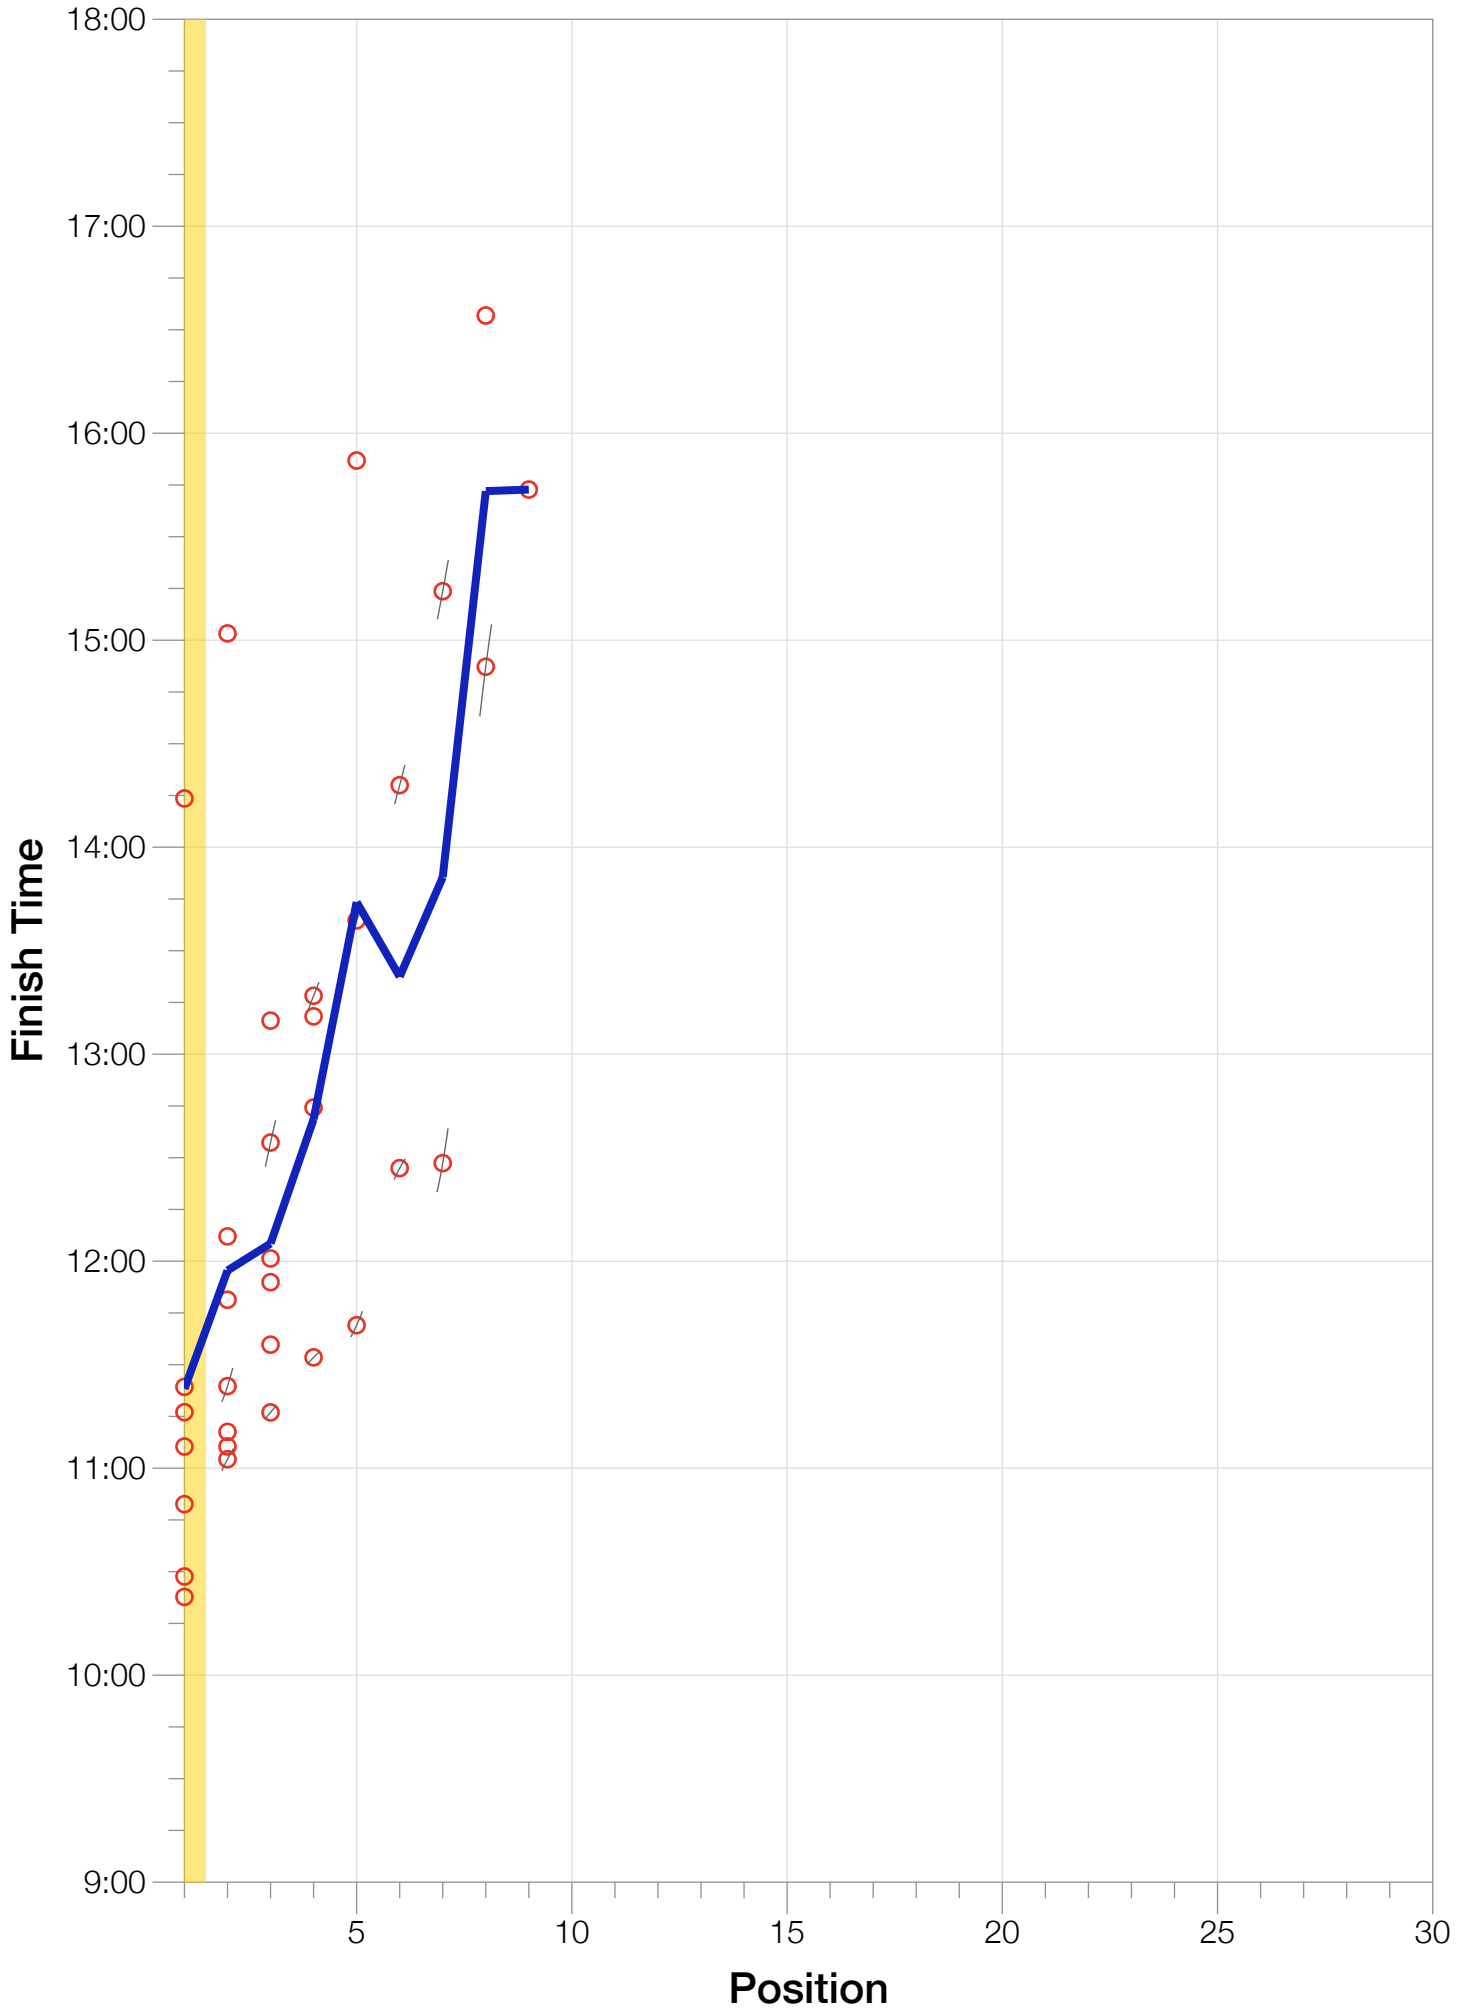

Ironman Brazil F18-24 Stats

F18-24 Summary Statistics

Year	Finishers	F18-24 Finishers	Male Winner's Time	Female Winner's Time	F18-24 Winner's Time
2006	938	2	8:15:18	9:20:46	14:14:08
2007	1127	8	8:21:09	9:12:40	11:16:13
2008	1185	5	8:28:24	9:42:50	11:23:34
2009	1209	3	8:13:39	9:10:15	11:06:16
2010	1399	9	8:07:39	9:19:13	10:28:36
2012	1383	4	8:22:40	9:17:42	10:22:41
2013	1628	3	8:01:32	9:05:53	10:49:34
Average	1267	5	8:15:45	9:18:28	11:23:00

F18-24 Fastest Splits

F18-24 Median Splits

F18-24 Slowest Splits

F18-24 Top 30 Finishing Splits

Estimated Kona Slot Average Finishing Time Finishing Time

F18-24 Top 10 and Kona Times and Splits

Summary Statistics

Position	Swim Time	Bike Time	Run Time	Overall Time
Average Male Winner	0:49:19	4:28:02	2:55:53	8:15:45
Average Female Winner	0:50:26	4:59:25	4:16:18	9:18:28
Average 1st Age Grouper	1:13:08	5:47:48	4:17:23	11:23:00
Average 2nd Age Grouper	1:08:15	6:01:59	4:40:58	11:57:18
Average 3rd Age Grouper	1:14:05	6:05:19	4:38:01	12:05:07
Average 4th Age Grouper	1:17:31	6:24:10	4:50:46	12:41:08
Average 5th Age Grouper	1:26:59	6:38:42	5:27:25	13:44:06
Average 6th Age Grouper	1:20:52	7:04:20	4:41:03	13:22:28
Average 7th Age Grouper	1:27:13	7:16:21	5:00:54	13:51:18
Average 8th Age Grouper	1:45:26	7:35:33	6:15:34	15:43:13
Average 9th Age Grouper	1:14:18	7:01:44	7:05:29	15:43:40
Kona Qualifier Average	1:13:08	5:47:48	4:17:23	11:23:00
Top 10 Age Grouper Average	1:17:15	6:20:48	4:51:50	12:37:52

Brazil 2013

Position	Swim Time	Bike Time	Run Time	Overall Time
Male Winner	0:44:06	4:22:23	2:50:35	8:01:32
Female Winner	0:48:26	4:51:29	3:20:22	9:05:53
1st Age Grouper	0:55:04	5:31:42	4:14:24	10:49:34
2nd Age Grouper	0:55:05	5:58:24	5:02:39	12:07:11
3rd Age Grouper	0:54:54	6:04:23	5:51:25	13:09:44
Kona Qualifier Average	0:55:04	5:31:42	4:14:24	10:49:34
Top 10 Age Grouper Average	0:55:01	5:51:29	5:02:49	12:02:09