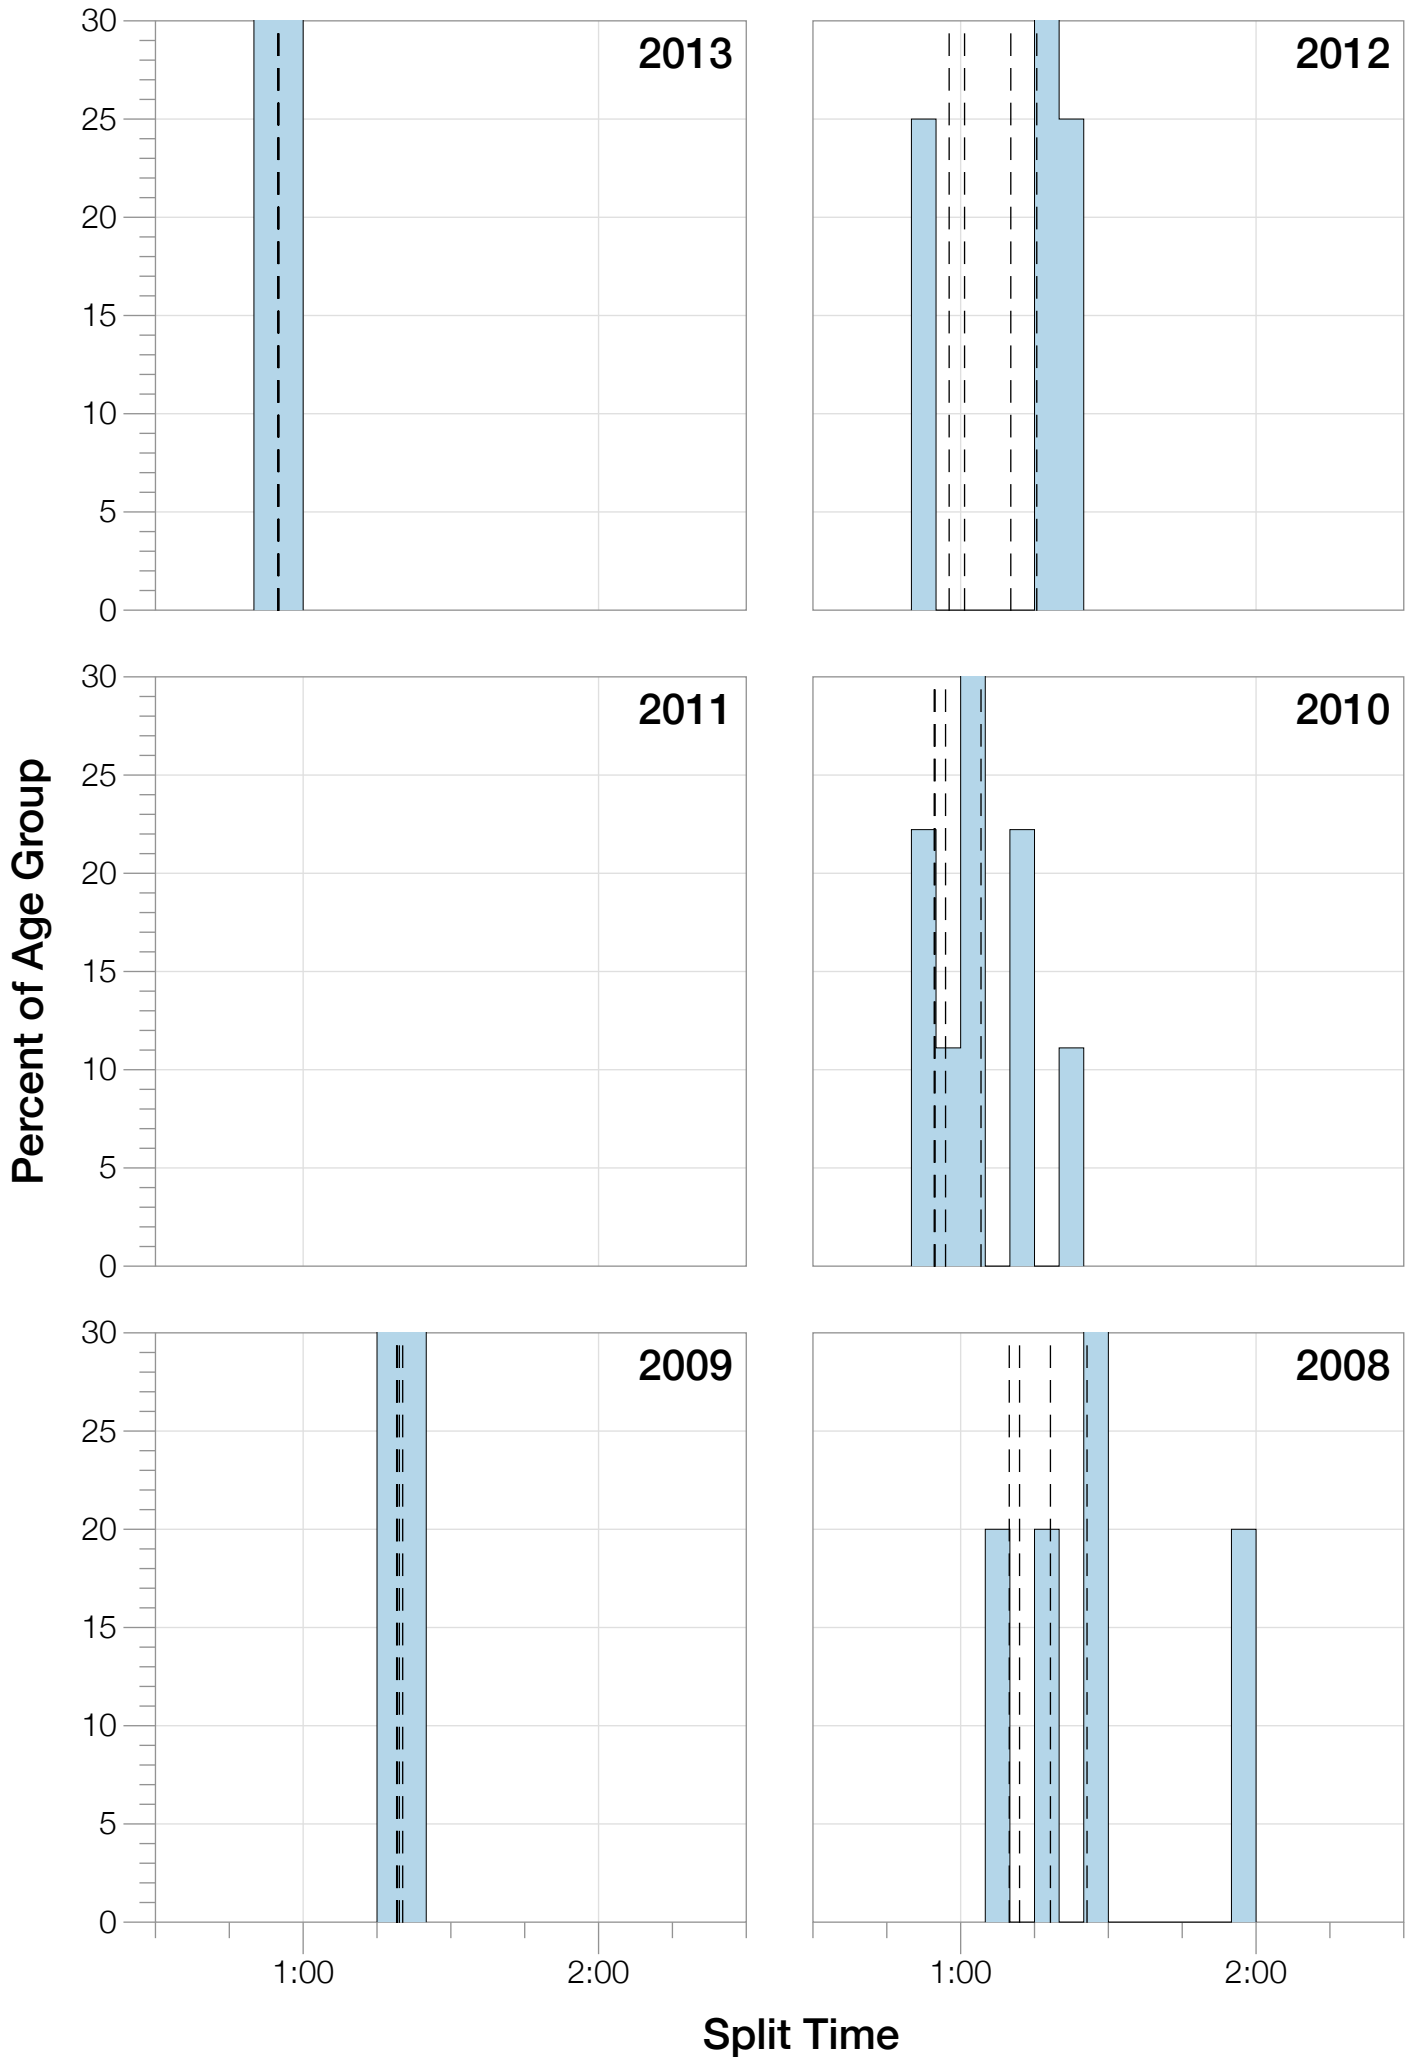

F18-24 Swim