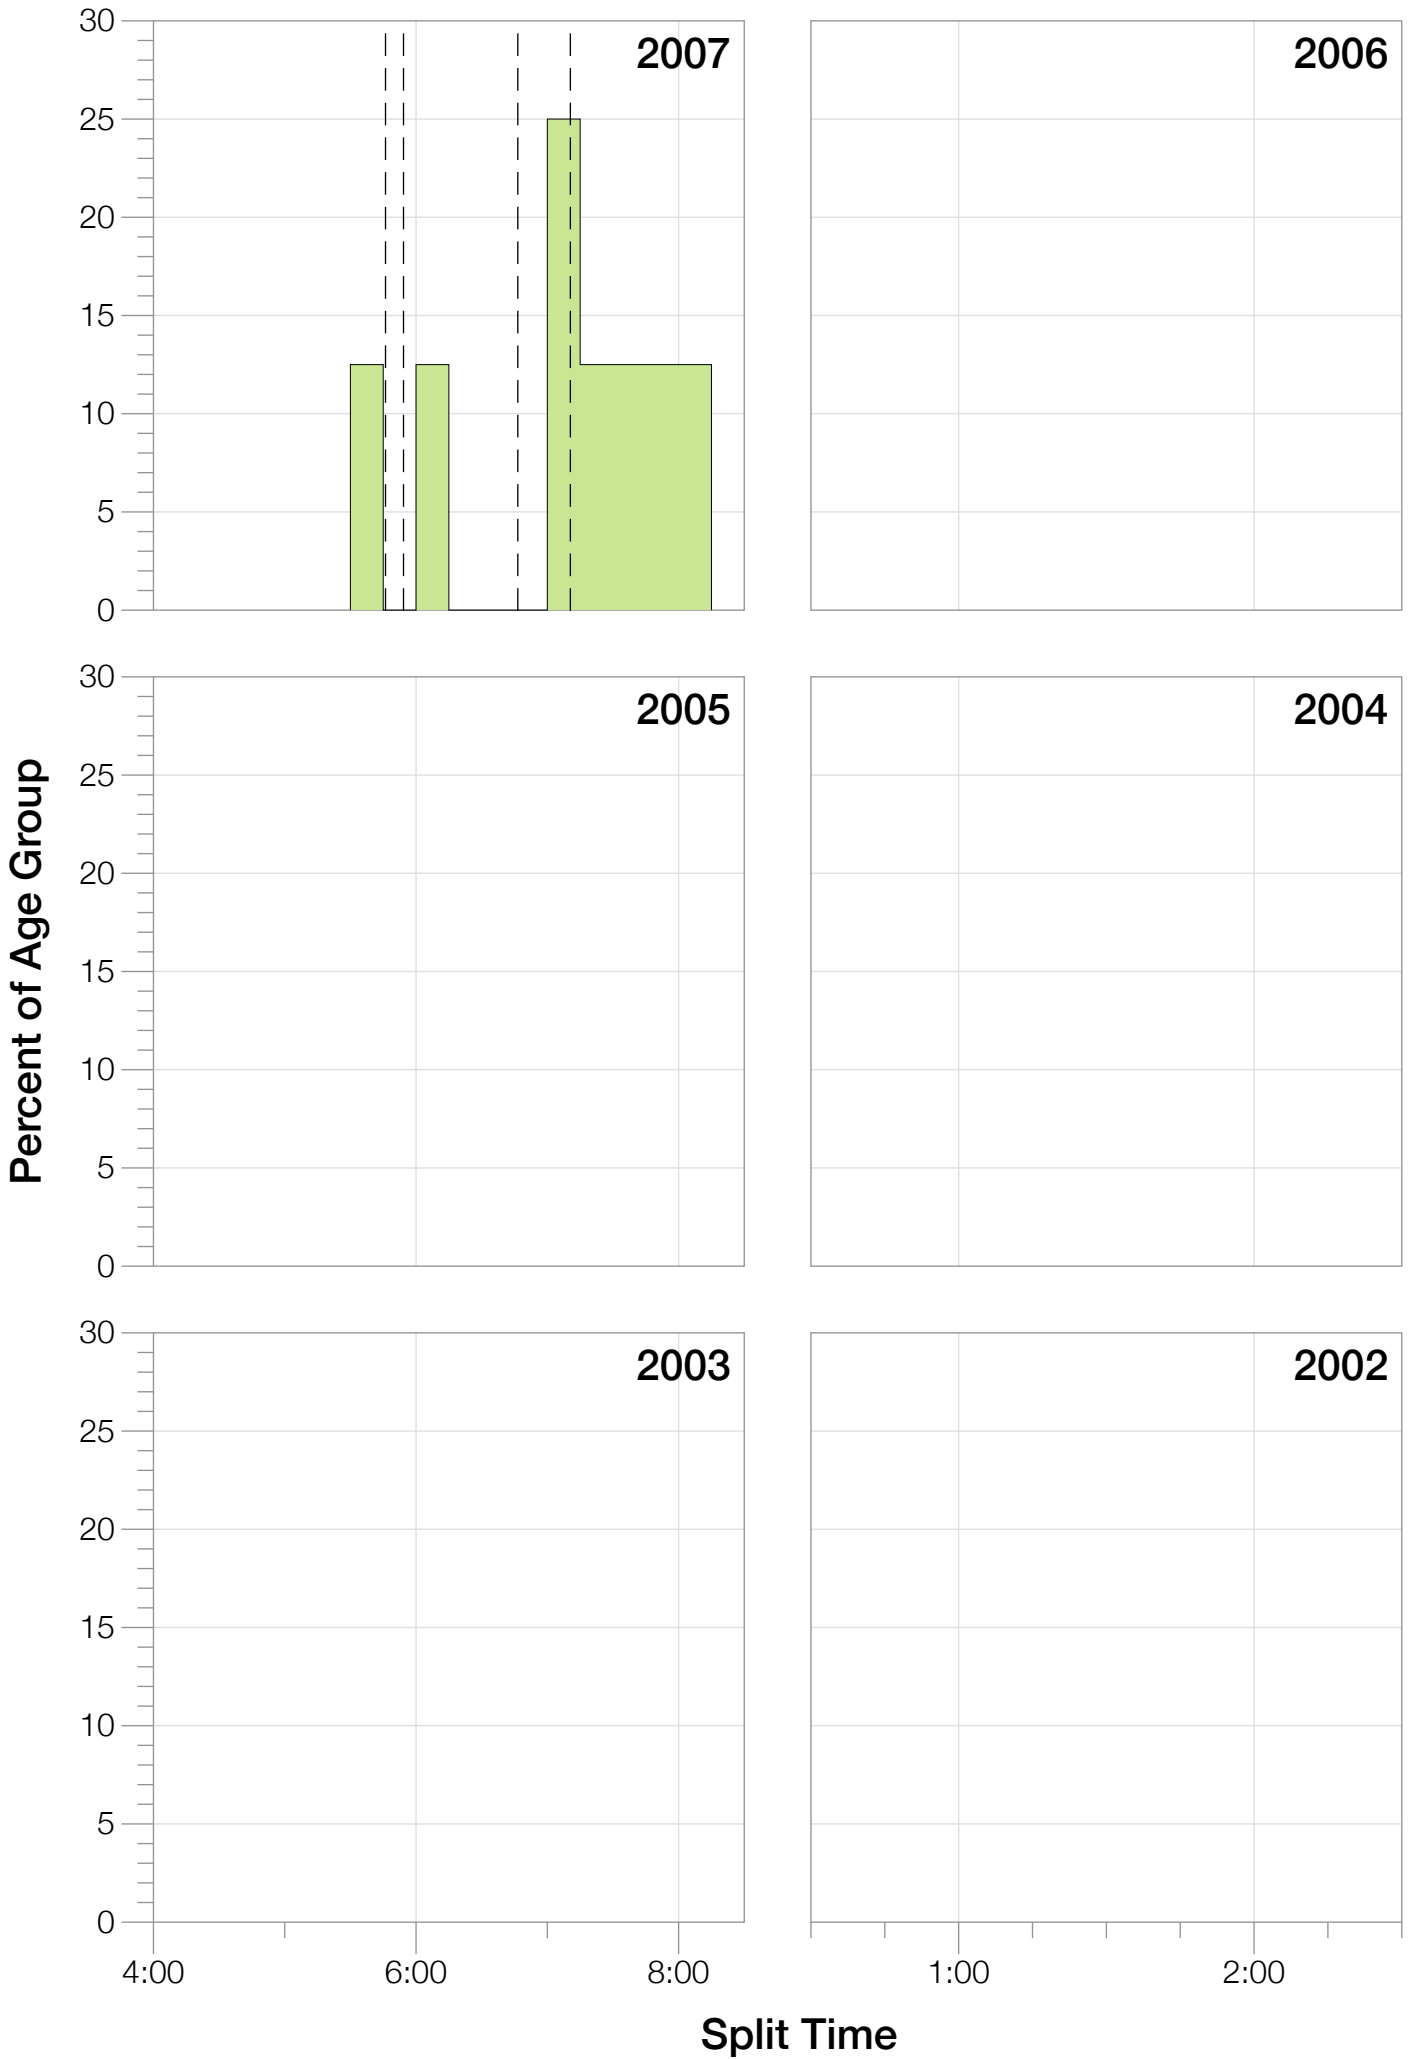

F18-24 Bike