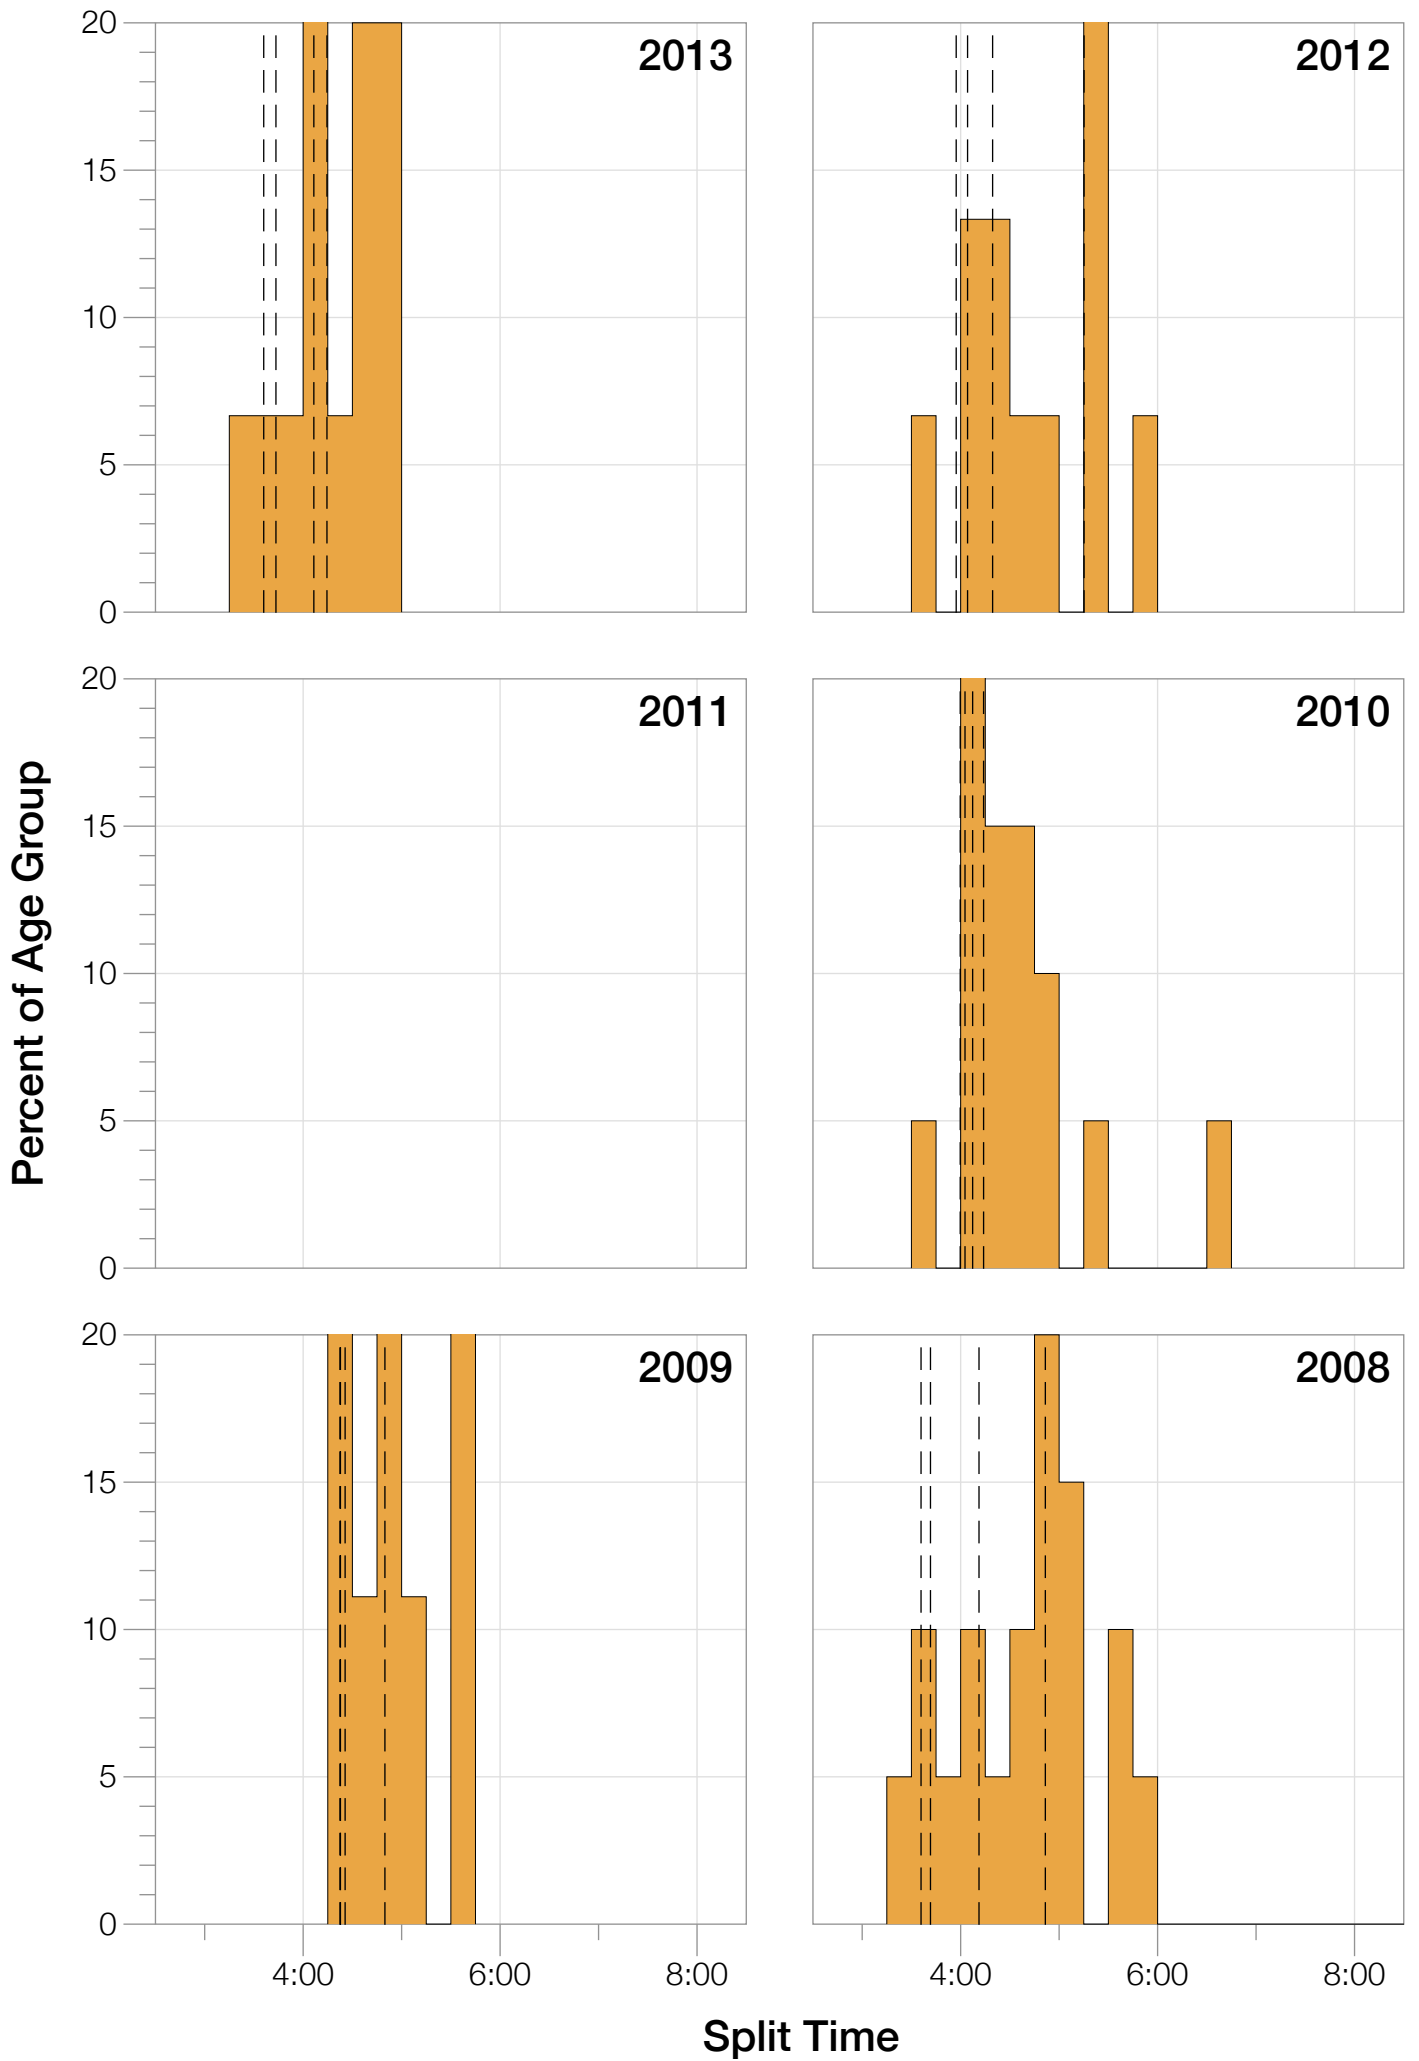

Ironman Brazil F25-29 Stats

F25-29 Summary Statistics

Year	Finishers	F25-29 Finishers	Male Winner's Time	Female Winner's Time	F25-29 Winner's Time
2006	938	16	8:15:18	9:20:46	10:48:59
2007	1127	19	8:21:09	9:12:40	10:17:41
2008	1185	20	8:28:24	9:42:50	10:09:24
2009	1209	9	8:13:39	9:10:15	12:09:21
2010	1399	20	8:07:39	9:19:13	10:03:21
2012	1383	15	8:22:40	9:17:42	10:23:42
2013	1628	15	8:01:32	9:05:53	10:12:55
Average	1267	16	8:15:45	9:18:28	10:35:03

F25-29 Swim

F25-29 Swim

F25-29 Bike

F25-29 Bike

F25-29 Run

F25-29 Run

F25-29 Overall

F25-29 Overall

F25-29 Fastest Splits

F25-29 Median Splits

F25-29 Slowest Splits

F25-29 Top 30 Finishing Splits

Estimated Kona Slot Average Finishing Time Finishing Time

F25-29 Top 10 and Kona Times and Splits

Summary Statistics

Position	Swim Time	Bike Time	Run Time	Overall Time
Average Male Winner	0:49:19	4:28:02	2:55:53	8:15:45
Average Female Winner	0:50:26	4:59:25	4:16:18	9:18:28
Average 1st Age Grouper	1:10:17	5:34:38	3:45:53	10:35:03
Average 2nd Age Grouper	1:06:26	5:45:22	3:58:42	10:54:47
Average 3rd Age Grouper	1:07:25	5:49:02	4:09:44	11:13:09
Average 4th Age Grouper	1:16:21	5:53:24	4:09:29	11:24:21
Average 5th Age Grouper	1:17:22	5:58:22	4:12:50	11:35:59
Average 6th Age Grouper	1:09:37	6:09:05	4:20:45	11:46:49
Average 7th Age Grouper	1:09:43	5:59:59	4:46:34	12:01:55
Average 8th Age Grouper	1:19:54	6:15:07	4:38:20	12:19:58
Average 9th Age Grouper	1:16:24	6:12:48	4:48:17	12:30:50
Average 10th Age Grouper	1:20:38	6:33:30	4:31:02	12:33:19
Kona Qualifier Average	1:10:17	5:34:38	3:45:53	10:35:03
Top 10 Age Grouper Average	1:13:16	6:00:29	4:20:00	11:40:52