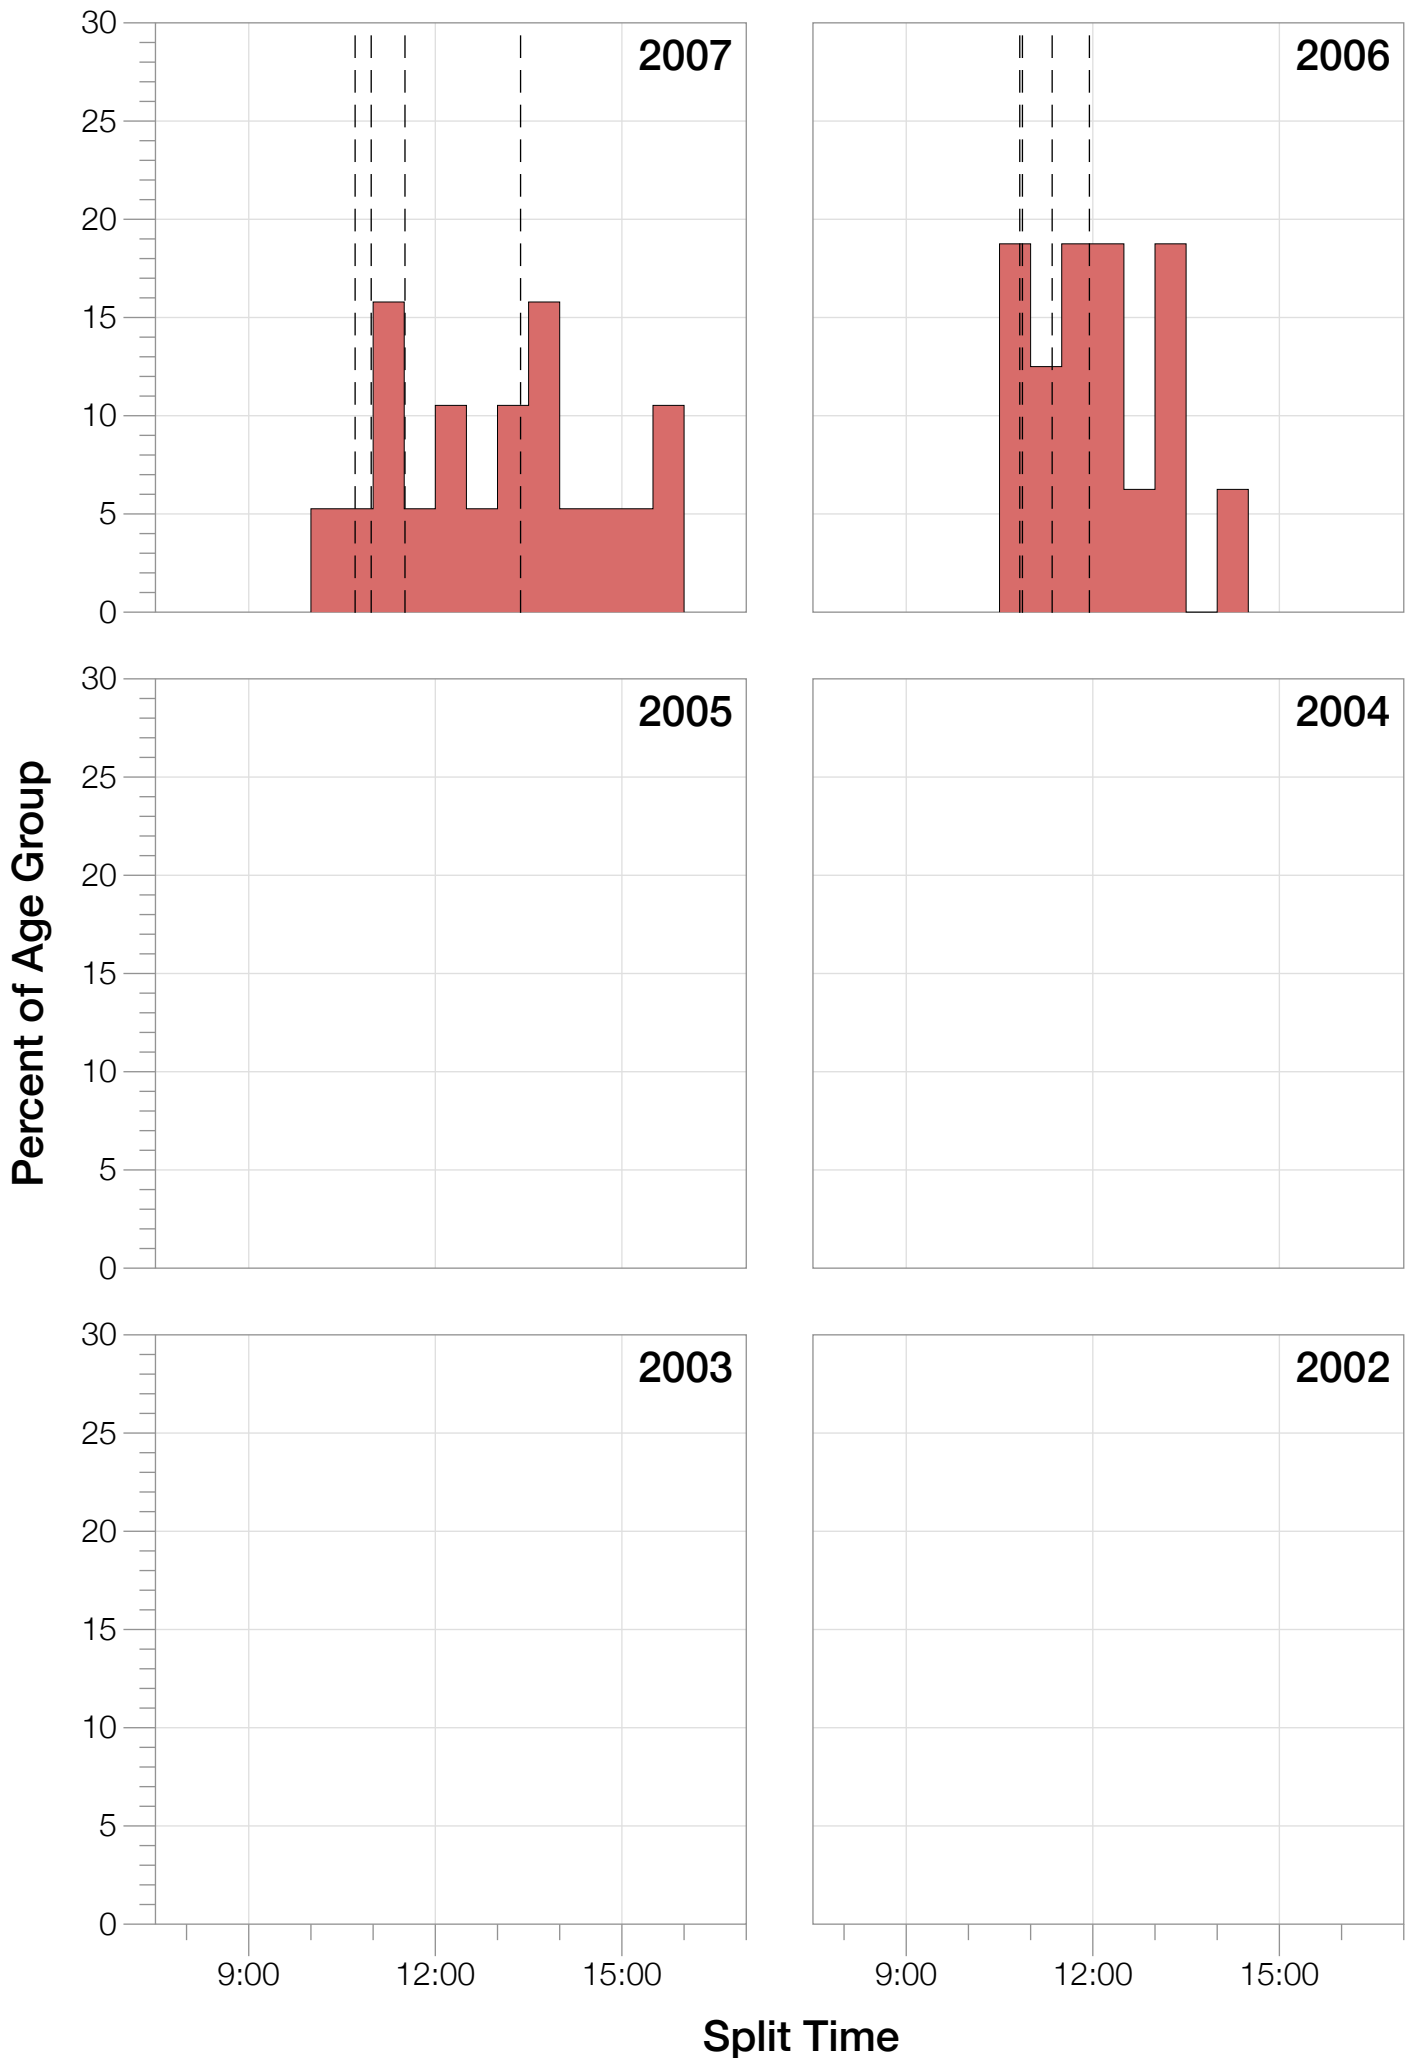

Ironman Brazil F25-29 Stats

F25-29 Summary Statistics

Year	Finishers	F25-29 Finishers	Male Winner's Time	Female Winner's Time	F25-29 Winner's Time
2006	938	16	8:15:18	9:20:46	10:48:59
2007	1127	19	8:21:09	9:12:40	10:17:41
2008	1185	20	8:28:24	9:42:50	10:09:24
2009	1209	9	8:13:39	9:10:15	12:09:21
2010	1399	20	8:07:39	9:19:13	10:03:21
2012	1383	15	8:22:40	9:17:42	10:23:42
2013	1628	15	8:01:32	9:05:53	10:12:55
Average	1267	16	8:15:45	9:18:28	10:35:03

F25-29 Fastest Splits

F25-29 Median Splits

F25-29 Slowest Splits

F25-29 Top 30 Finishing Splits

Estimated Kona Slot Average Finishing Time Finishing Time

F25-29 Top 10 and Kona Times and Splits

Summary Statistics

Position	Swim Time	Bike Time	Run Time	Overall Time
Average Male Winner	0:49:19	4:28:02	2:55:53	8:15:45
Average Female Winner	0:50:26	4:59:25	4:16:18	9:18:28
Average 1st Age Grouper	1:10:17	5:34:38	3:45:53	10:35:03
Average 2nd Age Grouper	1:06:26	5:45:22	3:58:42	10:54:47
Average 3rd Age Grouper	1:07:25	5:49:02	4:09:44	11:13:09
Average 4th Age Grouper	1:16:21	5:53:24	4:09:29	11:24:21
Average 5th Age Grouper	1:17:22	5:58:22	4:12:50	11:35:59
Average 6th Age Grouper	1:09:37	6:09:05	4:20:45	11:46:49
Average 7th Age Grouper	1:09:43	5:59:59	4:46:34	12:01:55
Average 8th Age Grouper	1:19:54	6:15:07	4:38:20	12:19:58
Average 9th Age Grouper	1:16:24	6:12:48	4:48:17	12:30:50
Average 10th Age Grouper	1:20:38	6:33:30	4:31:02	12:33:19
Kona Qualifier Average	1:10:17	5:34:38	3:45:53	10:35:03
Top 10 Age Grouper Average	1:13:16	6:00:29	4:20:00	11:40:52