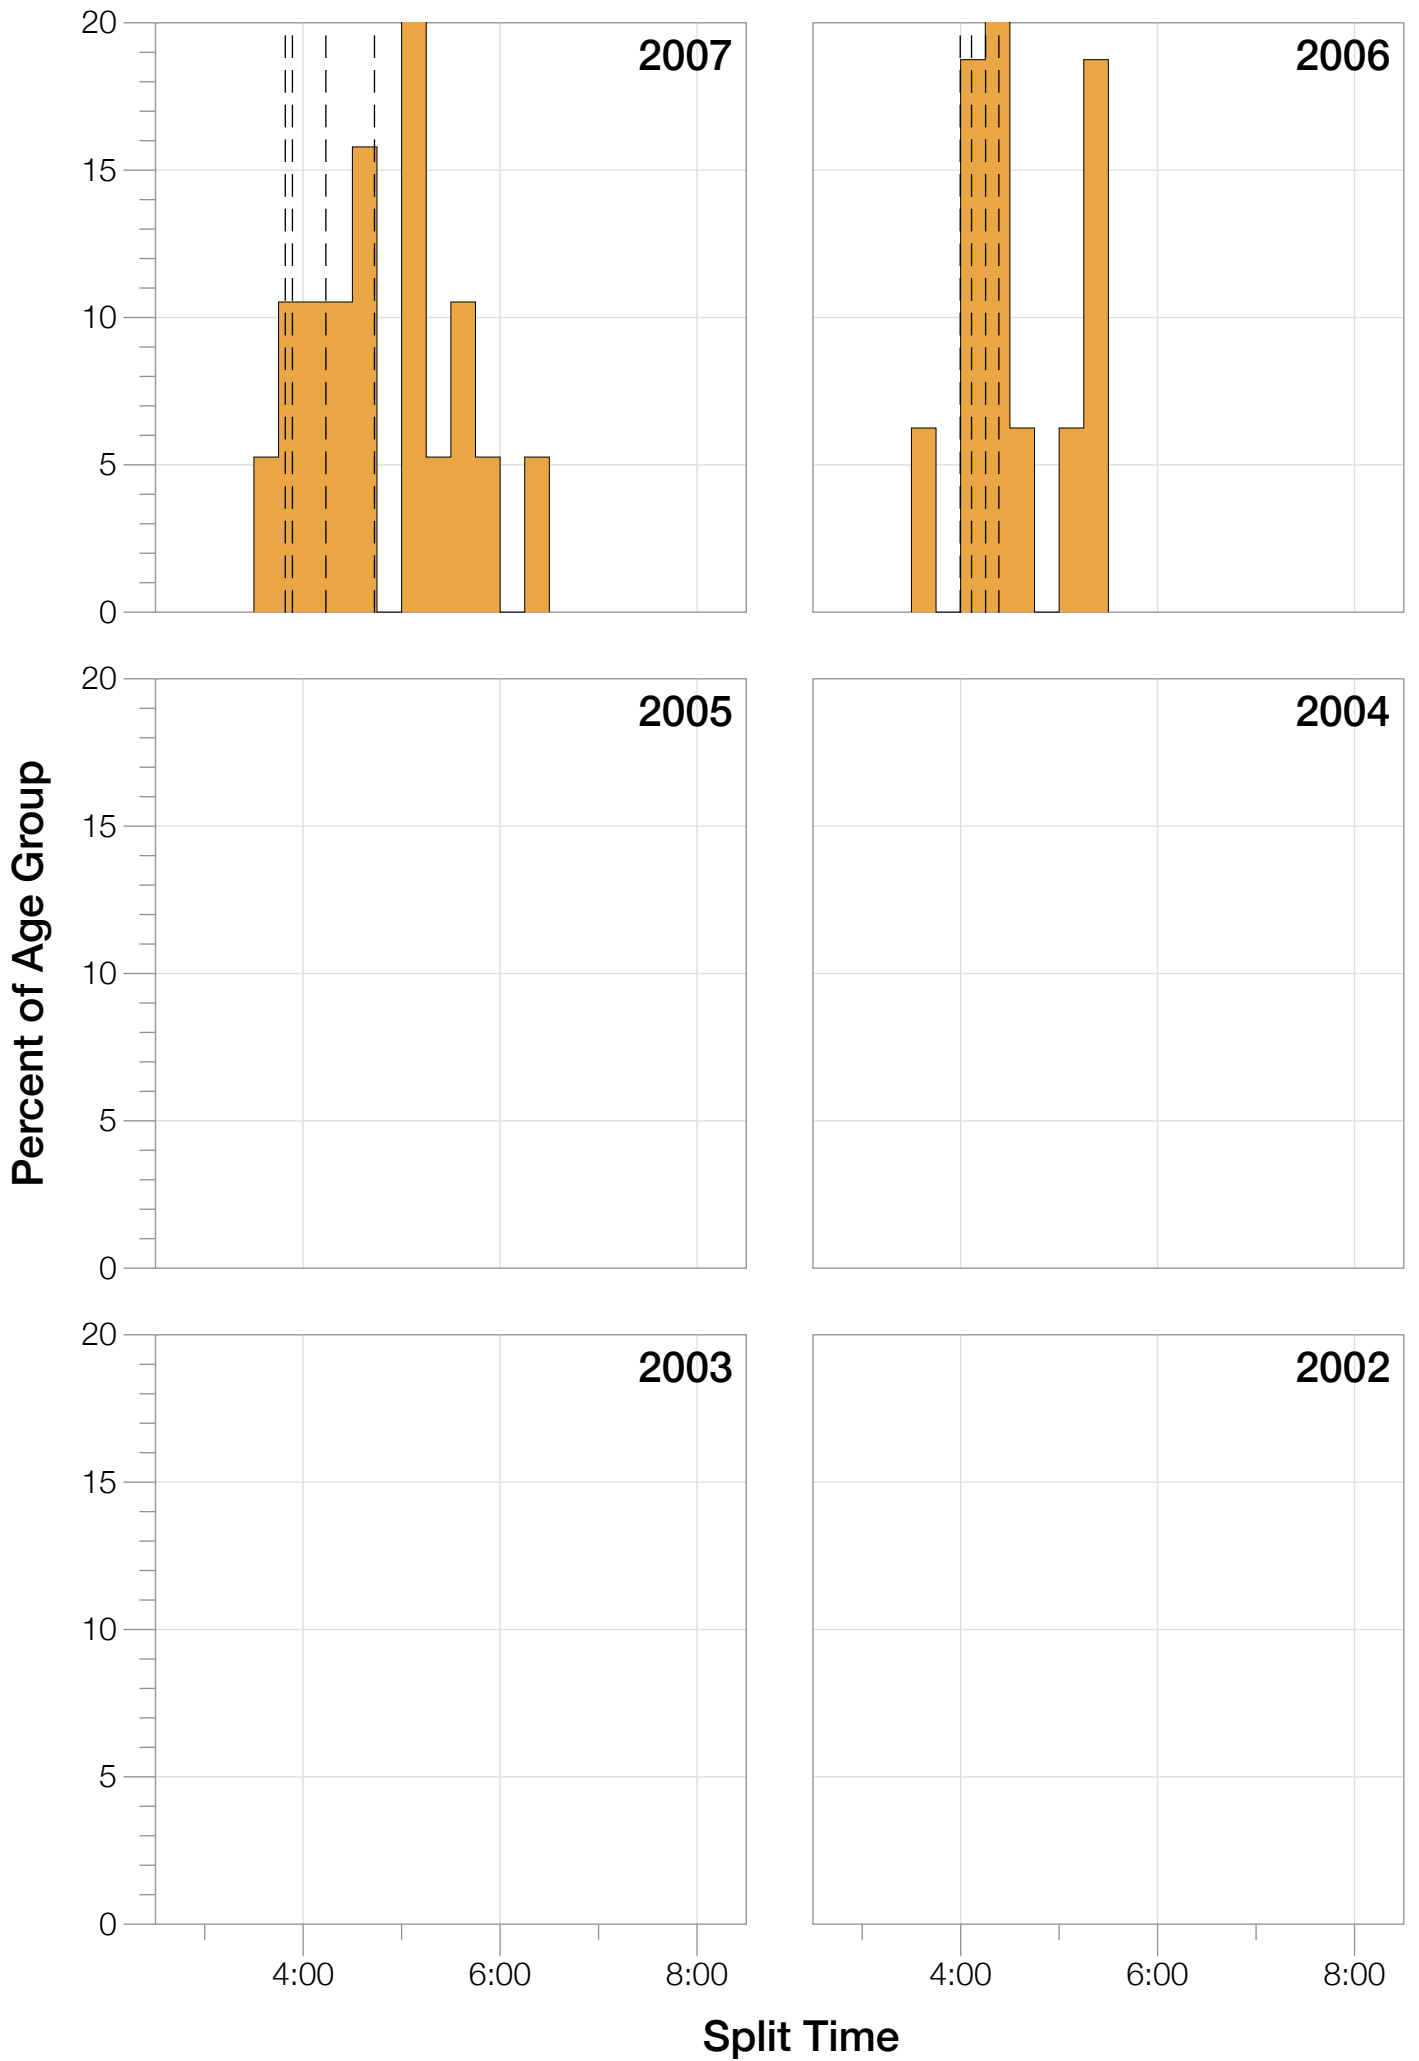

Ironman Brazil F25-29 Stats

F25-29 Summary Statistics

Year	Finishers	F25-29 Finishers	Male Winner's Time	Female Winner's Time	F25-29 Winner's Time
2006	938	16	8:15:18	9:20:46	10:48:59
2007	1127	19	8:21:09	9:12:40	10:17:41
2008	1185	20	8:28:24	9:42:50	10:09:24
2009	1209	9	8:13:39	9:10:15	12:09:21
2010	1399	20	8:07:39	9:19:13	10:03:21
2012	1383	15	8:22:40	9:17:42	10:23:42
2013	1628	15	8:01:32	9:05:53	10:12:55
Average	1267	16	8:15:45	9:18:28	10:35:03

F25-29 Swim

F25-29 Swim

F25-29 Bike

F25-29 Bike

F25-29 Run

F25-29 Run

F25-29 Overall

F25-29 Overall

F25-29 Fastest Splits

F25-29 Median Splits

F25-29 Slowest Splits

F25-29 Top 30 Finishing Splits

Estimated Kona Slot Average Finishing Time Finishing Time

F25-29 Top 10 and Kona Times and Splits

Summary Statistics

Position	Swim Time	Bike Time	Run Time	Overall Time
Average Male Winner	0:49:19	4:28:02	2:55:53	8:15:45
Average Female Winner	0:50:26	4:59:25	4:16:18	9:18:28
Average 1st Age Grouper	1:10:17	5:34:38	3:45:53	10:35:03
Average 2nd Age Grouper	1:06:26	5:45:22	3:58:42	10:54:47
Average 3rd Age Grouper	1:07:25	5:49:02	4:09:44	11:13:09
Average 4th Age Grouper	1:16:21	5:53:24	4:09:29	11:24:21
Average 5th Age Grouper	1:17:22	5:58:22	4:12:50	11:35:59
Average 6th Age Grouper	1:09:37	6:09:05	4:20:45	11:46:49
Average 7th Age Grouper	1:09:43	5:59:59	4:46:34	12:01:55
Average 8th Age Grouper	1:19:54	6:15:07	4:38:20	12:19:58
Average 9th Age Grouper	1:16:24	6:12:48	4:48:17	12:30:50
Average 10th Age Grouper	1:20:38	6:33:30	4:31:02	12:33:19
Kona Qualifier Average	1:10:17	5:34:38	3:45:53	10:35:03
Top 10 Age Grouper Average	1:13:16	6:00:29	4:20:00	11:40:52