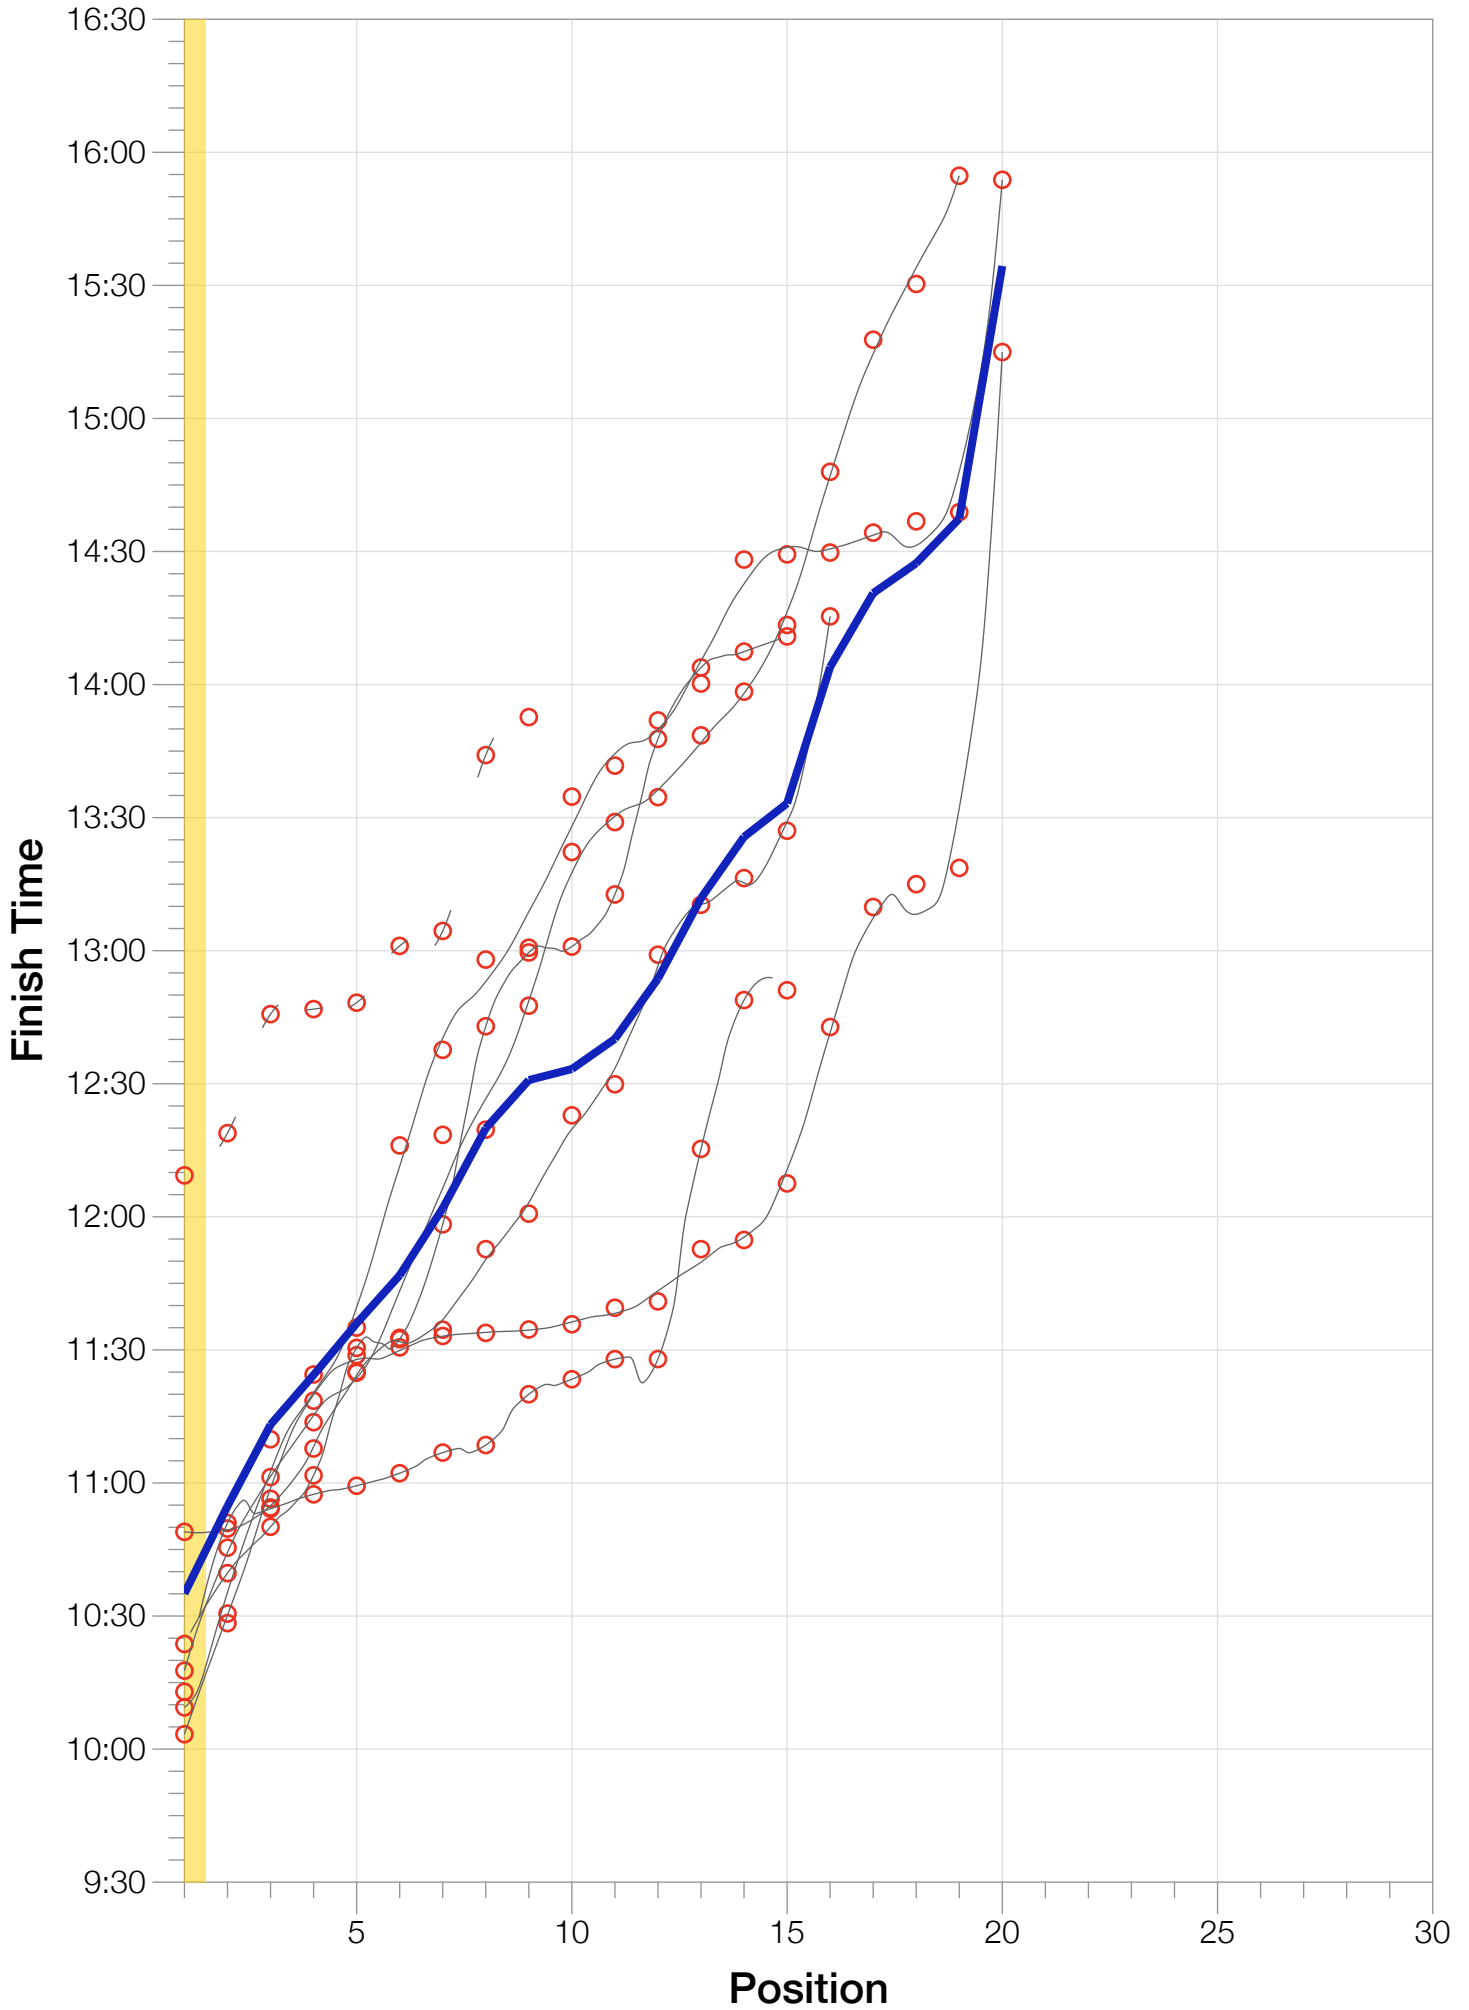

Ironman Brazil F25-29 Stats

F25-29 Summary Statistics

Year	Finishers	F25-29 Finishers	Male Winner's Time	Female Winner's Time	F25-29 Winner's Time
2006	938	16	8:15:18	9:20:46	10:48:59
2007	1127	19	8:21:09	9:12:40	10:17:41
2008	1185	20	8:28:24	9:42:50	10:09:24
2009	1209	9	8:13:39	9:10:15	12:09:21
2010	1399	20	8:07:39	9:19:13	10:03:21
2012	1383	15	8:22:40	9:17:42	10:23:42
2013	1628	15	8:01:32	9:05:53	10:12:55
Average	1267	16	8:15:45	9:18:28	10:35:03

F25-29 Fastest Splits

F25-29 Median Splits

F25-29 Slowest Splits

F25-29 Top 30 Finishing Splits

Estimated Kona Slot Average Finishing Time Finishing Time

F25-29 Top 10 and Kona Times and Splits

Summary Statistics

Position	Swim Time	Bike Time	Run Time	Overall Time
Average Male Winner	0:49:19	4:28:02	2:55:53	8:15:45
Average Female Winner	0:50:26	4:59:25	4:16:18	9:18:28
Average 1st Age Grouper	1:10:17	5:34:38	3:45:53	10:35:03
Average 2nd Age Grouper	1:06:26	5:45:22	3:58:42	10:54:47
Average 3rd Age Grouper	1:07:25	5:49:02	4:09:44	11:13:09
Average 4th Age Grouper	1:16:21	5:53:24	4:09:29	11:24:21
Average 5th Age Grouper	1:17:22	5:58:22	4:12:50	11:35:59
Average 6th Age Grouper	1:09:37	6:09:05	4:20:45	11:46:49
Average 7th Age Grouper	1:09:43	5:59:59	4:46:34	12:01:55
Average 8th Age Grouper	1:19:54	6:15:07	4:38:20	12:19:58
Average 9th Age Grouper	1:16:24	6:12:48	4:48:17	12:30:50
Average 10th Age Grouper	1:20:38	6:33:30	4:31:02	12:33:19
Kona Qualifier Average	1:10:17	5:34:38	3:45:53	10:35:03
Top 10 Age Grouper Average	1:13:16	6:00:29	4:20:00	11:40:52