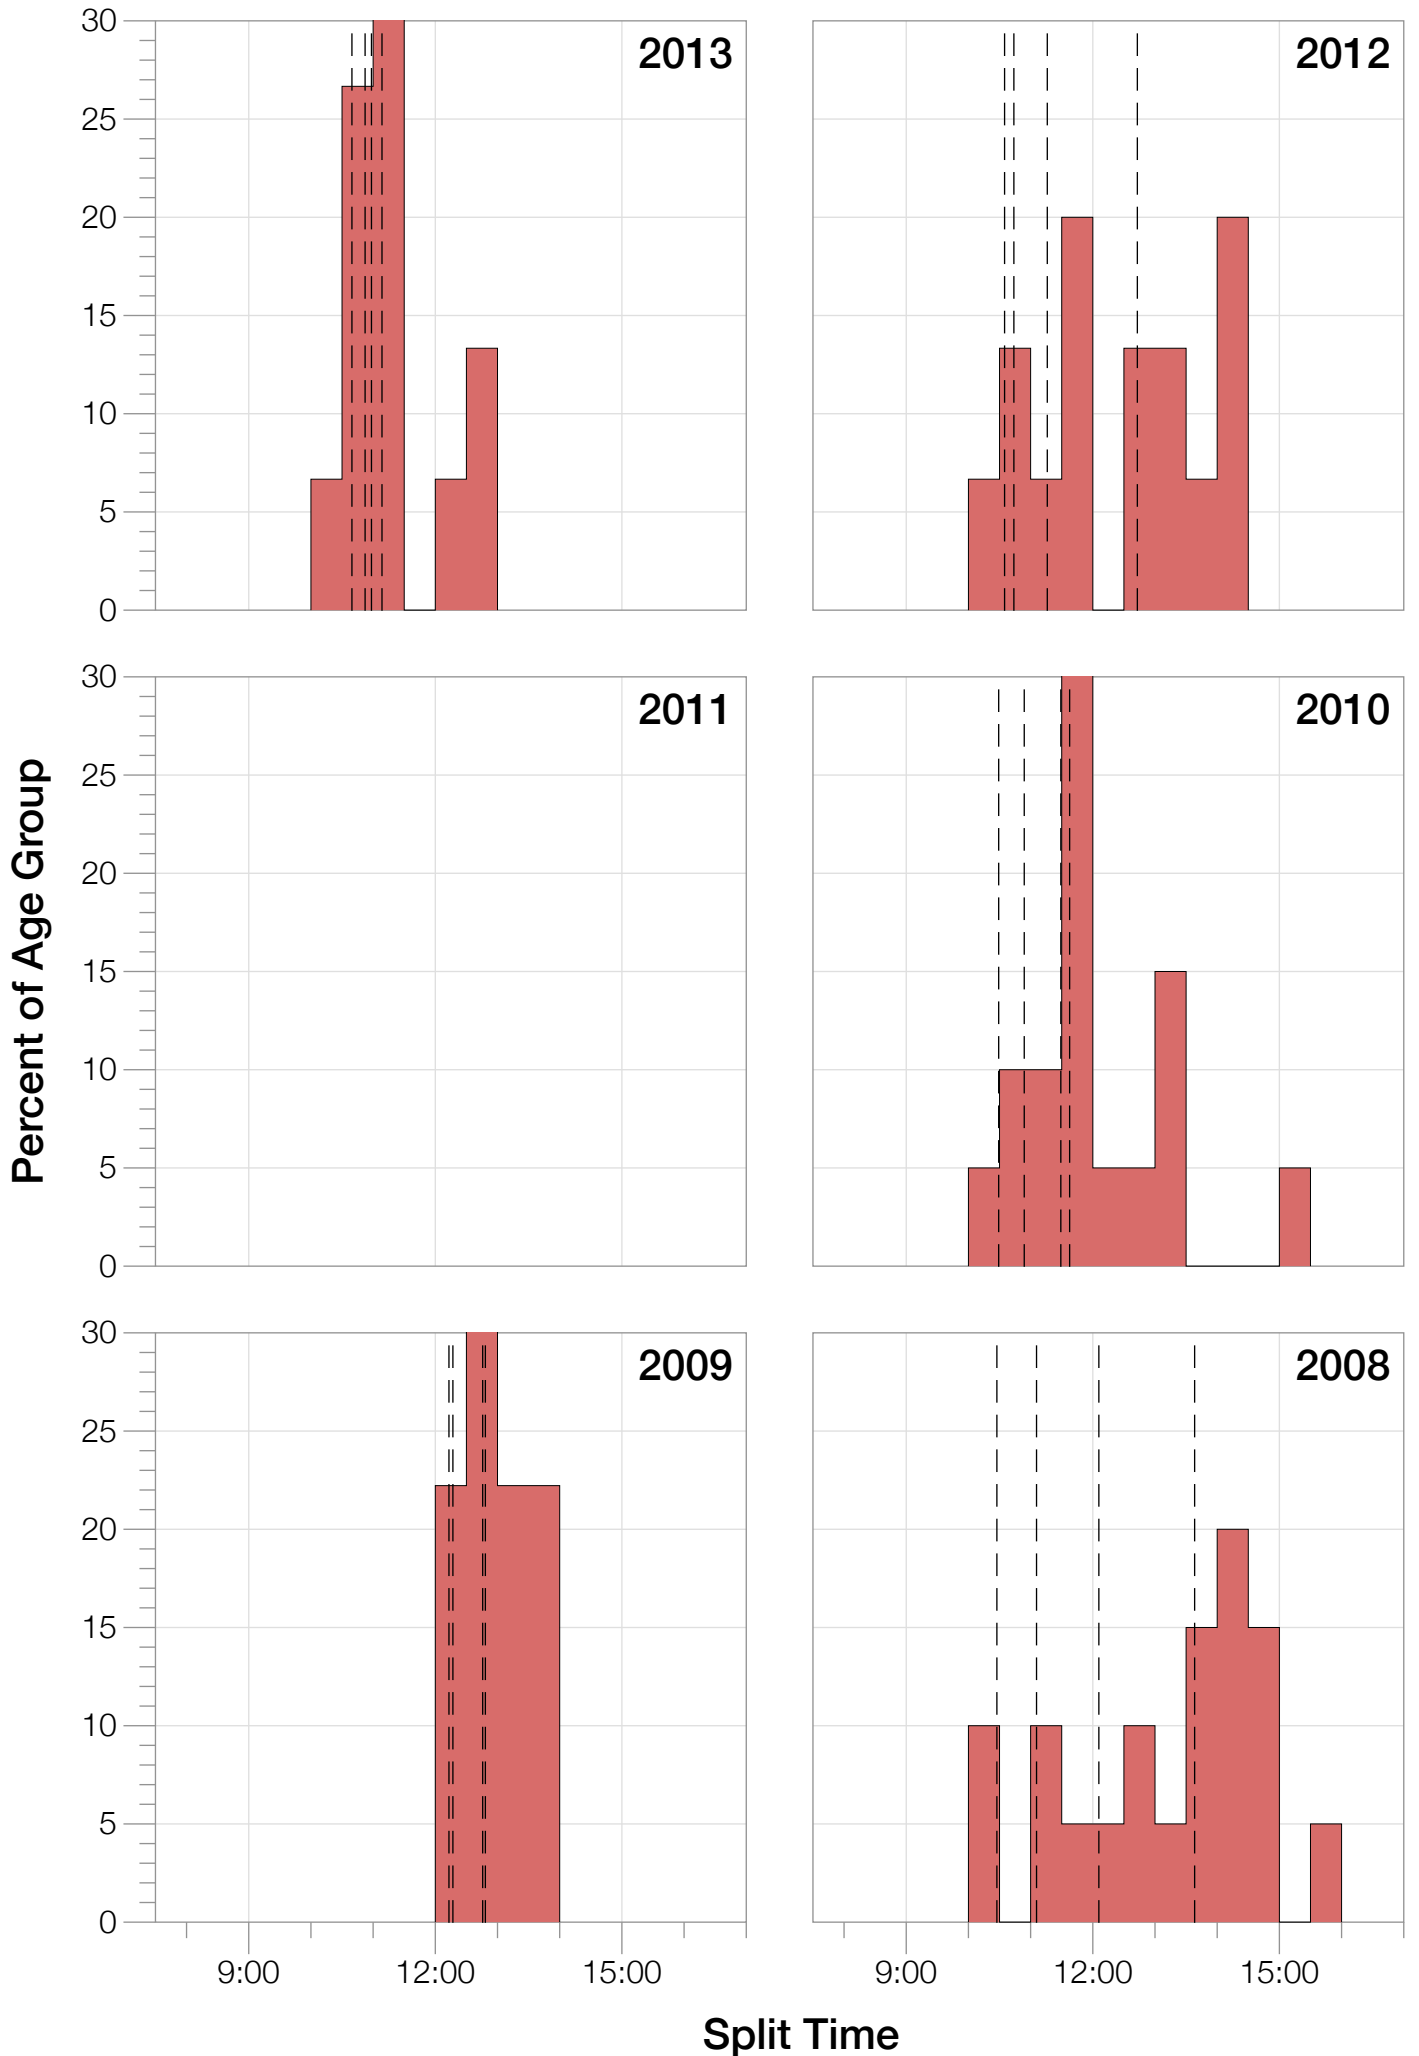

Ironman Brazil F25-29 Stats

F25-29 Summary Statistics

Year	Finishers	F25-29 Finishers	Male Winner's Time	Female Winner's Time	F25-29 Winner's Time
2006	938	16	8:15:18	9:20:46	10:48:59
2007	1127	19	8:21:09	9:12:40	10:17:41
2008	1185	20	8:28:24	9:42:50	10:09:24
2009	1209	9	8:13:39	9:10:15	12:09:21
2010	1399	20	8:07:39	9:19:13	10:03:21
2012	1383	15	8:22:40	9:17:42	10:23:42
2013	1628	15	8:01:32	9:05:53	10:12:55
Average	1267	16	8:15:45	9:18:28	10:35:03

F25-29 Swim

F25-29 Swim

F25-29 Bike

F25-29 Bike

F25-29 Run

F25-29 Run

F25-29 Overall

F25-29 Overall

F25-29 Fastest Splits

F25-29 Median Splits

F25-29 Slowest Splits

F25-29 Top 30 Finishing Splits

Estimated Kona Slot Average Finishing Time Finishing Time

F25-29 Top 10 and Kona Times and Splits

Summary Statistics

Position	Swim Time	Bike Time	Run Time	Overall Time
Average Male Winner	0:49:19	4:28:02	2:55:53	8:15:45
Average Female Winner	0:50:26	4:59:25	4:16:18	9:18:28
Average 1st Age Grouper	1:10:17	5:34:38	3:45:53	10:35:03
Average 2nd Age Grouper	1:06:26	5:45:22	3:58:42	10:54:47
Average 3rd Age Grouper	1:07:25	5:49:02	4:09:44	11:13:09
Average 4th Age Grouper	1:16:21	5:53:24	4:09:29	11:24:21
Average 5th Age Grouper	1:17:22	5:58:22	4:12:50	11:35:59
Average 6th Age Grouper	1:09:37	6:09:05	4:20:45	11:46:49
Average 7th Age Grouper	1:09:43	5:59:59	4:46:34	12:01:55
Average 8th Age Grouper	1:19:54	6:15:07	4:38:20	12:19:58
Average 9th Age Grouper	1:16:24	6:12:48	4:48:17	12:30:50
Average 10th Age Grouper	1:20:38	6:33:30	4:31:02	12:33:19
Kona Qualifier Average	1:10:17	5:34:38	3:45:53	10:35:03
Top 10 Age Grouper Average	1:13:16	6:00:29	4:20:00	11:40:52