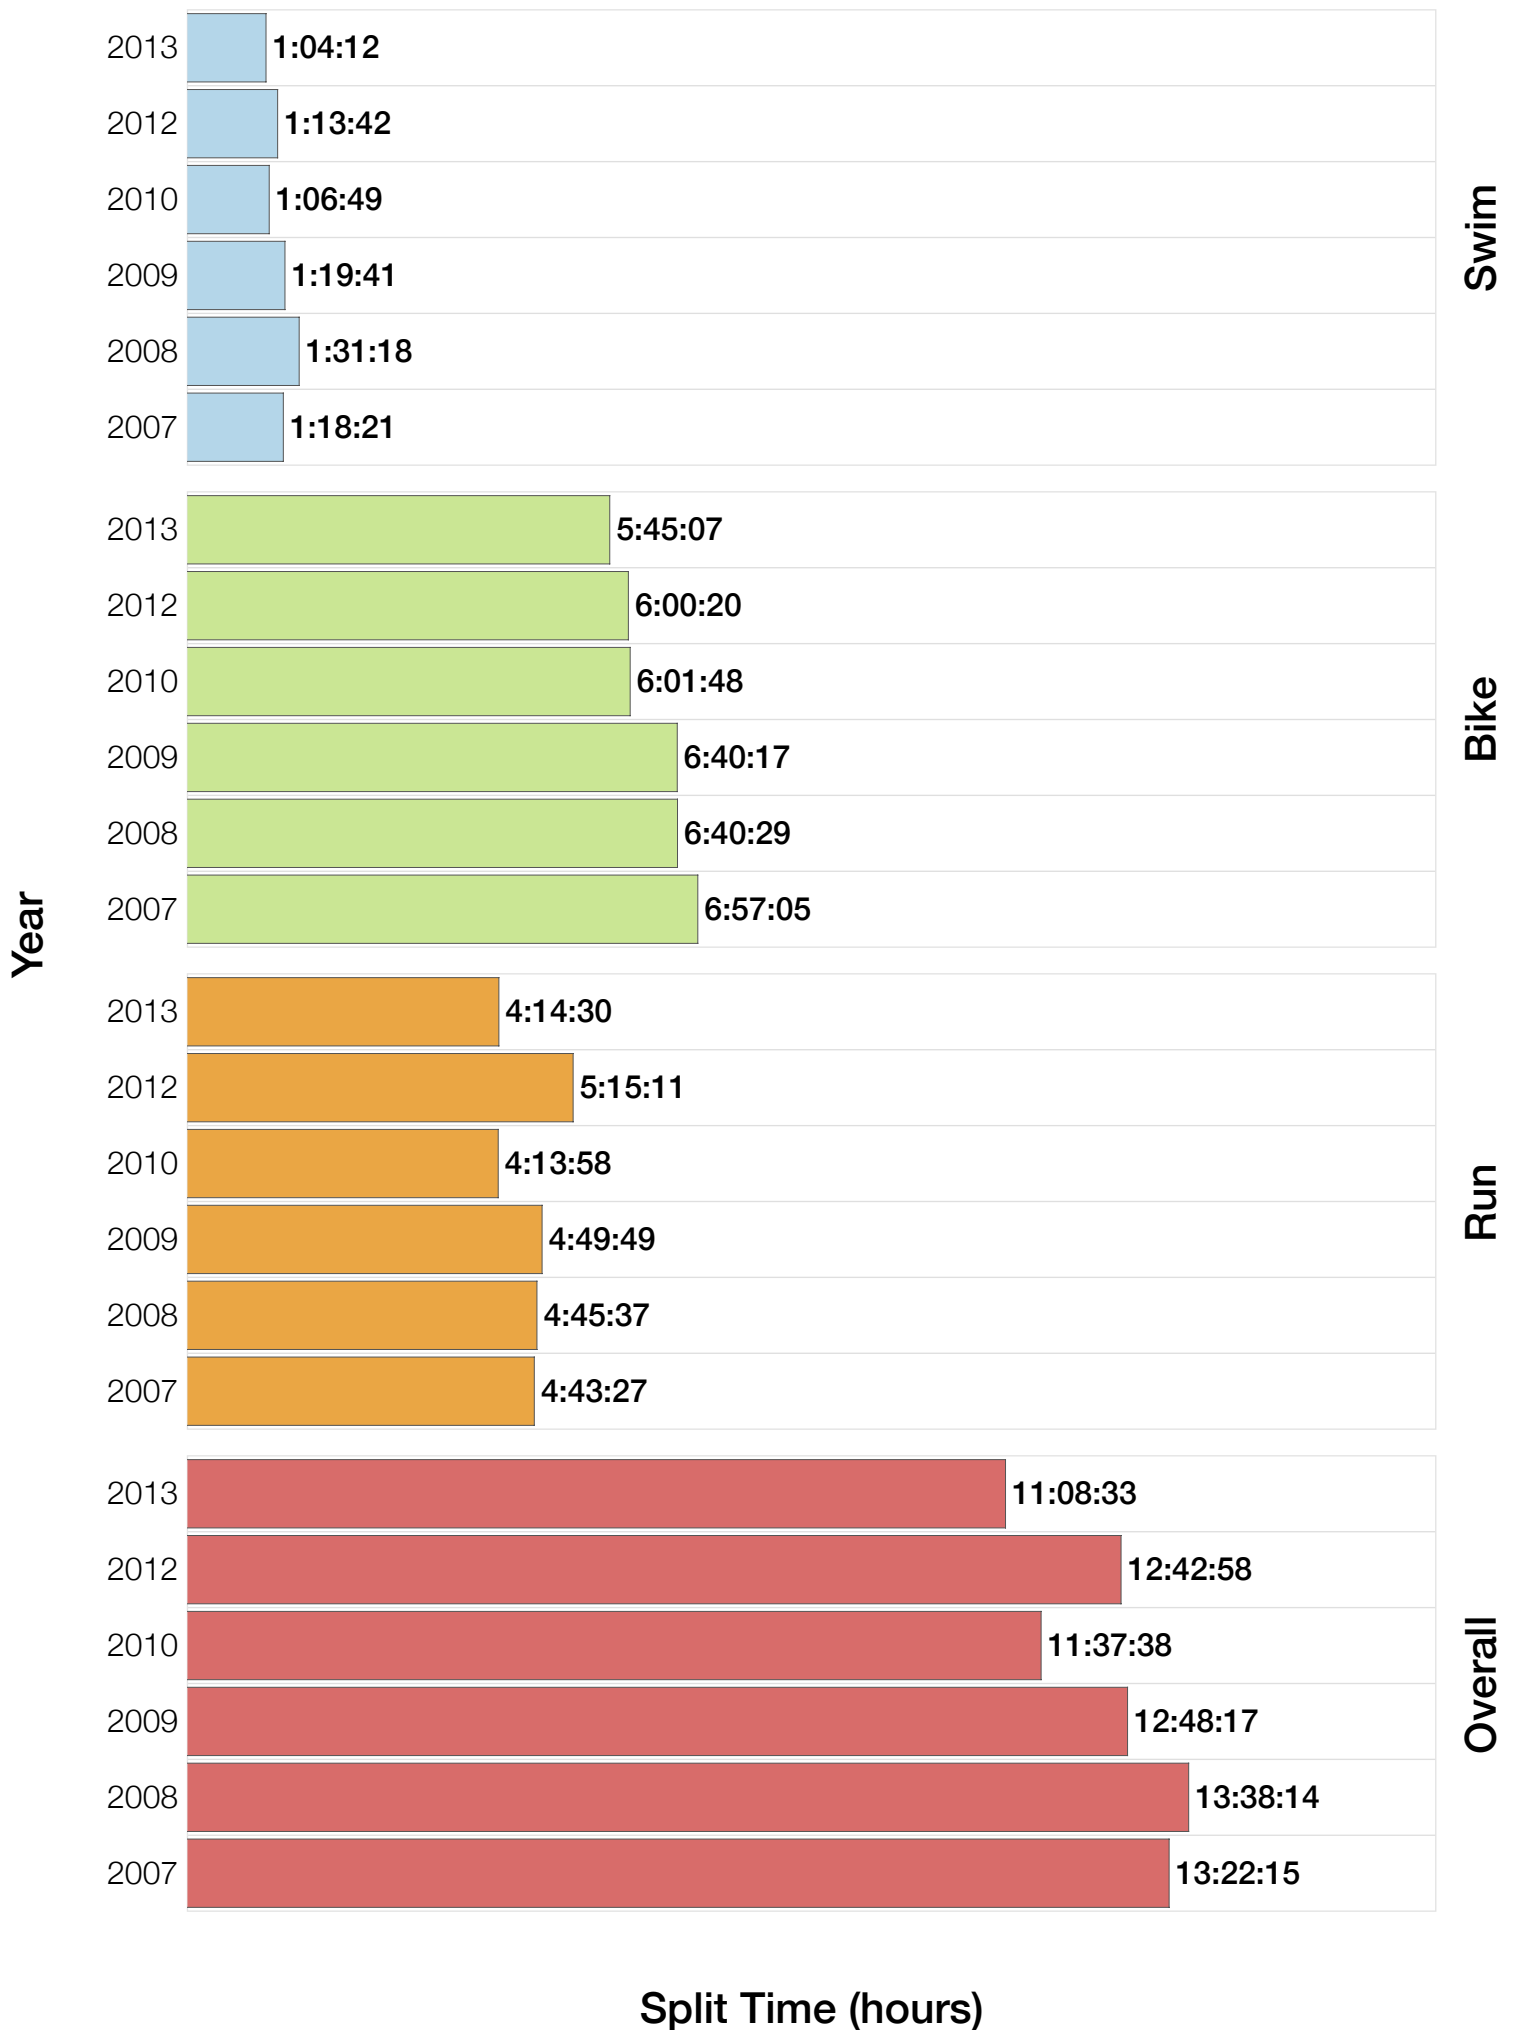

Ironman Brazil F25-29 Stats

F25-29 Summary Statistics

Year	Finishers	F25-29 Finishers	Male Winner's Time	Female Winner's Time	F25-29 Winner's Time
2006	938	16	8:15:18	9:20:46	10:48:59
2007	1127	19	8:21:09	9:12:40	10:17:41
2008	1185	20	8:28:24	9:42:50	10:09:24
2009	1209	9	8:13:39	9:10:15	12:09:21
2010	1399	20	8:07:39	9:19:13	10:03:21
2012	1383	15	8:22:40	9:17:42	10:23:42
2013	1628	15	8:01:32	9:05:53	10:12:55
Average	1267	16	8:15:45	9:18:28	10:35:03

F25-29 Swim

F25-29 Swim

F25-29 Bike

F25-29 Bike

F25-29 Run

F25-29 Run

F25-29 Overall

F25-29 Overall

F25-29 Fastest Splits

F25-29 Median Splits

F25-29 Slowest Splits

F25-29 Top 30 Finishing Splits

Estimated Kona Slot Average Finishing Time Finishing Time

F25-29 Top 10 and Kona Times and Splits

Summary Statistics

Position	Swim Time	Bike Time	Run Time	Overall Time
Average Male Winner	0:49:19	4:28:02	2:55:53	8:15:45
Average Female Winner	0:50:26	4:59:25	4:16:18	9:18:28
Average 1st Age Grouper	1:10:17	5:34:38	3:45:53	10:35:03
Average 2nd Age Grouper	1:06:26	5:45:22	3:58:42	10:54:47
Average 3rd Age Grouper	1:07:25	5:49:02	4:09:44	11:13:09
Average 4th Age Grouper	1:16:21	5:53:24	4:09:29	11:24:21
Average 5th Age Grouper	1:17:22	5:58:22	4:12:50	11:35:59
Average 6th Age Grouper	1:09:37	6:09:05	4:20:45	11:46:49
Average 7th Age Grouper	1:09:43	5:59:59	4:46:34	12:01:55
Average 8th Age Grouper	1:19:54	6:15:07	4:38:20	12:19:58
Average 9th Age Grouper	1:16:24	6:12:48	4:48:17	12:30:50
Average 10th Age Grouper	1:20:38	6:33:30	4:31:02	12:33:19
Kona Qualifier Average	1:10:17	5:34:38	3:45:53	10:35:03
Top 10 Age Grouper Average	1:13:16	6:00:29	4:20:00	11:40:52