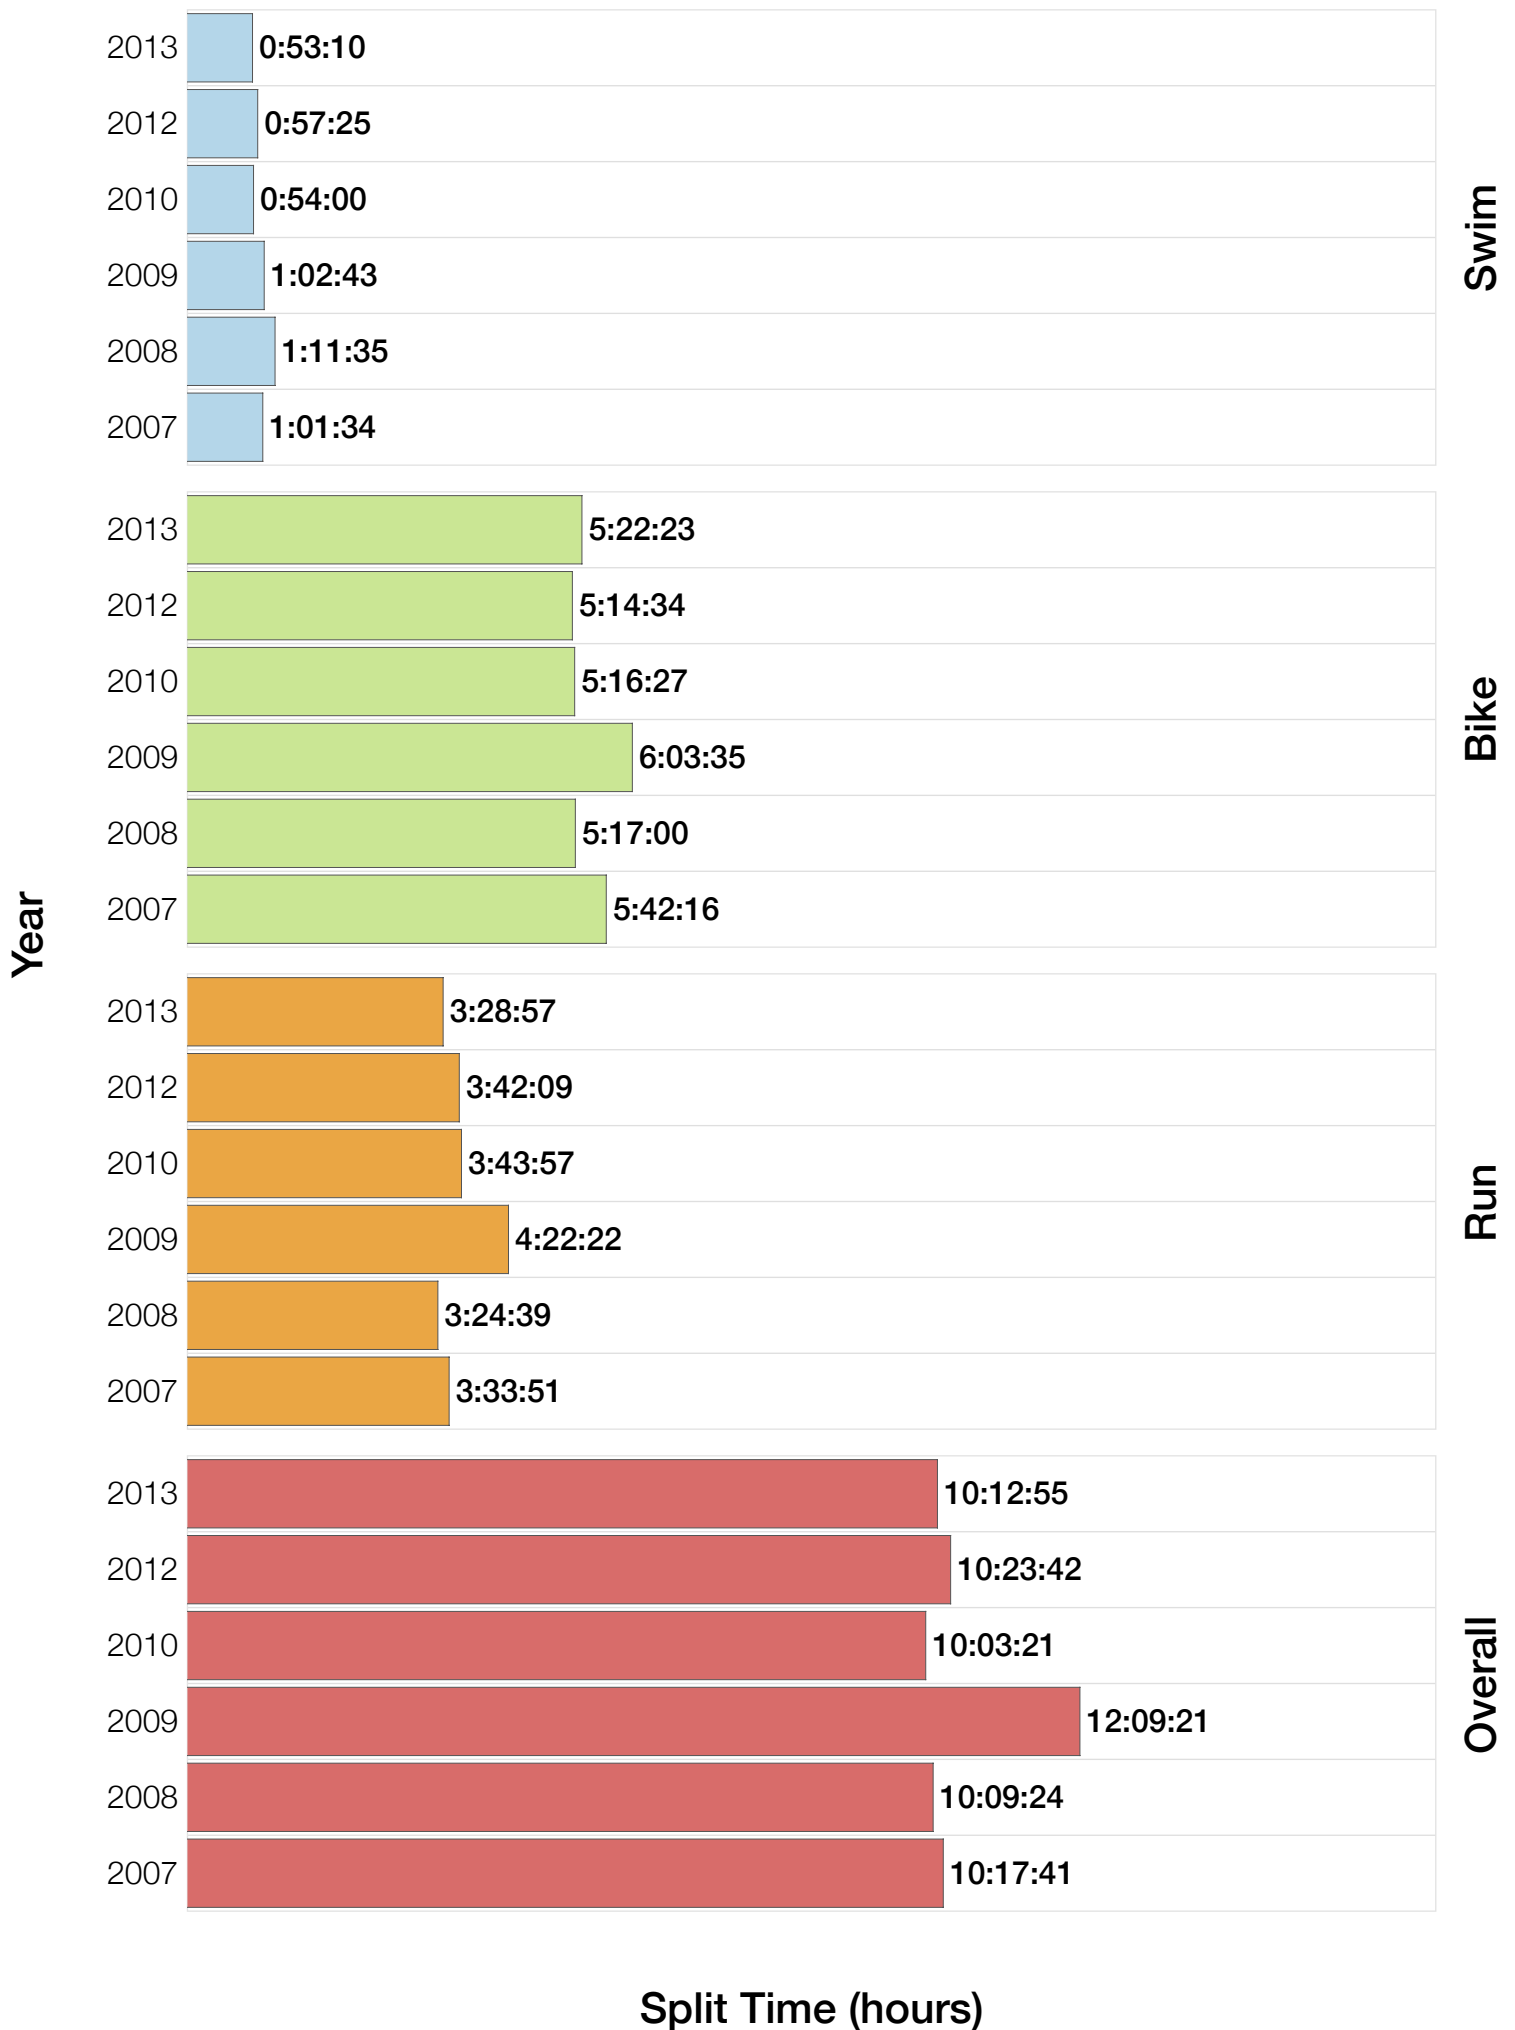

Ironman Brazil F25-29 Stats

F25-29 Summary Statistics

Year	Finishers	F25-29 Finishers	Male Winner's Time	Female Winner's Time	F25-29 Winner's Time
2006	938	16	8:15:18	9:20:46	10:48:59
2007	1127	19	8:21:09	9:12:40	10:17:41
2008	1185	20	8:28:24	9:42:50	10:09:24
2009	1209	9	8:13:39	9:10:15	12:09:21
2010	1399	20	8:07:39	9:19:13	10:03:21
2012	1383	15	8:22:40	9:17:42	10:23:42
2013	1628	15	8:01:32	9:05:53	10:12:55
Average	1267	16	8:15:45	9:18:28	10:35:03

F25-29 Swim

F25-29 Swim

F25-29 Bike

F25-29 Bike

F25-29 Run

F25-29 Run

F25-29 Overall

F25-29 Overall

F25-29 Fastest Splits

F25-29 Median Splits

F25-29 Slowest Splits

F25-29 Top 30 Finishing Splits

Estimated Kona Slot Average Finishing Time Finishing Time

F25-29 Top 10 and Kona Times and Splits

Summary Statistics

Position	Swim Time	Bike Time	Run Time	Overall Time
Average Male Winner	0:49:19	4:28:02	2:55:53	8:15:45
Average Female Winner	0:50:26	4:59:25	4:16:18	9:18:28
Average 1st Age Grouper	1:10:17	5:34:38	3:45:53	10:35:03
Average 2nd Age Grouper	1:06:26	5:45:22	3:58:42	10:54:47
Average 3rd Age Grouper	1:07:25	5:49:02	4:09:44	11:13:09
Average 4th Age Grouper	1:16:21	5:53:24	4:09:29	11:24:21
Average 5th Age Grouper	1:17:22	5:58:22	4:12:50	11:35:59
Average 6th Age Grouper	1:09:37	6:09:05	4:20:45	11:46:49
Average 7th Age Grouper	1:09:43	5:59:59	4:46:34	12:01:55
Average 8th Age Grouper	1:19:54	6:15:07	4:38:20	12:19:58
Average 9th Age Grouper	1:16:24	6:12:48	4:48:17	12:30:50
Average 10th Age Grouper	1:20:38	6:33:30	4:31:02	12:33:19
Kona Qualifier Average	1:10:17	5:34:38	3:45:53	10:35:03
Top 10 Age Grouper Average	1:13:16	6:00:29	4:20:00	11:40:52