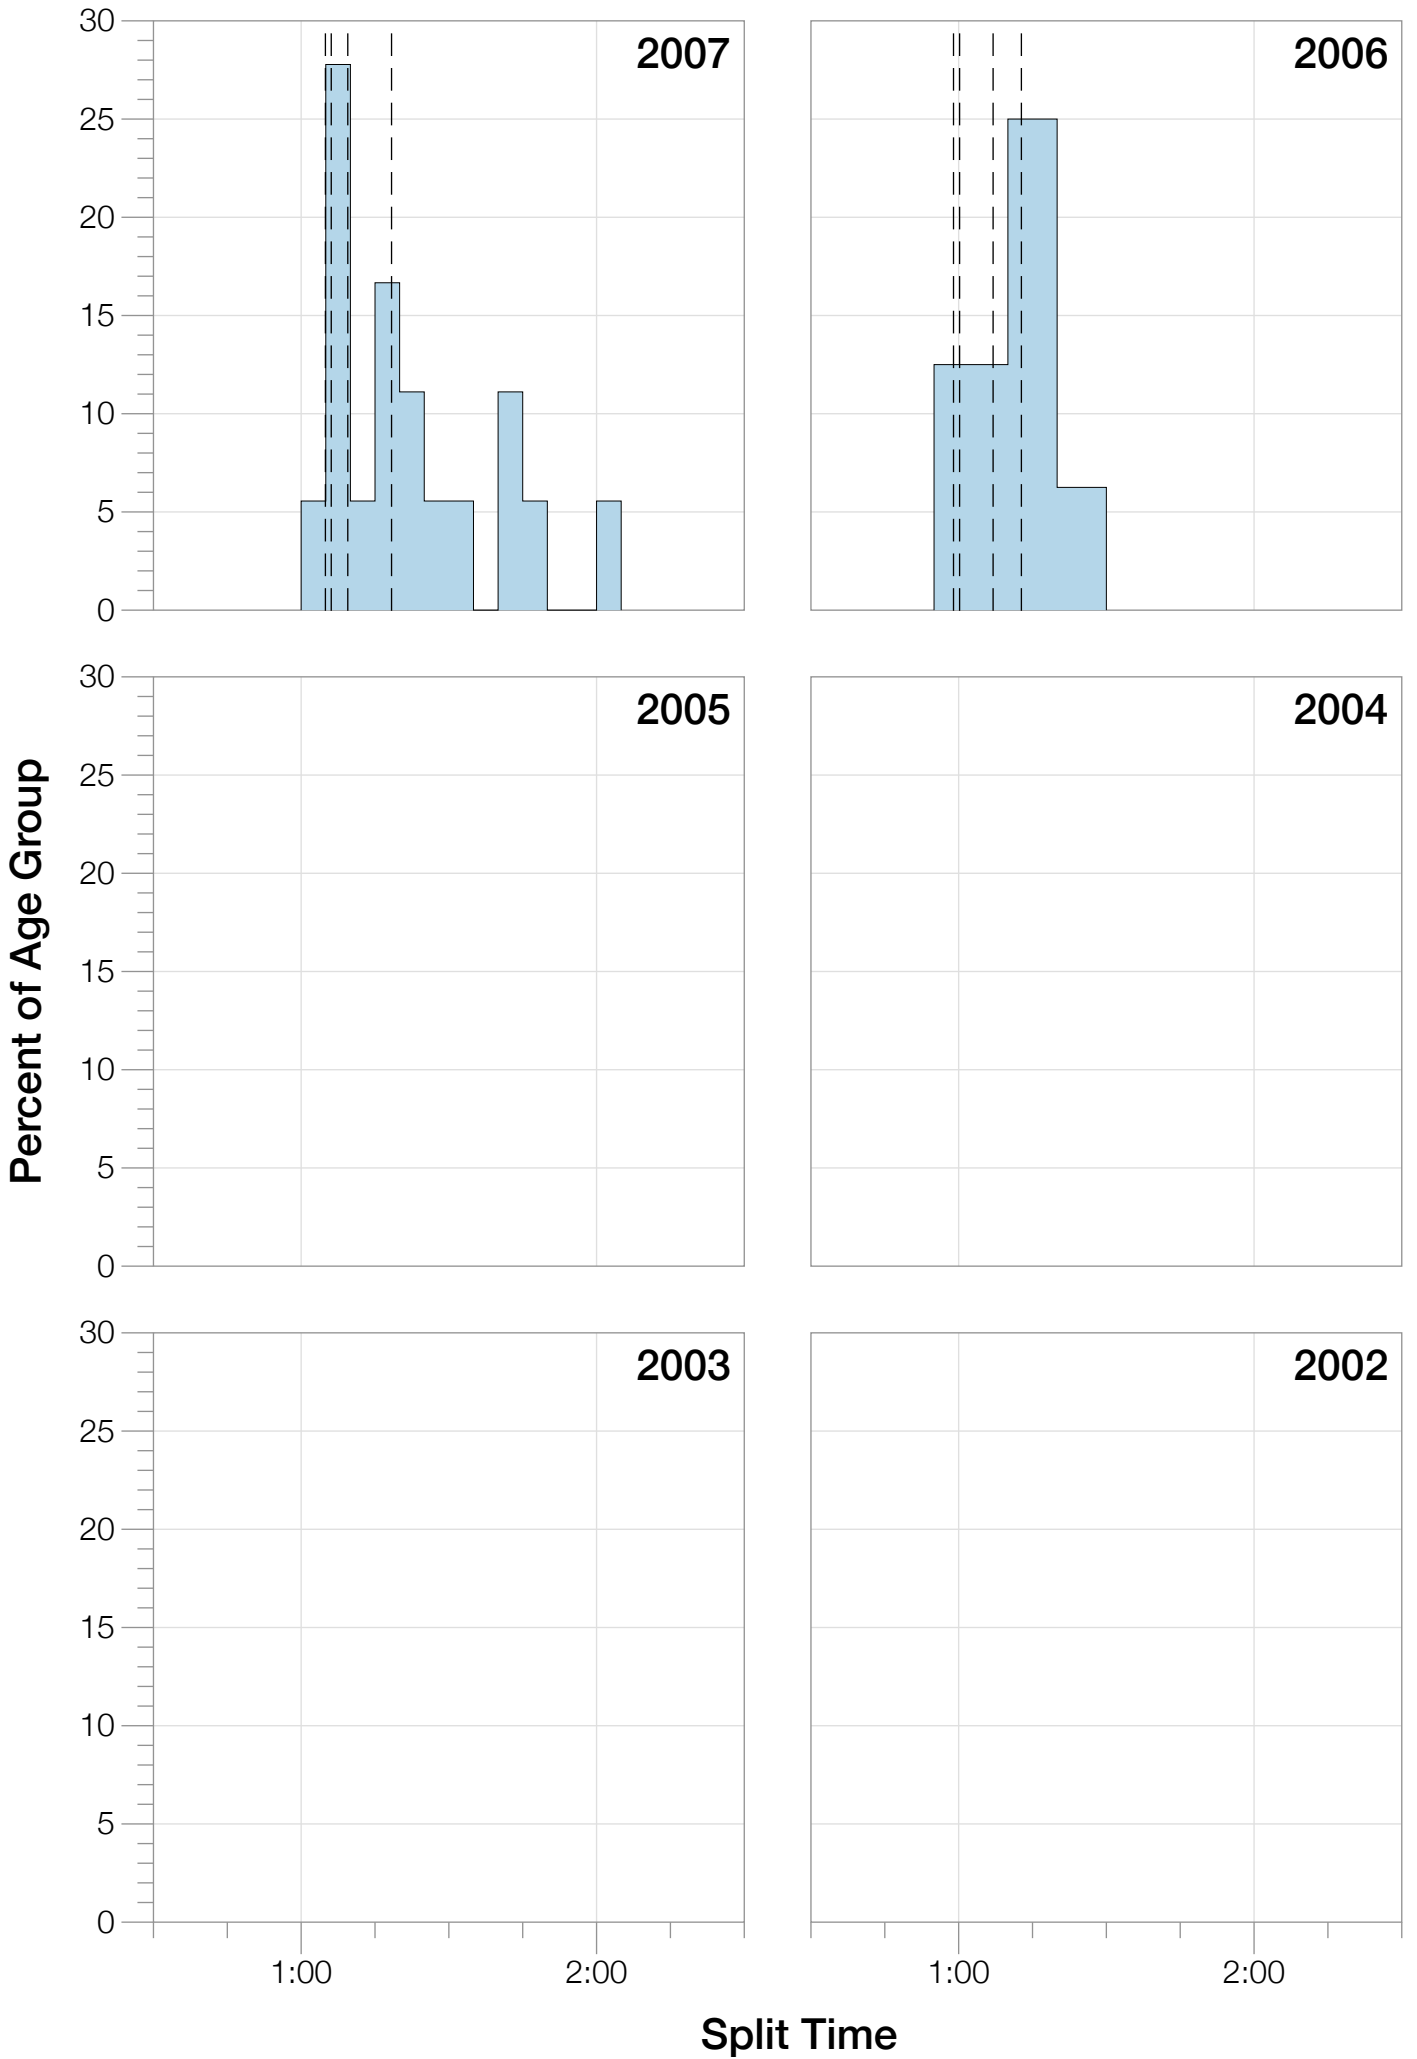

F25-29 Swim