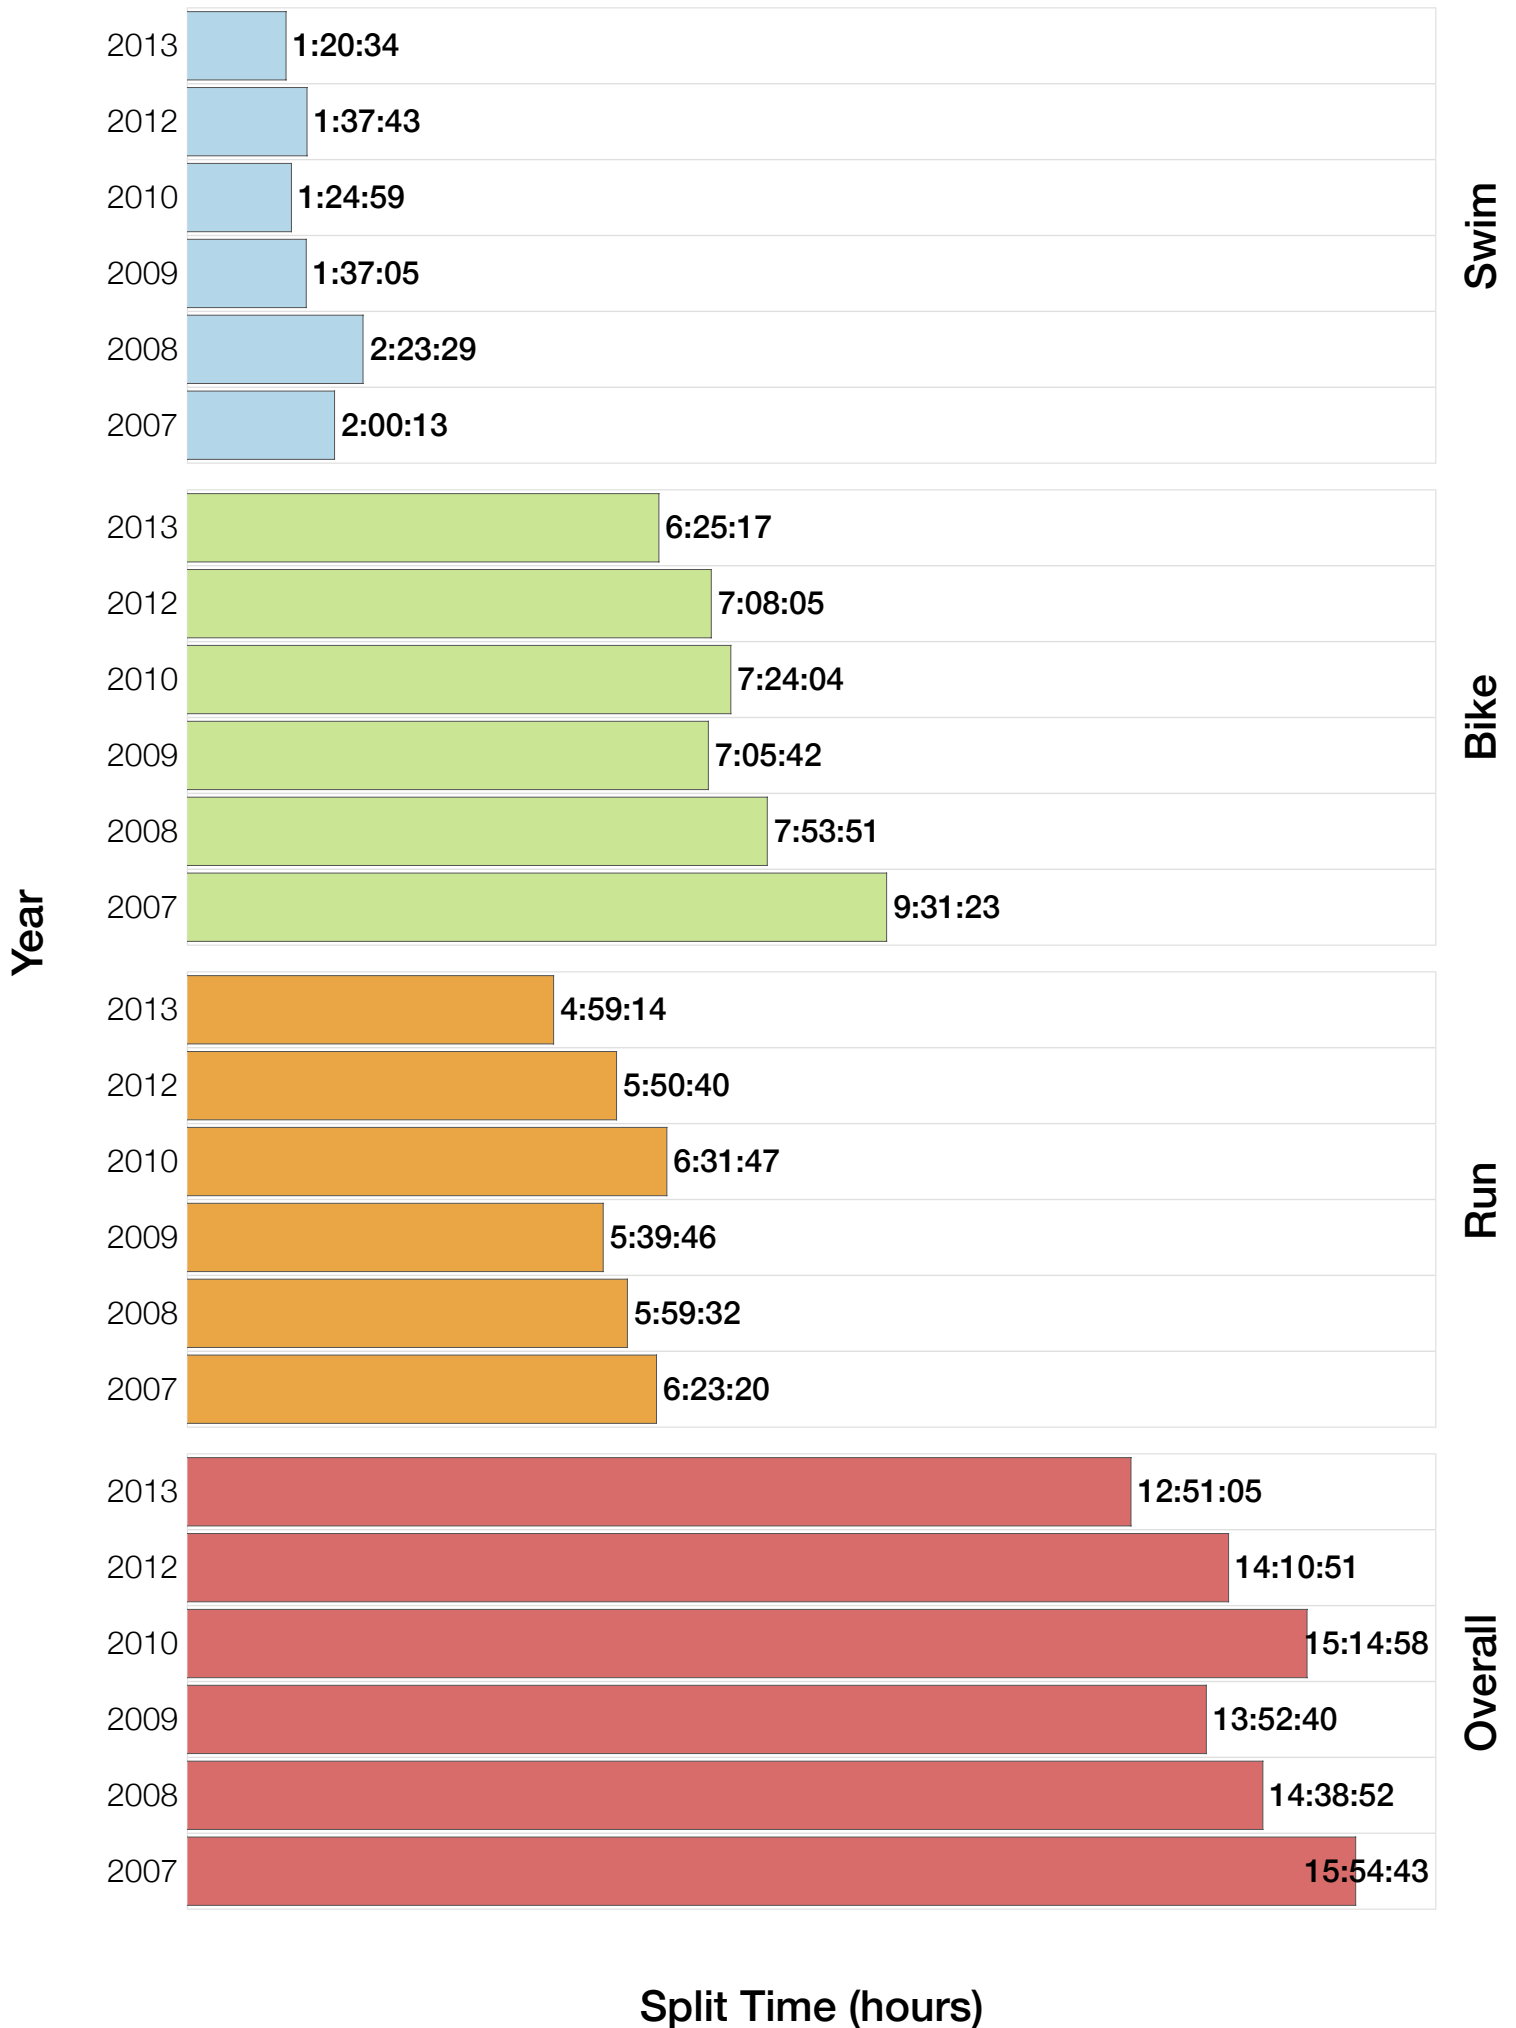

Ironman Brazil F25-29 Stats

F25-29 Summary Statistics

Year	Finishers	F25-29 Finishers	Male Winner's Time	Female Winner's Time	F25-29 Winner's Time
2006	938	16	8:15:18	9:20:46	10:48:59
2007	1127	19	8:21:09	9:12:40	10:17:41
2008	1185	20	8:28:24	9:42:50	10:09:24
2009	1209	9	8:13:39	9:10:15	12:09:21
2010	1399	20	8:07:39	9:19:13	10:03:21
2012	1383	15	8:22:40	9:17:42	10:23:42
2013	1628	15	8:01:32	9:05:53	10:12:55
Average	1267	16	8:15:45	9:18:28	10:35:03

F25-29 Swim

F25-29 Swim

F25-29 Bike

F25-29 Bike

F25-29 Run

F25-29 Run

F25-29 Overall

F25-29 Overall

F25-29 Fastest Splits

F25-29 Median Splits

F25-29 Slowest Splits

F25-29 Top 30 Finishing Splits

Estimated Kona Slot Average Finishing Time Finishing Time

F25-29 Top 10 and Kona Times and Splits

Summary Statistics

Position	Swim Time	Bike Time	Run Time	Overall Time
Average Male Winner	0:49:19	4:28:02	2:55:53	8:15:45
Average Female Winner	0:50:26	4:59:25	4:16:18	9:18:28
Average 1st Age Grouper	1:10:17	5:34:38	3:45:53	10:35:03
Average 2nd Age Grouper	1:06:26	5:45:22	3:58:42	10:54:47
Average 3rd Age Grouper	1:07:25	5:49:02	4:09:44	11:13:09
Average 4th Age Grouper	1:16:21	5:53:24	4:09:29	11:24:21
Average 5th Age Grouper	1:17:22	5:58:22	4:12:50	11:35:59
Average 6th Age Grouper	1:09:37	6:09:05	4:20:45	11:46:49
Average 7th Age Grouper	1:09:43	5:59:59	4:46:34	12:01:55
Average 8th Age Grouper	1:19:54	6:15:07	4:38:20	12:19:58
Average 9th Age Grouper	1:16:24	6:12:48	4:48:17	12:30:50
Average 10th Age Grouper	1:20:38	6:33:30	4:31:02	12:33:19
Kona Qualifier Average	1:10:17	5:34:38	3:45:53	10:35:03
Top 10 Age Grouper Average	1:13:16	6:00:29	4:20:00	11:40:52