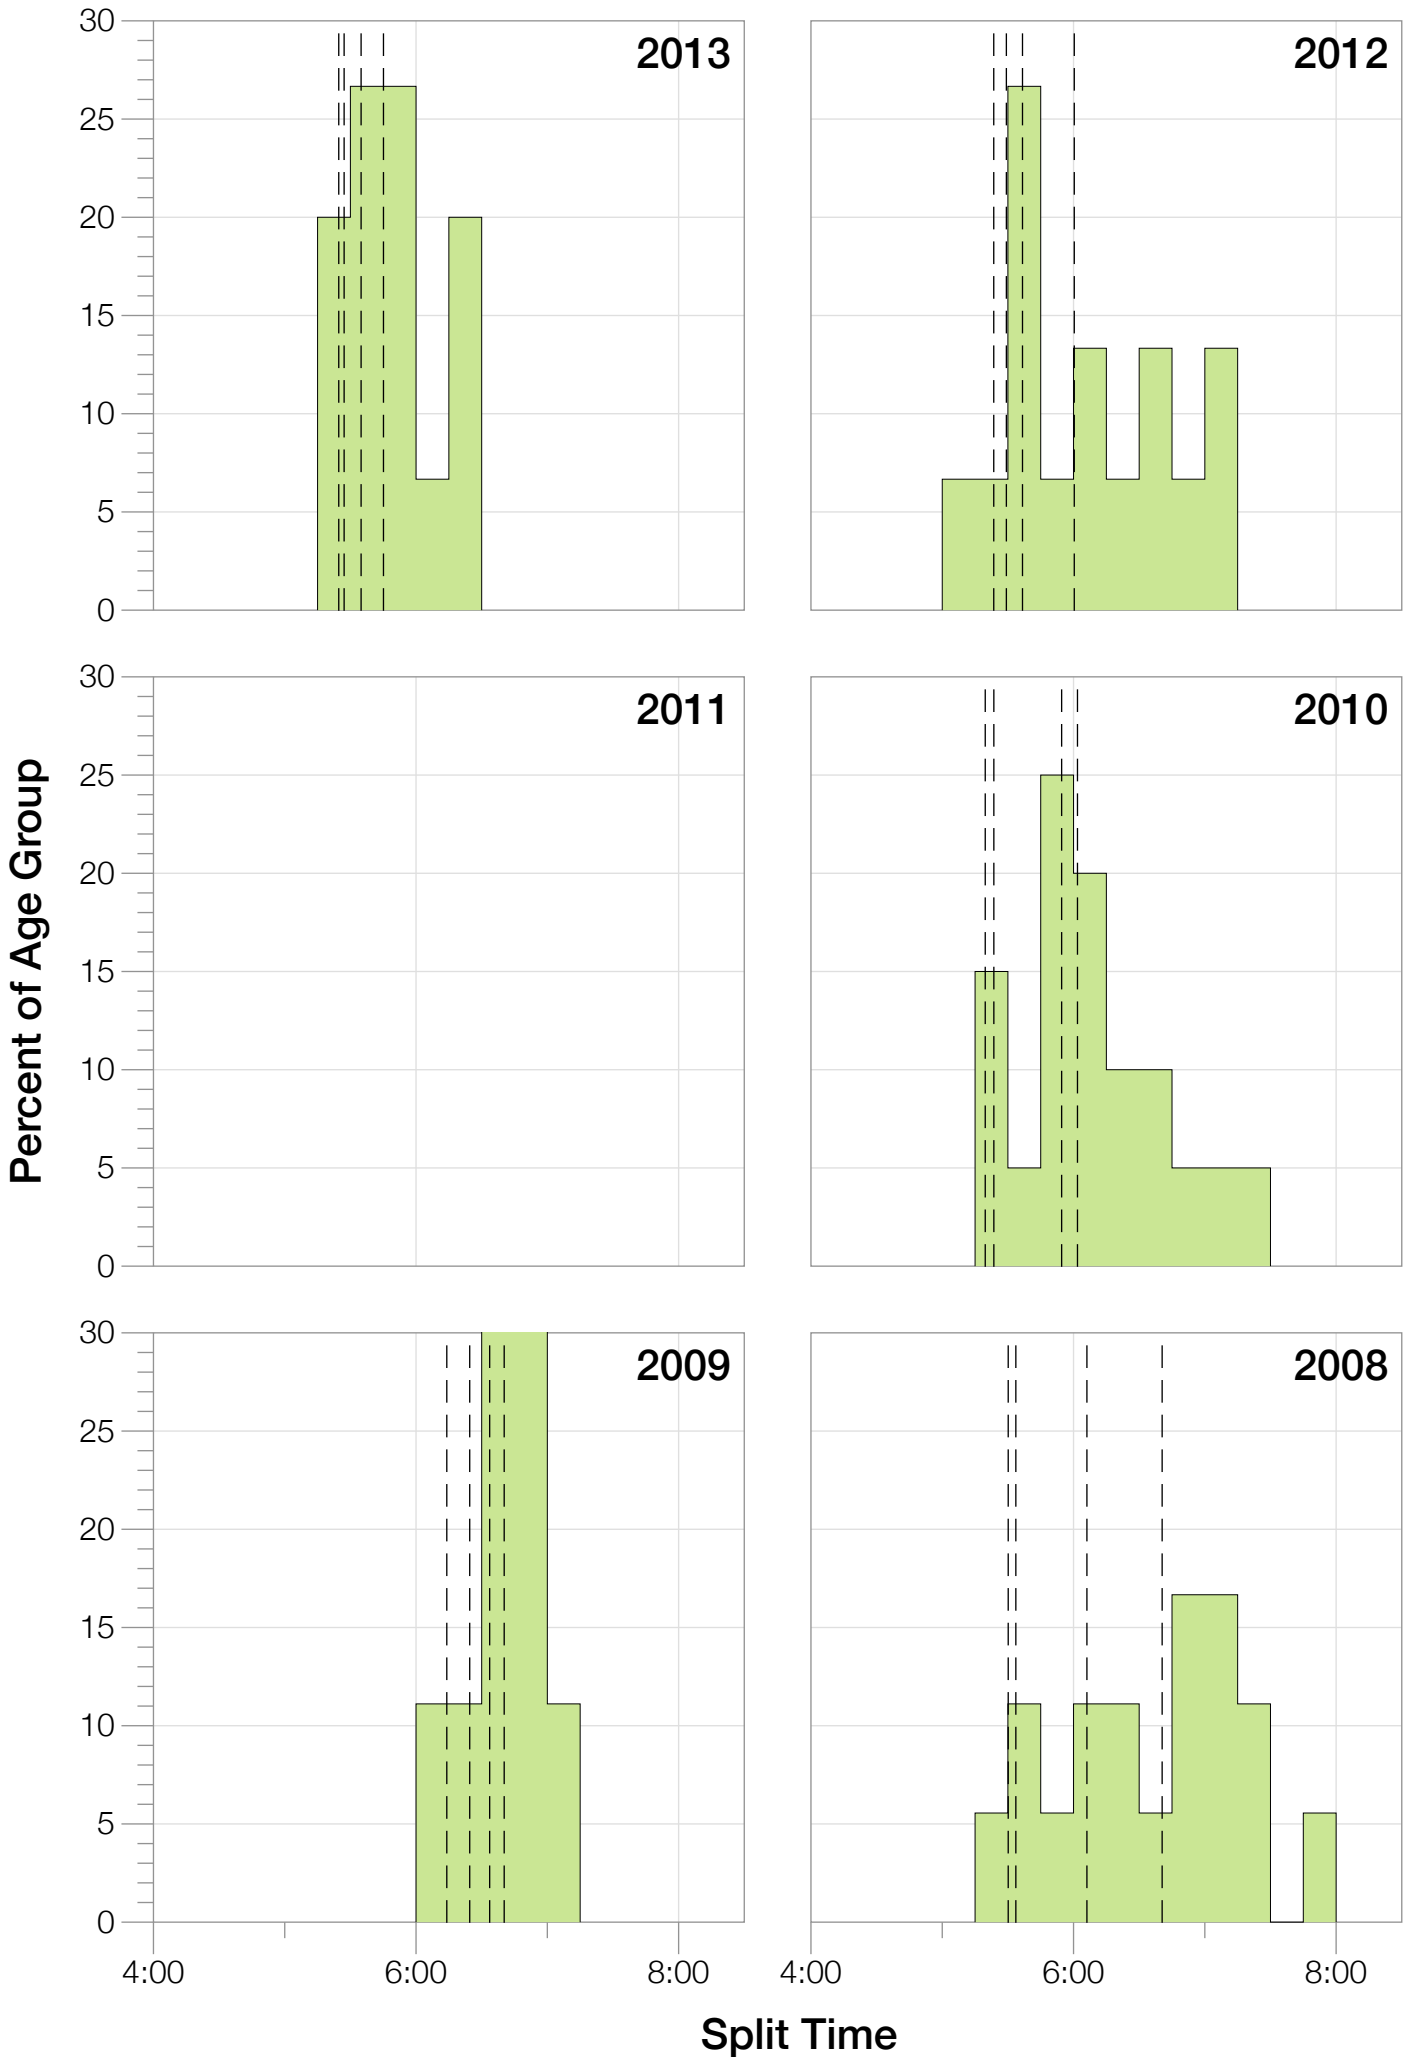

F25-29 Bike