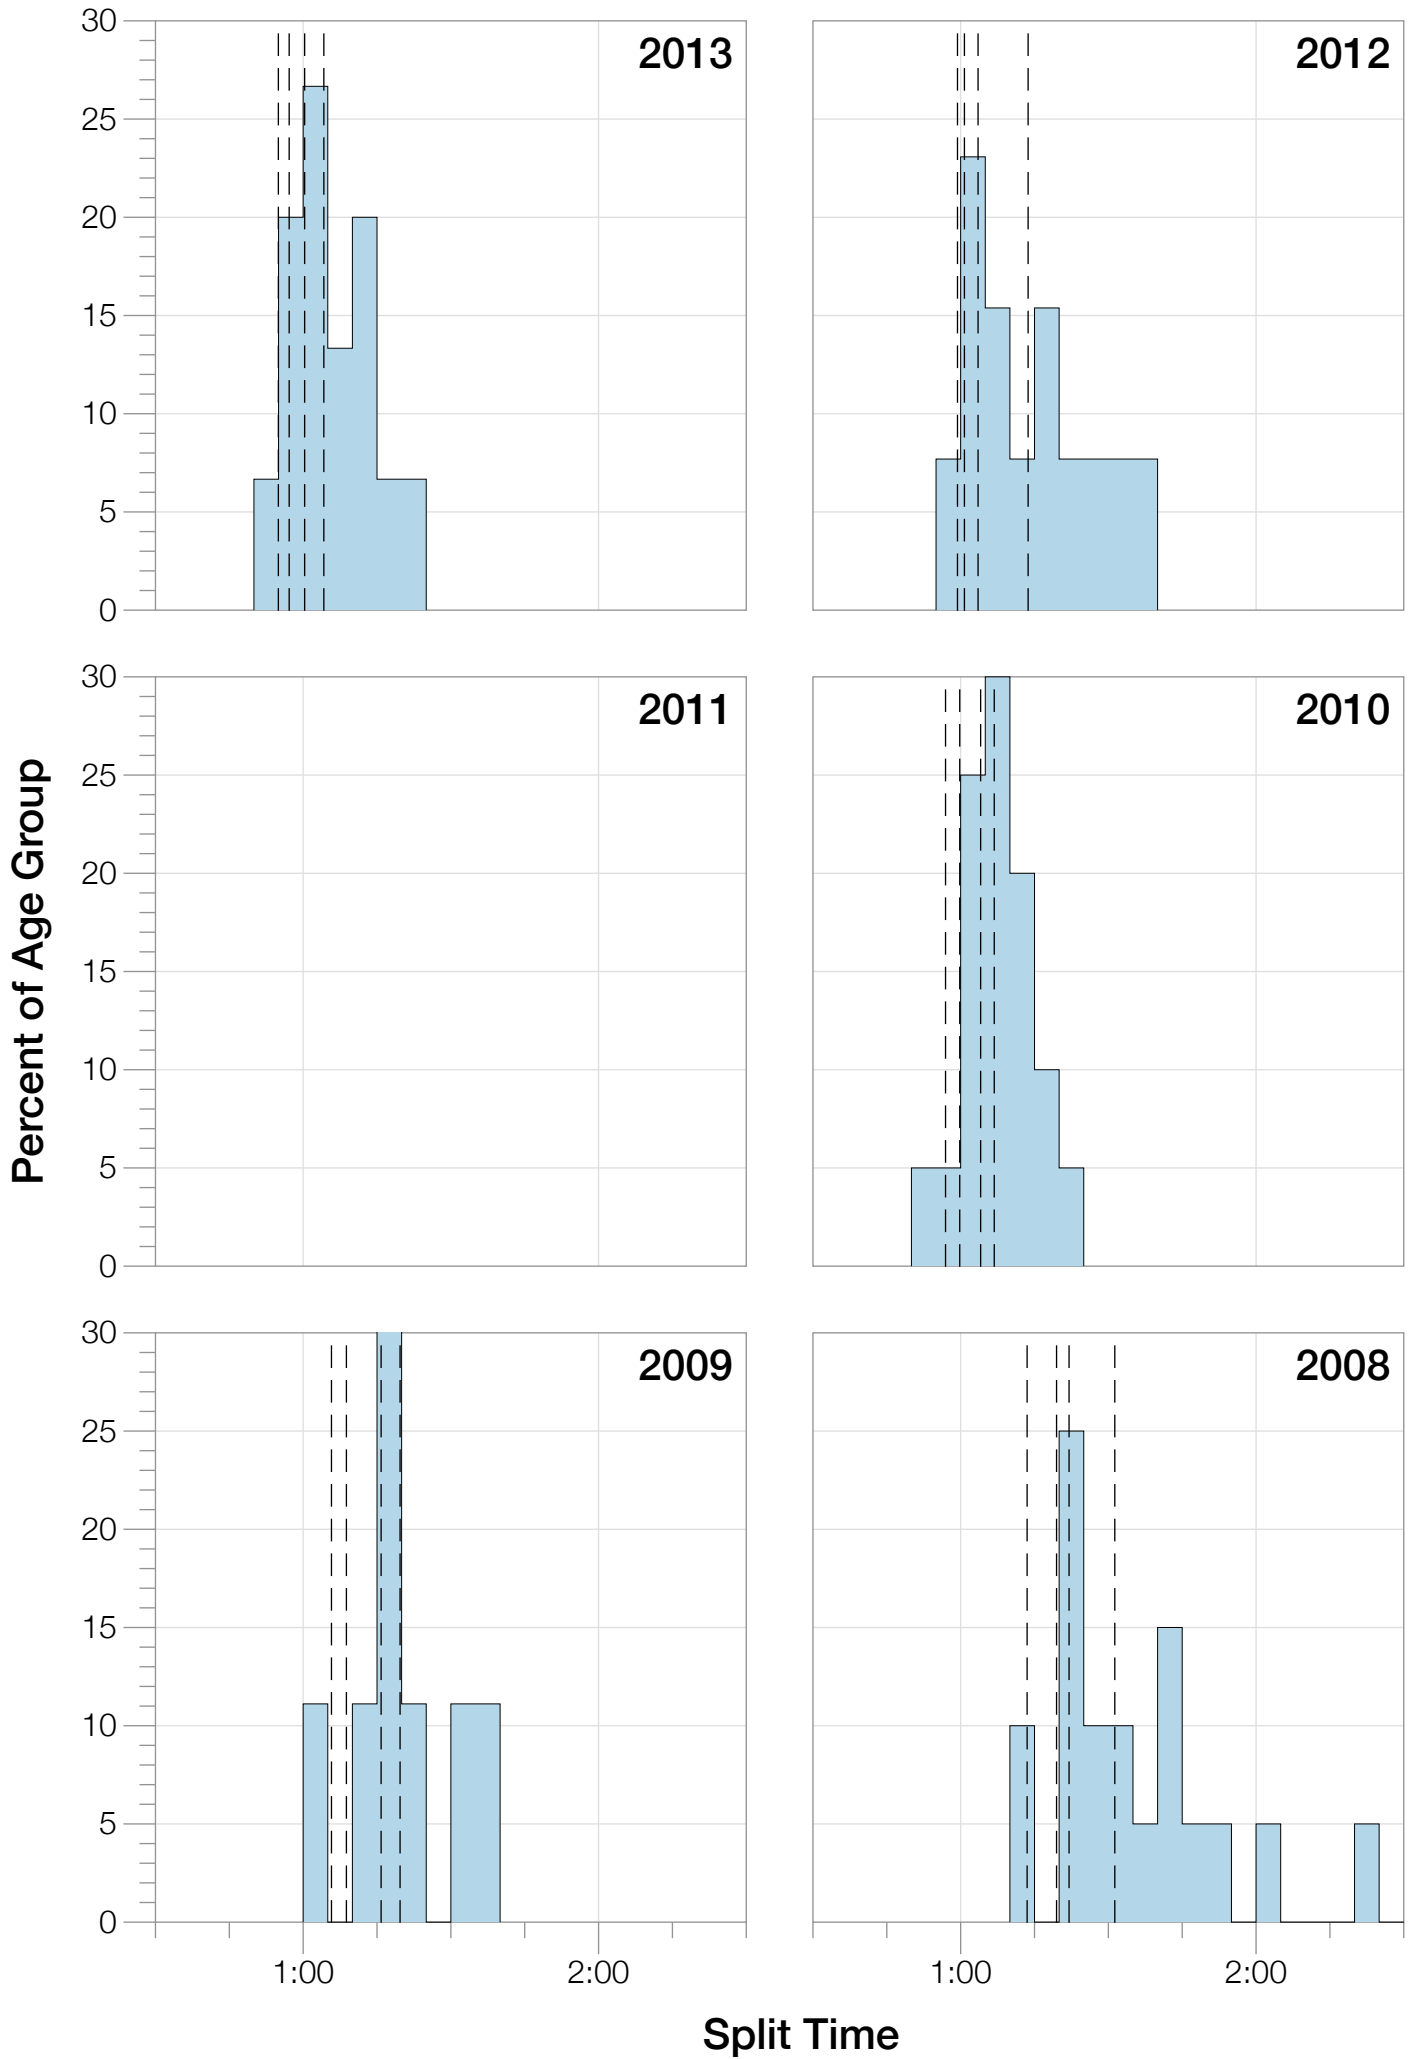

F25-29 Swim