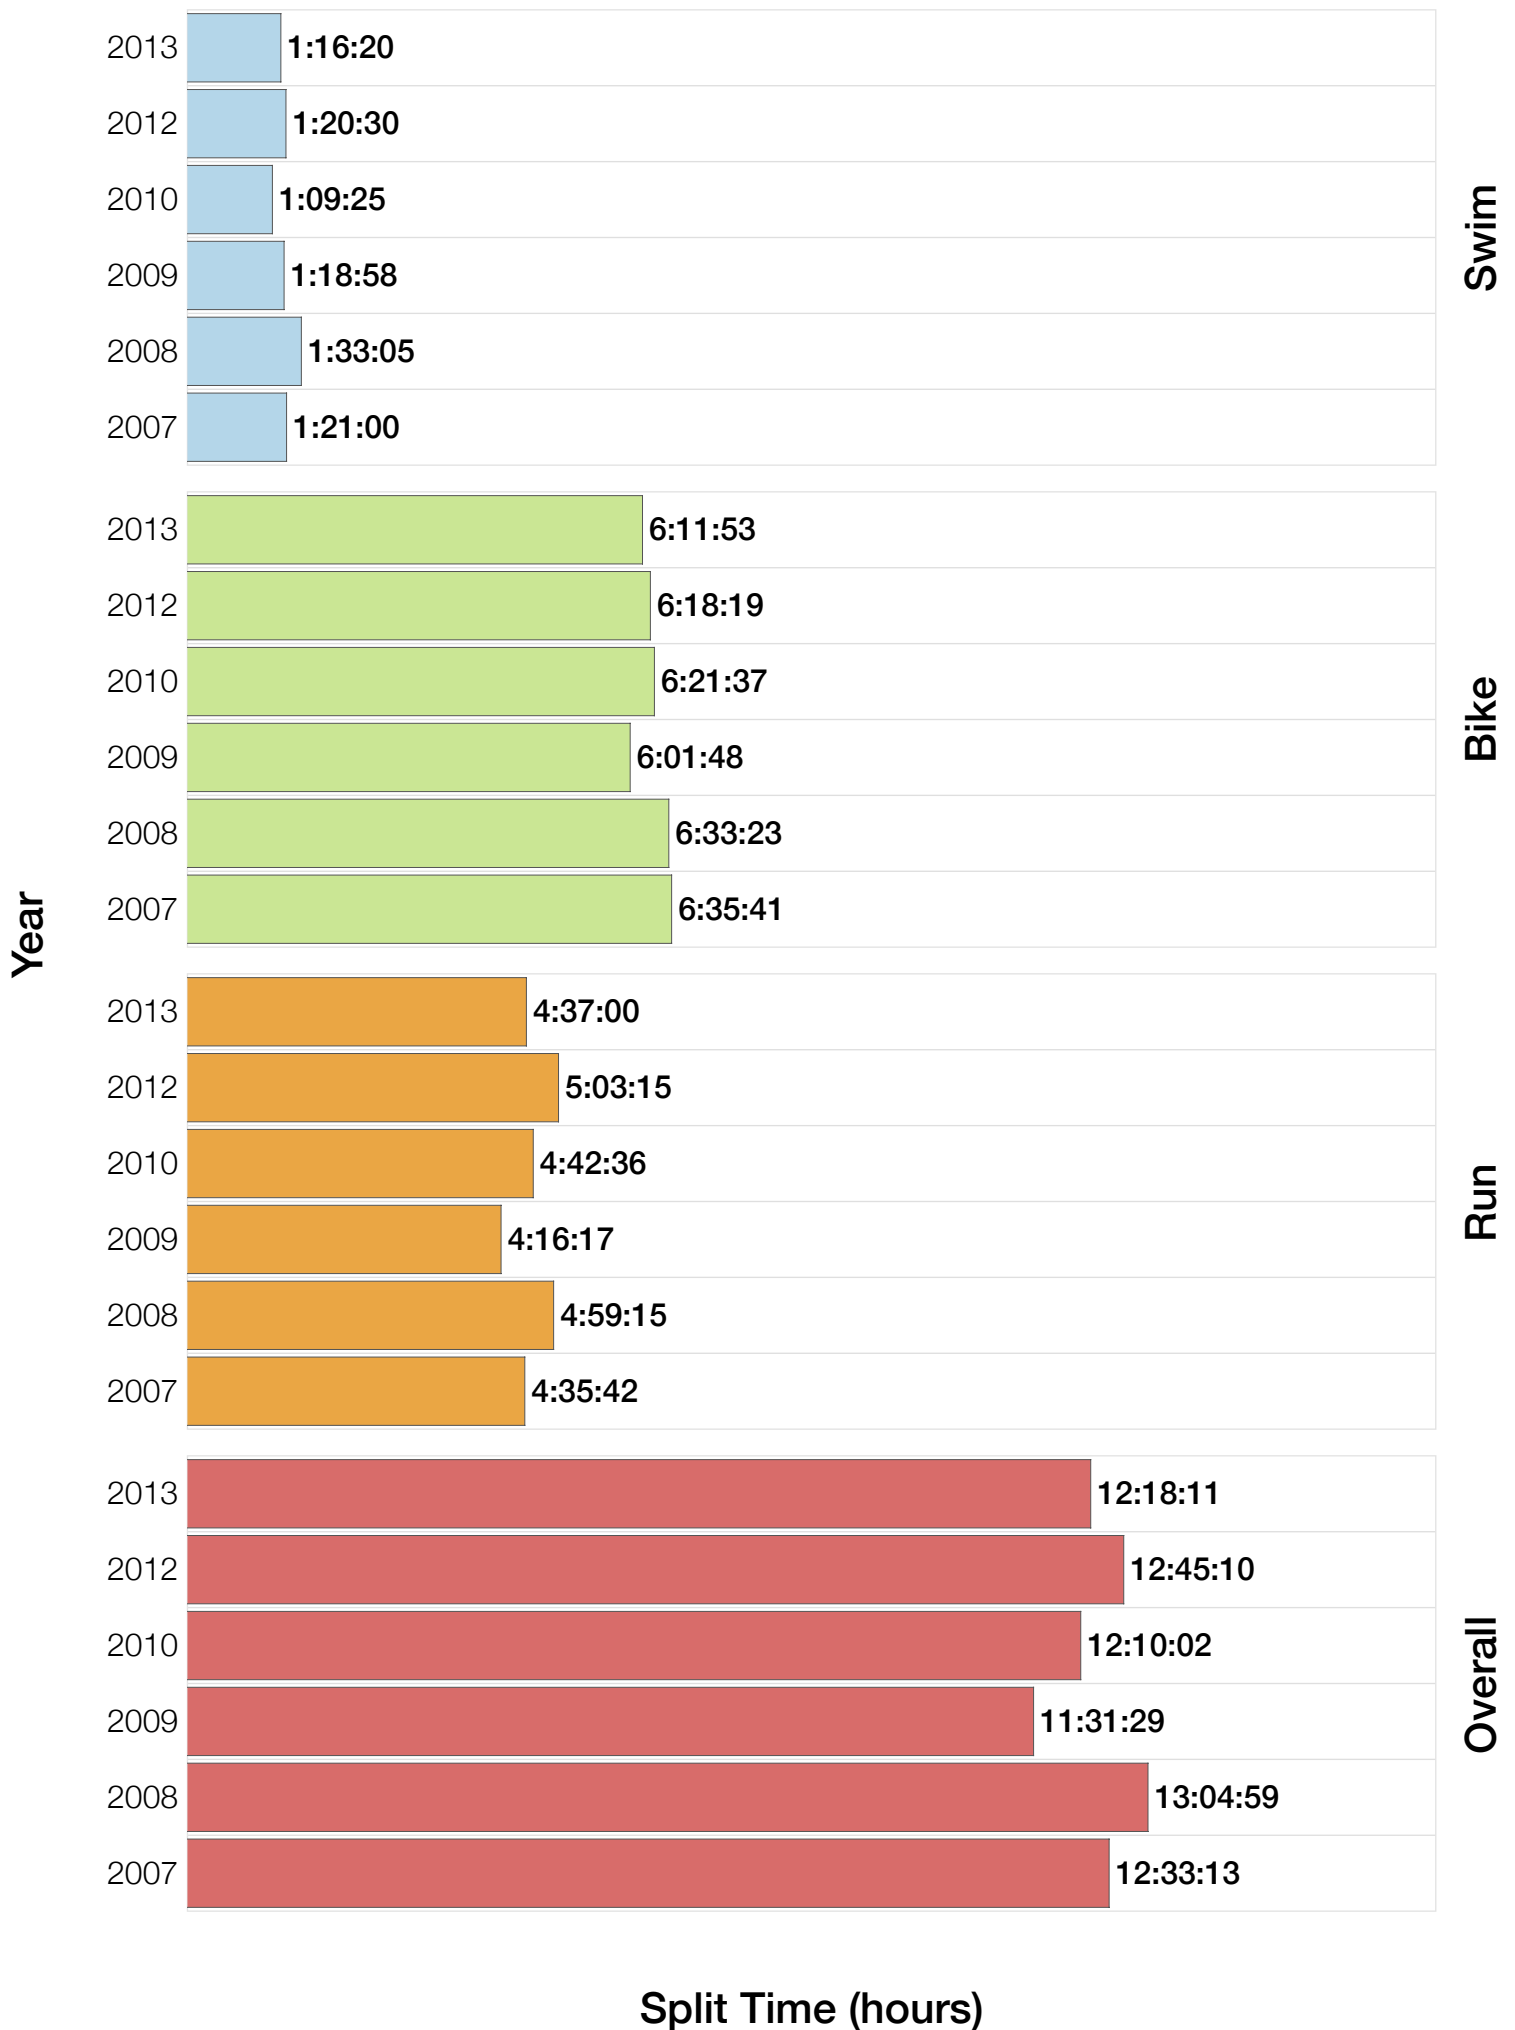

F30-34 Median Splits