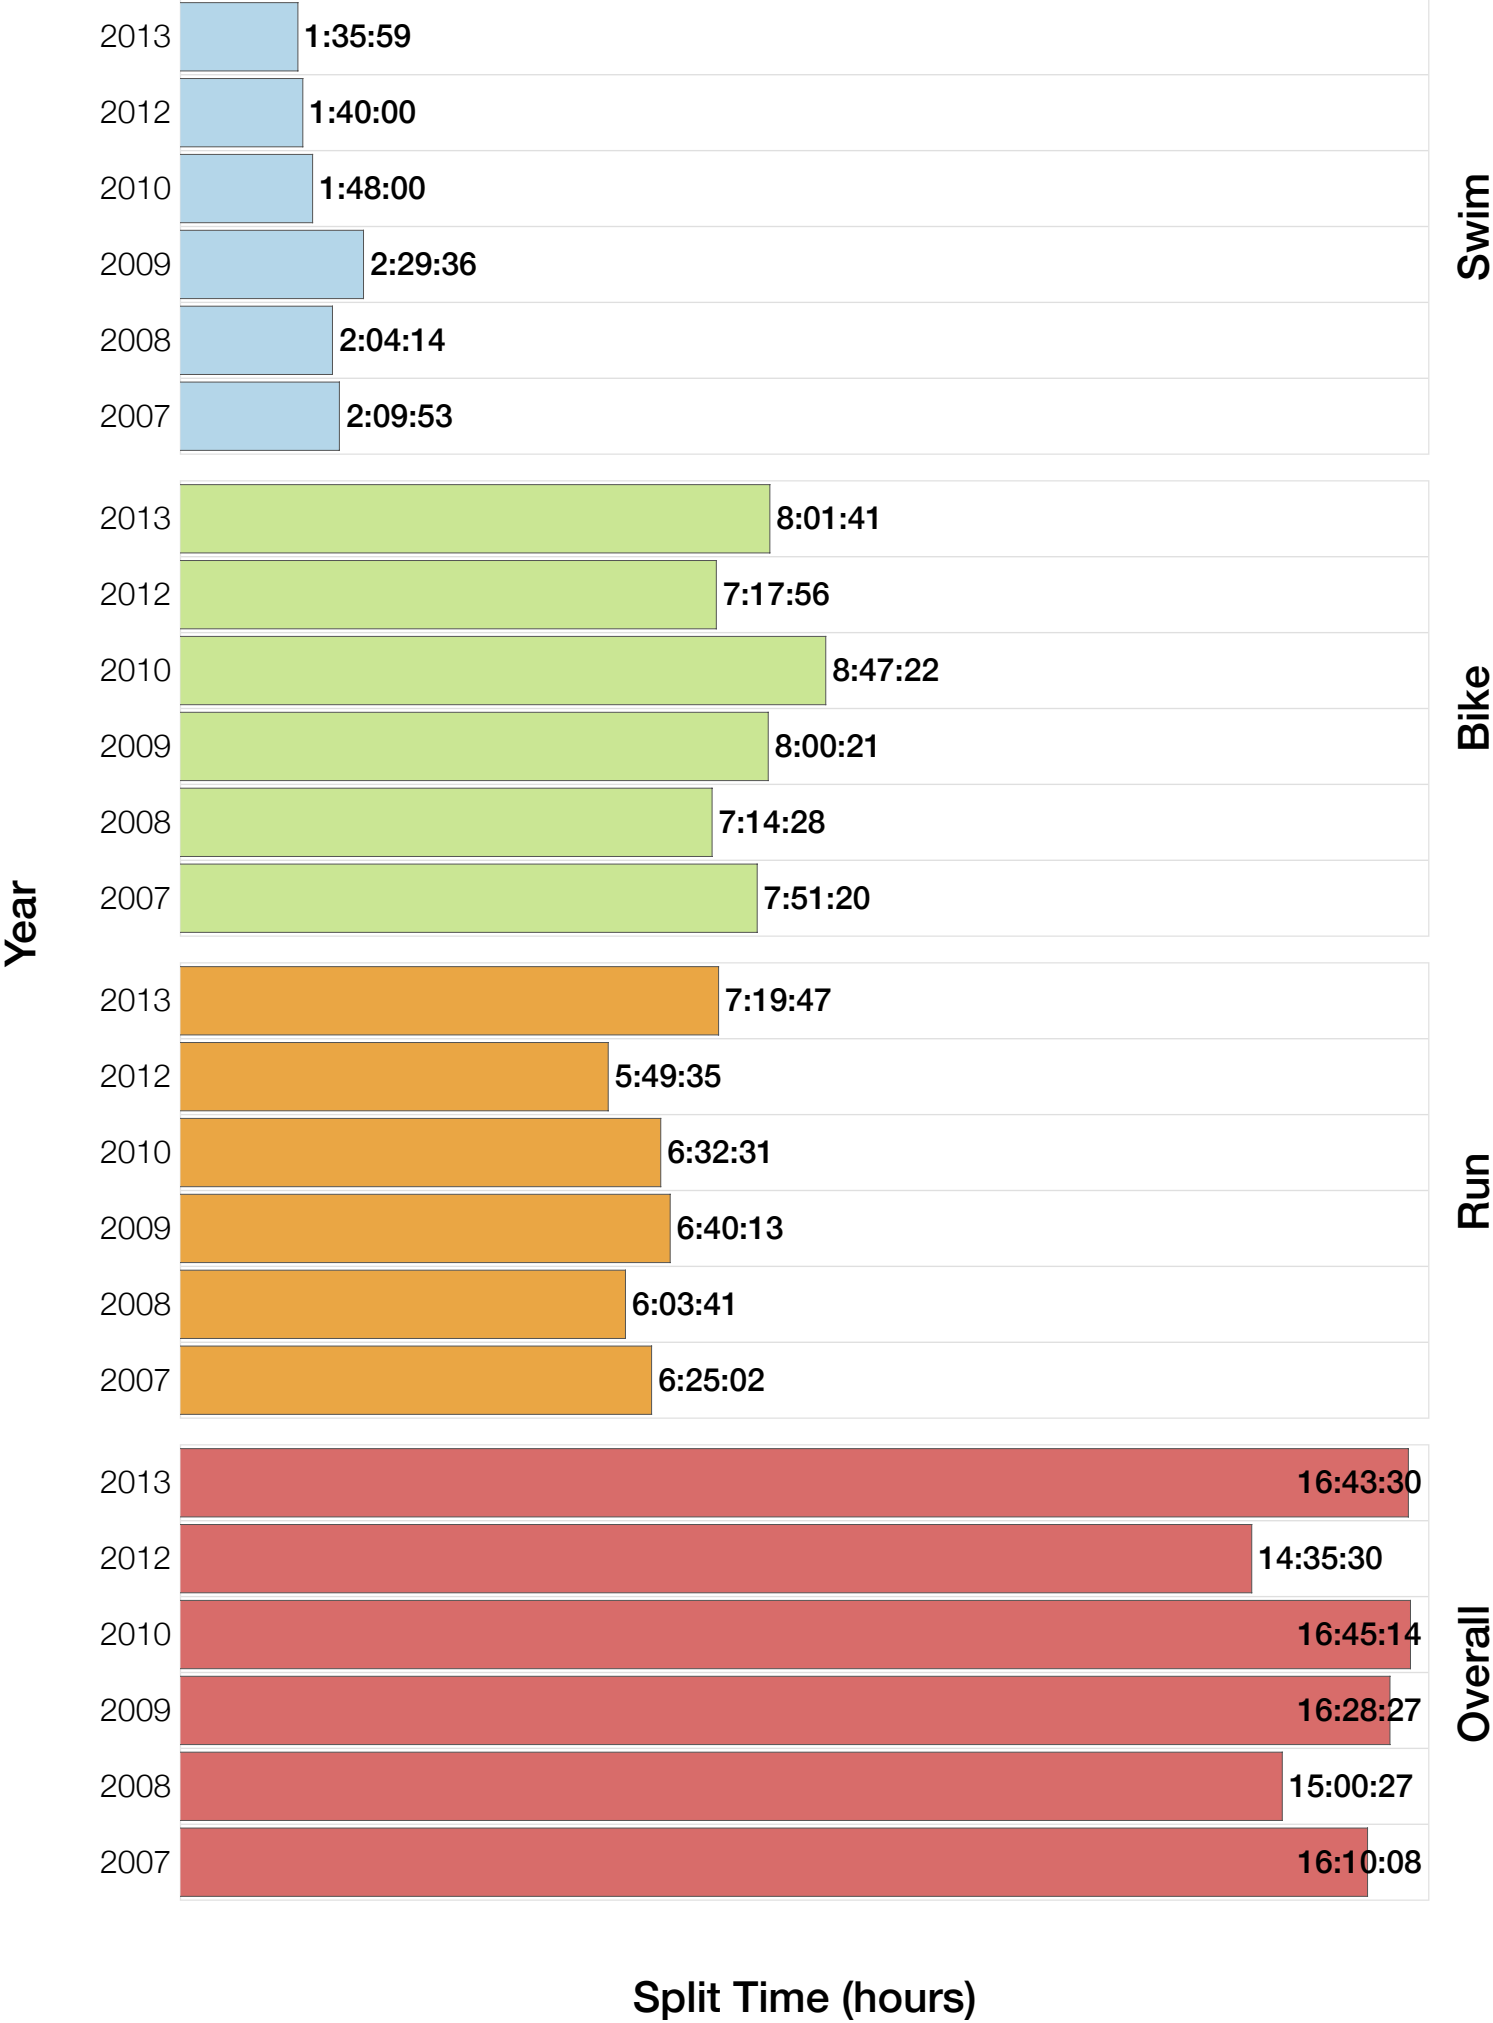

F30-34 Slowest Splits

Split Time (hours)