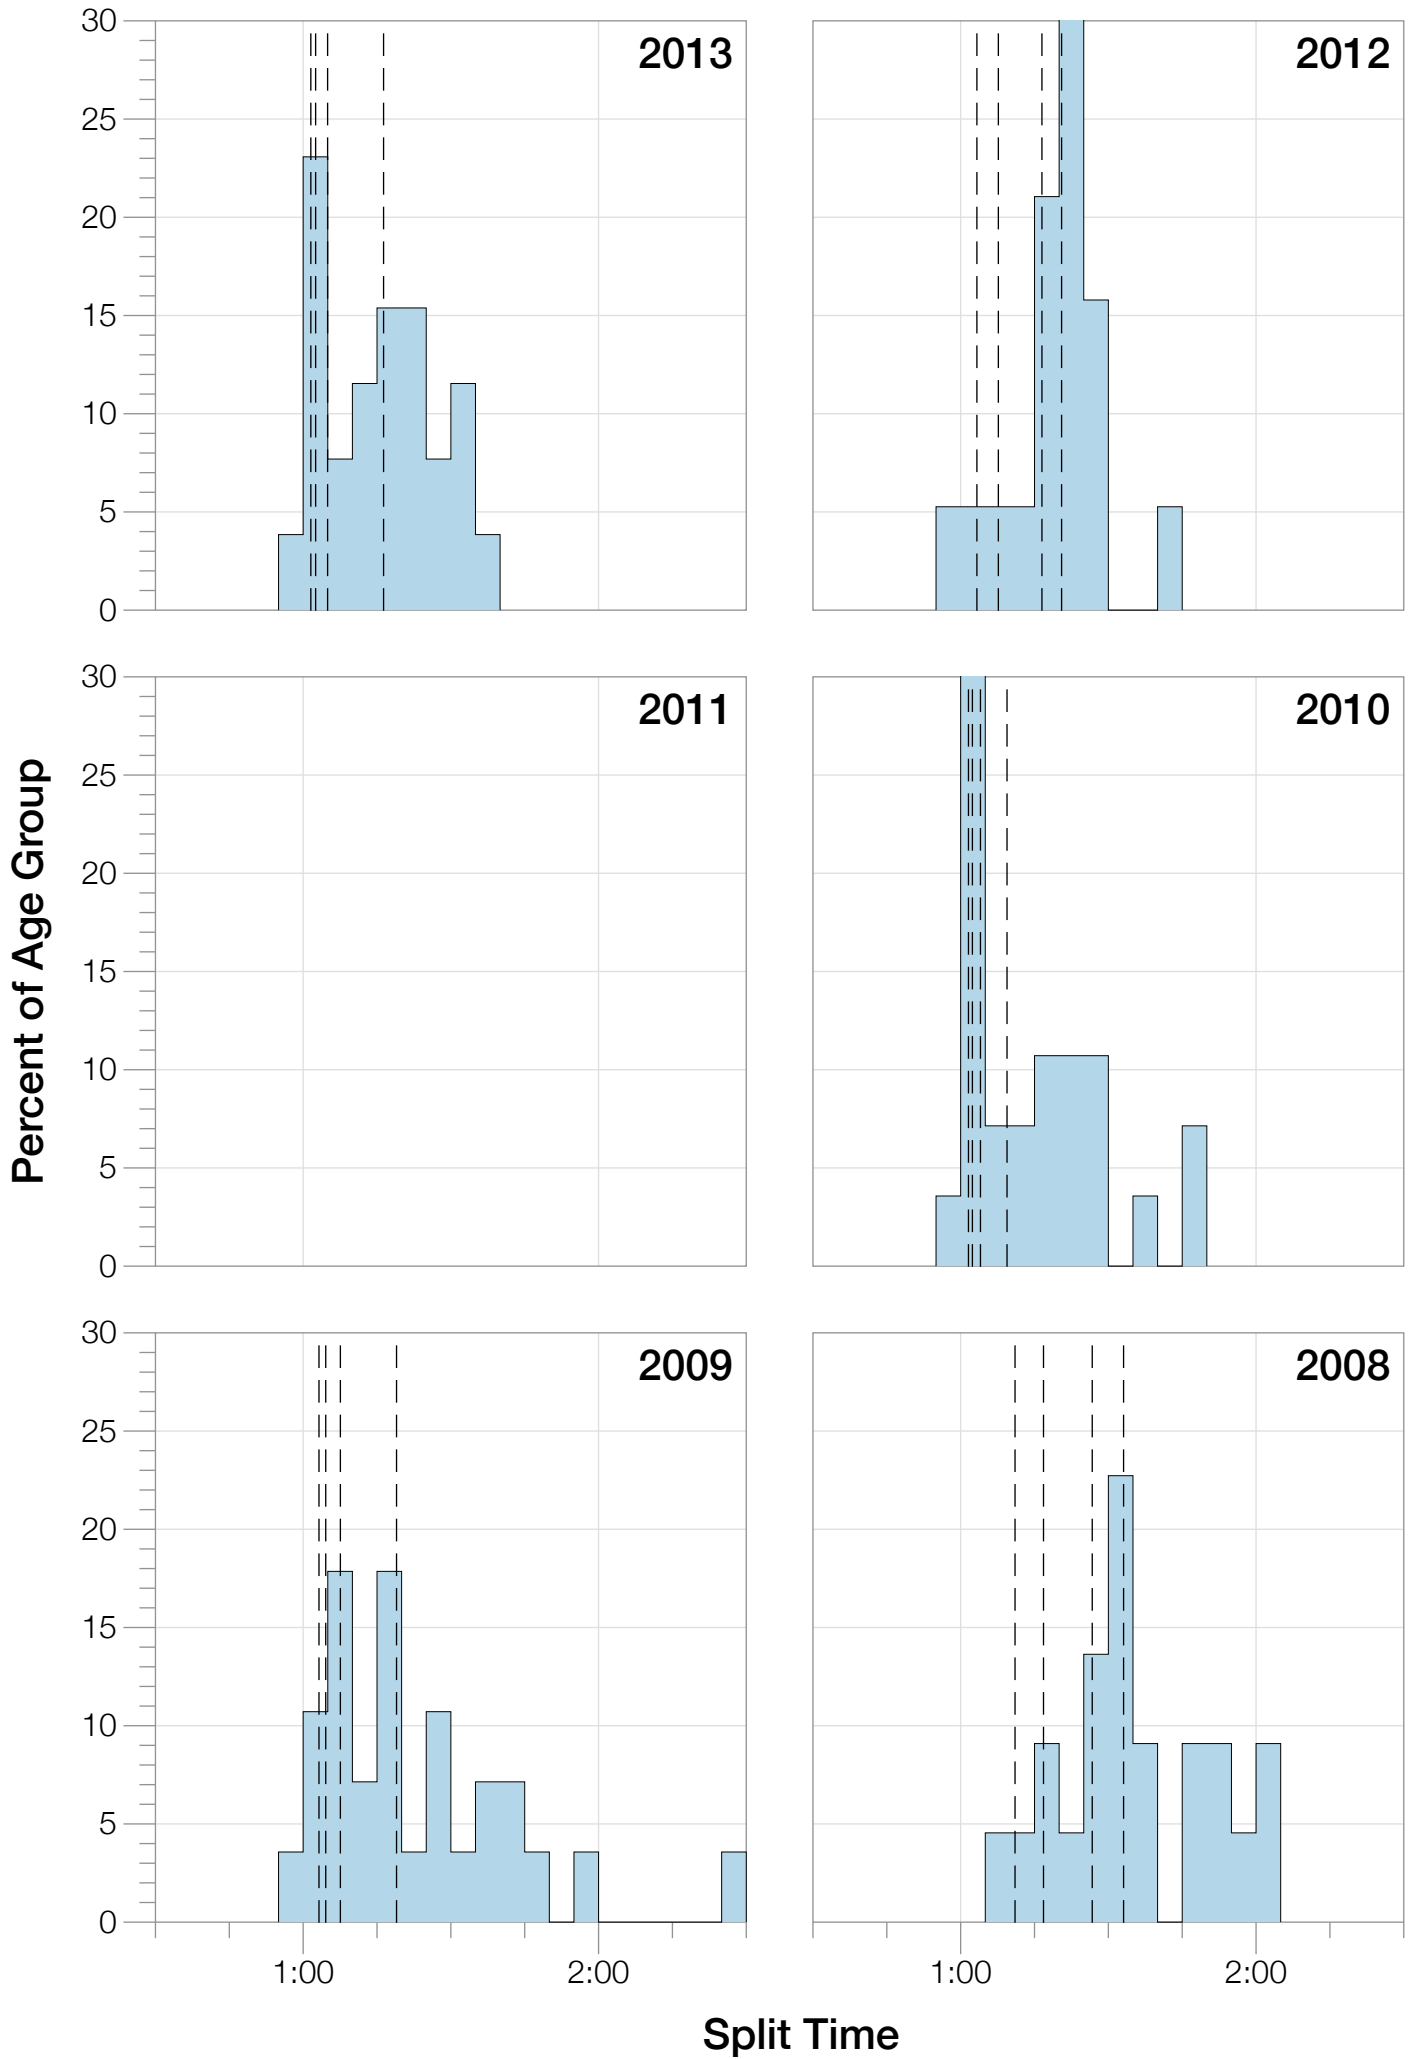

F30-34 Swim