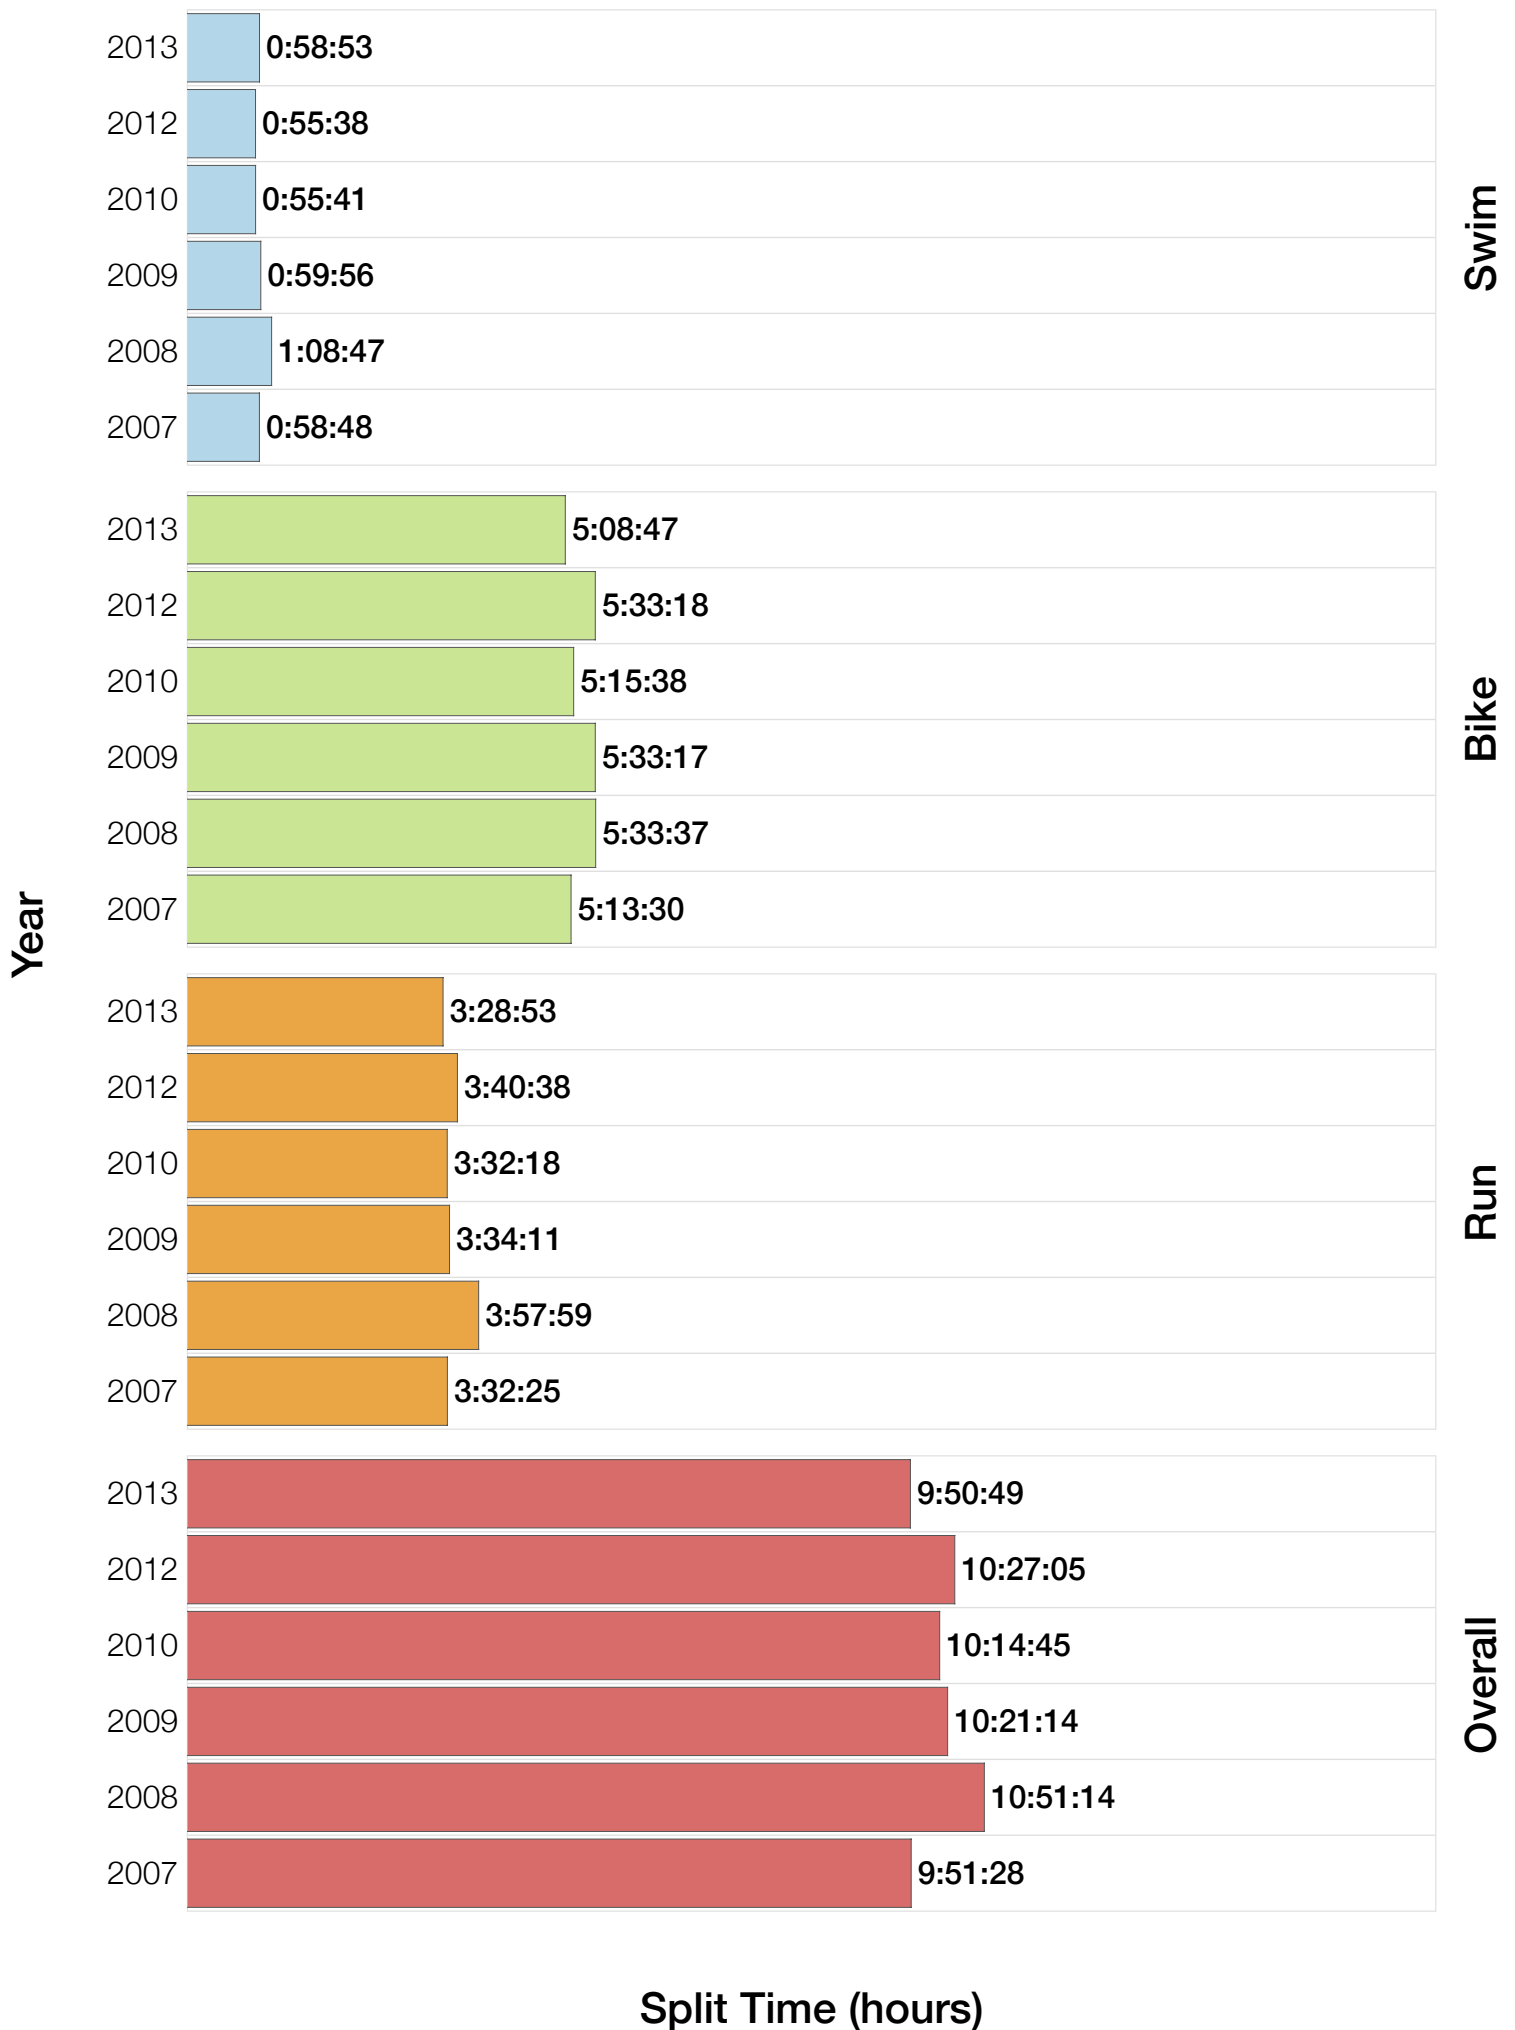

F30-34 Fastest Splits