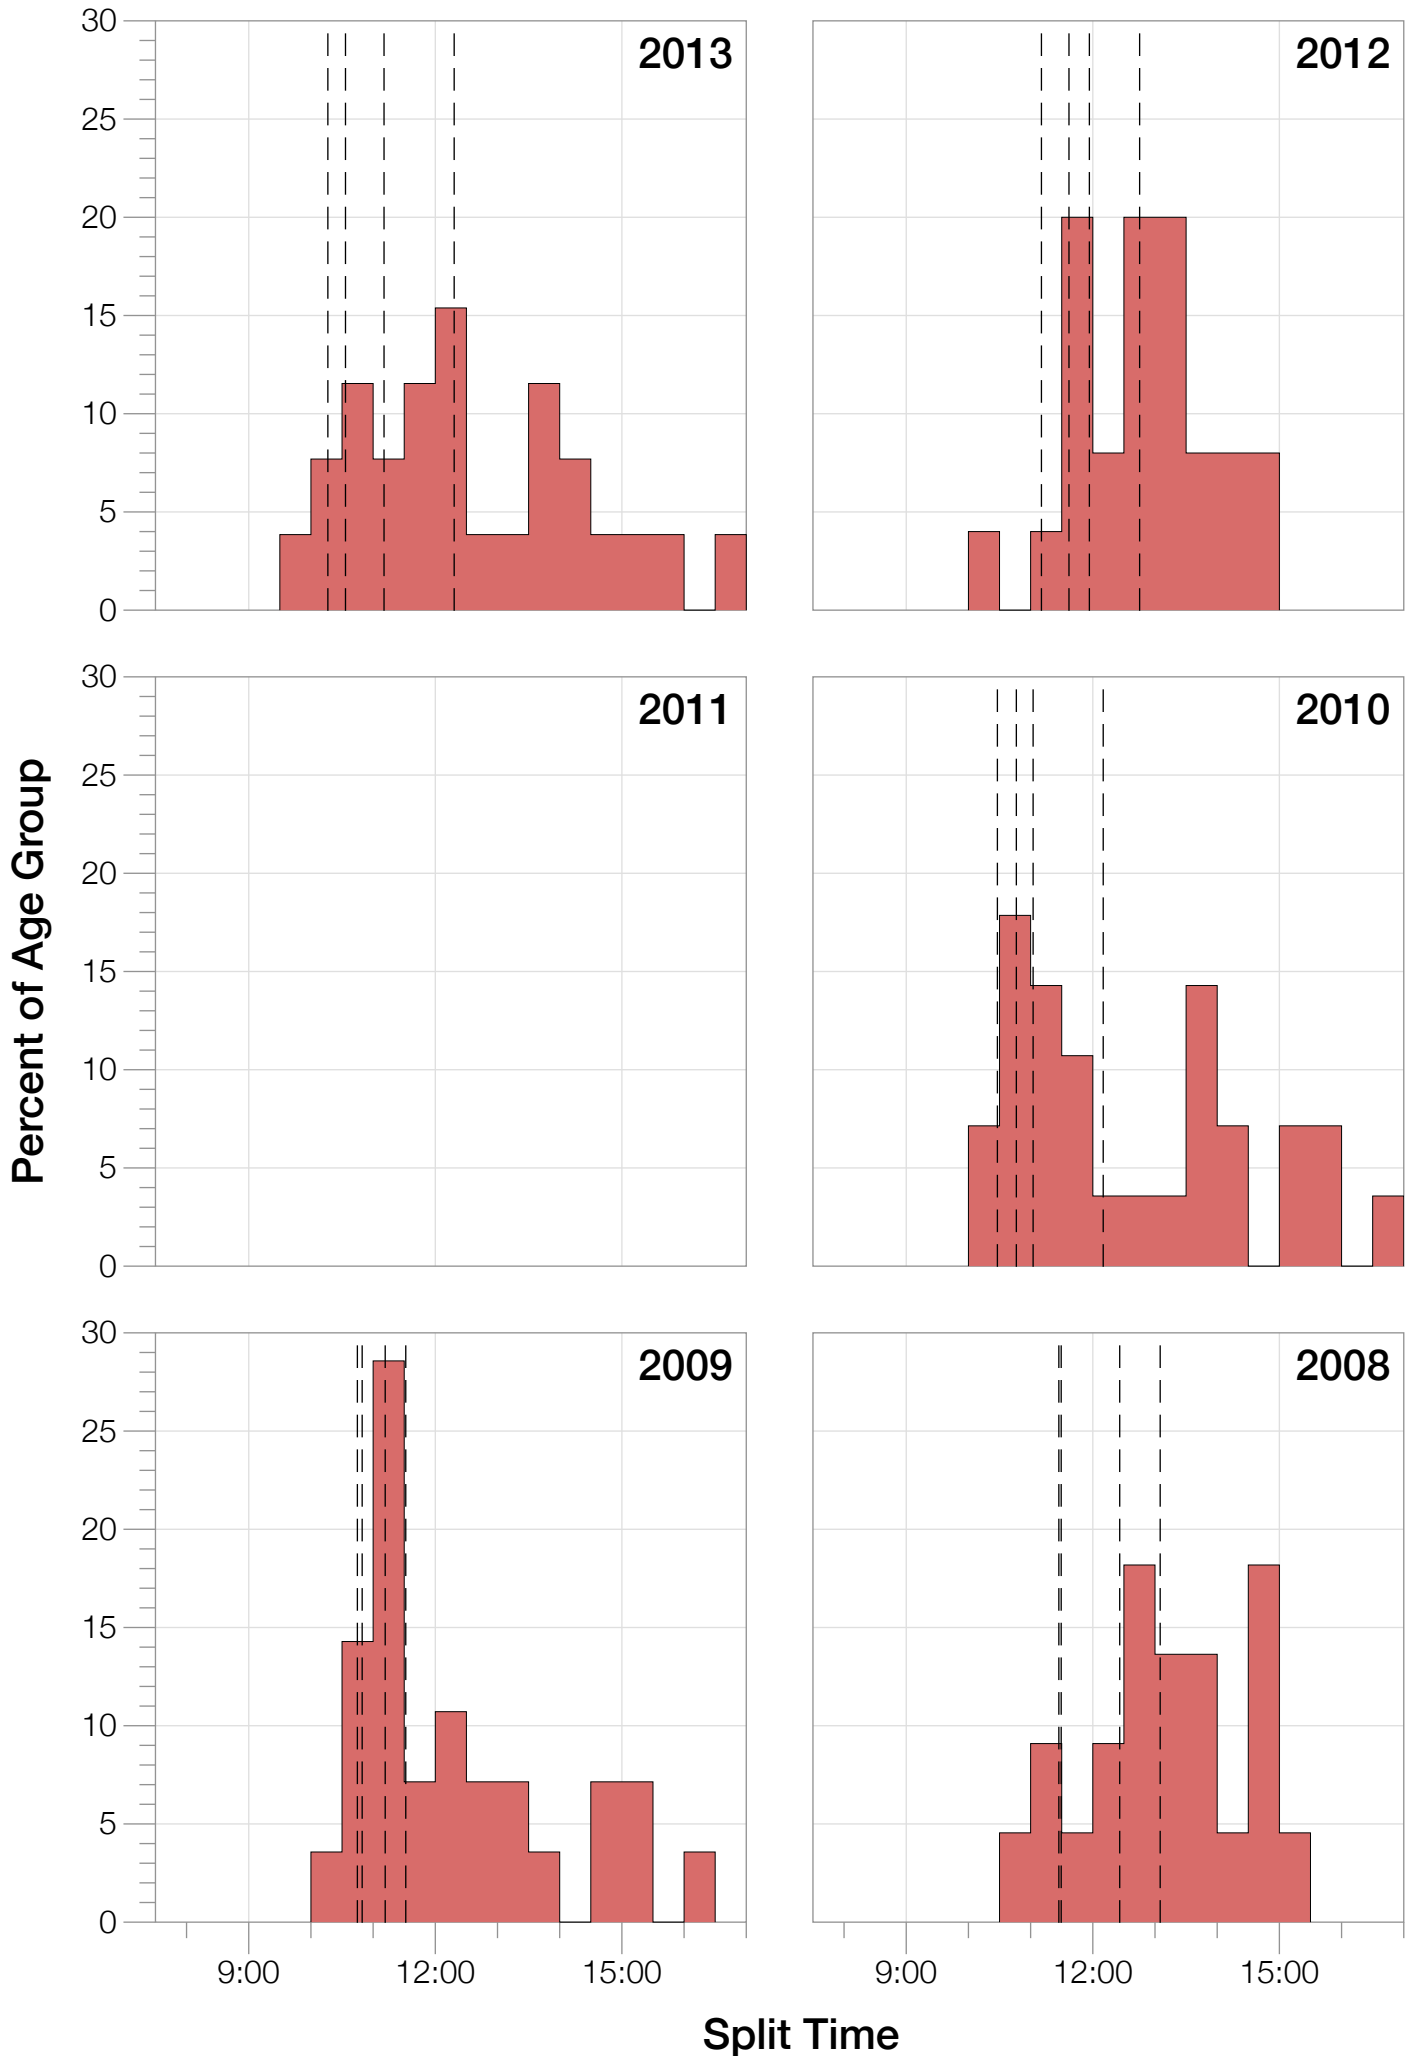

F30-34 Overall