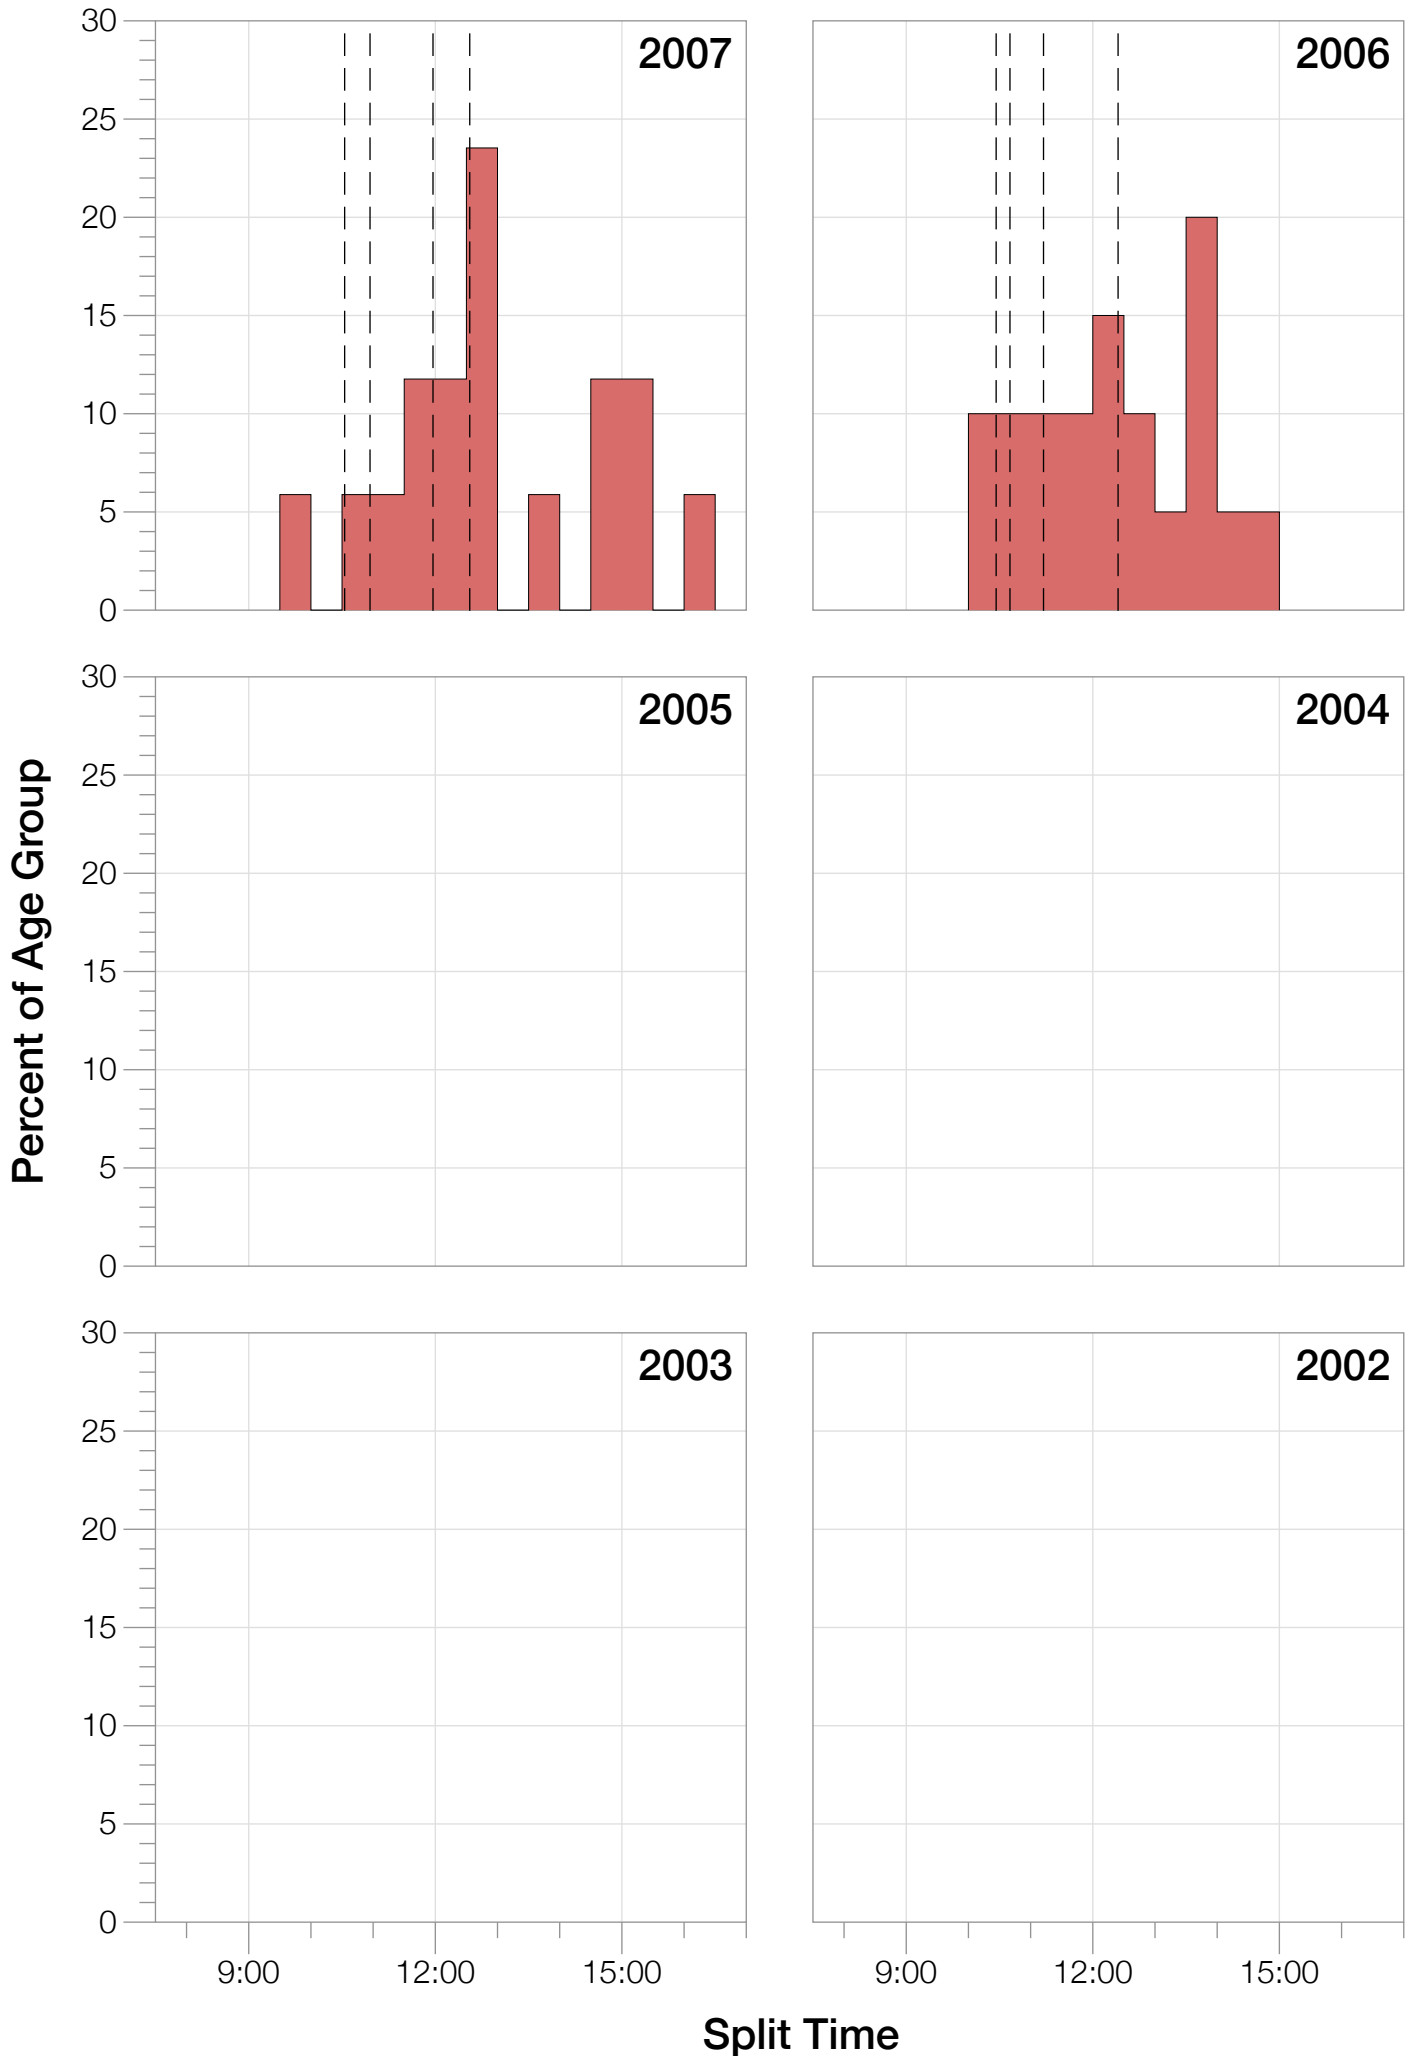

F30-34 Overall