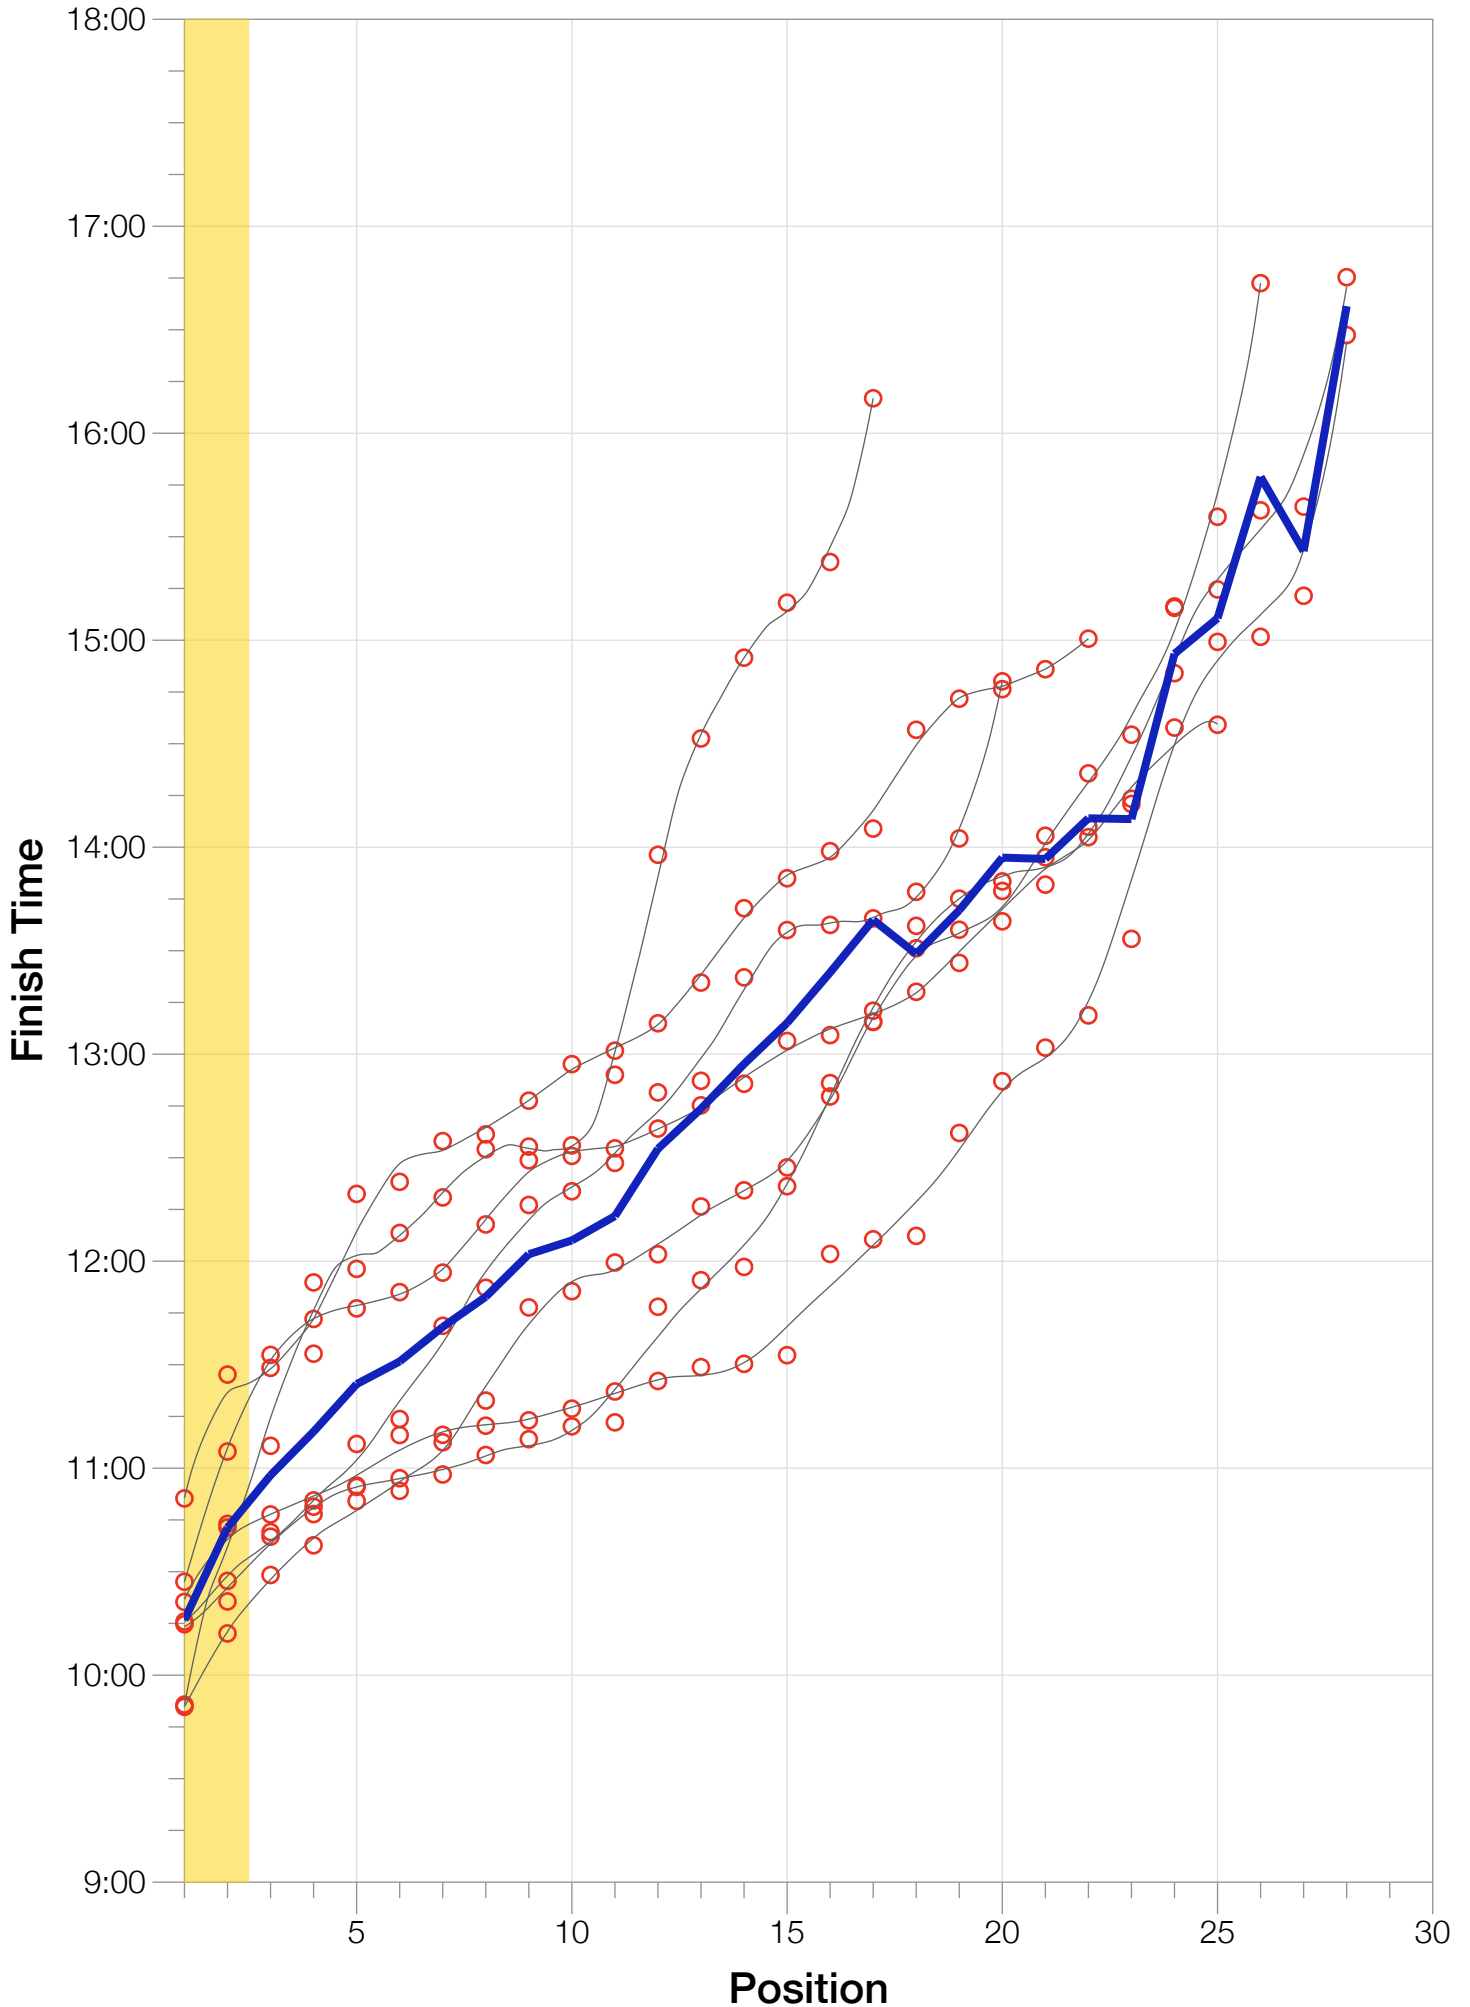

F30-34 Top 30 Finishing Splits

Estimated Kona Slot   Average Finishing Time   Finishing Time