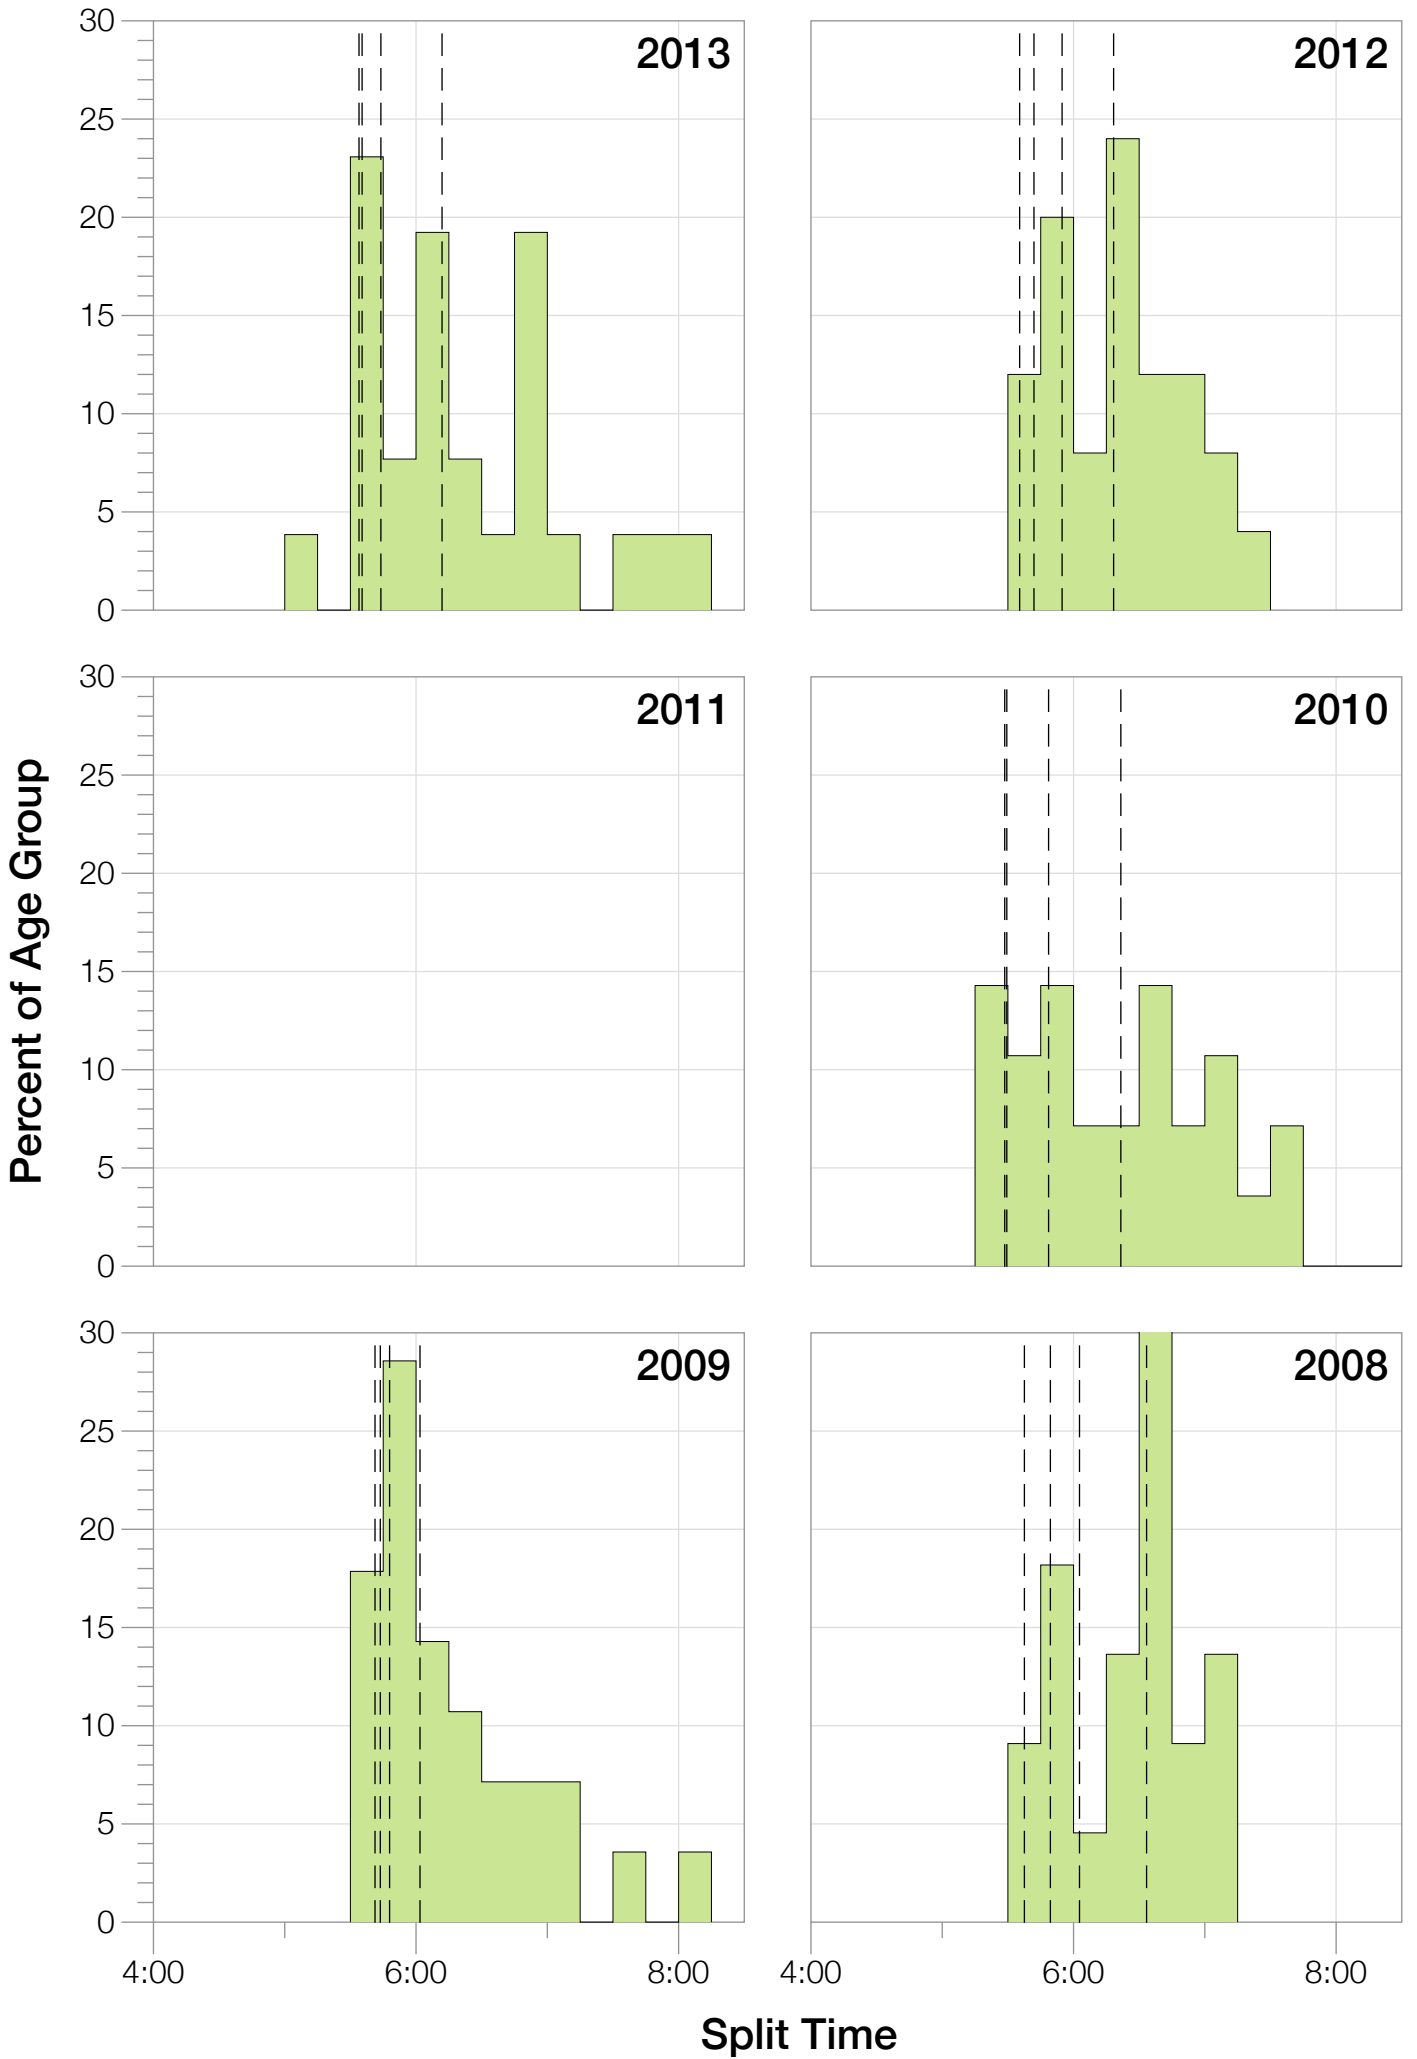

F30-34 Bike