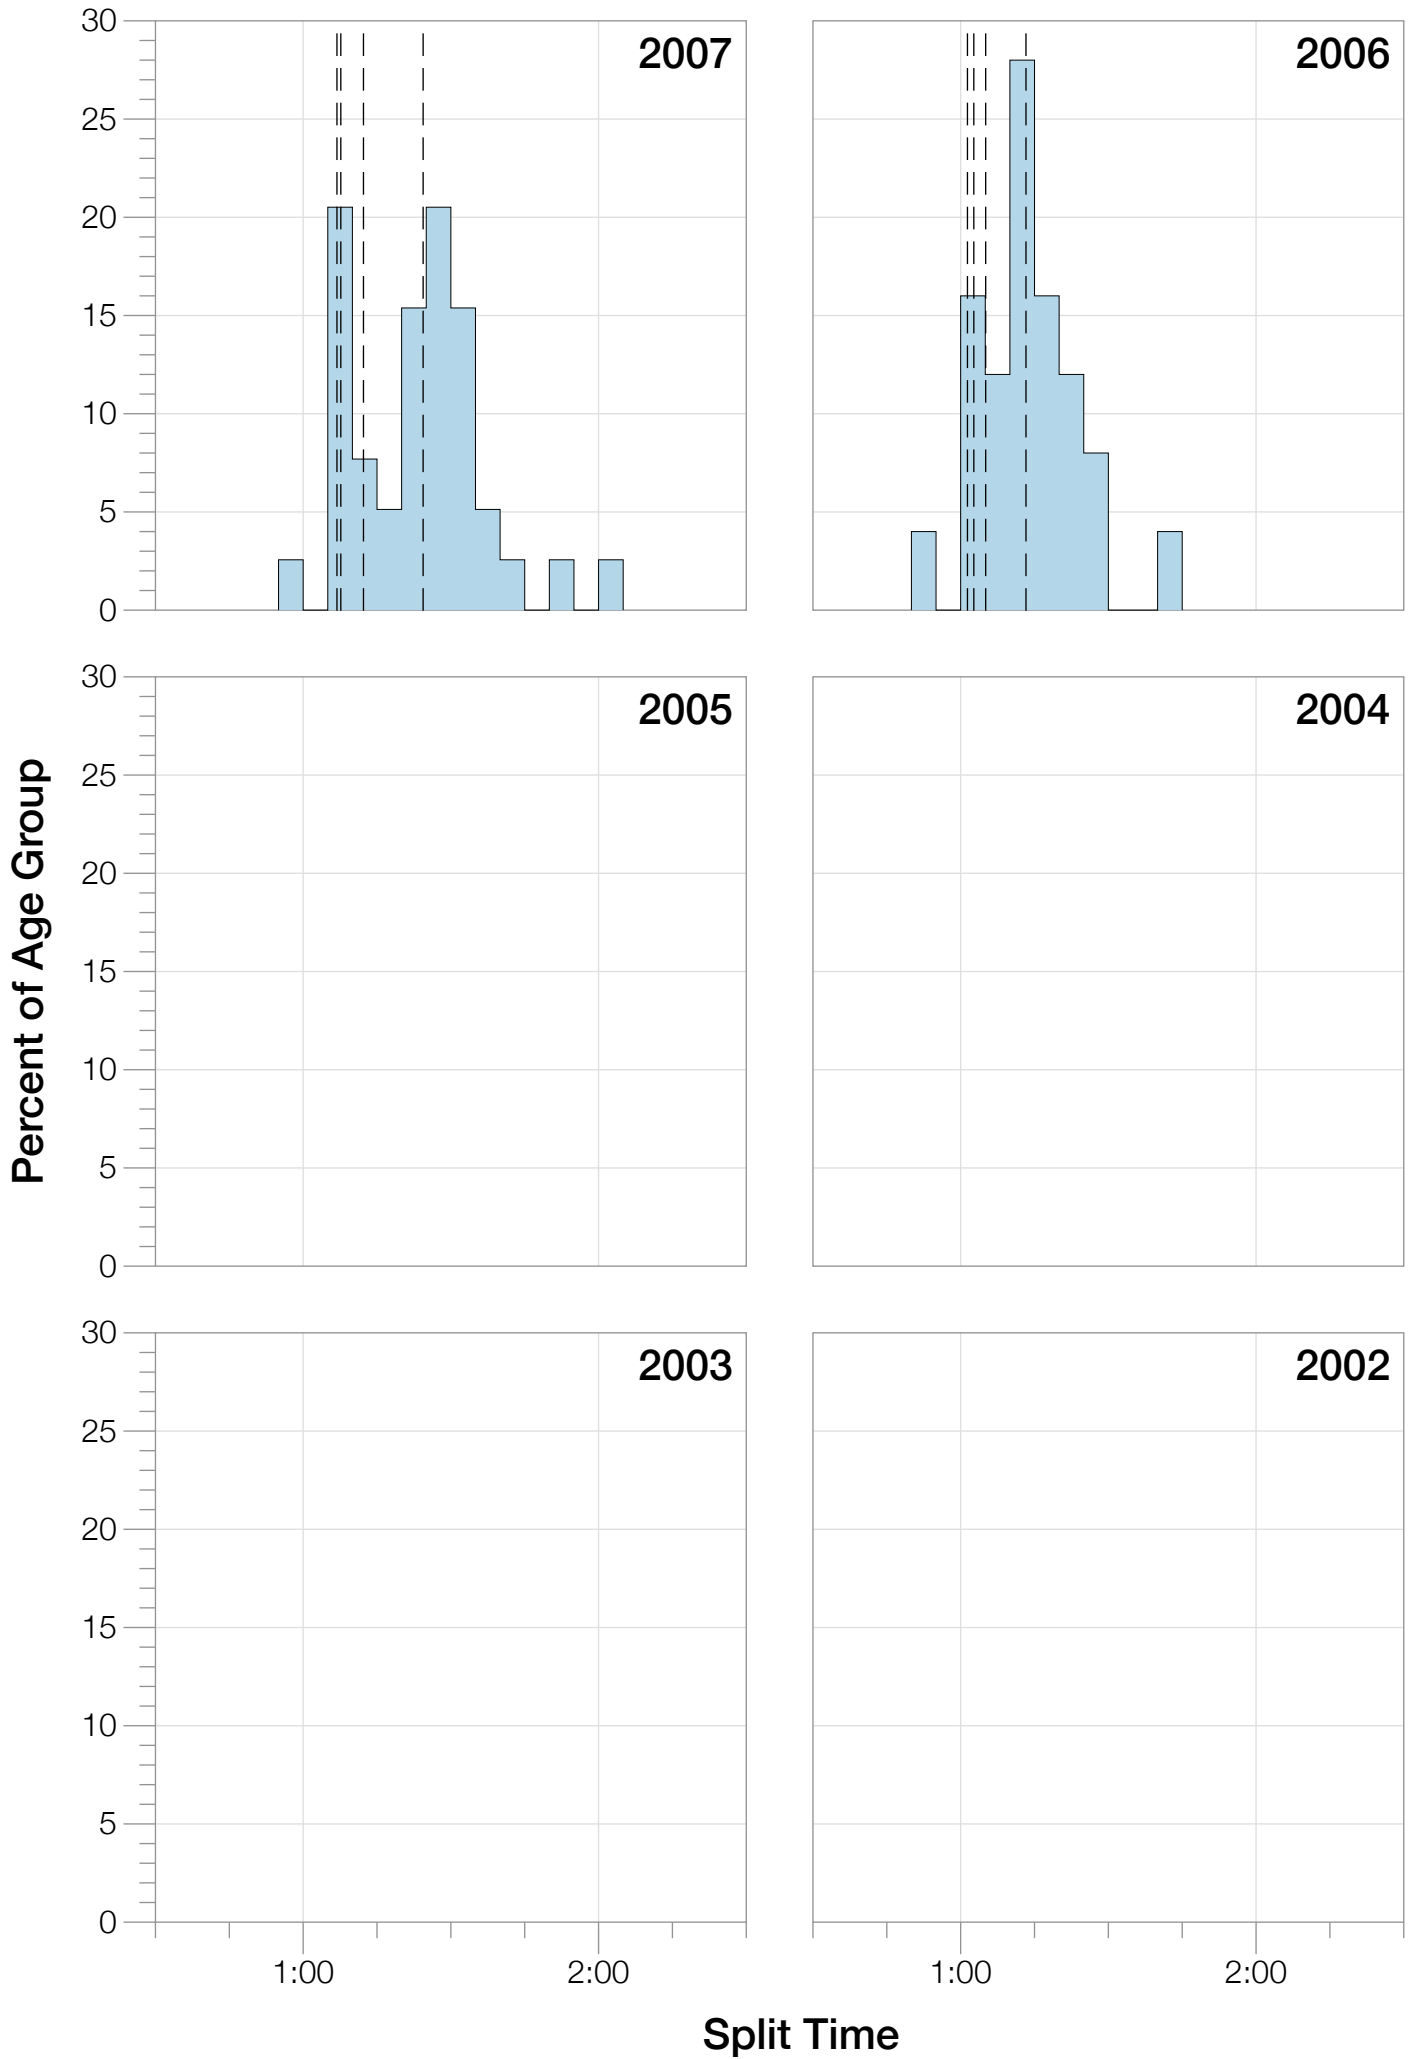

F35-39 Swim