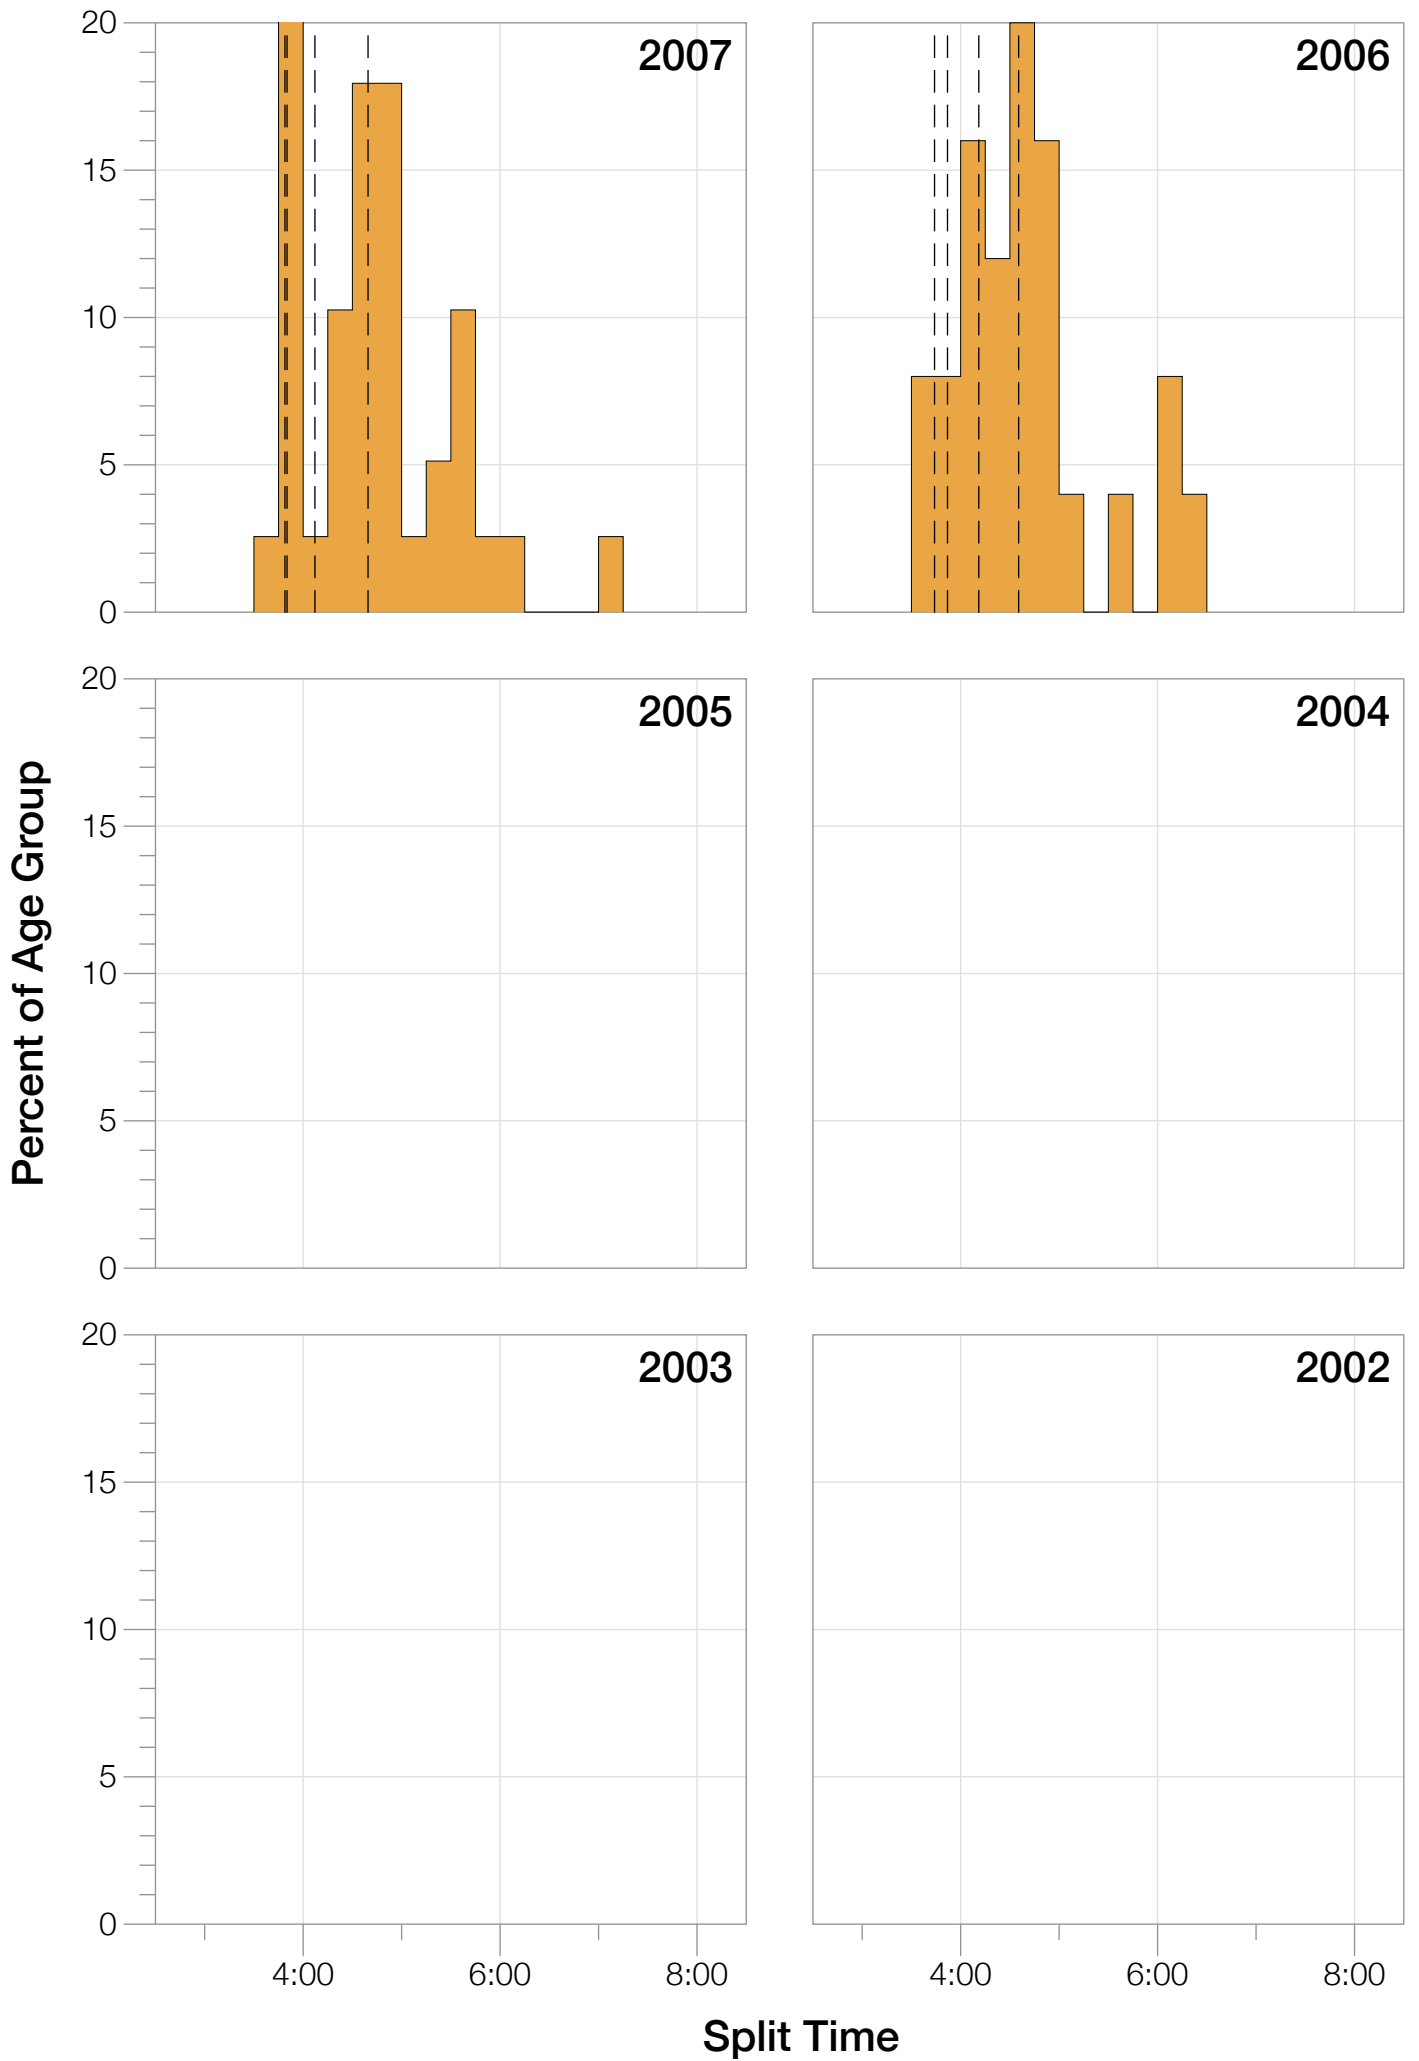

Ironman Brazil F35-39 Stats

F35-39 Summary Statistics

Year	Finishers	F35-39 Finishers	Male Winner's Time	Female Winner's Time	F35-39 Winner's Time
2006	938	25	8:15:18	9:20:46	10:09:36
2007	1127	39	8:21:09	9:12:40	10:38:28
2008	1185	46	8:28:24	9:42:50	9:52:40
2009	1209	36	8:13:39	9:10:15	10:13:04
2010	1399	24	8:07:39	9:19:13	10:30:03
2012	1383	33	8:22:40	9:17:42	10:38:28
2013	1628	32	8:01:32	9:05:53	10:02:53
Average	1267	34	8:15:45	9:18:28	10:17:53

F35-39 Swim

F35-39 Swim

F35-39 Bike

F35-39 Bike

F35-39 Run

F35-39 Run

F35-39 Overall

F35-39 Overall

Split Time (hours)

F35-39 Top 30 Finishing Splits

Estimated Kona Slot Average Finishing Time Finishing Time

F35-39 Top 10 and Kona Times and Splits

Summary Statistics

Position	Swim Time	Bike Time	Run Time	Overall Time
Average Male Winner	0:49:19	4:28:02	2:55:53	8:15:45
Average Female Winner	0:50:26	4:59:25	4:16:18	9:18:28
Average 1st Age Grouper	1:05:50	5:28:51	3:38:38	10:17:53
Average 2nd Age Grouper	1:11:55	5:30:19	3:44:49	10:32:32
Average 3rd Age Grouper	1:11:03	5:45:39	3:47:47	10:50:23
Average 4th Age Grouper	1:11:52	5:45:48	3:57:07	11:01:22
Average 5th Age Grouper	1:14:29	5:51:05	3:58:34	11:09:53
Average 6th Age Grouper	1:16:08	5:47:07	4:06:16	11:15:00
Average 7th Age Grouper	1:08:51	5:47:37	4:22:29	11:24:37
Average 8th Age Grouper	1:12:57	5:56:18	4:15:32	11:31:04
Average 9th Age Grouper	1:11:31	5:59:14	4:18:33	11:35:56
Average 10th Age Grouper	1:16:24	6:01:34	4:18:39	11:42:16
Kona Qualifier Average	1:08:53	5:29:35	3:41:43	10:25:12
Top 10 Age Grouper Average	1:12:06	5:47:21	4:02:50	11:08:05