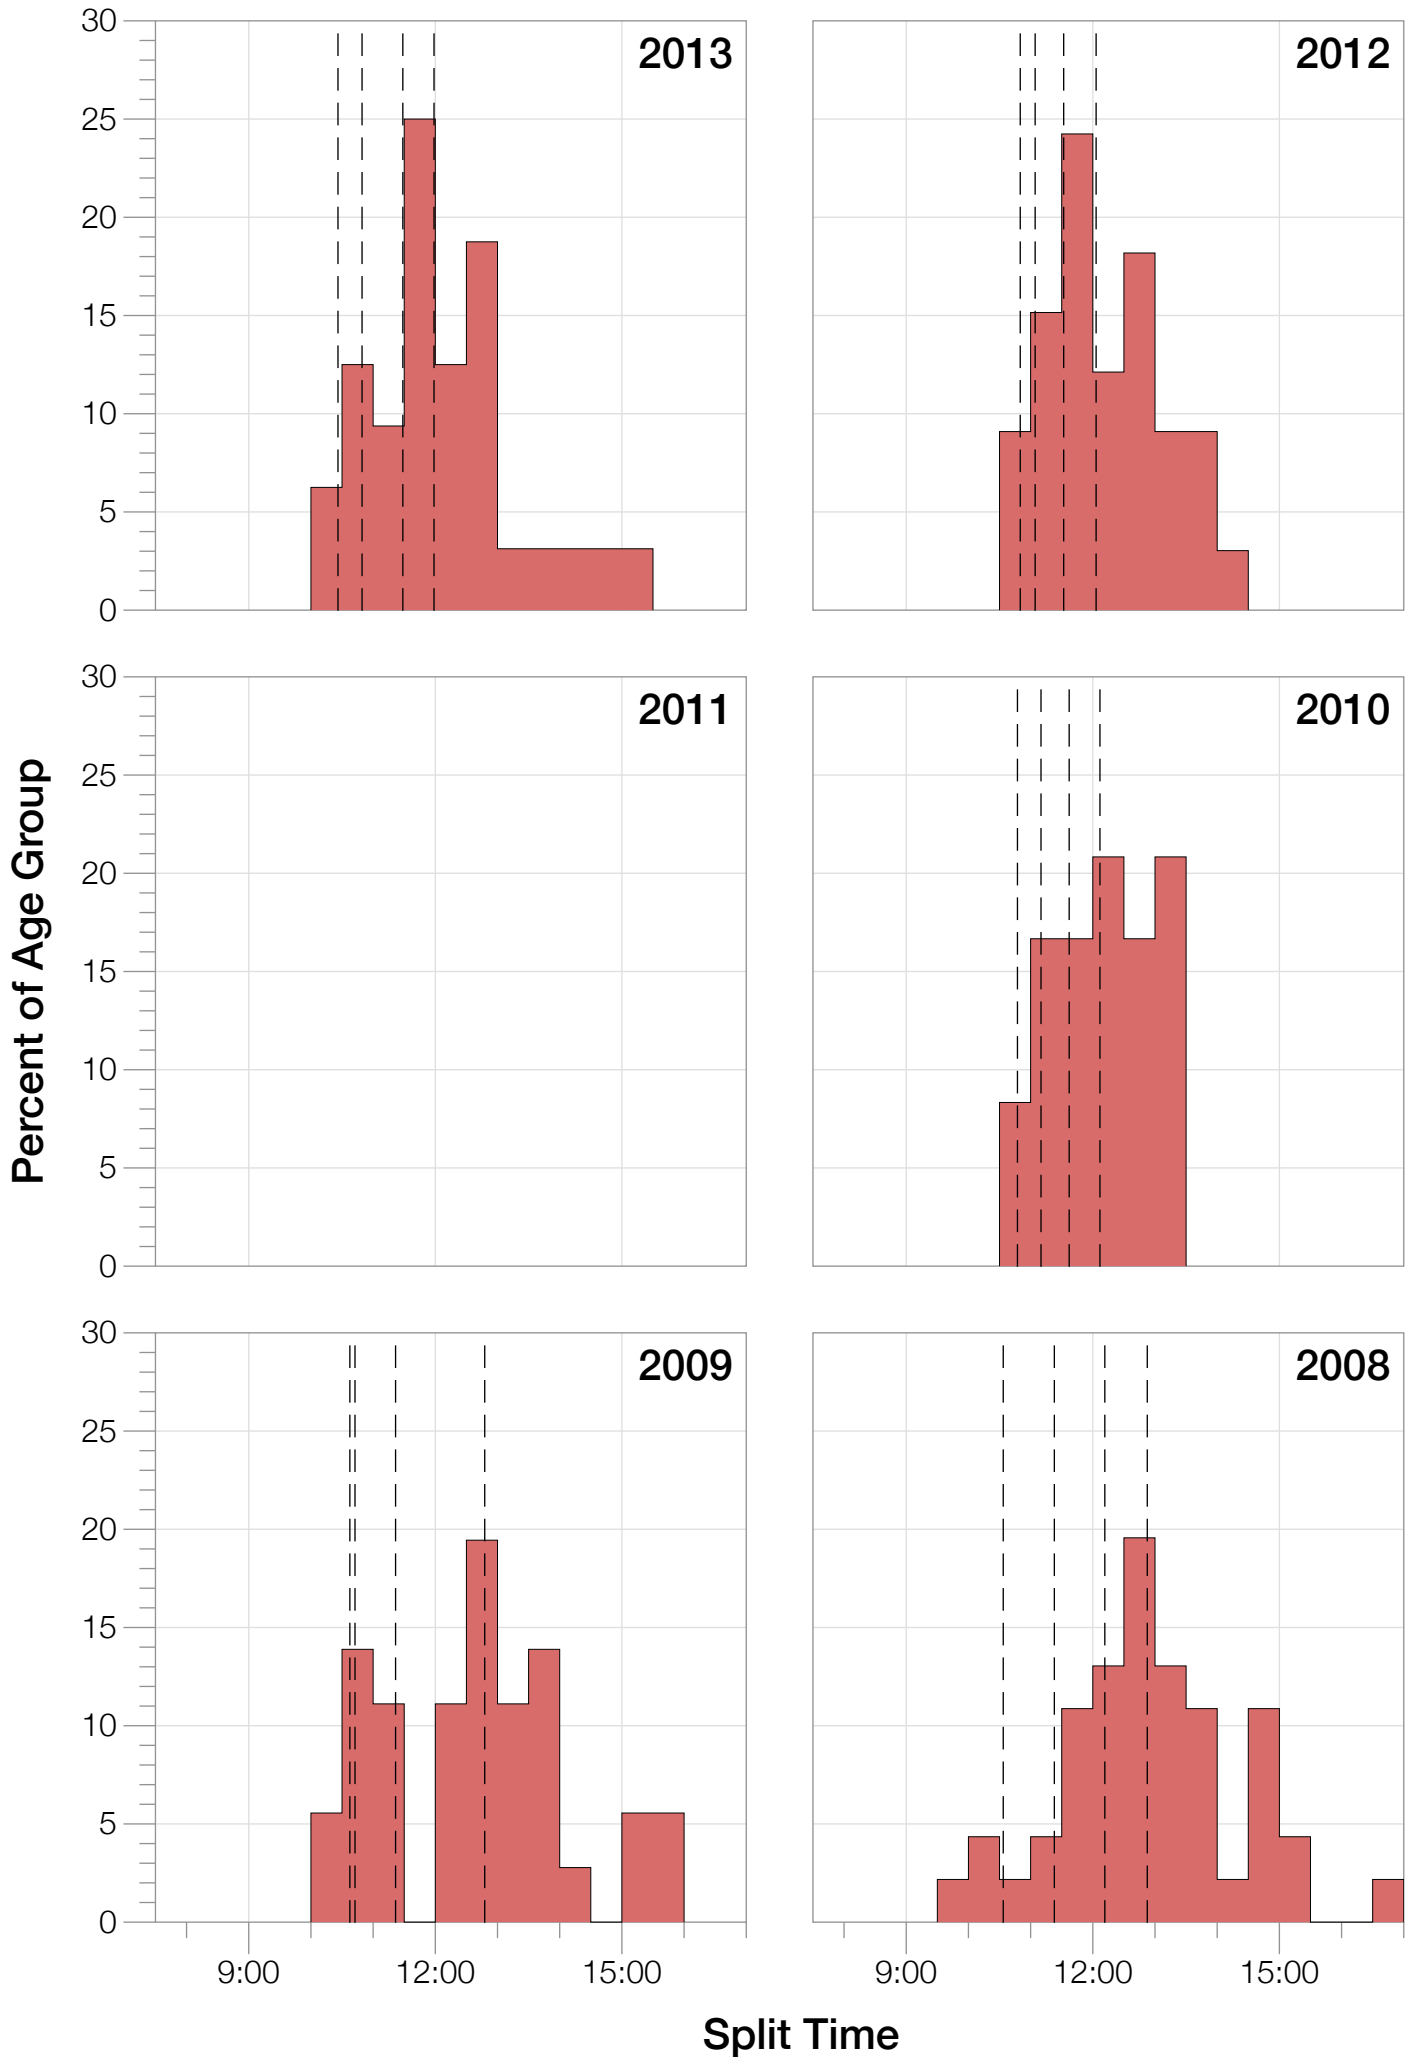

Ironman Brazil F35-39 Stats

F35-39 Summary Statistics

Year	Finishers	F35-39 Finishers	Male Winner's Time	Female Winner's Time	F35-39 Winner's Time
2006	938	25	8:15:18	9:20:46	10:09:36
2007	1127	39	8:21:09	9:12:40	10:38:28
2008	1185	46	8:28:24	9:42:50	9:52:40
2009	1209	36	8:13:39	9:10:15	10:13:04
2010	1399	24	8:07:39	9:19:13	10:30:03
2012	1383	33	8:22:40	9:17:42	10:38:28
2013	1628	32	8:01:32	9:05:53	10:02:53
Average	1267	34	8:15:45	9:18:28	10:17:53

F35-39 Swim

F35-39 Swim

F35-39 Bike

F35-39 Bike

F35-39 Run

F35-39 Run

F35-39 Overall

F35-39 Overall

Split Time (hours)

F35-39 Top 30 Finishing Splits

Estimated Kona Slot Average Finishing Time Finishing Time

F35-39 Top 10 and Kona Times and Splits

Summary Statistics

Position	Swim Time	Bike Time	Run Time	Overall Time
Average Male Winner	0:49:19	4:28:02	2:55:53	8:15:45
Average Female Winner	0:50:26	4:59:25	4:16:18	9:18:28
Average 1st Age Grouper	1:05:50	5:28:51	3:38:38	10:17:53
Average 2nd Age Grouper	1:11:55	5:30:19	3:44:49	10:32:32
Average 3rd Age Grouper	1:11:03	5:45:39	3:47:47	10:50:23
Average 4th Age Grouper	1:11:52	5:45:48	3:57:07	11:01:22
Average 5th Age Grouper	1:14:29	5:51:05	3:58:34	11:09:53
Average 6th Age Grouper	1:16:08	5:47:07	4:06:16	11:15:00
Average 7th Age Grouper	1:08:51	5:47:37	4:22:29	11:24:37
Average 8th Age Grouper	1:12:57	5:56:18	4:15:32	11:31:04
Average 9th Age Grouper	1:11:31	5:59:14	4:18:33	11:35:56
Average 10th Age Grouper	1:16:24	6:01:34	4:18:39	11:42:16
Kona Qualifier Average	1:08:53	5:29:35	3:41:43	10:25:12
Top 10 Age Grouper Average	1:12:06	5:47:21	4:02:50	11:08:05