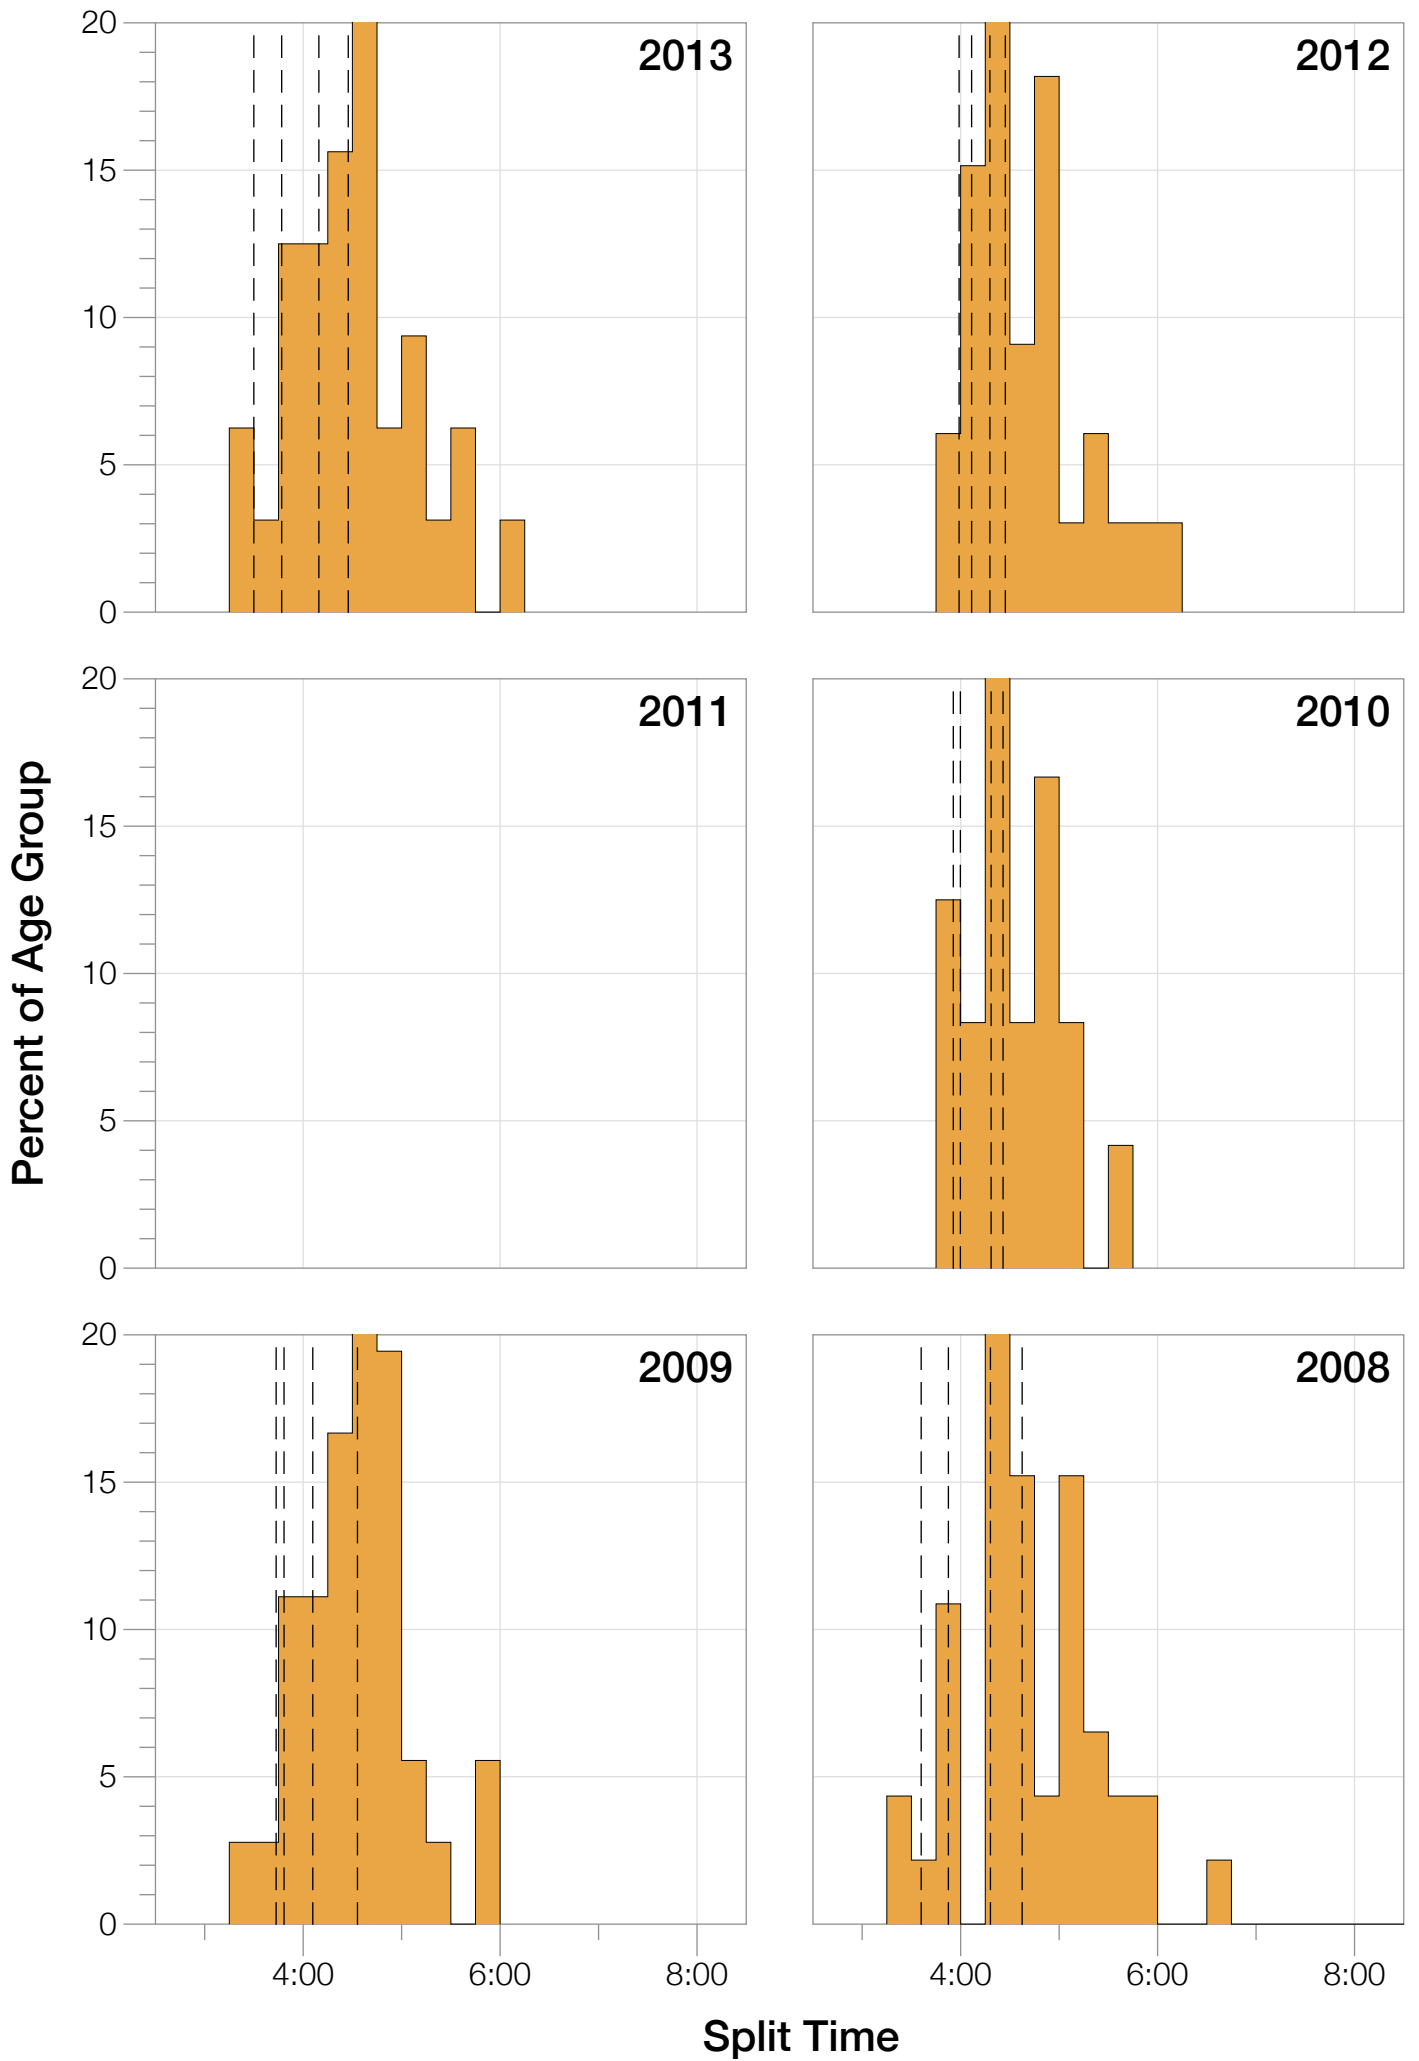

Ironman Brazil F35-39 Stats

F35-39 Summary Statistics

Year	Finishers	F35-39 Finishers	Male Winner's Time	Female Winner's Time	F35-39 Winner's Time
2006	938	25	8:15:18	9:20:46	10:09:36
2007	1127	39	8:21:09	9:12:40	10:38:28
2008	1185	46	8:28:24	9:42:50	9:52:40
2009	1209	36	8:13:39	9:10:15	10:13:04
2010	1399	24	8:07:39	9:19:13	10:30:03
2012	1383	33	8:22:40	9:17:42	10:38:28
2013	1628	32	8:01:32	9:05:53	10:02:53
Average	1267	34	8:15:45	9:18:28	10:17:53

F35-39 Swim

F35-39 Swim

F35-39 Bike

F35-39 Bike

F35-39 Run

F35-39 Run

F35-39 Overall

F35-39 Overall

Split Time (hours)

F35-39 Top 30 Finishing Splits

Estimated Kona Slot Average Finishing Time Finishing Time

F35-39 Top 10 and Kona Times and Splits

Summary Statistics

Position	Swim Time	Bike Time	Run Time	Overall Time
Average Male Winner	0:49:19	4:28:02	2:55:53	8:15:45
Average Female Winner	0:50:26	4:59:25	4:16:18	9:18:28
Average 1st Age Grouper	1:05:50	5:28:51	3:38:38	10:17:53
Average 2nd Age Grouper	1:11:55	5:30:19	3:44:49	10:32:32
Average 3rd Age Grouper	1:11:03	5:45:39	3:47:47	10:50:23
Average 4th Age Grouper	1:11:52	5:45:48	3:57:07	11:01:22
Average 5th Age Grouper	1:14:29	5:51:05	3:58:34	11:09:53
Average 6th Age Grouper	1:16:08	5:47:07	4:06:16	11:15:00
Average 7th Age Grouper	1:08:51	5:47:37	4:22:29	11:24:37
Average 8th Age Grouper	1:12:57	5:56:18	4:15:32	11:31:04
Average 9th Age Grouper	1:11:31	5:59:14	4:18:33	11:35:56
Average 10th Age Grouper	1:16:24	6:01:34	4:18:39	11:42:16
Kona Qualifier Average	1:08:53	5:29:35	3:41:43	10:25:12
Top 10 Age Grouper Average	1:12:06	5:47:21	4:02:50	11:08:05