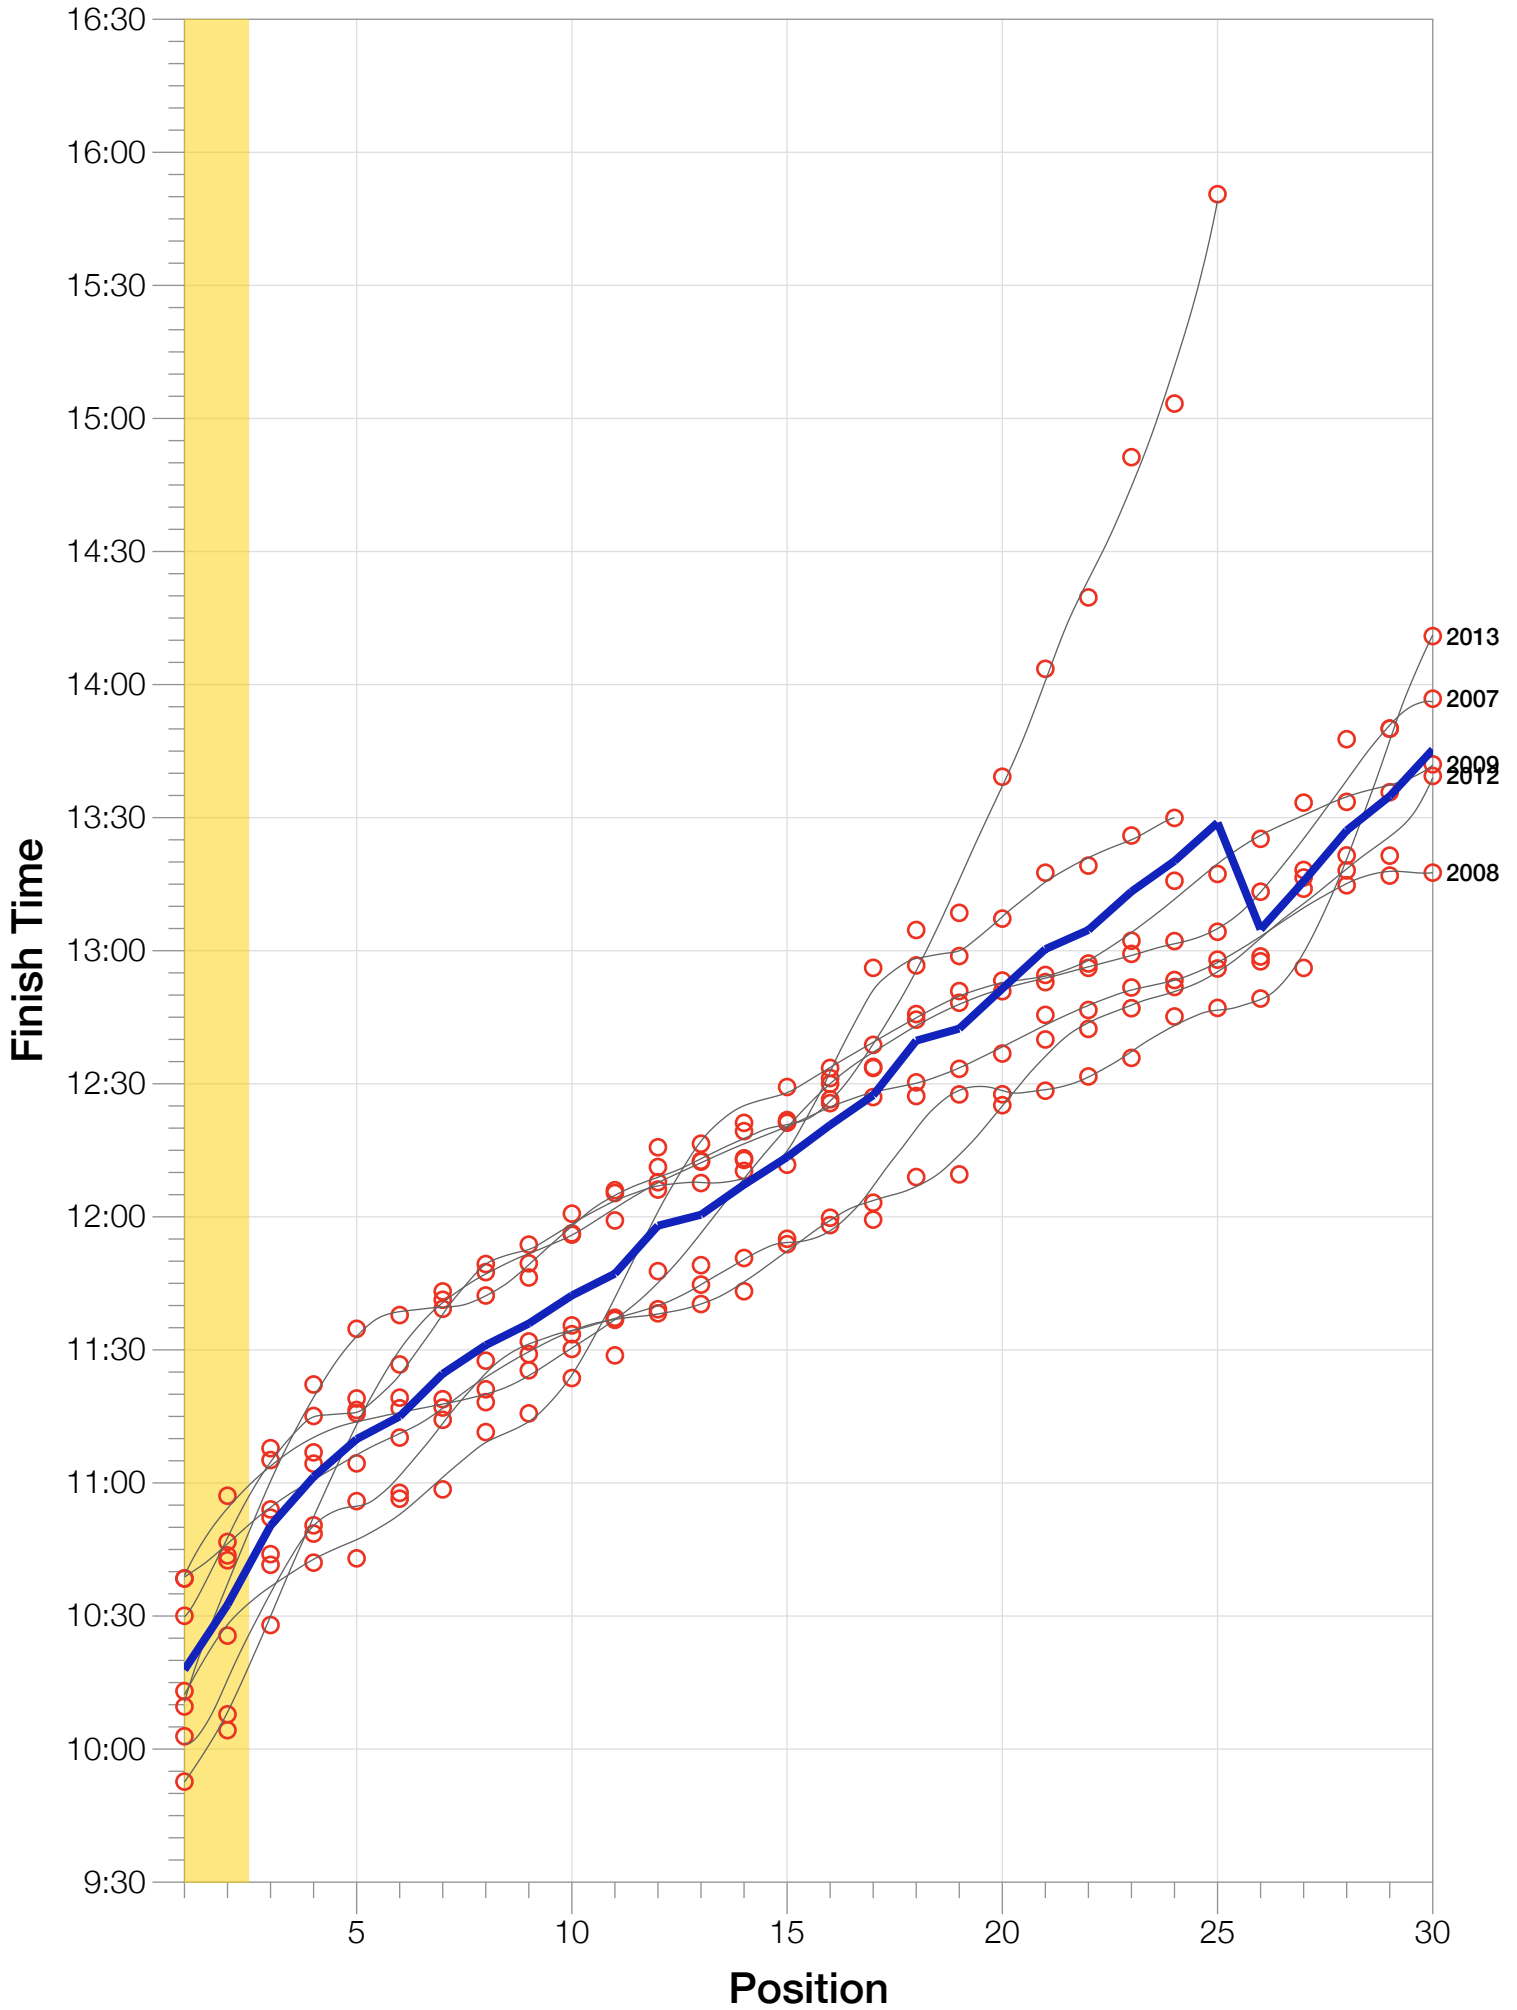

Ironman Brazil F35-39 Stats

F35-39 Summary Statistics

Year	Finishers	F35-39 Finishers	Male Winner's Time	Female Winner's Time	F35-39 Winner's Time
2006	938	25	8:15:18	9:20:46	10:09:36
2007	1127	39	8:21:09	9:12:40	10:38:28
2008	1185	46	8:28:24	9:42:50	9:52:40
2009	1209	36	8:13:39	9:10:15	10:13:04
2010	1399	24	8:07:39	9:19:13	10:30:03
2012	1383	33	8:22:40	9:17:42	10:38:28
2013	1628	32	8:01:32	9:05:53	10:02:53
Average	1267	34	8:15:45	9:18:28	10:17:53

F35-39 Fastest Splits

F35-39 Median Splits

F35-39 Slowest Splits

Year

Swim

Bike

Run

Overall

Split Time (hours)

F35-39 Top 30 Finishing Splits

Estimated Kona Slot Average Finishing Time Finishing Time

F35-39 Top 10 and Kona Times and Splits

Summary Statistics

Position	Swim Time	Bike Time	Run Time	Overall Time
Average Male Winner	0:49:19	4:28:02	2:55:53	8:15:45
Average Female Winner	0:50:26	4:59:25	4:16:18	9:18:28
Average 1st Age Grouper	1:05:50	5:28:51	3:38:38	10:17:53
Average 2nd Age Grouper	1:11:55	5:30:19	3:44:49	10:32:32
Average 3rd Age Grouper	1:11:03	5:45:39	3:47:47	10:50:23
Average 4th Age Grouper	1:11:52	5:45:48	3:57:07	11:01:22
Average 5th Age Grouper	1:14:29	5:51:05	3:58:34	11:09:53
Average 6th Age Grouper	1:16:08	5:47:07	4:06:16	11:15:00
Average 7th Age Grouper	1:08:51	5:47:37	4:22:29	11:24:37
Average 8th Age Grouper	1:12:57	5:56:18	4:15:32	11:31:04
Average 9th Age Grouper	1:11:31	5:59:14	4:18:33	11:35:56
Average 10th Age Grouper	1:16:24	6:01:34	4:18:39	11:42:16
Kona Qualifier Average	1:08:53	5:29:35	3:41:43	10:25:12
Top 10 Age Grouper Average	1:12:06	5:47:21	4:02:50	11:08:05