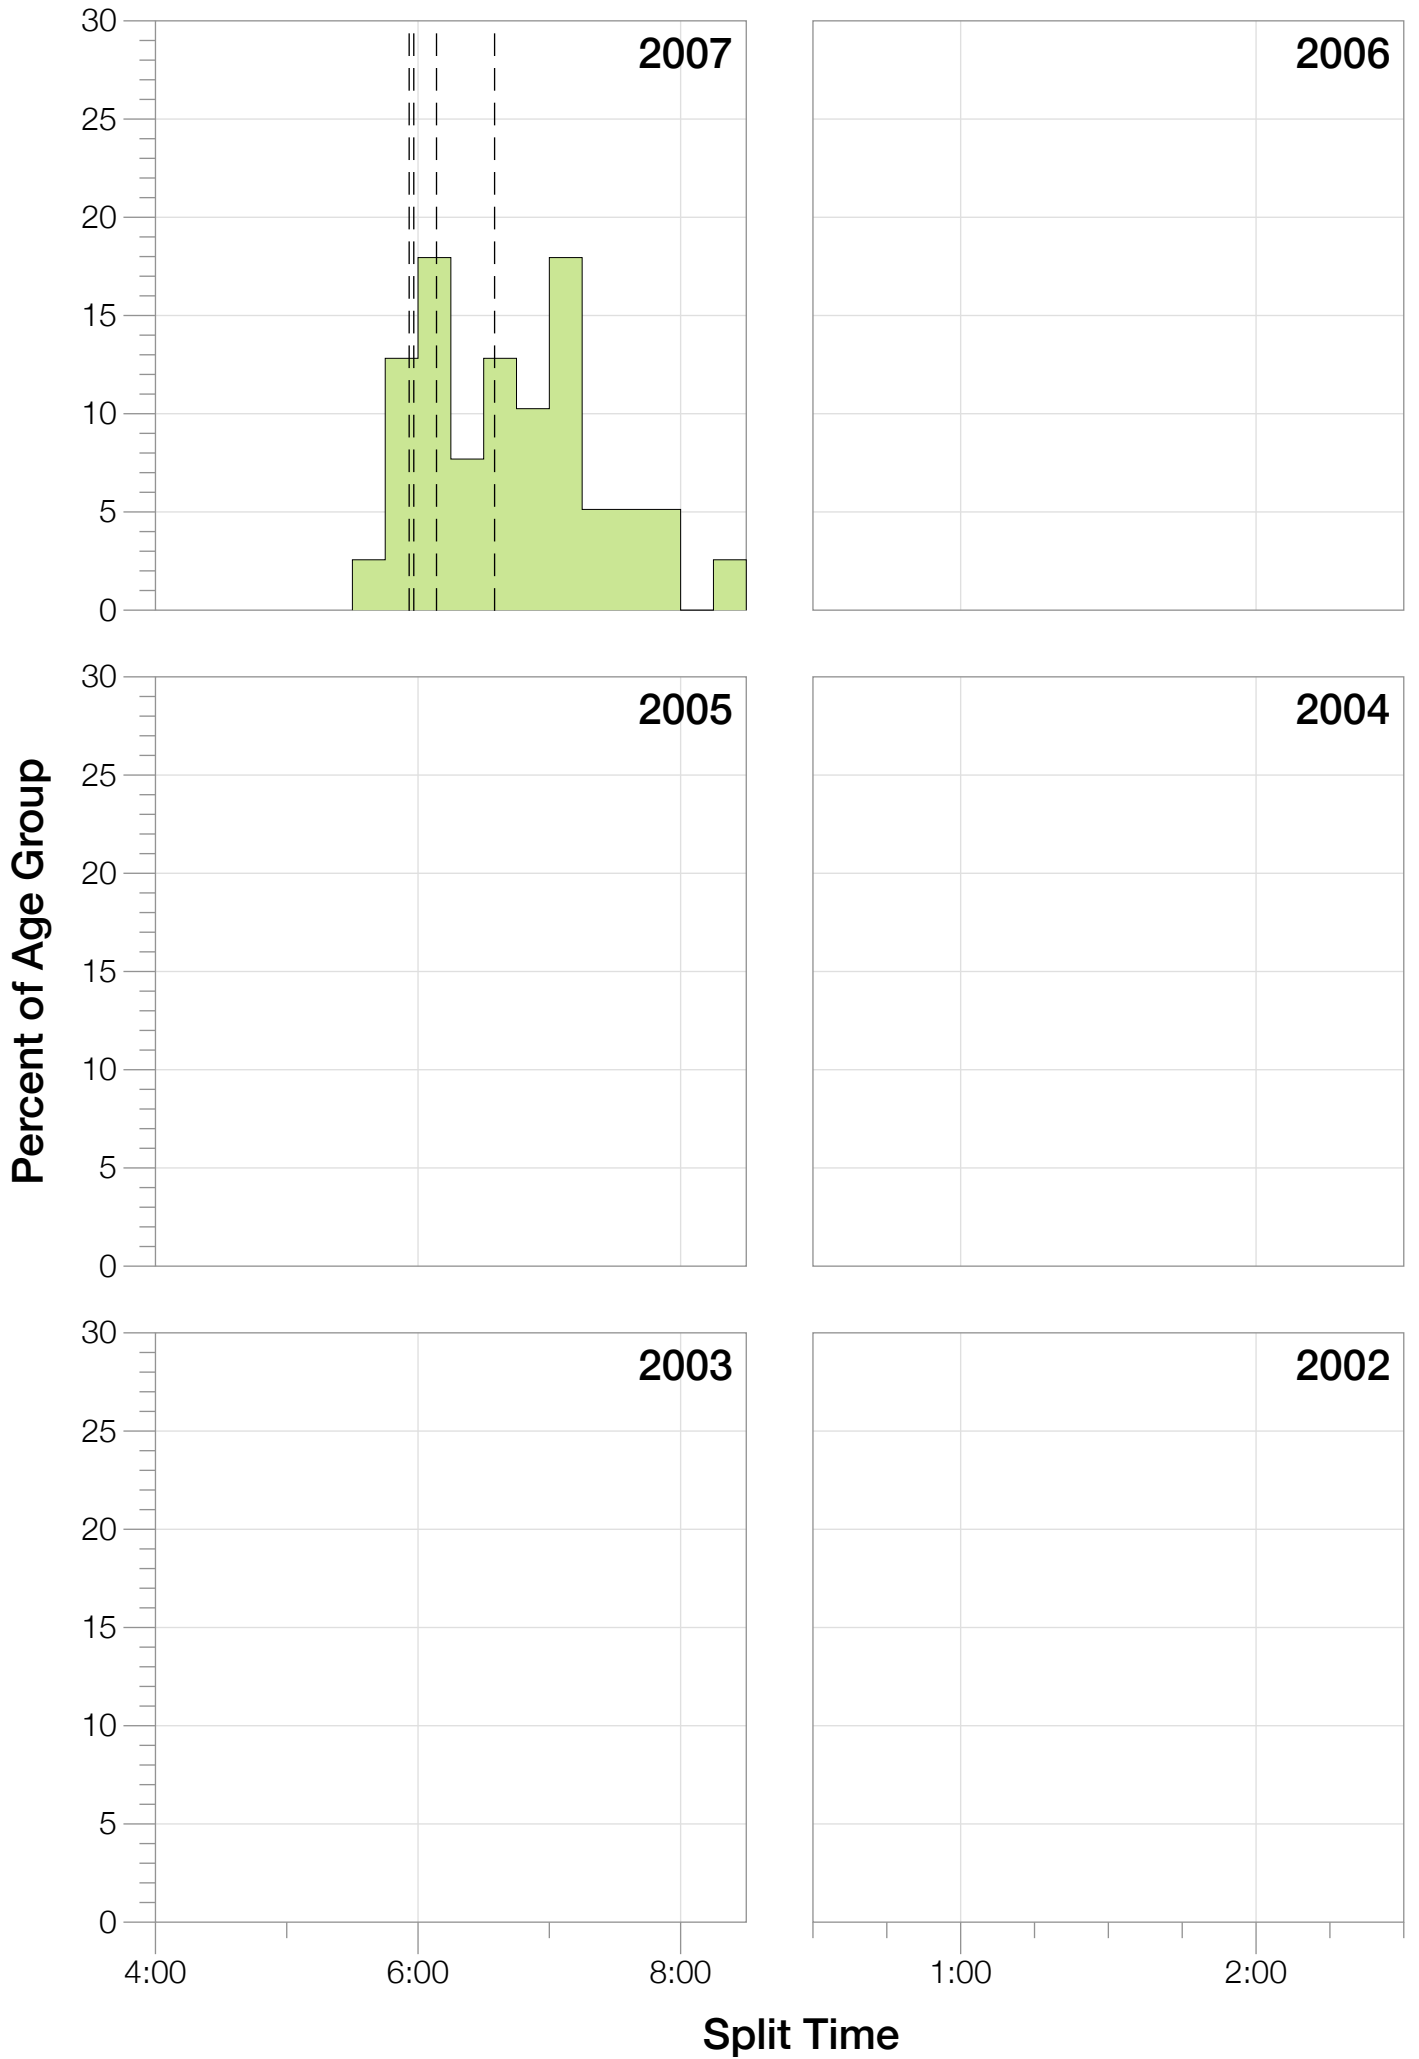

Ironman Brazil F35-39 Stats

F35-39 Summary Statistics

Year	Finishers	F35-39 Finishers	Male Winner's Time	Female Winner's Time	F35-39 Winner's Time
2006	938	25	8:15:18	9:20:46	10:09:36
2007	1127	39	8:21:09	9:12:40	10:38:28
2008	1185	46	8:28:24	9:42:50	9:52:40
2009	1209	36	8:13:39	9:10:15	10:13:04
2010	1399	24	8:07:39	9:19:13	10:30:03
2012	1383	33	8:22:40	9:17:42	10:38:28
2013	1628	32	8:01:32	9:05:53	10:02:53
Average	1267	34	8:15:45	9:18:28	10:17:53

F35-39 Swim

F35-39 Swim

F35-39 Bike

F35-39 Bike

F35-39 Run

F35-39 Run

F35-39 Overall

F35-39 Overall

Split Time (hours)

F35-39 Top 30 Finishing Splits

Estimated Kona Slot Average Finishing Time Finishing Time

F35-39 Top 10 and Kona Times and Splits

Summary Statistics

Position	Swim Time	Bike Time	Run Time	Overall Time
Average Male Winner	0:49:19	4:28:02	2:55:53	8:15:45
Average Female Winner	0:50:26	4:59:25	4:16:18	9:18:28
Average 1st Age Grouper	1:05:50	5:28:51	3:38:38	10:17:53
Average 2nd Age Grouper	1:11:55	5:30:19	3:44:49	10:32:32
Average 3rd Age Grouper	1:11:03	5:45:39	3:47:47	10:50:23
Average 4th Age Grouper	1:11:52	5:45:48	3:57:07	11:01:22
Average 5th Age Grouper	1:14:29	5:51:05	3:58:34	11:09:53
Average 6th Age Grouper	1:16:08	5:47:07	4:06:16	11:15:00
Average 7th Age Grouper	1:08:51	5:47:37	4:22:29	11:24:37
Average 8th Age Grouper	1:12:57	5:56:18	4:15:32	11:31:04
Average 9th Age Grouper	1:11:31	5:59:14	4:18:33	11:35:56
Average 10th Age Grouper	1:16:24	6:01:34	4:18:39	11:42:16
Kona Qualifier Average	1:08:53	5:29:35	3:41:43	10:25:12
Top 10 Age Grouper Average	1:12:06	5:47:21	4:02:50	11:08:05