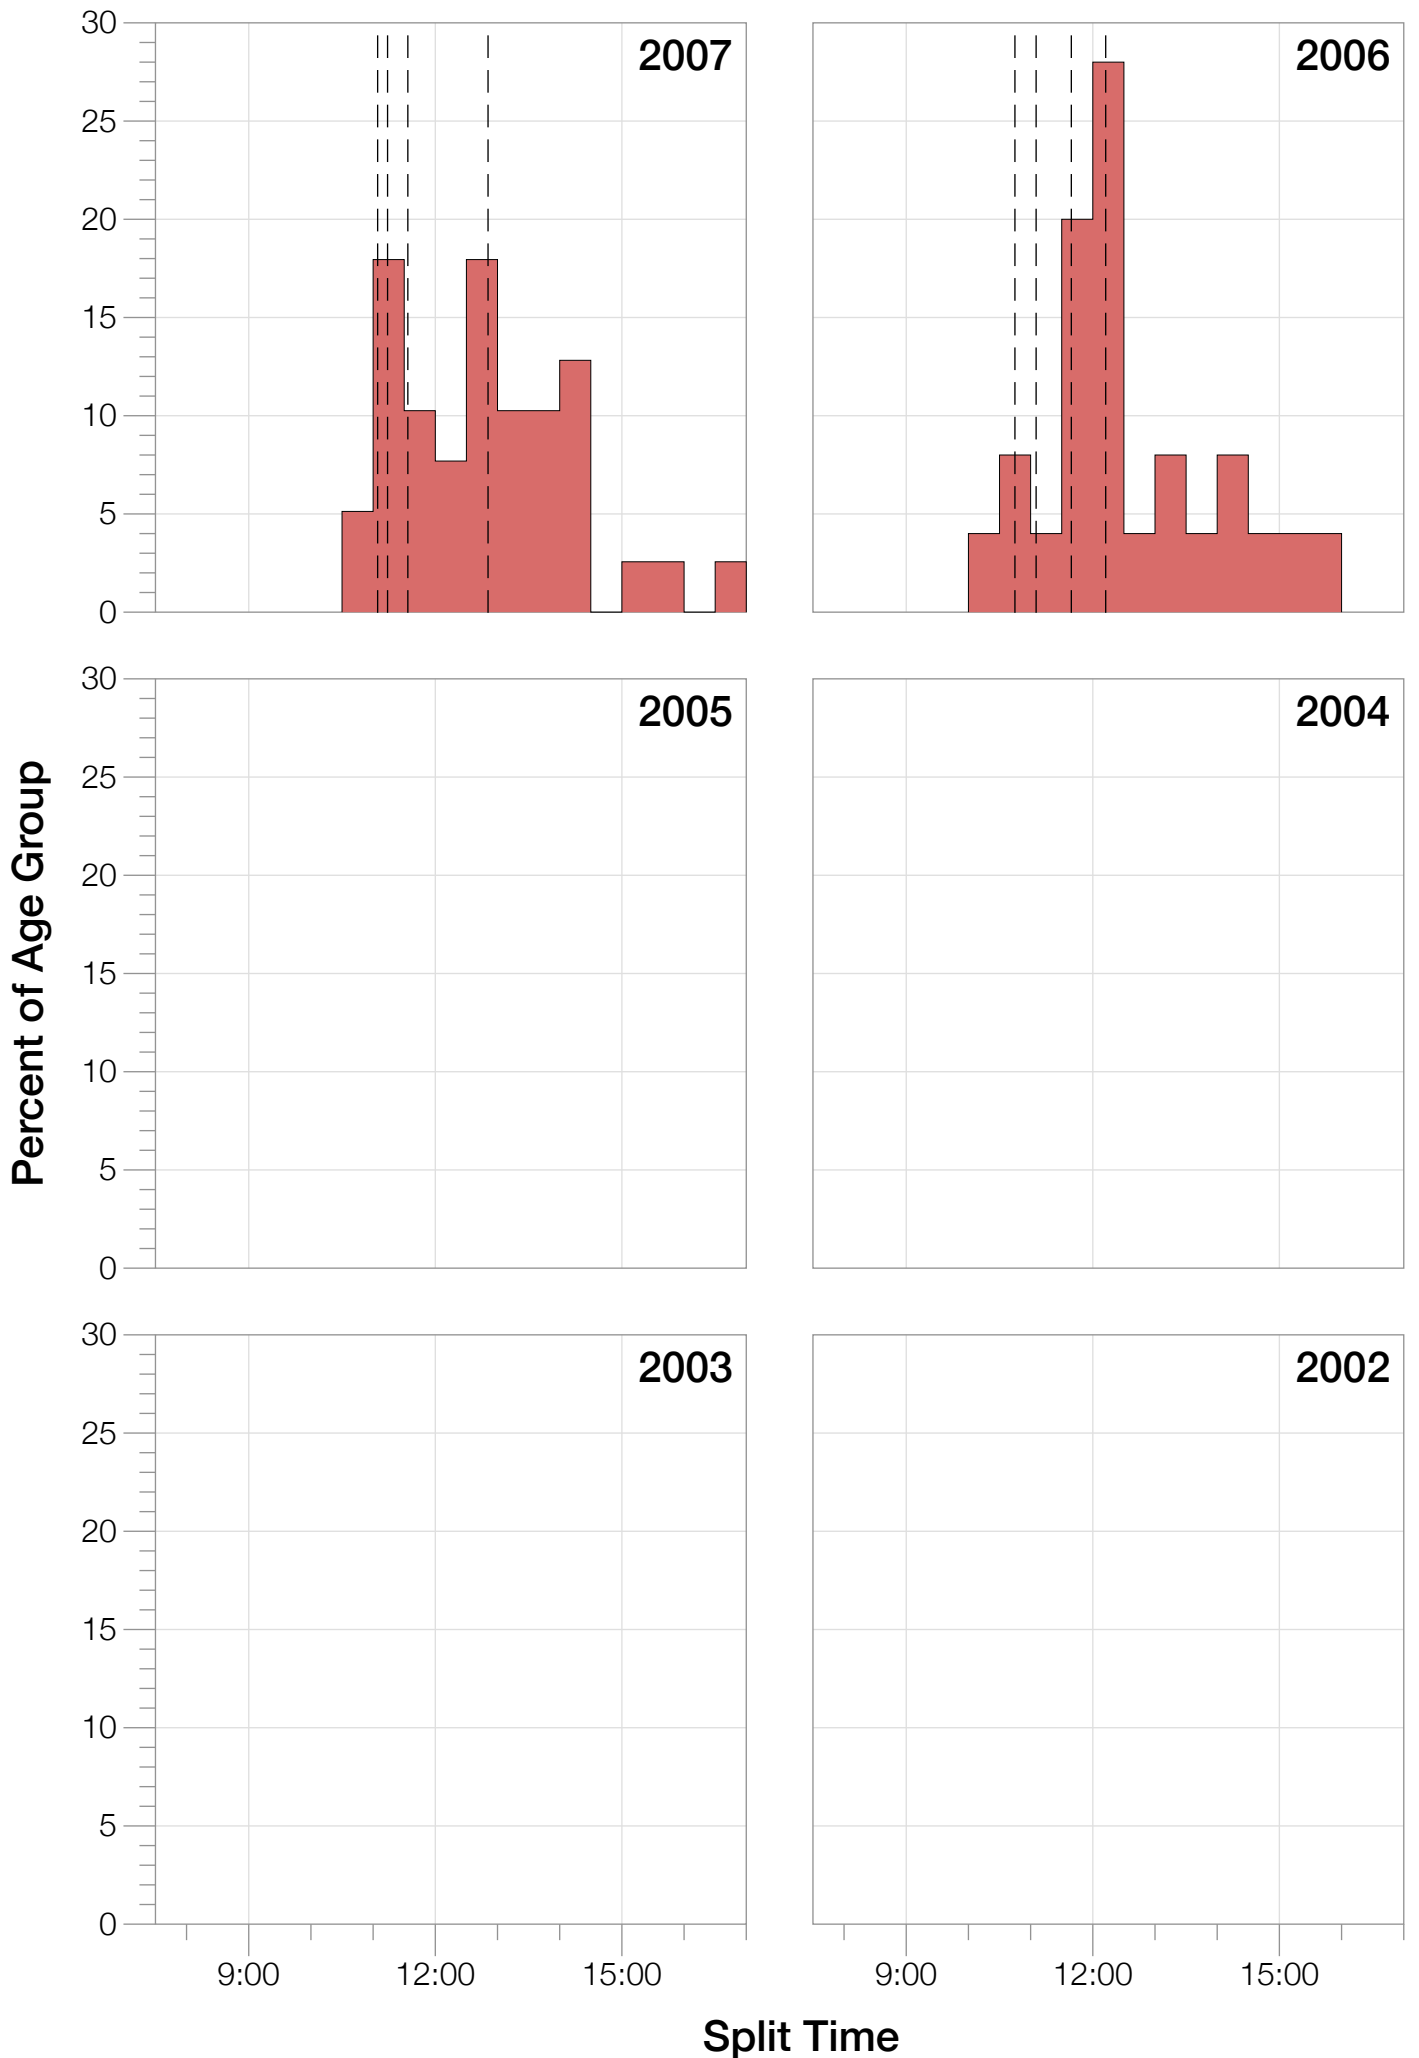

Ironman Brazil F35-39 Stats

F35-39 Summary Statistics

Year	Finishers	F35-39 Finishers	Male Winner's Time	Female Winner's Time	F35-39 Winner's Time
2006	938	25	8:15:18	9:20:46	10:09:36
2007	1127	39	8:21:09	9:12:40	10:38:28
2008	1185	46	8:28:24	9:42:50	9:52:40
2009	1209	36	8:13:39	9:10:15	10:13:04
2010	1399	24	8:07:39	9:19:13	10:30:03
2012	1383	33	8:22:40	9:17:42	10:38:28
2013	1628	32	8:01:32	9:05:53	10:02:53
Average	1267	34	8:15:45	9:18:28	10:17:53

F35-39 Swim

F35-39 Swim

F35-39 Bike

F35-39 Bike

F35-39 Run

F35-39 Run

F35-39 Overall

F35-39 Overall

Split Time (hours)

F35-39 Top 30 Finishing Splits

Estimated Kona Slot Average Finishing Time Finishing Time

F35-39 Top 10 and Kona Times and Splits

Summary Statistics

Position	Swim Time	Bike Time	Run Time	Overall Time
Average Male Winner	0:49:19	4:28:02	2:55:53	8:15:45
Average Female Winner	0:50:26	4:59:25	4:16:18	9:18:28
Average 1st Age Grouper	1:05:50	5:28:51	3:38:38	10:17:53
Average 2nd Age Grouper	1:11:55	5:30:19	3:44:49	10:32:32
Average 3rd Age Grouper	1:11:03	5:45:39	3:47:47	10:50:23
Average 4th Age Grouper	1:11:52	5:45:48	3:57:07	11:01:22
Average 5th Age Grouper	1:14:29	5:51:05	3:58:34	11:09:53
Average 6th Age Grouper	1:16:08	5:47:07	4:06:16	11:15:00
Average 7th Age Grouper	1:08:51	5:47:37	4:22:29	11:24:37
Average 8th Age Grouper	1:12:57	5:56:18	4:15:32	11:31:04
Average 9th Age Grouper	1:11:31	5:59:14	4:18:33	11:35:56
Average 10th Age Grouper	1:16:24	6:01:34	4:18:39	11:42:16
Kona Qualifier Average	1:08:53	5:29:35	3:41:43	10:25:12
Top 10 Age Grouper Average	1:12:06	5:47:21	4:02:50	11:08:05