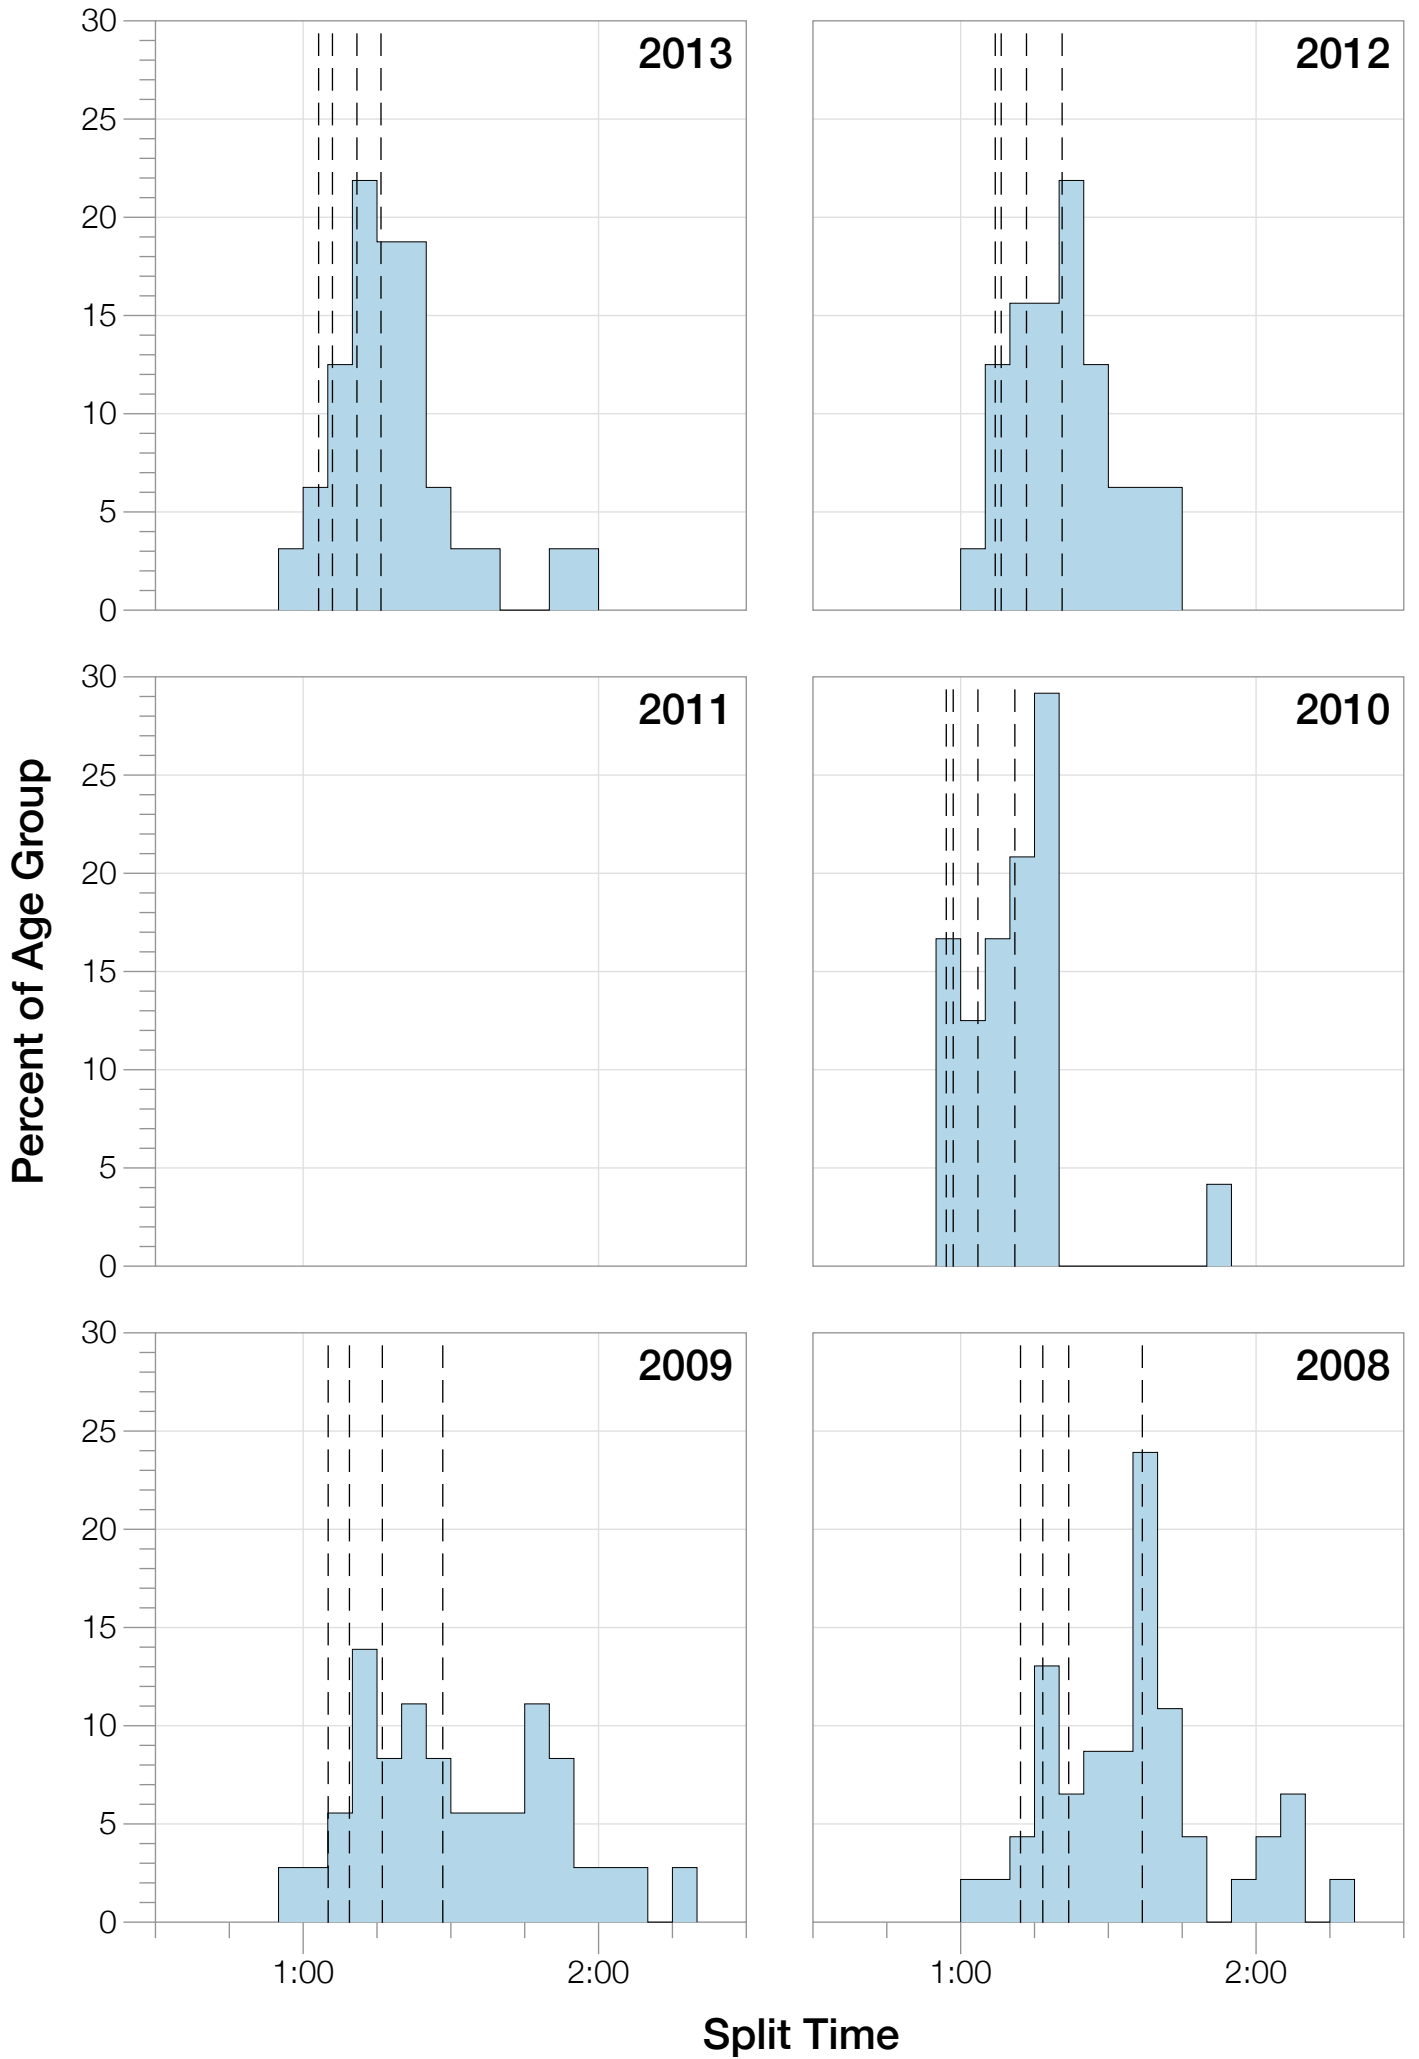

F35-39 Swim