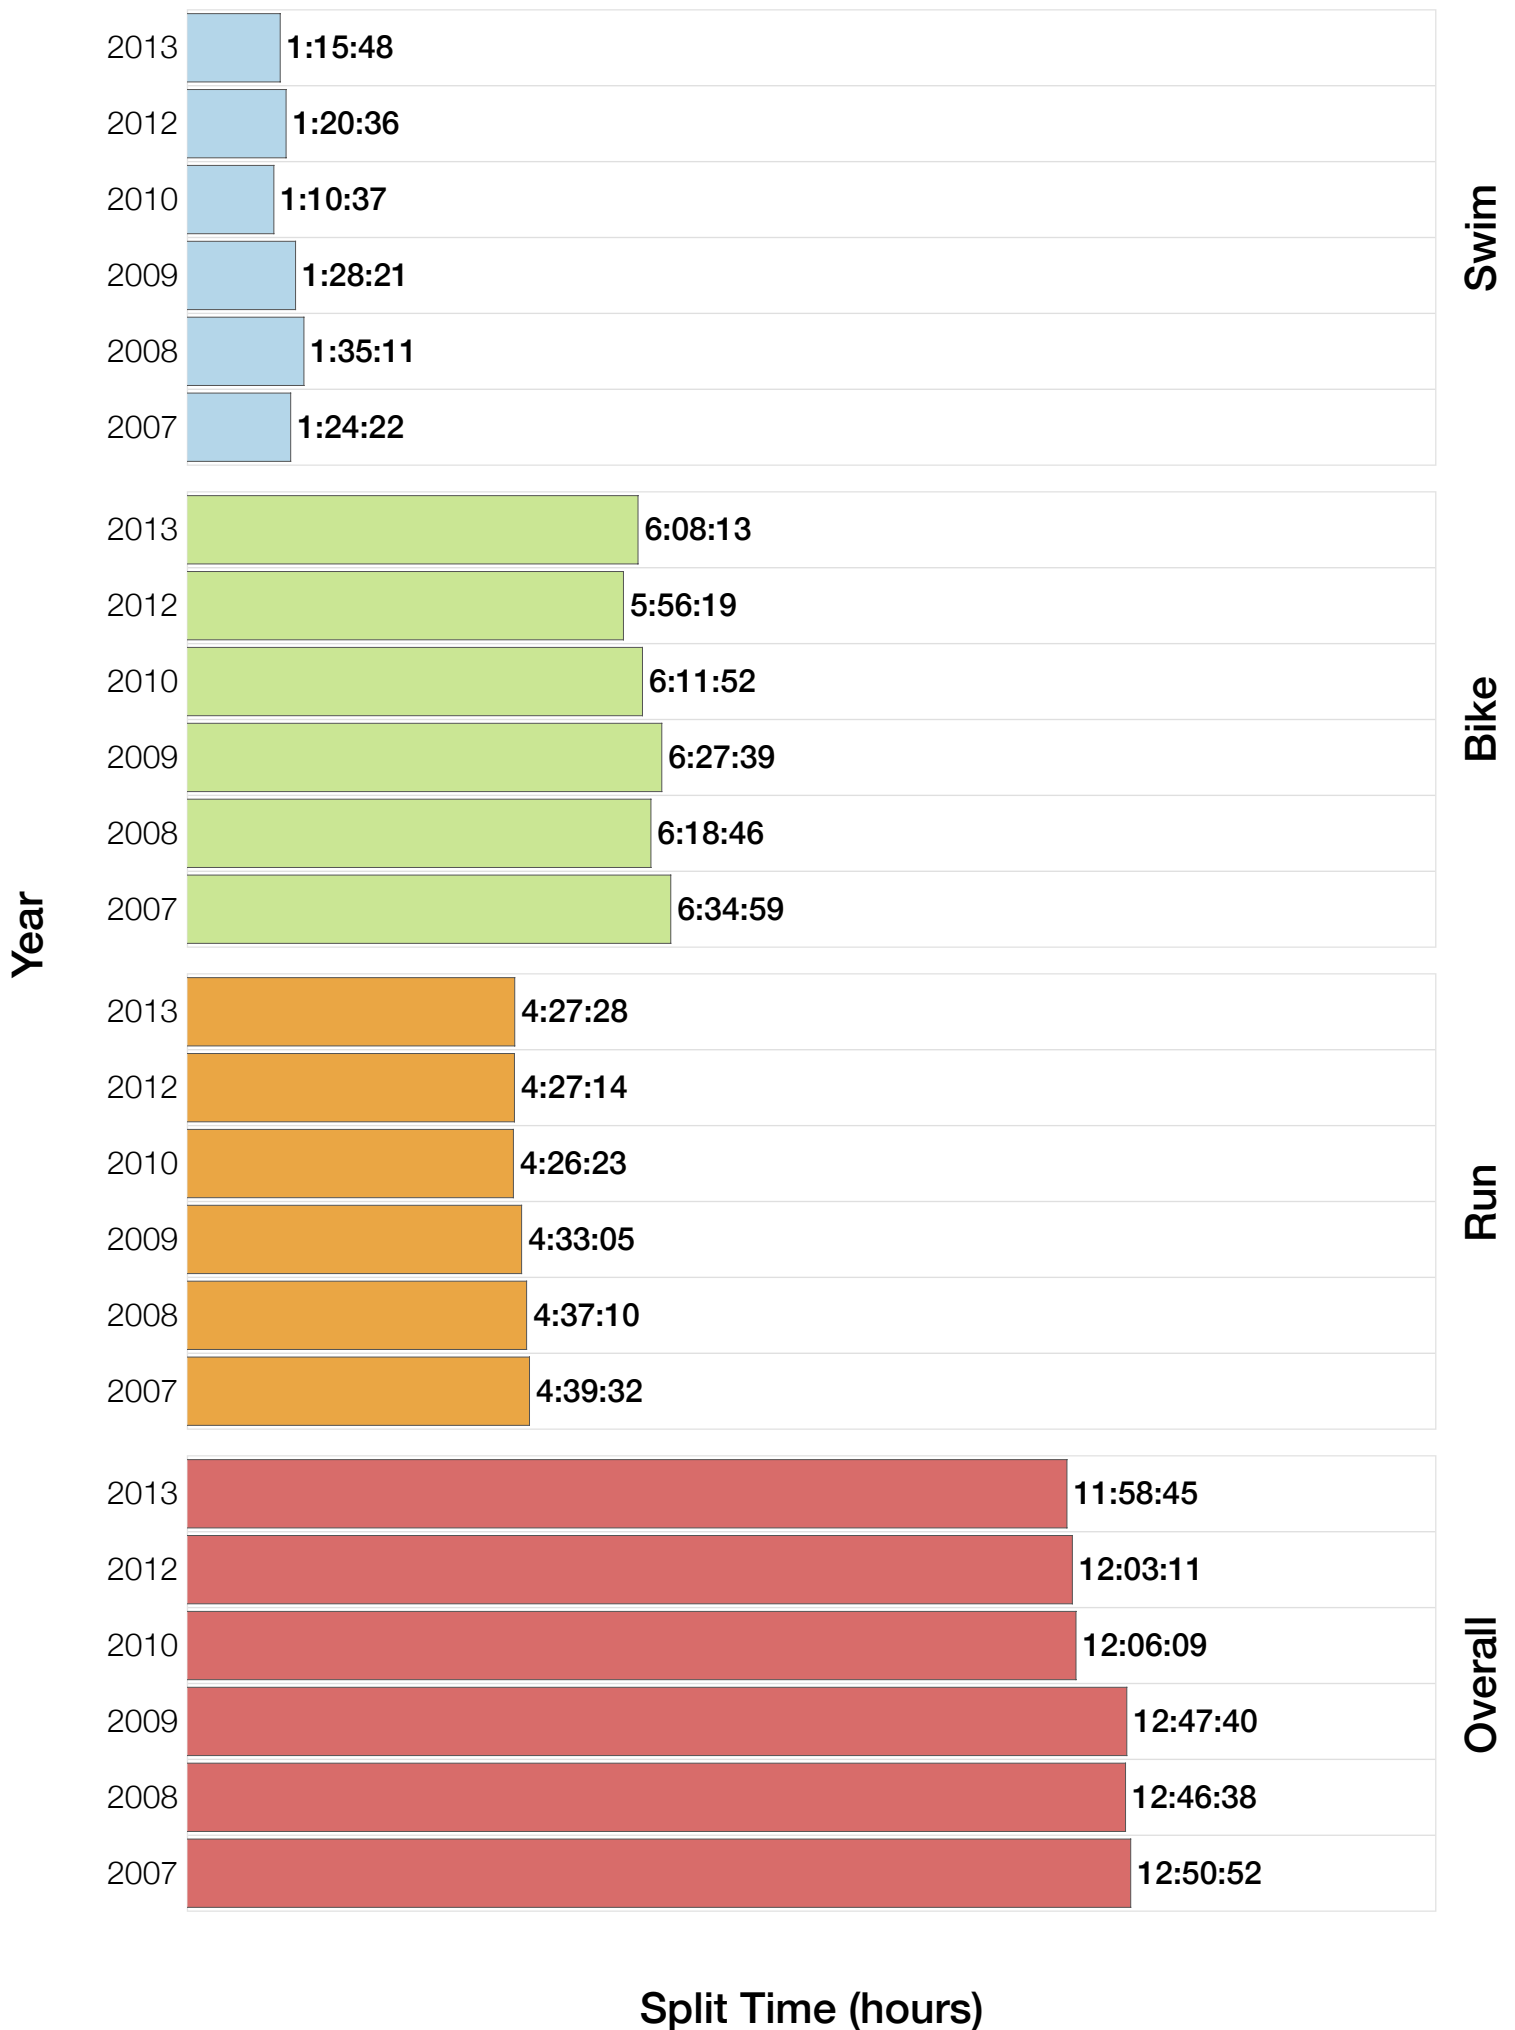

Ironman Brazil F35-39 Stats

F35-39 Summary Statistics

Year	Finishers	F35-39 Finishers	Male Winner's Time	Female Winner's Time	F35-39 Winner's Time
2006	938	25	8:15:18	9:20:46	10:09:36
2007	1127	39	8:21:09	9:12:40	10:38:28
2008	1185	46	8:28:24	9:42:50	9:52:40
2009	1209	36	8:13:39	9:10:15	10:13:04
2010	1399	24	8:07:39	9:19:13	10:30:03
2012	1383	33	8:22:40	9:17:42	10:38:28
2013	1628	32	8:01:32	9:05:53	10:02:53
Average	1267	34	8:15:45	9:18:28	10:17:53

F35-39 Swim

F35-39 Swim

F35-39 Bike

F35-39 Bike

F35-39 Run

F35-39 Run

F35-39 Overall

F35-39 Overall

F35-39 Fastest Splits

F35-39 Median Splits

F35-39 Slowest Splits

Year

Swim

Bike

Run

Overall

Split Time (hours)

F35-39 Top 30 Finishing Splits

Estimated Kona Slot Average Finishing Time Finishing Time

F35-39 Top 10 and Kona Times and Splits

Summary Statistics

Position	Swim Time	Bike Time	Run Time	Overall Time
Average Male Winner	0:49:19	4:28:02	2:55:53	8:15:45
Average Female Winner	0:50:26	4:59:25	4:16:18	9:18:28
Average 1st Age Grouper	1:05:50	5:28:51	3:38:38	10:17:53
Average 2nd Age Grouper	1:11:55	5:30:19	3:44:49	10:32:32
Average 3rd Age Grouper	1:11:03	5:45:39	3:47:47	10:50:23
Average 4th Age Grouper	1:11:52	5:45:48	3:57:07	11:01:22
Average 5th Age Grouper	1:14:29	5:51:05	3:58:34	11:09:53
Average 6th Age Grouper	1:16:08	5:47:07	4:06:16	11:15:00
Average 7th Age Grouper	1:08:51	5:47:37	4:22:29	11:24:37
Average 8th Age Grouper	1:12:57	5:56:18	4:15:32	11:31:04
Average 9th Age Grouper	1:11:31	5:59:14	4:18:33	11:35:56
Average 10th Age Grouper	1:16:24	6:01:34	4:18:39	11:42:16
Kona Qualifier Average	1:08:53	5:29:35	3:41:43	10:25:12
Top 10 Age Grouper Average	1:12:06	5:47:21	4:02:50	11:08:05