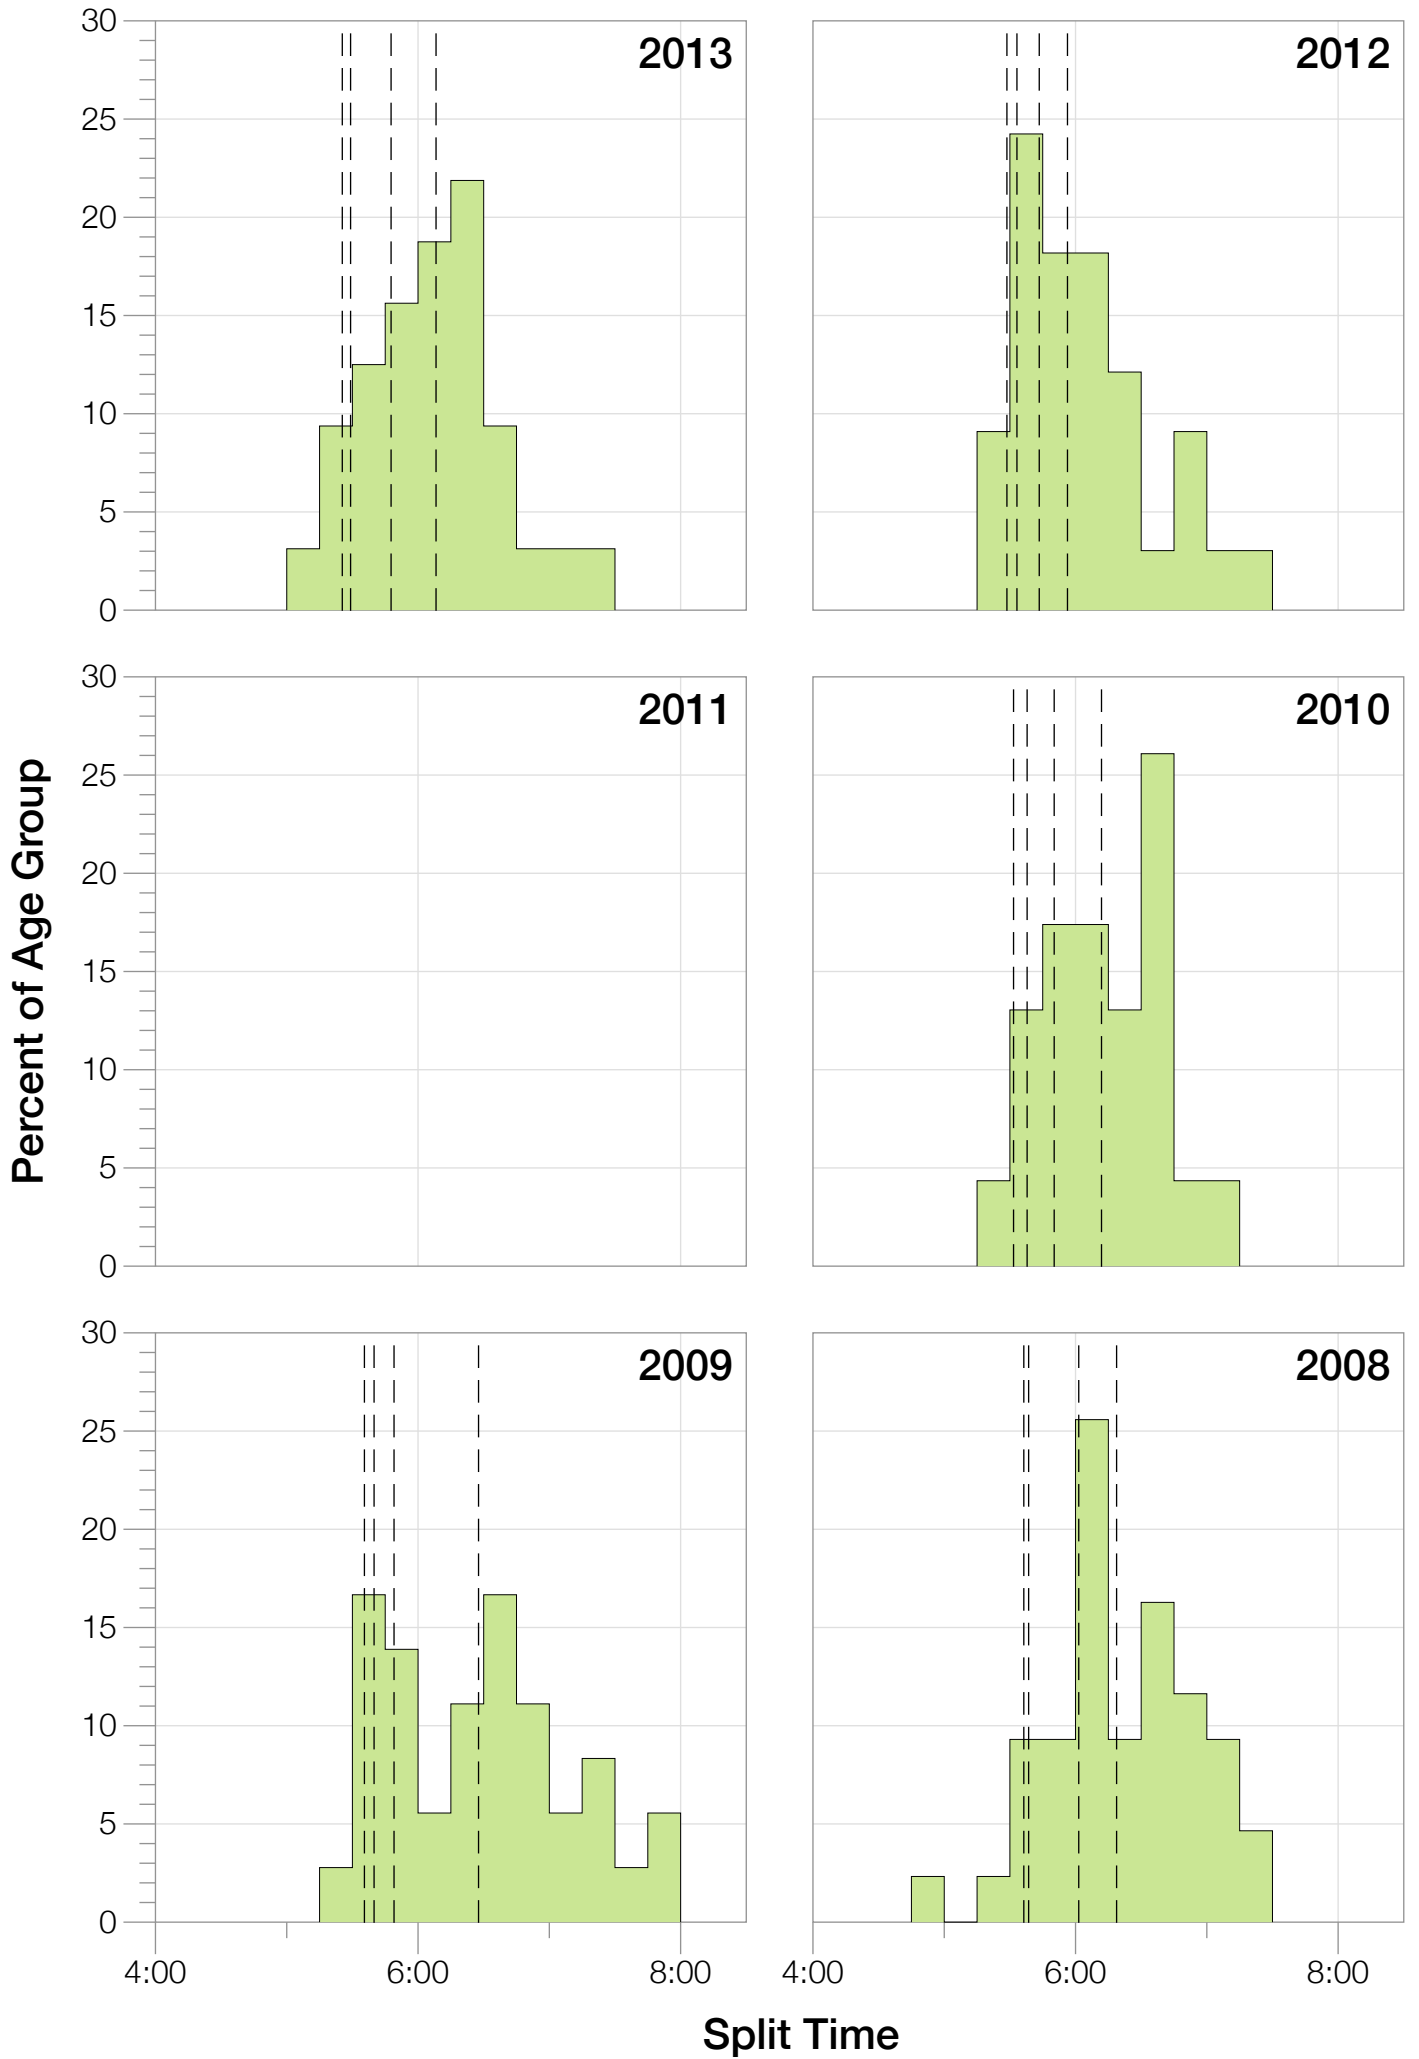

F35-39 Bike