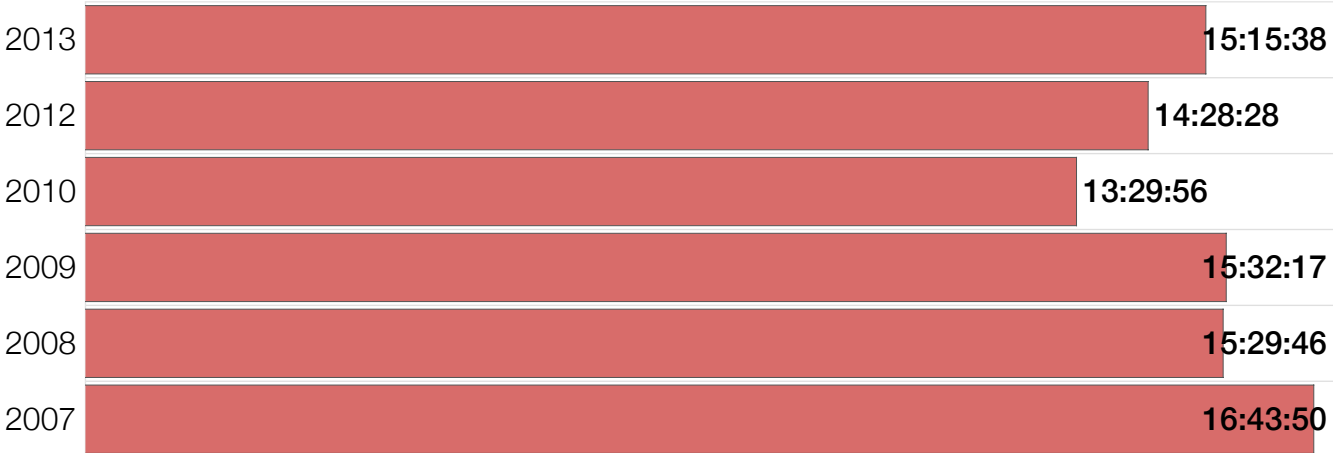

F35-39 Swim

F35-39 Swim

F35-39 Bike

F35-39 Bike

F35-39 Run

F35-39 Run

F35-39 Overall

F35-39 Overall

F35-39 Fastest Splits

F35-39 Median Splits

F35-39 Slowest Splits

Year

Swim

Bike

Run

Overall

Split Time (hours)

F35-39 Top 30 Finishing Splits

Estimated Kona Slot Average Finishing Time Finishing Time

F35-39 Top 10 and Kona Times and Splits

Summary Statistics

Position	Swim Time	Bike Time	Run Time	Overall Time
Average Male Winner	0:49:19	4:28:02	2:55:53	8:15:45
Average Female Winner	0:50:26	4:59:25	4:16:18	9:18:28
Average 1st Age Grouper	1:05:50	5:28:51	3:38:38	10:17:53
Average 2nd Age Grouper	1:11:55	5:30:19	3:44:49	10:32:32
Average 3rd Age Grouper	1:11:03	5:45:39	3:47:47	10:50:23
Average 4th Age Grouper	1:11:52	5:45:48	3:57:07	11:01:22
Average 5th Age Grouper	1:14:29	5:51:05	3:58:34	11:09:53
Average 6th Age Grouper	1:16:08	5:47:07	4:06:16	11:15:00
Average 7th Age Grouper	1:08:51	5:47:37	4:22:29	11:24:37
Average 8th Age Grouper	1:12:57	5:56:18	4:15:32	11:31:04
Average 9th Age Grouper	1:11:31	5:59:14	4:18:33	11:35:56
Average 10th Age Grouper	1:16:24	6:01:34	4:18:39	11:42:16
Kona Qualifier Average	1:08:53	5:29:35	3:41:43	10:25:12
Top 10 Age Grouper Average	1:12:06	5:47:21	4:02:50	11:08:05