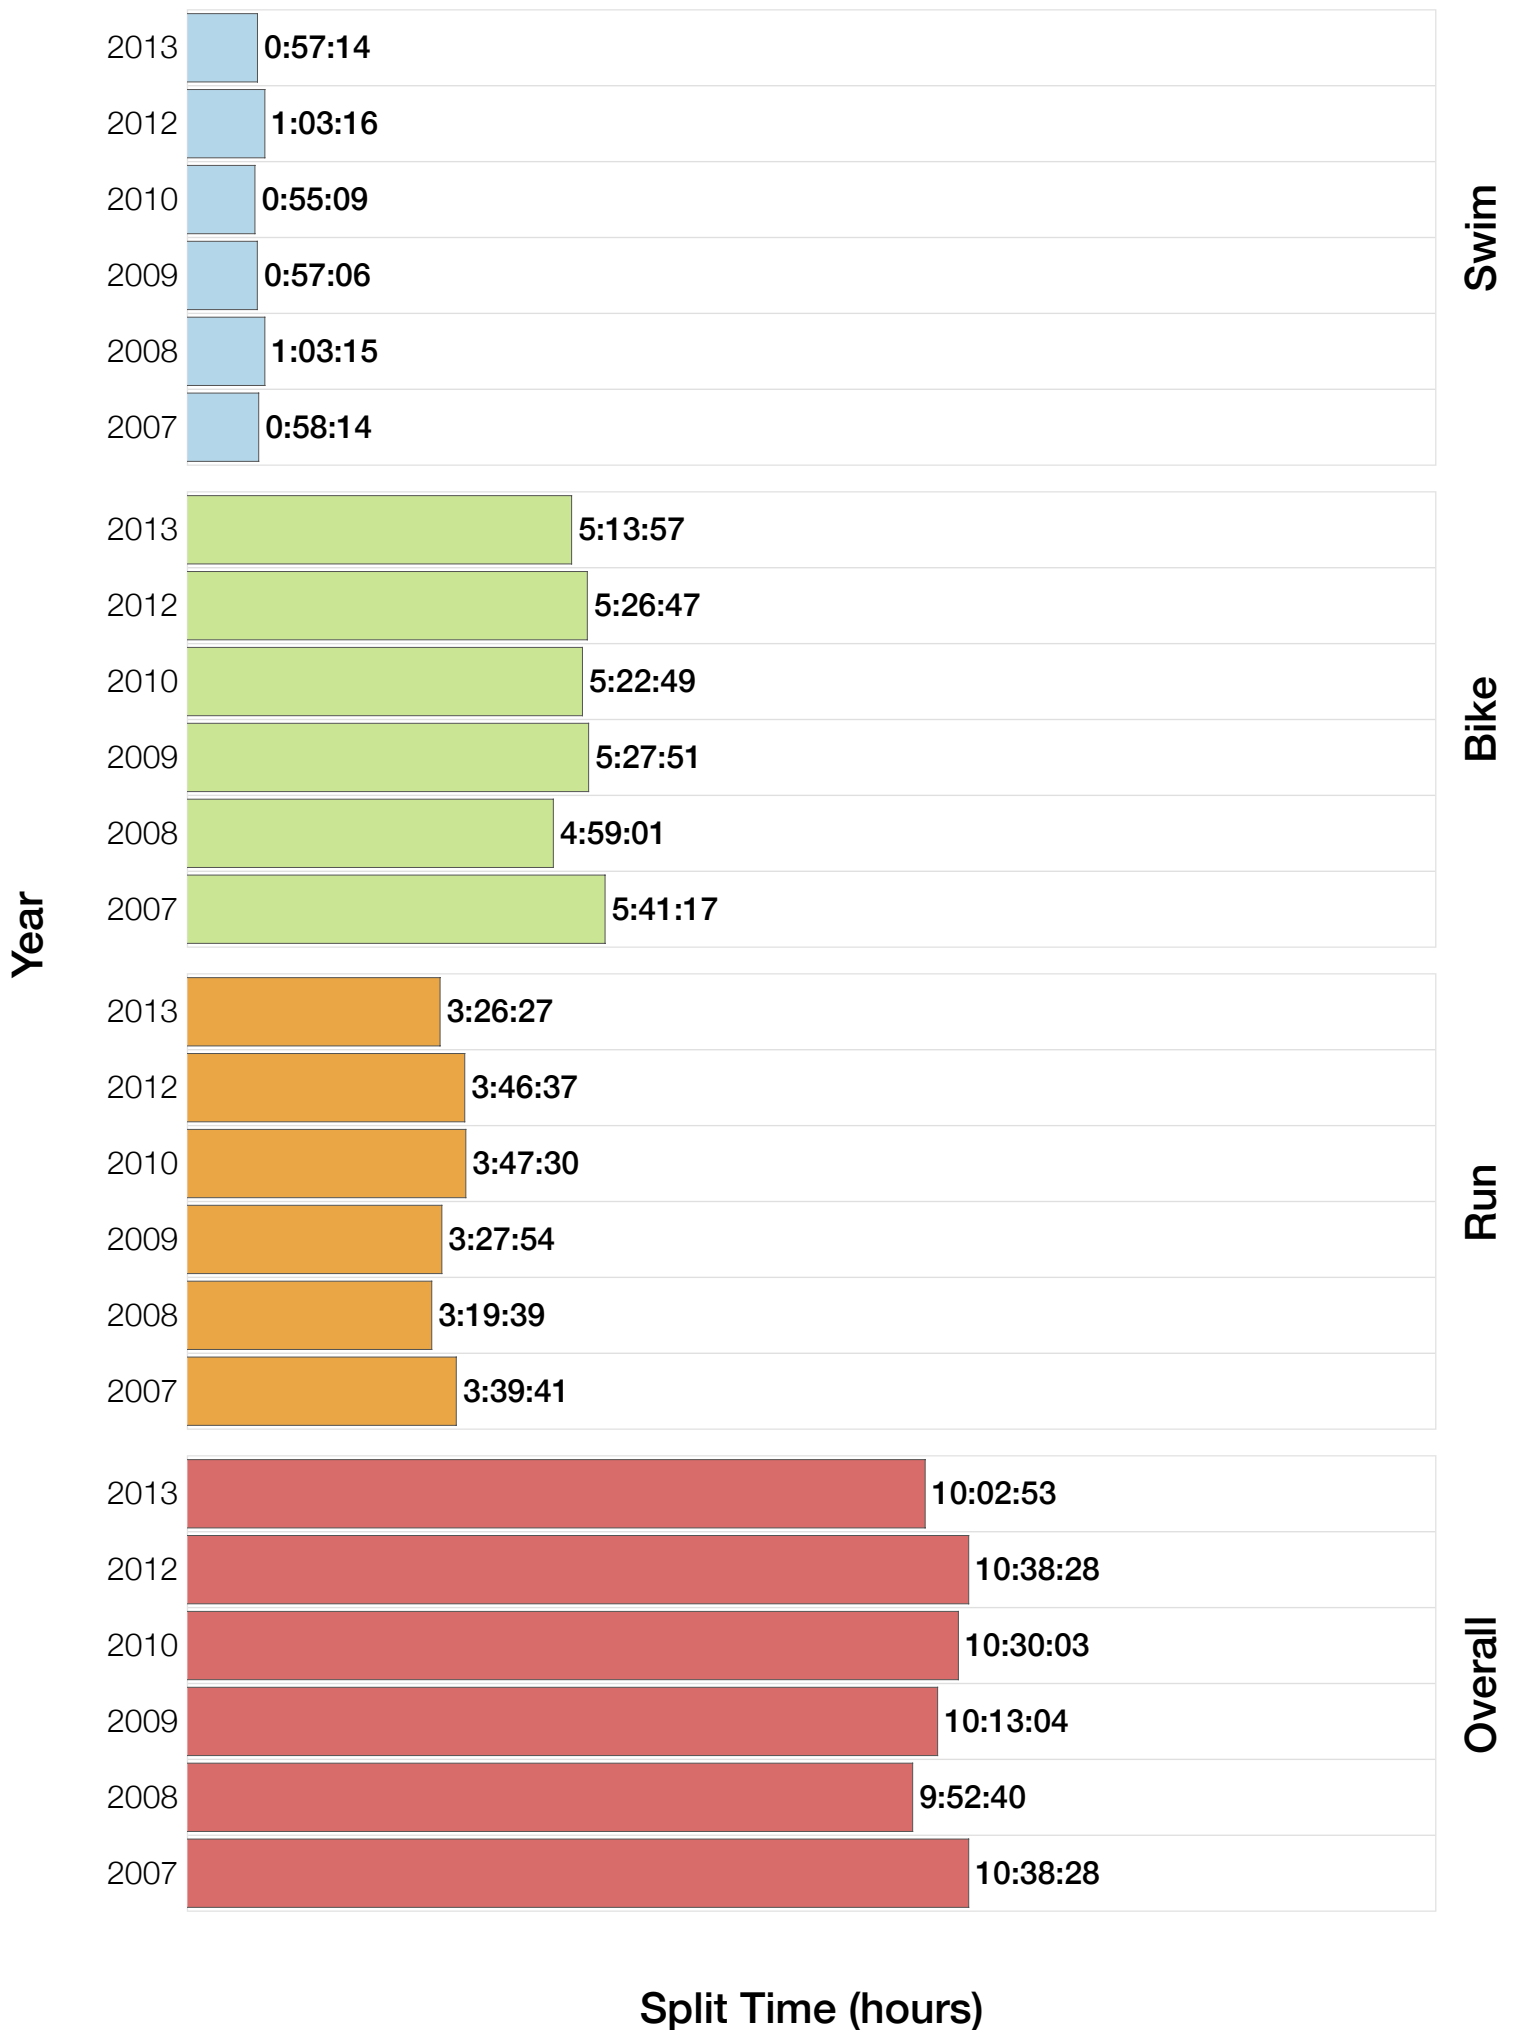

Ironman Brazil F35-39 Stats

F35-39 Summary Statistics

Year	Finishers	F35-39 Finishers	Male Winner's Time	Female Winner's Time	F35-39 Winner's Time
2006	938	25	8:15:18	9:20:46	10:09:36
2007	1127	39	8:21:09	9:12:40	10:38:28
2008	1185	46	8:28:24	9:42:50	9:52:40
2009	1209	36	8:13:39	9:10:15	10:13:04
2010	1399	24	8:07:39	9:19:13	10:30:03
2012	1383	33	8:22:40	9:17:42	10:38:28
2013	1628	32	8:01:32	9:05:53	10:02:53
Average	1267	34	8:15:45	9:18:28	10:17:53

F35-39 Swim

F35-39 Swim

F35-39 Bike

F35-39 Bike

F35-39 Run

F35-39 Run

F35-39 Overall

F35-39 Overall

F35-39 Fastest Splits

F35-39 Median Splits

F35-39 Slowest Splits

Year

Swim

Bike

Run

Overall

Split Time (hours)

F35-39 Top 30 Finishing Splits

Estimated Kona Slot Average Finishing Time Finishing Time

F35-39 Top 10 and Kona Times and Splits

Summary Statistics

Position	Swim Time	Bike Time	Run Time	Overall Time
Average Male Winner	0:49:19	4:28:02	2:55:53	8:15:45
Average Female Winner	0:50:26	4:59:25	4:16:18	9:18:28
Average 1st Age Grouper	1:05:50	5:28:51	3:38:38	10:17:53
Average 2nd Age Grouper	1:11:55	5:30:19	3:44:49	10:32:32
Average 3rd Age Grouper	1:11:03	5:45:39	3:47:47	10:50:23
Average 4th Age Grouper	1:11:52	5:45:48	3:57:07	11:01:22
Average 5th Age Grouper	1:14:29	5:51:05	3:58:34	11:09:53
Average 6th Age Grouper	1:16:08	5:47:07	4:06:16	11:15:00
Average 7th Age Grouper	1:08:51	5:47:37	4:22:29	11:24:37
Average 8th Age Grouper	1:12:57	5:56:18	4:15:32	11:31:04
Average 9th Age Grouper	1:11:31	5:59:14	4:18:33	11:35:56
Average 10th Age Grouper	1:16:24	6:01:34	4:18:39	11:42:16
Kona Qualifier Average	1:08:53	5:29:35	3:41:43	10:25:12
Top 10 Age Grouper Average	1:12:06	5:47:21	4:02:50	11:08:05