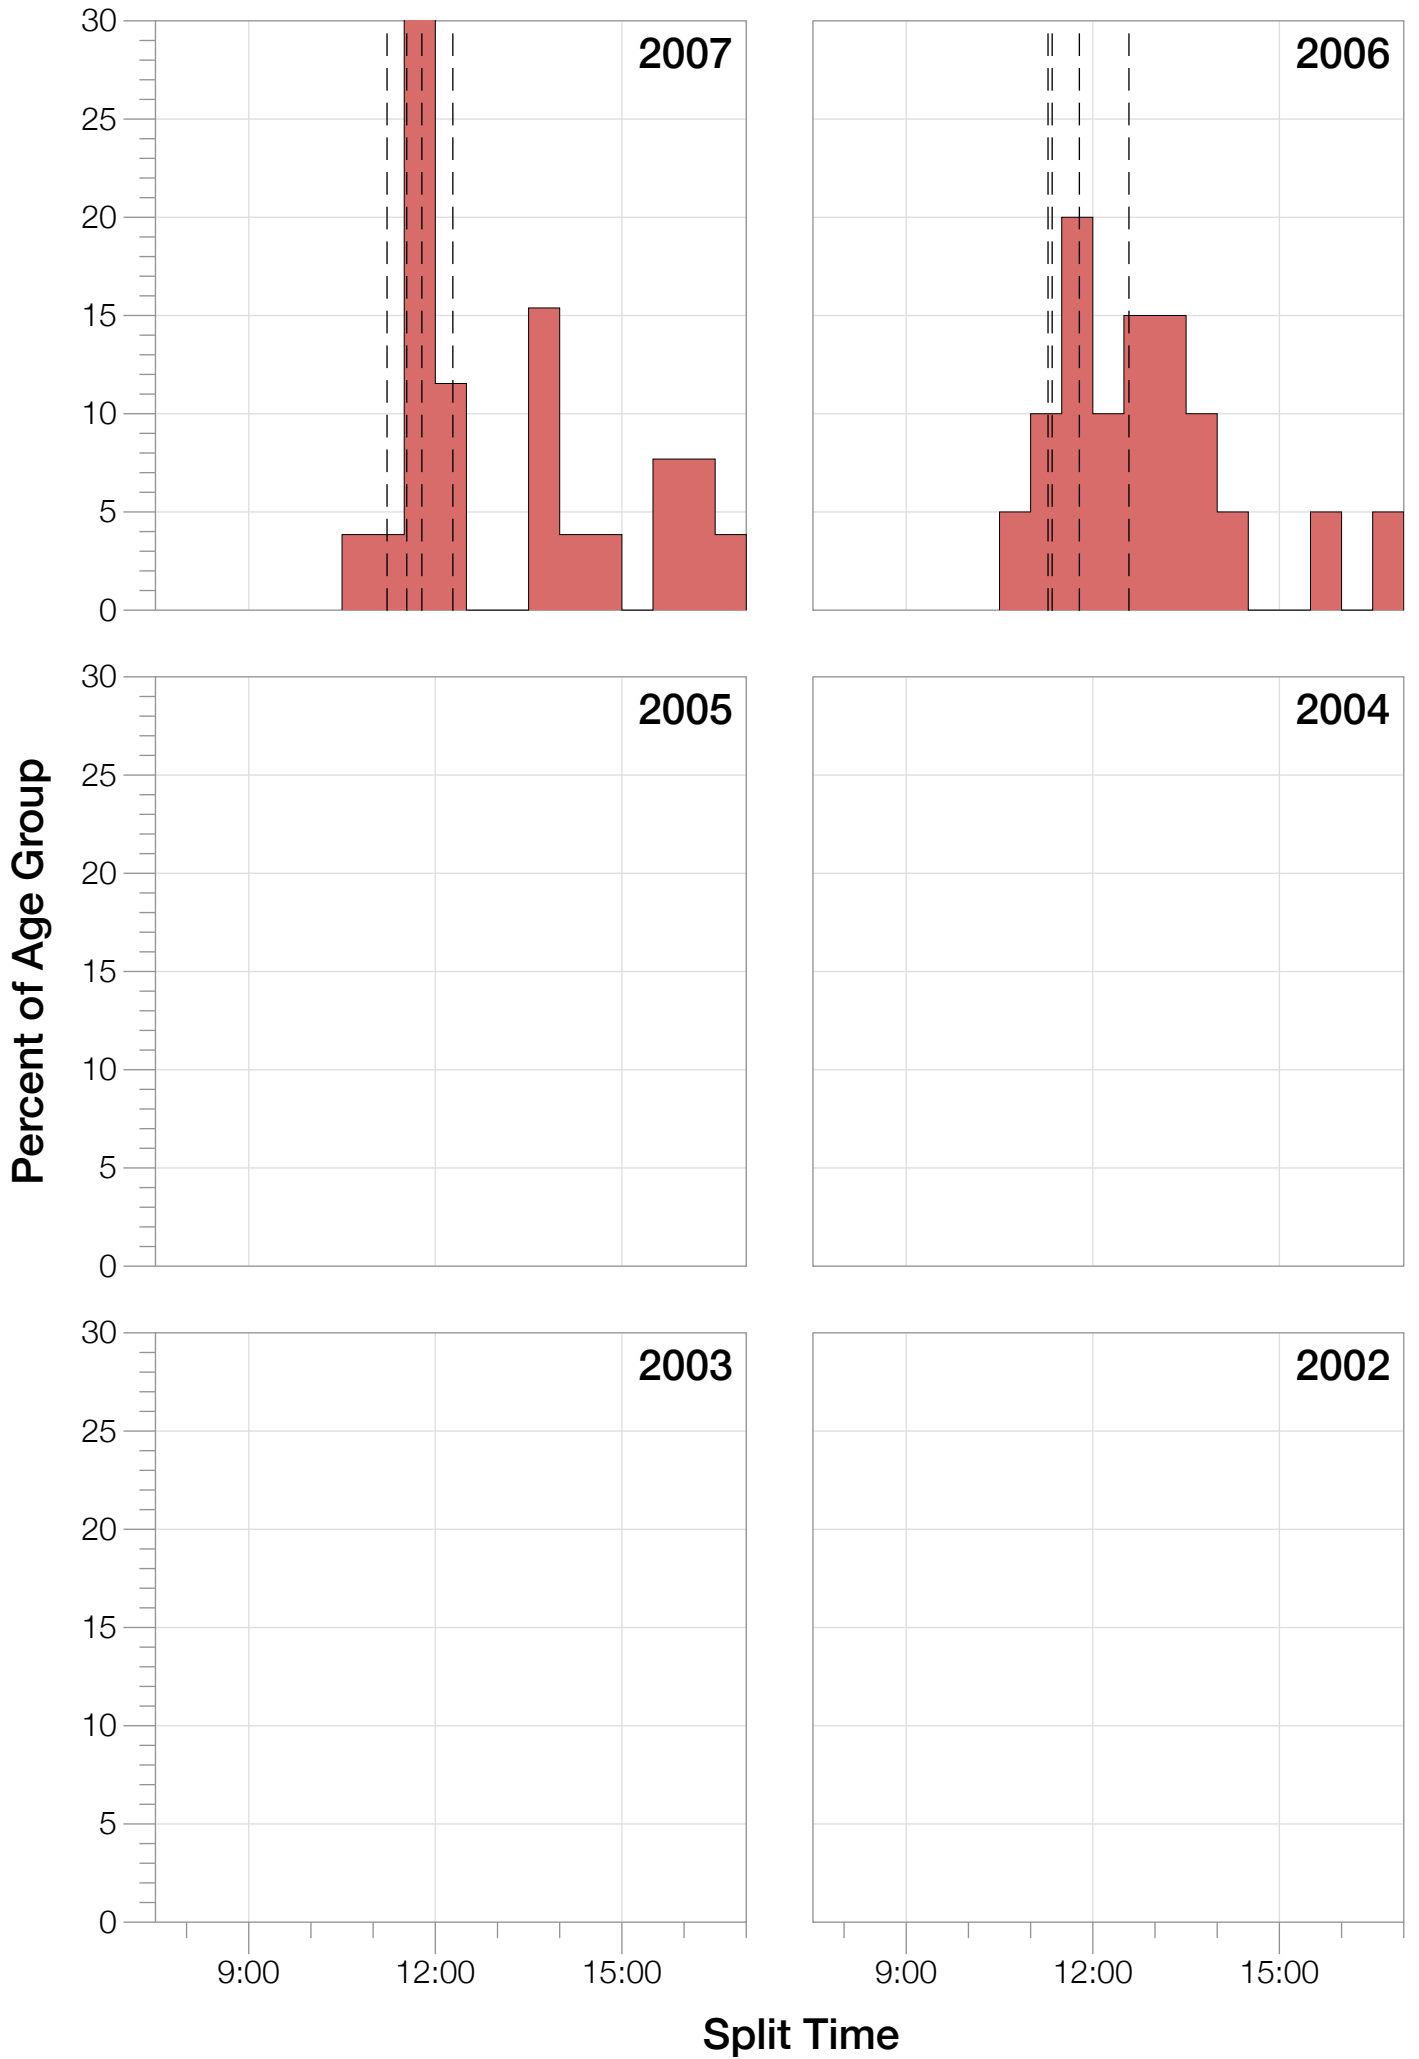

F40-44 Overall