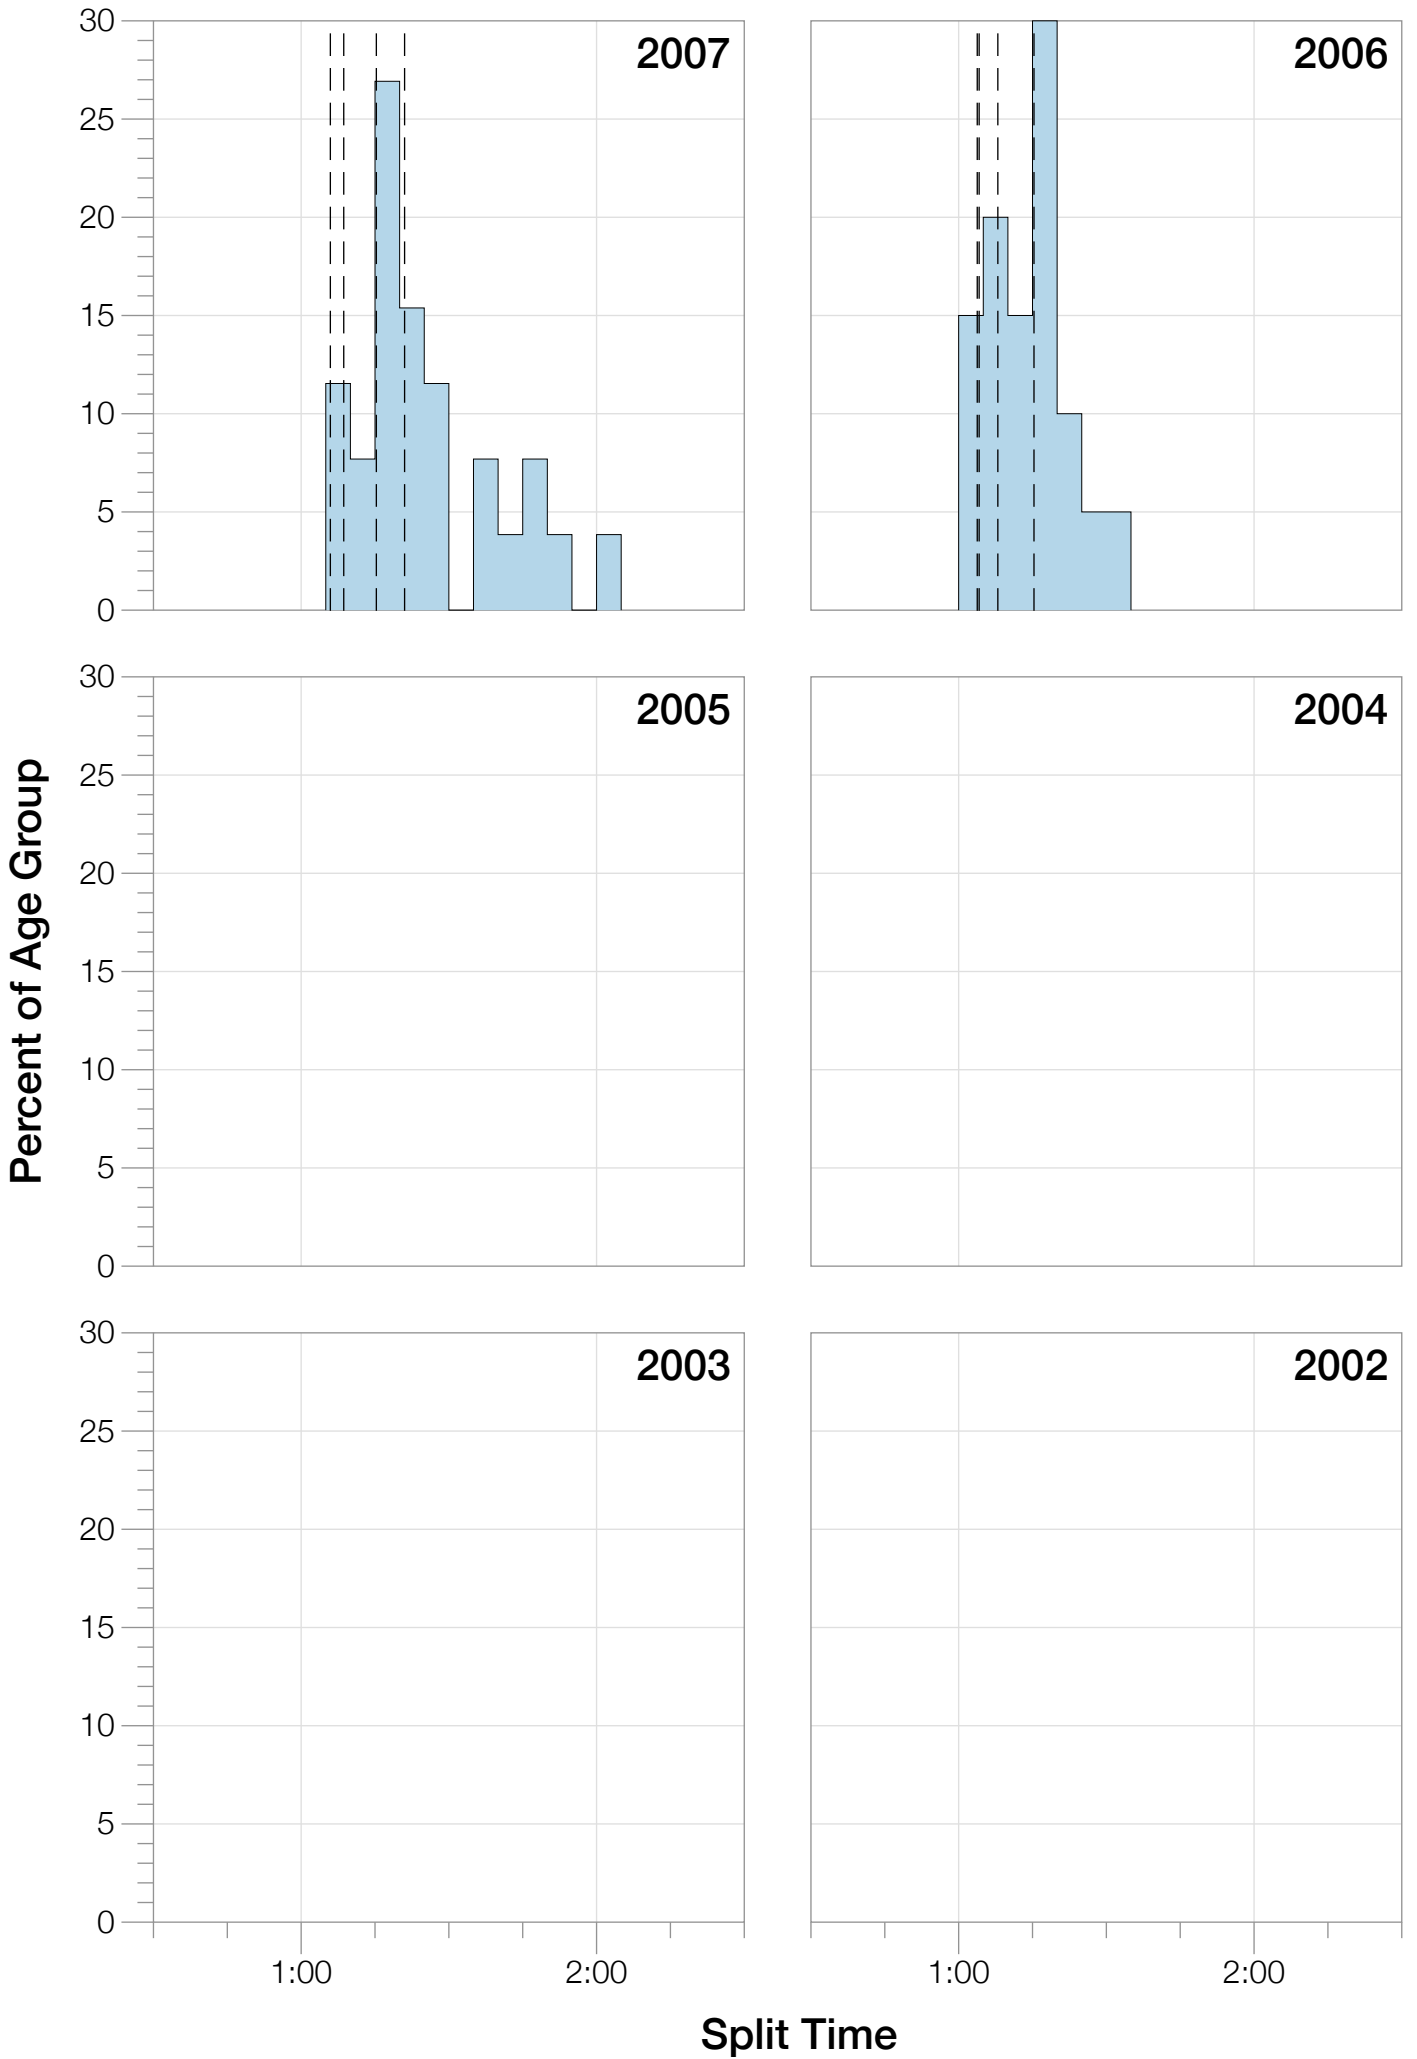

F40-44 Swim