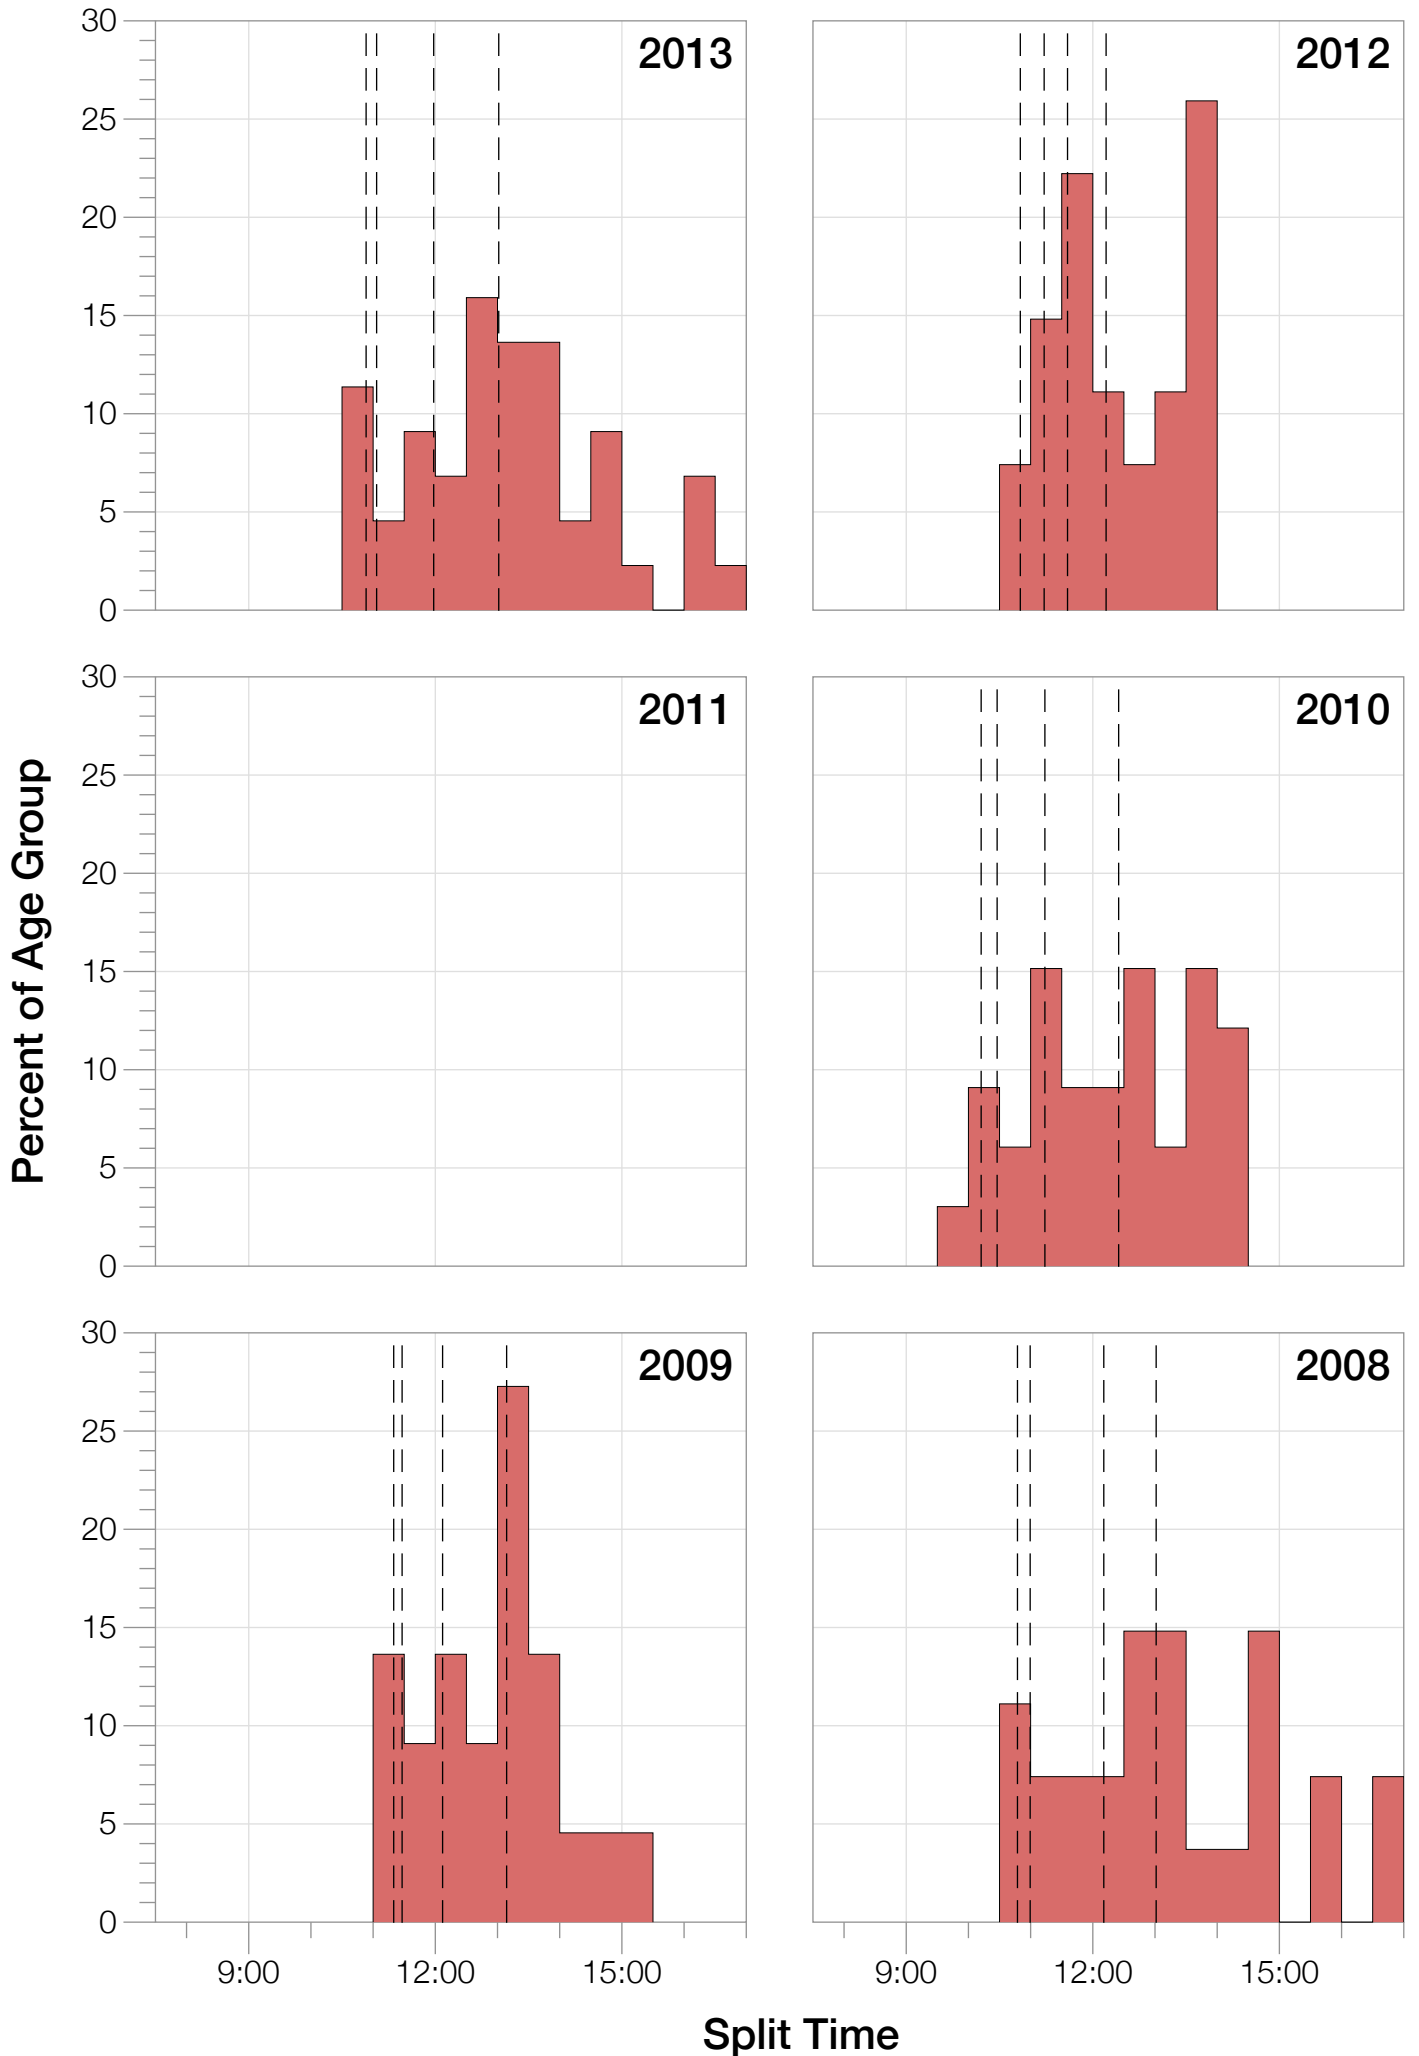

F40-44 Overall