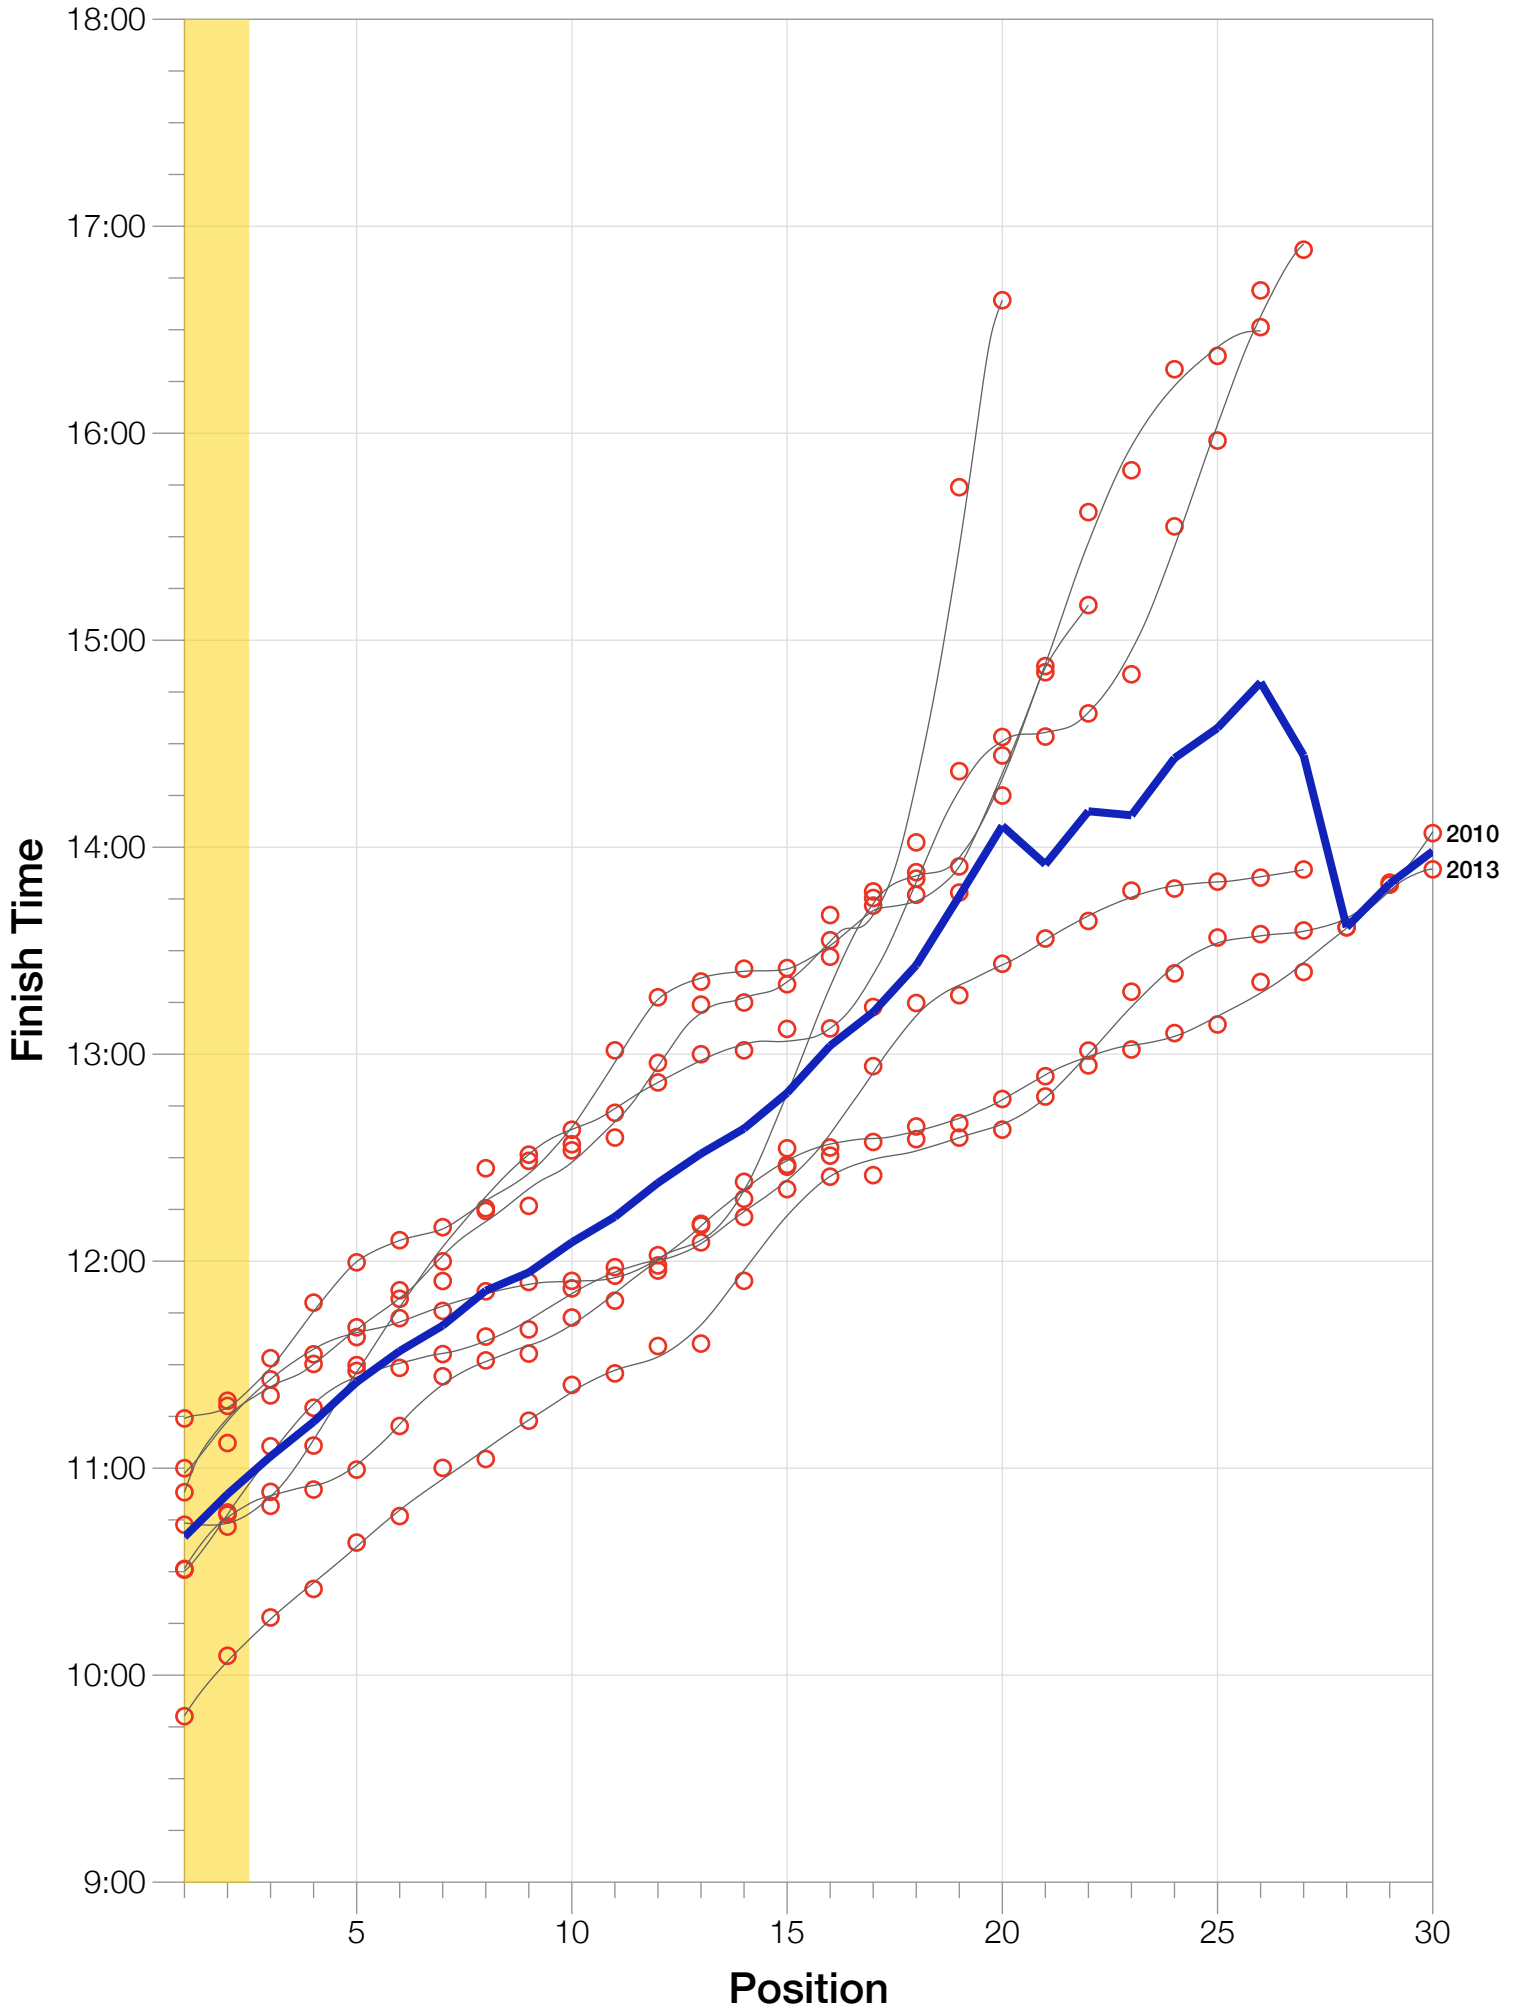

F40-44 Top 30 Finishing Splits

Estimated Kona Slot   Average Finishing Time   Finishing Time