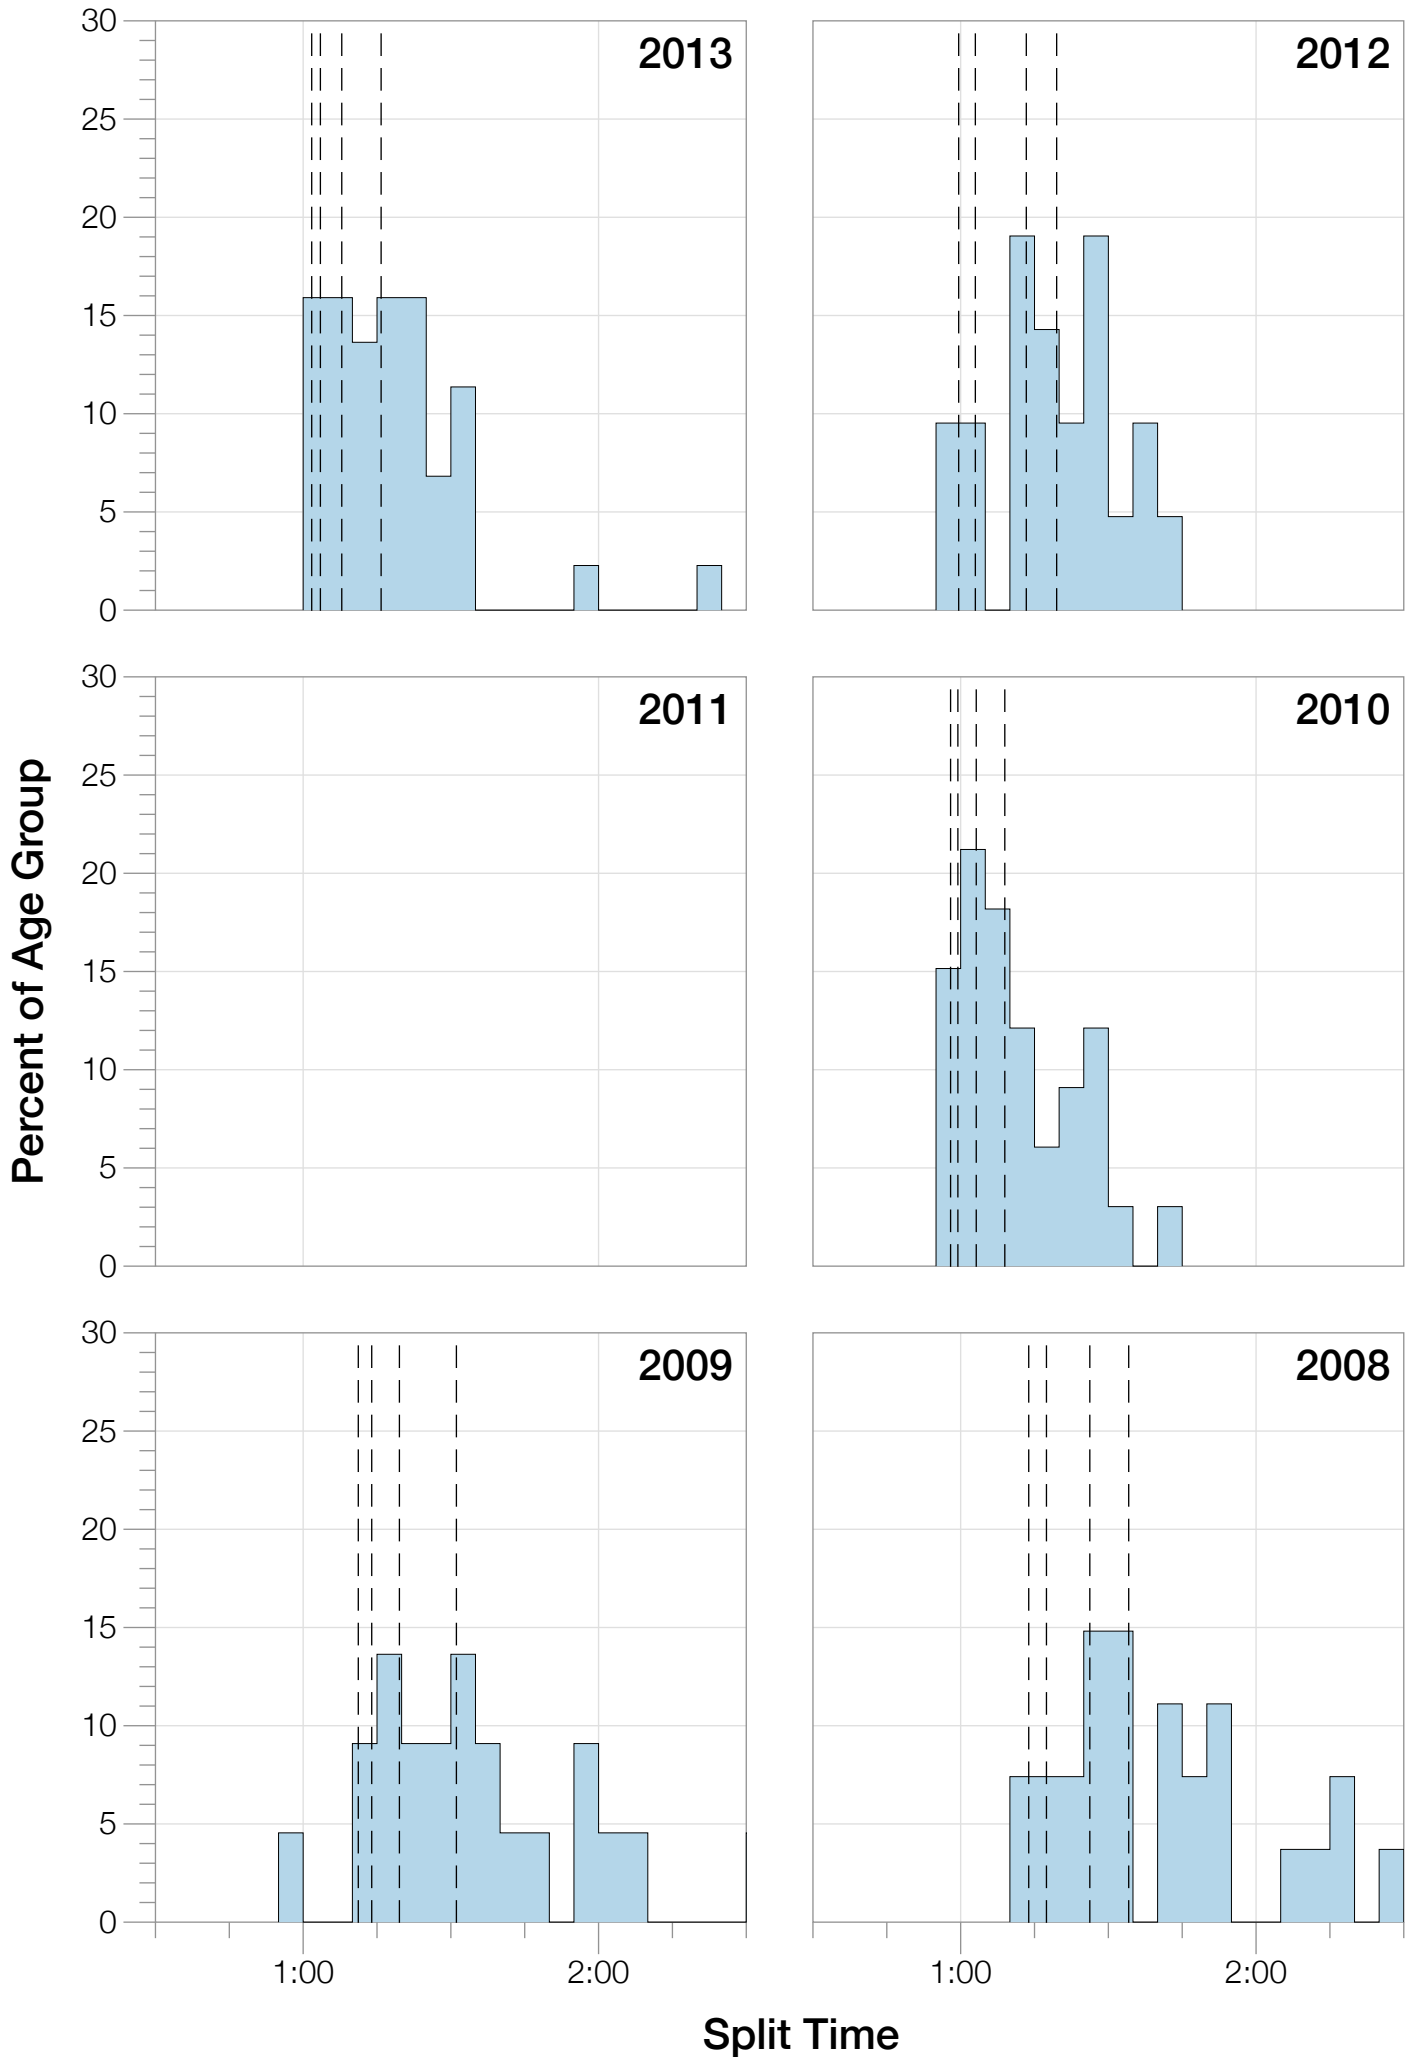

F40-44 Swim