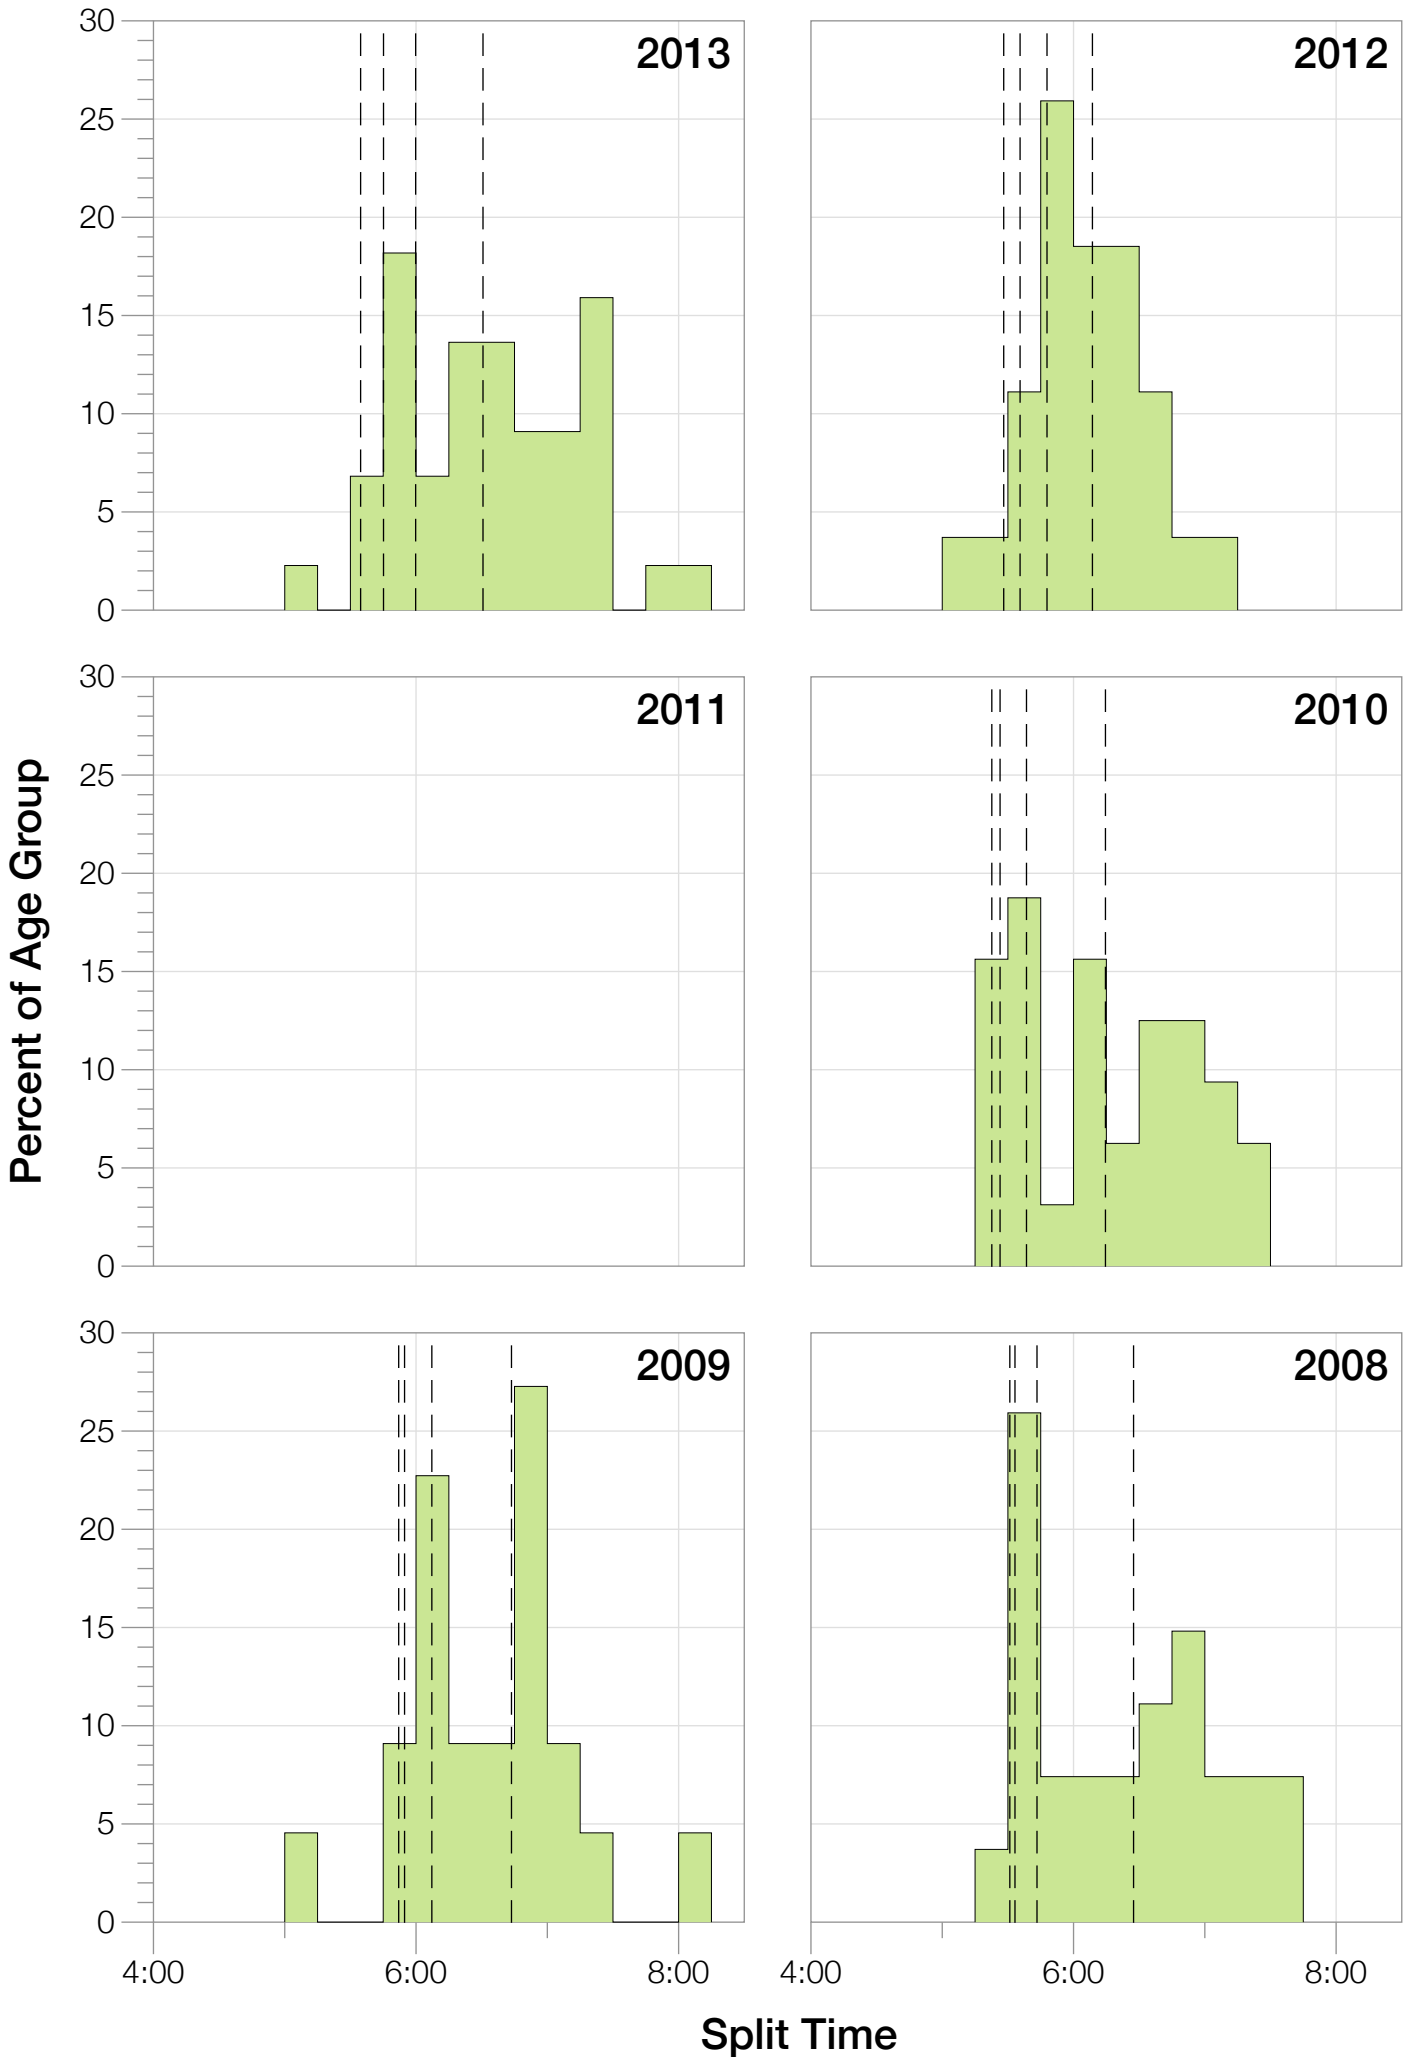

F40-44 Bike