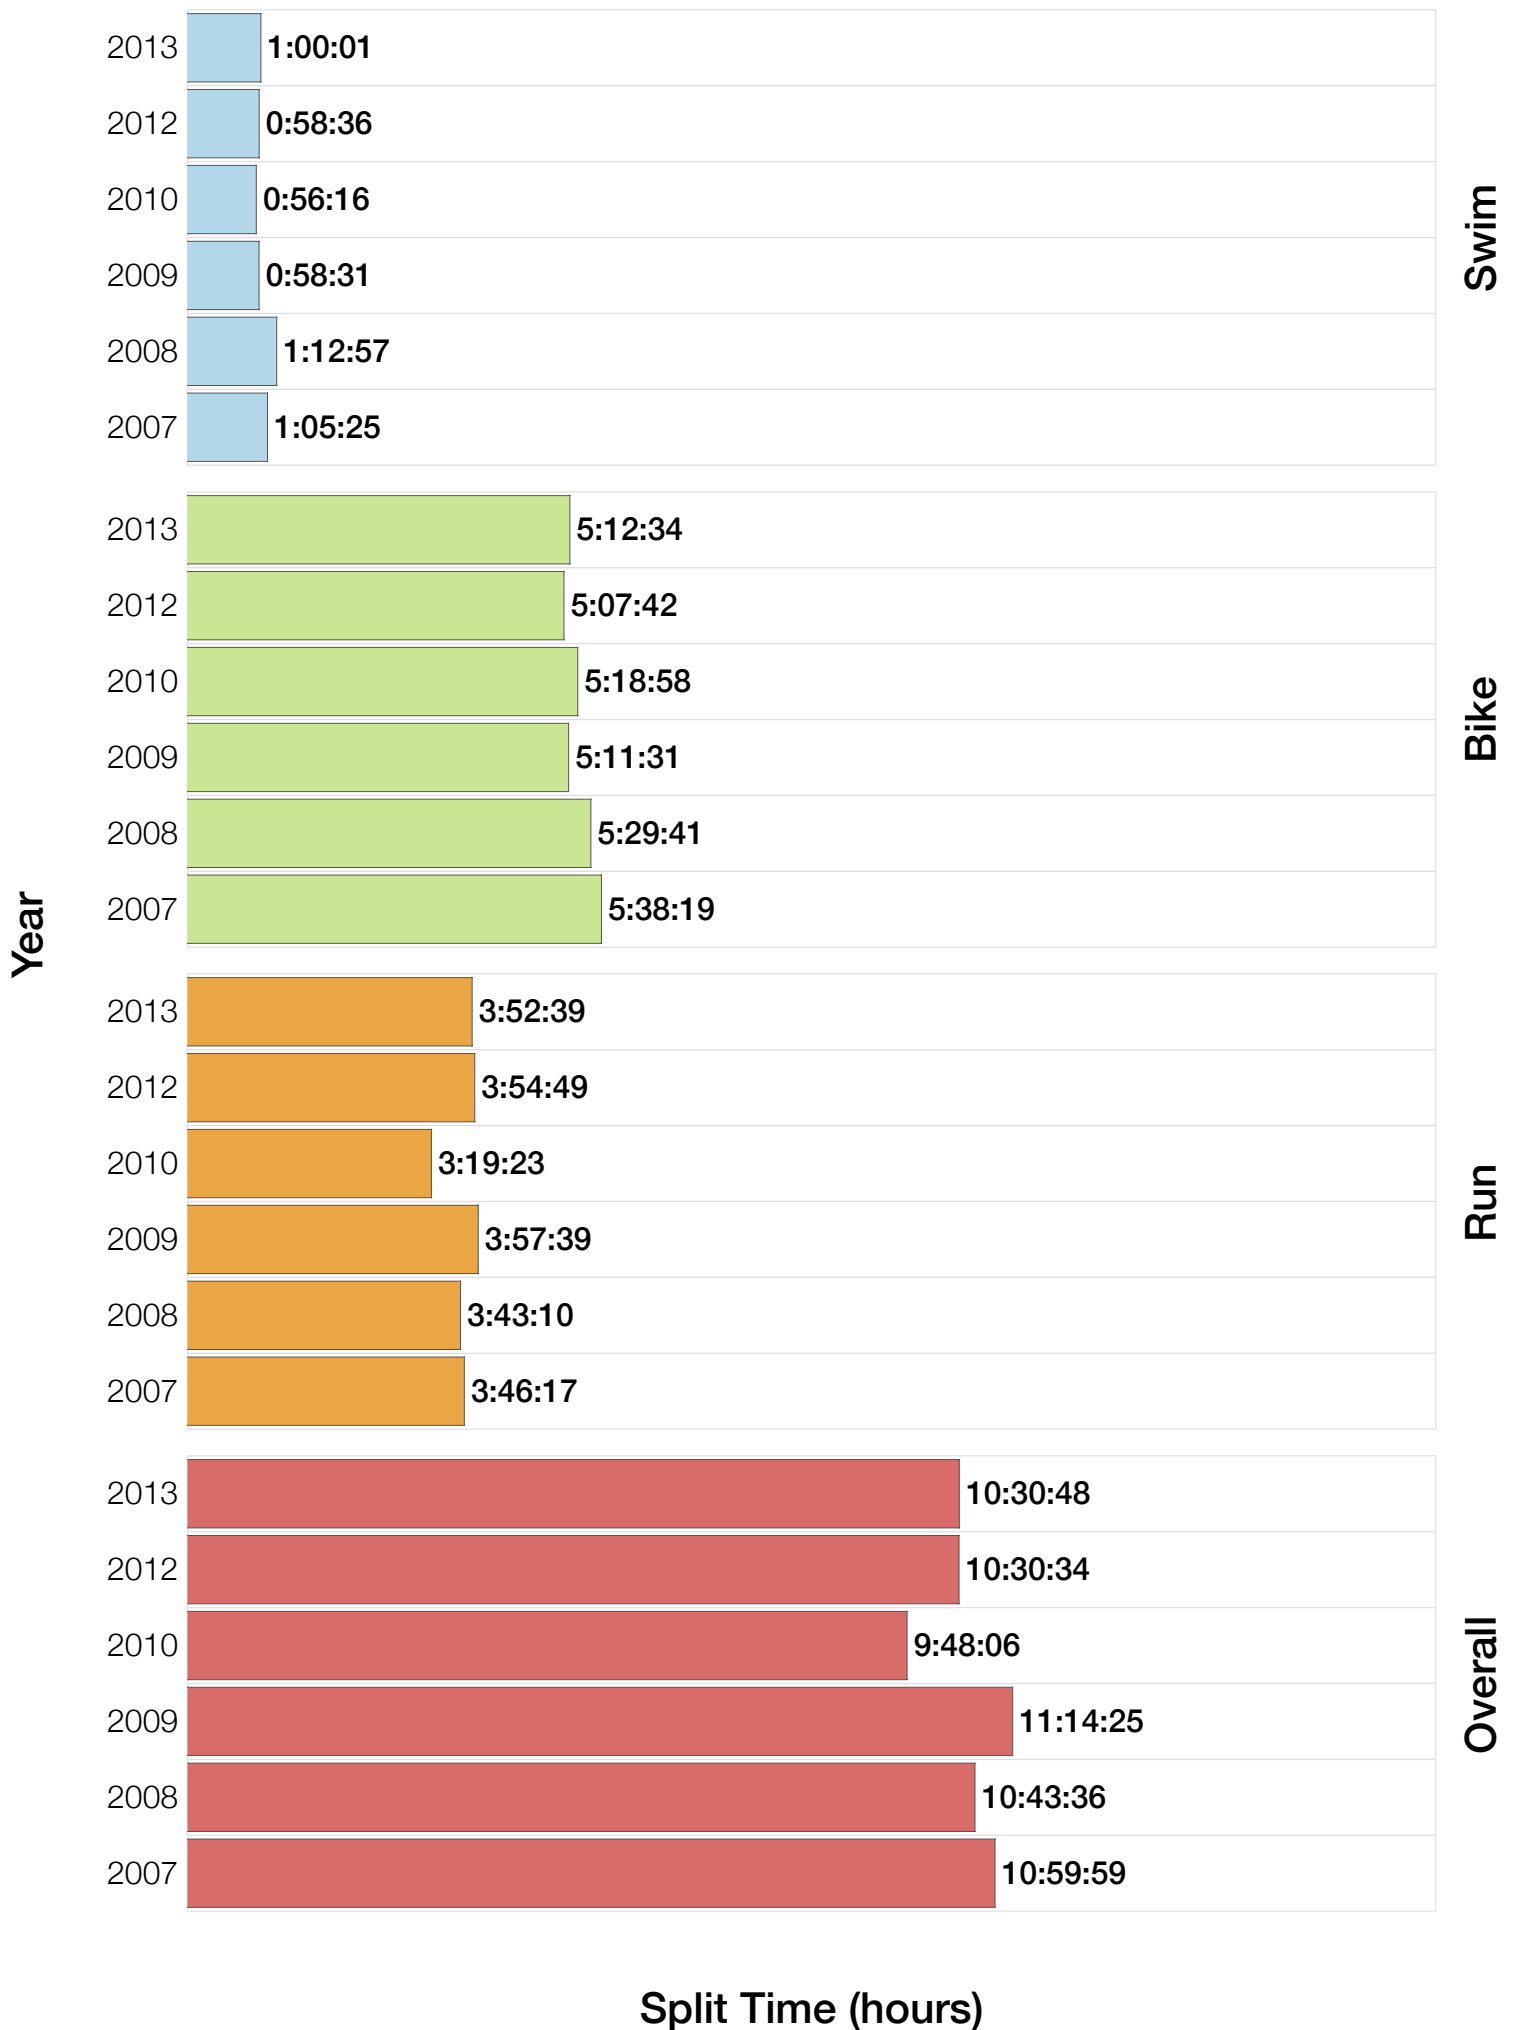

F40-44 Fastest Splits