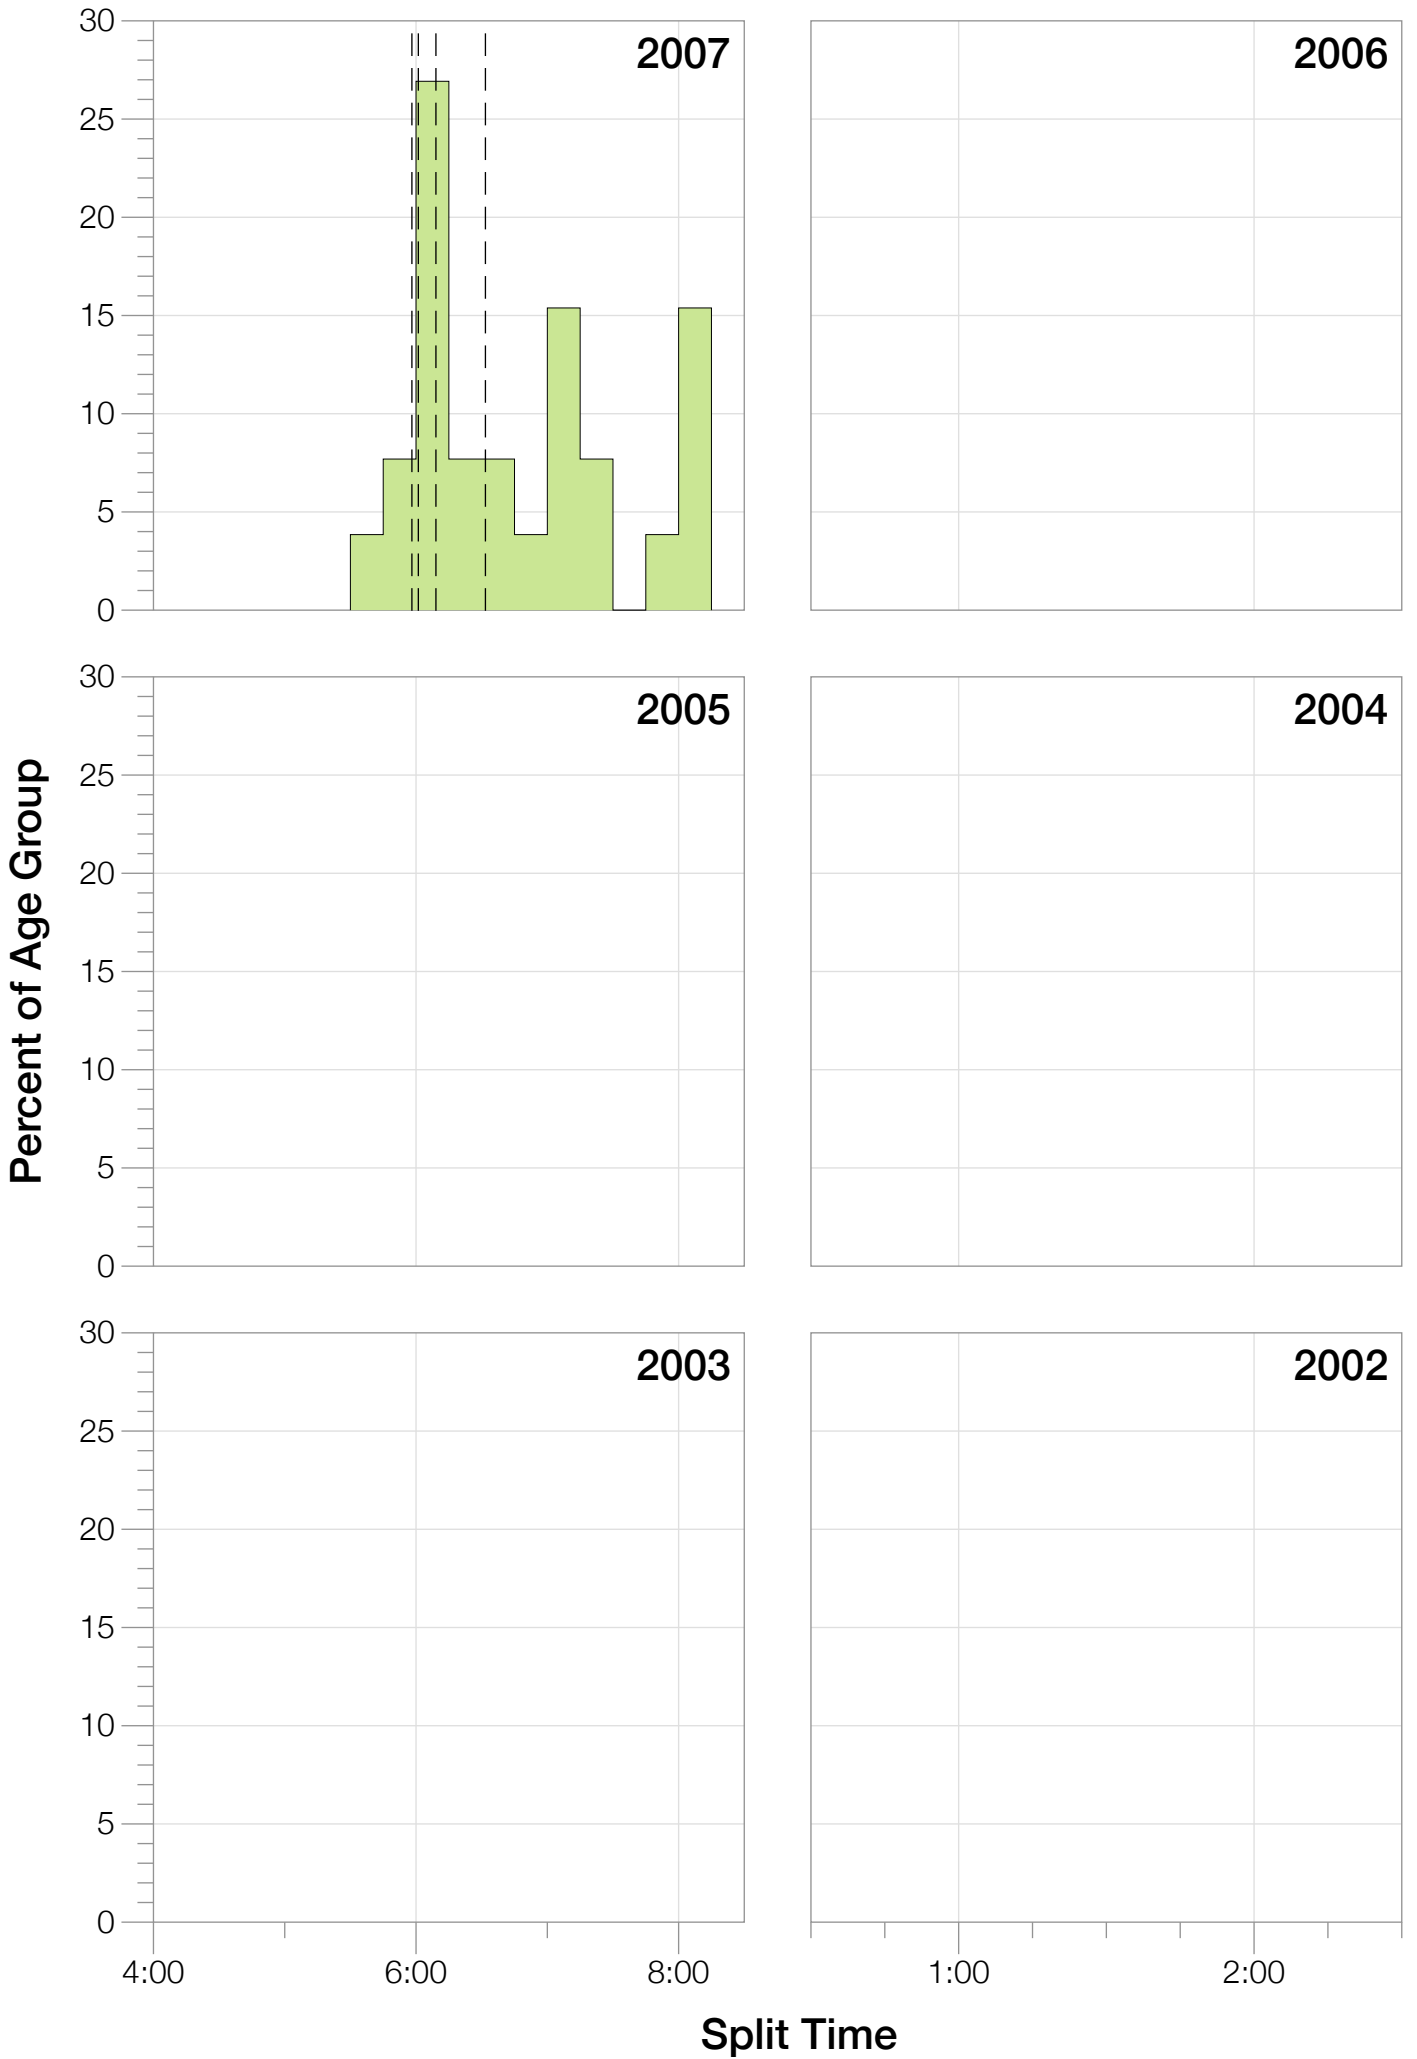

F40-44 Bike