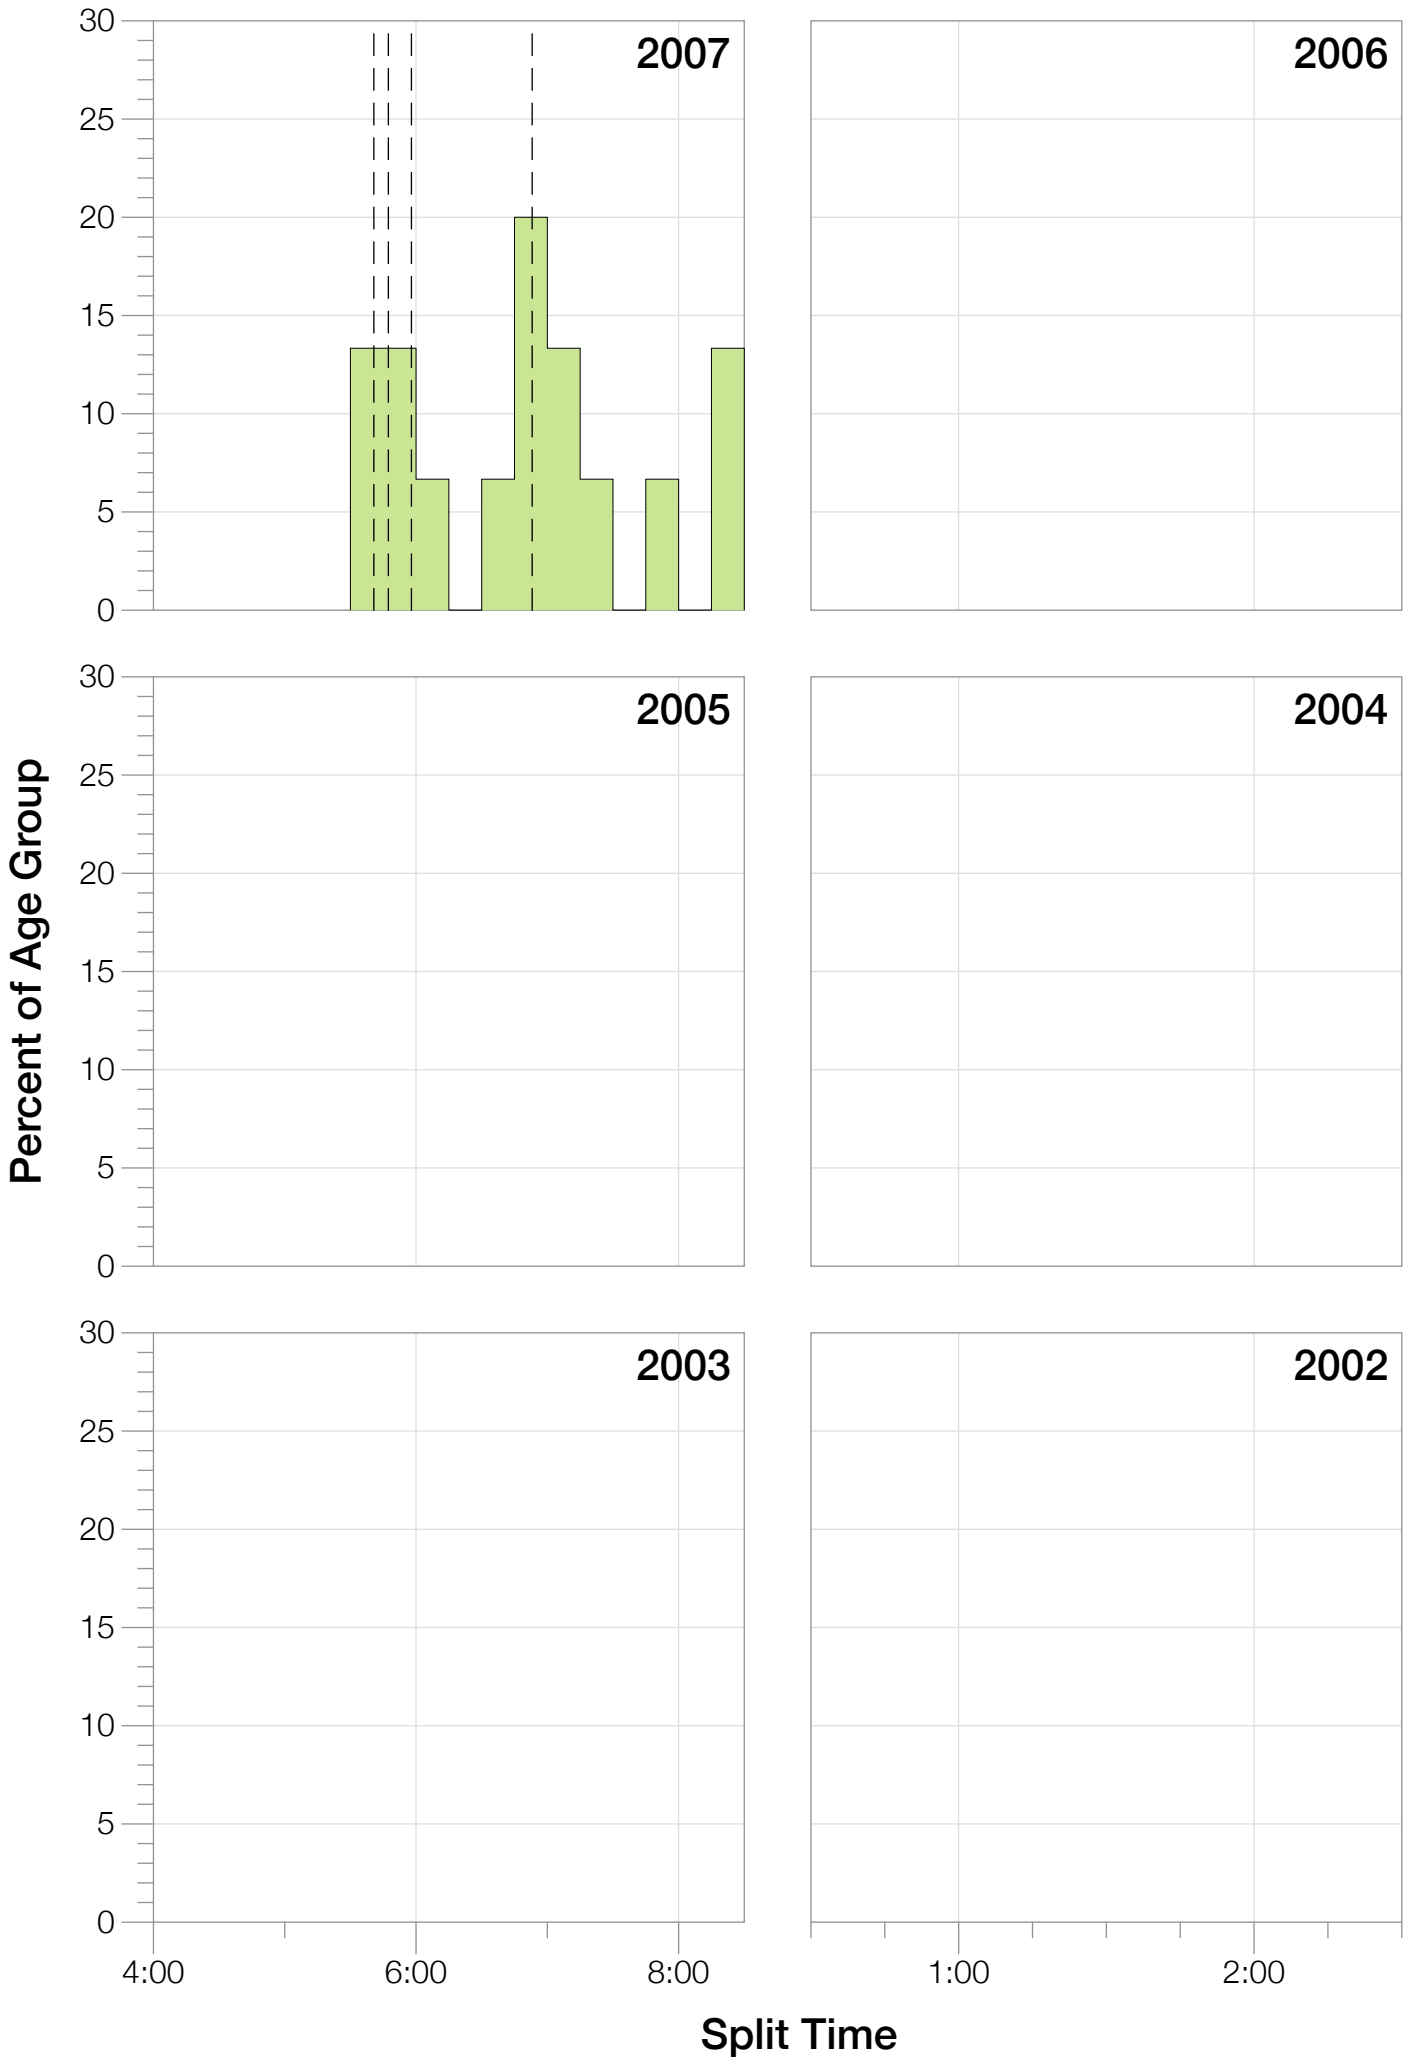

F45-49 Bike