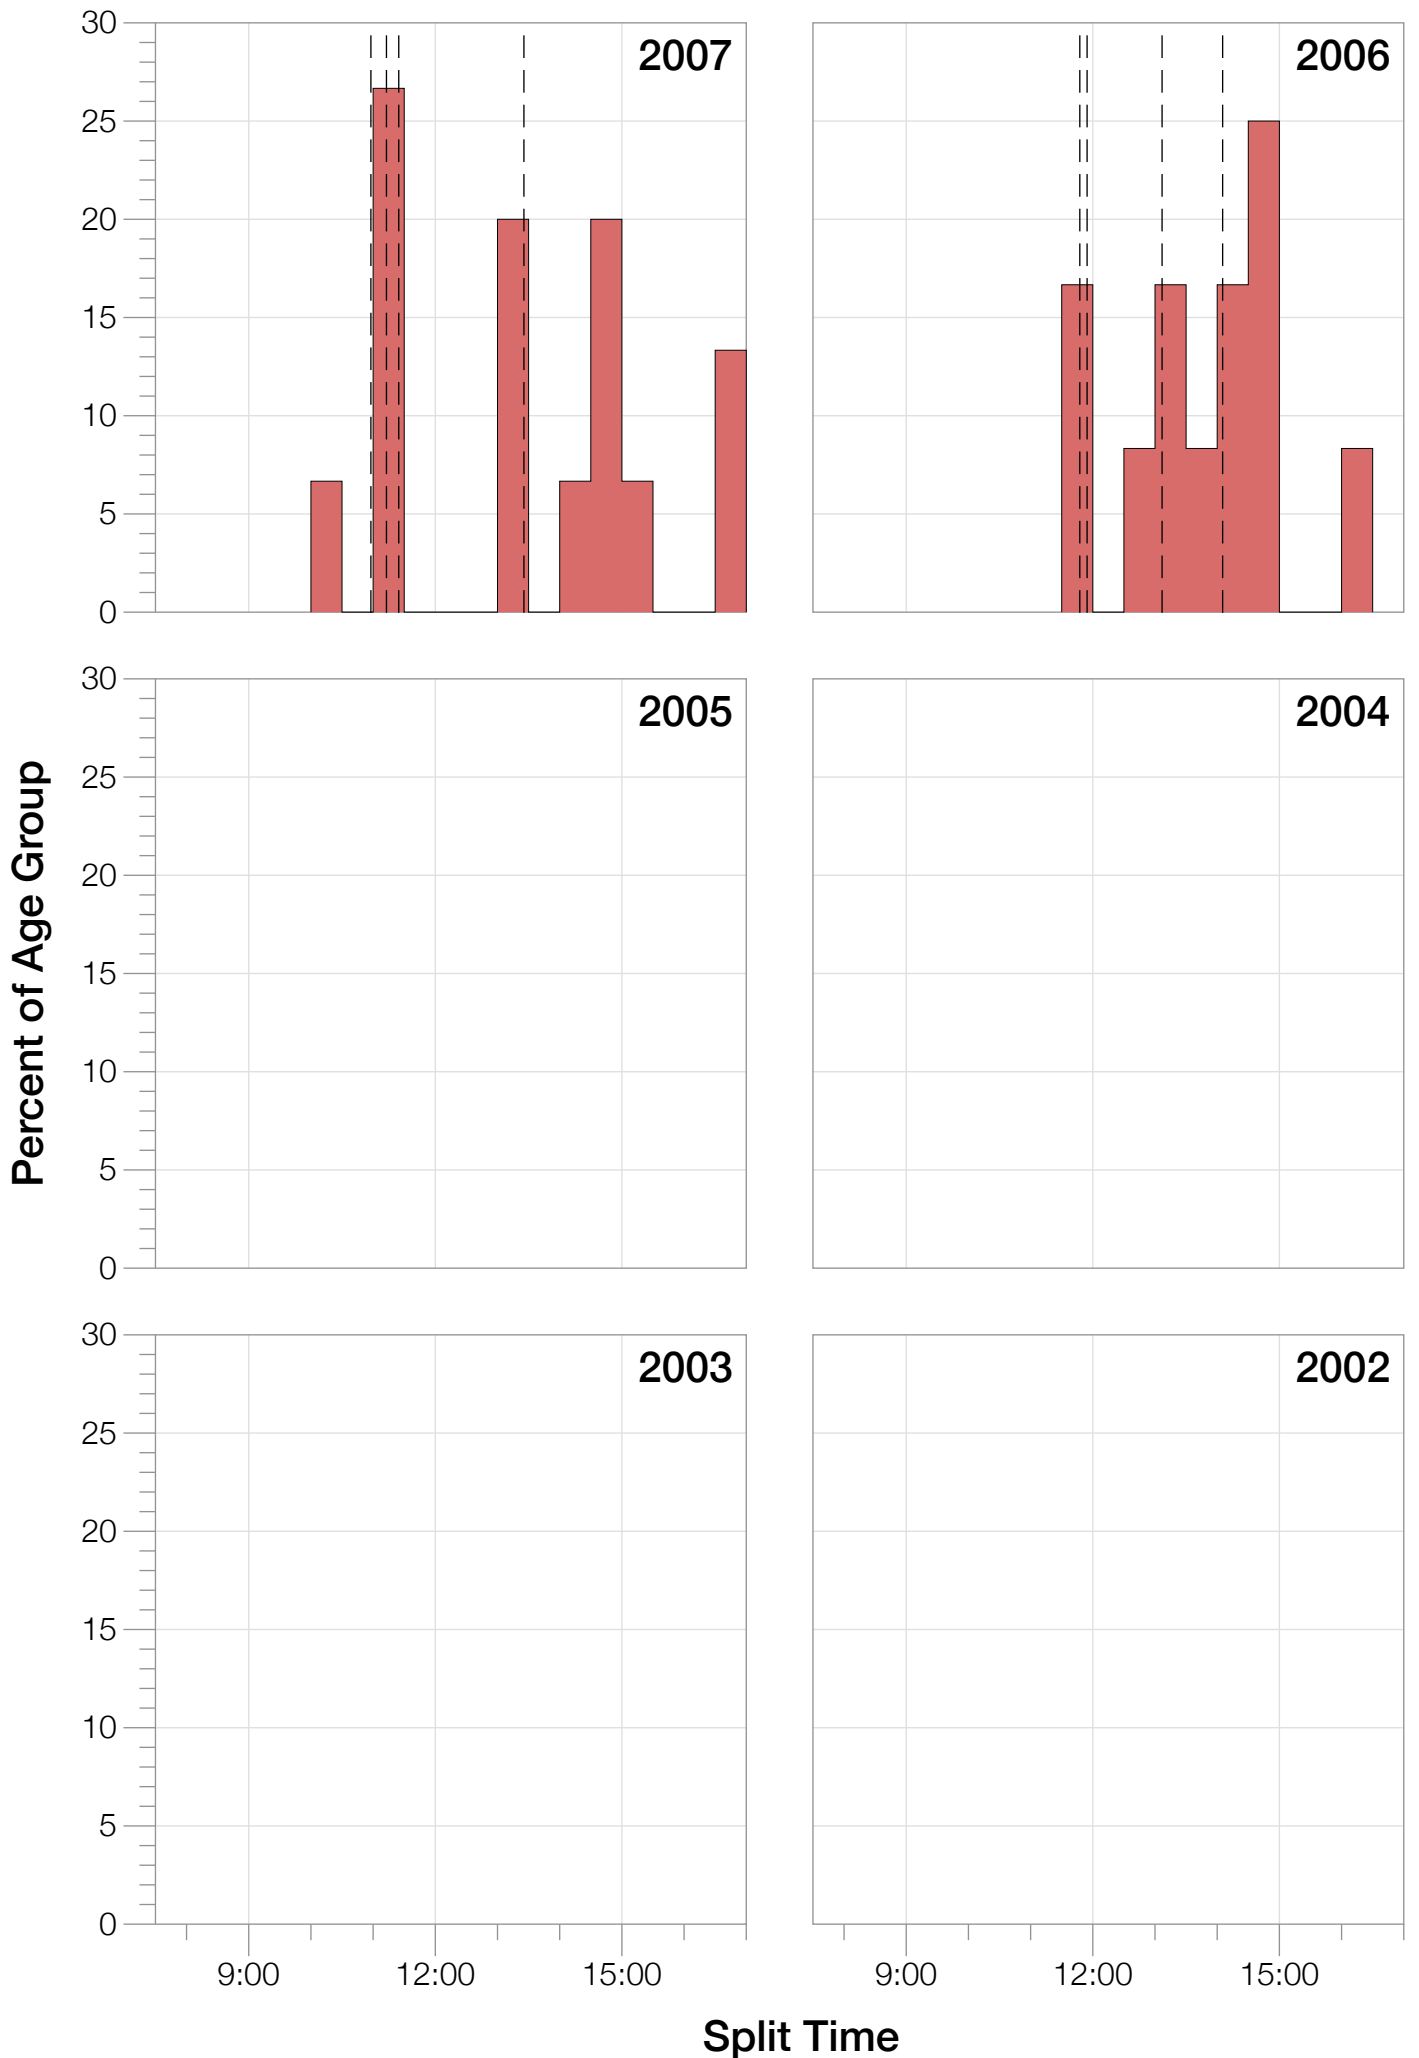

F45-49 Overall