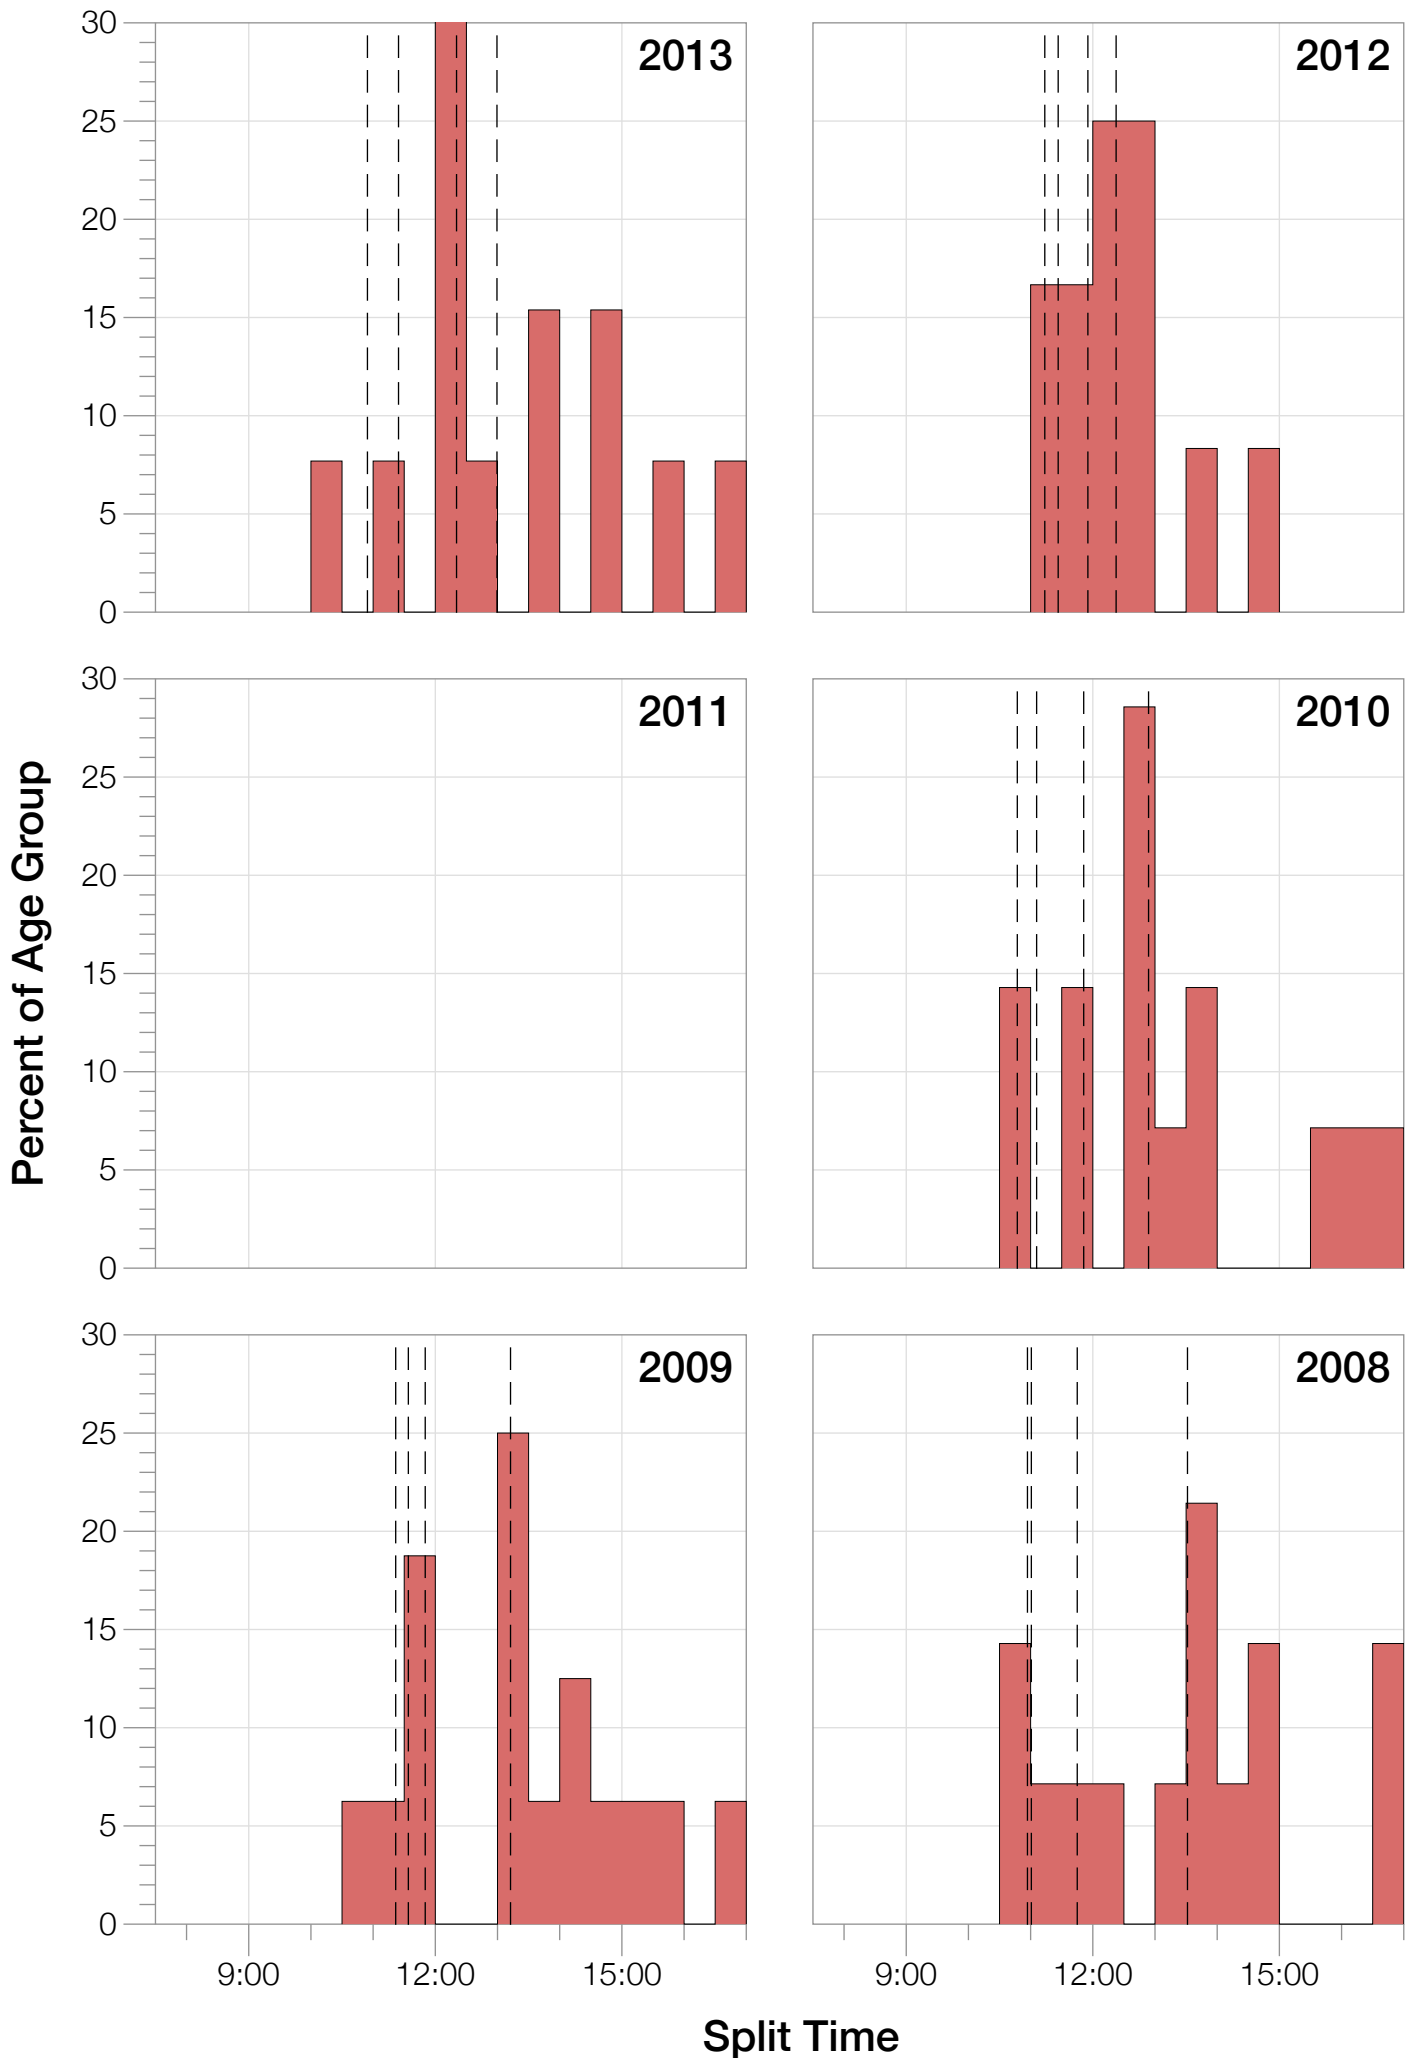

F45-49 Overall