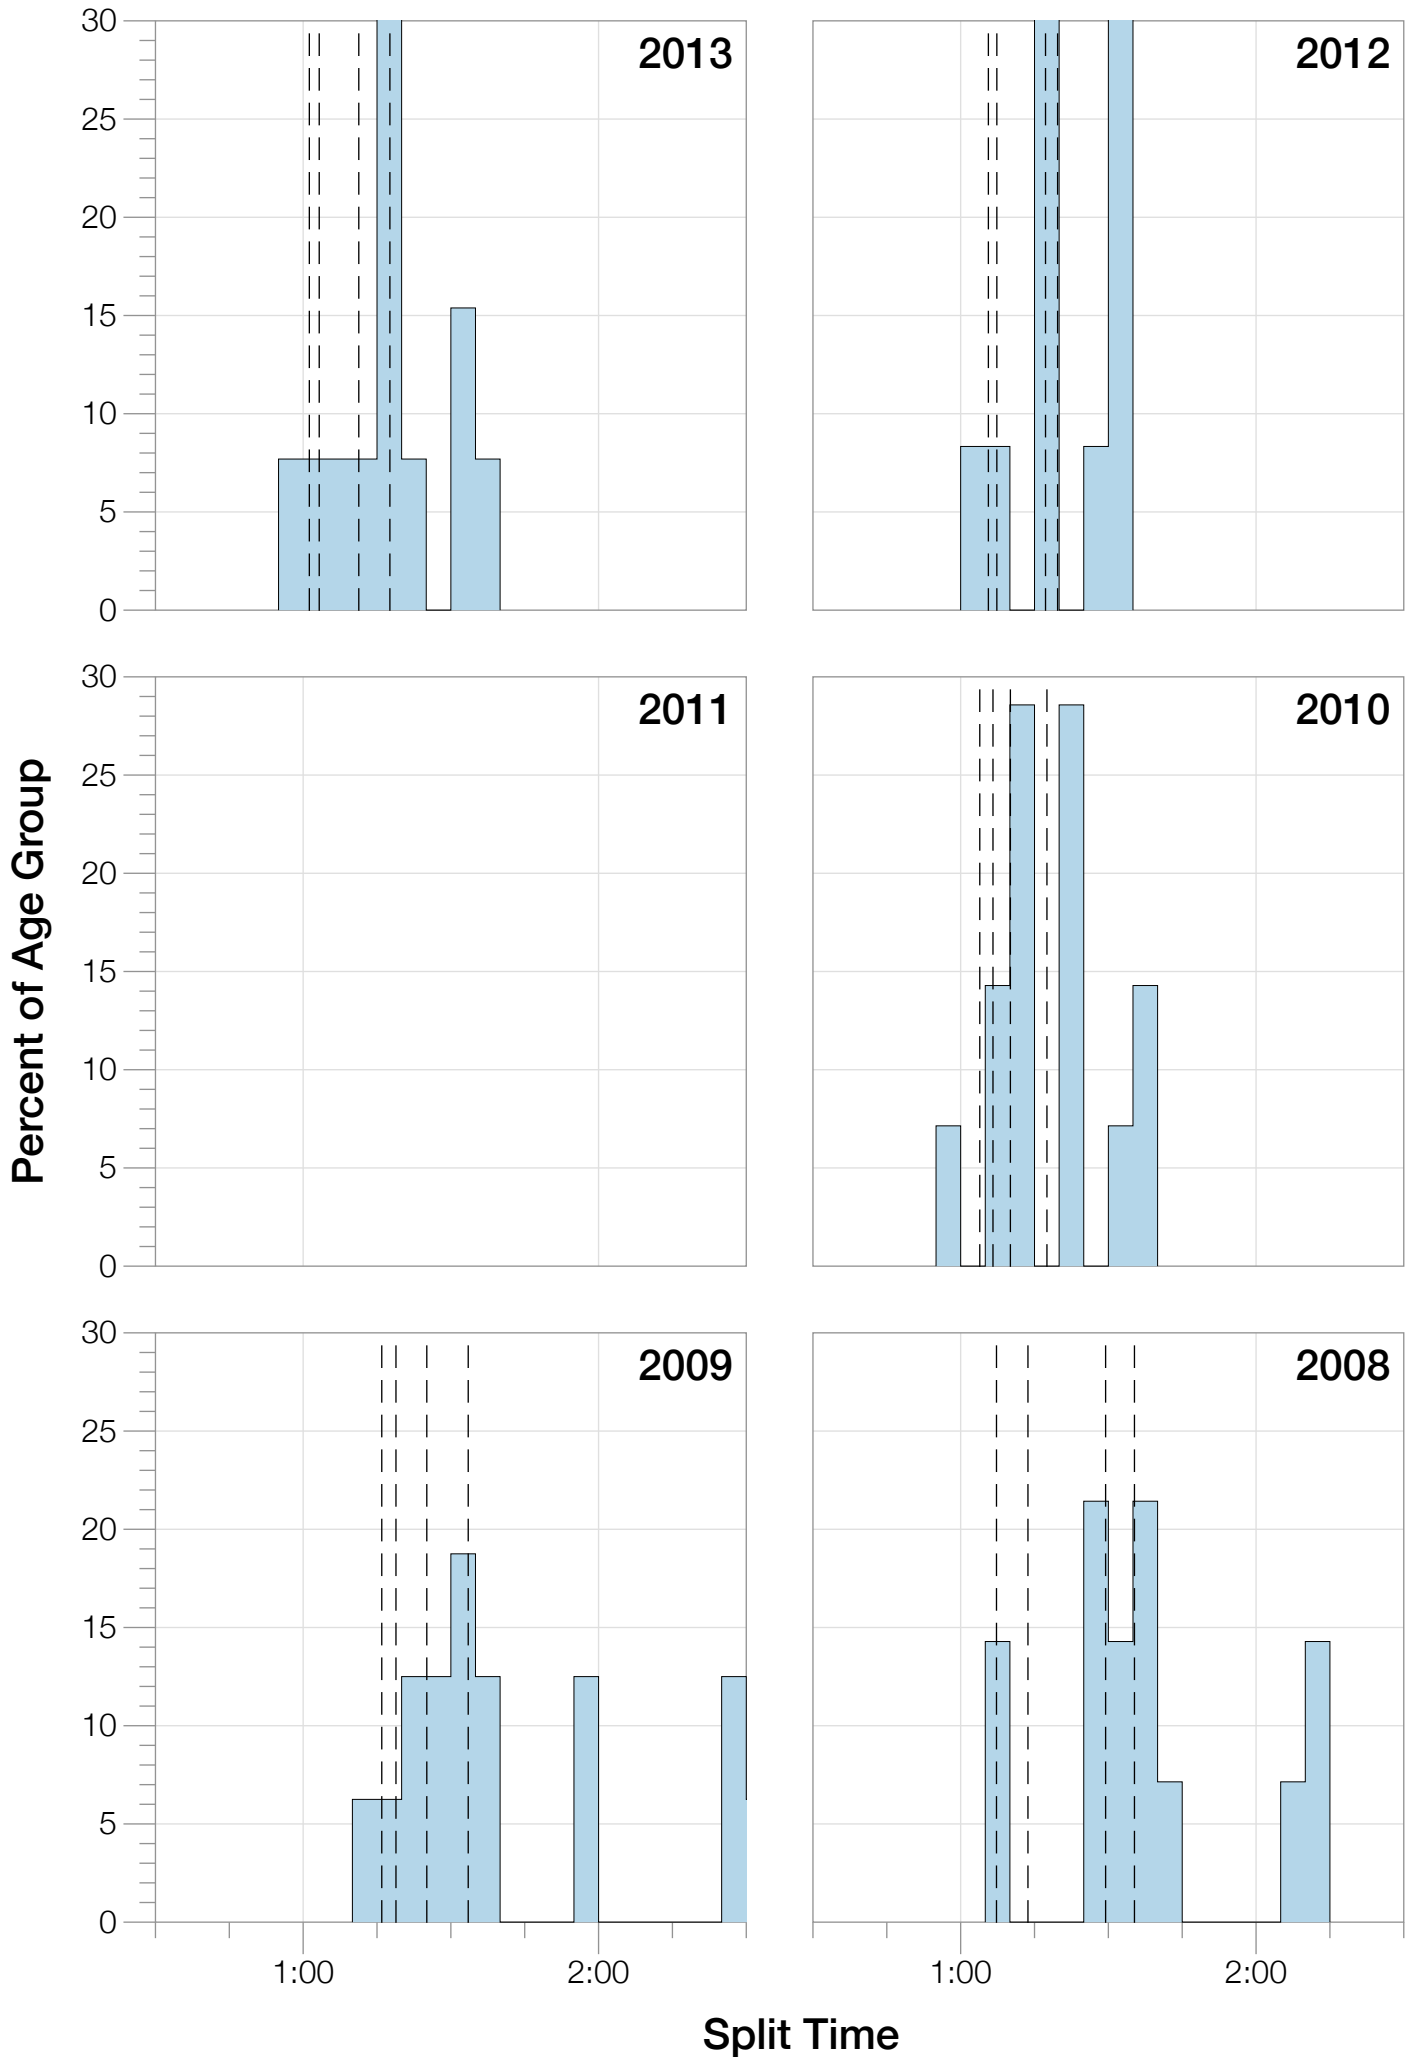

F45-49 Swim