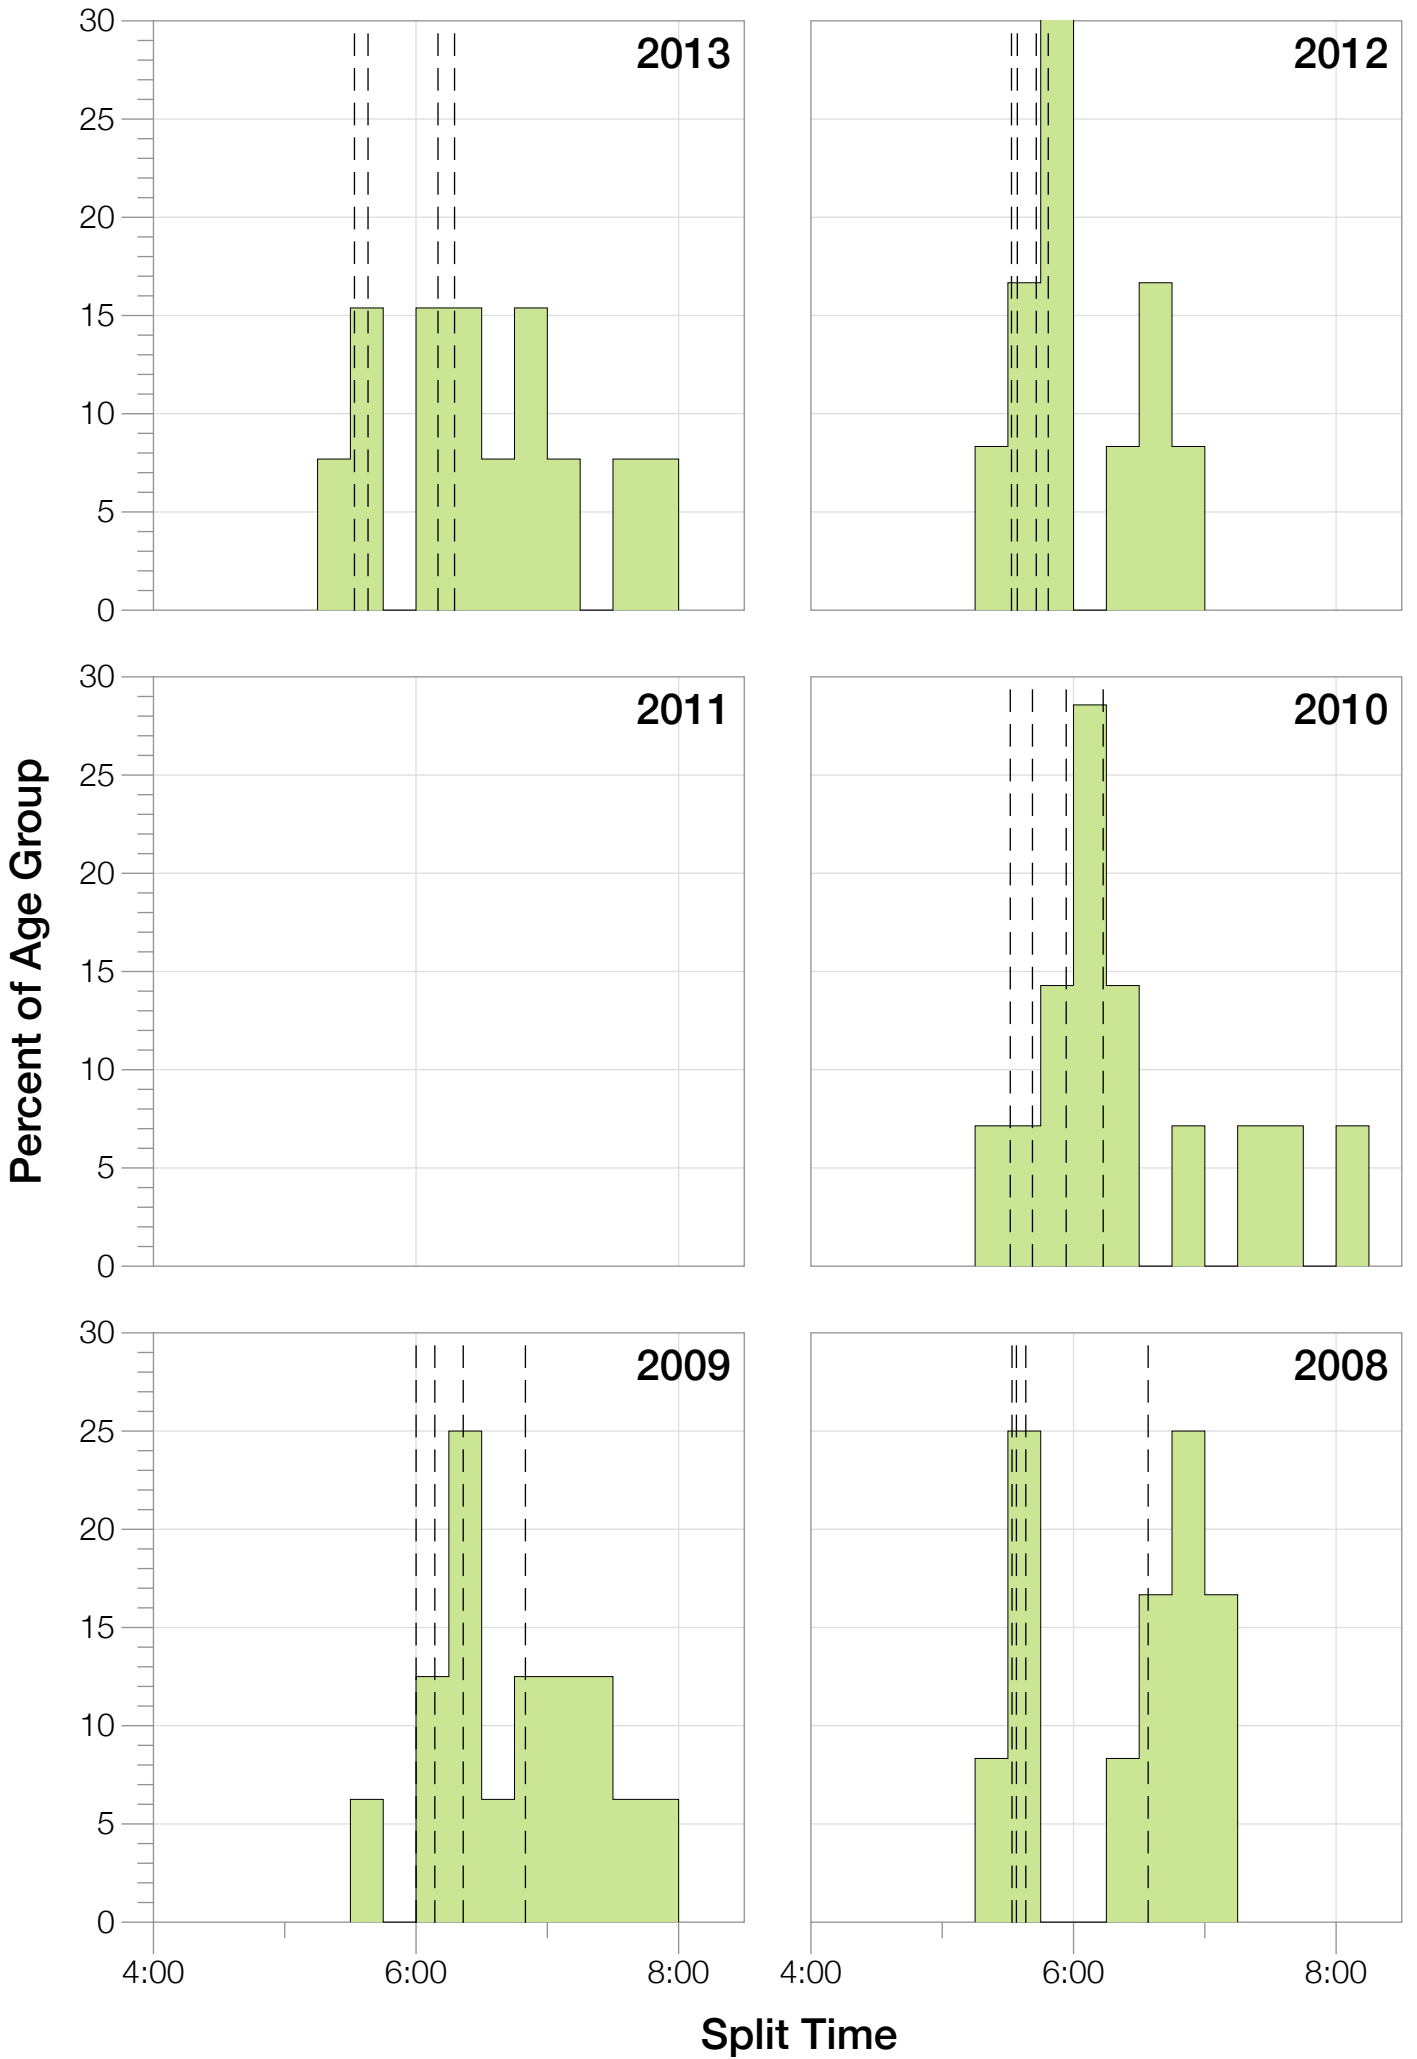

F45-49 Bike