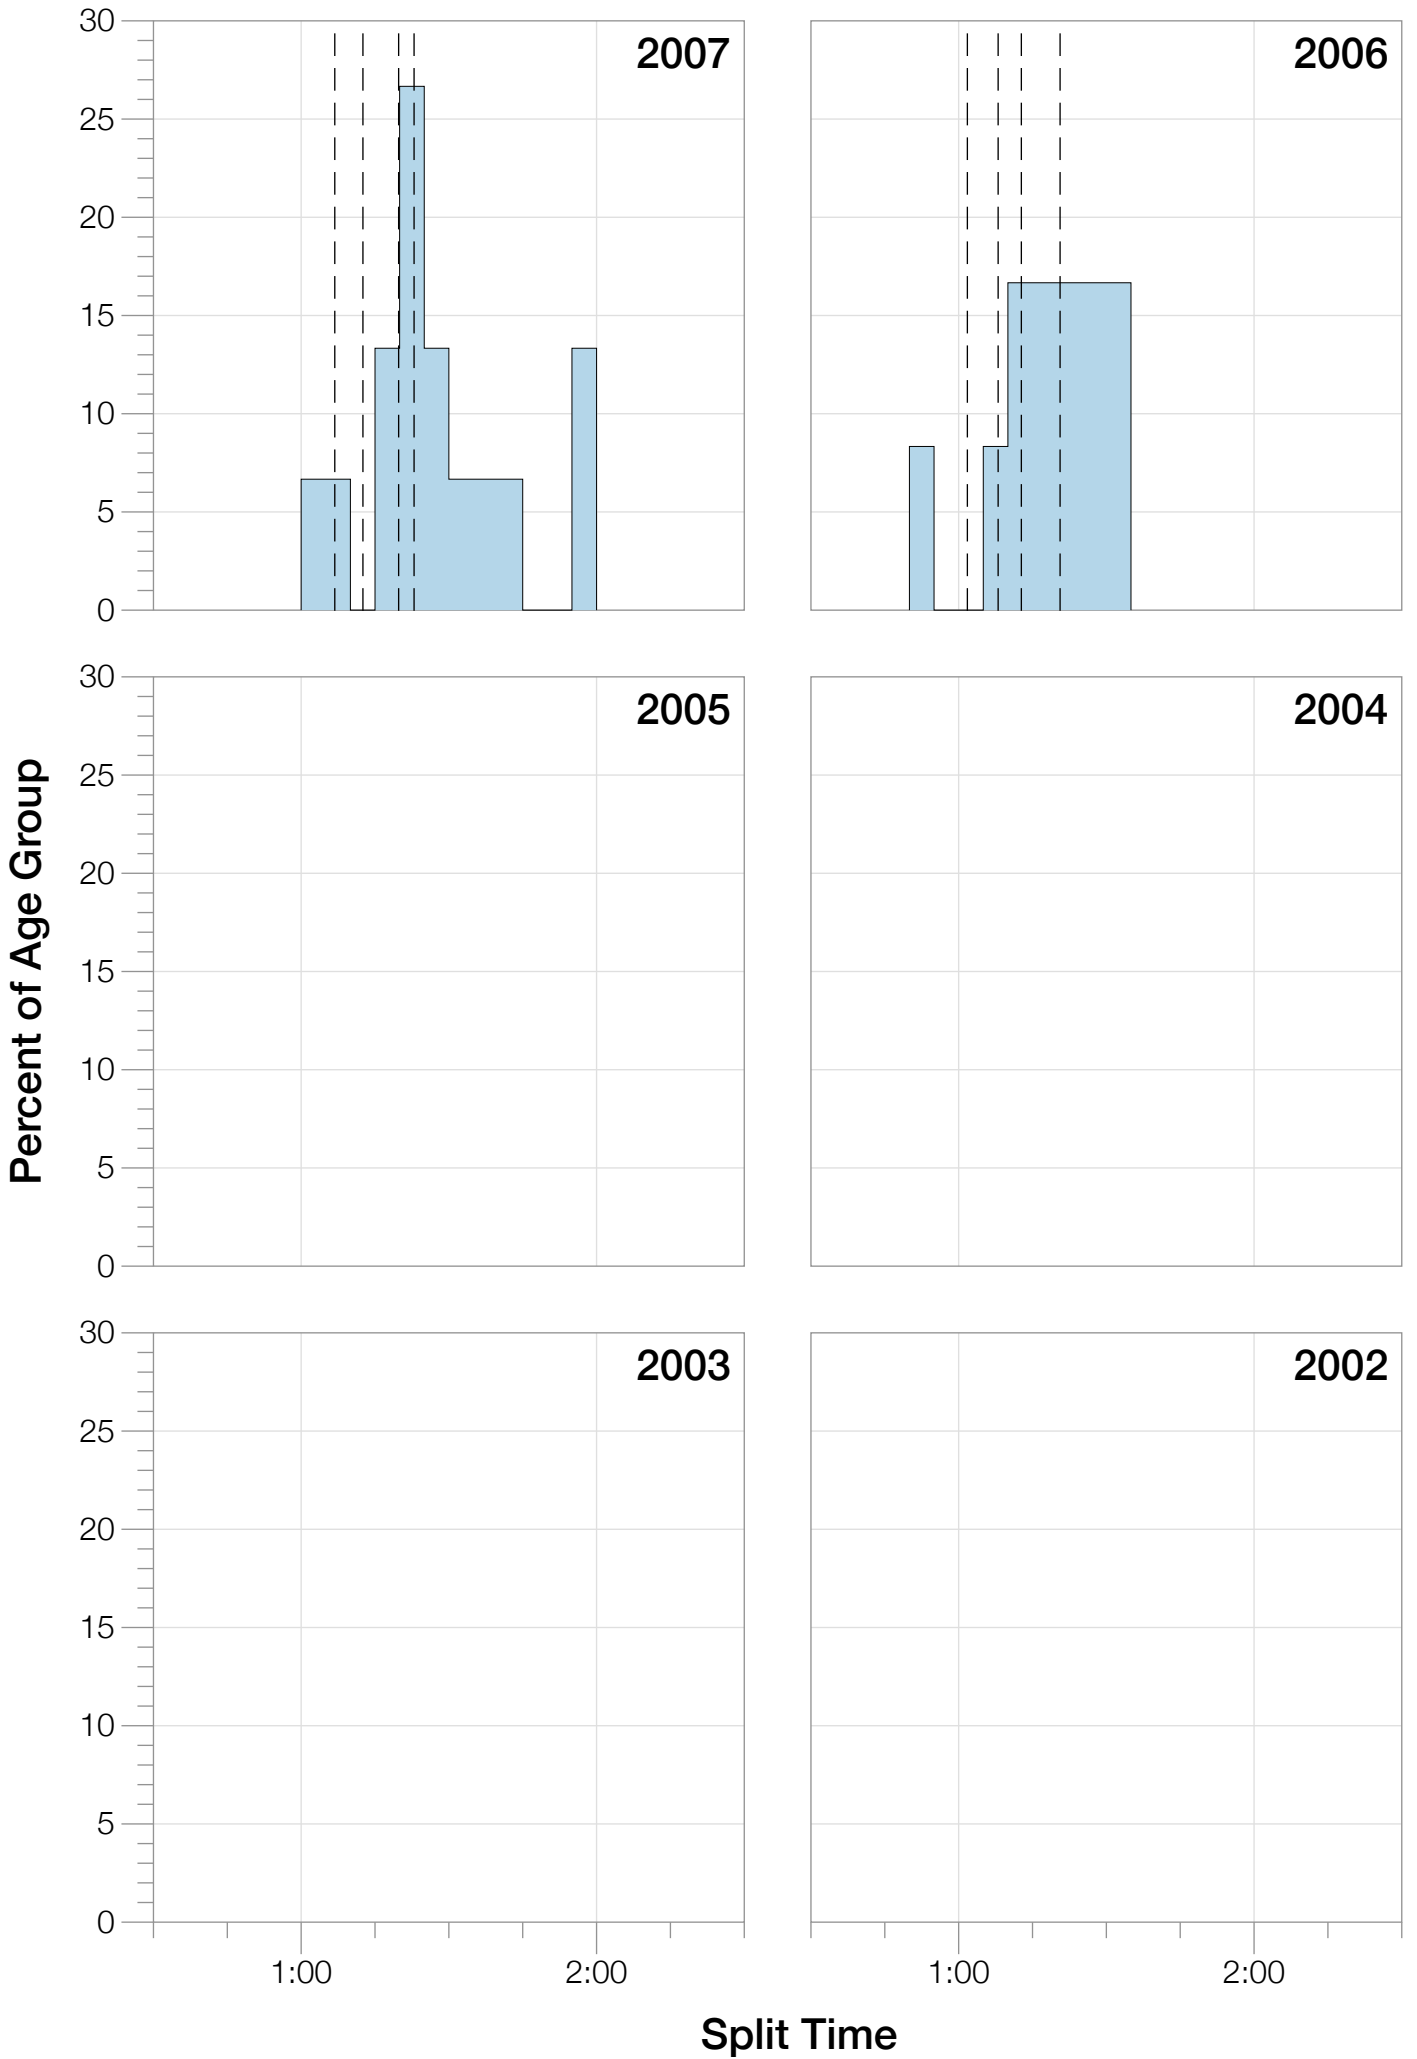

F45-49 Swim