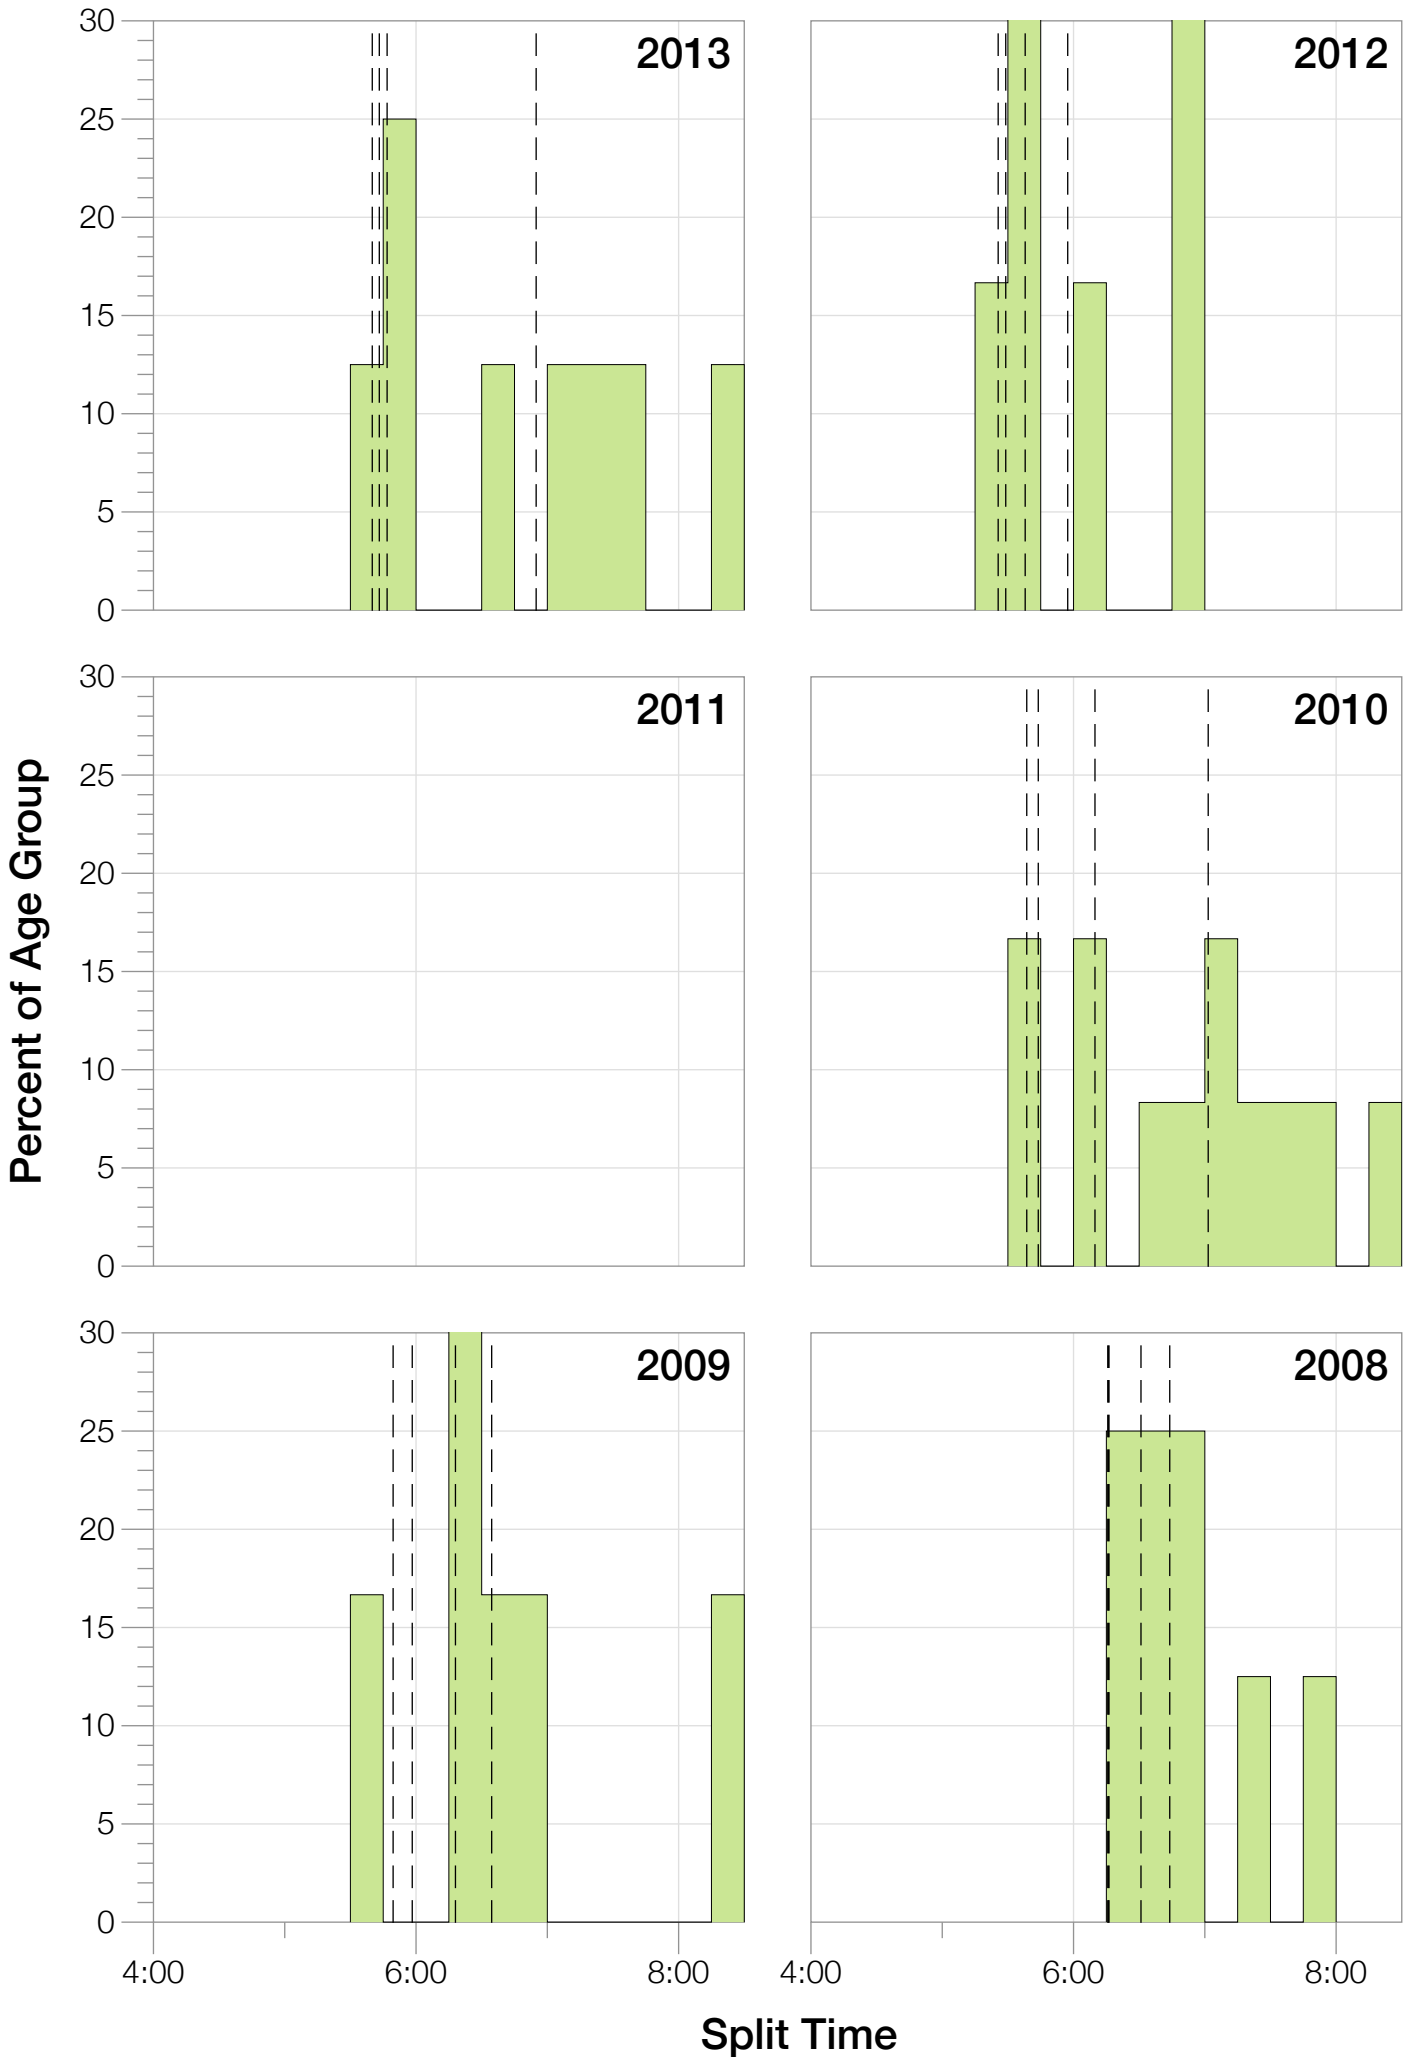

F50-54 Bike