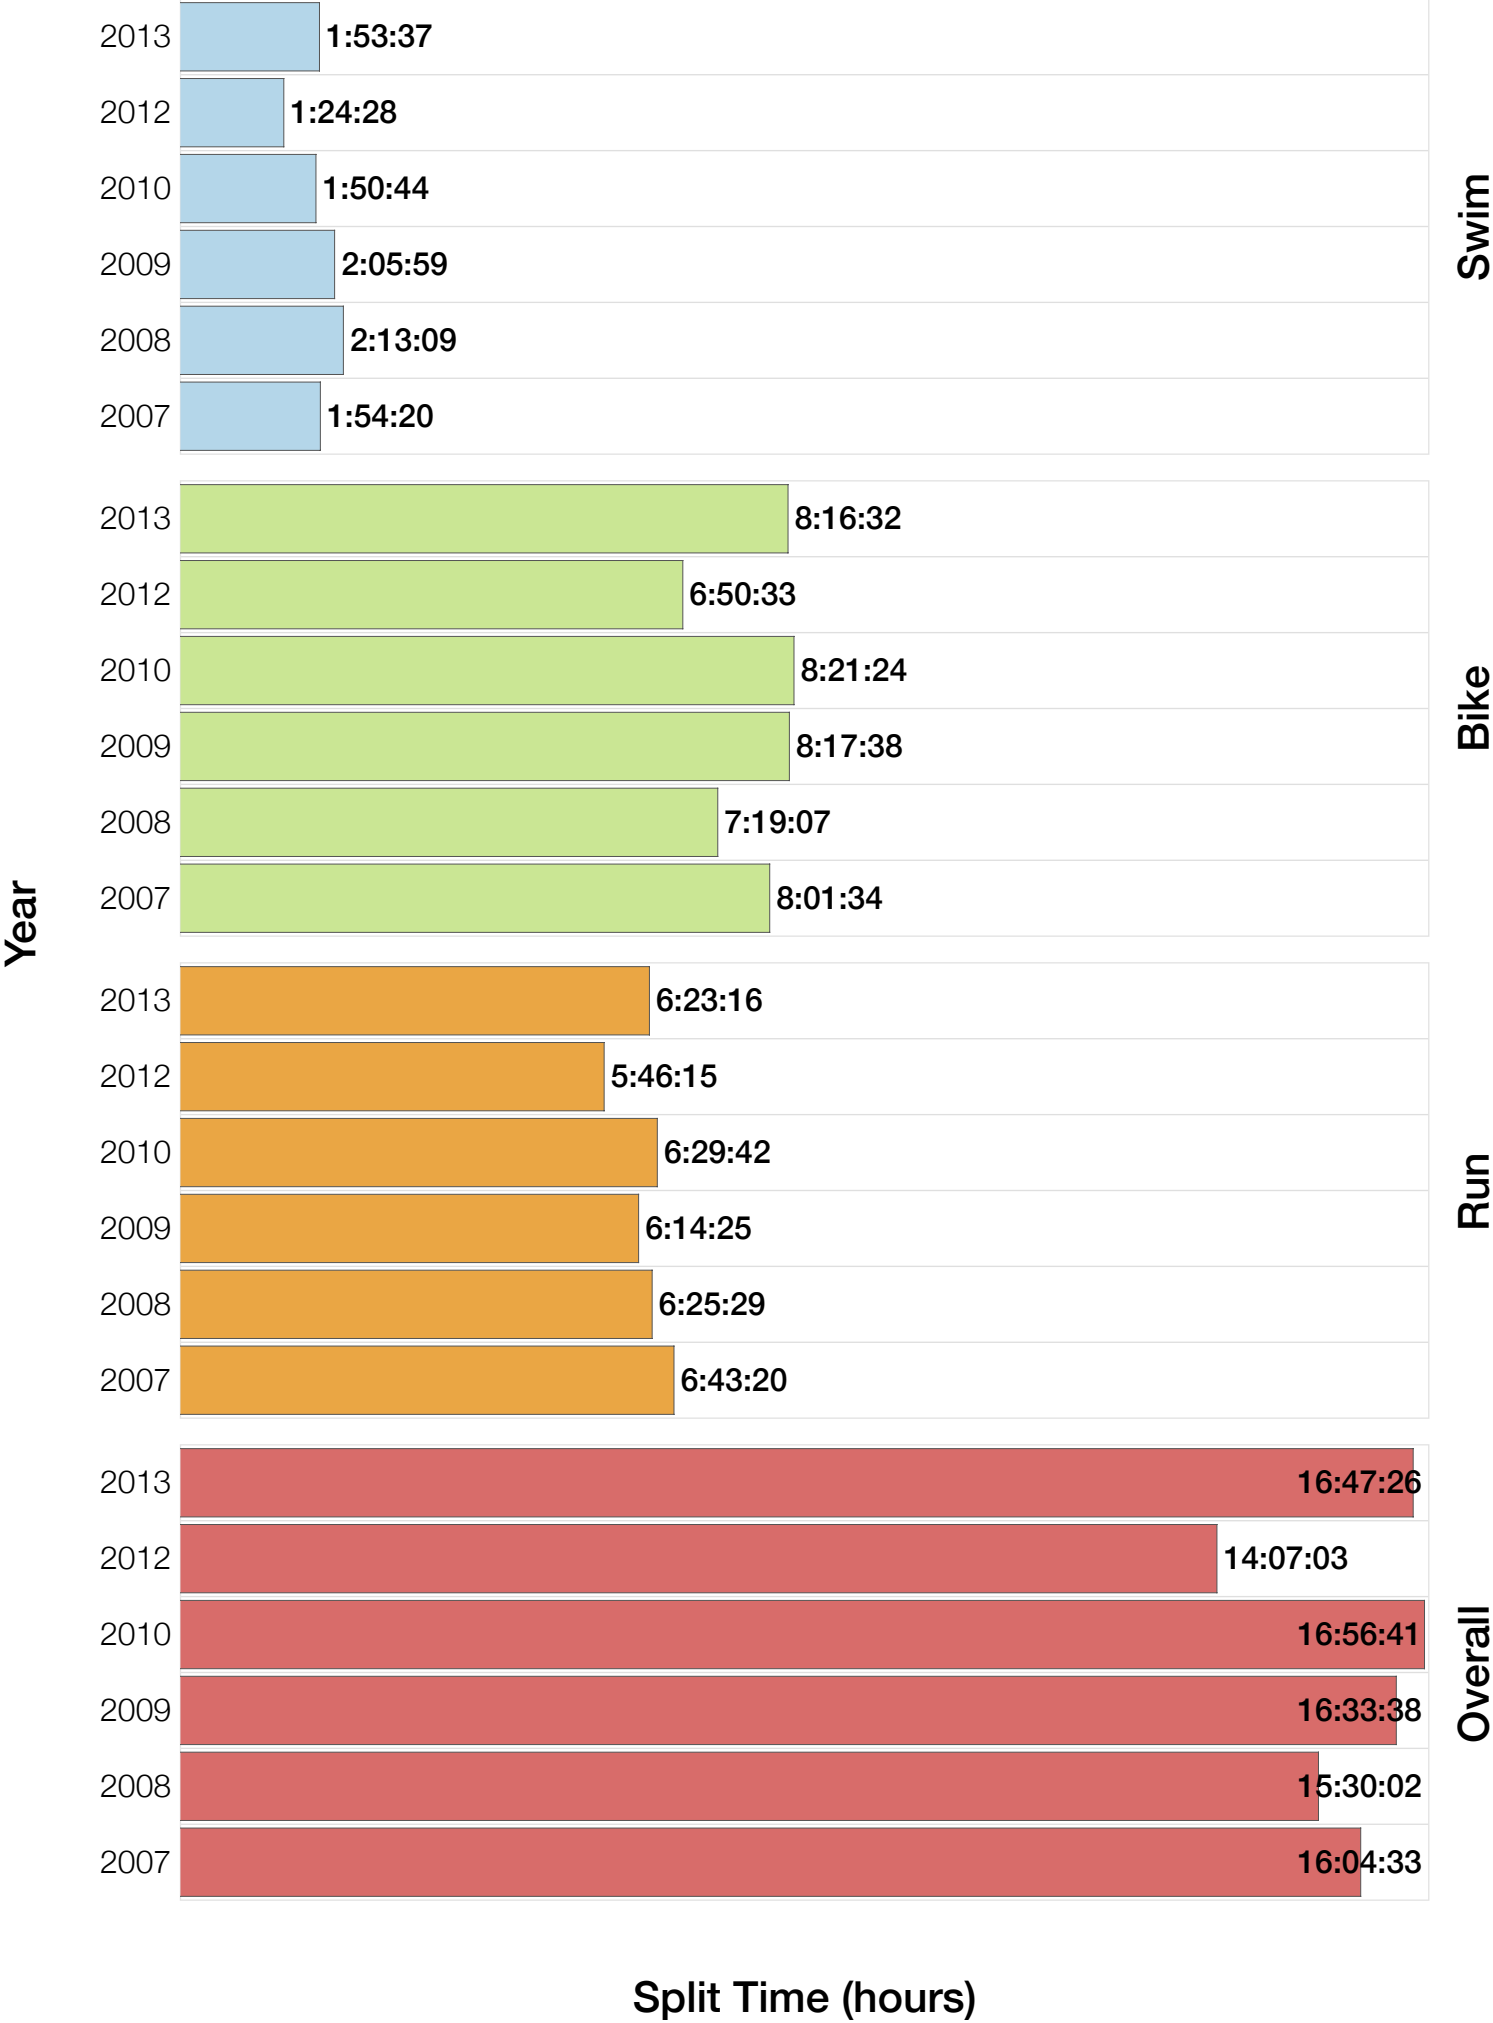

F50-54 Slowest Splits

Split Time (hours)