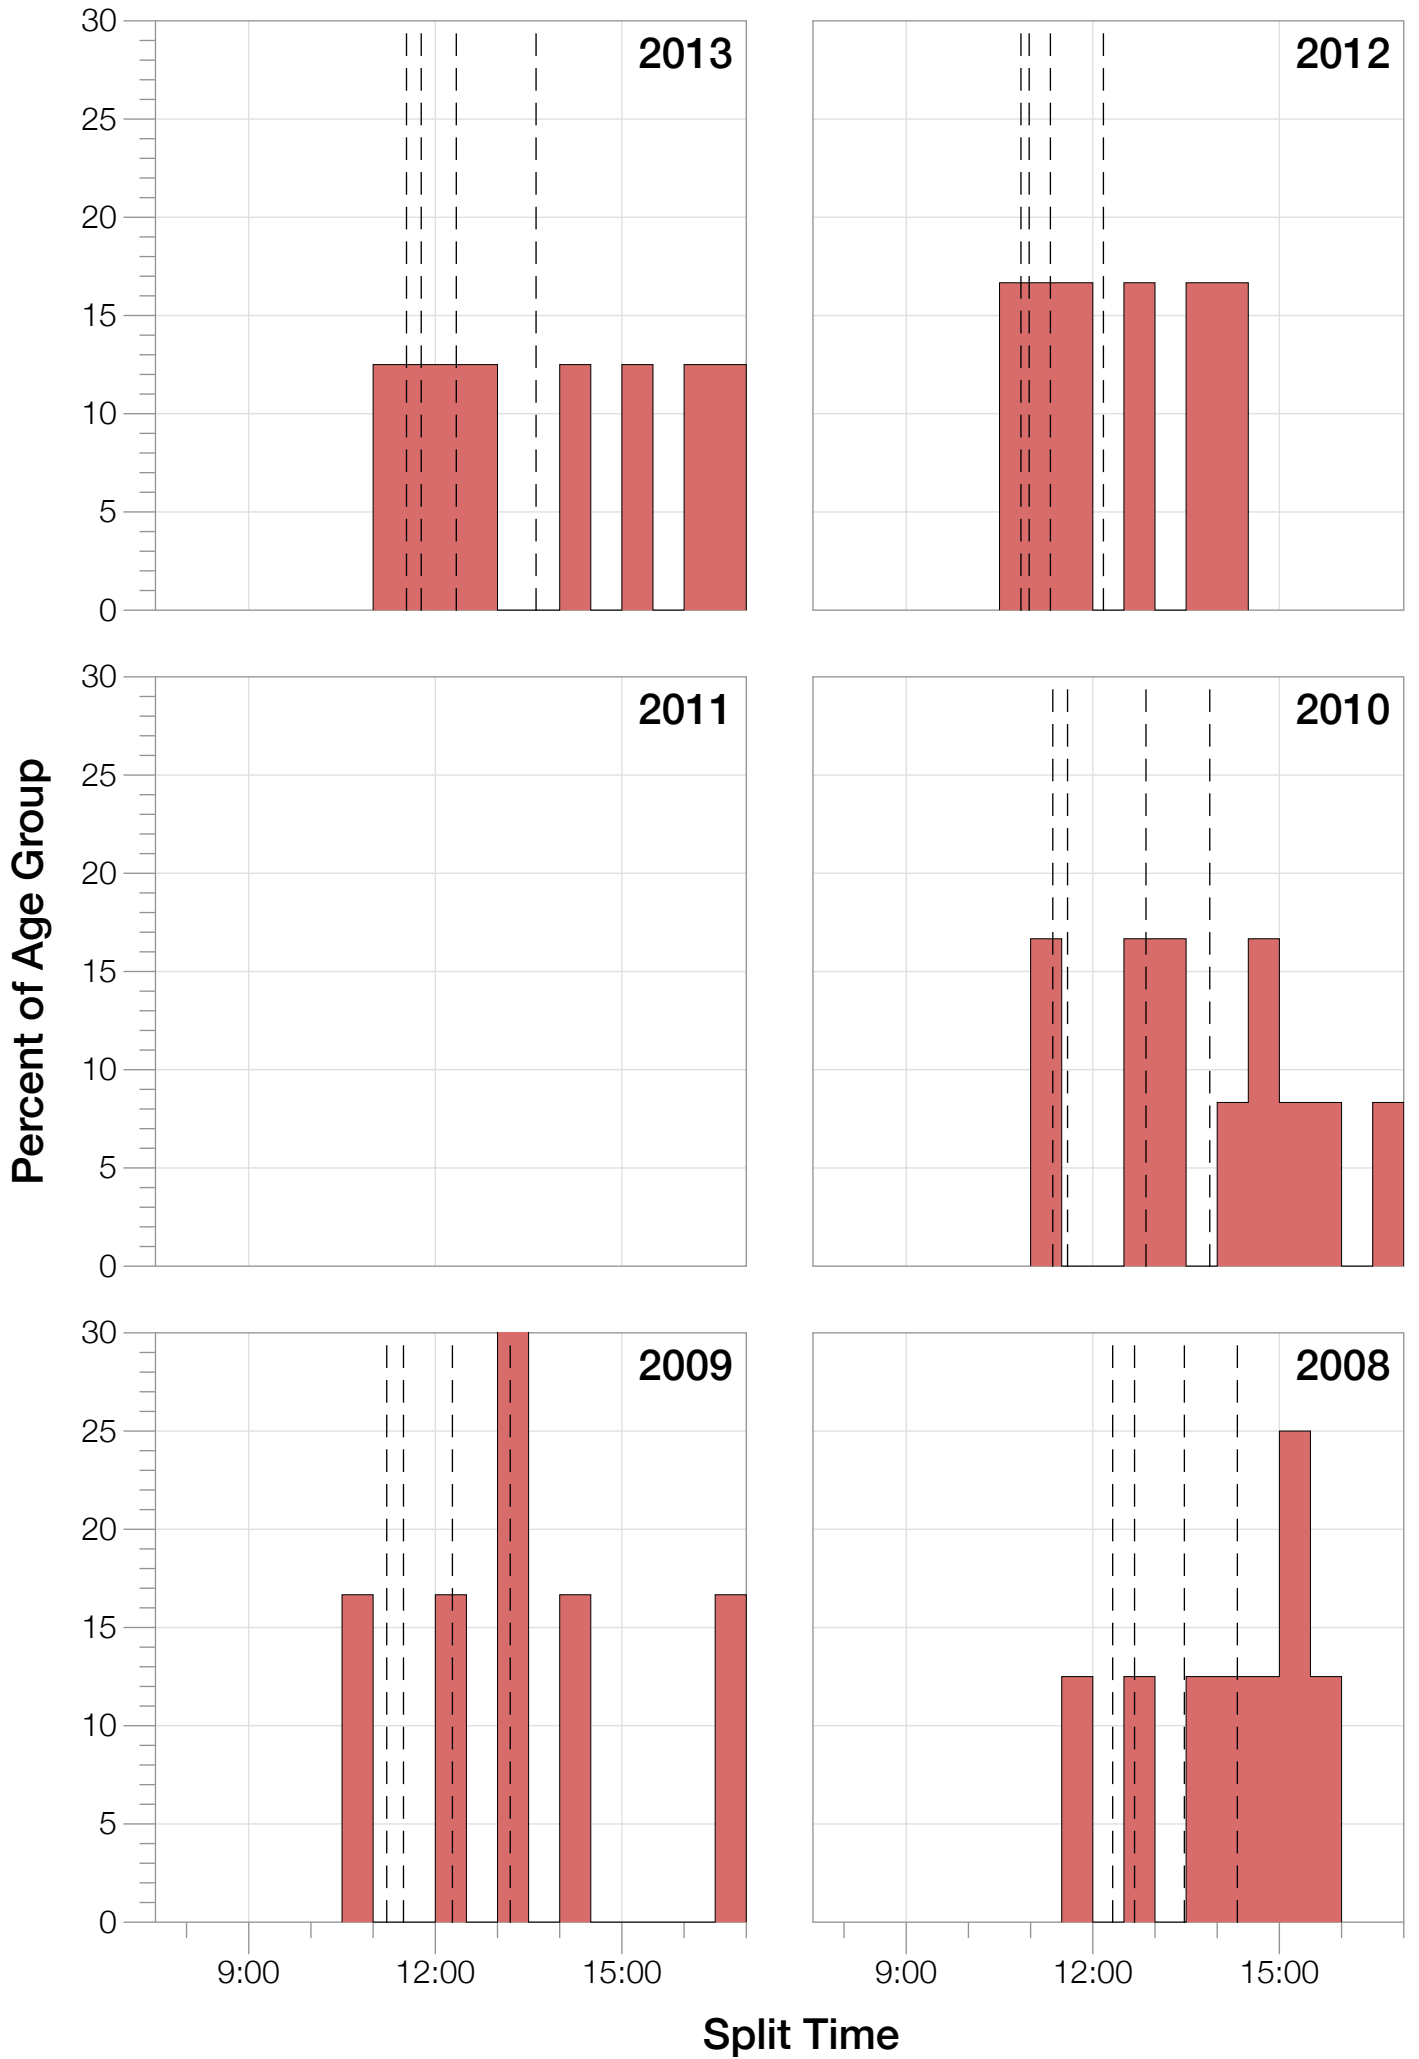

F50-54 Overall