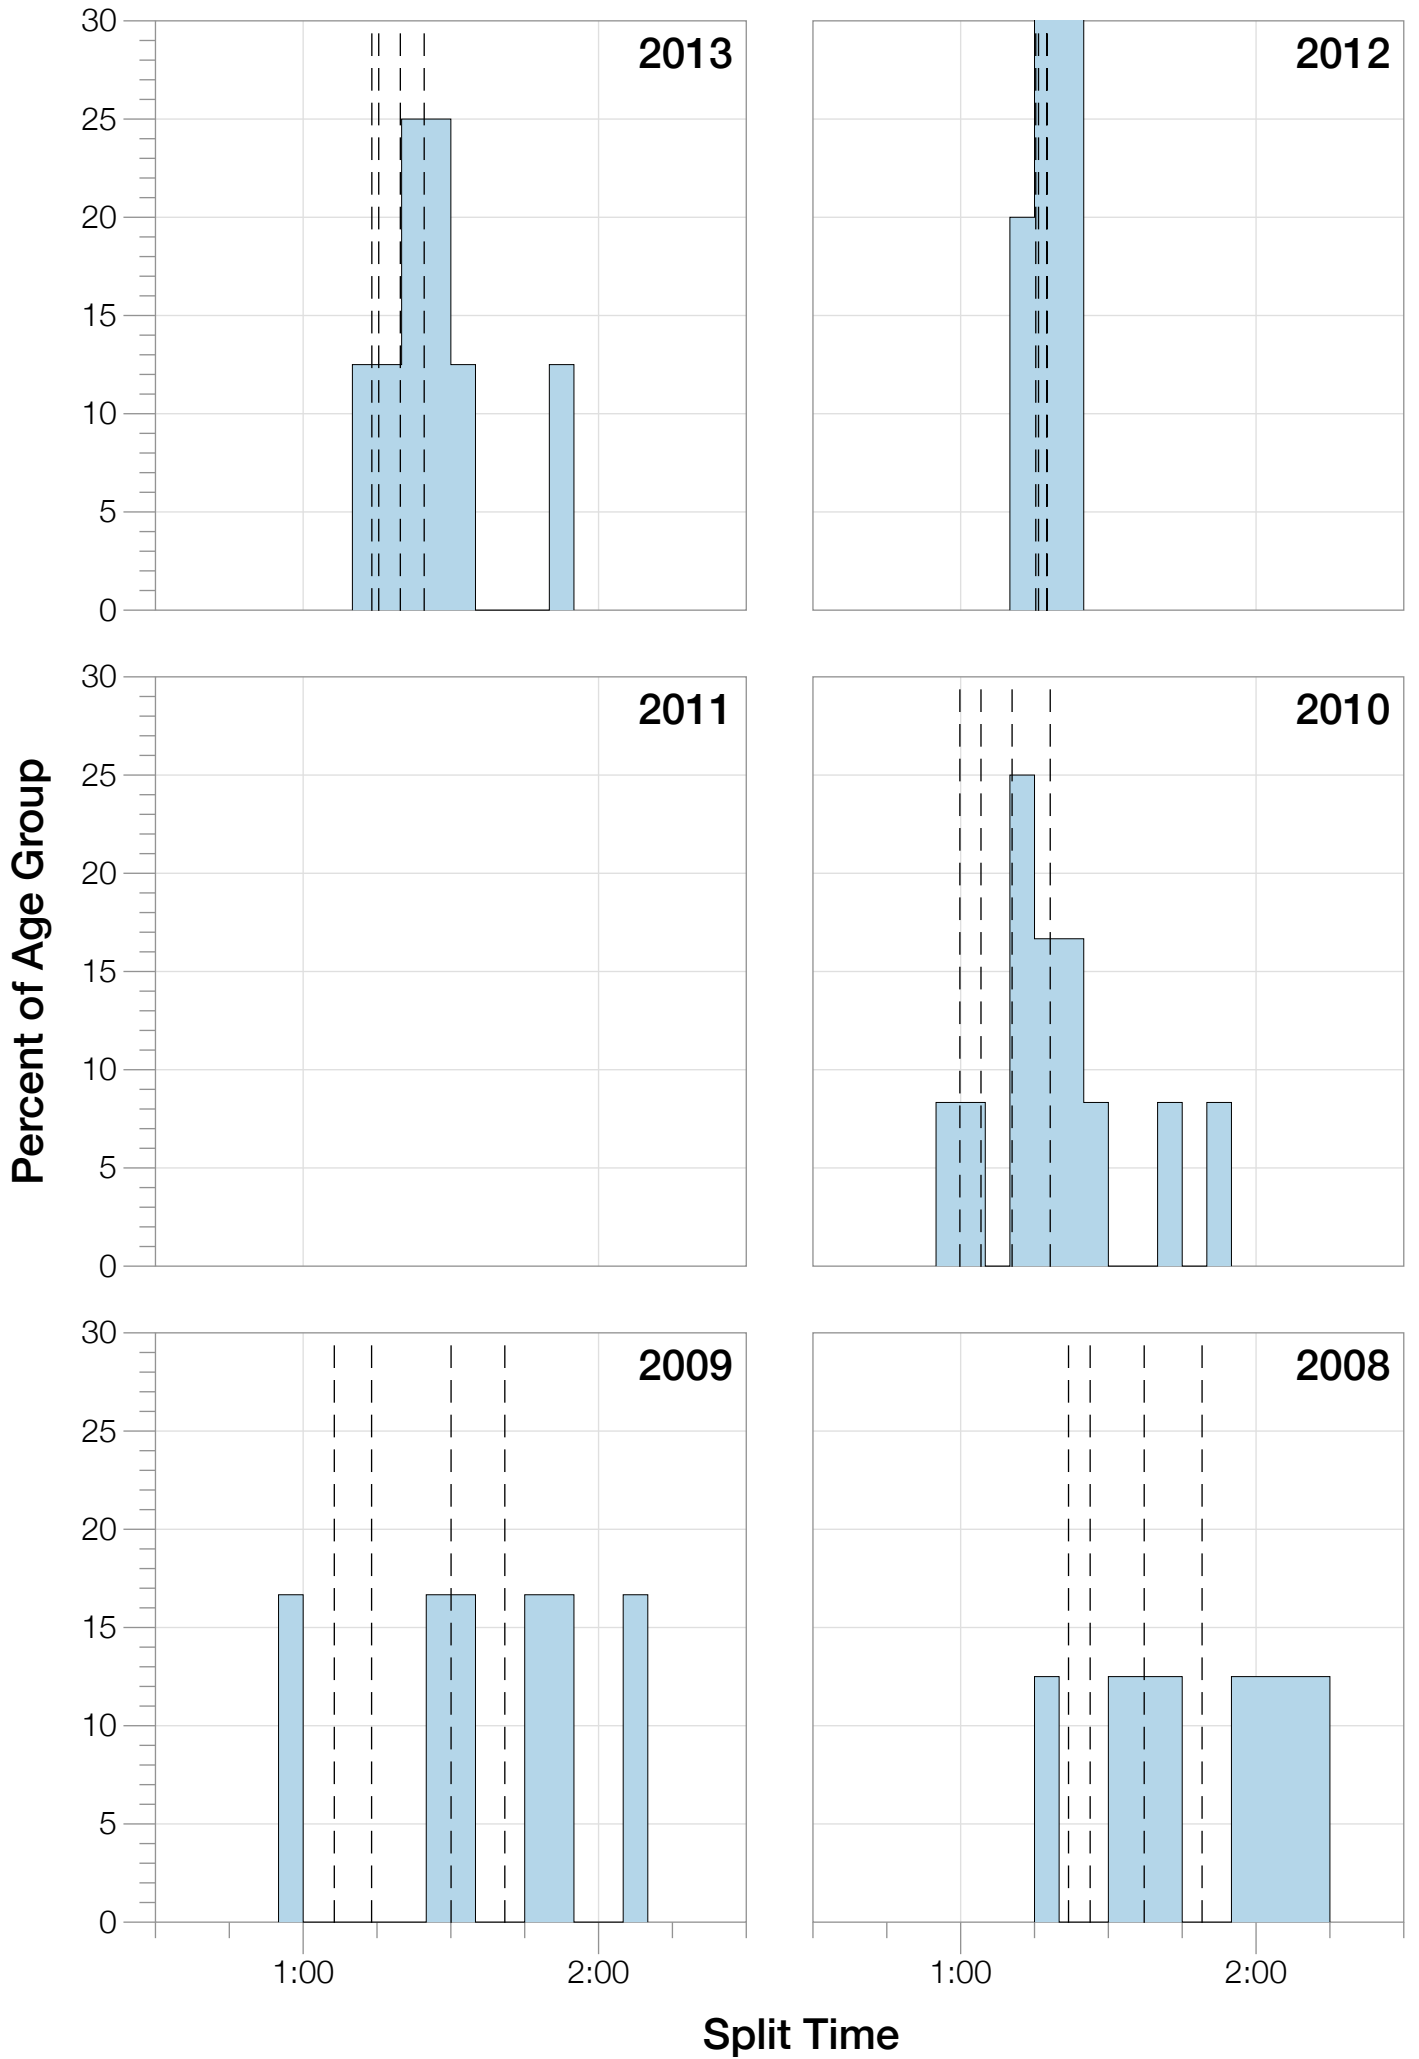

F50-54 Swim