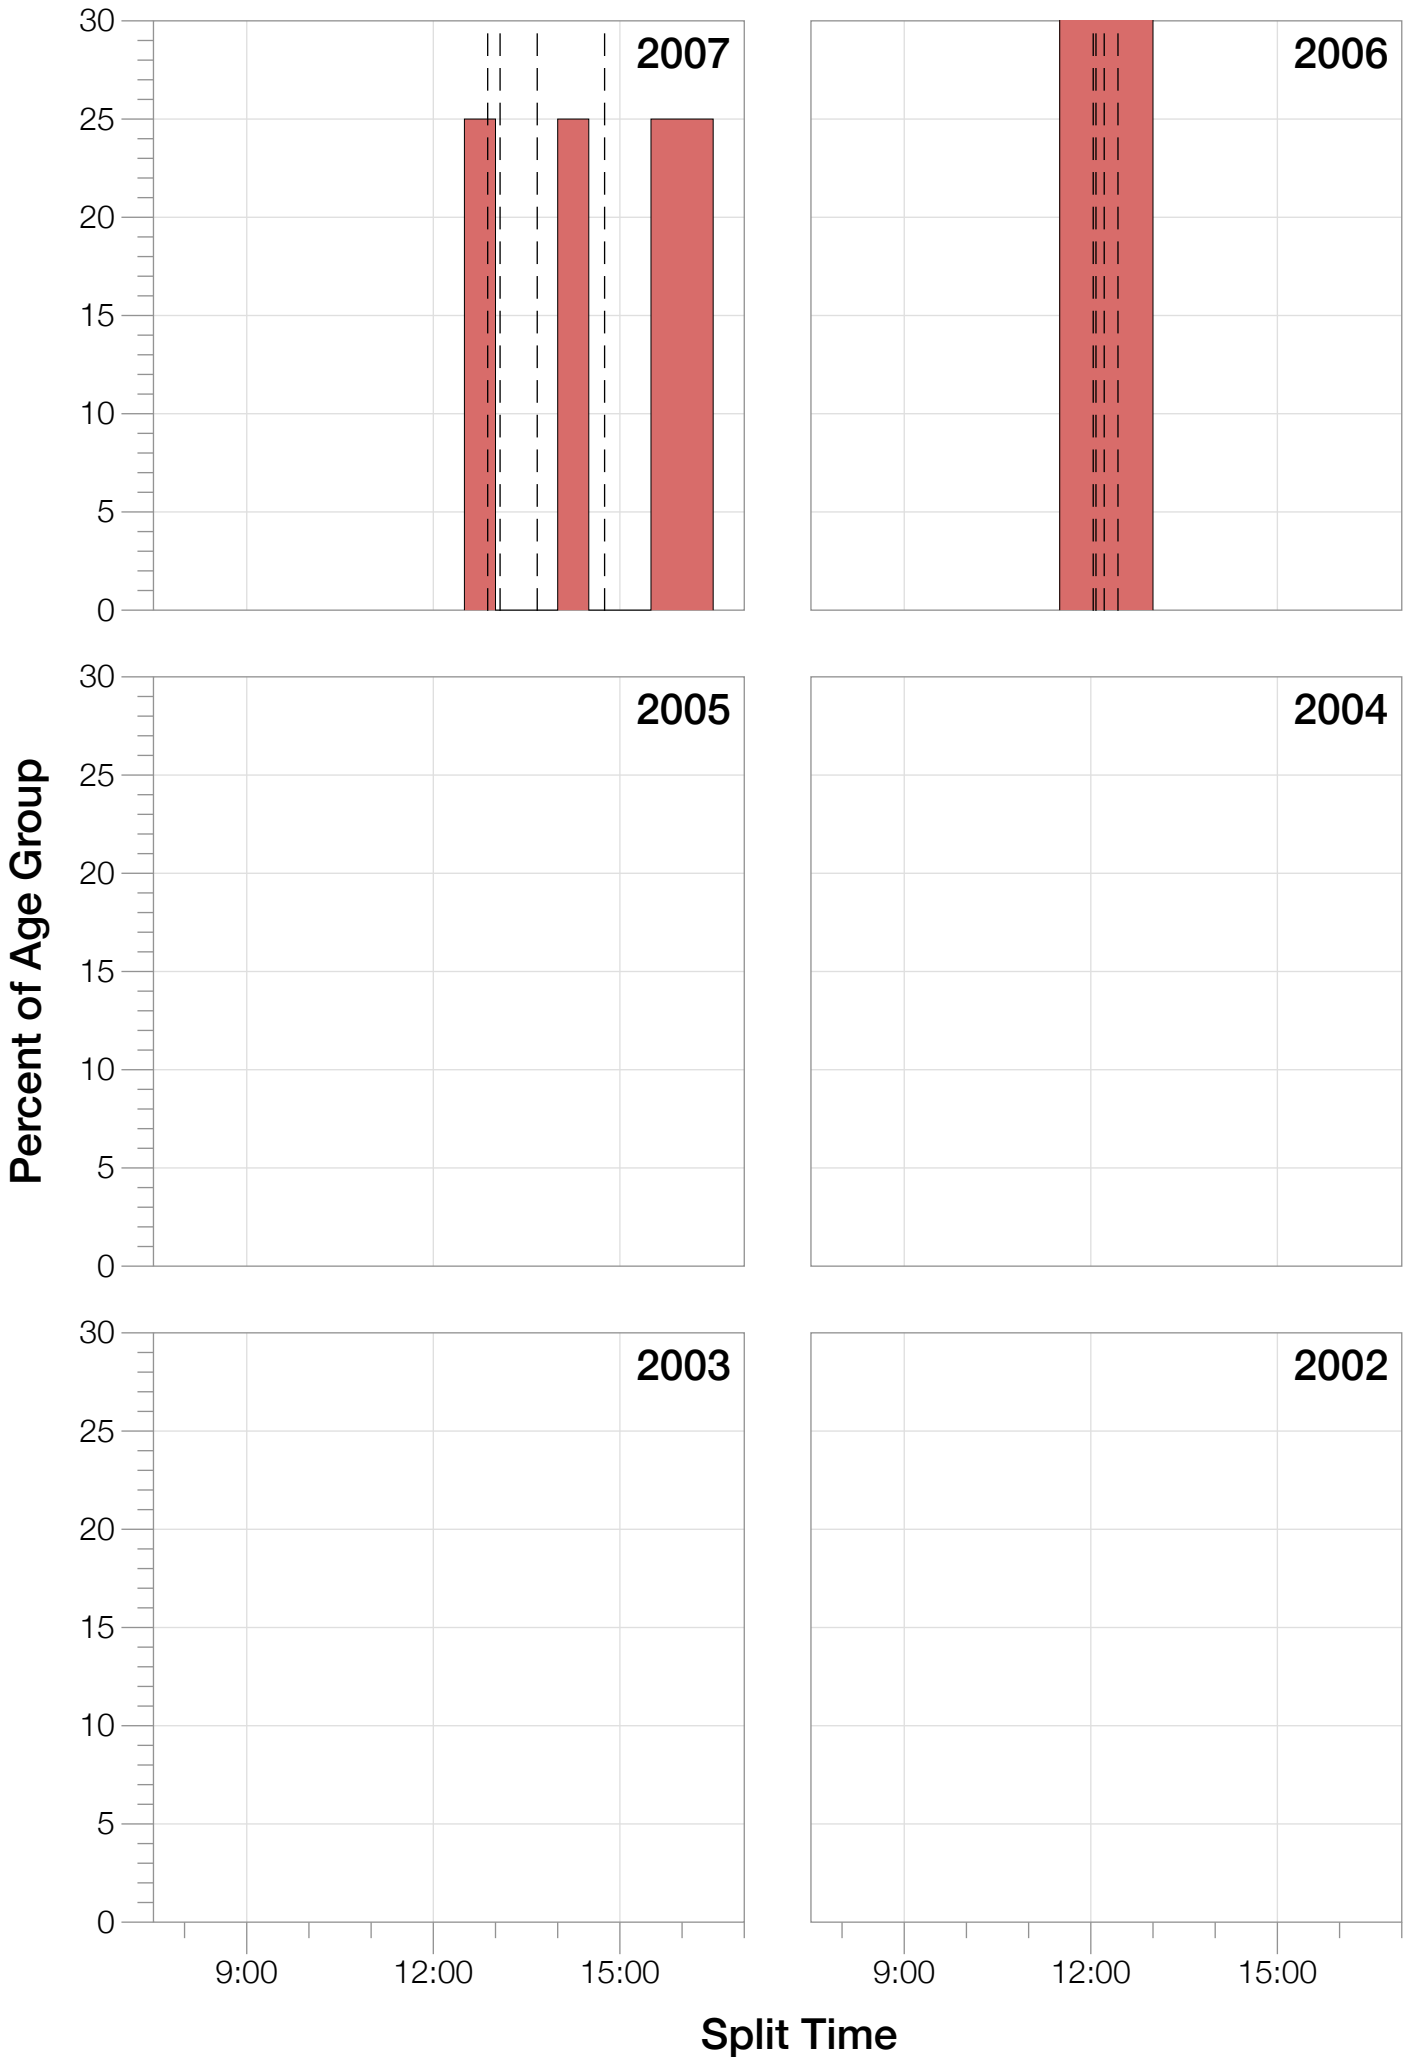

F50-54 Overall