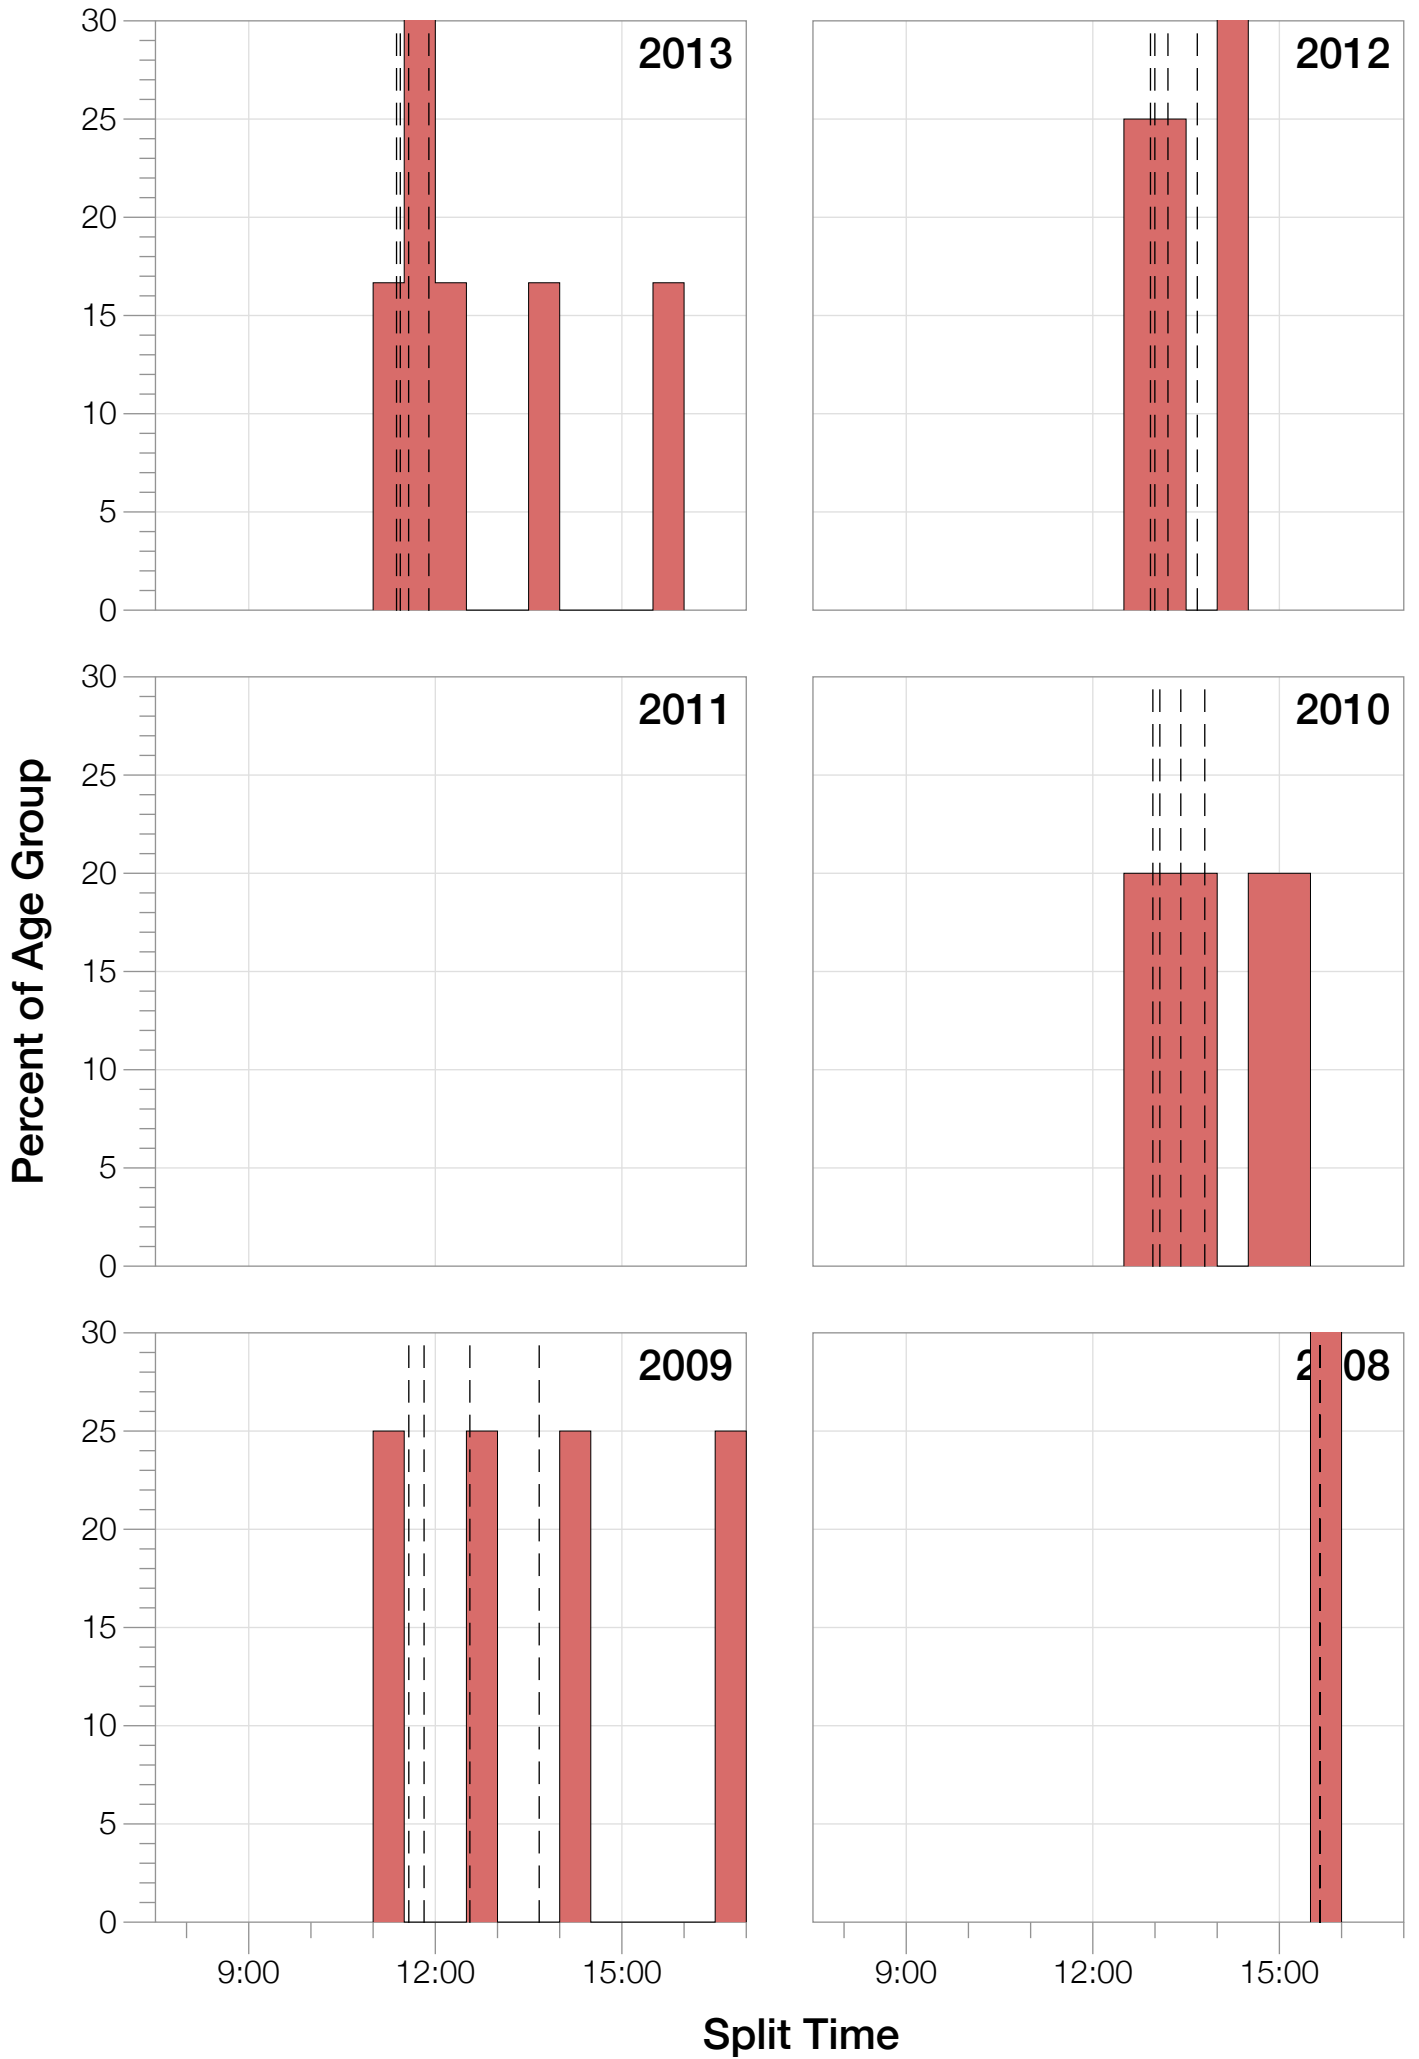

F55-59 Overall