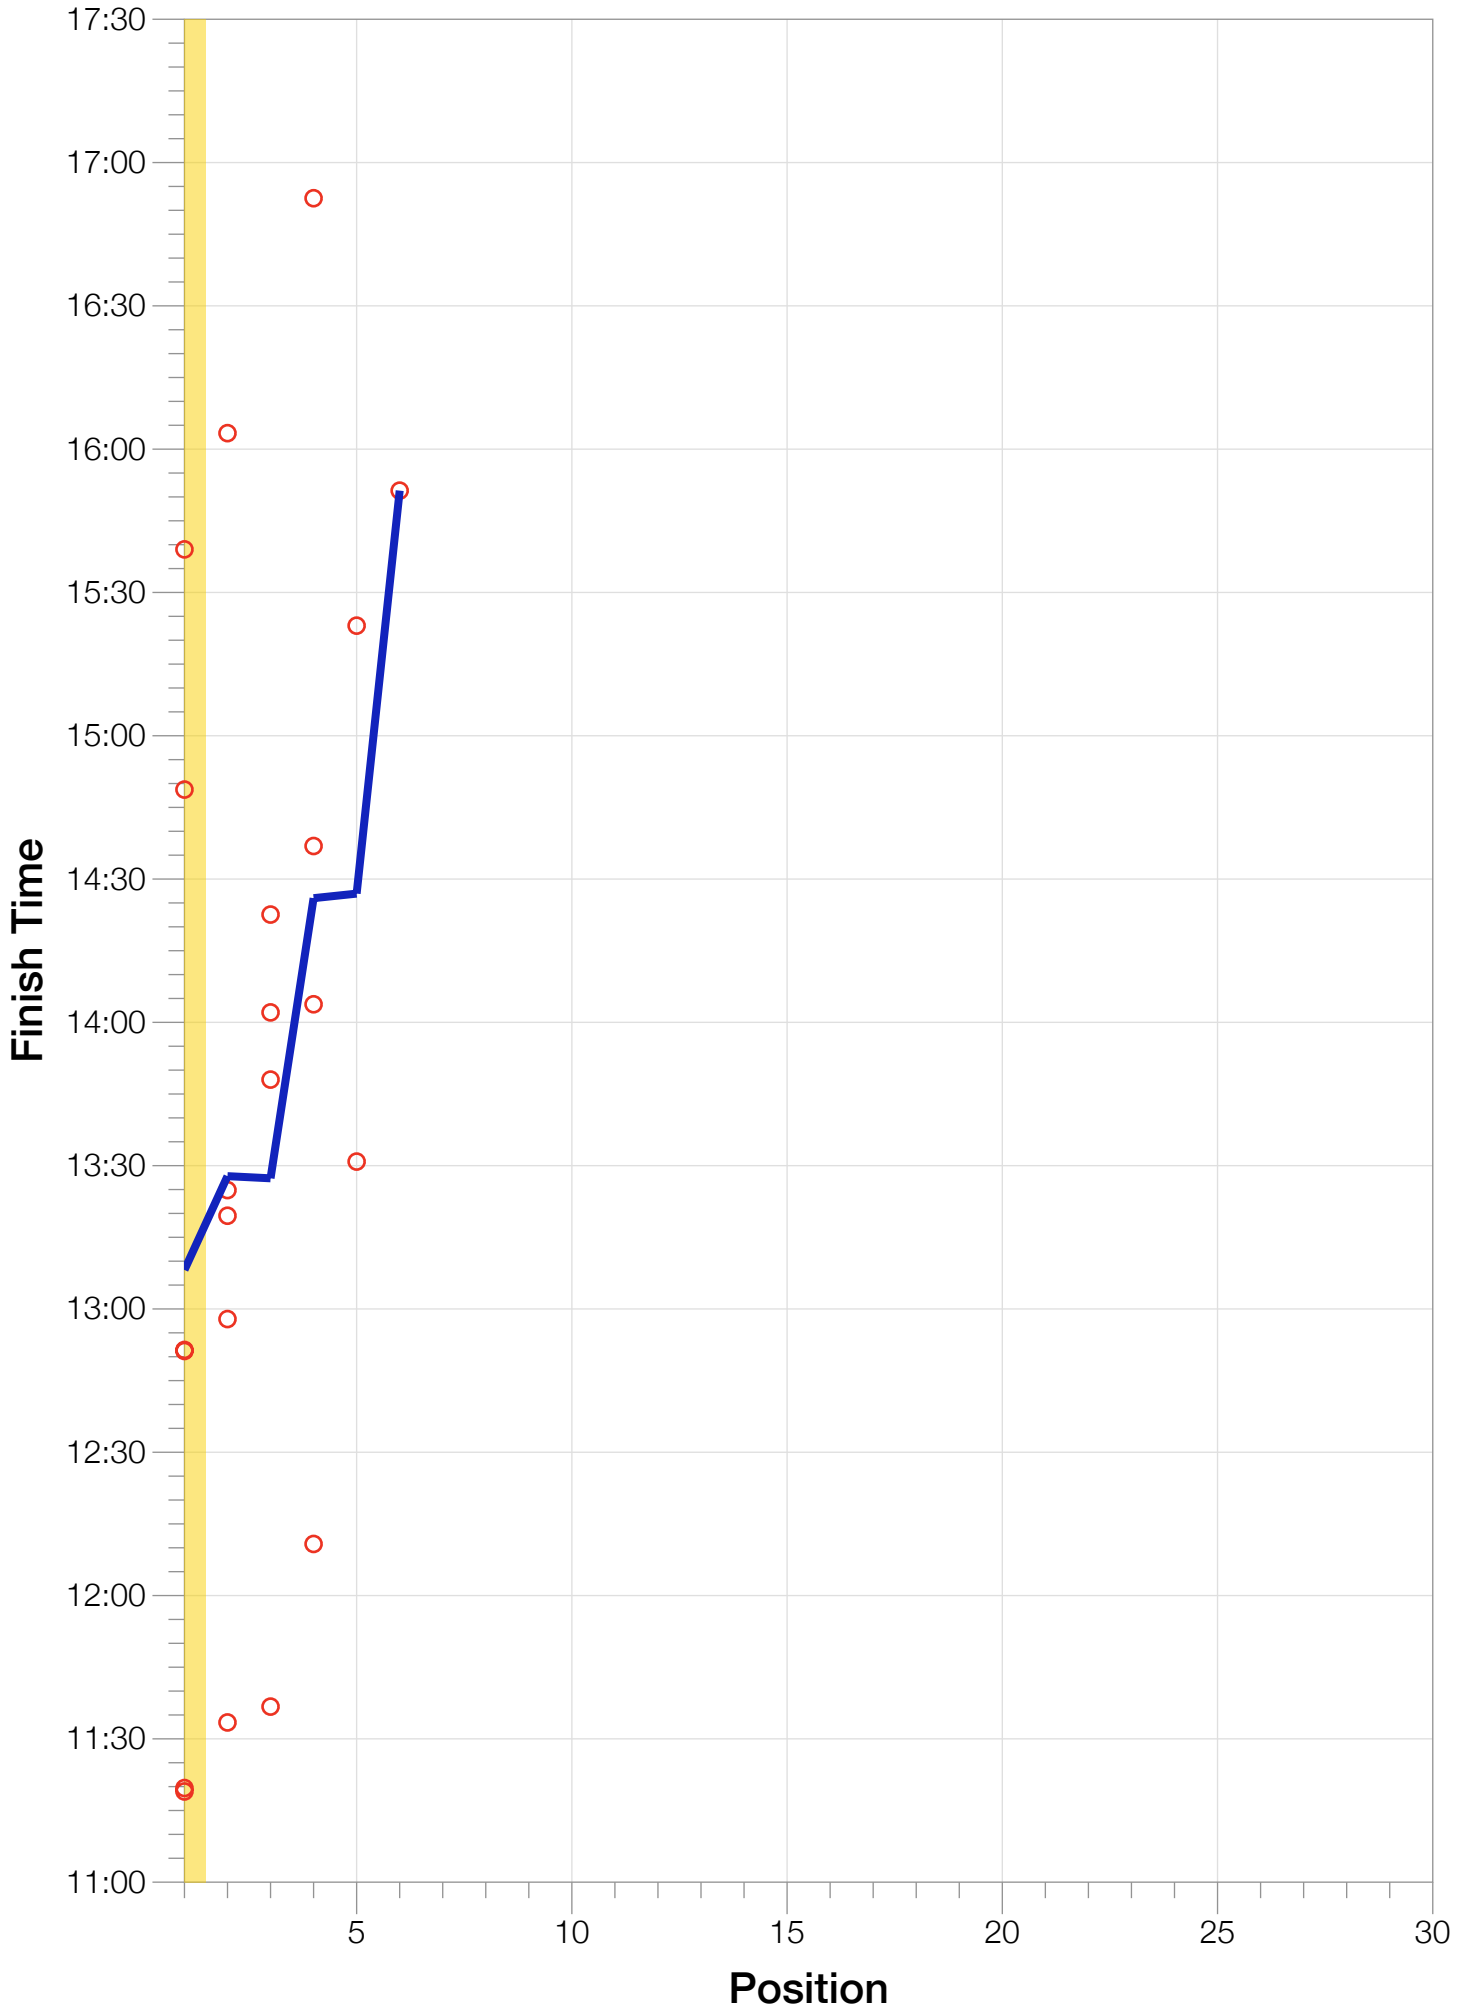

F55-59 Top 30 Finishing Splits

Estimated Kona Slot   Average Finishing Time   Finishing Time