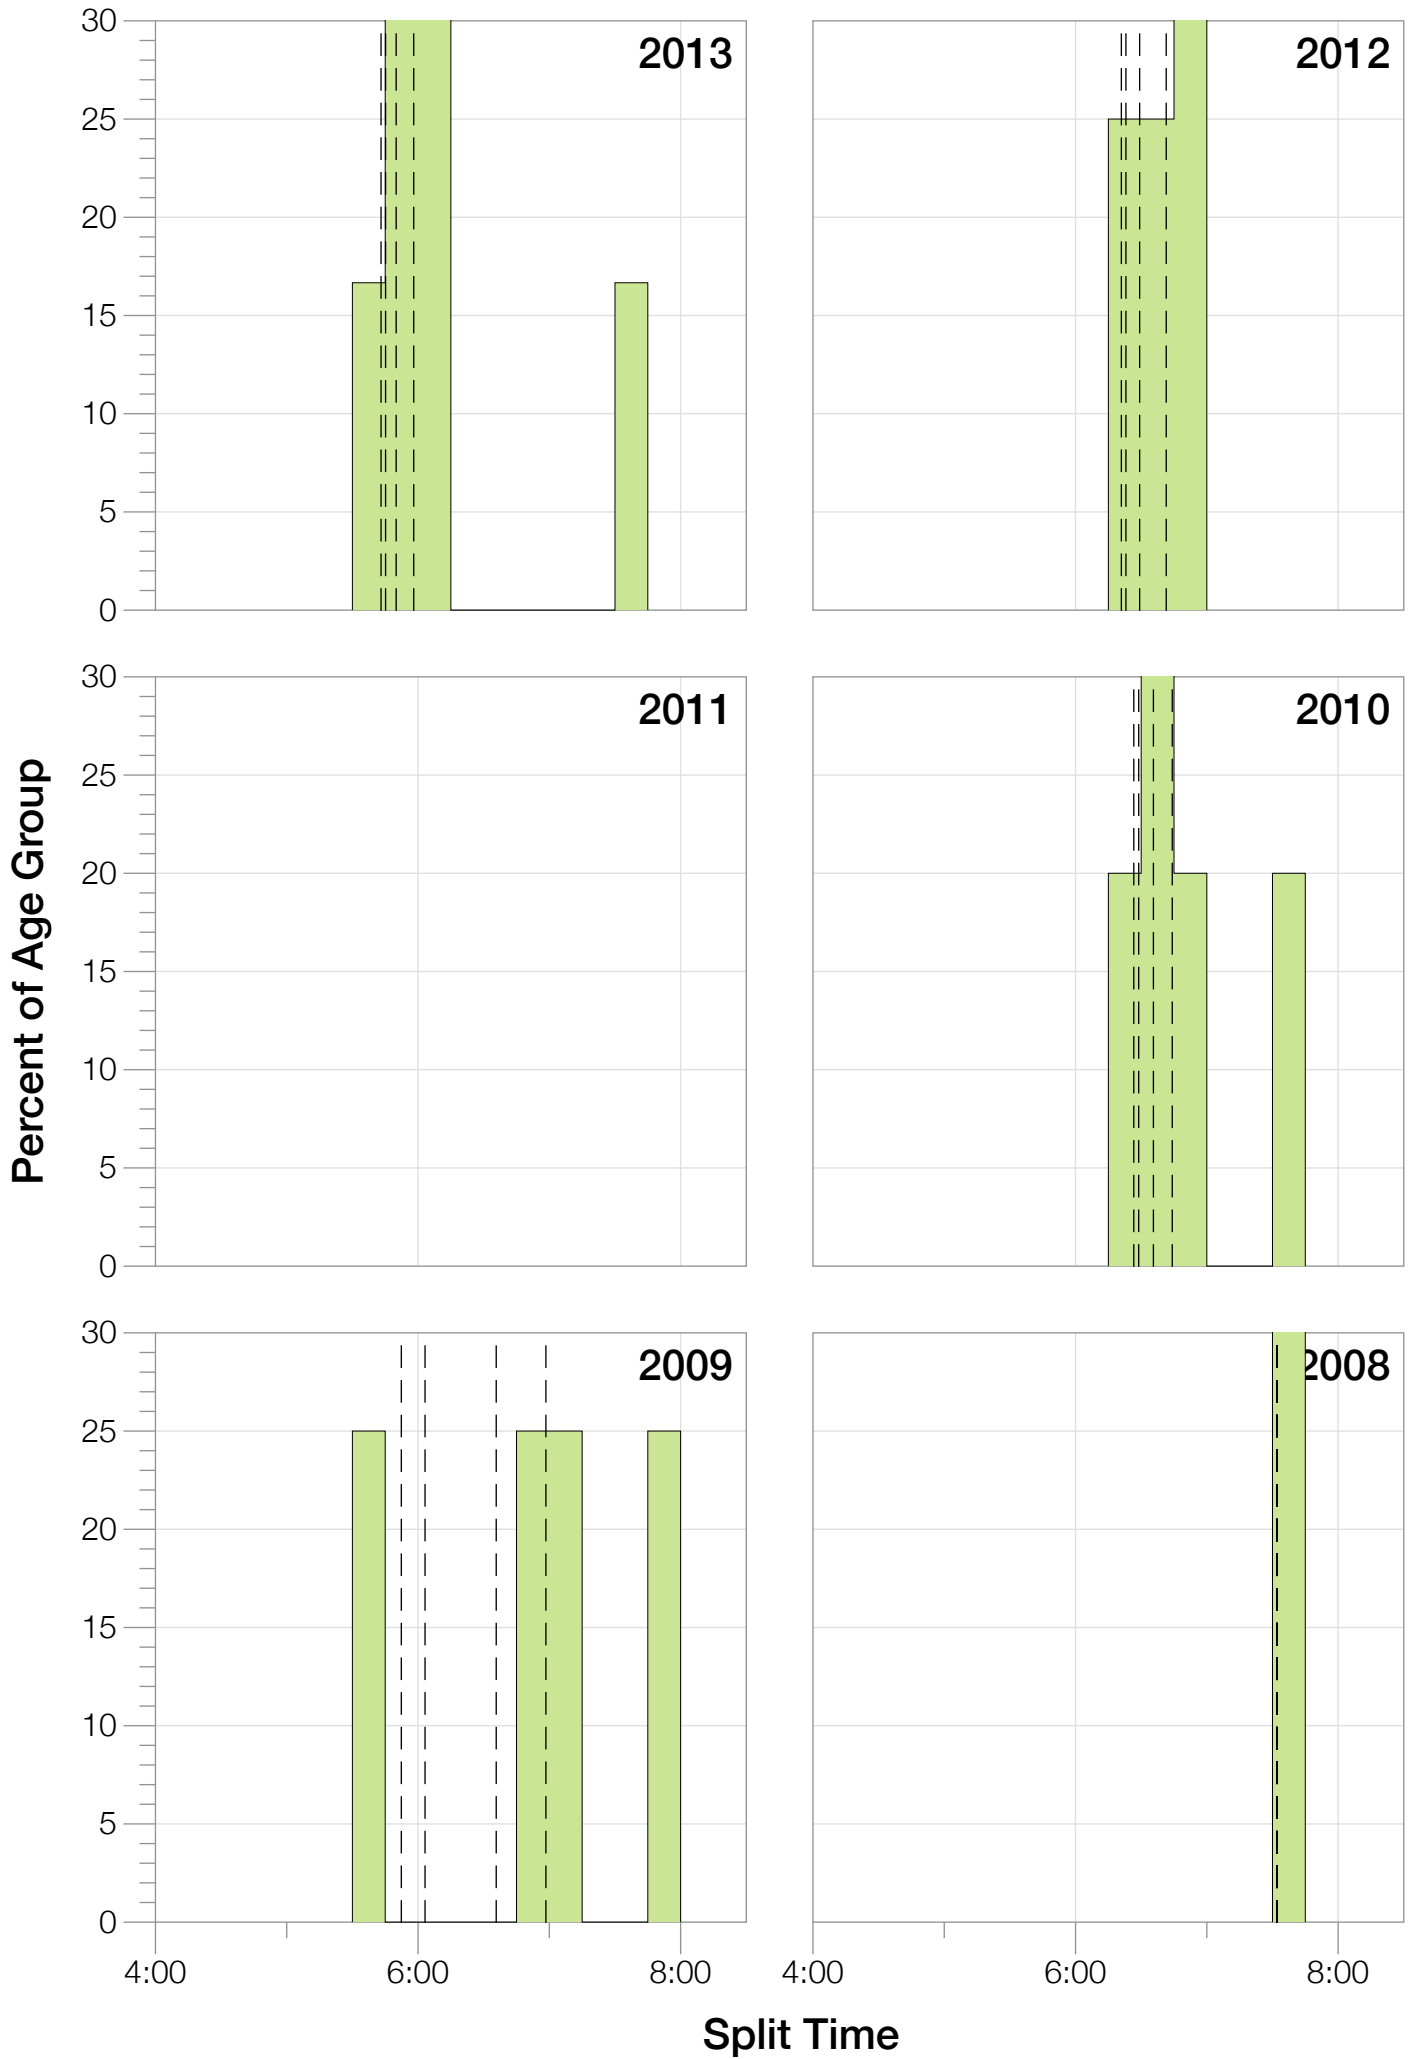

F55-59 Bike