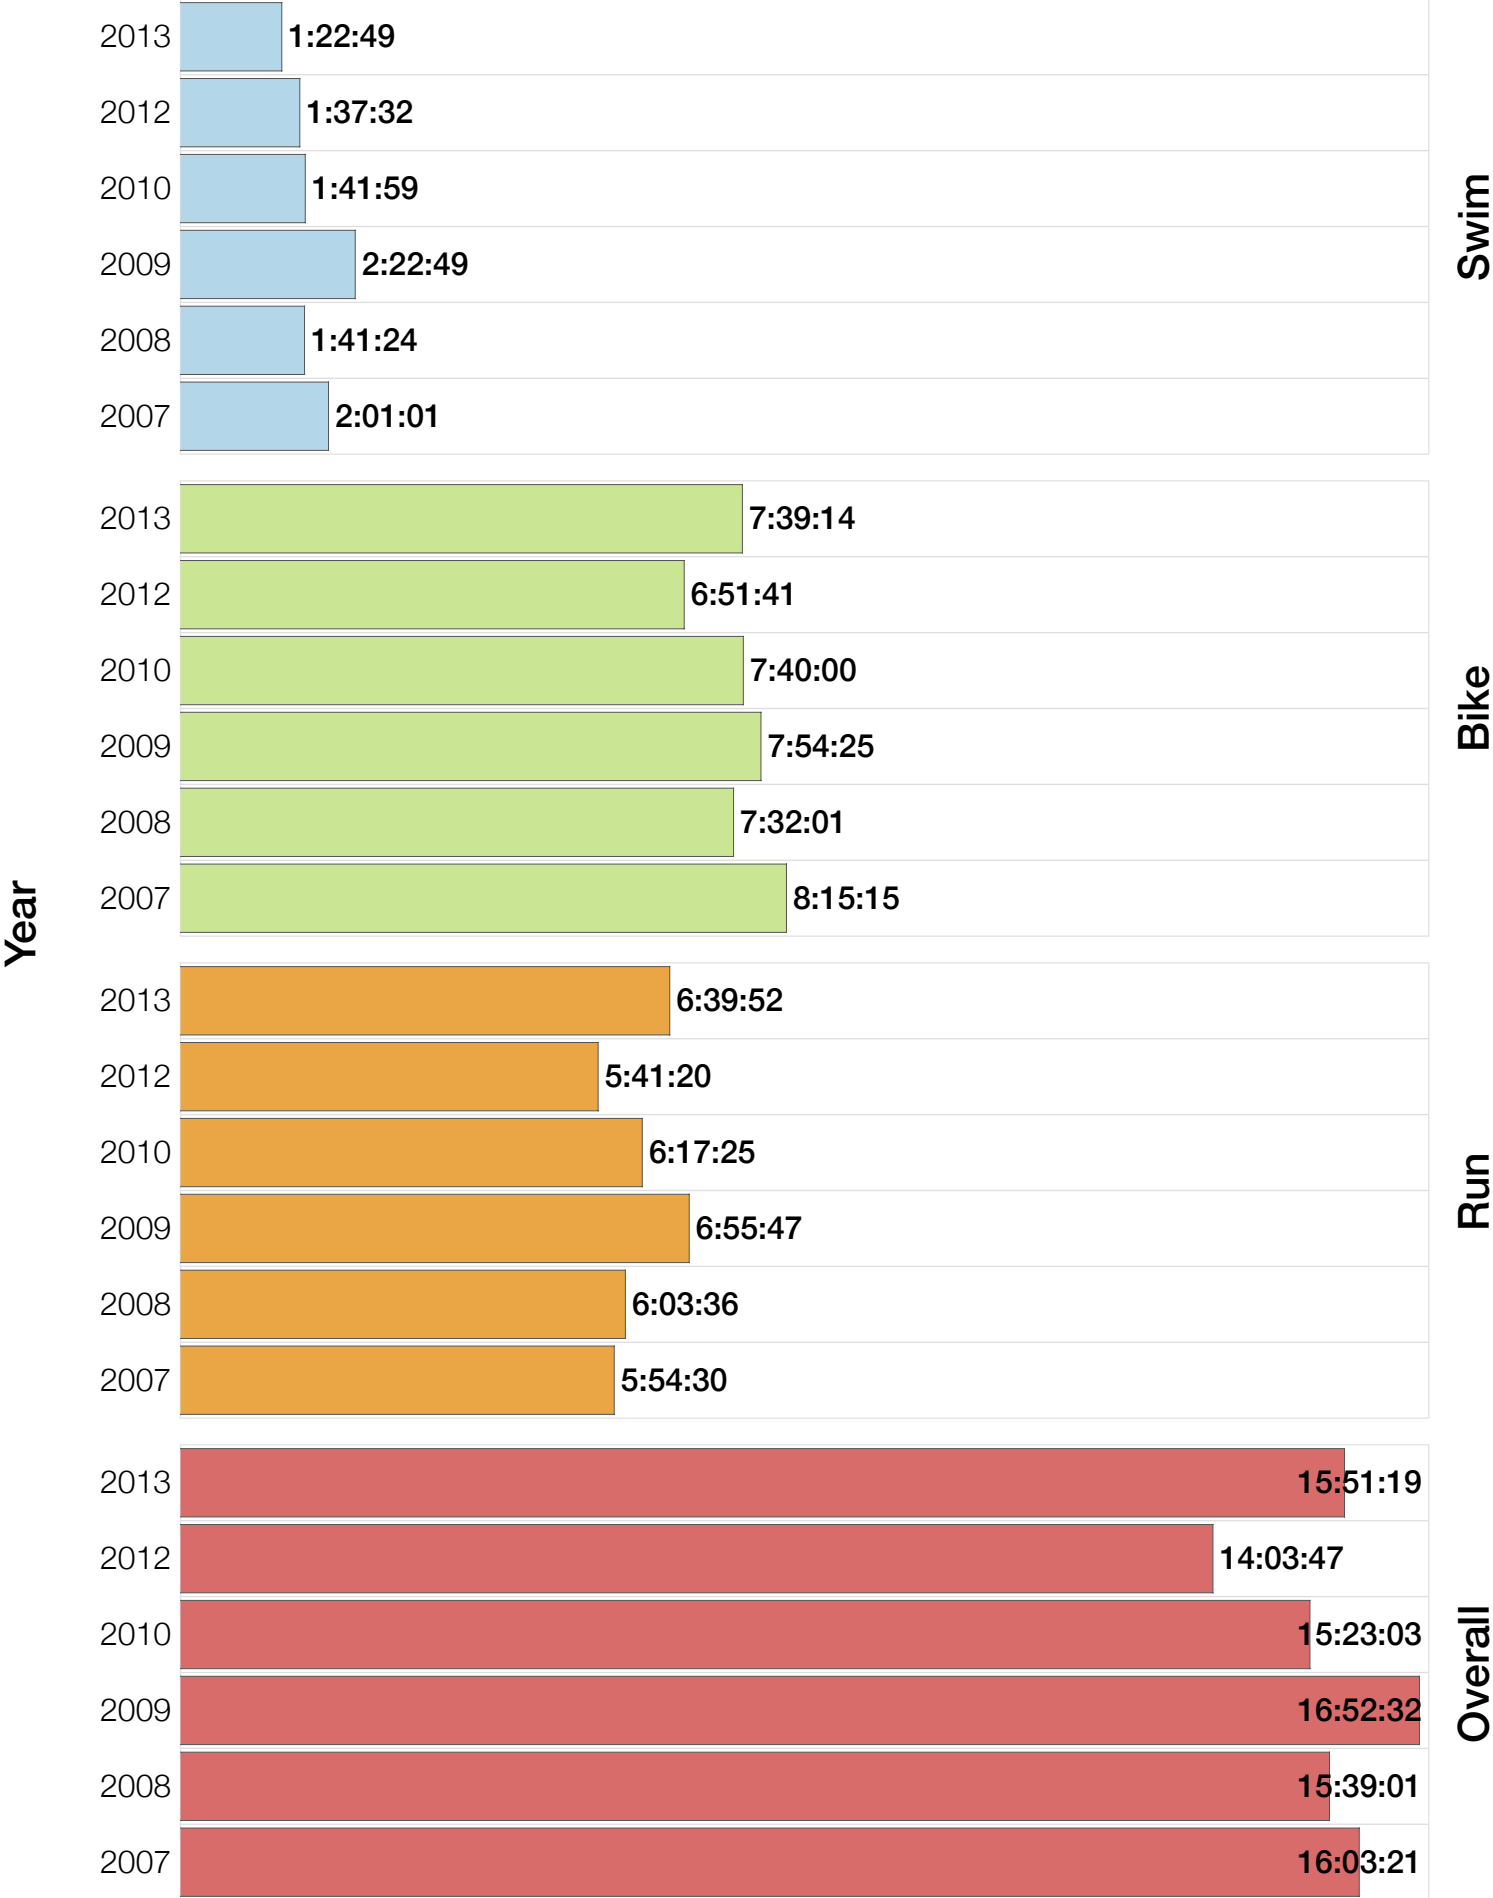

F55-59 Slowest Splits

Split Time (hours)