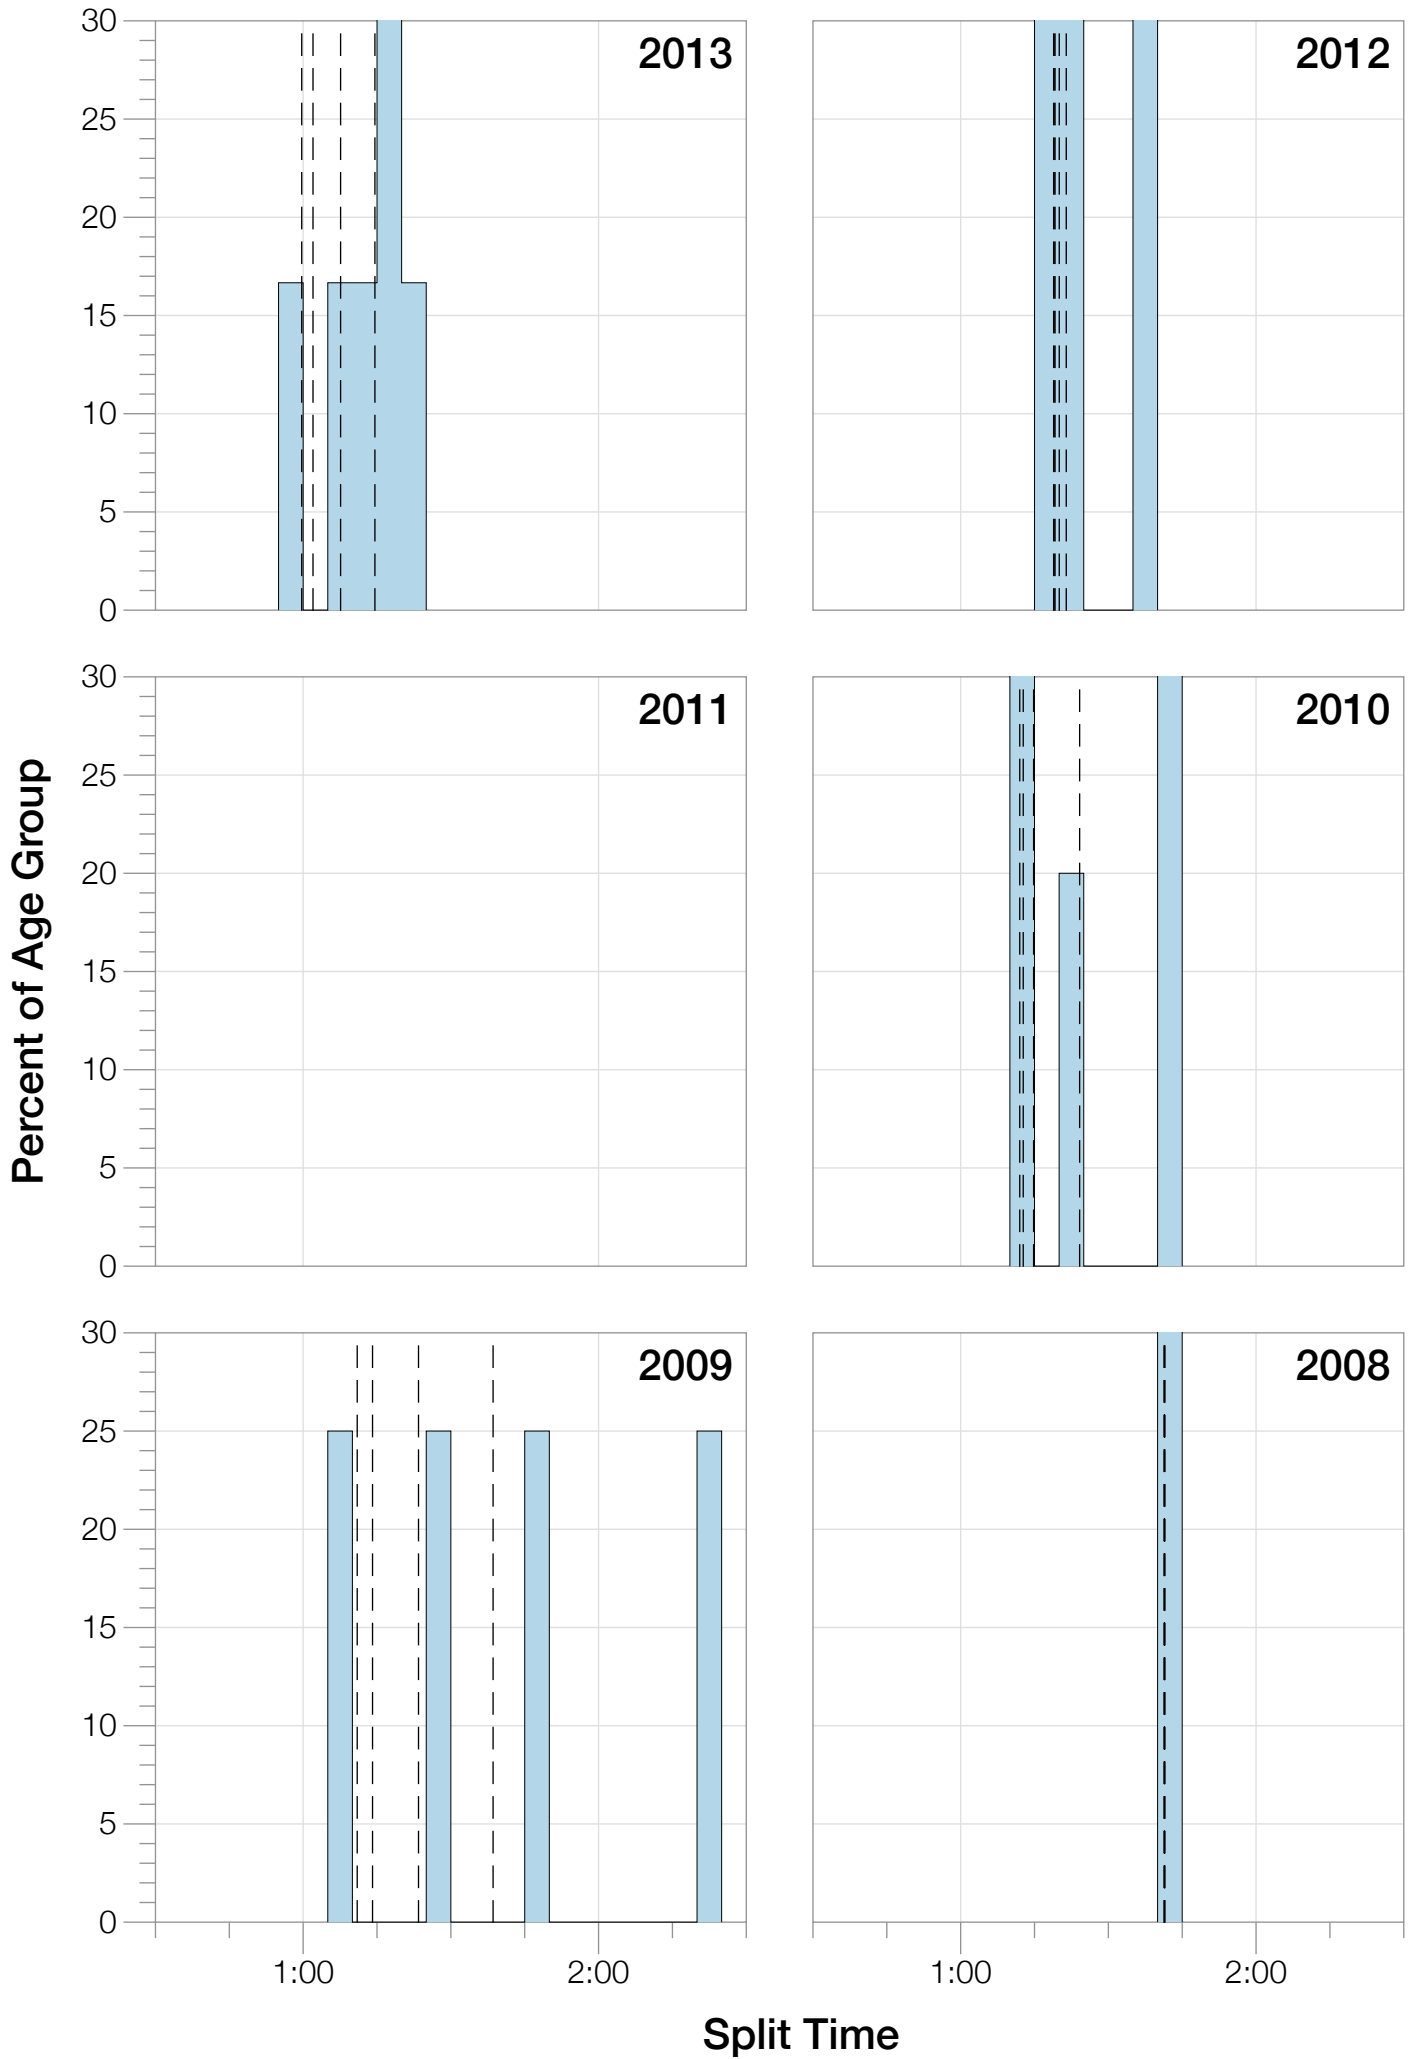

F55-59 Swim