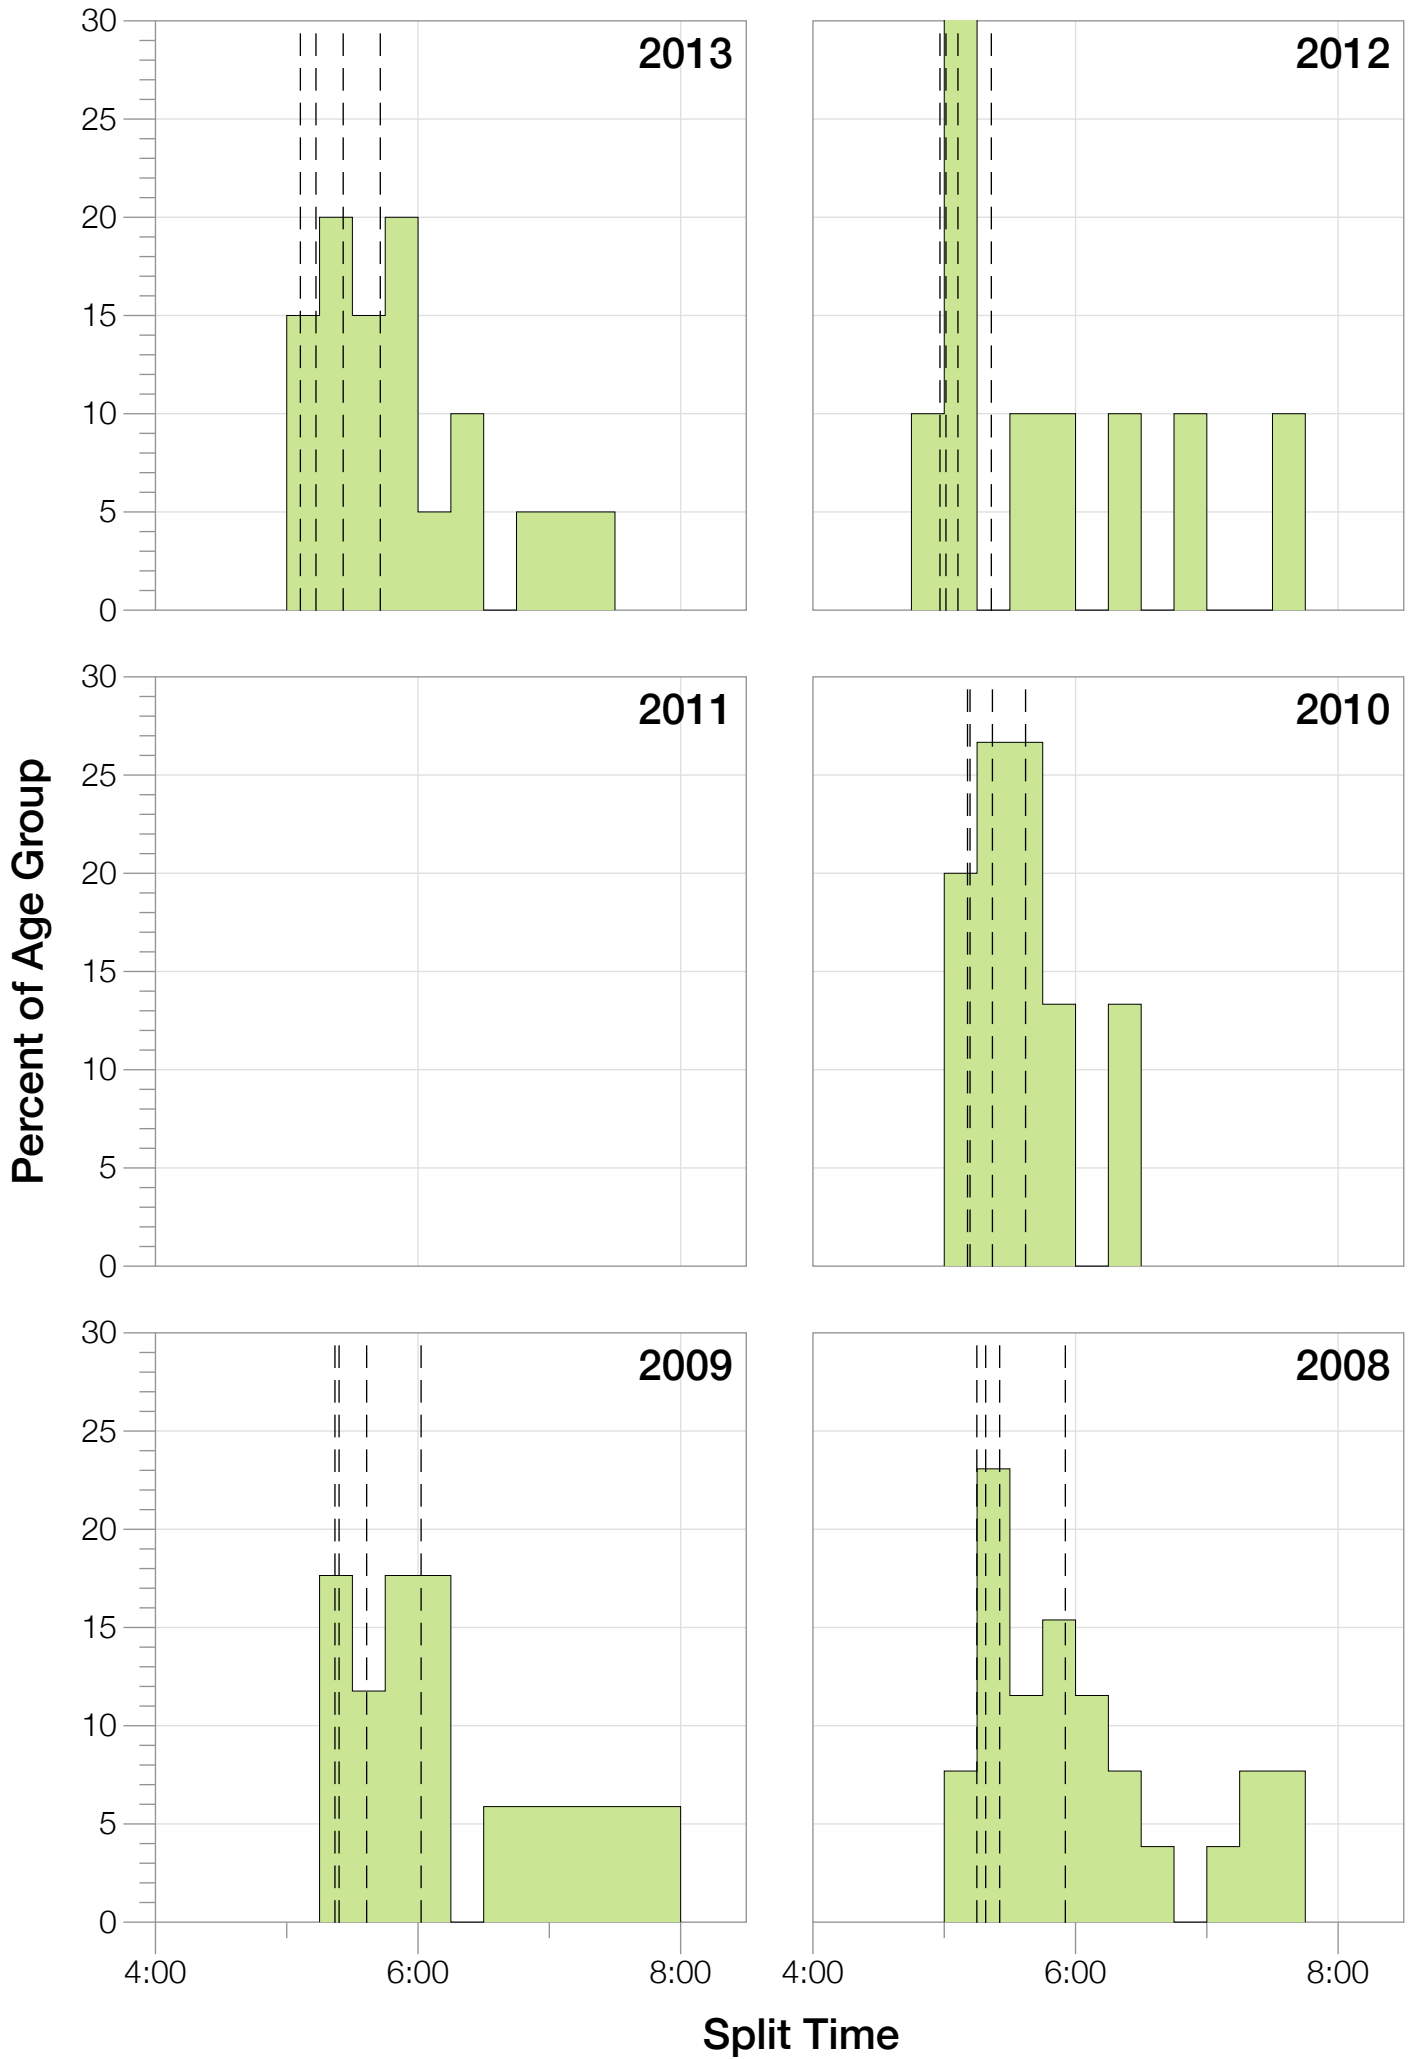

M18-24 Bike