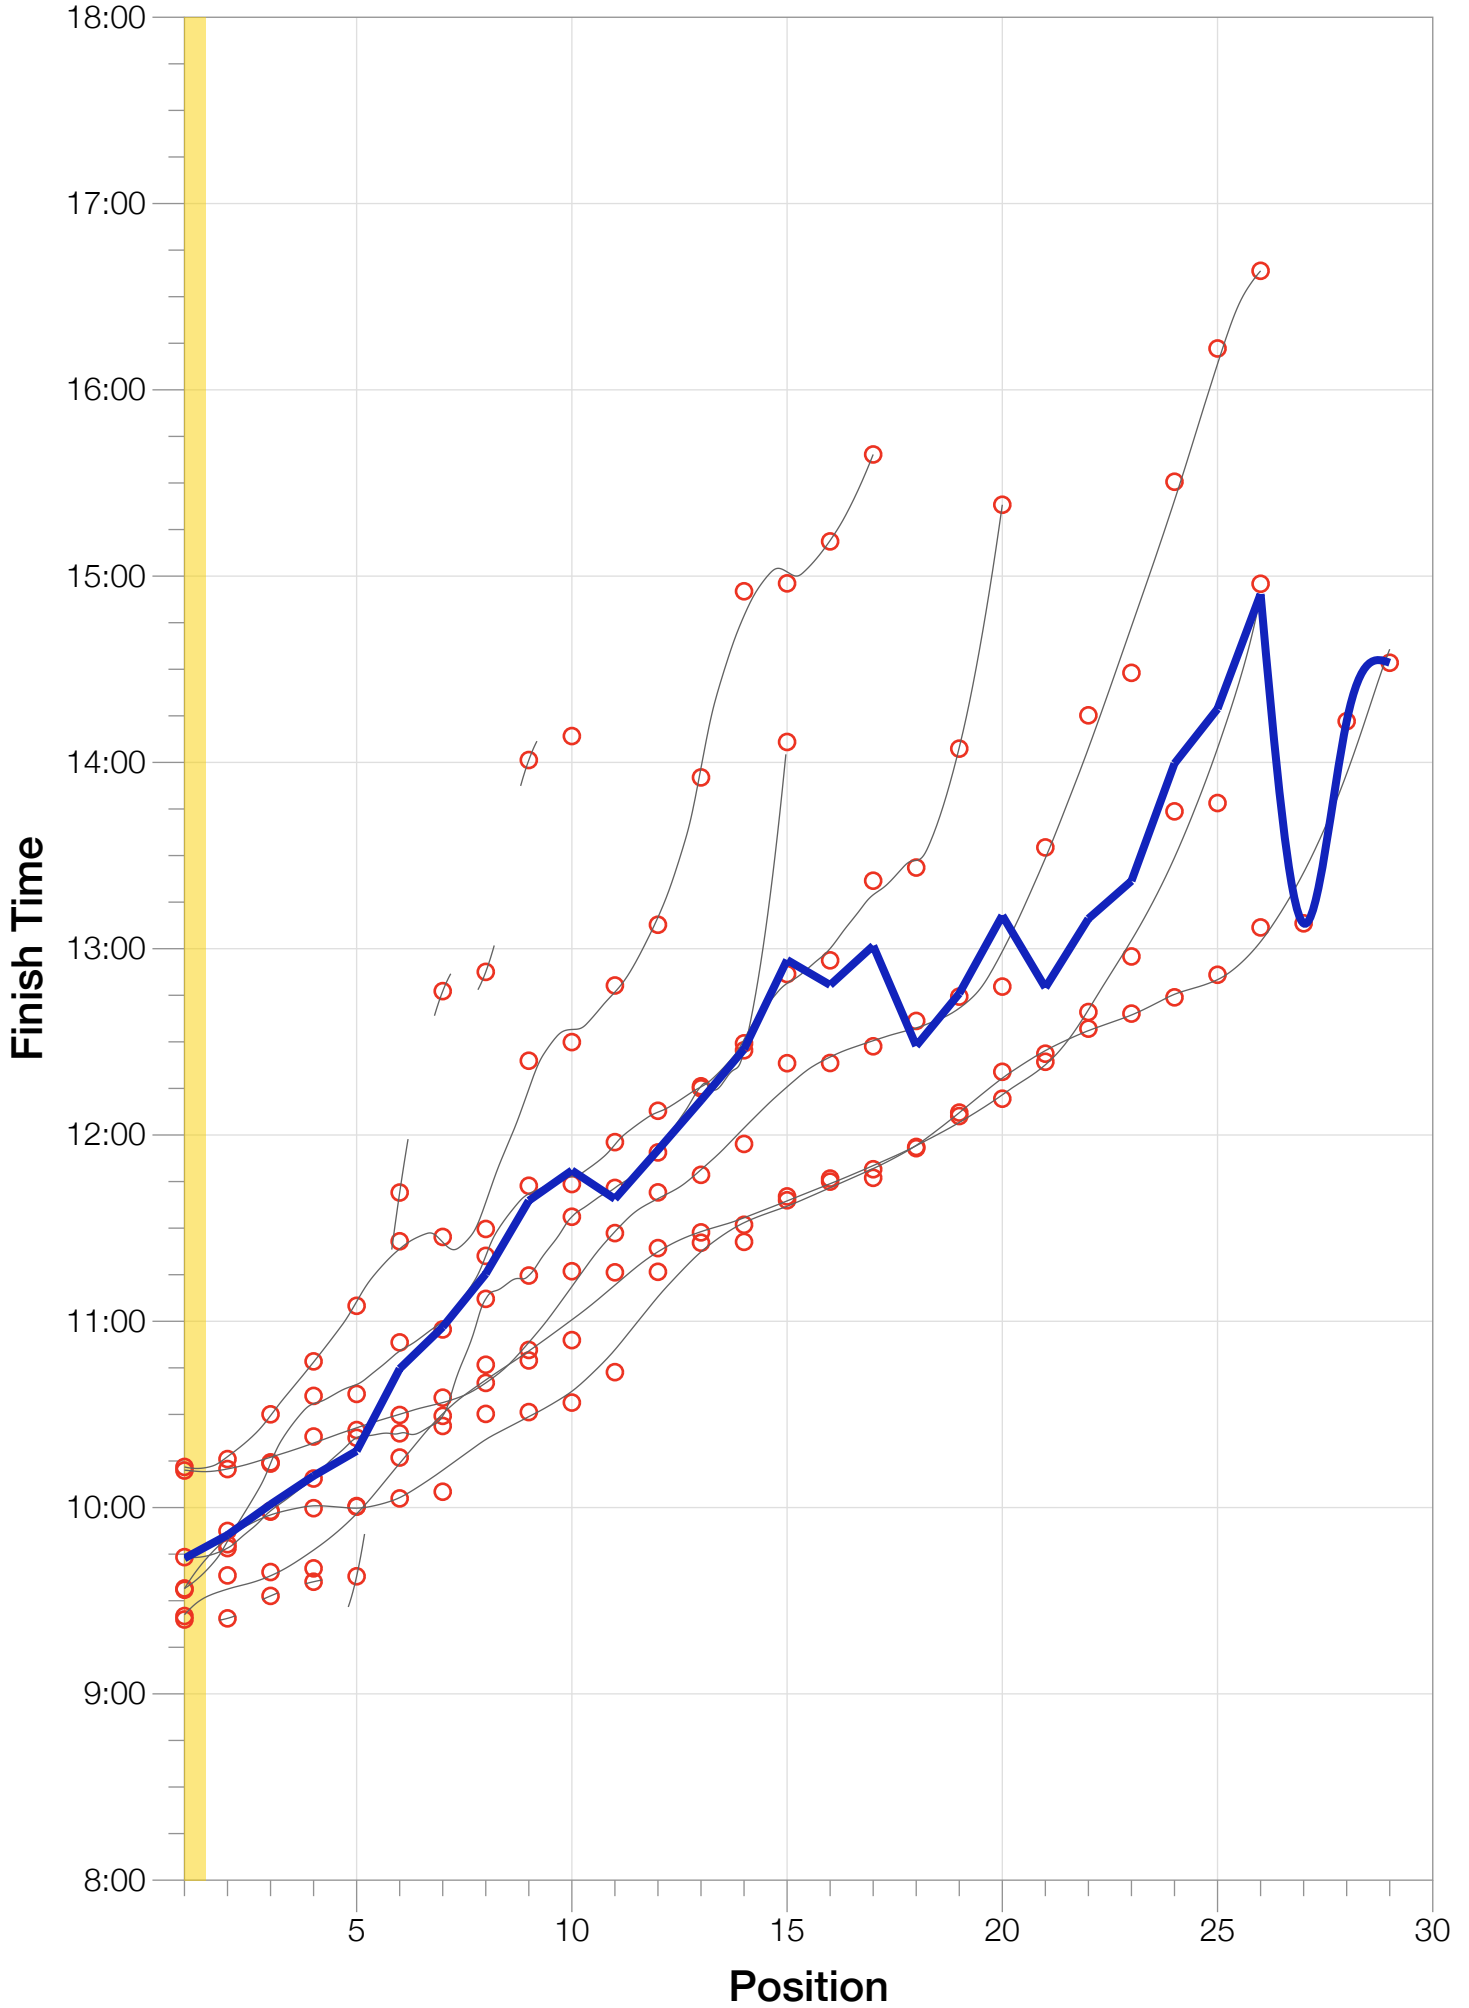

M18-24 Top 30 Finishing Splits

Estimated Kona Slot   Average Finishing Time   Finishing Time