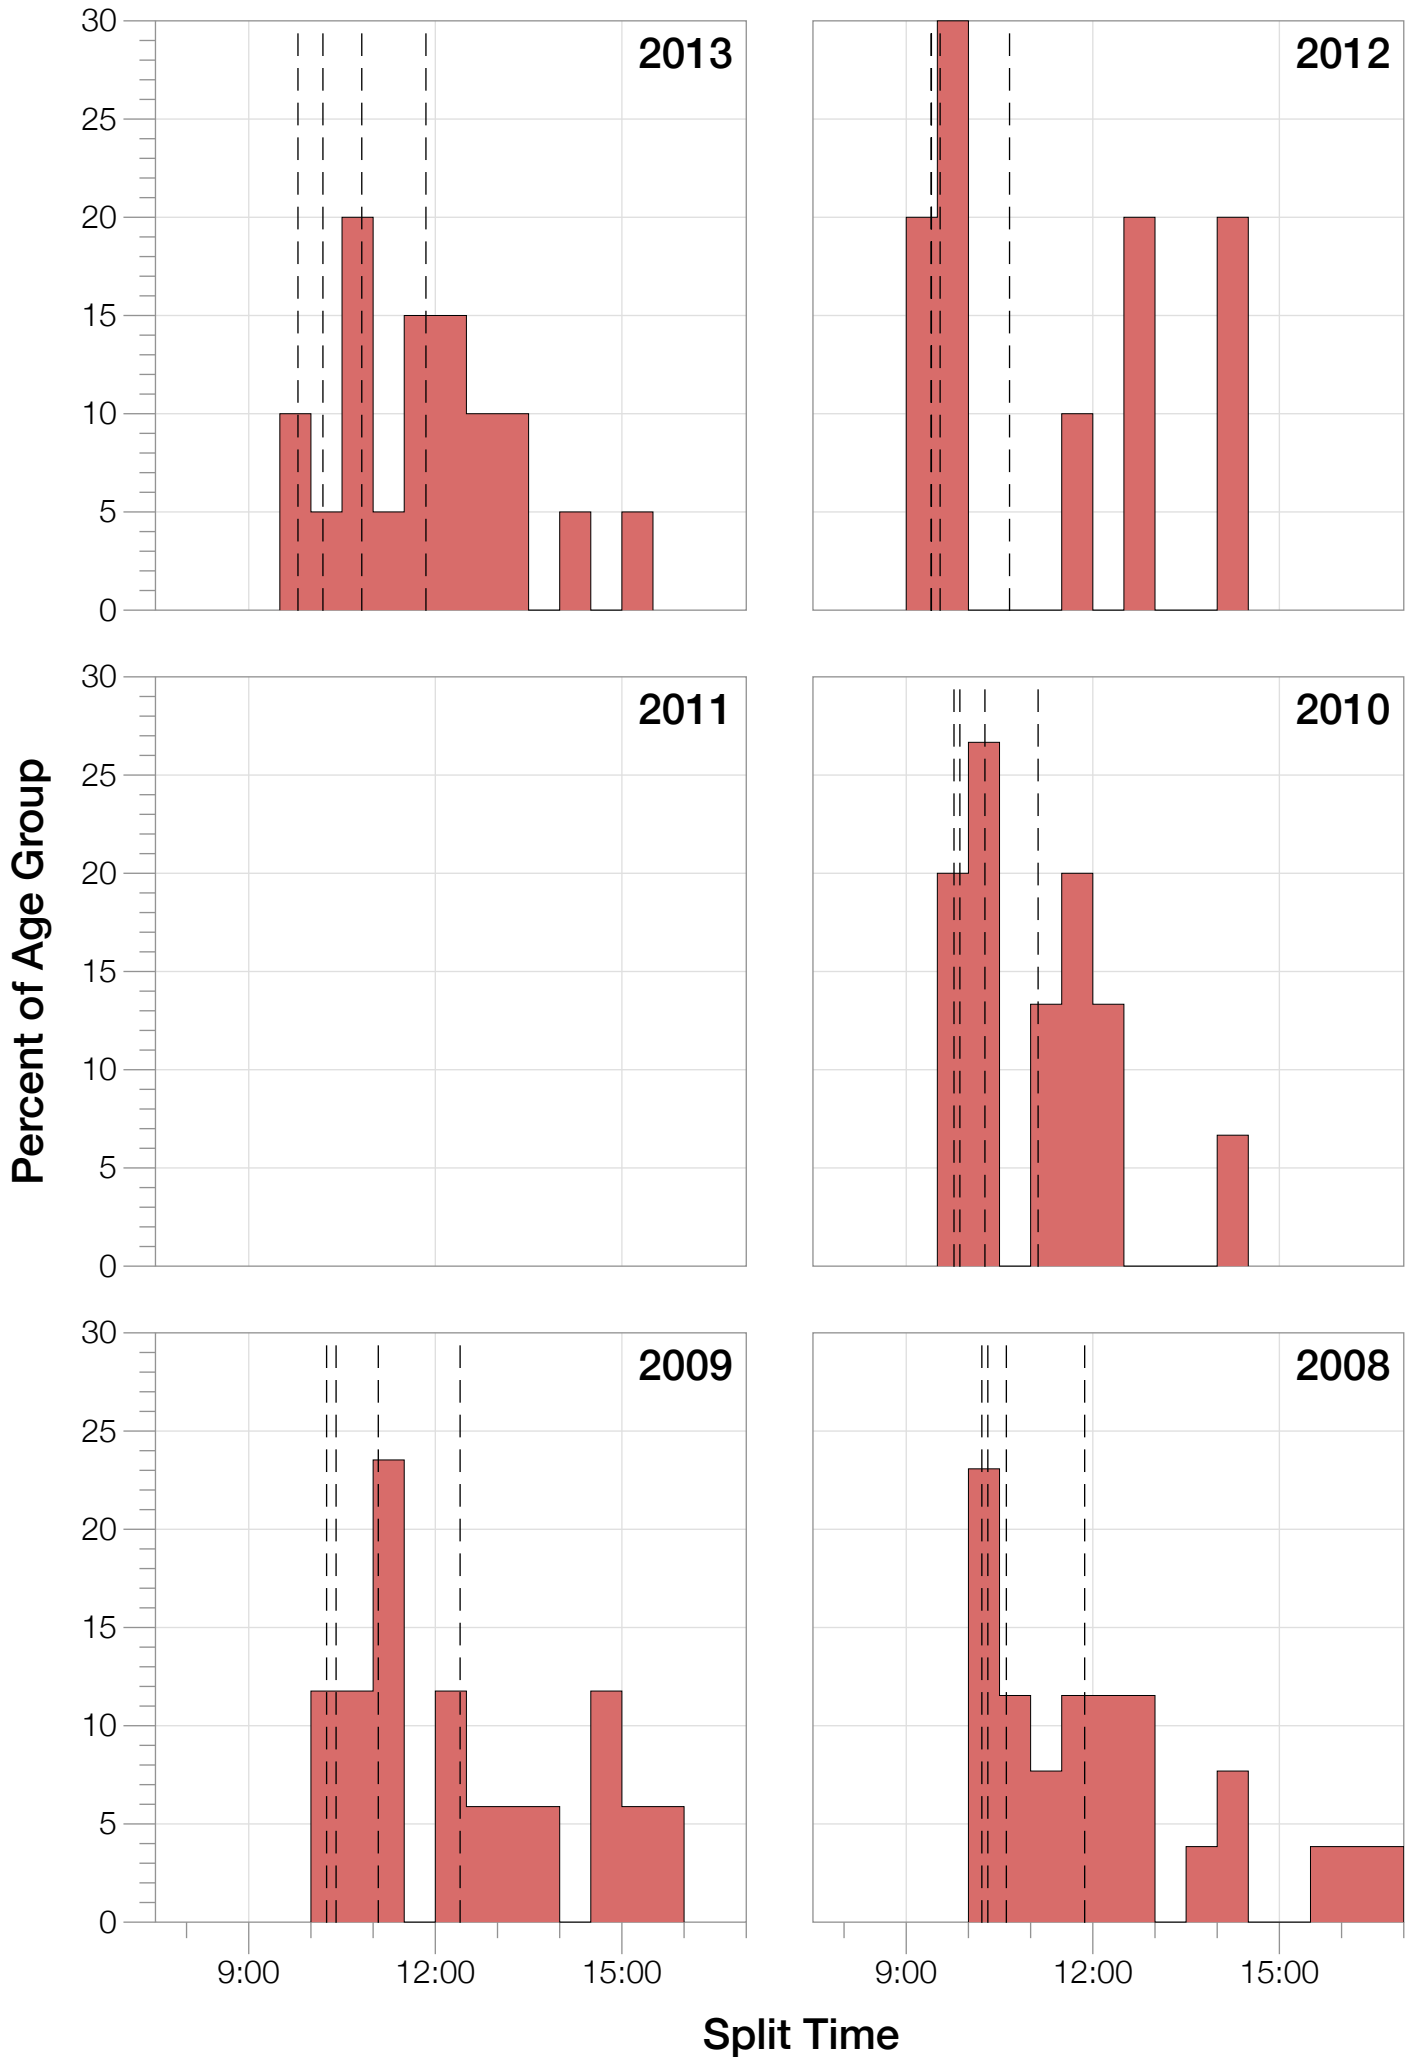

M18-24 Overall