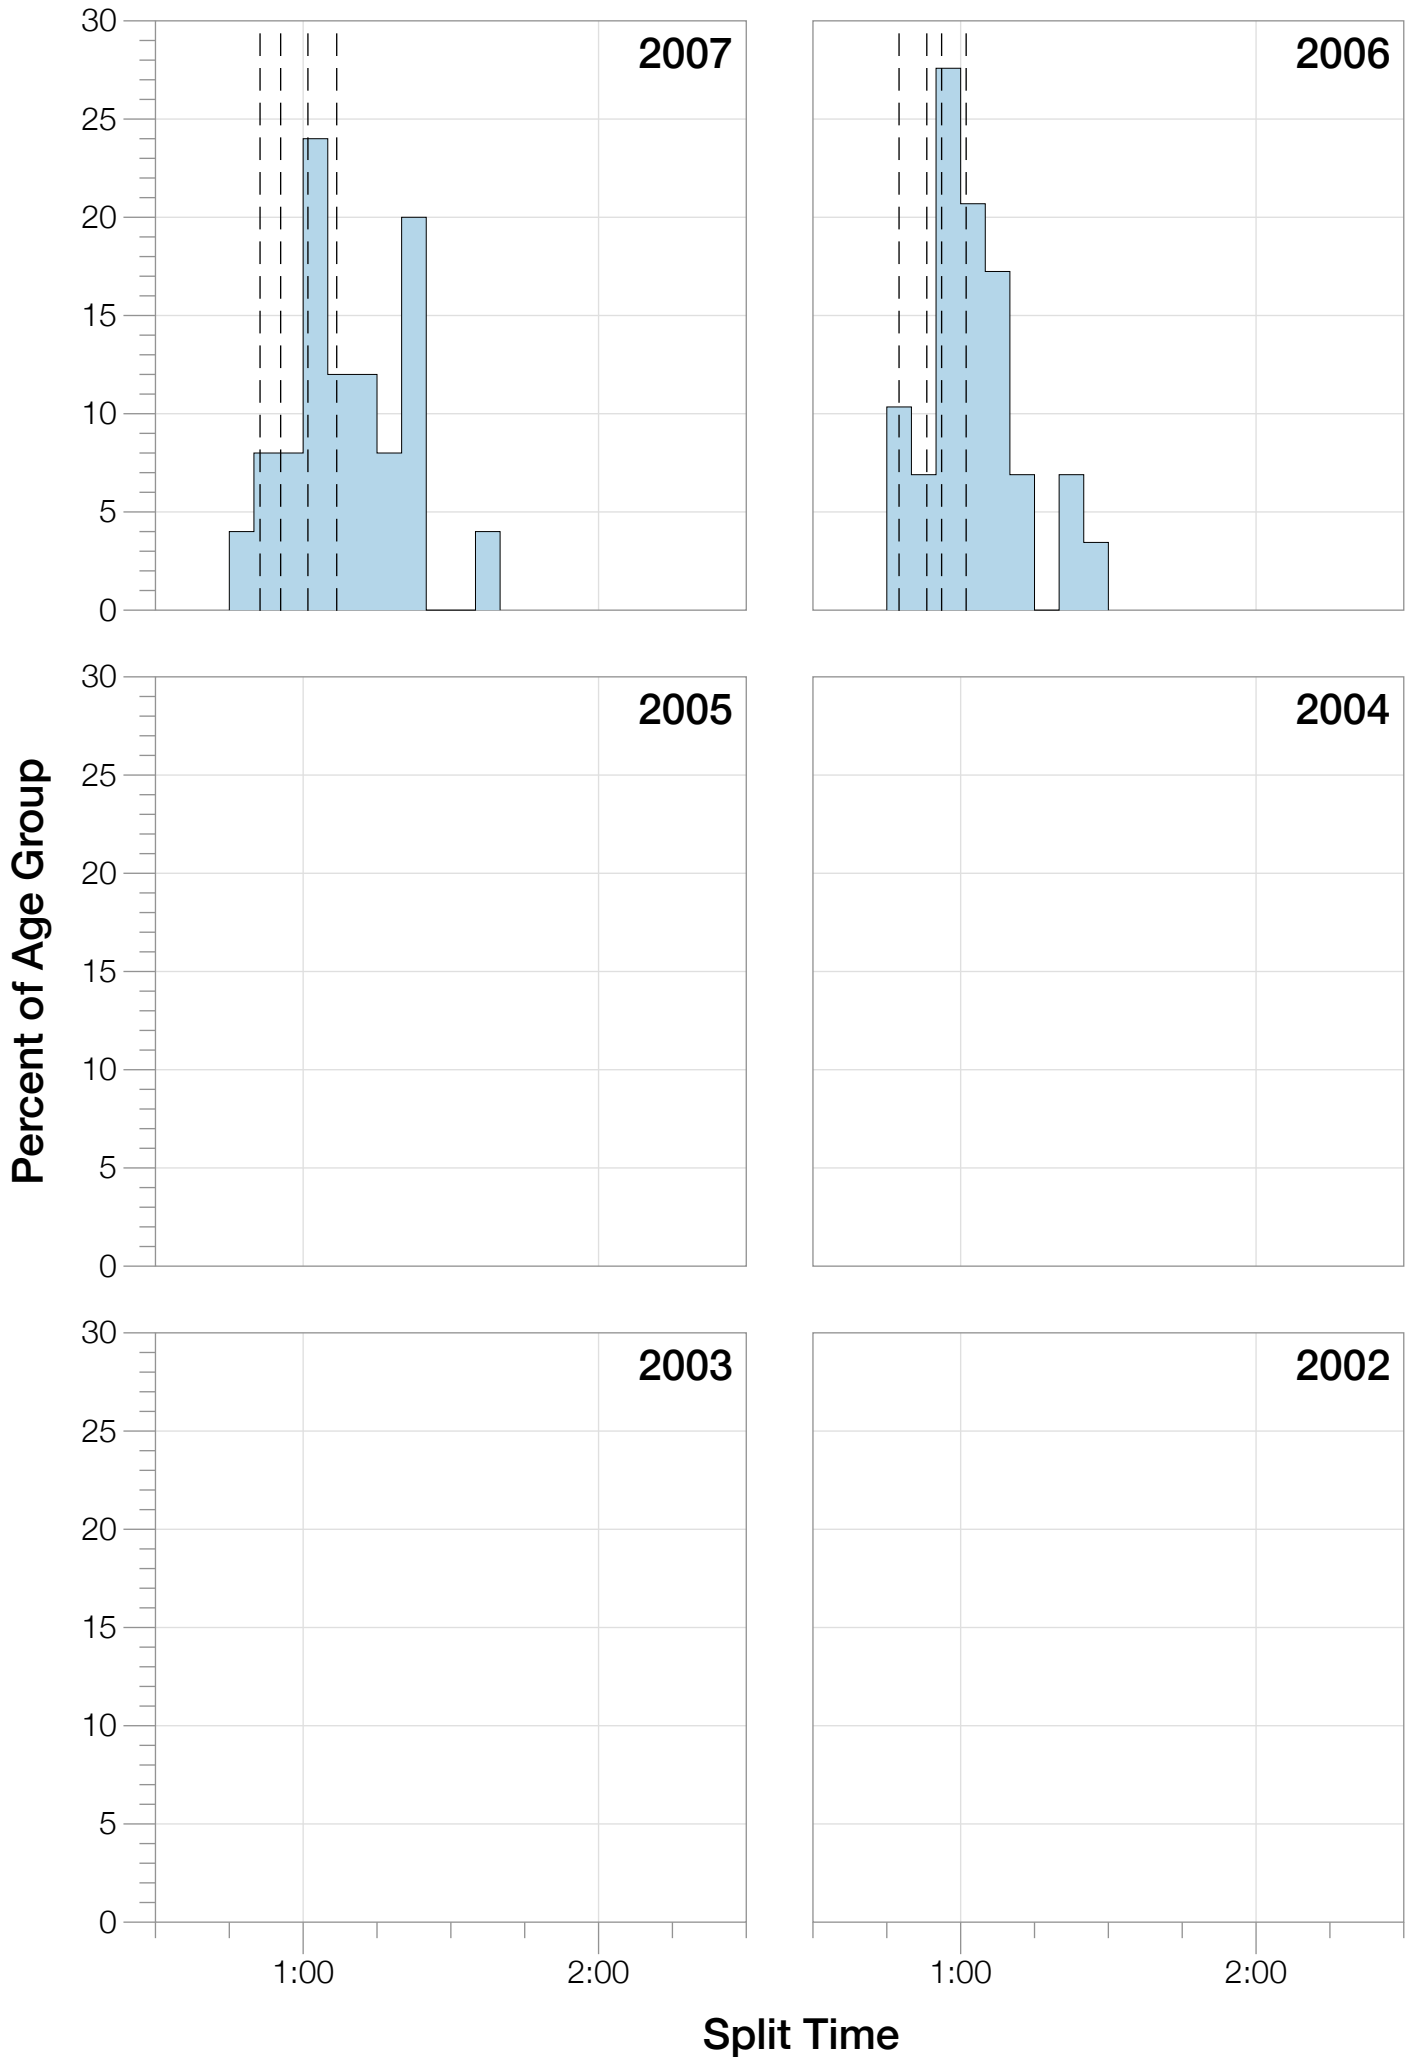

M18-24 Swim