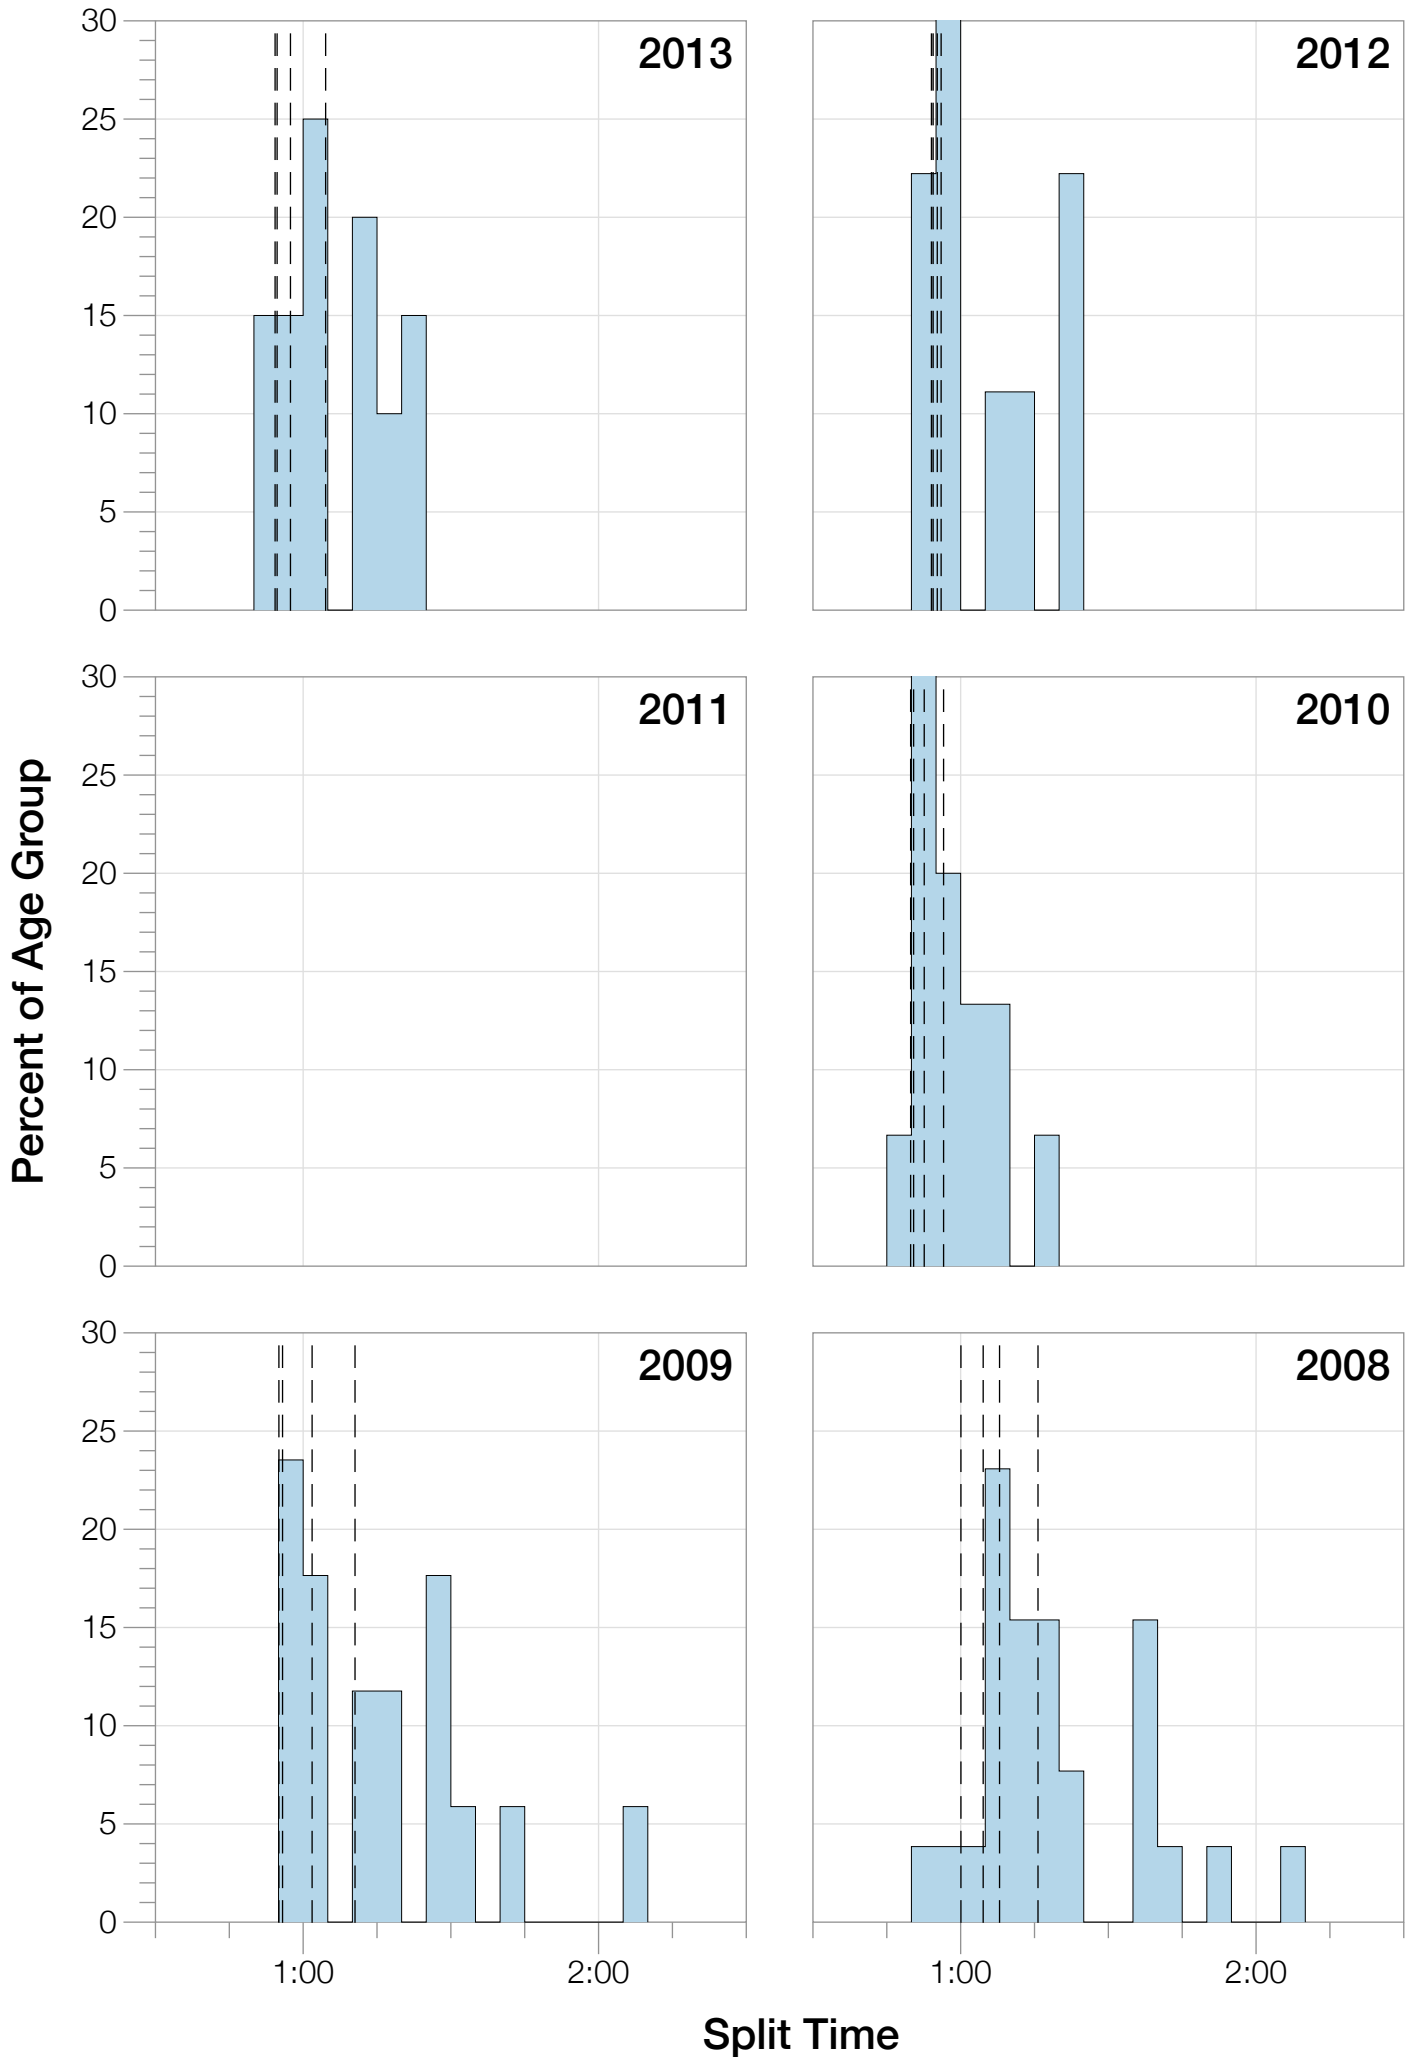

M18-24 Swim