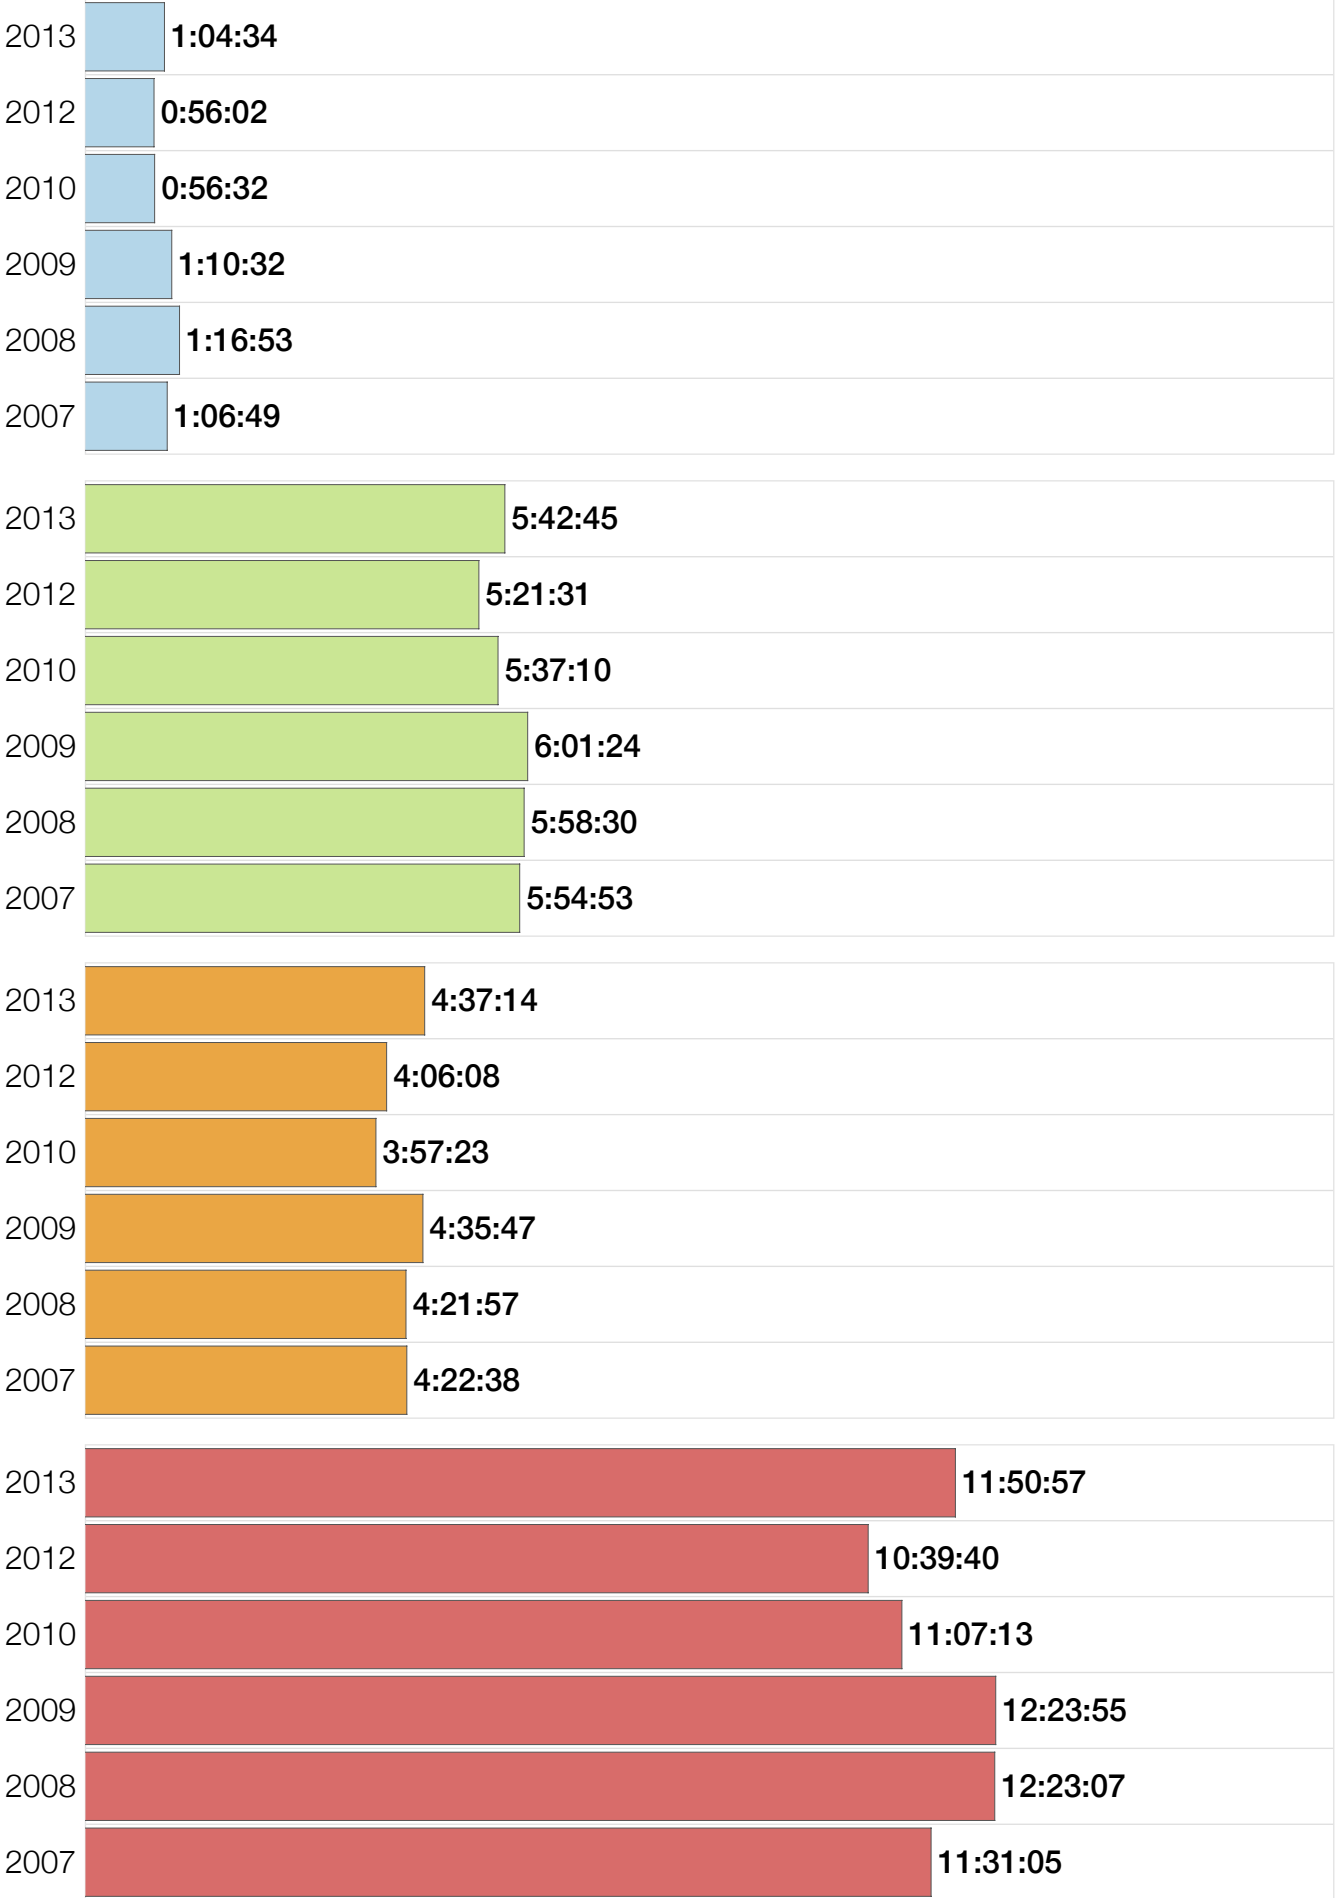

# M18-24 Fastest Splits

Split Time (hours)

# M18-24 Median Splits

Year

Swim

Bike

Run

Overall

Split Time (hours)