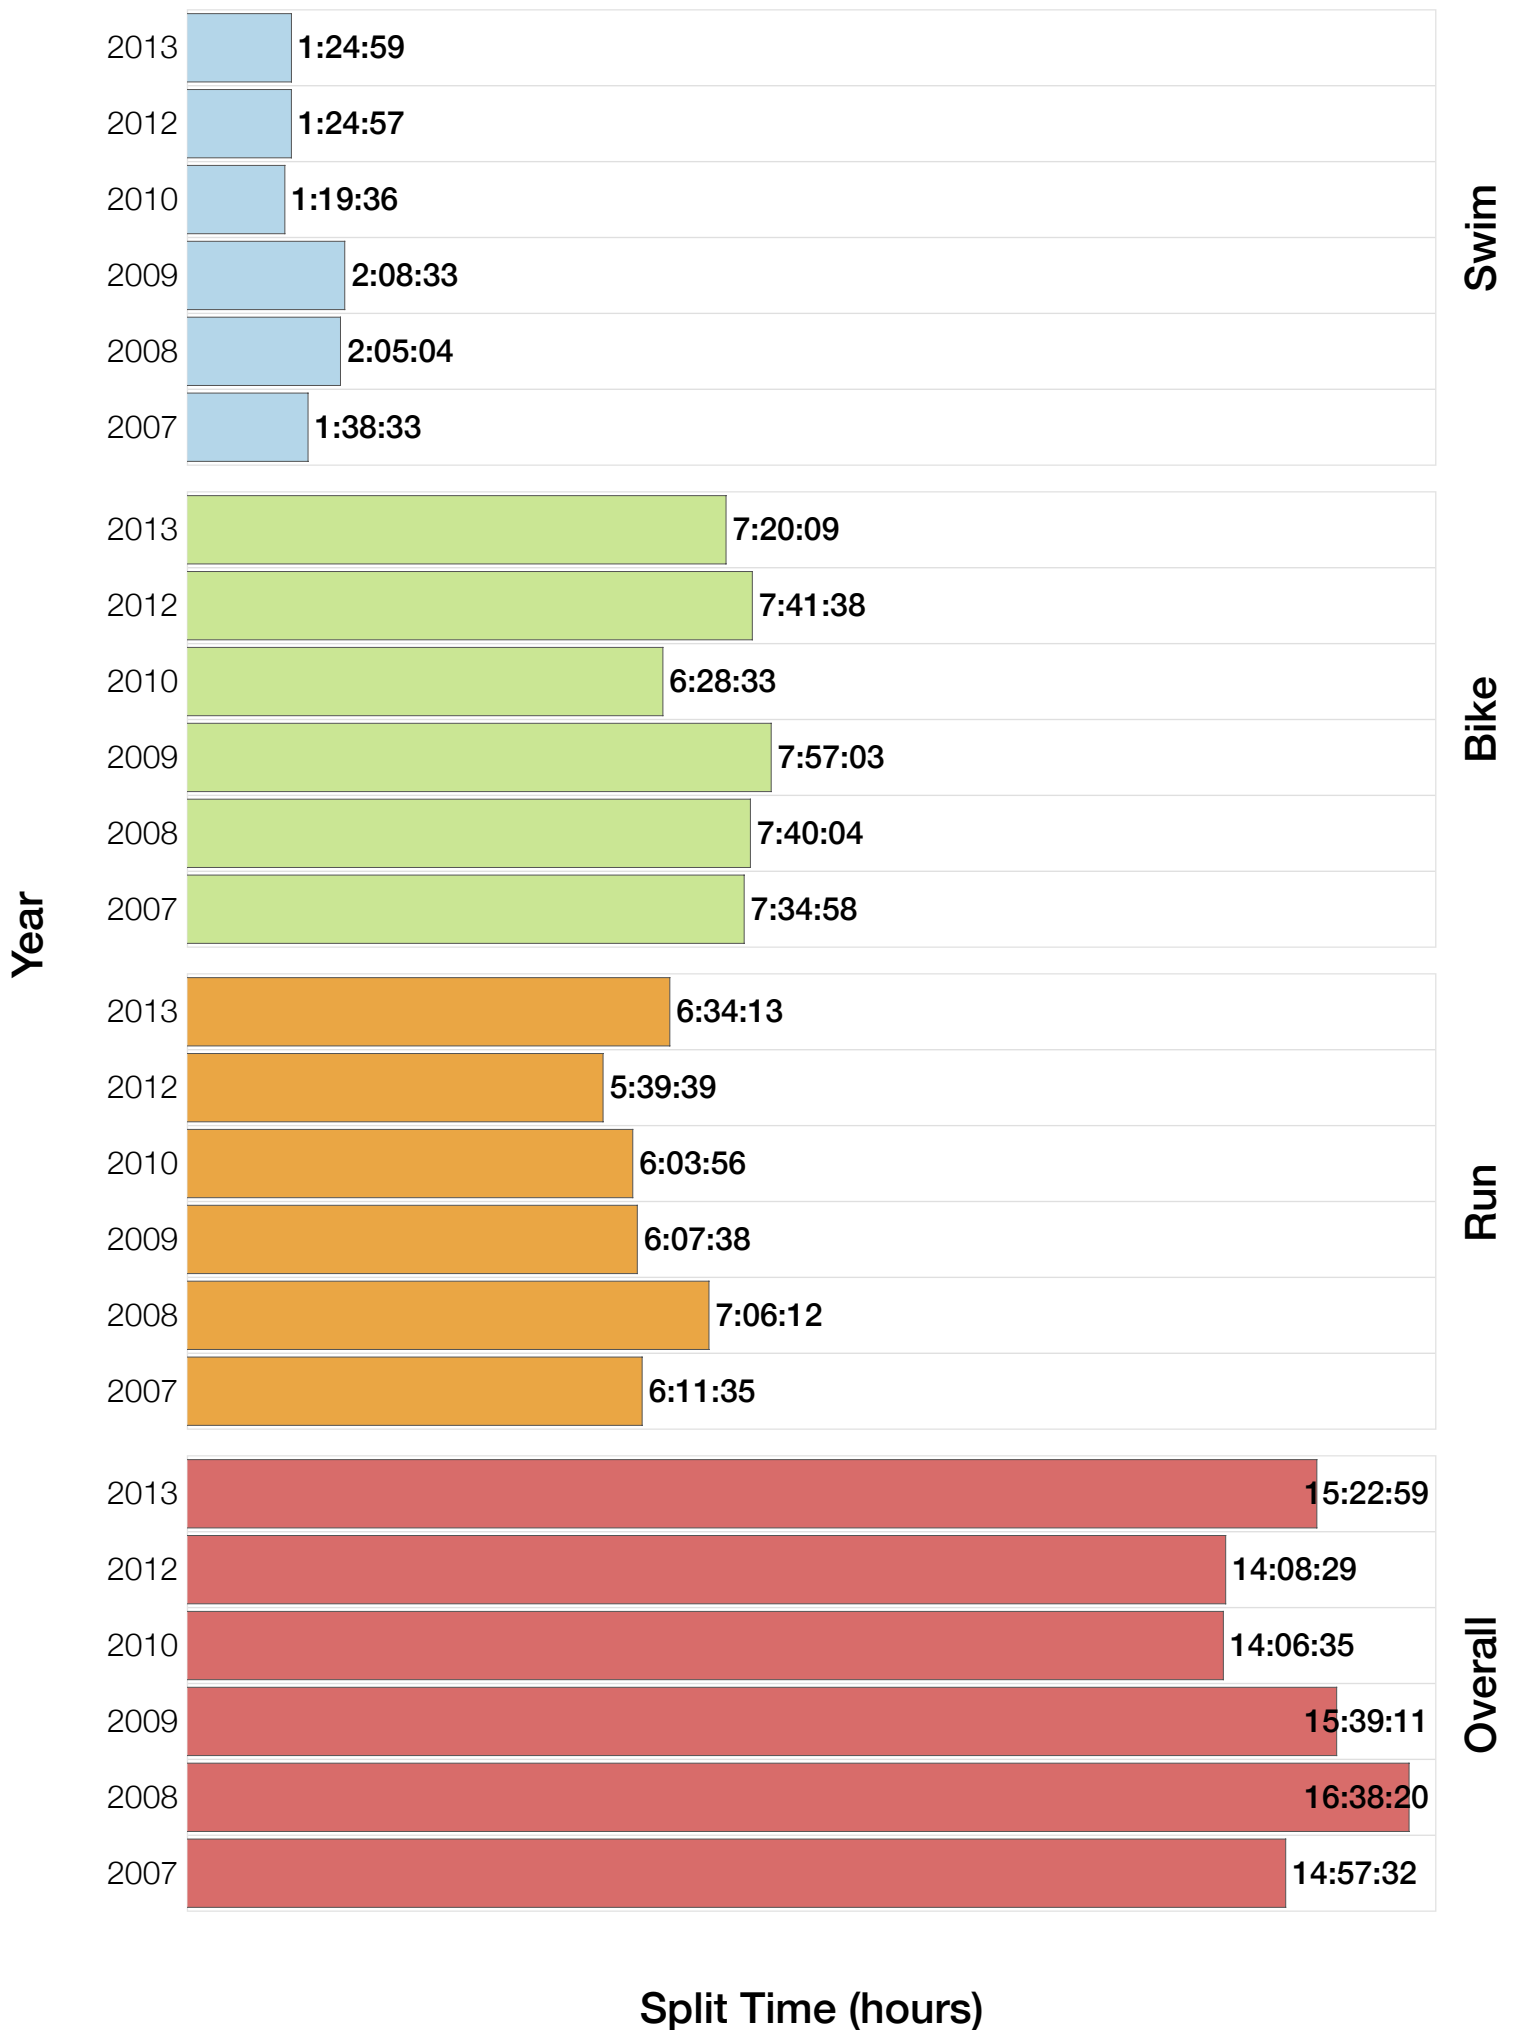

M18-24 Slowest Splits