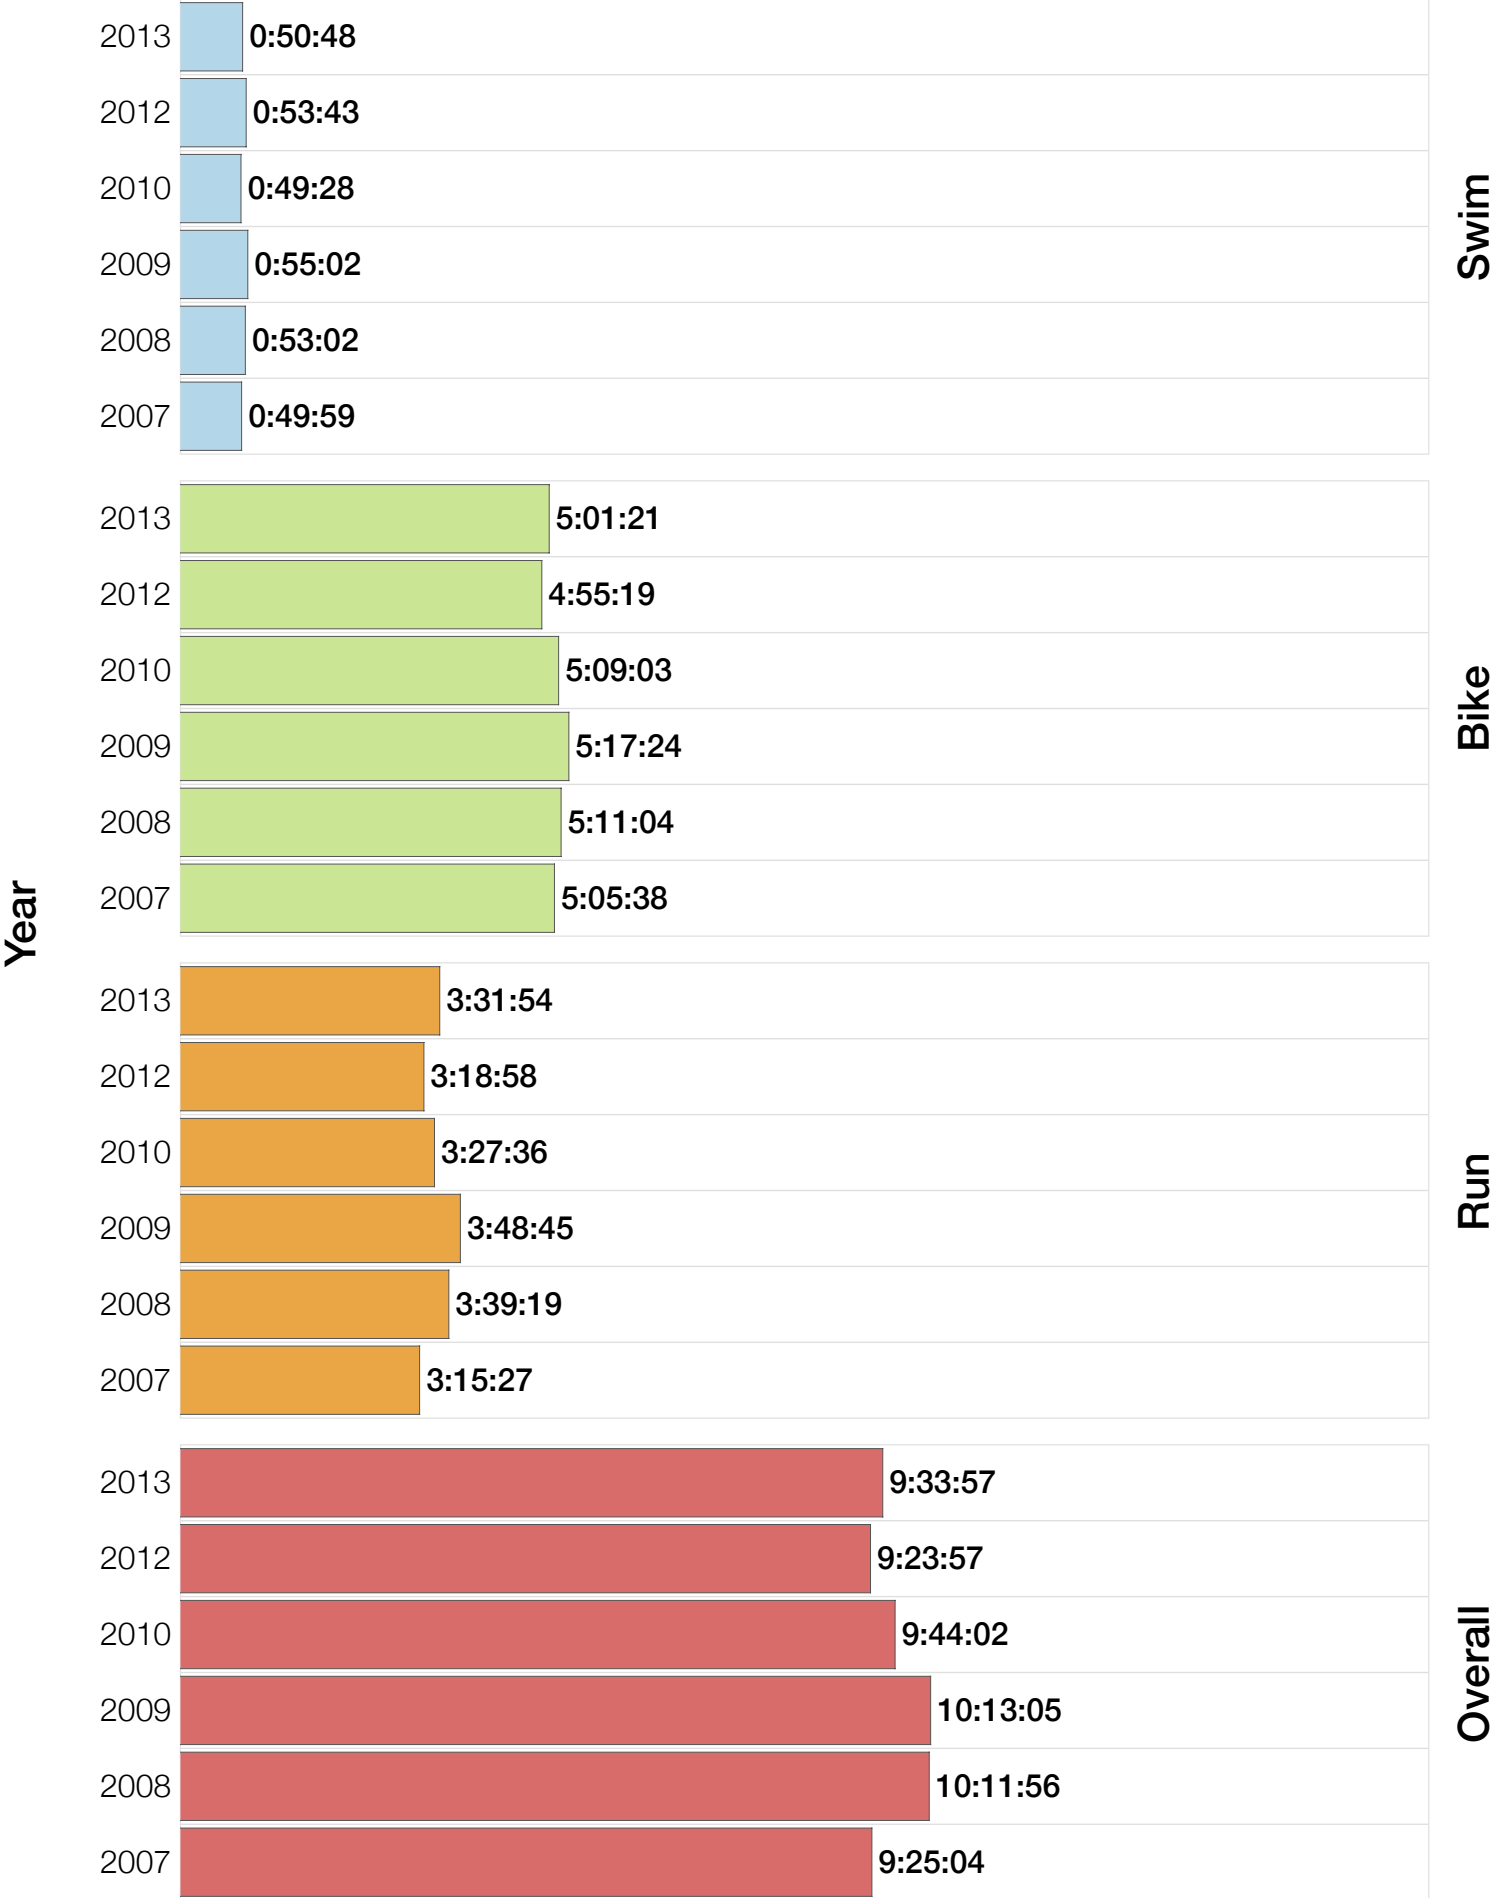

M18-24 Fastest Splits

Split Time (hours)