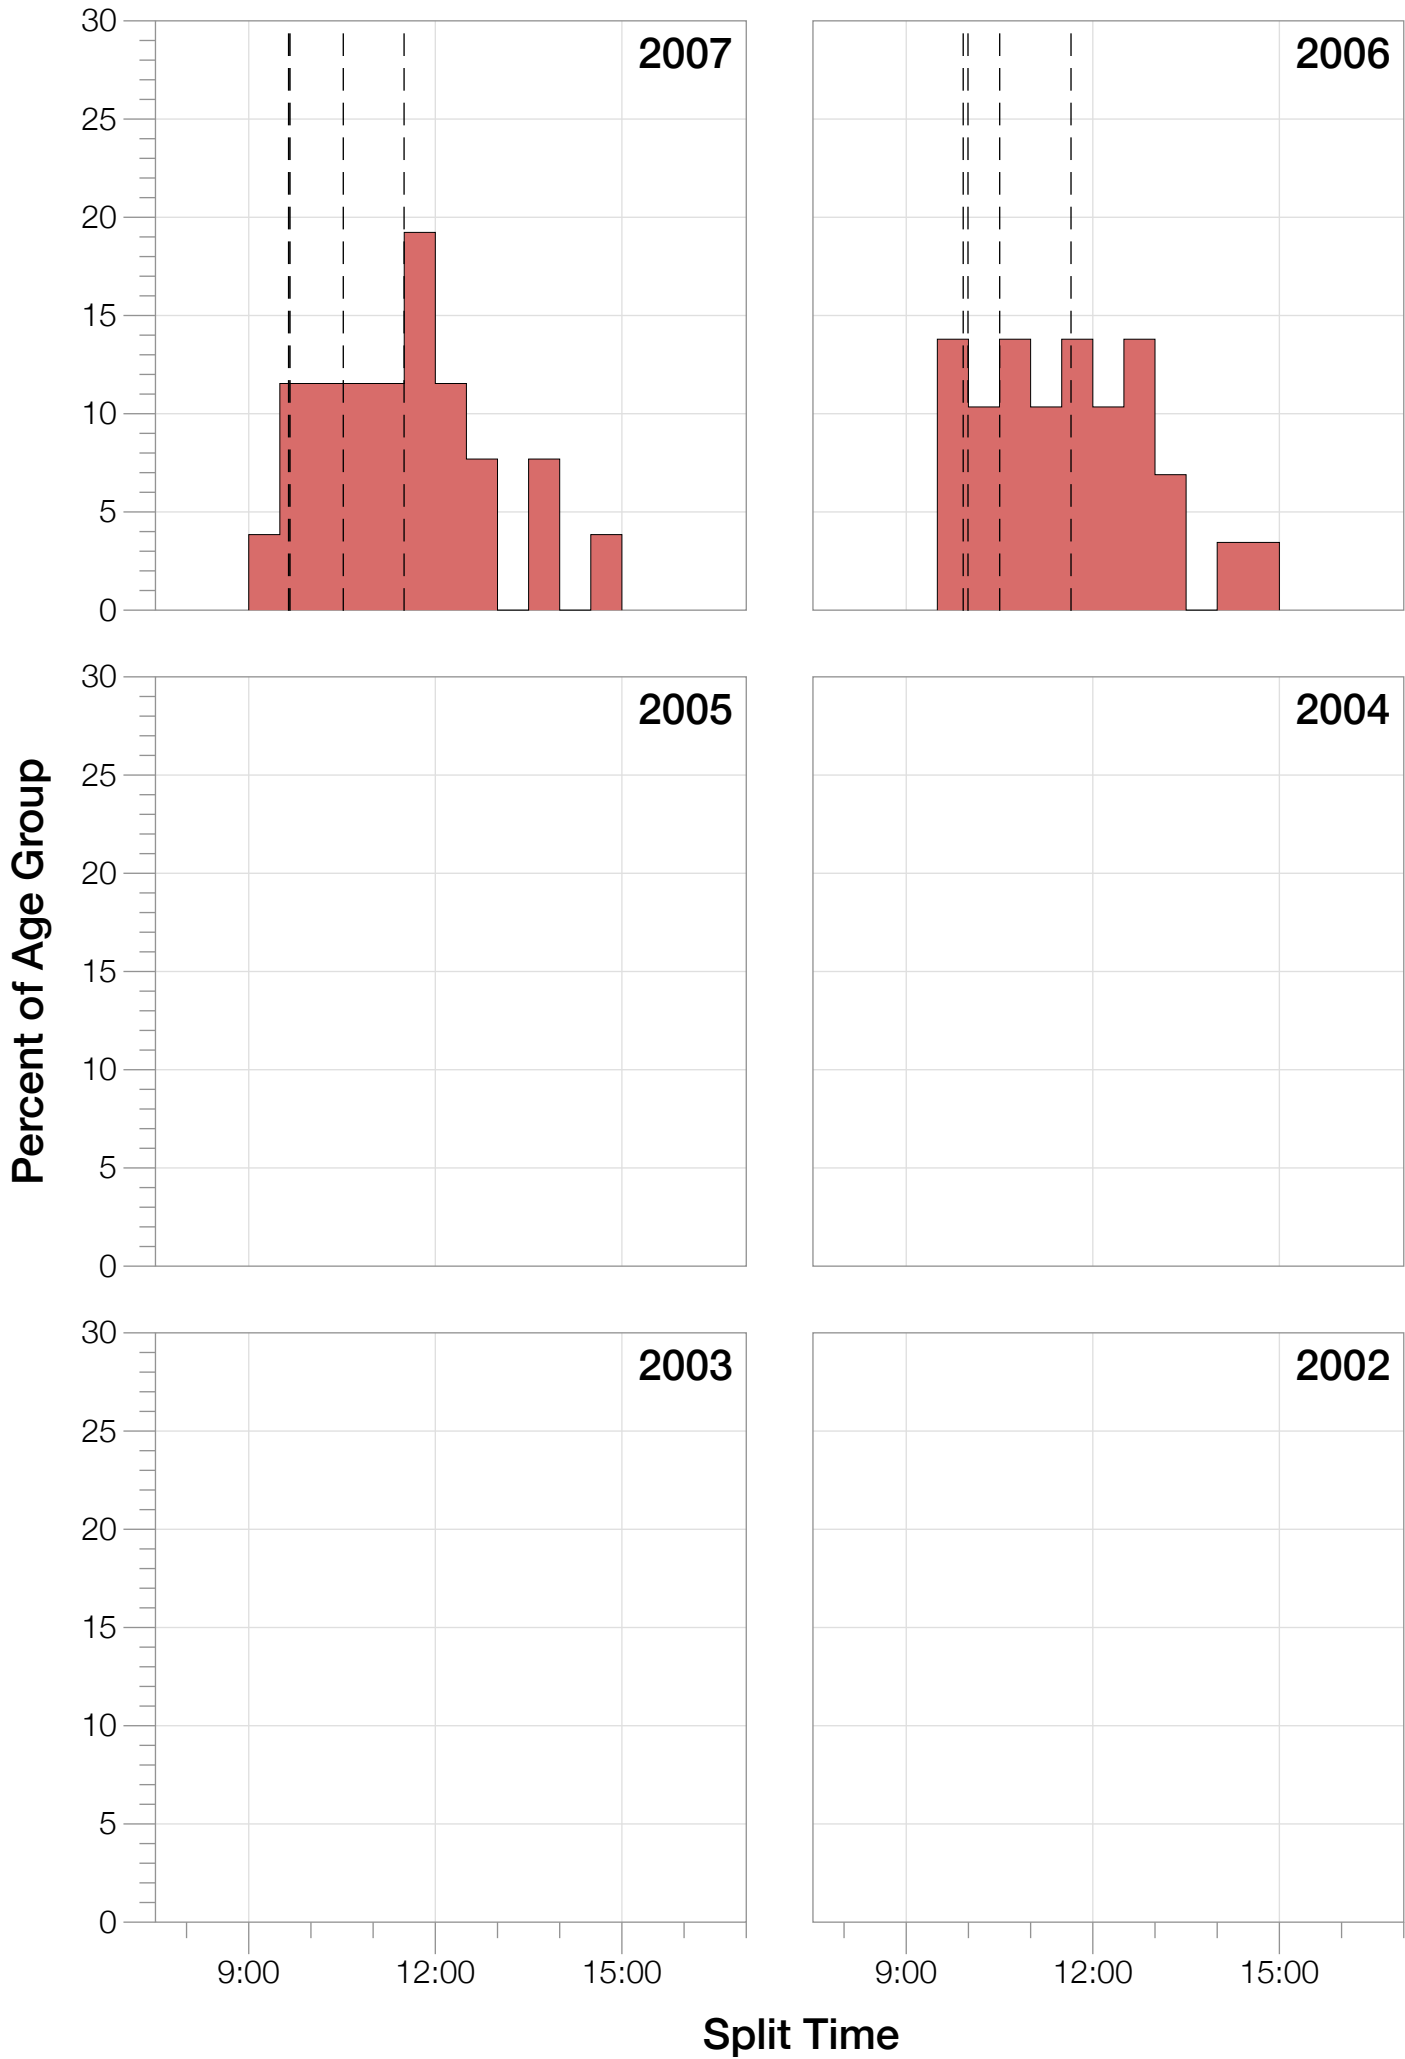

M18-24 Overall