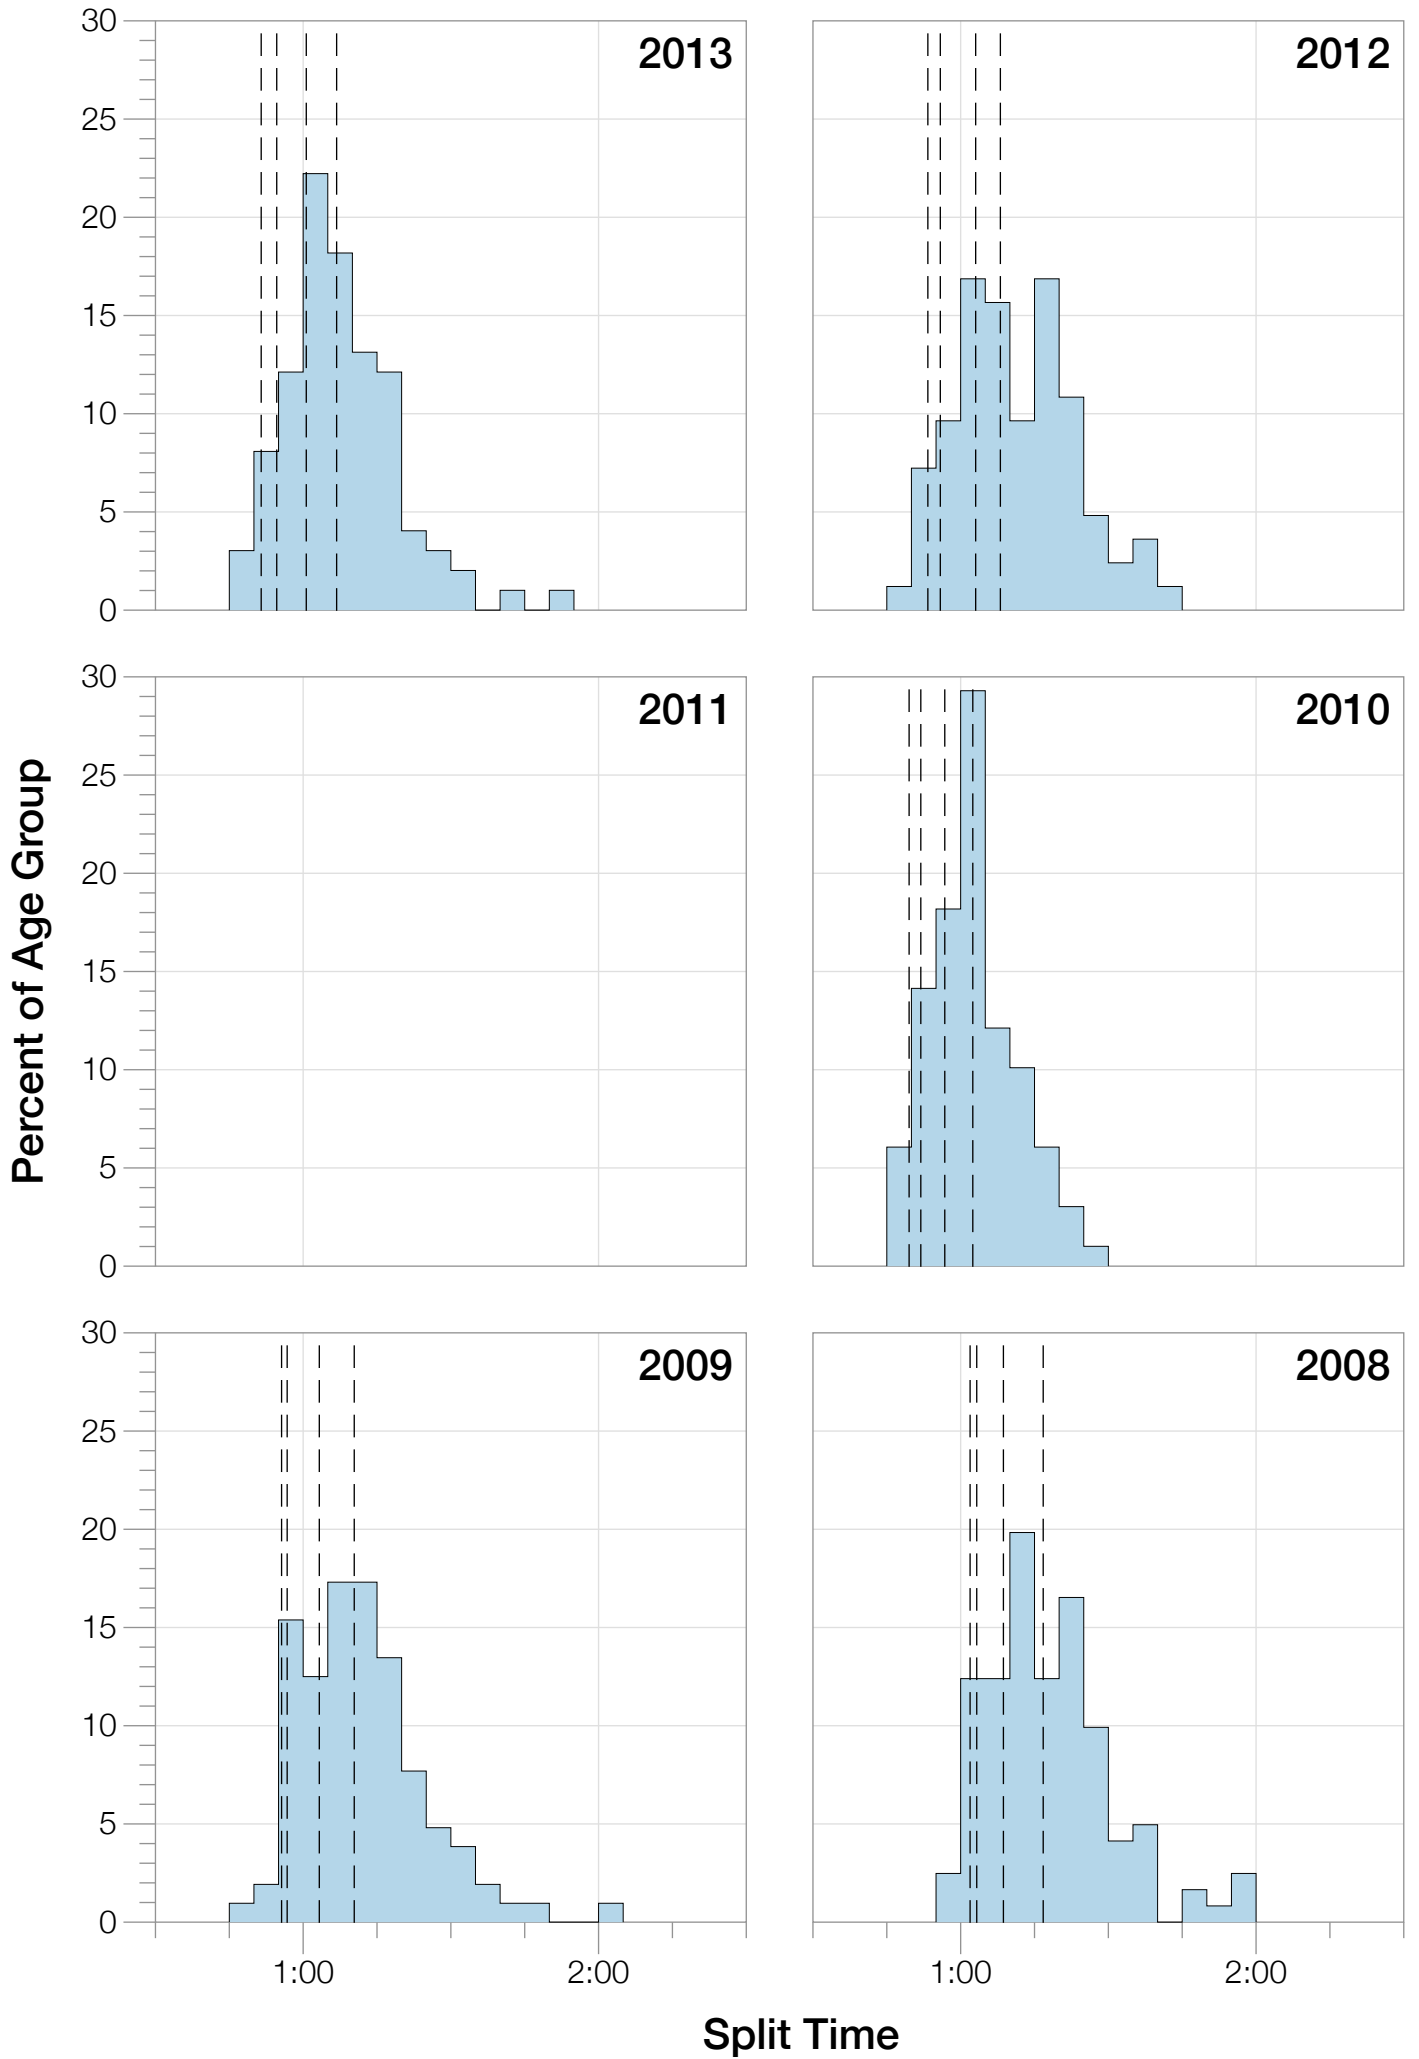

M25-29 Swim