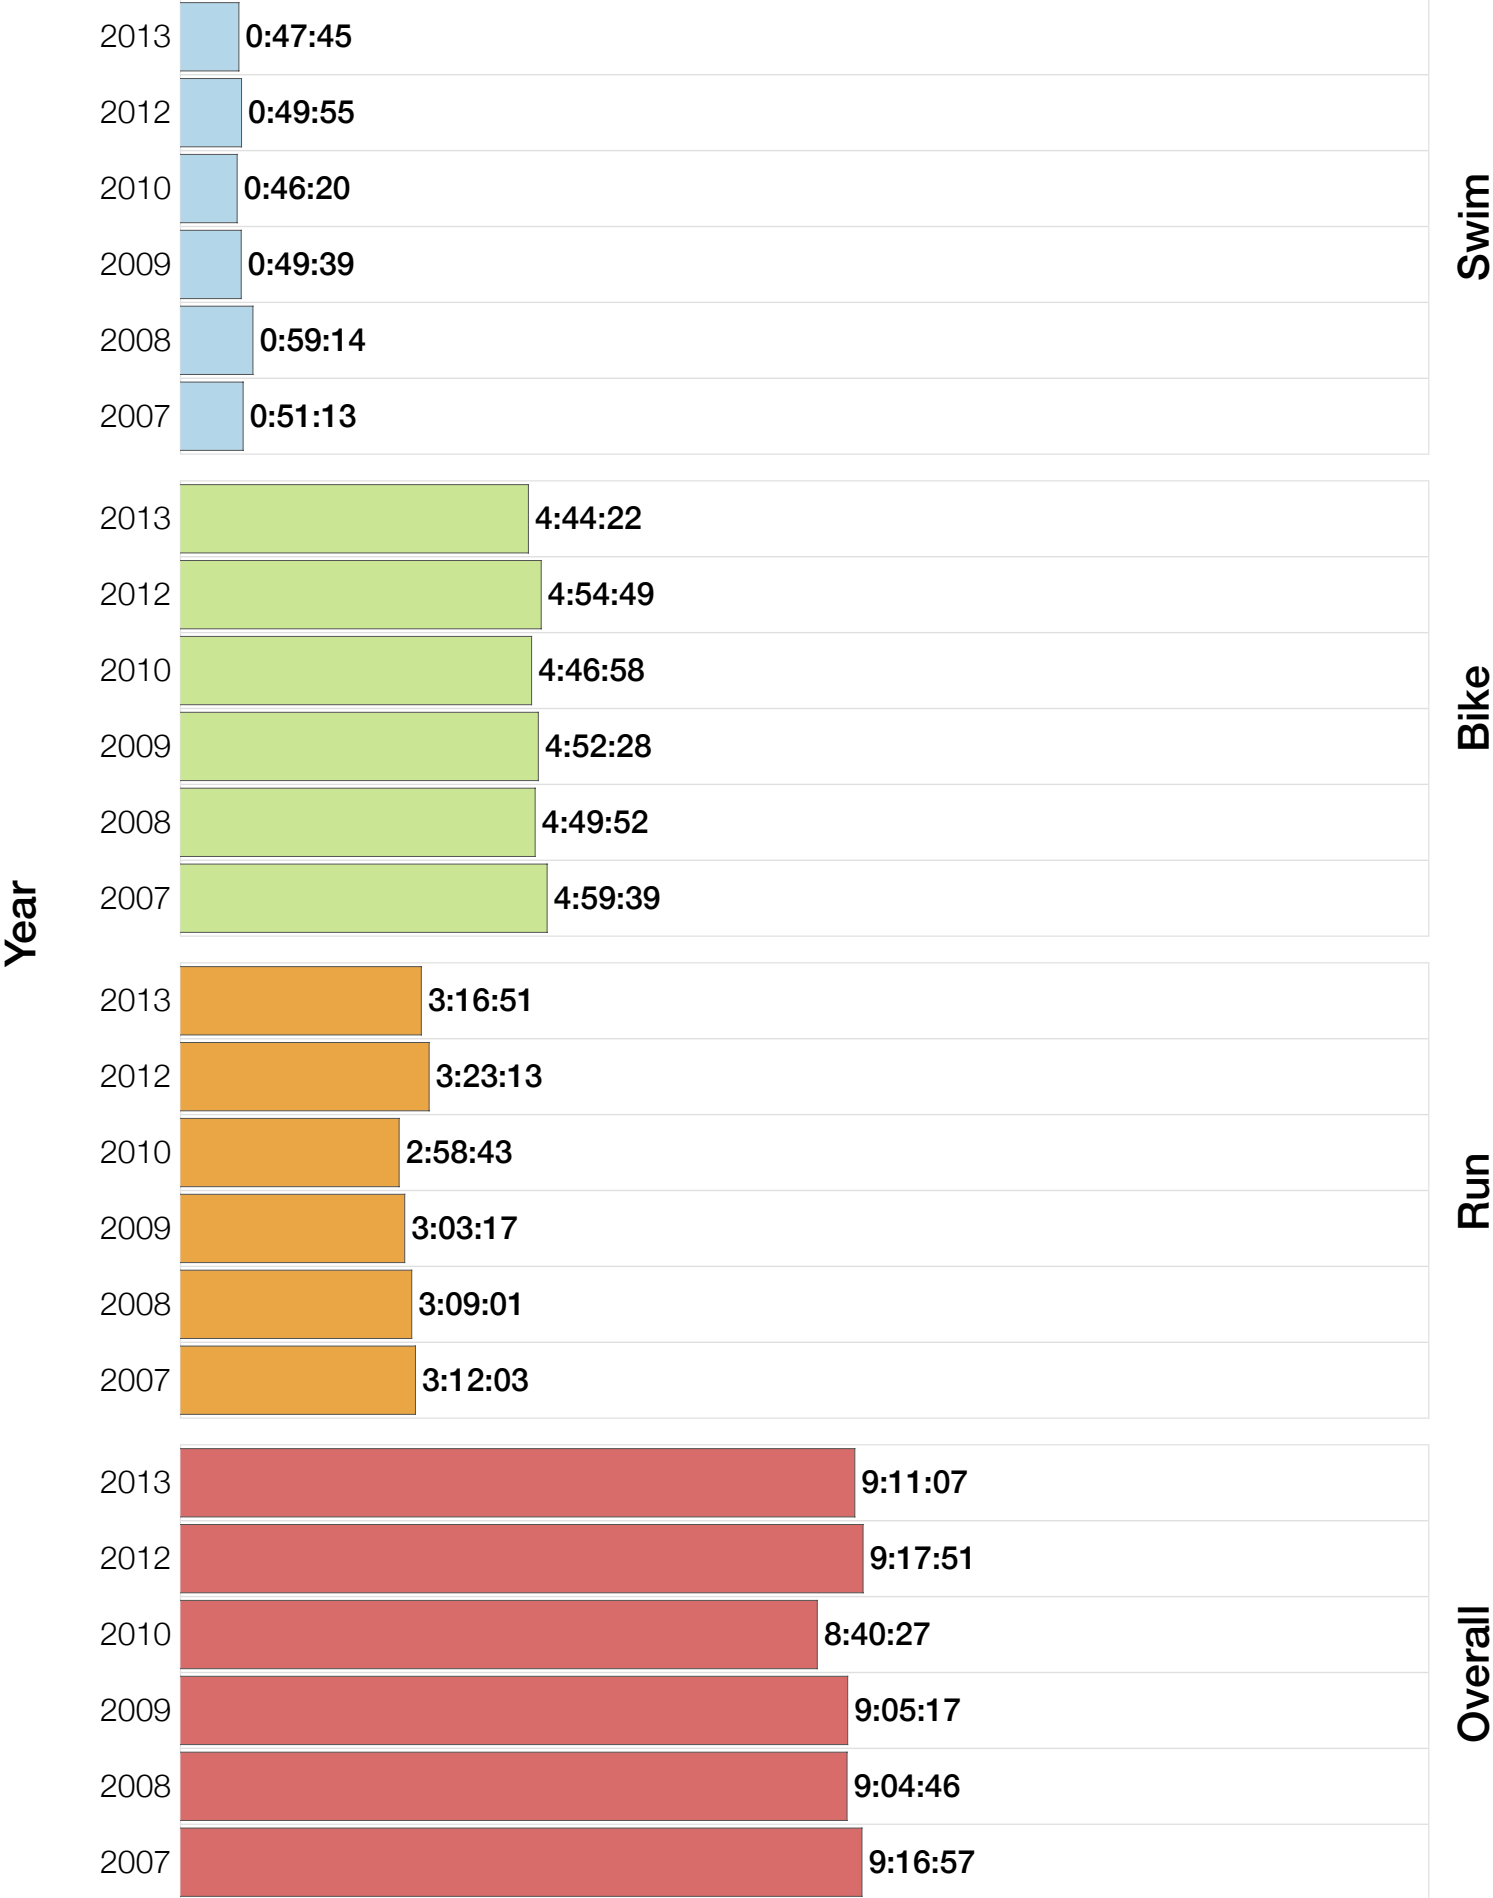

Ironman Brazil M25-29 Stats

M25-29 Summary Statistics

Year	Finishers	M25-29 Finishers	Male Winner's Time	Female Winner's Time	M25-29 Winner's Time
2006	938	112	8:15:18	9:20:46	9:18:46
2007	1127	139	8:21:09	9:12:40	9:16:57
2008	1185	121	8:28:24	9:42:50	9:04:46
2009	1209	104	8:13:39	9:10:15	9:05:17
2010	1399	100	8:07:39	9:19:13	8:40:27
2012	1383	93	8:22:40	9:17:42	9:17:51
2013	1628	99	8:01:32	9:05:53	9:11:07
Average	1267	110	8:15:45	9:18:28	9:07:53

M25-29 Swim

M25-29 Swim

M25-29 Bike

M25-29 Bike

M25-29 Run

M25-29 Run

M25-29 Overall

M25-29 Overall

M25-29 Fastest Splits

Split Time (hours)

M25-29 Median Splits

Split Time (hours)

M25-29 Slowest Splits

M25-29 Top 30 Finishing Splits

Estimated Kona Slot Average Finishing Time Finishing Time

M25-29 Top 10 and Kona Times and Splits

Summary Statistics

Position	Swim Time	Bike Time	Run Time	Overall Time
Average Male Winner	0:49:19	4:28:02	2:55:53	8:15:45
Average Female Winner	0:50:26	4:59:25	4:16:18	9:18:28
Average 1st Age Grouper	0:53:13	4:57:11	3:14:23	9:07:53
Average 2nd Age Grouper	0:53:36	5:04:16	3:20:04	9:20:20
Average 3rd Age Grouper	0:56:41	5:06:15	3:21:28	9:28:25
Average 4th Age Grouper	0:58:46	5:04:28	3:27:06	9:34:34
Average 5th Age Grouper	0:57:59	5:05:34	3:27:56	9:36:46
Average 6th Age Grouper	0:56:05	5:12:37	3:26:45	9:40:05
Average 7th Age Grouper	0:57:57	5:10:49	3:32:01	9:45:20
Average 8th Age Grouper	0:59:23	5:15:23	3:35:15	9:51:18
Average 9th Age Grouper	0:56:02	5:14:43	3:36:39	9:52:47
Average 10th Age Grouper	0:59:14	5:18:18	3:31:41	9:55:47
Kona Qualifier Average	0:54:30	5:02:29	3:18:38	9:18:52
Top 10 Age Grouper Average	0:56:54	5:09:01	3:27:13	9:37:19