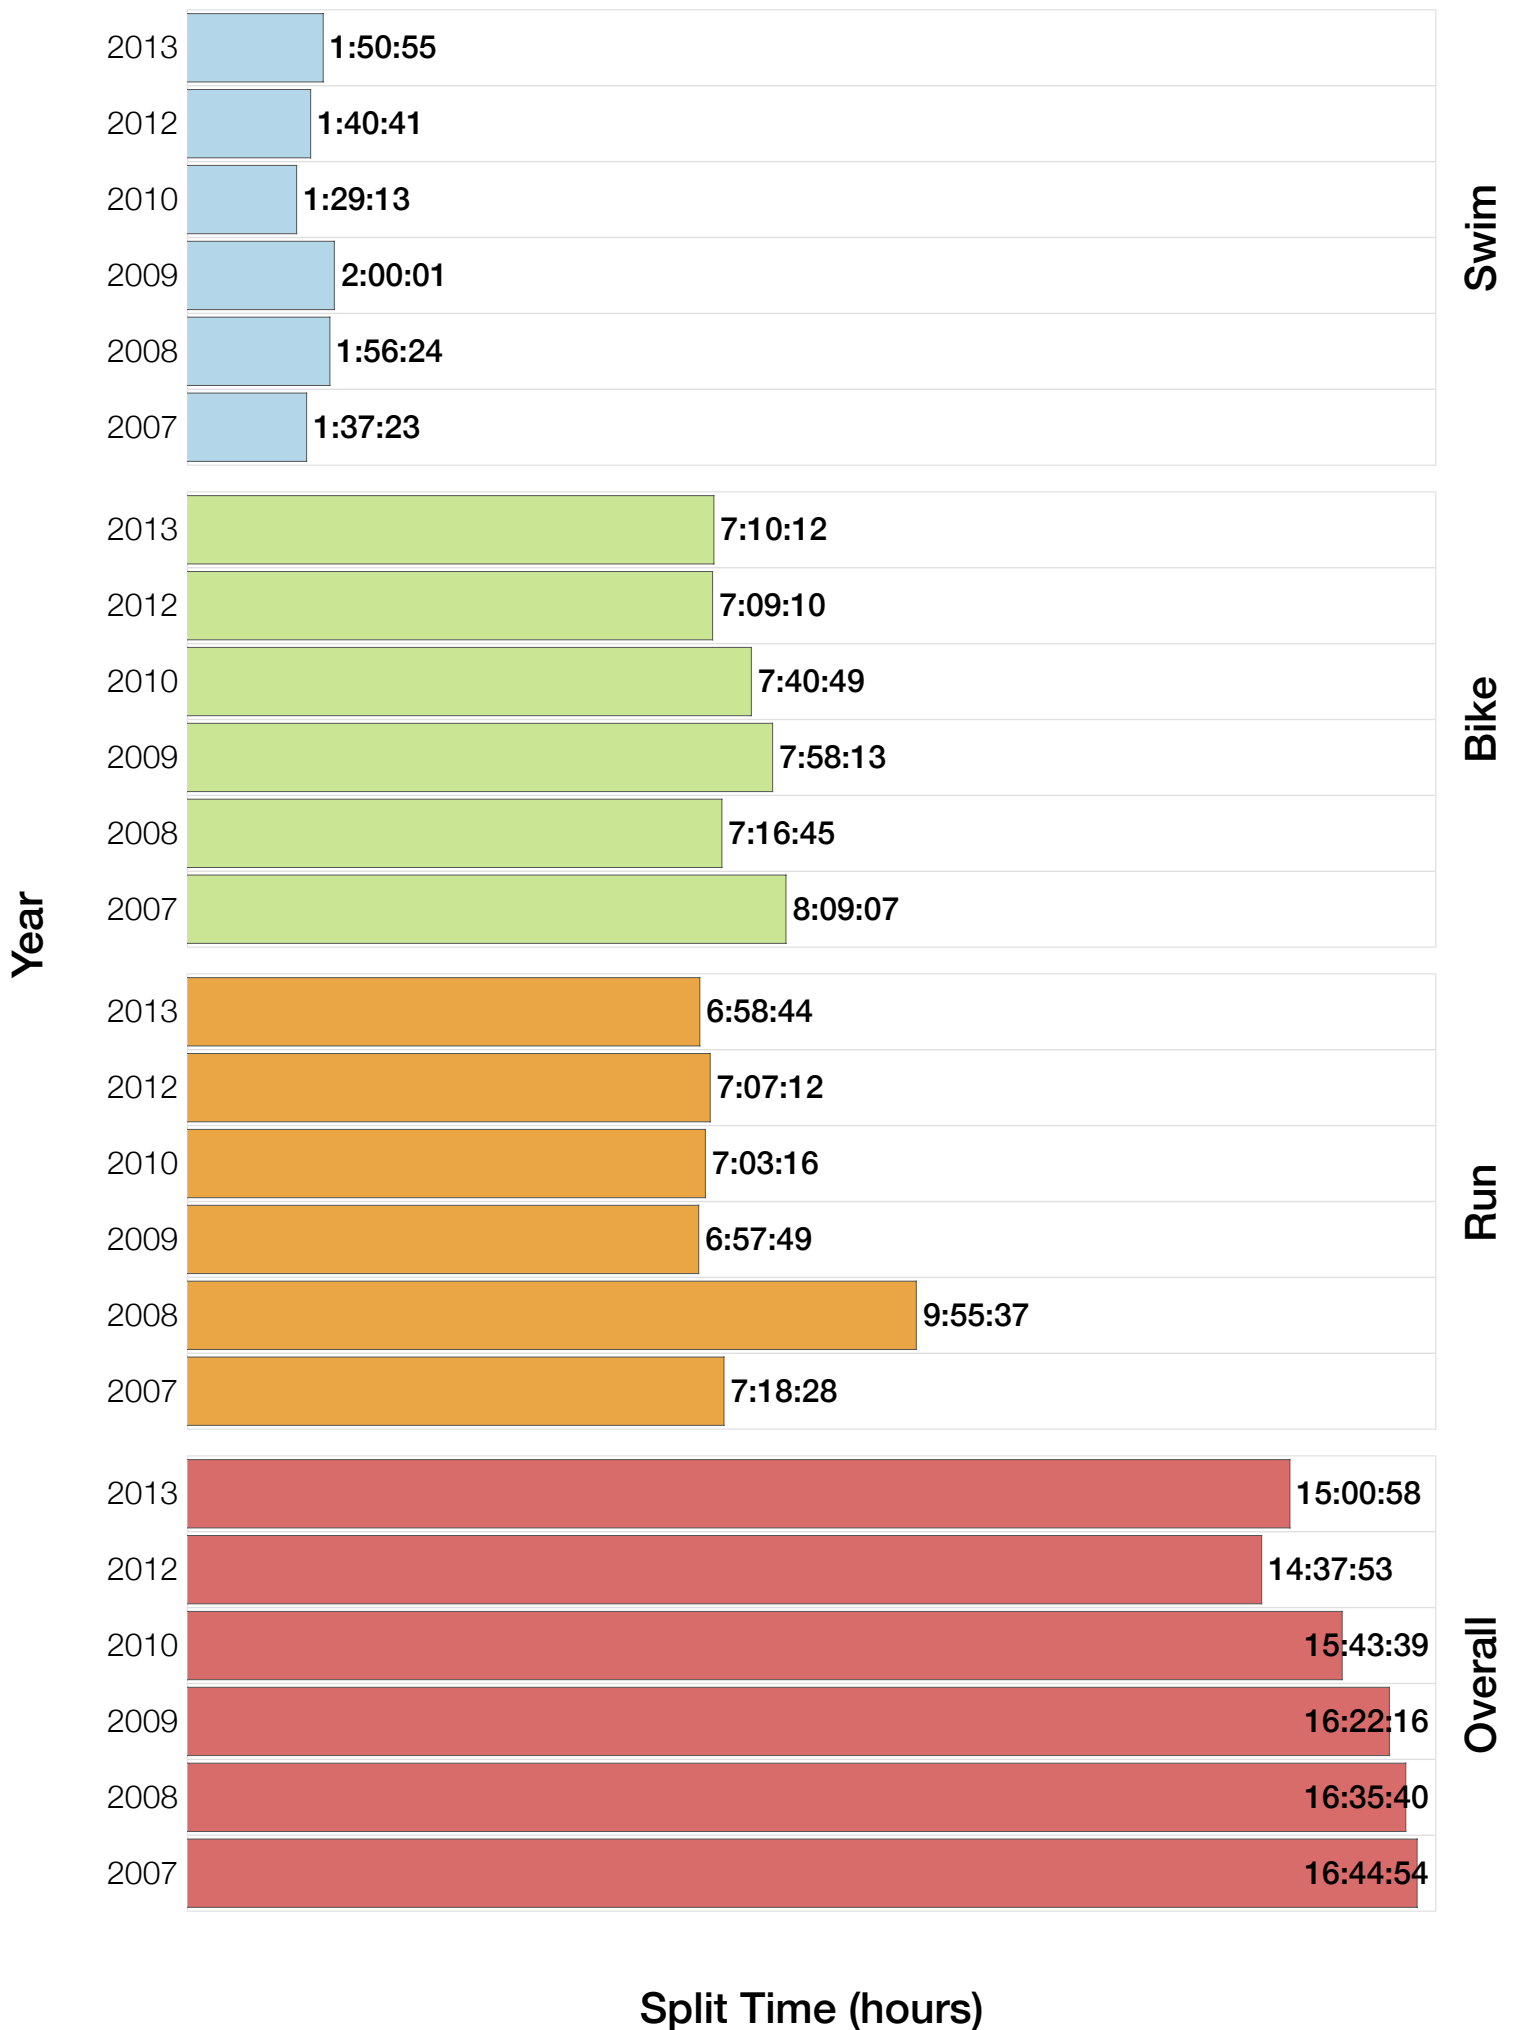

Ironman Brazil M25-29 Stats

M25-29 Summary Statistics

Year	Finishers	M25-29 Finishers	Male Winner's Time	Female Winner's Time	M25-29 Winner's Time
2006	938	112	8:15:18	9:20:46	9:18:46
2007	1127	139	8:21:09	9:12:40	9:16:57
2008	1185	121	8:28:24	9:42:50	9:04:46
2009	1209	104	8:13:39	9:10:15	9:05:17
2010	1399	100	8:07:39	9:19:13	8:40:27
2012	1383	93	8:22:40	9:17:42	9:17:51
2013	1628	99	8:01:32	9:05:53	9:11:07
Average	1267	110	8:15:45	9:18:28	9:07:53

M25-29 Fastest Splits

Split Time (hours)

M25-29 Median Splits

Split Time (hours)

M25-29 Slowest Splits

M25-29 Top 30 Finishing Splits

Estimated Kona Slot Average Finishing Time Finishing Time

M25-29 Top 10 and Kona Times and Splits

Summary Statistics

Position	Swim Time	Bike Time	Run Time	Overall Time
Average Male Winner	0:49:19	4:28:02	2:55:53	8:15:45
Average Female Winner	0:50:26	4:59:25	4:16:18	9:18:28
Average 1st Age Grouper	0:53:13	4:57:11	3:14:23	9:07:53
Average 2nd Age Grouper	0:53:36	5:04:16	3:20:04	9:20:20
Average 3rd Age Grouper	0:56:41	5:06:15	3:21:28	9:28:25
Average 4th Age Grouper	0:58:46	5:04:28	3:27:06	9:34:34
Average 5th Age Grouper	0:57:59	5:05:34	3:27:56	9:36:46
Average 6th Age Grouper	0:56:05	5:12:37	3:26:45	9:40:05
Average 7th Age Grouper	0:57:57	5:10:49	3:32:01	9:45:20
Average 8th Age Grouper	0:59:23	5:15:23	3:35:15	9:51:18
Average 9th Age Grouper	0:56:02	5:14:43	3:36:39	9:52:47
Average 10th Age Grouper	0:59:14	5:18:18	3:31:41	9:55:47
Kona Qualifier Average	0:54:30	5:02:29	3:18:38	9:18:52
Top 10 Age Grouper Average	0:56:54	5:09:01	3:27:13	9:37:19