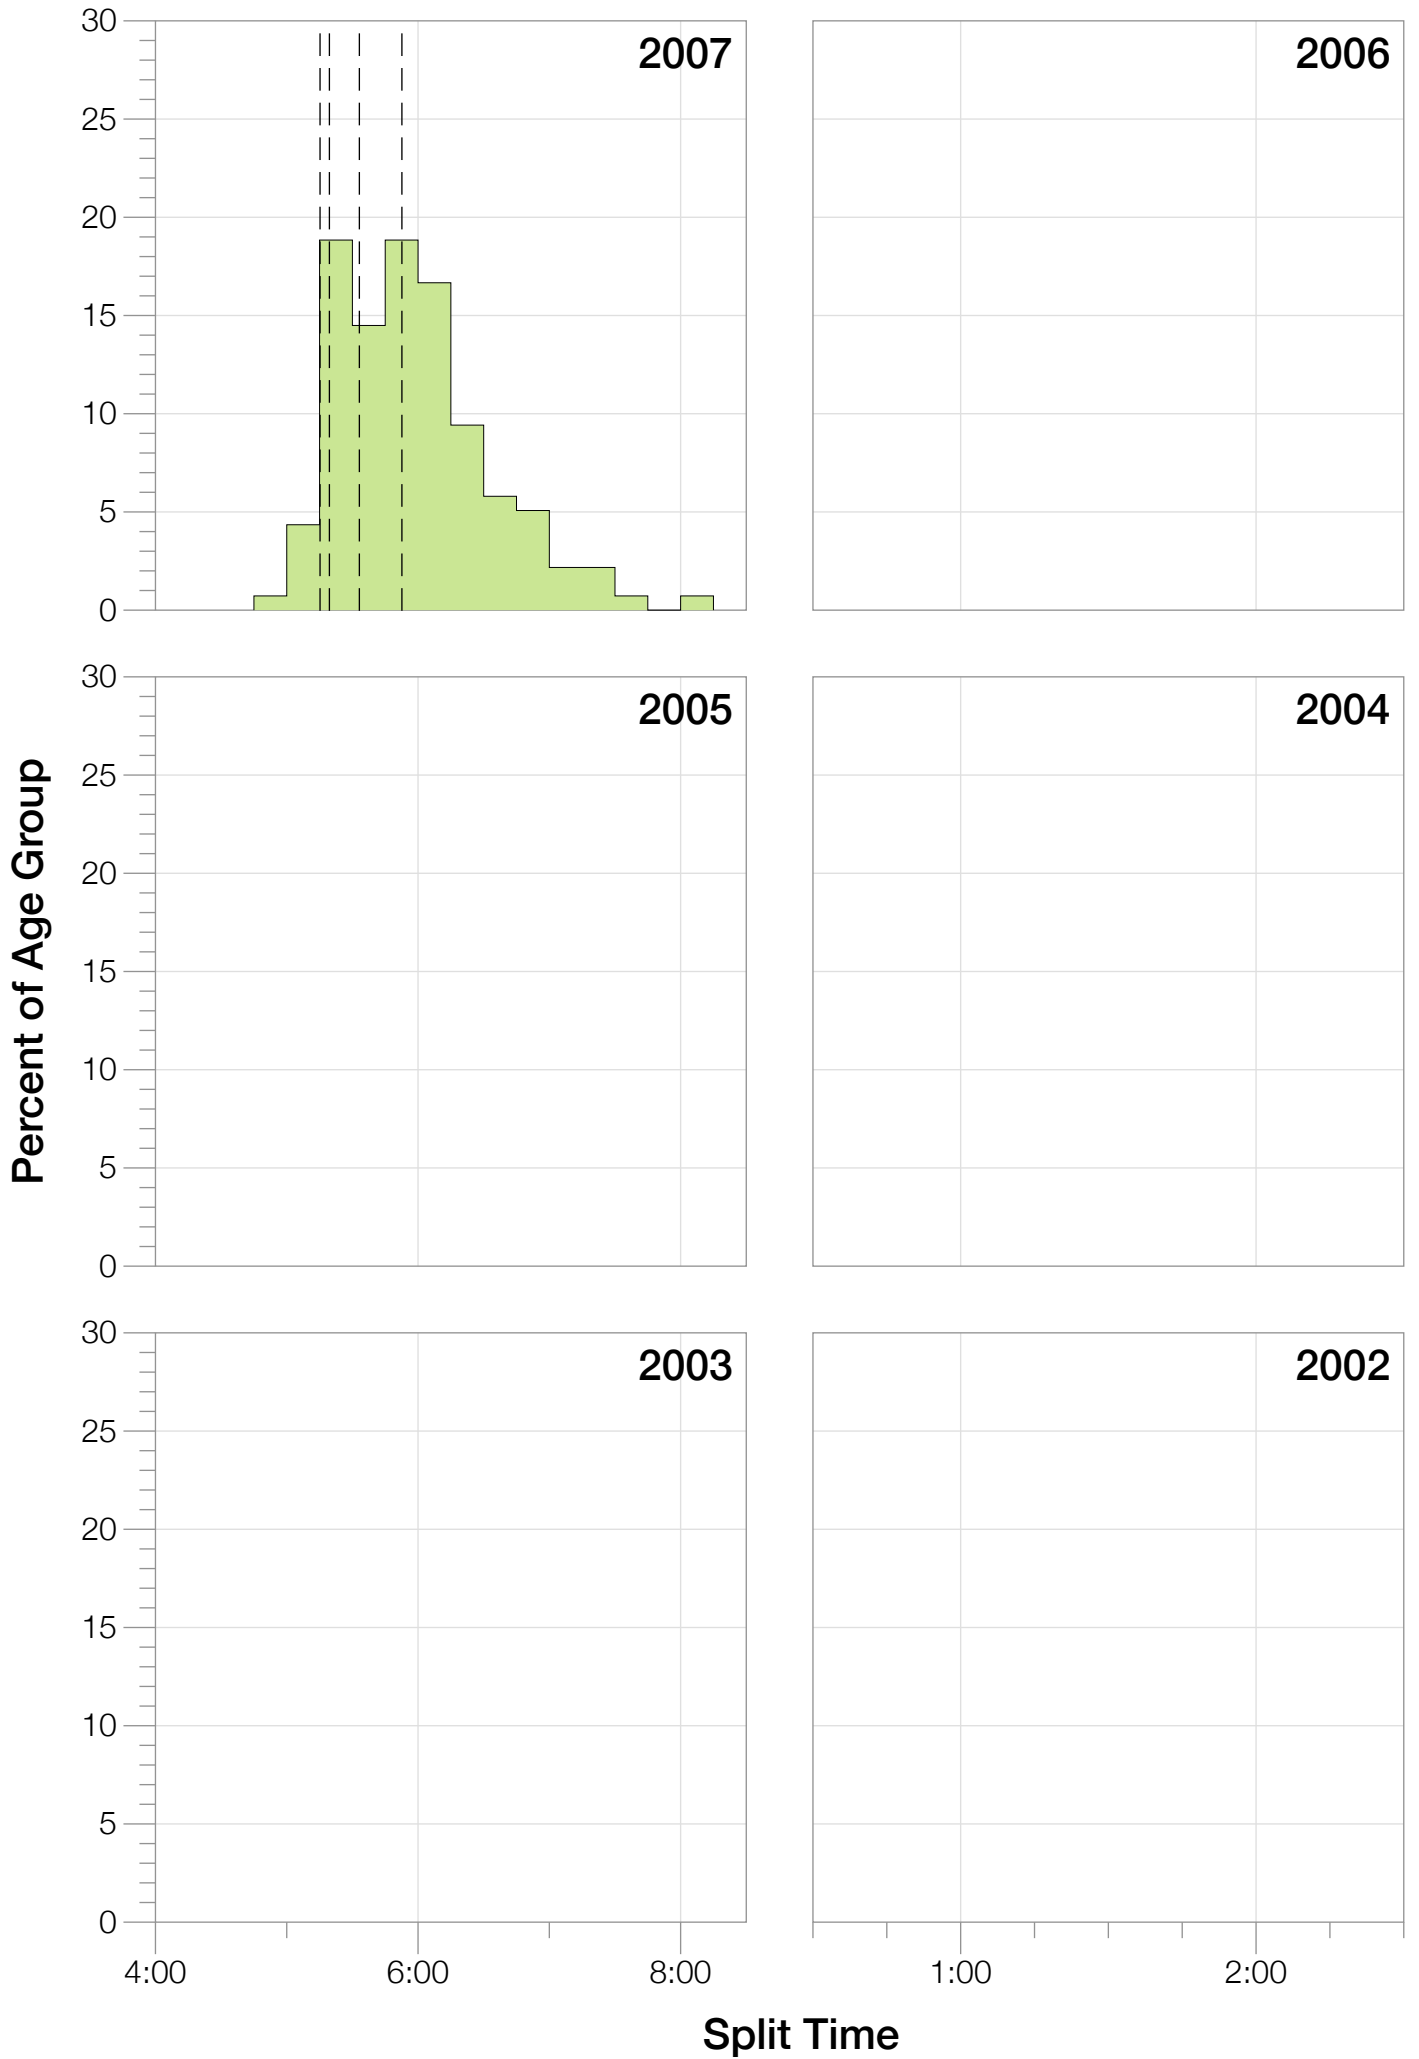

M25-29 Bike