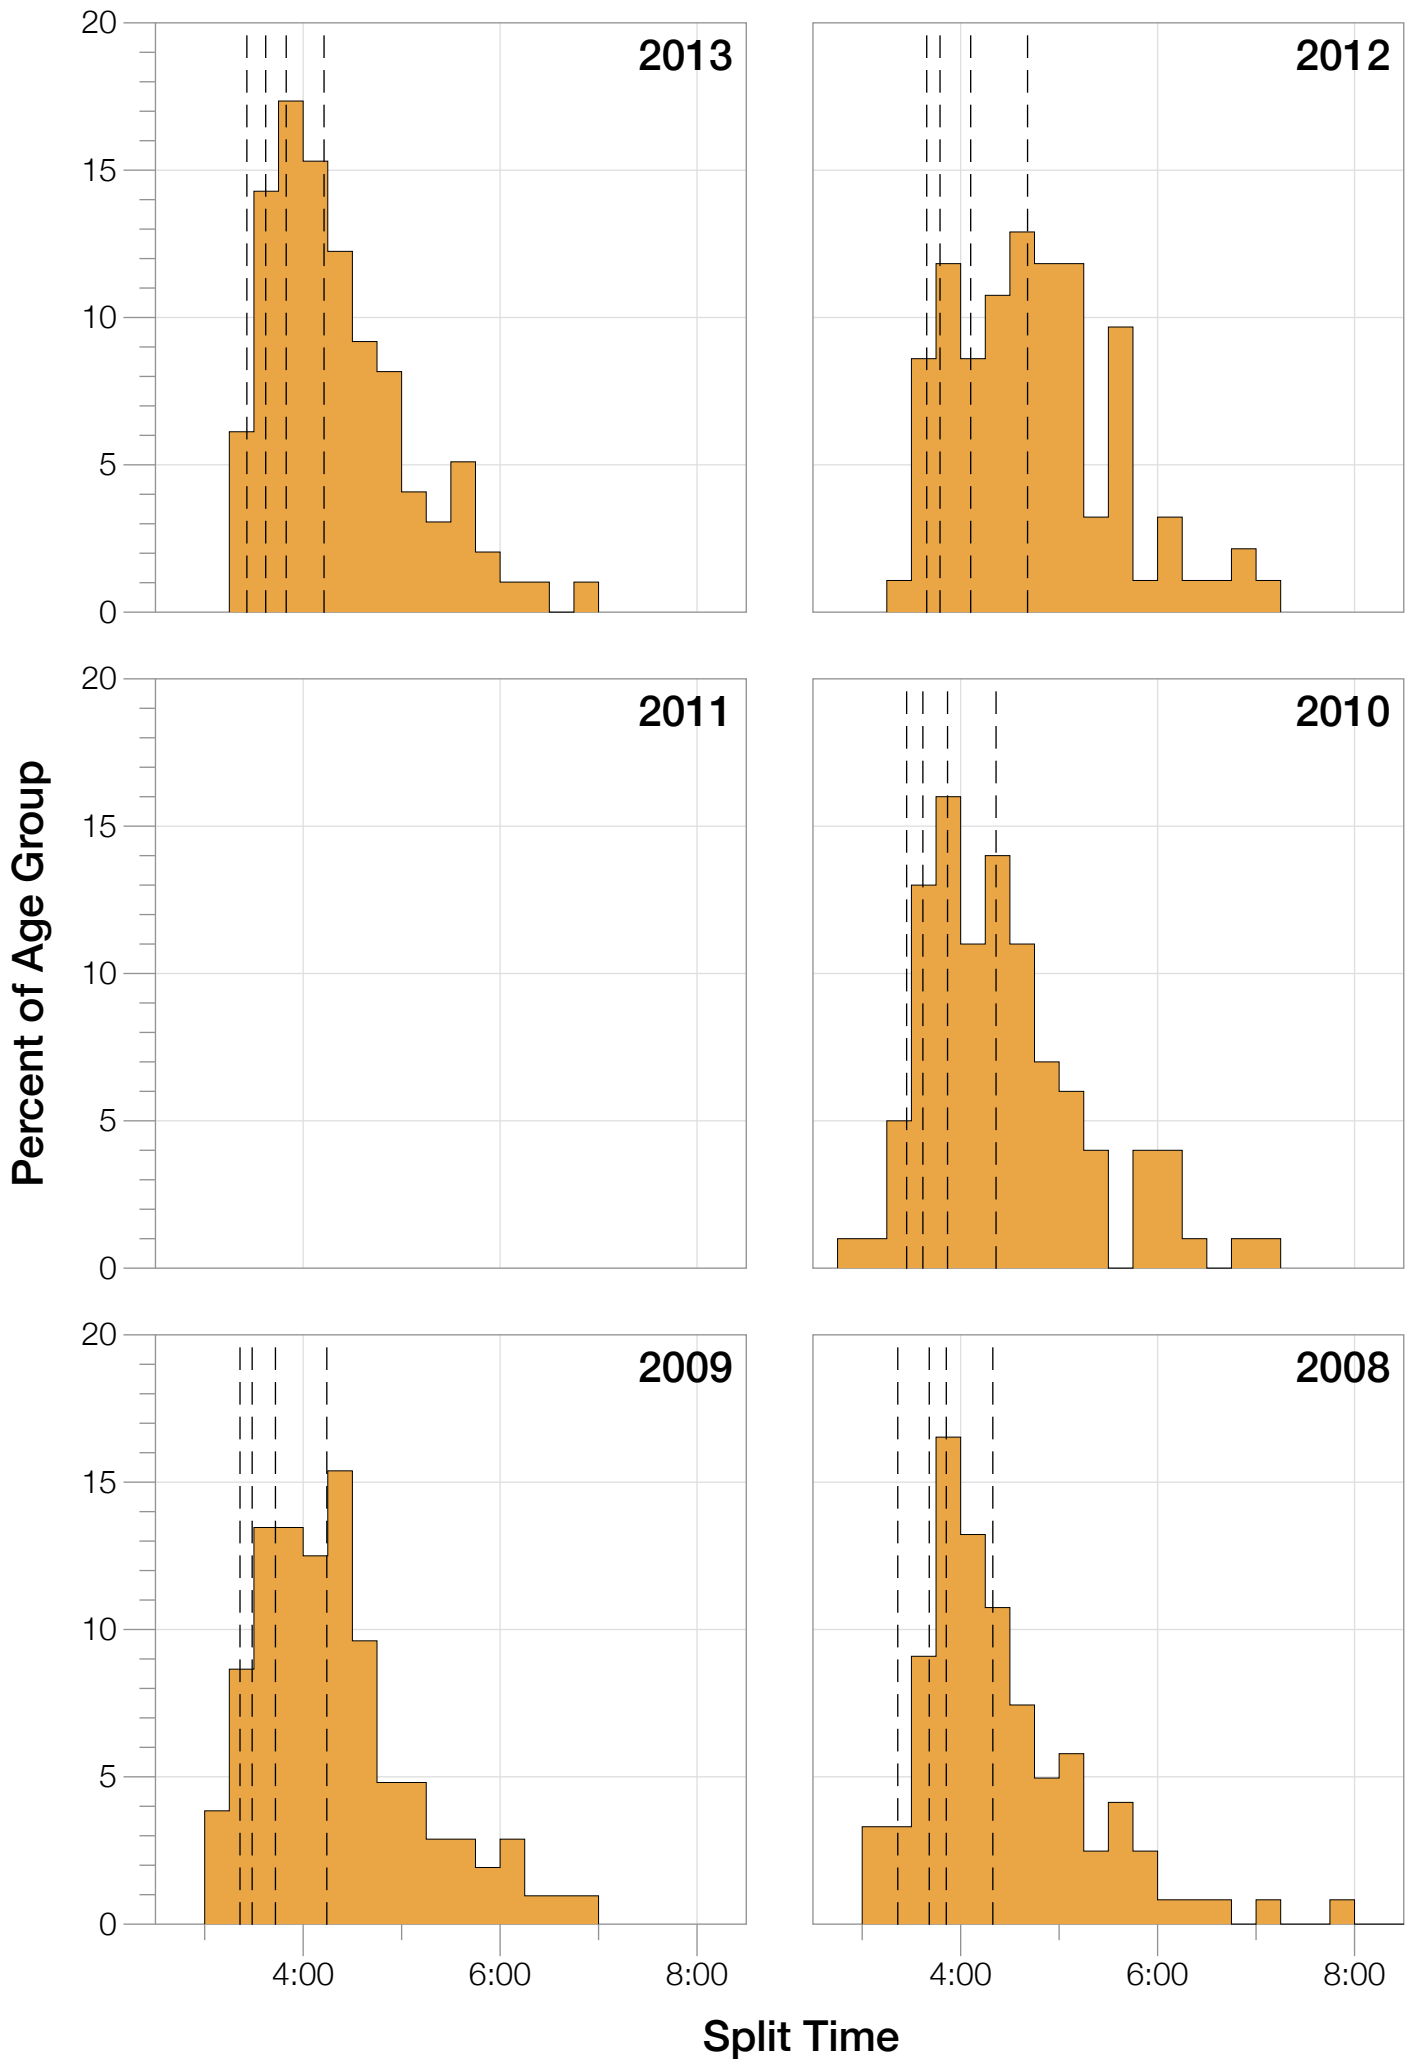

Ironman Brazil M25-29 Stats

M25-29 Summary Statistics

Year	Finishers	M25-29 Finishers	Male Winner's Time	Female Winner's Time	M25-29 Winner's Time
2006	938	112	8:15:18	9:20:46	9:18:46
2007	1127	139	8:21:09	9:12:40	9:16:57
2008	1185	121	8:28:24	9:42:50	9:04:46
2009	1209	104	8:13:39	9:10:15	9:05:17
2010	1399	100	8:07:39	9:19:13	8:40:27
2012	1383	93	8:22:40	9:17:42	9:17:51
2013	1628	99	8:01:32	9:05:53	9:11:07
Average	1267	110	8:15:45	9:18:28	9:07:53

M25-29 Swim

M25-29 Swim

M25-29 Bike

M25-29 Bike

M25-29 Run

M25-29 Run

M25-29 Overall

M25-29 Overall

M25-29 Fastest Splits

Split Time (hours)

M25-29 Median Splits

Split Time (hours)

M25-29 Slowest Splits

M25-29 Top 30 Finishing Splits

Estimated Kona Slot Average Finishing Time Finishing Time

M25-29 Top 10 and Kona Times and Splits

Summary Statistics

Position	Swim Time	Bike Time	Run Time	Overall Time
Average Male Winner	0:49:19	4:28:02	2:55:53	8:15:45
Average Female Winner	0:50:26	4:59:25	4:16:18	9:18:28
Average 1st Age Grouper	0:53:13	4:57:11	3:14:23	9:07:53
Average 2nd Age Grouper	0:53:36	5:04:16	3:20:04	9:20:20
Average 3rd Age Grouper	0:56:41	5:06:15	3:21:28	9:28:25
Average 4th Age Grouper	0:58:46	5:04:28	3:27:06	9:34:34
Average 5th Age Grouper	0:57:59	5:05:34	3:27:56	9:36:46
Average 6th Age Grouper	0:56:05	5:12:37	3:26:45	9:40:05
Average 7th Age Grouper	0:57:57	5:10:49	3:32:01	9:45:20
Average 8th Age Grouper	0:59:23	5:15:23	3:35:15	9:51:18
Average 9th Age Grouper	0:56:02	5:14:43	3:36:39	9:52:47
Average 10th Age Grouper	0:59:14	5:18:18	3:31:41	9:55:47
Kona Qualifier Average	0:54:30	5:02:29	3:18:38	9:18:52
Top 10 Age Grouper Average	0:56:54	5:09:01	3:27:13	9:37:19