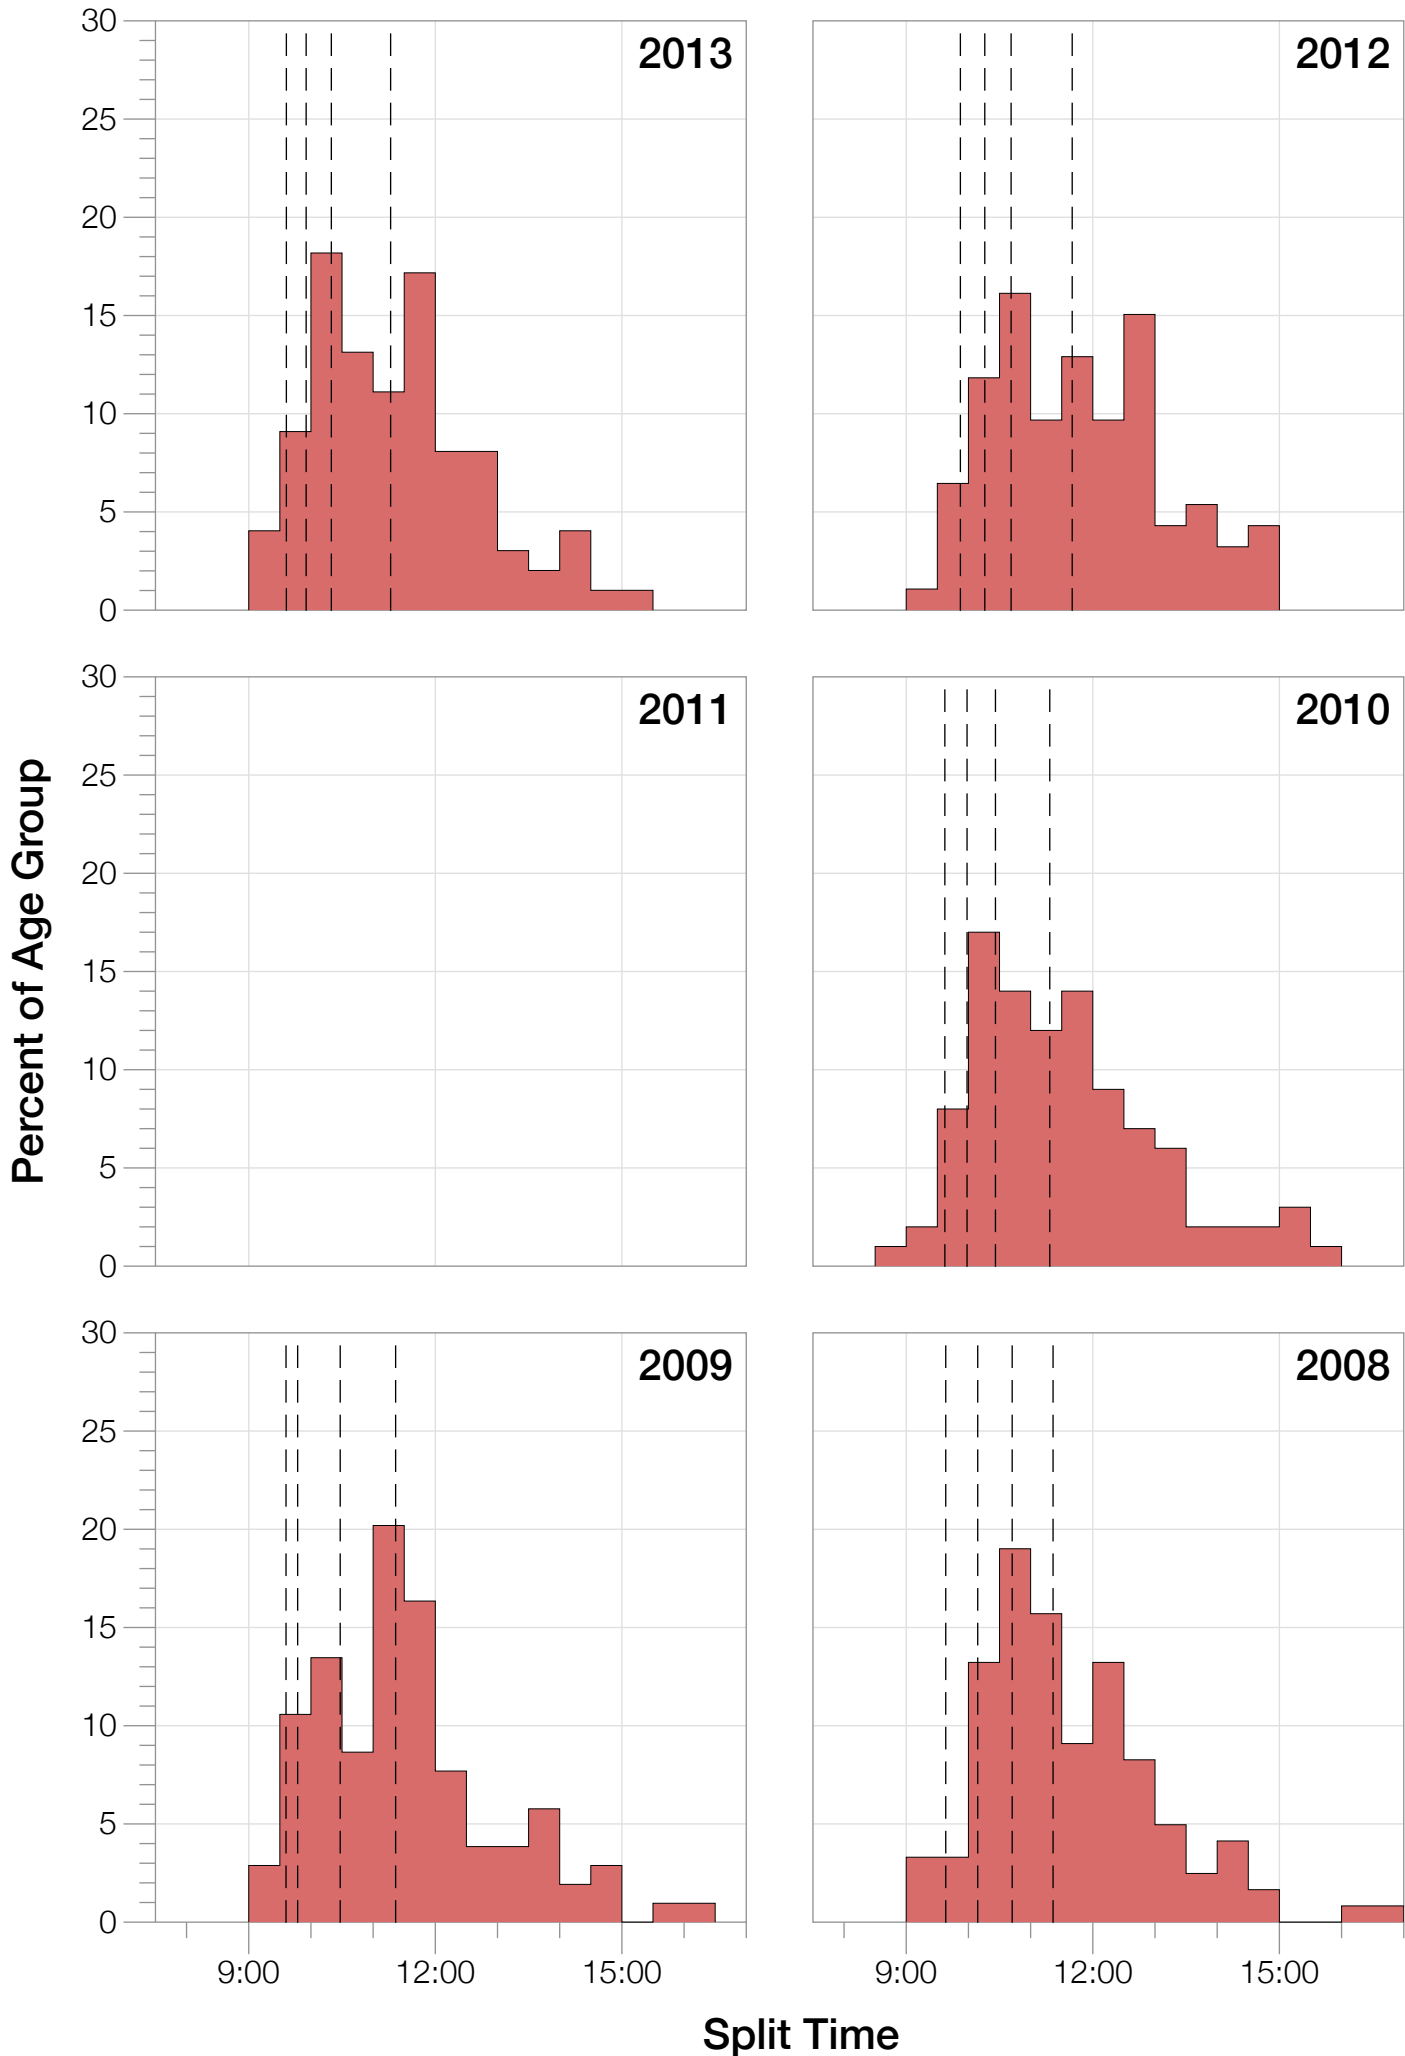

Ironman Brazil M25-29 Stats

M25-29 Summary Statistics

Year	Finishers	M25-29 Finishers	Male Winner's Time	Female Winner's Time	M25-29 Winner's Time
2006	938	112	8:15:18	9:20:46	9:18:46
2007	1127	139	8:21:09	9:12:40	9:16:57
2008	1185	121	8:28:24	9:42:50	9:04:46
2009	1209	104	8:13:39	9:10:15	9:05:17
2010	1399	100	8:07:39	9:19:13	8:40:27
2012	1383	93	8:22:40	9:17:42	9:17:51
2013	1628	99	8:01:32	9:05:53	9:11:07
Average	1267	110	8:15:45	9:18:28	9:07:53

M25-29 Swim

M25-29 Swim

M25-29 Bike

M25-29 Bike

M25-29 Run

M25-29 Run

M25-29 Overall

M25-29 Overall

M25-29 Fastest Splits

Split Time (hours)

M25-29 Median Splits

Split Time (hours)

M25-29 Slowest Splits

M25-29 Top 30 Finishing Splits

Estimated Kona Slot Average Finishing Time Finishing Time

M25-29 Top 10 and Kona Times and Splits

Summary Statistics

Position	Swim Time	Bike Time	Run Time	Overall Time
Average Male Winner	0:49:19	4:28:02	2:55:53	8:15:45
Average Female Winner	0:50:26	4:59:25	4:16:18	9:18:28
Average 1st Age Grouper	0:53:13	4:57:11	3:14:23	9:07:53
Average 2nd Age Grouper	0:53:36	5:04:16	3:20:04	9:20:20
Average 3rd Age Grouper	0:56:41	5:06:15	3:21:28	9:28:25
Average 4th Age Grouper	0:58:46	5:04:28	3:27:06	9:34:34
Average 5th Age Grouper	0:57:59	5:05:34	3:27:56	9:36:46
Average 6th Age Grouper	0:56:05	5:12:37	3:26:45	9:40:05
Average 7th Age Grouper	0:57:57	5:10:49	3:32:01	9:45:20
Average 8th Age Grouper	0:59:23	5:15:23	3:35:15	9:51:18
Average 9th Age Grouper	0:56:02	5:14:43	3:36:39	9:52:47
Average 10th Age Grouper	0:59:14	5:18:18	3:31:41	9:55:47
Kona Qualifier Average	0:54:30	5:02:29	3:18:38	9:18:52
Top 10 Age Grouper Average	0:56:54	5:09:01	3:27:13	9:37:19