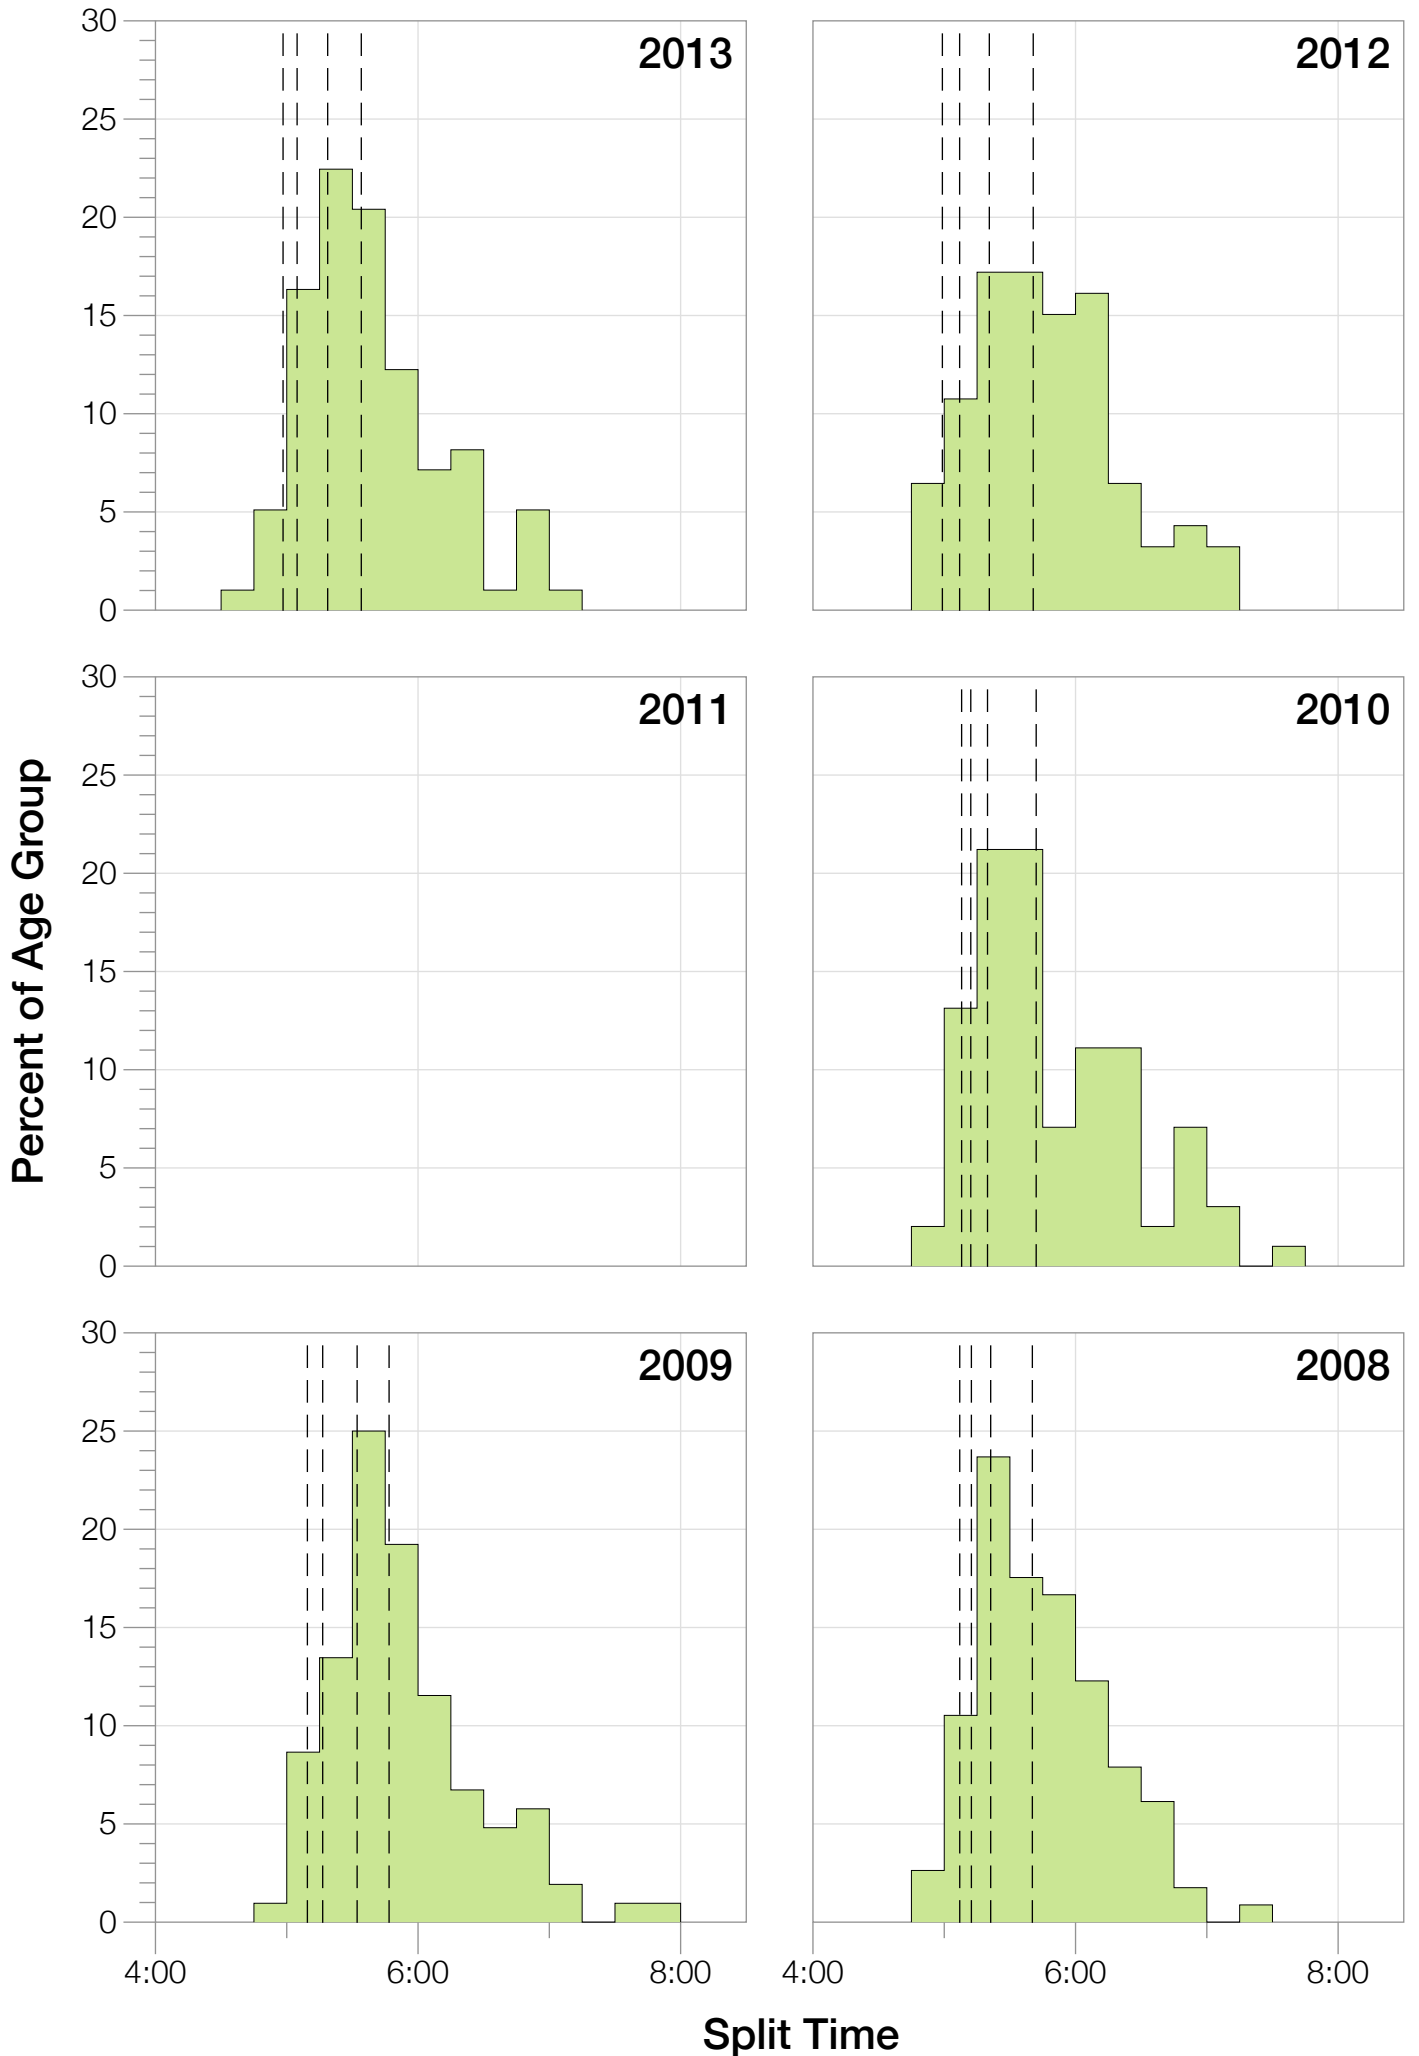

M25-29 Bike