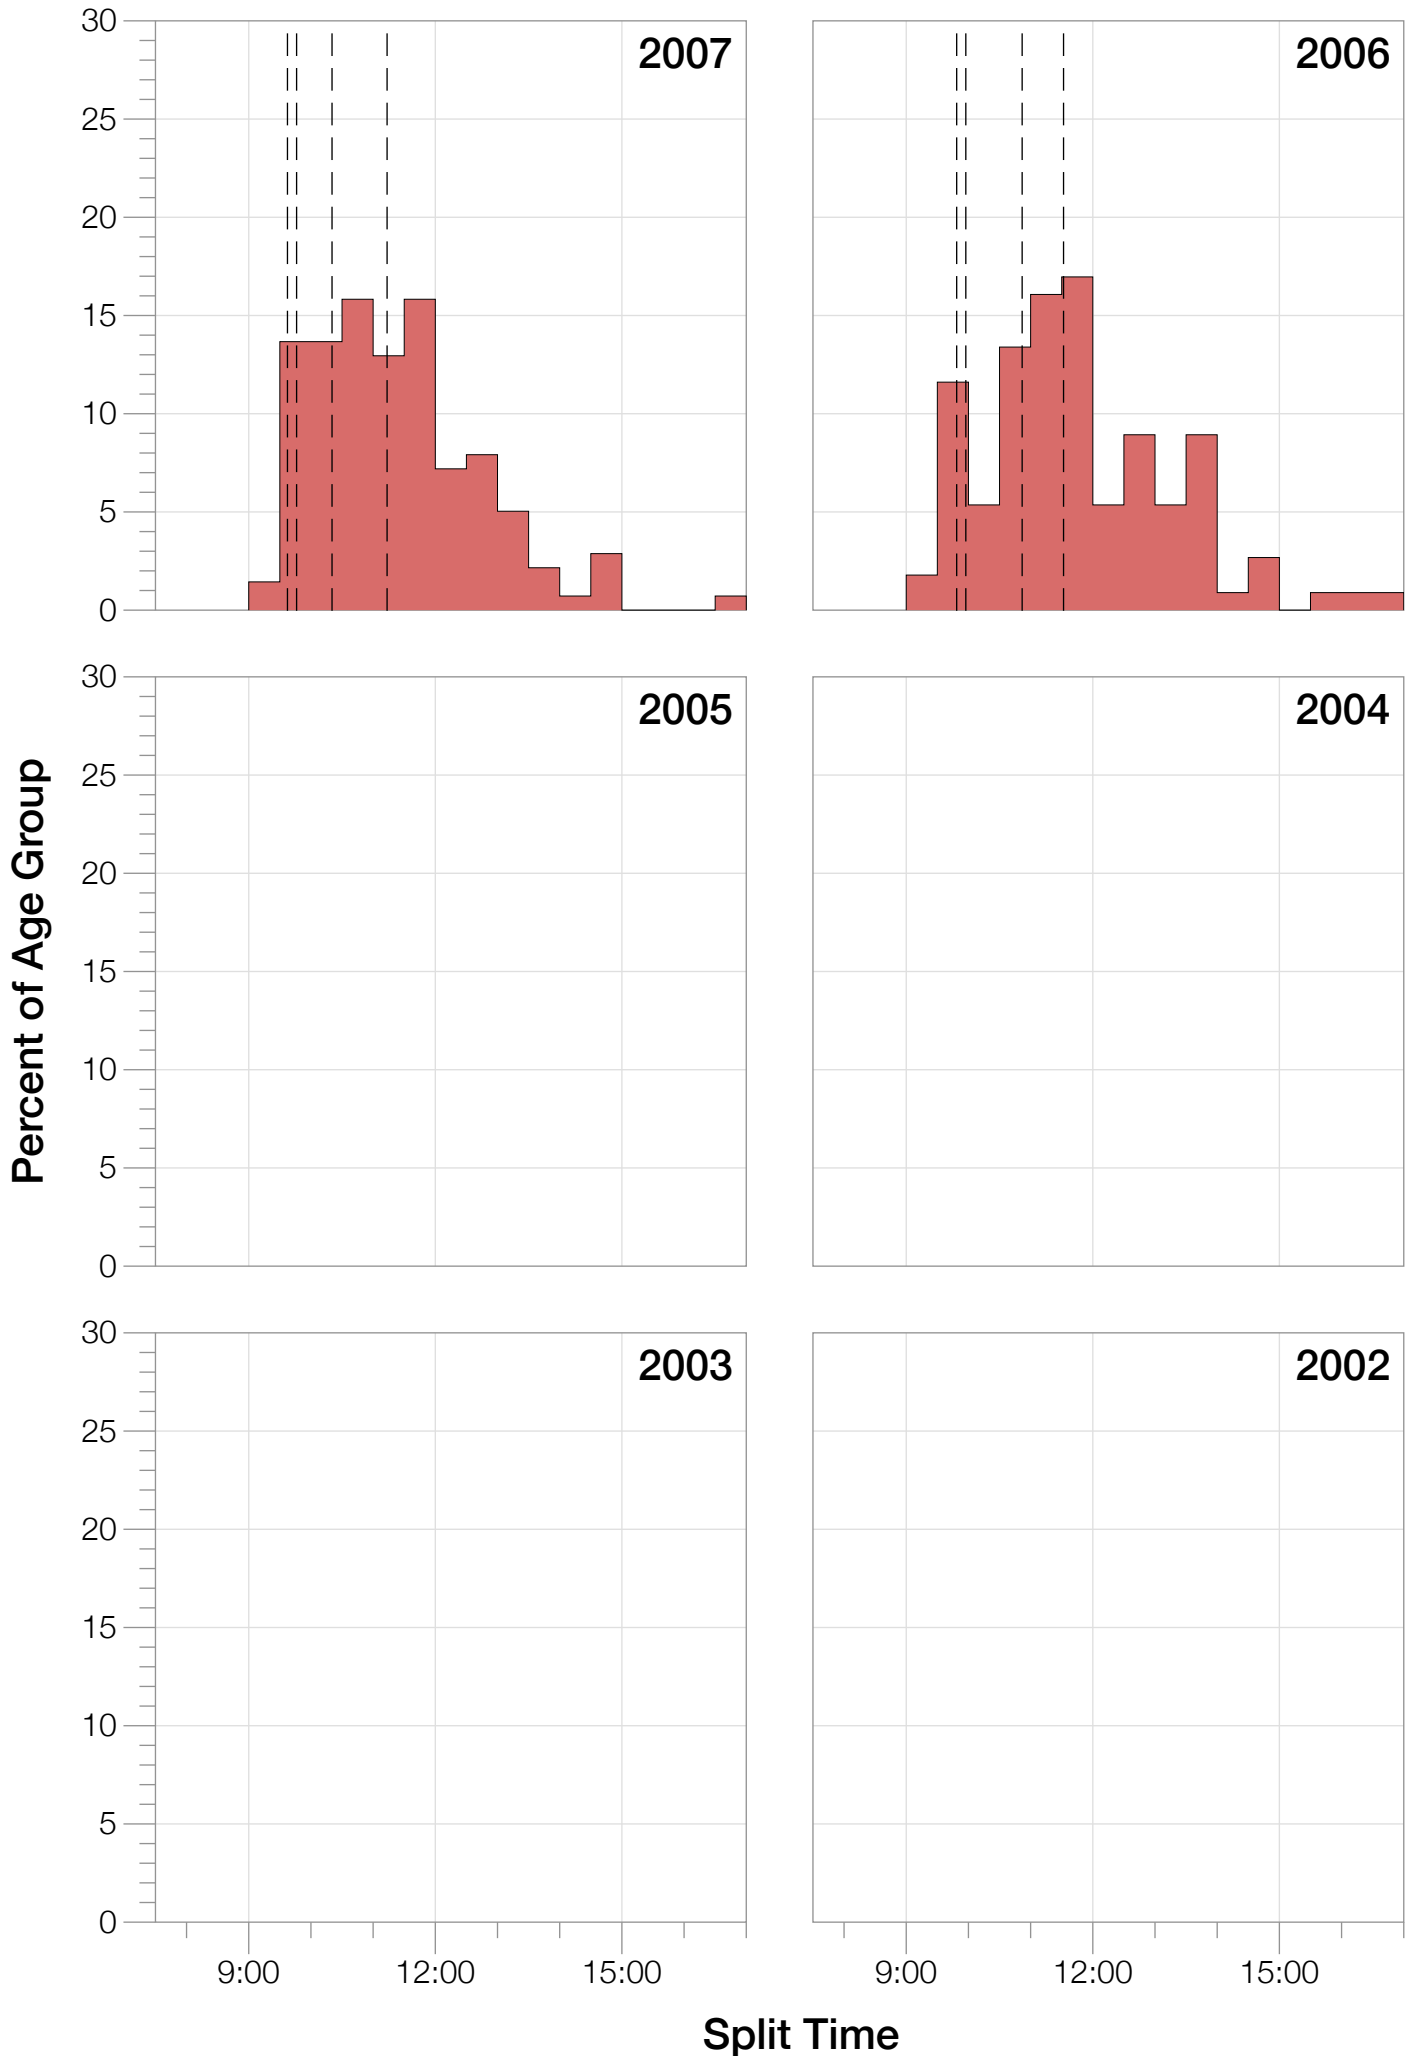

Ironman Brazil M25-29 Stats

M25-29 Summary Statistics

Year	Finishers	M25-29 Finishers	Male Winner's Time	Female Winner's Time	M25-29 Winner's Time
2006	938	112	8:15:18	9:20:46	9:18:46
2007	1127	139	8:21:09	9:12:40	9:16:57
2008	1185	121	8:28:24	9:42:50	9:04:46
2009	1209	104	8:13:39	9:10:15	9:05:17
2010	1399	100	8:07:39	9:19:13	8:40:27
2012	1383	93	8:22:40	9:17:42	9:17:51
2013	1628	99	8:01:32	9:05:53	9:11:07
Average	1267	110	8:15:45	9:18:28	9:07:53

M25-29 Fastest Splits

Split Time (hours)

M25-29 Median Splits

Split Time (hours)

M25-29 Slowest Splits

M25-29 Top 30 Finishing Splits

Estimated Kona Slot Average Finishing Time Finishing Time

M25-29 Top 10 and Kona Times and Splits

Summary Statistics

Position	Swim Time	Bike Time	Run Time	Overall Time
Average Male Winner	0:49:19	4:28:02	2:55:53	8:15:45
Average Female Winner	0:50:26	4:59:25	4:16:18	9:18:28
Average 1st Age Grouper	0:53:13	4:57:11	3:14:23	9:07:53
Average 2nd Age Grouper	0:53:36	5:04:16	3:20:04	9:20:20
Average 3rd Age Grouper	0:56:41	5:06:15	3:21:28	9:28:25
Average 4th Age Grouper	0:58:46	5:04:28	3:27:06	9:34:34
Average 5th Age Grouper	0:57:59	5:05:34	3:27:56	9:36:46
Average 6th Age Grouper	0:56:05	5:12:37	3:26:45	9:40:05
Average 7th Age Grouper	0:57:57	5:10:49	3:32:01	9:45:20
Average 8th Age Grouper	0:59:23	5:15:23	3:35:15	9:51:18
Average 9th Age Grouper	0:56:02	5:14:43	3:36:39	9:52:47
Average 10th Age Grouper	0:59:14	5:18:18	3:31:41	9:55:47
Kona Qualifier Average	0:54:30	5:02:29	3:18:38	9:18:52
Top 10 Age Grouper Average	0:56:54	5:09:01	3:27:13	9:37:19