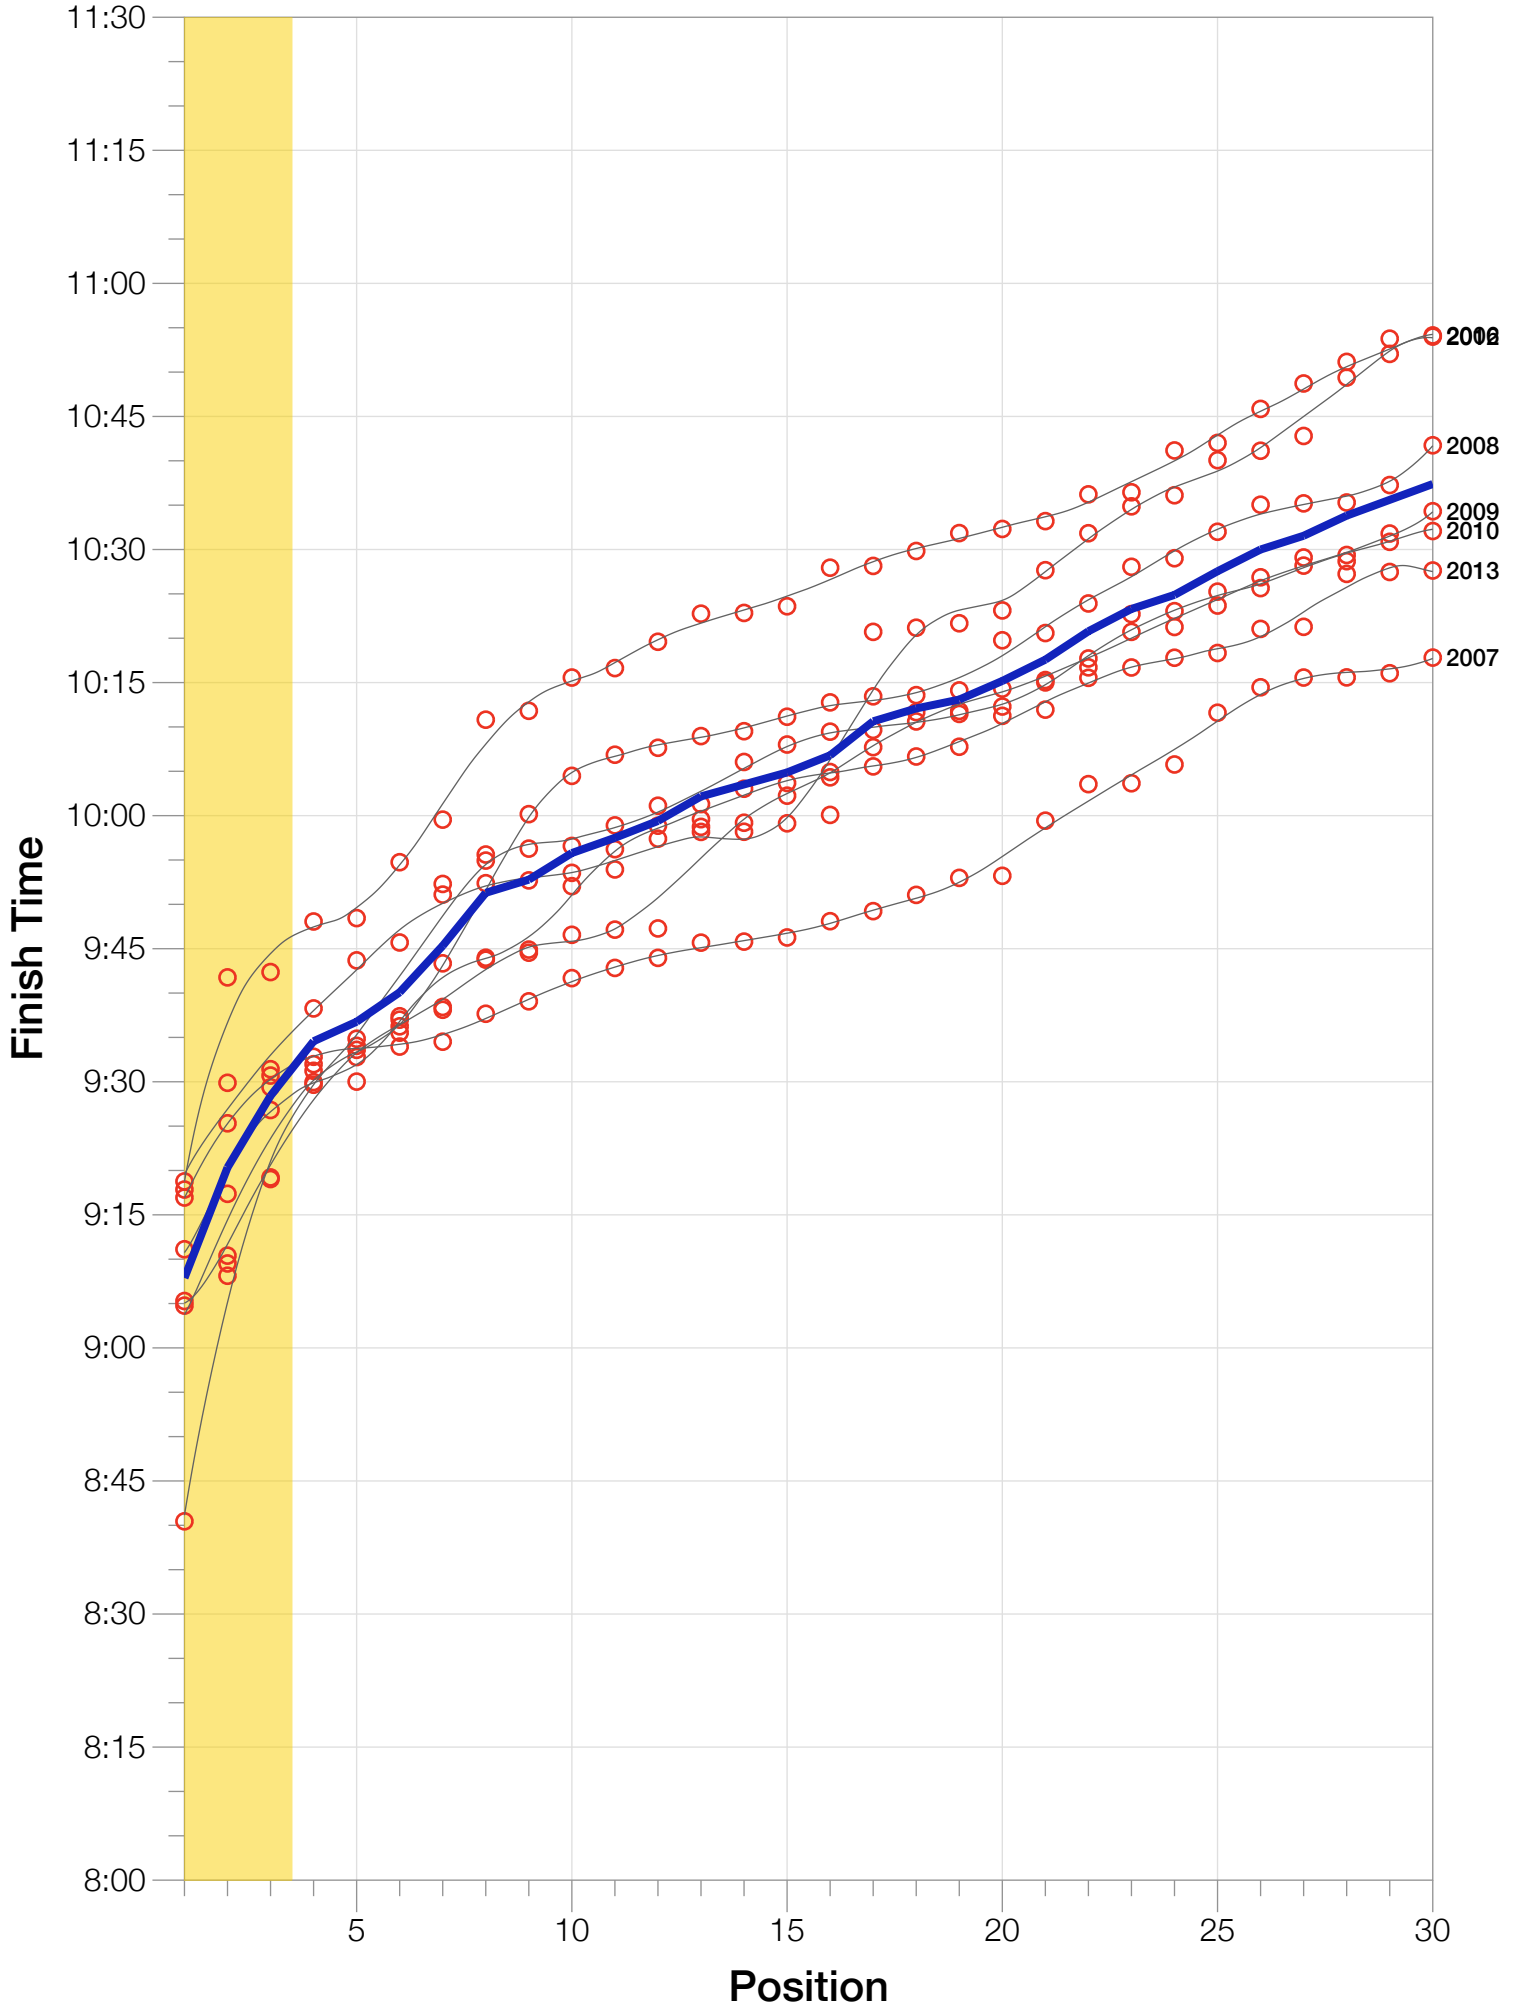

Ironman Brazil M25-29 Stats

M25-29 Summary Statistics

Year	Finishers	M25-29 Finishers	Male Winner's Time	Female Winner's Time	M25-29 Winner's Time
2006	938	112	8:15:18	9:20:46	9:18:46
2007	1127	139	8:21:09	9:12:40	9:16:57
2008	1185	121	8:28:24	9:42:50	9:04:46
2009	1209	104	8:13:39	9:10:15	9:05:17
2010	1399	100	8:07:39	9:19:13	8:40:27
2012	1383	93	8:22:40	9:17:42	9:17:51
2013	1628	99	8:01:32	9:05:53	9:11:07
Average	1267	110	8:15:45	9:18:28	9:07:53

M25-29 Fastest Splits

Split Time (hours)

M25-29 Median Splits

Split Time (hours)

M25-29 Slowest Splits

M25-29 Top 30 Finishing Splits

Estimated Kona Slot Average Finishing Time Finishing Time

M25-29 Top 10 and Kona Times and Splits

Summary Statistics

Position	Swim Time	Bike Time	Run Time	Overall Time
Average Male Winner	0:49:19	4:28:02	2:55:53	8:15:45
Average Female Winner	0:50:26	4:59:25	4:16:18	9:18:28
Average 1st Age Grouper	0:53:13	4:57:11	3:14:23	9:07:53
Average 2nd Age Grouper	0:53:36	5:04:16	3:20:04	9:20:20
Average 3rd Age Grouper	0:56:41	5:06:15	3:21:28	9:28:25
Average 4th Age Grouper	0:58:46	5:04:28	3:27:06	9:34:34
Average 5th Age Grouper	0:57:59	5:05:34	3:27:56	9:36:46
Average 6th Age Grouper	0:56:05	5:12:37	3:26:45	9:40:05
Average 7th Age Grouper	0:57:57	5:10:49	3:32:01	9:45:20
Average 8th Age Grouper	0:59:23	5:15:23	3:35:15	9:51:18
Average 9th Age Grouper	0:56:02	5:14:43	3:36:39	9:52:47
Average 10th Age Grouper	0:59:14	5:18:18	3:31:41	9:55:47
Kona Qualifier Average	0:54:30	5:02:29	3:18:38	9:18:52
Top 10 Age Grouper Average	0:56:54	5:09:01	3:27:13	9:37:19