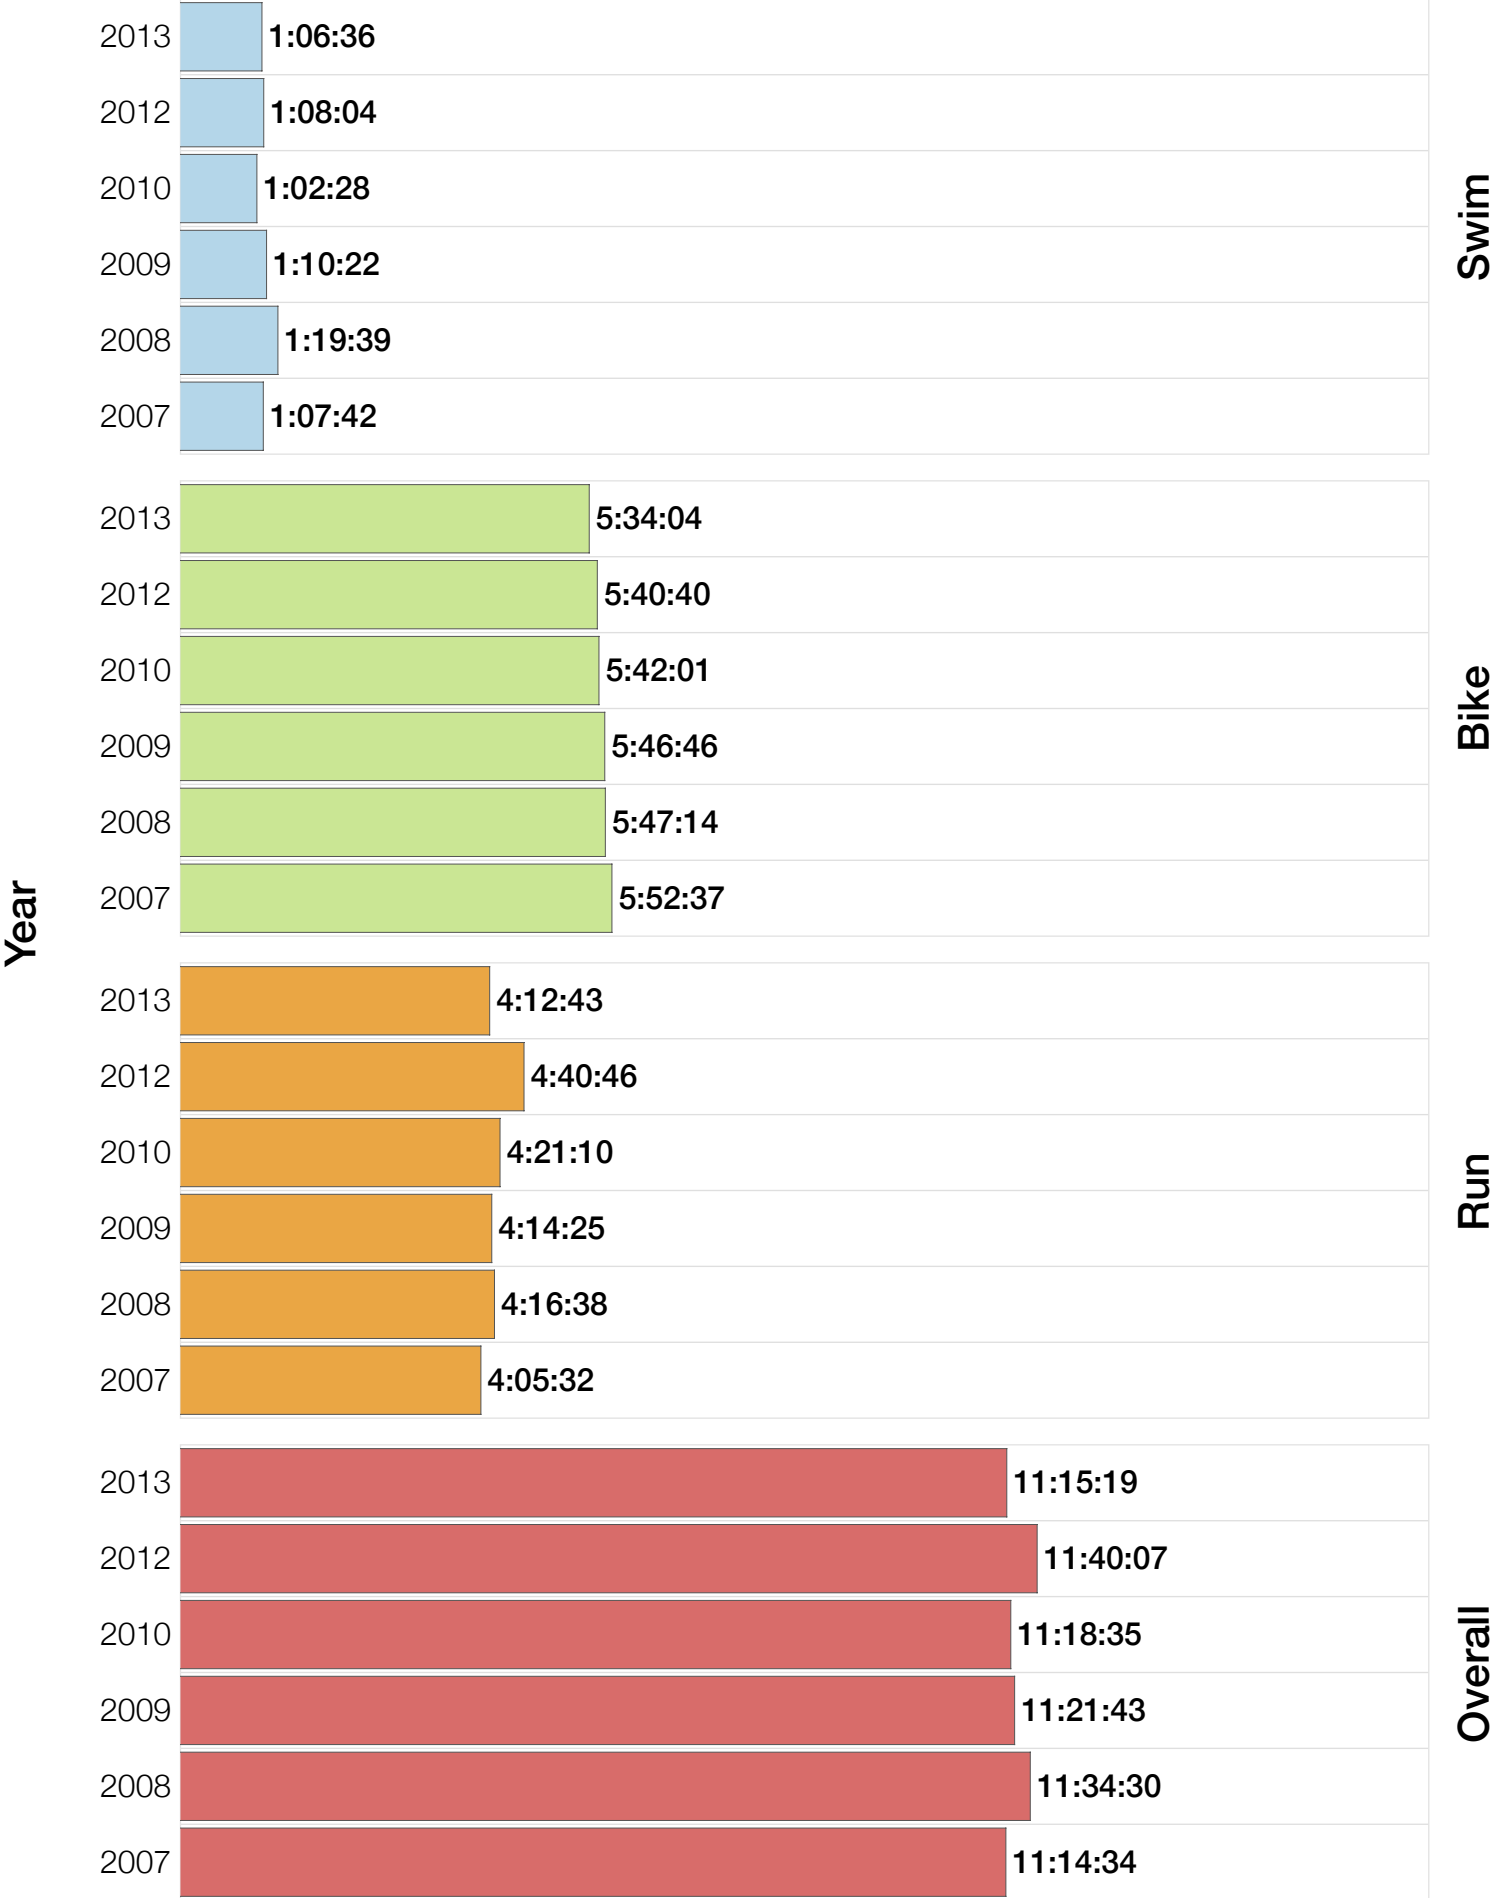

Ironman Brazil M25-29 Stats

M25-29 Summary Statistics

Year	Finishers	M25-29 Finishers	Male Winner's Time	Female Winner's Time	M25-29 Winner's Time
2006	938	112	8:15:18	9:20:46	9:18:46
2007	1127	139	8:21:09	9:12:40	9:16:57
2008	1185	121	8:28:24	9:42:50	9:04:46
2009	1209	104	8:13:39	9:10:15	9:05:17
2010	1399	100	8:07:39	9:19:13	8:40:27
2012	1383	93	8:22:40	9:17:42	9:17:51
2013	1628	99	8:01:32	9:05:53	9:11:07
Average	1267	110	8:15:45	9:18:28	9:07:53

M25-29 Swim

M25-29 Swim

M25-29 Bike

M25-29 Bike

M25-29 Run

M25-29 Run

M25-29 Overall

M25-29 Overall

M25-29 Fastest Splits

Split Time (hours)

M25-29 Median Splits

Split Time (hours)

M25-29 Slowest Splits

M25-29 Top 30 Finishing Splits

Estimated Kona Slot Average Finishing Time Finishing Time

M25-29 Top 10 and Kona Times and Splits

Summary Statistics

Position	Swim Time	Bike Time	Run Time	Overall Time
Average Male Winner	0:49:19	4:28:02	2:55:53	8:15:45
Average Female Winner	0:50:26	4:59:25	4:16:18	9:18:28
Average 1st Age Grouper	0:53:13	4:57:11	3:14:23	9:07:53
Average 2nd Age Grouper	0:53:36	5:04:16	3:20:04	9:20:20
Average 3rd Age Grouper	0:56:41	5:06:15	3:21:28	9:28:25
Average 4th Age Grouper	0:58:46	5:04:28	3:27:06	9:34:34
Average 5th Age Grouper	0:57:59	5:05:34	3:27:56	9:36:46
Average 6th Age Grouper	0:56:05	5:12:37	3:26:45	9:40:05
Average 7th Age Grouper	0:57:57	5:10:49	3:32:01	9:45:20
Average 8th Age Grouper	0:59:23	5:15:23	3:35:15	9:51:18
Average 9th Age Grouper	0:56:02	5:14:43	3:36:39	9:52:47
Average 10th Age Grouper	0:59:14	5:18:18	3:31:41	9:55:47
Kona Qualifier Average	0:54:30	5:02:29	3:18:38	9:18:52
Top 10 Age Grouper Average	0:56:54	5:09:01	3:27:13	9:37:19