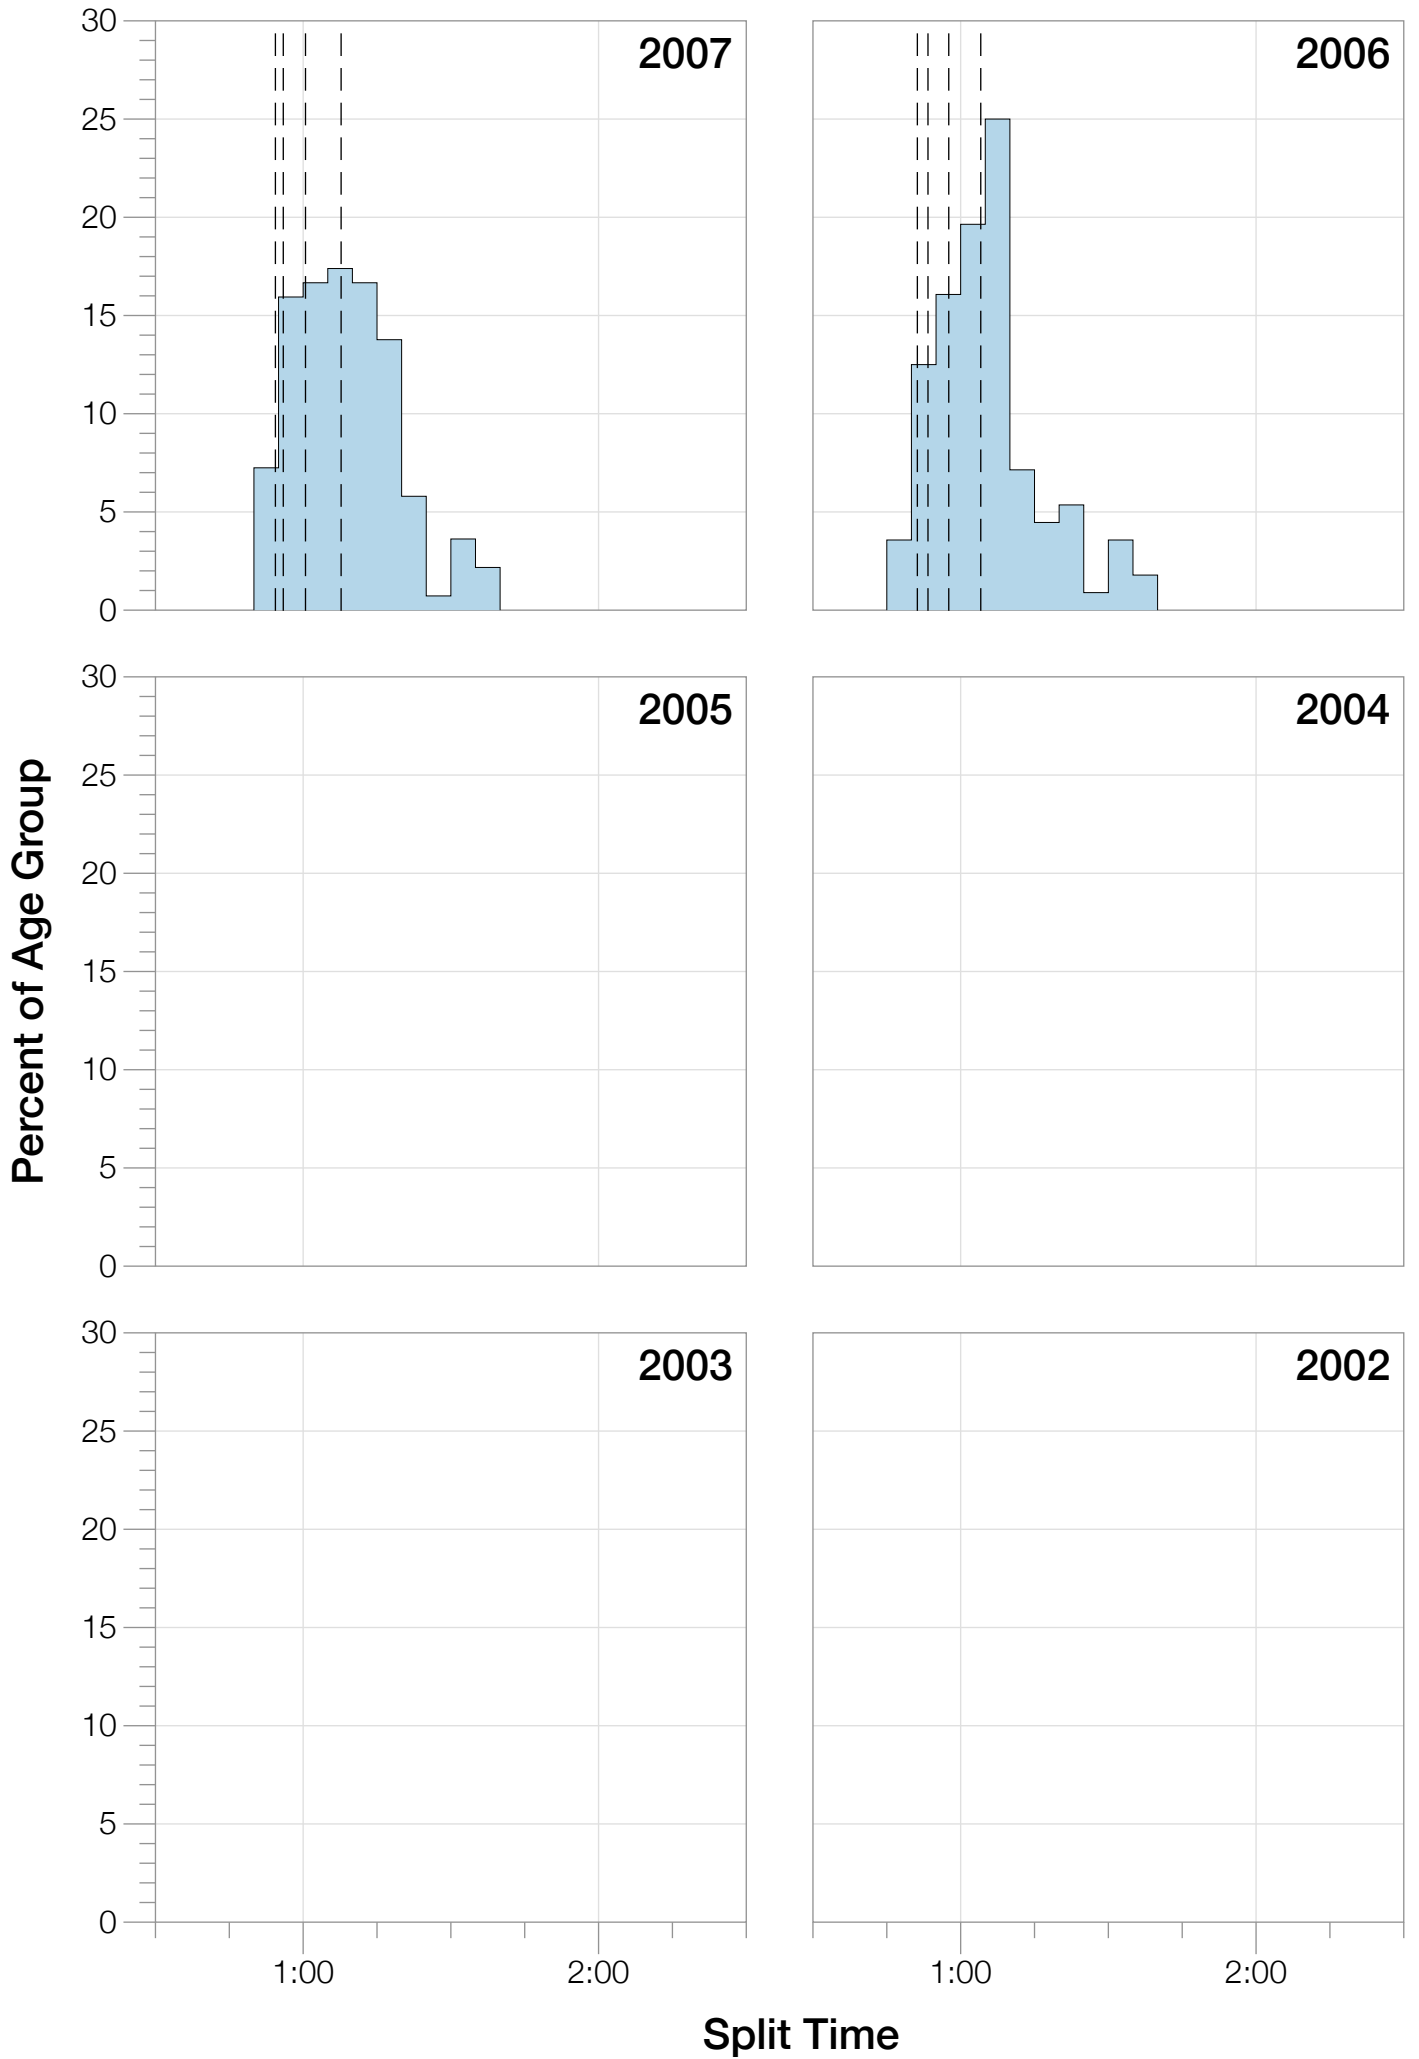

M25-29 Swim