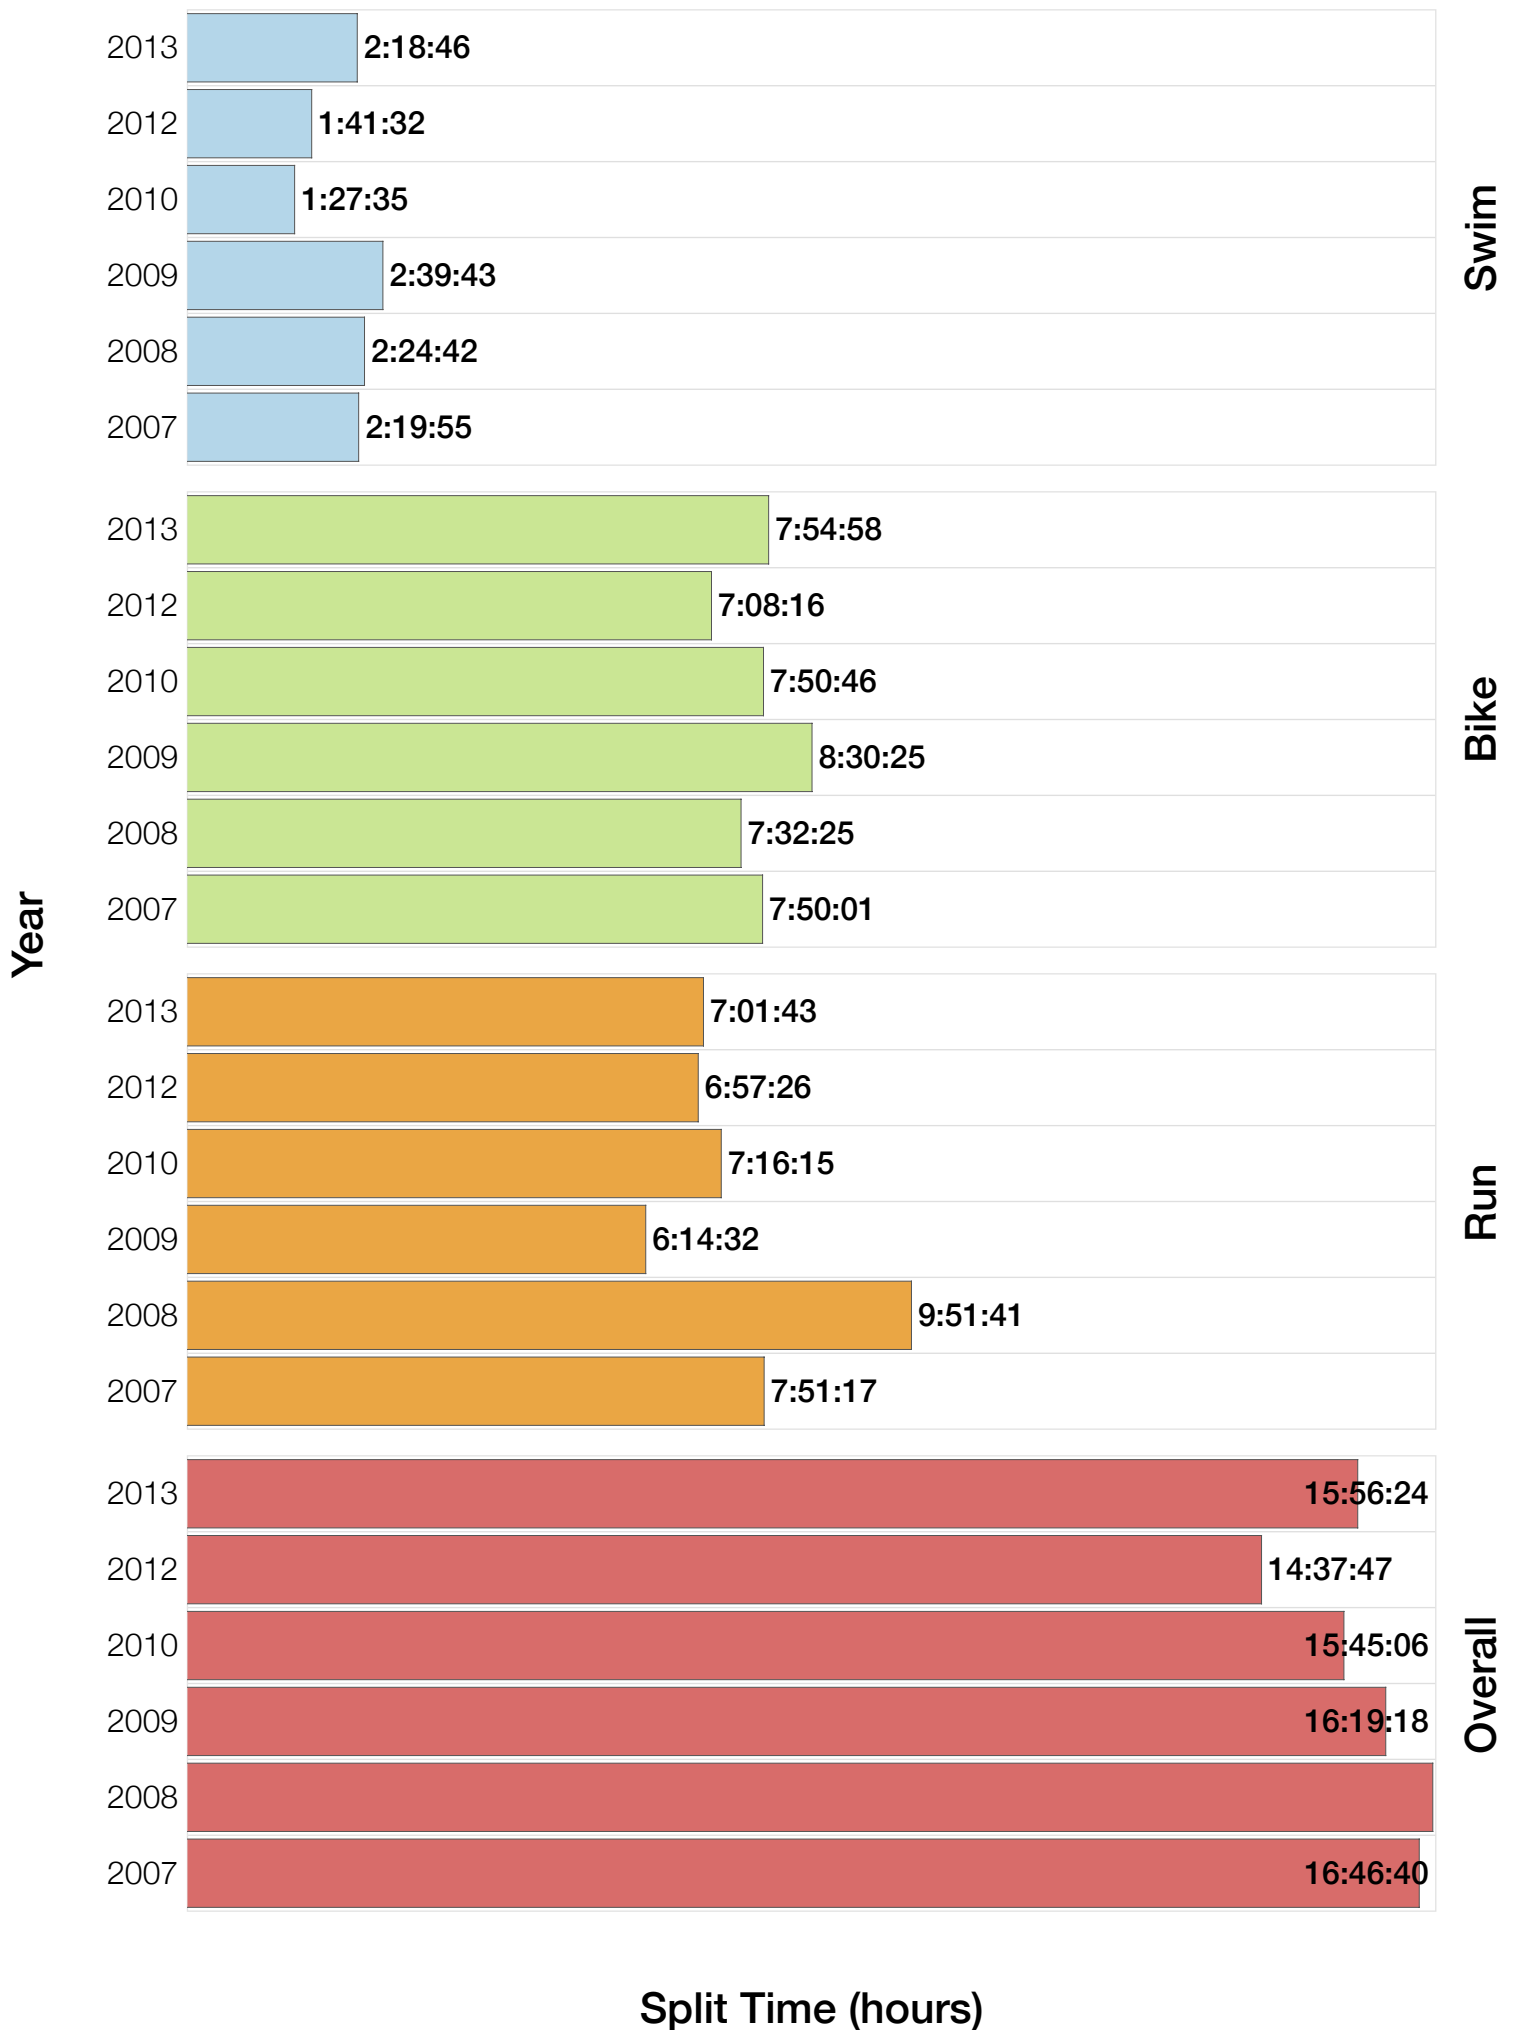

M30-34 Slowest Splits