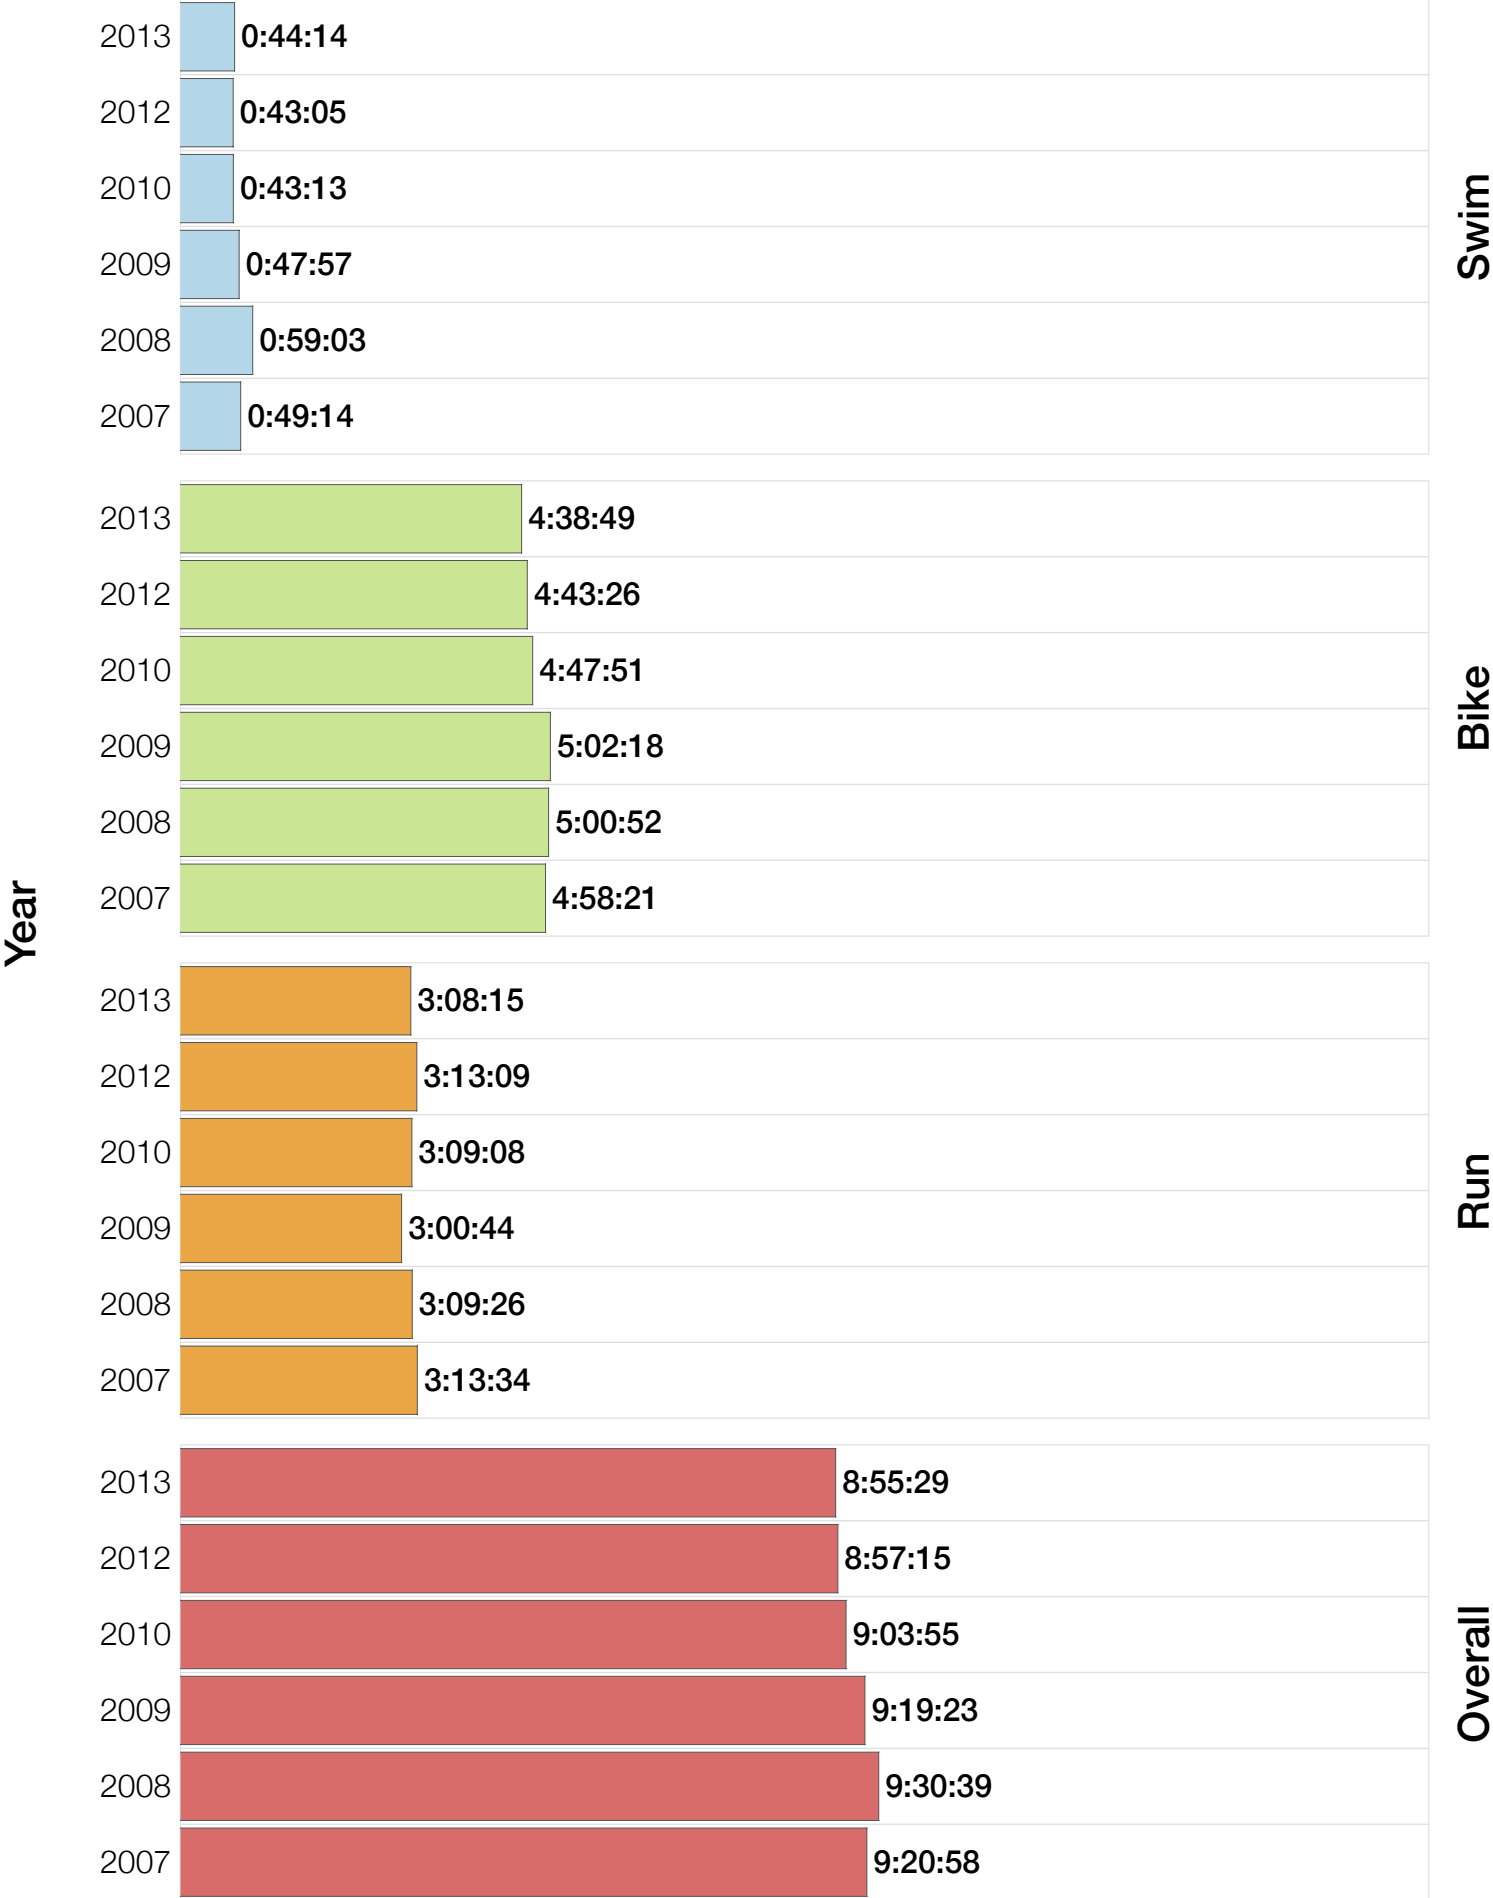

M30-34 Fastest Splits

Split Time (hours)