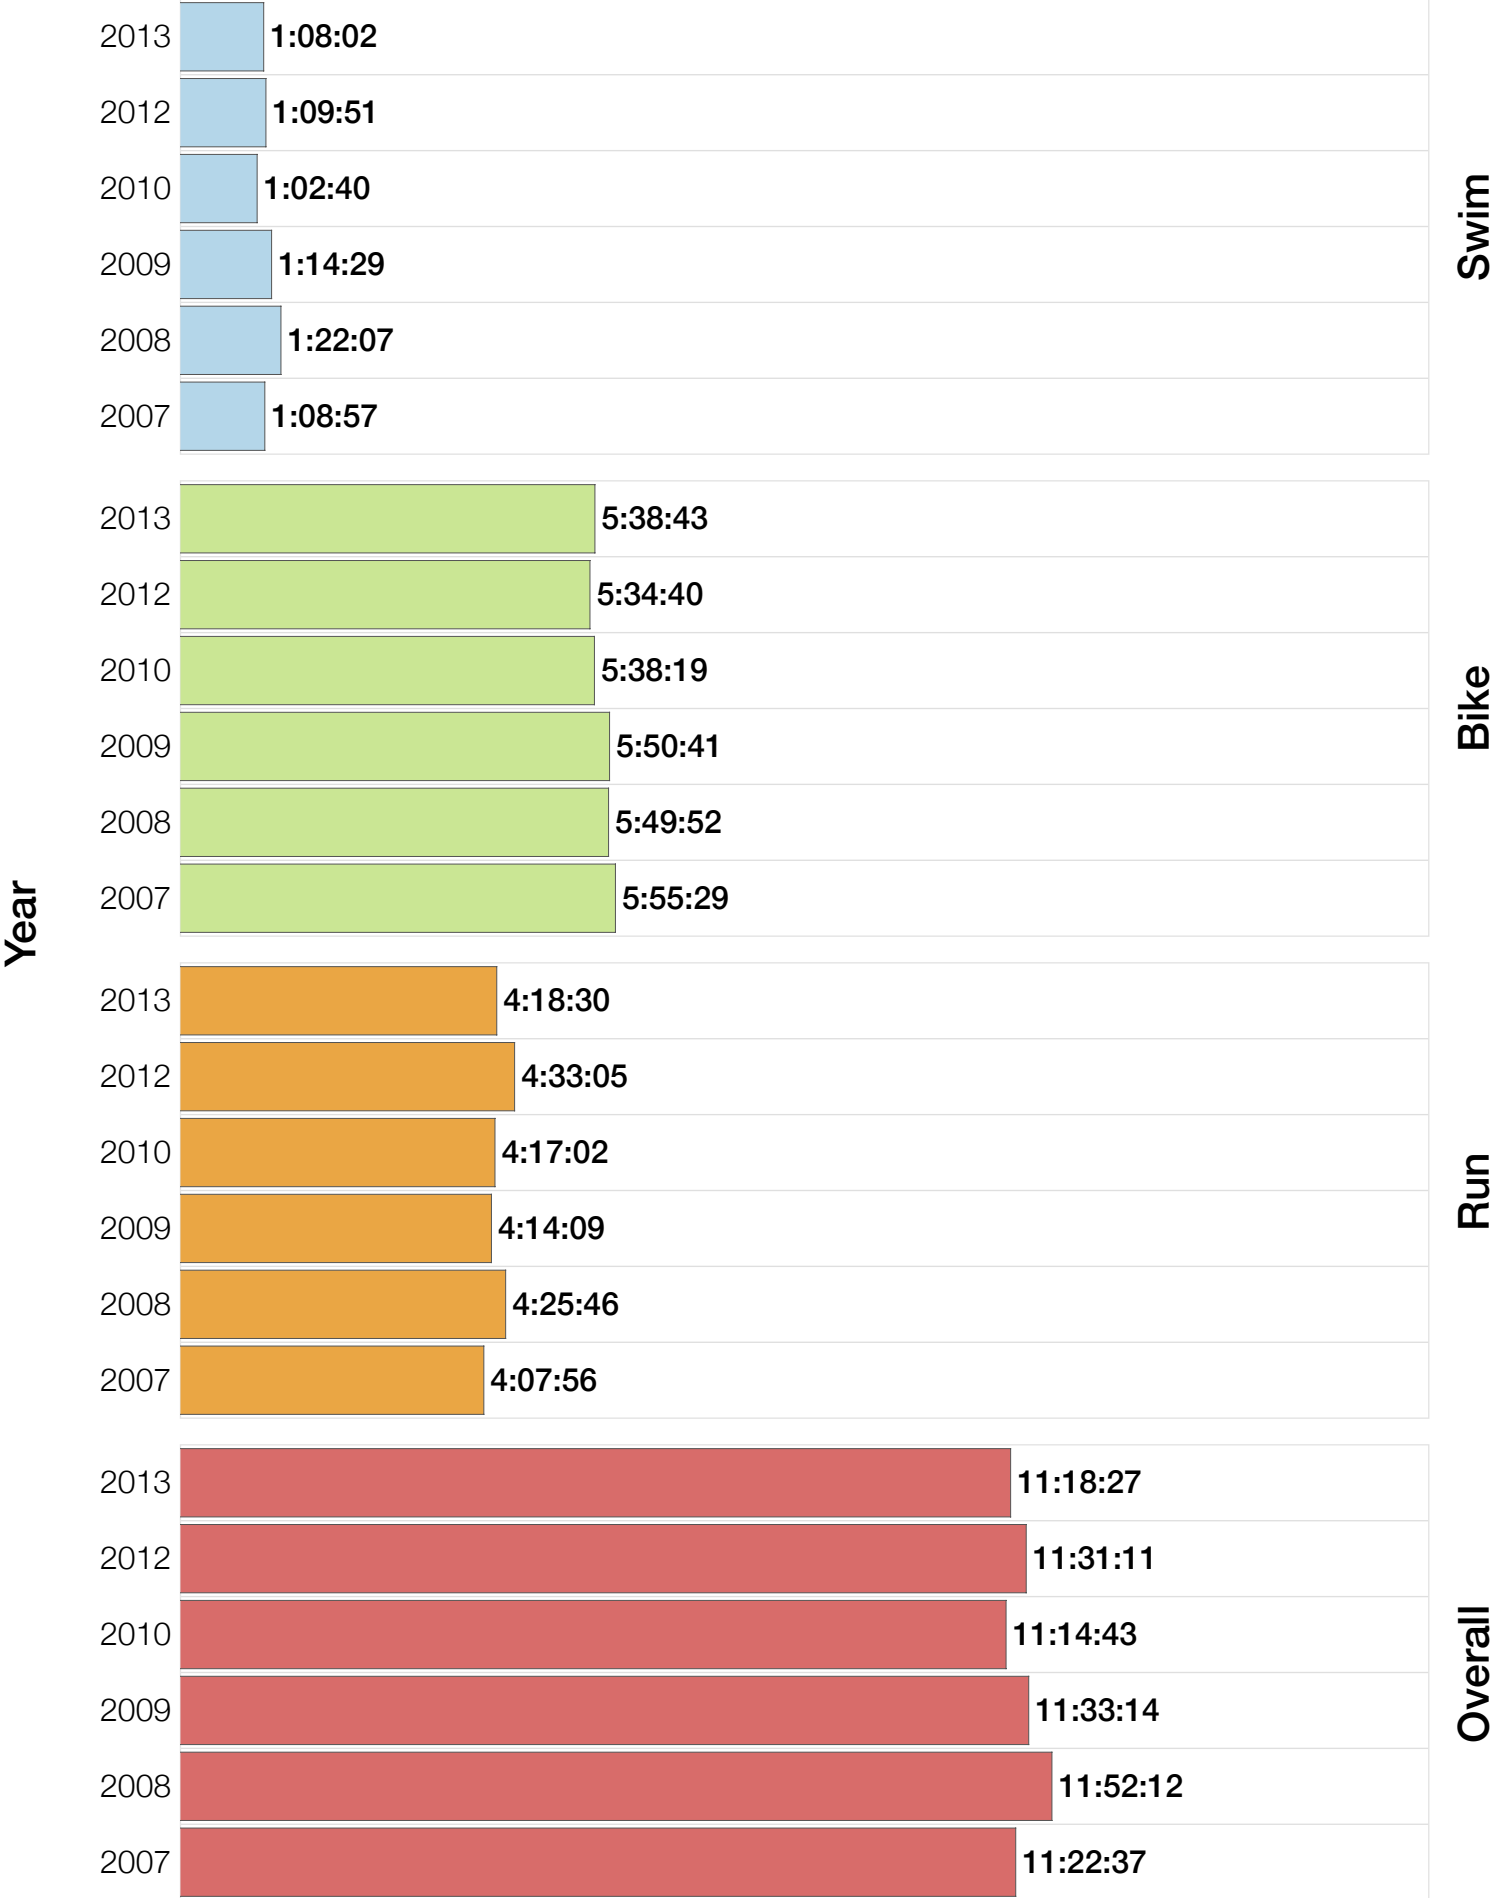

M30-34 Median Splits

Split Time (hours)