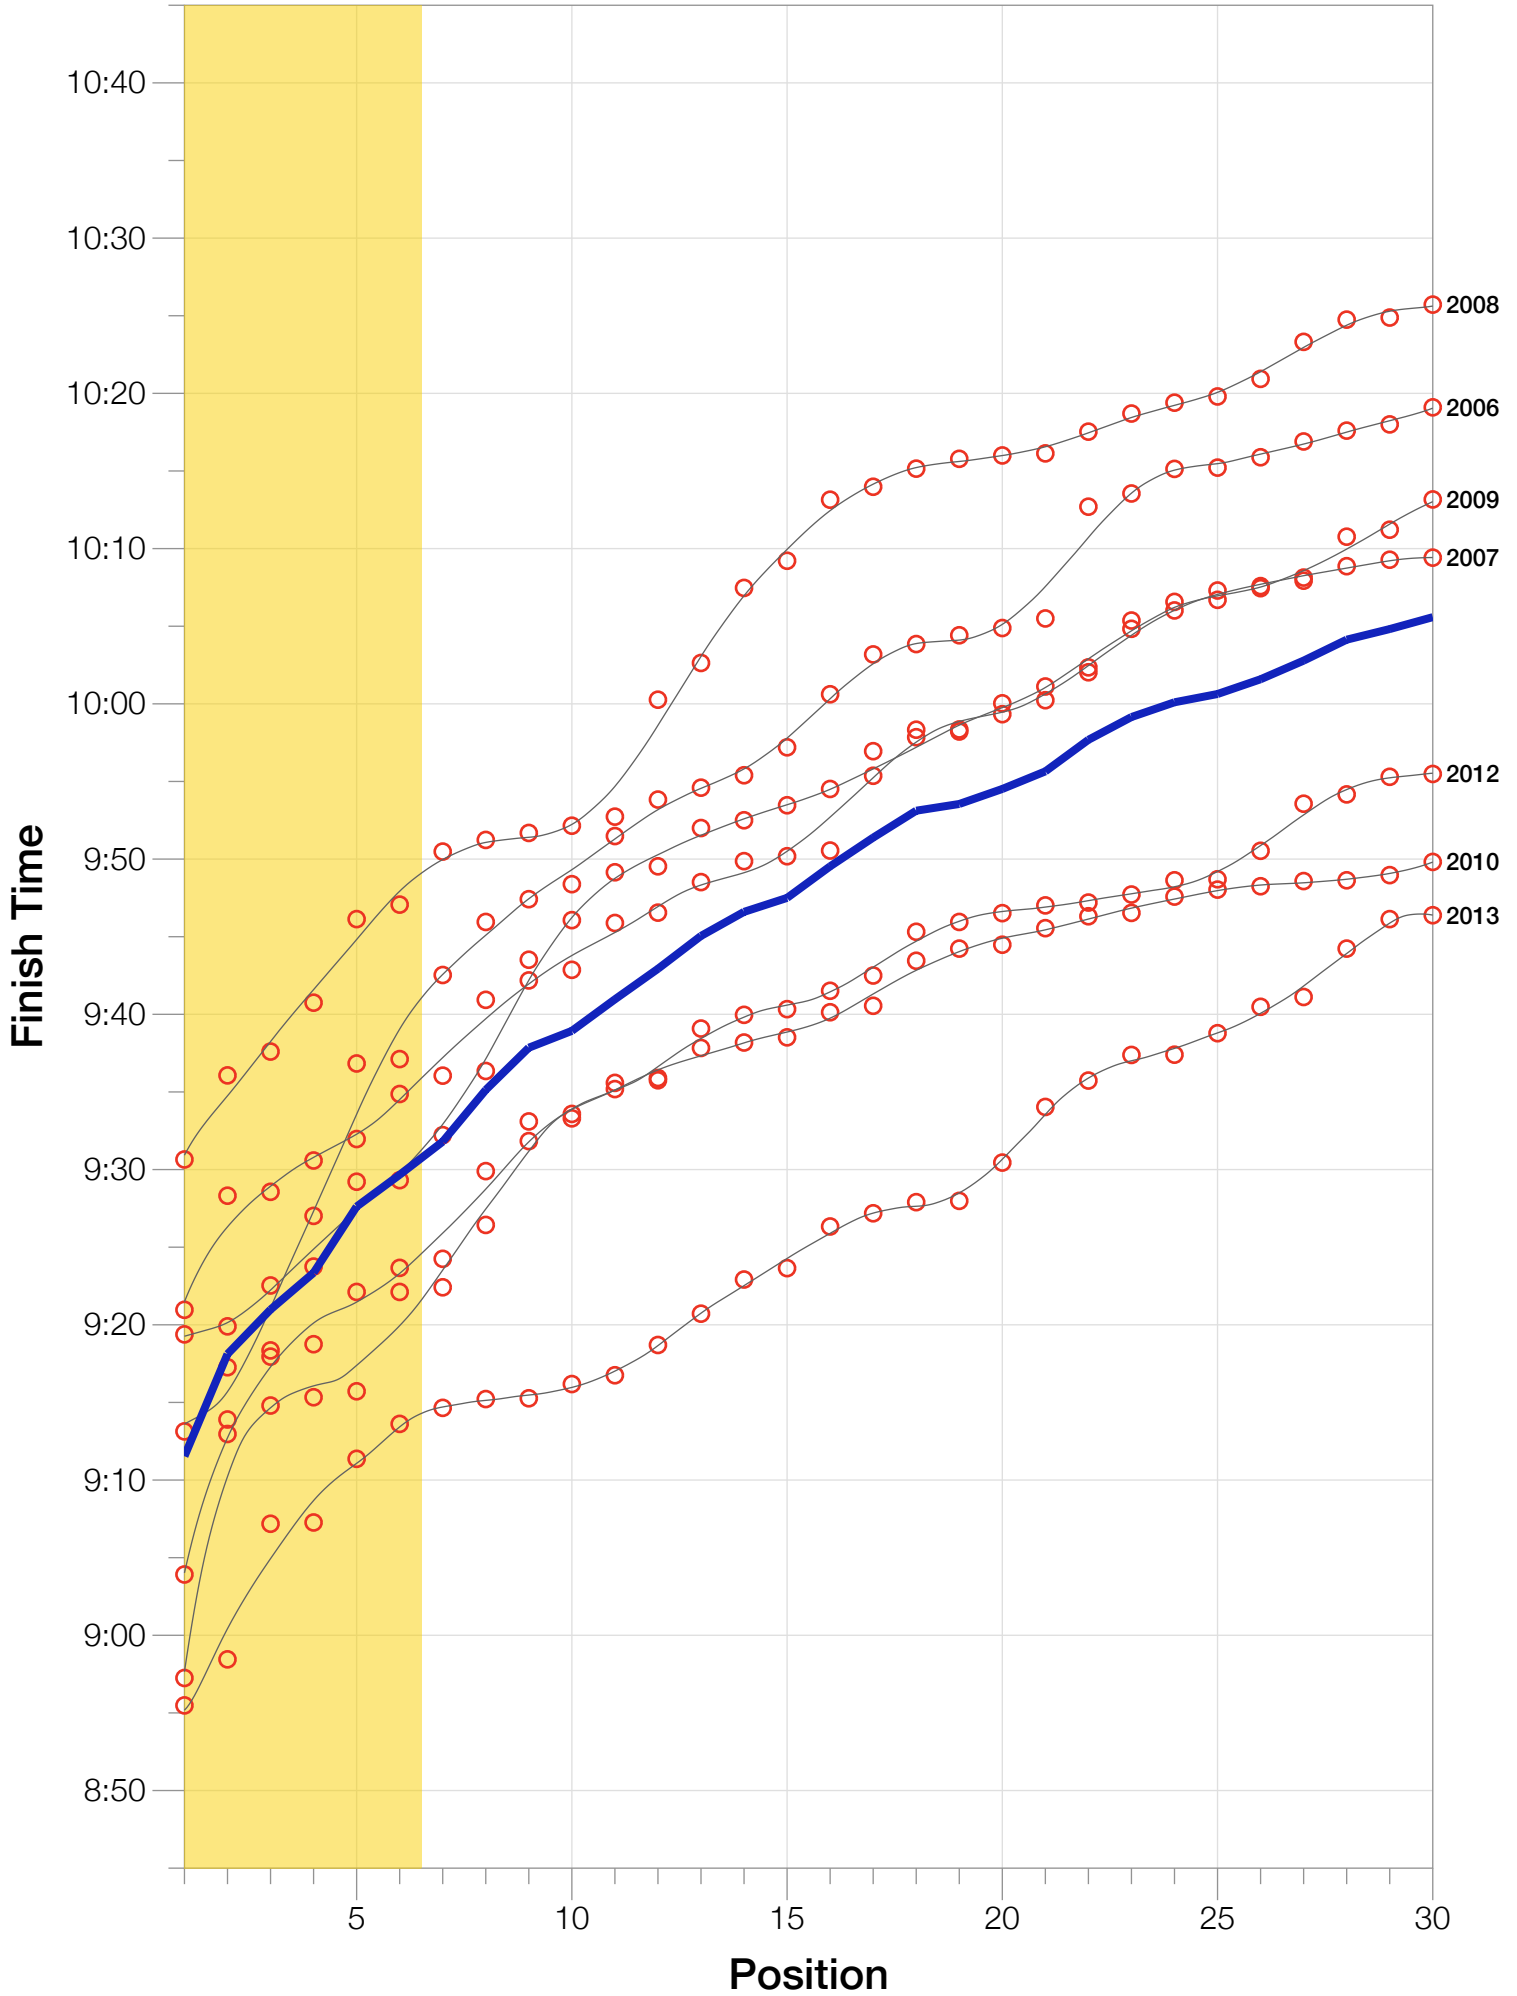

M30-34 Top 30 Finishing Splits

Estimated Kona Slot   Average Finishing Time   Finishing Time