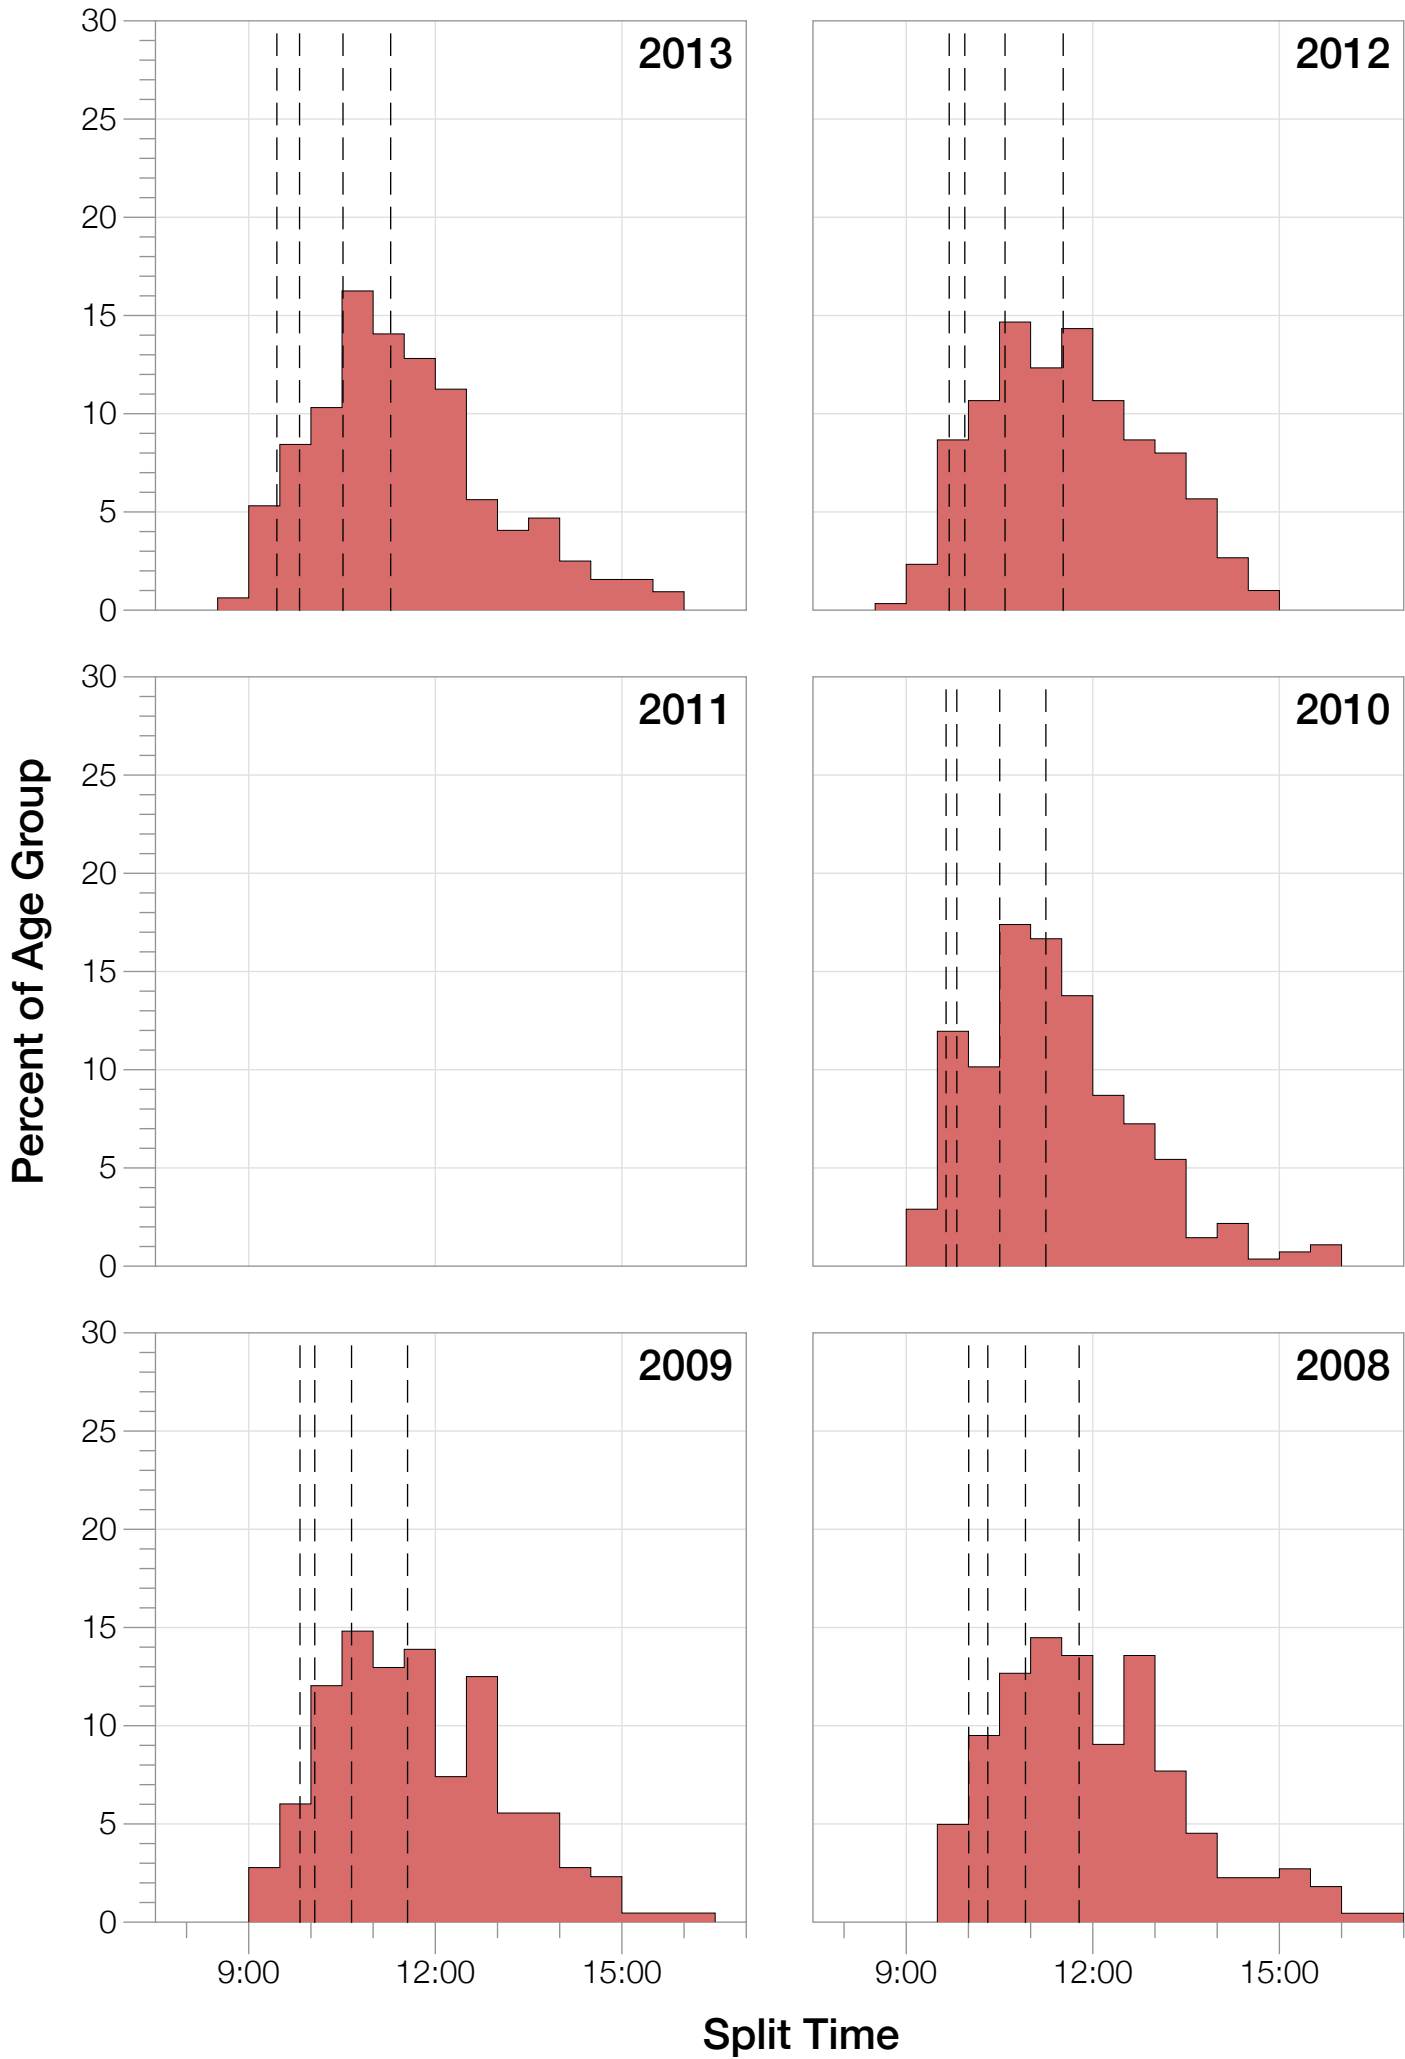

M30-34 Overall