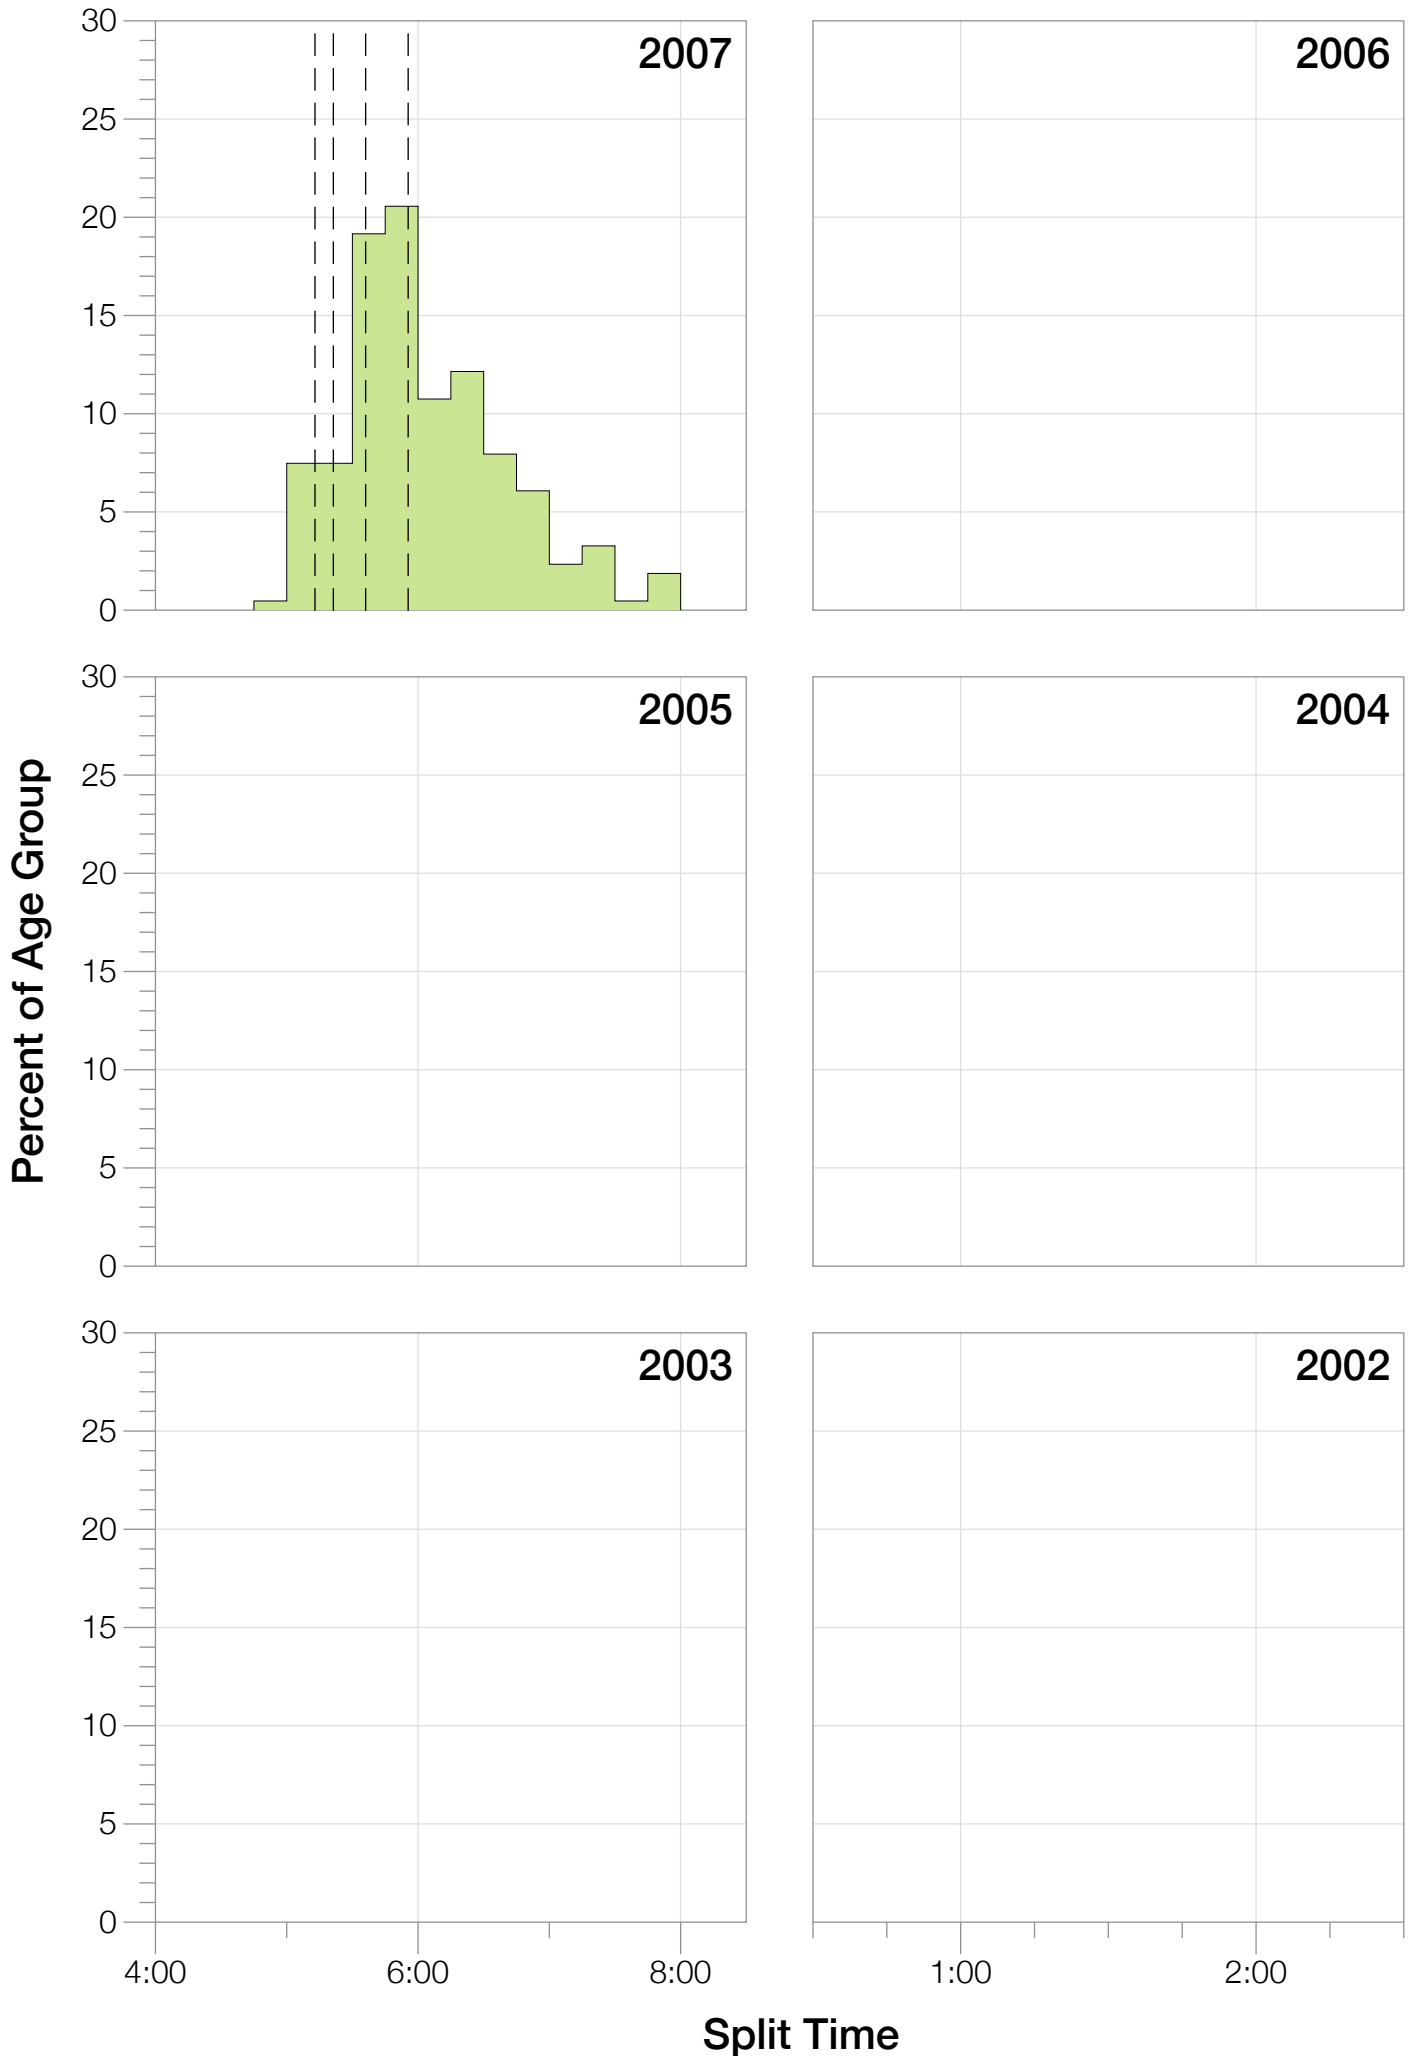

M30-34 Bike