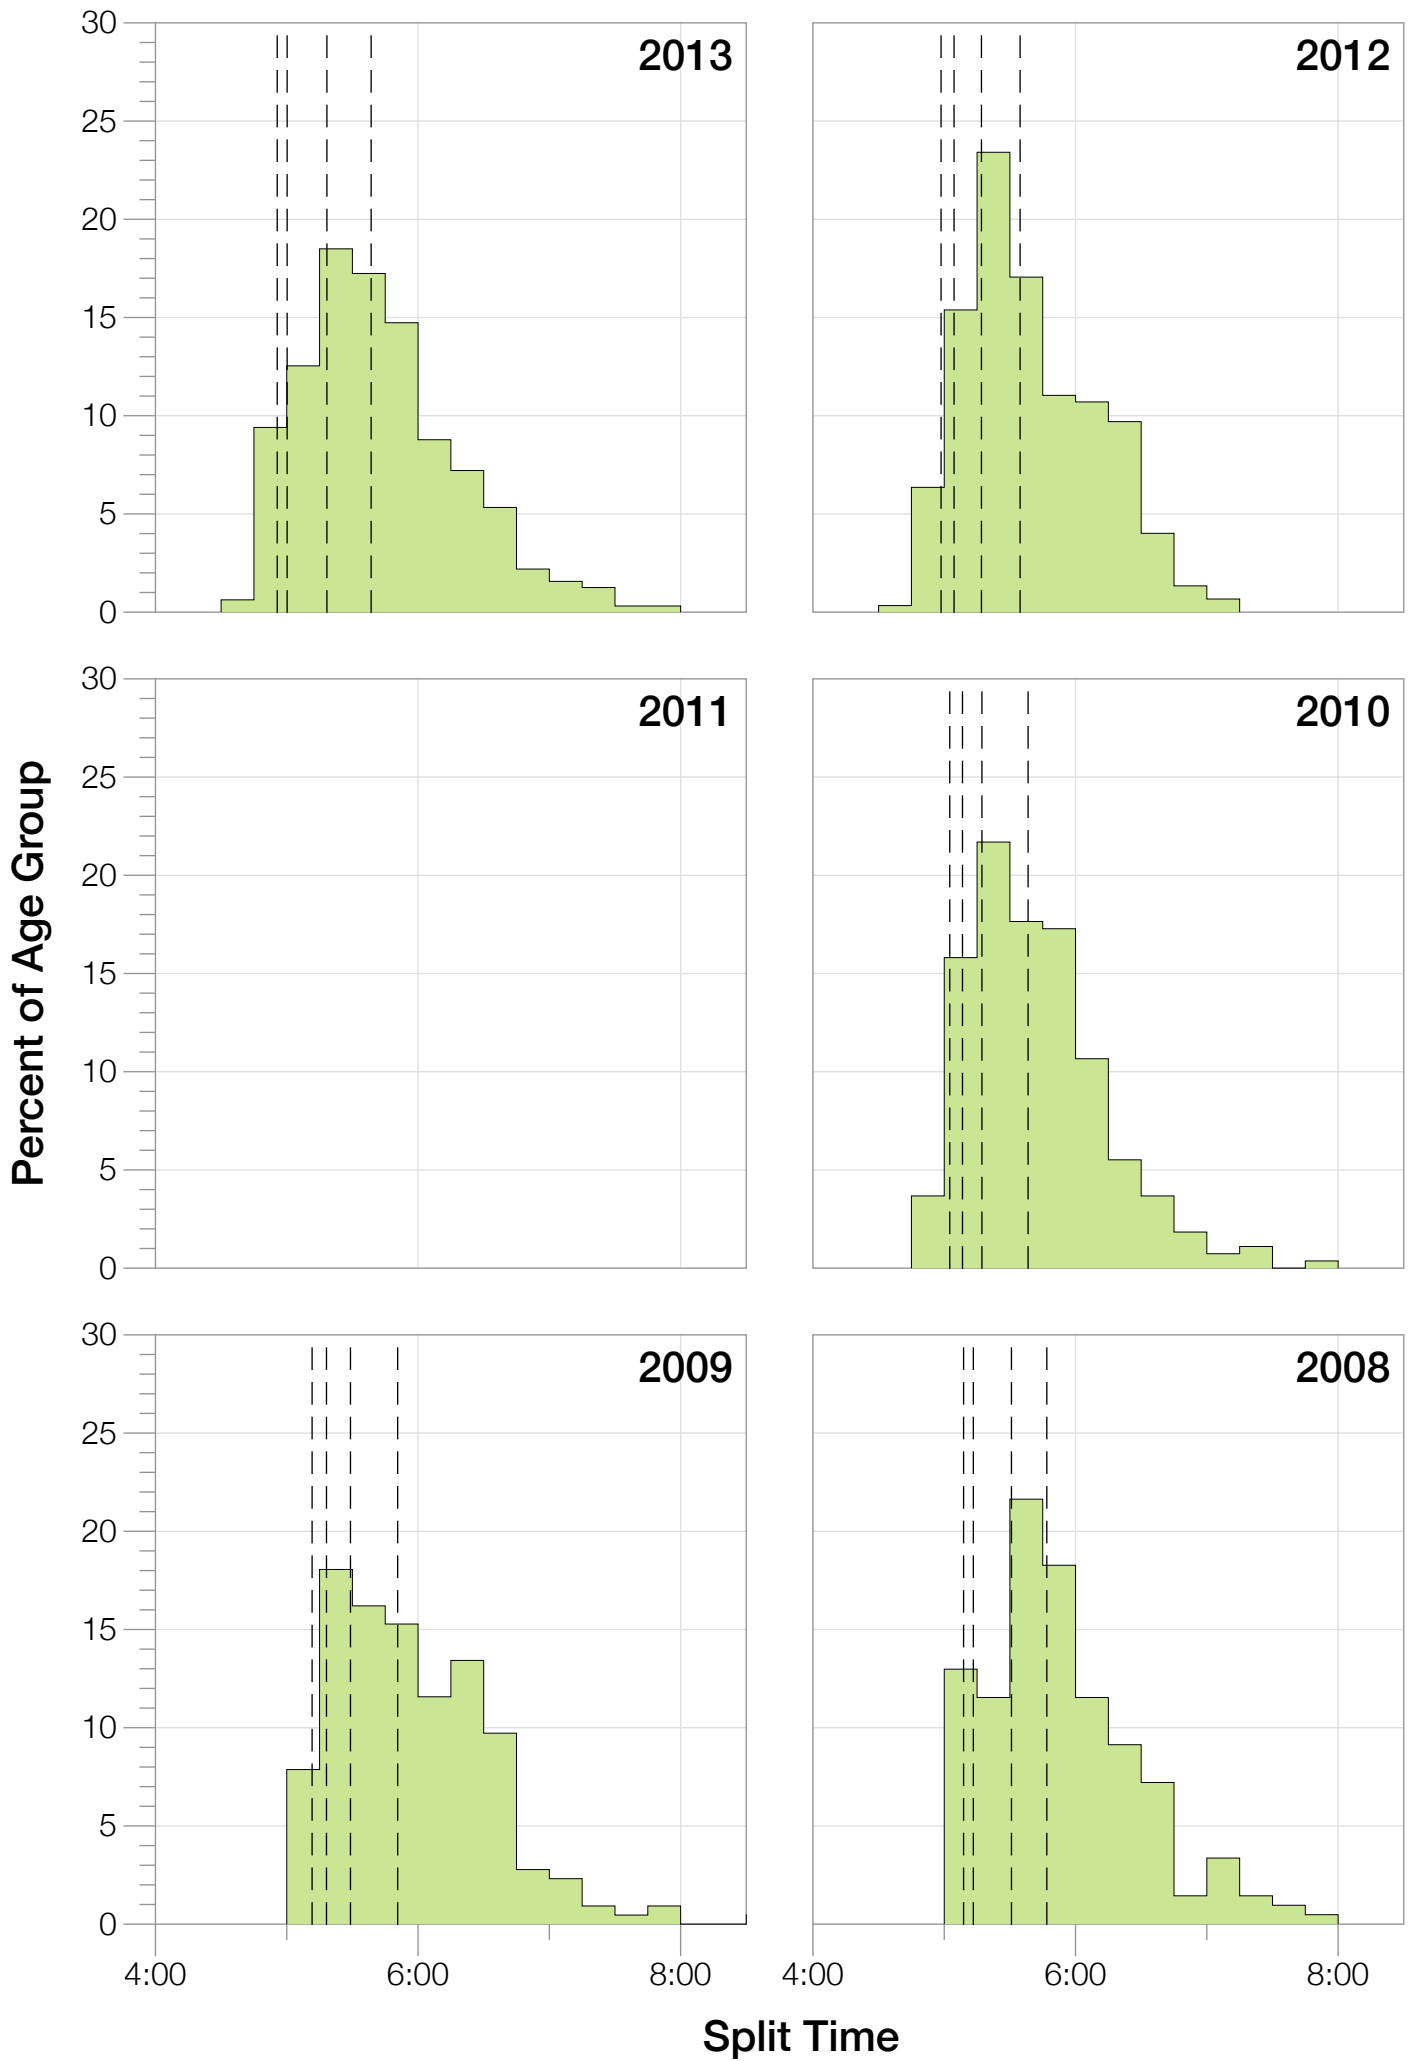

M30-34 Bike