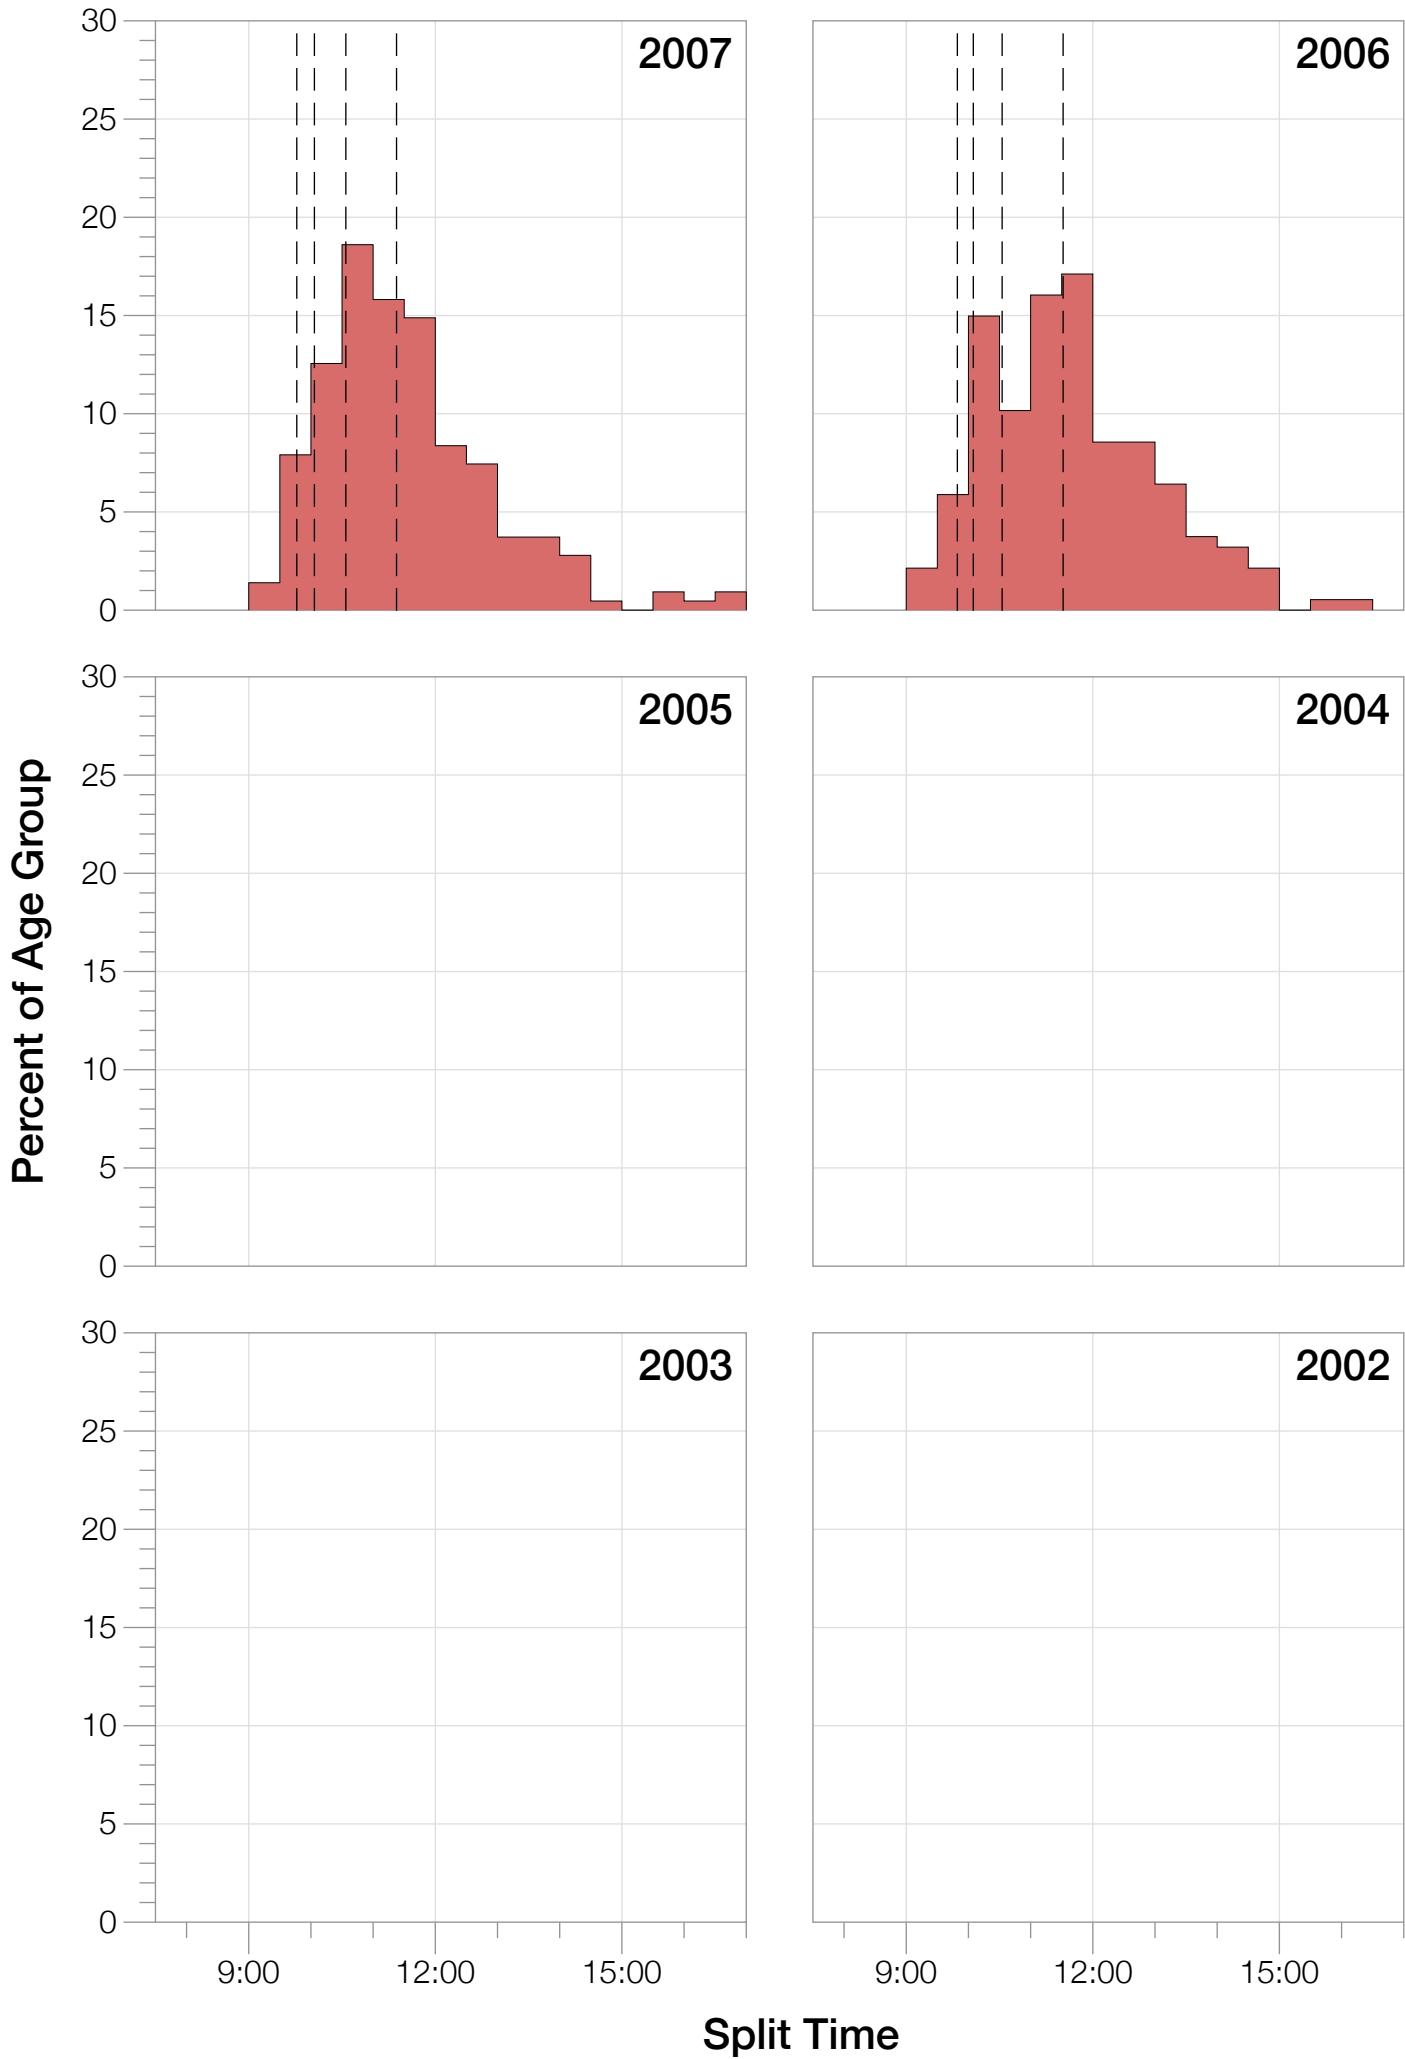

M30-34 Overall