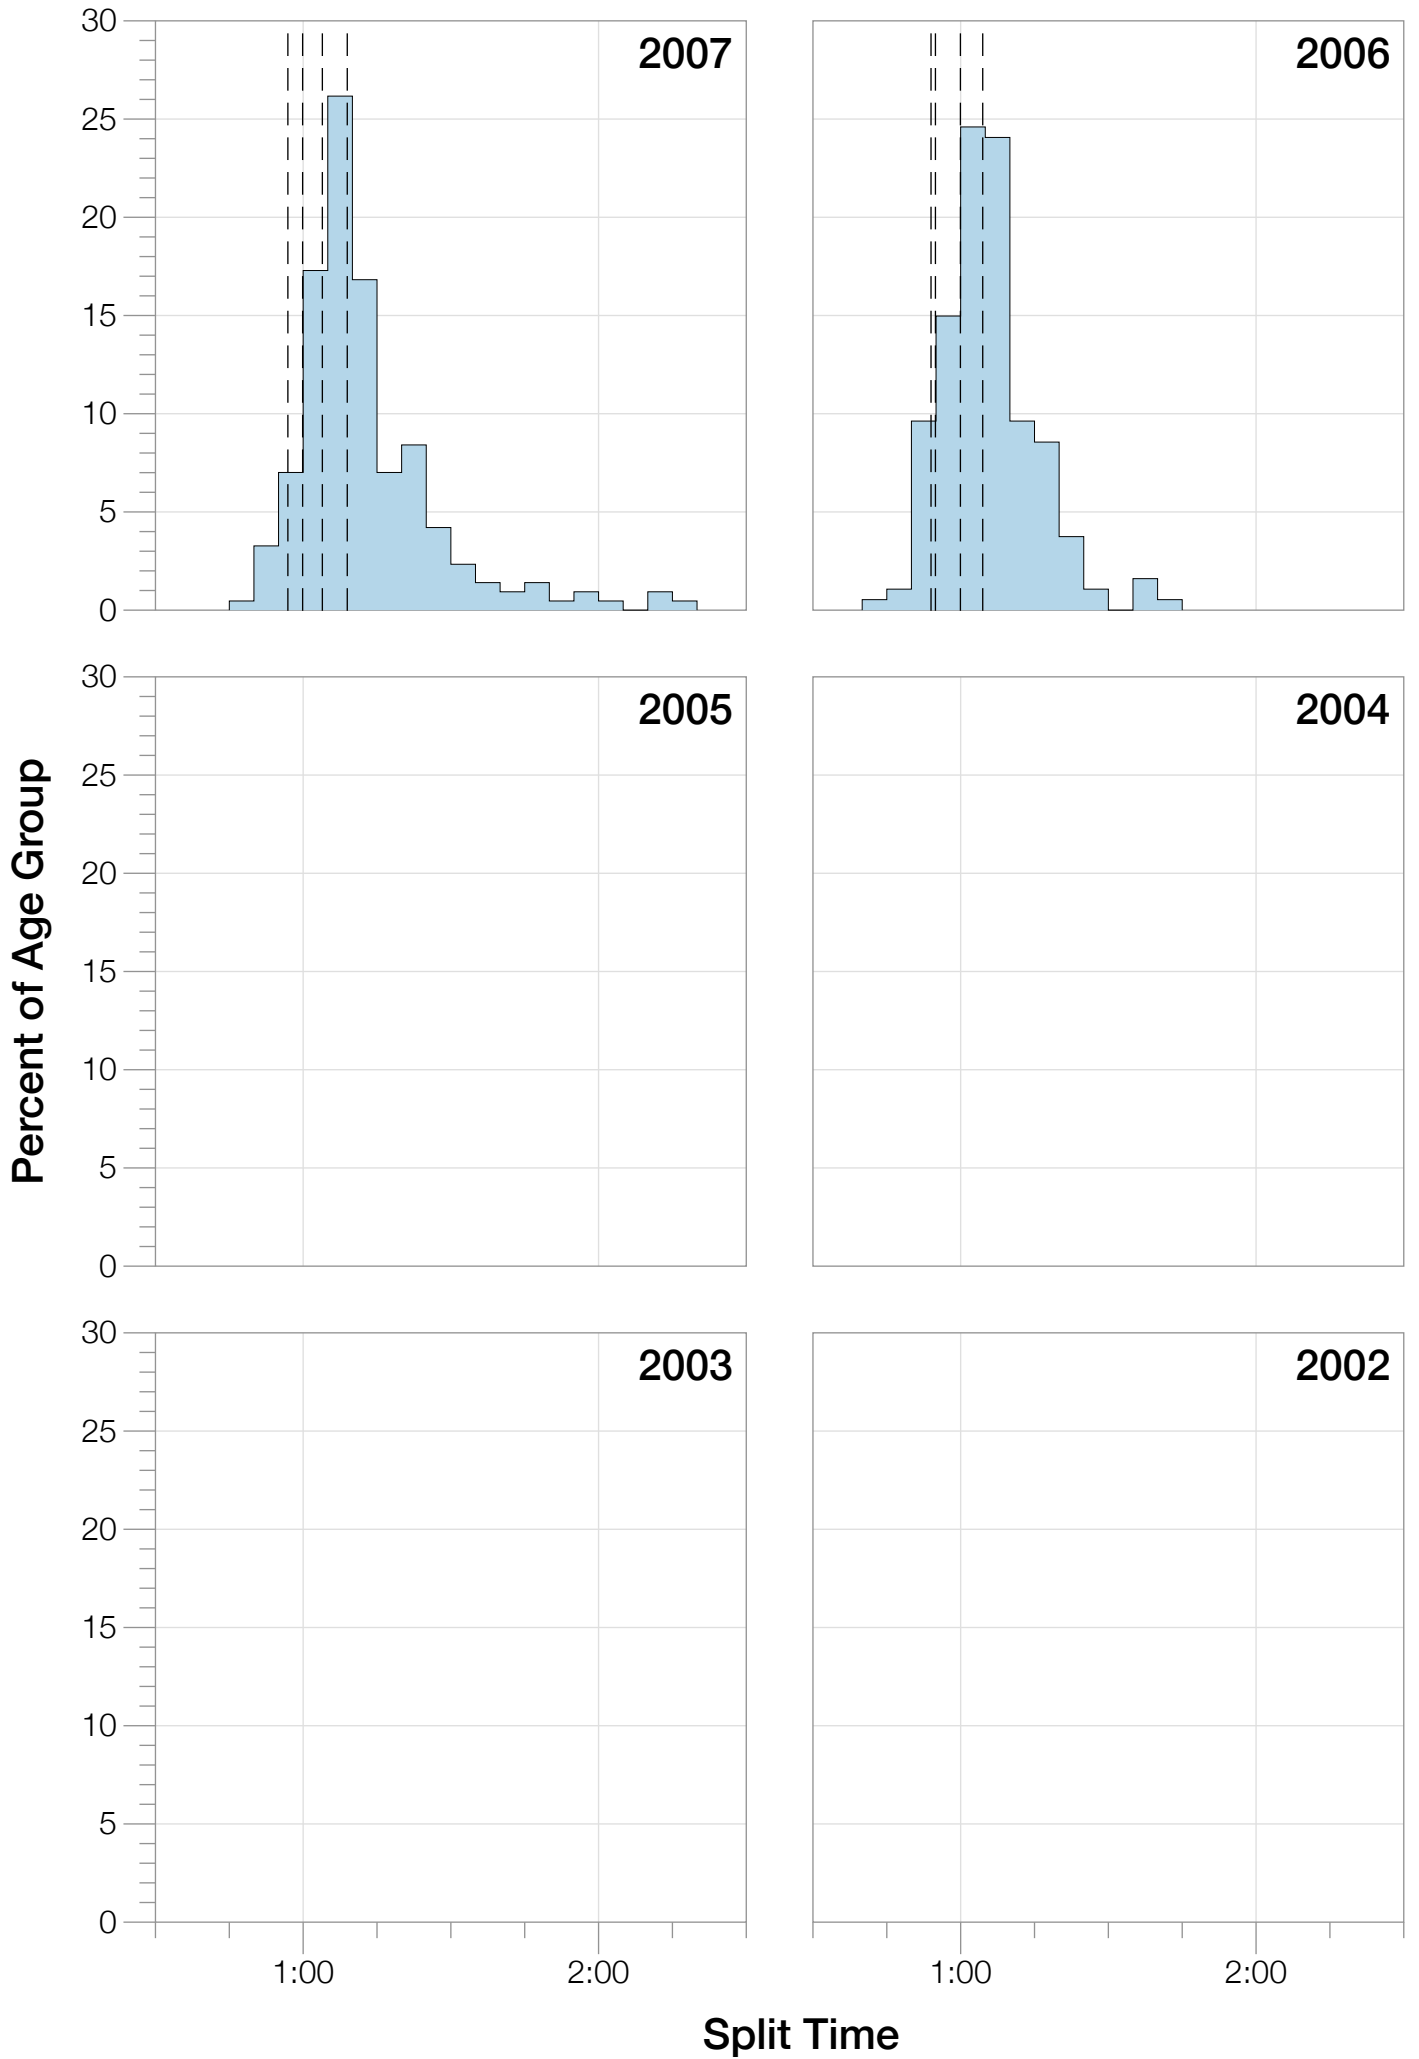

M30-34 Swim