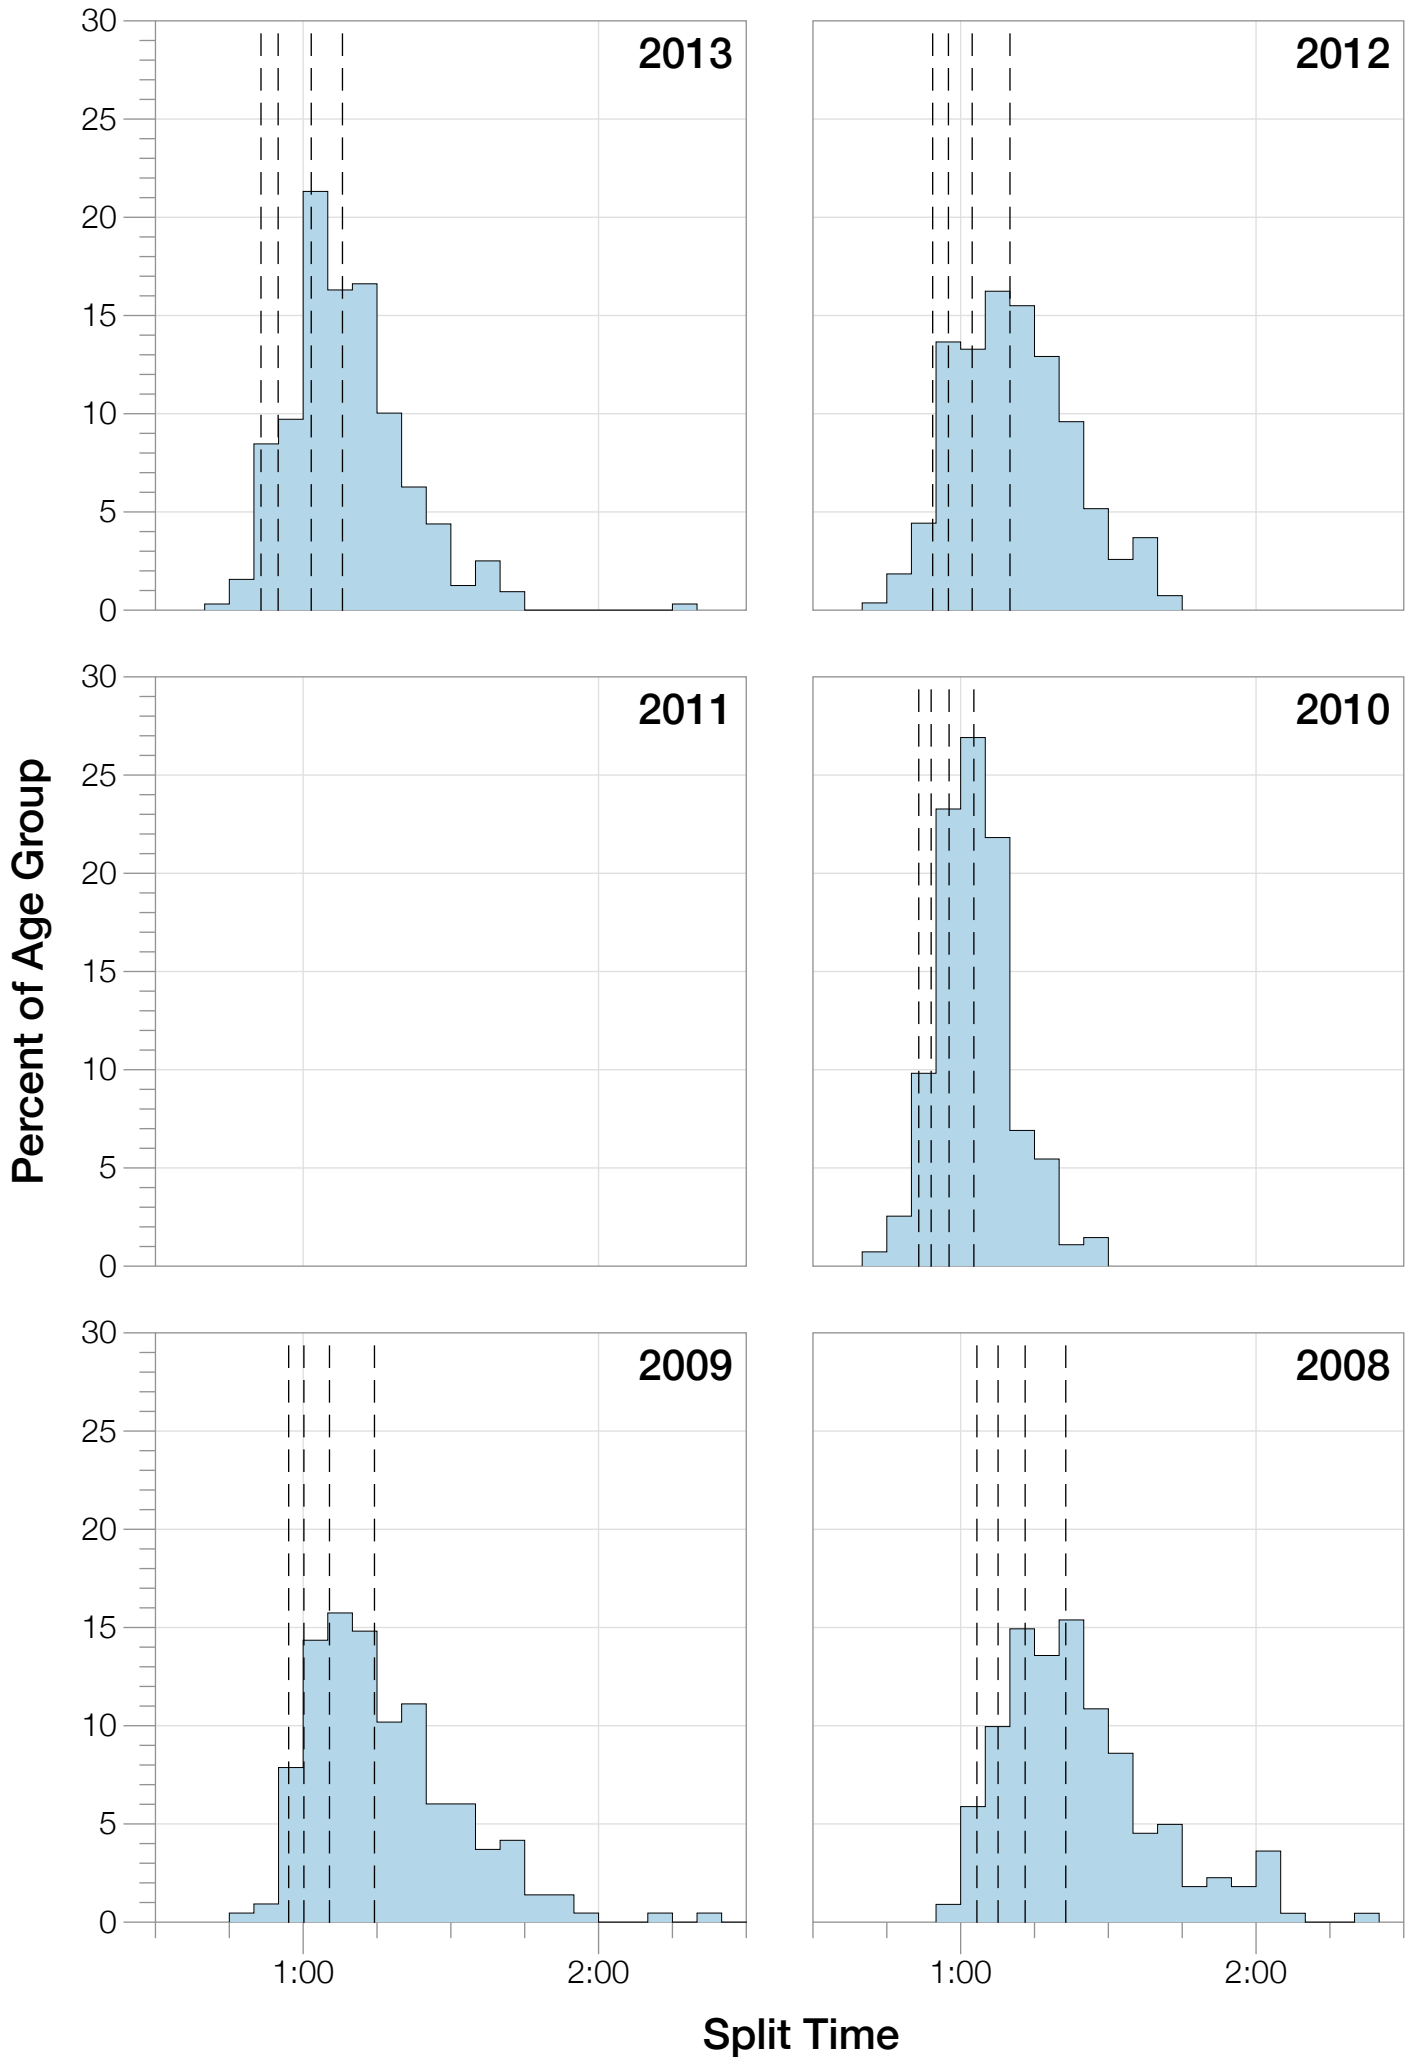

M30-34 Swim