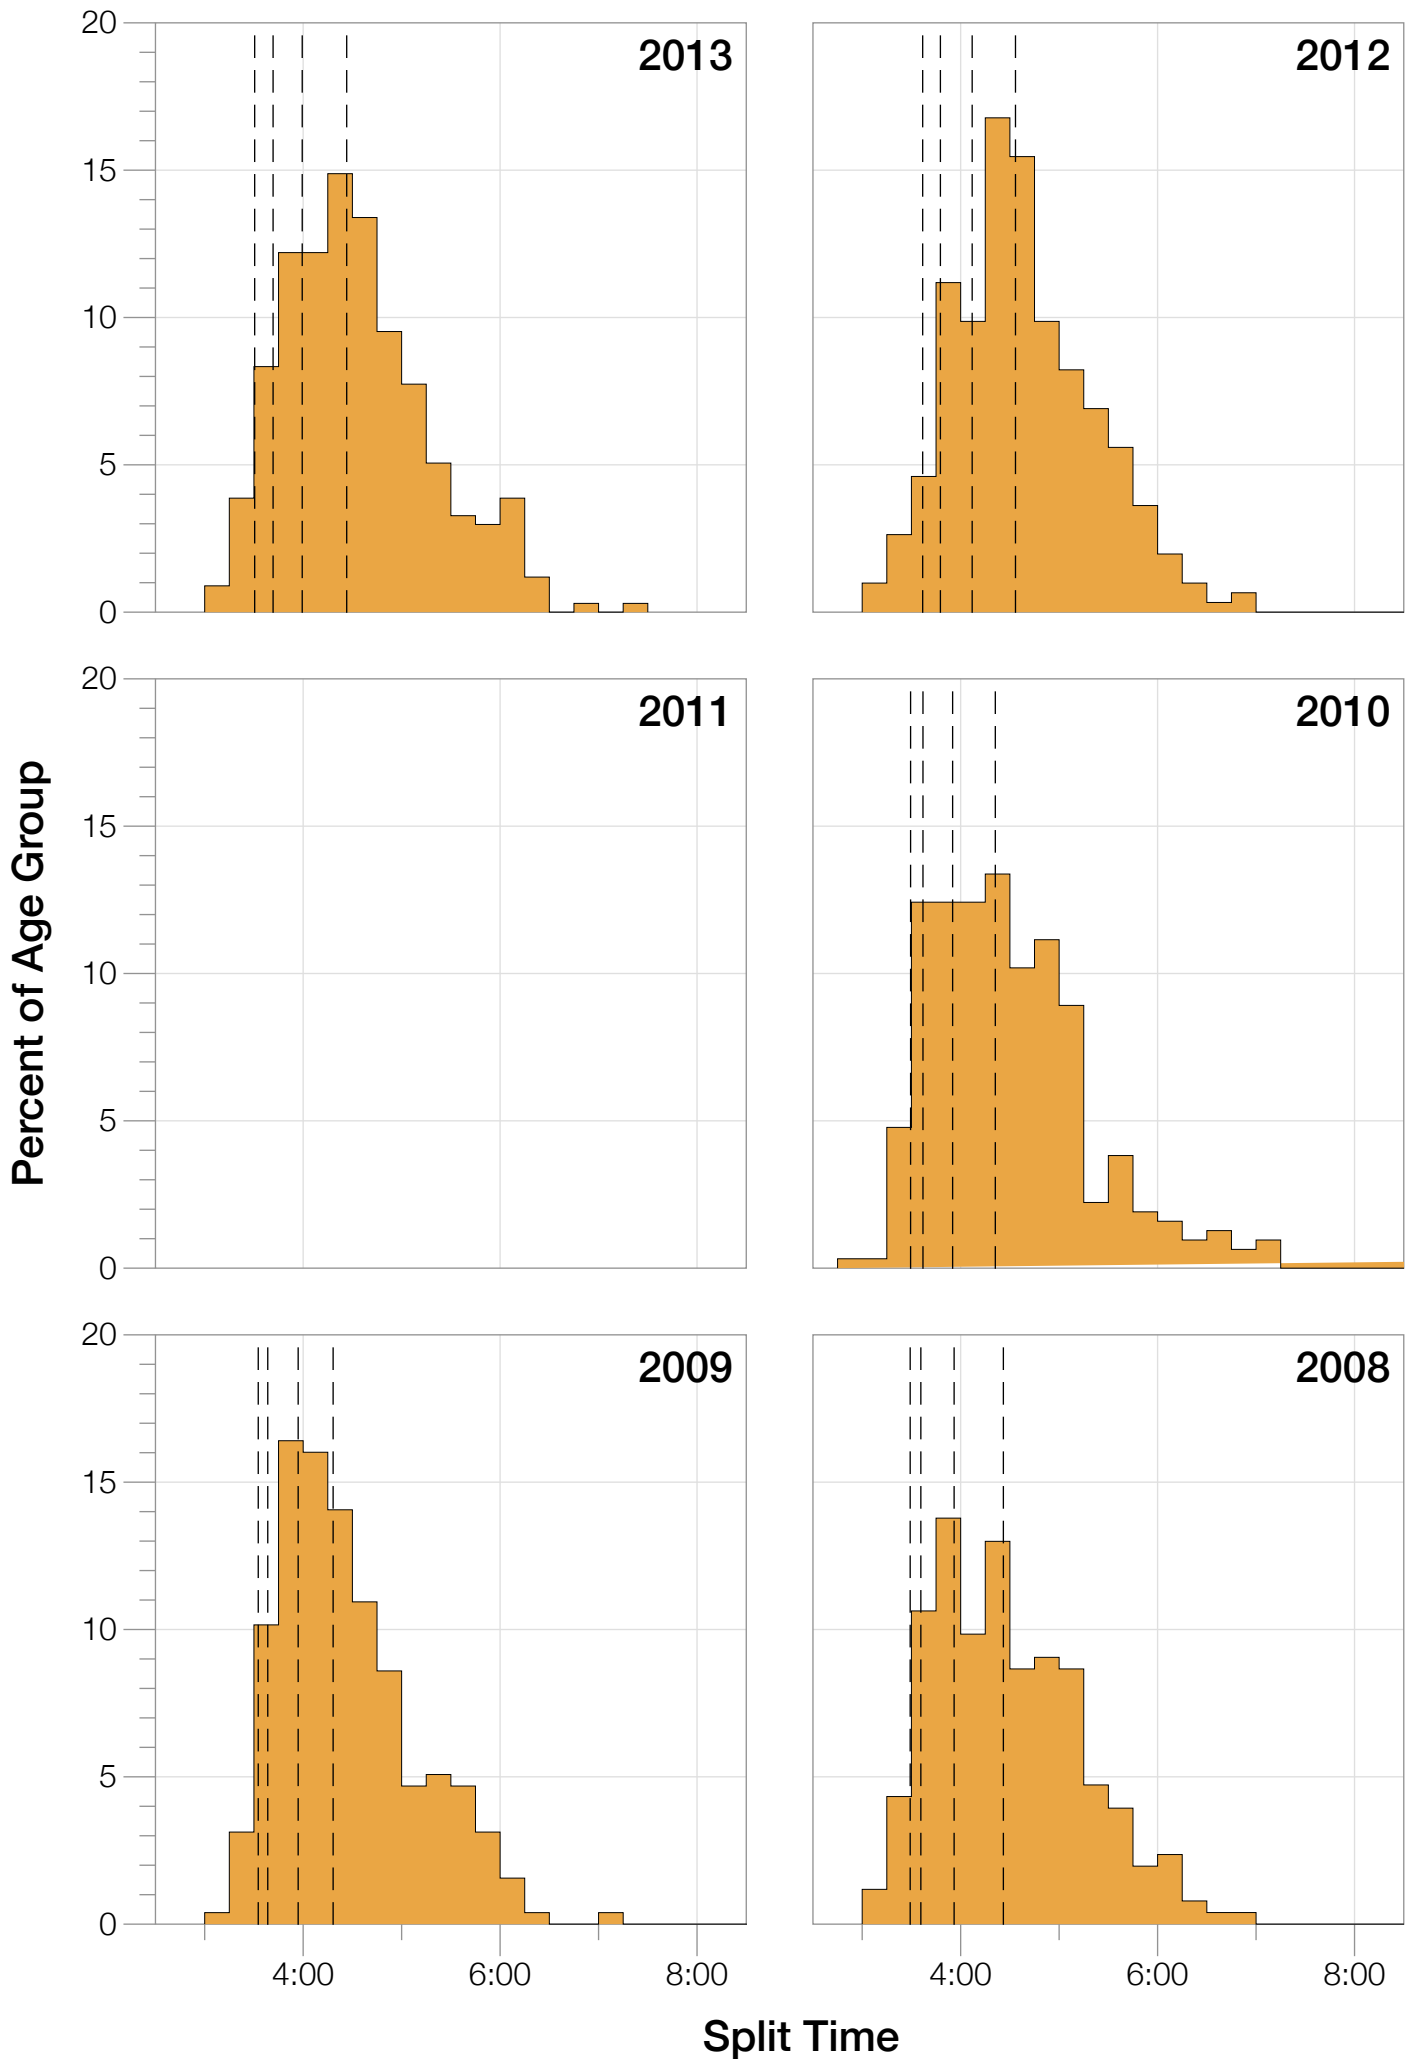

Ironman Brazil M35-39 Stats

M35-39 Summary Statistics

Year	Finishers	M35-39 Finishers	Male Winner's Time	Female Winner's Time	M35-39 Winner's Time
2006	938	203	8:15:18	9:20:46	9:15:59
2007	1127	216	8:21:09	9:12:40	9:16:50
2008	1185	254	8:28:24	9:42:50	9:10:44
2009	1209	256	8:13:39	9:10:15	9:27:33
2010	1399	314	8:07:39	9:19:13	9:07:40
2012	1383	304	8:22:40	9:17:42	8:58:58
2013	1628	340	8:01:32	9:05:53	8:59:23
Average	1267	270	8:15:45	9:18:28	9:11:01

M35-39 Swim

M35-39 Swim

M35-39 Bike

M35-39 Bike

M35-39 Run

M35-39 Run

M35-39 Overall

M35-39 Overall

M35-39 Fastest Splits

Split Time (hours)

M35-39 Median Splits

Split Time (hours)

M35-39 Slowest Splits

M35-39 Top 30 Finishing Splits

Estimated Kona Slot Average Finishing Time Finishing Time

M35-39 Top 10 and Kona Times and Splits

Summary Statistics

Position	Swim Time	Bike Time	Run Time	Overall Time
Average Male Winner	0:49:19	4:28:02	2:55:53	8:15:45
Average Female Winner	0:50:26	4:59:25	4:16:18	9:18:28
Average 1st Age Grouper	0:56:16	4:57:31	3:12:56	9:11:01
Average 2nd Age Grouper	0:59:04	5:01:36	3:14:03	9:18:43
Average 3rd Age Grouper	0:59:13	5:00:41	3:20:39	9:25:10
Average 4th Age Grouper	1:00:45	5:00:51	3:23:31	9:30:06
Average 5th Age Grouper	1:00:25	5:07:11	3:21:45	9:32:00
Average 6th Age Grouper	1:00:16	5:09:26	3:23:38	9:33:48
Average 7th Age Grouper	1:02:58	5:00:56	3:28:27	9:36:24
Average 8th Age Grouper	0:58:02	5:08:59	3:26:39	9:37:48
Average 9th Age Grouper	0:59:35	5:05:15	3:30:24	9:40:28
Average 10th Age Grouper	1:00:47	5:09:07	3:27:33	9:41:58
Kona Qualifier Average	0:59:37	5:03:16	3:21:24	9:28:07
Top 10 Age Grouper Average	0:59:44	5:04:05	3:22:58	9:30:44