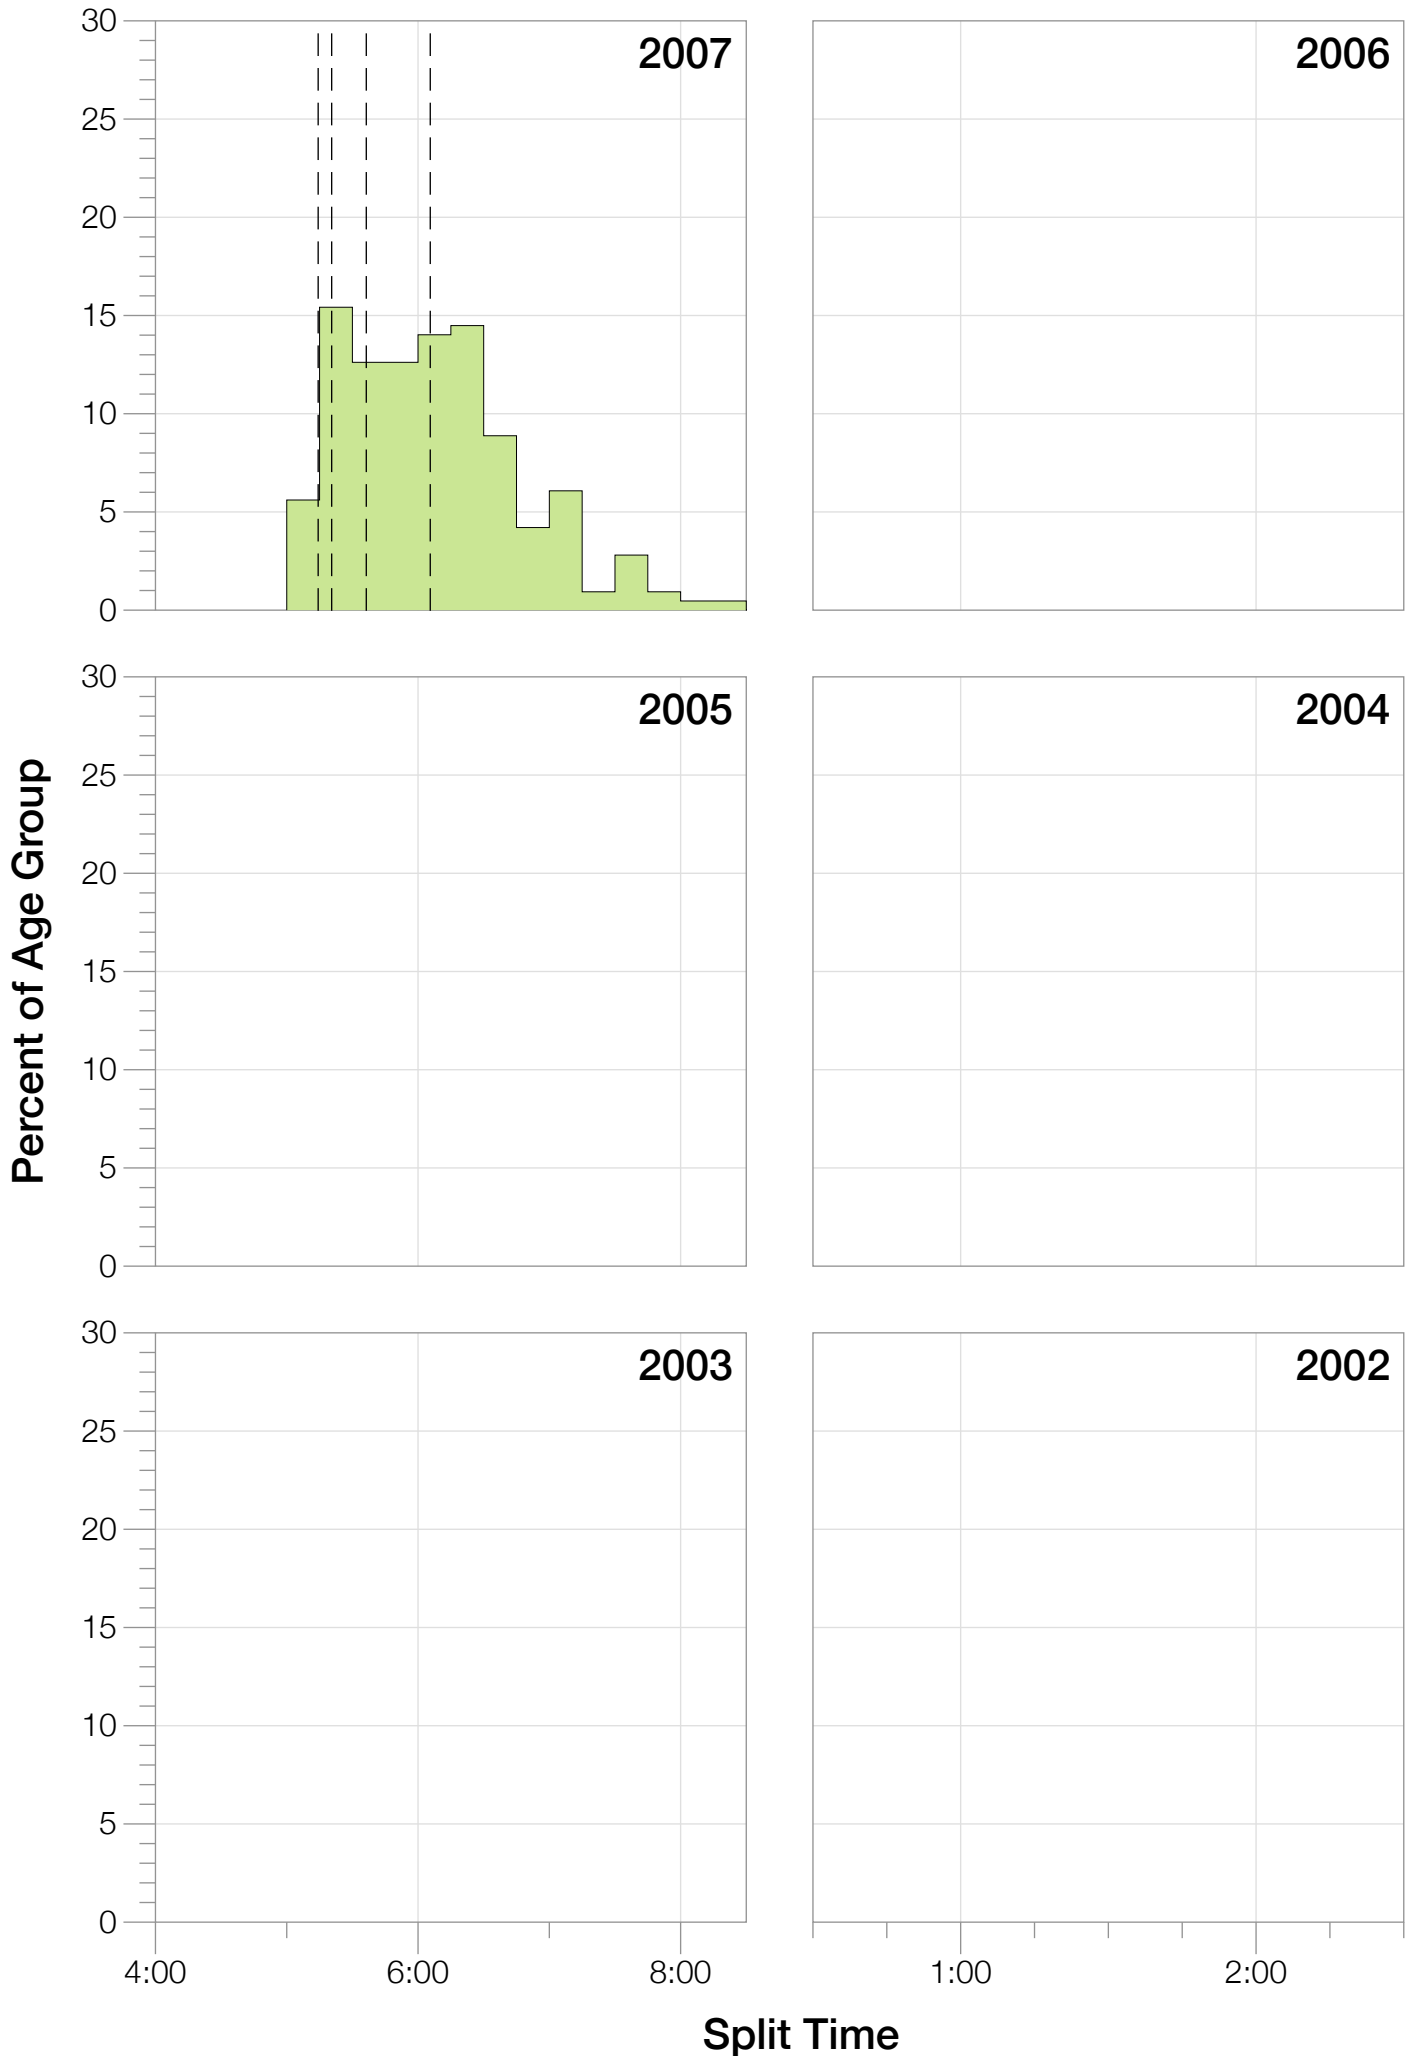

M35-39 Bike