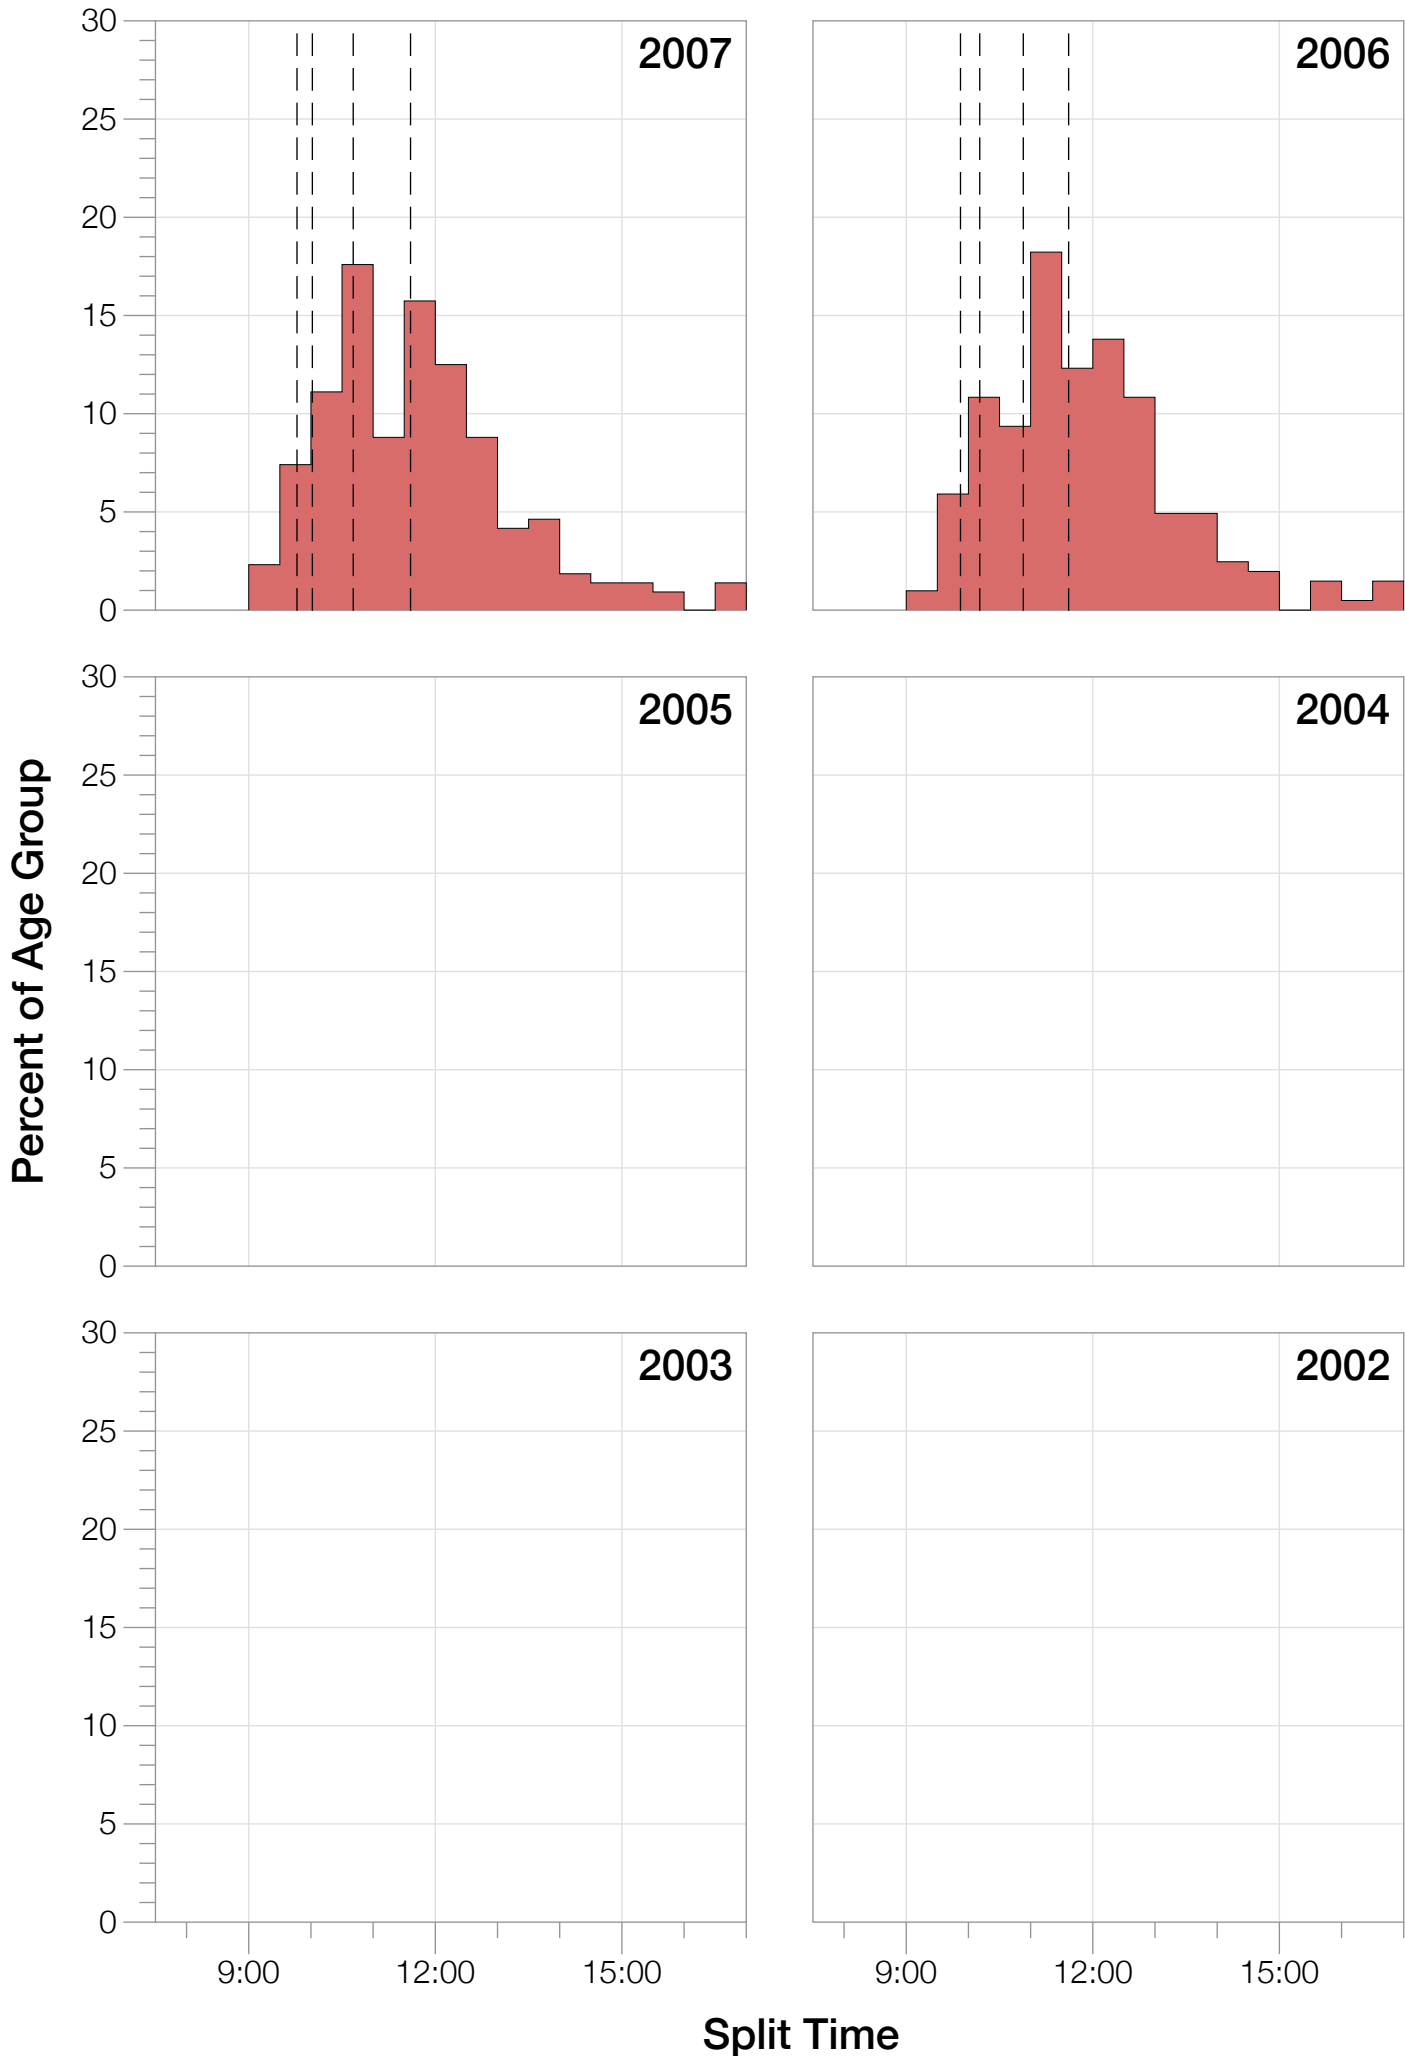

Ironman Brazil M35-39 Stats

M35-39 Summary Statistics

Year	Finishers	M35-39 Finishers	Male Winner's Time	Female Winner's Time	M35-39 Winner's Time
2006	938	203	8:15:18	9:20:46	9:15:59
2007	1127	216	8:21:09	9:12:40	9:16:50
2008	1185	254	8:28:24	9:42:50	9:10:44
2009	1209	256	8:13:39	9:10:15	9:27:33
2010	1399	314	8:07:39	9:19:13	9:07:40
2012	1383	304	8:22:40	9:17:42	8:58:58
2013	1628	340	8:01:32	9:05:53	8:59:23
Average	1267	270	8:15:45	9:18:28	9:11:01

M35-39 Fastest Splits

Split Time (hours)

M35-39 Median Splits

Split Time (hours)

M35-39 Slowest Splits

M35-39 Top 30 Finishing Splits

Estimated Kona Slot Average Finishing Time Finishing Time

M35-39 Top 10 and Kona Times and Splits

Summary Statistics

Position	Swim Time	Bike Time	Run Time	Overall Time
Average Male Winner	0:49:19	4:28:02	2:55:53	8:15:45
Average Female Winner	0:50:26	4:59:25	4:16:18	9:18:28
Average 1st Age Grouper	0:56:16	4:57:31	3:12:56	9:11:01
Average 2nd Age Grouper	0:59:04	5:01:36	3:14:03	9:18:43
Average 3rd Age Grouper	0:59:13	5:00:41	3:20:39	9:25:10
Average 4th Age Grouper	1:00:45	5:00:51	3:23:31	9:30:06
Average 5th Age Grouper	1:00:25	5:07:11	3:21:45	9:32:00
Average 6th Age Grouper	1:00:16	5:09:26	3:23:38	9:33:48
Average 7th Age Grouper	1:02:58	5:00:56	3:28:27	9:36:24
Average 8th Age Grouper	0:58:02	5:08:59	3:26:39	9:37:48
Average 9th Age Grouper	0:59:35	5:05:15	3:30:24	9:40:28
Average 10th Age Grouper	1:00:47	5:09:07	3:27:33	9:41:58
Kona Qualifier Average	0:59:37	5:03:16	3:21:24	9:28:07
Top 10 Age Grouper Average	0:59:44	5:04:05	3:22:58	9:30:44