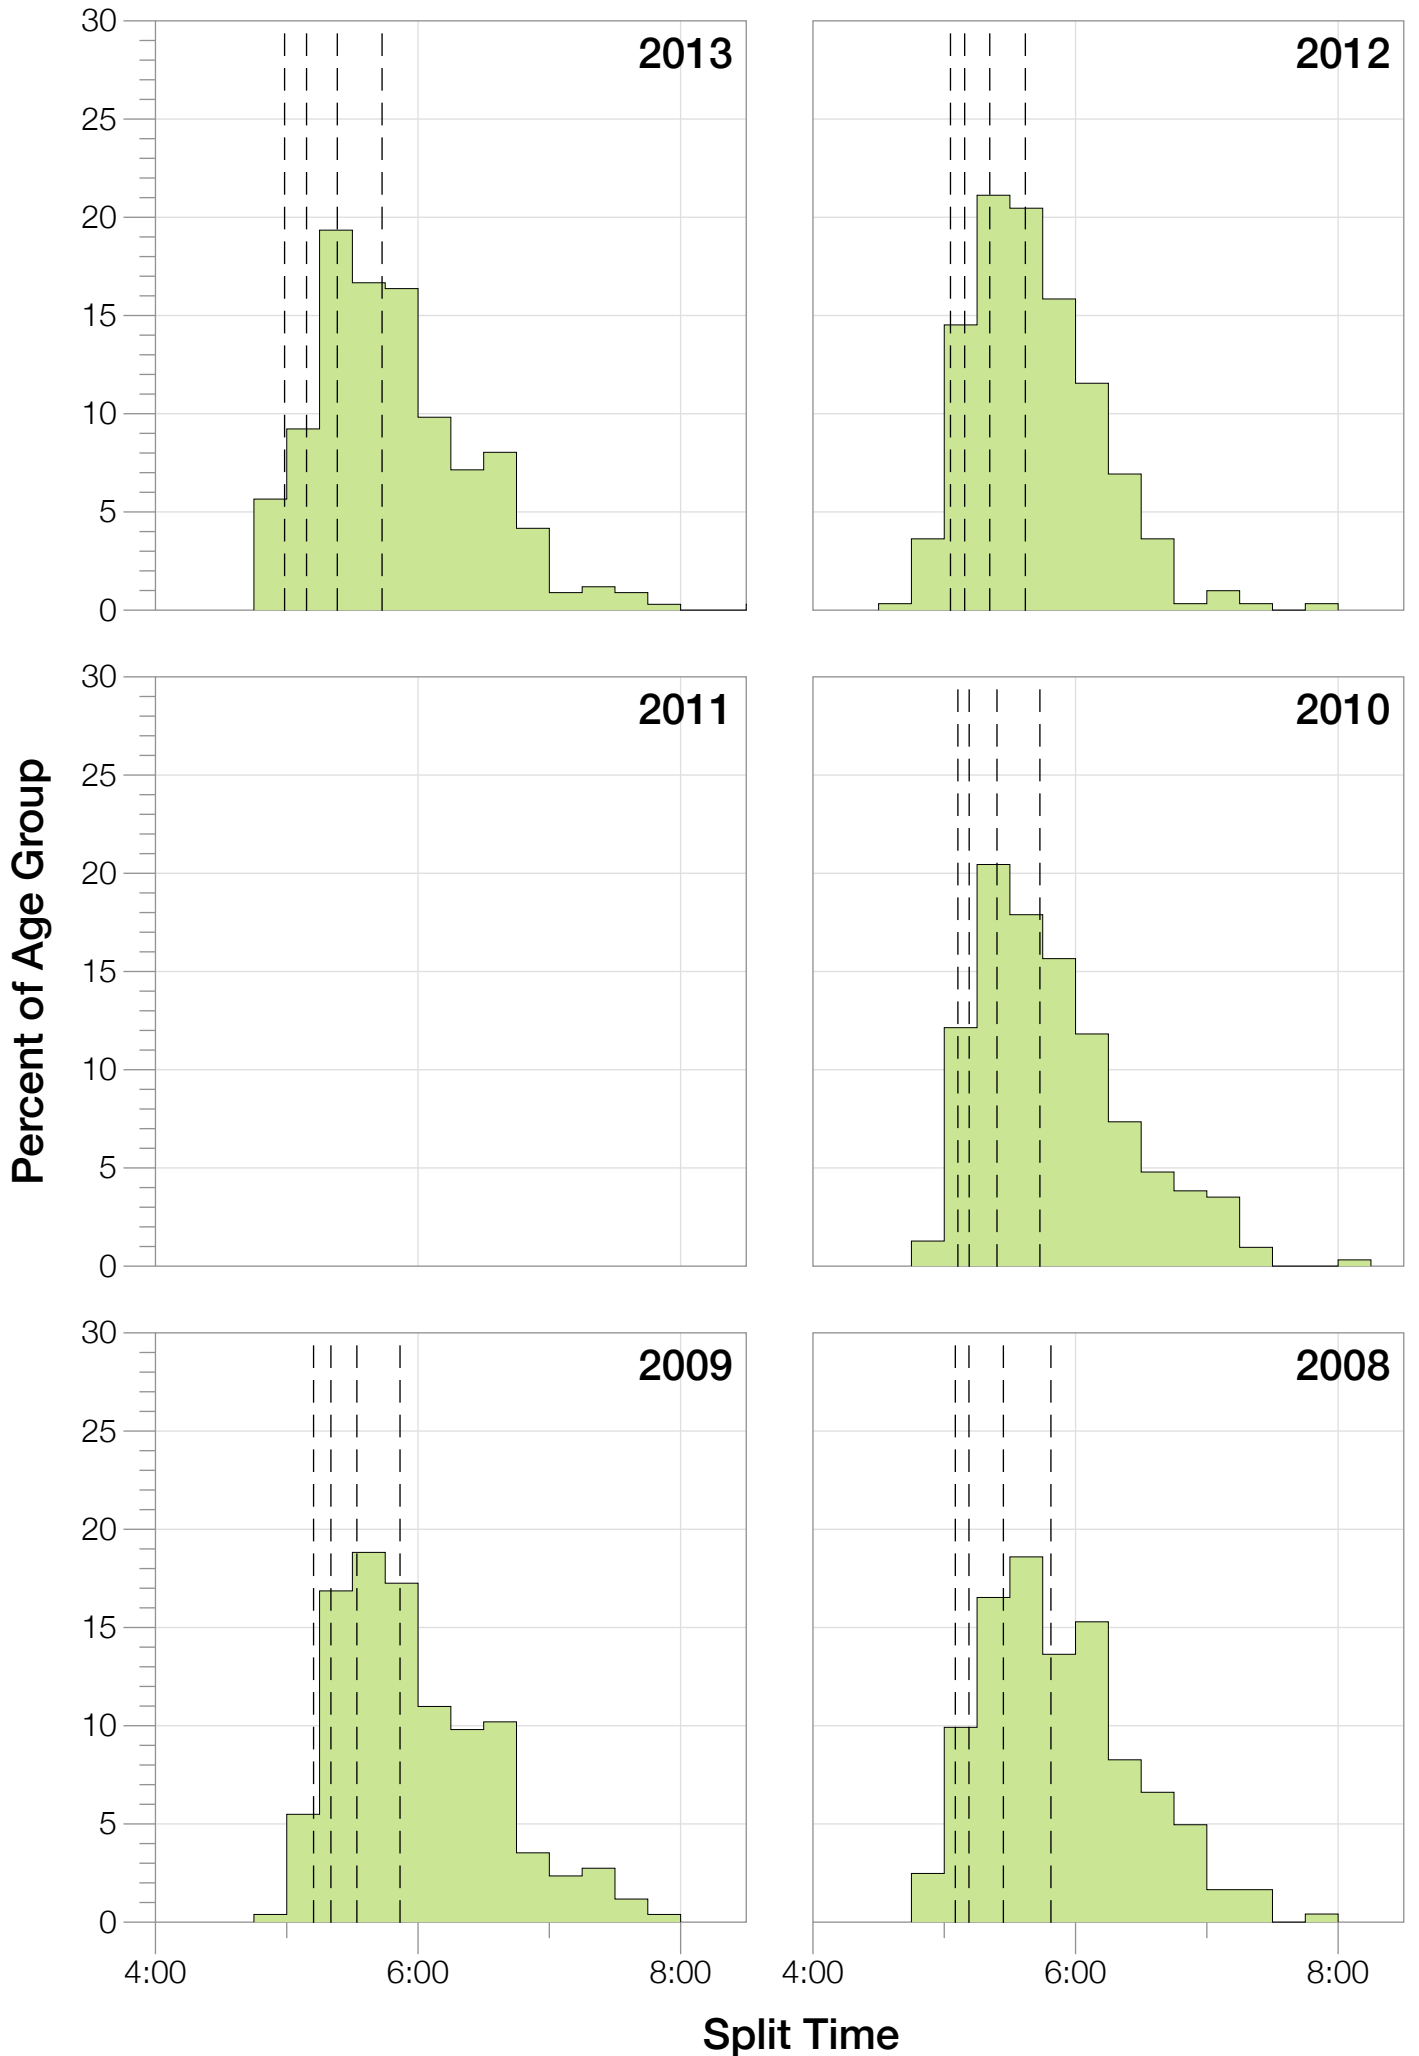

M35-39 Bike