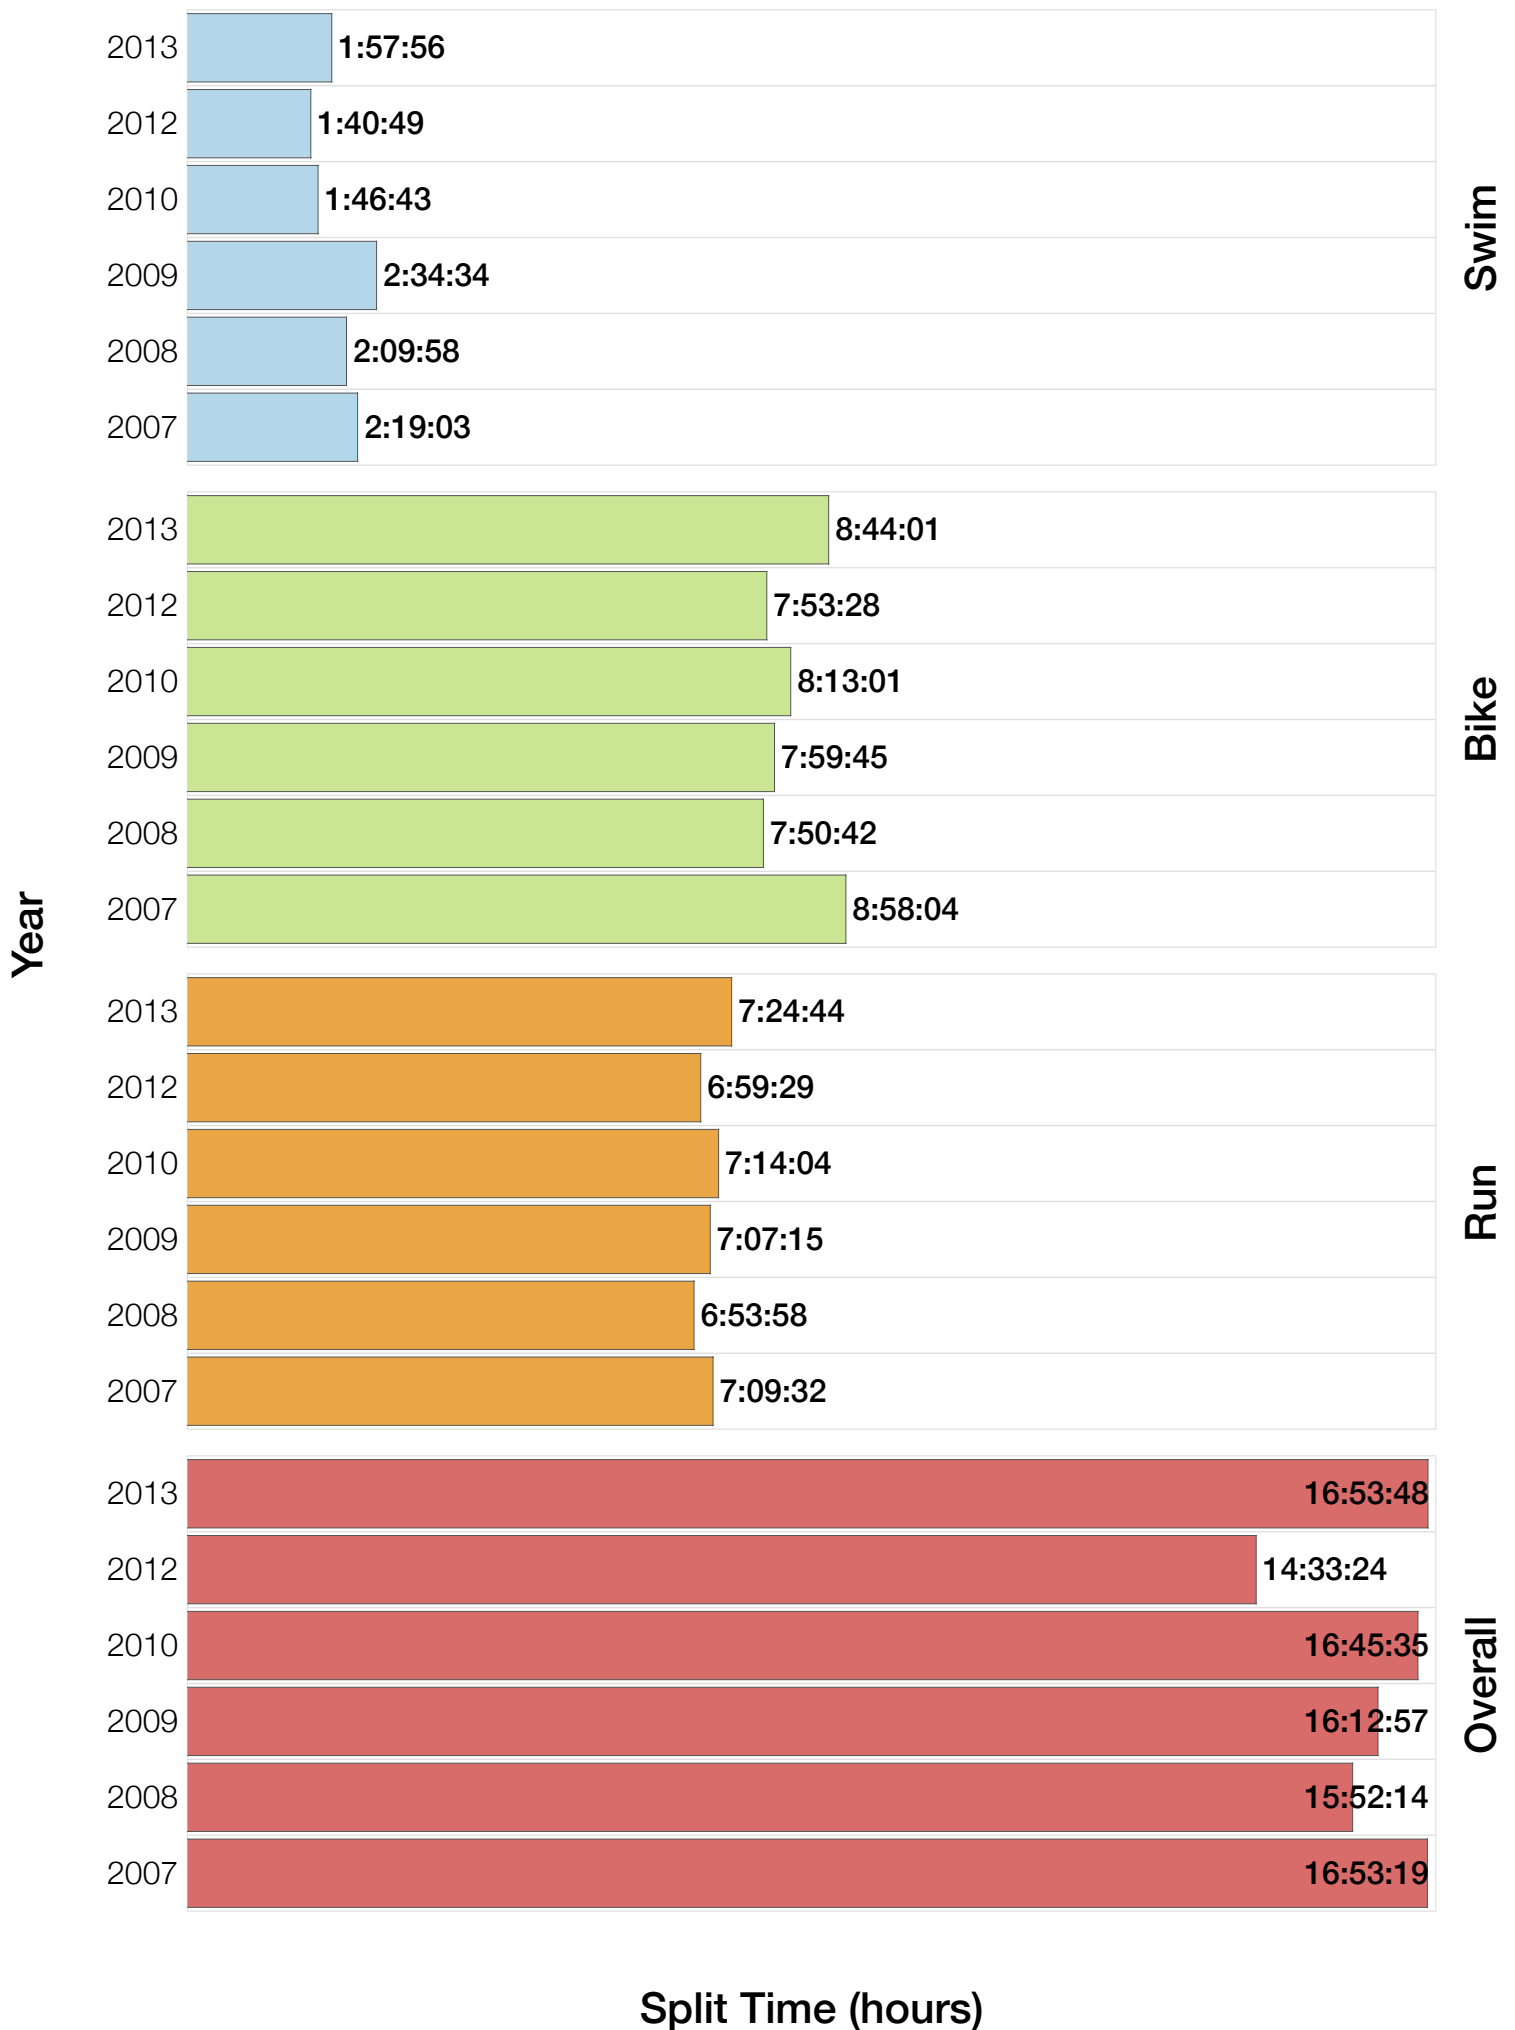

M35-39 Fastest Splits

Split Time (hours)

M35-39 Median Splits

Split Time (hours)

M35-39 Slowest Splits

M35-39 Top 30 Finishing Splits

Estimated Kona Slot Average Finishing Time Finishing Time

M35-39 Top 10 and Kona Times and Splits

Summary Statistics

Position	Swim Time	Bike Time	Run Time	Overall Time
Average Male Winner	0:49:19	4:28:02	2:55:53	8:15:45
Average Female Winner	0:50:26	4:59:25	4:16:18	9:18:28
Average 1st Age Grouper	0:56:16	4:57:31	3:12:56	9:11:01
Average 2nd Age Grouper	0:59:04	5:01:36	3:14:03	9:18:43
Average 3rd Age Grouper	0:59:13	5:00:41	3:20:39	9:25:10
Average 4th Age Grouper	1:00:45	5:00:51	3:23:31	9:30:06
Average 5th Age Grouper	1:00:25	5:07:11	3:21:45	9:32:00
Average 6th Age Grouper	1:00:16	5:09:26	3:23:38	9:33:48
Average 7th Age Grouper	1:02:58	5:00:56	3:28:27	9:36:24
Average 8th Age Grouper	0:58:02	5:08:59	3:26:39	9:37:48
Average 9th Age Grouper	0:59:35	5:05:15	3:30:24	9:40:28
Average 10th Age Grouper	1:00:47	5:09:07	3:27:33	9:41:58
Kona Qualifier Average	0:59:37	5:03:16	3:21:24	9:28:07
Top 10 Age Grouper Average	0:59:44	5:04:05	3:22:58	9:30:44

Brazil 2013

Position	Swim Time	Bike Time	Run Time	Overall Time
Male Winner	0:44:06	4:22:23	2:50:35	8:01:32
Female Winner	0:48:26	4:51:29	3:20:22	9:05:53
1st Age Grouper	0:50:15	4:48:13	3:14:01	8:59:23
2nd Age Grouper	0:52:07	4:52:35	3:14:41	9:05:39
3rd Age Grouper	0:50:48	4:55:04	3:18:27	9:14:52
4th Age Grouper	0:54:32	4:52:52	3:20:08	9:15:36
5th Age Grouper	0:52:58	4:48:03	3:30:08	9:16:32
6th Age Grouper				9:19:07
7th Age Grouper	0:58:30	4:54:39	3:20:37	9:20:09
8th Age Grouper	0:50:40	4:57:38	3:23:15	9:20:24
9th Age Grouper	0:56:32	4:47:58	3:29:06	9:21:02
10th Age Grouper	0:59:38	5:13:17	3:03:43	9:23:21
Kona Qualifier Average	0:52:50	4:52:43	3:20:11	9:13:57
Top 10 Age Grouper Average	0:54:00	4:54:28	3:19:20	9:15:36