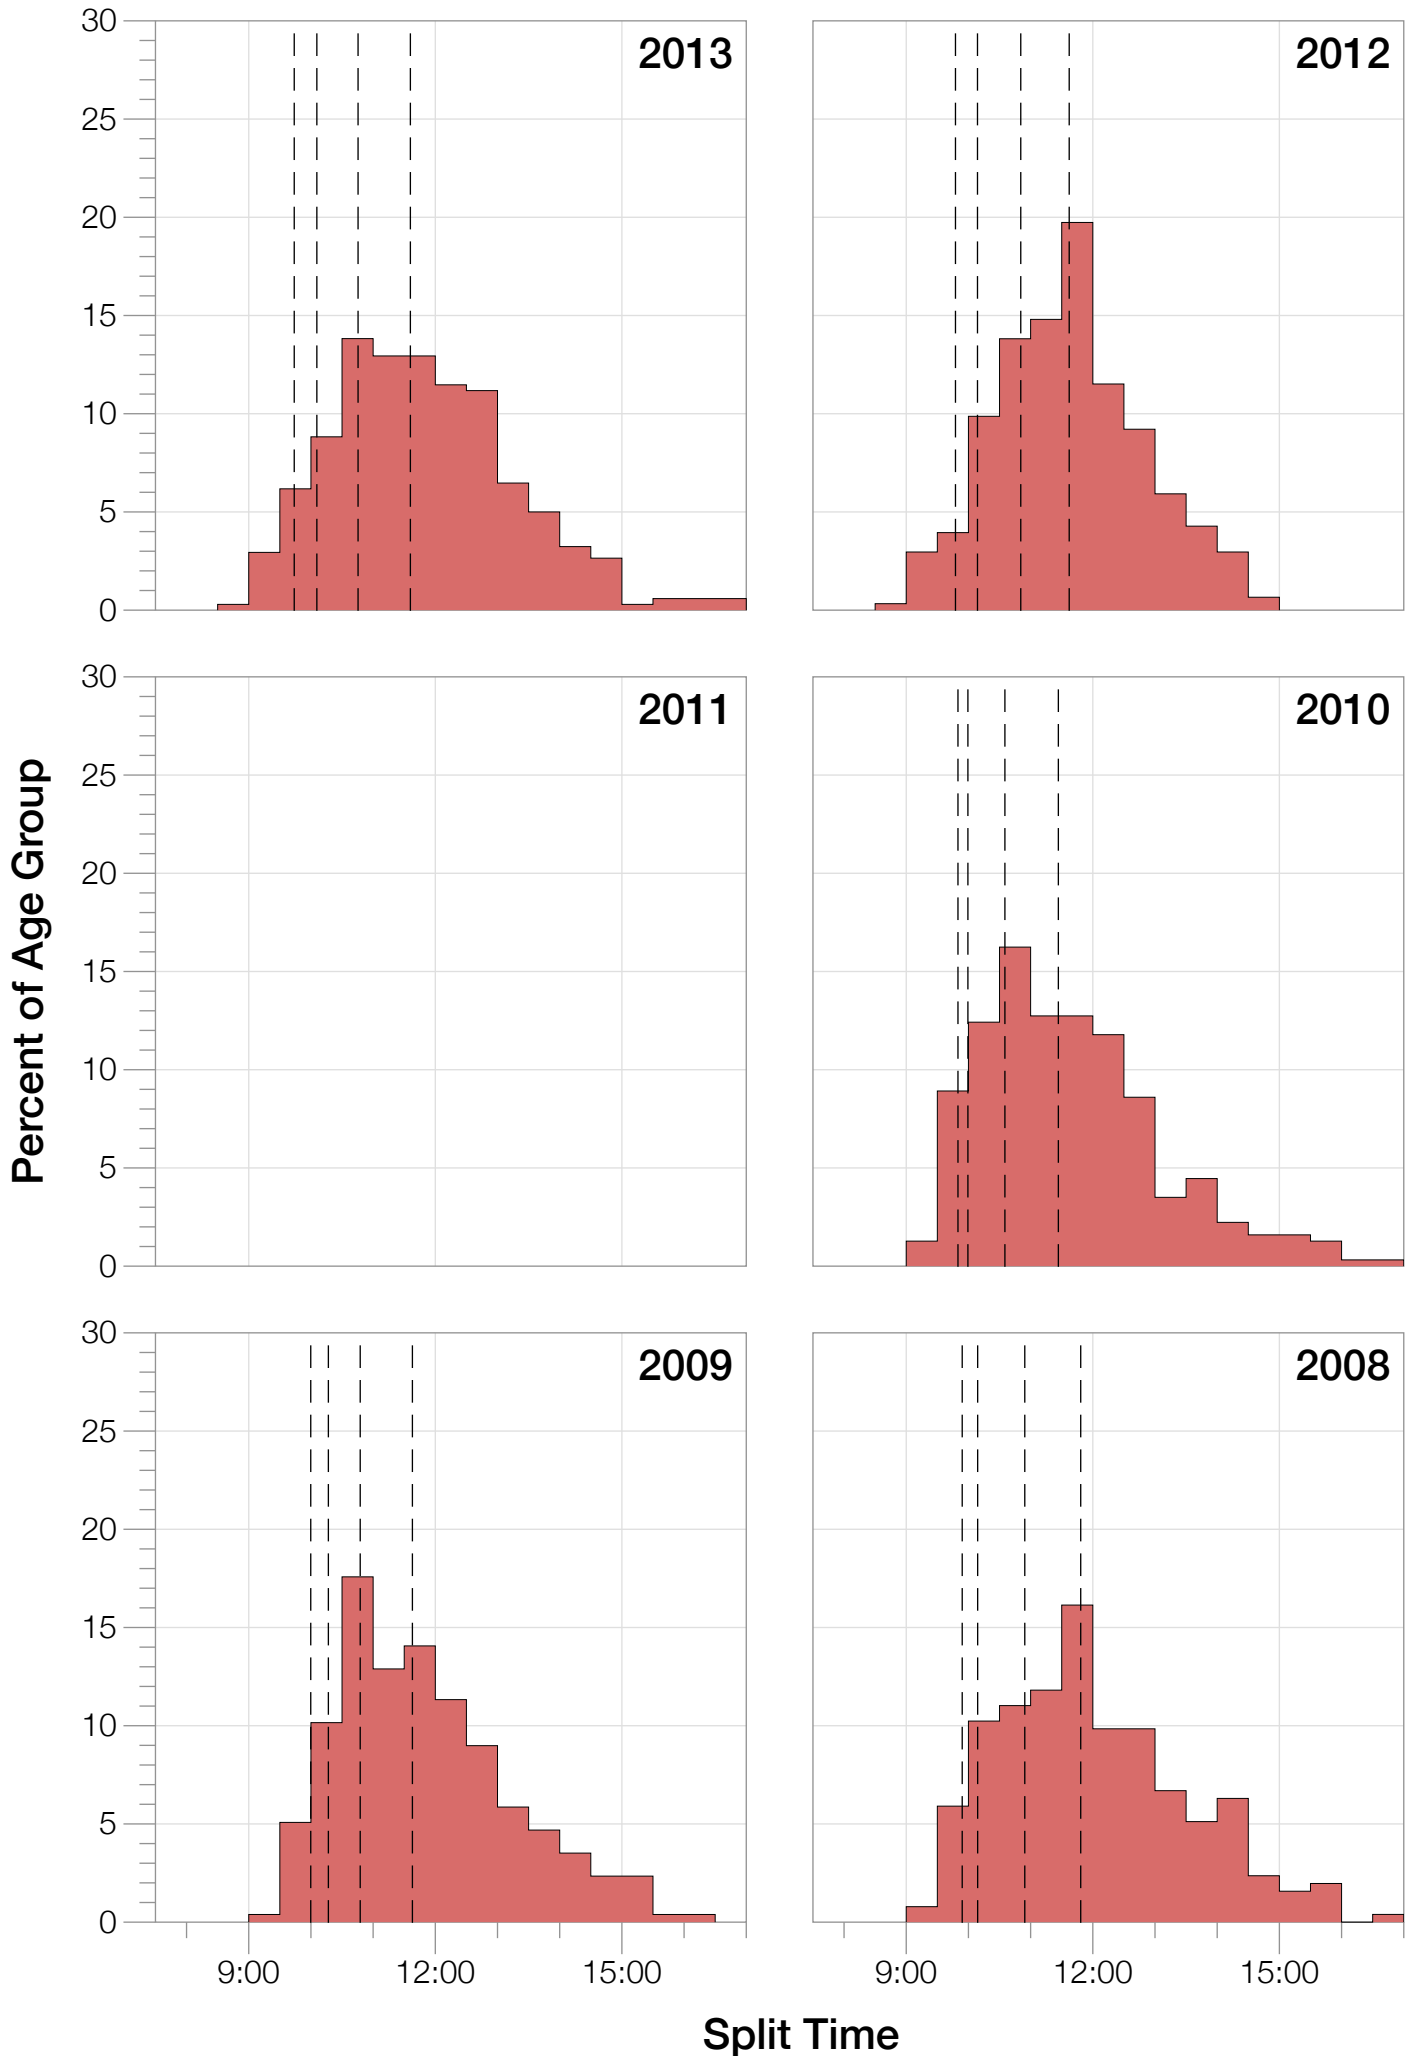

Ironman Brazil M35-39 Stats

M35-39 Summary Statistics

Year	Finishers	M35-39 Finishers	Male Winner's Time	Female Winner's Time	M35-39 Winner's Time
2006	938	203	8:15:18	9:20:46	9:15:59
2007	1127	216	8:21:09	9:12:40	9:16:50
2008	1185	254	8:28:24	9:42:50	9:10:44
2009	1209	256	8:13:39	9:10:15	9:27:33
2010	1399	314	8:07:39	9:19:13	9:07:40
2012	1383	304	8:22:40	9:17:42	8:58:58
2013	1628	340	8:01:32	9:05:53	8:59:23
Average	1267	270	8:15:45	9:18:28	9:11:01

M35-39 Swim

M35-39 Swim

M35-39 Bike

M35-39 Bike

M35-39 Run

M35-39 Run

M35-39 Overall

M35-39 Overall

M35-39 Fastest Splits

Split Time (hours)

M35-39 Median Splits

Split Time (hours)

M35-39 Slowest Splits

M35-39 Top 30 Finishing Splits

Estimated Kona Slot Average Finishing Time Finishing Time

M35-39 Top 10 and Kona Times and Splits

Summary Statistics

Position	Swim Time	Bike Time	Run Time	Overall Time
Average Male Winner	0:49:19	4:28:02	2:55:53	8:15:45
Average Female Winner	0:50:26	4:59:25	4:16:18	9:18:28
Average 1st Age Grouper	0:56:16	4:57:31	3:12:56	9:11:01
Average 2nd Age Grouper	0:59:04	5:01:36	3:14:03	9:18:43
Average 3rd Age Grouper	0:59:13	5:00:41	3:20:39	9:25:10
Average 4th Age Grouper	1:00:45	5:00:51	3:23:31	9:30:06
Average 5th Age Grouper	1:00:25	5:07:11	3:21:45	9:32:00
Average 6th Age Grouper	1:00:16	5:09:26	3:23:38	9:33:48
Average 7th Age Grouper	1:02:58	5:00:56	3:28:27	9:36:24
Average 8th Age Grouper	0:58:02	5:08:59	3:26:39	9:37:48
Average 9th Age Grouper	0:59:35	5:05:15	3:30:24	9:40:28
Average 10th Age Grouper	1:00:47	5:09:07	3:27:33	9:41:58
Kona Qualifier Average	0:59:37	5:03:16	3:21:24	9:28:07
Top 10 Age Grouper Average	0:59:44	5:04:05	3:22:58	9:30:44