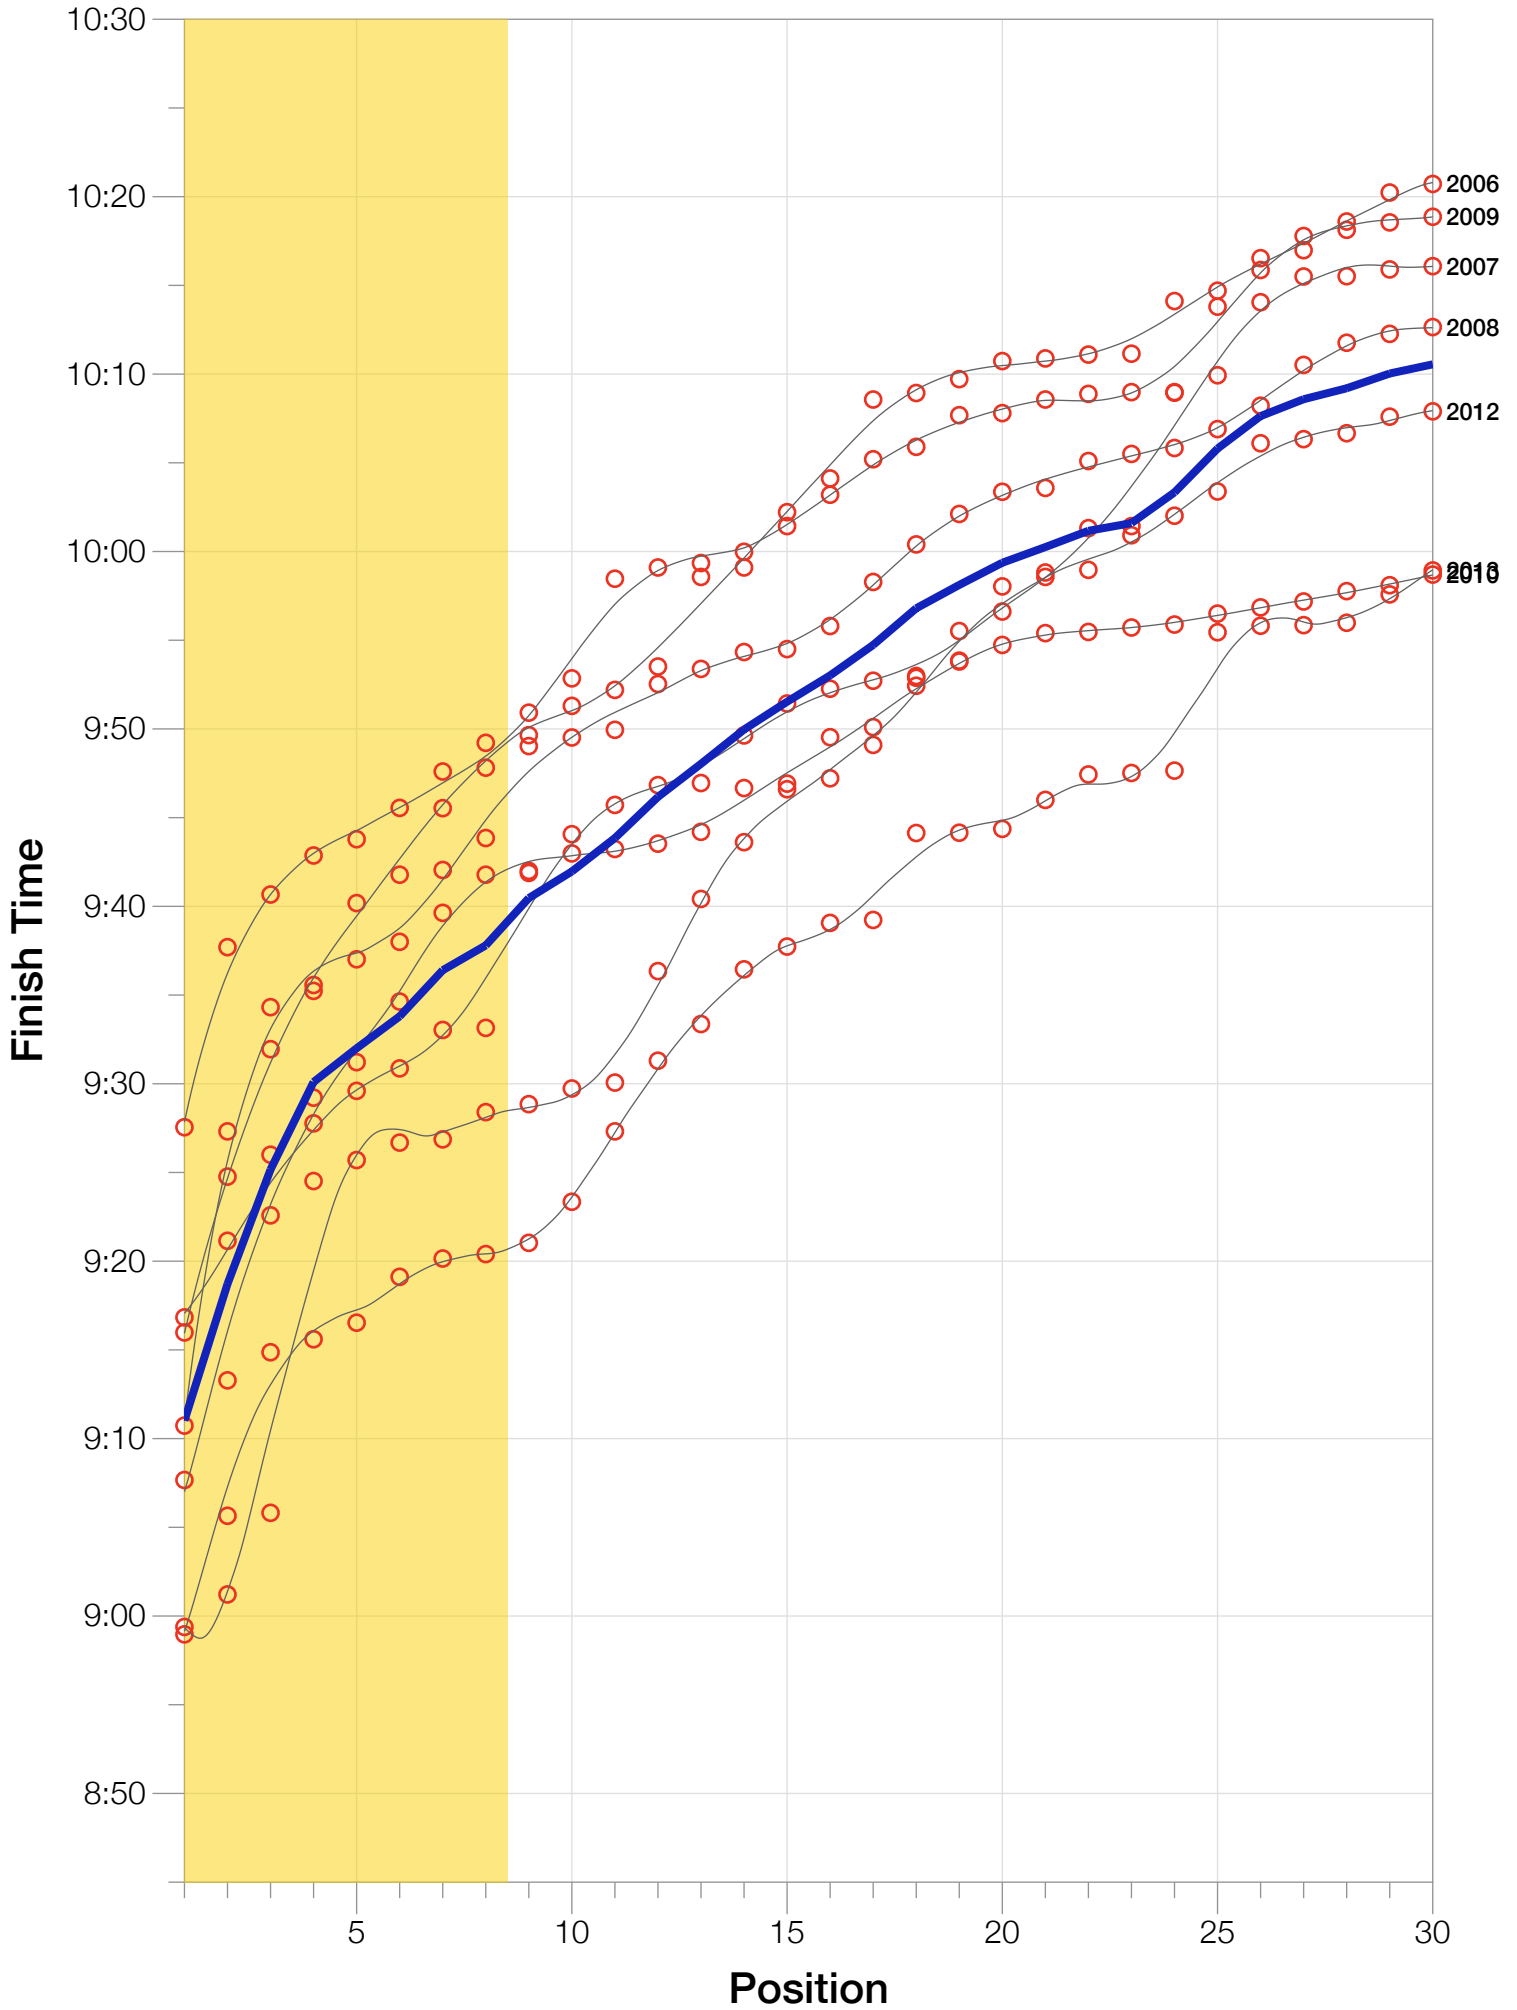

Ironman Brazil M35-39 Stats

M35-39 Summary Statistics

Year	Finishers	M35-39 Finishers	Male Winner's Time	Female Winner's Time	M35-39 Winner's Time
2006	938	203	8:15:18	9:20:46	9:15:59
2007	1127	216	8:21:09	9:12:40	9:16:50
2008	1185	254	8:28:24	9:42:50	9:10:44
2009	1209	256	8:13:39	9:10:15	9:27:33
2010	1399	314	8:07:39	9:19:13	9:07:40
2012	1383	304	8:22:40	9:17:42	8:58:58
2013	1628	340	8:01:32	9:05:53	8:59:23
Average	1267	270	8:15:45	9:18:28	9:11:01

M35-39 Fastest Splits

Split Time (hours)

M35-39 Median Splits

Split Time (hours)

M35-39 Slowest Splits

M35-39 Top 30 Finishing Splits

Estimated Kona Slot Average Finishing Time Finishing Time

M35-39 Top 10 and Kona Times and Splits

Summary Statistics

Position	Swim Time	Bike Time	Run Time	Overall Time
Average Male Winner	0:49:19	4:28:02	2:55:53	8:15:45
Average Female Winner	0:50:26	4:59:25	4:16:18	9:18:28
Average 1st Age Grouper	0:56:16	4:57:31	3:12:56	9:11:01
Average 2nd Age Grouper	0:59:04	5:01:36	3:14:03	9:18:43
Average 3rd Age Grouper	0:59:13	5:00:41	3:20:39	9:25:10
Average 4th Age Grouper	1:00:45	5:00:51	3:23:31	9:30:06
Average 5th Age Grouper	1:00:25	5:07:11	3:21:45	9:32:00
Average 6th Age Grouper	1:00:16	5:09:26	3:23:38	9:33:48
Average 7th Age Grouper	1:02:58	5:00:56	3:28:27	9:36:24
Average 8th Age Grouper	0:58:02	5:08:59	3:26:39	9:37:48
Average 9th Age Grouper	0:59:35	5:05:15	3:30:24	9:40:28
Average 10th Age Grouper	1:00:47	5:09:07	3:27:33	9:41:58
Kona Qualifier Average	0:59:37	5:03:16	3:21:24	9:28:07
Top 10 Age Grouper Average	0:59:44	5:04:05	3:22:58	9:30:44