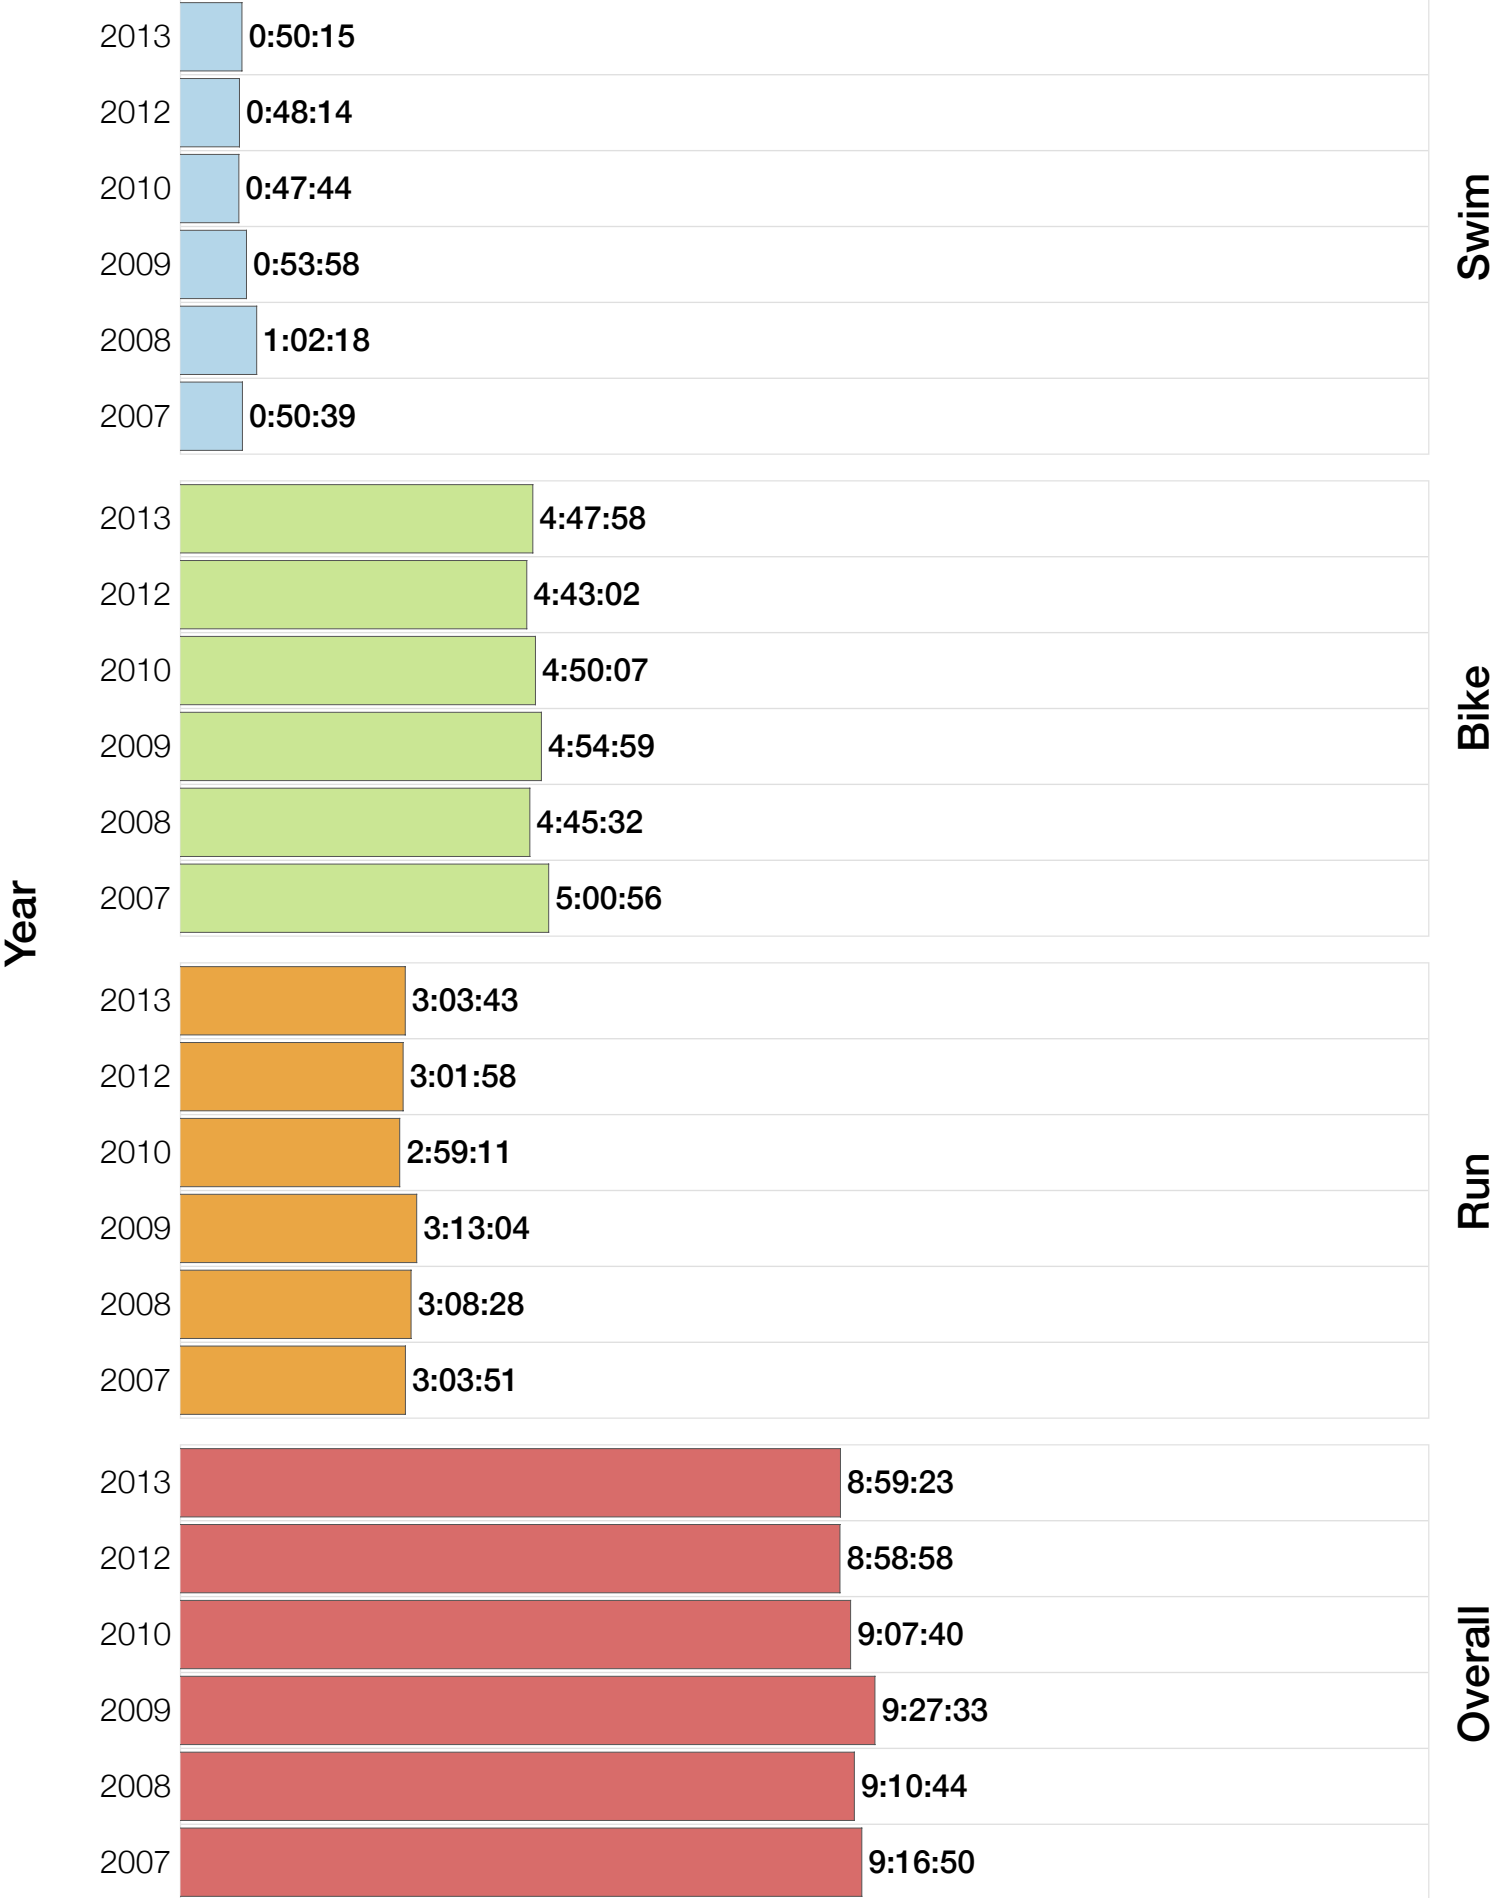

Ironman Brazil M35-39 Stats

M35-39 Summary Statistics

Year	Finishers	M35-39 Finishers	Male Winner's Time	Female Winner's Time	M35-39 Winner's Time
2006	938	203	8:15:18	9:20:46	9:15:59
2007	1127	216	8:21:09	9:12:40	9:16:50
2008	1185	254	8:28:24	9:42:50	9:10:44
2009	1209	256	8:13:39	9:10:15	9:27:33
2010	1399	314	8:07:39	9:19:13	9:07:40
2012	1383	304	8:22:40	9:17:42	8:58:58
2013	1628	340	8:01:32	9:05:53	8:59:23
Average	1267	270	8:15:45	9:18:28	9:11:01

M35-39 Swim

M35-39 Swim

M35-39 Bike

M35-39 Bike

M35-39 Run

M35-39 Run

M35-39 Overall

M35-39 Overall

M35-39 Fastest Splits

Split Time (hours)

M35-39 Median Splits

Split Time (hours)

M35-39 Slowest Splits

M35-39 Top 30 Finishing Splits

Estimated Kona Slot Average Finishing Time Finishing Time

M35-39 Top 10 and Kona Times and Splits

Summary Statistics

Position	Swim Time	Bike Time	Run Time	Overall Time
Average Male Winner	0:49:19	4:28:02	2:55:53	8:15:45
Average Female Winner	0:50:26	4:59:25	4:16:18	9:18:28
Average 1st Age Grouper	0:56:16	4:57:31	3:12:56	9:11:01
Average 2nd Age Grouper	0:59:04	5:01:36	3:14:03	9:18:43
Average 3rd Age Grouper	0:59:13	5:00:41	3:20:39	9:25:10
Average 4th Age Grouper	1:00:45	5:00:51	3:23:31	9:30:06
Average 5th Age Grouper	1:00:25	5:07:11	3:21:45	9:32:00
Average 6th Age Grouper	1:00:16	5:09:26	3:23:38	9:33:48
Average 7th Age Grouper	1:02:58	5:00:56	3:28:27	9:36:24
Average 8th Age Grouper	0:58:02	5:08:59	3:26:39	9:37:48
Average 9th Age Grouper	0:59:35	5:05:15	3:30:24	9:40:28
Average 10th Age Grouper	1:00:47	5:09:07	3:27:33	9:41:58
Kona Qualifier Average	0:59:37	5:03:16	3:21:24	9:28:07
Top 10 Age Grouper Average	0:59:44	5:04:05	3:22:58	9:30:44