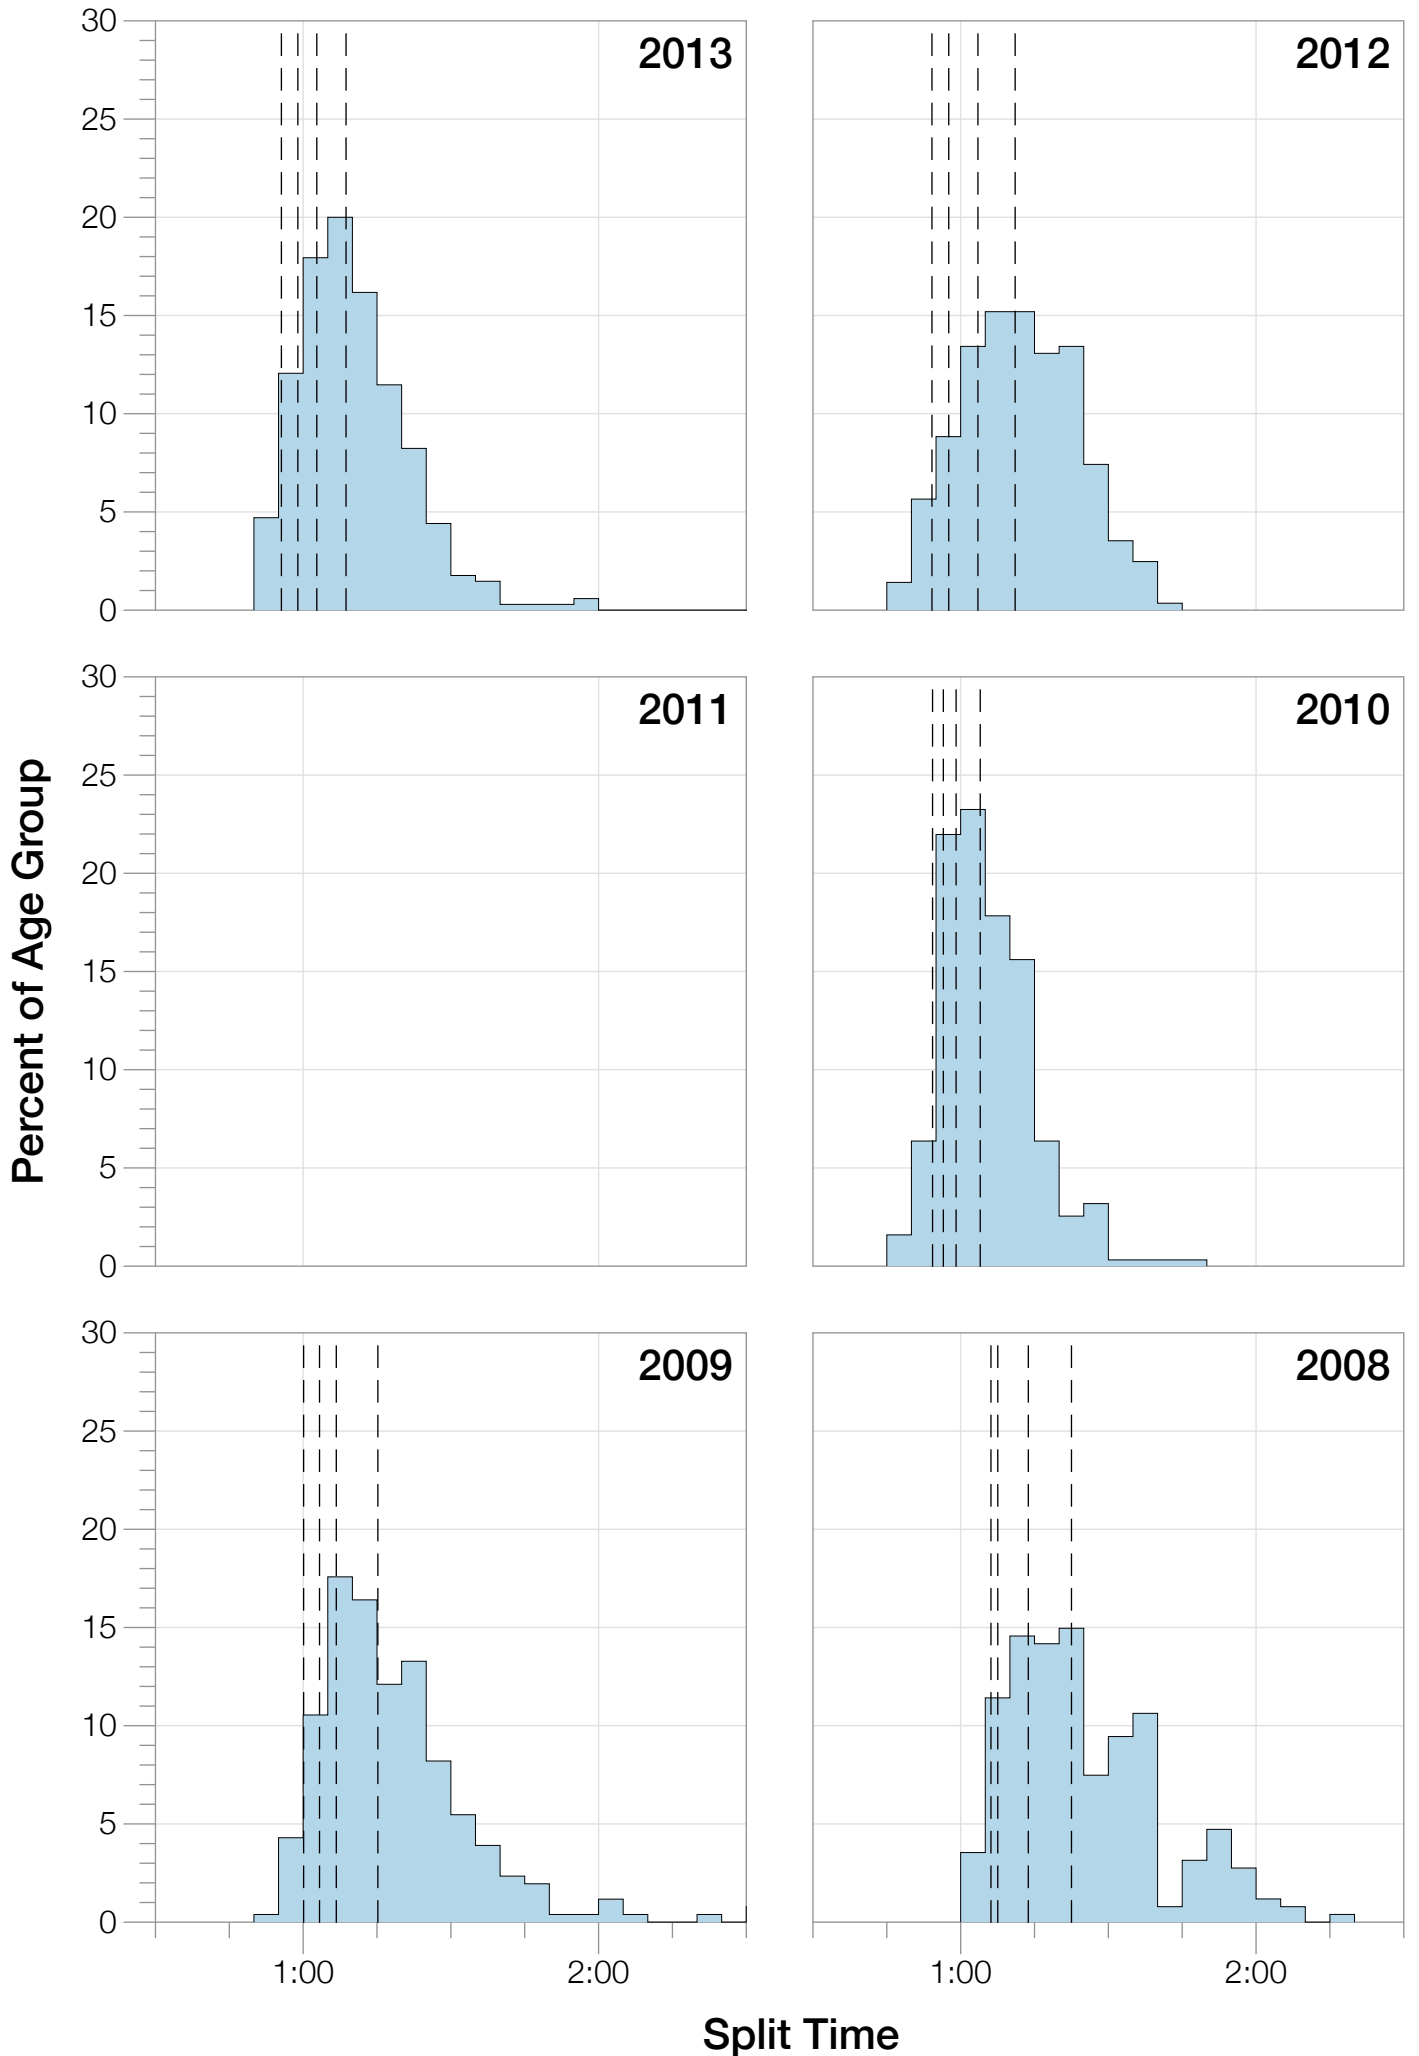

M35-39 Swim