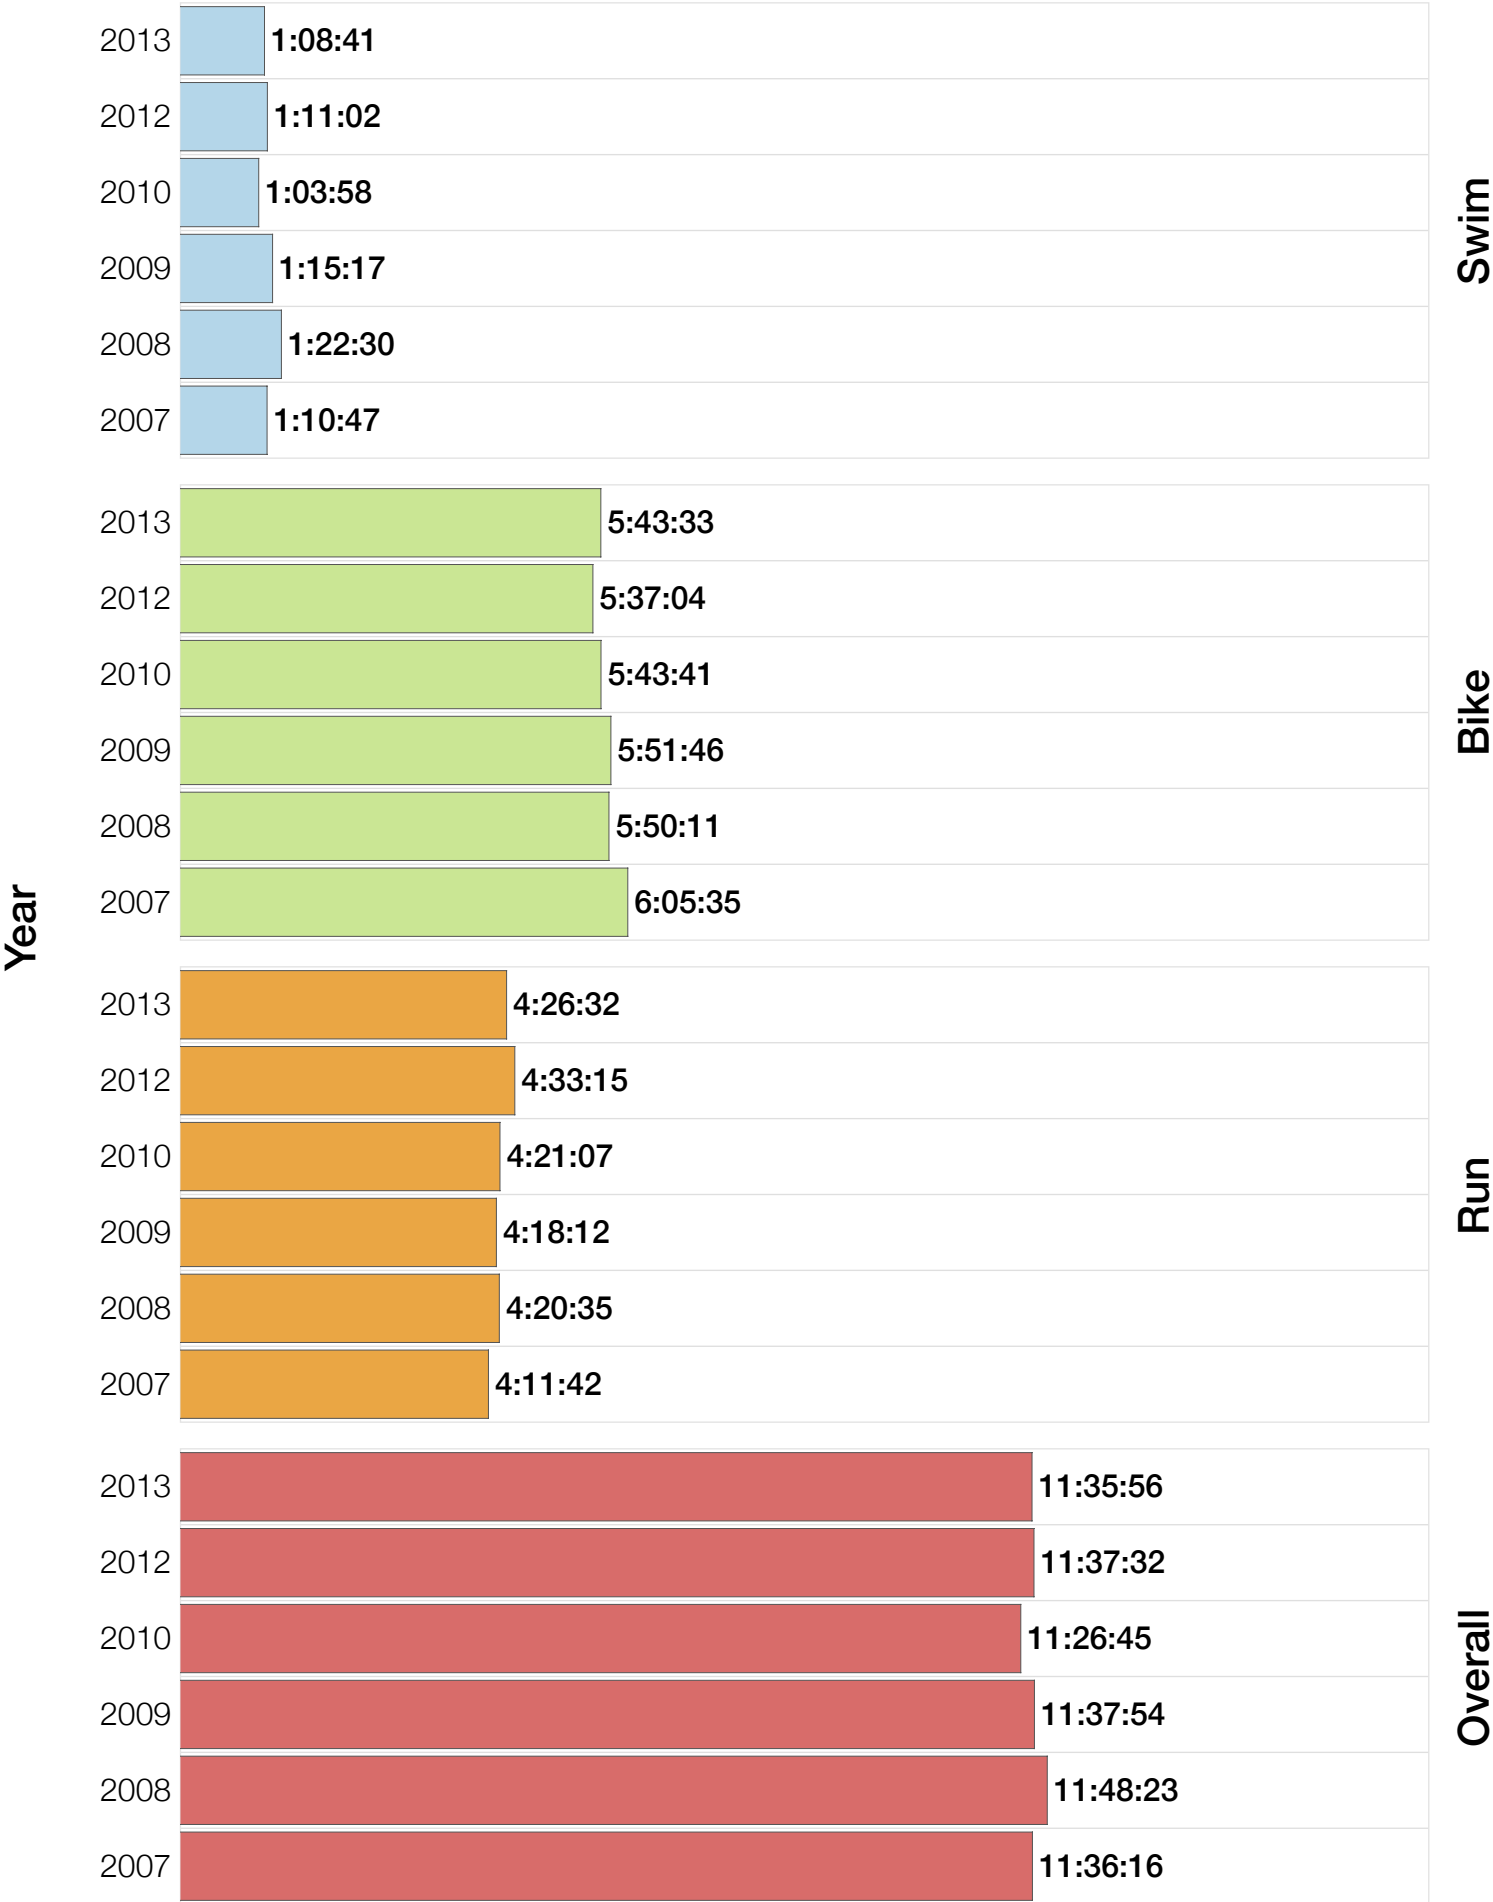

Ironman Brazil M35-39 Stats

M35-39 Summary Statistics

Year	Finishers	M35-39 Finishers	Male Winner's Time	Female Winner's Time	M35-39 Winner's Time
2006	938	203	8:15:18	9:20:46	9:15:59
2007	1127	216	8:21:09	9:12:40	9:16:50
2008	1185	254	8:28:24	9:42:50	9:10:44
2009	1209	256	8:13:39	9:10:15	9:27:33
2010	1399	314	8:07:39	9:19:13	9:07:40
2012	1383	304	8:22:40	9:17:42	8:58:58
2013	1628	340	8:01:32	9:05:53	8:59:23
Average	1267	270	8:15:45	9:18:28	9:11:01

M35-39 Swim

M35-39 Swim

M35-39 Bike

M35-39 Bike

M35-39 Run

M35-39 Run

M35-39 Overall

M35-39 Overall

M35-39 Fastest Splits

Split Time (hours)

M35-39 Median Splits

Split Time (hours)

M35-39 Slowest Splits

M35-39 Top 30 Finishing Splits

Estimated Kona Slot Average Finishing Time Finishing Time

M35-39 Top 10 and Kona Times and Splits

Summary Statistics

Position	Swim Time	Bike Time	Run Time	Overall Time
Average Male Winner	0:49:19	4:28:02	2:55:53	8:15:45
Average Female Winner	0:50:26	4:59:25	4:16:18	9:18:28
Average 1st Age Grouper	0:56:16	4:57:31	3:12:56	9:11:01
Average 2nd Age Grouper	0:59:04	5:01:36	3:14:03	9:18:43
Average 3rd Age Grouper	0:59:13	5:00:41	3:20:39	9:25:10
Average 4th Age Grouper	1:00:45	5:00:51	3:23:31	9:30:06
Average 5th Age Grouper	1:00:25	5:07:11	3:21:45	9:32:00
Average 6th Age Grouper	1:00:16	5:09:26	3:23:38	9:33:48
Average 7th Age Grouper	1:02:58	5:00:56	3:28:27	9:36:24
Average 8th Age Grouper	0:58:02	5:08:59	3:26:39	9:37:48
Average 9th Age Grouper	0:59:35	5:05:15	3:30:24	9:40:28
Average 10th Age Grouper	1:00:47	5:09:07	3:27:33	9:41:58
Kona Qualifier Average	0:59:37	5:03:16	3:21:24	9:28:07
Top 10 Age Grouper Average	0:59:44	5:04:05	3:22:58	9:30:44