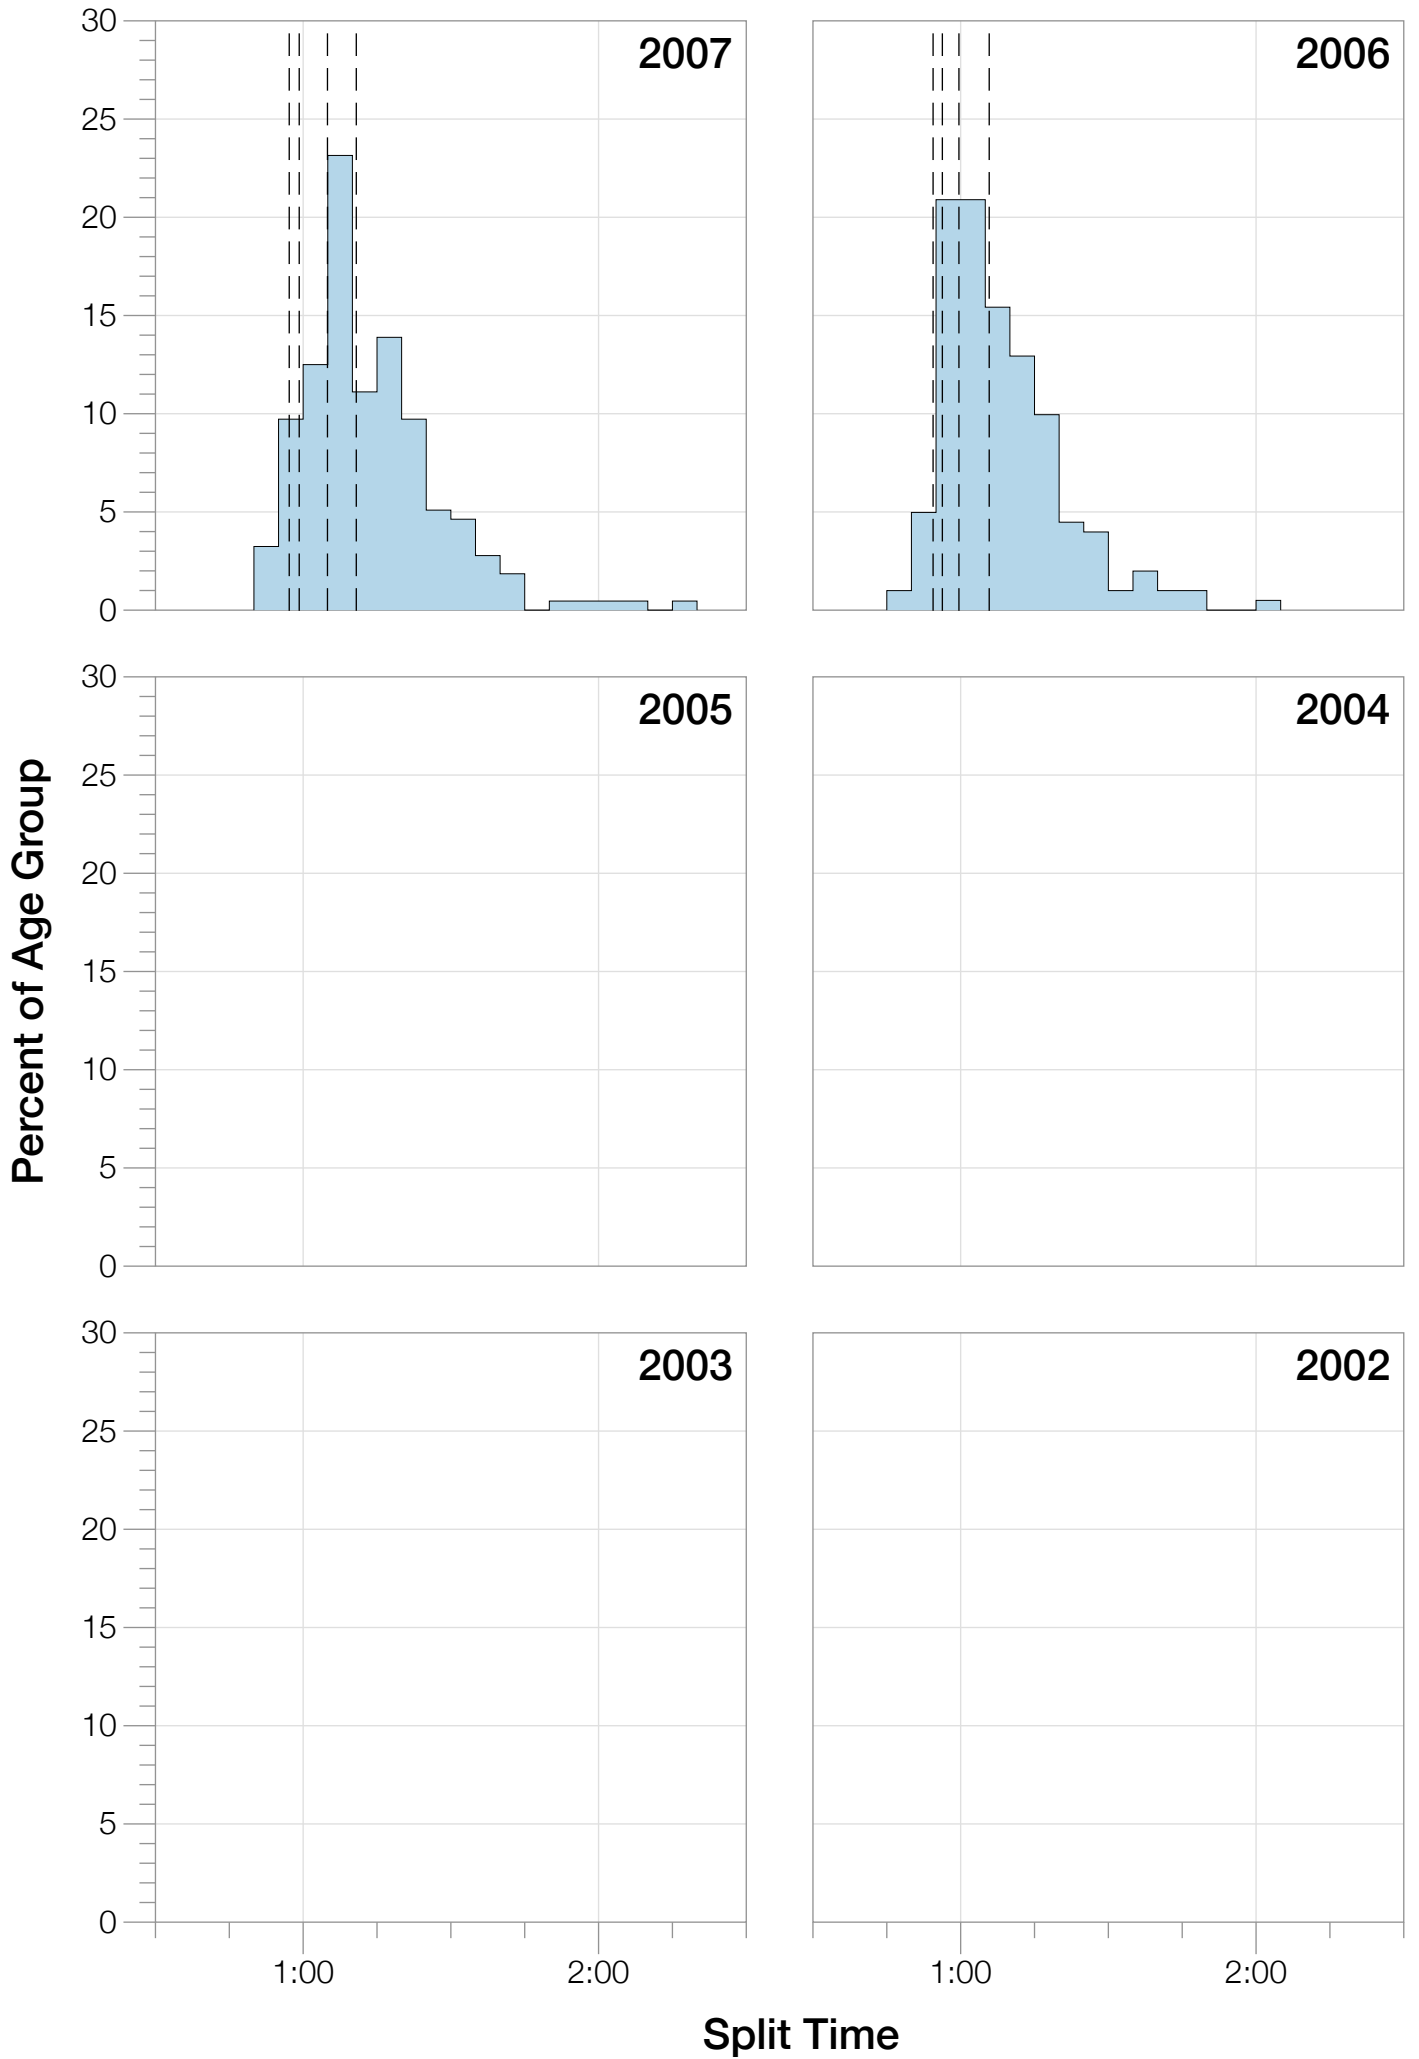

M35-39 Swim