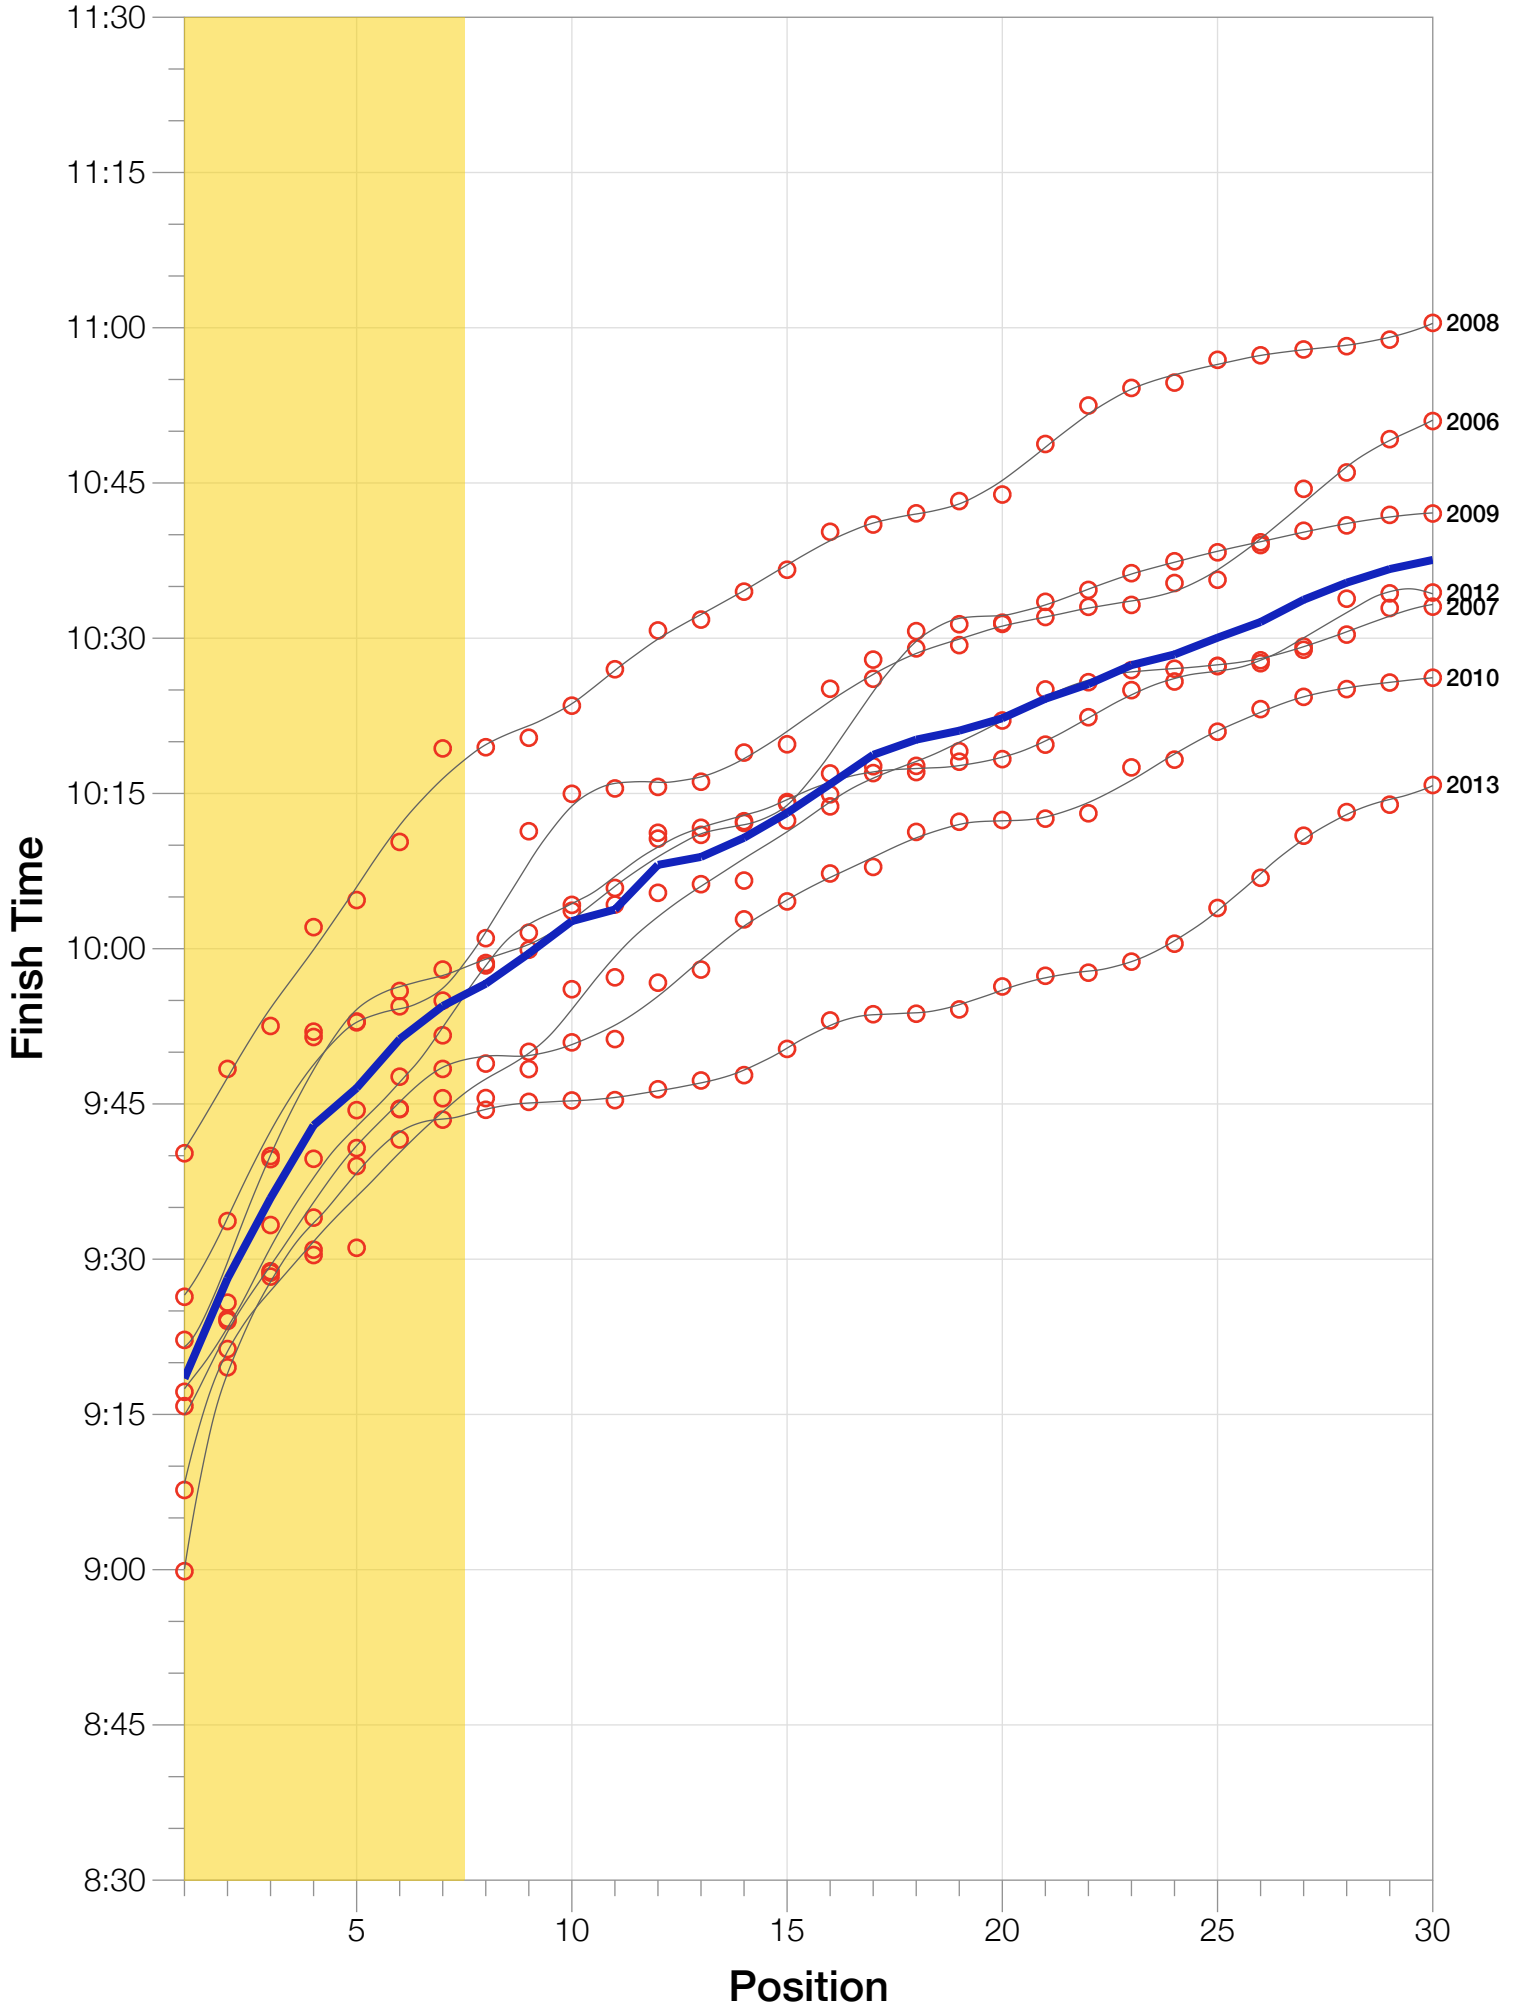

Ironman Brazil M40-44 Stats

M40-44 Summary Statistics

Year	Finishers	M40-44 Finishers	Male Winner's Time	Female Winner's Time	M40-44 Winner's Time
2006	938	137	8:15:18	9:20:46	9:26:22
2007	1127	203	8:21:09	9:12:40	9:07:42
2008	1185	192	8:28:24	9:42:50	9:40:14
2009	1209	215	8:13:39	9:10:15	9:22:12
2010	1399	248	8:07:39	9:19:13	9:15:48
2012	1383	256	8:22:40	9:17:42	9:17:11
2013	1628	308	8:01:32	9:05:53	8:59:51
Average	1267	223	8:15:45	9:18:28	9:18:28

M40-44 Fastest Splits

M40-44 Median Splits

M40-44 Slowest Splits

M40-44 Top 30 Finishing Splits

Estimated Kona Slot Average Finishing Time Finishing Time

M40-44 Top 10 and Kona Times and Splits

Summary Statistics

Position	Swim Time	Bike Time	Run Time	Overall Time
Average Male Winner	0:49:19	4:28:02	2:55:53	8:15:45
Average Female Winner	0:50:26	4:59:25	4:16:18	9:18:28
Average 1st Age Grouper	0:59:15	5:00:07	3:14:41	9:18:28
Average 2nd Age Grouper	0:56:08	5:01:58	3:25:20	9:28:08
Average 3rd Age Grouper	1:00:41	5:06:22	3:24:16	9:35:54
Average 4th Age Grouper	0:58:57	5:12:37	3:27:02	9:42:56
Average 5th Age Grouper	1:05:49	5:09:16	3:26:17	9:46:32
Average 6th Age Grouper	1:02:59	5:09:58	3:34:08	9:51:16
Average 7th Age Grouper	1:04:22	5:12:54	3:31:10	9:54:28
Average 8th Age Grouper	1:10:36	5:11:04	3:30:00	9:56:37
Average 9th Age Grouper	1:01:09	5:11:19	3:42:42	9:59:32
Average 10th Age Grouper	1:03:07	5:09:42	3:42:47	10:02:40
Kona Qualifier Average	1:01:04	5:07:36	3:26:01	9:39:40
Top 10 Age Grouper Average	1:02:15	5:08:31	3:29:38	9:45:39