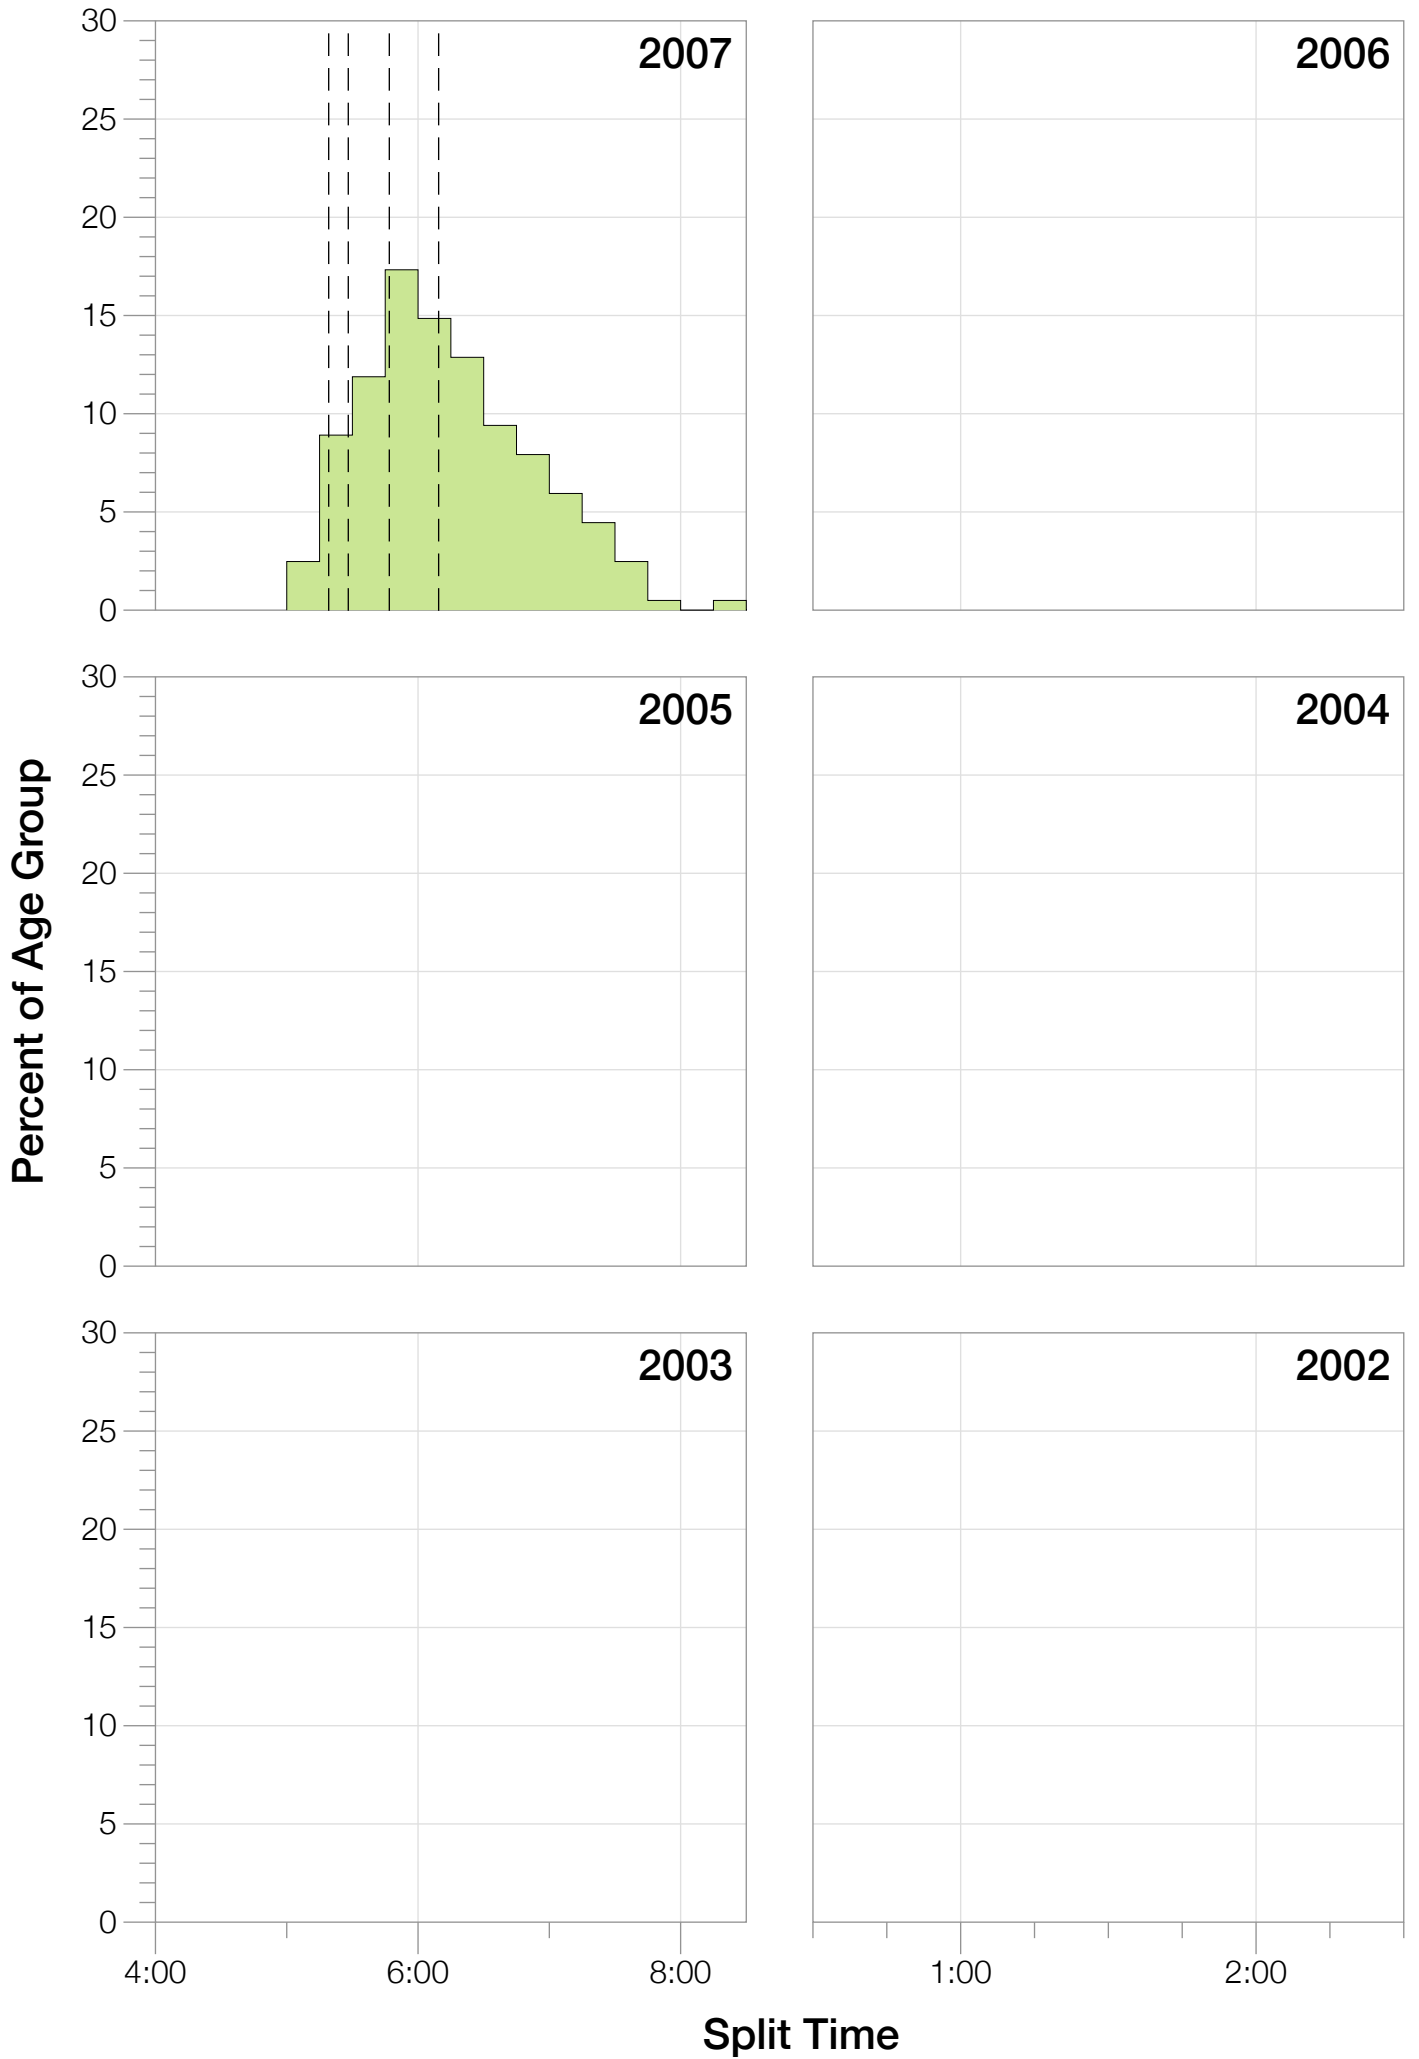

M40-44 Bike