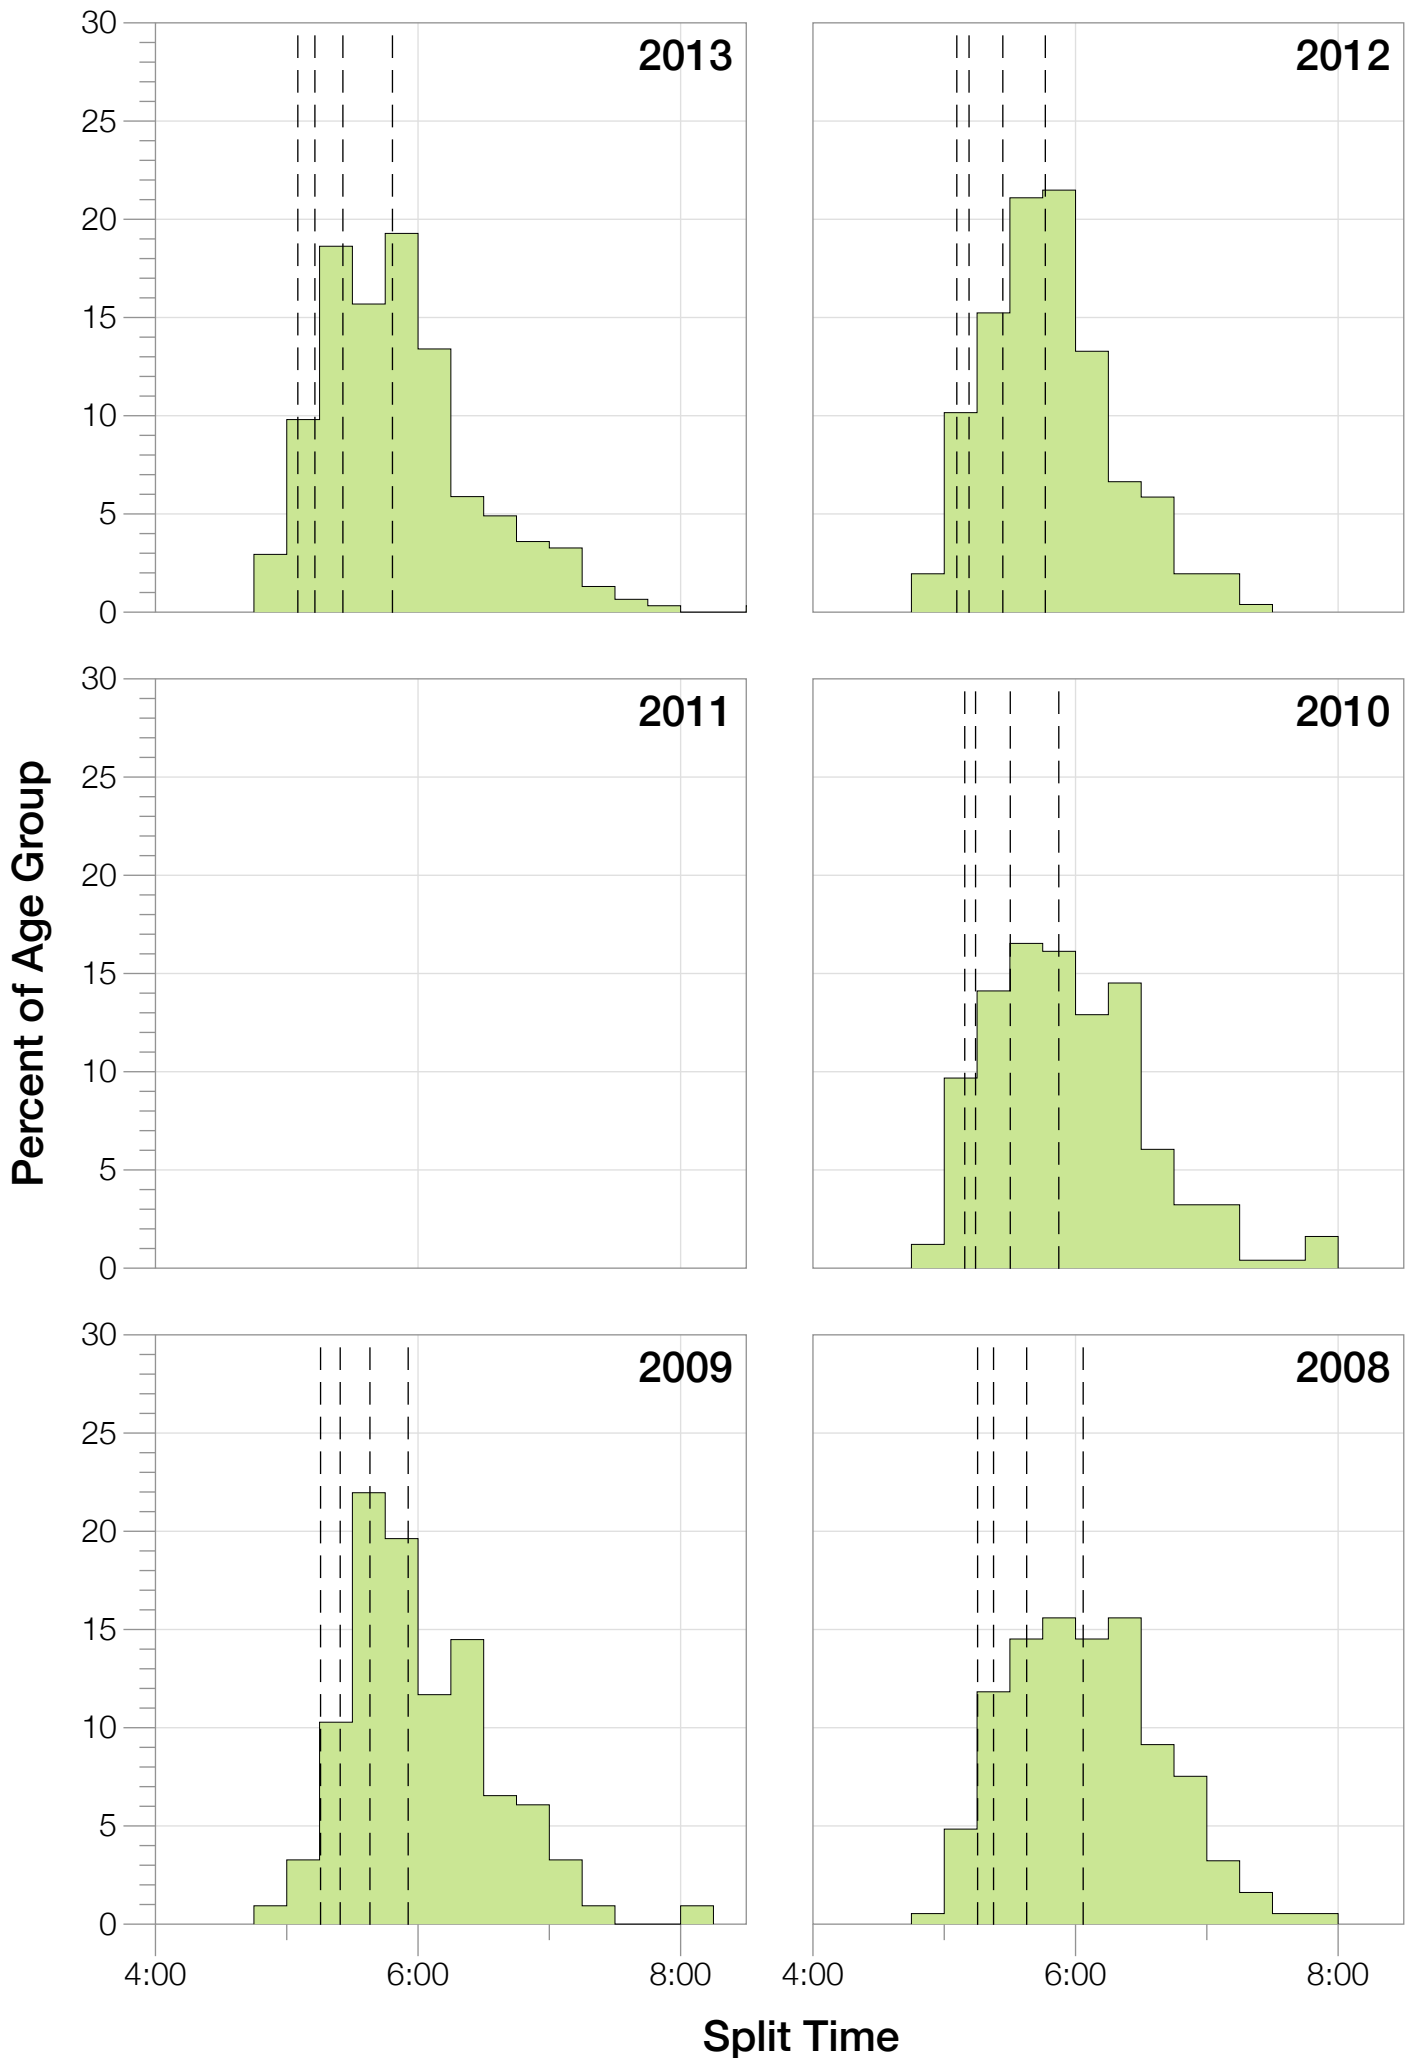

M40-44 Bike