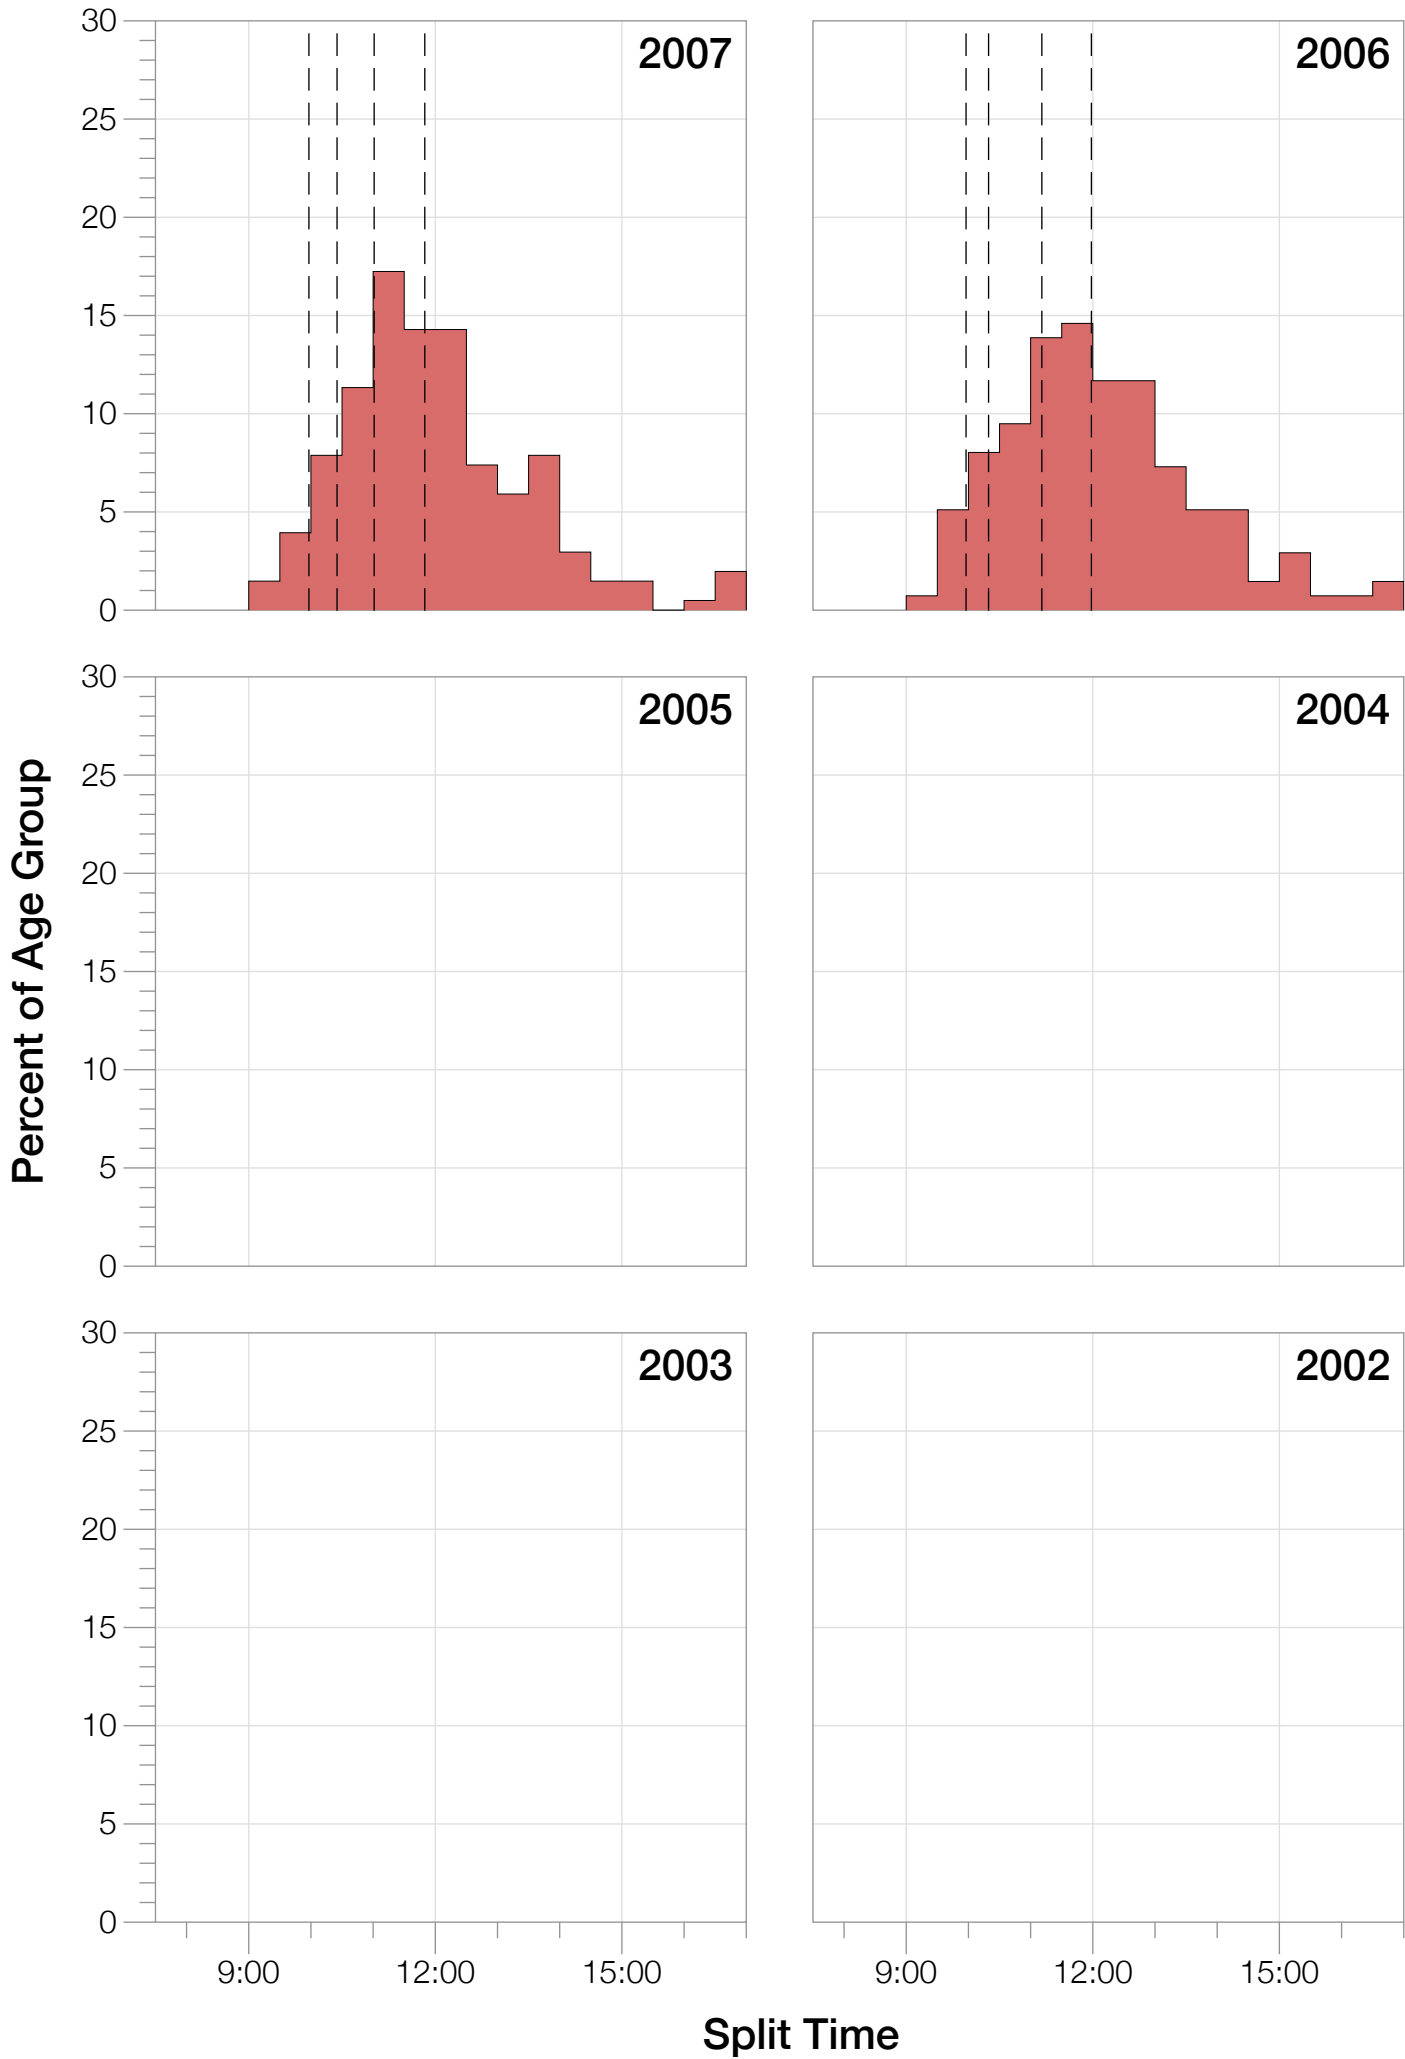

M40-44 Overall