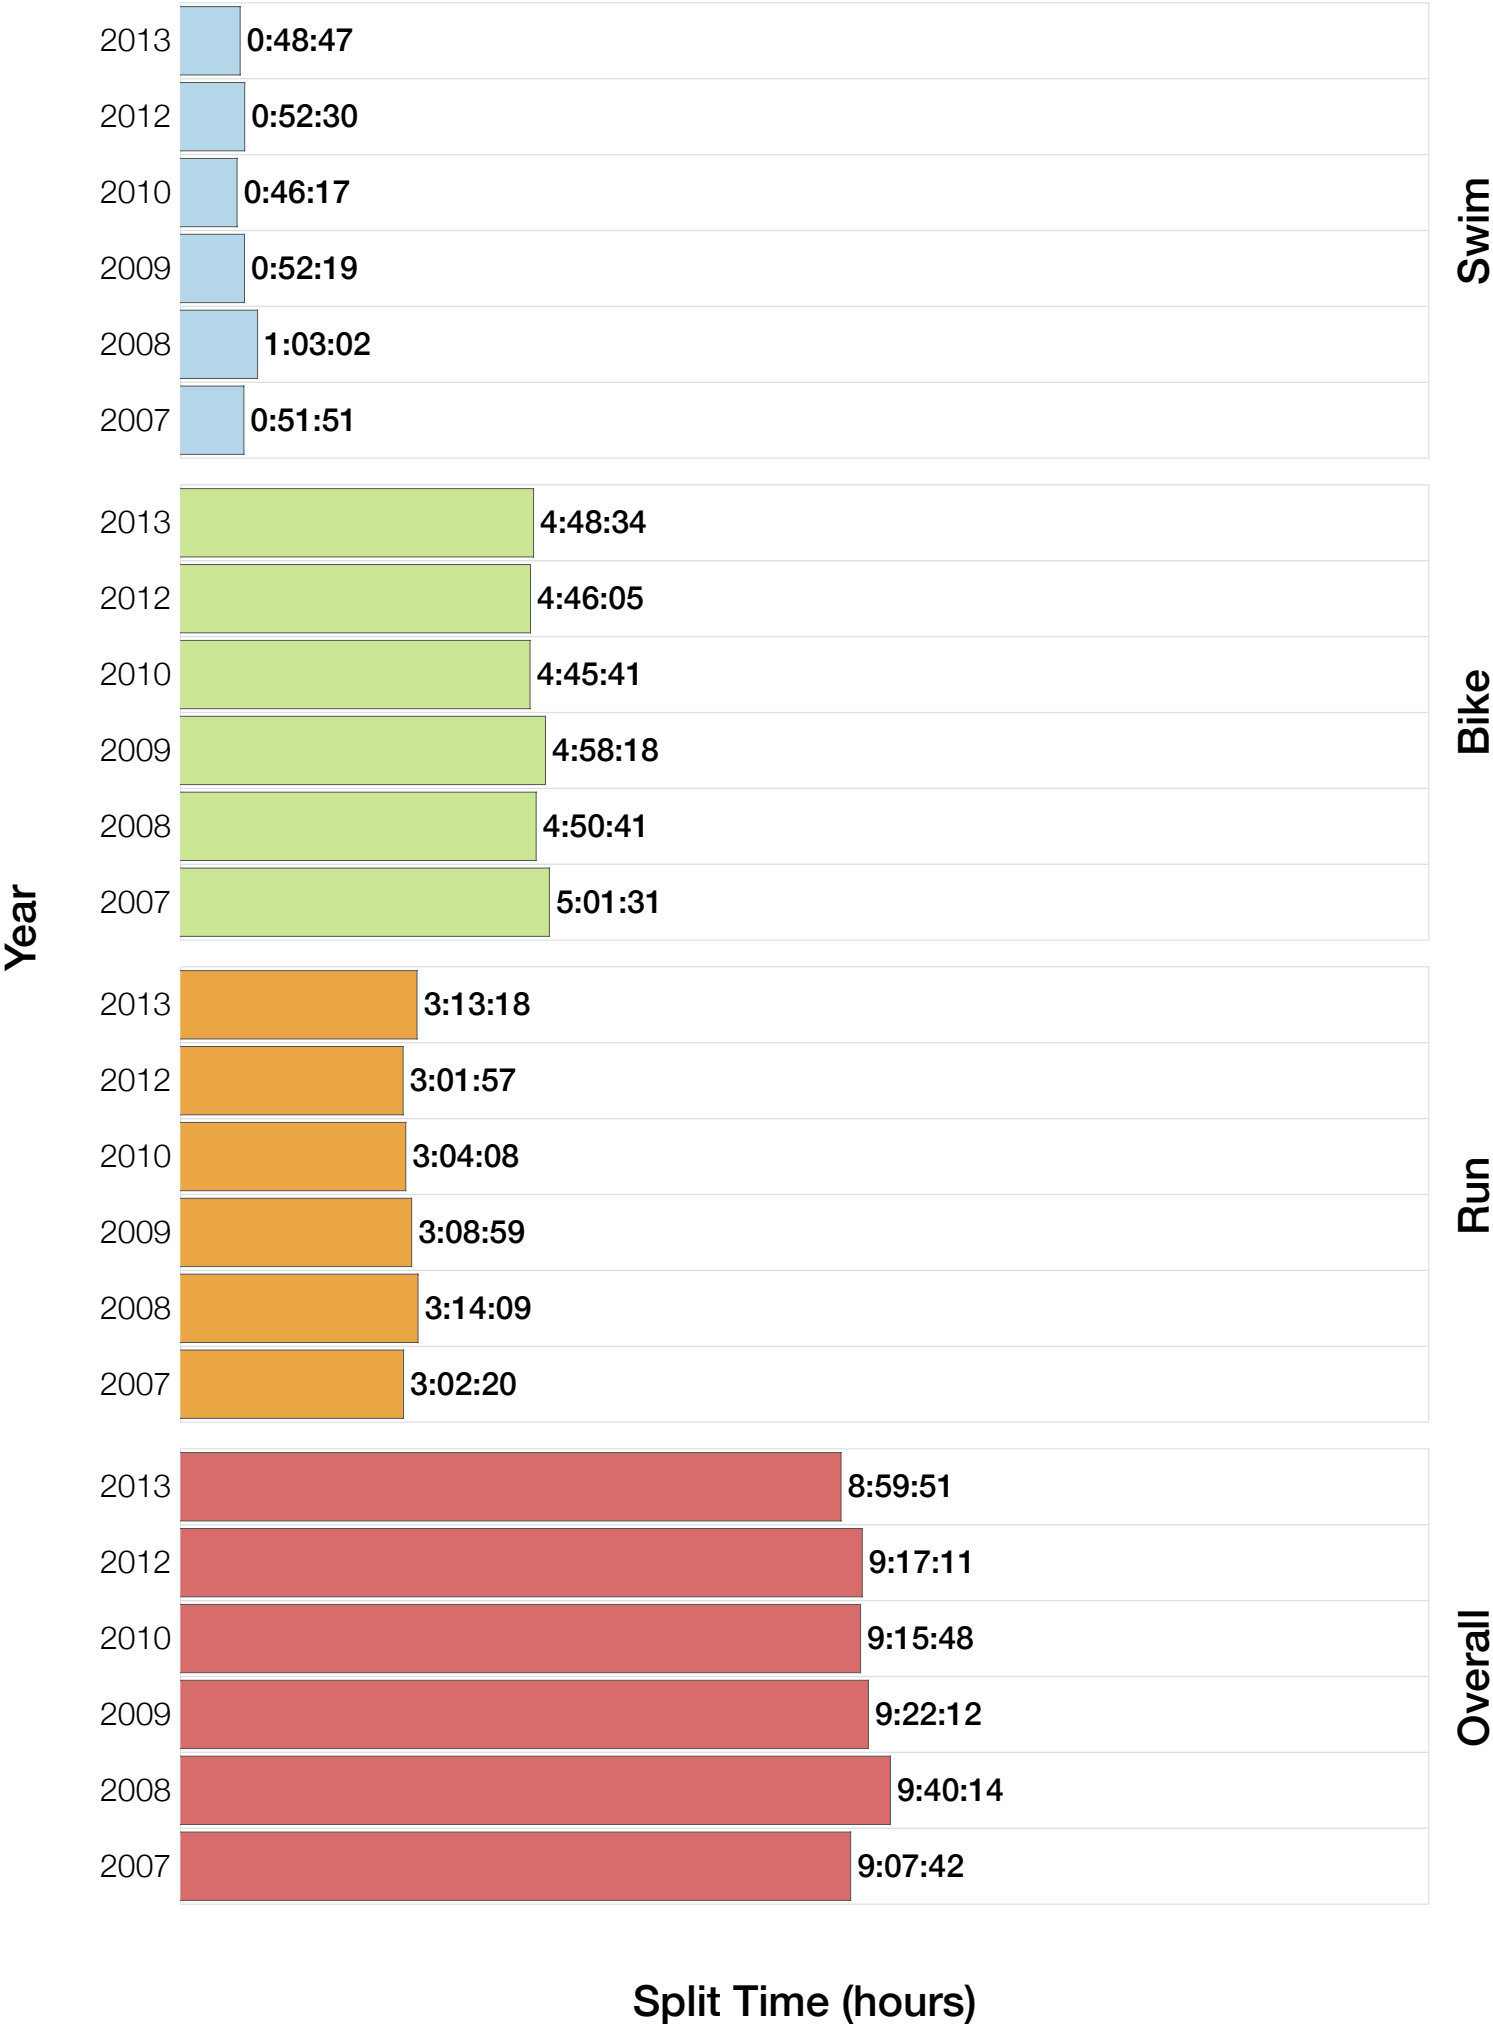

M40-44 Fastest Splits