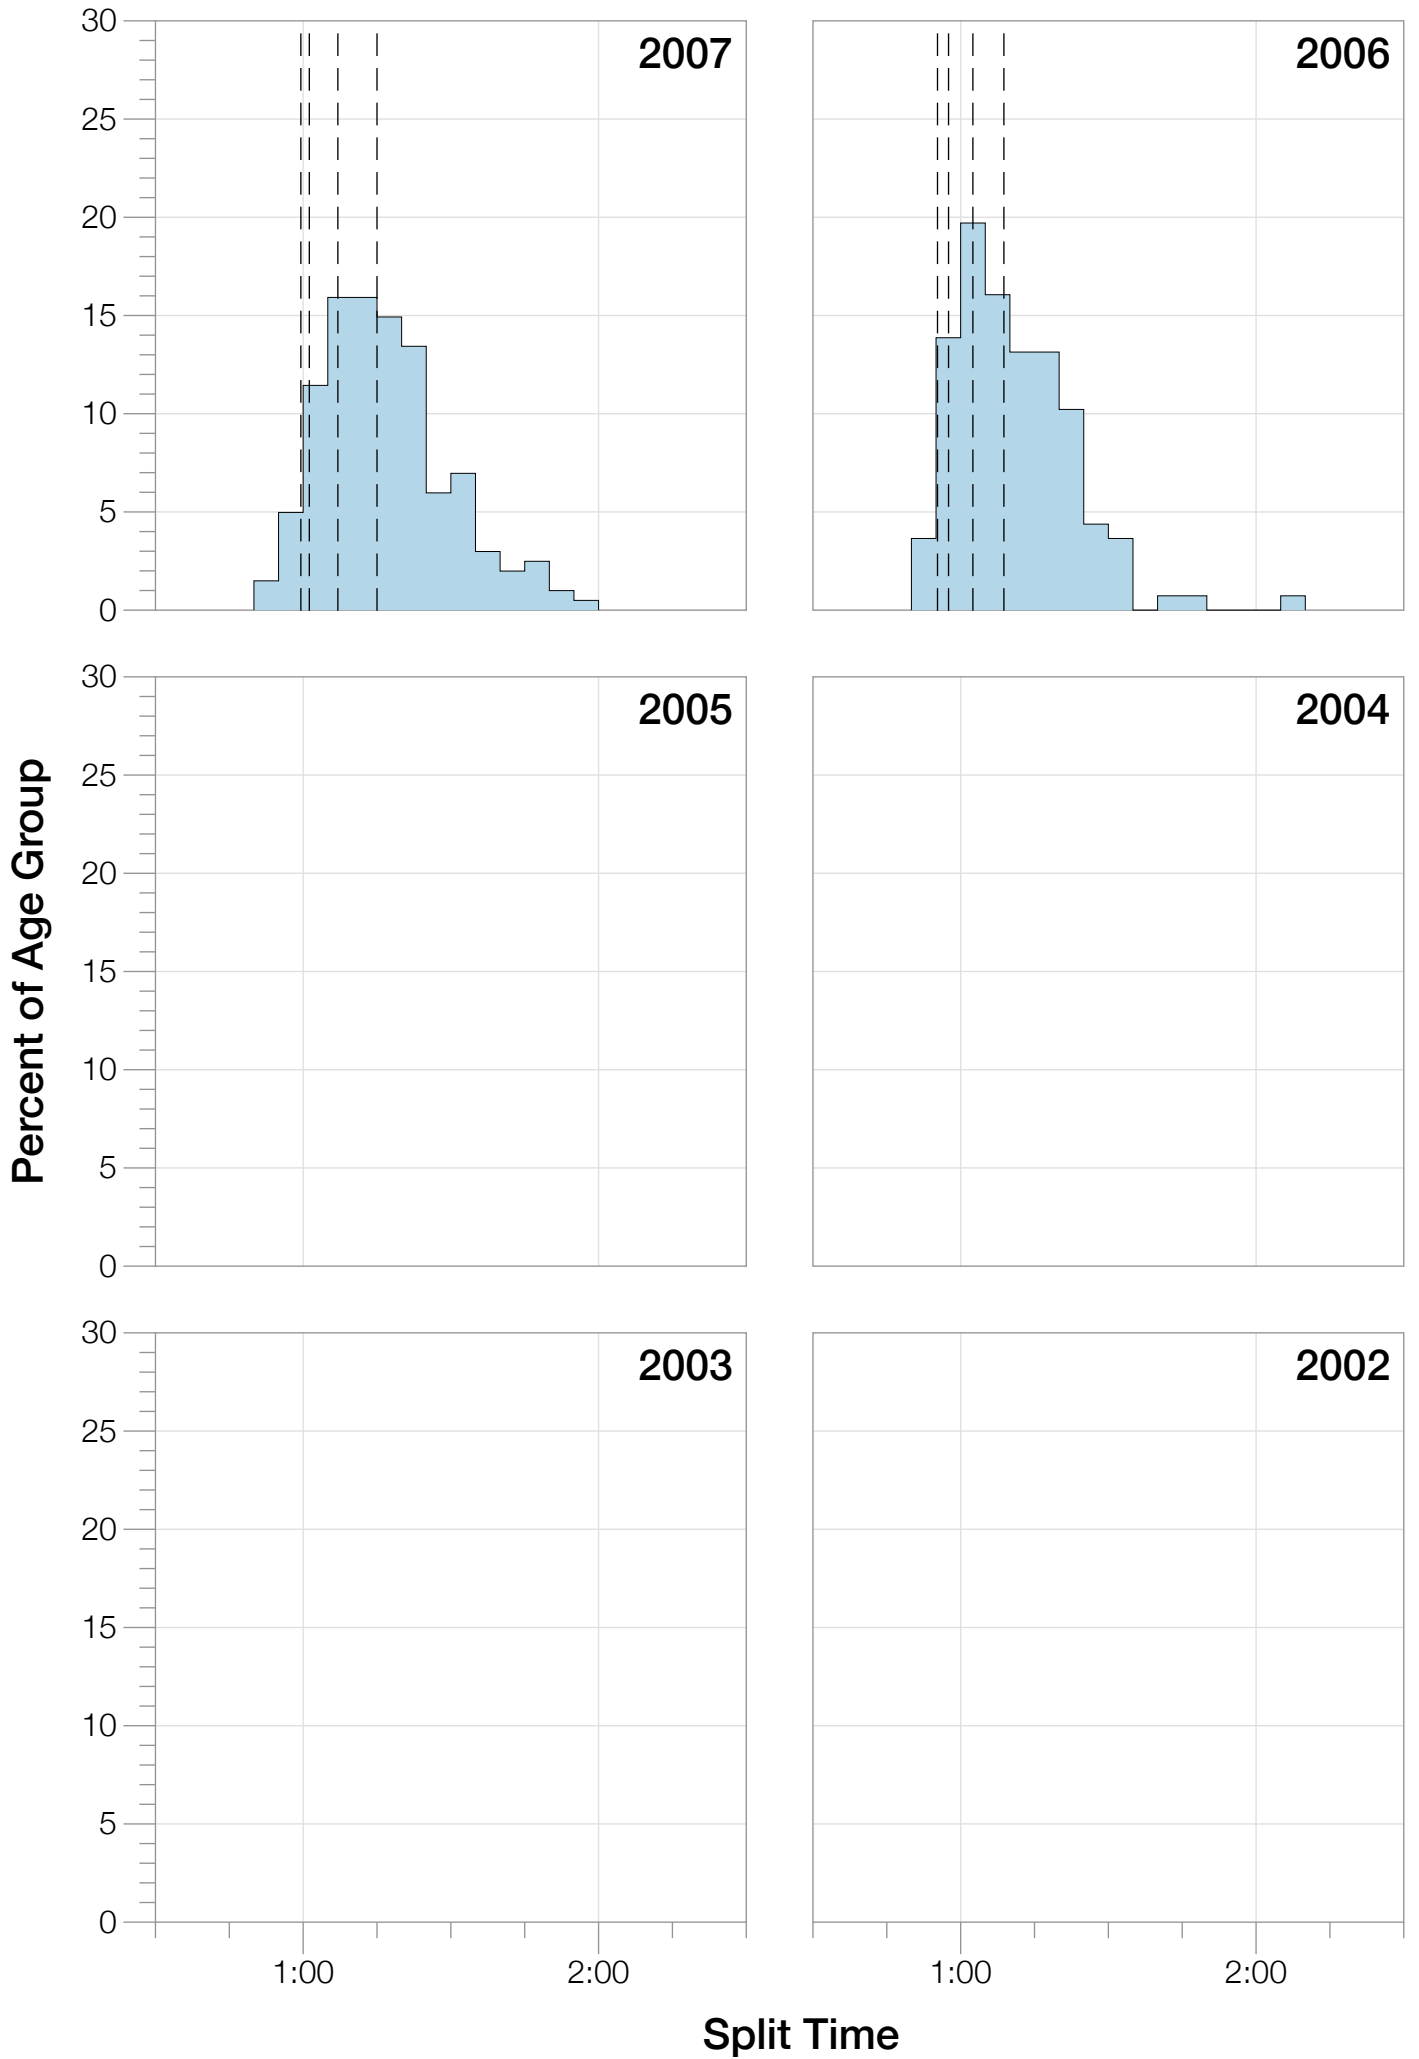

M40-44 Swim