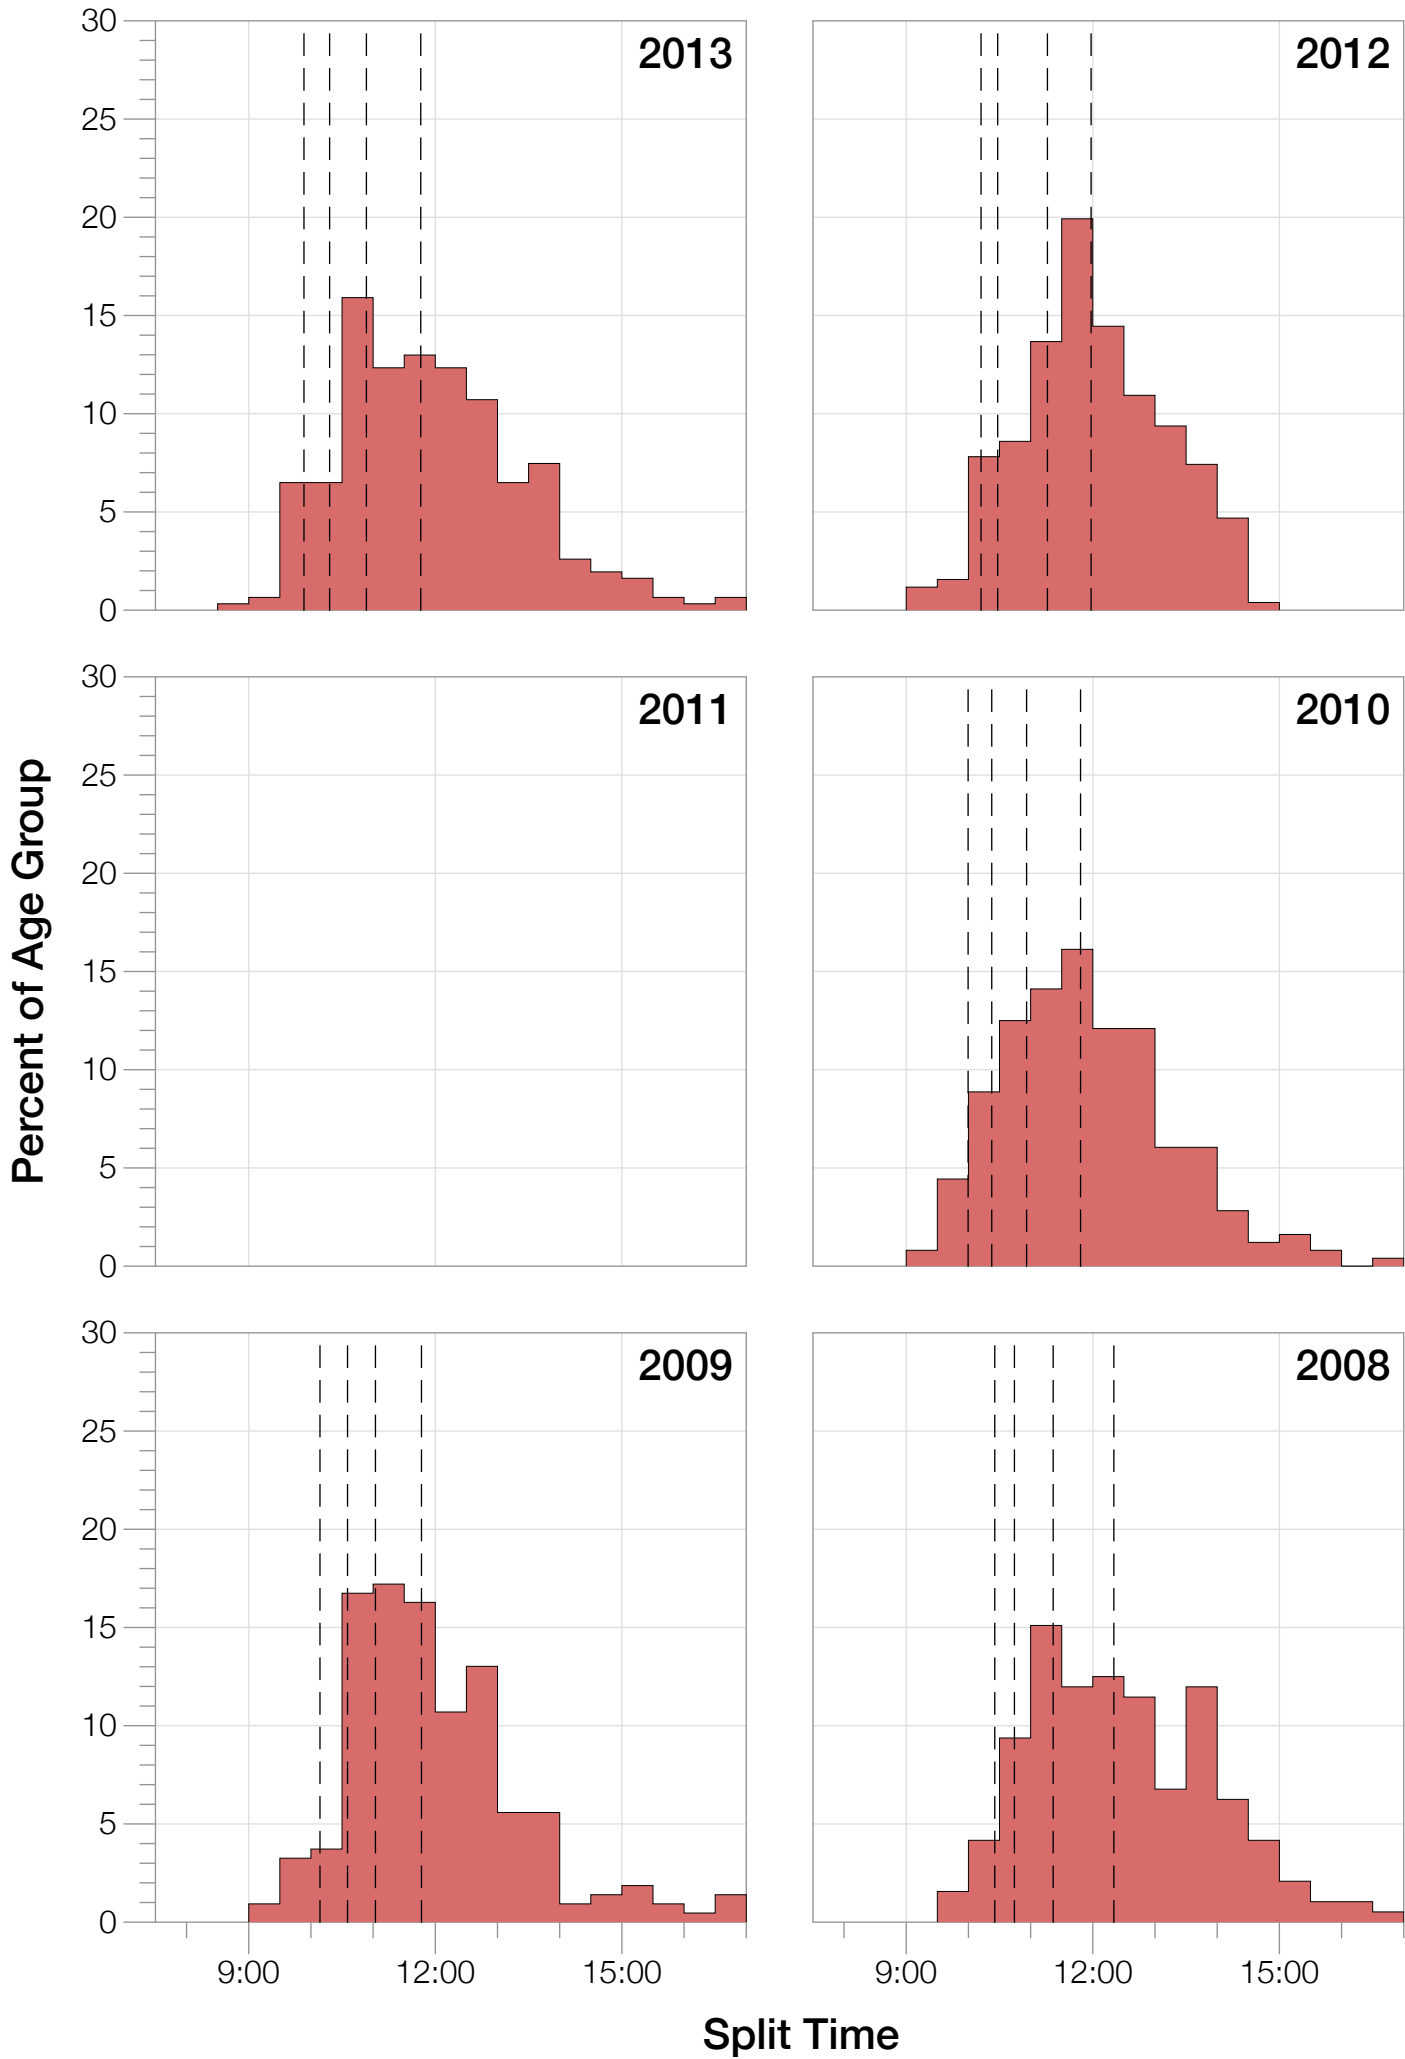

M40-44 Overall