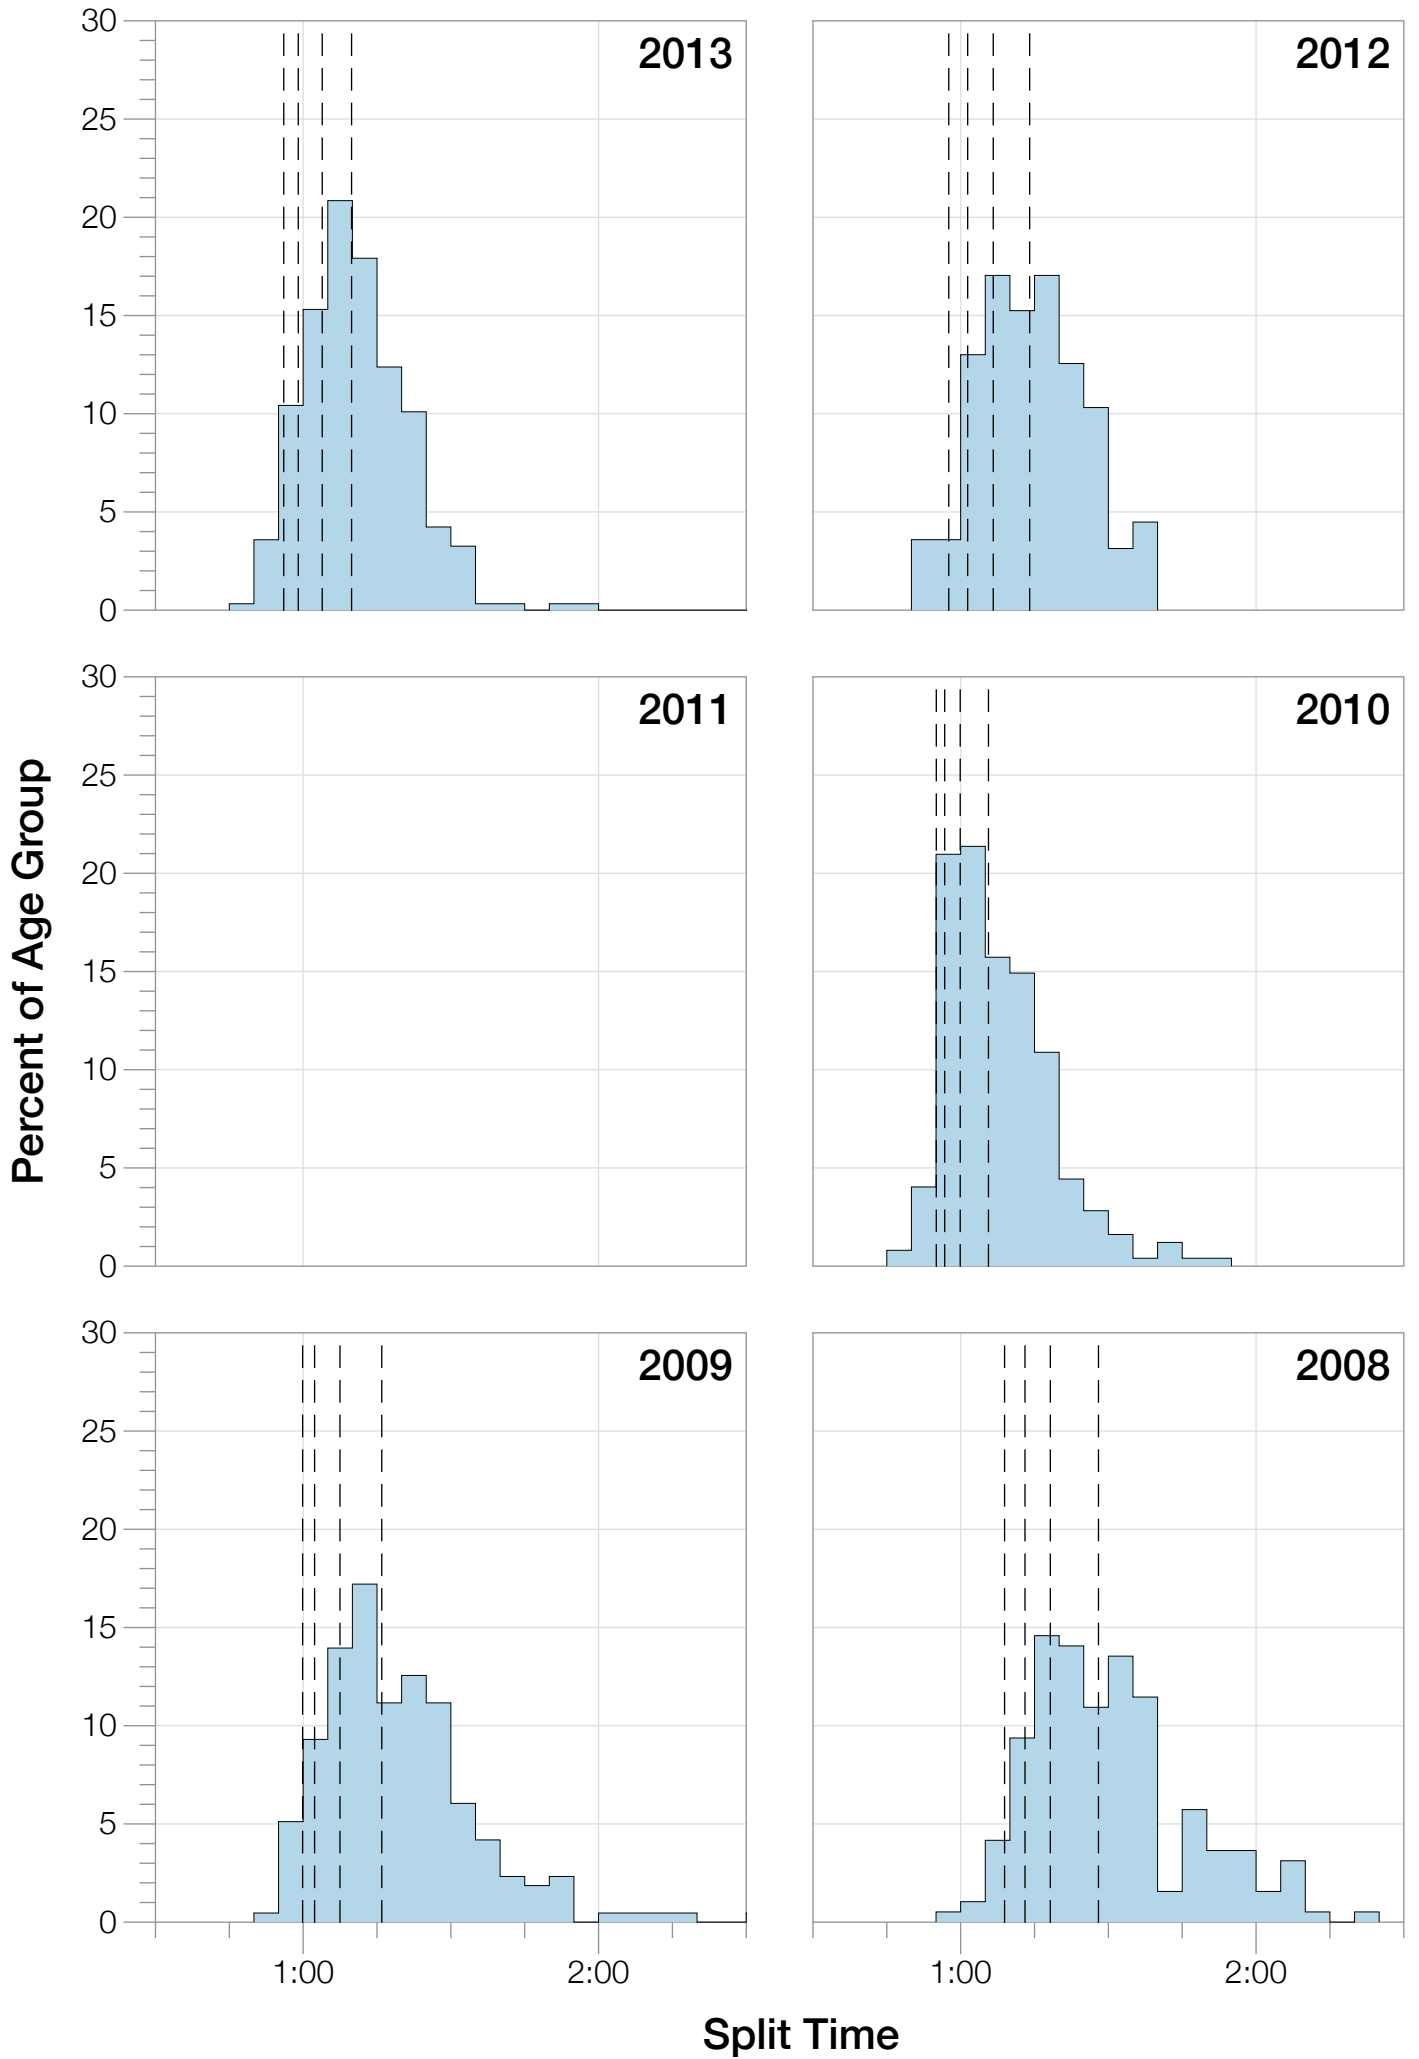

M40-44 Swim