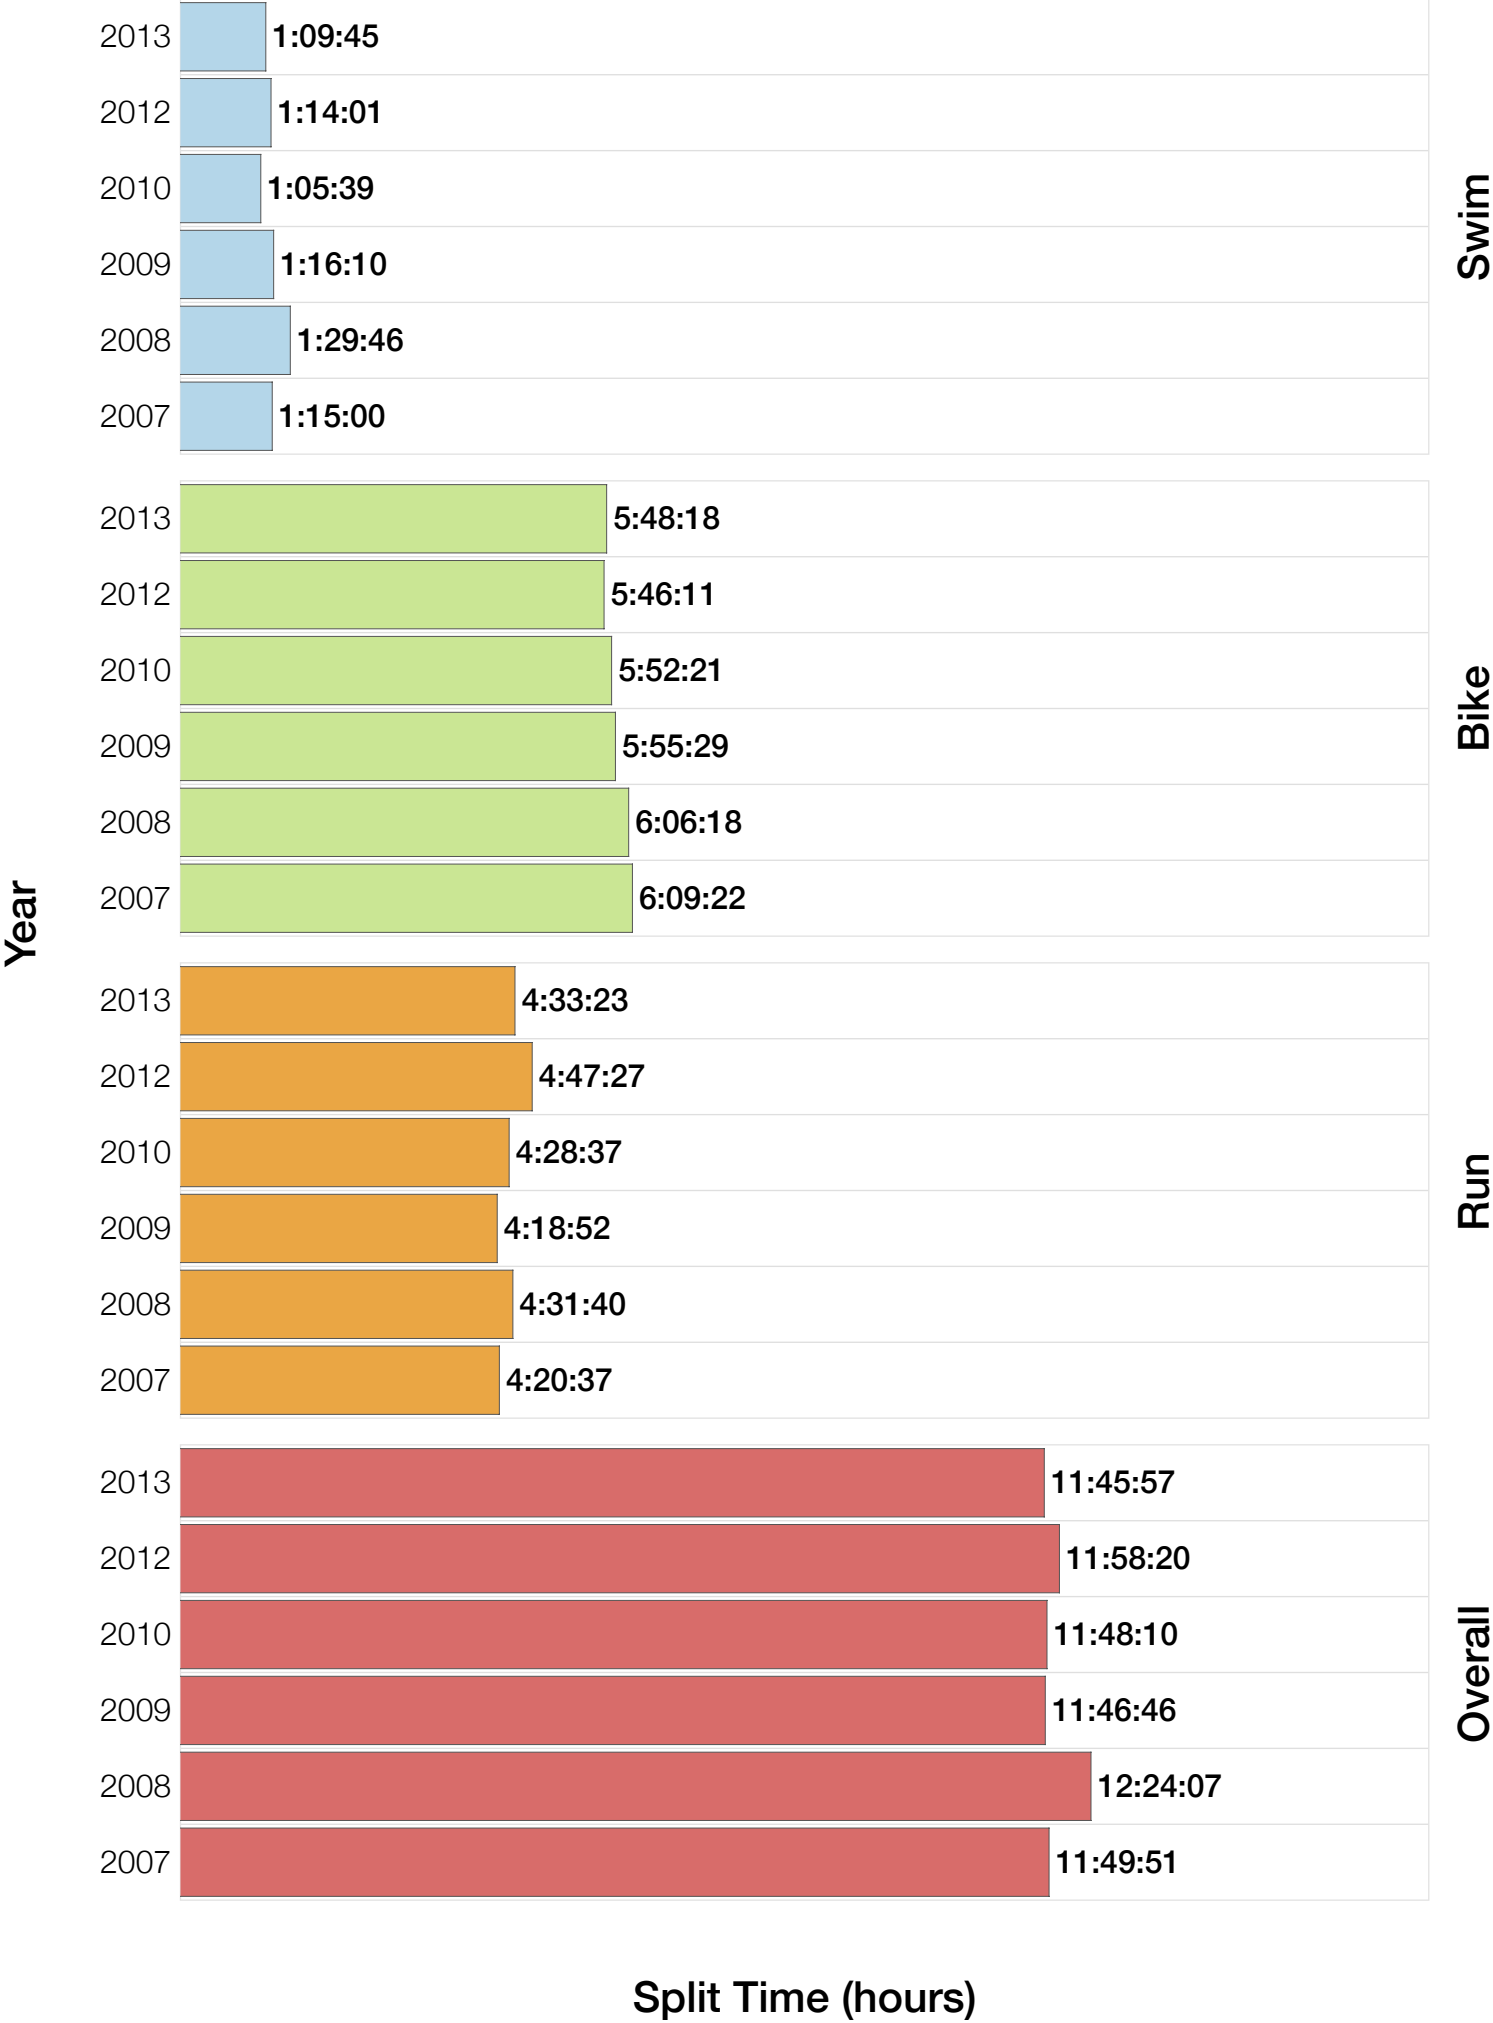

M40-44 Median Splits