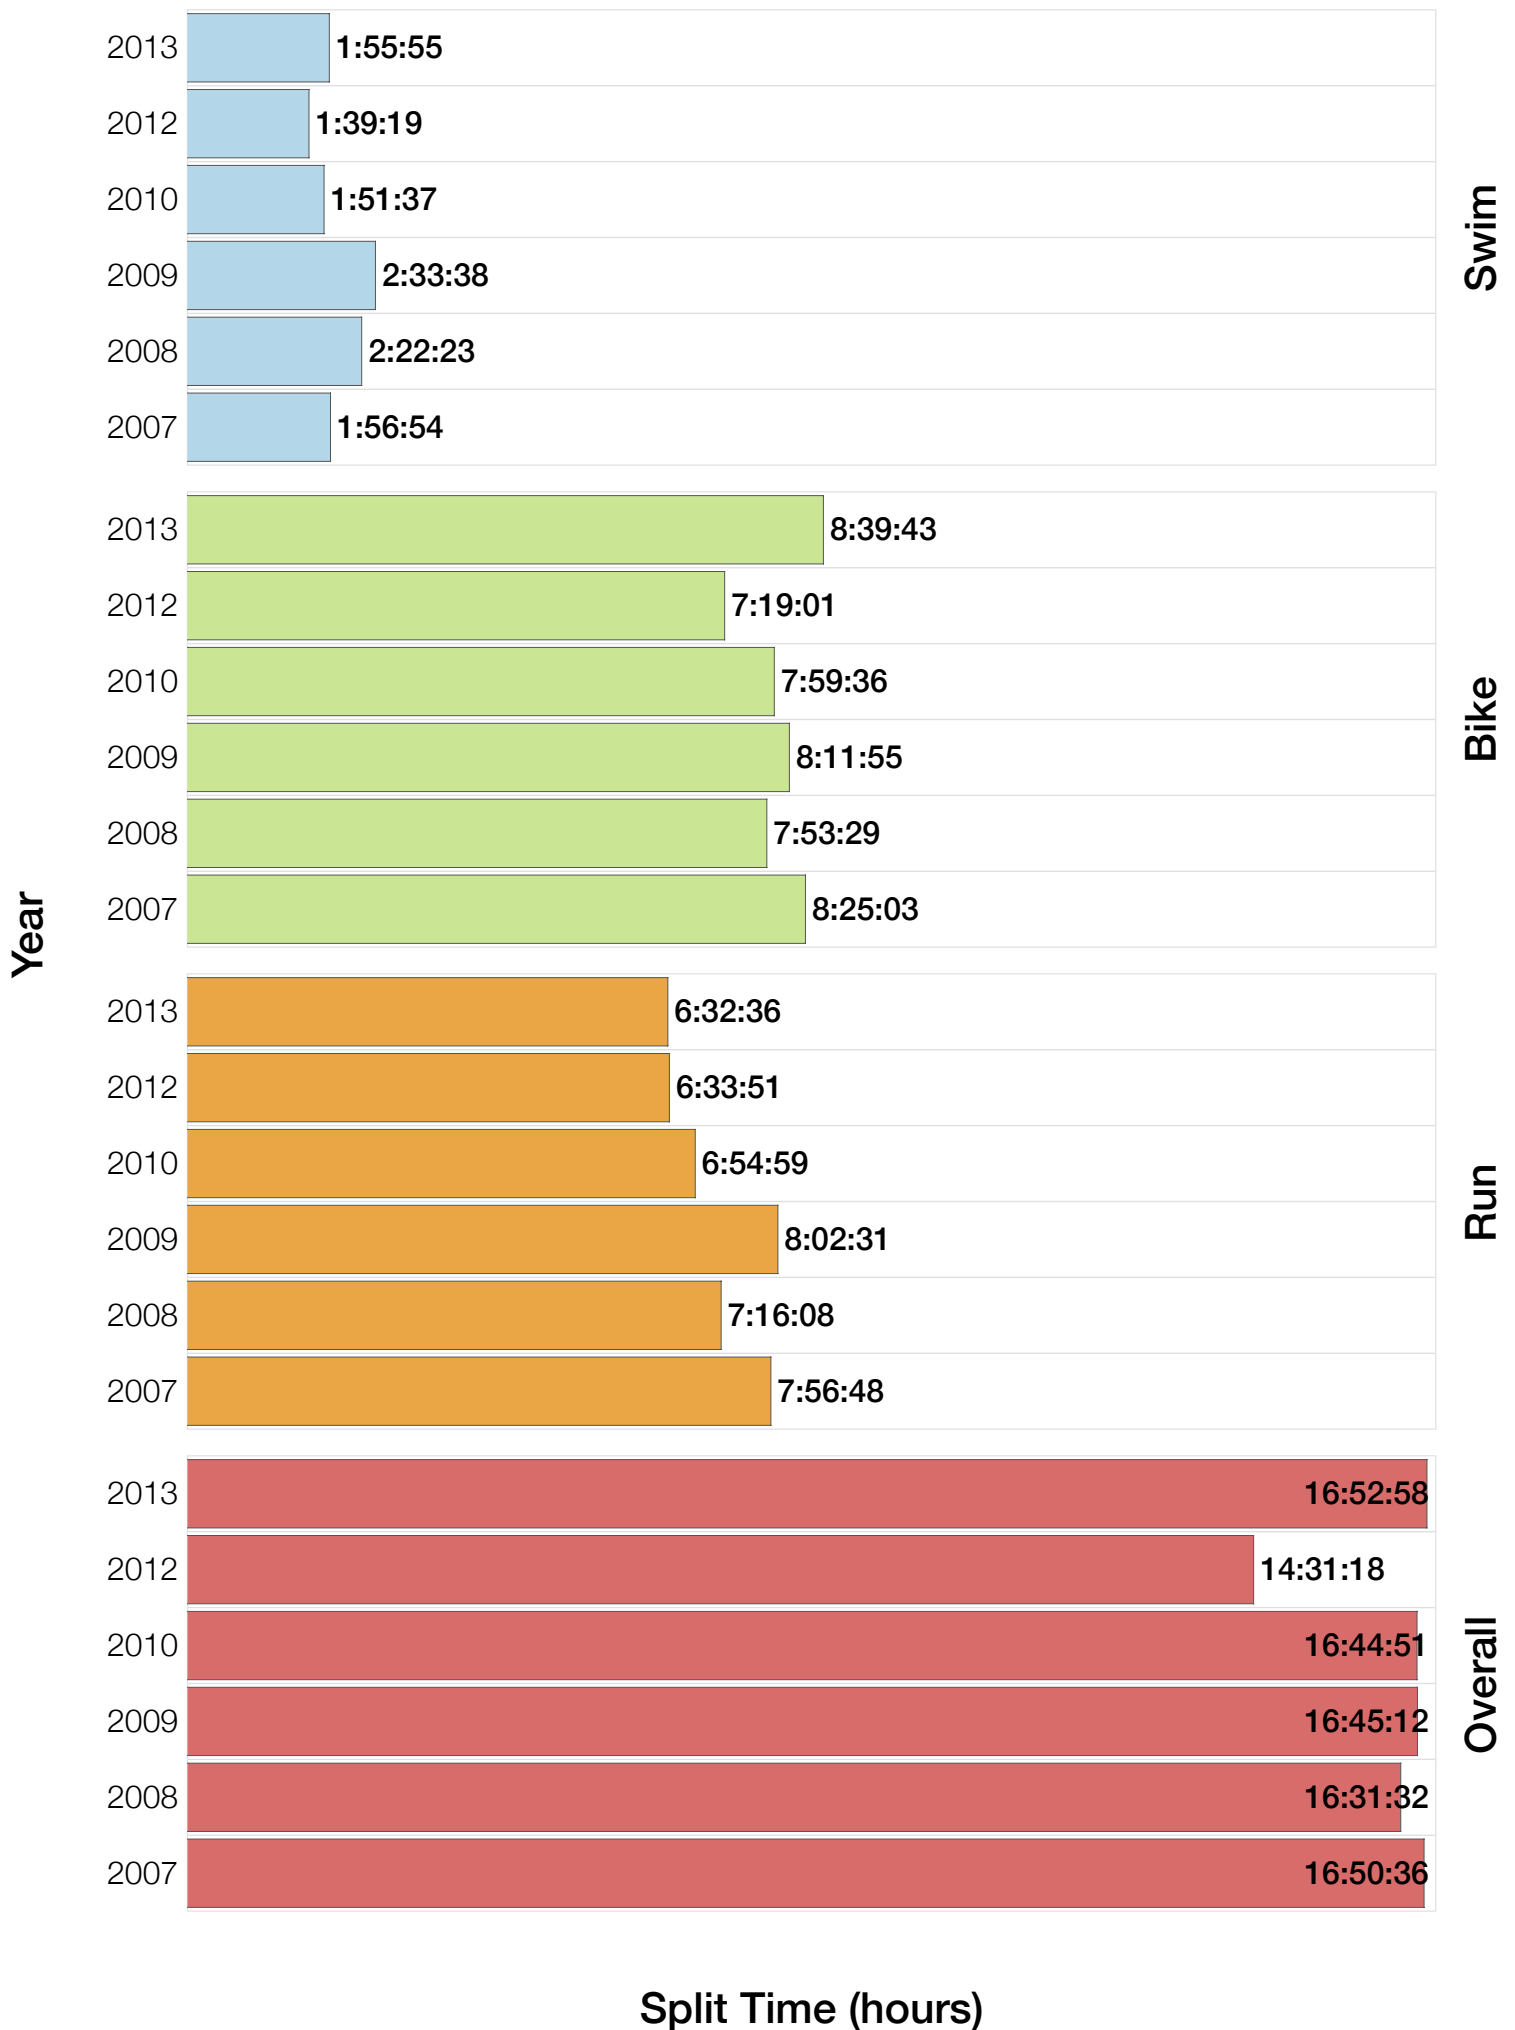

M40-44 Slowest Splits