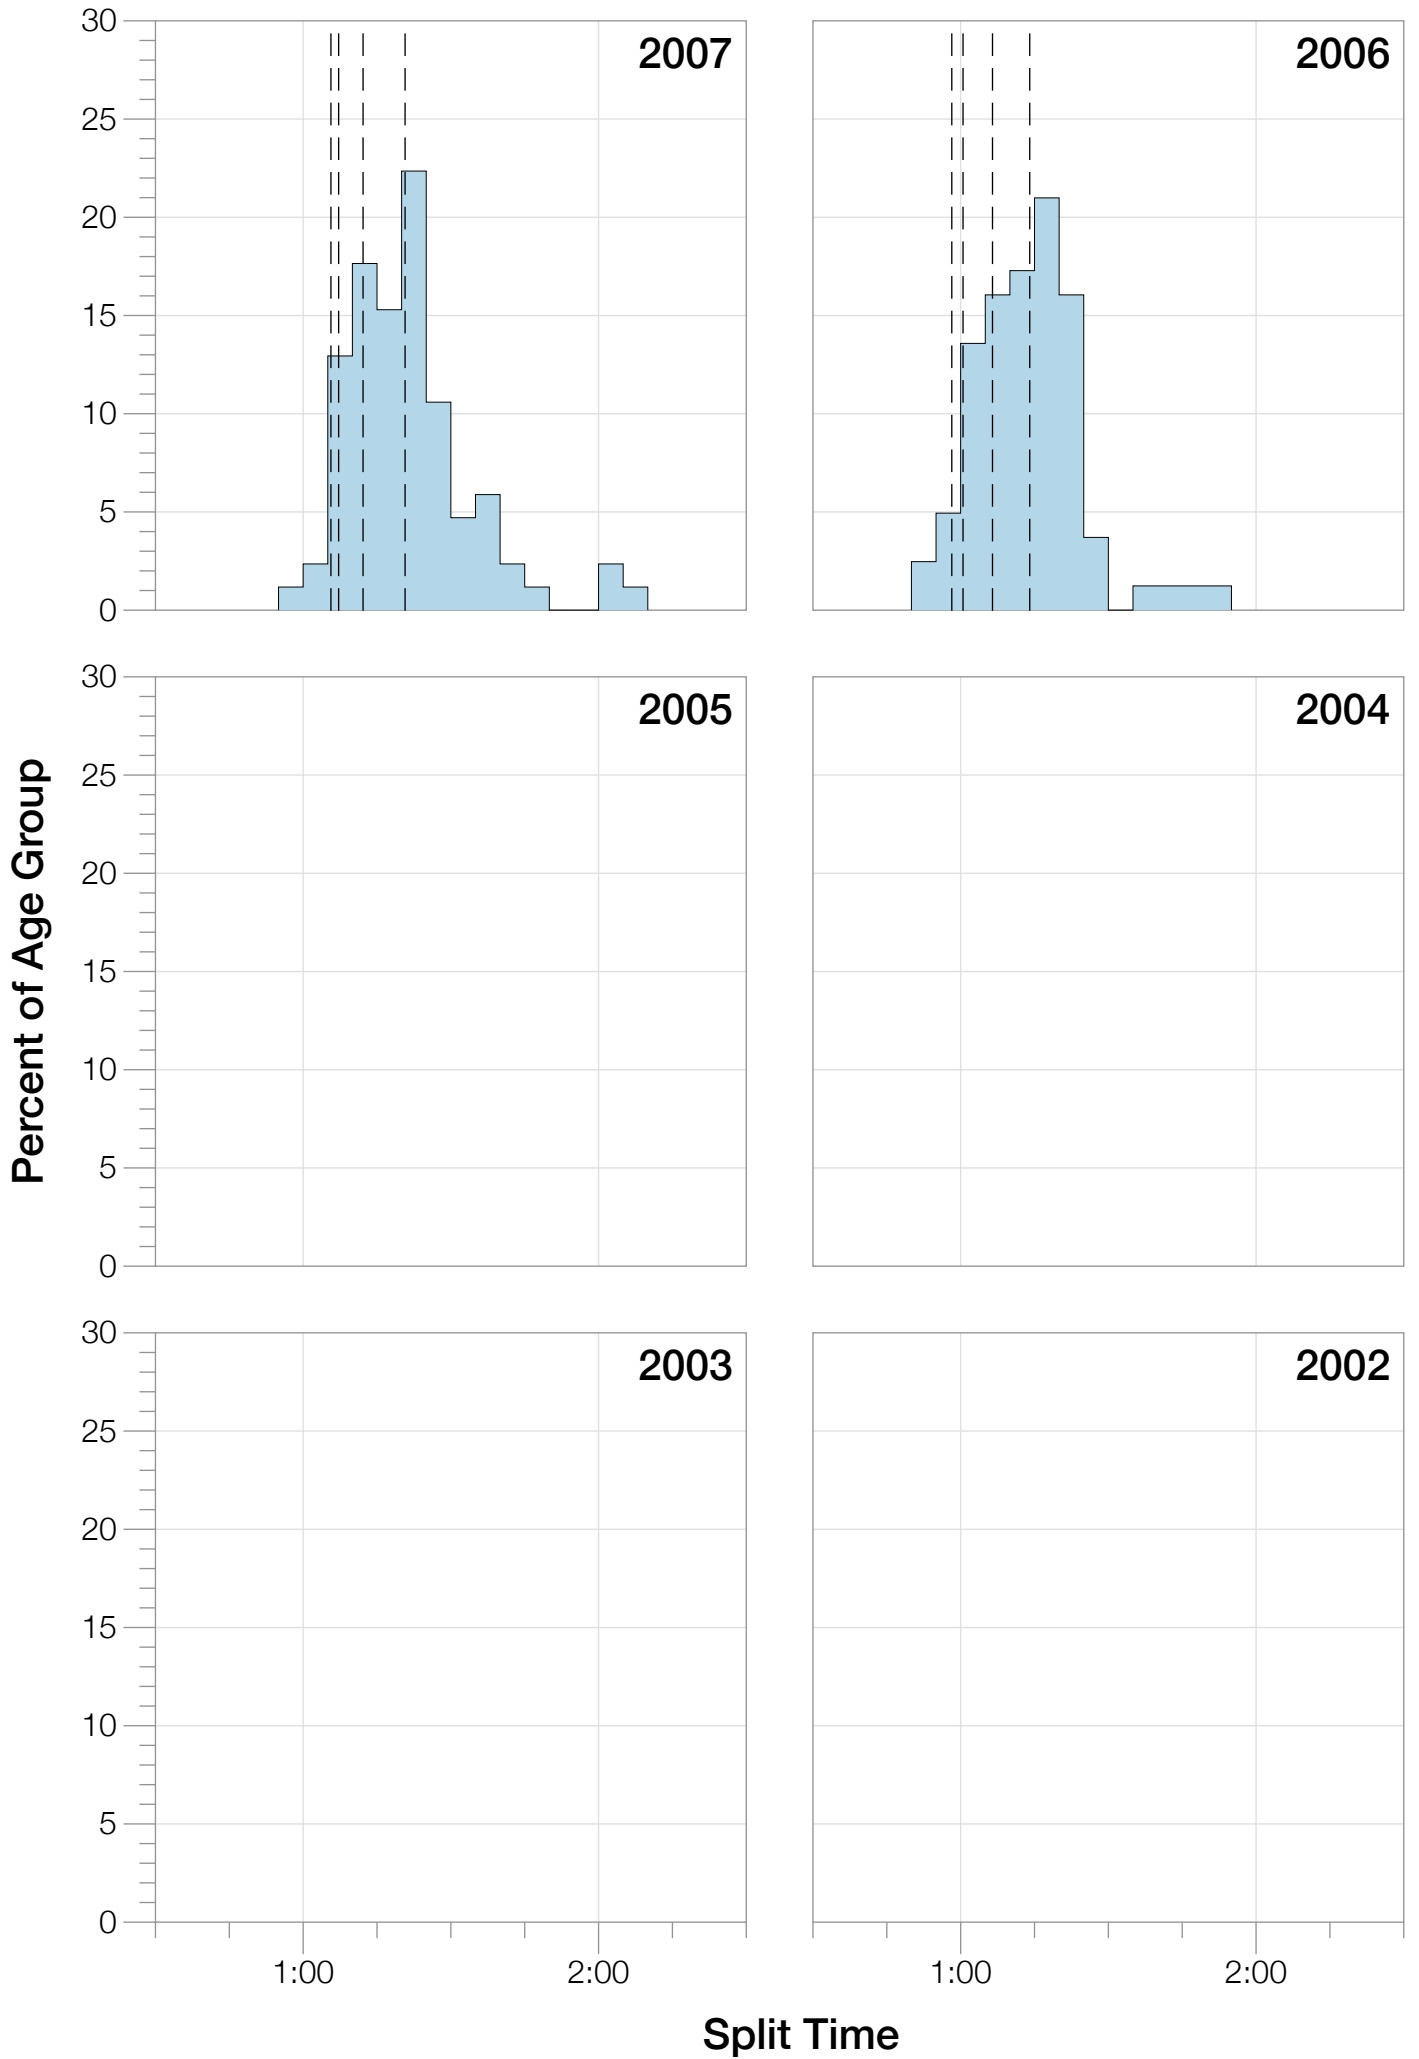

M45-49 Swim