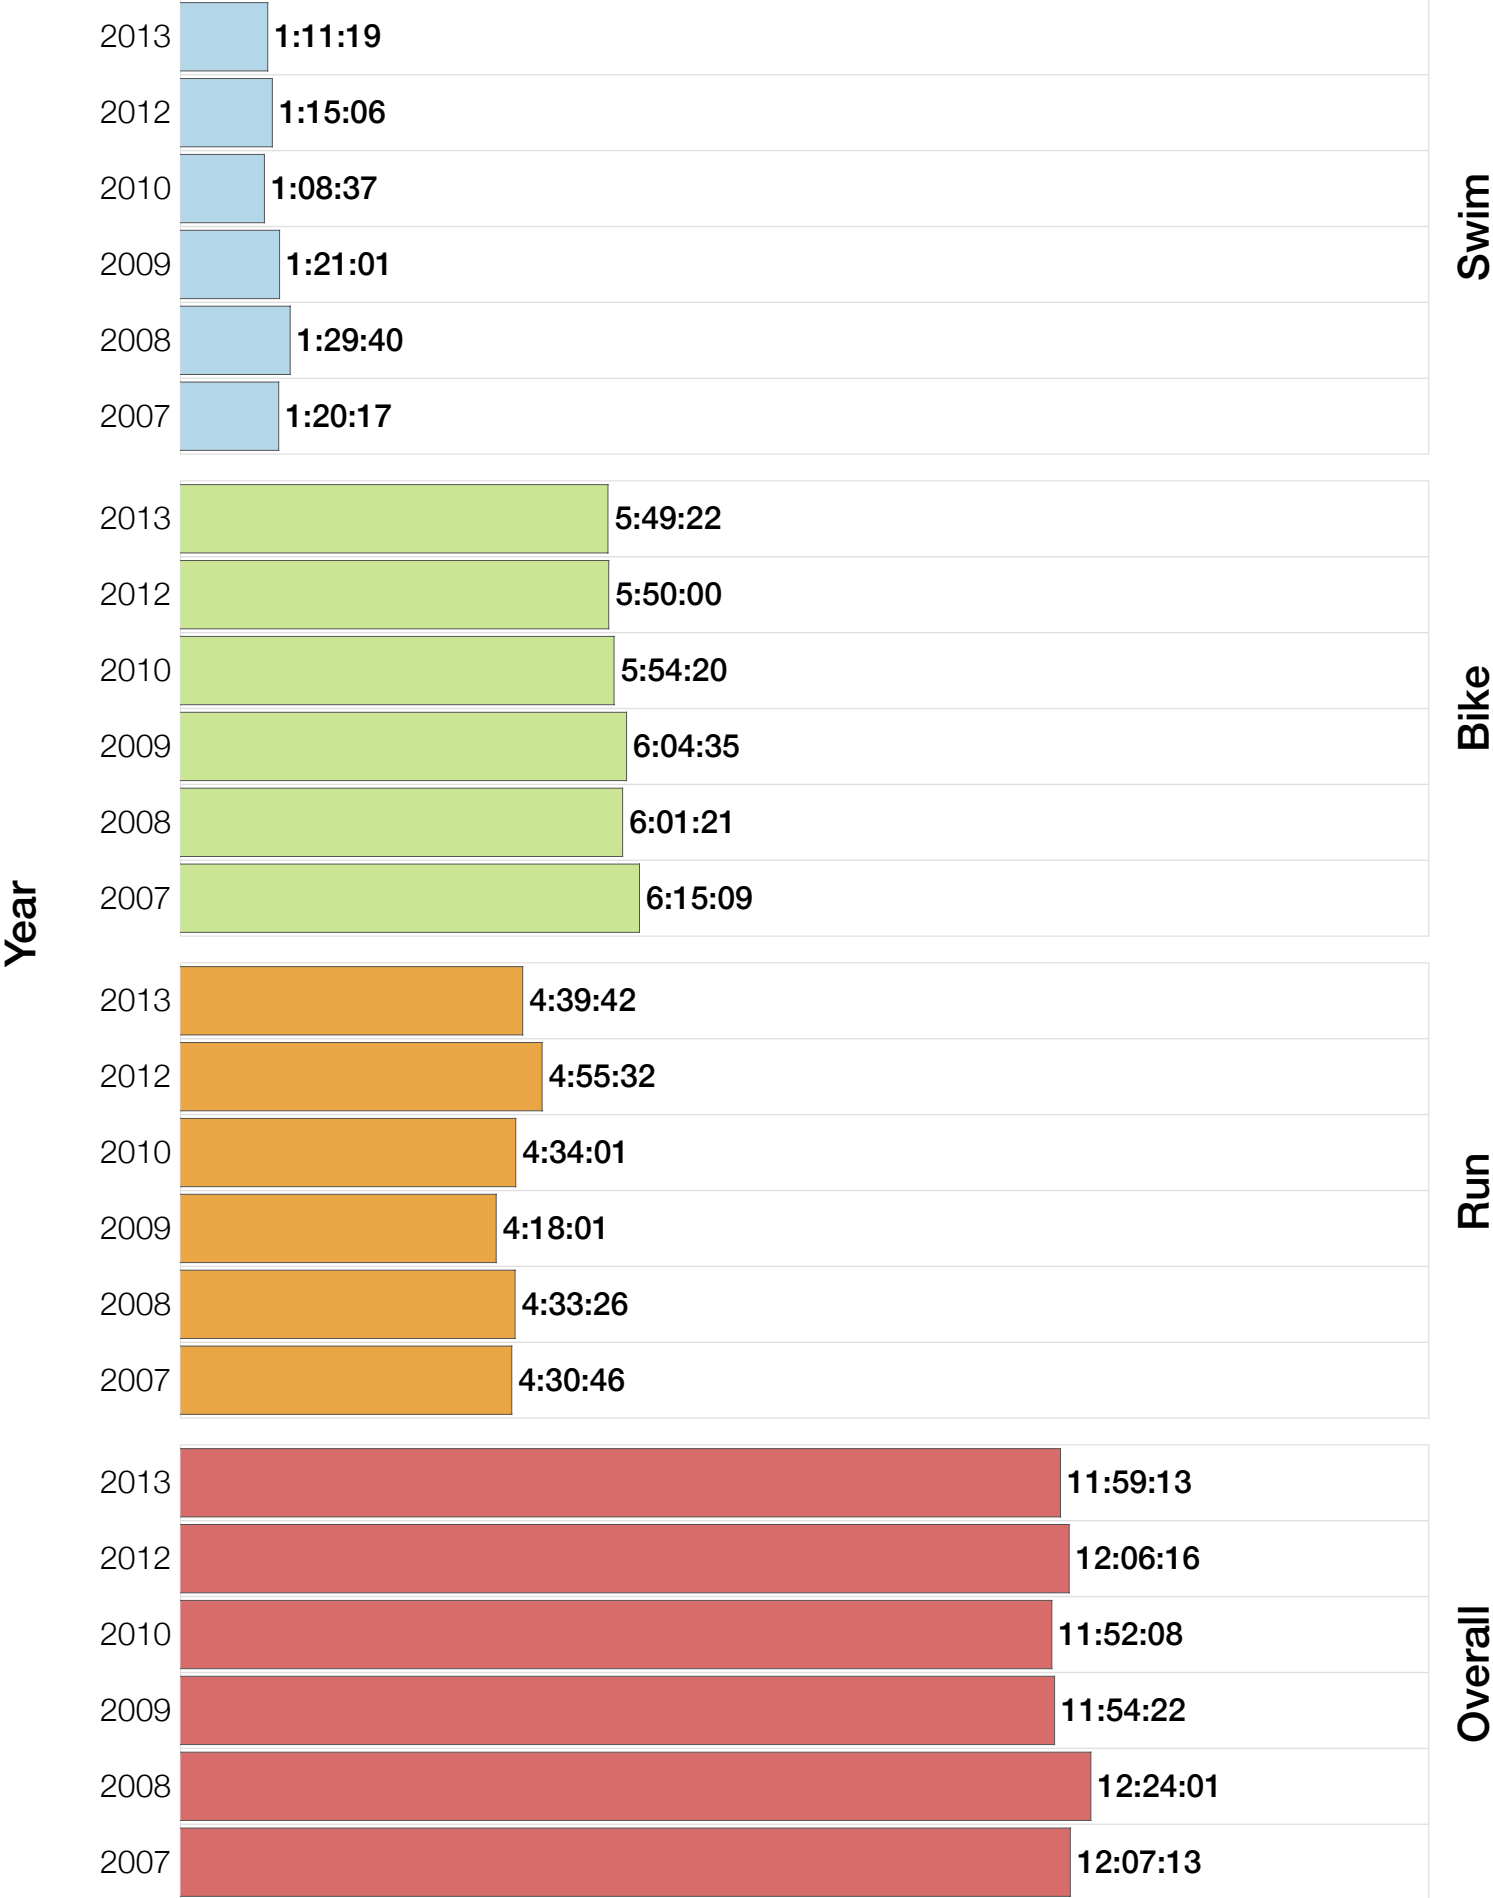

# M45-49 Median Splits

Split Time (hours)