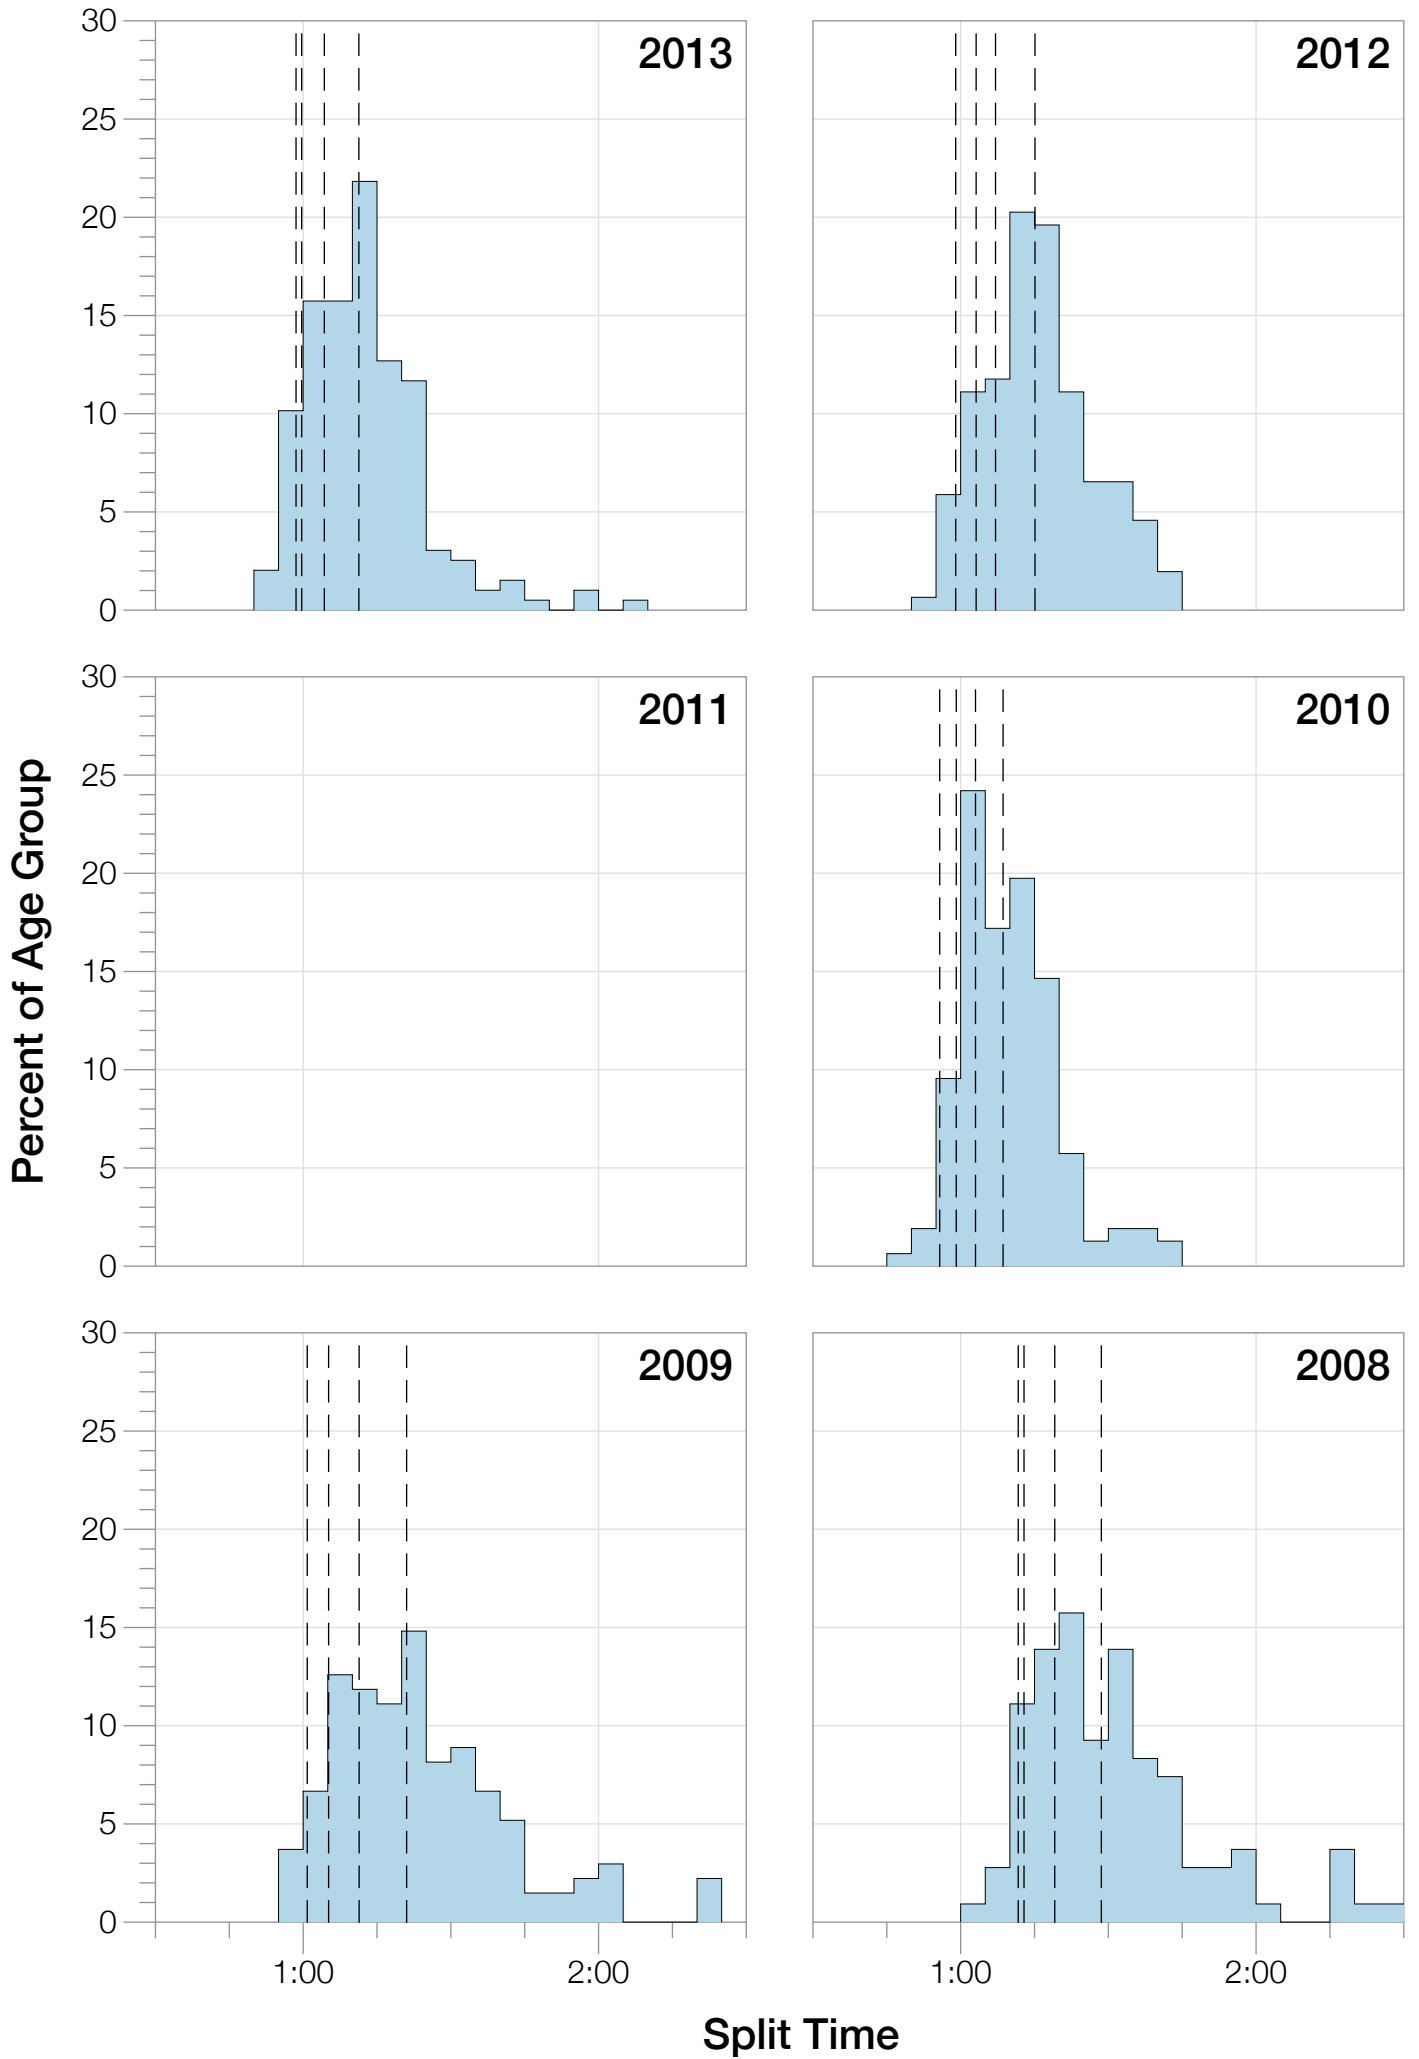

M45-49 Swim