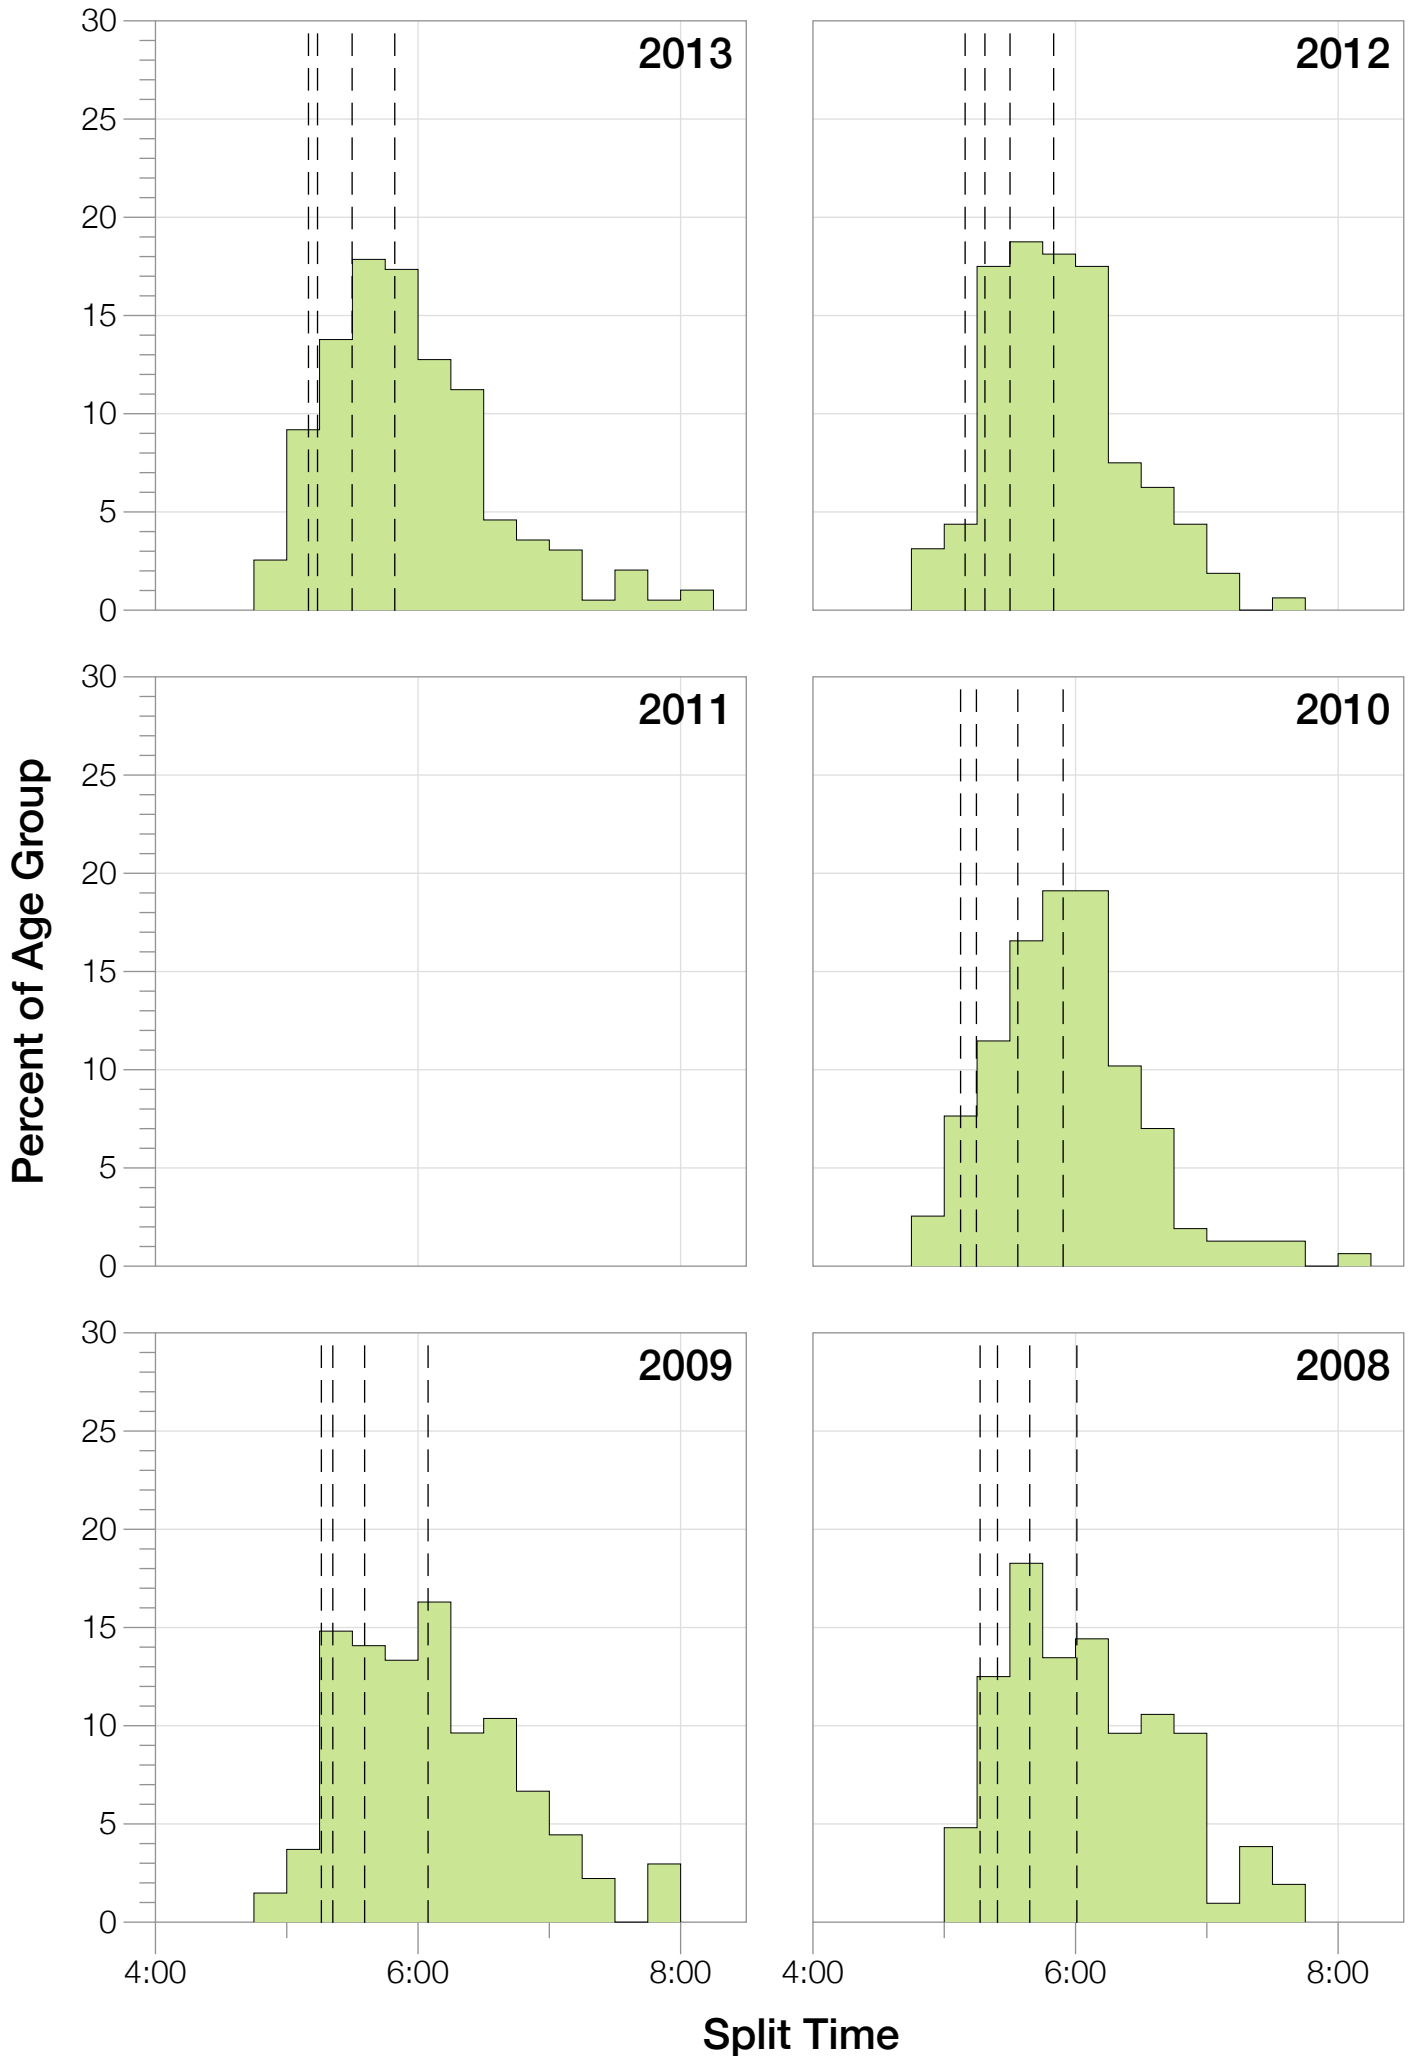

M45-49 Bike