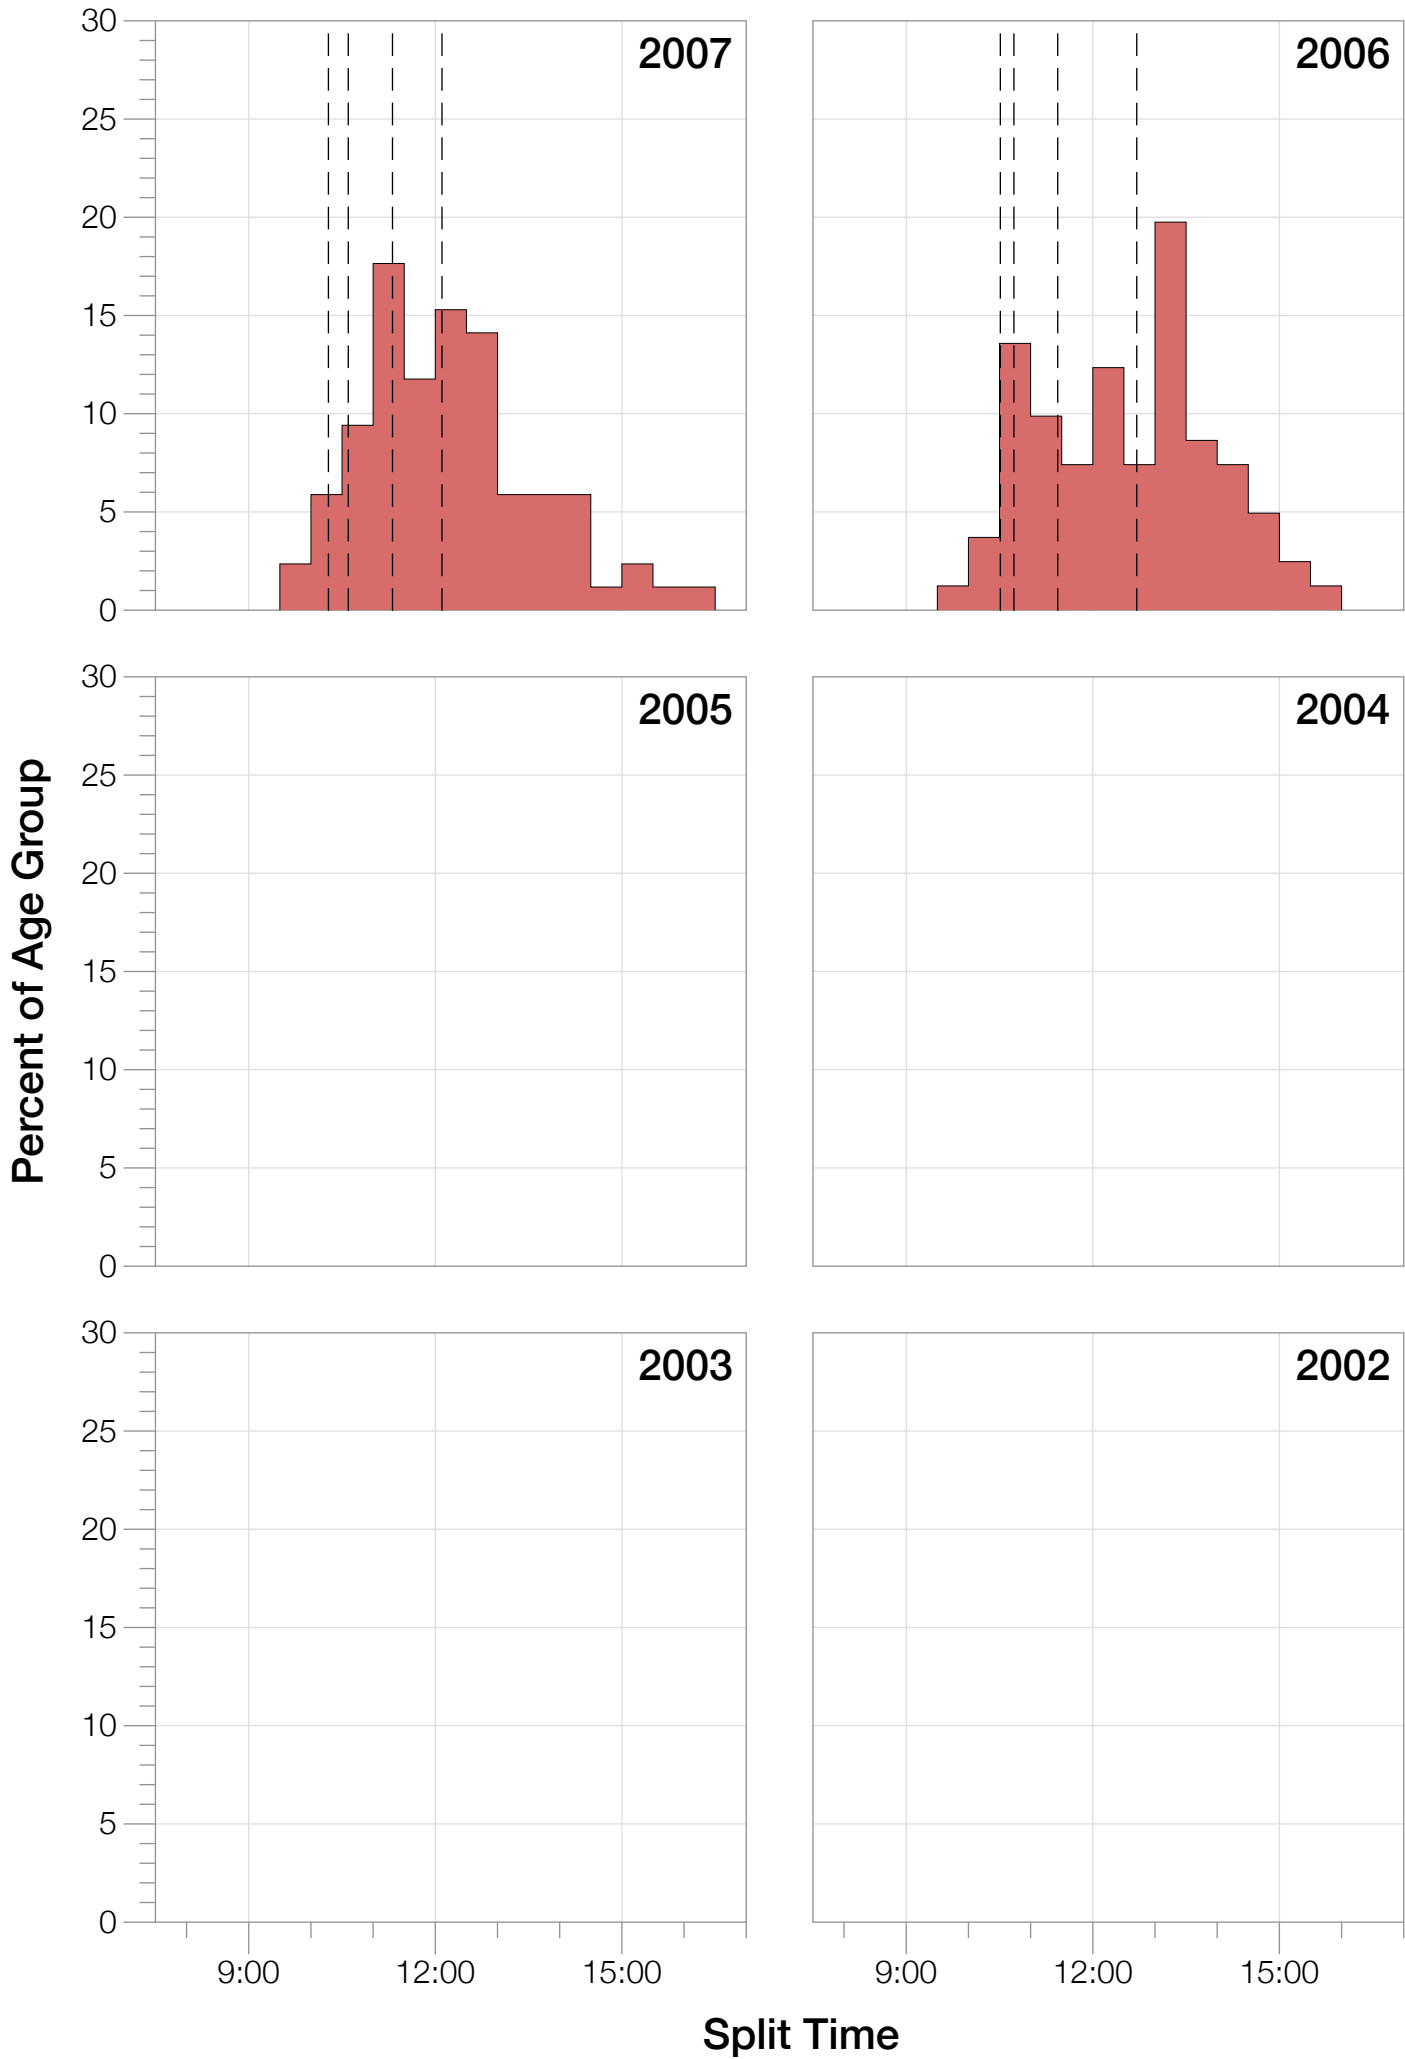

M45-49 Overall