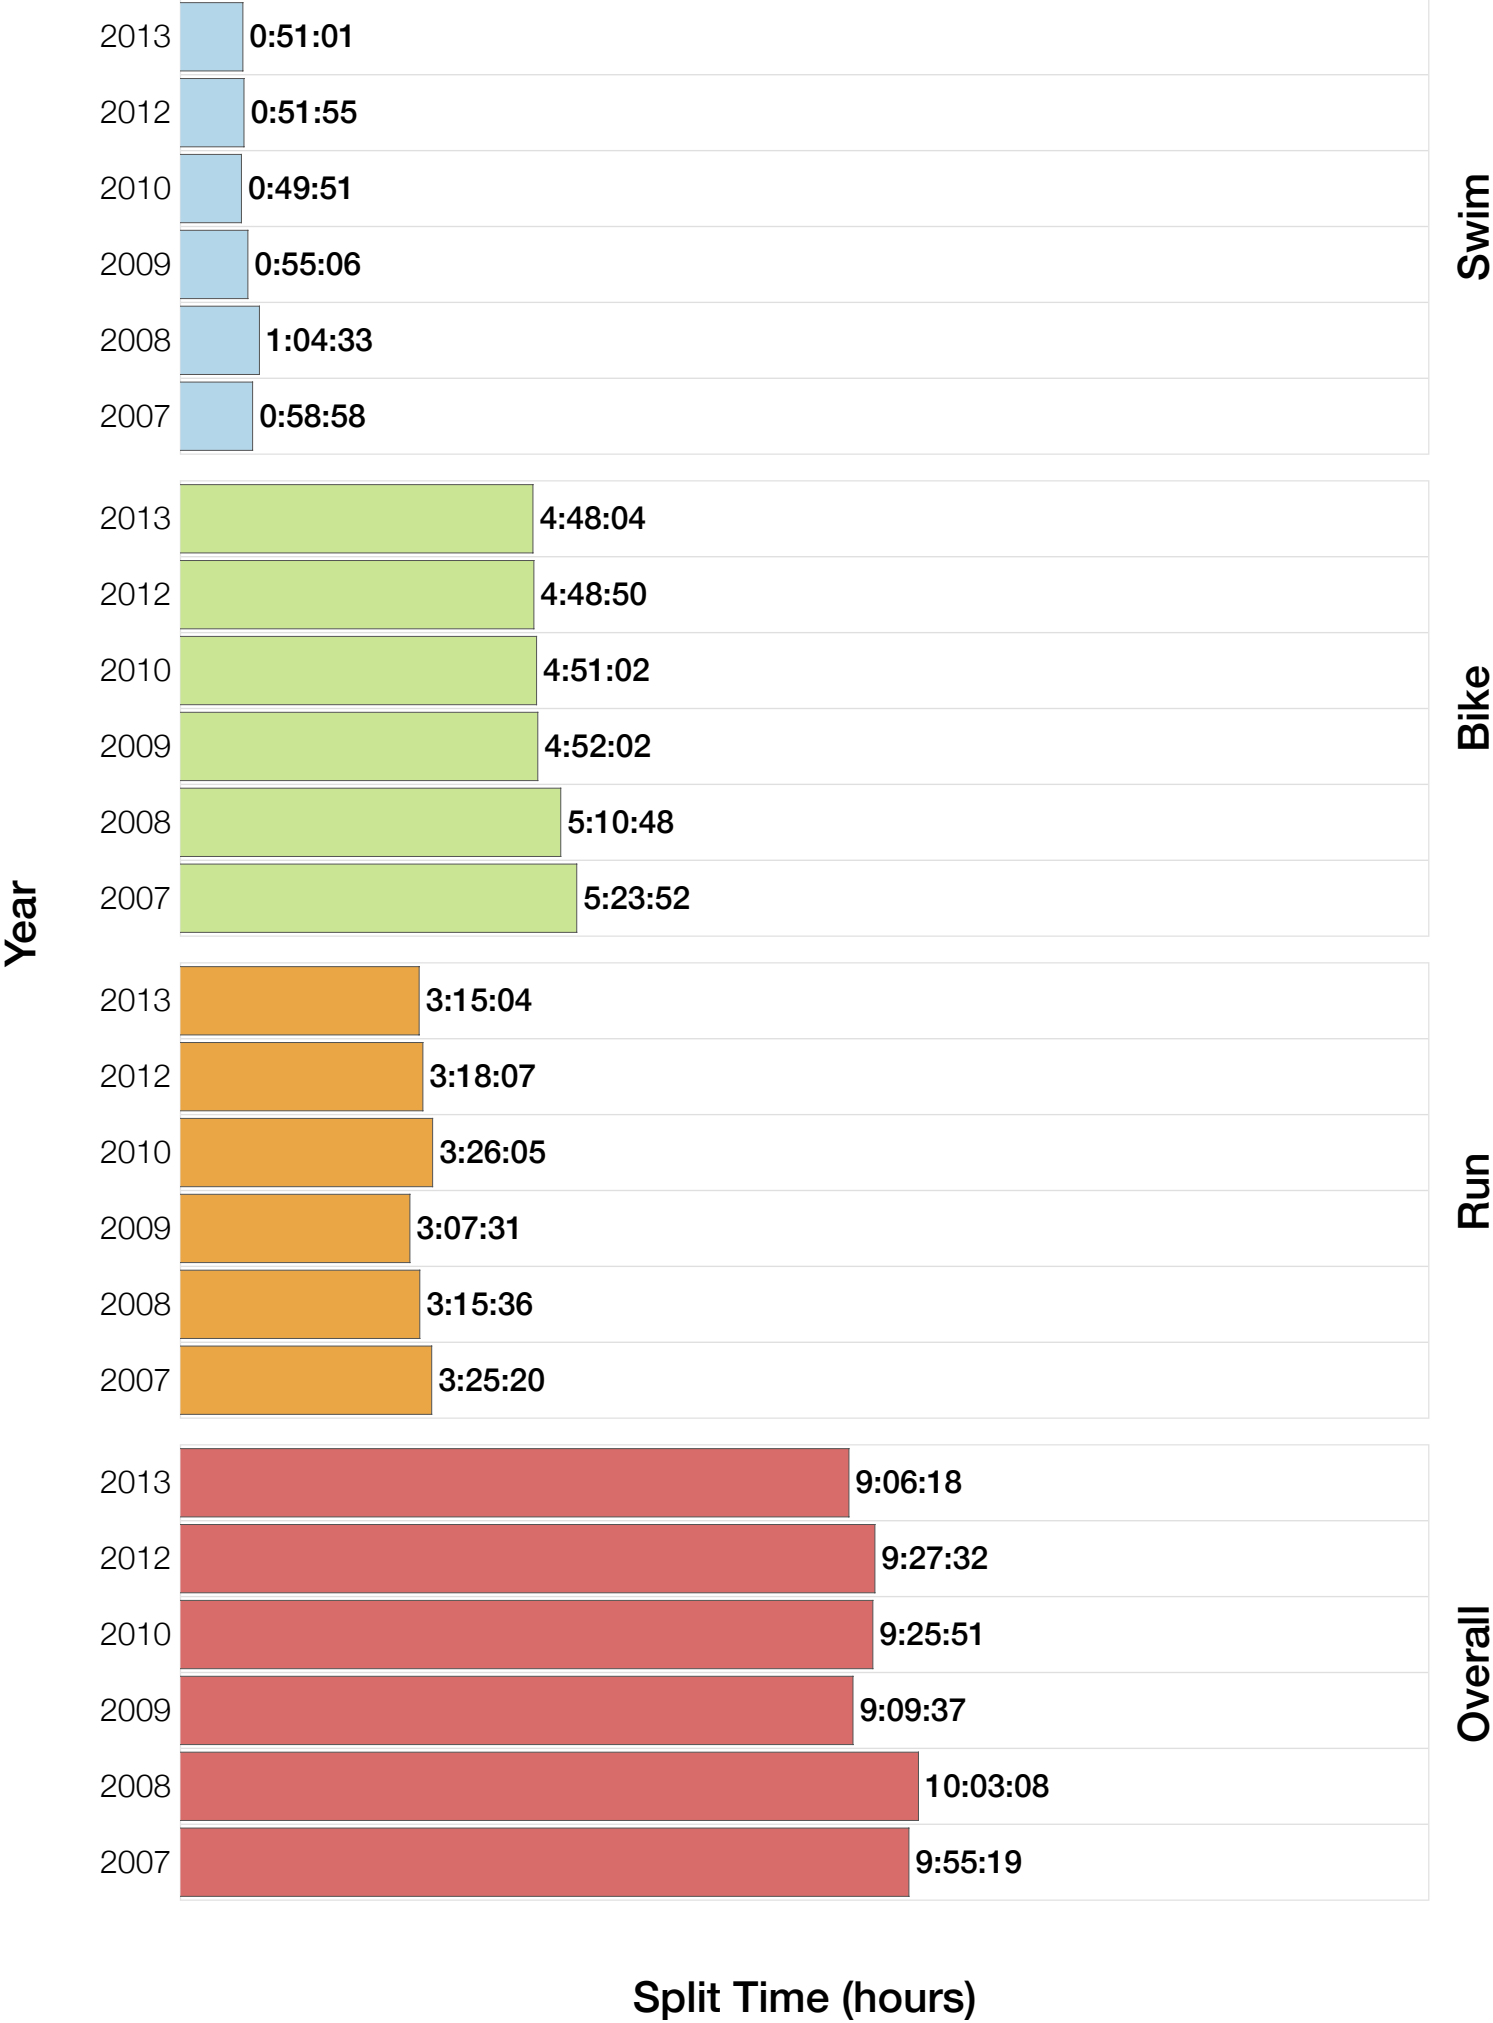

M45-49 Fastest Splits