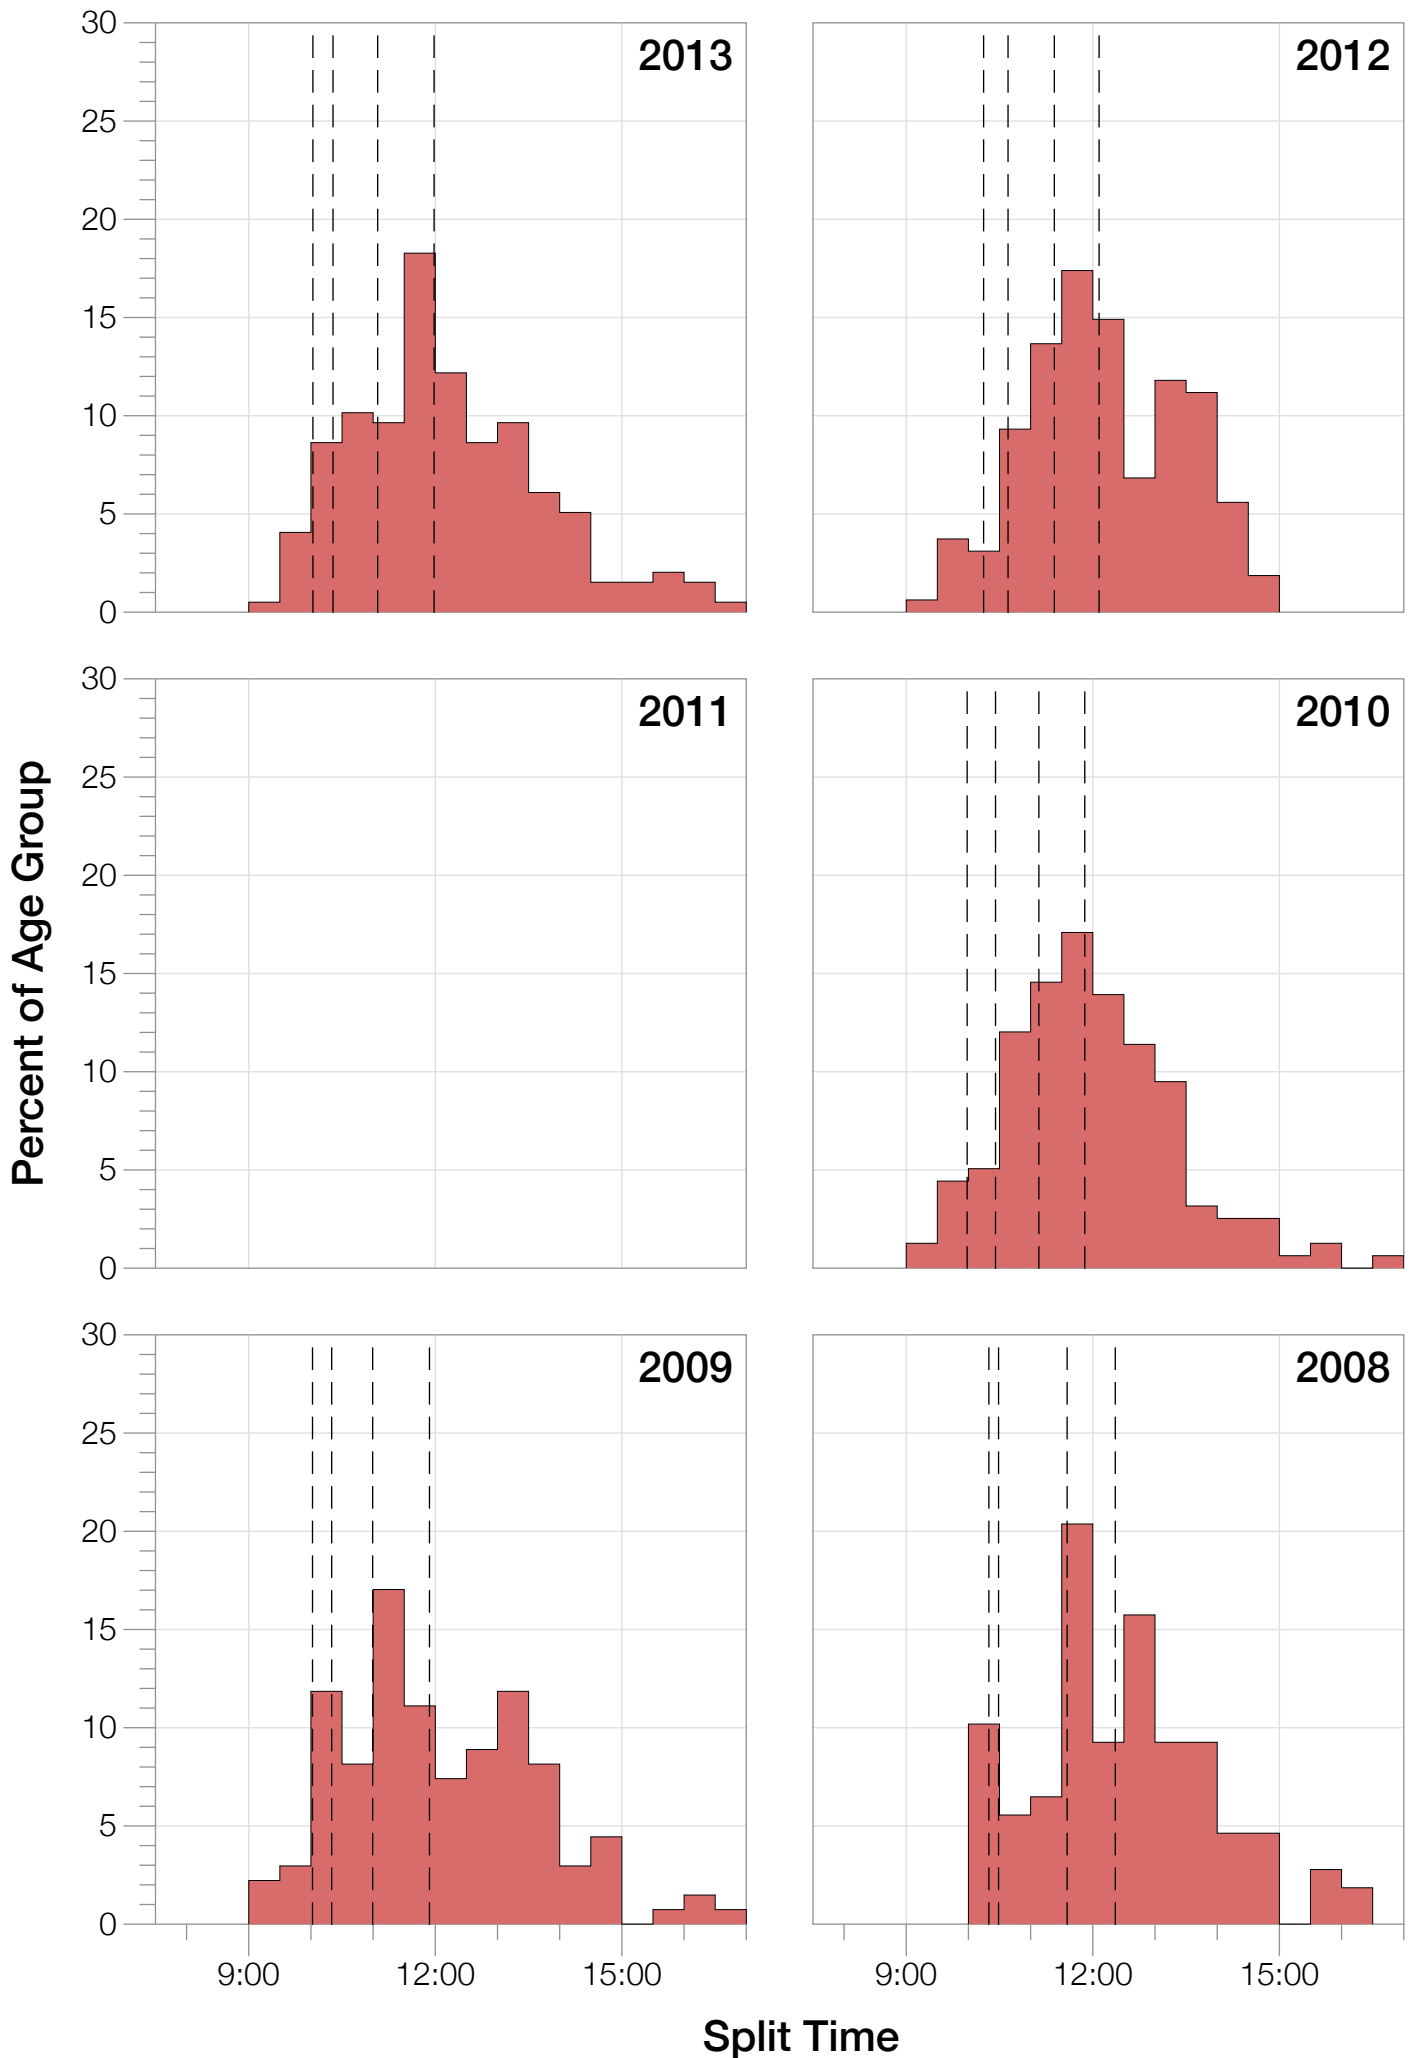

M45-49 Overall