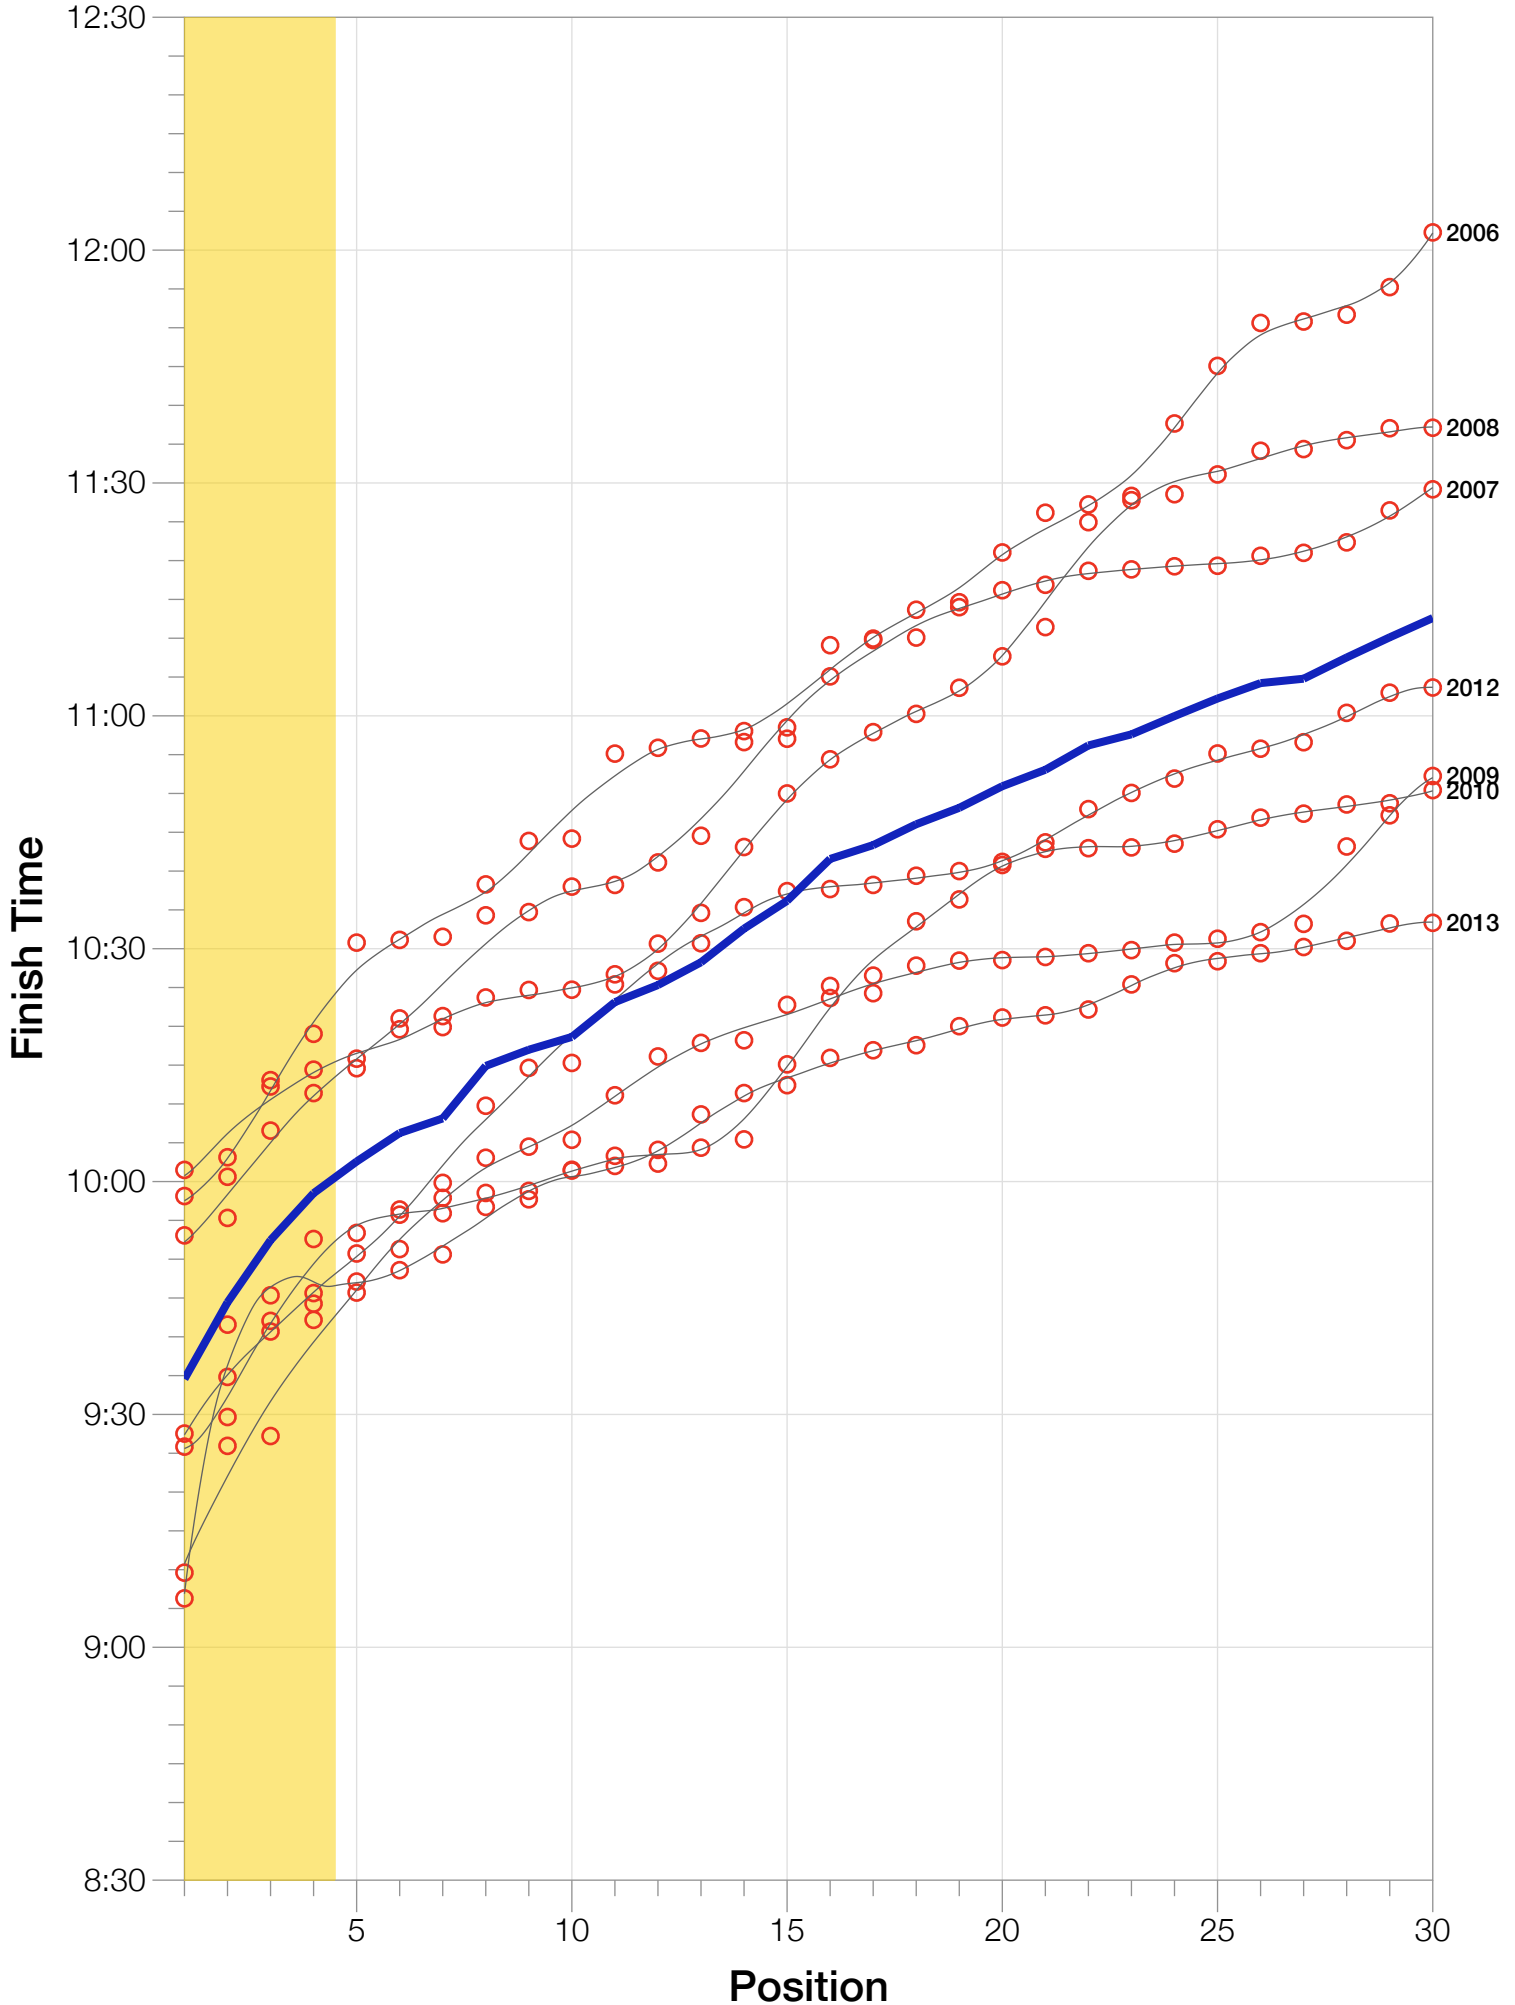

M45-49 Top 30 Finishing Splits

Estimated Kona Slot   Average Finishing Time   Finishing Time