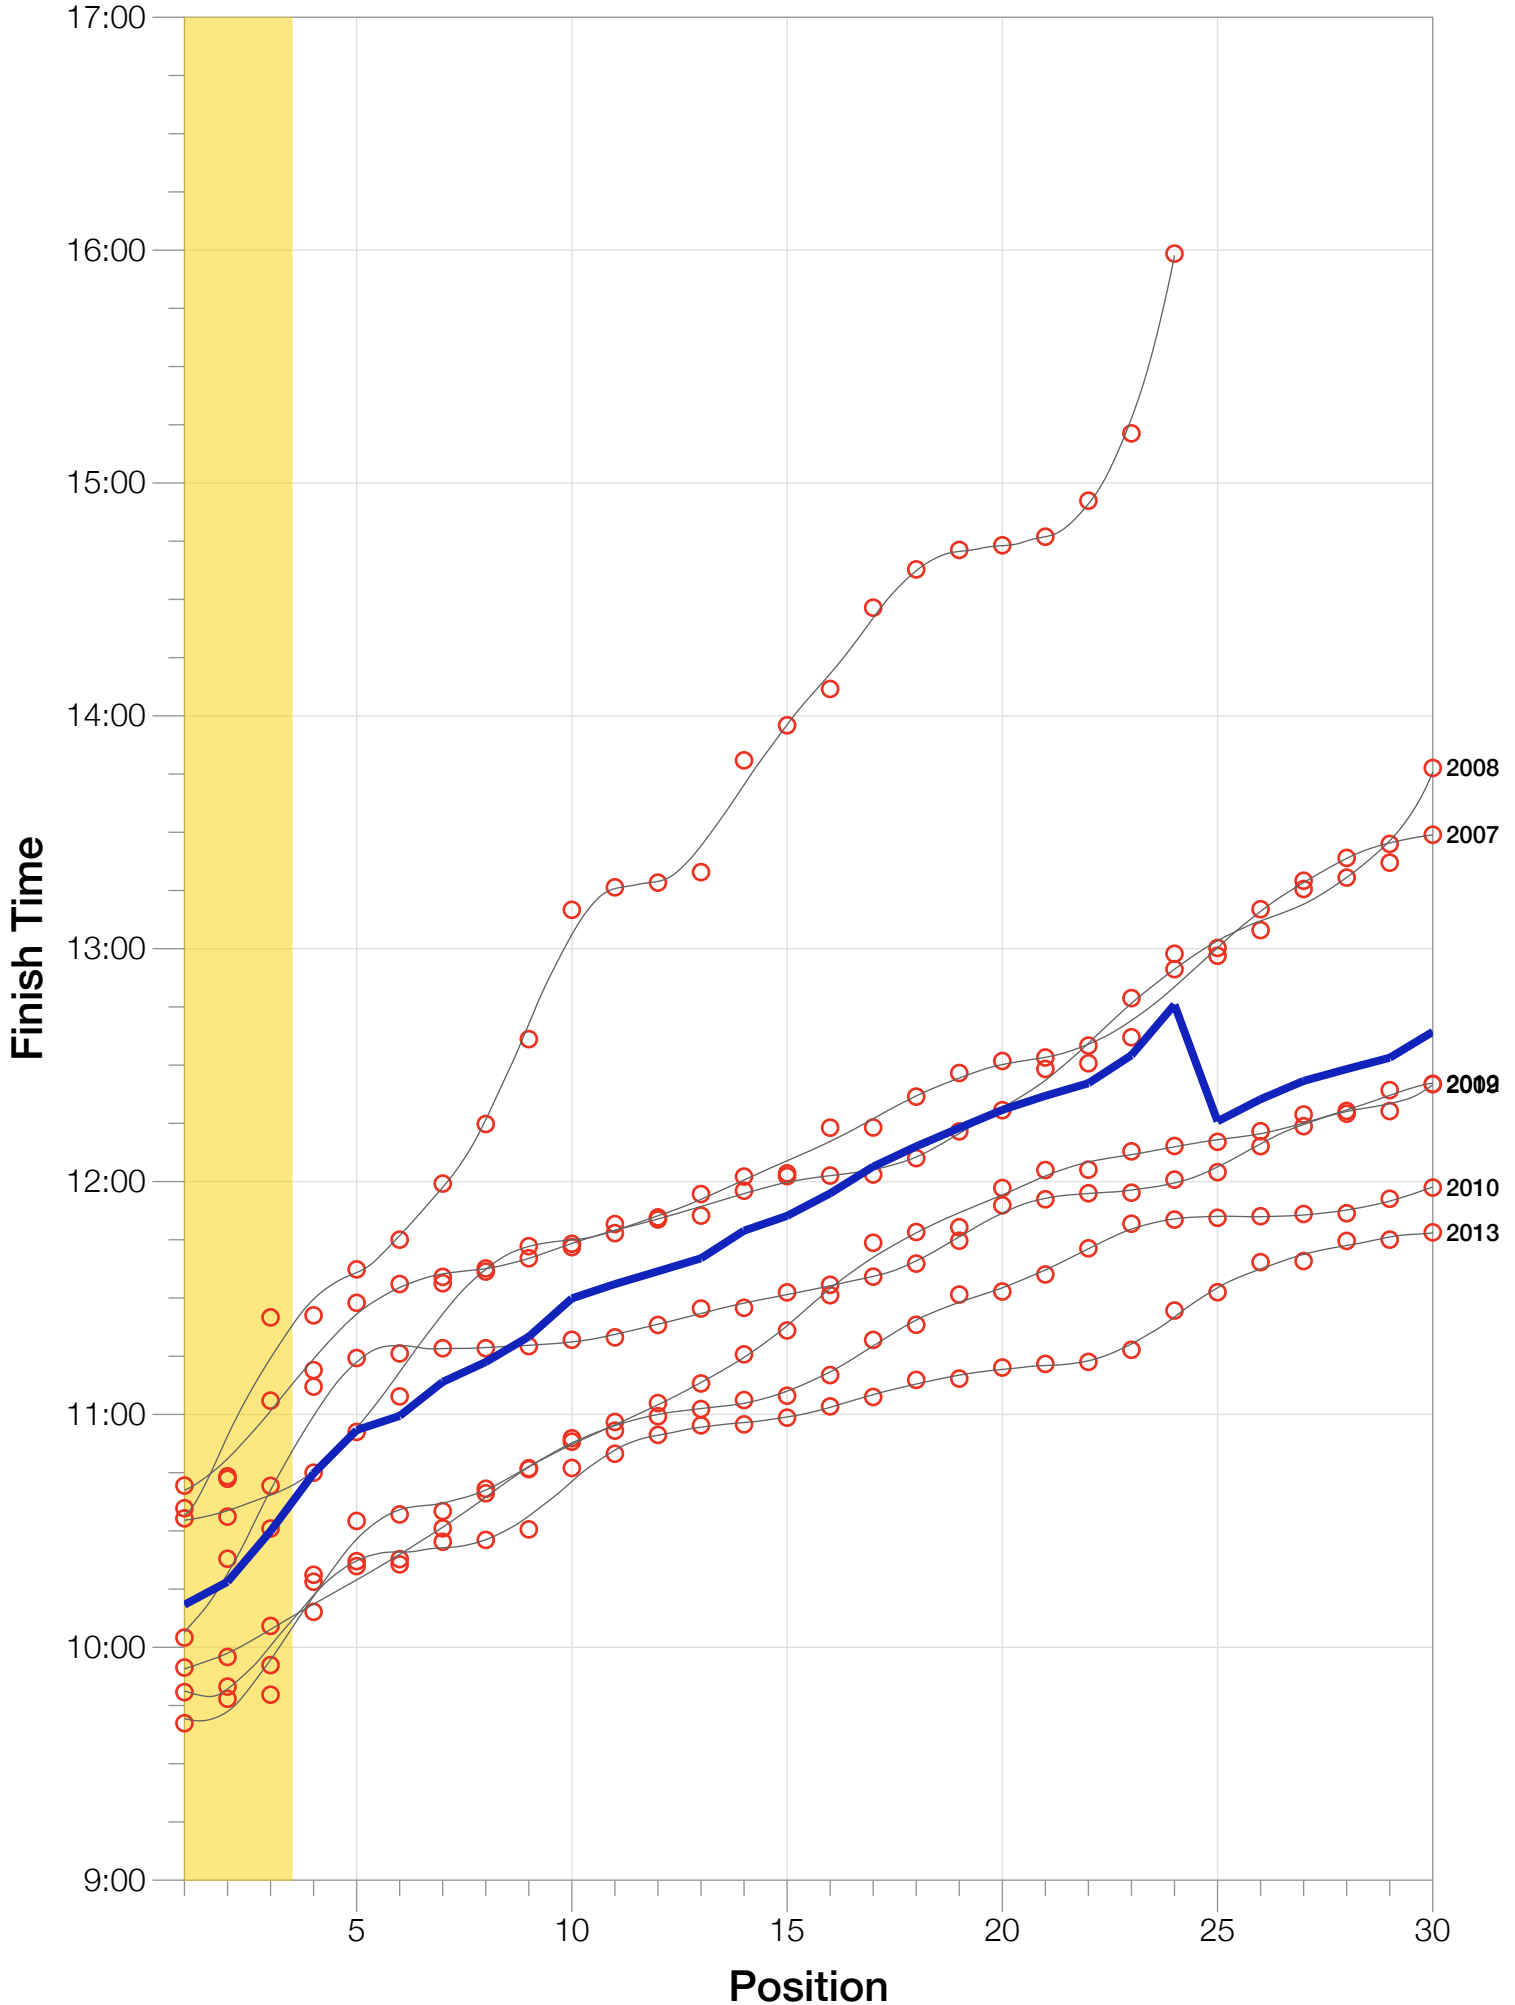

Ironman Brazil M50-54 Stats

M50-54 Summary Statistics

Year	Finishers	M50-54 Finishers	Male Winner's Time	Female Winner's Time	M50-54 Winner's Time
2006	938	24	8:15:18	9:20:46	10:35:49
2007	1127	44	8:21:09	9:12:40	10:33:13
2008	1185	38	8:28:24	9:42:50	10:41:40
2009	1209	60	8:13:39	9:10:15	9:54:47
2010	1399	69	8:07:39	9:19:13	9:40:26
2012	1383	71	8:22:40	9:17:42	10:02:30
2013	1628	108	8:01:32	9:05:53	9:48:27
Average	1267	59	8:15:45	9:18:28	10:10:58

M50-54 Fastest Splits

Split Time (hours)

M50-54 Median Splits

Split Time (hours)

M50-54 Slowest Splits

M50-54 Top 30 Finishing Splits

Estimated Kona Slot Average Finishing Time Finishing Time

M50-54 Top 10 and Kona Times and Splits

Summary Statistics

Position	Swim Time	Bike Time	Run Time	Overall Time
Average Male Winner	0:49:19	4:28:02	2:55:53	8:15:45
Average Female Winner	0:50:26	4:59:25	4:16:18	9:18:28
Average 1st Age Grouper	1:02:07	5:23:54	3:38:37	10:10:58
Average 2nd Age Grouper	1:05:55	5:16:08	3:48:52	10:16:52
Average 3rd Age Grouper	1:06:36	5:29:05	3:48:43	10:29:55
Average 4th Age Grouper	1:07:27	5:33:01	3:58:47	10:44:49
Average 5th Age Grouper	1:07:19	5:36:50	4:05:15	10:55:58
Average 6th Age Grouper	1:13:14	5:41:26	3:58:31	10:59:37
Average 7th Age Grouper	1:15:43	5:40:20	4:06:33	11:08:23
Average 8th Age Grouper	1:12:08	5:37:55	4:15:55	11:13:30
Average 9th Age Grouper	1:13:52	5:41:35	4:18:05	11:20:02
Average 10th Age Grouper	1:12:57	5:57:10	4:12:32	11:29:54
Kona Qualifier Average	1:04:47	5:22:44	3:45:14	10:19:15
Top 10 Age Grouper Average	1:09:46	5:35:50	4:01:22	10:53:00