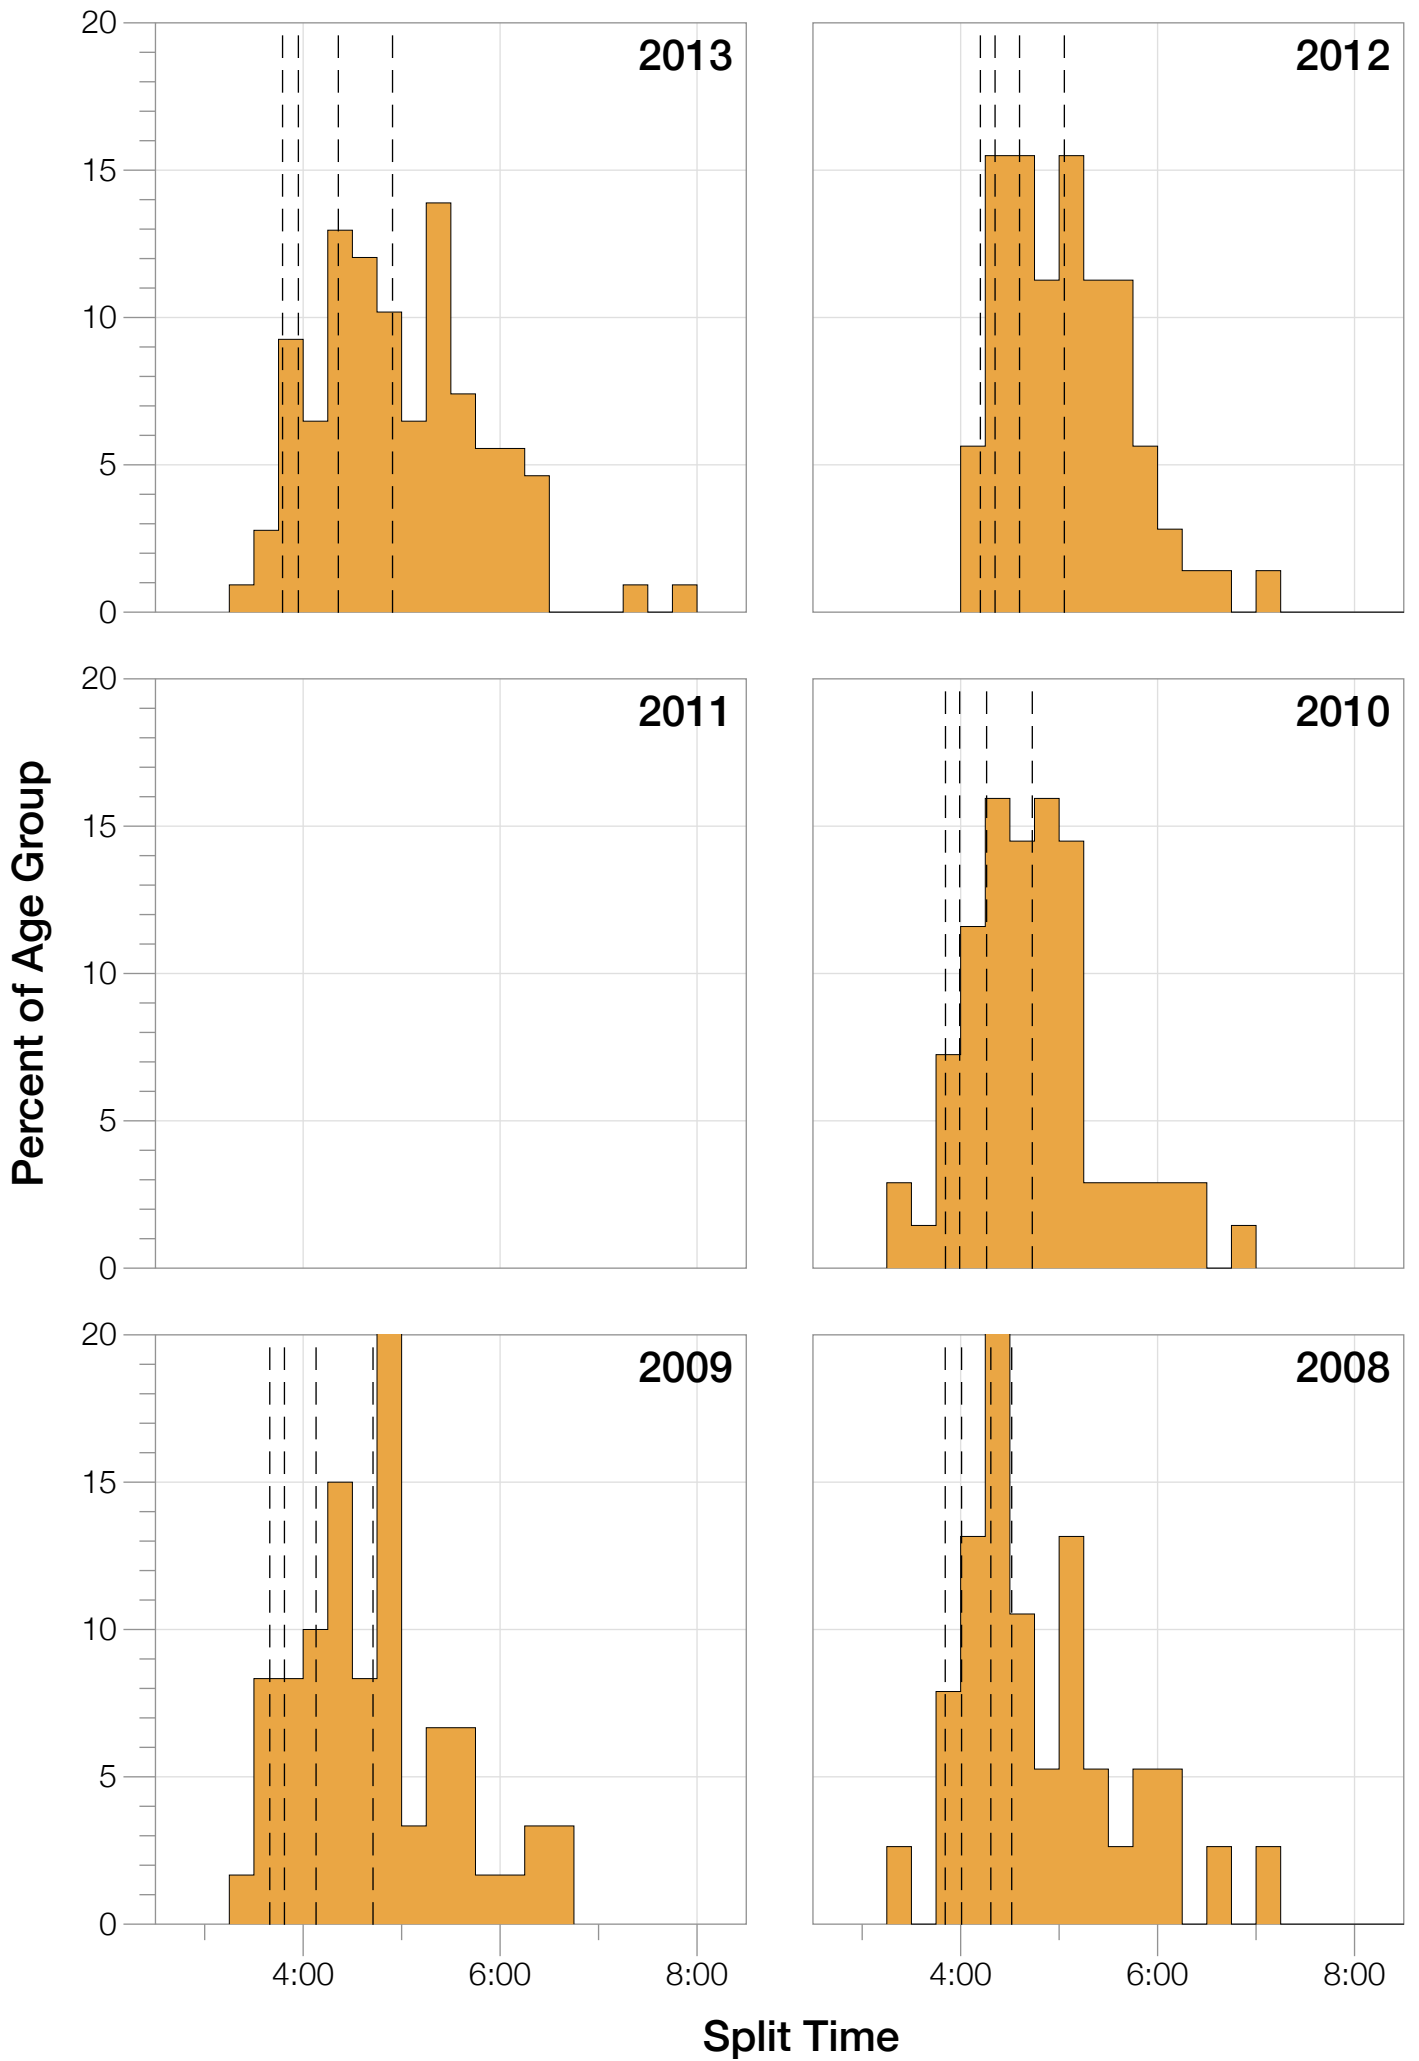

Ironman Brazil M50-54 Stats

M50-54 Summary Statistics

Year	Finishers	M50-54 Finishers	Male Winner's Time	Female Winner's Time	M50-54 Winner's Time
2006	938	24	8:15:18	9:20:46	10:35:49
2007	1127	44	8:21:09	9:12:40	10:33:13
2008	1185	38	8:28:24	9:42:50	10:41:40
2009	1209	60	8:13:39	9:10:15	9:54:47
2010	1399	69	8:07:39	9:19:13	9:40:26
2012	1383	71	8:22:40	9:17:42	10:02:30
2013	1628	108	8:01:32	9:05:53	9:48:27
Average	1267	59	8:15:45	9:18:28	10:10:58

M50-54 Swim

M50-54 Swim

M50-54 Bike

M50-54 Bike

M50-54 Run

M50-54 Run

M50-54 Overall

M50-54 Overall

M50-54 Fastest Splits

Split Time (hours)

M50-54 Median Splits

Split Time (hours)

M50-54 Slowest Splits

M50-54 Top 30 Finishing Splits

Estimated Kona Slot Average Finishing Time Finishing Time

M50-54 Top 10 and Kona Times and Splits

Summary Statistics

Position	Swim Time	Bike Time	Run Time	Overall Time
Average Male Winner	0:49:19	4:28:02	2:55:53	8:15:45
Average Female Winner	0:50:26	4:59:25	4:16:18	9:18:28
Average 1st Age Grouper	1:02:07	5:23:54	3:38:37	10:10:58
Average 2nd Age Grouper	1:05:55	5:16:08	3:48:52	10:16:52
Average 3rd Age Grouper	1:06:36	5:29:05	3:48:43	10:29:55
Average 4th Age Grouper	1:07:27	5:33:01	3:58:47	10:44:49
Average 5th Age Grouper	1:07:19	5:36:50	4:05:15	10:55:58
Average 6th Age Grouper	1:13:14	5:41:26	3:58:31	10:59:37
Average 7th Age Grouper	1:15:43	5:40:20	4:06:33	11:08:23
Average 8th Age Grouper	1:12:08	5:37:55	4:15:55	11:13:30
Average 9th Age Grouper	1:13:52	5:41:35	4:18:05	11:20:02
Average 10th Age Grouper	1:12:57	5:57:10	4:12:32	11:29:54
Kona Qualifier Average	1:04:47	5:22:44	3:45:14	10:19:15
Top 10 Age Grouper Average	1:09:46	5:35:50	4:01:22	10:53:00