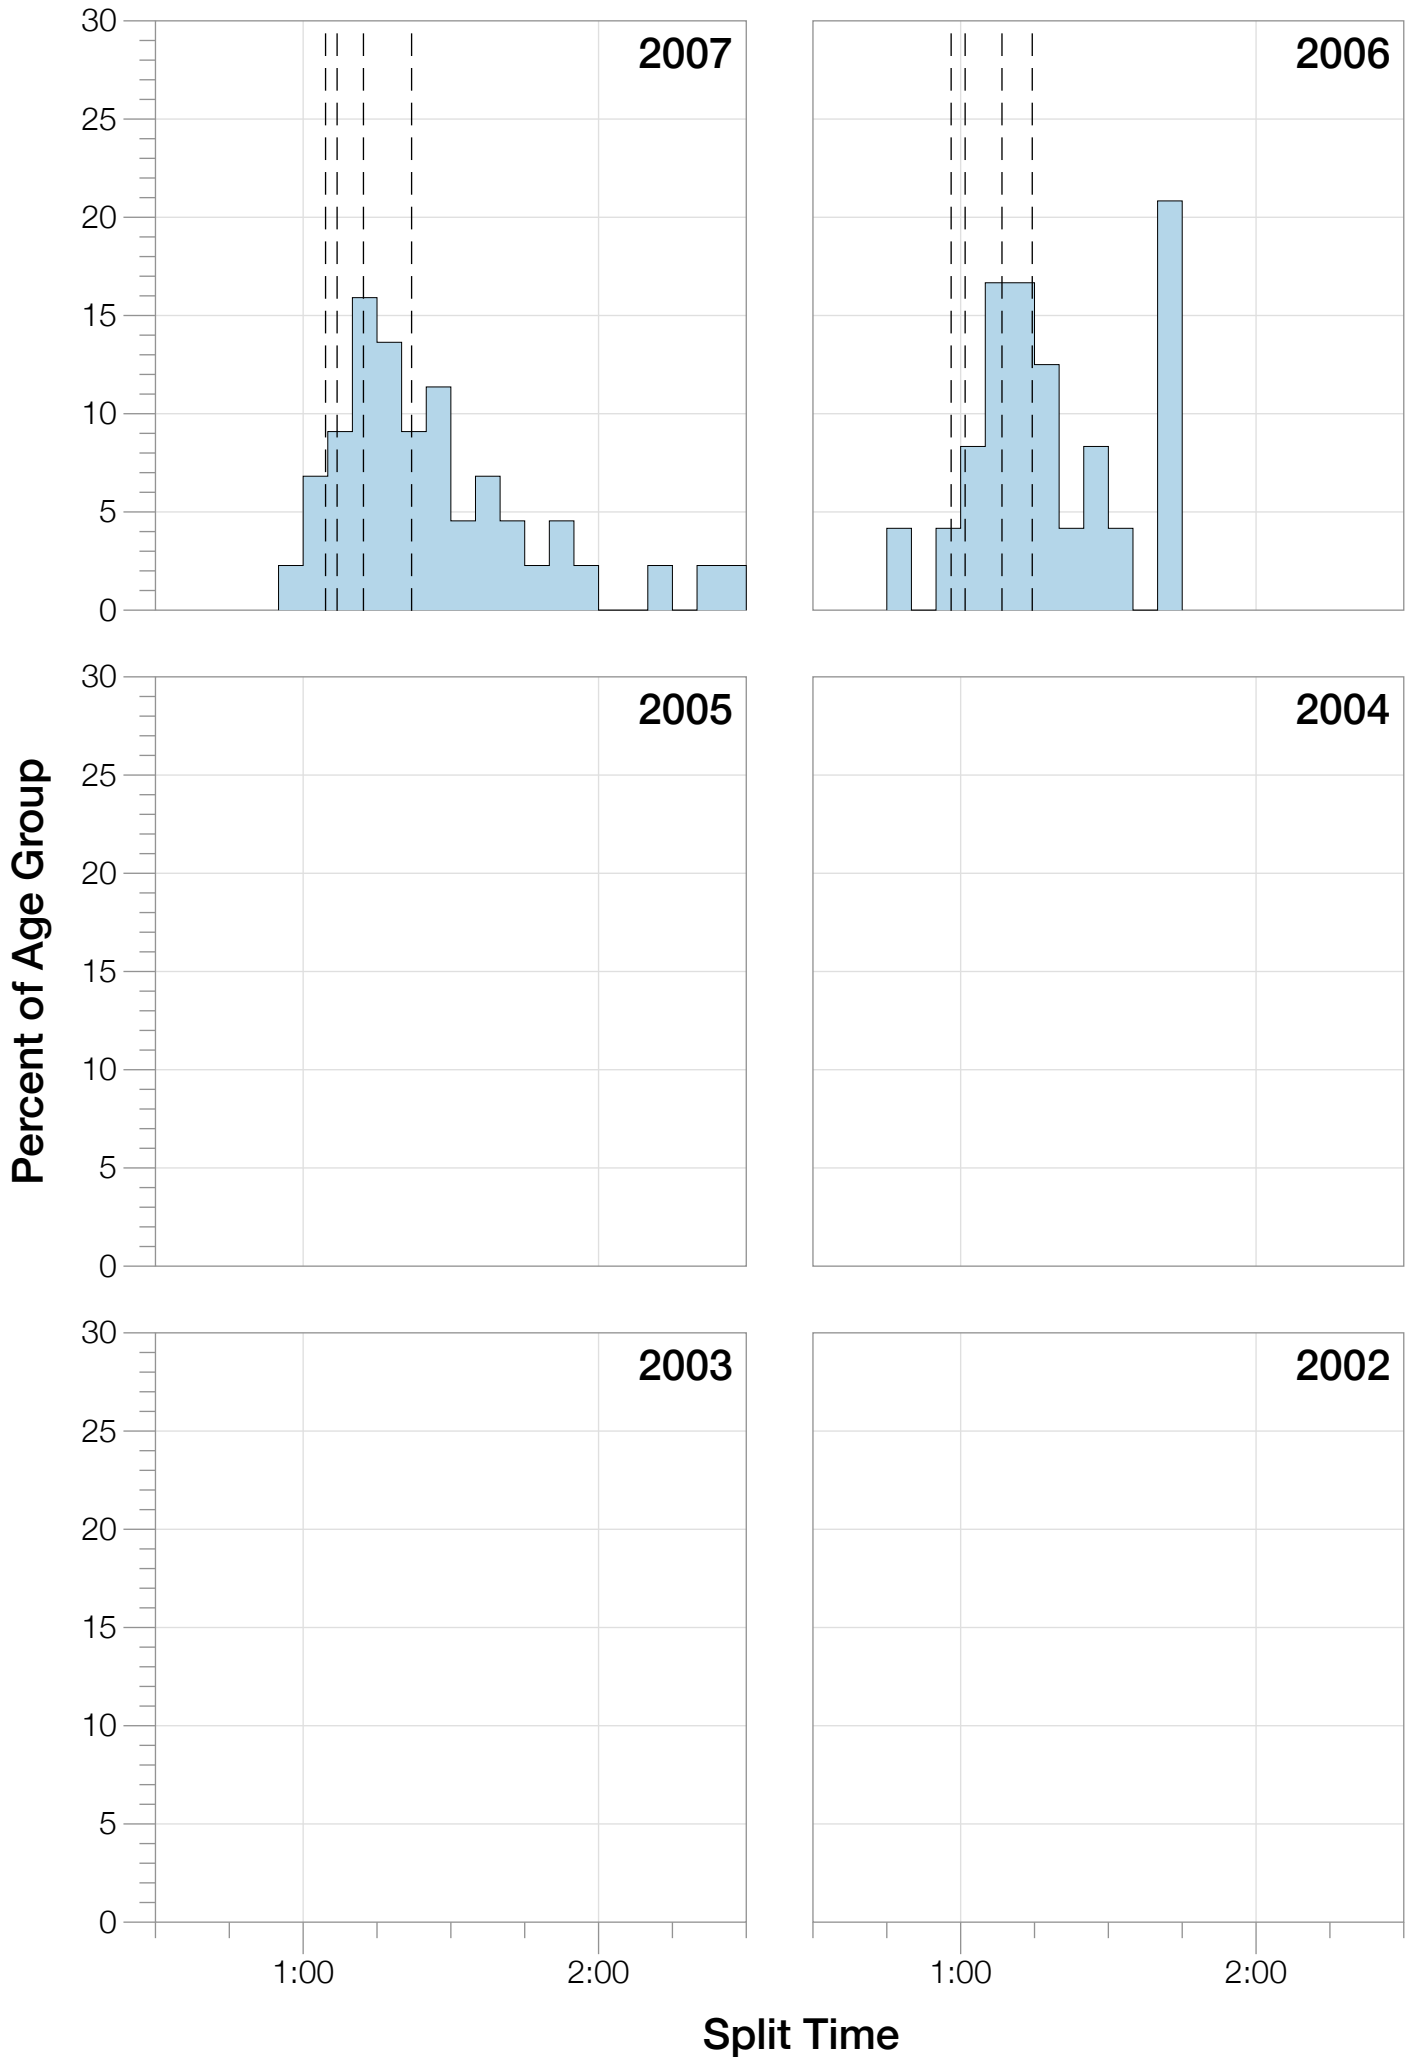

M50-54 Swim