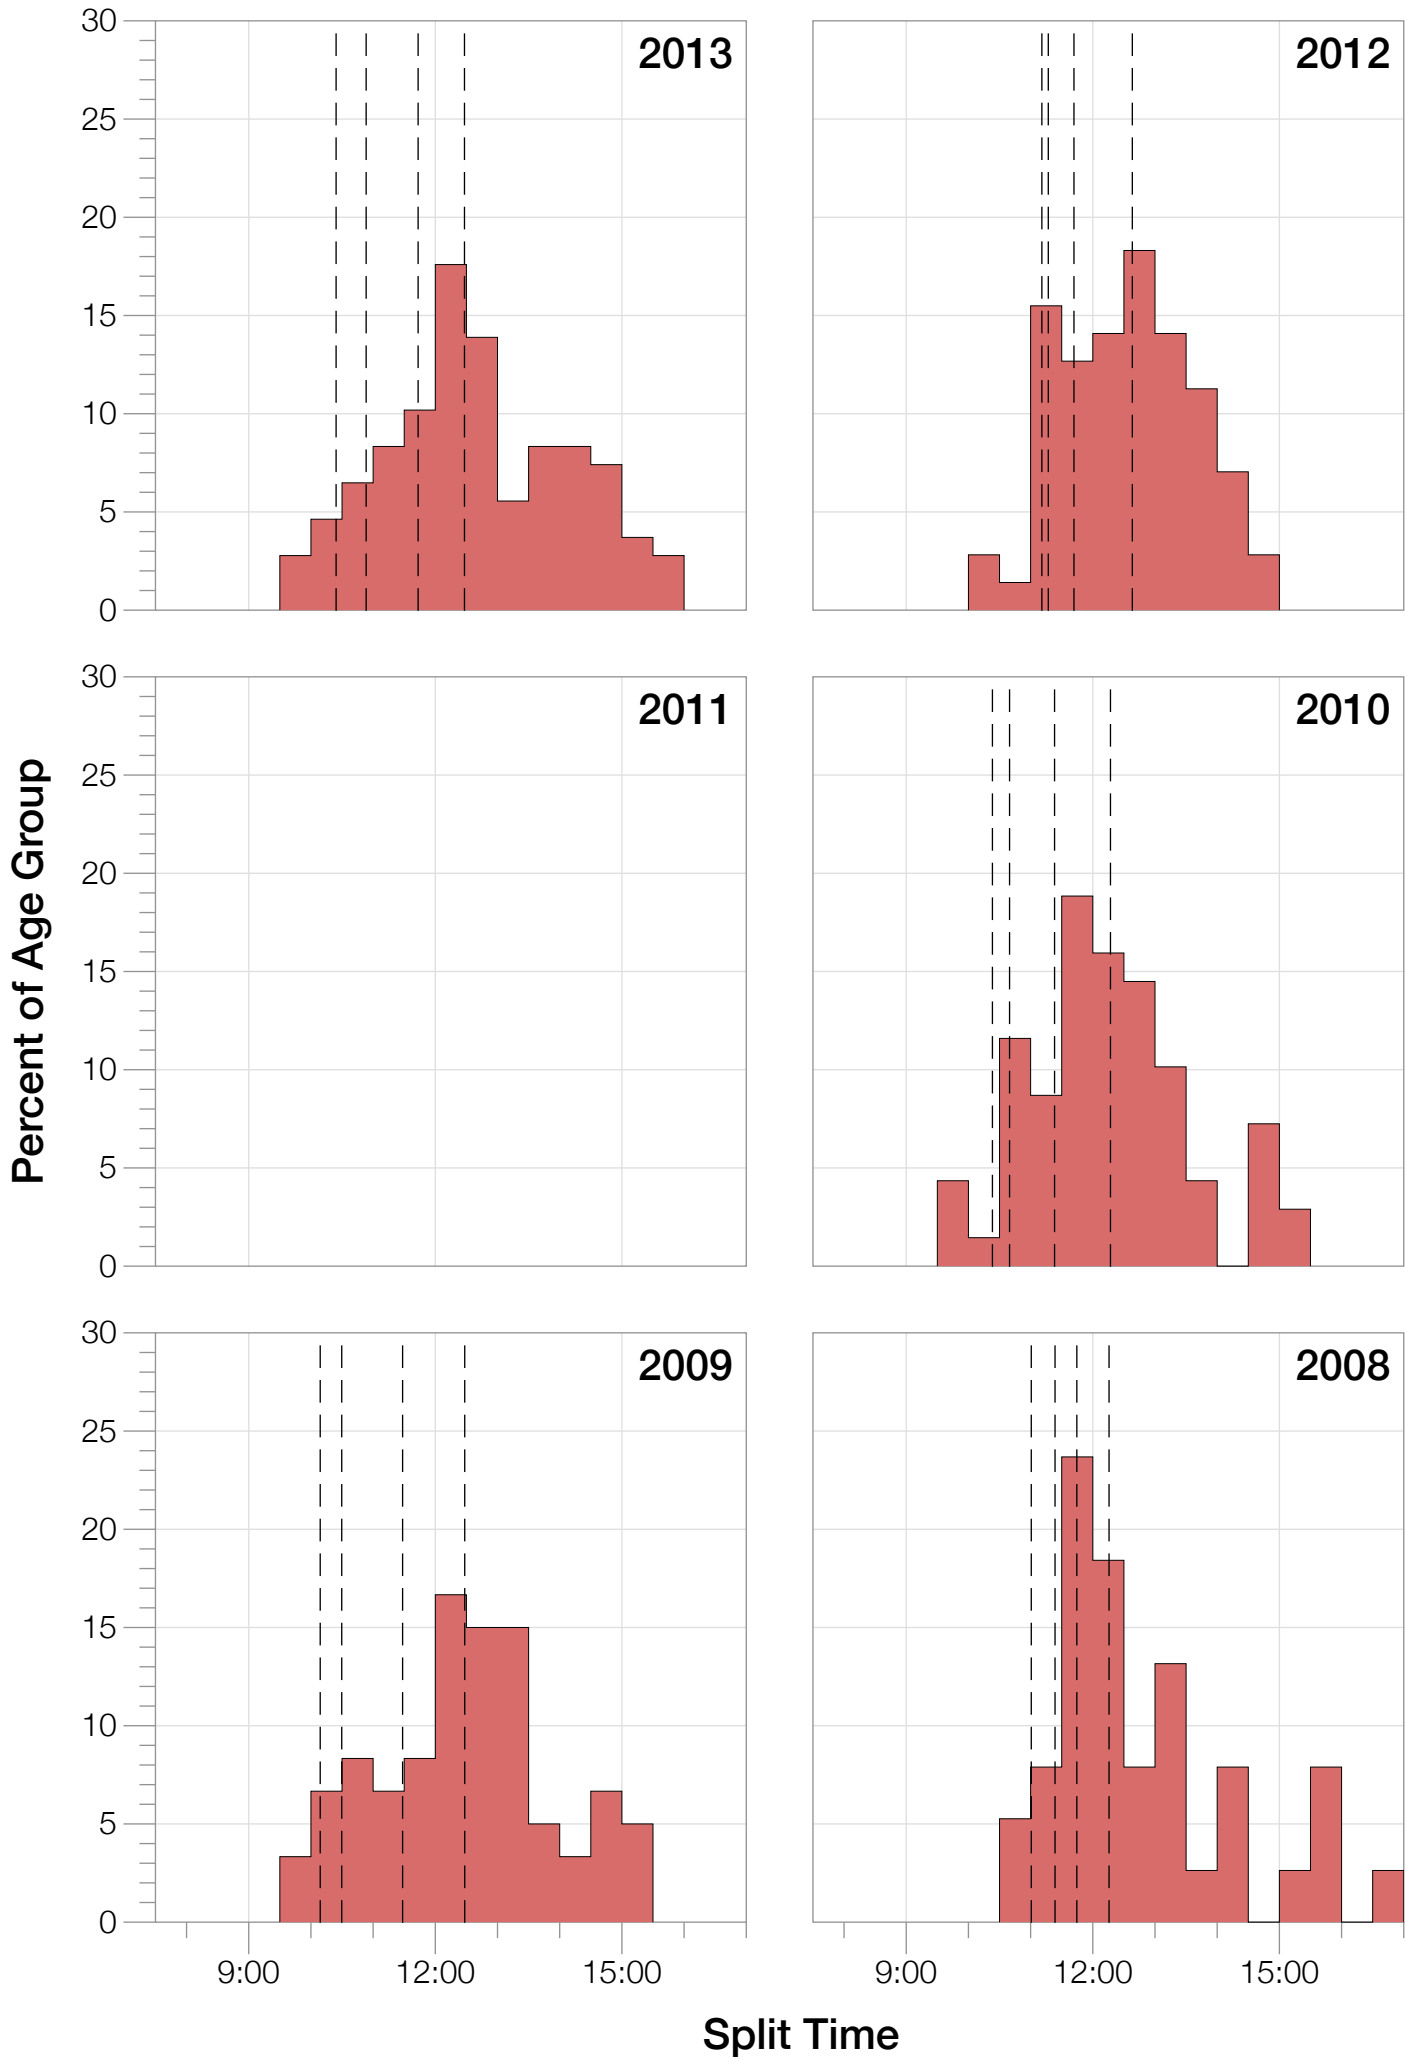

Ironman Brazil M50-54 Stats

M50-54 Summary Statistics

Year	Finishers	M50-54 Finishers	Male Winner's Time	Female Winner's Time	M50-54 Winner's Time
2006	938	24	8:15:18	9:20:46	10:35:49
2007	1127	44	8:21:09	9:12:40	10:33:13
2008	1185	38	8:28:24	9:42:50	10:41:40
2009	1209	60	8:13:39	9:10:15	9:54:47
2010	1399	69	8:07:39	9:19:13	9:40:26
2012	1383	71	8:22:40	9:17:42	10:02:30
2013	1628	108	8:01:32	9:05:53	9:48:27
Average	1267	59	8:15:45	9:18:28	10:10:58

M50-54 Swim

M50-54 Swim

M50-54 Bike

M50-54 Bike

M50-54 Run

M50-54 Run

M50-54 Overall

M50-54 Overall

Summary Statistics

Position	Swim Time	Bike Time	Run Time	Overall Time
Average Male Winner	0:49:19	4:28:02	2:55:53	8:15:45
Average Female Winner	0:50:26	4:59:25	4:16:18	9:18:28
Average 1st Age Grouper	1:02:07	5:23:54	3:38:37	10:10:58
Average 2nd Age Grouper	1:05:55	5:16:08	3:48:52	10:16:52
Average 3rd Age Grouper	1:06:36	5:29:05	3:48:43	10:29:55
Average 4th Age Grouper	1:07:27	5:33:01	3:58:47	10:44:49
Average 5th Age Grouper	1:07:19	5:36:50	4:05:15	10:55:58
Average 6th Age Grouper	1:13:14	5:41:26	3:58:31	10:59:37
Average 7th Age Grouper	1:15:43	5:40:20	4:06:33	11:08:23
Average 8th Age Grouper	1:12:08	5:37:55	4:15:55	11:13:30
Average 9th Age Grouper	1:13:52	5:41:35	4:18:05	11:20:02
Average 10th Age Grouper	1:12:57	5:57:10	4:12:32	11:29:54
Kona Qualifier Average	1:04:47	5:22:44	3:45:14	10:19:15
Top 10 Age Grouper Average	1:09:46	5:35:50	4:01:22	10:53:00