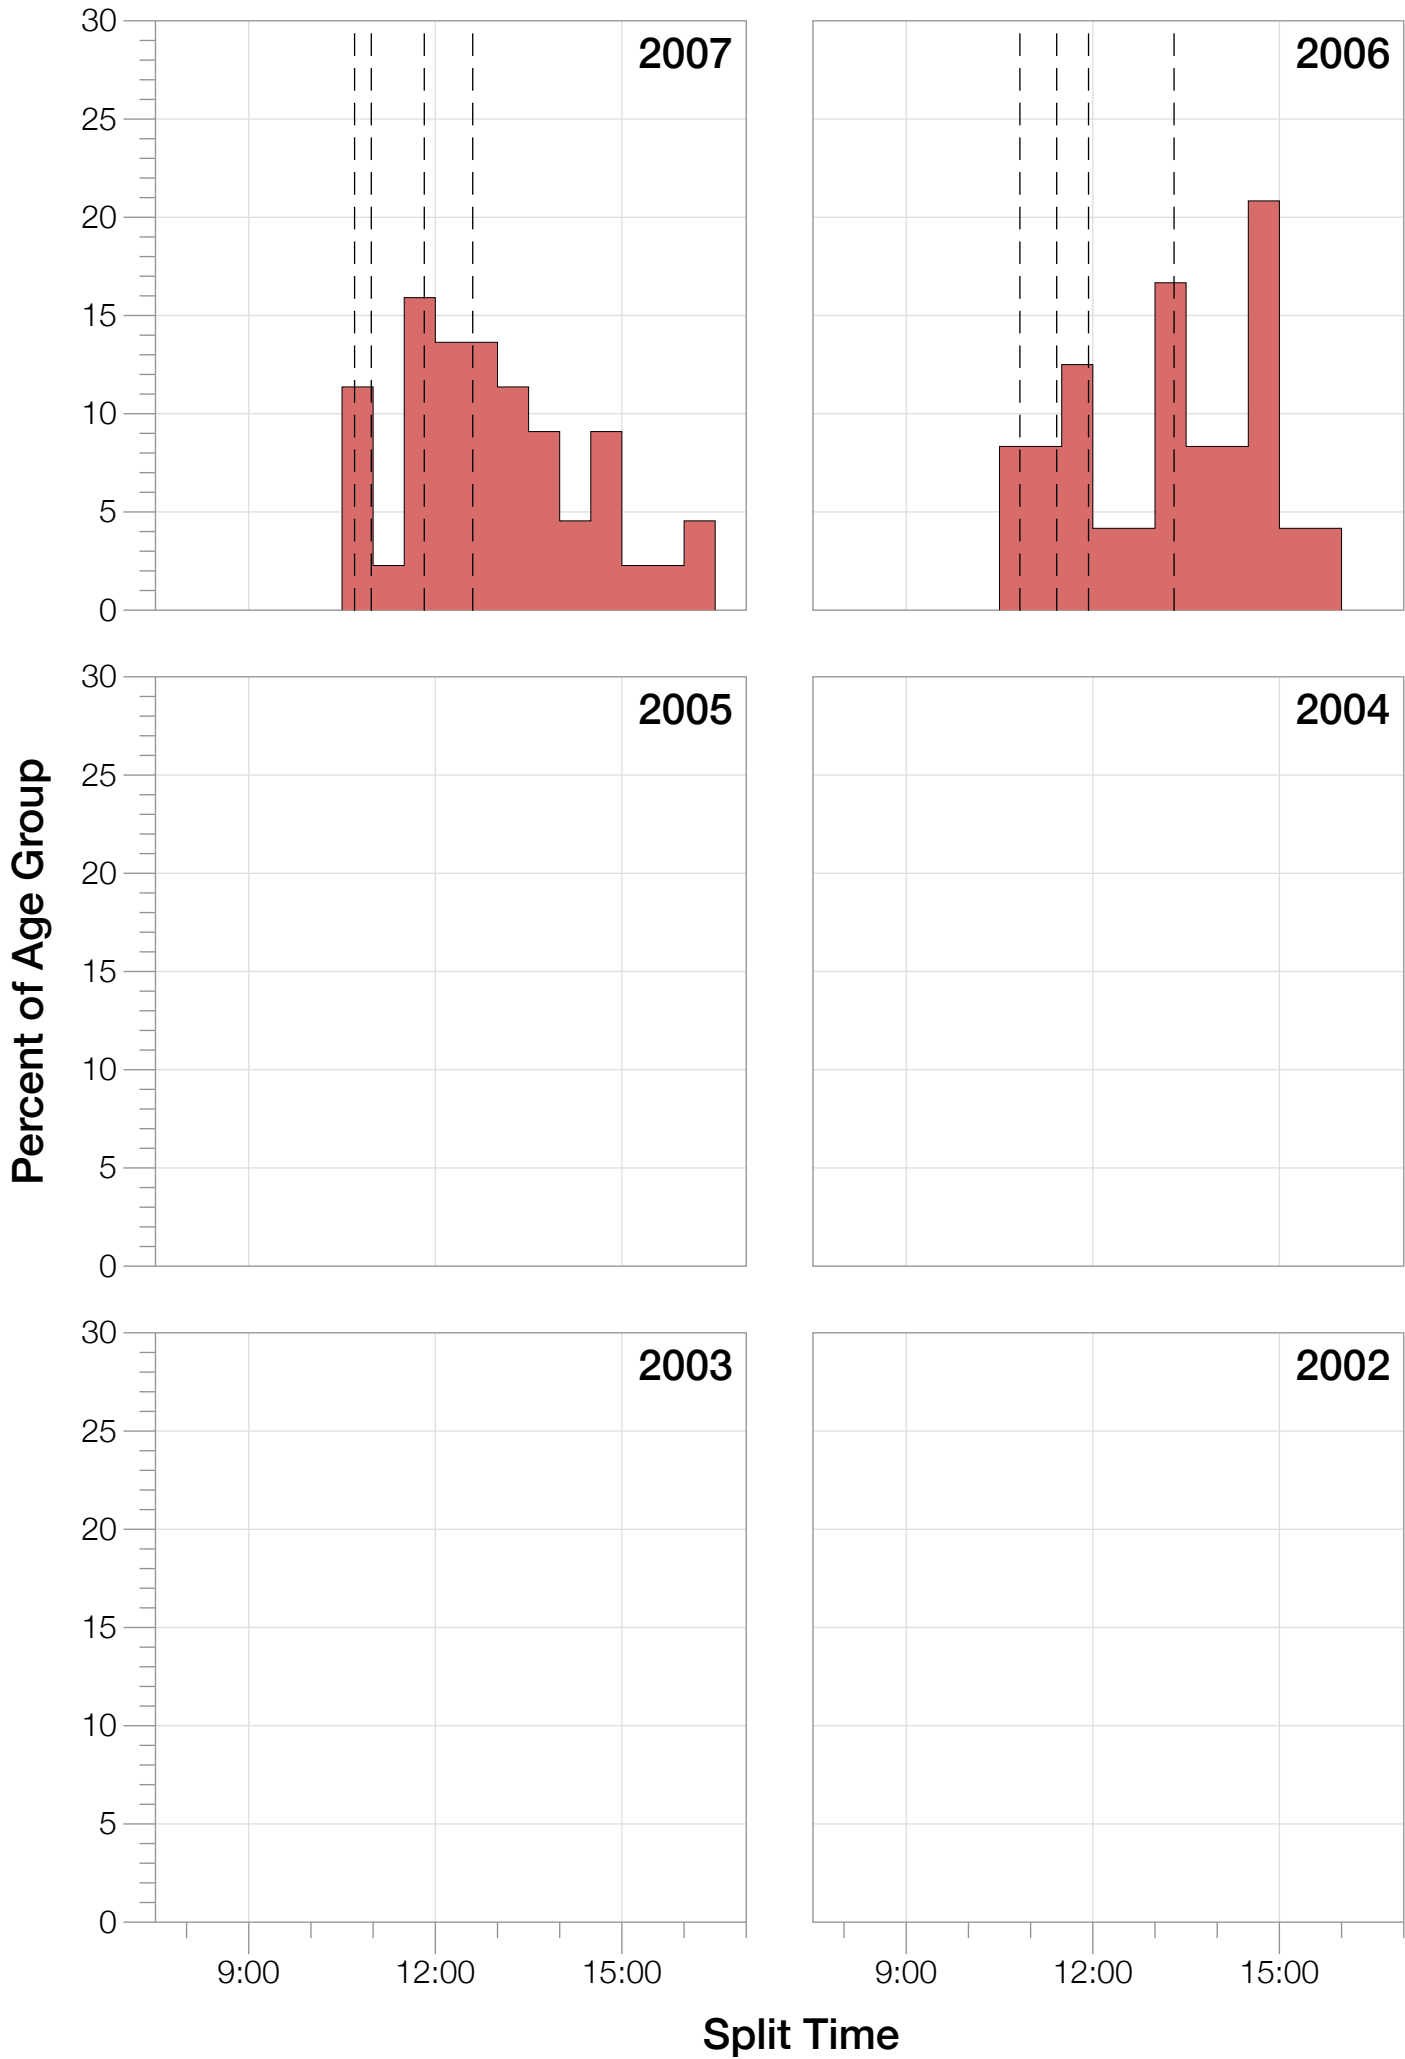

M50-54 Overall