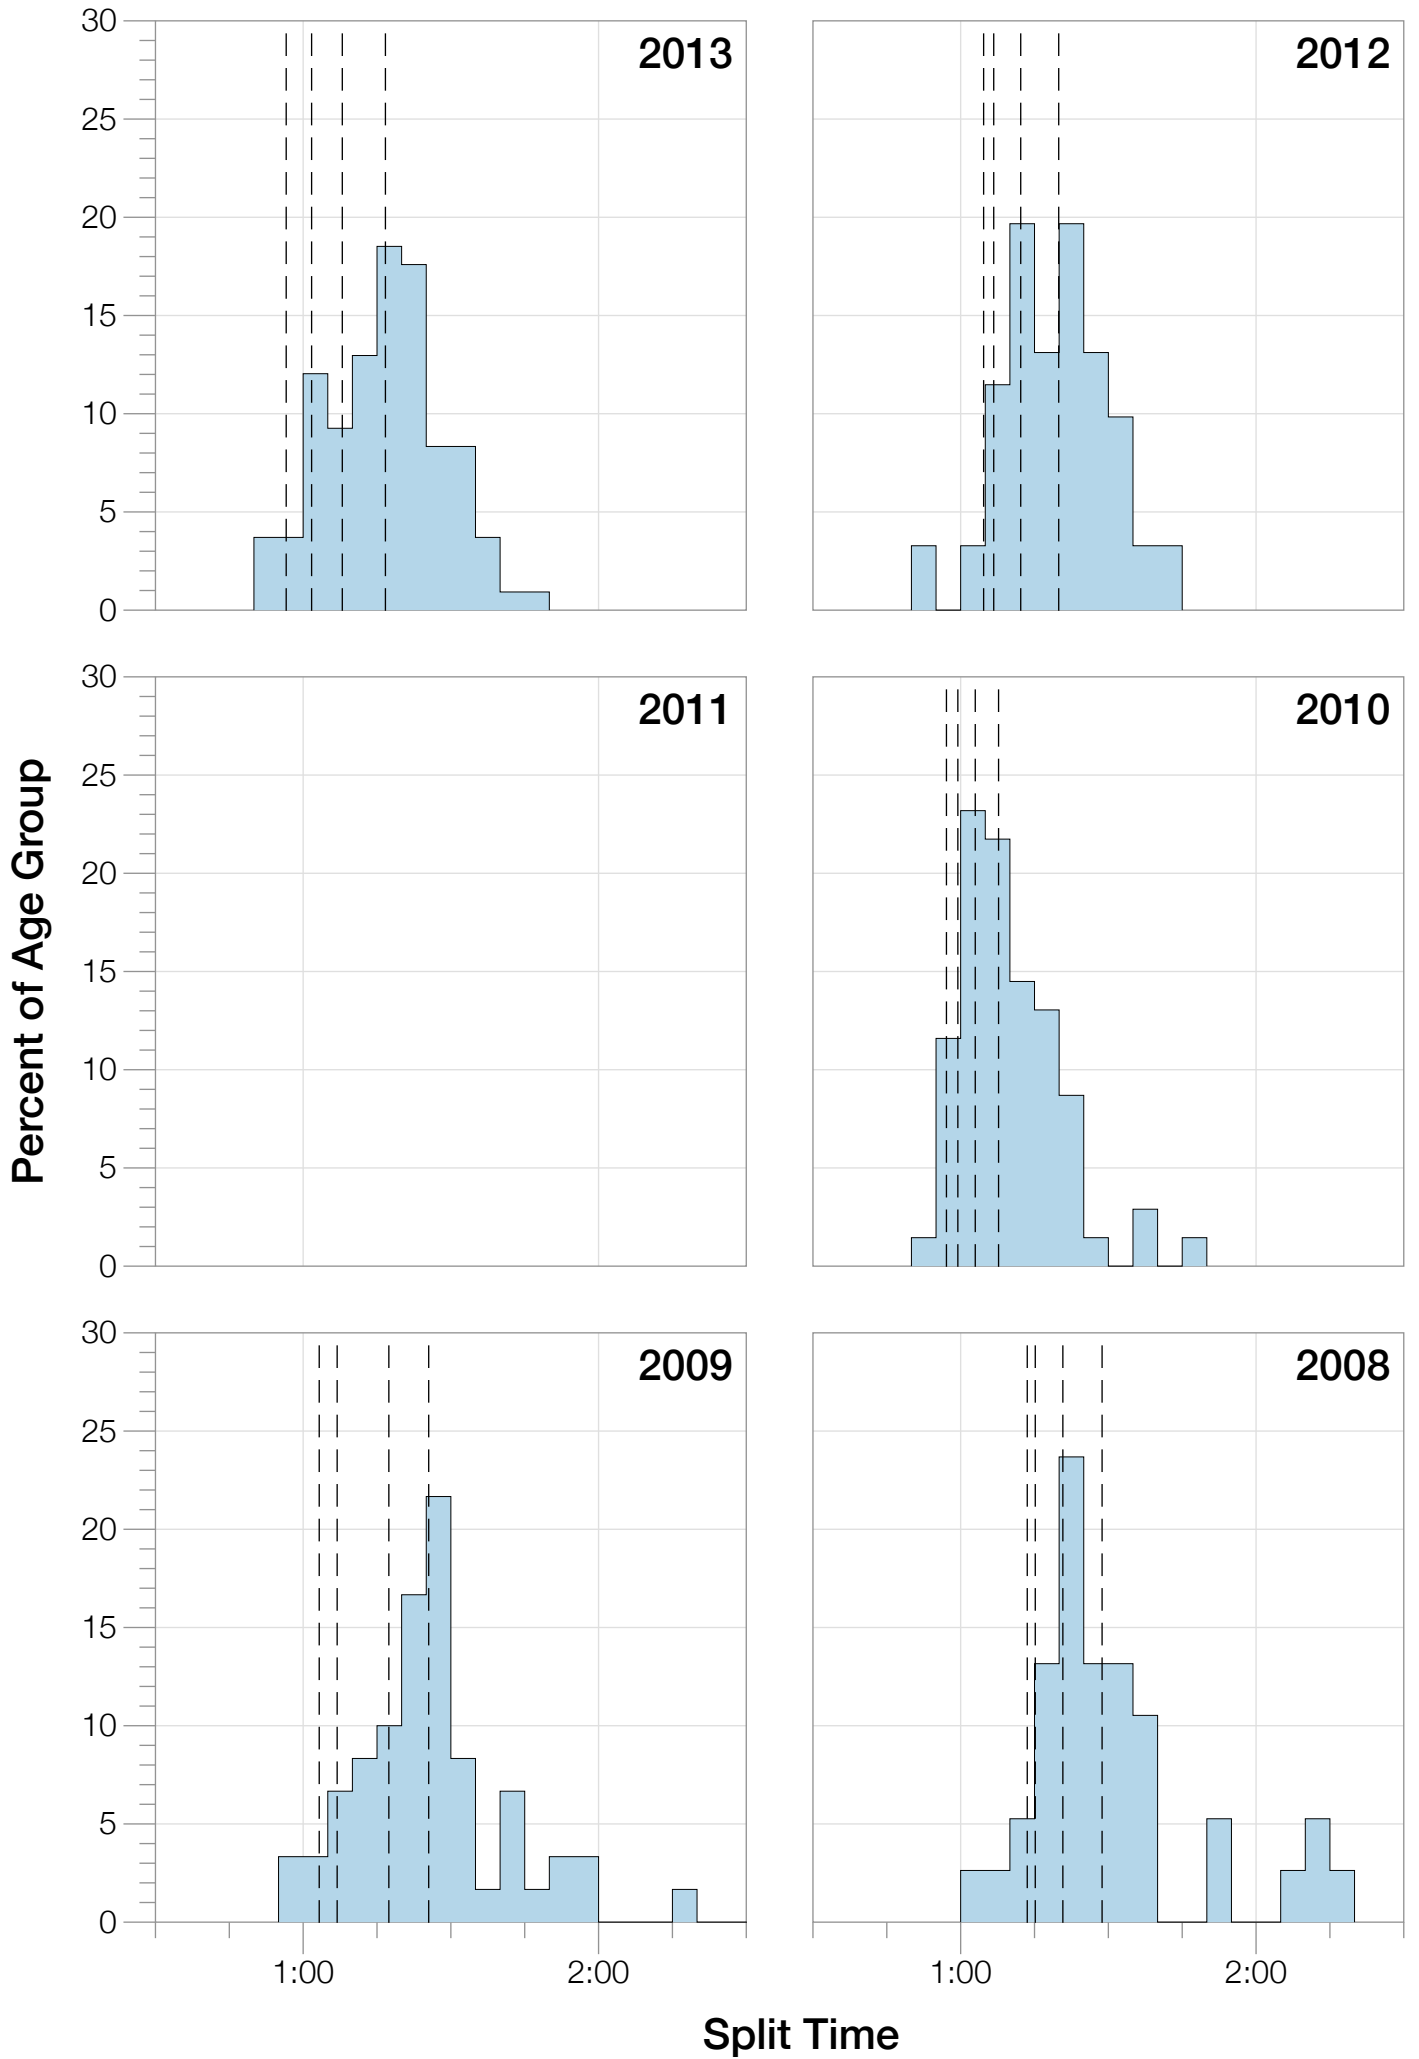

M50-54 Swim