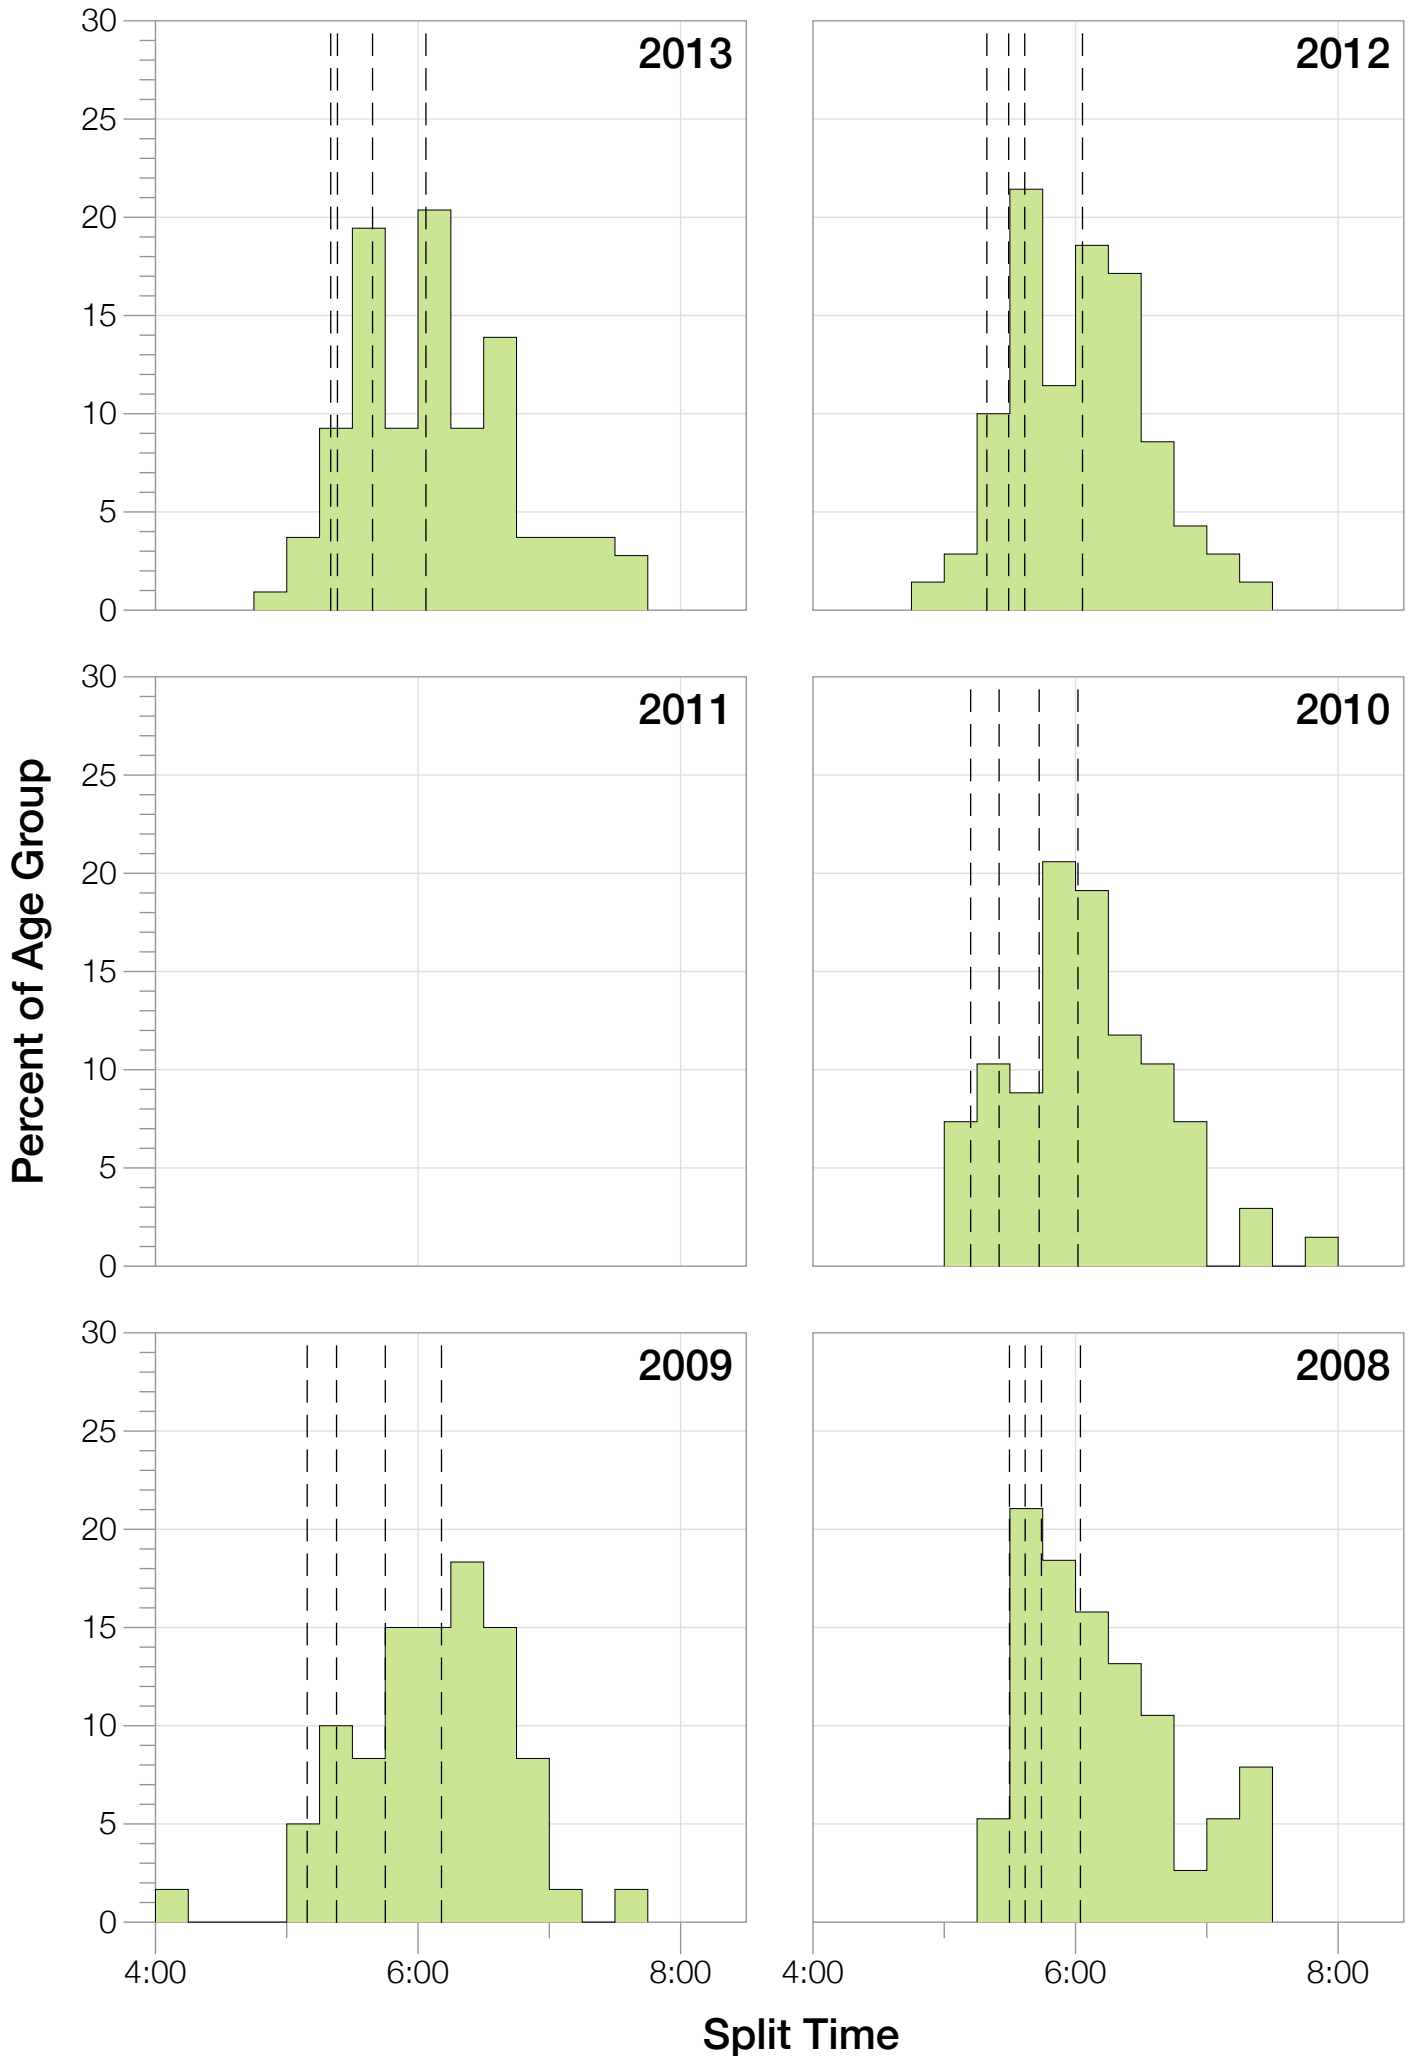

M50-54 Bike