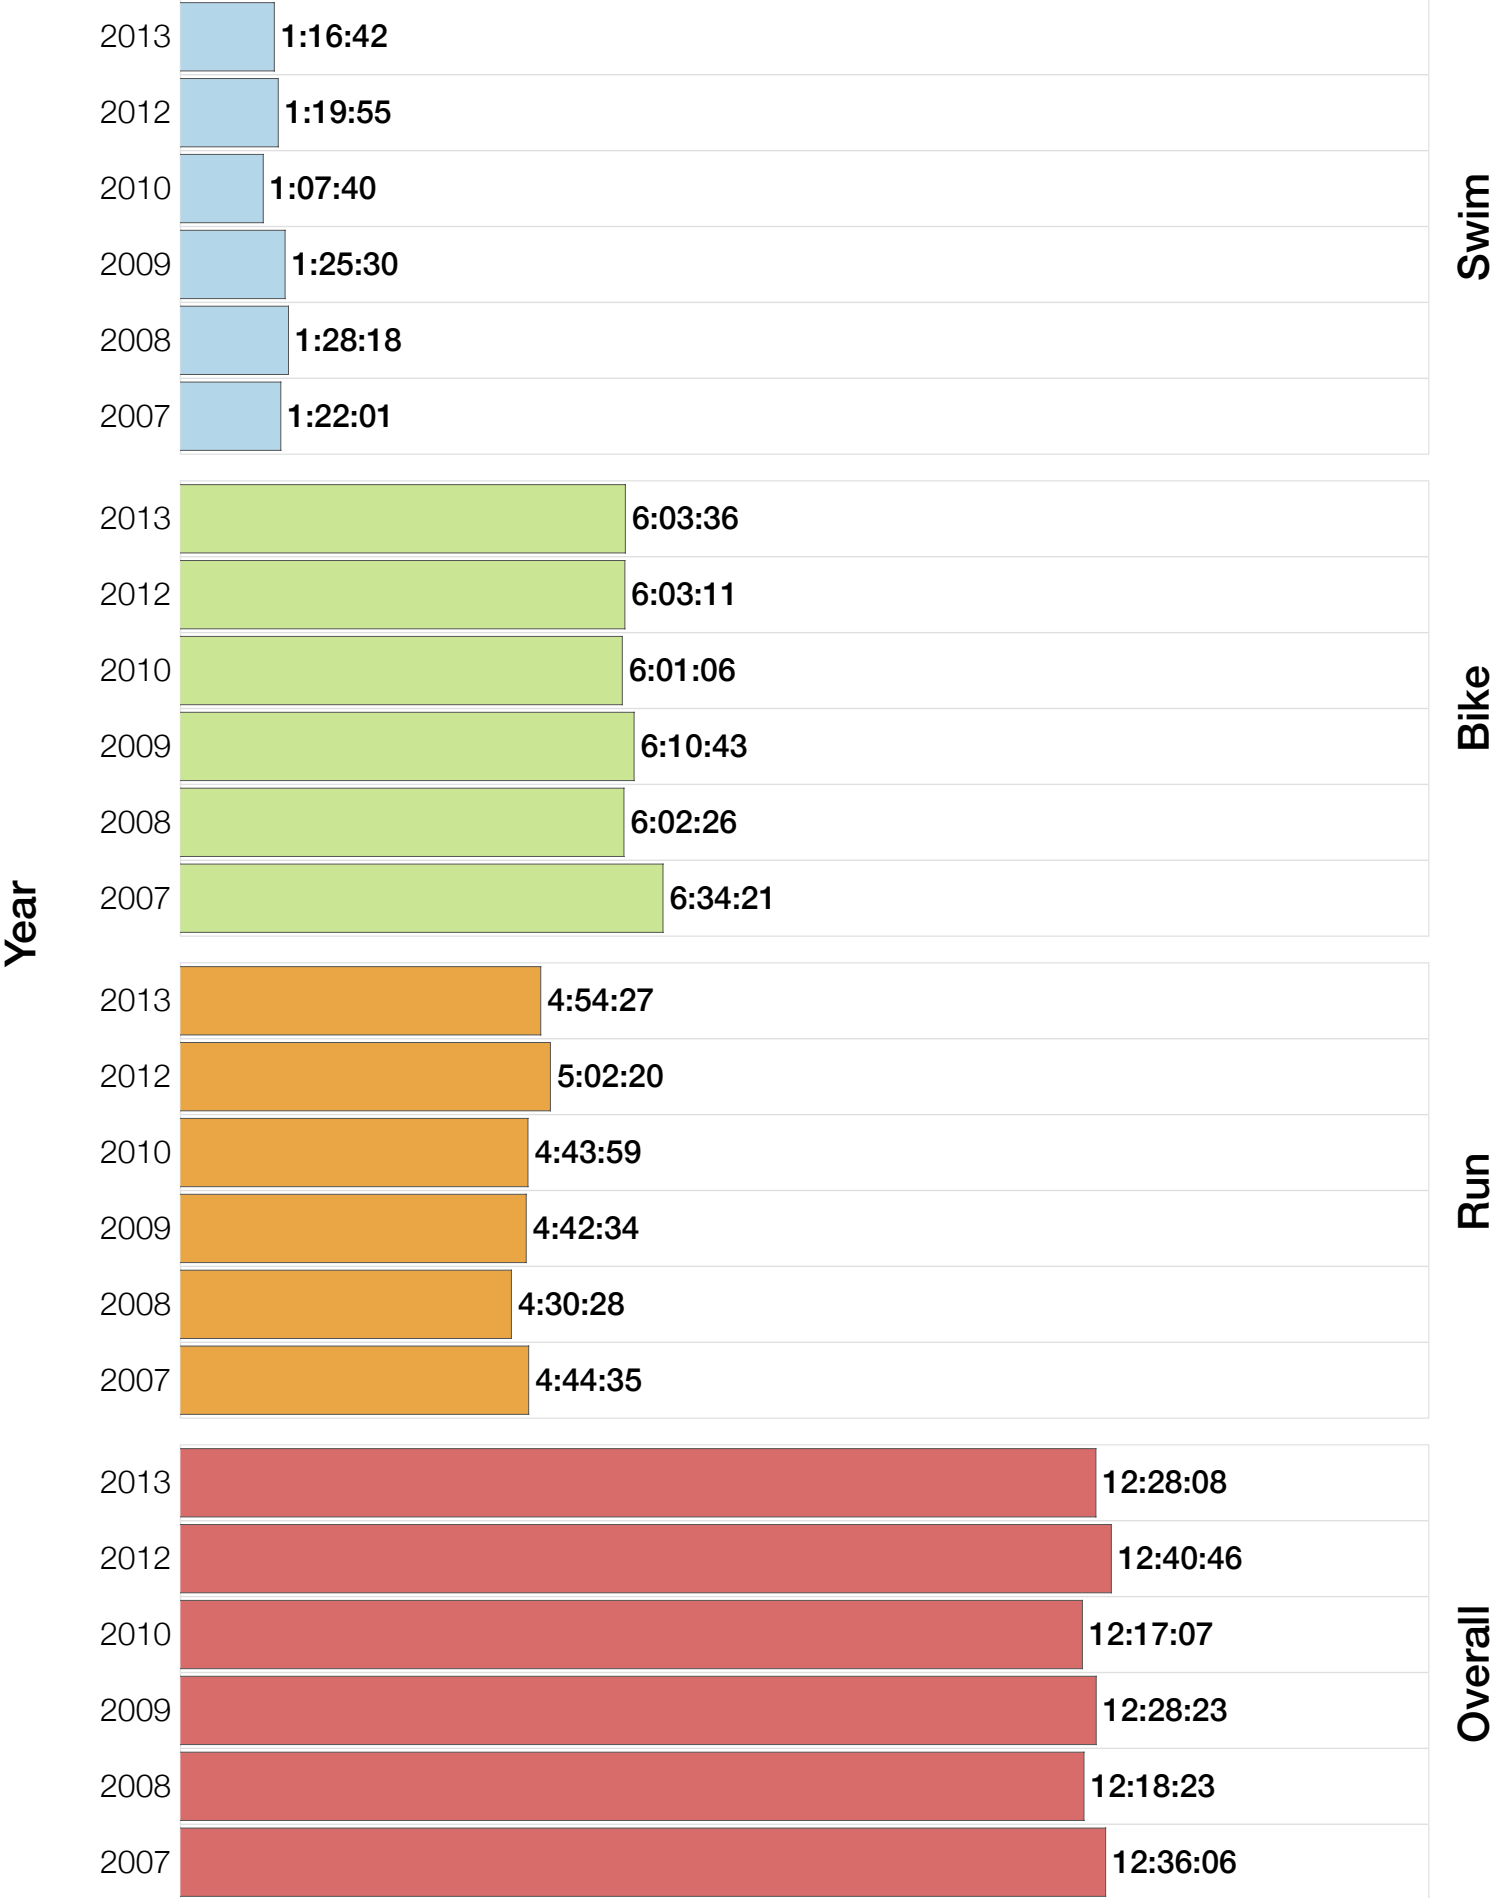

Ironman Brazil M50-54 Stats

M50-54 Summary Statistics

Year	Finishers	M50-54 Finishers	Male Winner's Time	Female Winner's Time	M50-54 Winner's Time
2006	938	24	8:15:18	9:20:46	10:35:49
2007	1127	44	8:21:09	9:12:40	10:33:13
2008	1185	38	8:28:24	9:42:50	10:41:40
2009	1209	60	8:13:39	9:10:15	9:54:47
2010	1399	69	8:07:39	9:19:13	9:40:26
2012	1383	71	8:22:40	9:17:42	10:02:30
2013	1628	108	8:01:32	9:05:53	9:48:27
Average	1267	59	8:15:45	9:18:28	10:10:58

M50-54 Swim

M50-54 Swim

M50-54 Bike

M50-54 Bike

M50-54 Run

M50-54 Run

M50-54 Overall

M50-54 Overall

M50-54 Fastest Splits

Split Time (hours)

M50-54 Median Splits

Split Time (hours)

M50-54 Slowest Splits

M50-54 Top 30 Finishing Splits

Estimated Kona Slot Average Finishing Time Finishing Time

M50-54 Top 10 and Kona Times and Splits

Summary Statistics

Position	Swim Time	Bike Time	Run Time	Overall Time
Average Male Winner	0:49:19	4:28:02	2:55:53	8:15:45
Average Female Winner	0:50:26	4:59:25	4:16:18	9:18:28
Average 1st Age Grouper	1:02:07	5:23:54	3:38:37	10:10:58
Average 2nd Age Grouper	1:05:55	5:16:08	3:48:52	10:16:52
Average 3rd Age Grouper	1:06:36	5:29:05	3:48:43	10:29:55
Average 4th Age Grouper	1:07:27	5:33:01	3:58:47	10:44:49
Average 5th Age Grouper	1:07:19	5:36:50	4:05:15	10:55:58
Average 6th Age Grouper	1:13:14	5:41:26	3:58:31	10:59:37
Average 7th Age Grouper	1:15:43	5:40:20	4:06:33	11:08:23
Average 8th Age Grouper	1:12:08	5:37:55	4:15:55	11:13:30
Average 9th Age Grouper	1:13:52	5:41:35	4:18:05	11:20:02
Average 10th Age Grouper	1:12:57	5:57:10	4:12:32	11:29:54
Kona Qualifier Average	1:04:47	5:22:44	3:45:14	10:19:15
Top 10 Age Grouper Average	1:09:46	5:35:50	4:01:22	10:53:00