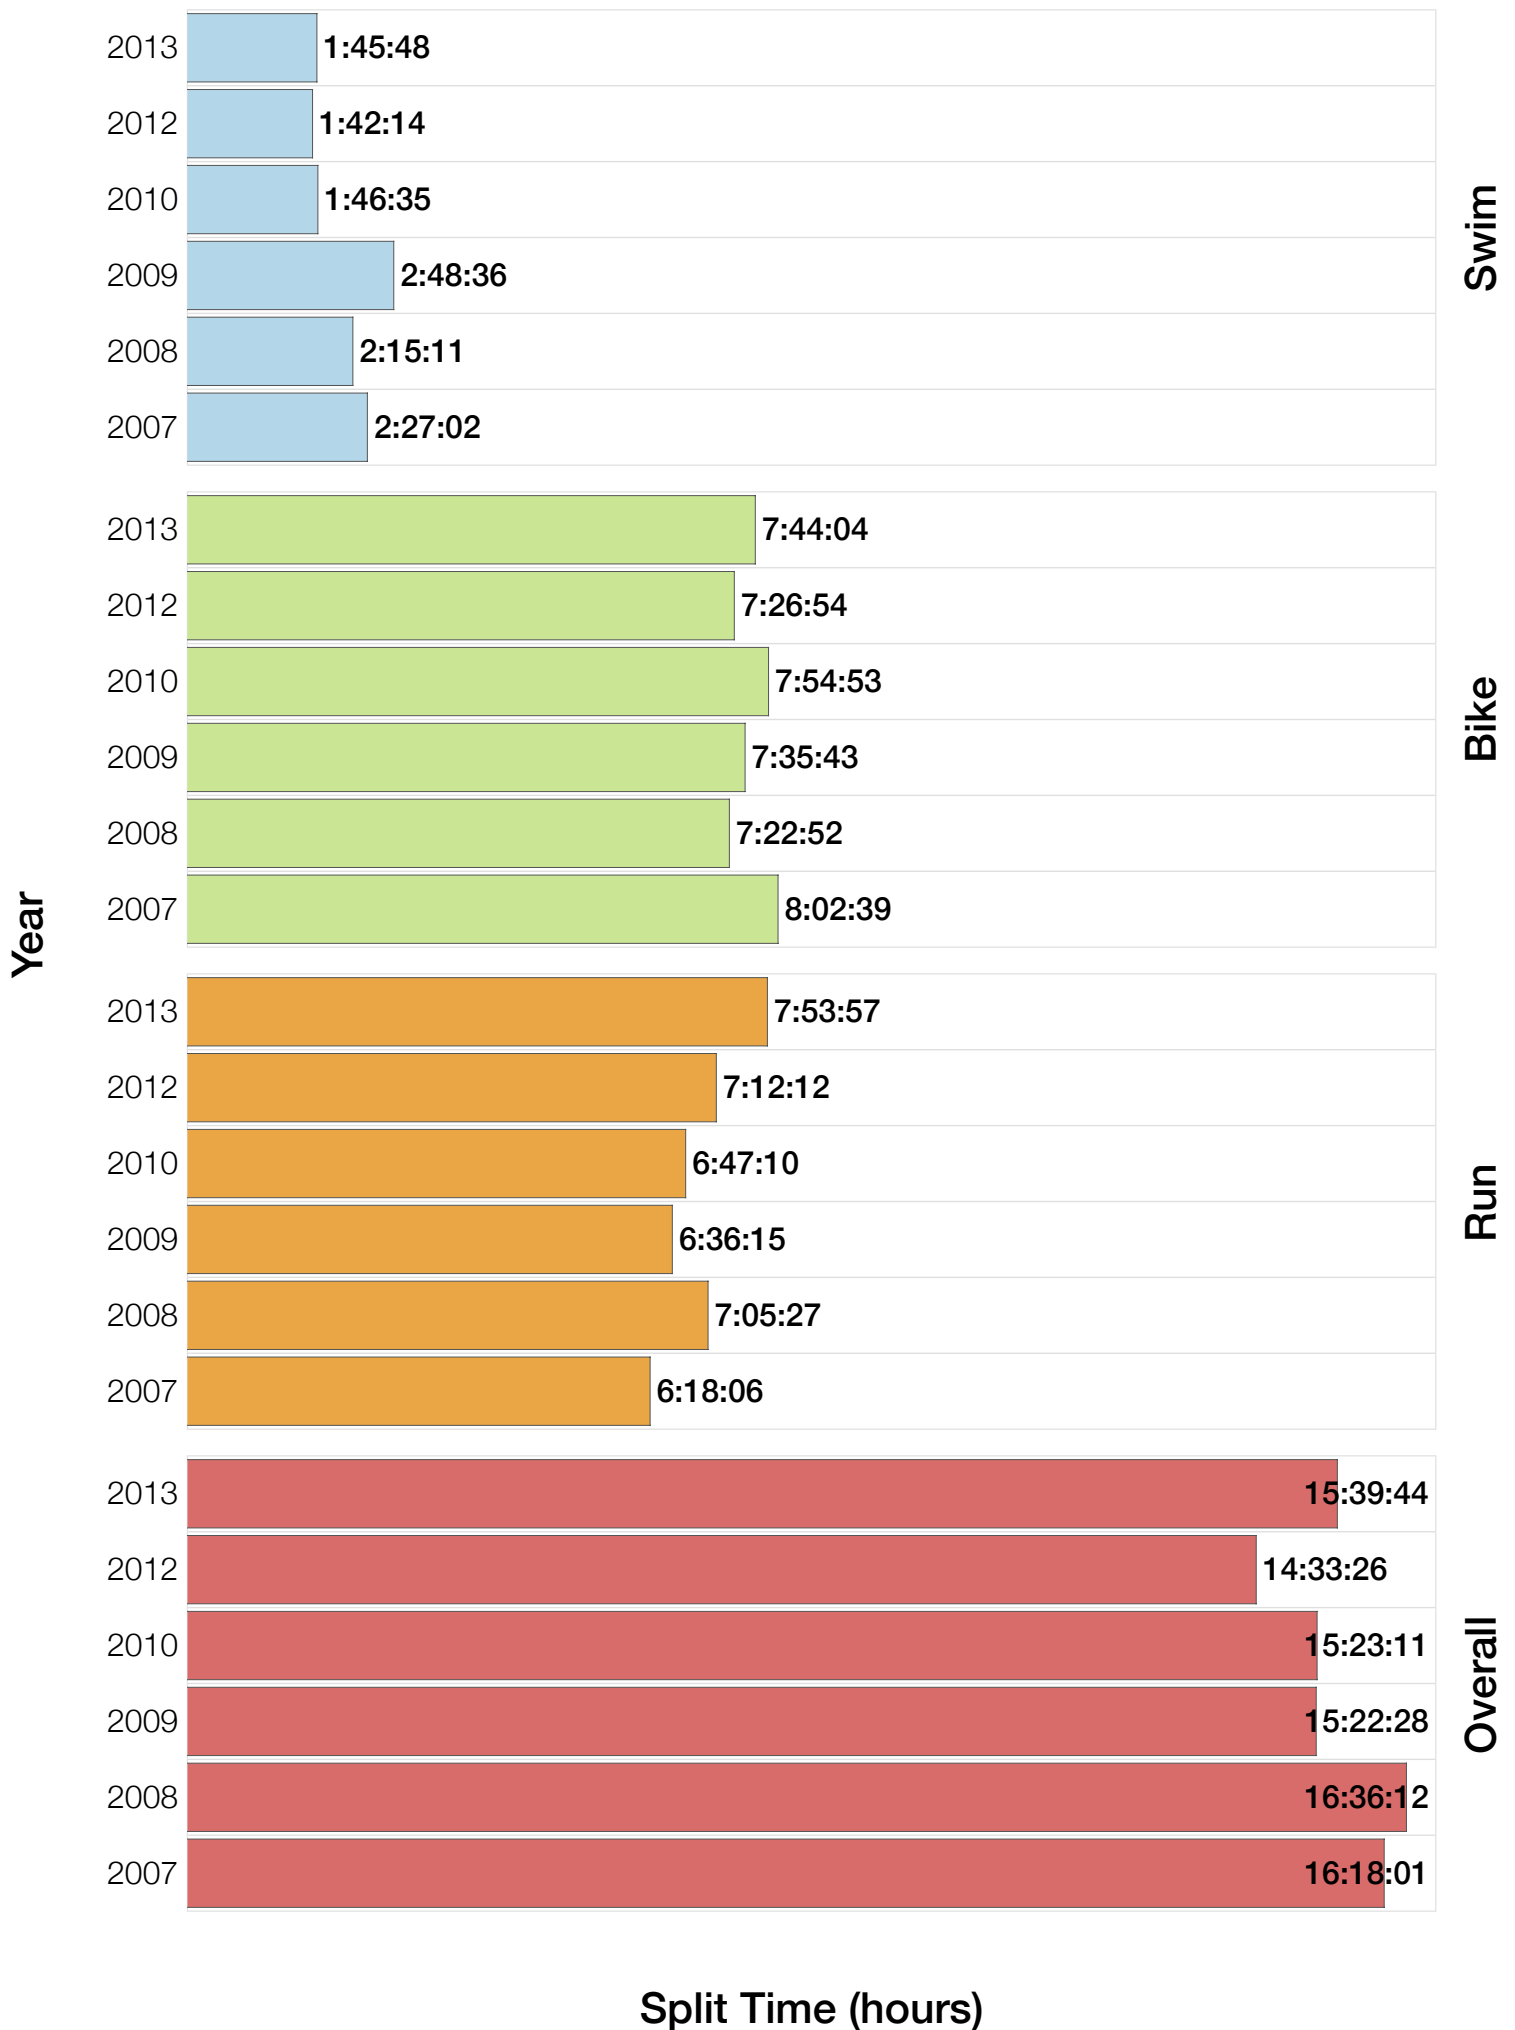

M50-54 Fastest Splits

Split Time (hours)

M50-54 Median Splits

Split Time (hours)

M50-54 Slowest Splits

M50-54 Top 30 Finishing Splits

Estimated Kona Slot Average Finishing Time Finishing Time

M50-54 Top 10 and Kona Times and Splits

Summary Statistics

Position	Swim Time	Bike Time	Run Time	Overall Time
Average Male Winner	0:49:19	4:28:02	2:55:53	8:15:45
Average Female Winner	0:50:26	4:59:25	4:16:18	9:18:28
Average 1st Age Grouper	1:02:07	5:23:54	3:38:37	10:10:58
Average 2nd Age Grouper	1:05:55	5:16:08	3:48:52	10:16:52
Average 3rd Age Grouper	1:06:36	5:29:05	3:48:43	10:29:55
Average 4th Age Grouper	1:07:27	5:33:01	3:58:47	10:44:49
Average 5th Age Grouper	1:07:19	5:36:50	4:05:15	10:55:58
Average 6th Age Grouper	1:13:14	5:41:26	3:58:31	10:59:37
Average 7th Age Grouper	1:15:43	5:40:20	4:06:33	11:08:23
Average 8th Age Grouper	1:12:08	5:37:55	4:15:55	11:13:30
Average 9th Age Grouper	1:13:52	5:41:35	4:18:05	11:20:02
Average 10th Age Grouper	1:12:57	5:57:10	4:12:32	11:29:54
Kona Qualifier Average	1:04:47	5:22:44	3:45:14	10:19:15
Top 10 Age Grouper Average	1:09:46	5:35:50	4:01:22	10:53:00

Brazil 2013

Position	Swim Time	Bike Time	Run Time	Overall Time
Male Winner	0:44:06	4:22:23	2:50:35	8:01:32
Female Winner	0:48:26	4:51:29	3:20:22	9:05:53
1st Age Grouper	1:03:42	5:11:09	3:26:36	9:48:27
2nd Age Grouper	0:57:11	4:51:55	3:52:16	9:49:52
3rd Age Grouper	0:55:22	5:07:41	3:41:46	9:55:25
4th Age Grouper	0:59:42	5:22:42	3:46:45	10:18:41
5th Age Grouper	0:54:19	5:21:23	3:56:37	10:22:11
6th Age Grouper	1:07:30	5:24:16	3:40:01	10:22:43
7th Age Grouper	1:02:48	5:29:15	3:43:21	10:27:11
8th Age Grouper	1:07:30	5:11:47	3:57:49	10:27:40
9th Age Grouper	1:01:36	5:22:16	3:55:06	10:30:23
10th Age Grouper	1:10:57	5:25:26	3:58:07	10:46:12
Kona Qualifier Average	0:58:45	5:03:35	3:40:12	9:51:14
Top 10 Age Grouper Average	1:02:03	5:16:47	3:47:50	10:16:52