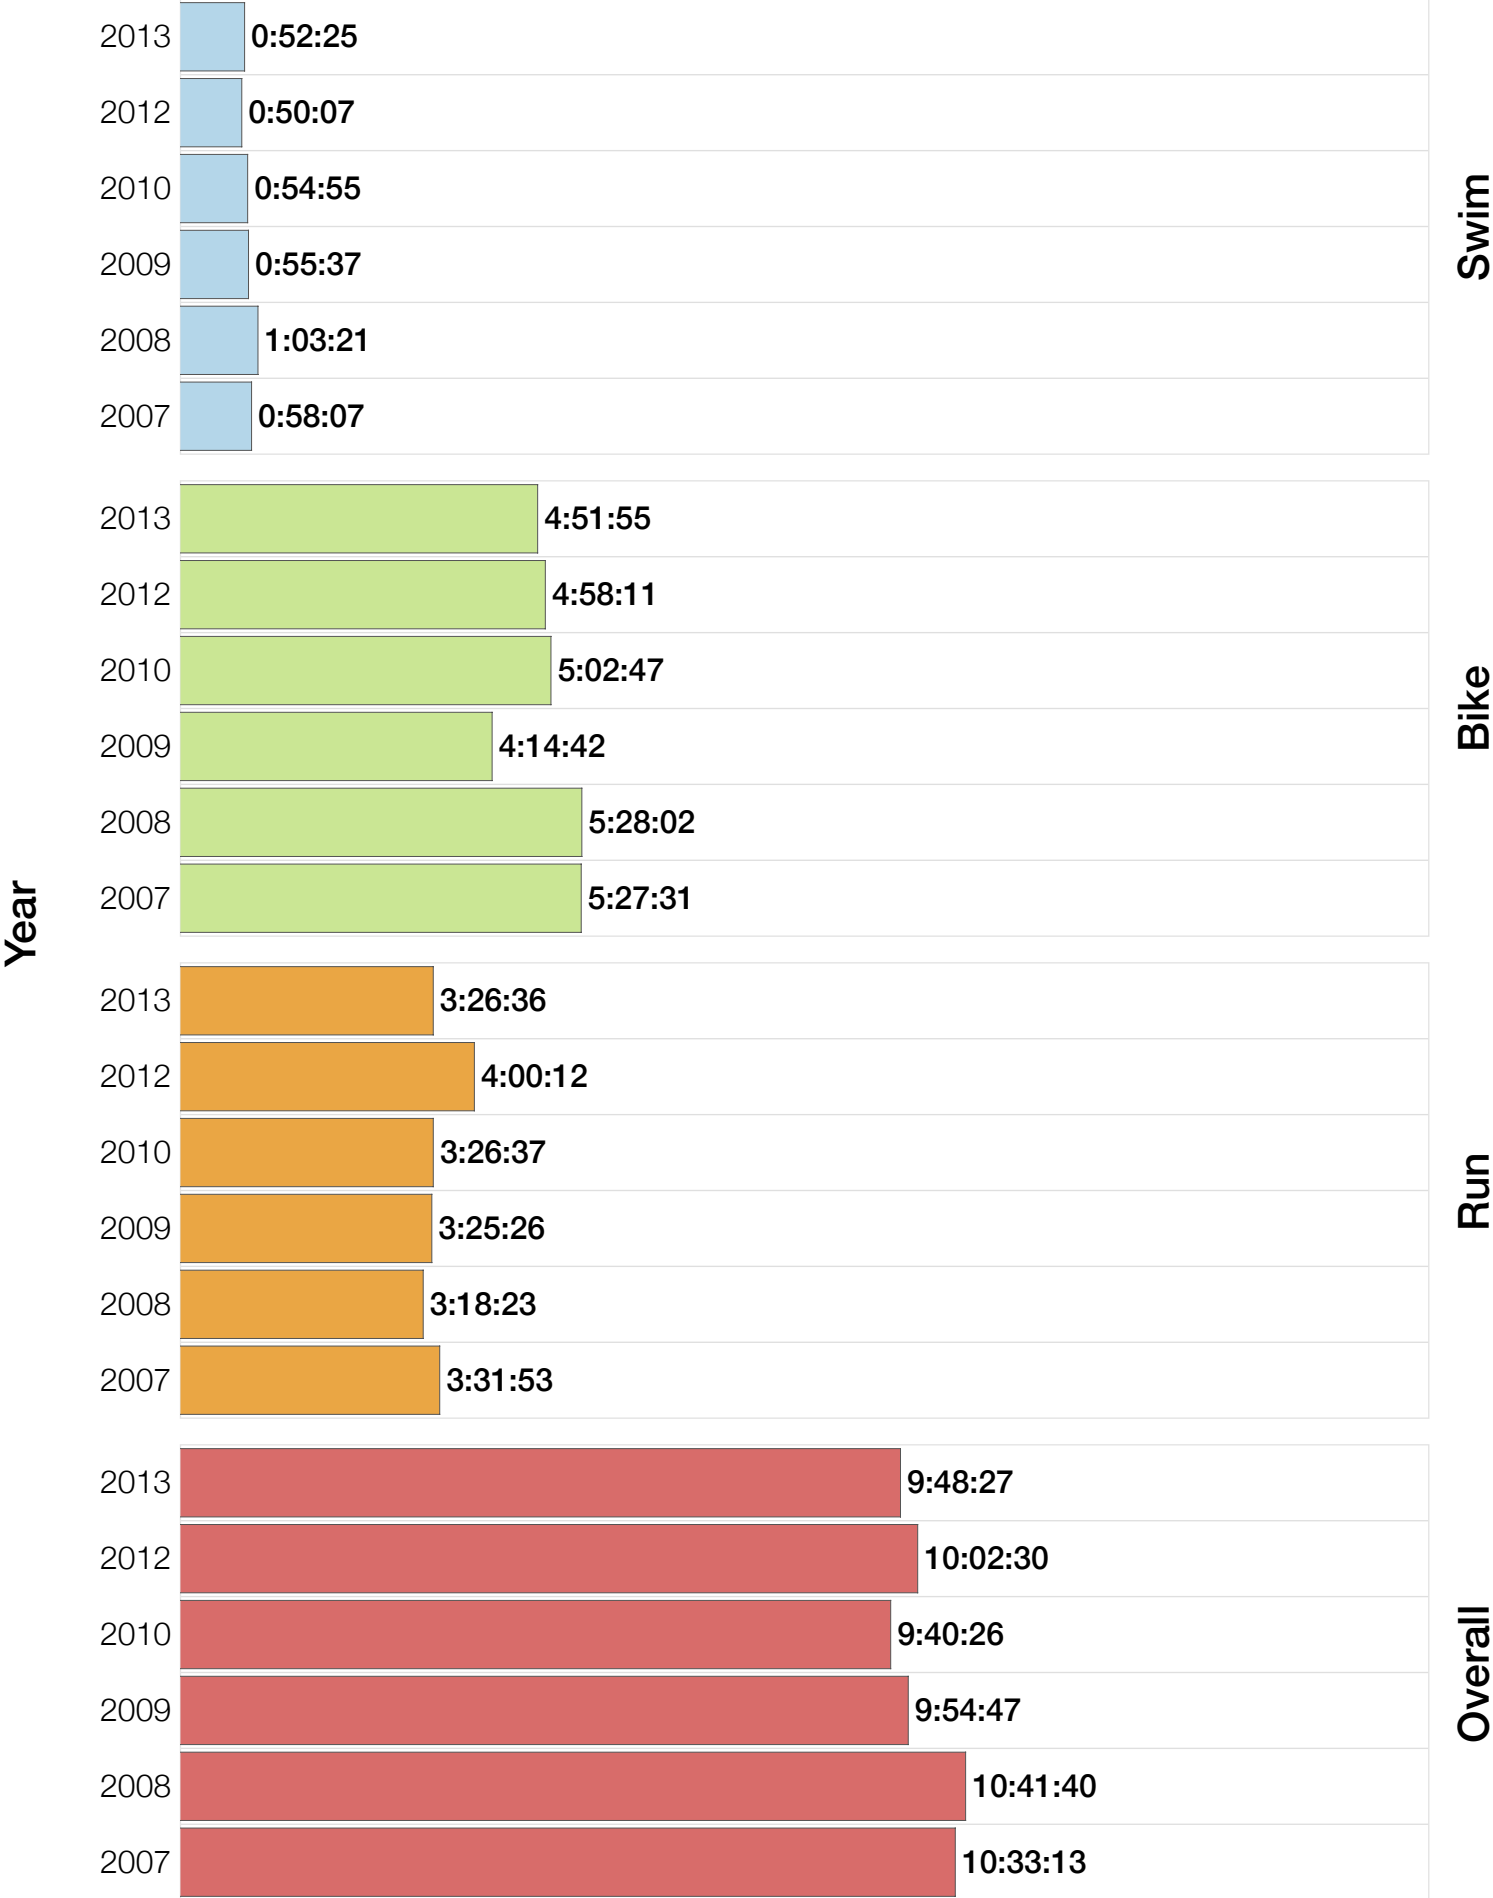

M50-54 Fastest Splits

Split Time (hours)