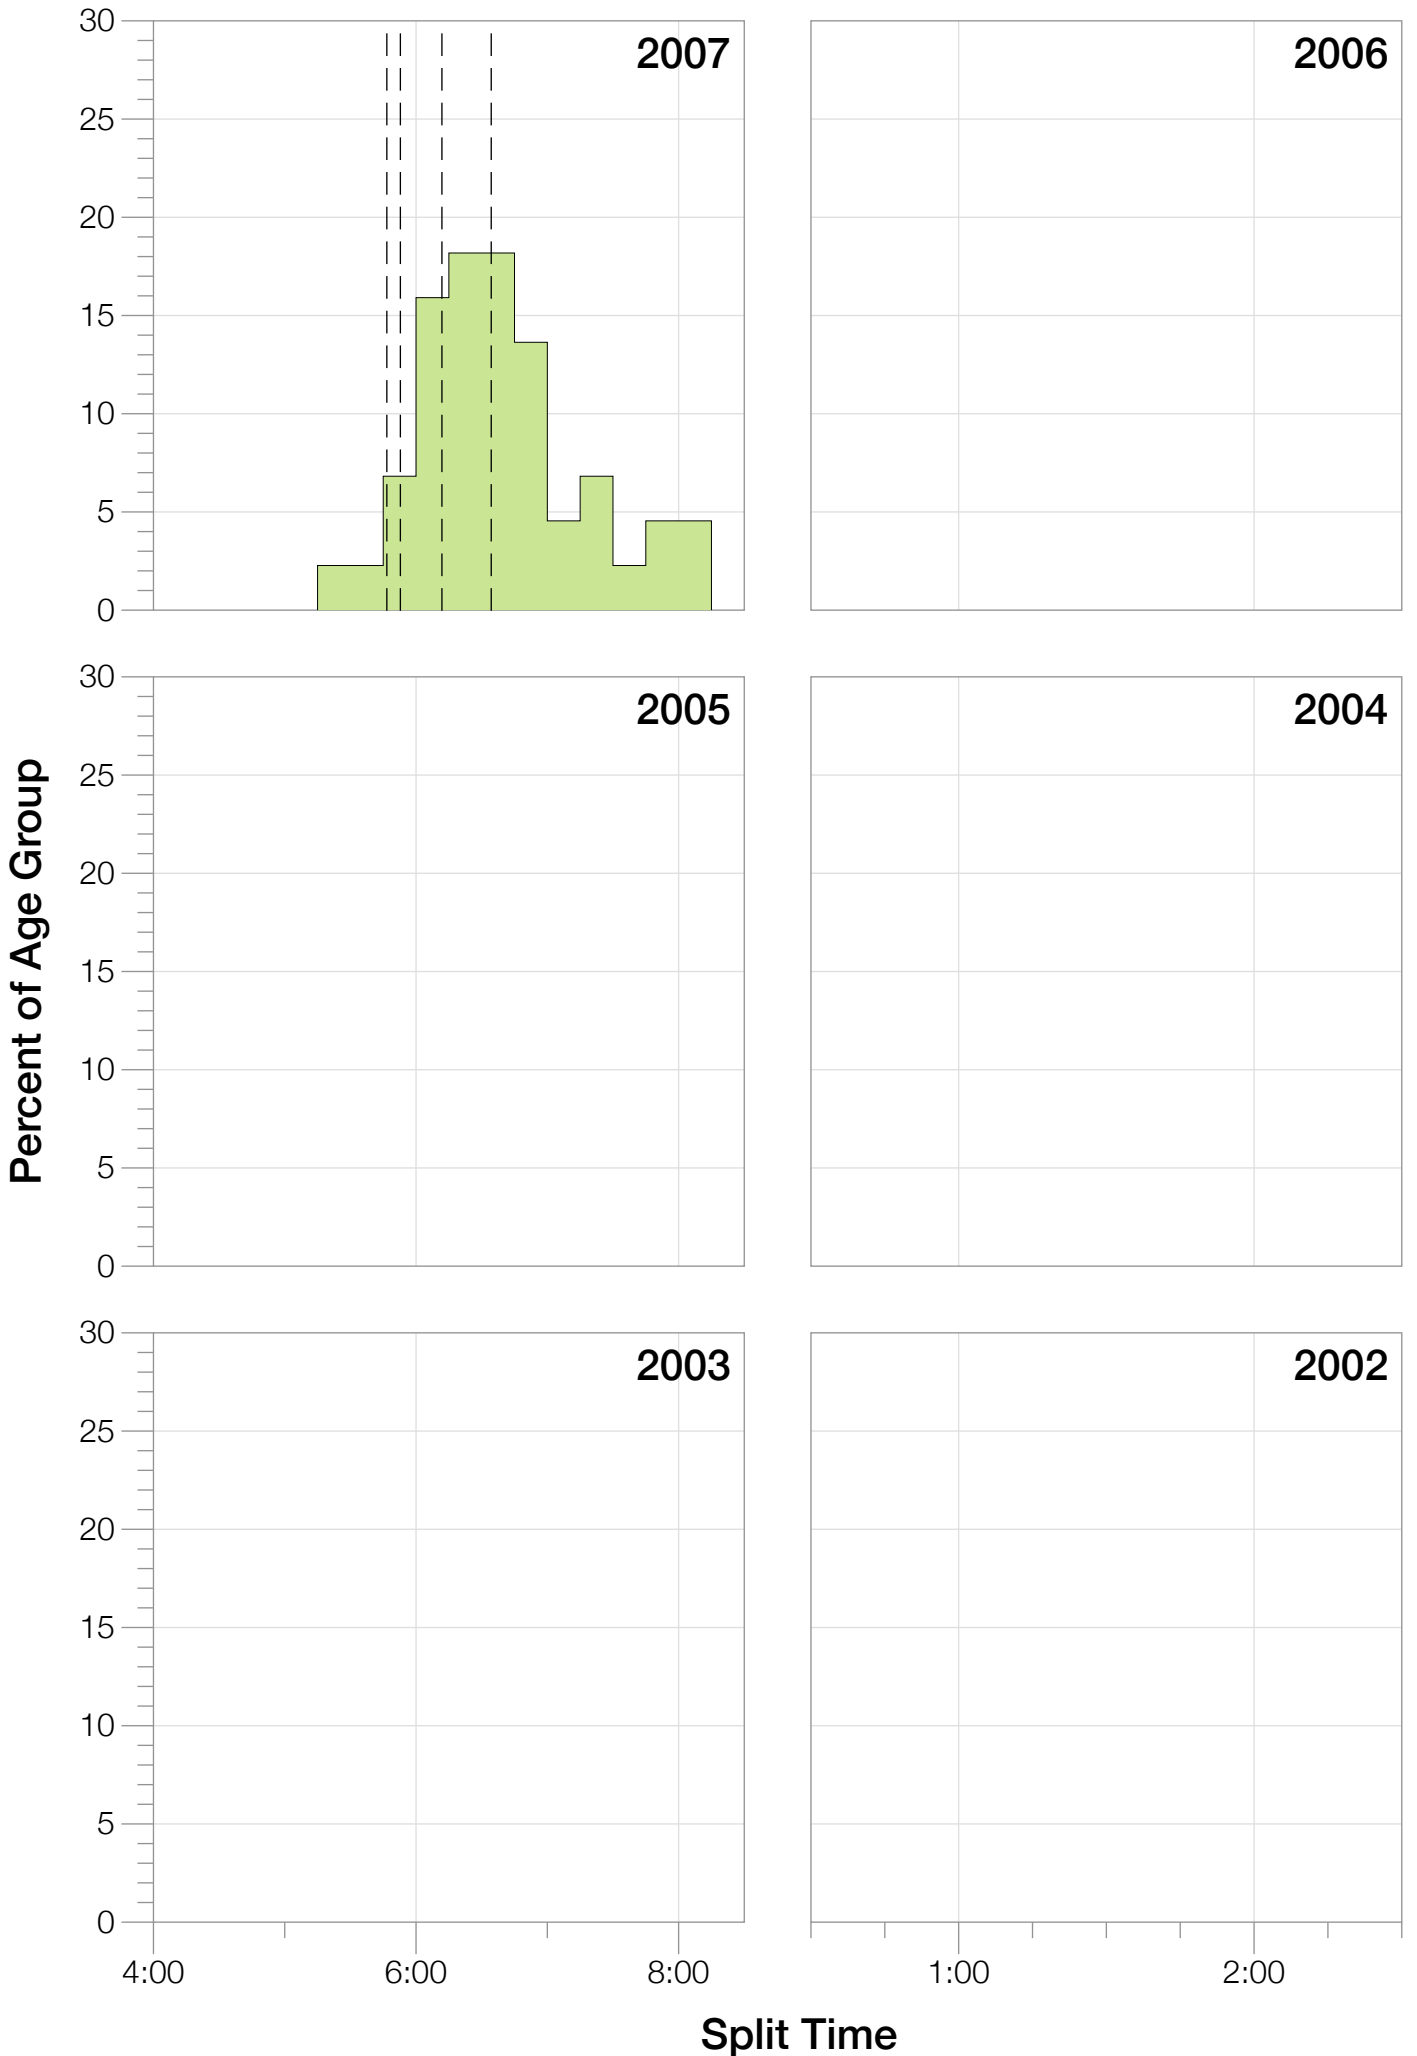

M50-54 Bike