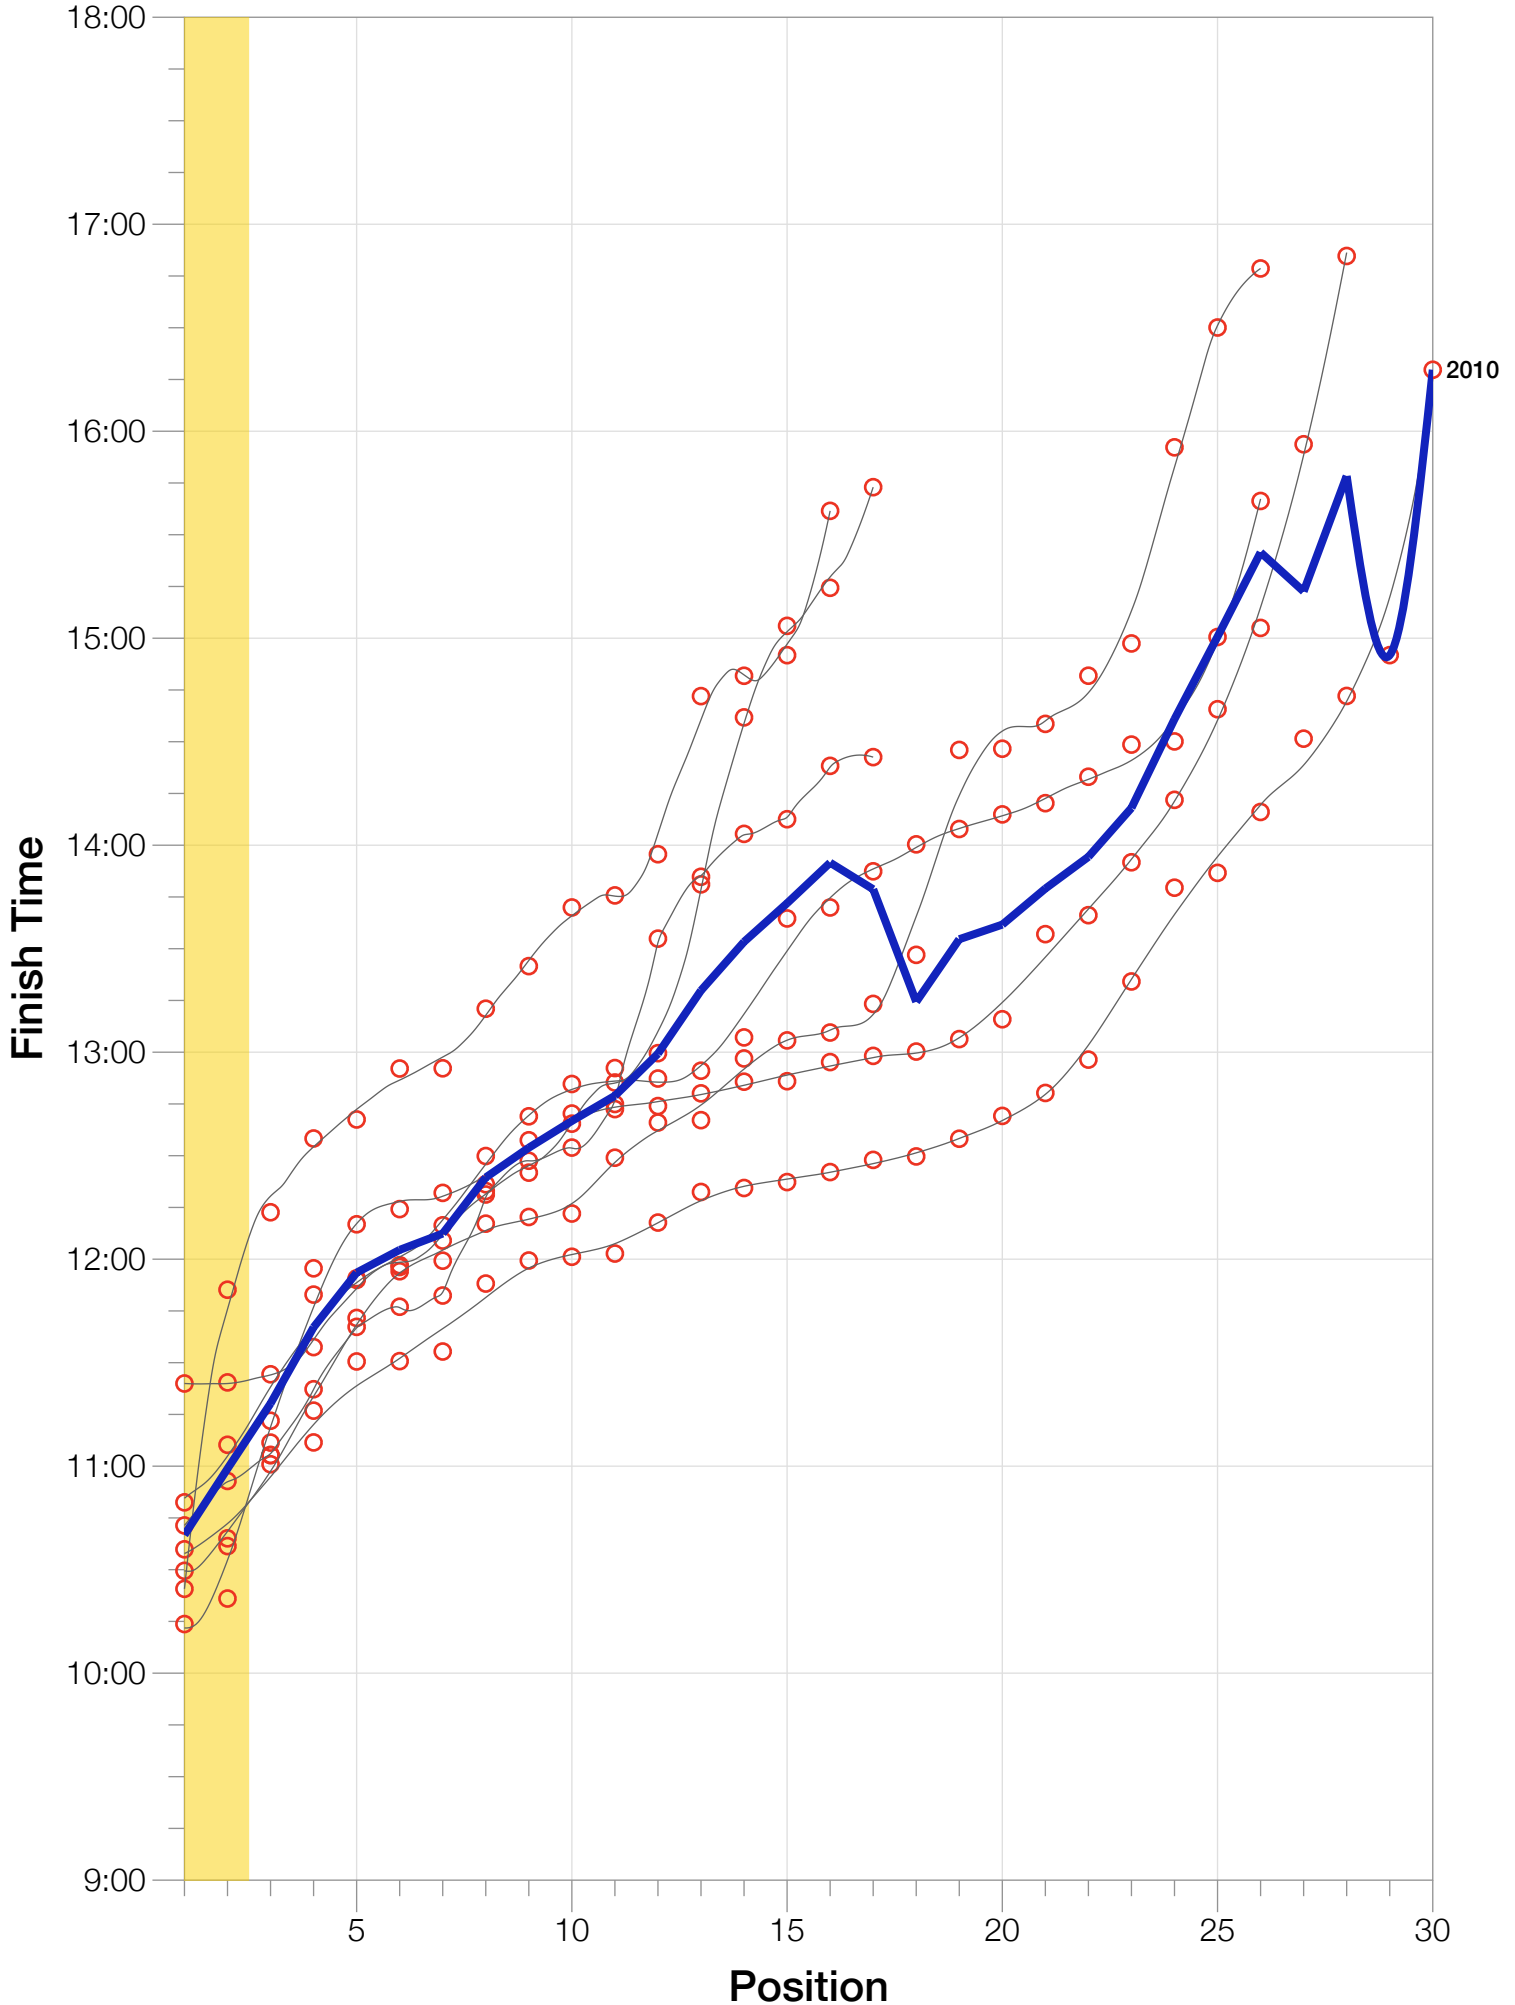

Ironman Brazil M55-59 Stats

M55-59 Summary Statistics

Year	Finishers	M55-59 Finishers	Male Winner's Time	Female Winner's Time	M55-59 Winner's Time
2006	938	17	8:15:18	9:20:46	11:23:58
2007	1127	16	8:21:09	9:12:40	10:24:27
2008	1185	26	8:28:24	9:42:50	10:49:31
2009	1209	28	8:13:39	9:10:15	10:14:14
2010	1399	30	8:07:39	9:19:13	10:35:54
2012	1383	17	8:22:40	9:17:42	10:42:49
2013	1628	26	8:01:32	9:05:53	10:29:40
Average	1267	23	8:15:45	9:18:28	10:40:04

M55-59 Fastest Splits

Split Time (hours)

M55-59 Median Splits

M55-59 Slowest Splits

M55-59 Top 30 Finishing Splits

Estimated Kona Slot Average Finishing Time Finishing Time

M55-59 Top 10 and Kona Times and Splits

Summary Statistics

Position	Swim Time	Bike Time	Run Time	Overall Time
Average Male Winner	0:49:19	4:28:02	2:55:53	8:15:45
Average Female Winner	0:50:26	4:59:25	4:16:18	9:18:28
Average 1st Age Grouper	1:12:27	5:30:11	3:50:48	10:40:04
Average 2nd Age Grouper	1:15:39	5:37:24	4:00:43	10:59:16
Average 3rd Age Grouper	1:17:58	5:36:24	4:17:18	11:18:10
Average 4th Age Grouper	1:10:11	6:15:45	4:17:33	11:40:16
Average 5th Age Grouper	1:21:06	5:56:38	4:30:14	11:56:06
Average 6th Age Grouper	1:22:06	6:04:23	4:27:46	12:02:42
Average 7th Age Grouper	1:23:04	6:03:25	4:32:28	12:07:26
Average 8th Age Grouper	1:22:48	6:08:45	4:43:07	12:23:42
Average 9th Age Grouper	1:24:47	6:06:42	4:51:06	12:32:19
Average 10th Age Grouper	1:21:05	6:19:24	4:49:48	12:40:04
Kona Qualifier Average	1:14:03	5:33:47	3:55:46	10:49:40
Top 10 Age Grouper Average	1:19:10	5:57:54	4:26:05	11:50:00