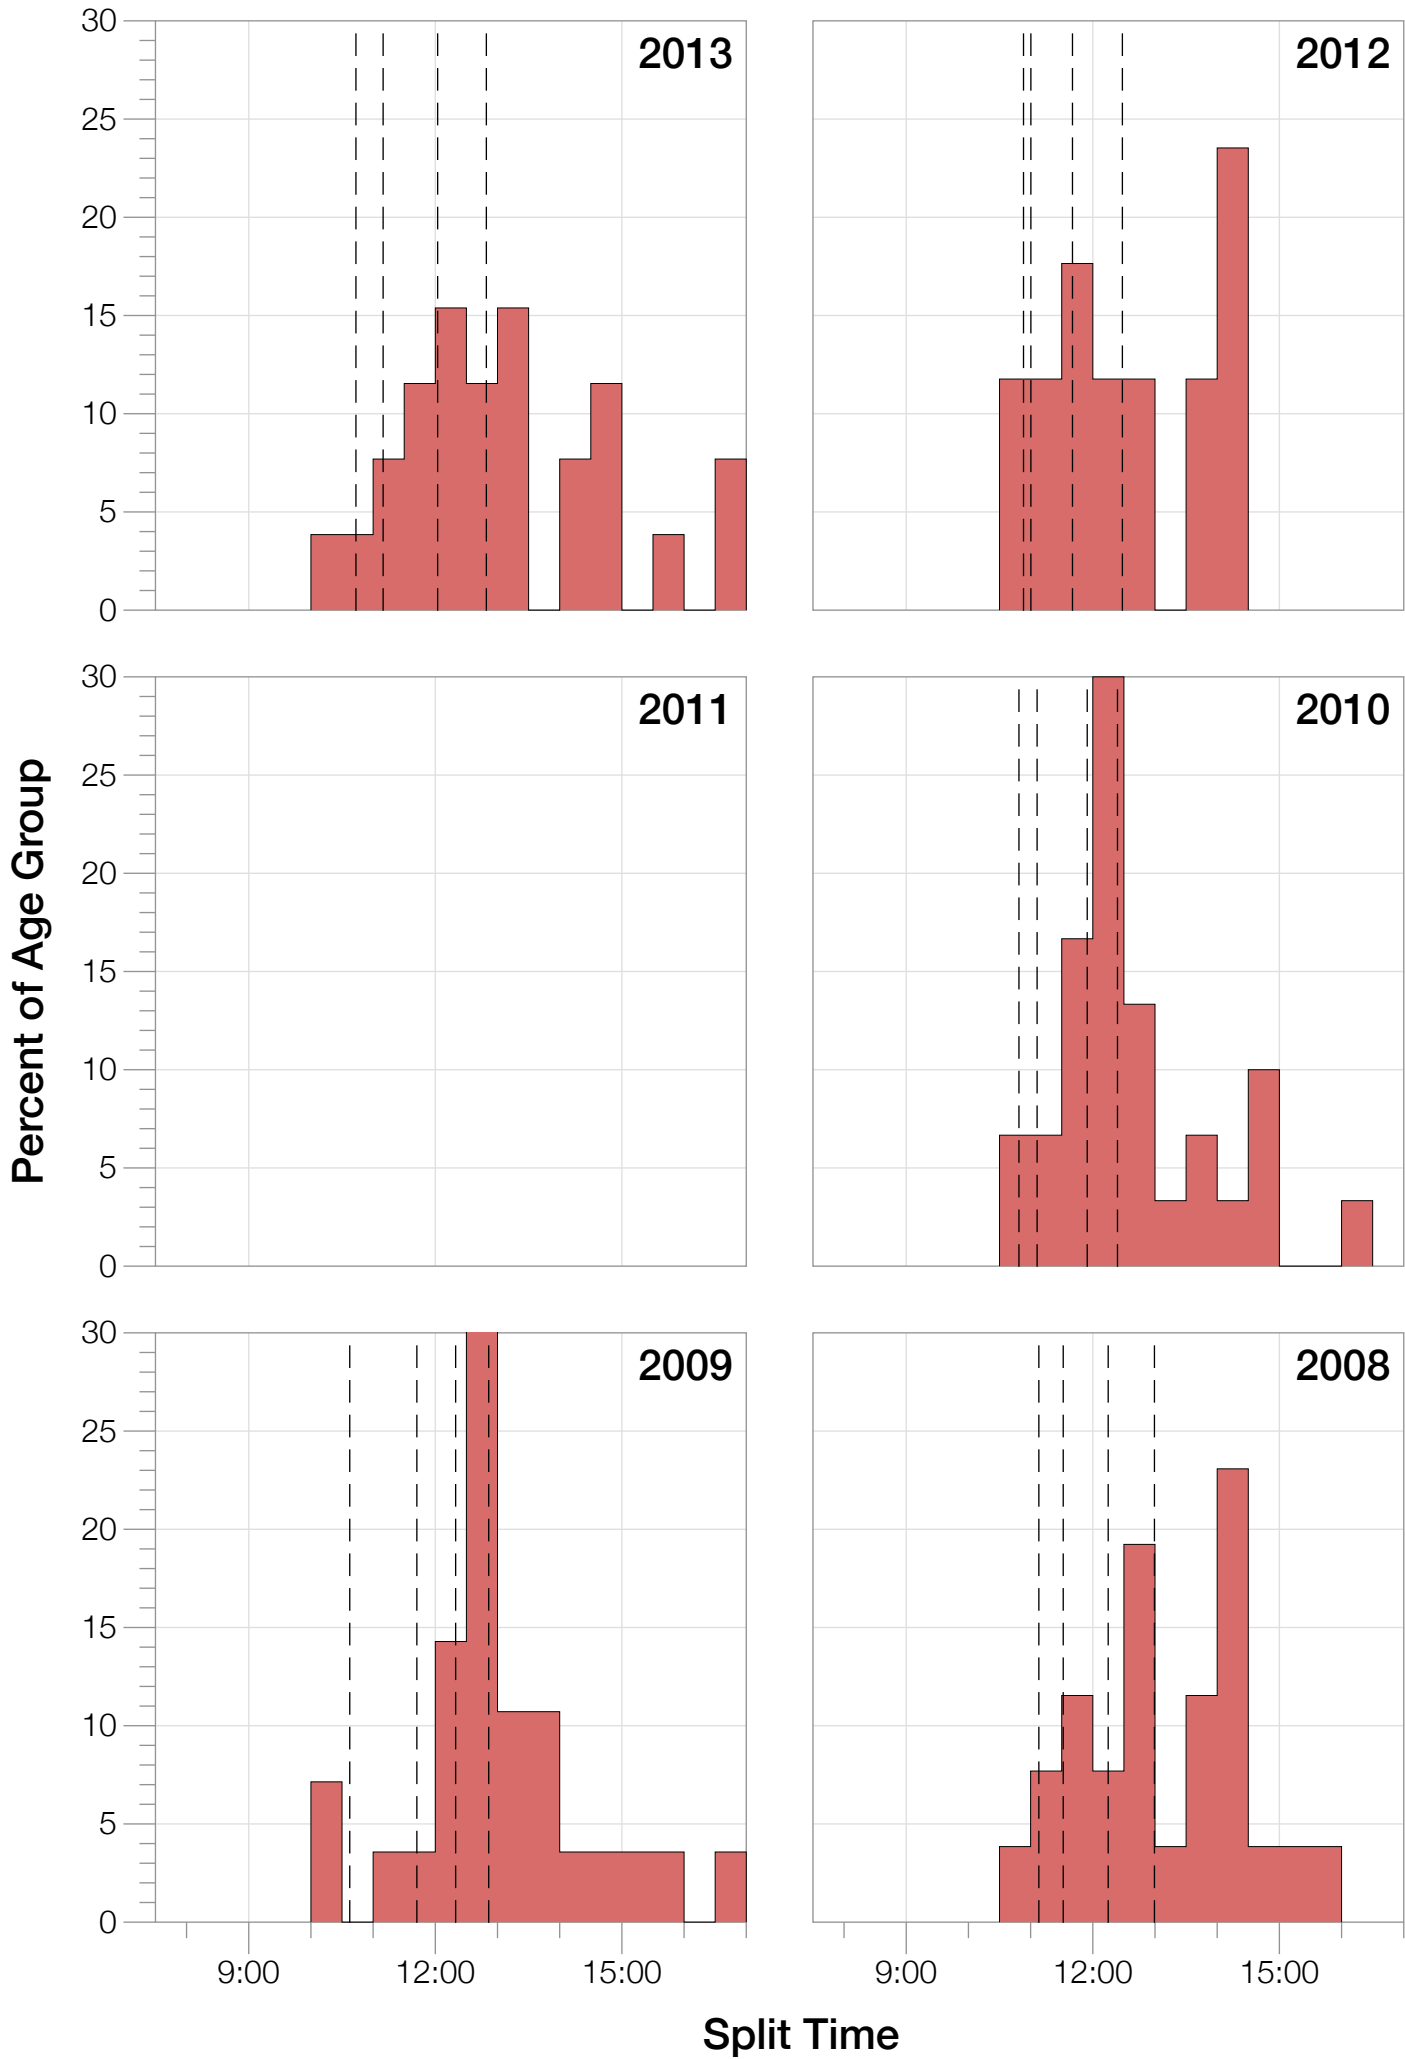

Ironman Brazil M55-59 Stats

M55-59 Summary Statistics

Year	Finishers	M55-59 Finishers	Male Winner's Time	Female Winner's Time	M55-59 Winner's Time
2006	938	17	8:15:18	9:20:46	11:23:58
2007	1127	16	8:21:09	9:12:40	10:24:27
2008	1185	26	8:28:24	9:42:50	10:49:31
2009	1209	28	8:13:39	9:10:15	10:14:14
2010	1399	30	8:07:39	9:19:13	10:35:54
2012	1383	17	8:22:40	9:17:42	10:42:49
2013	1628	26	8:01:32	9:05:53	10:29:40
Average	1267	23	8:15:45	9:18:28	10:40:04

M55-59 Swim

M55-59 Swim

M55-59 Bike

M55-59 Bike

M55-59 Run

M55-59 Run

M55-59 Overall

M55-59 Overall

M55-59 Fastest Splits

Split Time (hours)

M55-59 Median Splits

M55-59 Slowest Splits

M55-59 Top 30 Finishing Splits

Estimated Kona Slot Average Finishing Time Finishing Time

M55-59 Top 10 and Kona Times and Splits

Summary Statistics

Position	Swim Time	Bike Time	Run Time	Overall Time
Average Male Winner	0:49:19	4:28:02	2:55:53	8:15:45
Average Female Winner	0:50:26	4:59:25	4:16:18	9:18:28
Average 1st Age Grouper	1:12:27	5:30:11	3:50:48	10:40:04
Average 2nd Age Grouper	1:15:39	5:37:24	4:00:43	10:59:16
Average 3rd Age Grouper	1:17:58	5:36:24	4:17:18	11:18:10
Average 4th Age Grouper	1:10:11	6:15:45	4:17:33	11:40:16
Average 5th Age Grouper	1:21:06	5:56:38	4:30:14	11:56:06
Average 6th Age Grouper	1:22:06	6:04:23	4:27:46	12:02:42
Average 7th Age Grouper	1:23:04	6:03:25	4:32:28	12:07:26
Average 8th Age Grouper	1:22:48	6:08:45	4:43:07	12:23:42
Average 9th Age Grouper	1:24:47	6:06:42	4:51:06	12:32:19
Average 10th Age Grouper	1:21:05	6:19:24	4:49:48	12:40:04
Kona Qualifier Average	1:14:03	5:33:47	3:55:46	10:49:40
Top 10 Age Grouper Average	1:19:10	5:57:54	4:26:05	11:50:00