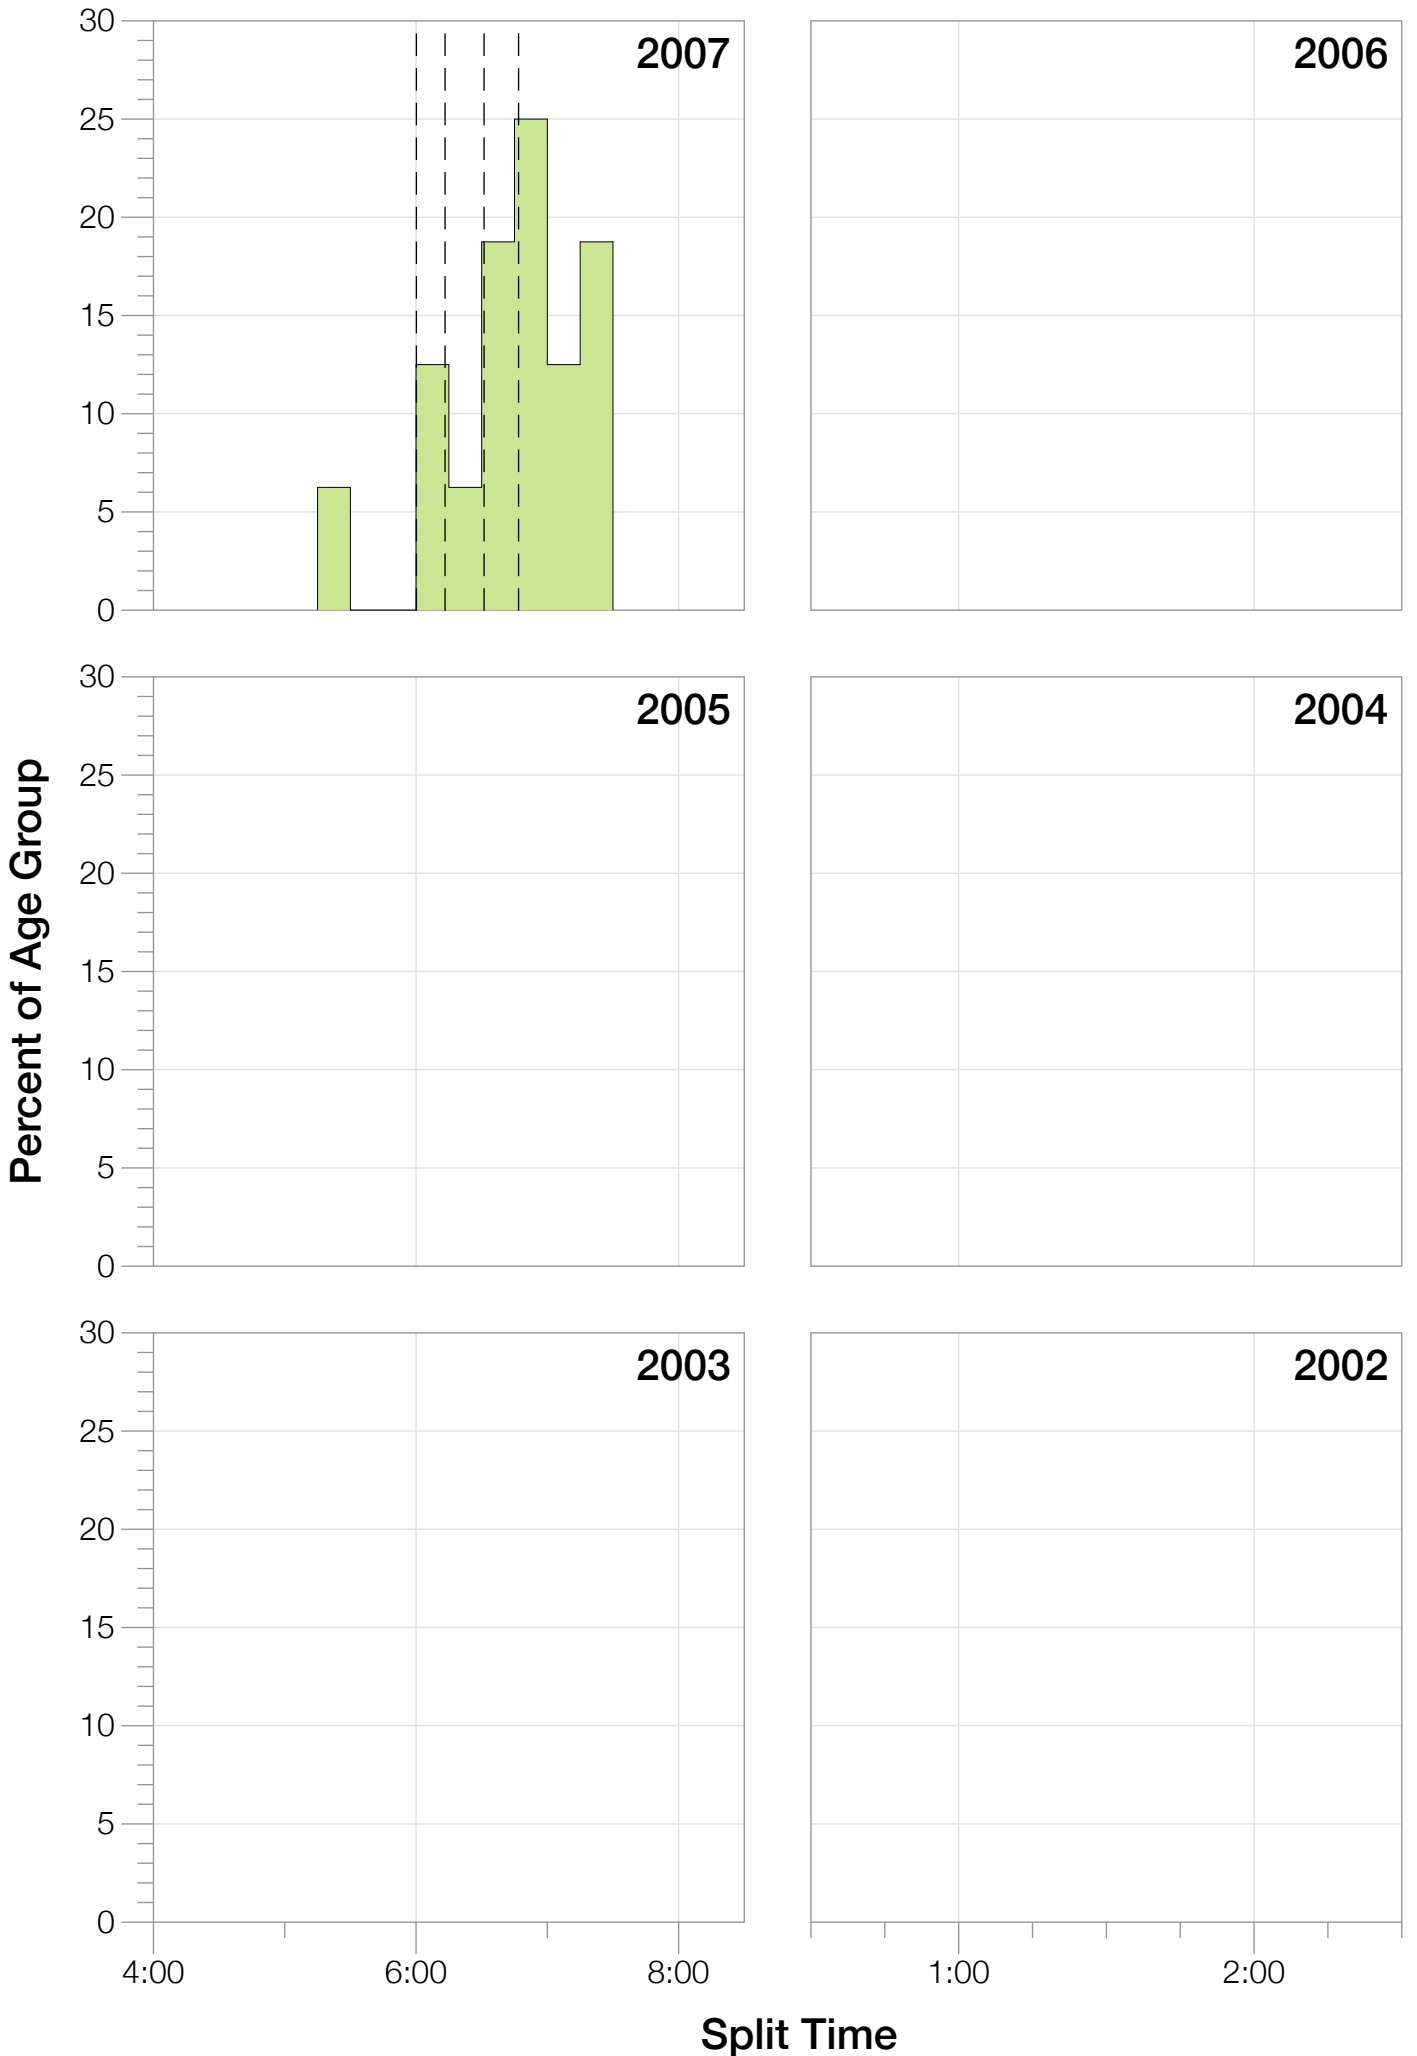

M55-59 Bike