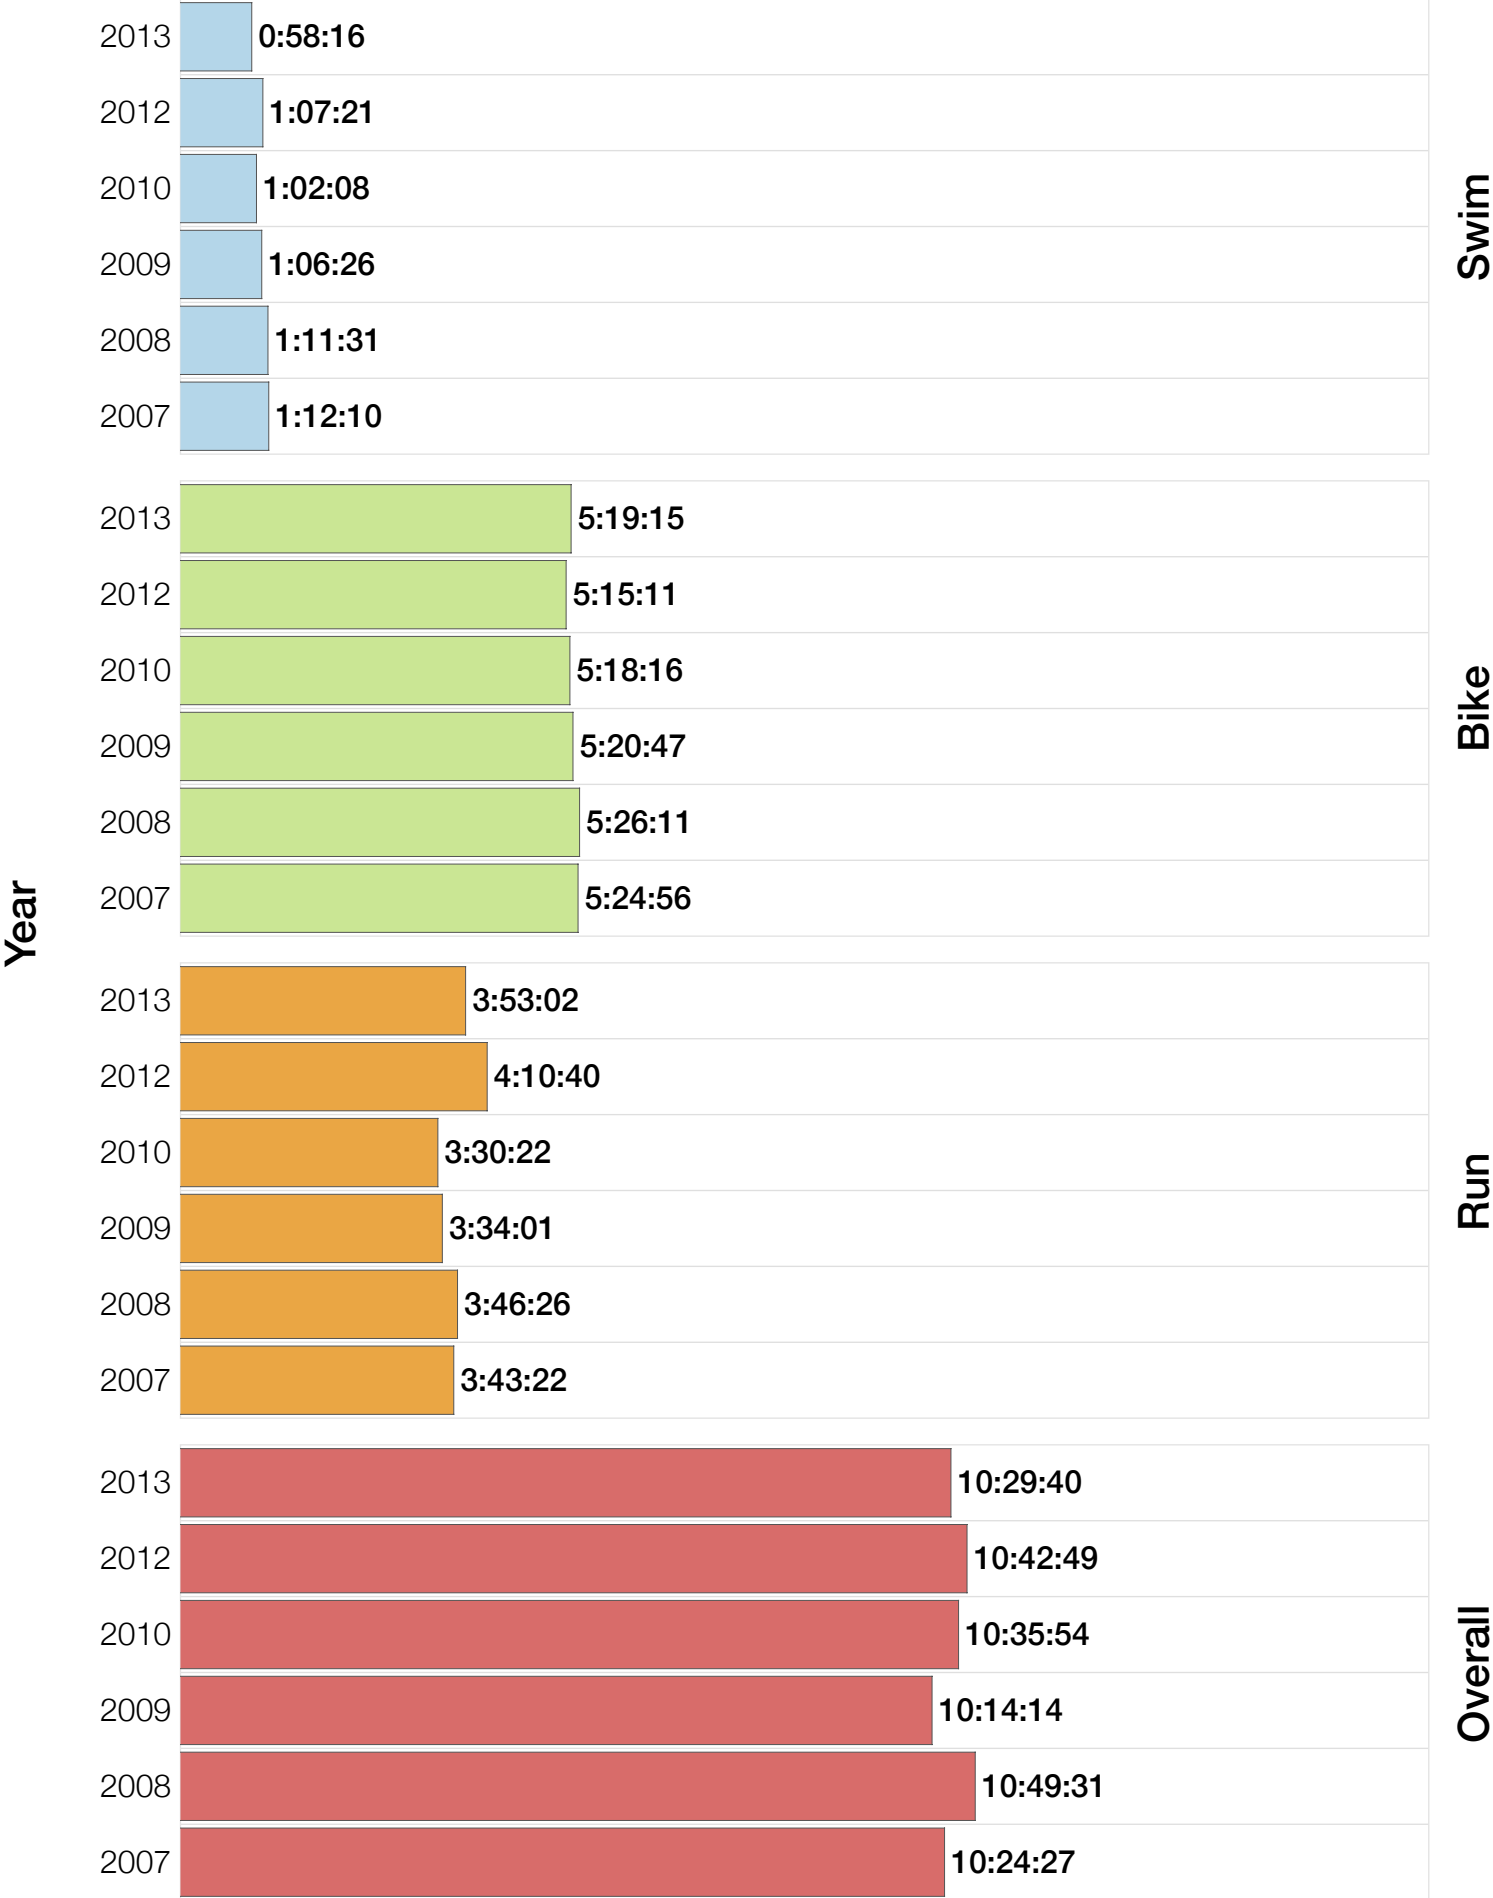

Ironman Brazil M55-59 Stats

M55-59 Summary Statistics

Year	Finishers	M55-59 Finishers	Male Winner's Time	Female Winner's Time	M55-59 Winner's Time
2006	938	17	8:15:18	9:20:46	11:23:58
2007	1127	16	8:21:09	9:12:40	10:24:27
2008	1185	26	8:28:24	9:42:50	10:49:31
2009	1209	28	8:13:39	9:10:15	10:14:14
2010	1399	30	8:07:39	9:19:13	10:35:54
2012	1383	17	8:22:40	9:17:42	10:42:49
2013	1628	26	8:01:32	9:05:53	10:29:40
Average	1267	23	8:15:45	9:18:28	10:40:04

M55-59 Swim

M55-59 Swim

M55-59 Bike

M55-59 Bike

M55-59 Run

M55-59 Run

M55-59 Overall

M55-59 Overall

M55-59 Fastest Splits

Split Time (hours)

M55-59 Median Splits

M55-59 Slowest Splits

M55-59 Top 30 Finishing Splits

Estimated Kona Slot Average Finishing Time Finishing Time

M55-59 Top 10 and Kona Times and Splits

Summary Statistics

Position	Swim Time	Bike Time	Run Time	Overall Time
Average Male Winner	0:49:19	4:28:02	2:55:53	8:15:45
Average Female Winner	0:50:26	4:59:25	4:16:18	9:18:28
Average 1st Age Grouper	1:12:27	5:30:11	3:50:48	10:40:04
Average 2nd Age Grouper	1:15:39	5:37:24	4:00:43	10:59:16
Average 3rd Age Grouper	1:17:58	5:36:24	4:17:18	11:18:10
Average 4th Age Grouper	1:10:11	6:15:45	4:17:33	11:40:16
Average 5th Age Grouper	1:21:06	5:56:38	4:30:14	11:56:06
Average 6th Age Grouper	1:22:06	6:04:23	4:27:46	12:02:42
Average 7th Age Grouper	1:23:04	6:03:25	4:32:28	12:07:26
Average 8th Age Grouper	1:22:48	6:08:45	4:43:07	12:23:42
Average 9th Age Grouper	1:24:47	6:06:42	4:51:06	12:32:19
Average 10th Age Grouper	1:21:05	6:19:24	4:49:48	12:40:04
Kona Qualifier Average	1:14:03	5:33:47	3:55:46	10:49:40
Top 10 Age Grouper Average	1:19:10	5:57:54	4:26:05	11:50:00