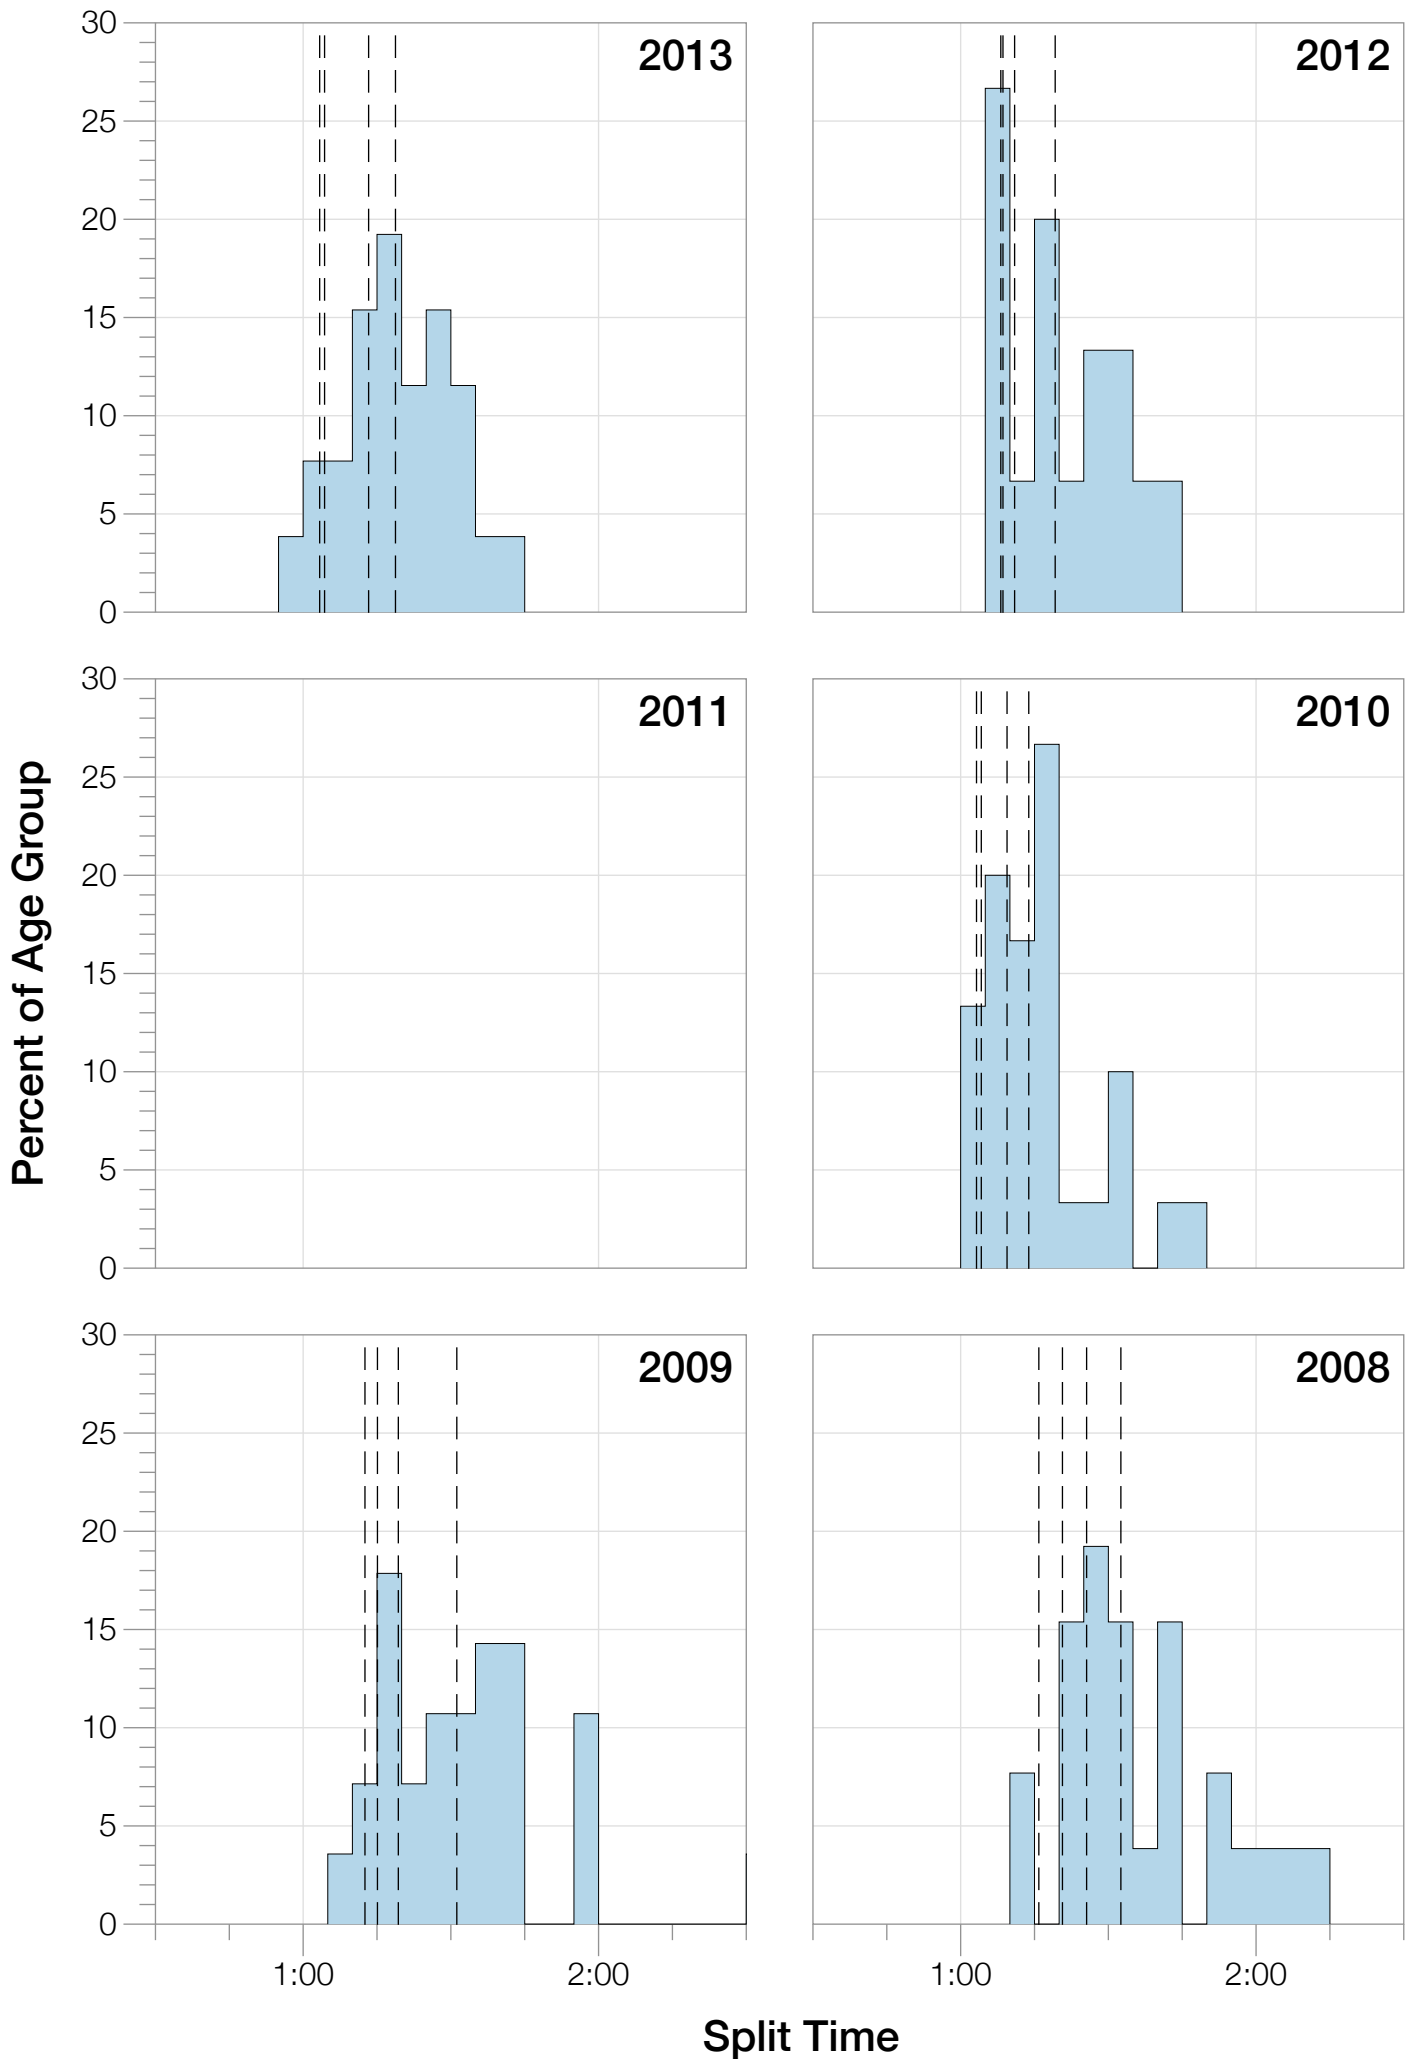

M55-59 Swim