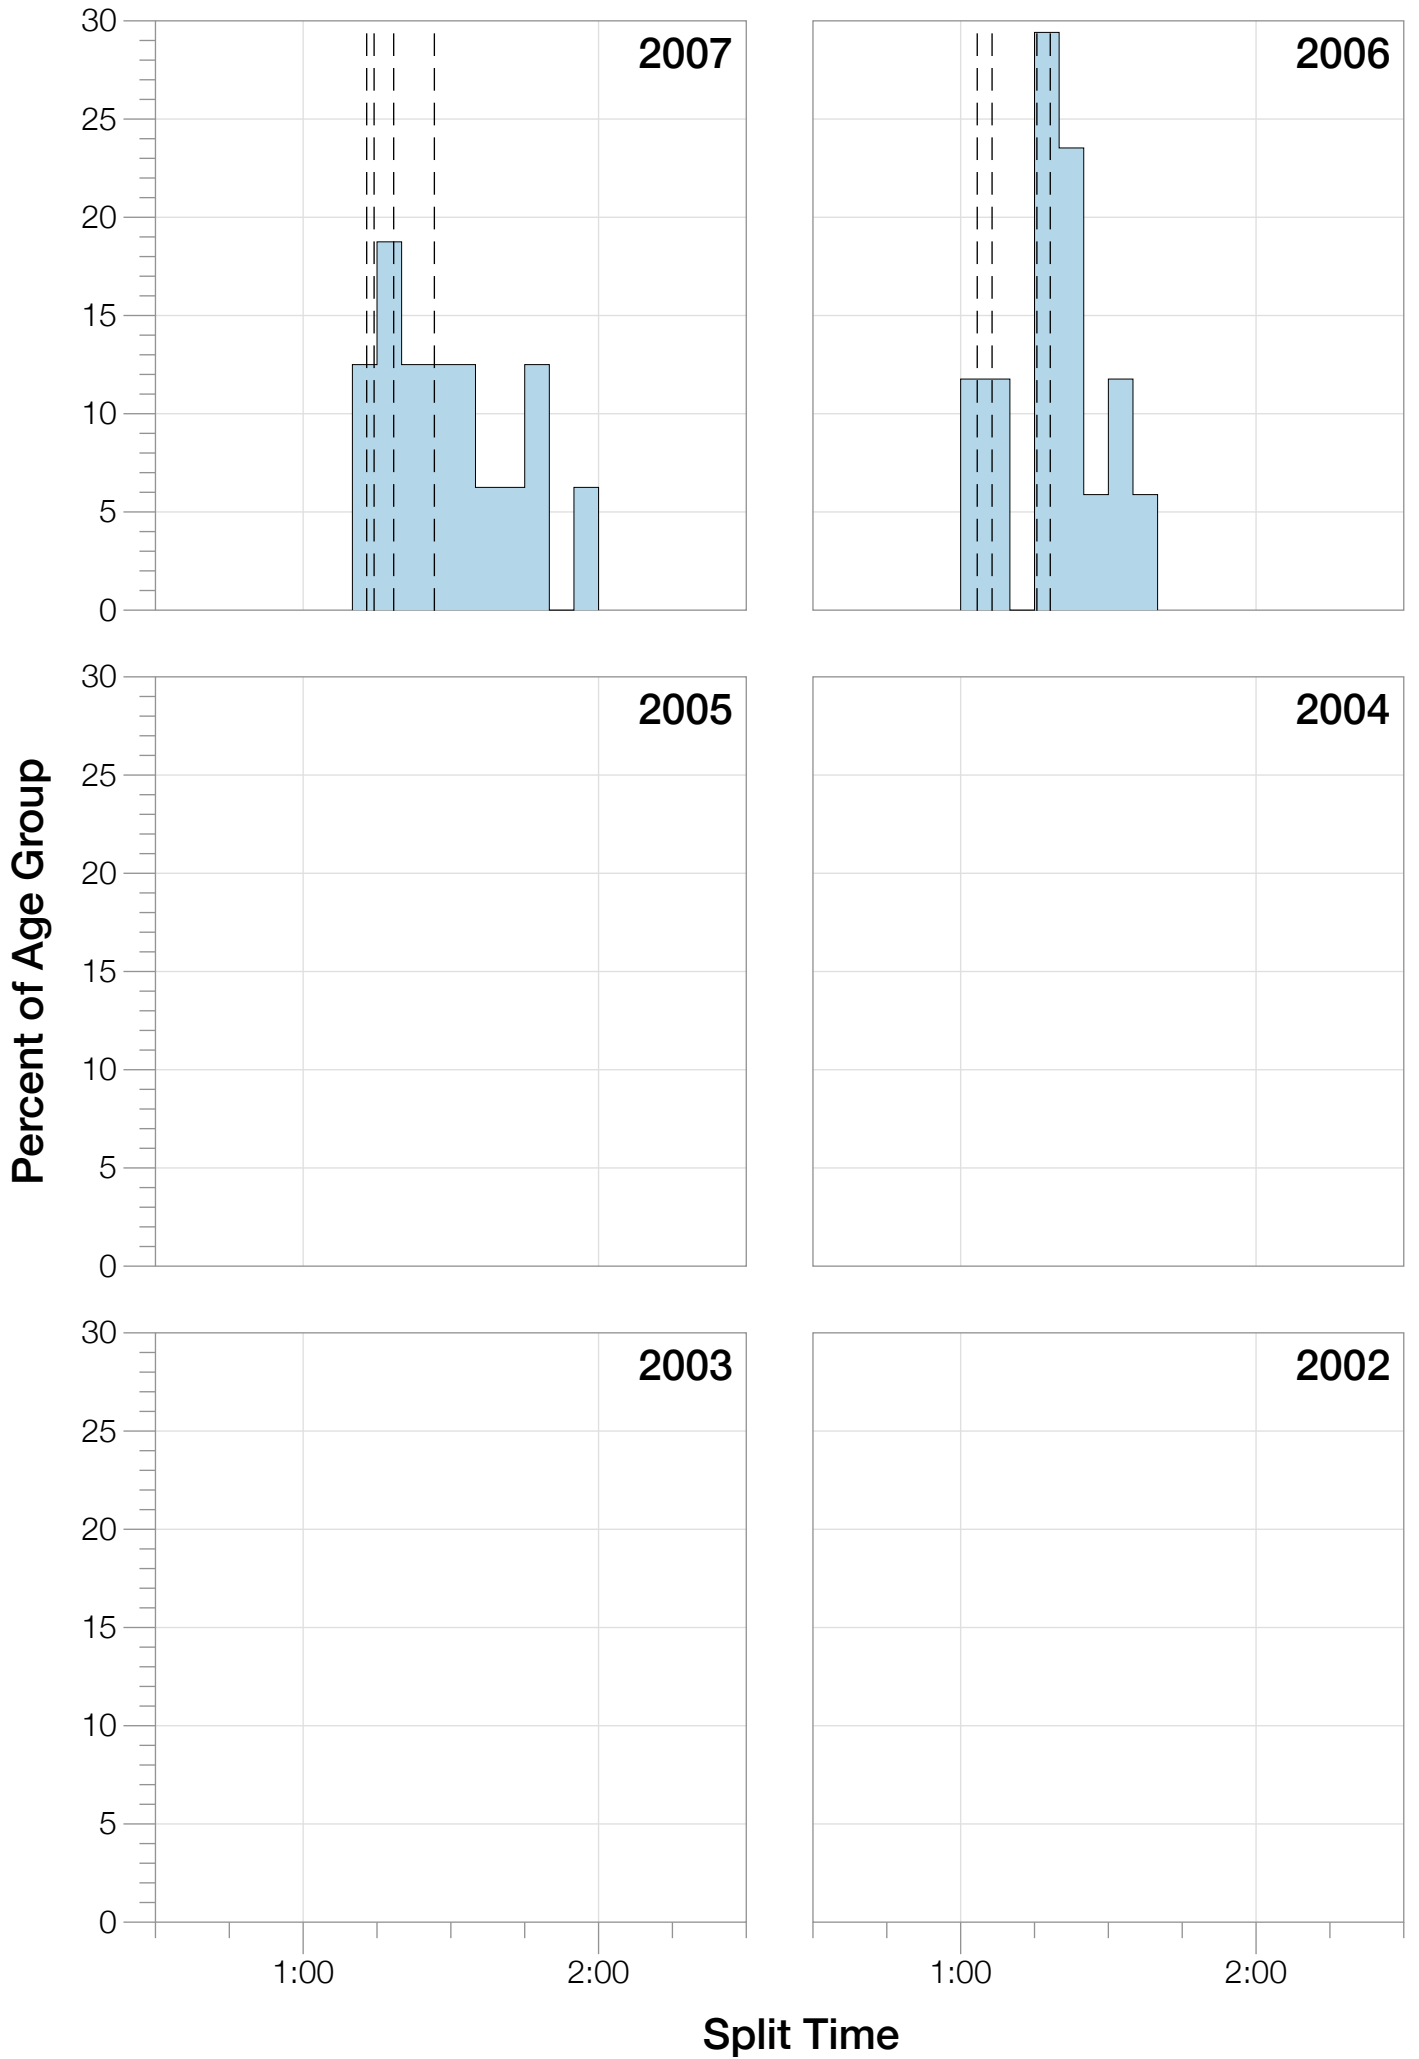

M55-59 Swim