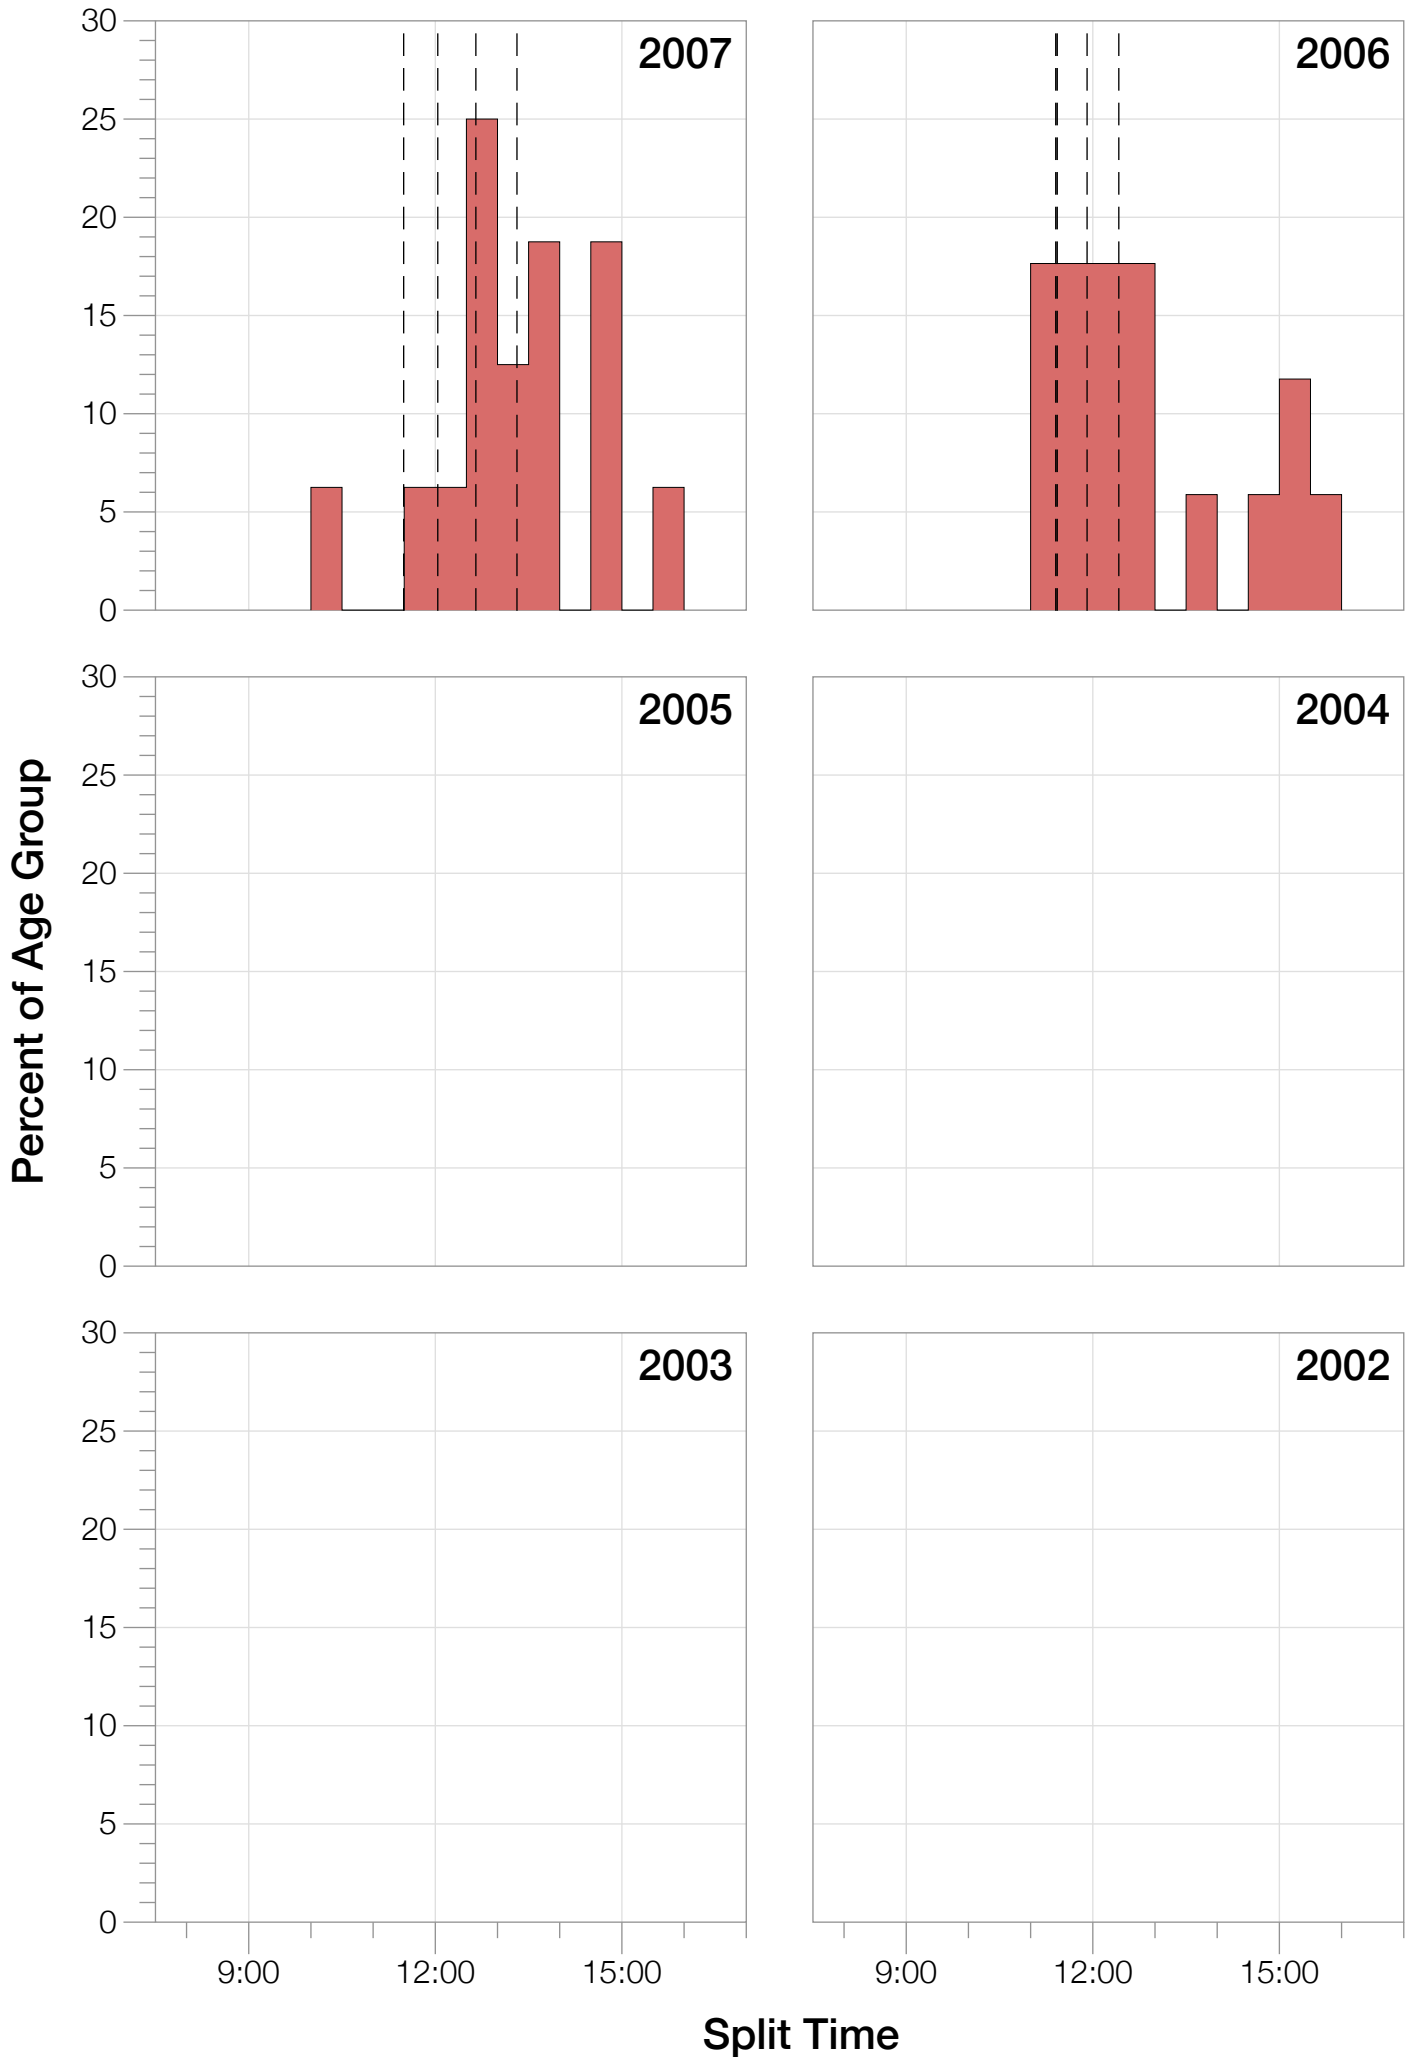

M55-59 Overall