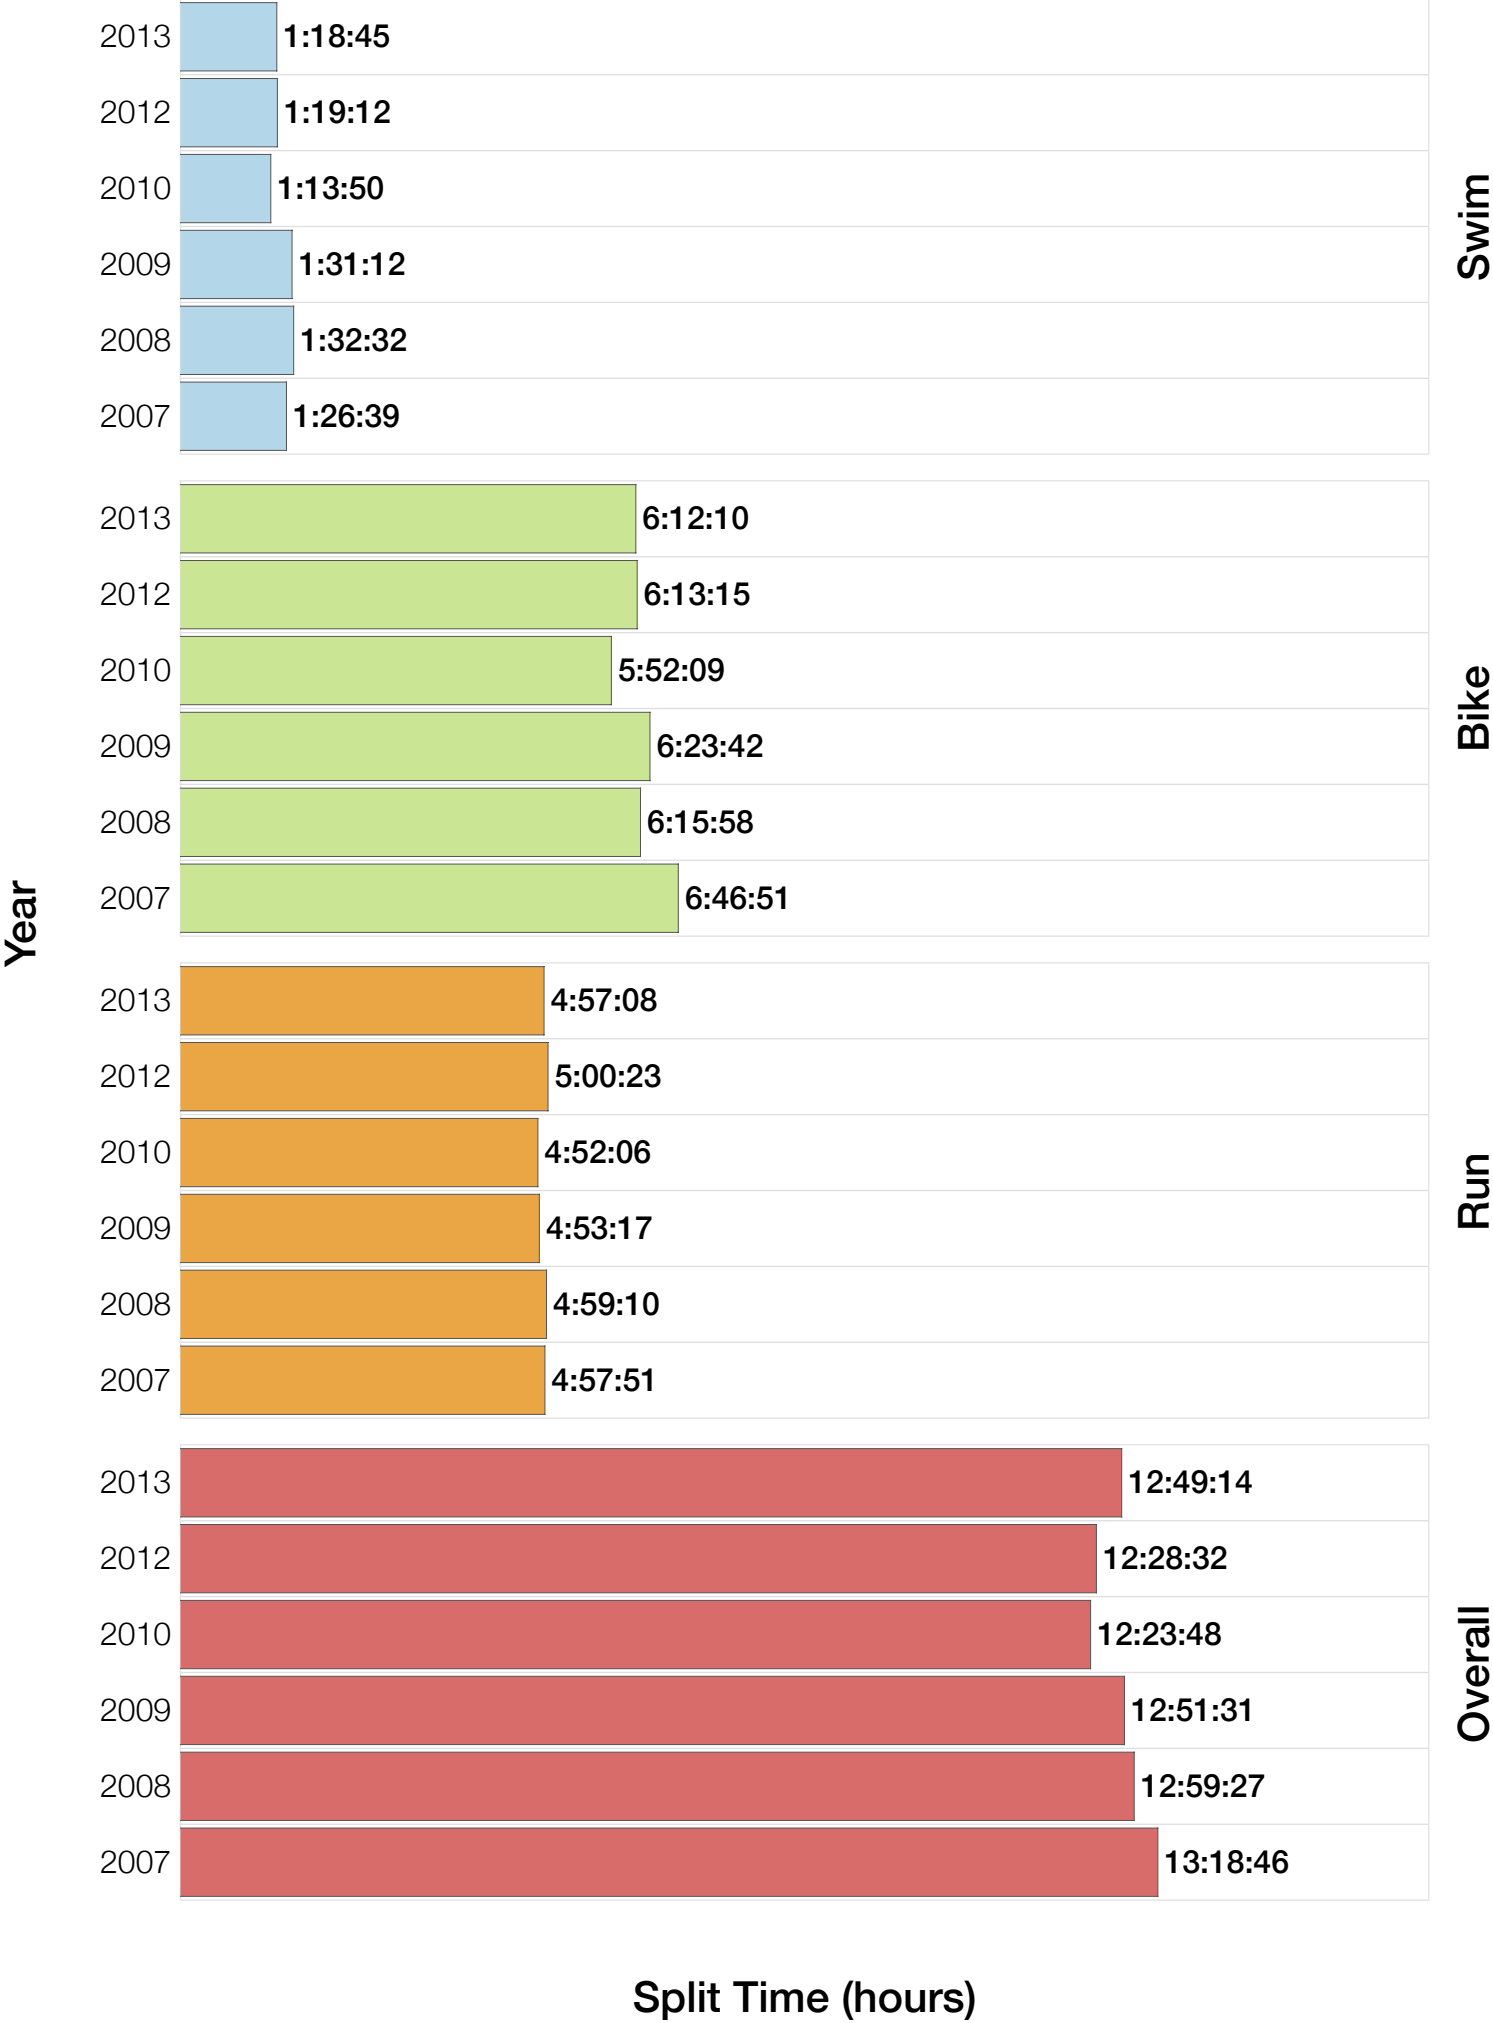

Ironman Brazil M55-59 Stats

M55-59 Summary Statistics

Year	Finishers	M55-59 Finishers	Male Winner's Time	Female Winner's Time	M55-59 Winner's Time
2006	938	17	8:15:18	9:20:46	11:23:58
2007	1127	16	8:21:09	9:12:40	10:24:27
2008	1185	26	8:28:24	9:42:50	10:49:31
2009	1209	28	8:13:39	9:10:15	10:14:14
2010	1399	30	8:07:39	9:19:13	10:35:54
2012	1383	17	8:22:40	9:17:42	10:42:49
2013	1628	26	8:01:32	9:05:53	10:29:40
Average	1267	23	8:15:45	9:18:28	10:40:04

M55-59 Swim

M55-59 Swim

M55-59 Bike

M55-59 Bike

M55-59 Run

M55-59 Run

M55-59 Overall

M55-59 Overall

M55-59 Fastest Splits

Split Time (hours)

M55-59 Median Splits

M55-59 Slowest Splits

M55-59 Top 30 Finishing Splits

Estimated Kona Slot Average Finishing Time Finishing Time

M55-59 Top 10 and Kona Times and Splits

Summary Statistics

Position	Swim Time	Bike Time	Run Time	Overall Time
Average Male Winner	0:49:19	4:28:02	2:55:53	8:15:45
Average Female Winner	0:50:26	4:59:25	4:16:18	9:18:28
Average 1st Age Grouper	1:12:27	5:30:11	3:50:48	10:40:04
Average 2nd Age Grouper	1:15:39	5:37:24	4:00:43	10:59:16
Average 3rd Age Grouper	1:17:58	5:36:24	4:17:18	11:18:10
Average 4th Age Grouper	1:10:11	6:15:45	4:17:33	11:40:16
Average 5th Age Grouper	1:21:06	5:56:38	4:30:14	11:56:06
Average 6th Age Grouper	1:22:06	6:04:23	4:27:46	12:02:42
Average 7th Age Grouper	1:23:04	6:03:25	4:32:28	12:07:26
Average 8th Age Grouper	1:22:48	6:08:45	4:43:07	12:23:42
Average 9th Age Grouper	1:24:47	6:06:42	4:51:06	12:32:19
Average 10th Age Grouper	1:21:05	6:19:24	4:49:48	12:40:04
Kona Qualifier Average	1:14:03	5:33:47	3:55:46	10:49:40
Top 10 Age Grouper Average	1:19:10	5:57:54	4:26:05	11:50:00