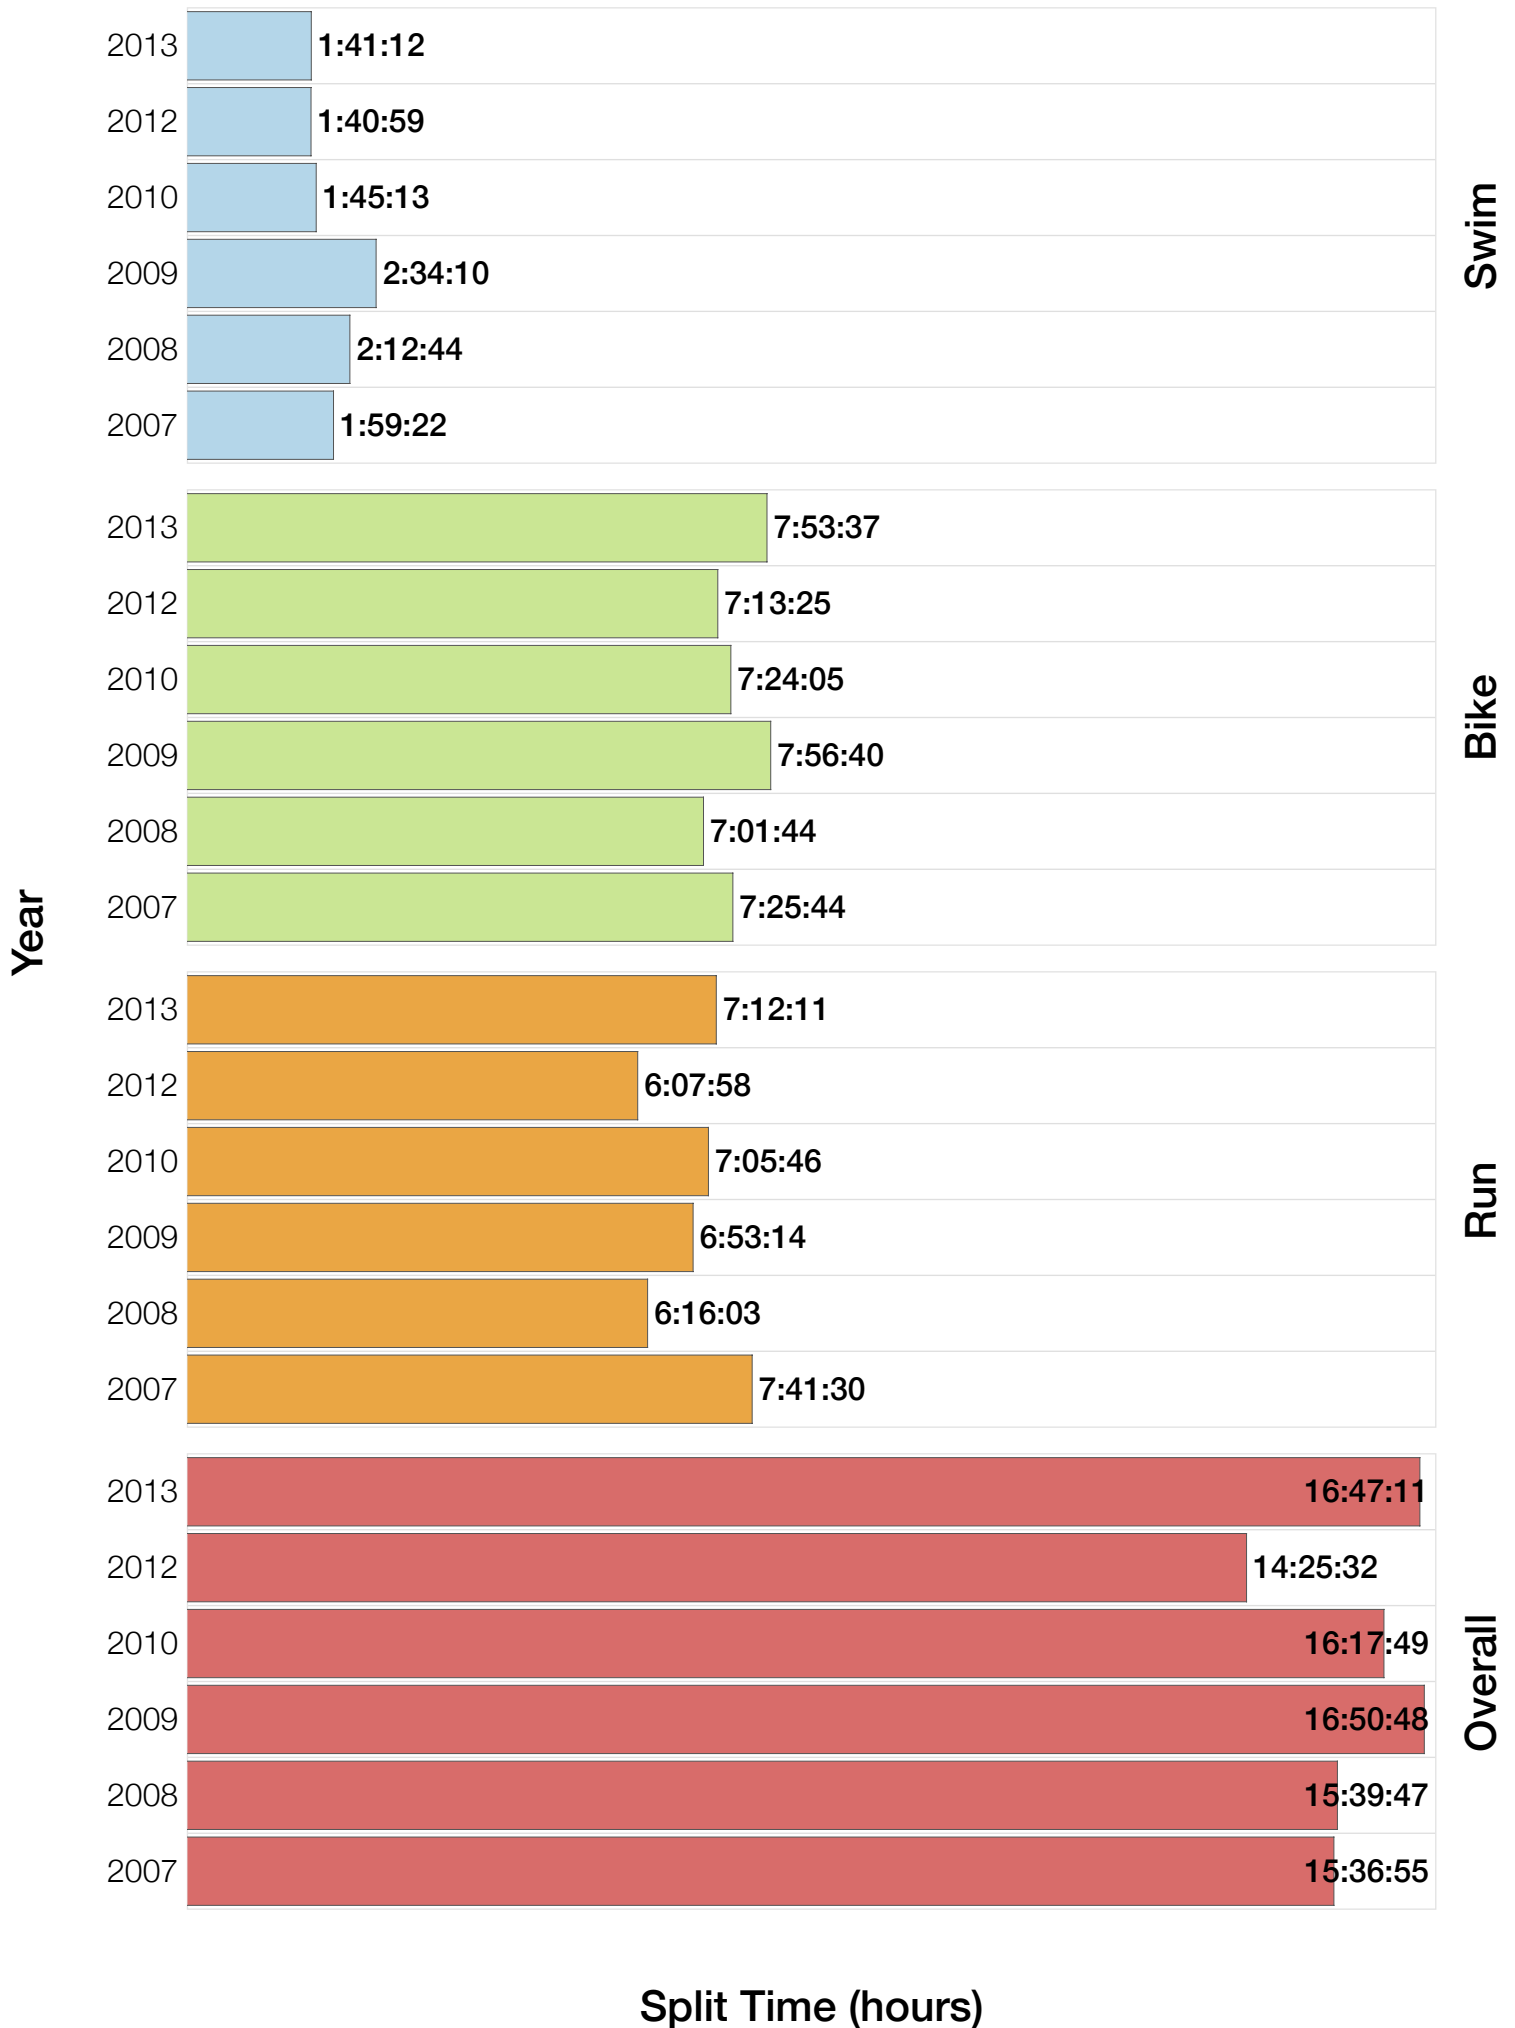

M55-59 Fastest Splits

Split Time (hours)

M55-59 Median Splits

M55-59 Slowest Splits

M55-59 Top 30 Finishing Splits

Estimated Kona Slot Average Finishing Time Finishing Time

M55-59 Top 10 and Kona Times and Splits

Summary Statistics

Position	Swim Time	Bike Time	Run Time	Overall Time
Average Male Winner	0:49:19	4:28:02	2:55:53	8:15:45
Average Female Winner	0:50:26	4:59:25	4:16:18	9:18:28
Average 1st Age Grouper	1:12:27	5:30:11	3:50:48	10:40:04
Average 2nd Age Grouper	1:15:39	5:37:24	4:00:43	10:59:16
Average 3rd Age Grouper	1:17:58	5:36:24	4:17:18	11:18:10
Average 4th Age Grouper	1:10:11	6:15:45	4:17:33	11:40:16
Average 5th Age Grouper	1:21:06	5:56:38	4:30:14	11:56:06
Average 6th Age Grouper	1:22:06	6:04:23	4:27:46	12:02:42
Average 7th Age Grouper	1:23:04	6:03:25	4:32:28	12:07:26
Average 8th Age Grouper	1:22:48	6:08:45	4:43:07	12:23:42
Average 9th Age Grouper	1:24:47	6:06:42	4:51:06	12:32:19
Average 10th Age Grouper	1:21:05	6:19:24	4:49:48	12:40:04
Kona Qualifier Average	1:14:03	5:33:47	3:55:46	10:49:40
Top 10 Age Grouper Average	1:19:10	5:57:54	4:26:05	11:50:00

Brazil 2013

Position	Swim Time	Bike Time	Run Time	Overall Time
Male Winner	0:44:06	4:22:23	2:50:35	8:01:32
Female Winner	0:48:26	4:51:29	3:20:22	9:05:53
1st Age Grouper	1:03:18	5:19:15	3:53:02	10:29:40
2nd Age Grouper	1:03:31	5:28:49	3:55:52	10:36:50
3rd Age Grouper	1:21:12	5:27:12	4:05:23	11:03:11
4th Age Grouper	0:58:16	5:48:32	4:18:19	11:16:06
5th Age Grouper	1:12:57	5:50:04	4:27:06	11:42:58
6th Age Grouper	1:15:07	6:02:57	4:26:14	11:57:44
7th Age Grouper	1:28:23	6:17:36	3:56:14	11:59:34
8th Age Grouper	1:23:38	6:05:09	4:26:49	12:10:18
9th Age Grouper	1:11:44	5:37:58	5:05:47	12:12:14
10th Age Grouper	1:21:43	6:06:44	4:27:11	12:13:14
Kona Qualifier Average	1:03:24	5:24:02	3:54:27	10:33:15
Top 10 Age Grouper Average	1:13:58	5:48:25	4:18:11	11:34:10