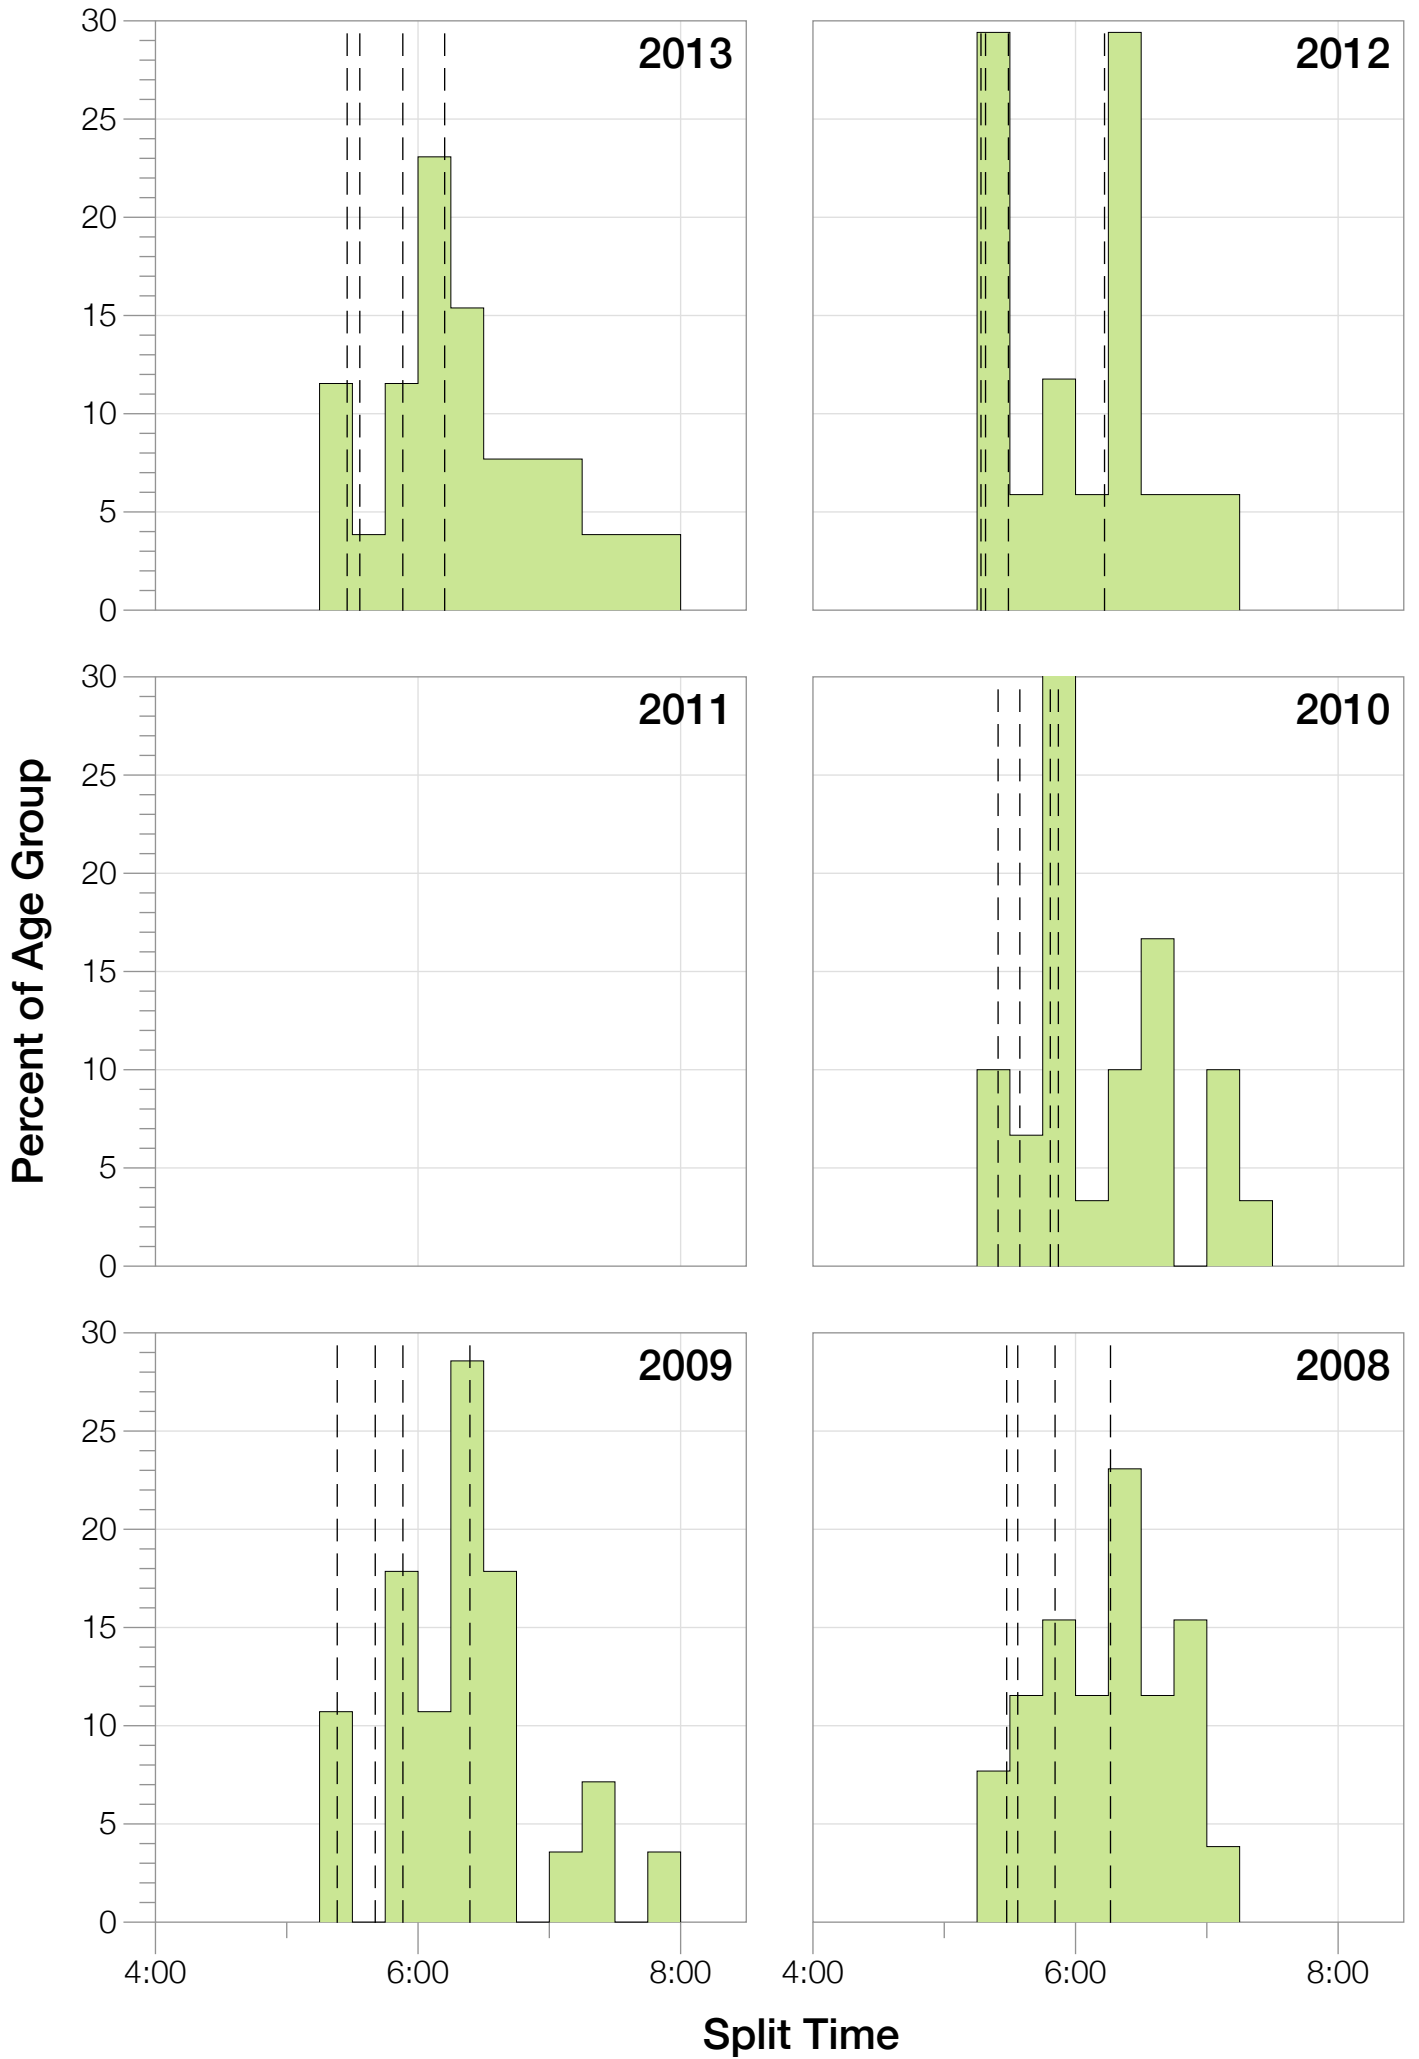

M55-59 Bike