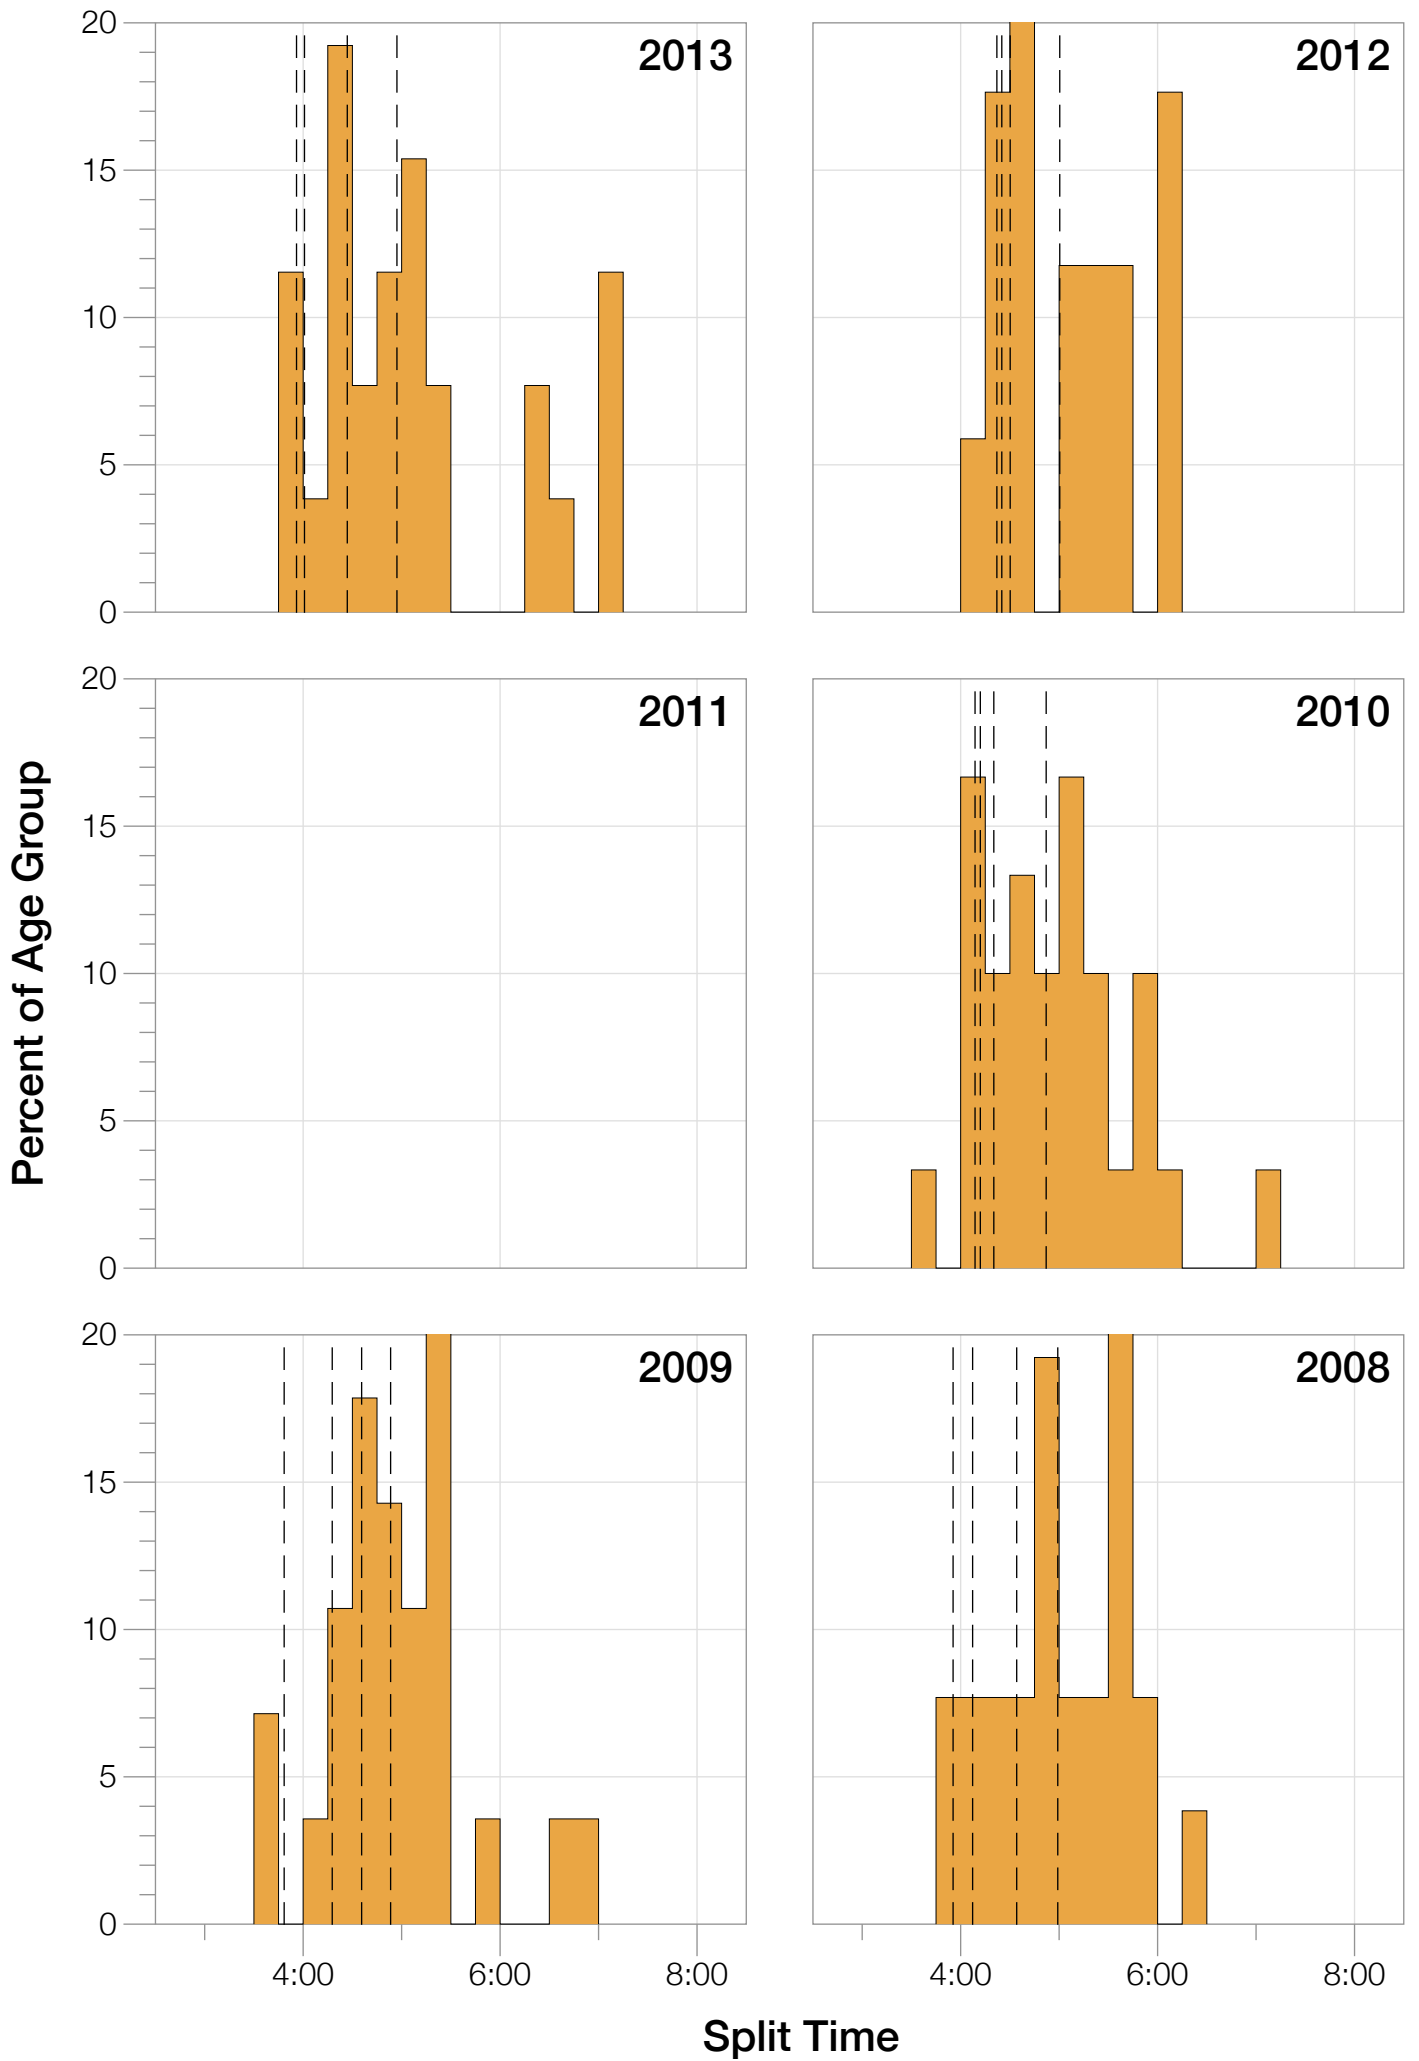

Ironman Brazil M55-59 Stats

M55-59 Summary Statistics

Year	Finishers	M55-59 Finishers	Male Winner's Time	Female Winner's Time	M55-59 Winner's Time
2006	938	17	8:15:18	9:20:46	11:23:58
2007	1127	16	8:21:09	9:12:40	10:24:27
2008	1185	26	8:28:24	9:42:50	10:49:31
2009	1209	28	8:13:39	9:10:15	10:14:14
2010	1399	30	8:07:39	9:19:13	10:35:54
2012	1383	17	8:22:40	9:17:42	10:42:49
2013	1628	26	8:01:32	9:05:53	10:29:40
Average	1267	23	8:15:45	9:18:28	10:40:04

M55-59 Swim

M55-59 Swim

M55-59 Bike

M55-59 Bike

M55-59 Run

M55-59 Run

M55-59 Overall

M55-59 Overall

Summary Statistics

Position	Swim Time	Bike Time	Run Time	Overall Time
Average Male Winner	0:49:19	4:28:02	2:55:53	8:15:45
Average Female Winner	0:50:26	4:59:25	4:16:18	9:18:28
Average 1st Age Grouper	1:12:27	5:30:11	3:50:48	10:40:04
Average 2nd Age Grouper	1:15:39	5:37:24	4:00:43	10:59:16
Average 3rd Age Grouper	1:17:58	5:36:24	4:17:18	11:18:10
Average 4th Age Grouper	1:10:11	6:15:45	4:17:33	11:40:16
Average 5th Age Grouper	1:21:06	5:56:38	4:30:14	11:56:06
Average 6th Age Grouper	1:22:06	6:04:23	4:27:46	12:02:42
Average 7th Age Grouper	1:23:04	6:03:25	4:32:28	12:07:26
Average 8th Age Grouper	1:22:48	6:08:45	4:43:07	12:23:42
Average 9th Age Grouper	1:24:47	6:06:42	4:51:06	12:32:19
Average 10th Age Grouper	1:21:05	6:19:24	4:49:48	12:40:04
Kona Qualifier Average	1:14:03	5:33:47	3:55:46	10:49:40
Top 10 Age Grouper Average	1:19:10	5:57:54	4:26:05	11:50:00