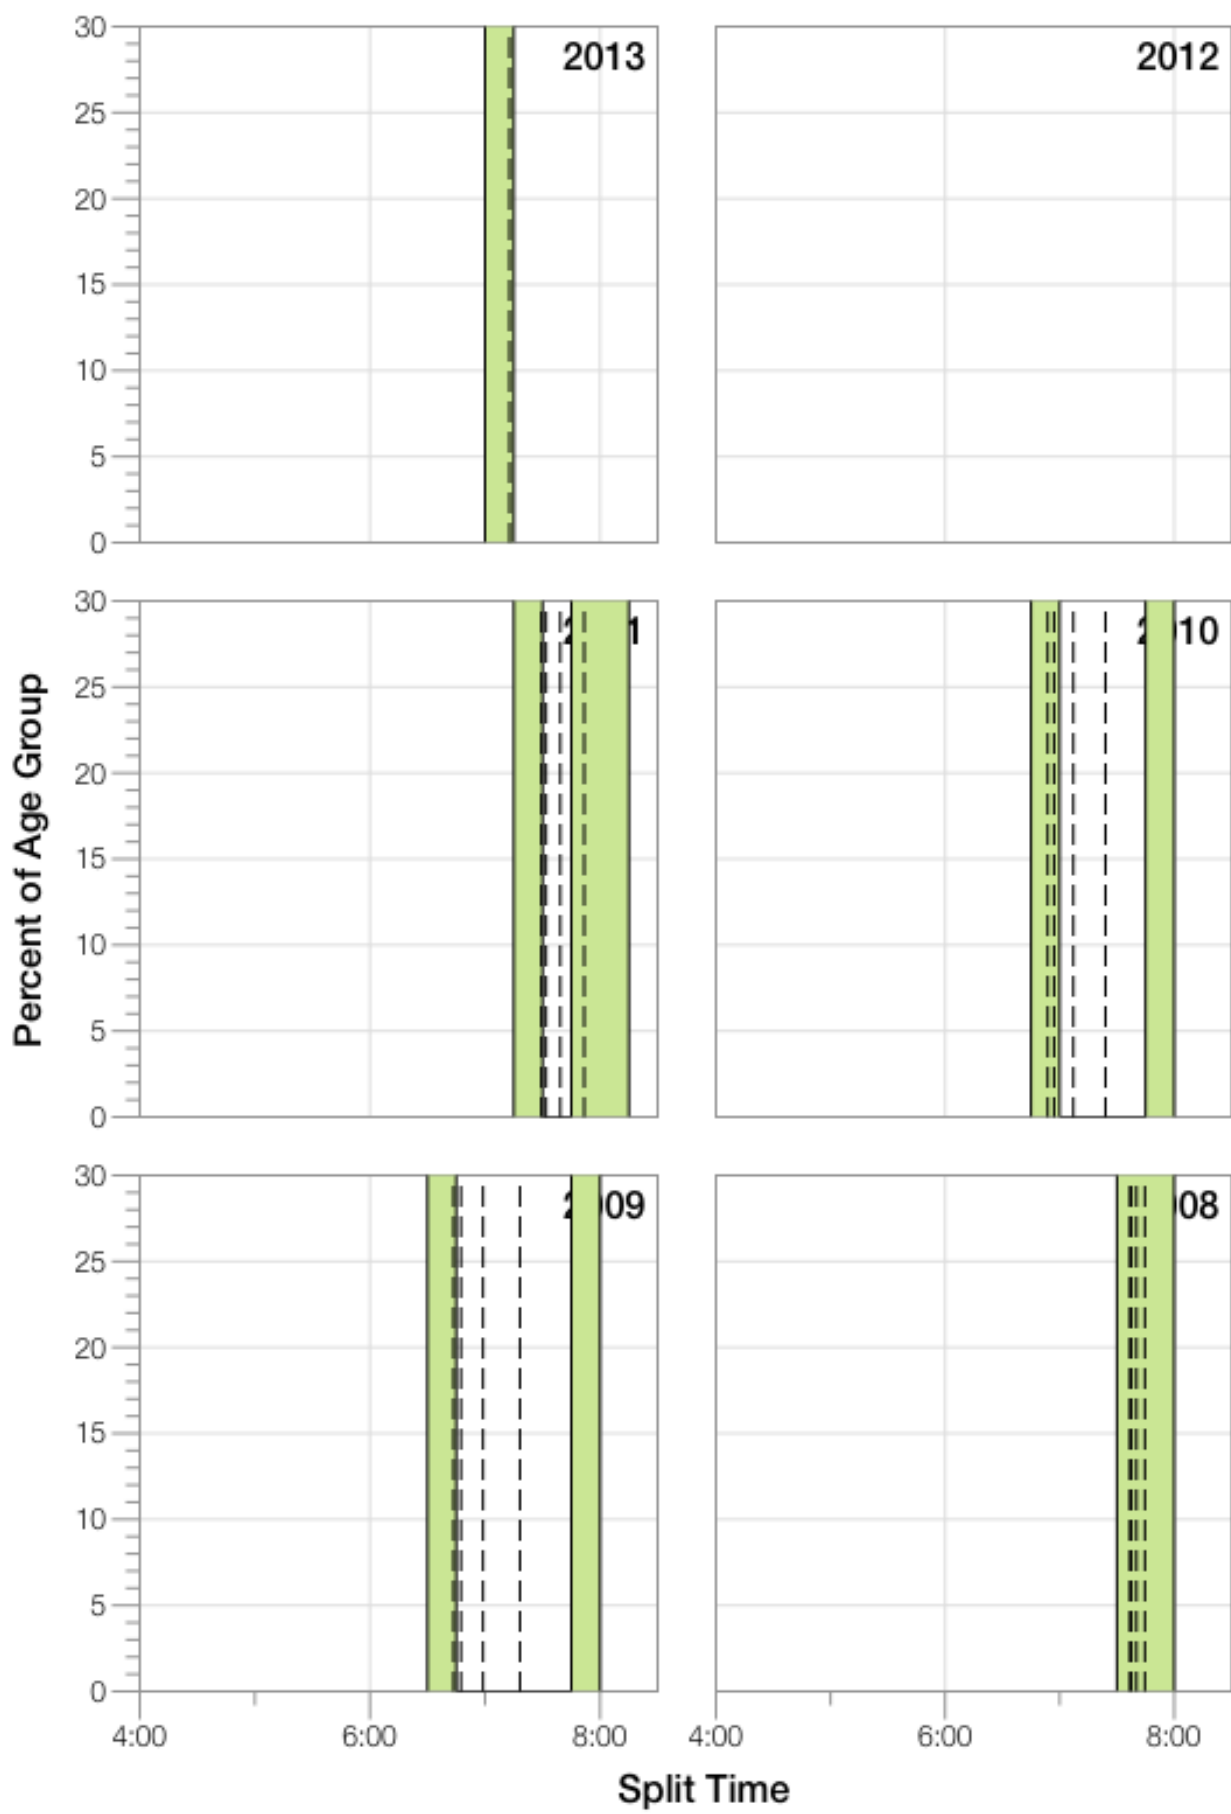

Ironman Lanzarote F18-24 Stats

F18-24 Summary Statistics

Year	Finishers	F18-24 Finishers	Male Winner's Time	Female Winner's Time	F18-24 Winner's Time
2008	1117	2	8:59:37	10:02:27	14:18:12
2009	1149	2	8:54:03	9:54:57	11:51:38
2010	1287	2	8:37:42	10:03:52	13:04:02
2011	1200	3	8:30:34	9:43:39	14:11:15
2012	1447		8:44:39	9:58:06	
2013	1646	1	8:42:40	9:37:34	13:00:36
Average	1308	2	8:44:52	9:53:25	11:04:17

F18-24 Swim

F18-24 Bike

F18-24 Run

F18-24 Overall

F18-24 Fastest Splits

F18-24 Median Splits

F18-24 Slowest Splits

F18-24 Top 30 Finishing Splits

F18-24 Top 10 and Kona Times and Splits

Summary Statistics

Position	Swim Time	Bike Time	Run Time	Overall Time
Average Male Winner	0:49:31	4:55:46	3:53:13	8:44:52
Average Female Winner	0:55:39	5:41:50	4:16:50	9:53:25
Average 1st Age Grouper	1:11:23	7:18:27	3:33:25	13:17:08
Average 2nd Age Grouper	1:27:30	7:48:37	2:43:17	15:08:14
Average 3rd Age Grouper	1:20:06	7:51:42	5:39:46	15:18:54
Kona Qualifier Average	1:11:23	7:18:27	3:33:25	13:17:08
Top 10 Age Grouper Average	1:18:42	7:33:50	3:26:00	14:13:45

Lanzarote 2010

Position	Swim Time	Bike Time	Run Time	Overall Time
Male Winner	0:47:48	4:53:25	2:50:20	8:37:42
Female Winner	0:52:38	5:58:02	3:04:36	10:03:52
1st Age Grouper	1:04:26	6:50:22	4:58:33	13:04:02
2nd Age Grouper	1:22:43	7:57:36		15:45:23
Kona Qualifier Average	1:04:26	6:50:22	4:58:33	13:04:02
Top 10 Age Grouper Average	1:13:34	7:23:59	2:29:16	14:24:42