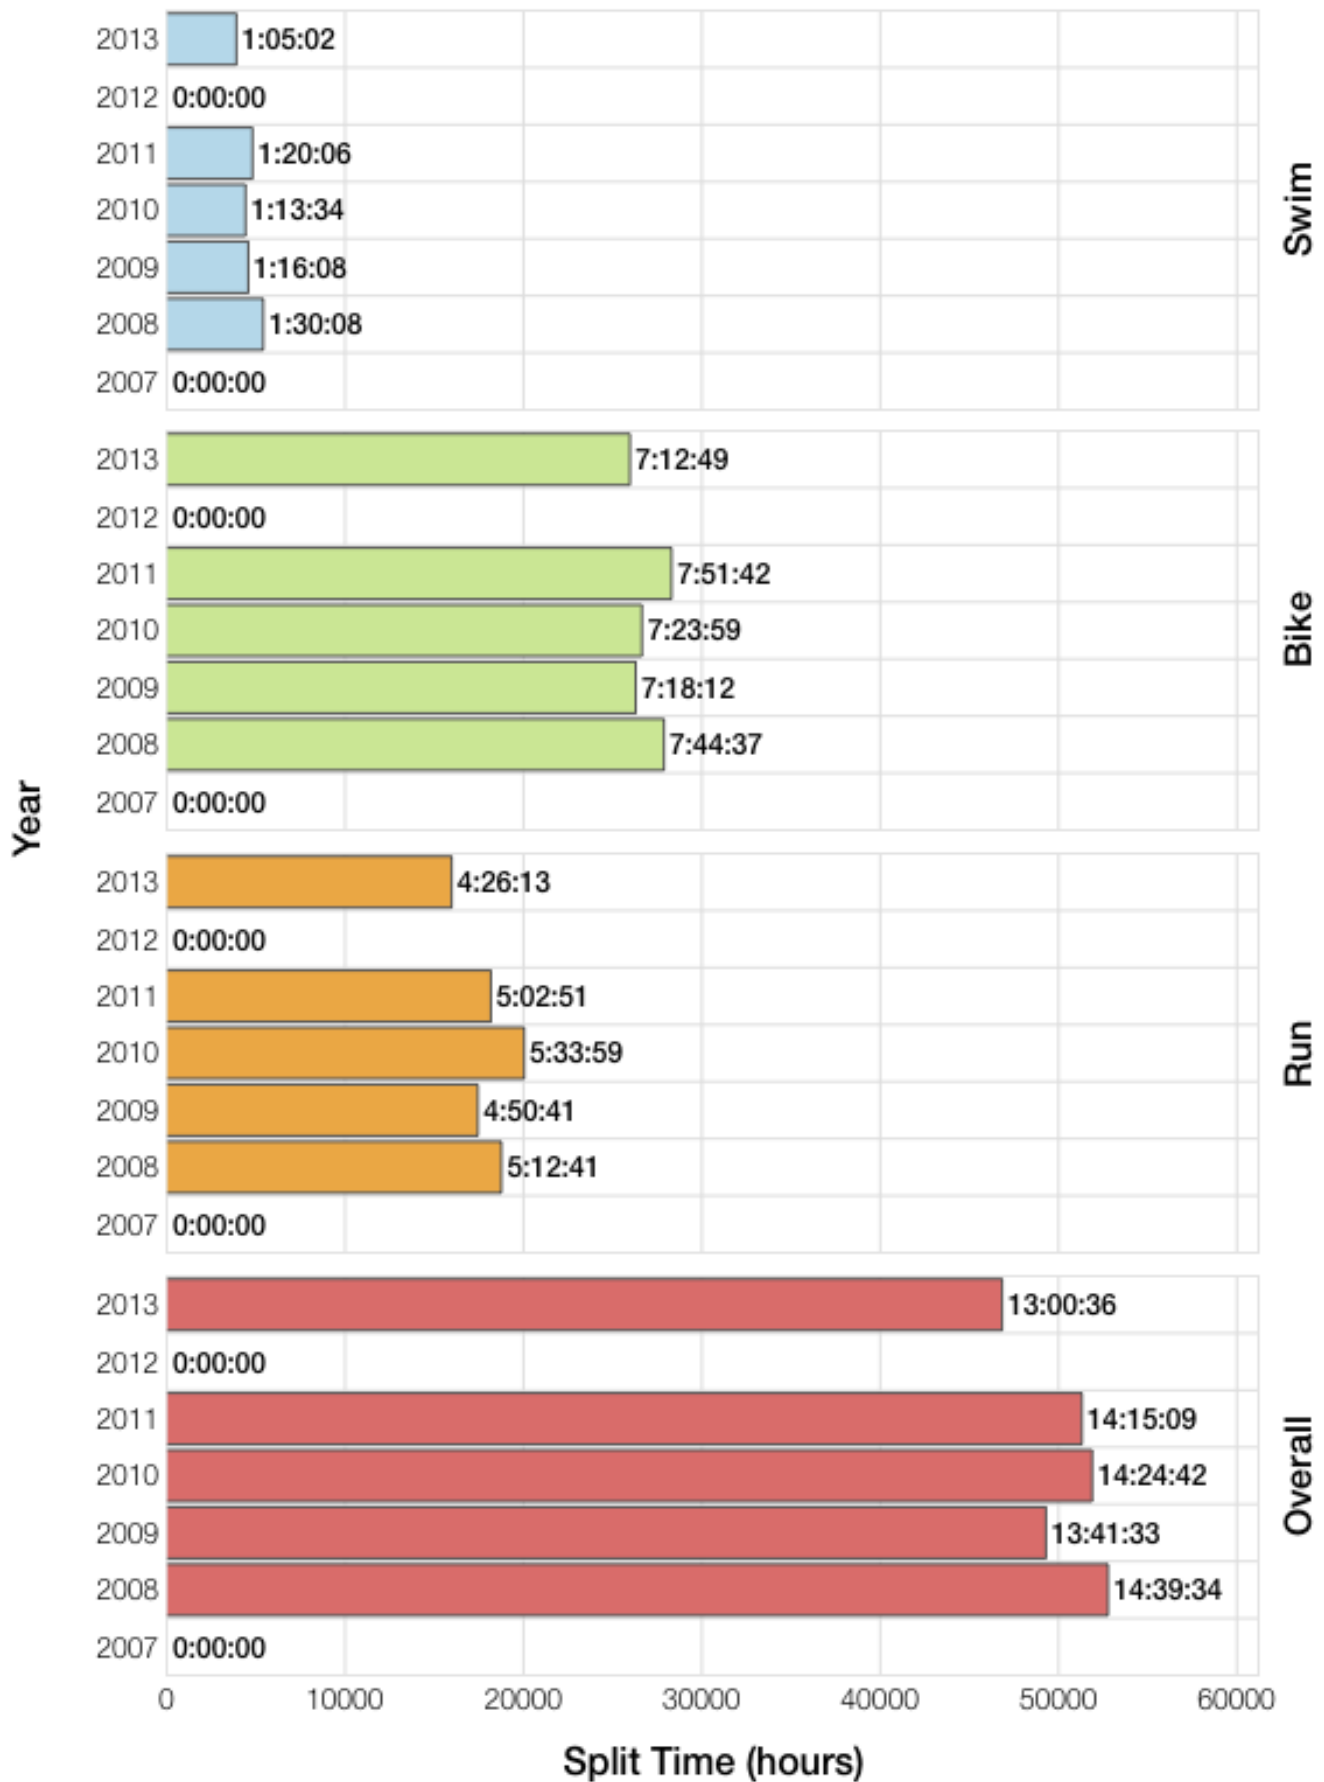

Ironman Lanzarote F18-24 Stats

F18-24 Summary Statistics

Year	Finishers	F18-24 Finishers	Male Winner's Time	Female Winner's Time	F18-24 Winner's Time
2008	1117	2	8:59:37	10:02:27	14:18:12
2009	1149	2	8:54:03	9:54:57	11:51:38
2010	1287	2	8:37:42	10:03:52	13:04:02
2011	1200	3	8:30:34	9:43:39	14:11:15
2012	1447		8:44:39	9:58:06	
2013	1646	1	8:42:40	9:37:34	13:00:36
Average	1308	2	8:44:52	9:53:25	11:04:17

F18-24 Swim

F18-24 Bike

F18-24 Run

F18-24 Overall

F18-24 Fastest Splits

F18-24 Median Splits

F18-24 Slowest Splits

F18-24 Top 30 Finishing Splits

F18-24 Top 10 and Kona Times and Splits

Summary Statistics

Position	Swim Time	Bike Time	Run Time	Overall Time
Average Male Winner	0:49:31	4:55:46	3:53:13	8:44:52
Average Female Winner	0:55:39	5:41:50	4:16:50	9:53:25
Average 1st Age Grouper	1:11:23	7:18:27	3:33:25	13:17:08
Average 2nd Age Grouper	1:27:30	7:48:37	2:43:17	15:08:14
Average 3rd Age Grouper	1:20:06	7:51:42	5:39:46	15:18:54
Kona Qualifier Average	1:11:23	7:18:27	3:33:25	13:17:08
Top 10 Age Grouper Average	1:18:42	7:33:50	3:26:00	14:13:45

Lanzarote 2013

Position	Swim Time	Bike Time	Run Time	Overall Time
Male Winner	0:47:48	4:53:03	2:55:03	8:42:40
Female Winner	1:00:03	5:31:47	2:58:37	9:37:34
1st Age Grouper	1:05:02	7:12:49	4:26:13	13:00:36
Kona Qualifier Average	1:05:02	7:12:49	4:26:13	13:00:36