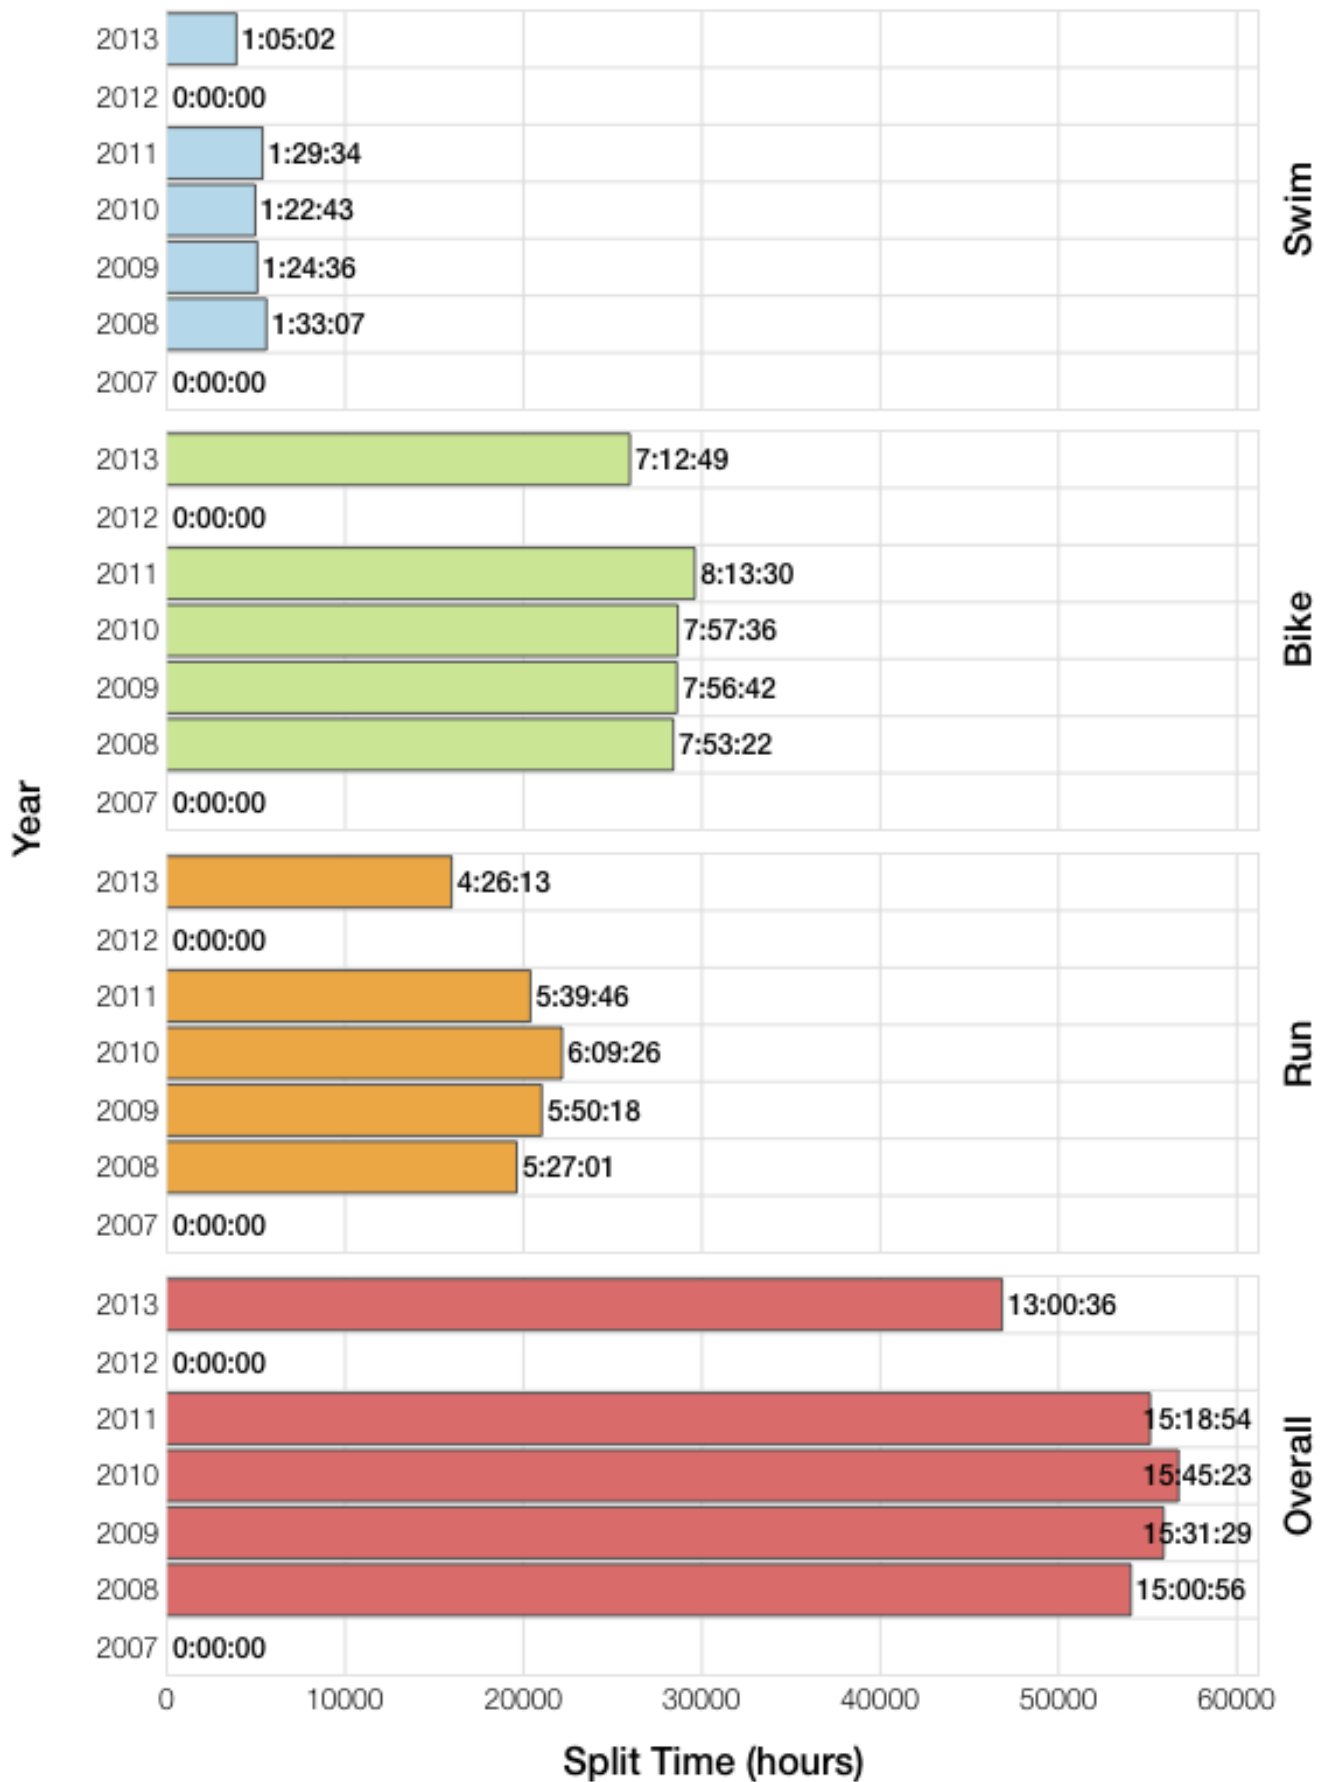

Ironman Lanzarote F18-24 Stats

F18-24 Summary Statistics

Year	Finishers	F18-24 Finishers	Male Winner's Time	Female Winner's Time	F18-24 Winner's Time
2008	1117	2	8:59:37	10:02:27	14:18:12
2009	1149	2	8:54:03	9:54:57	11:51:38
2010	1287	2	8:37:42	10:03:52	13:04:02
2011	1200	3	8:30:34	9:43:39	14:11:15
2012	1447		8:44:39	9:58:06	
2013	1646	1	8:42:40	9:37:34	13:00:36
Average	1308	2	8:44:52	9:53:25	11:04:17

F18-24 Swim

F18-24 Bike

F18-24 Run

F18-24 Overall

F18-24 Fastest Splits

F18-24 Median Splits

F18-24 Slowest Splits

F18-24 Top 30 Finishing Splits

F18-24 Top 10 and Kona Times and Splits

Summary Statistics

Position	Swim Time	Bike Time	Run Time	Overall Time
Average Male Winner	0:49:31	4:55:46	3:53:13	8:44:52
Average Female Winner	0:55:39	5:41:50	4:16:50	9:53:25
Average 1st Age Grouper	1:11:23	7:18:27	3:33:25	13:17:08
Average 2nd Age Grouper	1:27:30	7:48:37	2:43:17	15:08:14
Average 3rd Age Grouper	1:20:06	7:51:42	5:39:46	15:18:54
Kona Qualifier Average	1:11:23	7:18:27	3:33:25	13:17:08
Top 10 Age Grouper Average	1:18:42	7:33:50	3:26:00	14:13:45

Lanzarote 2013

Position	Swim Time	Bike Time	Run Time	Overall Time
Male Winner	0:47:48	4:53:03	2:55:03	8:42:40
Female Winner	1:00:03	5:31:47	2:58:37	9:37:34
1st Age Grouper	1:05:02	7:12:49	4:26:13	13:00:36
Kona Qualifier Average	1:05:02	7:12:49	4:26:13	13:00:36