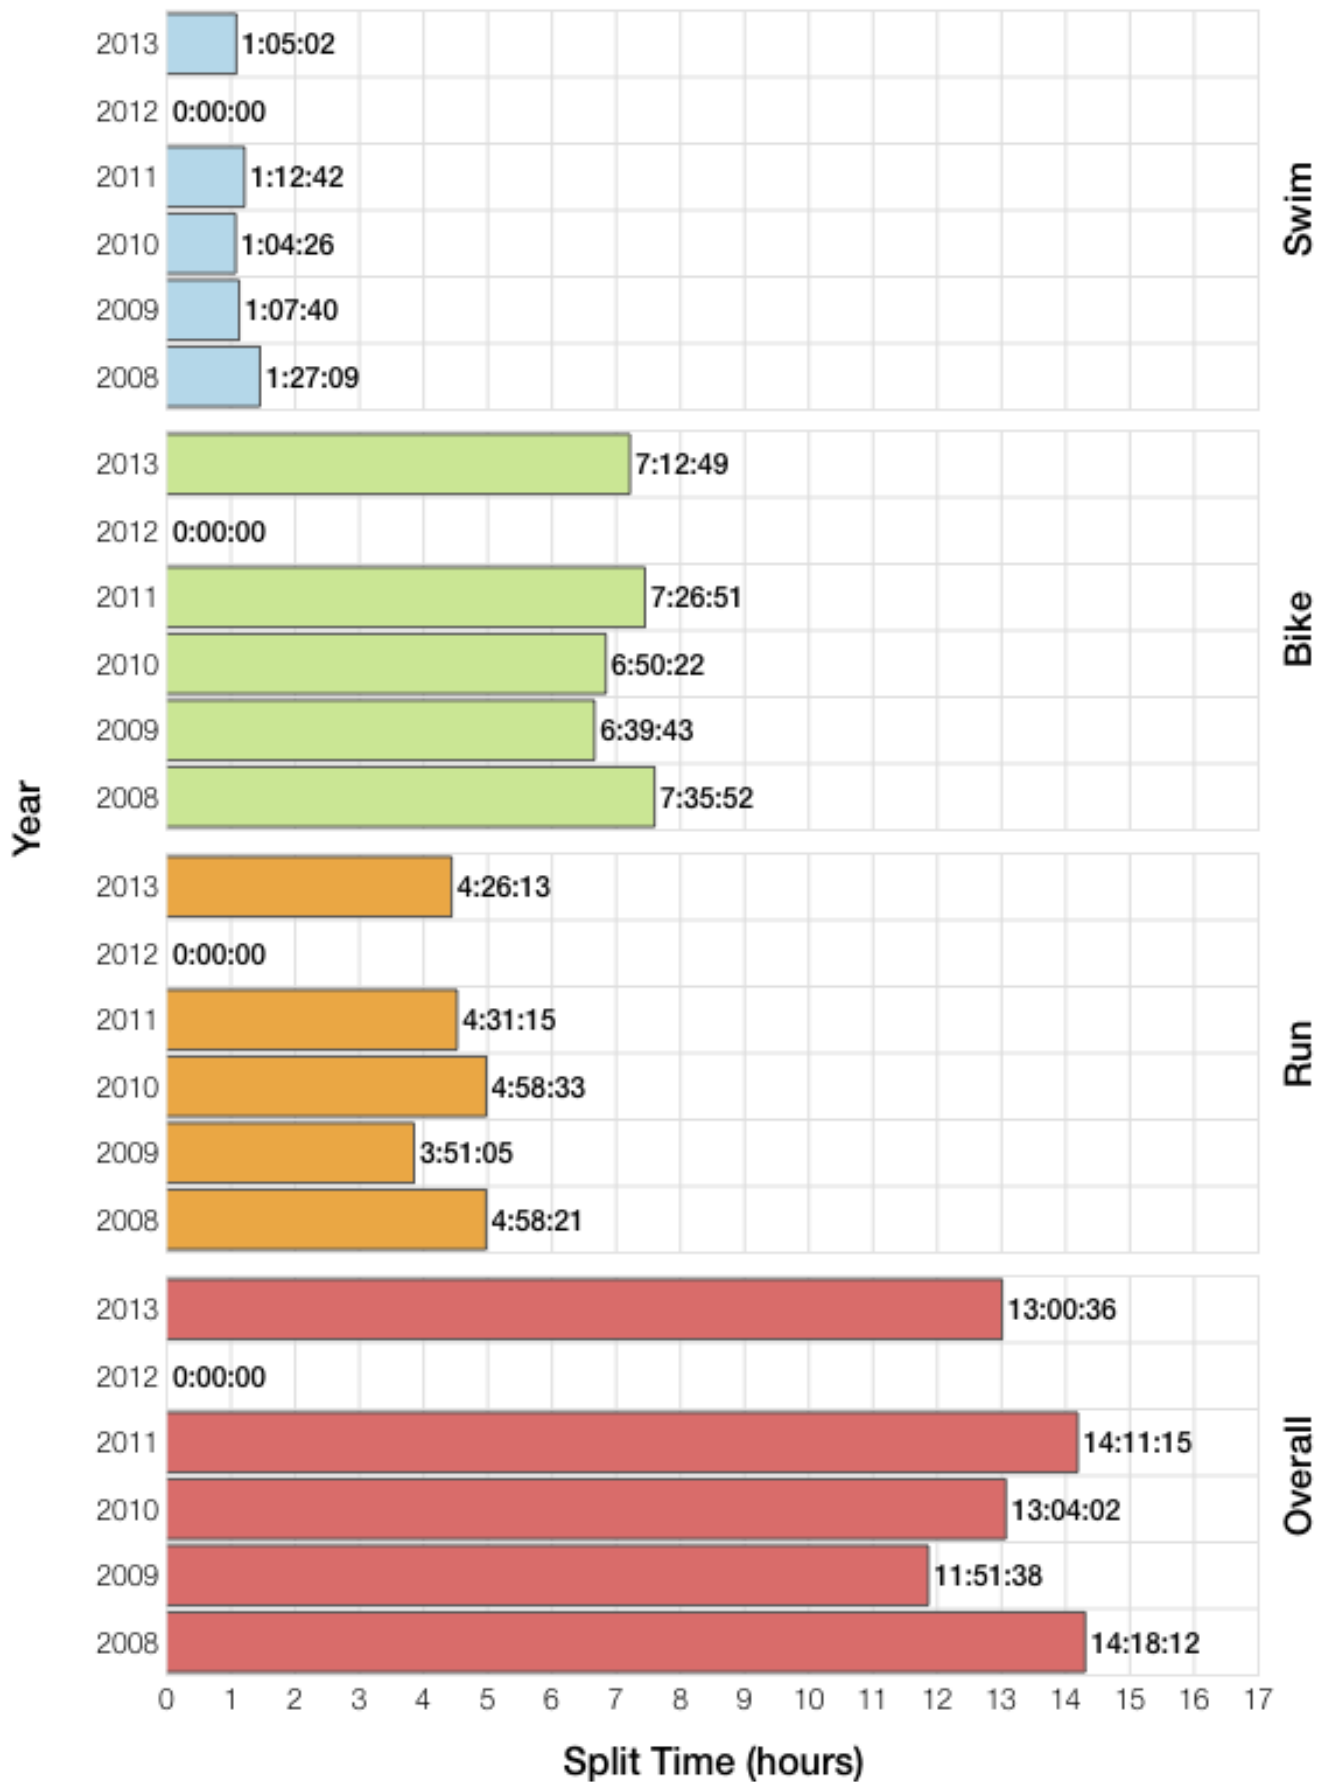

Ironman Lanzarote F18-24 Stats

F18-24 Summary Statistics

Year	Finishers	F18-24 Finishers	Male Winner's Time	Female Winner's Time	F18-24 Winner's Time
2008	1117	2	8:59:37	10:02:27	14:18:12
2009	1149	2	8:54:03	9:54:57	11:51:38
2010	1287	2	8:37:42	10:03:52	13:04:02
2011	1200	3	8:30:34	9:43:39	14:11:15
2012	1447		8:44:39	9:58:06	
2013	1646	1	8:42:40	9:37:34	13:00:36
Average	1308	2	8:44:52	9:53:25	11:04:17

F18-24 Swim

F18-24 Bike

F18-24 Run

F18-24 Overall

F18-24 Fastest Splits

F18-24 Median Splits

F18-24 Slowest Splits

F18-24 Top 30 Finishing Splits

F18-24 Top 10 and Kona Times and Splits

Summary Statistics

Position	Swim Time	Bike Time	Run Time	Overall Time
Average Male Winner	0:49:31	4:55:46	3:53:13	8:44:52
Average Female Winner	0:55:39	5:41:50	4:16:50	9:53:25
Average 1st Age Grouper	1:11:23	7:18:27	3:33:25	13:17:08
Average 2nd Age Grouper	1:27:30	7:48:37	2:43:17	15:08:14
Average 3rd Age Grouper	1:20:06	7:51:42	5:39:46	15:18:54
Kona Qualifier Average	1:11:23	7:18:27	3:33:25	13:17:08
Top 10 Age Grouper Average	1:18:42	7:33:50	3:26:00	14:13:45

Lanzarote 2010

Position	Swim Time	Bike Time	Run Time	Overall Time
Male Winner	0:47:48	4:53:25	2:50:20	8:37:42
Female Winner	0:52:38	5:58:02	3:04:36	10:03:52
1st Age Grouper	1:04:26	6:50:22	4:58:33	13:04:02
2nd Age Grouper	1:22:43	7:57:36		15:45:23
Kona Qualifier Average	1:04:26	6:50:22	4:58:33	13:04:02
Top 10 Age Grouper Average	1:13:34	7:23:59	2:29:16	14:24:42