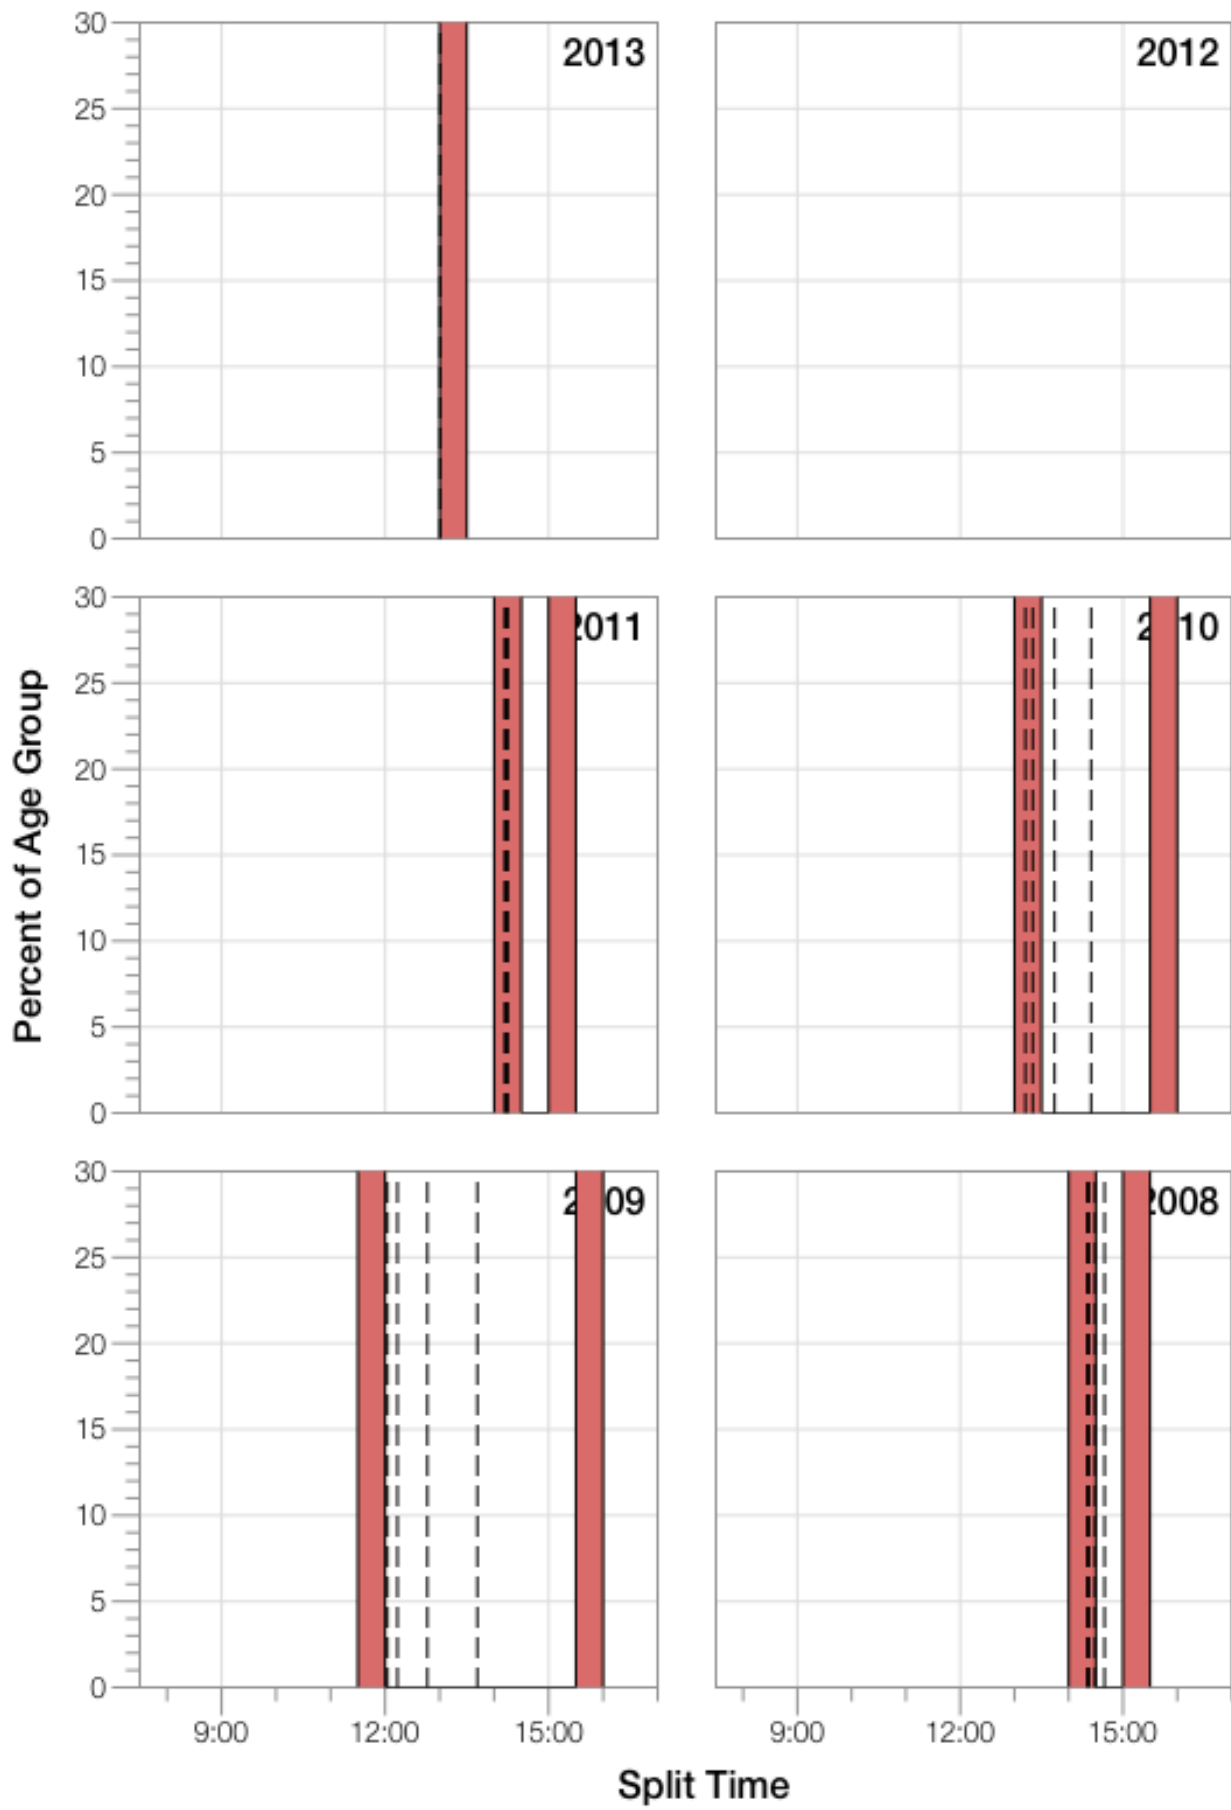

Ironman Lanzarote F18-24 Stats

F18-24 Summary Statistics

Year	Finishers	F18-24 Finishers	Male Winner's Time	Female Winner's Time	F18-24 Winner's Time
2008	1117	2	8:59:37	10:02:27	14:18:12
2009	1149	2	8:54:03	9:54:57	11:51:38
2010	1287	2	8:37:42	10:03:52	13:04:02
2011	1200	3	8:30:34	9:43:39	14:11:15
2012	1447		8:44:39	9:58:06	
2013	1646	1	8:42:40	9:37:34	13:00:36
Average	1308	2	8:44:52	9:53:25	11:04:17

F18-24 Swim

F18-24 Bike

F18-24 Run

F18-24 Overall

F18-24 Fastest Splits

F18-24 Median Splits

F18-24 Slowest Splits

F18-24 Top 30 Finishing Splits

F18-24 Top 10 and Kona Times and Splits

Summary Statistics

Position	Swim Time	Bike Time	Run Time	Overall Time
Average Male Winner	0:49:31	4:55:46	3:53:13	8:44:52
Average Female Winner	0:55:39	5:41:50	4:16:50	9:53:25
Average 1st Age Grouper	1:11:23	7:18:27	3:33:25	13:17:08
Average 2nd Age Grouper	1:27:30	7:48:37	2:43:17	15:08:14
Average 3rd Age Grouper	1:20:06	7:51:42	5:39:46	15:18:54
Kona Qualifier Average	1:11:23	7:18:27	3:33:25	13:17:08
Top 10 Age Grouper Average	1:18:42	7:33:50	3:26:00	14:13:45

Lanzarote 2010

Position	Swim Time	Bike Time	Run Time	Overall Time
Male Winner	0:47:48	4:53:25	2:50:20	8:37:42
Female Winner	0:52:38	5:58:02	3:04:36	10:03:52
1st Age Grouper	1:04:26	6:50:22	4:58:33	13:04:02
2nd Age Grouper	1:22:43	7:57:36		15:45:23
Kona Qualifier Average	1:04:26	6:50:22	4:58:33	13:04:02
Top 10 Age Grouper Average	1:13:34	7:23:59	2:29:16	14:24:42