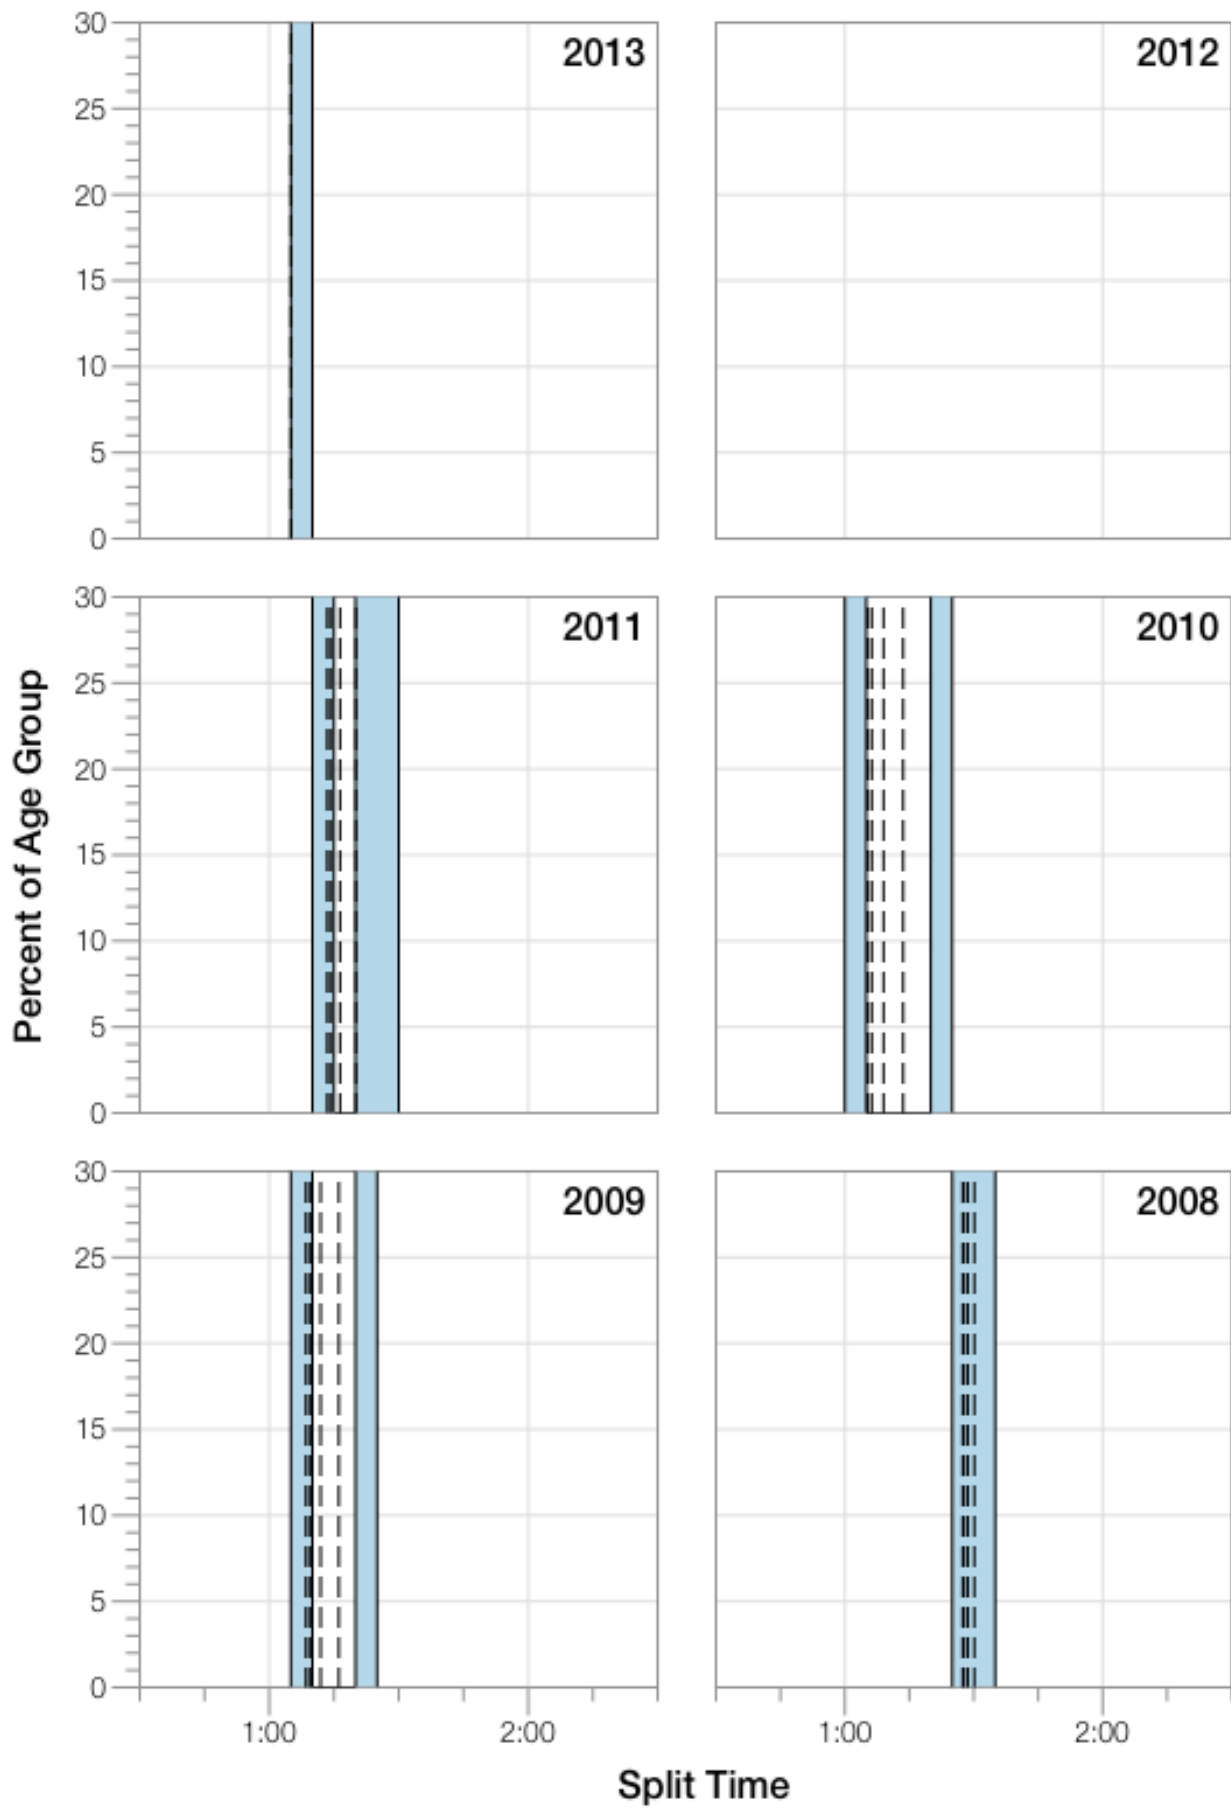

Ironman Lanzarote F18-24 Stats

F18-24 Summary Statistics

Year	Finishers	F18-24 Finishers	Male Winner's Time	Female Winner's Time	F18-24 Winner's Time
2008	1117	2	8:59:37	10:02:27	14:18:12
2009	1149	2	8:54:03	9:54:57	11:51:38
2010	1287	2	8:37:42	10:03:52	13:04:02
2011	1200	3	8:30:34	9:43:39	14:11:15
2012	1447		8:44:39	9:58:06	
2013	1646	1	8:42:40	9:37:34	13:00:36
Average	1308	2	8:44:52	9:53:25	11:04:17

F18-24 Swim

F18-24 Bike

F18-24 Run

F18-24 Overall

F18-24 Fastest Splits

F18-24 Median Splits

F18-24 Slowest Splits

F18-24 Top 30 Finishing Splits

F18-24 Top 10 and Kona Times and Splits

Summary Statistics

Position	Swim Time	Bike Time	Run Time	Overall Time
Average Male Winner	0:49:31	4:55:46	3:53:13	8:44:52
Average Female Winner	0:55:39	5:41:50	4:16:50	9:53:25
Average 1st Age Grouper	1:11:23	7:18:27	3:33:25	13:17:08
Average 2nd Age Grouper	1:27:30	7:48:37	2:43:17	15:08:14
Average 3rd Age Grouper	1:20:06	7:51:42	5:39:46	15:18:54
Kona Qualifier Average	1:11:23	7:18:27	3:33:25	13:17:08
Top 10 Age Grouper Average	1:18:42	7:33:50	3:26:00	14:13:45

Lanzarote 2010

Position	Swim Time	Bike Time	Run Time	Overall Time
Male Winner	0:47:48	4:53:25	2:50:20	8:37:42
Female Winner	0:52:38	5:58:02	3:04:36	10:03:52
1st Age Grouper	1:04:26	6:50:22	4:58:33	13:04:02
2nd Age Grouper	1:22:43	7:57:36		15:45:23
Kona Qualifier Average	1:04:26	6:50:22	4:58:33	13:04:02
Top 10 Age Grouper Average	1:13:34	7:23:59	2:29:16	14:24:42