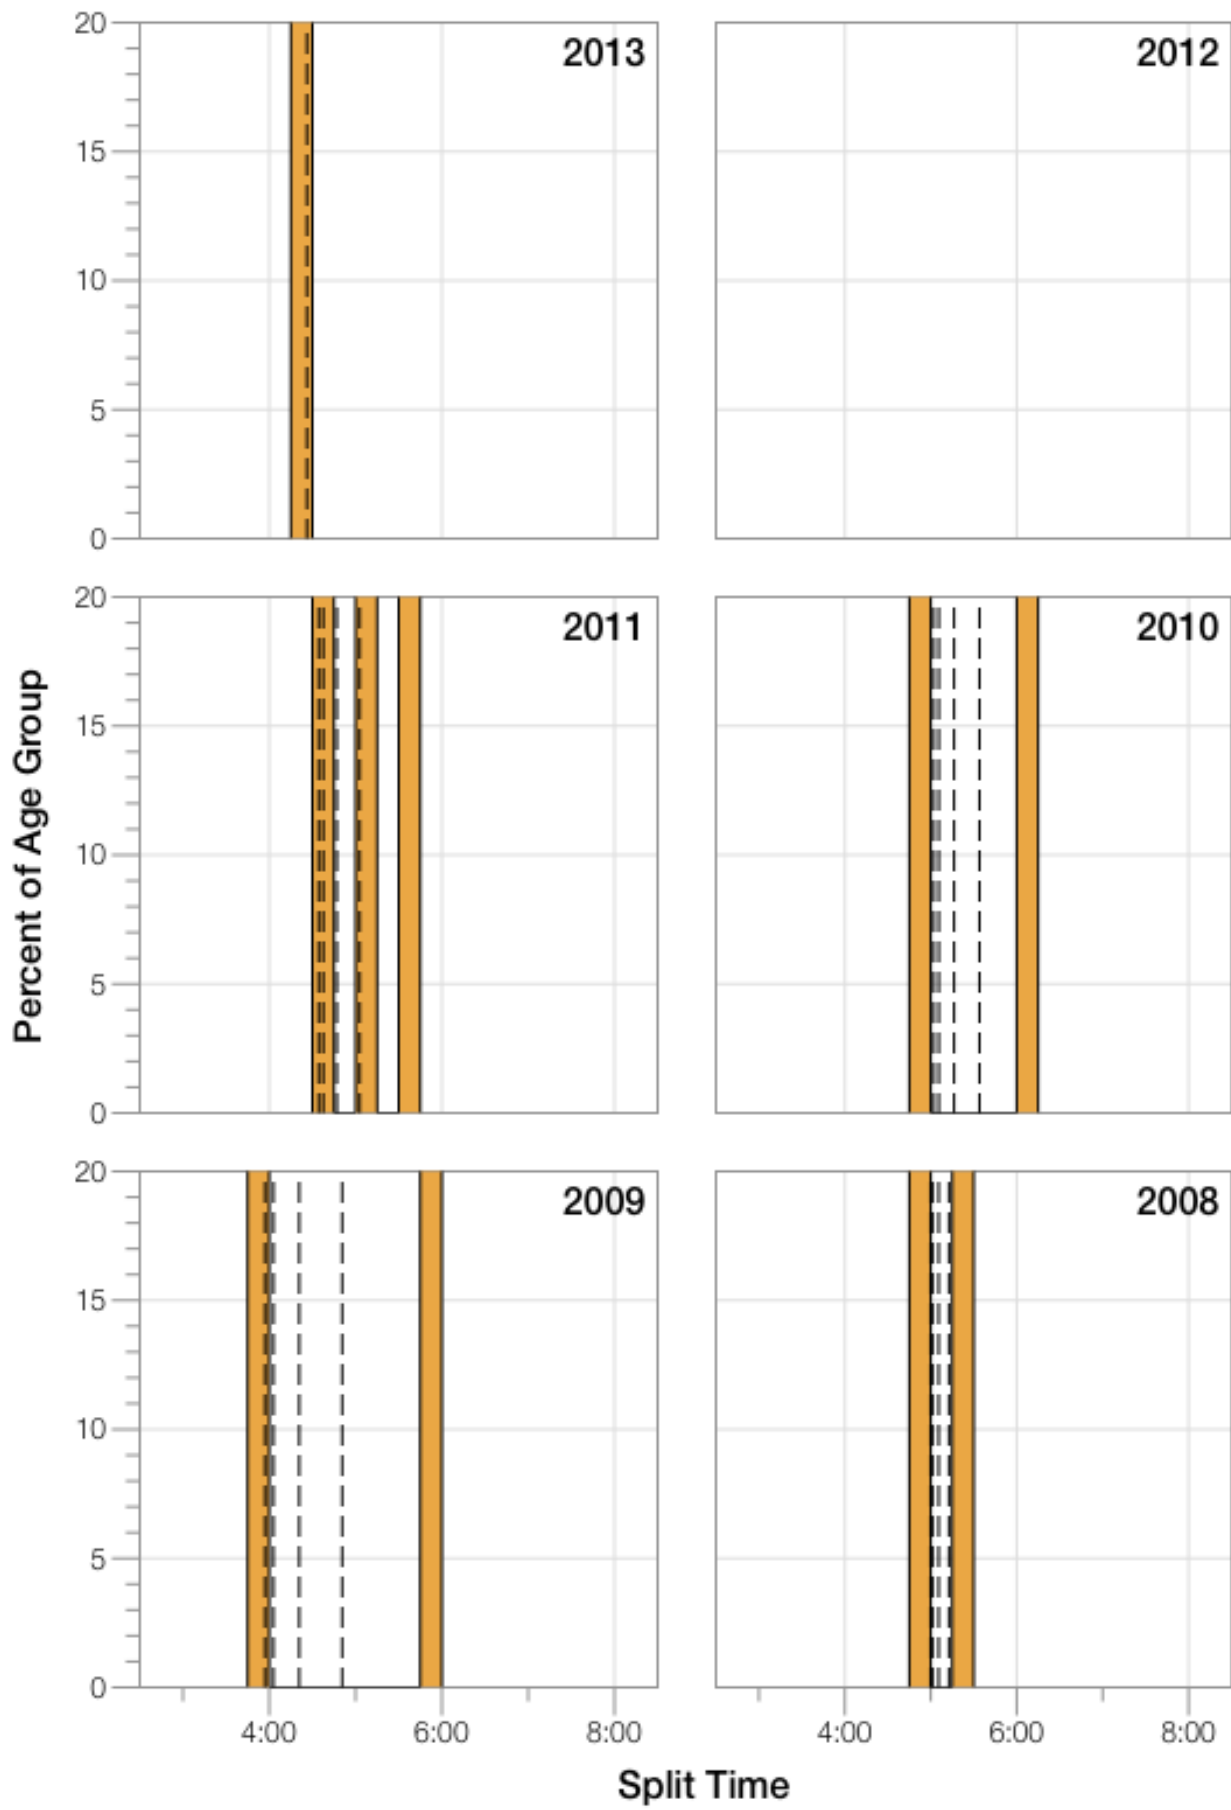

Ironman Lanzarote F18-24 Stats

F18-24 Summary Statistics

Year	Finishers	F18-24 Finishers	Male Winner's Time	Female Winner's Time	F18-24 Winner's Time
2008	1117	2	8:59:37	10:02:27	14:18:12
2009	1149	2	8:54:03	9:54:57	11:51:38
2010	1287	2	8:37:42	10:03:52	13:04:02
2011	1200	3	8:30:34	9:43:39	14:11:15
2012	1447		8:44:39	9:58:06	
2013	1646	1	8:42:40	9:37:34	13:00:36
Average	1308	2	8:44:52	9:53:25	11:04:17

F18-24 Swim

F18-24 Bike

F18-24 Run

F18-24 Overall

F18-24 Fastest Splits

F18-24 Median Splits

F18-24 Slowest Splits

F18-24 Top 30 Finishing Splits

F18-24 Top 10 and Kona Times and Splits

Summary Statistics

Position	Swim Time	Bike Time	Run Time	Overall Time
Average Male Winner	0:49:31	4:55:46	3:53:13	8:44:52
Average Female Winner	0:55:39	5:41:50	4:16:50	9:53:25
Average 1st Age Grouper	1:11:23	7:18:27	3:33:25	13:17:08
Average 2nd Age Grouper	1:27:30	7:48:37	2:43:17	15:08:14
Average 3rd Age Grouper	1:20:06	7:51:42	5:39:46	15:18:54
Kona Qualifier Average	1:11:23	7:18:27	3:33:25	13:17:08
Top 10 Age Grouper Average	1:18:42	7:33:50	3:26:00	14:13:45

Lanzarote 2010

Position	Swim Time	Bike Time	Run Time	Overall Time
Male Winner	0:47:48	4:53:25	2:50:20	8:37:42
Female Winner	0:52:38	5:58:02	3:04:36	10:03:52
1st Age Grouper	1:04:26	6:50:22	4:58:33	13:04:02
2nd Age Grouper	1:22:43	7:57:36		15:45:23
Kona Qualifier Average	1:04:26	6:50:22	4:58:33	13:04:02
Top 10 Age Grouper Average	1:13:34	7:23:59	2:29:16	14:24:42