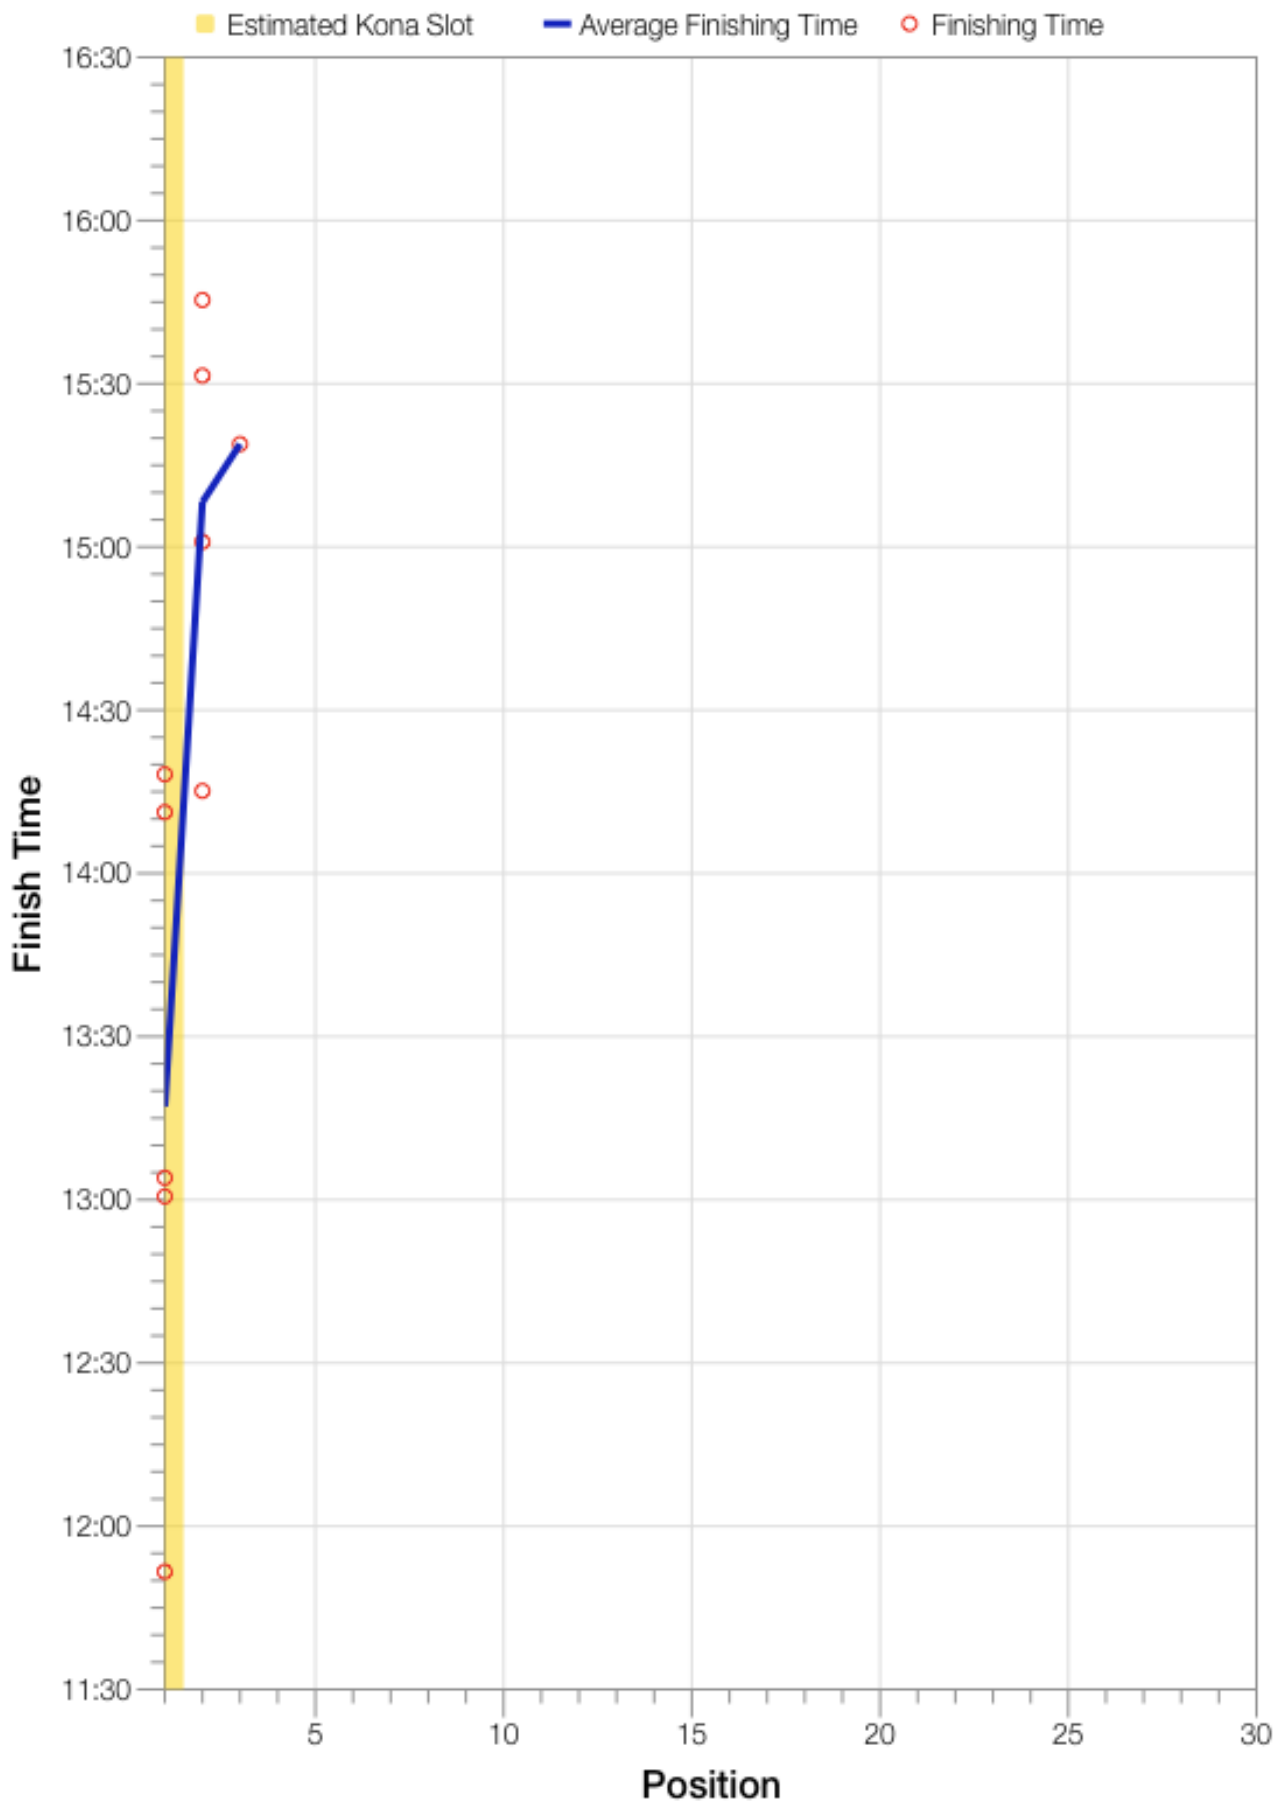

Ironman Lanzarote F18-24 Stats

F18-24 Summary Statistics

Year	Finishers	F18-24 Finishers	Male Winner's Time	Female Winner's Time	F18-24 Winner's Time
2008	1117	2	8:59:37	10:02:27	14:18:12
2009	1149	2	8:54:03	9:54:57	11:51:38
2010	1287	2	8:37:42	10:03:52	13:04:02
2011	1200	3	8:30:34	9:43:39	14:11:15
2012	1447		8:44:39	9:58:06	
2013	1646	1	8:42:40	9:37:34	13:00:36
Average	1308	2	8:44:52	9:53:25	11:04:17

F18-24 Swim

F18-24 Bike

F18-24 Run

F18-24 Overall

F18-24 Fastest Splits

F18-24 Median Splits

F18-24 Slowest Splits

F18-24 Top 30 Finishing Splits

F18-24 Top 10 and Kona Times and Splits

Summary Statistics

Position	Swim Time	Bike Time	Run Time	Overall Time
Average Male Winner	0:49:31	4:55:46	3:53:13	8:44:52
Average Female Winner	0:55:39	5:41:50	4:16:50	9:53:25
Average 1st Age Grouper	1:11:23	7:18:27	3:33:25	13:17:08
Average 2nd Age Grouper	1:27:30	7:48:37	2:43:17	15:08:14
Average 3rd Age Grouper	1:20:06	7:51:42	5:39:46	15:18:54
Kona Qualifier Average	1:11:23	7:18:27	3:33:25	13:17:08
Top 10 Age Grouper Average	1:18:42	7:33:50	3:26:00	14:13:45

Lanzarote 2010

Position	Swim Time	Bike Time	Run Time	Overall Time
Male Winner	0:47:48	4:53:25	2:50:20	8:37:42
Female Winner	0:52:38	5:58:02	3:04:36	10:03:52
1st Age Grouper	1:04:26	6:50:22	4:58:33	13:04:02
2nd Age Grouper	1:22:43	7:57:36		15:45:23
Kona Qualifier Average	1:04:26	6:50:22	4:58:33	13:04:02
Top 10 Age Grouper Average	1:13:34	7:23:59	2:29:16	14:24:42