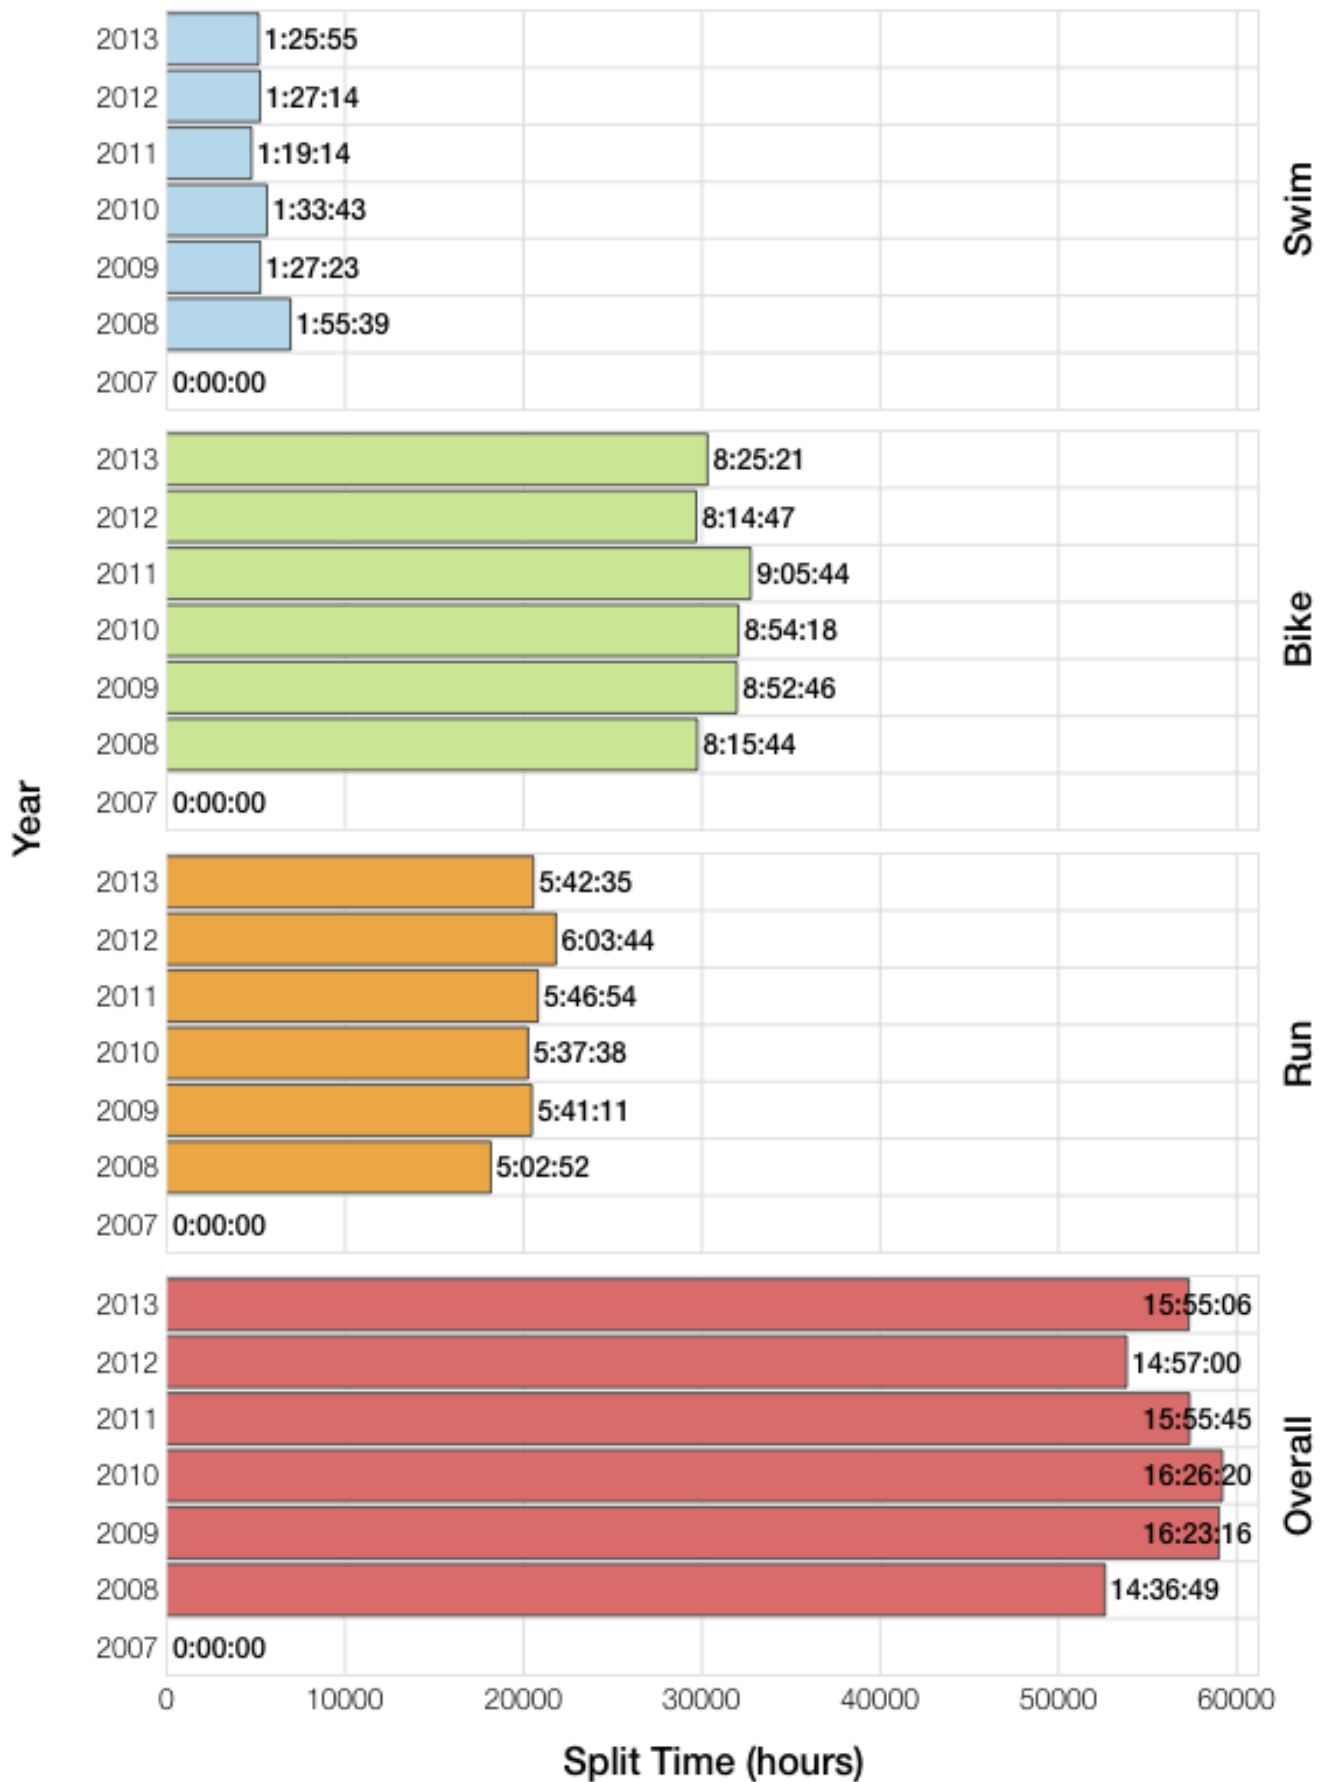

Ironman Lanzarote F25-29 Stats

F25-29 Summary Statistics

Year	Finishers	F25-29 Finishers	Male Winner's Time	Female Winner's Time	F25-29 Winner's Time
2008	1117	10	8:59:37	10:02:27	11:29:59
2009	1149	3	8:54:03	9:54:57	11:03:56
2010	1287	15	8:37:42	10:03:52	10:05:20
2011	1200	9	8:30:34	9:43:39	11:44:29
2012	1447	10	8:44:39	9:58:06	10:48:41
2013	1646	9	8:42:40	9:37:34	11:12:12
Average	1308	9	8:44:52	9:53:25	11:04:06

F25-29 Swim

F25-29 Bike

F25-29 Run

F25-29 Overall

F25-29 Fastest Splits

F25-29 Median Splits

F25-29 Slowest Splits

F25-29 Top 30 Finishing Splits

F25-29 Top 10 and Kona Times and Splits

Summary Statistics

Position	Swim Time	Bike Time	Run Time	Overall Time
Average Male Winner	0:49:31	4:55:46	3:53:13	8:44:52
Average Female Winner	0:55:39	5:41:50	4:16:50	9:53:25
Average 1st Age Grouper	1:05:30	6:14:15	3:00:16	11:04:06
Average 2nd Age Grouper	1:08:08	6:18:35	3:16:46	11:32:38
Average 3rd Age Grouper	1:10:10	6:56:22	3:38:35	12:39:25
Average 4th Age Grouper	1:01:27	6:42:23	3:28:29	12:18:20
Average 5th Age Grouper	1:10:47	6:55:25	3:21:19	12:34:56
Average 6th Age Grouper	1:03:28	7:03:01	3:36:42	12:53:09
Average 7th Age Grouper	1:12:31	7:12:39	4:07:44	13:38:21
Average 8th Age Grouper	1:18:06	5:49:26	4:08:39	14:19:18
Average 9th Age Grouper	1:21:11	8:09:29	4:11:53	14:58:44
Average 10th Age Grouper	1:26:56	7:25:33	1:34:51	14:24:13
Kona Qualifier Average	1:05:30	6:14:15	3:00:16	11:04:06
Top 10 Age Grouper Average	1:11:00	6:50:04	3:30:26	12:54:34