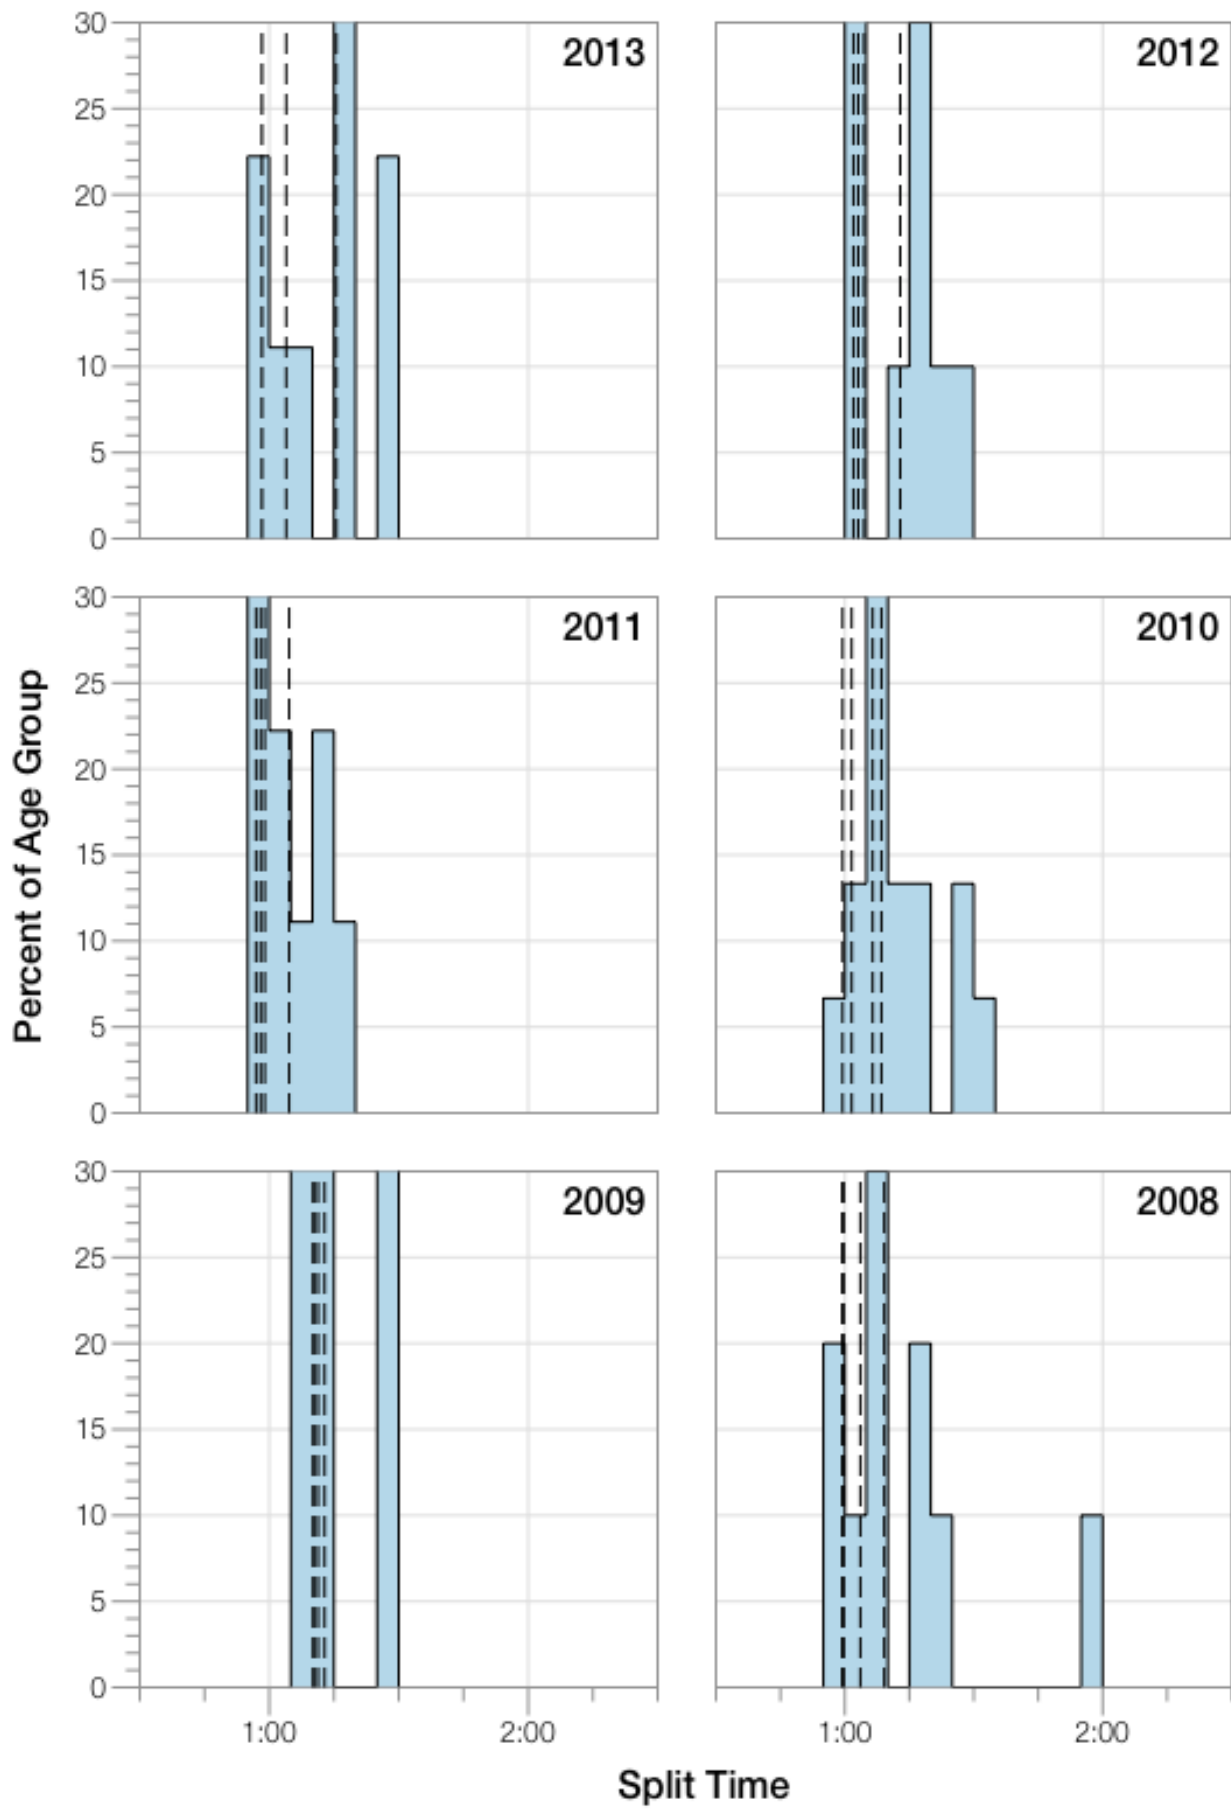

Ironman Lanzarote F25-29 Stats

F25-29 Summary Statistics

Year	Finishers	F25-29 Finishers	Male Winner's Time	Female Winner's Time	F25-29 Winner's Time
2008	1117	10	8:59:37	10:02:27	11:29:59
2009	1149	3	8:54:03	9:54:57	11:03:56
2010	1287	15	8:37:42	10:03:52	10:05:20
2011	1200	9	8:30:34	9:43:39	11:44:29
2012	1447	10	8:44:39	9:58:06	10:48:41
2013	1646	9	8:42:40	9:37:34	11:12:12
Average	1308	9	8:44:52	9:53:25	11:04:06

F25-29 Swim

F25-29 Bike

F25-29 Run

F25-29 Overall

F25-29 Fastest Splits

F25-29 Median Splits

F25-29 Slowest Splits

F25-29 Top 30 Finishing Splits

F25-29 Top 10 and Kona Times and Splits

Summary Statistics

Position	Swim Time	Bike Time	Run Time	Overall Time
Average Male Winner	0:49:31	4:55:46	3:53:13	8:44:52
Average Female Winner	0:55:39	5:41:50	4:16:50	9:53:25
Average 1st Age Grouper	1:05:30	6:14:15	3:00:16	11:04:06
Average 2nd Age Grouper	1:08:08	6:18:35	3:16:46	11:32:38
Average 3rd Age Grouper	1:10:10	6:56:22	3:38:35	12:39:25
Average 4th Age Grouper	1:01:27	6:42:23	3:28:29	12:18:20
Average 5th Age Grouper	1:10:47	6:55:25	3:21:19	12:34:56
Average 6th Age Grouper	1:03:28	7:03:01	3:36:42	12:53:09
Average 7th Age Grouper	1:12:31	7:12:39	4:07:44	13:38:21
Average 8th Age Grouper	1:18:06	5:49:26	4:08:39	14:19:18
Average 9th Age Grouper	1:21:11	8:09:29	4:11:53	14:58:44
Average 10th Age Grouper	1:26:56	7:25:33	1:34:51	14:24:13
Kona Qualifier Average	1:05:30	6:14:15	3:00:16	11:04:06
Top 10 Age Grouper Average	1:11:00	6:50:04	3:30:26	12:54:34