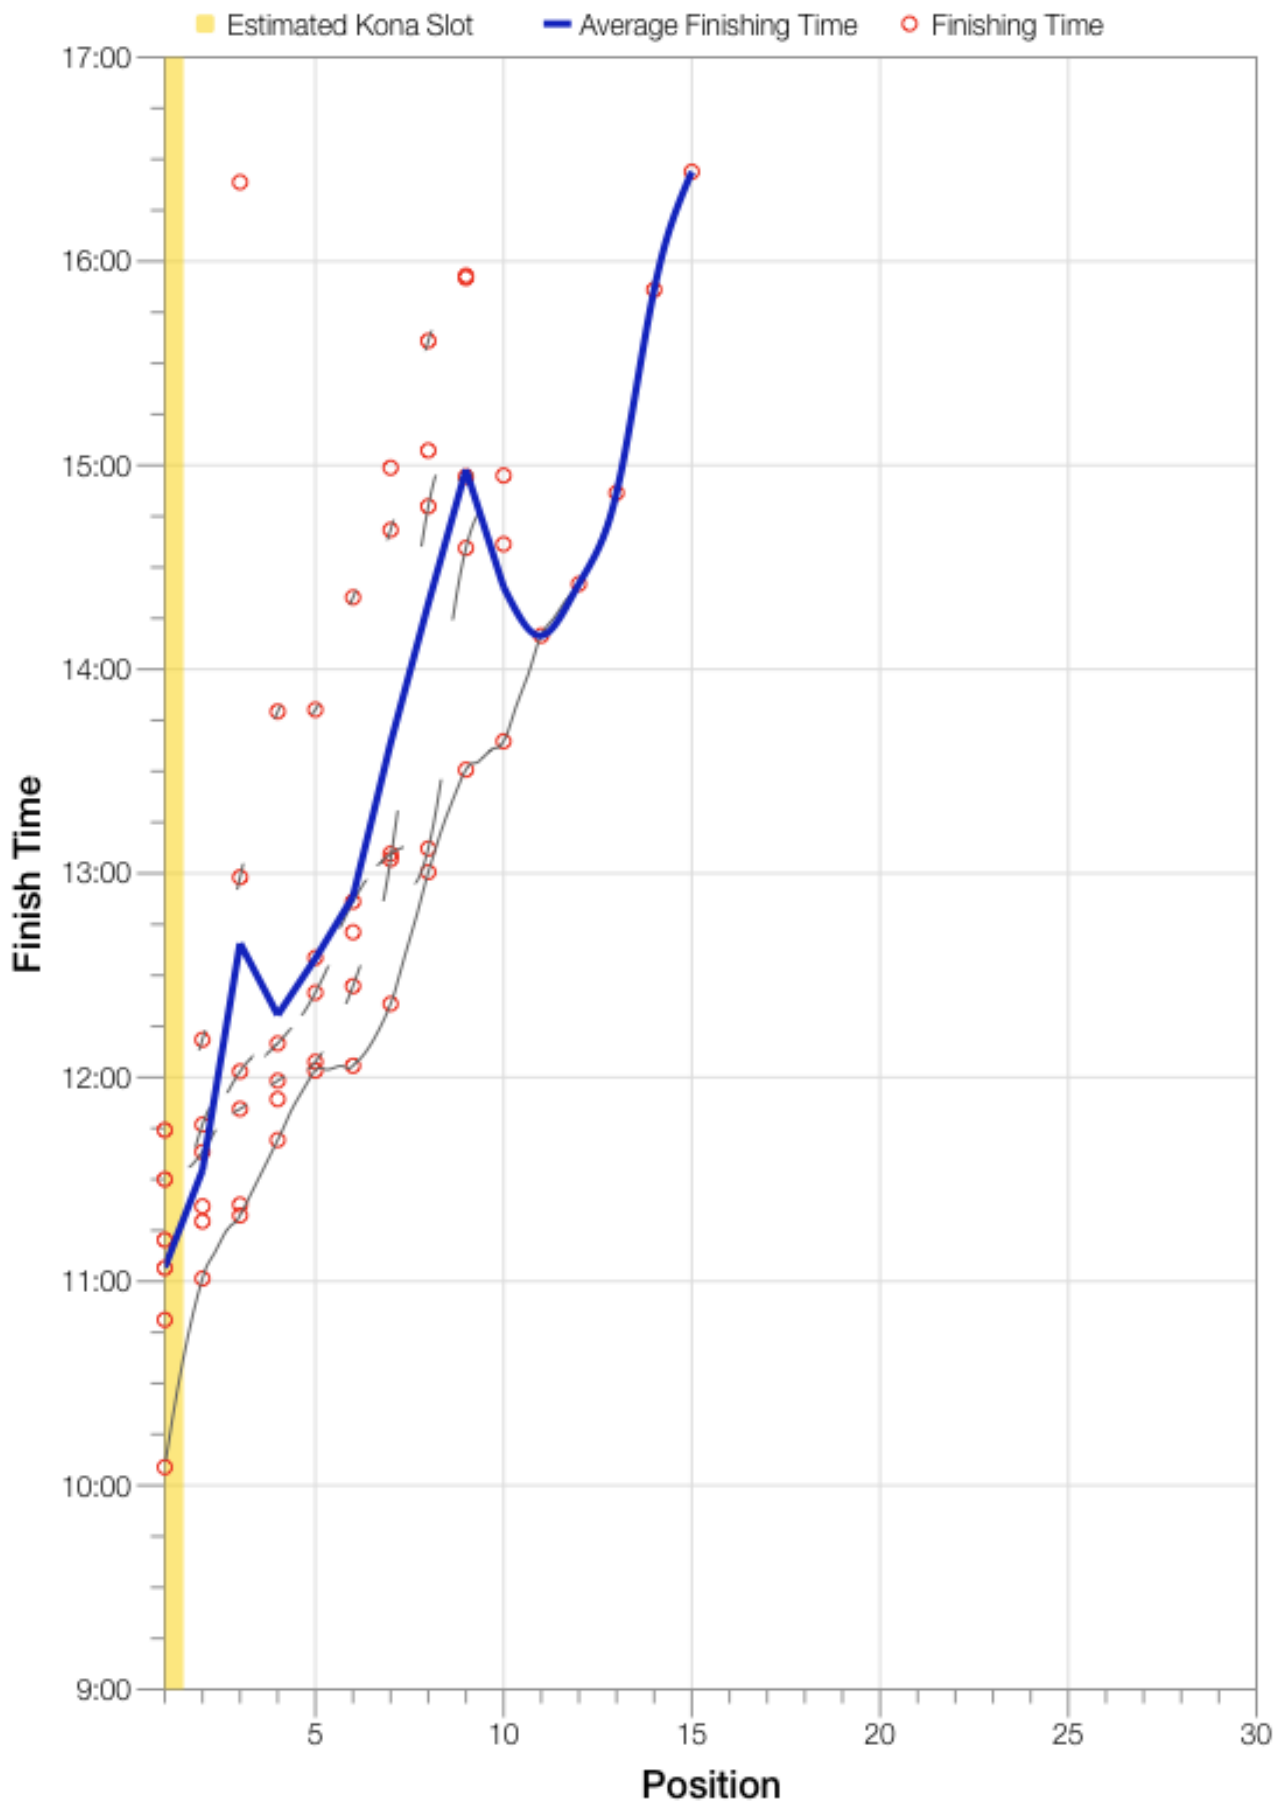

Ironman Lanzarote F25-29 Stats

F25-29 Summary Statistics

Year	Finishers	F25-29 Finishers	Male Winner's Time	Female Winner's Time	F25-29 Winner's Time
2008	1117	10	8:59:37	10:02:27	11:29:59
2009	1149	3	8:54:03	9:54:57	11:03:56
2010	1287	15	8:37:42	10:03:52	10:05:20
2011	1200	9	8:30:34	9:43:39	11:44:29
2012	1447	10	8:44:39	9:58:06	10:48:41
2013	1646	9	8:42:40	9:37:34	11:12:12
Average	1308	9	8:44:52	9:53:25	11:04:06

F25-29 Swim

F25-29 Bike

F25-29 Run

F25-29 Overall

F25-29 Fastest Splits

F25-29 Median Splits

F25-29 Slowest Splits

F25-29 Top 30 Finishing Splits

F25-29 Top 10 and Kona Times and Splits

Summary Statistics

Position	Swim Time	Bike Time	Run Time	Overall Time
Average Male Winner	0:49:31	4:55:46	3:53:13	8:44:52
Average Female Winner	0:55:39	5:41:50	4:16:50	9:53:25
Average 1st Age Grouper	1:05:30	6:14:15	3:00:16	11:04:06
Average 2nd Age Grouper	1:08:08	6:18:35	3:16:46	11:32:38
Average 3rd Age Grouper	1:10:10	6:56:22	3:38:35	12:39:25
Average 4th Age Grouper	1:01:27	6:42:23	3:28:29	12:18:20
Average 5th Age Grouper	1:10:47	6:55:25	3:21:19	12:34:56
Average 6th Age Grouper	1:03:28	7:03:01	3:36:42	12:53:09
Average 7th Age Grouper	1:12:31	7:12:39	4:07:44	13:38:21
Average 8th Age Grouper	1:18:06	5:49:26	4:08:39	14:19:18
Average 9th Age Grouper	1:21:11	8:09:29	4:11:53	14:58:44
Average 10th Age Grouper	1:26:56	7:25:33	1:34:51	14:24:13
Kona Qualifier Average	1:05:30	6:14:15	3:00:16	11:04:06
Top 10 Age Grouper Average	1:11:00	6:50:04	3:30:26	12:54:34