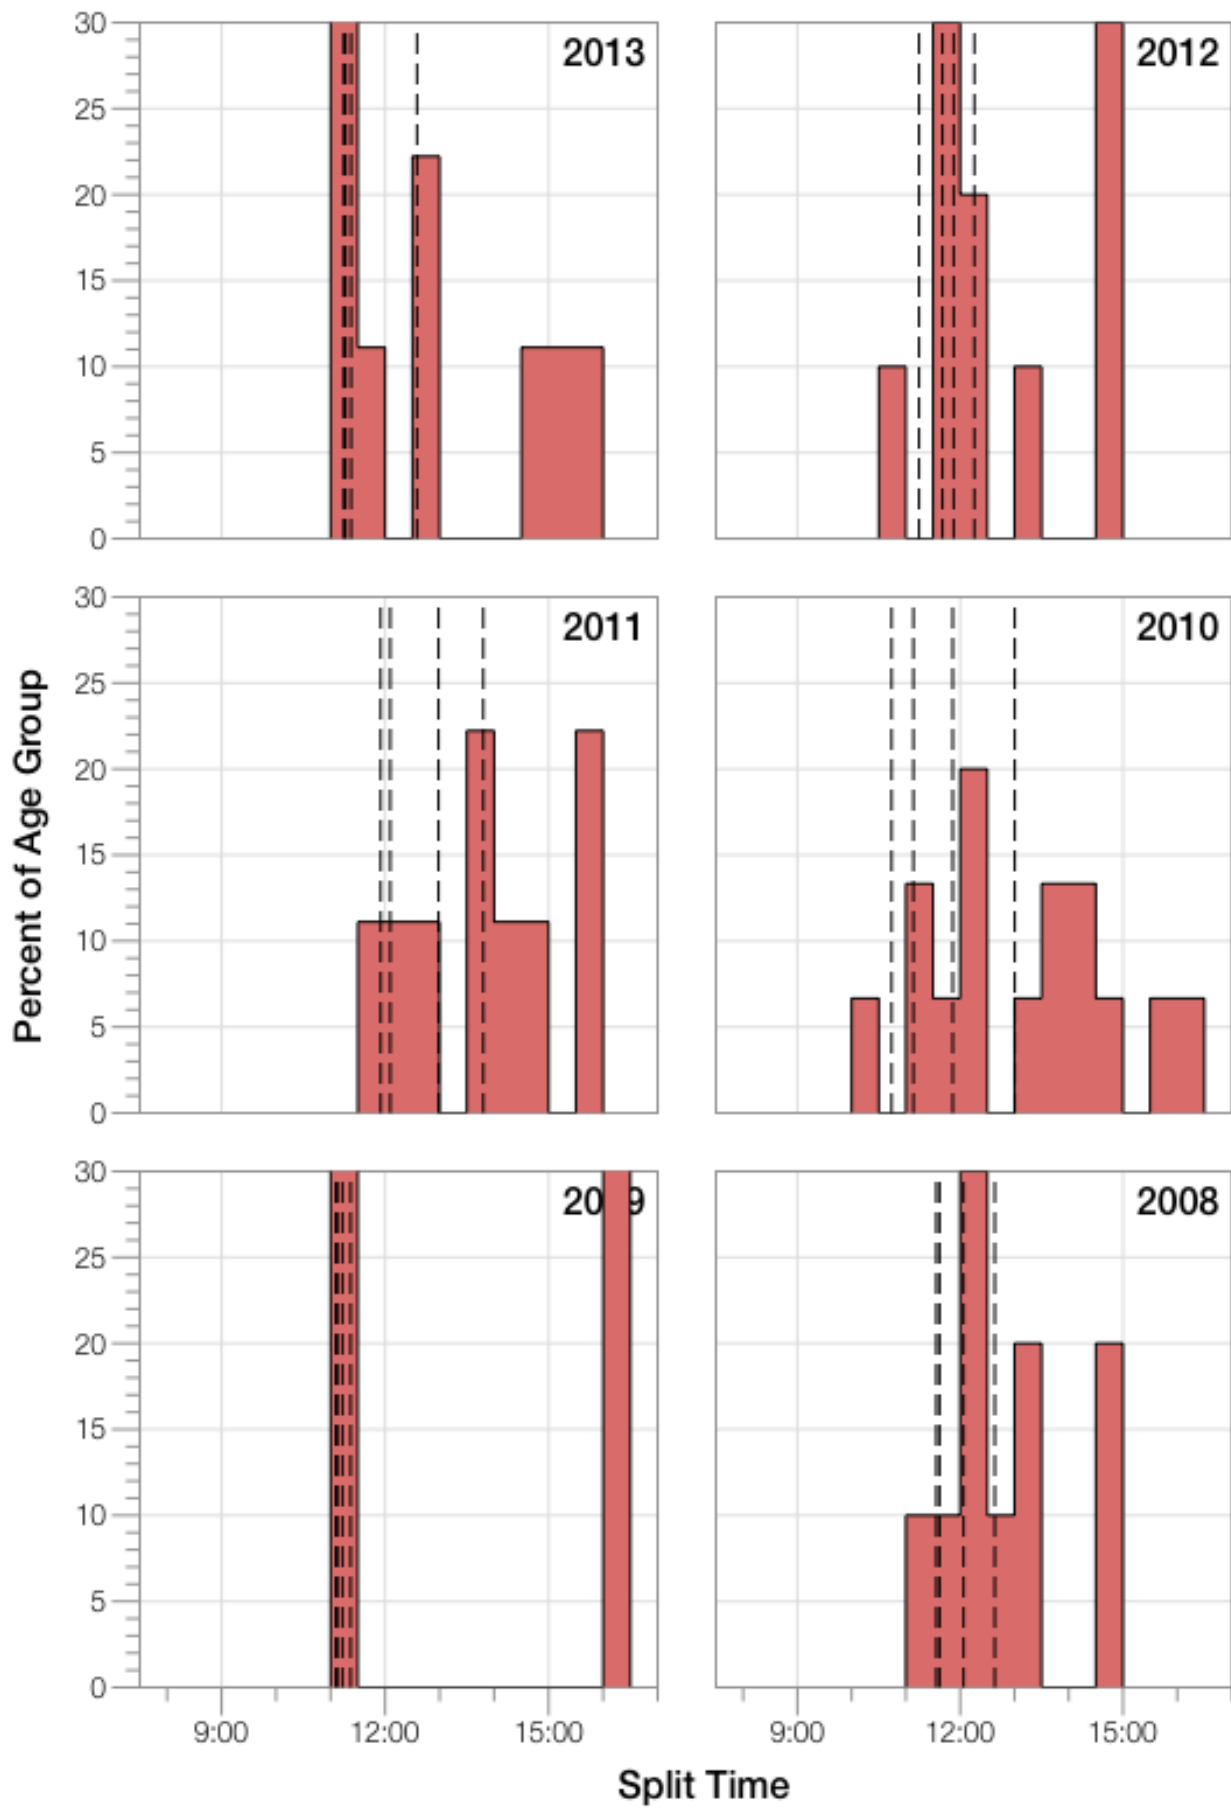

Ironman Lanzarote F25-29 Stats

F25-29 Summary Statistics

Year	Finishers	F25-29 Finishers	Male Winner's Time	Female Winner's Time	F25-29 Winner's Time
2008	1117	10	8:59:37	10:02:27	11:29:59
2009	1149	3	8:54:03	9:54:57	11:03:56
2010	1287	15	8:37:42	10:03:52	10:05:20
2011	1200	9	8:30:34	9:43:39	11:44:29
2012	1447	10	8:44:39	9:58:06	10:48:41
2013	1646	9	8:42:40	9:37:34	11:12:12
Average	1308	9	8:44:52	9:53:25	11:04:06

F25-29 Swim

F25-29 Bike

F25-29 Run

F25-29 Overall

F25-29 Fastest Splits

F25-29 Median Splits

F25-29 Slowest Splits

F25-29 Top 30 Finishing Splits

F25-29 Top 10 and Kona Times and Splits

Summary Statistics

Position	Swim Time	Bike Time	Run Time	Overall Time
Average Male Winner	0:49:31	4:55:46	3:53:13	8:44:52
Average Female Winner	0:55:39	5:41:50	4:16:50	9:53:25
Average 1st Age Grouper	1:05:30	6:14:15	3:00:16	11:04:06
Average 2nd Age Grouper	1:08:08	6:18:35	3:16:46	11:32:38
Average 3rd Age Grouper	1:10:10	6:56:22	3:38:35	12:39:25
Average 4th Age Grouper	1:01:27	6:42:23	3:28:29	12:18:20
Average 5th Age Grouper	1:10:47	6:55:25	3:21:19	12:34:56
Average 6th Age Grouper	1:03:28	7:03:01	3:36:42	12:53:09
Average 7th Age Grouper	1:12:31	7:12:39	4:07:44	13:38:21
Average 8th Age Grouper	1:18:06	5:49:26	4:08:39	14:19:18
Average 9th Age Grouper	1:21:11	8:09:29	4:11:53	14:58:44
Average 10th Age Grouper	1:26:56	7:25:33	1:34:51	14:24:13
Kona Qualifier Average	1:05:30	6:14:15	3:00:16	11:04:06
Top 10 Age Grouper Average	1:11:00	6:50:04	3:30:26	12:54:34