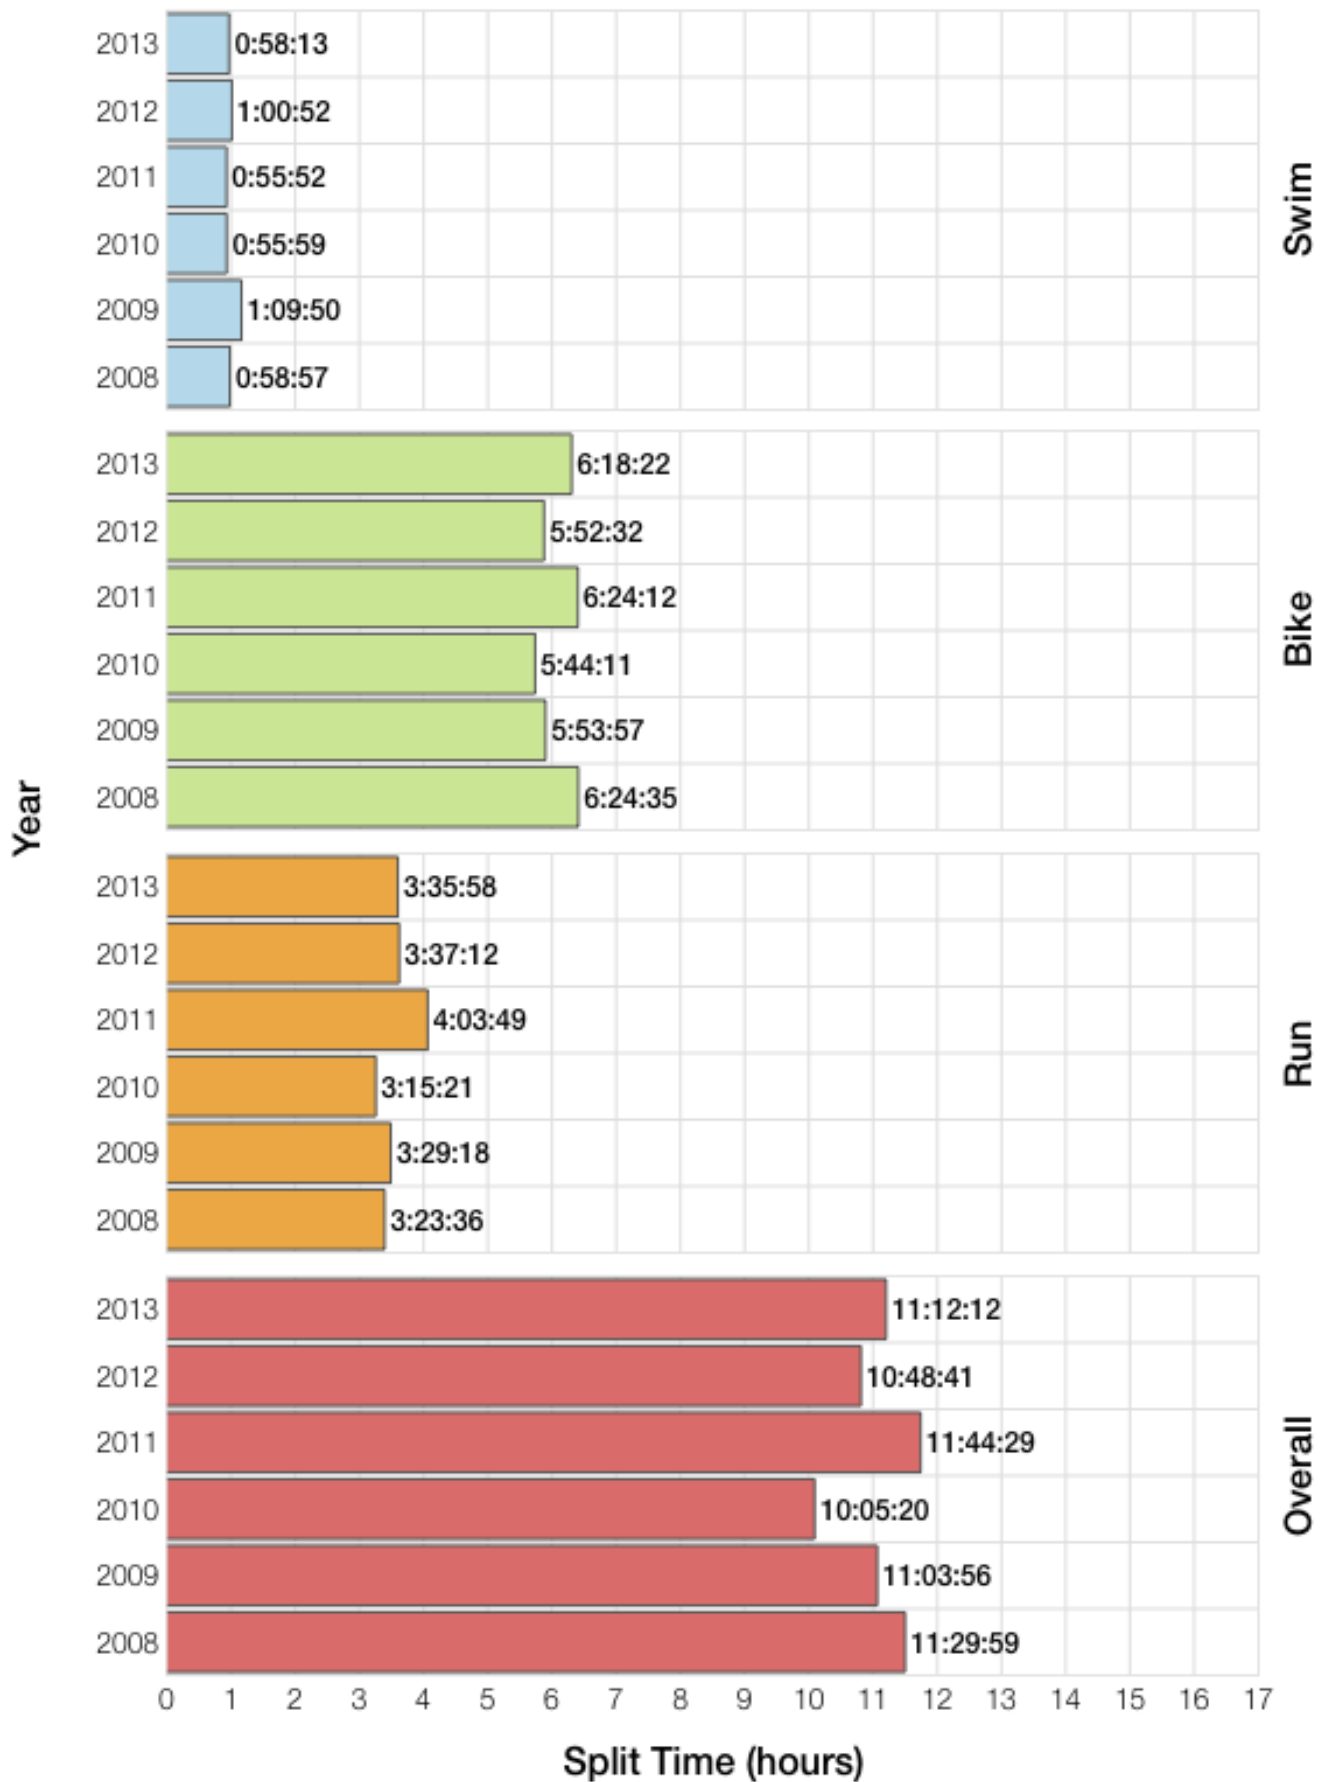

Ironman Lanzarote F25-29 Stats

F25-29 Summary Statistics

Year	Finishers	F25-29 Finishers	Male Winner's Time	Female Winner's Time	F25-29 Winner's Time
2008	1117	10	8:59:37	10:02:27	11:29:59
2009	1149	3	8:54:03	9:54:57	11:03:56
2010	1287	15	8:37:42	10:03:52	10:05:20
2011	1200	9	8:30:34	9:43:39	11:44:29
2012	1447	10	8:44:39	9:58:06	10:48:41
2013	1646	9	8:42:40	9:37:34	11:12:12
Average	1308	9	8:44:52	9:53:25	11:04:06

F25-29 Swim

F25-29 Bike

F25-29 Run

F25-29 Overall

F25-29 Fastest Splits

F25-29 Median Splits

F25-29 Slowest Splits

F25-29 Top 30 Finishing Splits

F25-29 Top 10 and Kona Times and Splits

Summary Statistics

Position	Swim Time	Bike Time	Run Time	Overall Time
Average Male Winner	0:49:31	4:55:46	3:53:13	8:44:52
Average Female Winner	0:55:39	5:41:50	4:16:50	9:53:25
Average 1st Age Grouper	1:05:30	6:14:15	3:00:16	11:04:06
Average 2nd Age Grouper	1:08:08	6:18:35	3:16:46	11:32:38
Average 3rd Age Grouper	1:10:10	6:56:22	3:38:35	12:39:25
Average 4th Age Grouper	1:01:27	6:42:23	3:28:29	12:18:20
Average 5th Age Grouper	1:10:47	6:55:25	3:21:19	12:34:56
Average 6th Age Grouper	1:03:28	7:03:01	3:36:42	12:53:09
Average 7th Age Grouper	1:12:31	7:12:39	4:07:44	13:38:21
Average 8th Age Grouper	1:18:06	5:49:26	4:08:39	14:19:18
Average 9th Age Grouper	1:21:11	8:09:29	4:11:53	14:58:44
Average 10th Age Grouper	1:26:56	7:25:33	1:34:51	14:24:13
Kona Qualifier Average	1:05:30	6:14:15	3:00:16	11:04:06
Top 10 Age Grouper Average	1:11:00	6:50:04	3:30:26	12:54:34