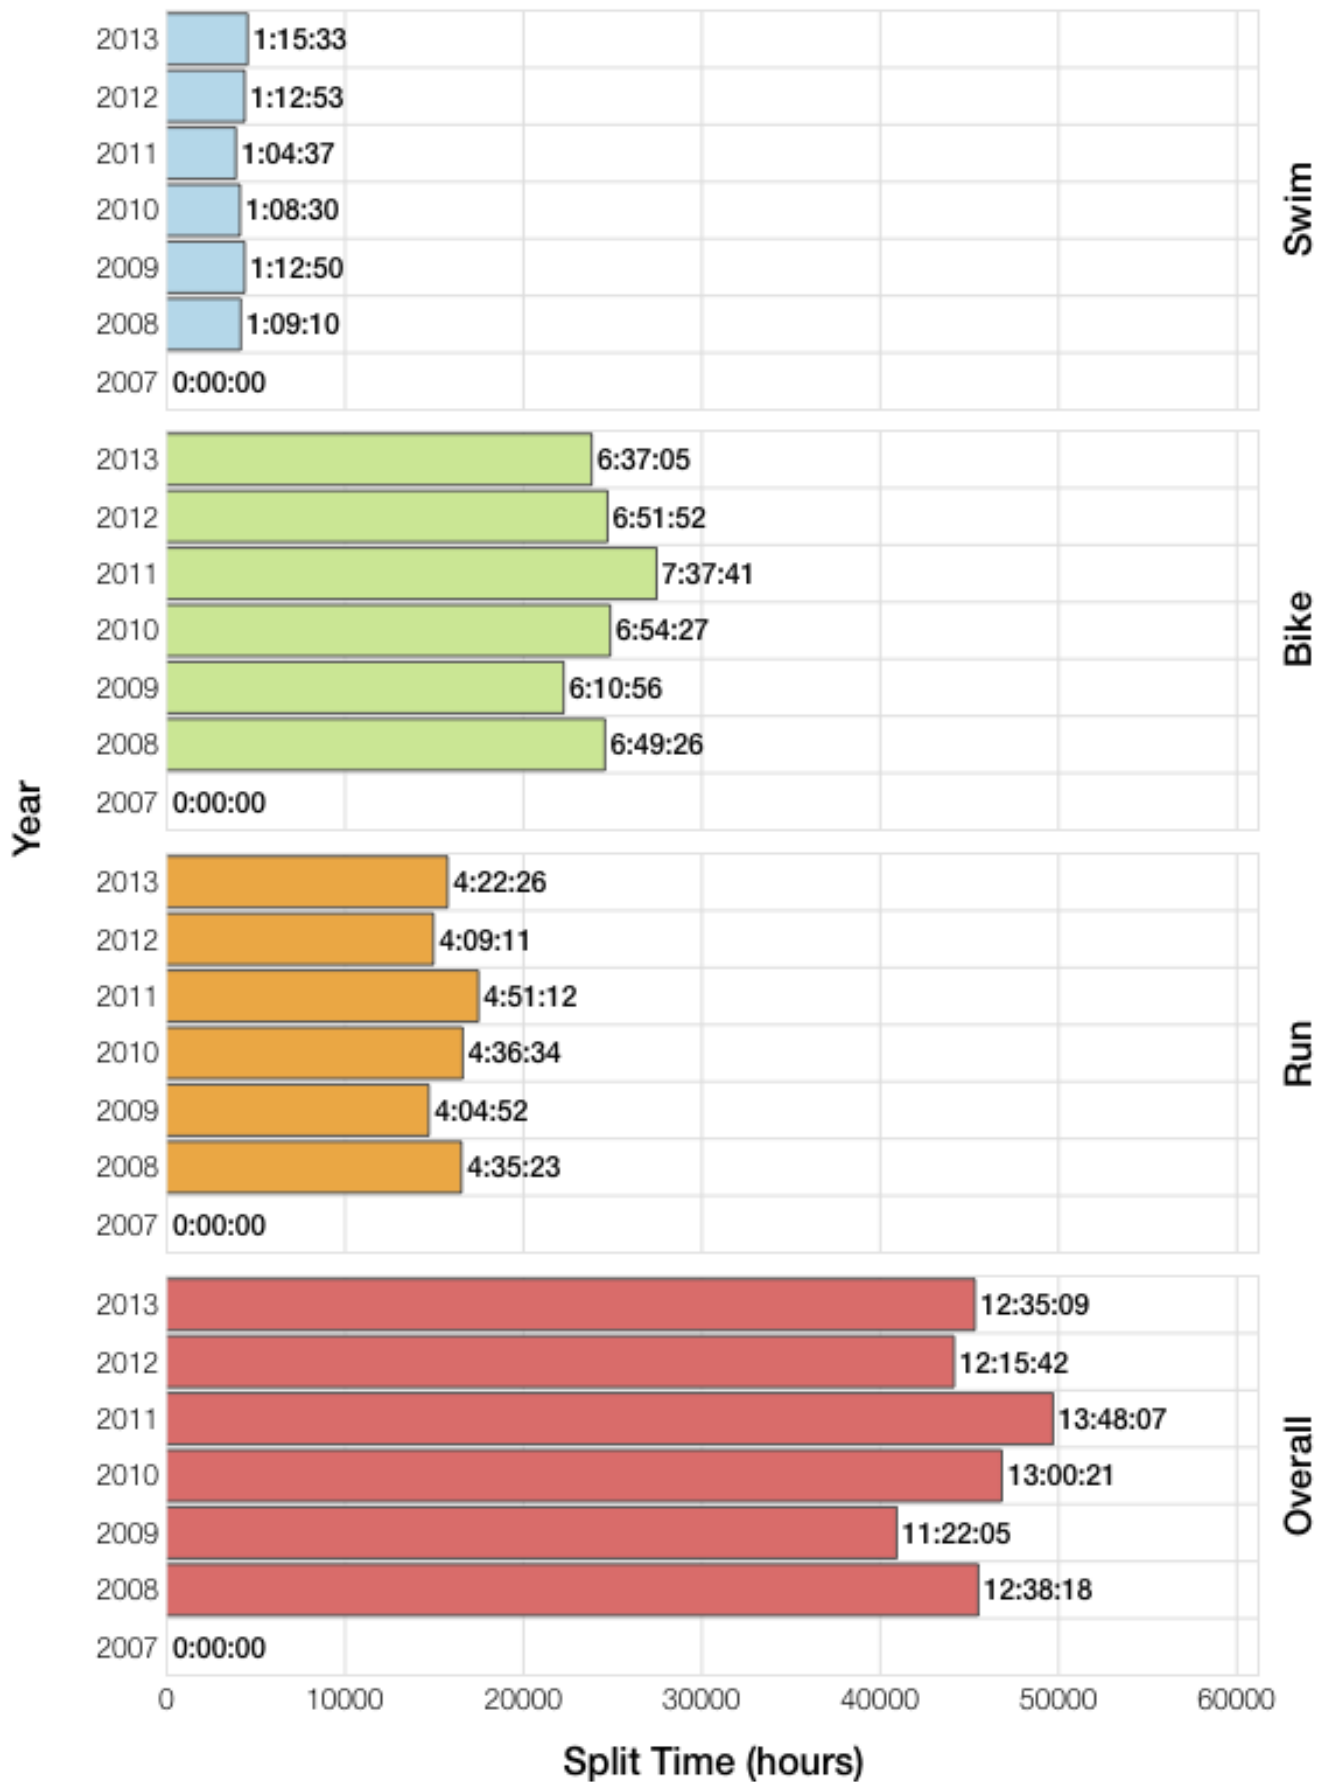

Ironman Lanzarote F25-29 Stats

F25-29 Summary Statistics

Year	Finishers	F25-29 Finishers	Male Winner's Time	Female Winner's Time	F25-29 Winner's Time
2008	1117	10	8:59:37	10:02:27	11:29:59
2009	1149	3	8:54:03	9:54:57	11:03:56
2010	1287	15	8:37:42	10:03:52	10:05:20
2011	1200	9	8:30:34	9:43:39	11:44:29
2012	1447	10	8:44:39	9:58:06	10:48:41
2013	1646	9	8:42:40	9:37:34	11:12:12
Average	1308	9	8:44:52	9:53:25	11:04:06

F25-29 Swim

F25-29 Bike

F25-29 Run

F25-29 Overall

F25-29 Fastest Splits

F25-29 Median Splits

F25-29 Slowest Splits

F25-29 Top 30 Finishing Splits

F25-29 Top 10 and Kona Times and Splits

Summary Statistics

Position	Swim Time	Bike Time	Run Time	Overall Time
Average Male Winner	0:49:31	4:55:46	3:53:13	8:44:52
Average Female Winner	0:55:39	5:41:50	4:16:50	9:53:25
Average 1st Age Grouper	1:05:30	6:14:15	3:00:16	11:04:06
Average 2nd Age Grouper	1:08:08	6:18:35	3:16:46	11:32:38
Average 3rd Age Grouper	1:10:10	6:56:22	3:38:35	12:39:25
Average 4th Age Grouper	1:01:27	6:42:23	3:28:29	12:18:20
Average 5th Age Grouper	1:10:47	6:55:25	3:21:19	12:34:56
Average 6th Age Grouper	1:03:28	7:03:01	3:36:42	12:53:09
Average 7th Age Grouper	1:12:31	7:12:39	4:07:44	13:38:21
Average 8th Age Grouper	1:18:06	5:49:26	4:08:39	14:19:18
Average 9th Age Grouper	1:21:11	8:09:29	4:11:53	14:58:44
Average 10th Age Grouper	1:26:56	7:25:33	1:34:51	14:24:13
Kona Qualifier Average	1:05:30	6:14:15	3:00:16	11:04:06
Top 10 Age Grouper Average	1:11:00	6:50:04	3:30:26	12:54:34