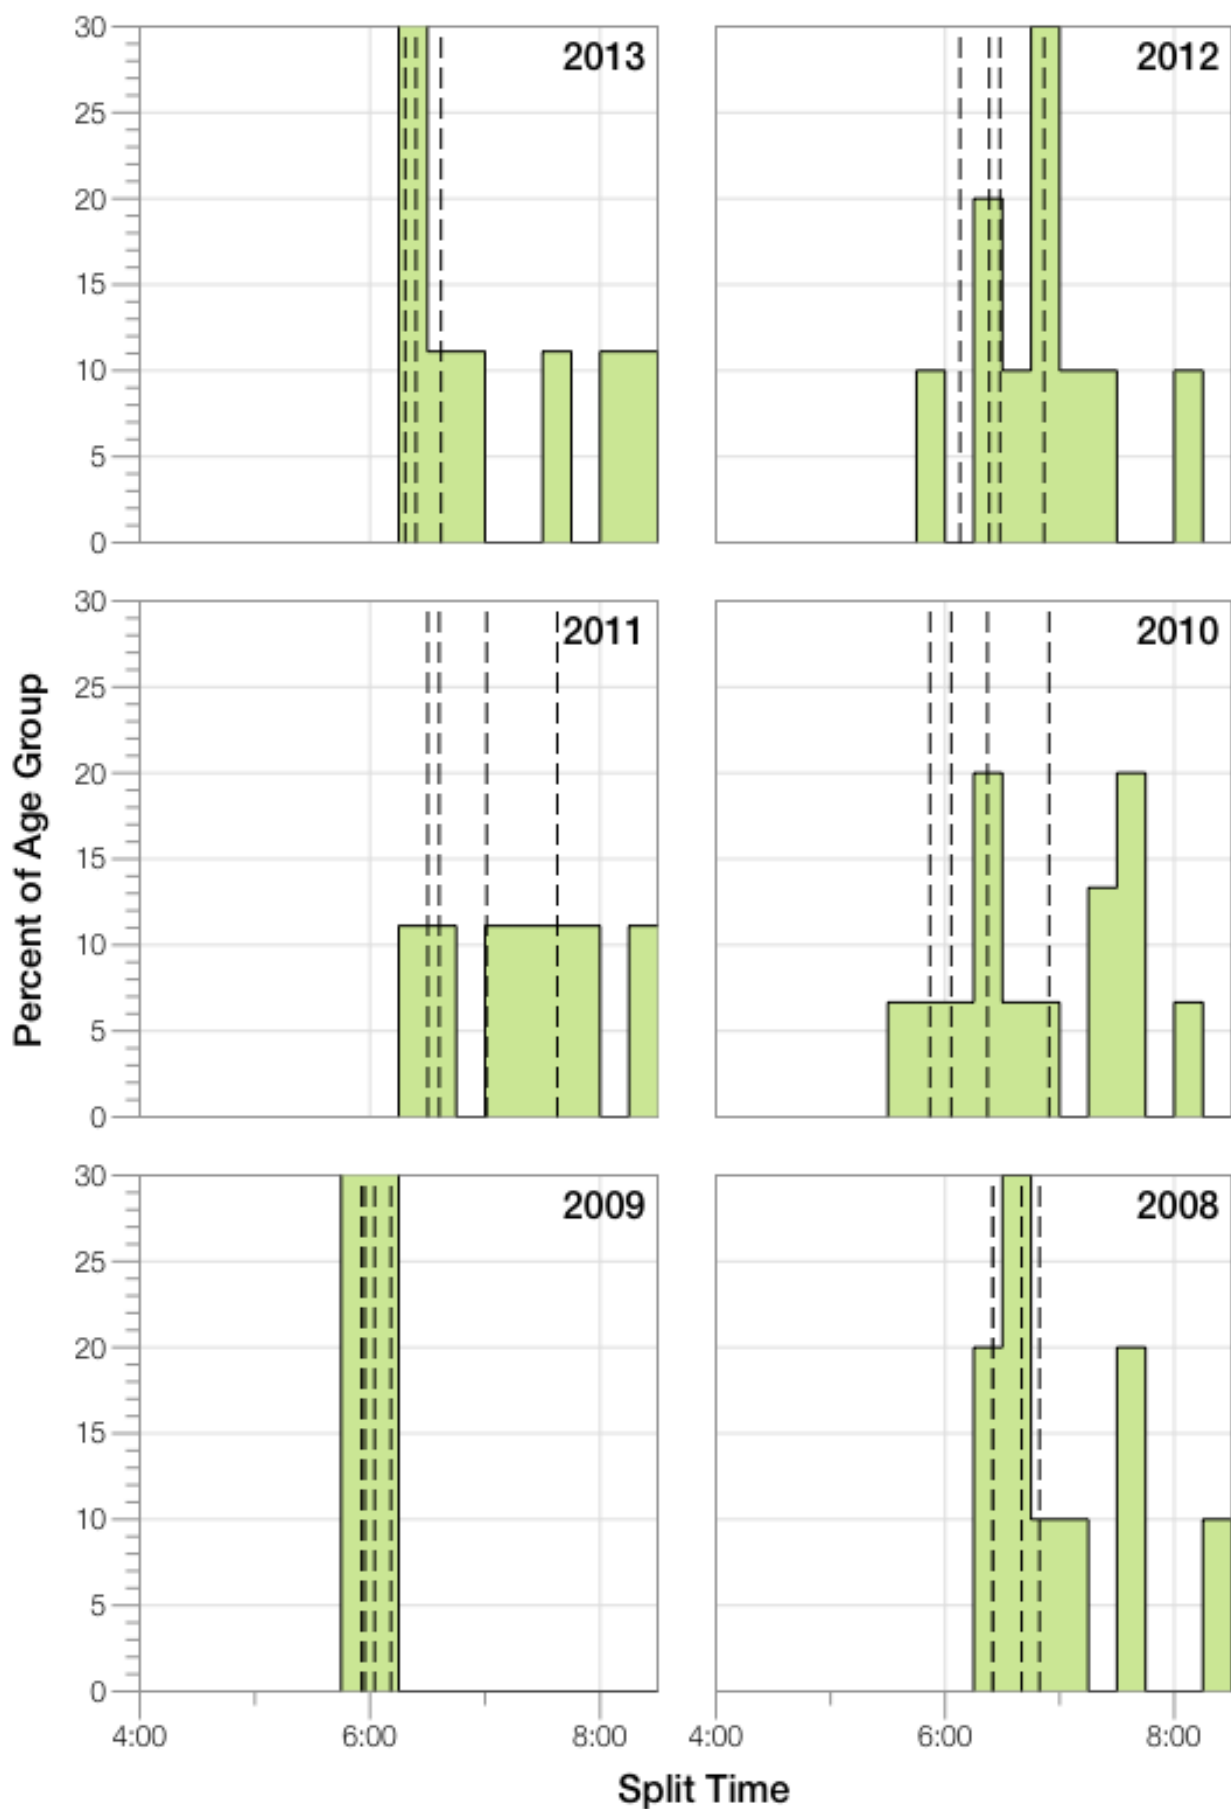

Ironman Lanzarote F25-29 Stats

F25-29 Summary Statistics

Year	Finishers	F25-29 Finishers	Male Winner's Time	Female Winner's Time	F25-29 Winner's Time
2008	1117	10	8:59:37	10:02:27	11:29:59
2009	1149	3	8:54:03	9:54:57	11:03:56
2010	1287	15	8:37:42	10:03:52	10:05:20
2011	1200	9	8:30:34	9:43:39	11:44:29
2012	1447	10	8:44:39	9:58:06	10:48:41
2013	1646	9	8:42:40	9:37:34	11:12:12
Average	1308	9	8:44:52	9:53:25	11:04:06

F25-29 Swim

F25-29 Bike

F25-29 Run

F25-29 Overall

F25-29 Fastest Splits

F25-29 Median Splits

F25-29 Slowest Splits

F25-29 Top 30 Finishing Splits

F25-29 Top 10 and Kona Times and Splits

Summary Statistics

Position	Swim Time	Bike Time	Run Time	Overall Time
Average Male Winner	0:49:31	4:55:46	3:53:13	8:44:52
Average Female Winner	0:55:39	5:41:50	4:16:50	9:53:25
Average 1st Age Grouper	1:05:30	6:14:15	3:00:16	11:04:06
Average 2nd Age Grouper	1:08:08	6:18:35	3:16:46	11:32:38
Average 3rd Age Grouper	1:10:10	6:56:22	3:38:35	12:39:25
Average 4th Age Grouper	1:01:27	6:42:23	3:28:29	12:18:20
Average 5th Age Grouper	1:10:47	6:55:25	3:21:19	12:34:56
Average 6th Age Grouper	1:03:28	7:03:01	3:36:42	12:53:09
Average 7th Age Grouper	1:12:31	7:12:39	4:07:44	13:38:21
Average 8th Age Grouper	1:18:06	5:49:26	4:08:39	14:19:18
Average 9th Age Grouper	1:21:11	8:09:29	4:11:53	14:58:44
Average 10th Age Grouper	1:26:56	7:25:33	1:34:51	14:24:13
Kona Qualifier Average	1:05:30	6:14:15	3:00:16	11:04:06
Top 10 Age Grouper Average	1:11:00	6:50:04	3:30:26	12:54:34