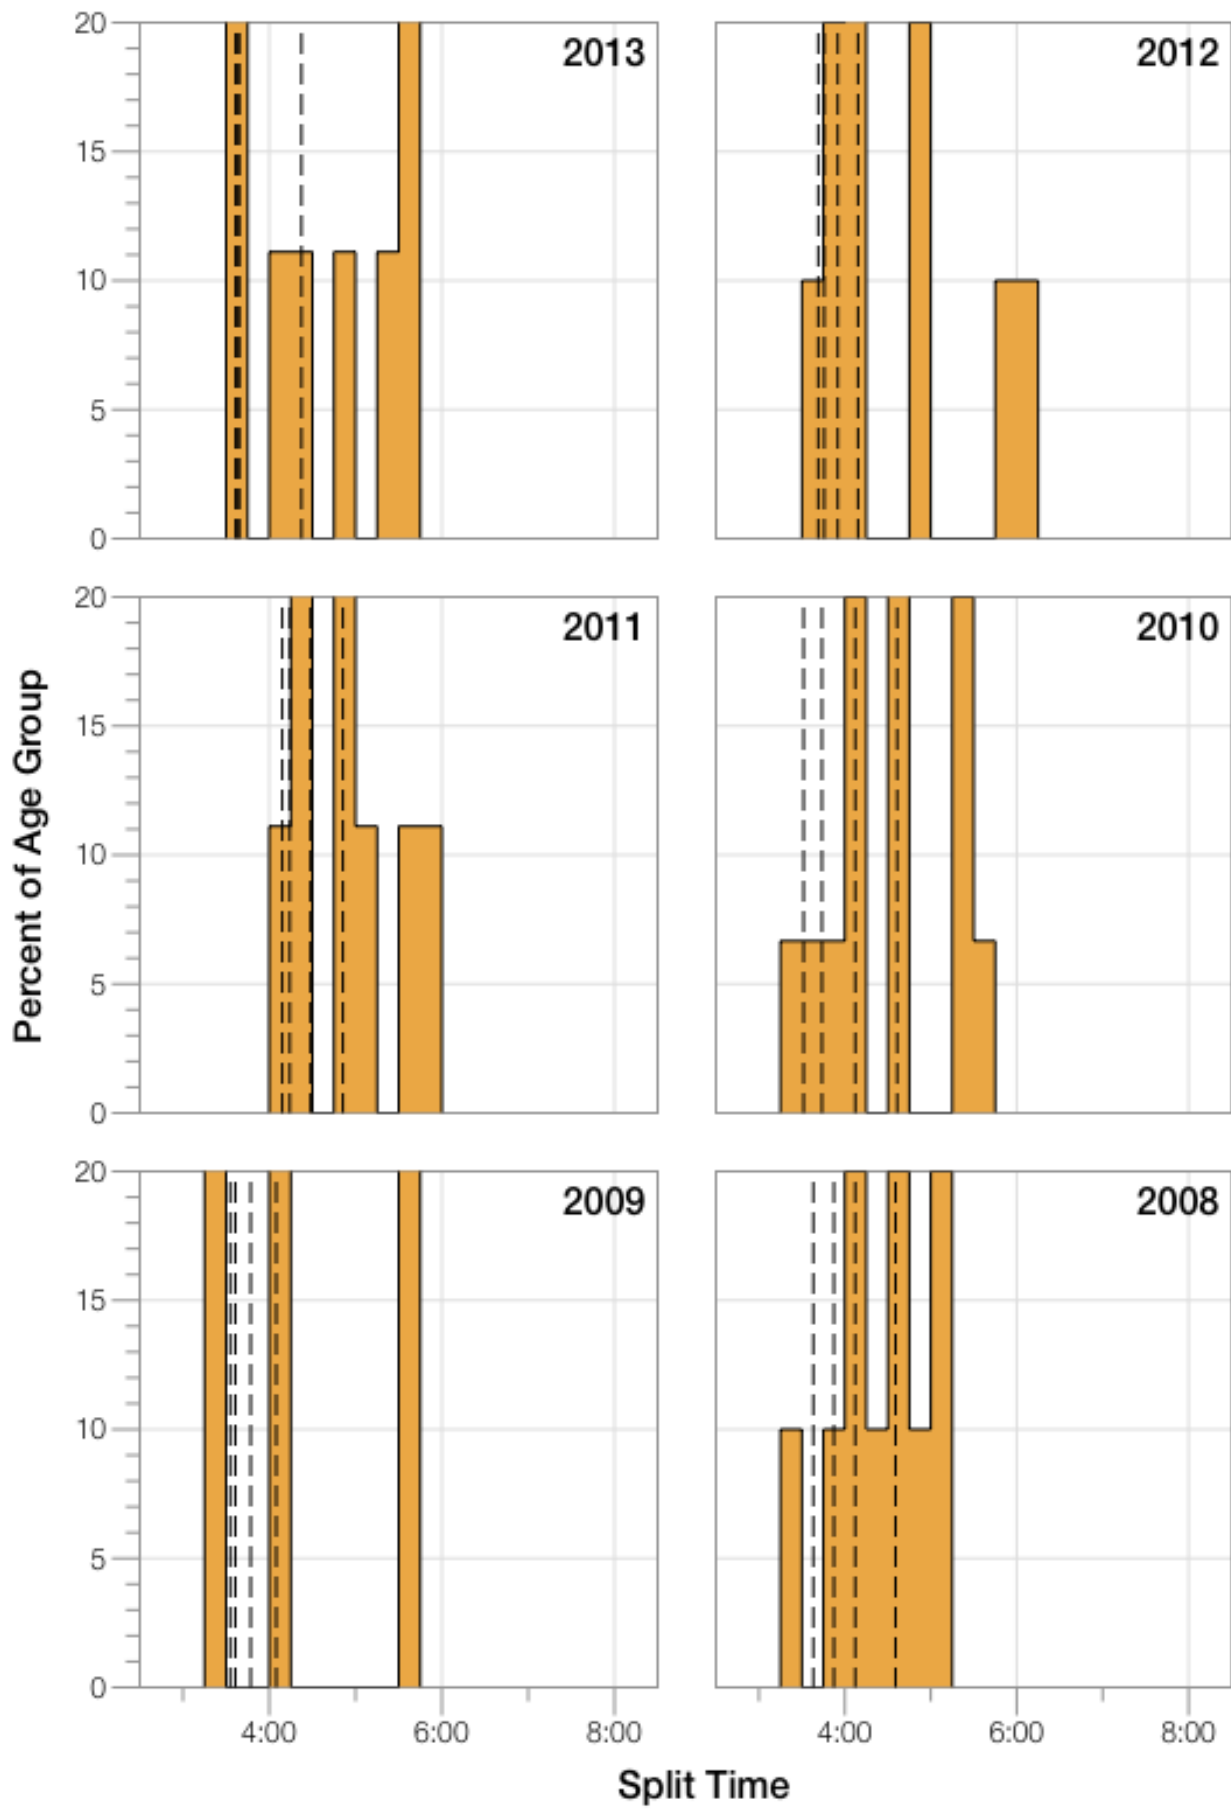

Ironman Lanzarote F25-29 Stats

F25-29 Summary Statistics

Year	Finishers	F25-29 Finishers	Male Winner's Time	Female Winner's Time	F25-29 Winner's Time
2008	1117	10	8:59:37	10:02:27	11:29:59
2009	1149	3	8:54:03	9:54:57	11:03:56
2010	1287	15	8:37:42	10:03:52	10:05:20
2011	1200	9	8:30:34	9:43:39	11:44:29
2012	1447	10	8:44:39	9:58:06	10:48:41
2013	1646	9	8:42:40	9:37:34	11:12:12
Average	1308	9	8:44:52	9:53:25	11:04:06

F25-29 Swim

F25-29 Bike

F25-29 Run

F25-29 Overall

F25-29 Fastest Splits

F25-29 Median Splits

F25-29 Slowest Splits

F25-29 Top 30 Finishing Splits

F25-29 Top 10 and Kona Times and Splits

Summary Statistics

Position	Swim Time	Bike Time	Run Time	Overall Time
Average Male Winner	0:49:31	4:55:46	3:53:13	8:44:52
Average Female Winner	0:55:39	5:41:50	4:16:50	9:53:25
Average 1st Age Grouper	1:05:30	6:14:15	3:00:16	11:04:06
Average 2nd Age Grouper	1:08:08	6:18:35	3:16:46	11:32:38
Average 3rd Age Grouper	1:10:10	6:56:22	3:38:35	12:39:25
Average 4th Age Grouper	1:01:27	6:42:23	3:28:29	12:18:20
Average 5th Age Grouper	1:10:47	6:55:25	3:21:19	12:34:56
Average 6th Age Grouper	1:03:28	7:03:01	3:36:42	12:53:09
Average 7th Age Grouper	1:12:31	7:12:39	4:07:44	13:38:21
Average 8th Age Grouper	1:18:06	5:49:26	4:08:39	14:19:18
Average 9th Age Grouper	1:21:11	8:09:29	4:11:53	14:58:44
Average 10th Age Grouper	1:26:56	7:25:33	1:34:51	14:24:13
Kona Qualifier Average	1:05:30	6:14:15	3:00:16	11:04:06
Top 10 Age Grouper Average	1:11:00	6:50:04	3:30:26	12:54:34