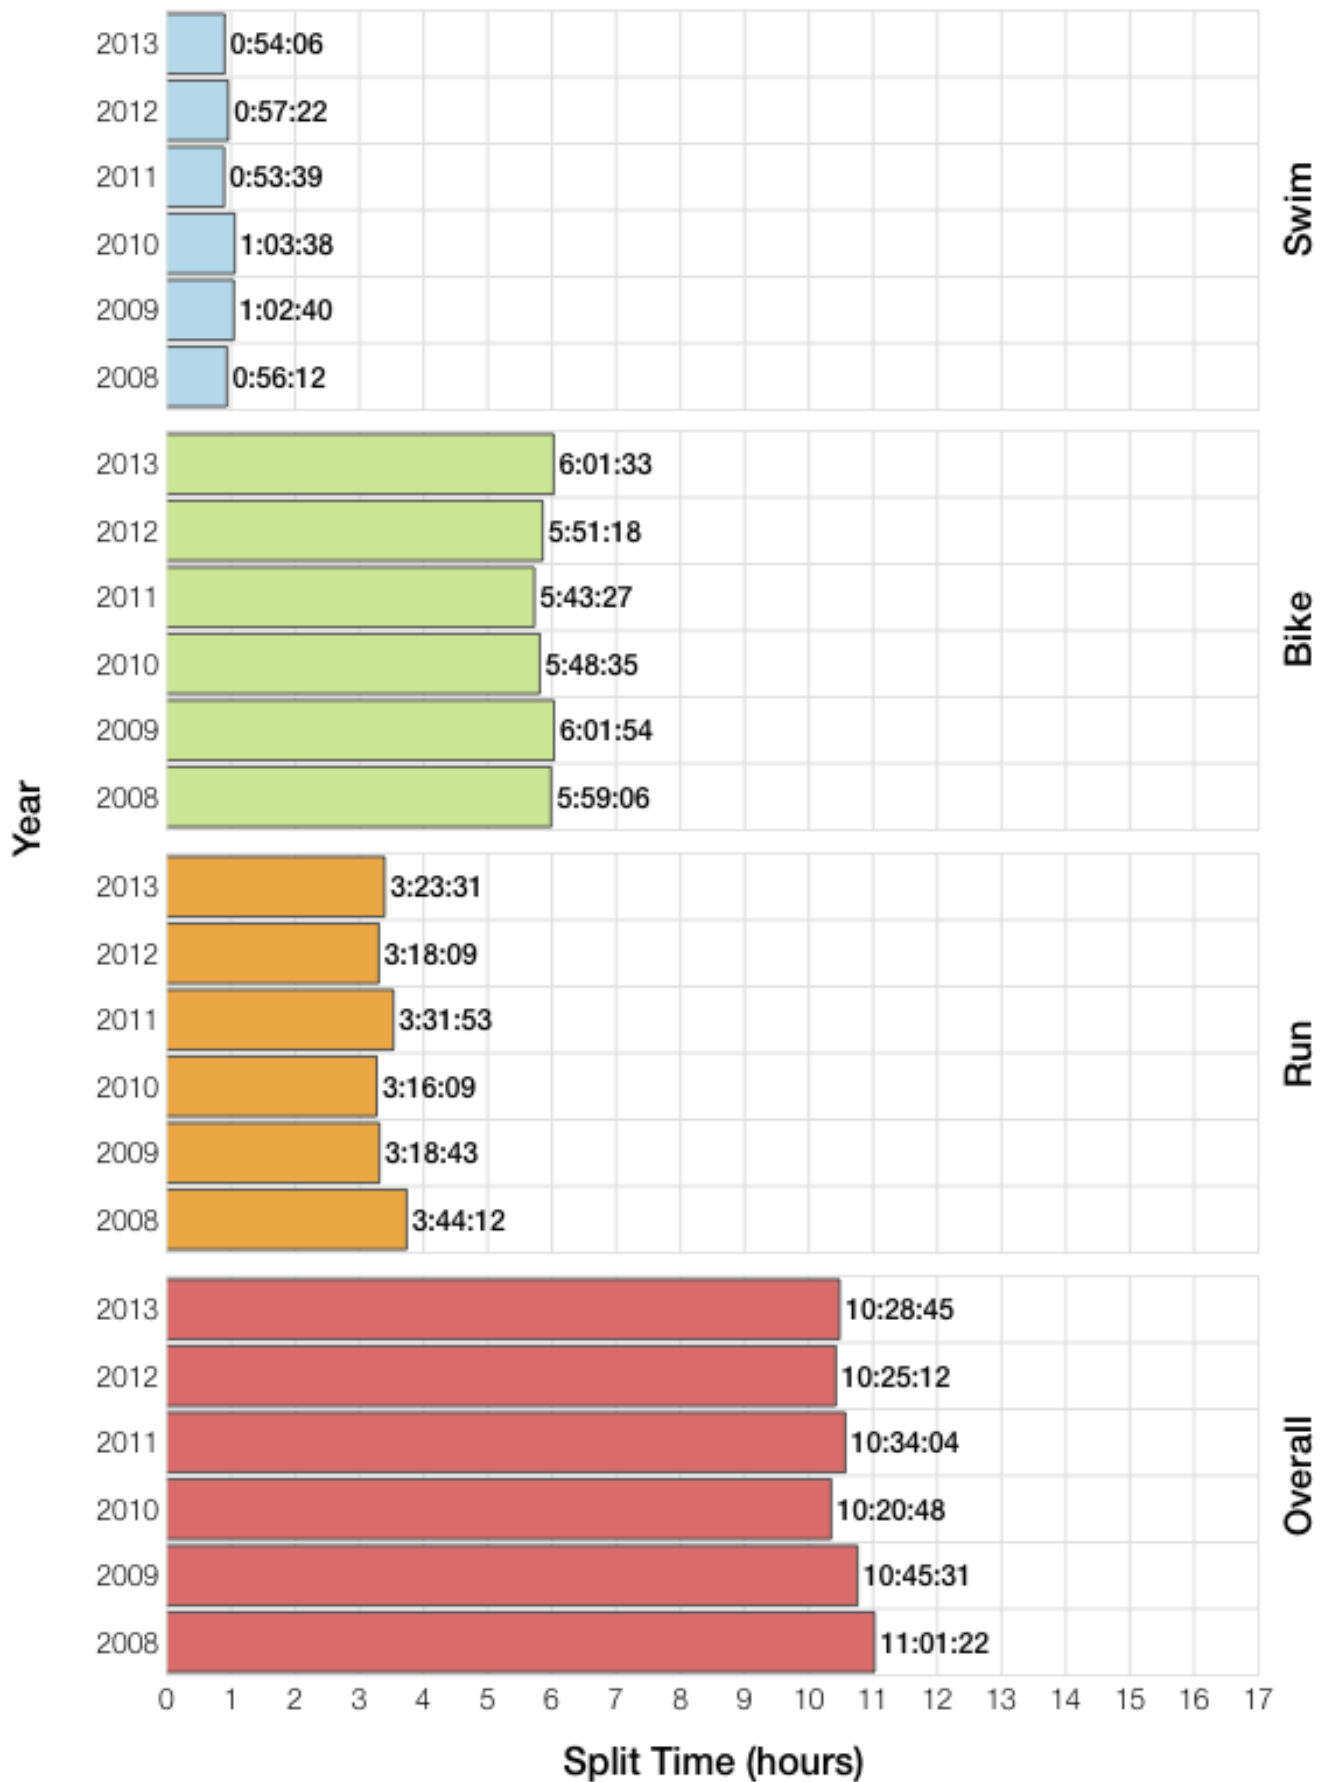

Ironman Lanzarote F30-34 Stats

F30-34 Summary Statistics

Year	Finishers	F30-34 Finishers	Male Winner's Time	Female Winner's Time	F30-34 Winner's Time
2008	1117	12	8:59:37	10:02:27	11:01:22
2009	1149	22	8:54:03	9:54:57	10:45:31
2010	1287	20	8:37:42	10:03:52	10:20:48
2011	1200	21	8:30:34	9:43:39	10:34:04
2012	1447	24	8:44:39	9:58:06	10:25:12
2013	1646	21	8:42:40	9:37:34	10:28:45
Average	1308	20	8:44:52	9:53:25	10:35:57

F30-34 Swim

F30-34 Bike

F30-34 Run

F30-34 Overall

F30-34 Fastest Splits

F30-34 Median Splits

F30-34 Slowest Splits

F30-34 Top 30 Finishing Splits

F30-34 Top 10 and Kona Times and Splits

Summary Statistics

Position	Swim Time	Bike Time	Run Time	Overall Time
Average Male Winner	0:49:31	4:55:46	3:53:13	8:44:52
Average Female Winner	0:55:39	5:41:50	4:16:50	9:53:25
Average 1st Age Grouper	1:02:11	5:56:52	2:50:04	10:35:57
Average 2nd Age Grouper	1:04:51	6:07:27	3:01:58	11:00:17
Average 3rd Age Grouper	1:04:01	6:12:32	3:15:02	11:19:54
Average 4th Age Grouper	1:05:05	6:32:34	3:06:49	11:35:34
Average 5th Age Grouper	1:09:37	6:41:36	3:08:36	11:48:40
Average 6th Age Grouper	1:10:13	6:35:49	3:29:33	12:13:44
Average 7th Age Grouper	1:08:15	6:55:00	3:31:07	12:28:12
Average 8th Age Grouper	1:08:05	6:46:51	3:33:02	12:36:48
Average 9th Age Grouper	1:15:36	6:41:20	3:47:27	12:50:16
Average 10th Age Grouper	1:15:14	6:55:01	3:42:21	13:04:51
Kona Qualifier Average	1:02:11	5:56:52	2:50:04	10:35:57
Top 10 Age Grouper Average	1:08:19	6:32:30	3:20:36	11:57:25