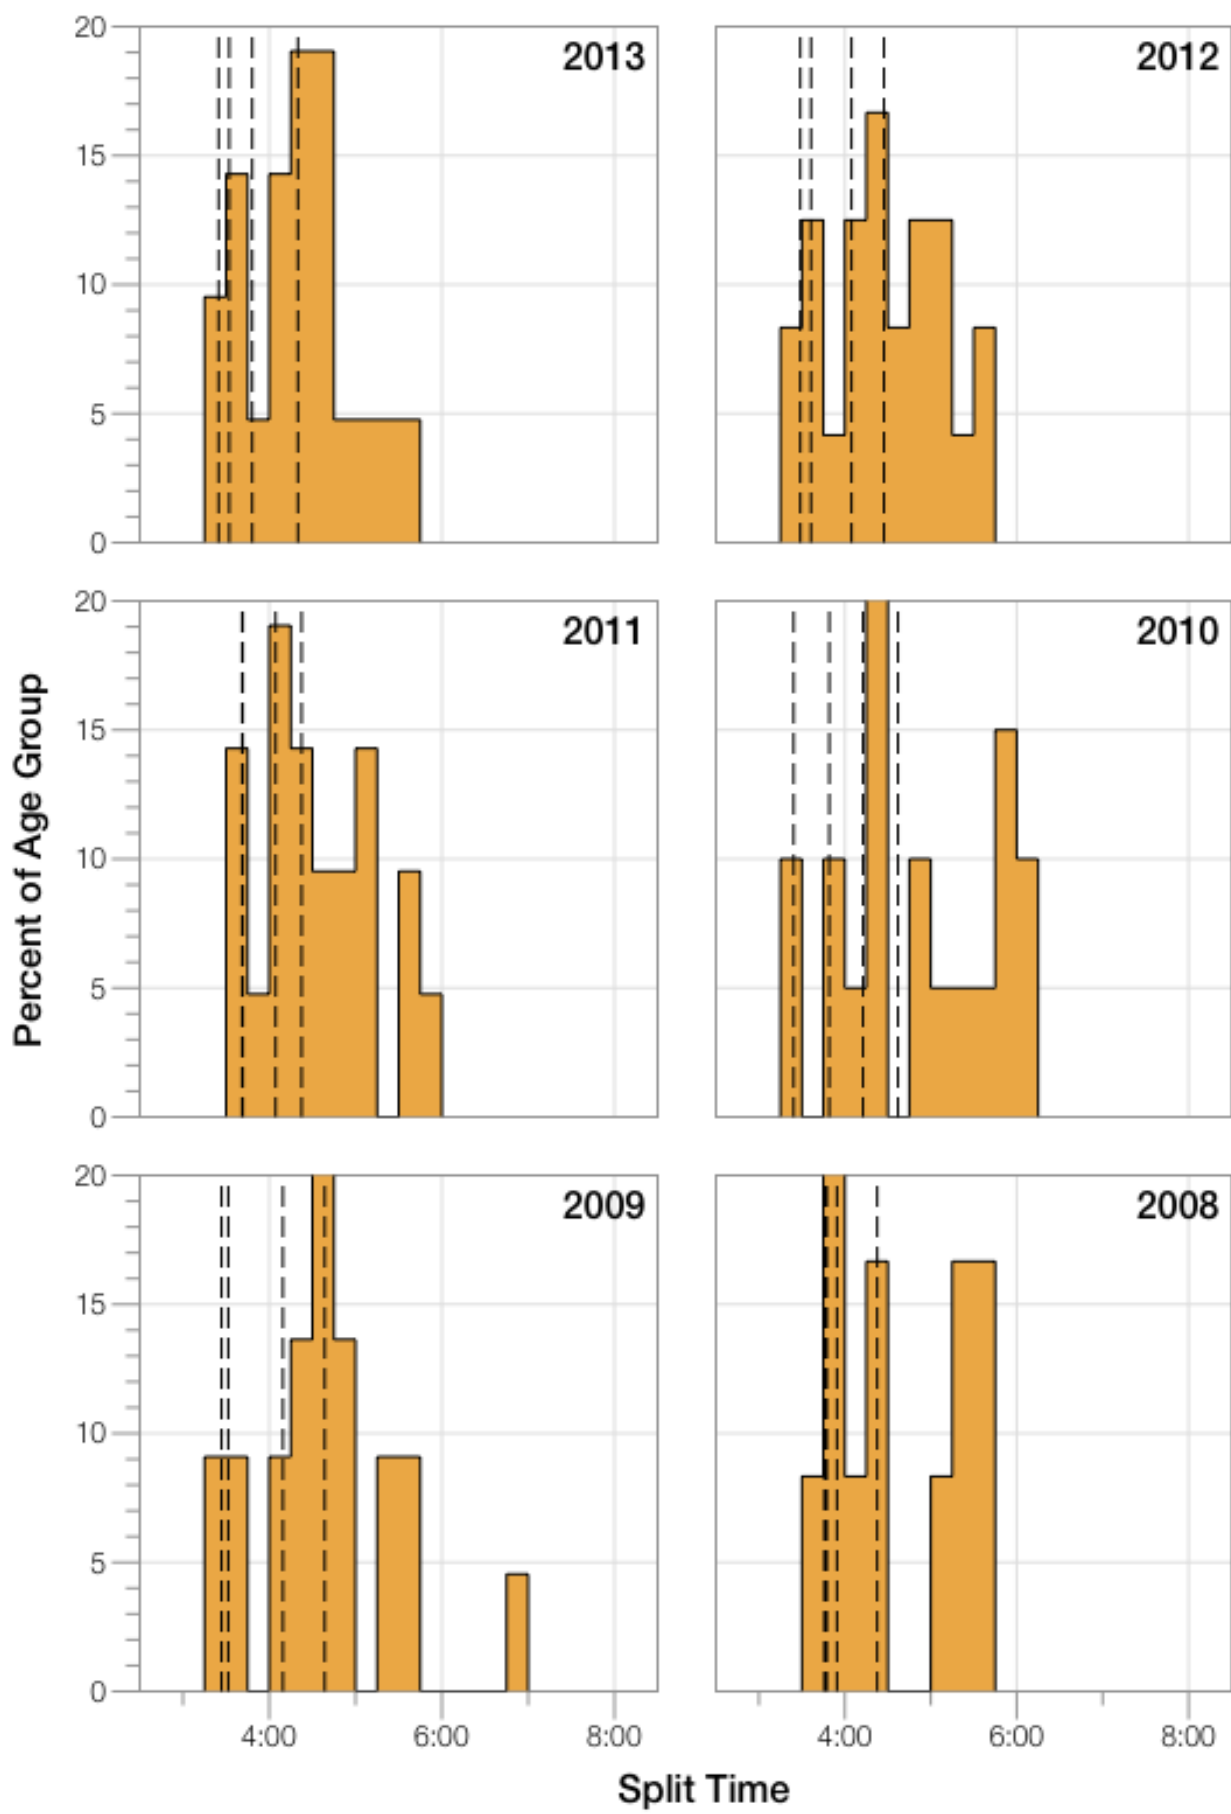

Ironman Lanzarote F30-34 Stats

F30-34 Summary Statistics

Year	Finishers	F30-34 Finishers	Male Winner's Time	Female Winner's Time	F30-34 Winner's Time
2008	1117	12	8:59:37	10:02:27	11:01:22
2009	1149	22	8:54:03	9:54:57	10:45:31
2010	1287	20	8:37:42	10:03:52	10:20:48
2011	1200	21	8:30:34	9:43:39	10:34:04
2012	1447	24	8:44:39	9:58:06	10:25:12
2013	1646	21	8:42:40	9:37:34	10:28:45
Average	1308	20	8:44:52	9:53:25	10:35:57

F30-34 Swim

F30-34 Bike

F30-34 Run

F30-34 Overall

F30-34 Fastest Splits

F30-34 Median Splits

F30-34 Slowest Splits

F30-34 Top 30 Finishing Splits

F30-34 Top 10 and Kona Times and Splits

Summary Statistics

Position	Swim Time	Bike Time	Run Time	Overall Time
Average Male Winner	0:49:31	4:55:46	3:53:13	8:44:52
Average Female Winner	0:55:39	5:41:50	4:16:50	9:53:25
Average 1st Age Grouper	1:02:11	5:56:52	2:50:04	10:35:57
Average 2nd Age Grouper	1:04:51	6:07:27	3:01:58	11:00:17
Average 3rd Age Grouper	1:04:01	6:12:32	3:15:02	11:19:54
Average 4th Age Grouper	1:05:05	6:32:34	3:06:49	11:35:34
Average 5th Age Grouper	1:09:37	6:41:36	3:08:36	11:48:40
Average 6th Age Grouper	1:10:13	6:35:49	3:29:33	12:13:44
Average 7th Age Grouper	1:08:15	6:55:00	3:31:07	12:28:12
Average 8th Age Grouper	1:08:05	6:46:51	3:33:02	12:36:48
Average 9th Age Grouper	1:15:36	6:41:20	3:47:27	12:50:16
Average 10th Age Grouper	1:15:14	6:55:01	3:42:21	13:04:51
Kona Qualifier Average	1:02:11	5:56:52	2:50:04	10:35:57
Top 10 Age Grouper Average	1:08:19	6:32:30	3:20:36	11:57:25