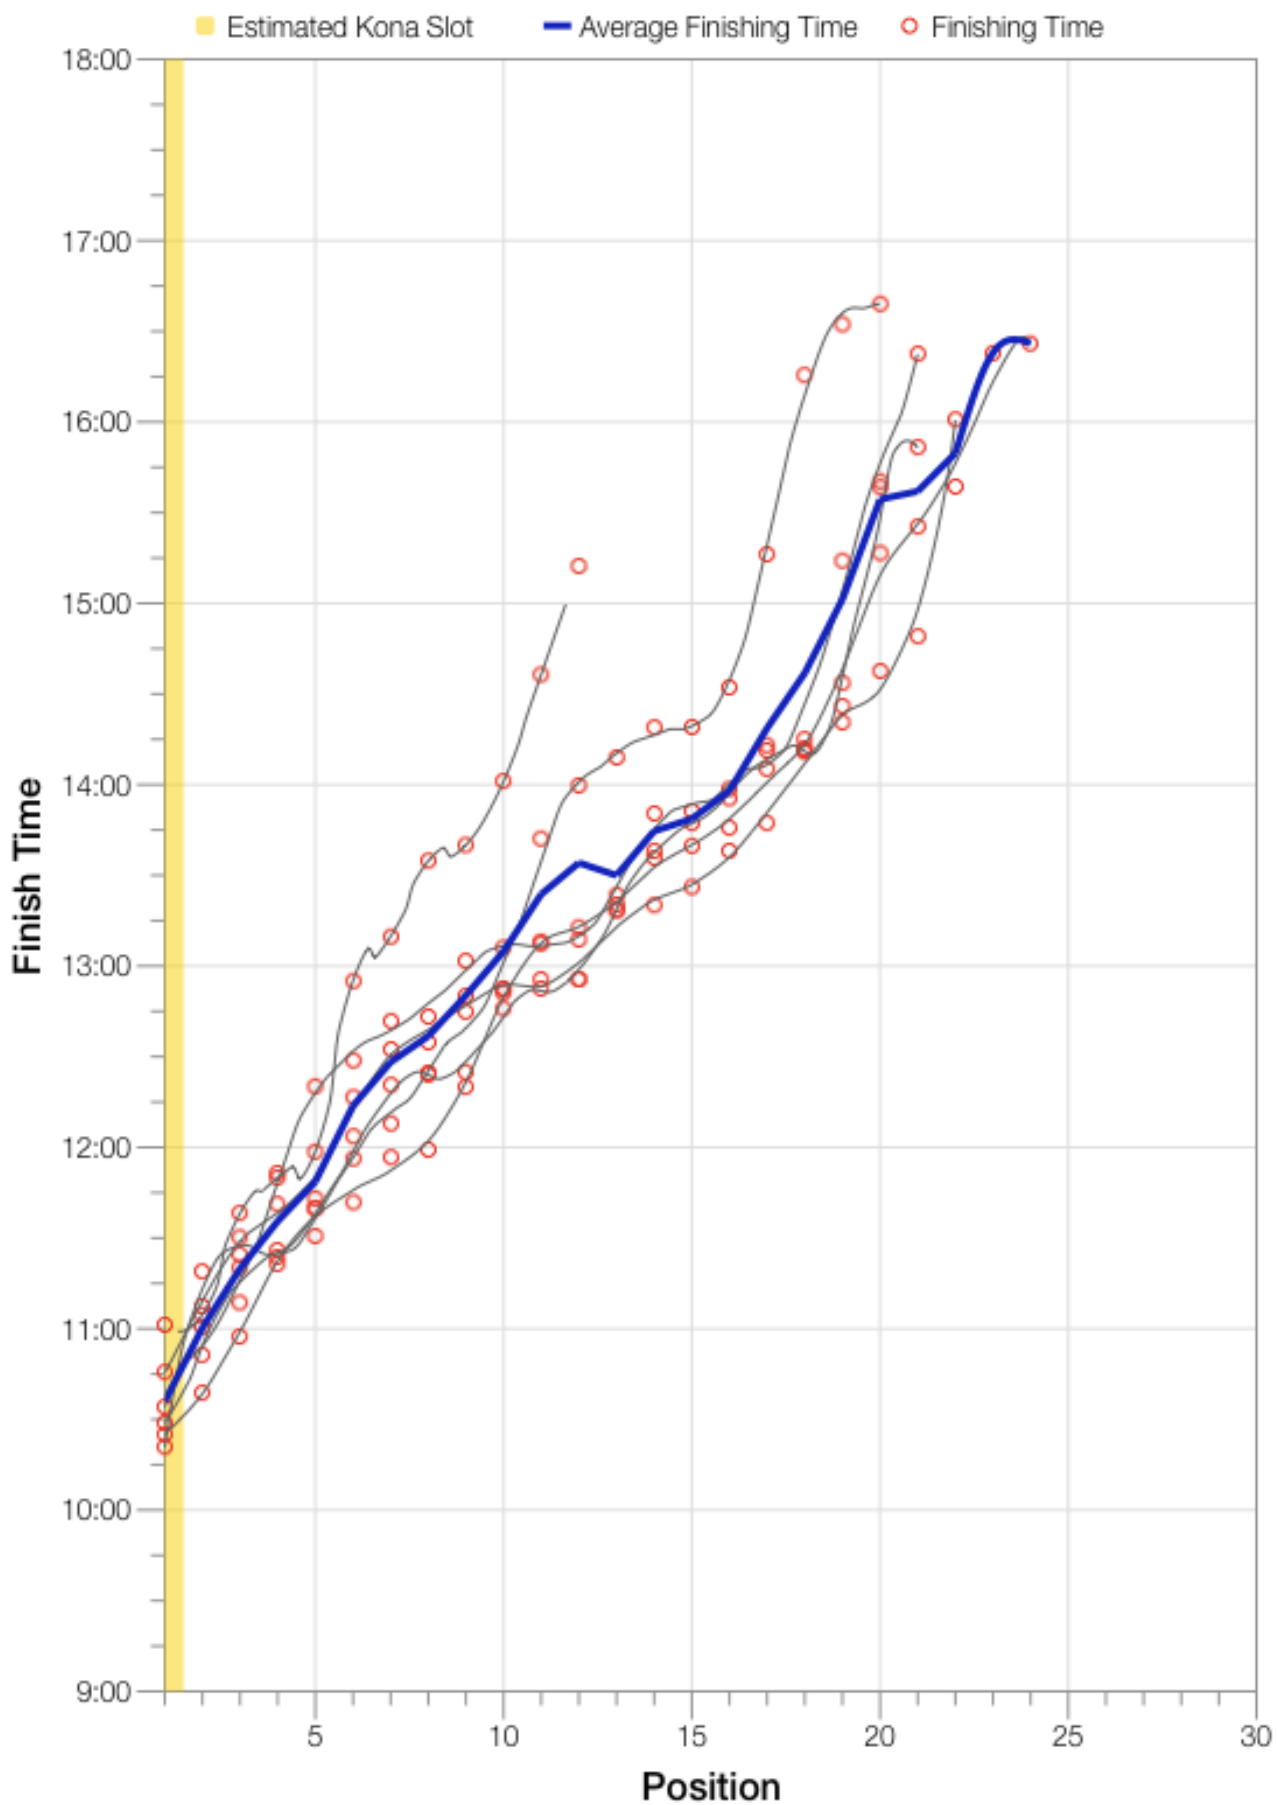

Ironman Lanzarote F30-34 Stats

F30-34 Summary Statistics

Year	Finishers	F30-34 Finishers	Male Winner's Time	Female Winner's Time	F30-34 Winner's Time
2008	1117	12	8:59:37	10:02:27	11:01:22
2009	1149	22	8:54:03	9:54:57	10:45:31
2010	1287	20	8:37:42	10:03:52	10:20:48
2011	1200	21	8:30:34	9:43:39	10:34:04
2012	1447	24	8:44:39	9:58:06	10:25:12
2013	1646	21	8:42:40	9:37:34	10:28:45
Average	1308	20	8:44:52	9:53:25	10:35:57

F30-34 Swim

F30-34 Bike

F30-34 Run

F30-34 Overall

F30-34 Fastest Splits

F30-34 Median Splits

F30-34 Slowest Splits

F30-34 Top 30 Finishing Splits

F30-34 Top 10 and Kona Times and Splits

Summary Statistics

Position	Swim Time	Bike Time	Run Time	Overall Time
Average Male Winner	0:49:31	4:55:46	3:53:13	8:44:52
Average Female Winner	0:55:39	5:41:50	4:16:50	9:53:25
Average 1st Age Grouper	1:02:11	5:56:52	2:50:04	10:35:57
Average 2nd Age Grouper	1:04:51	6:07:27	3:01:58	11:00:17
Average 3rd Age Grouper	1:04:01	6:12:32	3:15:02	11:19:54
Average 4th Age Grouper	1:05:05	6:32:34	3:06:49	11:35:34
Average 5th Age Grouper	1:09:37	6:41:36	3:08:36	11:48:40
Average 6th Age Grouper	1:10:13	6:35:49	3:29:33	12:13:44
Average 7th Age Grouper	1:08:15	6:55:00	3:31:07	12:28:12
Average 8th Age Grouper	1:08:05	6:46:51	3:33:02	12:36:48
Average 9th Age Grouper	1:15:36	6:41:20	3:47:27	12:50:16
Average 10th Age Grouper	1:15:14	6:55:01	3:42:21	13:04:51
Kona Qualifier Average	1:02:11	5:56:52	2:50:04	10:35:57
Top 10 Age Grouper Average	1:08:19	6:32:30	3:20:36	11:57:25