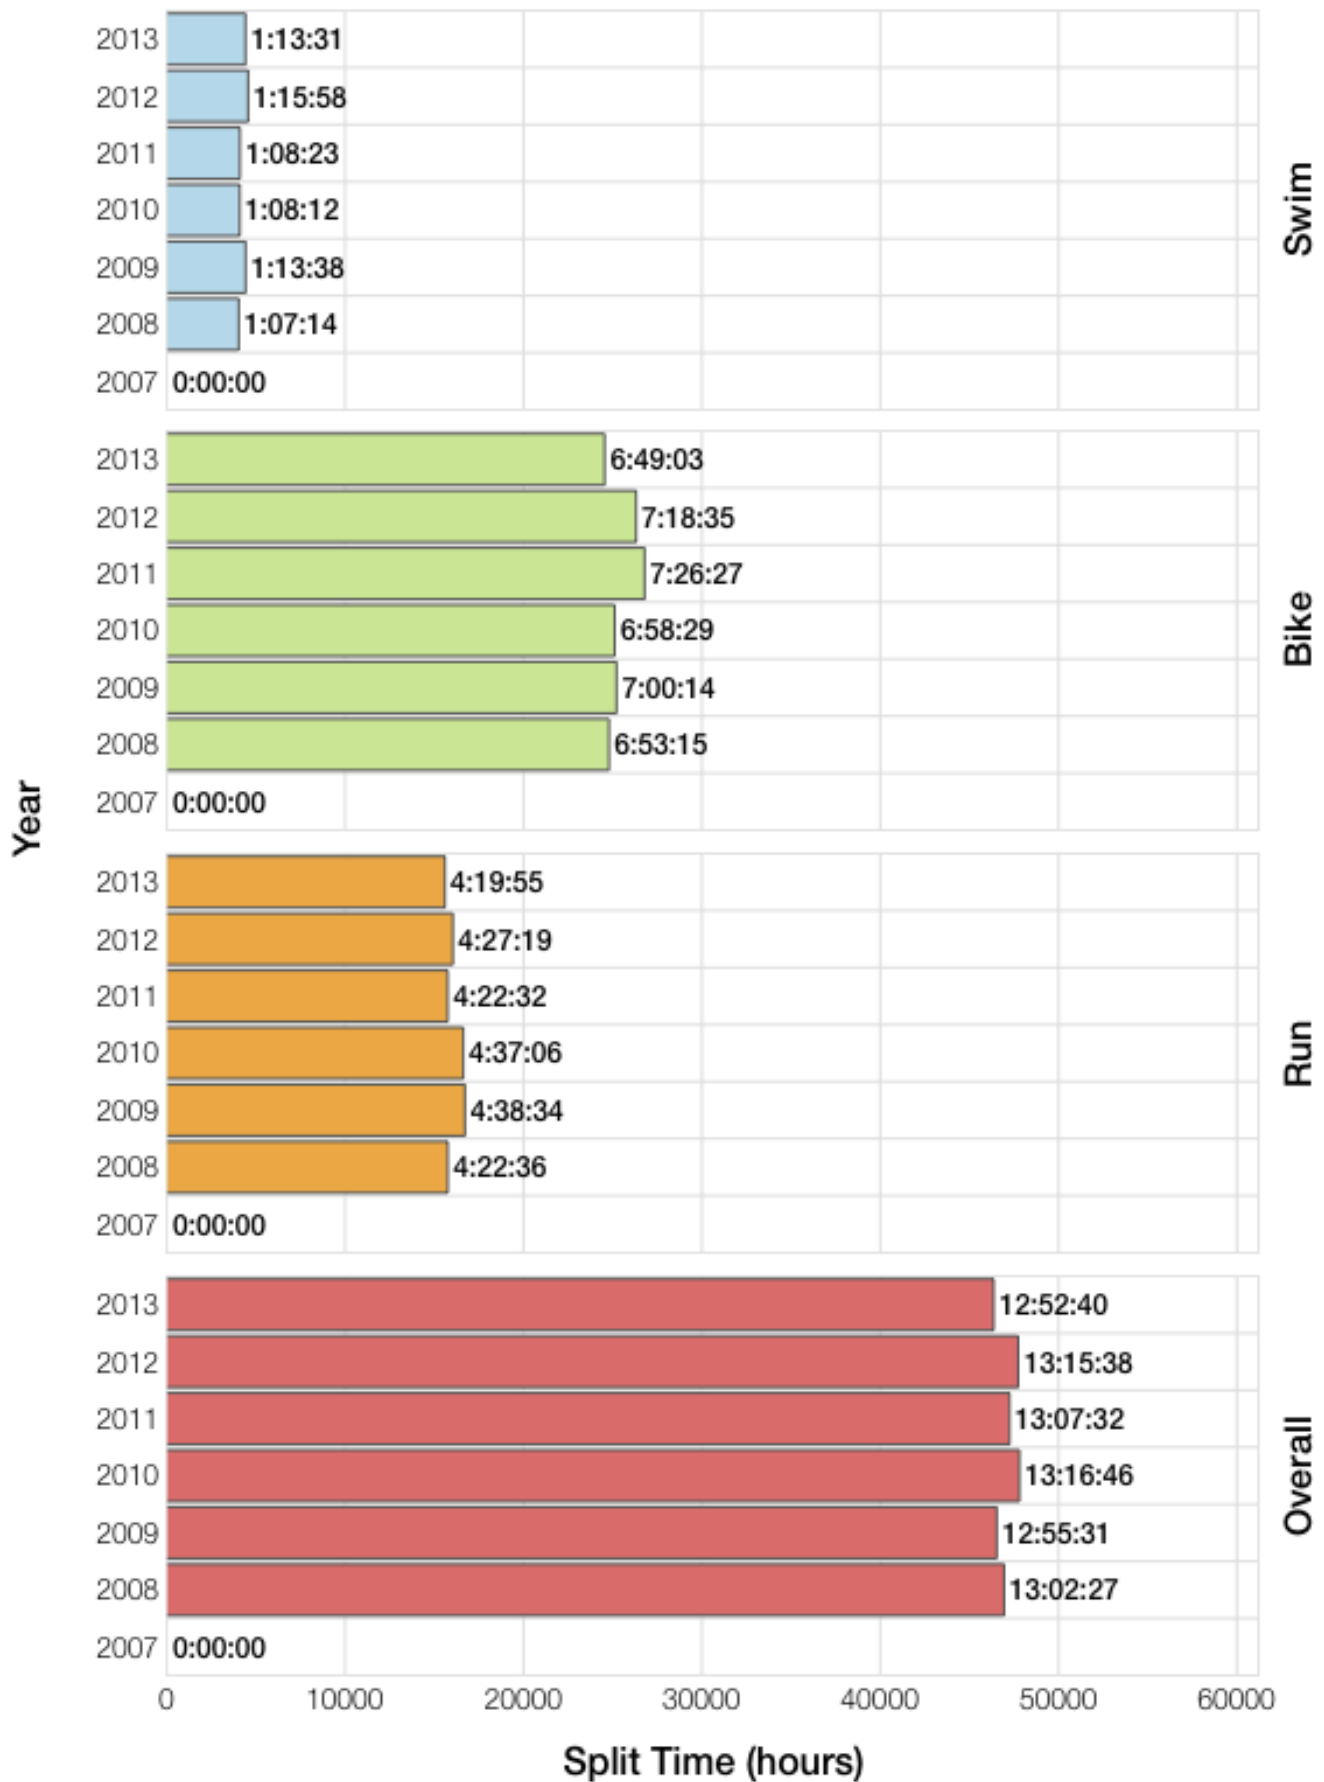

Ironman Lanzarote F30-34 Stats

F30-34 Summary Statistics

Year	Finishers	F30-34 Finishers	Male Winner's Time	Female Winner's Time	F30-34 Winner's Time
2008	1117	12	8:59:37	10:02:27	11:01:22
2009	1149	22	8:54:03	9:54:57	10:45:31
2010	1287	20	8:37:42	10:03:52	10:20:48
2011	1200	21	8:30:34	9:43:39	10:34:04
2012	1447	24	8:44:39	9:58:06	10:25:12
2013	1646	21	8:42:40	9:37:34	10:28:45
Average	1308	20	8:44:52	9:53:25	10:35:57

F30-34 Swim

F30-34 Bike

F30-34 Run

F30-34 Overall

F30-34 Fastest Splits

F30-34 Median Splits

F30-34 Slowest Splits

F30-34 Top 30 Finishing Splits

F30-34 Top 10 and Kona Times and Splits

Summary Statistics

Position	Swim Time	Bike Time	Run Time	Overall Time
Average Male Winner	0:49:31	4:55:46	3:53:13	8:44:52
Average Female Winner	0:55:39	5:41:50	4:16:50	9:53:25
Average 1st Age Grouper	1:02:11	5:56:52	2:50:04	10:35:57
Average 2nd Age Grouper	1:04:51	6:07:27	3:01:58	11:00:17
Average 3rd Age Grouper	1:04:01	6:12:32	3:15:02	11:19:54
Average 4th Age Grouper	1:05:05	6:32:34	3:06:49	11:35:34
Average 5th Age Grouper	1:09:37	6:41:36	3:08:36	11:48:40
Average 6th Age Grouper	1:10:13	6:35:49	3:29:33	12:13:44
Average 7th Age Grouper	1:08:15	6:55:00	3:31:07	12:28:12
Average 8th Age Grouper	1:08:05	6:46:51	3:33:02	12:36:48
Average 9th Age Grouper	1:15:36	6:41:20	3:47:27	12:50:16
Average 10th Age Grouper	1:15:14	6:55:01	3:42:21	13:04:51
Kona Qualifier Average	1:02:11	5:56:52	2:50:04	10:35:57
Top 10 Age Grouper Average	1:08:19	6:32:30	3:20:36	11:57:25