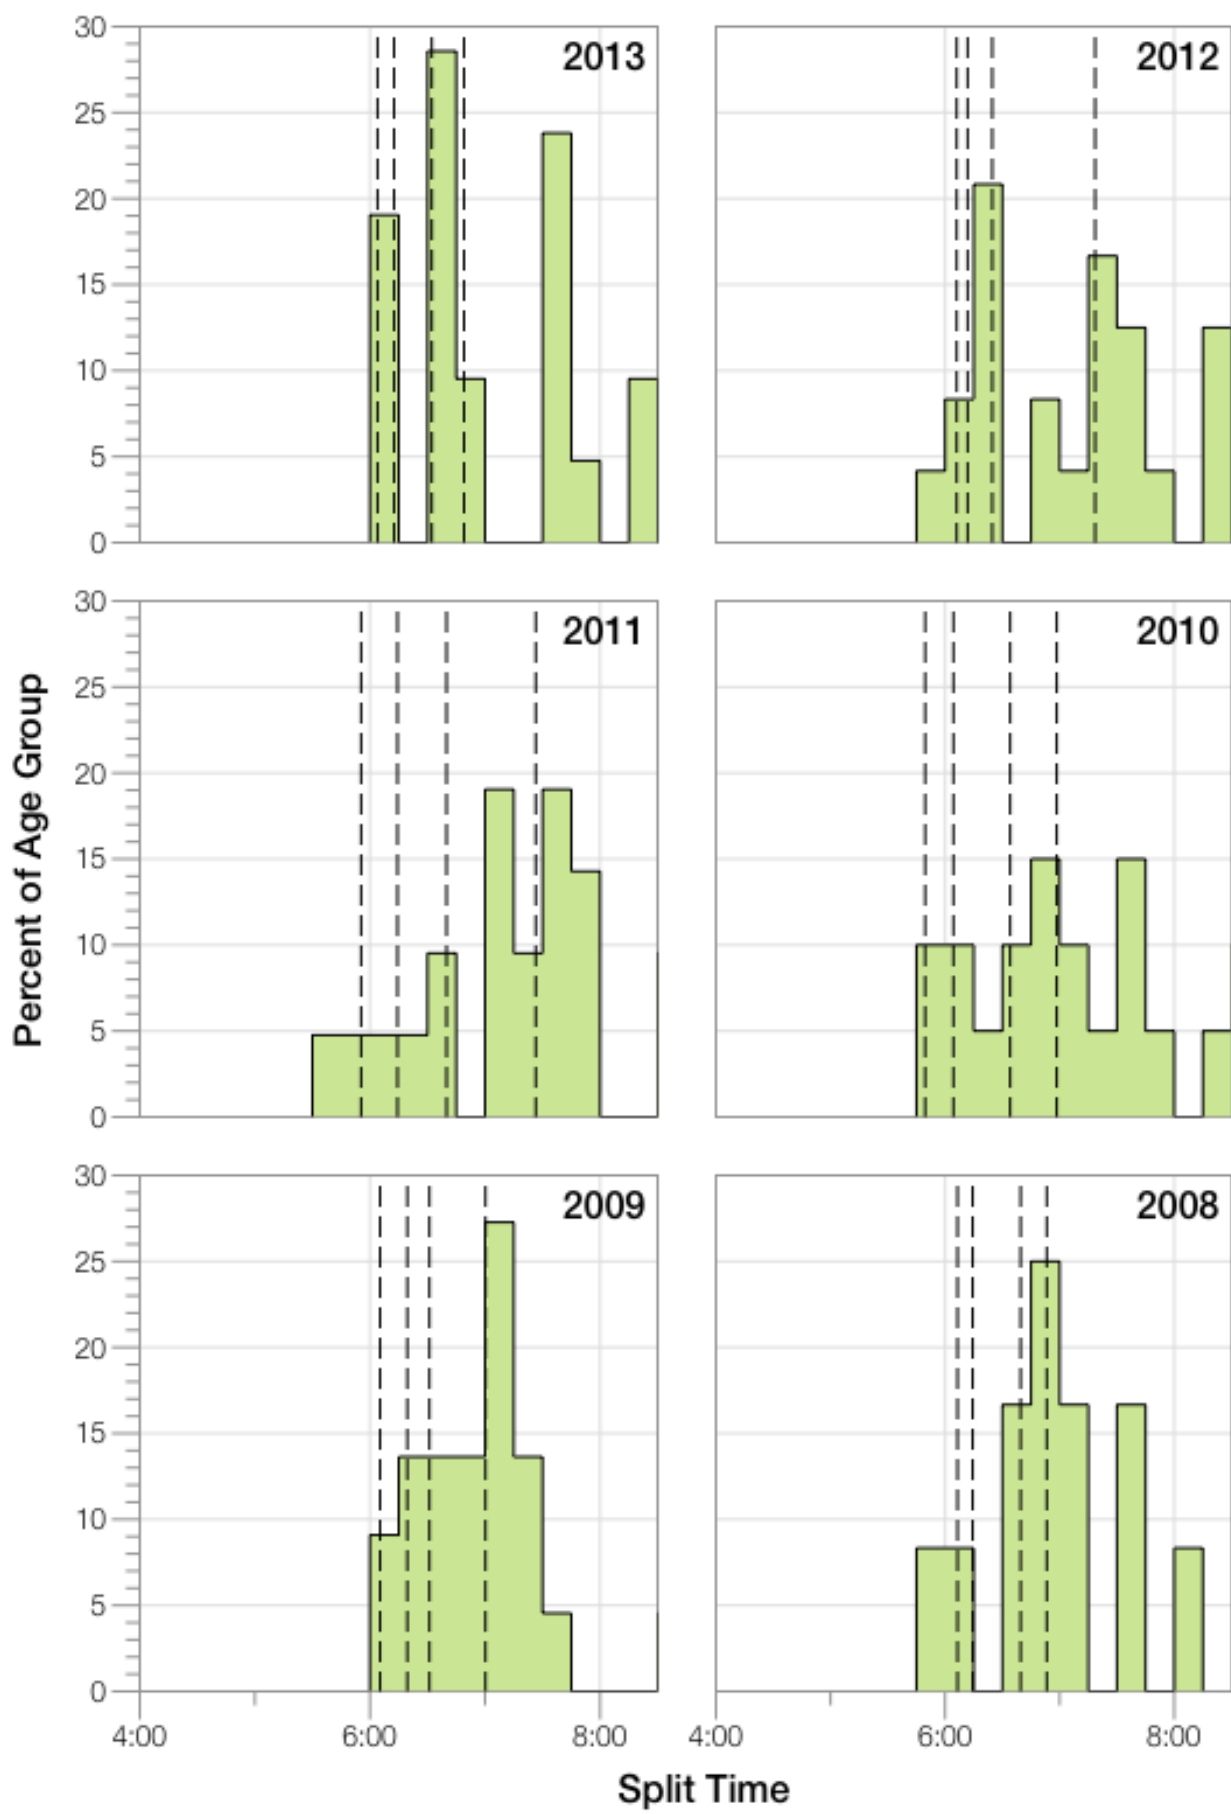

Ironman Lanzarote F30-34 Stats

F30-34 Summary Statistics

Year	Finishers	F30-34 Finishers	Male Winner's Time	Female Winner's Time	F30-34 Winner's Time
2008	1117	12	8:59:37	10:02:27	11:01:22
2009	1149	22	8:54:03	9:54:57	10:45:31
2010	1287	20	8:37:42	10:03:52	10:20:48
2011	1200	21	8:30:34	9:43:39	10:34:04
2012	1447	24	8:44:39	9:58:06	10:25:12
2013	1646	21	8:42:40	9:37:34	10:28:45
Average	1308	20	8:44:52	9:53:25	10:35:57

F30-34 Swim

F30-34 Bike

F30-34 Run

F30-34 Overall

F30-34 Fastest Splits

F30-34 Median Splits

F30-34 Slowest Splits

F30-34 Top 30 Finishing Splits

F30-34 Top 10 and Kona Times and Splits

Summary Statistics

Position	Swim Time	Bike Time	Run Time	Overall Time
Average Male Winner	0:49:31	4:55:46	3:53:13	8:44:52
Average Female Winner	0:55:39	5:41:50	4:16:50	9:53:25
Average 1st Age Grouper	1:02:11	5:56:52	2:50:04	10:35:57
Average 2nd Age Grouper	1:04:51	6:07:27	3:01:58	11:00:17
Average 3rd Age Grouper	1:04:01	6:12:32	3:15:02	11:19:54
Average 4th Age Grouper	1:05:05	6:32:34	3:06:49	11:35:34
Average 5th Age Grouper	1:09:37	6:41:36	3:08:36	11:48:40
Average 6th Age Grouper	1:10:13	6:35:49	3:29:33	12:13:44
Average 7th Age Grouper	1:08:15	6:55:00	3:31:07	12:28:12
Average 8th Age Grouper	1:08:05	6:46:51	3:33:02	12:36:48
Average 9th Age Grouper	1:15:36	6:41:20	3:47:27	12:50:16
Average 10th Age Grouper	1:15:14	6:55:01	3:42:21	13:04:51
Kona Qualifier Average	1:02:11	5:56:52	2:50:04	10:35:57
Top 10 Age Grouper Average	1:08:19	6:32:30	3:20:36	11:57:25