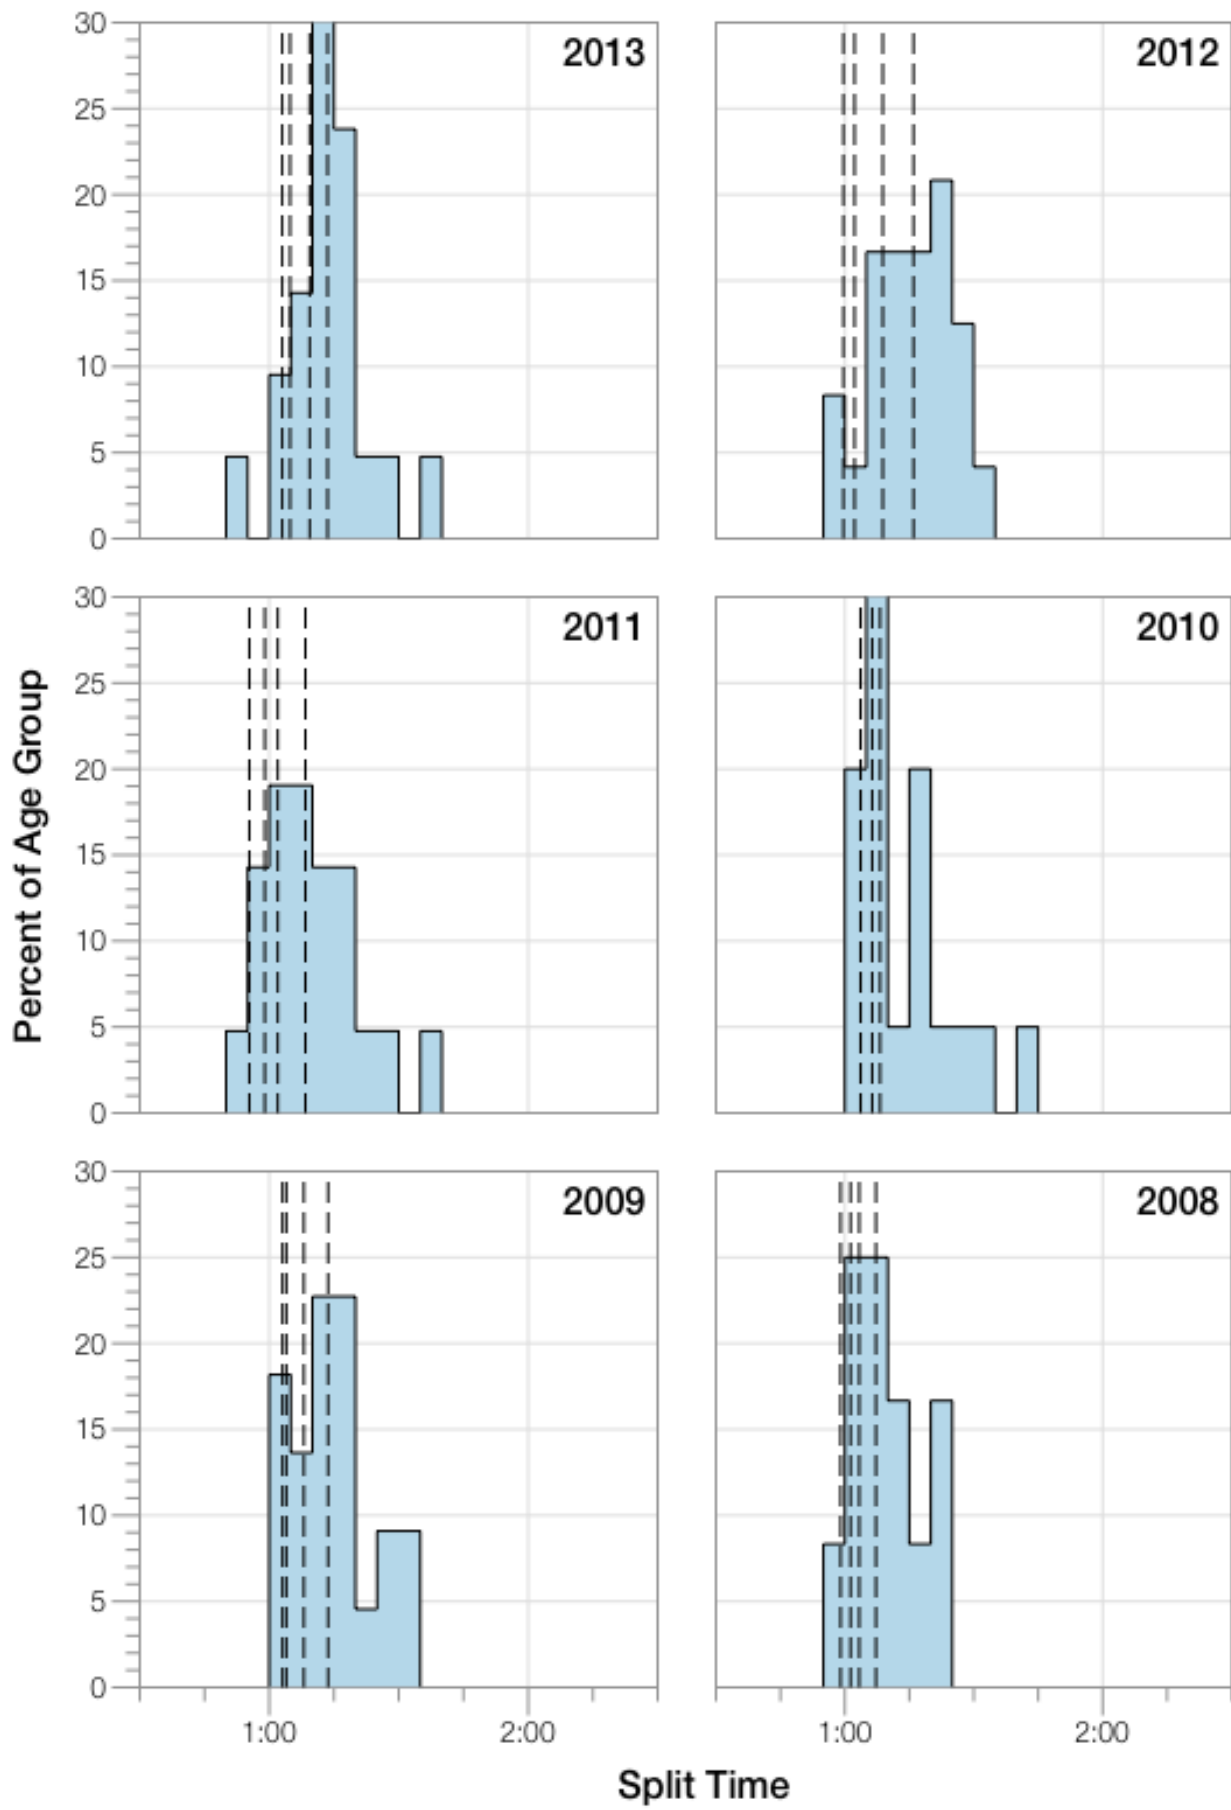

Ironman Lanzarote F30-34 Stats

F30-34 Summary Statistics

Year	Finishers	F30-34 Finishers	Male Winner's Time	Female Winner's Time	F30-34 Winner's Time
2008	1117	12	8:59:37	10:02:27	11:01:22
2009	1149	22	8:54:03	9:54:57	10:45:31
2010	1287	20	8:37:42	10:03:52	10:20:48
2011	1200	21	8:30:34	9:43:39	10:34:04
2012	1447	24	8:44:39	9:58:06	10:25:12
2013	1646	21	8:42:40	9:37:34	10:28:45
Average	1308	20	8:44:52	9:53:25	10:35:57

F30-34 Swim

F30-34 Bike

F30-34 Run

F30-34 Overall

F30-34 Fastest Splits

F30-34 Median Splits

F30-34 Slowest Splits

F30-34 Top 30 Finishing Splits

F30-34 Top 10 and Kona Times and Splits

Summary Statistics

Position	Swim Time	Bike Time	Run Time	Overall Time
Average Male Winner	0:49:31	4:55:46	3:53:13	8:44:52
Average Female Winner	0:55:39	5:41:50	4:16:50	9:53:25
Average 1st Age Grouper	1:02:11	5:56:52	2:50:04	10:35:57
Average 2nd Age Grouper	1:04:51	6:07:27	3:01:58	11:00:17
Average 3rd Age Grouper	1:04:01	6:12:32	3:15:02	11:19:54
Average 4th Age Grouper	1:05:05	6:32:34	3:06:49	11:35:34
Average 5th Age Grouper	1:09:37	6:41:36	3:08:36	11:48:40
Average 6th Age Grouper	1:10:13	6:35:49	3:29:33	12:13:44
Average 7th Age Grouper	1:08:15	6:55:00	3:31:07	12:28:12
Average 8th Age Grouper	1:08:05	6:46:51	3:33:02	12:36:48
Average 9th Age Grouper	1:15:36	6:41:20	3:47:27	12:50:16
Average 10th Age Grouper	1:15:14	6:55:01	3:42:21	13:04:51
Kona Qualifier Average	1:02:11	5:56:52	2:50:04	10:35:57
Top 10 Age Grouper Average	1:08:19	6:32:30	3:20:36	11:57:25