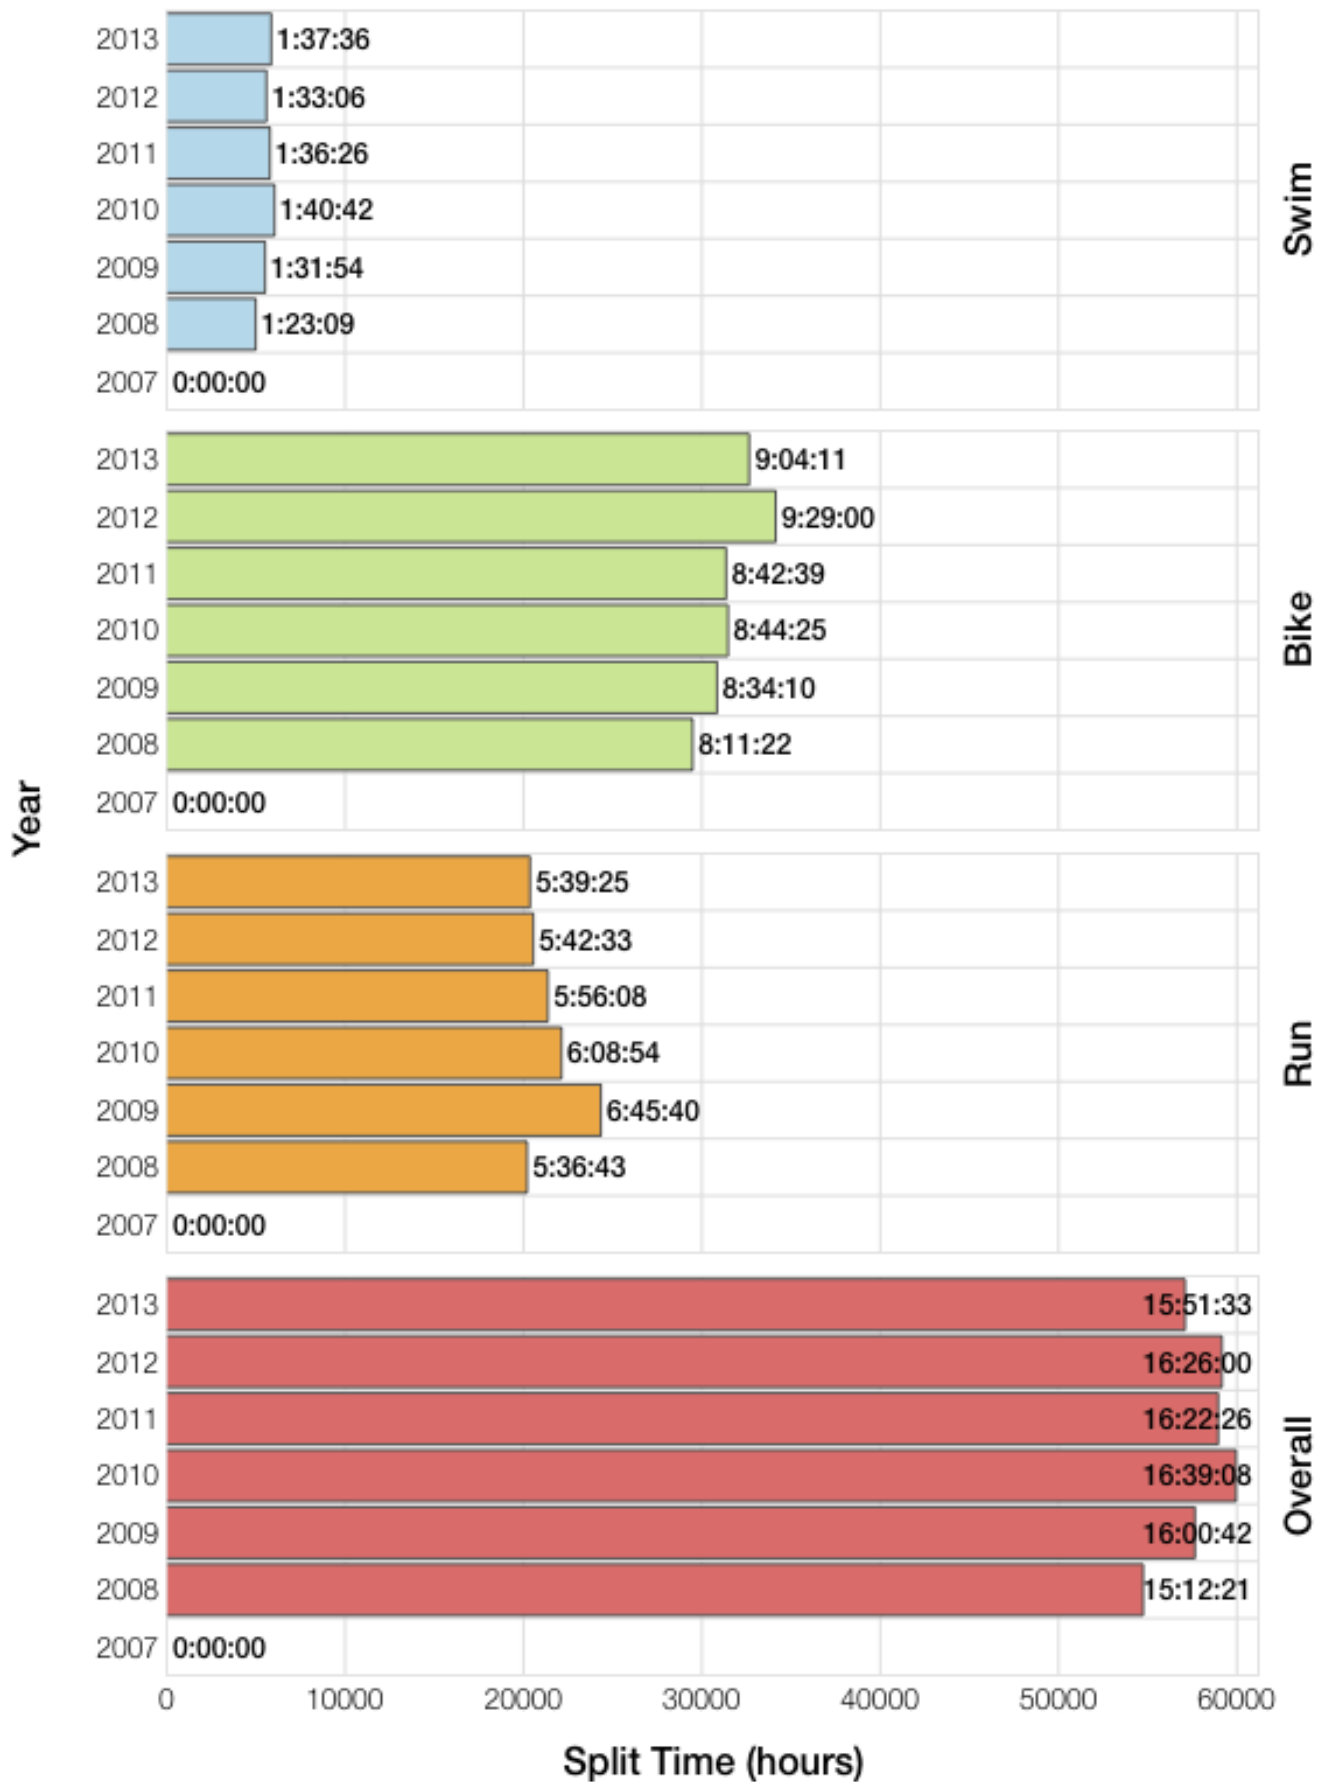

Ironman Lanzarote F30-34 Stats

F30-34 Summary Statistics

Year	Finishers	F30-34 Finishers	Male Winner's Time	Female Winner's Time	F30-34 Winner's Time
2008	1117	12	8:59:37	10:02:27	11:01:22
2009	1149	22	8:54:03	9:54:57	10:45:31
2010	1287	20	8:37:42	10:03:52	10:20:48
2011	1200	21	8:30:34	9:43:39	10:34:04
2012	1447	24	8:44:39	9:58:06	10:25:12
2013	1646	21	8:42:40	9:37:34	10:28:45
Average	1308	20	8:44:52	9:53:25	10:35:57

F30-34 Swim

F30-34 Bike

F30-34 Run

F30-34 Overall

F30-34 Fastest Splits

F30-34 Median Splits

F30-34 Slowest Splits

F30-34 Top 30 Finishing Splits

F30-34 Top 10 and Kona Times and Splits

Summary Statistics

Position	Swim Time	Bike Time	Run Time	Overall Time
Average Male Winner	0:49:31	4:55:46	3:53:13	8:44:52
Average Female Winner	0:55:39	5:41:50	4:16:50	9:53:25
Average 1st Age Grouper	1:02:11	5:56:52	2:50:04	10:35:57
Average 2nd Age Grouper	1:04:51	6:07:27	3:01:58	11:00:17
Average 3rd Age Grouper	1:04:01	6:12:32	3:15:02	11:19:54
Average 4th Age Grouper	1:05:05	6:32:34	3:06:49	11:35:34
Average 5th Age Grouper	1:09:37	6:41:36	3:08:36	11:48:40
Average 6th Age Grouper	1:10:13	6:35:49	3:29:33	12:13:44
Average 7th Age Grouper	1:08:15	6:55:00	3:31:07	12:28:12
Average 8th Age Grouper	1:08:05	6:46:51	3:33:02	12:36:48
Average 9th Age Grouper	1:15:36	6:41:20	3:47:27	12:50:16
Average 10th Age Grouper	1:15:14	6:55:01	3:42:21	13:04:51
Kona Qualifier Average	1:02:11	5:56:52	2:50:04	10:35:57
Top 10 Age Grouper Average	1:08:19	6:32:30	3:20:36	11:57:25