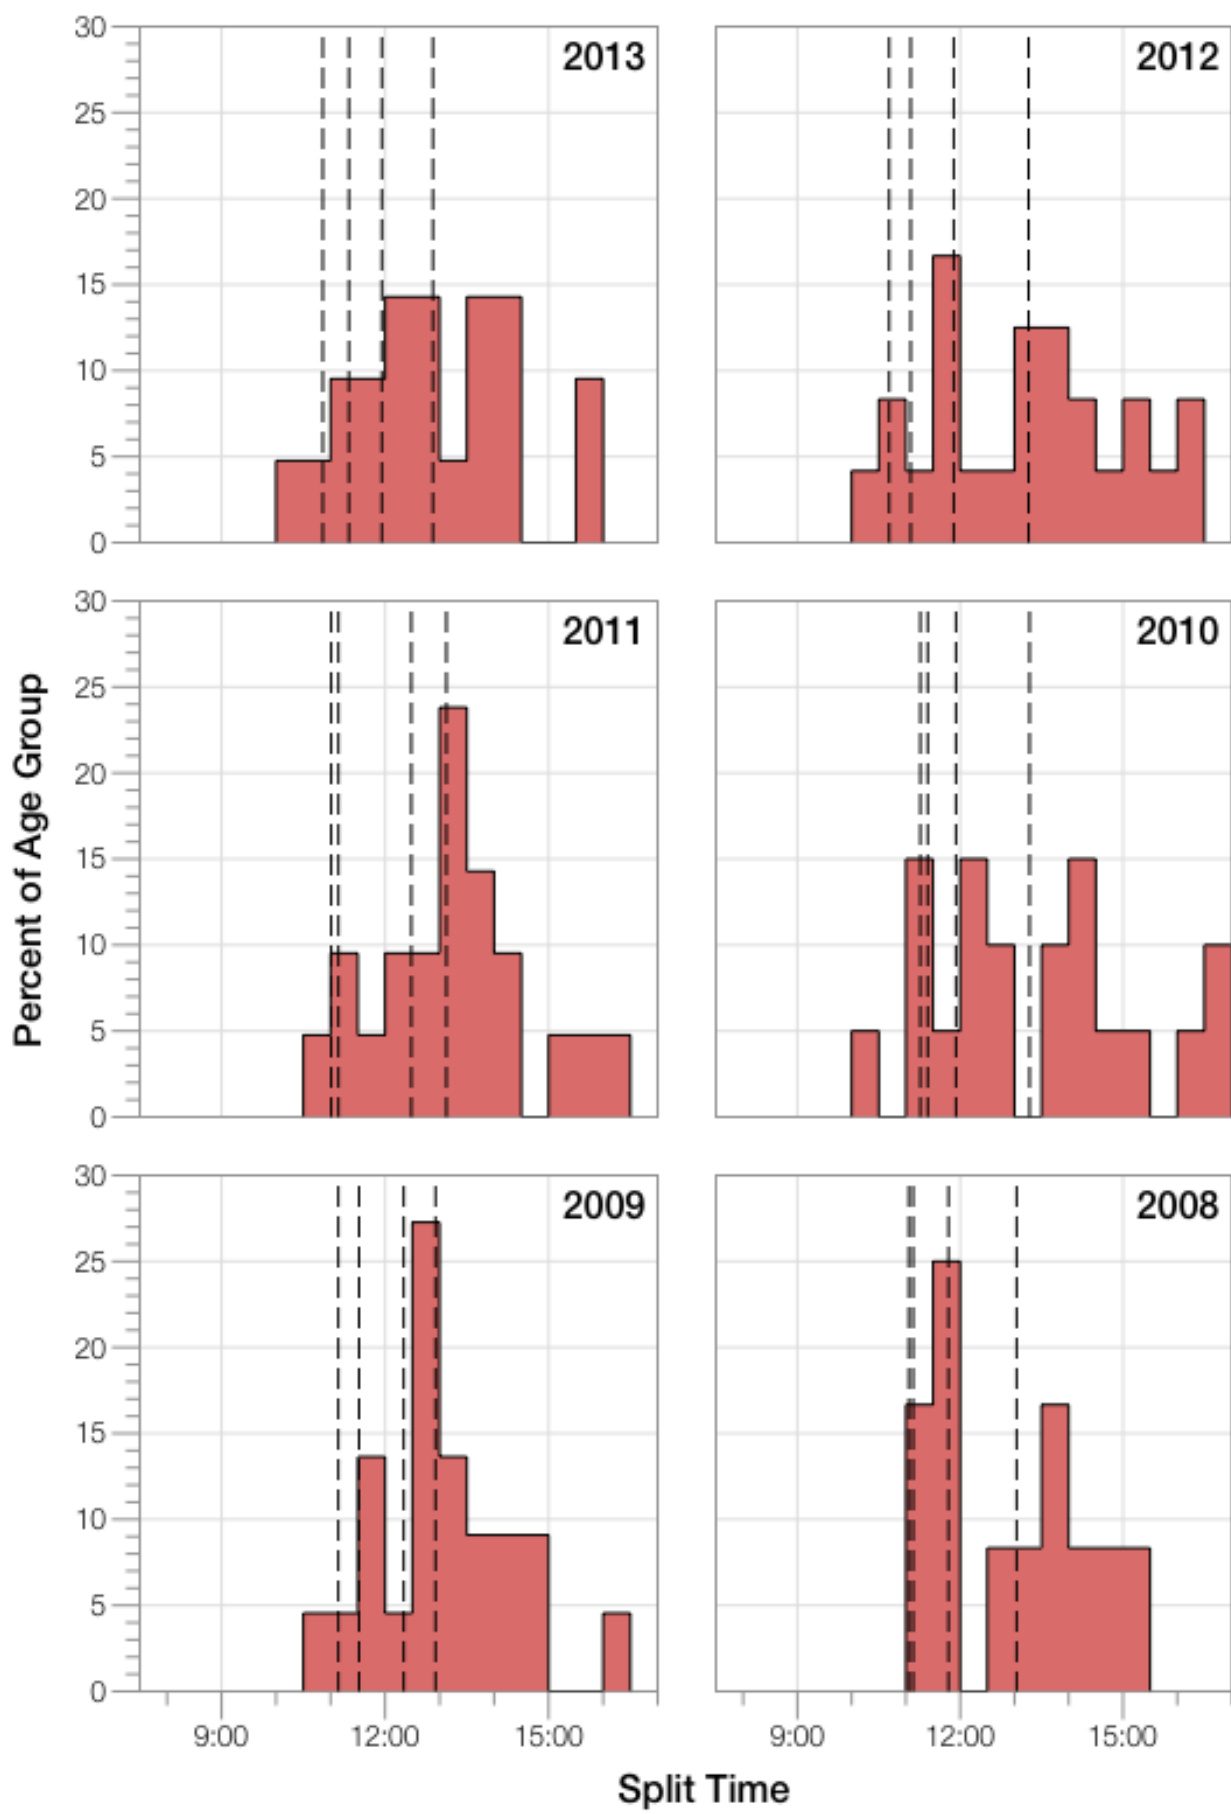

Ironman Lanzarote F30-34 Stats

F30-34 Summary Statistics

Year	Finishers	F30-34 Finishers	Male Winner's Time	Female Winner's Time	F30-34 Winner's Time
2008	1117	12	8:59:37	10:02:27	11:01:22
2009	1149	22	8:54:03	9:54:57	10:45:31
2010	1287	20	8:37:42	10:03:52	10:20:48
2011	1200	21	8:30:34	9:43:39	10:34:04
2012	1447	24	8:44:39	9:58:06	10:25:12
2013	1646	21	8:42:40	9:37:34	10:28:45
Average	1308	20	8:44:52	9:53:25	10:35:57

F30-34 Swim

F30-34 Bike

F30-34 Run

F30-34 Overall

F30-34 Fastest Splits

F30-34 Median Splits

F30-34 Slowest Splits

F30-34 Top 30 Finishing Splits

F30-34 Top 10 and Kona Times and Splits

Summary Statistics

Position	Swim Time	Bike Time	Run Time	Overall Time
Average Male Winner	0:49:31	4:55:46	3:53:13	8:44:52
Average Female Winner	0:55:39	5:41:50	4:16:50	9:53:25
Average 1st Age Grouper	1:02:11	5:56:52	2:50:04	10:35:57
Average 2nd Age Grouper	1:04:51	6:07:27	3:01:58	11:00:17
Average 3rd Age Grouper	1:04:01	6:12:32	3:15:02	11:19:54
Average 4th Age Grouper	1:05:05	6:32:34	3:06:49	11:35:34
Average 5th Age Grouper	1:09:37	6:41:36	3:08:36	11:48:40
Average 6th Age Grouper	1:10:13	6:35:49	3:29:33	12:13:44
Average 7th Age Grouper	1:08:15	6:55:00	3:31:07	12:28:12
Average 8th Age Grouper	1:08:05	6:46:51	3:33:02	12:36:48
Average 9th Age Grouper	1:15:36	6:41:20	3:47:27	12:50:16
Average 10th Age Grouper	1:15:14	6:55:01	3:42:21	13:04:51
Kona Qualifier Average	1:02:11	5:56:52	2:50:04	10:35:57
Top 10 Age Grouper Average	1:08:19	6:32:30	3:20:36	11:57:25