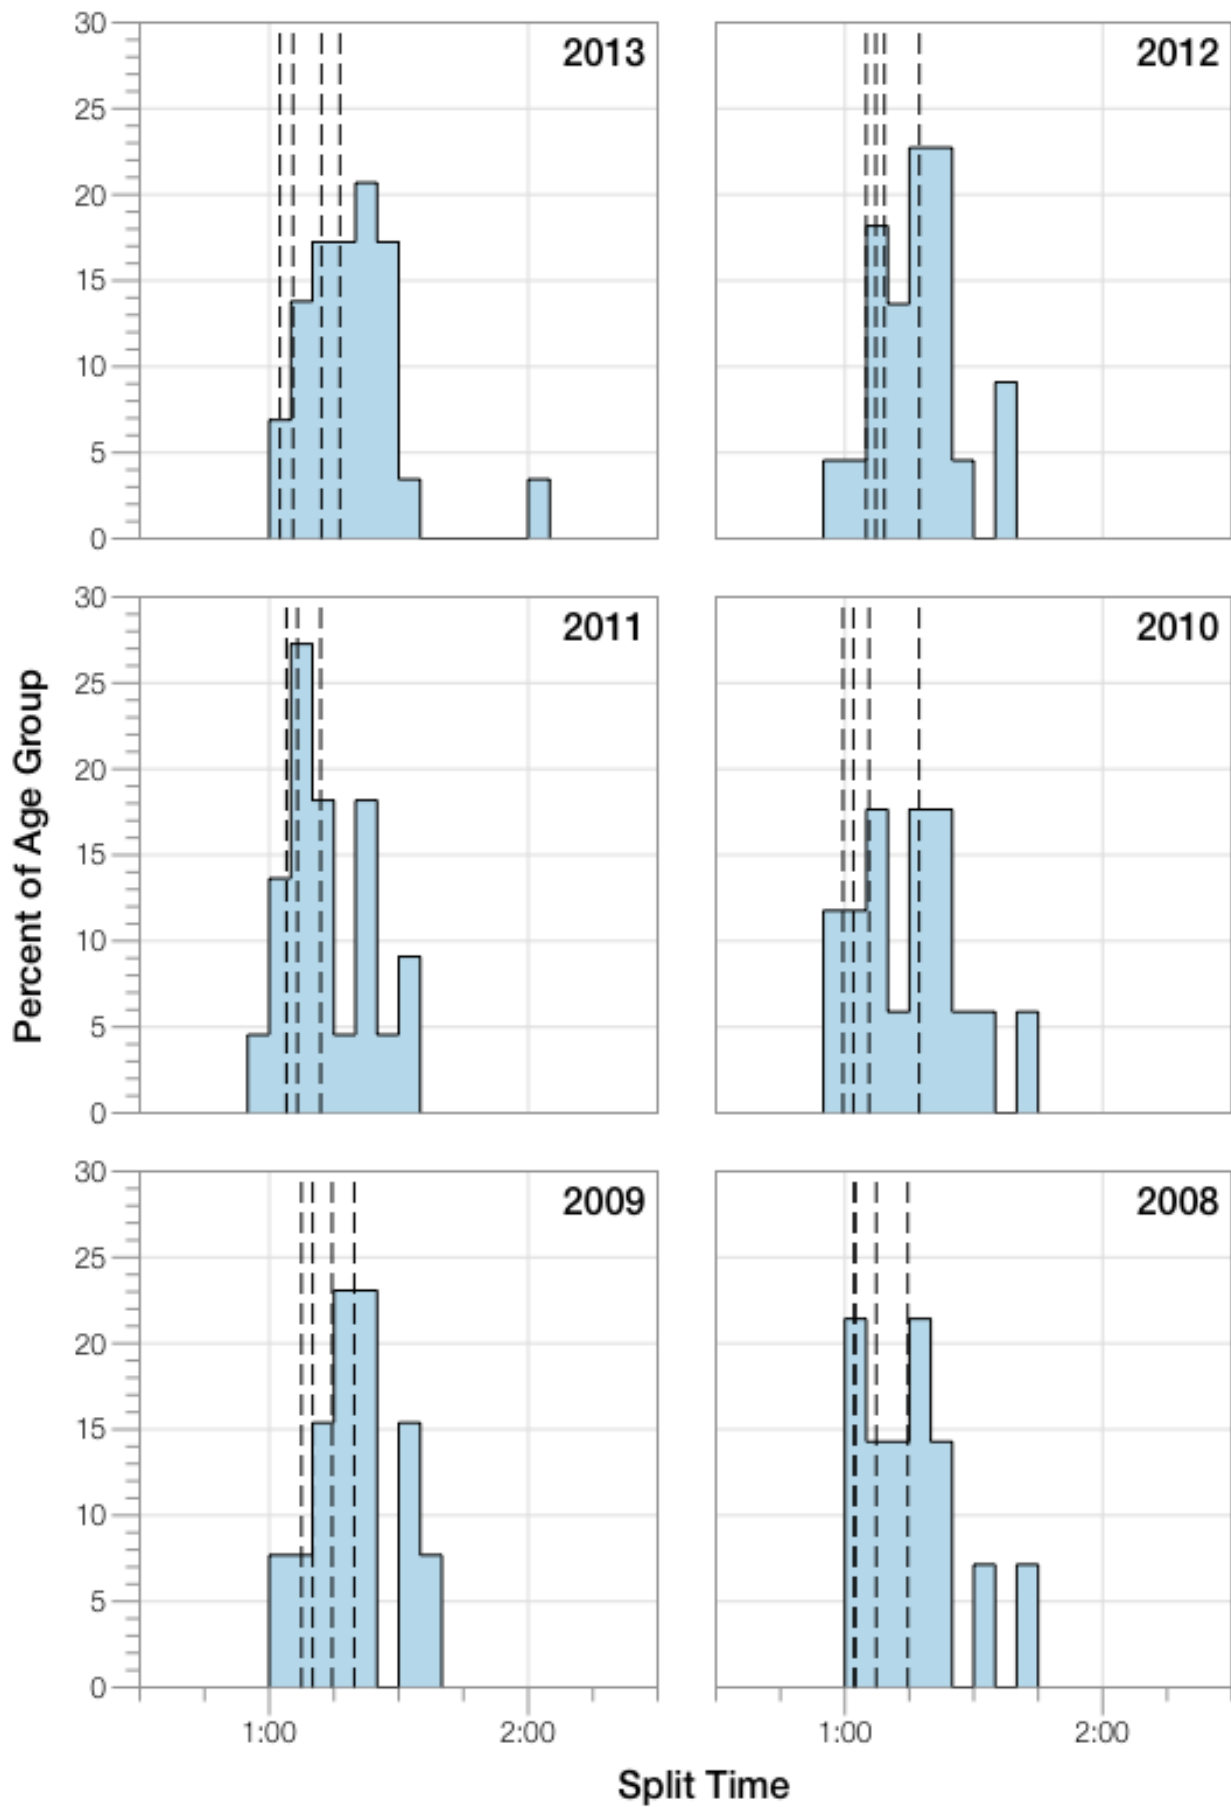

F35-39 Swim