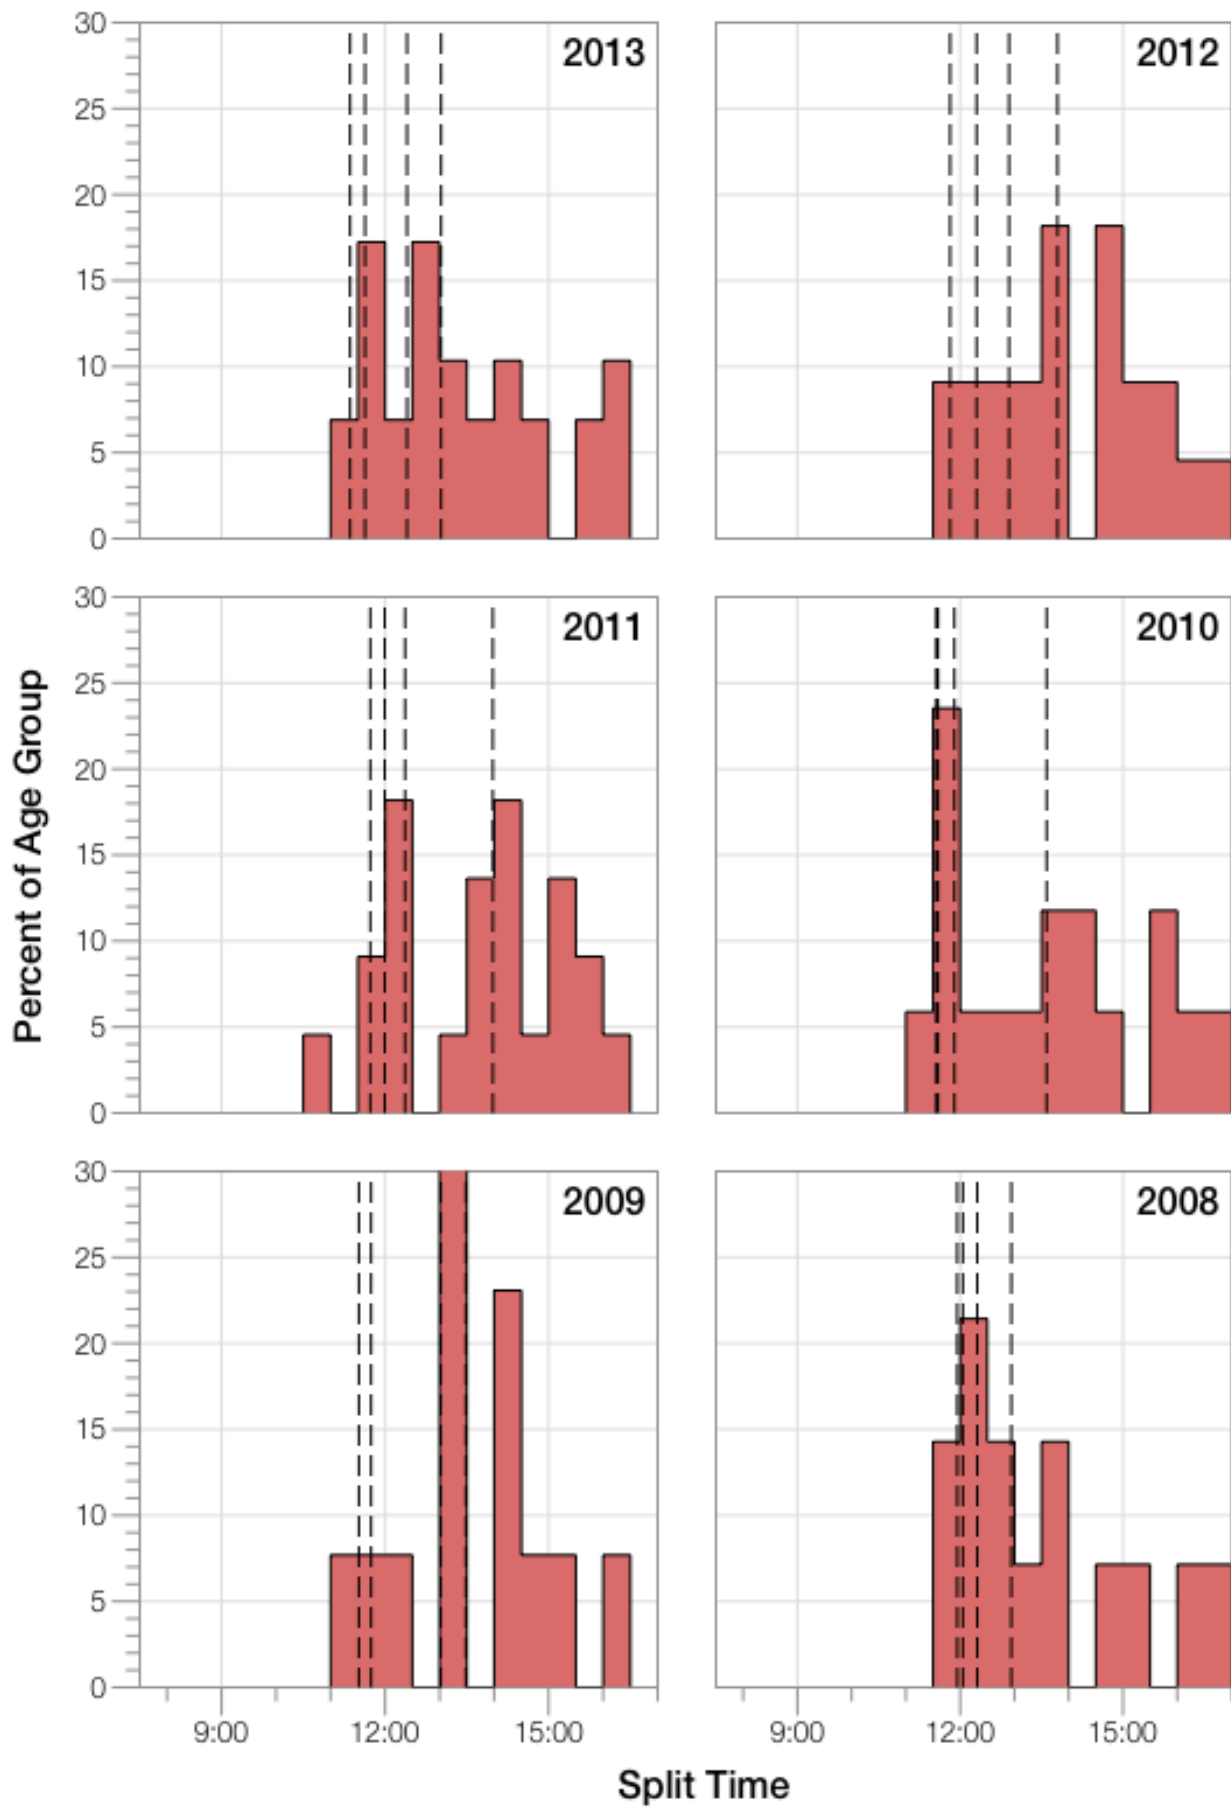

F35-39 Overall