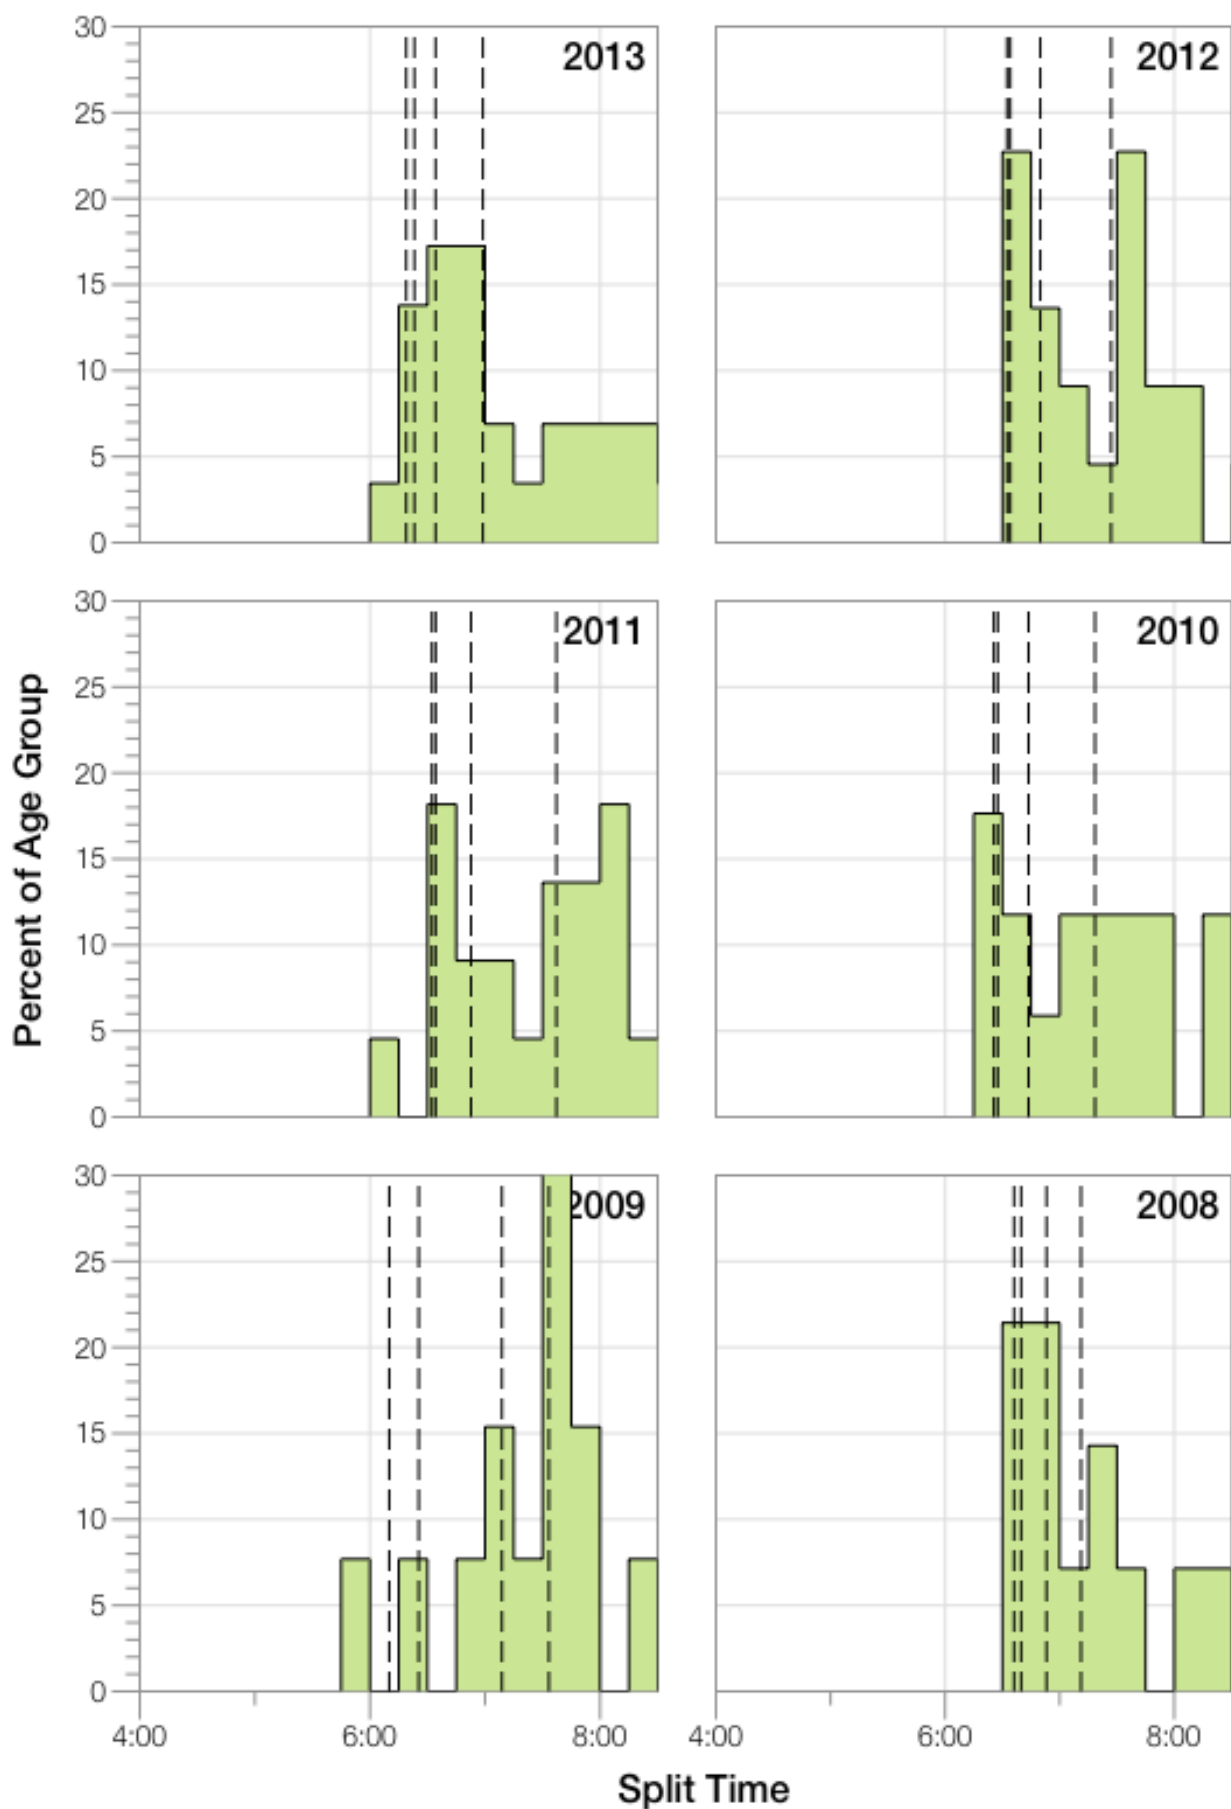

F35-39 Bike