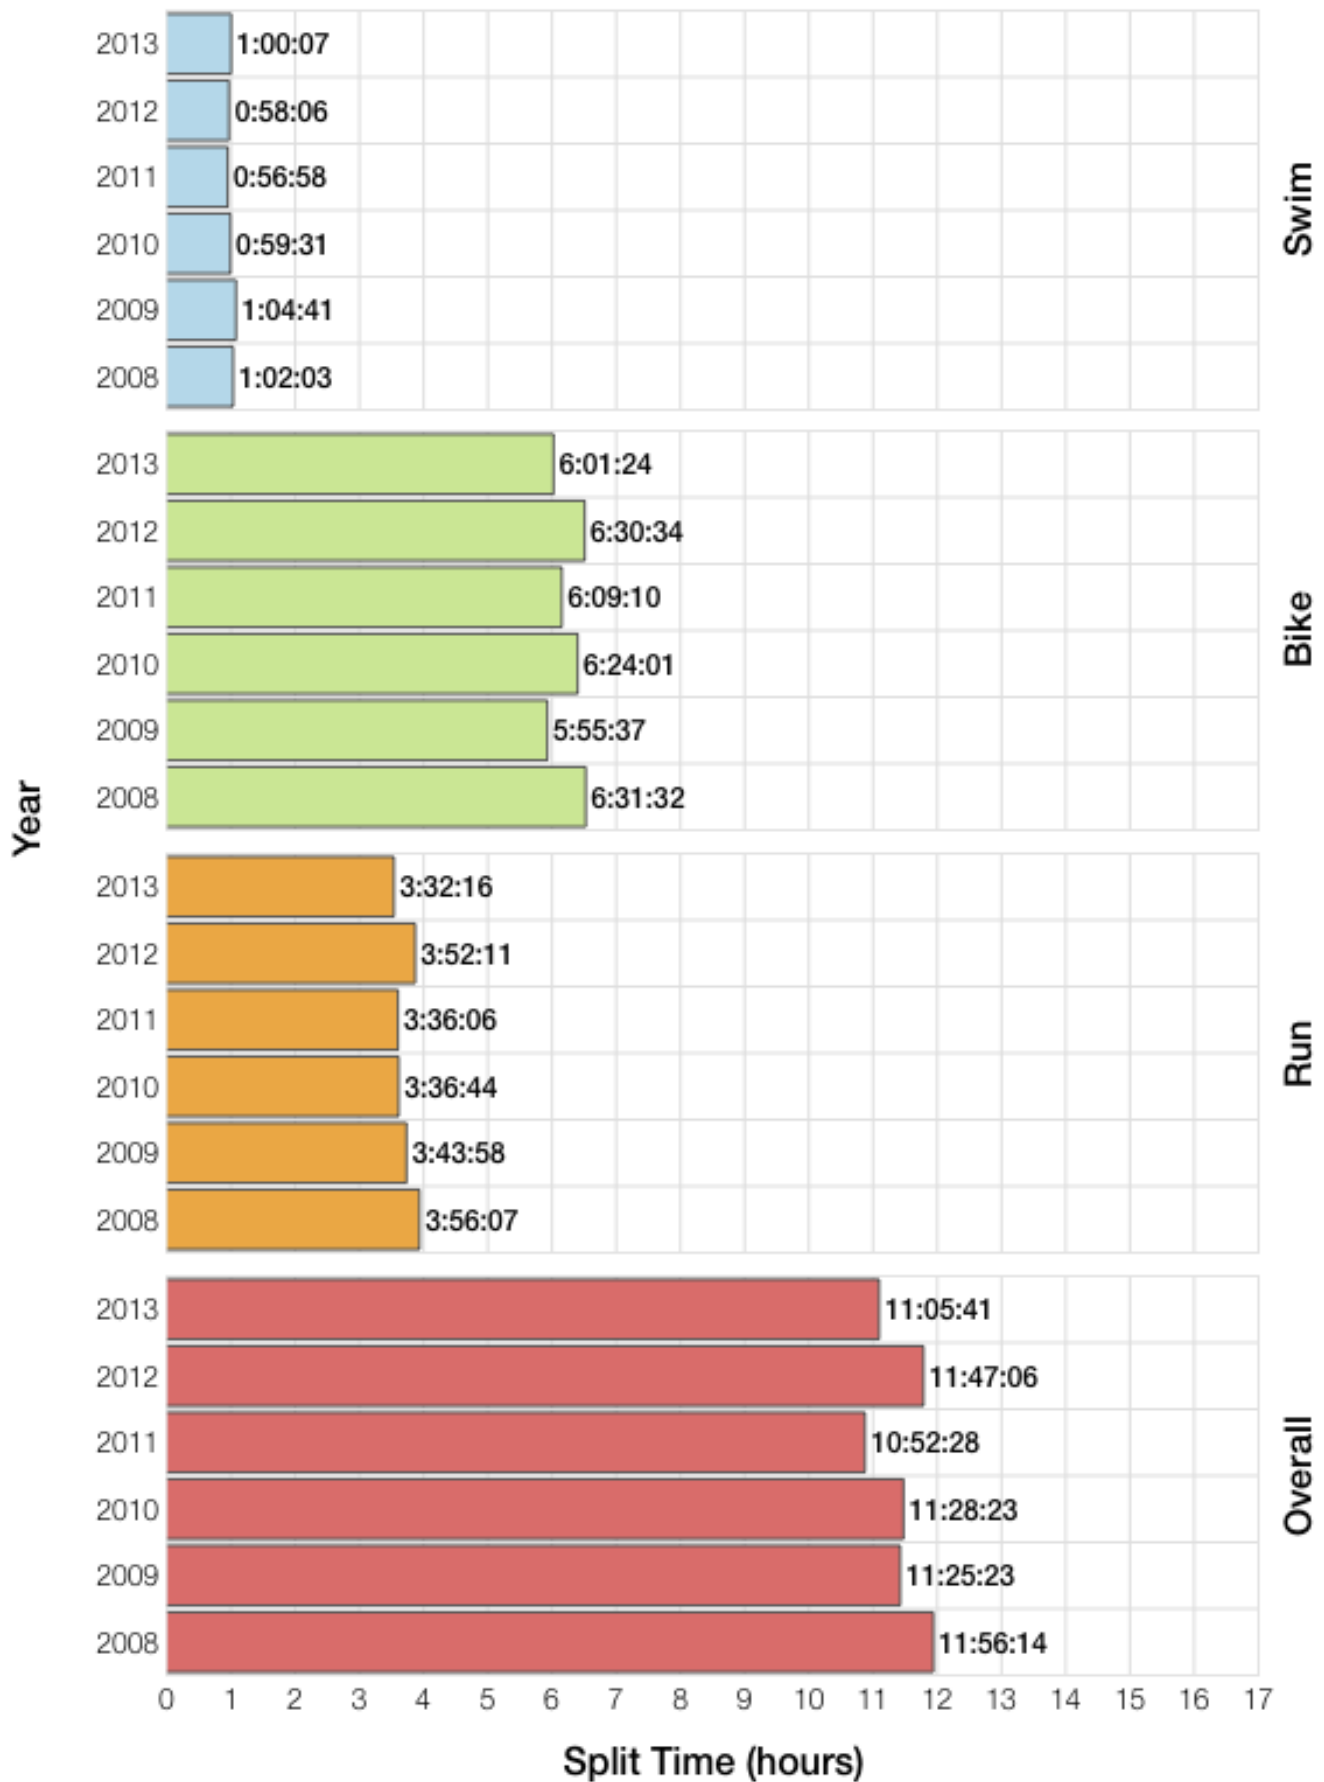

F35-39 Fastest Splits