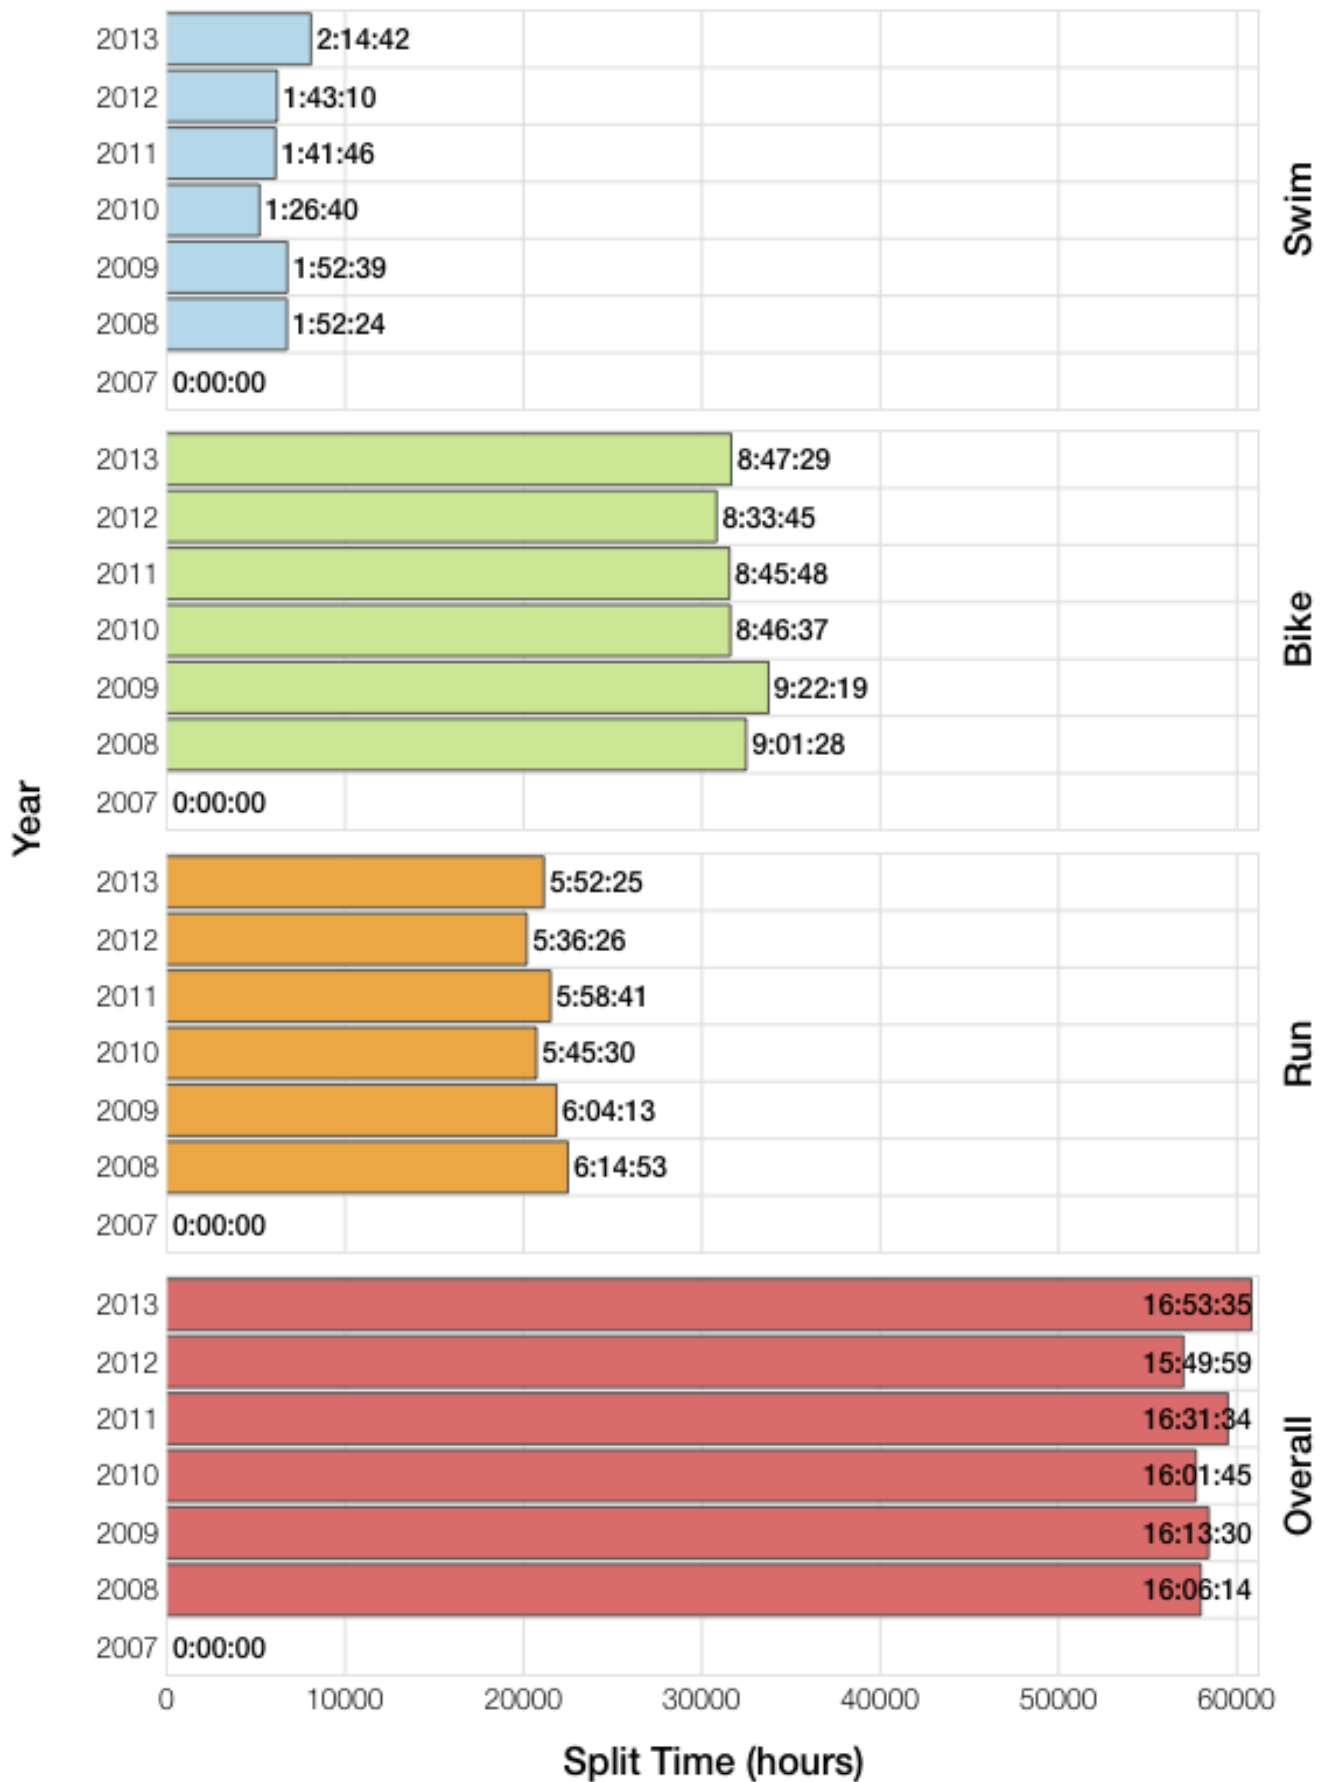

Ironman Lanzarote F40-44 Stats

F40-44 Summary Statistics

Year	Finishers	F40-44 Finishers	Male Winner's Time	Female Winner's Time	F40-44 Winner's Time
2008	1117	10	8:59:37	10:02:27	12:09:39
2009	1149	22	8:54:03	9:54:57	11:28:39
2010	1287	21	8:37:42	10:03:52	11:12:07
2011	1200	17	8:30:34	9:43:39	10:45:56
2012	1447	25	8:44:39	9:58:06	11:21:59
2013	1646	24	8:42:40	9:37:34	11:21:06
Average	1308	20	8:44:52	9:53:25	11:23:14

F40-44 Swim

F40-44 Bike

F40-44 Run

F40-44 Overall

F40-44 Fastest Splits

F40-44 Median Splits

F40-44 Slowest Splits

F40-44 Top 30 Finishing Splits

F40-44 Top 10 and Kona Times and Splits

Summary Statistics

Position	Swim Time	Bike Time	Run Time	Overall Time
Average Male Winner	0:49:31	4:55:46	3:53:13	8:44:52
Average Female Winner	0:55:39	5:41:50	4:16:50	9:53:25
Average 1st Age Grouper	1:07:22	6:17:25	3:05:54	11:23:14
Average 2nd Age Grouper	1:08:55	6:41:01	3:14:28	11:56:23
Average 3rd Age Grouper	1:09:46	6:37:44	3:28:47	12:09:49
Average 4th Age Grouper	1:14:58	6:59:12	3:15:12	12:30:23
Average 5th Age Grouper	1:11:52	6:56:27	3:34:26	12:42:21
Average 6th Age Grouper	1:09:33	6:57:21	3:45:14	12:58:31
Average 7th Age Grouper	1:16:41	7:14:48	3:36:02	13:15:16
Average 8th Age Grouper	1:15:35	7:11:03	3:38:27	13:21:58
Average 9th Age Grouper	1:13:56	5:58:10	3:55:47	13:50:17
Average 10th Age Grouper	1:17:55	7:18:34	4:09:32	14:02:33
Kona Qualifier Average	1:07:22	6:17:25	3:05:54	11:23:14
Top 10 Age Grouper Average	1:12:39	6:49:11	3:34:23	12:49:04