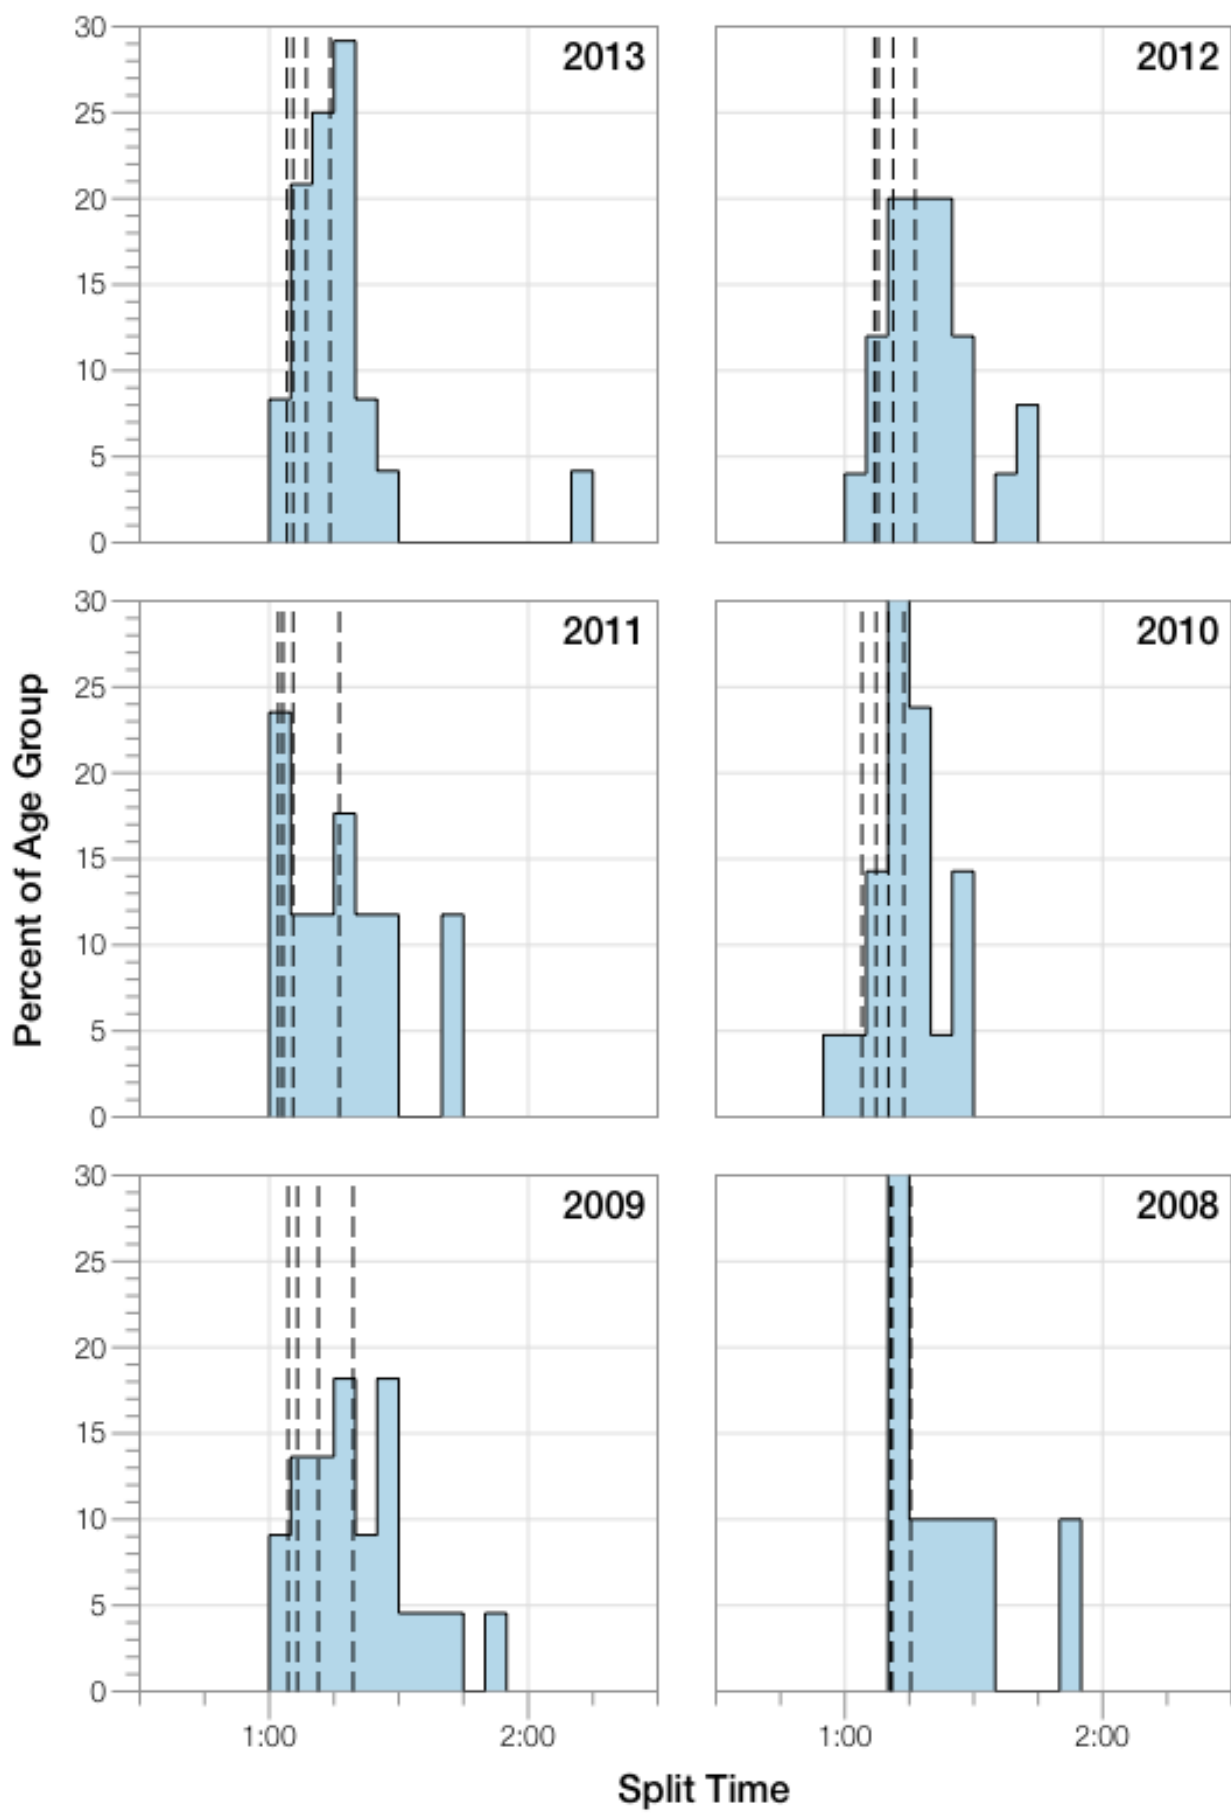

Ironman Lanzarote F40-44 Stats

F40-44 Summary Statistics

Year	Finishers	F40-44 Finishers	Male Winner's Time	Female Winner's Time	F40-44 Winner's Time
2008	1117	10	8:59:37	10:02:27	12:09:39
2009	1149	22	8:54:03	9:54:57	11:28:39
2010	1287	21	8:37:42	10:03:52	11:12:07
2011	1200	17	8:30:34	9:43:39	10:45:56
2012	1447	25	8:44:39	9:58:06	11:21:59
2013	1646	24	8:42:40	9:37:34	11:21:06
Average	1308	20	8:44:52	9:53:25	11:23:14

F40-44 Swim

F40-44 Bike

F40-44 Run

F40-44 Overall

F40-44 Fastest Splits

F40-44 Median Splits

F40-44 Slowest Splits

F40-44 Top 30 Finishing Splits

F40-44 Top 10 and Kona Times and Splits

Summary Statistics

Position	Swim Time	Bike Time	Run Time	Overall Time
Average Male Winner	0:49:31	4:55:46	3:53:13	8:44:52
Average Female Winner	0:55:39	5:41:50	4:16:50	9:53:25
Average 1st Age Grouper	1:07:22	6:17:25	3:05:54	11:23:14
Average 2nd Age Grouper	1:08:55	6:41:01	3:14:28	11:56:23
Average 3rd Age Grouper	1:09:46	6:37:44	3:28:47	12:09:49
Average 4th Age Grouper	1:14:58	6:59:12	3:15:12	12:30:23
Average 5th Age Grouper	1:11:52	6:56:27	3:34:26	12:42:21
Average 6th Age Grouper	1:09:33	6:57:21	3:45:14	12:58:31
Average 7th Age Grouper	1:16:41	7:14:48	3:36:02	13:15:16
Average 8th Age Grouper	1:15:35	7:11:03	3:38:27	13:21:58
Average 9th Age Grouper	1:13:56	5:58:10	3:55:47	13:50:17
Average 10th Age Grouper	1:17:55	7:18:34	4:09:32	14:02:33
Kona Qualifier Average	1:07:22	6:17:25	3:05:54	11:23:14
Top 10 Age Grouper Average	1:12:39	6:49:11	3:34:23	12:49:04