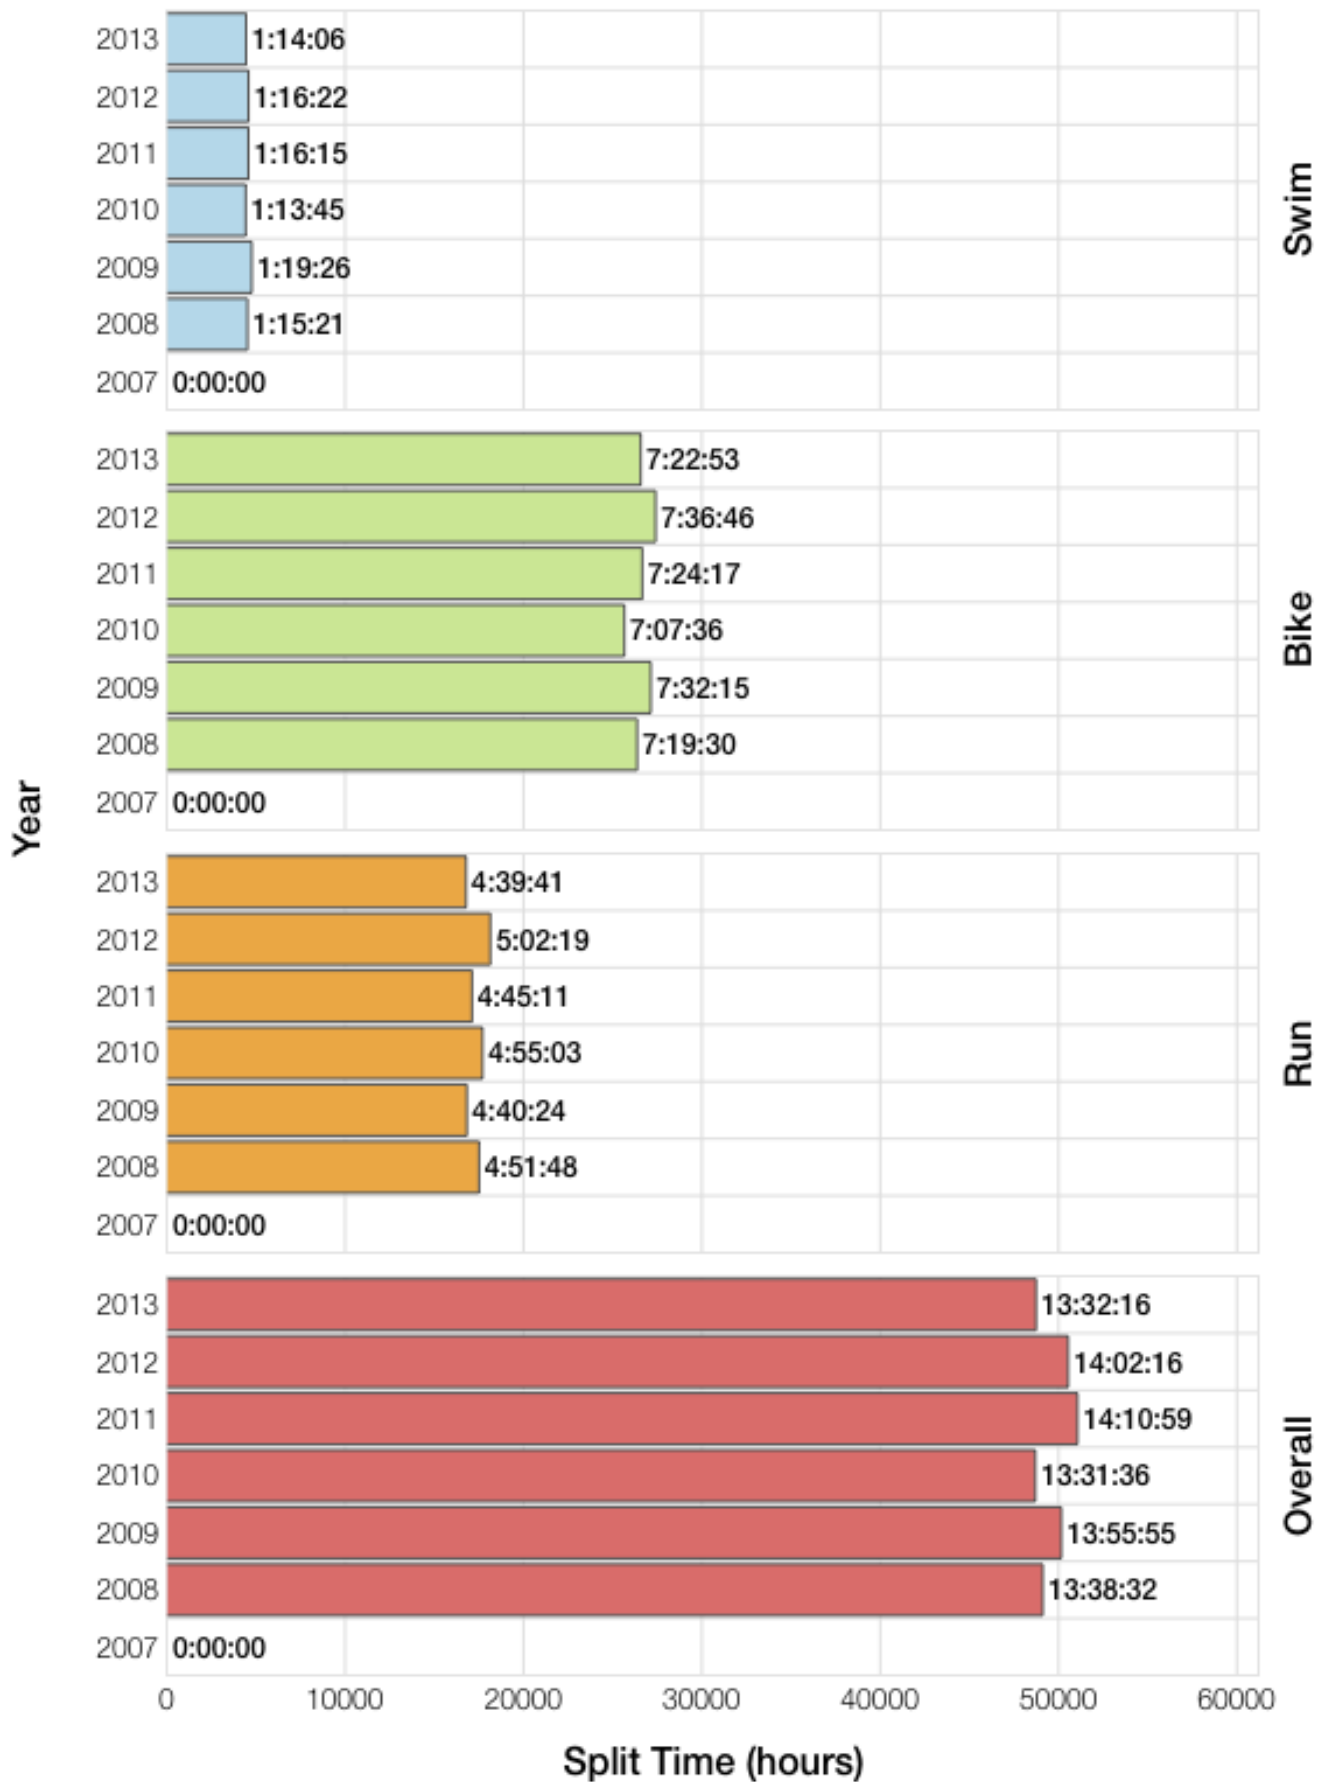

Ironman Lanzarote F40-44 Stats

F40-44 Summary Statistics

Year	Finishers	F40-44 Finishers	Male Winner's Time	Female Winner's Time	F40-44 Winner's Time
2008	1117	10	8:59:37	10:02:27	12:09:39
2009	1149	22	8:54:03	9:54:57	11:28:39
2010	1287	21	8:37:42	10:03:52	11:12:07
2011	1200	17	8:30:34	9:43:39	10:45:56
2012	1447	25	8:44:39	9:58:06	11:21:59
2013	1646	24	8:42:40	9:37:34	11:21:06
Average	1308	20	8:44:52	9:53:25	11:23:14

F40-44 Swim

F40-44 Bike

F40-44 Run

F40-44 Overall

F40-44 Fastest Splits

F40-44 Median Splits

F40-44 Slowest Splits

F40-44 Top 30 Finishing Splits

F40-44 Top 10 and Kona Times and Splits

Summary Statistics

Position	Swim Time	Bike Time	Run Time	Overall Time
Average Male Winner	0:49:31	4:55:46	3:53:13	8:44:52
Average Female Winner	0:55:39	5:41:50	4:16:50	9:53:25
Average 1st Age Grouper	1:07:22	6:17:25	3:05:54	11:23:14
Average 2nd Age Grouper	1:08:55	6:41:01	3:14:28	11:56:23
Average 3rd Age Grouper	1:09:46	6:37:44	3:28:47	12:09:49
Average 4th Age Grouper	1:14:58	6:59:12	3:15:12	12:30:23
Average 5th Age Grouper	1:11:52	6:56:27	3:34:26	12:42:21
Average 6th Age Grouper	1:09:33	6:57:21	3:45:14	12:58:31
Average 7th Age Grouper	1:16:41	7:14:48	3:36:02	13:15:16
Average 8th Age Grouper	1:15:35	7:11:03	3:38:27	13:21:58
Average 9th Age Grouper	1:13:56	5:58:10	3:55:47	13:50:17
Average 10th Age Grouper	1:17:55	7:18:34	4:09:32	14:02:33
Kona Qualifier Average	1:07:22	6:17:25	3:05:54	11:23:14
Top 10 Age Grouper Average	1:12:39	6:49:11	3:34:23	12:49:04