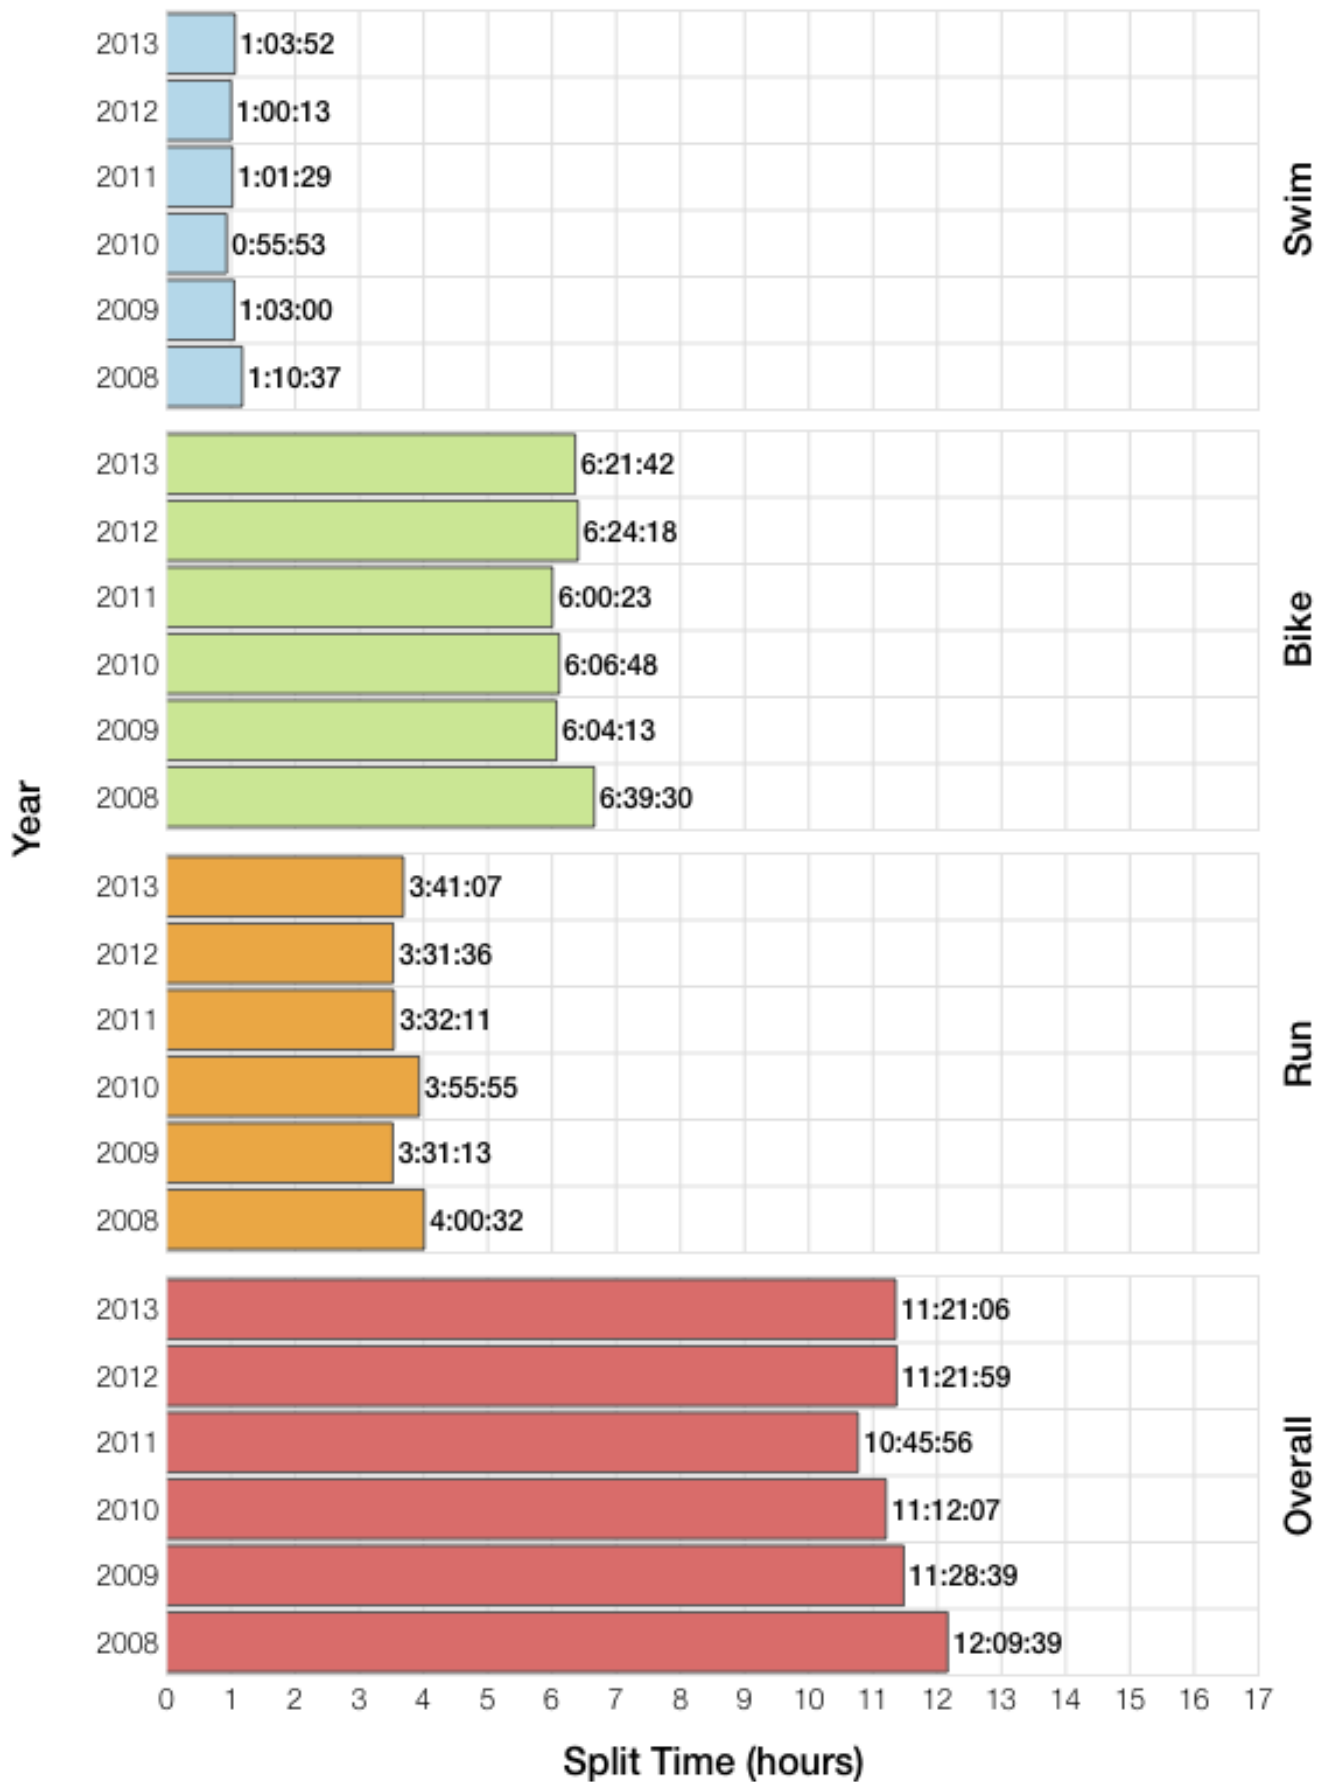

Ironman Lanzarote F40-44 Stats

F40-44 Summary Statistics

Year	Finishers	F40-44 Finishers	Male Winner's Time	Female Winner's Time	F40-44 Winner's Time
2008	1117	10	8:59:37	10:02:27	12:09:39
2009	1149	22	8:54:03	9:54:57	11:28:39
2010	1287	21	8:37:42	10:03:52	11:12:07
2011	1200	17	8:30:34	9:43:39	10:45:56
2012	1447	25	8:44:39	9:58:06	11:21:59
2013	1646	24	8:42:40	9:37:34	11:21:06
Average	1308	20	8:44:52	9:53:25	11:23:14

F40-44 Swim

F40-44 Bike

F40-44 Run

F40-44 Overall

F40-44 Fastest Splits

F40-44 Median Splits

F40-44 Slowest Splits

F40-44 Top 30 Finishing Splits

F40-44 Top 10 and Kona Times and Splits

Summary Statistics

Position	Swim Time	Bike Time	Run Time	Overall Time
Average Male Winner	0:49:31	4:55:46	3:53:13	8:44:52
Average Female Winner	0:55:39	5:41:50	4:16:50	9:53:25
Average 1st Age Grouper	1:07:22	6:17:25	3:05:54	11:23:14
Average 2nd Age Grouper	1:08:55	6:41:01	3:14:28	11:56:23
Average 3rd Age Grouper	1:09:46	6:37:44	3:28:47	12:09:49
Average 4th Age Grouper	1:14:58	6:59:12	3:15:12	12:30:23
Average 5th Age Grouper	1:11:52	6:56:27	3:34:26	12:42:21
Average 6th Age Grouper	1:09:33	6:57:21	3:45:14	12:58:31
Average 7th Age Grouper	1:16:41	7:14:48	3:36:02	13:15:16
Average 8th Age Grouper	1:15:35	7:11:03	3:38:27	13:21:58
Average 9th Age Grouper	1:13:56	5:58:10	3:55:47	13:50:17
Average 10th Age Grouper	1:17:55	7:18:34	4:09:32	14:02:33
Kona Qualifier Average	1:07:22	6:17:25	3:05:54	11:23:14
Top 10 Age Grouper Average	1:12:39	6:49:11	3:34:23	12:49:04