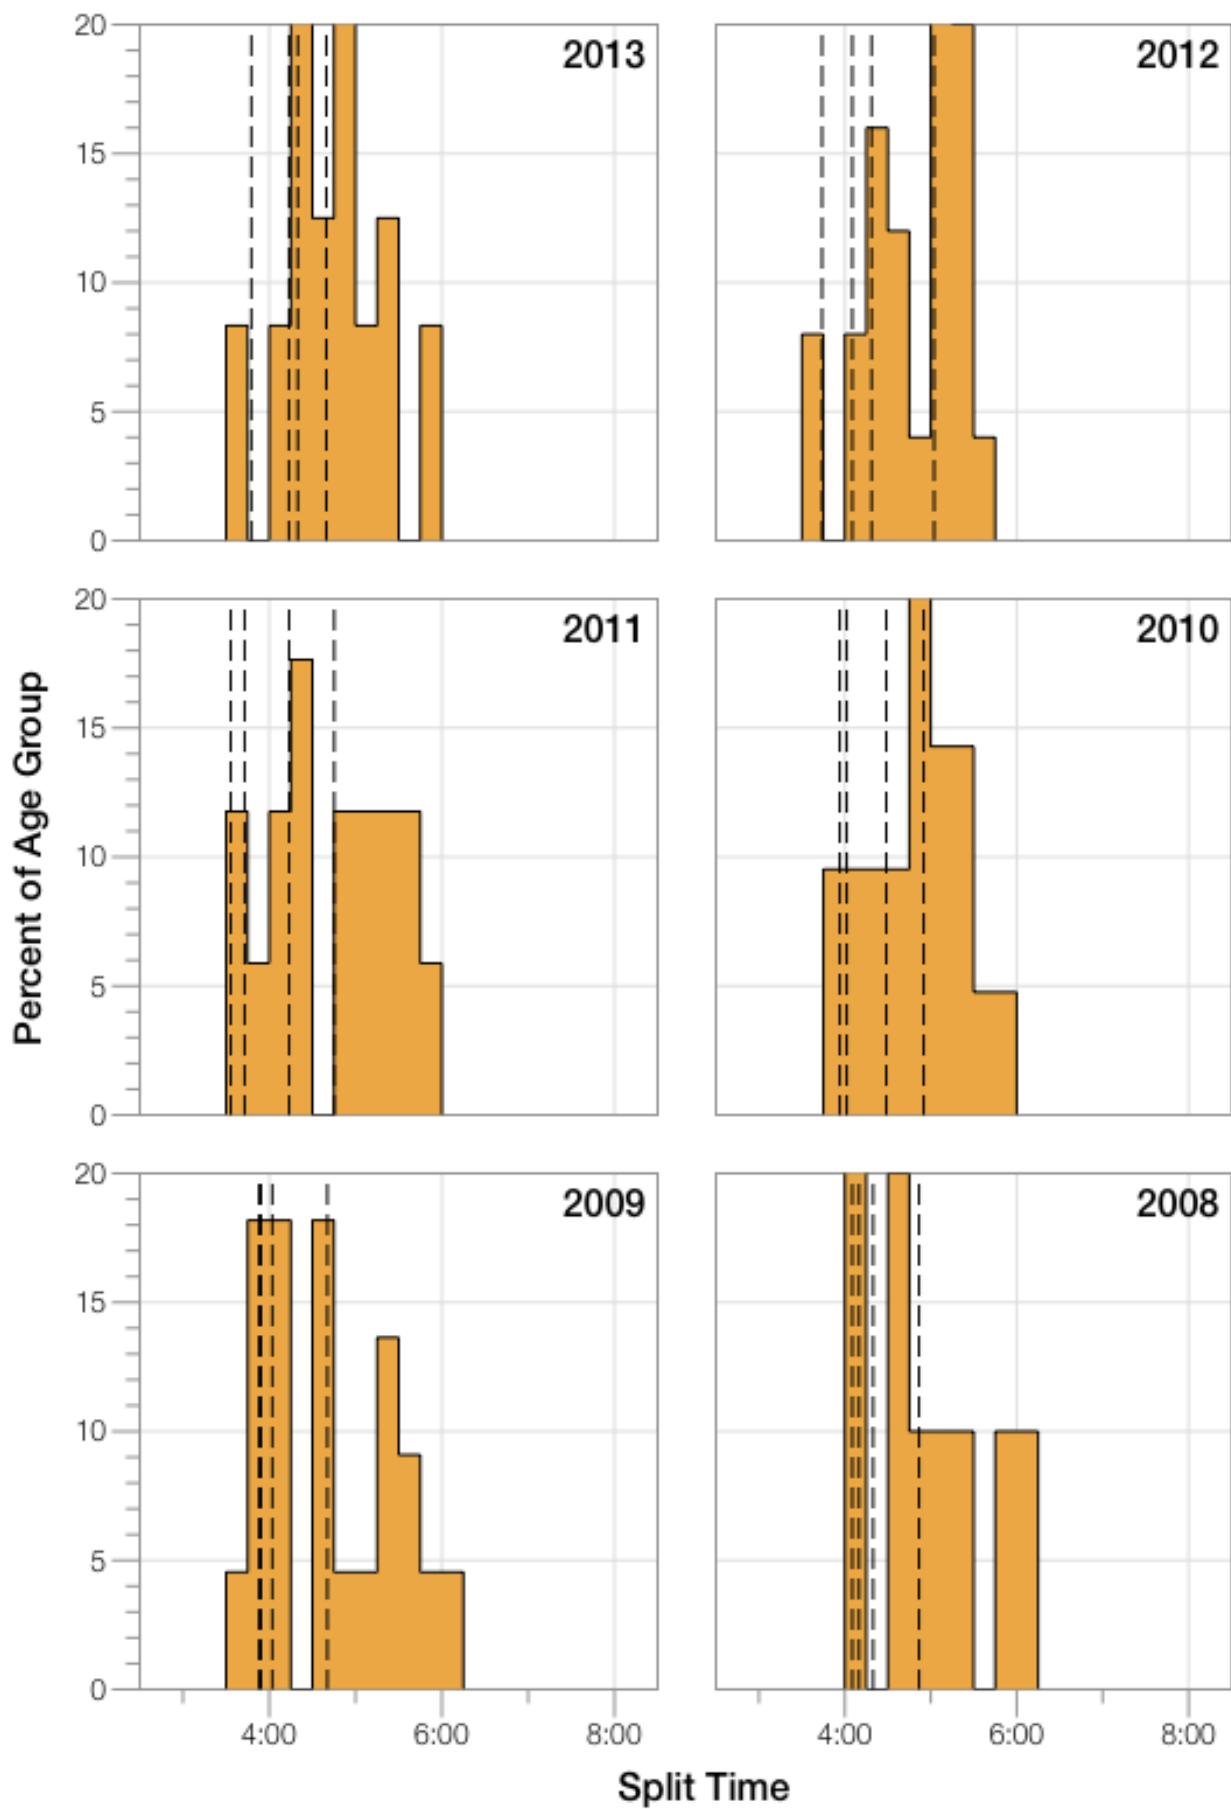

Ironman Lanzarote F40-44 Stats

F40-44 Summary Statistics

Year	Finishers	F40-44 Finishers	Male Winner's Time	Female Winner's Time	F40-44 Winner's Time
2008	1117	10	8:59:37	10:02:27	12:09:39
2009	1149	22	8:54:03	9:54:57	11:28:39
2010	1287	21	8:37:42	10:03:52	11:12:07
2011	1200	17	8:30:34	9:43:39	10:45:56
2012	1447	25	8:44:39	9:58:06	11:21:59
2013	1646	24	8:42:40	9:37:34	11:21:06
Average	1308	20	8:44:52	9:53:25	11:23:14

F40-44 Swim

F40-44 Bike

F40-44 Run

F40-44 Overall

F40-44 Fastest Splits

F40-44 Median Splits

F40-44 Slowest Splits

F40-44 Top 30 Finishing Splits

F40-44 Top 10 and Kona Times and Splits

Summary Statistics

Position	Swim Time	Bike Time	Run Time	Overall Time
Average Male Winner	0:49:31	4:55:46	3:53:13	8:44:52
Average Female Winner	0:55:39	5:41:50	4:16:50	9:53:25
Average 1st Age Grouper	1:07:22	6:17:25	3:05:54	11:23:14
Average 2nd Age Grouper	1:08:55	6:41:01	3:14:28	11:56:23
Average 3rd Age Grouper	1:09:46	6:37:44	3:28:47	12:09:49
Average 4th Age Grouper	1:14:58	6:59:12	3:15:12	12:30:23
Average 5th Age Grouper	1:11:52	6:56:27	3:34:26	12:42:21
Average 6th Age Grouper	1:09:33	6:57:21	3:45:14	12:58:31
Average 7th Age Grouper	1:16:41	7:14:48	3:36:02	13:15:16
Average 8th Age Grouper	1:15:35	7:11:03	3:38:27	13:21:58
Average 9th Age Grouper	1:13:56	5:58:10	3:55:47	13:50:17
Average 10th Age Grouper	1:17:55	7:18:34	4:09:32	14:02:33
Kona Qualifier Average	1:07:22	6:17:25	3:05:54	11:23:14
Top 10 Age Grouper Average	1:12:39	6:49:11	3:34:23	12:49:04