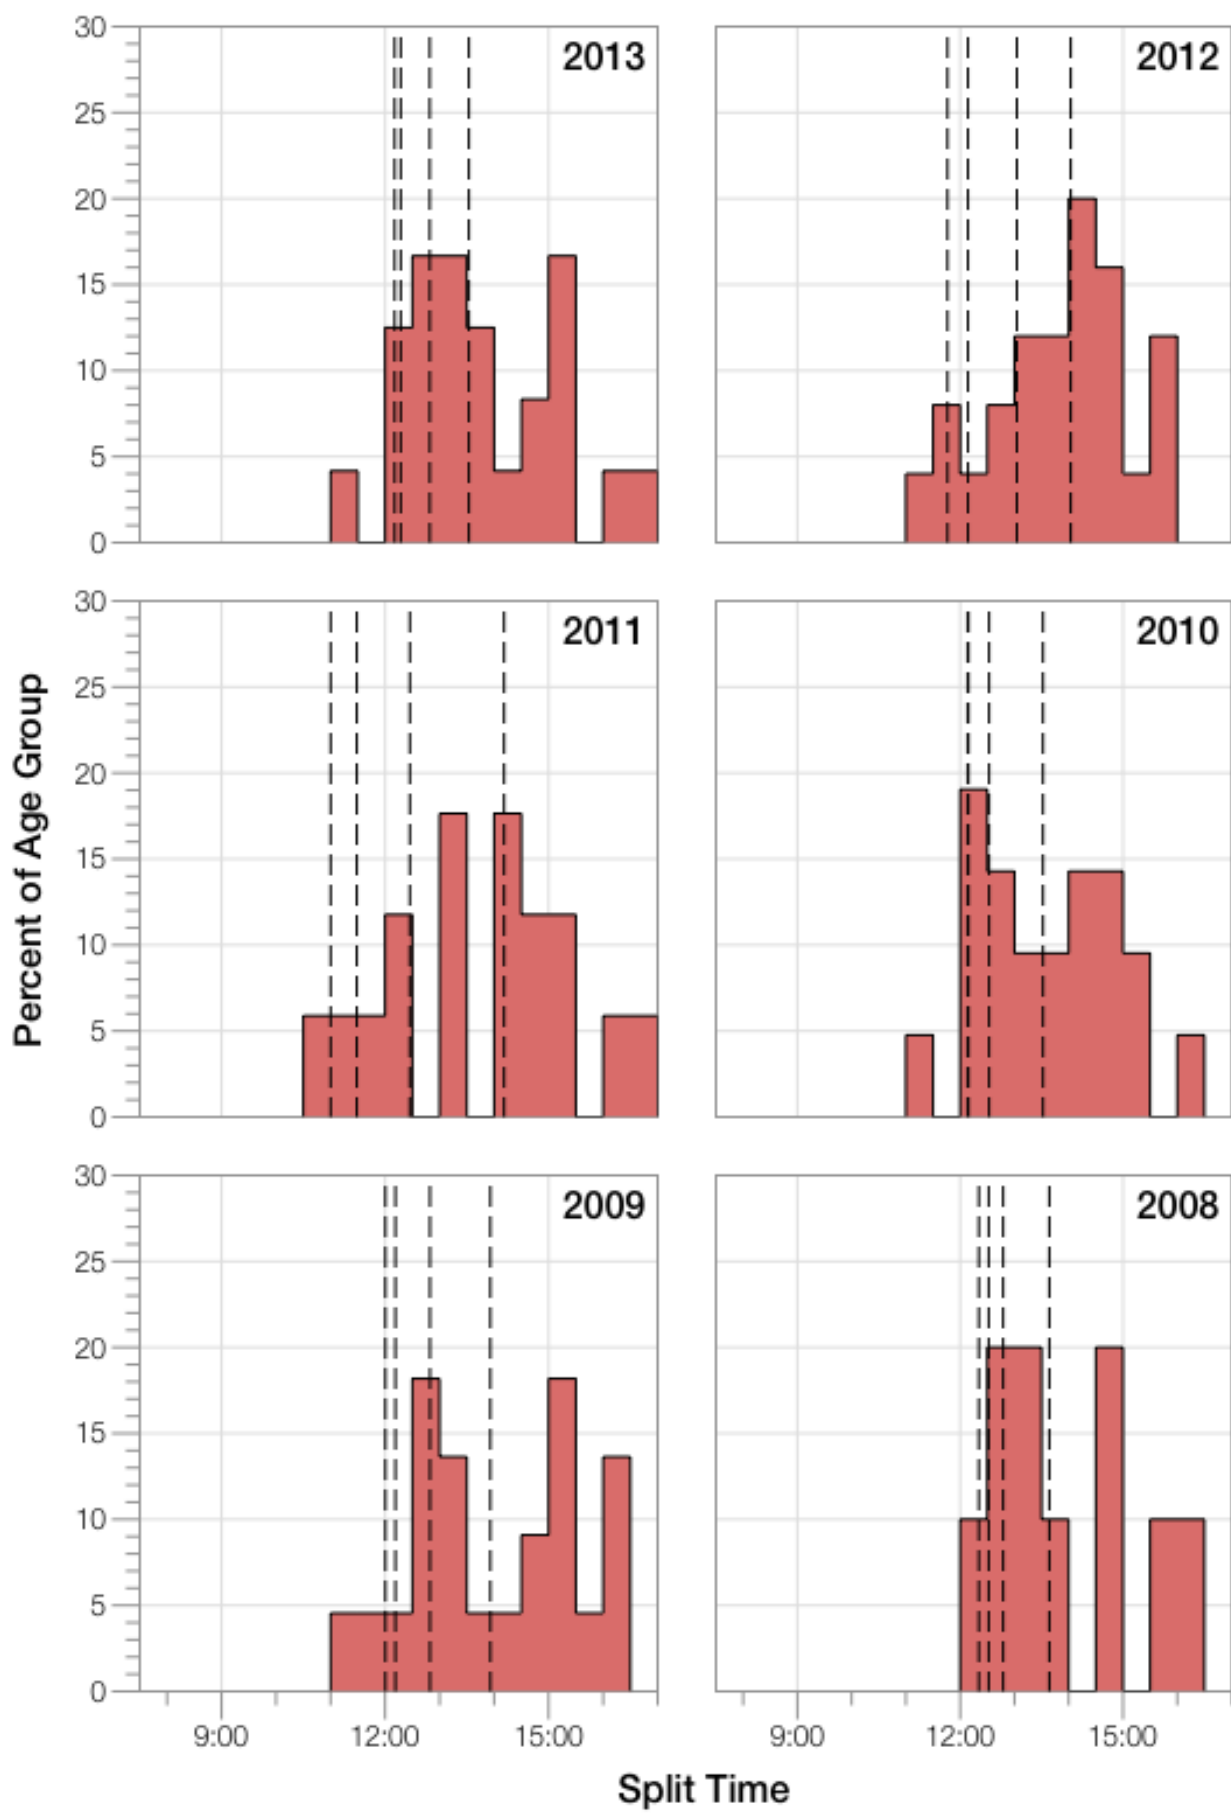

Ironman Lanzarote F40-44 Stats

F40-44 Summary Statistics

Year	Finishers	F40-44 Finishers	Male Winner's Time	Female Winner's Time	F40-44 Winner's Time
2008	1117	10	8:59:37	10:02:27	12:09:39
2009	1149	22	8:54:03	9:54:57	11:28:39
2010	1287	21	8:37:42	10:03:52	11:12:07
2011	1200	17	8:30:34	9:43:39	10:45:56
2012	1447	25	8:44:39	9:58:06	11:21:59
2013	1646	24	8:42:40	9:37:34	11:21:06
Average	1308	20	8:44:52	9:53:25	11:23:14

F40-44 Swim

F40-44 Bike

F40-44 Run

F40-44 Overall

F40-44 Fastest Splits

F40-44 Median Splits

F40-44 Slowest Splits

F40-44 Top 30 Finishing Splits

F40-44 Top 10 and Kona Times and Splits

Summary Statistics

Position	Swim Time	Bike Time	Run Time	Overall Time
Average Male Winner	0:49:31	4:55:46	3:53:13	8:44:52
Average Female Winner	0:55:39	5:41:50	4:16:50	9:53:25
Average 1st Age Grouper	1:07:22	6:17:25	3:05:54	11:23:14
Average 2nd Age Grouper	1:08:55	6:41:01	3:14:28	11:56:23
Average 3rd Age Grouper	1:09:46	6:37:44	3:28:47	12:09:49
Average 4th Age Grouper	1:14:58	6:59:12	3:15:12	12:30:23
Average 5th Age Grouper	1:11:52	6:56:27	3:34:26	12:42:21
Average 6th Age Grouper	1:09:33	6:57:21	3:45:14	12:58:31
Average 7th Age Grouper	1:16:41	7:14:48	3:36:02	13:15:16
Average 8th Age Grouper	1:15:35	7:11:03	3:38:27	13:21:58
Average 9th Age Grouper	1:13:56	5:58:10	3:55:47	13:50:17
Average 10th Age Grouper	1:17:55	7:18:34	4:09:32	14:02:33
Kona Qualifier Average	1:07:22	6:17:25	3:05:54	11:23:14
Top 10 Age Grouper Average	1:12:39	6:49:11	3:34:23	12:49:04