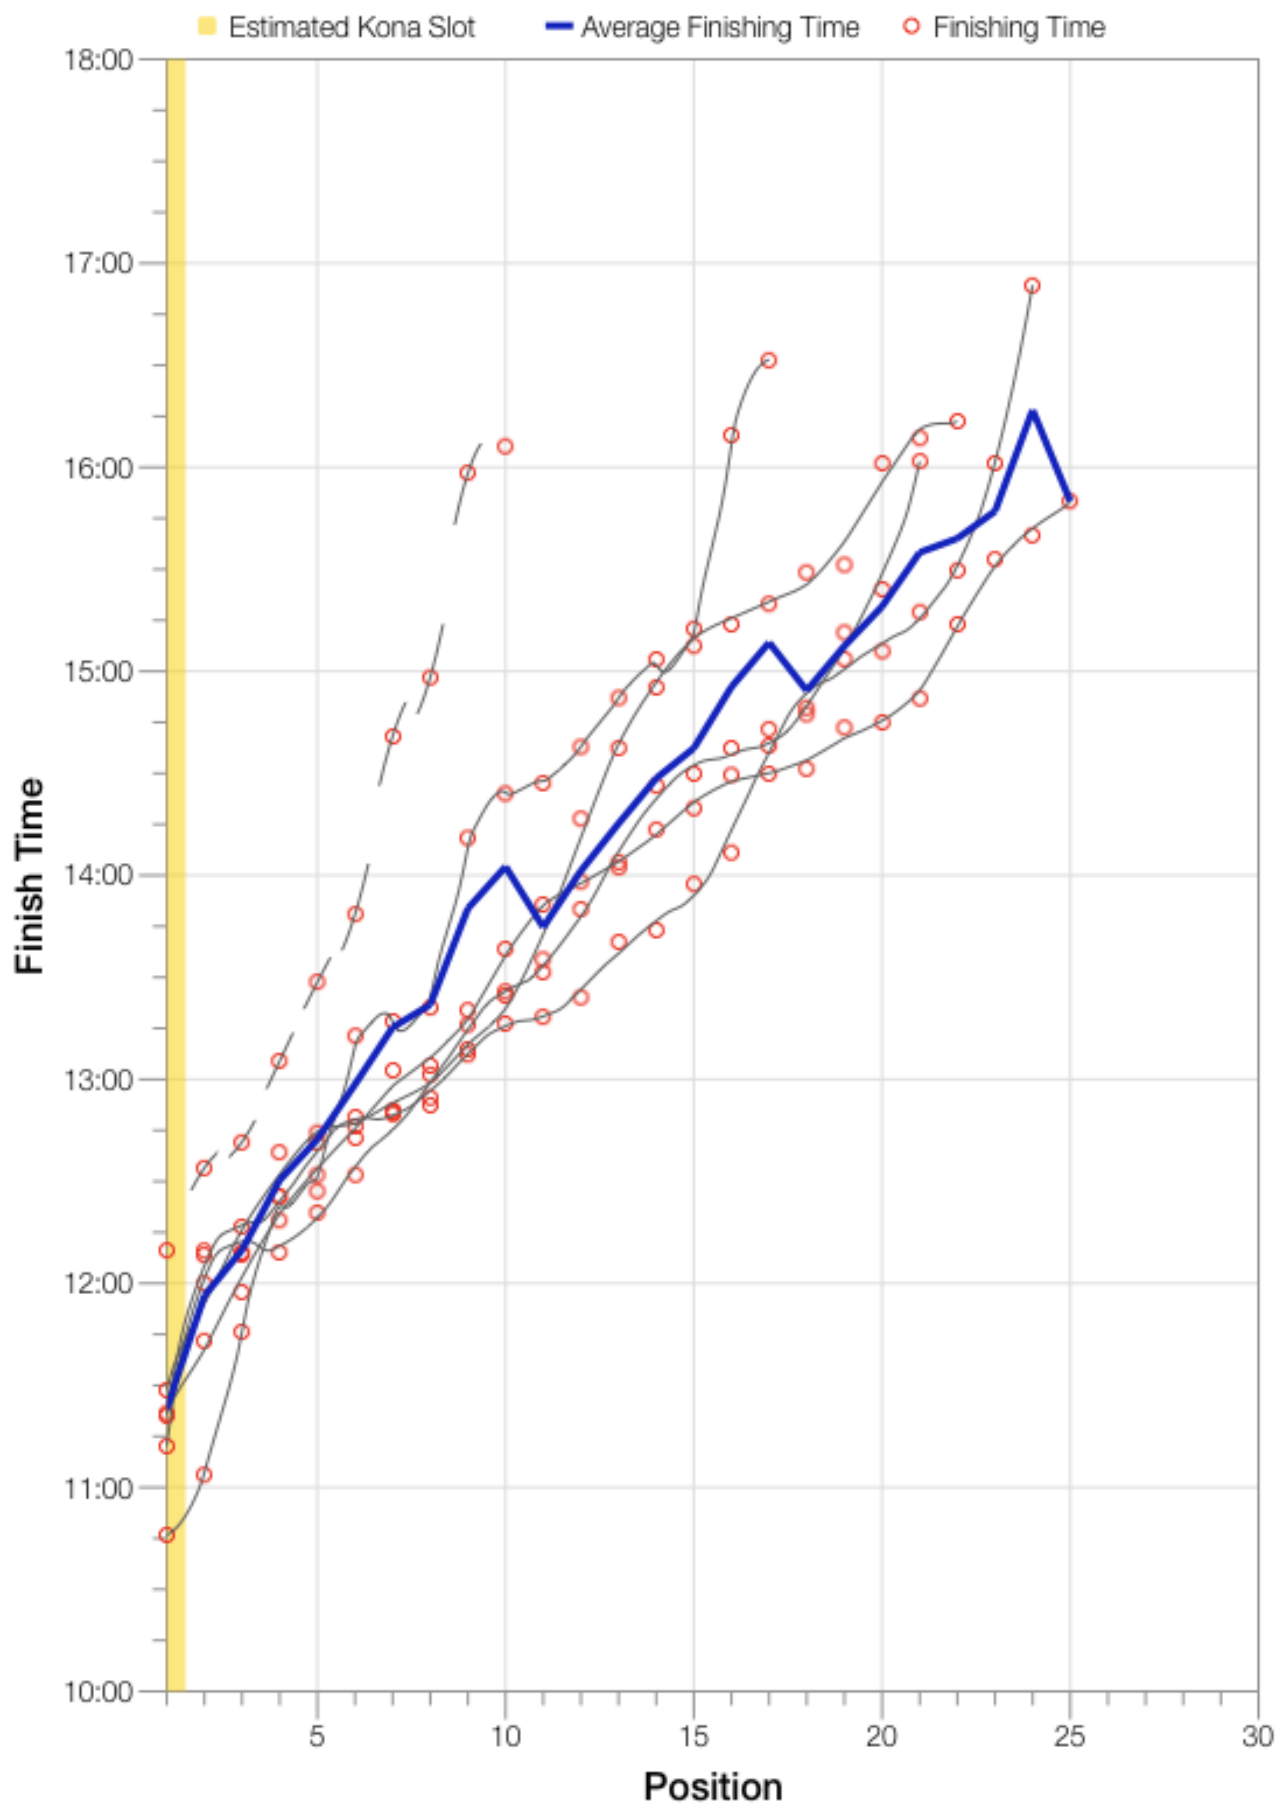

Ironman Lanzarote F40-44 Stats

F40-44 Summary Statistics

Year	Finishers	F40-44 Finishers	Male Winner's Time	Female Winner's Time	F40-44 Winner's Time
2008	1117	10	8:59:37	10:02:27	12:09:39
2009	1149	22	8:54:03	9:54:57	11:28:39
2010	1287	21	8:37:42	10:03:52	11:12:07
2011	1200	17	8:30:34	9:43:39	10:45:56
2012	1447	25	8:44:39	9:58:06	11:21:59
2013	1646	24	8:42:40	9:37:34	11:21:06
Average	1308	20	8:44:52	9:53:25	11:23:14

F40-44 Swim

F40-44 Bike

F40-44 Run

F40-44 Overall

F40-44 Fastest Splits

F40-44 Median Splits

F40-44 Slowest Splits

F40-44 Top 30 Finishing Splits

F40-44 Top 10 and Kona Times and Splits

Summary Statistics

Position	Swim Time	Bike Time	Run Time	Overall Time
Average Male Winner	0:49:31	4:55:46	3:53:13	8:44:52
Average Female Winner	0:55:39	5:41:50	4:16:50	9:53:25
Average 1st Age Grouper	1:07:22	6:17:25	3:05:54	11:23:14
Average 2nd Age Grouper	1:08:55	6:41:01	3:14:28	11:56:23
Average 3rd Age Grouper	1:09:46	6:37:44	3:28:47	12:09:49
Average 4th Age Grouper	1:14:58	6:59:12	3:15:12	12:30:23
Average 5th Age Grouper	1:11:52	6:56:27	3:34:26	12:42:21
Average 6th Age Grouper	1:09:33	6:57:21	3:45:14	12:58:31
Average 7th Age Grouper	1:16:41	7:14:48	3:36:02	13:15:16
Average 8th Age Grouper	1:15:35	7:11:03	3:38:27	13:21:58
Average 9th Age Grouper	1:13:56	5:58:10	3:55:47	13:50:17
Average 10th Age Grouper	1:17:55	7:18:34	4:09:32	14:02:33
Kona Qualifier Average	1:07:22	6:17:25	3:05:54	11:23:14
Top 10 Age Grouper Average	1:12:39	6:49:11	3:34:23	12:49:04