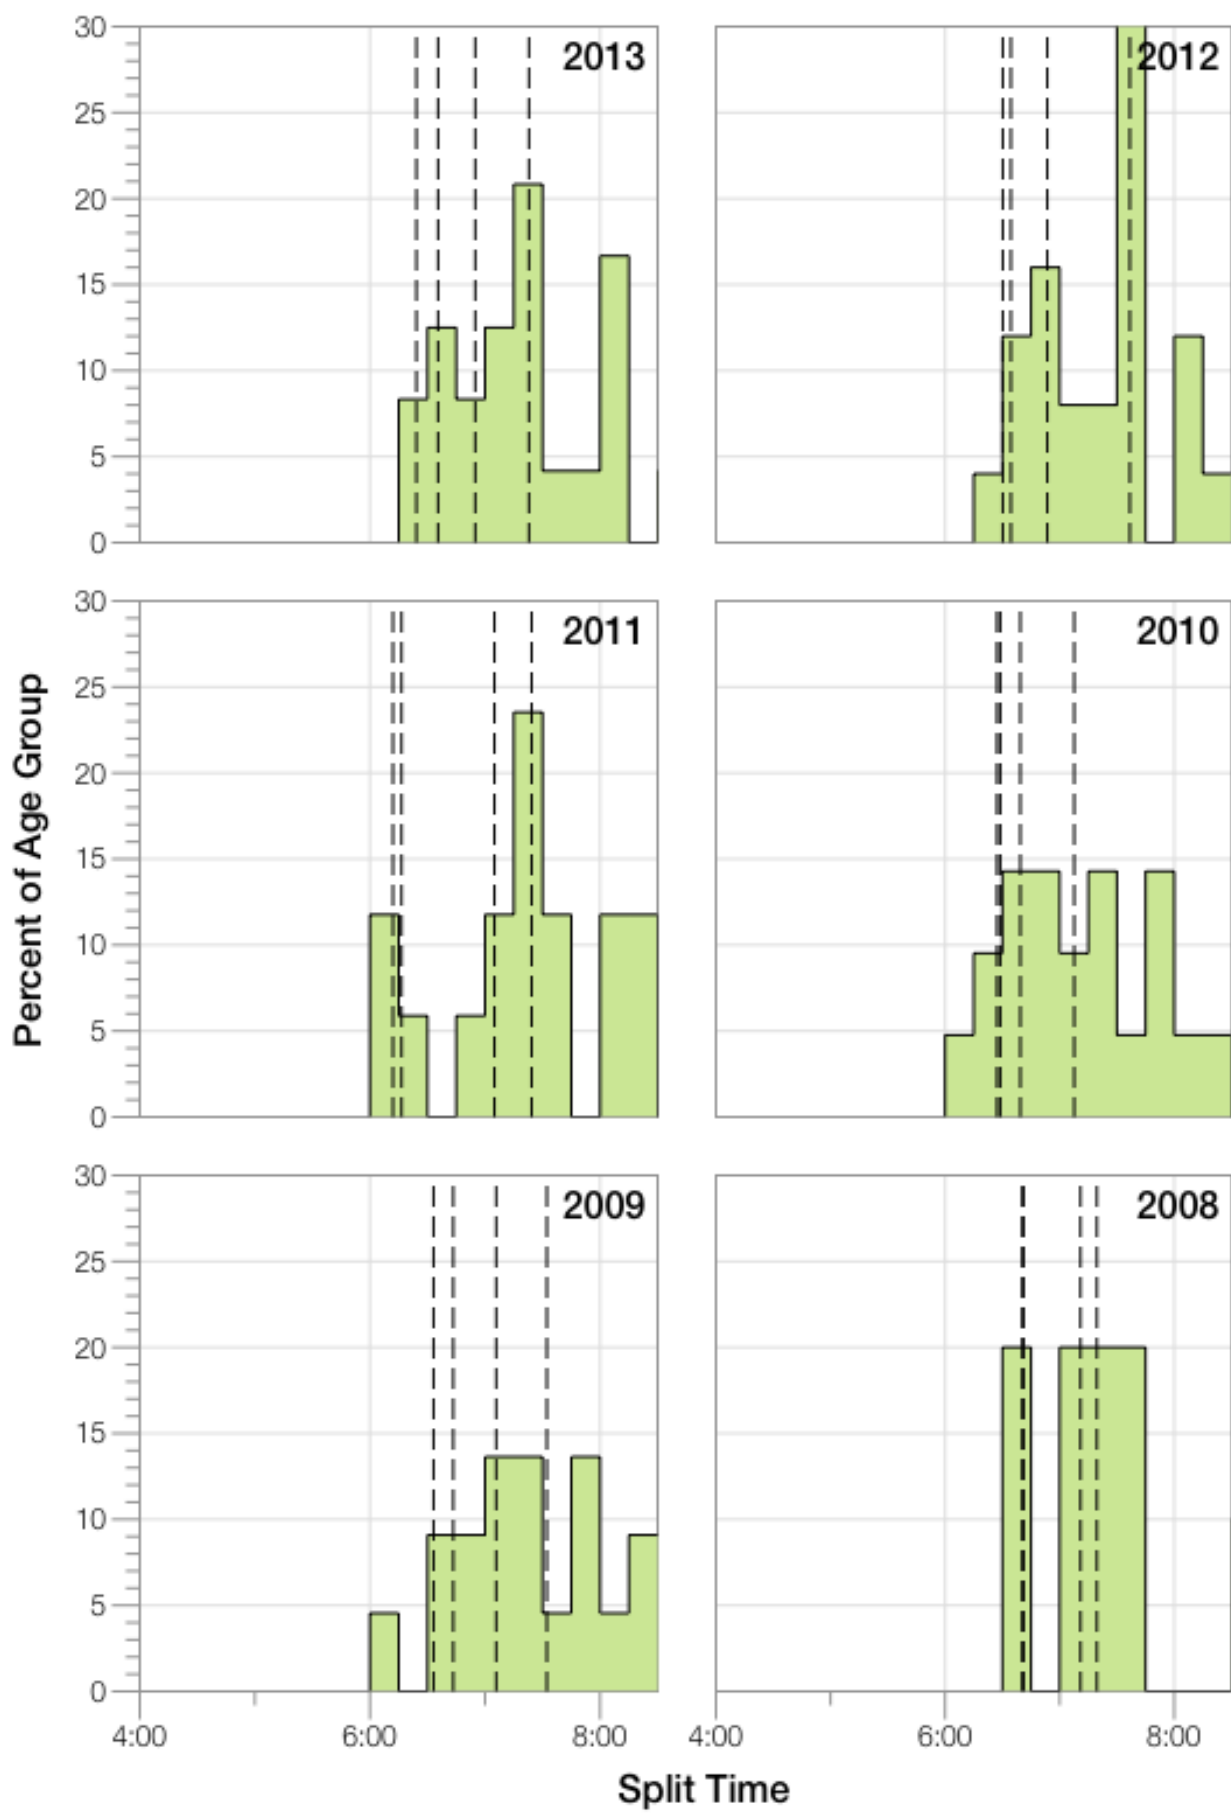

Ironman Lanzarote F40-44 Stats

F40-44 Summary Statistics

Year	Finishers	F40-44 Finishers	Male Winner's Time	Female Winner's Time	F40-44 Winner's Time
2008	1117	10	8:59:37	10:02:27	12:09:39
2009	1149	22	8:54:03	9:54:57	11:28:39
2010	1287	21	8:37:42	10:03:52	11:12:07
2011	1200	17	8:30:34	9:43:39	10:45:56
2012	1447	25	8:44:39	9:58:06	11:21:59
2013	1646	24	8:42:40	9:37:34	11:21:06
Average	1308	20	8:44:52	9:53:25	11:23:14

F40-44 Swim

F40-44 Bike

F40-44 Run

F40-44 Overall

F40-44 Fastest Splits

F40-44 Median Splits

F40-44 Slowest Splits

F40-44 Top 30 Finishing Splits

F40-44 Top 10 and Kona Times and Splits

Summary Statistics

Position	Swim Time	Bike Time	Run Time	Overall Time
Average Male Winner	0:49:31	4:55:46	3:53:13	8:44:52
Average Female Winner	0:55:39	5:41:50	4:16:50	9:53:25
Average 1st Age Grouper	1:07:22	6:17:25	3:05:54	11:23:14
Average 2nd Age Grouper	1:08:55	6:41:01	3:14:28	11:56:23
Average 3rd Age Grouper	1:09:46	6:37:44	3:28:47	12:09:49
Average 4th Age Grouper	1:14:58	6:59:12	3:15:12	12:30:23
Average 5th Age Grouper	1:11:52	6:56:27	3:34:26	12:42:21
Average 6th Age Grouper	1:09:33	6:57:21	3:45:14	12:58:31
Average 7th Age Grouper	1:16:41	7:14:48	3:36:02	13:15:16
Average 8th Age Grouper	1:15:35	7:11:03	3:38:27	13:21:58
Average 9th Age Grouper	1:13:56	5:58:10	3:55:47	13:50:17
Average 10th Age Grouper	1:17:55	7:18:34	4:09:32	14:02:33
Kona Qualifier Average	1:07:22	6:17:25	3:05:54	11:23:14
Top 10 Age Grouper Average	1:12:39	6:49:11	3:34:23	12:49:04