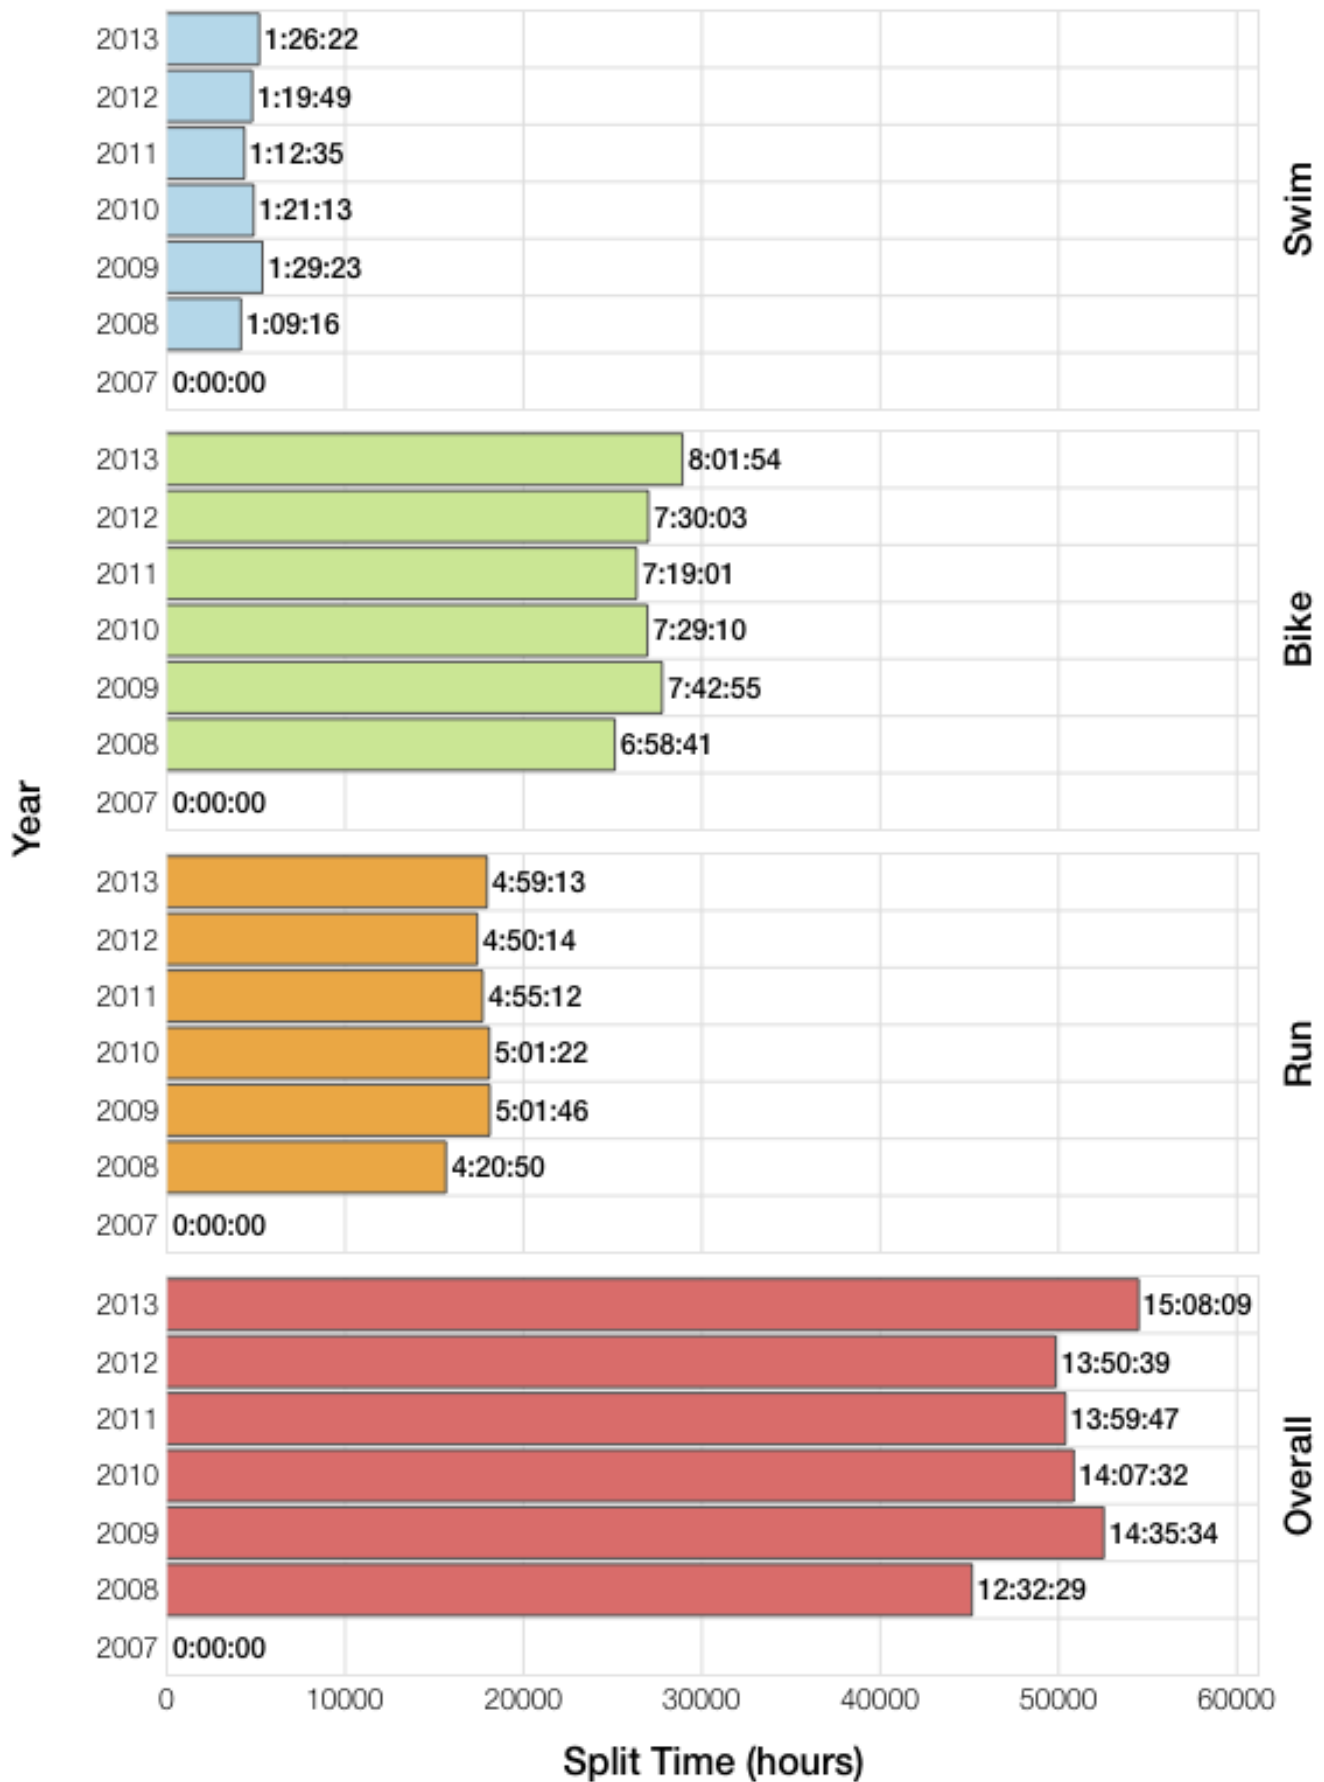

Ironman Lanzarote F50-54 Stats

F50-54 Summary Statistics

Year	Finishers	F50-54 Finishers	Male Winner's Time	Female Winner's Time	F50-54 Winner's Time
2008	1117	4	8:59:37	10:02:27	10:48:07
2009	1149	5	8:54:03	9:54:57	12:11:53
2010	1287	8	8:37:42	10:03:52	12:46:17
2011	1200	11	8:30:34	9:43:39	11:38:01
2012	1447	11	8:44:39	9:58:06	12:03:51
2013	1646	17	8:42:40	9:37:34	11:56:31
Average	1308	9	8:44:52	9:53:25	11:54:06

F50-54 Swim

F50-54 Bike

F50-54 Run

F50-54 Overall

F50-54 Fastest Splits

F50-54 Median Splits

F50-54 Slowest Splits

F50-54 Top 30 Finishing Splits

F50-54 Top 10 and Kona Times and Splits

Summary Statistics

Position	Swim Time	Bike Time	Run Time	Overall Time
Average Male Winner	0:49:31	4:55:46	3:53:13	8:44:52
Average Female Winner	0:55:39	5:41:50	4:16:50	9:53:25
Average 1st Age Grouper	1:07:10	6:41:10	3:27:12	11:54:06
Average 2nd Age Grouper	1:15:59	7:04:33	3:42:02	13:00:01
Average 3rd Age Grouper	1:13:38	7:07:36	3:54:49	13:16:52
Average 4th Age Grouper	1:19:59	6:07:14	3:54:03	13:55:53
Average 5th Age Grouper	1:25:19	7:30:08	4:59:01	14:13:41
Average 6th Age Grouper	1:21:53	7:33:45	4:43:43	14:00:02
Average 7th Age Grouper	1:14:28	7:35:12	5:16:14	14:26:51
Average 8th Age Grouper	1:27:48	7:46:29	3:52:39	15:01:37
Average 9th Age Grouper	1:26:14	8:23:58	5:05:03	15:23:41
Average 10th Age Grouper	1:25:42	8:01:22	3:37:48	15:36:16
Kona Qualifier Average	1:07:10	6:41:10	3:27:12	11:54:06
Top 10 Age Grouper Average	1:18:43	7:14:43	4:10:42	13:50:43