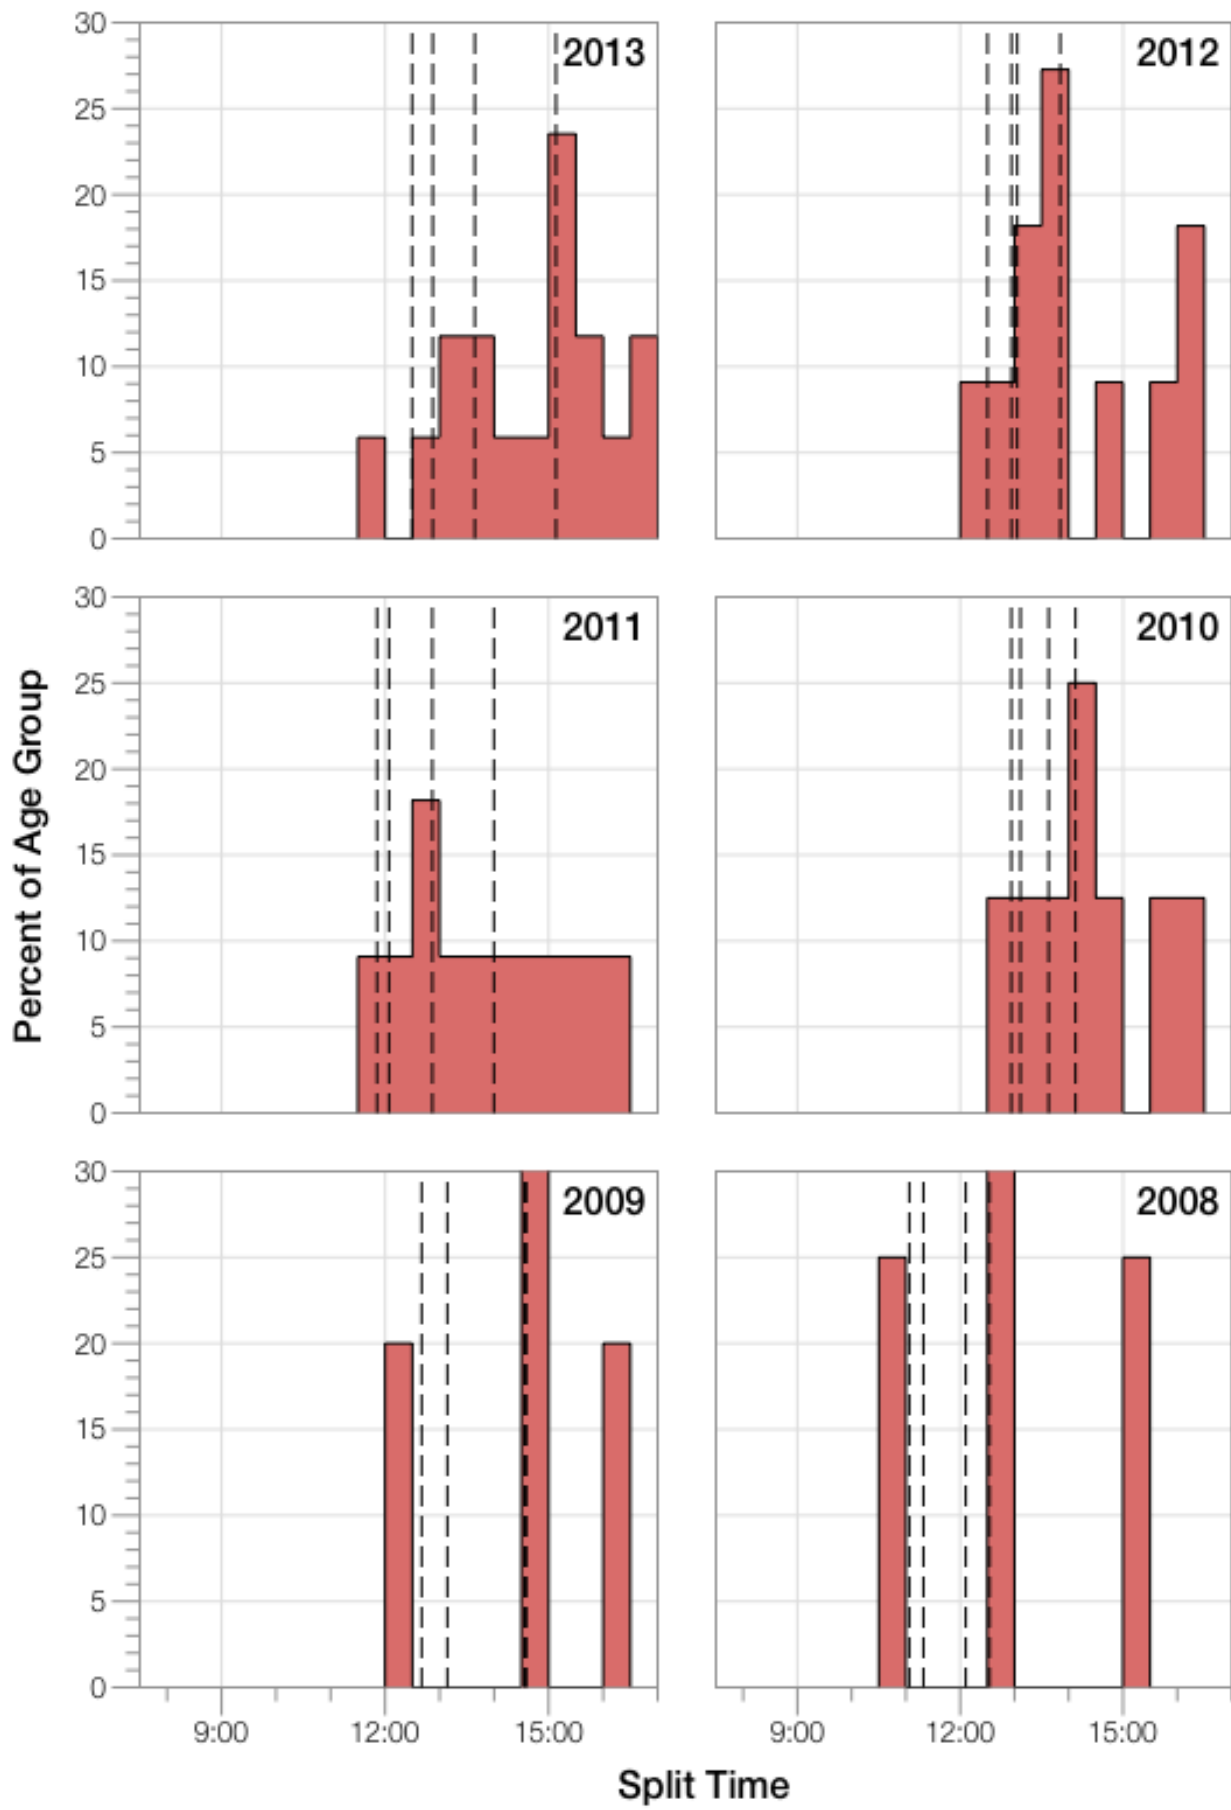

Ironman Lanzarote F50-54 Stats

F50-54 Summary Statistics

Year	Finishers	F50-54 Finishers	Male Winner's Time	Female Winner's Time	F50-54 Winner's Time
2008	1117	4	8:59:37	10:02:27	10:48:07
2009	1149	5	8:54:03	9:54:57	12:11:53
2010	1287	8	8:37:42	10:03:52	12:46:17
2011	1200	11	8:30:34	9:43:39	11:38:01
2012	1447	11	8:44:39	9:58:06	12:03:51
2013	1646	17	8:42:40	9:37:34	11:56:31
Average	1308	9	8:44:52	9:53:25	11:54:06

F50-54 Swim

F50-54 Bike

F50-54 Run

F50-54 Overall

F50-54 Fastest Splits

F50-54 Median Splits

F50-54 Slowest Splits

F50-54 Top 30 Finishing Splits

F50-54 Top 10 and Kona Times and Splits

Summary Statistics

Position	Swim Time	Bike Time	Run Time	Overall Time
Average Male Winner	0:49:31	4:55:46	3:53:13	8:44:52
Average Female Winner	0:55:39	5:41:50	4:16:50	9:53:25
Average 1st Age Grouper	1:07:10	6:41:10	3:27:12	11:54:06
Average 2nd Age Grouper	1:15:59	7:04:33	3:42:02	13:00:01
Average 3rd Age Grouper	1:13:38	7:07:36	3:54:49	13:16:52
Average 4th Age Grouper	1:19:59	6:07:14	3:54:03	13:55:53
Average 5th Age Grouper	1:25:19	7:30:08	4:59:01	14:13:41
Average 6th Age Grouper	1:21:53	7:33:45	4:43:43	14:00:02
Average 7th Age Grouper	1:14:28	7:35:12	5:16:14	14:26:51
Average 8th Age Grouper	1:27:48	7:46:29	3:52:39	15:01:37
Average 9th Age Grouper	1:26:14	8:23:58	5:05:03	15:23:41
Average 10th Age Grouper	1:25:42	8:01:22	3:37:48	15:36:16
Kona Qualifier Average	1:07:10	6:41:10	3:27:12	11:54:06
Top 10 Age Grouper Average	1:18:43	7:14:43	4:10:42	13:50:43