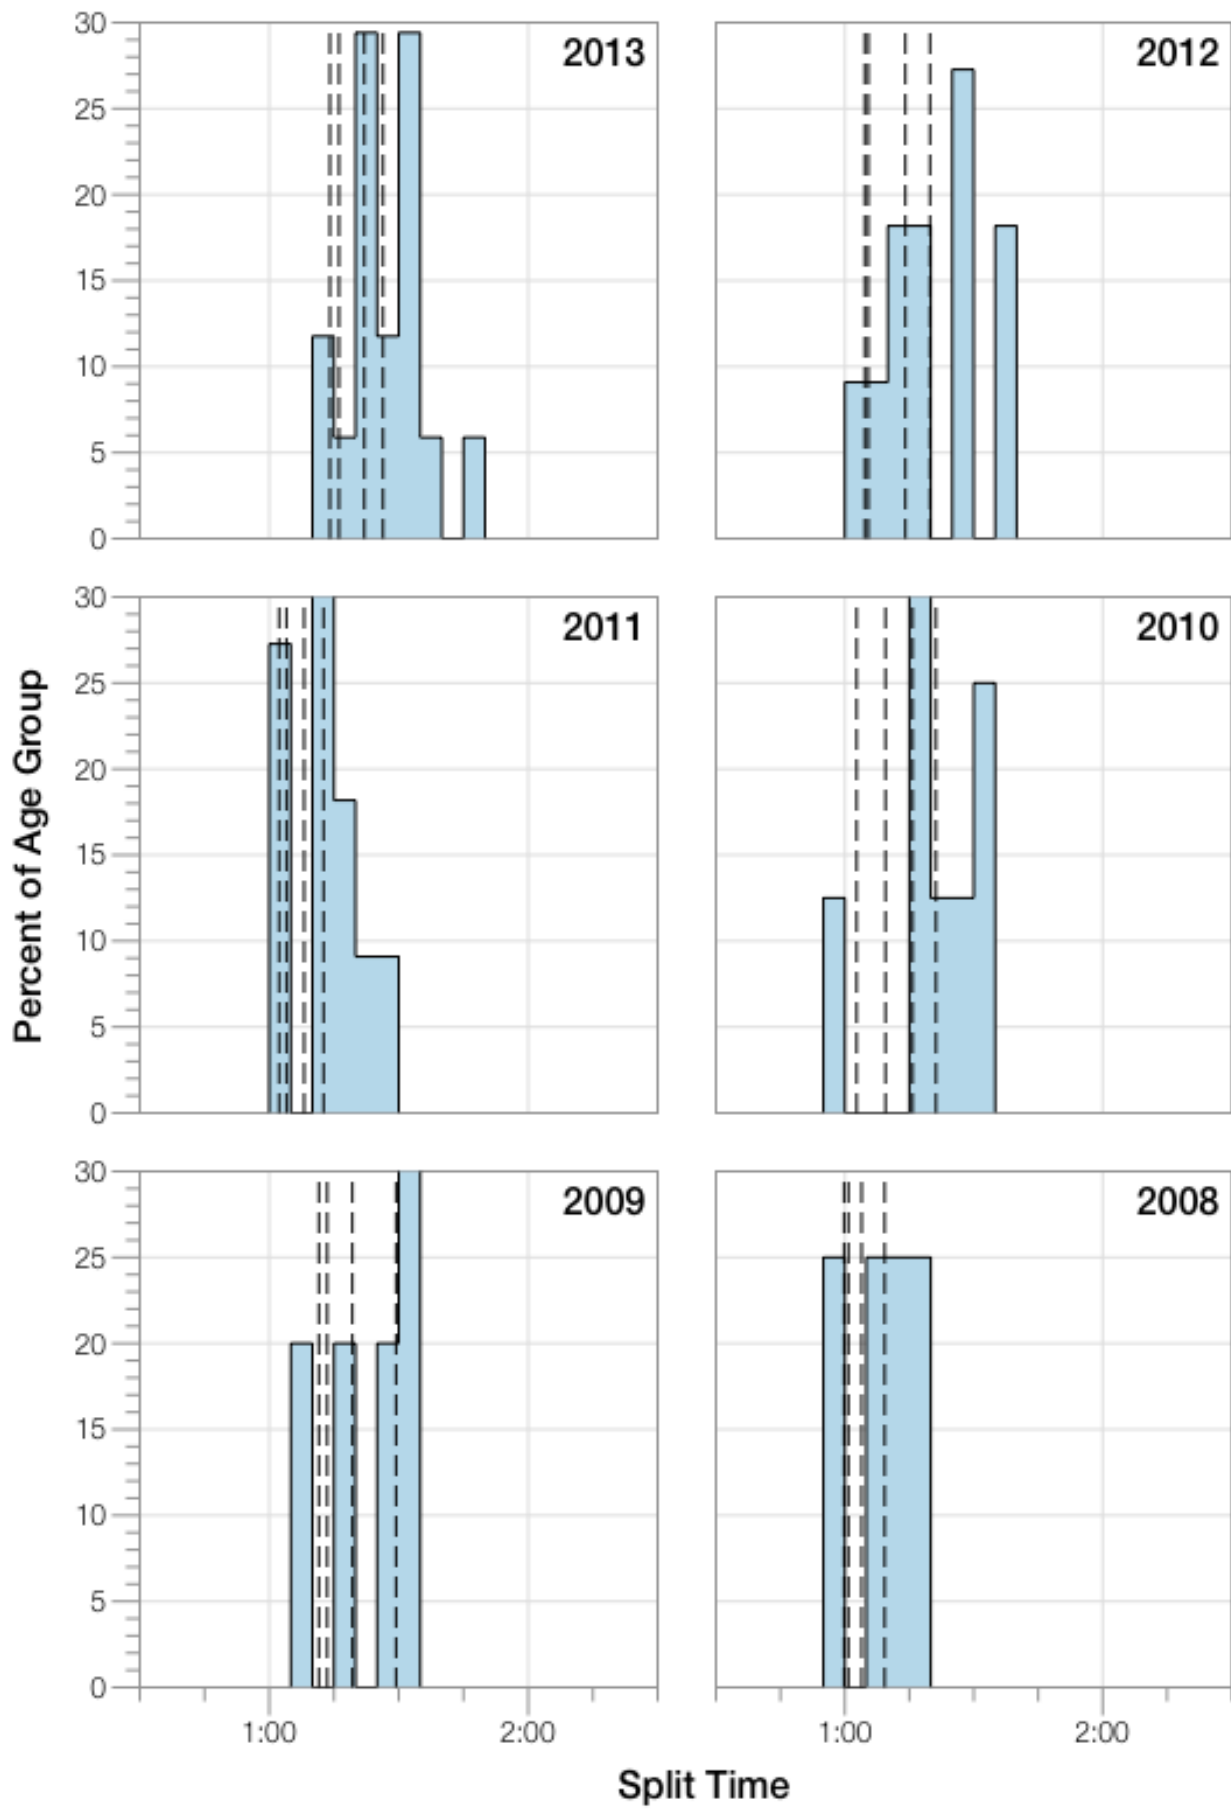

F50-54 Swim