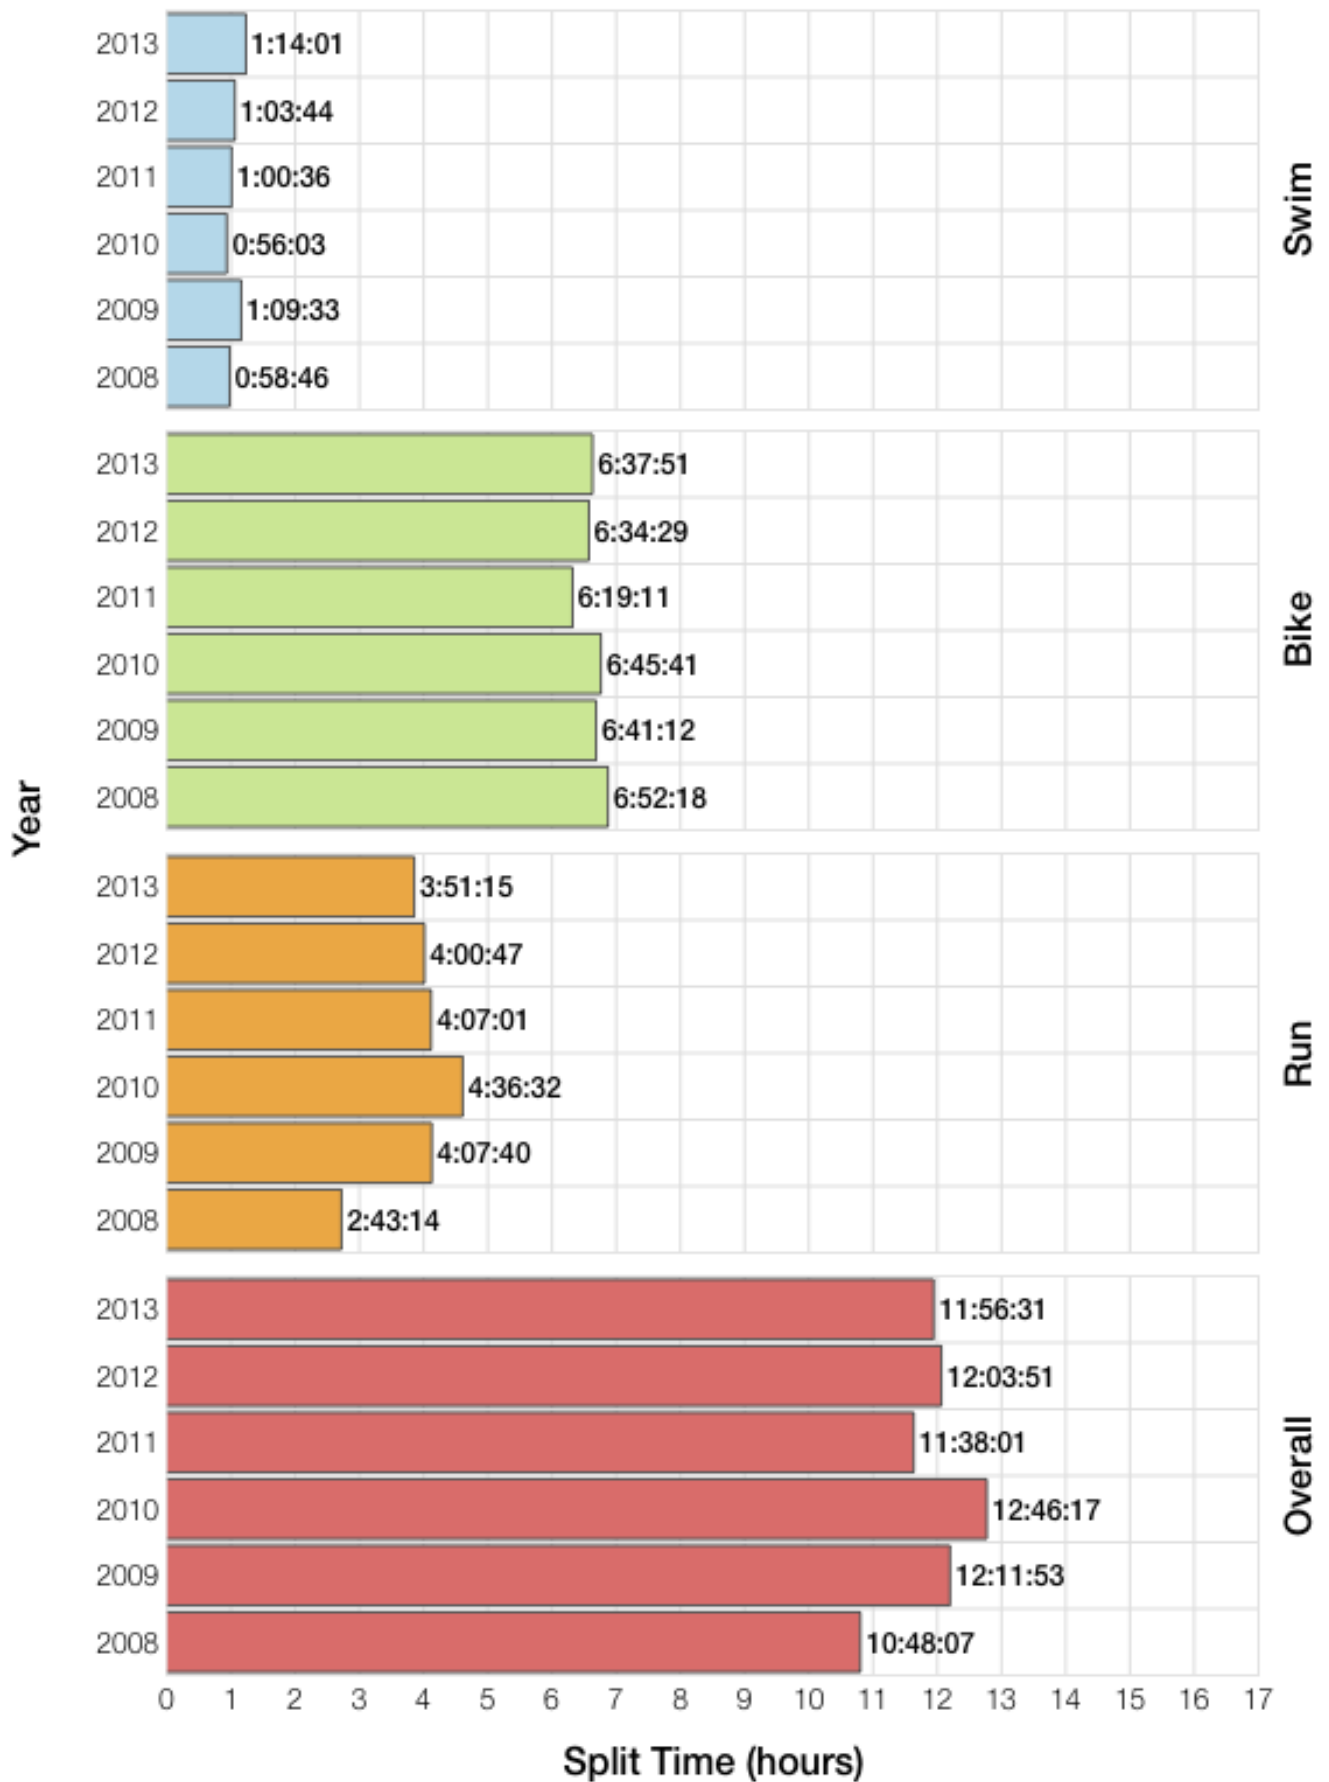

Ironman Lanzarote F50-54 Stats

F50-54 Summary Statistics

Year	Finishers	F50-54 Finishers	Male Winner's Time	Female Winner's Time	F50-54 Winner's Time
2008	1117	4	8:59:37	10:02:27	10:48:07
2009	1149	5	8:54:03	9:54:57	12:11:53
2010	1287	8	8:37:42	10:03:52	12:46:17
2011	1200	11	8:30:34	9:43:39	11:38:01
2012	1447	11	8:44:39	9:58:06	12:03:51
2013	1646	17	8:42:40	9:37:34	11:56:31
Average	1308	9	8:44:52	9:53:25	11:54:06

F50-54 Swim

F50-54 Bike

F50-54 Run

F50-54 Overall

F50-54 Fastest Splits

F50-54 Median Splits

F50-54 Slowest Splits

F50-54 Top 30 Finishing Splits

F50-54 Top 10 and Kona Times and Splits

Summary Statistics

Position	Swim Time	Bike Time	Run Time	Overall Time
Average Male Winner	0:49:31	4:55:46	3:53:13	8:44:52
Average Female Winner	0:55:39	5:41:50	4:16:50	9:53:25
Average 1st Age Grouper	1:07:10	6:41:10	3:27:12	11:54:06
Average 2nd Age Grouper	1:15:59	7:04:33	3:42:02	13:00:01
Average 3rd Age Grouper	1:13:38	7:07:36	3:54:49	13:16:52
Average 4th Age Grouper	1:19:59	6:07:14	3:54:03	13:55:53
Average 5th Age Grouper	1:25:19	7:30:08	4:59:01	14:13:41
Average 6th Age Grouper	1:21:53	7:33:45	4:43:43	14:00:02
Average 7th Age Grouper	1:14:28	7:35:12	5:16:14	14:26:51
Average 8th Age Grouper	1:27:48	7:46:29	3:52:39	15:01:37
Average 9th Age Grouper	1:26:14	8:23:58	5:05:03	15:23:41
Average 10th Age Grouper	1:25:42	8:01:22	3:37:48	15:36:16
Kona Qualifier Average	1:07:10	6:41:10	3:27:12	11:54:06
Top 10 Age Grouper Average	1:18:43	7:14:43	4:10:42	13:50:43