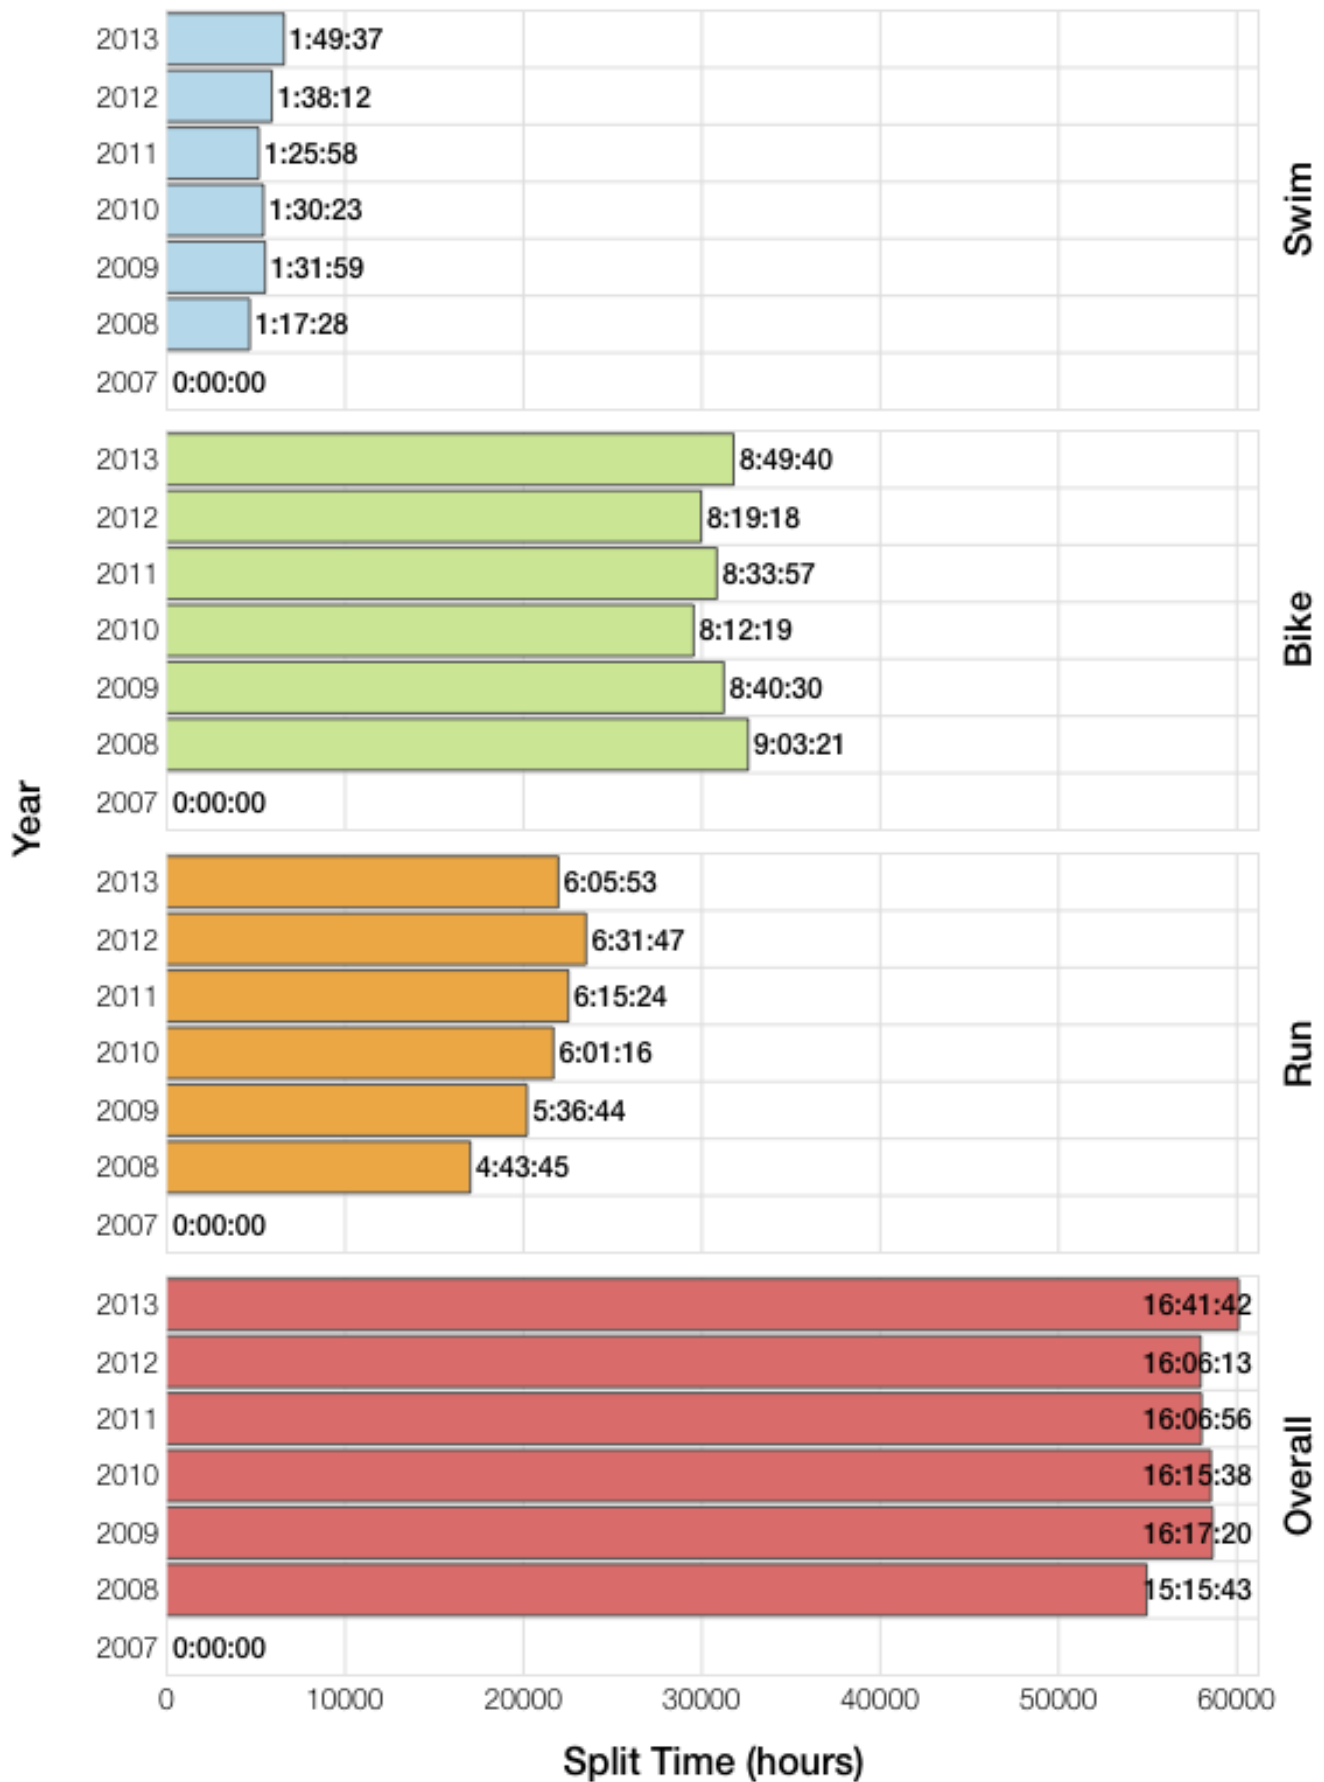

Ironman Lanzarote F50-54 Stats

F50-54 Summary Statistics

Year	Finishers	F50-54 Finishers	Male Winner's Time	Female Winner's Time	F50-54 Winner's Time
2008	1117	4	8:59:37	10:02:27	10:48:07
2009	1149	5	8:54:03	9:54:57	12:11:53
2010	1287	8	8:37:42	10:03:52	12:46:17
2011	1200	11	8:30:34	9:43:39	11:38:01
2012	1447	11	8:44:39	9:58:06	12:03:51
2013	1646	17	8:42:40	9:37:34	11:56:31
Average	1308	9	8:44:52	9:53:25	11:54:06

F50-54 Swim

F50-54 Bike

F50-54 Run

F50-54 Overall

F50-54 Fastest Splits

F50-54 Median Splits

F50-54 Slowest Splits

F50-54 Top 30 Finishing Splits

F50-54 Top 10 and Kona Times and Splits

Summary Statistics

Position	Swim Time	Bike Time	Run Time	Overall Time
Average Male Winner	0:49:31	4:55:46	3:53:13	8:44:52
Average Female Winner	0:55:39	5:41:50	4:16:50	9:53:25
Average 1st Age Grouper	1:07:10	6:41:10	3:27:12	11:54:06
Average 2nd Age Grouper	1:15:59	7:04:33	3:42:02	13:00:01
Average 3rd Age Grouper	1:13:38	7:07:36	3:54:49	13:16:52
Average 4th Age Grouper	1:19:59	6:07:14	3:54:03	13:55:53
Average 5th Age Grouper	1:25:19	7:30:08	4:59:01	14:13:41
Average 6th Age Grouper	1:21:53	7:33:45	4:43:43	14:00:02
Average 7th Age Grouper	1:14:28	7:35:12	5:16:14	14:26:51
Average 8th Age Grouper	1:27:48	7:46:29	3:52:39	15:01:37
Average 9th Age Grouper	1:26:14	8:23:58	5:05:03	15:23:41
Average 10th Age Grouper	1:25:42	8:01:22	3:37:48	15:36:16
Kona Qualifier Average	1:07:10	6:41:10	3:27:12	11:54:06
Top 10 Age Grouper Average	1:18:43	7:14:43	4:10:42	13:50:43