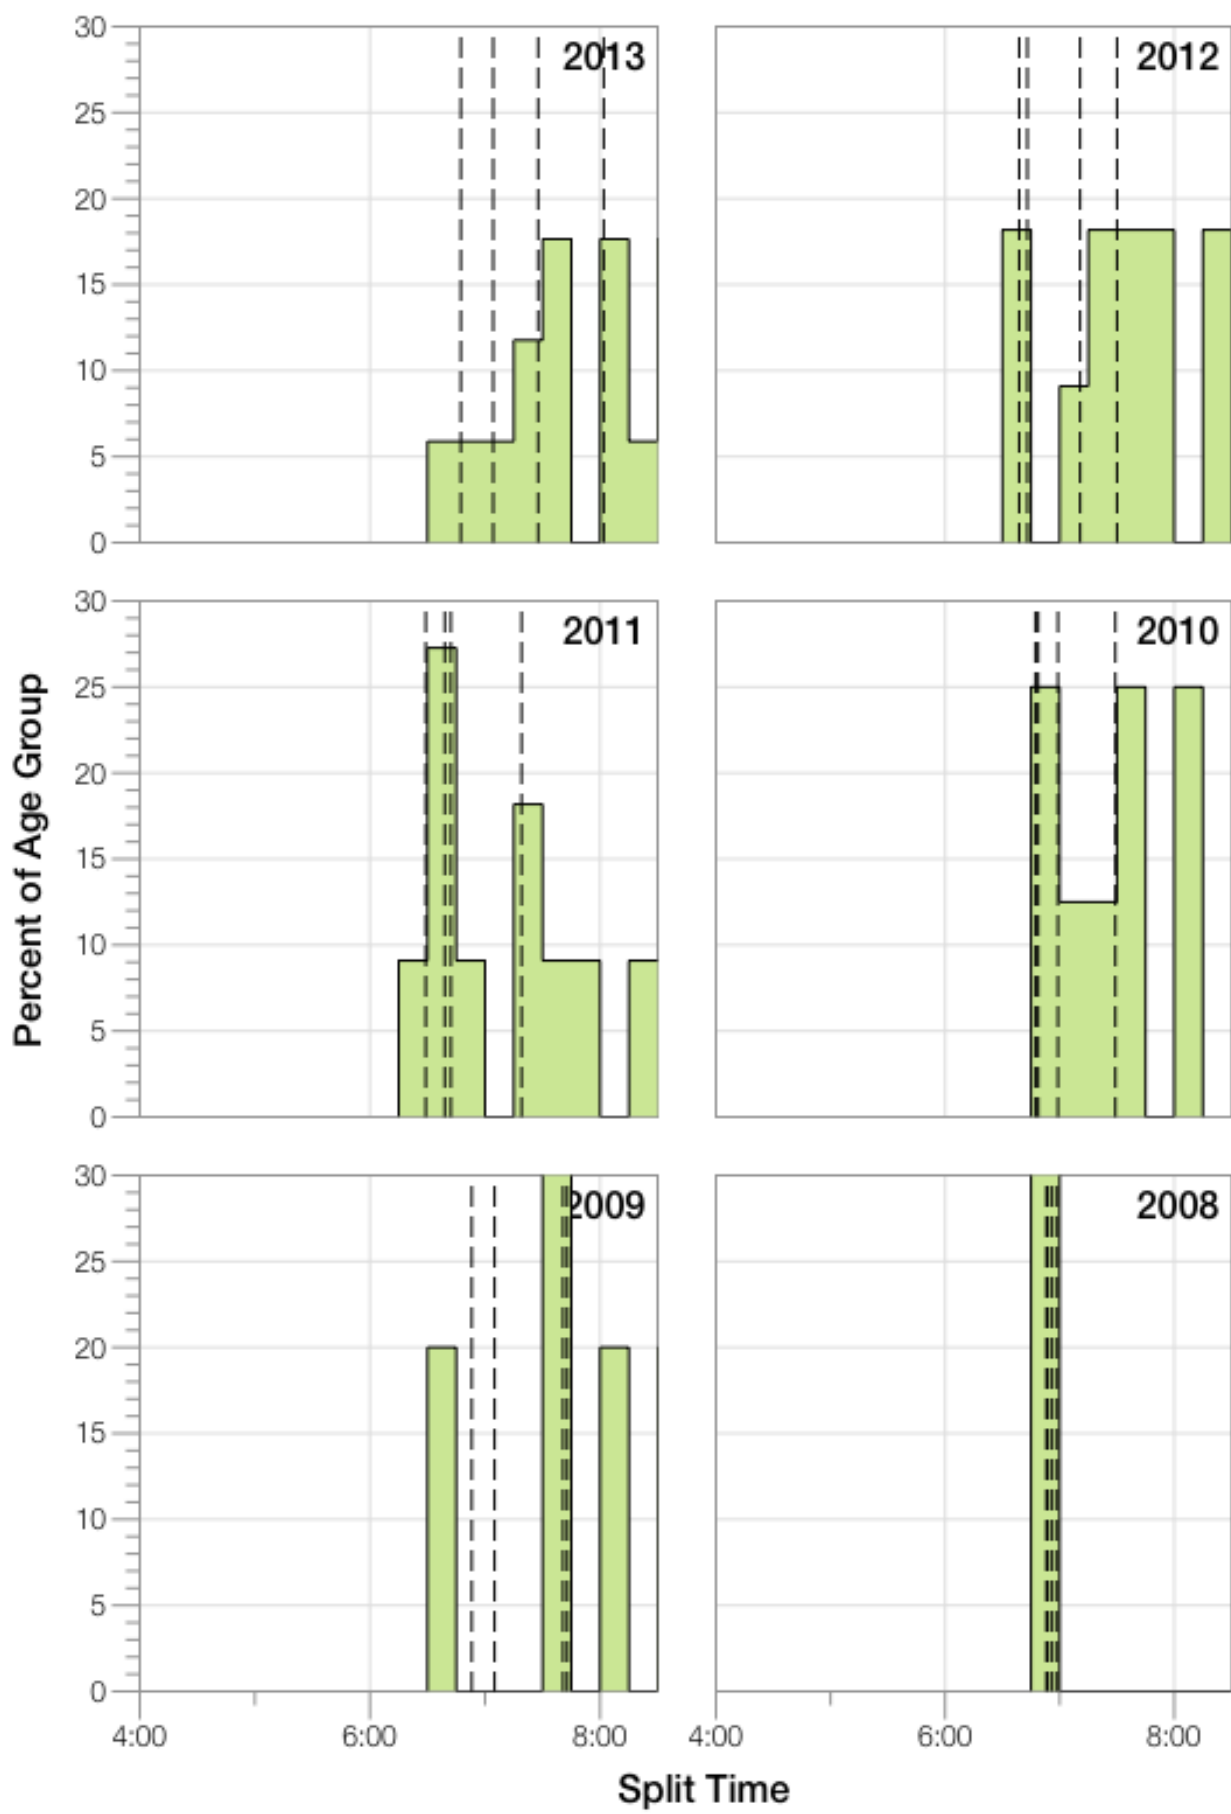

F50-54 Bike