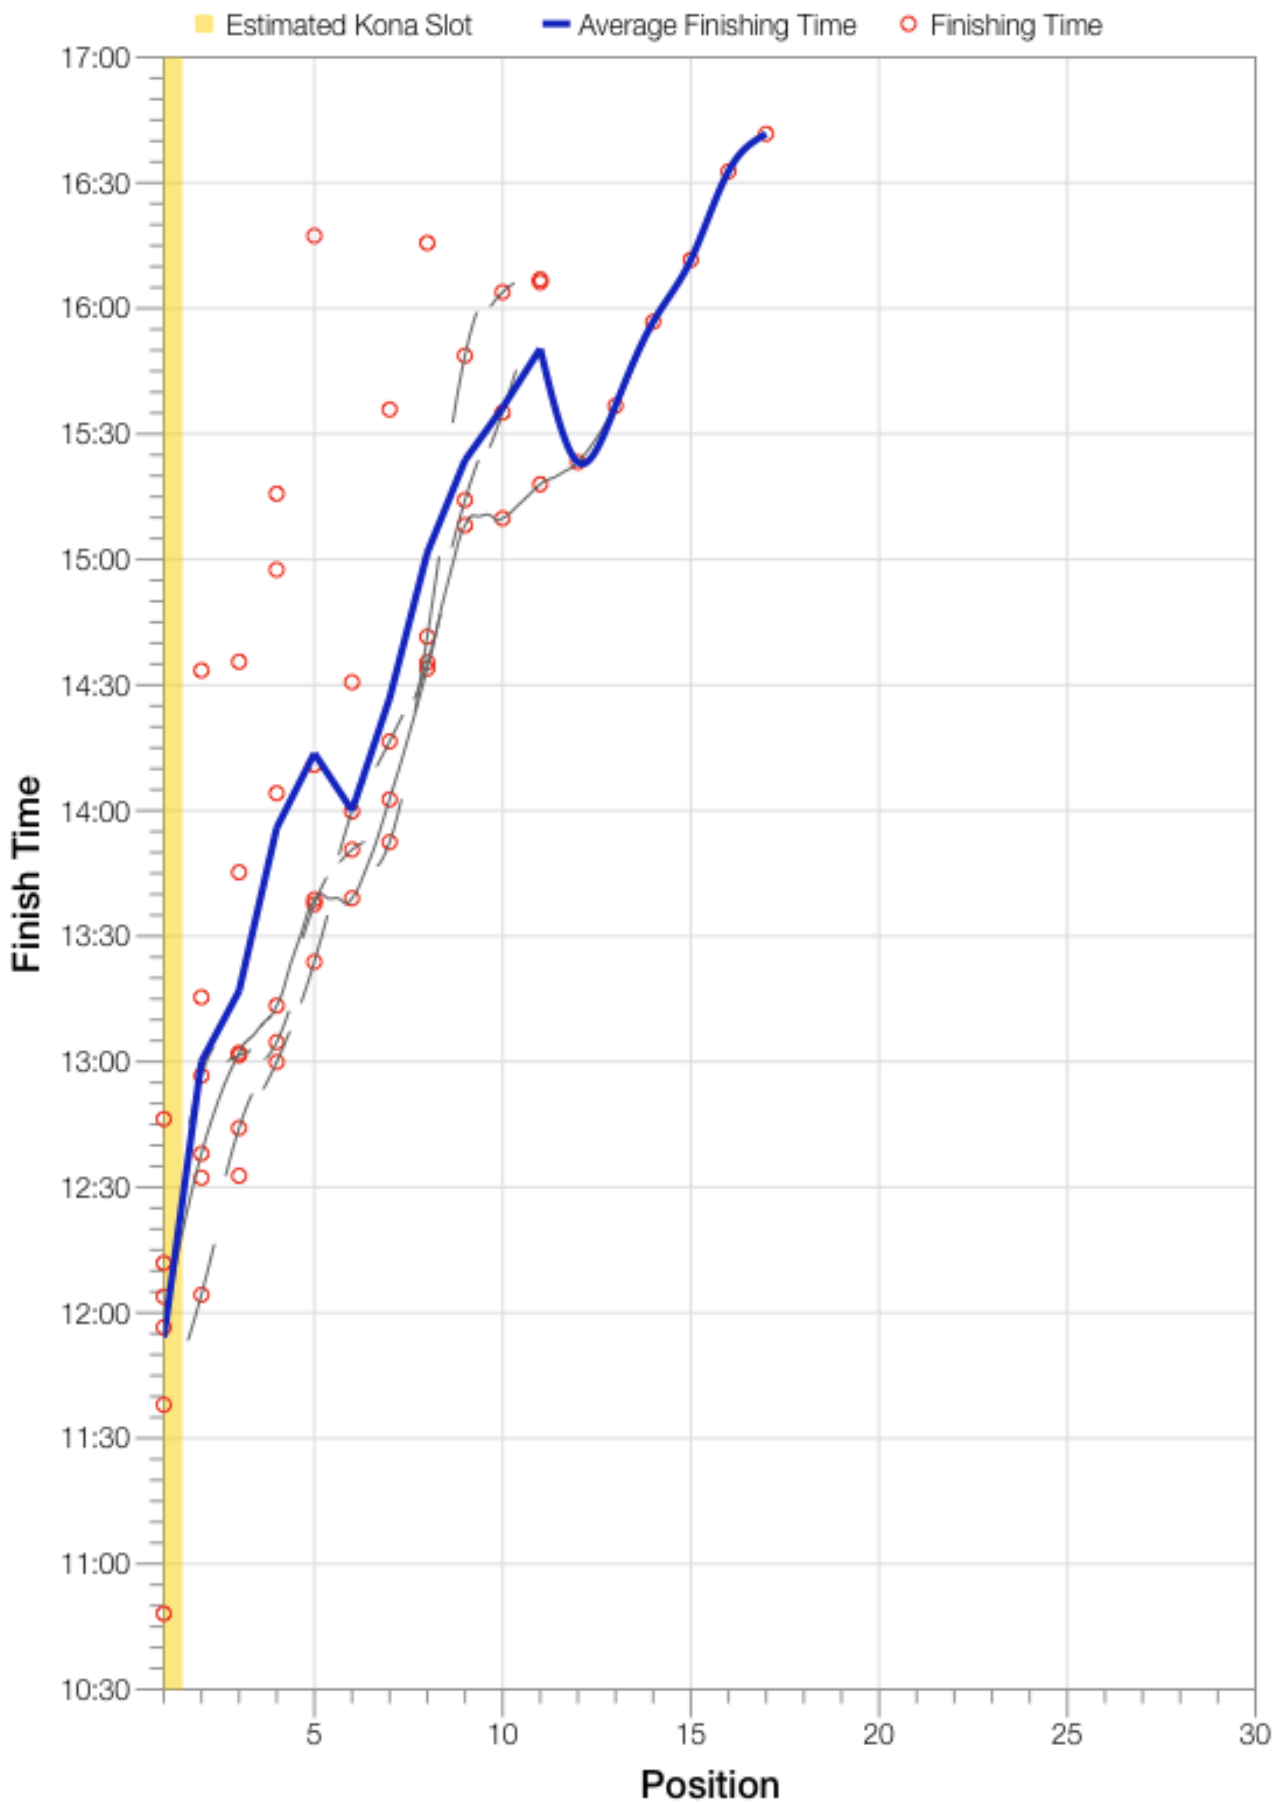

Ironman Lanzarote F50-54 Stats

F50-54 Summary Statistics

Year	Finishers	F50-54 Finishers	Male Winner's Time	Female Winner's Time	F50-54 Winner's Time
2008	1117	4	8:59:37	10:02:27	10:48:07
2009	1149	5	8:54:03	9:54:57	12:11:53
2010	1287	8	8:37:42	10:03:52	12:46:17
2011	1200	11	8:30:34	9:43:39	11:38:01
2012	1447	11	8:44:39	9:58:06	12:03:51
2013	1646	17	8:42:40	9:37:34	11:56:31
Average	1308	9	8:44:52	9:53:25	11:54:06

F50-54 Swim

F50-54 Bike

F50-54 Run

F50-54 Overall

F50-54 Fastest Splits

F50-54 Median Splits

F50-54 Slowest Splits

F50-54 Top 30 Finishing Splits

F50-54 Top 10 and Kona Times and Splits

Summary Statistics

Position	Swim Time	Bike Time	Run Time	Overall Time
Average Male Winner	0:49:31	4:55:46	3:53:13	8:44:52
Average Female Winner	0:55:39	5:41:50	4:16:50	9:53:25
Average 1st Age Grouper	1:07:10	6:41:10	3:27:12	11:54:06
Average 2nd Age Grouper	1:15:59	7:04:33	3:42:02	13:00:01
Average 3rd Age Grouper	1:13:38	7:07:36	3:54:49	13:16:52
Average 4th Age Grouper	1:19:59	6:07:14	3:54:03	13:55:53
Average 5th Age Grouper	1:25:19	7:30:08	4:59:01	14:13:41
Average 6th Age Grouper	1:21:53	7:33:45	4:43:43	14:00:02
Average 7th Age Grouper	1:14:28	7:35:12	5:16:14	14:26:51
Average 8th Age Grouper	1:27:48	7:46:29	3:52:39	15:01:37
Average 9th Age Grouper	1:26:14	8:23:58	5:05:03	15:23:41
Average 10th Age Grouper	1:25:42	8:01:22	3:37:48	15:36:16
Kona Qualifier Average	1:07:10	6:41:10	3:27:12	11:54:06
Top 10 Age Grouper Average	1:18:43	7:14:43	4:10:42	13:50:43