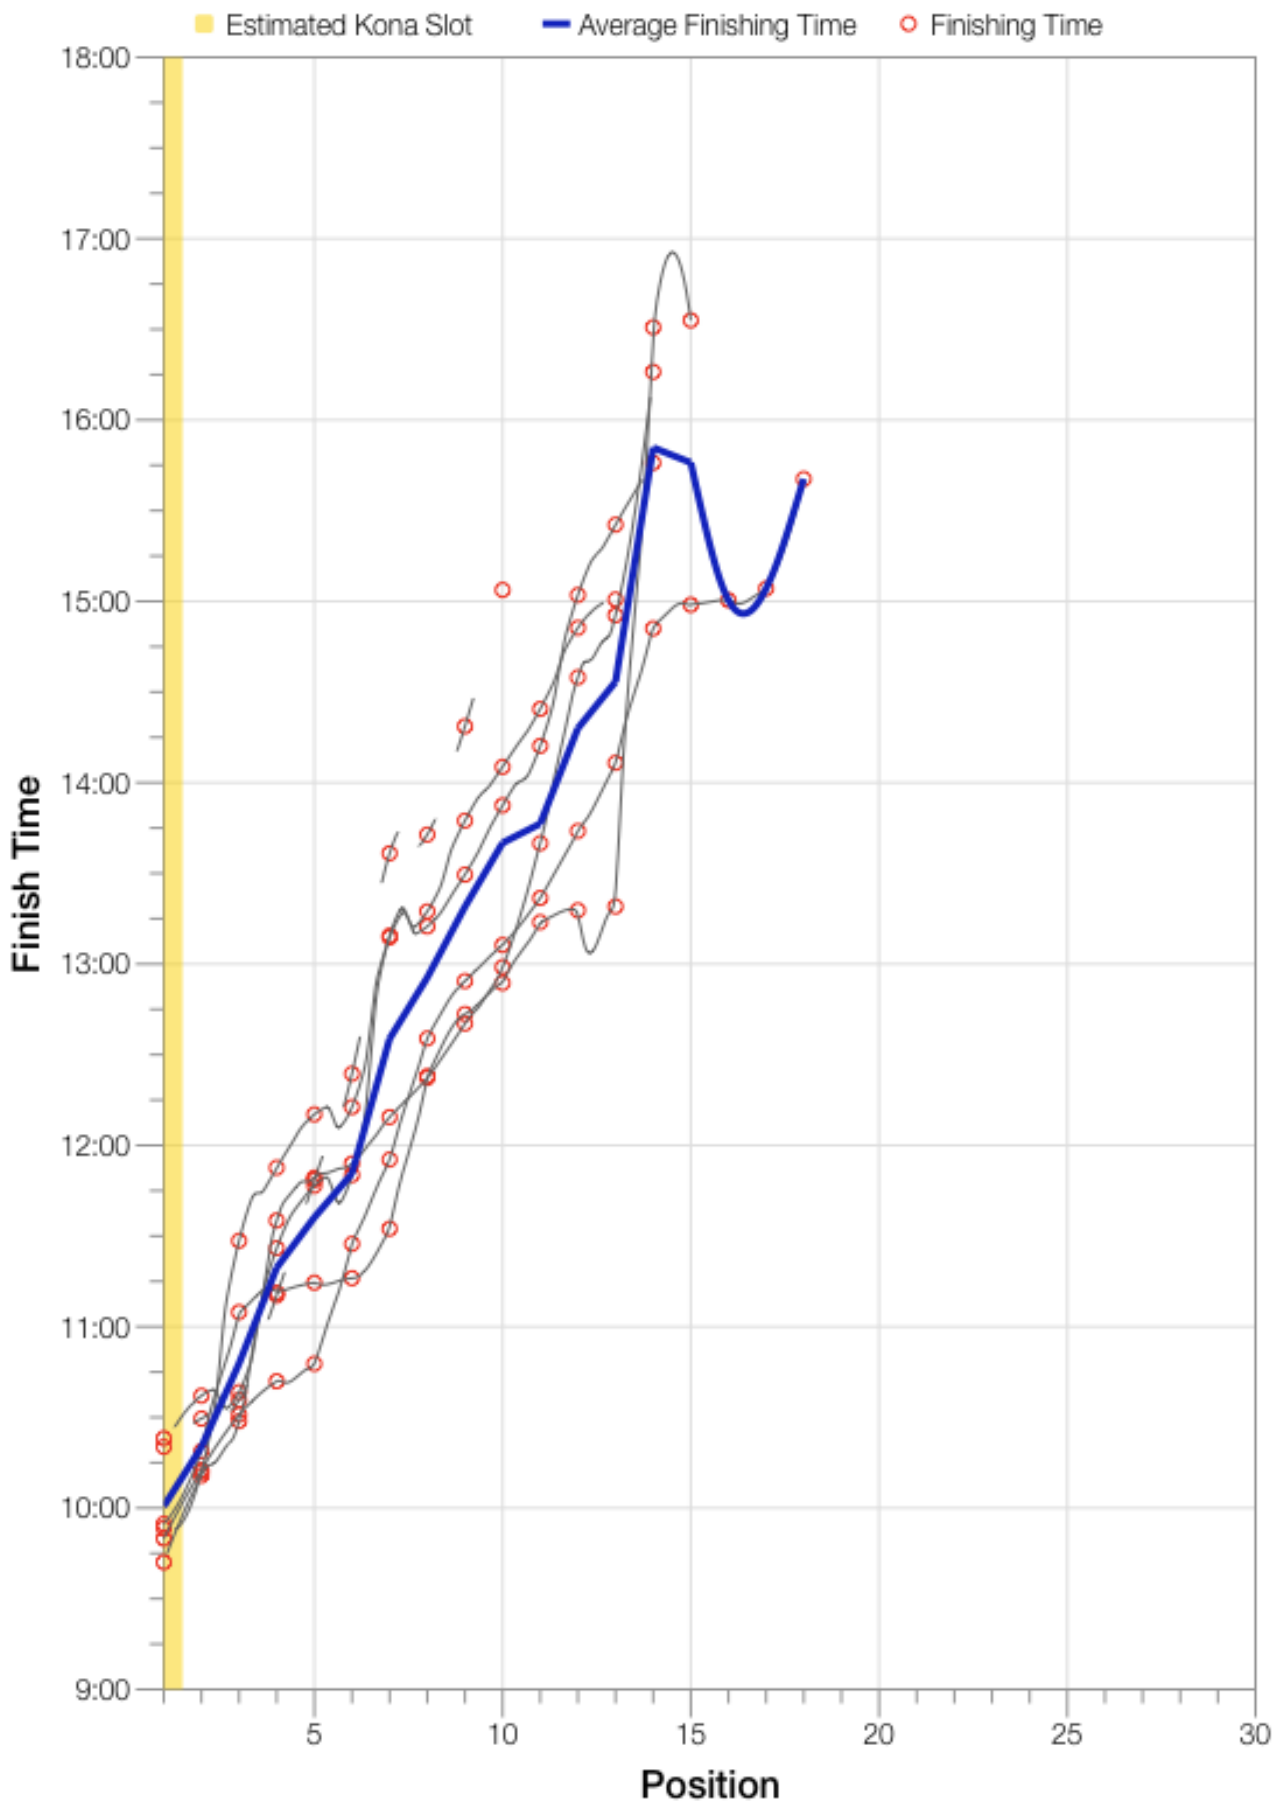

M18-24 Top 30 Finishing Splits