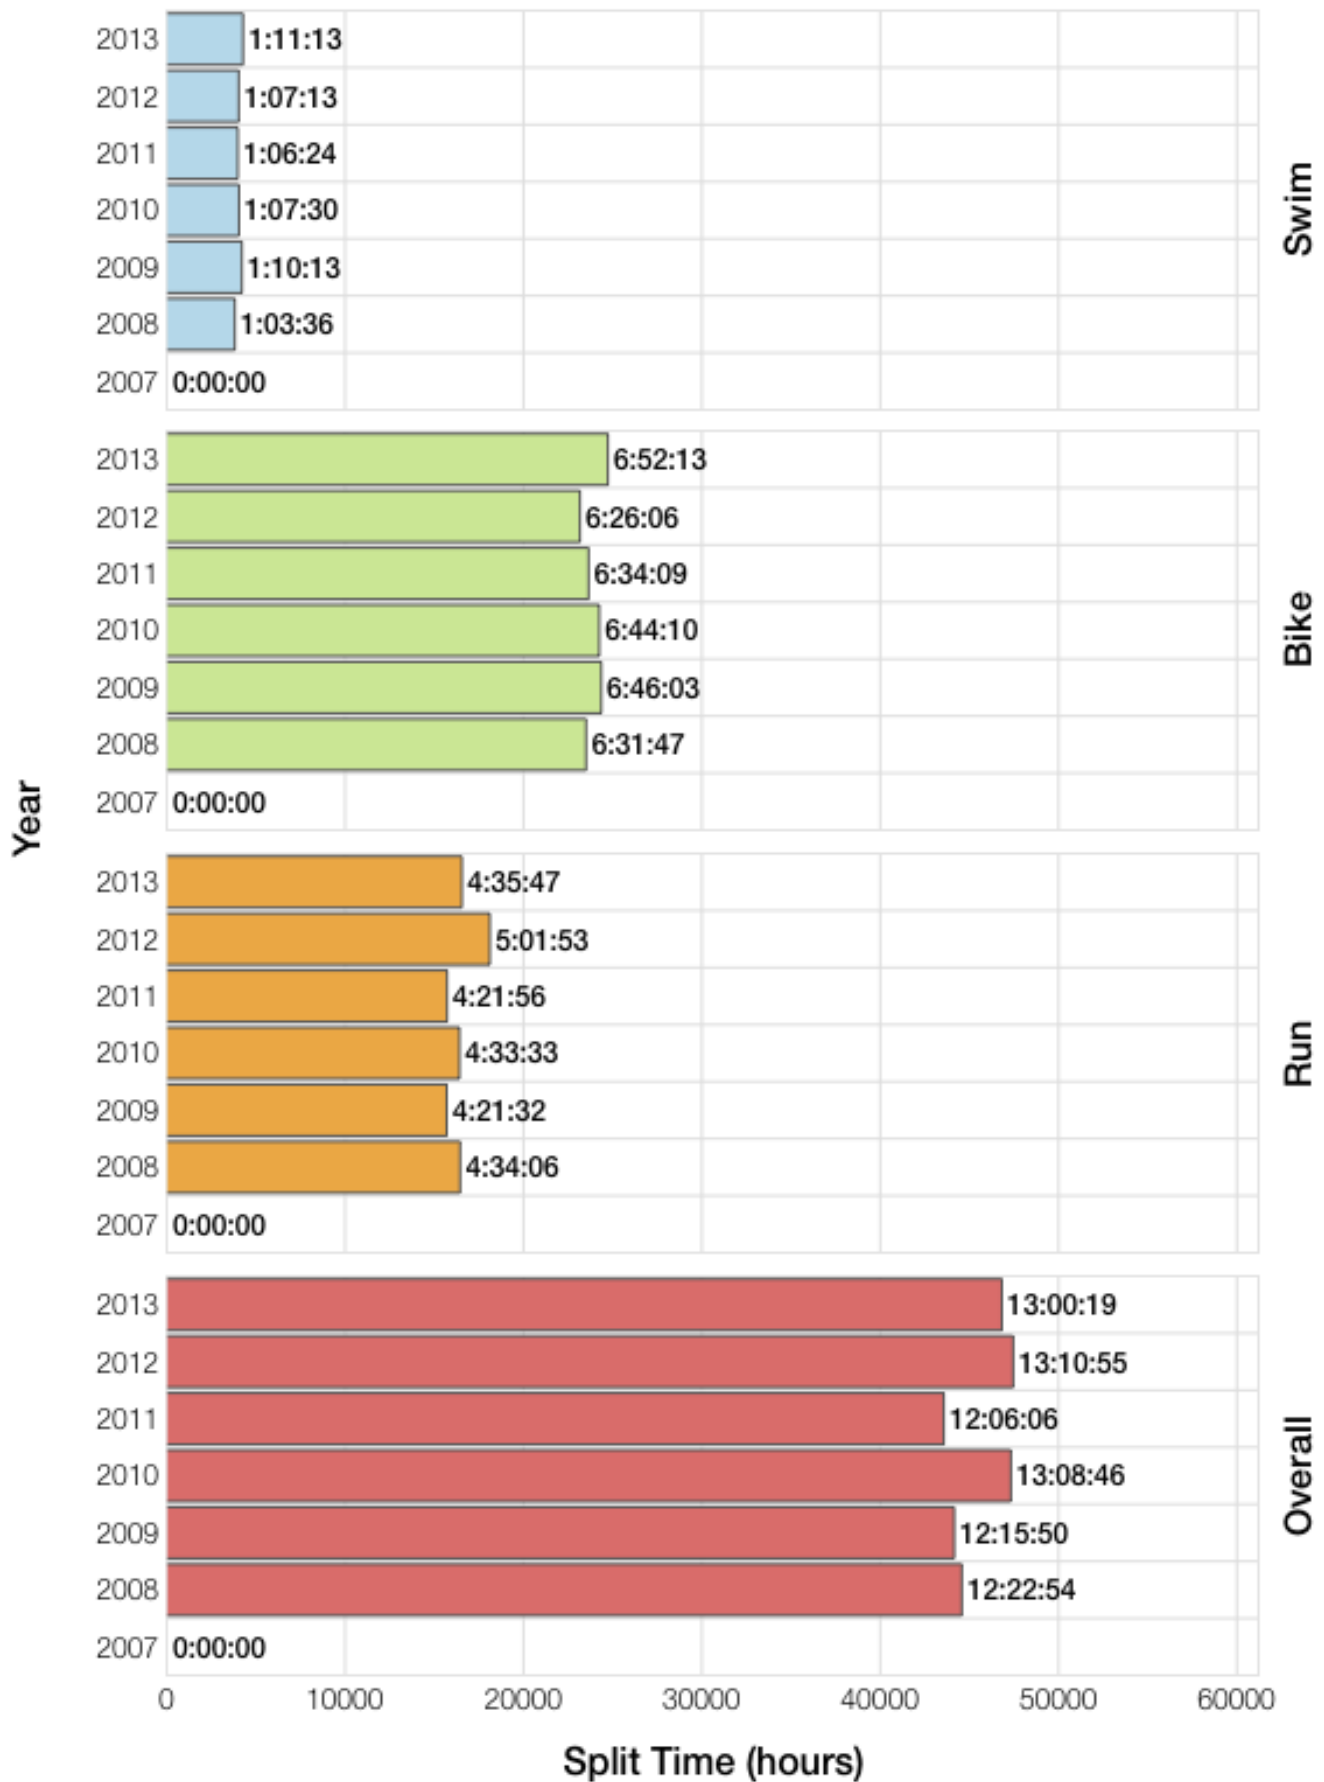

M18-24 Median Splits