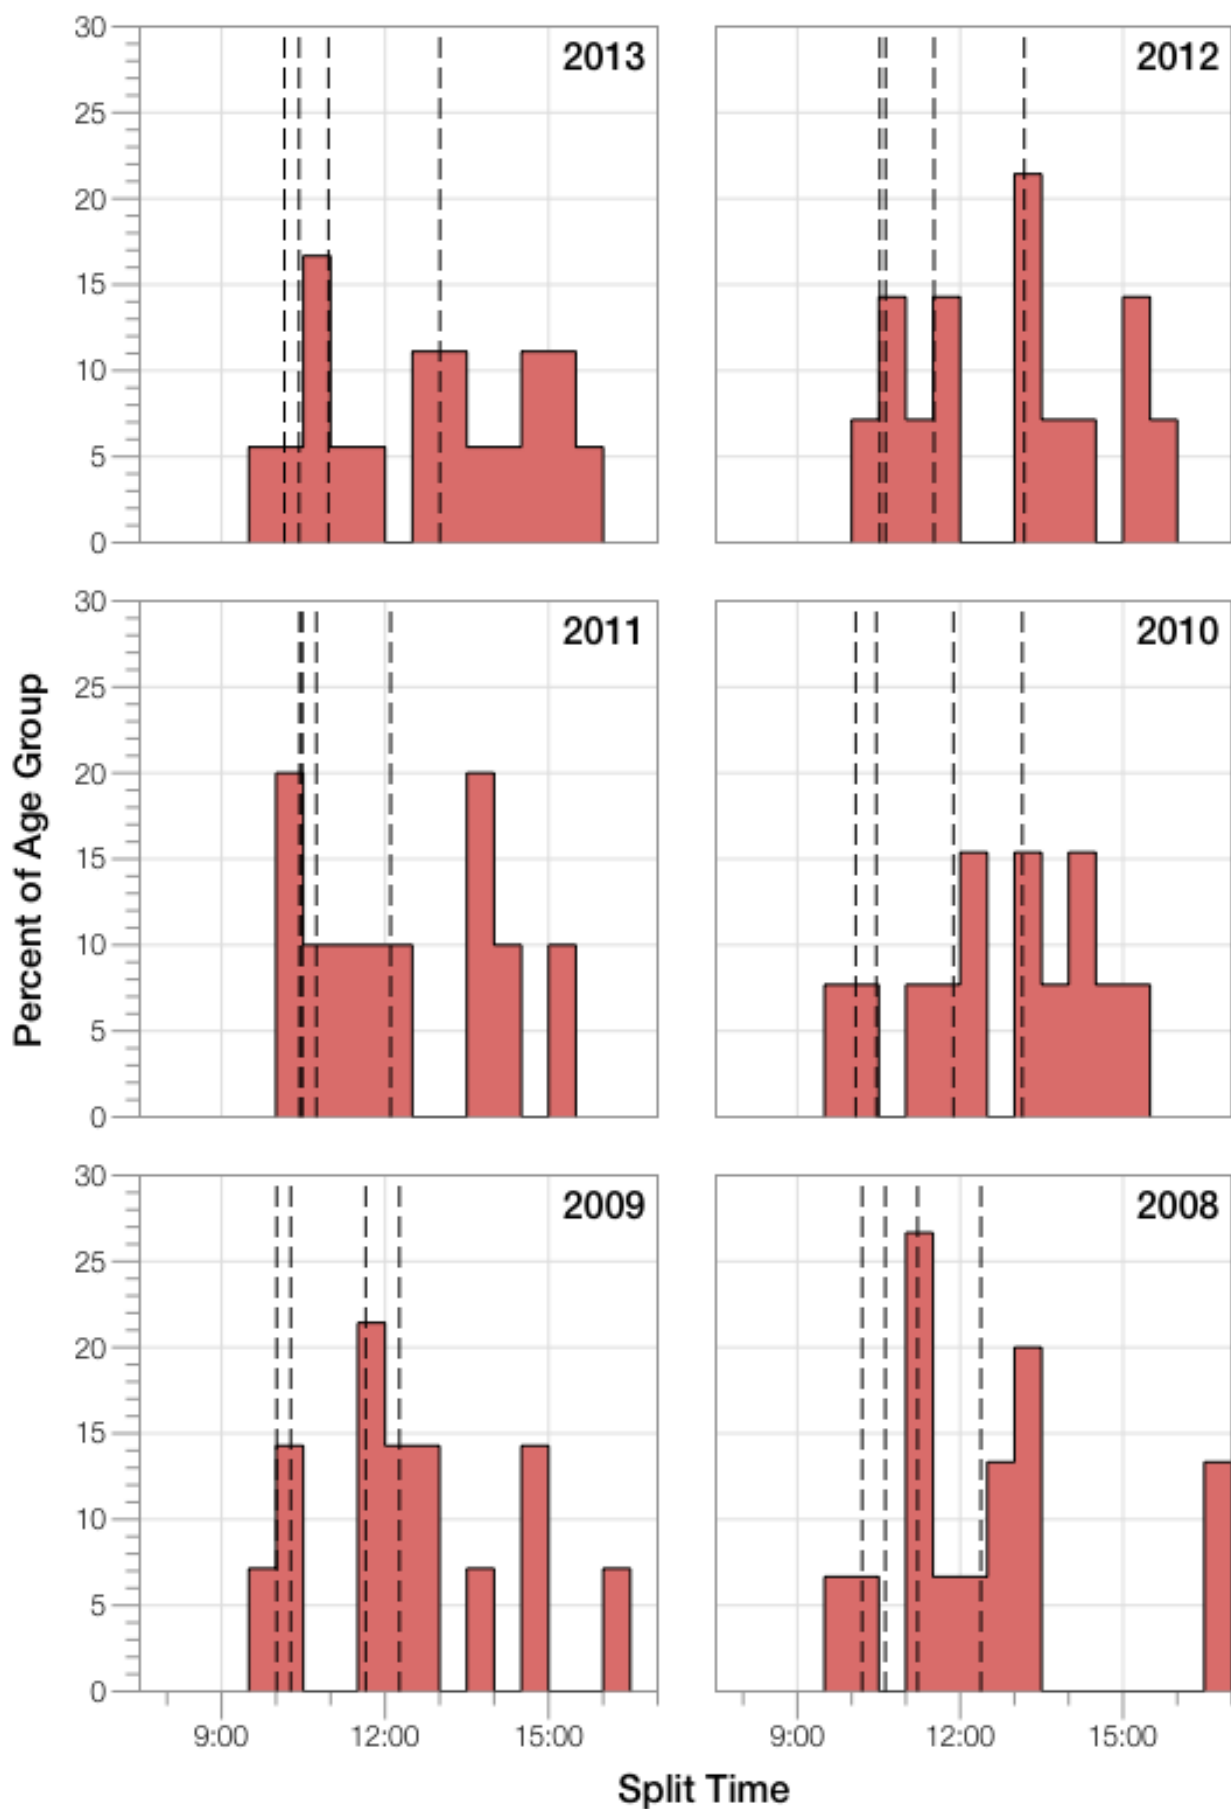

M18-24 Overall