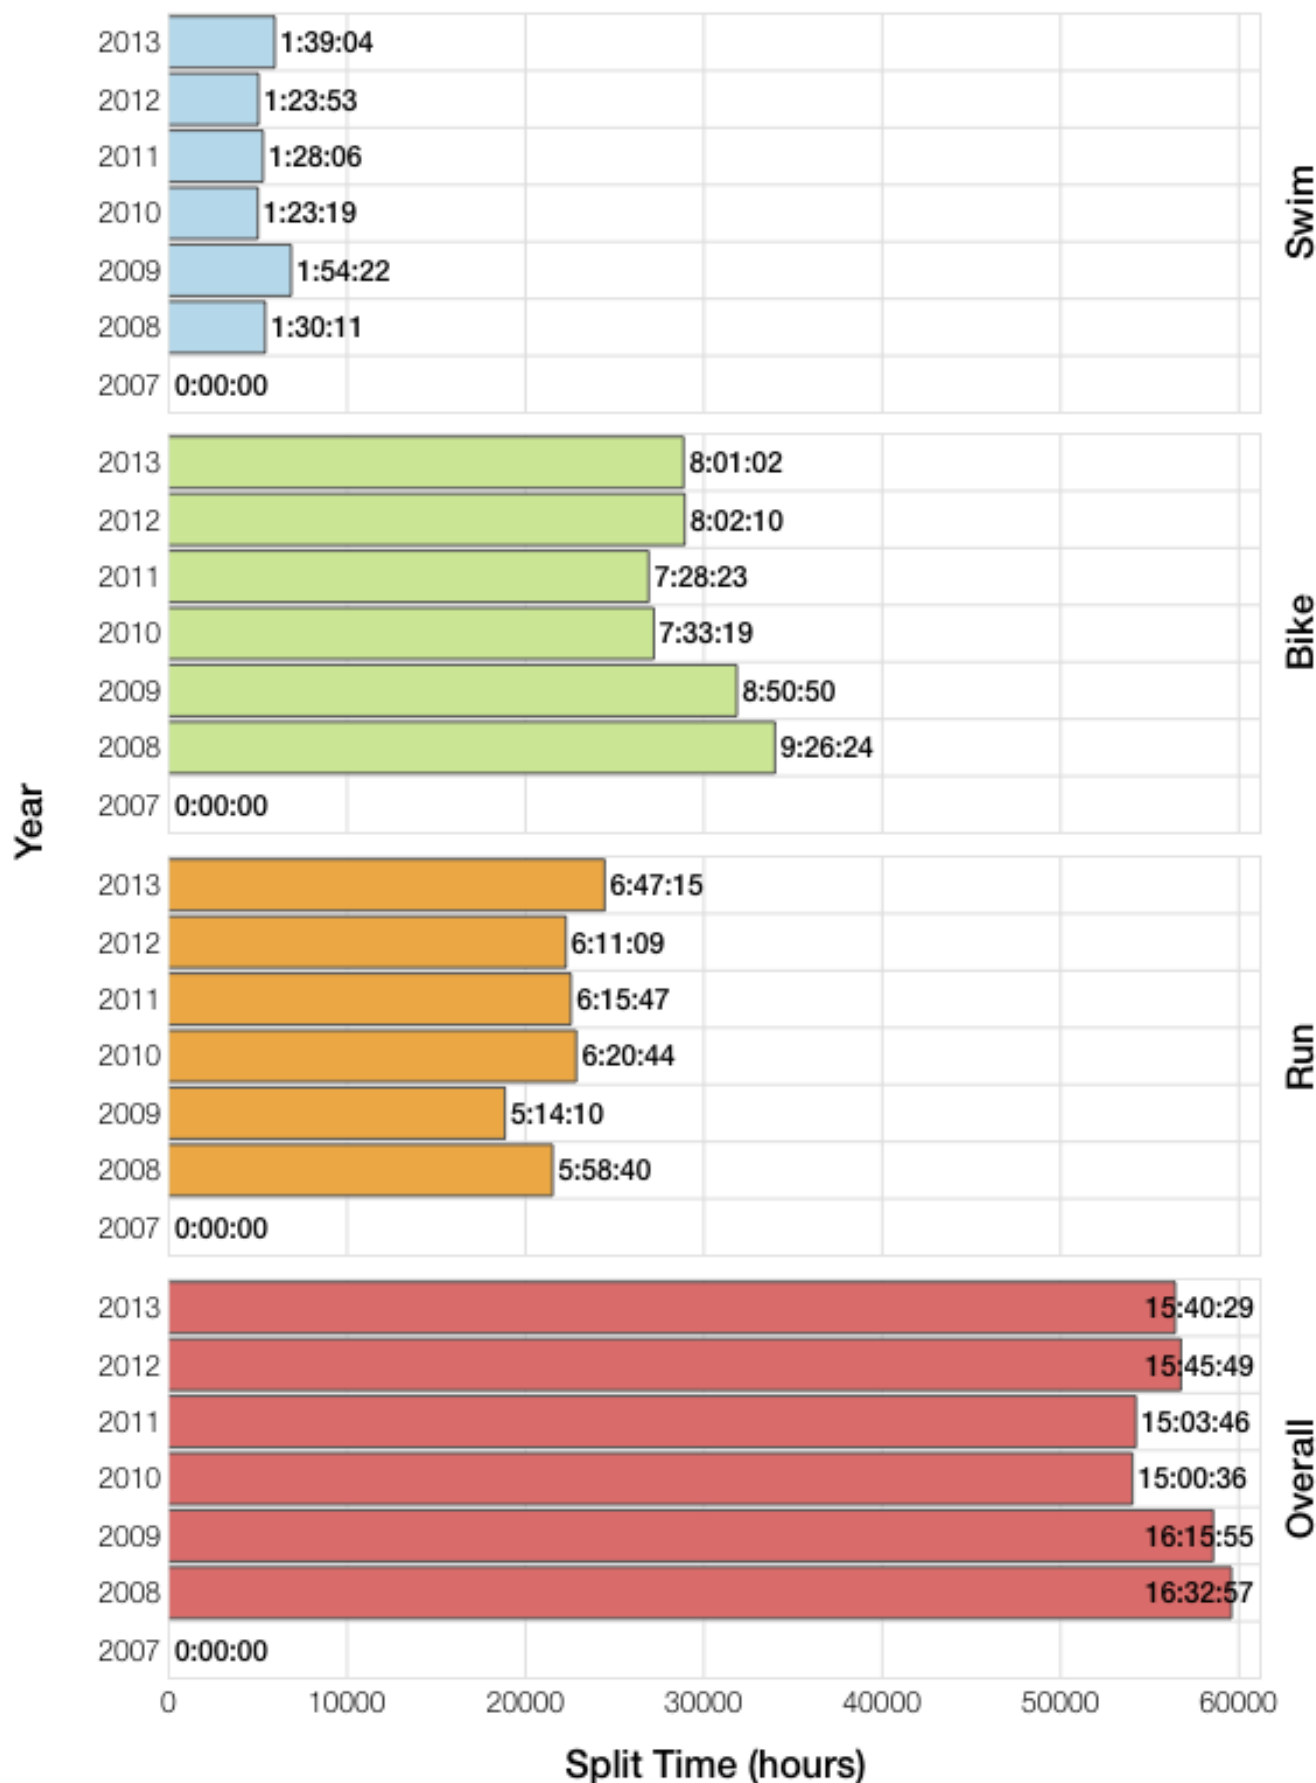

M18-24 Slowest Splits