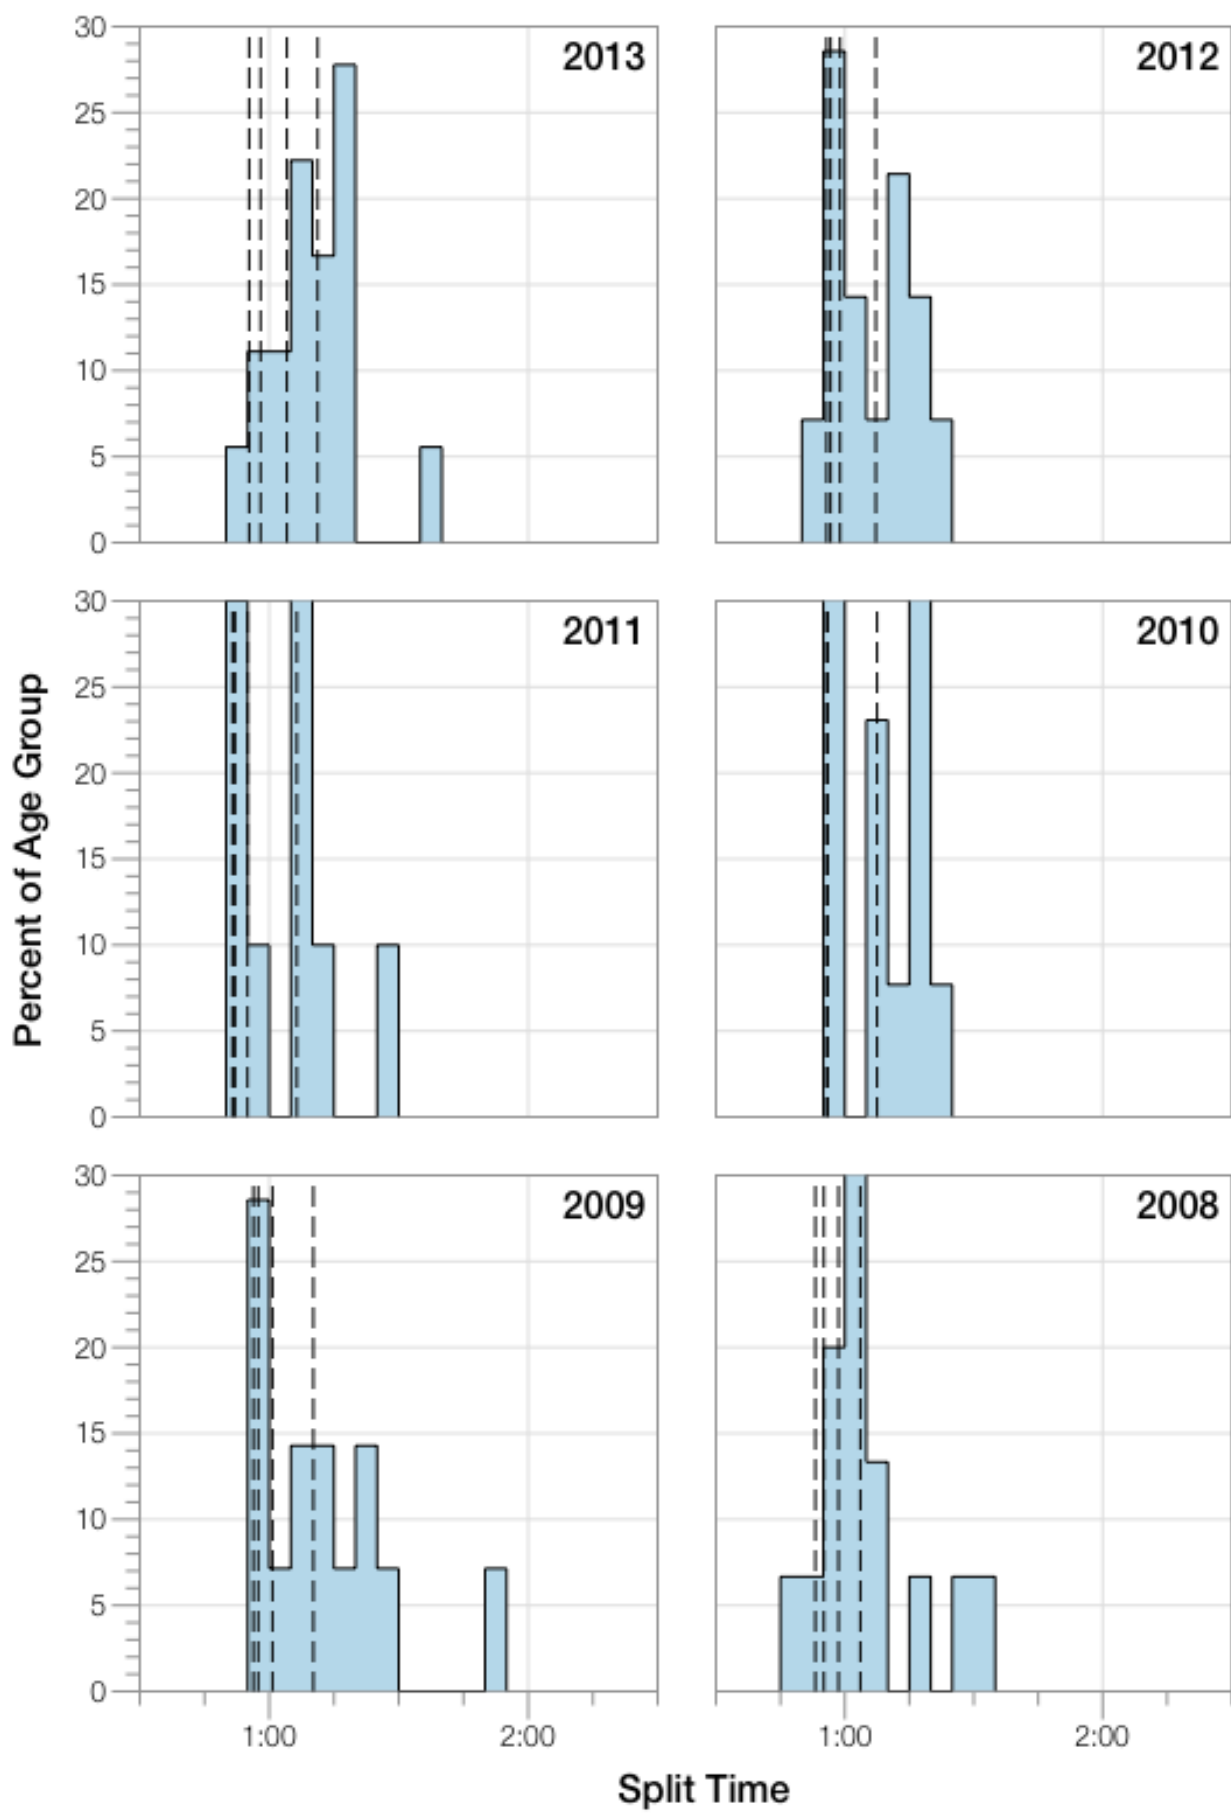

M18-24 Swim