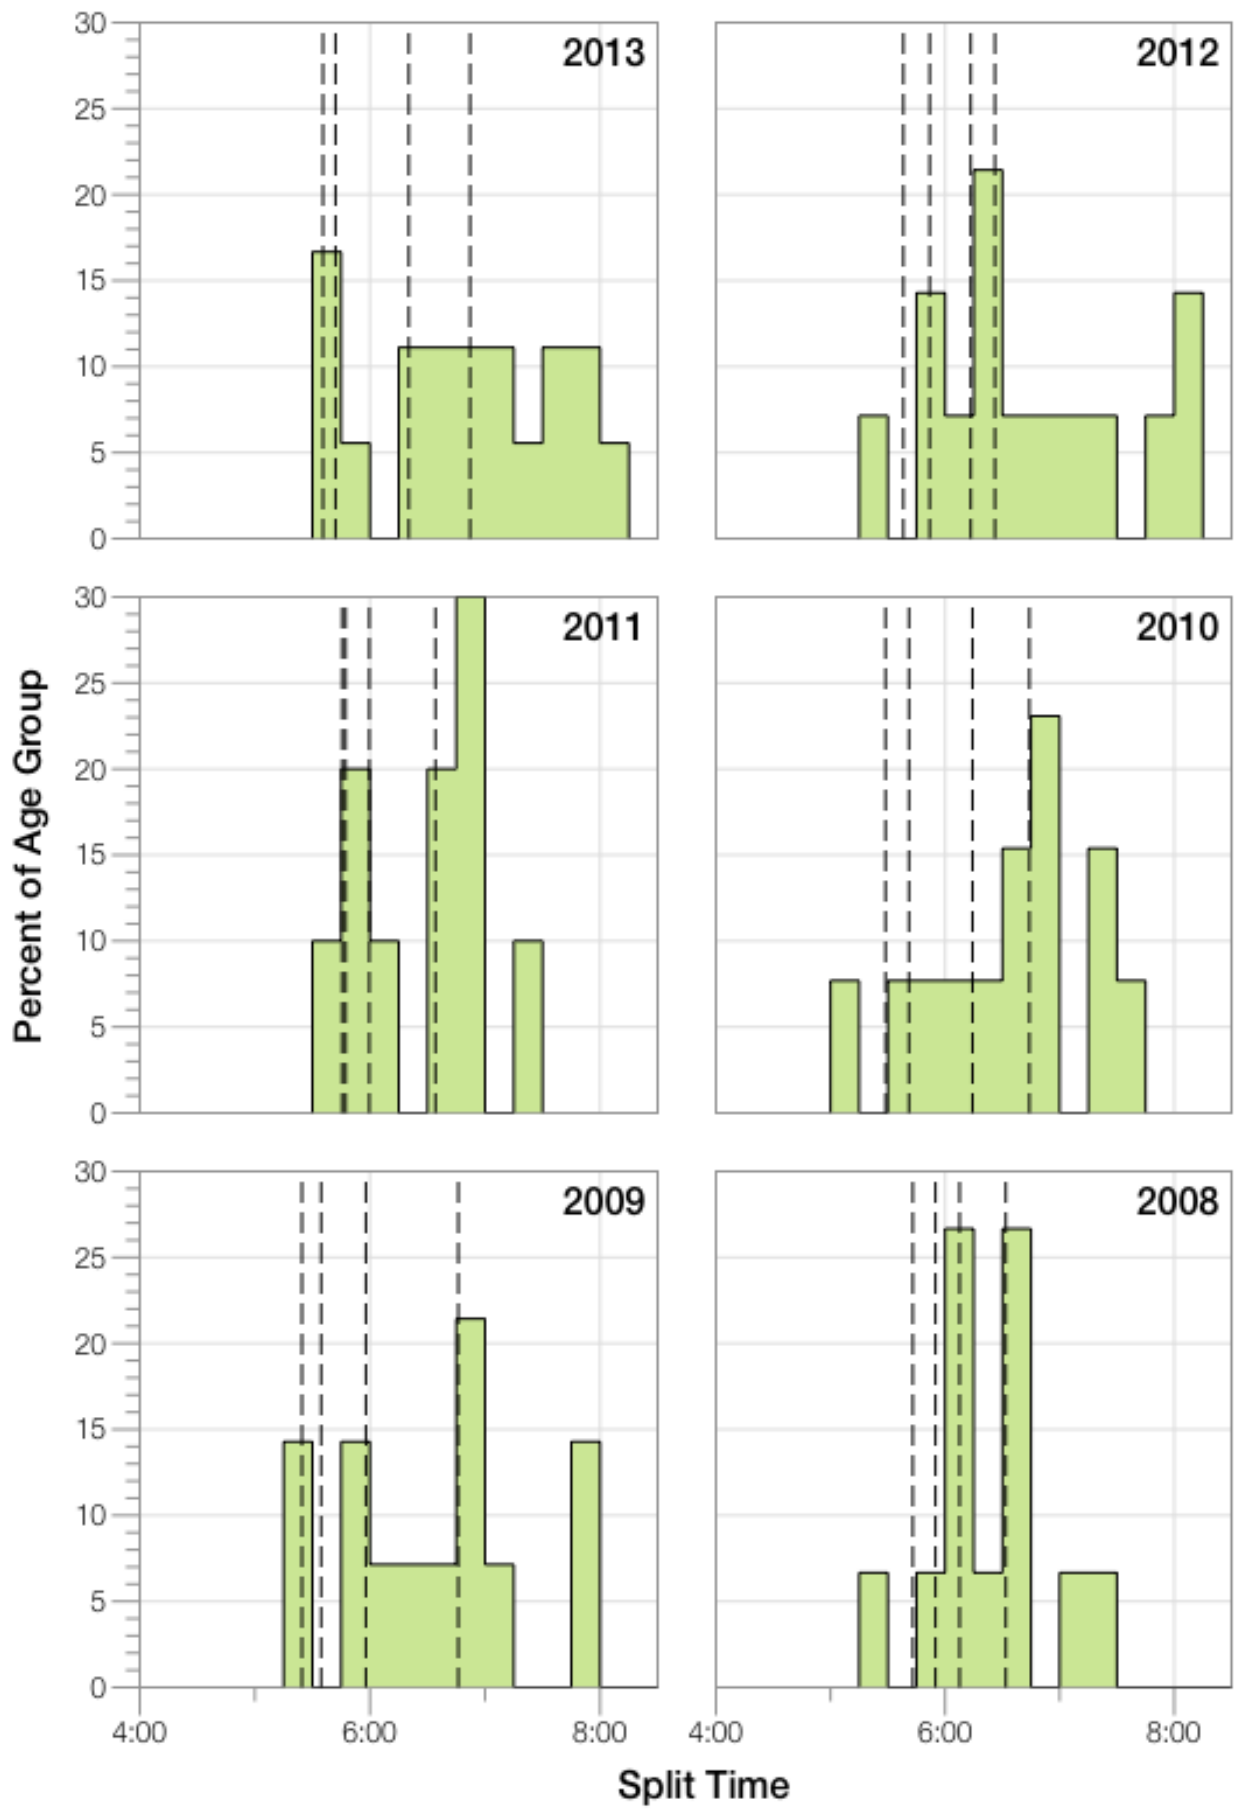

M18-24 Bike