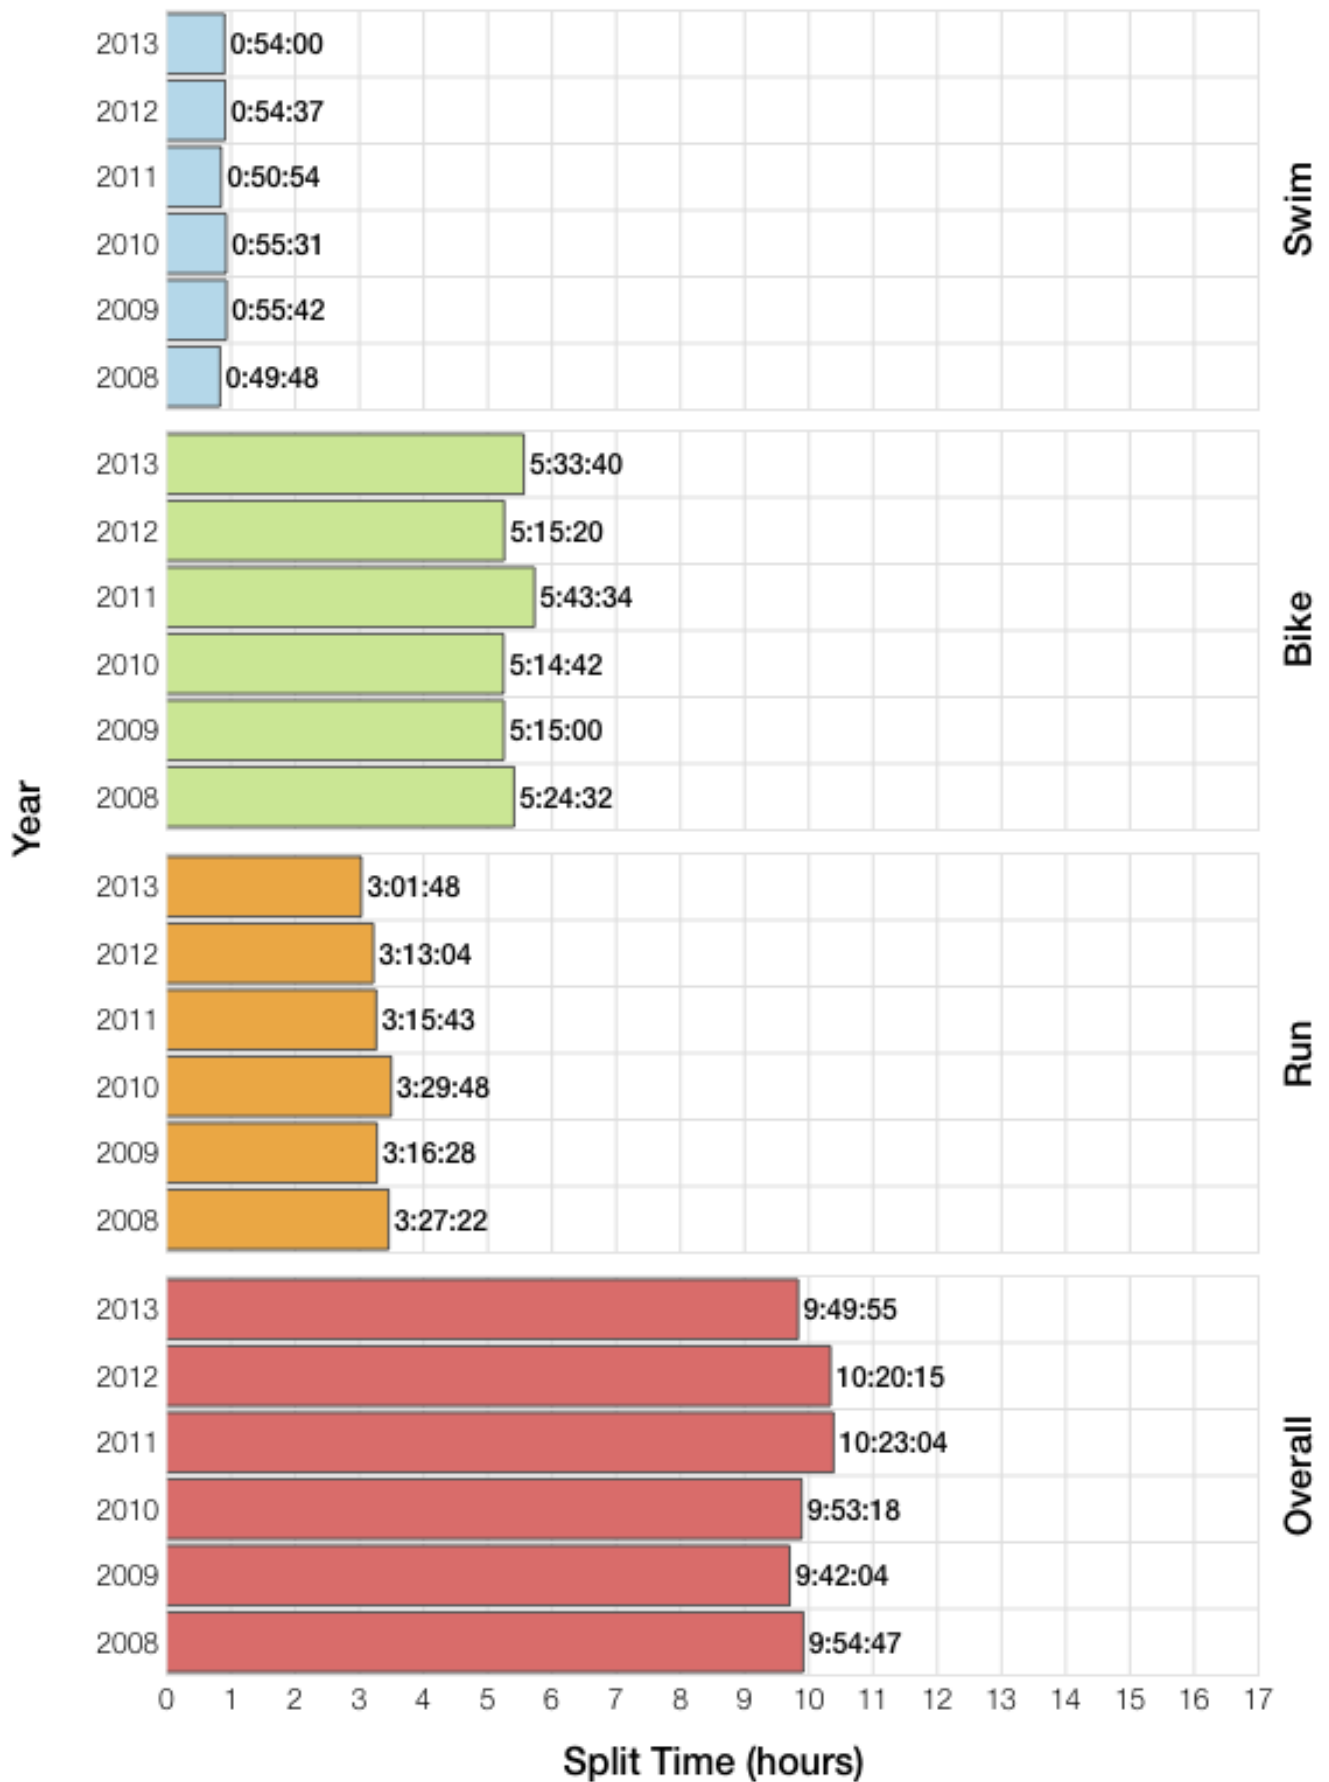

M18-24 Fastest Splits