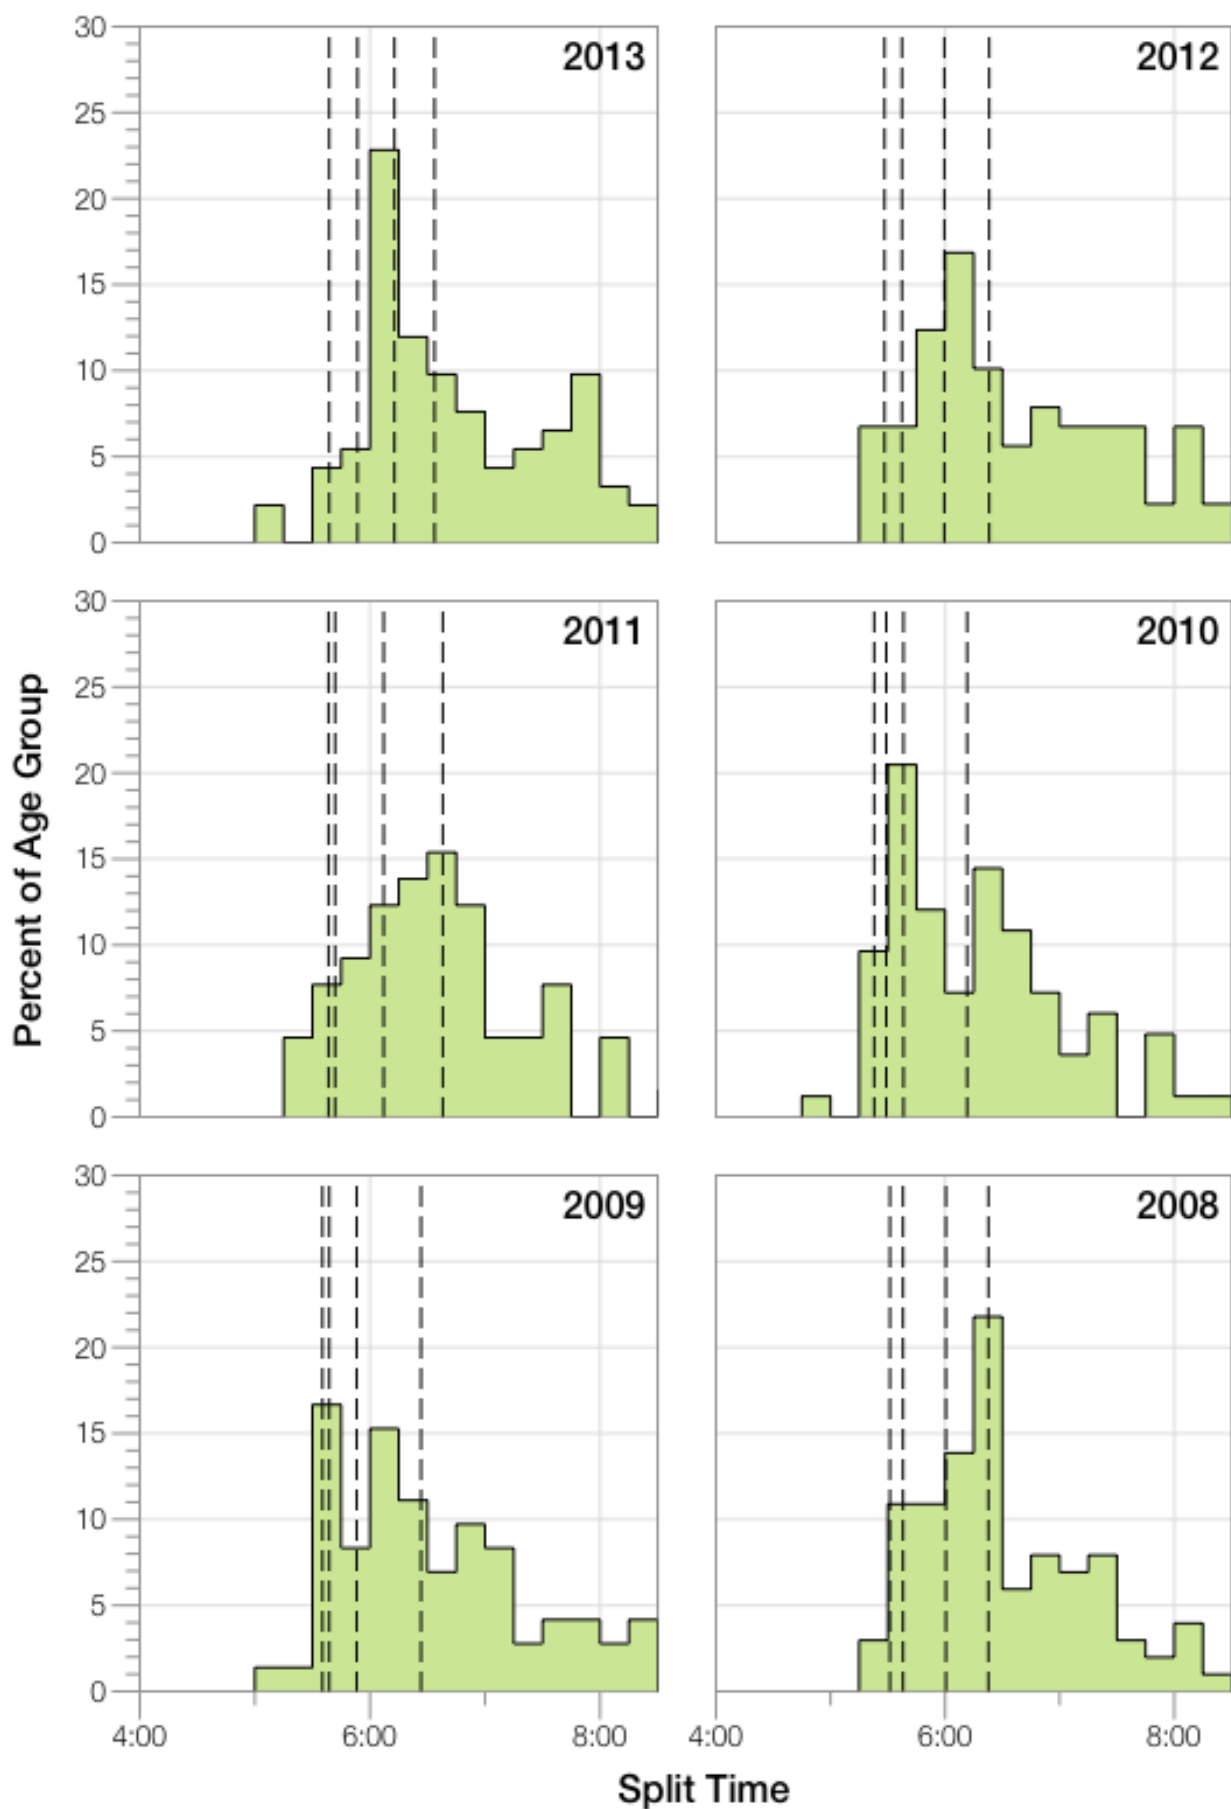

Ironman Lanzarote M25-29 Stats

M25-29 Summary Statistics

Year	Finishers	M25-29 Finishers	Male Winner's Time	Female Winner's Time	M25-29 Winner's Time
2008	1117	101	8:59:37	10:02:27	9:27:59
2009	1149	72	8:54:03	9:54:57	9:43:21
2010	1287	83	8:37:42	10:03:52	9:23:58
2011	1200	65	8:30:34	9:43:39	9:44:07
2012	1447	89	8:44:39	9:58:06	9:29:18
2013	1646	92	8:42:40	9:37:34	9:22:04
Average	1308	84	8:44:52	9:53:25	9:31:47

M25-29 Swim

M25-29 Bike

M25-29 Run

M25-29 Overall

M25-29 Fastest Splits

M25-29 Median Splits

M25-29 Slowest Splits

M25-29 Top 30 Finishing Splits

M25-29 Top 10 and Kona Times and Splits

Summary Statistics

Position	Swim Time	Bike Time	Run Time	Overall Time
Average Male Winner	0:49:31	4:55:46	3:53:13	8:44:52
Average Female Winner	0:55:39	5:41:50	4:16:50	9:53:25
Average 1st Age Grouper	0:58:59	5:13:47	2:39:26	9:31:47
Average 2nd Age Grouper	0:57:18	5:27:38	2:35:42	9:40:49
Average 3rd Age Grouper	0:59:50	5:32:18	2:43:22	9:54:36
Average 4th Age Grouper	0:59:02	5:35:05	2:49:01	10:06:10
Average 5th Age Grouper	0:57:06	5:32:57	3:01:13	10:12:16
Average 6th Age Grouper	1:00:35	5:39:16	2:55:28	10:16:27
Average 7th Age Grouper	1:05:20	5:34:27	2:56:20	10:23:25
Average 8th Age Grouper	1:00:37	5:48:56	2:55:41	10:27:15
Average 9th Age Grouper	1:01:14	5:40:54	3:05:23	10:31:10
Average 10th Age Grouper	1:03:01	5:48:25	3:00:24	10:34:56
Kona Qualifier Average	0:58:09	5:20:43	2:37:34	9:36:18
Top 10 Age Grouper Average	1:00:18	5:35:22	2:52:12	10:09:53