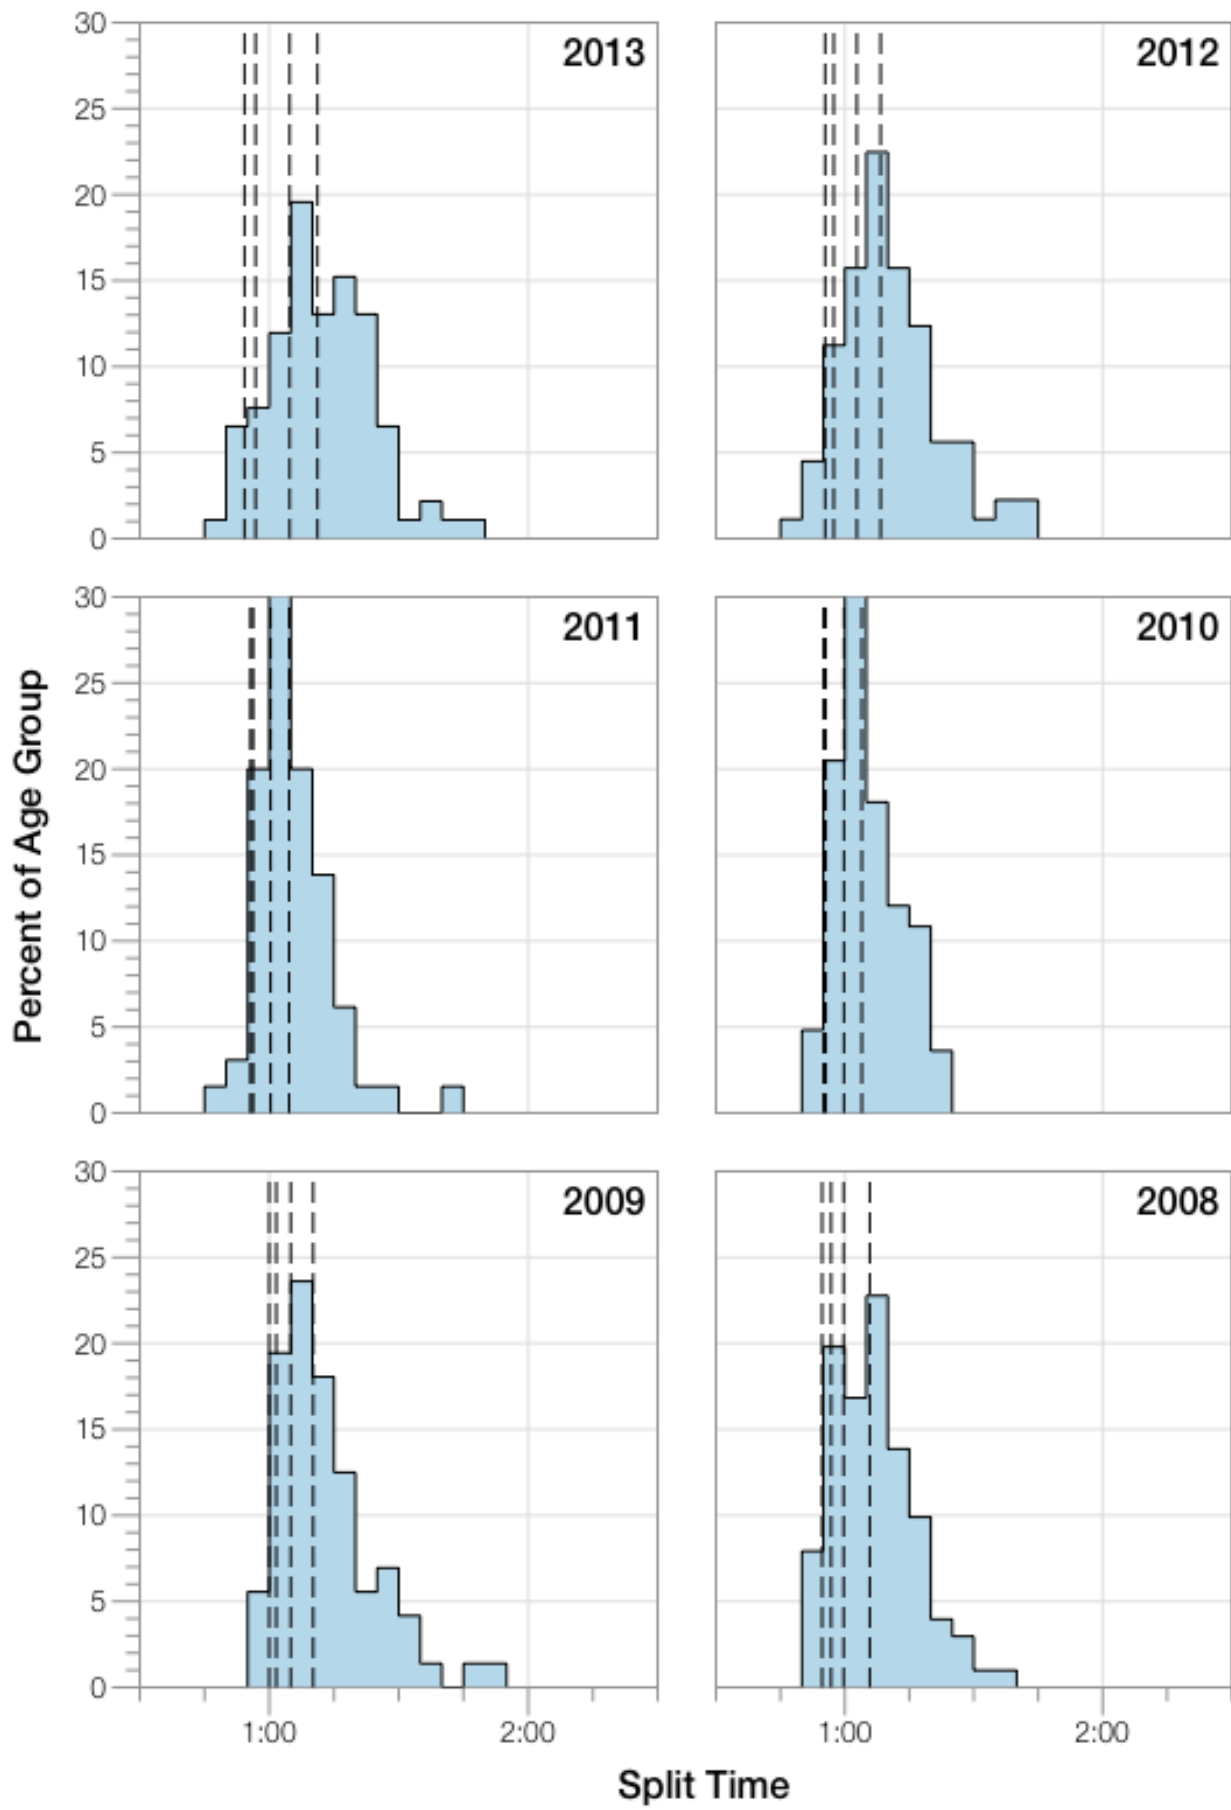

Ironman Lanzarote M25-29 Stats

M25-29 Summary Statistics

Year	Finishers	M25-29 Finishers	Male Winner's Time	Female Winner's Time	M25-29 Winner's Time
2008	1117	101	8:59:37	10:02:27	9:27:59
2009	1149	72	8:54:03	9:54:57	9:43:21
2010	1287	83	8:37:42	10:03:52	9:23:58
2011	1200	65	8:30:34	9:43:39	9:44:07
2012	1447	89	8:44:39	9:58:06	9:29:18
2013	1646	92	8:42:40	9:37:34	9:22:04
Average	1308	84	8:44:52	9:53:25	9:31:47

M25-29 Swim

M25-29 Bike

M25-29 Run

M25-29 Overall

M25-29 Fastest Splits

M25-29 Median Splits

M25-29 Slowest Splits

M25-29 Top 30 Finishing Splits

M25-29 Top 10 and Kona Times and Splits

Summary Statistics

Position	Swim Time	Bike Time	Run Time	Overall Time
Average Male Winner	0:49:31	4:55:46	3:53:13	8:44:52
Average Female Winner	0:55:39	5:41:50	4:16:50	9:53:25
Average 1st Age Grouper	0:58:59	5:13:47	2:39:26	9:31:47
Average 2nd Age Grouper	0:57:18	5:27:38	2:35:42	9:40:49
Average 3rd Age Grouper	0:59:50	5:32:18	2:43:22	9:54:36
Average 4th Age Grouper	0:59:02	5:35:05	2:49:01	10:06:10
Average 5th Age Grouper	0:57:06	5:32:57	3:01:13	10:12:16
Average 6th Age Grouper	1:00:35	5:39:16	2:55:28	10:16:27
Average 7th Age Grouper	1:05:20	5:34:27	2:56:20	10:23:25
Average 8th Age Grouper	1:00:37	5:48:56	2:55:41	10:27:15
Average 9th Age Grouper	1:01:14	5:40:54	3:05:23	10:31:10
Average 10th Age Grouper	1:03:01	5:48:25	3:00:24	10:34:56
Kona Qualifier Average	0:58:09	5:20:43	2:37:34	9:36:18
Top 10 Age Grouper Average	1:00:18	5:35:22	2:52:12	10:09:53