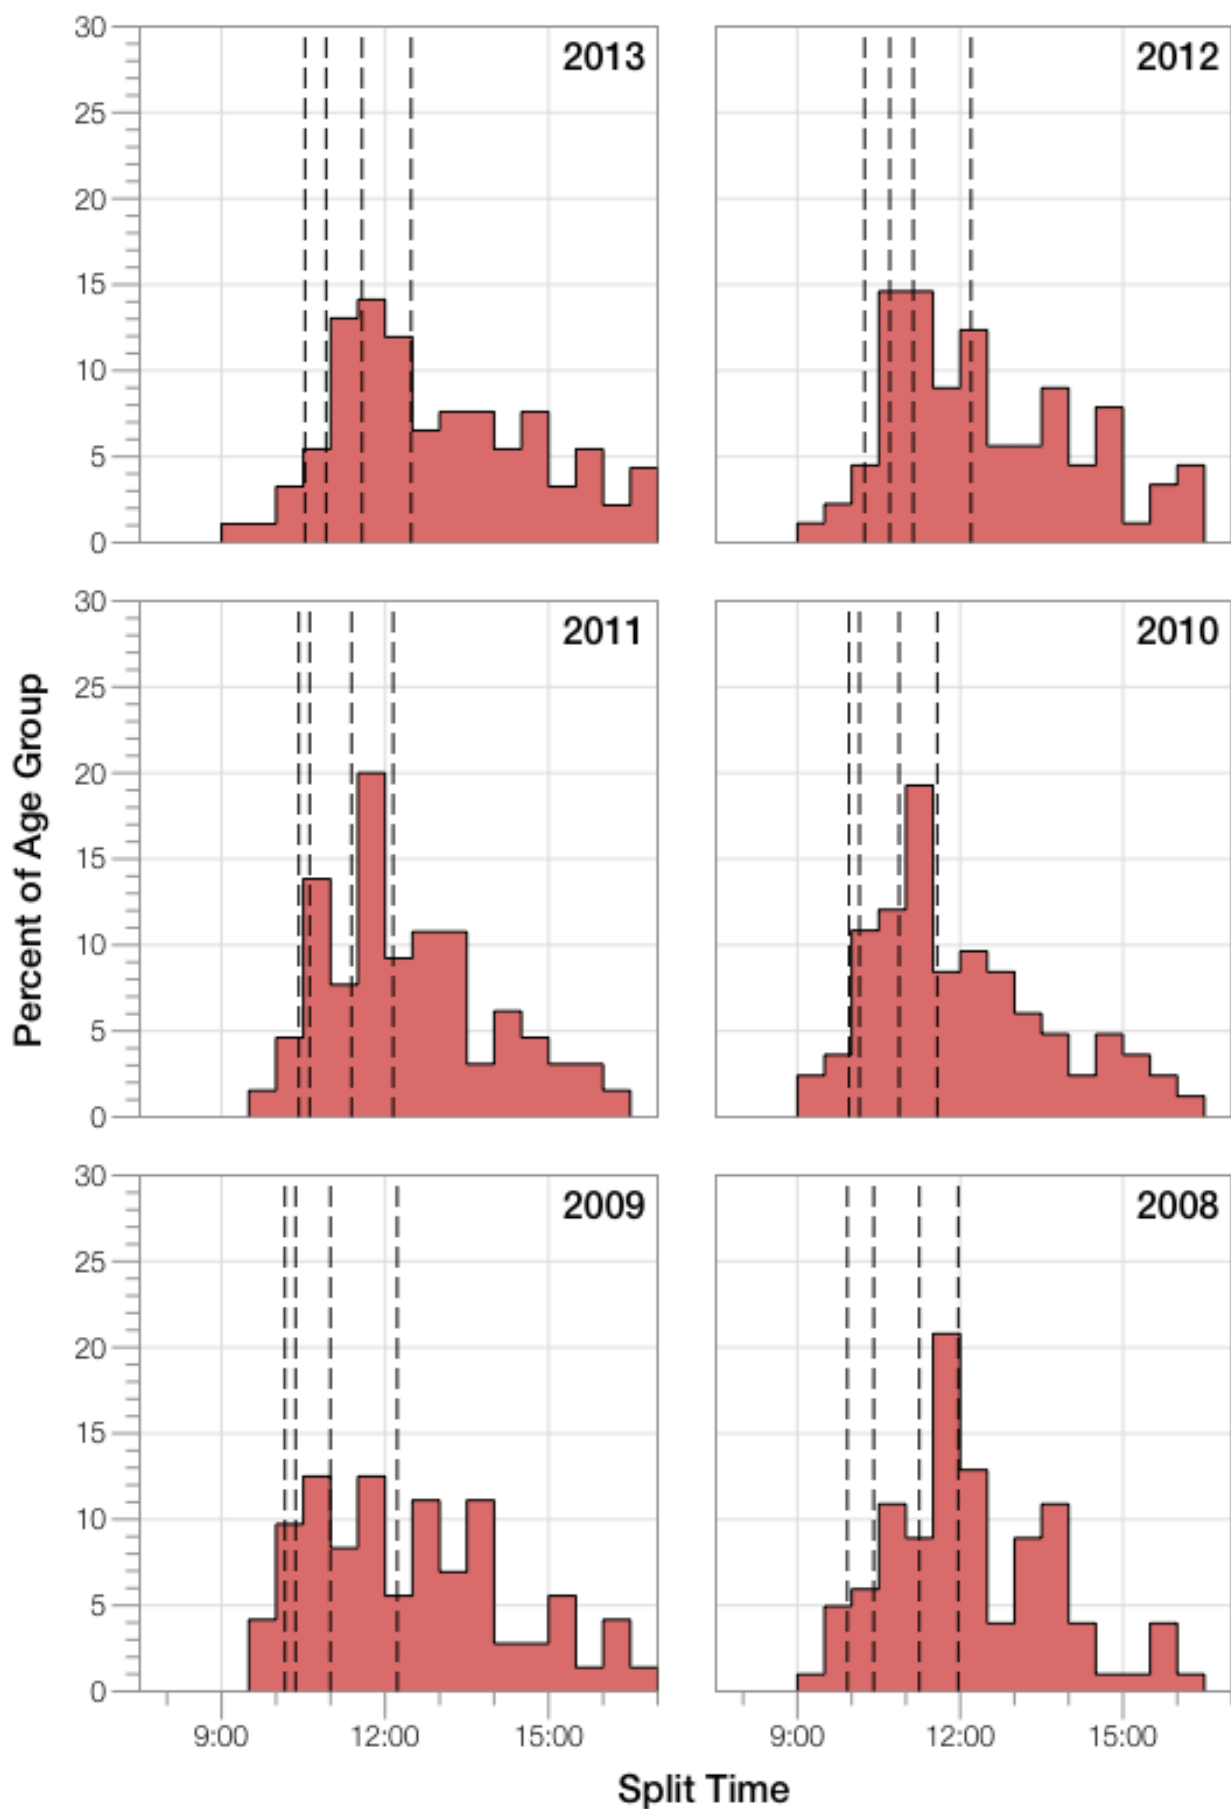

Ironman Lanzarote M25-29 Stats

M25-29 Summary Statistics

Year	Finishers	M25-29 Finishers	Male Winner's Time	Female Winner's Time	M25-29 Winner's Time
2008	1117	101	8:59:37	10:02:27	9:27:59
2009	1149	72	8:54:03	9:54:57	9:43:21
2010	1287	83	8:37:42	10:03:52	9:23:58
2011	1200	65	8:30:34	9:43:39	9:44:07
2012	1447	89	8:44:39	9:58:06	9:29:18
2013	1646	92	8:42:40	9:37:34	9:22:04
Average	1308	84	8:44:52	9:53:25	9:31:47

M25-29 Swim

M25-29 Bike

M25-29 Run

M25-29 Overall

M25-29 Fastest Splits

M25-29 Median Splits

M25-29 Slowest Splits

M25-29 Top 30 Finishing Splits

M25-29 Top 10 and Kona Times and Splits

Summary Statistics

Position	Swim Time	Bike Time	Run Time	Overall Time
Average Male Winner	0:49:31	4:55:46	3:53:13	8:44:52
Average Female Winner	0:55:39	5:41:50	4:16:50	9:53:25
Average 1st Age Grouper	0:58:59	5:13:47	2:39:26	9:31:47
Average 2nd Age Grouper	0:57:18	5:27:38	2:35:42	9:40:49
Average 3rd Age Grouper	0:59:50	5:32:18	2:43:22	9:54:36
Average 4th Age Grouper	0:59:02	5:35:05	2:49:01	10:06:10
Average 5th Age Grouper	0:57:06	5:32:57	3:01:13	10:12:16
Average 6th Age Grouper	1:00:35	5:39:16	2:55:28	10:16:27
Average 7th Age Grouper	1:05:20	5:34:27	2:56:20	10:23:25
Average 8th Age Grouper	1:00:37	5:48:56	2:55:41	10:27:15
Average 9th Age Grouper	1:01:14	5:40:54	3:05:23	10:31:10
Average 10th Age Grouper	1:03:01	5:48:25	3:00:24	10:34:56
Kona Qualifier Average	0:58:09	5:20:43	2:37:34	9:36:18
Top 10 Age Grouper Average	1:00:18	5:35:22	2:52:12	10:09:53