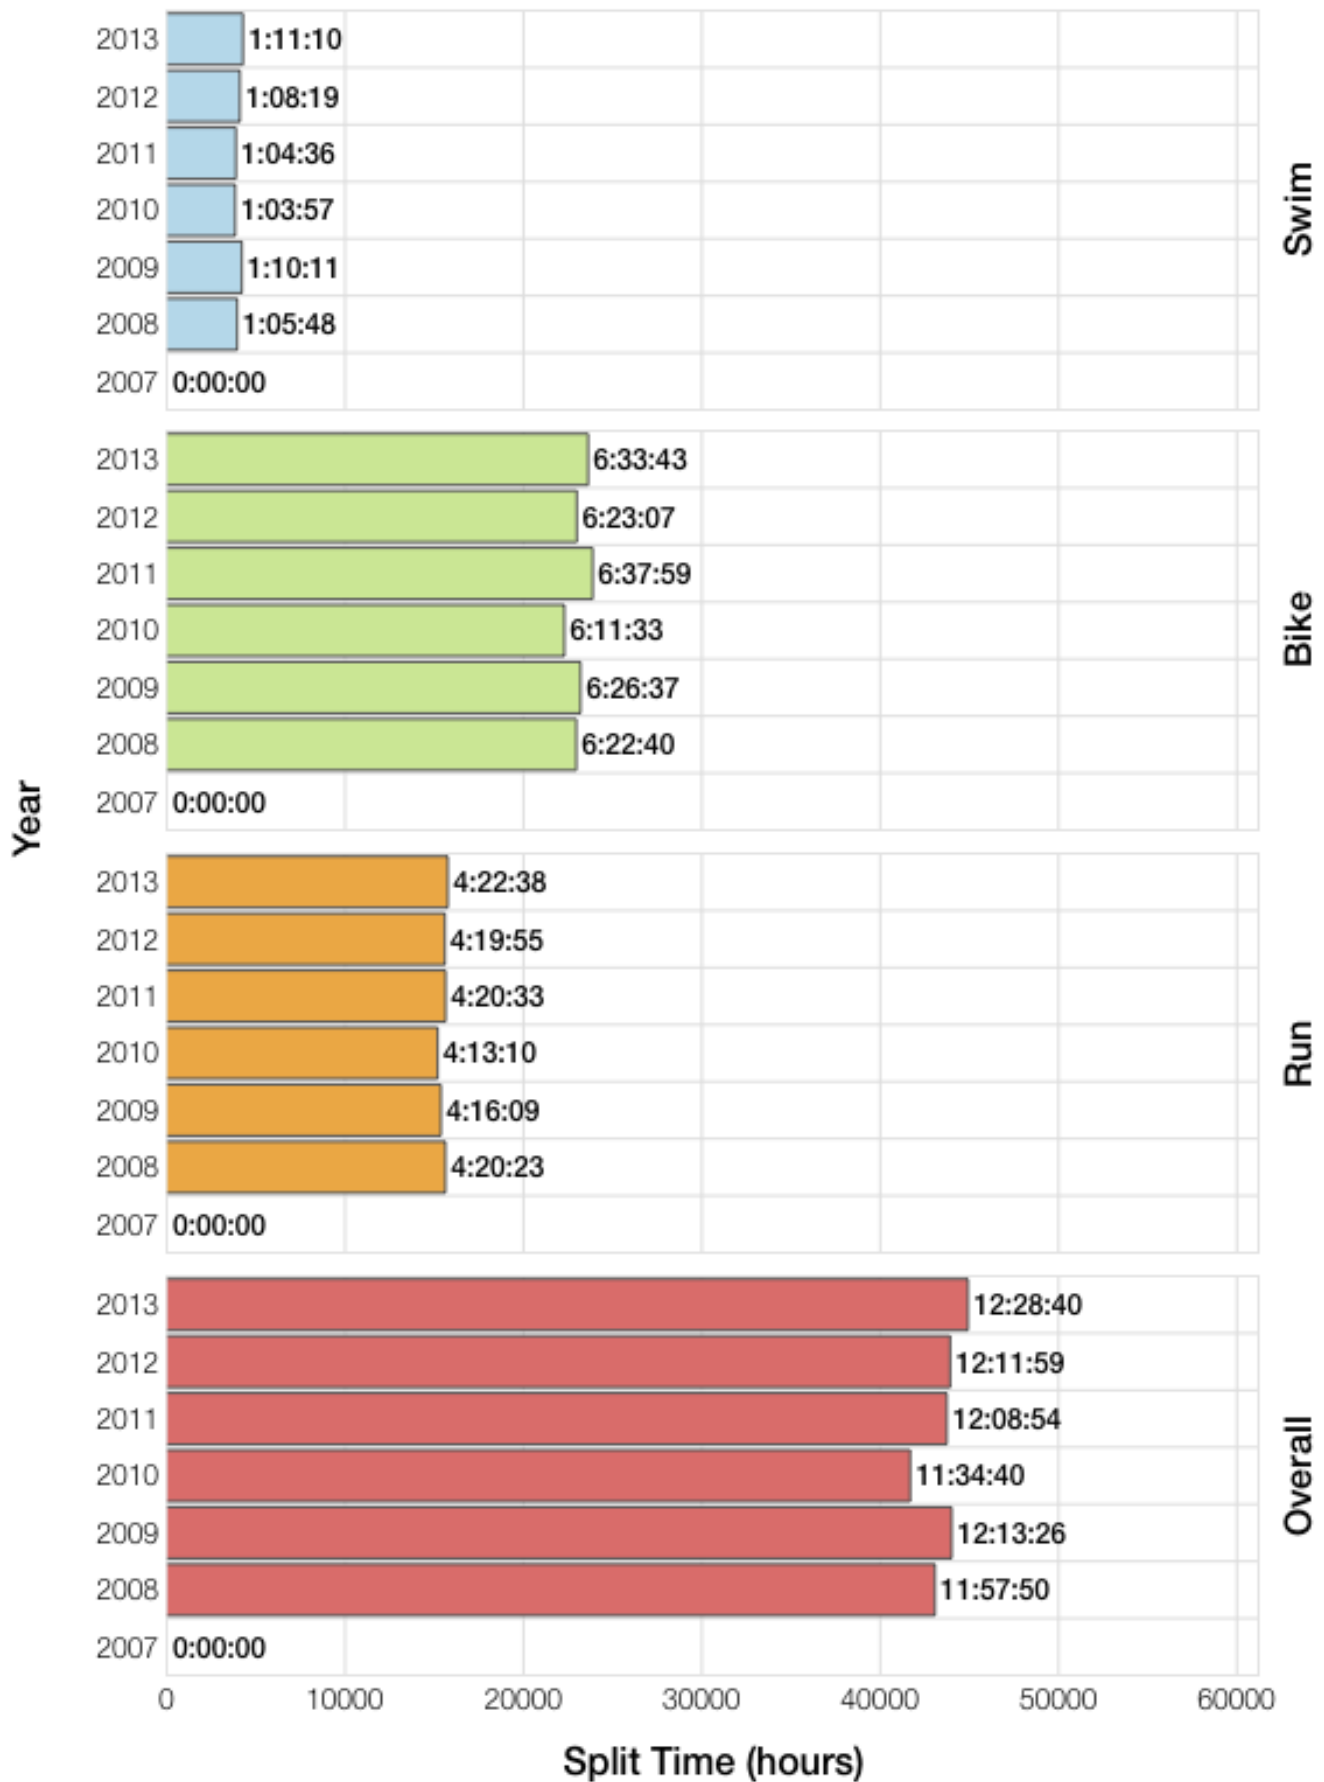

Ironman Lanzarote M25-29 Stats

M25-29 Summary Statistics

Year	Finishers	M25-29 Finishers	Male Winner's Time	Female Winner's Time	M25-29 Winner's Time
2008	1117	101	8:59:37	10:02:27	9:27:59
2009	1149	72	8:54:03	9:54:57	9:43:21
2010	1287	83	8:37:42	10:03:52	9:23:58
2011	1200	65	8:30:34	9:43:39	9:44:07
2012	1447	89	8:44:39	9:58:06	9:29:18
2013	1646	92	8:42:40	9:37:34	9:22:04
Average	1308	84	8:44:52	9:53:25	9:31:47

M25-29 Swim

M25-29 Bike

M25-29 Run

M25-29 Overall

M25-29 Fastest Splits

M25-29 Median Splits

M25-29 Slowest Splits

M25-29 Top 30 Finishing Splits

M25-29 Top 10 and Kona Times and Splits

Summary Statistics

Position	Swim Time	Bike Time	Run Time	Overall Time
Average Male Winner	0:49:31	4:55:46	3:53:13	8:44:52
Average Female Winner	0:55:39	5:41:50	4:16:50	9:53:25
Average 1st Age Grouper	0:58:59	5:13:47	2:39:26	9:31:47
Average 2nd Age Grouper	0:57:18	5:27:38	2:35:42	9:40:49
Average 3rd Age Grouper	0:59:50	5:32:18	2:43:22	9:54:36
Average 4th Age Grouper	0:59:02	5:35:05	2:49:01	10:06:10
Average 5th Age Grouper	0:57:06	5:32:57	3:01:13	10:12:16
Average 6th Age Grouper	1:00:35	5:39:16	2:55:28	10:16:27
Average 7th Age Grouper	1:05:20	5:34:27	2:56:20	10:23:25
Average 8th Age Grouper	1:00:37	5:48:56	2:55:41	10:27:15
Average 9th Age Grouper	1:01:14	5:40:54	3:05:23	10:31:10
Average 10th Age Grouper	1:03:01	5:48:25	3:00:24	10:34:56
Kona Qualifier Average	0:58:09	5:20:43	2:37:34	9:36:18
Top 10 Age Grouper Average	1:00:18	5:35:22	2:52:12	10:09:53