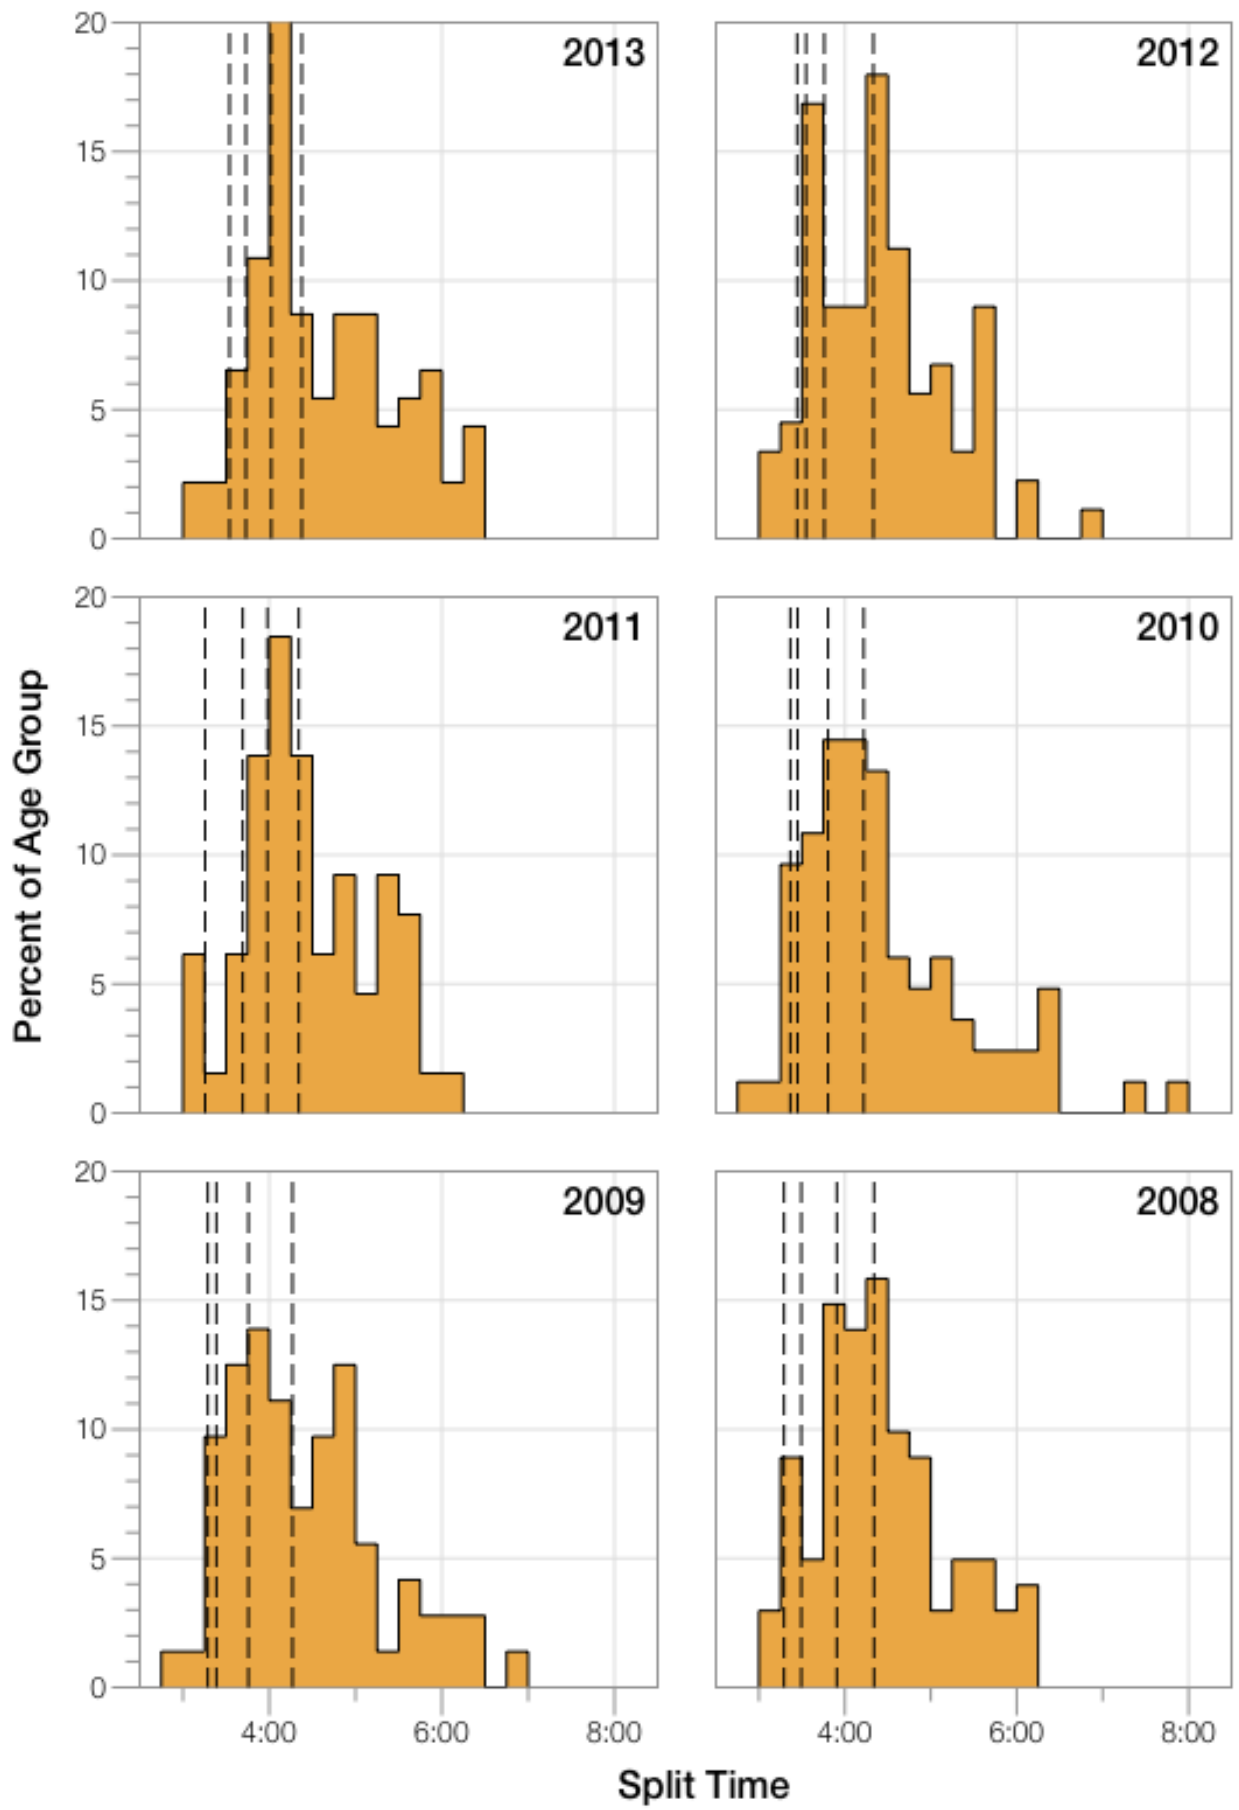

Ironman Lanzarote M25-29 Stats

M25-29 Summary Statistics

Year	Finishers	M25-29 Finishers	Male Winner's Time	Female Winner's Time	M25-29 Winner's Time
2008	1117	101	8:59:37	10:02:27	9:27:59
2009	1149	72	8:54:03	9:54:57	9:43:21
2010	1287	83	8:37:42	10:03:52	9:23:58
2011	1200	65	8:30:34	9:43:39	9:44:07
2012	1447	89	8:44:39	9:58:06	9:29:18
2013	1646	92	8:42:40	9:37:34	9:22:04
Average	1308	84	8:44:52	9:53:25	9:31:47

M25-29 Swim

M25-29 Bike

M25-29 Run

M25-29 Overall

M25-29 Fastest Splits

M25-29 Median Splits

M25-29 Slowest Splits

M25-29 Top 30 Finishing Splits

M25-29 Top 10 and Kona Times and Splits

Summary Statistics

Position	Swim Time	Bike Time	Run Time	Overall Time
Average Male Winner	0:49:31	4:55:46	3:53:13	8:44:52
Average Female Winner	0:55:39	5:41:50	4:16:50	9:53:25
Average 1st Age Grouper	0:58:59	5:13:47	2:39:26	9:31:47
Average 2nd Age Grouper	0:57:18	5:27:38	2:35:42	9:40:49
Average 3rd Age Grouper	0:59:50	5:32:18	2:43:22	9:54:36
Average 4th Age Grouper	0:59:02	5:35:05	2:49:01	10:06:10
Average 5th Age Grouper	0:57:06	5:32:57	3:01:13	10:12:16
Average 6th Age Grouper	1:00:35	5:39:16	2:55:28	10:16:27
Average 7th Age Grouper	1:05:20	5:34:27	2:56:20	10:23:25
Average 8th Age Grouper	1:00:37	5:48:56	2:55:41	10:27:15
Average 9th Age Grouper	1:01:14	5:40:54	3:05:23	10:31:10
Average 10th Age Grouper	1:03:01	5:48:25	3:00:24	10:34:56
Kona Qualifier Average	0:58:09	5:20:43	2:37:34	9:36:18
Top 10 Age Grouper Average	1:00:18	5:35:22	2:52:12	10:09:53