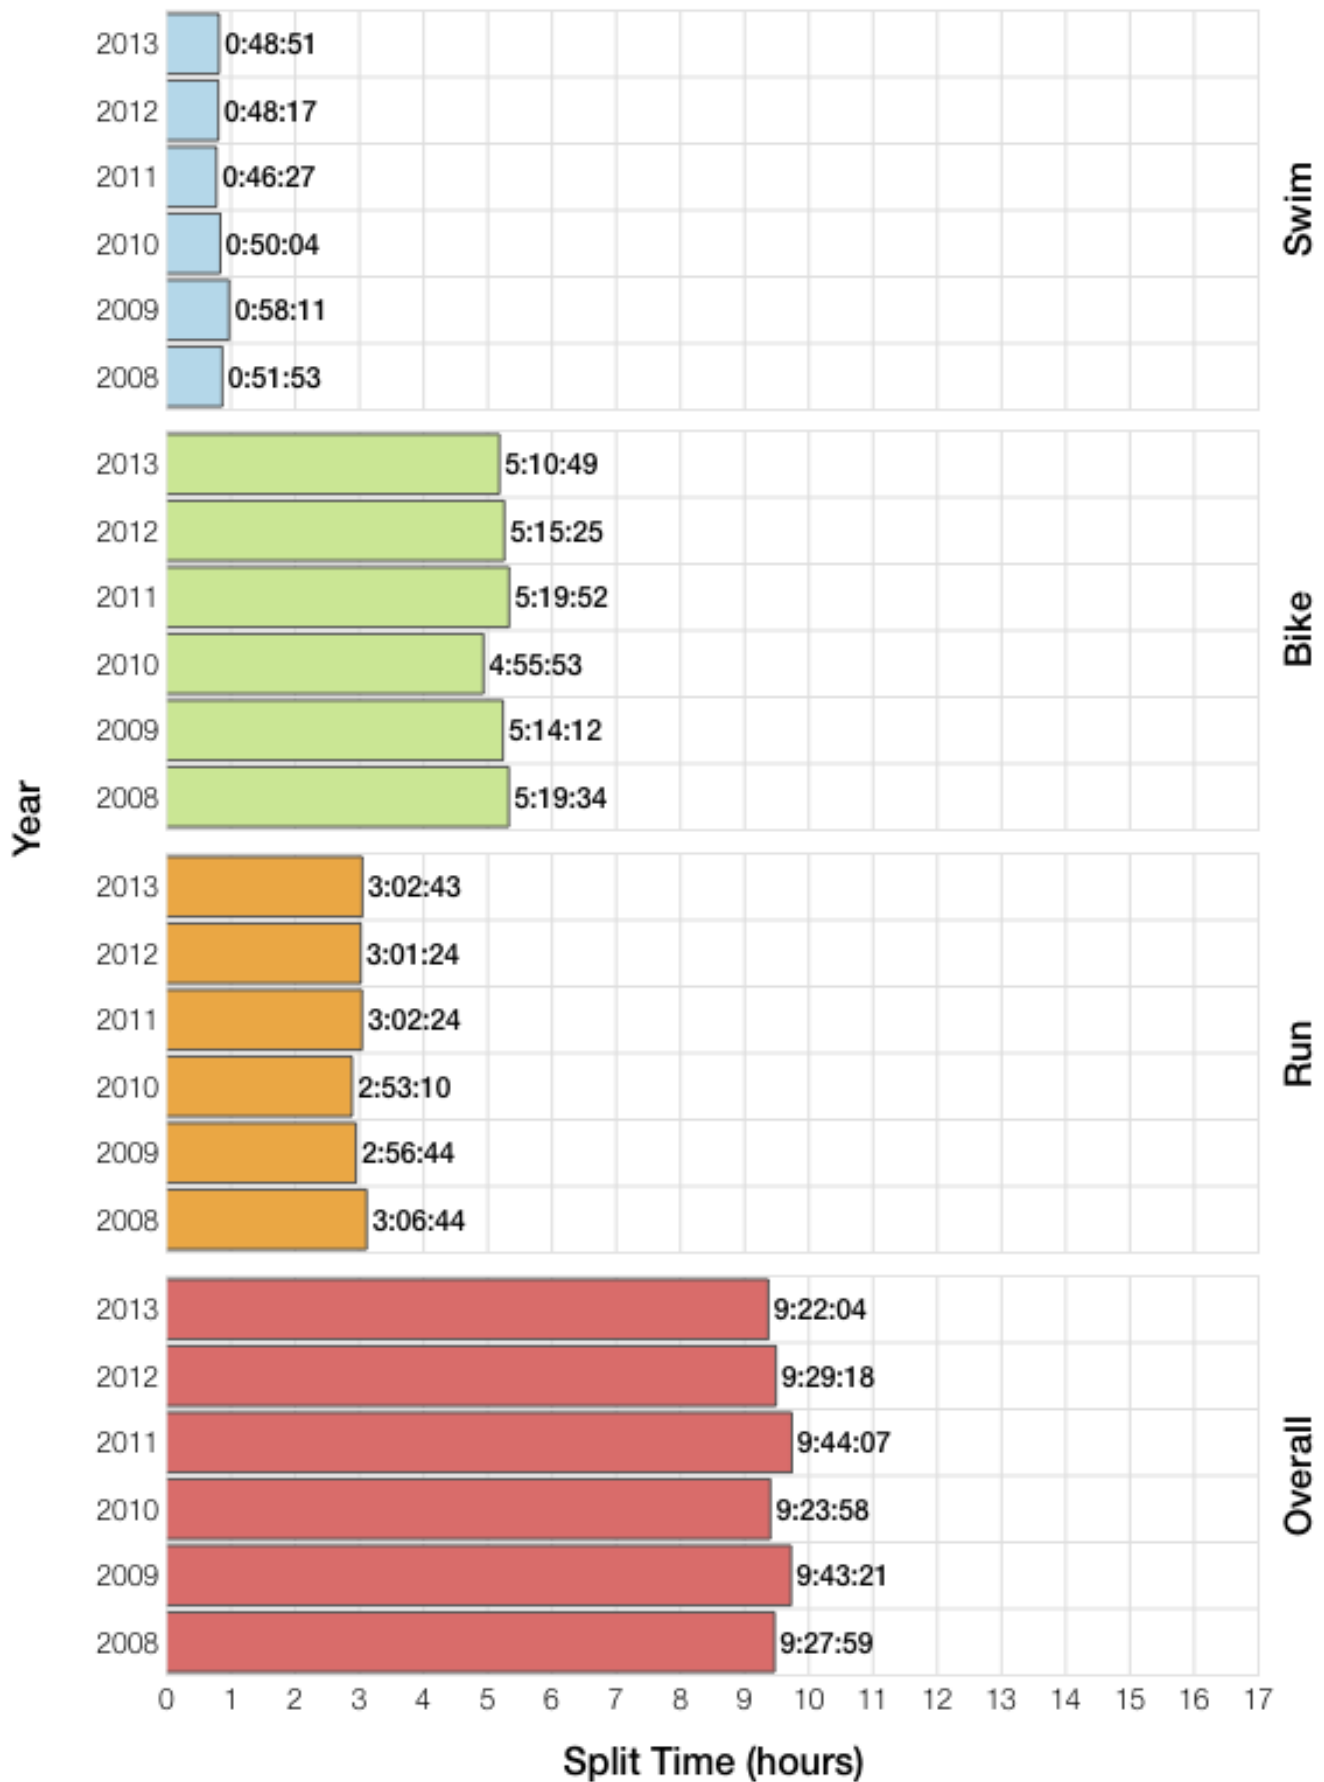

Ironman Lanzarote M25-29 Stats

M25-29 Summary Statistics

Year	Finishers	M25-29 Finishers	Male Winner's Time	Female Winner's Time	M25-29 Winner's Time
2008	1117	101	8:59:37	10:02:27	9:27:59
2009	1149	72	8:54:03	9:54:57	9:43:21
2010	1287	83	8:37:42	10:03:52	9:23:58
2011	1200	65	8:30:34	9:43:39	9:44:07
2012	1447	89	8:44:39	9:58:06	9:29:18
2013	1646	92	8:42:40	9:37:34	9:22:04
Average	1308	84	8:44:52	9:53:25	9:31:47

M25-29 Swim

M25-29 Bike

M25-29 Run

M25-29 Overall

M25-29 Fastest Splits

M25-29 Median Splits

M25-29 Slowest Splits

M25-29 Top 30 Finishing Splits

M25-29 Top 10 and Kona Times and Splits

Summary Statistics

Position	Swim Time	Bike Time	Run Time	Overall Time
Average Male Winner	0:49:31	4:55:46	3:53:13	8:44:52
Average Female Winner	0:55:39	5:41:50	4:16:50	9:53:25
Average 1st Age Grouper	0:58:59	5:13:47	2:39:26	9:31:47
Average 2nd Age Grouper	0:57:18	5:27:38	2:35:42	9:40:49
Average 3rd Age Grouper	0:59:50	5:32:18	2:43:22	9:54:36
Average 4th Age Grouper	0:59:02	5:35:05	2:49:01	10:06:10
Average 5th Age Grouper	0:57:06	5:32:57	3:01:13	10:12:16
Average 6th Age Grouper	1:00:35	5:39:16	2:55:28	10:16:27
Average 7th Age Grouper	1:05:20	5:34:27	2:56:20	10:23:25
Average 8th Age Grouper	1:00:37	5:48:56	2:55:41	10:27:15
Average 9th Age Grouper	1:01:14	5:40:54	3:05:23	10:31:10
Average 10th Age Grouper	1:03:01	5:48:25	3:00:24	10:34:56
Kona Qualifier Average	0:58:09	5:20:43	2:37:34	9:36:18
Top 10 Age Grouper Average	1:00:18	5:35:22	2:52:12	10:09:53