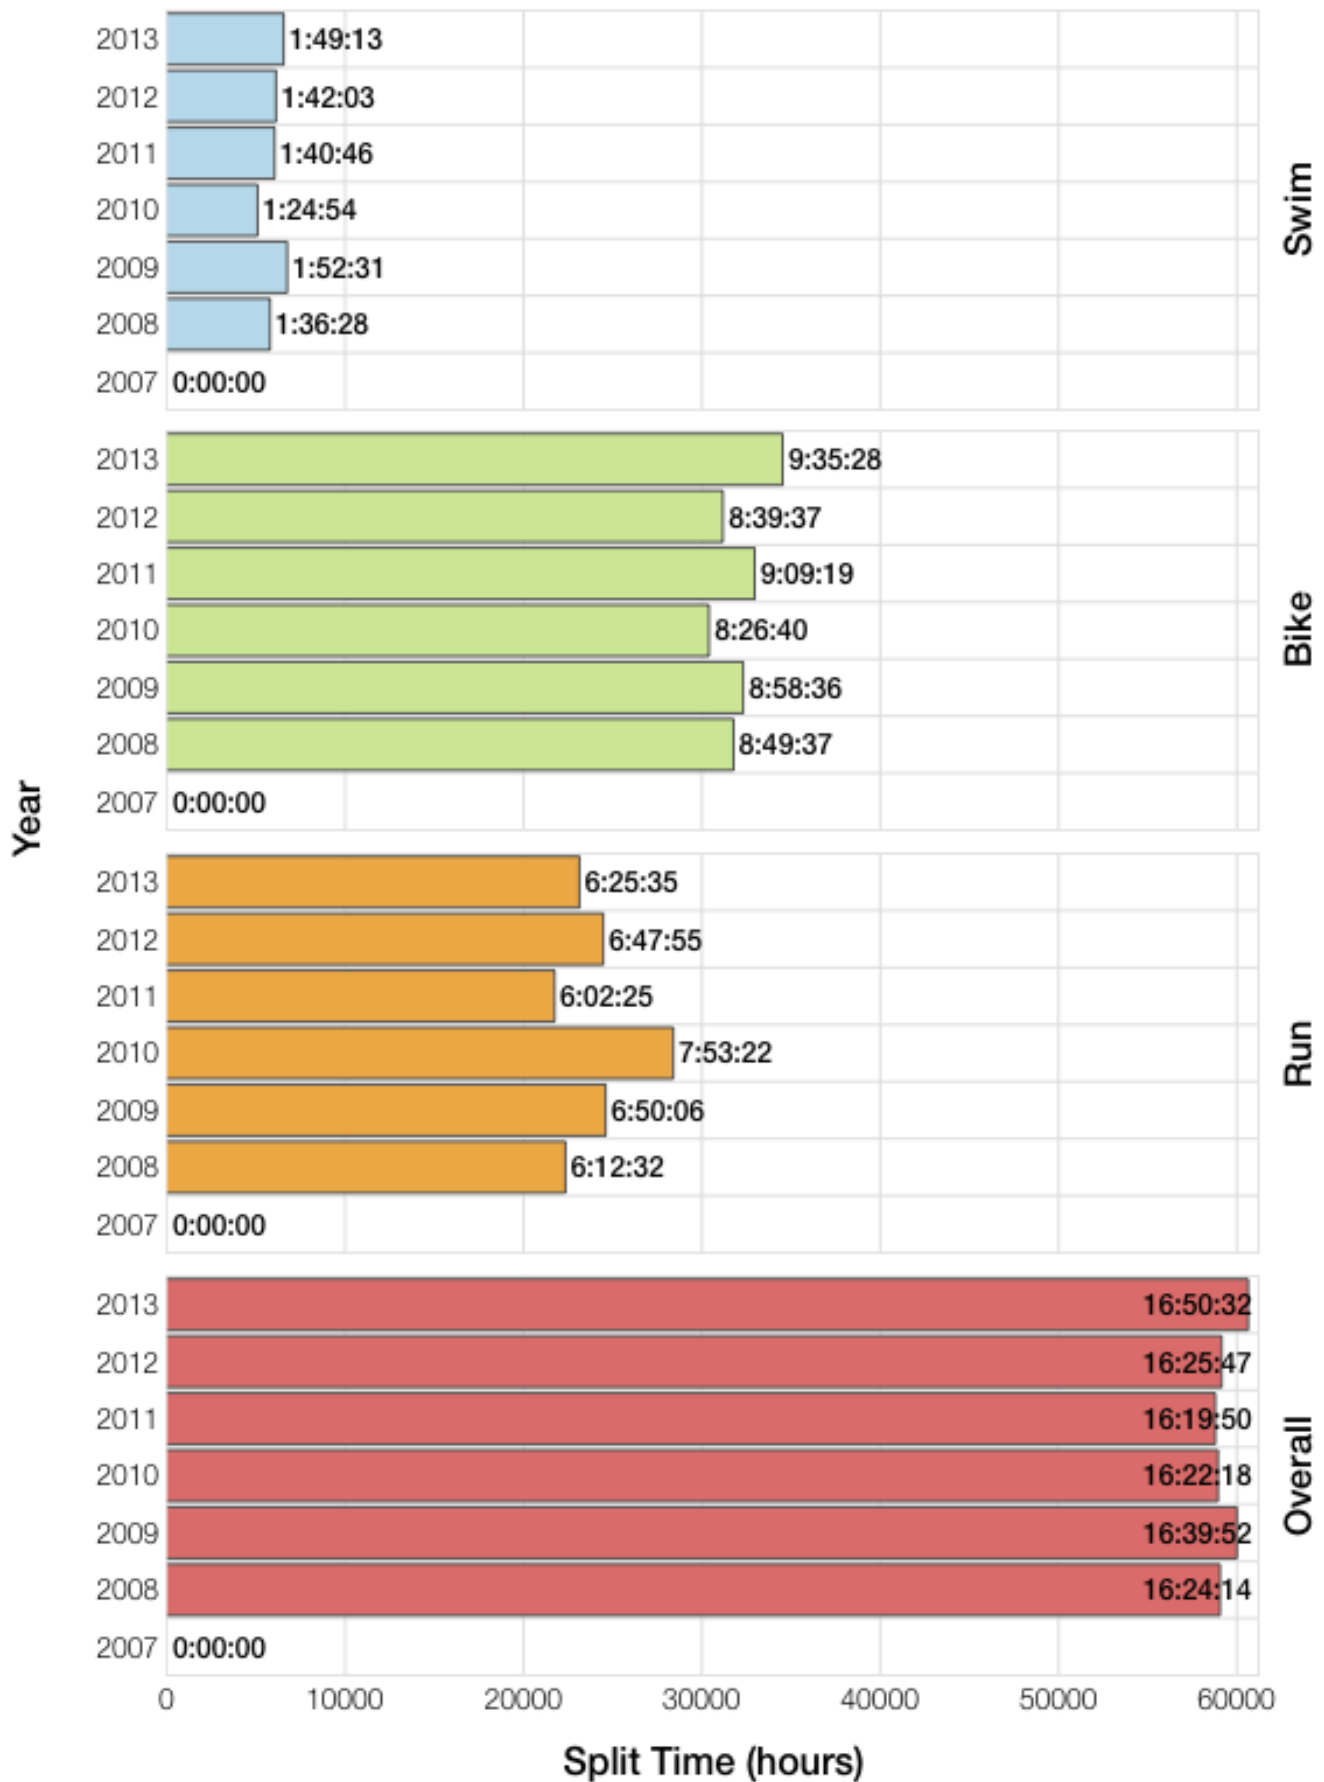

Ironman Lanzarote M25-29 Stats

M25-29 Summary Statistics

Year	Finishers	M25-29 Finishers	Male Winner's Time	Female Winner's Time	M25-29 Winner's Time
2008	1117	101	8:59:37	10:02:27	9:27:59
2009	1149	72	8:54:03	9:54:57	9:43:21
2010	1287	83	8:37:42	10:03:52	9:23:58
2011	1200	65	8:30:34	9:43:39	9:44:07
2012	1447	89	8:44:39	9:58:06	9:29:18
2013	1646	92	8:42:40	9:37:34	9:22:04
Average	1308	84	8:44:52	9:53:25	9:31:47

M25-29 Swim

M25-29 Bike

M25-29 Run

M25-29 Overall

M25-29 Fastest Splits

M25-29 Median Splits

M25-29 Slowest Splits

M25-29 Top 30 Finishing Splits

M25-29 Top 10 and Kona Times and Splits

Summary Statistics

Position	Swim Time	Bike Time	Run Time	Overall Time
Average Male Winner	0:49:31	4:55:46	3:53:13	8:44:52
Average Female Winner	0:55:39	5:41:50	4:16:50	9:53:25
Average 1st Age Grouper	0:58:59	5:13:47	2:39:26	9:31:47
Average 2nd Age Grouper	0:57:18	5:27:38	2:35:42	9:40:49
Average 3rd Age Grouper	0:59:50	5:32:18	2:43:22	9:54:36
Average 4th Age Grouper	0:59:02	5:35:05	2:49:01	10:06:10
Average 5th Age Grouper	0:57:06	5:32:57	3:01:13	10:12:16
Average 6th Age Grouper	1:00:35	5:39:16	2:55:28	10:16:27
Average 7th Age Grouper	1:05:20	5:34:27	2:56:20	10:23:25
Average 8th Age Grouper	1:00:37	5:48:56	2:55:41	10:27:15
Average 9th Age Grouper	1:01:14	5:40:54	3:05:23	10:31:10
Average 10th Age Grouper	1:03:01	5:48:25	3:00:24	10:34:56
Kona Qualifier Average	0:58:09	5:20:43	2:37:34	9:36:18
Top 10 Age Grouper Average	1:00:18	5:35:22	2:52:12	10:09:53