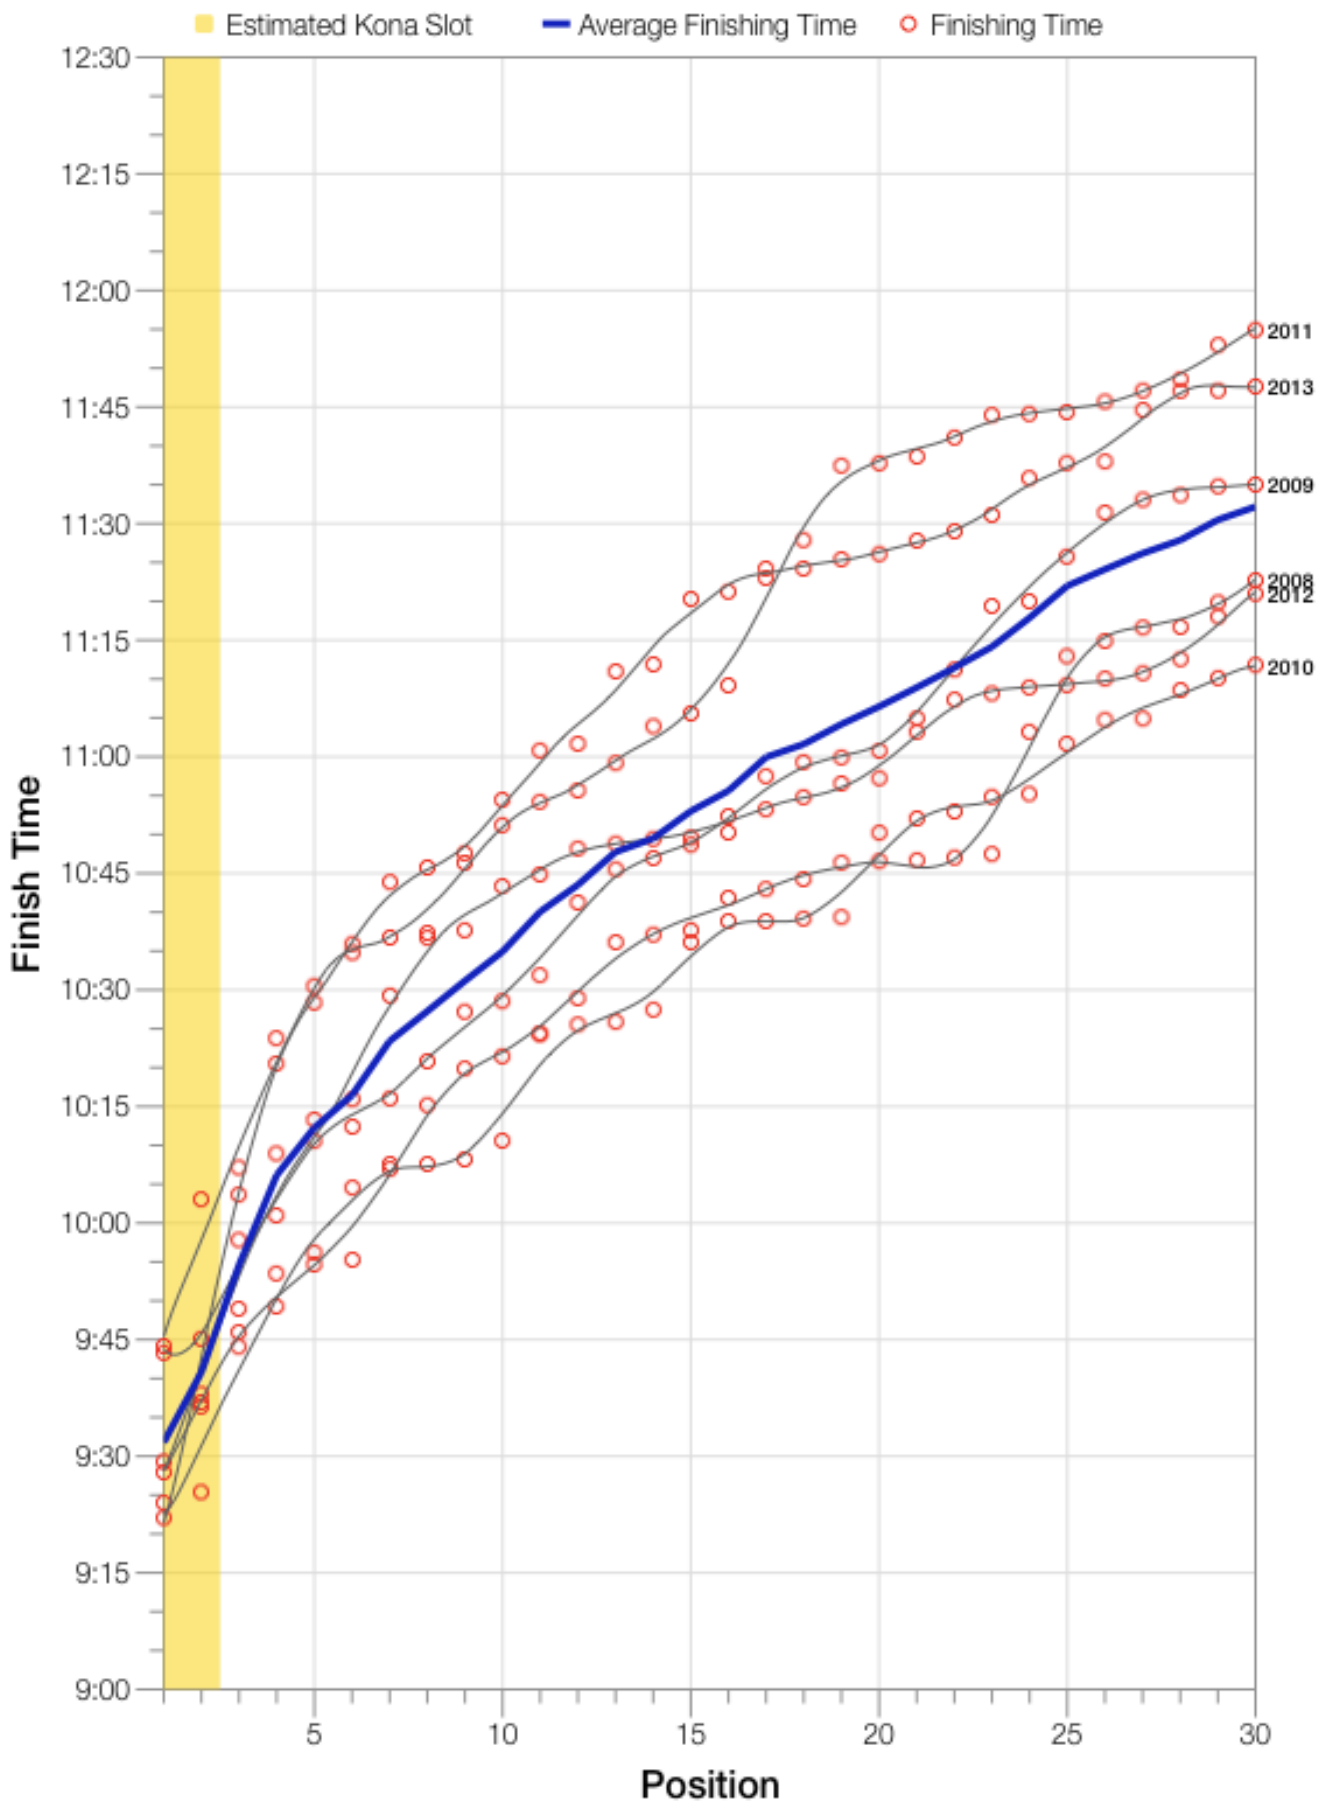

Ironman Lanzarote M25-29 Stats

M25-29 Summary Statistics

Year	Finishers	M25-29 Finishers	Male Winner's Time	Female Winner's Time	M25-29 Winner's Time
2008	1117	101	8:59:37	10:02:27	9:27:59
2009	1149	72	8:54:03	9:54:57	9:43:21
2010	1287	83	8:37:42	10:03:52	9:23:58
2011	1200	65	8:30:34	9:43:39	9:44:07
2012	1447	89	8:44:39	9:58:06	9:29:18
2013	1646	92	8:42:40	9:37:34	9:22:04
Average	1308	84	8:44:52	9:53:25	9:31:47

M25-29 Swim

M25-29 Bike

M25-29 Run

M25-29 Overall

M25-29 Fastest Splits

M25-29 Median Splits

M25-29 Slowest Splits

M25-29 Top 30 Finishing Splits

M25-29 Top 10 and Kona Times and Splits

Summary Statistics

Position	Swim Time	Bike Time	Run Time	Overall Time
Average Male Winner	0:49:31	4:55:46	3:53:13	8:44:52
Average Female Winner	0:55:39	5:41:50	4:16:50	9:53:25
Average 1st Age Grouper	0:58:59	5:13:47	2:39:26	9:31:47
Average 2nd Age Grouper	0:57:18	5:27:38	2:35:42	9:40:49
Average 3rd Age Grouper	0:59:50	5:32:18	2:43:22	9:54:36
Average 4th Age Grouper	0:59:02	5:35:05	2:49:01	10:06:10
Average 5th Age Grouper	0:57:06	5:32:57	3:01:13	10:12:16
Average 6th Age Grouper	1:00:35	5:39:16	2:55:28	10:16:27
Average 7th Age Grouper	1:05:20	5:34:27	2:56:20	10:23:25
Average 8th Age Grouper	1:00:37	5:48:56	2:55:41	10:27:15
Average 9th Age Grouper	1:01:14	5:40:54	3:05:23	10:31:10
Average 10th Age Grouper	1:03:01	5:48:25	3:00:24	10:34:56
Kona Qualifier Average	0:58:09	5:20:43	2:37:34	9:36:18
Top 10 Age Grouper Average	1:00:18	5:35:22	2:52:12	10:09:53