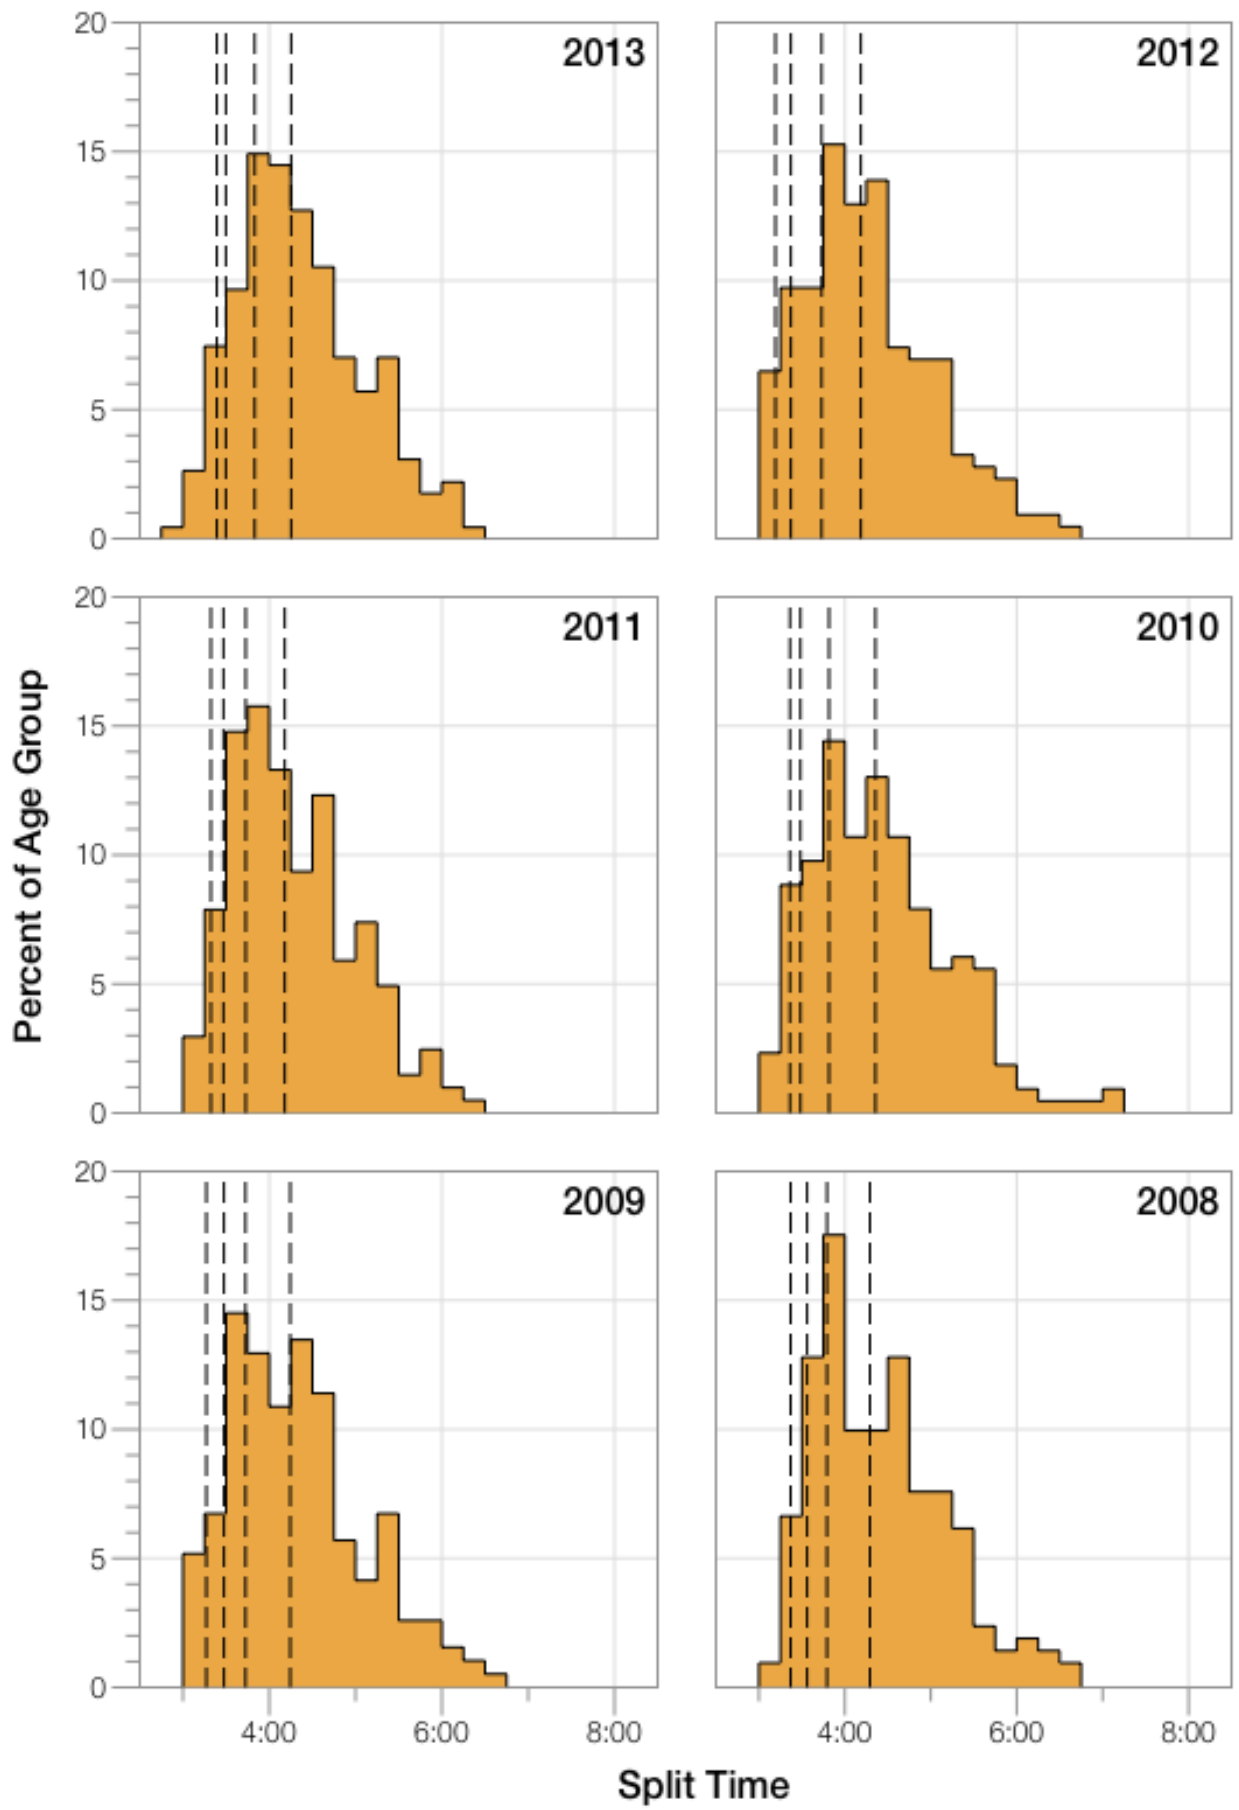

Ironman Lanzarote M30-34 Stats

M30-34 Summary Statistics

Year	Finishers	M30-34 Finishers	Male Winner's Time	Female Winner's Time	M30-34 Winner's Time
2008	1117	211	8:59:37	10:02:27	9:43:04
2009	1149	193	8:54:03	9:54:57	9:32:42
2010	1287	215	8:37:42	10:03:52	9:21:30
2011	1200	203	8:30:34	9:43:39	9:22:54
2012	1447	216	8:44:39	9:58:06	9:20:56
2013	1646	228	8:42:40	9:37:34	9:25:05
Average	1308	211	8:44:52	9:53:25	9:27:41

M30-34 Swim

M30-34 Bike

M30-34 Run

M30-34 Overall

M30-34 Fastest Splits

M30-34 Median Splits

M30-34 Slowest Splits

M30-34 Top 30 Finishing Splits

M30-34 Top 10 and Kona Times and Splits

Summary Statistics

Position	Swim Time	Bike Time	Run Time	Overall Time
Average Male Winner	0:49:31	4:55:46	3:53:13	8:44:52
Average Female Winner	0:55:39	5:41:50	4:16:50	9:53:25
Average 1st Age Grouper	0:56:22	5:17:54	2:34:09	9:27:41
Average 2nd Age Grouper	0:57:00	5:20:59	2:37:31	9:36:37
Average 3rd Age Grouper	0:58:39	5:22:31	2:39:26	9:42:08
Average 4th Age Grouper	0:58:06	5:25:42	2:38:34	9:43:30
Average 5th Age Grouper	0:57:16	5:24:37	2:42:44	9:47:52
Average 6th Age Grouper	0:59:58	5:24:54	2:44:00	9:51:53
Average 7th Age Grouper	1:04:09	5:29:30	2:39:17	9:54:08
Average 8th Age Grouper	0:59:29	5:24:20	2:52:29	9:57:49
Average 9th Age Grouper	1:01:05	5:30:02	2:44:45	10:00:01
Average 10th Age Grouper	1:00:19	5:35:07	2:45:30	10:02:25
Kona Qualifier Average	0:57:32	5:21:47	2:37:25	9:37:29
Top 10 Age Grouper Average	0:59:14	5:25:34	2:41:50	9:48:24