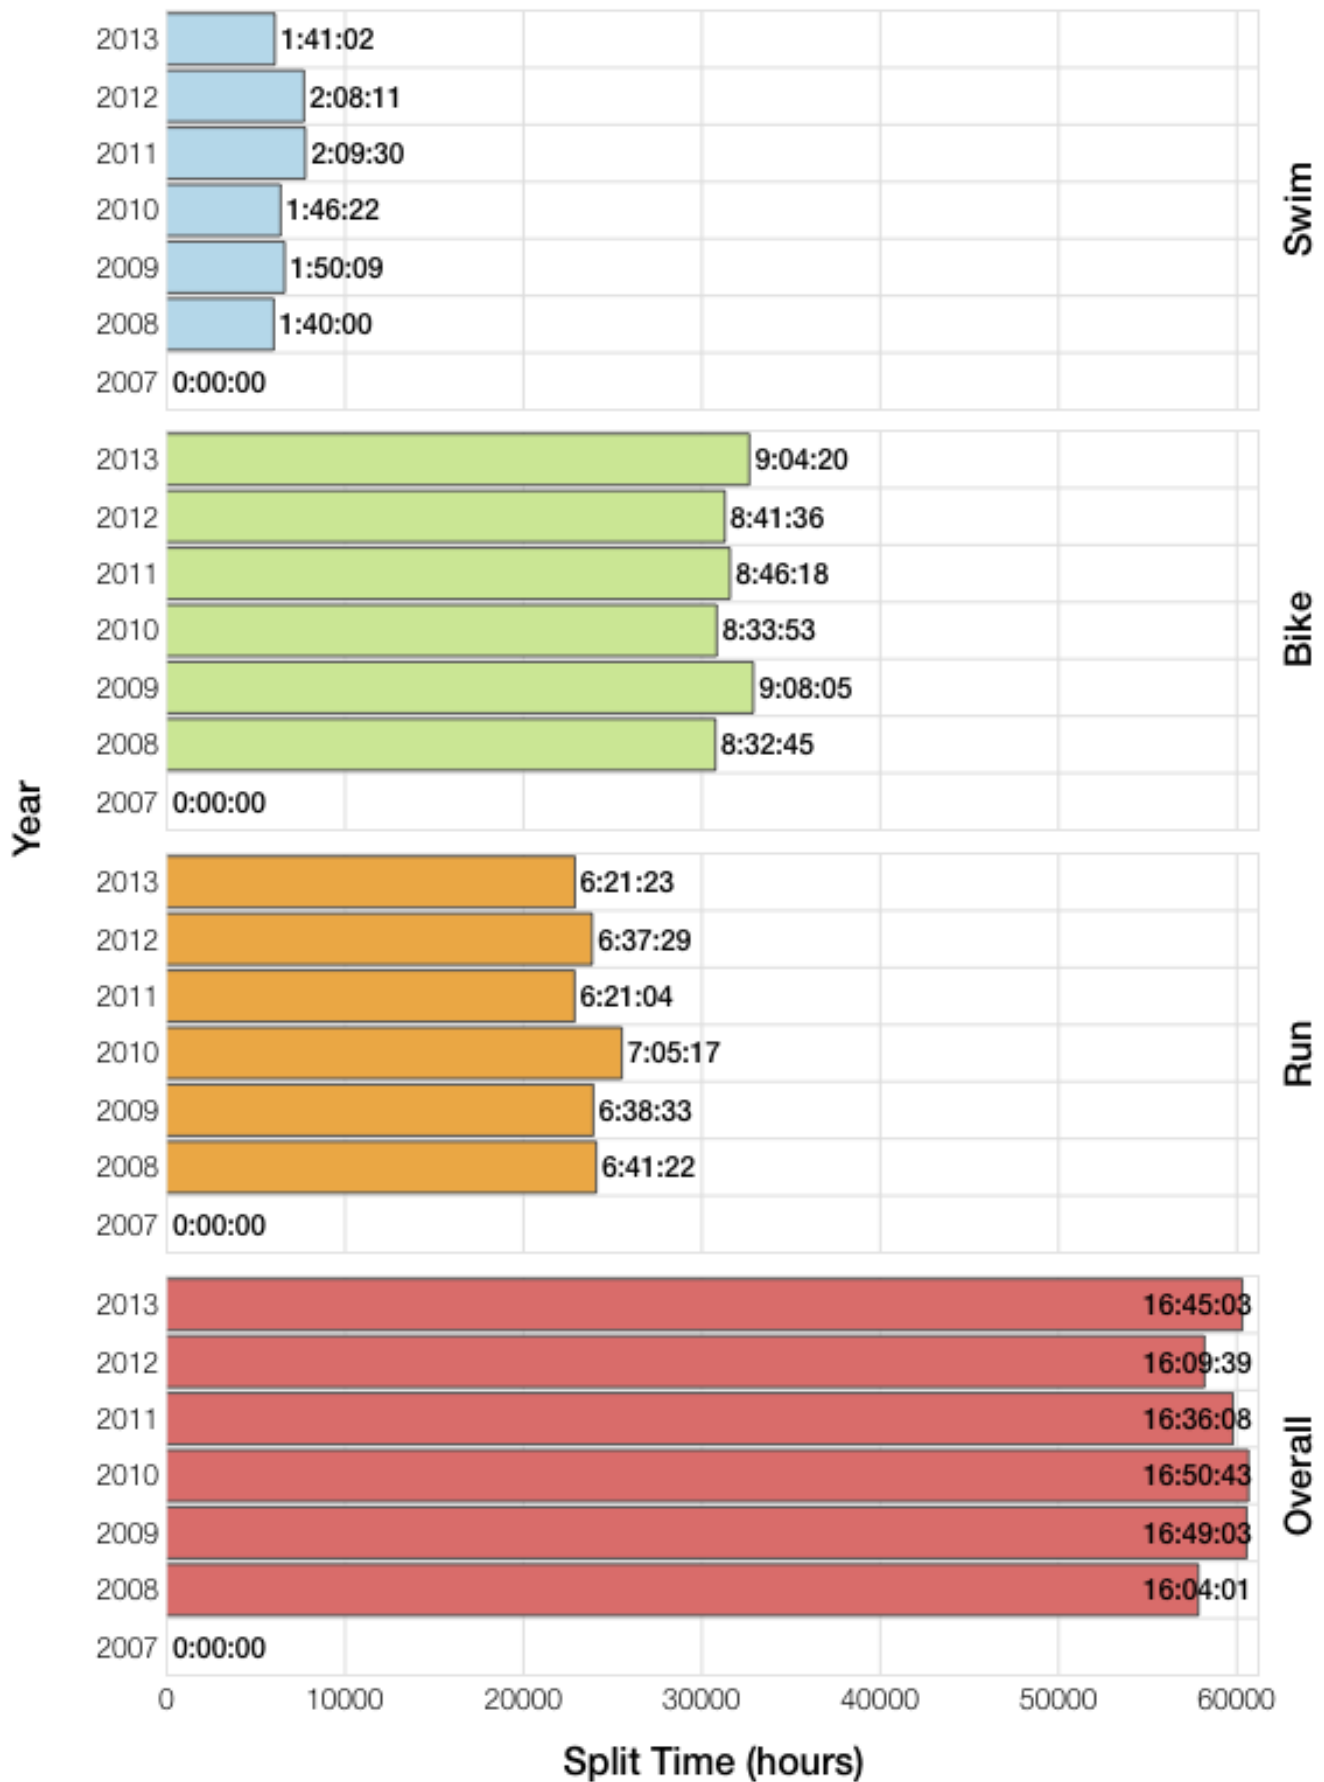

Ironman Lanzarote M30-34 Stats

M30-34 Summary Statistics

Year	Finishers	M30-34 Finishers	Male Winner's Time	Female Winner's Time	M30-34 Winner's Time
2008	1117	211	8:59:37	10:02:27	9:43:04
2009	1149	193	8:54:03	9:54:57	9:32:42
2010	1287	215	8:37:42	10:03:52	9:21:30
2011	1200	203	8:30:34	9:43:39	9:22:54
2012	1447	216	8:44:39	9:58:06	9:20:56
2013	1646	228	8:42:40	9:37:34	9:25:05
Average	1308	211	8:44:52	9:53:25	9:27:41

M30-34 Swim

M30-34 Bike

M30-34 Run

M30-34 Overall

M30-34 Fastest Splits

M30-34 Median Splits

M30-34 Slowest Splits

M30-34 Top 30 Finishing Splits

M30-34 Top 10 and Kona Times and Splits

Summary Statistics

Position	Swim Time	Bike Time	Run Time	Overall Time
Average Male Winner	0:49:31	4:55:46	3:53:13	8:44:52
Average Female Winner	0:55:39	5:41:50	4:16:50	9:53:25
Average 1st Age Grouper	0:56:22	5:17:54	2:34:09	9:27:41
Average 2nd Age Grouper	0:57:00	5:20:59	2:37:31	9:36:37
Average 3rd Age Grouper	0:58:39	5:22:31	2:39:26	9:42:08
Average 4th Age Grouper	0:58:06	5:25:42	2:38:34	9:43:30
Average 5th Age Grouper	0:57:16	5:24:37	2:42:44	9:47:52
Average 6th Age Grouper	0:59:58	5:24:54	2:44:00	9:51:53
Average 7th Age Grouper	1:04:09	5:29:30	2:39:17	9:54:08
Average 8th Age Grouper	0:59:29	5:24:20	2:52:29	9:57:49
Average 9th Age Grouper	1:01:05	5:30:02	2:44:45	10:00:01
Average 10th Age Grouper	1:00:19	5:35:07	2:45:30	10:02:25
Kona Qualifier Average	0:57:32	5:21:47	2:37:25	9:37:29
Top 10 Age Grouper Average	0:59:14	5:25:34	2:41:50	9:48:24