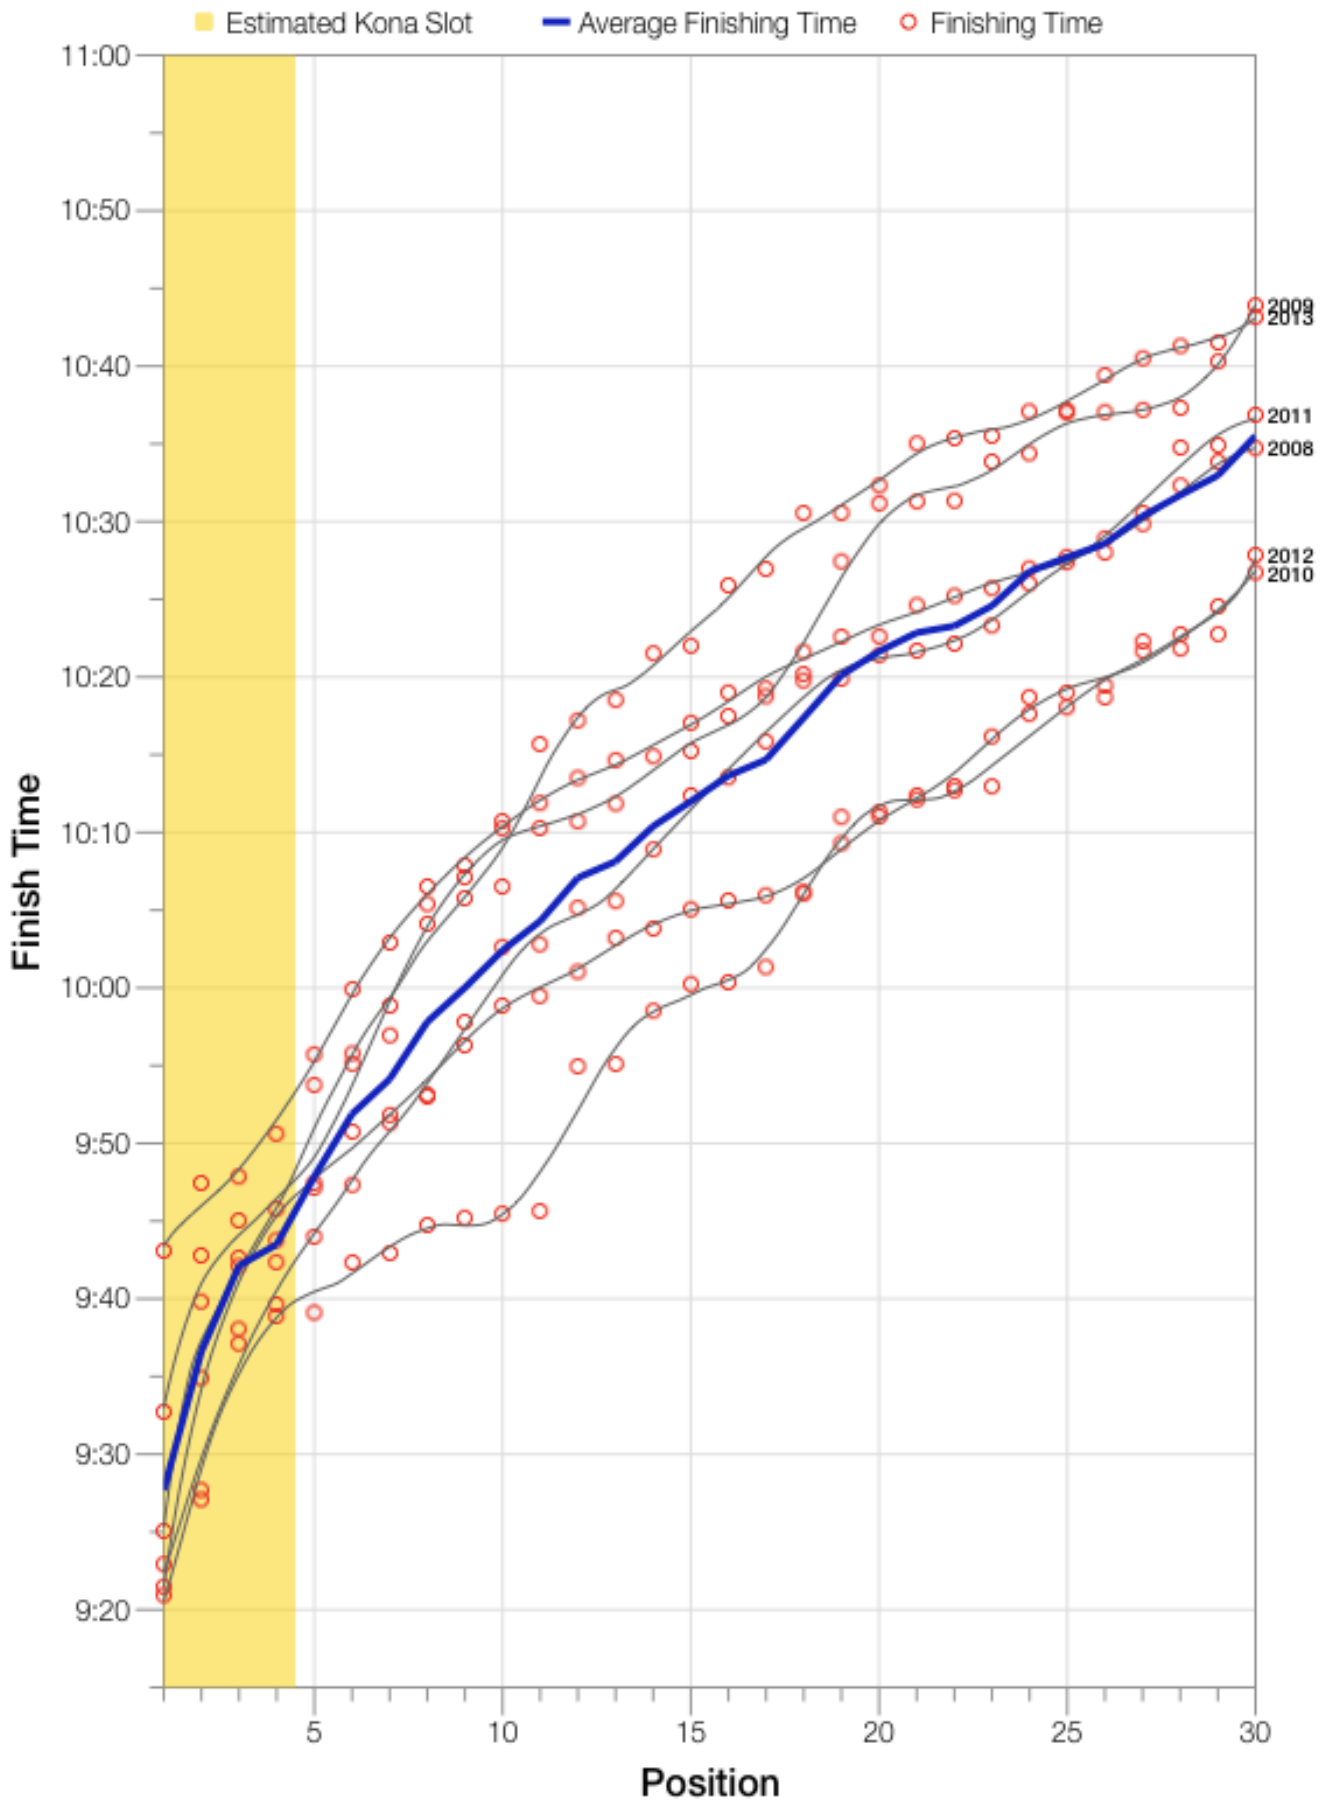

Ironman Lanzarote M30-34 Stats

M30-34 Summary Statistics

Year	Finishers	M30-34 Finishers	Male Winner's Time	Female Winner's Time	M30-34 Winner's Time
2008	1117	211	8:59:37	10:02:27	9:43:04
2009	1149	193	8:54:03	9:54:57	9:32:42
2010	1287	215	8:37:42	10:03:52	9:21:30
2011	1200	203	8:30:34	9:43:39	9:22:54
2012	1447	216	8:44:39	9:58:06	9:20:56
2013	1646	228	8:42:40	9:37:34	9:25:05
Average	1308	211	8:44:52	9:53:25	9:27:41

M30-34 Swim

M30-34 Bike

M30-34 Run

M30-34 Overall

M30-34 Fastest Splits

M30-34 Median Splits

M30-34 Slowest Splits

M30-34 Top 30 Finishing Splits

M30-34 Top 10 and Kona Times and Splits

Summary Statistics

Position	Swim Time	Bike Time	Run Time	Overall Time
Average Male Winner	0:49:31	4:55:46	3:53:13	8:44:52
Average Female Winner	0:55:39	5:41:50	4:16:50	9:53:25
Average 1st Age Grouper	0:56:22	5:17:54	2:34:09	9:27:41
Average 2nd Age Grouper	0:57:00	5:20:59	2:37:31	9:36:37
Average 3rd Age Grouper	0:58:39	5:22:31	2:39:26	9:42:08
Average 4th Age Grouper	0:58:06	5:25:42	2:38:34	9:43:30
Average 5th Age Grouper	0:57:16	5:24:37	2:42:44	9:47:52
Average 6th Age Grouper	0:59:58	5:24:54	2:44:00	9:51:53
Average 7th Age Grouper	1:04:09	5:29:30	2:39:17	9:54:08
Average 8th Age Grouper	0:59:29	5:24:20	2:52:29	9:57:49
Average 9th Age Grouper	1:01:05	5:30:02	2:44:45	10:00:01
Average 10th Age Grouper	1:00:19	5:35:07	2:45:30	10:02:25
Kona Qualifier Average	0:57:32	5:21:47	2:37:25	9:37:29
Top 10 Age Grouper Average	0:59:14	5:25:34	2:41:50	9:48:24