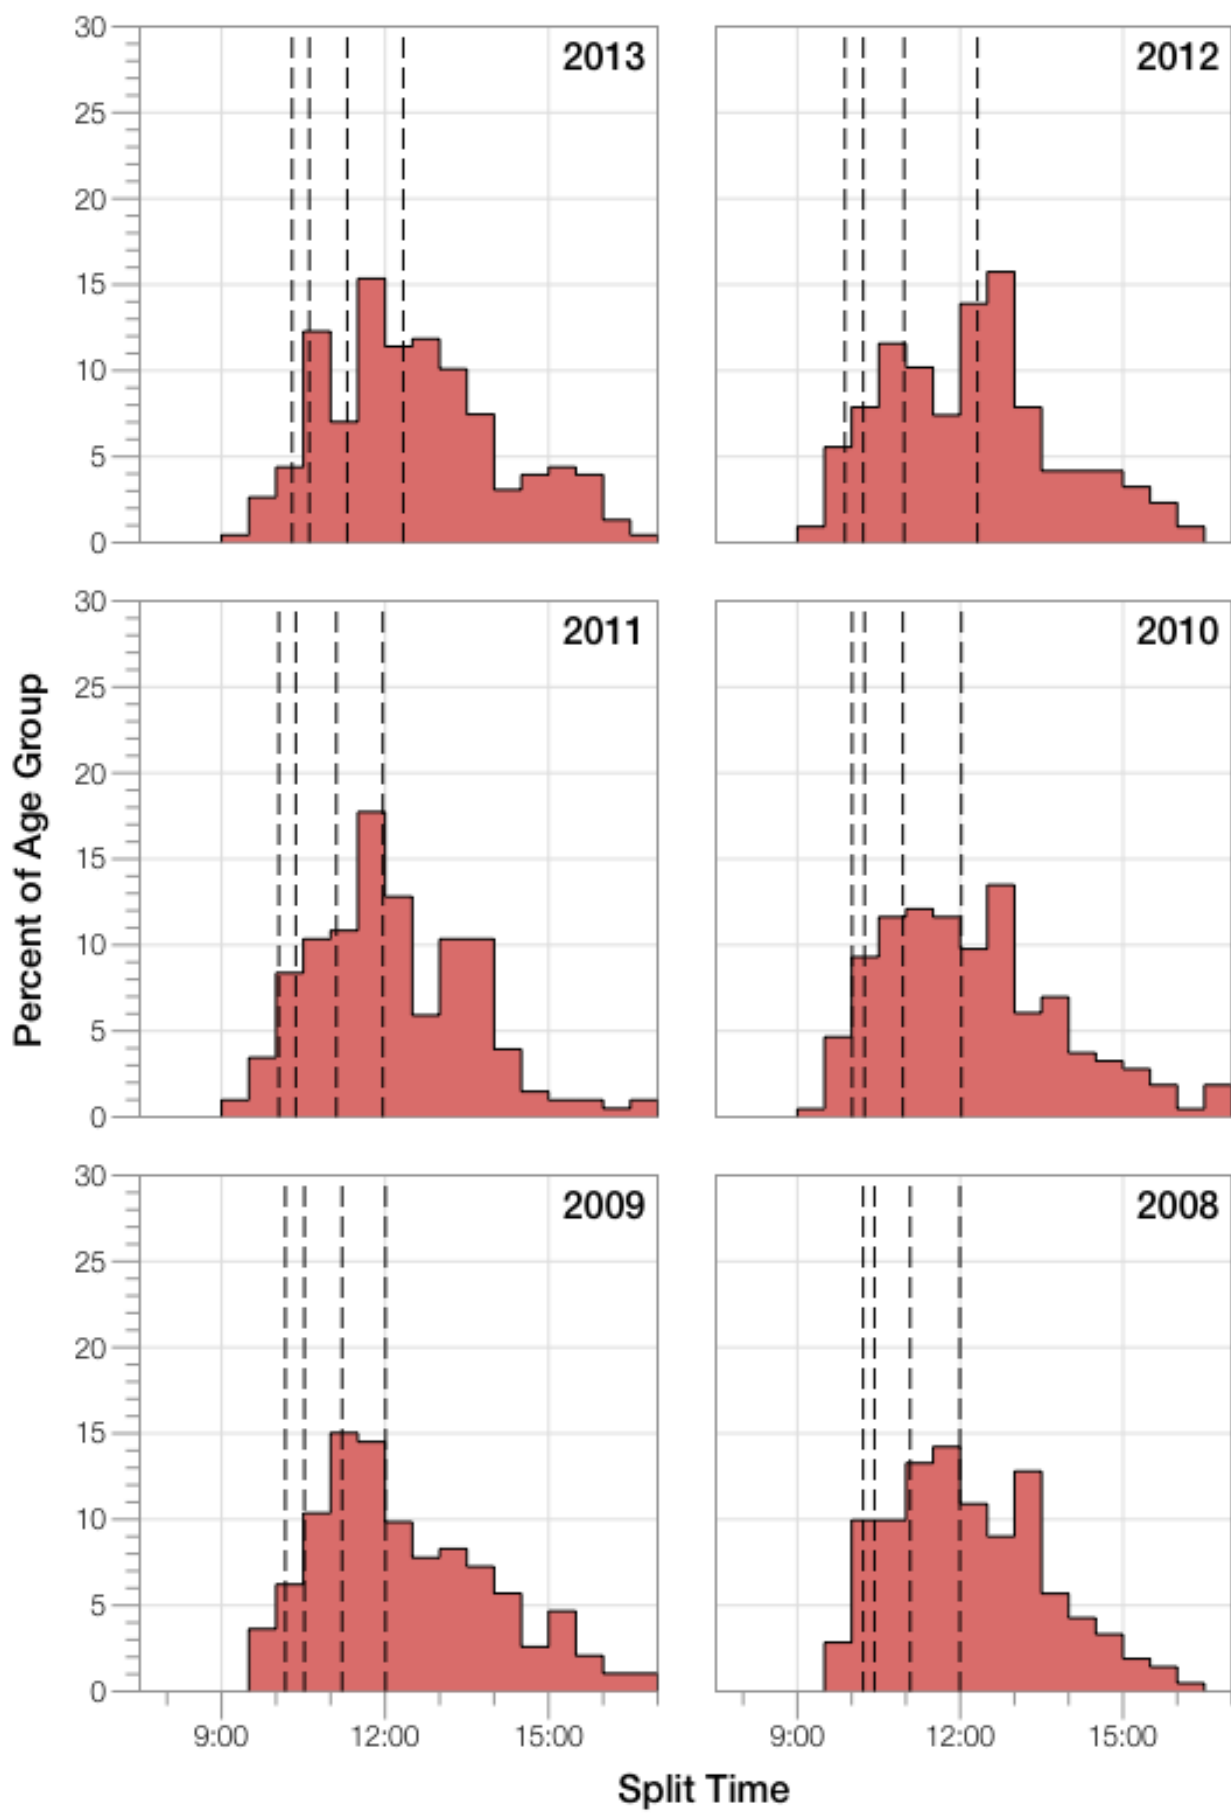

Ironman Lanzarote M30-34 Stats

M30-34 Summary Statistics

Year	Finishers	M30-34 Finishers	Male Winner's Time	Female Winner's Time	M30-34 Winner's Time
2008	1117	211	8:59:37	10:02:27	9:43:04
2009	1149	193	8:54:03	9:54:57	9:32:42
2010	1287	215	8:37:42	10:03:52	9:21:30
2011	1200	203	8:30:34	9:43:39	9:22:54
2012	1447	216	8:44:39	9:58:06	9:20:56
2013	1646	228	8:42:40	9:37:34	9:25:05
Average	1308	211	8:44:52	9:53:25	9:27:41

M30-34 Swim

M30-34 Bike

M30-34 Run

M30-34 Overall

M30-34 Fastest Splits

M30-34 Median Splits

M30-34 Slowest Splits

M30-34 Top 30 Finishing Splits

M30-34 Top 10 and Kona Times and Splits

Summary Statistics

Position	Swim Time	Bike Time	Run Time	Overall Time
Average Male Winner	0:49:31	4:55:46	3:53:13	8:44:52
Average Female Winner	0:55:39	5:41:50	4:16:50	9:53:25
Average 1st Age Grouper	0:56:22	5:17:54	2:34:09	9:27:41
Average 2nd Age Grouper	0:57:00	5:20:59	2:37:31	9:36:37
Average 3rd Age Grouper	0:58:39	5:22:31	2:39:26	9:42:08
Average 4th Age Grouper	0:58:06	5:25:42	2:38:34	9:43:30
Average 5th Age Grouper	0:57:16	5:24:37	2:42:44	9:47:52
Average 6th Age Grouper	0:59:58	5:24:54	2:44:00	9:51:53
Average 7th Age Grouper	1:04:09	5:29:30	2:39:17	9:54:08
Average 8th Age Grouper	0:59:29	5:24:20	2:52:29	9:57:49
Average 9th Age Grouper	1:01:05	5:30:02	2:44:45	10:00:01
Average 10th Age Grouper	1:00:19	5:35:07	2:45:30	10:02:25
Kona Qualifier Average	0:57:32	5:21:47	2:37:25	9:37:29
Top 10 Age Grouper Average	0:59:14	5:25:34	2:41:50	9:48:24