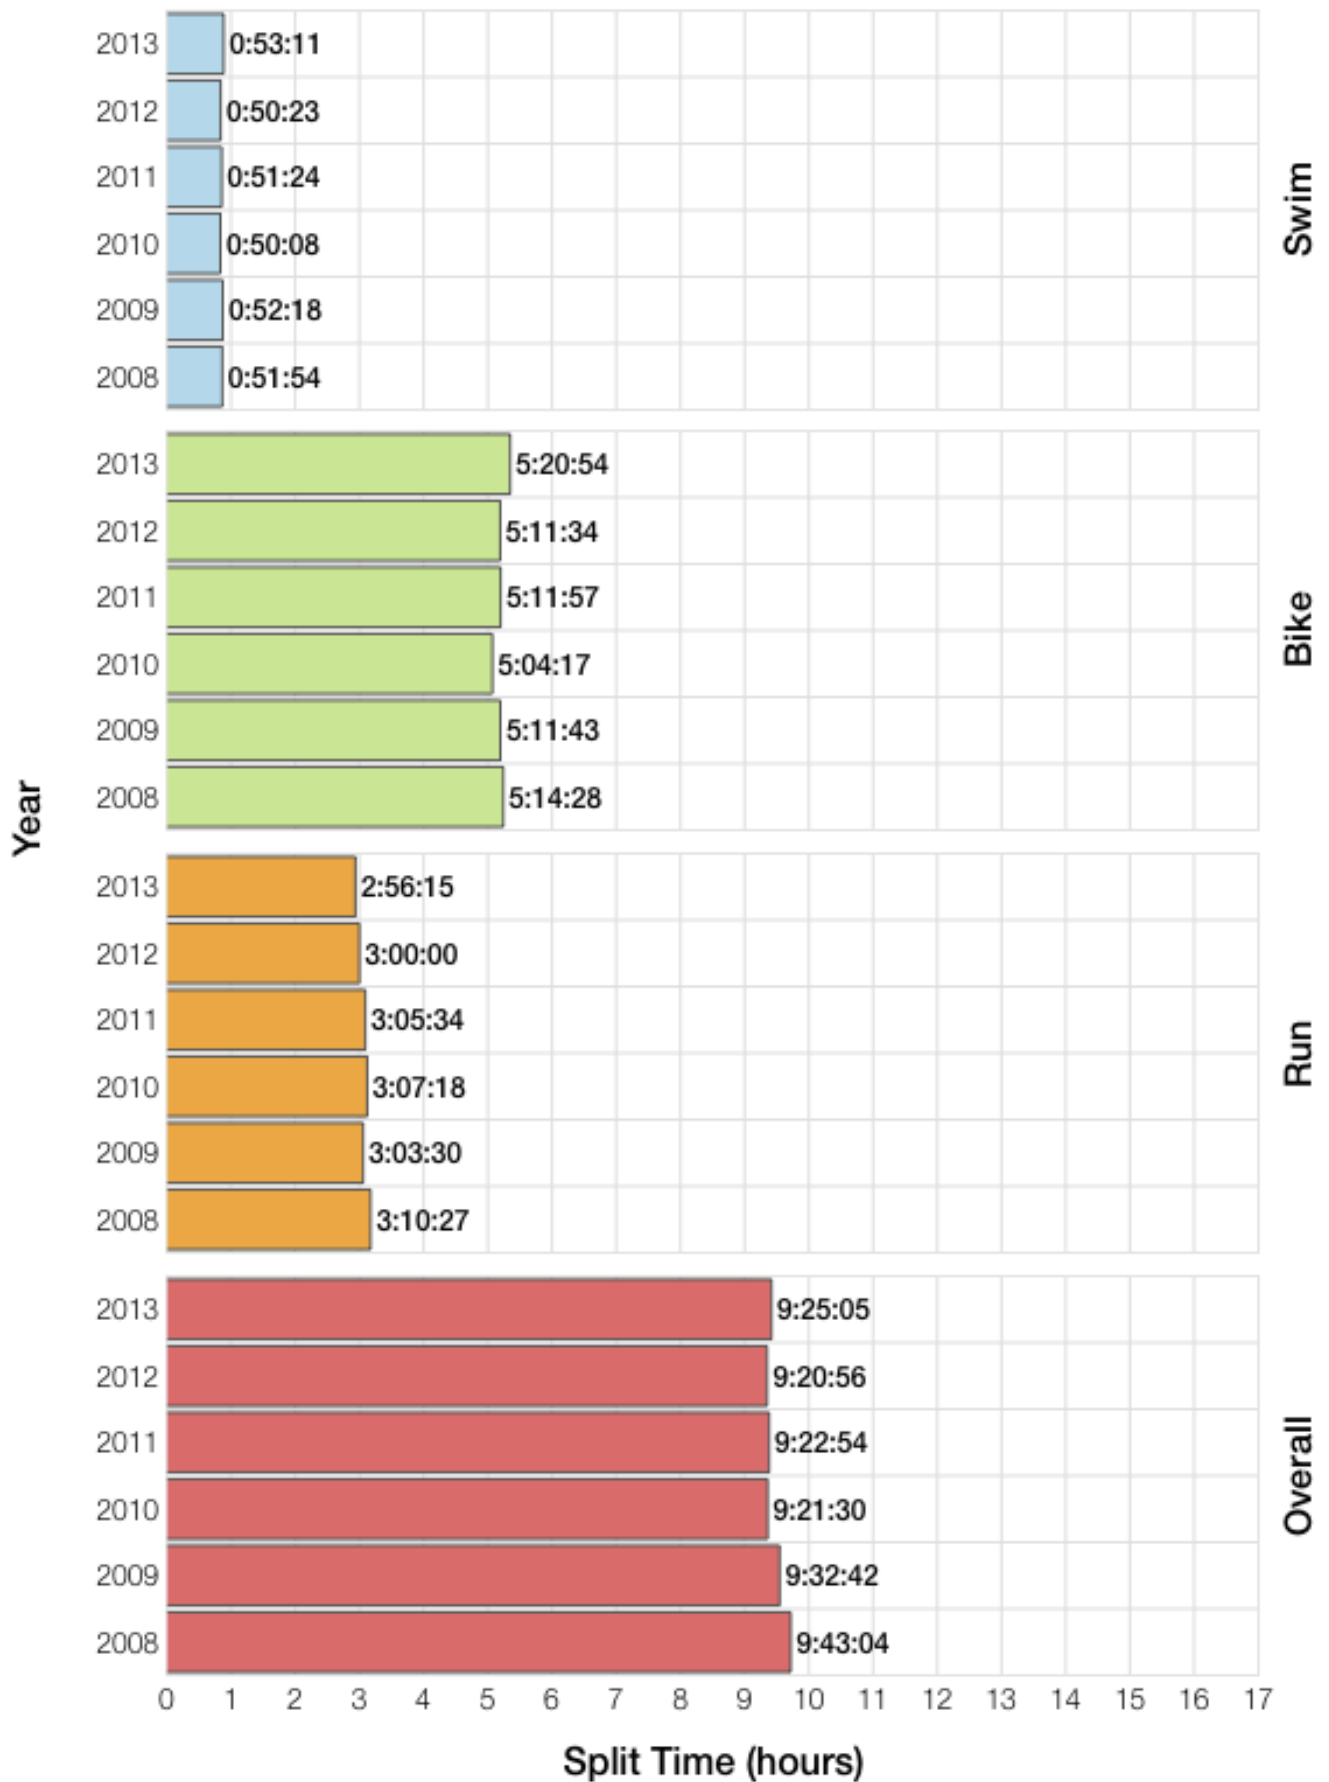

Ironman Lanzarote M30-34 Stats

M30-34 Summary Statistics

Year	Finishers	M30-34 Finishers	Male Winner's Time	Female Winner's Time	M30-34 Winner's Time
2008	1117	211	8:59:37	10:02:27	9:43:04
2009	1149	193	8:54:03	9:54:57	9:32:42
2010	1287	215	8:37:42	10:03:52	9:21:30
2011	1200	203	8:30:34	9:43:39	9:22:54
2012	1447	216	8:44:39	9:58:06	9:20:56
2013	1646	228	8:42:40	9:37:34	9:25:05
Average	1308	211	8:44:52	9:53:25	9:27:41

M30-34 Swim

M30-34 Bike

M30-34 Run

M30-34 Overall

M30-34 Fastest Splits

M30-34 Median Splits

M30-34 Slowest Splits

M30-34 Top 30 Finishing Splits

M30-34 Top 10 and Kona Times and Splits

Summary Statistics

Position	Swim Time	Bike Time	Run Time	Overall Time
Average Male Winner	0:49:31	4:55:46	3:53:13	8:44:52
Average Female Winner	0:55:39	5:41:50	4:16:50	9:53:25
Average 1st Age Grouper	0:56:22	5:17:54	2:34:09	9:27:41
Average 2nd Age Grouper	0:57:00	5:20:59	2:37:31	9:36:37
Average 3rd Age Grouper	0:58:39	5:22:31	2:39:26	9:42:08
Average 4th Age Grouper	0:58:06	5:25:42	2:38:34	9:43:30
Average 5th Age Grouper	0:57:16	5:24:37	2:42:44	9:47:52
Average 6th Age Grouper	0:59:58	5:24:54	2:44:00	9:51:53
Average 7th Age Grouper	1:04:09	5:29:30	2:39:17	9:54:08
Average 8th Age Grouper	0:59:29	5:24:20	2:52:29	9:57:49
Average 9th Age Grouper	1:01:05	5:30:02	2:44:45	10:00:01
Average 10th Age Grouper	1:00:19	5:35:07	2:45:30	10:02:25
Kona Qualifier Average	0:57:32	5:21:47	2:37:25	9:37:29
Top 10 Age Grouper Average	0:59:14	5:25:34	2:41:50	9:48:24