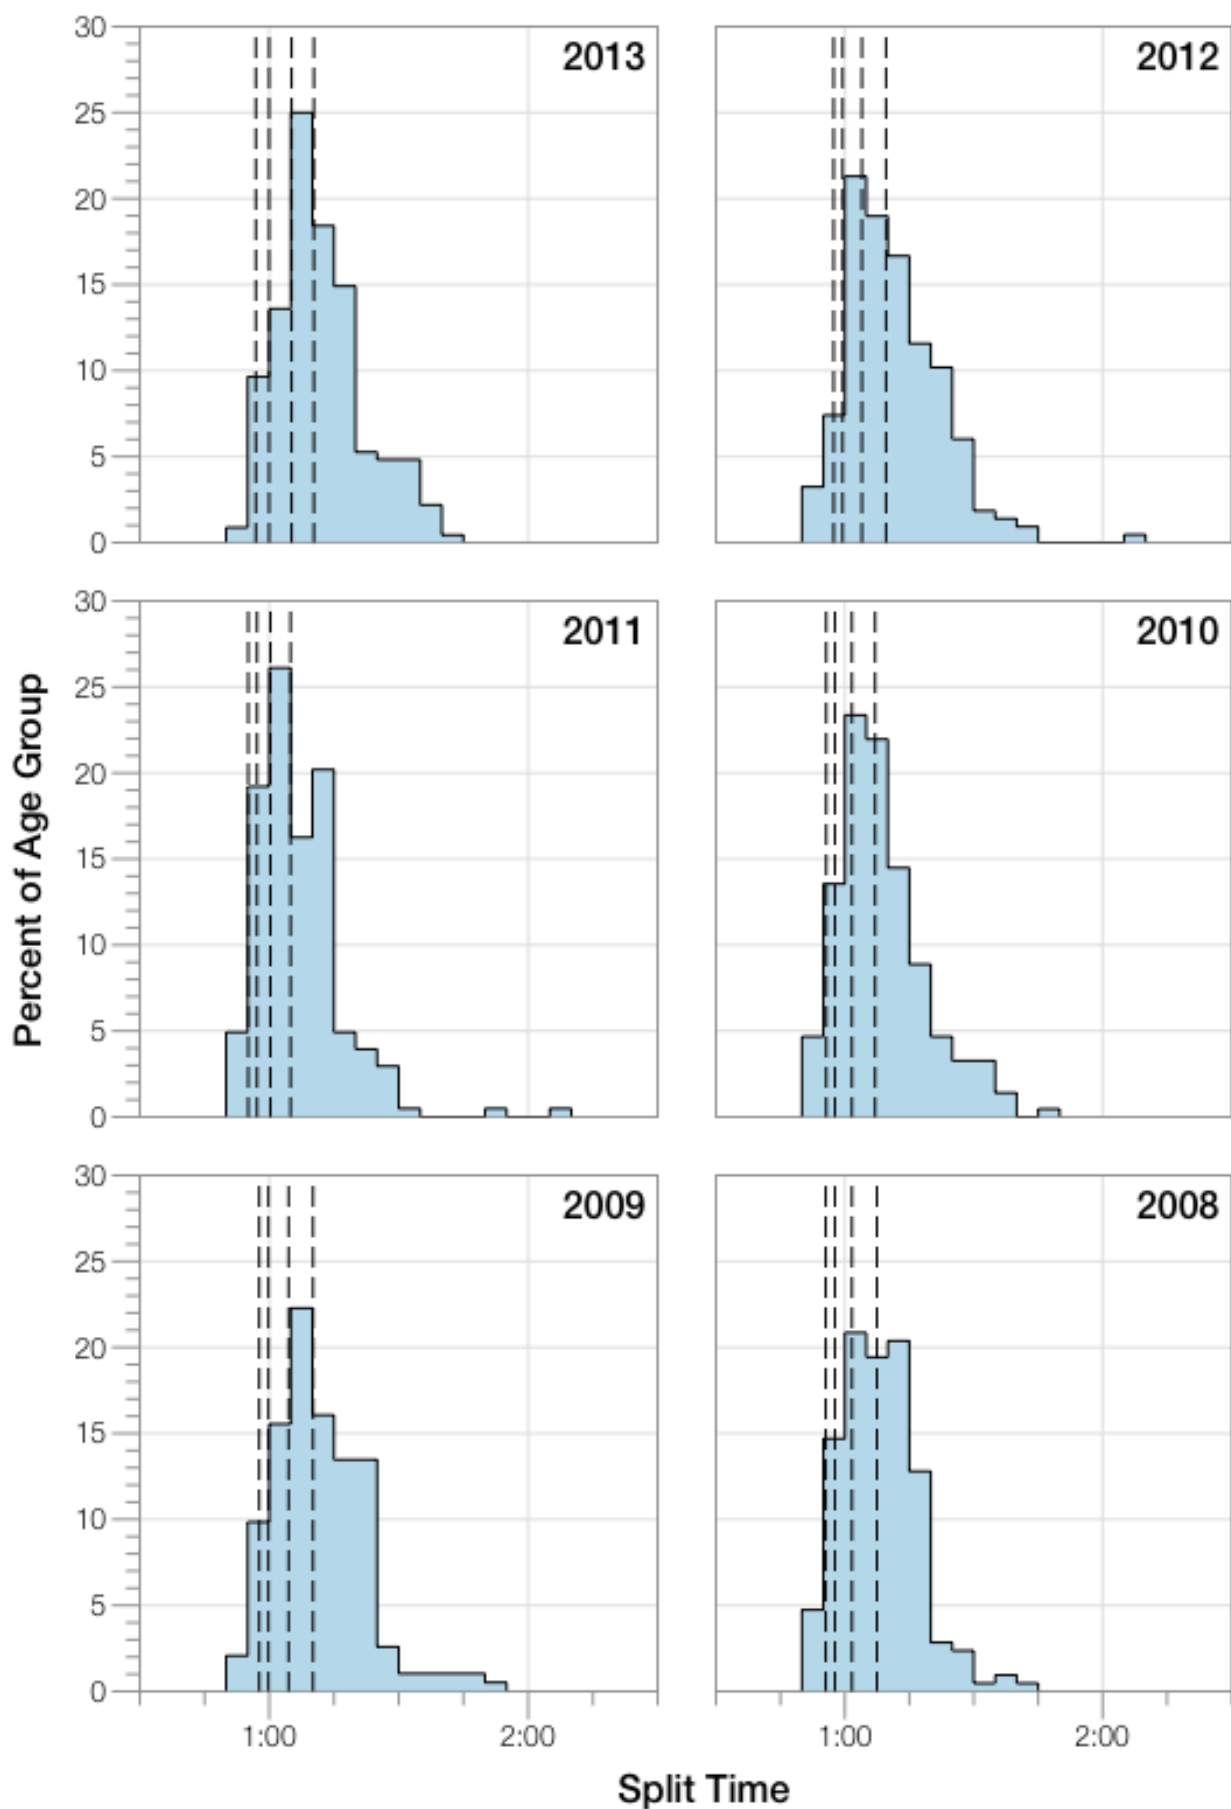

Ironman Lanzarote M30-34 Stats

M30-34 Summary Statistics

Year	Finishers	M30-34 Finishers	Male Winner's Time	Female Winner's Time	M30-34 Winner's Time
2008	1117	211	8:59:37	10:02:27	9:43:04
2009	1149	193	8:54:03	9:54:57	9:32:42
2010	1287	215	8:37:42	10:03:52	9:21:30
2011	1200	203	8:30:34	9:43:39	9:22:54
2012	1447	216	8:44:39	9:58:06	9:20:56
2013	1646	228	8:42:40	9:37:34	9:25:05
Average	1308	211	8:44:52	9:53:25	9:27:41

M30-34 Swim

M30-34 Bike

M30-34 Run

M30-34 Overall

M30-34 Fastest Splits

M30-34 Median Splits

M30-34 Slowest Splits

M30-34 Top 30 Finishing Splits

M30-34 Top 10 and Kona Times and Splits

Summary Statistics

Position	Swim Time	Bike Time	Run Time	Overall Time
Average Male Winner	0:49:31	4:55:46	3:53:13	8:44:52
Average Female Winner	0:55:39	5:41:50	4:16:50	9:53:25
Average 1st Age Grouper	0:56:22	5:17:54	2:34:09	9:27:41
Average 2nd Age Grouper	0:57:00	5:20:59	2:37:31	9:36:37
Average 3rd Age Grouper	0:58:39	5:22:31	2:39:26	9:42:08
Average 4th Age Grouper	0:58:06	5:25:42	2:38:34	9:43:30
Average 5th Age Grouper	0:57:16	5:24:37	2:42:44	9:47:52
Average 6th Age Grouper	0:59:58	5:24:54	2:44:00	9:51:53
Average 7th Age Grouper	1:04:09	5:29:30	2:39:17	9:54:08
Average 8th Age Grouper	0:59:29	5:24:20	2:52:29	9:57:49
Average 9th Age Grouper	1:01:05	5:30:02	2:44:45	10:00:01
Average 10th Age Grouper	1:00:19	5:35:07	2:45:30	10:02:25
Kona Qualifier Average	0:57:32	5:21:47	2:37:25	9:37:29
Top 10 Age Grouper Average	0:59:14	5:25:34	2:41:50	9:48:24