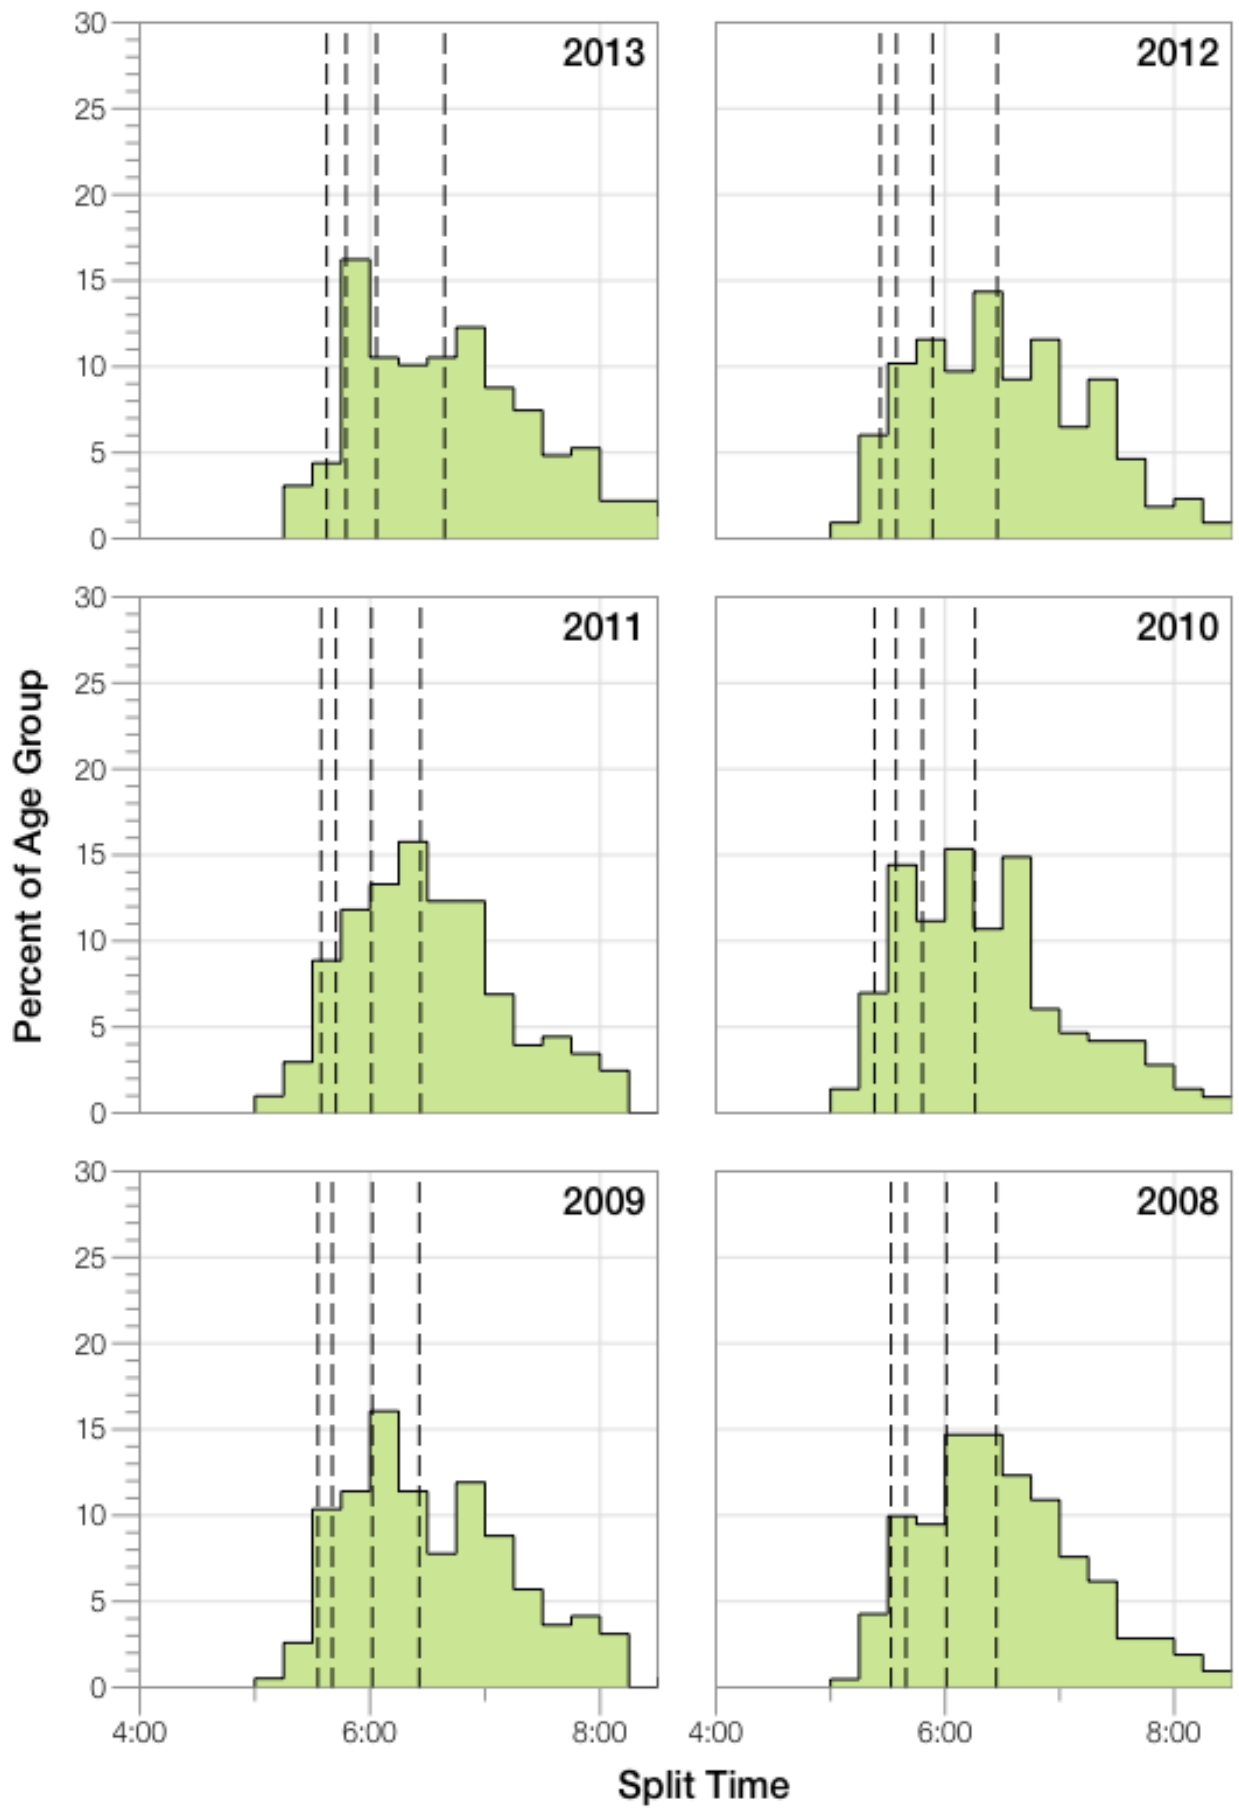

Ironman Lanzarote M30-34 Stats

M30-34 Summary Statistics

Year	Finishers	M30-34 Finishers	Male Winner's Time	Female Winner's Time	M30-34 Winner's Time
2008	1117	211	8:59:37	10:02:27	9:43:04
2009	1149	193	8:54:03	9:54:57	9:32:42
2010	1287	215	8:37:42	10:03:52	9:21:30
2011	1200	203	8:30:34	9:43:39	9:22:54
2012	1447	216	8:44:39	9:58:06	9:20:56
2013	1646	228	8:42:40	9:37:34	9:25:05
Average	1308	211	8:44:52	9:53:25	9:27:41

M30-34 Swim

M30-34 Bike

M30-34 Run

M30-34 Overall

M30-34 Fastest Splits

M30-34 Median Splits

M30-34 Slowest Splits

M30-34 Top 30 Finishing Splits

M30-34 Top 10 and Kona Times and Splits

Summary Statistics

Position	Swim Time	Bike Time	Run Time	Overall Time
Average Male Winner	0:49:31	4:55:46	3:53:13	8:44:52
Average Female Winner	0:55:39	5:41:50	4:16:50	9:53:25
Average 1st Age Grouper	0:56:22	5:17:54	2:34:09	9:27:41
Average 2nd Age Grouper	0:57:00	5:20:59	2:37:31	9:36:37
Average 3rd Age Grouper	0:58:39	5:22:31	2:39:26	9:42:08
Average 4th Age Grouper	0:58:06	5:25:42	2:38:34	9:43:30
Average 5th Age Grouper	0:57:16	5:24:37	2:42:44	9:47:52
Average 6th Age Grouper	0:59:58	5:24:54	2:44:00	9:51:53
Average 7th Age Grouper	1:04:09	5:29:30	2:39:17	9:54:08
Average 8th Age Grouper	0:59:29	5:24:20	2:52:29	9:57:49
Average 9th Age Grouper	1:01:05	5:30:02	2:44:45	10:00:01
Average 10th Age Grouper	1:00:19	5:35:07	2:45:30	10:02:25
Kona Qualifier Average	0:57:32	5:21:47	2:37:25	9:37:29
Top 10 Age Grouper Average	0:59:14	5:25:34	2:41:50	9:48:24