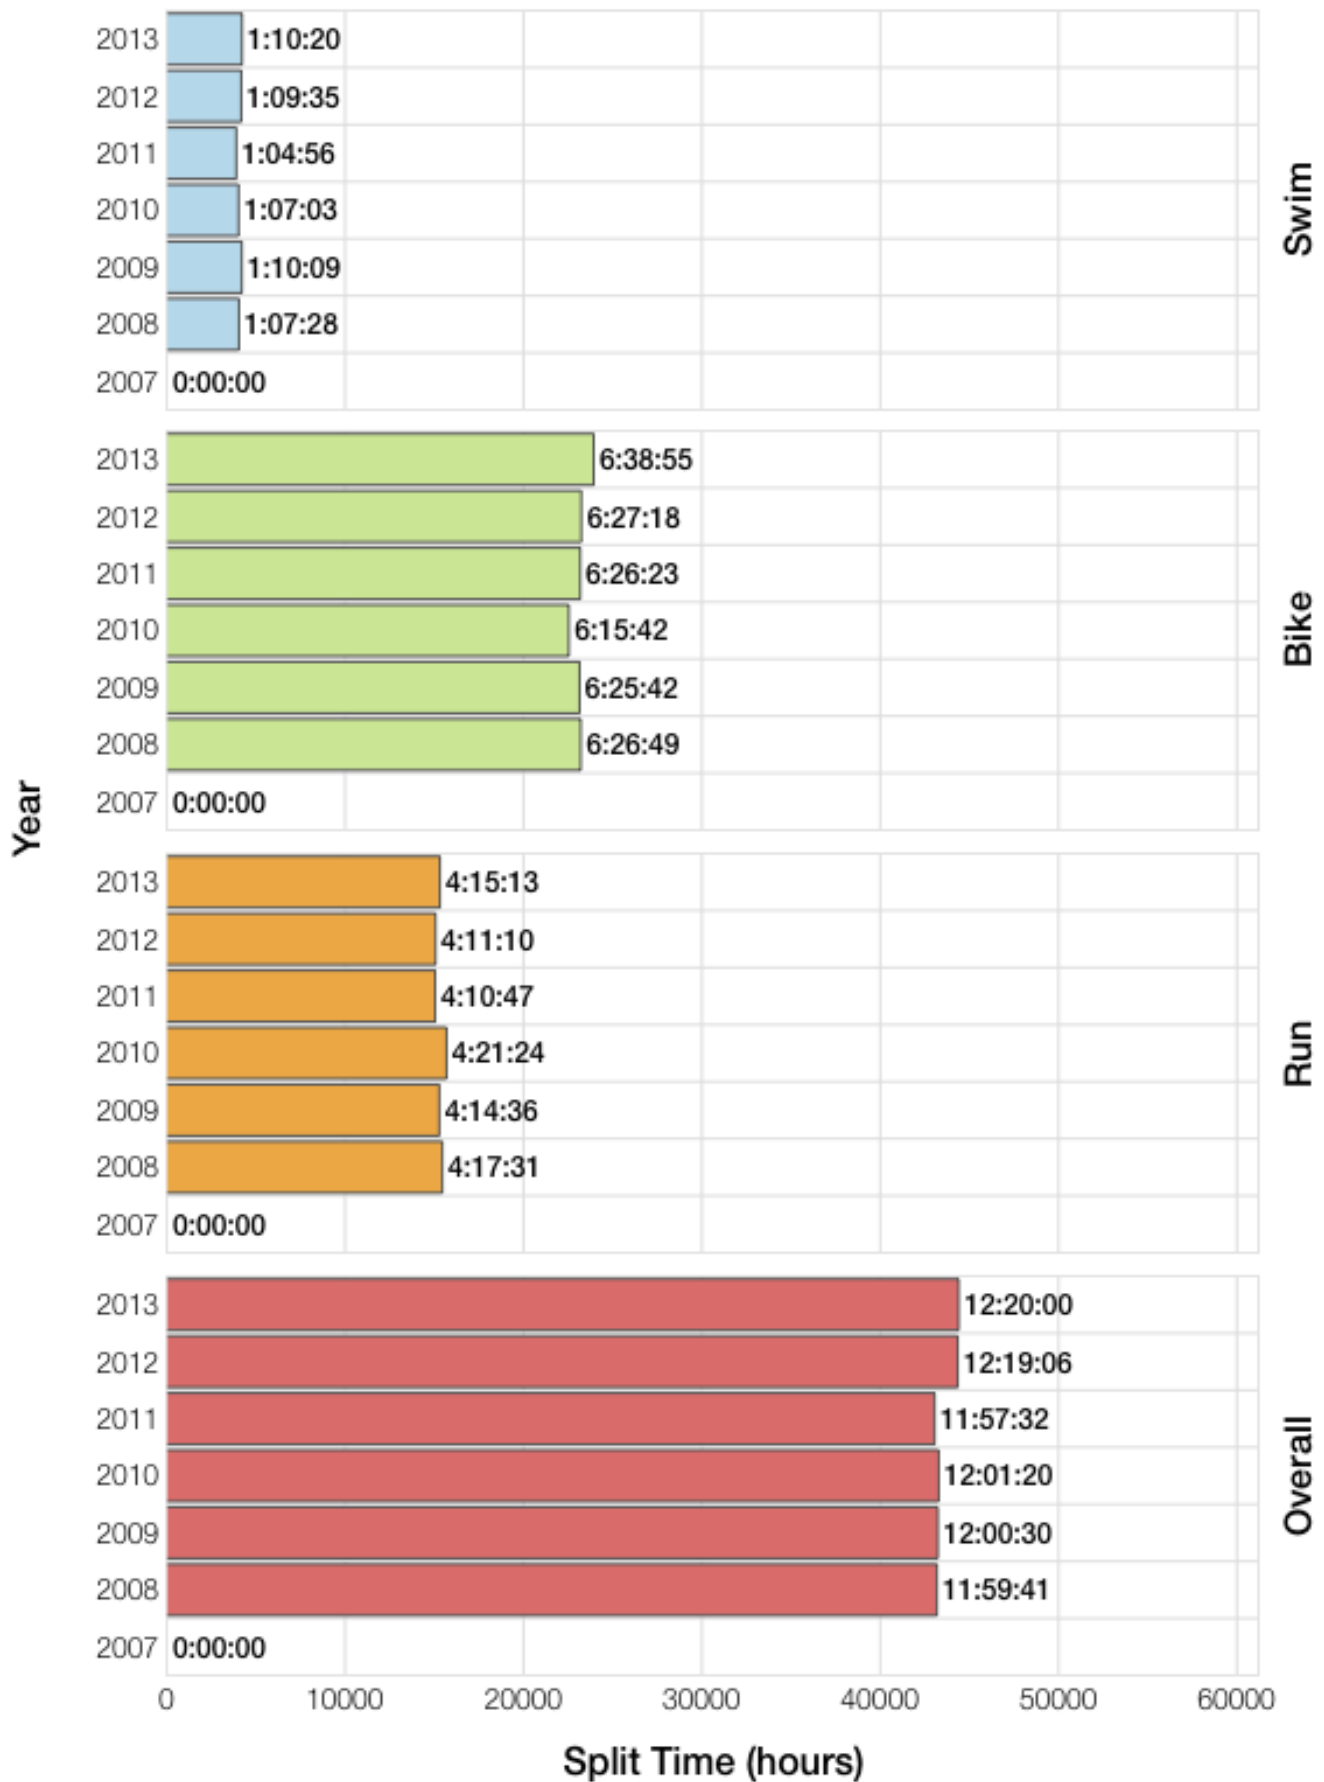

Ironman Lanzarote M30-34 Stats

M30-34 Summary Statistics

Year	Finishers	M30-34 Finishers	Male Winner's Time	Female Winner's Time	M30-34 Winner's Time
2008	1117	211	8:59:37	10:02:27	9:43:04
2009	1149	193	8:54:03	9:54:57	9:32:42
2010	1287	215	8:37:42	10:03:52	9:21:30
2011	1200	203	8:30:34	9:43:39	9:22:54
2012	1447	216	8:44:39	9:58:06	9:20:56
2013	1646	228	8:42:40	9:37:34	9:25:05
Average	1308	211	8:44:52	9:53:25	9:27:41

M30-34 Swim

M30-34 Bike

M30-34 Run

M30-34 Overall

M30-34 Fastest Splits

M30-34 Median Splits

M30-34 Slowest Splits

M30-34 Top 30 Finishing Splits

M30-34 Top 10 and Kona Times and Splits

Summary Statistics

Position	Swim Time	Bike Time	Run Time	Overall Time
Average Male Winner	0:49:31	4:55:46	3:53:13	8:44:52
Average Female Winner	0:55:39	5:41:50	4:16:50	9:53:25
Average 1st Age Grouper	0:56:22	5:17:54	2:34:09	9:27:41
Average 2nd Age Grouper	0:57:00	5:20:59	2:37:31	9:36:37
Average 3rd Age Grouper	0:58:39	5:22:31	2:39:26	9:42:08
Average 4th Age Grouper	0:58:06	5:25:42	2:38:34	9:43:30
Average 5th Age Grouper	0:57:16	5:24:37	2:42:44	9:47:52
Average 6th Age Grouper	0:59:58	5:24:54	2:44:00	9:51:53
Average 7th Age Grouper	1:04:09	5:29:30	2:39:17	9:54:08
Average 8th Age Grouper	0:59:29	5:24:20	2:52:29	9:57:49
Average 9th Age Grouper	1:01:05	5:30:02	2:44:45	10:00:01
Average 10th Age Grouper	1:00:19	5:35:07	2:45:30	10:02:25
Kona Qualifier Average	0:57:32	5:21:47	2:37:25	9:37:29
Top 10 Age Grouper Average	0:59:14	5:25:34	2:41:50	9:48:24