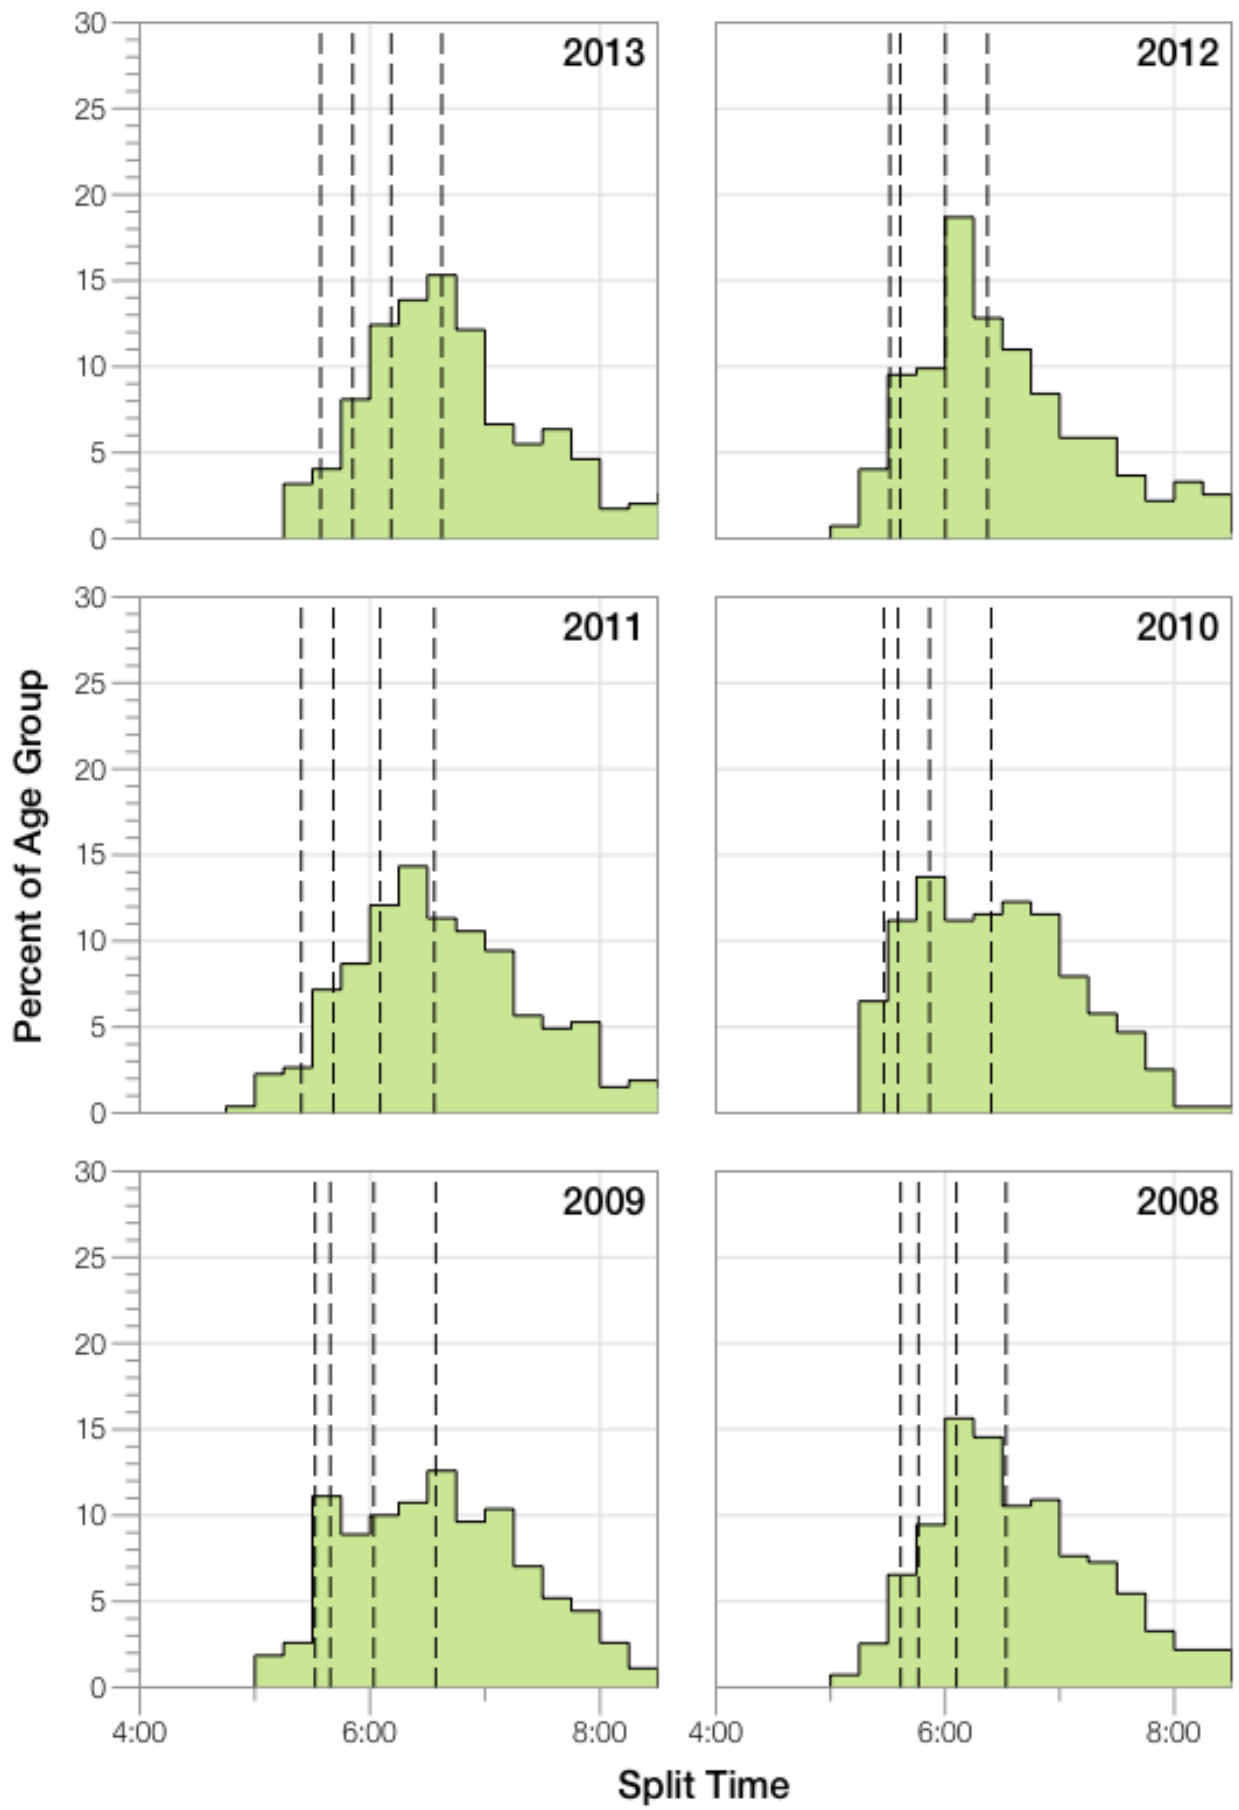

M35-39 Bike