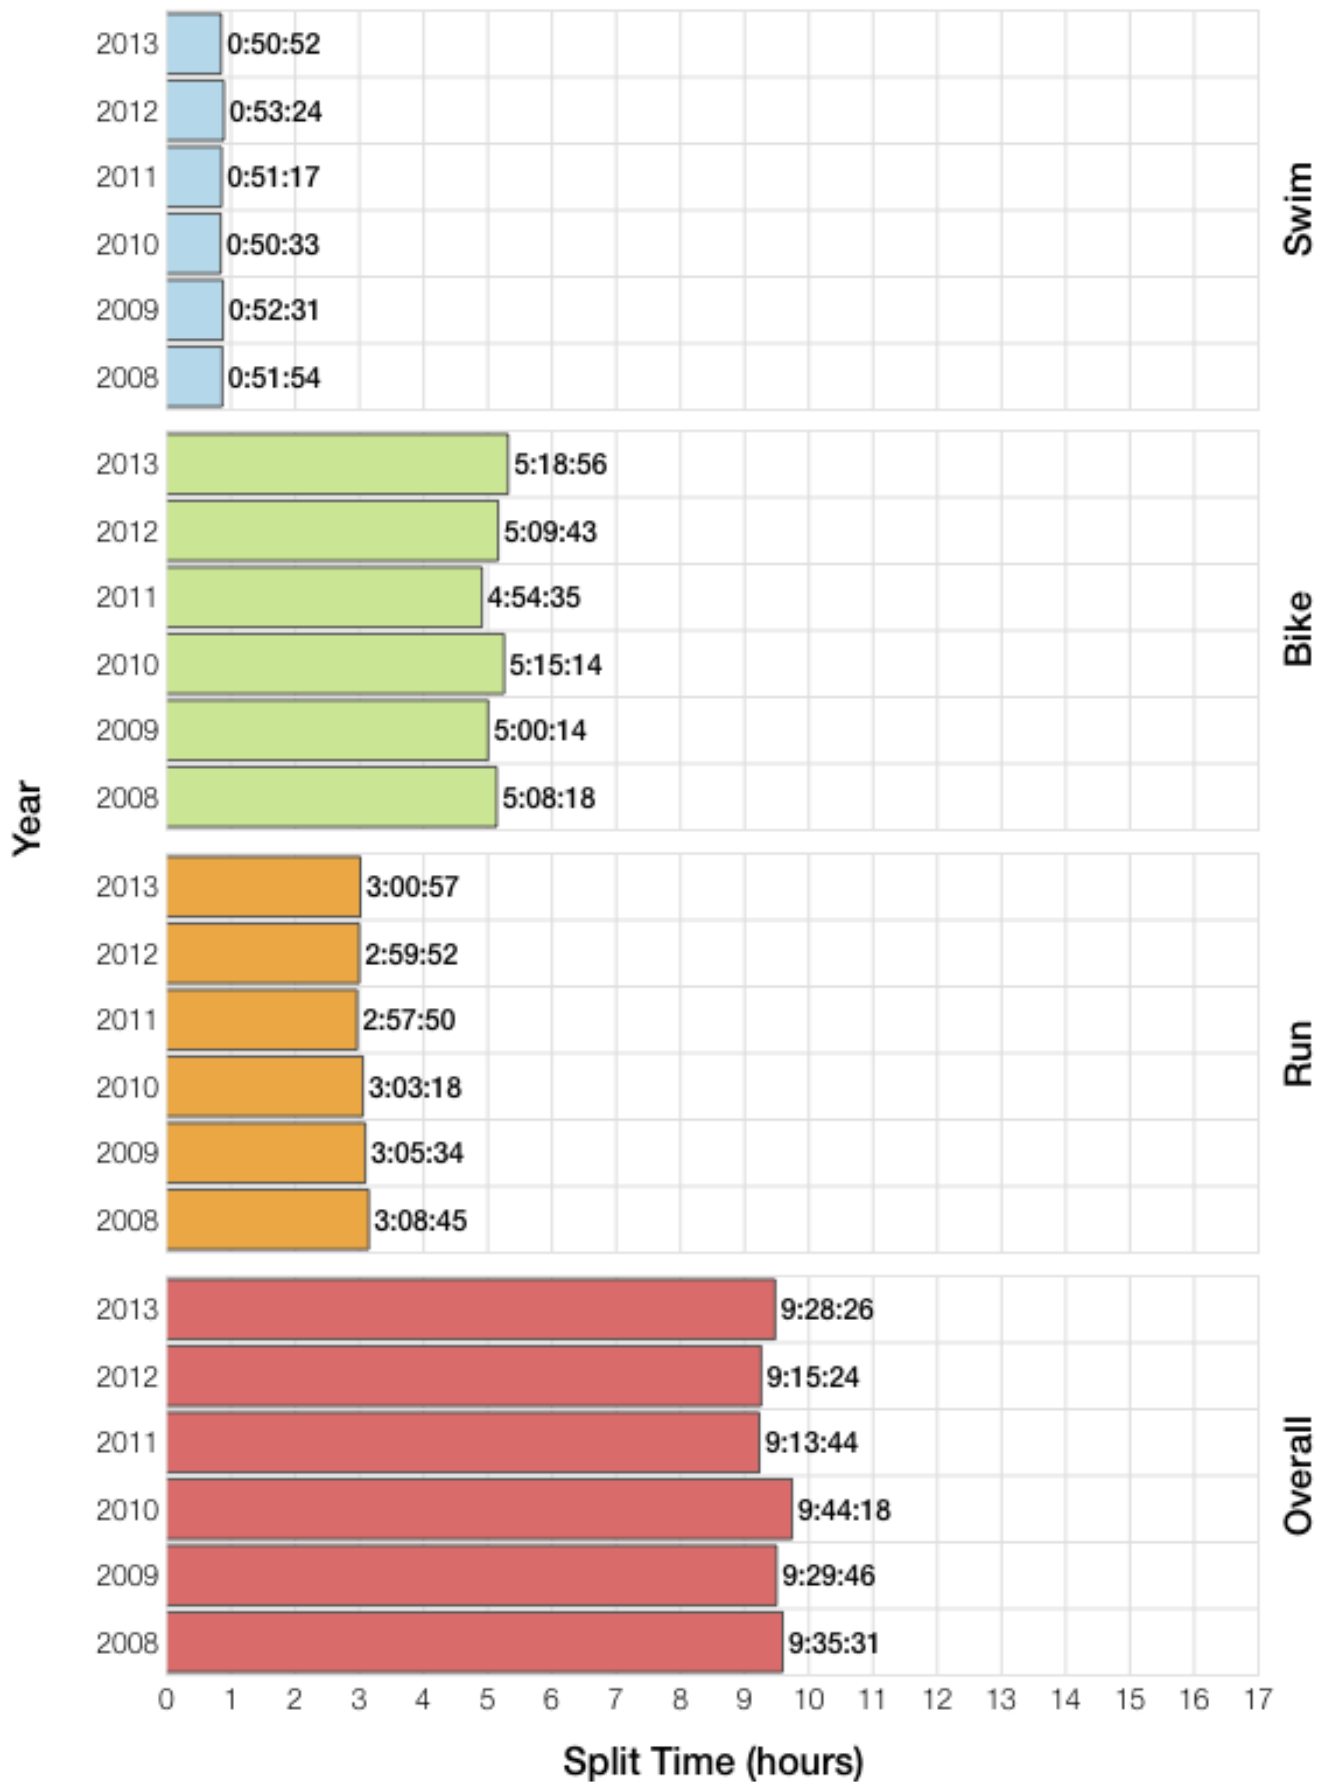

M35-39 Fastest Splits