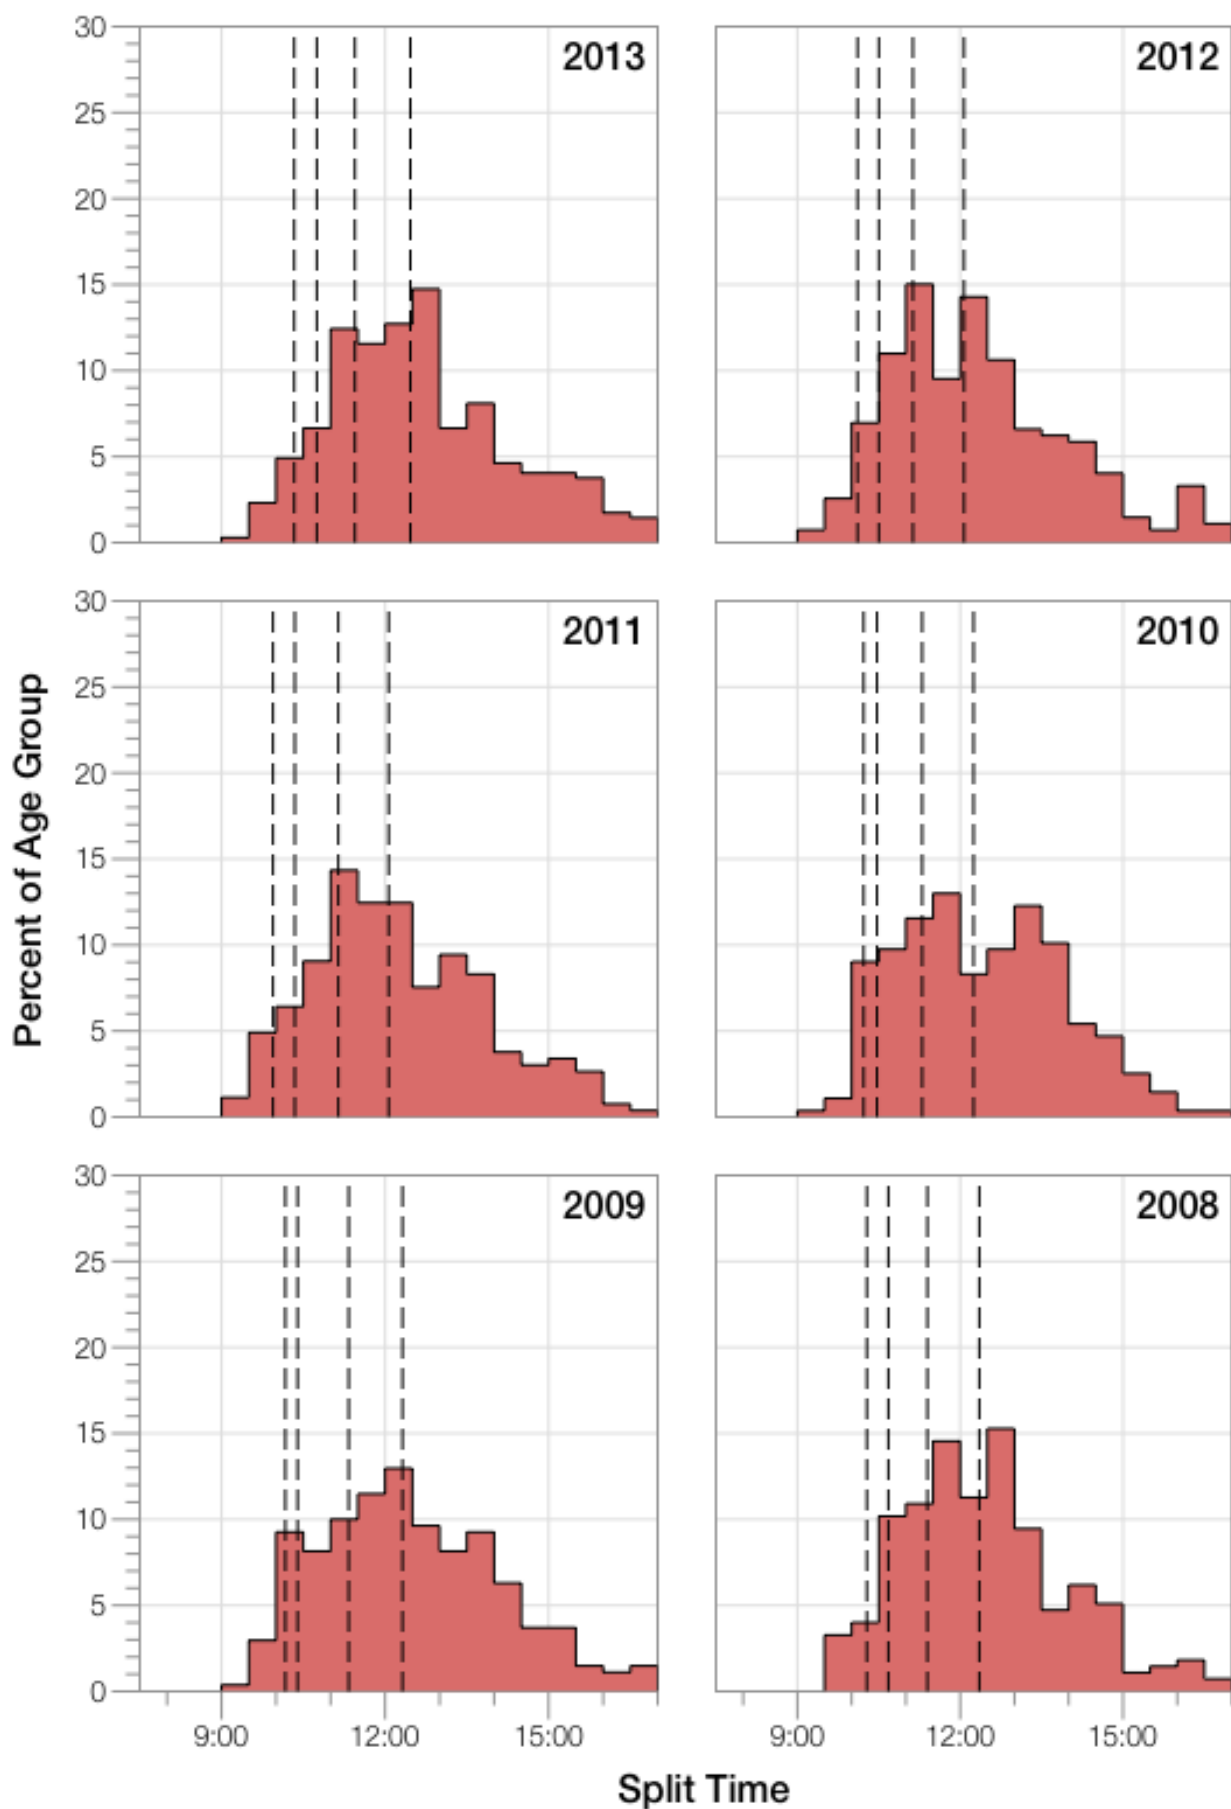

M35-39 Overall