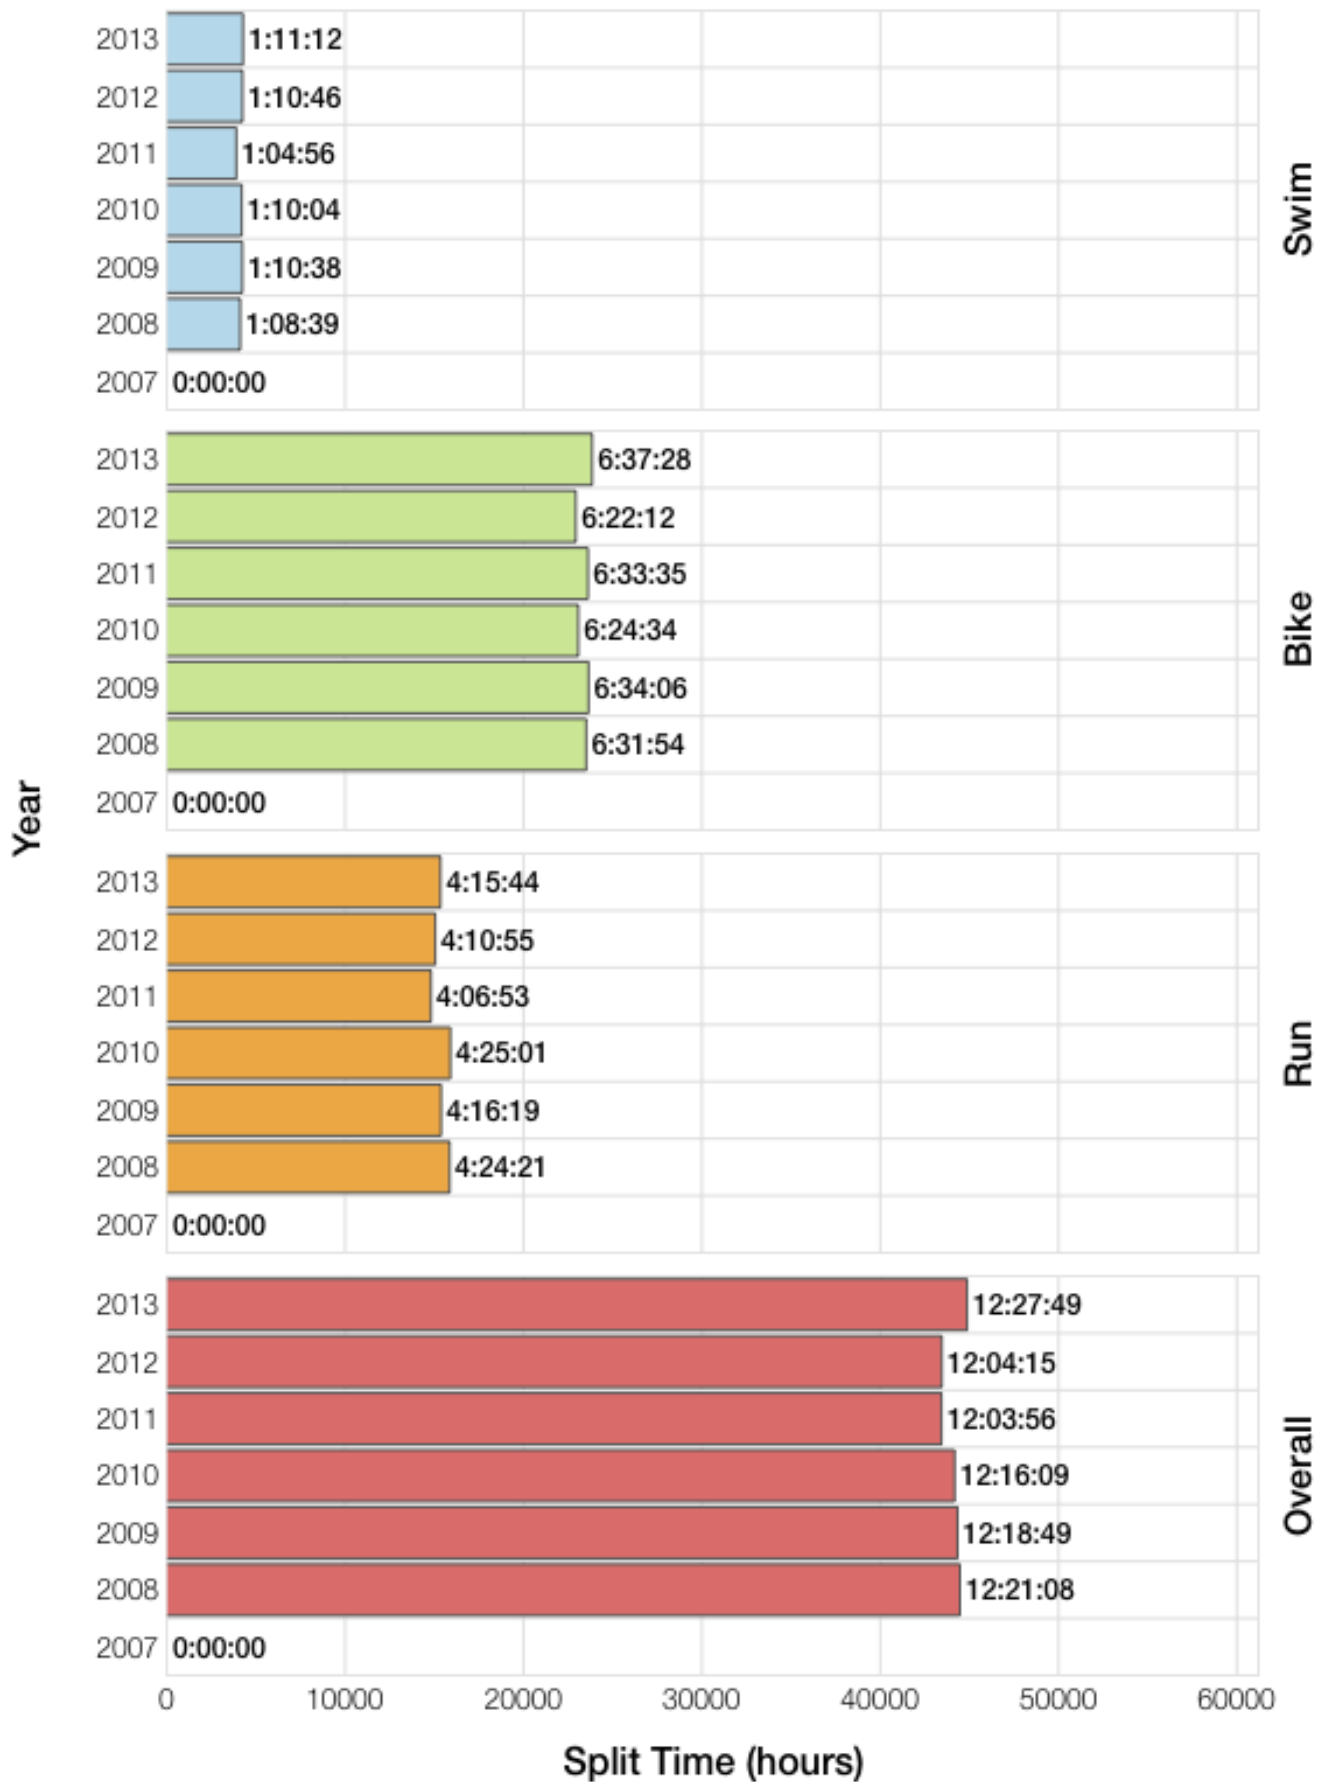

M35-39 Median Splits