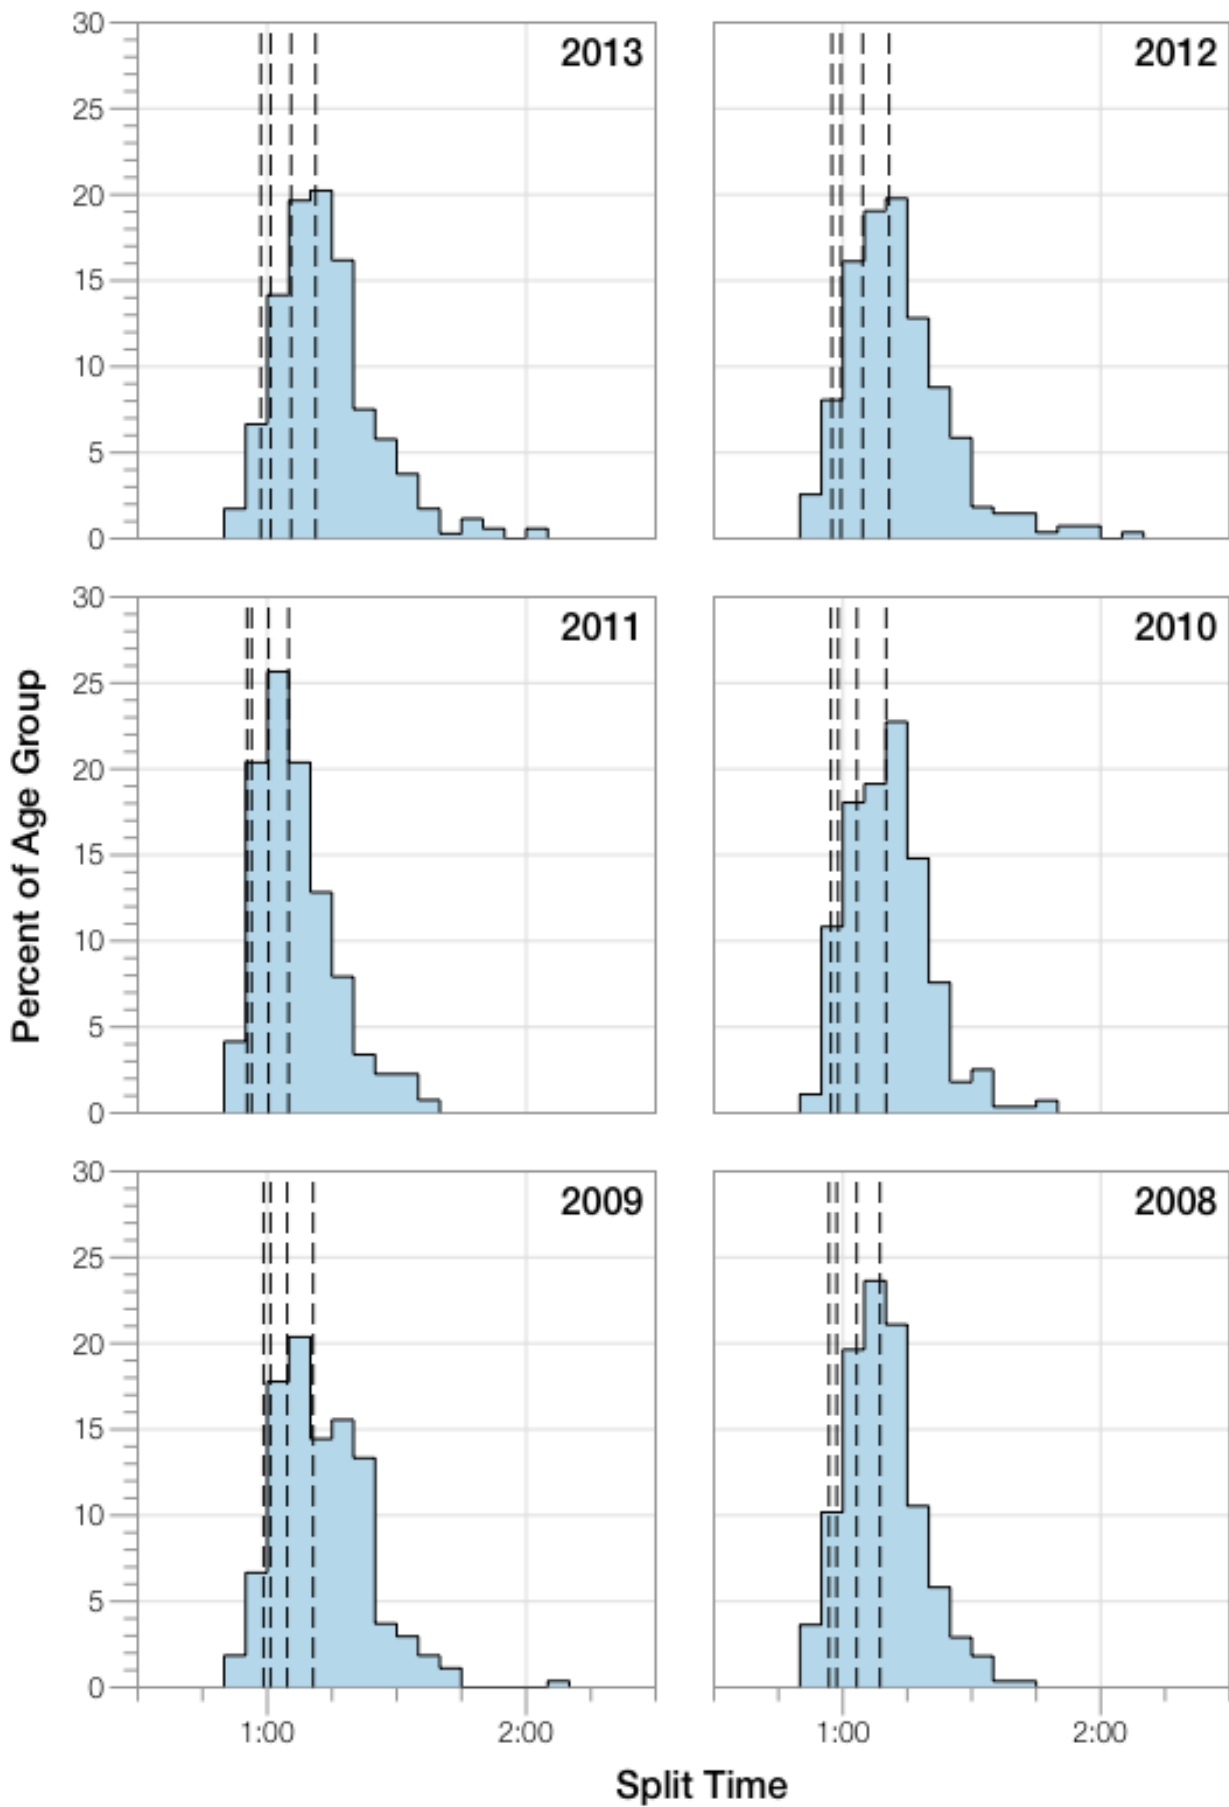

M35-39 Swim