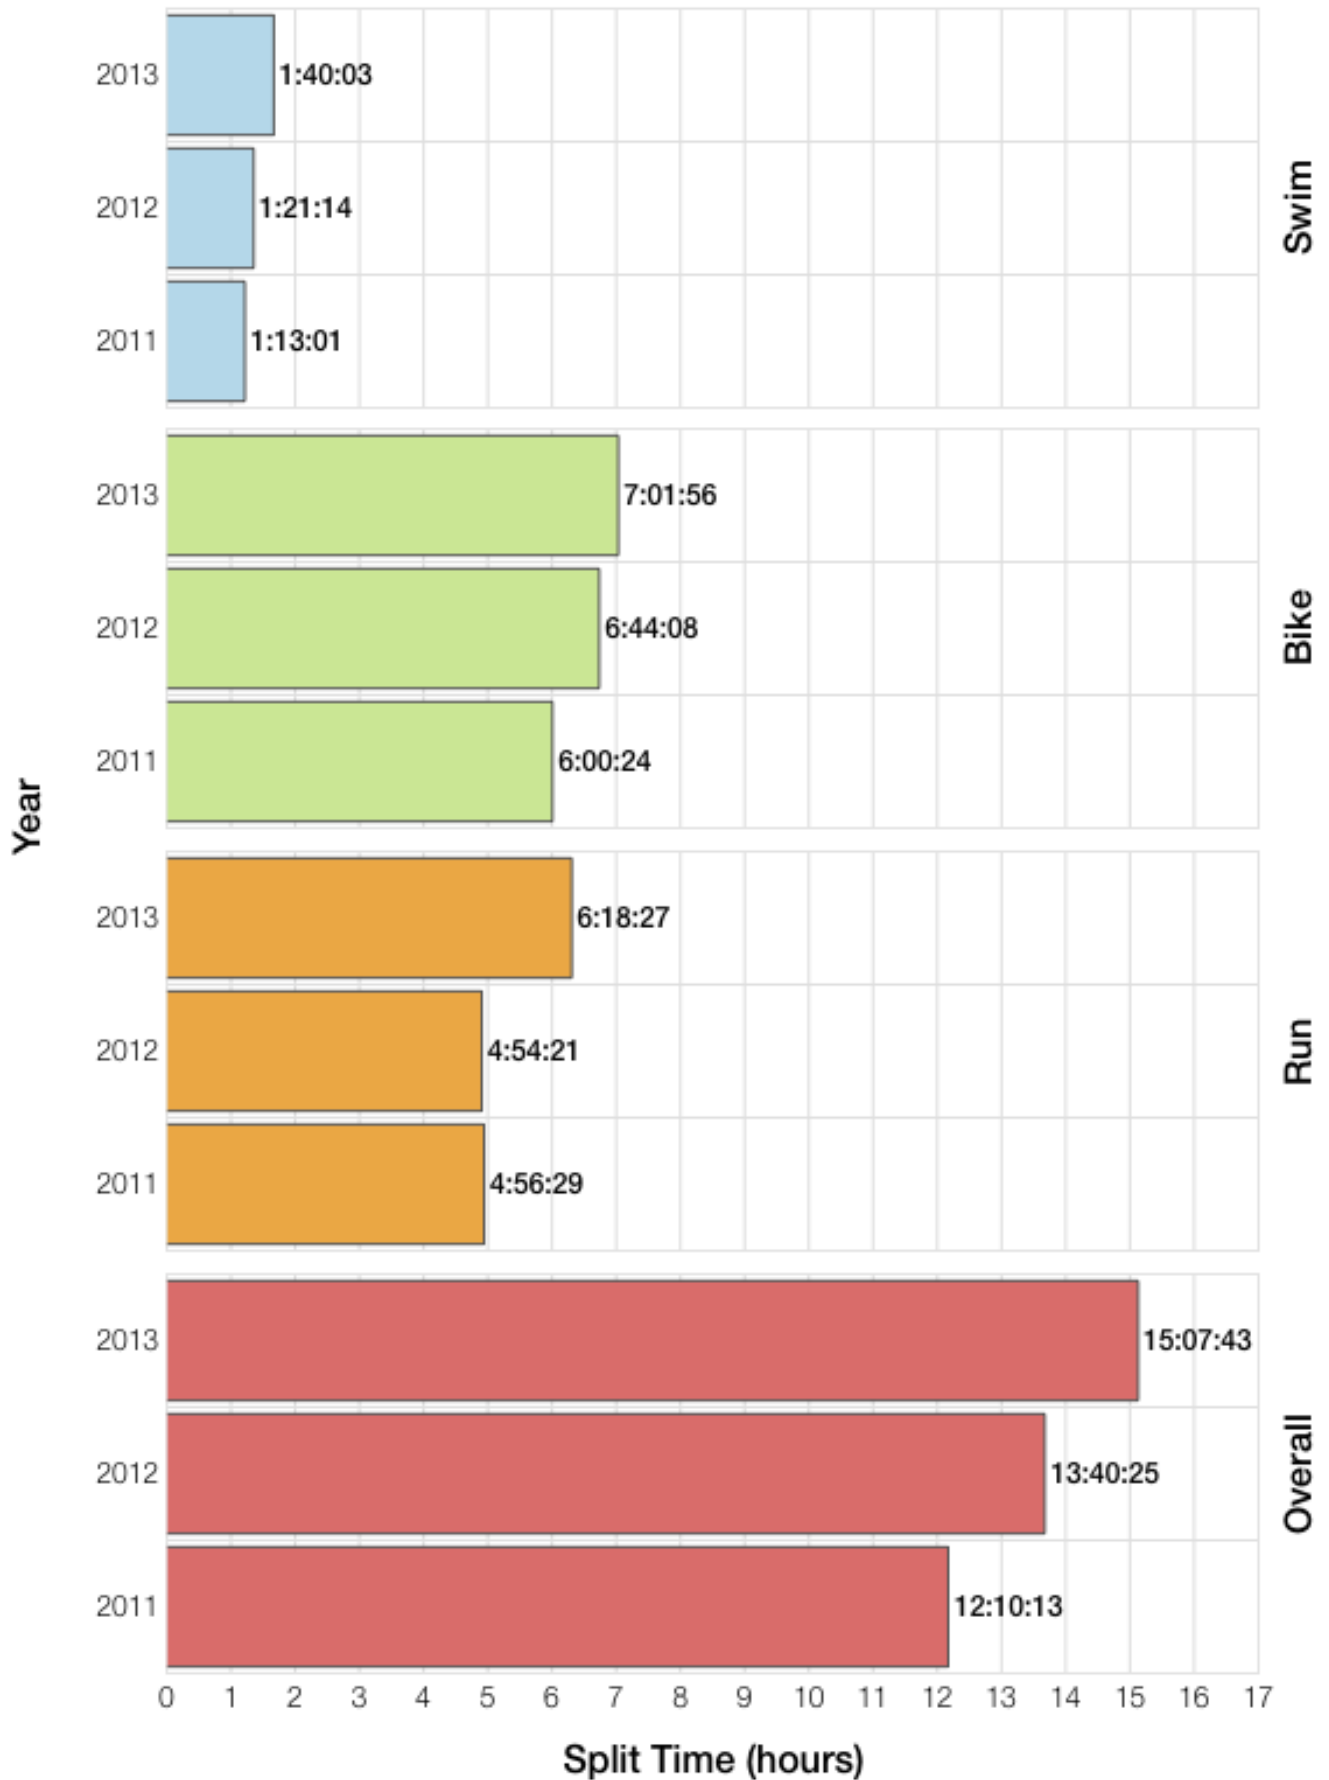

F18-24 Median Splits