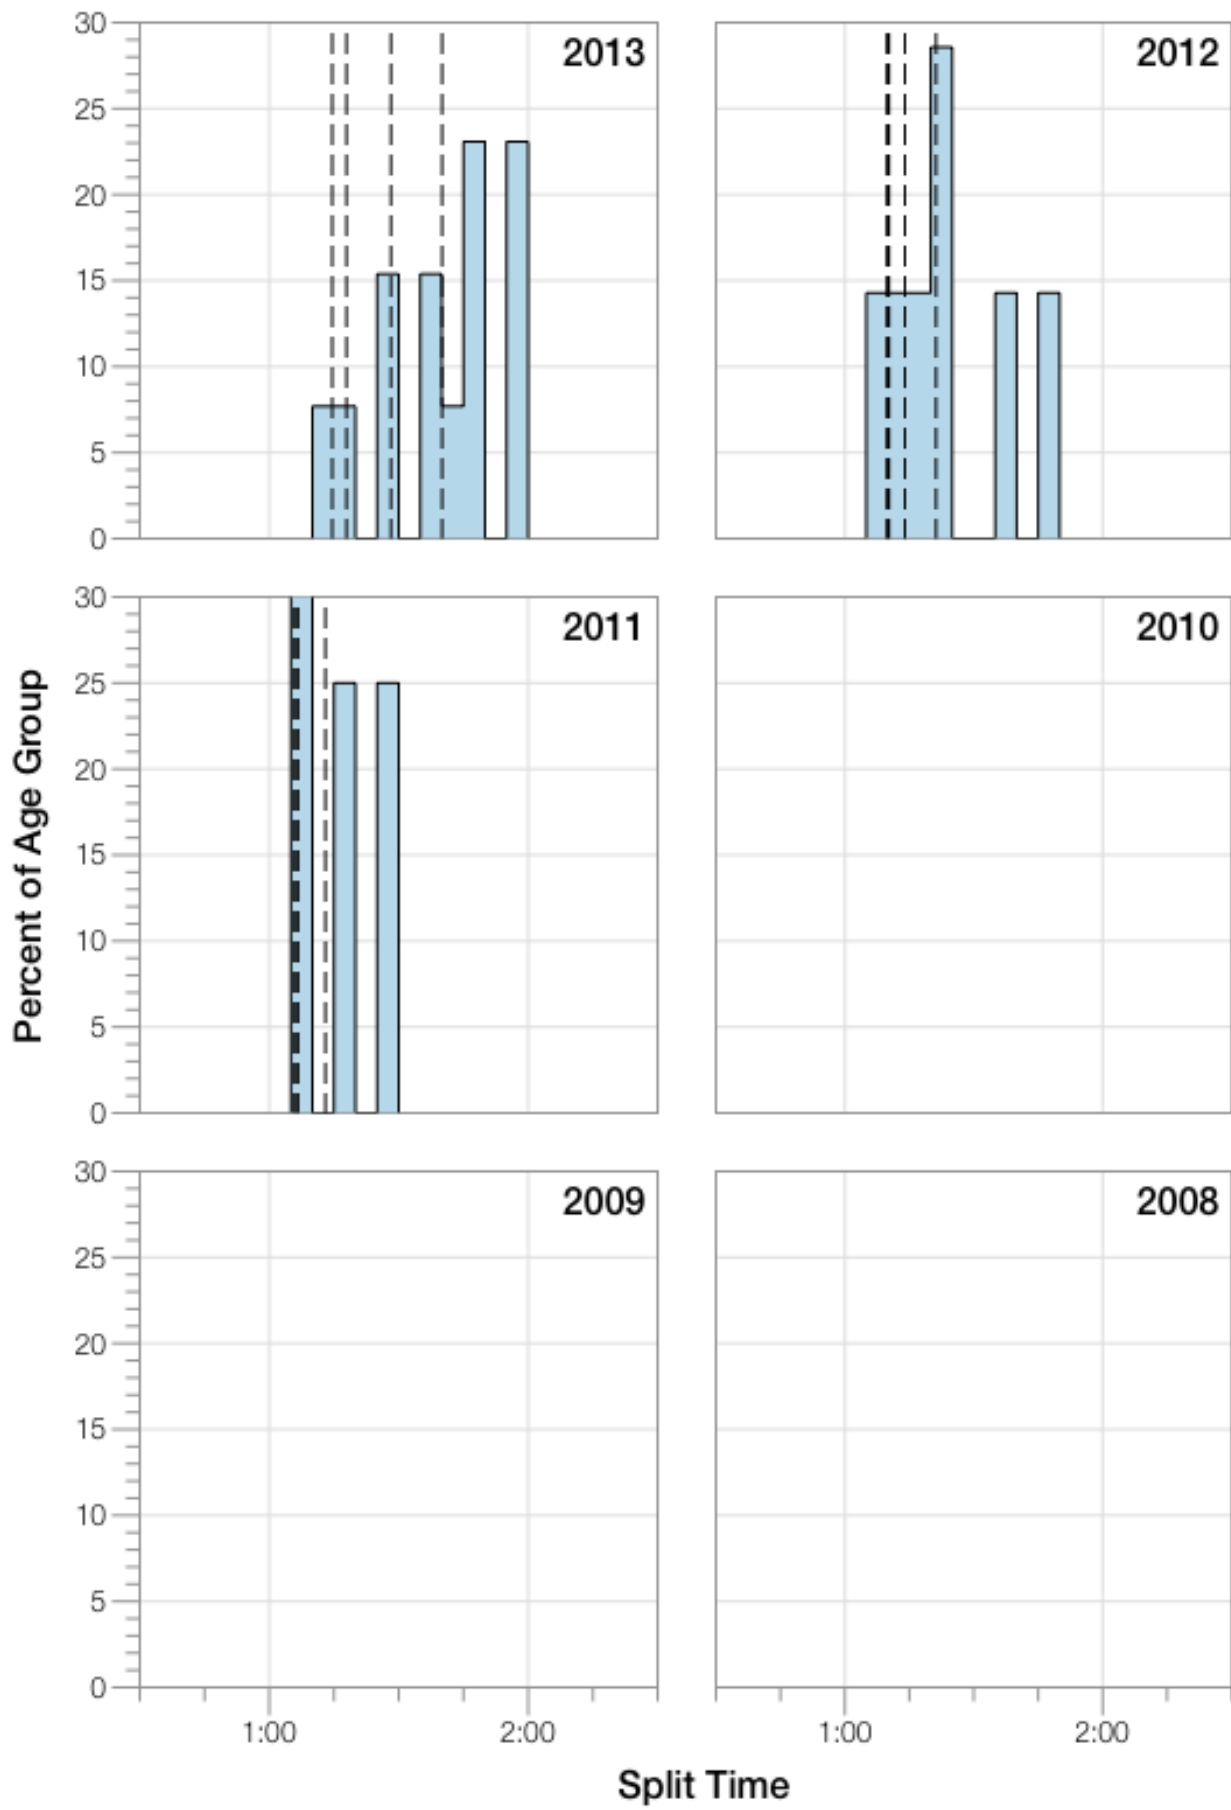

F18-24 Swim