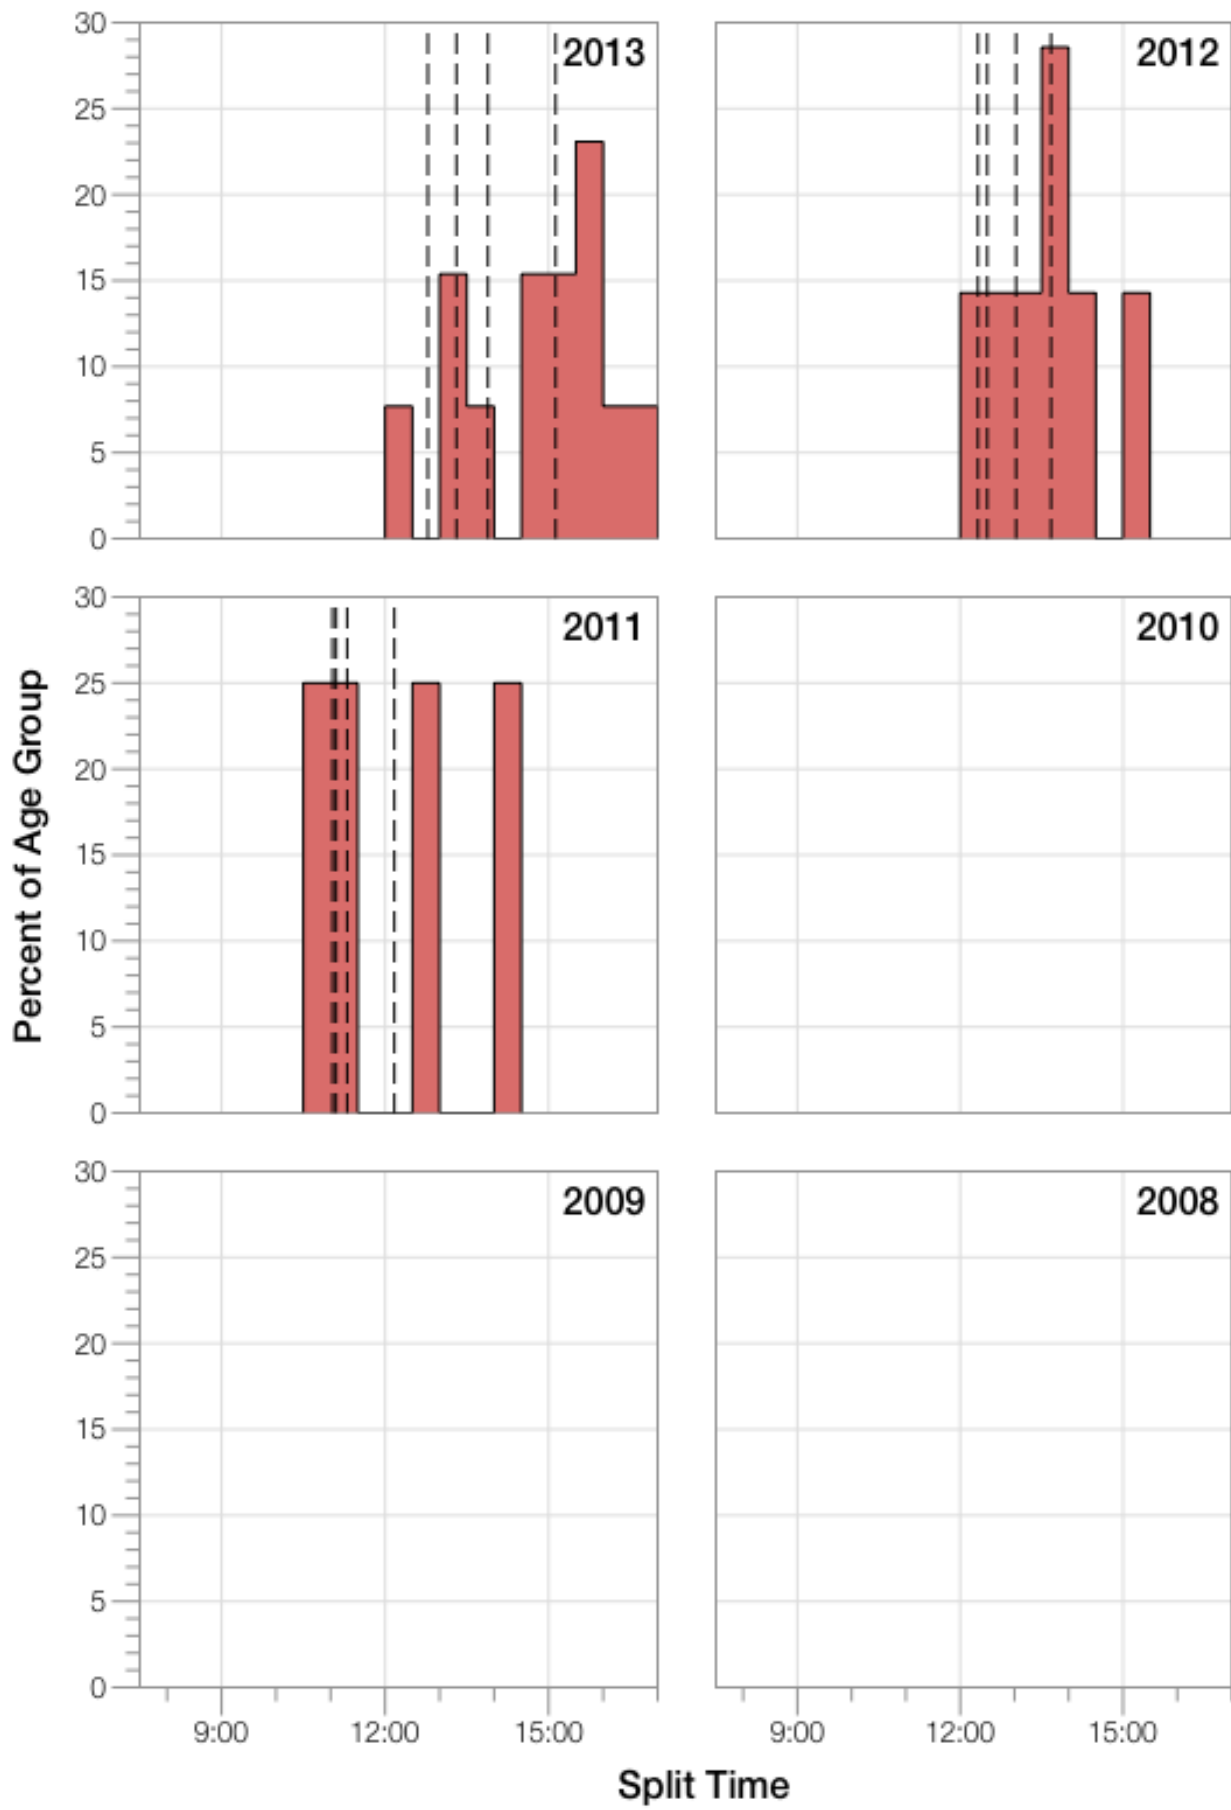

F18-24 Overall