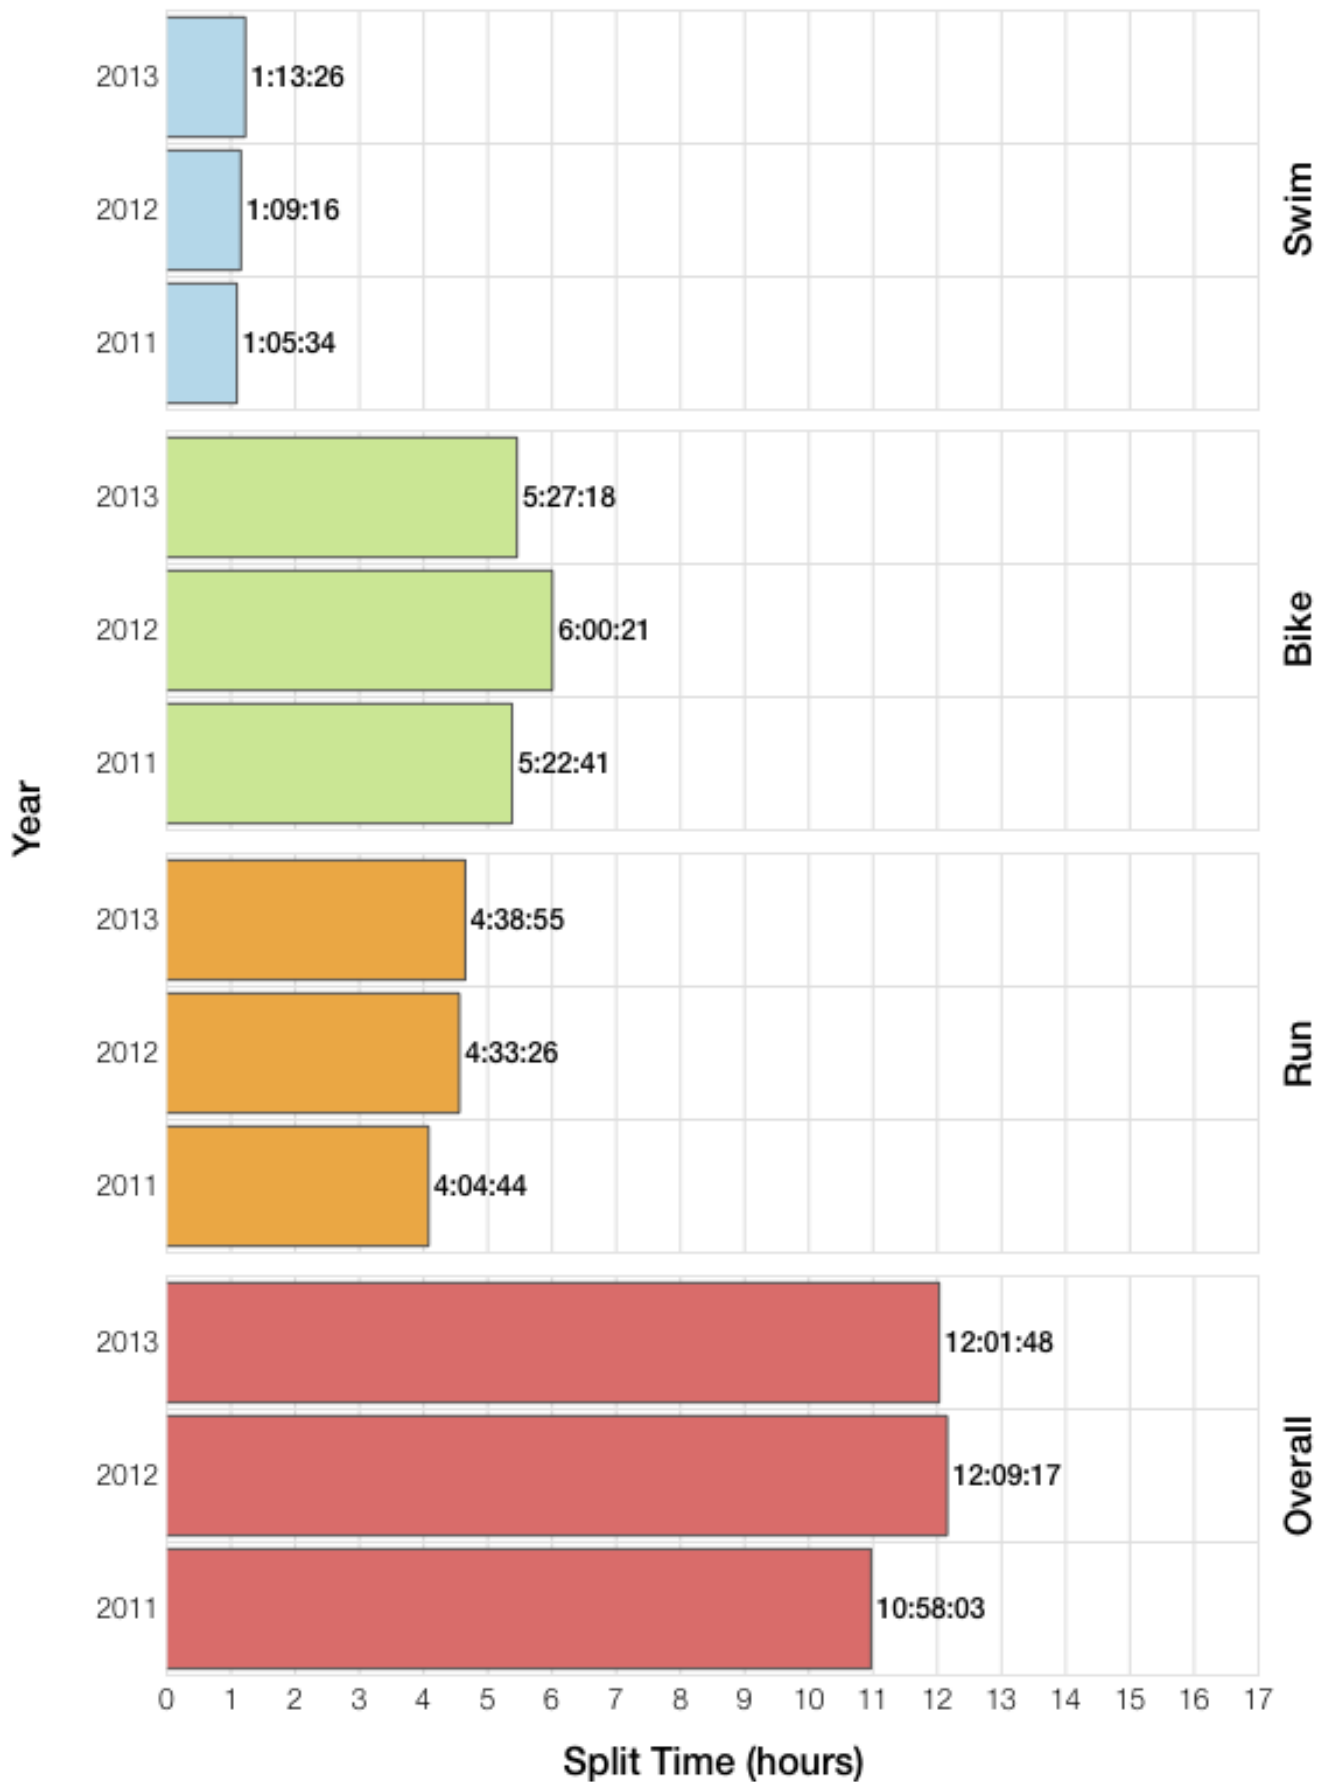

F18-24 Fastest Splits