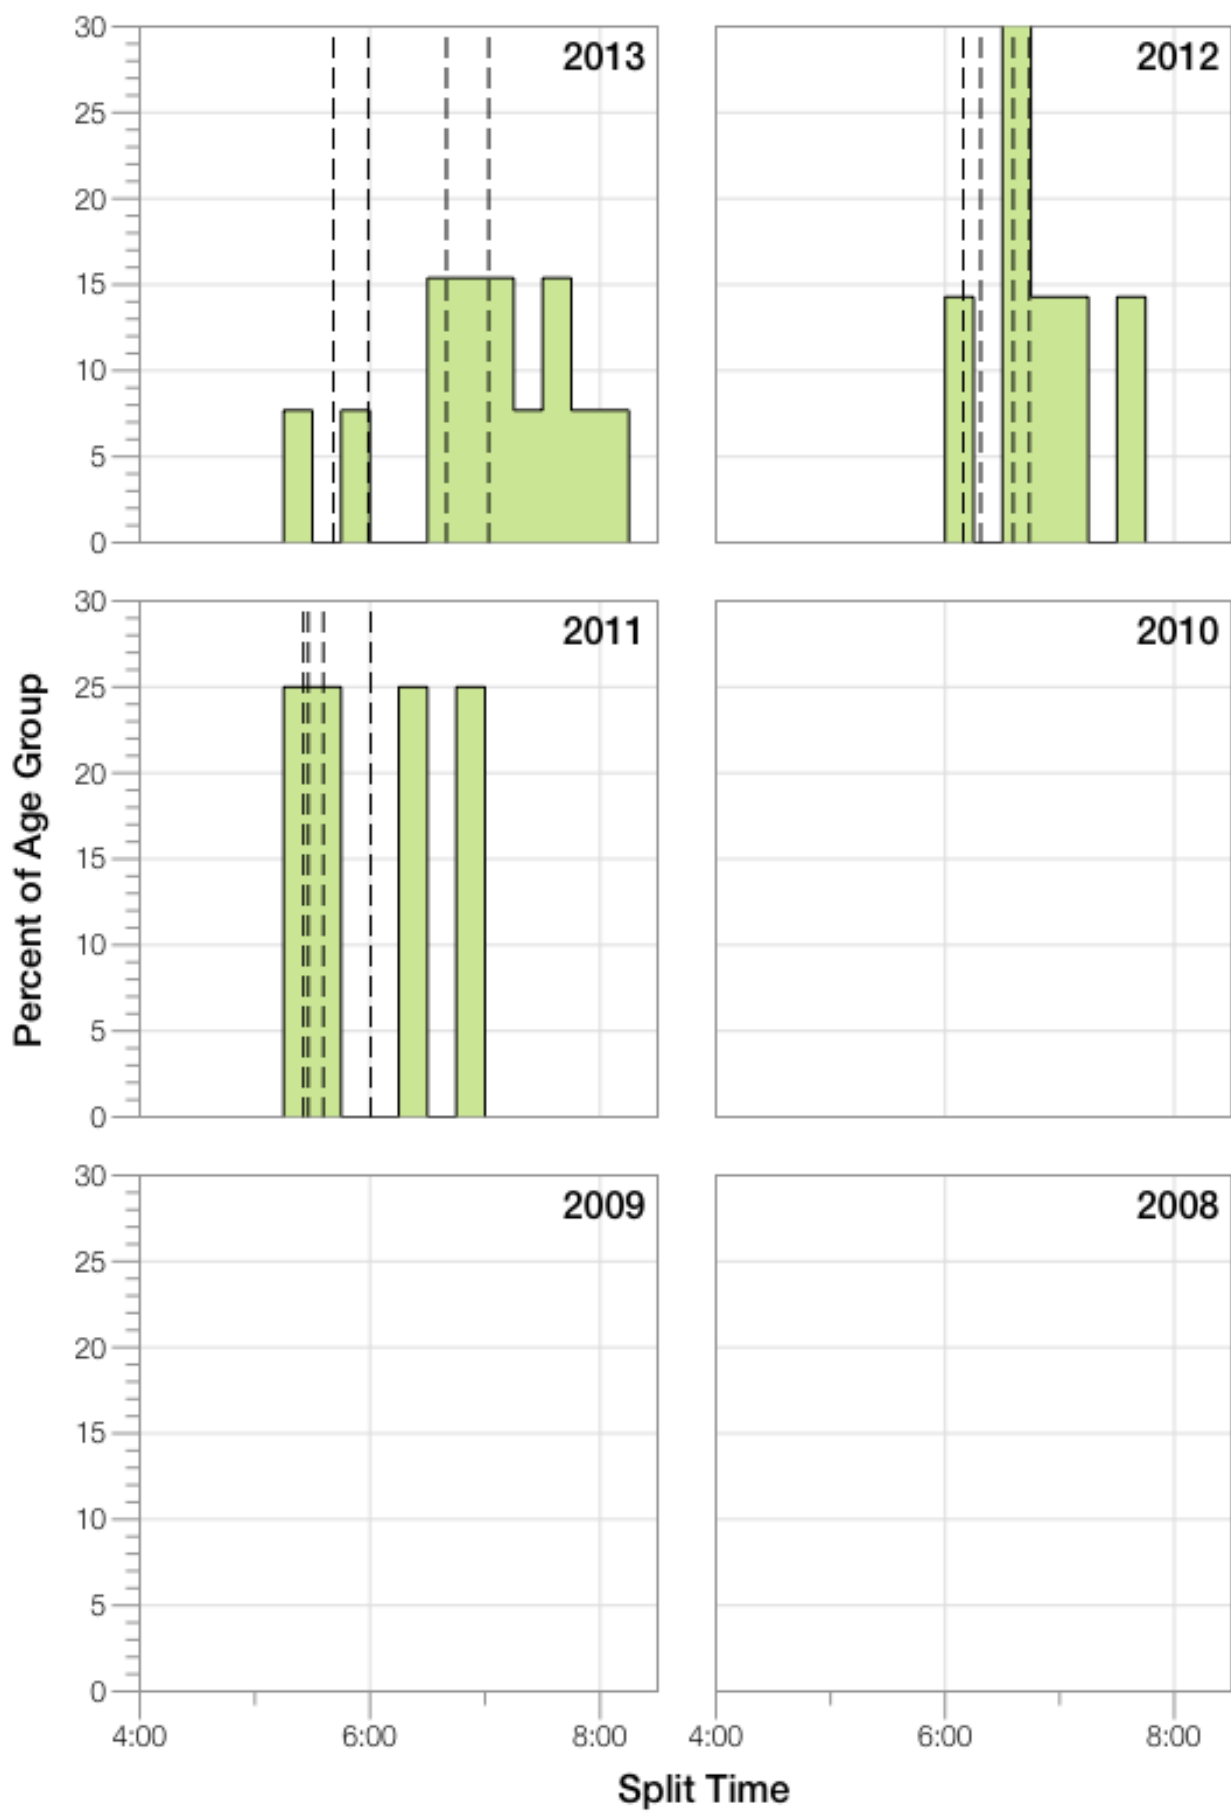

F18-24 Bike