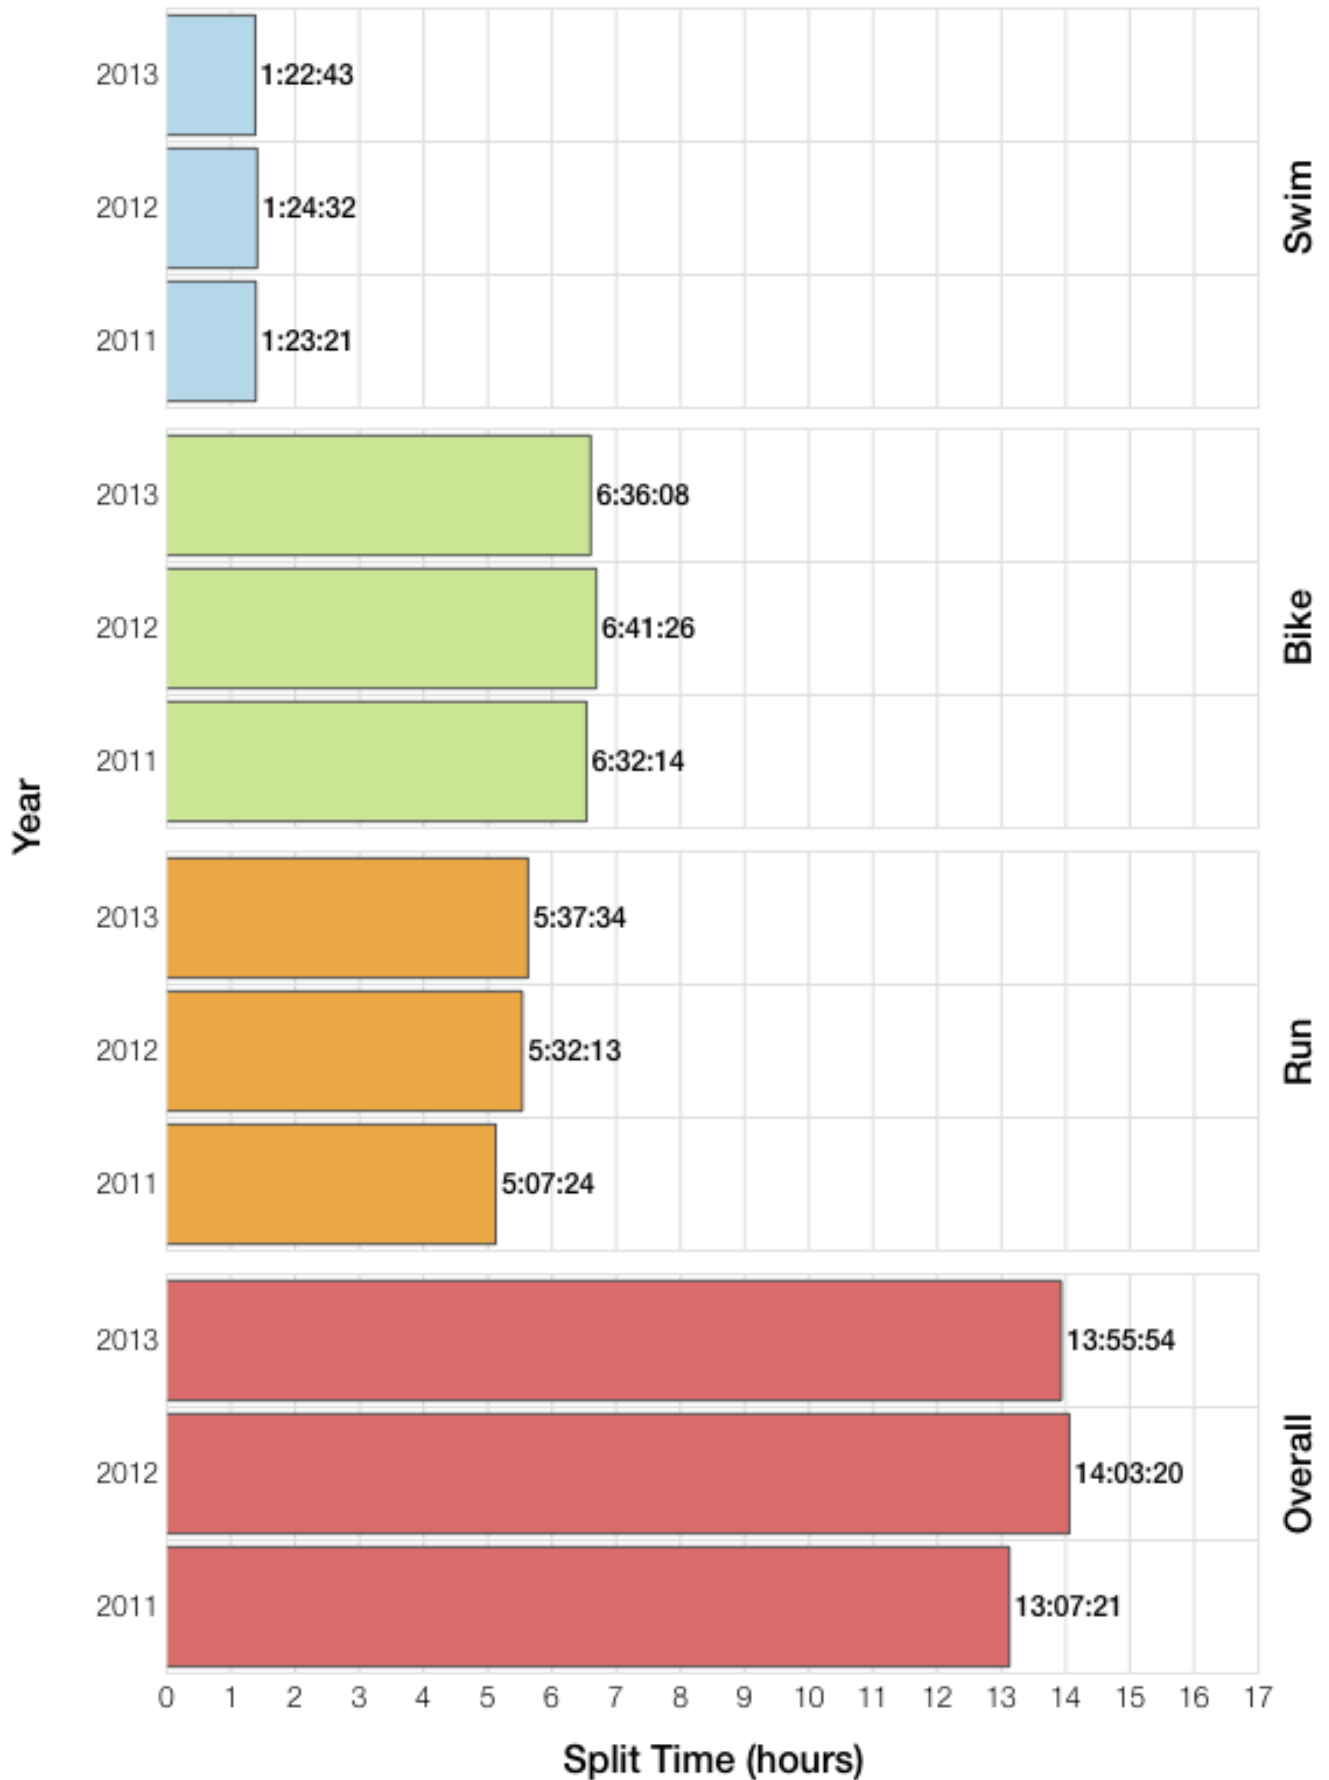

Ironman Texas F25-29 Stats

F25-29 Summary Statistics

Year	Finishers	F25-29 Finishers	Male Winner's Time	Female Winner's Time	F25-29 Winner's Time
2011	2004	44	8:08:20	8:57:51	10:42:32
2012	2022	57	8:10:44	8:54:58	9:59:45
2013	2055	52	8:25:06	8:49:14	10:28:31
Average	2027	51	8:14:43	8:54:01	10:23:36

F25-29 Swim

F25-29 Bike

F25-29 Run

F25-29 Overall

F25-29 Fastest Splits

F25-29 Median Splits

F25-29 Slowest Splits

F25-29 Top 30 Finishing Splits

F25-29 Top 10 and Kona Times and Splits

Summary Statistics

Position	Swim Time	Bike Time	Run Time	Overall Time
Average Male Winner	0:52:39	4:26:55	2:50:45	8:14:43
Average Female Winner	0:53:47	5:06:32	3:07:36	8:54:01
Average 1st Age Grouper	1:01:48	5:29:59	3:43:57	10:23:36
Average 2nd Age Grouper	1:07:20	5:30:59	3:46:15	10:32:04
Average 3rd Age Grouper	1:08:24	5:41:44	3:51:58	10:50:42
Average 4th Age Grouper	1:04:06	5:28:40	4:18:10	10:59:31
Average 5th Age Grouper	1:05:02	5:43:01	4:12:37	11:08:10
Average 6th Age Grouper	1:13:05	5:40:44	4:19:30	11:22:01
Average 7th Age Grouper	1:13:22	5:53:50	4:07:14	11:24:38
Average 8th Age Grouper	1:08:09	5:42:37	4:43:34	11:44:06
Average 9th Age Grouper	1:14:46	5:58:02	4:34:23	11:57:40
Average 10th Age Grouper	1:21:04	6:02:52	4:31:06	12:08:03
Kona Qualifier Average	1:04:34	5:30:29	3:45:06	10:27:50
Top 10 Age Grouper Average	1:09:42	5:43:15	4:12:52	11:15:03