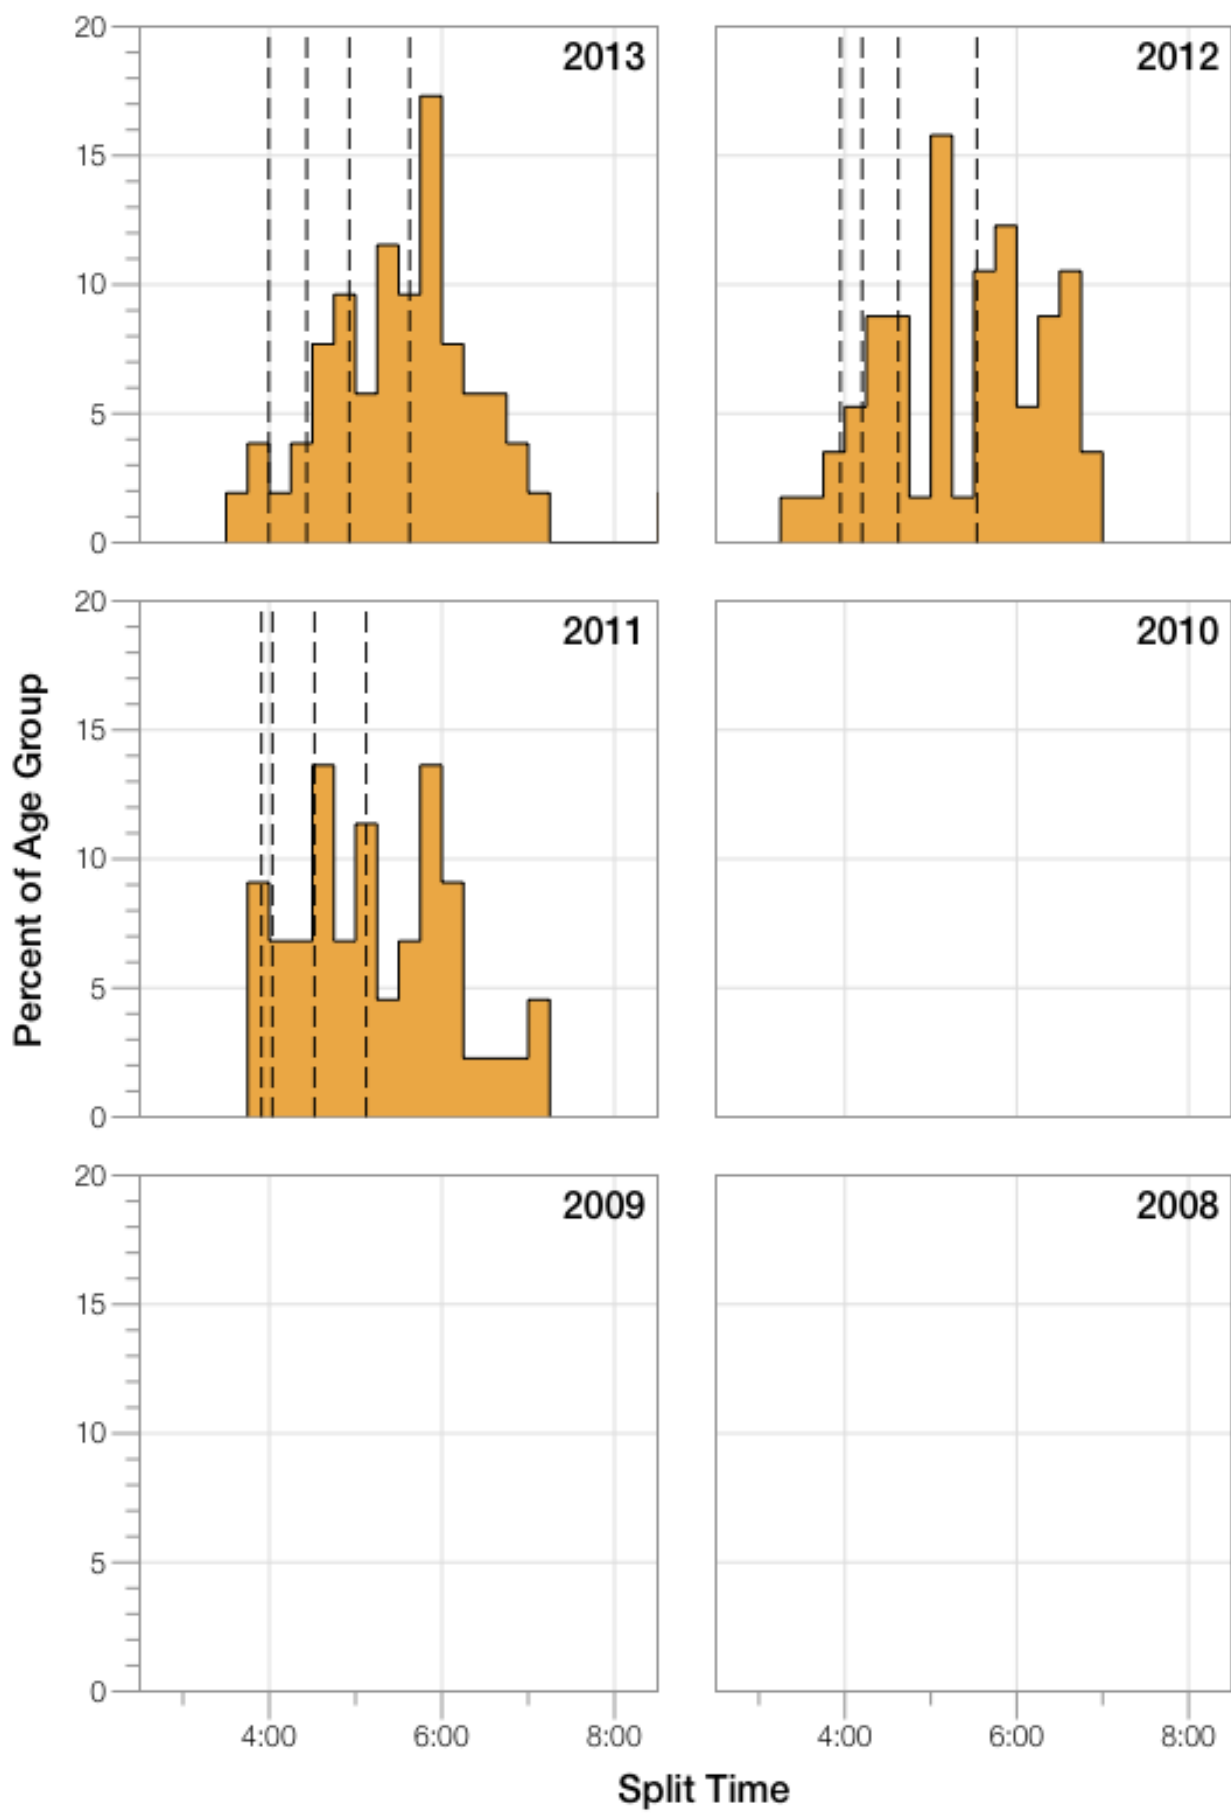

Ironman Texas F25-29 Stats

F25-29 Summary Statistics

Year	Finishers	F25-29 Finishers	Male Winner's Time	Female Winner's Time	F25-29 Winner's Time
2011	2004	44	8:08:20	8:57:51	10:42:32
2012	2022	57	8:10:44	8:54:58	9:59:45
2013	2055	52	8:25:06	8:49:14	10:28:31
Average	2027	51	8:14:43	8:54:01	10:23:36

F25-29 Swim

F25-29 Bike

F25-29 Run

F25-29 Overall

F25-29 Fastest Splits

F25-29 Median Splits

F25-29 Slowest Splits

F25-29 Top 30 Finishing Splits

F25-29 Top 10 and Kona Times and Splits

Summary Statistics

Position	Swim Time	Bike Time	Run Time	Overall Time
Average Male Winner	0:52:39	4:26:55	2:50:45	8:14:43
Average Female Winner	0:53:47	5:06:32	3:07:36	8:54:01
Average 1st Age Grouper	1:01:48	5:29:59	3:43:57	10:23:36
Average 2nd Age Grouper	1:07:20	5:30:59	3:46:15	10:32:04
Average 3rd Age Grouper	1:08:24	5:41:44	3:51:58	10:50:42
Average 4th Age Grouper	1:04:06	5:28:40	4:18:10	10:59:31
Average 5th Age Grouper	1:05:02	5:43:01	4:12:37	11:08:10
Average 6th Age Grouper	1:13:05	5:40:44	4:19:30	11:22:01
Average 7th Age Grouper	1:13:22	5:53:50	4:07:14	11:24:38
Average 8th Age Grouper	1:08:09	5:42:37	4:43:34	11:44:06
Average 9th Age Grouper	1:14:46	5:58:02	4:34:23	11:57:40
Average 10th Age Grouper	1:21:04	6:02:52	4:31:06	12:08:03
Kona Qualifier Average	1:04:34	5:30:29	3:45:06	10:27:50
Top 10 Age Grouper Average	1:09:42	5:43:15	4:12:52	11:15:03