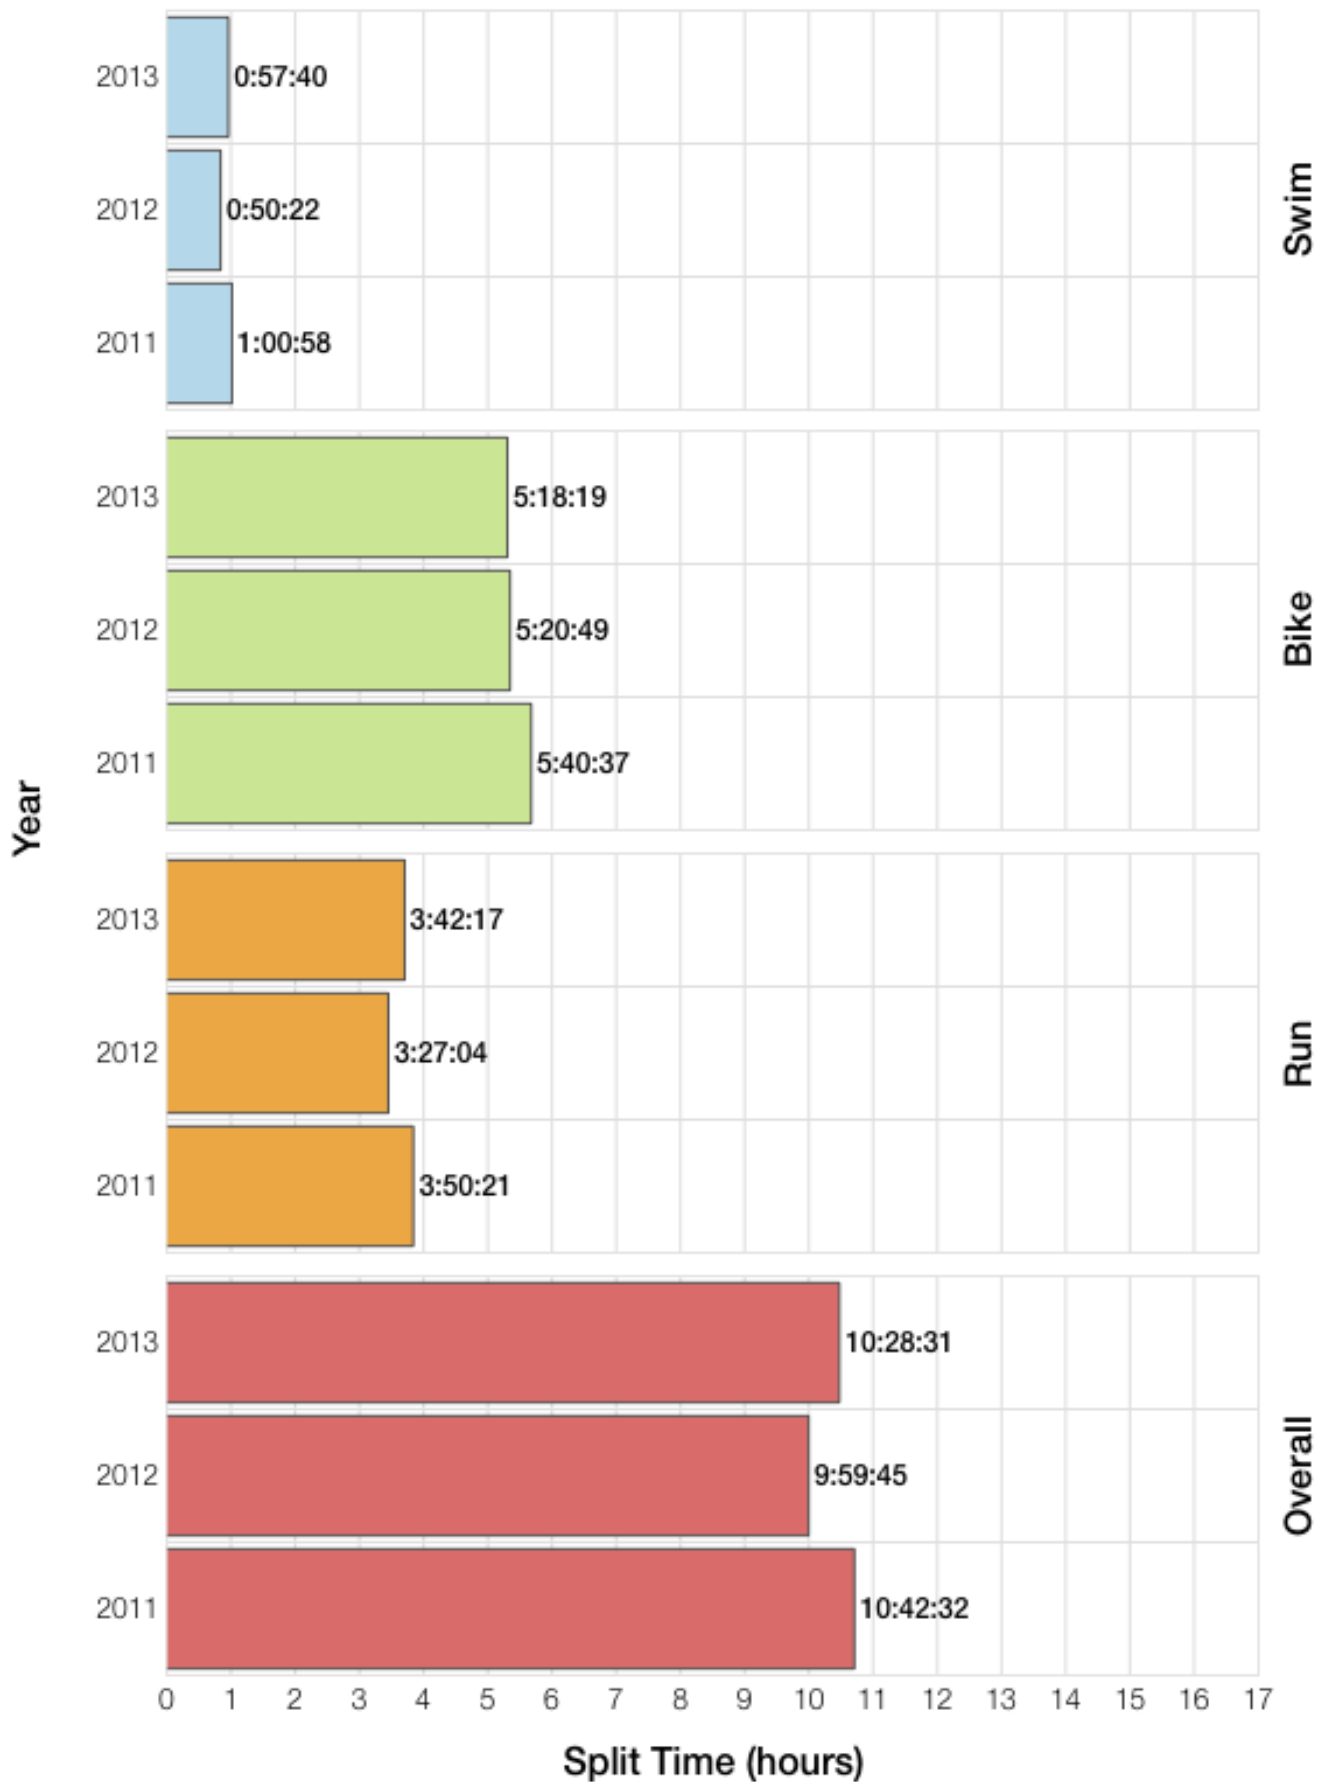

Ironman Texas F25-29 Stats

F25-29 Summary Statistics

Year	Finishers	F25-29 Finishers	Male Winner's Time	Female Winner's Time	F25-29 Winner's Time
2011	2004	44	8:08:20	8:57:51	10:42:32
2012	2022	57	8:10:44	8:54:58	9:59:45
2013	2055	52	8:25:06	8:49:14	10:28:31
Average	2027	51	8:14:43	8:54:01	10:23:36

F25-29 Swim

F25-29 Bike

F25-29 Run

F25-29 Overall

F25-29 Fastest Splits

F25-29 Median Splits

F25-29 Slowest Splits

F25-29 Top 30 Finishing Splits

F25-29 Top 10 and Kona Times and Splits

Summary Statistics

Position	Swim Time	Bike Time	Run Time	Overall Time
Average Male Winner	0:52:39	4:26:55	2:50:45	8:14:43
Average Female Winner	0:53:47	5:06:32	3:07:36	8:54:01
Average 1st Age Grouper	1:01:48	5:29:59	3:43:57	10:23:36
Average 2nd Age Grouper	1:07:20	5:30:59	3:46:15	10:32:04
Average 3rd Age Grouper	1:08:24	5:41:44	3:51:58	10:50:42
Average 4th Age Grouper	1:04:06	5:28:40	4:18:10	10:59:31
Average 5th Age Grouper	1:05:02	5:43:01	4:12:37	11:08:10
Average 6th Age Grouper	1:13:05	5:40:44	4:19:30	11:22:01
Average 7th Age Grouper	1:13:22	5:53:50	4:07:14	11:24:38
Average 8th Age Grouper	1:08:09	5:42:37	4:43:34	11:44:06
Average 9th Age Grouper	1:14:46	5:58:02	4:34:23	11:57:40
Average 10th Age Grouper	1:21:04	6:02:52	4:31:06	12:08:03
Kona Qualifier Average	1:04:34	5:30:29	3:45:06	10:27:50
Top 10 Age Grouper Average	1:09:42	5:43:15	4:12:52	11:15:03