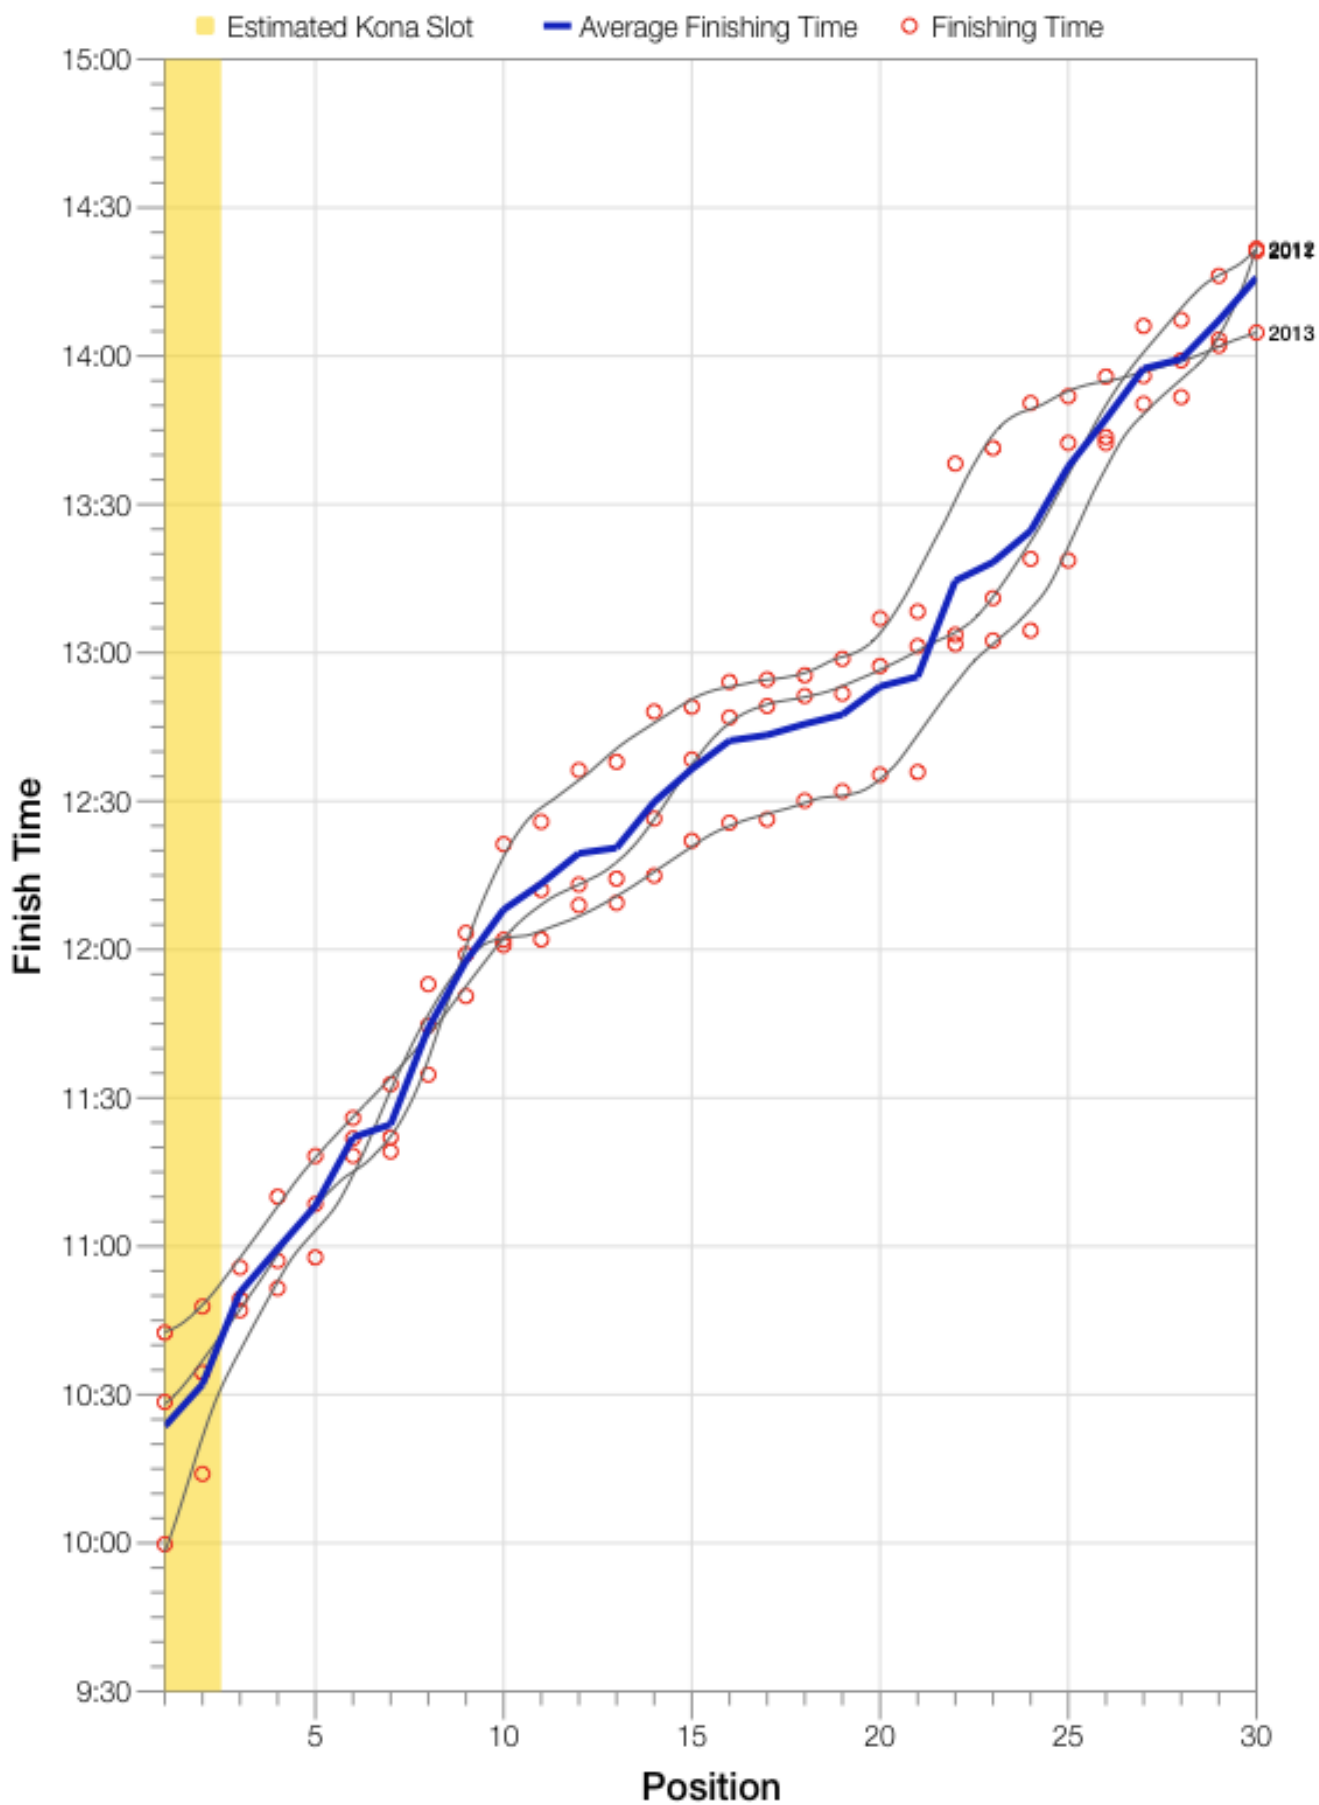

Ironman Texas F25-29 Stats

F25-29 Summary Statistics

Year	Finishers	F25-29 Finishers	Male Winner's Time	Female Winner's Time	F25-29 Winner's Time
2011	2004	44	8:08:20	8:57:51	10:42:32
2012	2022	57	8:10:44	8:54:58	9:59:45
2013	2055	52	8:25:06	8:49:14	10:28:31
Average	2027	51	8:14:43	8:54:01	10:23:36

F25-29 Swim

F25-29 Bike

F25-29 Run

F25-29 Overall

F25-29 Fastest Splits

F25-29 Median Splits

F25-29 Slowest Splits

F25-29 Top 30 Finishing Splits

F25-29 Top 10 and Kona Times and Splits

Summary Statistics

Position	Swim Time	Bike Time	Run Time	Overall Time
Average Male Winner	0:52:39	4:26:55	2:50:45	8:14:43
Average Female Winner	0:53:47	5:06:32	3:07:36	8:54:01
Average 1st Age Grouper	1:01:48	5:29:59	3:43:57	10:23:36
Average 2nd Age Grouper	1:07:20	5:30:59	3:46:15	10:32:04
Average 3rd Age Grouper	1:08:24	5:41:44	3:51:58	10:50:42
Average 4th Age Grouper	1:04:06	5:28:40	4:18:10	10:59:31
Average 5th Age Grouper	1:05:02	5:43:01	4:12:37	11:08:10
Average 6th Age Grouper	1:13:05	5:40:44	4:19:30	11:22:01
Average 7th Age Grouper	1:13:22	5:53:50	4:07:14	11:24:38
Average 8th Age Grouper	1:08:09	5:42:37	4:43:34	11:44:06
Average 9th Age Grouper	1:14:46	5:58:02	4:34:23	11:57:40
Average 10th Age Grouper	1:21:04	6:02:52	4:31:06	12:08:03
Kona Qualifier Average	1:04:34	5:30:29	3:45:06	10:27:50
Top 10 Age Grouper Average	1:09:42	5:43:15	4:12:52	11:15:03