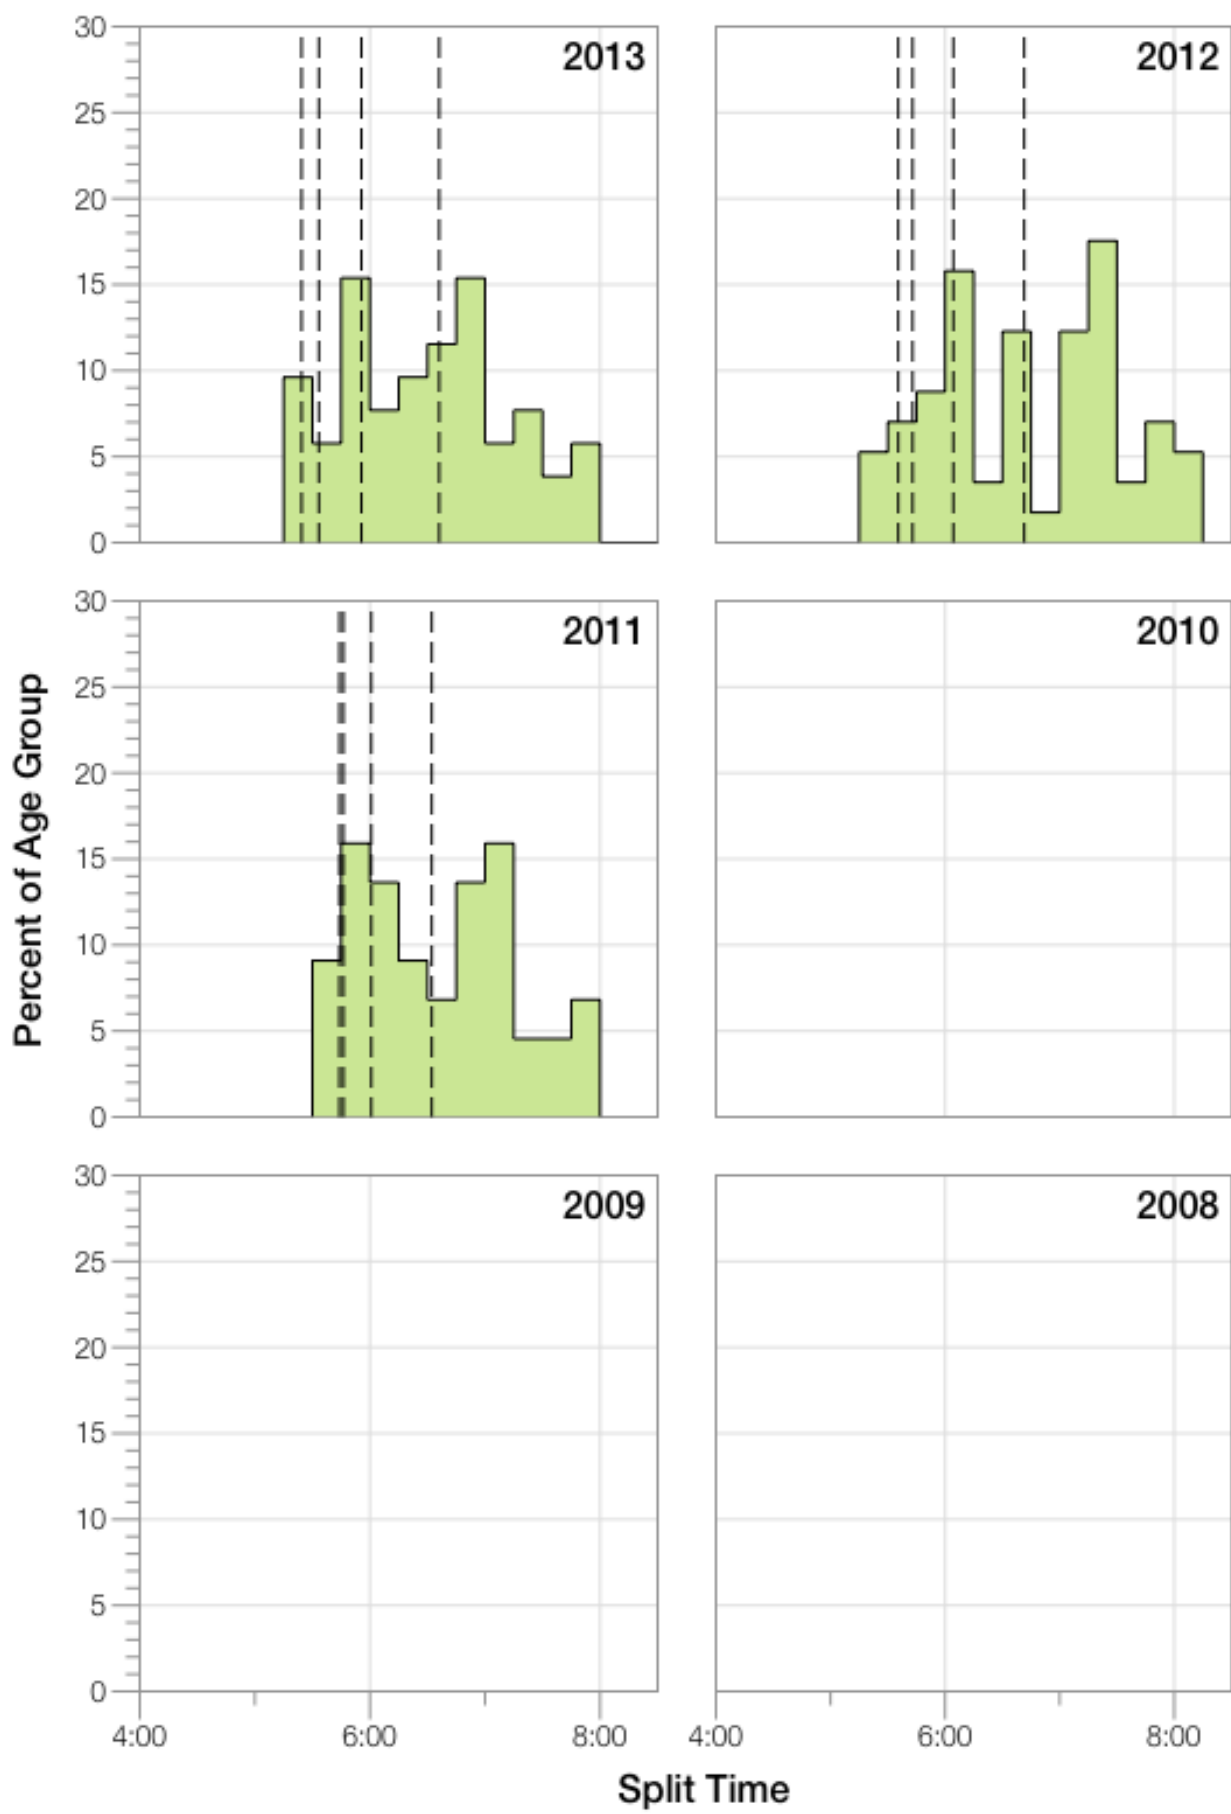

Ironman Texas F25-29 Stats

F25-29 Summary Statistics

Year	Finishers	F25-29 Finishers	Male Winner's Time	Female Winner's Time	F25-29 Winner's Time
2011	2004	44	8:08:20	8:57:51	10:42:32
2012	2022	57	8:10:44	8:54:58	9:59:45
2013	2055	52	8:25:06	8:49:14	10:28:31
Average	2027	51	8:14:43	8:54:01	10:23:36

F25-29 Swim

F25-29 Bike

F25-29 Run

F25-29 Overall

F25-29 Fastest Splits

F25-29 Median Splits

F25-29 Slowest Splits

F25-29 Top 30 Finishing Splits

F25-29 Top 10 and Kona Times and Splits

Summary Statistics

Position	Swim Time	Bike Time	Run Time	Overall Time
Average Male Winner	0:52:39	4:26:55	2:50:45	8:14:43
Average Female Winner	0:53:47	5:06:32	3:07:36	8:54:01
Average 1st Age Grouper	1:01:48	5:29:59	3:43:57	10:23:36
Average 2nd Age Grouper	1:07:20	5:30:59	3:46:15	10:32:04
Average 3rd Age Grouper	1:08:24	5:41:44	3:51:58	10:50:42
Average 4th Age Grouper	1:04:06	5:28:40	4:18:10	10:59:31
Average 5th Age Grouper	1:05:02	5:43:01	4:12:37	11:08:10
Average 6th Age Grouper	1:13:05	5:40:44	4:19:30	11:22:01
Average 7th Age Grouper	1:13:22	5:53:50	4:07:14	11:24:38
Average 8th Age Grouper	1:08:09	5:42:37	4:43:34	11:44:06
Average 9th Age Grouper	1:14:46	5:58:02	4:34:23	11:57:40
Average 10th Age Grouper	1:21:04	6:02:52	4:31:06	12:08:03
Kona Qualifier Average	1:04:34	5:30:29	3:45:06	10:27:50
Top 10 Age Grouper Average	1:09:42	5:43:15	4:12:52	11:15:03