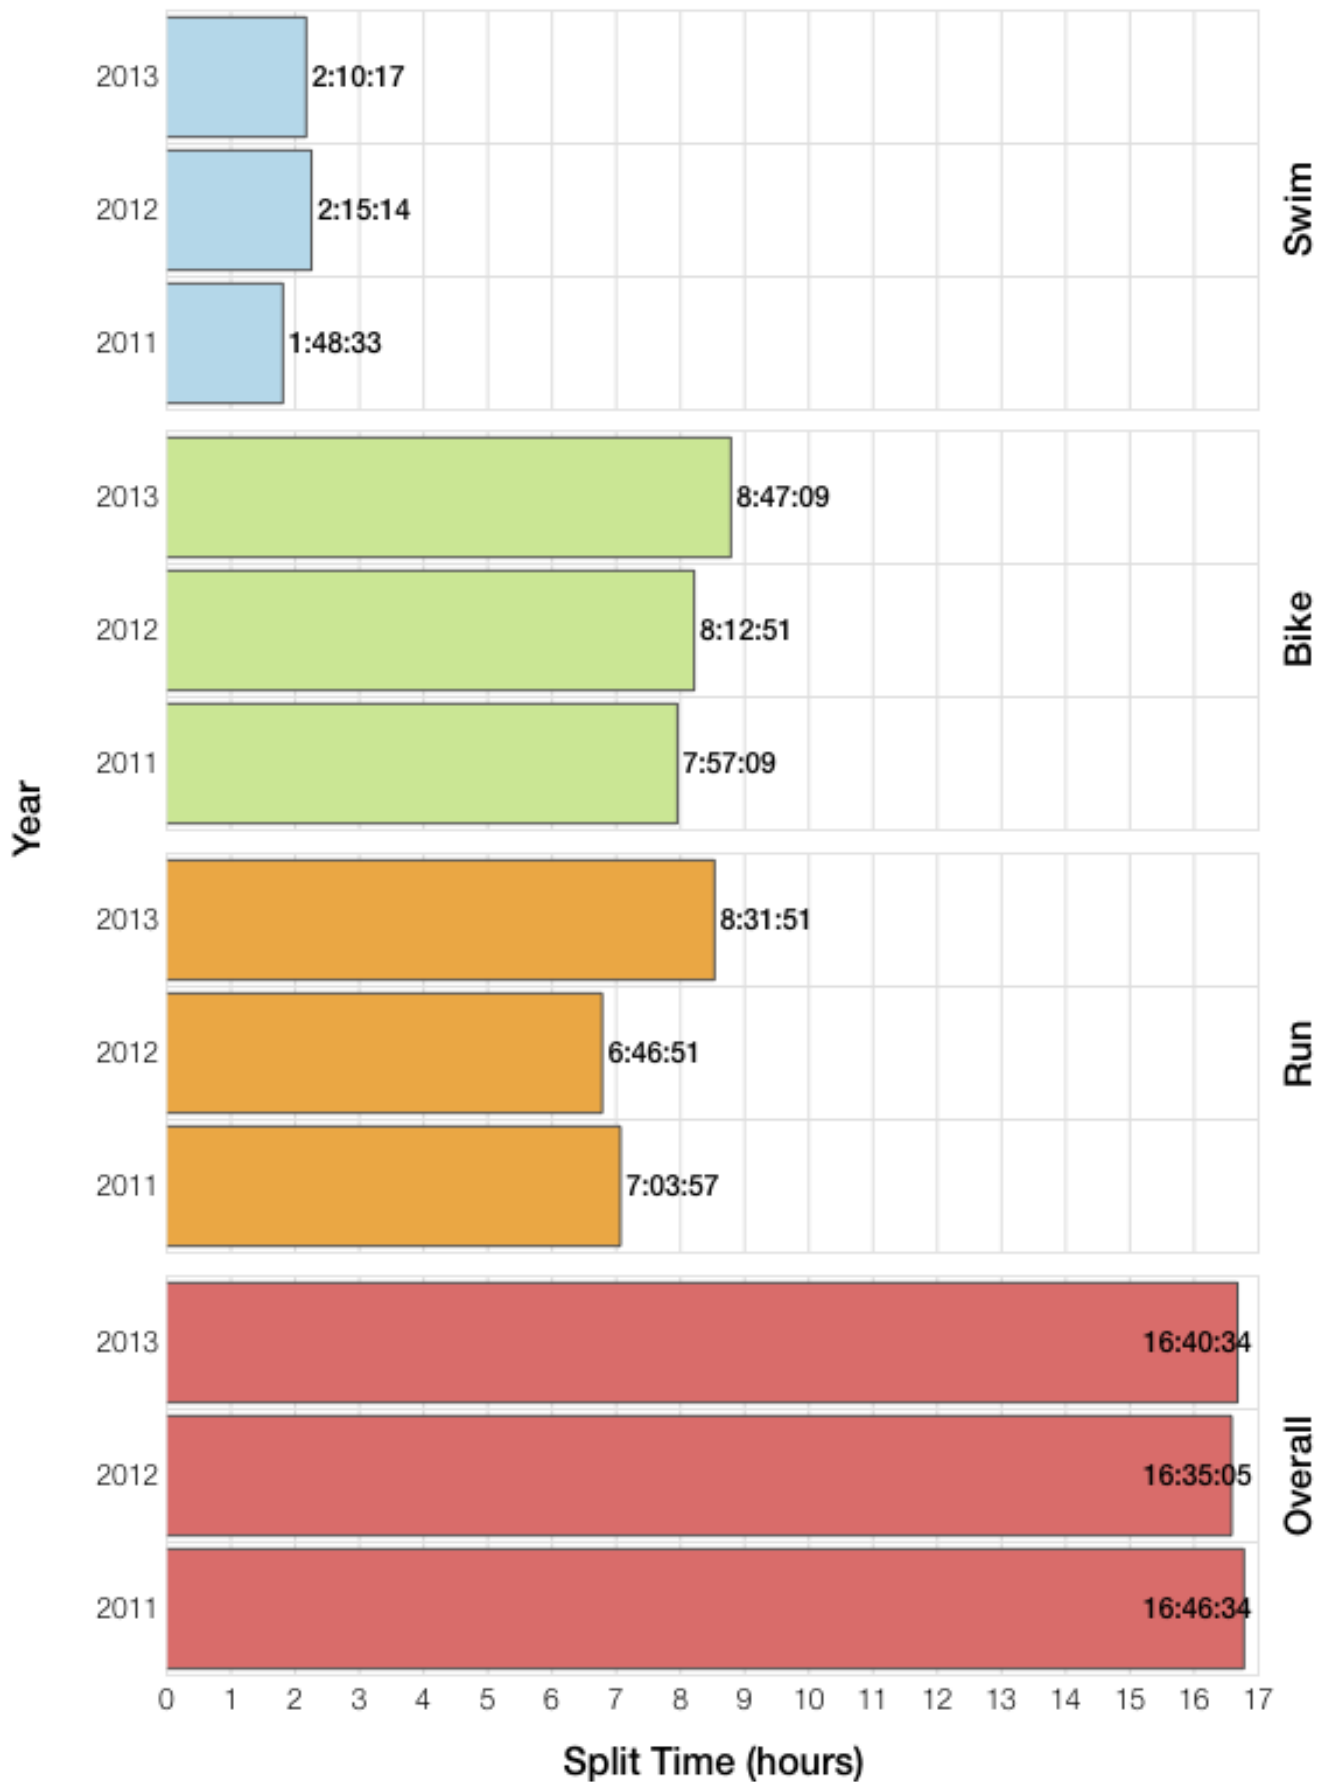

Ironman Texas F25-29 Stats

F25-29 Summary Statistics

Year	Finishers	F25-29 Finishers	Male Winner's Time	Female Winner's Time	F25-29 Winner's Time
2011	2004	44	8:08:20	8:57:51	10:42:32
2012	2022	57	8:10:44	8:54:58	9:59:45
2013	2055	52	8:25:06	8:49:14	10:28:31
Average	2027	51	8:14:43	8:54:01	10:23:36

F25-29 Swim

F25-29 Bike

F25-29 Run

F25-29 Overall

F25-29 Fastest Splits

F25-29 Median Splits

F25-29 Slowest Splits

F25-29 Top 30 Finishing Splits

F25-29 Top 10 and Kona Times and Splits

Summary Statistics

Position	Swim Time	Bike Time	Run Time	Overall Time
Average Male Winner	0:52:39	4:26:55	2:50:45	8:14:43
Average Female Winner	0:53:47	5:06:32	3:07:36	8:54:01
Average 1st Age Grouper	1:01:48	5:29:59	3:43:57	10:23:36
Average 2nd Age Grouper	1:07:20	5:30:59	3:46:15	10:32:04
Average 3rd Age Grouper	1:08:24	5:41:44	3:51:58	10:50:42
Average 4th Age Grouper	1:04:06	5:28:40	4:18:10	10:59:31
Average 5th Age Grouper	1:05:02	5:43:01	4:12:37	11:08:10
Average 6th Age Grouper	1:13:05	5:40:44	4:19:30	11:22:01
Average 7th Age Grouper	1:13:22	5:53:50	4:07:14	11:24:38
Average 8th Age Grouper	1:08:09	5:42:37	4:43:34	11:44:06
Average 9th Age Grouper	1:14:46	5:58:02	4:34:23	11:57:40
Average 10th Age Grouper	1:21:04	6:02:52	4:31:06	12:08:03
Kona Qualifier Average	1:04:34	5:30:29	3:45:06	10:27:50
Top 10 Age Grouper Average	1:09:42	5:43:15	4:12:52	11:15:03