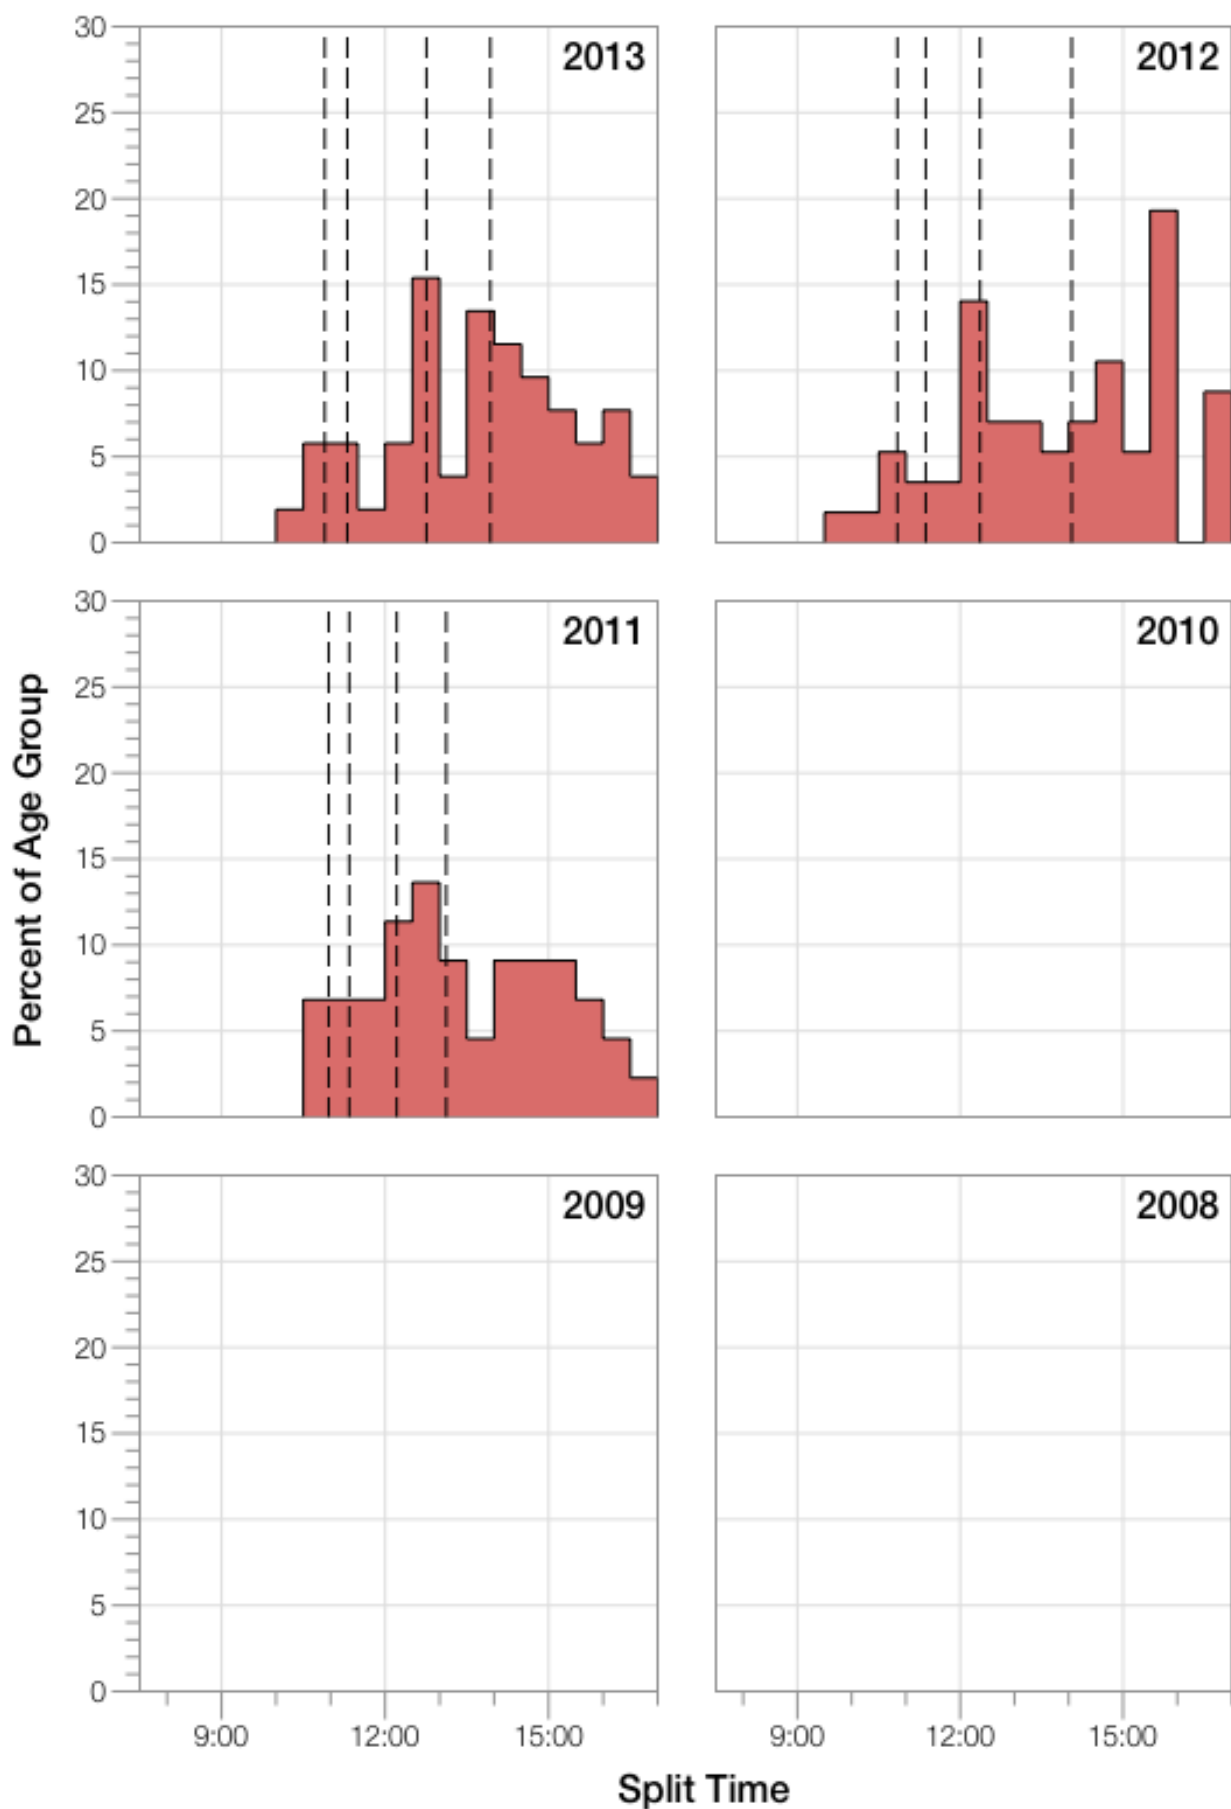

Ironman Texas F25-29 Stats

F25-29 Summary Statistics

Year	Finishers	F25-29 Finishers	Male Winner's Time	Female Winner's Time	F25-29 Winner's Time
2011	2004	44	8:08:20	8:57:51	10:42:32
2012	2022	57	8:10:44	8:54:58	9:59:45
2013	2055	52	8:25:06	8:49:14	10:28:31
Average	2027	51	8:14:43	8:54:01	10:23:36

F25-29 Swim

F25-29 Bike

F25-29 Run

F25-29 Overall

F25-29 Fastest Splits

F25-29 Median Splits

F25-29 Slowest Splits

F25-29 Top 30 Finishing Splits

F25-29 Top 10 and Kona Times and Splits

Summary Statistics

Position	Swim Time	Bike Time	Run Time	Overall Time
Average Male Winner	0:52:39	4:26:55	2:50:45	8:14:43
Average Female Winner	0:53:47	5:06:32	3:07:36	8:54:01
Average 1st Age Grouper	1:01:48	5:29:59	3:43:57	10:23:36
Average 2nd Age Grouper	1:07:20	5:30:59	3:46:15	10:32:04
Average 3rd Age Grouper	1:08:24	5:41:44	3:51:58	10:50:42
Average 4th Age Grouper	1:04:06	5:28:40	4:18:10	10:59:31
Average 5th Age Grouper	1:05:02	5:43:01	4:12:37	11:08:10
Average 6th Age Grouper	1:13:05	5:40:44	4:19:30	11:22:01
Average 7th Age Grouper	1:13:22	5:53:50	4:07:14	11:24:38
Average 8th Age Grouper	1:08:09	5:42:37	4:43:34	11:44:06
Average 9th Age Grouper	1:14:46	5:58:02	4:34:23	11:57:40
Average 10th Age Grouper	1:21:04	6:02:52	4:31:06	12:08:03
Kona Qualifier Average	1:04:34	5:30:29	3:45:06	10:27:50
Top 10 Age Grouper Average	1:09:42	5:43:15	4:12:52	11:15:03