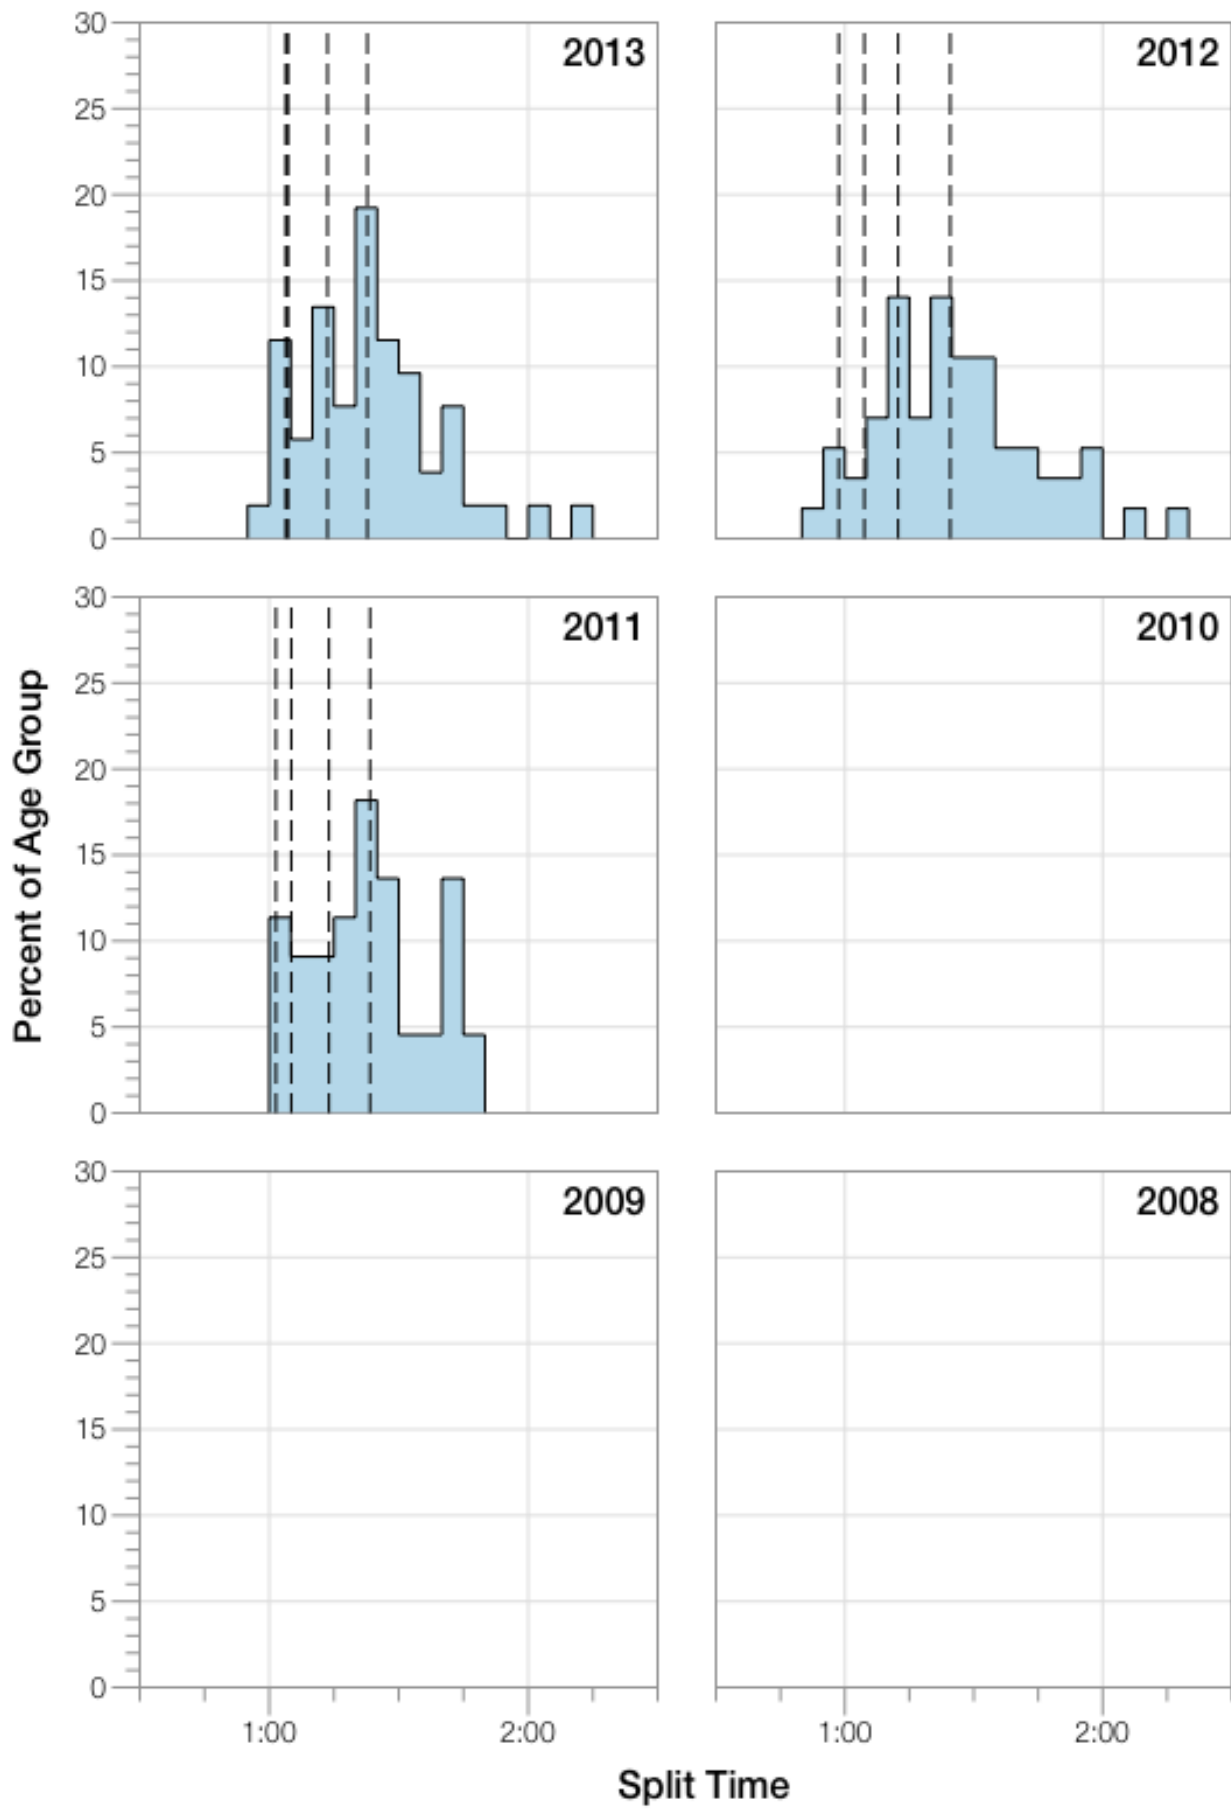

F25-29 Swim