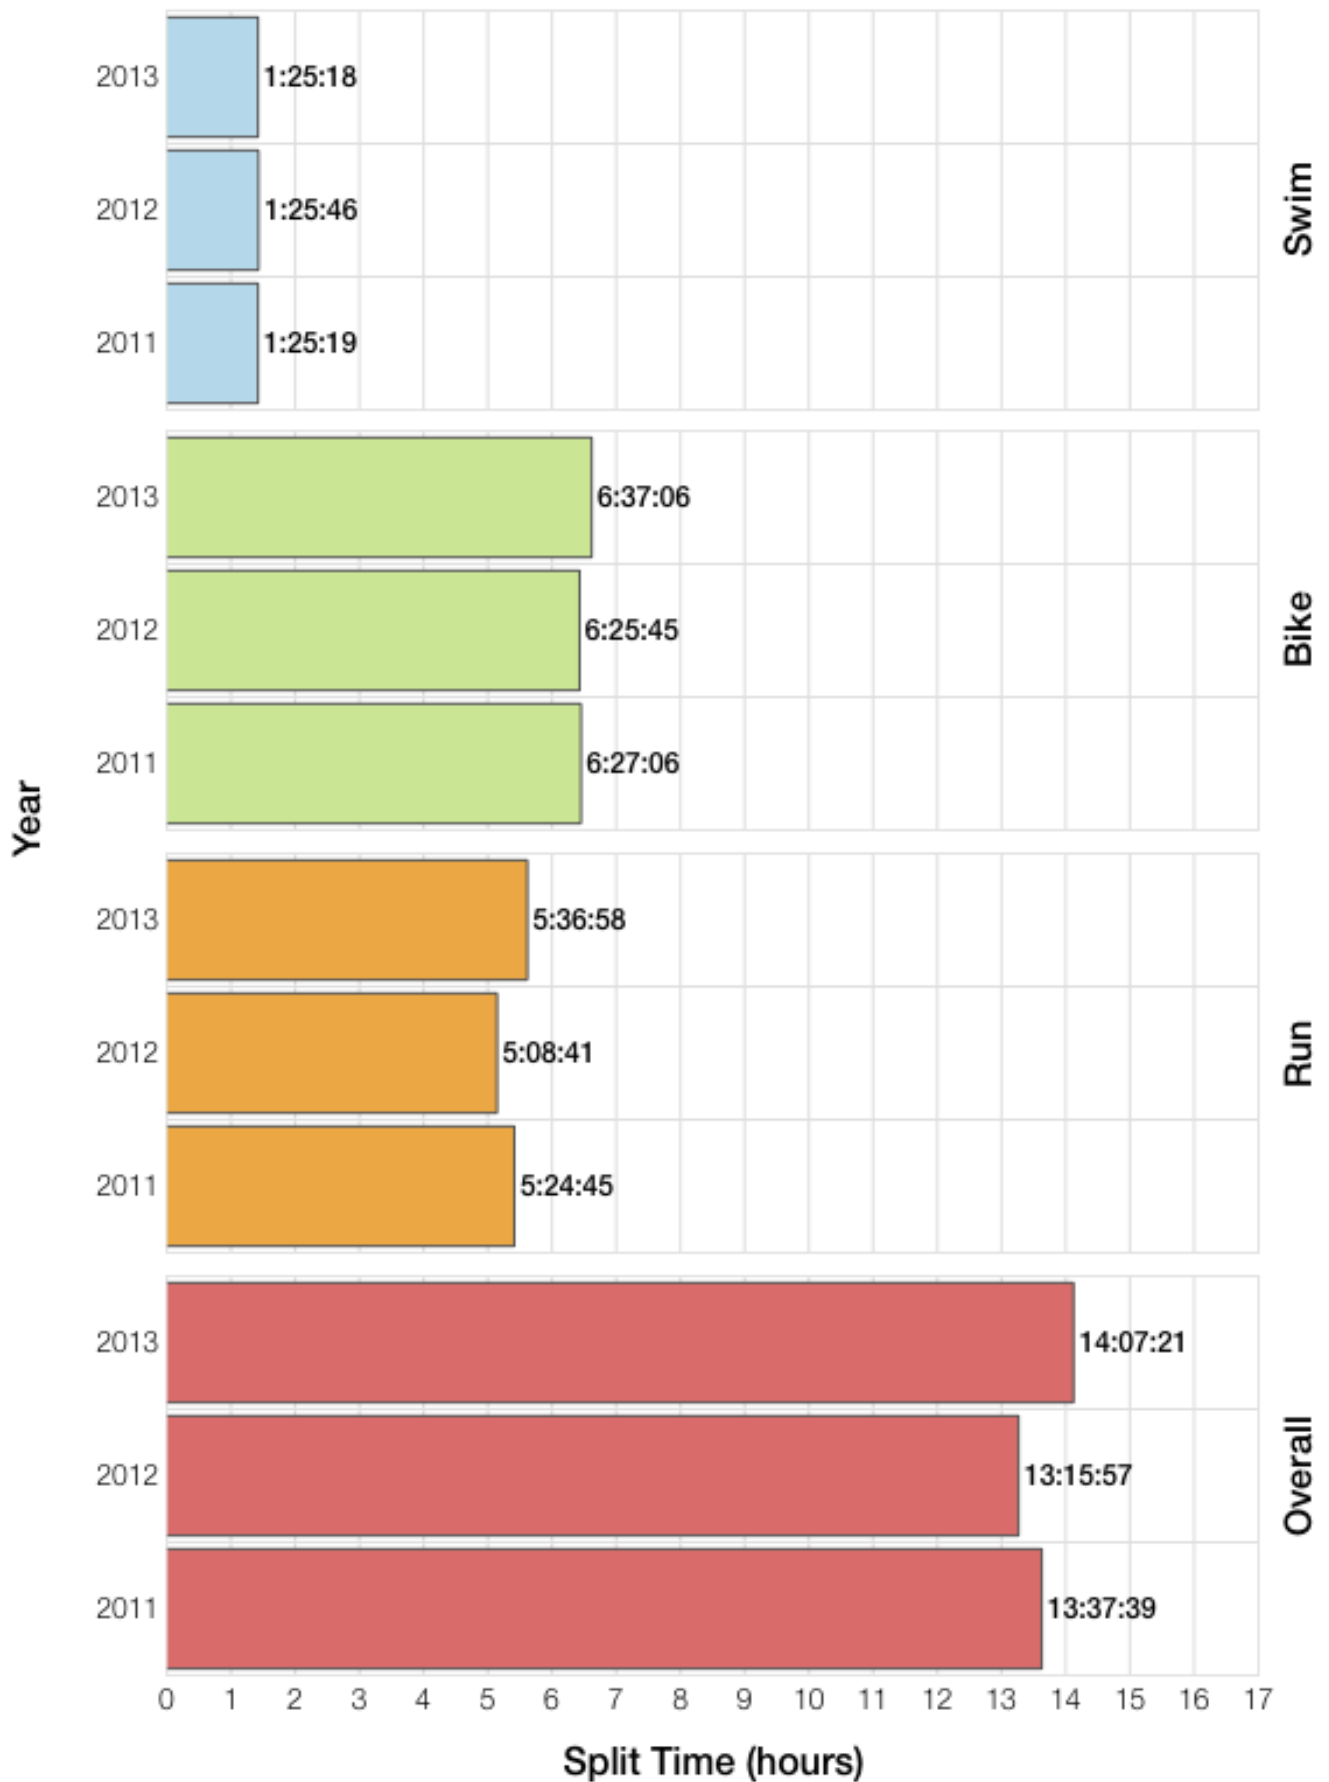

F30-34 Median Splits