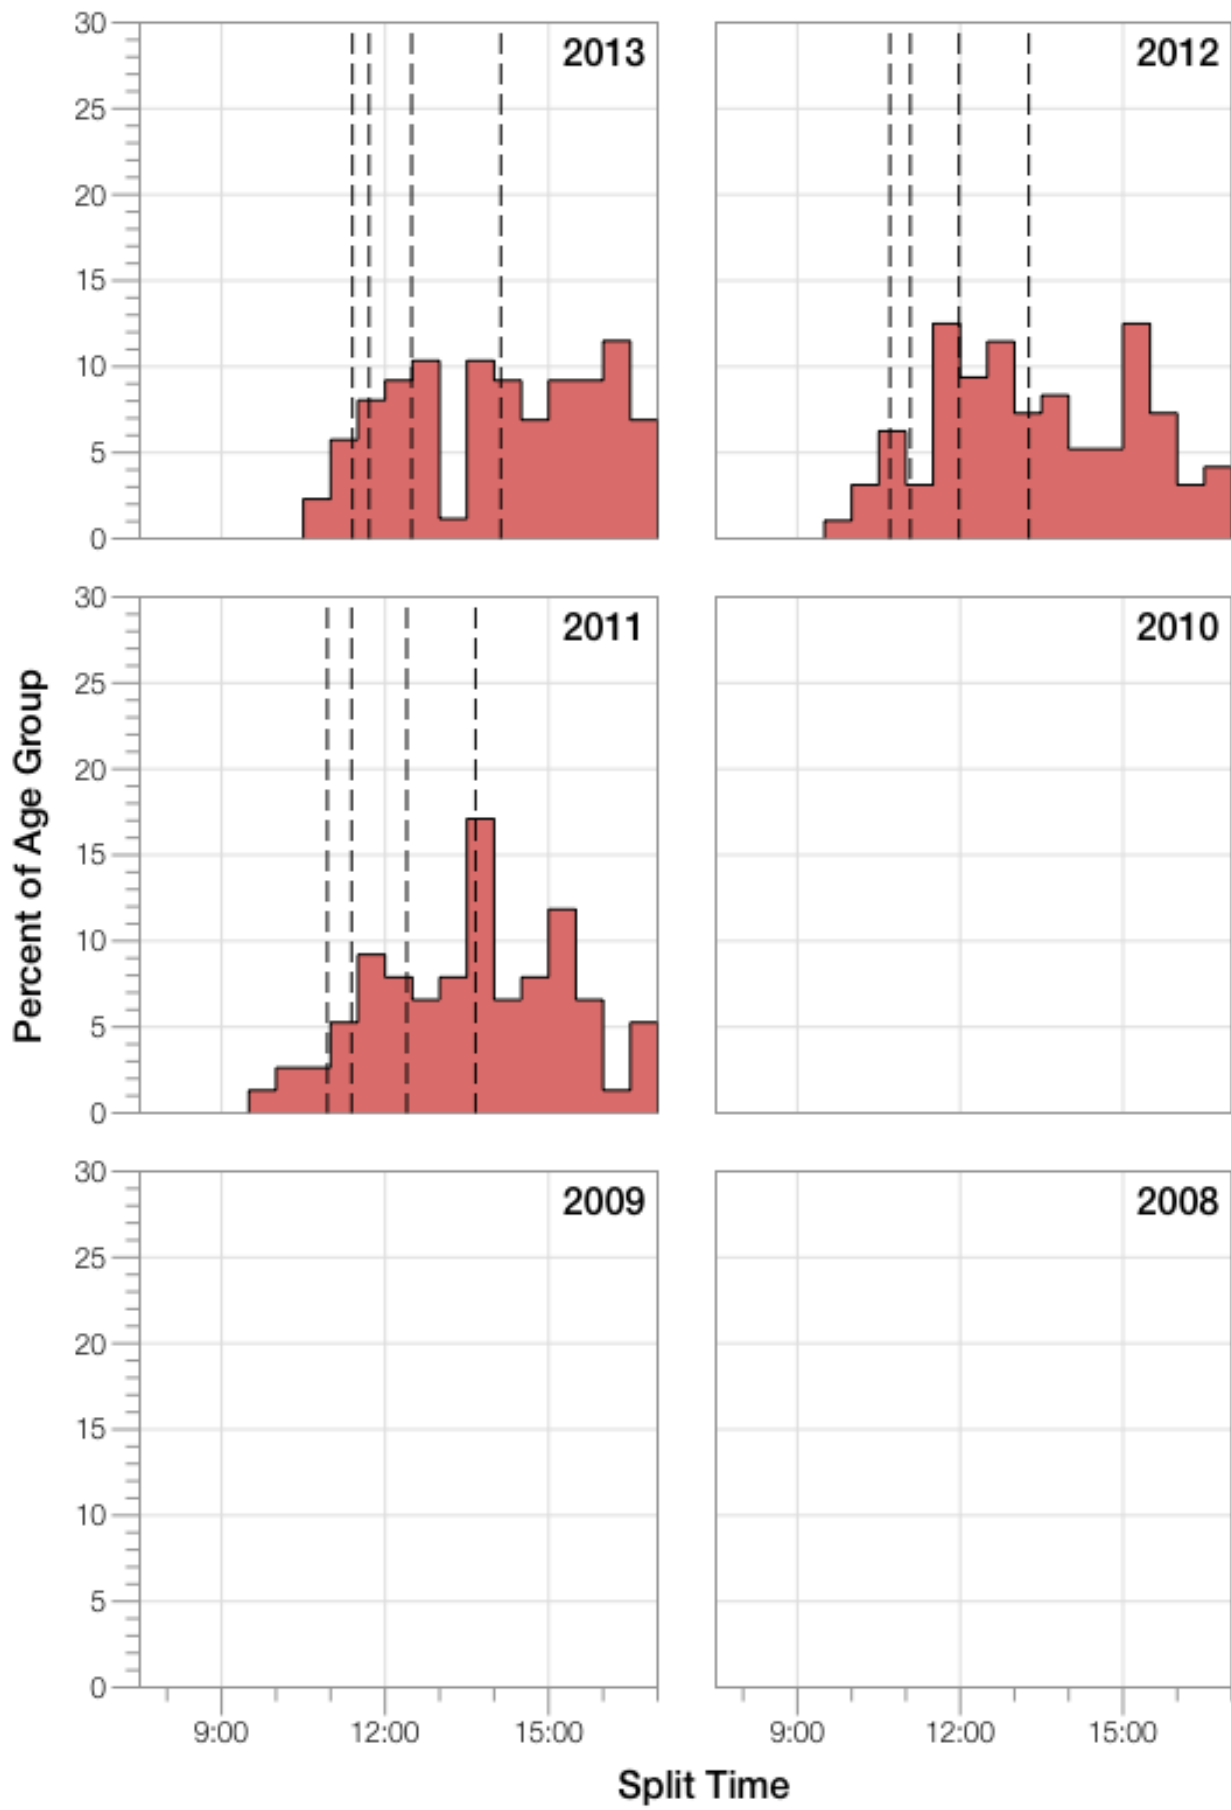

F30-34 Overall