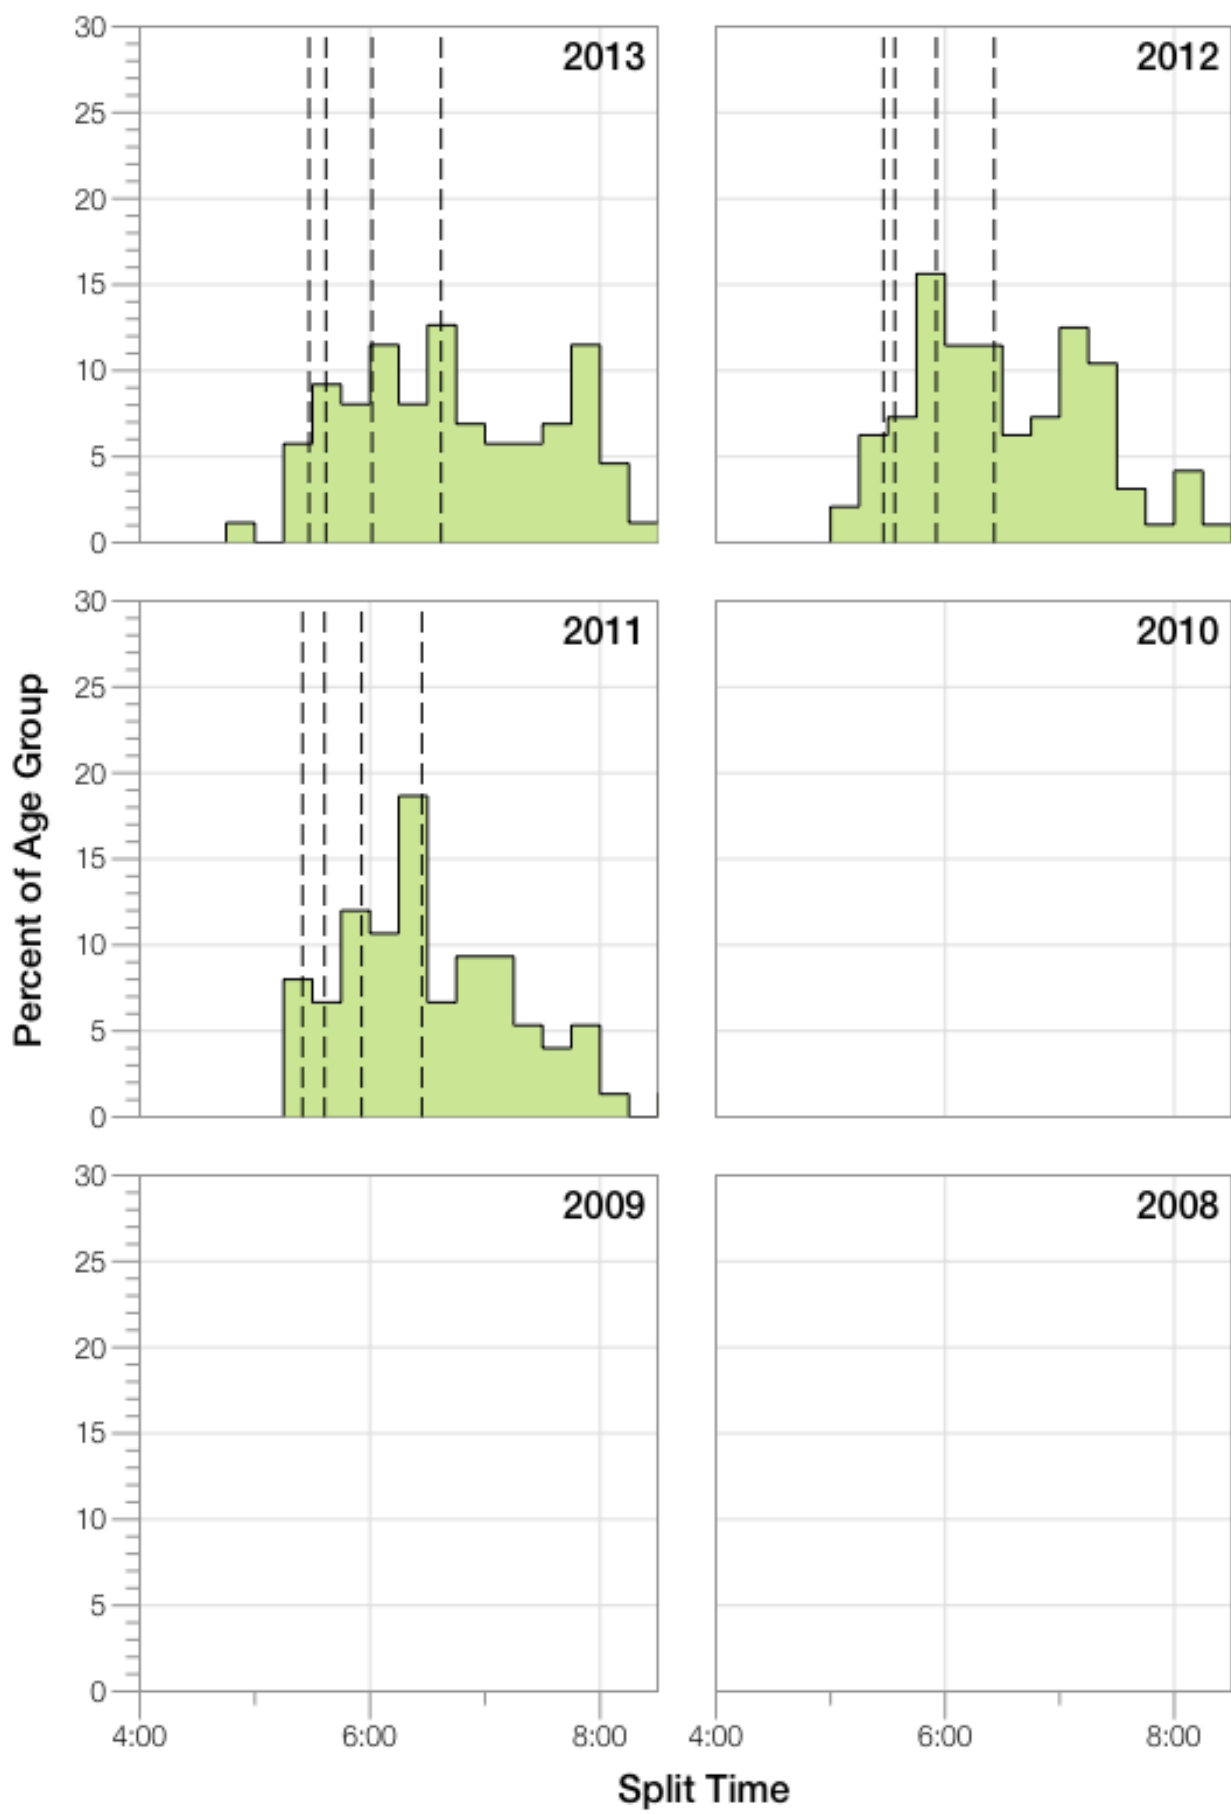

F30-34 Bike