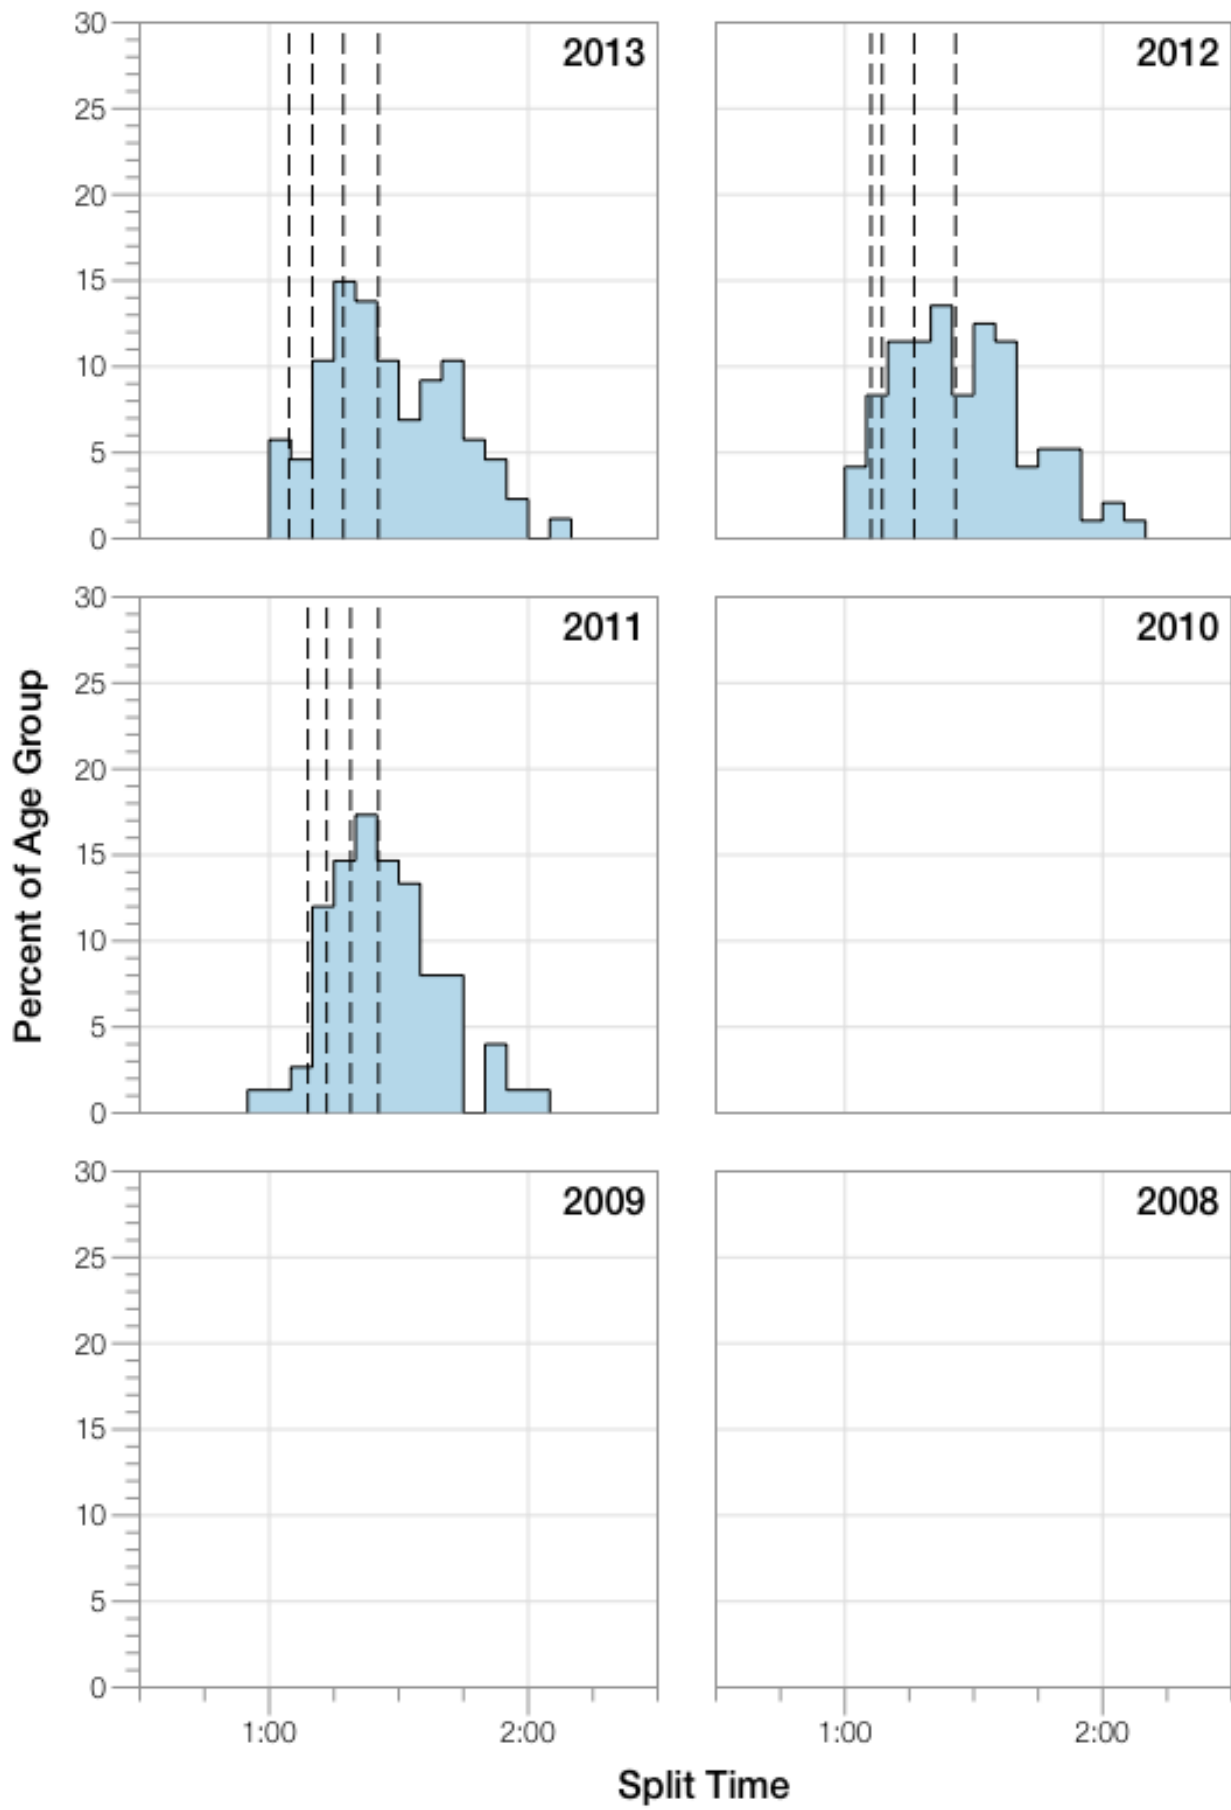

F30-34 Swim