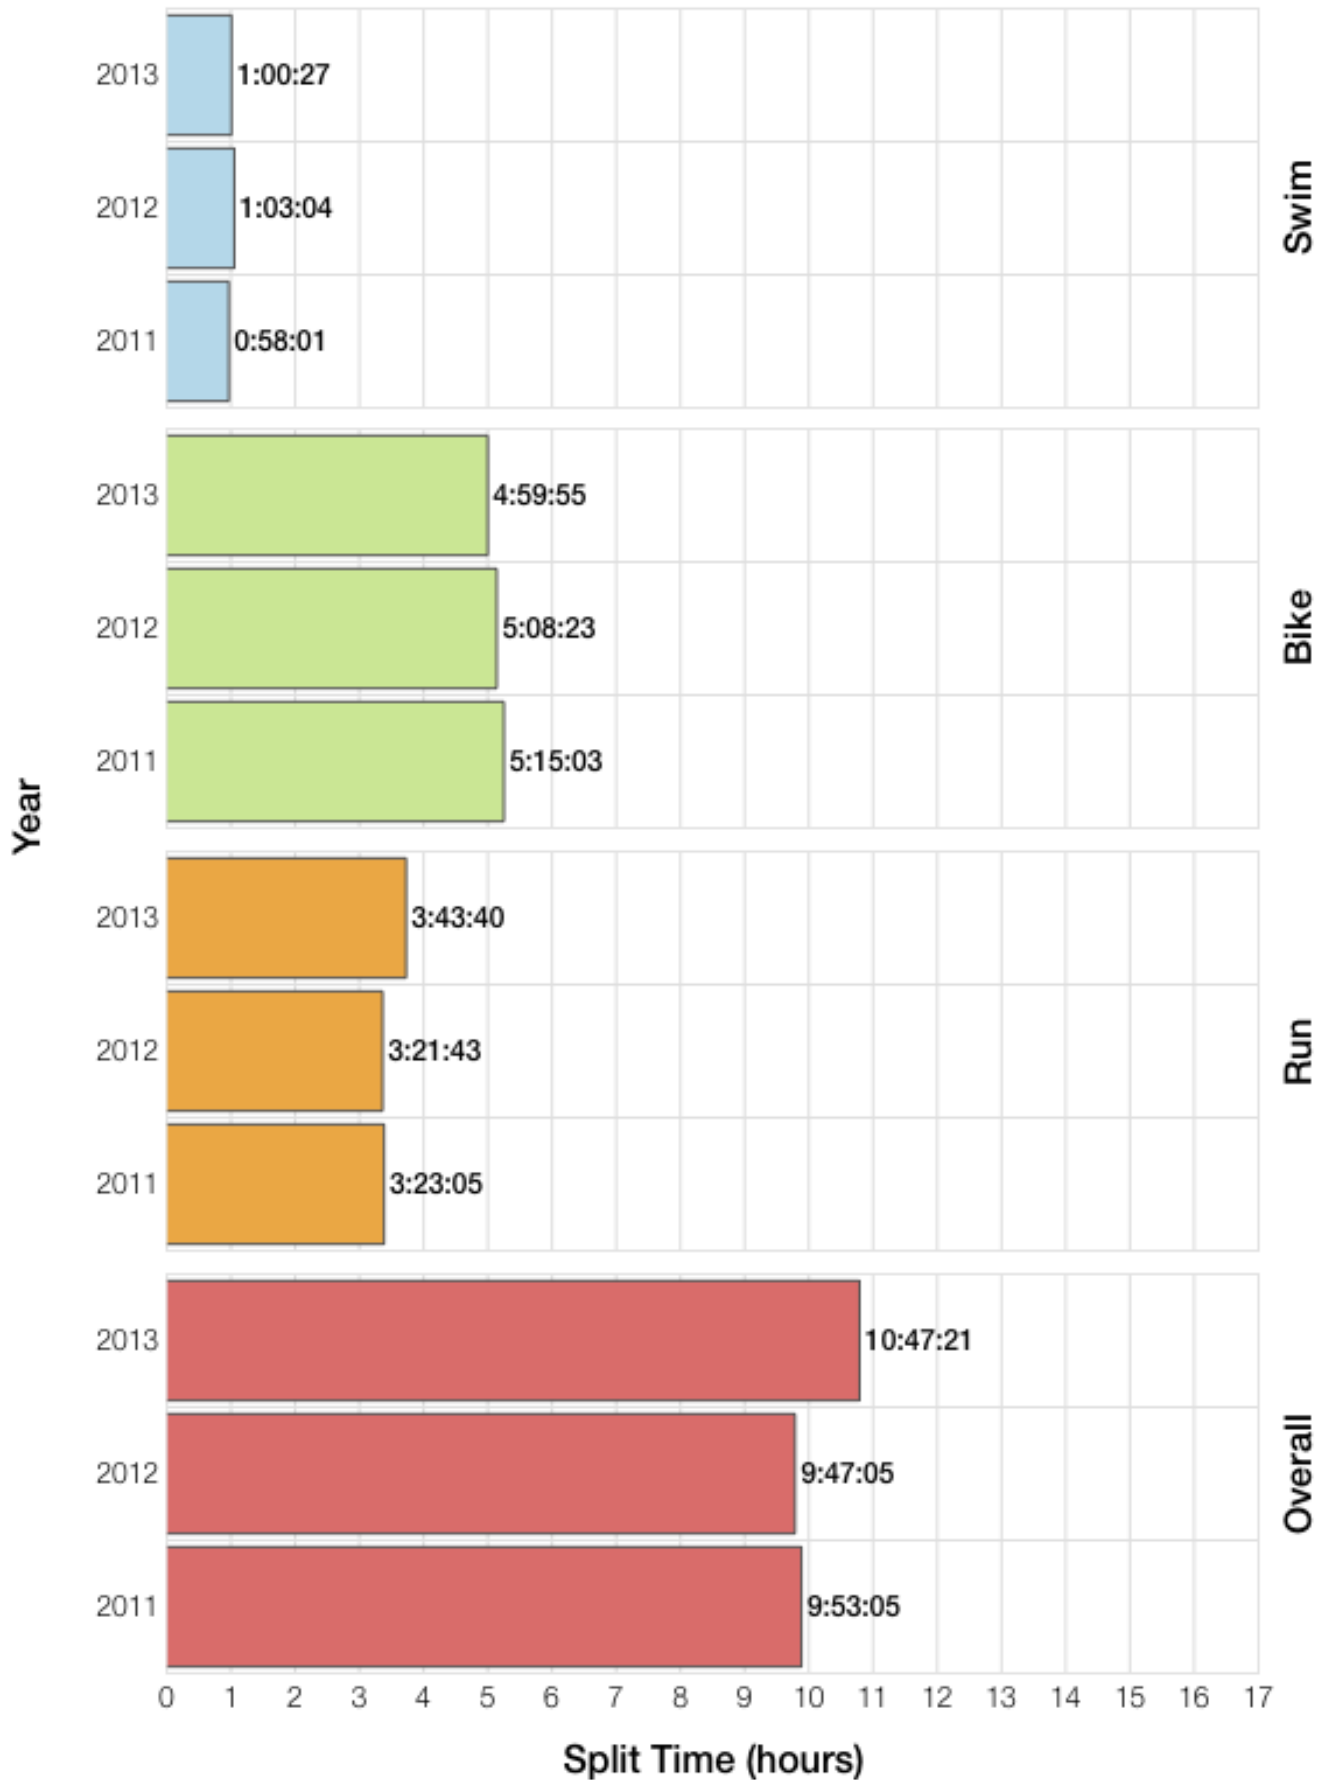

F30-34 Fastest Splits