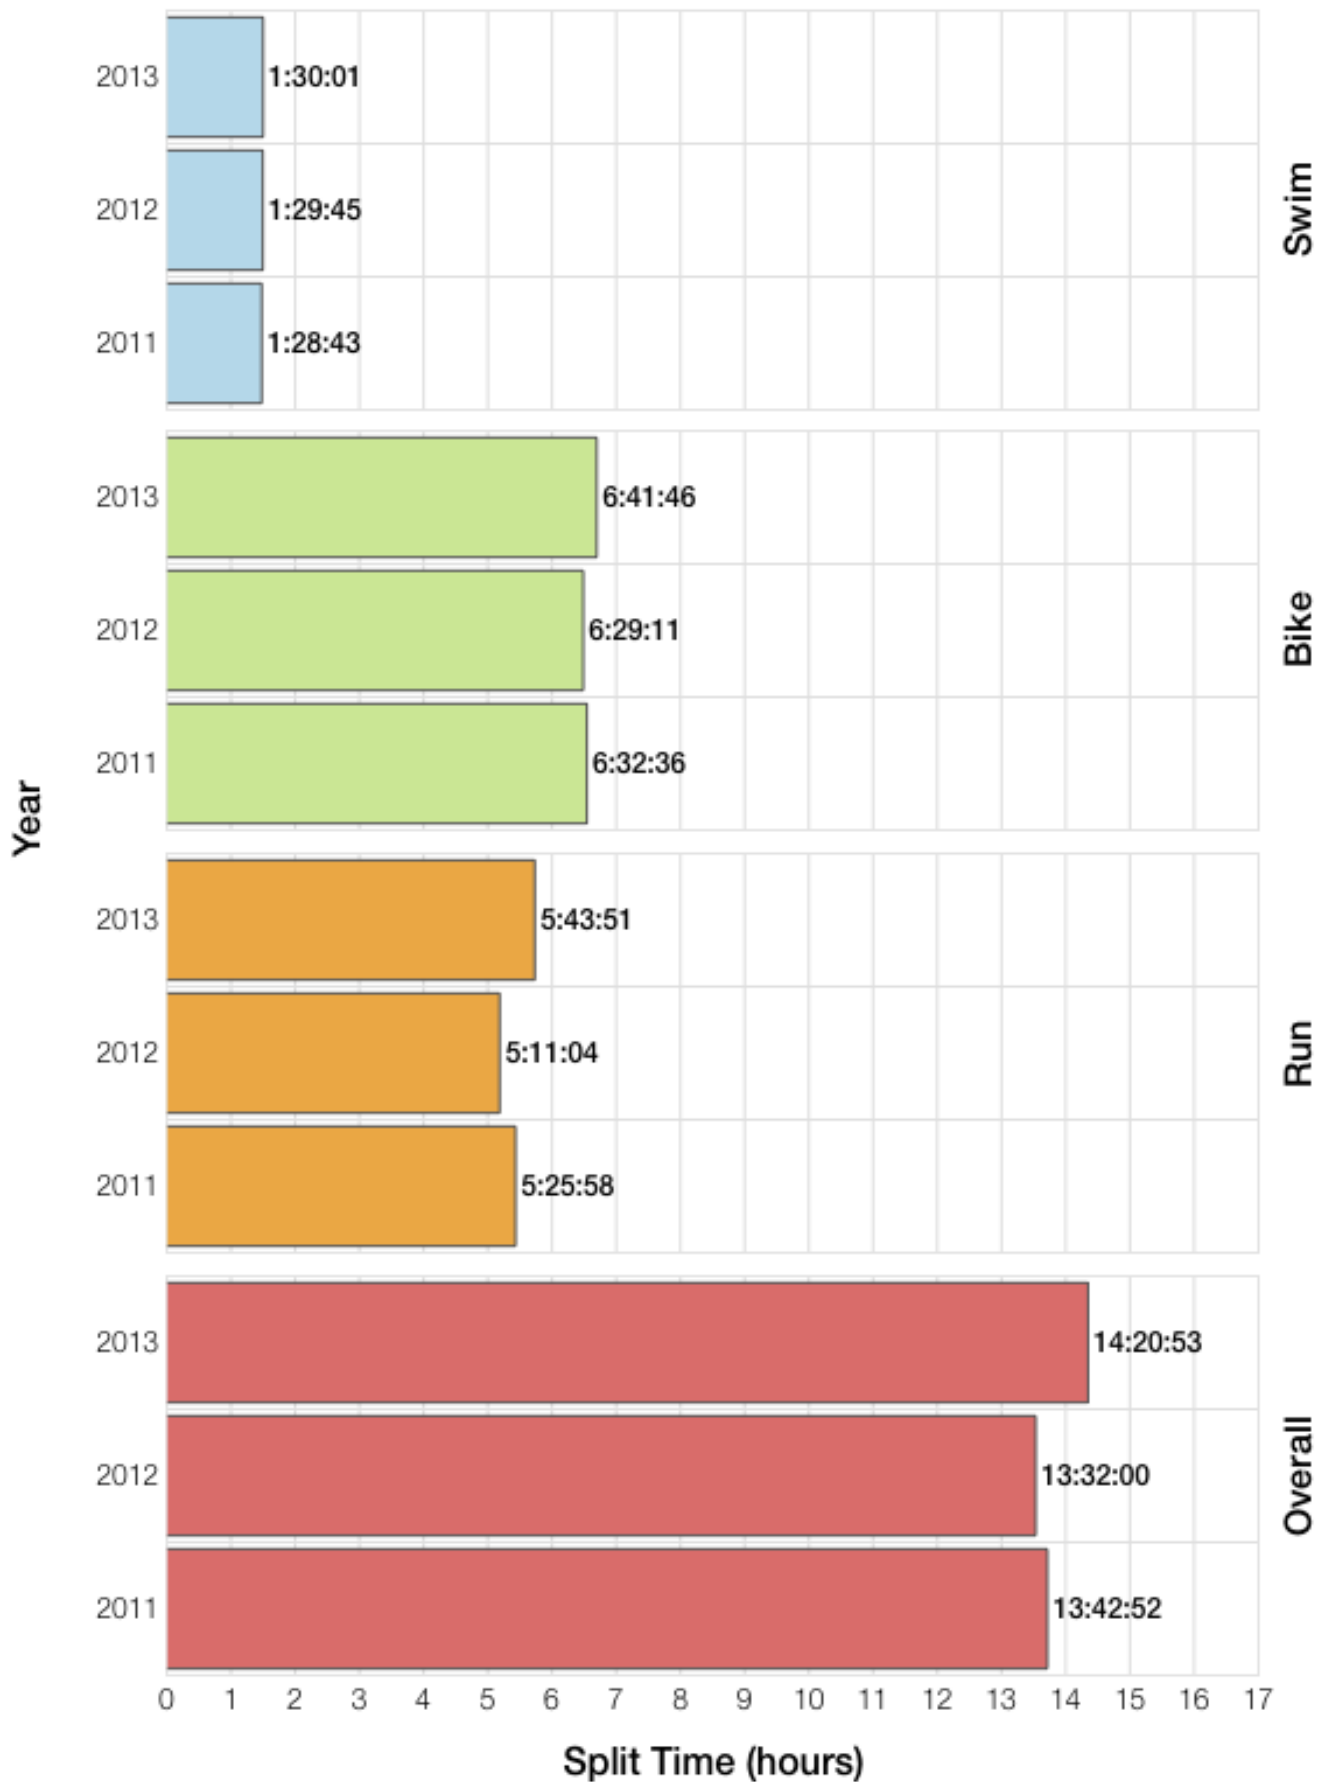

F35-39 Swim

F35-39 Bike

F35-39 Run

F35-39 Overall

F35-39 Fastest Splits

F35-39 Median Splits

F35-39 Slowest Splits

F35-39 Top 30 Finishing Splits

F35-39 Top 10 and Kona Times and Splits

Summary Statistics

Position	Swim Time	Bike Time	Run Time	Overall Time
Average Male Winner	0:52:39	4:26:55	2:50:45	8:14:43
Average Female Winner	0:53:47	5:06:32	3:07:36	8:54:01
Average 1st Age Grouper	1:07:36	5:22:59	3:44:18	10:21:22
Average 2nd Age Grouper	1:14:20	5:34:56	3:46:02	10:44:16
Average 3rd Age Grouper	1:10:03	5:24:06	4:06:02	10:47:58
Average 4th Age Grouper	1:20:39	5:29:57	3:58:16	10:56:38
Average 5th Age Grouper	1:15:50	5:29:34	4:08:44	11:04:02
Average 6th Age Grouper	1:20:40	5:46:04	4:01:03	11:16:18
Average 7th Age Grouper	1:18:34	5:45:29	4:05:21	11:19:44
Average 8th Age Grouper	1:07:22	5:38:34	4:30:27	11:24:52
Average 9th Age Grouper	1:15:42	5:41:21	4:23:21	11:29:38
Average 10th Age Grouper	1:16:36	5:54:31	4:18:16	11:39:26
Kona Qualifier Average	1:10:58	5:28:58	3:45:10	10:32:49
Top 10 Age Grouper Average	1:14:44	5:36:45	4:06:11	11:06:25

Texas 2013

Position	Swim Time	Bike Time	Run Time	Overall Time
Male Winner	0:54:54	4:29:07	2:56:18	8:25:06
Female Winner	0:54:02	4:42:29	3:07:27	8:49:14
1st Age Grouper	1:10:31	5:24:12	3:36:20	10:18:34
2nd Age Grouper	1:26:22	5:29:23	3:32:38	10:36:54
3rd Age Grouper	1:07:41	5:26:38	3:59:52	10:43:45
4th Age Grouper	1:12:21	5:46:06	3:51:20	10:58:36
5th Age Grouper	1:12:02	5:39:48	3:55:57	11:02:39
6th Age Grouper	1:08:48	6:05:18	3:52:21	11:15:41
7th Age Grouper	1:16:56	5:45:15	4:05:05	11:17:00
8th Age Grouper	0:58:29	5:18:49	5:05:31	11:31:29
9th Age Grouper	1:25:31	5:39:36	4:27:27	11:40:11
10th Age Grouper	1:19:58	6:02:16	4:23:15	11:55:06
Kona Qualifier Average	1:18:26	5:26:47	3:34:29	10:27:44
Top 10 Age Grouper Average	1:13:51	5:39:44	4:04:58	11:07:59