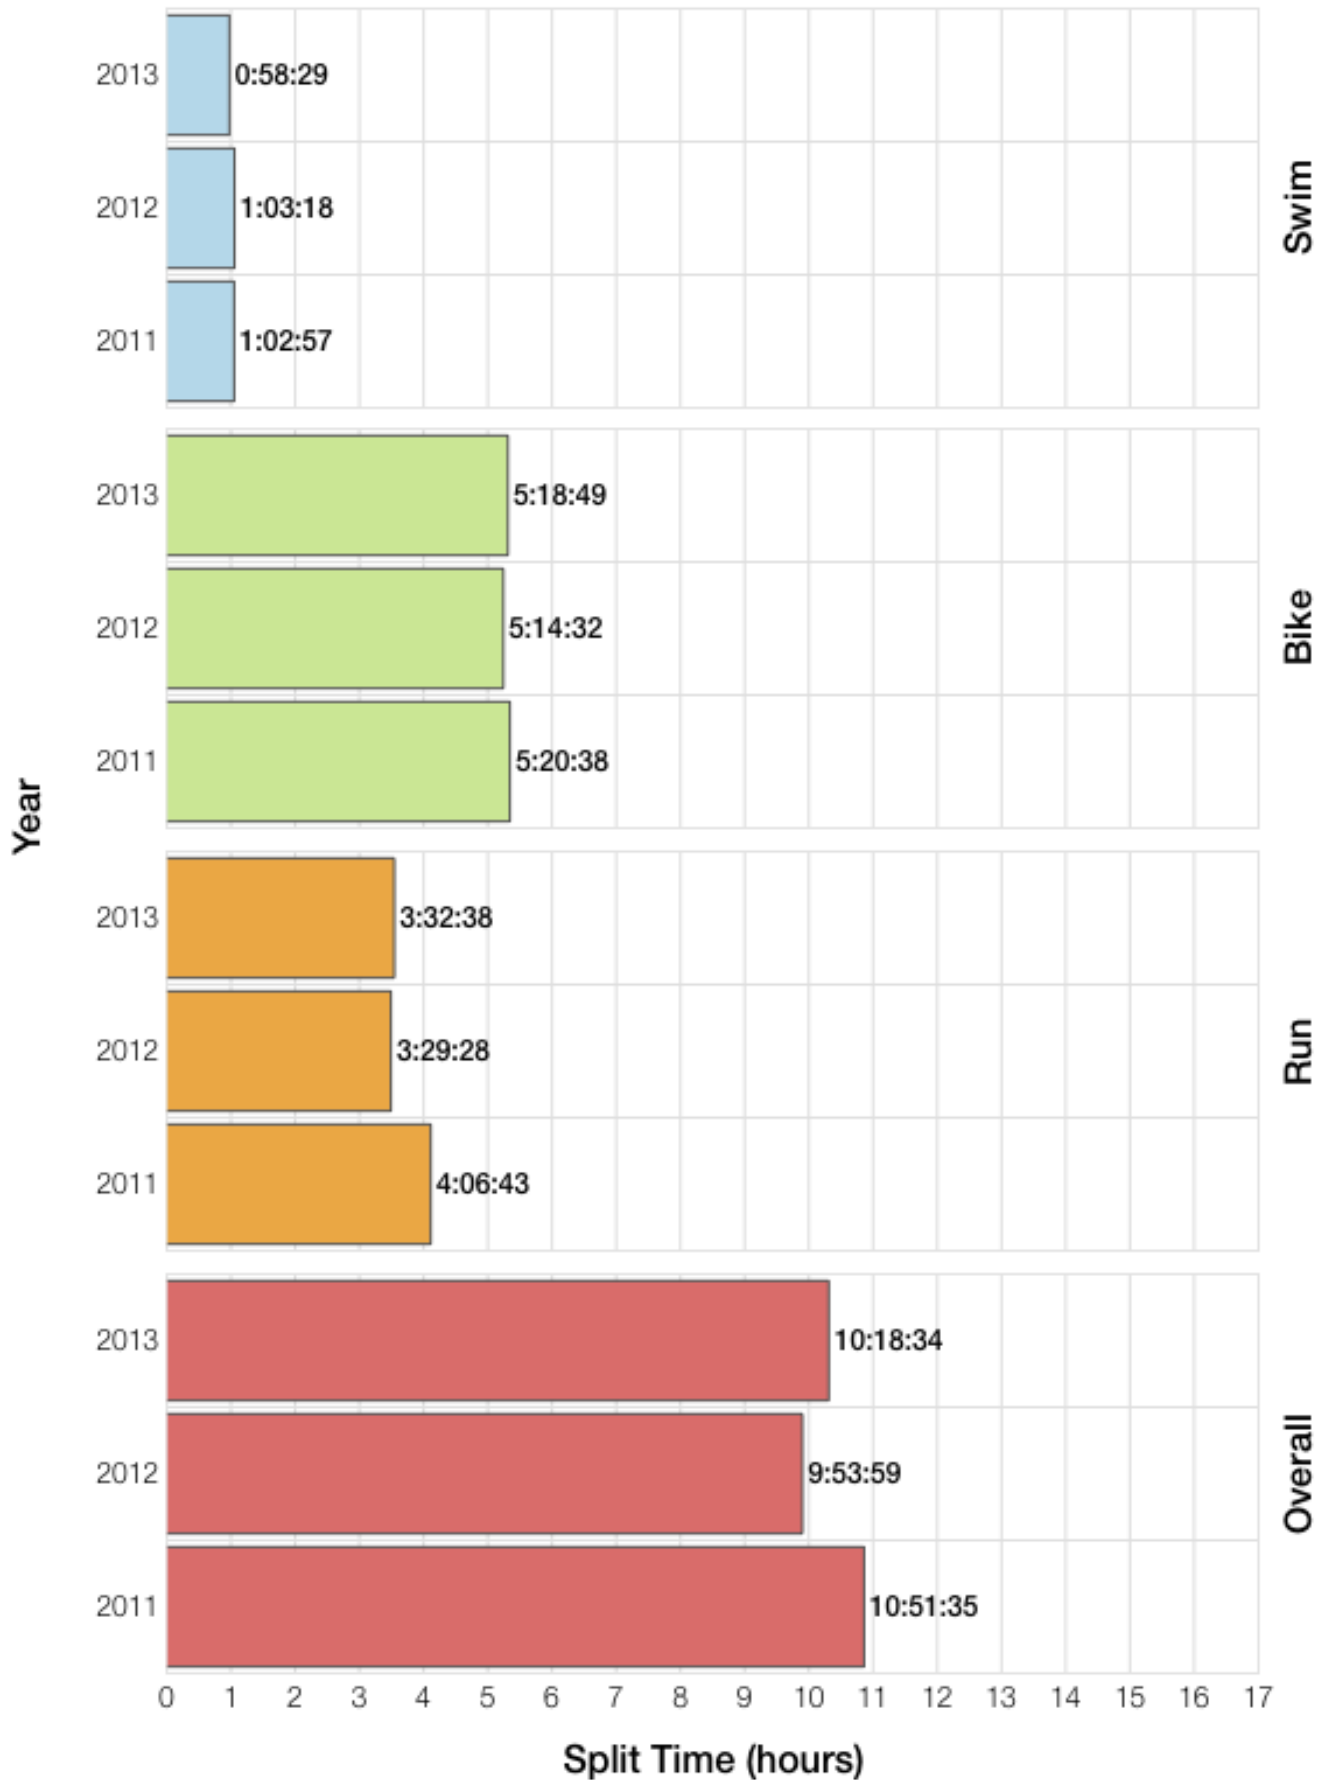

F35-39 Swim

F35-39 Bike

F35-39 Run

F35-39 Overall

F35-39 Fastest Splits

F35-39 Median Splits

F35-39 Slowest Splits

F35-39 Top 30 Finishing Splits

F35-39 Top 10 and Kona Times and Splits

Summary Statistics

Position	Swim Time	Bike Time	Run Time	Overall Time
Average Male Winner	0:52:39	4:26:55	2:50:45	8:14:43
Average Female Winner	0:53:47	5:06:32	3:07:36	8:54:01
Average 1st Age Grouper	1:07:36	5:22:59	3:44:18	10:21:22
Average 2nd Age Grouper	1:14:20	5:34:56	3:46:02	10:44:16
Average 3rd Age Grouper	1:10:03	5:24:06	4:06:02	10:47:58
Average 4th Age Grouper	1:20:39	5:29:57	3:58:16	10:56:38
Average 5th Age Grouper	1:15:50	5:29:34	4:08:44	11:04:02
Average 6th Age Grouper	1:20:40	5:46:04	4:01:03	11:16:18
Average 7th Age Grouper	1:18:34	5:45:29	4:05:21	11:19:44
Average 8th Age Grouper	1:07:22	5:38:34	4:30:27	11:24:52
Average 9th Age Grouper	1:15:42	5:41:21	4:23:21	11:29:38
Average 10th Age Grouper	1:16:36	5:54:31	4:18:16	11:39:26
Kona Qualifier Average	1:10:58	5:28:58	3:45:10	10:32:49
Top 10 Age Grouper Average	1:14:44	5:36:45	4:06:11	11:06:25

Texas 2013

Position	Swim Time	Bike Time	Run Time	Overall Time
Male Winner	0:54:54	4:29:07	2:56:18	8:25:06
Female Winner	0:54:02	4:42:29	3:07:27	8:49:14
1st Age Grouper	1:10:31	5:24:12	3:36:20	10:18:34
2nd Age Grouper	1:26:22	5:29:23	3:32:38	10:36:54
3rd Age Grouper	1:07:41	5:26:38	3:59:52	10:43:45
4th Age Grouper	1:12:21	5:46:06	3:51:20	10:58:36
5th Age Grouper	1:12:02	5:39:48	3:55:57	11:02:39
6th Age Grouper	1:08:48	6:05:18	3:52:21	11:15:41
7th Age Grouper	1:16:56	5:45:15	4:05:05	11:17:00
8th Age Grouper	0:58:29	5:18:49	5:05:31	11:31:29
9th Age Grouper	1:25:31	5:39:36	4:27:27	11:40:11
10th Age Grouper	1:19:58	6:02:16	4:23:15	11:55:06
Kona Qualifier Average	1:18:26	5:26:47	3:34:29	10:27:44
Top 10 Age Grouper Average	1:13:51	5:39:44	4:04:58	11:07:59