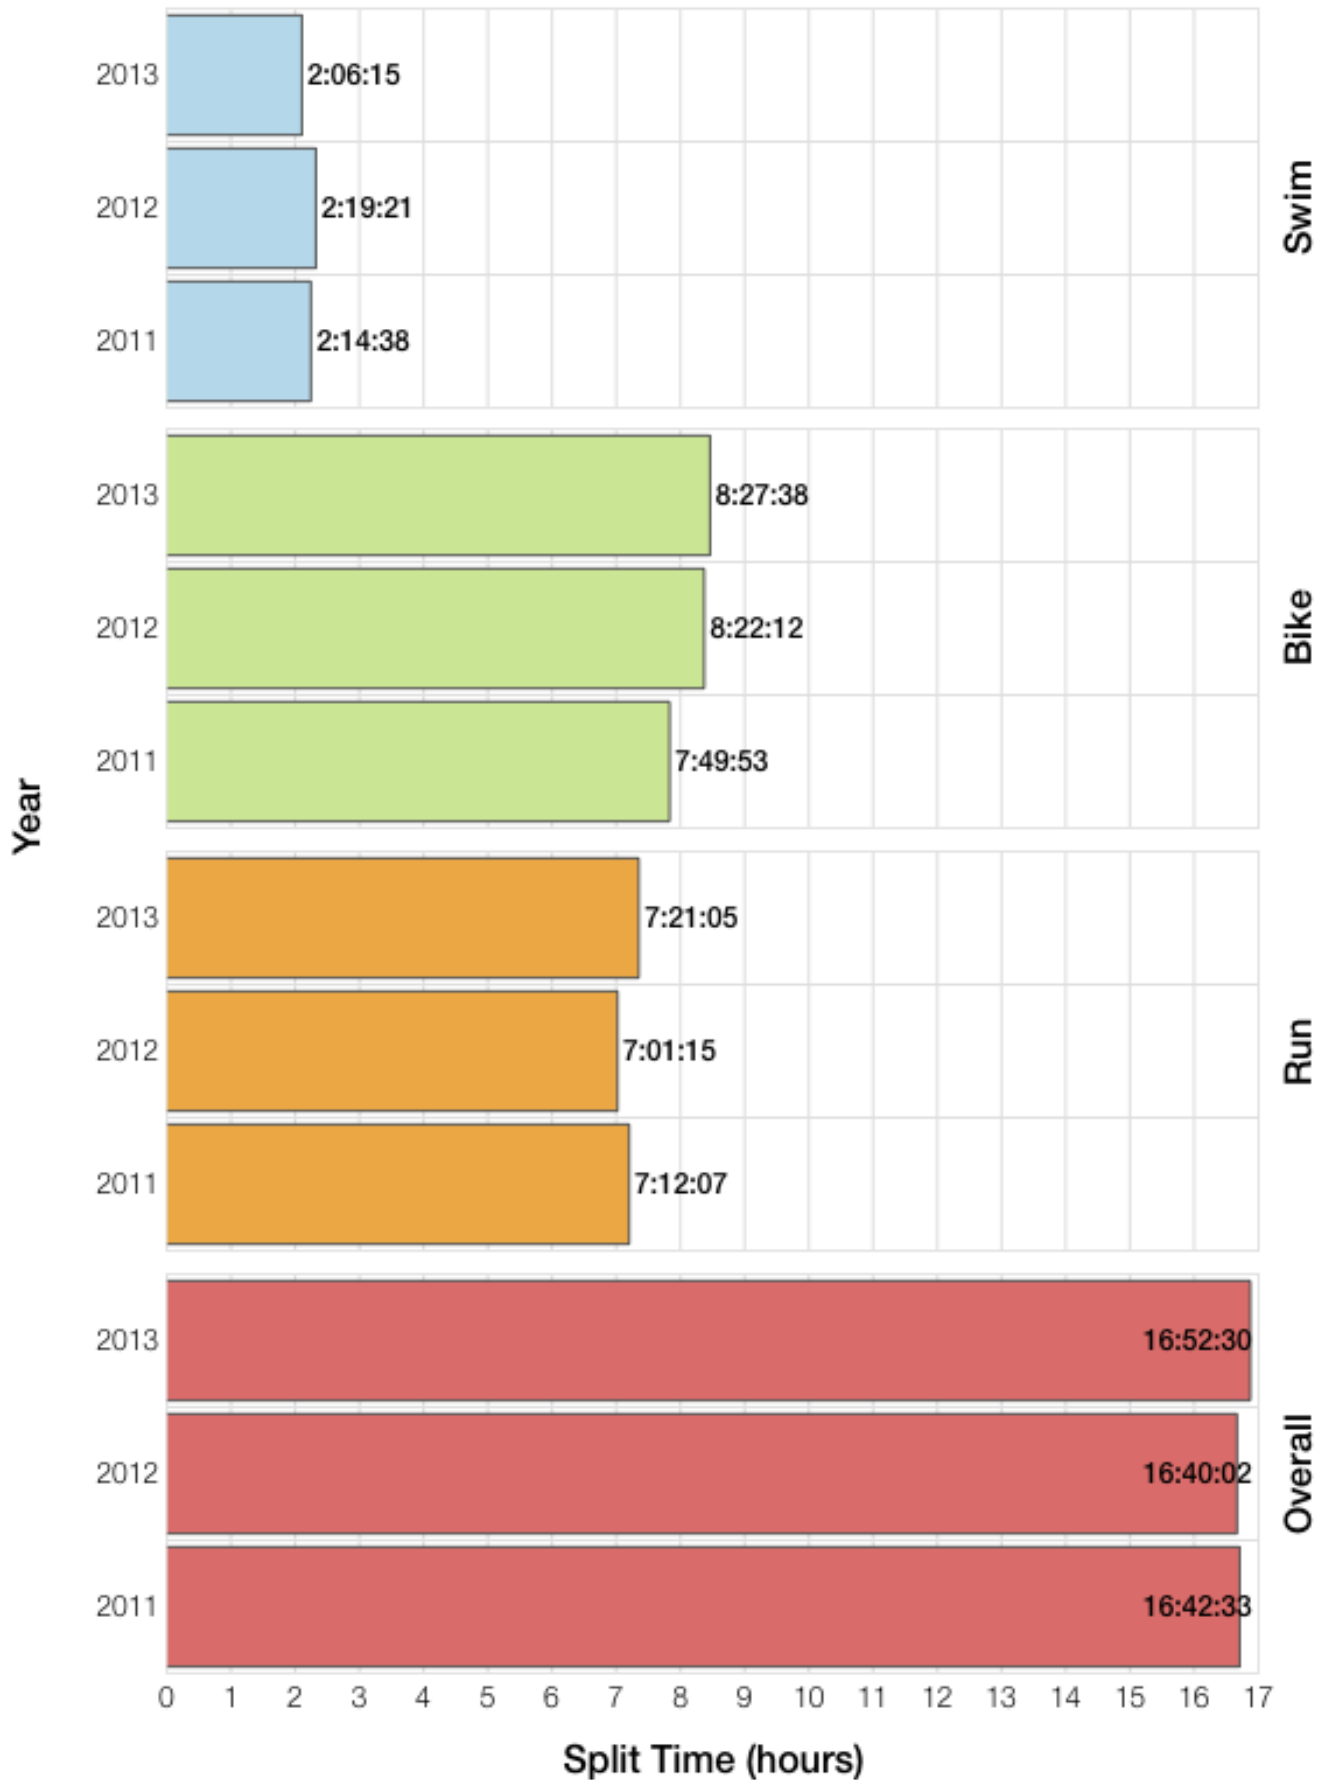

F35-39 Swim

F35-39 Bike

F35-39 Run

F35-39 Overall

F35-39 Fastest Splits

F35-39 Median Splits

F35-39 Slowest Splits

F35-39 Top 30 Finishing Splits

F35-39 Top 10 and Kona Times and Splits

Summary Statistics

Position	Swim Time	Bike Time	Run Time	Overall Time
Average Male Winner	0:52:39	4:26:55	2:50:45	8:14:43
Average Female Winner	0:53:47	5:06:32	3:07:36	8:54:01
Average 1st Age Grouper	1:07:36	5:22:59	3:44:18	10:21:22
Average 2nd Age Grouper	1:14:20	5:34:56	3:46:02	10:44:16
Average 3rd Age Grouper	1:10:03	5:24:06	4:06:02	10:47:58
Average 4th Age Grouper	1:20:39	5:29:57	3:58:16	10:56:38
Average 5th Age Grouper	1:15:50	5:29:34	4:08:44	11:04:02
Average 6th Age Grouper	1:20:40	5:46:04	4:01:03	11:16:18
Average 7th Age Grouper	1:18:34	5:45:29	4:05:21	11:19:44
Average 8th Age Grouper	1:07:22	5:38:34	4:30:27	11:24:52
Average 9th Age Grouper	1:15:42	5:41:21	4:23:21	11:29:38
Average 10th Age Grouper	1:16:36	5:54:31	4:18:16	11:39:26
Kona Qualifier Average	1:10:58	5:28:58	3:45:10	10:32:49
Top 10 Age Grouper Average	1:14:44	5:36:45	4:06:11	11:06:25

Texas 2013

Position	Swim Time	Bike Time	Run Time	Overall Time
Male Winner	0:54:54	4:29:07	2:56:18	8:25:06
Female Winner	0:54:02	4:42:29	3:07:27	8:49:14
1st Age Grouper	1:10:31	5:24:12	3:36:20	10:18:34
2nd Age Grouper	1:26:22	5:29:23	3:32:38	10:36:54
3rd Age Grouper	1:07:41	5:26:38	3:59:52	10:43:45
4th Age Grouper	1:12:21	5:46:06	3:51:20	10:58:36
5th Age Grouper	1:12:02	5:39:48	3:55:57	11:02:39
6th Age Grouper	1:08:48	6:05:18	3:52:21	11:15:41
7th Age Grouper	1:16:56	5:45:15	4:05:05	11:17:00
8th Age Grouper	0:58:29	5:18:49	5:05:31	11:31:29
9th Age Grouper	1:25:31	5:39:36	4:27:27	11:40:11
10th Age Grouper	1:19:58	6:02:16	4:23:15	11:55:06
Kona Qualifier Average	1:18:26	5:26:47	3:34:29	10:27:44
Top 10 Age Grouper Average	1:13:51	5:39:44	4:04:58	11:07:59