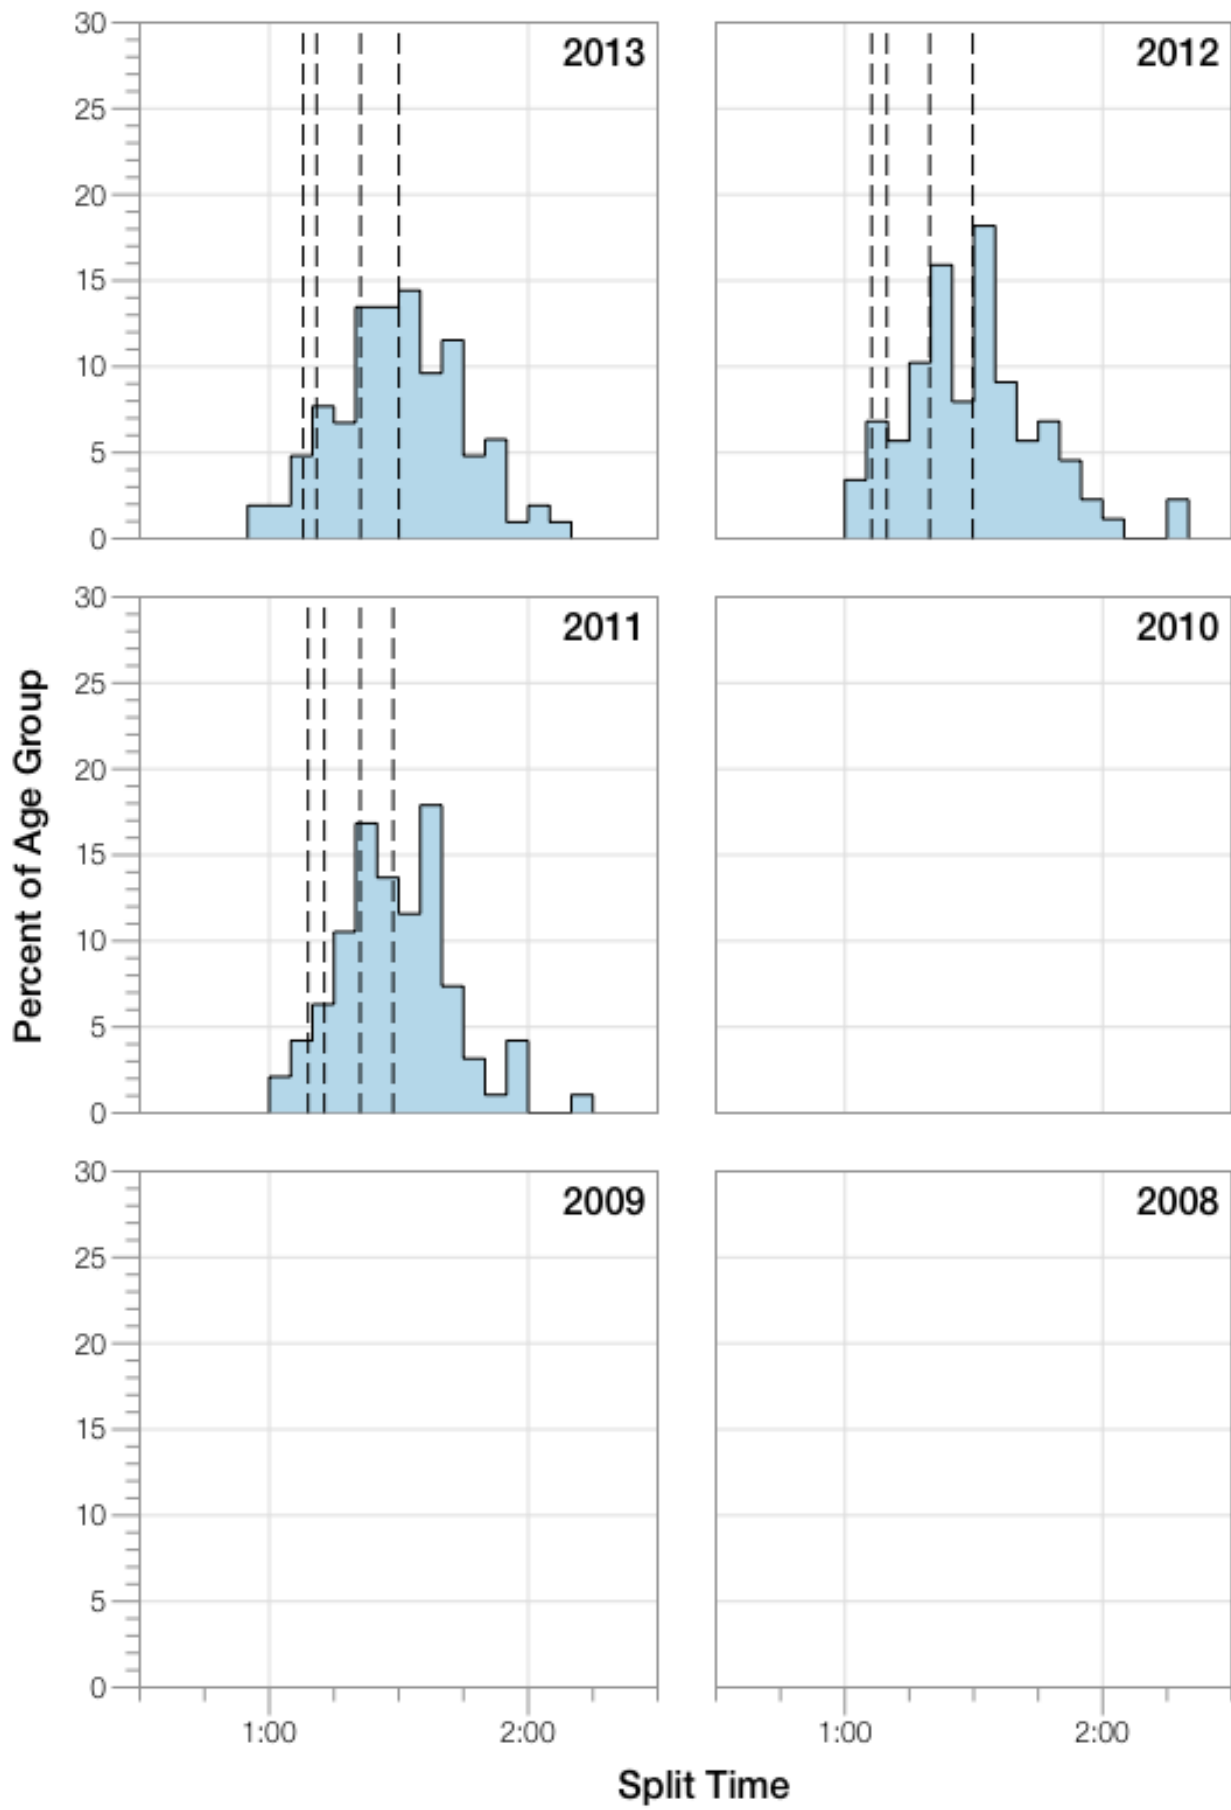

F35-39 Swim