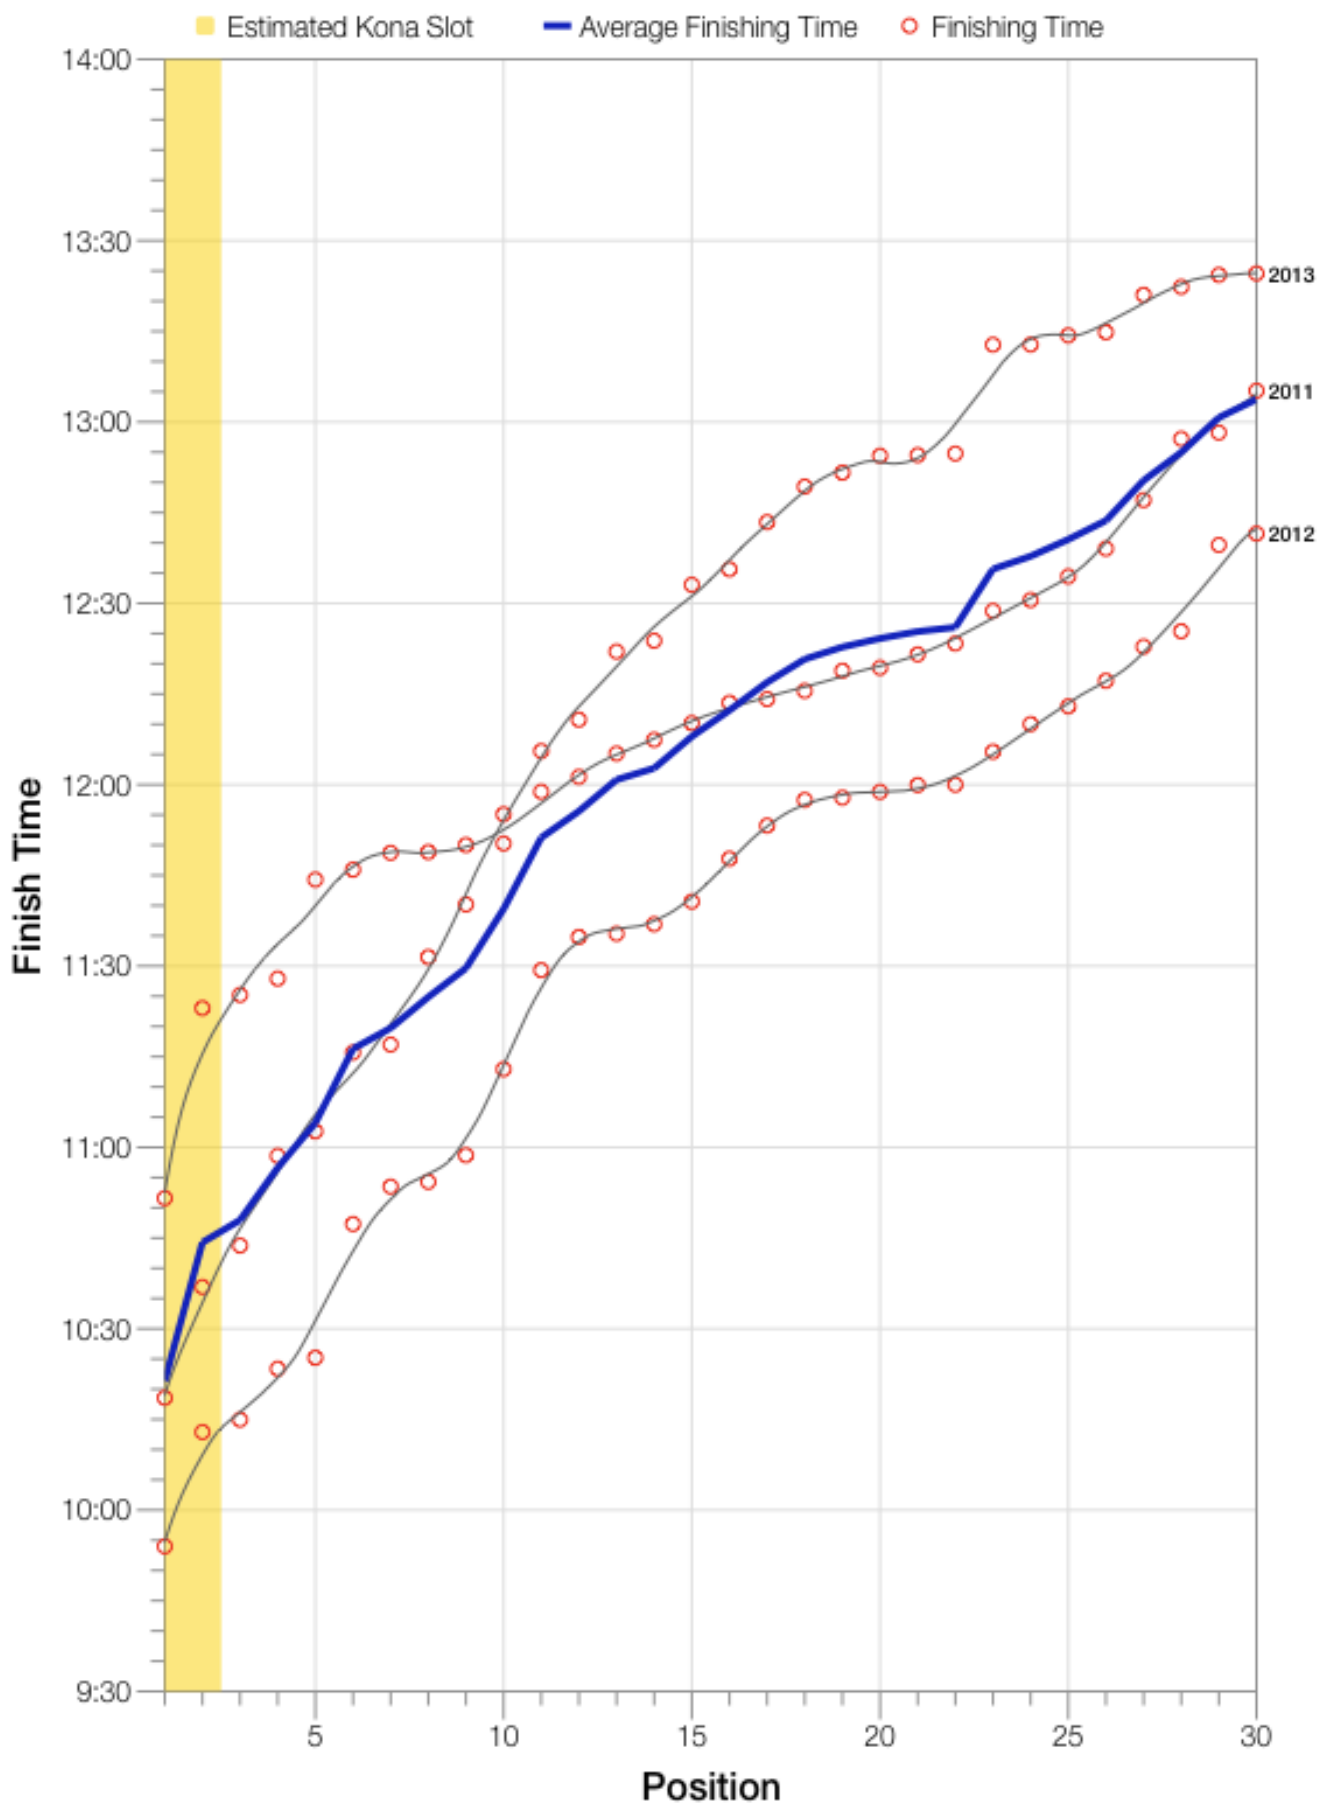

Ironman Texas F35-39 Stats

F35-39 Summary Statistics

Year	Finishers	F35-39 Finishers	Male Winner's Time	Female Winner's Time	F35-39 Winner's Time
2011	2004	95	8:08:20	8:57:51	10:51:35
2012	2022	88	8:10:44	8:54:58	9:53:59
2013	2055	104	8:25:06	8:49:14	10:18:34
Average	2027	96	8:14:43	8:54:01	10:21:22

F35-39 Swim

F35-39 Bike

F35-39 Run

F35-39 Overall

F35-39 Fastest Splits

F35-39 Median Splits

F35-39 Slowest Splits

F35-39 Top 30 Finishing Splits

F35-39 Top 10 and Kona Times and Splits

Summary Statistics

Position	Swim Time	Bike Time	Run Time	Overall Time
Average Male Winner	0:52:39	4:26:55	2:50:45	8:14:43
Average Female Winner	0:53:47	5:06:32	3:07:36	8:54:01
Average 1st Age Grouper	1:07:36	5:22:59	3:44:18	10:21:22
Average 2nd Age Grouper	1:14:20	5:34:56	3:46:02	10:44:16
Average 3rd Age Grouper	1:10:03	5:24:06	4:06:02	10:47:58
Average 4th Age Grouper	1:20:39	5:29:57	3:58:16	10:56:38
Average 5th Age Grouper	1:15:50	5:29:34	4:08:44	11:04:02
Average 6th Age Grouper	1:20:40	5:46:04	4:01:03	11:16:18
Average 7th Age Grouper	1:18:34	5:45:29	4:05:21	11:19:44
Average 8th Age Grouper	1:07:22	5:38:34	4:30:27	11:24:52
Average 9th Age Grouper	1:15:42	5:41:21	4:23:21	11:29:38
Average 10th Age Grouper	1:16:36	5:54:31	4:18:16	11:39:26
Kona Qualifier Average	1:10:58	5:28:58	3:45:10	10:32:49
Top 10 Age Grouper Average	1:14:44	5:36:45	4:06:11	11:06:25