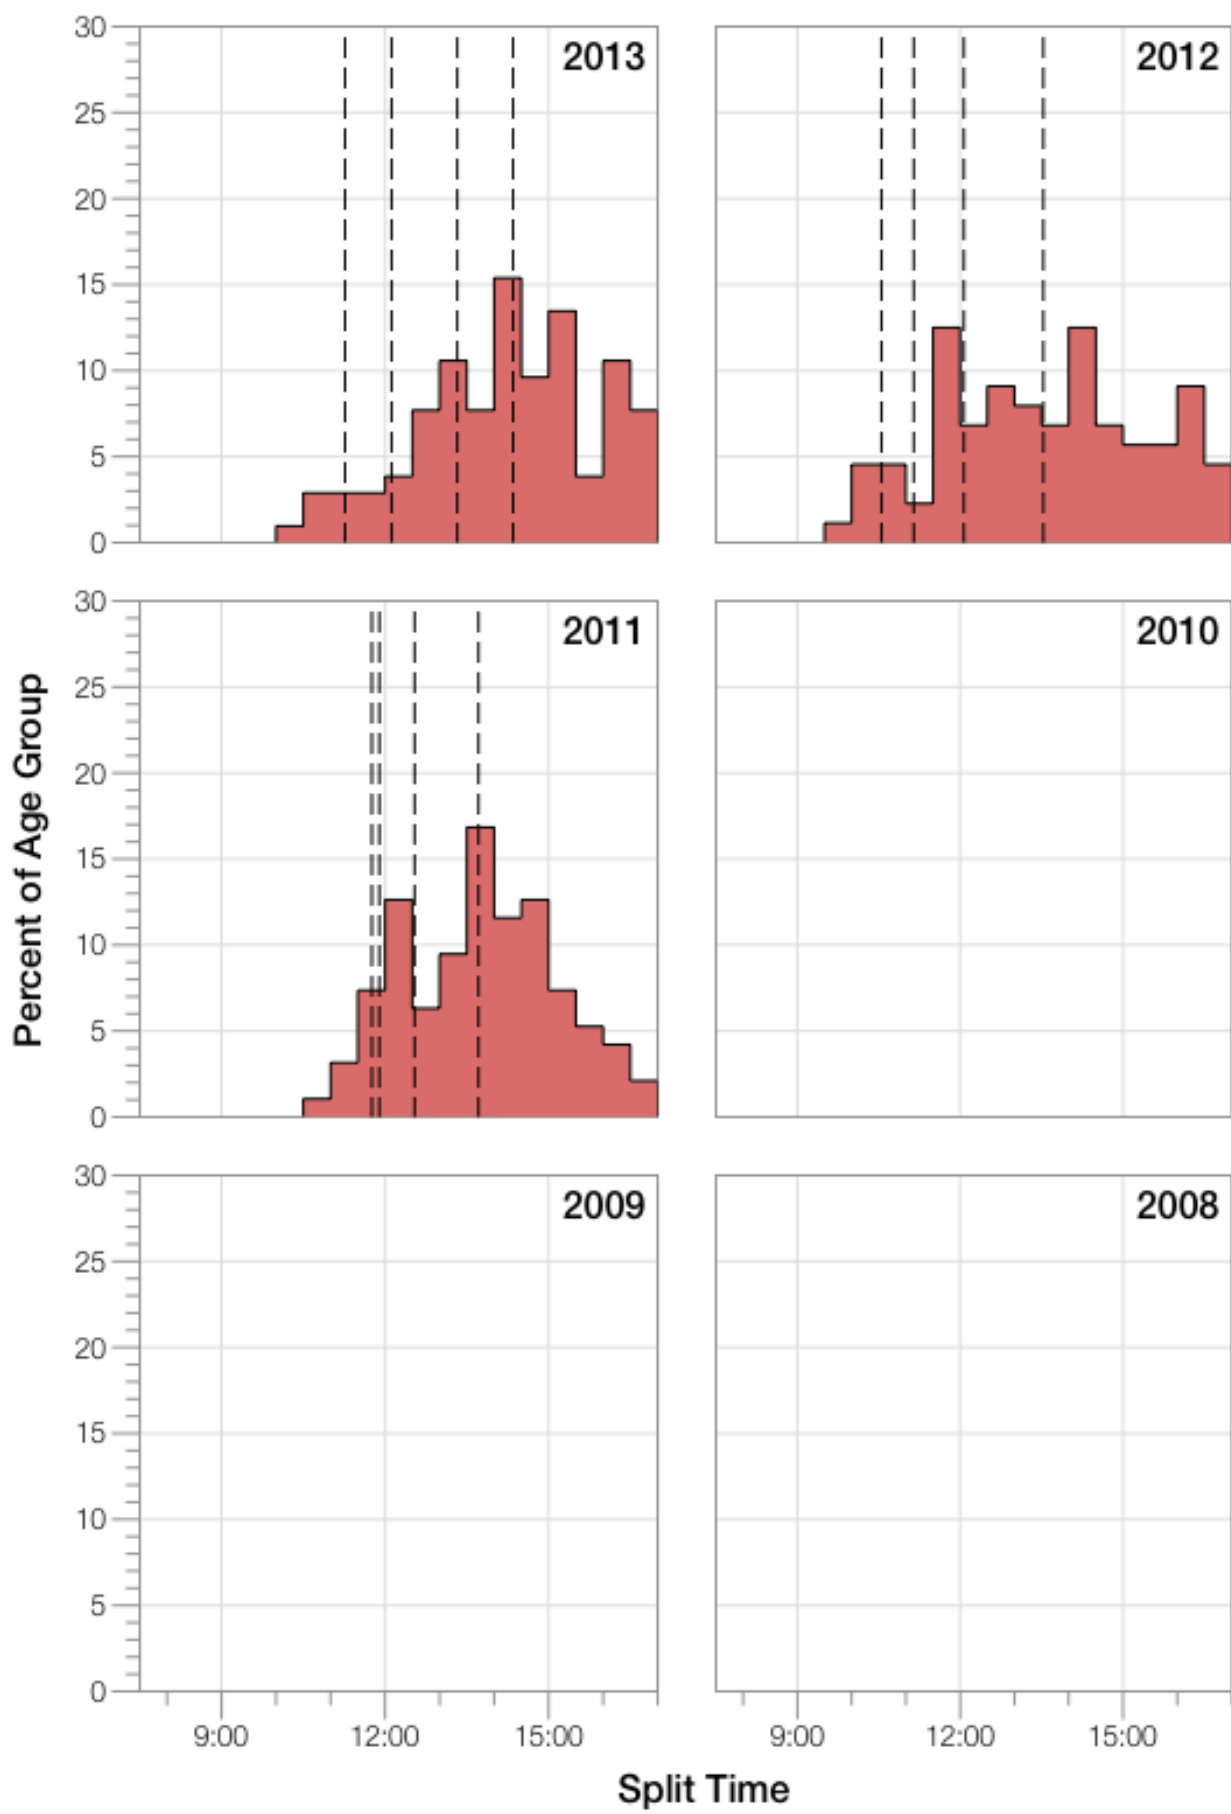

Ironman Texas F35-39 Stats

F35-39 Summary Statistics

Year	Finishers	F35-39 Finishers	Male Winner's Time	Female Winner's Time	F35-39 Winner's Time
2011	2004	95	8:08:20	8:57:51	10:51:35
2012	2022	88	8:10:44	8:54:58	9:53:59
2013	2055	104	8:25:06	8:49:14	10:18:34
Average	2027	96	8:14:43	8:54:01	10:21:22

F35-39 Swim

F35-39 Bike

F35-39 Run

F35-39 Overall

F35-39 Fastest Splits

F35-39 Median Splits

F35-39 Slowest Splits

F35-39 Top 30 Finishing Splits

F35-39 Top 10 and Kona Times and Splits

Summary Statistics

Position	Swim Time	Bike Time	Run Time	Overall Time
Average Male Winner	0:52:39	4:26:55	2:50:45	8:14:43
Average Female Winner	0:53:47	5:06:32	3:07:36	8:54:01
Average 1st Age Grouper	1:07:36	5:22:59	3:44:18	10:21:22
Average 2nd Age Grouper	1:14:20	5:34:56	3:46:02	10:44:16
Average 3rd Age Grouper	1:10:03	5:24:06	4:06:02	10:47:58
Average 4th Age Grouper	1:20:39	5:29:57	3:58:16	10:56:38
Average 5th Age Grouper	1:15:50	5:29:34	4:08:44	11:04:02
Average 6th Age Grouper	1:20:40	5:46:04	4:01:03	11:16:18
Average 7th Age Grouper	1:18:34	5:45:29	4:05:21	11:19:44
Average 8th Age Grouper	1:07:22	5:38:34	4:30:27	11:24:52
Average 9th Age Grouper	1:15:42	5:41:21	4:23:21	11:29:38
Average 10th Age Grouper	1:16:36	5:54:31	4:18:16	11:39:26
Kona Qualifier Average	1:10:58	5:28:58	3:45:10	10:32:49
Top 10 Age Grouper Average	1:14:44	5:36:45	4:06:11	11:06:25