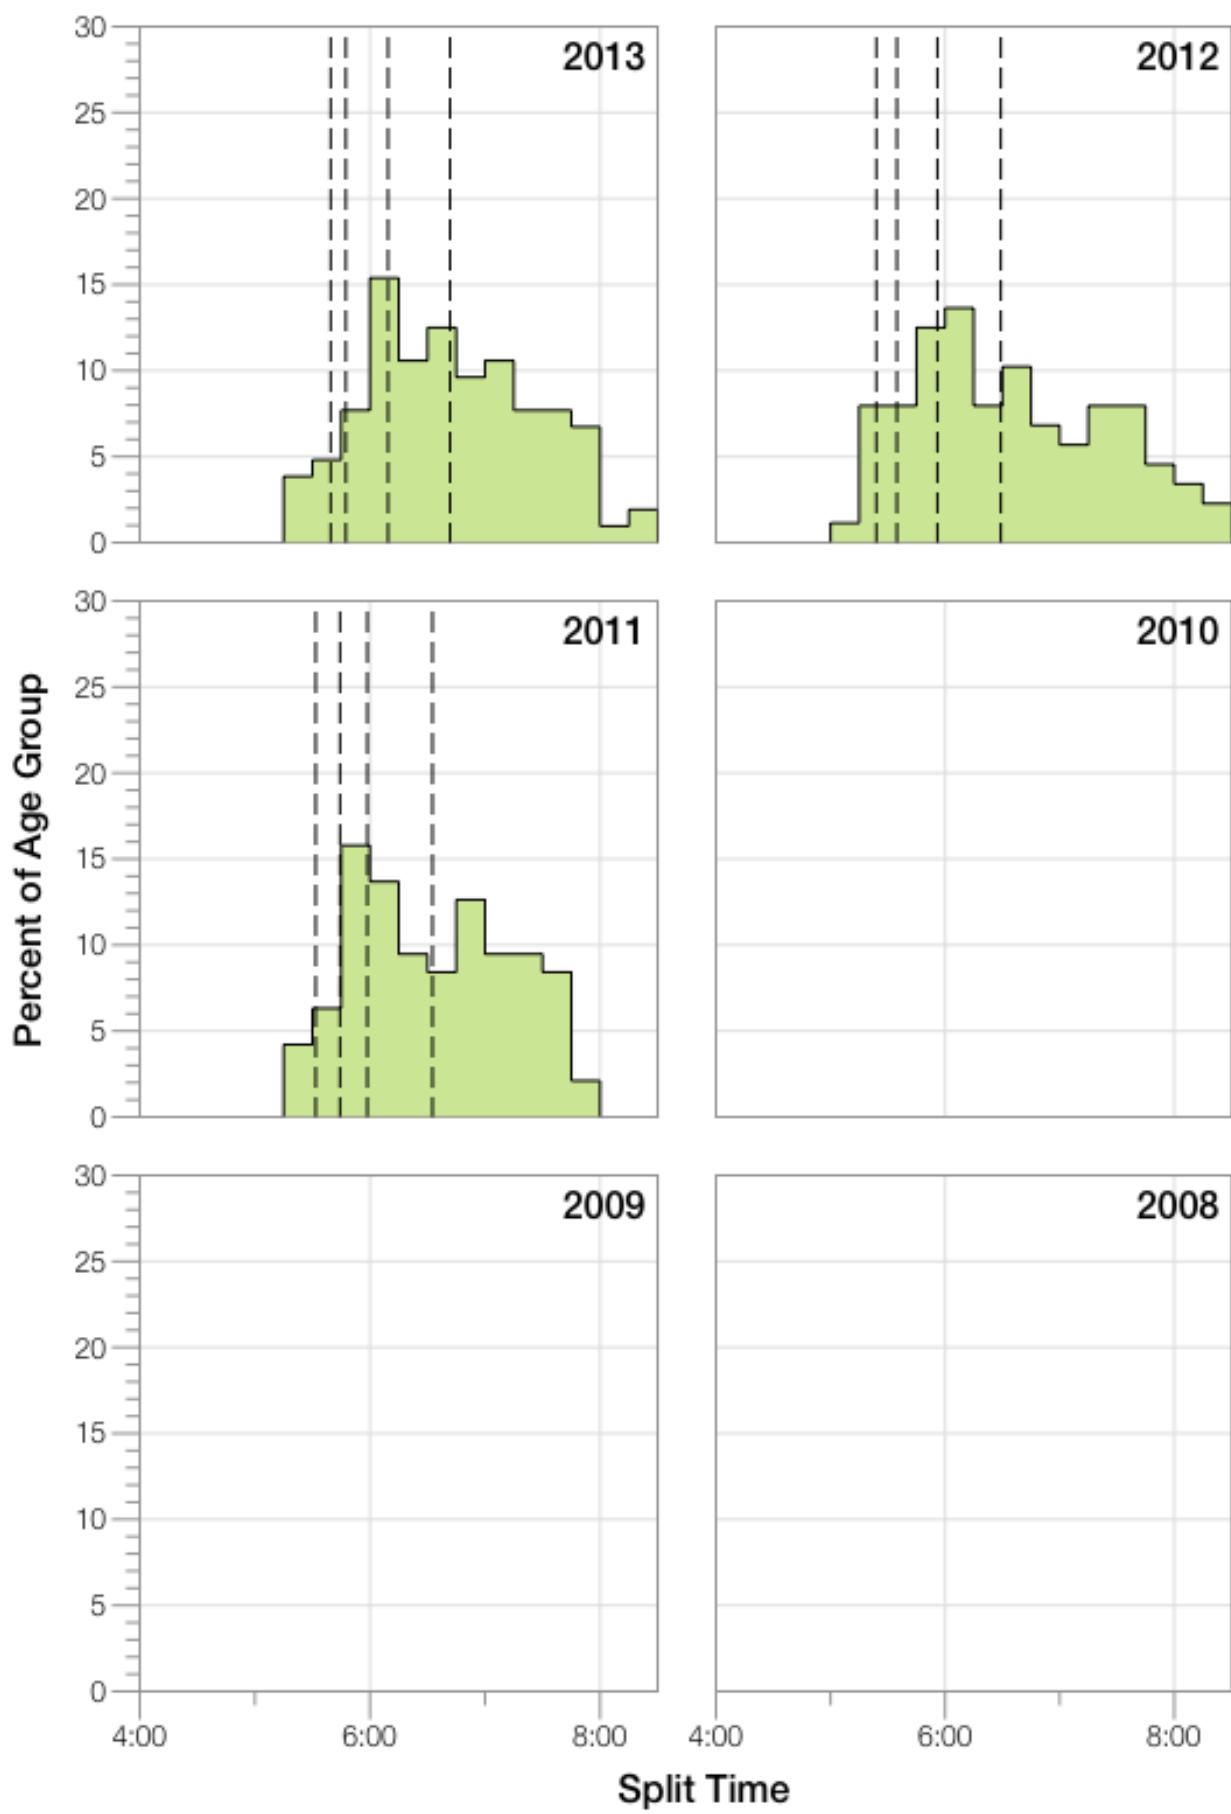

Ironman Texas F35-39 Stats

F35-39 Summary Statistics

Year	Finishers	F35-39 Finishers	Male Winner's Time	Female Winner's Time	F35-39 Winner's Time
2011	2004	95	8:08:20	8:57:51	10:51:35
2012	2022	88	8:10:44	8:54:58	9:53:59
2013	2055	104	8:25:06	8:49:14	10:18:34
Average	2027	96	8:14:43	8:54:01	10:21:22

F35-39 Swim

F35-39 Bike

F35-39 Run

F35-39 Overall

F35-39 Fastest Splits

F35-39 Median Splits

F35-39 Slowest Splits

F35-39 Top 30 Finishing Splits

F35-39 Top 10 and Kona Times and Splits

Summary Statistics

Position	Swim Time	Bike Time	Run Time	Overall Time
Average Male Winner	0:52:39	4:26:55	2:50:45	8:14:43
Average Female Winner	0:53:47	5:06:32	3:07:36	8:54:01
Average 1st Age Grouper	1:07:36	5:22:59	3:44:18	10:21:22
Average 2nd Age Grouper	1:14:20	5:34:56	3:46:02	10:44:16
Average 3rd Age Grouper	1:10:03	5:24:06	4:06:02	10:47:58
Average 4th Age Grouper	1:20:39	5:29:57	3:58:16	10:56:38
Average 5th Age Grouper	1:15:50	5:29:34	4:08:44	11:04:02
Average 6th Age Grouper	1:20:40	5:46:04	4:01:03	11:16:18
Average 7th Age Grouper	1:18:34	5:45:29	4:05:21	11:19:44
Average 8th Age Grouper	1:07:22	5:38:34	4:30:27	11:24:52
Average 9th Age Grouper	1:15:42	5:41:21	4:23:21	11:29:38
Average 10th Age Grouper	1:16:36	5:54:31	4:18:16	11:39:26
Kona Qualifier Average	1:10:58	5:28:58	3:45:10	10:32:49
Top 10 Age Grouper Average	1:14:44	5:36:45	4:06:11	11:06:25