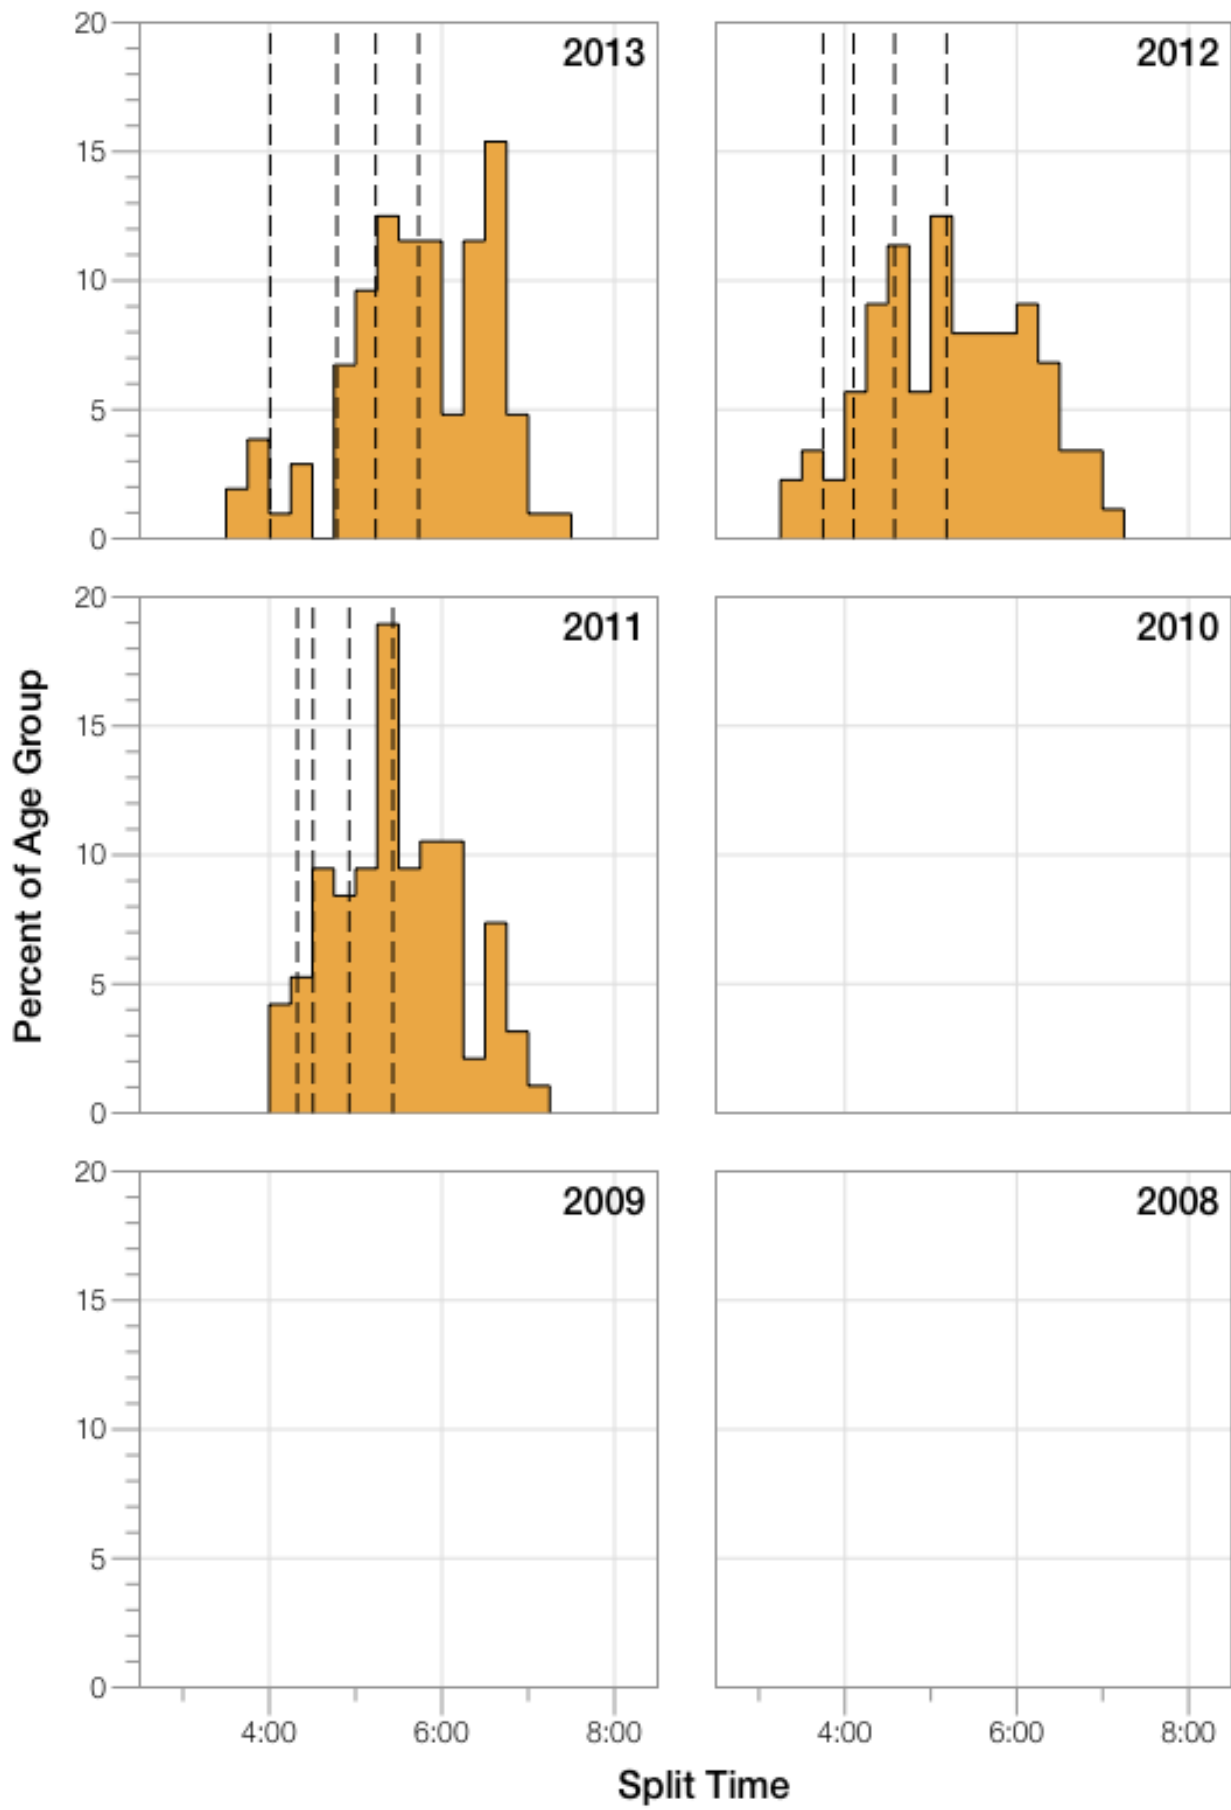

Ironman Texas F35-39 Stats

F35-39 Summary Statistics

Year	Finishers	F35-39 Finishers	Male Winner's Time	Female Winner's Time	F35-39 Winner's Time
2011	2004	95	8:08:20	8:57:51	10:51:35
2012	2022	88	8:10:44	8:54:58	9:53:59
2013	2055	104	8:25:06	8:49:14	10:18:34
Average	2027	96	8:14:43	8:54:01	10:21:22

F35-39 Swim

F35-39 Bike

F35-39 Run

F35-39 Overall

F35-39 Fastest Splits

F35-39 Median Splits

F35-39 Slowest Splits

F35-39 Top 30 Finishing Splits

F35-39 Top 10 and Kona Times and Splits

Summary Statistics

Position	Swim Time	Bike Time	Run Time	Overall Time
Average Male Winner	0:52:39	4:26:55	2:50:45	8:14:43
Average Female Winner	0:53:47	5:06:32	3:07:36	8:54:01
Average 1st Age Grouper	1:07:36	5:22:59	3:44:18	10:21:22
Average 2nd Age Grouper	1:14:20	5:34:56	3:46:02	10:44:16
Average 3rd Age Grouper	1:10:03	5:24:06	4:06:02	10:47:58
Average 4th Age Grouper	1:20:39	5:29:57	3:58:16	10:56:38
Average 5th Age Grouper	1:15:50	5:29:34	4:08:44	11:04:02
Average 6th Age Grouper	1:20:40	5:46:04	4:01:03	11:16:18
Average 7th Age Grouper	1:18:34	5:45:29	4:05:21	11:19:44
Average 8th Age Grouper	1:07:22	5:38:34	4:30:27	11:24:52
Average 9th Age Grouper	1:15:42	5:41:21	4:23:21	11:29:38
Average 10th Age Grouper	1:16:36	5:54:31	4:18:16	11:39:26
Kona Qualifier Average	1:10:58	5:28:58	3:45:10	10:32:49
Top 10 Age Grouper Average	1:14:44	5:36:45	4:06:11	11:06:25