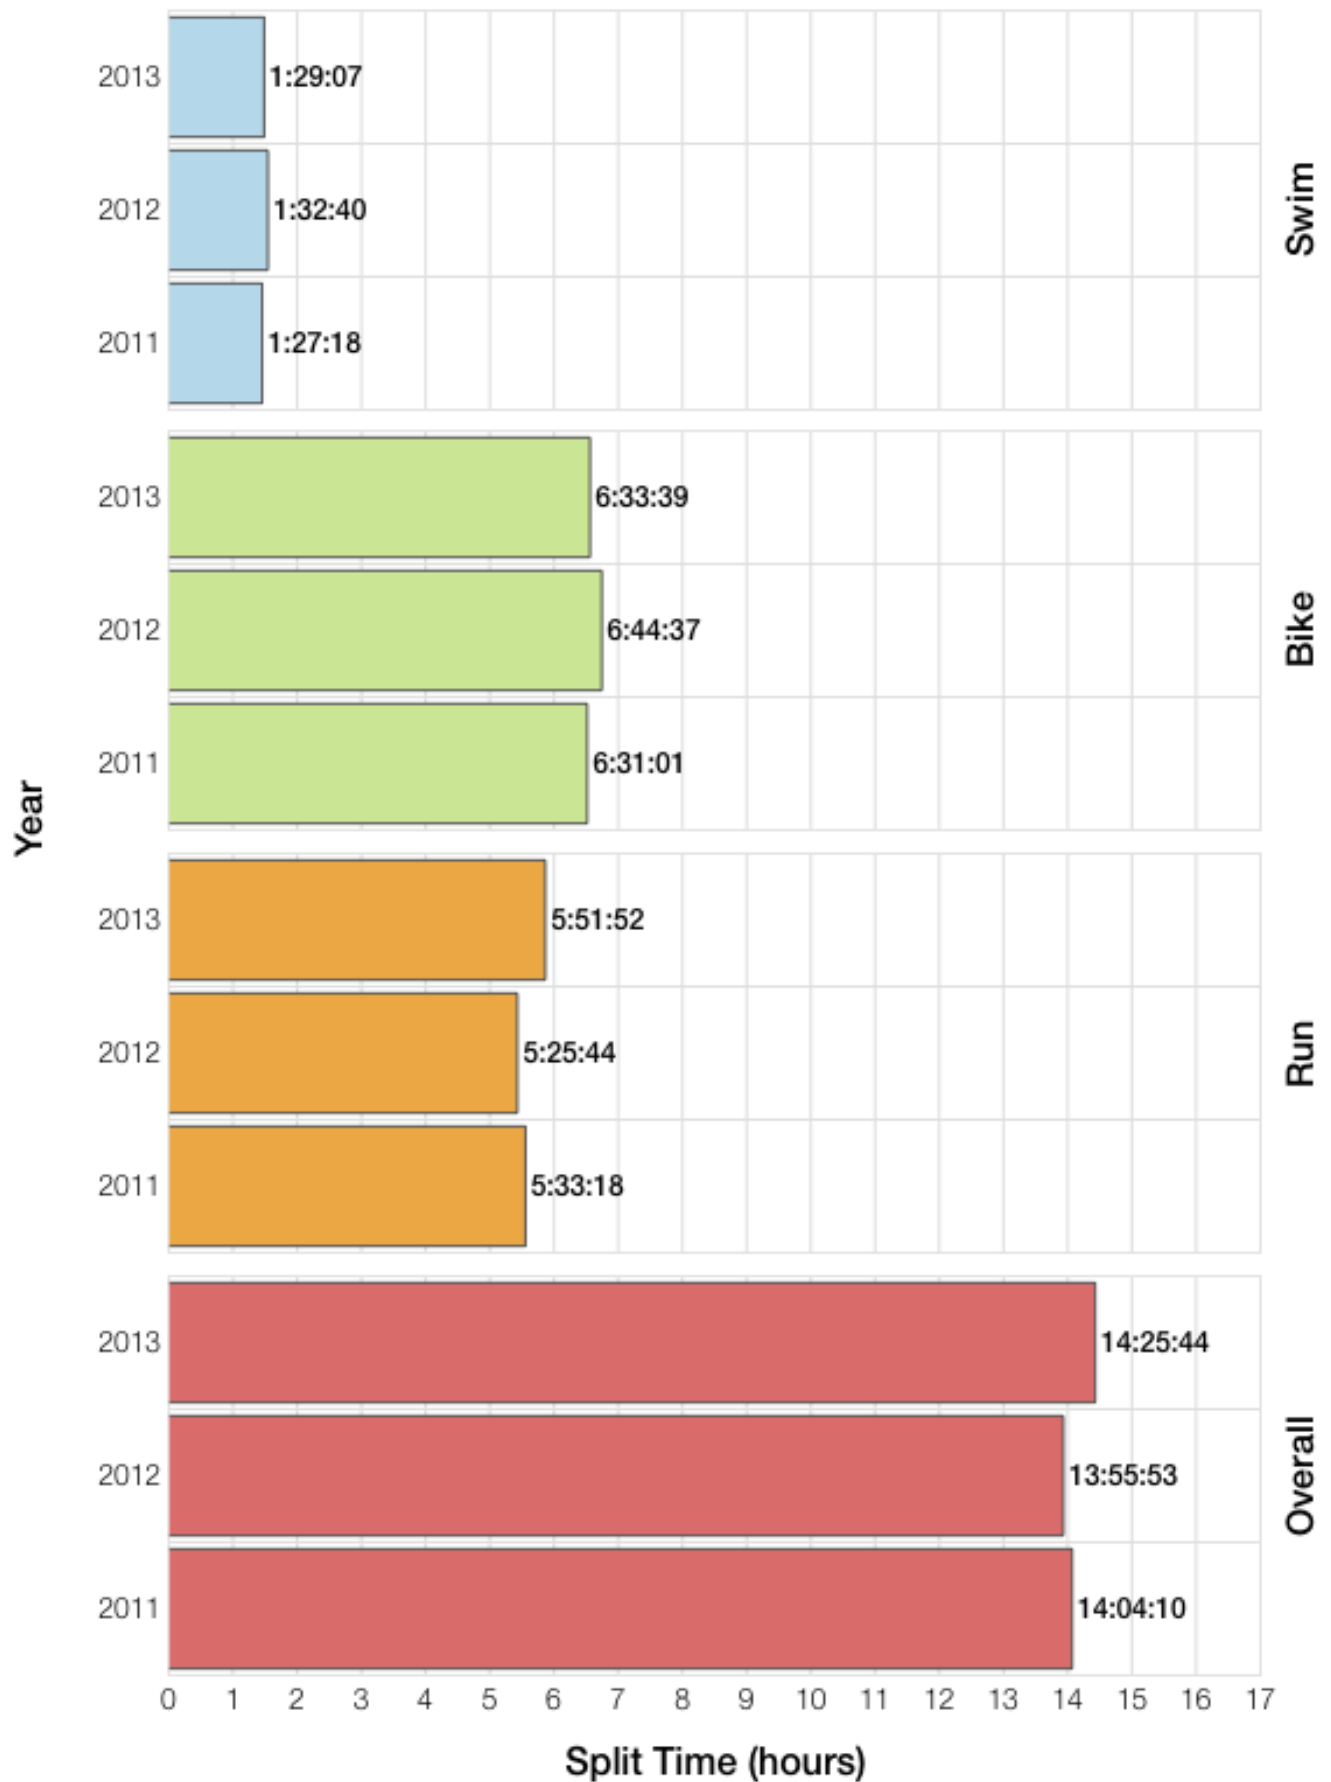

Ironman Texas F40-44 Stats

F40-44 Summary Statistics

Year	Finishers	F40-44 Finishers	Male Winner's Time	Female Winner's Time	F40-44 Winner's Time
2011	2004	114	8:08:20	8:57:51	10:02:01
2012	2022	100	8:10:44	8:54:58	9:56:18
2013	2055	103	8:25:06	8:49:14	10:25:14
Average	2027	106	8:14:43	8:54:01	10:07:51

F40-44 Swim

F40-44 Bike

F40-44 Run

F40-44 Overall

F40-44 Fastest Splits

F40-44 Median Splits

F40-44 Slowest Splits

F40-44 Top 30 Finishing Splits

F40-44 Top 10 and Kona Times and Splits

Summary Statistics

Position	Swim Time	Bike Time	Run Time	Overall Time
Average Male Winner	0:52:39	4:26:55	2:50:45	8:14:43
Average Female Winner	0:53:47	5:06:32	3:07:36	8:54:01
Average 1st Age Grouper	1:08:36	5:16:33	3:36:24	10:07:51
Average 2nd Age Grouper	1:08:55	5:25:29	3:45:06	10:26:19
Average 3rd Age Grouper	1:01:31	5:31:48	3:59:18	10:40:31
Average 4th Age Grouper	1:16:00	5:23:47	4:00:22	10:49:43
Average 5th Age Grouper	1:09:07	5:38:12	3:58:47	10:54:11
Average 6th Age Grouper	1:07:13	5:41:01	3:51:19	10:57:30
Average 7th Age Grouper	1:17:51	5:51:32	3:55:33	11:14:09
Average 8th Age Grouper	1:24:52	5:34:25	4:13:00	11:22:29
Average 9th Age Grouper	1:27:40	5:34:58	4:10:32	11:24:29
Average 10th Age Grouper	1:25:45	5:42:50	4:08:26	11:26:44
Kona Qualifier Average	1:08:46	5:21:01	3:40:45	10:17:05
Top 10 Age Grouper Average	1:15:00	5:33:49	3:58:06	10:56:23