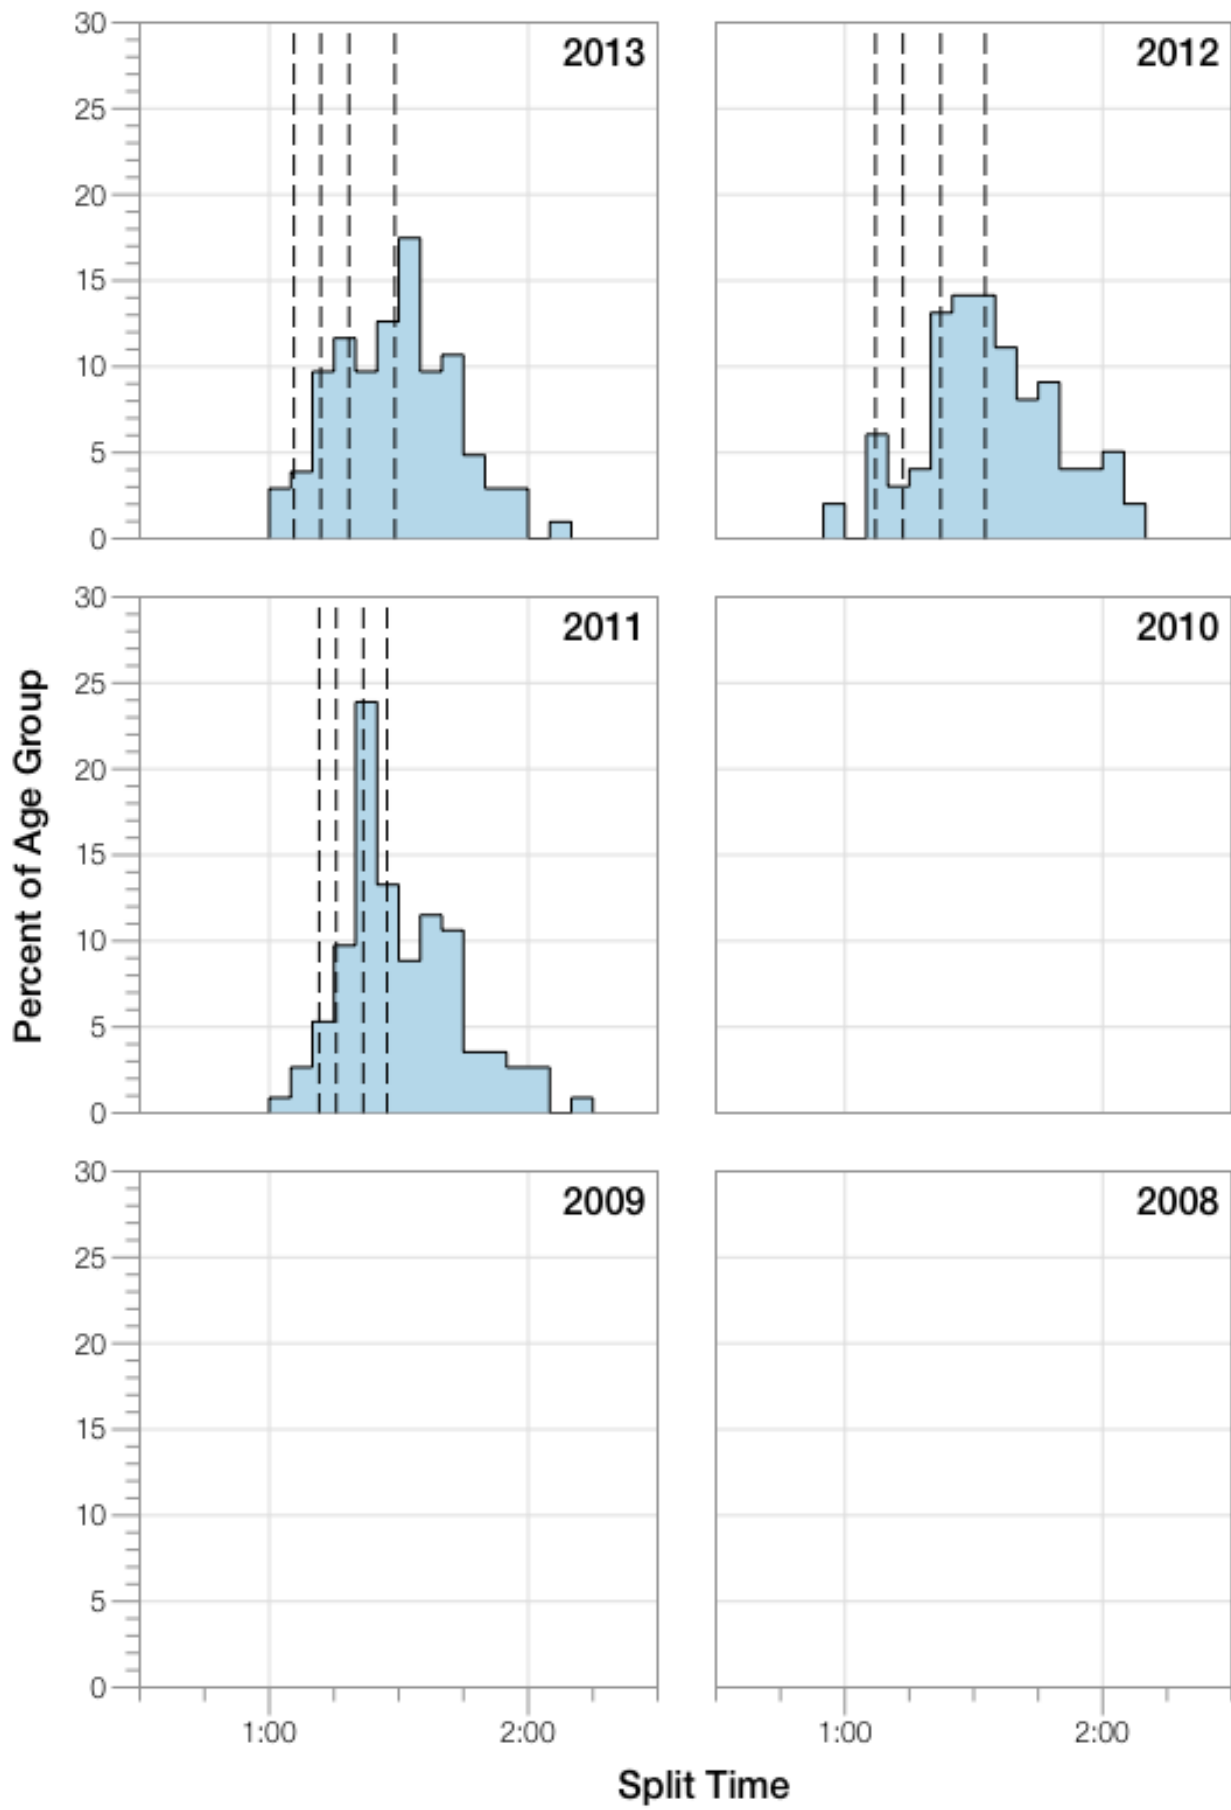

F40-44 Swim