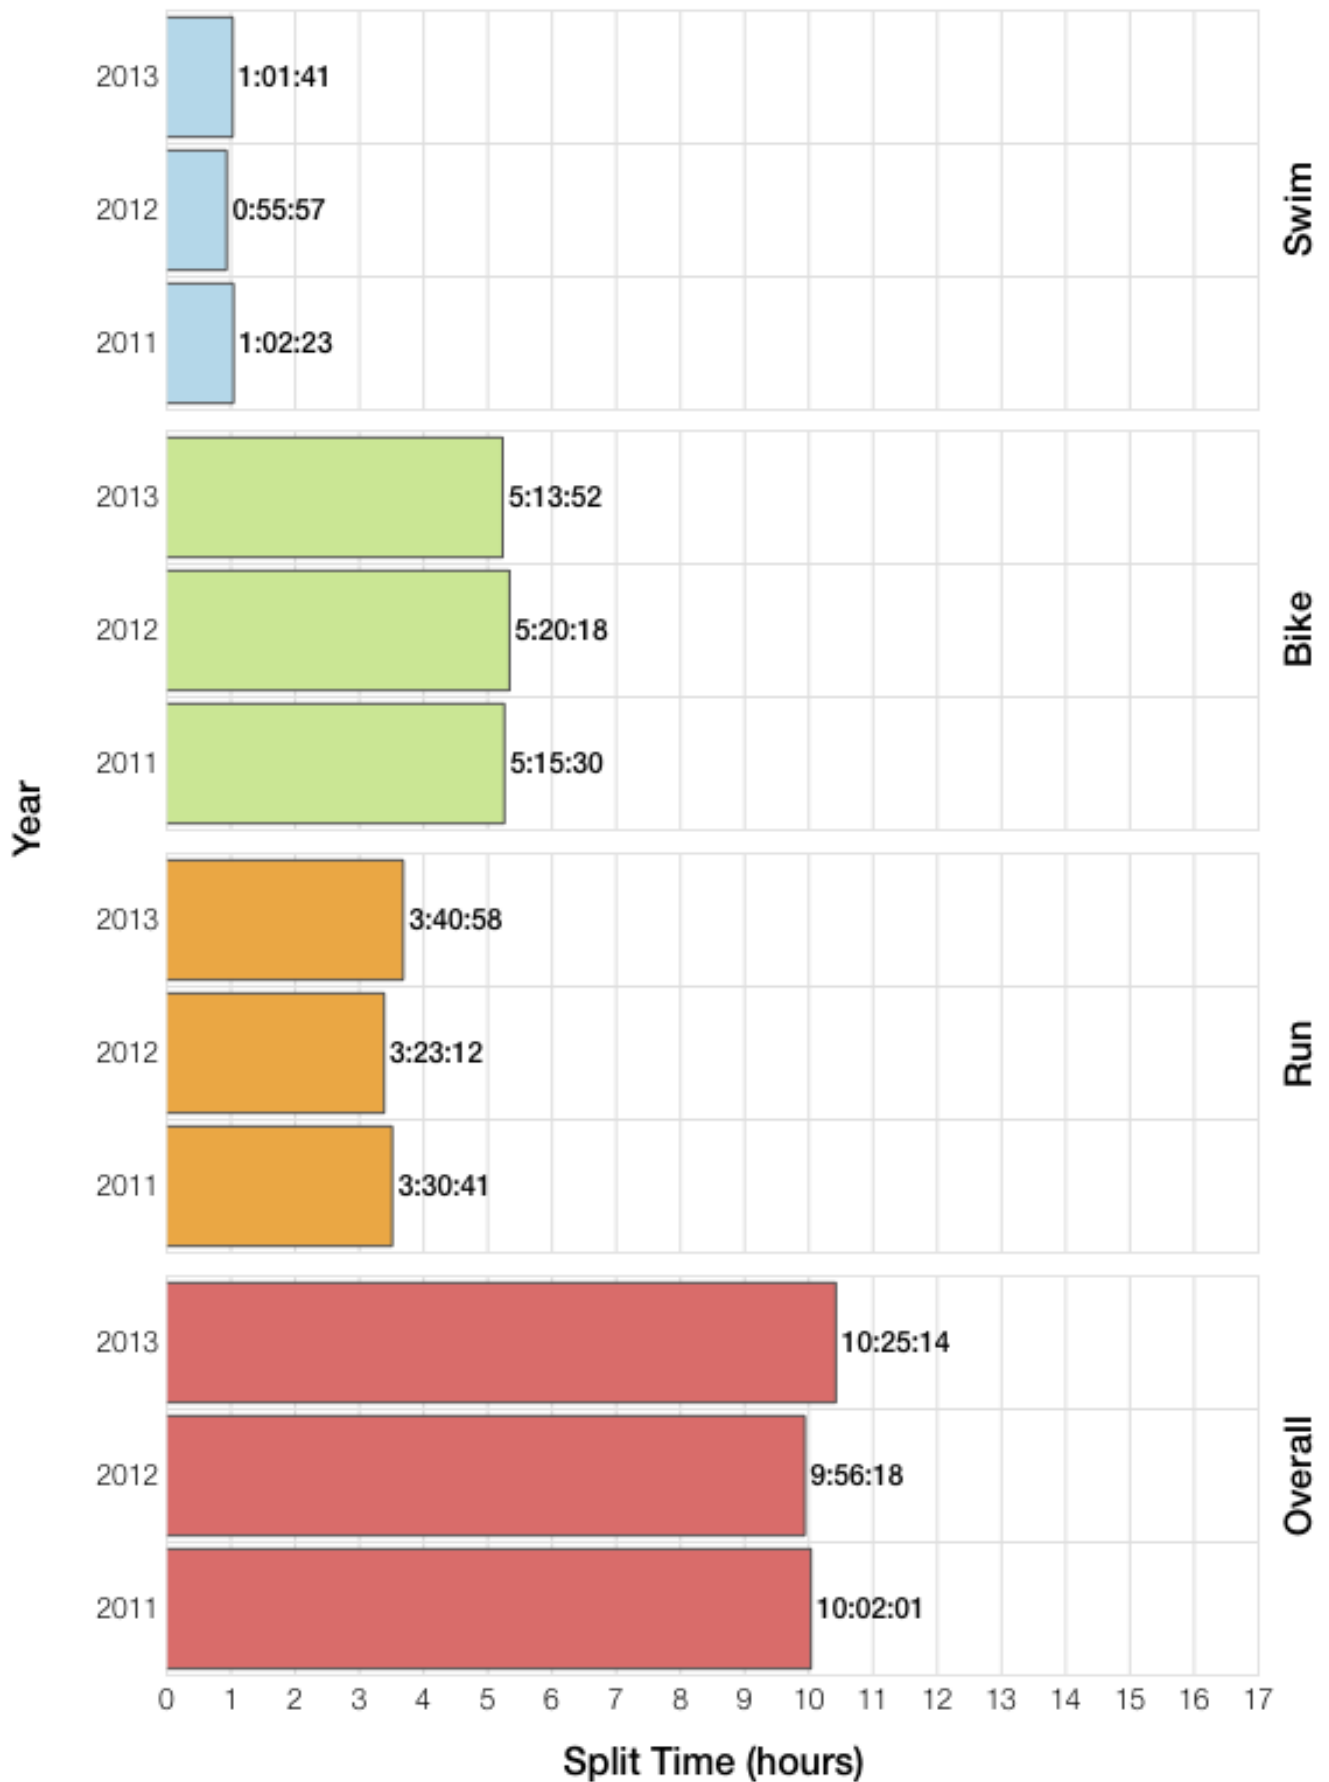

Ironman Texas F40-44 Stats

F40-44 Summary Statistics

Year	Finishers	F40-44 Finishers	Male Winner's Time	Female Winner's Time	F40-44 Winner's Time
2011	2004	114	8:08:20	8:57:51	10:02:01
2012	2022	100	8:10:44	8:54:58	9:56:18
2013	2055	103	8:25:06	8:49:14	10:25:14
Average	2027	106	8:14:43	8:54:01	10:07:51

F40-44 Swim

F40-44 Bike

F40-44 Run

F40-44 Overall

F40-44 Fastest Splits

F40-44 Median Splits

F40-44 Slowest Splits

F40-44 Top 30 Finishing Splits

F40-44 Top 10 and Kona Times and Splits

Summary Statistics

Position	Swim Time	Bike Time	Run Time	Overall Time
Average Male Winner	0:52:39	4:26:55	2:50:45	8:14:43
Average Female Winner	0:53:47	5:06:32	3:07:36	8:54:01
Average 1st Age Grouper	1:08:36	5:16:33	3:36:24	10:07:51
Average 2nd Age Grouper	1:08:55	5:25:29	3:45:06	10:26:19
Average 3rd Age Grouper	1:01:31	5:31:48	3:59:18	10:40:31
Average 4th Age Grouper	1:16:00	5:23:47	4:00:22	10:49:43
Average 5th Age Grouper	1:09:07	5:38:12	3:58:47	10:54:11
Average 6th Age Grouper	1:07:13	5:41:01	3:51:19	10:57:30
Average 7th Age Grouper	1:17:51	5:51:32	3:55:33	11:14:09
Average 8th Age Grouper	1:24:52	5:34:25	4:13:00	11:22:29
Average 9th Age Grouper	1:27:40	5:34:58	4:10:32	11:24:29
Average 10th Age Grouper	1:25:45	5:42:50	4:08:26	11:26:44
Kona Qualifier Average	1:08:46	5:21:01	3:40:45	10:17:05
Top 10 Age Grouper Average	1:15:00	5:33:49	3:58:06	10:56:23