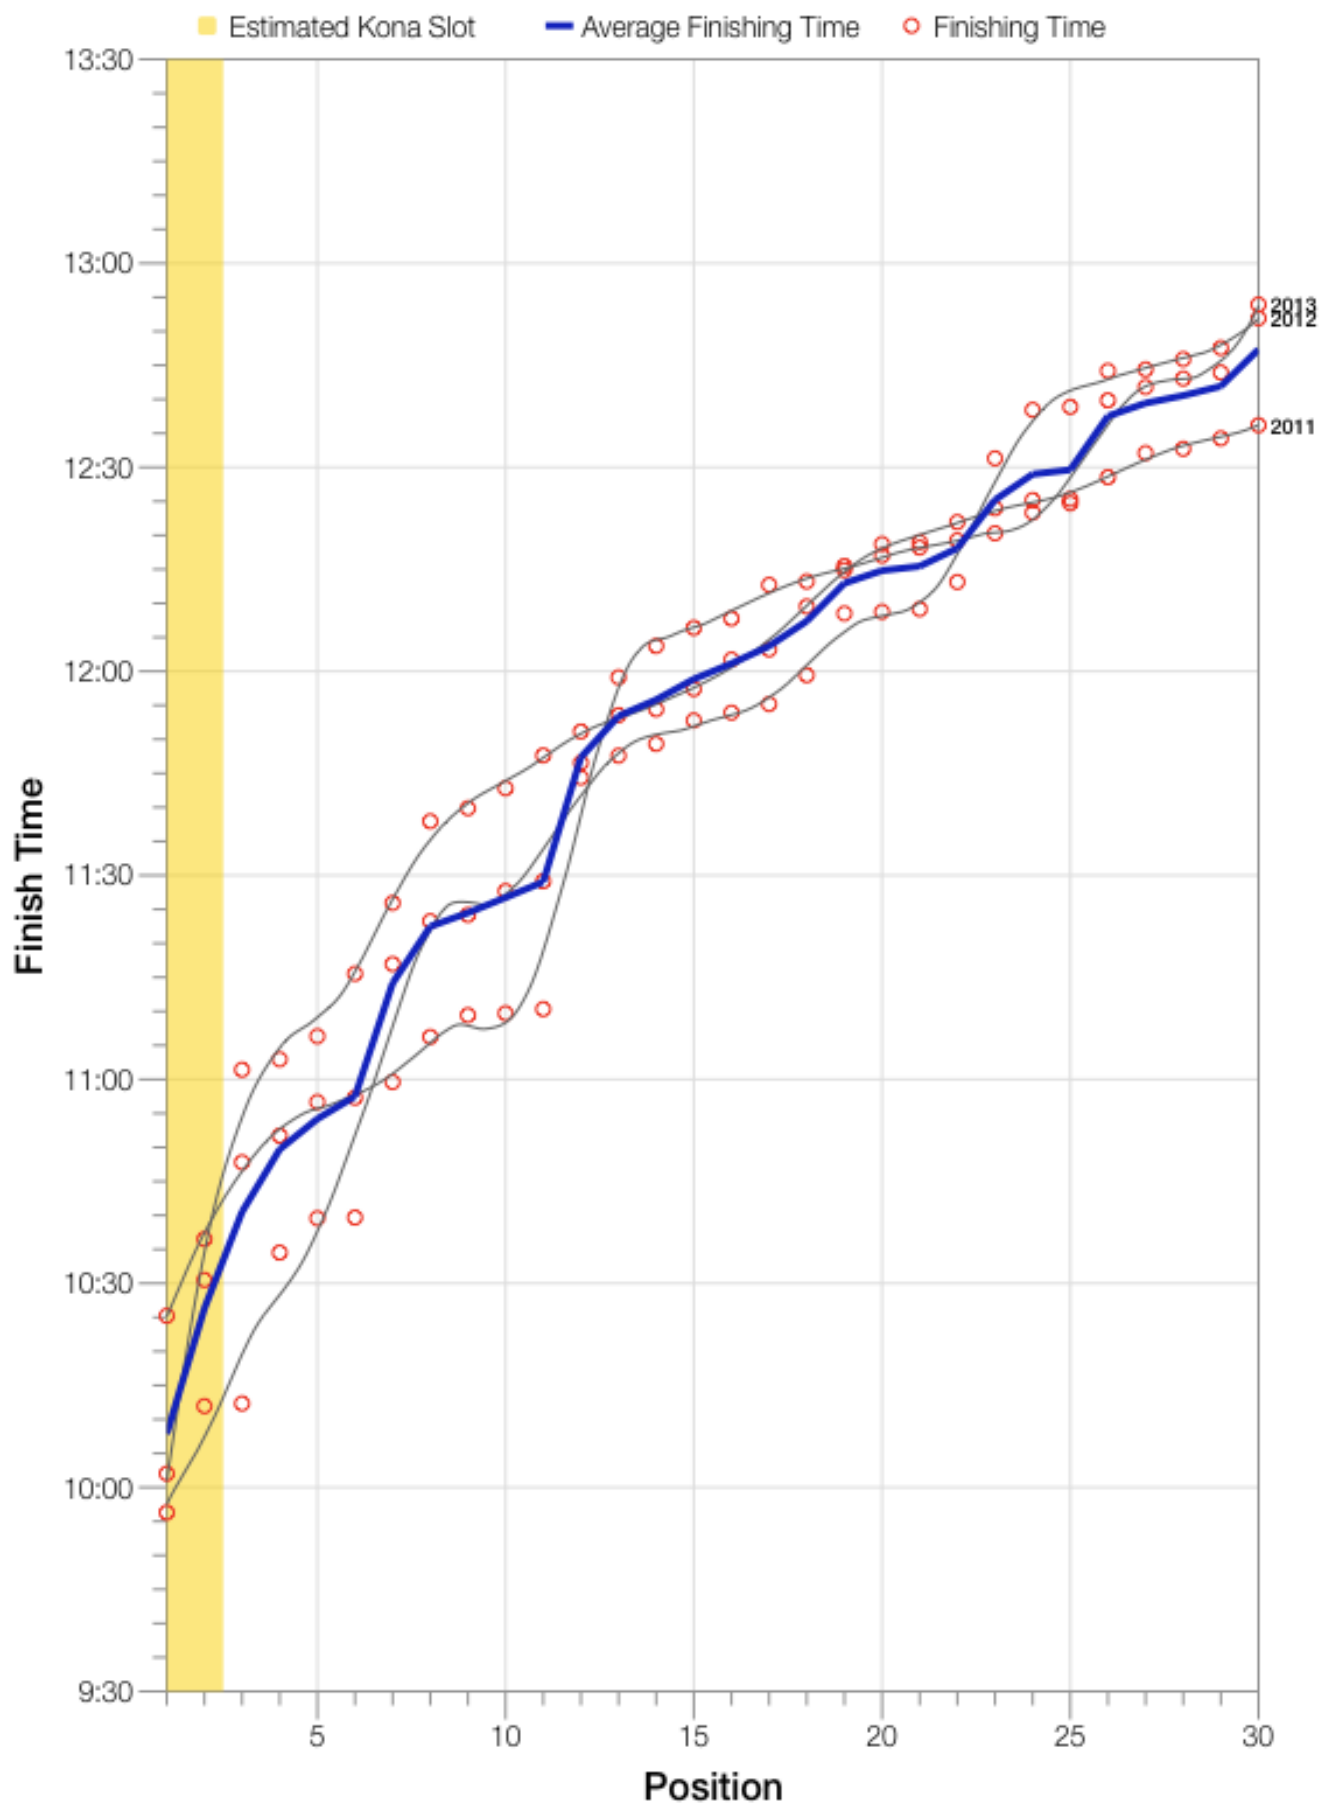

Ironman Texas F40-44 Stats

F40-44 Summary Statistics

Year	Finishers	F40-44 Finishers	Male Winner's Time	Female Winner's Time	F40-44 Winner's Time
2011	2004	114	8:08:20	8:57:51	10:02:01
2012	2022	100	8:10:44	8:54:58	9:56:18
2013	2055	103	8:25:06	8:49:14	10:25:14
Average	2027	106	8:14:43	8:54:01	10:07:51

F40-44 Swim

F40-44 Bike

F40-44 Run

F40-44 Overall

F40-44 Fastest Splits

F40-44 Median Splits

F40-44 Slowest Splits

F40-44 Top 30 Finishing Splits

F40-44 Top 10 and Kona Times and Splits

Summary Statistics

Position	Swim Time	Bike Time	Run Time	Overall Time
Average Male Winner	0:52:39	4:26:55	2:50:45	8:14:43
Average Female Winner	0:53:47	5:06:32	3:07:36	8:54:01
Average 1st Age Grouper	1:08:36	5:16:33	3:36:24	10:07:51
Average 2nd Age Grouper	1:08:55	5:25:29	3:45:06	10:26:19
Average 3rd Age Grouper	1:01:31	5:31:48	3:59:18	10:40:31
Average 4th Age Grouper	1:16:00	5:23:47	4:00:22	10:49:43
Average 5th Age Grouper	1:09:07	5:38:12	3:58:47	10:54:11
Average 6th Age Grouper	1:07:13	5:41:01	3:51:19	10:57:30
Average 7th Age Grouper	1:17:51	5:51:32	3:55:33	11:14:09
Average 8th Age Grouper	1:24:52	5:34:25	4:13:00	11:22:29
Average 9th Age Grouper	1:27:40	5:34:58	4:10:32	11:24:29
Average 10th Age Grouper	1:25:45	5:42:50	4:08:26	11:26:44
Kona Qualifier Average	1:08:46	5:21:01	3:40:45	10:17:05
Top 10 Age Grouper Average	1:15:00	5:33:49	3:58:06	10:56:23