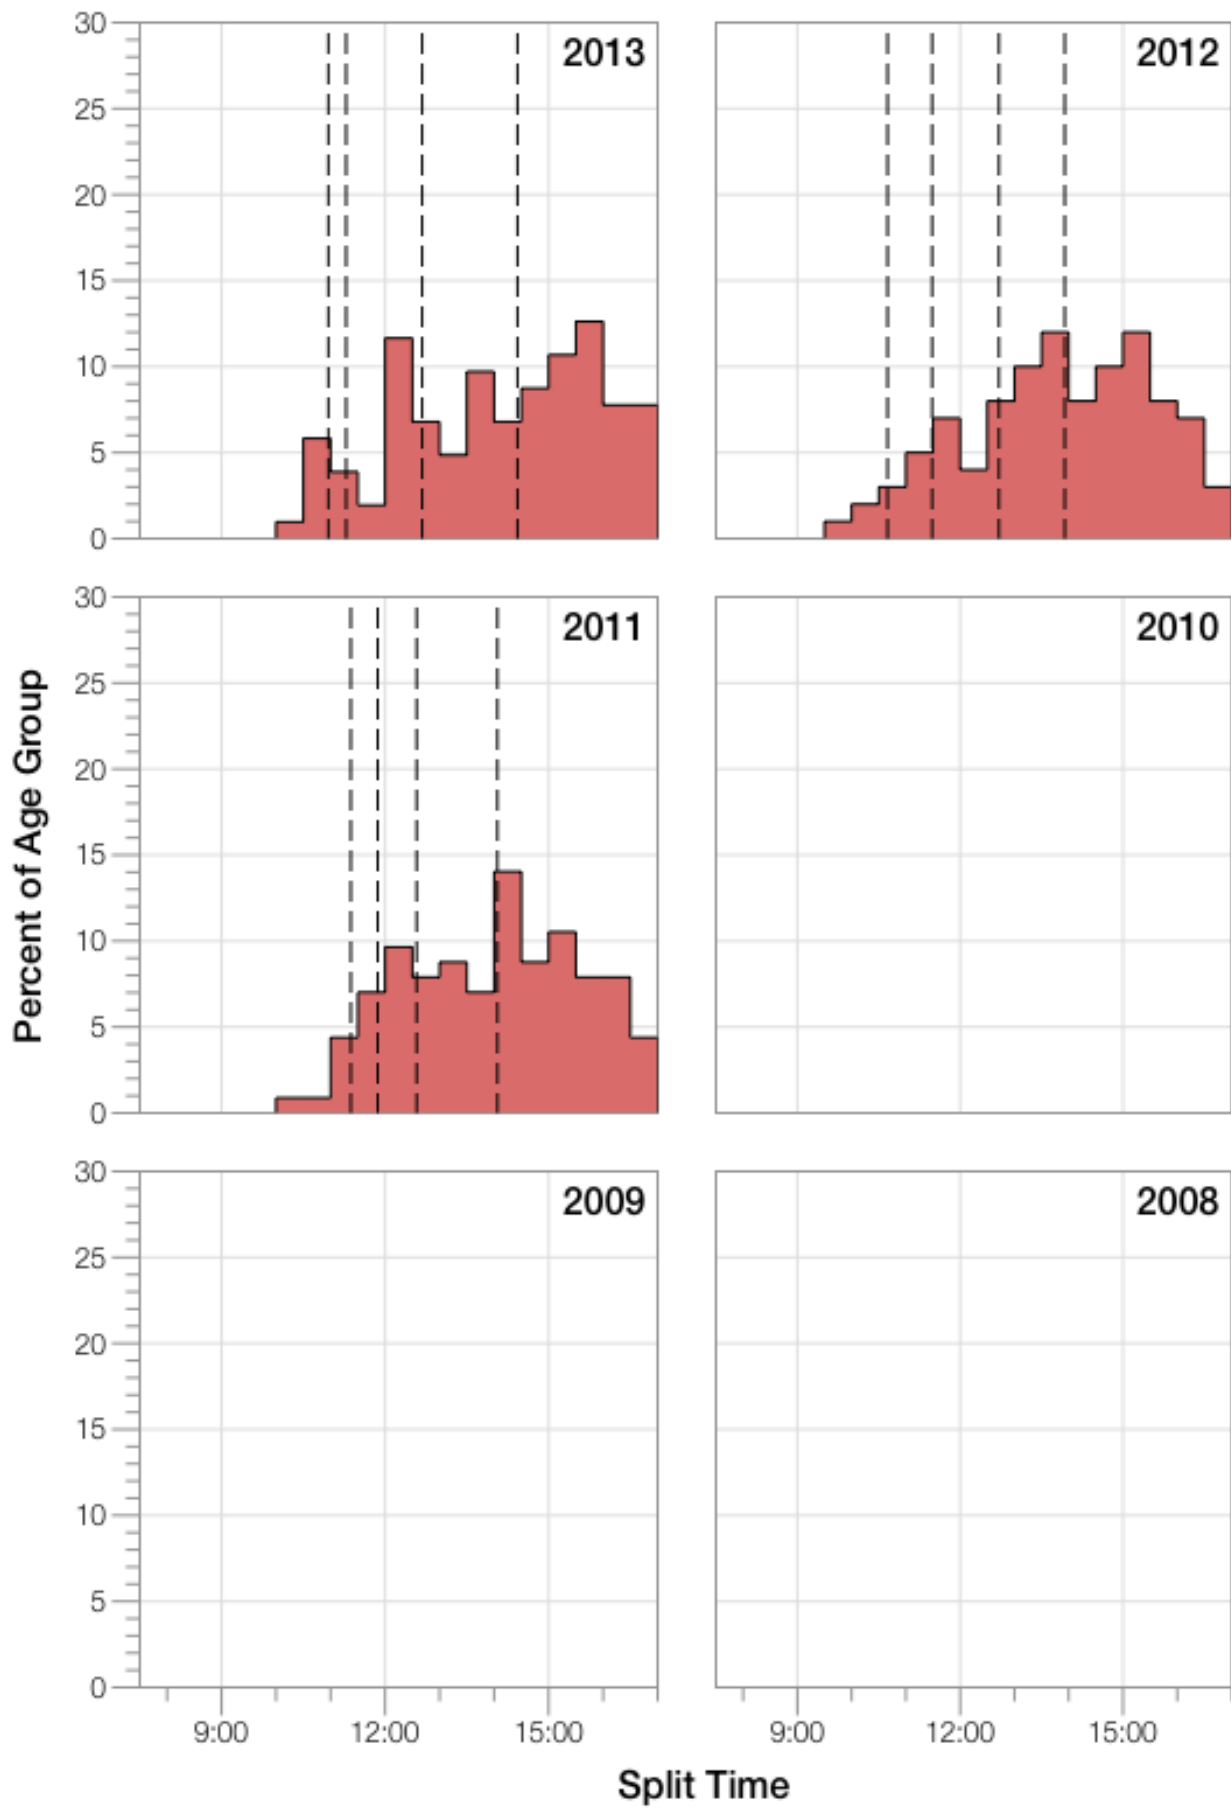

Ironman Texas F40-44 Stats

F40-44 Summary Statistics

Year	Finishers	F40-44 Finishers	Male Winner's Time	Female Winner's Time	F40-44 Winner's Time
2011	2004	114	8:08:20	8:57:51	10:02:01
2012	2022	100	8:10:44	8:54:58	9:56:18
2013	2055	103	8:25:06	8:49:14	10:25:14
Average	2027	106	8:14:43	8:54:01	10:07:51

F40-44 Swim

F40-44 Bike

F40-44 Run

F40-44 Overall

F40-44 Fastest Splits

F40-44 Median Splits

F40-44 Slowest Splits

F40-44 Top 30 Finishing Splits

F40-44 Top 10 and Kona Times and Splits

Summary Statistics

Position	Swim Time	Bike Time	Run Time	Overall Time
Average Male Winner	0:52:39	4:26:55	2:50:45	8:14:43
Average Female Winner	0:53:47	5:06:32	3:07:36	8:54:01
Average 1st Age Grouper	1:08:36	5:16:33	3:36:24	10:07:51
Average 2nd Age Grouper	1:08:55	5:25:29	3:45:06	10:26:19
Average 3rd Age Grouper	1:01:31	5:31:48	3:59:18	10:40:31
Average 4th Age Grouper	1:16:00	5:23:47	4:00:22	10:49:43
Average 5th Age Grouper	1:09:07	5:38:12	3:58:47	10:54:11
Average 6th Age Grouper	1:07:13	5:41:01	3:51:19	10:57:30
Average 7th Age Grouper	1:17:51	5:51:32	3:55:33	11:14:09
Average 8th Age Grouper	1:24:52	5:34:25	4:13:00	11:22:29
Average 9th Age Grouper	1:27:40	5:34:58	4:10:32	11:24:29
Average 10th Age Grouper	1:25:45	5:42:50	4:08:26	11:26:44
Kona Qualifier Average	1:08:46	5:21:01	3:40:45	10:17:05
Top 10 Age Grouper Average	1:15:00	5:33:49	3:58:06	10:56:23