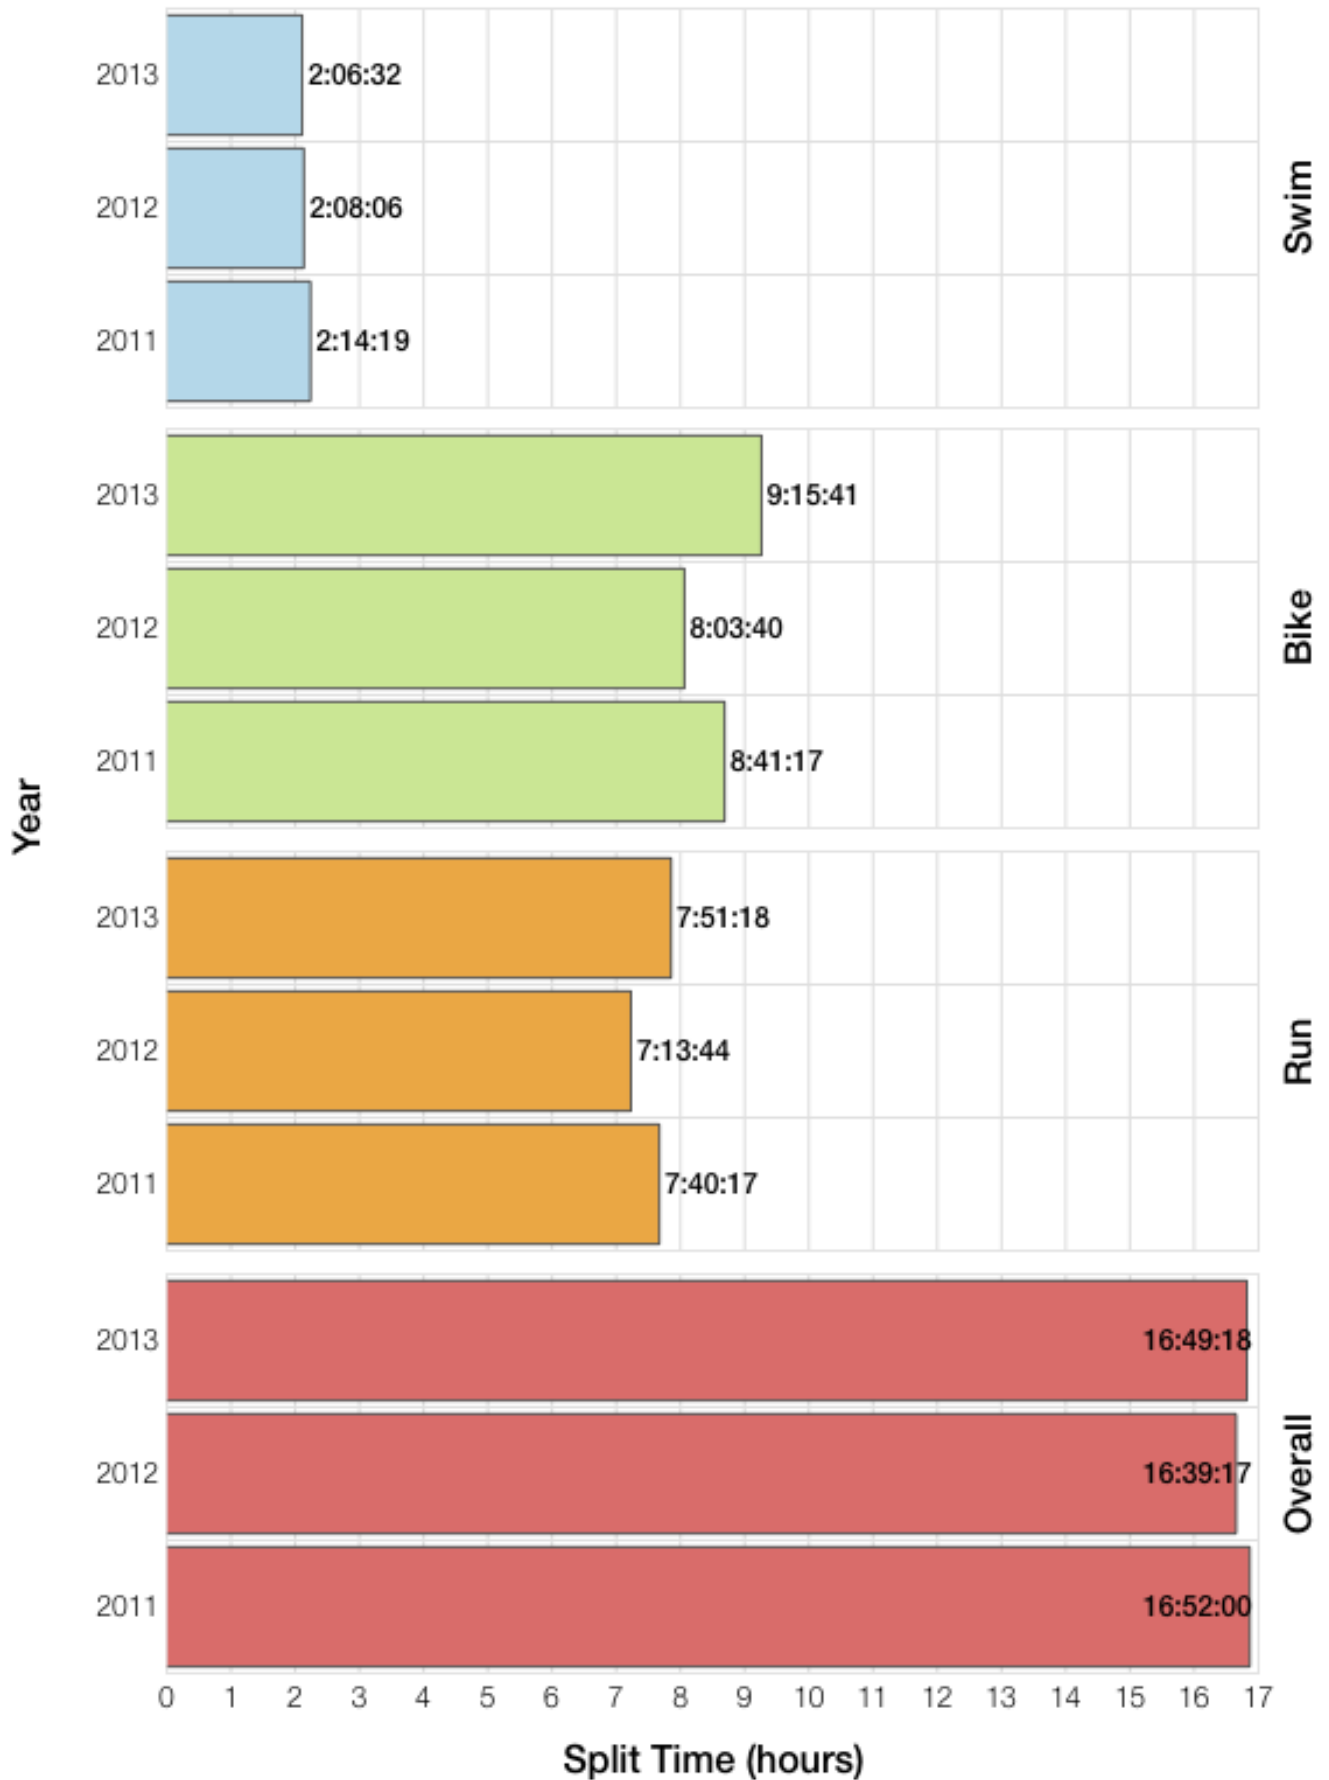

Ironman Texas F40-44 Stats

F40-44 Summary Statistics

Year	Finishers	F40-44 Finishers	Male Winner's Time	Female Winner's Time	F40-44 Winner's Time
2011	2004	114	8:08:20	8:57:51	10:02:01
2012	2022	100	8:10:44	8:54:58	9:56:18
2013	2055	103	8:25:06	8:49:14	10:25:14
Average	2027	106	8:14:43	8:54:01	10:07:51

F40-44 Swim

F40-44 Bike

F40-44 Run

F40-44 Overall

F40-44 Fastest Splits

F40-44 Median Splits

F40-44 Slowest Splits

F40-44 Top 30 Finishing Splits

F40-44 Top 10 and Kona Times and Splits

Summary Statistics

Position	Swim Time	Bike Time	Run Time	Overall Time
Average Male Winner	0:52:39	4:26:55	2:50:45	8:14:43
Average Female Winner	0:53:47	5:06:32	3:07:36	8:54:01
Average 1st Age Grouper	1:08:36	5:16:33	3:36:24	10:07:51
Average 2nd Age Grouper	1:08:55	5:25:29	3:45:06	10:26:19
Average 3rd Age Grouper	1:01:31	5:31:48	3:59:18	10:40:31
Average 4th Age Grouper	1:16:00	5:23:47	4:00:22	10:49:43
Average 5th Age Grouper	1:09:07	5:38:12	3:58:47	10:54:11
Average 6th Age Grouper	1:07:13	5:41:01	3:51:19	10:57:30
Average 7th Age Grouper	1:17:51	5:51:32	3:55:33	11:14:09
Average 8th Age Grouper	1:24:52	5:34:25	4:13:00	11:22:29
Average 9th Age Grouper	1:27:40	5:34:58	4:10:32	11:24:29
Average 10th Age Grouper	1:25:45	5:42:50	4:08:26	11:26:44
Kona Qualifier Average	1:08:46	5:21:01	3:40:45	10:17:05
Top 10 Age Grouper Average	1:15:00	5:33:49	3:58:06	10:56:23