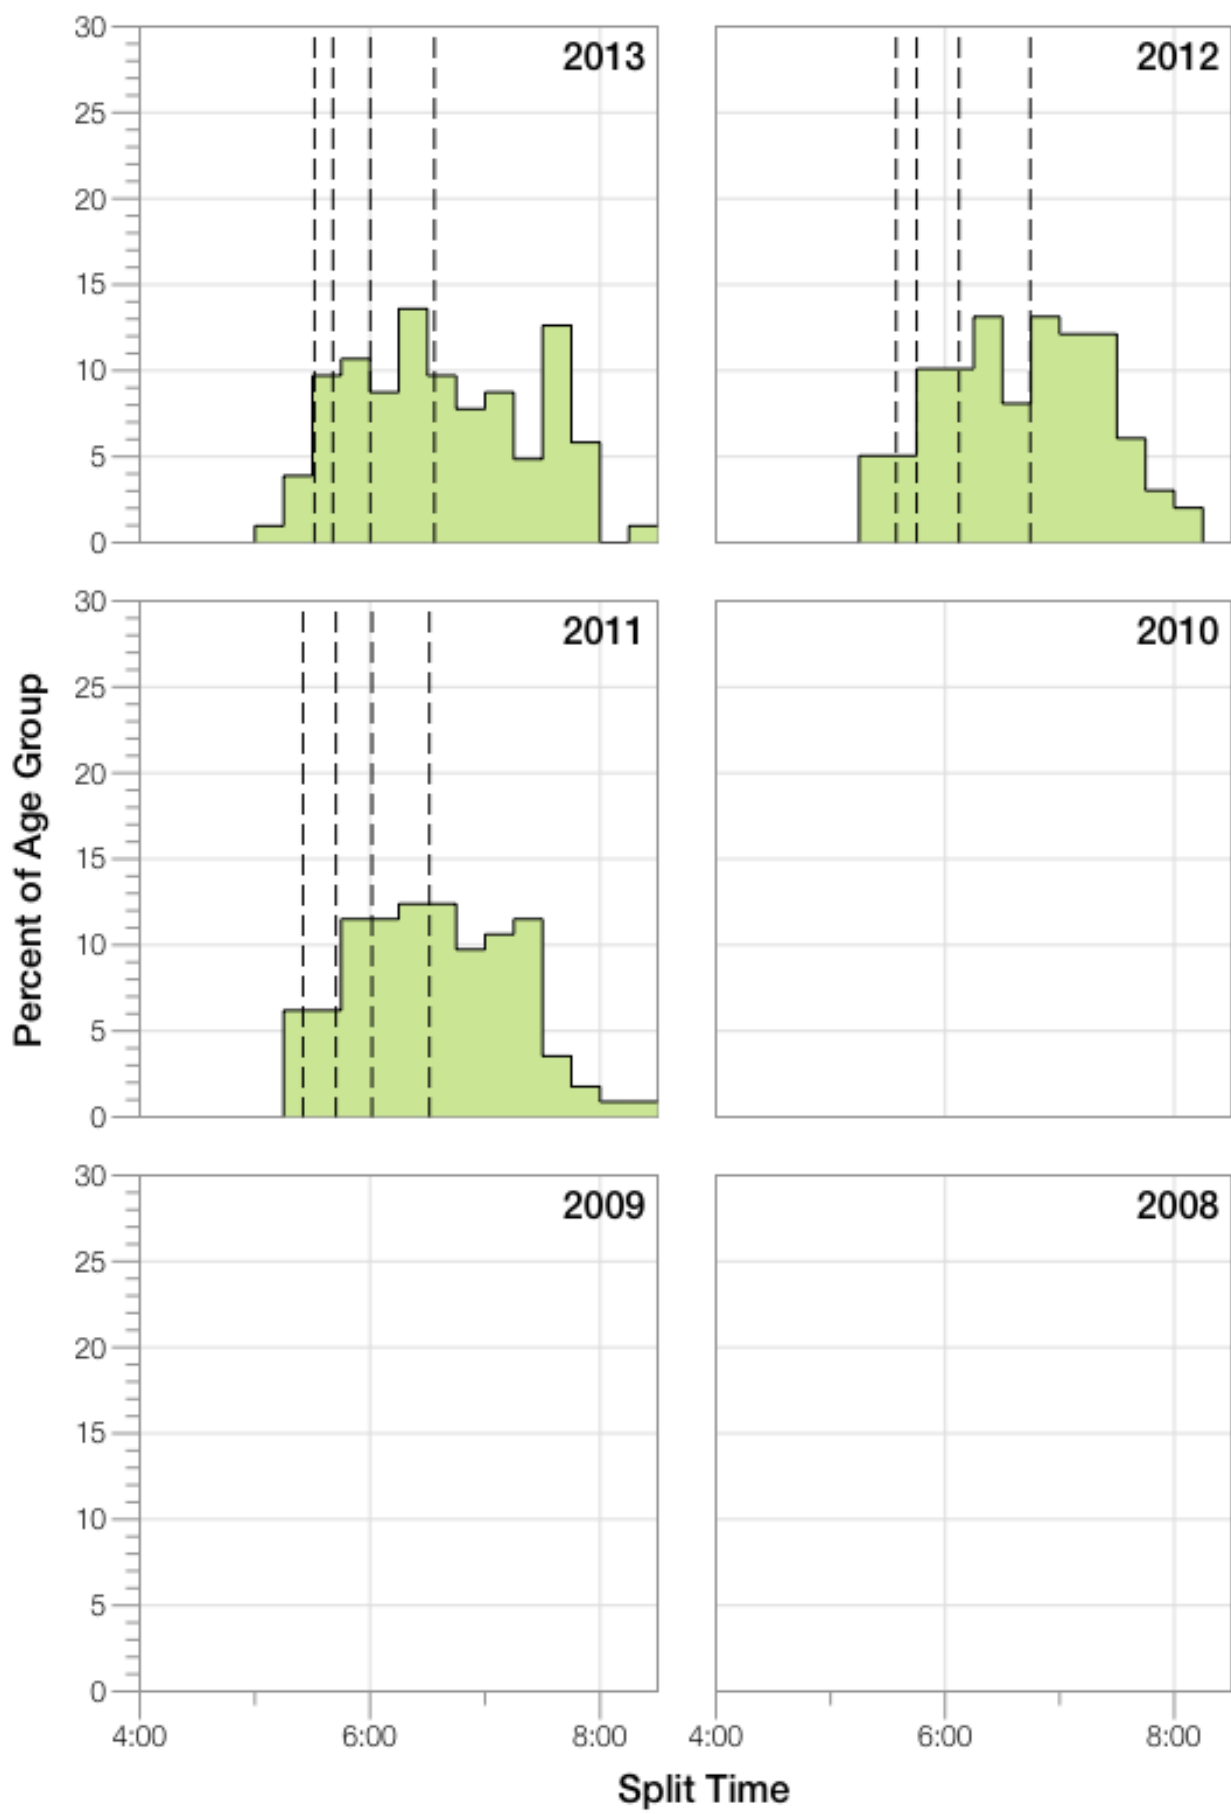

F40-44 Bike