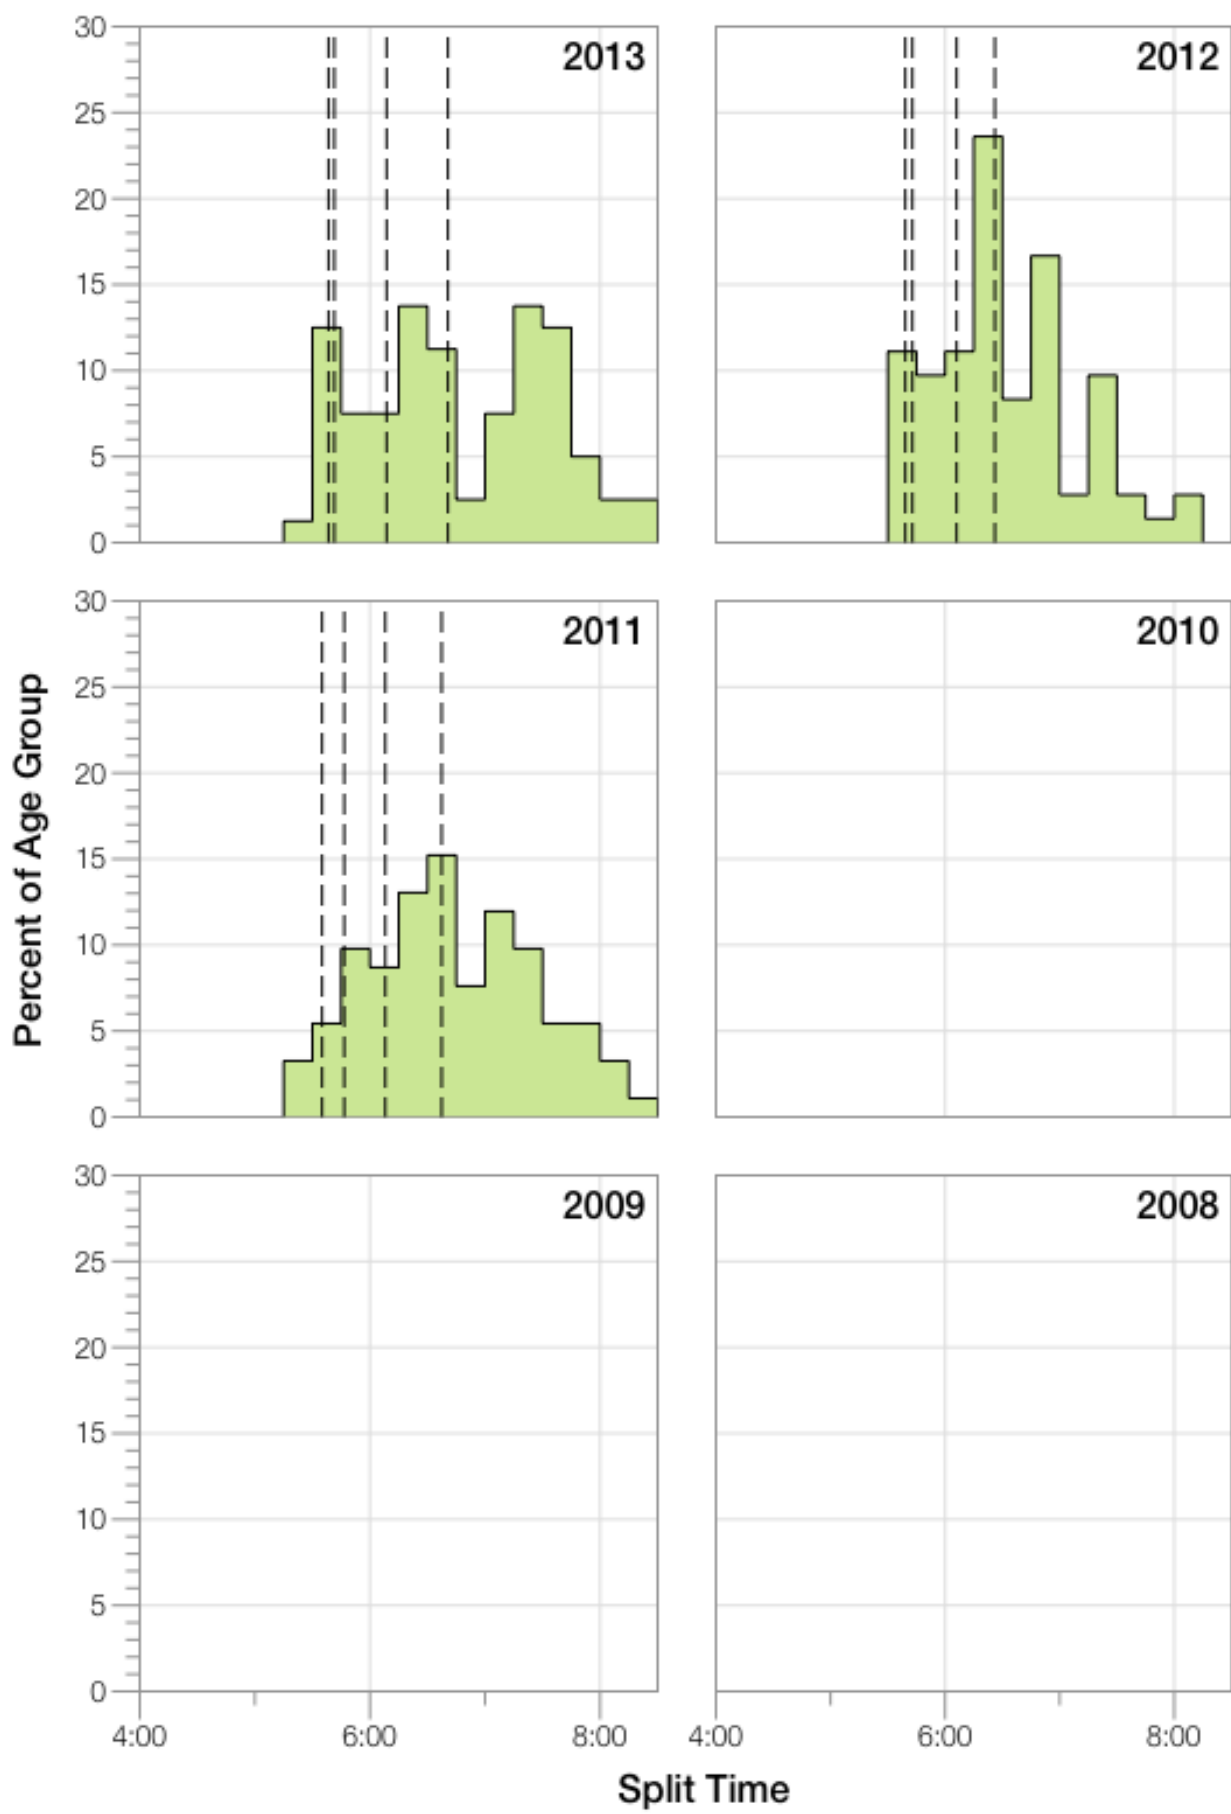

F45-49 Bike