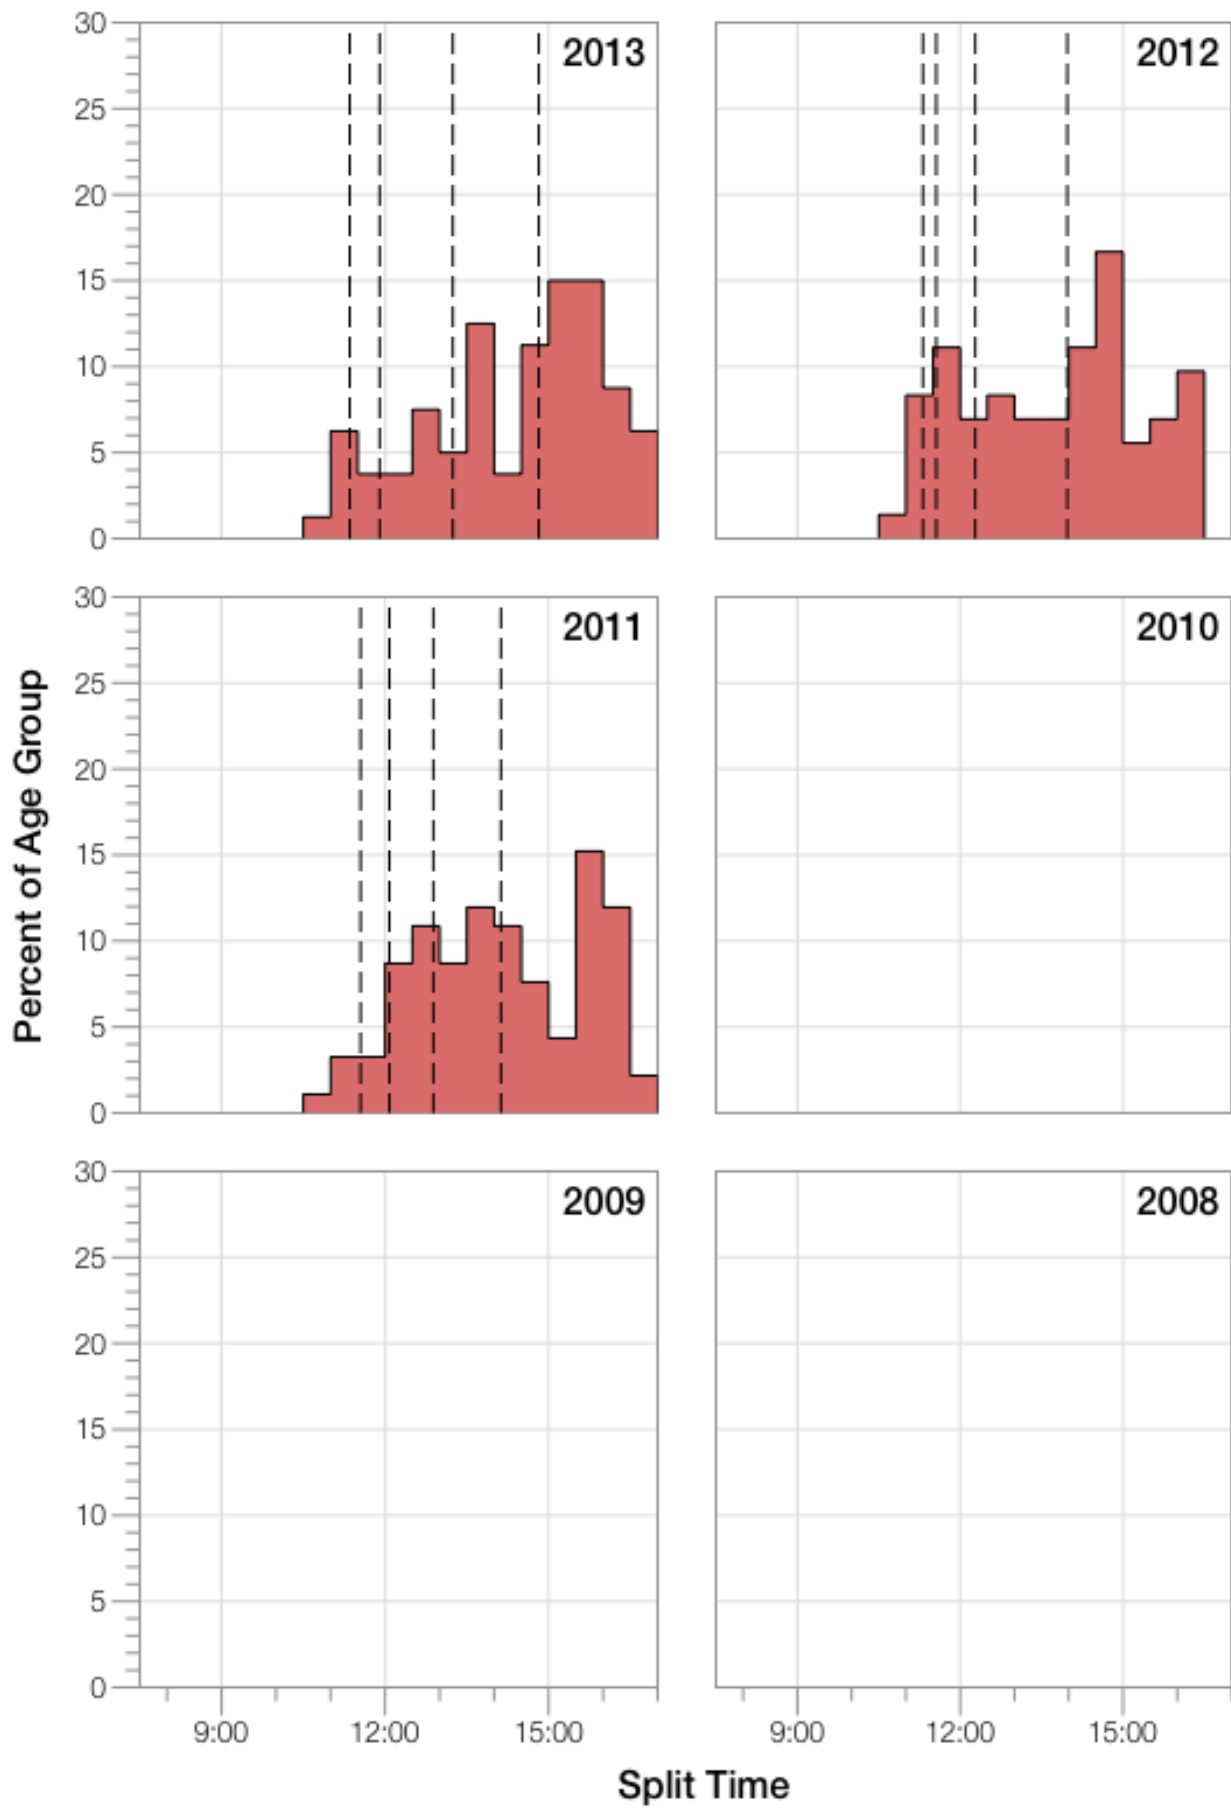

F45-49 Overall