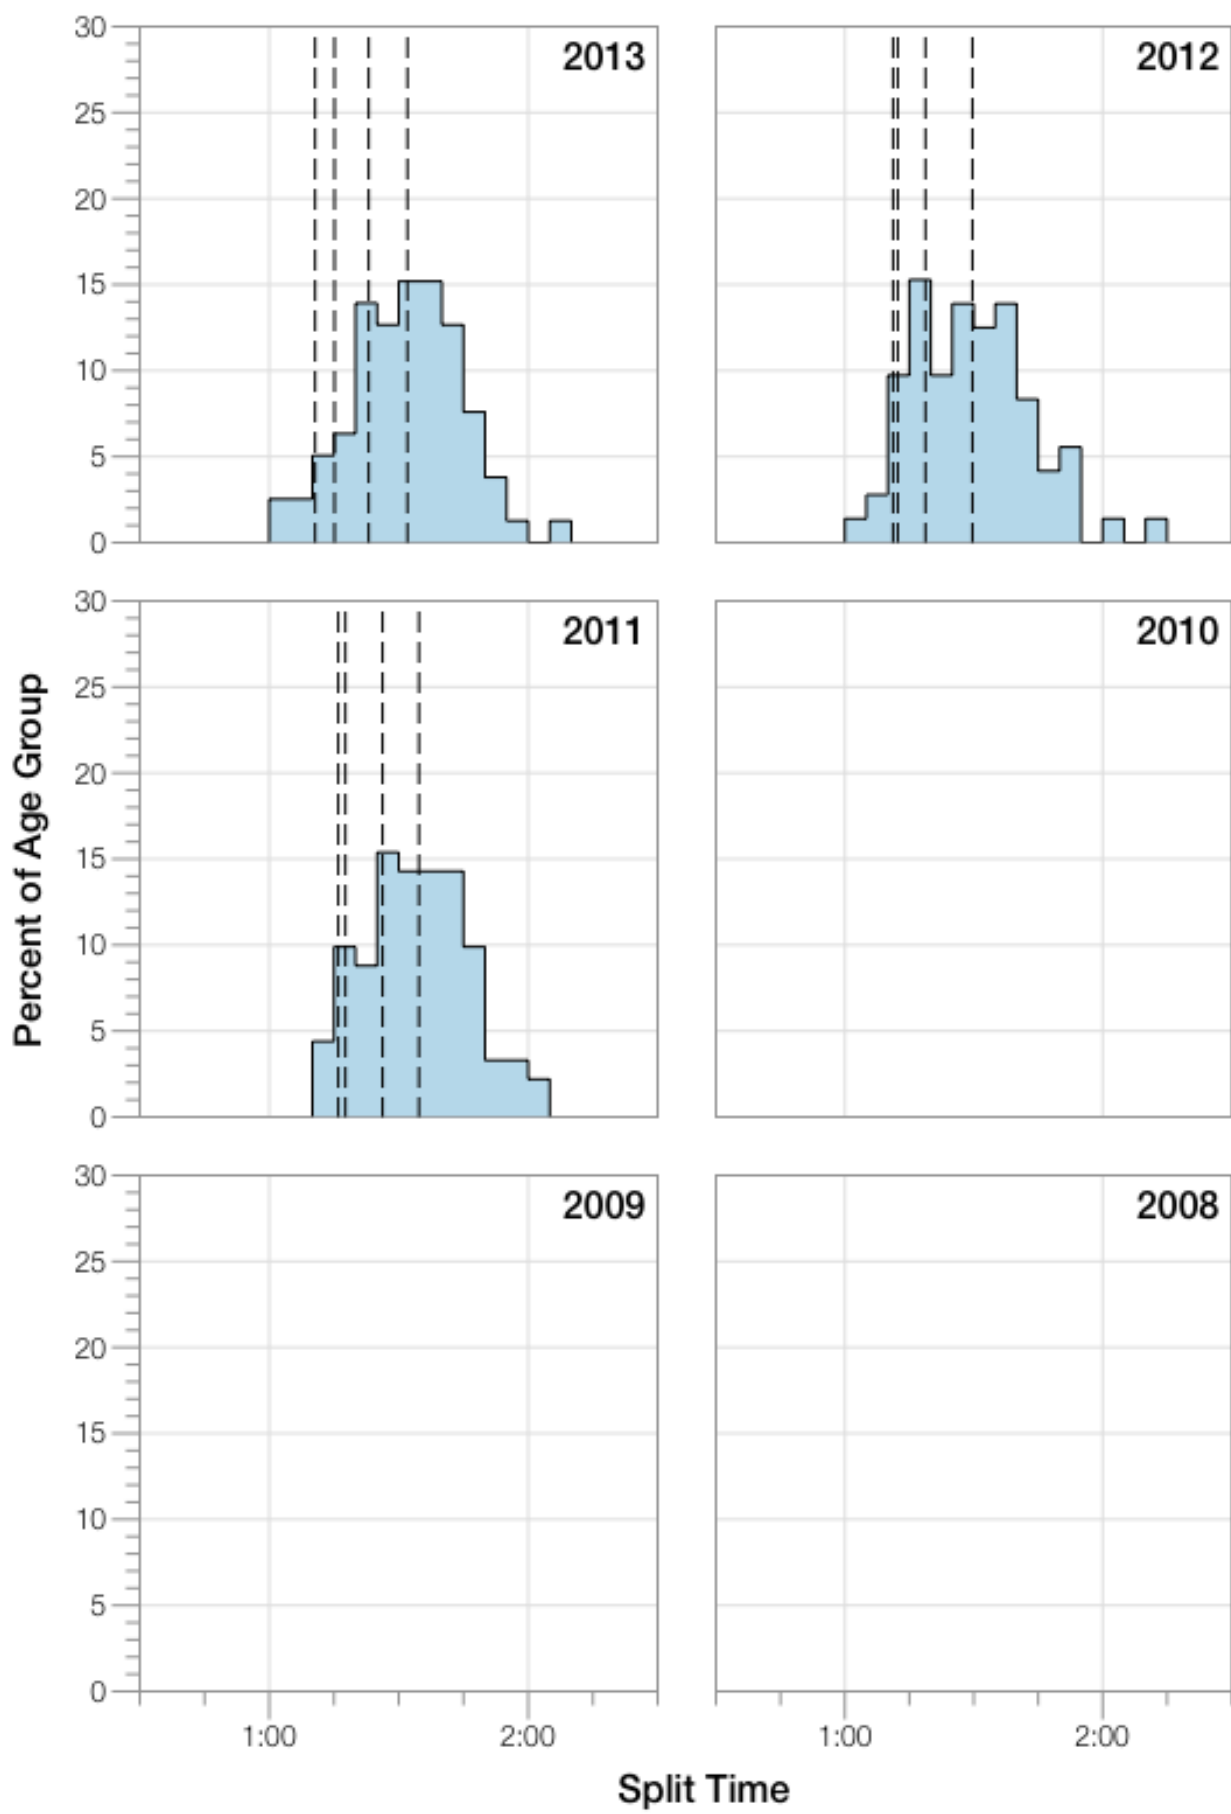

F45-49 Swim