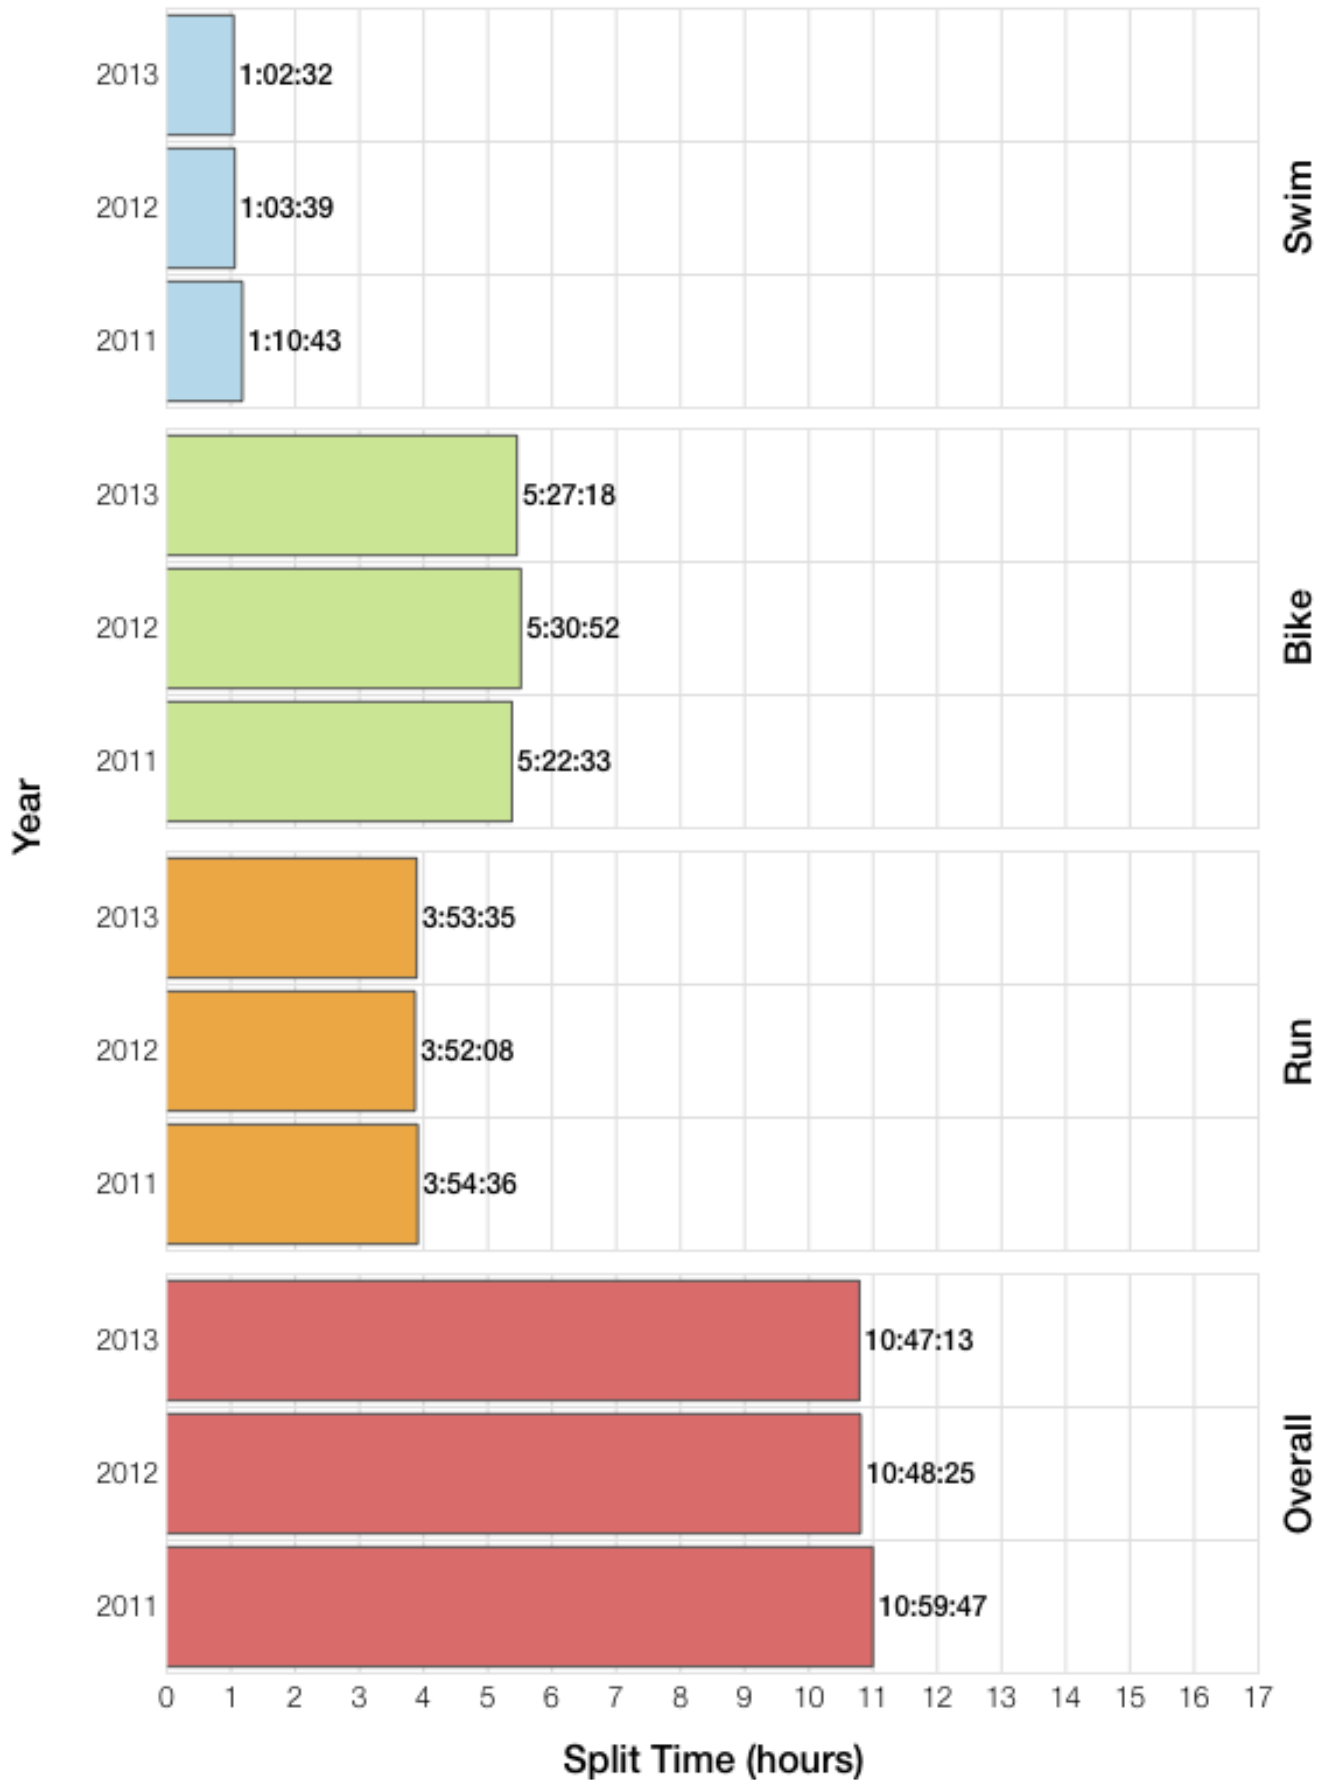

F45-49 Fastest Splits