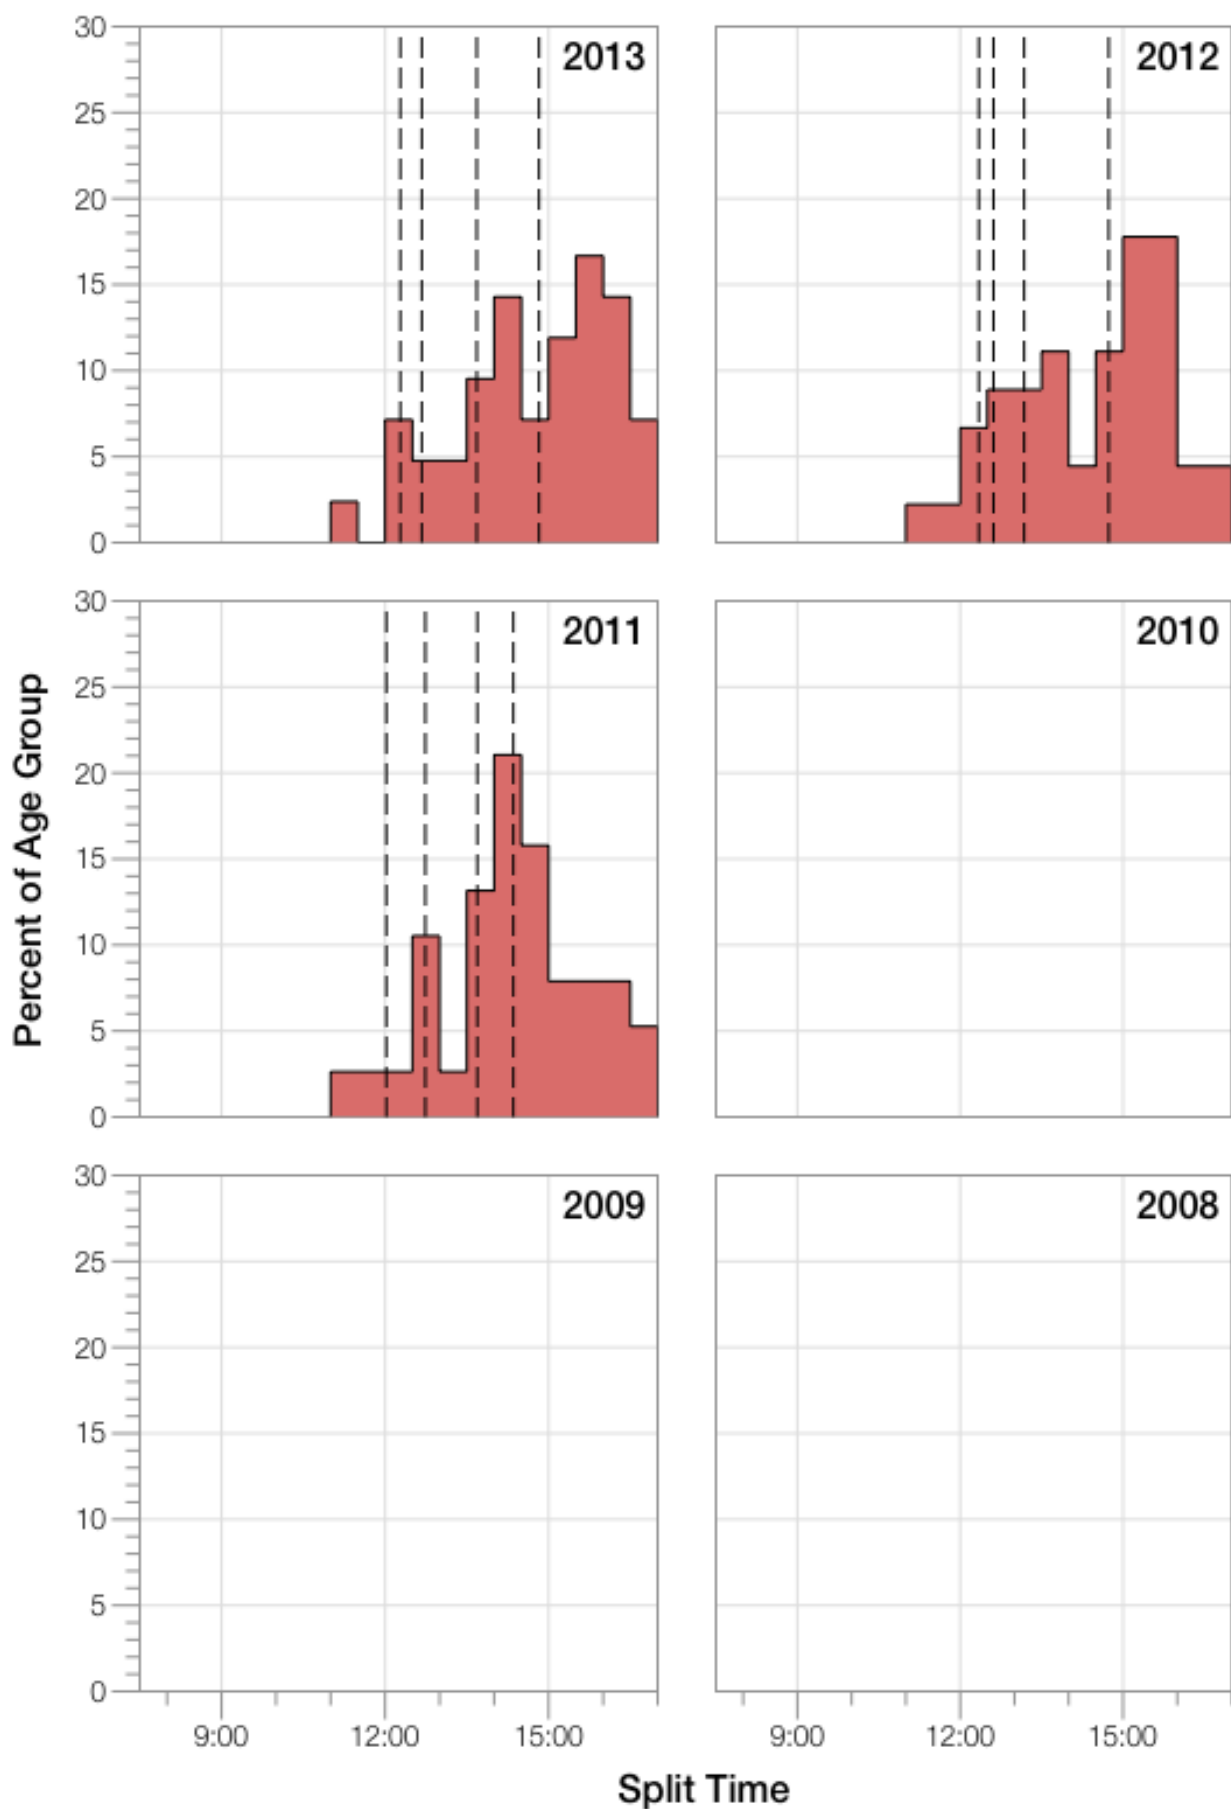

Ironman Texas F50-54 Stats

F50-54 Summary Statistics

Year	Finishers	F50-54 Finishers	Male Winner's Time	Female Winner's Time	F50-54 Winner's Time
2011	2004	38	8:08:20	8:57:51	11:24:38
2012	2022	45	8:10:44	8:54:58	11:22:11
2013	2055	42	8:25:06	8:49:14	11:18:37
Average	2027	42	8:14:43	8:54:01	11:21:48

F50-54 Swim

F50-54 Bike

F50-54 Run

F50-54 Overall

F50-54 Fastest Splits

F50-54 Median Splits

F50-54 Slowest Splits

F50-54 Top 30 Finishing Splits

F50-54 Top 10 and Kona Times and Splits

Summary Statistics

Position	Swim Time	Bike Time	Run Time	Overall Time
Average Male Winner	0:52:39	4:26:55	2:50:45	8:14:43
Average Female Winner	0:53:47	5:06:32	3:07:36	8:54:01
Average 1st Age Grouper	1:21:28	5:36:06	4:14:55	11:21:48
Average 2nd Age Grouper	1:18:49	6:05:26	4:23:14	11:56:53
Average 3rd Age Grouper	1:32:55	5:47:59	4:40:45	12:13:01
Average 4th Age Grouper	1:23:50	6:07:22	4:45:24	12:29:37
Average 5th Age Grouper	1:28:33	6:10:38	4:43:54	12:38:11
Average 6th Age Grouper	1:20:31	6:06:37	5:10:42	12:50:35
Average 7th Age Grouper	1:33:43	6:13:56	4:54:42	12:59:23
Average 8th Age Grouper	1:29:13	6:01:53	5:11:40	13:11:55
Average 9th Age Grouper	1:34:55	6:33:28	5:00:21	13:20:16
Average 10th Age Grouper	1:42:54	6:26:09	5:03:48	13:26:11
Kona Qualifier Average	1:20:08	5:50:46	4:19:04	11:39:21
Top 10 Age Grouper Average	1:28:41	6:06:57	4:48:56	12:38:47