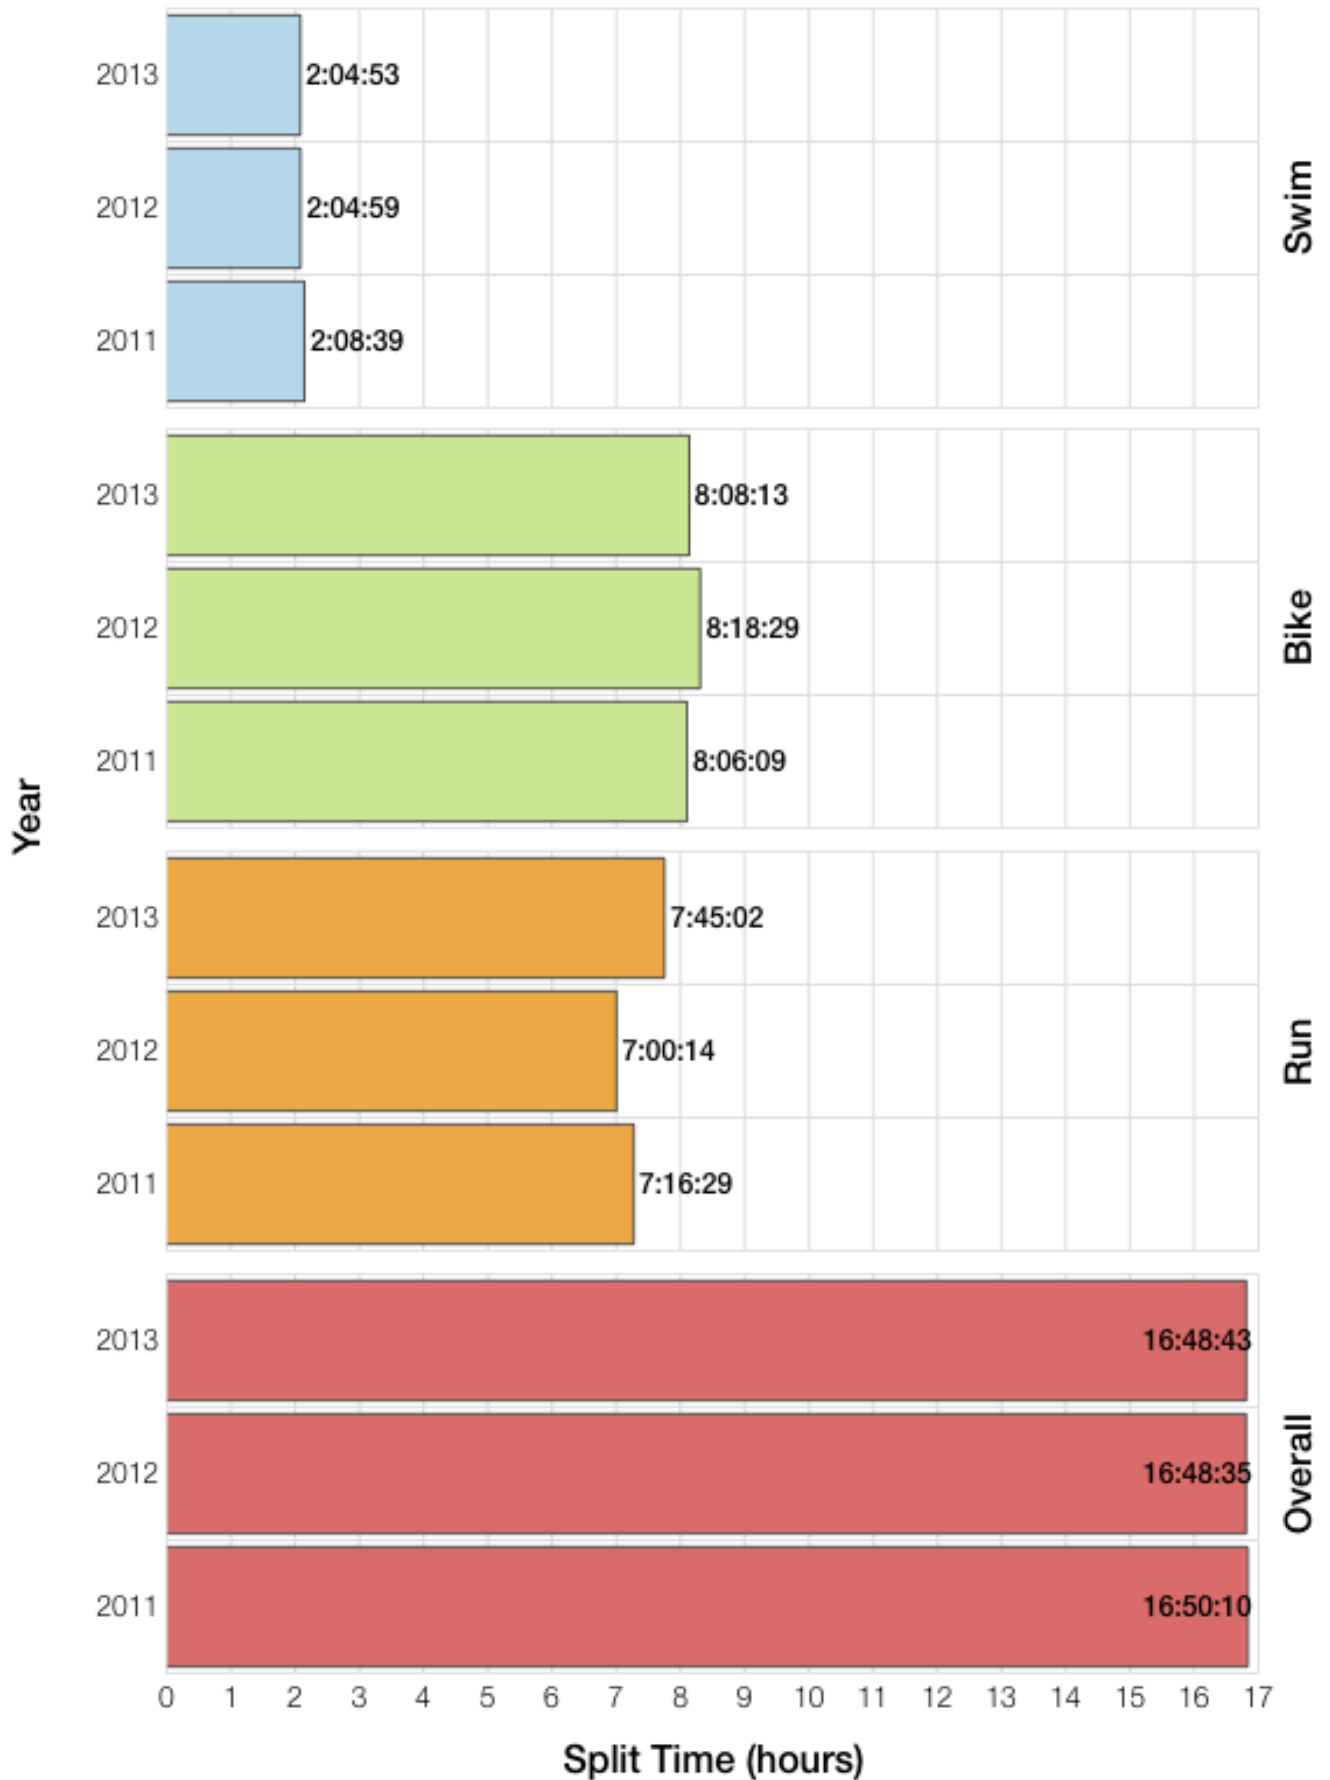

F50-54 Swim

F50-54 Bike

F50-54 Run

F50-54 Overall

F50-54 Fastest Splits

F50-54 Median Splits

F50-54 Slowest Splits

F50-54 Top 30 Finishing Splits

F50-54 Top 10 and Kona Times and Splits

Summary Statistics

Position	Swim Time	Bike Time	Run Time	Overall Time
Average Male Winner	0:52:39	4:26:55	2:50:45	8:14:43
Average Female Winner	0:53:47	5:06:32	3:07:36	8:54:01
Average 1st Age Grouper	1:21:28	5:36:06	4:14:55	11:21:48
Average 2nd Age Grouper	1:18:49	6:05:26	4:23:14	11:56:53
Average 3rd Age Grouper	1:32:55	5:47:59	4:40:45	12:13:01
Average 4th Age Grouper	1:23:50	6:07:22	4:45:24	12:29:37
Average 5th Age Grouper	1:28:33	6:10:38	4:43:54	12:38:11
Average 6th Age Grouper	1:20:31	6:06:37	5:10:42	12:50:35
Average 7th Age Grouper	1:33:43	6:13:56	4:54:42	12:59:23
Average 8th Age Grouper	1:29:13	6:01:53	5:11:40	13:11:55
Average 9th Age Grouper	1:34:55	6:33:28	5:00:21	13:20:16
Average 10th Age Grouper	1:42:54	6:26:09	5:03:48	13:26:11
Kona Qualifier Average	1:20:08	5:50:46	4:19:04	11:39:21
Top 10 Age Grouper Average	1:28:41	6:06:57	4:48:56	12:38:47

Texas 2013

Position	Swim Time	Bike Time	Run Time	Overall Time
Male Winner	0:54:54	4:29:07	2:56:18	8:25:06
Female Winner	0:54:02	4:42:29	3:07:27	8:49:14
1st Age Grouper	1:22:33	5:35:41	4:08:56	11:18:37
2nd Age Grouper	1:05:18	6:04:03	4:52:42	12:12:19
3rd Age Grouper	1:39:45	5:54:31	4:29:56	12:16:12
4th Age Grouper	1:22:19	6:18:03	4:36:06	12:27:42
5th Age Grouper	1:37:49	6:12:15	4:24:52	12:39:59
6th Age Grouper	1:01:04	5:59:25	5:32:41	12:43:55
7th Age Grouper	1:30:44	6:15:36	5:01:47	13:09:15
8th Age Grouper	1:30:43	5:50:13	5:09:35	13:26:31
9th Age Grouper	1:34:47	6:21:22	5:22:24	13:30:22
10th Age Grouper	1:22:35	6:33:22	5:18:57	13:32:14
Kona Qualifier Average	1:13:55	5:49:52	4:30:49	11:45:28
Top 10 Age Grouper Average	1:24:45	6:06:27	4:53:47	12:43:42