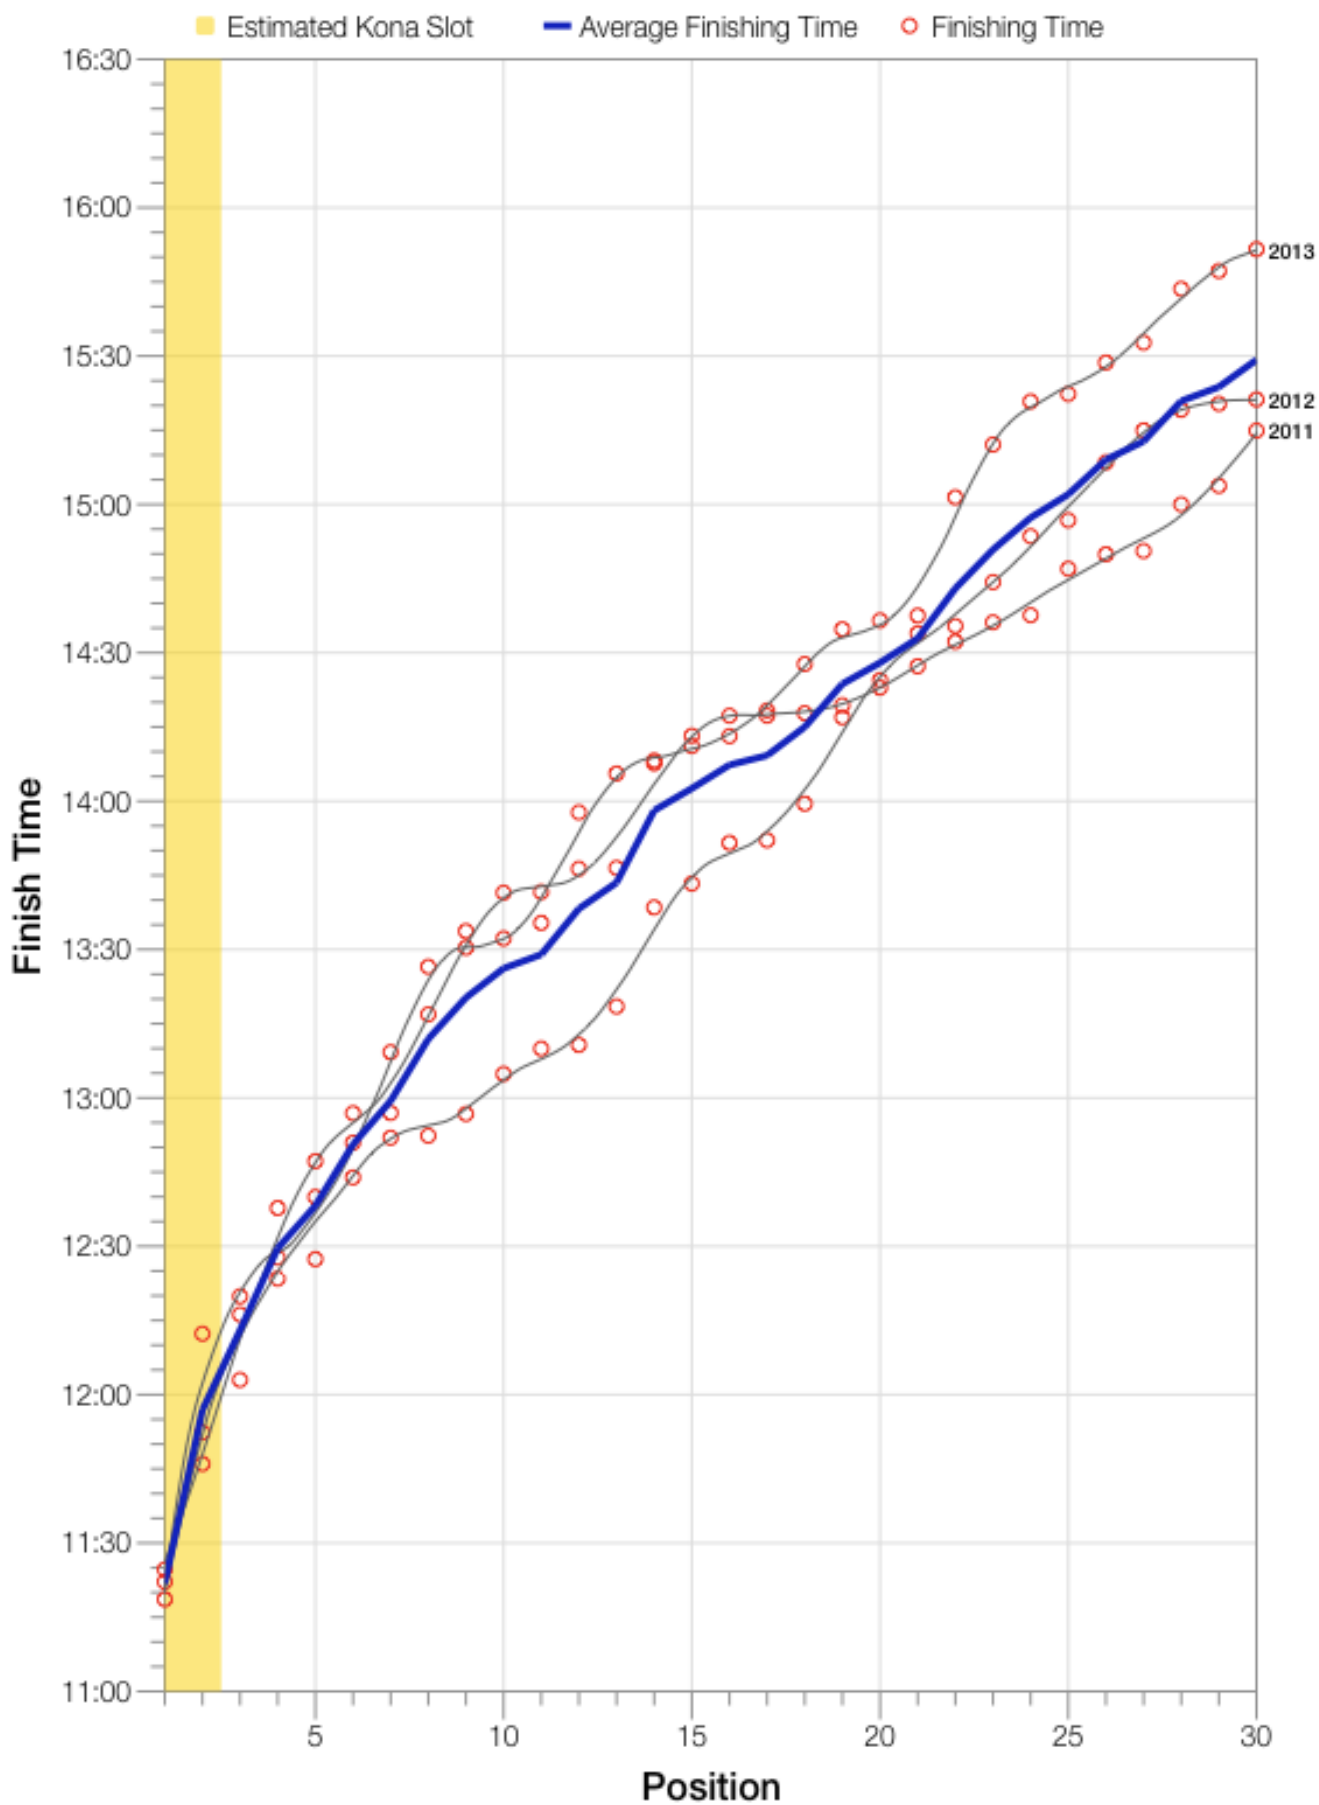

Ironman Texas F50-54 Stats

F50-54 Summary Statistics

Year	Finishers	F50-54 Finishers	Male Winner's Time	Female Winner's Time	F50-54 Winner's Time
2011	2004	38	8:08:20	8:57:51	11:24:38
2012	2022	45	8:10:44	8:54:58	11:22:11
2013	2055	42	8:25:06	8:49:14	11:18:37
Average	2027	42	8:14:43	8:54:01	11:21:48

F50-54 Swim

F50-54 Bike

F50-54 Run

F50-54 Overall

F50-54 Fastest Splits

F50-54 Median Splits

F50-54 Slowest Splits

F50-54 Top 30 Finishing Splits

F50-54 Top 10 and Kona Times and Splits

Summary Statistics

Position	Swim Time	Bike Time	Run Time	Overall Time
Average Male Winner	0:52:39	4:26:55	2:50:45	8:14:43
Average Female Winner	0:53:47	5:06:32	3:07:36	8:54:01
Average 1st Age Grouper	1:21:28	5:36:06	4:14:55	11:21:48
Average 2nd Age Grouper	1:18:49	6:05:26	4:23:14	11:56:53
Average 3rd Age Grouper	1:32:55	5:47:59	4:40:45	12:13:01
Average 4th Age Grouper	1:23:50	6:07:22	4:45:24	12:29:37
Average 5th Age Grouper	1:28:33	6:10:38	4:43:54	12:38:11
Average 6th Age Grouper	1:20:31	6:06:37	5:10:42	12:50:35
Average 7th Age Grouper	1:33:43	6:13:56	4:54:42	12:59:23
Average 8th Age Grouper	1:29:13	6:01:53	5:11:40	13:11:55
Average 9th Age Grouper	1:34:55	6:33:28	5:00:21	13:20:16
Average 10th Age Grouper	1:42:54	6:26:09	5:03:48	13:26:11
Kona Qualifier Average	1:20:08	5:50:46	4:19:04	11:39:21
Top 10 Age Grouper Average	1:28:41	6:06:57	4:48:56	12:38:47