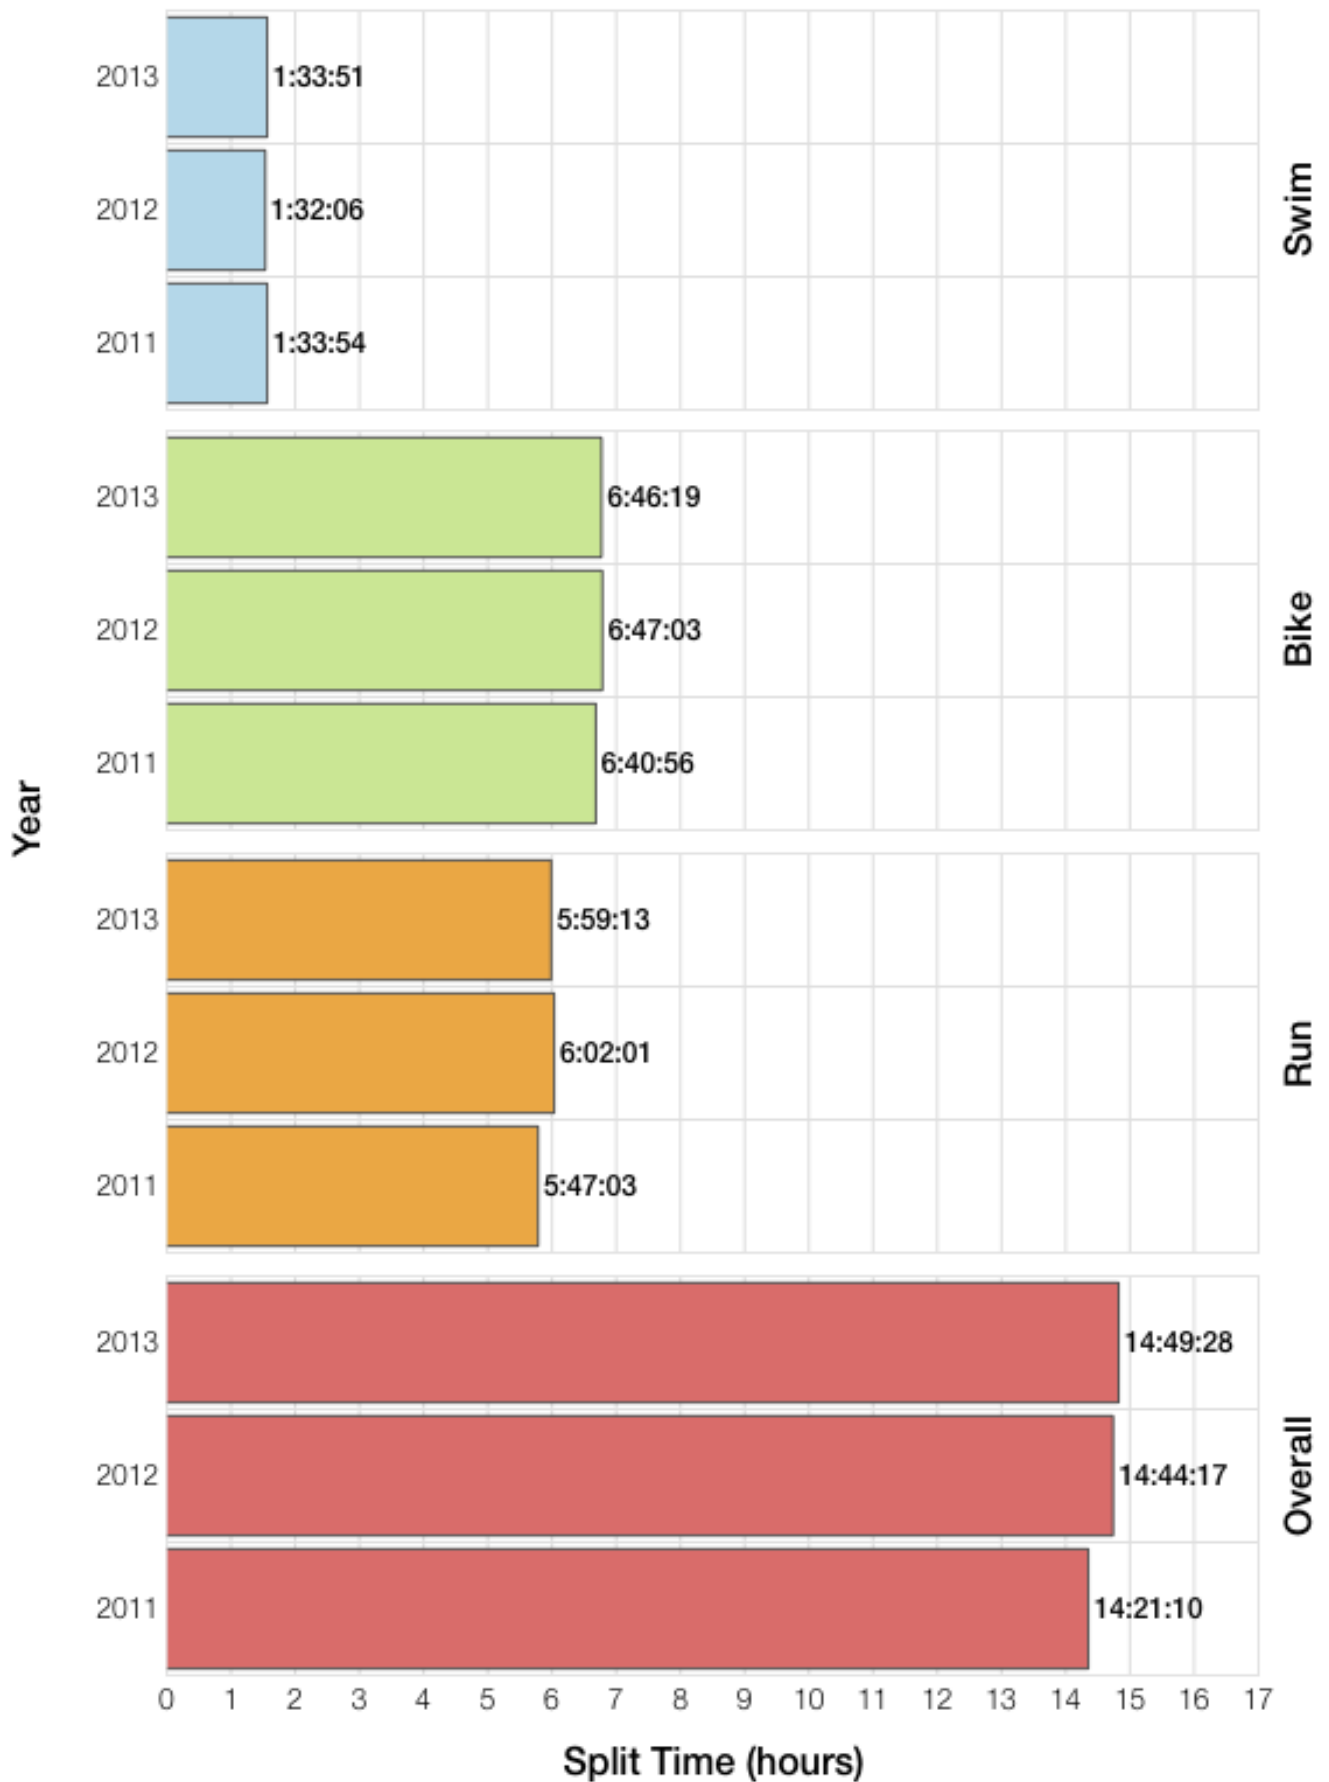

F50-54 Swim

F50-54 Bike

F50-54 Run

F50-54 Overall

F50-54 Fastest Splits

F50-54 Median Splits

F50-54 Slowest Splits

F50-54 Top 30 Finishing Splits

F50-54 Top 10 and Kona Times and Splits

Summary Statistics

Position	Swim Time	Bike Time	Run Time	Overall Time
Average Male Winner	0:52:39	4:26:55	2:50:45	8:14:43
Average Female Winner	0:53:47	5:06:32	3:07:36	8:54:01
Average 1st Age Grouper	1:21:28	5:36:06	4:14:55	11:21:48
Average 2nd Age Grouper	1:18:49	6:05:26	4:23:14	11:56:53
Average 3rd Age Grouper	1:32:55	5:47:59	4:40:45	12:13:01
Average 4th Age Grouper	1:23:50	6:07:22	4:45:24	12:29:37
Average 5th Age Grouper	1:28:33	6:10:38	4:43:54	12:38:11
Average 6th Age Grouper	1:20:31	6:06:37	5:10:42	12:50:35
Average 7th Age Grouper	1:33:43	6:13:56	4:54:42	12:59:23
Average 8th Age Grouper	1:29:13	6:01:53	5:11:40	13:11:55
Average 9th Age Grouper	1:34:55	6:33:28	5:00:21	13:20:16
Average 10th Age Grouper	1:42:54	6:26:09	5:03:48	13:26:11
Kona Qualifier Average	1:20:08	5:50:46	4:19:04	11:39:21
Top 10 Age Grouper Average	1:28:41	6:06:57	4:48:56	12:38:47

Texas 2013

Position	Swim Time	Bike Time	Run Time	Overall Time
Male Winner	0:54:54	4:29:07	2:56:18	8:25:06
Female Winner	0:54:02	4:42:29	3:07:27	8:49:14
1st Age Grouper	1:22:33	5:35:41	4:08:56	11:18:37
2nd Age Grouper	1:05:18	6:04:03	4:52:42	12:12:19
3rd Age Grouper	1:39:45	5:54:31	4:29:56	12:16:12
4th Age Grouper	1:22:19	6:18:03	4:36:06	12:27:42
5th Age Grouper	1:37:49	6:12:15	4:24:52	12:39:59
6th Age Grouper	1:01:04	5:59:25	5:32:41	12:43:55
7th Age Grouper	1:30:44	6:15:36	5:01:47	13:09:15
8th Age Grouper	1:30:43	5:50:13	5:09:35	13:26:31
9th Age Grouper	1:34:47	6:21:22	5:22:24	13:30:22
10th Age Grouper	1:22:35	6:33:22	5:18:57	13:32:14
Kona Qualifier Average	1:13:55	5:49:52	4:30:49	11:45:28
Top 10 Age Grouper Average	1:24:45	6:06:27	4:53:47	12:43:42