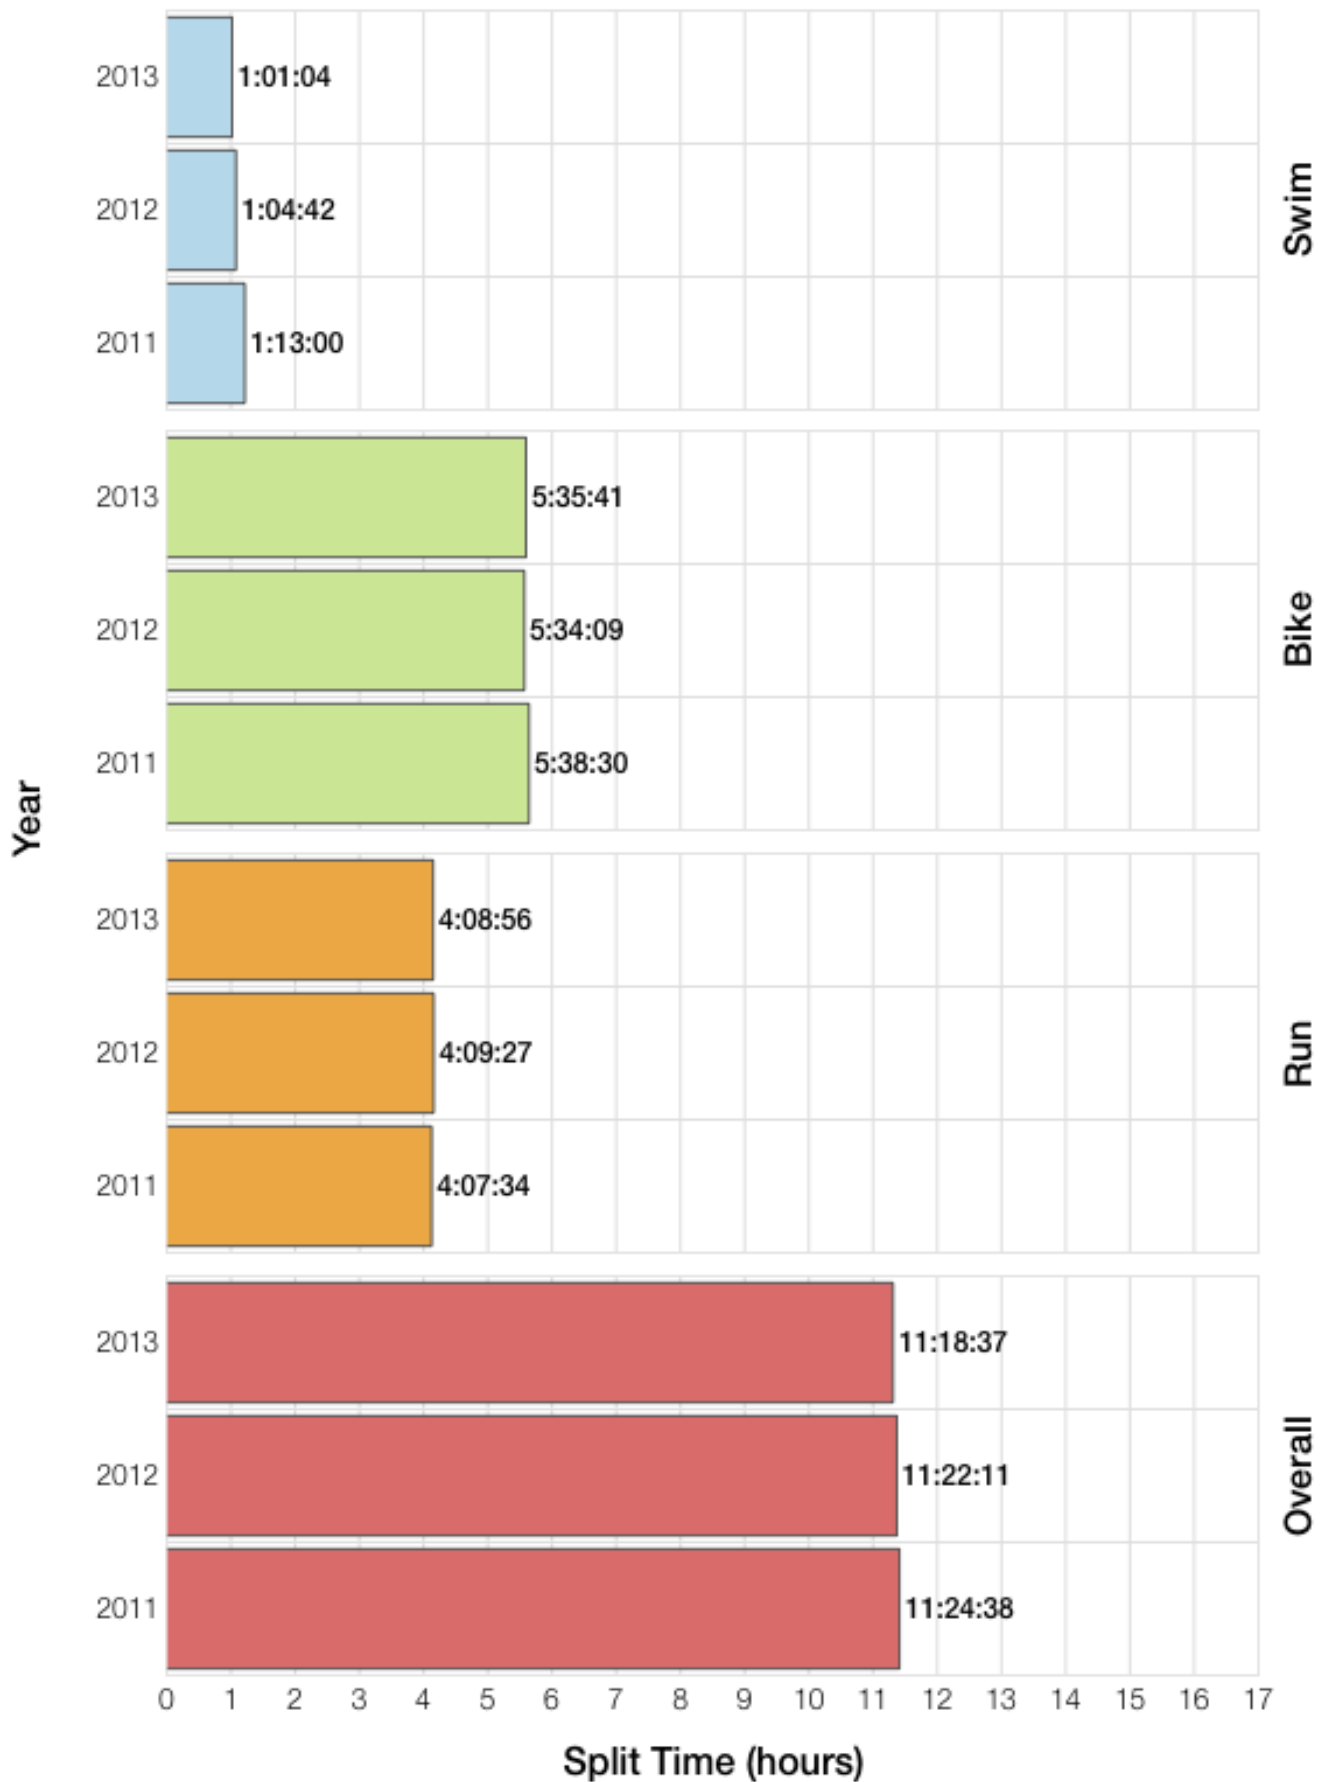

F50-54 Swim

F50-54 Bike

F50-54 Run

F50-54 Overall

F50-54 Fastest Splits

F50-54 Median Splits

F50-54 Slowest Splits

F50-54 Top 30 Finishing Splits

F50-54 Top 10 and Kona Times and Splits

Summary Statistics

Position	Swim Time	Bike Time	Run Time	Overall Time
Average Male Winner	0:52:39	4:26:55	2:50:45	8:14:43
Average Female Winner	0:53:47	5:06:32	3:07:36	8:54:01
Average 1st Age Grouper	1:21:28	5:36:06	4:14:55	11:21:48
Average 2nd Age Grouper	1:18:49	6:05:26	4:23:14	11:56:53
Average 3rd Age Grouper	1:32:55	5:47:59	4:40:45	12:13:01
Average 4th Age Grouper	1:23:50	6:07:22	4:45:24	12:29:37
Average 5th Age Grouper	1:28:33	6:10:38	4:43:54	12:38:11
Average 6th Age Grouper	1:20:31	6:06:37	5:10:42	12:50:35
Average 7th Age Grouper	1:33:43	6:13:56	4:54:42	12:59:23
Average 8th Age Grouper	1:29:13	6:01:53	5:11:40	13:11:55
Average 9th Age Grouper	1:34:55	6:33:28	5:00:21	13:20:16
Average 10th Age Grouper	1:42:54	6:26:09	5:03:48	13:26:11
Kona Qualifier Average	1:20:08	5:50:46	4:19:04	11:39:21
Top 10 Age Grouper Average	1:28:41	6:06:57	4:48:56	12:38:47

Texas 2013

Position	Swim Time	Bike Time	Run Time	Overall Time
Male Winner	0:54:54	4:29:07	2:56:18	8:25:06
Female Winner	0:54:02	4:42:29	3:07:27	8:49:14
1st Age Grouper	1:22:33	5:35:41	4:08:56	11:18:37
2nd Age Grouper	1:05:18	6:04:03	4:52:42	12:12:19
3rd Age Grouper	1:39:45	5:54:31	4:29:56	12:16:12
4th Age Grouper	1:22:19	6:18:03	4:36:06	12:27:42
5th Age Grouper	1:37:49	6:12:15	4:24:52	12:39:59
6th Age Grouper	1:01:04	5:59:25	5:32:41	12:43:55
7th Age Grouper	1:30:44	6:15:36	5:01:47	13:09:15
8th Age Grouper	1:30:43	5:50:13	5:09:35	13:26:31
9th Age Grouper	1:34:47	6:21:22	5:22:24	13:30:22
10th Age Grouper	1:22:35	6:33:22	5:18:57	13:32:14
Kona Qualifier Average	1:13:55	5:49:52	4:30:49	11:45:28
Top 10 Age Grouper Average	1:24:45	6:06:27	4:53:47	12:43:42