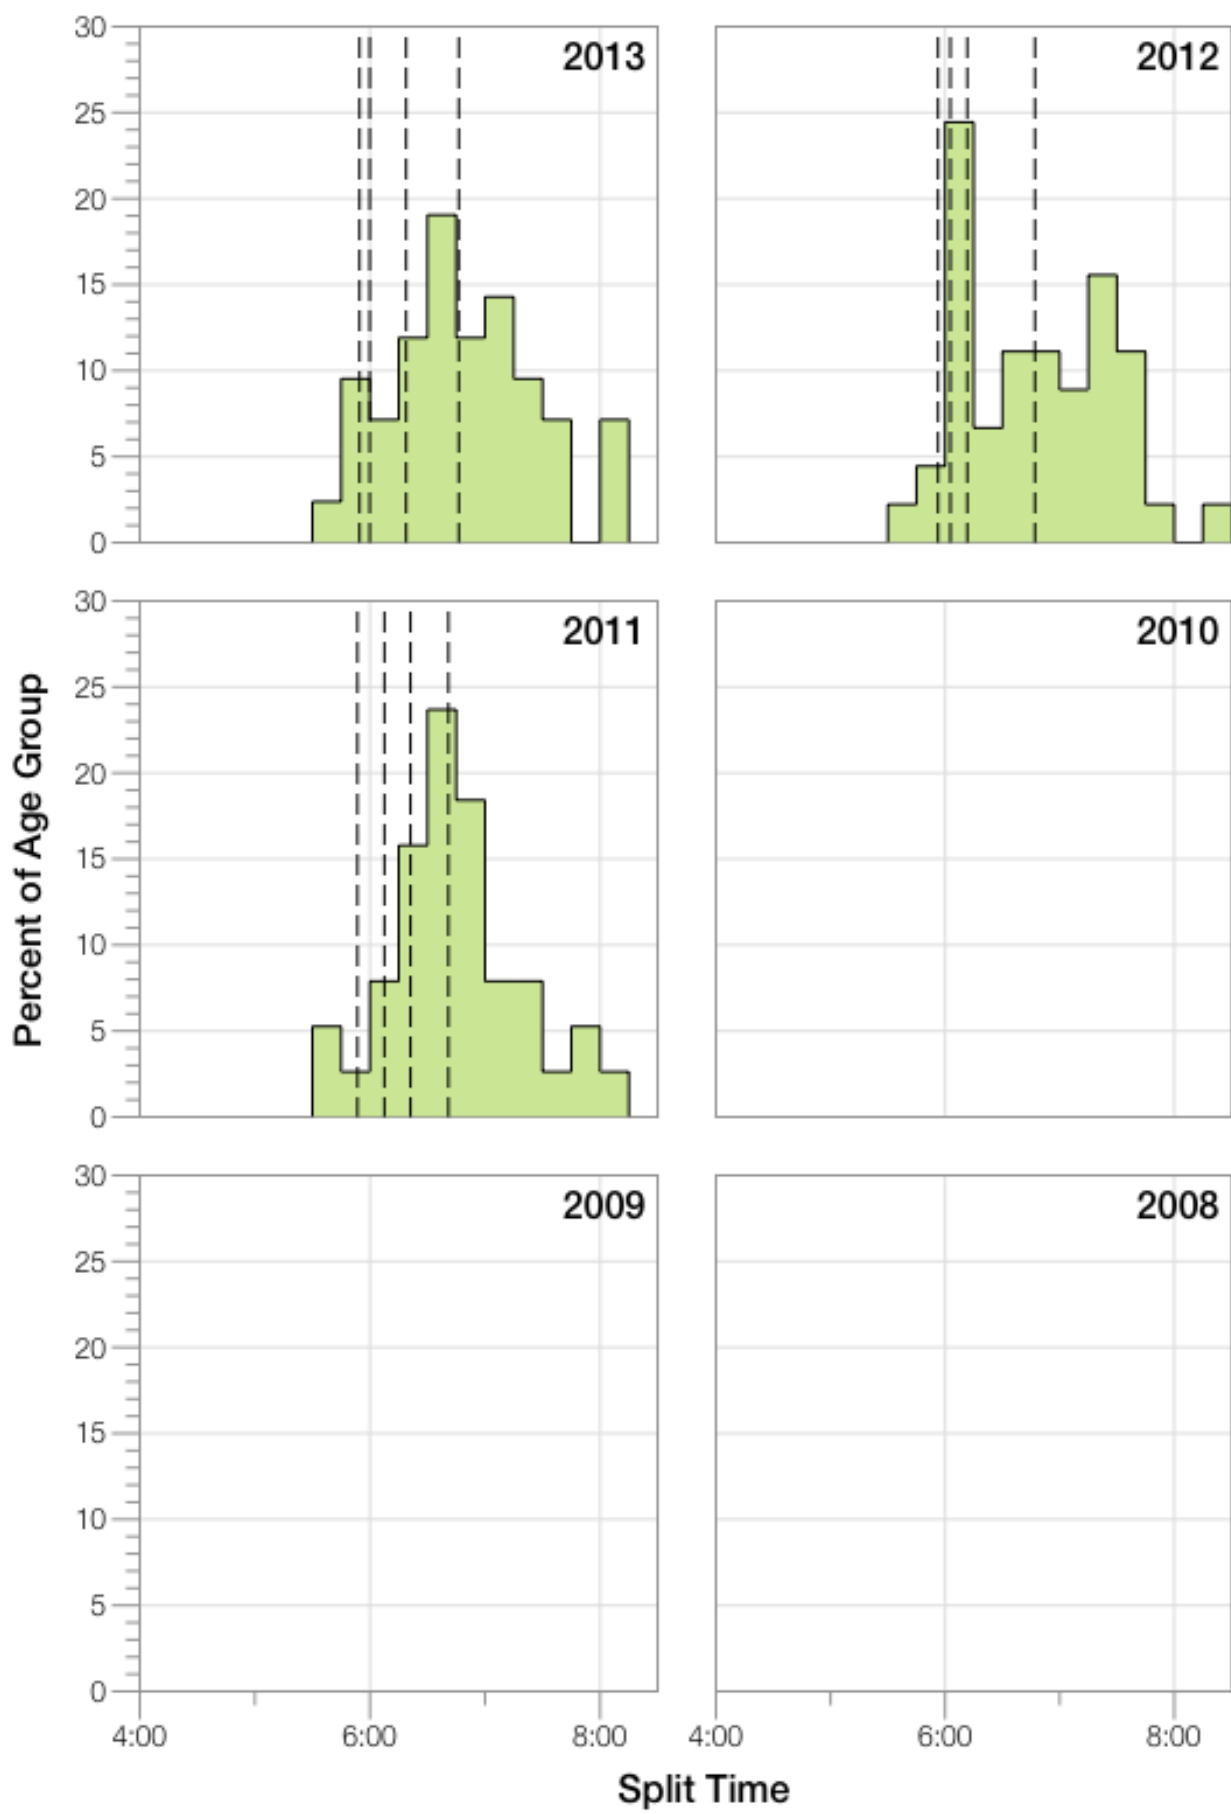

F50-54 Bike