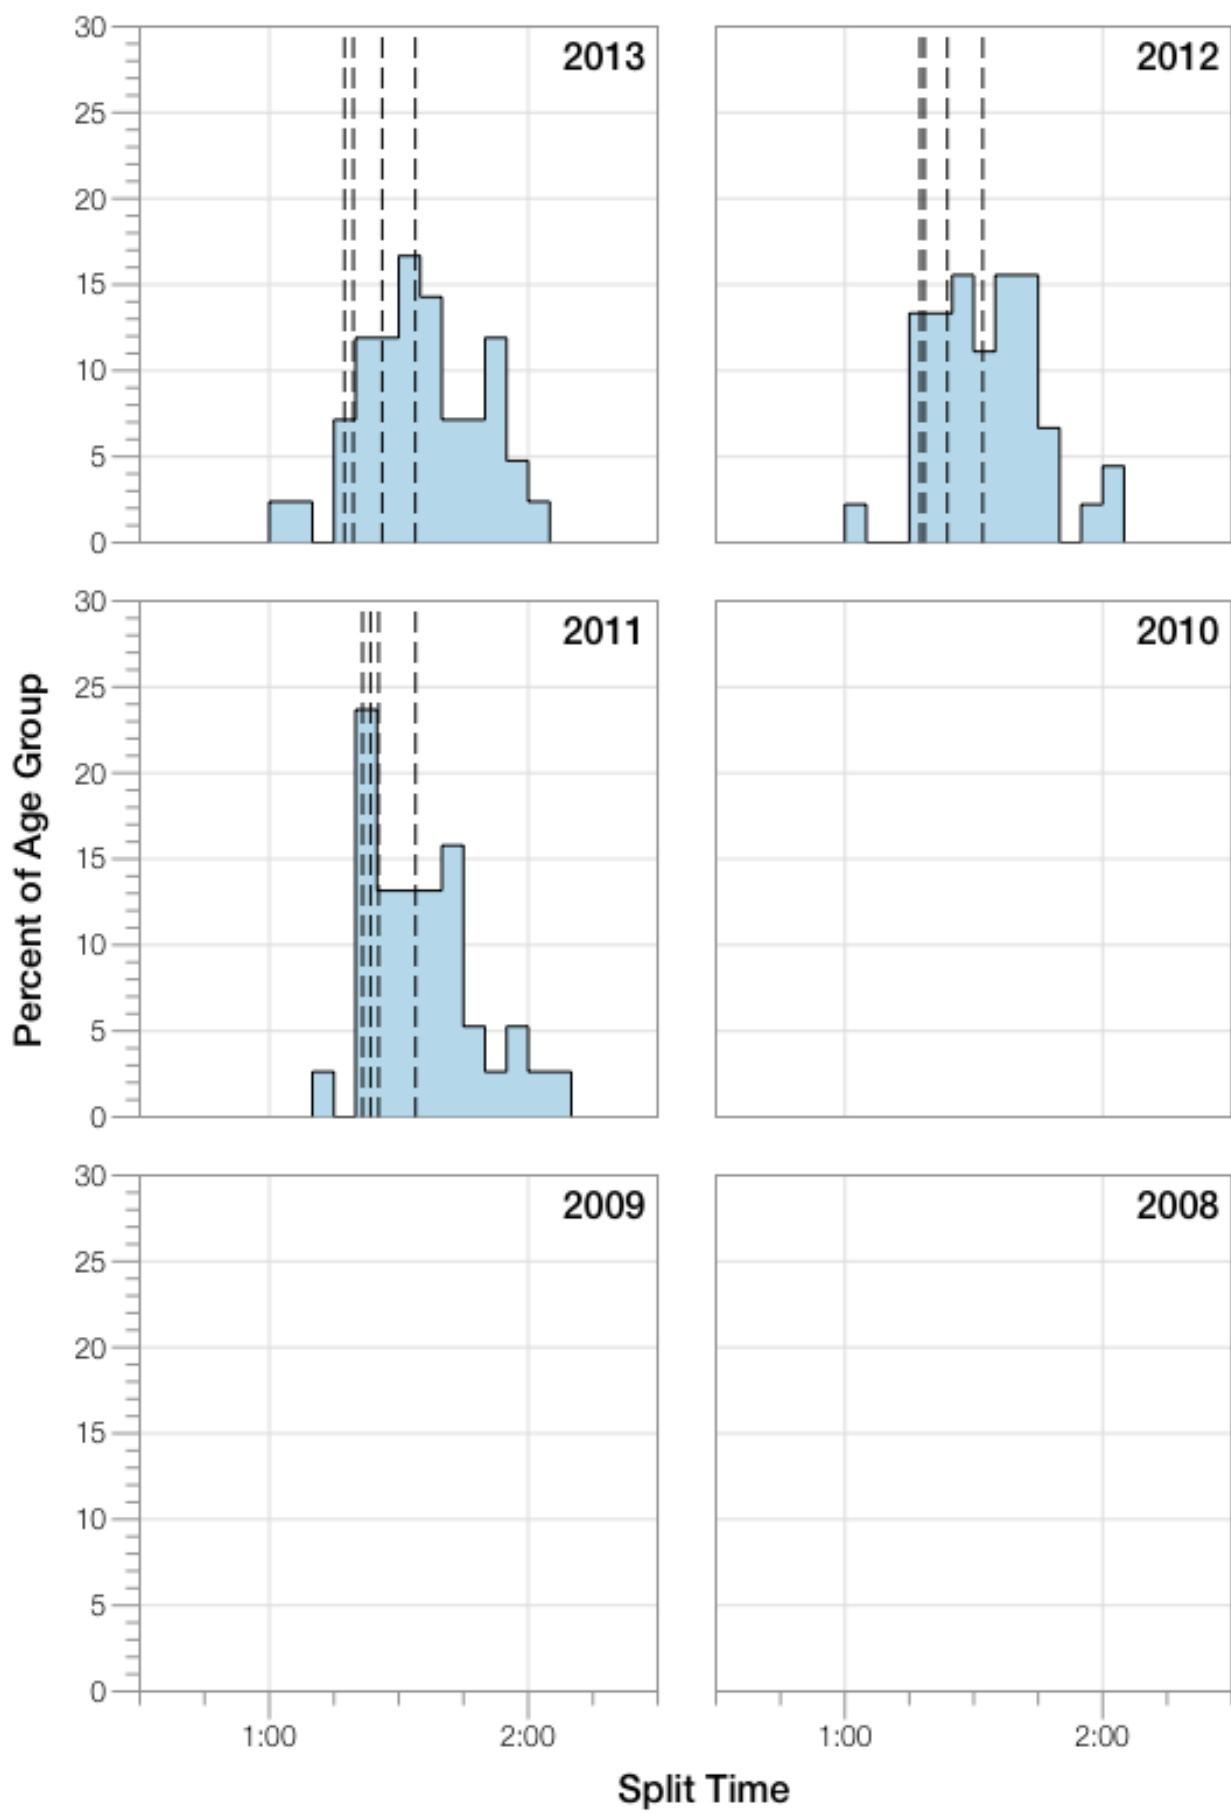

F50-54 Swim