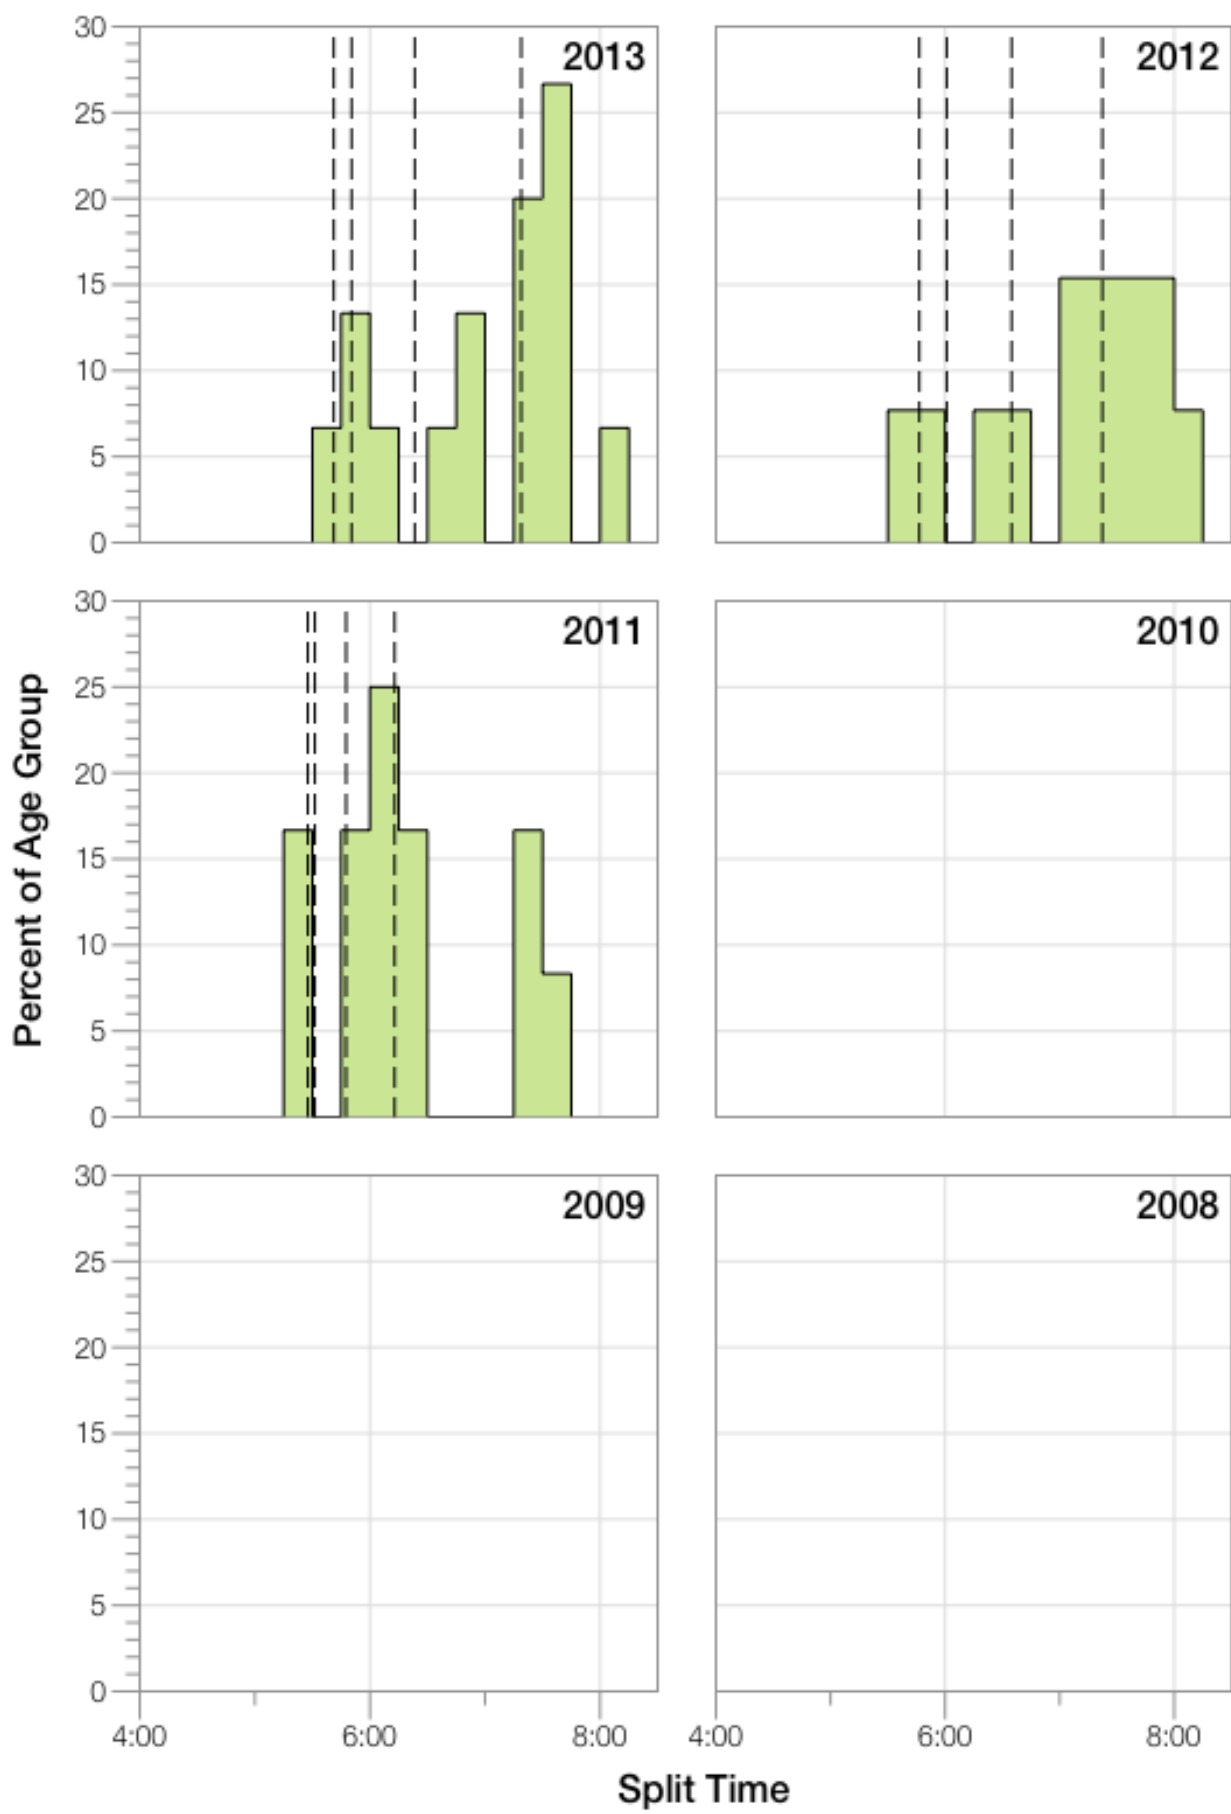

F55-59 Bike