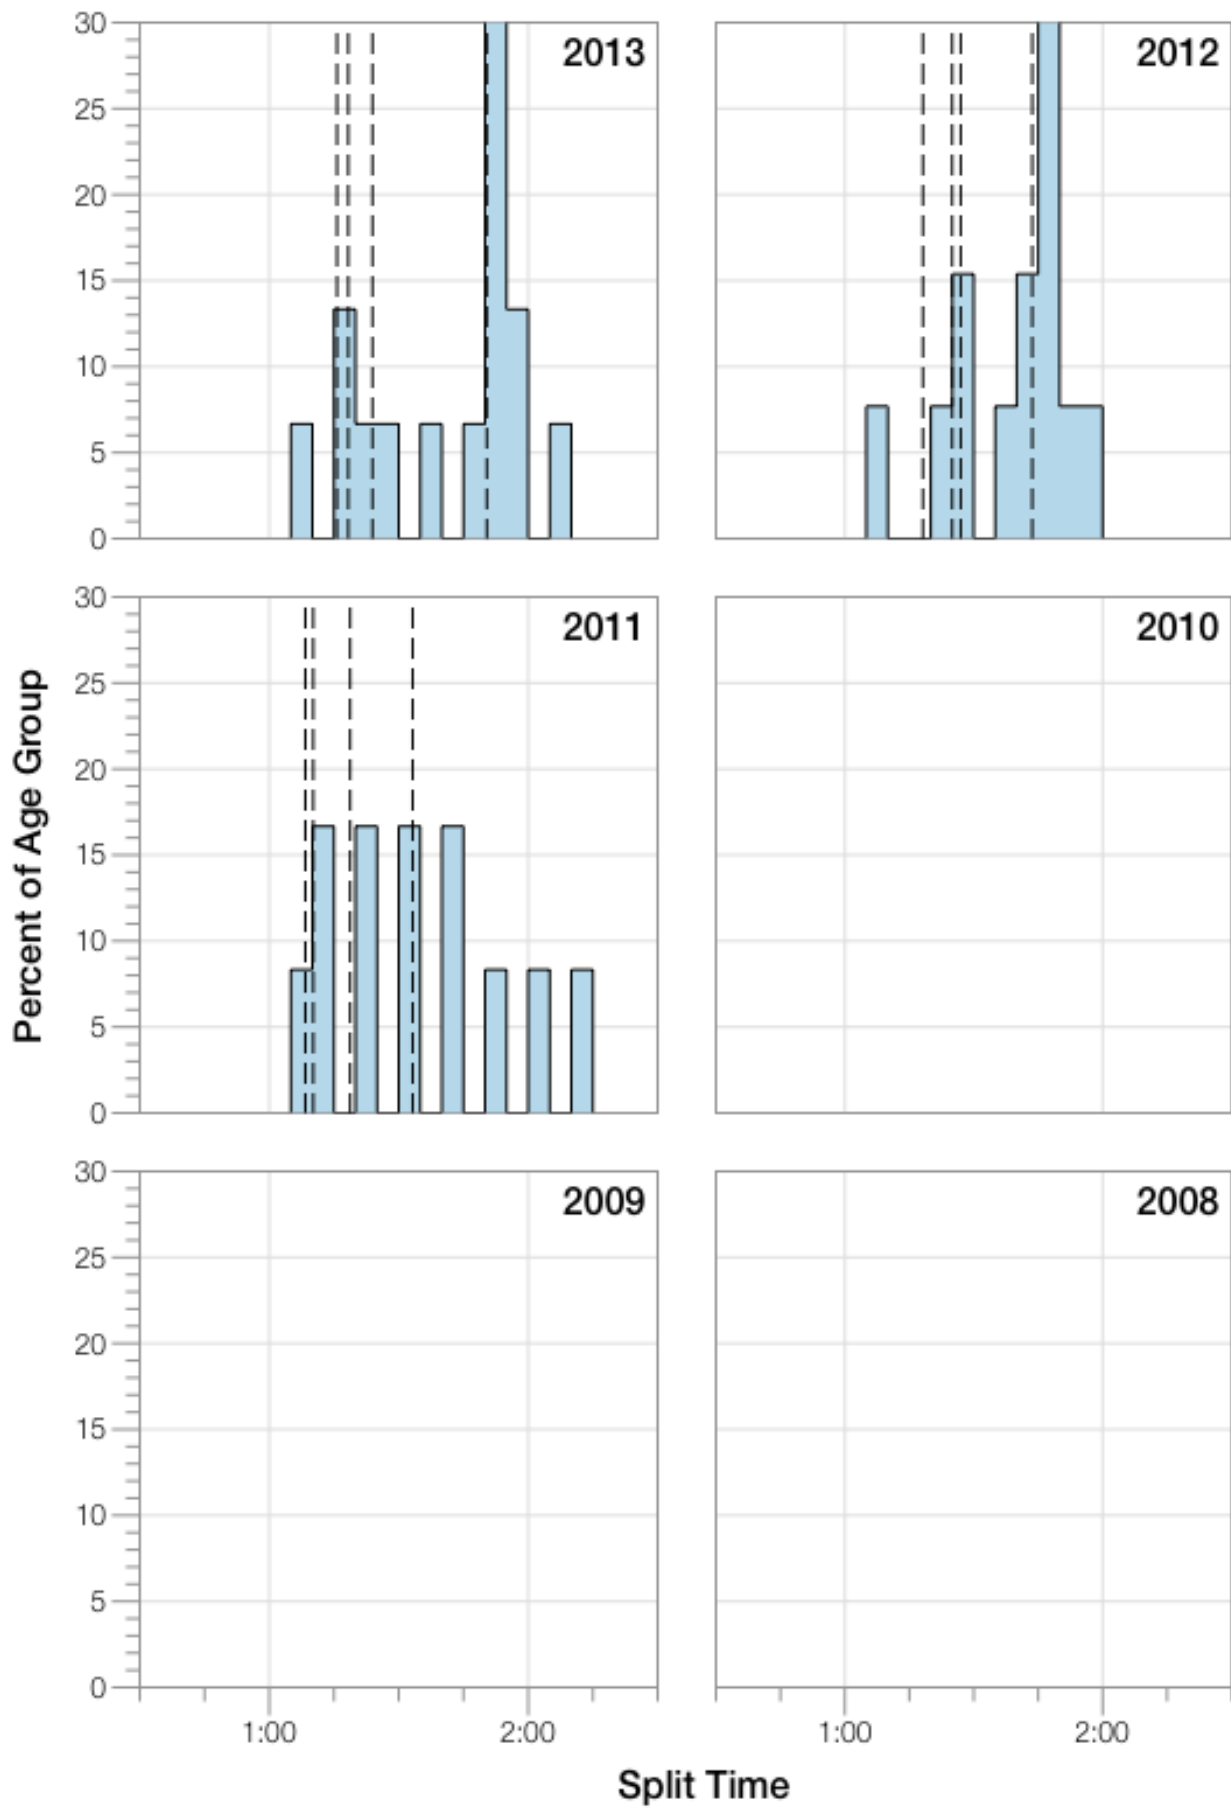

F55-59 Swim