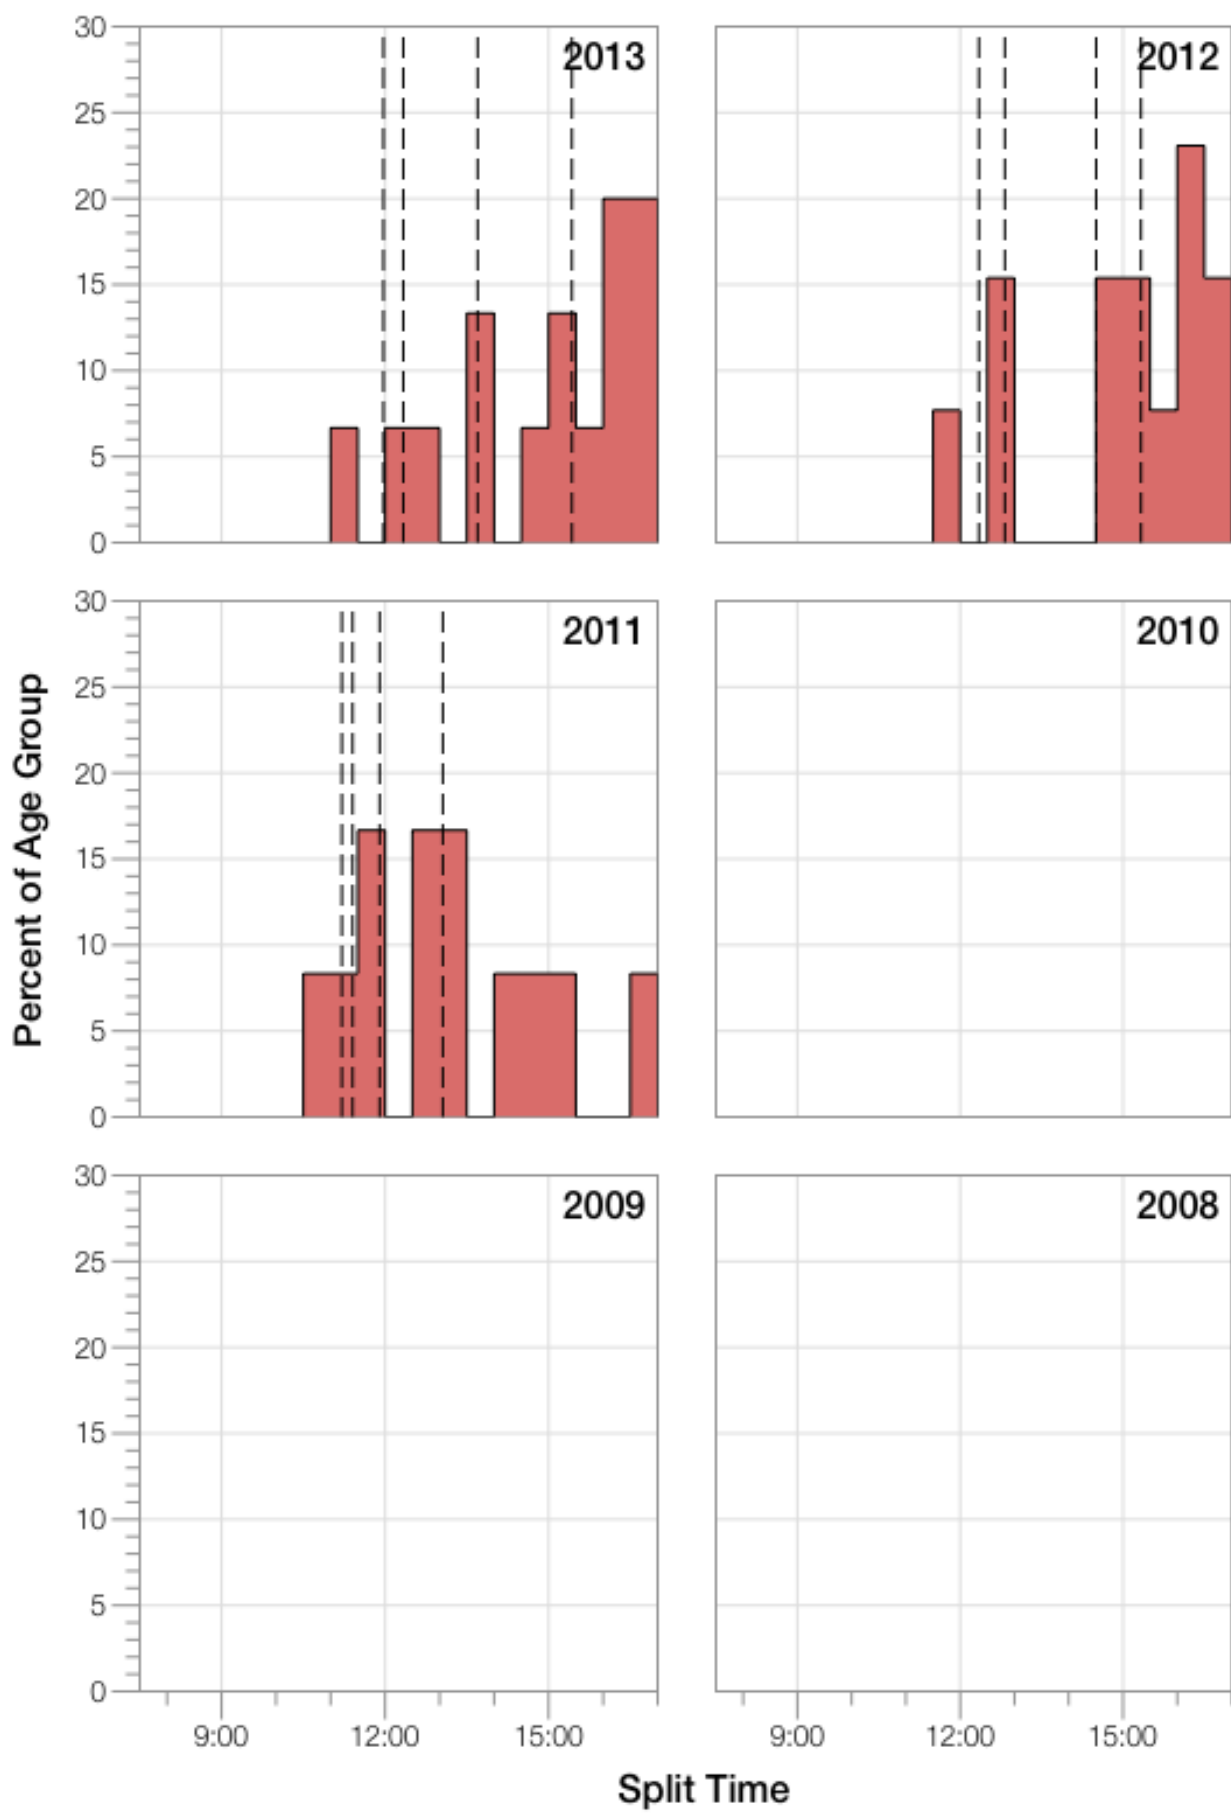

F55-59 Overall