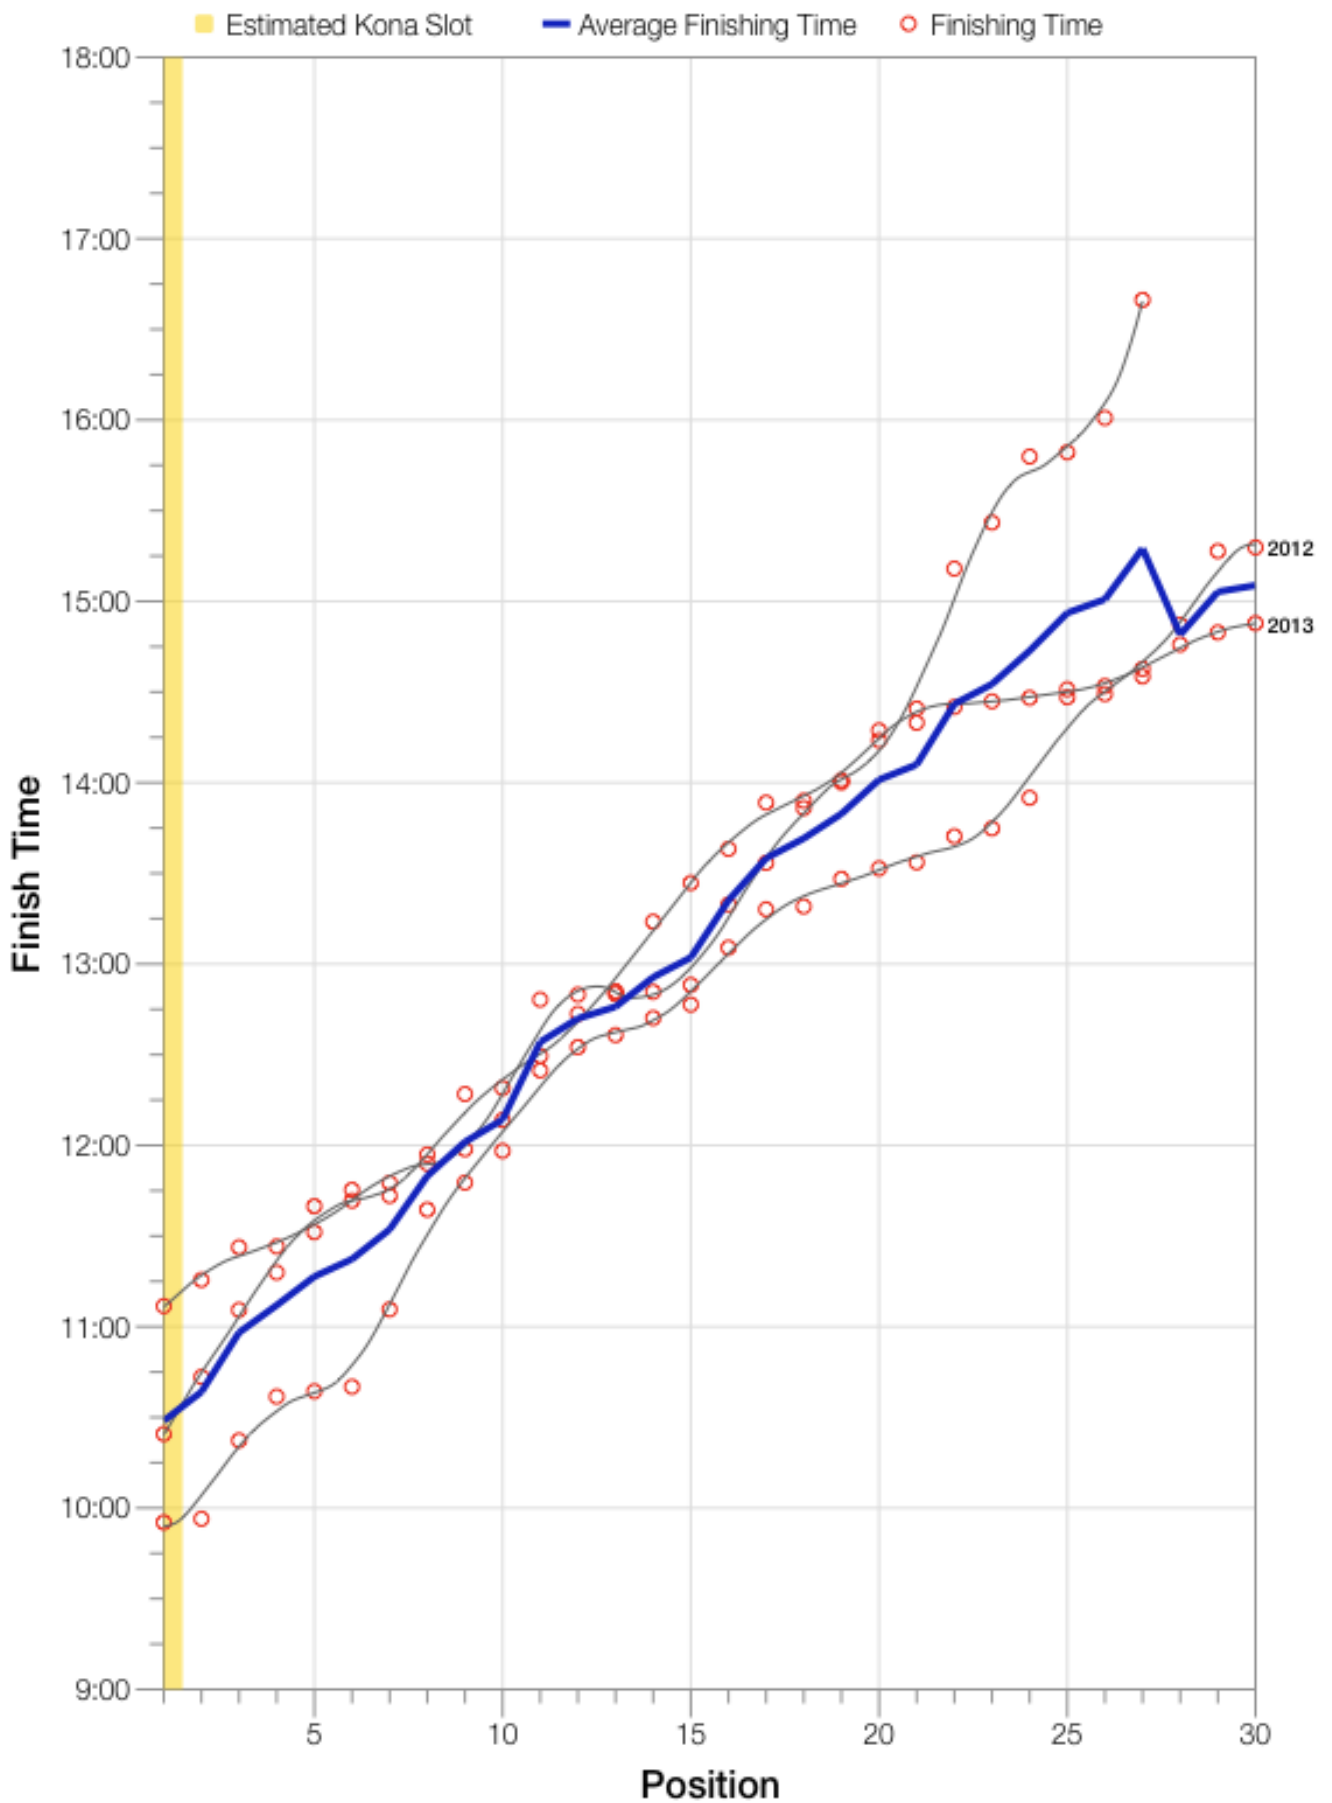

Ironman Texas M18-24 Stats

M18-24 Summary Statistics

Year	Finishers	M18-24 Finishers	Male Winner's Time	Female Winner's Time	M18-24 Winner's Time
2011	2004	27	8:08:20	8:57:51	11:06:48
2012	2022	41	8:10:44	8:54:58	9:55:15
2013	2055	41	8:25:06	8:49:14	10:24:30
Average	2027	36	8:14:43	8:54:01	10:28:51

M18-24 Swim

M18-24 Bike

M18-24 Run

M18-24 Overall

M18-24 Fastest Splits

M18-24 Median Splits

M18-24 Slowest Splits

M18-24 Top 30 Finishing Splits

M18-24 Top 10 and Kona Times and Splits

Summary Statistics

Position	Swim Time	Bike Time	Run Time	Overall Time
Average Male Winner	0:52:39	4:26:55	2:50:45	8:14:43
Average Female Winner	0:53:47	5:06:32	3:07:36	8:54:01
Average 1st Age Grouper	0:58:19	5:15:22	4:06:06	10:28:51
Average 2nd Age Grouper	0:57:32	5:18:14	4:15:40	10:38:26
Average 3rd Age Grouper	1:08:52	5:13:33	4:27:44	10:58:04
Average 4th Age Grouper	1:02:41	5:25:24	4:30:26	11:07:06
Average 5th Age Grouper	1:01:12	5:30:50	4:34:50	11:16:35
Average 6th Age Grouper	1:01:49	5:47:17	4:20:38	11:22:21
Average 7th Age Grouper	1:12:52	5:32:27	4:37:47	11:32:11
Average 8th Age Grouper	0:59:52	5:44:32	4:53:24	11:49:52
Average 9th Age Grouper	1:14:37	5:41:30	4:55:01	12:01:07
Average 10th Age Grouper	1:06:18	5:53:57	4:58:05	12:08:30
Kona Qualifier Average	0:58:19	5:15:22	4:06:06	10:28:51
Top 10 Age Grouper Average	1:04:24	5:32:18	4:33:58	11:20:18