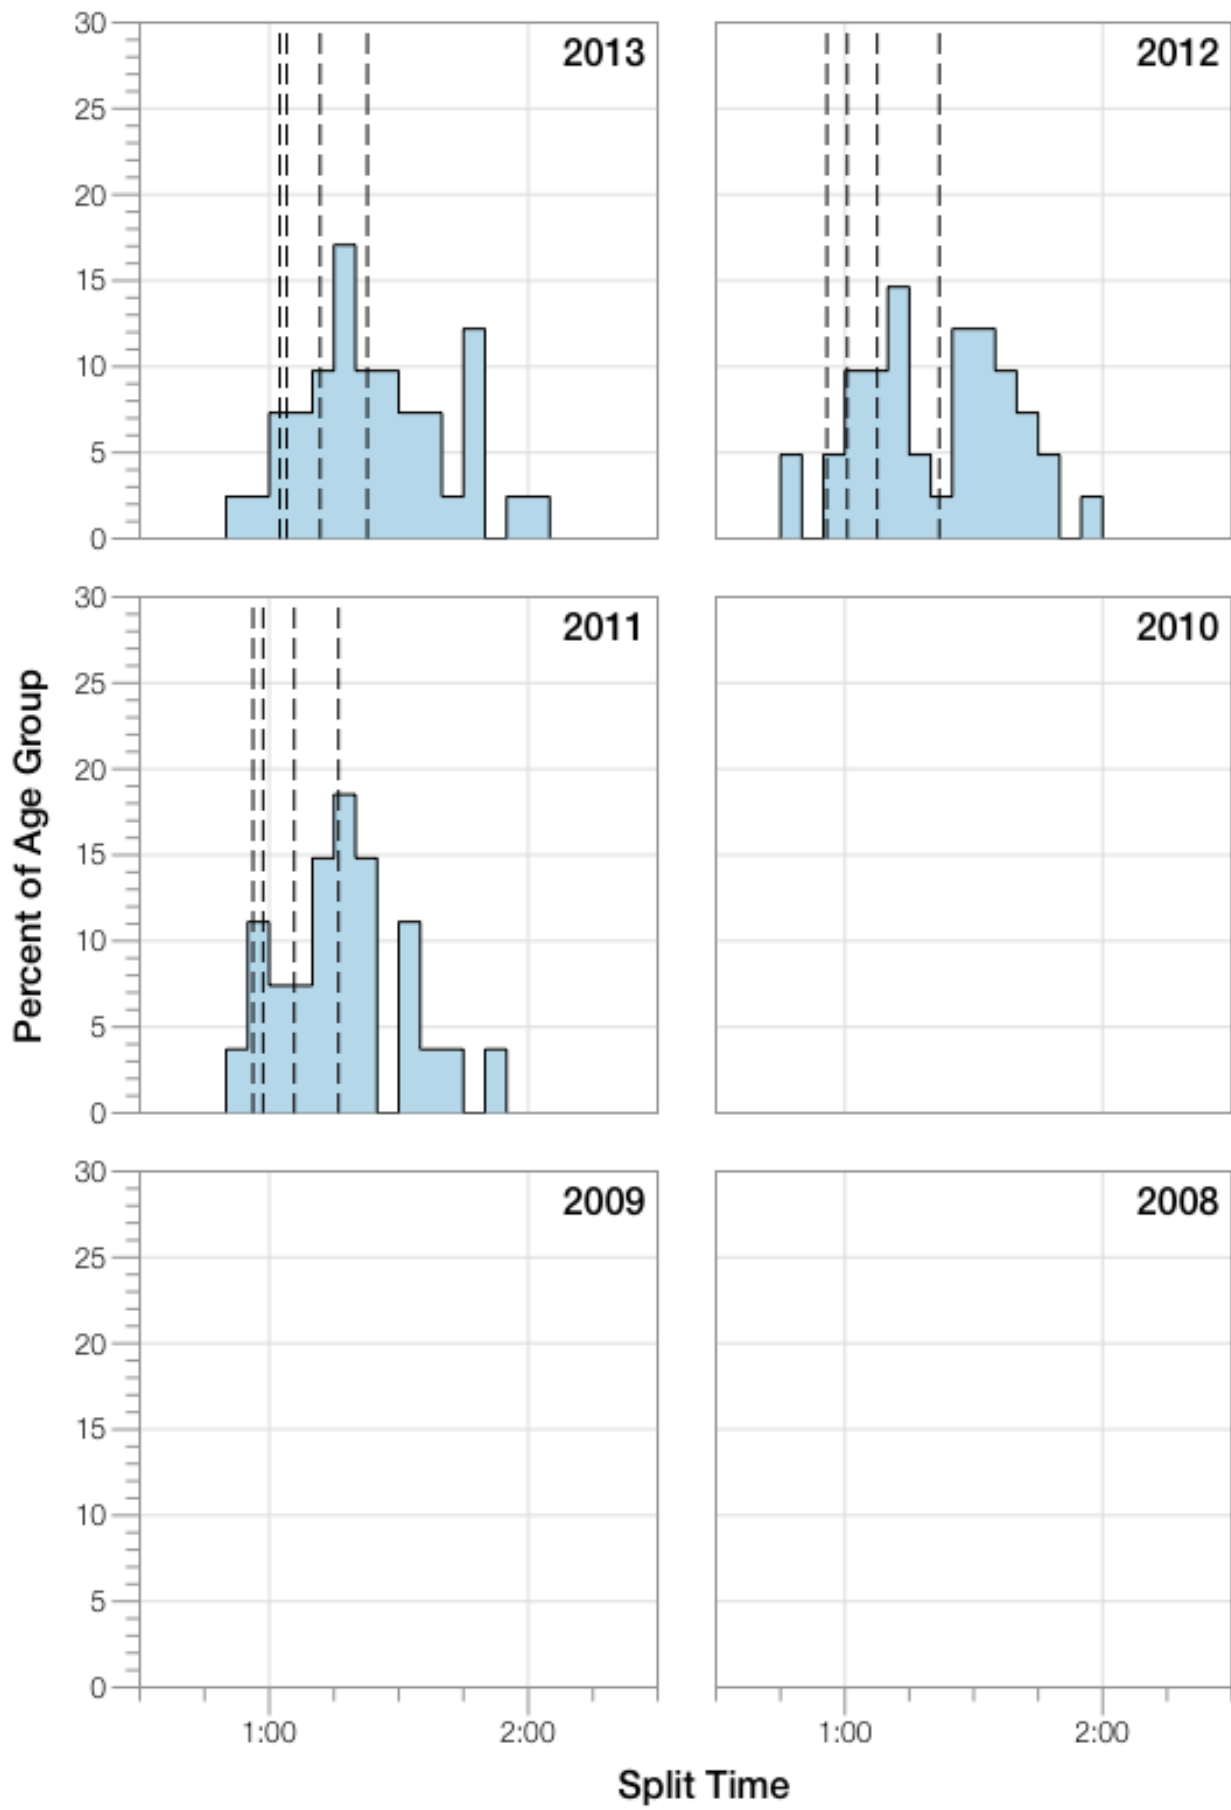

M18-24 Swim