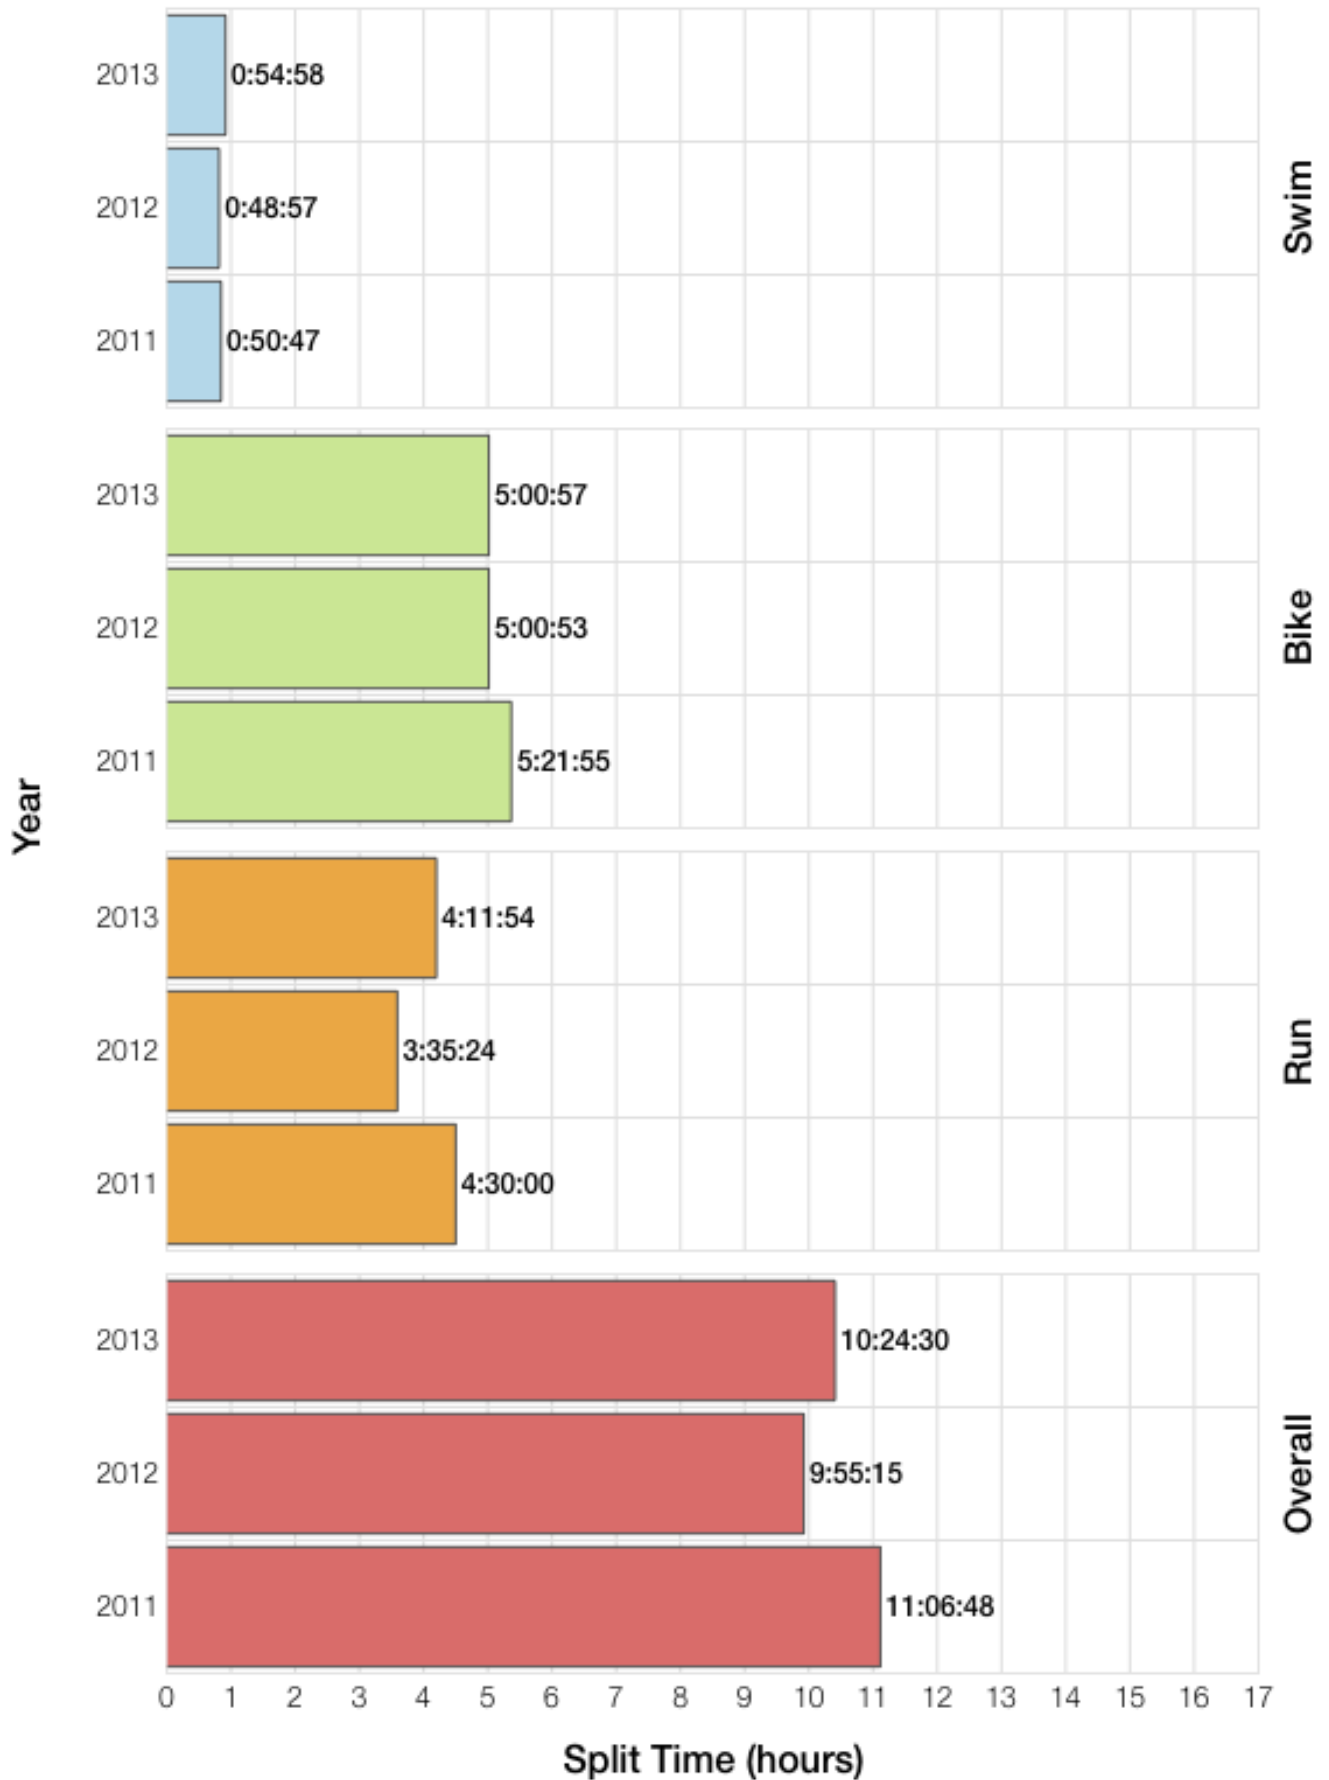

Ironman Texas M18-24 Stats

M18-24 Summary Statistics

Year	Finishers	M18-24 Finishers	Male Winner's Time	Female Winner's Time	M18-24 Winner's Time
2011	2004	27	8:08:20	8:57:51	11:06:48
2012	2022	41	8:10:44	8:54:58	9:55:15
2013	2055	41	8:25:06	8:49:14	10:24:30
Average	2027	36	8:14:43	8:54:01	10:28:51

M18-24 Swim

M18-24 Bike

M18-24 Run

M18-24 Overall

M18-24 Fastest Splits

M18-24 Median Splits

M18-24 Slowest Splits

M18-24 Top 30 Finishing Splits

M18-24 Top 10 and Kona Times and Splits

Summary Statistics

Position	Swim Time	Bike Time	Run Time	Overall Time
Average Male Winner	0:52:39	4:26:55	2:50:45	8:14:43
Average Female Winner	0:53:47	5:06:32	3:07:36	8:54:01
Average 1st Age Grouper	0:58:19	5:15:22	4:06:06	10:28:51
Average 2nd Age Grouper	0:57:32	5:18:14	4:15:40	10:38:26
Average 3rd Age Grouper	1:08:52	5:13:33	4:27:44	10:58:04
Average 4th Age Grouper	1:02:41	5:25:24	4:30:26	11:07:06
Average 5th Age Grouper	1:01:12	5:30:50	4:34:50	11:16:35
Average 6th Age Grouper	1:01:49	5:47:17	4:20:38	11:22:21
Average 7th Age Grouper	1:12:52	5:32:27	4:37:47	11:32:11
Average 8th Age Grouper	0:59:52	5:44:32	4:53:24	11:49:52
Average 9th Age Grouper	1:14:37	5:41:30	4:55:01	12:01:07
Average 10th Age Grouper	1:06:18	5:53:57	4:58:05	12:08:30
Kona Qualifier Average	0:58:19	5:15:22	4:06:06	10:28:51
Top 10 Age Grouper Average	1:04:24	5:32:18	4:33:58	11:20:18