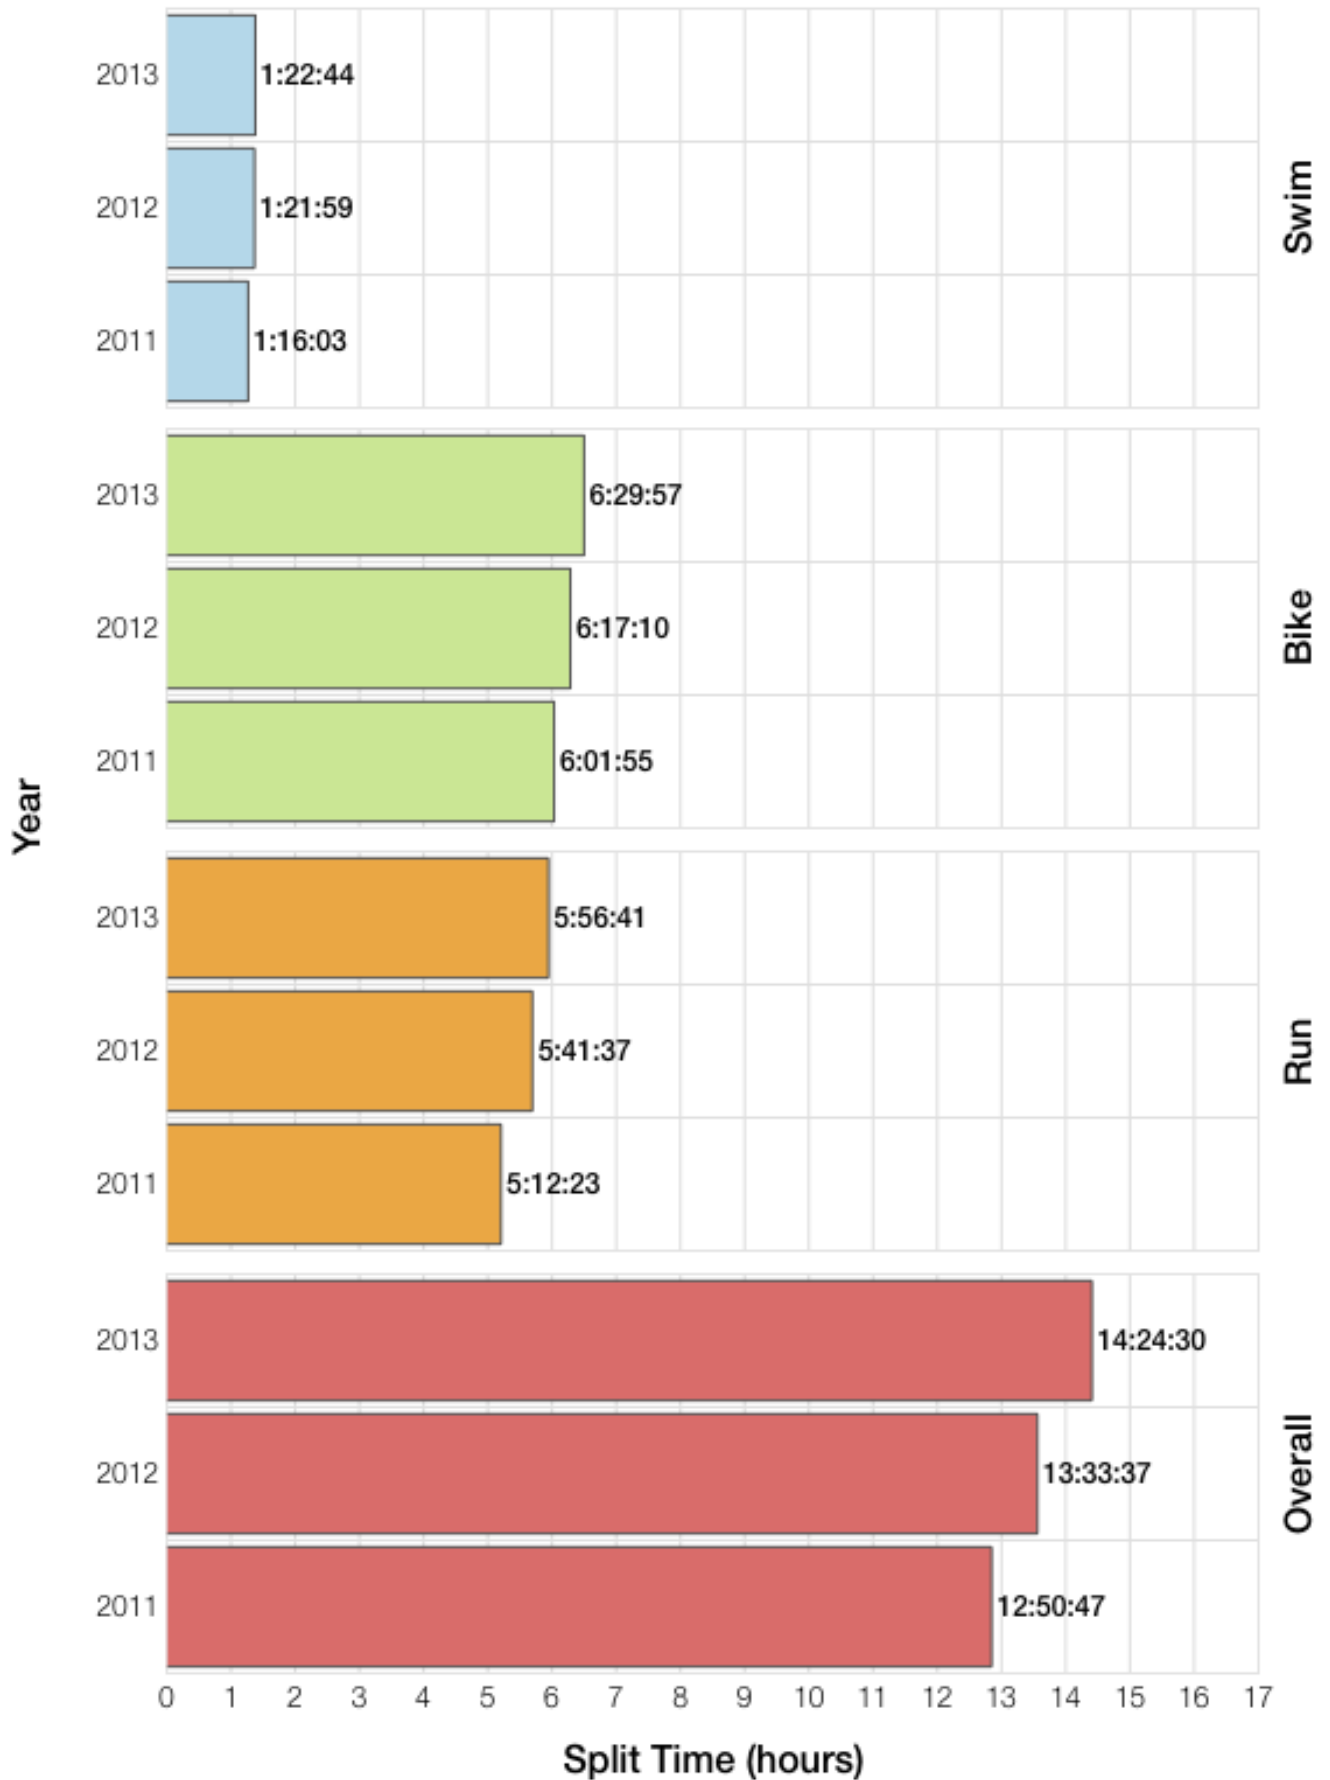

Ironman Texas M18-24 Stats

M18-24 Summary Statistics

Year	Finishers	M18-24 Finishers	Male Winner's Time	Female Winner's Time	M18-24 Winner's Time
2011	2004	27	8:08:20	8:57:51	11:06:48
2012	2022	41	8:10:44	8:54:58	9:55:15
2013	2055	41	8:25:06	8:49:14	10:24:30
Average	2027	36	8:14:43	8:54:01	10:28:51

M18-24 Swim

M18-24 Bike

M18-24 Run

M18-24 Overall

M18-24 Fastest Splits

M18-24 Median Splits

M18-24 Slowest Splits

M18-24 Top 30 Finishing Splits

M18-24 Top 10 and Kona Times and Splits

Summary Statistics

Position	Swim Time	Bike Time	Run Time	Overall Time
Average Male Winner	0:52:39	4:26:55	2:50:45	8:14:43
Average Female Winner	0:53:47	5:06:32	3:07:36	8:54:01
Average 1st Age Grouper	0:58:19	5:15:22	4:06:06	10:28:51
Average 2nd Age Grouper	0:57:32	5:18:14	4:15:40	10:38:26
Average 3rd Age Grouper	1:08:52	5:13:33	4:27:44	10:58:04
Average 4th Age Grouper	1:02:41	5:25:24	4:30:26	11:07:06
Average 5th Age Grouper	1:01:12	5:30:50	4:34:50	11:16:35
Average 6th Age Grouper	1:01:49	5:47:17	4:20:38	11:22:21
Average 7th Age Grouper	1:12:52	5:32:27	4:37:47	11:32:11
Average 8th Age Grouper	0:59:52	5:44:32	4:53:24	11:49:52
Average 9th Age Grouper	1:14:37	5:41:30	4:55:01	12:01:07
Average 10th Age Grouper	1:06:18	5:53:57	4:58:05	12:08:30
Kona Qualifier Average	0:58:19	5:15:22	4:06:06	10:28:51
Top 10 Age Grouper Average	1:04:24	5:32:18	4:33:58	11:20:18