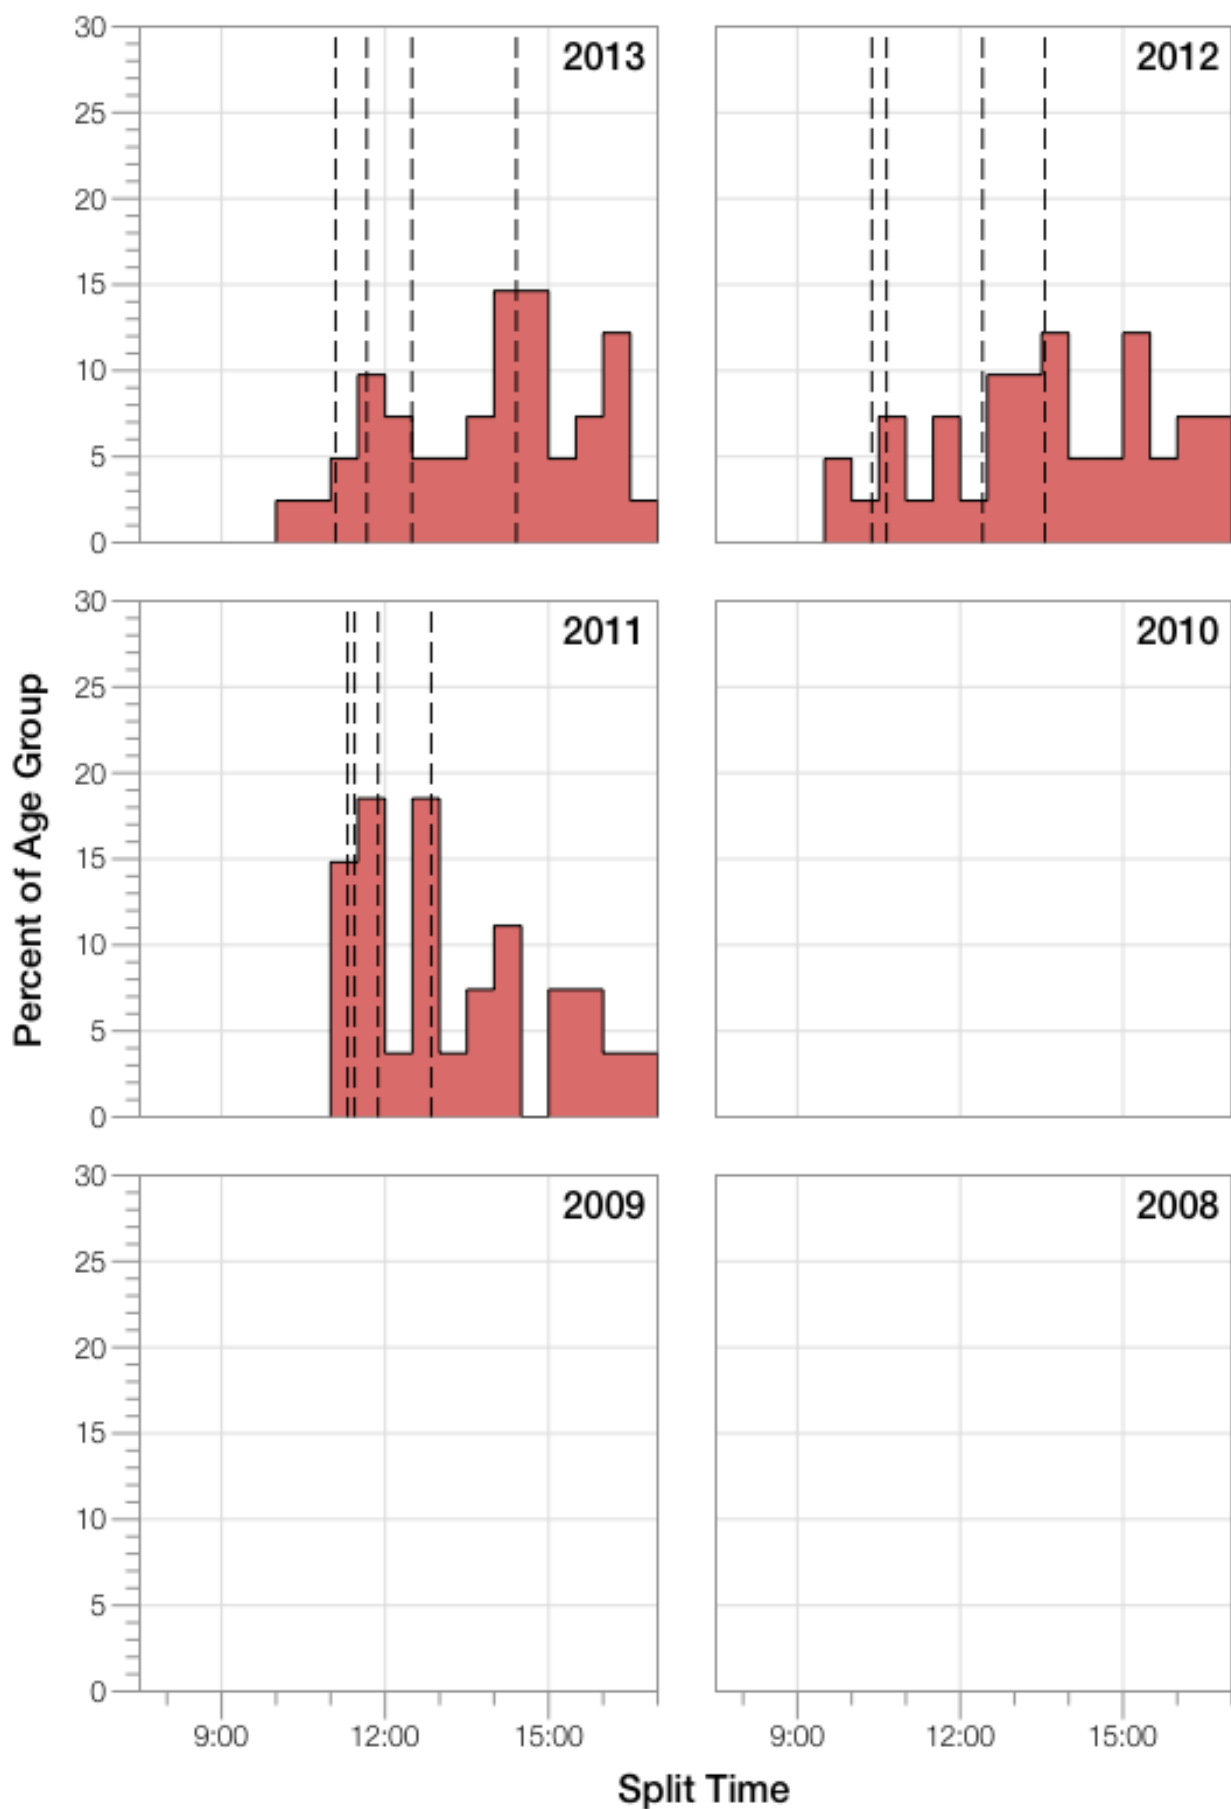

Ironman Texas M18-24 Stats

M18-24 Summary Statistics

Year	Finishers	M18-24 Finishers	Male Winner's Time	Female Winner's Time	M18-24 Winner's Time
2011	2004	27	8:08:20	8:57:51	11:06:48
2012	2022	41	8:10:44	8:54:58	9:55:15
2013	2055	41	8:25:06	8:49:14	10:24:30
Average	2027	36	8:14:43	8:54:01	10:28:51

M18-24 Swim

M18-24 Bike

M18-24 Run

M18-24 Overall

M18-24 Fastest Splits

M18-24 Median Splits

M18-24 Slowest Splits

M18-24 Top 30 Finishing Splits

M18-24 Top 10 and Kona Times and Splits

Summary Statistics

Position	Swim Time	Bike Time	Run Time	Overall Time
Average Male Winner	0:52:39	4:26:55	2:50:45	8:14:43
Average Female Winner	0:53:47	5:06:32	3:07:36	8:54:01
Average 1st Age Grouper	0:58:19	5:15:22	4:06:06	10:28:51
Average 2nd Age Grouper	0:57:32	5:18:14	4:15:40	10:38:26
Average 3rd Age Grouper	1:08:52	5:13:33	4:27:44	10:58:04
Average 4th Age Grouper	1:02:41	5:25:24	4:30:26	11:07:06
Average 5th Age Grouper	1:01:12	5:30:50	4:34:50	11:16:35
Average 6th Age Grouper	1:01:49	5:47:17	4:20:38	11:22:21
Average 7th Age Grouper	1:12:52	5:32:27	4:37:47	11:32:11
Average 8th Age Grouper	0:59:52	5:44:32	4:53:24	11:49:52
Average 9th Age Grouper	1:14:37	5:41:30	4:55:01	12:01:07
Average 10th Age Grouper	1:06:18	5:53:57	4:58:05	12:08:30
Kona Qualifier Average	0:58:19	5:15:22	4:06:06	10:28:51
Top 10 Age Grouper Average	1:04:24	5:32:18	4:33:58	11:20:18