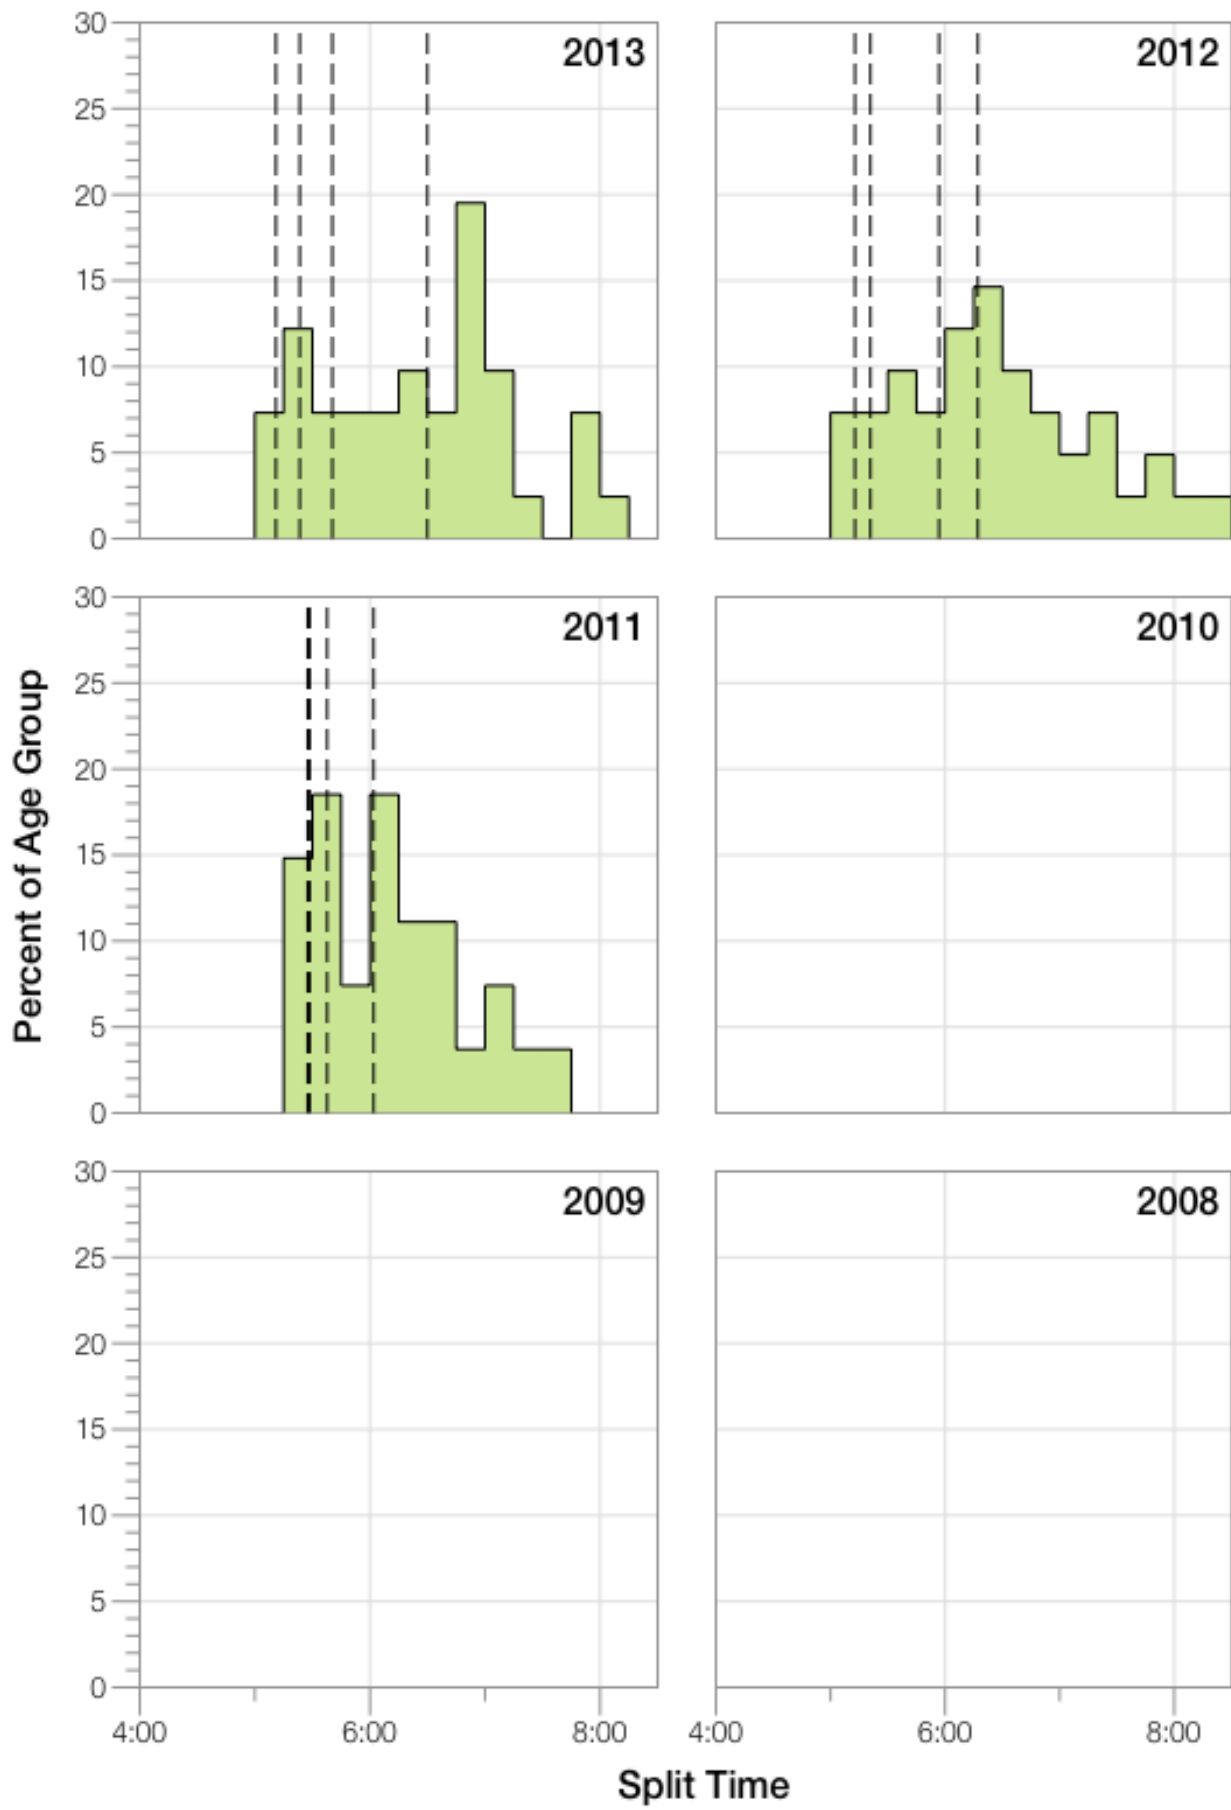

Ironman Texas M18-24 Stats

M18-24 Summary Statistics

Year	Finishers	M18-24 Finishers	Male Winner's Time	Female Winner's Time	M18-24 Winner's Time
2011	2004	27	8:08:20	8:57:51	11:06:48
2012	2022	41	8:10:44	8:54:58	9:55:15
2013	2055	41	8:25:06	8:49:14	10:24:30
Average	2027	36	8:14:43	8:54:01	10:28:51

M18-24 Swim

M18-24 Bike

M18-24 Run

M18-24 Overall

M18-24 Fastest Splits

M18-24 Median Splits

M18-24 Slowest Splits

M18-24 Top 30 Finishing Splits

M18-24 Top 10 and Kona Times and Splits

Summary Statistics

Position	Swim Time	Bike Time	Run Time	Overall Time
Average Male Winner	0:52:39	4:26:55	2:50:45	8:14:43
Average Female Winner	0:53:47	5:06:32	3:07:36	8:54:01
Average 1st Age Grouper	0:58:19	5:15:22	4:06:06	10:28:51
Average 2nd Age Grouper	0:57:32	5:18:14	4:15:40	10:38:26
Average 3rd Age Grouper	1:08:52	5:13:33	4:27:44	10:58:04
Average 4th Age Grouper	1:02:41	5:25:24	4:30:26	11:07:06
Average 5th Age Grouper	1:01:12	5:30:50	4:34:50	11:16:35
Average 6th Age Grouper	1:01:49	5:47:17	4:20:38	11:22:21
Average 7th Age Grouper	1:12:52	5:32:27	4:37:47	11:32:11
Average 8th Age Grouper	0:59:52	5:44:32	4:53:24	11:49:52
Average 9th Age Grouper	1:14:37	5:41:30	4:55:01	12:01:07
Average 10th Age Grouper	1:06:18	5:53:57	4:58:05	12:08:30
Kona Qualifier Average	0:58:19	5:15:22	4:06:06	10:28:51
Top 10 Age Grouper Average	1:04:24	5:32:18	4:33:58	11:20:18