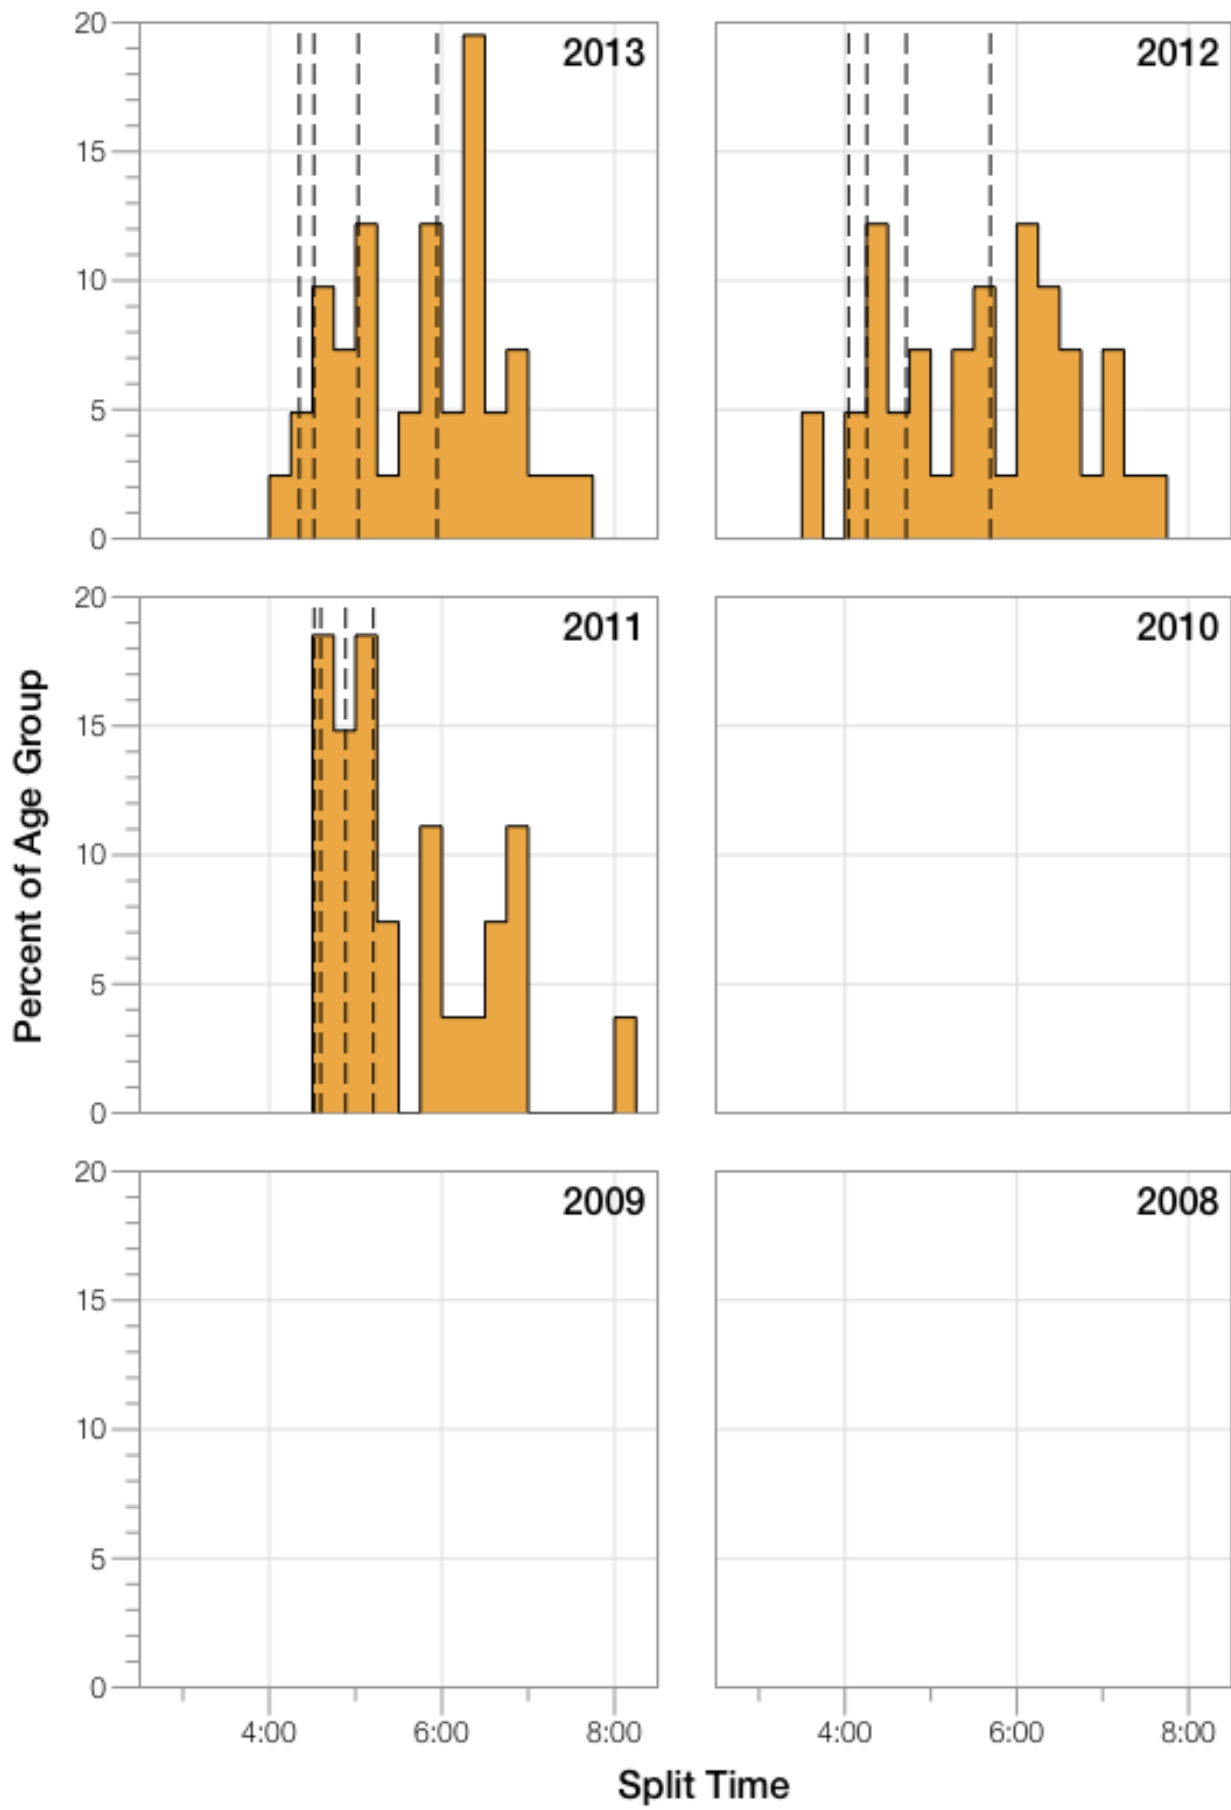

Ironman Texas M18-24 Stats

M18-24 Summary Statistics

Year	Finishers	M18-24 Finishers	Male Winner's Time	Female Winner's Time	M18-24 Winner's Time
2011	2004	27	8:08:20	8:57:51	11:06:48
2012	2022	41	8:10:44	8:54:58	9:55:15
2013	2055	41	8:25:06	8:49:14	10:24:30
Average	2027	36	8:14:43	8:54:01	10:28:51

M18-24 Swim

M18-24 Bike

M18-24 Run

M18-24 Overall

M18-24 Fastest Splits

M18-24 Median Splits

M18-24 Slowest Splits

M18-24 Top 30 Finishing Splits

M18-24 Top 10 and Kona Times and Splits

Summary Statistics

Position	Swim Time	Bike Time	Run Time	Overall Time
Average Male Winner	0:52:39	4:26:55	2:50:45	8:14:43
Average Female Winner	0:53:47	5:06:32	3:07:36	8:54:01
Average 1st Age Grouper	0:58:19	5:15:22	4:06:06	10:28:51
Average 2nd Age Grouper	0:57:32	5:18:14	4:15:40	10:38:26
Average 3rd Age Grouper	1:08:52	5:13:33	4:27:44	10:58:04
Average 4th Age Grouper	1:02:41	5:25:24	4:30:26	11:07:06
Average 5th Age Grouper	1:01:12	5:30:50	4:34:50	11:16:35
Average 6th Age Grouper	1:01:49	5:47:17	4:20:38	11:22:21
Average 7th Age Grouper	1:12:52	5:32:27	4:37:47	11:32:11
Average 8th Age Grouper	0:59:52	5:44:32	4:53:24	11:49:52
Average 9th Age Grouper	1:14:37	5:41:30	4:55:01	12:01:07
Average 10th Age Grouper	1:06:18	5:53:57	4:58:05	12:08:30
Kona Qualifier Average	0:58:19	5:15:22	4:06:06	10:28:51
Top 10 Age Grouper Average	1:04:24	5:32:18	4:33:58	11:20:18