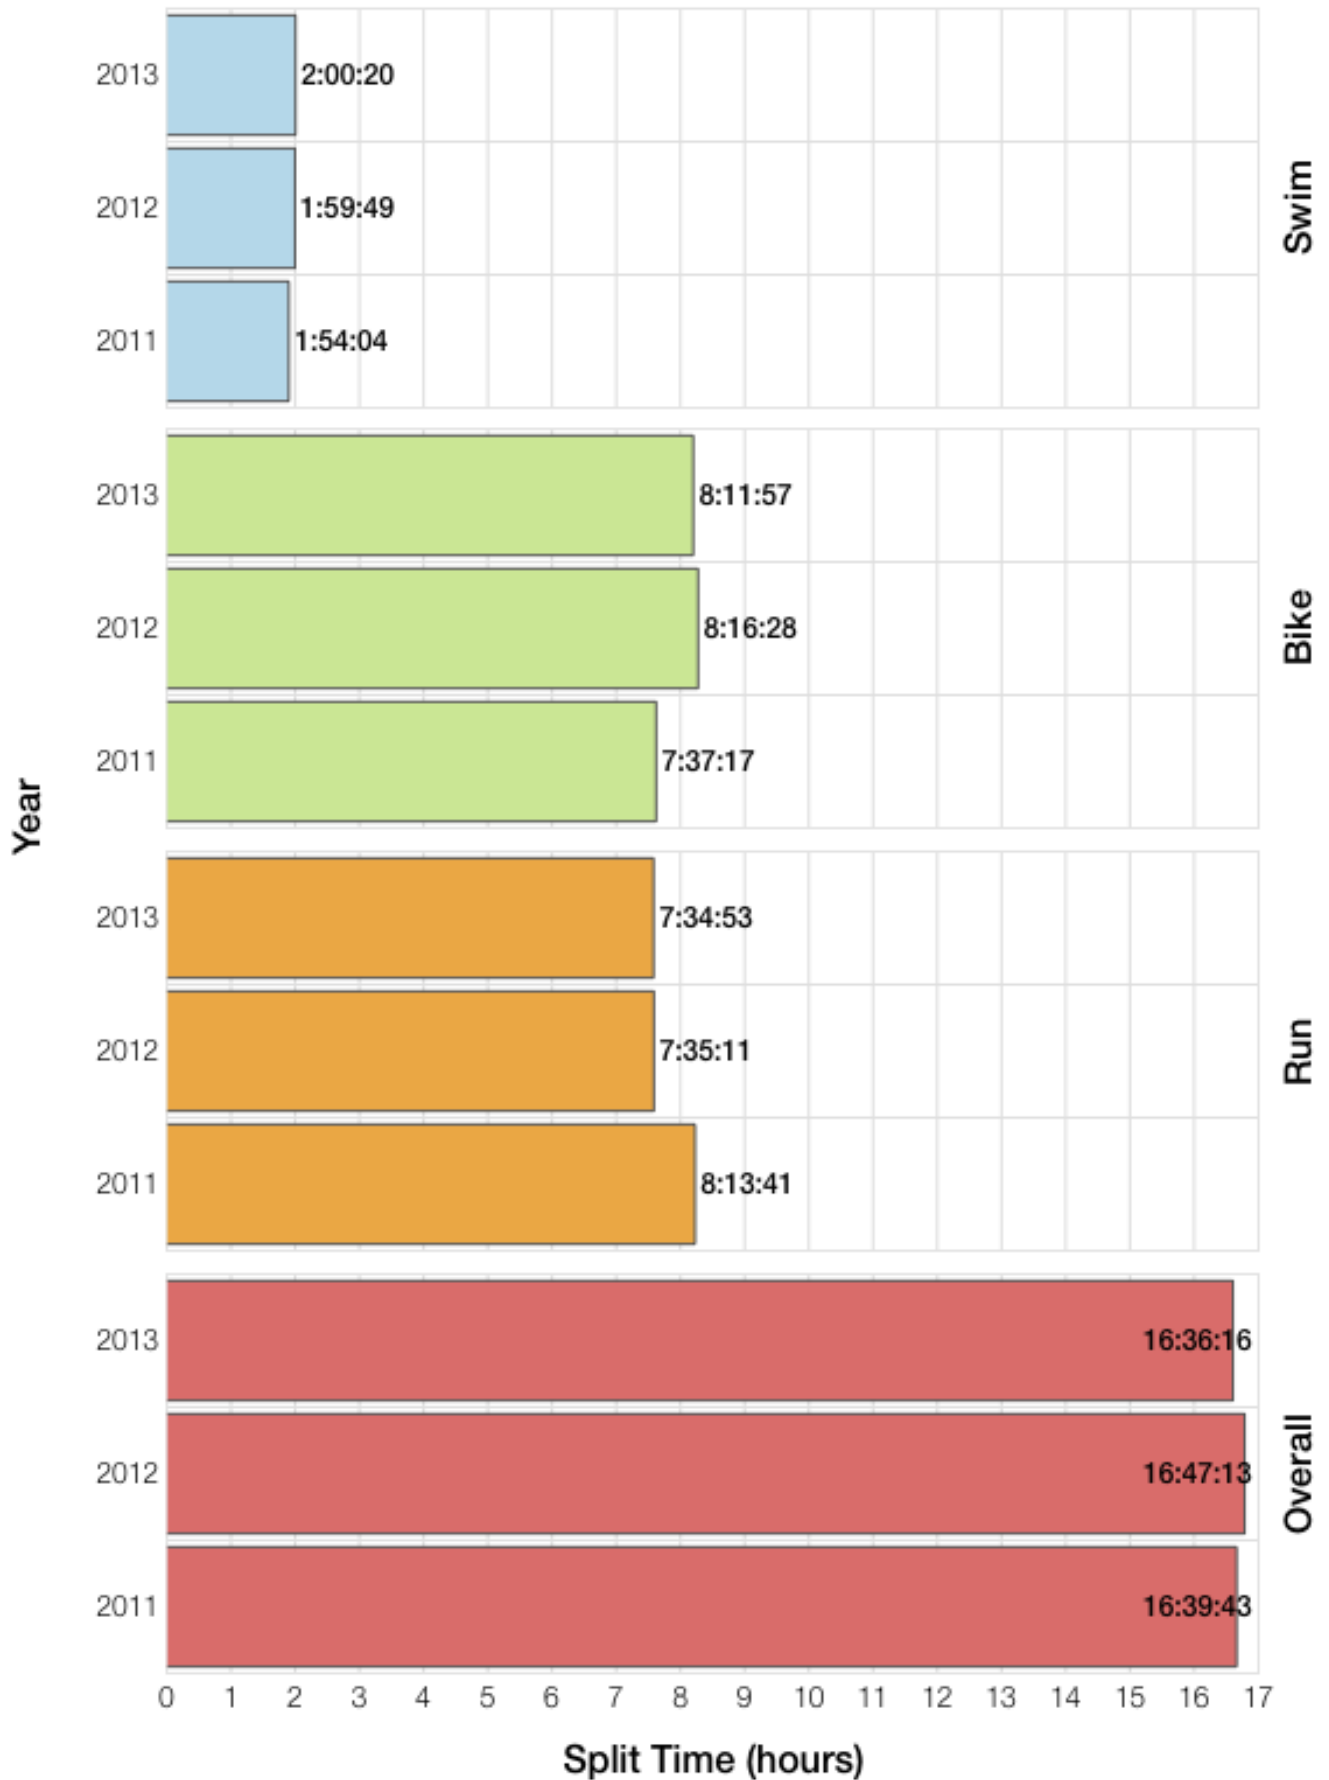

Ironman Texas M18-24 Stats

M18-24 Summary Statistics

Year	Finishers	M18-24 Finishers	Male Winner's Time	Female Winner's Time	M18-24 Winner's Time
2011	2004	27	8:08:20	8:57:51	11:06:48
2012	2022	41	8:10:44	8:54:58	9:55:15
2013	2055	41	8:25:06	8:49:14	10:24:30
Average	2027	36	8:14:43	8:54:01	10:28:51

M18-24 Swim

M18-24 Bike

M18-24 Run

M18-24 Overall

M18-24 Fastest Splits

M18-24 Median Splits

M18-24 Slowest Splits

M18-24 Top 30 Finishing Splits

M18-24 Top 10 and Kona Times and Splits

Summary Statistics

Position	Swim Time	Bike Time	Run Time	Overall Time
Average Male Winner	0:52:39	4:26:55	2:50:45	8:14:43
Average Female Winner	0:53:47	5:06:32	3:07:36	8:54:01
Average 1st Age Grouper	0:58:19	5:15:22	4:06:06	10:28:51
Average 2nd Age Grouper	0:57:32	5:18:14	4:15:40	10:38:26
Average 3rd Age Grouper	1:08:52	5:13:33	4:27:44	10:58:04
Average 4th Age Grouper	1:02:41	5:25:24	4:30:26	11:07:06
Average 5th Age Grouper	1:01:12	5:30:50	4:34:50	11:16:35
Average 6th Age Grouper	1:01:49	5:47:17	4:20:38	11:22:21
Average 7th Age Grouper	1:12:52	5:32:27	4:37:47	11:32:11
Average 8th Age Grouper	0:59:52	5:44:32	4:53:24	11:49:52
Average 9th Age Grouper	1:14:37	5:41:30	4:55:01	12:01:07
Average 10th Age Grouper	1:06:18	5:53:57	4:58:05	12:08:30
Kona Qualifier Average	0:58:19	5:15:22	4:06:06	10:28:51
Top 10 Age Grouper Average	1:04:24	5:32:18	4:33:58	11:20:18