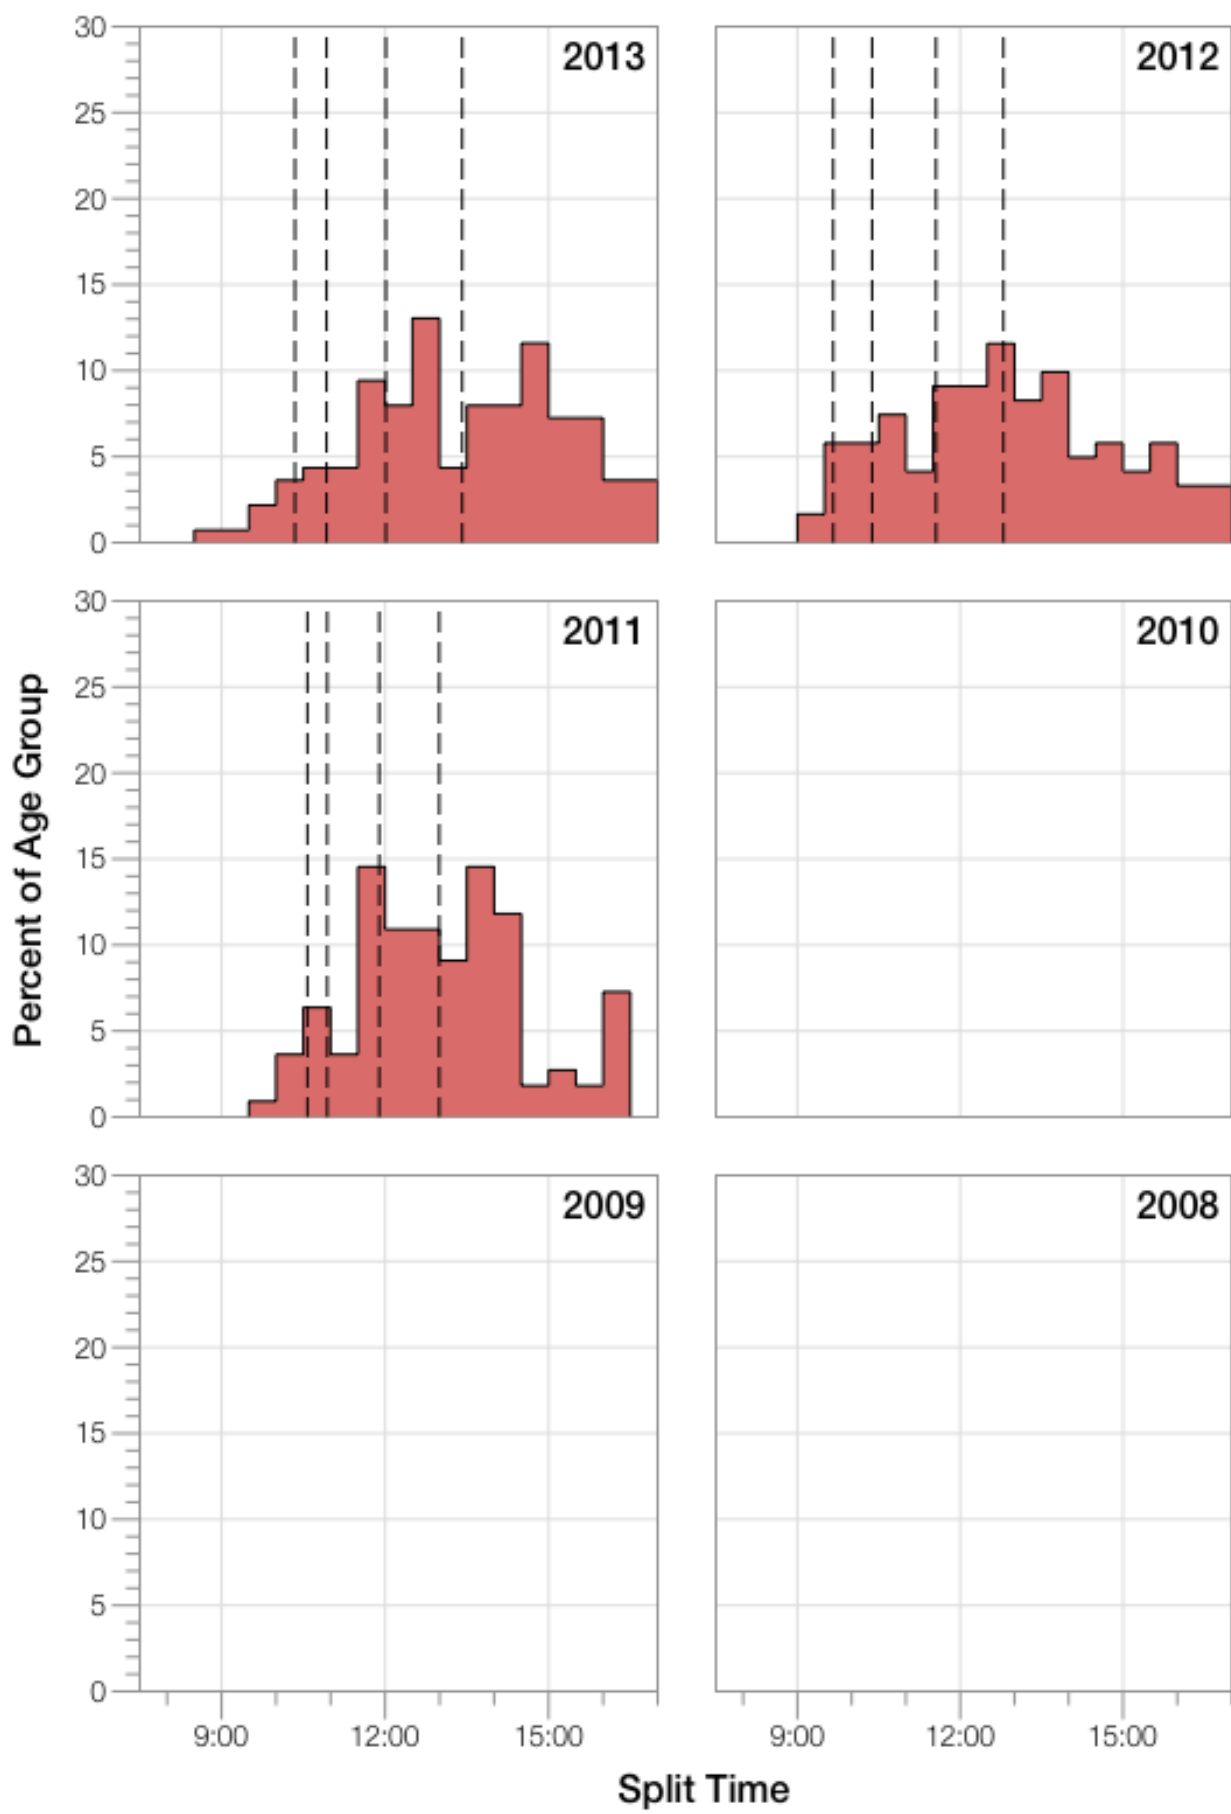

Ironman Texas M25-29 Stats

M25-29 Summary Statistics

Year	Finishers	M25-29 Finishers	Male Winner's Time	Female Winner's Time	M25-29 Winner's Time
2011	2004	110	8:08:20	8:57:51	9:31:51
2012	2022	121	8:10:44	8:54:58	9:10:09
2013	2055	138	8:25:06	8:49:14	8:58:09
Average	2027	123	8:14:43	8:54:01	9:13:23

M25-29 Swim

M25-29 Bike

M25-29 Run

M25-29 Overall

M25-29 Fastest Splits

M25-29 Median Splits

M25-29 Slowest Splits

M25-29 Top 30 Finishing Splits

M25-29 Top 10 and Kona Times and Splits

Summary Statistics

Position	Swim Time	Bike Time	Run Time	Overall Time
Average Male Winner	0:52:39	4:26:55	2:50:45	8:14:43
Average Female Winner	0:53:47	5:06:32	3:07:36	8:54:01
Average 1st Age Grouper	1:00:52	4:53:41	3:13:05	9:13:23
Average 2nd Age Grouper	1:07:35	4:58:47	3:17:25	9:30:12
Average 3rd Age Grouper	1:04:57	5:00:27	3:32:27	9:44:05
Average 4th Age Grouper	1:01:33	5:05:48	3:37:53	9:53:11
Average 5th Age Grouper	1:06:29	5:09:10	3:33:46	9:57:00
Average 6th Age Grouper	1:02:51	5:08:18	3:47:22	10:05:05
Average 7th Age Grouper	1:10:11	5:14:00	3:34:44	10:07:11
Average 8th Age Grouper	1:08:54	5:07:55	3:53:09	10:16:49
Average 9th Age Grouper	1:06:01	5:16:20	3:49:29	10:19:02
Average 10th Age Grouper	1:11:32	5:10:20	3:55:37	10:24:49
Kona Qualifier Average	1:04:28	4:57:38	3:20:59	9:29:13
Top 10 Age Grouper Average	1:06:05	5:06:28	3:37:30	9:57:04