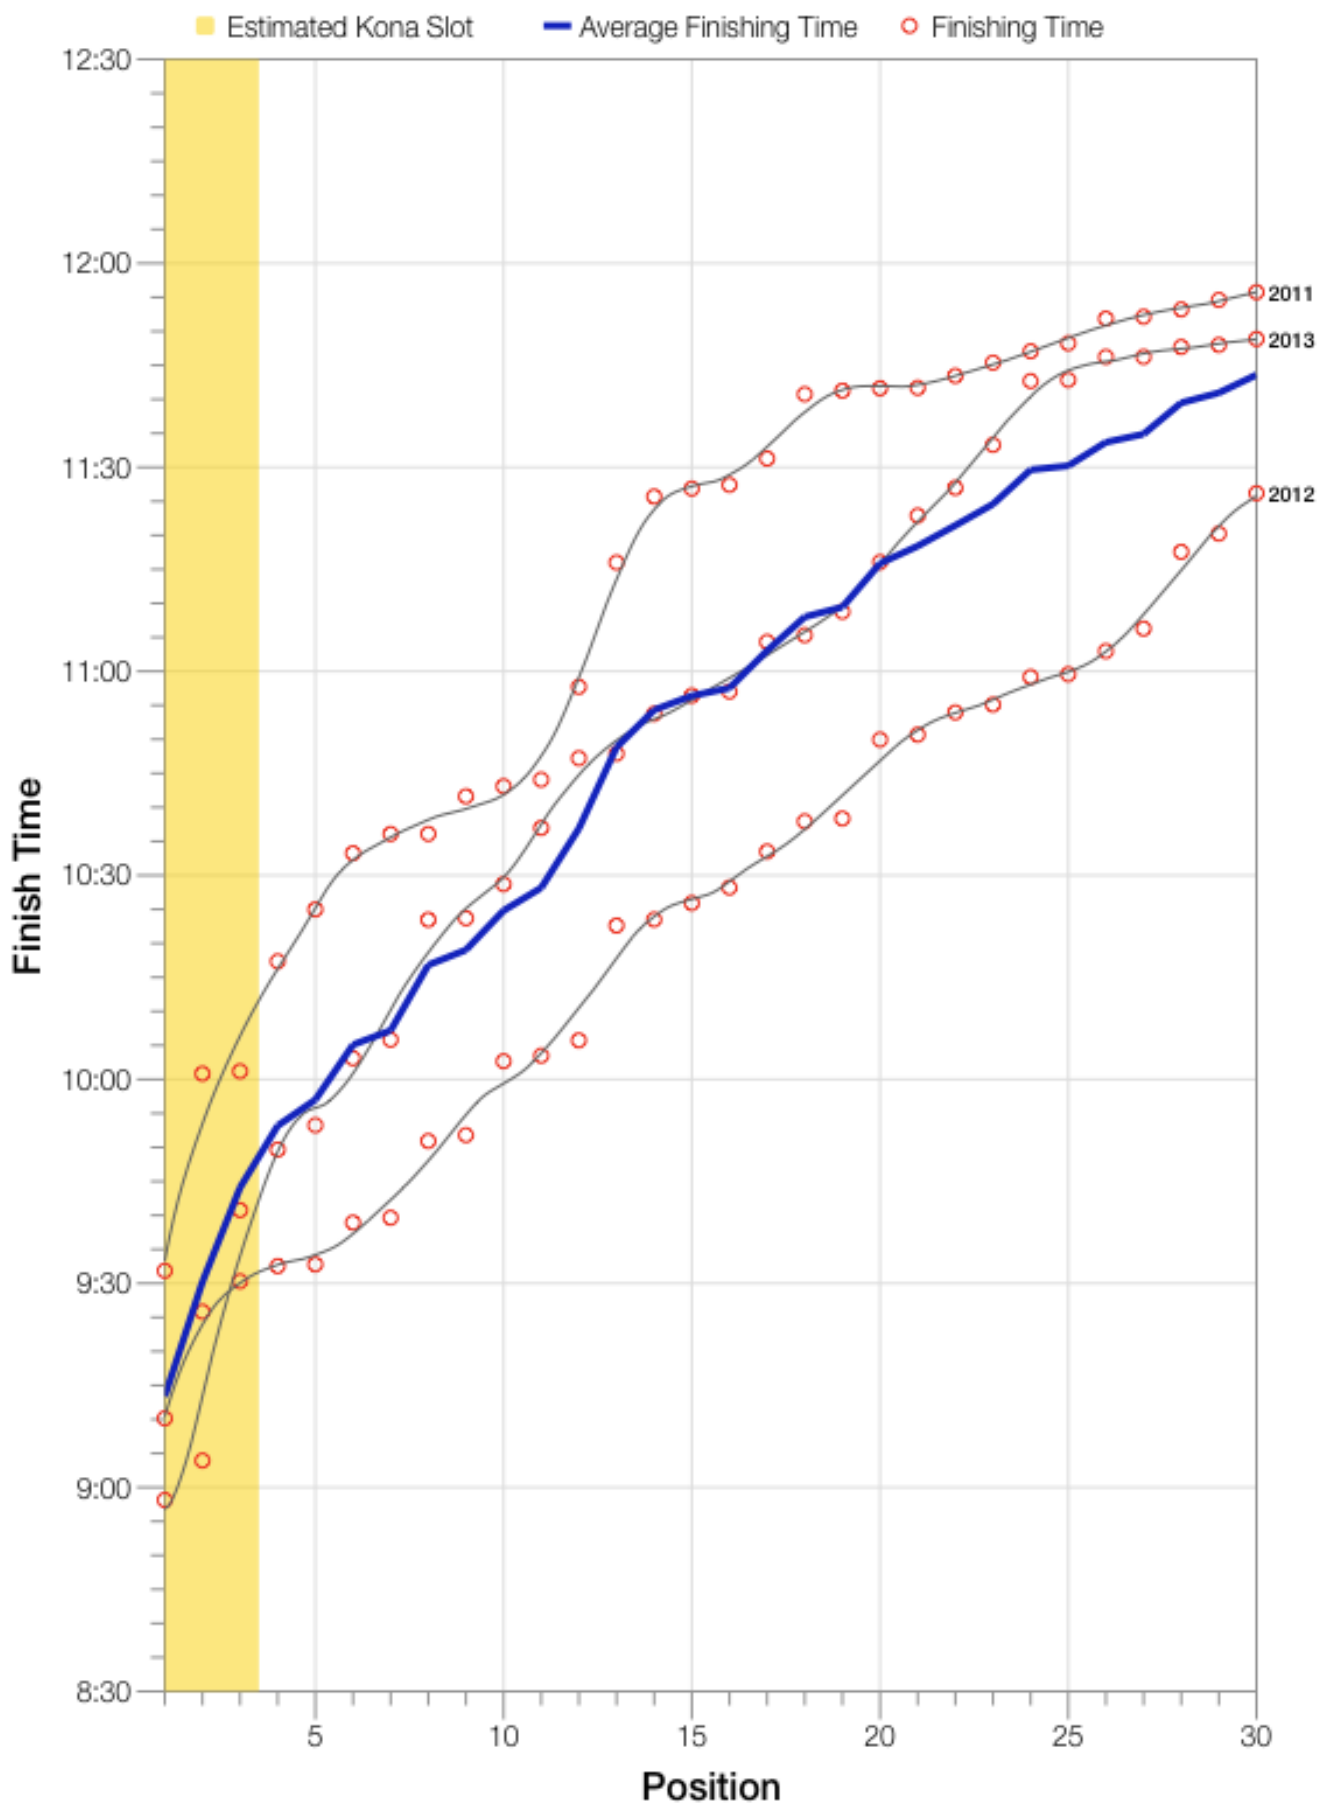

Ironman Texas M25-29 Stats

M25-29 Summary Statistics

Year	Finishers	M25-29 Finishers	Male Winner's Time	Female Winner's Time	M25-29 Winner's Time
2011	2004	110	8:08:20	8:57:51	9:31:51
2012	2022	121	8:10:44	8:54:58	9:10:09
2013	2055	138	8:25:06	8:49:14	8:58:09
Average	2027	123	8:14:43	8:54:01	9:13:23

M25-29 Swim

M25-29 Bike

M25-29 Run

M25-29 Overall

M25-29 Fastest Splits

M25-29 Median Splits

M25-29 Slowest Splits

M25-29 Top 30 Finishing Splits

M25-29 Top 10 and Kona Times and Splits

Summary Statistics

Position	Swim Time	Bike Time	Run Time	Overall Time
Average Male Winner	0:52:39	4:26:55	2:50:45	8:14:43
Average Female Winner	0:53:47	5:06:32	3:07:36	8:54:01
Average 1st Age Grouper	1:00:52	4:53:41	3:13:05	9:13:23
Average 2nd Age Grouper	1:07:35	4:58:47	3:17:25	9:30:12
Average 3rd Age Grouper	1:04:57	5:00:27	3:32:27	9:44:05
Average 4th Age Grouper	1:01:33	5:05:48	3:37:53	9:53:11
Average 5th Age Grouper	1:06:29	5:09:10	3:33:46	9:57:00
Average 6th Age Grouper	1:02:51	5:08:18	3:47:22	10:05:05
Average 7th Age Grouper	1:10:11	5:14:00	3:34:44	10:07:11
Average 8th Age Grouper	1:08:54	5:07:55	3:53:09	10:16:49
Average 9th Age Grouper	1:06:01	5:16:20	3:49:29	10:19:02
Average 10th Age Grouper	1:11:32	5:10:20	3:55:37	10:24:49
Kona Qualifier Average	1:04:28	4:57:38	3:20:59	9:29:13
Top 10 Age Grouper Average	1:06:05	5:06:28	3:37:30	9:57:04