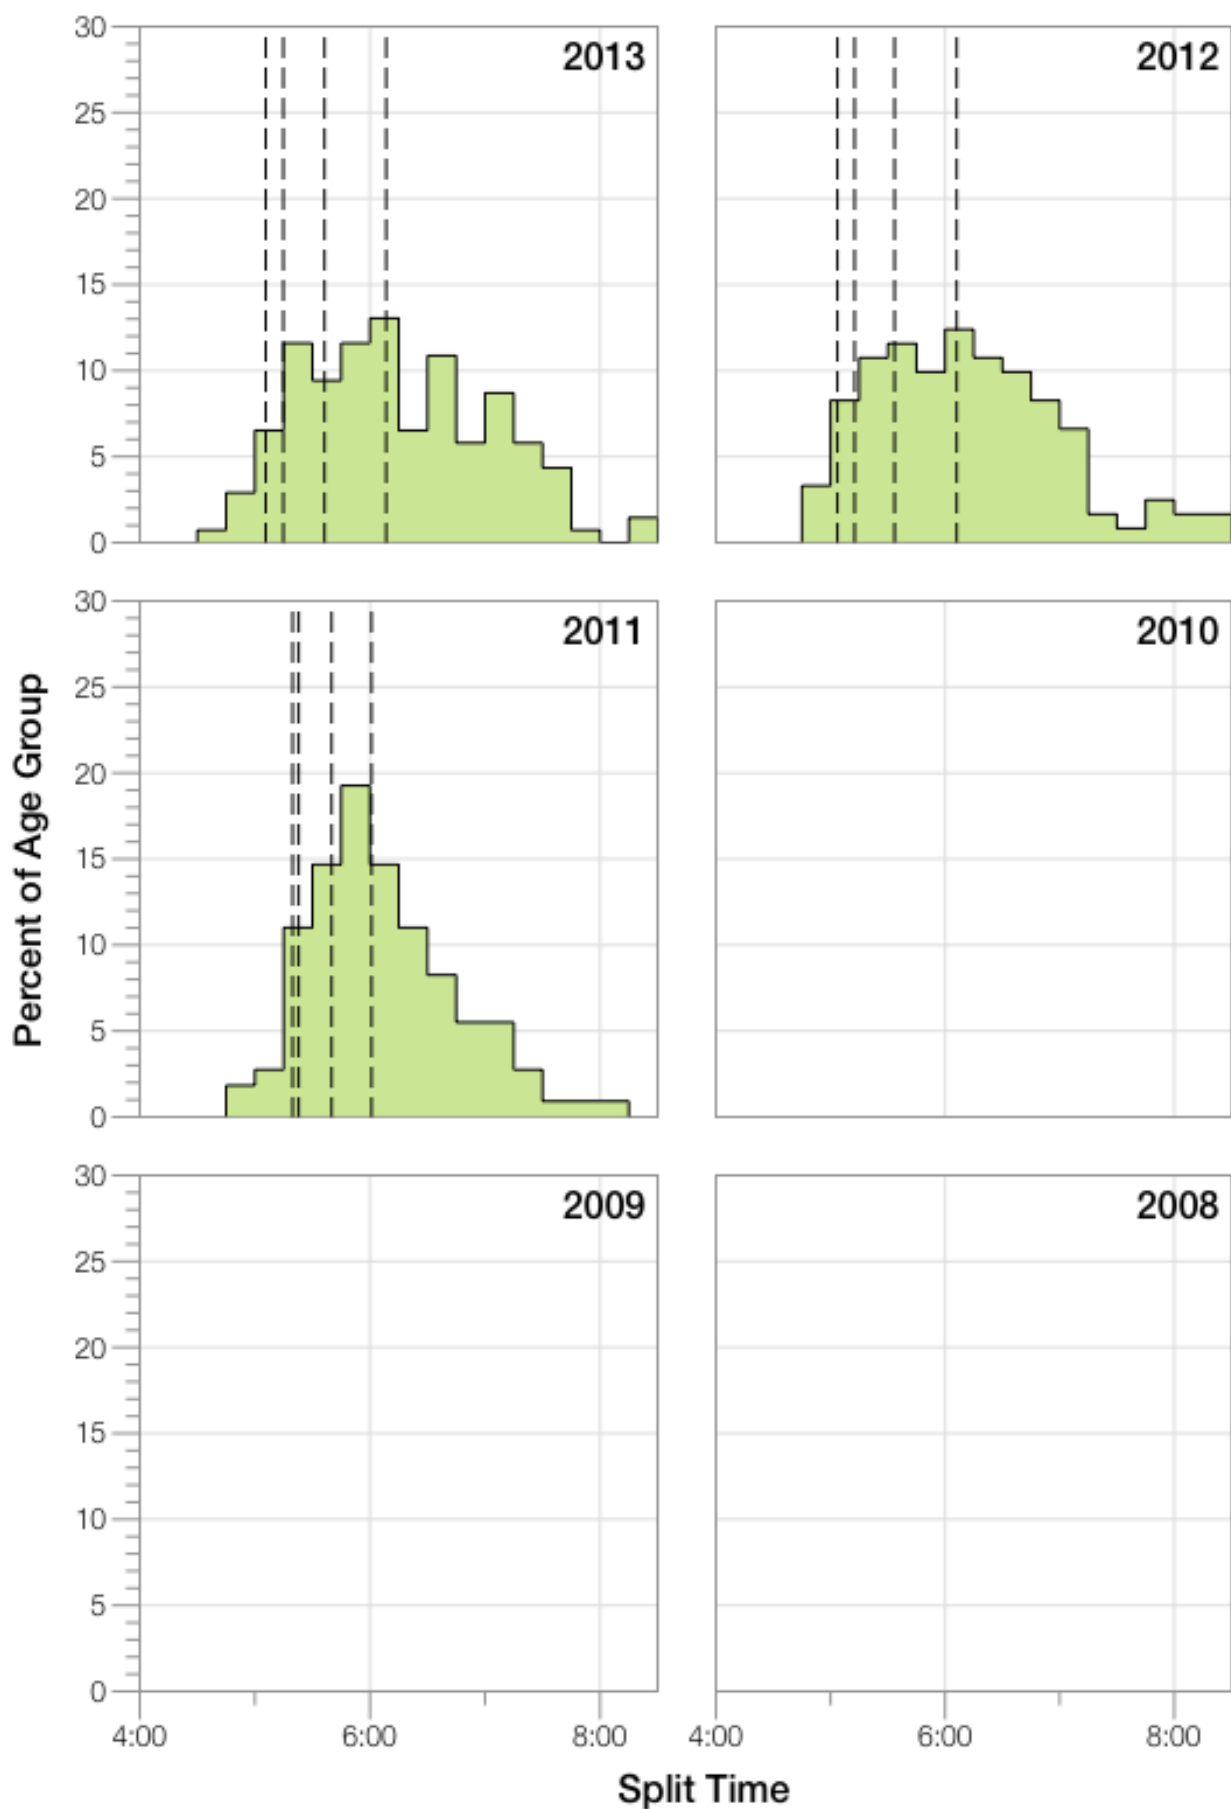

Ironman Texas M25-29 Stats

M25-29 Summary Statistics

Year	Finishers	M25-29 Finishers	Male Winner's Time	Female Winner's Time	M25-29 Winner's Time
2011	2004	110	8:08:20	8:57:51	9:31:51
2012	2022	121	8:10:44	8:54:58	9:10:09
2013	2055	138	8:25:06	8:49:14	8:58:09
Average	2027	123	8:14:43	8:54:01	9:13:23

M25-29 Swim

M25-29 Bike

M25-29 Run

M25-29 Overall

M25-29 Fastest Splits

M25-29 Median Splits

M25-29 Slowest Splits

M25-29 Top 30 Finishing Splits

M25-29 Top 10 and Kona Times and Splits

Summary Statistics

Position	Swim Time	Bike Time	Run Time	Overall Time
Average Male Winner	0:52:39	4:26:55	2:50:45	8:14:43
Average Female Winner	0:53:47	5:06:32	3:07:36	8:54:01
Average 1st Age Grouper	1:00:52	4:53:41	3:13:05	9:13:23
Average 2nd Age Grouper	1:07:35	4:58:47	3:17:25	9:30:12
Average 3rd Age Grouper	1:04:57	5:00:27	3:32:27	9:44:05
Average 4th Age Grouper	1:01:33	5:05:48	3:37:53	9:53:11
Average 5th Age Grouper	1:06:29	5:09:10	3:33:46	9:57:00
Average 6th Age Grouper	1:02:51	5:08:18	3:47:22	10:05:05
Average 7th Age Grouper	1:10:11	5:14:00	3:34:44	10:07:11
Average 8th Age Grouper	1:08:54	5:07:55	3:53:09	10:16:49
Average 9th Age Grouper	1:06:01	5:16:20	3:49:29	10:19:02
Average 10th Age Grouper	1:11:32	5:10:20	3:55:37	10:24:49
Kona Qualifier Average	1:04:28	4:57:38	3:20:59	9:29:13
Top 10 Age Grouper Average	1:06:05	5:06:28	3:37:30	9:57:04