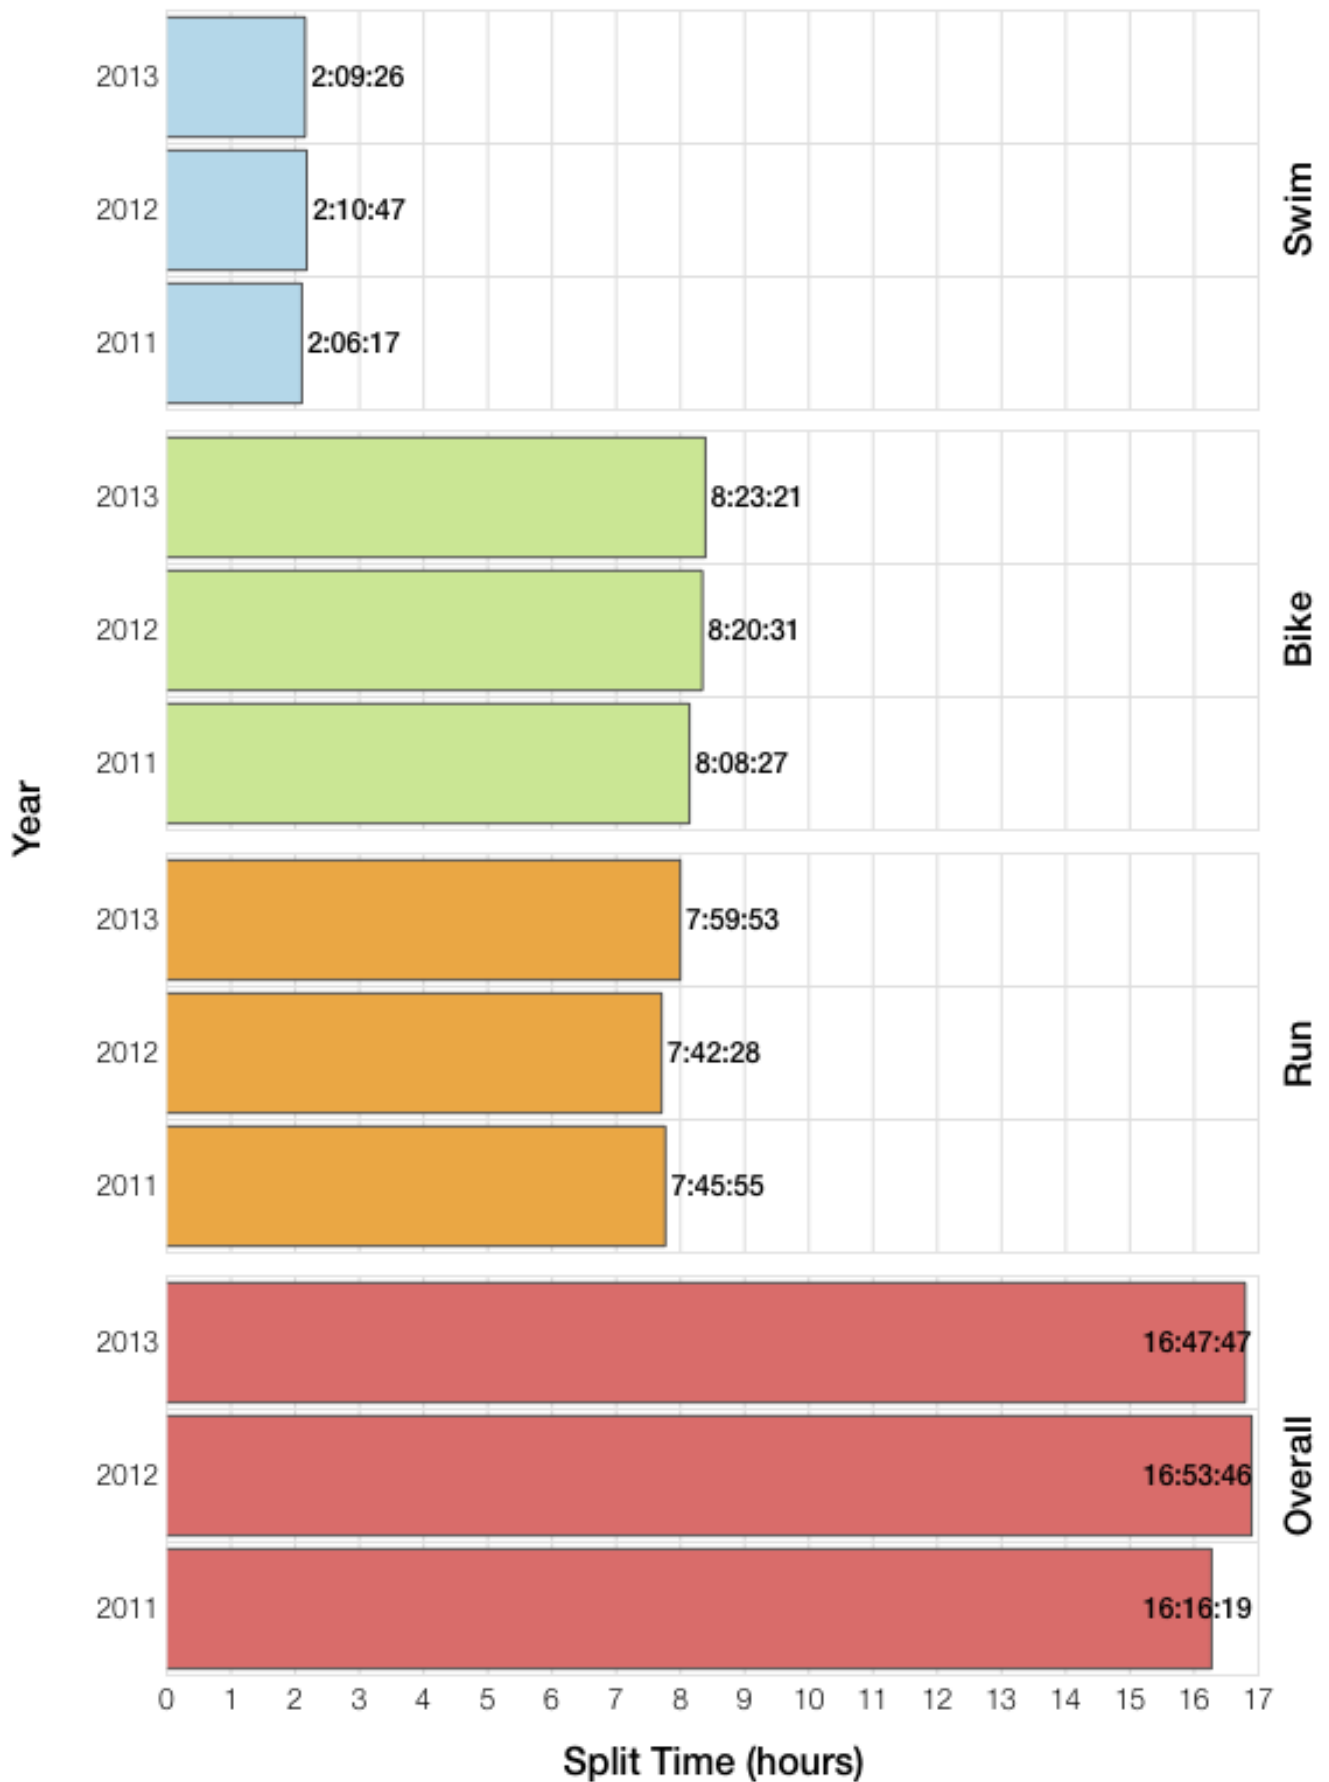

Ironman Texas M25-29 Stats

M25-29 Summary Statistics

Year	Finishers	M25-29 Finishers	Male Winner's Time	Female Winner's Time	M25-29 Winner's Time
2011	2004	110	8:08:20	8:57:51	9:31:51
2012	2022	121	8:10:44	8:54:58	9:10:09
2013	2055	138	8:25:06	8:49:14	8:58:09
Average	2027	123	8:14:43	8:54:01	9:13:23

M25-29 Swim

M25-29 Bike

M25-29 Run

M25-29 Overall

M25-29 Fastest Splits

M25-29 Median Splits

M25-29 Slowest Splits

M25-29 Top 30 Finishing Splits

M25-29 Top 10 and Kona Times and Splits

Summary Statistics

Position	Swim Time	Bike Time	Run Time	Overall Time
Average Male Winner	0:52:39	4:26:55	2:50:45	8:14:43
Average Female Winner	0:53:47	5:06:32	3:07:36	8:54:01
Average 1st Age Grouper	1:00:52	4:53:41	3:13:05	9:13:23
Average 2nd Age Grouper	1:07:35	4:58:47	3:17:25	9:30:12
Average 3rd Age Grouper	1:04:57	5:00:27	3:32:27	9:44:05
Average 4th Age Grouper	1:01:33	5:05:48	3:37:53	9:53:11
Average 5th Age Grouper	1:06:29	5:09:10	3:33:46	9:57:00
Average 6th Age Grouper	1:02:51	5:08:18	3:47:22	10:05:05
Average 7th Age Grouper	1:10:11	5:14:00	3:34:44	10:07:11
Average 8th Age Grouper	1:08:54	5:07:55	3:53:09	10:16:49
Average 9th Age Grouper	1:06:01	5:16:20	3:49:29	10:19:02
Average 10th Age Grouper	1:11:32	5:10:20	3:55:37	10:24:49
Kona Qualifier Average	1:04:28	4:57:38	3:20:59	9:29:13
Top 10 Age Grouper Average	1:06:05	5:06:28	3:37:30	9:57:04