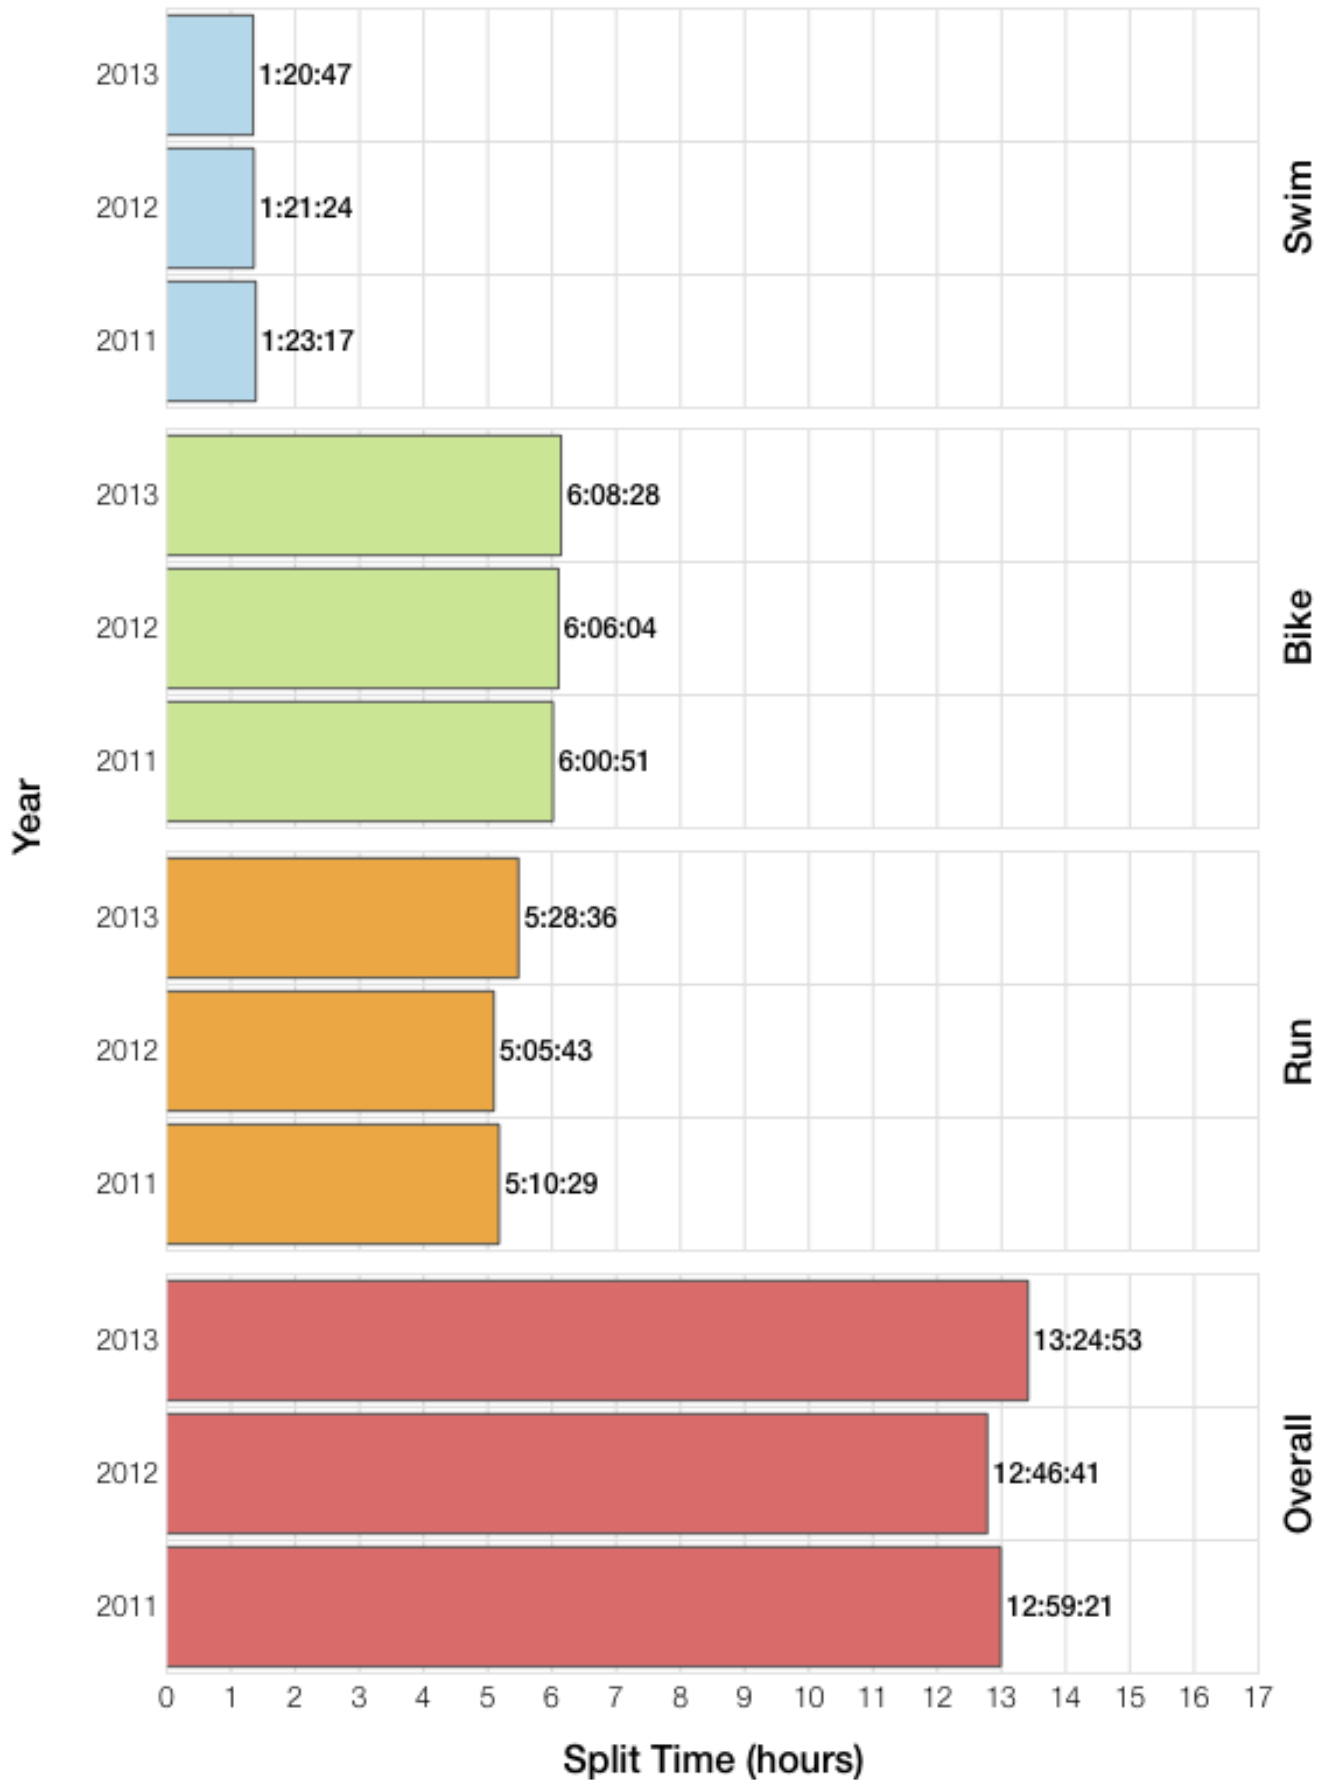

Ironman Texas M25-29 Stats

M25-29 Summary Statistics

Year	Finishers	M25-29 Finishers	Male Winner's Time	Female Winner's Time	M25-29 Winner's Time
2011	2004	110	8:08:20	8:57:51	9:31:51
2012	2022	121	8:10:44	8:54:58	9:10:09
2013	2055	138	8:25:06	8:49:14	8:58:09
Average	2027	123	8:14:43	8:54:01	9:13:23

M25-29 Swim

M25-29 Bike

M25-29 Run

M25-29 Overall

M25-29 Fastest Splits

M25-29 Median Splits

M25-29 Slowest Splits

M25-29 Top 30 Finishing Splits

M25-29 Top 10 and Kona Times and Splits

Summary Statistics

Position	Swim Time	Bike Time	Run Time	Overall Time
Average Male Winner	0:52:39	4:26:55	2:50:45	8:14:43
Average Female Winner	0:53:47	5:06:32	3:07:36	8:54:01
Average 1st Age Grouper	1:00:52	4:53:41	3:13:05	9:13:23
Average 2nd Age Grouper	1:07:35	4:58:47	3:17:25	9:30:12
Average 3rd Age Grouper	1:04:57	5:00:27	3:32:27	9:44:05
Average 4th Age Grouper	1:01:33	5:05:48	3:37:53	9:53:11
Average 5th Age Grouper	1:06:29	5:09:10	3:33:46	9:57:00
Average 6th Age Grouper	1:02:51	5:08:18	3:47:22	10:05:05
Average 7th Age Grouper	1:10:11	5:14:00	3:34:44	10:07:11
Average 8th Age Grouper	1:08:54	5:07:55	3:53:09	10:16:49
Average 9th Age Grouper	1:06:01	5:16:20	3:49:29	10:19:02
Average 10th Age Grouper	1:11:32	5:10:20	3:55:37	10:24:49
Kona Qualifier Average	1:04:28	4:57:38	3:20:59	9:29:13
Top 10 Age Grouper Average	1:06:05	5:06:28	3:37:30	9:57:04