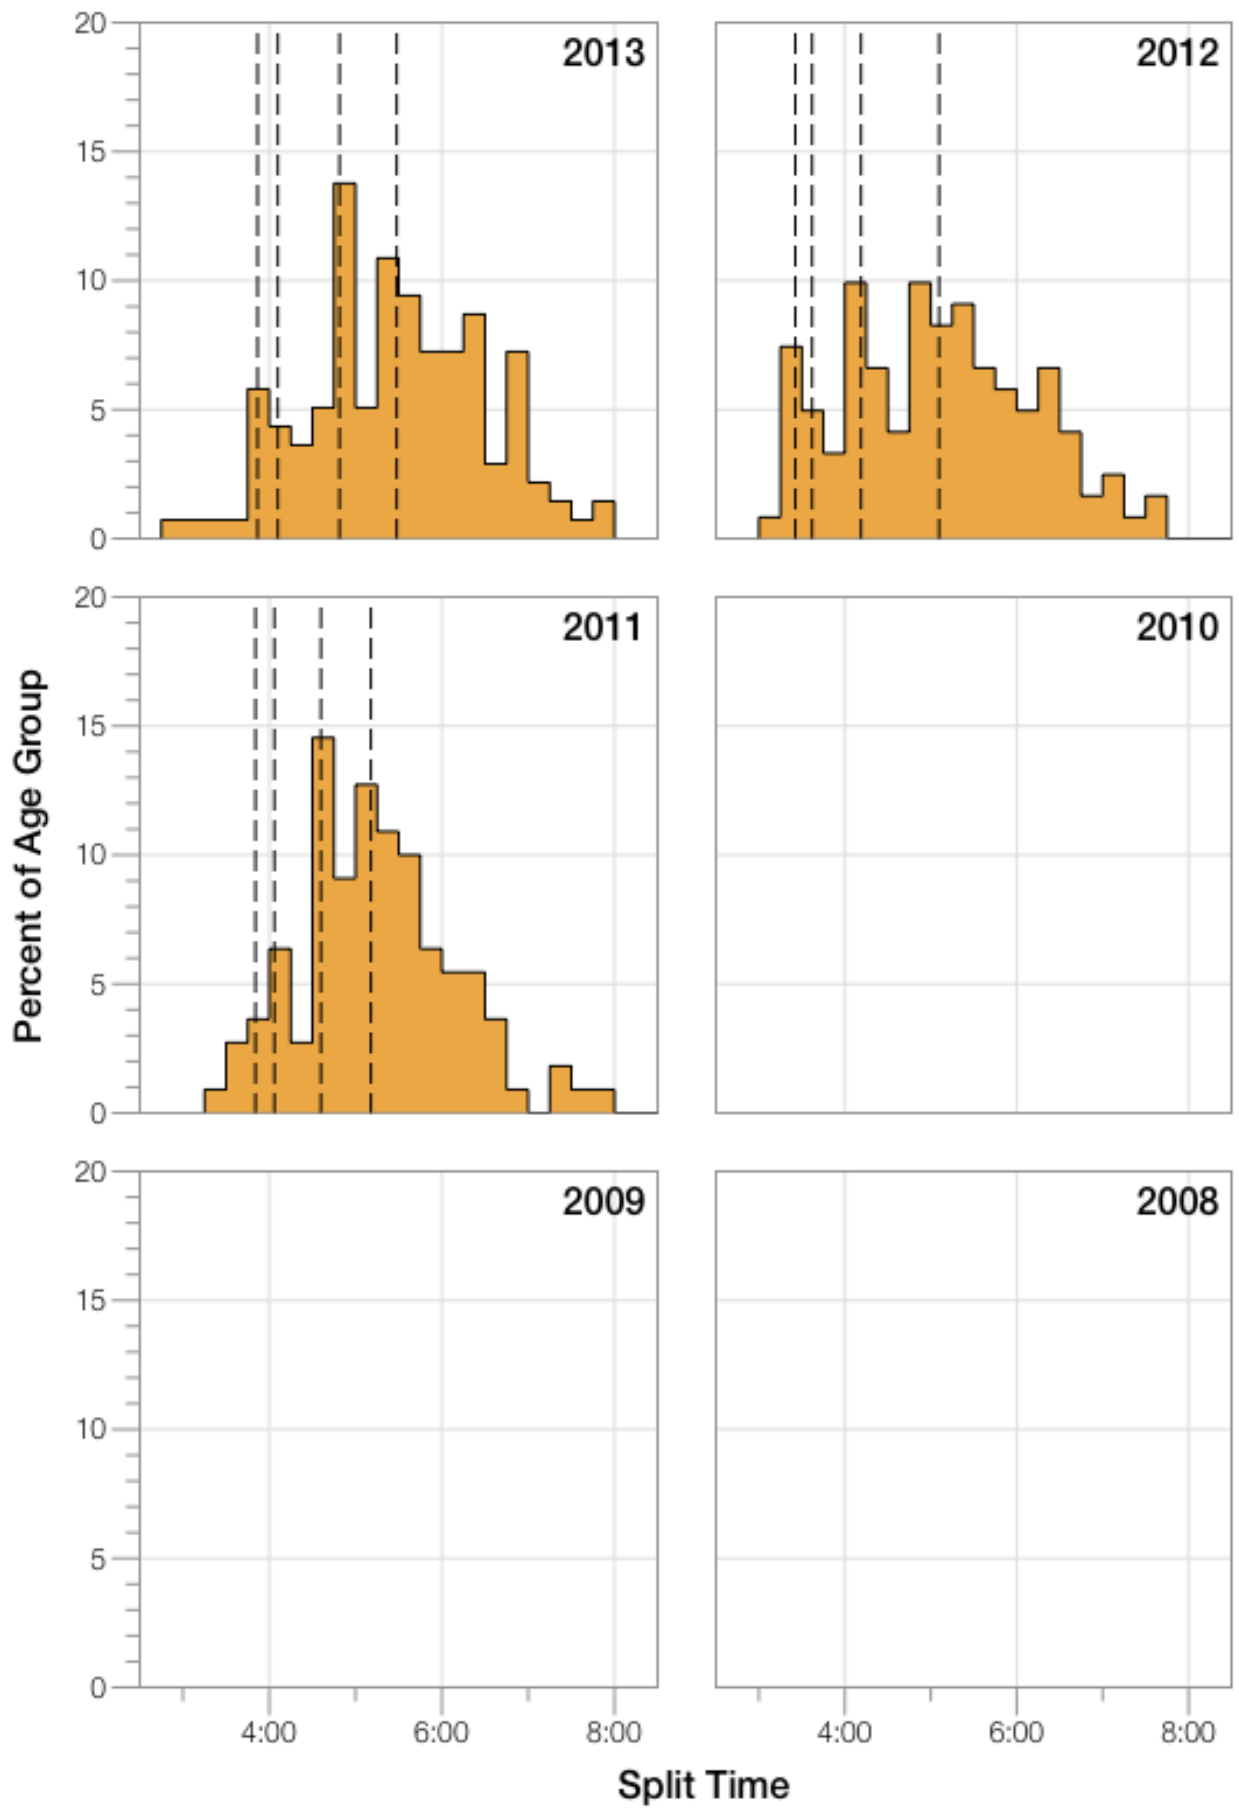

Ironman Texas M25-29 Stats

M25-29 Summary Statistics

Year	Finishers	M25-29 Finishers	Male Winner's Time	Female Winner's Time	M25-29 Winner's Time
2011	2004	110	8:08:20	8:57:51	9:31:51
2012	2022	121	8:10:44	8:54:58	9:10:09
2013	2055	138	8:25:06	8:49:14	8:58:09
Average	2027	123	8:14:43	8:54:01	9:13:23

M25-29 Swim

M25-29 Bike

M25-29 Run

M25-29 Overall

M25-29 Fastest Splits

M25-29 Median Splits

M25-29 Slowest Splits

M25-29 Top 30 Finishing Splits

M25-29 Top 10 and Kona Times and Splits

Summary Statistics

Position	Swim Time	Bike Time	Run Time	Overall Time
Average Male Winner	0:52:39	4:26:55	2:50:45	8:14:43
Average Female Winner	0:53:47	5:06:32	3:07:36	8:54:01
Average 1st Age Grouper	1:00:52	4:53:41	3:13:05	9:13:23
Average 2nd Age Grouper	1:07:35	4:58:47	3:17:25	9:30:12
Average 3rd Age Grouper	1:04:57	5:00:27	3:32:27	9:44:05
Average 4th Age Grouper	1:01:33	5:05:48	3:37:53	9:53:11
Average 5th Age Grouper	1:06:29	5:09:10	3:33:46	9:57:00
Average 6th Age Grouper	1:02:51	5:08:18	3:47:22	10:05:05
Average 7th Age Grouper	1:10:11	5:14:00	3:34:44	10:07:11
Average 8th Age Grouper	1:08:54	5:07:55	3:53:09	10:16:49
Average 9th Age Grouper	1:06:01	5:16:20	3:49:29	10:19:02
Average 10th Age Grouper	1:11:32	5:10:20	3:55:37	10:24:49
Kona Qualifier Average	1:04:28	4:57:38	3:20:59	9:29:13
Top 10 Age Grouper Average	1:06:05	5:06:28	3:37:30	9:57:04