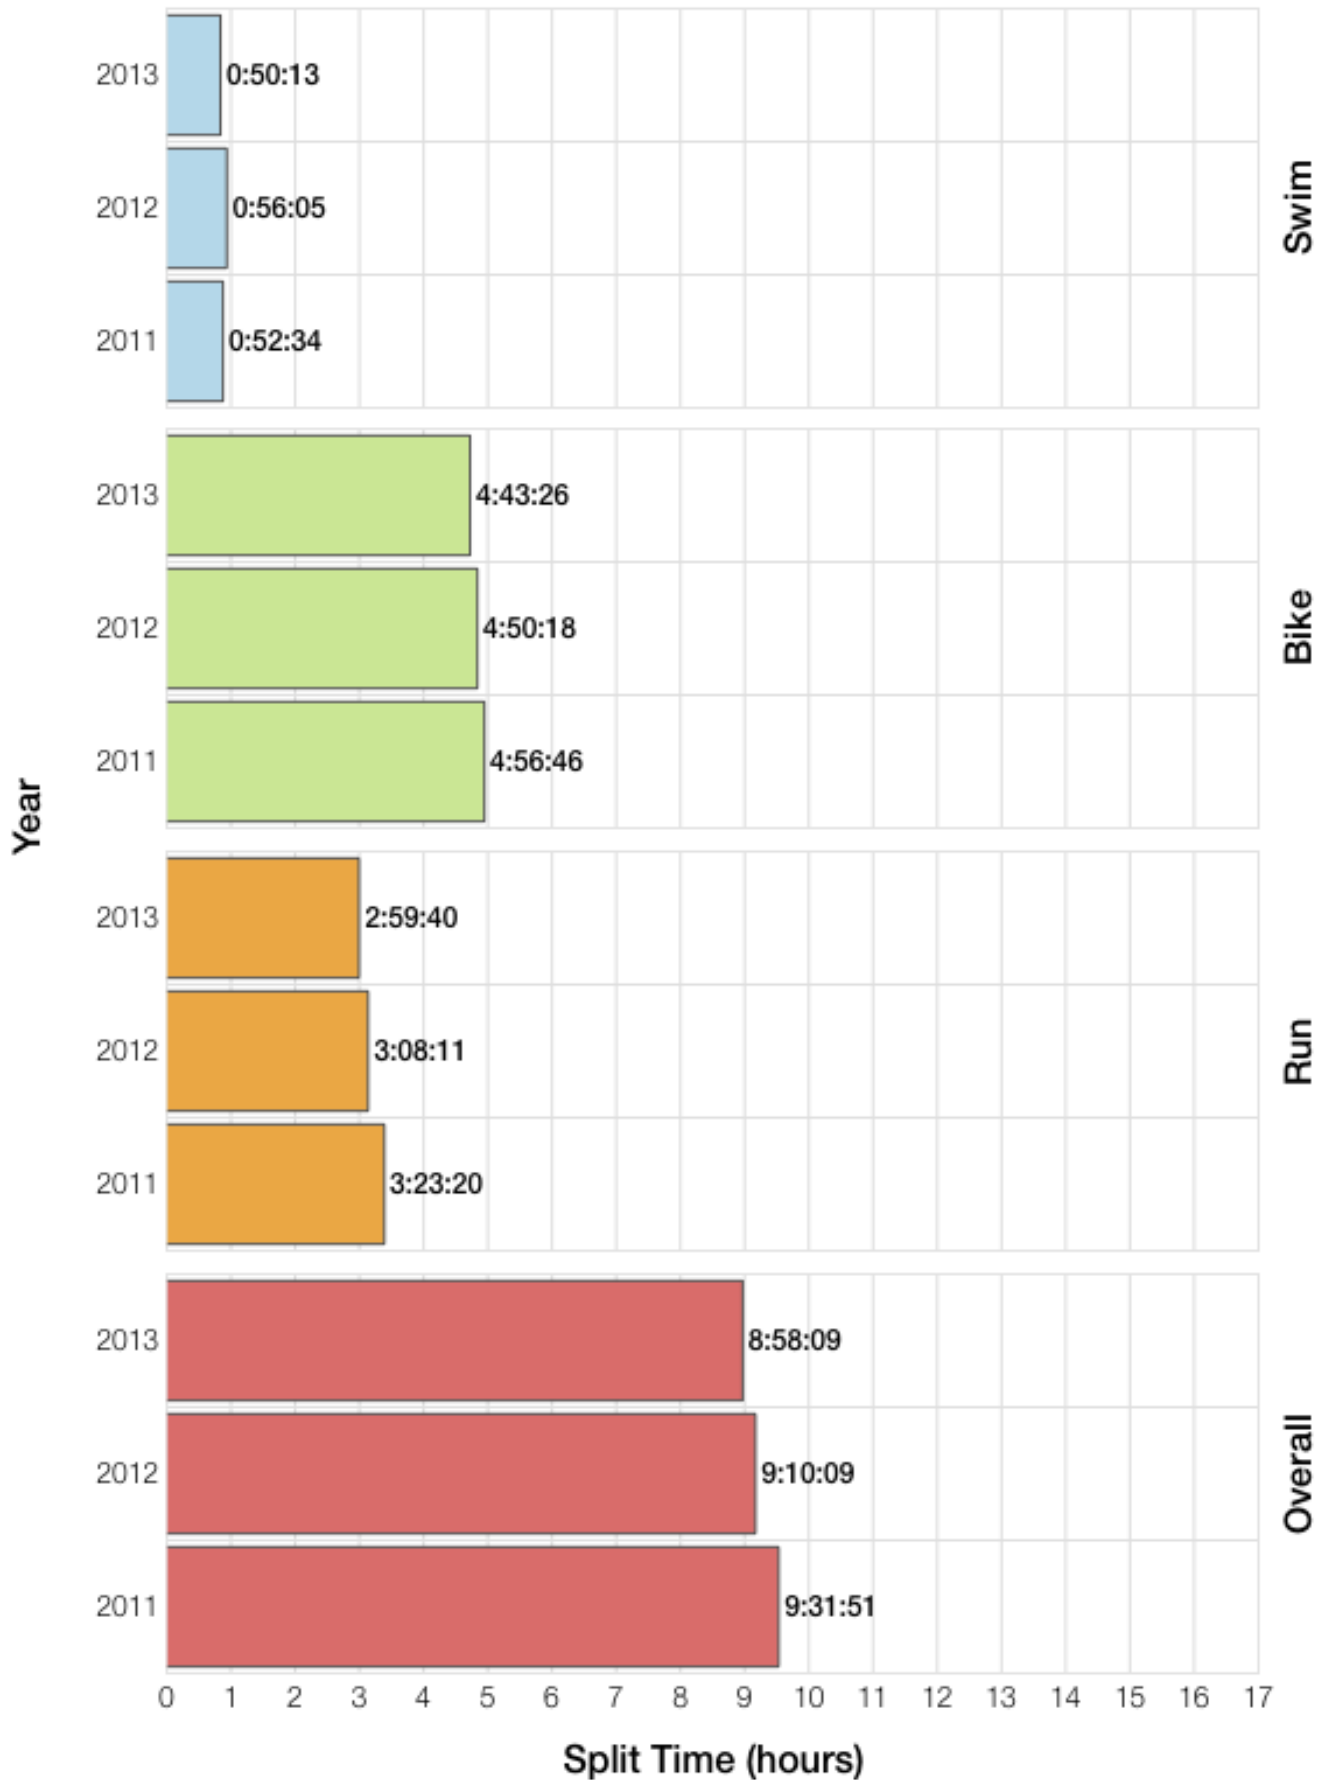

Ironman Texas M25-29 Stats

M25-29 Summary Statistics

Year	Finishers	M25-29 Finishers	Male Winner's Time	Female Winner's Time	M25-29 Winner's Time
2011	2004	110	8:08:20	8:57:51	9:31:51
2012	2022	121	8:10:44	8:54:58	9:10:09
2013	2055	138	8:25:06	8:49:14	8:58:09
Average	2027	123	8:14:43	8:54:01	9:13:23

M25-29 Swim

M25-29 Bike

M25-29 Run

M25-29 Overall

M25-29 Fastest Splits

M25-29 Median Splits

M25-29 Slowest Splits

M25-29 Top 30 Finishing Splits

M25-29 Top 10 and Kona Times and Splits

Summary Statistics

Position	Swim Time	Bike Time	Run Time	Overall Time
Average Male Winner	0:52:39	4:26:55	2:50:45	8:14:43
Average Female Winner	0:53:47	5:06:32	3:07:36	8:54:01
Average 1st Age Grouper	1:00:52	4:53:41	3:13:05	9:13:23
Average 2nd Age Grouper	1:07:35	4:58:47	3:17:25	9:30:12
Average 3rd Age Grouper	1:04:57	5:00:27	3:32:27	9:44:05
Average 4th Age Grouper	1:01:33	5:05:48	3:37:53	9:53:11
Average 5th Age Grouper	1:06:29	5:09:10	3:33:46	9:57:00
Average 6th Age Grouper	1:02:51	5:08:18	3:47:22	10:05:05
Average 7th Age Grouper	1:10:11	5:14:00	3:34:44	10:07:11
Average 8th Age Grouper	1:08:54	5:07:55	3:53:09	10:16:49
Average 9th Age Grouper	1:06:01	5:16:20	3:49:29	10:19:02
Average 10th Age Grouper	1:11:32	5:10:20	3:55:37	10:24:49
Kona Qualifier Average	1:04:28	4:57:38	3:20:59	9:29:13
Top 10 Age Grouper Average	1:06:05	5:06:28	3:37:30	9:57:04