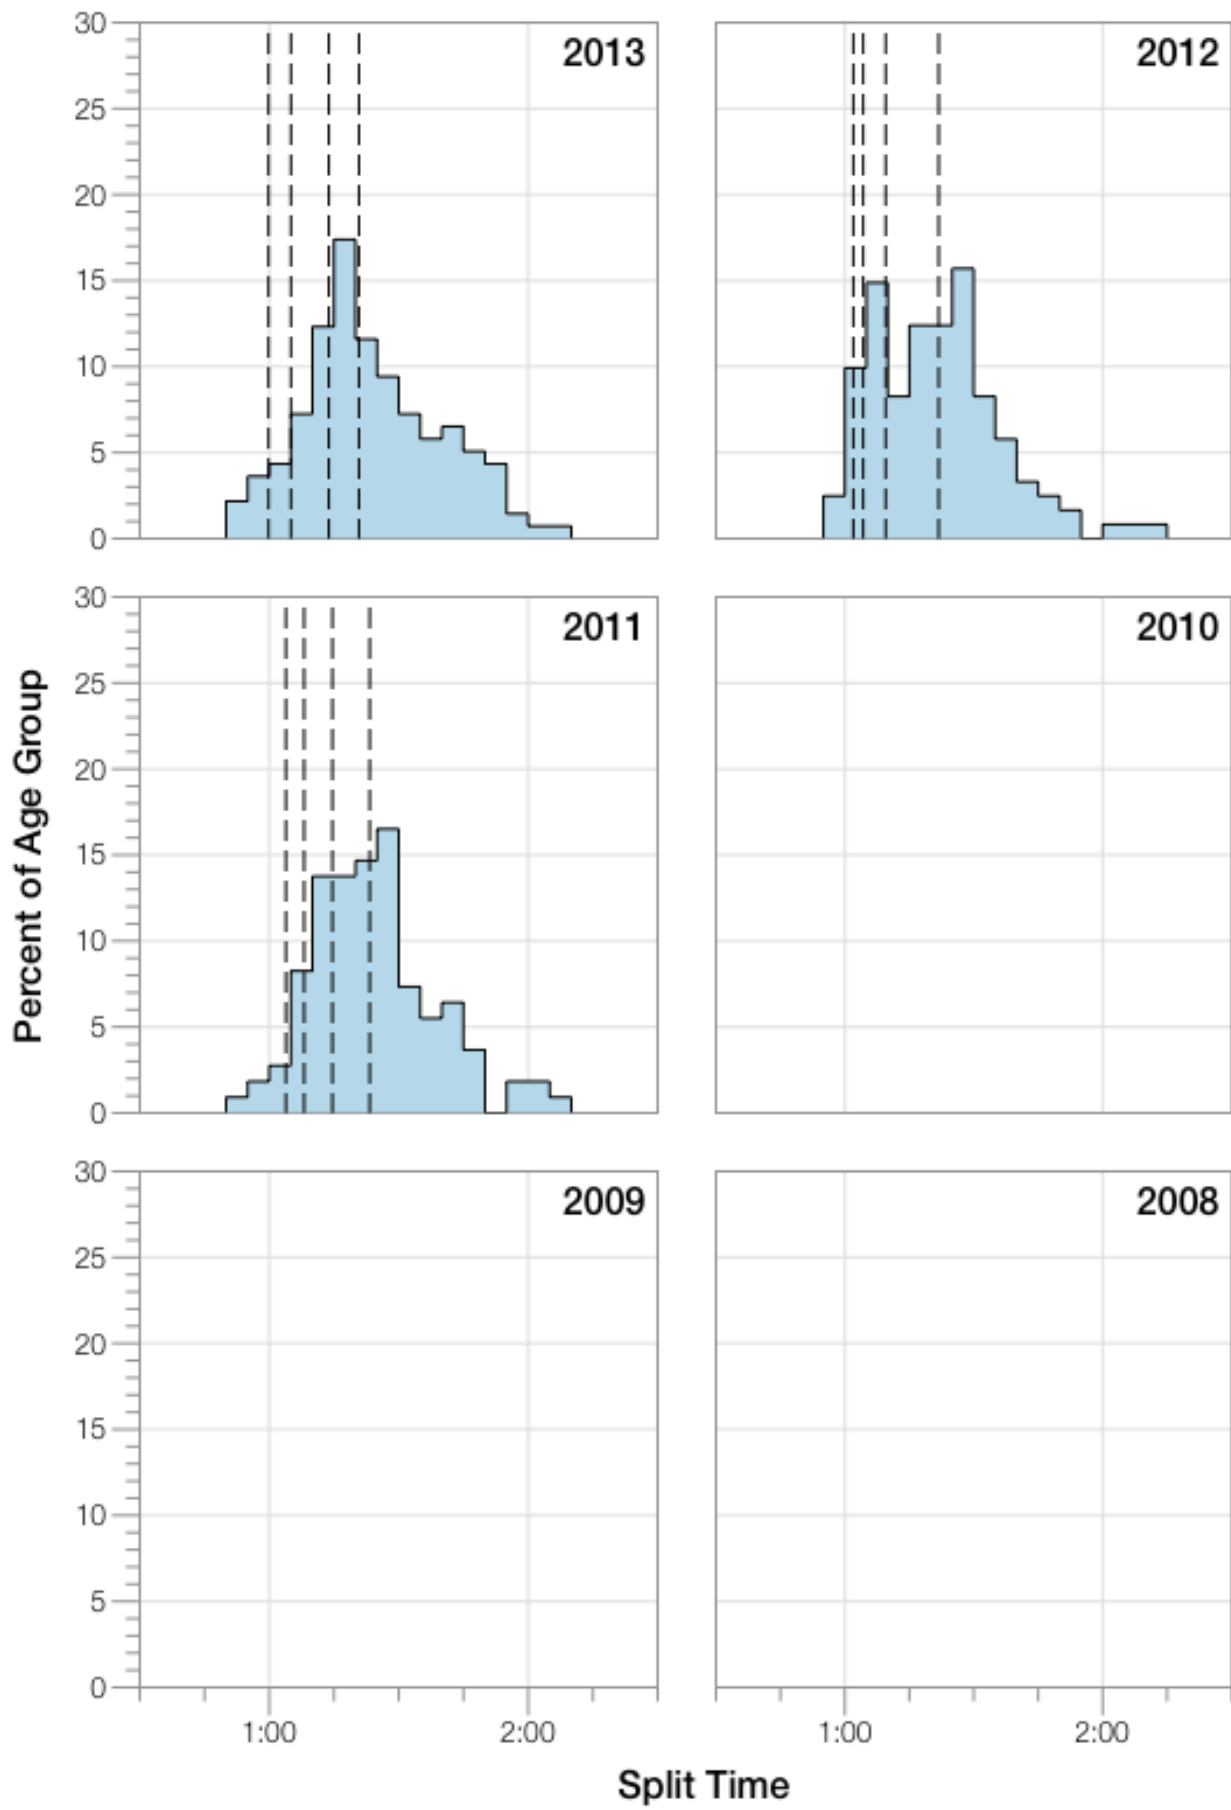

Ironman Texas M25-29 Stats

M25-29 Summary Statistics

Year	Finishers	M25-29 Finishers	Male Winner's Time	Female Winner's Time	M25-29 Winner's Time
2011	2004	110	8:08:20	8:57:51	9:31:51
2012	2022	121	8:10:44	8:54:58	9:10:09
2013	2055	138	8:25:06	8:49:14	8:58:09
Average	2027	123	8:14:43	8:54:01	9:13:23

M25-29 Swim

M25-29 Bike

M25-29 Run

M25-29 Overall

M25-29 Fastest Splits

M25-29 Median Splits

M25-29 Slowest Splits

M25-29 Top 30 Finishing Splits

M25-29 Top 10 and Kona Times and Splits

Summary Statistics

Position	Swim Time	Bike Time	Run Time	Overall Time
Average Male Winner	0:52:39	4:26:55	2:50:45	8:14:43
Average Female Winner	0:53:47	5:06:32	3:07:36	8:54:01
Average 1st Age Grouper	1:00:52	4:53:41	3:13:05	9:13:23
Average 2nd Age Grouper	1:07:35	4:58:47	3:17:25	9:30:12
Average 3rd Age Grouper	1:04:57	5:00:27	3:32:27	9:44:05
Average 4th Age Grouper	1:01:33	5:05:48	3:37:53	9:53:11
Average 5th Age Grouper	1:06:29	5:09:10	3:33:46	9:57:00
Average 6th Age Grouper	1:02:51	5:08:18	3:47:22	10:05:05
Average 7th Age Grouper	1:10:11	5:14:00	3:34:44	10:07:11
Average 8th Age Grouper	1:08:54	5:07:55	3:53:09	10:16:49
Average 9th Age Grouper	1:06:01	5:16:20	3:49:29	10:19:02
Average 10th Age Grouper	1:11:32	5:10:20	3:55:37	10:24:49
Kona Qualifier Average	1:04:28	4:57:38	3:20:59	9:29:13
Top 10 Age Grouper Average	1:06:05	5:06:28	3:37:30	9:57:04